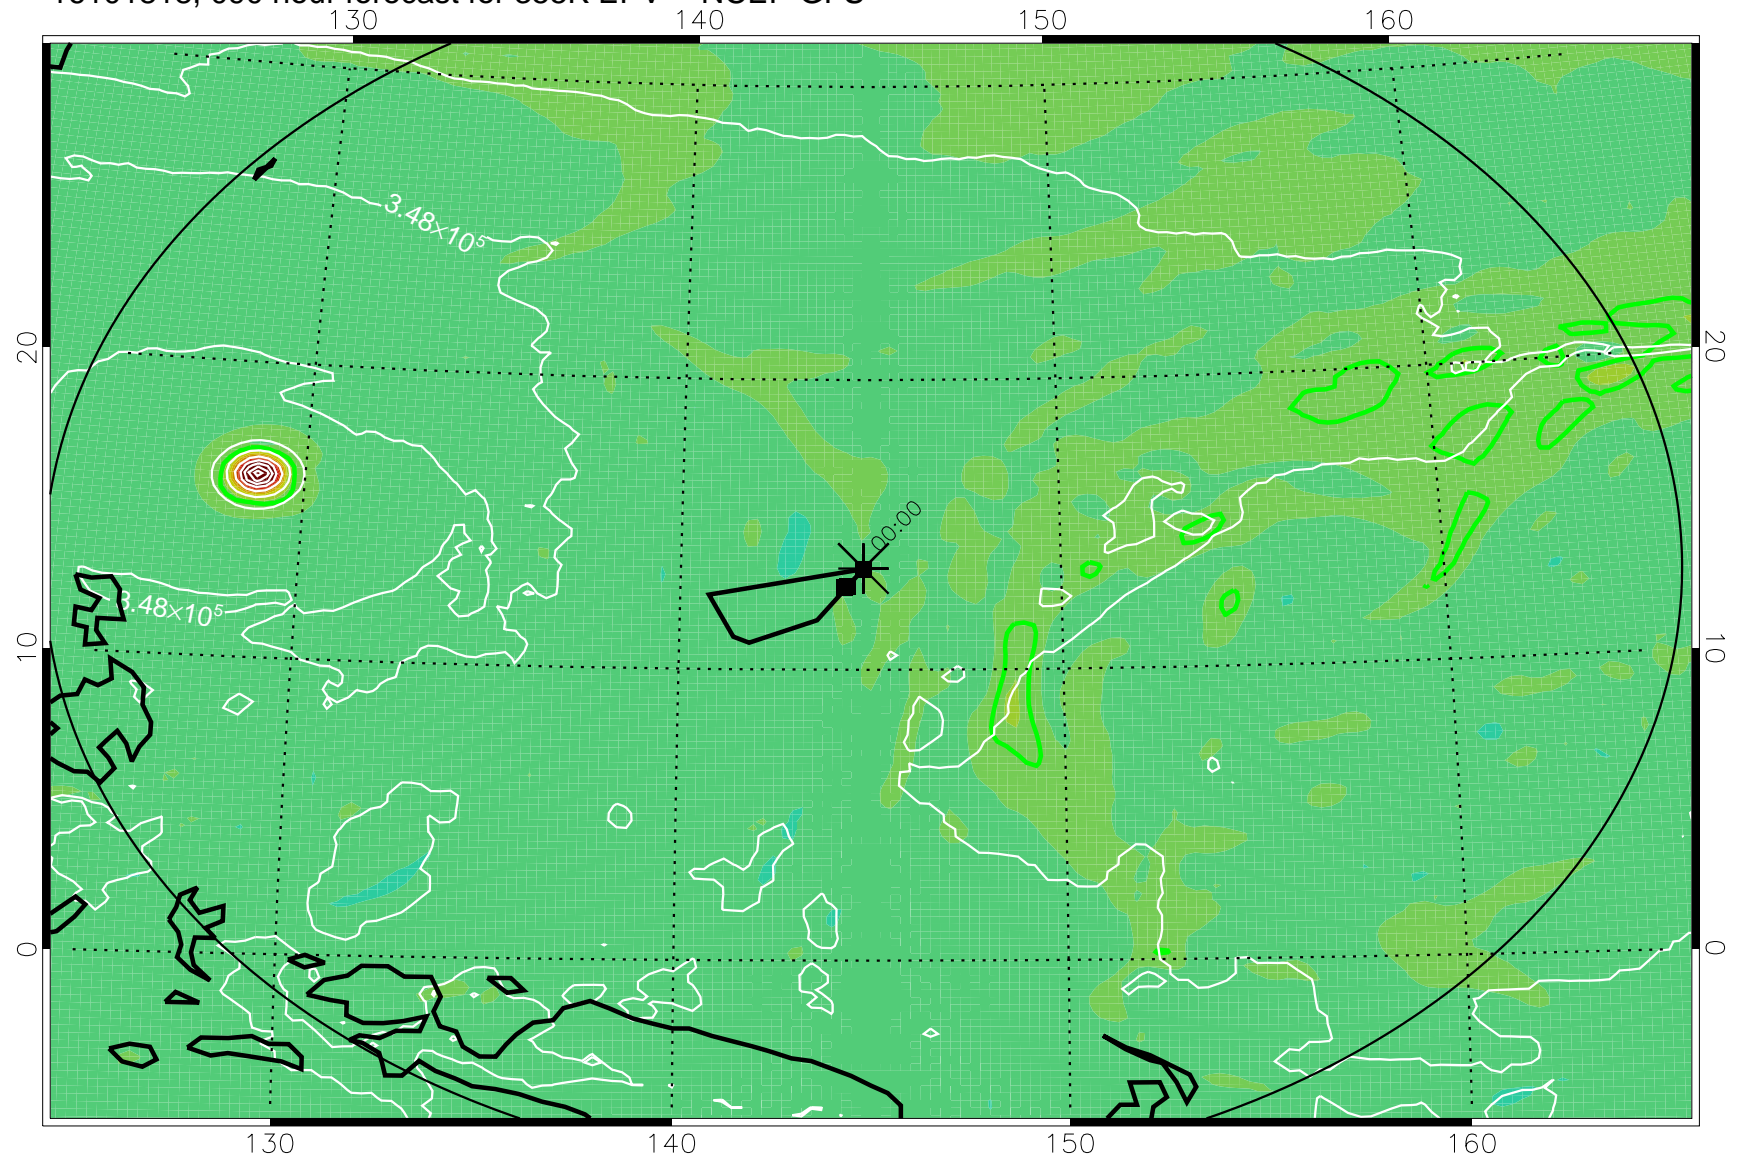

16101718, 066 hour forecast for 355K EPV -- NCEP GFS

355K Montgomery Streamfunction, white
EPV Tropopause (2 PVU) Position
Range ring of 2304 km

16101800, 072 hour forecast for 355K EPV -- NCEP GFS

355K Montgomery Streamfunction, white
EPV Tropopause (2 PVU) Position
Range ring of 2304 km

16101806, 078 hour forecast for 355K EPV -- NCEP GFS

355K Montgomery Streamfunction, white
EPV Tropopause (2 PVU) Position
Range ring of 2304 km

16101812, 084 hour forecast for 355K EPV -- NCEP GFS

355K Montgomery Streamfunction, white
EPV Tropopause (2 PVU) Position
Range ring of 2304 km

16101818, 090 hour forecast for 355K EPV -- NCEP GFS

355K Montgomery Streamfunction, white
EPV Tropopause (2 PVU) Position
Range ring of 2304 km

16101900, 096 hour forecast for 355K EPV -- NCEP GFS

355K Montgomery Streamfunction, white
EPV Tropopause (2 PVU) Position
Range ring of 2304 km

16101906, 102 hour forecast for 355K EPV -- NCEP GFS

355K Montgomery Streamfunction, white
EPV Tropopause (2 PVU) Position
Range ring of 2304 km

16101912, 108 hour forecast for 355K EPV -- NCEP GFS

355K Montgomery Streamfunction, white
EPV Tropopause (2 PVU) Position
Range ring of 2304 km