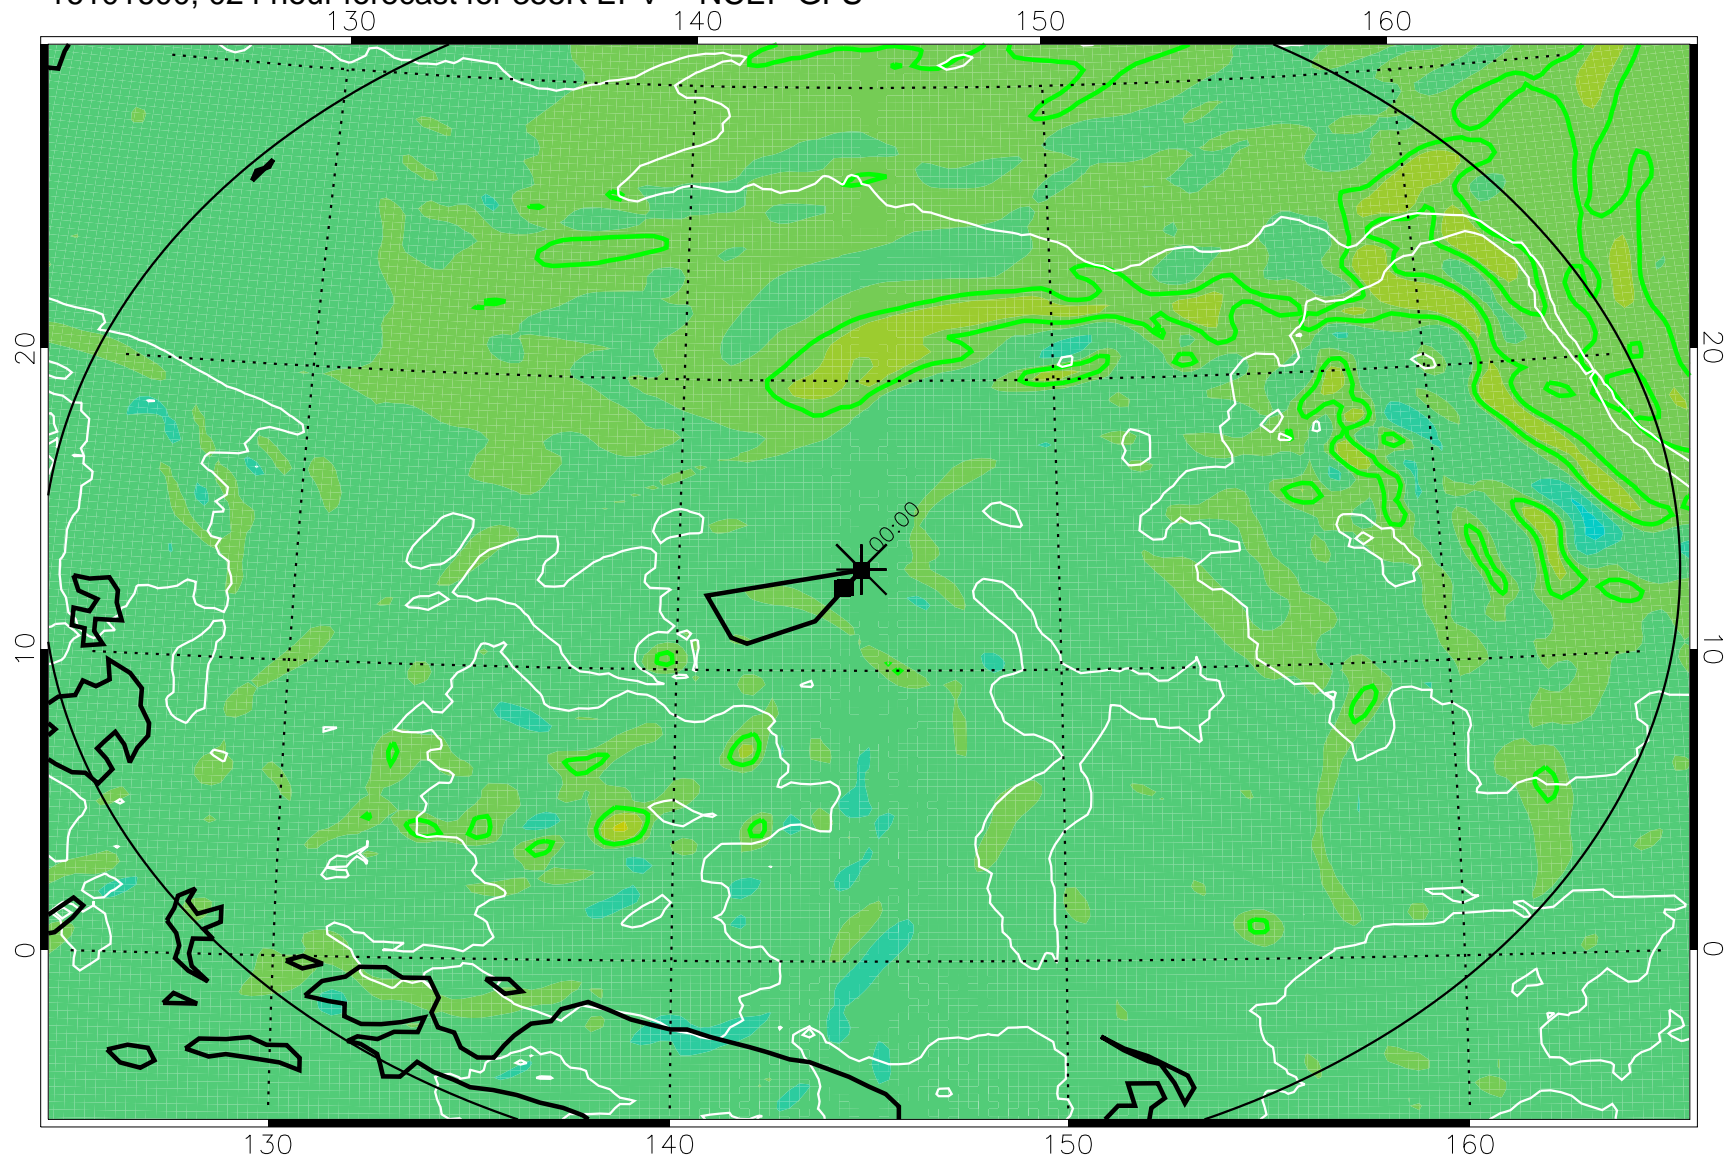

16101506, 006 hour forecast for 355K EPV -- NCEP GFS

355K Montgomery Streamfunction, white
EPV Tropopause (2 PVU) Position
Range ring of 2304 km

16101512, 012 hour forecast for 355K EPV -- NCEP GFS

355K Montgomery Streamfunction, white
EPV Tropopause (2 PVU) Position
Range ring of 2304 km

16101518, 018 hour forecast for 355K EPV -- NCEP GFS

355K Montgomery Streamfunction, white
EPV Tropopause (2 PVU) Position
Range ring of 2304 km

16101600, 024 hour forecast for 355K EPV -- NCEP GFS

355K Montgomery Streamfunction, white
EPV Tropopause (2 PVU) Position
Range ring of 2304 km

16101606, 030 hour forecast for 355K EPV -- NCEP GFS

355K Montgomery Streamfunction, white
EPV Tropopause (2 PVU) Position
Range ring of 2304 km

16101612, 036 hour forecast for 355K EPV -- NCEP GFS

355K Montgomery Streamfunction, white
EPV Tropopause (2 PVU) Position
Range ring of 2304 km

16101718, 066 hour forecast for 355K EPV -- NCEP GFS

355K Montgomery Streamfunction, white
EPV Tropopause (2 PVU) Position
Range ring of 2304 km

16101800, 072 hour forecast for 355K EPV -- NCEP GFS

355K Montgomery Streamfunction, white
EPV Tropopause (2 PVU) Position
Range ring of 2304 km