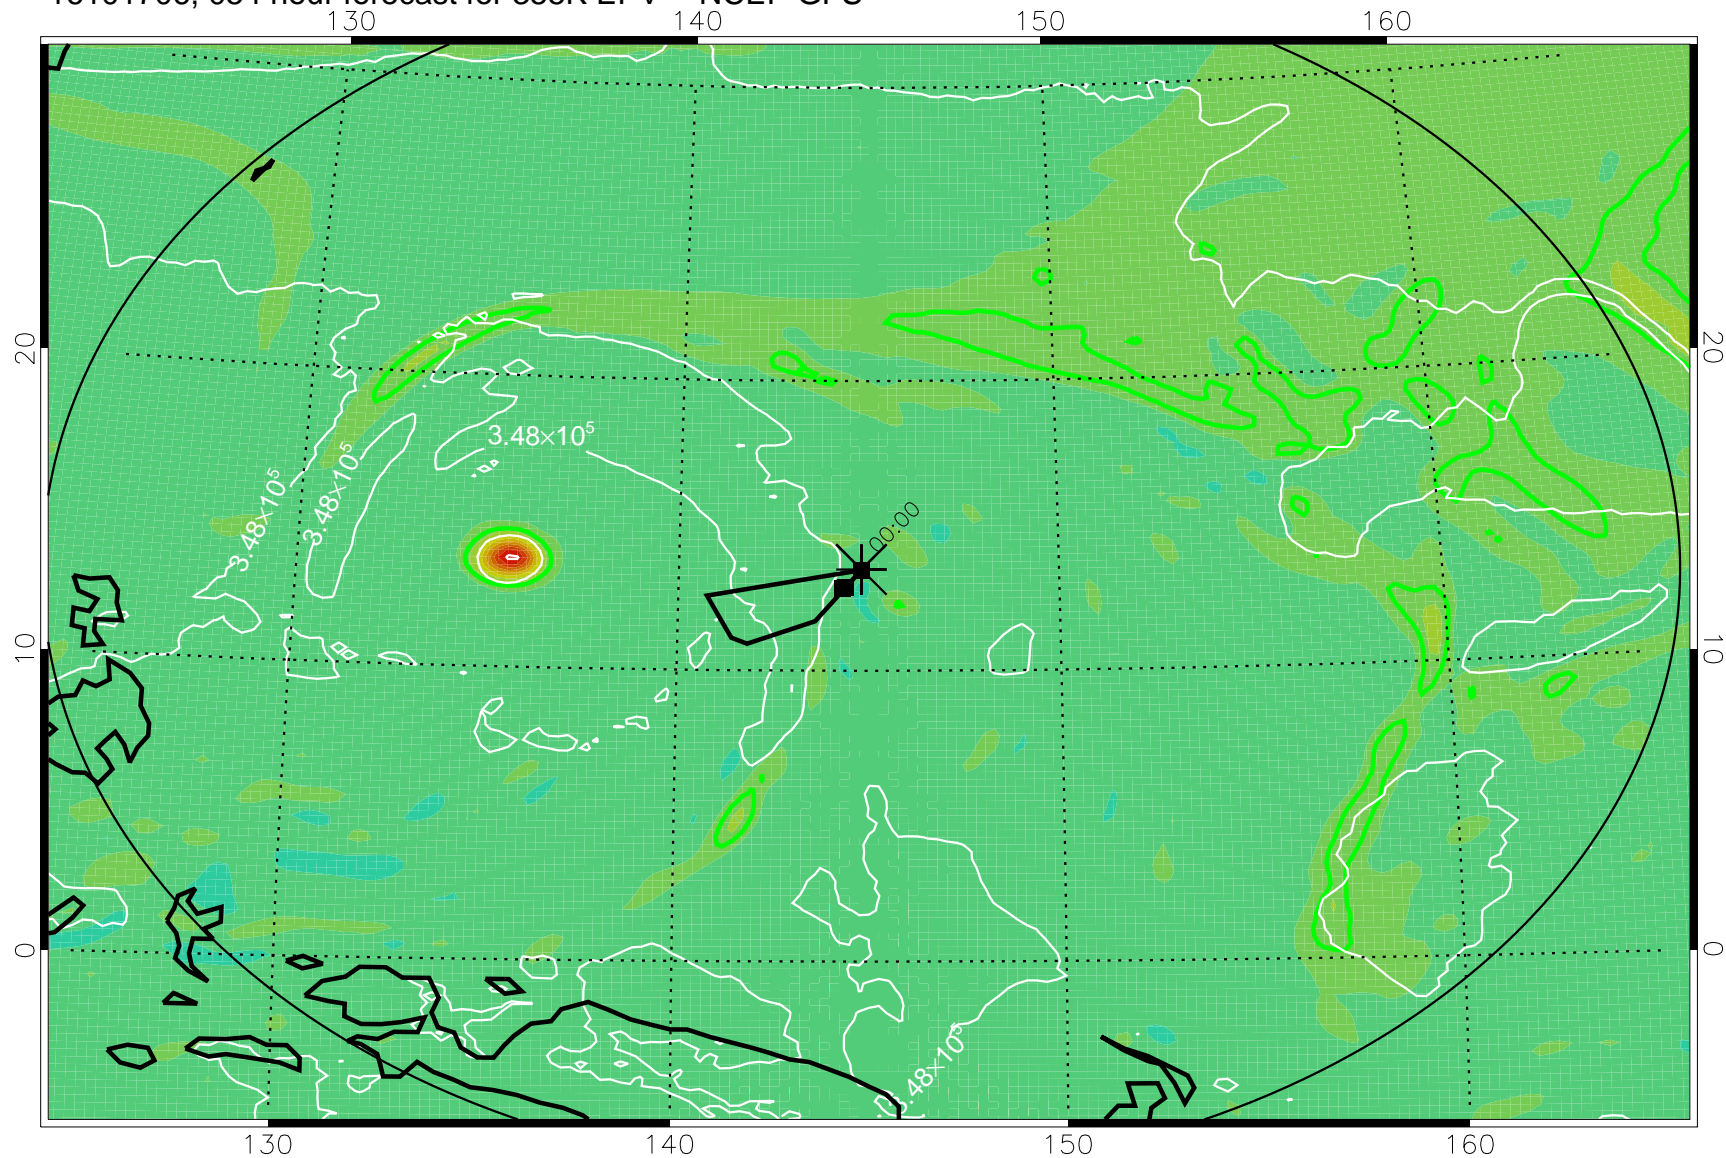

16101618, 042 hour forecast for 355K EPV -- NCEP GFS

355K Montgomery Streamfunction, white
EPV Tropopause (2 PVU) Position
Range ring of 2304 km

16101700, 048 hour forecast for 355K EPV -- NCEP GFS

355K Montgomery Streamfunction, white
EPV Tropopause (2 PVU) Position
Range ring of 2304 km

16101706, 054 hour forecast for 355K EPV -- NCEP GFS

355K Montgomery Streamfunction, white
EPV Tropopause (2 PVU) Position
Range ring of 2304 km

16101712, 060 hour forecast for 355K EPV -- NCEP GFS

355K Montgomery Streamfunction, white
EPV Tropopause (2 PVU) Position
Range ring of 2304 km

16101718, 066 hour forecast for 355K EPV -- NCEP GFS

355K Montgomery Streamfunction, white
EPV Tropopause (2 PVU) Position
Range ring of 2304 km

16101800, 072 hour forecast for 355K EPV -- NCEP GFS

355K Montgomery Streamfunction, white
EPV Tropopause (2 PVU) Position
Range ring of 2304 km

16101818, 090 hour forecast for 355K EPV -- NCEP GFS

355K Montgomery Streamfunction, white
EPV Tropopause (2 PVU) Position
Range ring of 2304 km

16101900, 096 hour forecast for 355K EPV -- NCEP GFS

355K Montgomery Streamfunction, white
EPV Tropopause (2 PVU) Position
Range ring of 2304 km