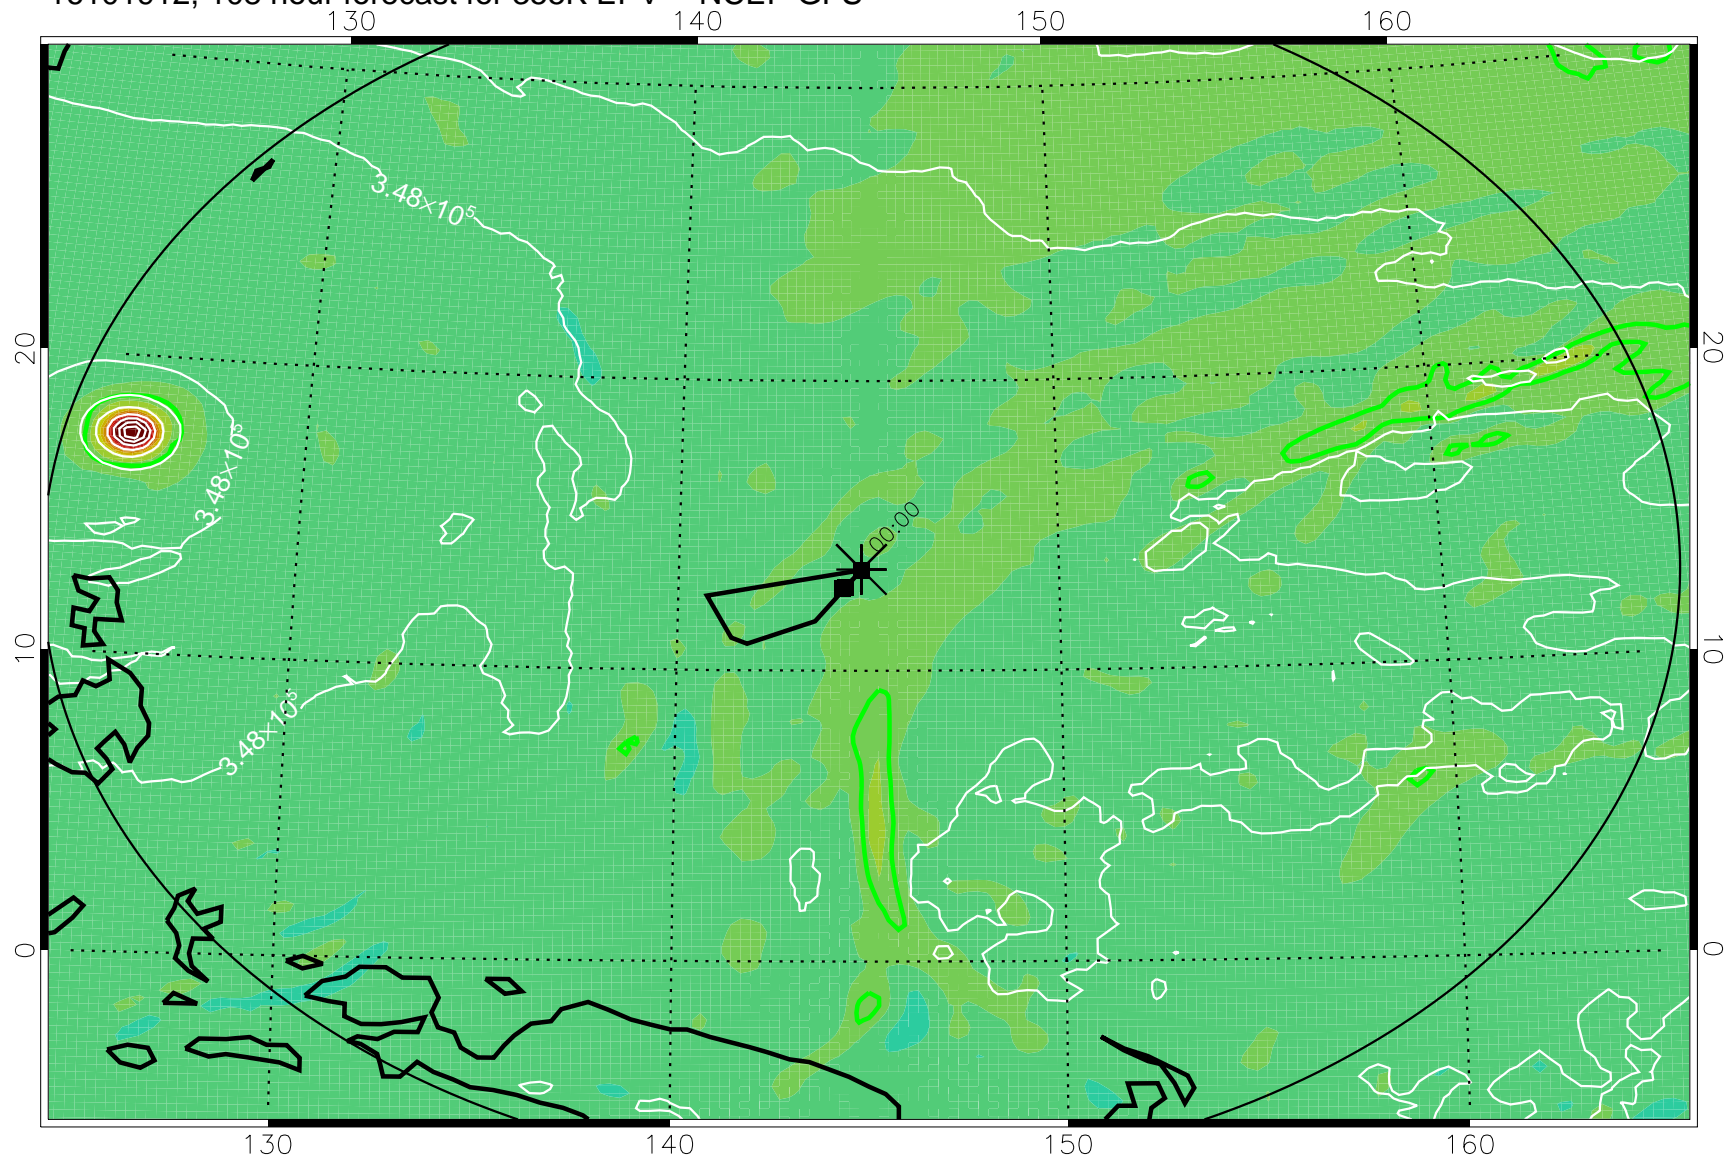

16101806, 078 hour forecast for 355K EPV -- NCEP GFS

355K Montgomery Streamfunction, white
EPV Tropopause (2 PVU) Position
Range ring of 2304 km

16101812, 084 hour forecast for 355K EPV -- NCEP GFS

355K Montgomery Streamfunction, white
EPV Tropopause (2 PVU) Position
Range ring of 2304 km

16101818, 090 hour forecast for 355K EPV -- NCEP GFS

355K Montgomery Streamfunction, white
EPV Tropopause (2 PVU) Position
Range ring of 2304 km

16101900, 096 hour forecast for 355K EPV -- NCEP GFS

355K Montgomery Streamfunction, white
EPV Tropopause (2 PVU) Position
Range ring of 2304 km

16101906, 102 hour forecast for 355K EPV -- NCEP GFS

355K Montgomery Streamfunction, white
EPV Tropopause (2 PVU) Position
Range ring of 2304 km

16101912, 108 hour forecast for 355K EPV -- NCEP GFS

355K Montgomery Streamfunction, white
EPV Tropopause (2 PVU) Position
Range ring of 2304 km

16101918, 114 hour forecast for 355K EPV -- NCEP GFS

355K Montgomery Streamfunction, white
EPV Tropopause (2 PVU) Position
Range ring of 2304 km

16102000, 120 hour forecast for 355K EPV -- NCEP GFS

355K Montgomery Streamfunction, white
EPV Tropopause (2 PVU) Position
Range ring of 2304 km