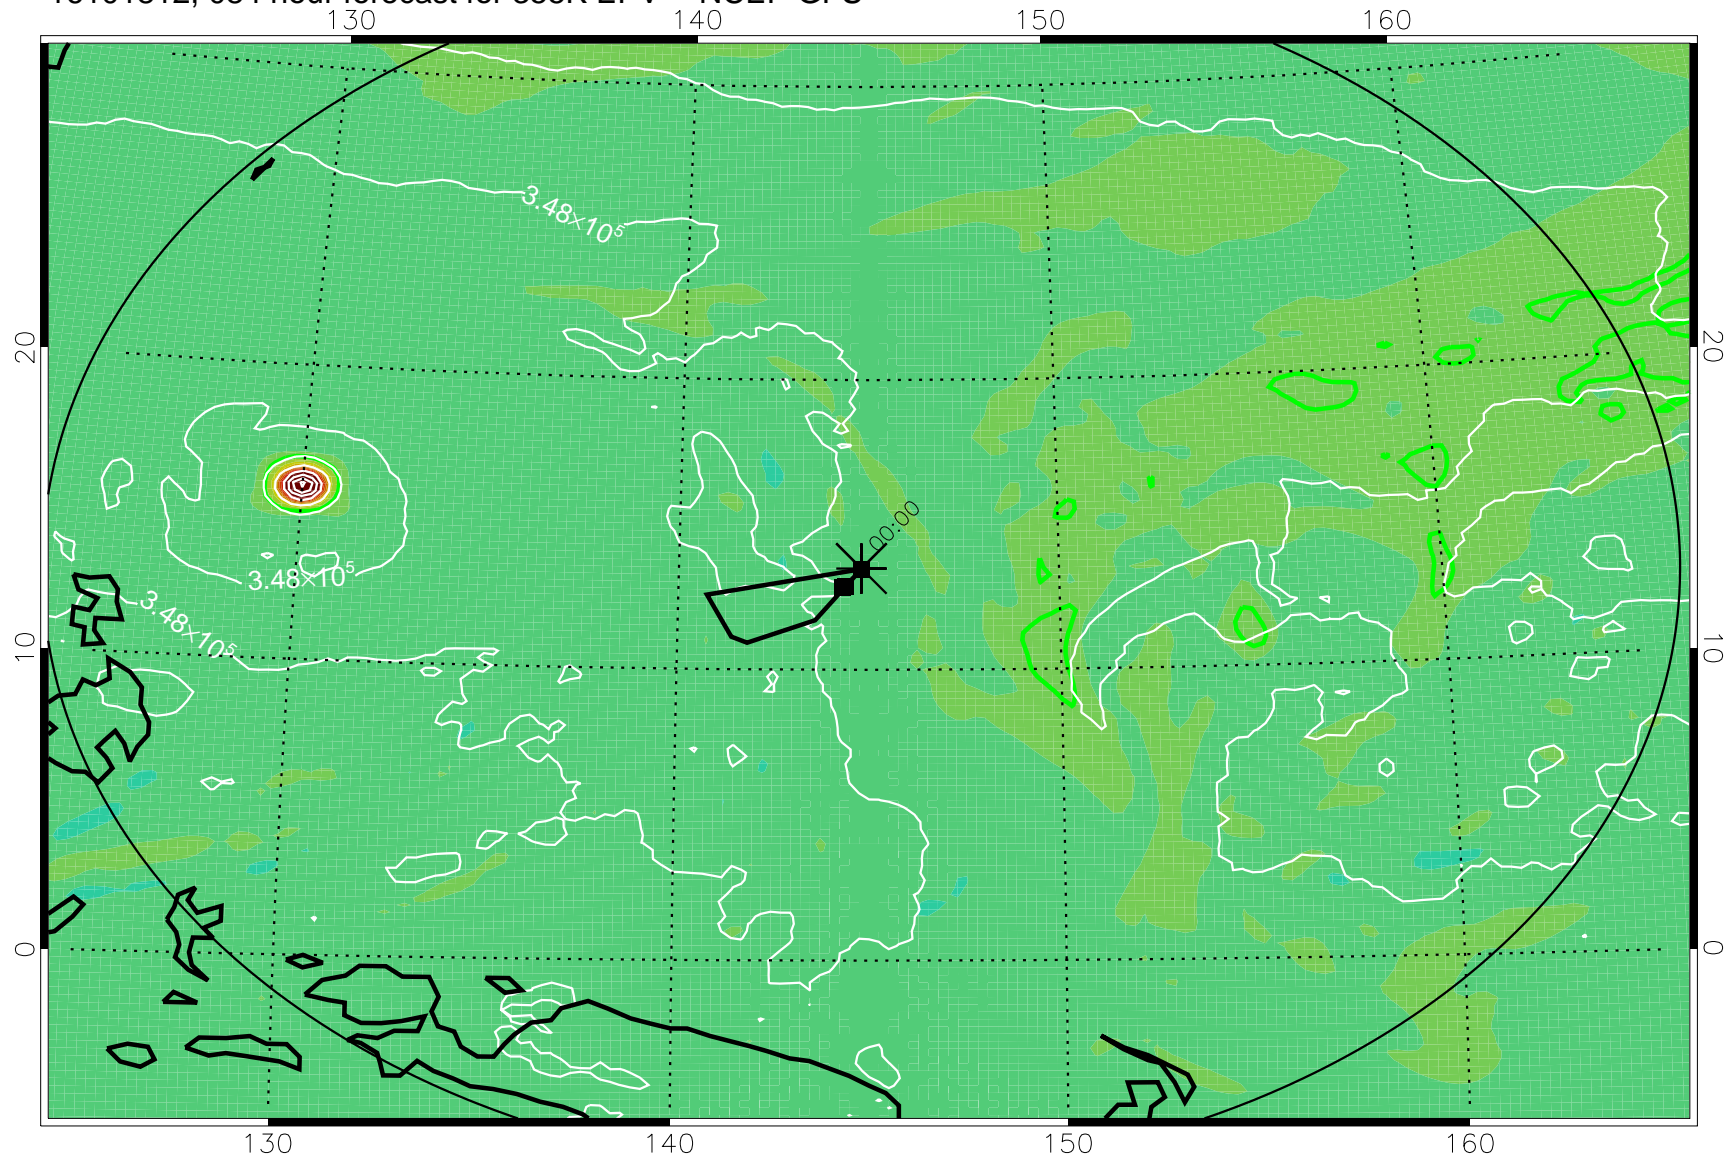

16101718, 066 hour forecast for 355K EPV -- NCEP GFS

355K Montgomery Streamfunction, white
EPV Tropopause (2 PVU) Position
Range ring of 2304 km

16101800, 072 hour forecast for 355K EPV -- NCEP GFS

355K Montgomery Streamfunction, white
EPV Tropopause (2 PVU) Position
Range ring of 2304 km

16101806, 078 hour forecast for 355K EPV -- NCEP GFS

355K Montgomery Streamfunction, white
EPV Tropopause (2 PVU) Position
Range ring of 2304 km

16101812, 084 hour forecast for 355K EPV -- NCEP GFS

355K Montgomery Streamfunction, white
EPV Tropopause (2 PVU) Position
Range ring of 2304 km

16101818, 090 hour forecast for 355K EPV -- NCEP GFS

355K Montgomery Streamfunction, white
EPV Tropopause (2 PVU) Position
Range ring of 2304 km

16101900, 096 hour forecast for 355K EPV -- NCEP GFS

355K Montgomery Streamfunction, white
EPV Tropopause (2 PVU) Position
Range ring of 2304 km

16101906, 102 hour forecast for 355K EPV -- NCEP GFS

355K Montgomery Streamfunction, white
EPV Tropopause (2 PVU) Position
Range ring of 2304 km

16101912, 108 hour forecast for 355K EPV -- NCEP GFS

355K Montgomery Streamfunction, white
EPV Tropopause (2 PVU) Position
Range ring of 2304 km