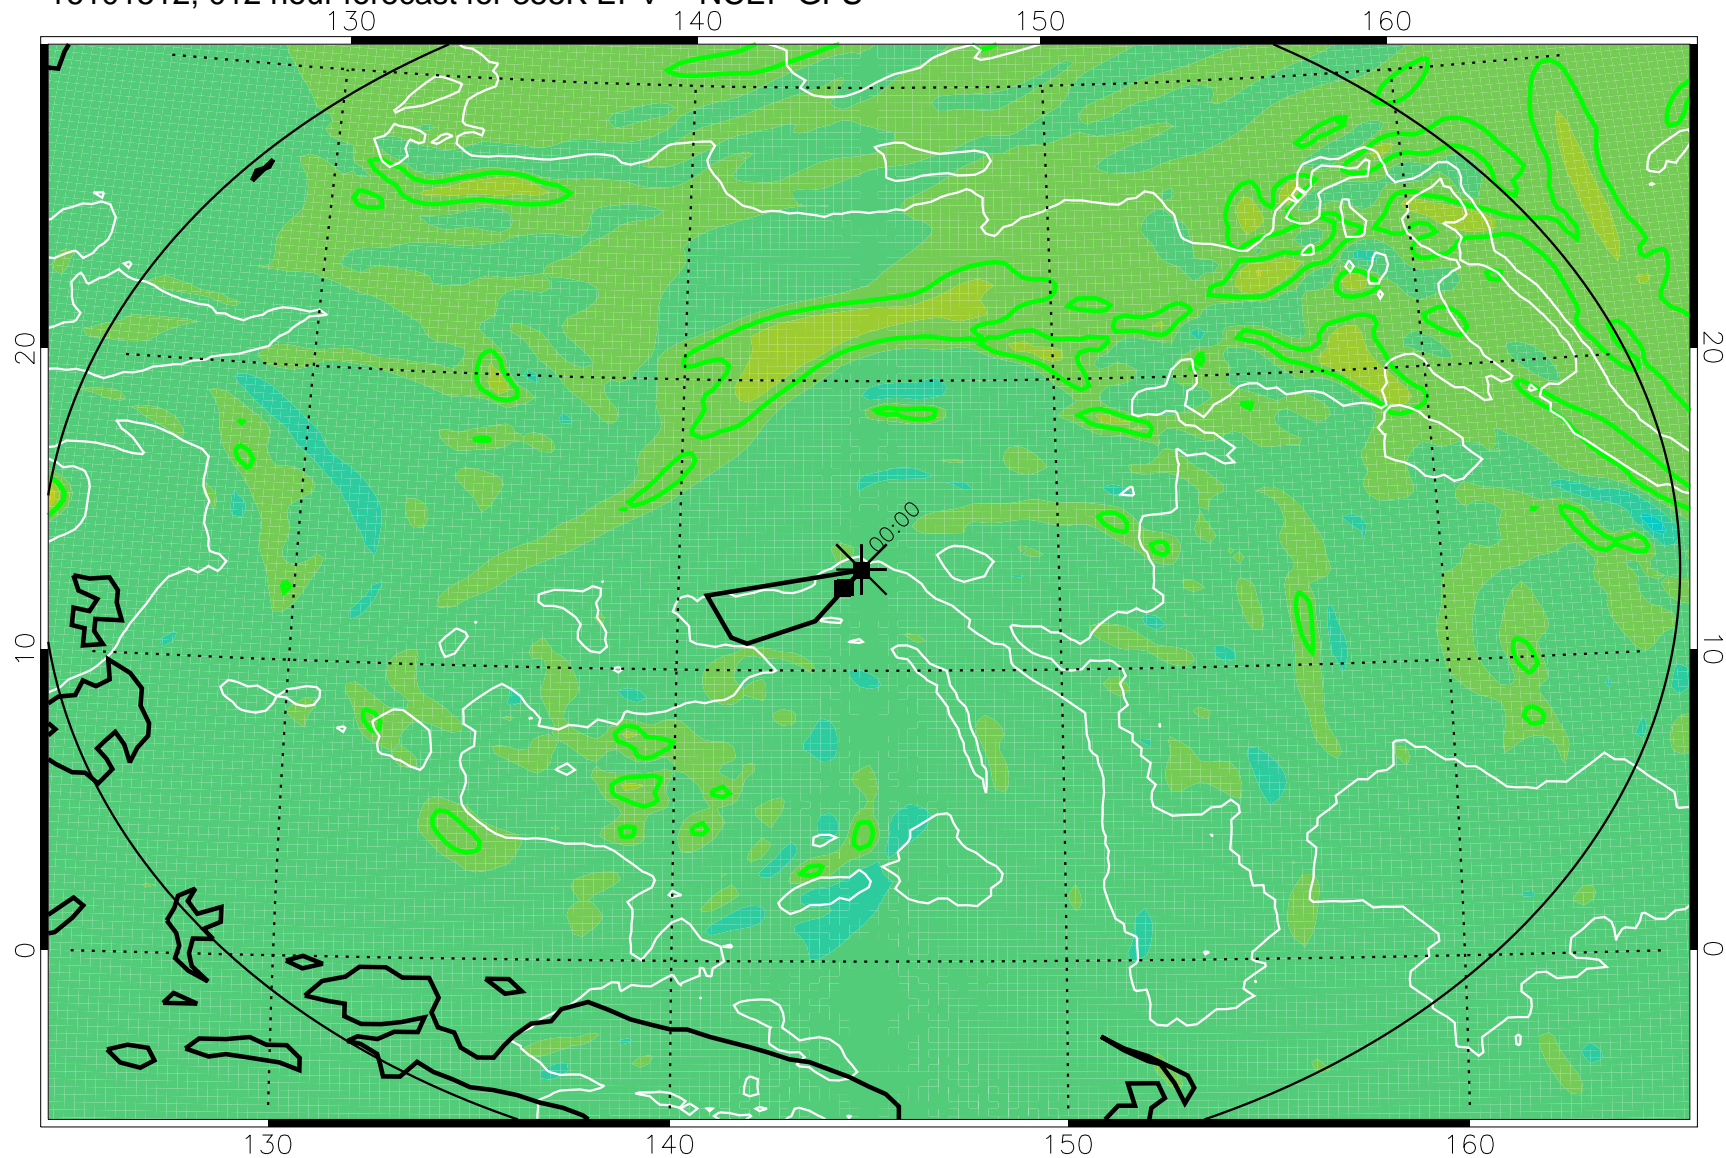

16101506, 006 hour forecast for 355K EPV -- NCEP GFS

355K Montgomery Streamfunction, white
EPV Tropopause (2 PVU) Position
Range ring of 2304 km

16101512, 012 hour forecast for 355K EPV -- NCEP GFS

355K Montgomery Streamfunction, white
EPV Tropopause (2 PVU) Position
Range ring of 2304 km

16101518, 018 hour forecast for 355K EPV -- NCEP GFS

355K Montgomery Streamfunction, white
EPV Tropopause (2 PVU) Position
Range ring of 2304 km

16101600, 024 hour forecast for 355K EPV -- NCEP GFS

355K Montgomery Streamfunction, white
EPV Tropopause (2 PVU) Position
Range ring of 2304 km

16101606, 030 hour forecast for 355K EPV -- NCEP GFS

355K Montgomery Streamfunction, white
EPV Tropopause (2 PVU) Position
Range ring of 2304 km

16101612, 036 hour forecast for 355K EPV -- NCEP GFS

355K Montgomery Streamfunction, white
EPV Tropopause (2 PVU) Position
Range ring of 2304 km

16101718, 066 hour forecast for 355K EPV -- NCEP GFS

355K Montgomery Streamfunction, white
EPV Tropopause (2 PVU) Position
Range ring of 2304 km

16101800, 072 hour forecast for 355K EPV -- NCEP GFS

355K Montgomery Streamfunction, white
EPV Tropopause (2 PVU) Position
Range ring of 2304 km