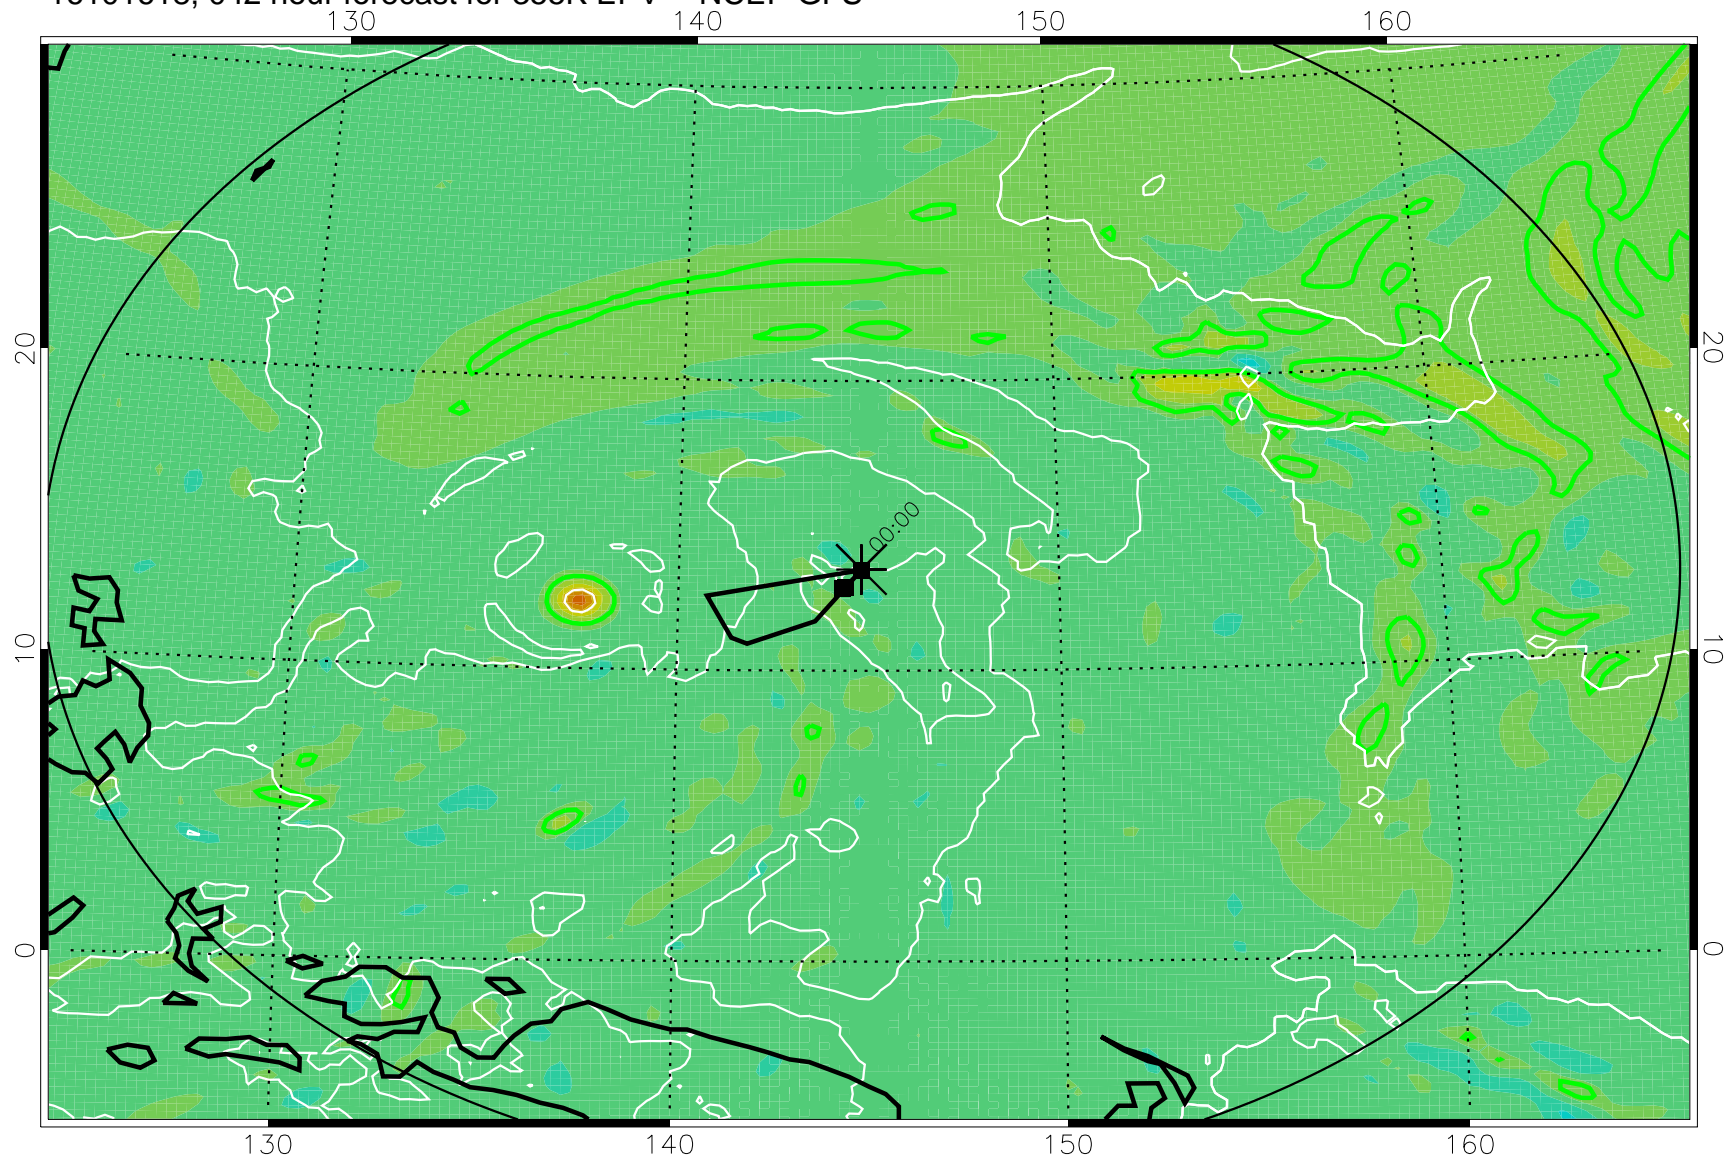

16101606, 030 hour forecast for 355K EPV -- NCEP GFS

355K Montgomery Streamfunction, white
EPV Tropopause (2 PVU) Position
Range ring of 2304 km

16101612, 036 hour forecast for 355K EPV -- NCEP GFS

355K Montgomery Streamfunction, white
EPV Tropopause (2 PVU) Position
Range ring of 2304 km

16101618, 042 hour forecast for 355K EPV -- NCEP GFS

355K Montgomery Streamfunction, white
EPV Tropopause (2 PVU) Position
Range ring of 2304 km

16101700, 048 hour forecast for 355K EPV -- NCEP GFS

355K Montgomery Streamfunction, white
EPV Tropopause (2 PVU) Position
Range ring of 2304 km

16101706, 054 hour forecast for 355K EPV -- NCEP GFS

355K Montgomery Streamfunction, white
EPV Tropopause (2 PVU) Position
Range ring of 2304 km

16101712, 060 hour forecast for 355K EPV -- NCEP GFS

355K Montgomery Streamfunction, white
EPV Tropopause (2 PVU) Position
Range ring of 2304 km

16101718, 066 hour forecast for 355K EPV -- NCEP GFS

355K Montgomery Streamfunction, white
EPV Tropopause (2 PVU) Position
Range ring of 2304 km

16101800, 072 hour forecast for 355K EPV -- NCEP GFS

355K Montgomery Streamfunction, white
EPV Tropopause (2 PVU) Position
Range ring of 2304 km