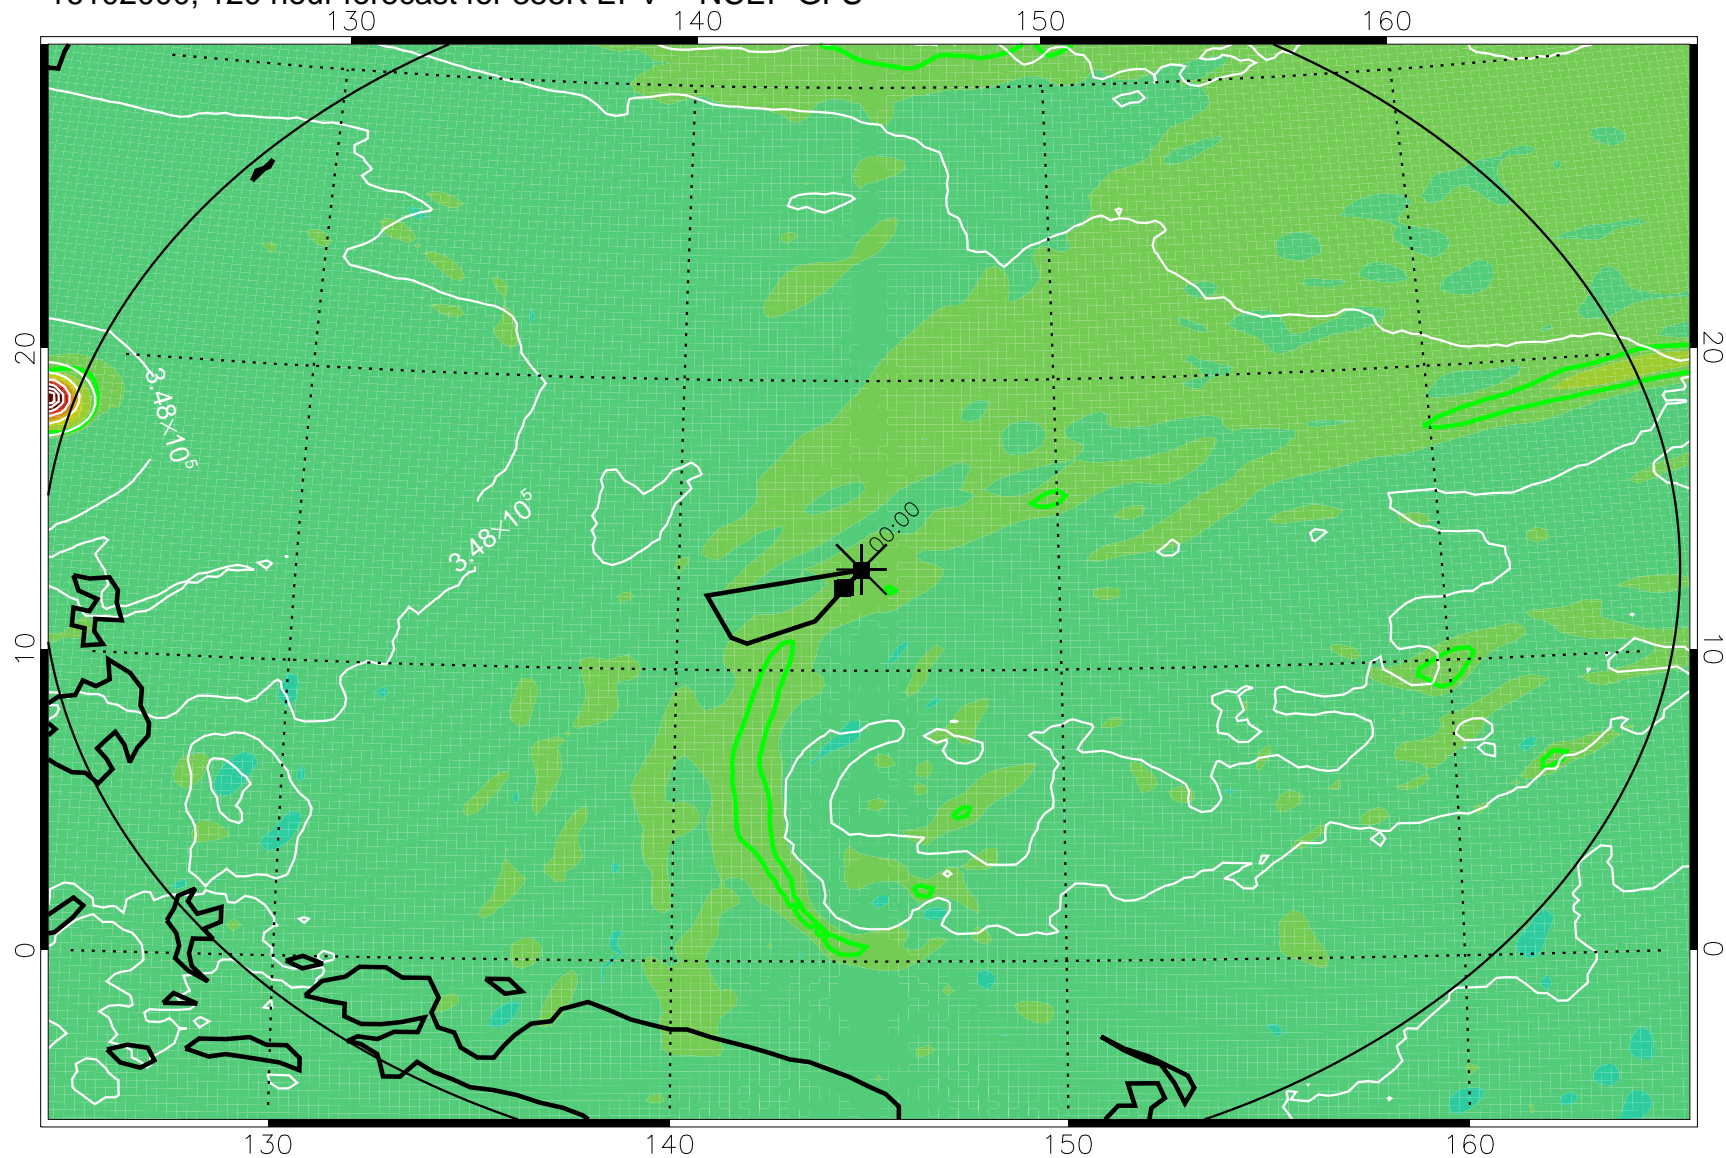

16101806, 078 hour forecast for 355K EPV -- NCEP GFS

355K Montgomery Streamfunction, white
EPV Tropopause (2 PVU) Position
Range ring of 2304 km

16101812, 084 hour forecast for 355K EPV -- NCEP GFS

355K Montgomery Streamfunction, white
EPV Tropopause (2 PVU) Position
Range ring of 2304 km

16101818, 090 hour forecast for 355K EPV -- NCEP GFS

355K Montgomery Streamfunction, white
EPV Tropopause (2 PVU) Position
Range ring of 2304 km

16101900, 096 hour forecast for 355K EPV -- NCEP GFS

355K Montgomery Streamfunction, white
EPV Tropopause (2 PVU) Position
Range ring of 2304 km

16101906, 102 hour forecast for 355K EPV -- NCEP GFS

355K Montgomery Streamfunction, white
EPV Tropopause (2 PVU) Position
Range ring of 2304 km

16101912, 108 hour forecast for 355K EPV -- NCEP GFS

355K Montgomery Streamfunction, white
EPV Tropopause (2 PVU) Position
Range ring of 2304 km

16101918, 114 hour forecast for 355K EPV -- NCEP GFS

355K Montgomery Streamfunction, white
EPV Tropopause (2 PVU) Position
Range ring of 2304 km

16102000, 120 hour forecast for 355K EPV -- NCEP GFS

355K Montgomery Streamfunction, white
EPV Tropopause (2 PVU) Position
Range ring of 2304 km