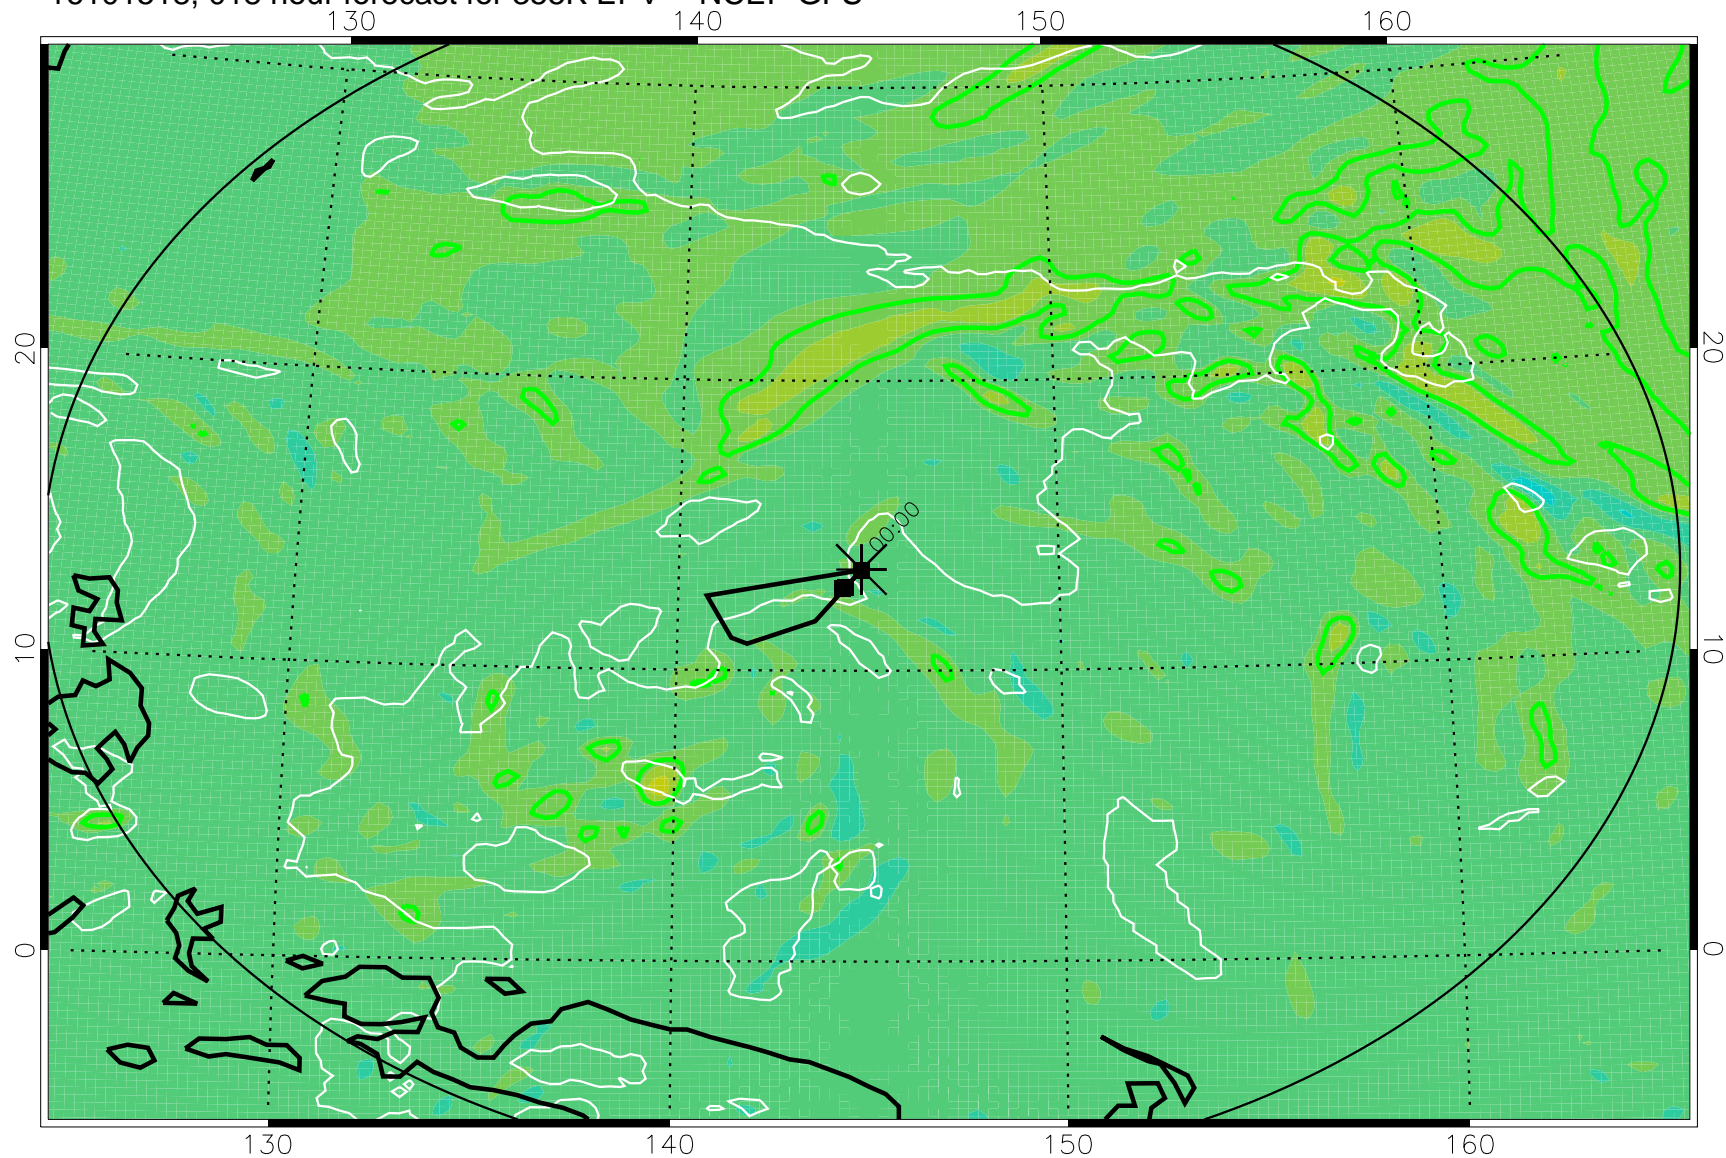

16101506, 006 hour forecast for 355K EPV -- NCEP GFS

355K Montgomery Streamfunction, white
EPV Tropopause (2 PVU) Position
Range ring of 2304 km

16101512, 012 hour forecast for 355K EPV -- NCEP GFS

355K Montgomery Streamfunction, white
EPV Tropopause (2 PVU) Position
Range ring of 2304 km

16101518, 018 hour forecast for 355K EPV -- NCEP GFS

355K Montgomery Streamfunction, white
EPV Tropopause (2 PVU) Position
Range ring of 2304 km

16101600, 024 hour forecast for 355K EPV -- NCEP GFS

355K Montgomery Streamfunction, white
EPV Tropopause (2 PVU) Position
Range ring of 2304 km

16101606, 030 hour forecast for 355K EPV -- NCEP GFS

355K Montgomery Streamfunction, white
EPV Tropopause (2 PVU) Position
Range ring of 2304 km

16101612, 036 hour forecast for 355K EPV -- NCEP GFS

355K Montgomery Streamfunction, white
EPV Tropopause (2 PVU) Position
Range ring of 2304 km

16101718, 066 hour forecast for 355K EPV -- NCEP GFS

355K Montgomery Streamfunction, white
EPV Tropopause (2 PVU) Position
Range ring of 2304 km

16101800, 072 hour forecast for 355K EPV -- NCEP GFS

355K Montgomery Streamfunction, white
EPV Tropopause (2 PVU) Position
Range ring of 2304 km