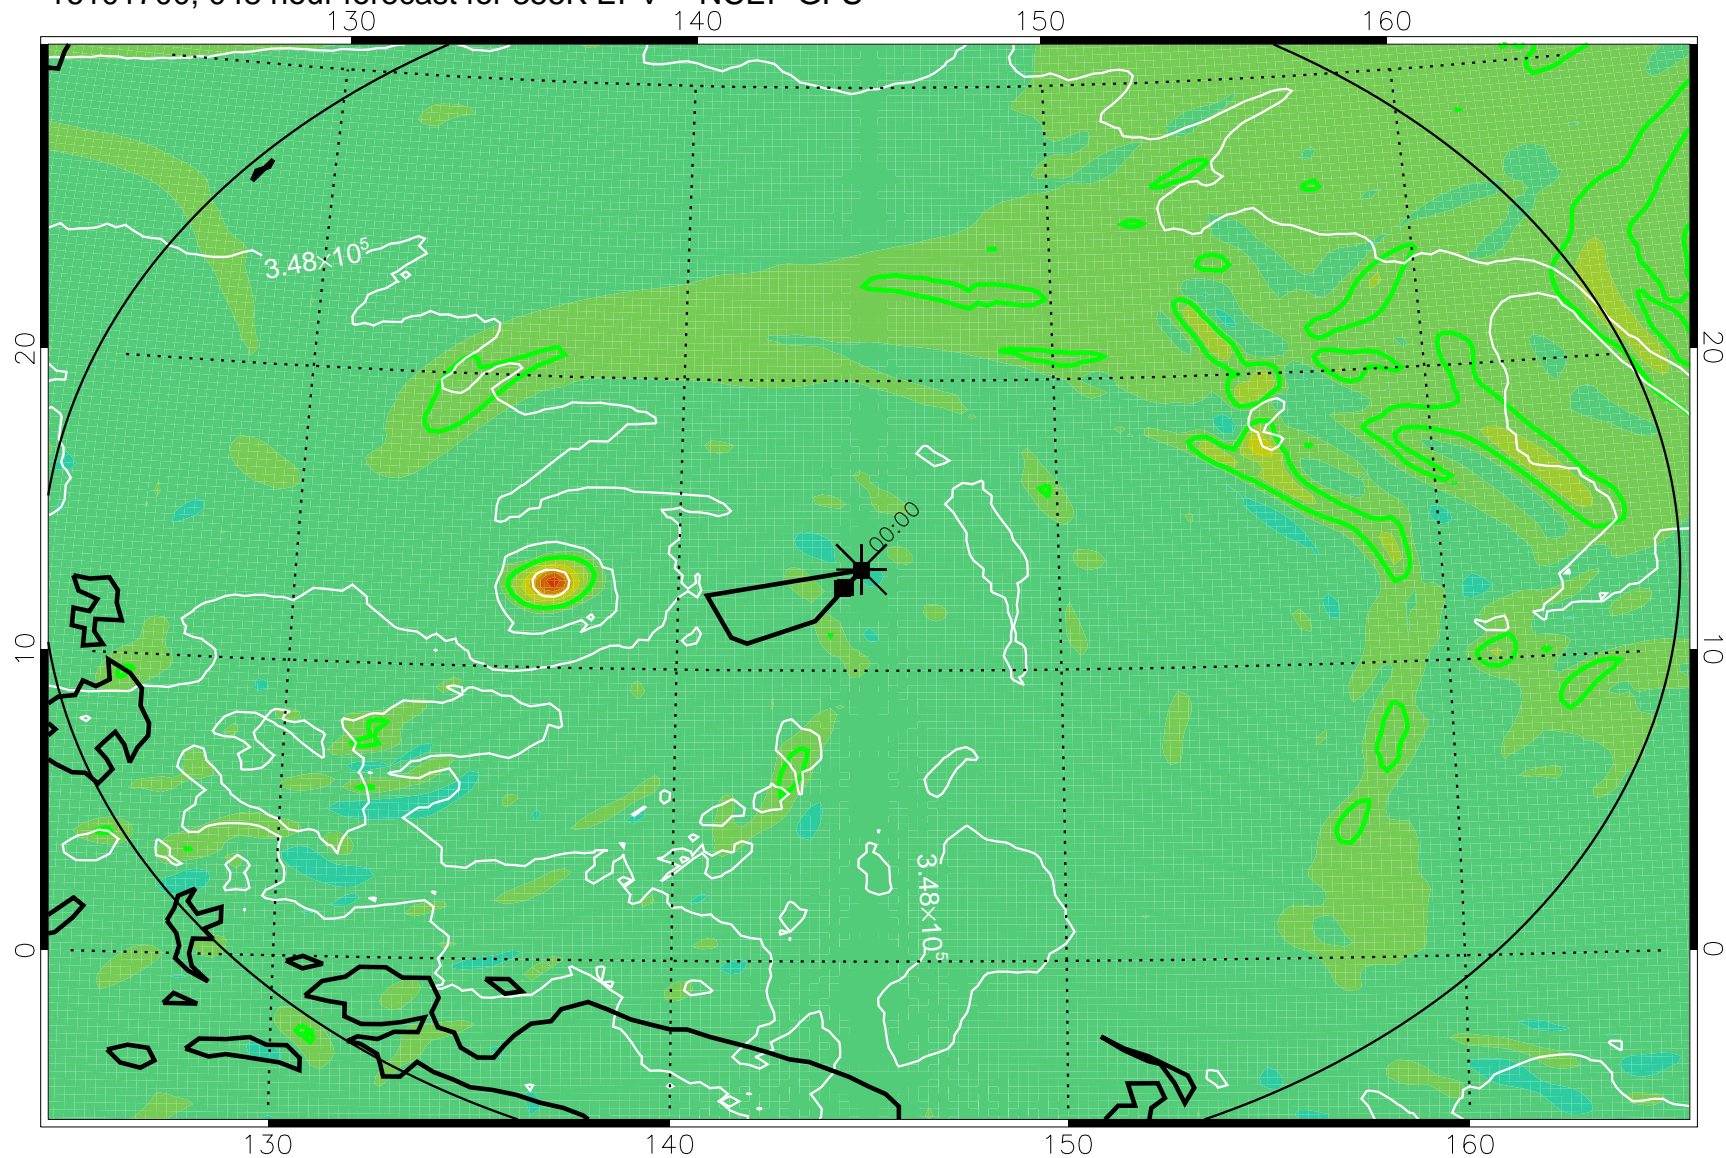

16101606, 030 hour forecast for 355K EPV -- NCEP GFS

355K Montgomery Streamfunction, white
EPV Tropopause (2 PVU) Position
Range ring of 2304 km

16101612, 036 hour forecast for 355K EPV -- NCEP GFS

355K Montgomery Streamfunction, white
EPV Tropopause (2 PVU) Position
Range ring of 2304 km

16101618, 042 hour forecast for 355K EPV -- NCEP GFS

355K Montgomery Streamfunction, white
EPV Tropopause (2 PVU) Position
Range ring of 2304 km

16101700, 048 hour forecast for 355K EPV -- NCEP GFS

355K Montgomery Streamfunction, white
EPV Tropopause (2 PVU) Position
Range ring of 2304 km

16101706, 054 hour forecast for 355K EPV -- NCEP GFS

355K Montgomery Streamfunction, white
EPV Tropopause (2 PVU) Position
Range ring of 2304 km

16101712, 060 hour forecast for 355K EPV -- NCEP GFS

355K Montgomery Streamfunction, white
EPV Tropopause (2 PVU) Position
Range ring of 2304 km

16101718, 066 hour forecast for 355K EPV -- NCEP GFS

355K Montgomery Streamfunction, white
EPV Tropopause (2 PVU) Position
Range ring of 2304 km

16101800, 072 hour forecast for 355K EPV -- NCEP GFS

355K Montgomery Streamfunction, white
EPV Tropopause (2 PVU) Position
Range ring of 2304 km