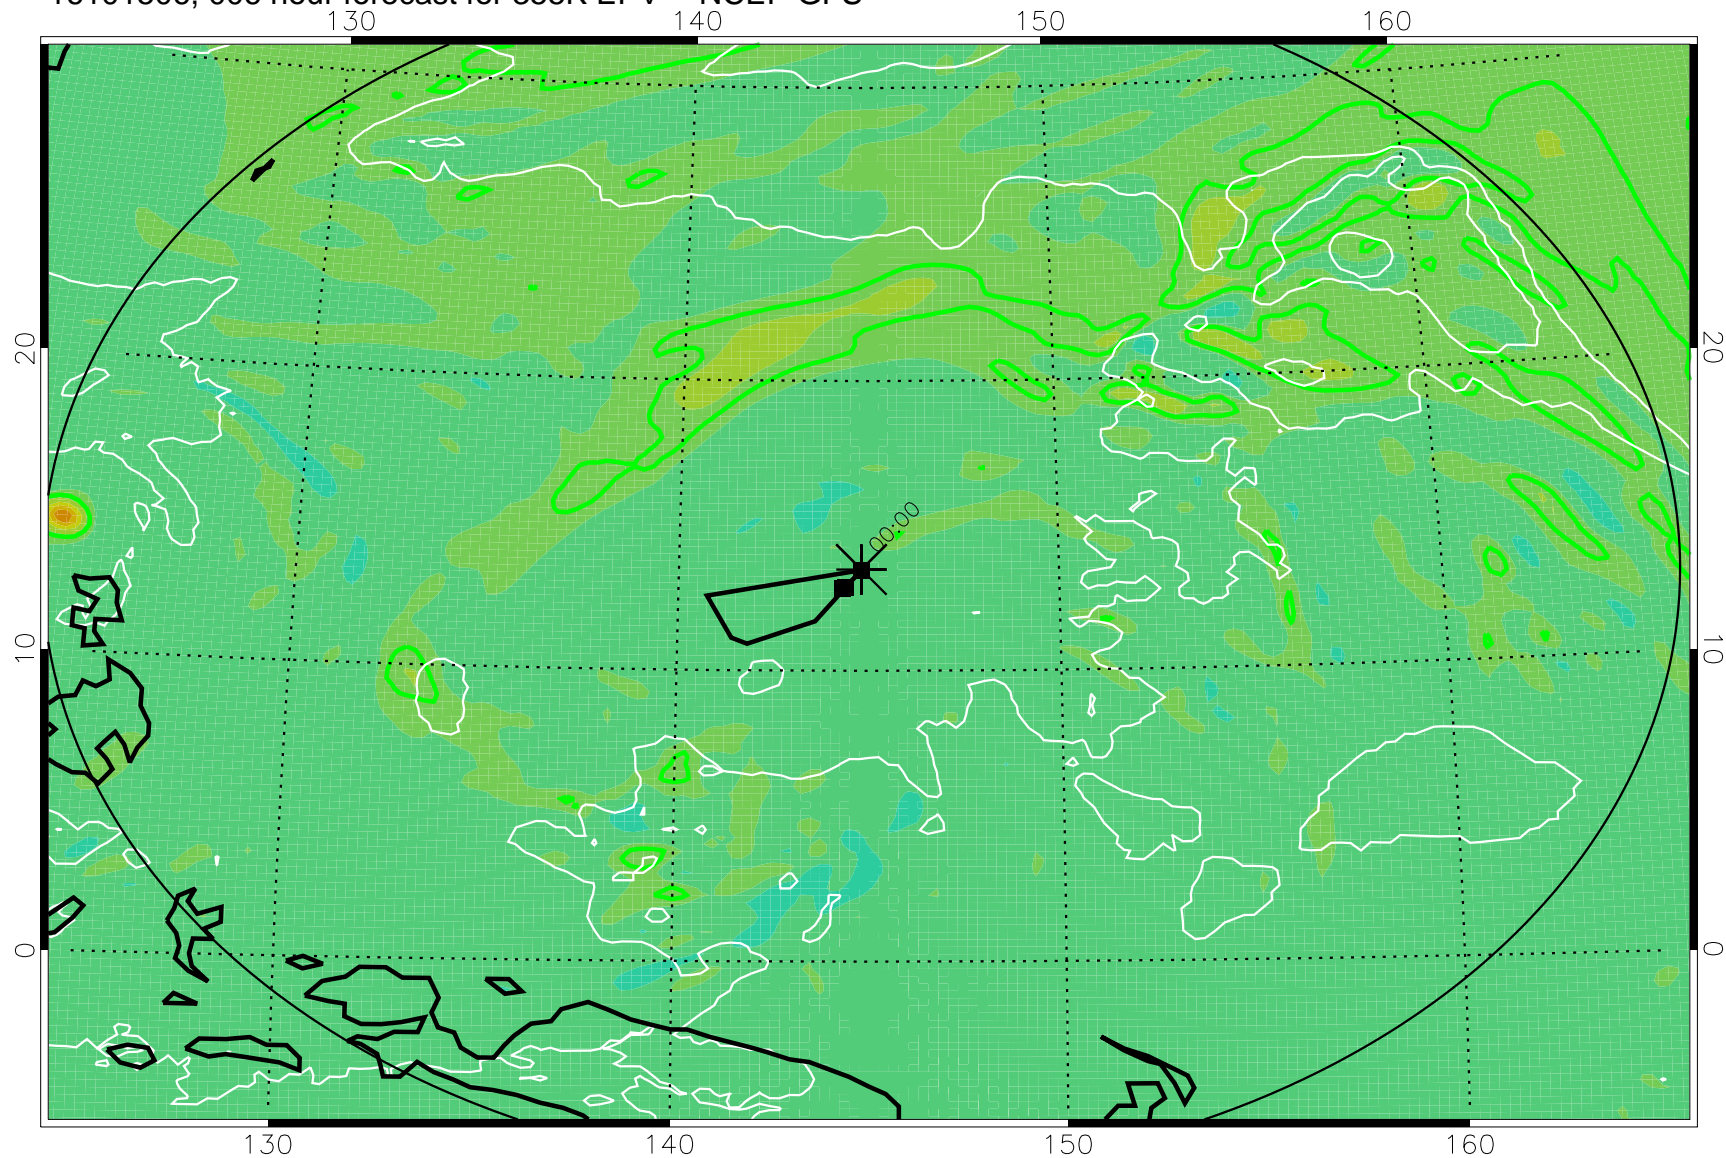

16101506, 006 hour forecast for 355K EPV -- NCEP GFS

355K Montgomery Streamfunction, white
EPV Tropopause (2 PVU) Position
Range ring of 2304 km

16101512, 012 hour forecast for 355K EPV -- NCEP GFS

355K Montgomery Streamfunction, white
EPV Tropopause (2 PVU) Position
Range ring of 2304 km

16101518, 018 hour forecast for 355K EPV -- NCEP GFS

355K Montgomery Streamfunction, white
EPV Tropopause (2 PVU) Position
Range ring of 2304 km

16101600, 024 hour forecast for 355K EPV -- NCEP GFS

355K Montgomery Streamfunction, white
EPV Tropopause (2 PVU) Position
Range ring of 2304 km

16101606, 030 hour forecast for 355K EPV -- NCEP GFS

355K Montgomery Streamfunction, white
EPV Tropopause (2 PVU) Position
Range ring of 2304 km

16101612, 036 hour forecast for 355K EPV -- NCEP GFS

355K Montgomery Streamfunction, white
EPV Tropopause (2 PVU) Position
Range ring of 2304 km

16101718, 066 hour forecast for 355K EPV -- NCEP GFS

355K Montgomery Streamfunction, white
EPV Tropopause (2 PVU) Position
Range ring of 2304 km

16101800, 072 hour forecast for 355K EPV -- NCEP GFS

355K Montgomery Streamfunction, white
EPV Tropopause (2 PVU) Position
Range ring of 2304 km