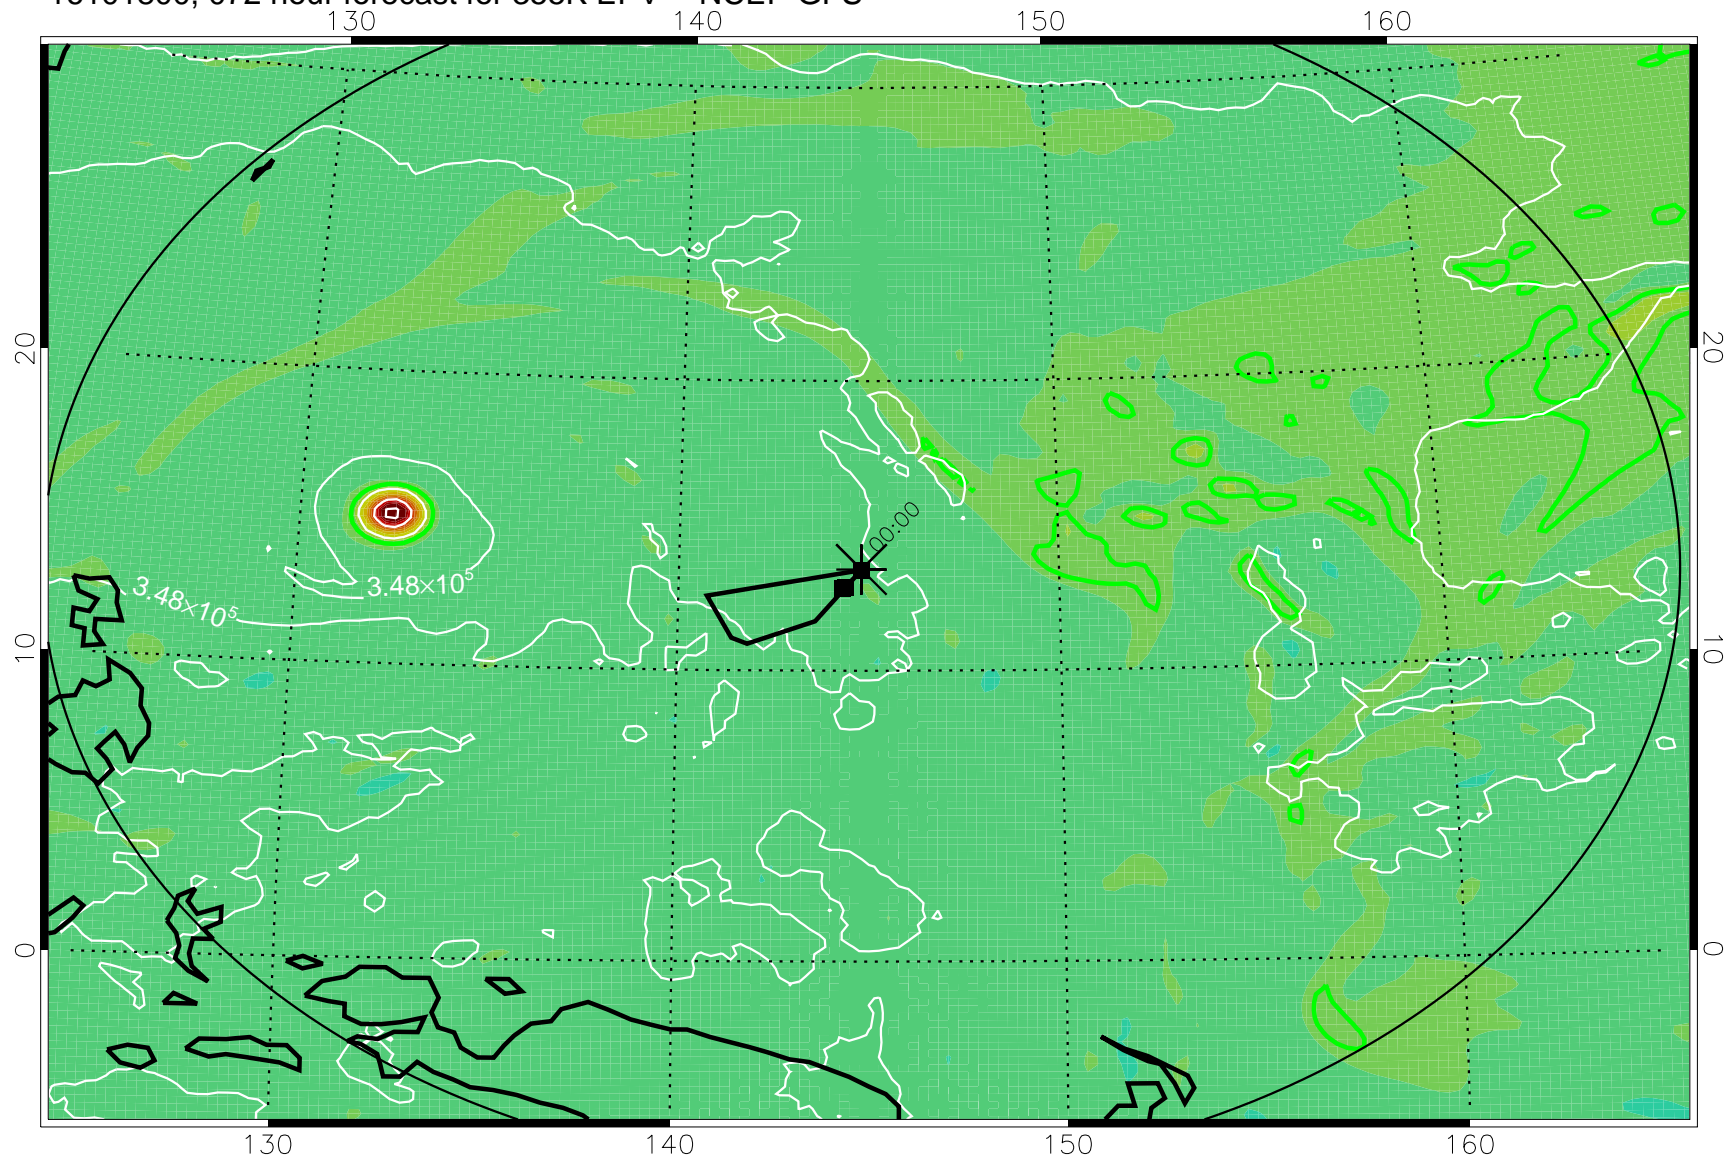

16101706, 054 hour forecast for 355K EPV -- NCEP GFS

355K Montgomery Streamfunction, white
EPV Tropopause (2 PVU) Position
Range ring of 2304 km

16101712, 060 hour forecast for 355K EPV -- NCEP GFS

355K Montgomery Streamfunction, white
EPV Tropopause (2 PVU) Position
Range ring of 2304 km

16101718, 066 hour forecast for 355K EPV -- NCEP GFS

355K Montgomery Streamfunction, white
EPV Tropopause (2 PVU) Position
Range ring of 2304 km

16101800, 072 hour forecast for 355K EPV -- NCEP GFS

355K Montgomery Streamfunction, white
EPV Tropopause (2 PVU) Position
Range ring of 2304 km

16101806, 078 hour forecast for 355K EPV -- NCEP GFS

355K Montgomery Streamfunction, white
EPV Tropopause (2 PVU) Position
Range ring of 2304 km

16101812, 084 hour forecast for 355K EPV -- NCEP GFS

355K Montgomery Streamfunction, white
EPV Tropopause (2 PVU) Position
Range ring of 2304 km

16101818, 090 hour forecast for 355K EPV -- NCEP GFS

355K Montgomery Streamfunction, white
EPV Tropopause (2 PVU) Position
Range ring of 2304 km

16101900, 096 hour forecast for 355K EPV -- NCEP GFS

355K Montgomery Streamfunction, white
EPV Tropopause (2 PVU) Position
Range ring of 2304 km