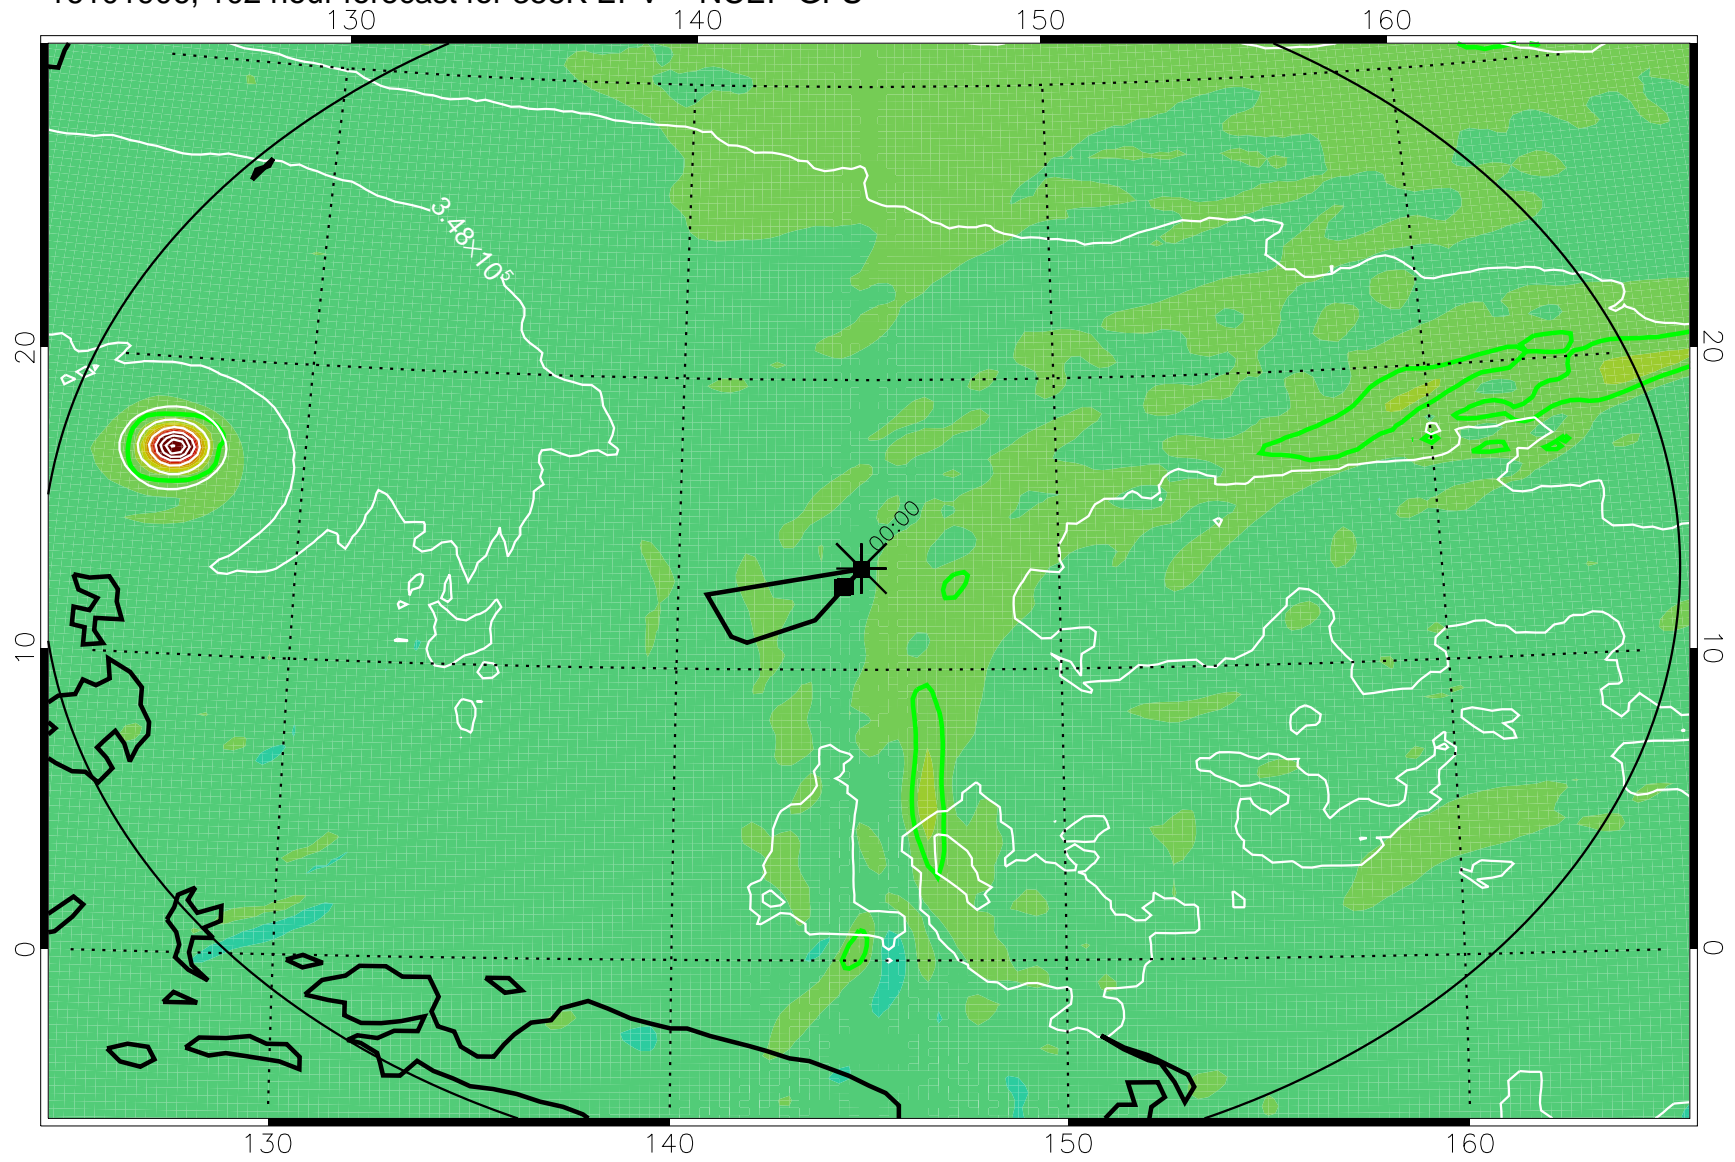

16101806, 078 hour forecast for 355K EPV -- NCEP GFS

355K Montgomery Streamfunction, white
EPV Tropopause (2 PVU) Position
Range ring of 2304 km

16101812, 084 hour forecast for 355K EPV -- NCEP GFS

355K Montgomery Streamfunction, white
EPV Tropopause (2 PVU) Position
Range ring of 2304 km

16101818, 090 hour forecast for 355K EPV -- NCEP GFS

355K Montgomery Streamfunction, white
EPV Tropopause (2 PVU) Position
Range ring of 2304 km

16101900, 096 hour forecast for 355K EPV -- NCEP GFS

355K Montgomery Streamfunction, white
EPV Tropopause (2 PVU) Position
Range ring of 2304 km

16101906, 102 hour forecast for 355K EPV -- NCEP GFS

355K Montgomery Streamfunction, white
EPV Tropopause (2 PVU) Position
Range ring of 2304 km

16101912, 108 hour forecast for 355K EPV -- NCEP GFS

355K Montgomery Streamfunction, white
EPV Tropopause (2 PVU) Position
Range ring of 2304 km

16101918, 114 hour forecast for 355K EPV -- NCEP GFS

355K Montgomery Streamfunction, white
EPV Tropopause (2 PVU) Position
Range ring of 2304 km

16102000, 120 hour forecast for 355K EPV -- NCEP GFS

355K Montgomery Streamfunction, white
EPV Tropopause (2 PVU) Position
Range ring of 2304 km