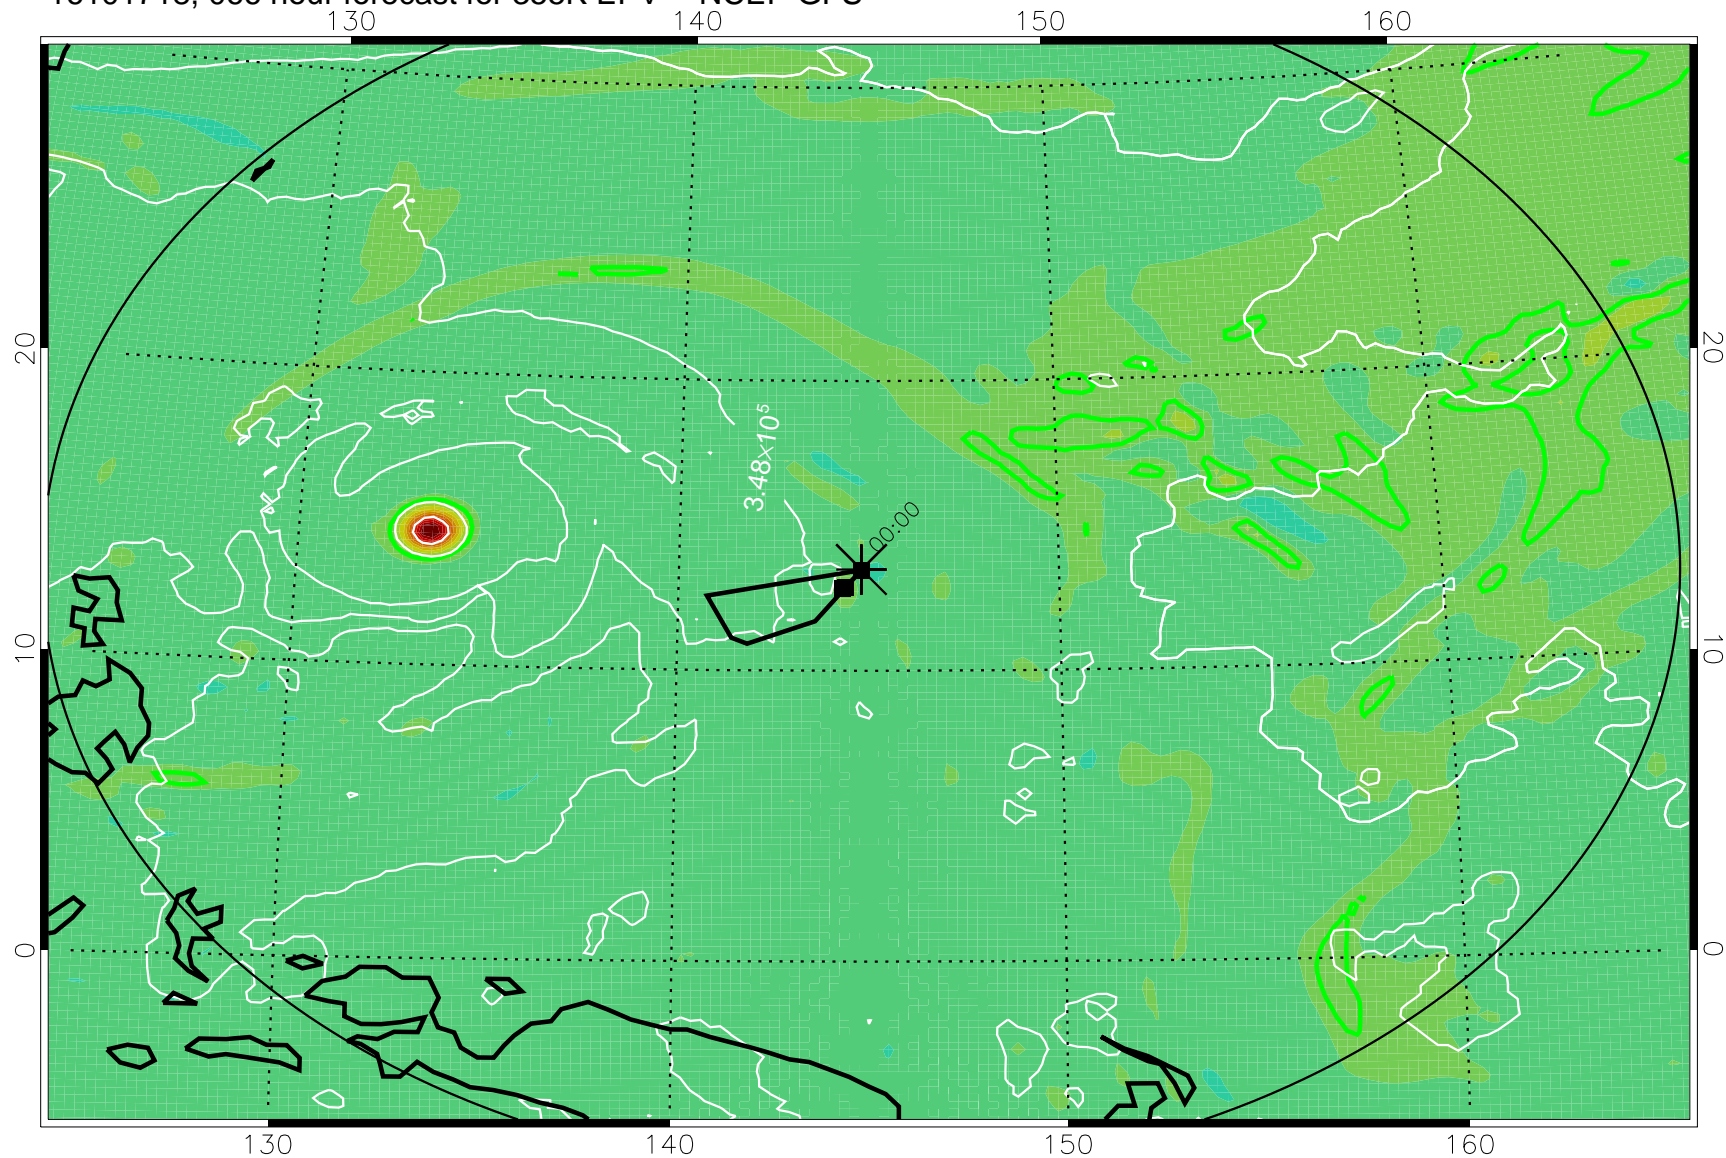

16101706, 054 hour forecast for 355K EPV -- NCEP GFS

355K Montgomery Streamfunction, white
EPV Tropopause (2 PVU) Position
Range ring of 2304 km

16101712, 060 hour forecast for 355K EPV -- NCEP GFS

355K Montgomery Streamfunction, white
EPV Tropopause (2 PVU) Position
Range ring of 2304 km

16101718, 066 hour forecast for 355K EPV -- NCEP GFS

355K Montgomery Streamfunction, white
EPV Tropopause (2 PVU) Position
Range ring of 2304 km

16101800, 072 hour forecast for 355K EPV -- NCEP GFS

355K Montgomery Streamfunction, white
EPV Tropopause (2 PVU) Position
Range ring of 2304 km

16101806, 078 hour forecast for 355K EPV -- NCEP GFS

355K Montgomery Streamfunction, white
EPV Tropopause (2 PVU) Position
Range ring of 2304 km

16101812, 084 hour forecast for 355K EPV -- NCEP GFS

355K Montgomery Streamfunction, white
EPV Tropopause (2 PVU) Position
Range ring of 2304 km

16101818, 090 hour forecast for 355K EPV -- NCEP GFS

355K Montgomery Streamfunction, white
EPV Tropopause (2 PVU) Position
Range ring of 2304 km

16101900, 096 hour forecast for 355K EPV -- NCEP GFS

355K Montgomery Streamfunction, white
EPV Tropopause (2 PVU) Position
Range ring of 2304 km