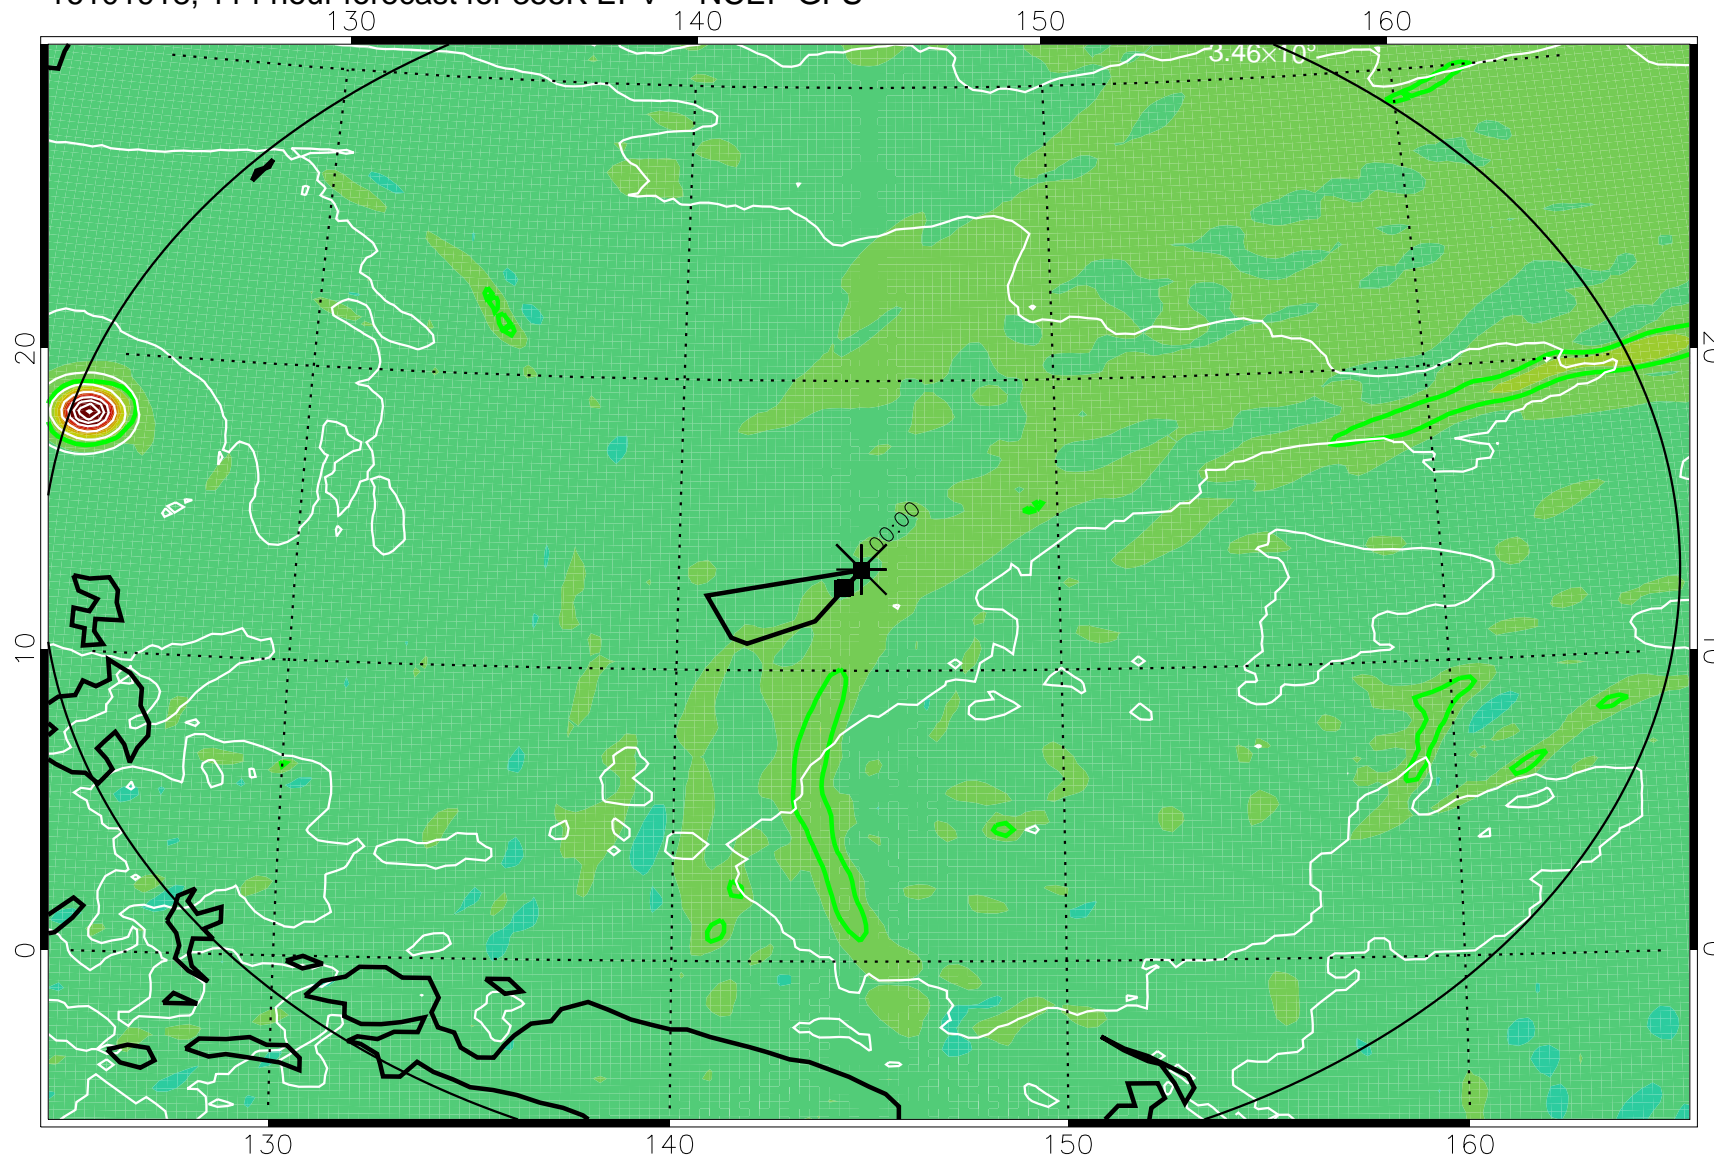

16101806, 078 hour forecast for 355K EPV -- NCEP GFS

355K Montgomery Streamfunction, white
EPV Tropopause (2 PVU) Position
Range ring of 2304 km

16101812, 084 hour forecast for 355K EPV -- NCEP GFS

355K Montgomery Streamfunction, white
EPV Tropopause (2 PVU) Position
Range ring of 2304 km

16101818, 090 hour forecast for 355K EPV -- NCEP GFS

355K Montgomery Streamfunction, white
EPV Tropopause (2 PVU) Position
Range ring of 2304 km

16101900, 096 hour forecast for 355K EPV -- NCEP GFS

355K Montgomery Streamfunction, white
EPV Tropopause (2 PVU) Position
Range ring of 2304 km

16101906, 102 hour forecast for 355K EPV -- NCEP GFS

355K Montgomery Streamfunction, white
EPV Tropopause (2 PVU) Position
Range ring of 2304 km

16101912, 108 hour forecast for 355K EPV -- NCEP GFS

355K Montgomery Streamfunction, white
EPV Tropopause (2 PVU) Position
Range ring of 2304 km

16101918, 114 hour forecast for 355K EPV -- NCEP GFS

355K Montgomery Streamfunction, white
EPV Tropopause (2 PVU) Position
Range ring of 2304 km

16102000, 120 hour forecast for 355K EPV -- NCEP GFS

355K Montgomery Streamfunction, white
EPV Tropopause (2 PVU) Position
Range ring of 2304 km