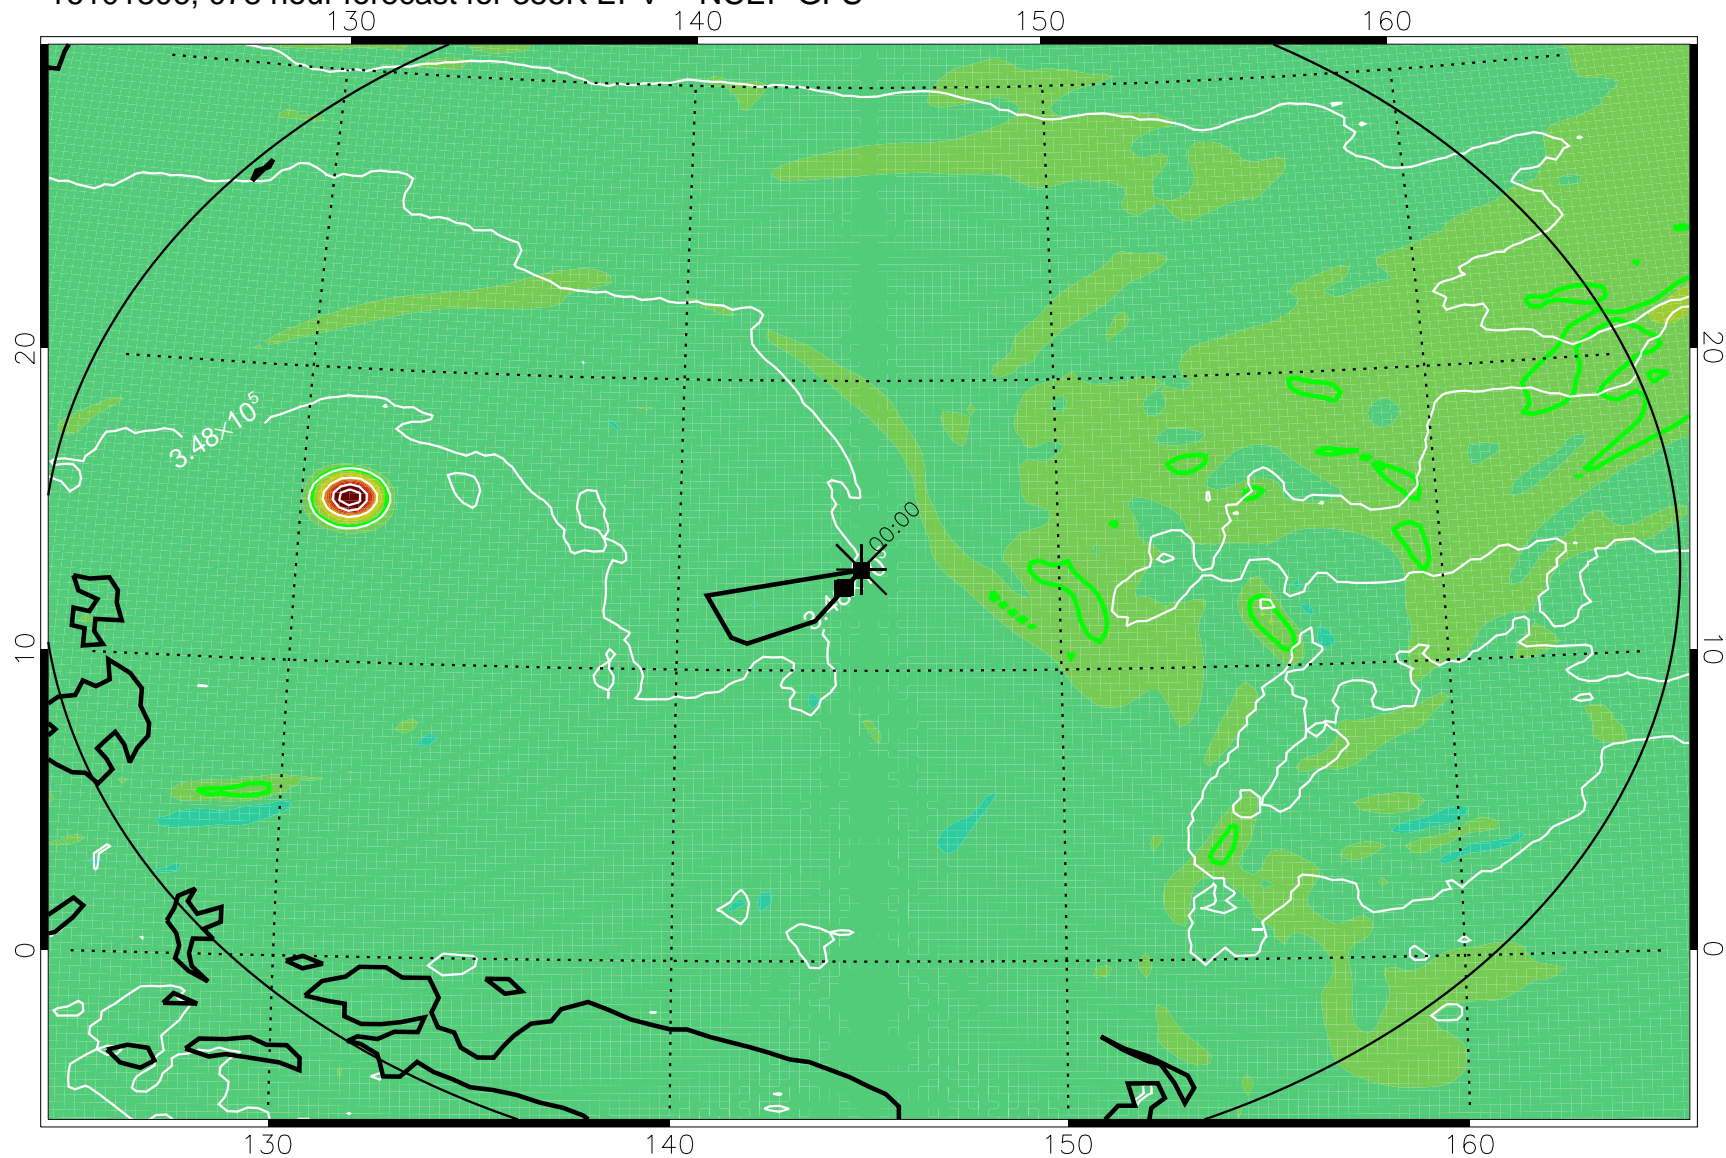

16101718, 066 hour forecast for 355K EPV -- NCEP GFS

355K Montgomery Streamfunction, white
EPV Tropopause (2 PVU) Position
Range ring of 2304 km

16101800, 072 hour forecast for 355K EPV -- NCEP GFS

355K Montgomery Streamfunction, white
EPV Tropopause (2 PVU) Position
Range ring of 2304 km

16101806, 078 hour forecast for 355K EPV -- NCEP GFS

355K Montgomery Streamfunction, white
EPV Tropopause (2 PVU) Position
Range ring of 2304 km

16101812, 084 hour forecast for 355K EPV -- NCEP GFS

355K Montgomery Streamfunction, white
EPV Tropopause (2 PVU) Position
Range ring of 2304 km

16101818, 090 hour forecast for 355K EPV -- NCEP GFS

355K Montgomery Streamfunction, white
EPV Tropopause (2 PVU) Position
Range ring of 2304 km

16101900, 096 hour forecast for 355K EPV -- NCEP GFS

355K Montgomery Streamfunction, white
EPV Tropopause (2 PVU) Position
Range ring of 2304 km

16101906, 102 hour forecast for 355K EPV -- NCEP GFS

355K Montgomery Streamfunction, white
EPV Tropopause (2 PVU) Position
Range ring of 2304 km

16101912, 108 hour forecast for 355K EPV -- NCEP GFS

355K Montgomery Streamfunction, white
EPV Tropopause (2 PVU) Position
Range ring of 2304 km