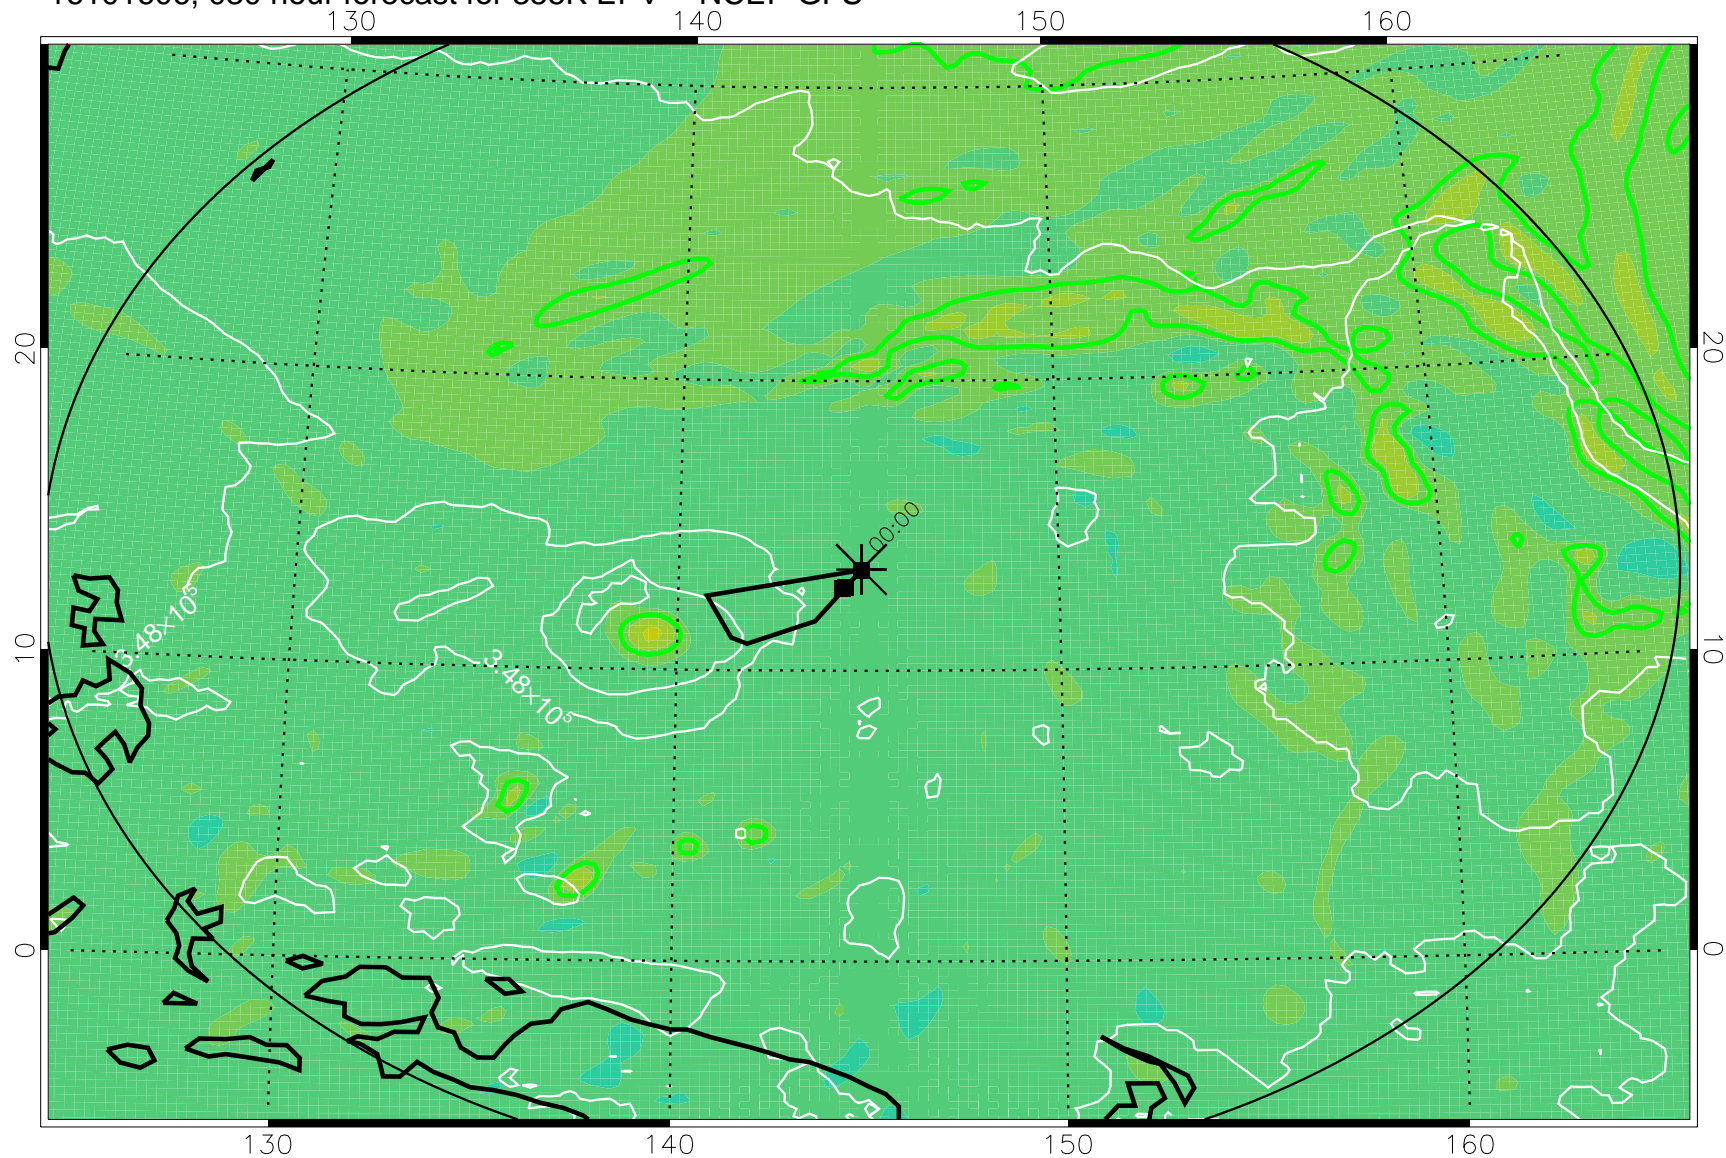

16101518, 018 hour forecast for 355K EPV -- NCEP GFS

355K Montgomery Streamfunction, white
EPV Tropopause (2 PVU) Position
Range ring of 2304 km

16101600, 024 hour forecast for 355K EPV -- NCEP GFS

355K Montgomery Streamfunction, white
EPV Tropopause (2 PVU) Position
Range ring of 2304 km

16101606, 030 hour forecast for 355K EPV -- NCEP GFS

355K Montgomery Streamfunction, white
EPV Tropopause (2 PVU) Position
Range ring of 2304 km

16101612, 036 hour forecast for 355K EPV -- NCEP GFS

355K Montgomery Streamfunction, white
EPV Tropopause (2 PVU) Position
Range ring of 2304 km

16101718, 066 hour forecast for 355K EPV -- NCEP GFS

355K Montgomery Streamfunction, white
EPV Tropopause (2 PVU) Position
Range ring of 2304 km

16101800, 072 hour forecast for 355K EPV -- NCEP GFS

355K Montgomery Streamfunction, white
EPV Tropopause (2 PVU) Position
Range ring of 2304 km

16101918, 114 hour forecast for 355K EPV -- NCEP GFS

355K Montgomery Streamfunction, white
EPV Tropopause (2 PVU) Position
Range ring of 2304 km

16102000, 120 hour forecast for 355K EPV -- NCEP GFS

355K Montgomery Streamfunction, white
EPV Tropopause (2 PVU) Position
Range ring of 2304 km