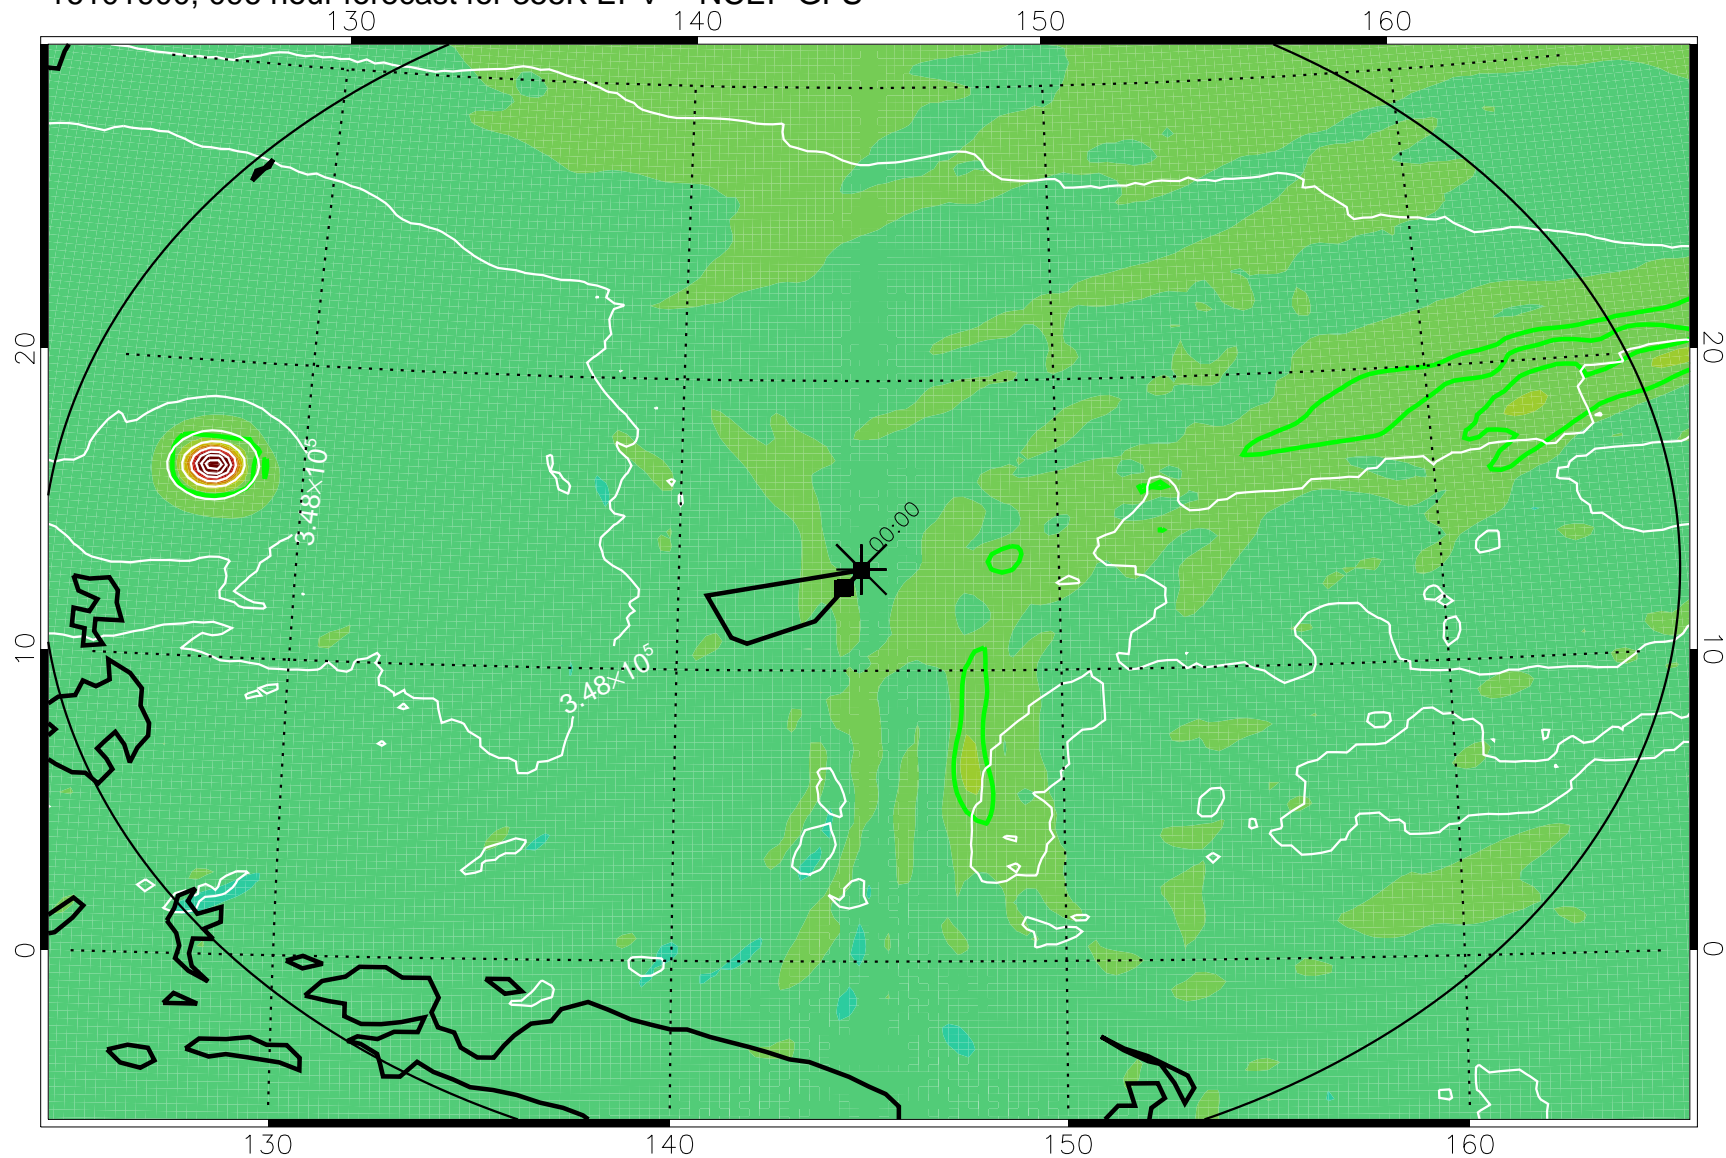

16101718, 066 hour forecast for 355K EPV -- NCEP GFS

355K Montgomery Streamfunction, white
EPV Tropopause (2 PVU) Position
Range ring of 2304 km

16101800, 072 hour forecast for 355K EPV -- NCEP GFS

355K Montgomery Streamfunction, white
EPV Tropopause (2 PVU) Position
Range ring of 2304 km

16101806, 078 hour forecast for 355K EPV -- NCEP GFS

355K Montgomery Streamfunction, white
EPV Tropopause (2 PVU) Position
Range ring of 2304 km

16101812, 084 hour forecast for 355K EPV -- NCEP GFS

355K Montgomery Streamfunction, white
EPV Tropopause (2 PVU) Position
Range ring of 2304 km

16101818, 090 hour forecast for 355K EPV -- NCEP GFS

355K Montgomery Streamfunction, white
EPV Tropopause (2 PVU) Position
Range ring of 2304 km

16101900, 096 hour forecast for 355K EPV -- NCEP GFS

355K Montgomery Streamfunction, white
EPV Tropopause (2 PVU) Position
Range ring of 2304 km

16101906, 102 hour forecast for 355K EPV -- NCEP GFS

355K Montgomery Streamfunction, white
EPV Tropopause (2 PVU) Position
Range ring of 2304 km

16101912, 108 hour forecast for 355K EPV -- NCEP GFS

355K Montgomery Streamfunction, white
EPV Tropopause (2 PVU) Position
Range ring of 2304 km