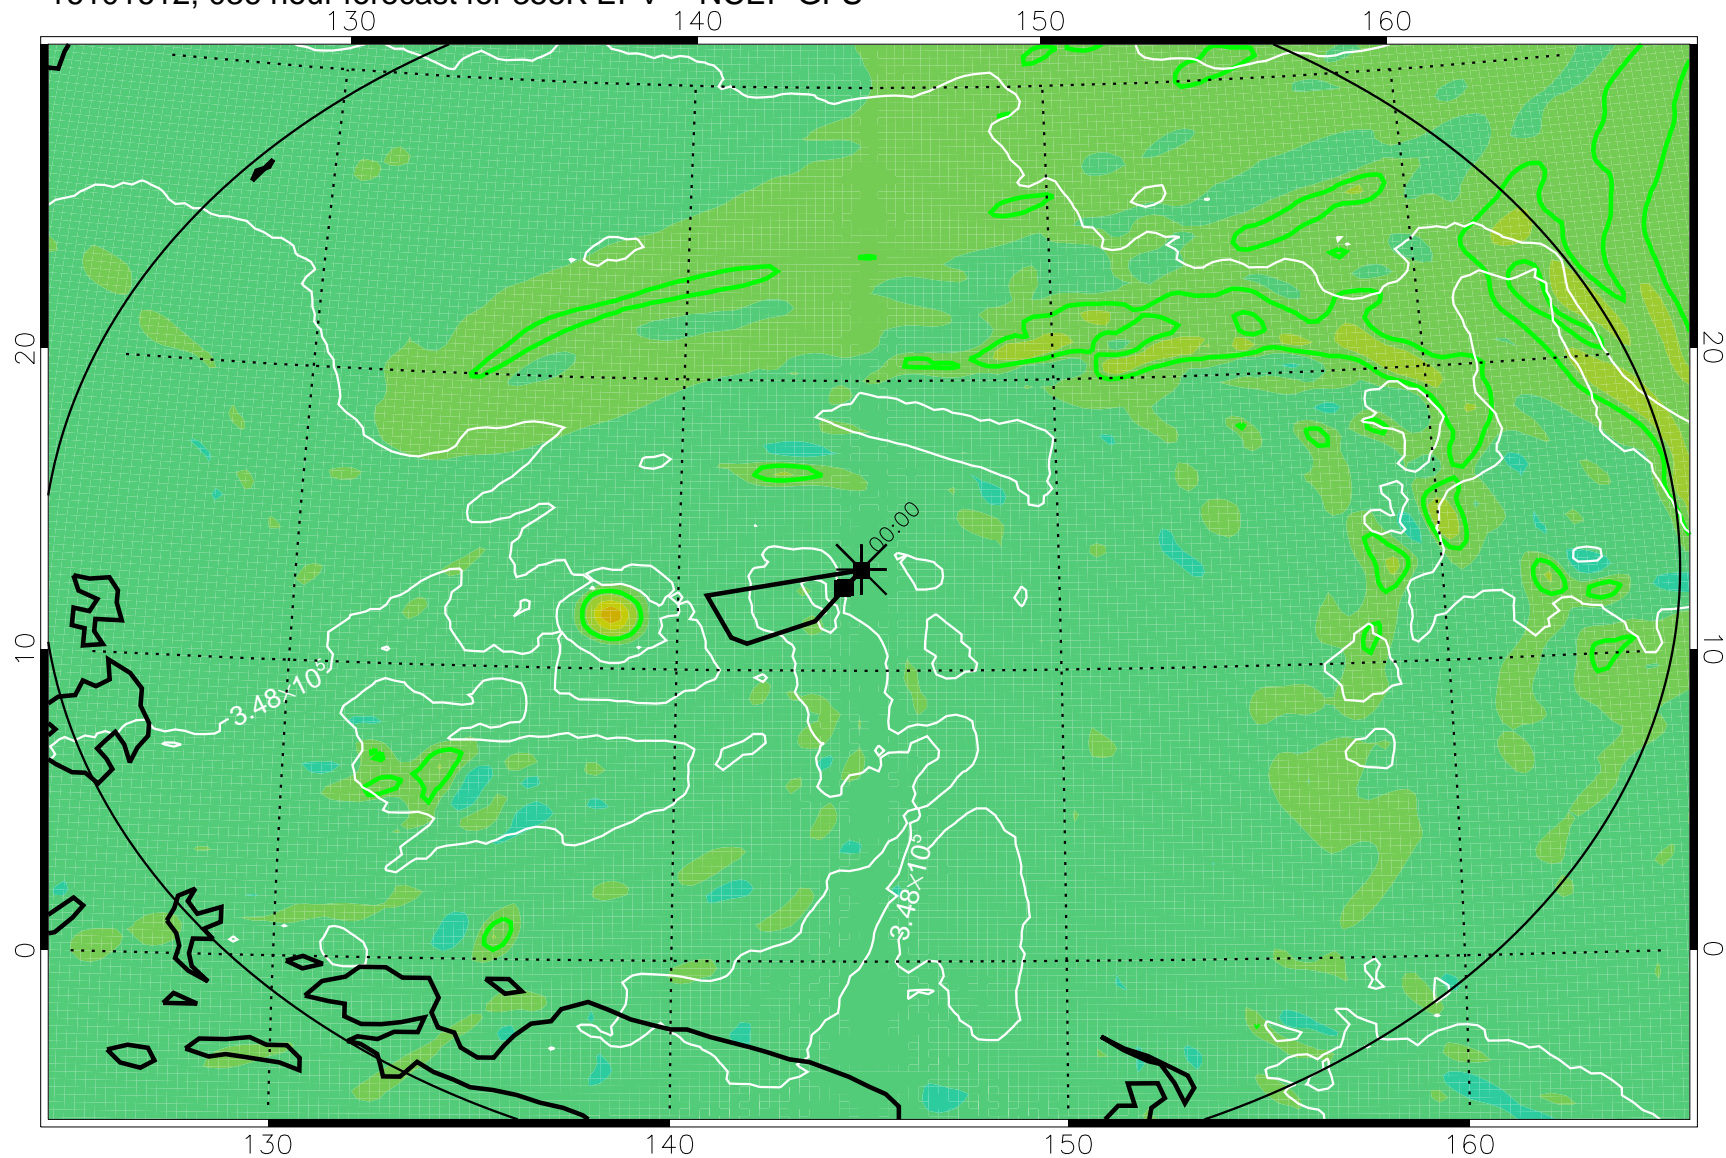

16101518, 018 hour forecast for 355K EPV -- NCEP GFS

355K Montgomery Streamfunction, white
EPV Tropopause (2 PVU) Position
Range ring of 2304 km

16101600, 024 hour forecast for 355K EPV -- NCEP GFS

355K Montgomery Streamfunction, white
EPV Tropopause (2 PVU) Position
Range ring of 2304 km

16101606, 030 hour forecast for 355K EPV -- NCEP GFS

355K Montgomery Streamfunction, white
EPV Tropopause (2 PVU) Position
Range ring of 2304 km

16101612, 036 hour forecast for 355K EPV -- NCEP GFS

355K Montgomery Streamfunction, white
EPV Tropopause (2 PVU) Position
Range ring of 2304 km

16101618, 042 hour forecast for 355K EPV -- NCEP GFS

355K Montgomery Streamfunction, white
EPV Tropopause (2 PVU) Position
Range ring of 2304 km

16101700, 048 hour forecast for 355K EPV -- NCEP GFS

355K Montgomery Streamfunction, white
EPV Tropopause (2 PVU) Position
Range ring of 2304 km

16101918, 114 hour forecast for 355K EPV -- NCEP GFS

355K Montgomery Streamfunction, white
EPV Tropopause (2 PVU) Position
Range ring of 2304 km

16102000, 120 hour forecast for 355K EPV -- NCEP GFS

355K Montgomery Streamfunction, white
EPV Tropopause (2 PVU) Position
Range ring of 2304 km