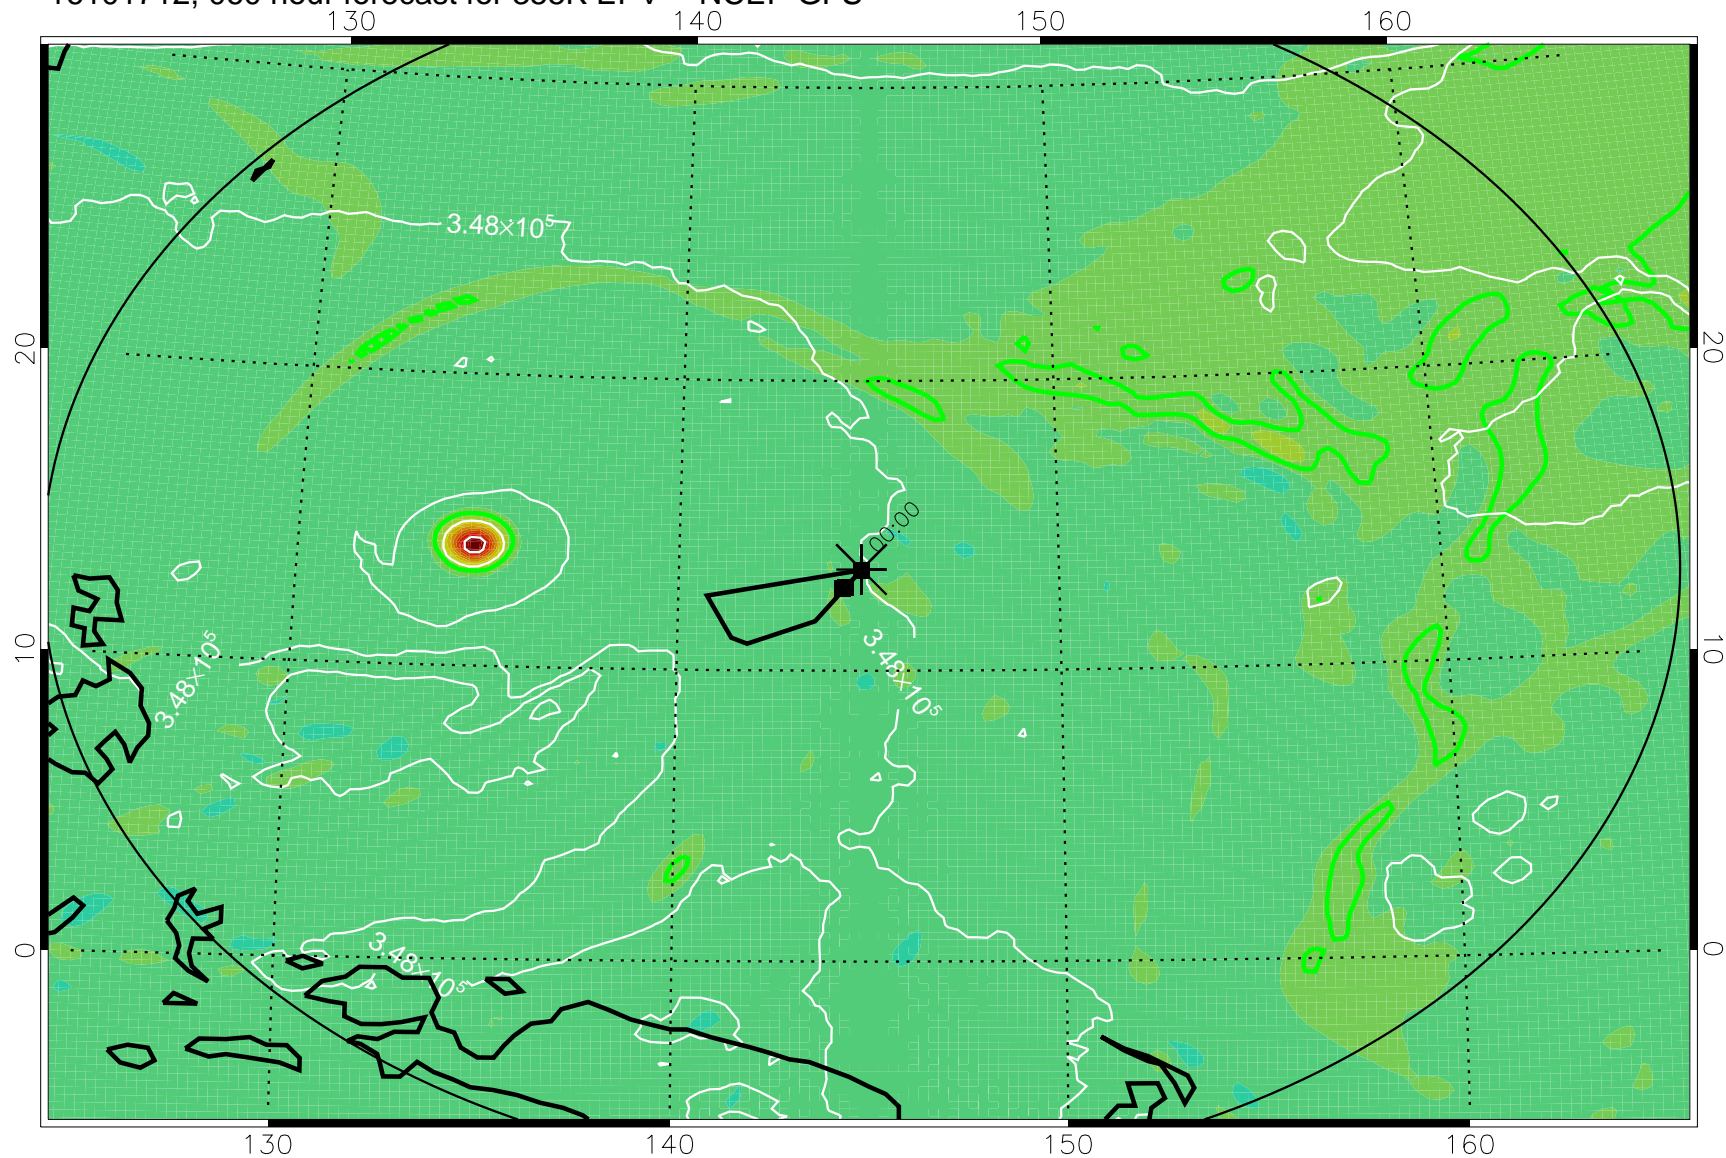

16101618, 042 hour forecast for 355K EPV -- NCEP GFS

355K Montgomery Streamfunction, white
EPV Tropopause (2 PVU) Position
Range ring of 2304 km

16101700, 048 hour forecast for 355K EPV -- NCEP GFS

355K Montgomery Streamfunction, white
EPV Tropopause (2 PVU) Position
Range ring of 2304 km

16101706, 054 hour forecast for 355K EPV -- NCEP GFS

355K Montgomery Streamfunction, white
EPV Tropopause (2 PVU) Position
Range ring of 2304 km

16101712, 060 hour forecast for 355K EPV -- NCEP GFS

355K Montgomery Streamfunction, white
EPV Tropopause (2 PVU) Position
Range ring of 2304 km

16101718, 066 hour forecast for 355K EPV -- NCEP GFS

355K Montgomery Streamfunction, white
EPV Tropopause (2 PVU) Position
Range ring of 2304 km

16101800, 072 hour forecast for 355K EPV -- NCEP GFS

355K Montgomery Streamfunction, white
EPV Tropopause (2 PVU) Position
Range ring of 2304 km

16101818, 090 hour forecast for 355K EPV -- NCEP GFS

355K Montgomery Streamfunction, white
EPV Tropopause (2 PVU) Position
Range ring of 2304 km

16101900, 096 hour forecast for 355K EPV -- NCEP GFS

355K Montgomery Streamfunction, white
EPV Tropopause (2 PVU) Position
Range ring of 2304 km