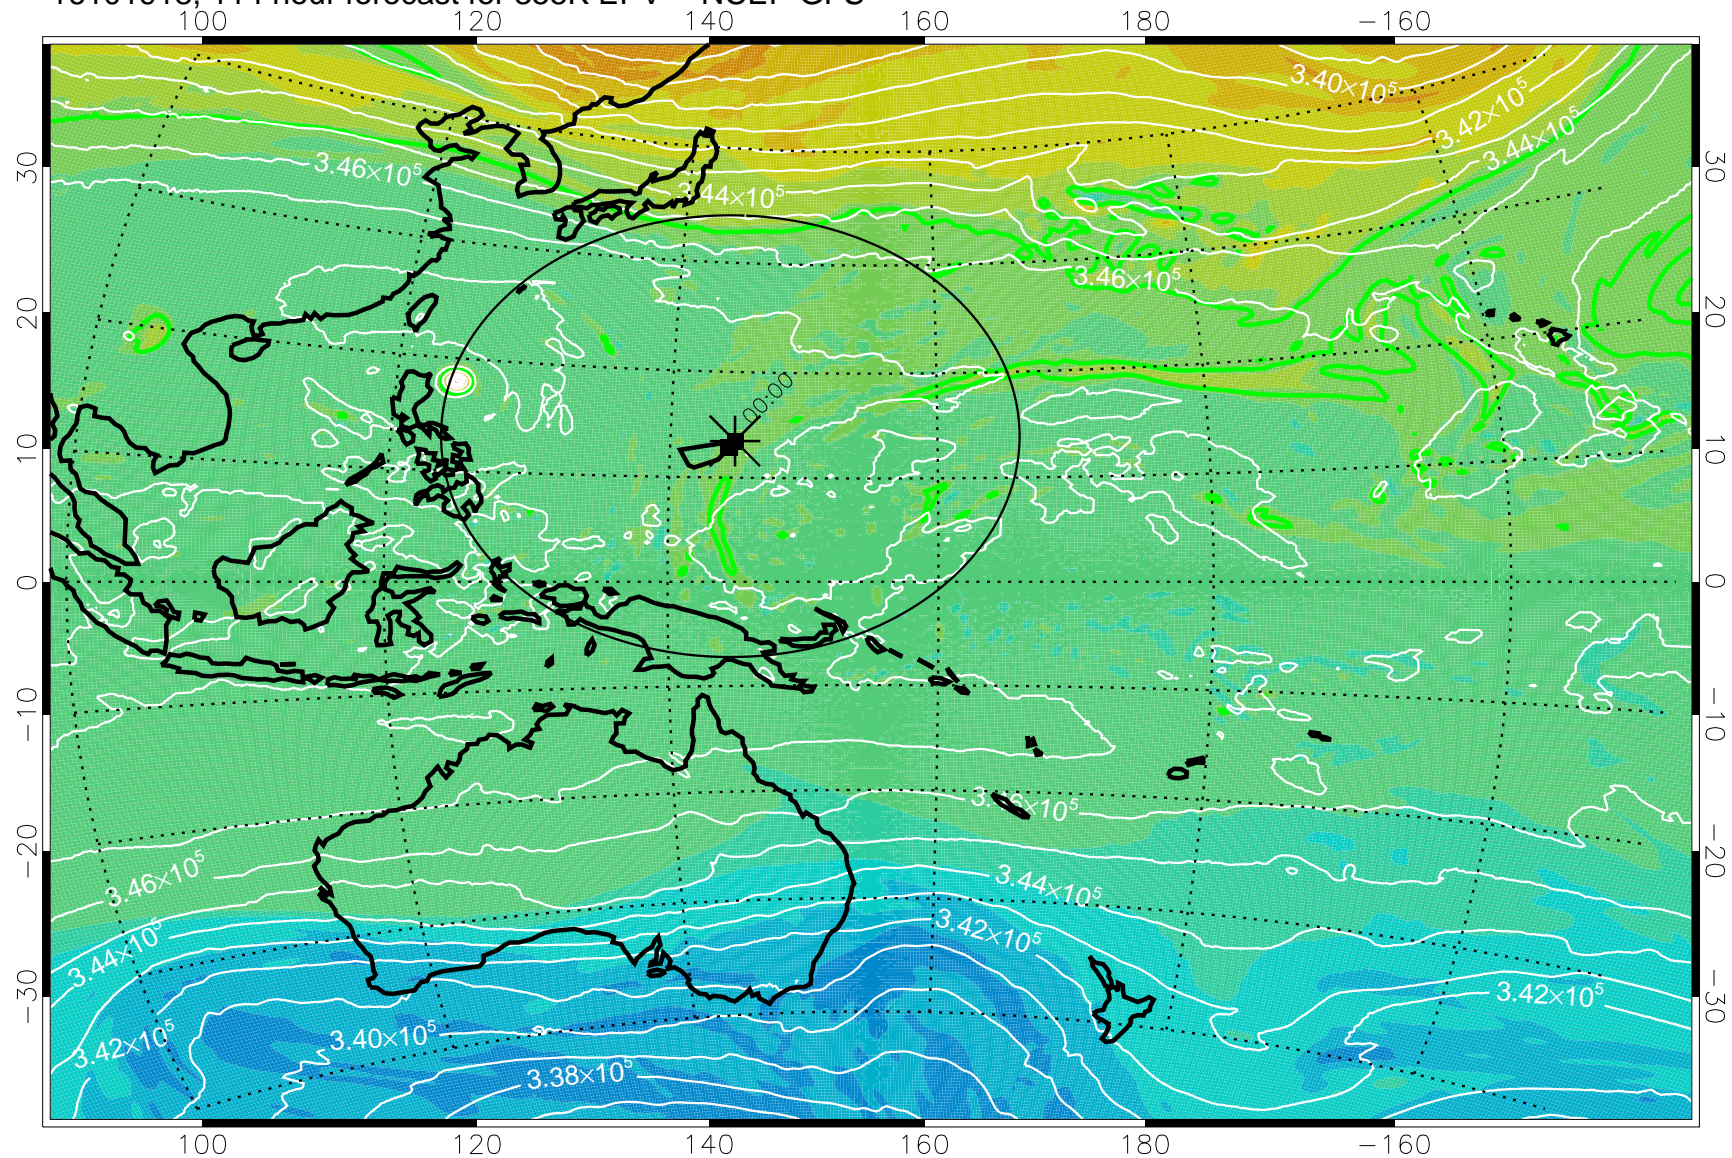

16101806, 078 hour forecast for 355K EPV -- NCEP GFS

355K Montgomery Streamfunction, white  
EPV Tropopause (2 PVU) Position  
Range ring of 2304 km

16101812, 084 hour forecast for 355K EPV -- NCEP GFS

355K Montgomery Streamfunction, white  
EPV Tropopause (2 PVU) Position  
Range ring of 2304 km

16101818, 090 hour forecast for 355K EPV -- NCEP GFS

355K Montgomery Streamfunction, white  
EPV Tropopause (2 PVU) Position  
Range ring of 2304 km

16101900, 096 hour forecast for 355K EPV -- NCEP GFS

355K Montgomery Streamfunction, white  
EPV Tropopause (2 PVU) Position  
Range ring of 2304 km

16101906, 102 hour forecast for 355K EPV -- NCEP GFS

355K Montgomery Streamfunction, white  
EPV Tropopause (2 PVU) Position  
Range ring of 2304 km

16101912, 108 hour forecast for 355K EPV -- NCEP GFS

355K Montgomery Streamfunction, white  
EPV Tropopause (2 PVU) Position  
Range ring of 2304 km

16101918, 114 hour forecast for 355K EPV -- NCEP GFS

355K Montgomery Streamfunction, white  
EPV Tropopause (2 PVU) Position  
Range ring of 2304 km

16102000, 120 hour forecast for 355K EPV -- NCEP GFS

355K Montgomery Streamfunction, white  
EPV Tropopause (2 PVU) Position  
Range ring of 2304 km