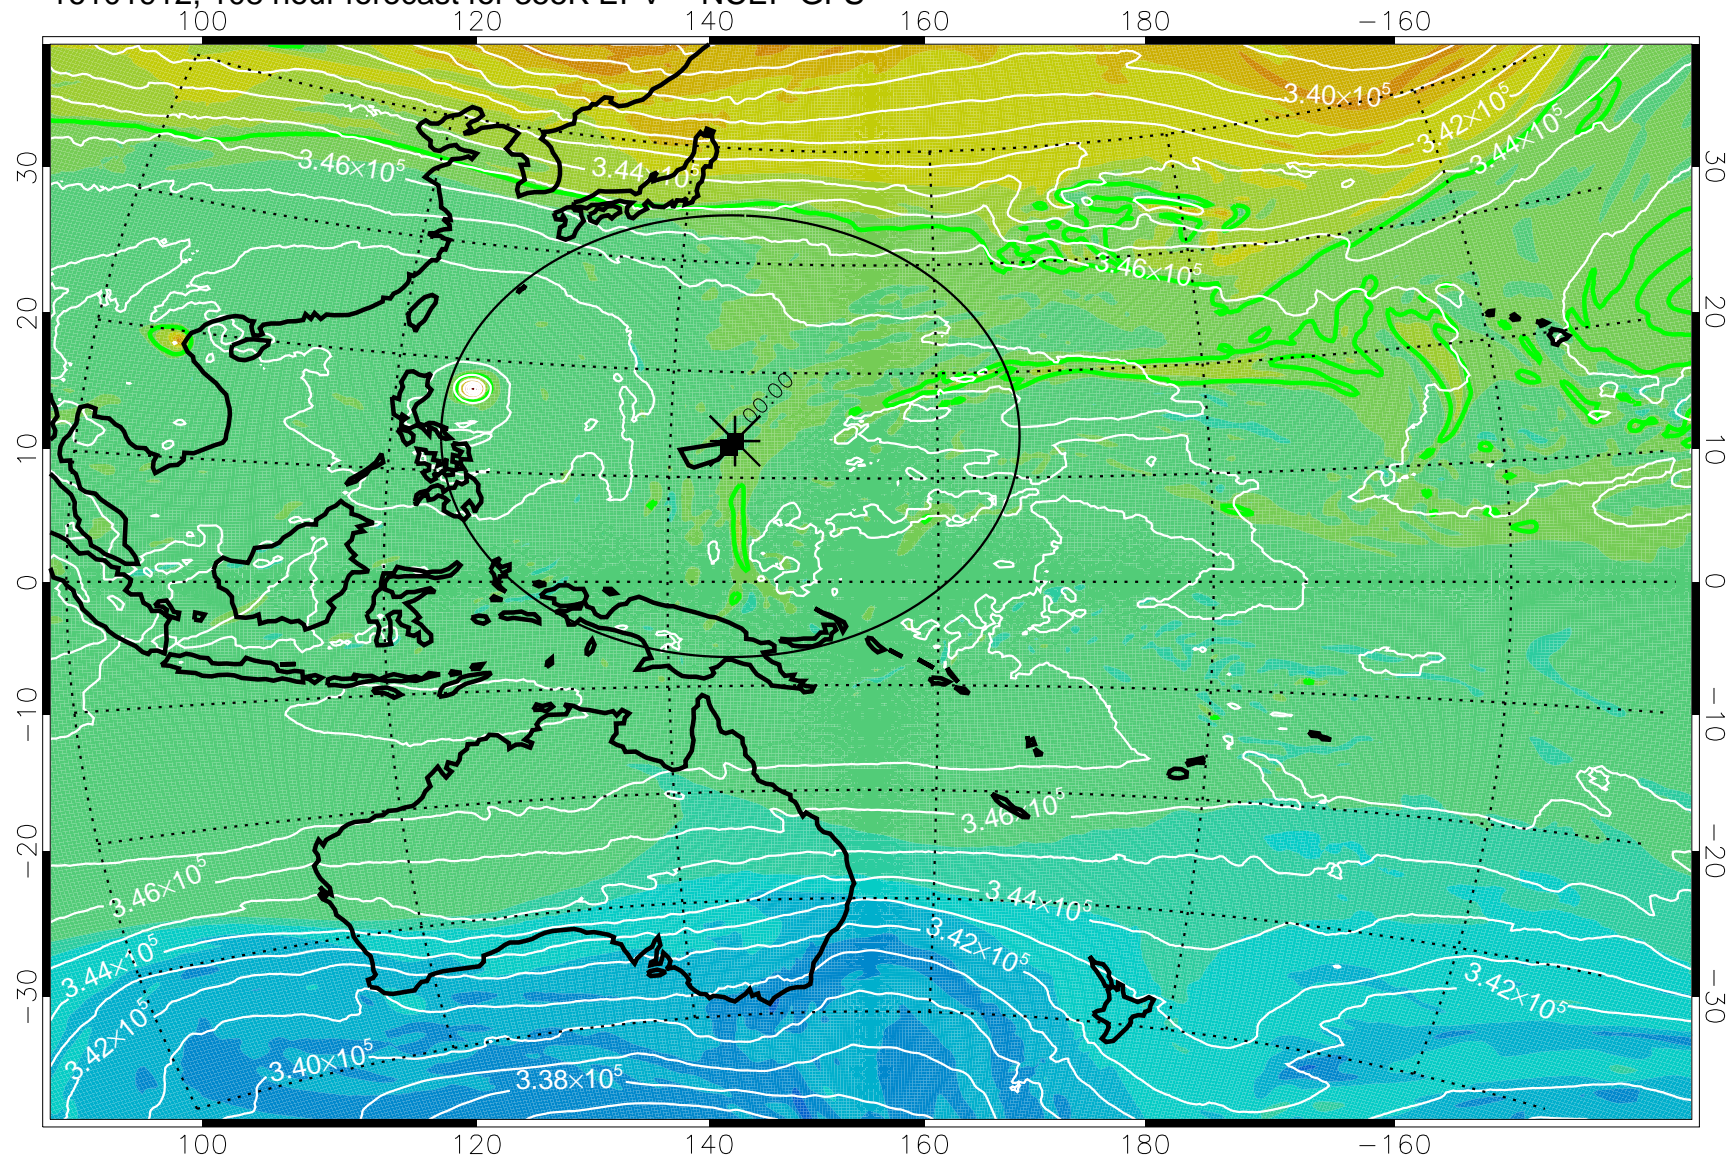

16101806, 078 hour forecast for 355K EPV -- NCEP GFS

355K Montgomery Streamfunction, white  
EPV Tropopause (2 PVU) Position  
Range ring of 2304 km

16101812, 084 hour forecast for 355K EPV -- NCEP GFS

355K Montgomery Streamfunction, white  
EPV Tropopause (2 PVU) Position  
Range ring of 2304 km

16101818, 090 hour forecast for 355K EPV -- NCEP GFS

355K Montgomery Streamfunction, white  
EPV Tropopause (2 PVU) Position  
Range ring of 2304 km

16101900, 096 hour forecast for 355K EPV -- NCEP GFS

355K Montgomery Streamfunction, white  
EPV Tropopause (2 PVU) Position  
Range ring of 2304 km

16101906, 102 hour forecast for 355K EPV -- NCEP GFS

355K Montgomery Streamfunction, white  
EPV Tropopause (2 PVU) Position  
Range ring of 2304 km

16101912, 108 hour forecast for 355K EPV -- NCEP GFS

355K Montgomery Streamfunction, white  
EPV Tropopause (2 PVU) Position  
Range ring of 2304 km

16101918, 114 hour forecast for 355K EPV -- NCEP GFS

355K Montgomery Streamfunction, white  
EPV Tropopause (2 PVU) Position  
Range ring of 2304 km

16102000, 120 hour forecast for 355K EPV -- NCEP GFS

355K Montgomery Streamfunction, white  
EPV Tropopause (2 PVU) Position  
Range ring of 2304 km