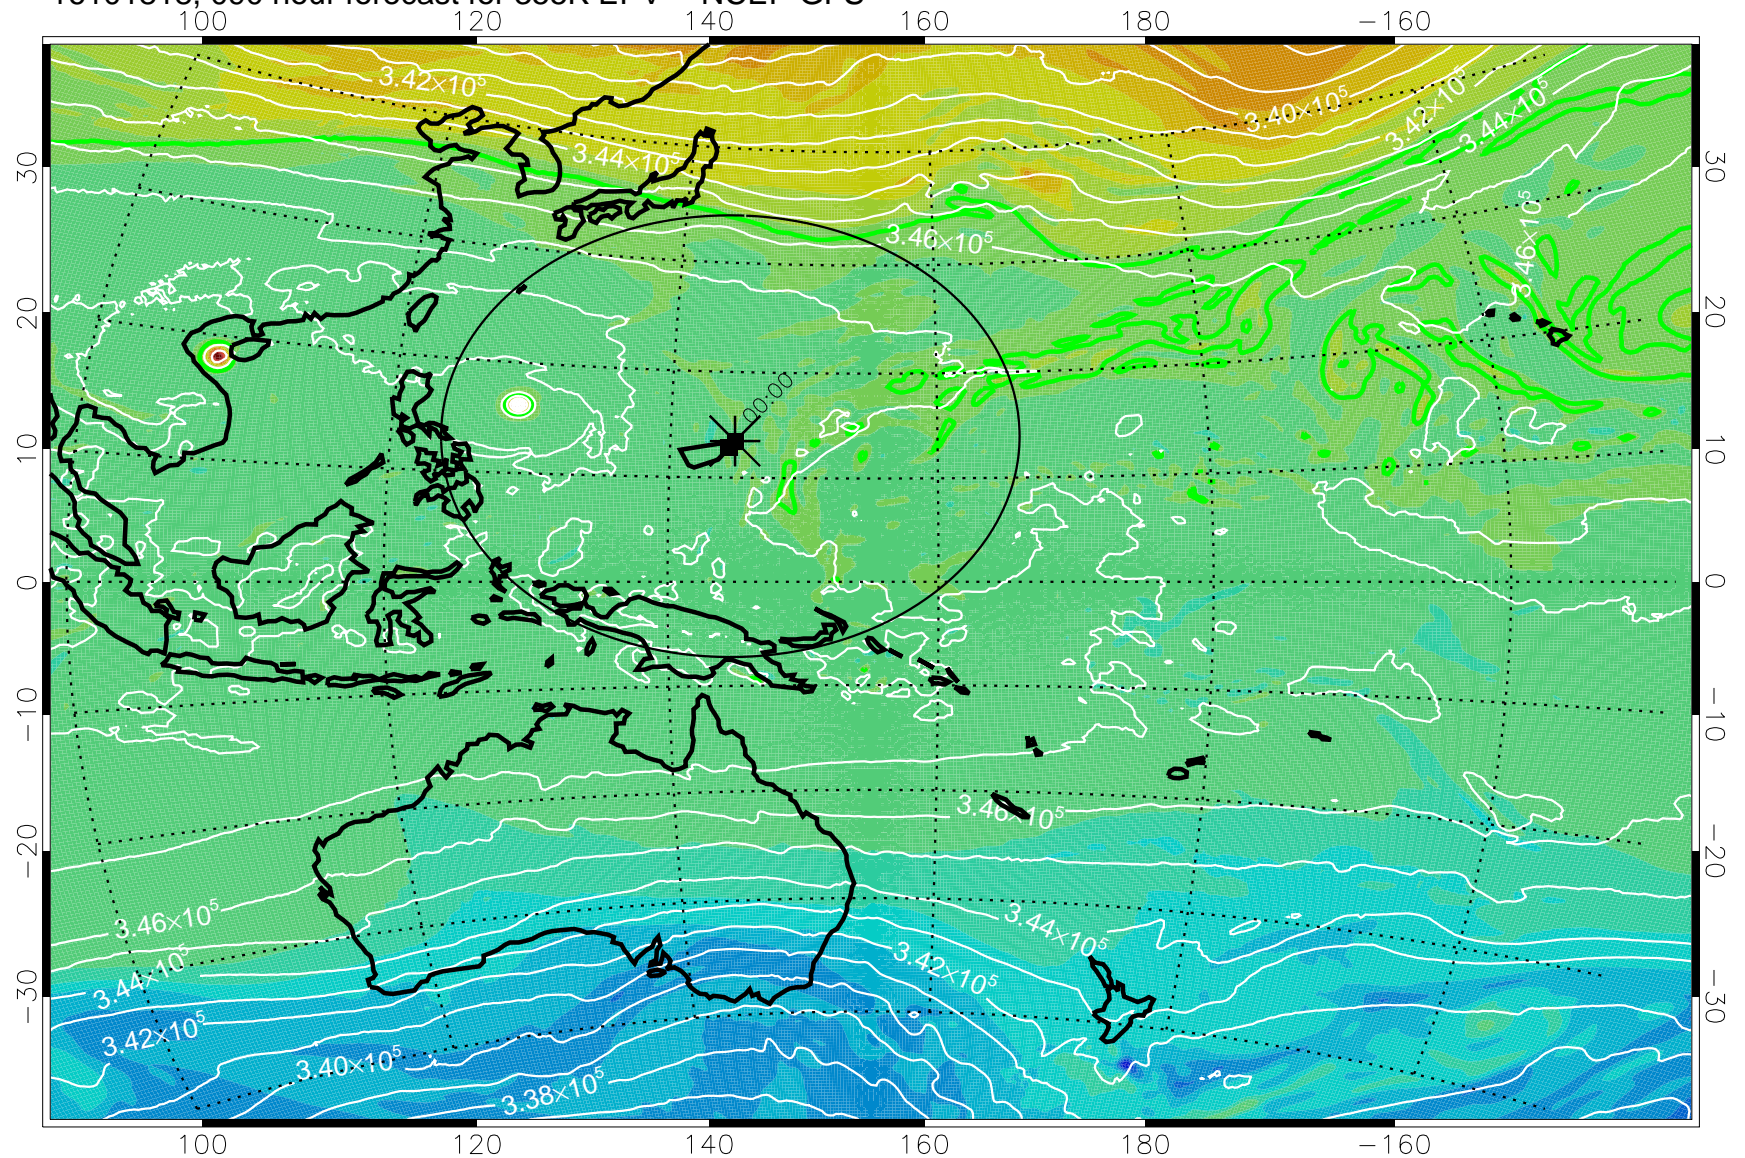

16101718, 066 hour forecast for 355K EPV -- NCEP GFS

355K Montgomery Streamfunction, white  
EPV Tropopause (2 PVU) Position  
Range ring of 2304 km

16101800, 072 hour forecast for 355K EPV -- NCEP GFS

355K Montgomery Streamfunction, white  
EPV Tropopause (2 PVU) Position  
Range ring of 2304 km

16101806, 078 hour forecast for 355K EPV -- NCEP GFS

355K Montgomery Streamfunction, white  
EPV Tropopause (2 PVU) Position  
Range ring of 2304 km

16101812, 084 hour forecast for 355K EPV -- NCEP GFS

355K Montgomery Streamfunction, white  
EPV Tropopause (2 PVU) Position  
Range ring of 2304 km

16101818, 090 hour forecast for 355K EPV -- NCEP GFS

355K Montgomery Streamfunction, white  
EPV Tropopause (2 PVU) Position  
Range ring of 2304 km

16101900, 096 hour forecast for 355K EPV -- NCEP GFS

355K Montgomery Streamfunction, white  
EPV Tropopause (2 PVU) Position  
Range ring of 2304 km

16101906, 102 hour forecast for 355K EPV -- NCEP GFS

355K Montgomery Streamfunction, white  
EPV Tropopause (2 PVU) Position  
Range ring of 2304 km

16101912, 108 hour forecast for 355K EPV -- NCEP GFS

355K Montgomery Streamfunction, white  
EPV Tropopause (2 PVU) Position  
Range ring of 2304 km