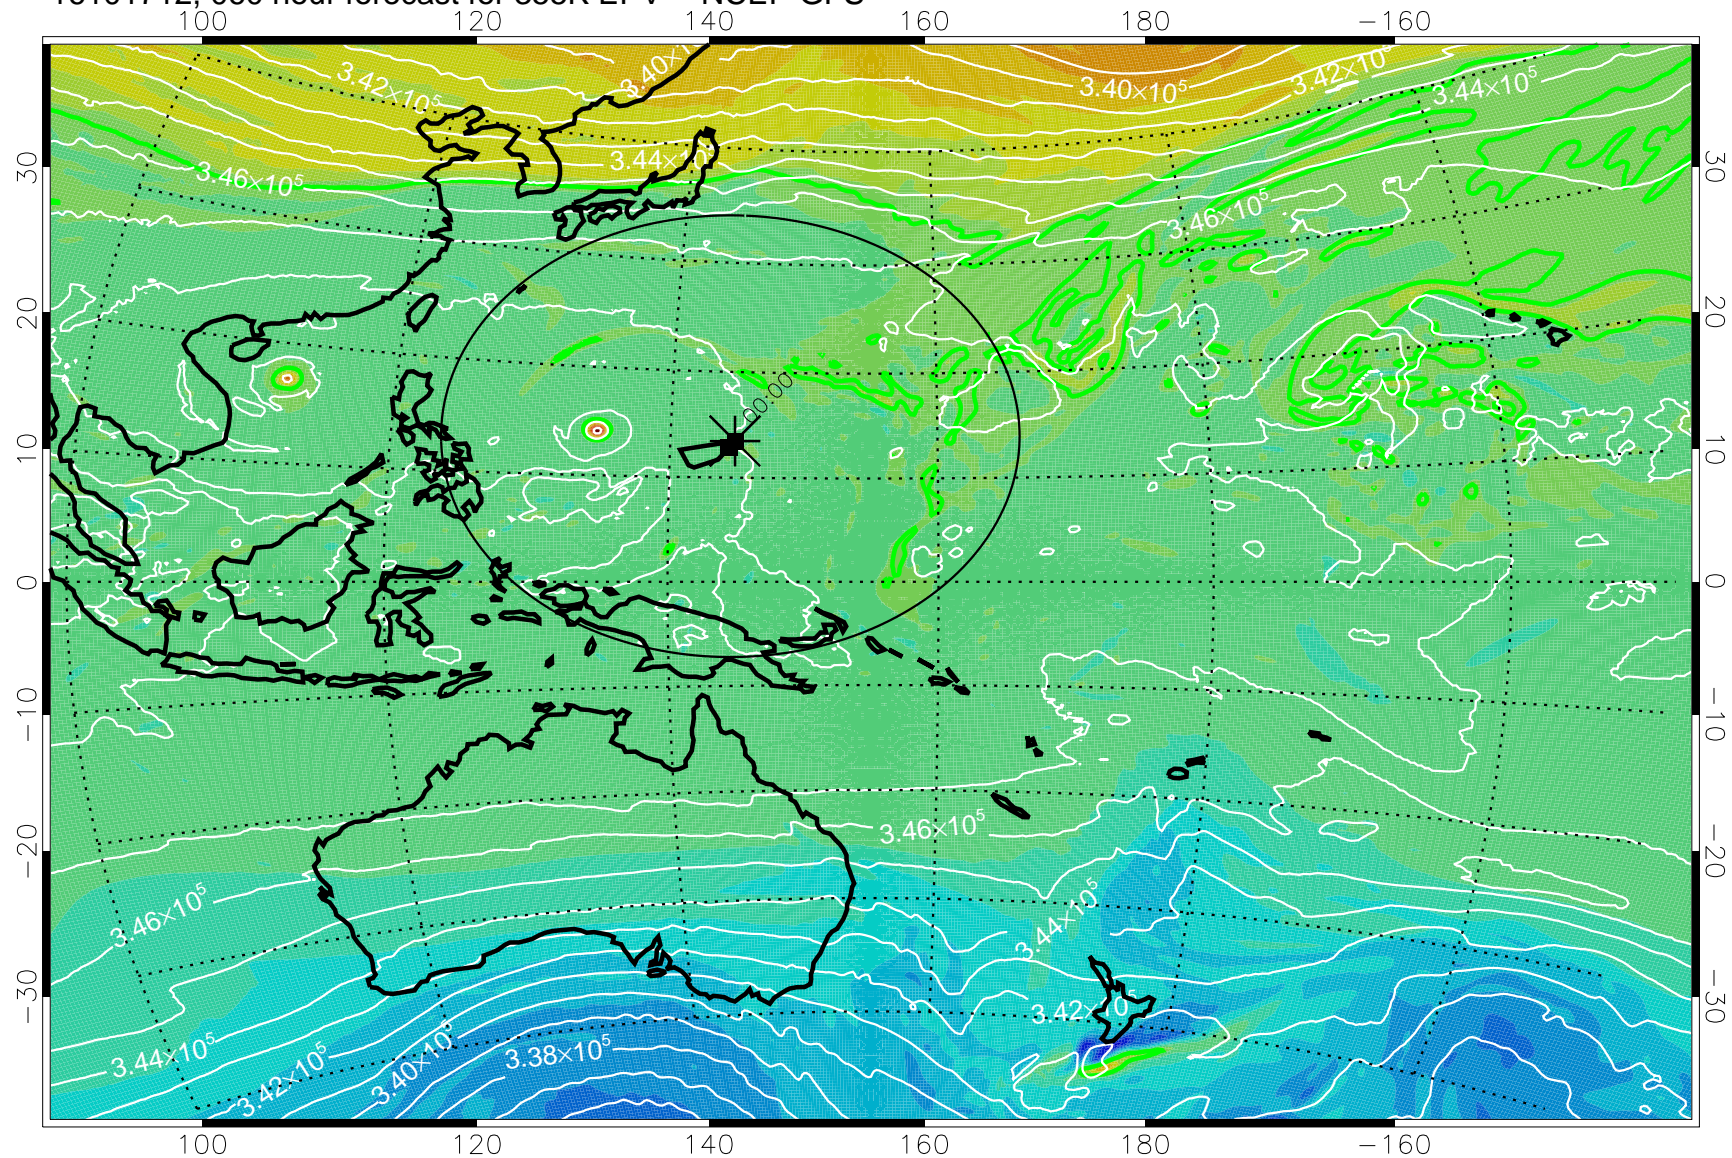

16101618, 042 hour forecast for 355K EPV -- NCEP GFS

355K Montgomery Streamfunction, white  
EPV Tropopause (2 PVU) Position  
Range ring of 2304 km

16101700, 048 hour forecast for 355K EPV -- NCEP GFS

355K Montgomery Streamfunction, white  
EPV Tropopause (2 PVU) Position  
Range ring of 2304 km

16101706, 054 hour forecast for 355K EPV -- NCEP GFS

355K Montgomery Streamfunction, white  
EPV Tropopause (2 PVU) Position  
Range ring of 2304 km

16101712, 060 hour forecast for 355K EPV -- NCEP GFS

355K Montgomery Streamfunction, white  
EPV Tropopause (2 PVU) Position  
Range ring of 2304 km

16101718, 066 hour forecast for 355K EPV -- NCEP GFS

355K Montgomery Streamfunction, white  
EPV Tropopause (2 PVU) Position  
Range ring of 2304 km

16101800, 072 hour forecast for 355K EPV -- NCEP GFS

355K Montgomery Streamfunction, white  
EPV Tropopause (2 PVU) Position  
Range ring of 2304 km

16101806, 078 hour forecast for 355K EPV -- NCEP GFS

355K Montgomery Streamfunction, white  
EPV Tropopause (2 PVU) Position  
Range ring of 2304 km

16101812, 084 hour forecast for 355K EPV -- NCEP GFS

355K Montgomery Streamfunction, white  
EPV Tropopause (2 PVU) Position  
Range ring of 2304 km