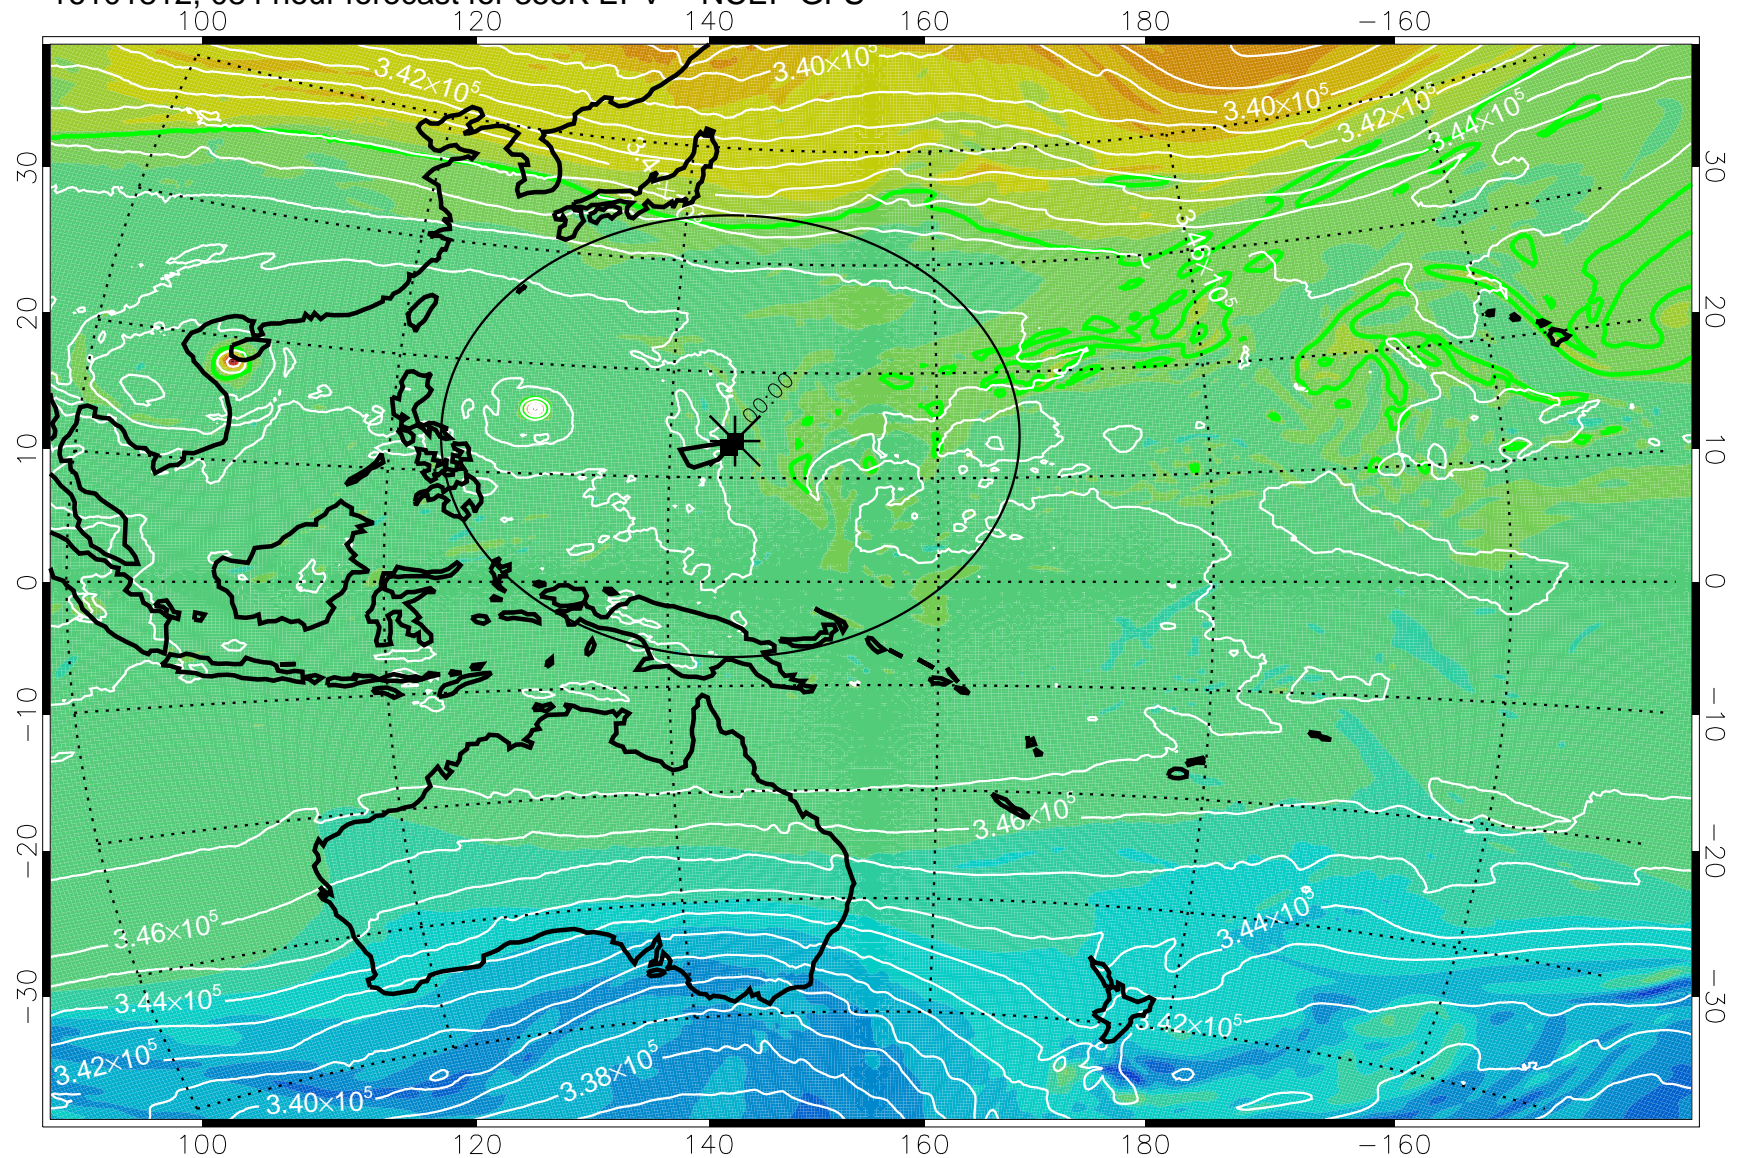

16101706, 054 hour forecast for 355K EPV -- NCEP GFS

355K Montgomery Streamfunction, white  
EPV Tropopause (2 PVU) Position  
Range ring of 2304 km

16101712, 060 hour forecast for 355K EPV -- NCEP GFS

355K Montgomery Streamfunction, white  
EPV Tropopause (2 PVU) Position  
Range ring of 2304 km

16101718, 066 hour forecast for 355K EPV -- NCEP GFS

355K Montgomery Streamfunction, white  
EPV Tropopause (2 PVU) Position  
Range ring of 2304 km

16101800, 072 hour forecast for 355K EPV -- NCEP GFS

355K Montgomery Streamfunction, white  
EPV Tropopause (2 PVU) Position  
Range ring of 2304 km

16101806, 078 hour forecast for 355K EPV -- NCEP GFS

355K Montgomery Streamfunction, white  
EPV Tropopause (2 PVU) Position  
Range ring of 2304 km

16101812, 084 hour forecast for 355K EPV -- NCEP GFS

355K Montgomery Streamfunction, white  
EPV Tropopause (2 PVU) Position  
Range ring of 2304 km

16101818, 090 hour forecast for 355K EPV -- NCEP GFS

355K Montgomery Streamfunction, white  
EPV Tropopause (2 PVU) Position  
Range ring of 2304 km

16101900, 096 hour forecast for 355K EPV -- NCEP GFS

355K Montgomery Streamfunction, white  
EPV Tropopause (2 PVU) Position  
Range ring of 2304 km