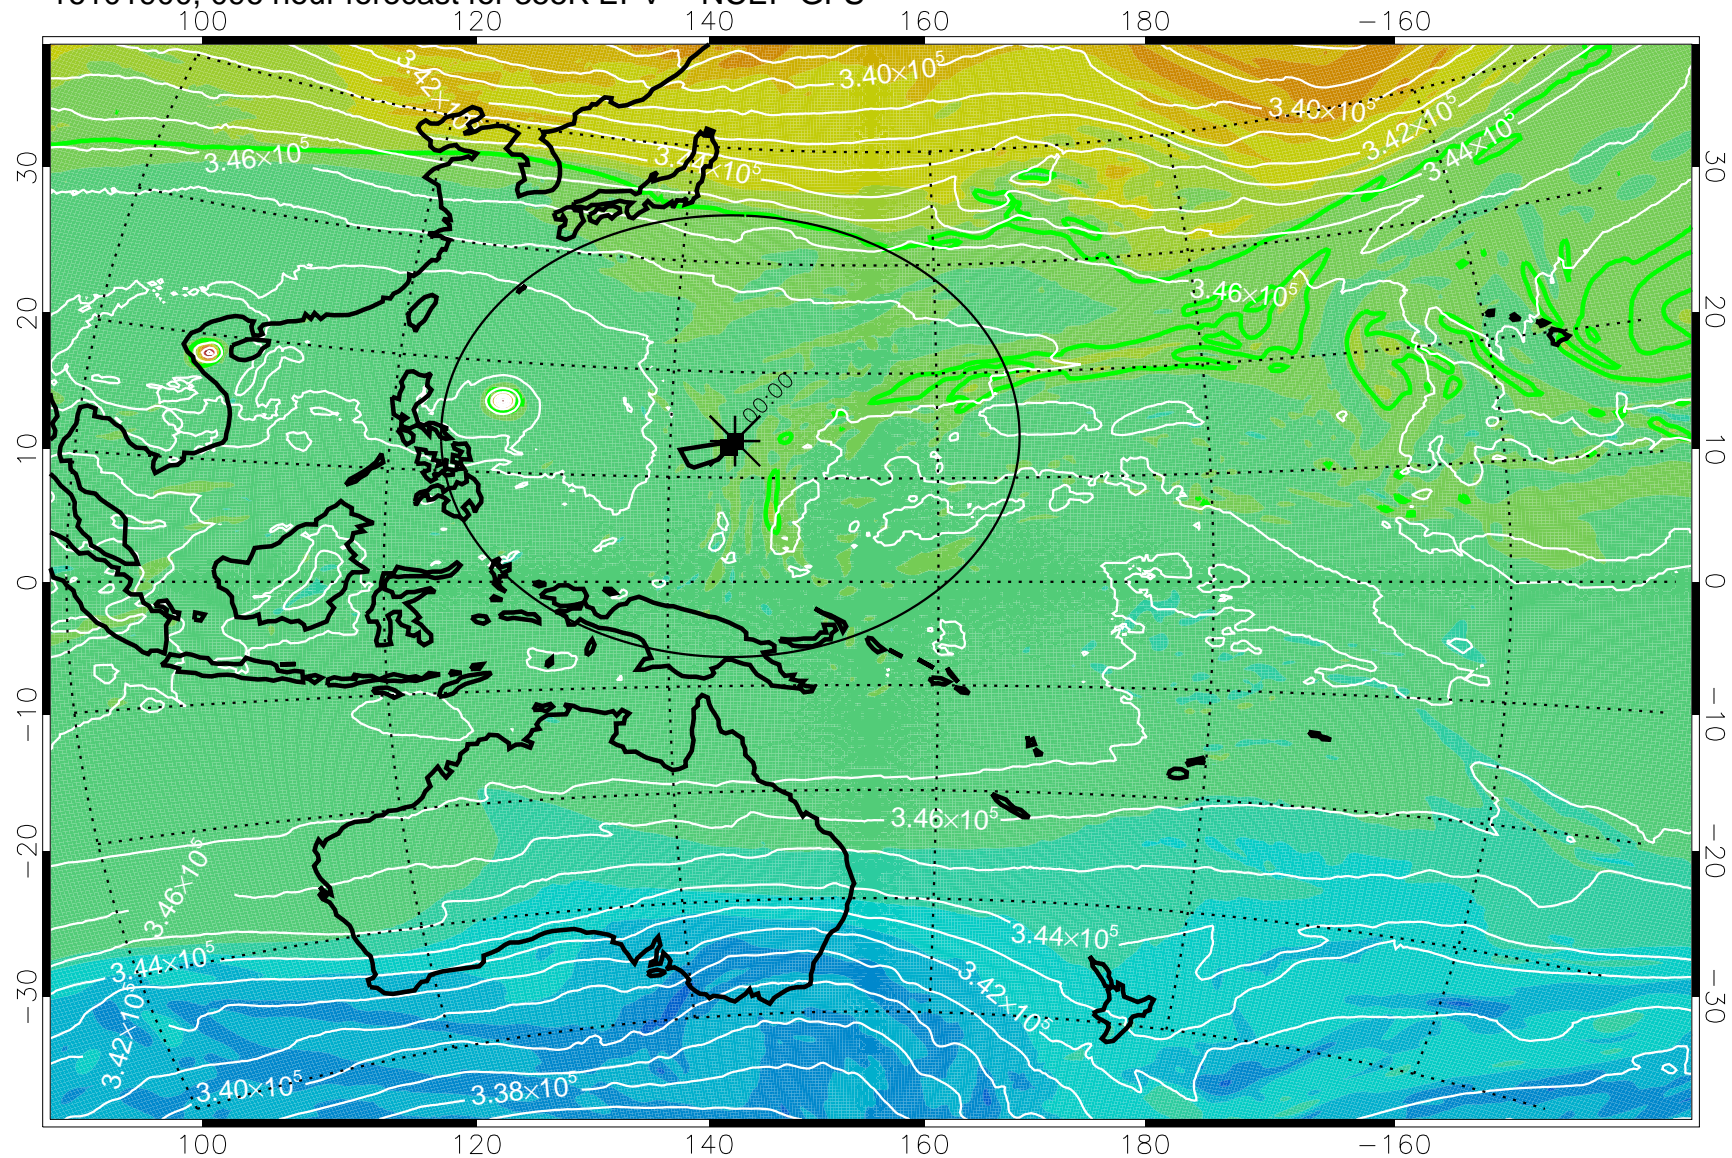

16101718, 066 hour forecast for 355K EPV -- NCEP GFS

355K Montgomery Streamfunction, white  
EPV Tropopause (2 PVU) Position  
Range ring of 2304 km

16101800, 072 hour forecast for 355K EPV -- NCEP GFS

355K Montgomery Streamfunction, white  
EPV Tropopause (2 PVU) Position  
Range ring of 2304 km

16101806, 078 hour forecast for 355K EPV -- NCEP GFS

355K Montgomery Streamfunction, white  
EPV Tropopause (2 PVU) Position  
Range ring of 2304 km

16101812, 084 hour forecast for 355K EPV -- NCEP GFS

355K Montgomery Streamfunction, white  
EPV Tropopause (2 PVU) Position  
Range ring of 2304 km

16101818, 090 hour forecast for 355K EPV -- NCEP GFS

355K Montgomery Streamfunction, white  
EPV Tropopause (2 PVU) Position  
Range ring of 2304 km

16101900, 096 hour forecast for 355K EPV -- NCEP GFS

355K Montgomery Streamfunction, white  
EPV Tropopause (2 PVU) Position  
Range ring of 2304 km

16101906, 102 hour forecast for 355K EPV -- NCEP GFS

355K Montgomery Streamfunction, white  
EPV Tropopause (2 PVU) Position  
Range ring of 2304 km

16101912, 108 hour forecast for 355K EPV -- NCEP GFS

355K Montgomery Streamfunction, white  
EPV Tropopause (2 PVU) Position  
Range ring of 2304 km