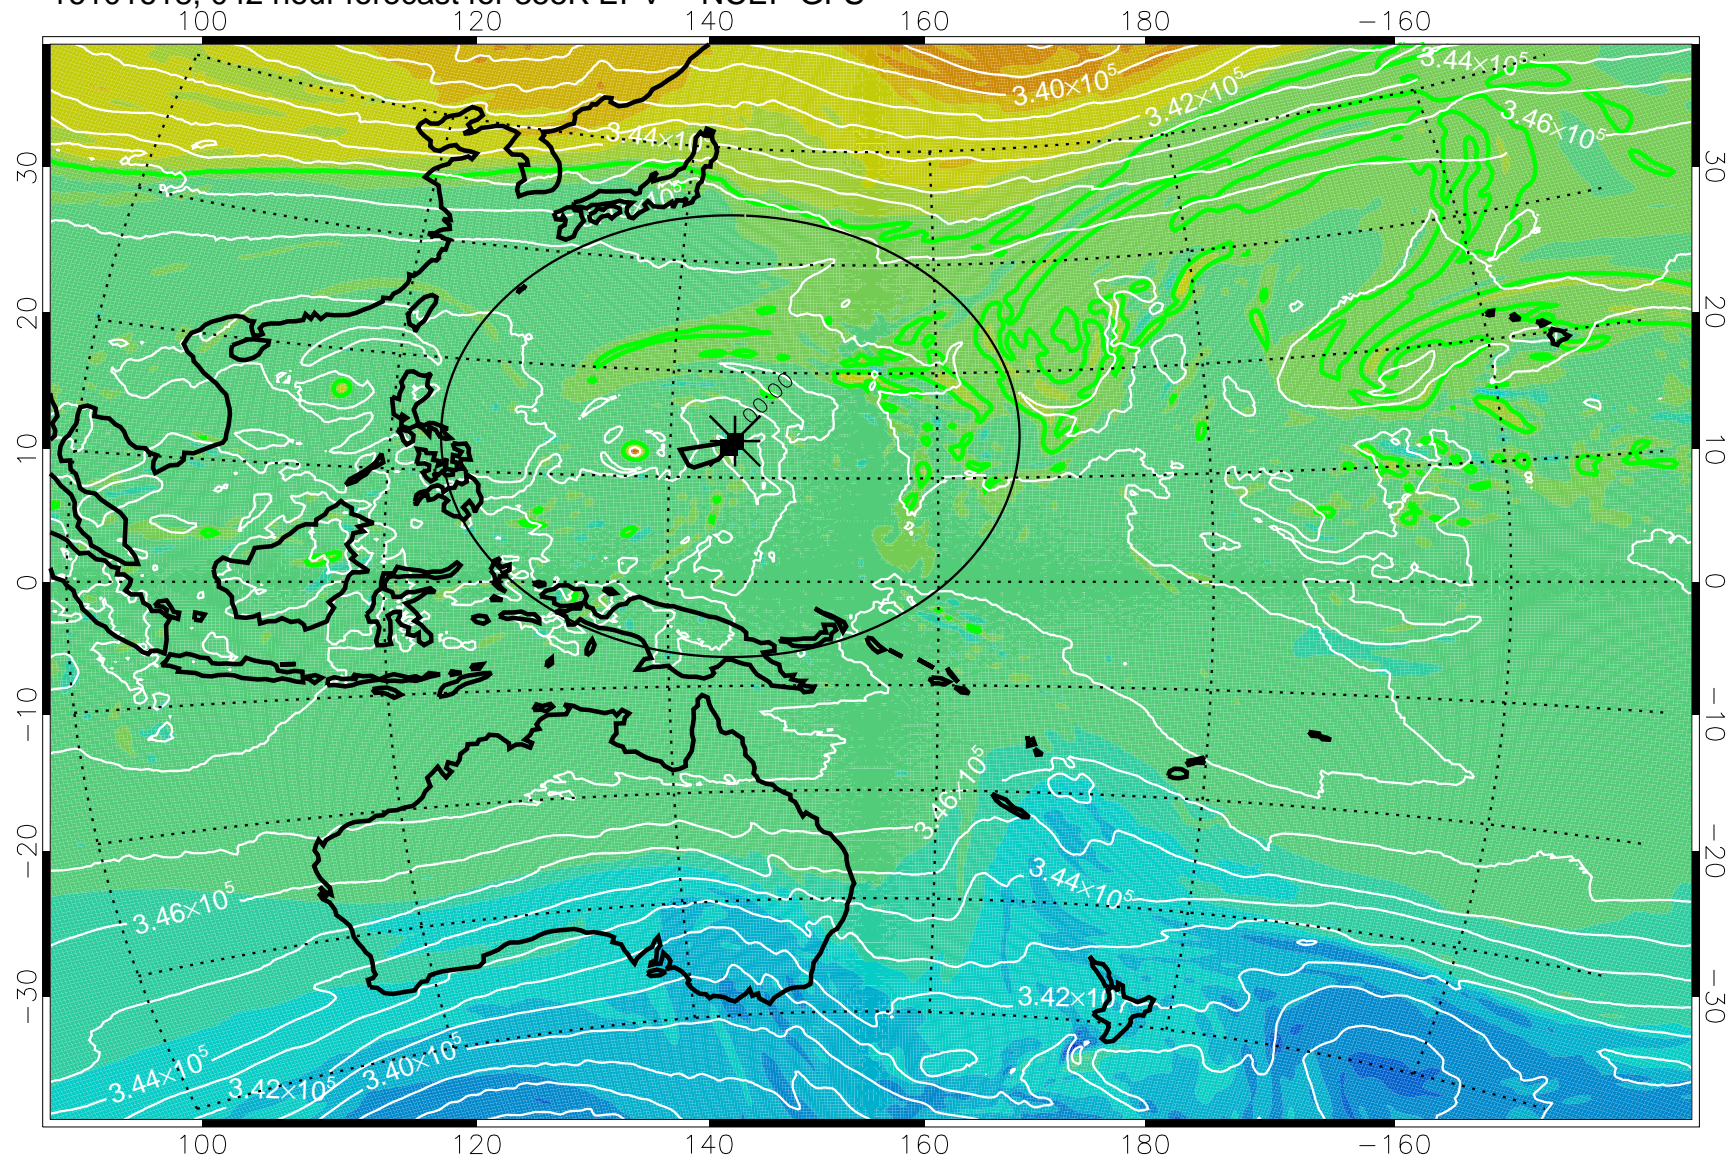

16101606, 030 hour forecast for 355K EPV -- NCEP GFS

355K Montgomery Streamfunction, white  
EPV Tropopause (2 PVU) Position  
Range ring of 2304 km

16101612, 036 hour forecast for 355K EPV -- NCEP GFS

355K Montgomery Streamfunction, white  
EPV Tropopause (2 PVU) Position  
Range ring of 2304 km

16101618, 042 hour forecast for 355K EPV -- NCEP GFS

355K Montgomery Streamfunction, white  
EPV Tropopause (2 PVU) Position  
Range ring of 2304 km

16101700, 048 hour forecast for 355K EPV -- NCEP GFS

355K Montgomery Streamfunction, white  
EPV Tropopause (2 PVU) Position  
Range ring of 2304 km

16101706, 054 hour forecast for 355K EPV -- NCEP GFS

355K Montgomery Streamfunction, white  
EPV Tropopause (2 PVU) Position  
Range ring of 2304 km

16101712, 060 hour forecast for 355K EPV -- NCEP GFS

355K Montgomery Streamfunction, white  
EPV Tropopause (2 PVU) Position  
Range ring of 2304 km

16101718, 066 hour forecast for 355K EPV -- NCEP GFS

355K Montgomery Streamfunction, white  
EPV Tropopause (2 PVU) Position  
Range ring of 2304 km

16101800, 072 hour forecast for 355K EPV -- NCEP GFS

355K Montgomery Streamfunction, white  
EPV Tropopause (2 PVU) Position  
Range ring of 2304 km