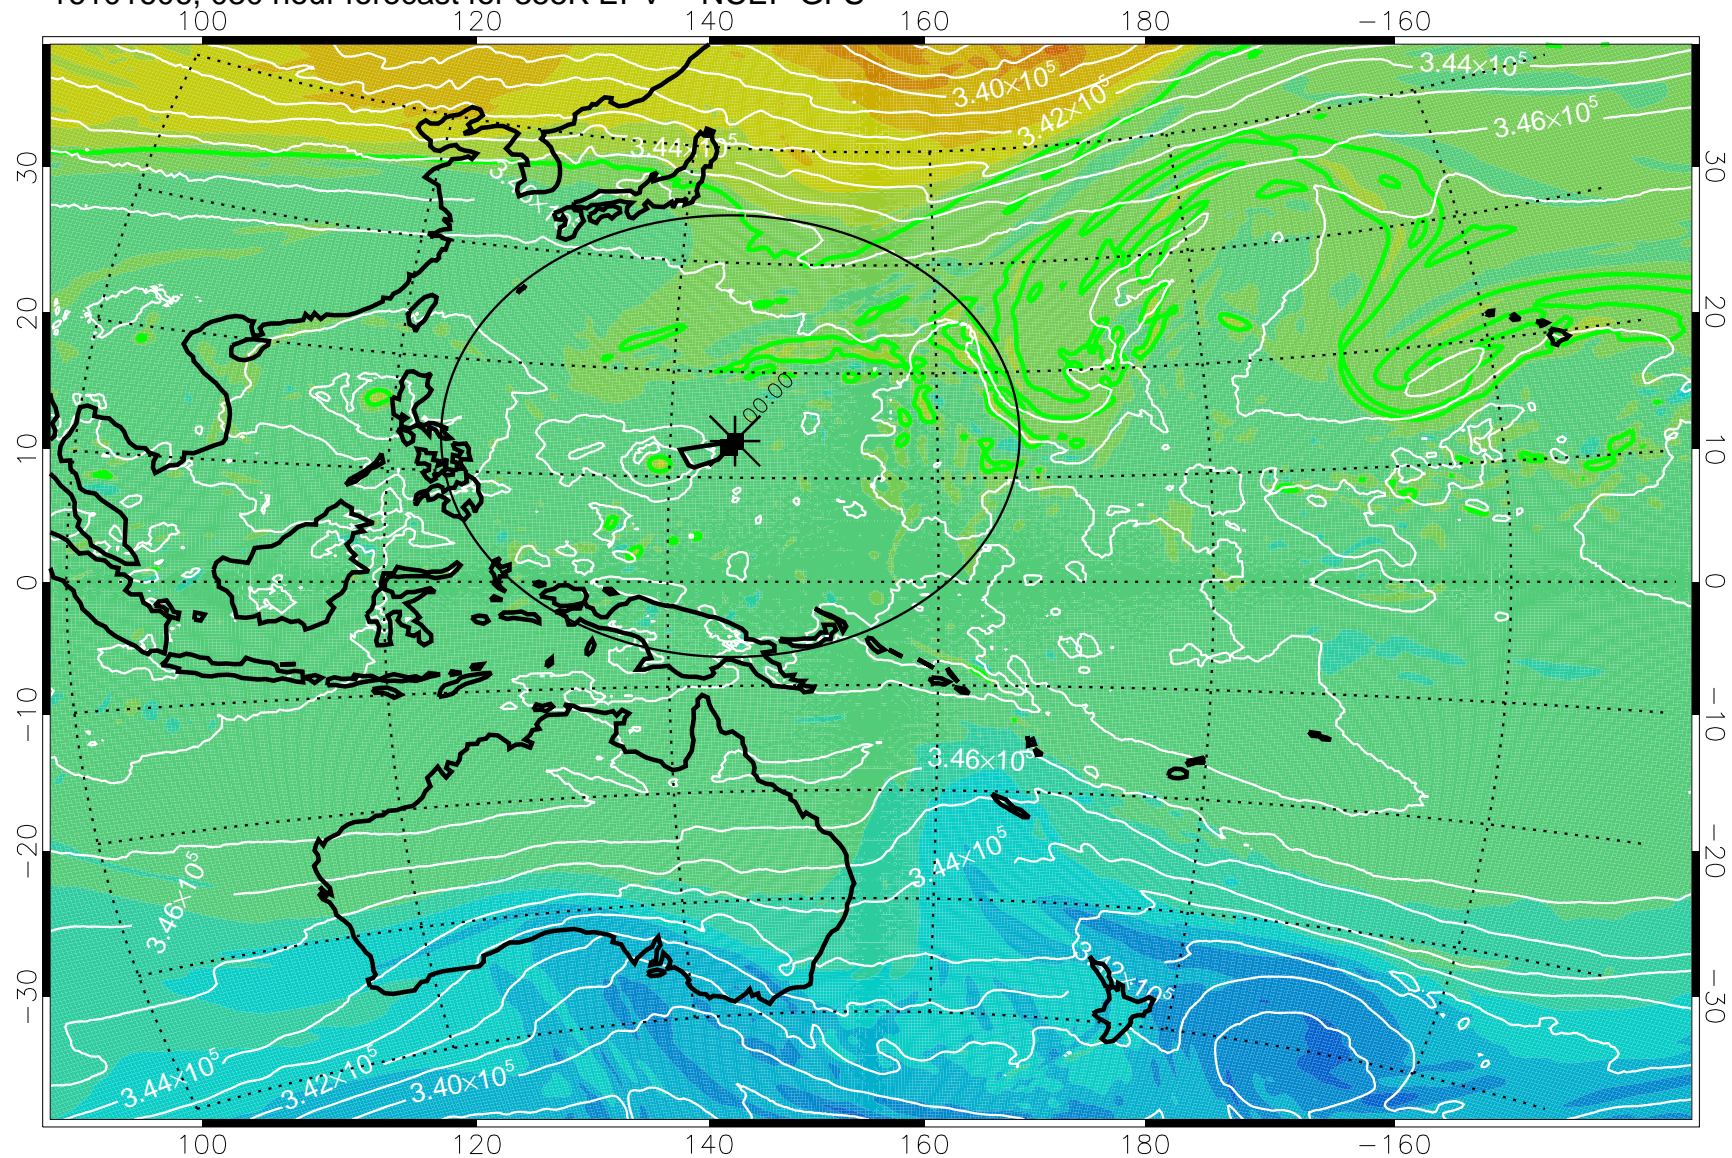

16101518, 018 hour forecast for 355K EPV -- NCEP GFS

355K Montgomery Streamfunction, white  
EPV Tropopause (2 PVU) Position  
Range ring of 2304 km

16101600, 024 hour forecast for 355K EPV -- NCEP GFS

355K Montgomery Streamfunction, white  
EPV Tropopause (2 PVU) Position  
Range ring of 2304 km

16101606, 030 hour forecast for 355K EPV -- NCEP GFS

355K Montgomery Streamfunction, white  
EPV Tropopause (2 PVU) Position  
Range ring of 2304 km

16101612, 036 hour forecast for 355K EPV -- NCEP GFS

355K Montgomery Streamfunction, white  
EPV Tropopause (2 PVU) Position  
Range ring of 2304 km

16101618, 042 hour forecast for 355K EPV -- NCEP GFS

355K Montgomery Streamfunction, white  
EPV Tropopause (2 PVU) Position  
Range ring of 2304 km

16101700, 048 hour forecast for 355K EPV -- NCEP GFS

355K Montgomery Streamfunction, white  
EPV Tropopause (2 PVU) Position  
Range ring of 2304 km

16101706, 054 hour forecast for 355K EPV -- NCEP GFS

355K Montgomery Streamfunction, white  
EPV Tropopause (2 PVU) Position  
Range ring of 2304 km

16101712, 060 hour forecast for 355K EPV -- NCEP GFS

355K Montgomery Streamfunction, white  
EPV Tropopause (2 PVU) Position  
Range ring of 2304 km