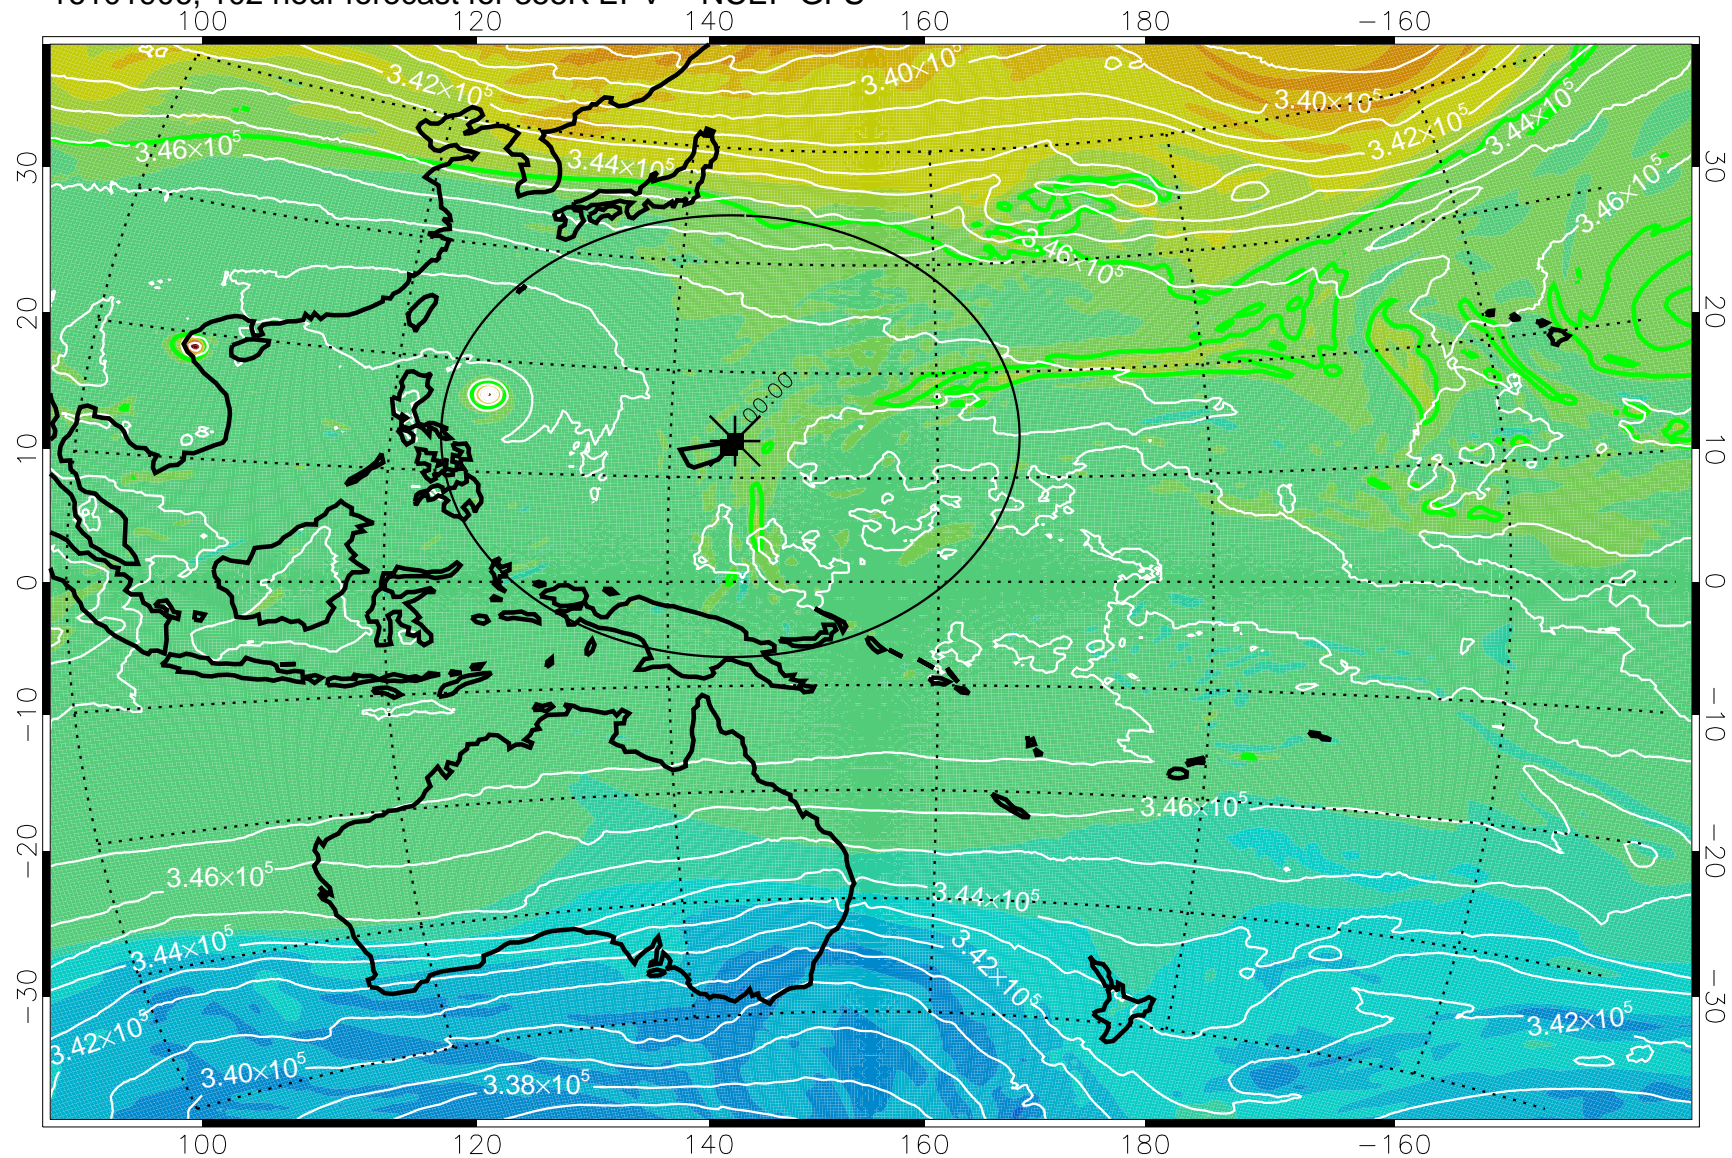

16101806, 078 hour forecast for 355K EPV -- NCEP GFS

355K Montgomery Streamfunction, white  
EPV Tropopause (2 PVU) Position  
Range ring of 2304 km

16101812, 084 hour forecast for 355K EPV -- NCEP GFS

355K Montgomery Streamfunction, white  
EPV Tropopause (2 PVU) Position  
Range ring of 2304 km

16101818, 090 hour forecast for 355K EPV -- NCEP GFS

355K Montgomery Streamfunction, white  
EPV Tropopause (2 PVU) Position  
Range ring of 2304 km

16101900, 096 hour forecast for 355K EPV -- NCEP GFS

355K Montgomery Streamfunction, white  
EPV Tropopause (2 PVU) Position  
Range ring of 2304 km

16101906, 102 hour forecast for 355K EPV -- NCEP GFS

355K Montgomery Streamfunction, white  
EPV Tropopause (2 PVU) Position  
Range ring of 2304 km

16101912, 108 hour forecast for 355K EPV -- NCEP GFS

355K Montgomery Streamfunction, white  
EPV Tropopause (2 PVU) Position  
Range ring of 2304 km

16101918, 114 hour forecast for 355K EPV -- NCEP GFS

355K Montgomery Streamfunction, white  
EPV Tropopause (2 PVU) Position  
Range ring of 2304 km

16102000, 120 hour forecast for 355K EPV -- NCEP GFS

355K Montgomery Streamfunction, white  
EPV Tropopause (2 PVU) Position  
Range ring of 2304 km