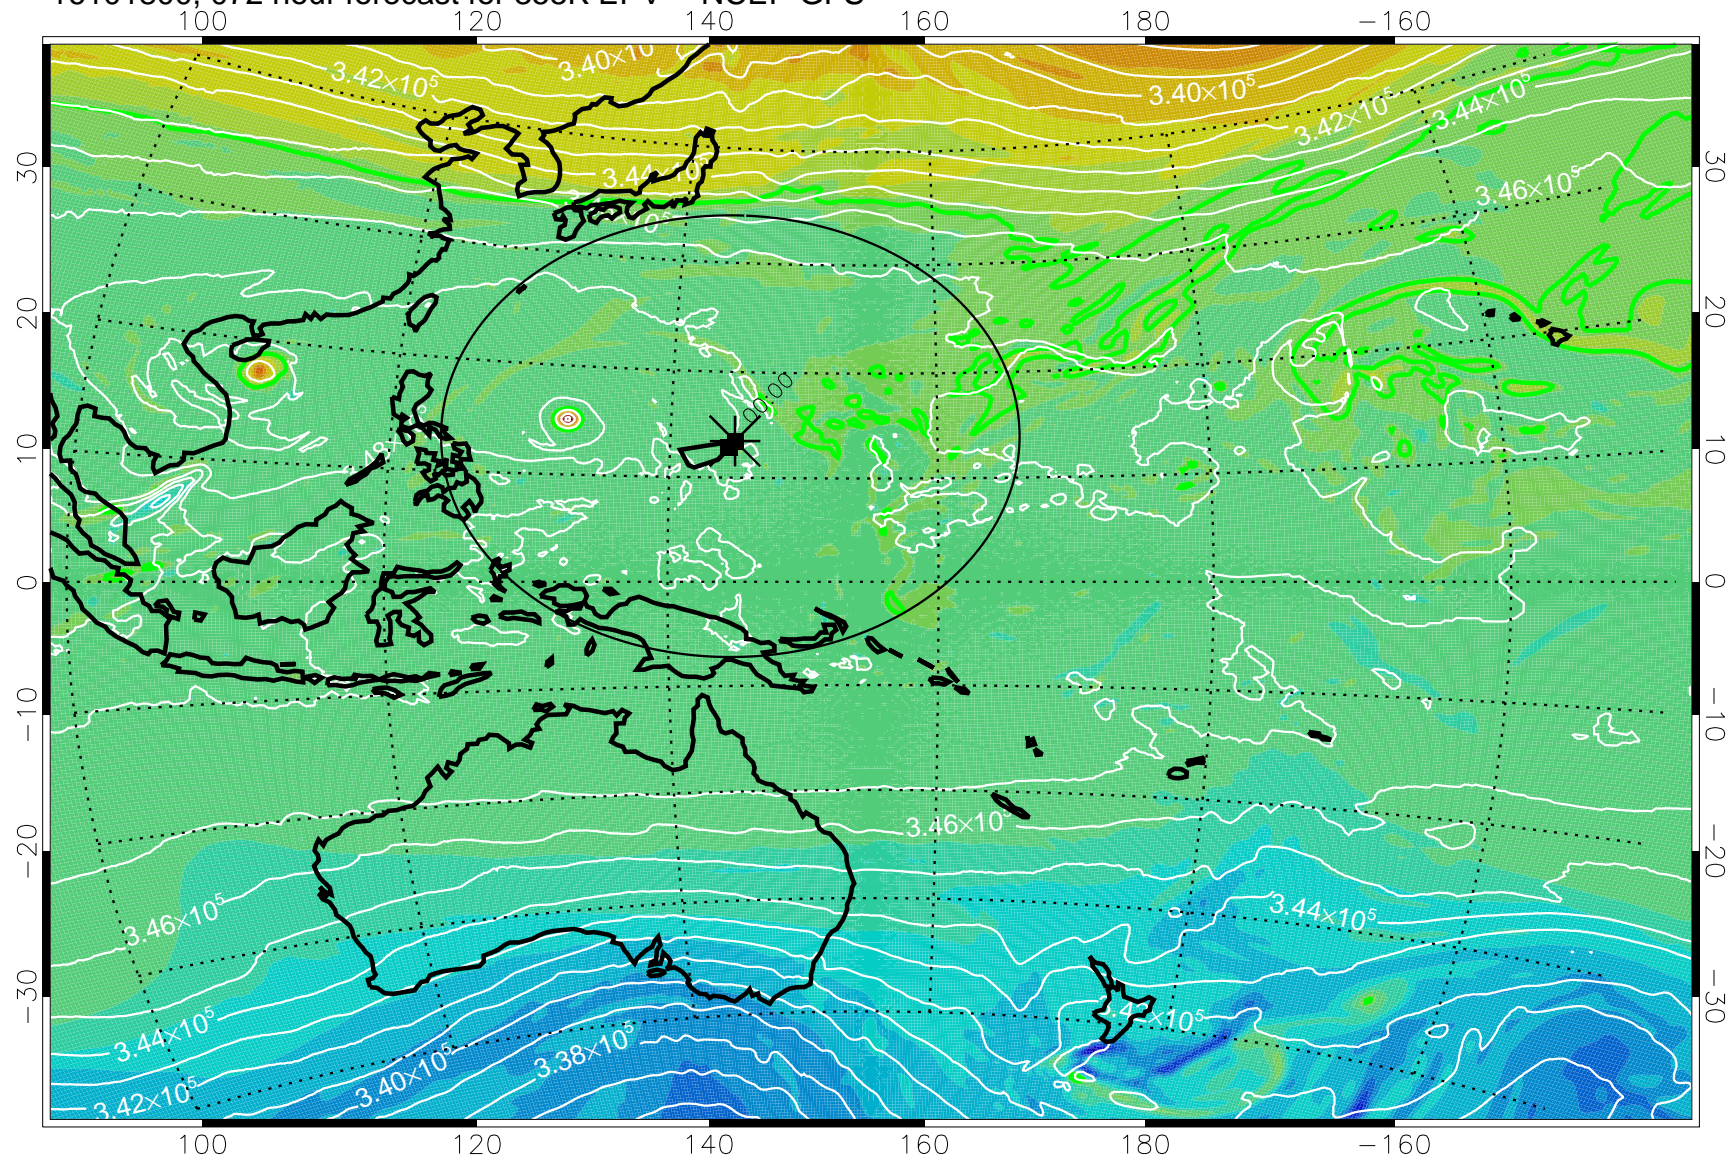

16101618, 042 hour forecast for 355K EPV -- NCEP GFS

355K Montgomery Streamfunction, white  
EPV Tropopause (2 PVU) Position  
Range ring of 2304 km

16101700, 048 hour forecast for 355K EPV -- NCEP GFS

355K Montgomery Streamfunction, white  
EPV Tropopause (2 PVU) Position  
Range ring of 2304 km

16101706, 054 hour forecast for 355K EPV -- NCEP GFS

355K Montgomery Streamfunction, white  
EPV Tropopause (2 PVU) Position  
Range ring of 2304 km

16101712, 060 hour forecast for 355K EPV -- NCEP GFS

355K Montgomery Streamfunction, white  
EPV Tropopause (2 PVU) Position  
Range ring of 2304 km

16101718, 066 hour forecast for 355K EPV -- NCEP GFS

355K Montgomery Streamfunction, white  
EPV Tropopause (2 PVU) Position  
Range ring of 2304 km

16101800, 072 hour forecast for 355K EPV -- NCEP GFS

355K Montgomery Streamfunction, white  
EPV Tropopause (2 PVU) Position  
Range ring of 2304 km

16101806, 078 hour forecast for 355K EPV -- NCEP GFS

355K Montgomery Streamfunction, white  
EPV Tropopause (2 PVU) Position  
Range ring of 2304 km

16101812, 084 hour forecast for 355K EPV -- NCEP GFS

355K Montgomery Streamfunction, white  
EPV Tropopause (2 PVU) Position  
Range ring of 2304 km