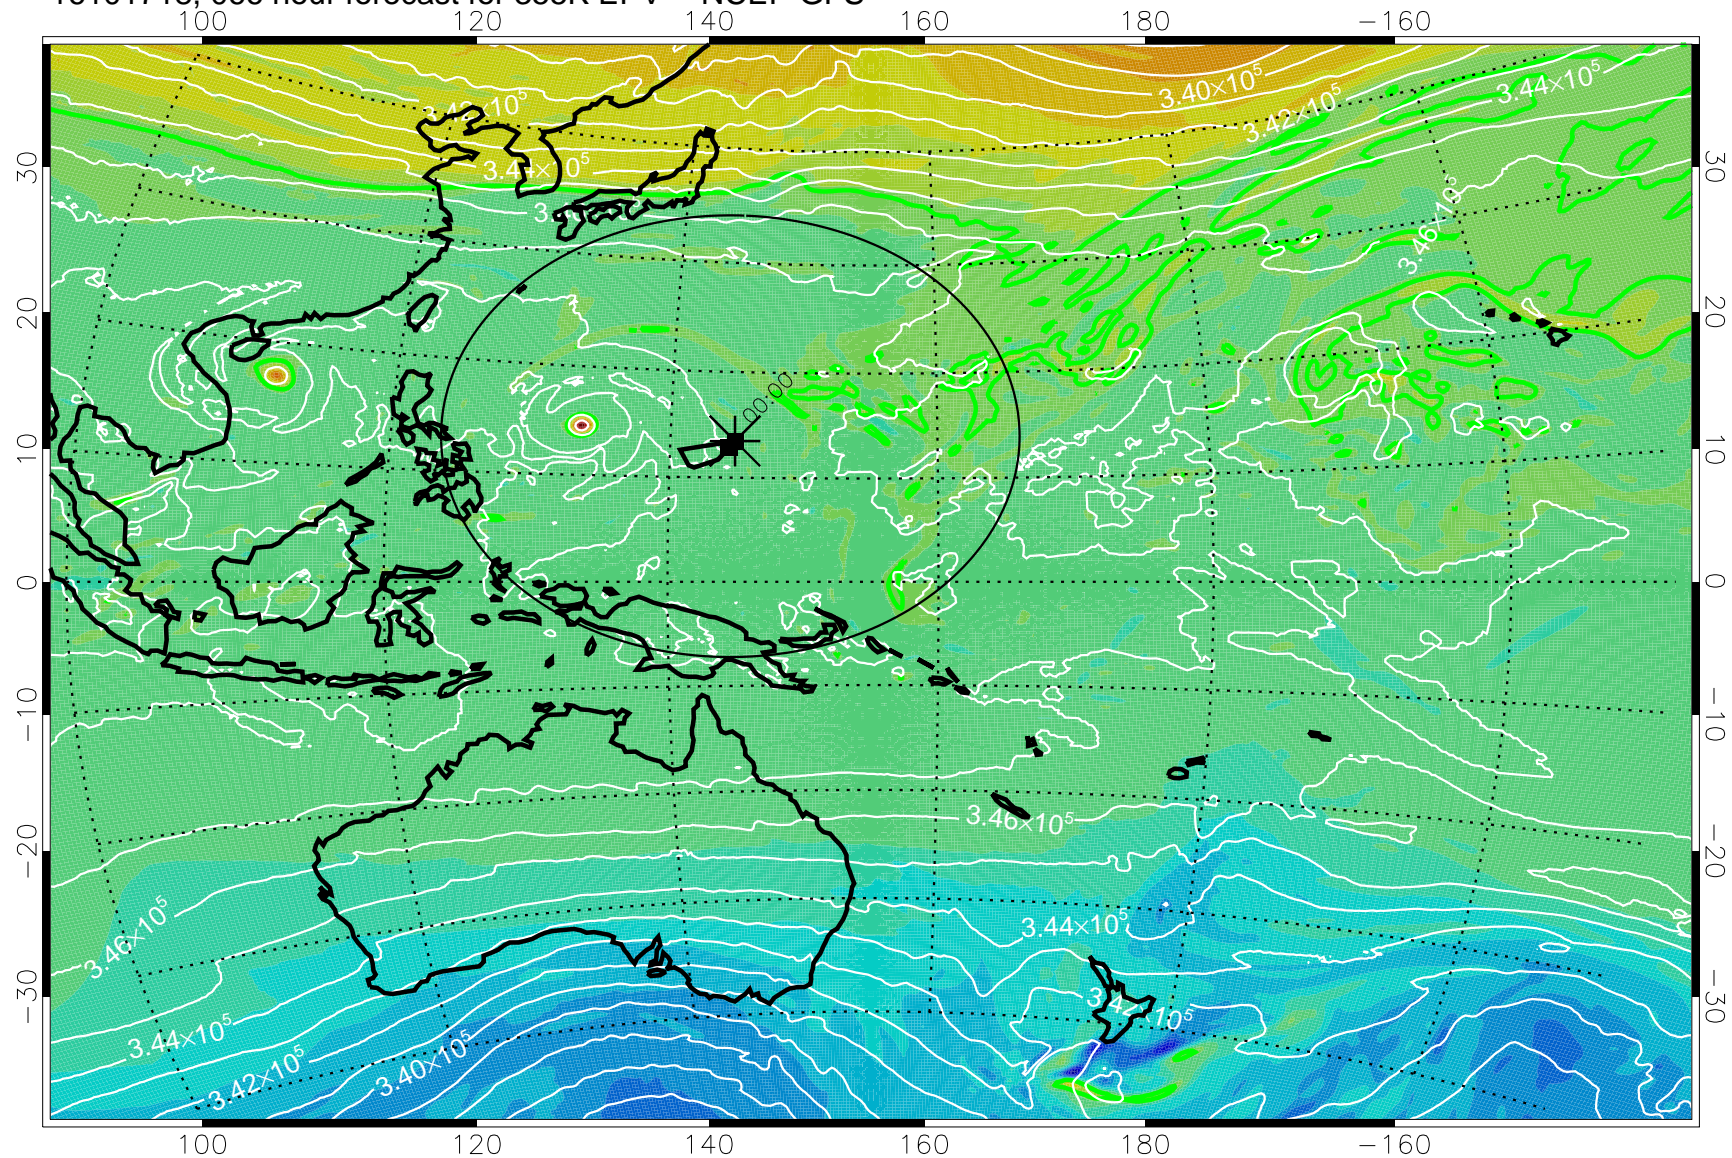

16101706, 054 hour forecast for 355K EPV -- NCEP GFS

355K Montgomery Streamfunction, white  
EPV Tropopause (2 PVU) Position  
Range ring of 2304 km

16101712, 060 hour forecast for 355K EPV -- NCEP GFS

355K Montgomery Streamfunction, white  
EPV Tropopause (2 PVU) Position  
Range ring of 2304 km

16101718, 066 hour forecast for 355K EPV -- NCEP GFS

355K Montgomery Streamfunction, white  
EPV Tropopause (2 PVU) Position  
Range ring of 2304 km

16101800, 072 hour forecast for 355K EPV -- NCEP GFS

355K Montgomery Streamfunction, white  
EPV Tropopause (2 PVU) Position  
Range ring of 2304 km

16101806, 078 hour forecast for 355K EPV -- NCEP GFS

355K Montgomery Streamfunction, white  
EPV Tropopause (2 PVU) Position  
Range ring of 2304 km

16101812, 084 hour forecast for 355K EPV -- NCEP GFS

355K Montgomery Streamfunction, white  
EPV Tropopause (2 PVU) Position  
Range ring of 2304 km

16101818, 090 hour forecast for 355K EPV -- NCEP GFS

355K Montgomery Streamfunction, white  
EPV Tropopause (2 PVU) Position  
Range ring of 2304 km

16101900, 096 hour forecast for 355K EPV -- NCEP GFS

355K Montgomery Streamfunction, white  
EPV Tropopause (2 PVU) Position  
Range ring of 2304 km