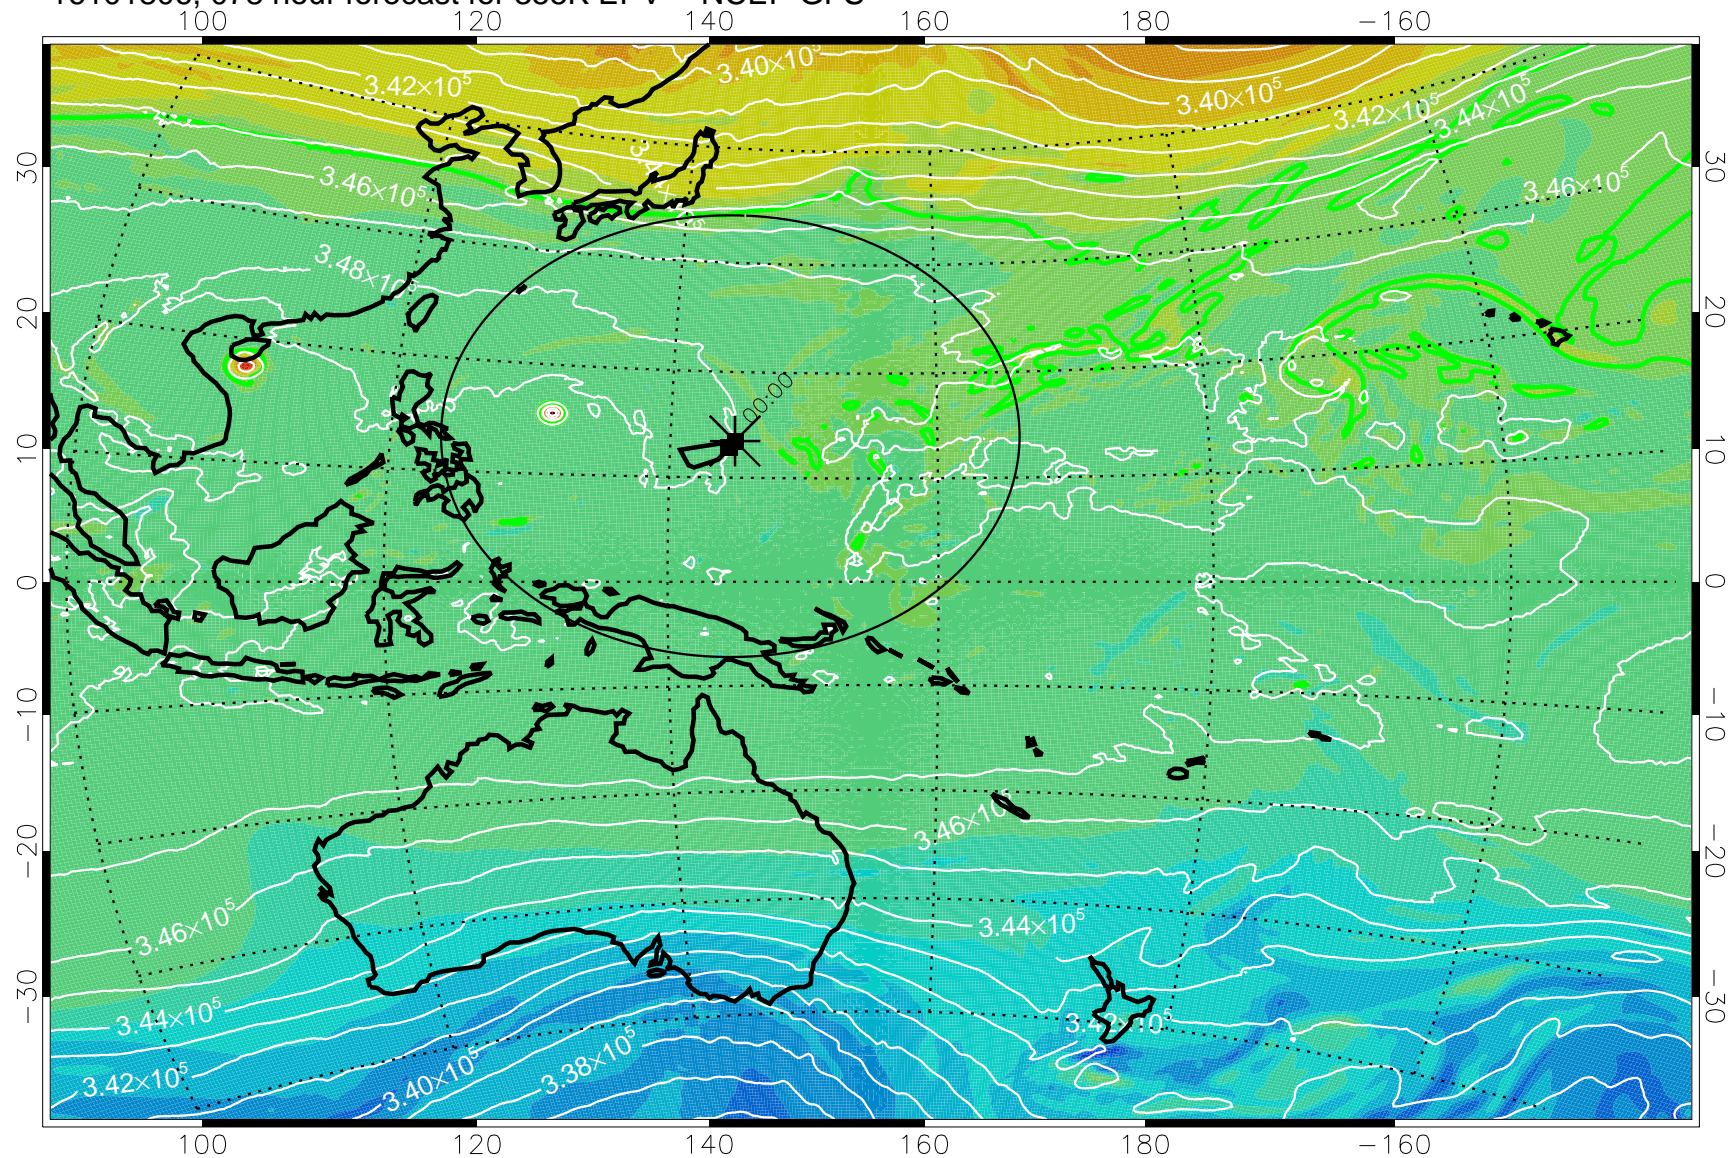

16101706, 054 hour forecast for 355K EPV -- NCEP GFS

355K Montgomery Streamfunction, white  
EPV Tropopause (2 PVU) Position  
Range ring of 2304 km

16101712, 060 hour forecast for 355K EPV -- NCEP GFS

355K Montgomery Streamfunction, white  
EPV Tropopause (2 PVU) Position  
Range ring of 2304 km

16101718, 066 hour forecast for 355K EPV -- NCEP GFS

355K Montgomery Streamfunction, white  
EPV Tropopause (2 PVU) Position  
Range ring of 2304 km

16101800, 072 hour forecast for 355K EPV -- NCEP GFS

355K Montgomery Streamfunction, white  
EPV Tropopause (2 PVU) Position  
Range ring of 2304 km

16101806, 078 hour forecast for 355K EPV -- NCEP GFS

355K Montgomery Streamfunction, white  
EPV Tropopause (2 PVU) Position  
Range ring of 2304 km

16101812, 084 hour forecast for 355K EPV -- NCEP GFS

355K Montgomery Streamfunction, white  
EPV Tropopause (2 PVU) Position  
Range ring of 2304 km

16101818, 090 hour forecast for 355K EPV -- NCEP GFS

355K Montgomery Streamfunction, white  
EPV Tropopause (2 PVU) Position  
Range ring of 2304 km

16101900, 096 hour forecast for 355K EPV -- NCEP GFS

355K Montgomery Streamfunction, white  
EPV Tropopause (2 PVU) Position  
Range ring of 2304 km