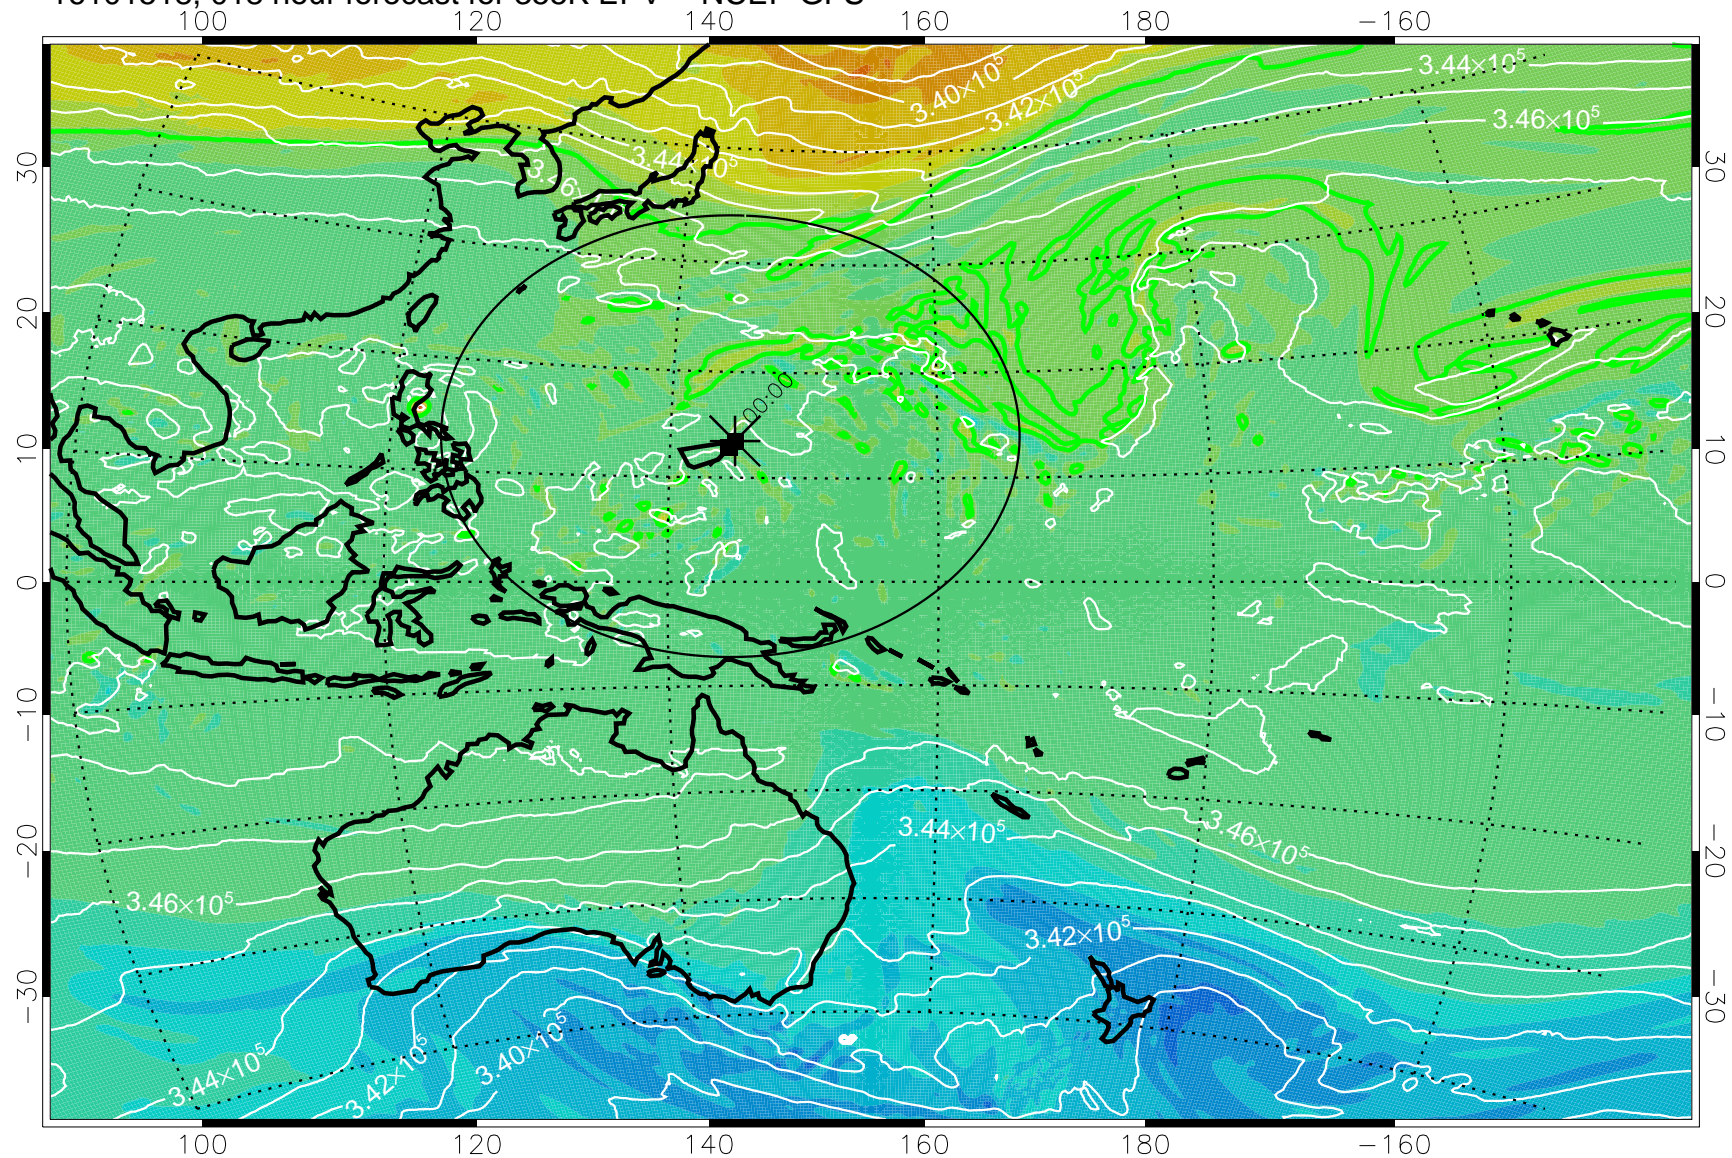

16101506, 006 hour forecast for 355K EPV -- NCEP GFS

355K Montgomery Streamfunction, white  
EPV Tropopause (2 PVU) Position  
Range ring of 2304 km

16101512, 012 hour forecast for 355K EPV -- NCEP GFS

355K Montgomery Streamfunction, white  
EPV Tropopause (2 PVU) Position  
Range ring of 2304 km

16101518, 018 hour forecast for 355K EPV -- NCEP GFS

355K Montgomery Streamfunction, white  
EPV Tropopause (2 PVU) Position  
Range ring of 2304 km

16101600, 024 hour forecast for 355K EPV -- NCEP GFS

355K Montgomery Streamfunction, white  
EPV Tropopause (2 PVU) Position  
Range ring of 2304 km

16101606, 030 hour forecast for 355K EPV -- NCEP GFS

355K Montgomery Streamfunction, white  
EPV Tropopause (2 PVU) Position  
Range ring of 2304 km

16101612, 036 hour forecast for 355K EPV -- NCEP GFS

355K Montgomery Streamfunction, white  
EPV Tropopause (2 PVU) Position  
Range ring of 2304 km

16101618, 042 hour forecast for 355K EPV -- NCEP GFS

355K Montgomery Streamfunction, white  
EPV Tropopause (2 PVU) Position  
Range ring of 2304 km

16101700, 048 hour forecast for 355K EPV -- NCEP GFS

355K Montgomery Streamfunction, white  
EPV Tropopause (2 PVU) Position  
Range ring of 2304 km