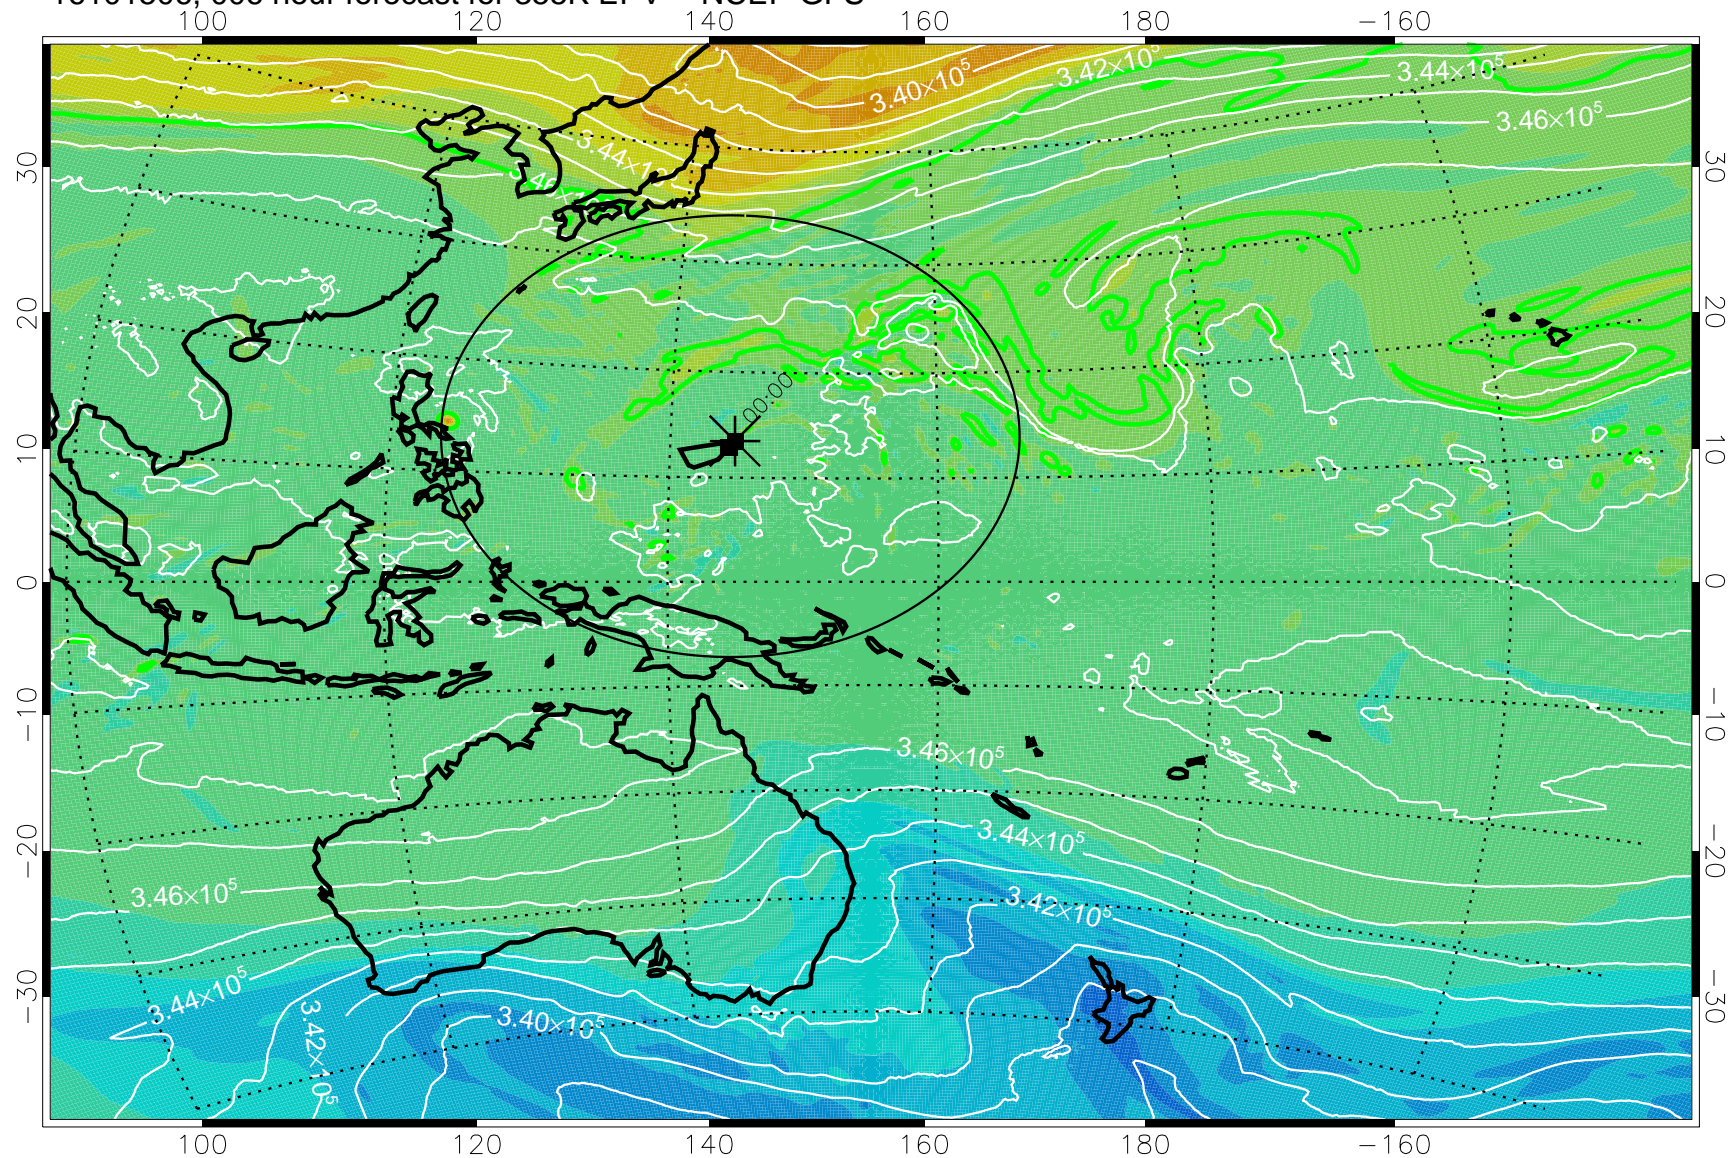

16101506, 006 hour forecast for 355K EPV -- NCEP GFS

355K Montgomery Streamfunction, white  
EPV Tropopause (2 PVU) Position  
Range ring of 2304 km

16101512, 012 hour forecast for 355K EPV -- NCEP GFS

355K Montgomery Streamfunction, white  
EPV Tropopause (2 PVU) Position  
Range ring of 2304 km

16101518, 018 hour forecast for 355K EPV -- NCEP GFS

355K Montgomery Streamfunction, white  
EPV Tropopause (2 PVU) Position  
Range ring of 2304 km

16101600, 024 hour forecast for 355K EPV -- NCEP GFS

355K Montgomery Streamfunction, white  
EPV Tropopause (2 PVU) Position  
Range ring of 2304 km

16101606, 030 hour forecast for 355K EPV -- NCEP GFS

355K Montgomery Streamfunction, white  
EPV Tropopause (2 PVU) Position  
Range ring of 2304 km

16101612, 036 hour forecast for 355K EPV -- NCEP GFS

355K Montgomery Streamfunction, white  
EPV Tropopause (2 PVU) Position  
Range ring of 2304 km

16101618, 042 hour forecast for 355K EPV -- NCEP GFS

355K Montgomery Streamfunction, white  
EPV Tropopause (2 PVU) Position  
Range ring of 2304 km

16101700, 048 hour forecast for 355K EPV -- NCEP GFS

355K Montgomery Streamfunction, white  
EPV Tropopause (2 PVU) Position  
Range ring of 2304 km