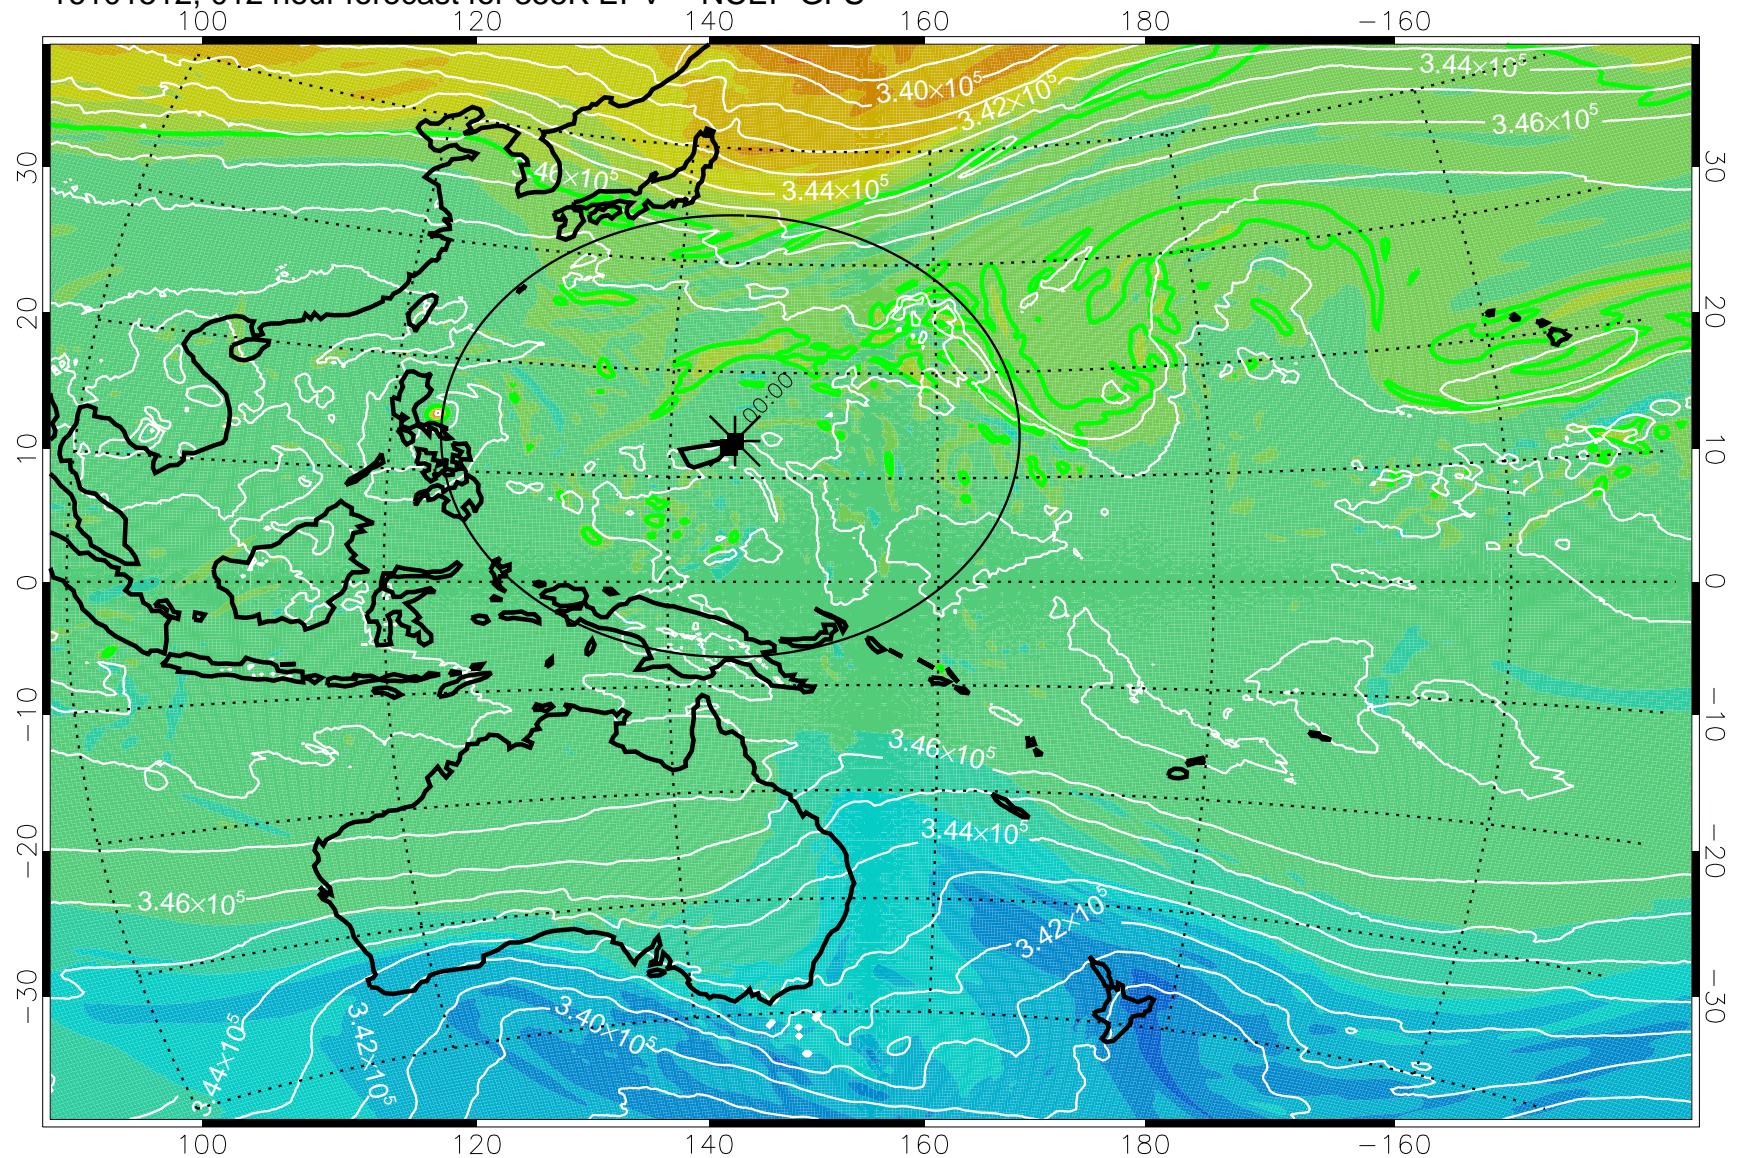

16101506, 006 hour forecast for 355K EPV -- NCEP GFS

355K Montgomery Streamfunction, white  
EPV Tropopause (2 PVU) Position  
Range ring of 2304 km

16101512, 012 hour forecast for 355K EPV -- NCEP GFS

355K Montgomery Streamfunction, white  
EPV Tropopause (2 PVU) Position  
Range ring of 2304 km

16101518, 018 hour forecast for 355K EPV -- NCEP GFS

355K Montgomery Streamfunction, white  
EPV Tropopause (2 PVU) Position  
Range ring of 2304 km

16101600, 024 hour forecast for 355K EPV -- NCEP GFS

355K Montgomery Streamfunction, white  
EPV Tropopause (2 PVU) Position  
Range ring of 2304 km

16101606, 030 hour forecast for 355K EPV -- NCEP GFS

355K Montgomery Streamfunction, white  
EPV Tropopause (2 PVU) Position  
Range ring of 2304 km

16101612, 036 hour forecast for 355K EPV -- NCEP GFS

355K Montgomery Streamfunction, white  
EPV Tropopause (2 PVU) Position  
Range ring of 2304 km

16101618, 042 hour forecast for 355K EPV -- NCEP GFS

355K Montgomery Streamfunction, white  
EPV Tropopause (2 PVU) Position  
Range ring of 2304 km

16101700, 048 hour forecast for 355K EPV -- NCEP GFS

355K Montgomery Streamfunction, white  
EPV Tropopause (2 PVU) Position  
Range ring of 2304 km