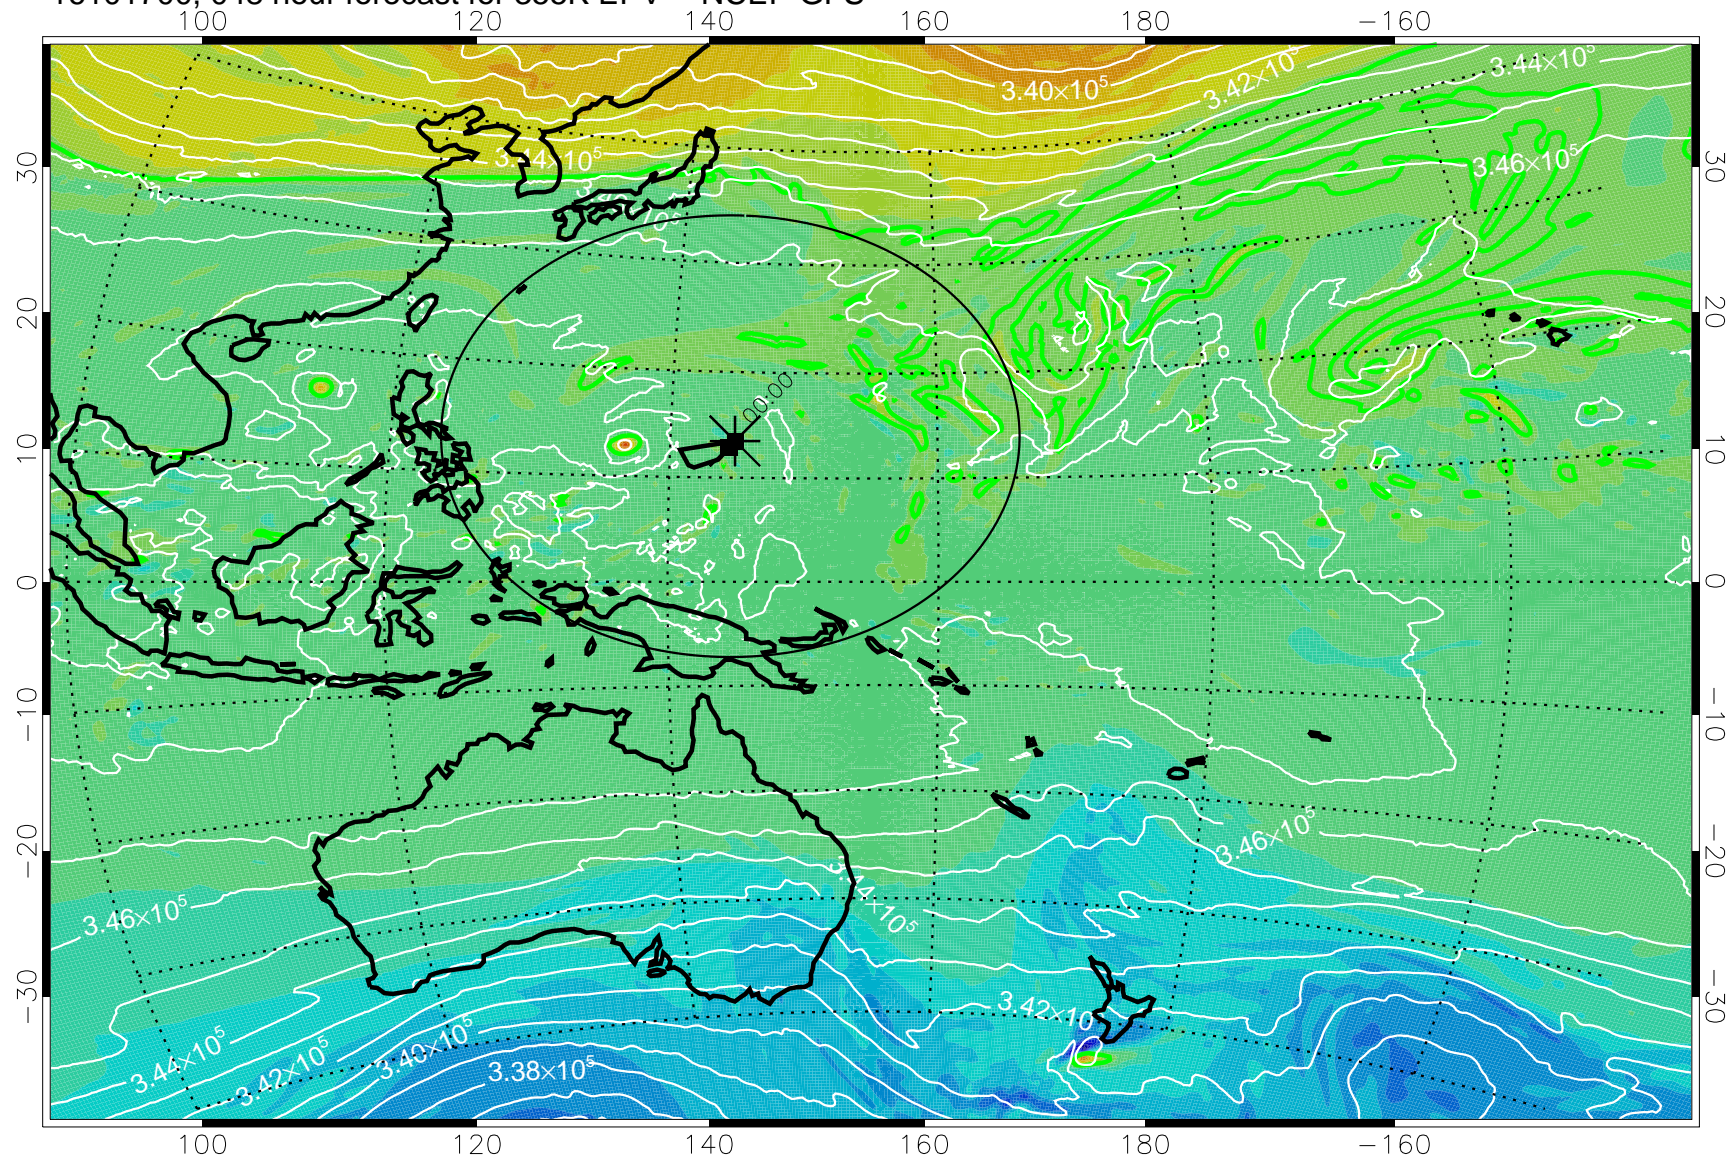

16101606, 030 hour forecast for 355K EPV -- NCEP GFS

355K Montgomery Streamfunction, white  
EPV Tropopause (2 PVU) Position  
Range ring of 2304 km

16101612, 036 hour forecast for 355K EPV -- NCEP GFS

355K Montgomery Streamfunction, white  
EPV Tropopause (2 PVU) Position  
Range ring of 2304 km

16101618, 042 hour forecast for 355K EPV -- NCEP GFS

355K Montgomery Streamfunction, white  
EPV Tropopause (2 PVU) Position  
Range ring of 2304 km

16101700, 048 hour forecast for 355K EPV -- NCEP GFS

355K Montgomery Streamfunction, white  
EPV Tropopause (2 PVU) Position  
Range ring of 2304 km

16101706, 054 hour forecast for 355K EPV -- NCEP GFS

355K Montgomery Streamfunction, white  
EPV Tropopause (2 PVU) Position  
Range ring of 2304 km

16101712, 060 hour forecast for 355K EPV -- NCEP GFS

355K Montgomery Streamfunction, white  
EPV Tropopause (2 PVU) Position  
Range ring of 2304 km

16101718, 066 hour forecast for 355K EPV -- NCEP GFS

355K Montgomery Streamfunction, white  
EPV Tropopause (2 PVU) Position  
Range ring of 2304 km

16101800, 072 hour forecast for 355K EPV -- NCEP GFS

355K Montgomery Streamfunction, white  
EPV Tropopause (2 PVU) Position  
Range ring of 2304 km