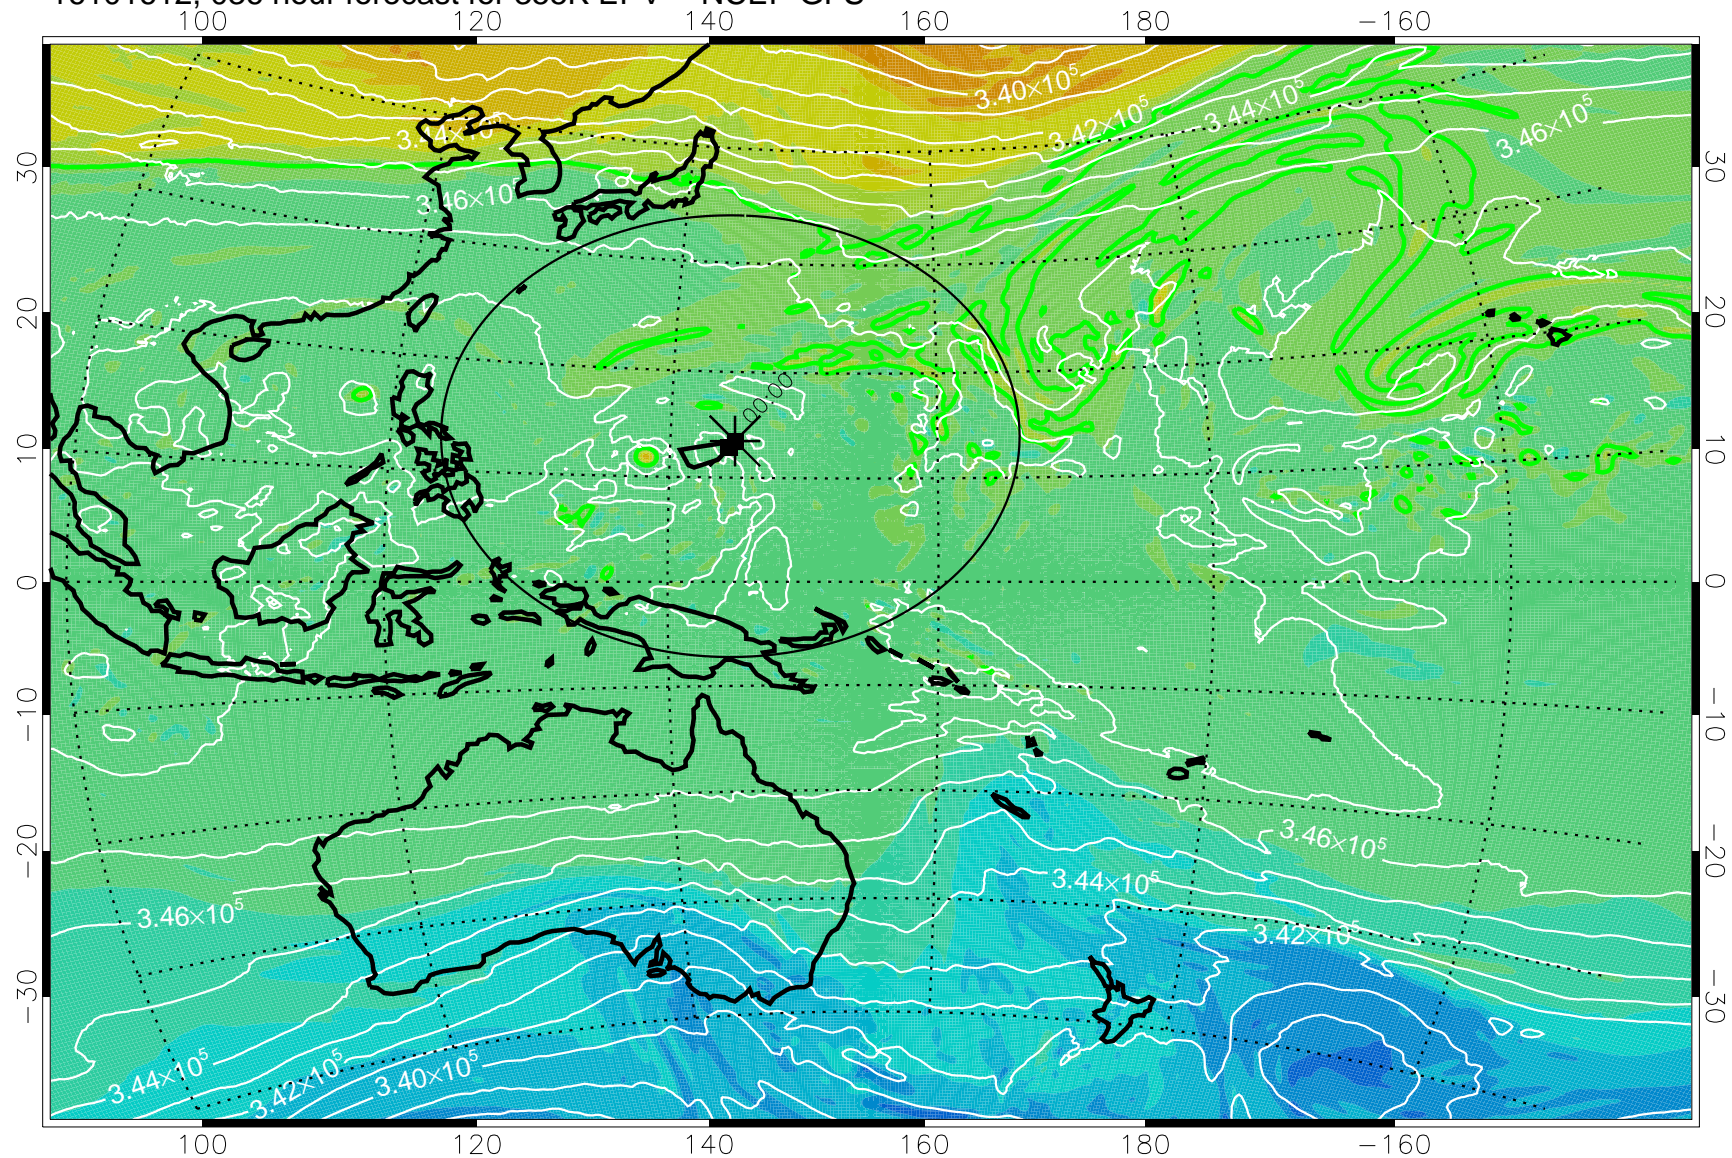

16101518, 018 hour forecast for 355K EPV -- NCEP GFS

355K Montgomery Streamfunction, white  
EPV Tropopause (2 PVU) Position  
Range ring of 2304 km

16101600, 024 hour forecast for 355K EPV -- NCEP GFS

355K Montgomery Streamfunction, white  
EPV Tropopause (2 PVU) Position  
Range ring of 2304 km

16101606, 030 hour forecast for 355K EPV -- NCEP GFS

355K Montgomery Streamfunction, white  
EPV Tropopause (2 PVU) Position  
Range ring of 2304 km

16101612, 036 hour forecast for 355K EPV -- NCEP GFS

355K Montgomery Streamfunction, white  
EPV Tropopause (2 PVU) Position  
Range ring of 2304 km

16101618, 042 hour forecast for 355K EPV -- NCEP GFS

355K Montgomery Streamfunction, white  
EPV Tropopause (2 PVU) Position  
Range ring of 2304 km

16101700, 048 hour forecast for 355K EPV -- NCEP GFS

355K Montgomery Streamfunction, white  
EPV Tropopause (2 PVU) Position  
Range ring of 2304 km

16101706, 054 hour forecast for 355K EPV -- NCEP GFS

355K Montgomery Streamfunction, white  
EPV Tropopause (2 PVU) Position  
Range ring of 2304 km

16101712, 060 hour forecast for 355K EPV -- NCEP GFS

355K Montgomery Streamfunction, white  
EPV Tropopause (2 PVU) Position  
Range ring of 2304 km