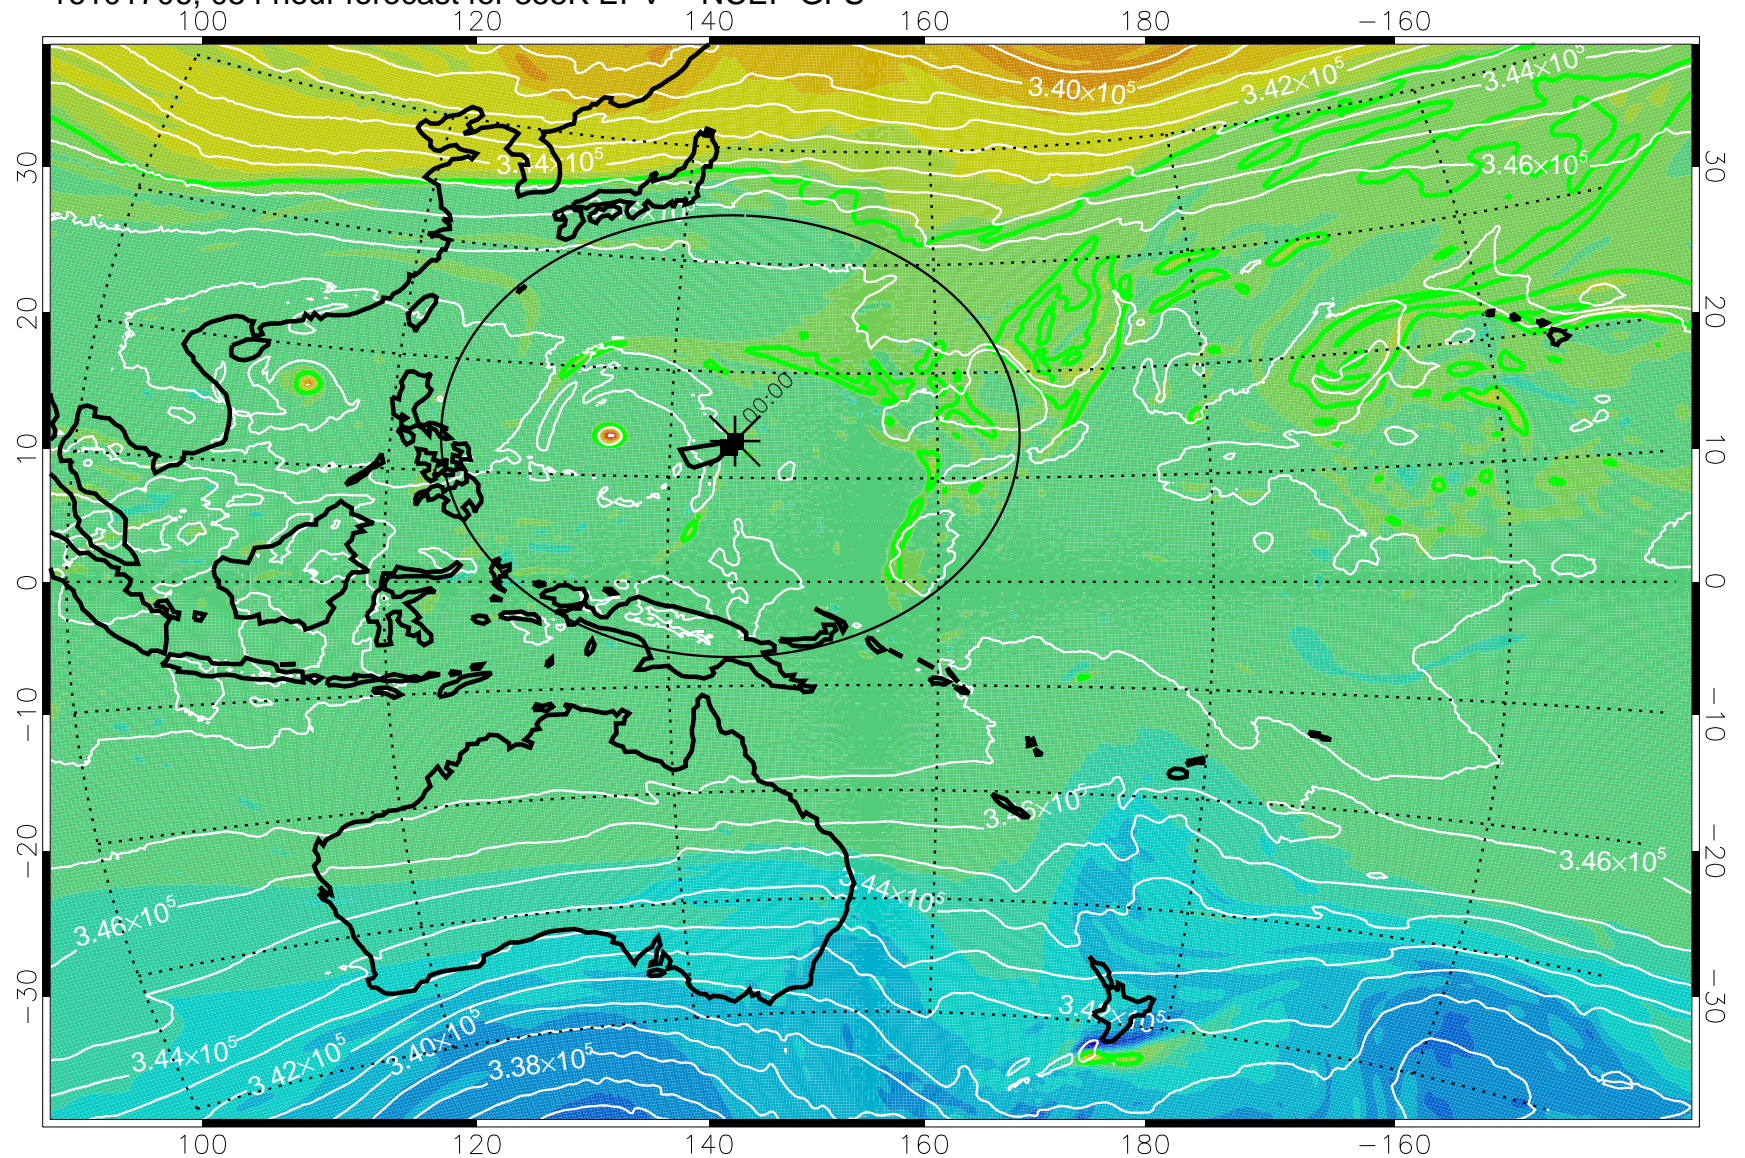

16101618, 042 hour forecast for 355K EPV -- NCEP GFS

355K Montgomery Streamfunction, white  
EPV Tropopause (2 PVU) Position  
Range ring of 2304 km

16101700, 048 hour forecast for 355K EPV -- NCEP GFS

355K Montgomery Streamfunction, white  
EPV Tropopause (2 PVU) Position  
Range ring of 2304 km

16101706, 054 hour forecast for 355K EPV -- NCEP GFS

355K Montgomery Streamfunction, white  
EPV Tropopause (2 PVU) Position  
Range ring of 2304 km

16101712, 060 hour forecast for 355K EPV -- NCEP GFS

355K Montgomery Streamfunction, white  
EPV Tropopause (2 PVU) Position  
Range ring of 2304 km

16101718, 066 hour forecast for 355K EPV -- NCEP GFS

355K Montgomery Streamfunction, white  
EPV Tropopause (2 PVU) Position  
Range ring of 2304 km

16101800, 072 hour forecast for 355K EPV -- NCEP GFS

355K Montgomery Streamfunction, white  
EPV Tropopause (2 PVU) Position  
Range ring of 2304 km

16101806, 078 hour forecast for 355K EPV -- NCEP GFS

355K Montgomery Streamfunction, white  
EPV Tropopause (2 PVU) Position  
Range ring of 2304 km

16101812, 084 hour forecast for 355K EPV -- NCEP GFS

355K Montgomery Streamfunction, white  
EPV Tropopause (2 PVU) Position  
Range ring of 2304 km