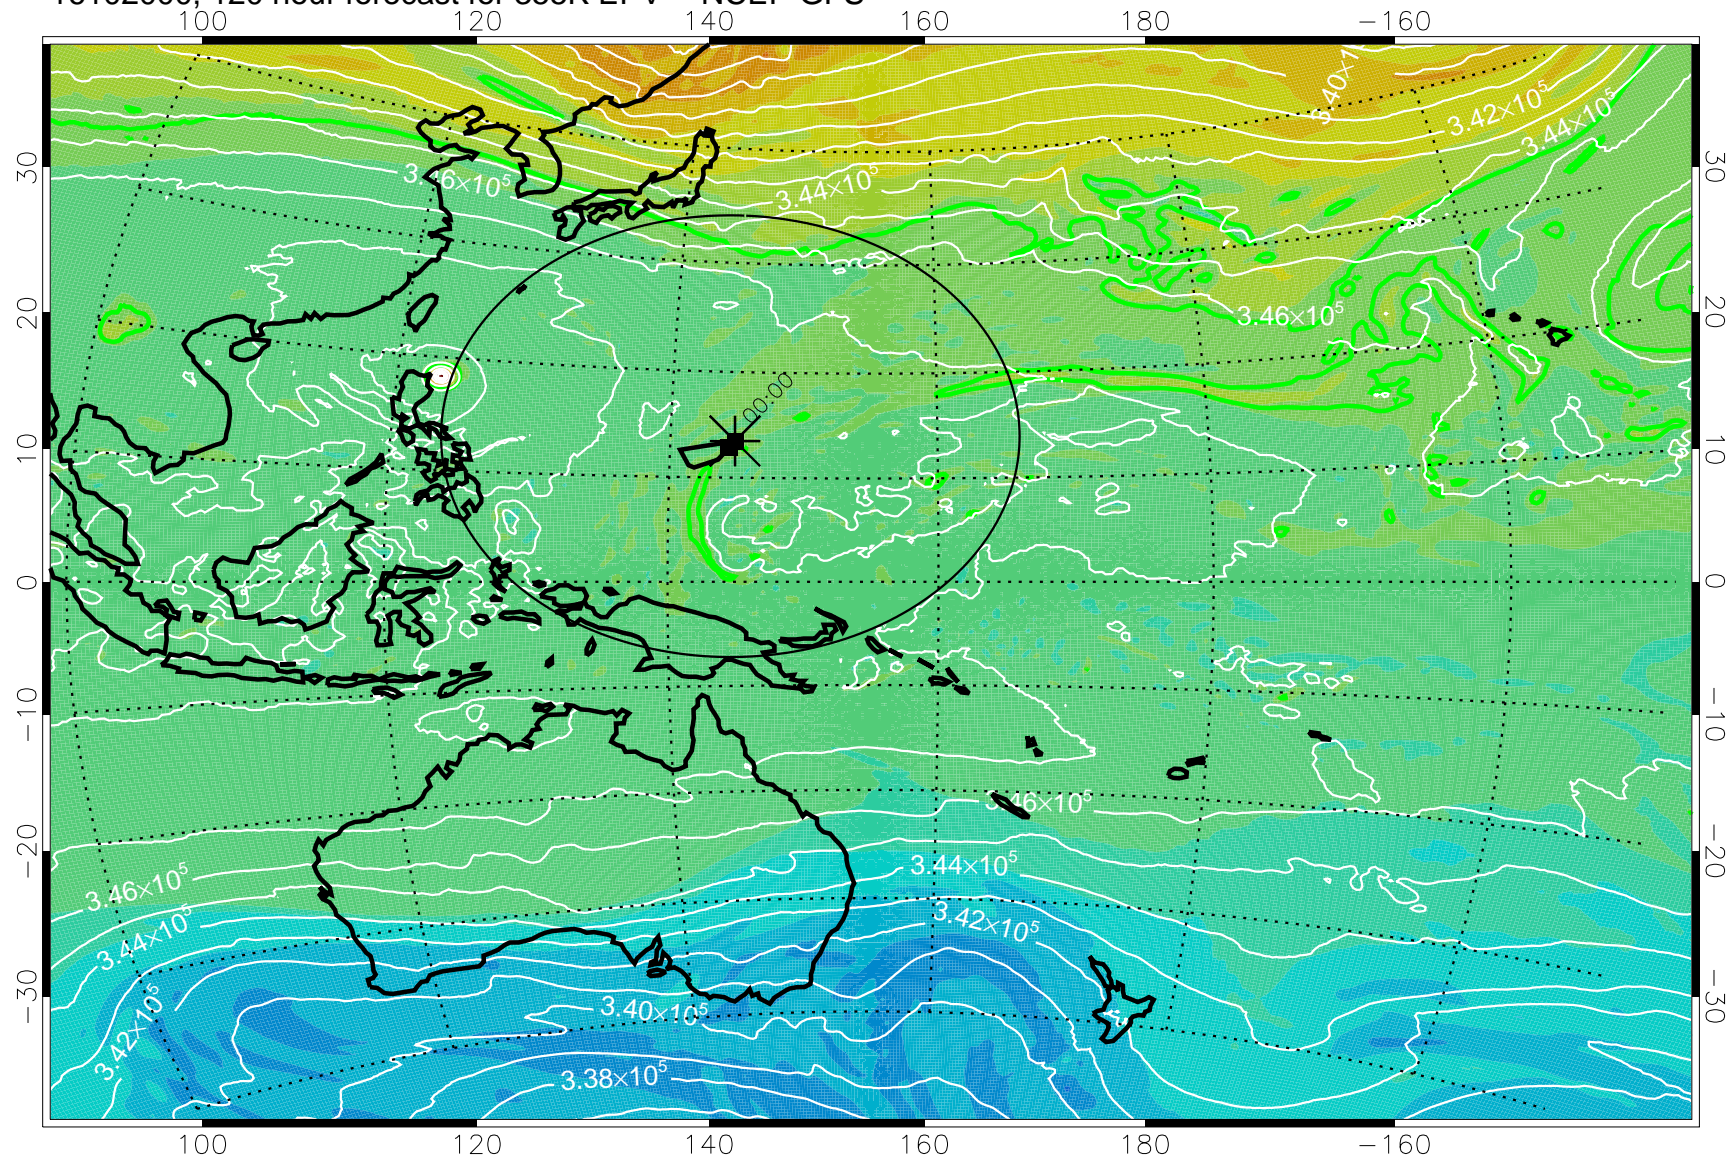

16101806, 078 hour forecast for 355K EPV -- NCEP GFS

355K Montgomery Streamfunction, white  
EPV Tropopause (2 PVU) Position  
Range ring of 2304 km

16101812, 084 hour forecast for 355K EPV -- NCEP GFS

355K Montgomery Streamfunction, white  
EPV Tropopause (2 PVU) Position  
Range ring of 2304 km

16101818, 090 hour forecast for 355K EPV -- NCEP GFS

355K Montgomery Streamfunction, white  
EPV Tropopause (2 PVU) Position  
Range ring of 2304 km

16101900, 096 hour forecast for 355K EPV -- NCEP GFS

355K Montgomery Streamfunction, white  
EPV Tropopause (2 PVU) Position  
Range ring of 2304 km

16101906, 102 hour forecast for 355K EPV -- NCEP GFS

355K Montgomery Streamfunction, white  
EPV Tropopause (2 PVU) Position  
Range ring of 2304 km

16101912, 108 hour forecast for 355K EPV -- NCEP GFS

355K Montgomery Streamfunction, white  
EPV Tropopause (2 PVU) Position  
Range ring of 2304 km

16101918, 114 hour forecast for 355K EPV -- NCEP GFS

355K Montgomery Streamfunction, white  
EPV Tropopause (2 PVU) Position  
Range ring of 2304 km

16102000, 120 hour forecast for 355K EPV -- NCEP GFS

355K Montgomery Streamfunction, white  
EPV Tropopause (2 PVU) Position  
Range ring of 2304 km