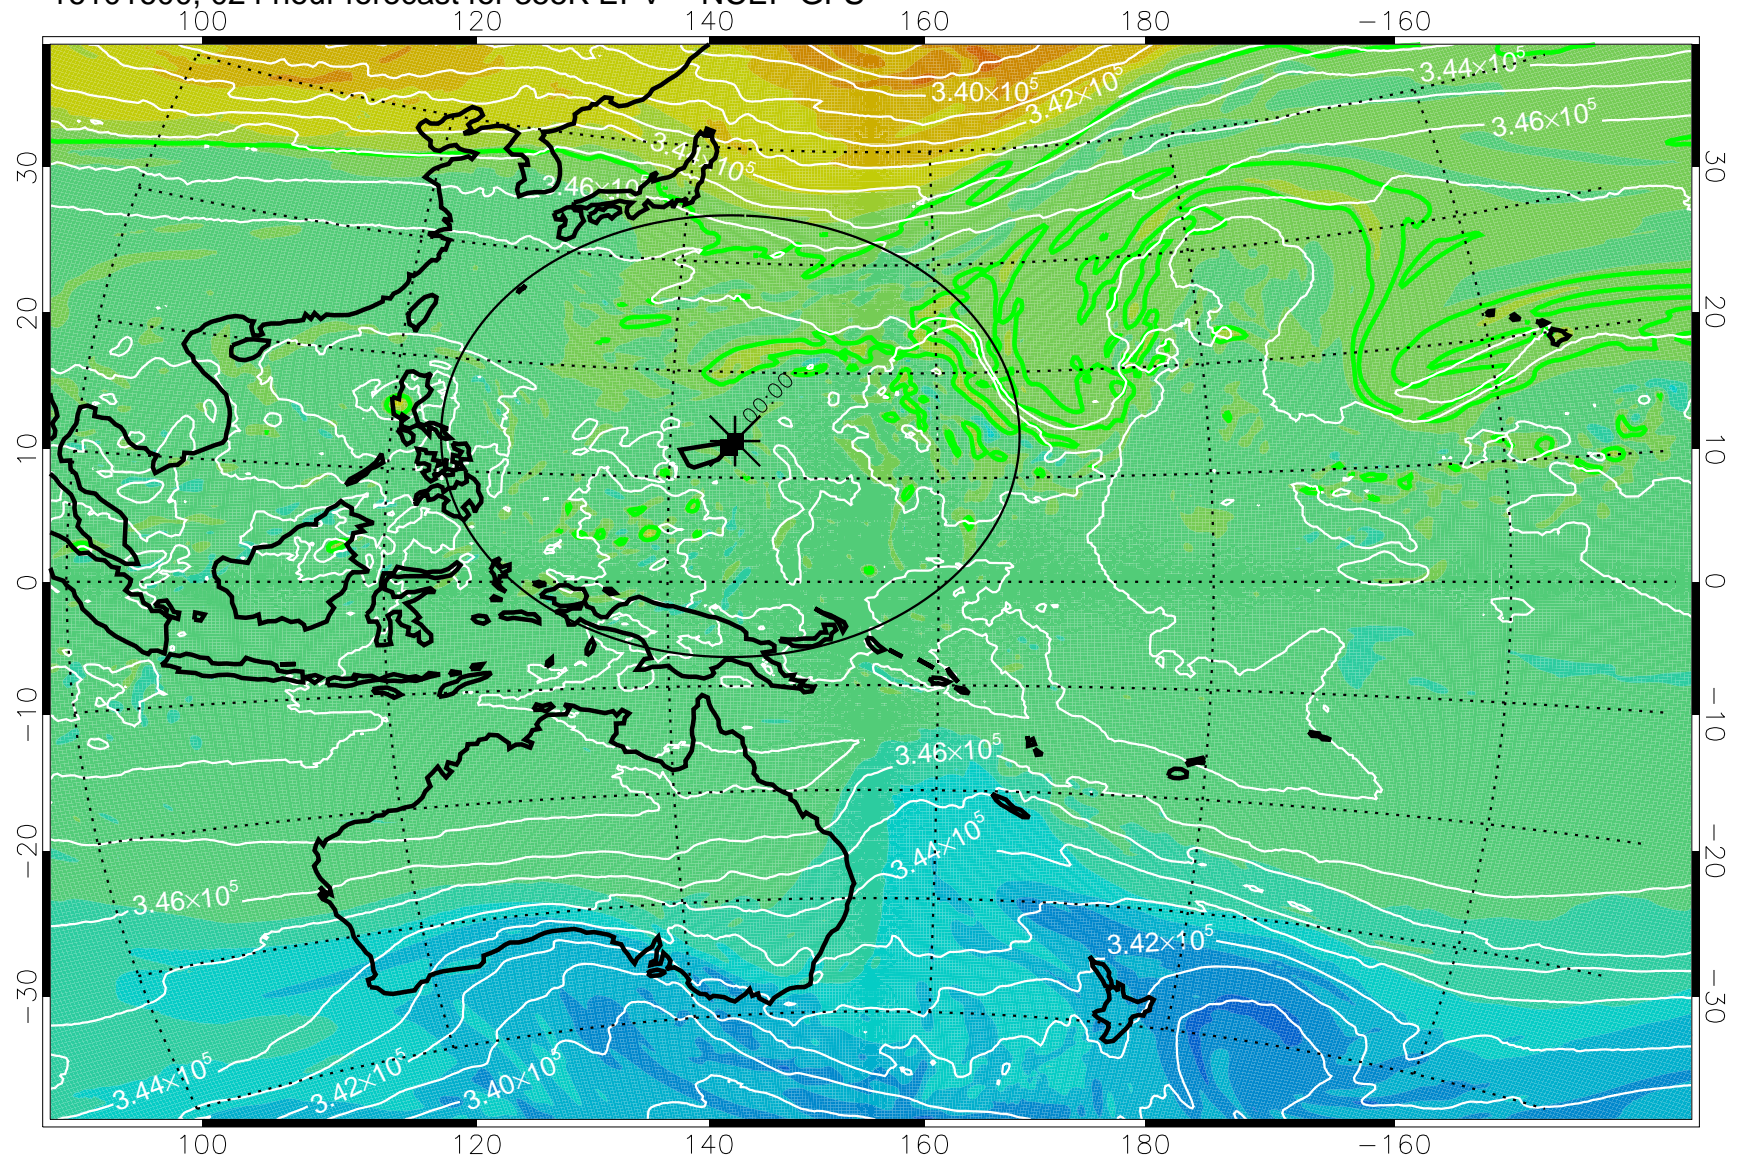

16101506, 006 hour forecast for 355K EPV -- NCEP GFS

355K Montgomery Streamfunction, white  
EPV Tropopause (2 PVU) Position  
Range ring of 2304 km

16101512, 012 hour forecast for 355K EPV -- NCEP GFS

355K Montgomery Streamfunction, white  
EPV Tropopause (2 PVU) Position  
Range ring of 2304 km

16101518, 018 hour forecast for 355K EPV -- NCEP GFS

355K Montgomery Streamfunction, white  
EPV Tropopause (2 PVU) Position  
Range ring of 2304 km

16101600, 024 hour forecast for 355K EPV -- NCEP GFS

355K Montgomery Streamfunction, white  
EPV Tropopause (2 PVU) Position  
Range ring of 2304 km

16101606, 030 hour forecast for 355K EPV -- NCEP GFS

355K Montgomery Streamfunction, white  
EPV Tropopause (2 PVU) Position  
Range ring of 2304 km

16101612, 036 hour forecast for 355K EPV -- NCEP GFS

355K Montgomery Streamfunction, white  
EPV Tropopause (2 PVU) Position  
Range ring of 2304 km

16101618, 042 hour forecast for 355K EPV -- NCEP GFS

355K Montgomery Streamfunction, white  
EPV Tropopause (2 PVU) Position  
Range ring of 2304 km

16101700, 048 hour forecast for 355K EPV -- NCEP GFS

355K Montgomery Streamfunction, white  
EPV Tropopause (2 PVU) Position  
Range ring of 2304 km