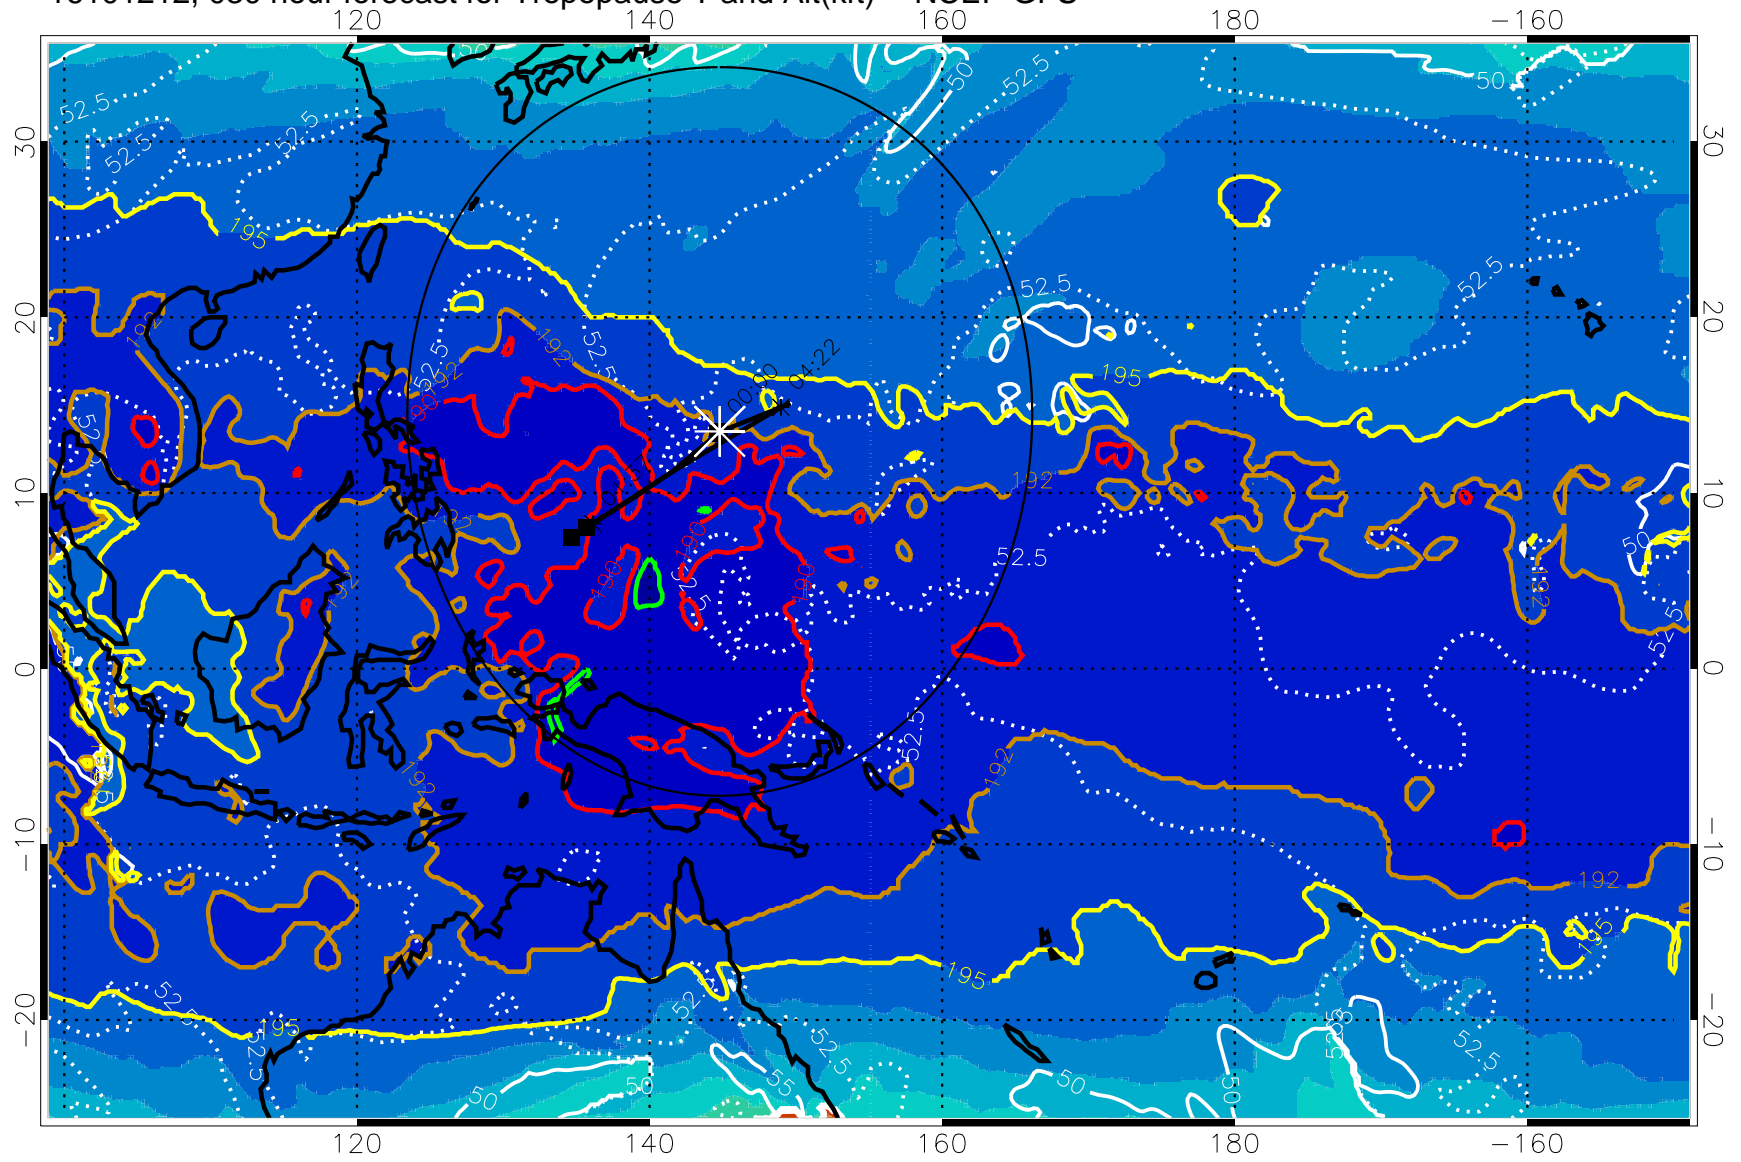

190 200 210 220 230

Tropopause T, K

Tropopause Altitude in kft (white)

192.5K Isotherm 195K Isotherm

187.5K Isotherm 190K Isotherm

Range ring of 2304 km

16101206, 024 hour forecast for Tropopause T and Alt(kft) -- NCEP GFS

190 200 210 220 230

Tropopause T, K

Tropopause Altitude in kft (white)

192.5K Isotherm 195K Isotherm

187.5K Isotherm 190K Isotherm

Range ring of 2304 km

16101212, 030 hour forecast for Tropopause T and Alt(kft) -- NCEP GFS

190 200 210 220 230
Tropopause T, K

Tropopause Altitude in kft (white)

192.5K Isotherm 195K Isotherm
187.5K Isotherm 190K Isotherm

Range ring of 2304 km

16101218, 036 hour forecast for Tropopause T and Alt(kft) -- NCEP GFS