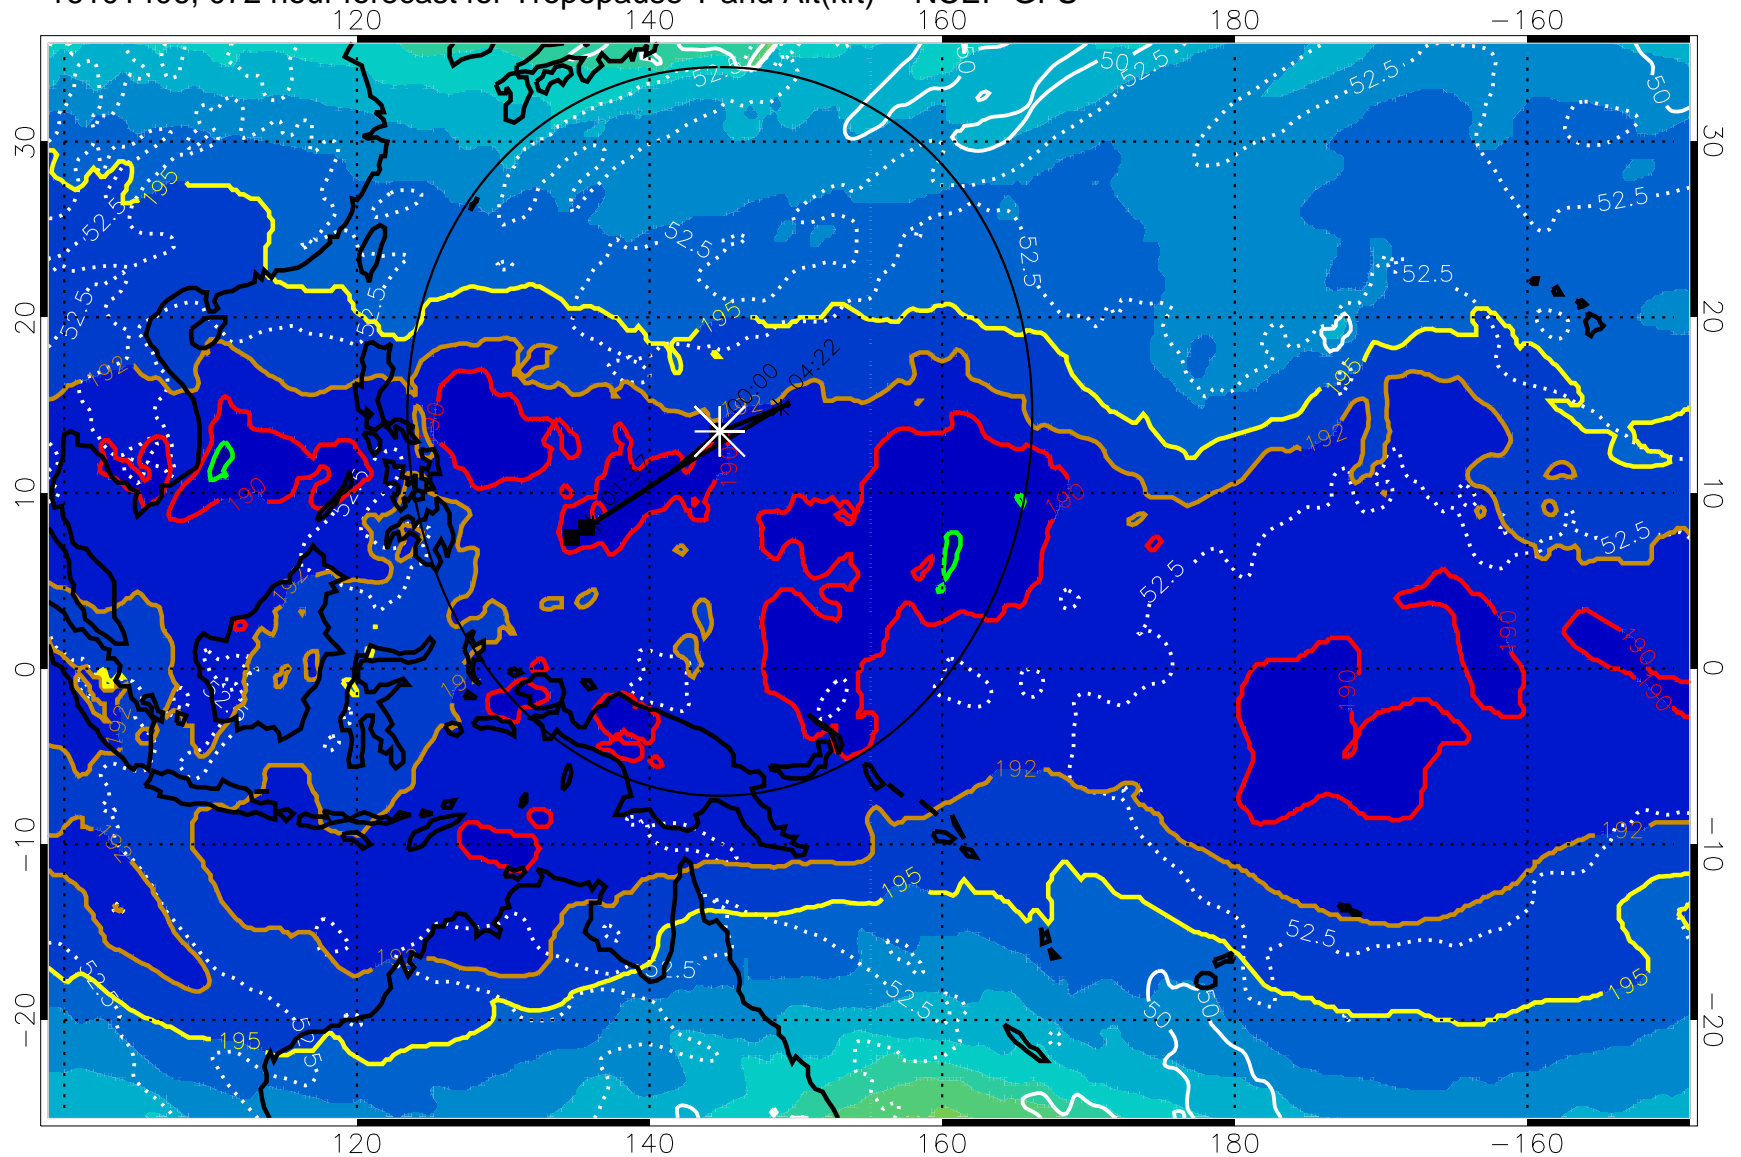

190 200 210 220 230

Tropopause T, K

Tropopause Altitude in kft (white)

192.5K Isotherm 195K Isotherm
187.5K Isotherm 190K Isotherm

Range ring of 2304 km

16101400, 066 hour forecast for Tropopause T and Alt(kft) -- NCEP GFS

190 200 210 220 230
Tropopause T, K

Tropopause Altitude in kft (white)

192.5K Isotherm 195K Isotherm
187.5K Isotherm 190K Isotherm

Range ring of 2304 km

16101406, 072 hour forecast for Tropopause T and Alt(kft) -- NCEP GFS