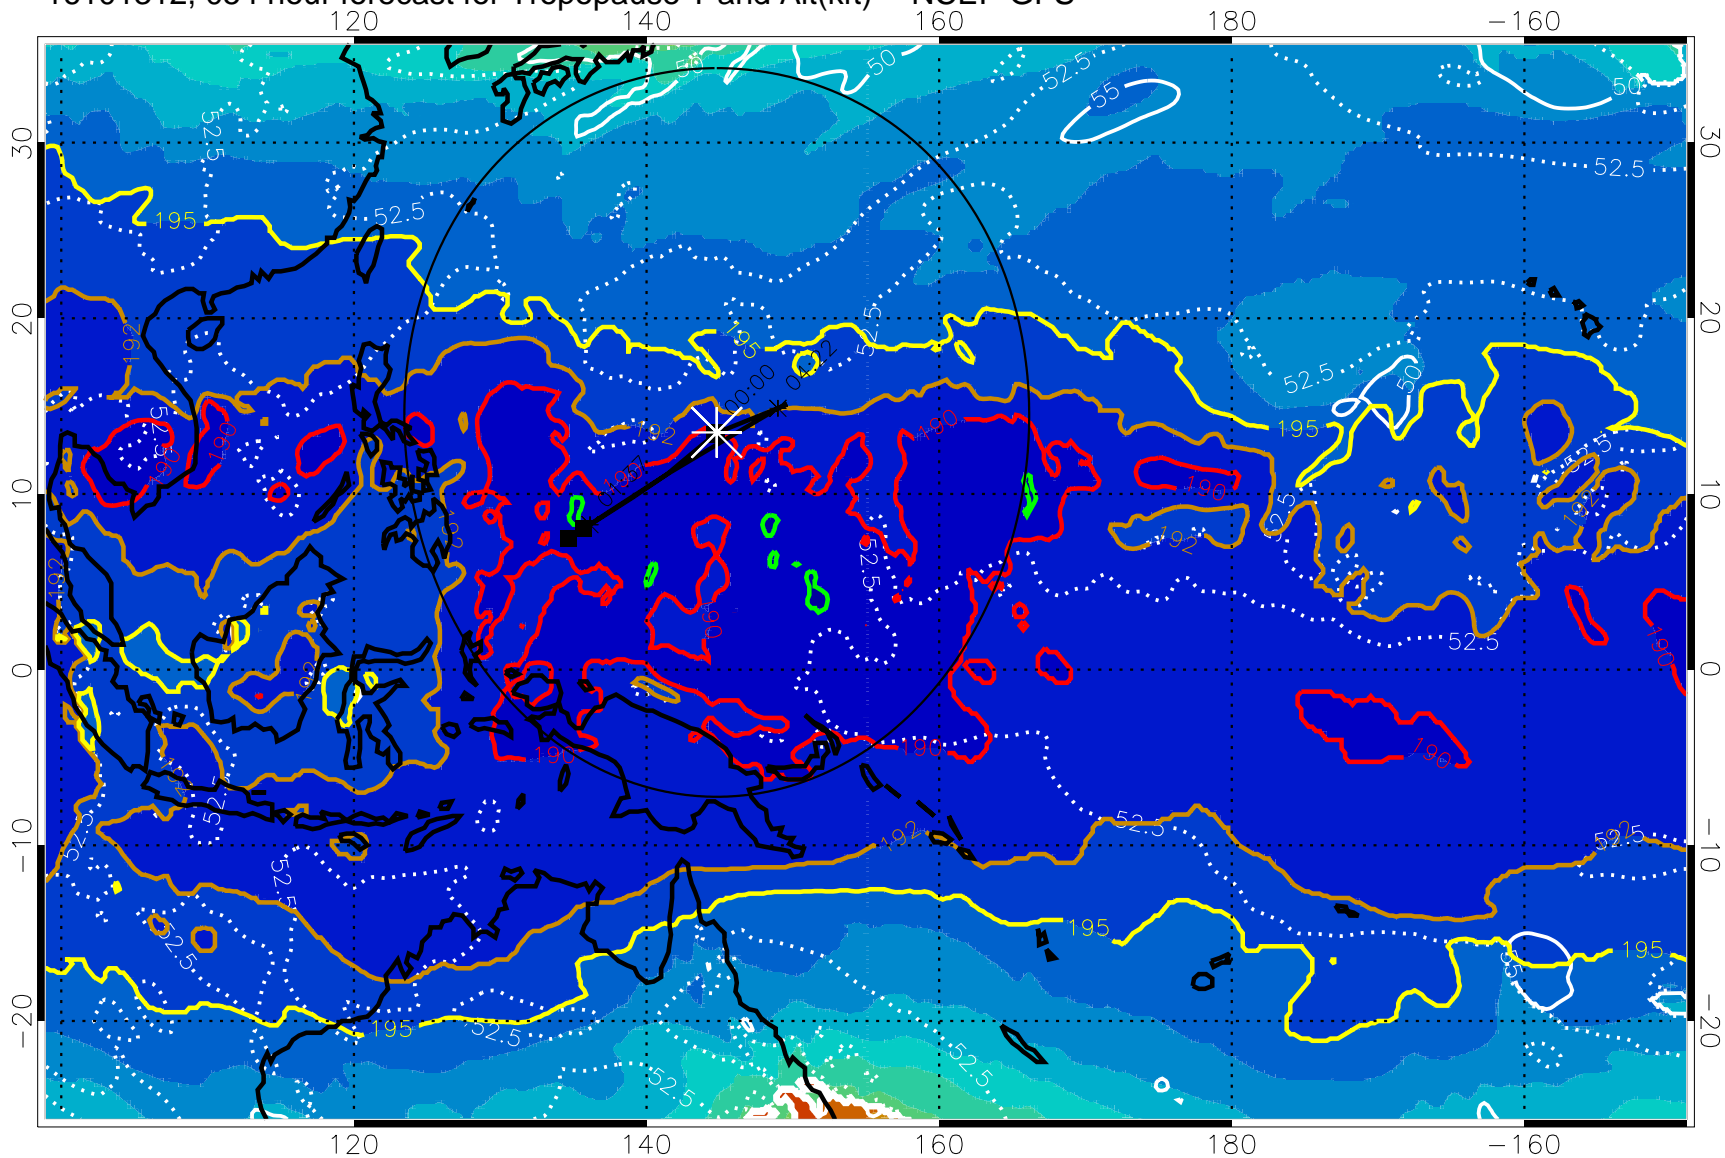

190 200 210 220 230

Tropopause T, K

Tropopause Altitude in kft (white)

192.5K Isotherm 195K Isotherm
187.5K Isotherm 190K Isotherm

Range ring of 2304 km

16101312, 054 hour forecast for Tropopause T and Alt(kft) -- NCEP GFS

190 200 210 220 230

Tropopause T, K

Tropopause Altitude in kft (white)

192.5K Isotherm 195K Isotherm

187.5K Isotherm 190K Isotherm

Range ring of 2304 km

16101318, 060 hour forecast for Tropopause T and Alt(kft) -- NCEP GFS