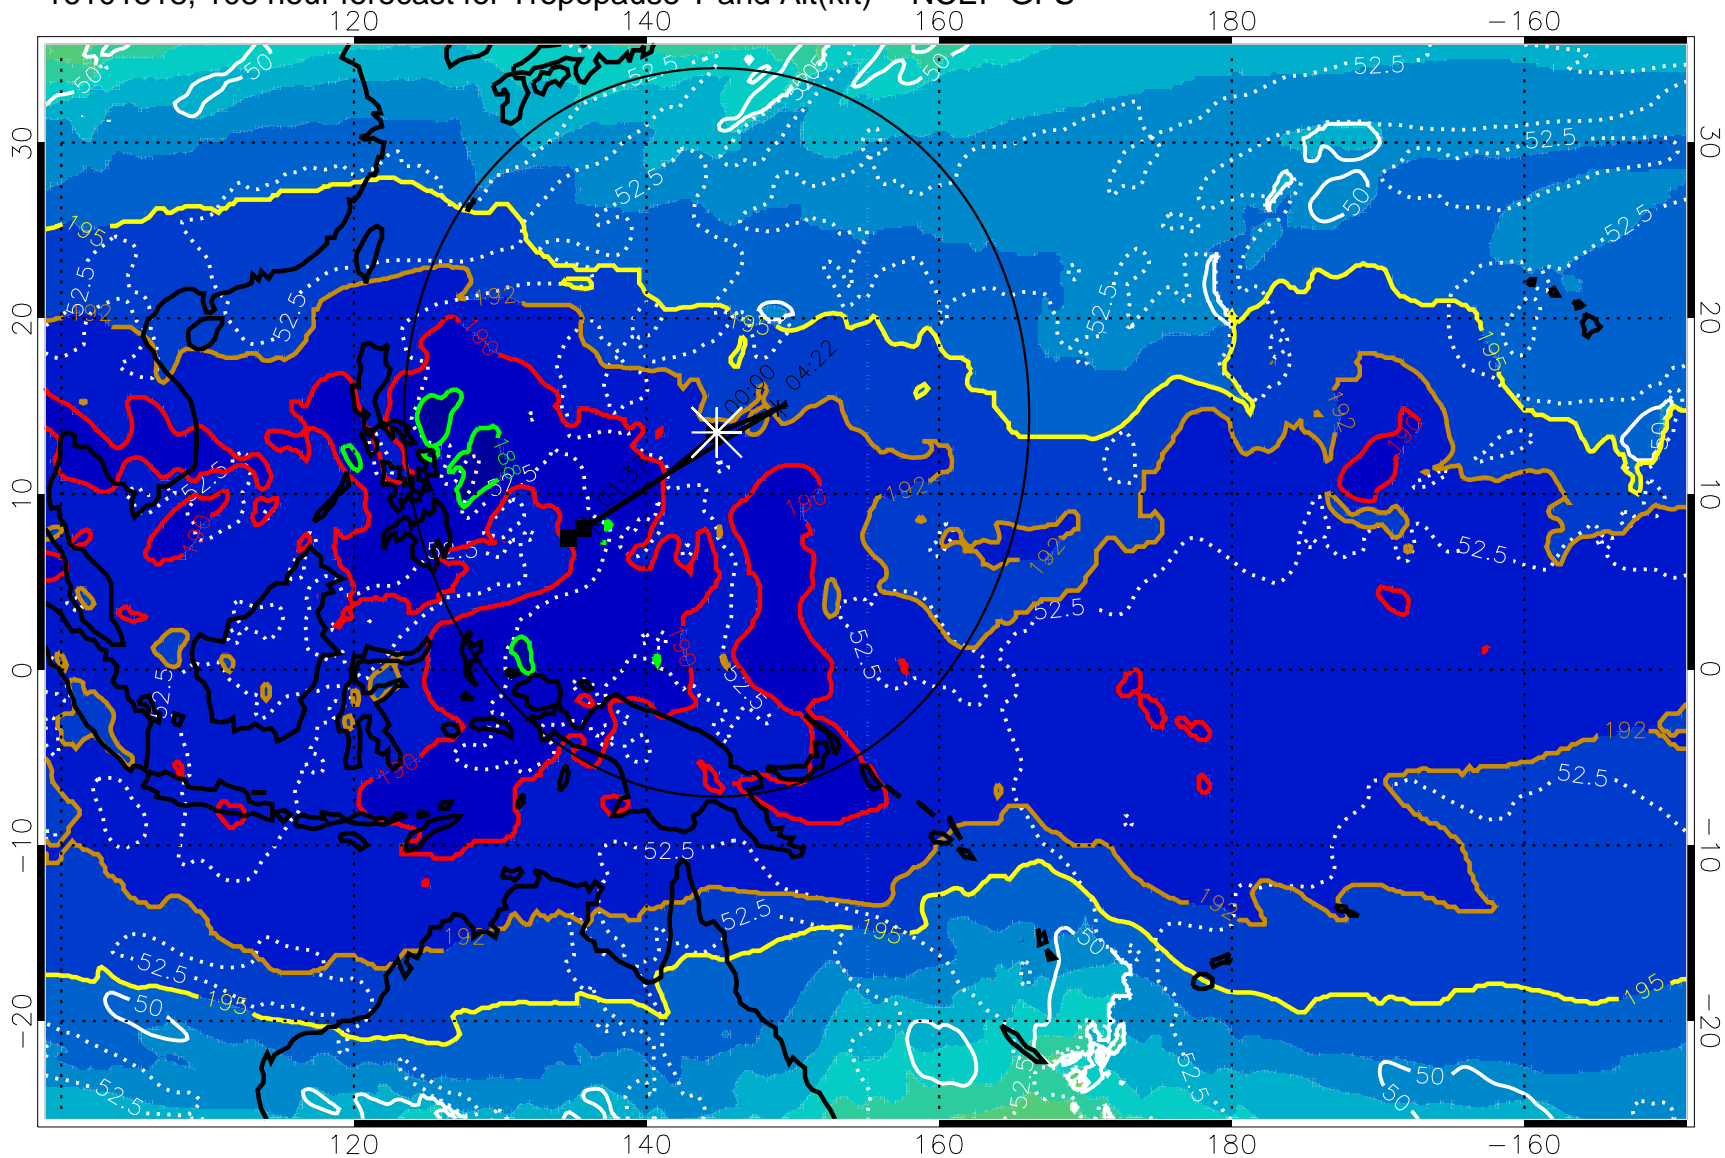

Tropopause Altitude in kft (white)

192.5K Isotherm 195K Isotherm
187.5K Isotherm 190K Isotherm

Range ring of 2304 km

16101512, 102 hour forecast for Tropopause T and Alt(kft) -- NCEP GFS

190 200 210 220 230

Tropopause T, K

Tropopause Altitude in kft (white)

192.5K Isotherm 195K Isotherm
187.5K Isotherm 190K Isotherm

Range ring of 2304 km

16101518, 108 hour forecast for Tropopause T and Alt(kft) -- NCEP GFS

190 200 210 220 230
Tropopause T, K