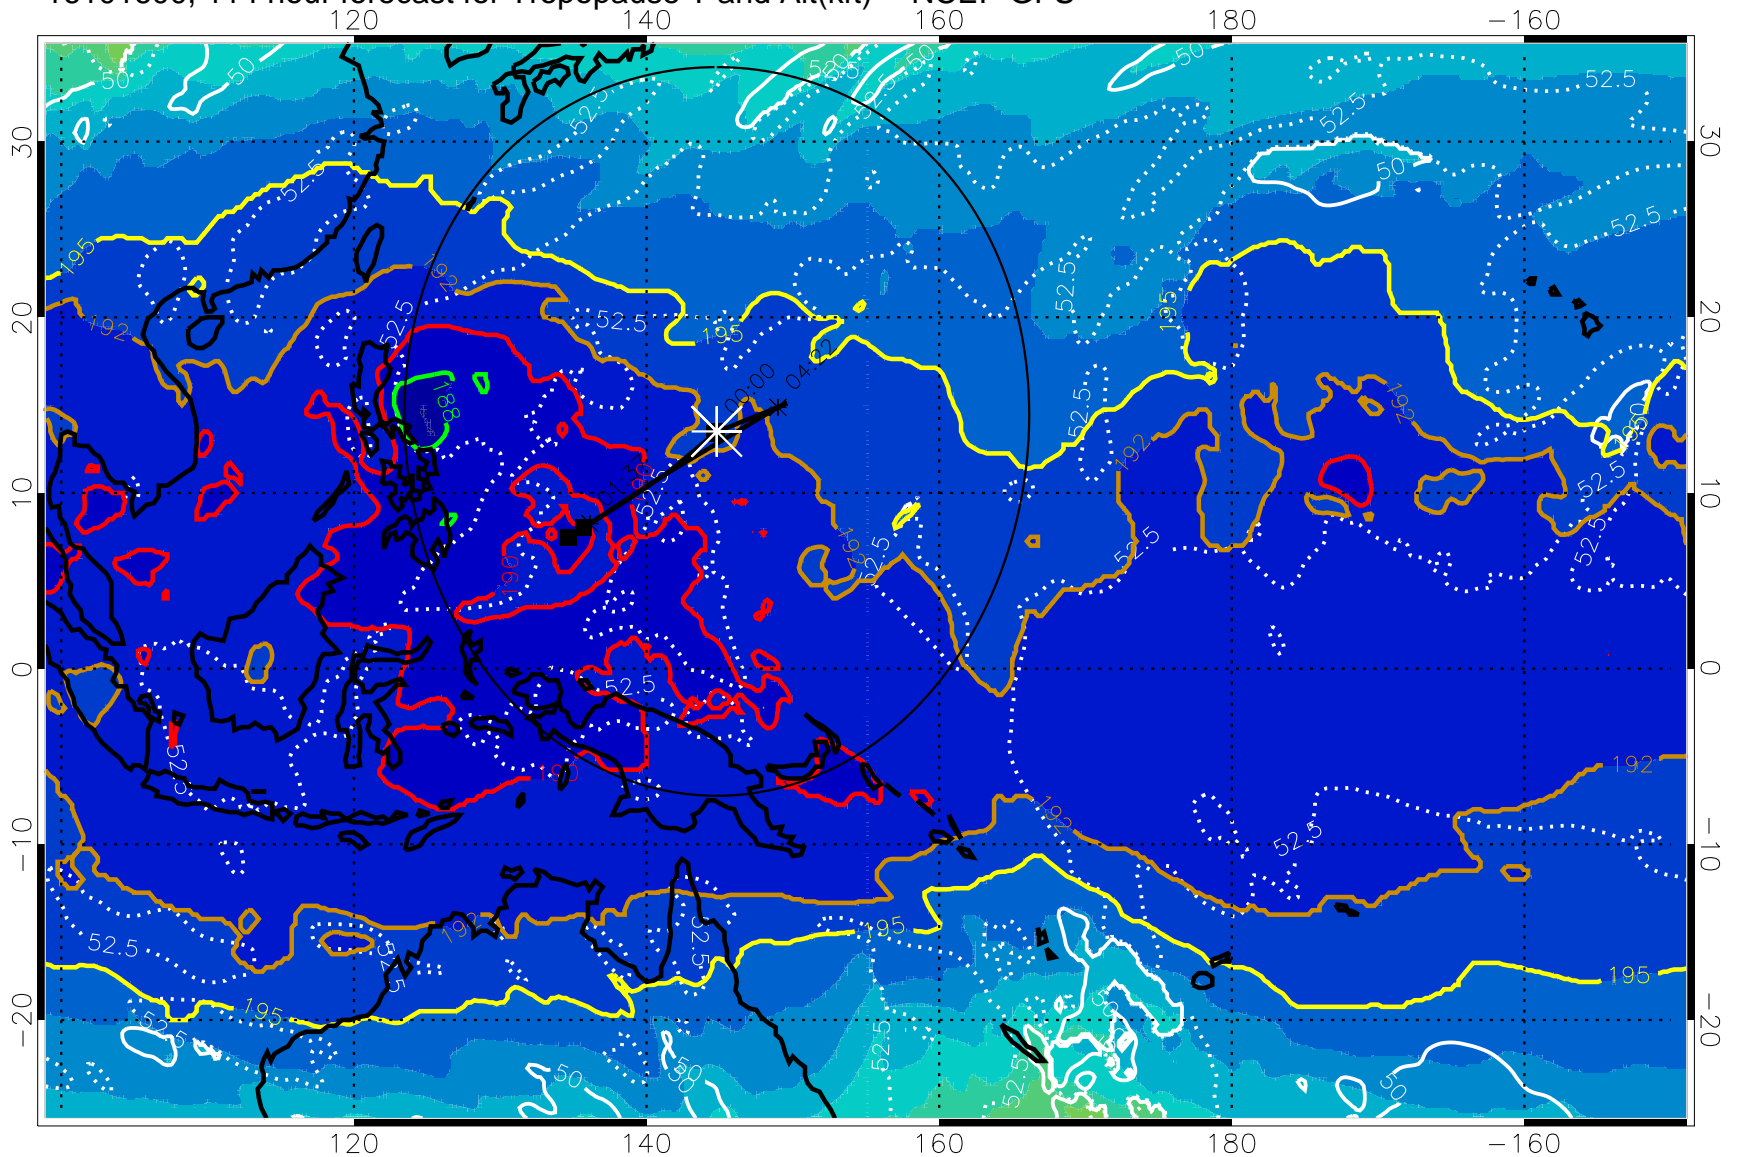

Tropopause Altitude in kft (white)

192.5K Isotherm 195K Isotherm
187.5K Isotherm 190K Isotherm

Range ring of 2304 km

16101512, 102 hour forecast for Tropopause T and Alt(kft) -- NCEP GFS

190 200 210 220 230

Tropopause T, K

Tropopause Altitude in kft (white)

192.5K Isotherm 195K Isotherm
187.5K Isotherm 190K Isotherm

Range ring of 2304 km

16101518, 108 hour forecast for Tropopause T and Alt(kft) -- NCEP GFS

190 200 210 220 230
Tropopause T, K

Tropopause Altitude in kft (white)

192.5K Isotherm 195K Isotherm
187.5K Isotherm 190K Isotherm

Range ring of 2304 km

16101600, 114 hour forecast for Tropopause T and Alt(kft) -- NCEP GFS

190 200 210 220 230