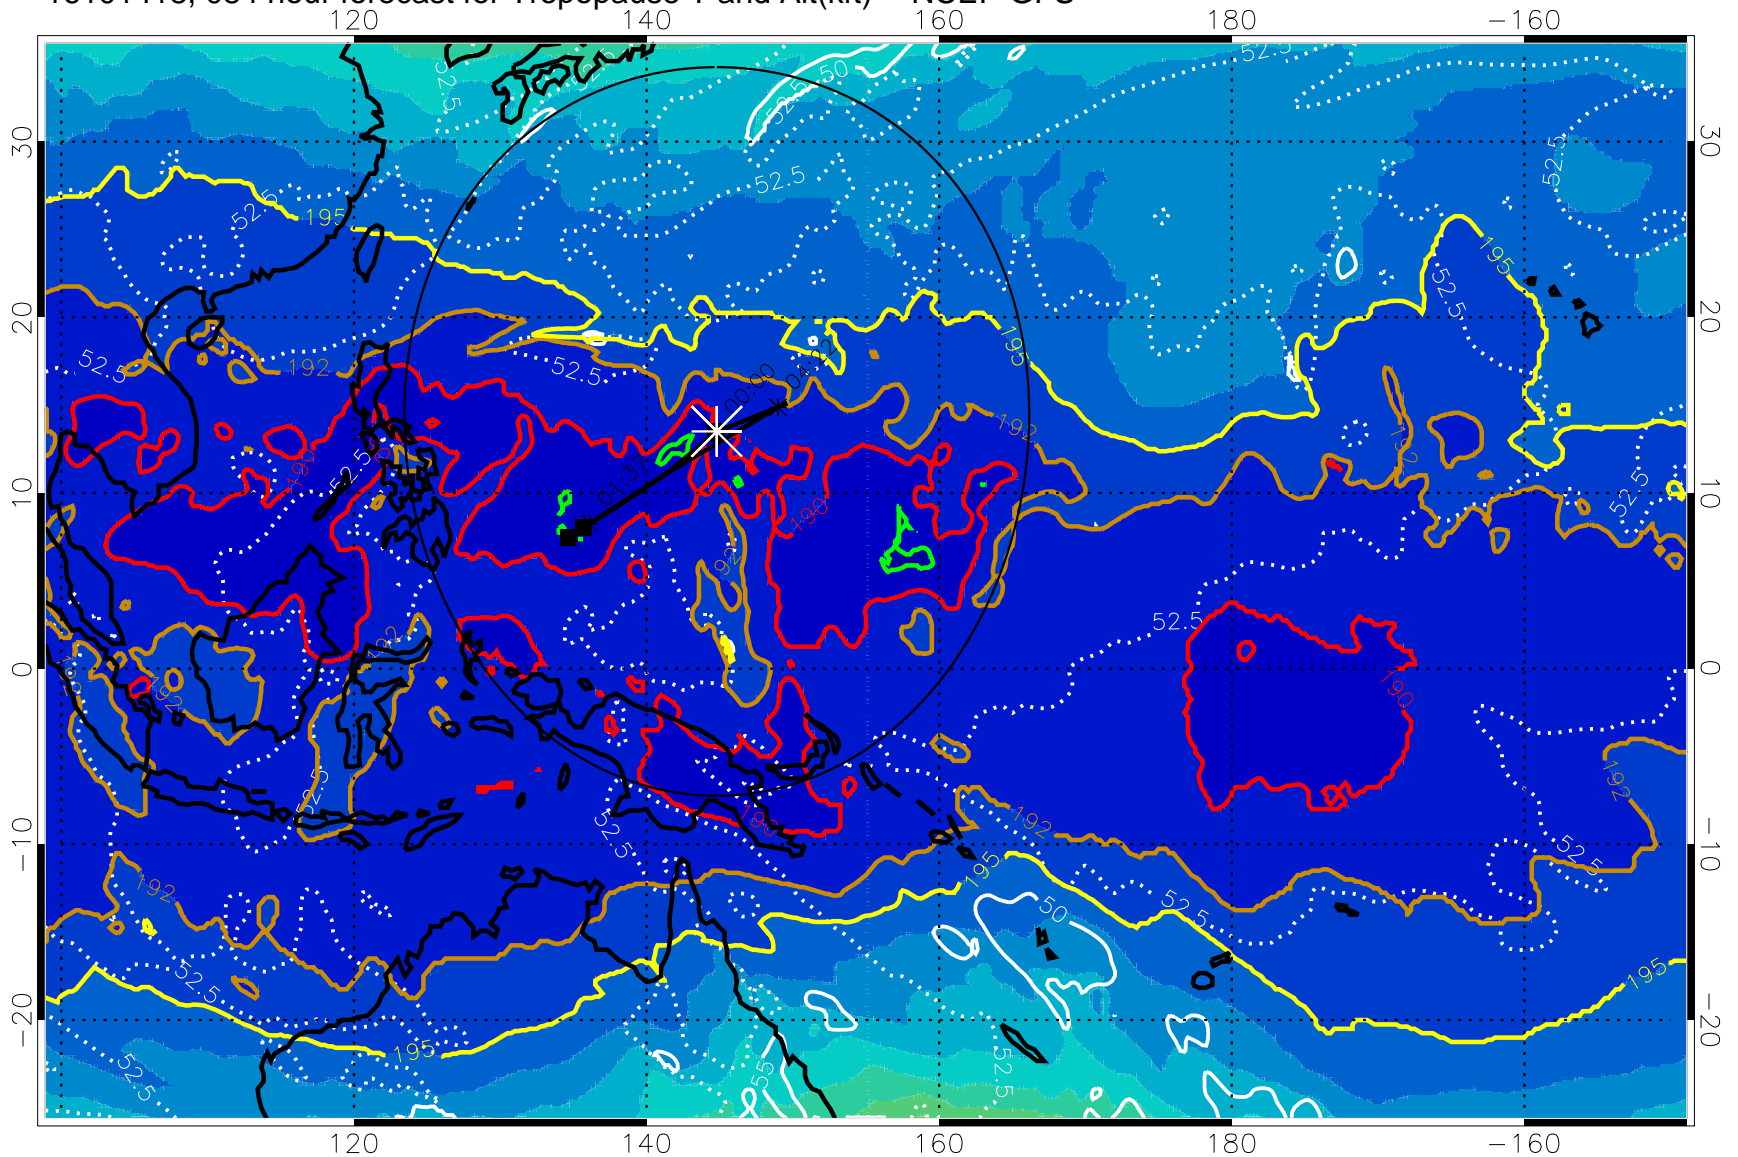

Tropopause T, K

Tropopause Altitude in kft (white)

192.5K Isotherm 195K Isotherm
187.5K Isotherm 190K Isotherm

Range ring of 2304 km

16101412, 078 hour forecast for Tropopause T and Alt(kft) -- NCEP GFS

190 200 210 220 230
Tropopause T, K

Tropopause Altitude in kft (white)

192.5K Isotherm 195K Isotherm
187.5K Isotherm 190K Isotherm

Range ring of 2304 km

16101418, 084 hour forecast for Tropopause T and Alt(kft) -- NCEP GFS

190 200 210 220 230
Tropopause T, K