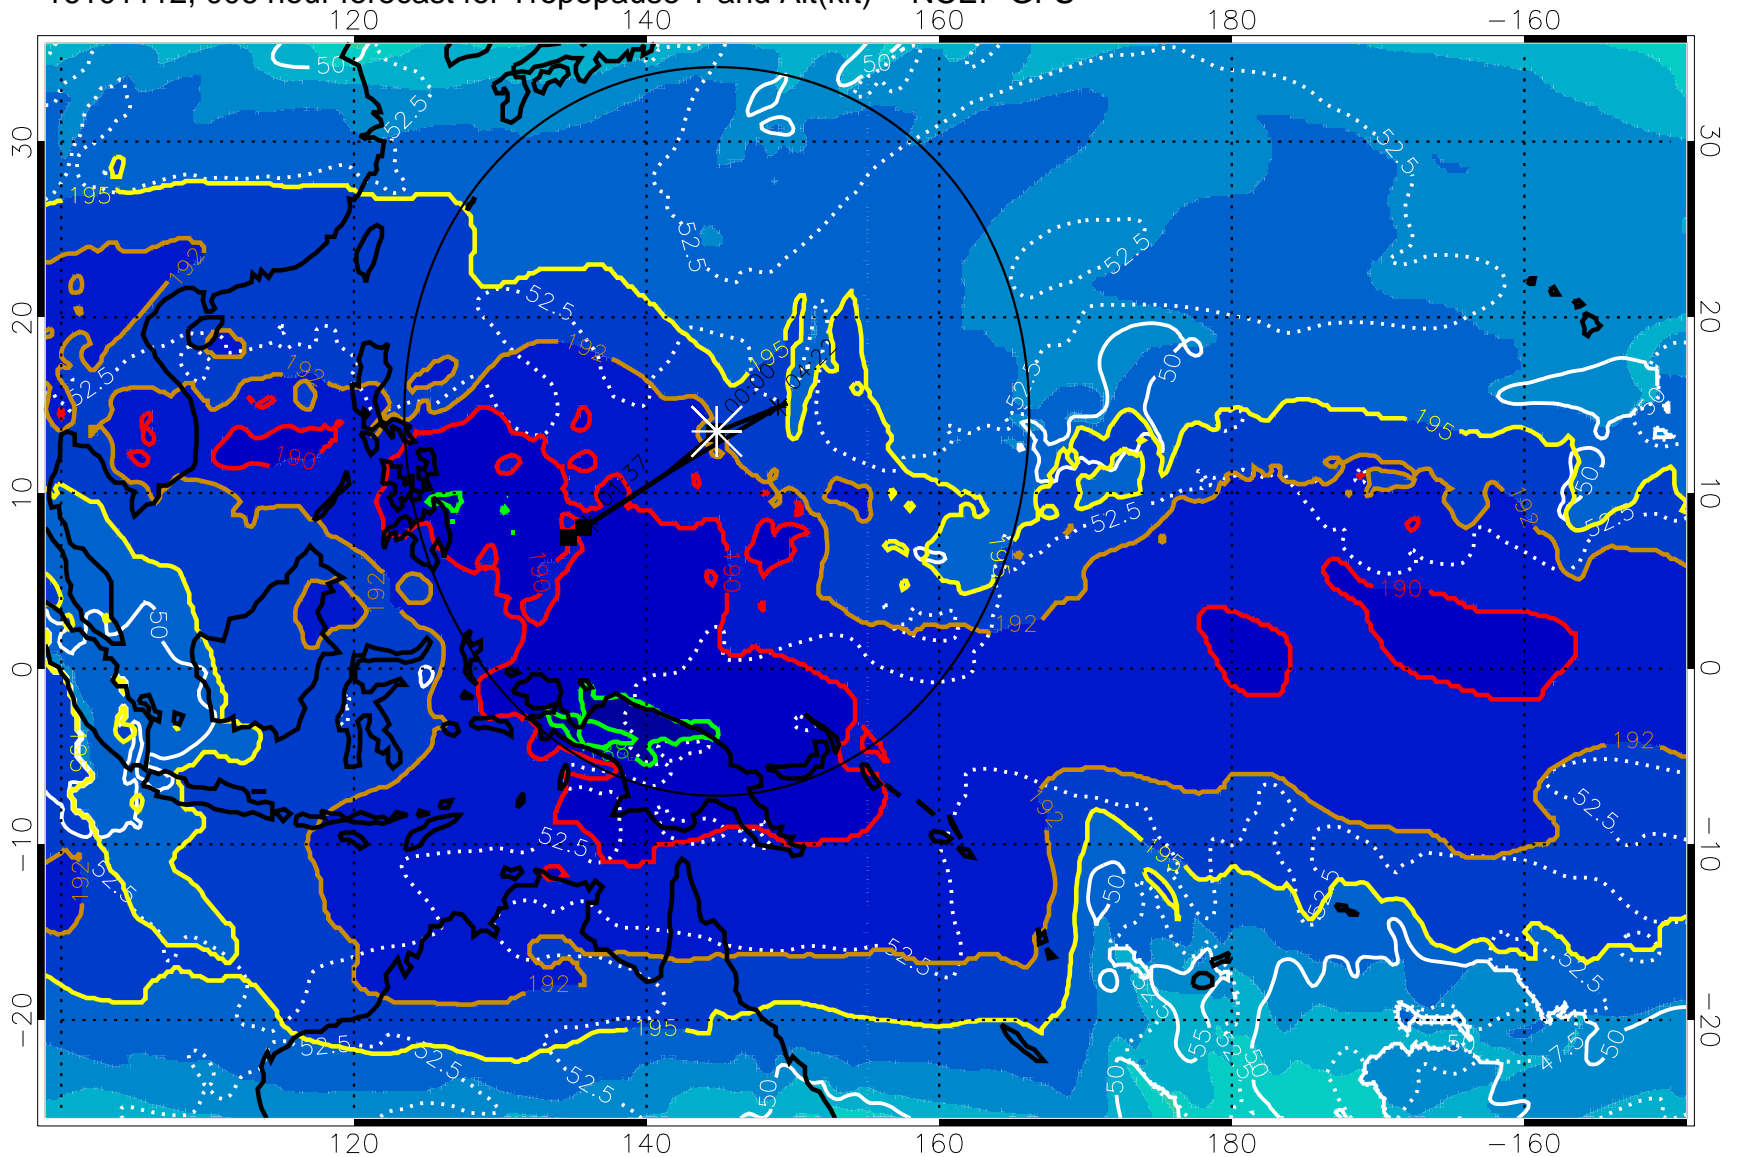

16101112, 006 hour forecast for Tropopause T and Alt(kft) -- NCEP GFS

Tropopause T, K

Tropopause Altitude in kft (white)

192.5K Isotherm 195K Isotherm
187.5K Isotherm 190K Isotherm

Range ring of 2304 km

16101118, 012 hour forecast for Tropopause T and Alt(kft) -- NCEP GFS

190 200 210 220 230

Tropopause T, K

Tropopause Altitude in kft (white)

192.5K Isotherm 195K Isotherm

187.5K Isotherm 190K Isotherm

Range ring of 2304 km

16101200, 018 hour forecast for Tropopause T and Alt(kft) -- NCEP GFS

190 200 210 220 230

Tropopause T, K

Tropopause Altitude in kft (white)

192.5K Isotherm 195K Isotherm

187.5K Isotherm 190K Isotherm

Range ring of 2304 km

16101206, 024 hour forecast for Tropopause T and Alt(kft) -- NCEP GFS