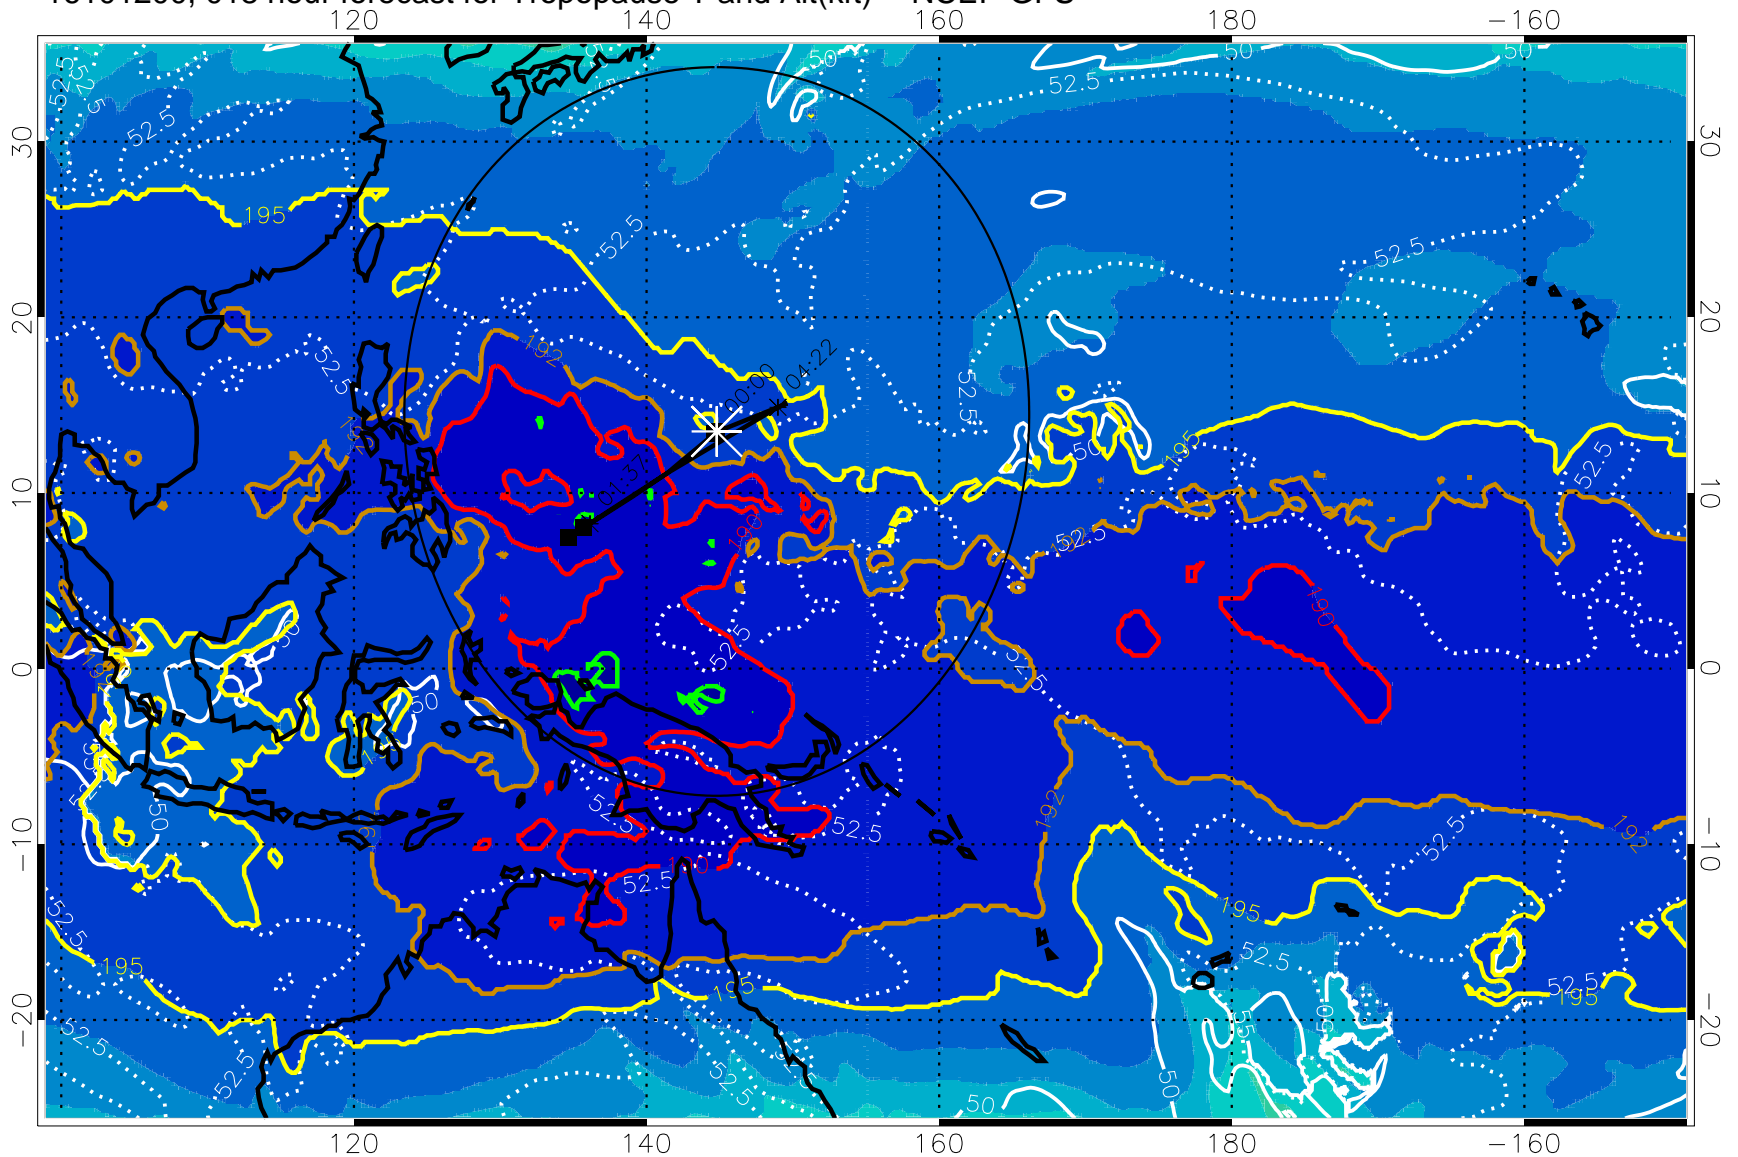

190 200 210 220 230

Tropopause T, K

Tropopause Altitude in kft (white)

192.5K Isotherm 195K Isotherm

187.5K Isotherm 190K Isotherm

Range ring of 2304 km

16101200, 018 hour forecast for Tropopause T and Alt(kft) -- NCEP GFS

190 200 210 220 230

Tropopause T, K

Tropopause Altitude in kft (white)

192.5K Isotherm 195K Isotherm

187.5K Isotherm 190K Isotherm

Range ring of 2304 km

16101206, 024 hour forecast for Tropopause T and Alt(kft) -- NCEP GFS