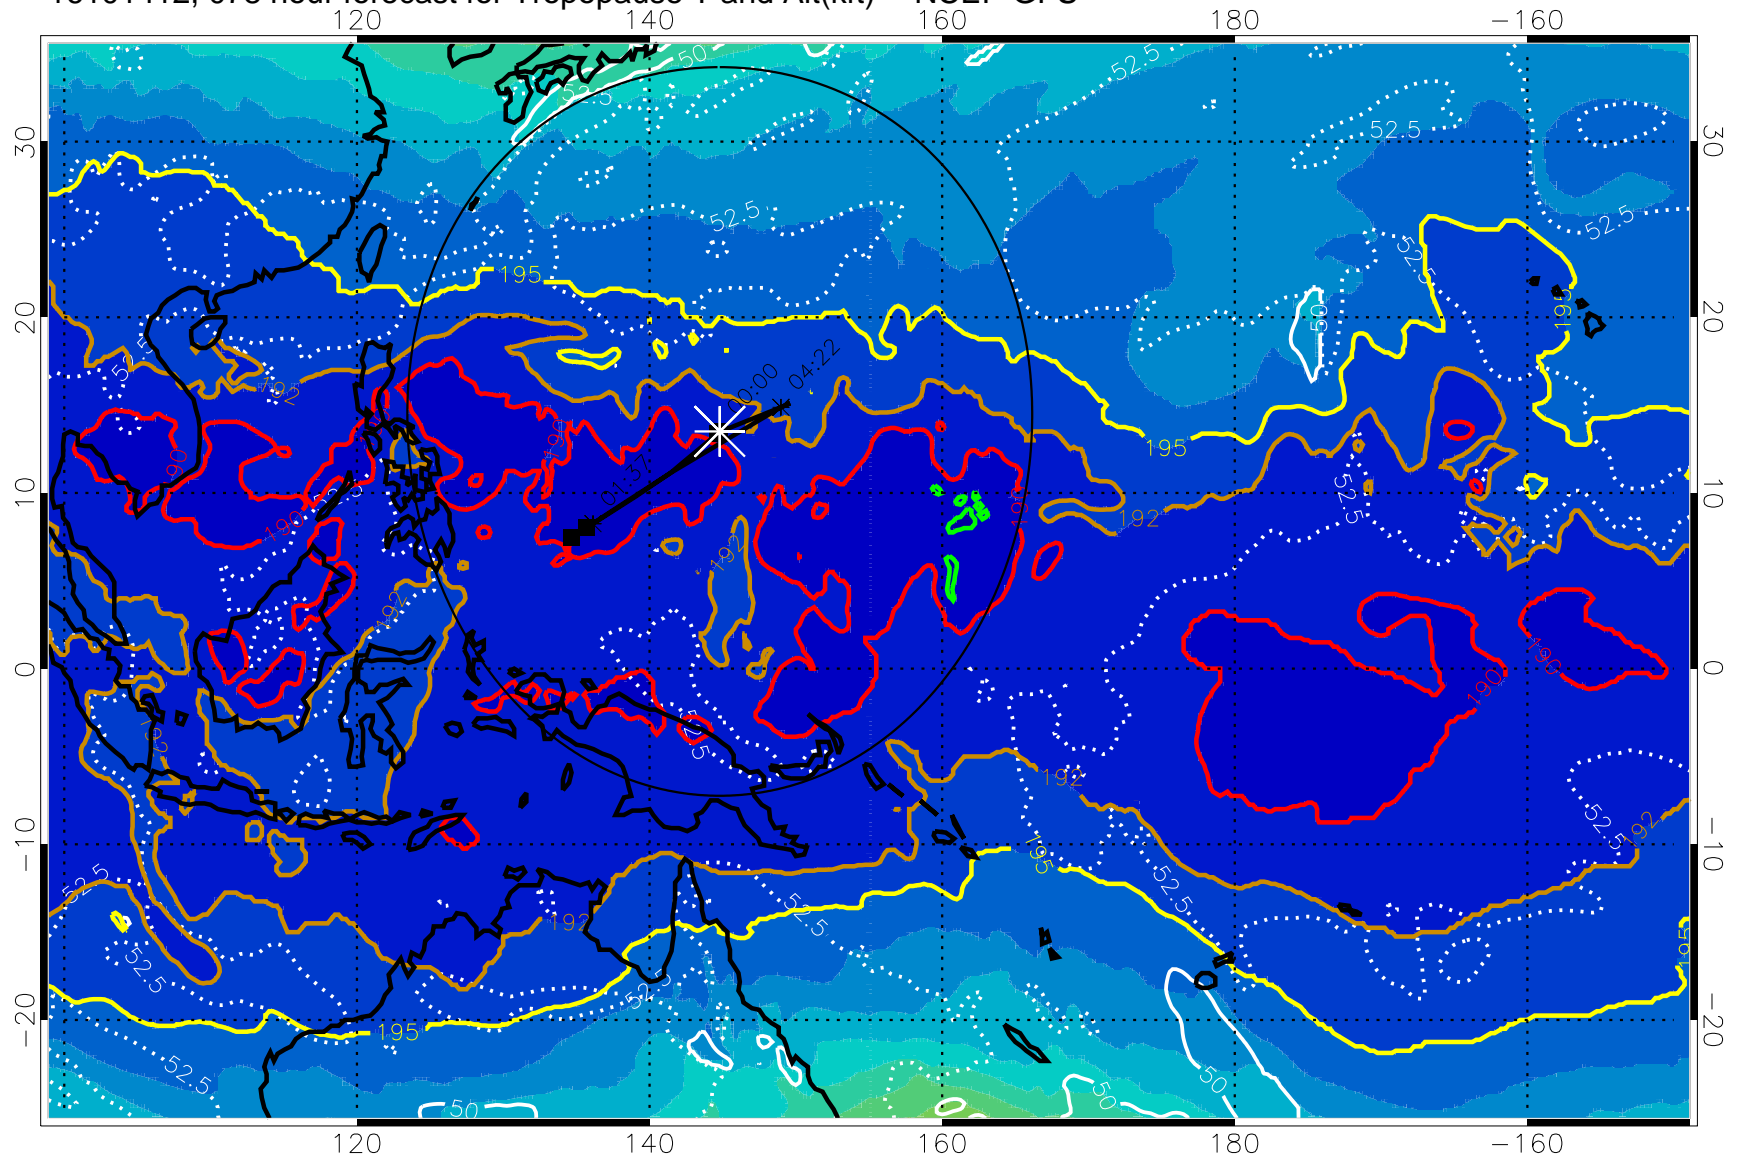

190 200 210 220 230
Tropopause T, K

Tropopause Altitude in kft (white)

192.5K Isotherm 195K Isotherm
187.5K Isotherm 190K Isotherm

Range ring of 2304 km

16101406, 072 hour forecast for Tropopause T and Alt(kft) -- NCEP GFS

Tropopause T, K

Tropopause Altitude in kft (white)

192.5K Isotherm 195K Isotherm
187.5K Isotherm 190K Isotherm

Range ring of 2304 km

16101412, 078 hour forecast for Tropopause T and Alt(kft) -- NCEP GFS

190 200 210 220 230
Tropopause T, K