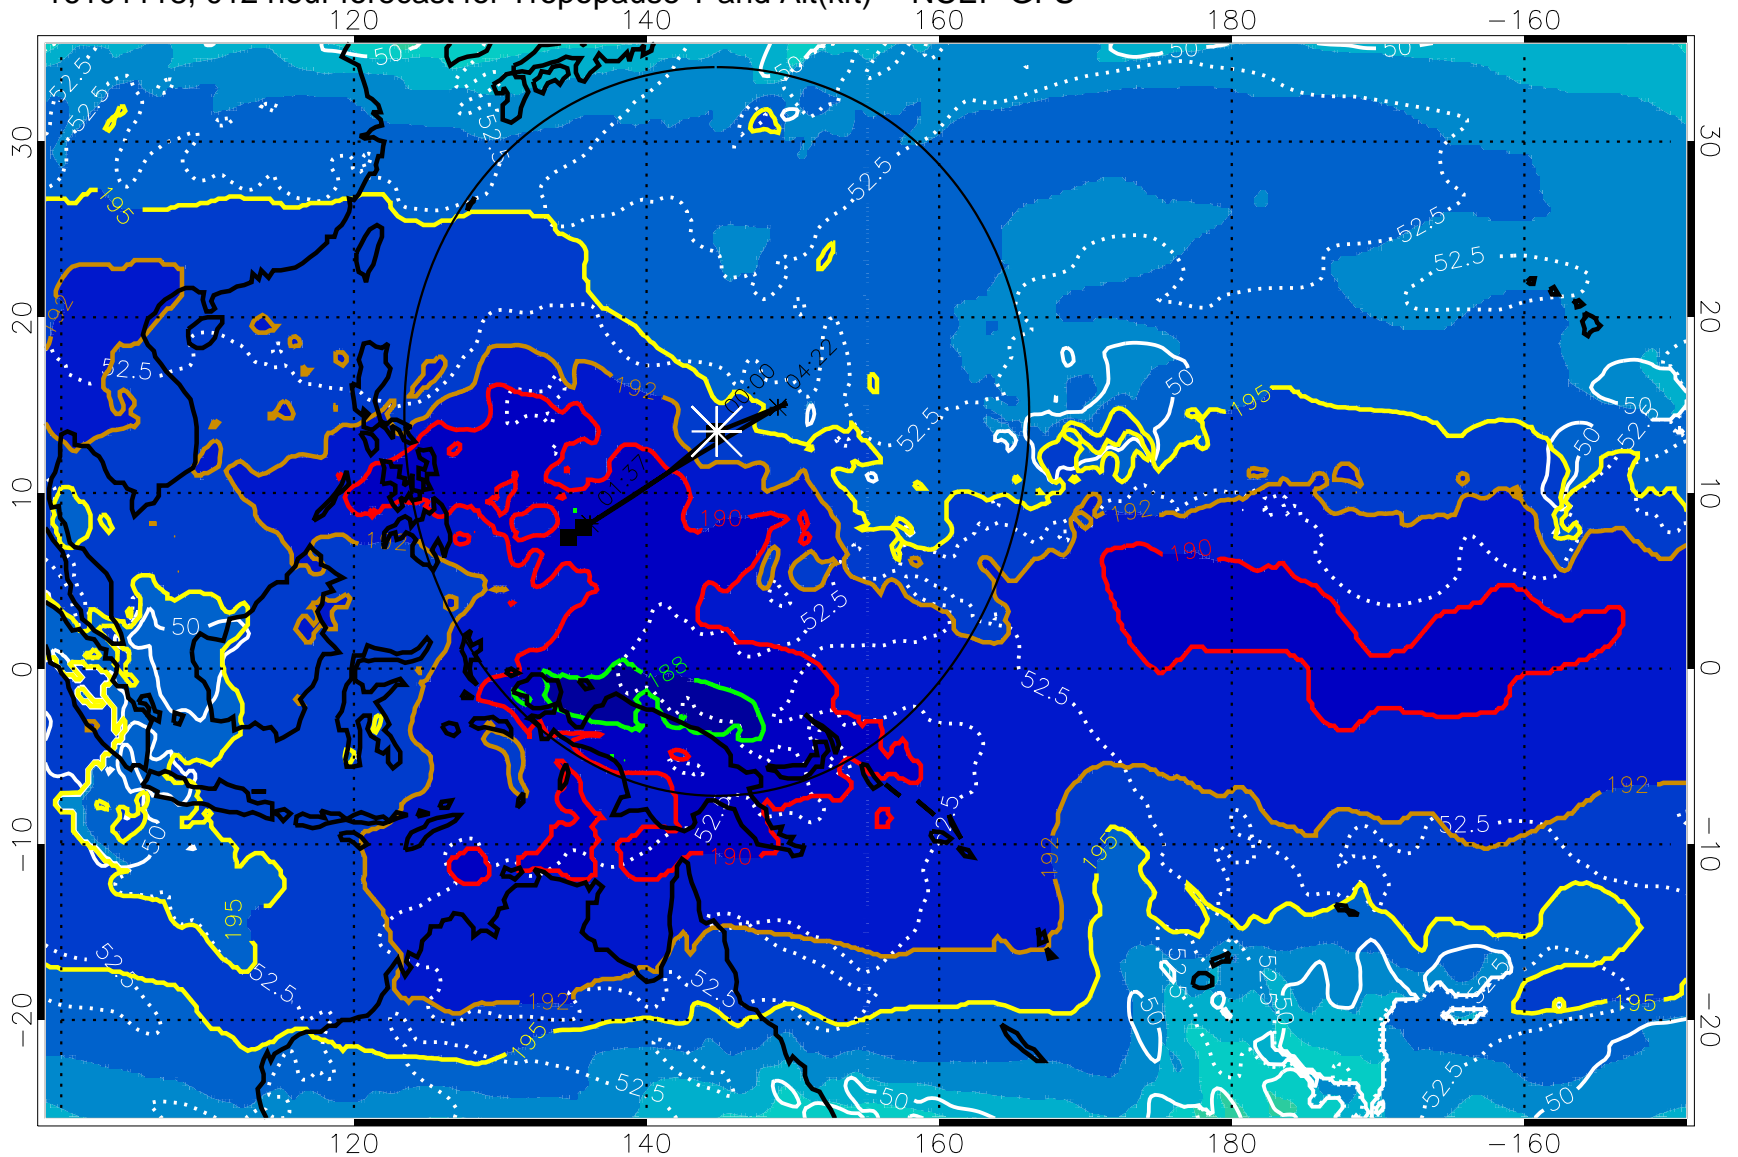

16101112, 006 hour forecast for Tropopause T and Alt(kft) -- NCEP GFS

Tropopause T, K

Tropopause Altitude in kft (white)

192.5K Isotherm 195K Isotherm
187.5K Isotherm 190K Isotherm

Range ring of 2304 km

16101118, 012 hour forecast for Tropopause T and Alt(kft) -- NCEP GFS

190 200 210 220 230

Tropopause T, K

Tropopause Altitude in kft (white)

192.5K Isotherm 195K Isotherm

187.5K Isotherm 190K Isotherm

Range ring of 2304 km

16101200, 018 hour forecast for Tropopause T and Alt(kft) -- NCEP GFS

190 200 210 220 230

Tropopause T, K

Tropopause Altitude in kft (white)

192.5K Isotherm 195K Isotherm

187.5K Isotherm 190K Isotherm

Range ring of 2304 km

16101206, 024 hour forecast for Tropopause T and Alt(kft) -- NCEP GFS