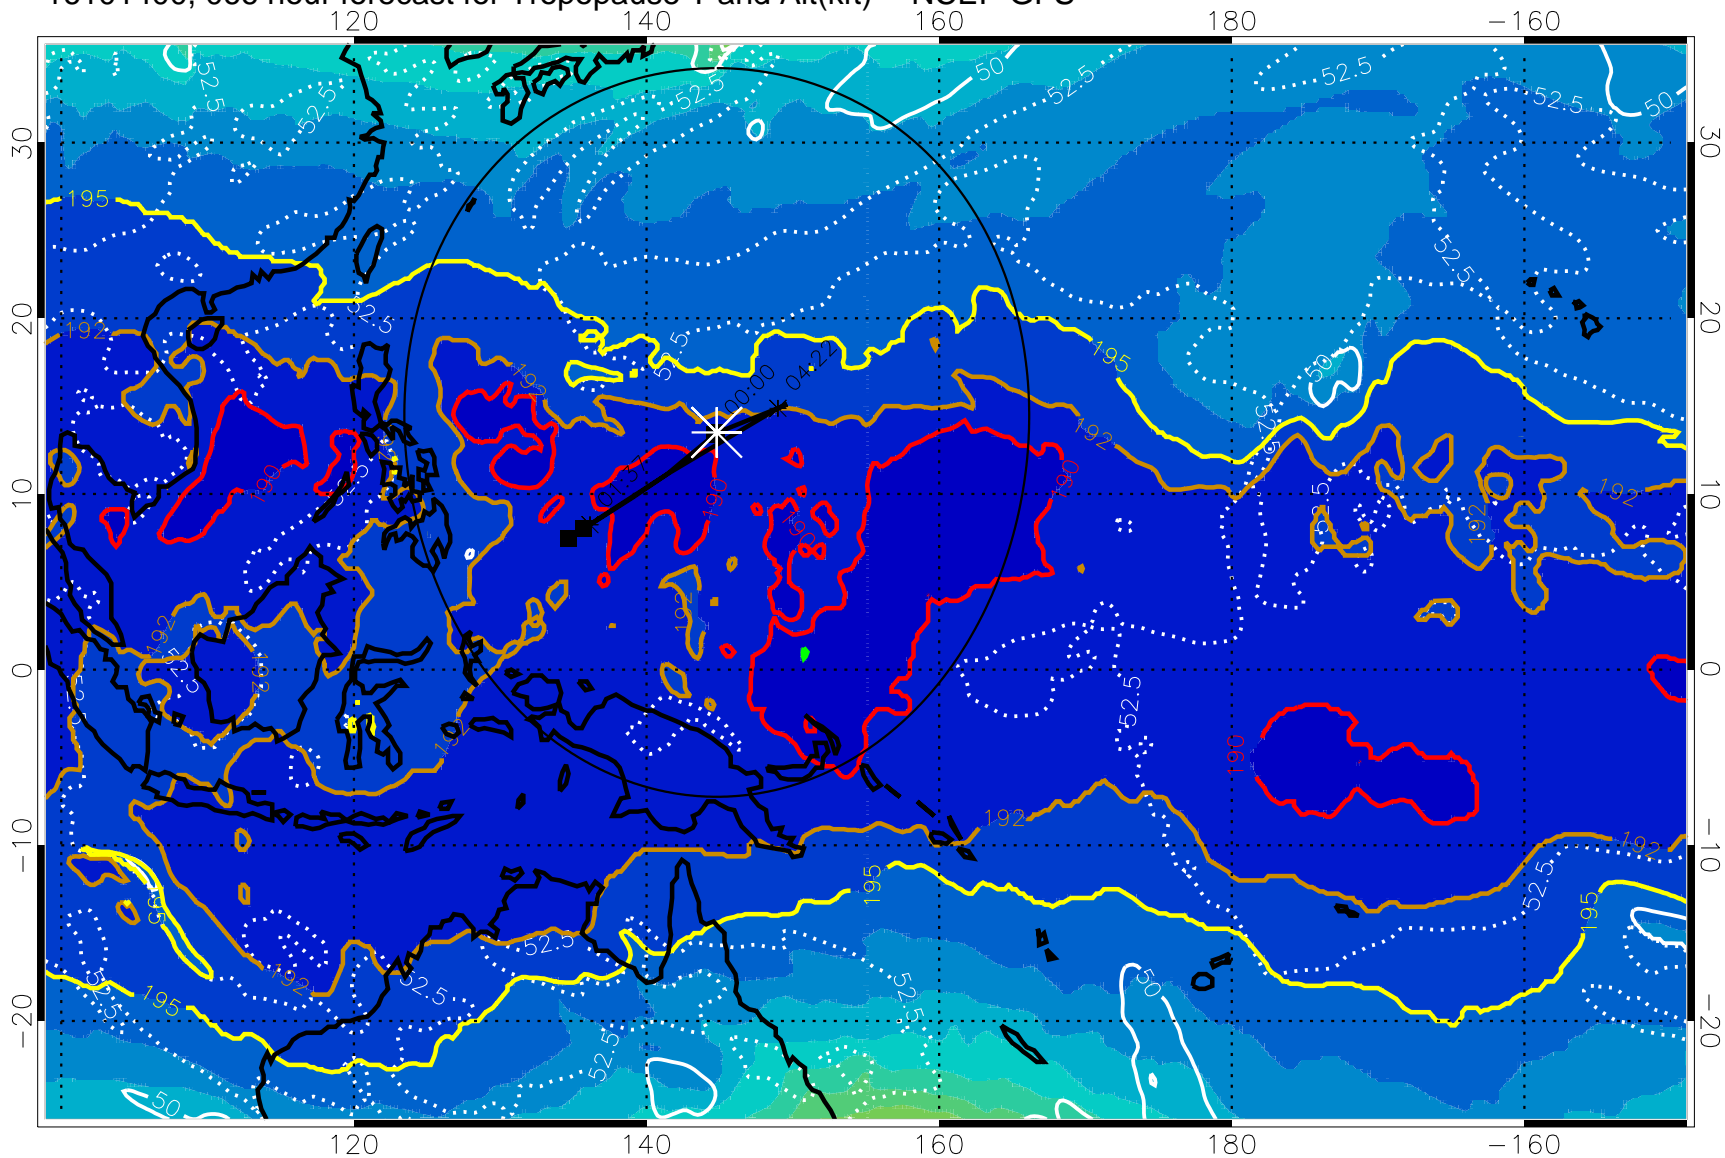

190 200 210 220 230

Tropopause T, K

Tropopause Altitude in kft (white)

192.5K Isotherm 195K Isotherm
187.5K Isotherm 190K Isotherm

Range ring of 2304 km

16101400, 066 hour forecast for Tropopause T and Alt(kft) -- NCEP GFS