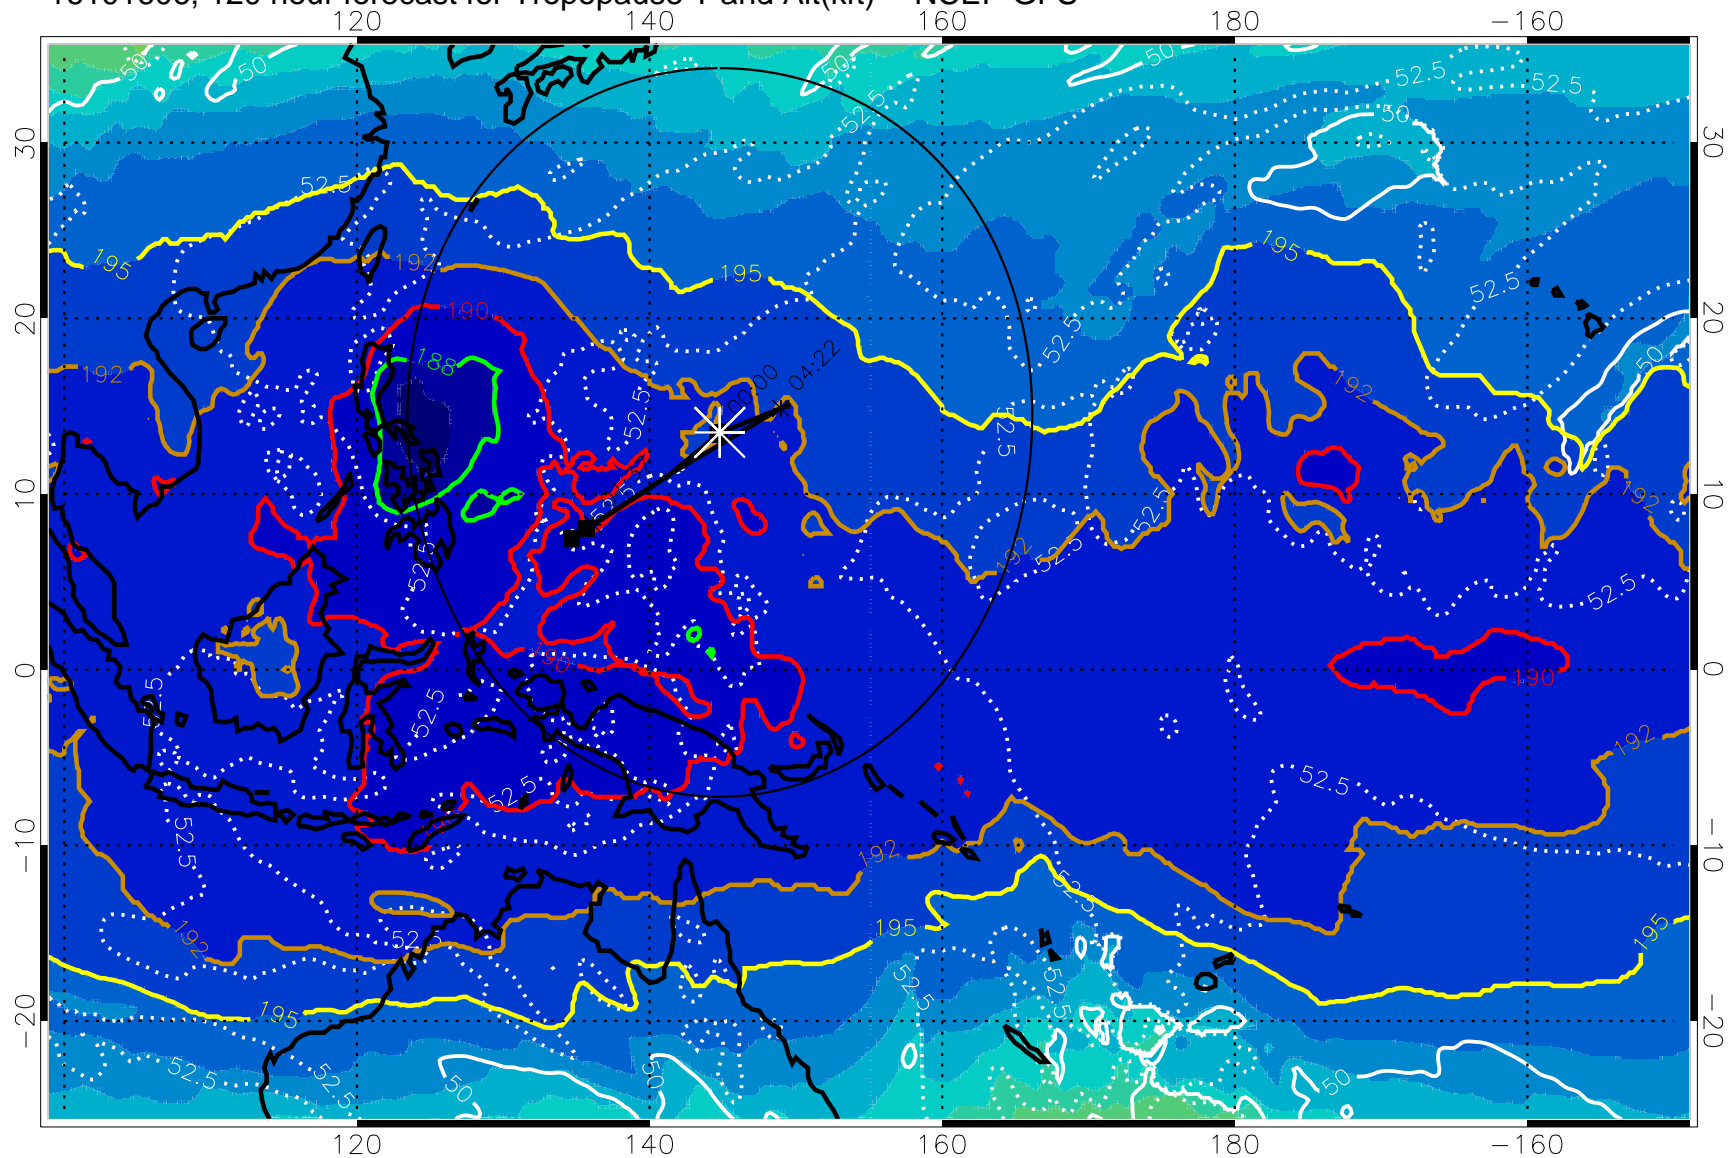

Tropopause Altitude in kft (white)

192.5K Isotherm 195K Isotherm
187.5K Isotherm 190K Isotherm

Range ring of 2304 km

16101600, 114 hour forecast for Tropopause T and Alt(kft) -- NCEP GFS

190 200 210 220 230

Tropopause T, K

Tropopause Altitude in kft (white)

192.5K Isotherm 195K Isotherm

187.5K Isotherm 190K Isotherm

Range ring of 2304 km

16101606, 120 hour forecast for Tropopause T and Alt(kft) -- NCEP GFS

190 200 210 220 230
Tropopause T, K

Tropopause Altitude in kft (white)

192.5K Isotherm 195K Isotherm
187.5K Isotherm 190K Isotherm

Range ring of 2304 km