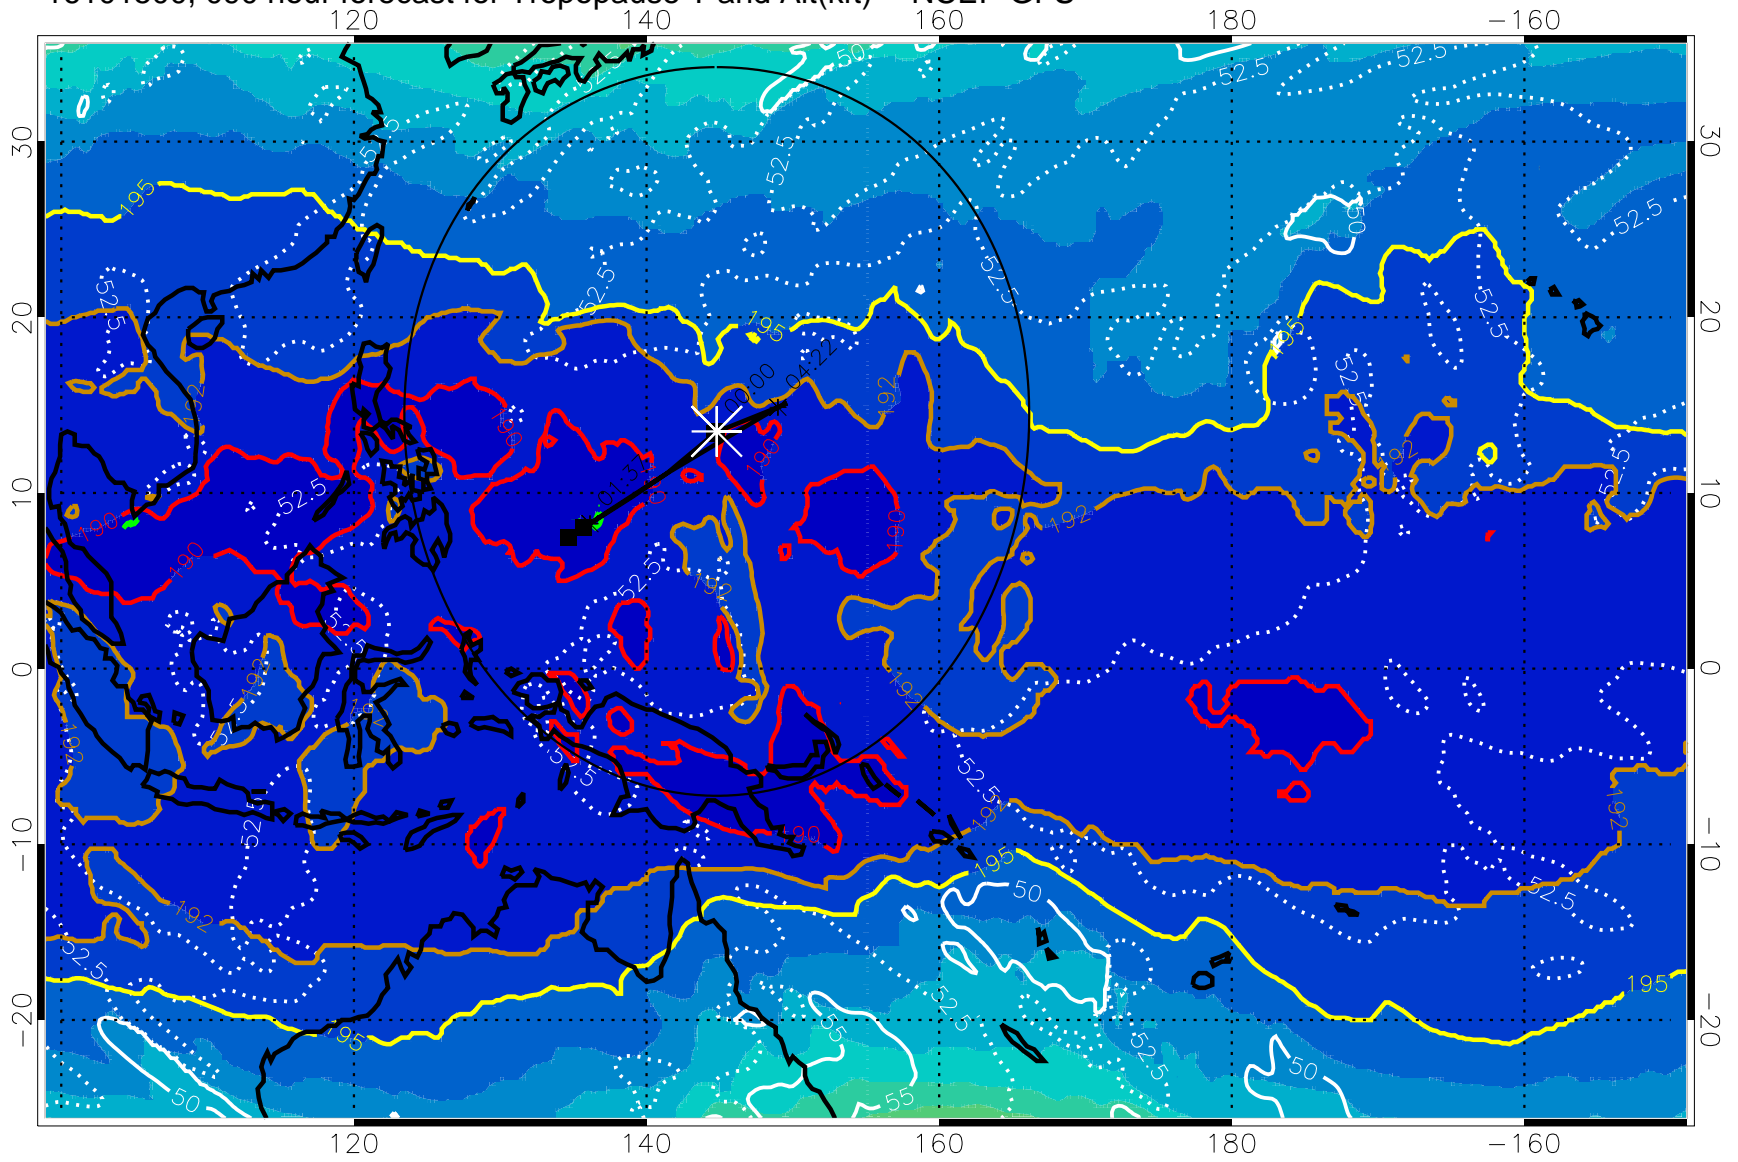

Tropopause T, K

Tropopause Altitude in kft (white)

192.5K Isotherm 195K Isotherm
187.5K Isotherm 190K Isotherm

Range ring of 2304 km

16101412, 078 hour forecast for Tropopause T and Alt(kft) -- NCEP GFS

190 200 210 220 230
Tropopause T, K

Tropopause Altitude in kft (white)

192.5K Isotherm 195K Isotherm
187.5K Isotherm 190K Isotherm

Range ring of 2304 km

16101418, 084 hour forecast for Tropopause T and Alt(kft) -- NCEP GFS

190 200 210 220 230
Tropopause T, K

Tropopause Altitude in kft (white)

192.5K Isotherm 195K Isotherm
187.5K Isotherm 190K Isotherm

Range ring of 2304 km

16101500, 090 hour forecast for Tropopause T and Alt(kft) -- NCEP GFS

190 200 210 220 230