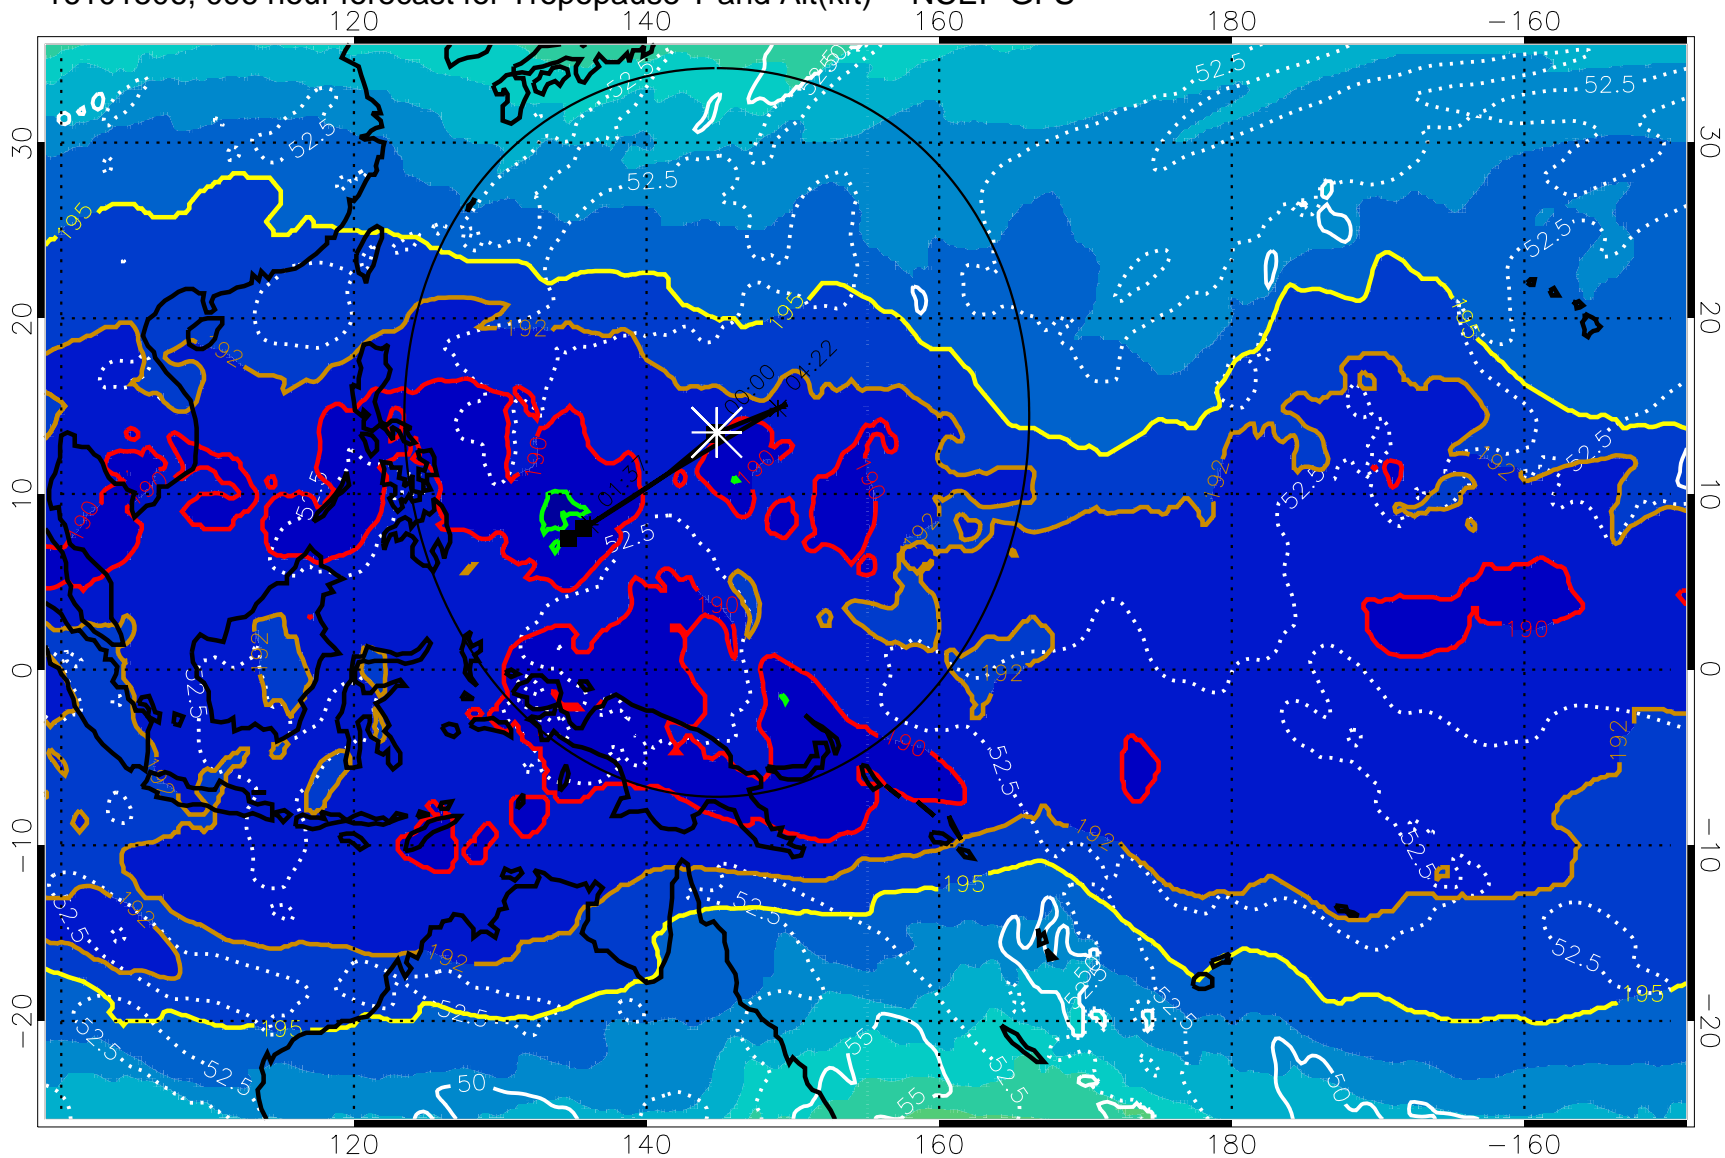

Tropopause Altitude in kft (white)

192.5K Isotherm 195K Isotherm
187.5K Isotherm 190K Isotherm

Range ring of 2304 km

16101418, 084 hour forecast for Tropopause T and Alt(kft) -- NCEP GFS

190 200 210 220 230
Tropopause T, K

Tropopause Altitude in kft (white)

192.5K Isotherm 195K Isotherm
187.5K Isotherm 190K Isotherm

Range ring of 2304 km

16101500, 090 hour forecast for Tropopause T and Alt(kft) -- NCEP GFS

190 200 210 220 230

Tropopause T, K

Tropopause Altitude in kft (white)

192.5K Isotherm 195K Isotherm
187.5K Isotherm 190K Isotherm

Range ring of 2304 km

16101506, 096 hour forecast for Tropopause T and Alt(kft) -- NCEP GFS

190 200 210 220 230
Tropopause T, K