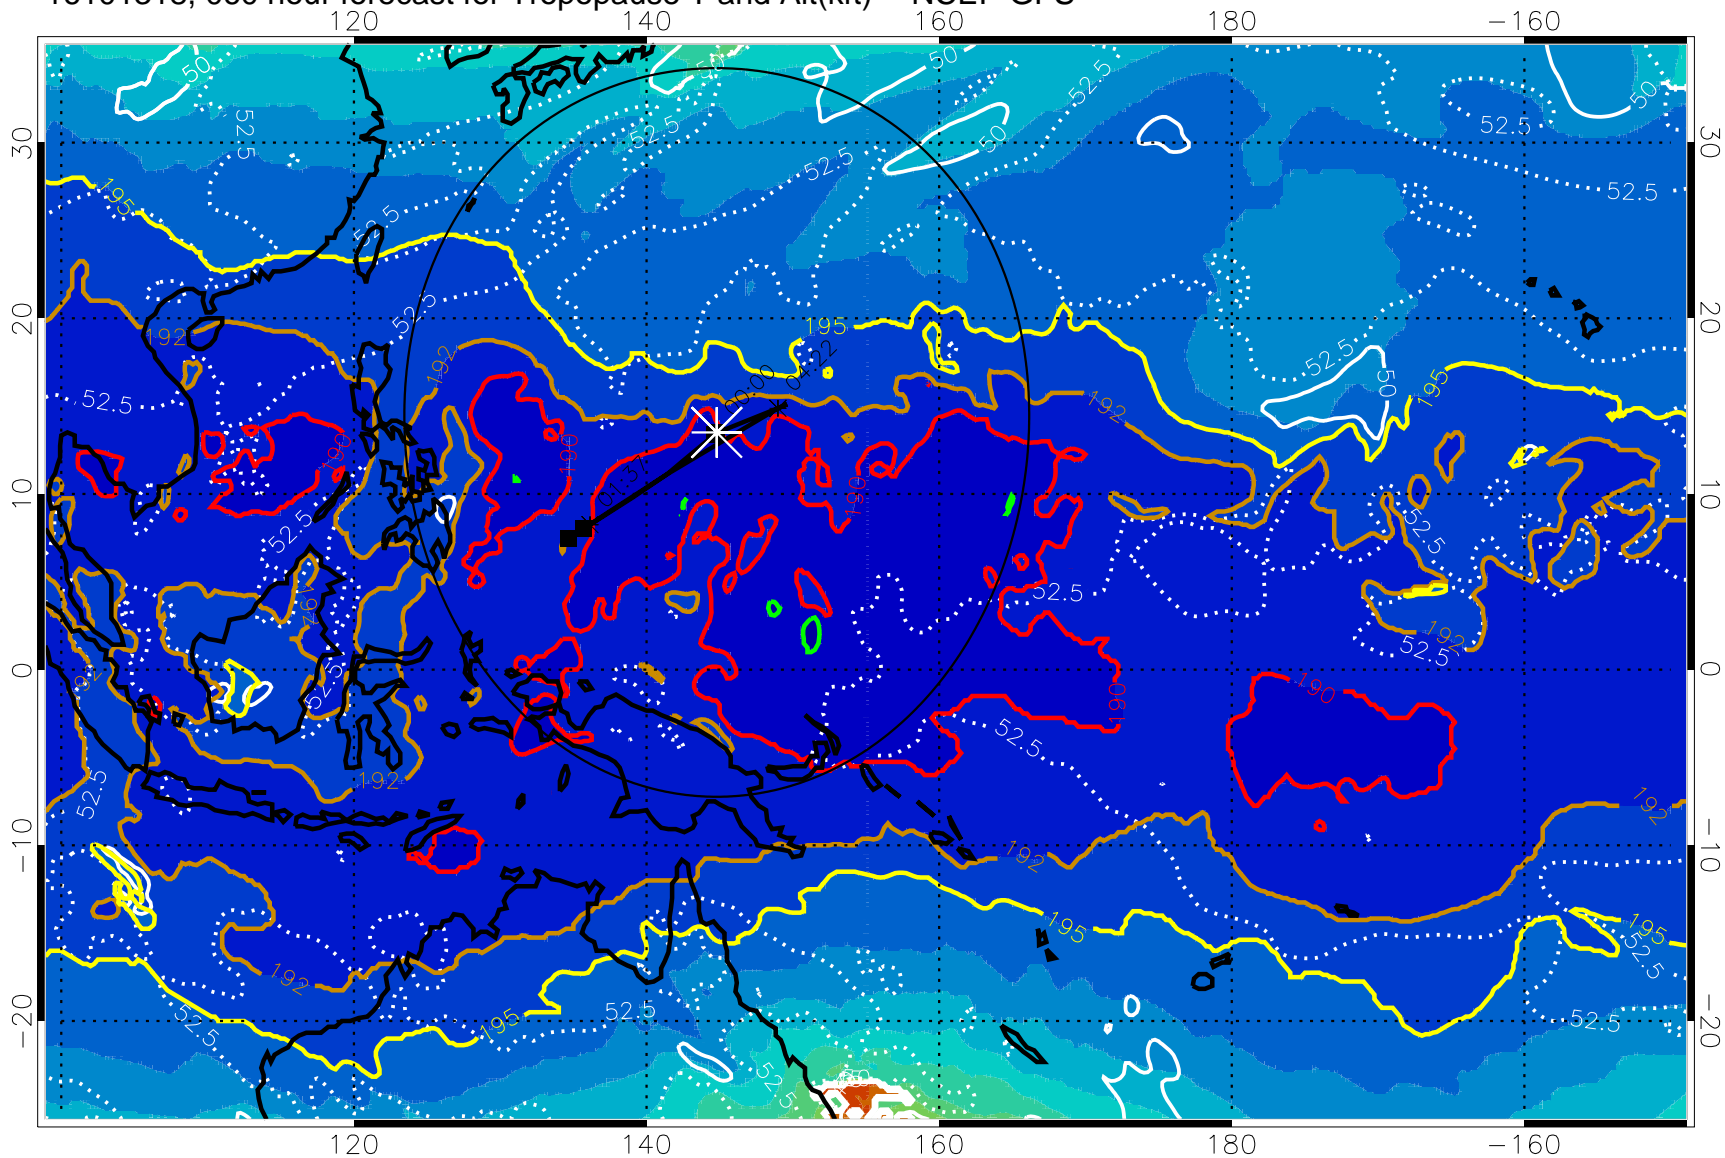

190 200 210 220 230

Tropopause T, K

Tropopause Altitude in kft (white)

192.5K Isotherm 195K Isotherm

187.5K Isotherm 190K Isotherm

Range ring of 2304 km

16101318, 060 hour forecast for Tropopause T and Alt(kft) -- NCEP GFS

190 200 210 220 230

Tropopause T, K

Tropopause Altitude in kft (white)

192.5K Isotherm 195K Isotherm
187.5K Isotherm 190K Isotherm

Range ring of 2304 km

16101400, 066 hour forecast for Tropopause T and Alt(kft) -- NCEP GFS