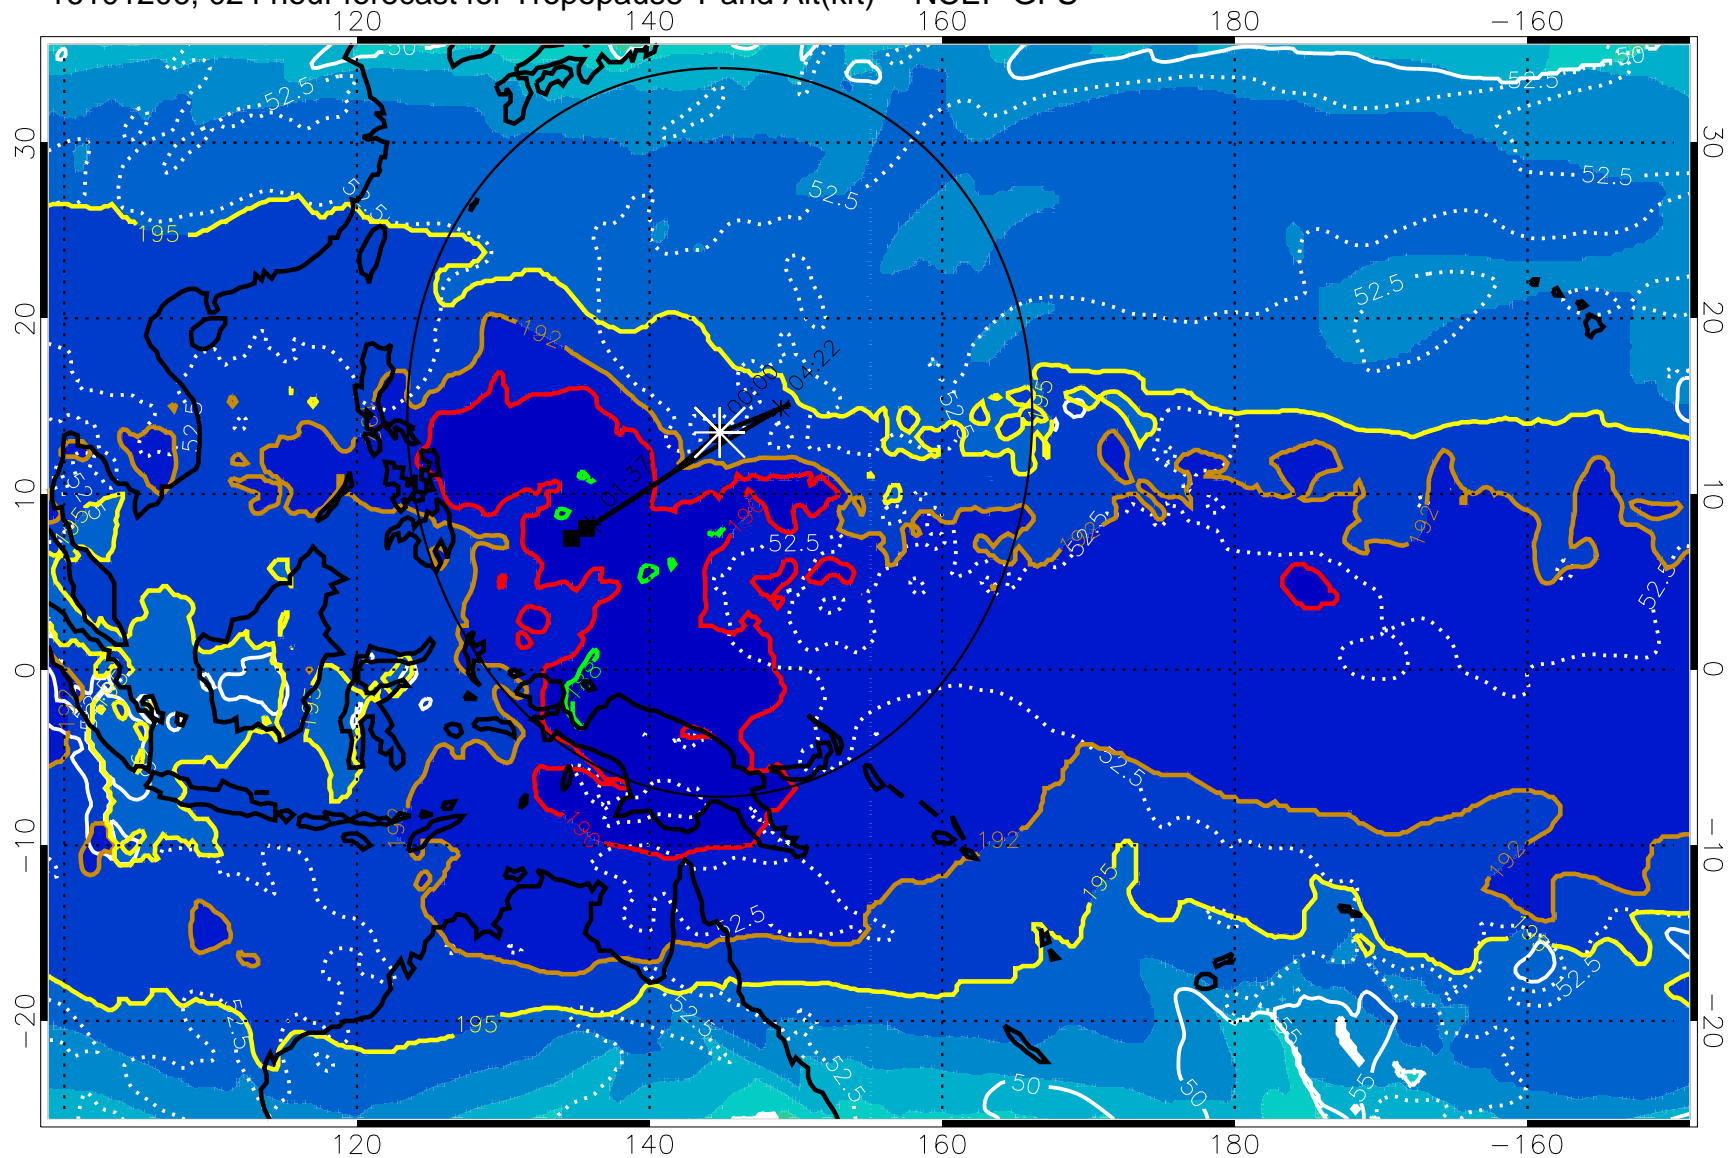

190 200 210 220 230

Tropopause T, K

Tropopause Altitude in kft (white)

192.5K Isotherm 195K Isotherm

187.5K Isotherm 190K Isotherm

Range ring of 2304 km

16101200, 018 hour forecast for Tropopause T and Alt(kft) -- NCEP GFS

190 200 210 220 230

Tropopause T, K

Tropopause Altitude in kft (white)

192.5K Isotherm 195K Isotherm

187.5K Isotherm 190K Isotherm

Range ring of 2304 km

16101206, 024 hour forecast for Tropopause T and Alt(kft) -- NCEP GFS

190 200 210 220 230

Tropopause T, K

Tropopause Altitude in kft (white)

192.5K Isotherm 195K Isotherm

187.5K Isotherm 190K Isotherm

Range ring of 2304 km

16101212, 030 hour forecast for Tropopause T and Alt(kft) -- NCEP GFS