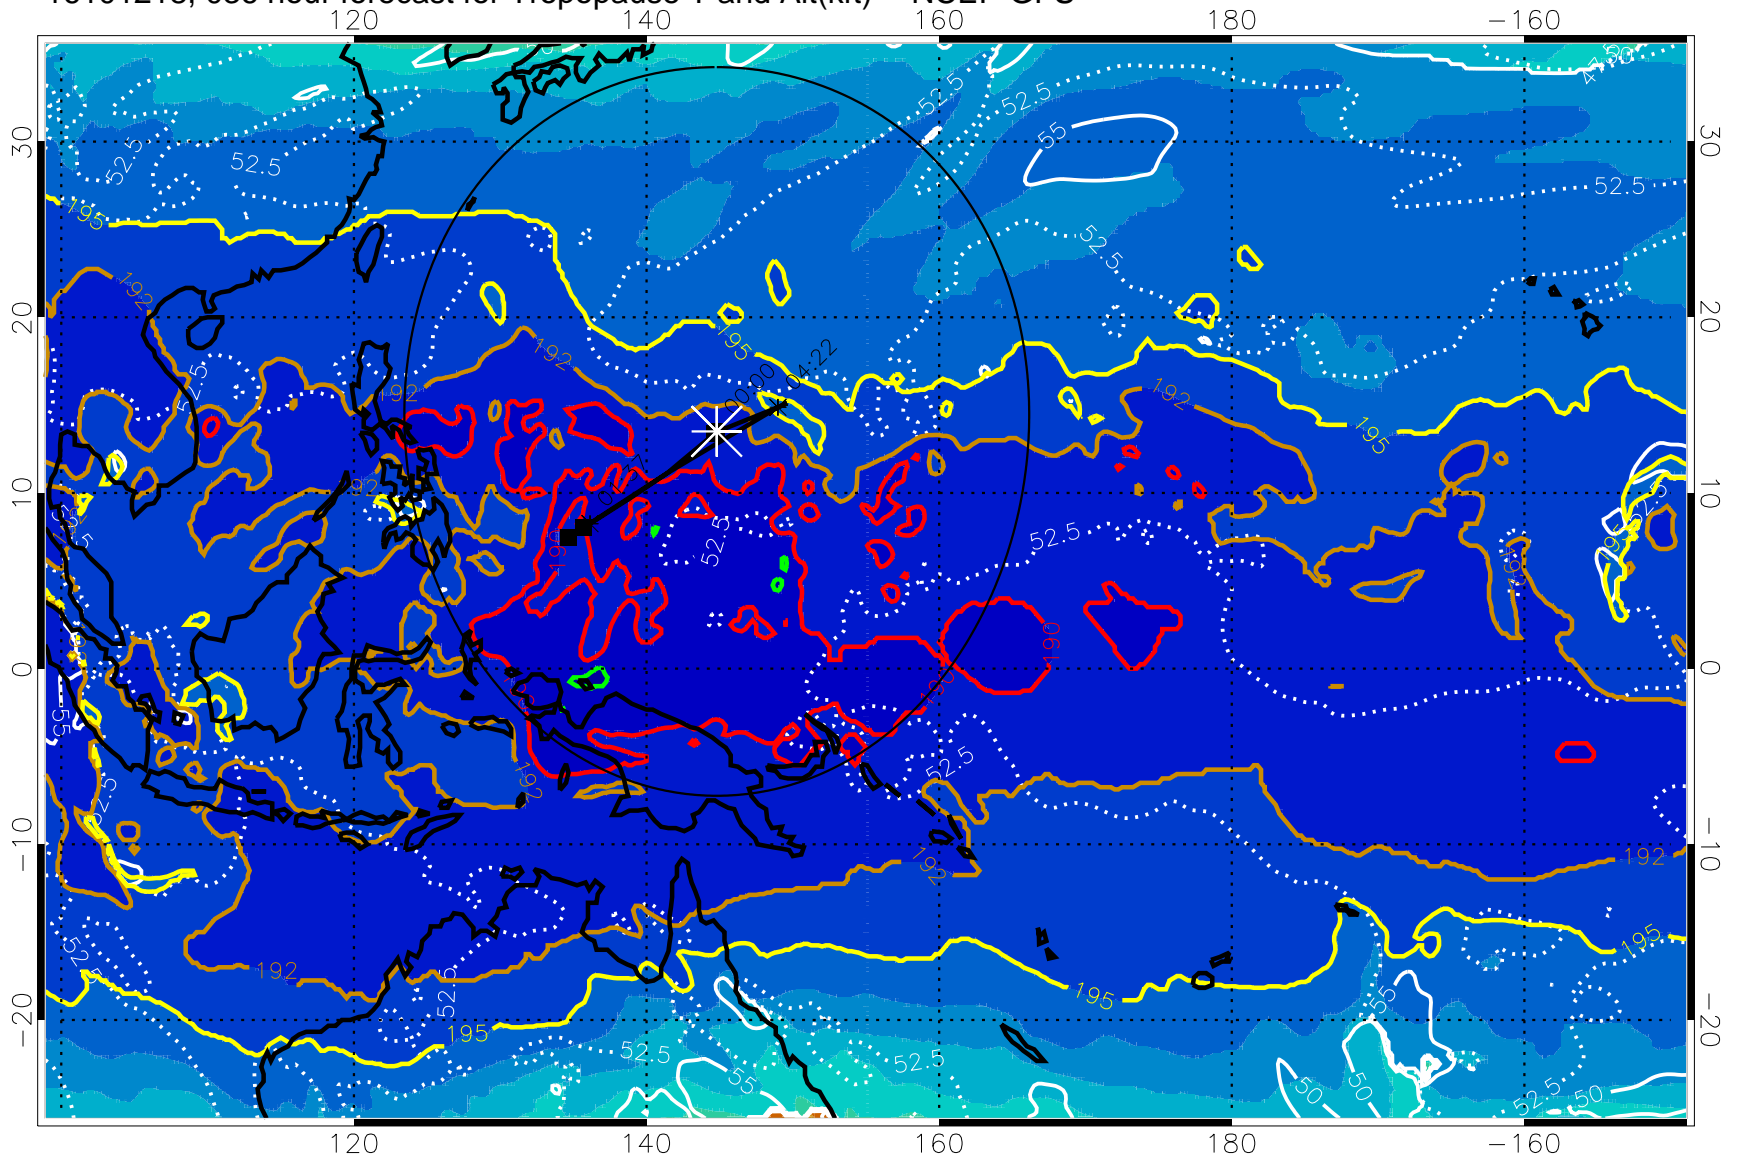

190 200 210 220 230

Tropopause T, K

Tropopause Altitude in kft (white)

192.5K Isotherm 195K Isotherm

187.5K Isotherm 190K Isotherm

Range ring of 2304 km

16101206, 024 hour forecast for Tropopause T and Alt(kft) -- NCEP GFS

190 200 210 220 230

Tropopause T, K

Tropopause Altitude in kft (white)

192.5K Isotherm 195K Isotherm

187.5K Isotherm 190K Isotherm

Range ring of 2304 km

16101212, 030 hour forecast for Tropopause T and Alt(kft) -- NCEP GFS

190 200 210 220 230
Tropopause T, K

Tropopause Altitude in kft (white)

192.5K Isotherm 195K Isotherm
187.5K Isotherm 190K Isotherm

Range ring of 2304 km

16101218, 036 hour forecast for Tropopause T and Alt(kft) -- NCEP GFS

190 200 210 220 230

Tropopause T, K

Tropopause Altitude in kft (white)

192.5K Isotherm 195K Isotherm

187.5K Isotherm 190K Isotherm

Range ring of 2304 km

16101300, 042 hour forecast for Tropopause T and Alt(kft) -- NCEP GFS