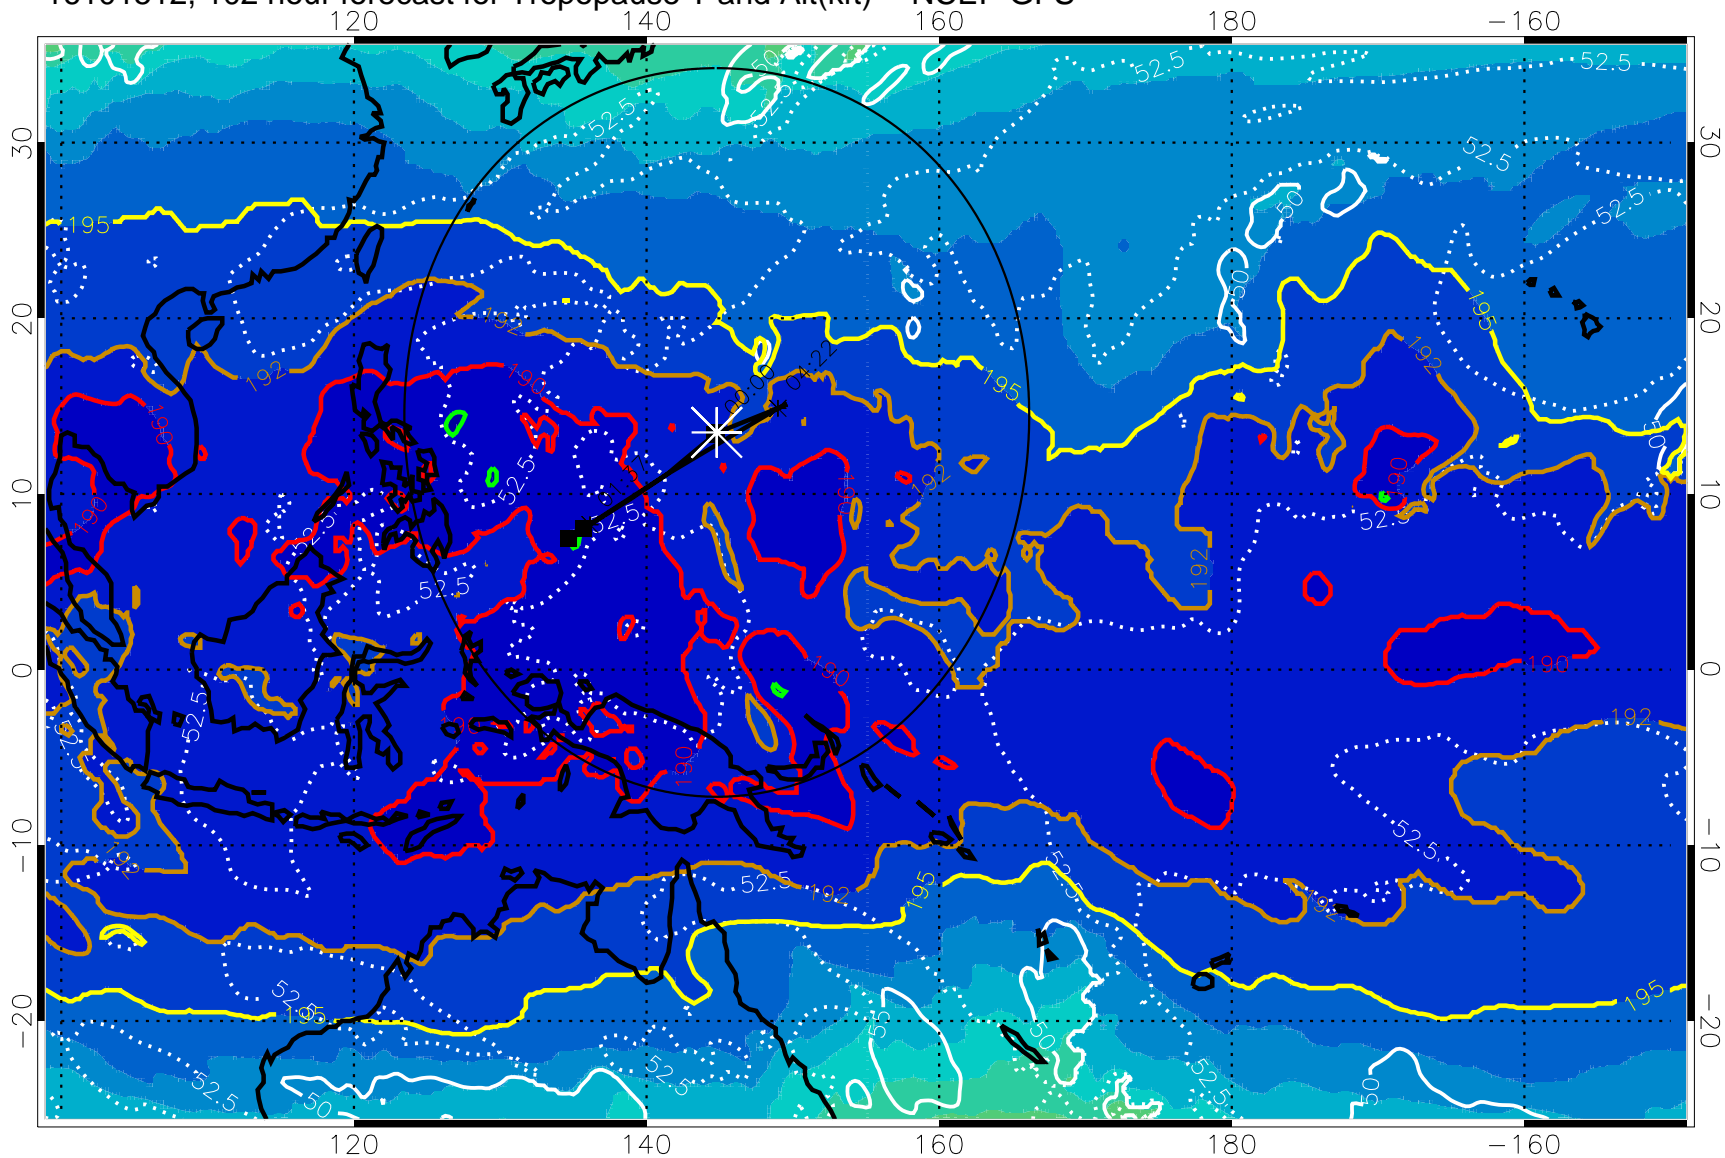

Tropopause Altitude in kft (white)

192.5K Isotherm 195K Isotherm
187.5K Isotherm 190K Isotherm

Range ring of 2304 km

16101500, 090 hour forecast for Tropopause T and Alt(kft) -- NCEP GFS

190 200 210 220 230

Tropopause T, K

Tropopause Altitude in kft (white)

192.5K Isotherm 195K Isotherm
187.5K Isotherm 190K Isotherm

Range ring of 2304 km

16101506, 096 hour forecast for Tropopause T and Alt(kft) -- NCEP GFS

190 200 210 220 230
Tropopause T, K

Tropopause Altitude in kft (white)

192.5K Isotherm 195K Isotherm
187.5K Isotherm 190K Isotherm

Range ring of 2304 km

16101512, 102 hour forecast for Tropopause T and Alt(kft) -- NCEP GFS

190 200 210 220 230