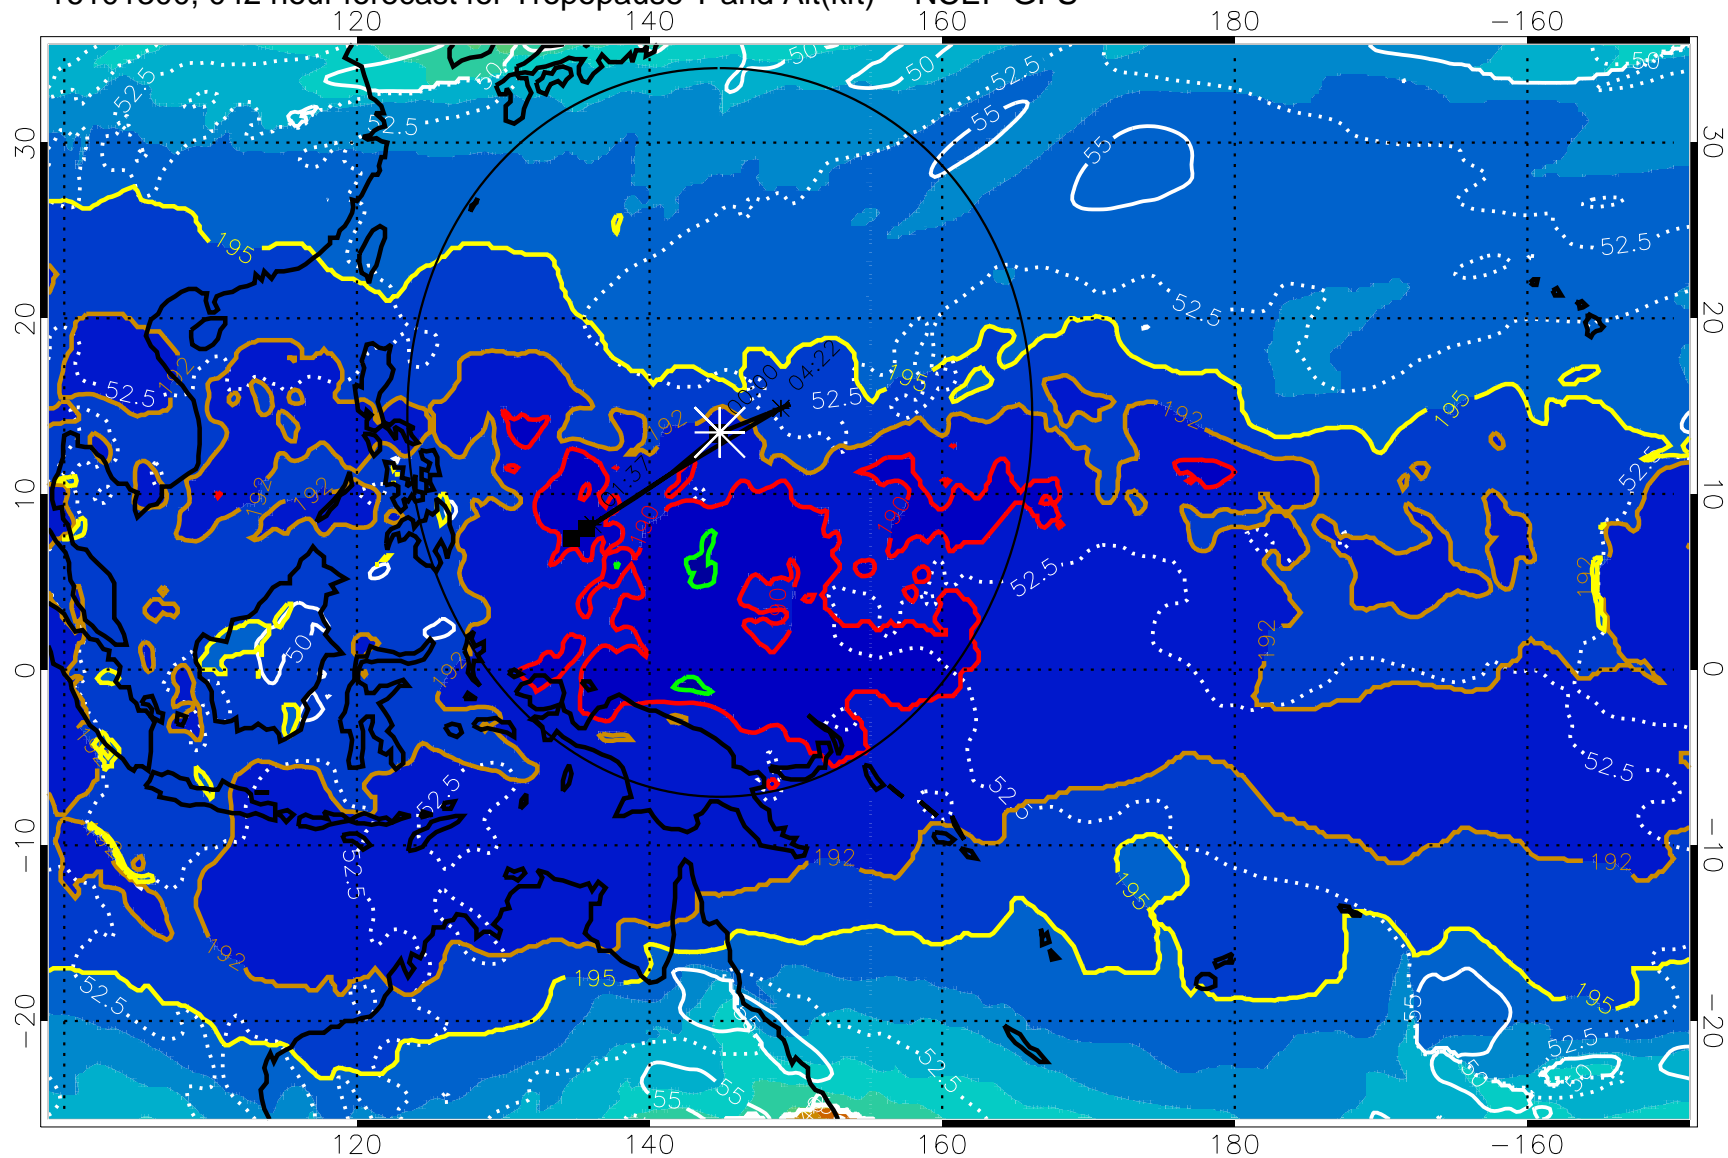

190 200 210 220 230

Tropopause T, K

Tropopause Altitude in kft (white)

192.5K Isotherm 195K Isotherm

187.5K Isotherm 190K Isotherm

Range ring of 2304 km

16101300, 042 hour forecast for Tropopause T and Alt(kft) -- NCEP GFS