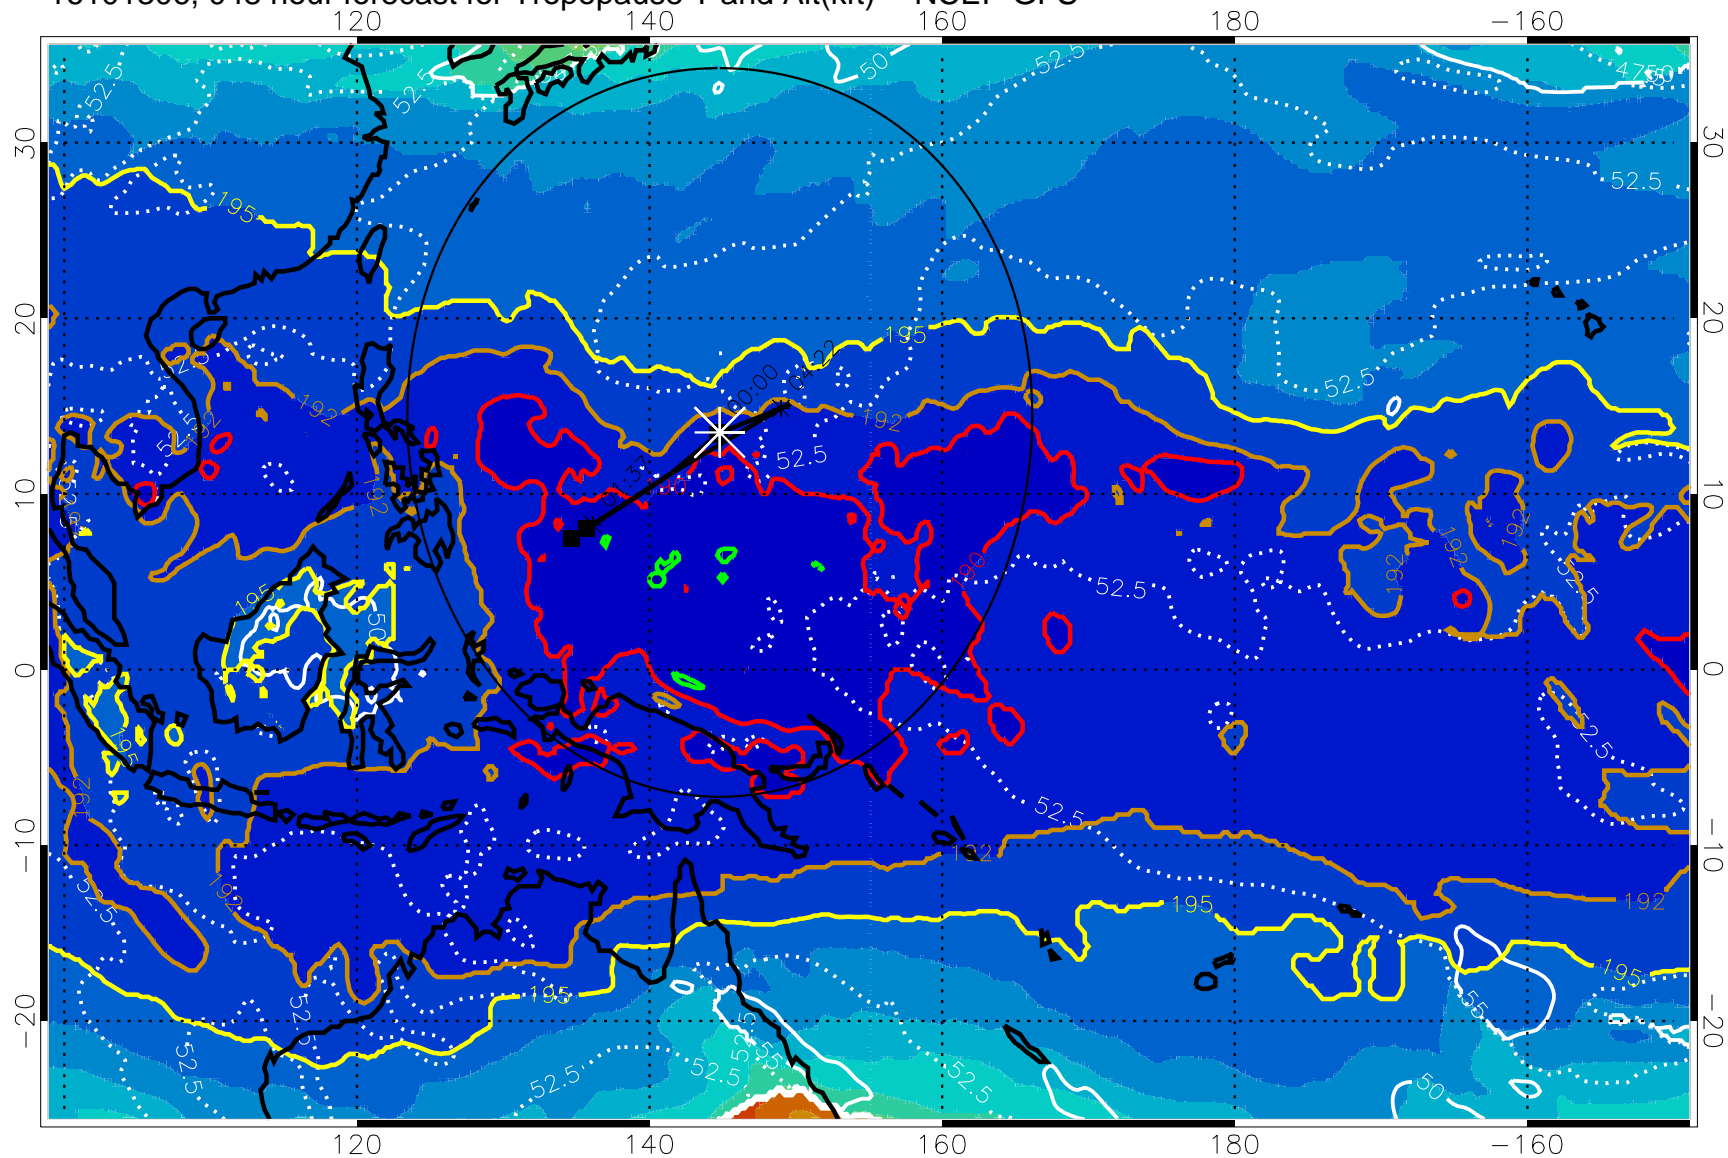

190 200 210 220 230

Tropopause T, K

Tropopause Altitude in kft (white)

192.5K Isotherm 195K Isotherm

187.5K Isotherm 190K Isotherm

Range ring of 2304 km

16101306, 048 hour forecast for Tropopause T and Alt(kft) -- NCEP GFS

190 200 210 220 230

Tropopause T, K

Tropopause Altitude in kft (white)

192.5K Isotherm 195K Isotherm
187.5K Isotherm 190K Isotherm

Range ring of 2304 km

16101312, 054 hour forecast for Tropopause T and Alt(kft) -- NCEP GFS