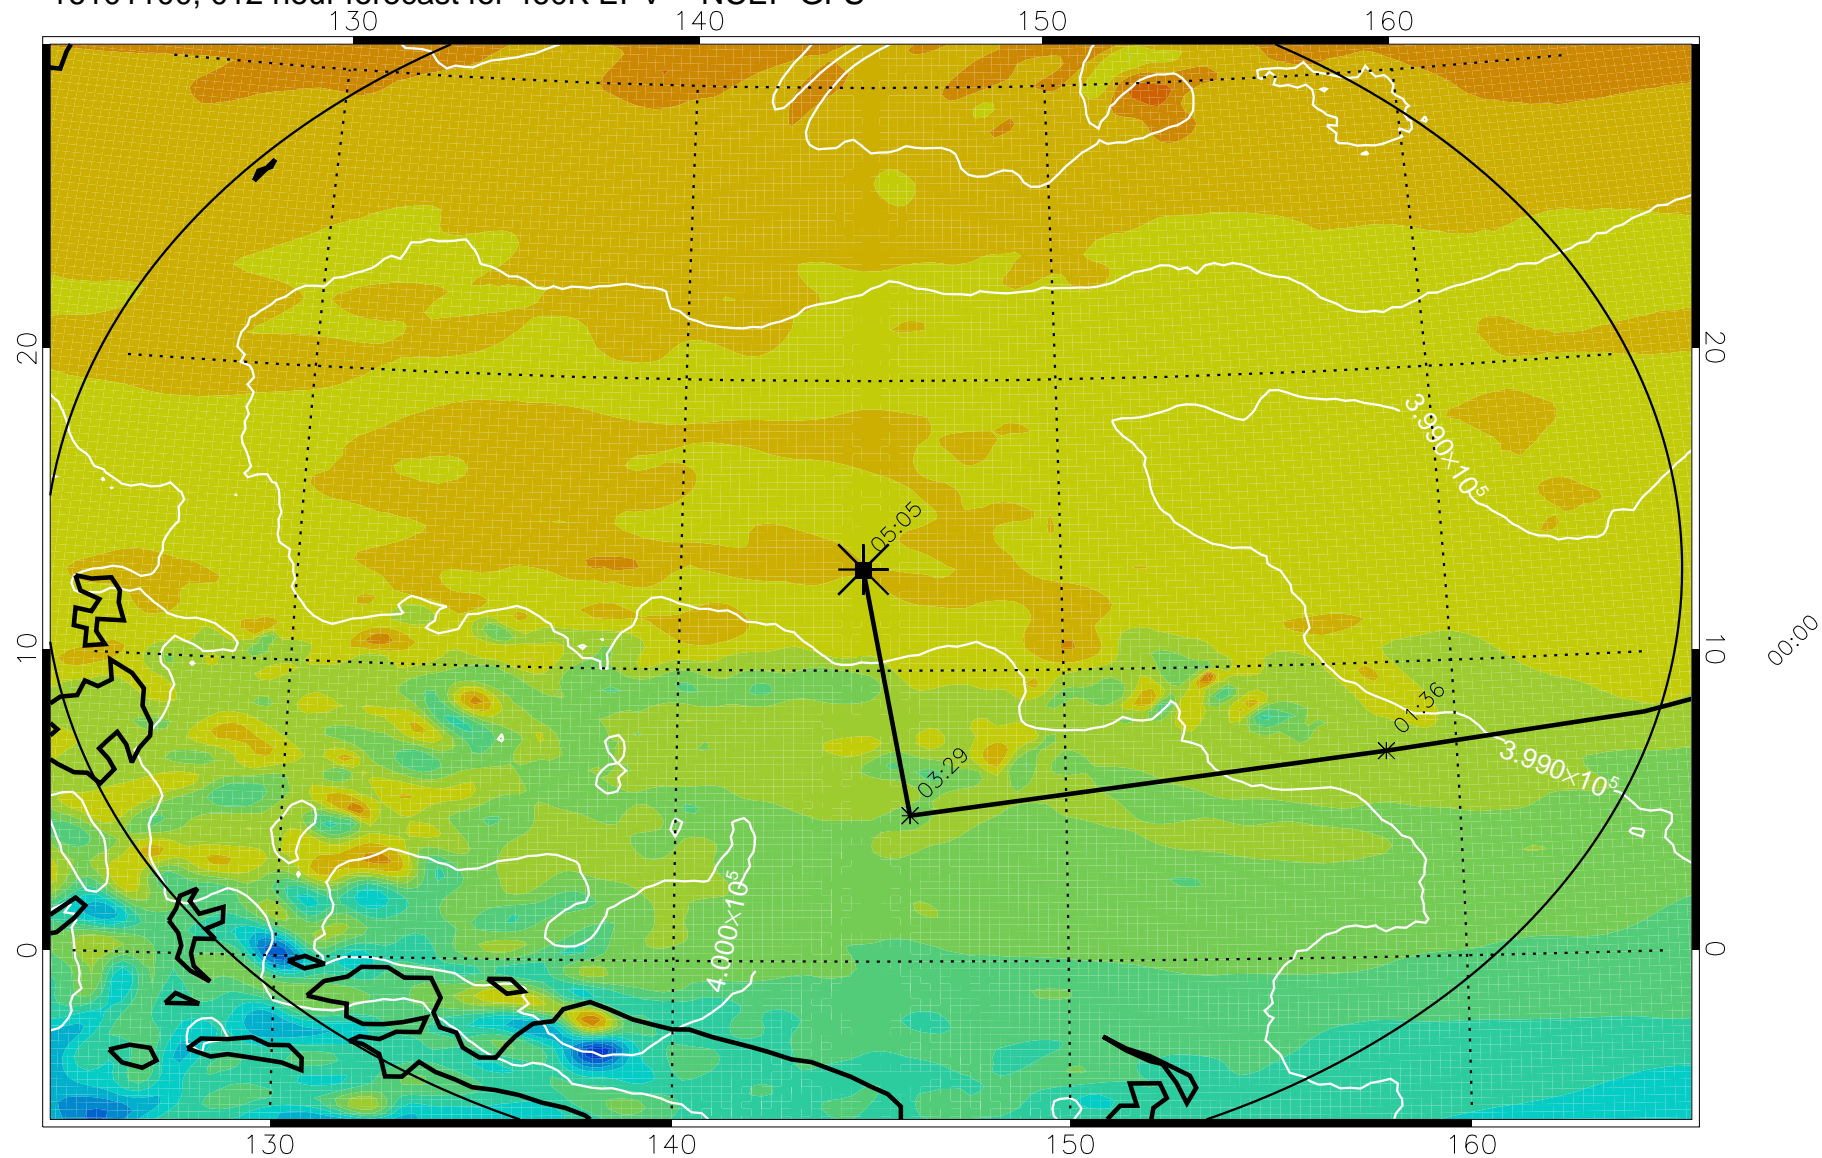

16101018, 006 hour forecast for 460K EPV -- NCEP GFS

460K Montgomery Streamfunction, white

Range ring of 2304 km

16101100, 012 hour forecast for 460K EPV -- NCEP GFS

460K Montgomery Streamfunction, white

Range ring of 2304 km

16101106, 018 hour forecast for 460K EPV -- NCEP GFS

460K Montgomery Streamfunction, white

Range ring of 2304 km

16101112, 024 hour forecast for 460K EPV -- NCEP GFS

460K Montgomery Streamfunction, white

Range ring of 2304 km

16101118, 030 hour forecast for 460K EPV -- NCEP GFS

460K Montgomery Streamfunction, white

Range ring of 2304 km

16101200, 036 hour forecast for 460K EPV -- NCEP GFS

460K Montgomery Streamfunction, white

Range ring of 2304 km

16101218, 054 hour forecast for 460K EPV -- NCEP GFS

460K Montgomery Streamfunction, white

Range ring of 2304 km

16101300, 060 hour forecast for 460K EPV -- NCEP GFS

460K Montgomery Streamfunction, white

Range ring of 2304 km