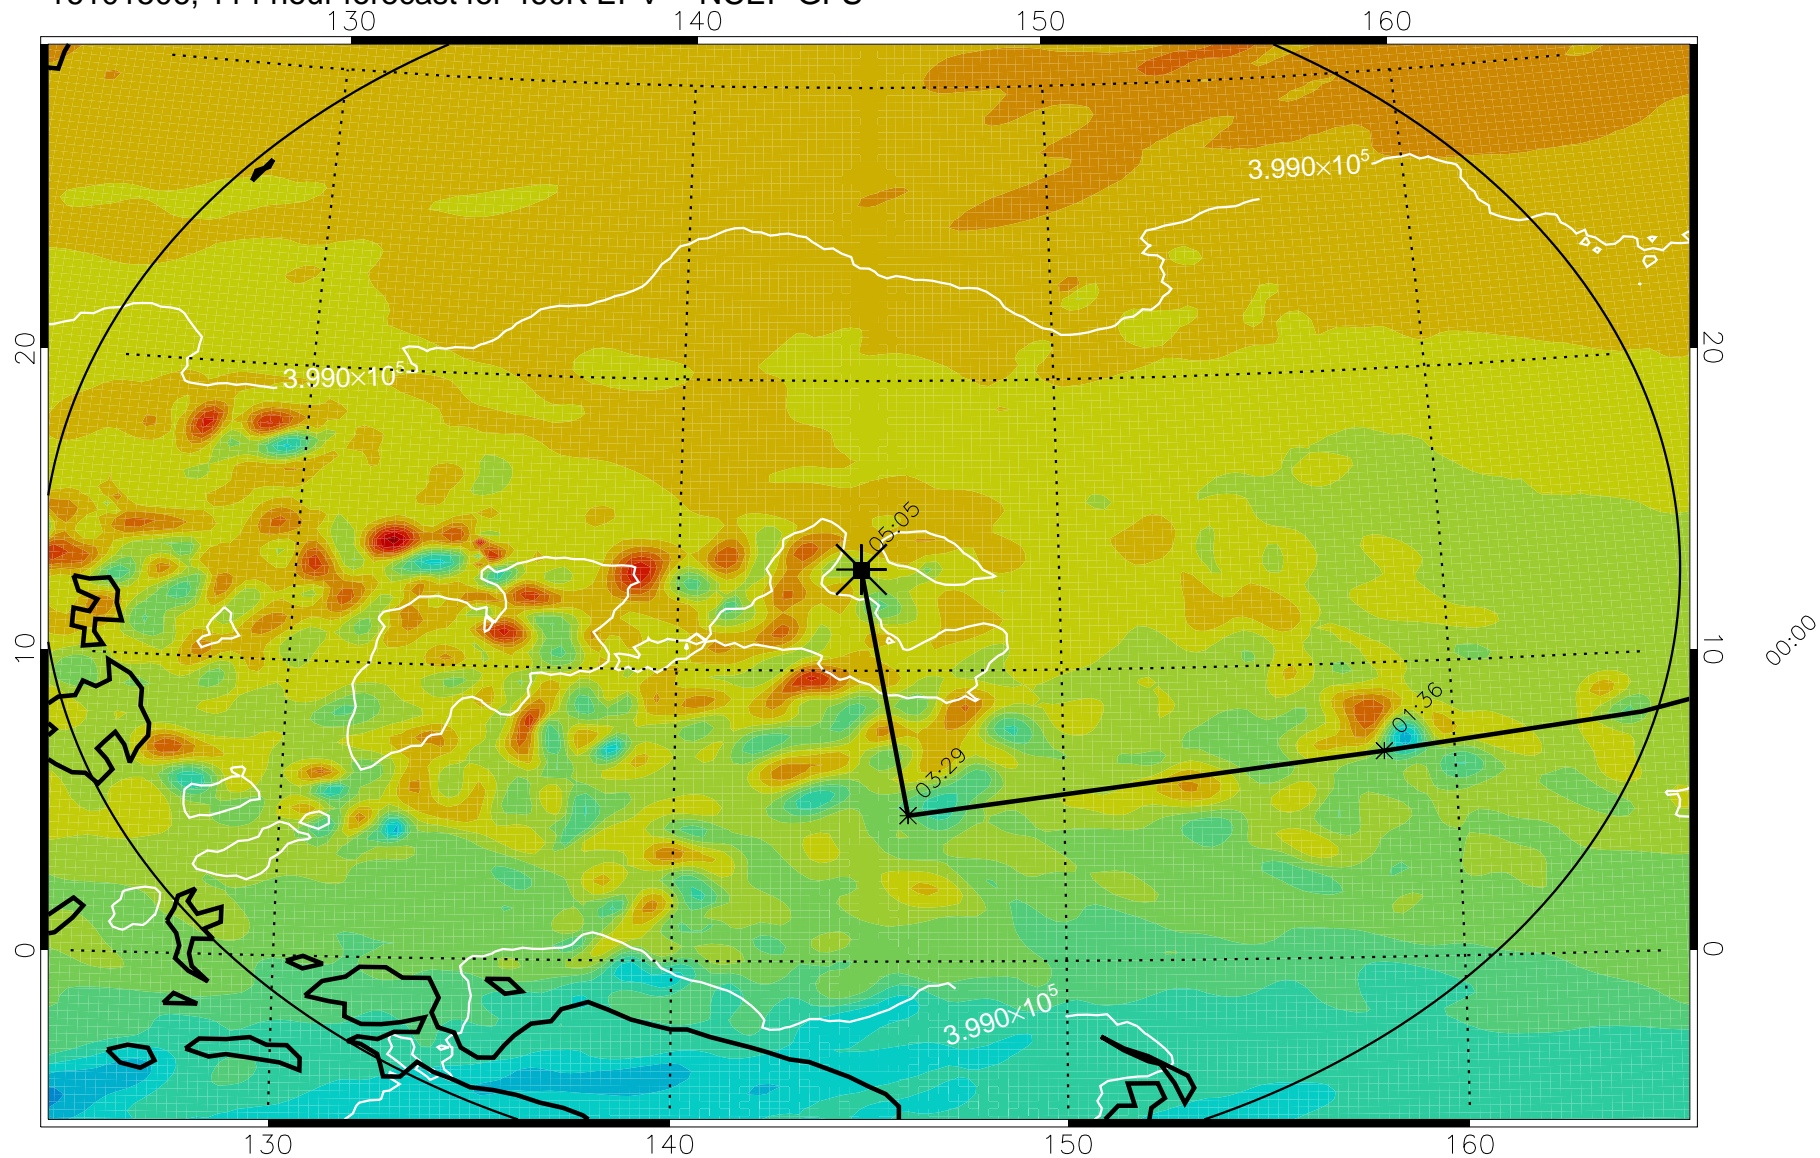

16101318, 078 hour forecast for 460K EPV -- NCEP GFS

460K Montgomery Streamfunction, white

Range ring of 2304 km

16101400, 084 hour forecast for 460K EPV -- NCEP GFS

460K Montgomery Streamfunction, white

Range ring of 2304 km

16101406, 090 hour forecast for 460K EPV -- NCEP GFS

460K Montgomery Streamfunction, white

Range ring of 2304 km

16101412, 096 hour forecast for 460K EPV -- NCEP GFS

16101418, 102 hour forecast for 460K EPV -- NCEP GFS

460K Montgomery Streamfunction, white

Range ring of 2304 km

16101500, 108 hour forecast for 460K EPV -- NCEP GFS

460K Montgomery Streamfunction, white

Range ring of 2304 km

16101506, 114 hour forecast for 460K EPV -- NCEP GFS

460K Montgomery Streamfunction, white

Range ring of 2304 km

16101512, 120 hour forecast for 460K EPV -- NCEP GFS

460K Montgomery Streamfunction, white

Range ring of 2304 km