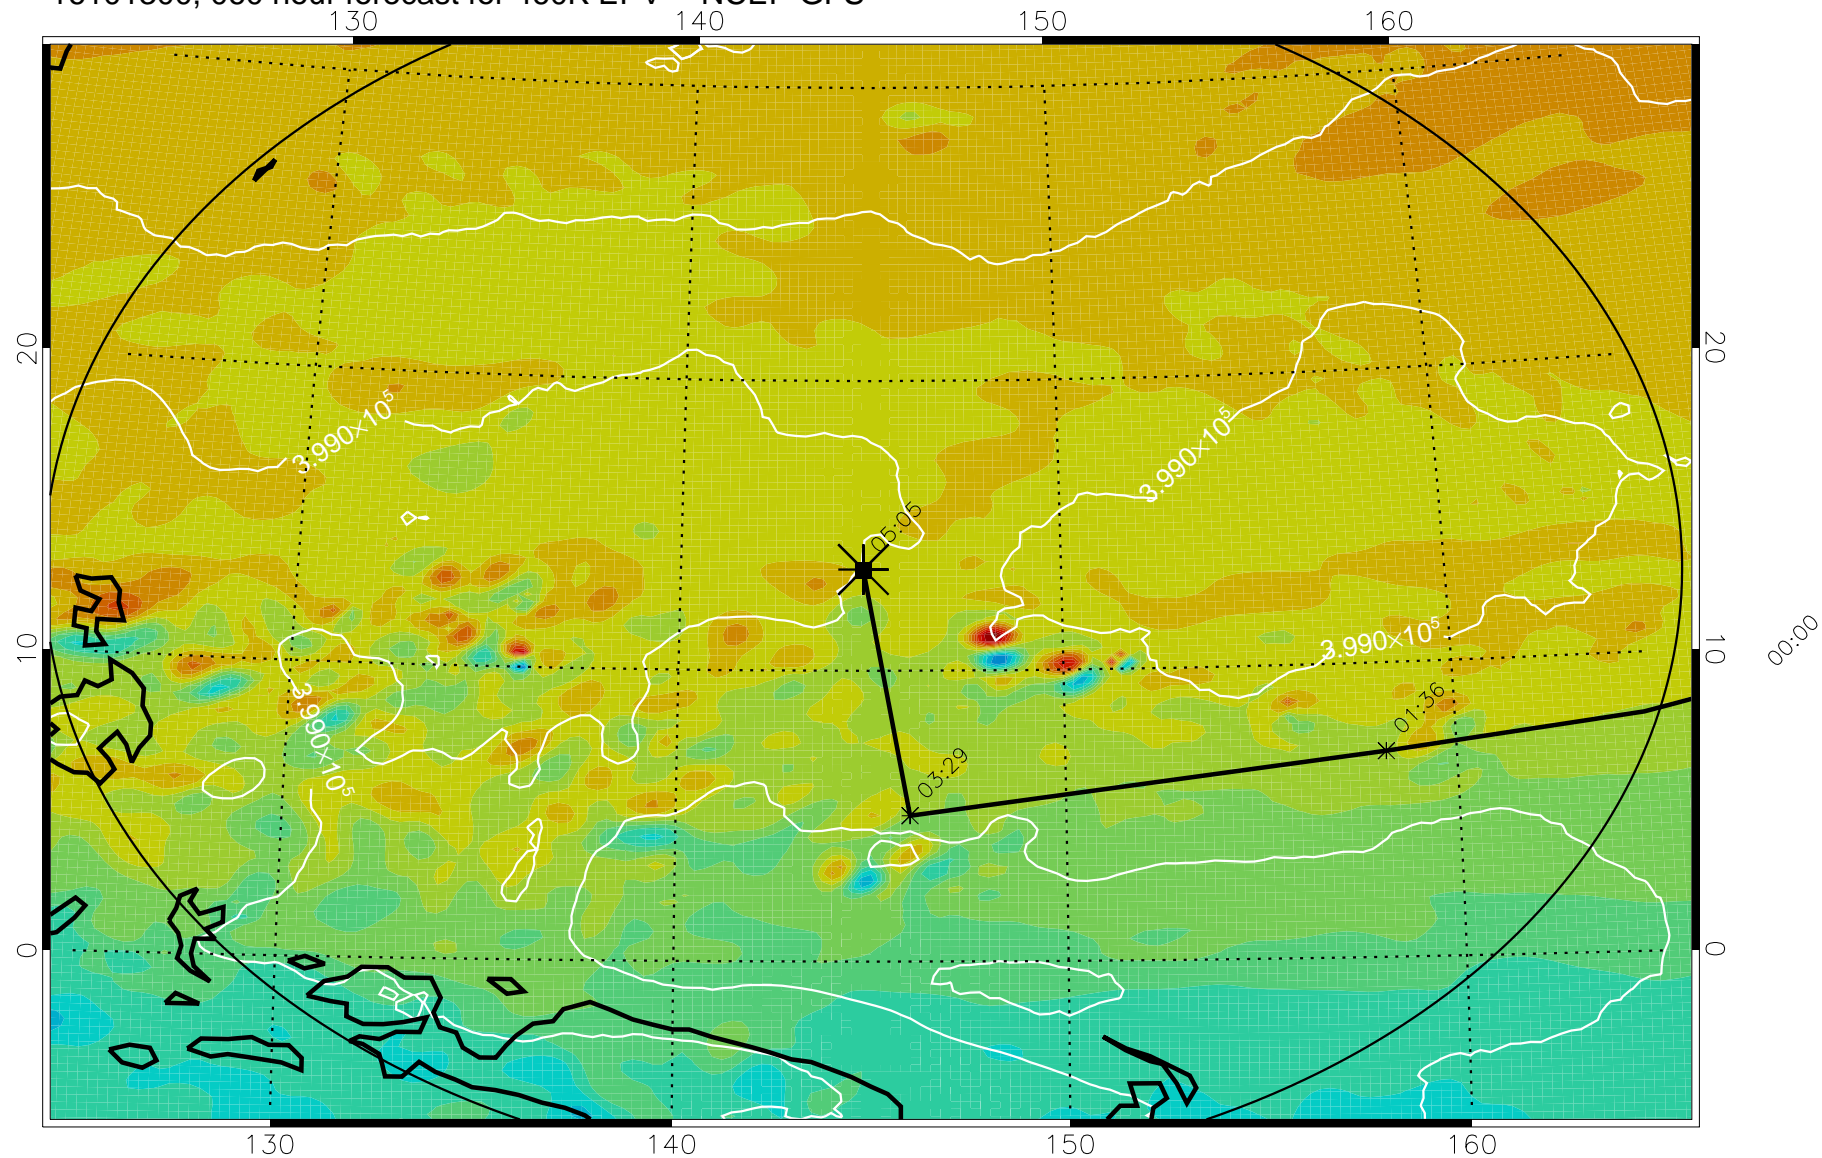

16101206, 042 hour forecast for 460K EPV -- NCEP GFS

460K Montgomery Streamfunction, white

Range ring of 2304 km

16101212, 048 hour forecast for 460K EPV -- NCEP GFS

460K Montgomery Streamfunction, white

Range ring of 2304 km

16101218, 054 hour forecast for 460K EPV -- NCEP GFS

460K Montgomery Streamfunction, white

Range ring of 2304 km

16101300, 060 hour forecast for 460K EPV -- NCEP GFS

460K Montgomery Streamfunction, white

Range ring of 2304 km

16101306, 066 hour forecast for 460K EPV -- NCEP GFS

460K Montgomery Streamfunction, white

Range ring of 2304 km

16101312, 072 hour forecast for 460K EPV -- NCEP GFS

460K Montgomery Streamfunction, white

Range ring of 2304 km

16101406, 090 hour forecast for 460K EPV -- NCEP GFS

460K Montgomery Streamfunction, white

Range ring of 2304 km

16101412, 096 hour forecast for 460K EPV -- NCEP GFS

16101418, 102 hour forecast for 460K EPV -- NCEP GFS