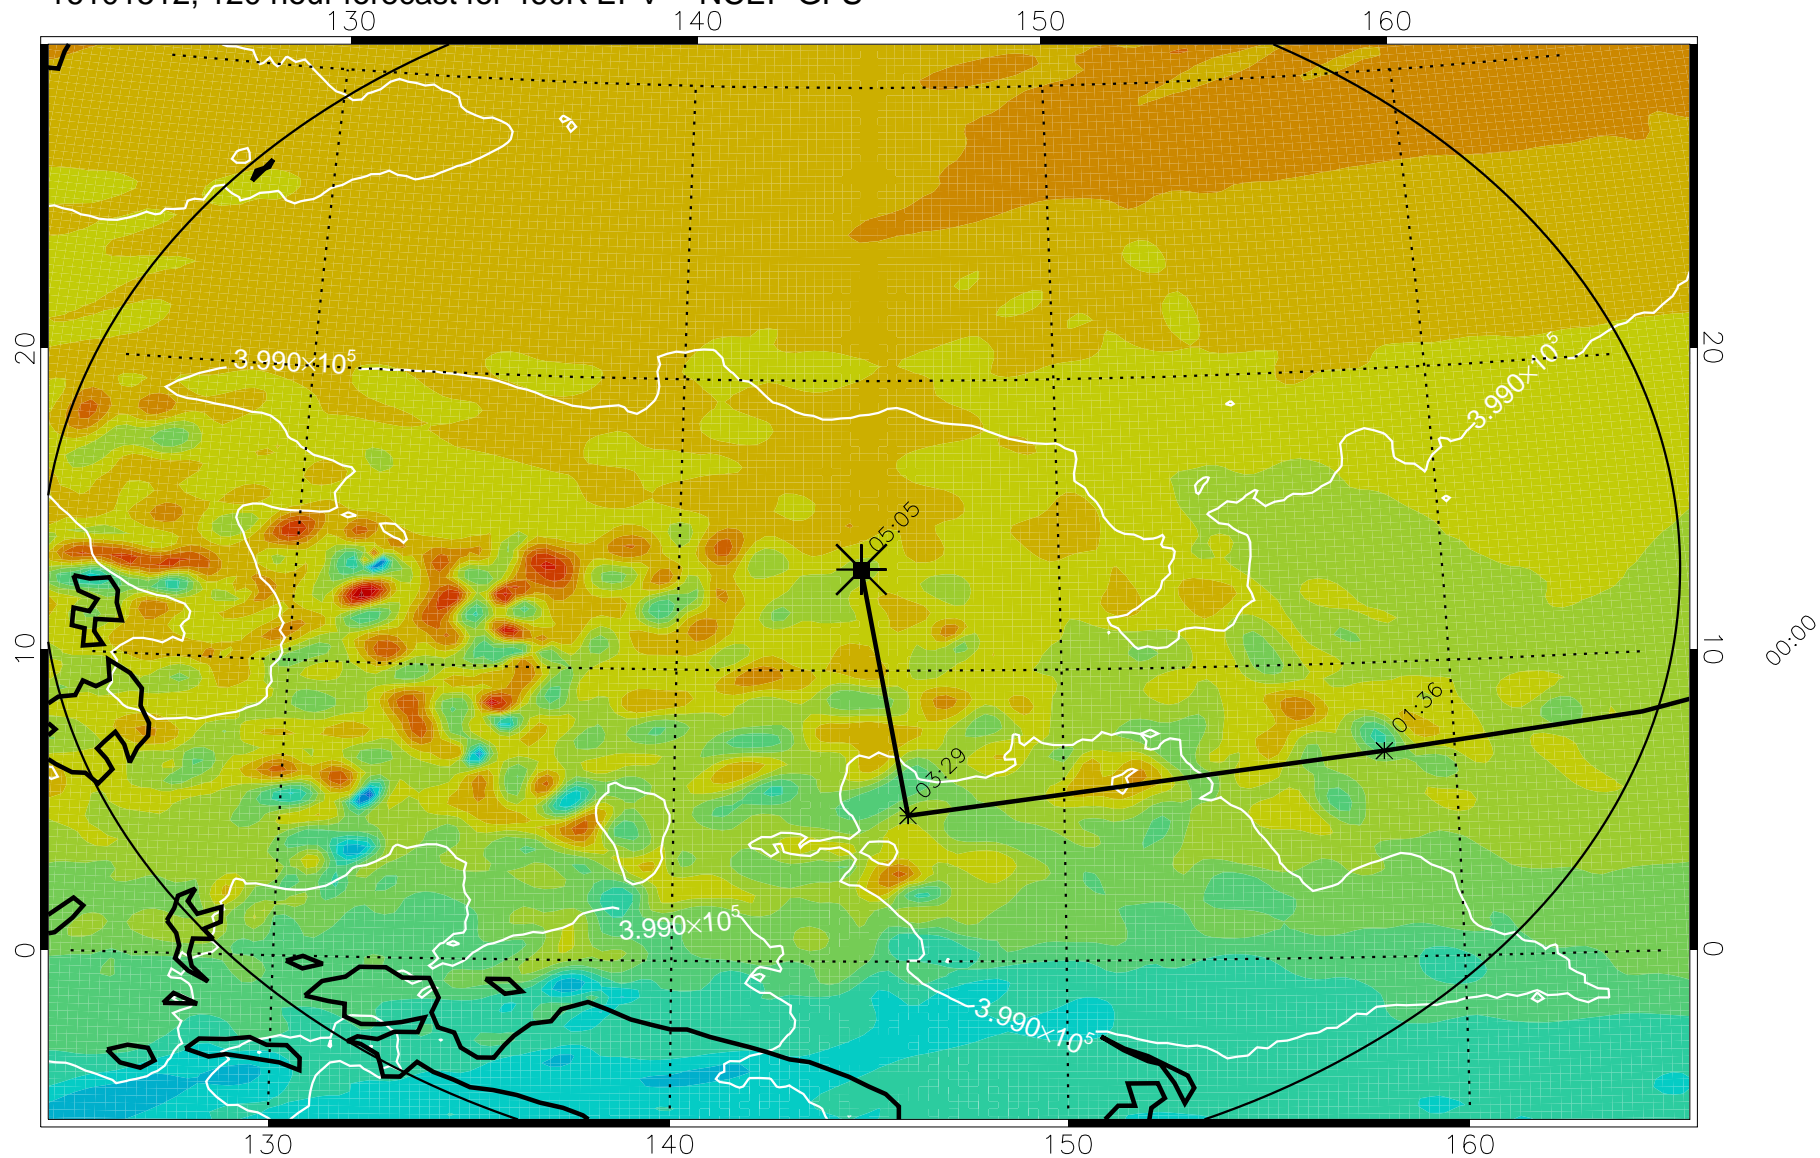

16101318, 078 hour forecast for 460K EPV -- NCEP GFS

460K Montgomery Streamfunction, white

Range ring of 2304 km

16101400, 084 hour forecast for 460K EPV -- NCEP GFS

460K Montgomery Streamfunction, white

Range ring of 2304 km

16101406, 090 hour forecast for 460K EPV -- NCEP GFS

460K Montgomery Streamfunction, white

Range ring of 2304 km

16101412, 096 hour forecast for 460K EPV -- NCEP GFS

16101418, 102 hour forecast for 460K EPV -- NCEP GFS

460K Montgomery Streamfunction, white

Range ring of 2304 km

16101500, 108 hour forecast for 460K EPV -- NCEP GFS

460K Montgomery Streamfunction, white

Range ring of 2304 km

16101506, 114 hour forecast for 460K EPV -- NCEP GFS

460K Montgomery Streamfunction, white

Range ring of 2304 km

16101512, 120 hour forecast for 460K EPV -- NCEP GFS

460K Montgomery Streamfunction, white

Range ring of 2304 km