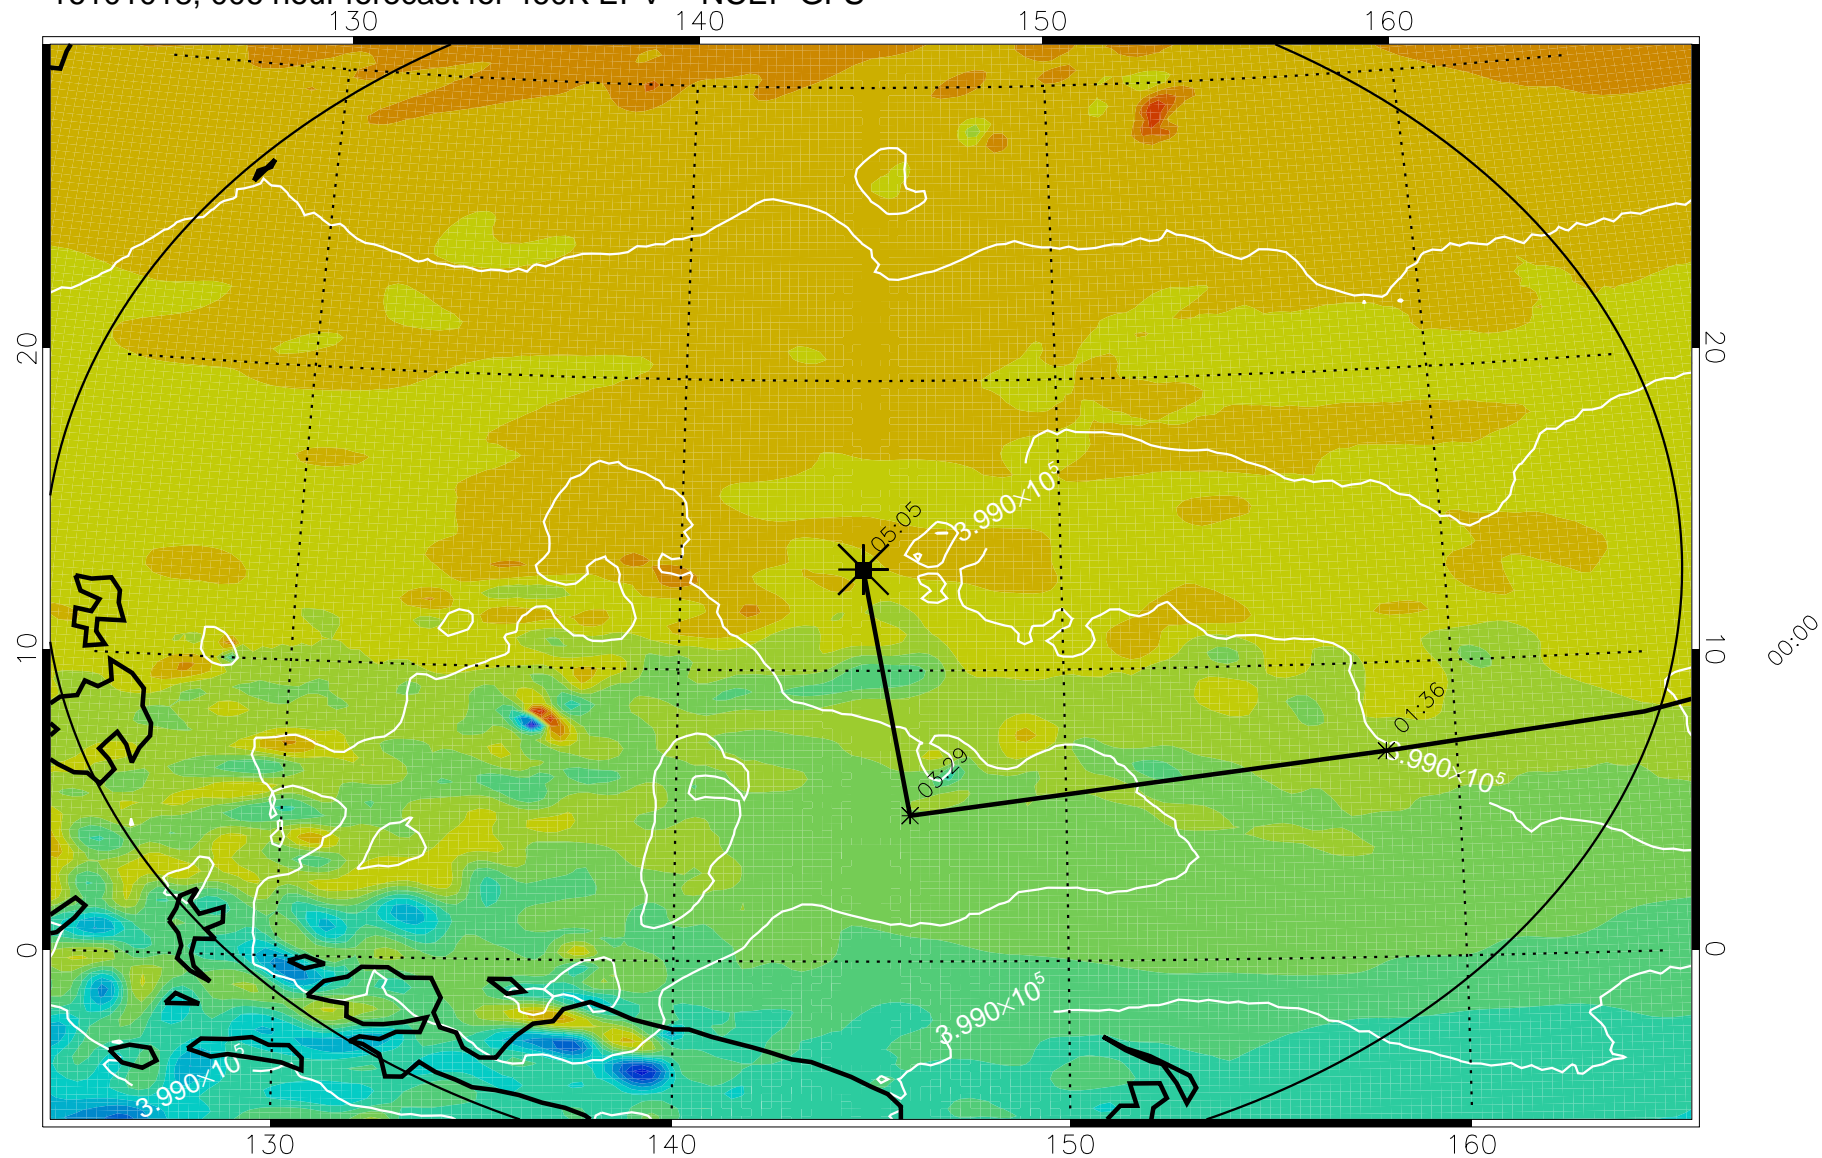

16101018, 006 hour forecast for 460K EPV -- NCEP GFS

460K Montgomery Streamfunction, white

Range ring of 2304 km

16101100, 012 hour forecast for 460K EPV -- NCEP GFS

460K Montgomery Streamfunction, white

Range ring of 2304 km

16101106, 018 hour forecast for 460K EPV -- NCEP GFS

460K Montgomery Streamfunction, white

Range ring of 2304 km

16101112, 024 hour forecast for 460K EPV -- NCEP GFS

460K Montgomery Streamfunction, white

Range ring of 2304 km

16101118, 030 hour forecast for 460K EPV -- NCEP GFS

460K Montgomery Streamfunction, white

Range ring of 2304 km

16101200, 036 hour forecast for 460K EPV -- NCEP GFS

460K Montgomery Streamfunction, white

Range ring of 2304 km

16101206, 042 hour forecast for 460K EPV -- NCEP GFS

460K Montgomery Streamfunction, white

Range ring of 2304 km

16101212, 048 hour forecast for 460K EPV -- NCEP GFS

460K Montgomery Streamfunction, white

Range ring of 2304 km