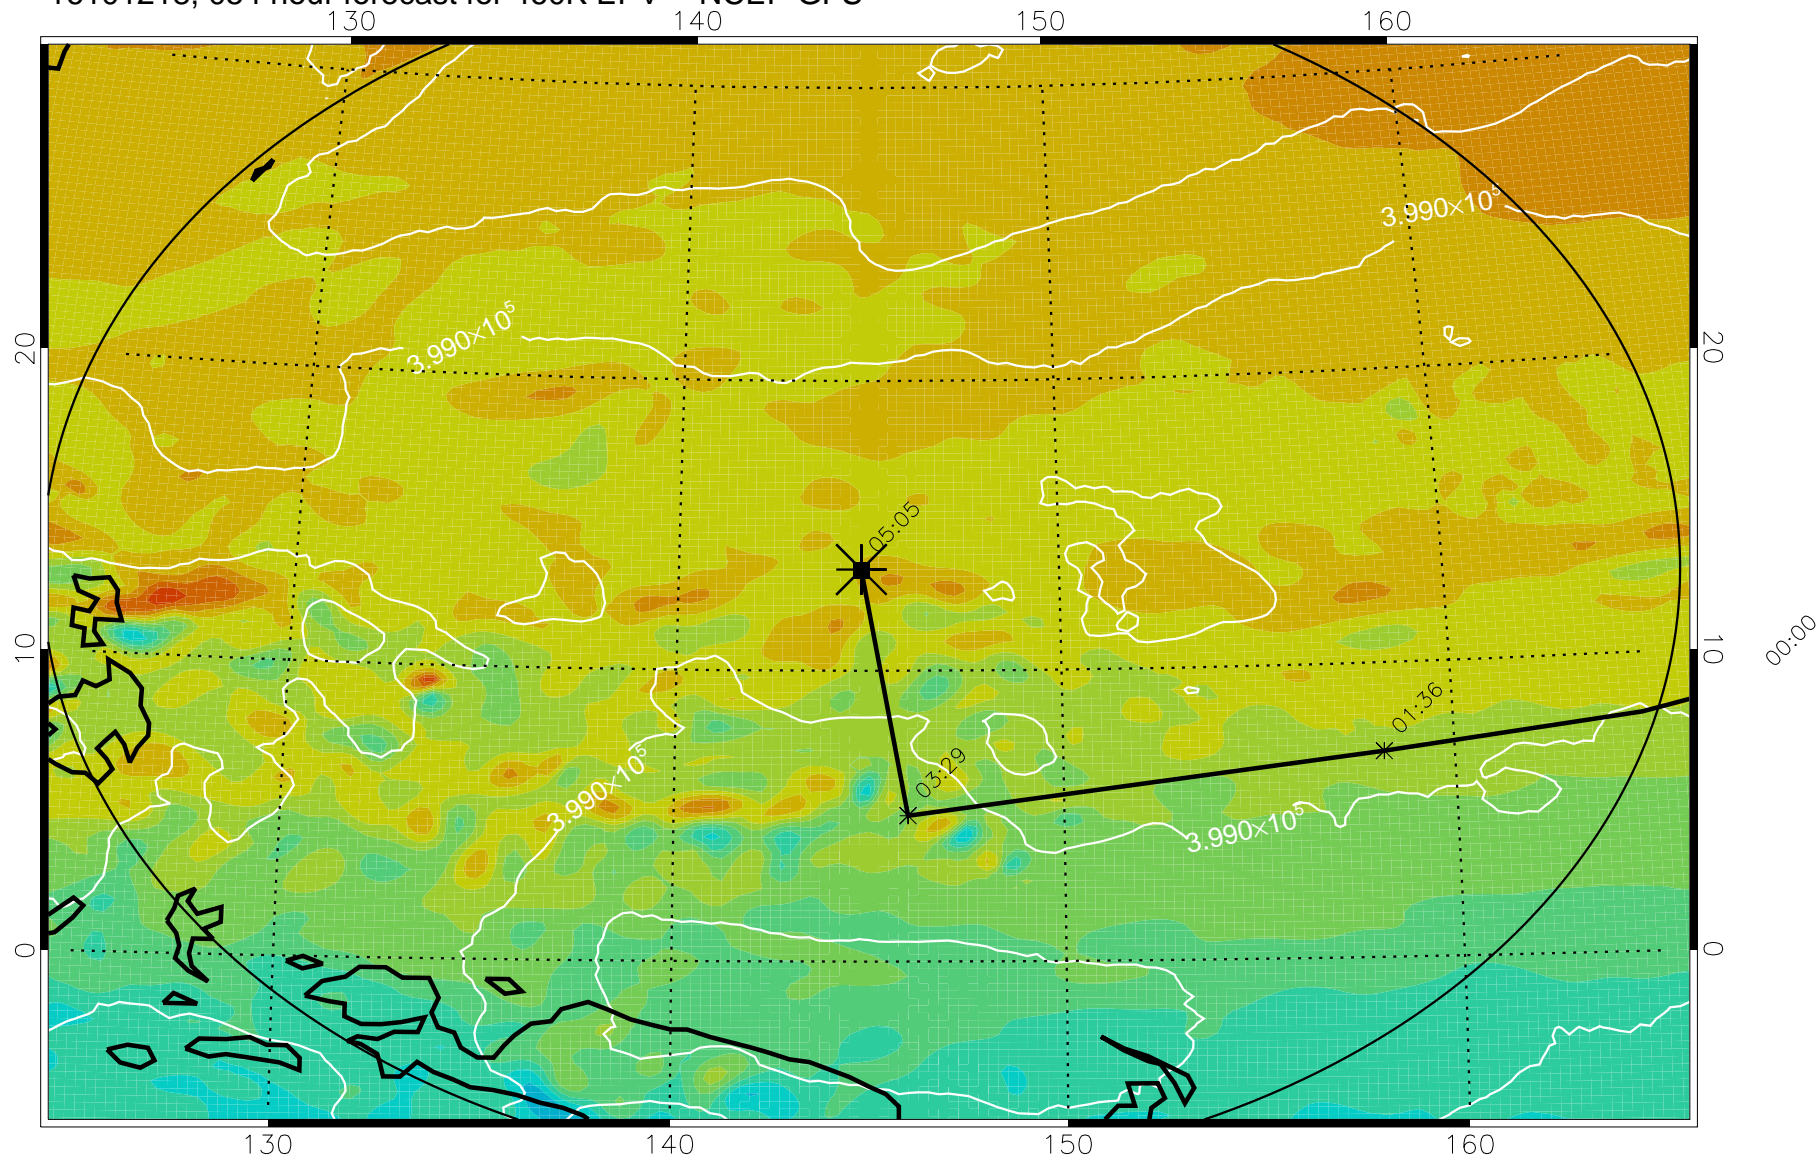

16101118, 030 hour forecast for 460K EPV -- NCEP GFS

460K Montgomery Streamfunction, white

Range ring of 2304 km

16101200, 036 hour forecast for 460K EPV -- NCEP GFS

460K Montgomery Streamfunction, white

Range ring of 2304 km

16101206, 042 hour forecast for 460K EPV -- NCEP GFS

460K Montgomery Streamfunction, white

Range ring of 2304 km

16101212, 048 hour forecast for 460K EPV -- NCEP GFS

460K Montgomery Streamfunction, white

Range ring of 2304 km

16101218, 054 hour forecast for 460K EPV -- NCEP GFS

460K Montgomery Streamfunction, white

Range ring of 2304 km

16101300, 060 hour forecast for 460K EPV -- NCEP GFS

460K Montgomery Streamfunction, white

Range ring of 2304 km

16101306, 066 hour forecast for 460K EPV -- NCEP GFS

460K Montgomery Streamfunction, white

Range ring of 2304 km

16101312, 072 hour forecast for 460K EPV -- NCEP GFS

460K Montgomery Streamfunction, white

Range ring of 2304 km