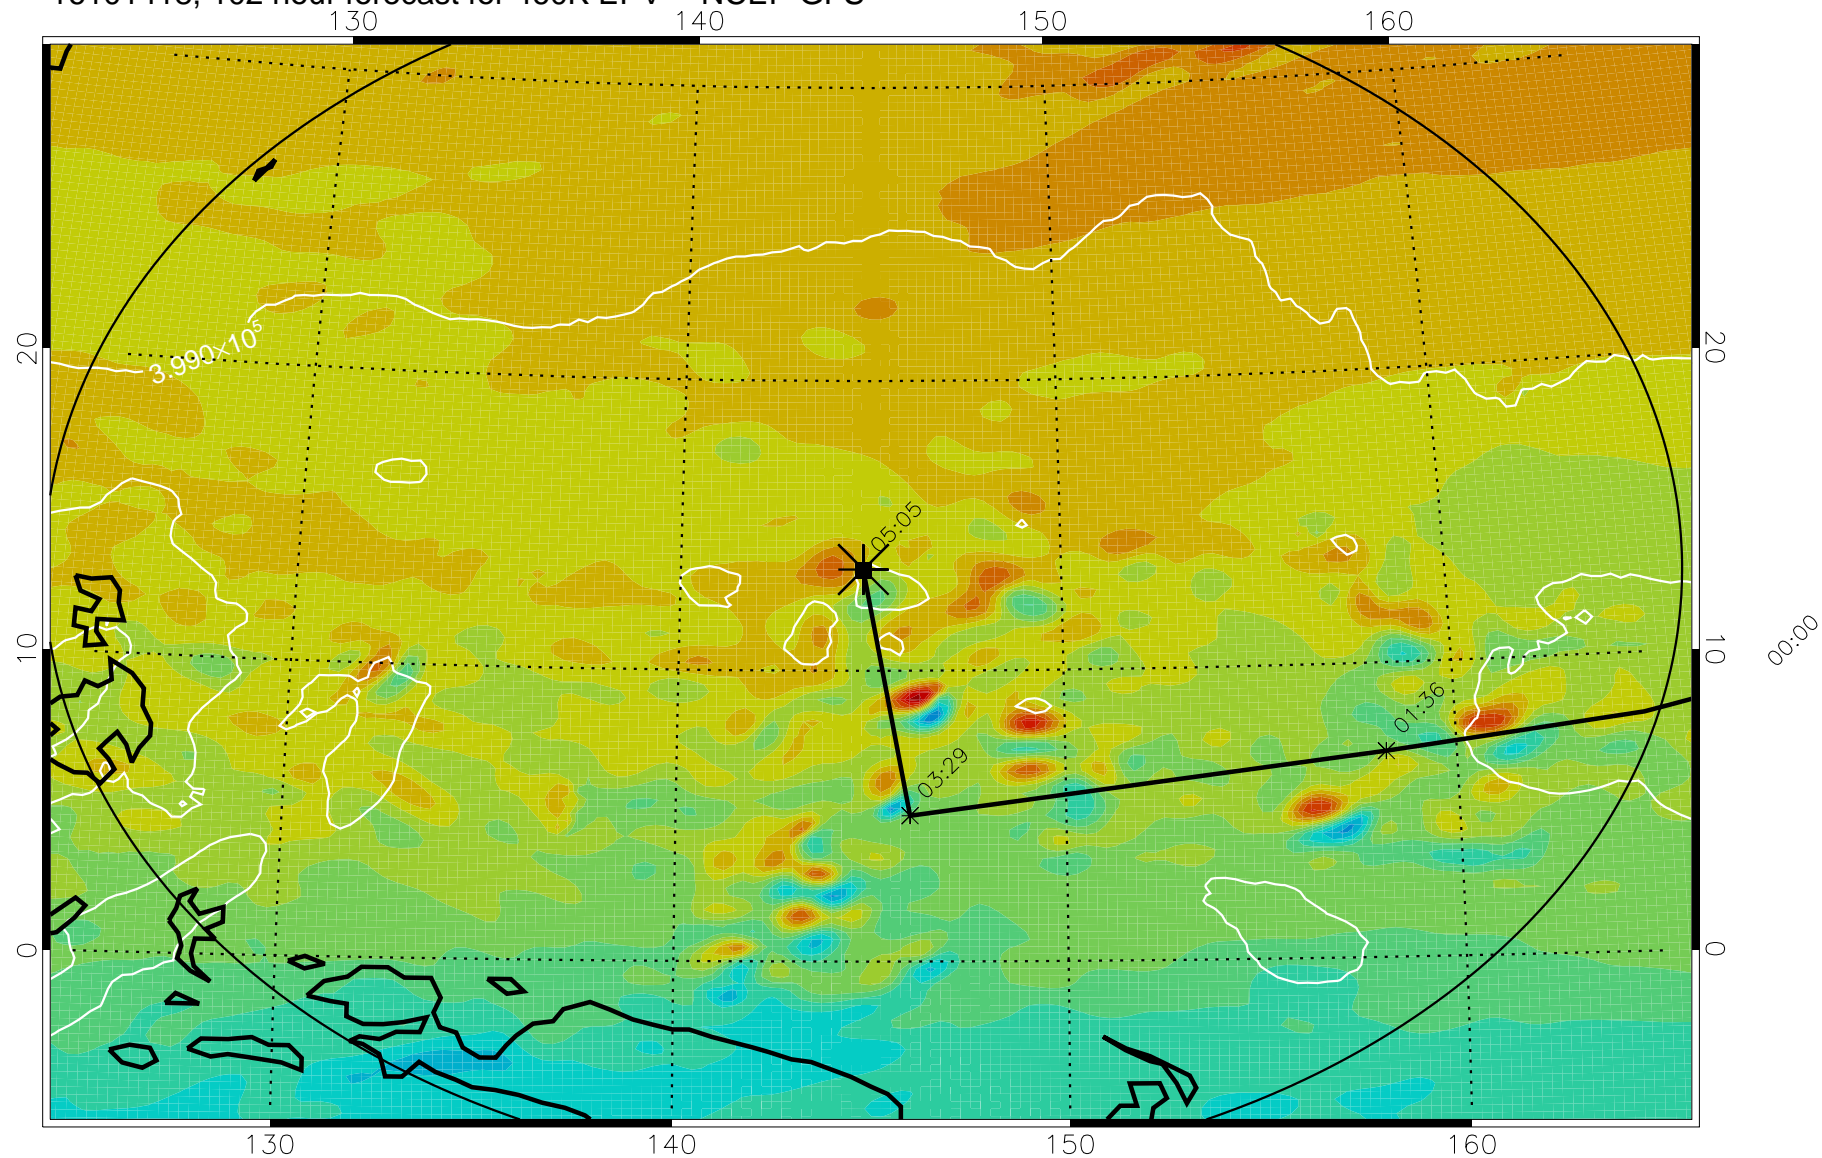

16101318, 078 hour forecast for 460K EPV -- NCEP GFS

460K Montgomery Streamfunction, white

Range ring of 2304 km

16101400, 084 hour forecast for 460K EPV -- NCEP GFS

460K Montgomery Streamfunction, white

Range ring of 2304 km

16101406, 090 hour forecast for 460K EPV -- NCEP GFS

460K Montgomery Streamfunction, white

Range ring of 2304 km

16101412, 096 hour forecast for 460K EPV -- NCEP GFS

16101418, 102 hour forecast for 460K EPV -- NCEP GFS

460K Montgomery Streamfunction, white

Range ring of 2304 km

16101500, 108 hour forecast for 460K EPV -- NCEP GFS

460K Montgomery Streamfunction, white

Range ring of 2304 km

16101506, 114 hour forecast for 460K EPV -- NCEP GFS

460K Montgomery Streamfunction, white

Range ring of 2304 km

16101512, 120 hour forecast for 460K EPV -- NCEP GFS

460K Montgomery Streamfunction, white

Range ring of 2304 km