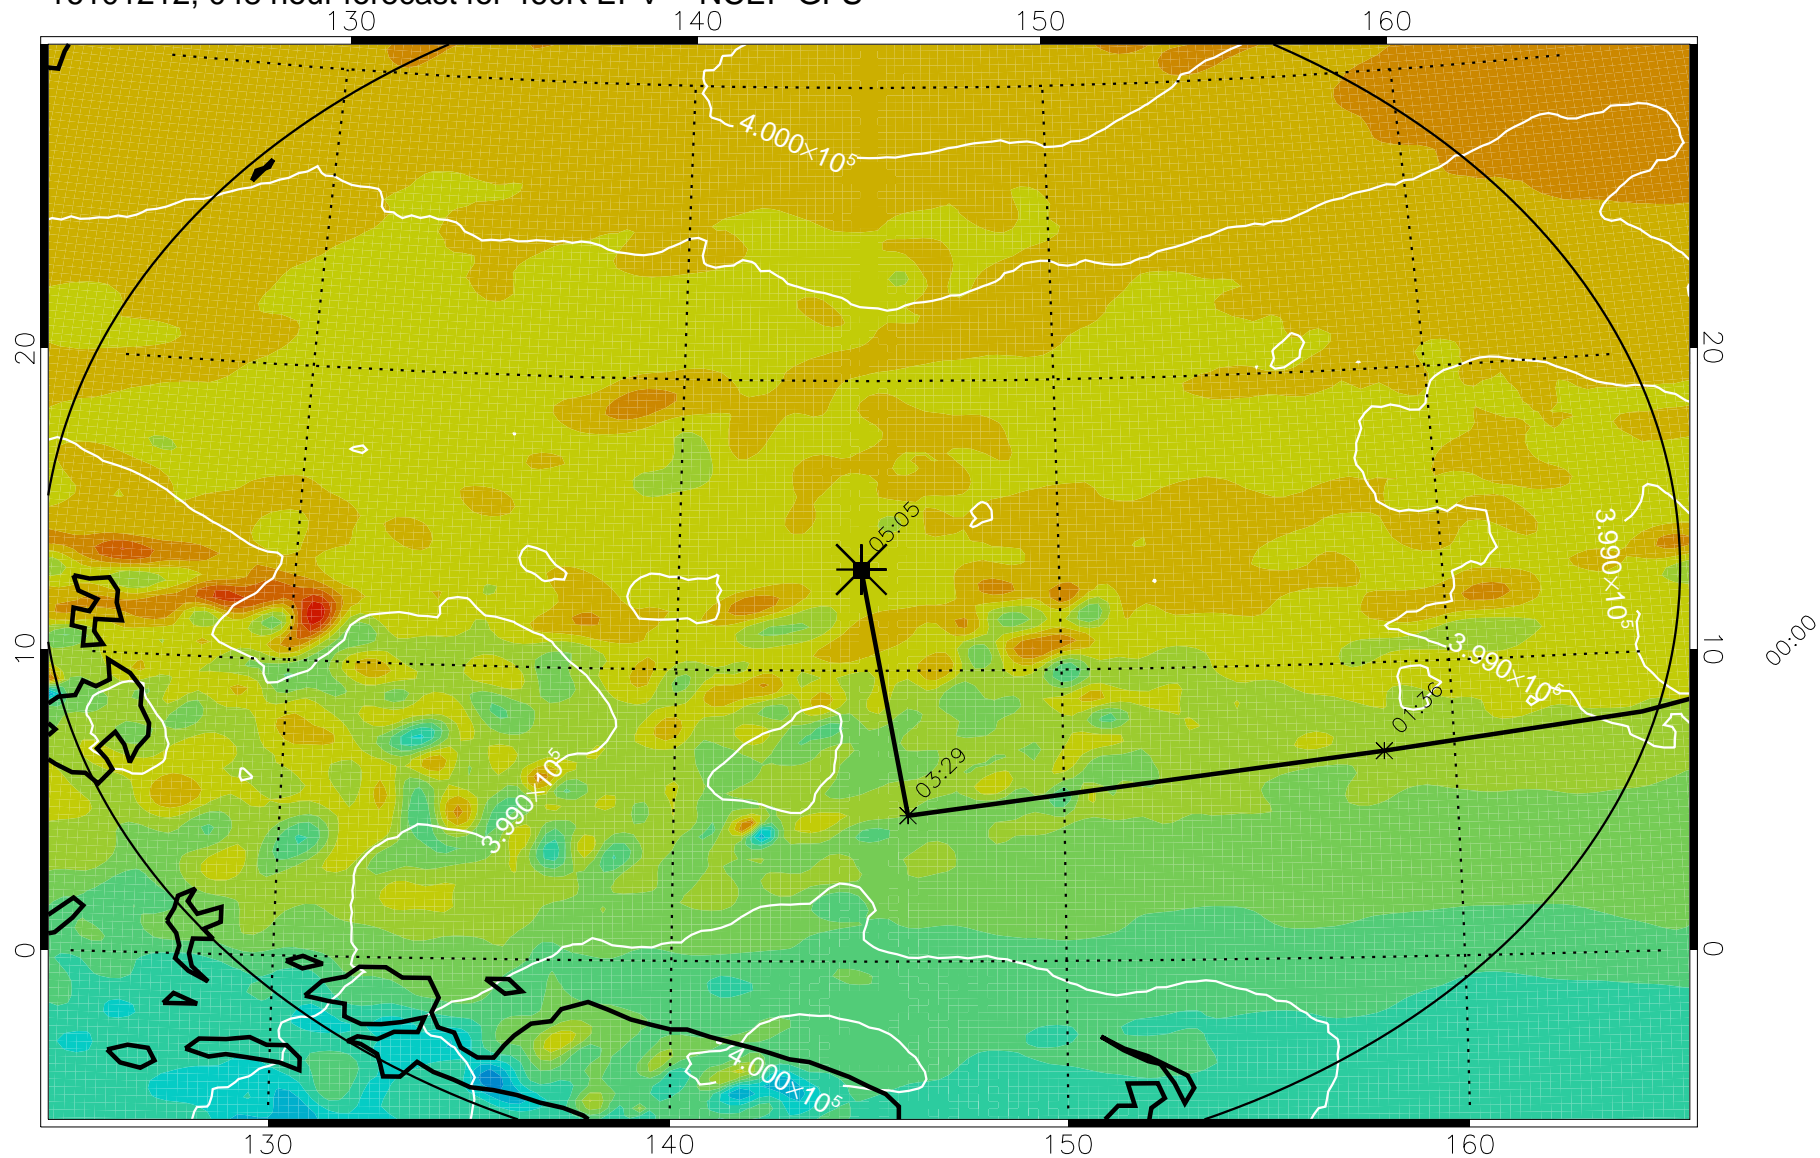

16101118, 030 hour forecast for 460K EPV -- NCEP GFS

460K Montgomery Streamfunction, white

Range ring of 2304 km

16101200, 036 hour forecast for 460K EPV -- NCEP GFS

460K Montgomery Streamfunction, white

Range ring of 2304 km

16101206, 042 hour forecast for 460K EPV -- NCEP GFS

460K Montgomery Streamfunction, white

Range ring of 2304 km

16101212, 048 hour forecast for 460K EPV -- NCEP GFS

460K Montgomery Streamfunction, white

Range ring of 2304 km

16101218, 054 hour forecast for 460K EPV -- NCEP GFS

460K Montgomery Streamfunction, white

Range ring of 2304 km

16101300, 060 hour forecast for 460K EPV -- NCEP GFS

460K Montgomery Streamfunction, white

Range ring of 2304 km

16101406, 090 hour forecast for 460K EPV -- NCEP GFS

460K Montgomery Streamfunction, white

Range ring of 2304 km

16101412, 096 hour forecast for 460K EPV -- NCEP GFS

16101418, 102 hour forecast for 460K EPV -- NCEP GFS