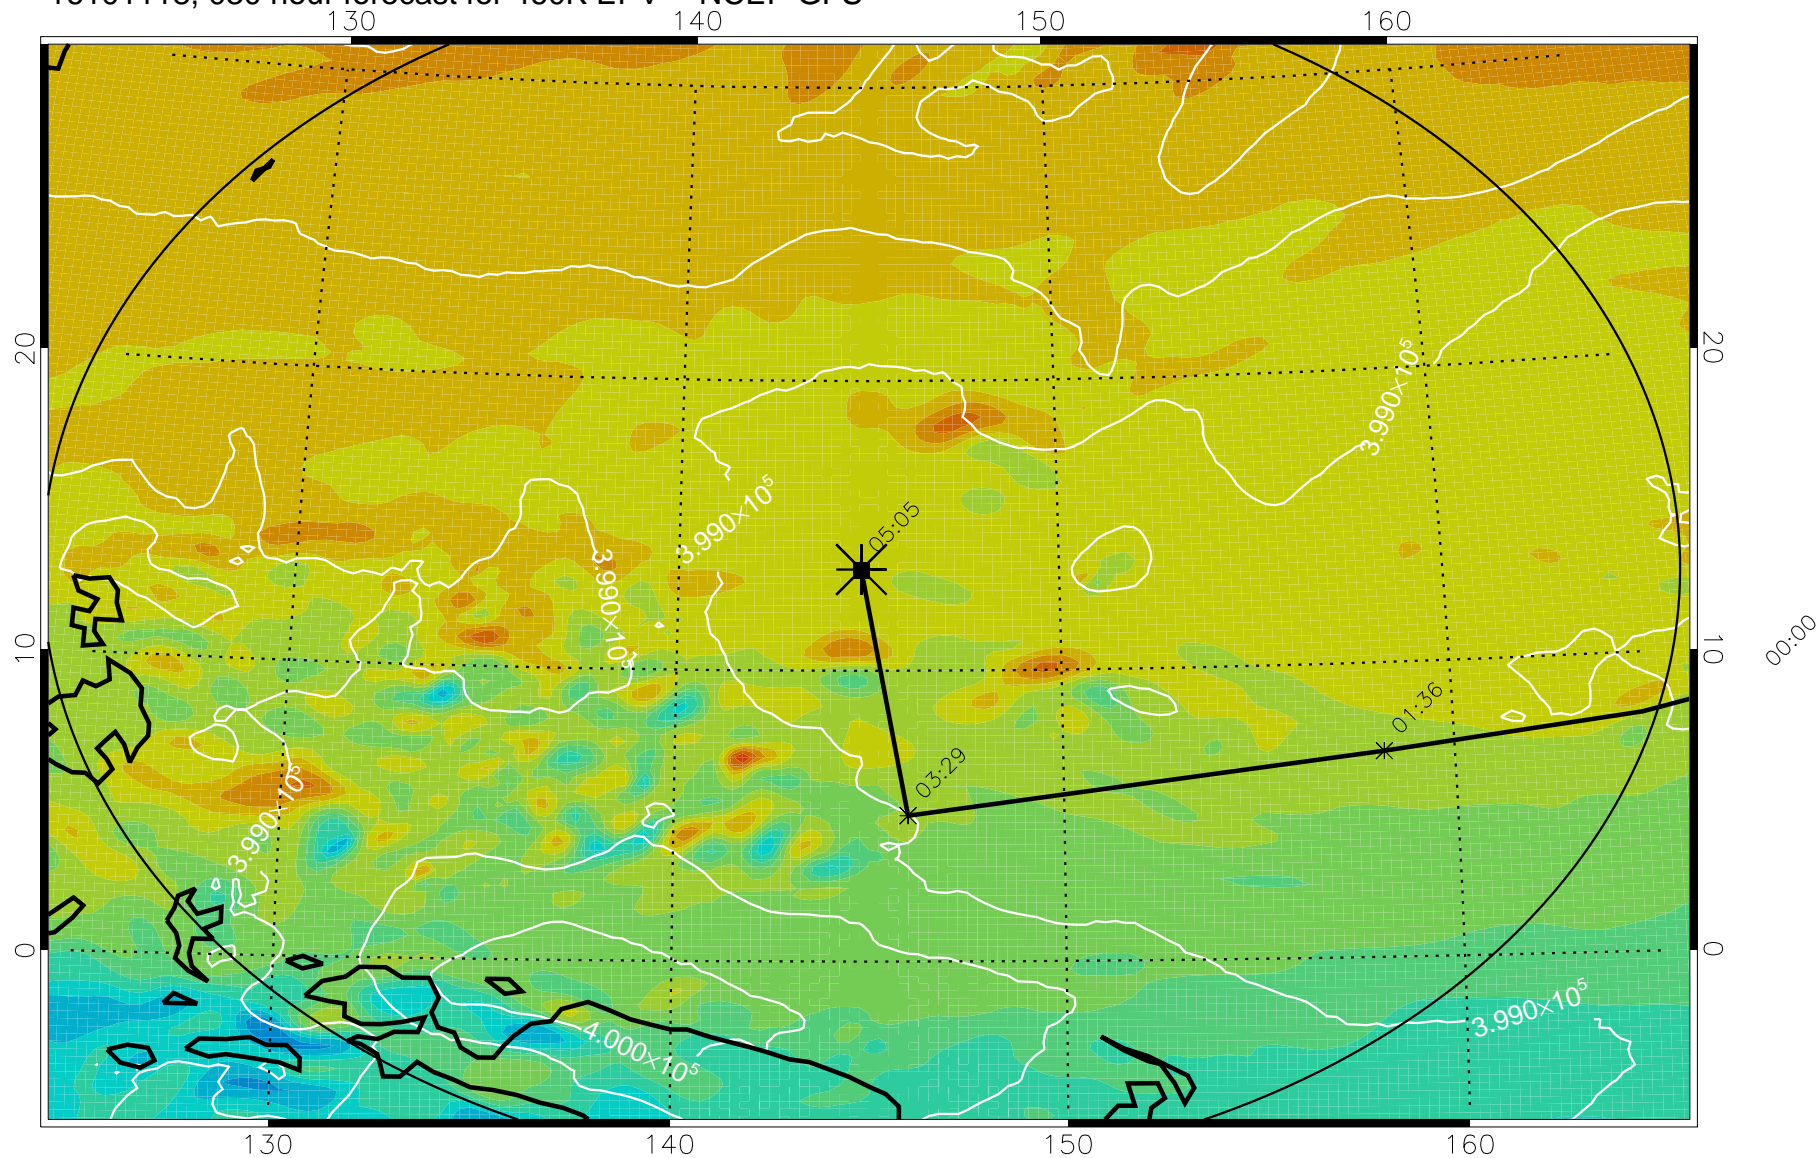

16101106, 018 hour forecast for 460K EPV -- NCEP GFS

460K Montgomery Streamfunction, white

Range ring of 2304 km

16101112, 024 hour forecast for 460K EPV -- NCEP GFS

460K Montgomery Streamfunction, white

Range ring of 2304 km

16101118, 030 hour forecast for 460K EPV -- NCEP GFS

460K Montgomery Streamfunction, white

Range ring of 2304 km

16101200, 036 hour forecast for 460K EPV -- NCEP GFS

460K Montgomery Streamfunction, white

Range ring of 2304 km

16101206, 042 hour forecast for 460K EPV -- NCEP GFS

460K Montgomery Streamfunction, white

Range ring of 2304 km

16101212, 048 hour forecast for 460K EPV -- NCEP GFS

460K Montgomery Streamfunction, white

Range ring of 2304 km

16101218, 054 hour forecast for 460K EPV -- NCEP GFS

460K Montgomery Streamfunction, white

Range ring of 2304 km

16101300, 060 hour forecast for 460K EPV -- NCEP GFS

460K Montgomery Streamfunction, white

Range ring of 2304 km