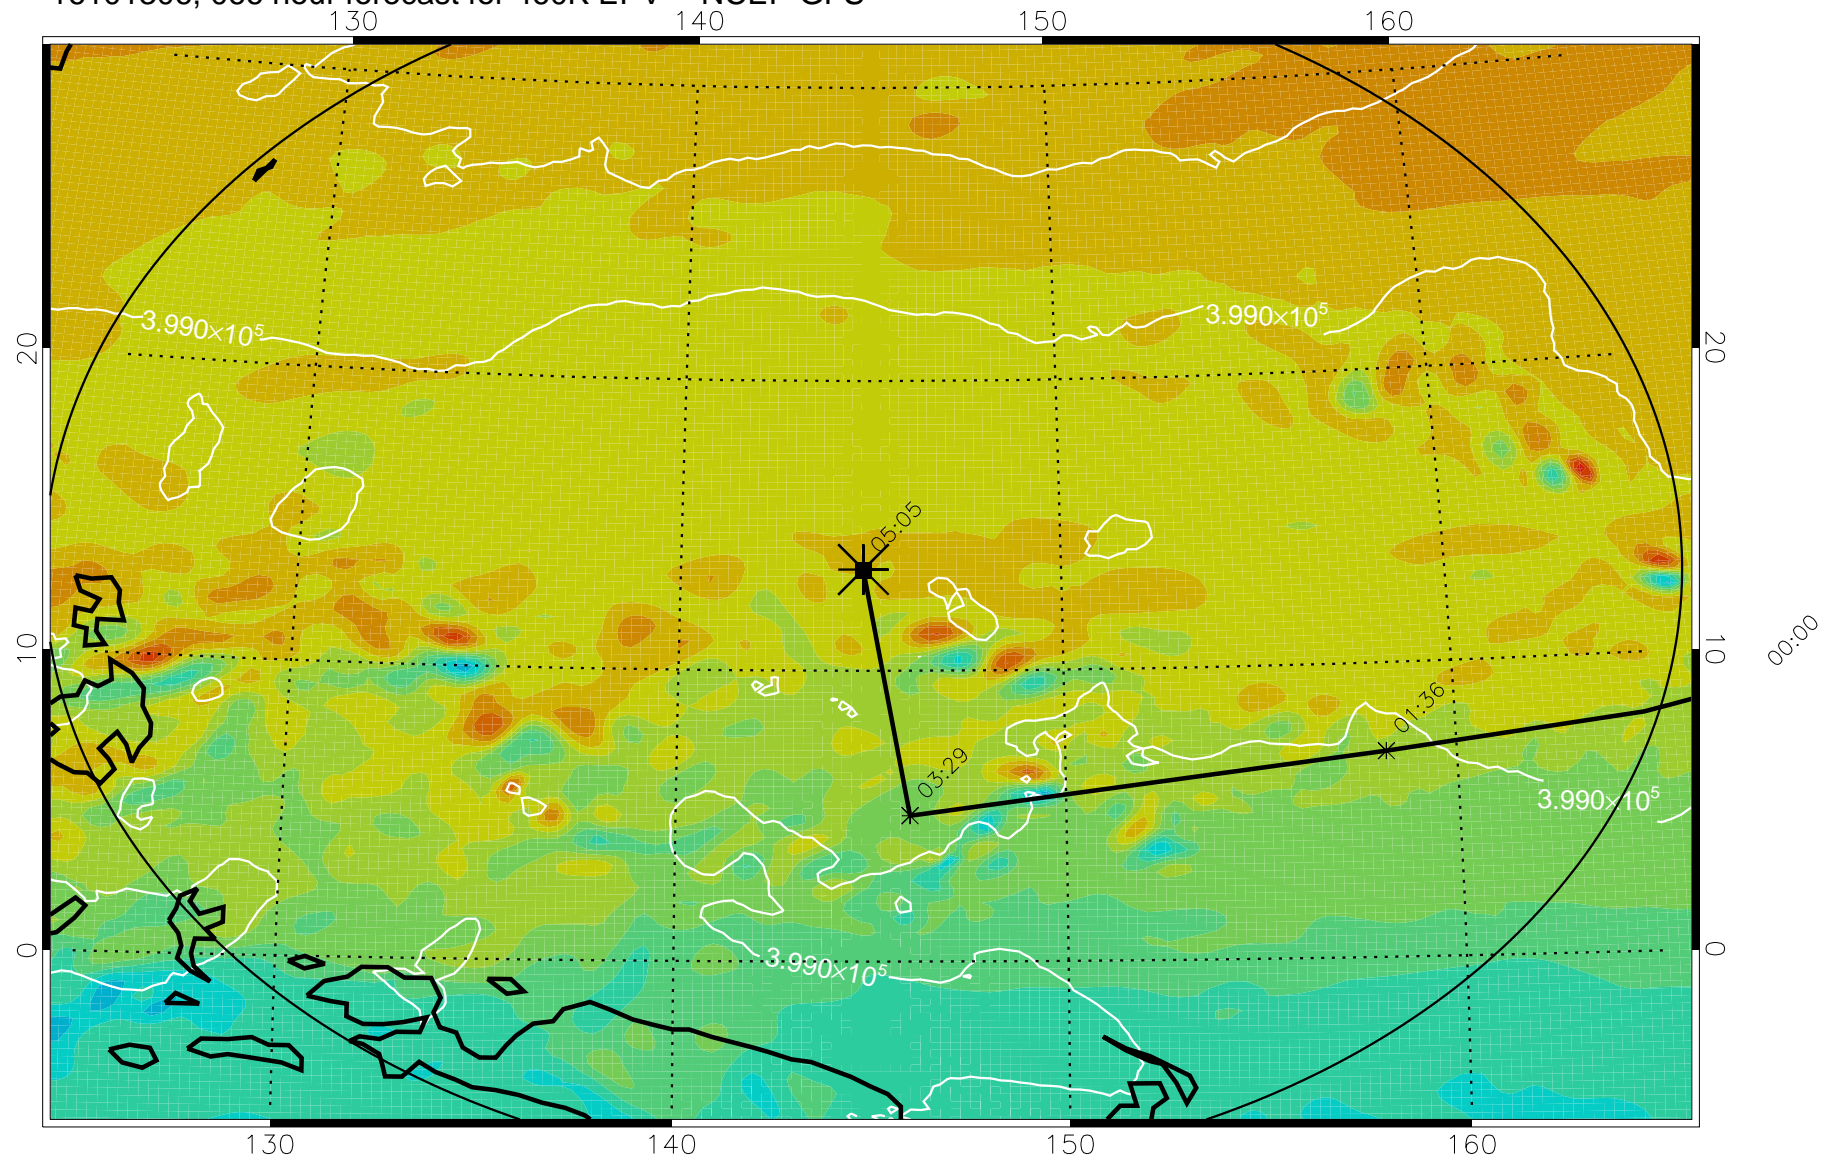

16101218, 054 hour forecast for 460K EPV -- NCEP GFS

460K Montgomery Streamfunction, white

Range ring of 2304 km

16101300, 060 hour forecast for 460K EPV -- NCEP GFS

460K Montgomery Streamfunction, white

Range ring of 2304 km

16101306, 066 hour forecast for 460K EPV -- NCEP GFS

460K Montgomery Streamfunction, white

Range ring of 2304 km

16101312, 072 hour forecast for 460K EPV -- NCEP GFS

460K Montgomery Streamfunction, white

Range ring of 2304 km

16101318, 078 hour forecast for 460K EPV -- NCEP GFS

460K Montgomery Streamfunction, white

Range ring of 2304 km

16101400, 084 hour forecast for 460K EPV -- NCEP GFS

460K Montgomery Streamfunction, white

Range ring of 2304 km

16101406, 090 hour forecast for 460K EPV -- NCEP GFS

460K Montgomery Streamfunction, white

Range ring of 2304 km

16101412, 096 hour forecast for 460K EPV -- NCEP GFS

16101418, 102 hour forecast for 460K EPV -- NCEP GFS