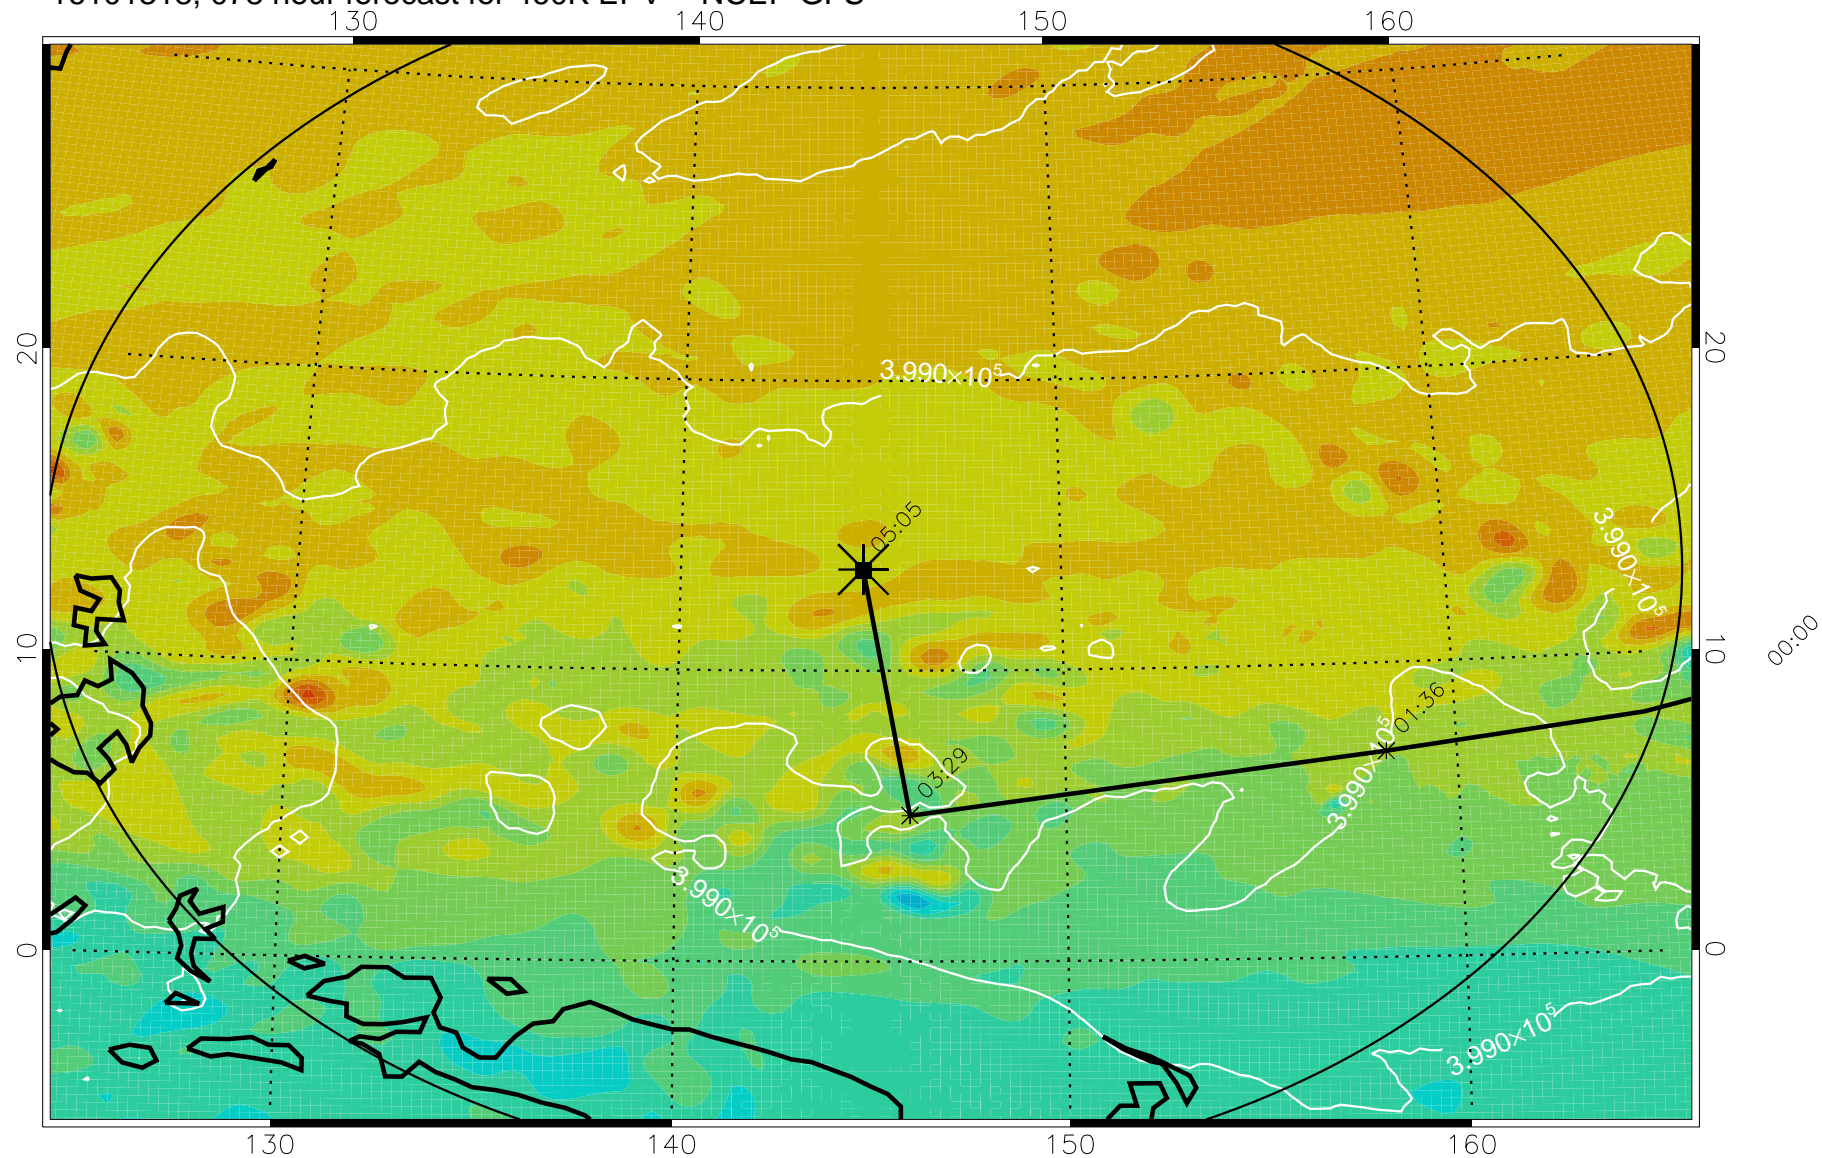

16101218, 054 hour forecast for 460K EPV -- NCEP GFS

460K Montgomery Streamfunction, white

Range ring of 2304 km

16101300, 060 hour forecast for 460K EPV -- NCEP GFS

460K Montgomery Streamfunction, white

Range ring of 2304 km

16101306, 066 hour forecast for 460K EPV -- NCEP GFS

460K Montgomery Streamfunction, white

Range ring of 2304 km

16101312, 072 hour forecast for 460K EPV -- NCEP GFS

460K Montgomery Streamfunction, white

Range ring of 2304 km

16101318, 078 hour forecast for 460K EPV -- NCEP GFS

460K Montgomery Streamfunction, white

Range ring of 2304 km

16101400, 084 hour forecast for 460K EPV -- NCEP GFS

460K Montgomery Streamfunction, white

Range ring of 2304 km

16101406, 090 hour forecast for 460K EPV -- NCEP GFS

460K Montgomery Streamfunction, white

Range ring of 2304 km

16101412, 096 hour forecast for 460K EPV -- NCEP GFS

16101418, 102 hour forecast for 460K EPV -- NCEP GFS