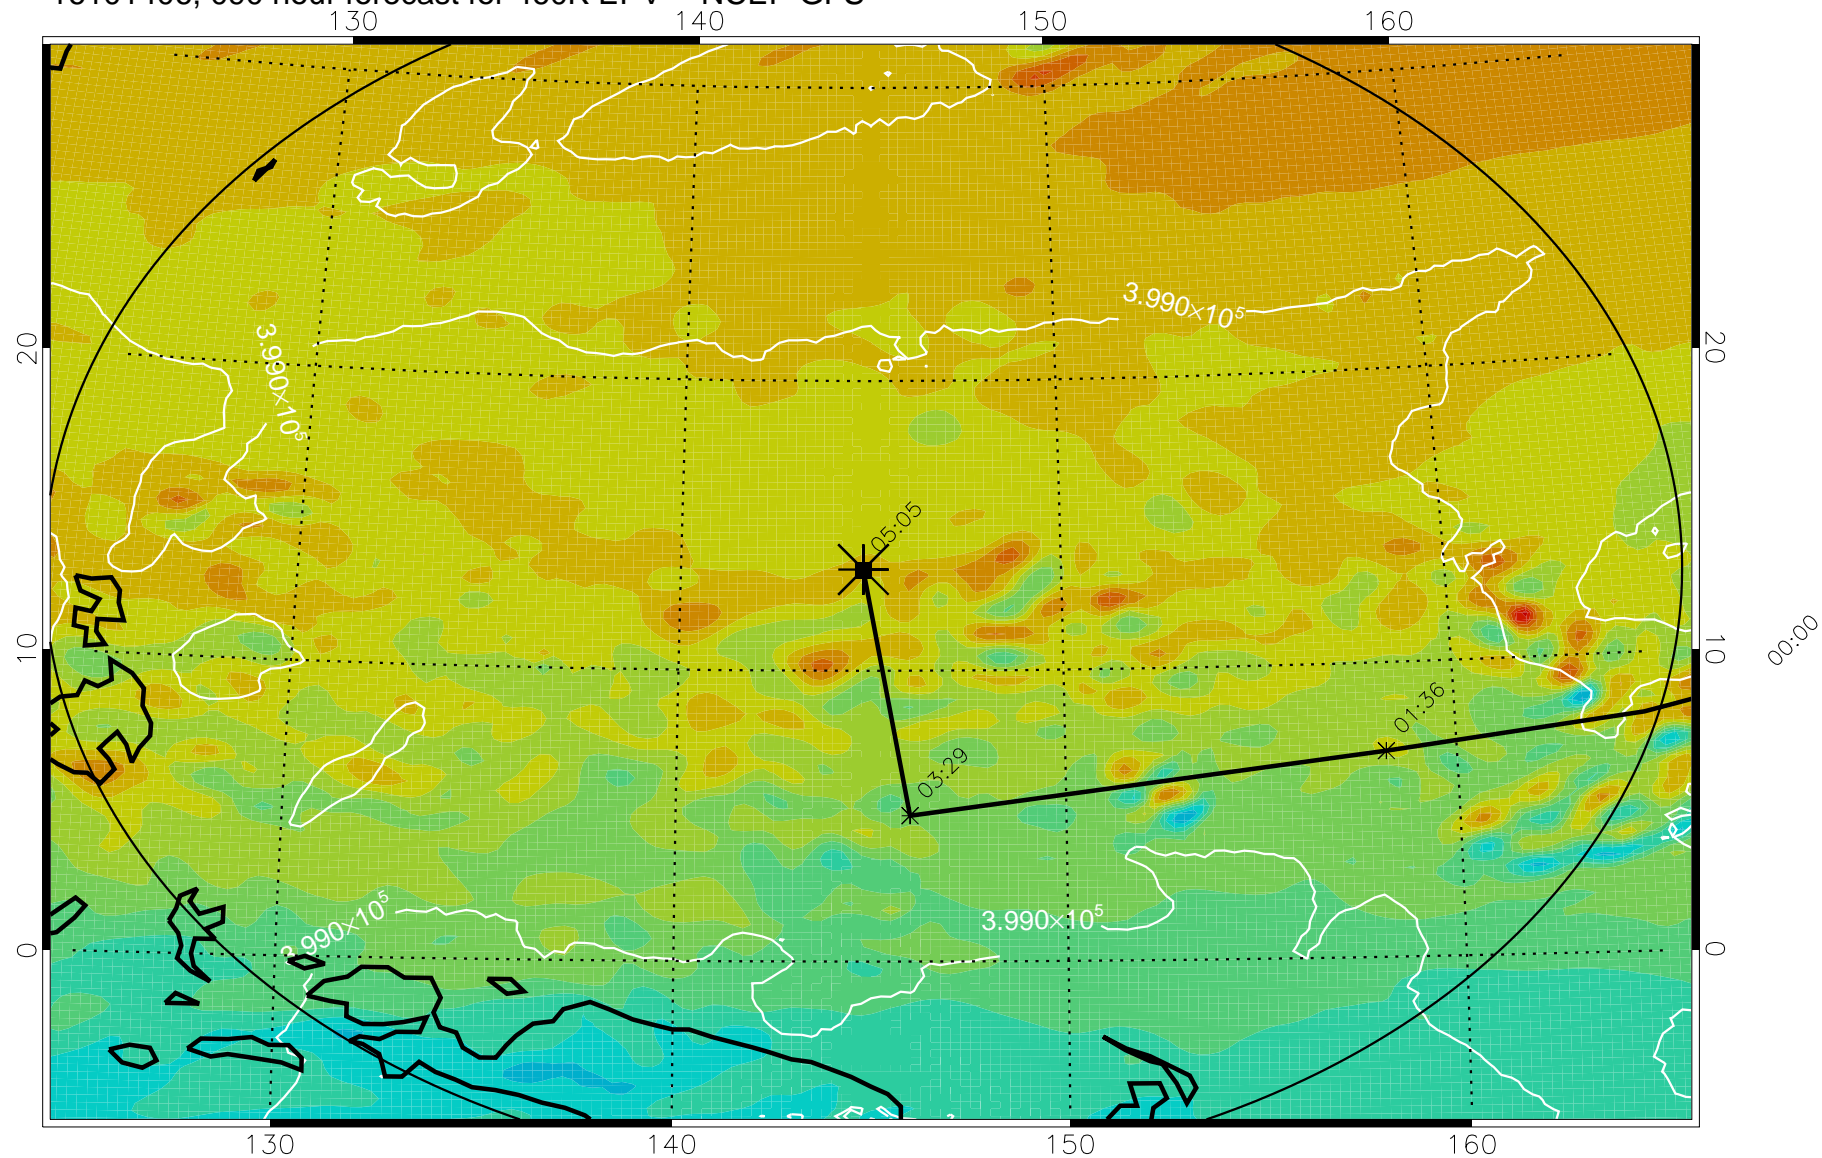

16101306, 066 hour forecast for 460K EPV -- NCEP GFS

460K Montgomery Streamfunction, white

Range ring of 2304 km

16101312, 072 hour forecast for 460K EPV -- NCEP GFS

460K Montgomery Streamfunction, white

Range ring of 2304 km

16101318, 078 hour forecast for 460K EPV -- NCEP GFS

460K Montgomery Streamfunction, white

Range ring of 2304 km

16101400, 084 hour forecast for 460K EPV -- NCEP GFS

460K Montgomery Streamfunction, white

Range ring of 2304 km

16101406, 090 hour forecast for 460K EPV -- NCEP GFS

460K Montgomery Streamfunction, white

Range ring of 2304 km

16101412, 096 hour forecast for 460K EPV -- NCEP GFS

16101418, 102 hour forecast for 460K EPV -- NCEP GFS

460K Montgomery Streamfunction, white

Range ring of 2304 km

16101500, 108 hour forecast for 460K EPV -- NCEP GFS

460K Montgomery Streamfunction, white

Range ring of 2304 km

16101506, 114 hour forecast for 460K EPV -- NCEP GFS