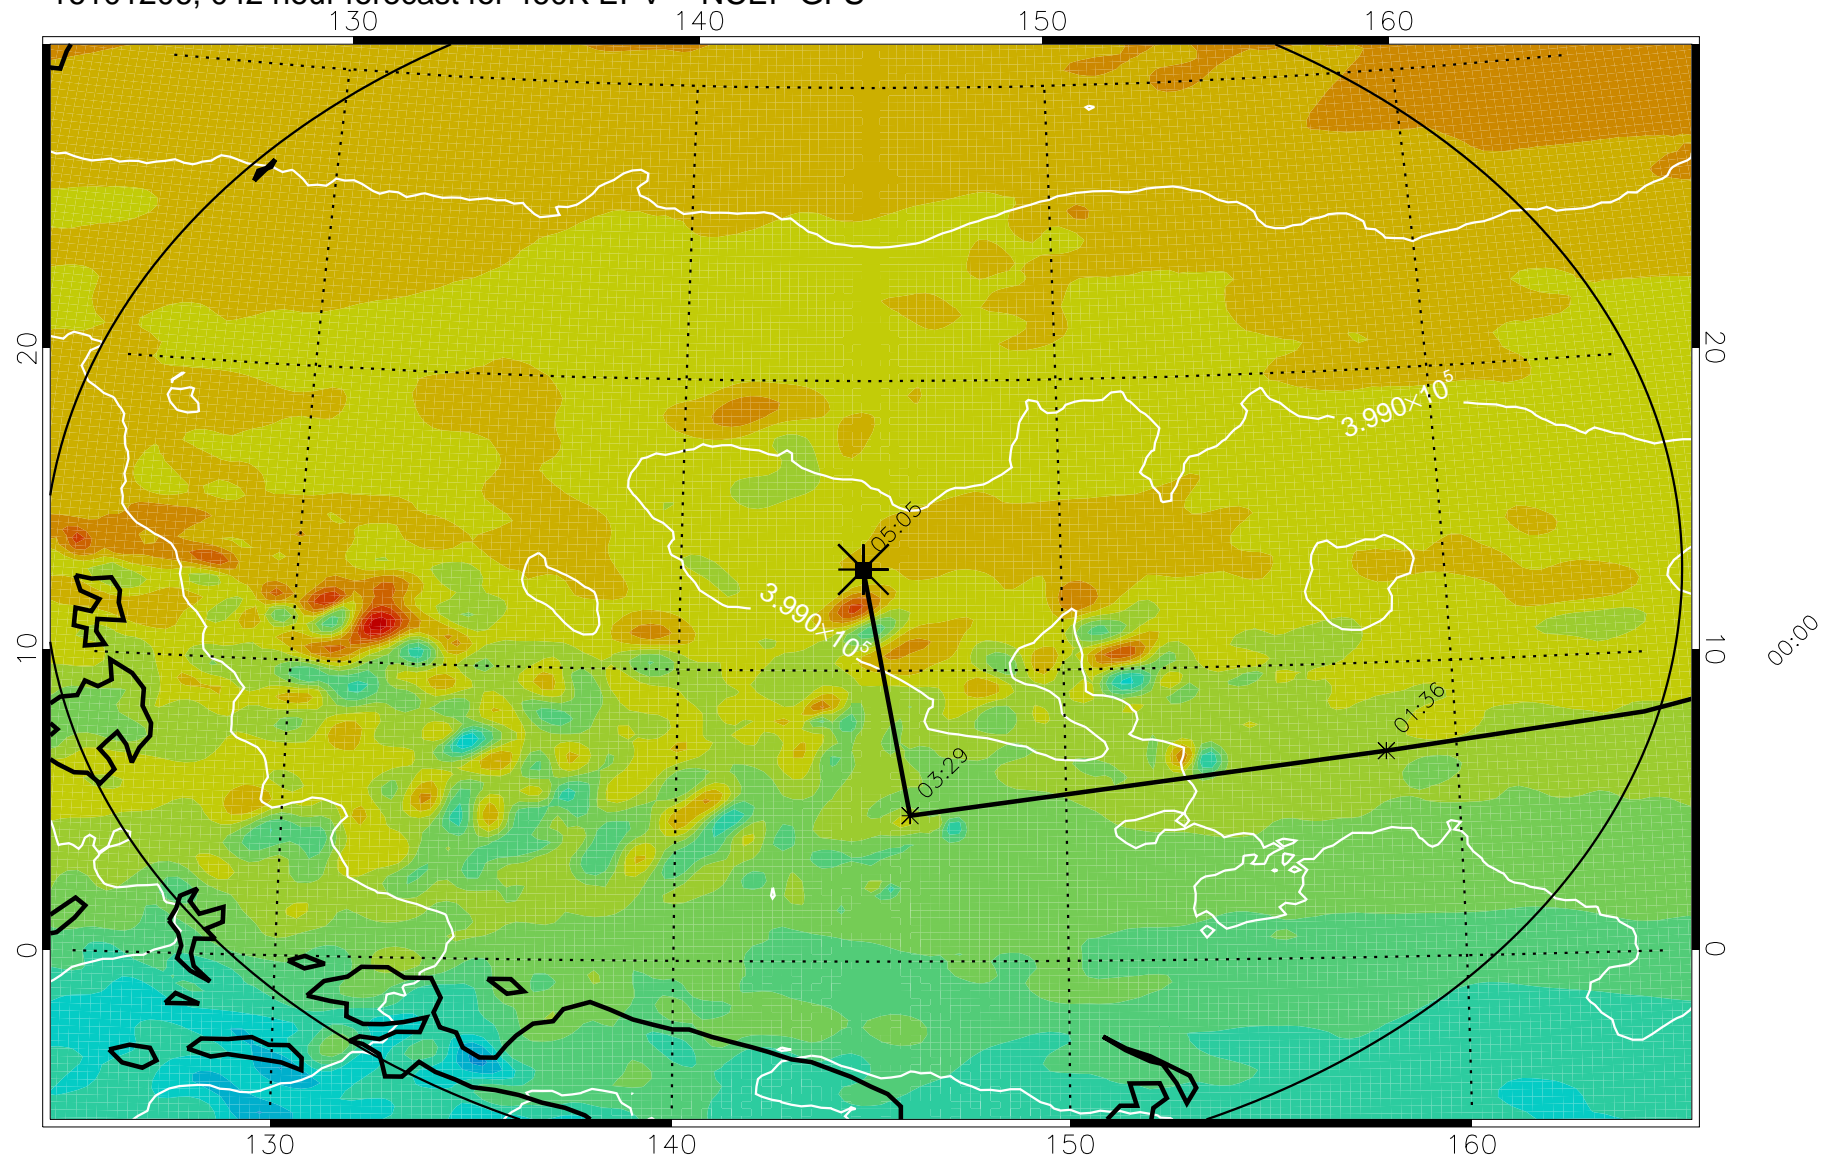

16101118, 030 hour forecast for 460K EPV -- NCEP GFS

460K Montgomery Streamfunction, white

Range ring of 2304 km

16101200, 036 hour forecast for 460K EPV -- NCEP GFS

460K Montgomery Streamfunction, white

Range ring of 2304 km

16101206, 042 hour forecast for 460K EPV -- NCEP GFS

460K Montgomery Streamfunction, white

Range ring of 2304 km

16101212, 048 hour forecast for 460K EPV -- NCEP GFS

460K Montgomery Streamfunction, white

Range ring of 2304 km

16101218, 054 hour forecast for 460K EPV -- NCEP GFS

460K Montgomery Streamfunction, white

Range ring of 2304 km

16101300, 060 hour forecast for 460K EPV -- NCEP GFS

460K Montgomery Streamfunction, white

Range ring of 2304 km

16101406, 090 hour forecast for 460K EPV -- NCEP GFS

460K Montgomery Streamfunction, white

Range ring of 2304 km

16101412, 096 hour forecast for 460K EPV -- NCEP GFS

16101418, 102 hour forecast for 460K EPV -- NCEP GFS