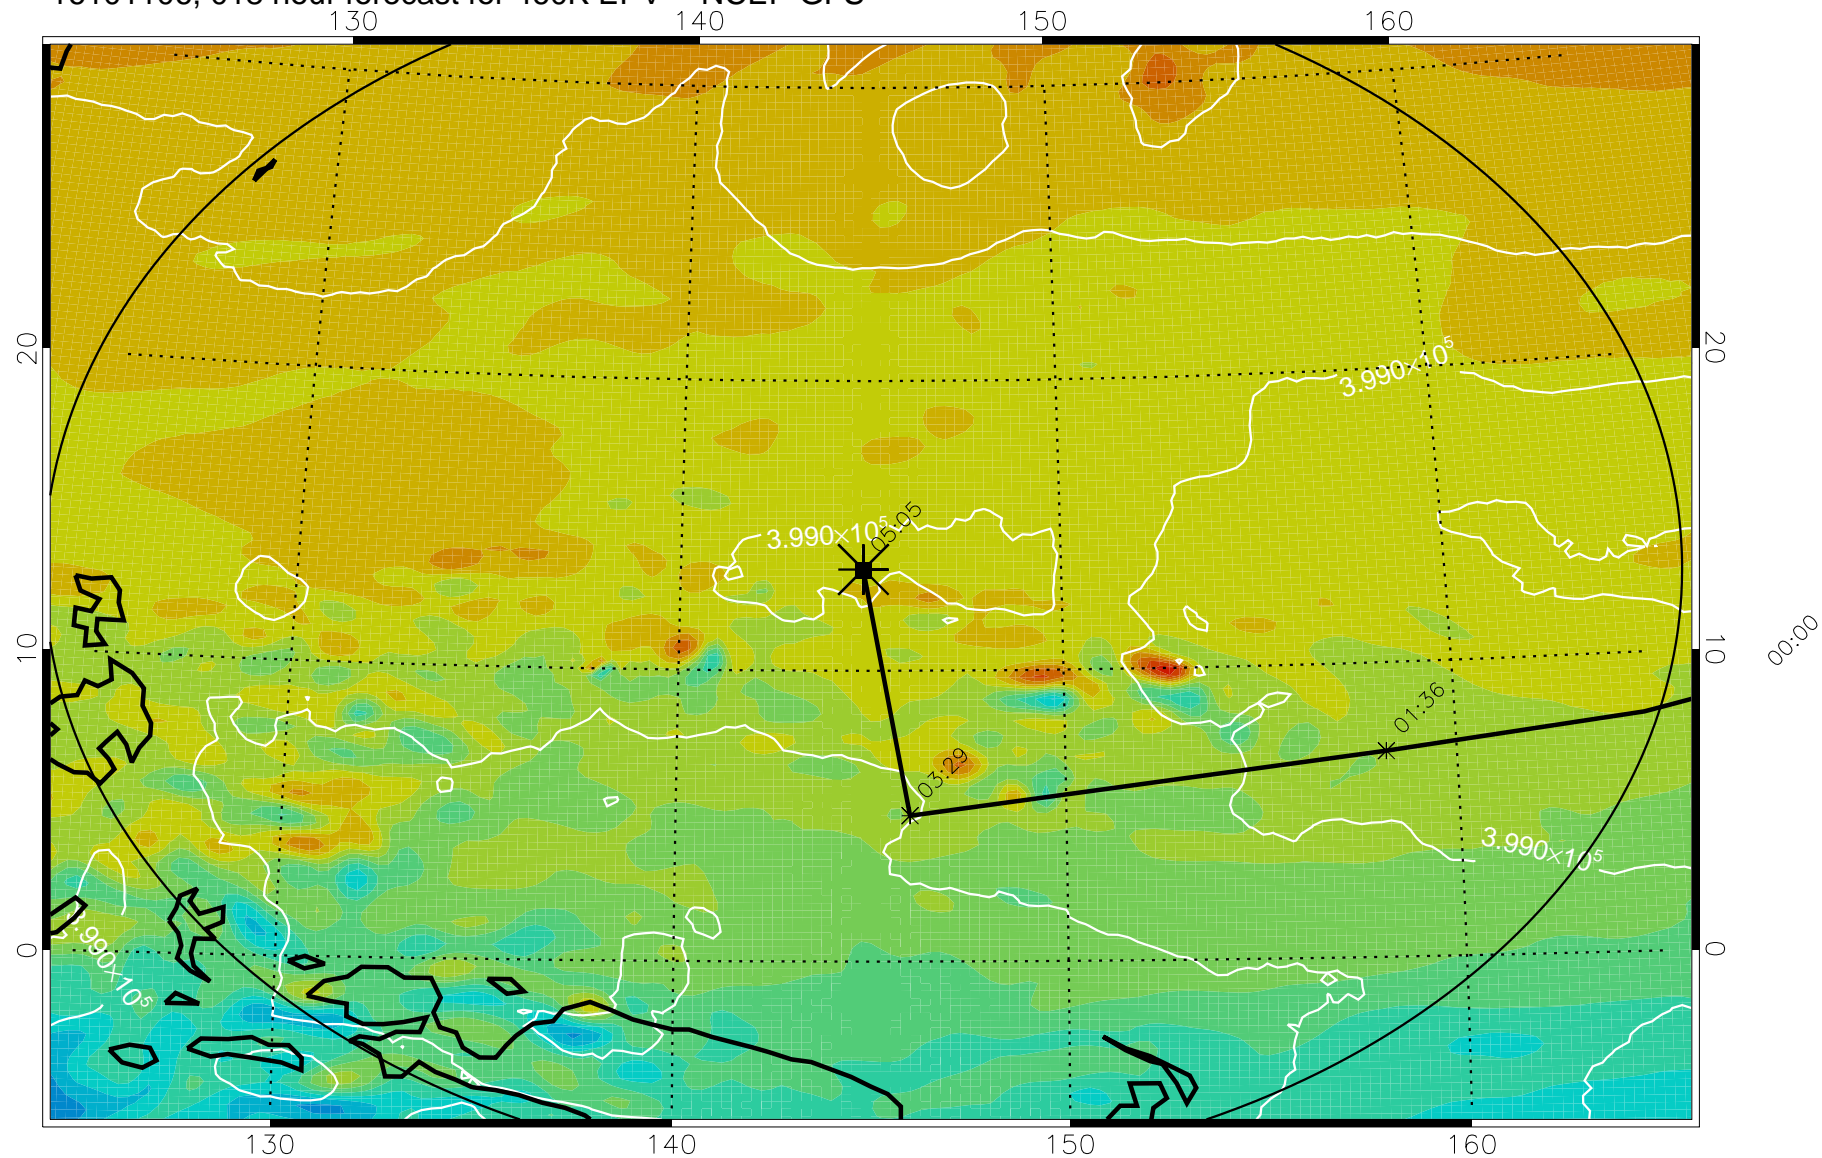

16101018, 006 hour forecast for 460K EPV -- NCEP GFS

460K Montgomery Streamfunction, white

Range ring of 2304 km

16101100, 012 hour forecast for 460K EPV -- NCEP GFS

460K Montgomery Streamfunction, white

Range ring of 2304 km

16101106, 018 hour forecast for 460K EPV -- NCEP GFS

460K Montgomery Streamfunction, white

Range ring of 2304 km

16101112, 024 hour forecast for 460K EPV -- NCEP GFS

460K Montgomery Streamfunction, white

Range ring of 2304 km

16101118, 030 hour forecast for 460K EPV -- NCEP GFS

460K Montgomery Streamfunction, white

Range ring of 2304 km

16101200, 036 hour forecast for 460K EPV -- NCEP GFS

460K Montgomery Streamfunction, white

Range ring of 2304 km

16101218, 054 hour forecast for 460K EPV -- NCEP GFS

460K Montgomery Streamfunction, white

Range ring of 2304 km

16101300, 060 hour forecast for 460K EPV -- NCEP GFS

460K Montgomery Streamfunction, white

Range ring of 2304 km