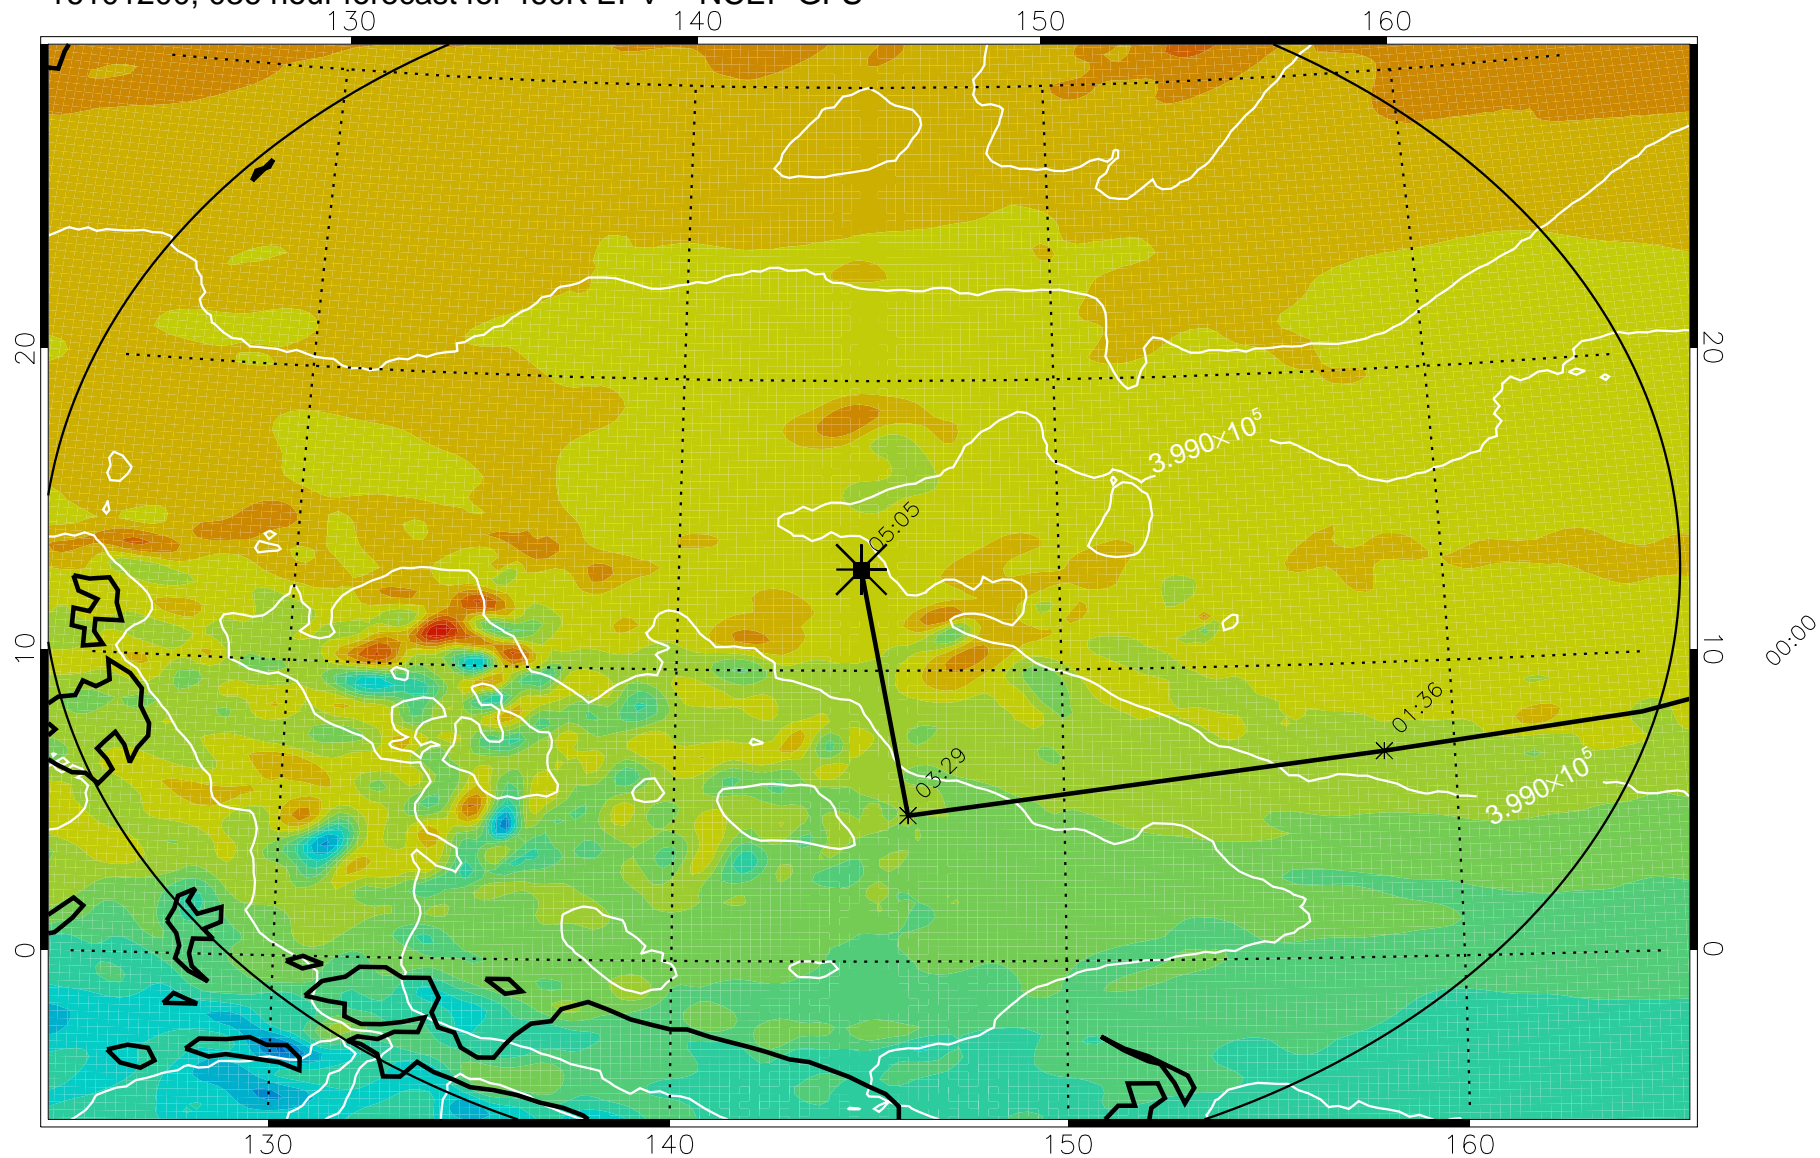

16101106, 018 hour forecast for 460K EPV -- NCEP GFS

460K Montgomery Streamfunction, white

Range ring of 2304 km

16101112, 024 hour forecast for 460K EPV -- NCEP GFS

460K Montgomery Streamfunction, white

Range ring of 2304 km

16101118, 030 hour forecast for 460K EPV -- NCEP GFS

460K Montgomery Streamfunction, white

Range ring of 2304 km

16101200, 036 hour forecast for 460K EPV -- NCEP GFS

460K Montgomery Streamfunction, white

Range ring of 2304 km

16101206, 042 hour forecast for 460K EPV -- NCEP GFS

460K Montgomery Streamfunction, white

Range ring of 2304 km

16101212, 048 hour forecast for 460K EPV -- NCEP GFS

460K Montgomery Streamfunction, white

Range ring of 2304 km

16101218, 054 hour forecast for 460K EPV -- NCEP GFS

460K Montgomery Streamfunction, white

Range ring of 2304 km

16101300, 060 hour forecast for 460K EPV -- NCEP GFS

460K Montgomery Streamfunction, white

Range ring of 2304 km