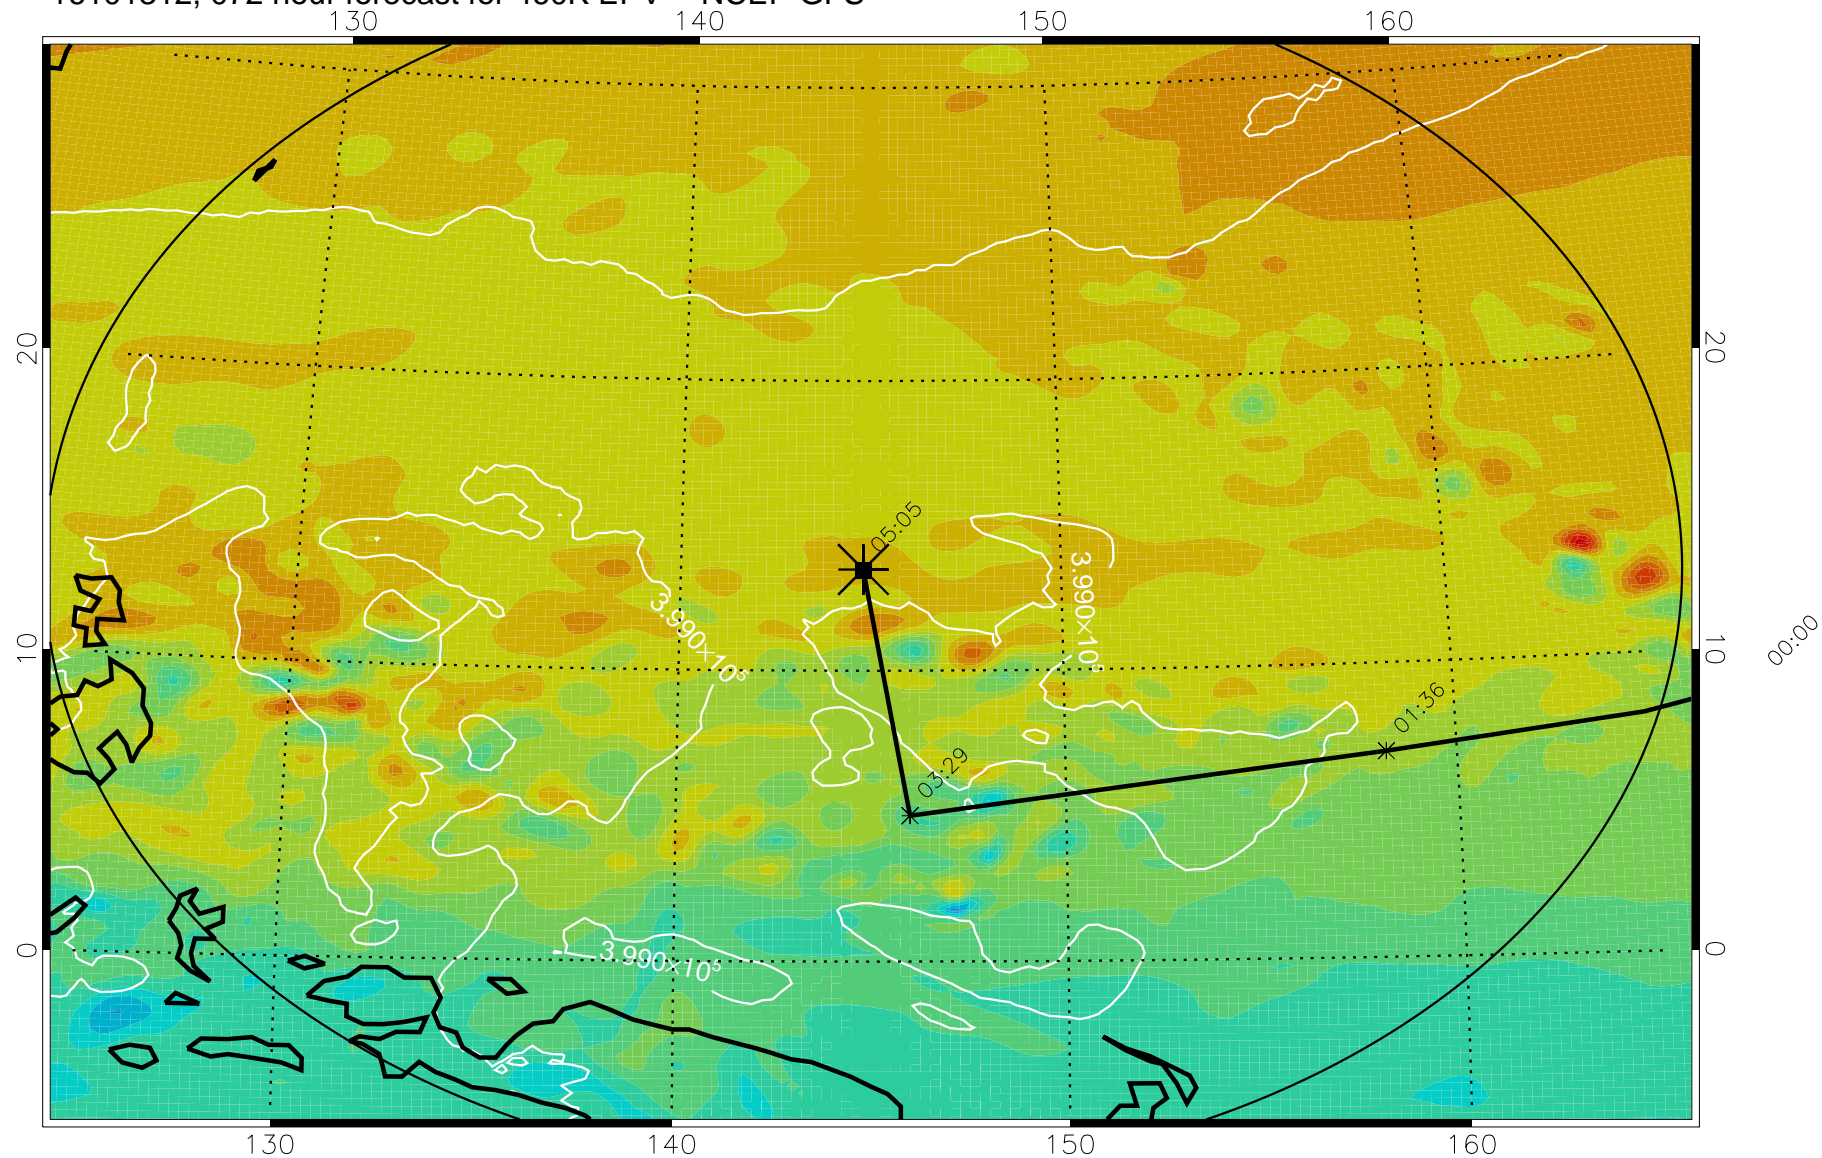

16101218, 054 hour forecast for 460K EPV -- NCEP GFS

460K Montgomery Streamfunction, white

Range ring of 2304 km

16101300, 060 hour forecast for 460K EPV -- NCEP GFS

460K Montgomery Streamfunction, white

Range ring of 2304 km

16101306, 066 hour forecast for 460K EPV -- NCEP GFS

460K Montgomery Streamfunction, white

Range ring of 2304 km

16101312, 072 hour forecast for 460K EPV -- NCEP GFS

460K Montgomery Streamfunction, white

Range ring of 2304 km

16101318, 078 hour forecast for 460K EPV -- NCEP GFS

460K Montgomery Streamfunction, white

Range ring of 2304 km

16101400, 084 hour forecast for 460K EPV -- NCEP GFS

460K Montgomery Streamfunction, white

Range ring of 2304 km

16101406, 090 hour forecast for 460K EPV -- NCEP GFS

460K Montgomery Streamfunction, white

Range ring of 2304 km

16101412, 096 hour forecast for 460K EPV -- NCEP GFS

16101418, 102 hour forecast for 460K EPV -- NCEP GFS