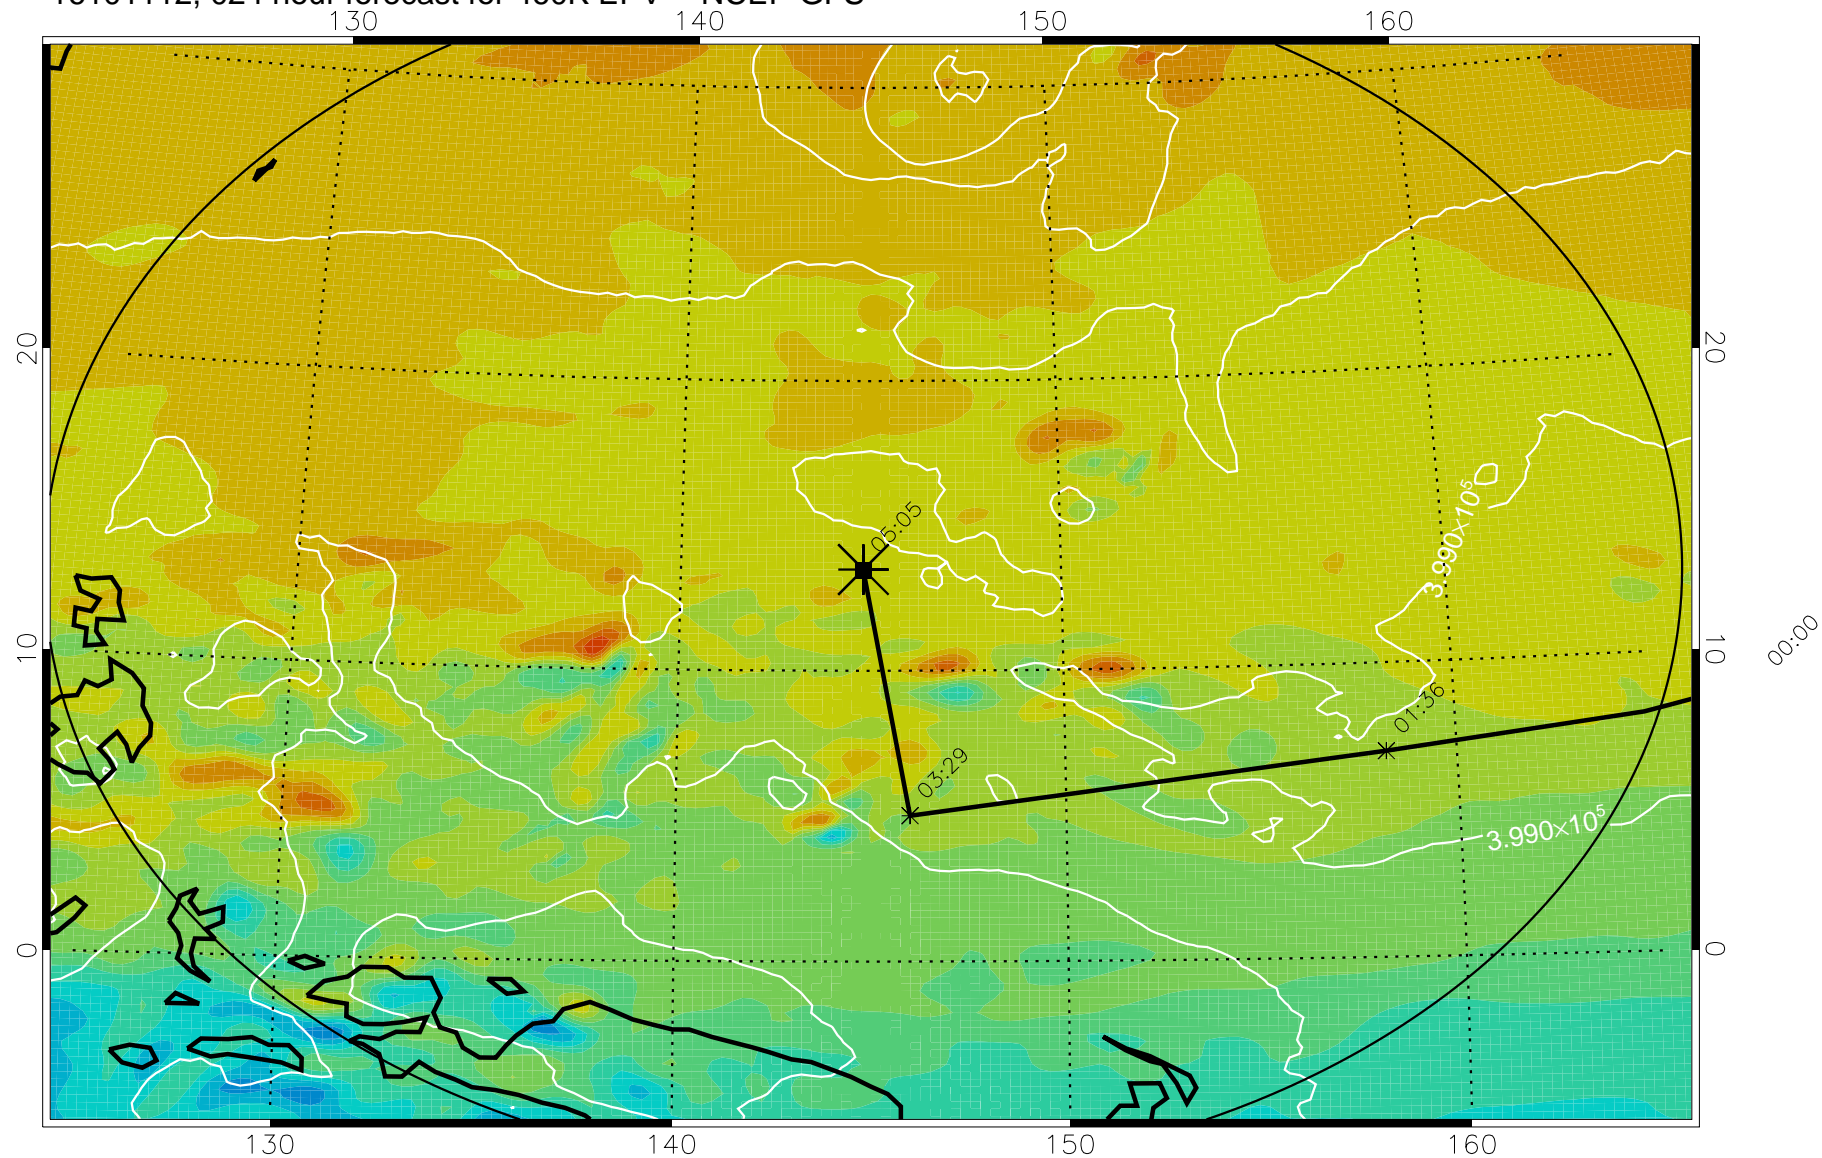

16101018, 006 hour forecast for 460K EPV -- NCEP GFS

460K Montgomery Streamfunction, white

Range ring of 2304 km

16101100, 012 hour forecast for 460K EPV -- NCEP GFS

460K Montgomery Streamfunction, white

Range ring of 2304 km

16101106, 018 hour forecast for 460K EPV -- NCEP GFS

460K Montgomery Streamfunction, white

Range ring of 2304 km

16101112, 024 hour forecast for 460K EPV -- NCEP GFS

460K Montgomery Streamfunction, white

Range ring of 2304 km

16101118, 030 hour forecast for 460K EPV -- NCEP GFS

460K Montgomery Streamfunction, white

Range ring of 2304 km

16101200, 036 hour forecast for 460K EPV -- NCEP GFS

460K Montgomery Streamfunction, white

Range ring of 2304 km

16101206, 042 hour forecast for 460K EPV -- NCEP GFS

460K Montgomery Streamfunction, white

Range ring of 2304 km

16101212, 048 hour forecast for 460K EPV -- NCEP GFS

460K Montgomery Streamfunction, white

Range ring of 2304 km