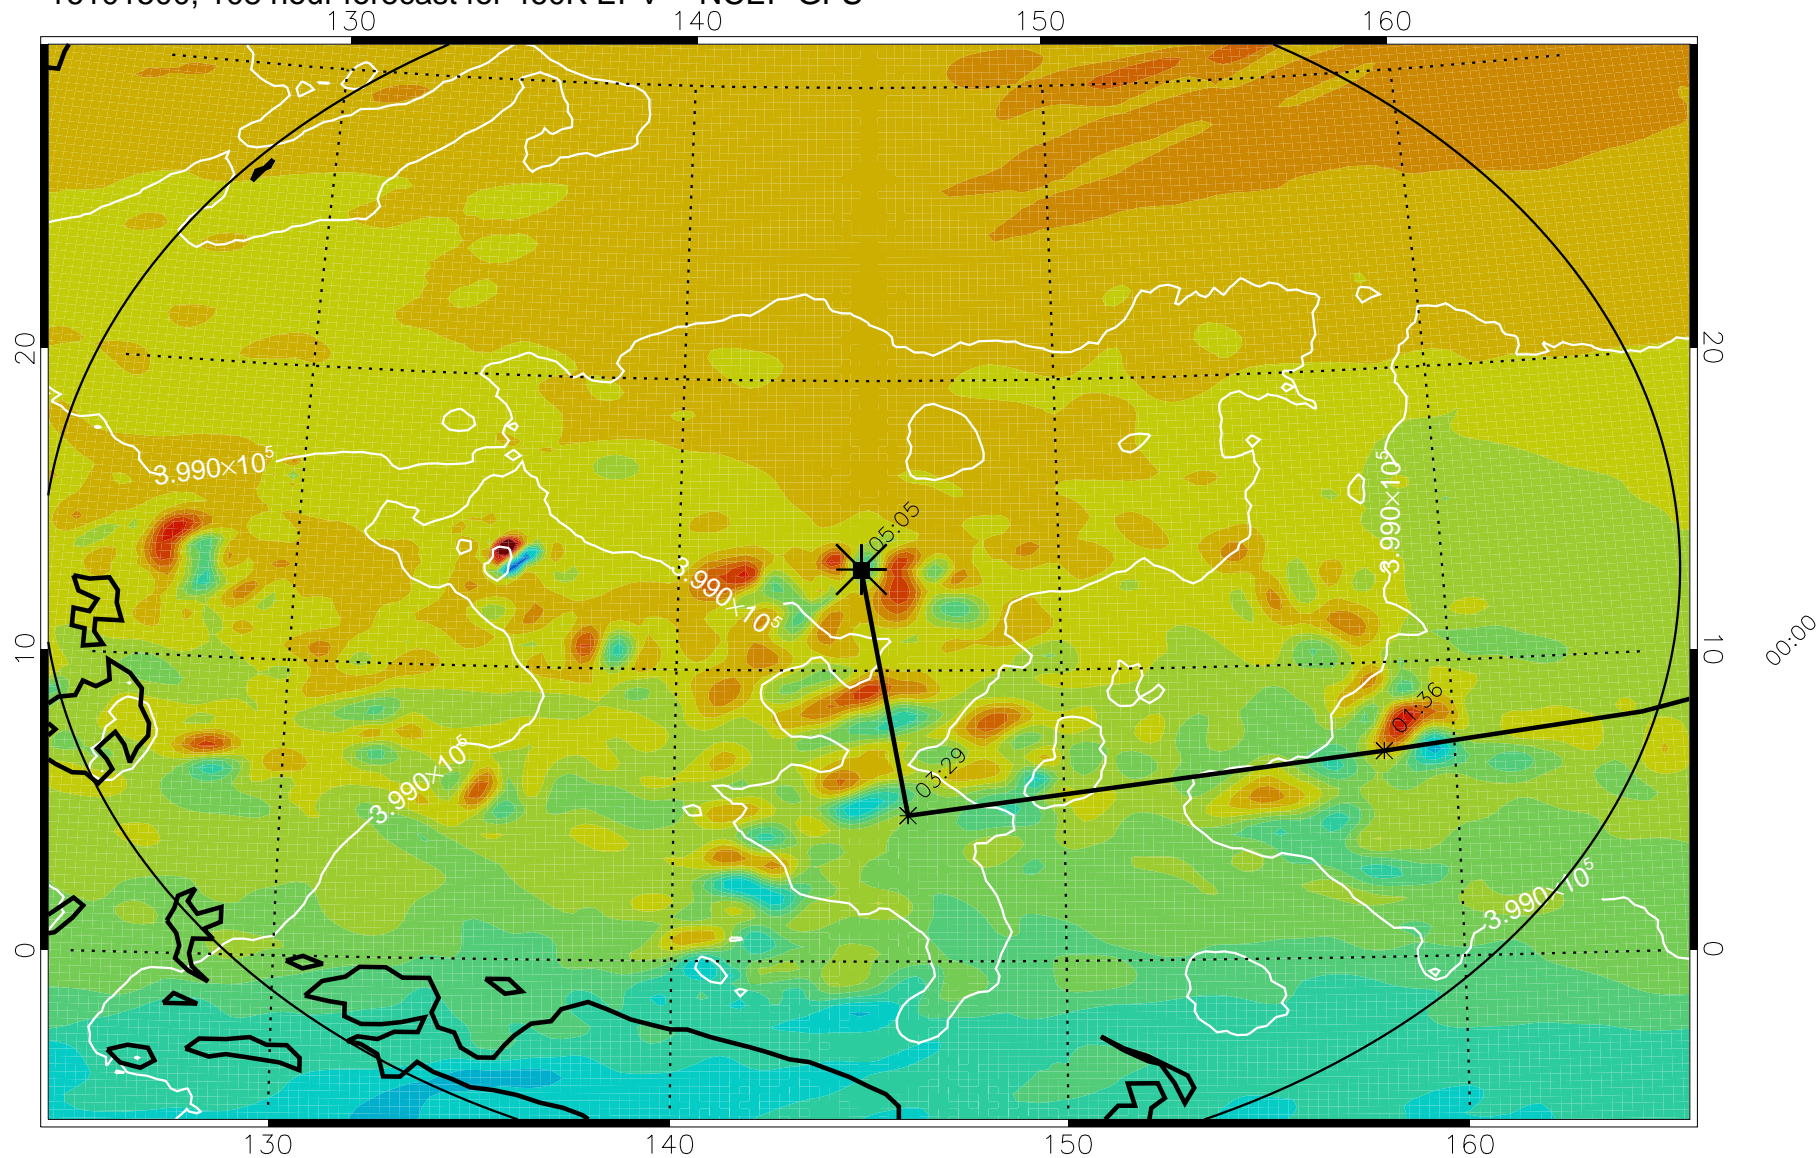

16101318, 078 hour forecast for 460K EPV -- NCEP GFS

460K Montgomery Streamfunction, white

Range ring of 2304 km

16101400, 084 hour forecast for 460K EPV -- NCEP GFS

460K Montgomery Streamfunction, white

Range ring of 2304 km

16101406, 090 hour forecast for 460K EPV -- NCEP GFS

460K Montgomery Streamfunction, white

Range ring of 2304 km

16101412, 096 hour forecast for 460K EPV -- NCEP GFS

16101418, 102 hour forecast for 460K EPV -- NCEP GFS

460K Montgomery Streamfunction, white

Range ring of 2304 km

16101500, 108 hour forecast for 460K EPV -- NCEP GFS

460K Montgomery Streamfunction, white

Range ring of 2304 km

16101506, 114 hour forecast for 460K EPV -- NCEP GFS

460K Montgomery Streamfunction, white

Range ring of 2304 km

16101512, 120 hour forecast for 460K EPV -- NCEP GFS

460K Montgomery Streamfunction, white

Range ring of 2304 km