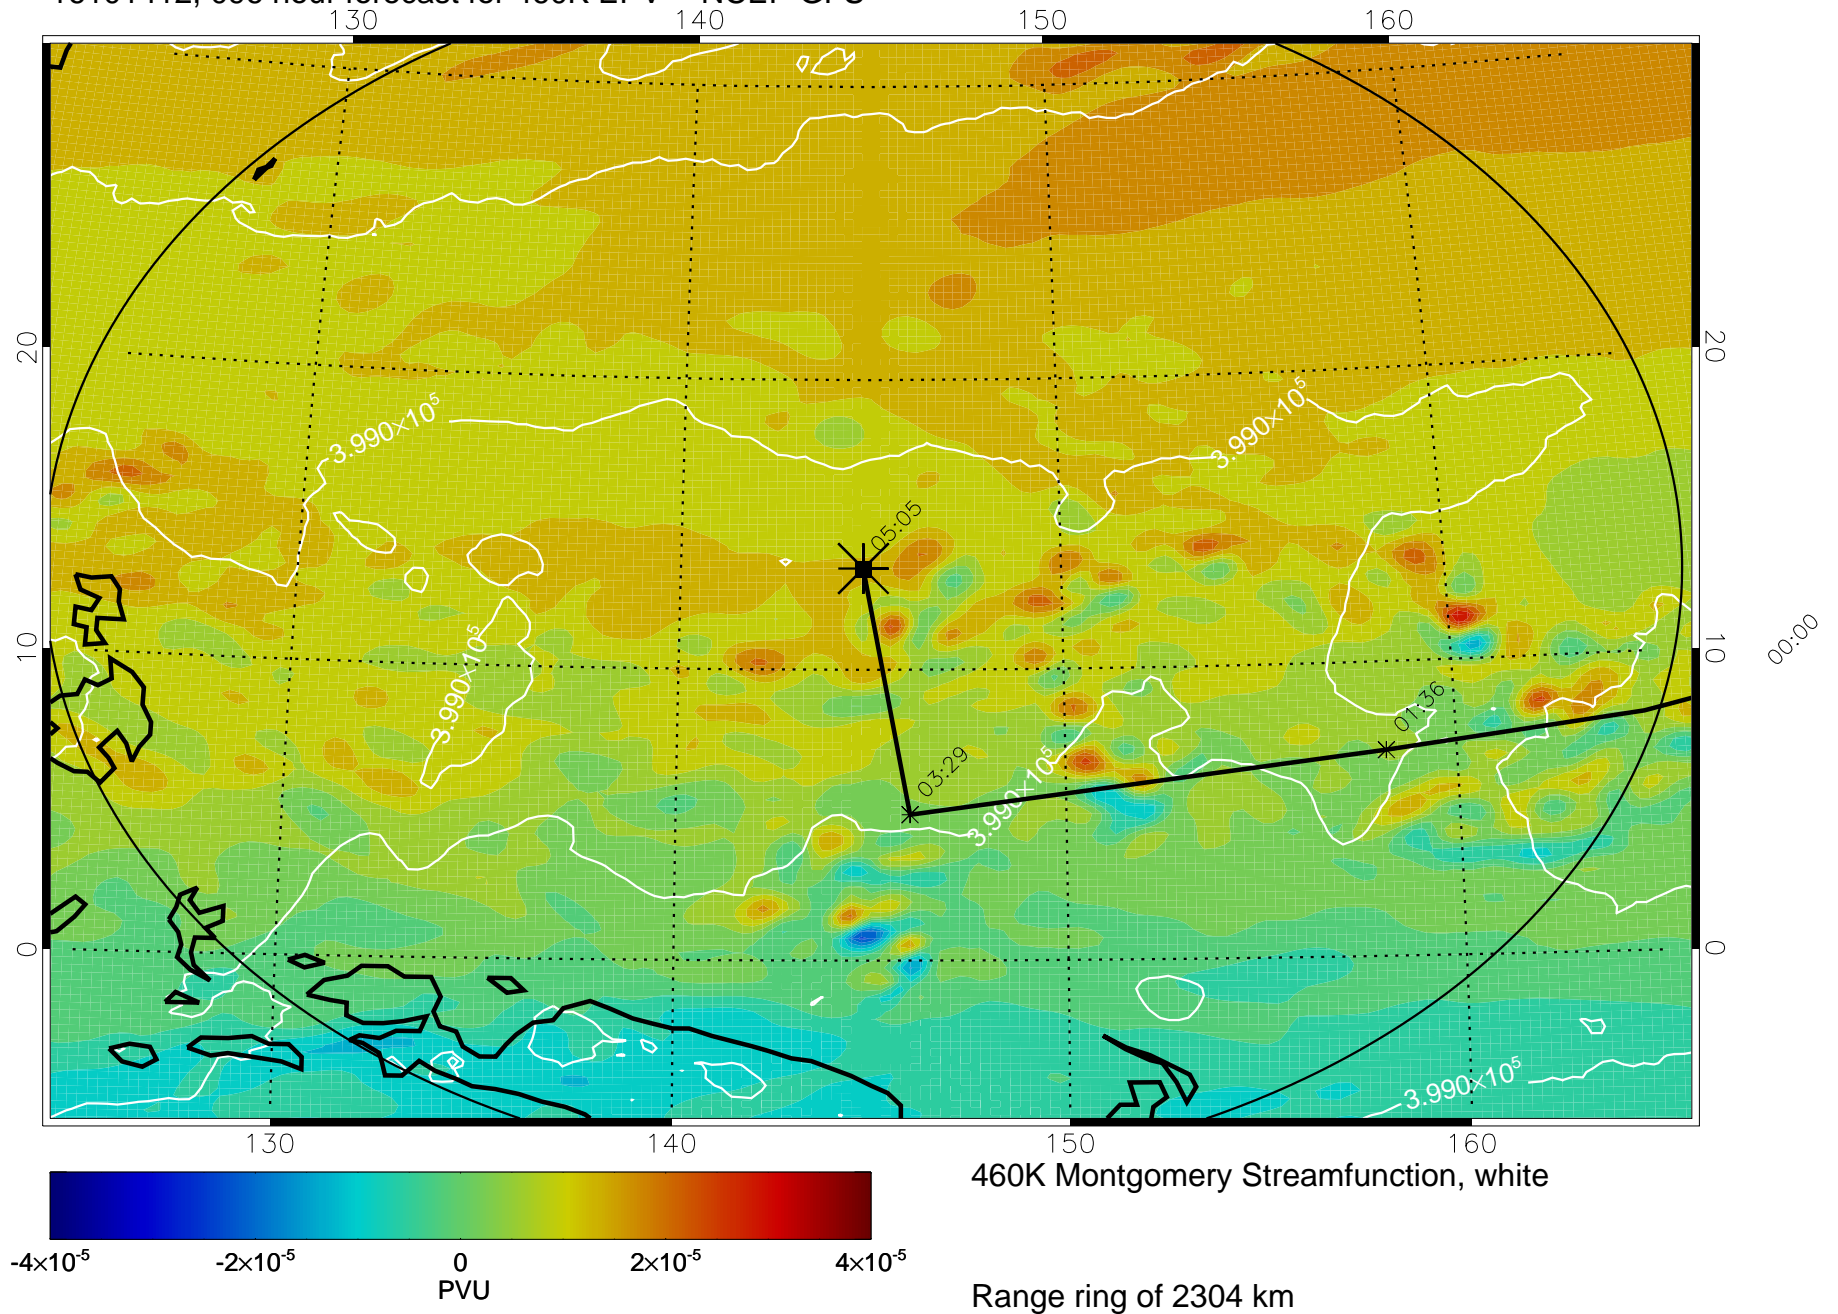

16101306, 066 hour forecast for 460K EPV -- NCEP GFS

460K Montgomery Streamfunction, white

Range ring of 2304 km

16101312, 072 hour forecast for 460K EPV -- NCEP GFS

460K Montgomery Streamfunction, white

Range ring of 2304 km

16101318, 078 hour forecast for 460K EPV -- NCEP GFS

460K Montgomery Streamfunction, white

Range ring of 2304 km

16101400, 084 hour forecast for 460K EPV -- NCEP GFS

460K Montgomery Streamfunction, white

Range ring of 2304 km

16101406, 090 hour forecast for 460K EPV -- NCEP GFS

460K Montgomery Streamfunction, white

Range ring of 2304 km

16101412, 096 hour forecast for 460K EPV -- NCEP GFS

16101418, 102 hour forecast for 460K EPV -- NCEP GFS

460K Montgomery Streamfunction, white

Range ring of 2304 km

16101500, 108 hour forecast for 460K EPV -- NCEP GFS

460K Montgomery Streamfunction, white

Range ring of 2304 km

16101506, 114 hour forecast for 460K EPV -- NCEP GFS