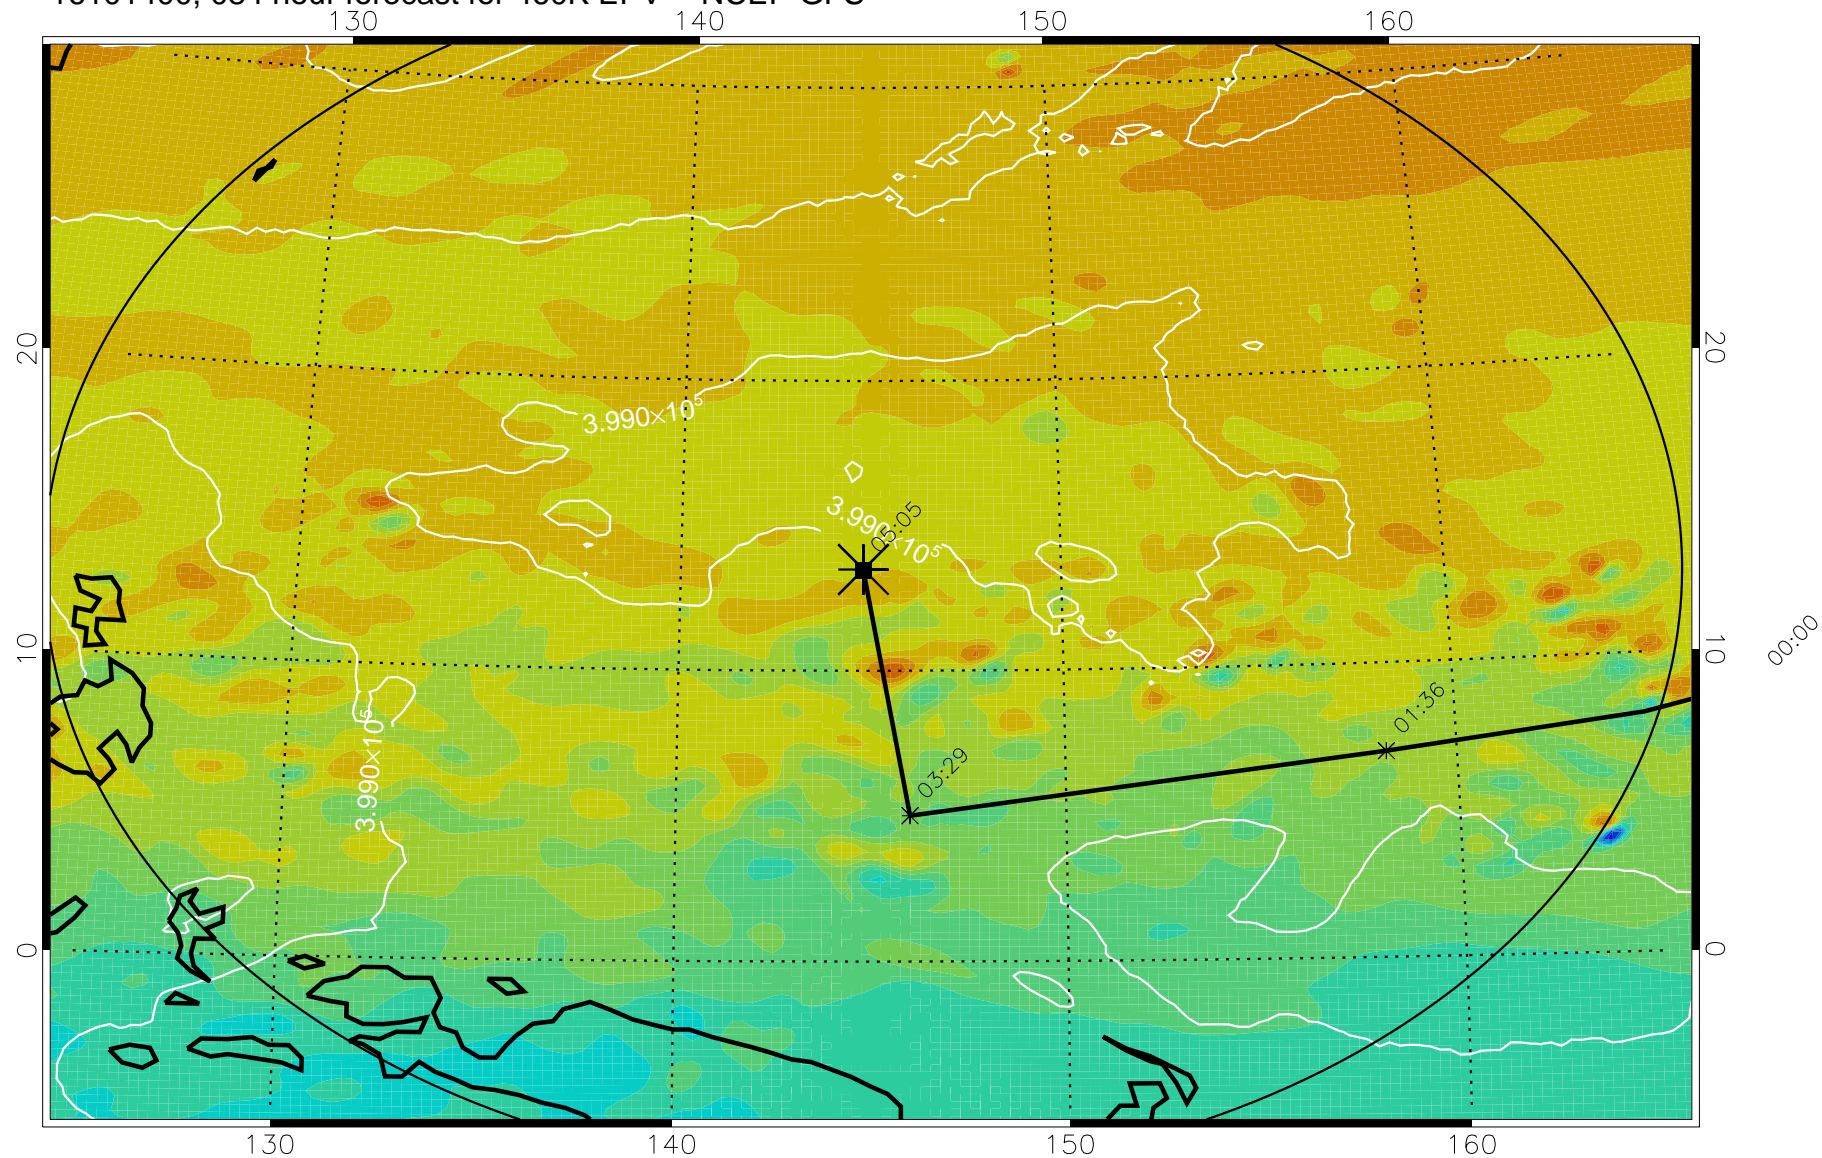

16101218, 054 hour forecast for 460K EPV -- NCEP GFS

460K Montgomery Streamfunction, white

Range ring of 2304 km

16101300, 060 hour forecast for 460K EPV -- NCEP GFS

460K Montgomery Streamfunction, white

Range ring of 2304 km

16101306, 066 hour forecast for 460K EPV -- NCEP GFS

460K Montgomery Streamfunction, white

Range ring of 2304 km

16101312, 072 hour forecast for 460K EPV -- NCEP GFS

460K Montgomery Streamfunction, white

Range ring of 2304 km

16101318, 078 hour forecast for 460K EPV -- NCEP GFS

460K Montgomery Streamfunction, white

Range ring of 2304 km

16101400, 084 hour forecast for 460K EPV -- NCEP GFS

460K Montgomery Streamfunction, white

Range ring of 2304 km

16101406, 090 hour forecast for 460K EPV -- NCEP GFS

460K Montgomery Streamfunction, white

Range ring of 2304 km

16101412, 096 hour forecast for 460K EPV -- NCEP GFS

16101418, 102 hour forecast for 460K EPV -- NCEP GFS