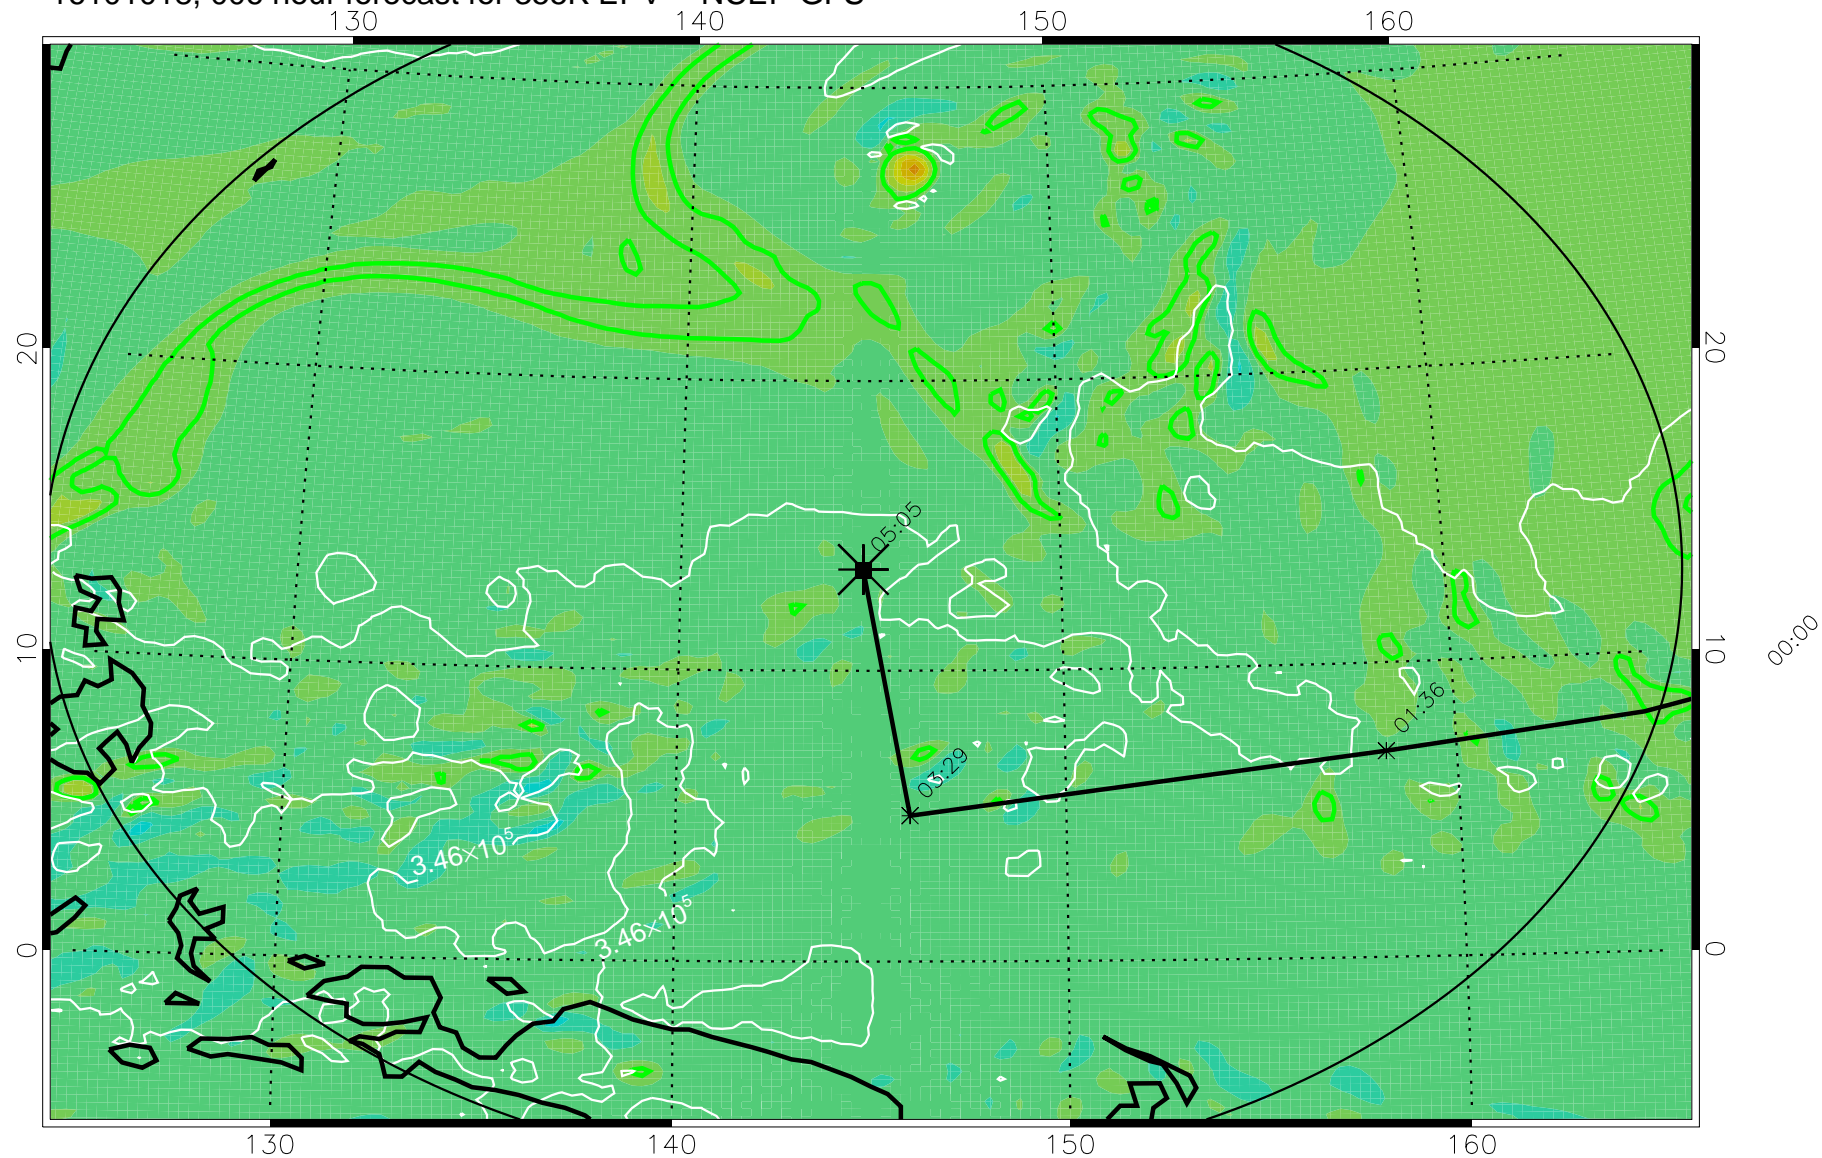

16101018, 006 hour forecast for 355K EPV -- NCEP GFS

355K Montgomery Streamfunction, white  
EPV Tropopause (2 PVU) Position  
Range ring of 2304 km

16101100, 012 hour forecast for 355K EPV -- NCEP GFS

355K Montgomery Streamfunction, white  
EPV Tropopause (2 PVU) Position  
Range ring of 2304 km

16101106, 018 hour forecast for 355K EPV -- NCEP GFS

355K Montgomery Streamfunction, white  
EPV Tropopause (2 PVU) Position  
Range ring of 2304 km

16101112, 024 hour forecast for 355K EPV -- NCEP GFS

355K Montgomery Streamfunction, white  
EPV Tropopause (2 PVU) Position  
Range ring of 2304 km

16101118, 030 hour forecast for 355K EPV -- NCEP GFS

355K Montgomery Streamfunction, white  
EPV Tropopause (2 PVU) Position  
Range ring of 2304 km

16101200, 036 hour forecast for 355K EPV -- NCEP GFS

355K Montgomery Streamfunction, white  
EPV Tropopause (2 PVU) Position  
Range ring of 2304 km

16101218, 054 hour forecast for 355K EPV -- NCEP GFS

355K Montgomery Streamfunction, white  
EPV Tropopause (2 PVU) Position  
Range ring of 2304 km

16101300, 060 hour forecast for 355K EPV -- NCEP GFS

355K Montgomery Streamfunction, white  
EPV Tropopause (2 PVU) Position  
Range ring of 2304 km