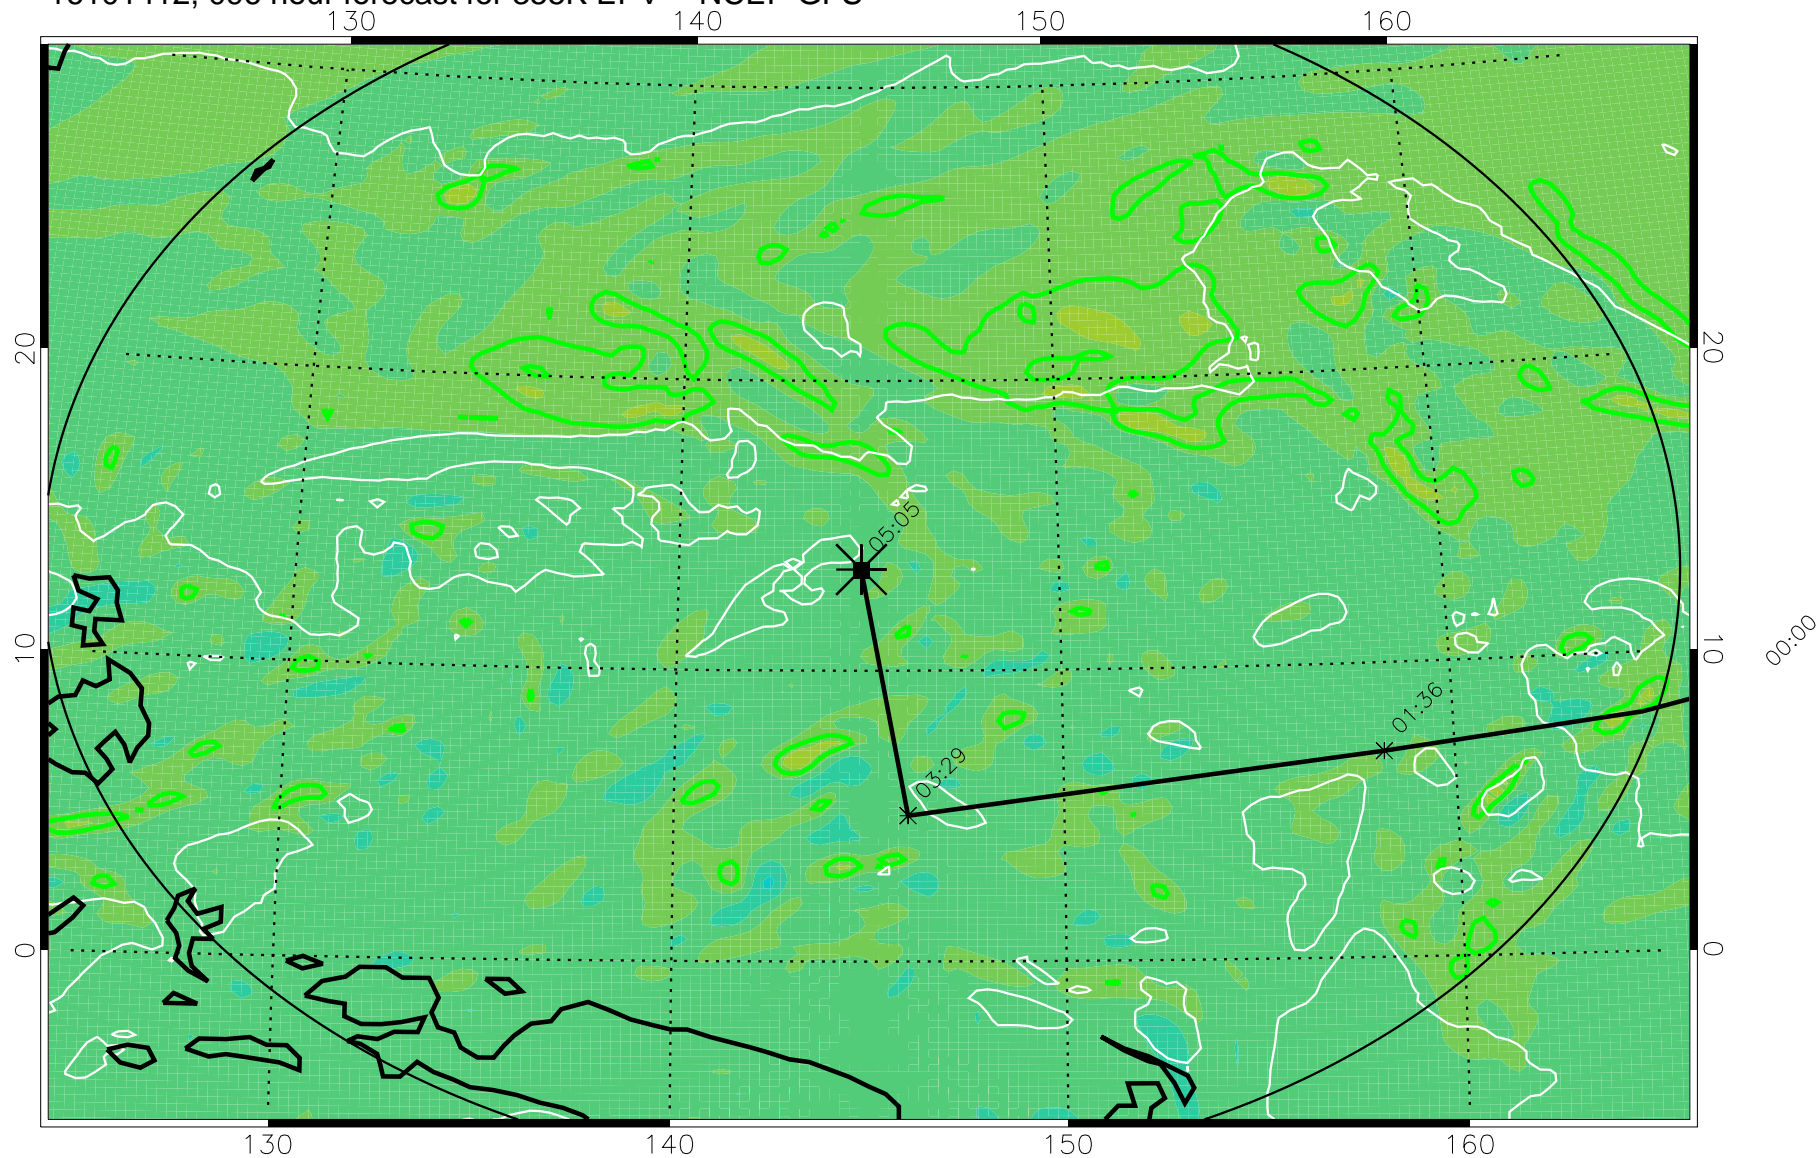

16101306, 066 hour forecast for 355K EPV -- NCEP GFS

355K Montgomery Streamfunction, white  
EPV Tropopause (2 PVU) Position  
Range ring of 2304 km

16101312, 072 hour forecast for 355K EPV -- NCEP GFS

355K Montgomery Streamfunction, white  
EPV Tropopause (2 PVU) Position  
Range ring of 2304 km

16101318, 078 hour forecast for 355K EPV -- NCEP GFS

355K Montgomery Streamfunction, white  
EPV Tropopause (2 PVU) Position  
Range ring of 2304 km

16101400, 084 hour forecast for 355K EPV -- NCEP GFS

355K Montgomery Streamfunction, white  
EPV Tropopause (2 PVU) Position  
Range ring of 2304 km

16101406, 090 hour forecast for 355K EPV -- NCEP GFS

355K Montgomery Streamfunction, white  
EPV Tropopause (2 PVU) Position  
Range ring of 2304 km

16101412, 096 hour forecast for 355K EPV -- NCEP GFS

355K Montgomery Streamfunction, white  
EPV Tropopause (2 PVU) Position  
Range ring of 2304 km

16101418, 102 hour forecast for 355K EPV -- NCEP GFS

355K Montgomery Streamfunction, white  
EPV Tropopause (2 PVU) Position  
Range ring of 2304 km

16101500, 108 hour forecast for 355K EPV -- NCEP GFS

355K Montgomery Streamfunction, white  
EPV Tropopause (2 PVU) Position  
Range ring of 2304 km