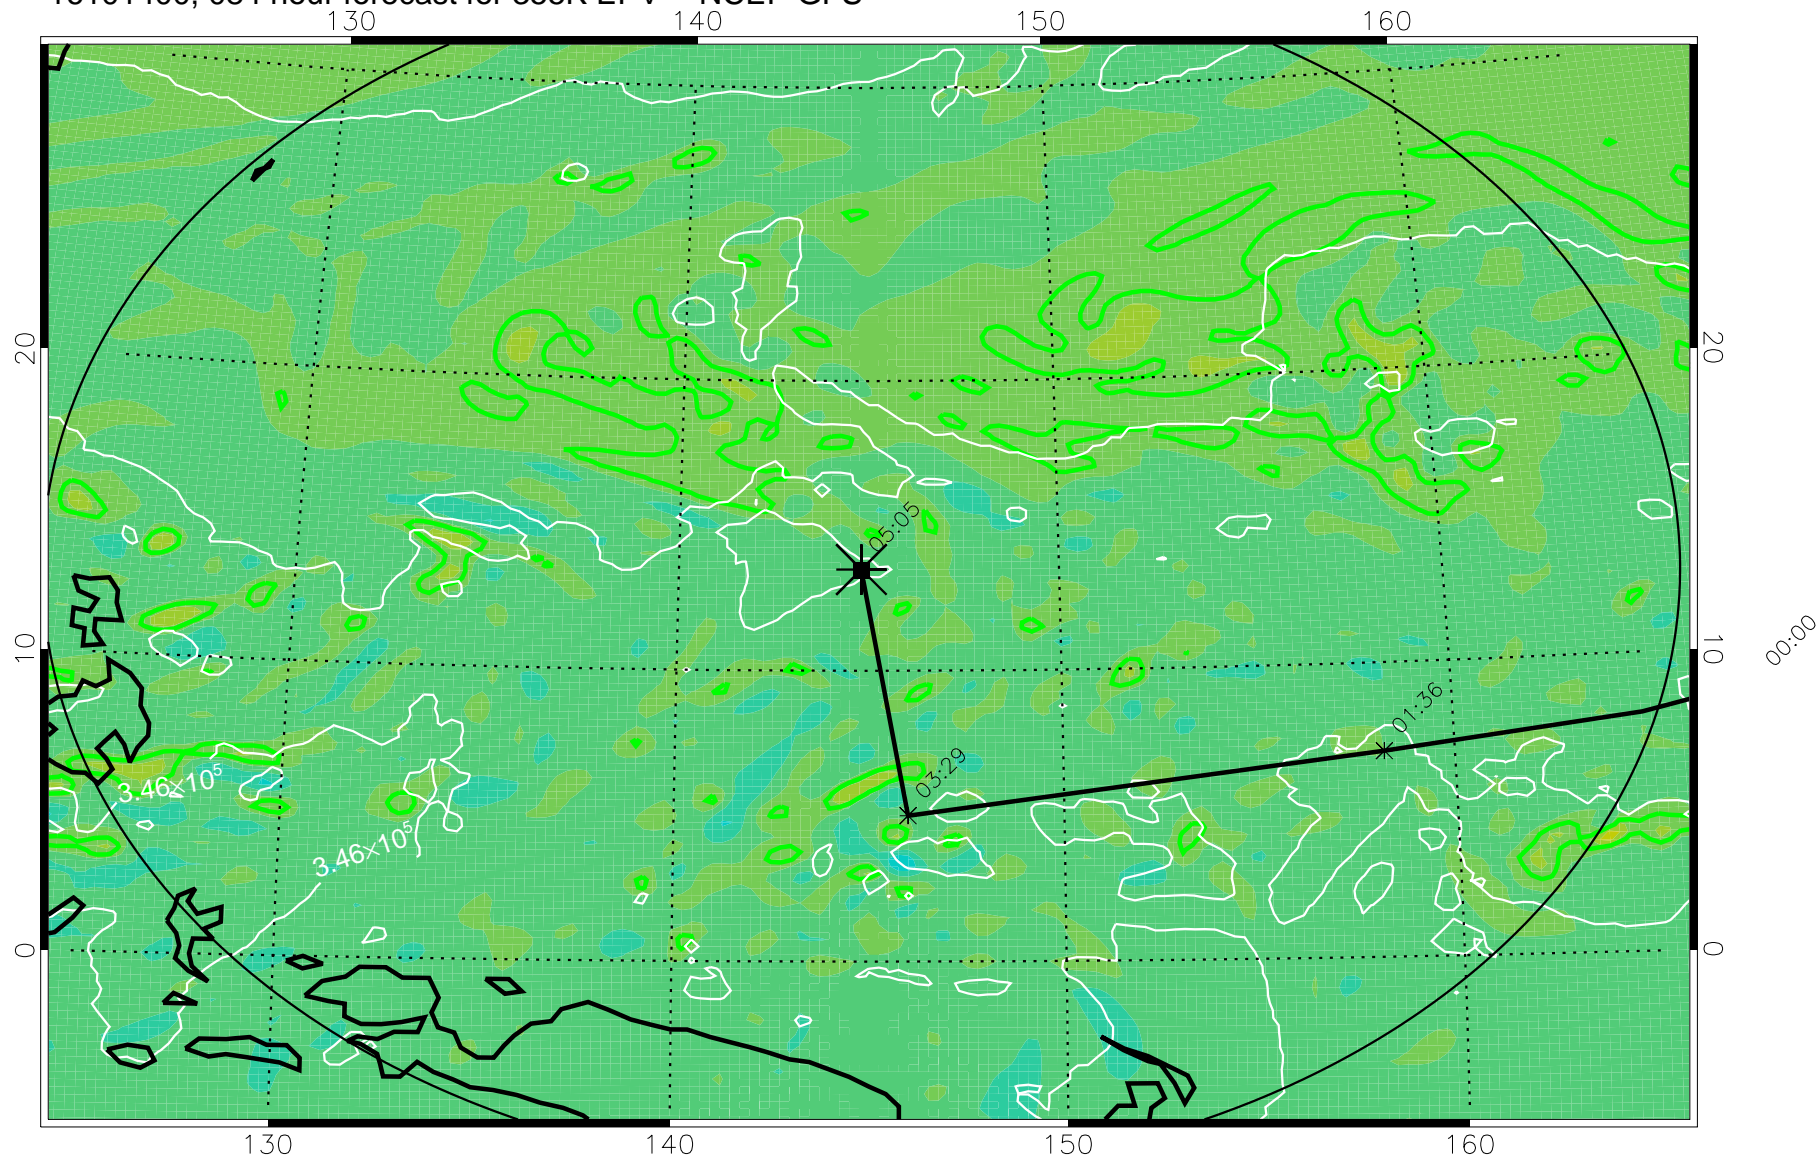

16101306, 066 hour forecast for 355K EPV -- NCEP GFS

355K Montgomery Streamfunction, white  
EPV Tropopause (2 PVU) Position  
Range ring of 2304 km

16101312, 072 hour forecast for 355K EPV -- NCEP GFS

355K Montgomery Streamfunction, white  
EPV Tropopause (2 PVU) Position  
Range ring of 2304 km

16101318, 078 hour forecast for 355K EPV -- NCEP GFS

355K Montgomery Streamfunction, white  
EPV Tropopause (2 PVU) Position  
Range ring of 2304 km

16101400, 084 hour forecast for 355K EPV -- NCEP GFS

355K Montgomery Streamfunction, white  
EPV Tropopause (2 PVU) Position  
Range ring of 2304 km

16101406, 090 hour forecast for 355K EPV -- NCEP GFS

355K Montgomery Streamfunction, white  
EPV Tropopause (2 PVU) Position  
Range ring of 2304 km

16101412, 096 hour forecast for 355K EPV -- NCEP GFS

355K Montgomery Streamfunction, white  
EPV Tropopause (2 PVU) Position  
Range ring of 2304 km

16101418, 102 hour forecast for 355K EPV -- NCEP GFS

355K Montgomery Streamfunction, white  
EPV Tropopause (2 PVU) Position  
Range ring of 2304 km

16101500, 108 hour forecast for 355K EPV -- NCEP GFS

355K Montgomery Streamfunction, white  
EPV Tropopause (2 PVU) Position  
Range ring of 2304 km