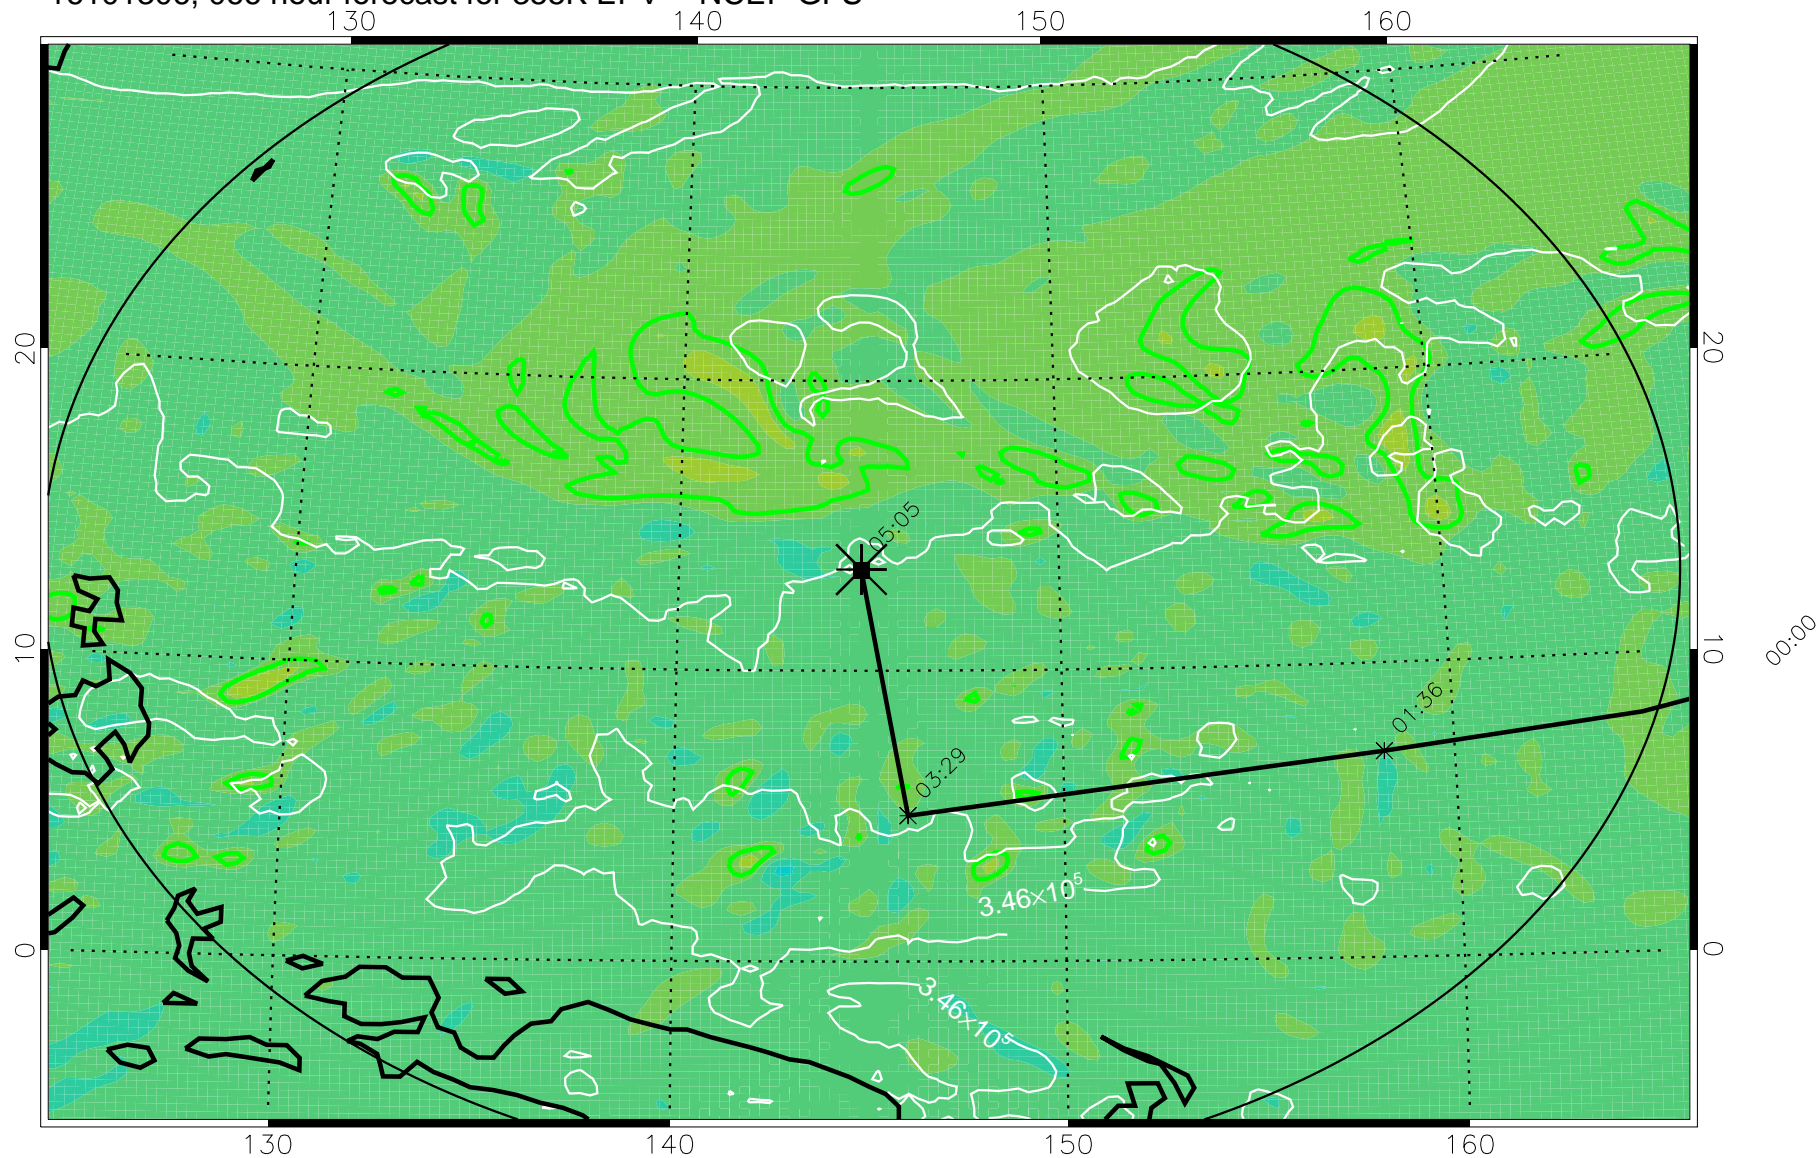

16101218, 054 hour forecast for 355K EPV -- NCEP GFS

355K Montgomery Streamfunction, white  
EPV Tropopause (2 PVU) Position  
Range ring of 2304 km

16101300, 060 hour forecast for 355K EPV -- NCEP GFS

355K Montgomery Streamfunction, white  
EPV Tropopause (2 PVU) Position  
Range ring of 2304 km

16101306, 066 hour forecast for 355K EPV -- NCEP GFS

355K Montgomery Streamfunction, white  
EPV Tropopause (2 PVU) Position  
Range ring of 2304 km

16101312, 072 hour forecast for 355K EPV -- NCEP GFS

355K Montgomery Streamfunction, white  
EPV Tropopause (2 PVU) Position  
Range ring of 2304 km

16101318, 078 hour forecast for 355K EPV -- NCEP GFS

355K Montgomery Streamfunction, white  
EPV Tropopause (2 PVU) Position  
Range ring of 2304 km

16101400, 084 hour forecast for 355K EPV -- NCEP GFS

355K Montgomery Streamfunction, white  
EPV Tropopause (2 PVU) Position  
Range ring of 2304 km

16101406, 090 hour forecast for 355K EPV -- NCEP GFS

355K Montgomery Streamfunction, white  
EPV Tropopause (2 PVU) Position  
Range ring of 2304 km

16101412, 096 hour forecast for 355K EPV -- NCEP GFS

355K Montgomery Streamfunction, white  
EPV Tropopause (2 PVU) Position  
Range ring of 2304 km