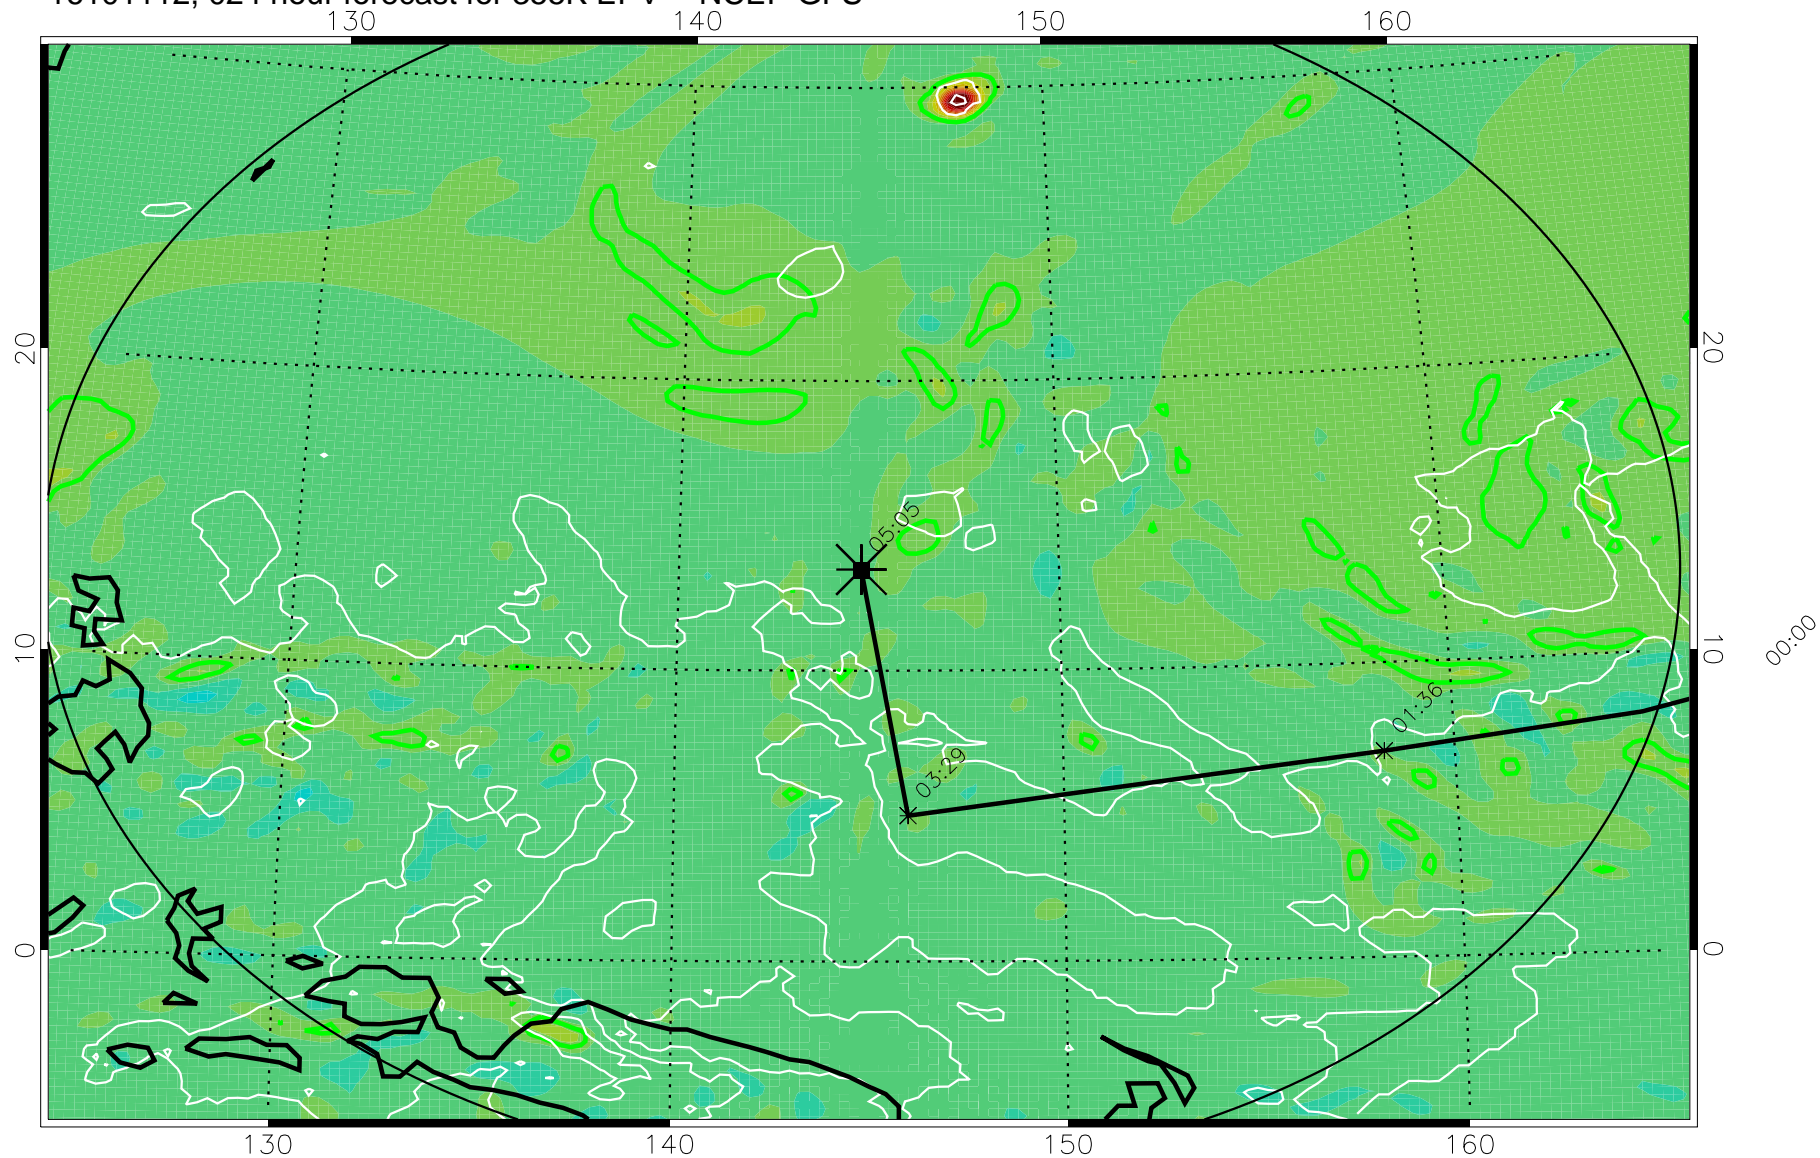

16101018, 006 hour forecast for 355K EPV -- NCEP GFS

355K Montgomery Streamfunction, white  
EPV Tropopause (2 PVU) Position  
Range ring of 2304 km

16101100, 012 hour forecast for 355K EPV -- NCEP GFS

355K Montgomery Streamfunction, white  
EPV Tropopause (2 PVU) Position  
Range ring of 2304 km

16101106, 018 hour forecast for 355K EPV -- NCEP GFS

355K Montgomery Streamfunction, white  
EPV Tropopause (2 PVU) Position  
Range ring of 2304 km

16101112, 024 hour forecast for 355K EPV -- NCEP GFS

355K Montgomery Streamfunction, white  
EPV Tropopause (2 PVU) Position  
Range ring of 2304 km

16101118, 030 hour forecast for 355K EPV -- NCEP GFS

355K Montgomery Streamfunction, white  
EPV Tropopause (2 PVU) Position  
Range ring of 2304 km

16101200, 036 hour forecast for 355K EPV -- NCEP GFS

355K Montgomery Streamfunction, white  
EPV Tropopause (2 PVU) Position  
Range ring of 2304 km

16101206, 042 hour forecast for 355K EPV -- NCEP GFS

355K Montgomery Streamfunction, white  
EPV Tropopause (2 PVU) Position  
Range ring of 2304 km

16101212, 048 hour forecast for 355K EPV -- NCEP GFS

355K Montgomery Streamfunction, white  
EPV Tropopause (2 PVU) Position  
Range ring of 2304 km