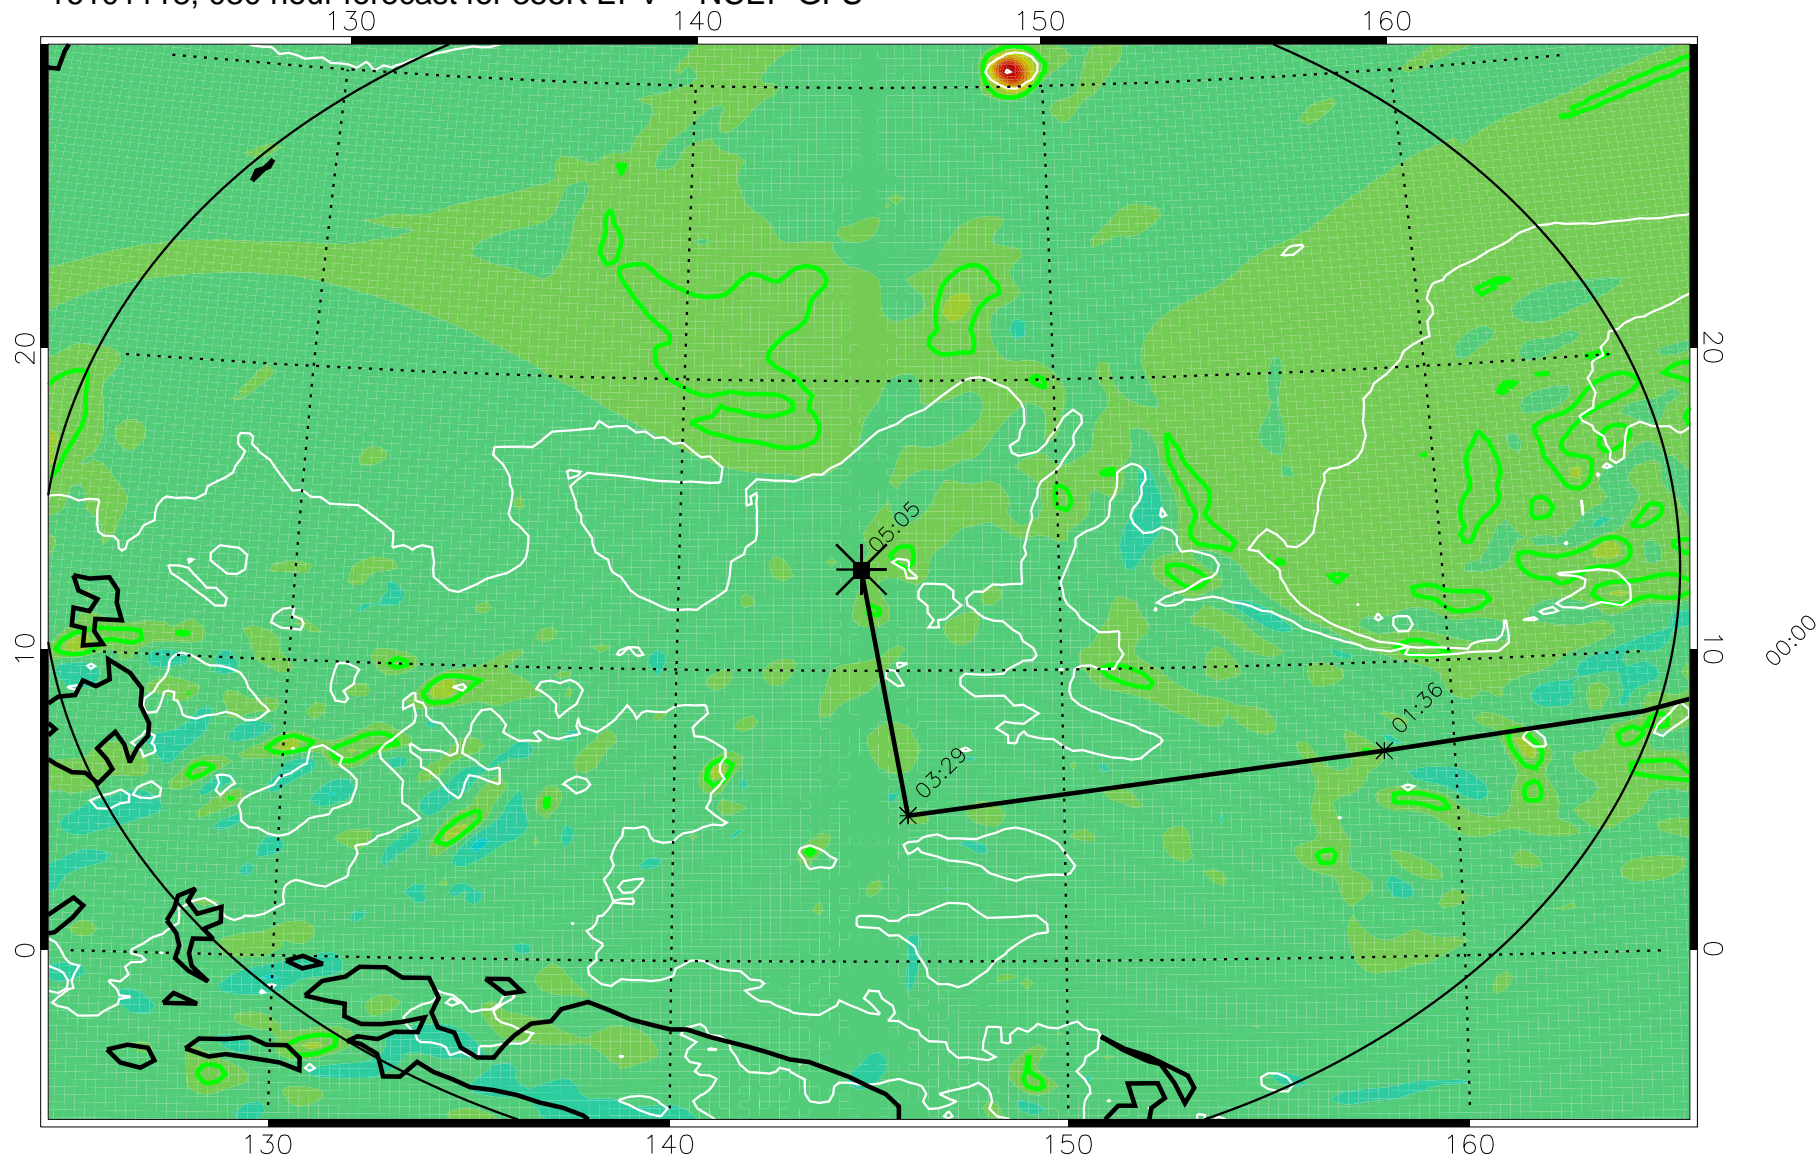

16101106, 018 hour forecast for 355K EPV -- NCEP GFS

355K Montgomery Streamfunction, white  
EPV Tropopause (2 PVU) Position  
Range ring of 2304 km

16101112, 024 hour forecast for 355K EPV -- NCEP GFS

355K Montgomery Streamfunction, white  
EPV Tropopause (2 PVU) Position  
Range ring of 2304 km

16101118, 030 hour forecast for 355K EPV -- NCEP GFS

355K Montgomery Streamfunction, white  
EPV Tropopause (2 PVU) Position  
Range ring of 2304 km

16101200, 036 hour forecast for 355K EPV -- NCEP GFS

355K Montgomery Streamfunction, white  
EPV Tropopause (2 PVU) Position  
Range ring of 2304 km

16101206, 042 hour forecast for 355K EPV -- NCEP GFS

355K Montgomery Streamfunction, white  
EPV Tropopause (2 PVU) Position  
Range ring of 2304 km

16101212, 048 hour forecast for 355K EPV -- NCEP GFS

355K Montgomery Streamfunction, white  
EPV Tropopause (2 PVU) Position  
Range ring of 2304 km

16101218, 054 hour forecast for 355K EPV -- NCEP GFS

355K Montgomery Streamfunction, white  
EPV Tropopause (2 PVU) Position  
Range ring of 2304 km

16101300, 060 hour forecast for 355K EPV -- NCEP GFS

355K Montgomery Streamfunction, white  
EPV Tropopause (2 PVU) Position  
Range ring of 2304 km