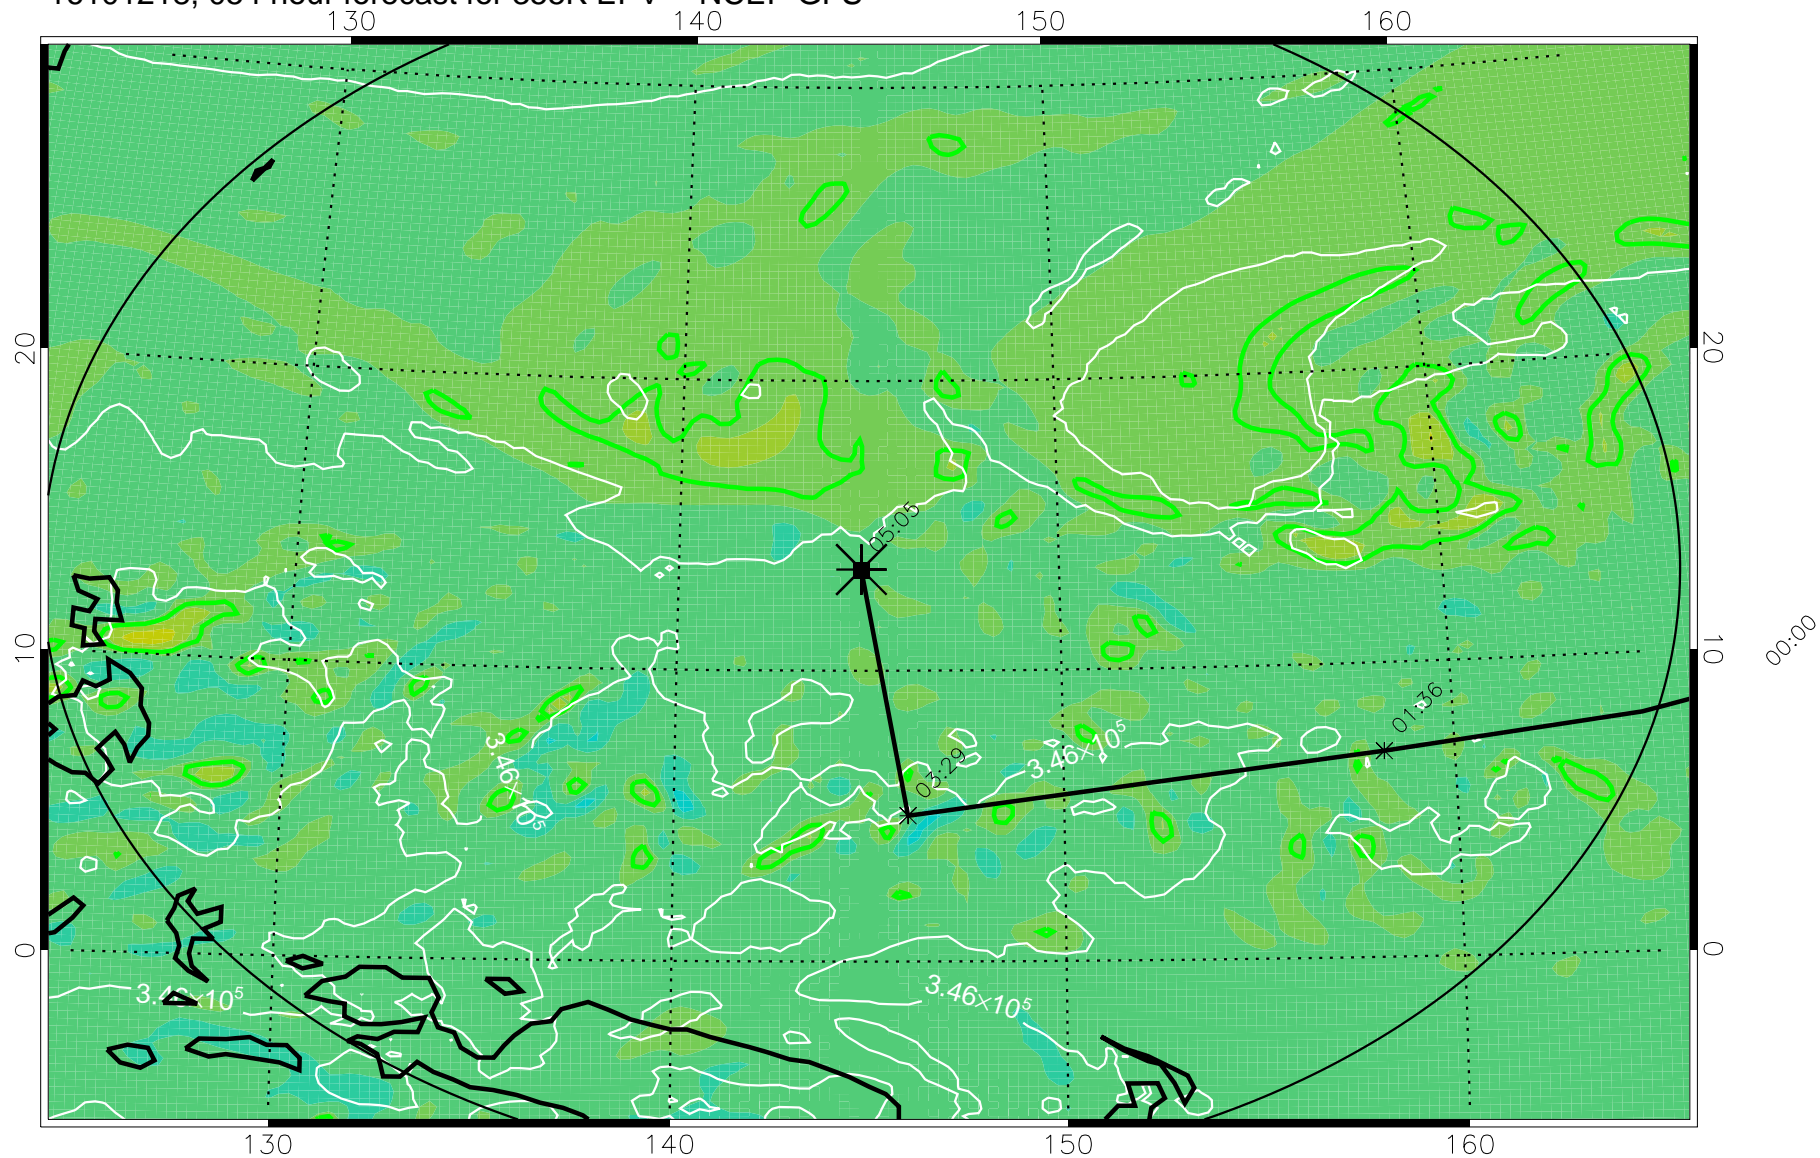

16101206, 042 hour forecast for 355K EPV -- NCEP GFS

355K Montgomery Streamfunction, white  
EPV Tropopause (2 PVU) Position  
Range ring of 2304 km

16101212, 048 hour forecast for 355K EPV -- NCEP GFS

355K Montgomery Streamfunction, white  
EPV Tropopause (2 PVU) Position  
Range ring of 2304 km

16101218, 054 hour forecast for 355K EPV -- NCEP GFS

355K Montgomery Streamfunction, white  
EPV Tropopause (2 PVU) Position  
Range ring of 2304 km

16101300, 060 hour forecast for 355K EPV -- NCEP GFS

355K Montgomery Streamfunction, white  
EPV Tropopause (2 PVU) Position  
Range ring of 2304 km

16101306, 066 hour forecast for 355K EPV -- NCEP GFS

355K Montgomery Streamfunction, white  
EPV Tropopause (2 PVU) Position  
Range ring of 2304 km

16101312, 072 hour forecast for 355K EPV -- NCEP GFS

355K Montgomery Streamfunction, white  
EPV Tropopause (2 PVU) Position  
Range ring of 2304 km

16101318, 078 hour forecast for 355K EPV -- NCEP GFS

355K Montgomery Streamfunction, white  
EPV Tropopause (2 PVU) Position  
Range ring of 2304 km

16101400, 084 hour forecast for 355K EPV -- NCEP GFS

355K Montgomery Streamfunction, white  
EPV Tropopause (2 PVU) Position  
Range ring of 2304 km