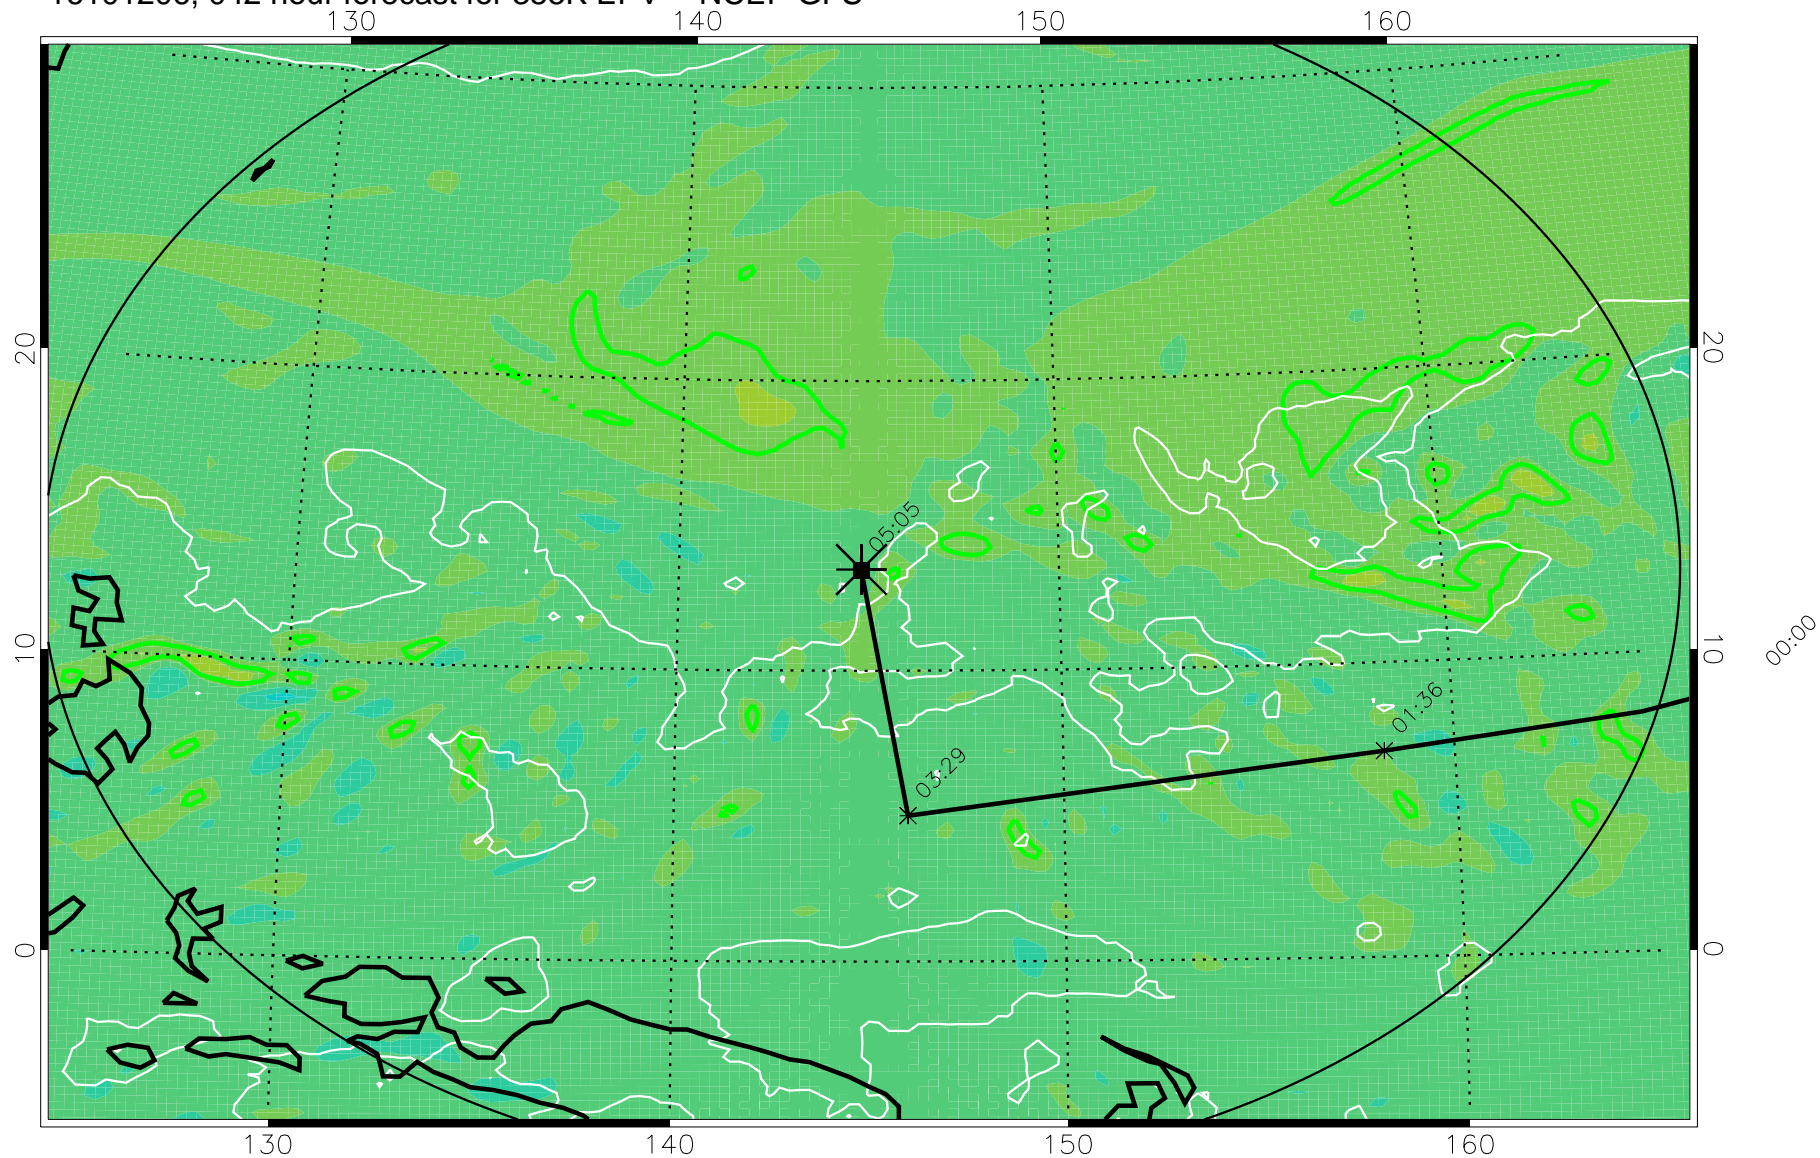

16101118, 030 hour forecast for 355K EPV -- NCEP GFS

355K Montgomery Streamfunction, white  
EPV Tropopause (2 PVU) Position  
Range ring of 2304 km

16101200, 036 hour forecast for 355K EPV -- NCEP GFS

355K Montgomery Streamfunction, white  
EPV Tropopause (2 PVU) Position  
Range ring of 2304 km

16101206, 042 hour forecast for 355K EPV -- NCEP GFS

355K Montgomery Streamfunction, white  
EPV Tropopause (2 PVU) Position  
Range ring of 2304 km

16101212, 048 hour forecast for 355K EPV -- NCEP GFS

355K Montgomery Streamfunction, white  
EPV Tropopause (2 PVU) Position  
Range ring of 2304 km

16101218, 054 hour forecast for 355K EPV -- NCEP GFS

355K Montgomery Streamfunction, white  
EPV Tropopause (2 PVU) Position  
Range ring of 2304 km

16101300, 060 hour forecast for 355K EPV -- NCEP GFS

355K Montgomery Streamfunction, white  
EPV Tropopause (2 PVU) Position  
Range ring of 2304 km

16101318, 078 hour forecast for 355K EPV -- NCEP GFS

355K Montgomery Streamfunction, white  
EPV Tropopause (2 PVU) Position  
Range ring of 2304 km

16101400, 084 hour forecast for 355K EPV -- NCEP GFS

355K Montgomery Streamfunction, white  
EPV Tropopause (2 PVU) Position  
Range ring of 2304 km