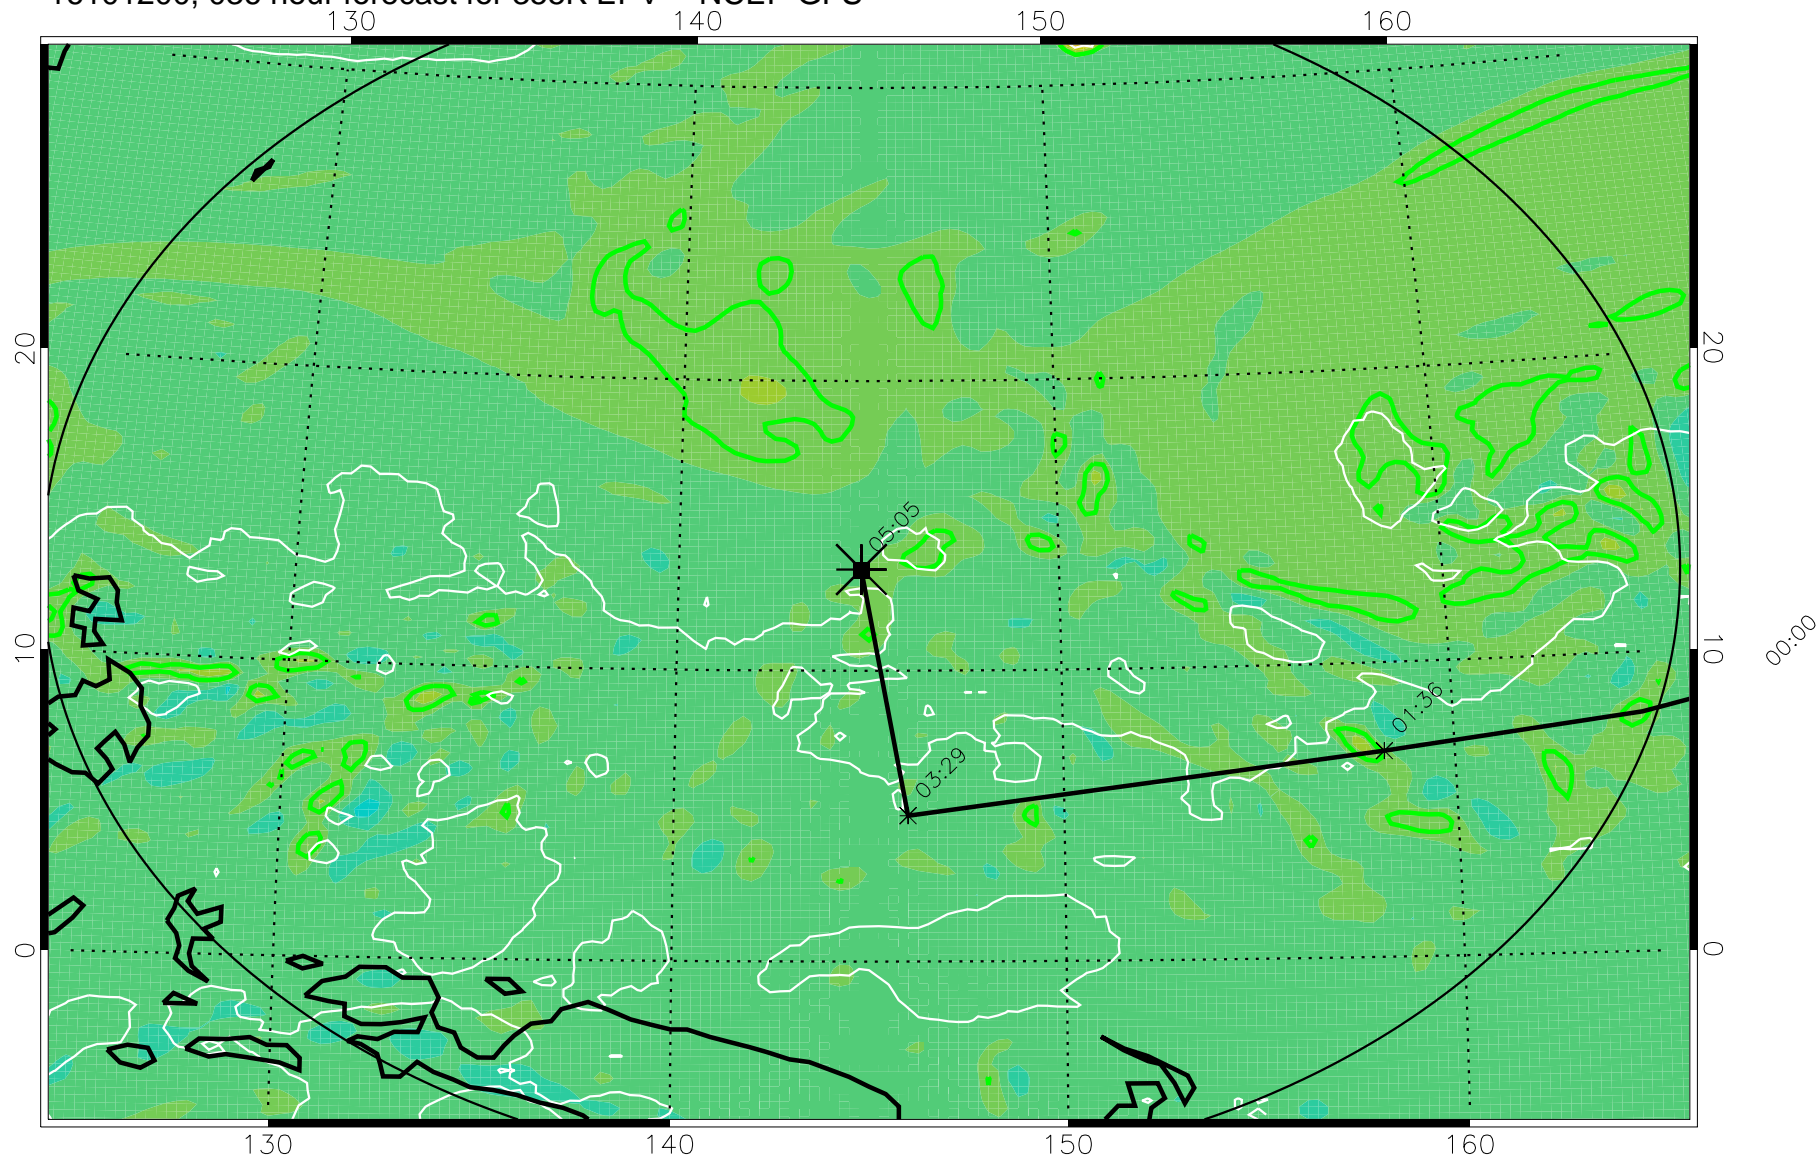

16101106, 018 hour forecast for 355K EPV -- NCEP GFS

355K Montgomery Streamfunction, white  
EPV Tropopause (2 PVU) Position  
Range ring of 2304 km

16101112, 024 hour forecast for 355K EPV -- NCEP GFS

355K Montgomery Streamfunction, white  
EPV Tropopause (2 PVU) Position  
Range ring of 2304 km

16101118, 030 hour forecast for 355K EPV -- NCEP GFS

355K Montgomery Streamfunction, white  
EPV Tropopause (2 PVU) Position  
Range ring of 2304 km

16101200, 036 hour forecast for 355K EPV -- NCEP GFS

355K Montgomery Streamfunction, white  
EPV Tropopause (2 PVU) Position  
Range ring of 2304 km

16101206, 042 hour forecast for 355K EPV -- NCEP GFS

355K Montgomery Streamfunction, white  
EPV Tropopause (2 PVU) Position  
Range ring of 2304 km

16101212, 048 hour forecast for 355K EPV -- NCEP GFS

355K Montgomery Streamfunction, white  
EPV Tropopause (2 PVU) Position  
Range ring of 2304 km

16101218, 054 hour forecast for 355K EPV -- NCEP GFS

355K Montgomery Streamfunction, white  
EPV Tropopause (2 PVU) Position  
Range ring of 2304 km

16101300, 060 hour forecast for 355K EPV -- NCEP GFS

355K Montgomery Streamfunction, white  
EPV Tropopause (2 PVU) Position  
Range ring of 2304 km