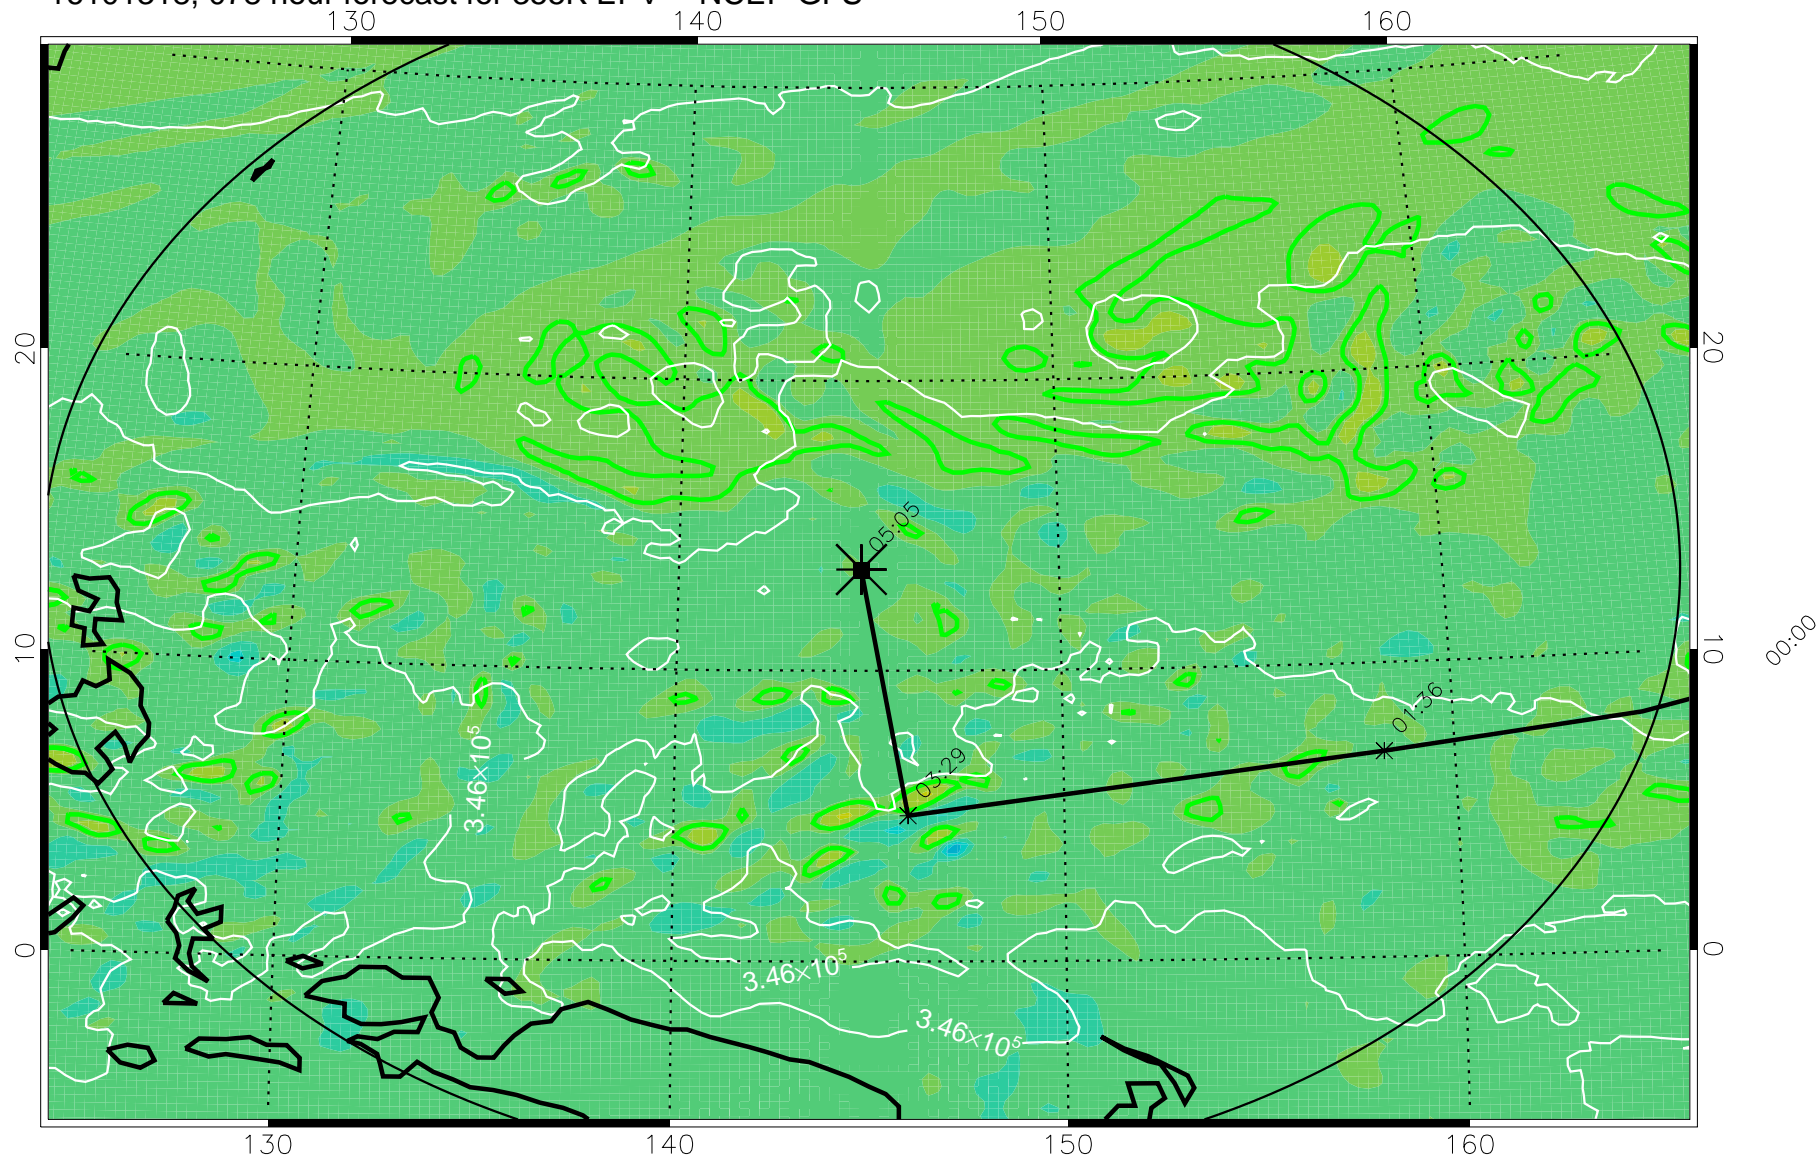

16101306, 066 hour forecast for 355K EPV -- NCEP GFS

355K Montgomery Streamfunction, white  
EPV Tropopause (2 PVU) Position  
Range ring of 2304 km

16101312, 072 hour forecast for 355K EPV -- NCEP GFS

355K Montgomery Streamfunction, white  
EPV Tropopause (2 PVU) Position  
Range ring of 2304 km

16101318, 078 hour forecast for 355K EPV -- NCEP GFS

355K Montgomery Streamfunction, white  
EPV Tropopause (2 PVU) Position  
Range ring of 2304 km

16101400, 084 hour forecast for 355K EPV -- NCEP GFS

355K Montgomery Streamfunction, white  
EPV Tropopause (2 PVU) Position  
Range ring of 2304 km

16101406, 090 hour forecast for 355K EPV -- NCEP GFS

355K Montgomery Streamfunction, white  
EPV Tropopause (2 PVU) Position  
Range ring of 2304 km

16101412, 096 hour forecast for 355K EPV -- NCEP GFS

355K Montgomery Streamfunction, white  
EPV Tropopause (2 PVU) Position  
Range ring of 2304 km

16101418, 102 hour forecast for 355K EPV -- NCEP GFS

355K Montgomery Streamfunction, white  
EPV Tropopause (2 PVU) Position  
Range ring of 2304 km

16101500, 108 hour forecast for 355K EPV -- NCEP GFS

355K Montgomery Streamfunction, white  
EPV Tropopause (2 PVU) Position  
Range ring of 2304 km