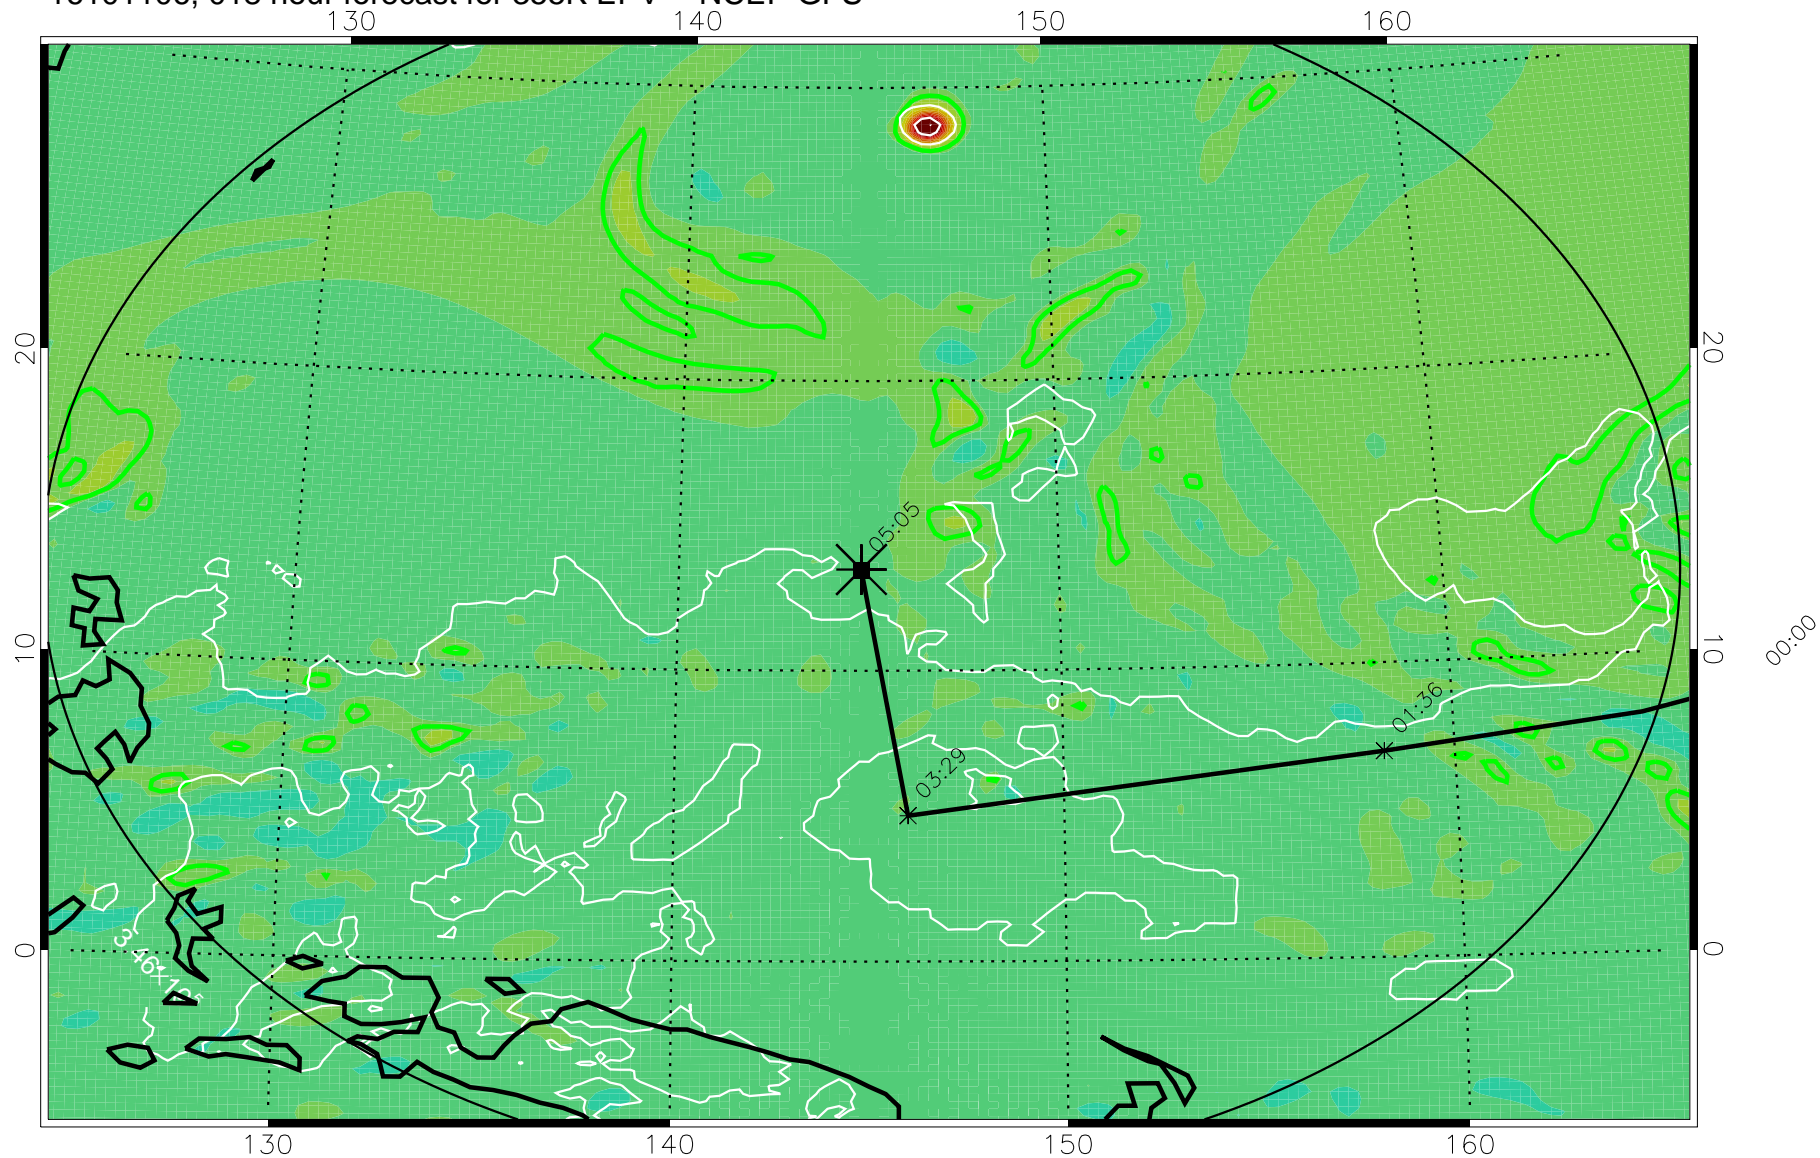

16101018, 006 hour forecast for 355K EPV -- NCEP GFS

355K Montgomery Streamfunction, white  
EPV Tropopause (2 PVU) Position  
Range ring of 2304 km

16101100, 012 hour forecast for 355K EPV -- NCEP GFS

355K Montgomery Streamfunction, white  
EPV Tropopause (2 PVU) Position  
Range ring of 2304 km

16101106, 018 hour forecast for 355K EPV -- NCEP GFS

355K Montgomery Streamfunction, white  
EPV Tropopause (2 PVU) Position  
Range ring of 2304 km

16101112, 024 hour forecast for 355K EPV -- NCEP GFS

355K Montgomery Streamfunction, white  
EPV Tropopause (2 PVU) Position  
Range ring of 2304 km

16101118, 030 hour forecast for 355K EPV -- NCEP GFS

355K Montgomery Streamfunction, white  
EPV Tropopause (2 PVU) Position  
Range ring of 2304 km

16101200, 036 hour forecast for 355K EPV -- NCEP GFS

355K Montgomery Streamfunction, white  
EPV Tropopause (2 PVU) Position  
Range ring of 2304 km

16101218, 054 hour forecast for 355K EPV -- NCEP GFS

355K Montgomery Streamfunction, white  
EPV Tropopause (2 PVU) Position  
Range ring of 2304 km

16101300, 060 hour forecast for 355K EPV -- NCEP GFS

355K Montgomery Streamfunction, white  
EPV Tropopause (2 PVU) Position  
Range ring of 2304 km