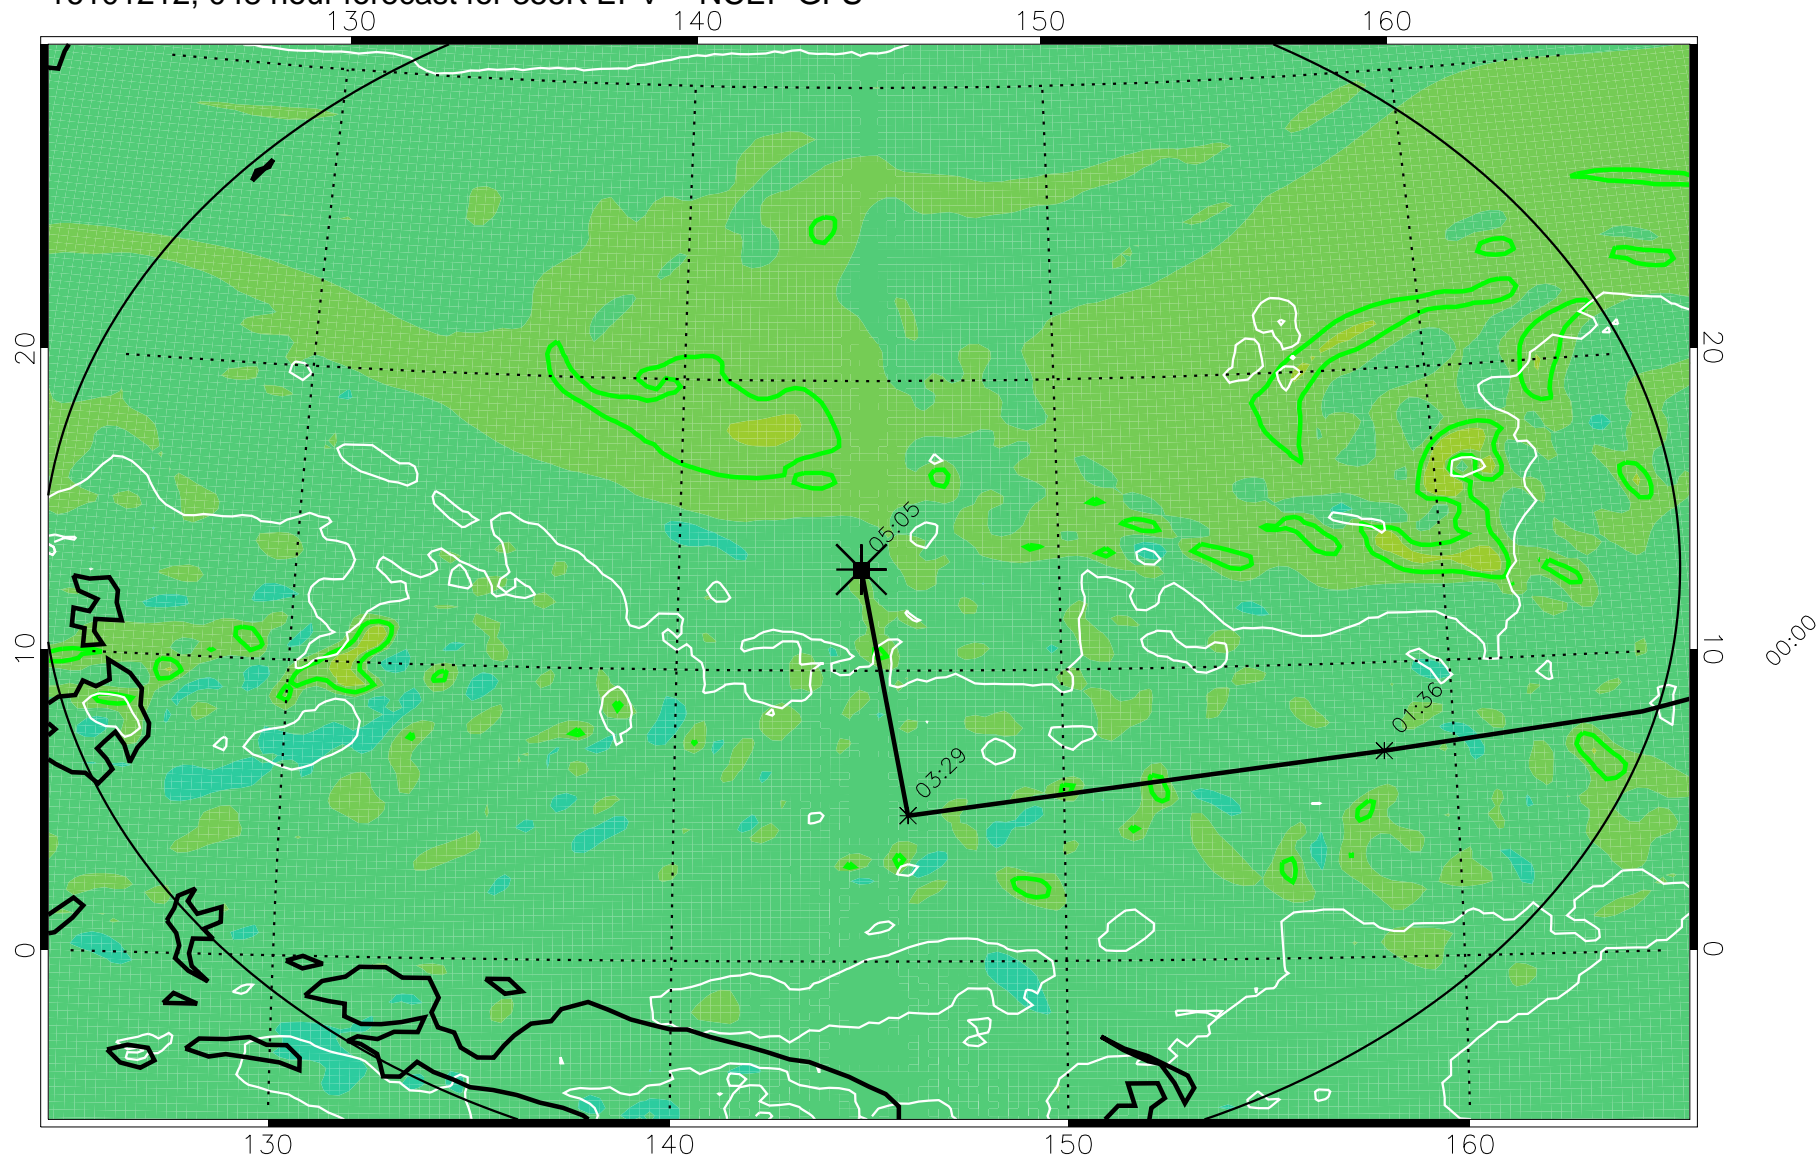

16101118, 030 hour forecast for 355K EPV -- NCEP GFS

355K Montgomery Streamfunction, white  
EPV Tropopause (2 PVU) Position  
Range ring of 2304 km

16101200, 036 hour forecast for 355K EPV -- NCEP GFS

355K Montgomery Streamfunction, white  
EPV Tropopause (2 PVU) Position  
Range ring of 2304 km

16101206, 042 hour forecast for 355K EPV -- NCEP GFS

355K Montgomery Streamfunction, white  
EPV Tropopause (2 PVU) Position  
Range ring of 2304 km

16101212, 048 hour forecast for 355K EPV -- NCEP GFS

355K Montgomery Streamfunction, white  
EPV Tropopause (2 PVU) Position  
Range ring of 2304 km

16101218, 054 hour forecast for 355K EPV -- NCEP GFS

355K Montgomery Streamfunction, white  
EPV Tropopause (2 PVU) Position  
Range ring of 2304 km

16101300, 060 hour forecast for 355K EPV -- NCEP GFS

355K Montgomery Streamfunction, white  
EPV Tropopause (2 PVU) Position  
Range ring of 2304 km

16101318, 078 hour forecast for 355K EPV -- NCEP GFS

355K Montgomery Streamfunction, white  
EPV Tropopause (2 PVU) Position  
Range ring of 2304 km

16101400, 084 hour forecast for 355K EPV -- NCEP GFS

355K Montgomery Streamfunction, white  
EPV Tropopause (2 PVU) Position  
Range ring of 2304 km