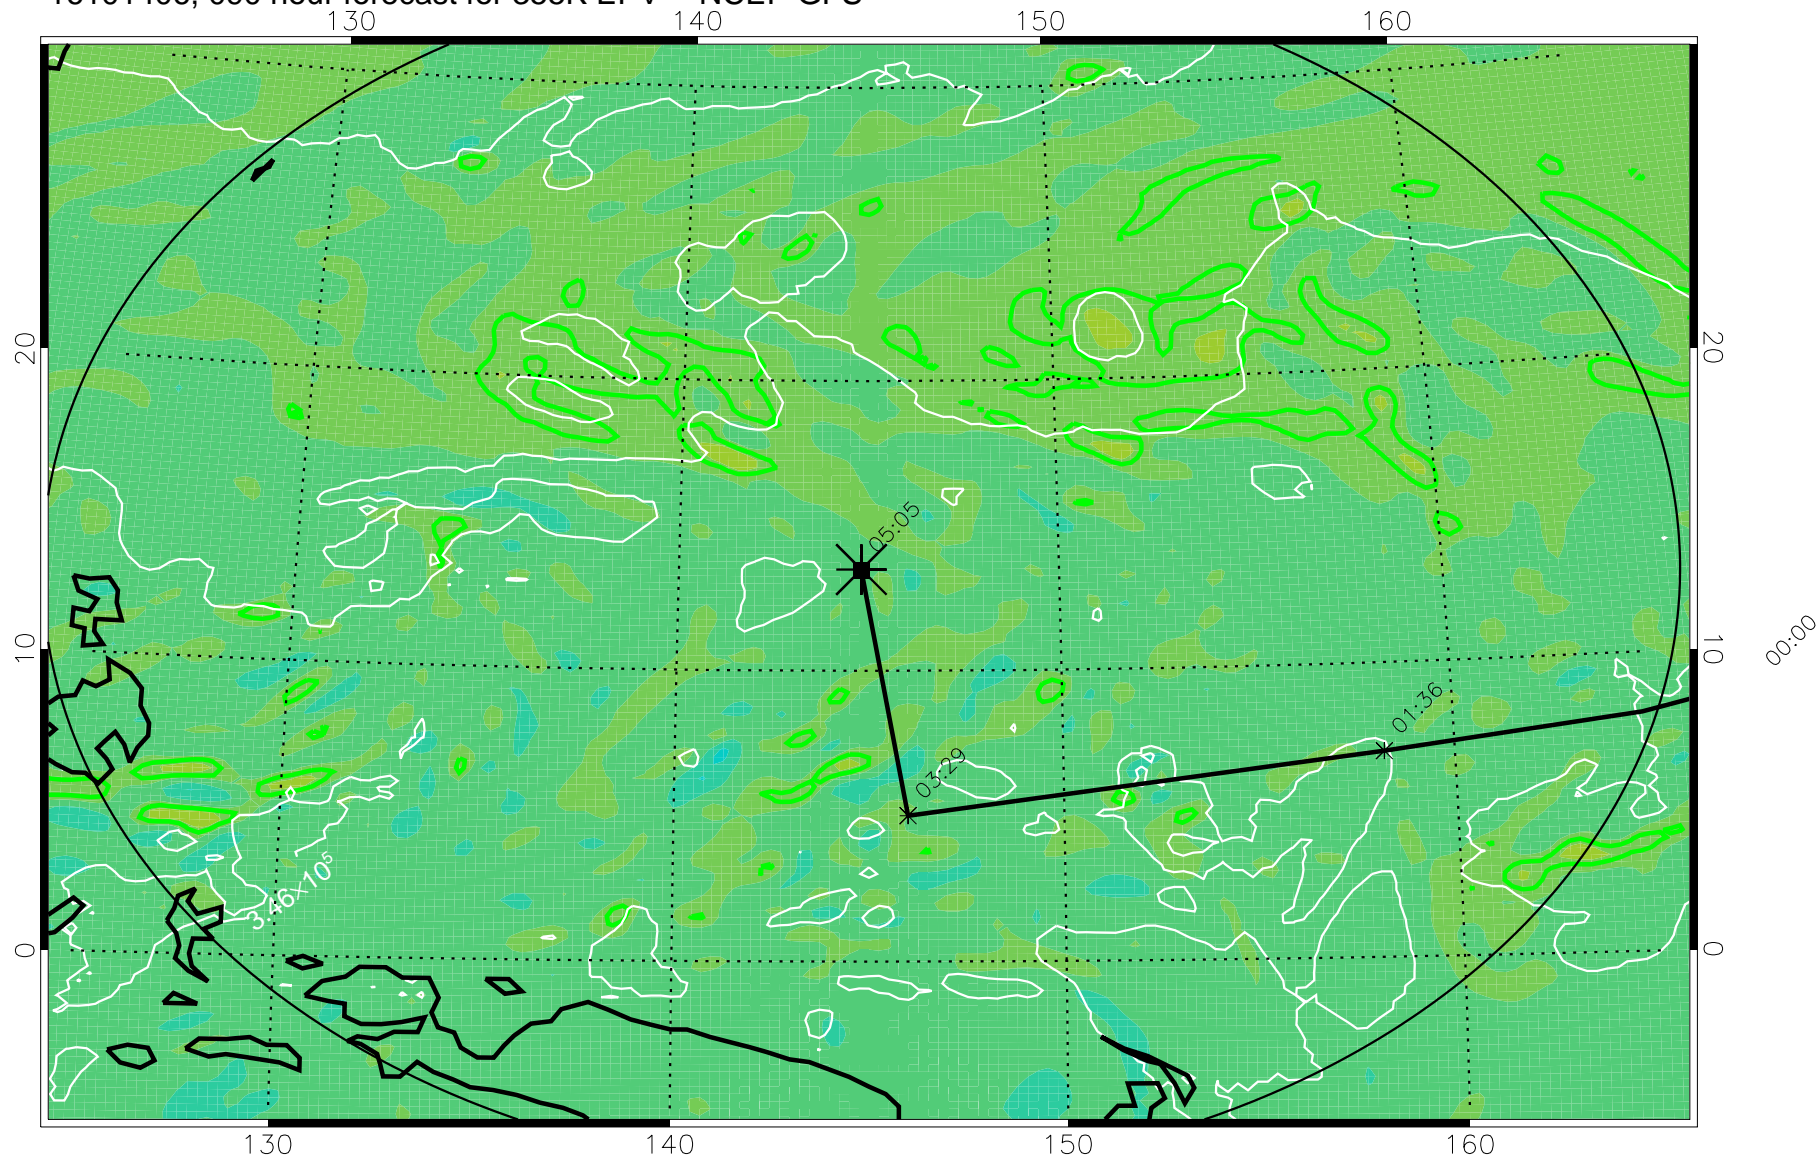

16101306, 066 hour forecast for 355K EPV -- NCEP GFS

355K Montgomery Streamfunction, white  
EPV Tropopause (2 PVU) Position  
Range ring of 2304 km

16101312, 072 hour forecast for 355K EPV -- NCEP GFS

355K Montgomery Streamfunction, white  
EPV Tropopause (2 PVU) Position  
Range ring of 2304 km

16101318, 078 hour forecast for 355K EPV -- NCEP GFS

355K Montgomery Streamfunction, white  
EPV Tropopause (2 PVU) Position  
Range ring of 2304 km

16101400, 084 hour forecast for 355K EPV -- NCEP GFS

355K Montgomery Streamfunction, white  
EPV Tropopause (2 PVU) Position  
Range ring of 2304 km

16101406, 090 hour forecast for 355K EPV -- NCEP GFS

355K Montgomery Streamfunction, white  
EPV Tropopause (2 PVU) Position  
Range ring of 2304 km

16101412, 096 hour forecast for 355K EPV -- NCEP GFS

355K Montgomery Streamfunction, white  
EPV Tropopause (2 PVU) Position  
Range ring of 2304 km

16101418, 102 hour forecast for 355K EPV -- NCEP GFS

355K Montgomery Streamfunction, white  
EPV Tropopause (2 PVU) Position  
Range ring of 2304 km

16101500, 108 hour forecast for 355K EPV -- NCEP GFS

355K Montgomery Streamfunction, white  
EPV Tropopause (2 PVU) Position  
Range ring of 2304 km