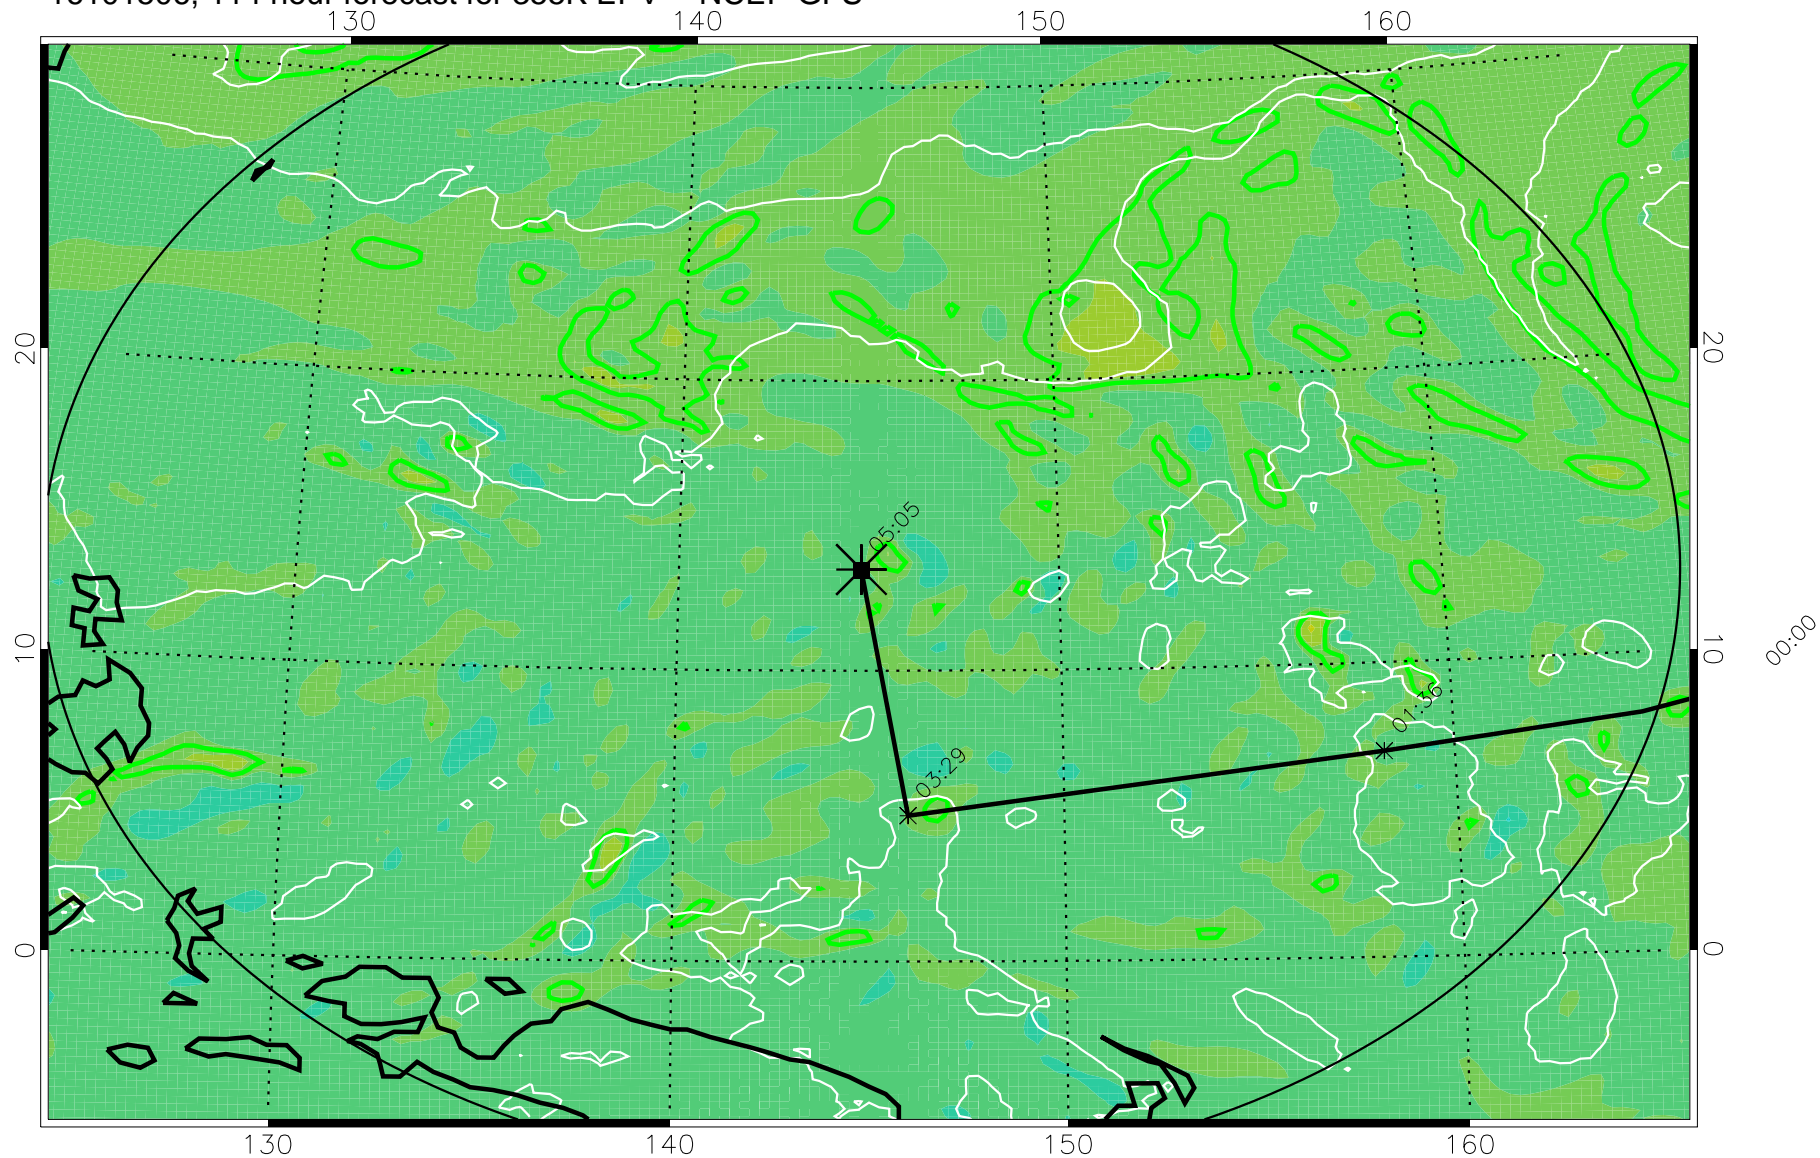

16101318, 078 hour forecast for 355K EPV -- NCEP GFS

355K Montgomery Streamfunction, white  
EPV Tropopause (2 PVU) Position  
Range ring of 2304 km

16101400, 084 hour forecast for 355K EPV -- NCEP GFS

355K Montgomery Streamfunction, white  
EPV Tropopause (2 PVU) Position  
Range ring of 2304 km

16101406, 090 hour forecast for 355K EPV -- NCEP GFS

355K Montgomery Streamfunction, white  
EPV Tropopause (2 PVU) Position  
Range ring of 2304 km

16101412, 096 hour forecast for 355K EPV -- NCEP GFS

355K Montgomery Streamfunction, white  
EPV Tropopause (2 PVU) Position  
Range ring of 2304 km

16101418, 102 hour forecast for 355K EPV -- NCEP GFS

355K Montgomery Streamfunction, white  
EPV Tropopause (2 PVU) Position  
Range ring of 2304 km

16101500, 108 hour forecast for 355K EPV -- NCEP GFS

355K Montgomery Streamfunction, white  
EPV Tropopause (2 PVU) Position  
Range ring of 2304 km

16101506, 114 hour forecast for 355K EPV -- NCEP GFS

355K Montgomery Streamfunction, white  
EPV Tropopause (2 PVU) Position  
Range ring of 2304 km

16101512, 120 hour forecast for 355K EPV -- NCEP GFS

355K Montgomery Streamfunction, white  
EPV Tropopause (2 PVU) Position  
Range ring of 2304 km