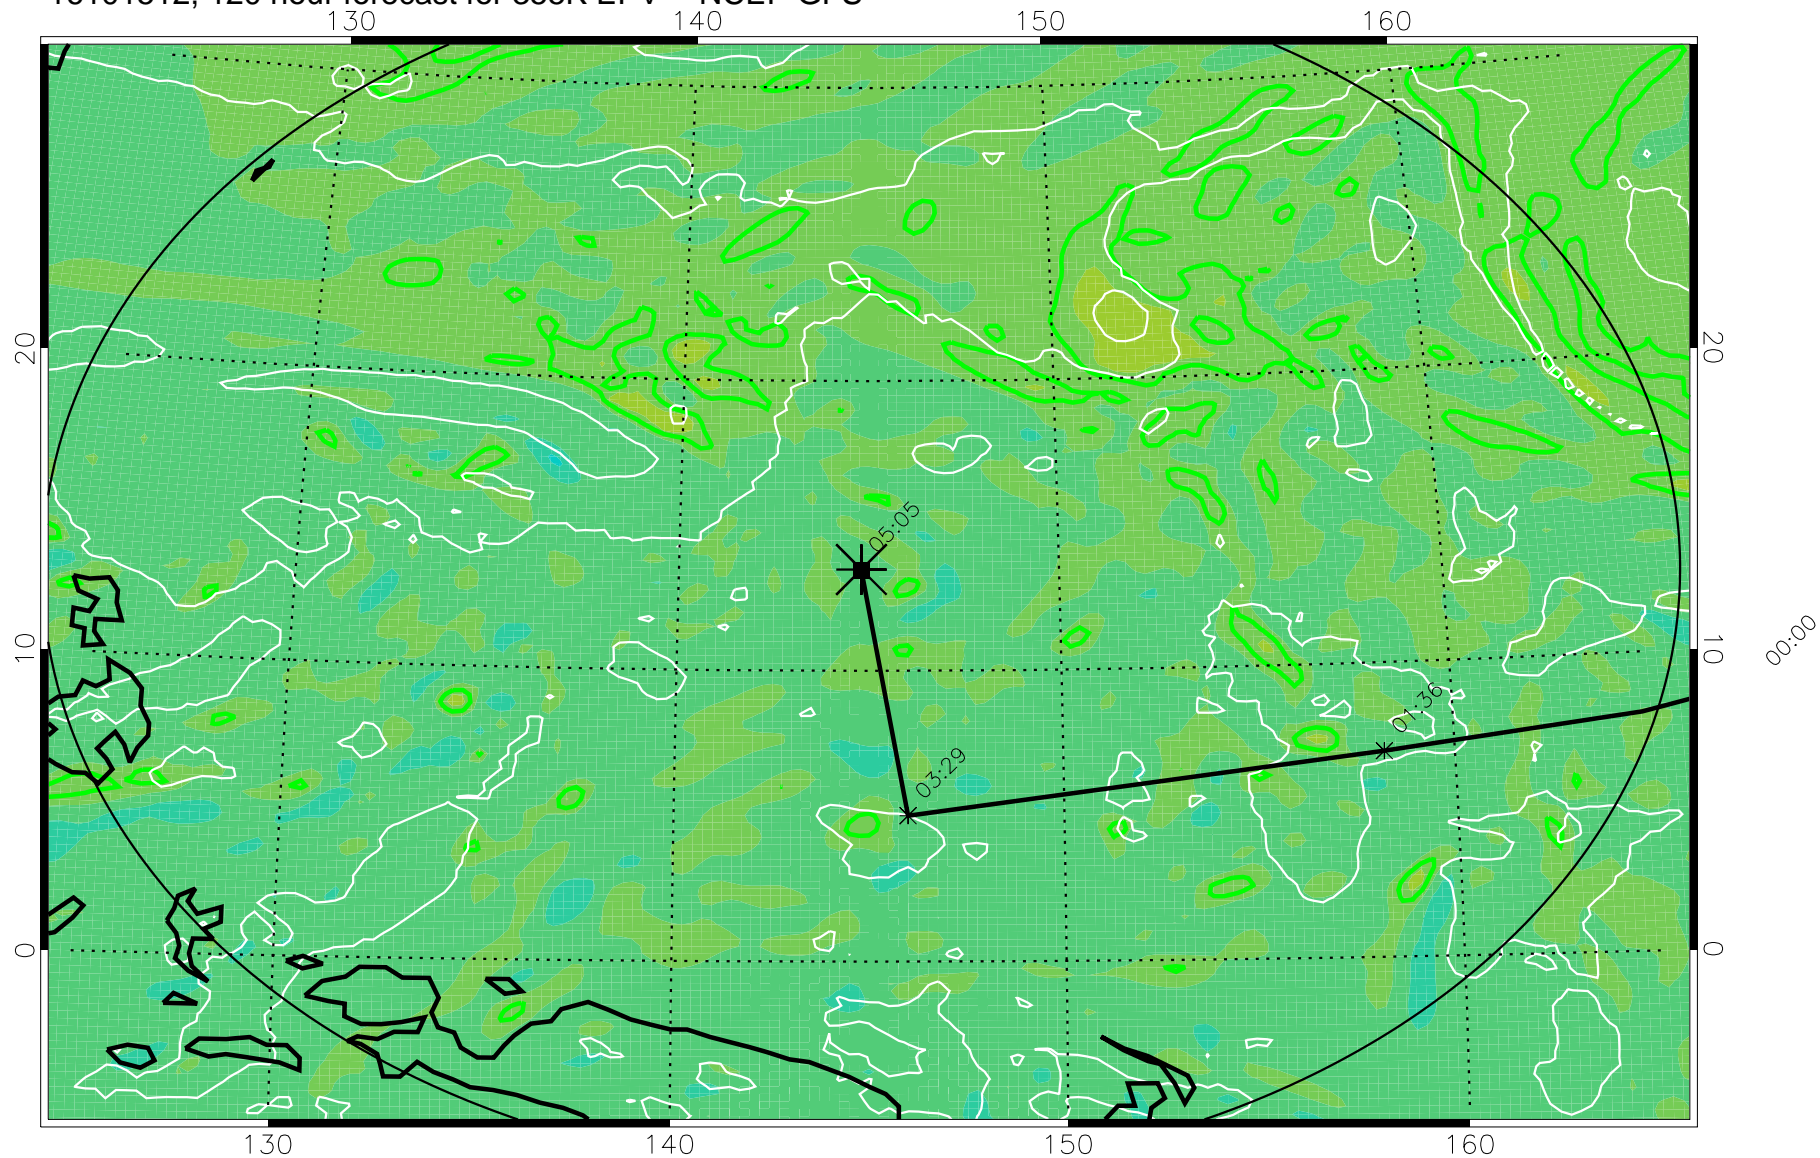

16101318, 078 hour forecast for 355K EPV -- NCEP GFS

355K Montgomery Streamfunction, white  
EPV Tropopause (2 PVU) Position  
Range ring of 2304 km

16101400, 084 hour forecast for 355K EPV -- NCEP GFS

355K Montgomery Streamfunction, white  
EPV Tropopause (2 PVU) Position  
Range ring of 2304 km

16101406, 090 hour forecast for 355K EPV -- NCEP GFS

355K Montgomery Streamfunction, white  
EPV Tropopause (2 PVU) Position  
Range ring of 2304 km

16101412, 096 hour forecast for 355K EPV -- NCEP GFS

355K Montgomery Streamfunction, white  
EPV Tropopause (2 PVU) Position  
Range ring of 2304 km

16101418, 102 hour forecast for 355K EPV -- NCEP GFS

355K Montgomery Streamfunction, white  
EPV Tropopause (2 PVU) Position  
Range ring of 2304 km

16101500, 108 hour forecast for 355K EPV -- NCEP GFS

355K Montgomery Streamfunction, white  
EPV Tropopause (2 PVU) Position  
Range ring of 2304 km

16101506, 114 hour forecast for 355K EPV -- NCEP GFS

355K Montgomery Streamfunction, white  
EPV Tropopause (2 PVU) Position  
Range ring of 2304 km

16101512, 120 hour forecast for 355K EPV -- NCEP GFS

355K Montgomery Streamfunction, white  
EPV Tropopause (2 PVU) Position  
Range ring of 2304 km