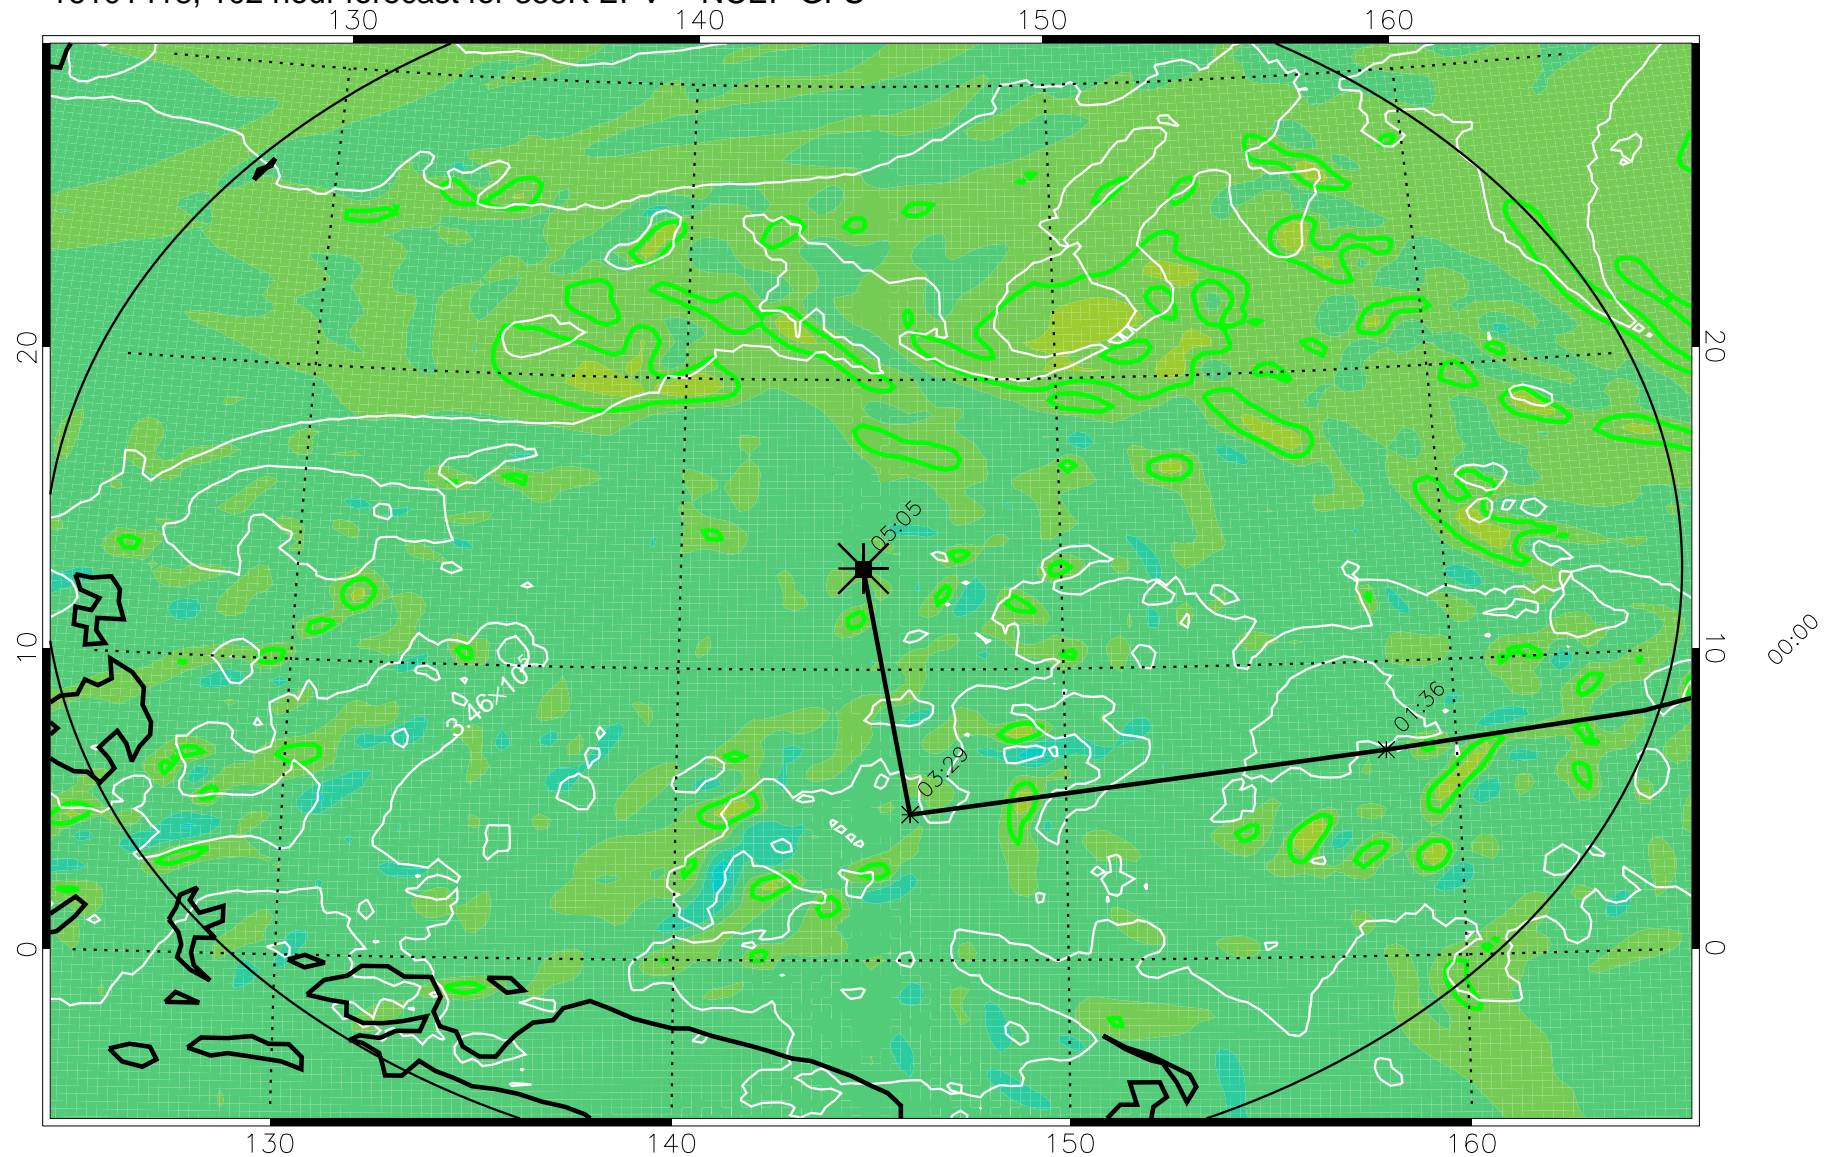

16101318, 078 hour forecast for 355K EPV -- NCEP GFS

355K Montgomery Streamfunction, white  
EPV Tropopause (2 PVU) Position  
Range ring of 2304 km

16101400, 084 hour forecast for 355K EPV -- NCEP GFS

355K Montgomery Streamfunction, white  
EPV Tropopause (2 PVU) Position  
Range ring of 2304 km

16101406, 090 hour forecast for 355K EPV -- NCEP GFS

355K Montgomery Streamfunction, white  
EPV Tropopause (2 PVU) Position  
Range ring of 2304 km

16101412, 096 hour forecast for 355K EPV -- NCEP GFS

355K Montgomery Streamfunction, white  
EPV Tropopause (2 PVU) Position  
Range ring of 2304 km

16101418, 102 hour forecast for 355K EPV -- NCEP GFS

355K Montgomery Streamfunction, white  
EPV Tropopause (2 PVU) Position  
Range ring of 2304 km

16101500, 108 hour forecast for 355K EPV -- NCEP GFS

355K Montgomery Streamfunction, white  
EPV Tropopause (2 PVU) Position  
Range ring of 2304 km

16101506, 114 hour forecast for 355K EPV -- NCEP GFS

355K Montgomery Streamfunction, white  
EPV Tropopause (2 PVU) Position  
Range ring of 2304 km

16101512, 120 hour forecast for 355K EPV -- NCEP GFS

355K Montgomery Streamfunction, white  
EPV Tropopause (2 PVU) Position  
Range ring of 2304 km