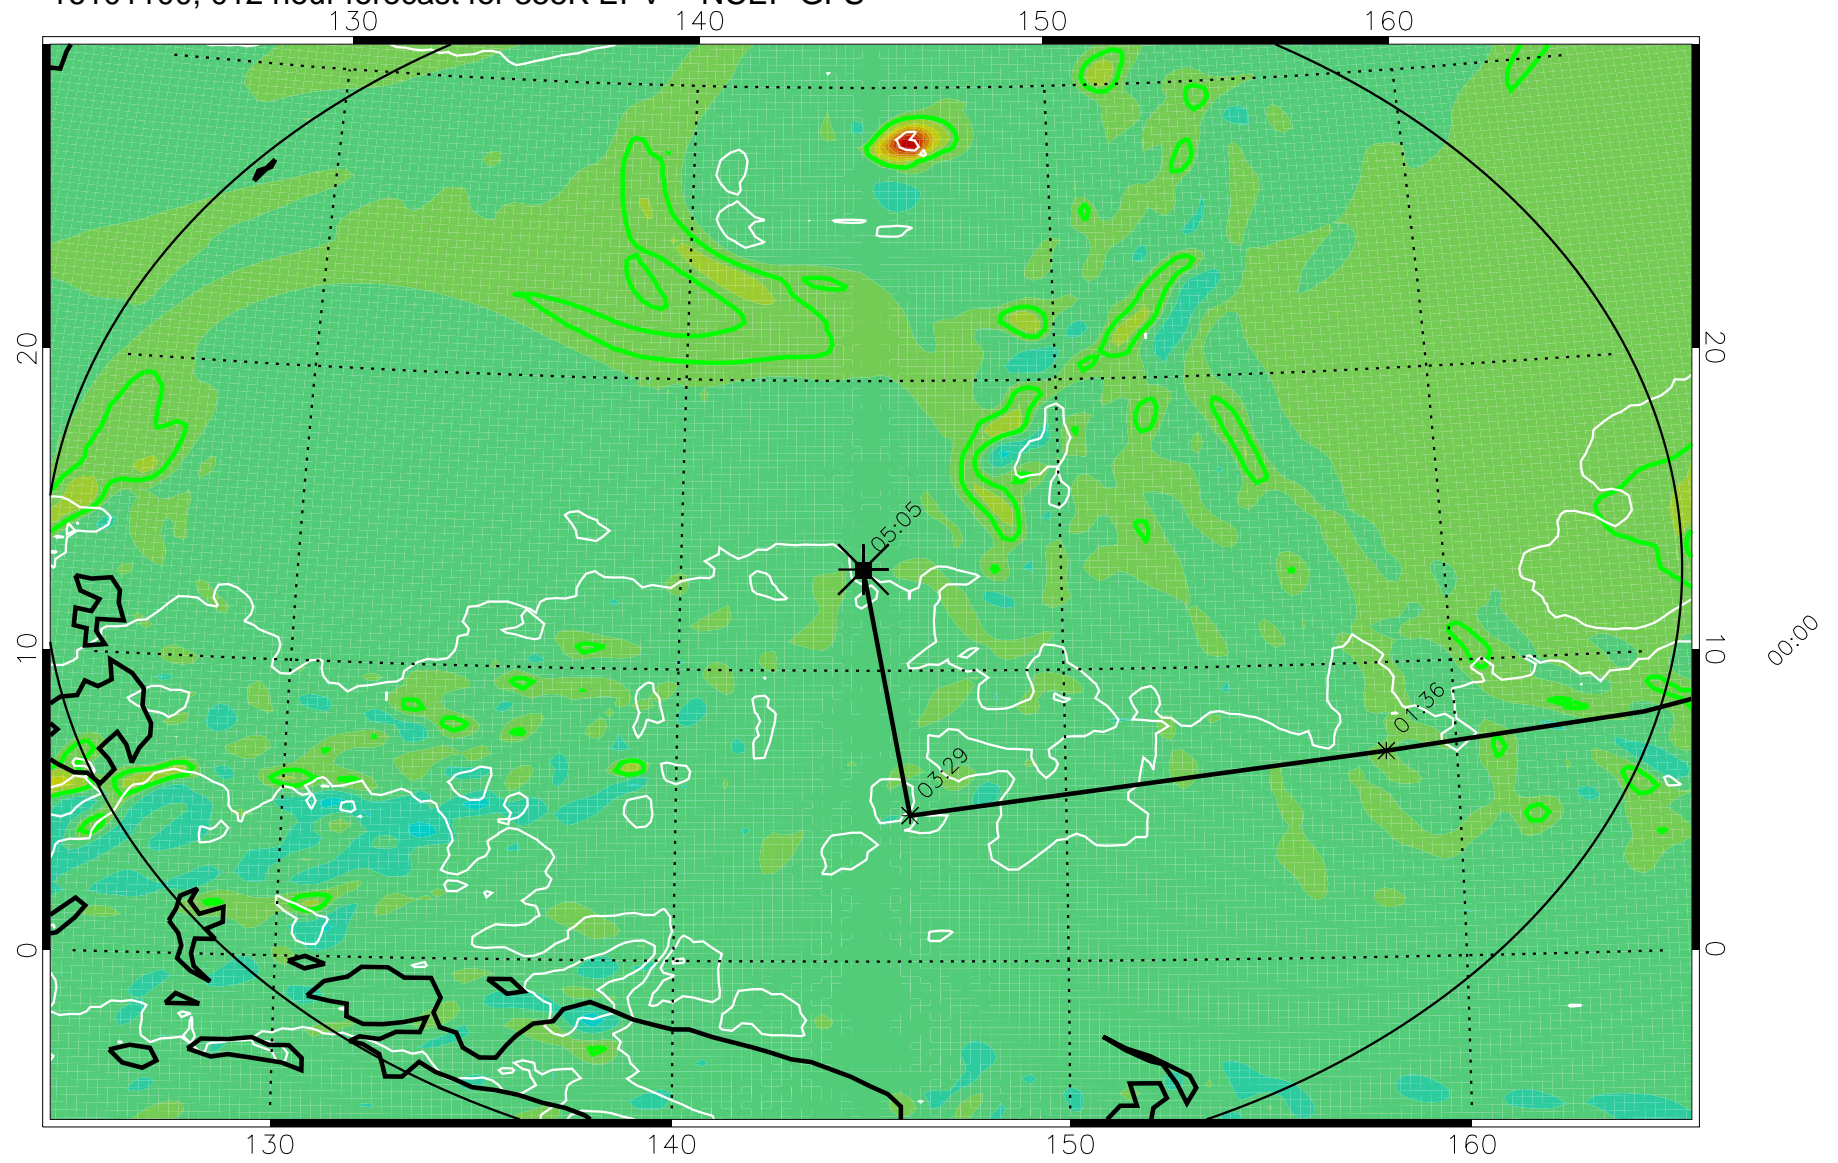

16101018, 006 hour forecast for 355K EPV -- NCEP GFS

355K Montgomery Streamfunction, white  
EPV Tropopause (2 PVU) Position  
Range ring of 2304 km

16101100, 012 hour forecast for 355K EPV -- NCEP GFS

355K Montgomery Streamfunction, white  
EPV Tropopause (2 PVU) Position  
Range ring of 2304 km

16101106, 018 hour forecast for 355K EPV -- NCEP GFS

355K Montgomery Streamfunction, white  
EPV Tropopause (2 PVU) Position  
Range ring of 2304 km

16101112, 024 hour forecast for 355K EPV -- NCEP GFS

355K Montgomery Streamfunction, white  
EPV Tropopause (2 PVU) Position  
Range ring of 2304 km

16101118, 030 hour forecast for 355K EPV -- NCEP GFS

355K Montgomery Streamfunction, white  
EPV Tropopause (2 PVU) Position  
Range ring of 2304 km

16101200, 036 hour forecast for 355K EPV -- NCEP GFS

355K Montgomery Streamfunction, white  
EPV Tropopause (2 PVU) Position  
Range ring of 2304 km

16101218, 054 hour forecast for 355K EPV -- NCEP GFS

355K Montgomery Streamfunction, white  
EPV Tropopause (2 PVU) Position  
Range ring of 2304 km

16101300, 060 hour forecast for 355K EPV -- NCEP GFS

355K Montgomery Streamfunction, white  
EPV Tropopause (2 PVU) Position  
Range ring of 2304 km