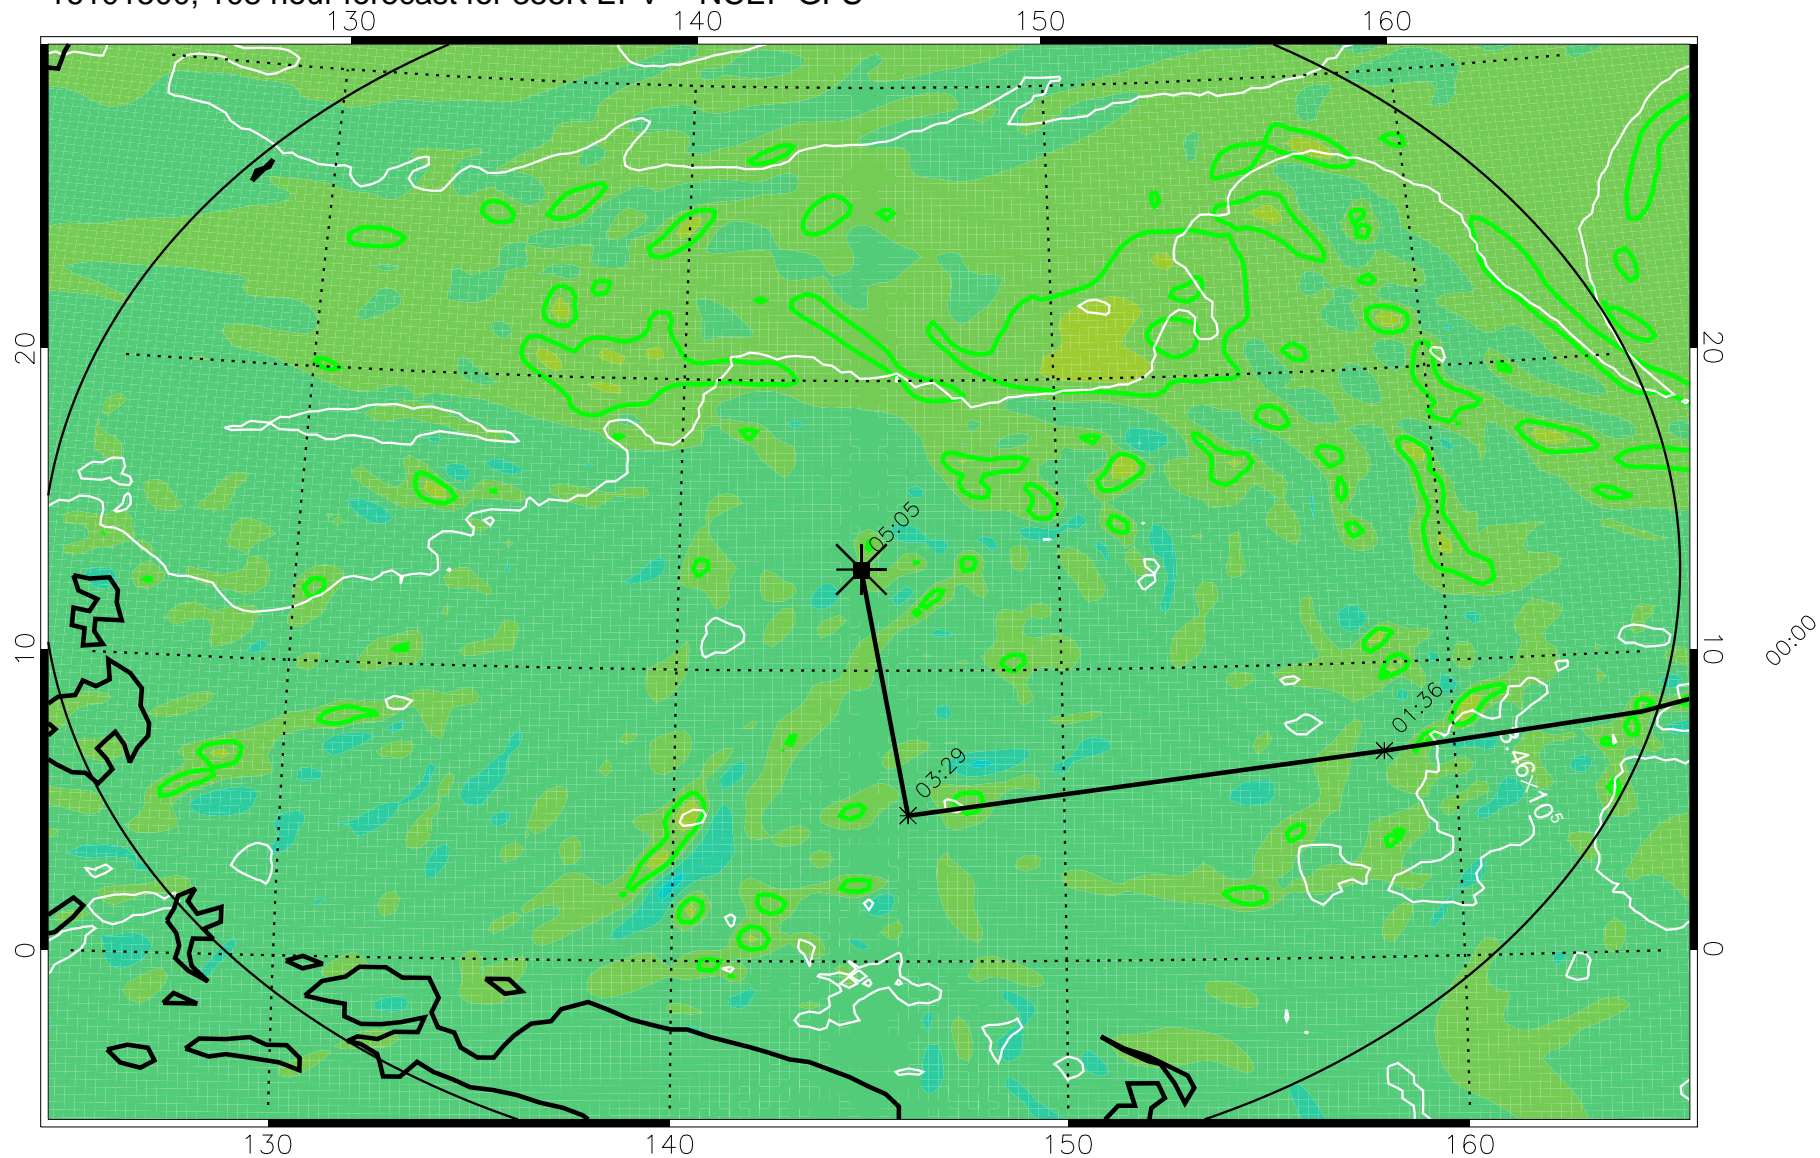

16101318, 078 hour forecast for 355K EPV -- NCEP GFS

355K Montgomery Streamfunction, white  
EPV Tropopause (2 PVU) Position  
Range ring of 2304 km

16101400, 084 hour forecast for 355K EPV -- NCEP GFS

355K Montgomery Streamfunction, white  
EPV Tropopause (2 PVU) Position  
Range ring of 2304 km

16101406, 090 hour forecast for 355K EPV -- NCEP GFS

355K Montgomery Streamfunction, white  
EPV Tropopause (2 PVU) Position  
Range ring of 2304 km

16101412, 096 hour forecast for 355K EPV -- NCEP GFS

355K Montgomery Streamfunction, white  
EPV Tropopause (2 PVU) Position  
Range ring of 2304 km

16101418, 102 hour forecast for 355K EPV -- NCEP GFS

355K Montgomery Streamfunction, white  
EPV Tropopause (2 PVU) Position  
Range ring of 2304 km

16101500, 108 hour forecast for 355K EPV -- NCEP GFS

355K Montgomery Streamfunction, white  
EPV Tropopause (2 PVU) Position  
Range ring of 2304 km

16101506, 114 hour forecast for 355K EPV -- NCEP GFS

355K Montgomery Streamfunction, white  
EPV Tropopause (2 PVU) Position  
Range ring of 2304 km

16101512, 120 hour forecast for 355K EPV -- NCEP GFS

355K Montgomery Streamfunction, white  
EPV Tropopause (2 PVU) Position  
Range ring of 2304 km