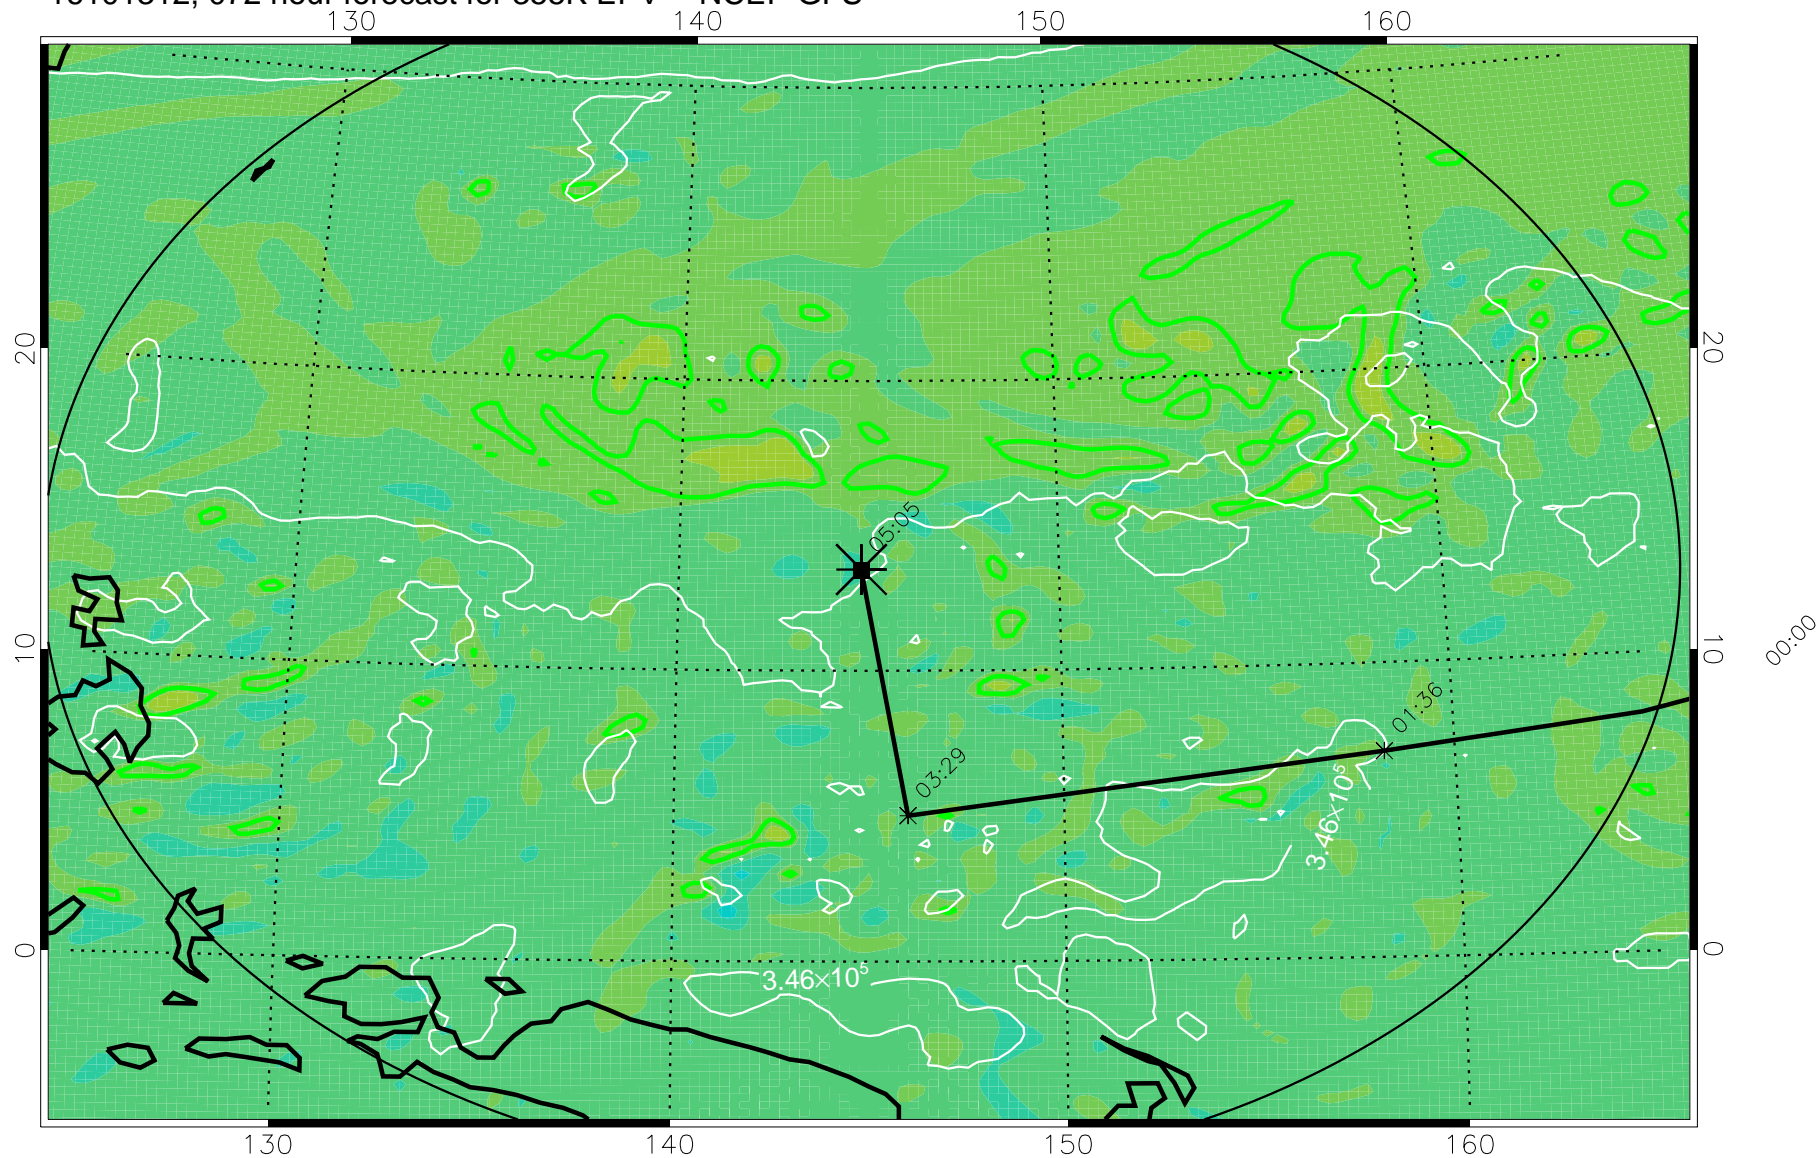

16101218, 054 hour forecast for 355K EPV -- NCEP GFS

355K Montgomery Streamfunction, white  
EPV Tropopause (2 PVU) Position  
Range ring of 2304 km

16101300, 060 hour forecast for 355K EPV -- NCEP GFS

355K Montgomery Streamfunction, white  
EPV Tropopause (2 PVU) Position  
Range ring of 2304 km

16101306, 066 hour forecast for 355K EPV -- NCEP GFS

355K Montgomery Streamfunction, white  
EPV Tropopause (2 PVU) Position  
Range ring of 2304 km

16101312, 072 hour forecast for 355K EPV -- NCEP GFS

355K Montgomery Streamfunction, white  
EPV Tropopause (2 PVU) Position  
Range ring of 2304 km

16101318, 078 hour forecast for 355K EPV -- NCEP GFS

355K Montgomery Streamfunction, white  
EPV Tropopause (2 PVU) Position  
Range ring of 2304 km

16101400, 084 hour forecast for 355K EPV -- NCEP GFS

355K Montgomery Streamfunction, white  
EPV Tropopause (2 PVU) Position  
Range ring of 2304 km

16101406, 090 hour forecast for 355K EPV -- NCEP GFS

355K Montgomery Streamfunction, white  
EPV Tropopause (2 PVU) Position  
Range ring of 2304 km

16101412, 096 hour forecast for 355K EPV -- NCEP GFS

355K Montgomery Streamfunction, white  
EPV Tropopause (2 PVU) Position  
Range ring of 2304 km