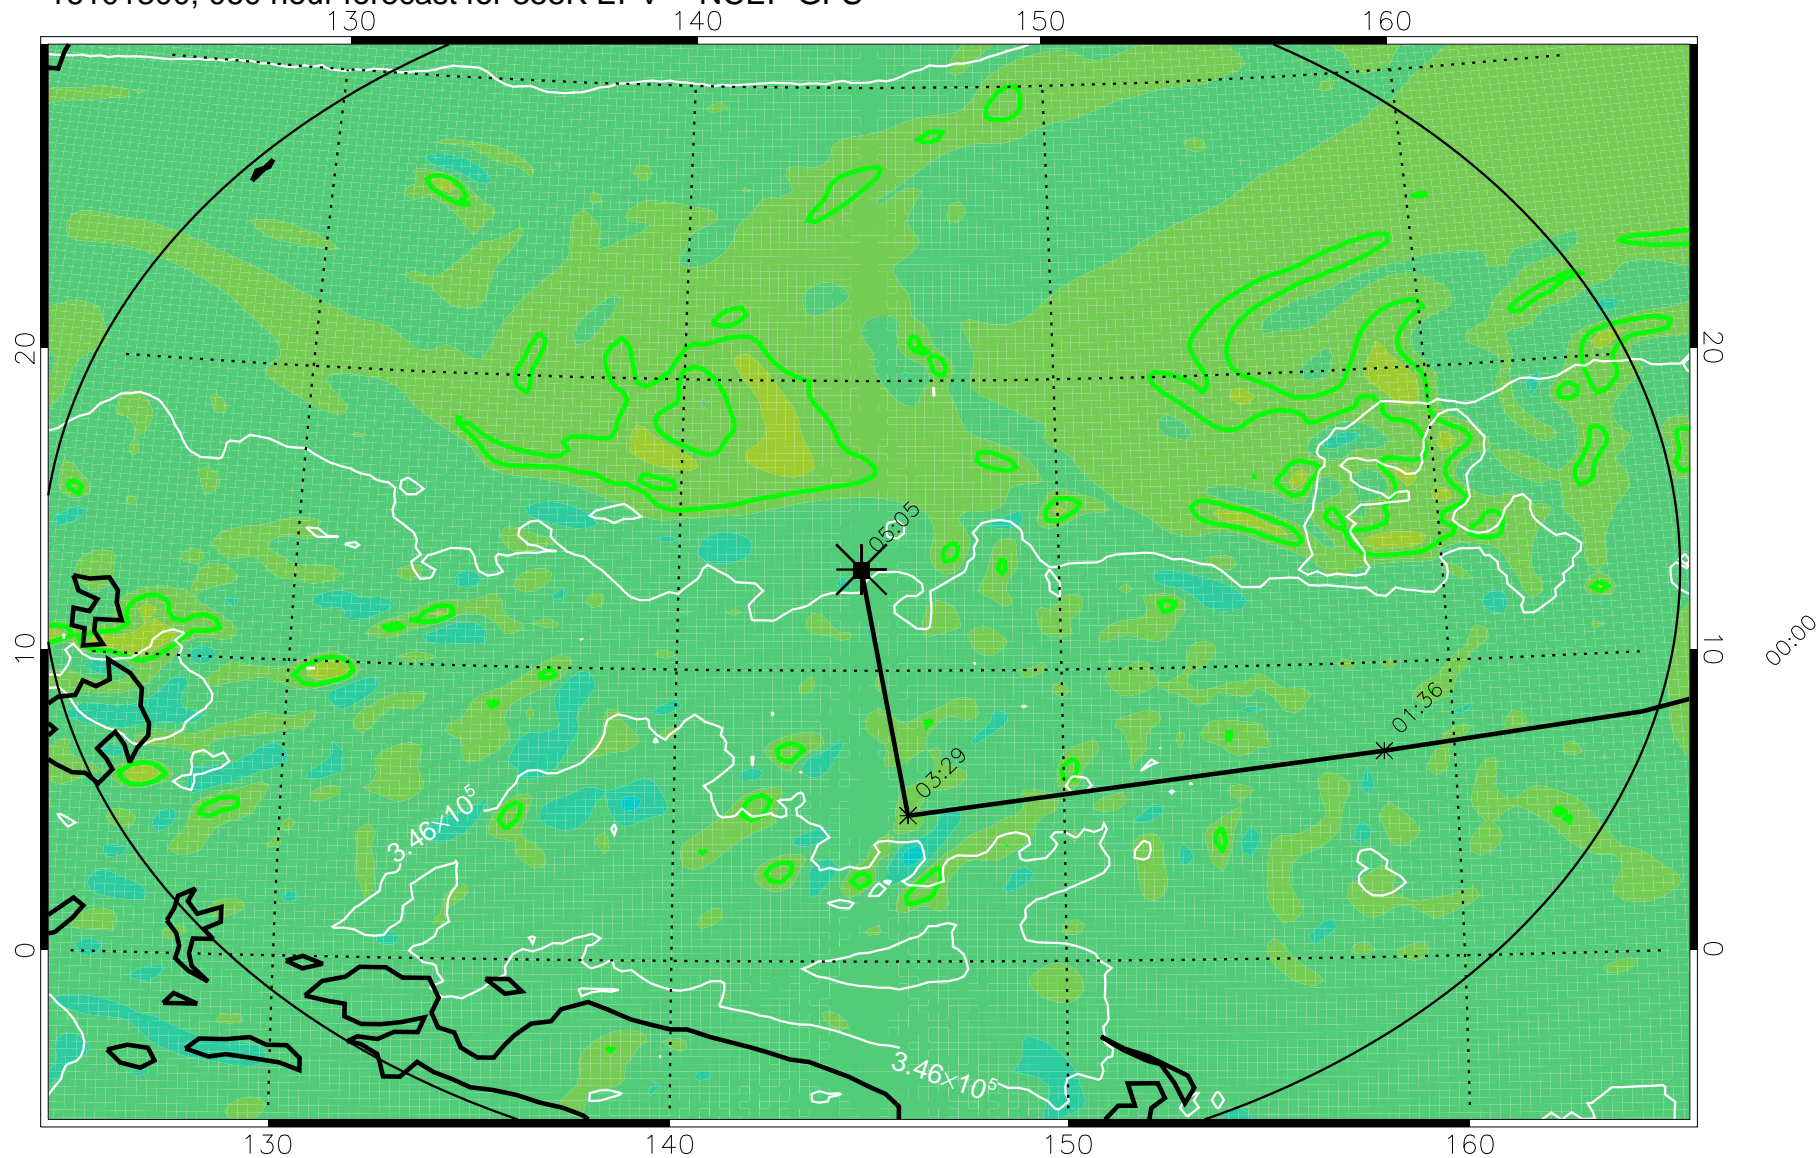

16101206, 042 hour forecast for 355K EPV -- NCEP GFS

355K Montgomery Streamfunction, white  
EPV Tropopause (2 PVU) Position  
Range ring of 2304 km

16101212, 048 hour forecast for 355K EPV -- NCEP GFS

355K Montgomery Streamfunction, white  
EPV Tropopause (2 PVU) Position  
Range ring of 2304 km

16101218, 054 hour forecast for 355K EPV -- NCEP GFS

355K Montgomery Streamfunction, white  
EPV Tropopause (2 PVU) Position  
Range ring of 2304 km

16101300, 060 hour forecast for 355K EPV -- NCEP GFS

355K Montgomery Streamfunction, white  
EPV Tropopause (2 PVU) Position  
Range ring of 2304 km

16101306, 066 hour forecast for 355K EPV -- NCEP GFS

355K Montgomery Streamfunction, white  
EPV Tropopause (2 PVU) Position  
Range ring of 2304 km

16101312, 072 hour forecast for 355K EPV -- NCEP GFS

355K Montgomery Streamfunction, white  
EPV Tropopause (2 PVU) Position  
Range ring of 2304 km

16101318, 078 hour forecast for 355K EPV -- NCEP GFS

355K Montgomery Streamfunction, white  
EPV Tropopause (2 PVU) Position  
Range ring of 2304 km

16101400, 084 hour forecast for 355K EPV -- NCEP GFS

355K Montgomery Streamfunction, white  
EPV Tropopause (2 PVU) Position  
Range ring of 2304 km