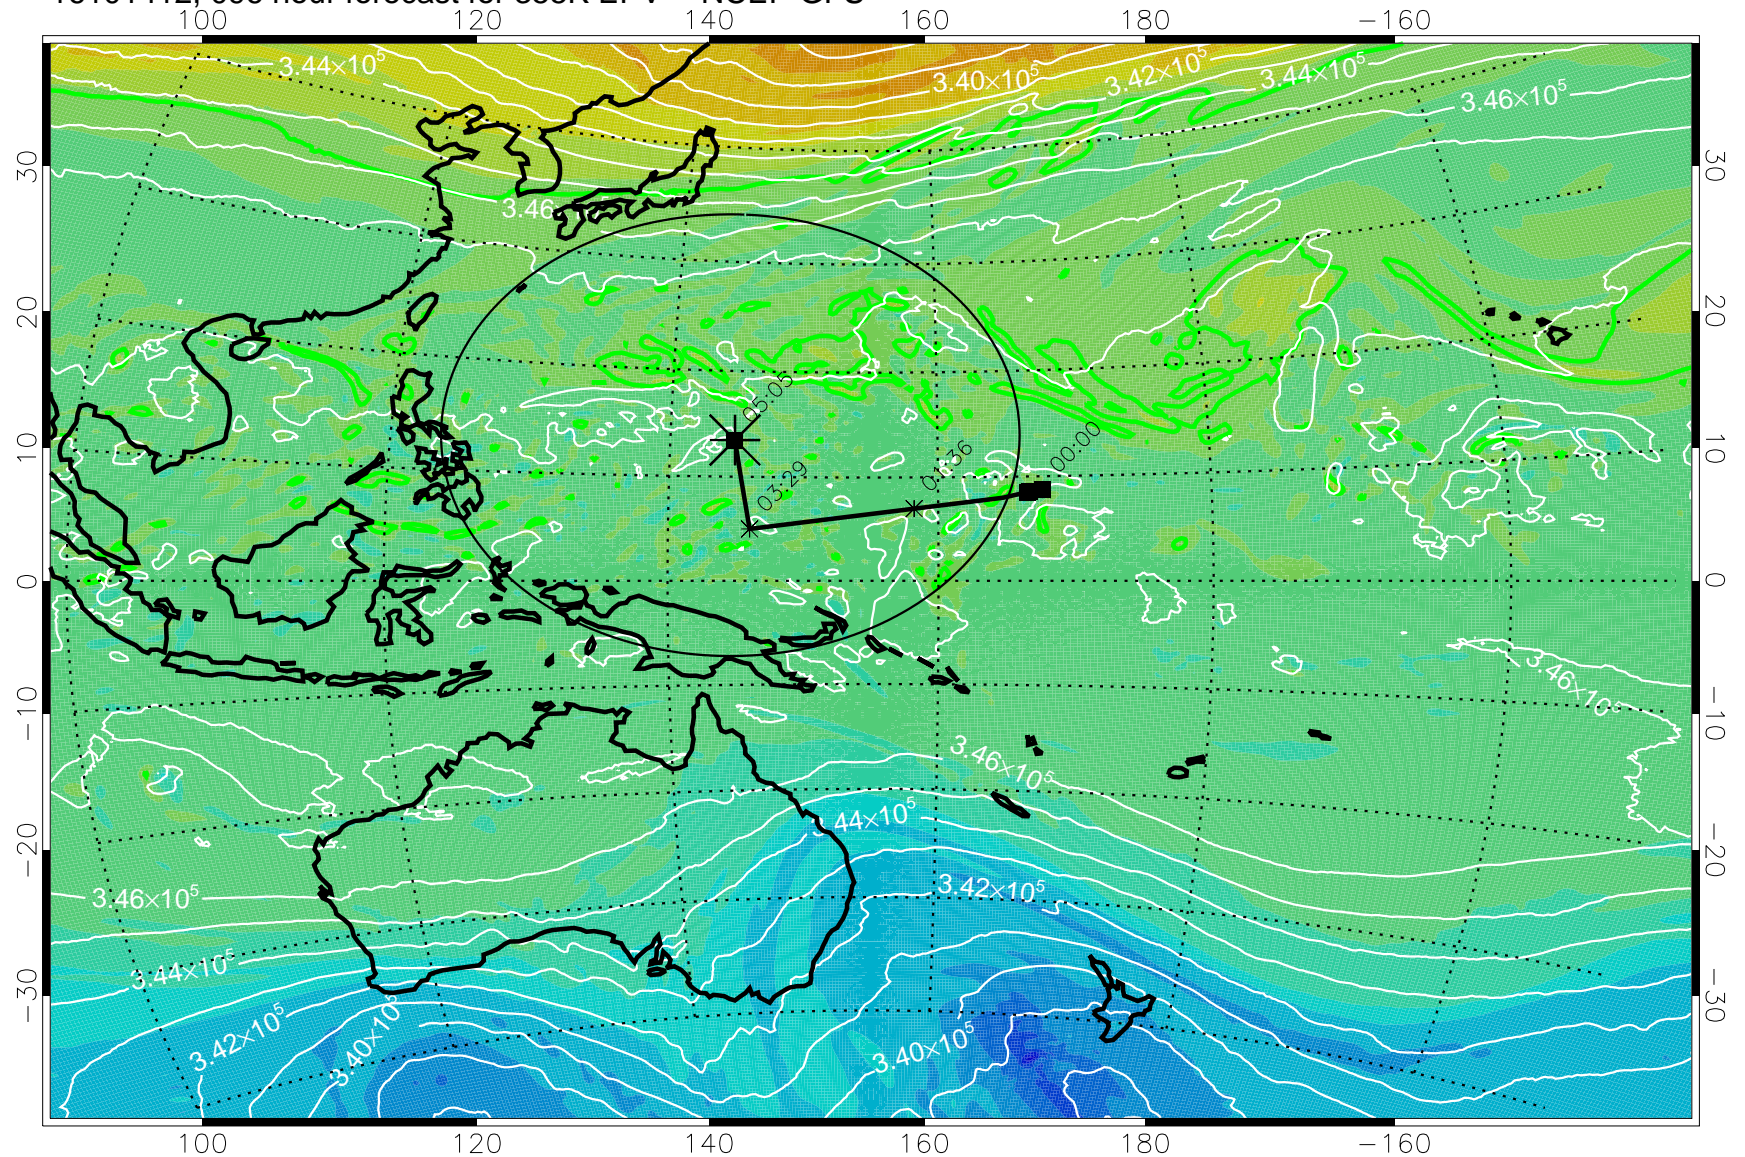

16101306, 066 hour forecast for 355K EPV -- NCEP GFS

355K Montgomery Streamfunction, white  
EPV Tropopause (2 PVU) Position  
Range ring of 2304 km

16101312, 072 hour forecast for 355K EPV -- NCEP GFS

355K Montgomery Streamfunction, white  
EPV Tropopause (2 PVU) Position  
Range ring of 2304 km

16101318, 078 hour forecast for 355K EPV -- NCEP GFS

355K Montgomery Streamfunction, white  
EPV Tropopause (2 PVU) Position  
Range ring of 2304 km

16101400, 084 hour forecast for 355K EPV -- NCEP GFS

355K Montgomery Streamfunction, white  
EPV Tropopause (2 PVU) Position  
Range ring of 2304 km

16101406, 090 hour forecast for 355K EPV -- NCEP GFS

355K Montgomery Streamfunction, white  
EPV Tropopause (2 PVU) Position  
Range ring of 2304 km

16101412, 096 hour forecast for 355K EPV -- NCEP GFS

355K Montgomery Streamfunction, white  
EPV Tropopause (2 PVU) Position  
Range ring of 2304 km

16101418, 102 hour forecast for 355K EPV -- NCEP GFS

355K Montgomery Streamfunction, white  
EPV Tropopause (2 PVU) Position  
Range ring of 2304 km

16101500, 108 hour forecast for 355K EPV -- NCEP GFS

355K Montgomery Streamfunction, white  
EPV Tropopause (2 PVU) Position  
Range ring of 2304 km