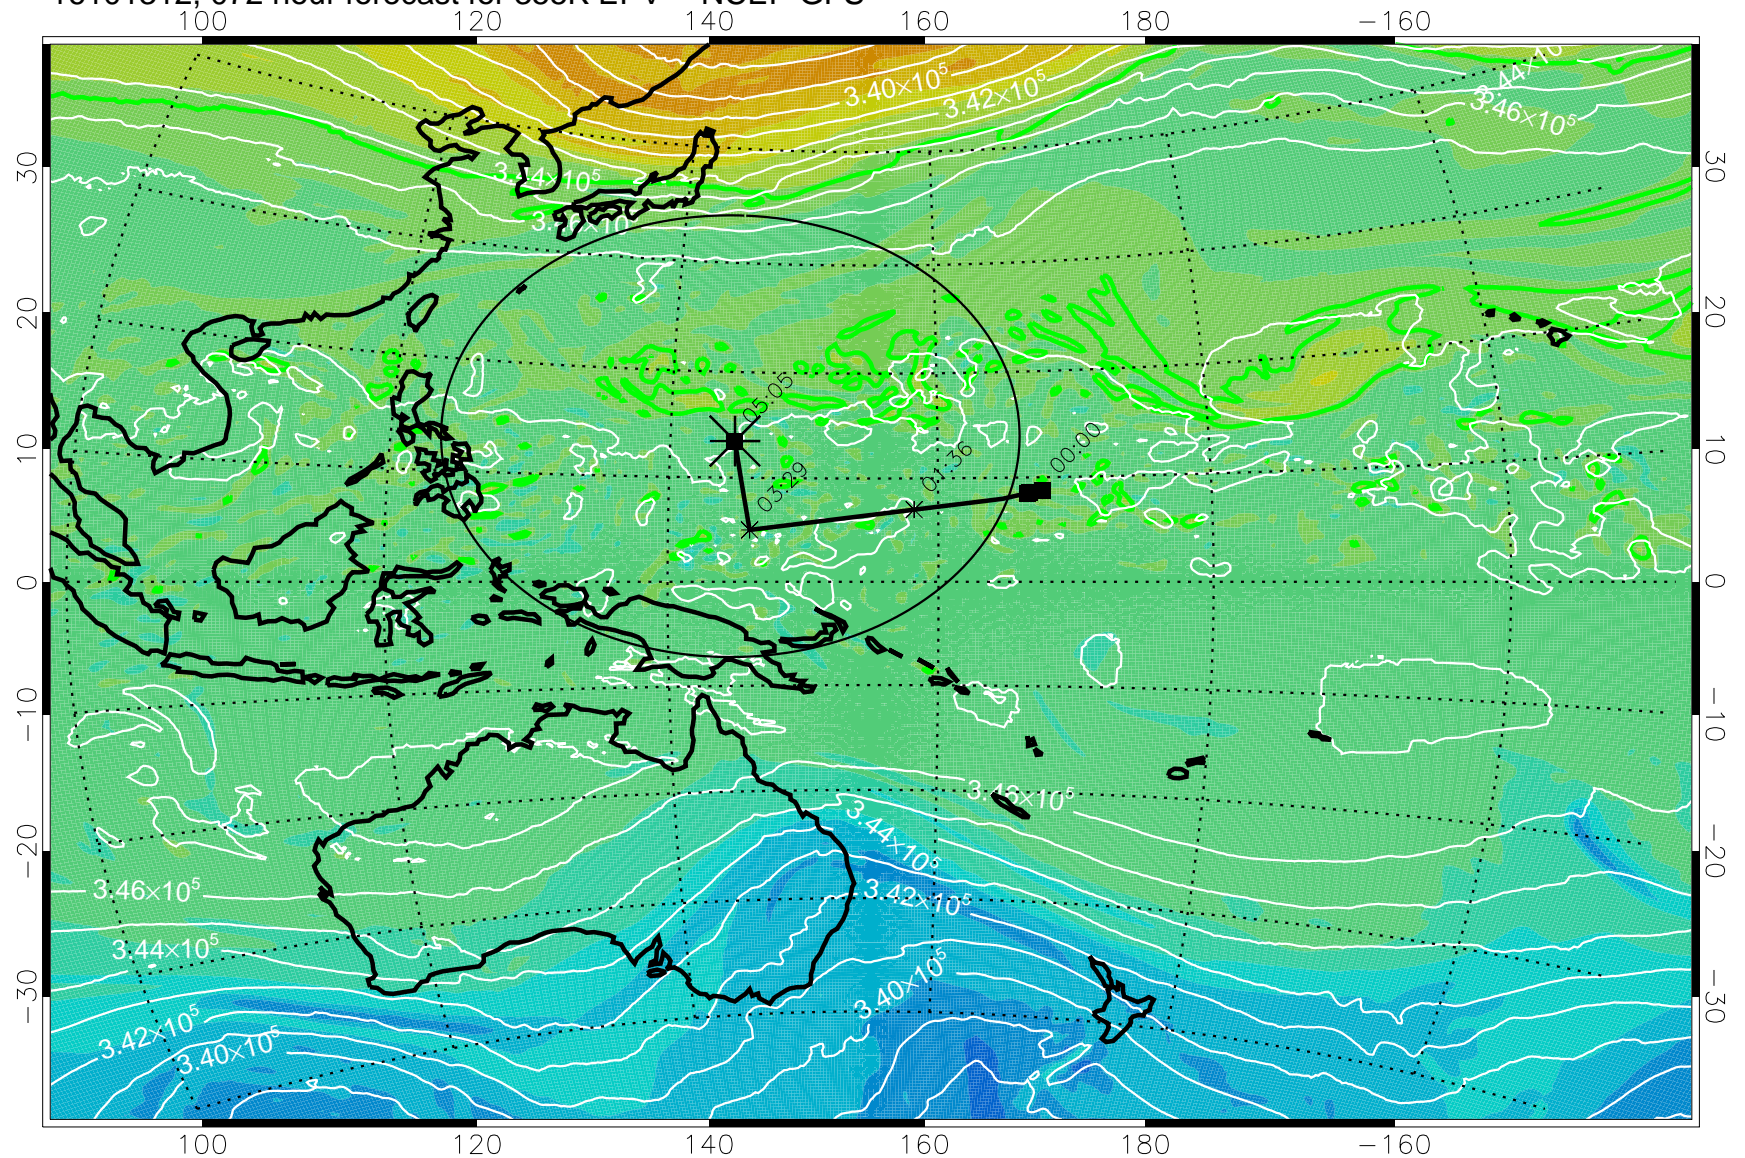

16101206, 042 hour forecast for 355K EPV -- NCEP GFS

355K Montgomery Streamfunction, white  
EPV Tropopause (2 PVU) Position  
Range ring of 2304 km

16101212, 048 hour forecast for 355K EPV -- NCEP GFS

355K Montgomery Streamfunction, white  
EPV Tropopause (2 PVU) Position  
Range ring of 2304 km

16101218, 054 hour forecast for 355K EPV -- NCEP GFS

355K Montgomery Streamfunction, white  
EPV Tropopause (2 PVU) Position  
Range ring of 2304 km

16101300, 060 hour forecast for 355K EPV -- NCEP GFS

355K Montgomery Streamfunction, white  
EPV Tropopause (2 PVU) Position  
Range ring of 2304 km

16101306, 066 hour forecast for 355K EPV -- NCEP GFS

355K Montgomery Streamfunction, white  
EPV Tropopause (2 PVU) Position  
Range ring of 2304 km

16101312, 072 hour forecast for 355K EPV -- NCEP GFS

355K Montgomery Streamfunction, white  
EPV Tropopause (2 PVU) Position  
Range ring of 2304 km

16101318, 078 hour forecast for 355K EPV -- NCEP GFS

355K Montgomery Streamfunction, white  
EPV Tropopause (2 PVU) Position  
Range ring of 2304 km

16101400, 084 hour forecast for 355K EPV -- NCEP GFS

355K Montgomery Streamfunction, white  
EPV Tropopause (2 PVU) Position  
Range ring of 2304 km