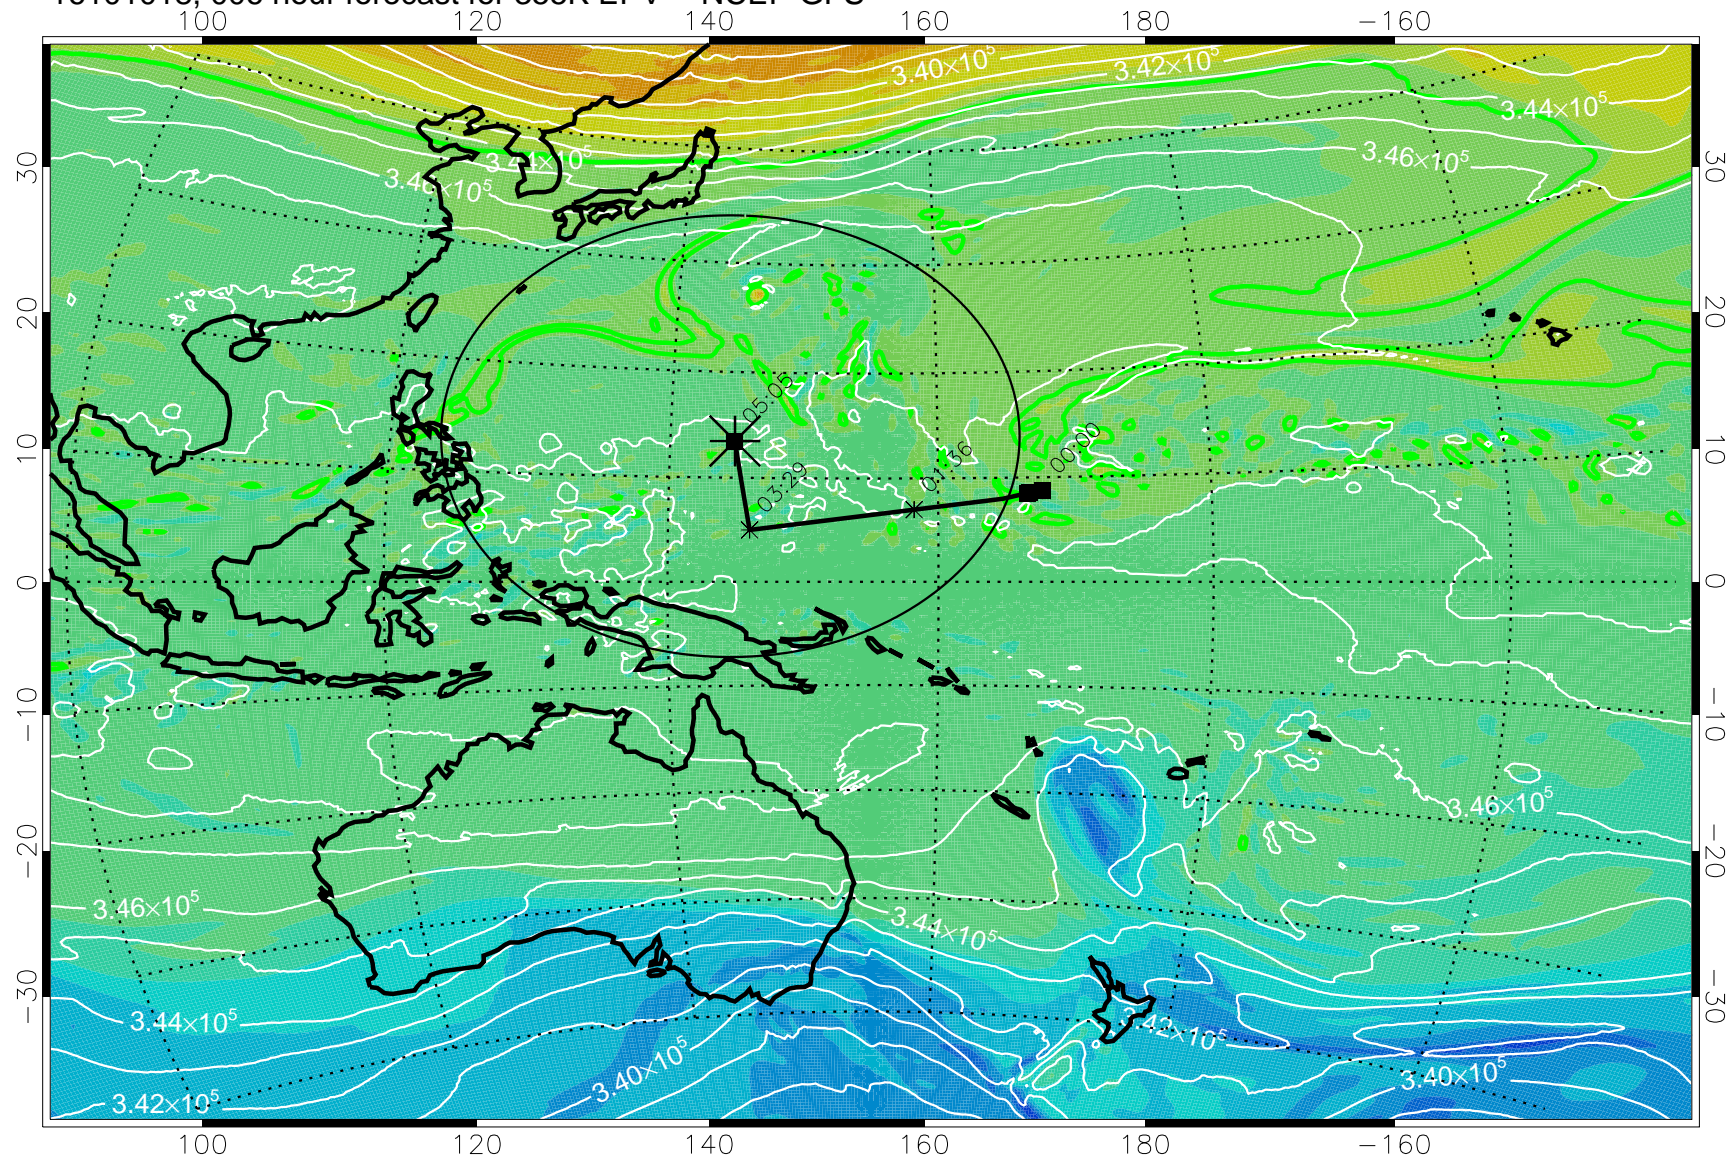

16101018, 006 hour forecast for 355K EPV -- NCEP GFS

355K Montgomery Streamfunction, white  
EPV Tropopause (2 PVU) Position  
Range ring of 2304 km

16101100, 012 hour forecast for 355K EPV -- NCEP GFS

355K Montgomery Streamfunction, white  
EPV Tropopause (2 PVU) Position  
Range ring of 2304 km

16101106, 018 hour forecast for 355K EPV -- NCEP GFS

355K Montgomery Streamfunction, white  
EPV Tropopause (2 PVU) Position  
Range ring of 2304 km

16101112, 024 hour forecast for 355K EPV -- NCEP GFS

355K Montgomery Streamfunction, white  
EPV Tropopause (2 PVU) Position  
Range ring of 2304 km

16101118, 030 hour forecast for 355K EPV -- NCEP GFS

355K Montgomery Streamfunction, white  
EPV Tropopause (2 PVU) Position  
Range ring of 2304 km

16101200, 036 hour forecast for 355K EPV -- NCEP GFS

355K Montgomery Streamfunction, white  
EPV Tropopause (2 PVU) Position  
Range ring of 2304 km

16101206, 042 hour forecast for 355K EPV -- NCEP GFS

355K Montgomery Streamfunction, white  
EPV Tropopause (2 PVU) Position  
Range ring of 2304 km

16101212, 048 hour forecast for 355K EPV -- NCEP GFS

355K Montgomery Streamfunction, white  
EPV Tropopause (2 PVU) Position  
Range ring of 2304 km