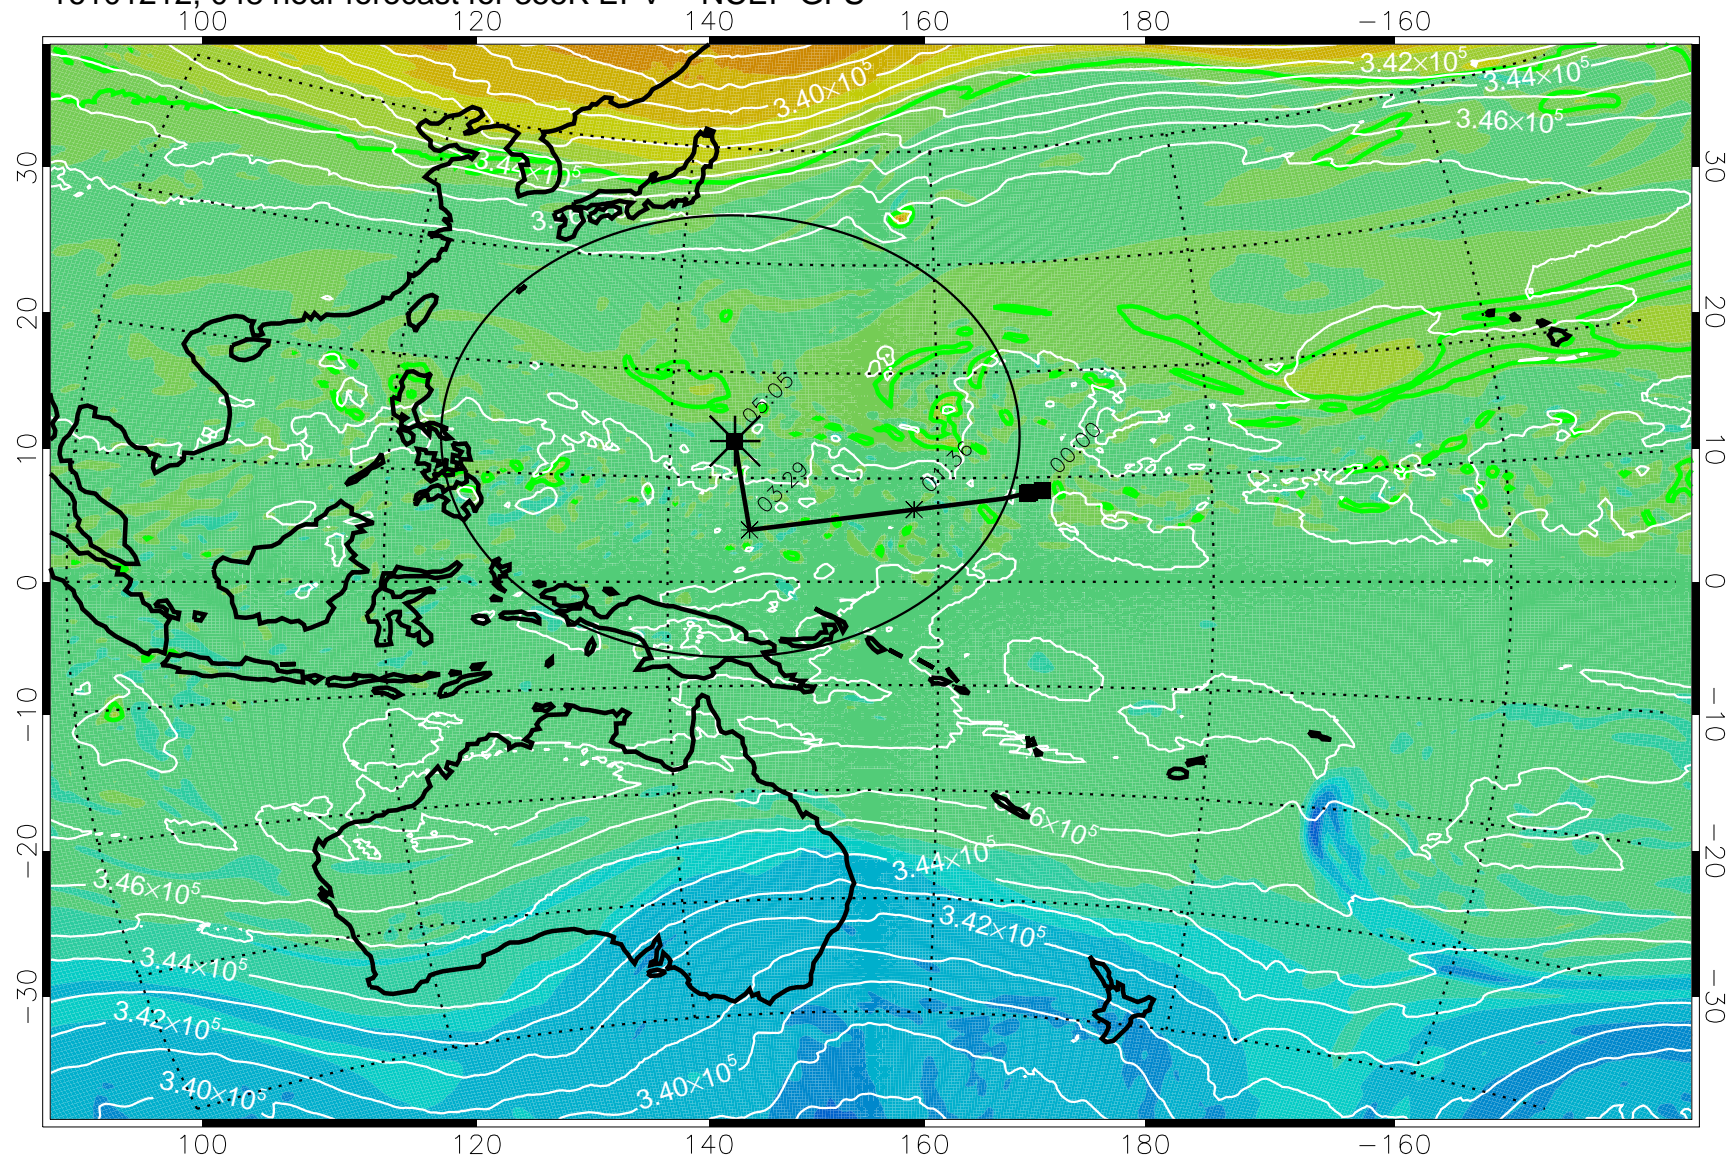

16101118, 030 hour forecast for 355K EPV -- NCEP GFS

355K Montgomery Streamfunction, white  
EPV Tropopause (2 PVU) Position  
Range ring of 2304 km

16101200, 036 hour forecast for 355K EPV -- NCEP GFS

355K Montgomery Streamfunction, white  
EPV Tropopause (2 PVU) Position  
Range ring of 2304 km

16101206, 042 hour forecast for 355K EPV -- NCEP GFS

355K Montgomery Streamfunction, white  
EPV Tropopause (2 PVU) Position  
Range ring of 2304 km

16101212, 048 hour forecast for 355K EPV -- NCEP GFS

355K Montgomery Streamfunction, white  
EPV Tropopause (2 PVU) Position  
Range ring of 2304 km

16101218, 054 hour forecast for 355K EPV -- NCEP GFS

355K Montgomery Streamfunction, white  
EPV Tropopause (2 PVU) Position  
Range ring of 2304 km

16101300, 060 hour forecast for 355K EPV -- NCEP GFS

355K Montgomery Streamfunction, white  
EPV Tropopause (2 PVU) Position  
Range ring of 2304 km

16101306, 066 hour forecast for 355K EPV -- NCEP GFS

355K Montgomery Streamfunction, white  
EPV Tropopause (2 PVU) Position  
Range ring of 2304 km

16101312, 072 hour forecast for 355K EPV -- NCEP GFS

355K Montgomery Streamfunction, white  
EPV Tropopause (2 PVU) Position  
Range ring of 2304 km