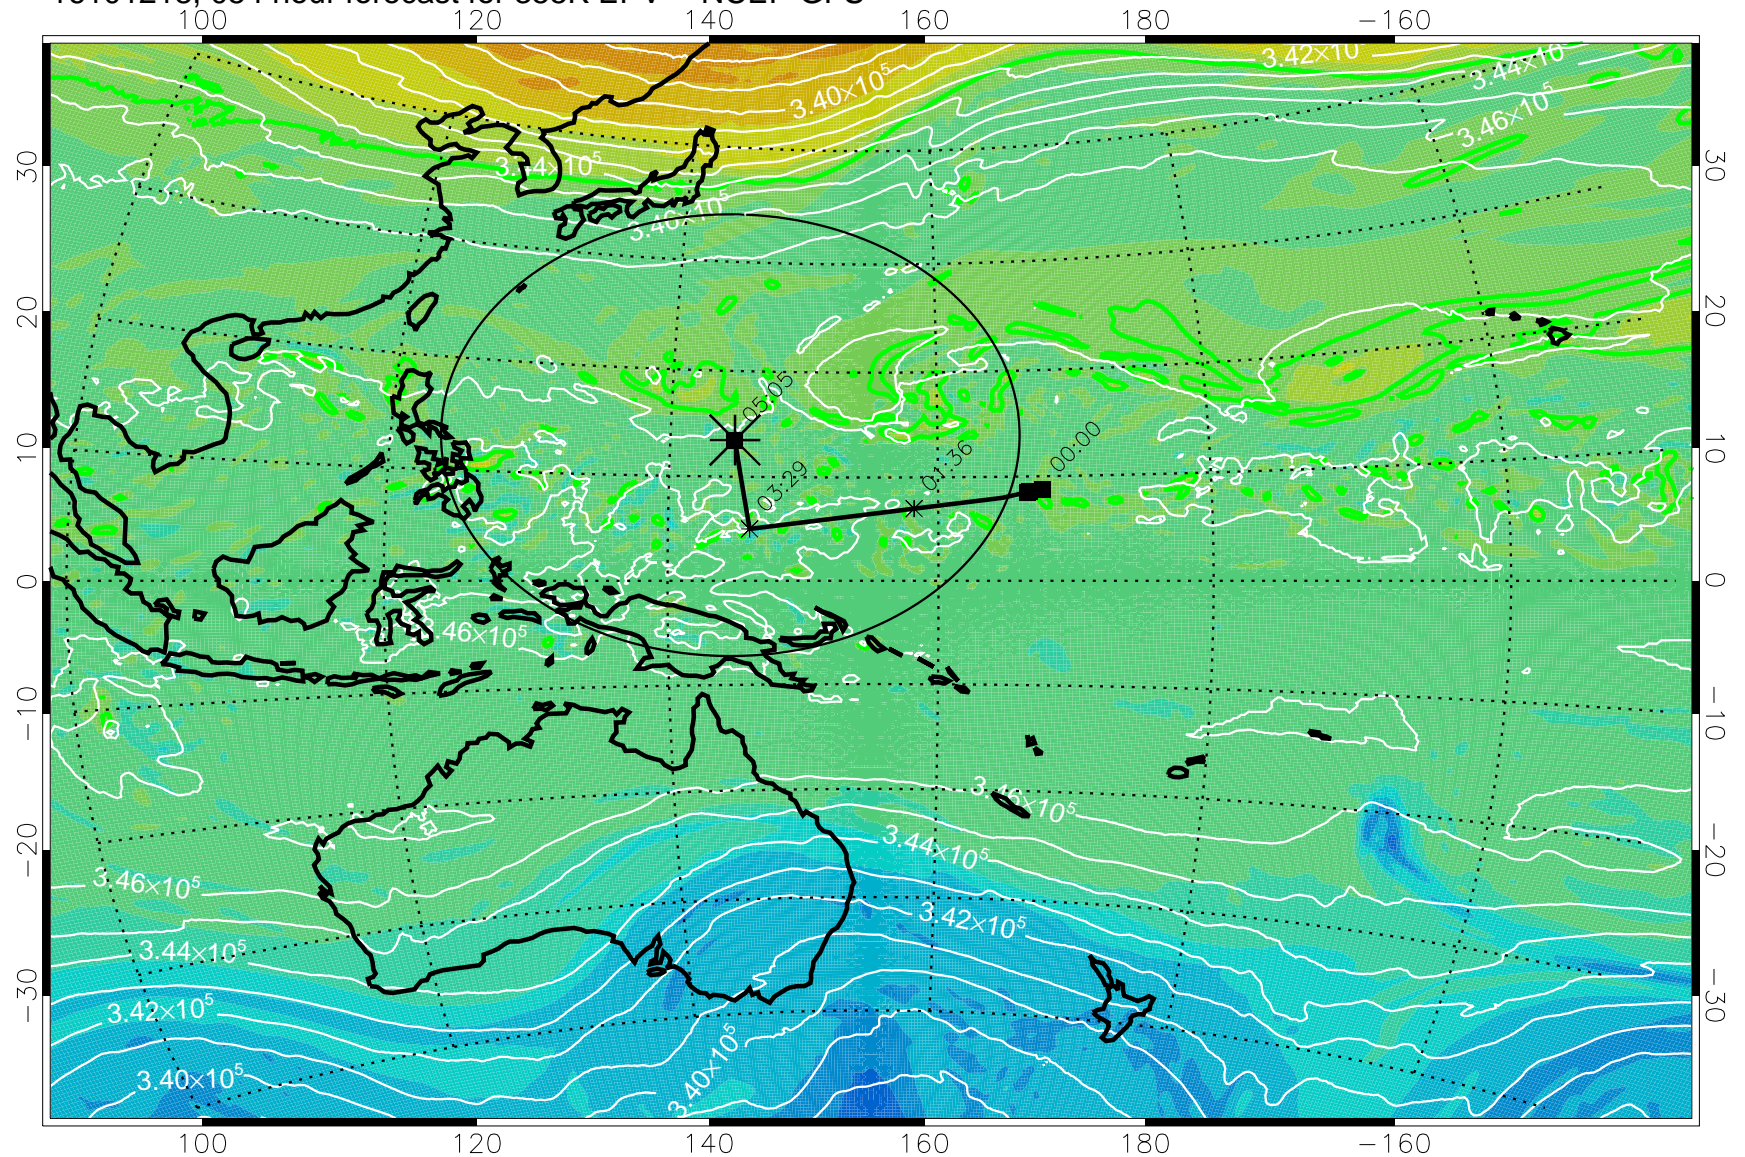

16101206, 042 hour forecast for 355K EPV -- NCEP GFS

355K Montgomery Streamfunction, white  
EPV Tropopause (2 PVU) Position  
Range ring of 2304 km

16101212, 048 hour forecast for 355K EPV -- NCEP GFS

355K Montgomery Streamfunction, white  
EPV Tropopause (2 PVU) Position  
Range ring of 2304 km

16101218, 054 hour forecast for 355K EPV -- NCEP GFS

355K Montgomery Streamfunction, white  
EPV Tropopause (2 PVU) Position  
Range ring of 2304 km

16101300, 060 hour forecast for 355K EPV -- NCEP GFS

355K Montgomery Streamfunction, white  
EPV Tropopause (2 PVU) Position  
Range ring of 2304 km

16101306, 066 hour forecast for 355K EPV -- NCEP GFS

355K Montgomery Streamfunction, white  
EPV Tropopause (2 PVU) Position  
Range ring of 2304 km

16101312, 072 hour forecast for 355K EPV -- NCEP GFS

355K Montgomery Streamfunction, white  
EPV Tropopause (2 PVU) Position  
Range ring of 2304 km

16101318, 078 hour forecast for 355K EPV -- NCEP GFS

355K Montgomery Streamfunction, white  
EPV Tropopause (2 PVU) Position  
Range ring of 2304 km

16101400, 084 hour forecast for 355K EPV -- NCEP GFS

355K Montgomery Streamfunction, white  
EPV Tropopause (2 PVU) Position  
Range ring of 2304 km