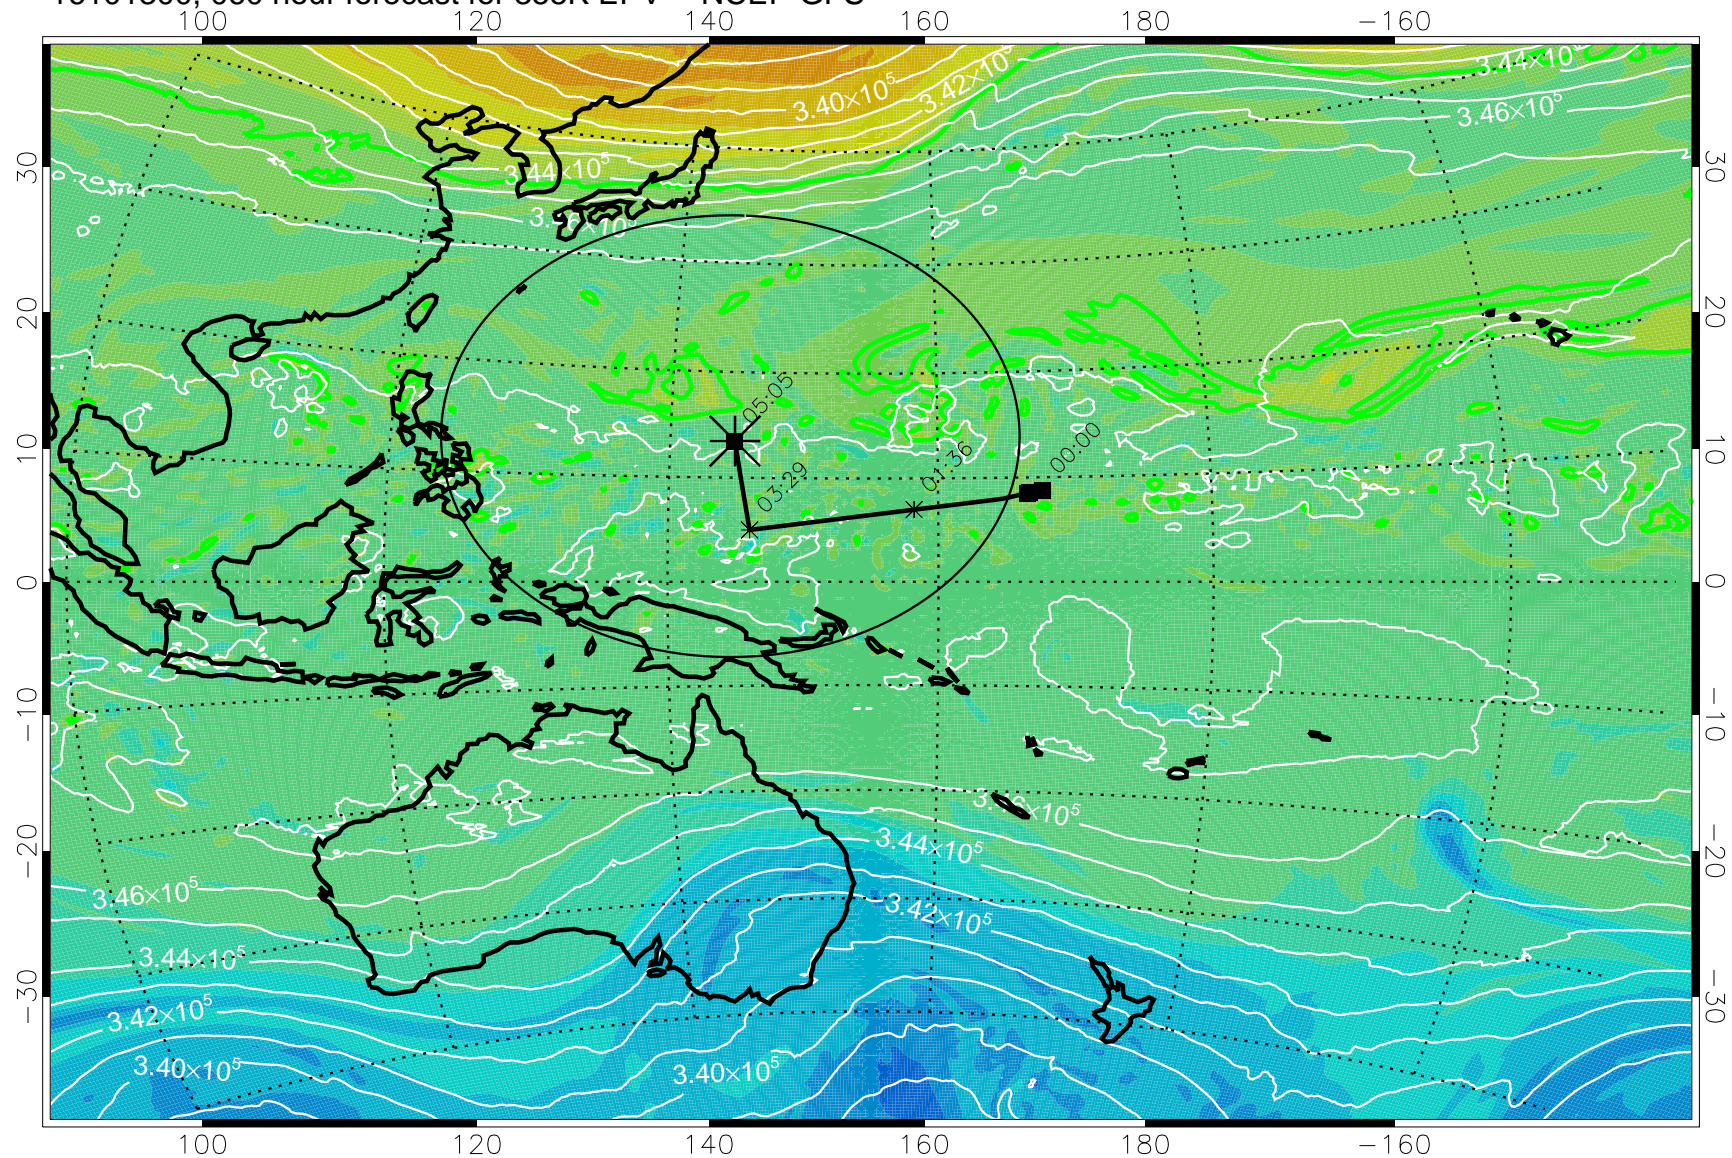

16101206, 042 hour forecast for 355K EPV -- NCEP GFS

355K Montgomery Streamfunction, white  
EPV Tropopause (2 PVU) Position  
Range ring of 2304 km

16101212, 048 hour forecast for 355K EPV -- NCEP GFS

355K Montgomery Streamfunction, white  
EPV Tropopause (2 PVU) Position  
Range ring of 2304 km

16101218, 054 hour forecast for 355K EPV -- NCEP GFS

355K Montgomery Streamfunction, white  
EPV Tropopause (2 PVU) Position  
Range ring of 2304 km

16101300, 060 hour forecast for 355K EPV -- NCEP GFS

355K Montgomery Streamfunction, white  
EPV Tropopause (2 PVU) Position  
Range ring of 2304 km

16101306, 066 hour forecast for 355K EPV -- NCEP GFS

355K Montgomery Streamfunction, white  
EPV Tropopause (2 PVU) Position  
Range ring of 2304 km

16101312, 072 hour forecast for 355K EPV -- NCEP GFS

355K Montgomery Streamfunction, white  
EPV Tropopause (2 PVU) Position  
Range ring of 2304 km

16101318, 078 hour forecast for 355K EPV -- NCEP GFS

355K Montgomery Streamfunction, white  
EPV Tropopause (2 PVU) Position  
Range ring of 2304 km

16101400, 084 hour forecast for 355K EPV -- NCEP GFS

355K Montgomery Streamfunction, white  
EPV Tropopause (2 PVU) Position  
Range ring of 2304 km