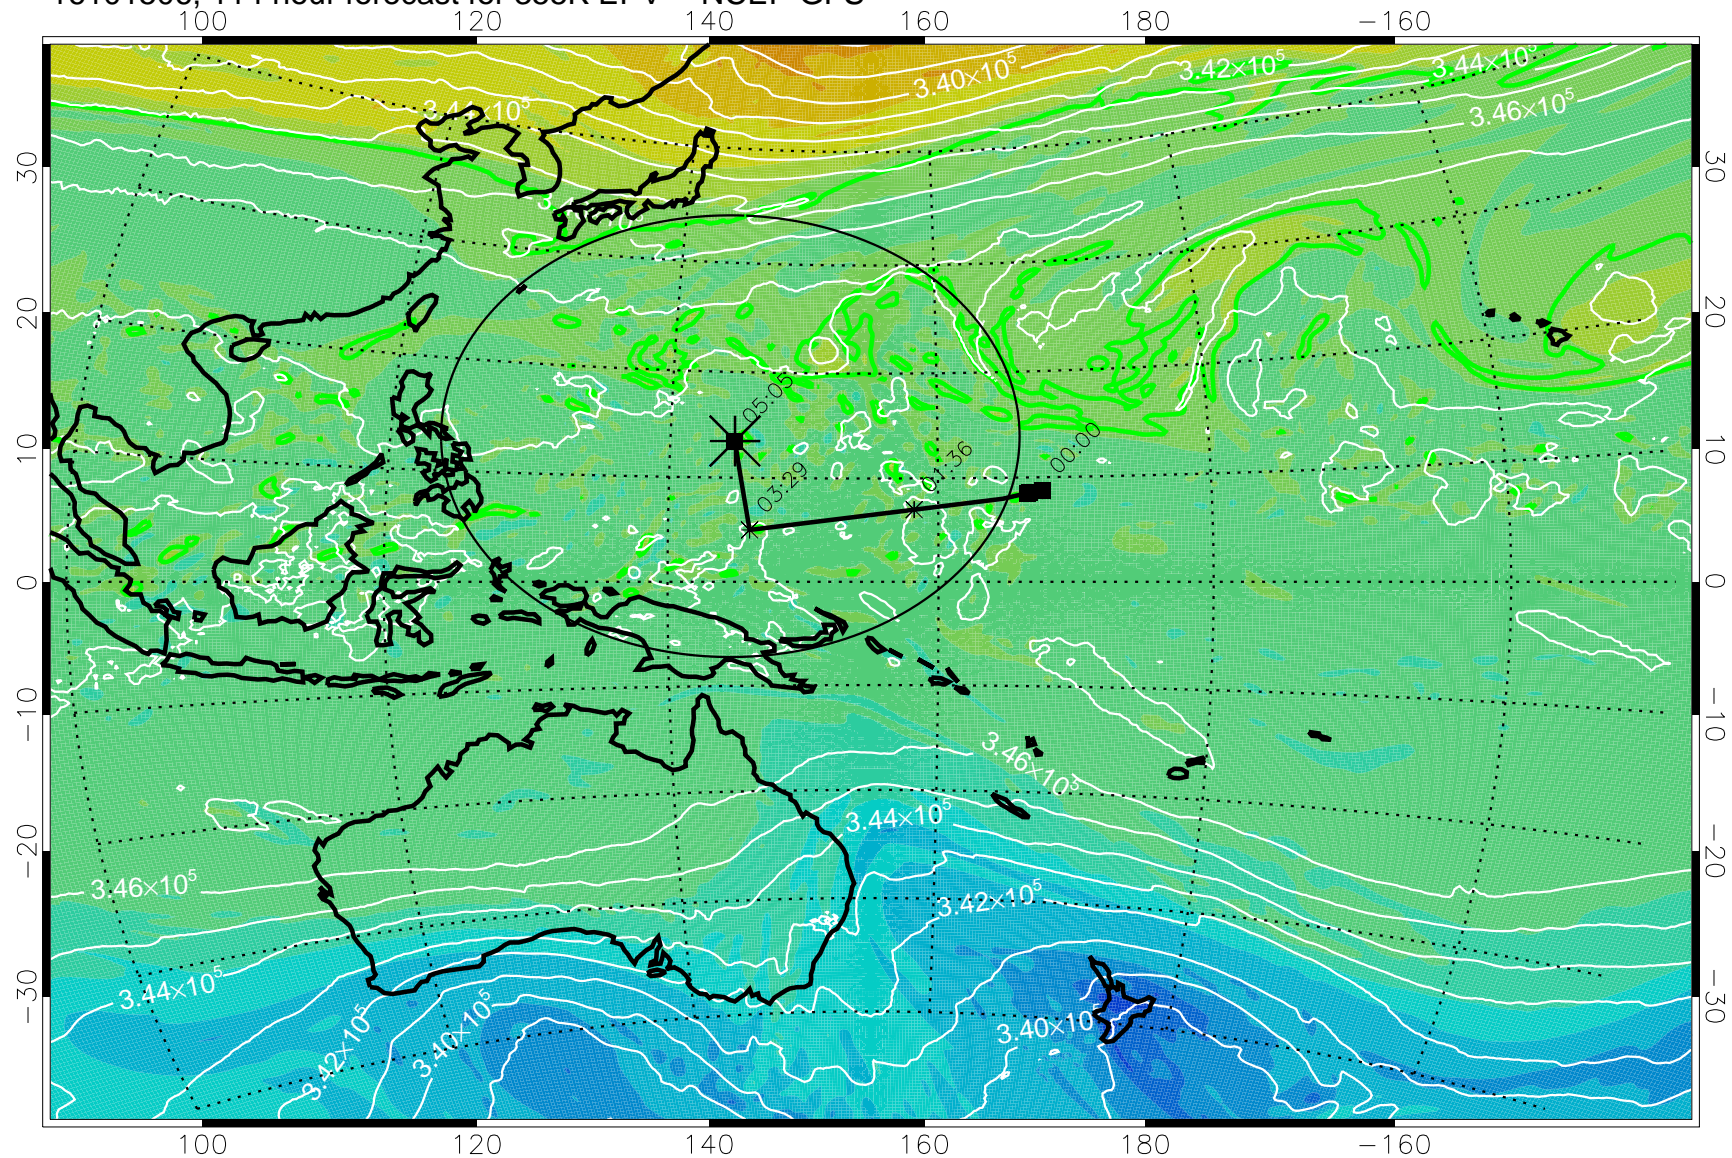

16101318, 078 hour forecast for 355K EPV -- NCEP GFS

355K Montgomery Streamfunction, white  
EPV Tropopause (2 PVU) Position  
Range ring of 2304 km

16101400, 084 hour forecast for 355K EPV -- NCEP GFS

355K Montgomery Streamfunction, white  
EPV Tropopause (2 PVU) Position  
Range ring of 2304 km

16101406, 090 hour forecast for 355K EPV -- NCEP GFS

355K Montgomery Streamfunction, white  
EPV Tropopause (2 PVU) Position  
Range ring of 2304 km

16101412, 096 hour forecast for 355K EPV -- NCEP GFS

355K Montgomery Streamfunction, white  
EPV Tropopause (2 PVU) Position  
Range ring of 2304 km

16101418, 102 hour forecast for 355K EPV -- NCEP GFS

355K Montgomery Streamfunction, white  
EPV Tropopause (2 PVU) Position  
Range ring of 2304 km

16101500, 108 hour forecast for 355K EPV -- NCEP GFS

355K Montgomery Streamfunction, white  
EPV Tropopause (2 PVU) Position  
Range ring of 2304 km

16101506, 114 hour forecast for 355K EPV -- NCEP GFS

355K Montgomery Streamfunction, white  
EPV Tropopause (2 PVU) Position  
Range ring of 2304 km

16101512, 120 hour forecast for 355K EPV -- NCEP GFS

355K Montgomery Streamfunction, white  
EPV Tropopause (2 PVU) Position  
Range ring of 2304 km