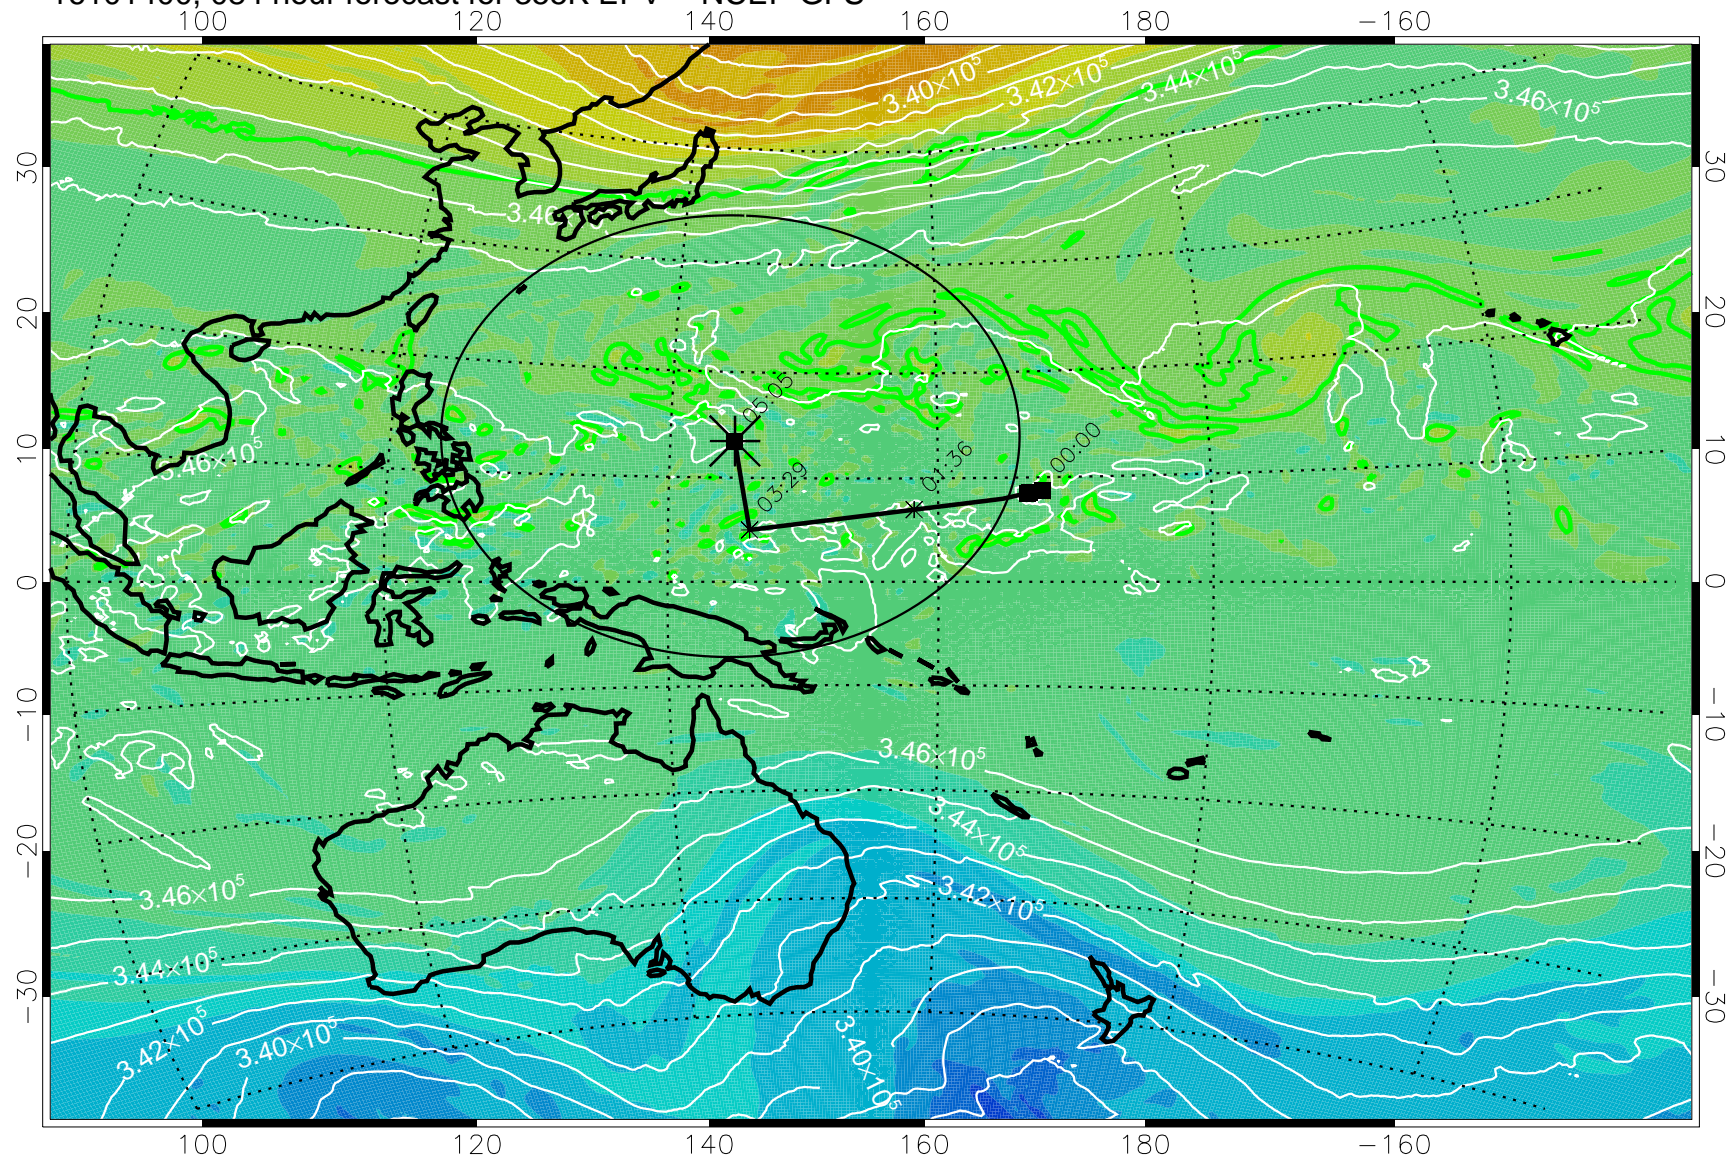

16101218, 054 hour forecast for 355K EPV -- NCEP GFS

355K Montgomery Streamfunction, white  
EPV Tropopause (2 PVU) Position  
Range ring of 2304 km

16101300, 060 hour forecast for 355K EPV -- NCEP GFS

355K Montgomery Streamfunction, white  
EPV Tropopause (2 PVU) Position  
Range ring of 2304 km

16101306, 066 hour forecast for 355K EPV -- NCEP GFS

355K Montgomery Streamfunction, white  
EPV Tropopause (2 PVU) Position  
Range ring of 2304 km

16101312, 072 hour forecast for 355K EPV -- NCEP GFS

355K Montgomery Streamfunction, white  
EPV Tropopause (2 PVU) Position  
Range ring of 2304 km

16101318, 078 hour forecast for 355K EPV -- NCEP GFS

355K Montgomery Streamfunction, white  
EPV Tropopause (2 PVU) Position  
Range ring of 2304 km

16101400, 084 hour forecast for 355K EPV -- NCEP GFS

355K Montgomery Streamfunction, white  
EPV Tropopause (2 PVU) Position  
Range ring of 2304 km

16101406, 090 hour forecast for 355K EPV -- NCEP GFS

355K Montgomery Streamfunction, white  
EPV Tropopause (2 PVU) Position  
Range ring of 2304 km

16101412, 096 hour forecast for 355K EPV -- NCEP GFS

355K Montgomery Streamfunction, white  
EPV Tropopause (2 PVU) Position  
Range ring of 2304 km