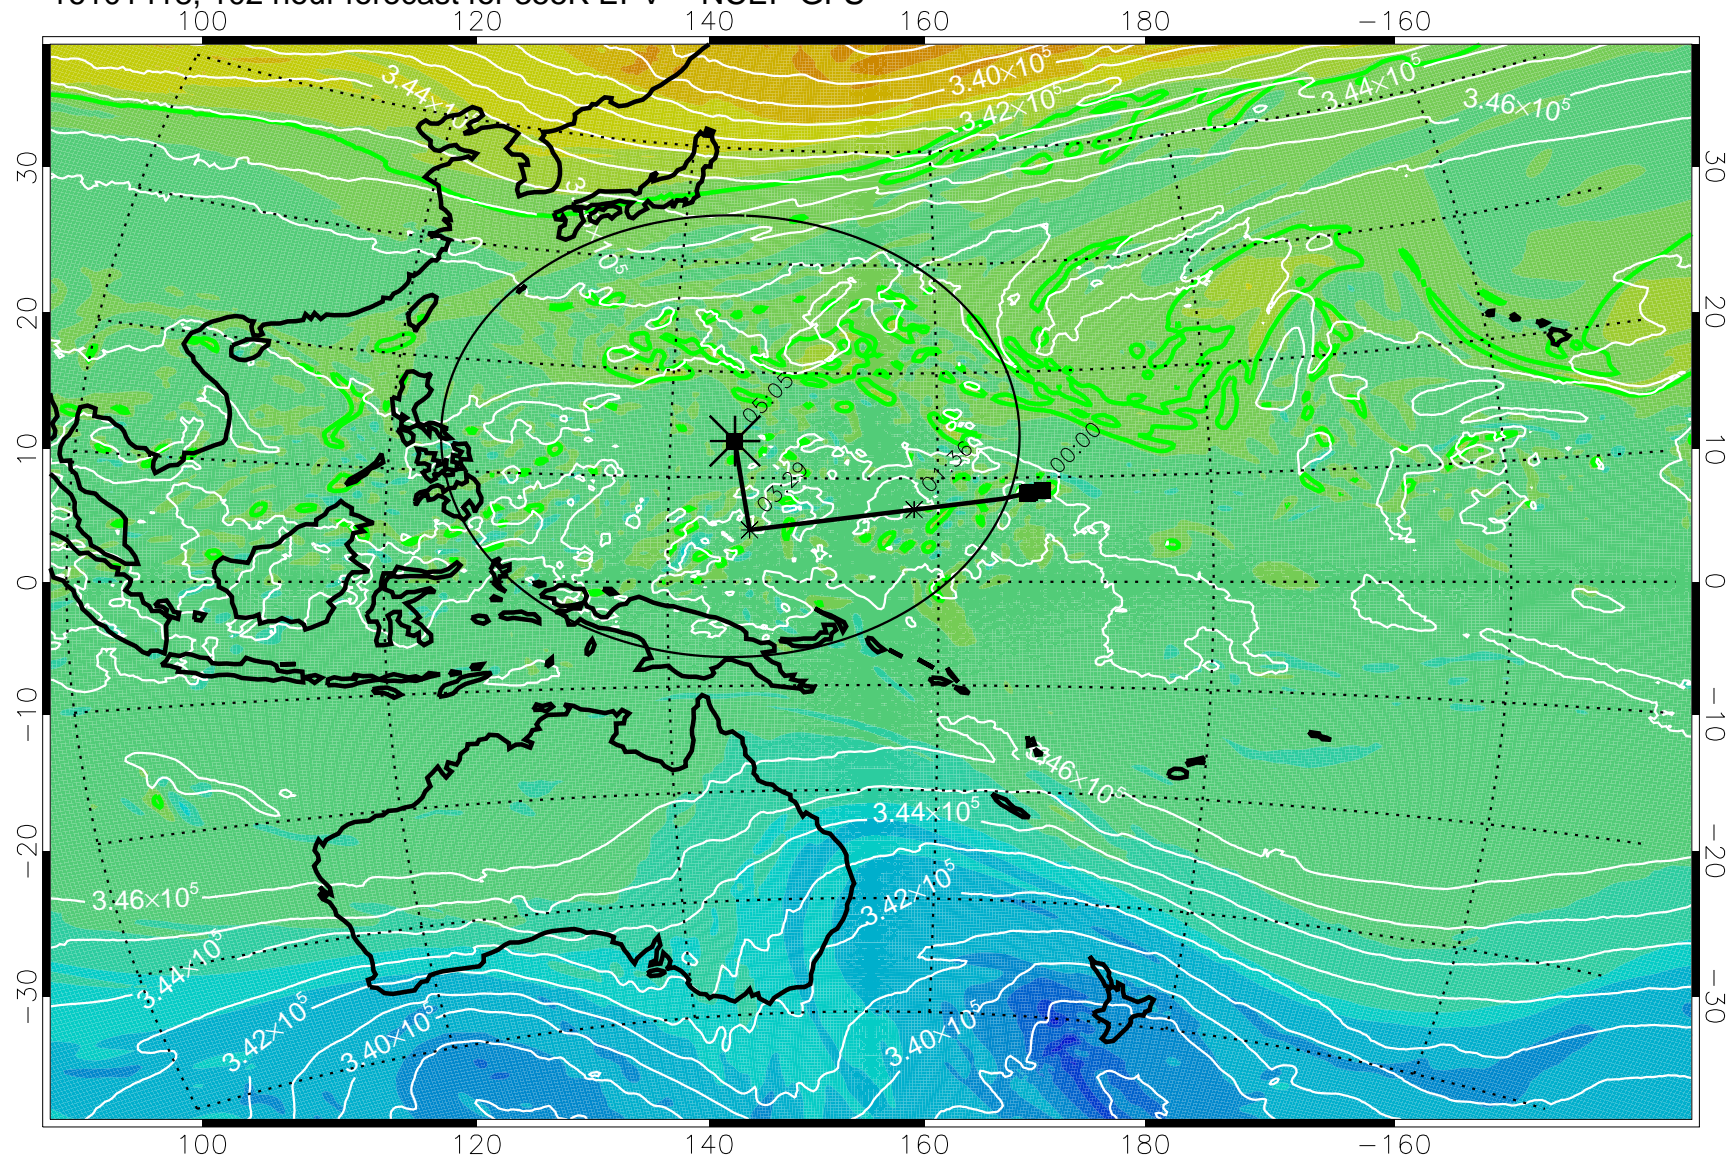

16101318, 078 hour forecast for 355K EPV -- NCEP GFS

355K Montgomery Streamfunction, white  
EPV Tropopause (2 PVU) Position  
Range ring of 2304 km

16101400, 084 hour forecast for 355K EPV -- NCEP GFS

355K Montgomery Streamfunction, white  
EPV Tropopause (2 PVU) Position  
Range ring of 2304 km

16101406, 090 hour forecast for 355K EPV -- NCEP GFS

355K Montgomery Streamfunction, white  
EPV Tropopause (2 PVU) Position  
Range ring of 2304 km

16101412, 096 hour forecast for 355K EPV -- NCEP GFS

355K Montgomery Streamfunction, white  
EPV Tropopause (2 PVU) Position  
Range ring of 2304 km

16101418, 102 hour forecast for 355K EPV -- NCEP GFS

355K Montgomery Streamfunction, white  
EPV Tropopause (2 PVU) Position  
Range ring of 2304 km

16101500, 108 hour forecast for 355K EPV -- NCEP GFS

355K Montgomery Streamfunction, white  
EPV Tropopause (2 PVU) Position  
Range ring of 2304 km

16101506, 114 hour forecast for 355K EPV -- NCEP GFS

355K Montgomery Streamfunction, white  
EPV Tropopause (2 PVU) Position  
Range ring of 2304 km

16101512, 120 hour forecast for 355K EPV -- NCEP GFS

355K Montgomery Streamfunction, white  
EPV Tropopause (2 PVU) Position  
Range ring of 2304 km