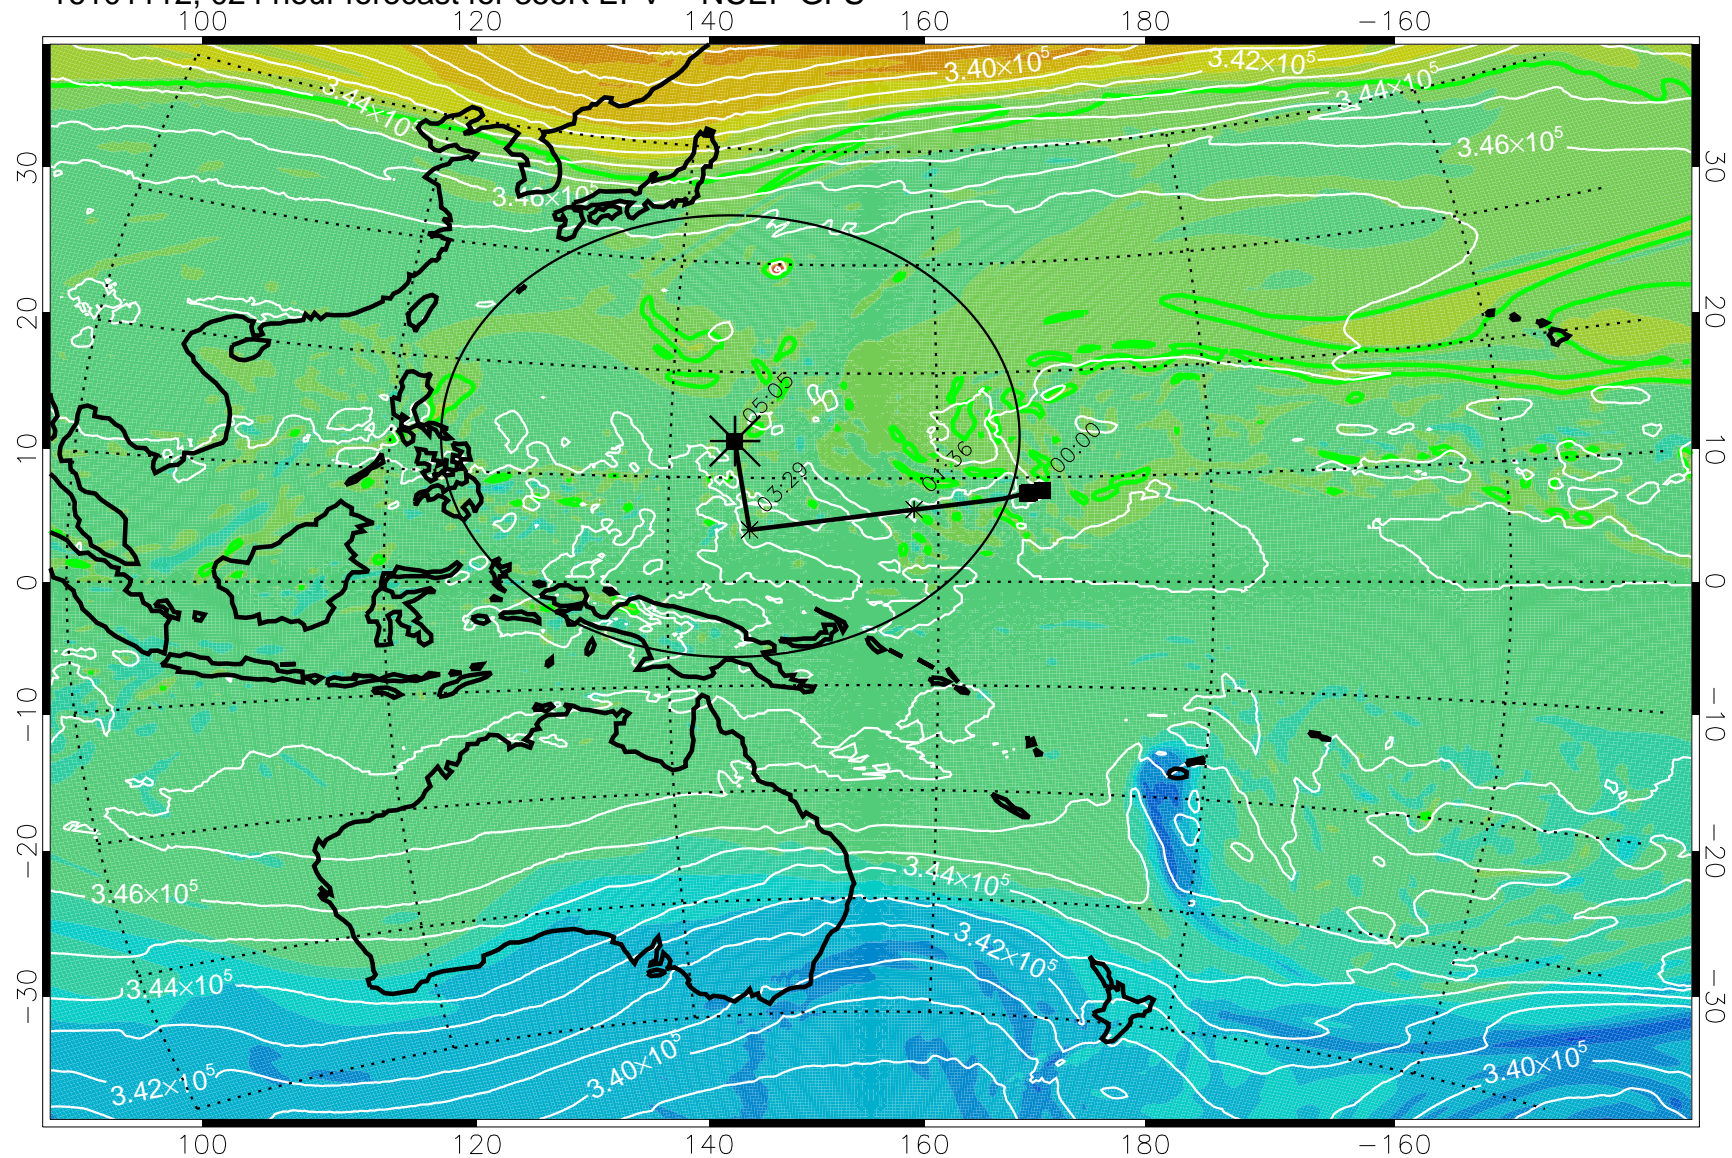

16101018, 006 hour forecast for 355K EPV -- NCEP GFS

355K Montgomery Streamfunction, white  
EPV Tropopause (2 PVU) Position  
Range ring of 2304 km

16101100, 012 hour forecast for 355K EPV -- NCEP GFS

355K Montgomery Streamfunction, white  
EPV Tropopause (2 PVU) Position  
Range ring of 2304 km

16101106, 018 hour forecast for 355K EPV -- NCEP GFS

355K Montgomery Streamfunction, white  
EPV Tropopause (2 PVU) Position  
Range ring of 2304 km

16101112, 024 hour forecast for 355K EPV -- NCEP GFS

355K Montgomery Streamfunction, white  
EPV Tropopause (2 PVU) Position  
Range ring of 2304 km

16101118, 030 hour forecast for 355K EPV -- NCEP GFS

355K Montgomery Streamfunction, white  
EPV Tropopause (2 PVU) Position  
Range ring of 2304 km

16101200, 036 hour forecast for 355K EPV -- NCEP GFS

355K Montgomery Streamfunction, white  
EPV Tropopause (2 PVU) Position  
Range ring of 2304 km

16101206, 042 hour forecast for 355K EPV -- NCEP GFS

355K Montgomery Streamfunction, white  
EPV Tropopause (2 PVU) Position  
Range ring of 2304 km

16101212, 048 hour forecast for 355K EPV -- NCEP GFS

355K Montgomery Streamfunction, white  
EPV Tropopause (2 PVU) Position  
Range ring of 2304 km