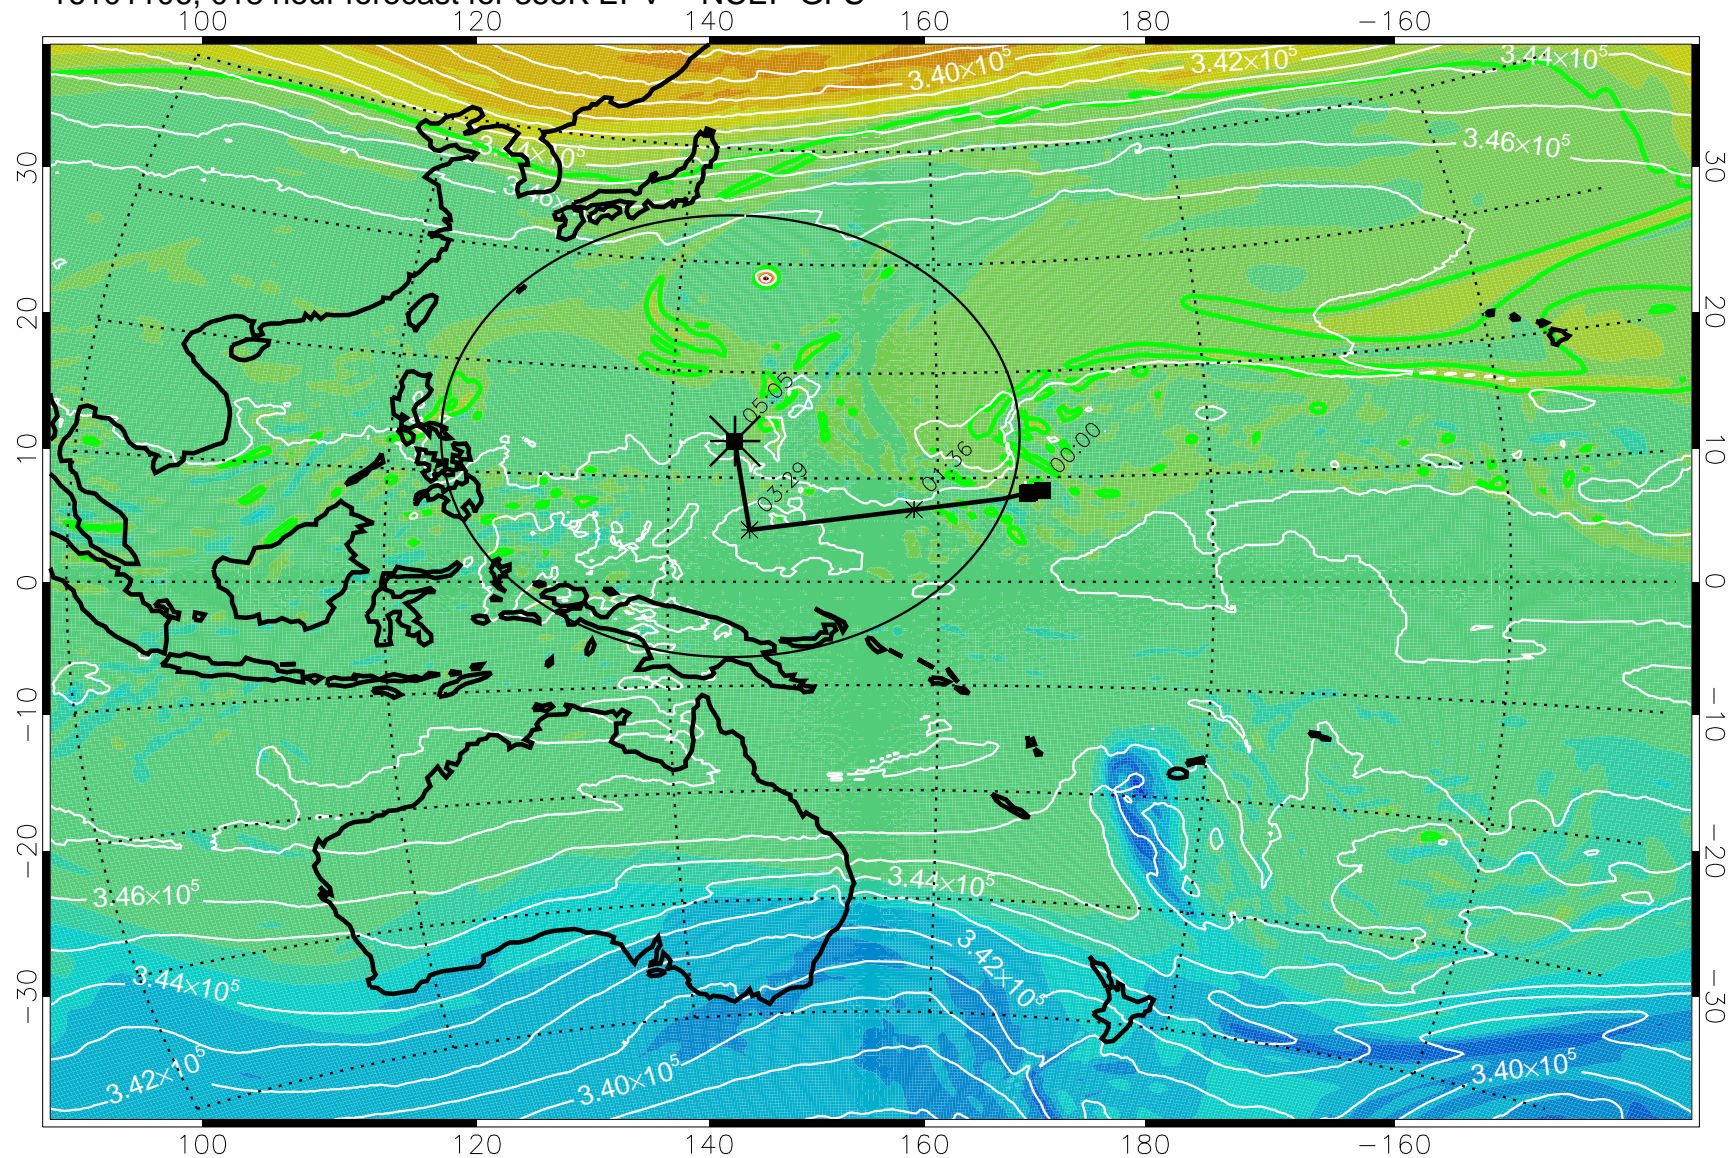

16101018, 006 hour forecast for 355K EPV -- NCEP GFS

355K Montgomery Streamfunction, white  
EPV Tropopause (2 PVU) Position  
Range ring of 2304 km

16101100, 012 hour forecast for 355K EPV -- NCEP GFS

355K Montgomery Streamfunction, white  
EPV Tropopause (2 PVU) Position  
Range ring of 2304 km

16101106, 018 hour forecast for 355K EPV -- NCEP GFS

355K Montgomery Streamfunction, white  
EPV Tropopause (2 PVU) Position  
Range ring of 2304 km

16101112, 024 hour forecast for 355K EPV -- NCEP GFS

355K Montgomery Streamfunction, white  
EPV Tropopause (2 PVU) Position  
Range ring of 2304 km

16101118, 030 hour forecast for 355K EPV -- NCEP GFS

355K Montgomery Streamfunction, white  
EPV Tropopause (2 PVU) Position  
Range ring of 2304 km

16101200, 036 hour forecast for 355K EPV -- NCEP GFS

355K Montgomery Streamfunction, white  
EPV Tropopause (2 PVU) Position  
Range ring of 2304 km

16101206, 042 hour forecast for 355K EPV -- NCEP GFS

355K Montgomery Streamfunction, white  
EPV Tropopause (2 PVU) Position  
Range ring of 2304 km

16101212, 048 hour forecast for 355K EPV -- NCEP GFS

355K Montgomery Streamfunction, white  
EPV Tropopause (2 PVU) Position  
Range ring of 2304 km