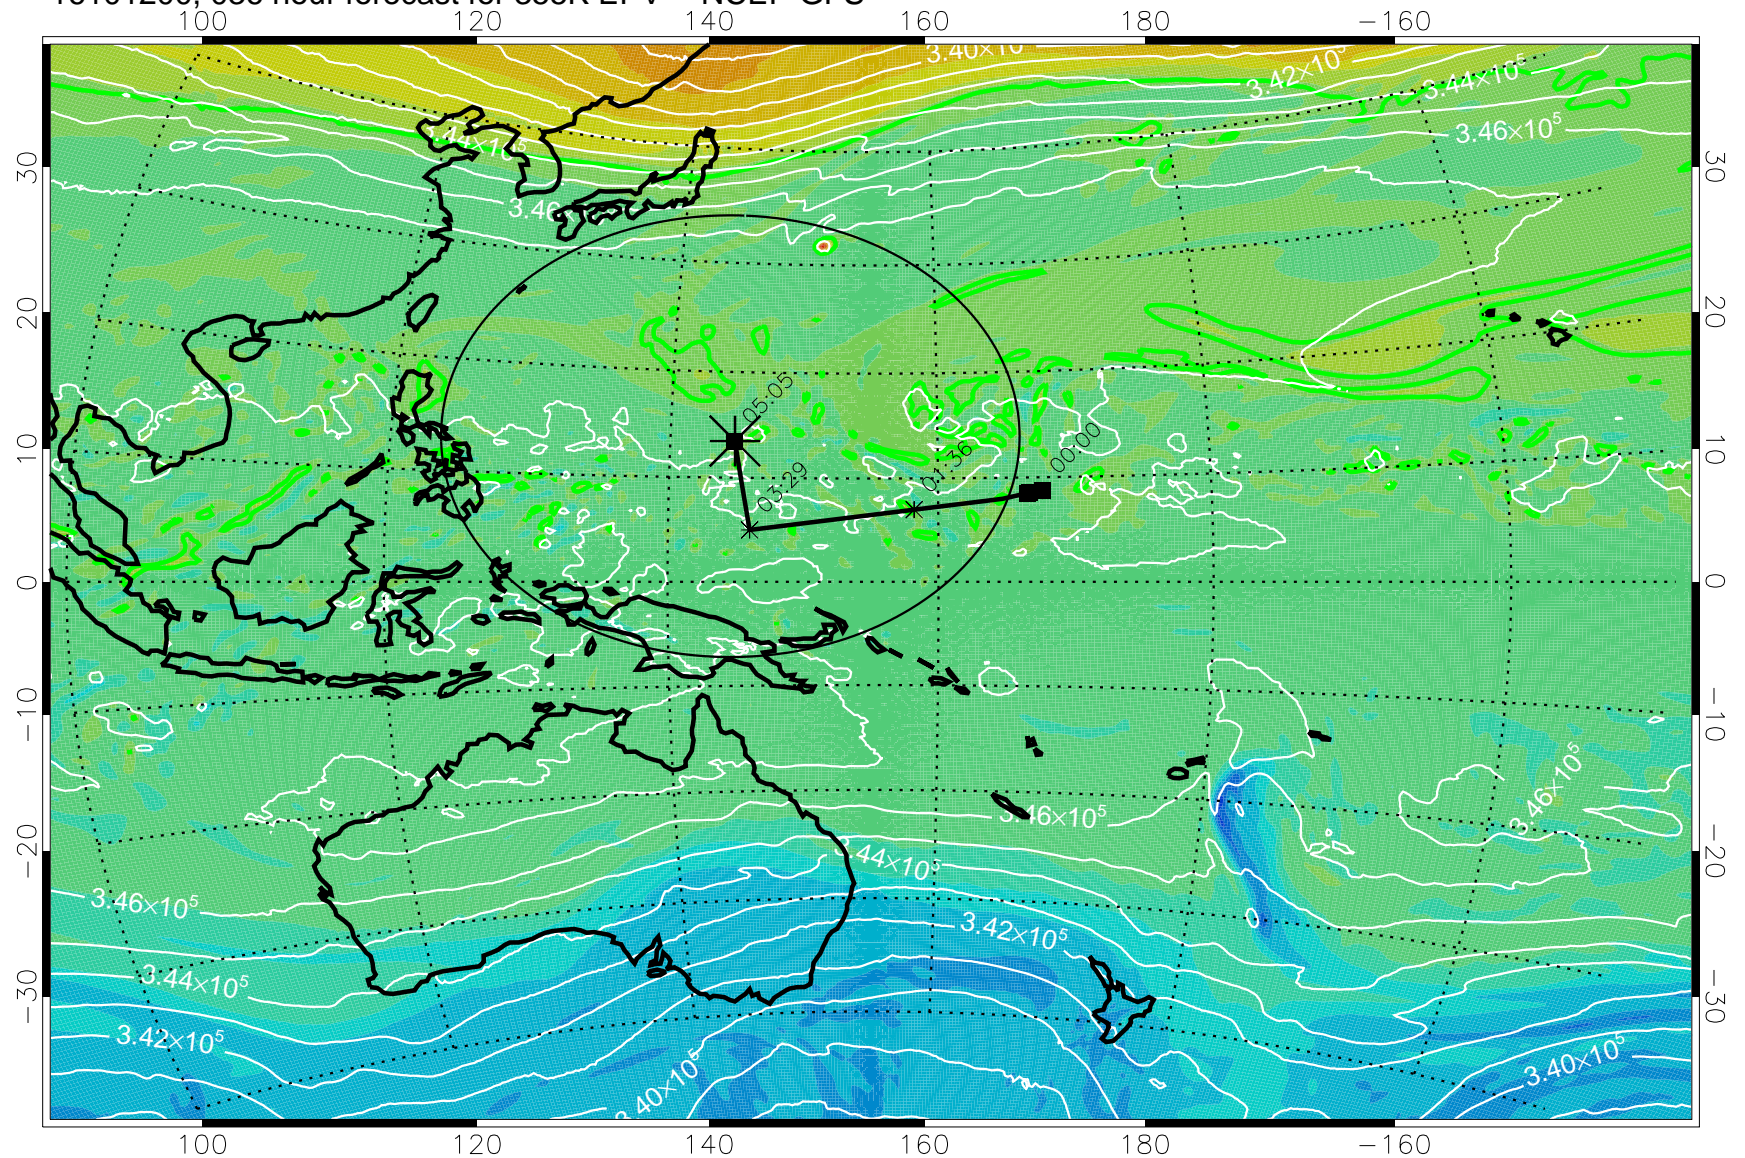

16101106, 018 hour forecast for 355K EPV -- NCEP GFS

355K Montgomery Streamfunction, white  
EPV Tropopause (2 PVU) Position  
Range ring of 2304 km

16101112, 024 hour forecast for 355K EPV -- NCEP GFS

355K Montgomery Streamfunction, white  
EPV Tropopause (2 PVU) Position  
Range ring of 2304 km

16101118, 030 hour forecast for 355K EPV -- NCEP GFS

355K Montgomery Streamfunction, white  
EPV Tropopause (2 PVU) Position  
Range ring of 2304 km

16101200, 036 hour forecast for 355K EPV -- NCEP GFS

355K Montgomery Streamfunction, white  
EPV Tropopause (2 PVU) Position  
Range ring of 2304 km

16101206, 042 hour forecast for 355K EPV -- NCEP GFS

355K Montgomery Streamfunction, white  
EPV Tropopause (2 PVU) Position  
Range ring of 2304 km

16101212, 048 hour forecast for 355K EPV -- NCEP GFS

355K Montgomery Streamfunction, white  
EPV Tropopause (2 PVU) Position  
Range ring of 2304 km

16101218, 054 hour forecast for 355K EPV -- NCEP GFS

355K Montgomery Streamfunction, white  
EPV Tropopause (2 PVU) Position  
Range ring of 2304 km

16101300, 060 hour forecast for 355K EPV -- NCEP GFS

355K Montgomery Streamfunction, white  
EPV Tropopause (2 PVU) Position  
Range ring of 2304 km