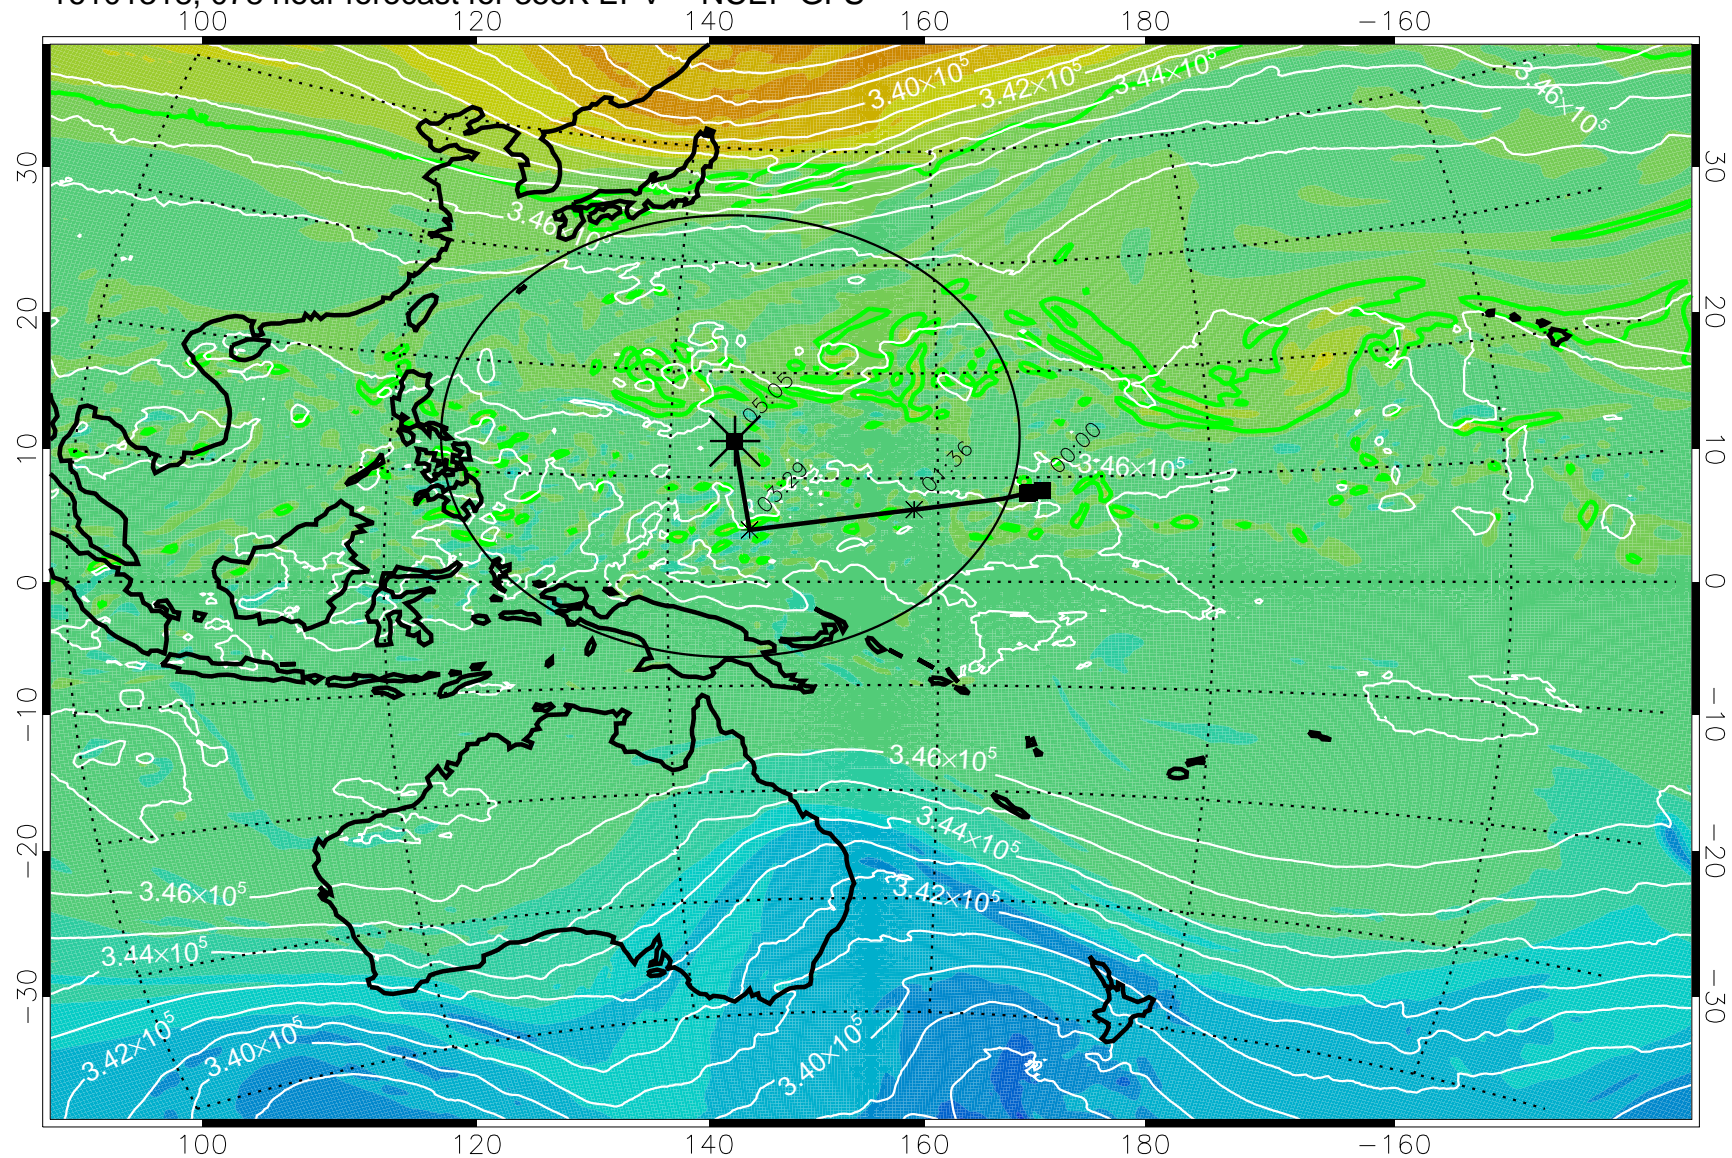

16101218, 054 hour forecast for 355K EPV -- NCEP GFS

355K Montgomery Streamfunction, white  
EPV Tropopause (2 PVU) Position  
Range ring of 2304 km

16101300, 060 hour forecast for 355K EPV -- NCEP GFS

355K Montgomery Streamfunction, white  
EPV Tropopause (2 PVU) Position  
Range ring of 2304 km

16101306, 066 hour forecast for 355K EPV -- NCEP GFS

355K Montgomery Streamfunction, white  
EPV Tropopause (2 PVU) Position  
Range ring of 2304 km

16101312, 072 hour forecast for 355K EPV -- NCEP GFS

355K Montgomery Streamfunction, white  
EPV Tropopause (2 PVU) Position  
Range ring of 2304 km

16101318, 078 hour forecast for 355K EPV -- NCEP GFS

355K Montgomery Streamfunction, white  
EPV Tropopause (2 PVU) Position  
Range ring of 2304 km

16101400, 084 hour forecast for 355K EPV -- NCEP GFS

355K Montgomery Streamfunction, white  
EPV Tropopause (2 PVU) Position  
Range ring of 2304 km

16101406, 090 hour forecast for 355K EPV -- NCEP GFS

355K Montgomery Streamfunction, white  
EPV Tropopause (2 PVU) Position  
Range ring of 2304 km

16101412, 096 hour forecast for 355K EPV -- NCEP GFS

355K Montgomery Streamfunction, white  
EPV Tropopause (2 PVU) Position  
Range ring of 2304 km