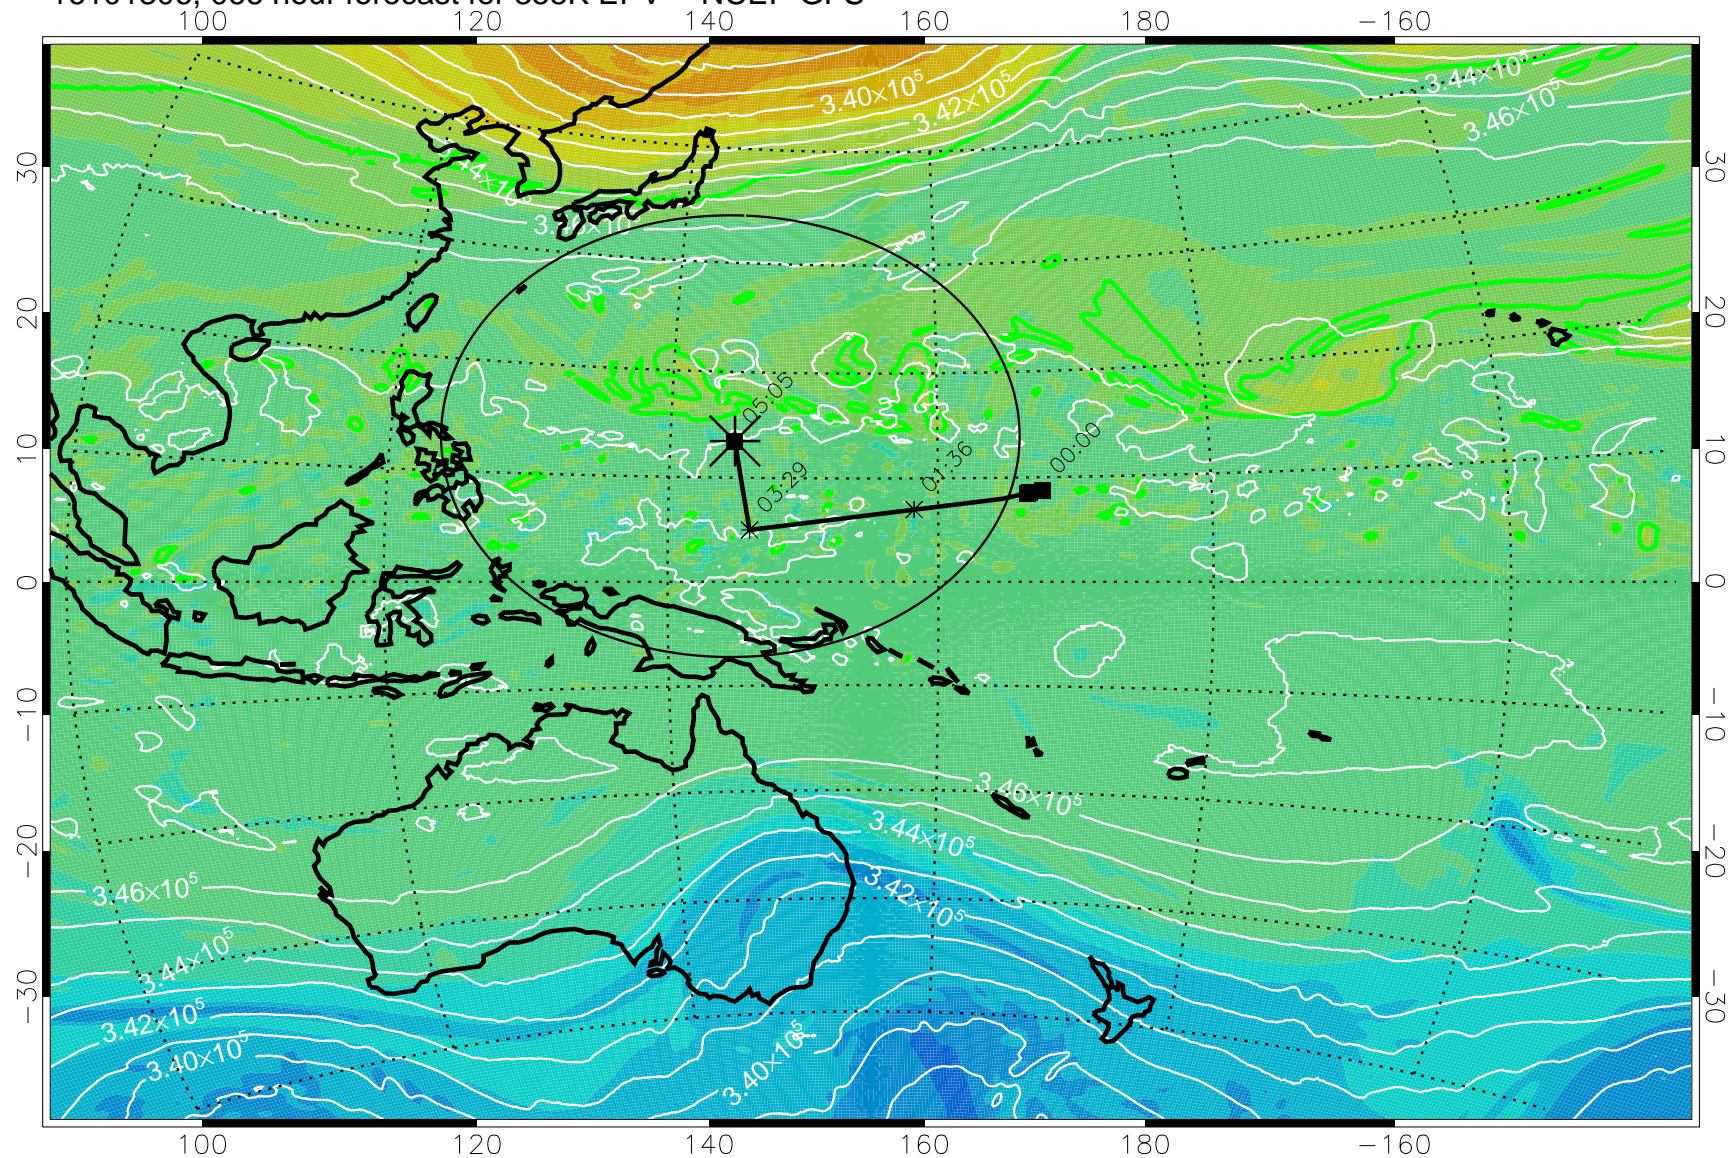

16101206, 042 hour forecast for 355K EPV -- NCEP GFS

355K Montgomery Streamfunction, white  
EPV Tropopause (2 PVU) Position  
Range ring of 2304 km

16101212, 048 hour forecast for 355K EPV -- NCEP GFS

355K Montgomery Streamfunction, white  
EPV Tropopause (2 PVU) Position  
Range ring of 2304 km

16101218, 054 hour forecast for 355K EPV -- NCEP GFS

355K Montgomery Streamfunction, white  
EPV Tropopause (2 PVU) Position  
Range ring of 2304 km

16101300, 060 hour forecast for 355K EPV -- NCEP GFS

355K Montgomery Streamfunction, white  
EPV Tropopause (2 PVU) Position  
Range ring of 2304 km

16101306, 066 hour forecast for 355K EPV -- NCEP GFS

355K Montgomery Streamfunction, white  
EPV Tropopause (2 PVU) Position  
Range ring of 2304 km

16101312, 072 hour forecast for 355K EPV -- NCEP GFS

355K Montgomery Streamfunction, white  
EPV Tropopause (2 PVU) Position  
Range ring of 2304 km

16101318, 078 hour forecast for 355K EPV -- NCEP GFS

355K Montgomery Streamfunction, white  
EPV Tropopause (2 PVU) Position  
Range ring of 2304 km

16101400, 084 hour forecast for 355K EPV -- NCEP GFS

355K Montgomery Streamfunction, white  
EPV Tropopause (2 PVU) Position  
Range ring of 2304 km