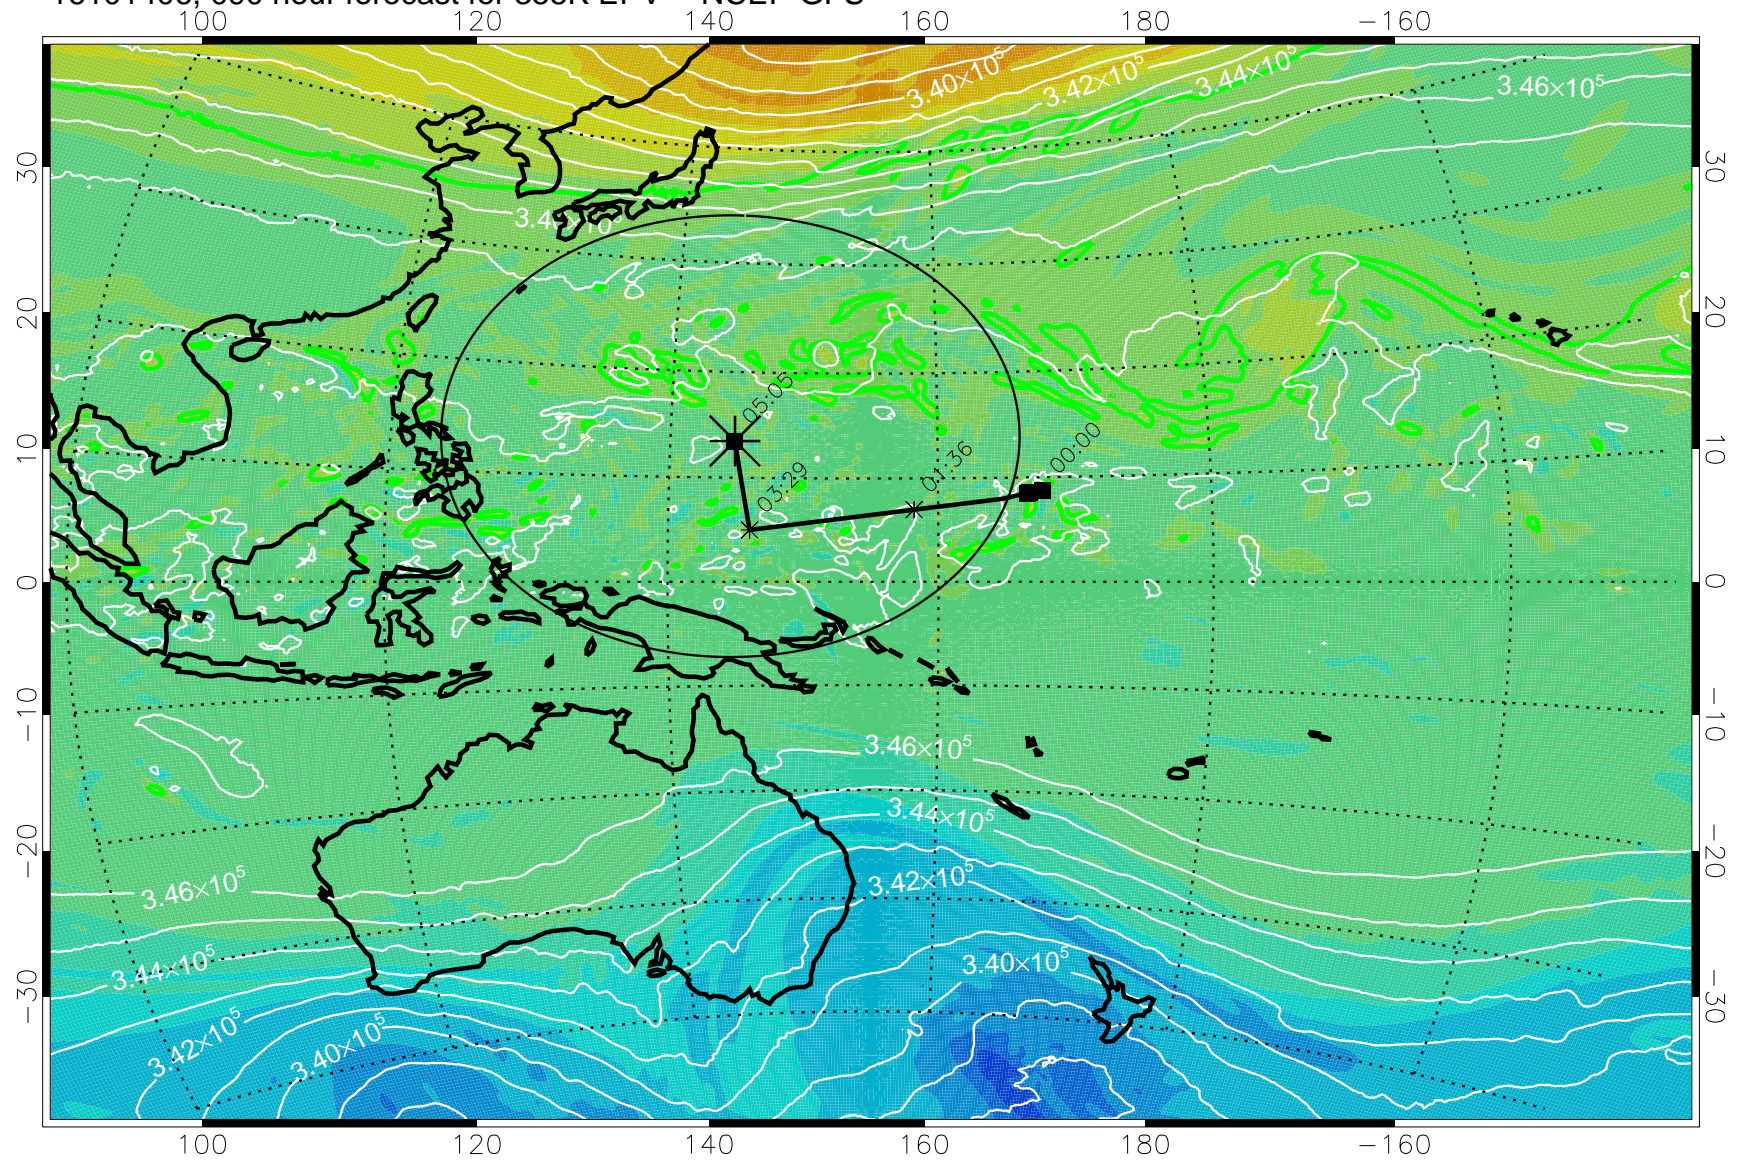

16101306, 066 hour forecast for 355K EPV -- NCEP GFS

355K Montgomery Streamfunction, white  
EPV Tropopause (2 PVU) Position  
Range ring of 2304 km

16101312, 072 hour forecast for 355K EPV -- NCEP GFS

355K Montgomery Streamfunction, white  
EPV Tropopause (2 PVU) Position  
Range ring of 2304 km

16101318, 078 hour forecast for 355K EPV -- NCEP GFS

355K Montgomery Streamfunction, white  
EPV Tropopause (2 PVU) Position  
Range ring of 2304 km

16101400, 084 hour forecast for 355K EPV -- NCEP GFS

355K Montgomery Streamfunction, white  
EPV Tropopause (2 PVU) Position  
Range ring of 2304 km

16101406, 090 hour forecast for 355K EPV -- NCEP GFS

355K Montgomery Streamfunction, white  
EPV Tropopause (2 PVU) Position  
Range ring of 2304 km

16101412, 096 hour forecast for 355K EPV -- NCEP GFS

355K Montgomery Streamfunction, white  
EPV Tropopause (2 PVU) Position  
Range ring of 2304 km

16101418, 102 hour forecast for 355K EPV -- NCEP GFS

355K Montgomery Streamfunction, white  
EPV Tropopause (2 PVU) Position  
Range ring of 2304 km

16101500, 108 hour forecast for 355K EPV -- NCEP GFS

355K Montgomery Streamfunction, white  
EPV Tropopause (2 PVU) Position  
Range ring of 2304 km