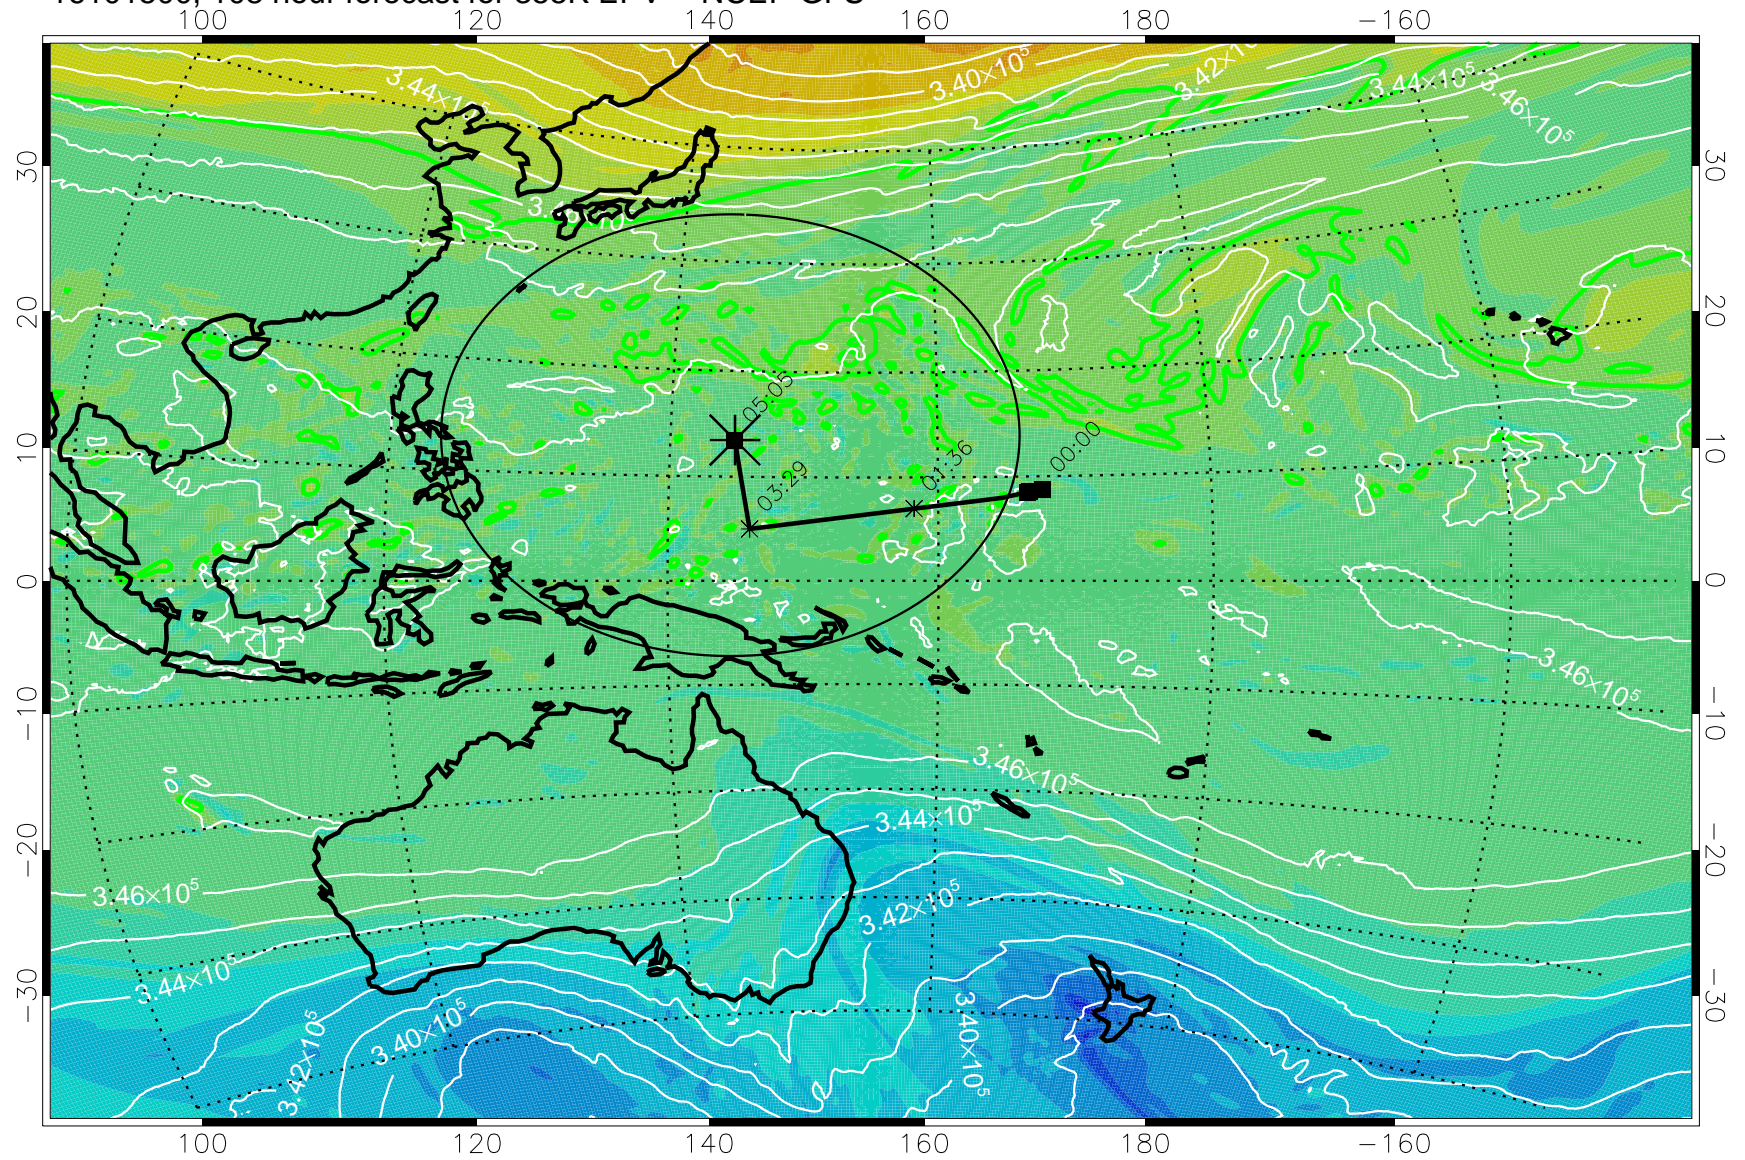

16101318, 078 hour forecast for 355K EPV -- NCEP GFS

355K Montgomery Streamfunction, white  
EPV Tropopause (2 PVU) Position  
Range ring of 2304 km

16101400, 084 hour forecast for 355K EPV -- NCEP GFS

355K Montgomery Streamfunction, white  
EPV Tropopause (2 PVU) Position  
Range ring of 2304 km

16101406, 090 hour forecast for 355K EPV -- NCEP GFS

355K Montgomery Streamfunction, white  
EPV Tropopause (2 PVU) Position  
Range ring of 2304 km

16101412, 096 hour forecast for 355K EPV -- NCEP GFS

355K Montgomery Streamfunction, white  
EPV Tropopause (2 PVU) Position  
Range ring of 2304 km

16101418, 102 hour forecast for 355K EPV -- NCEP GFS

355K Montgomery Streamfunction, white  
EPV Tropopause (2 PVU) Position  
Range ring of 2304 km

16101500, 108 hour forecast for 355K EPV -- NCEP GFS

355K Montgomery Streamfunction, white  
EPV Tropopause (2 PVU) Position  
Range ring of 2304 km

16101506, 114 hour forecast for 355K EPV -- NCEP GFS

355K Montgomery Streamfunction, white  
EPV Tropopause (2 PVU) Position  
Range ring of 2304 km

16101512, 120 hour forecast for 355K EPV -- NCEP GFS

355K Montgomery Streamfunction, white  
EPV Tropopause (2 PVU) Position  
Range ring of 2304 km