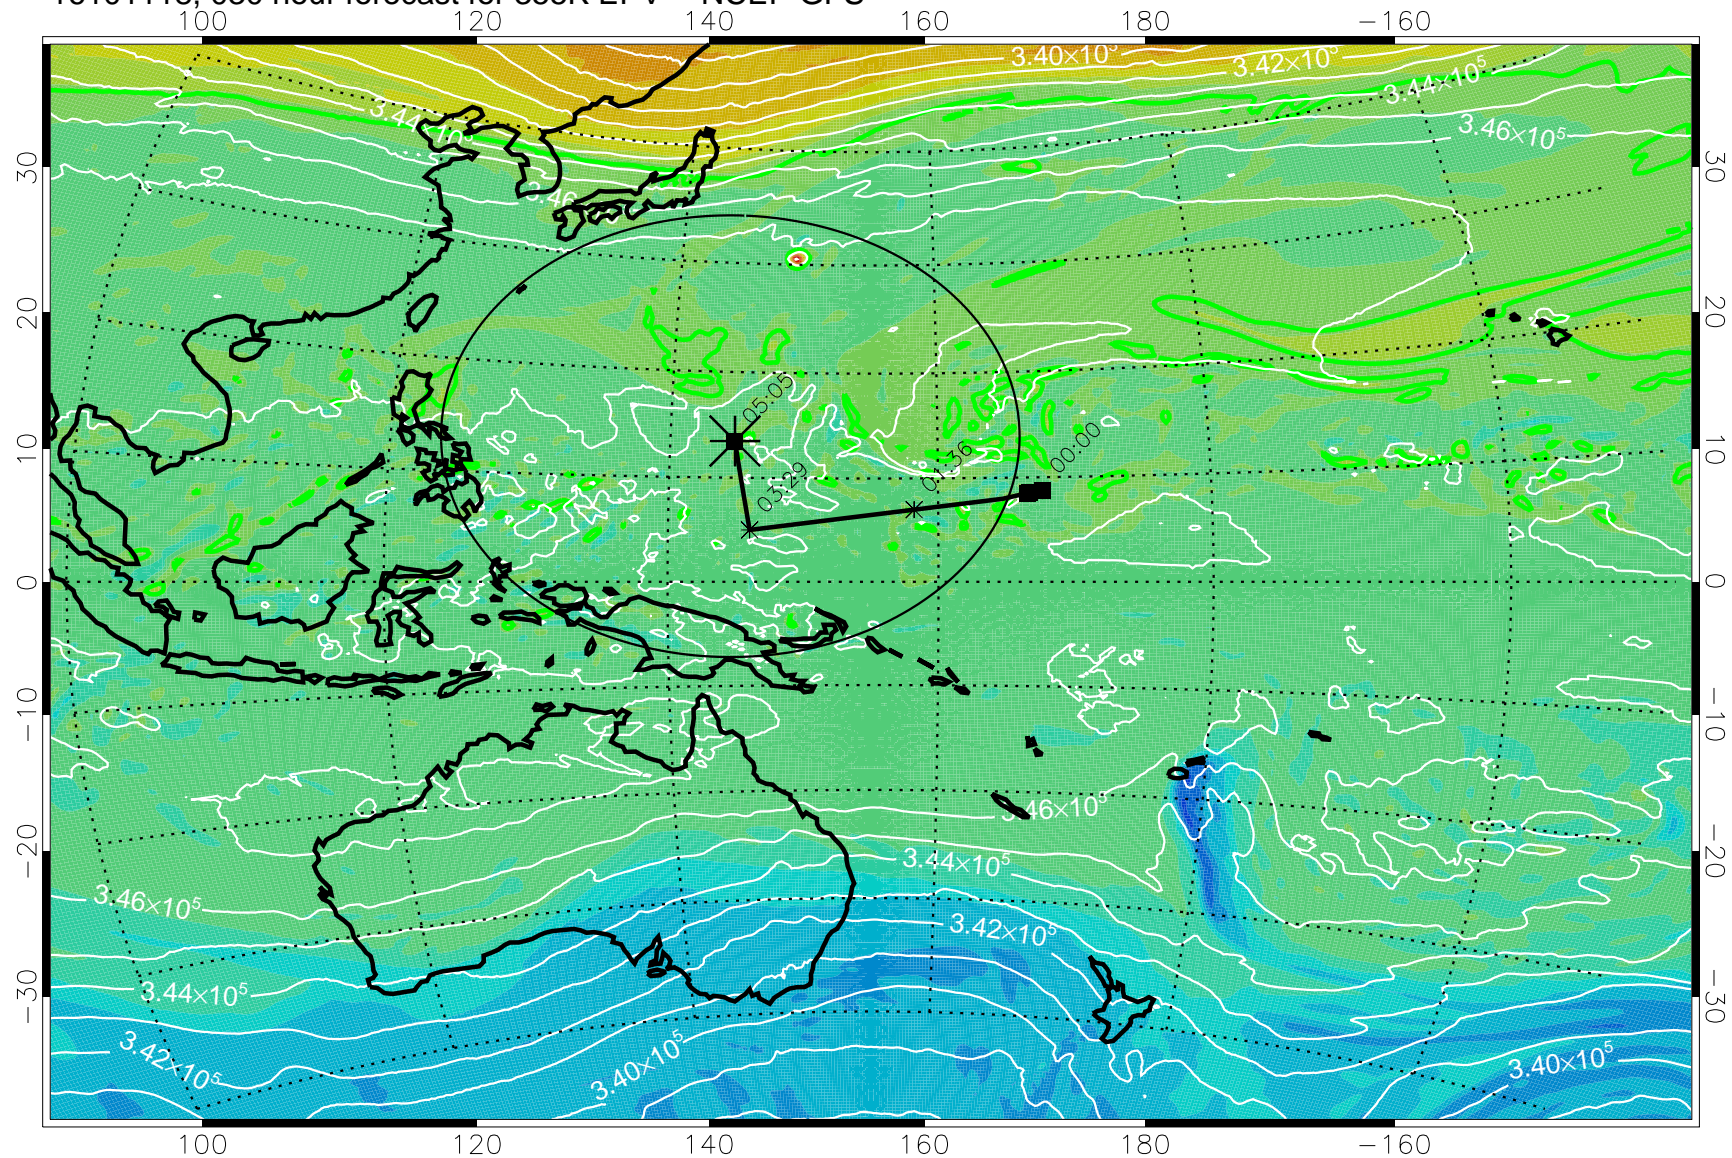

16101106, 018 hour forecast for 355K EPV -- NCEP GFS

355K Montgomery Streamfunction, white  
EPV Tropopause (2 PVU) Position  
Range ring of 2304 km

16101112, 024 hour forecast for 355K EPV -- NCEP GFS

355K Montgomery Streamfunction, white  
EPV Tropopause (2 PVU) Position  
Range ring of 2304 km

16101118, 030 hour forecast for 355K EPV -- NCEP GFS

355K Montgomery Streamfunction, white  
EPV Tropopause (2 PVU) Position  
Range ring of 2304 km

16101200, 036 hour forecast for 355K EPV -- NCEP GFS

355K Montgomery Streamfunction, white  
EPV Tropopause (2 PVU) Position  
Range ring of 2304 km

16101206, 042 hour forecast for 355K EPV -- NCEP GFS

355K Montgomery Streamfunction, white  
EPV Tropopause (2 PVU) Position  
Range ring of 2304 km

16101212, 048 hour forecast for 355K EPV -- NCEP GFS

355K Montgomery Streamfunction, white  
EPV Tropopause (2 PVU) Position  
Range ring of 2304 km

16101218, 054 hour forecast for 355K EPV -- NCEP GFS

355K Montgomery Streamfunction, white  
EPV Tropopause (2 PVU) Position  
Range ring of 2304 km

16101300, 060 hour forecast for 355K EPV -- NCEP GFS

355K Montgomery Streamfunction, white  
EPV Tropopause (2 PVU) Position  
Range ring of 2304 km