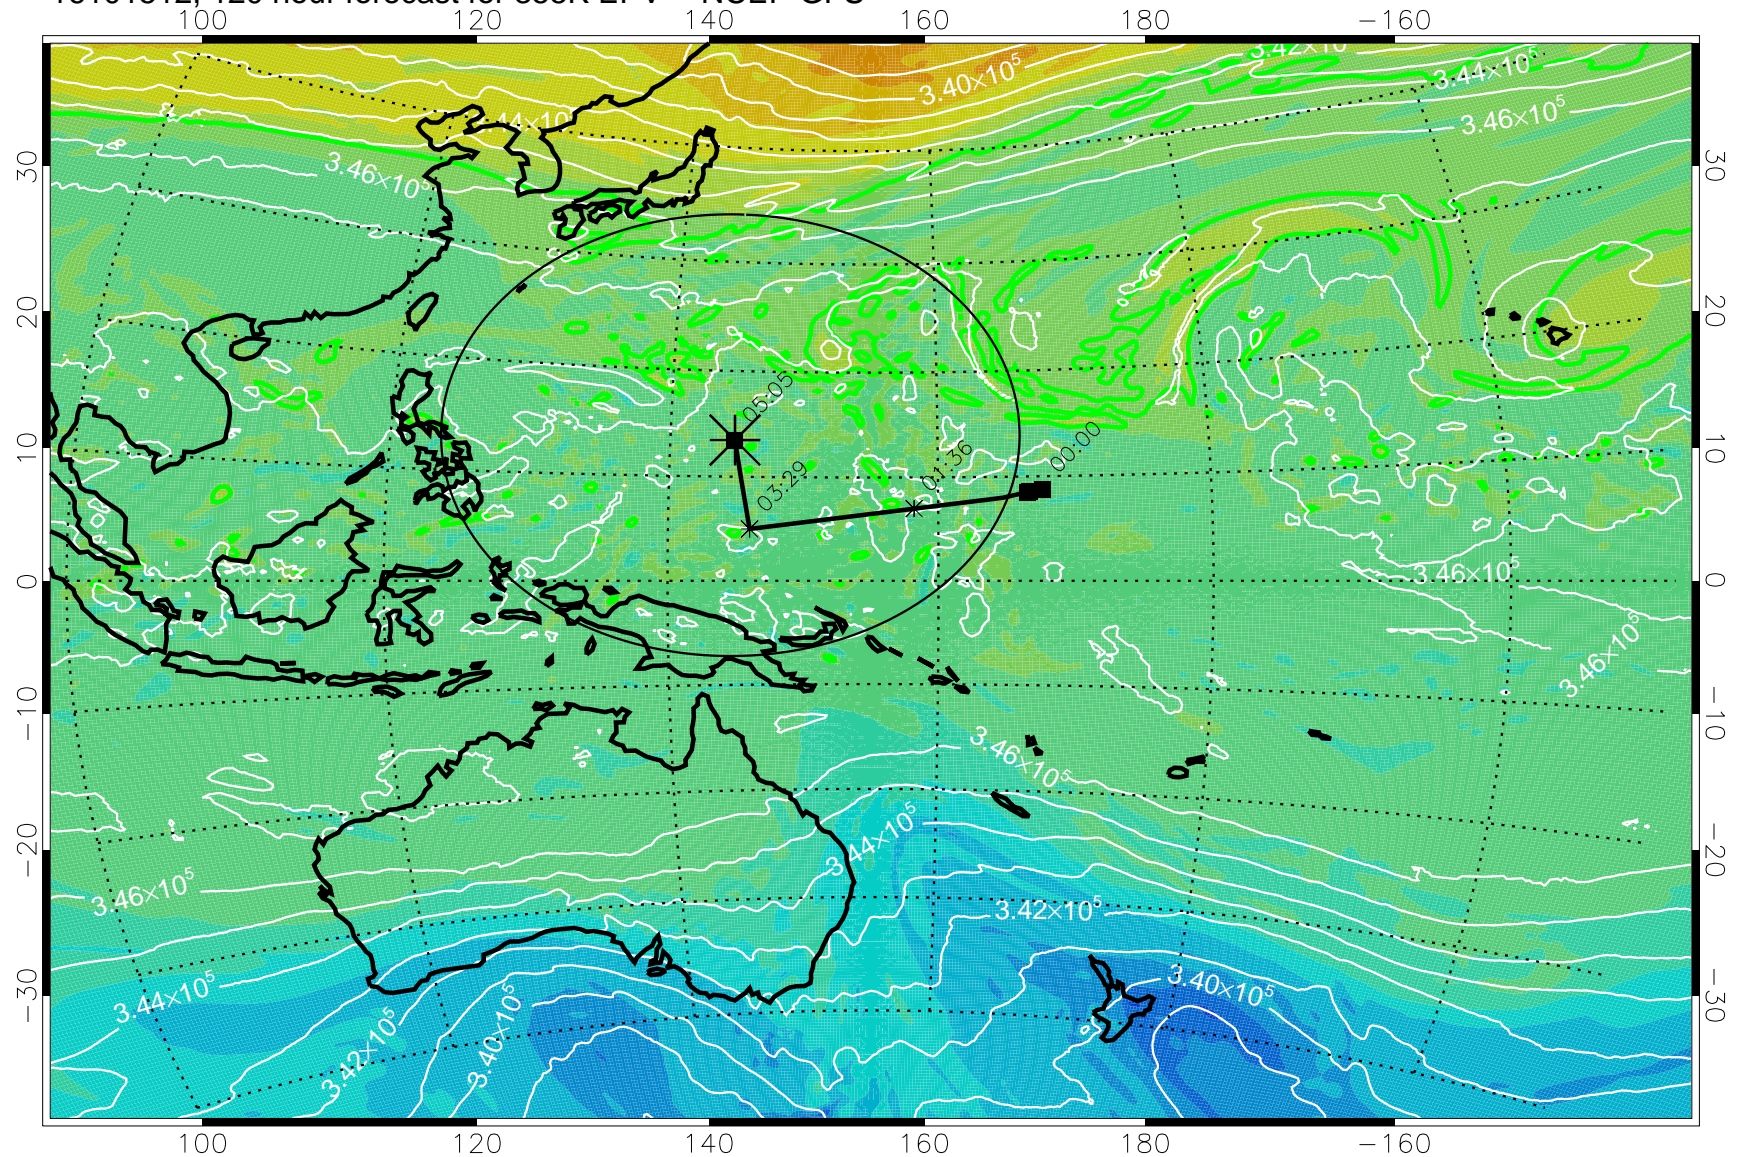

16101318, 078 hour forecast for 355K EPV -- NCEP GFS

355K Montgomery Streamfunction, white  
EPV Tropopause (2 PVU) Position  
Range ring of 2304 km

16101400, 084 hour forecast for 355K EPV -- NCEP GFS

355K Montgomery Streamfunction, white  
EPV Tropopause (2 PVU) Position  
Range ring of 2304 km

16101406, 090 hour forecast for 355K EPV -- NCEP GFS

355K Montgomery Streamfunction, white  
EPV Tropopause (2 PVU) Position  
Range ring of 2304 km

16101412, 096 hour forecast for 355K EPV -- NCEP GFS

355K Montgomery Streamfunction, white  
EPV Tropopause (2 PVU) Position  
Range ring of 2304 km

16101418, 102 hour forecast for 355K EPV -- NCEP GFS

355K Montgomery Streamfunction, white  
EPV Tropopause (2 PVU) Position  
Range ring of 2304 km

16101500, 108 hour forecast for 355K EPV -- NCEP GFS

355K Montgomery Streamfunction, white  
EPV Tropopause (2 PVU) Position  
Range ring of 2304 km

16101506, 114 hour forecast for 355K EPV -- NCEP GFS

355K Montgomery Streamfunction, white  
EPV Tropopause (2 PVU) Position  
Range ring of 2304 km

16101512, 120 hour forecast for 355K EPV -- NCEP GFS

355K Montgomery Streamfunction, white  
EPV Tropopause (2 PVU) Position  
Range ring of 2304 km