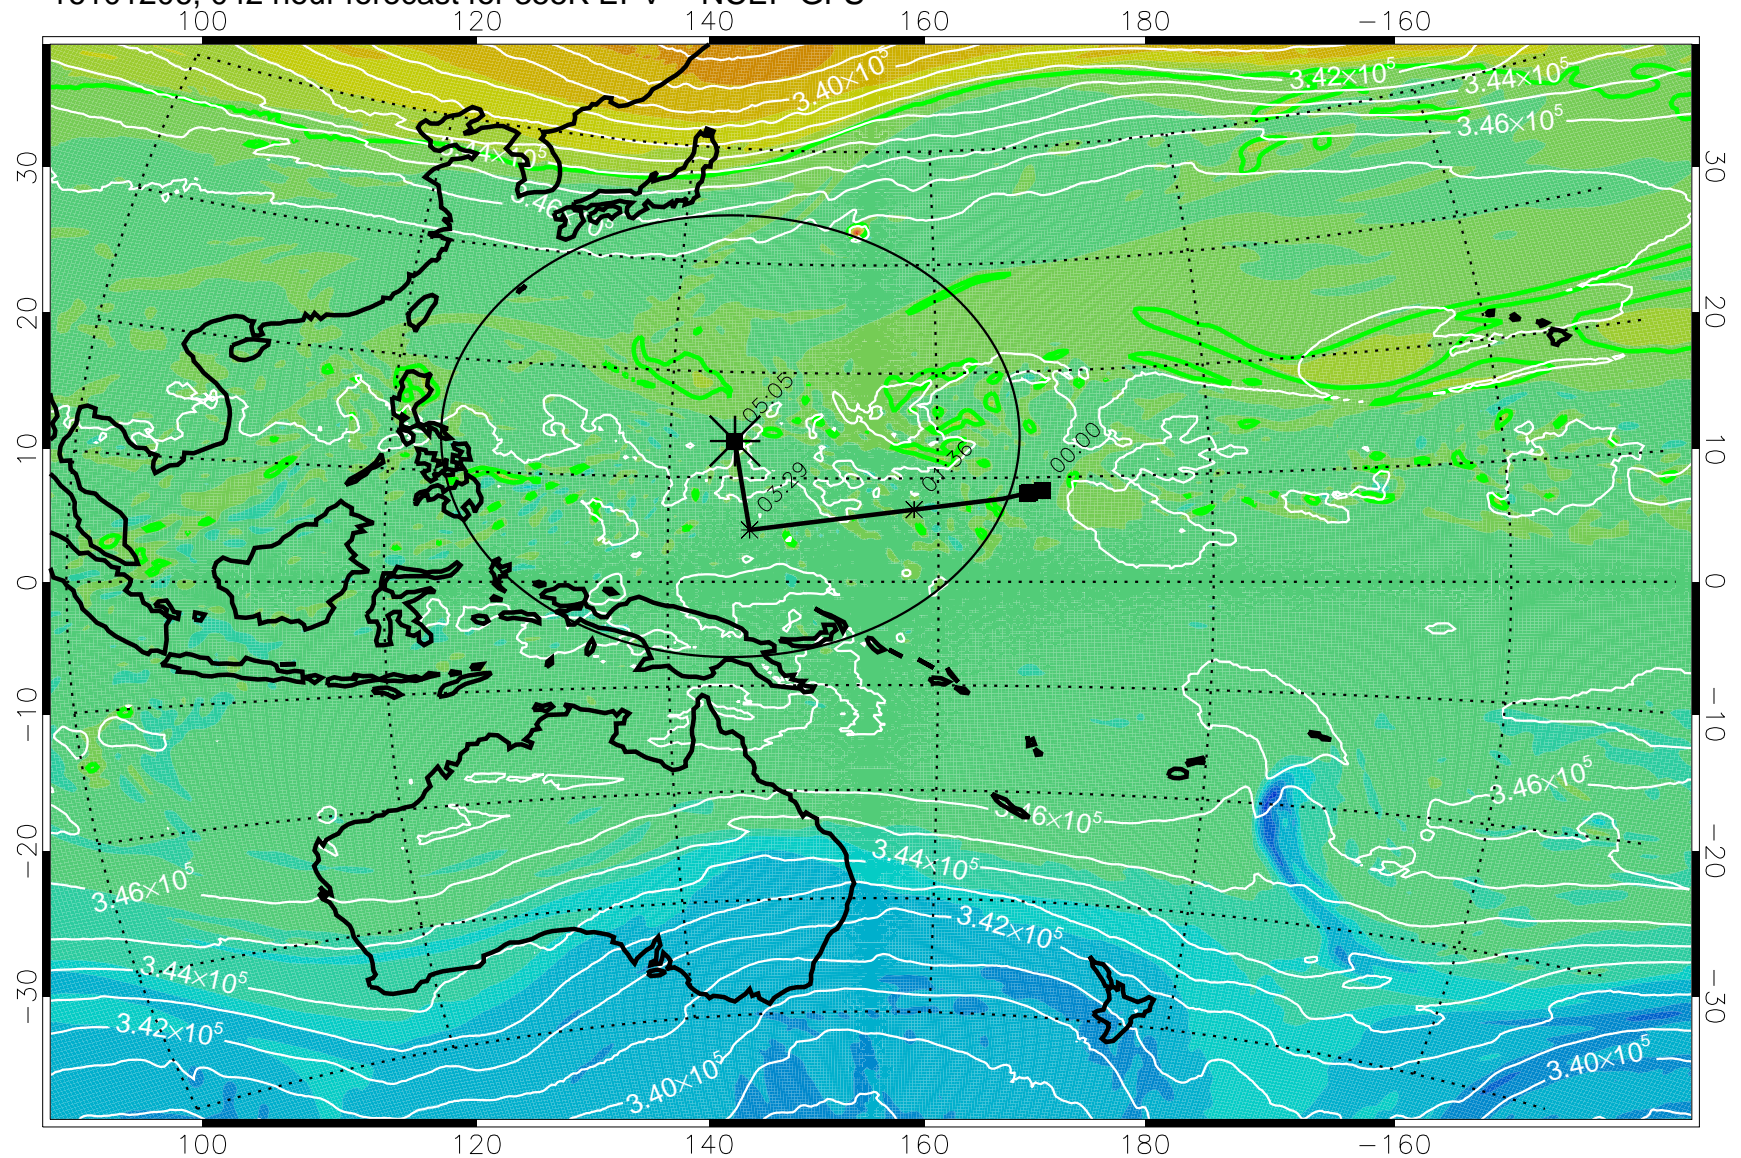

16101118, 030 hour forecast for 355K EPV -- NCEP GFS

355K Montgomery Streamfunction, white  
EPV Tropopause (2 PVU) Position  
Range ring of 2304 km

16101200, 036 hour forecast for 355K EPV -- NCEP GFS

355K Montgomery Streamfunction, white  
EPV Tropopause (2 PVU) Position  
Range ring of 2304 km

16101206, 042 hour forecast for 355K EPV -- NCEP GFS

355K Montgomery Streamfunction, white  
EPV Tropopause (2 PVU) Position  
Range ring of 2304 km

16101212, 048 hour forecast for 355K EPV -- NCEP GFS

355K Montgomery Streamfunction, white  
EPV Tropopause (2 PVU) Position  
Range ring of 2304 km

16101218, 054 hour forecast for 355K EPV -- NCEP GFS

355K Montgomery Streamfunction, white  
EPV Tropopause (2 PVU) Position  
Range ring of 2304 km

16101300, 060 hour forecast for 355K EPV -- NCEP GFS

355K Montgomery Streamfunction, white  
EPV Tropopause (2 PVU) Position  
Range ring of 2304 km

16101306, 066 hour forecast for 355K EPV -- NCEP GFS

355K Montgomery Streamfunction, white  
EPV Tropopause (2 PVU) Position  
Range ring of 2304 km

16101312, 072 hour forecast for 355K EPV -- NCEP GFS

355K Montgomery Streamfunction, white  
EPV Tropopause (2 PVU) Position  
Range ring of 2304 km