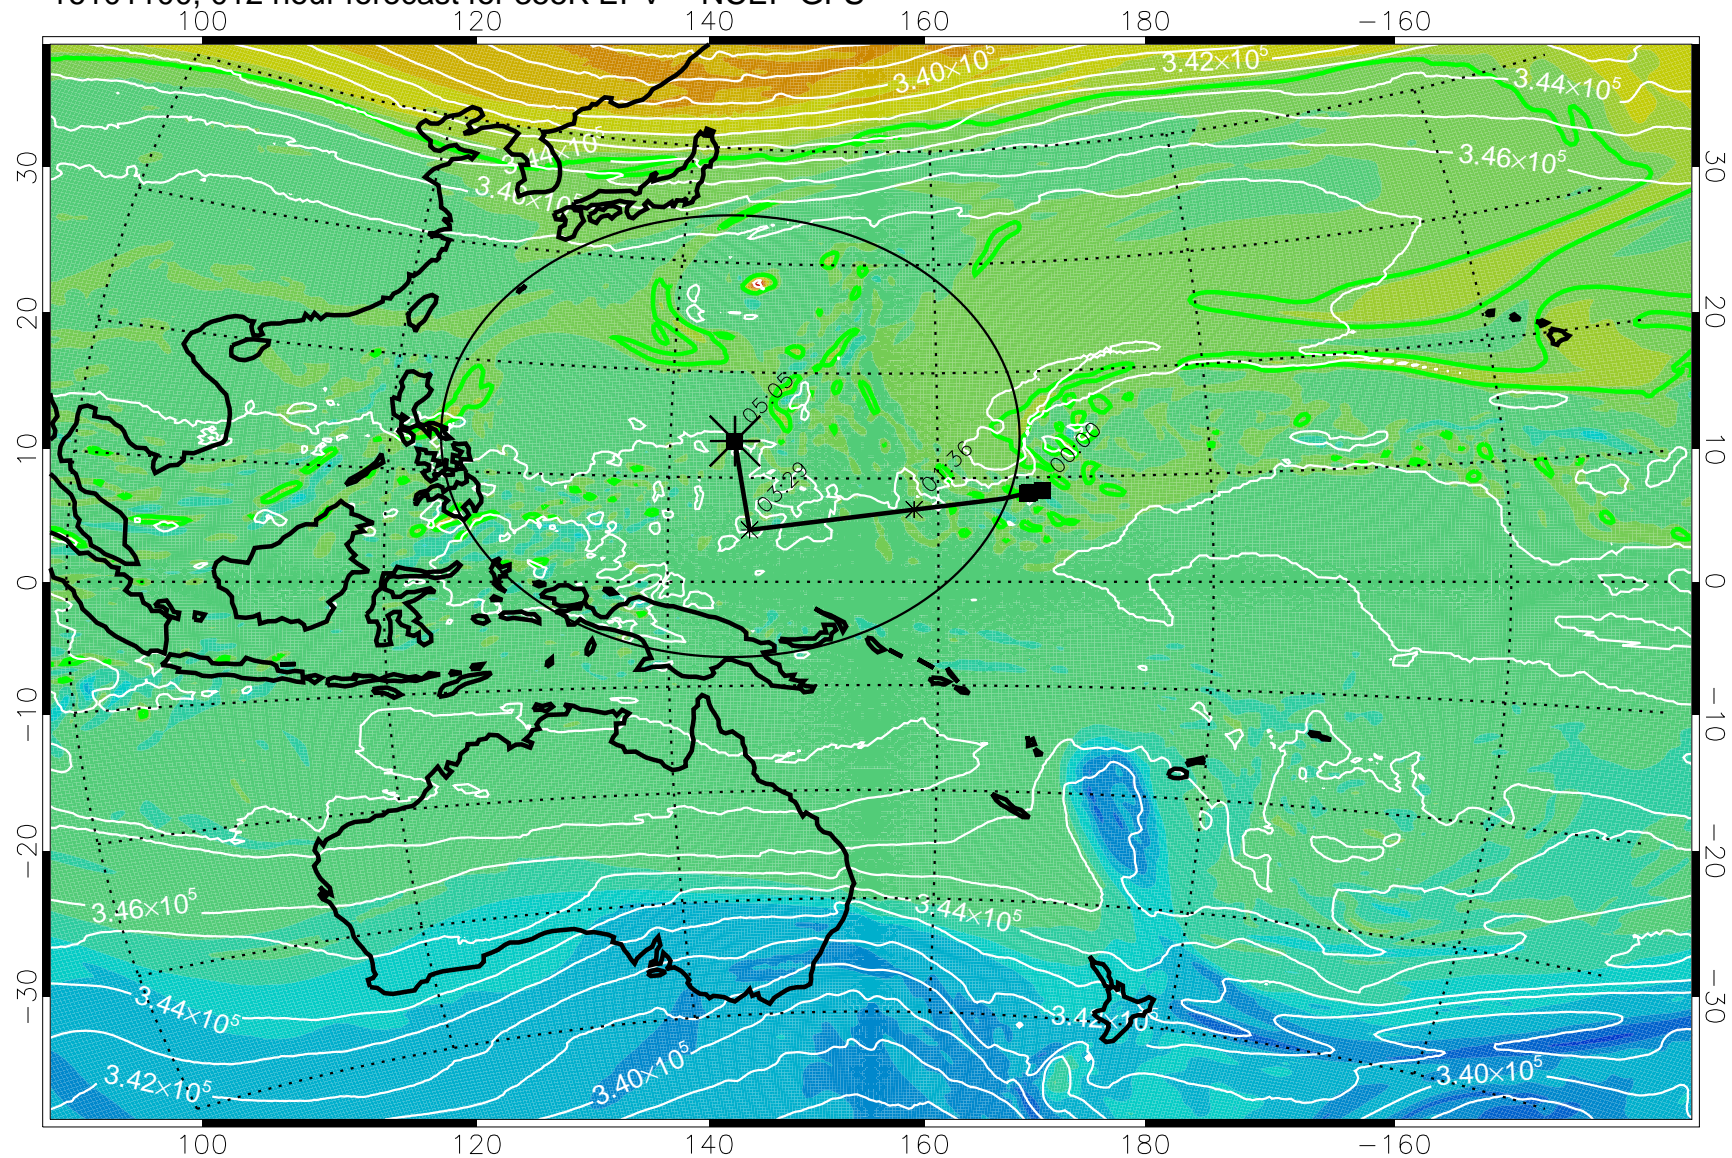

16101018, 006 hour forecast for 355K EPV -- NCEP GFS

355K Montgomery Streamfunction, white  
EPV Tropopause (2 PVU) Position  
Range ring of 2304 km

16101100, 012 hour forecast for 355K EPV -- NCEP GFS

355K Montgomery Streamfunction, white  
EPV Tropopause (2 PVU) Position  
Range ring of 2304 km

16101106, 018 hour forecast for 355K EPV -- NCEP GFS

355K Montgomery Streamfunction, white  
EPV Tropopause (2 PVU) Position  
Range ring of 2304 km

16101112, 024 hour forecast for 355K EPV -- NCEP GFS

355K Montgomery Streamfunction, white  
EPV Tropopause (2 PVU) Position  
Range ring of 2304 km

16101118, 030 hour forecast for 355K EPV -- NCEP GFS

355K Montgomery Streamfunction, white  
EPV Tropopause (2 PVU) Position  
Range ring of 2304 km

16101200, 036 hour forecast for 355K EPV -- NCEP GFS

355K Montgomery Streamfunction, white  
EPV Tropopause (2 PVU) Position  
Range ring of 2304 km

16101206, 042 hour forecast for 355K EPV -- NCEP GFS

355K Montgomery Streamfunction, white  
EPV Tropopause (2 PVU) Position  
Range ring of 2304 km

16101212, 048 hour forecast for 355K EPV -- NCEP GFS

355K Montgomery Streamfunction, white  
EPV Tropopause (2 PVU) Position  
Range ring of 2304 km