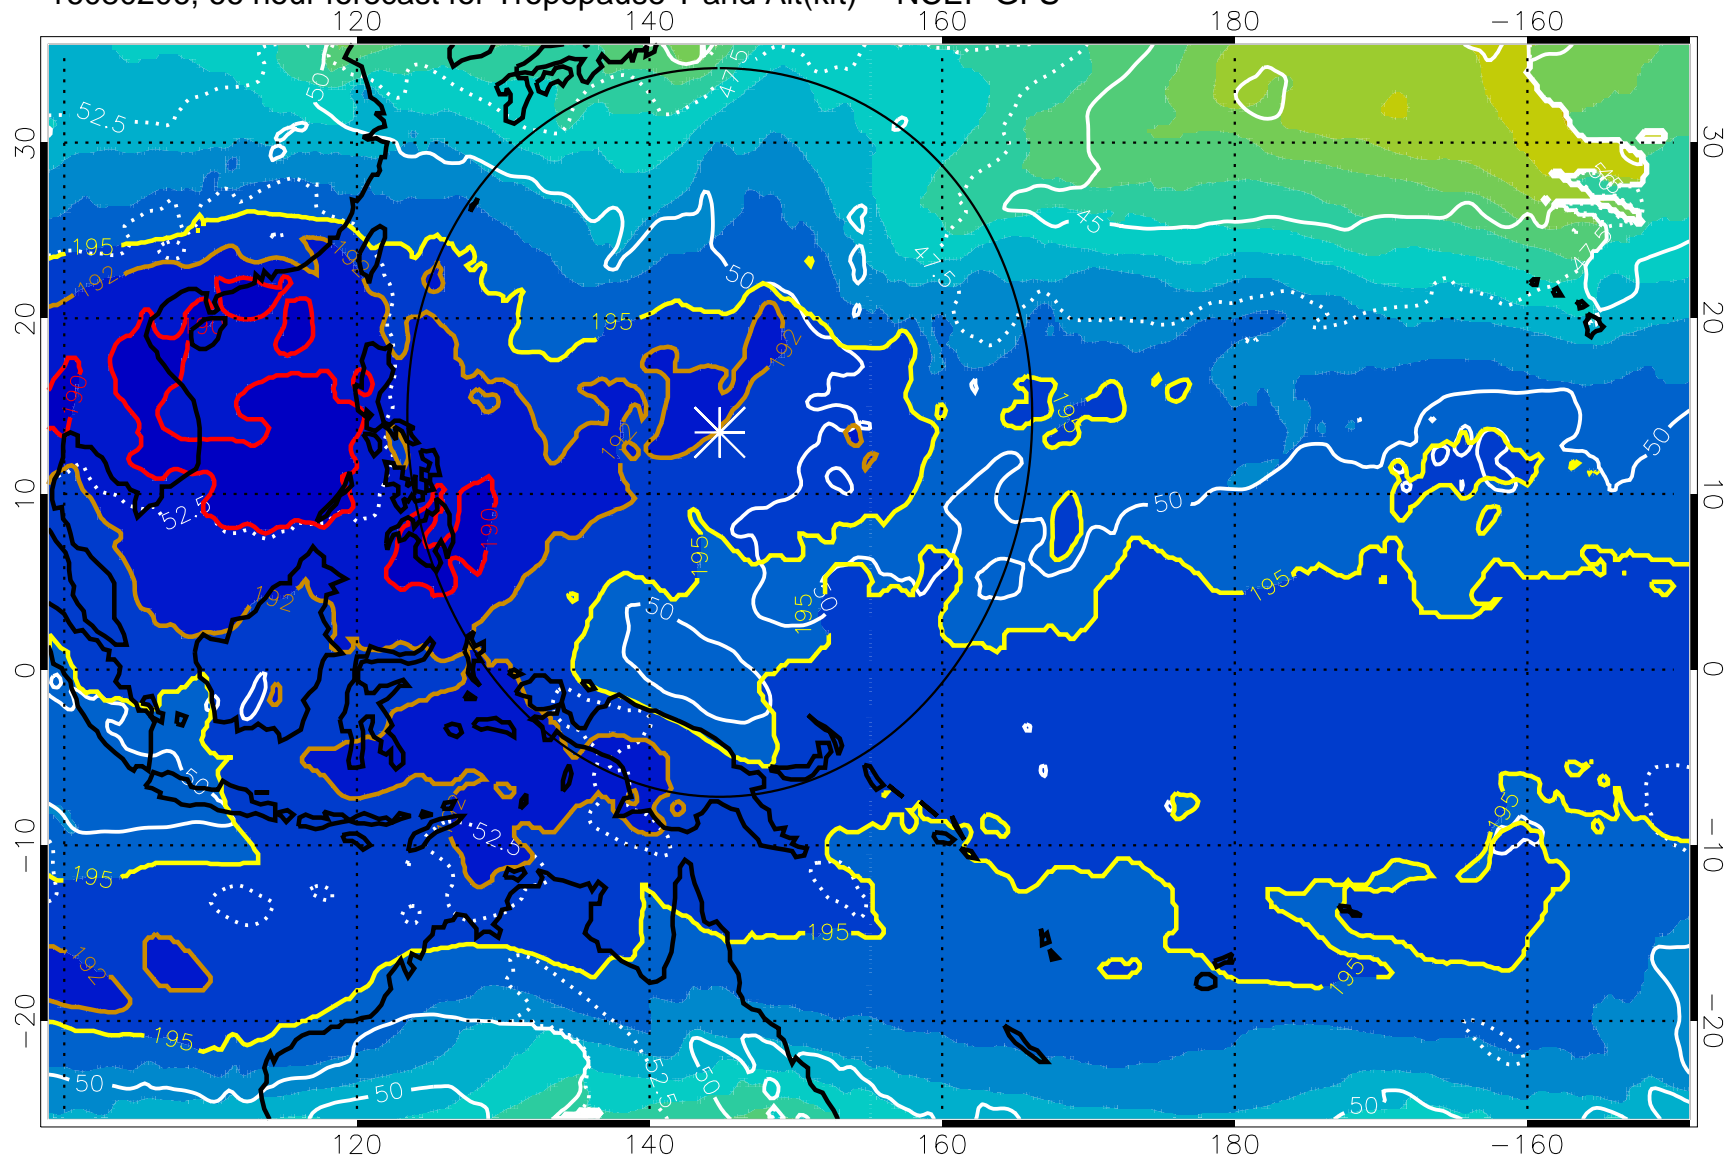

16080206, 66 hour forecast for Tropopause T and Alt(kft) -- NCEP GFS

190 200 210 220 230

Tropopause T, K

Tropopause Altitude in kft (white)

192.5K Isotherm 195K Isotherm

187.5K Isotherm 190K Isotherm

Range ring of 2304 km