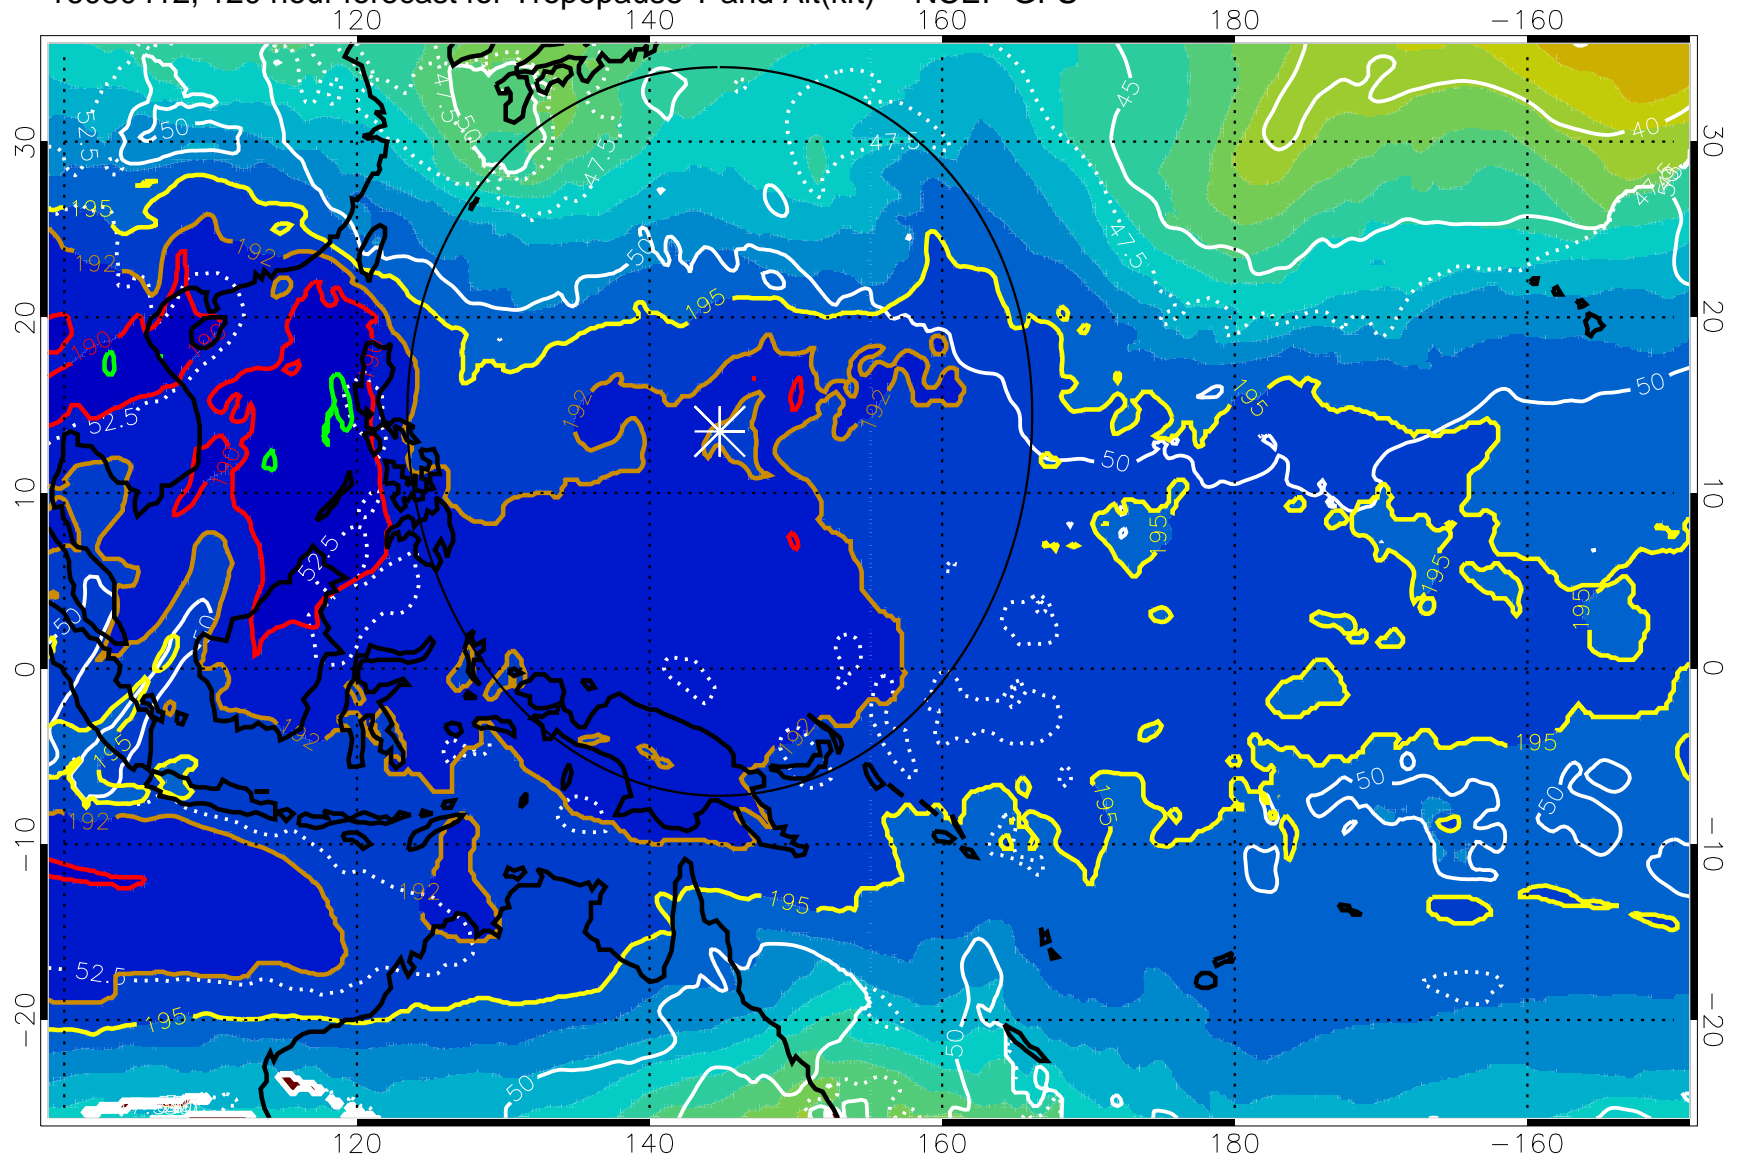

16080406, 114 hour forecast for Tropopause T and Alt(kft) -- NCEP GFS

190 200 210 220 230

Tropopause T, K

Tropopause Altitude in kft (white)

192.5K Isotherm 195K Isotherm
187.5K Isotherm 190K Isotherm

Range ring of 2304 km

16080412, 120 hour forecast for Tropopause T and Alt(kft) -- NCEP GFS

190 200 210 220 230

Tropopause T, K

Tropopause Altitude in kft (white)

192.5K Isotherm 195K Isotherm

187.5K Isotherm 190K Isotherm

Range ring of 2304 km