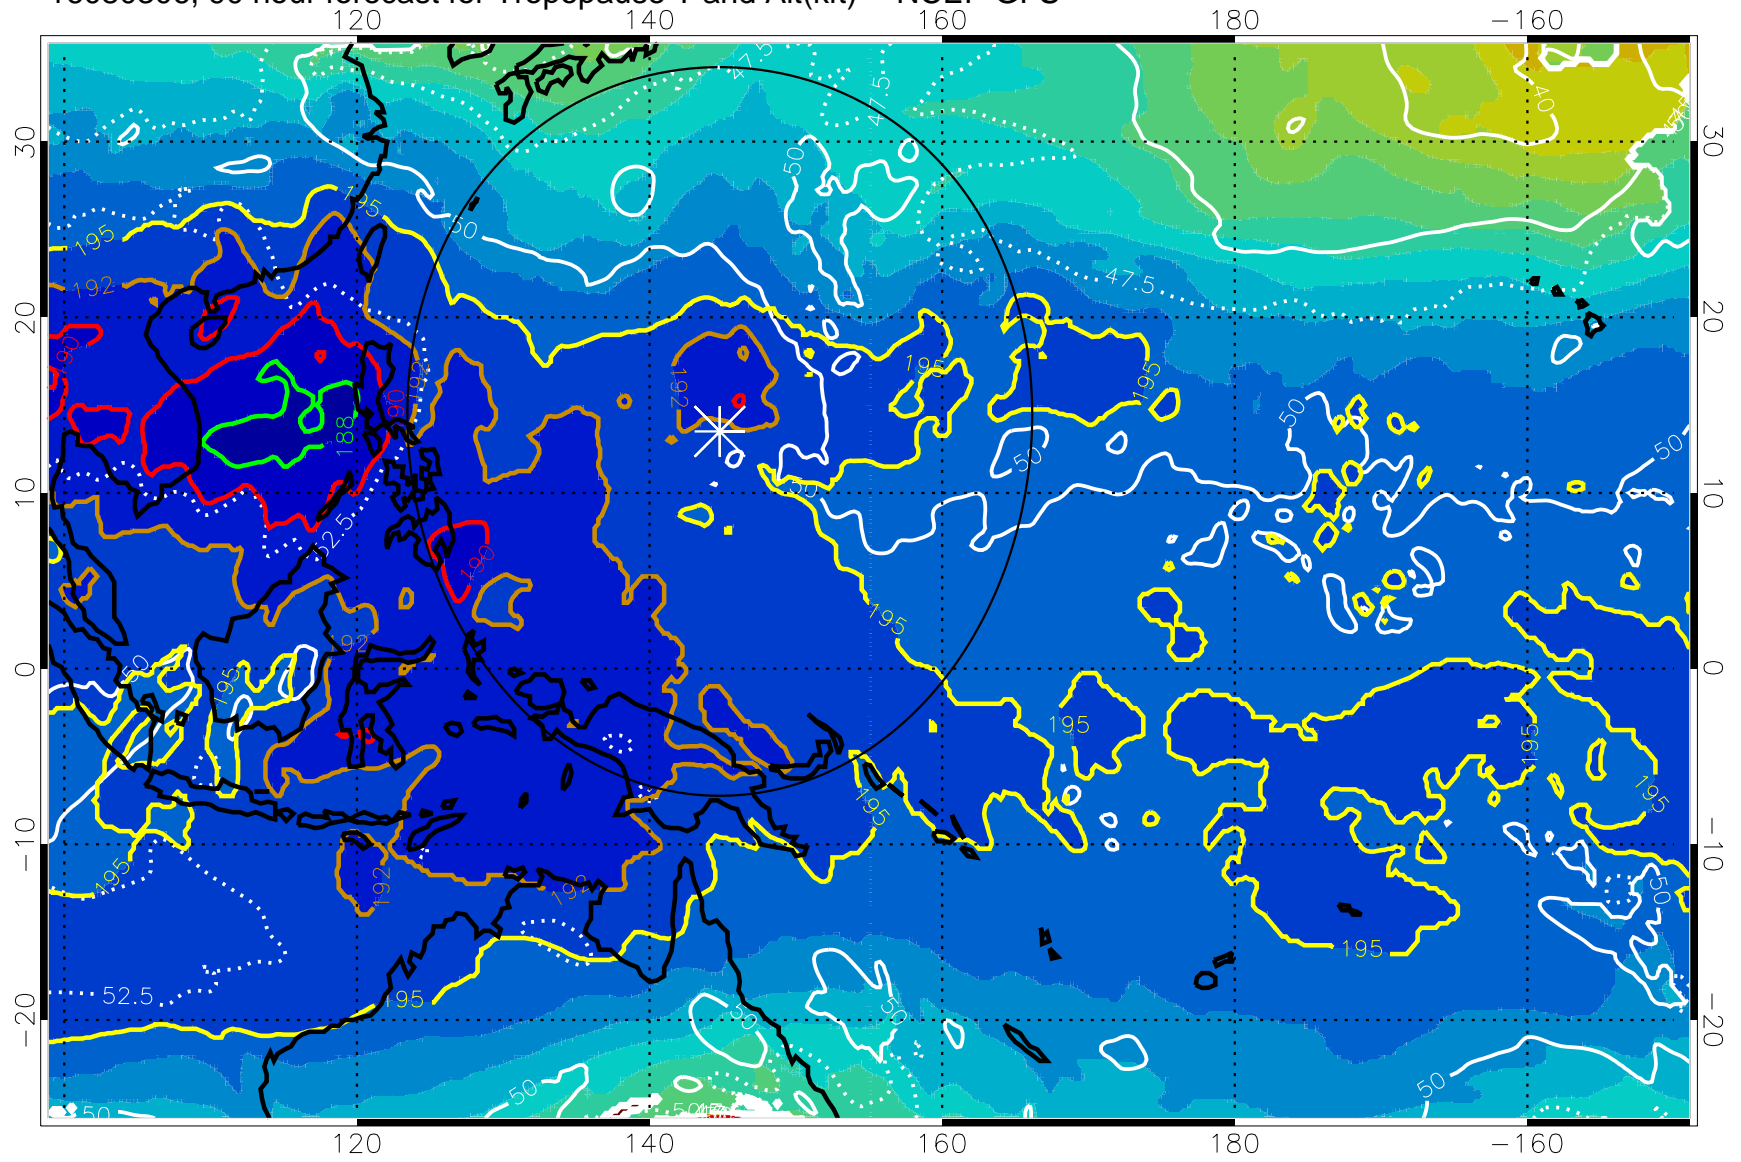

16080306, 90 hour forecast for Tropopause T and Alt(kft) -- NCEP GFS

190   200   210   220   230
Tropopause T, K

Tropopause Altitude in kft (white)

192.5K Isotherm   195K Isotherm
187.5K Isotherm   190K Isotherm

Range ring of 2304 km