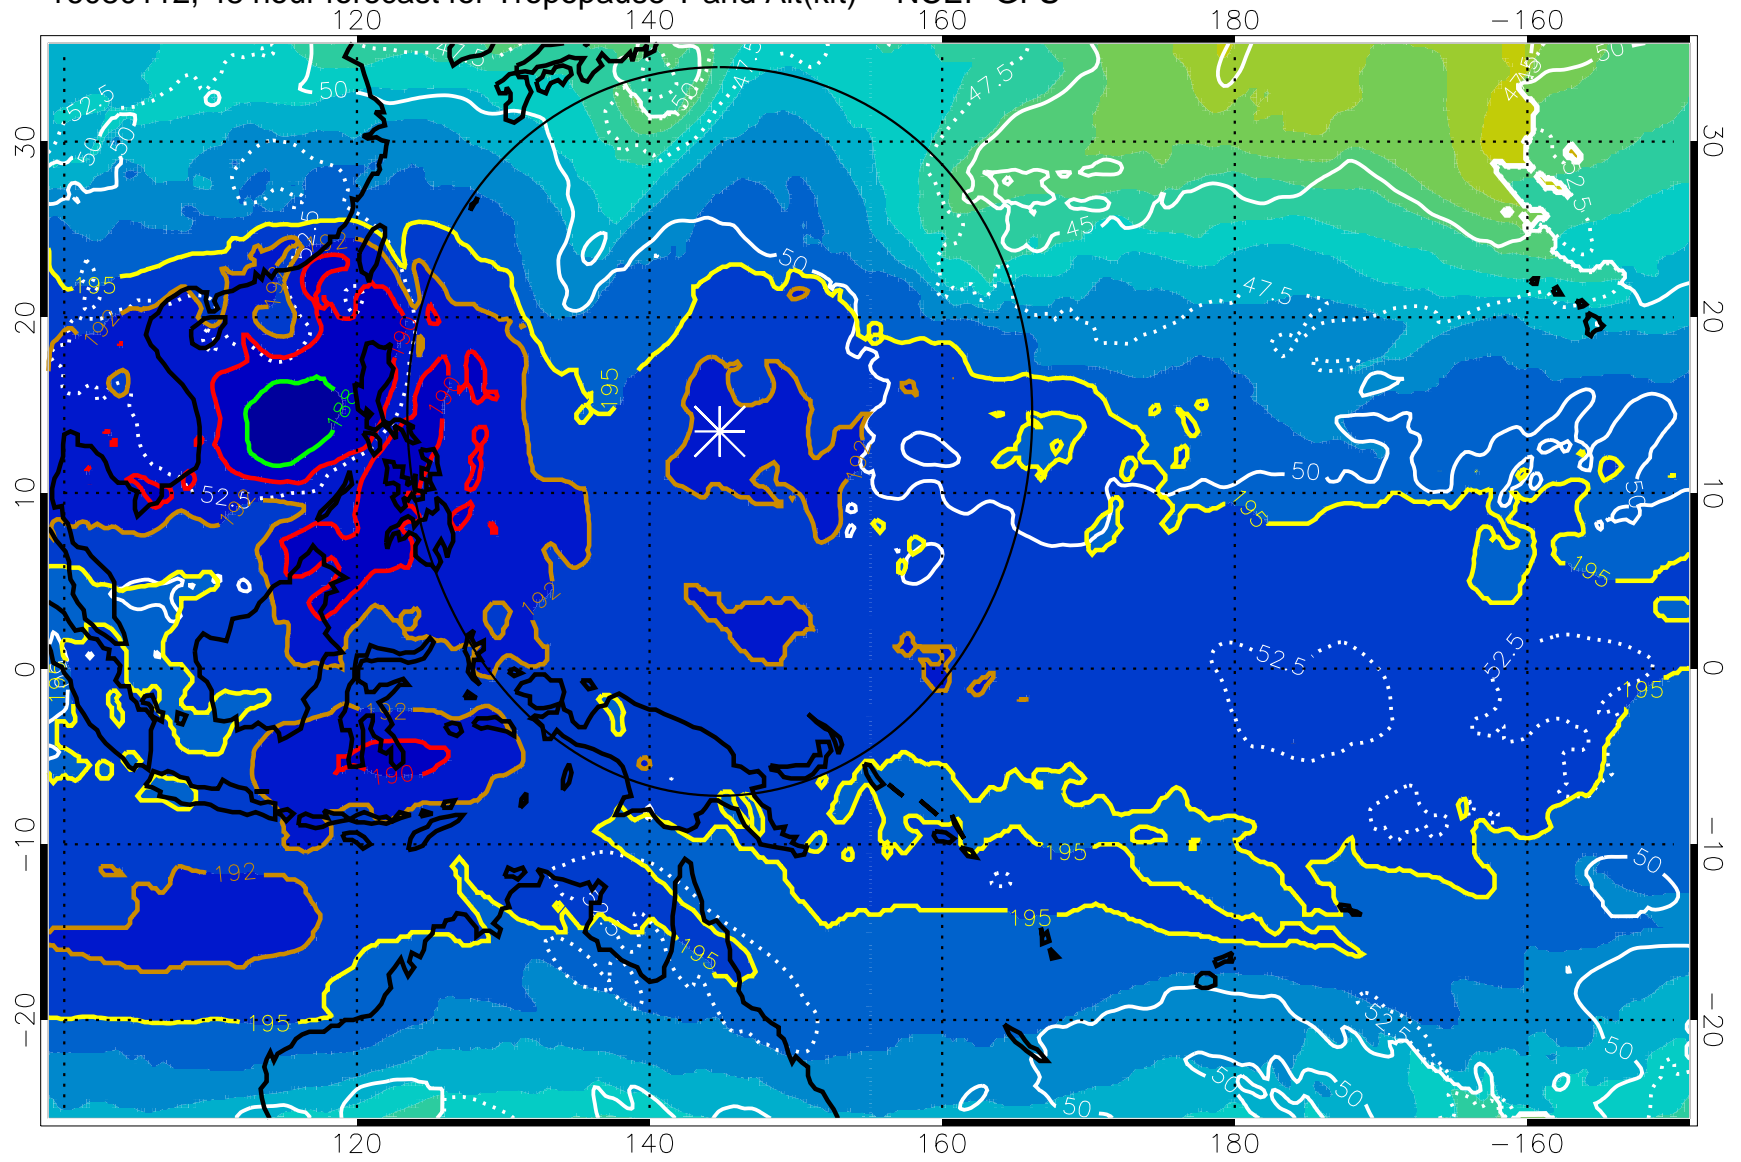

16080112, 48 hour forecast for Tropopause T and Alt(kft) -- NCEP GFS

190   200   210   220   230
Tropopause T, K

Tropopause Altitude in kft (white)

192.5K Isotherm   195K Isotherm
187.5K Isotherm   190K Isotherm

Range ring of 2304 km