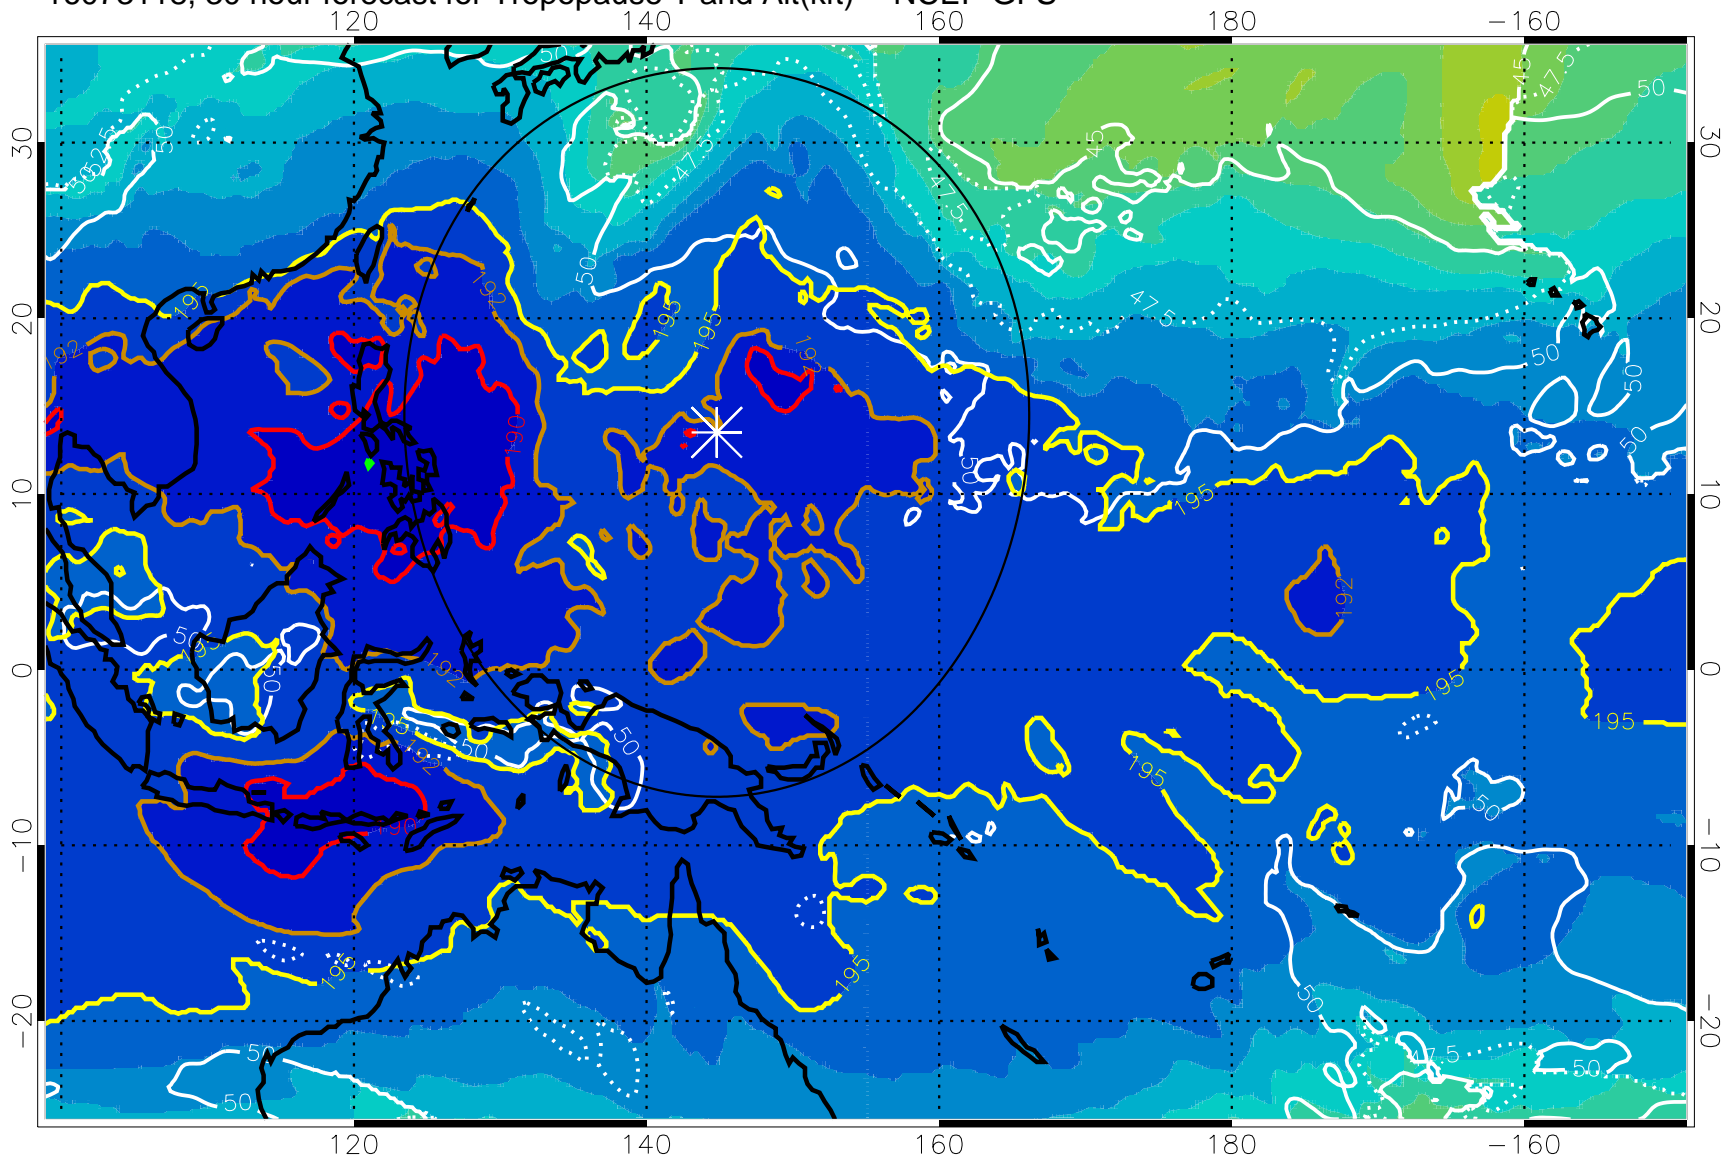

16073118, 30 hour forecast for Tropopause T and Alt(kft) -- NCEP GFS

190 200 210 220 230
Tropopause T, K

Tropopause Altitude in kft (white)

192.5K Isotherm 195K Isotherm
187.5K Isotherm 190K Isotherm

Range ring of 2304 km