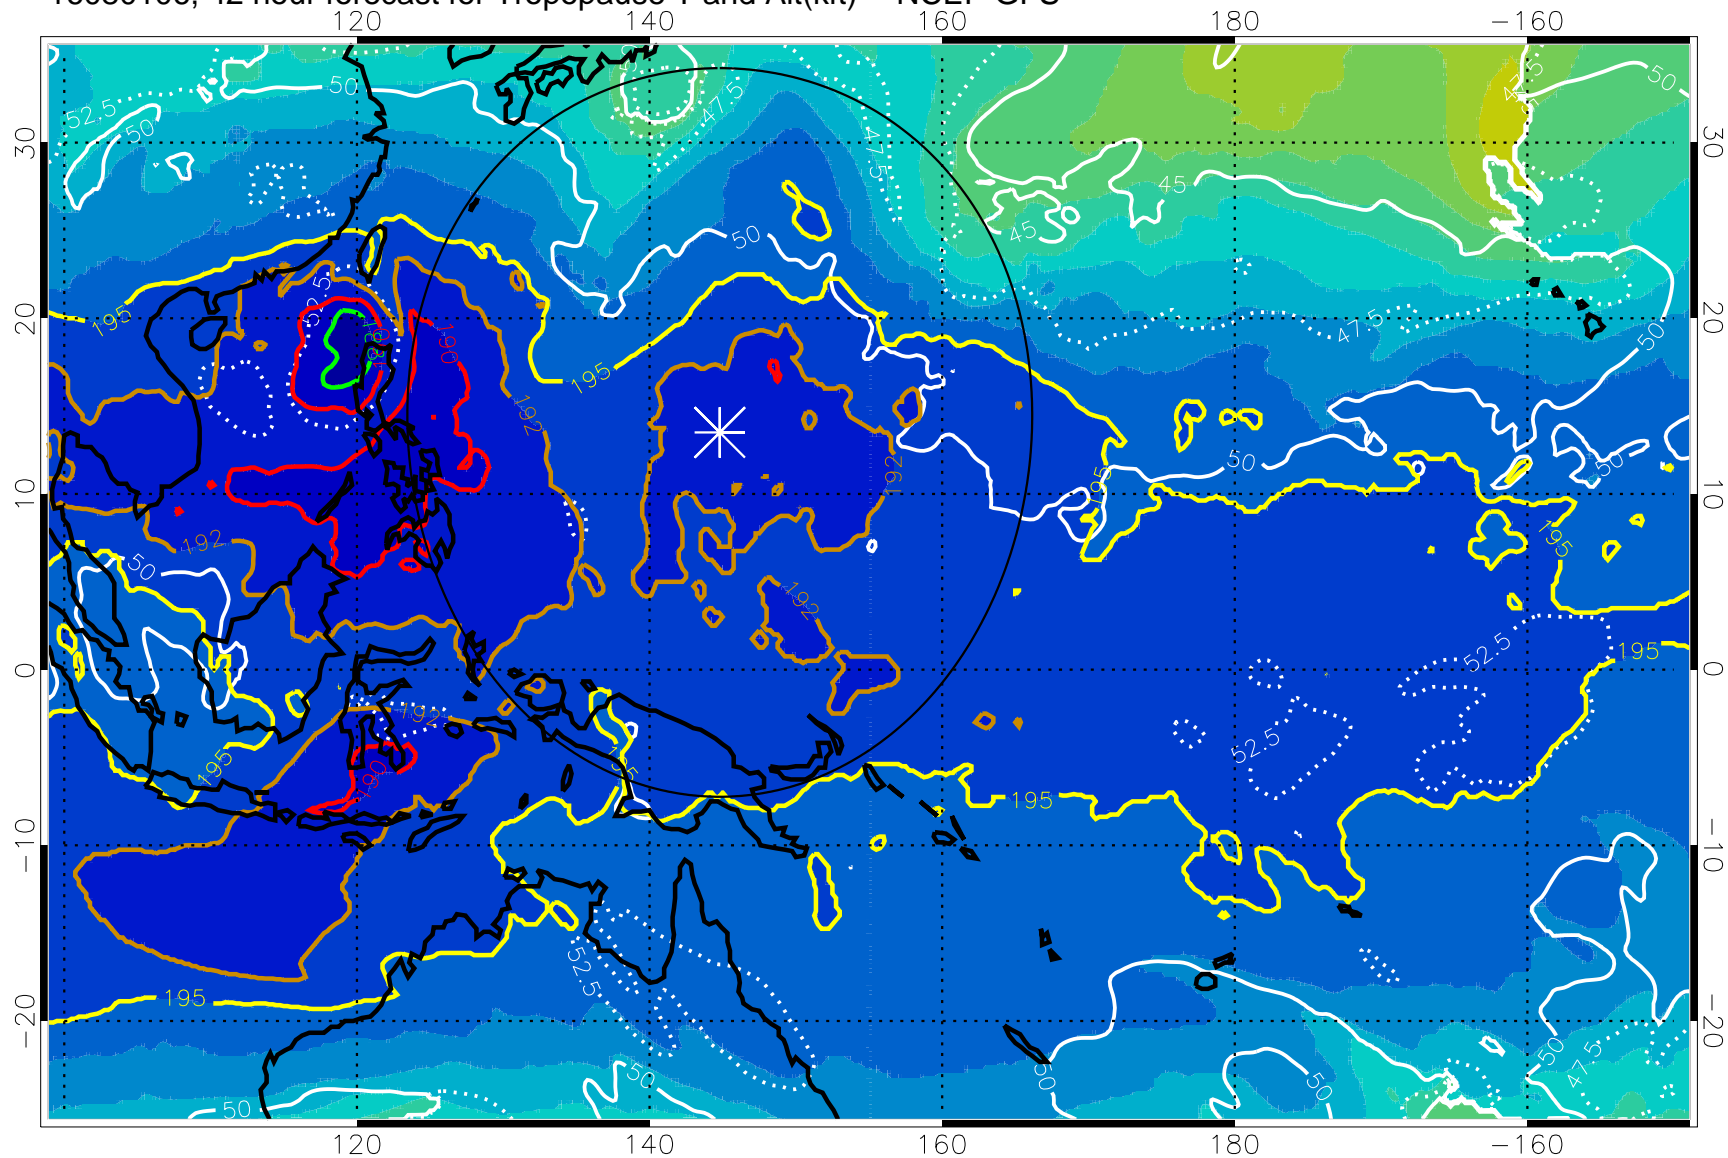

16080106, 42 hour forecast for Tropopause T and Alt(kft) -- NCEP GFS

190 200 210 220 230
Tropopause T, K

Tropopause Altitude in kft (white)

192.5K Isotherm 195K Isotherm
187.5K Isotherm 190K Isotherm

Range ring of 2304 km