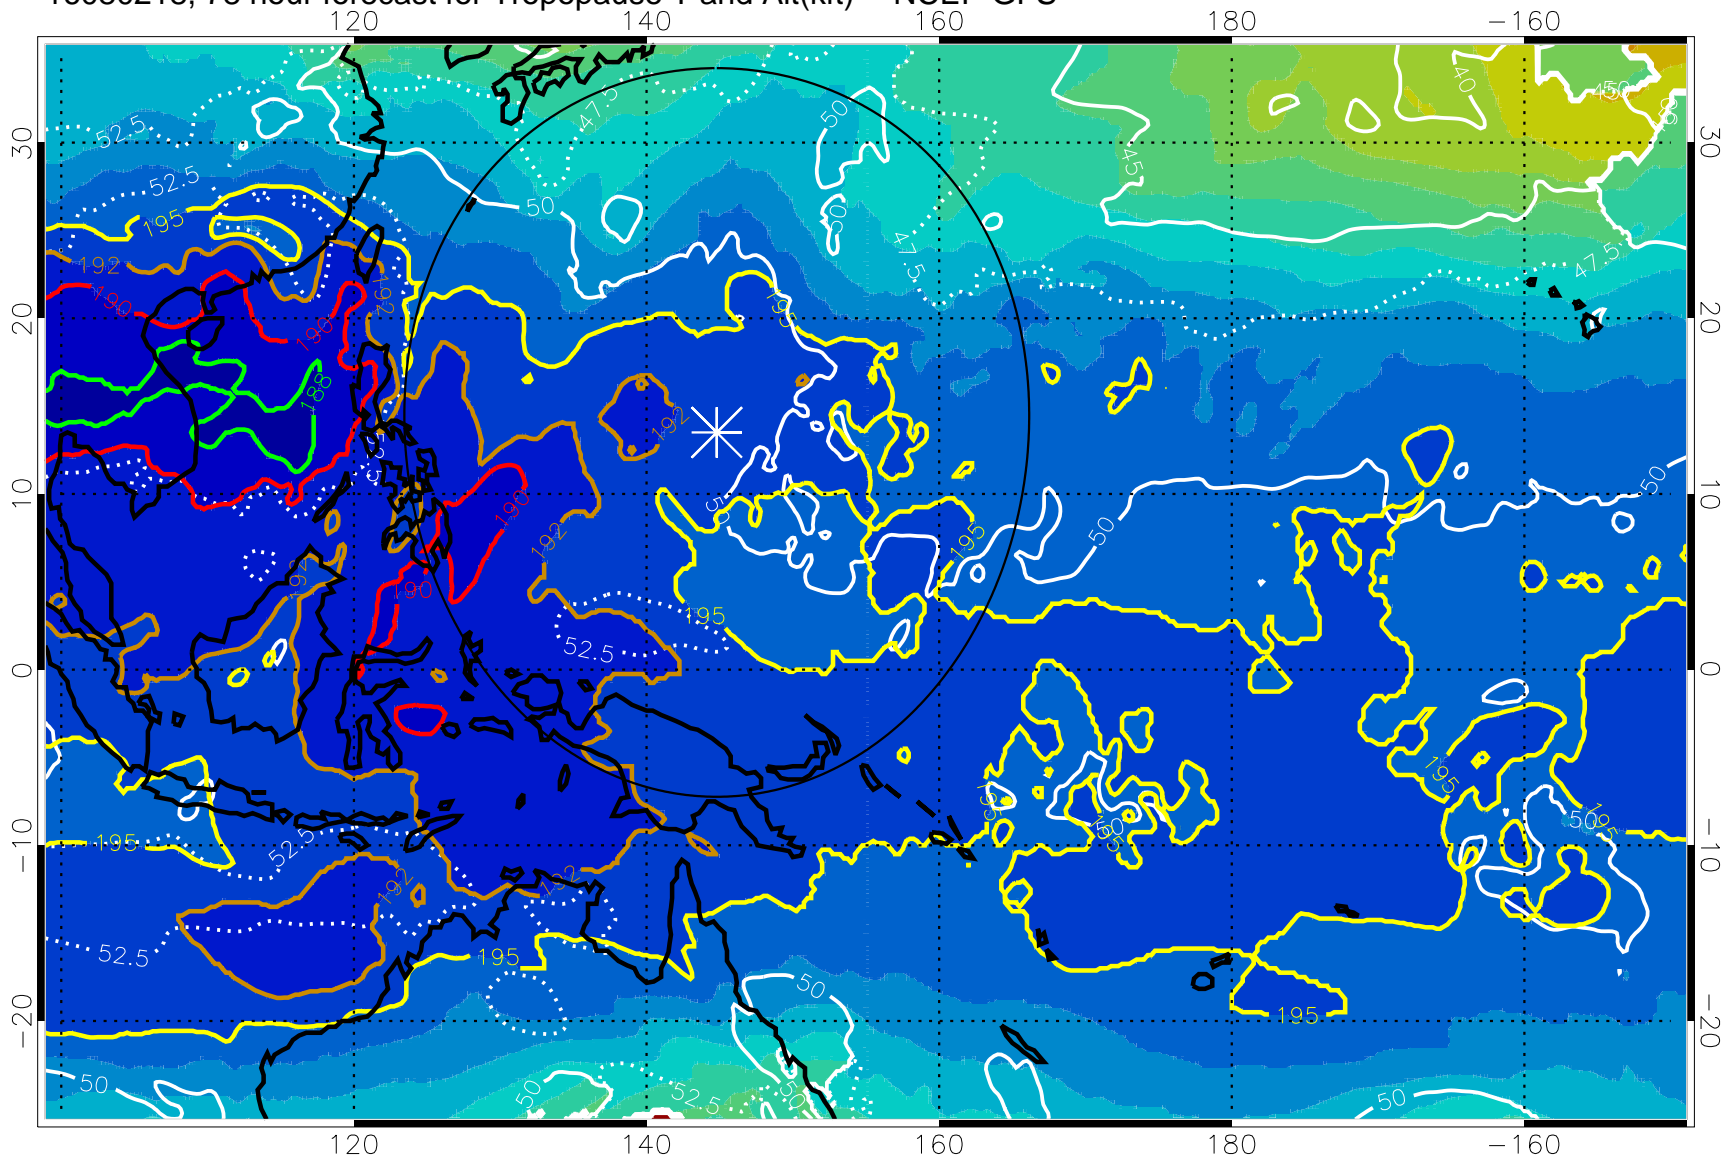

16080218, 78 hour forecast for Tropopause T and Alt(kft) -- NCEP GFS

190 200 210 220 230

Tropopause T, K

Tropopause Altitude in kft (white)

192.5K Isotherm 195K Isotherm
187.5K Isotherm 190K Isotherm

Range ring of 2304 km