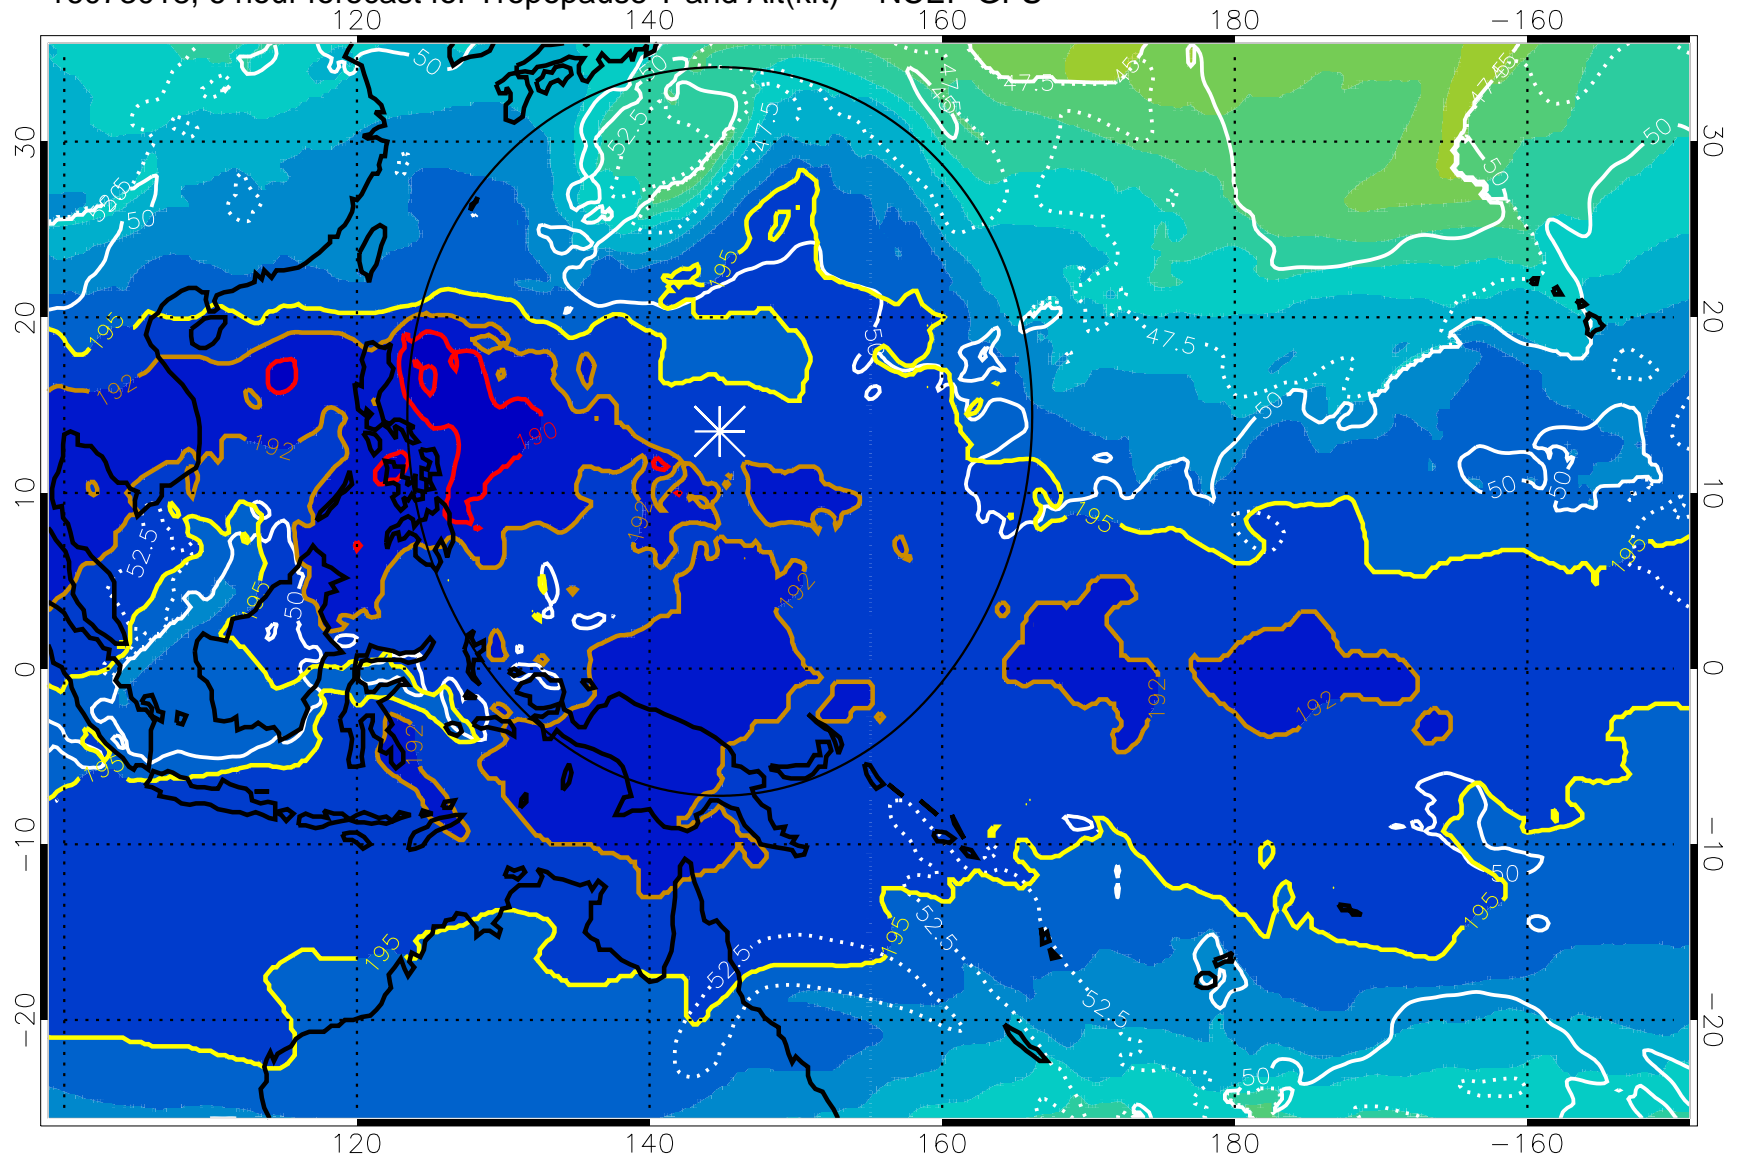

16073018, 6 hour forecast for Tropopause T and Alt(kft) -- NCEP GFS

190 200 210 220 230

Tropopause T, K

Tropopause Altitude in kft (white)

192.5K Isotherm 195K Isotherm
187.5K Isotherm 190K Isotherm

Range ring of 2304 km