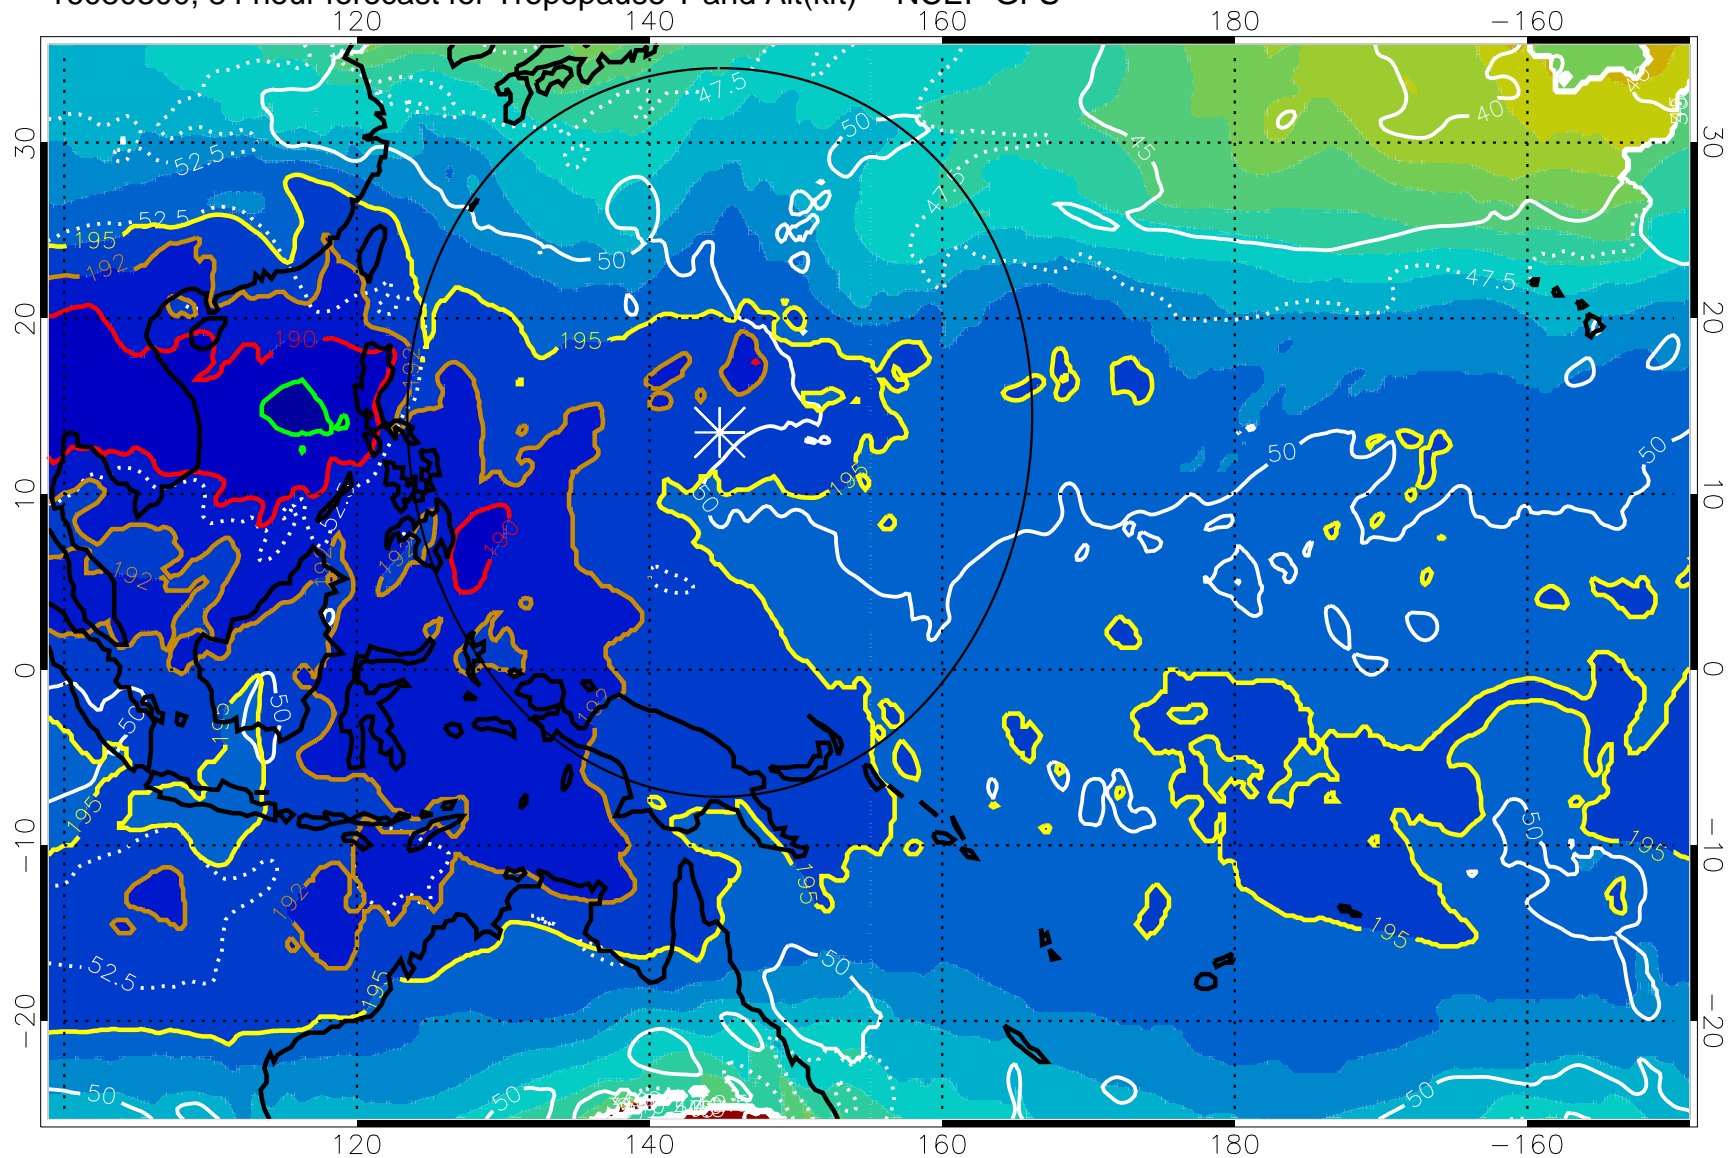

16080300, 84 hour forecast for Tropopause T and Alt(kft) -- NCEP GFS

190 200 210 220 230

Tropopause T, K

Tropopause Altitude in kft (white)

192.5K Isotherm 195K Isotherm
187.5K Isotherm 190K Isotherm

Range ring of 2304 km