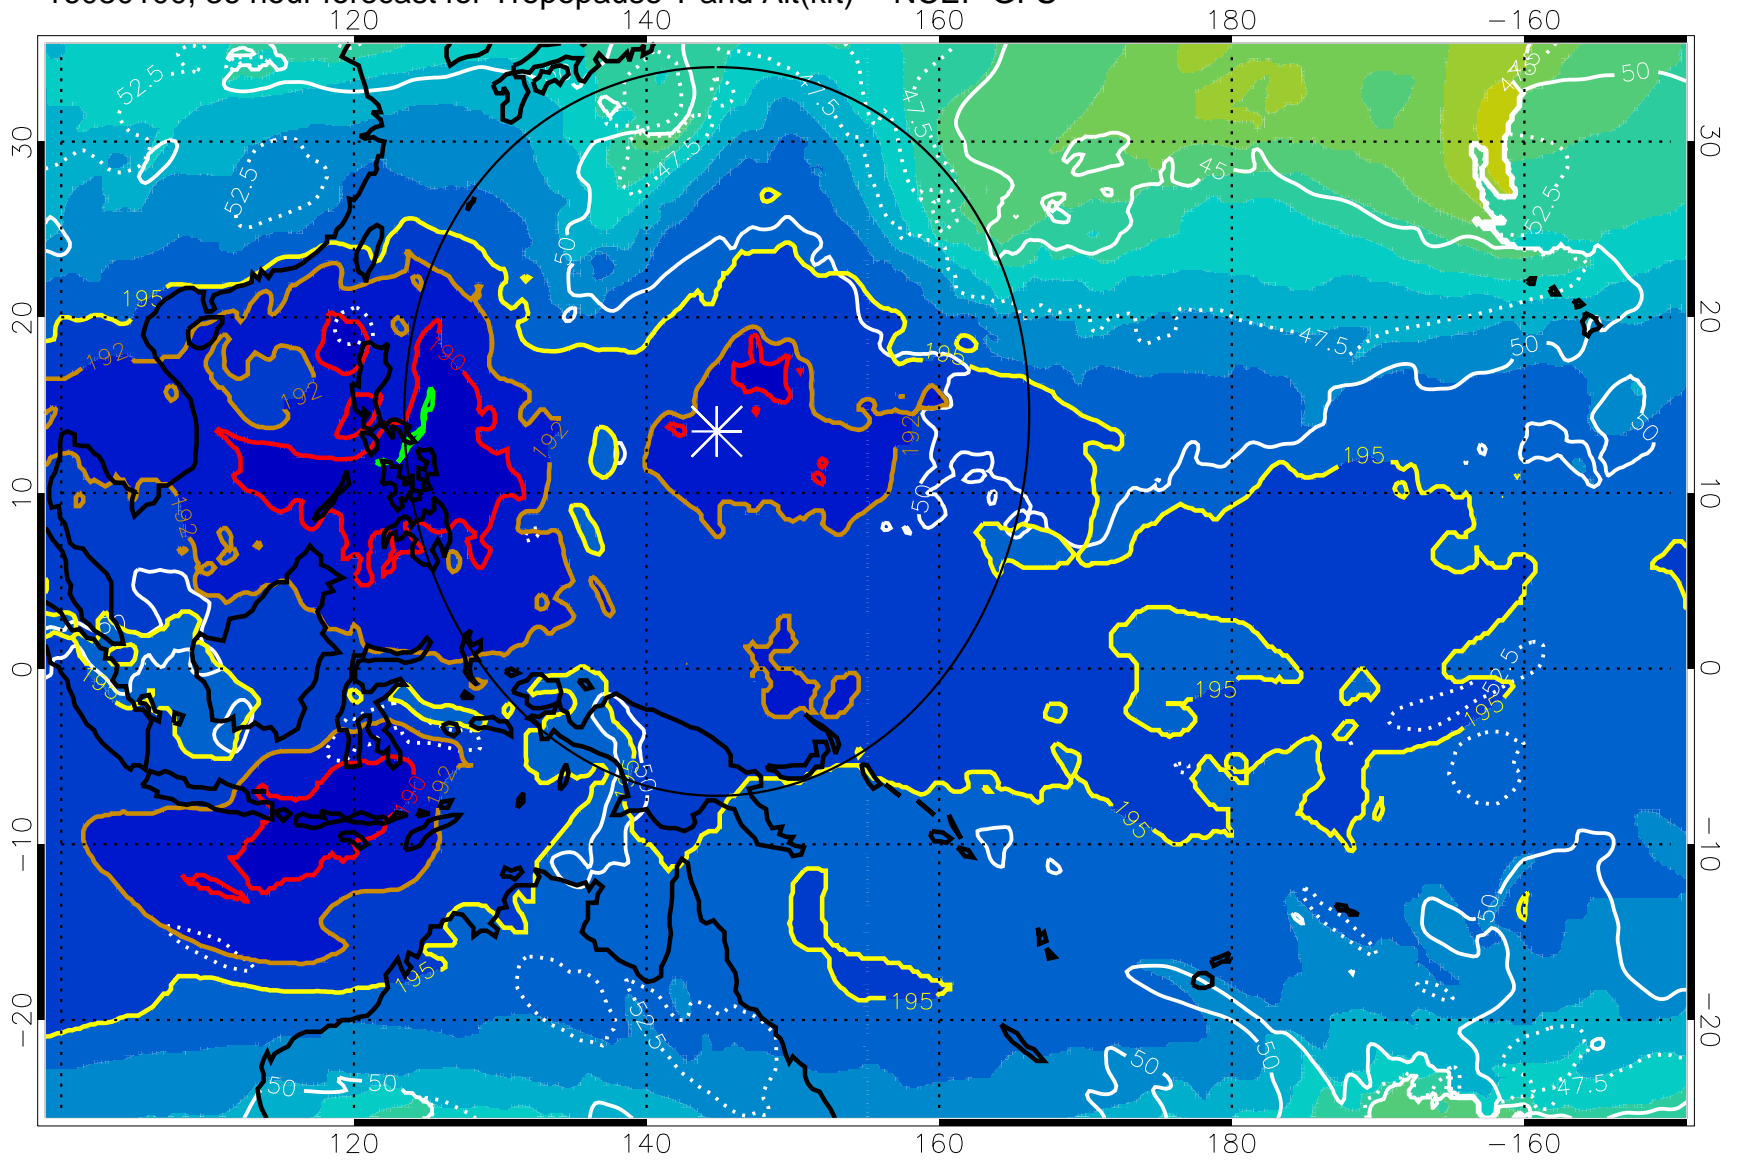

16080100, 36 hour forecast for Tropopause T and Alt(kft) -- NCEP GFS

190 200 210 220 230
Tropopause T, K

Tropopause Altitude in kft (white)

192.5K Isotherm 195K Isotherm
187.5K Isotherm 190K Isotherm

Range ring of 2304 km