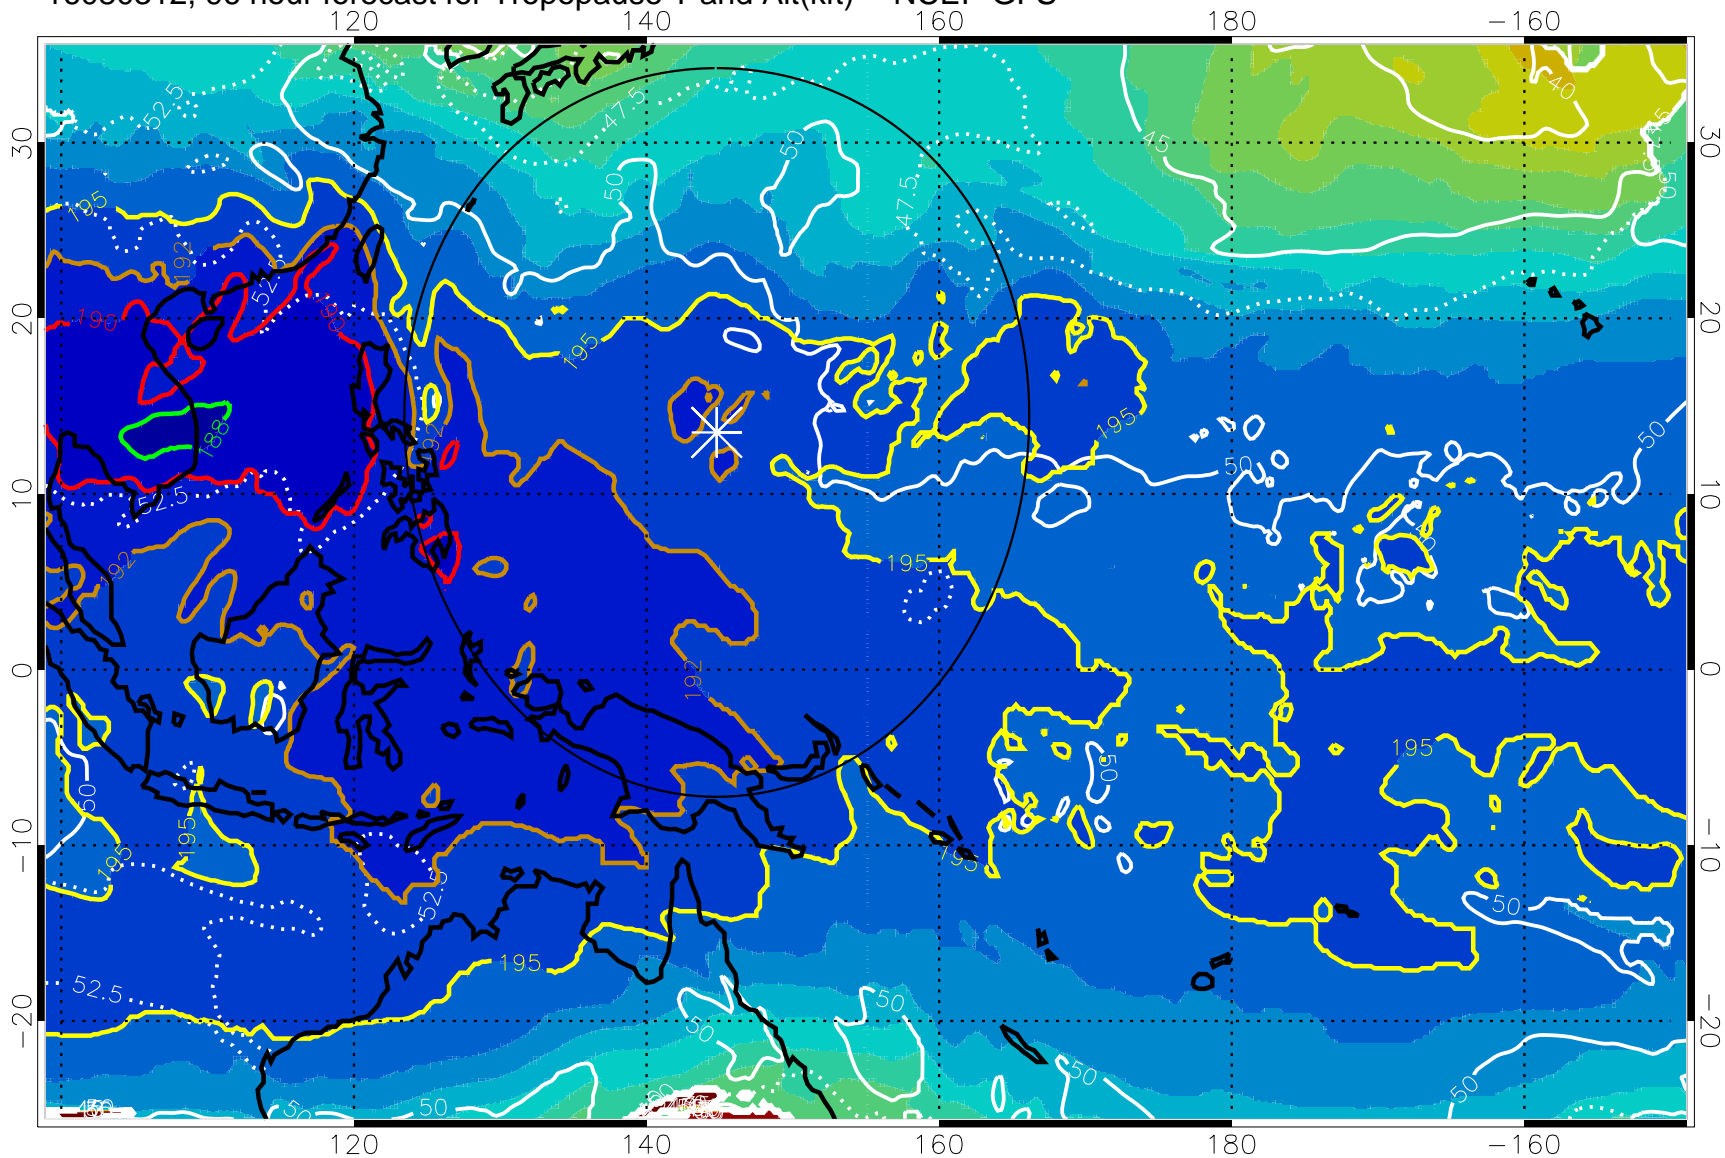

16080306, 90 hour forecast for Tropopause T and Alt(kft) -- NCEP GFS

190 200 210 220 230
Tropopause T, K

Tropopause Altitude in kft (white)

192.5K Isotherm 195K Isotherm
187.5K Isotherm 190K Isotherm

Range ring of 2304 km

16080312, 96 hour forecast for Tropopause T and Alt(kft) -- NCEP GFS

190 200 210 220 230
Tropopause T, K

Tropopause Altitude in kft (white)

192.5K Isotherm 195K Isotherm
187.5K Isotherm 190K Isotherm

Range ring of 2304 km