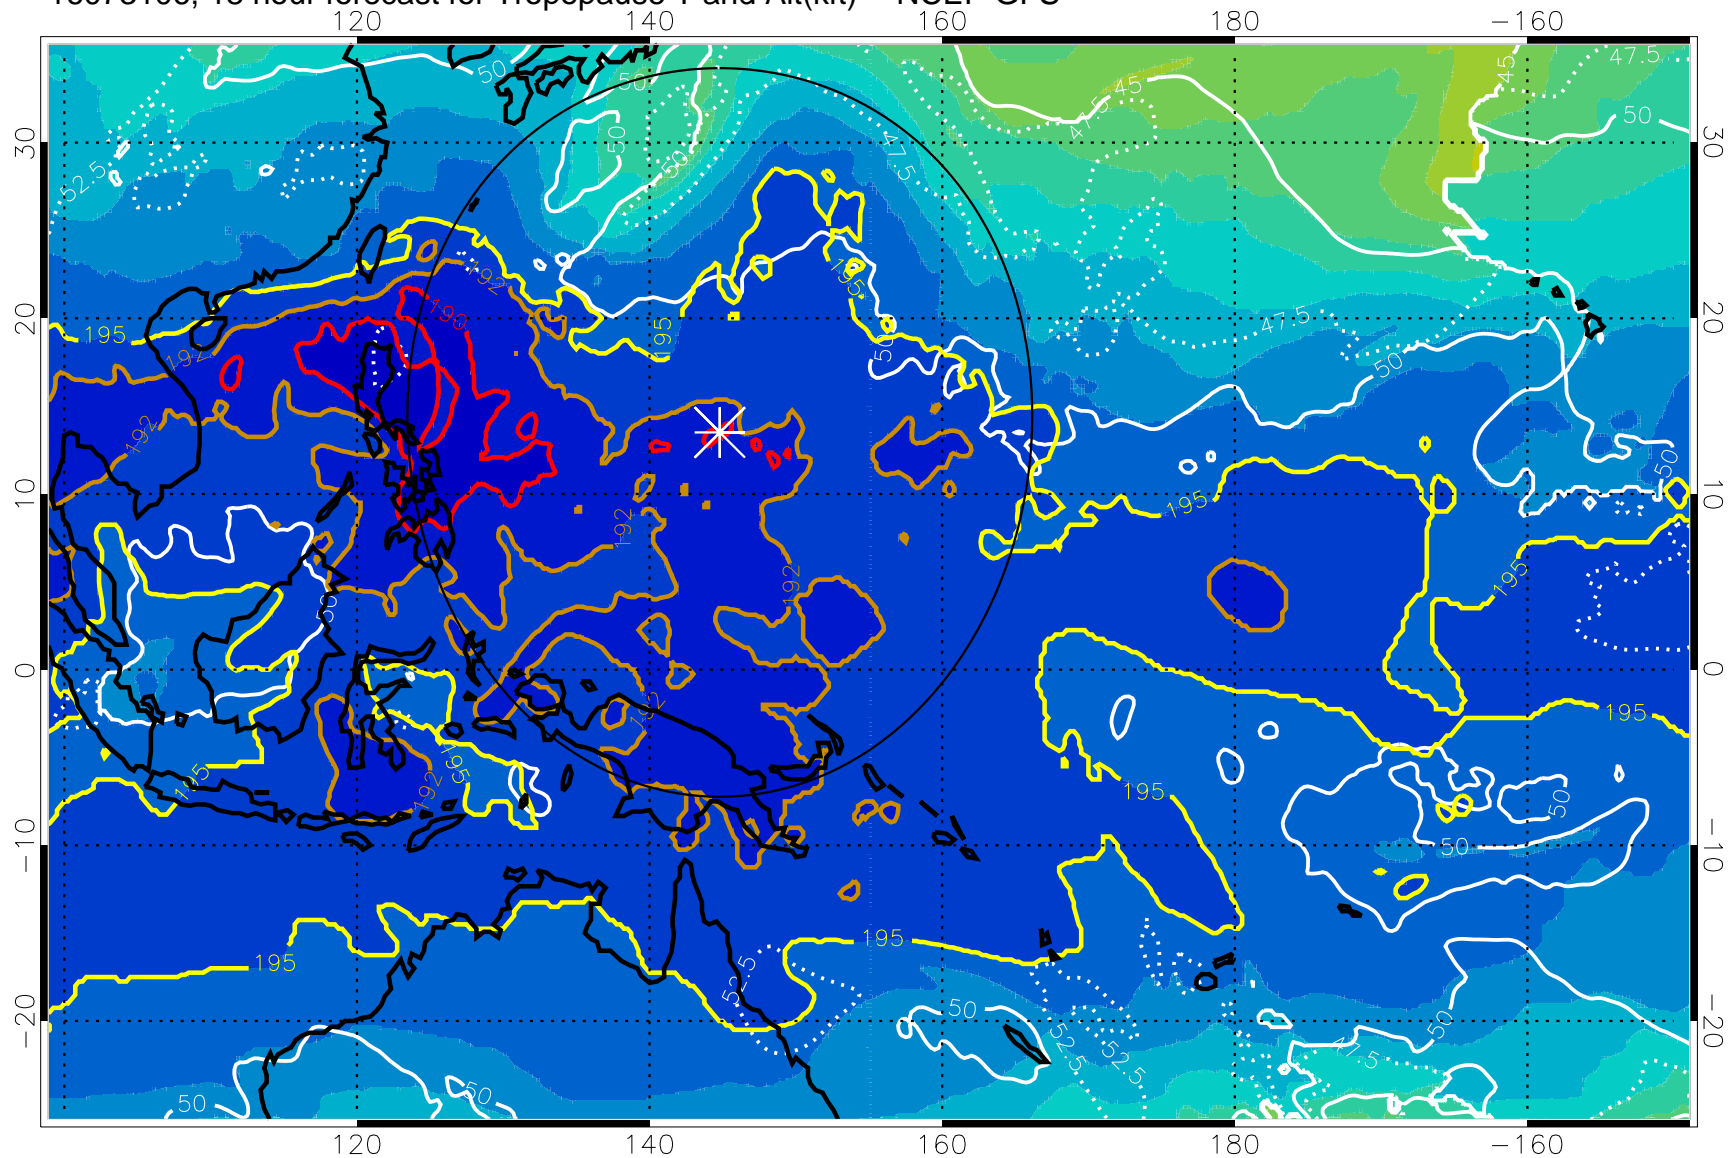

16073106, 18 hour forecast for Tropopause T and Alt(kft) -- NCEP GFS

190 200 210 220 230

Tropopause T, K

Tropopause Altitude in kft (white)

192.5K Isotherm 195K Isotherm
187.5K Isotherm 190K Isotherm

Range ring of 2304 km