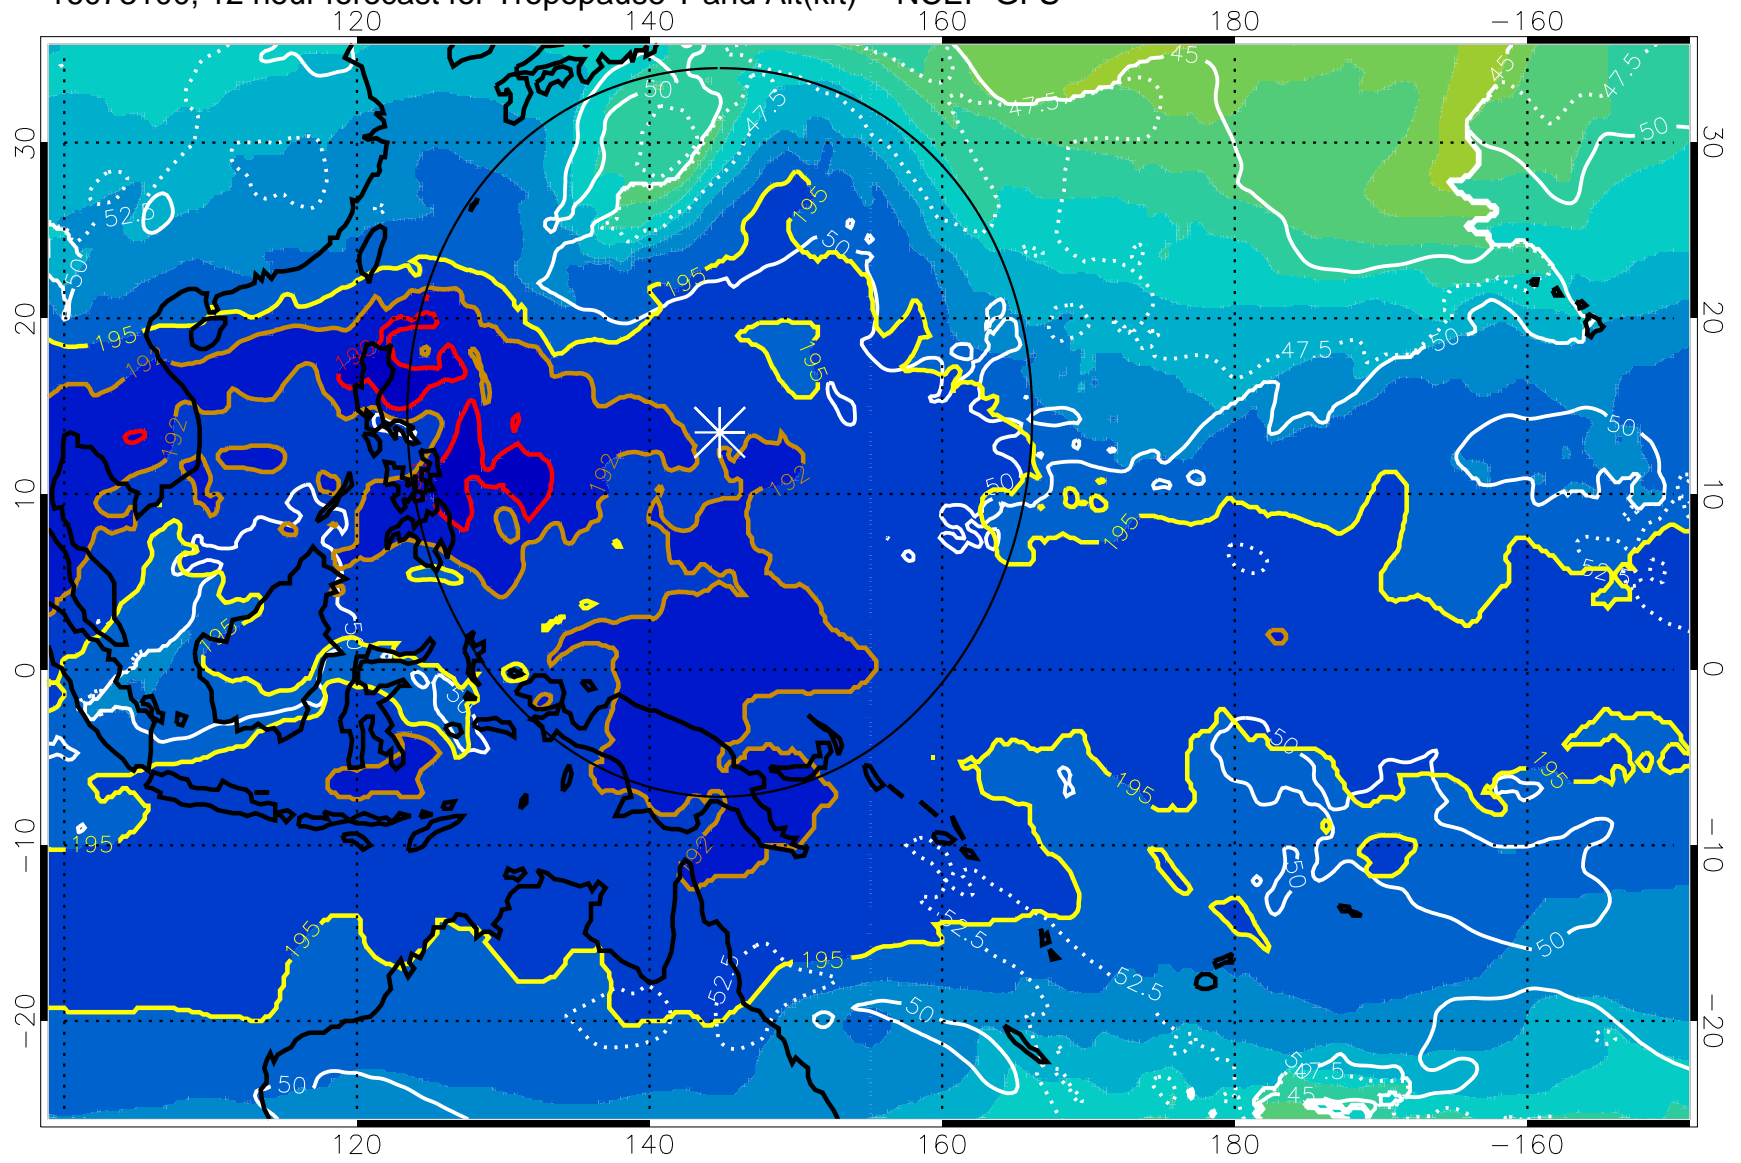

16073100, 12 hour forecast for Tropopause T and Alt(kft) -- NCEP GFS

190   200   210   220   230
Tropopause T, K

Tropopause Altitude in kft (white)

192.5K Isotherm   195K Isotherm
187.5K Isotherm   190K Isotherm

Range ring of 2304 km