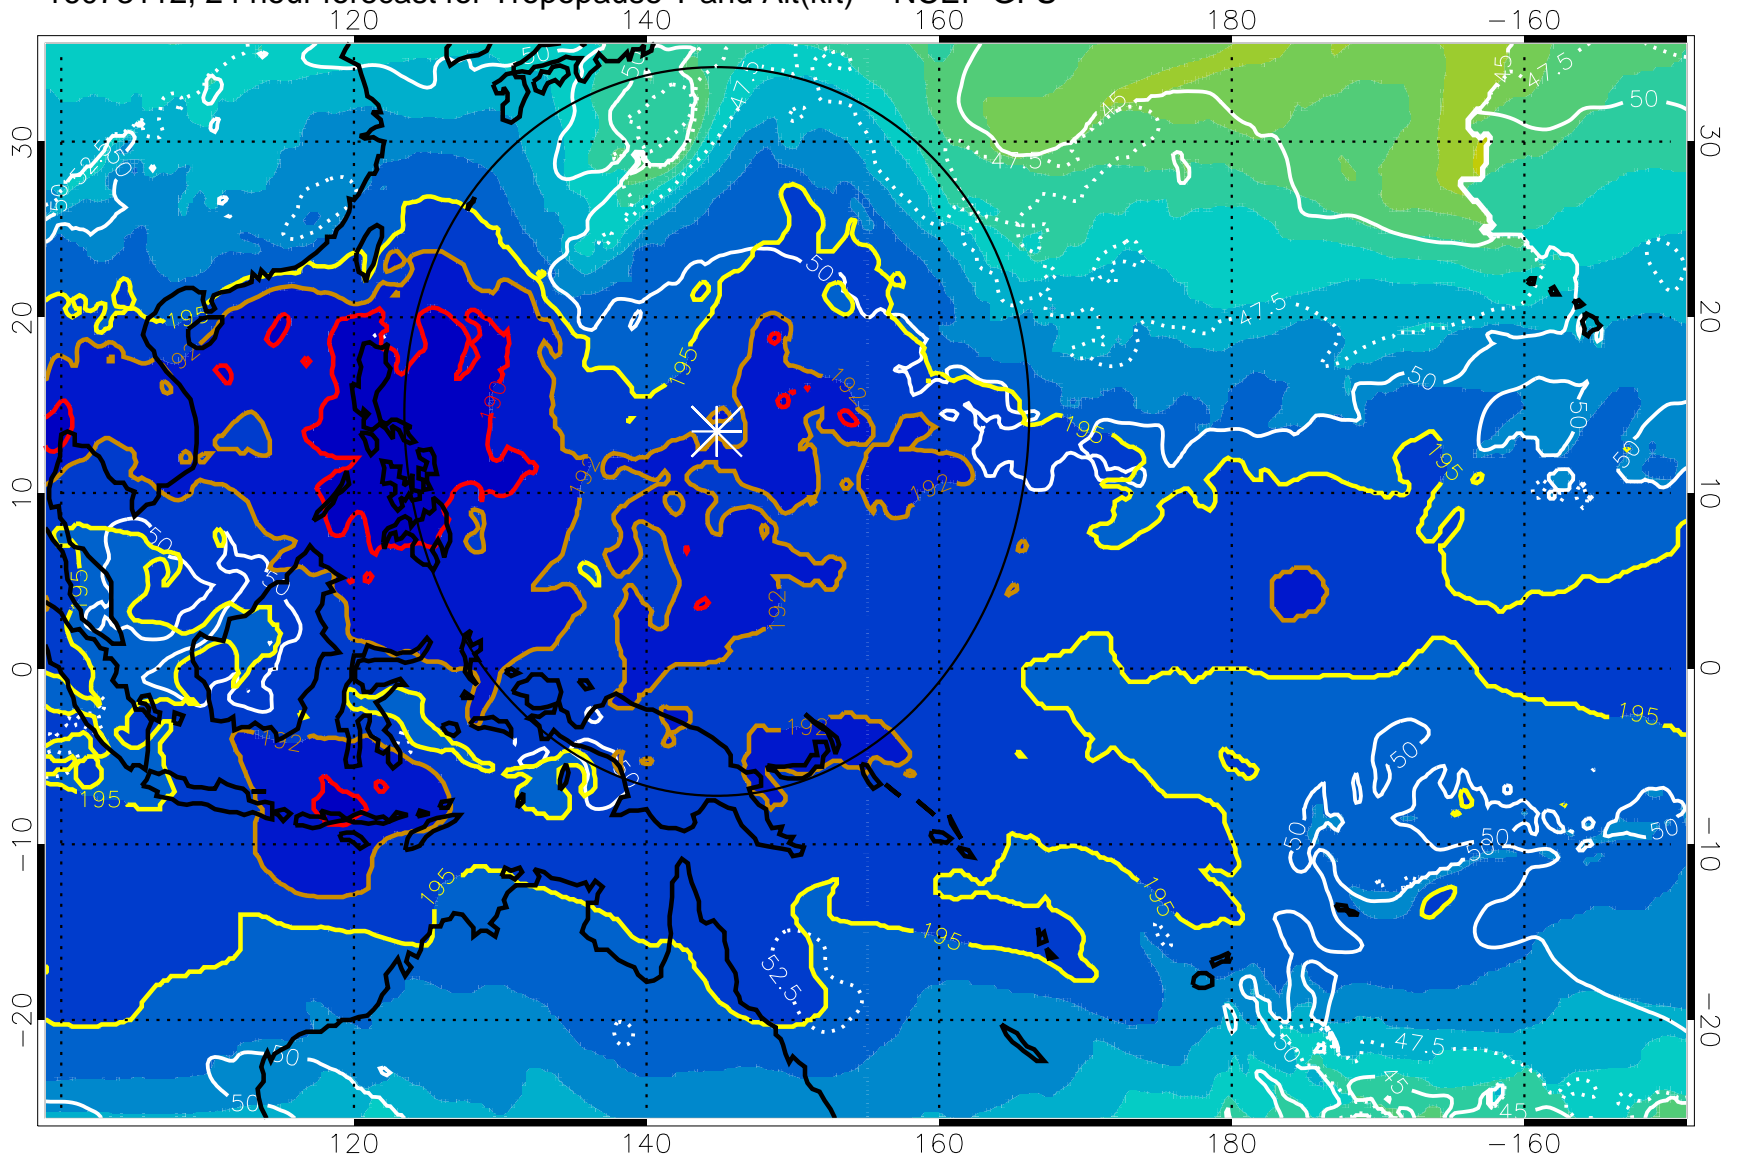

16073112, 24 hour forecast for Tropopause T and Alt(kft) -- NCEP GFS

190 200 210 220 230

Tropopause T, K

Tropopause Altitude in kft (white)

192.5K Isotherm 195K Isotherm

187.5K Isotherm 190K Isotherm

Range ring of 2304 km