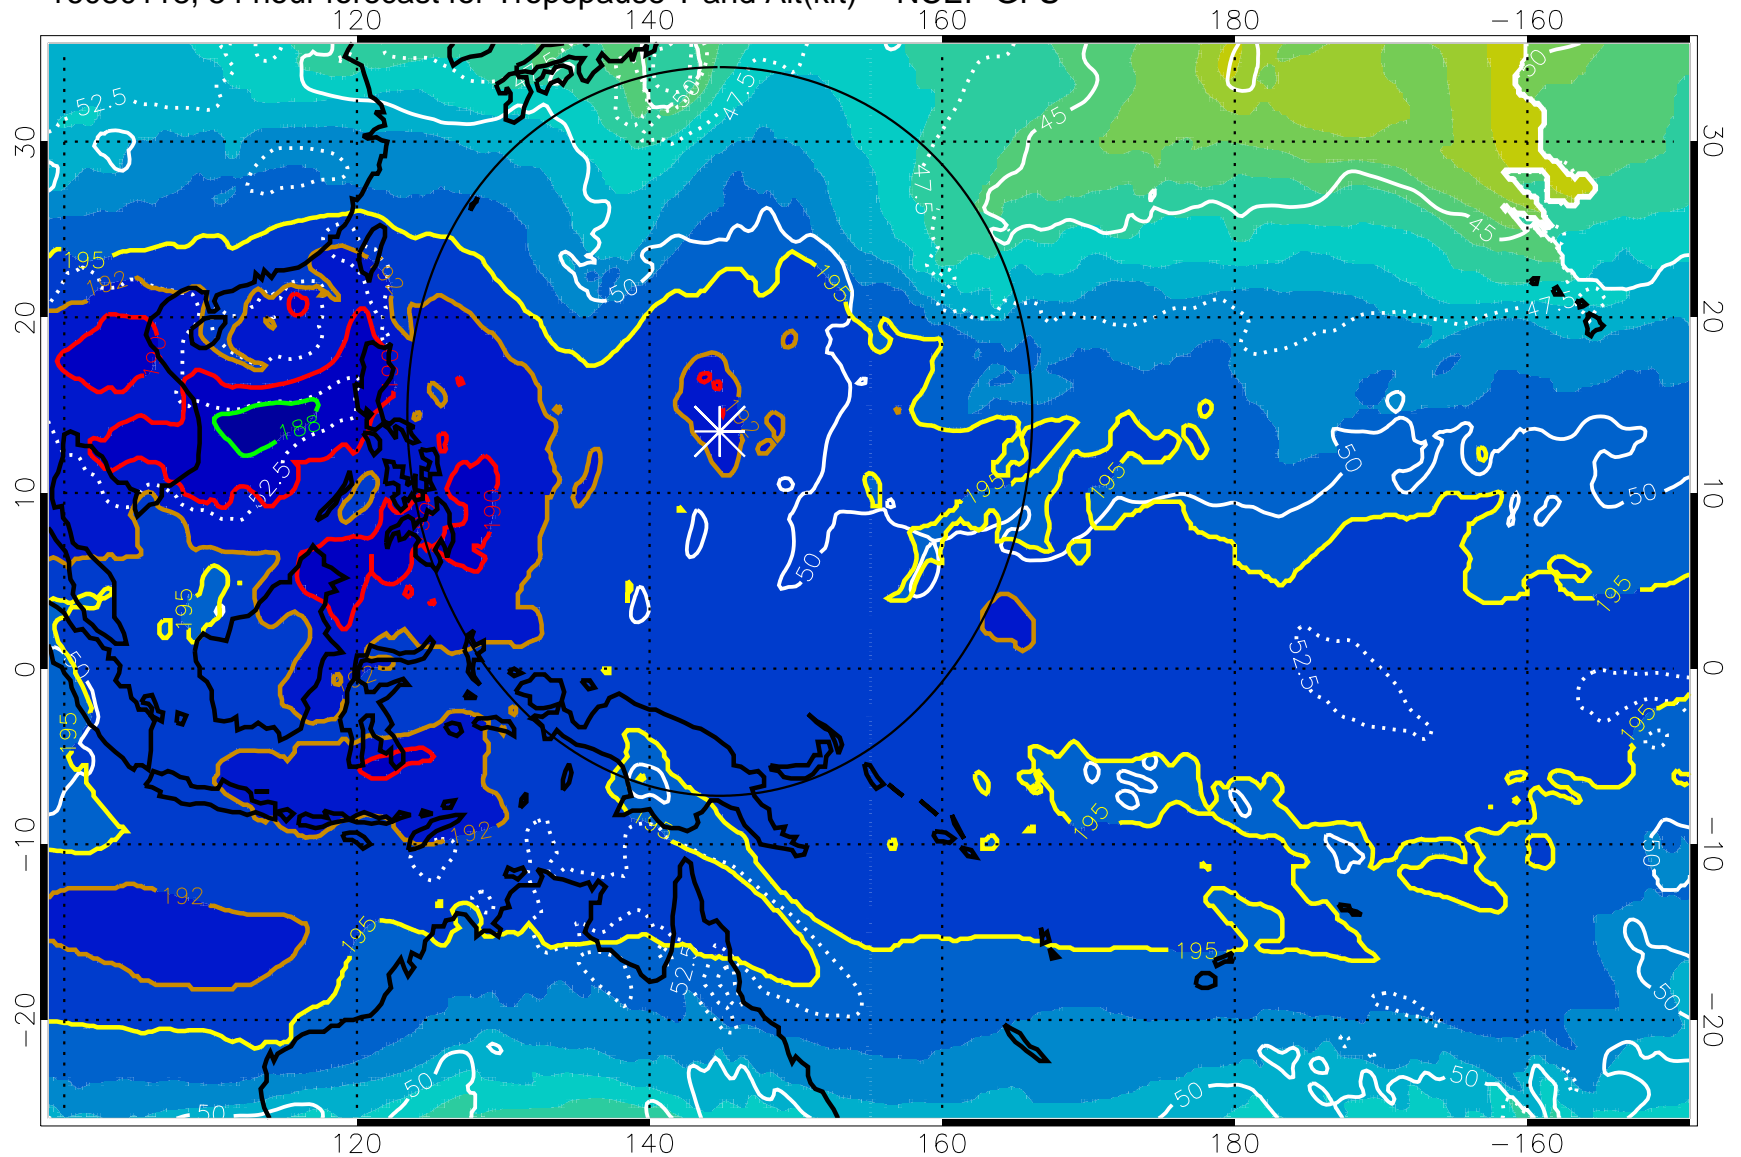

16080118, 54 hour forecast for Tropopause T and Alt(kft) -- NCEP GFS

190 200 210 220 230

Tropopause T, K

Tropopause Altitude in kft (white)

192.5K Isotherm 195K Isotherm

187.5K Isotherm 190K Isotherm

Range ring of 2304 km