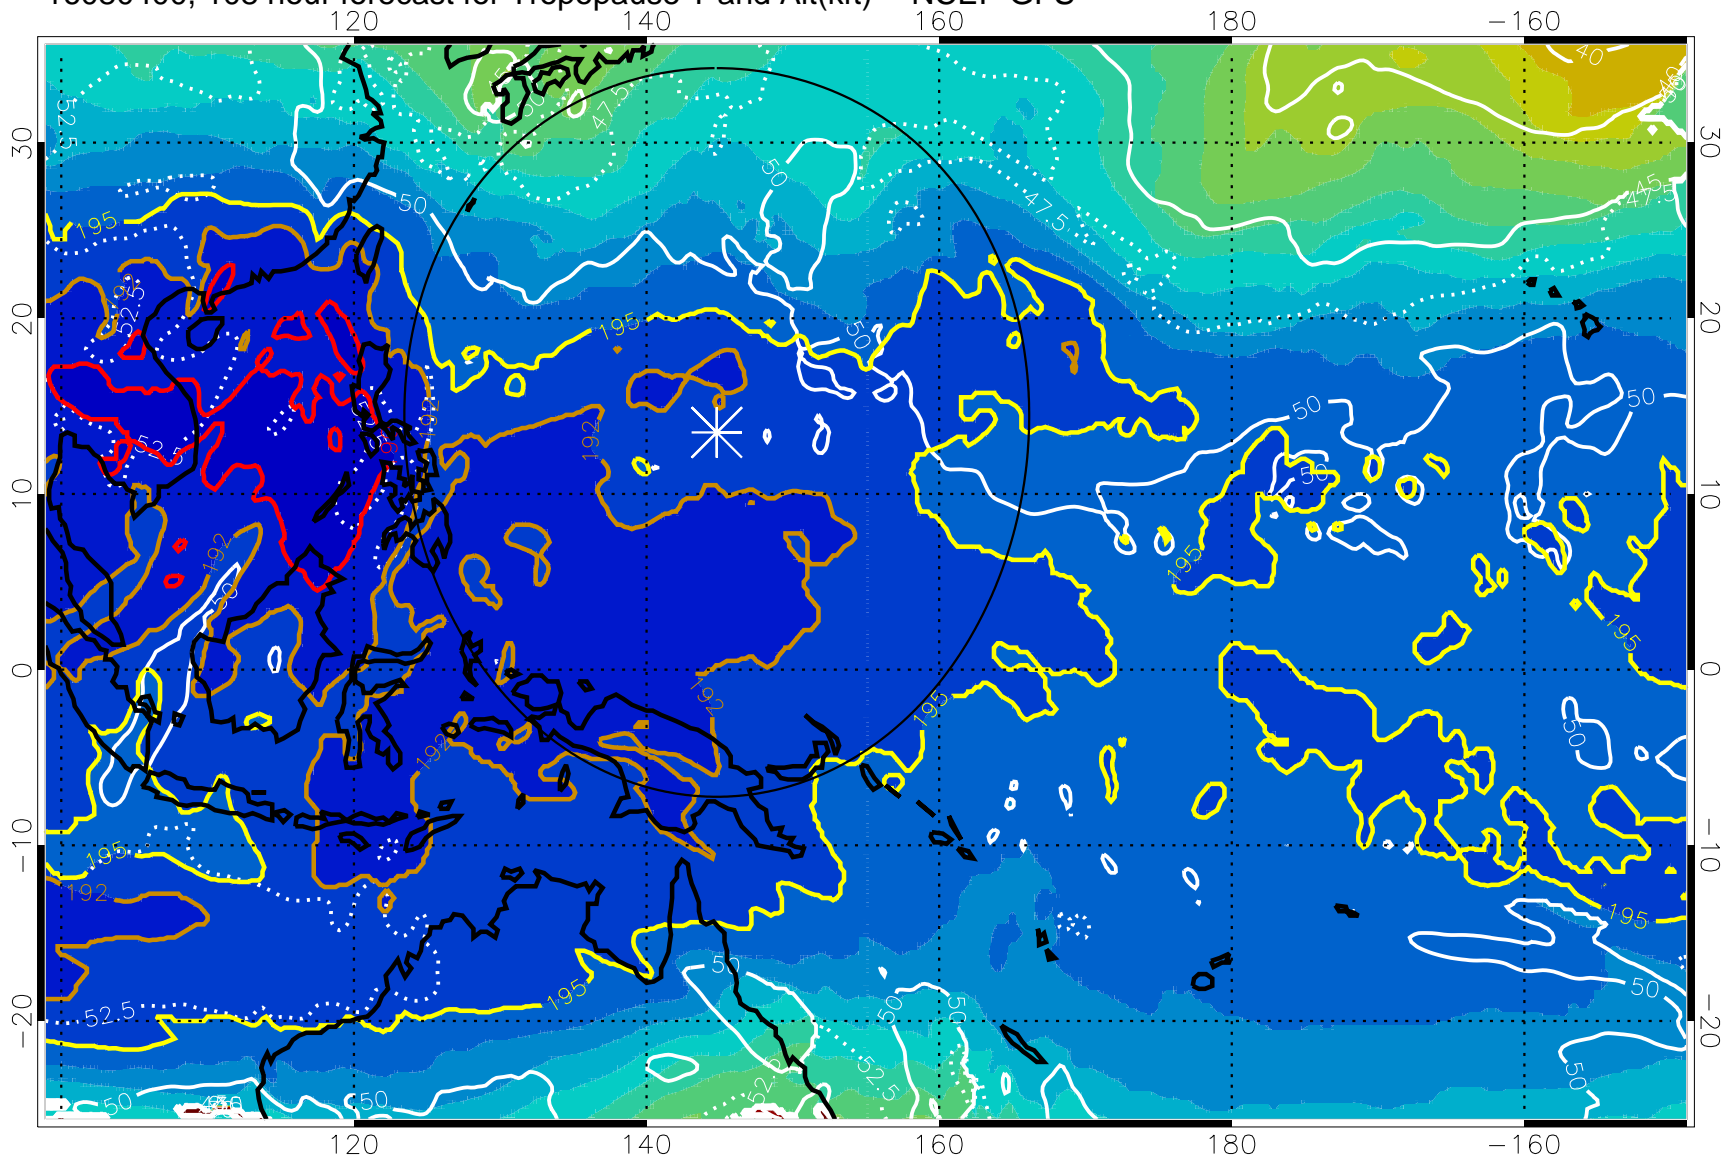

16080318, 102 hour forecast for Tropopause T and Alt(kft) -- NCEP GFS

190 200 210 220 230
Tropopause T, K

Tropopause Altitude in kft (white)

192.5K Isotherm 195K Isotherm
187.5K Isotherm 190K Isotherm

Range ring of 2304 km

16080400, 108 hour forecast for Tropopause T and Alt(kft) -- NCEP GFS

190 200 210 220 230

Tropopause T, K

Tropopause Altitude in kft (white)

192.5K Isotherm 195K Isotherm
187.5K Isotherm 190K Isotherm

Range ring of 2304 km