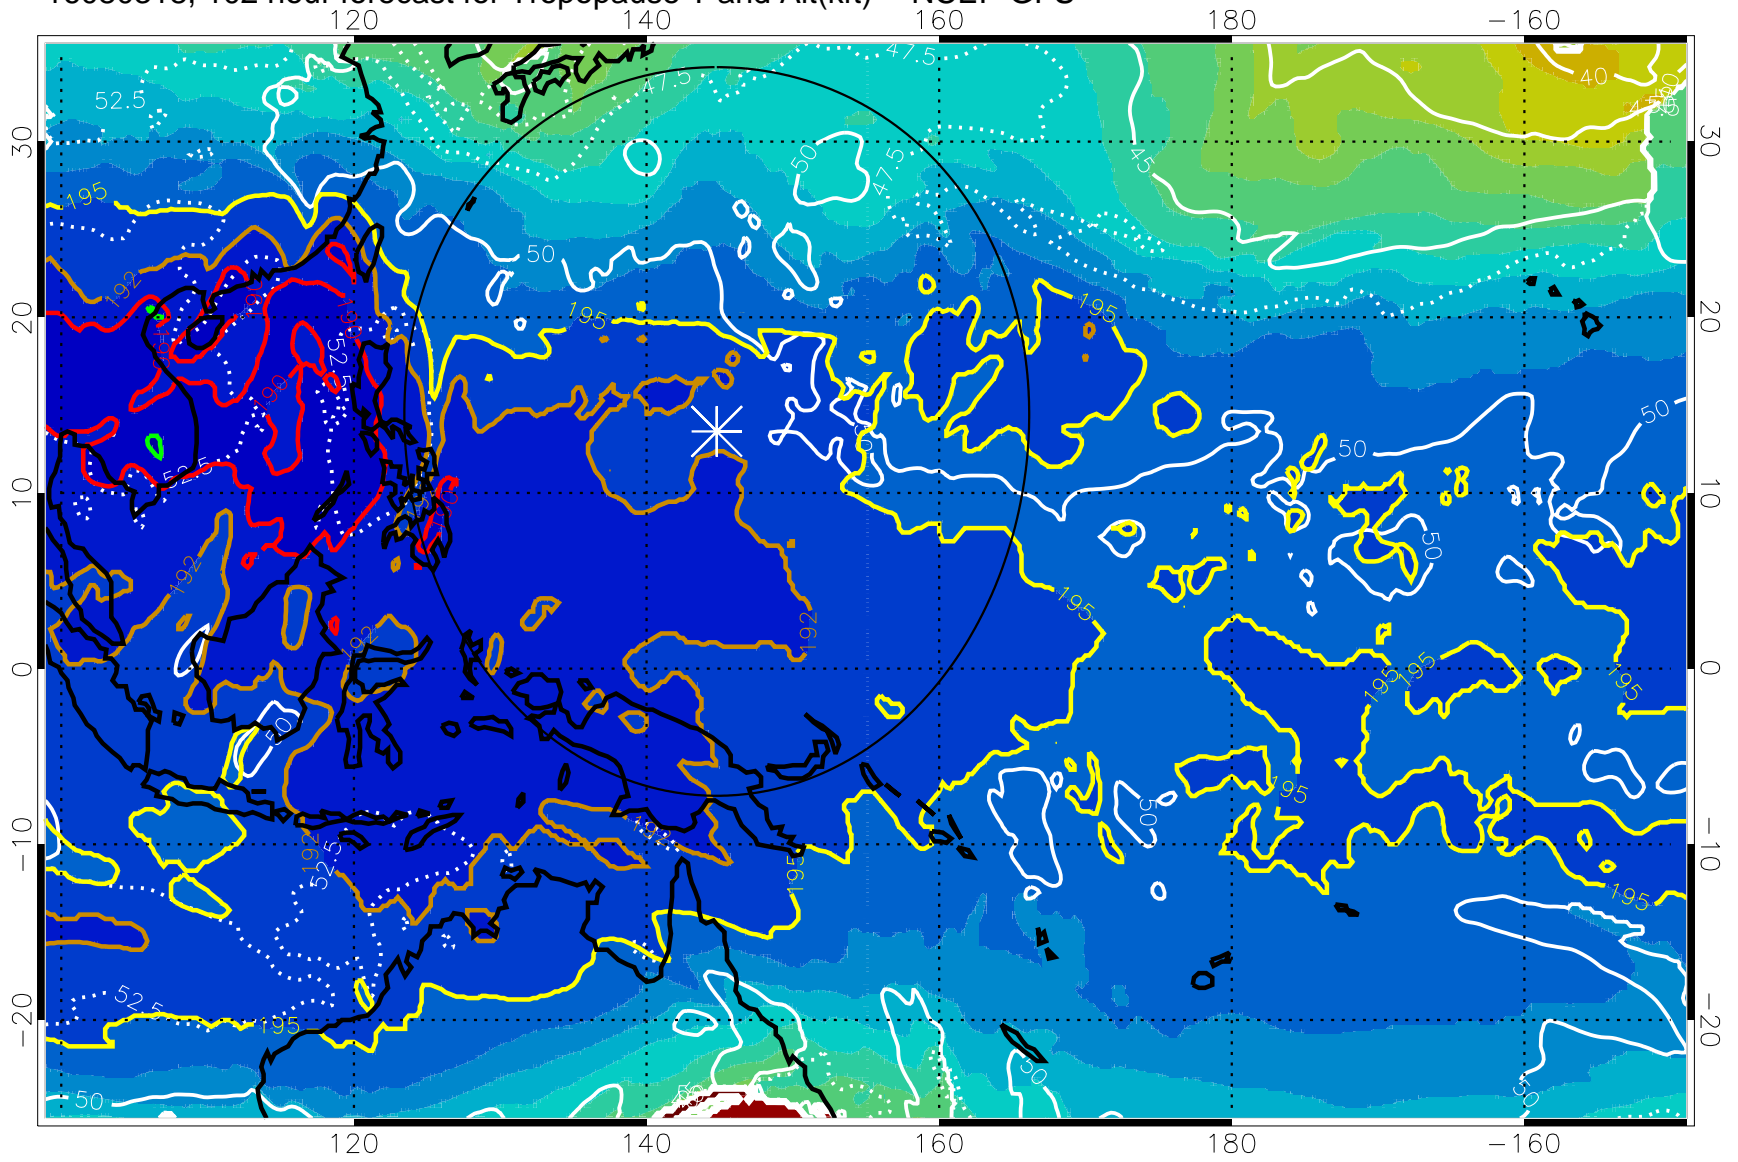

16080312, 96 hour forecast for Tropopause T and Alt(kft) -- NCEP GFS

190 200 210 220 230
Tropopause T, K

Tropopause Altitude in kft (white)

192.5K Isotherm 195K Isotherm
187.5K Isotherm 190K Isotherm

Range ring of 2304 km

16080318, 102 hour forecast for Tropopause T and Alt(kft) -- NCEP GFS

190 200 210 220 230
Tropopause T, K

Tropopause Altitude in kft (white)

192.5K Isotherm 195K Isotherm
187.5K Isotherm 190K Isotherm

Range ring of 2304 km