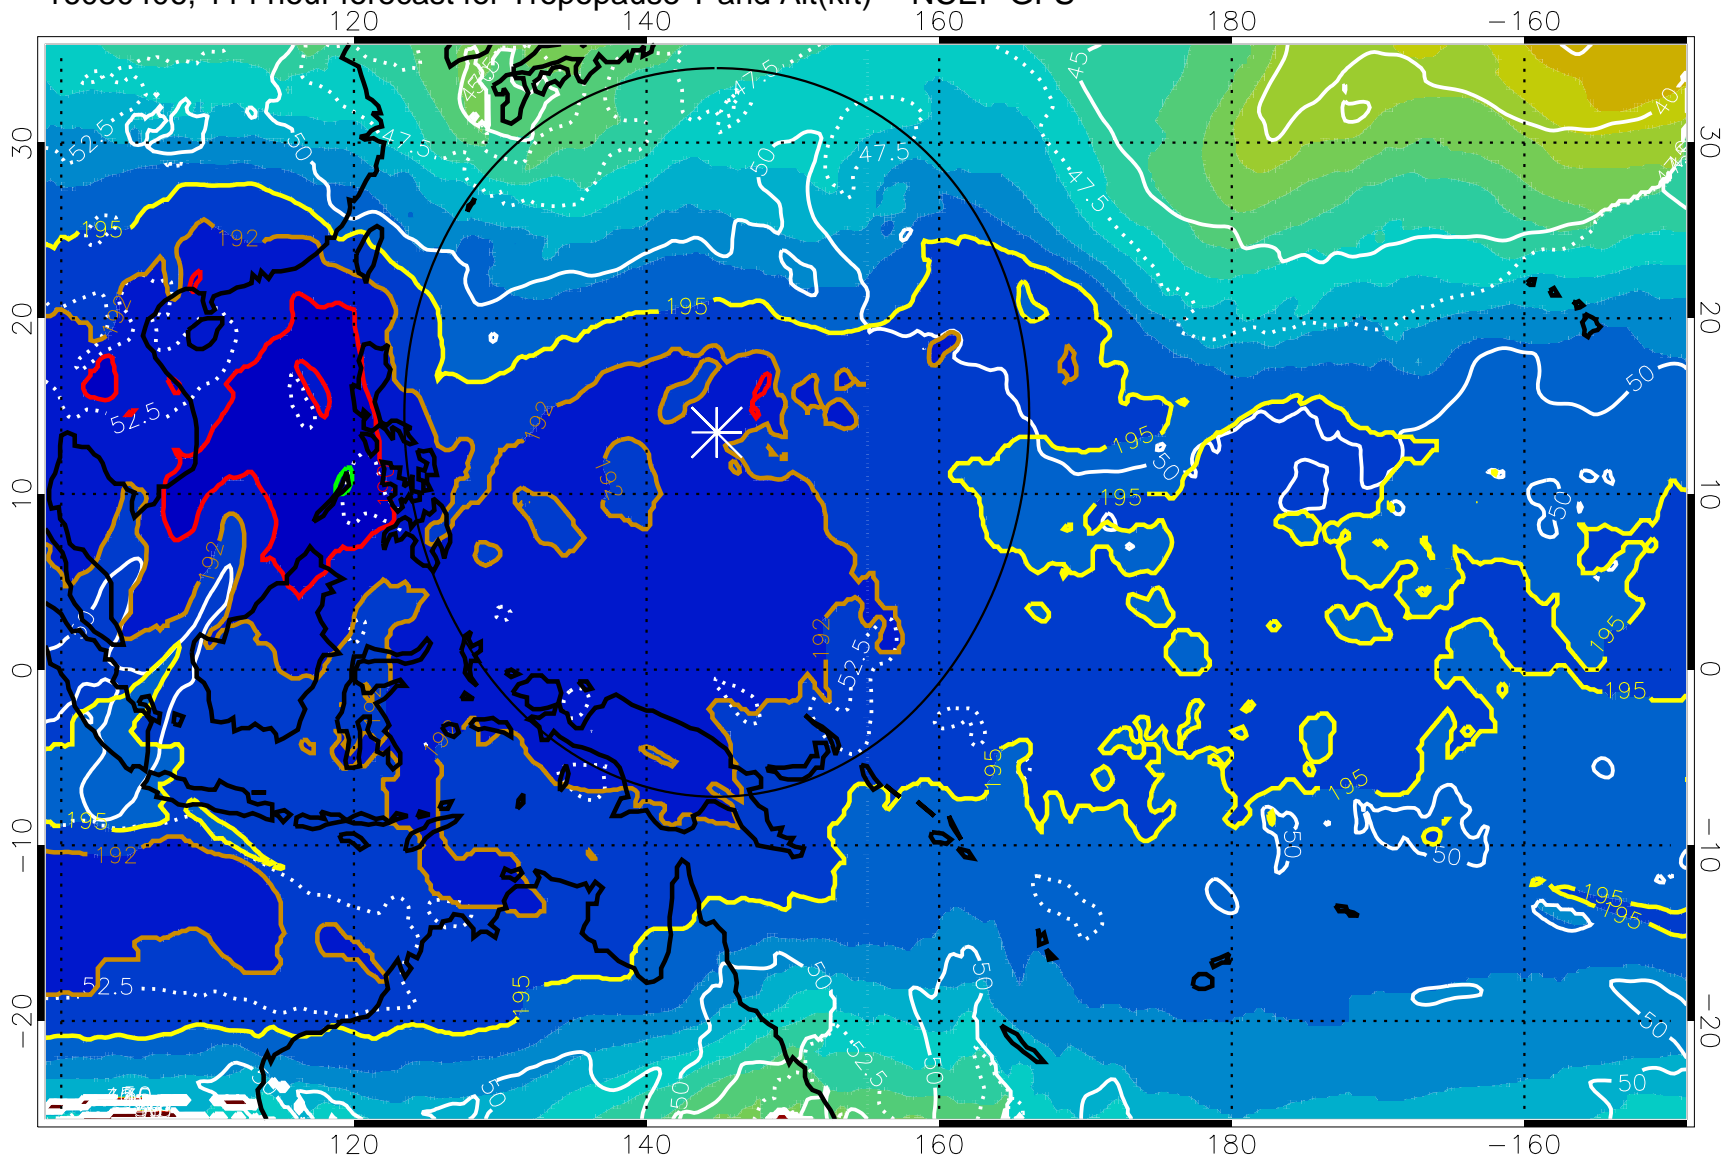

16080400, 108 hour forecast for Tropopause T and Alt(kft) -- NCEP GFS

190 200 210 220 230

Tropopause T, K

Tropopause Altitude in kft (white)

192.5K Isotherm 195K Isotherm
187.5K Isotherm 190K Isotherm

Range ring of 2304 km

16080406, 114 hour forecast for Tropopause T and Alt(kft) -- NCEP GFS

190 200 210 220 230

Tropopause T, K

Tropopause Altitude in kft (white)

192.5K Isotherm 195K Isotherm
187.5K Isotherm 190K Isotherm

Range ring of 2304 km