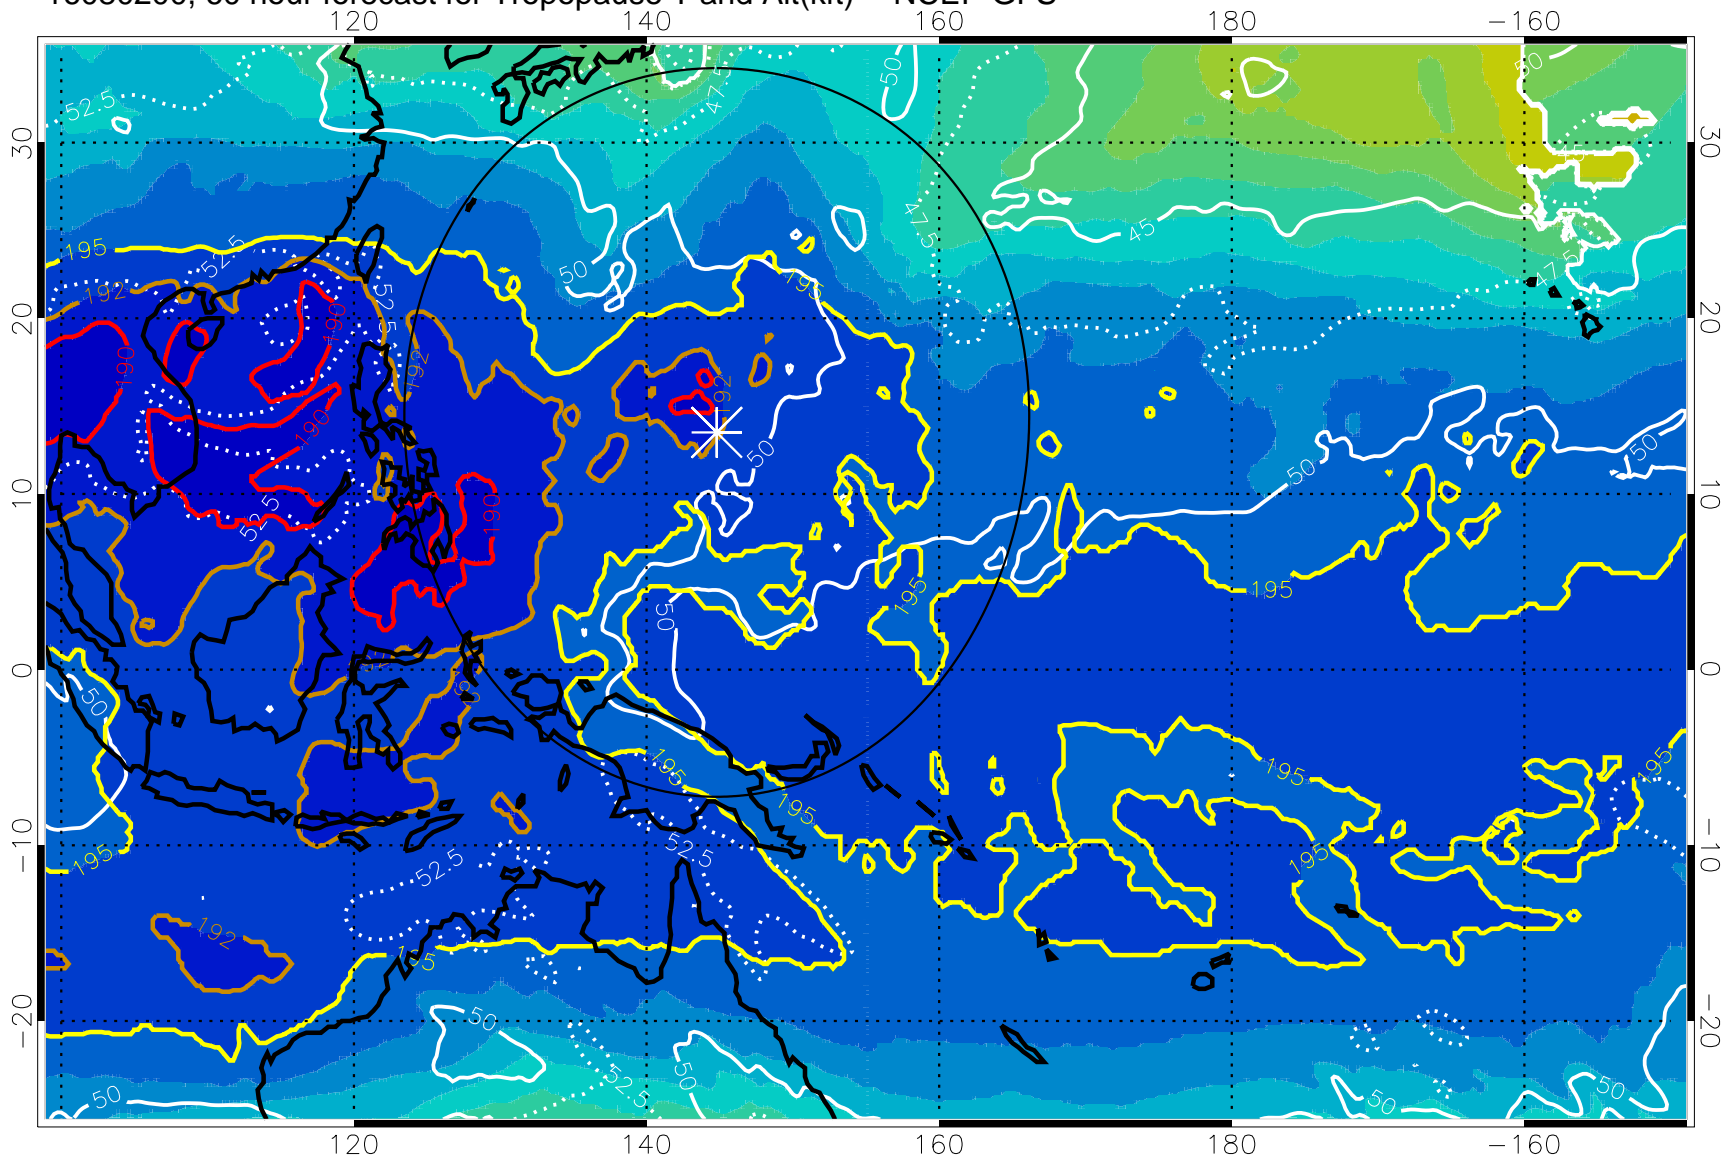

16080200, 60 hour forecast for Tropopause T and Alt(kft) -- NCEP GFS

190 200 210 220 230

Tropopause T, K

Tropopause Altitude in kft (white)

192.5K Isotherm 195K Isotherm
187.5K Isotherm 190K Isotherm

Range ring of 2304 km