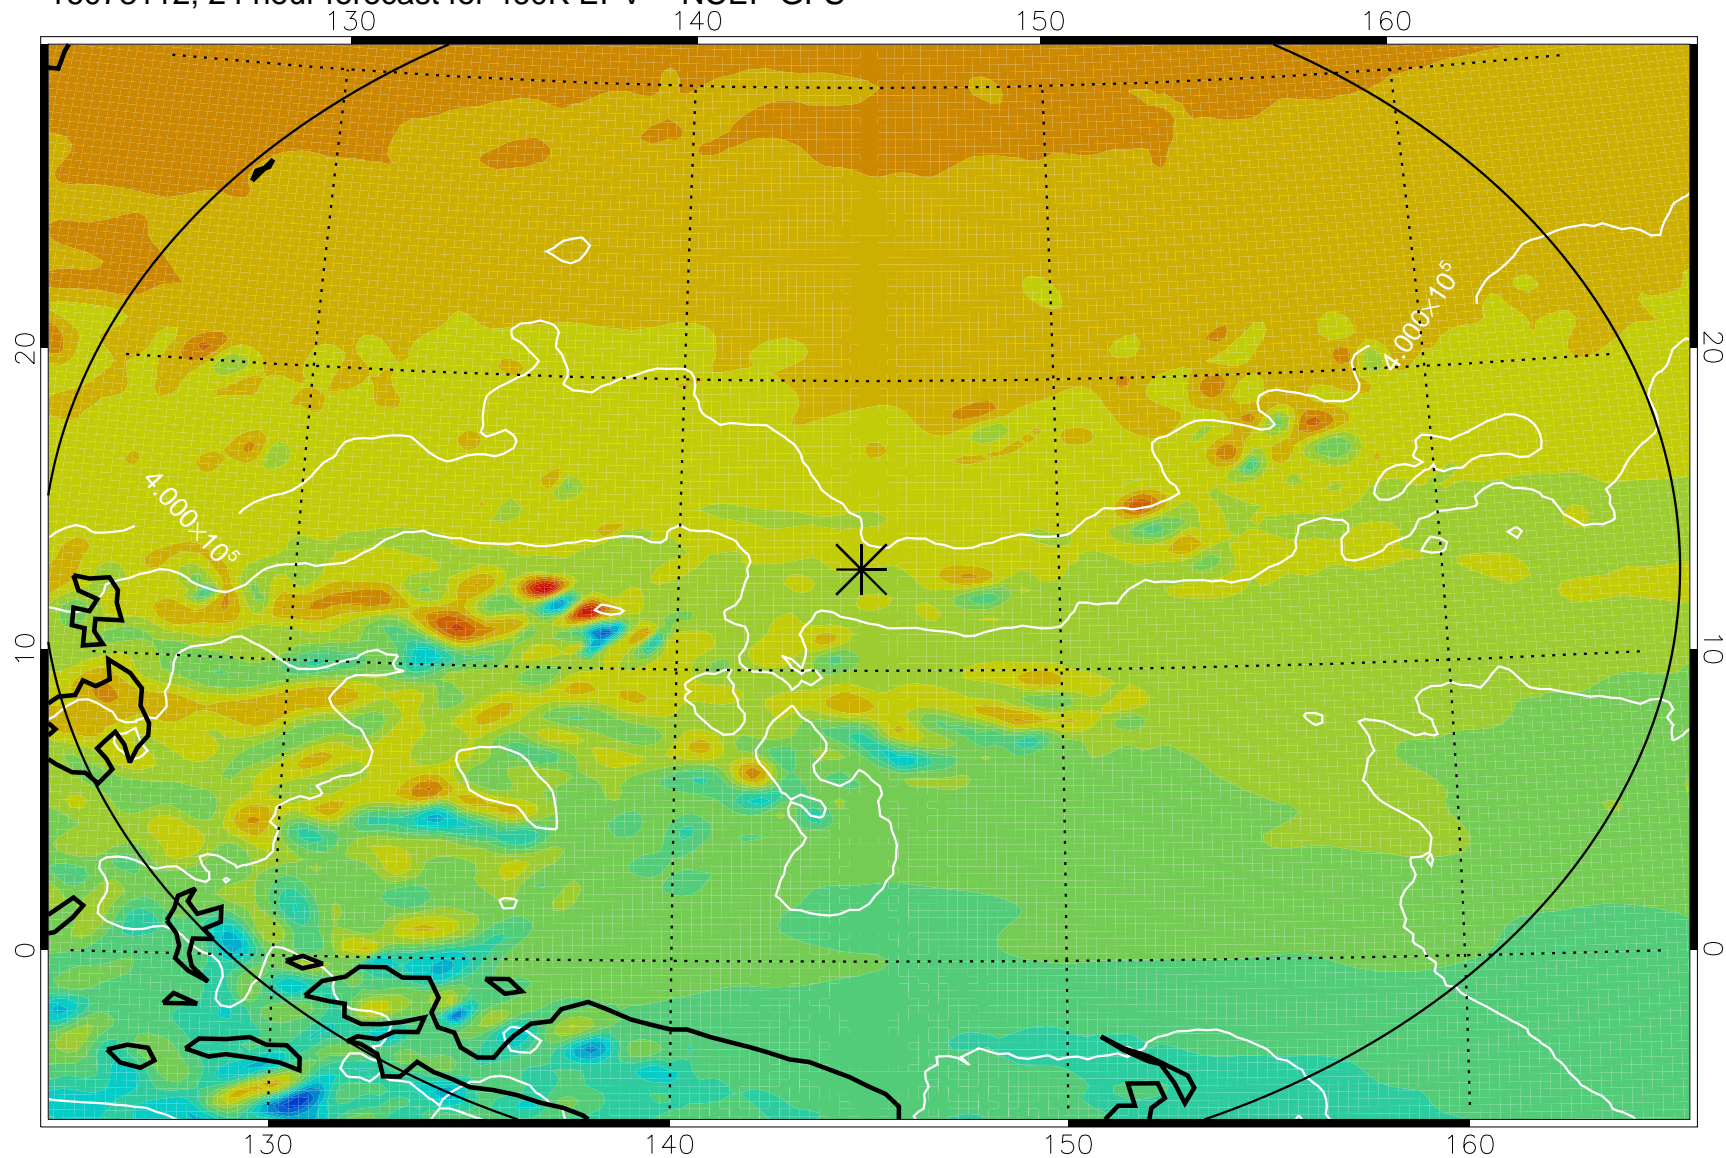

16073018, 6 hour forecast for 460K EPV -- NCEP GFS

460K Montgomery Streamfunction, white

Range ring of 2304 km

16073100, 12 hour forecast for 460K EPV -- NCEP GFS

460K Montgomery Streamfunction, white

Range ring of 2304 km

16073106, 18 hour forecast for 460K EPV -- NCEP GFS

460K Montgomery Streamfunction, white

Range ring of 2304 km

16073112, 24 hour forecast for 460K EPV -- NCEP GFS

460K Montgomery Streamfunction, white

Range ring of 2304 km

16073118, 30 hour forecast for 460K EPV -- NCEP GFS

460K Montgomery Streamfunction, white

Range ring of 2304 km

16080100, 36 hour forecast for 460K EPV -- NCEP GFS

460K Montgomery Streamfunction, white

Range ring of 2304 km

16080106, 42 hour forecast for 460K EPV -- NCEP GFS

460K Montgomery Streamfunction, white

Range ring of 2304 km

16080112, 48 hour forecast for 460K EPV -- NCEP GFS

460K Montgomery Streamfunction, white

Range ring of 2304 km