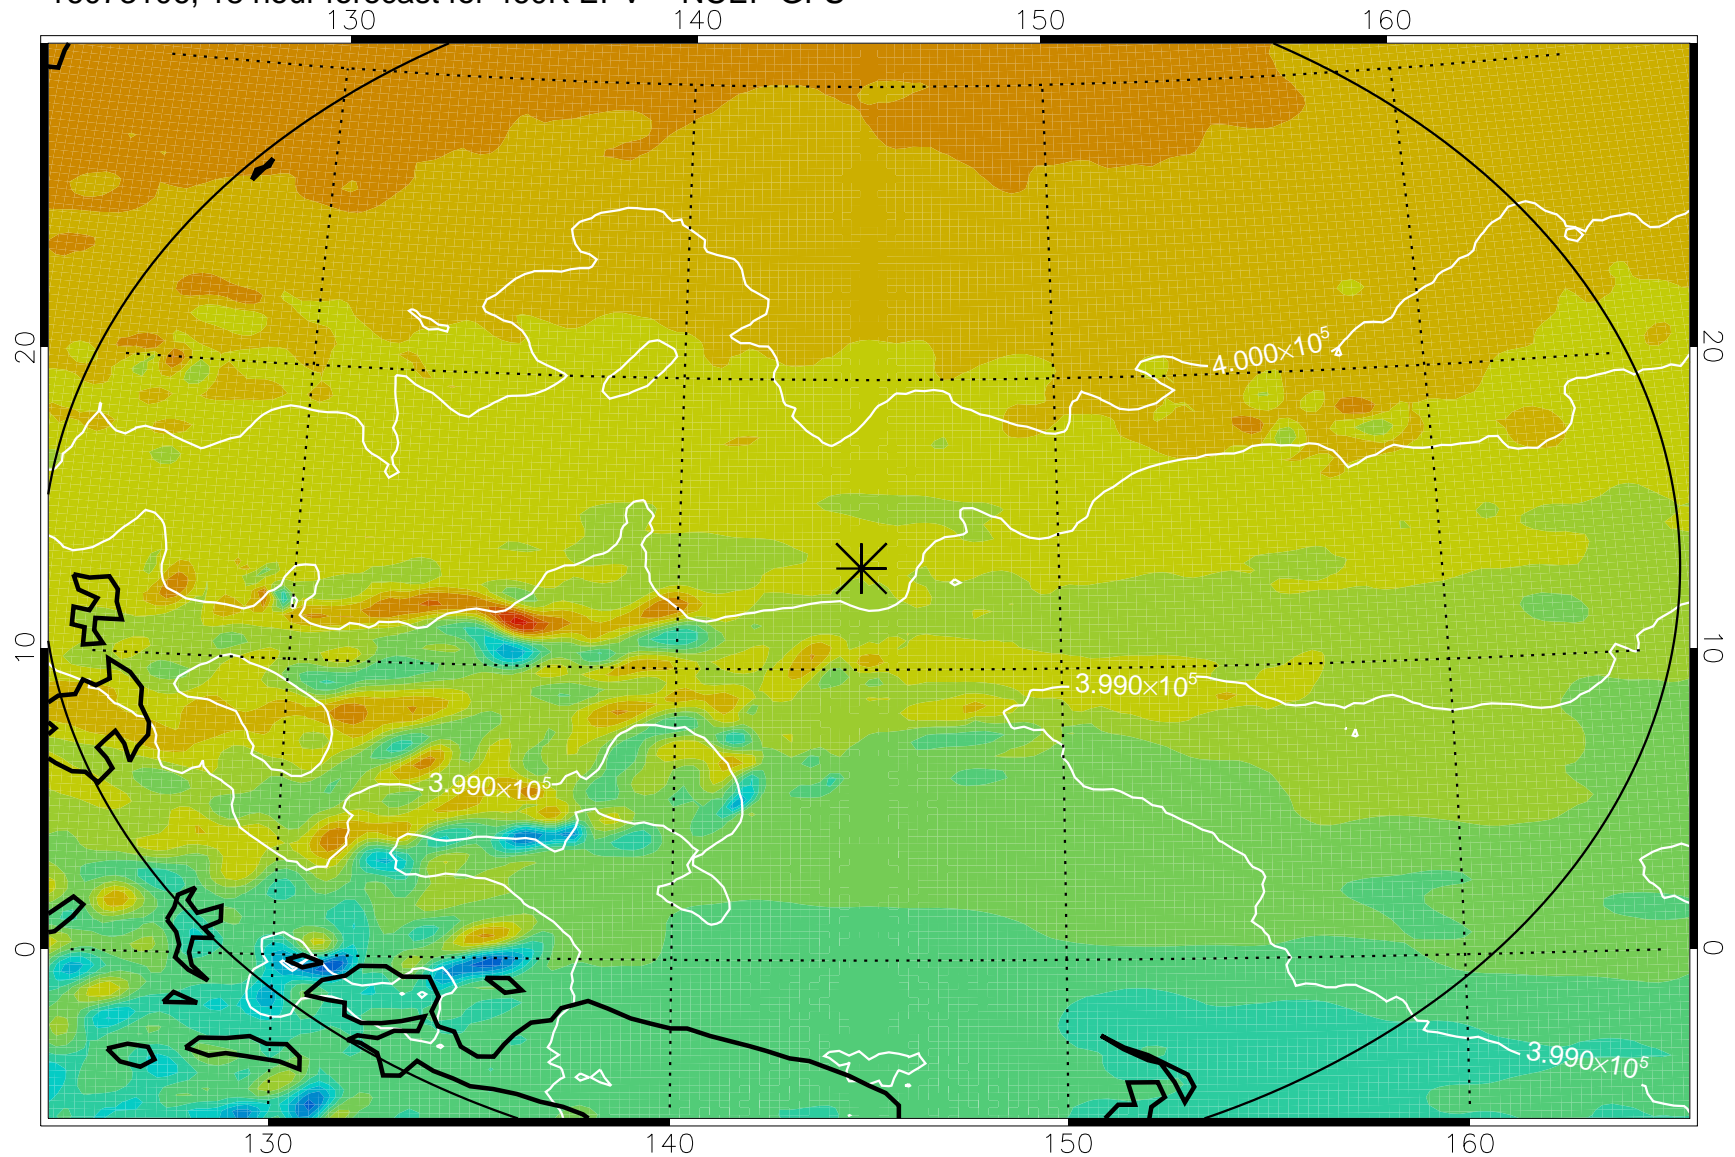

16073018, 6 hour forecast for 460K EPV -- NCEP GFS

460K Montgomery Streamfunction, white

Range ring of 2304 km

16073100, 12 hour forecast for 460K EPV -- NCEP GFS

460K Montgomery Streamfunction, white

Range ring of 2304 km

16073106, 18 hour forecast for 460K EPV -- NCEP GFS

460K Montgomery Streamfunction, white

Range ring of 2304 km

16073112, 24 hour forecast for 460K EPV -- NCEP GFS

460K Montgomery Streamfunction, white

Range ring of 2304 km

16073118, 30 hour forecast for 460K EPV -- NCEP GFS

460K Montgomery Streamfunction, white

Range ring of 2304 km

16080100, 36 hour forecast for 460K EPV -- NCEP GFS

460K Montgomery Streamfunction, white

Range ring of 2304 km

16080106, 42 hour forecast for 460K EPV -- NCEP GFS

460K Montgomery Streamfunction, white

Range ring of 2304 km

16080112, 48 hour forecast for 460K EPV -- NCEP GFS

460K Montgomery Streamfunction, white

Range ring of 2304 km