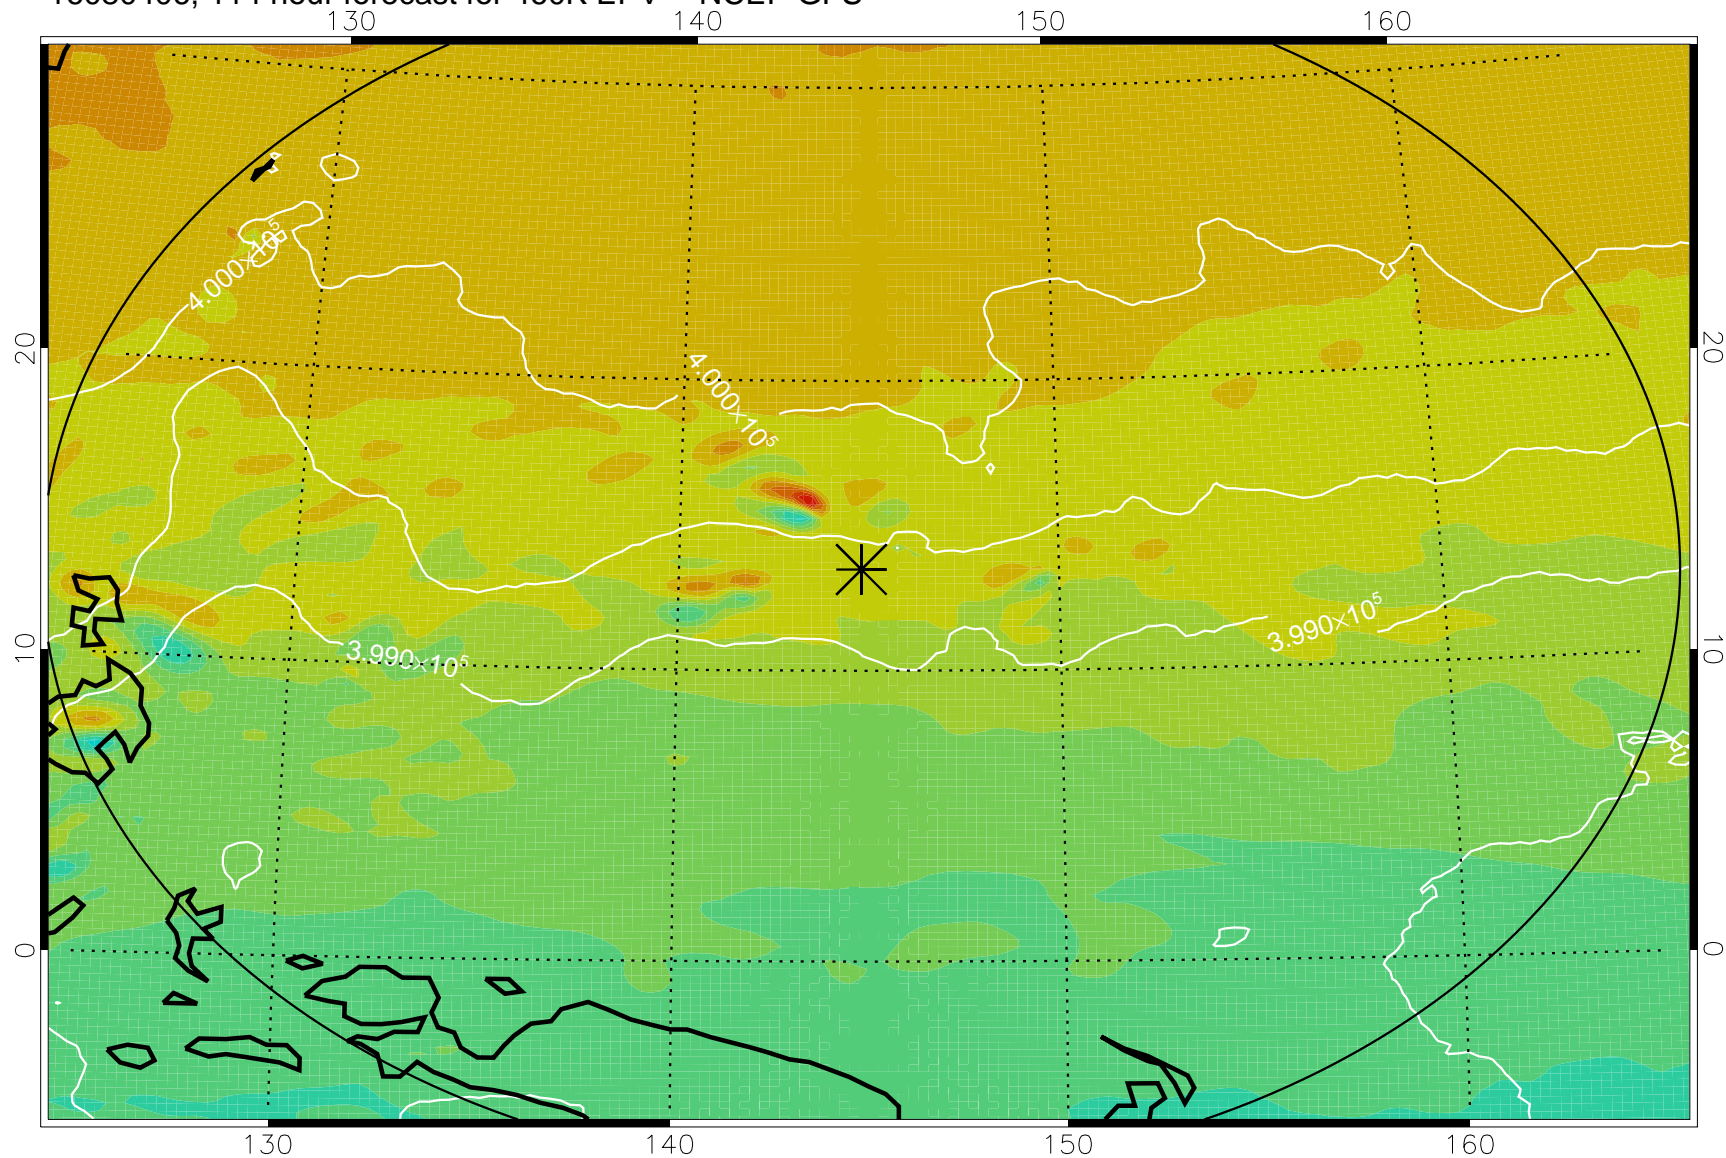

16080218, 78 hour forecast for 460K EPV -- NCEP GFS

460K Montgomery Streamfunction, white

Range ring of 2304 km

16080300, 84 hour forecast for 460K EPV -- NCEP GFS

460K Montgomery Streamfunction, white

Range ring of 2304 km

16080306, 90 hour forecast for 460K EPV -- NCEP GFS

460K Montgomery Streamfunction, white

Range ring of 2304 km

16080312, 96 hour forecast for 460K EPV -- NCEP GFS

460K Montgomery Streamfunction, white

Range ring of 2304 km

16080318, 102 hour forecast for 460K EPV -- NCEP GFS

460K Montgomery Streamfunction, white

Range ring of 2304 km

16080400, 108 hour forecast for 460K EPV -- NCEP GFS

460K Montgomery Streamfunction, white

Range ring of 2304 km

16080406, 114 hour forecast for 460K EPV -- NCEP GFS

460K Montgomery Streamfunction, white

Range ring of 2304 km

16080412, 120 hour forecast for 460K EPV -- NCEP GFS

460K Montgomery Streamfunction, white

Range ring of 2304 km