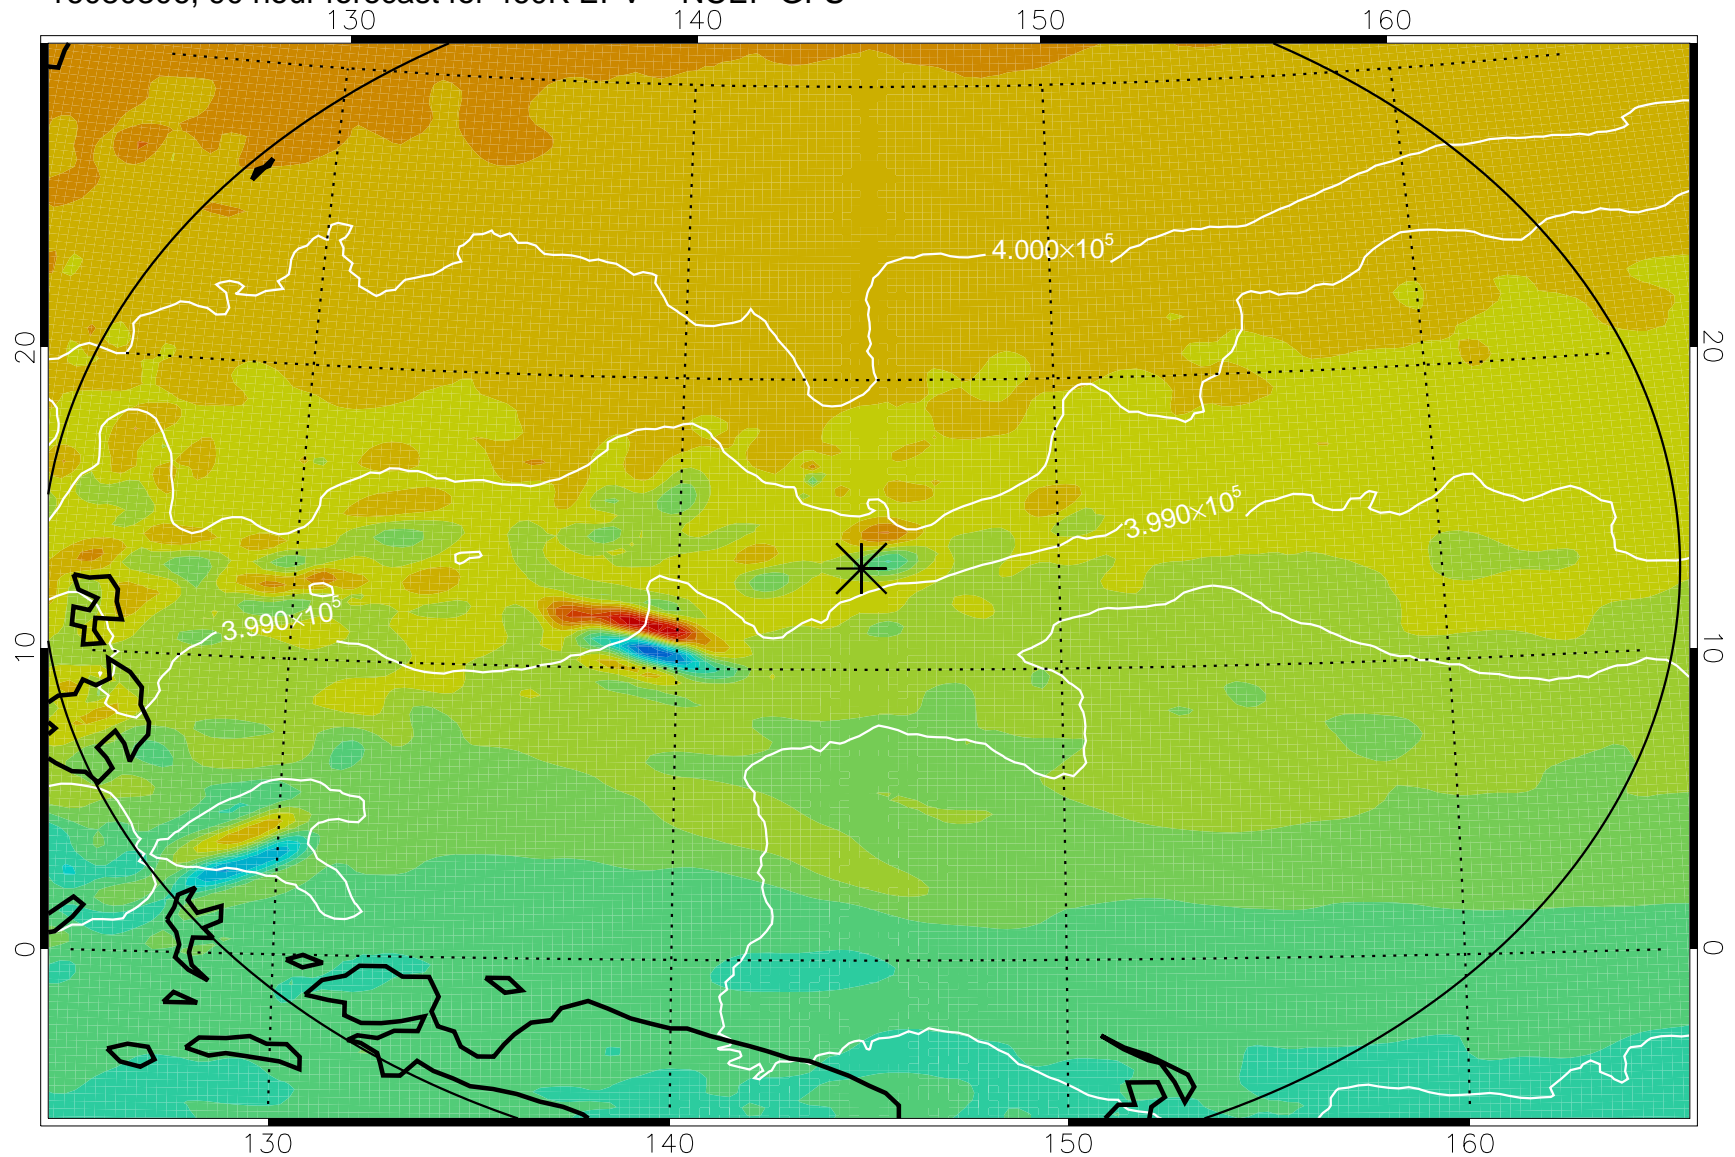

16080206, 66 hour forecast for 460K EPV -- NCEP GFS

460K Montgomery Streamfunction, white

Range ring of 2304 km

16080212, 72 hour forecast for 460K EPV -- NCEP GFS

460K Montgomery Streamfunction, white

Range ring of 2304 km

16080218, 78 hour forecast for 460K EPV -- NCEP GFS

460K Montgomery Streamfunction, white

Range ring of 2304 km

16080300, 84 hour forecast for 460K EPV -- NCEP GFS

460K Montgomery Streamfunction, white

Range ring of 2304 km

16080306, 90 hour forecast for 460K EPV -- NCEP GFS

460K Montgomery Streamfunction, white

Range ring of 2304 km

16080312, 96 hour forecast for 460K EPV -- NCEP GFS

460K Montgomery Streamfunction, white

Range ring of 2304 km

16080318, 102 hour forecast for 460K EPV -- NCEP GFS

460K Montgomery Streamfunction, white

Range ring of 2304 km

16080400, 108 hour forecast for 460K EPV -- NCEP GFS

460K Montgomery Streamfunction, white

Range ring of 2304 km