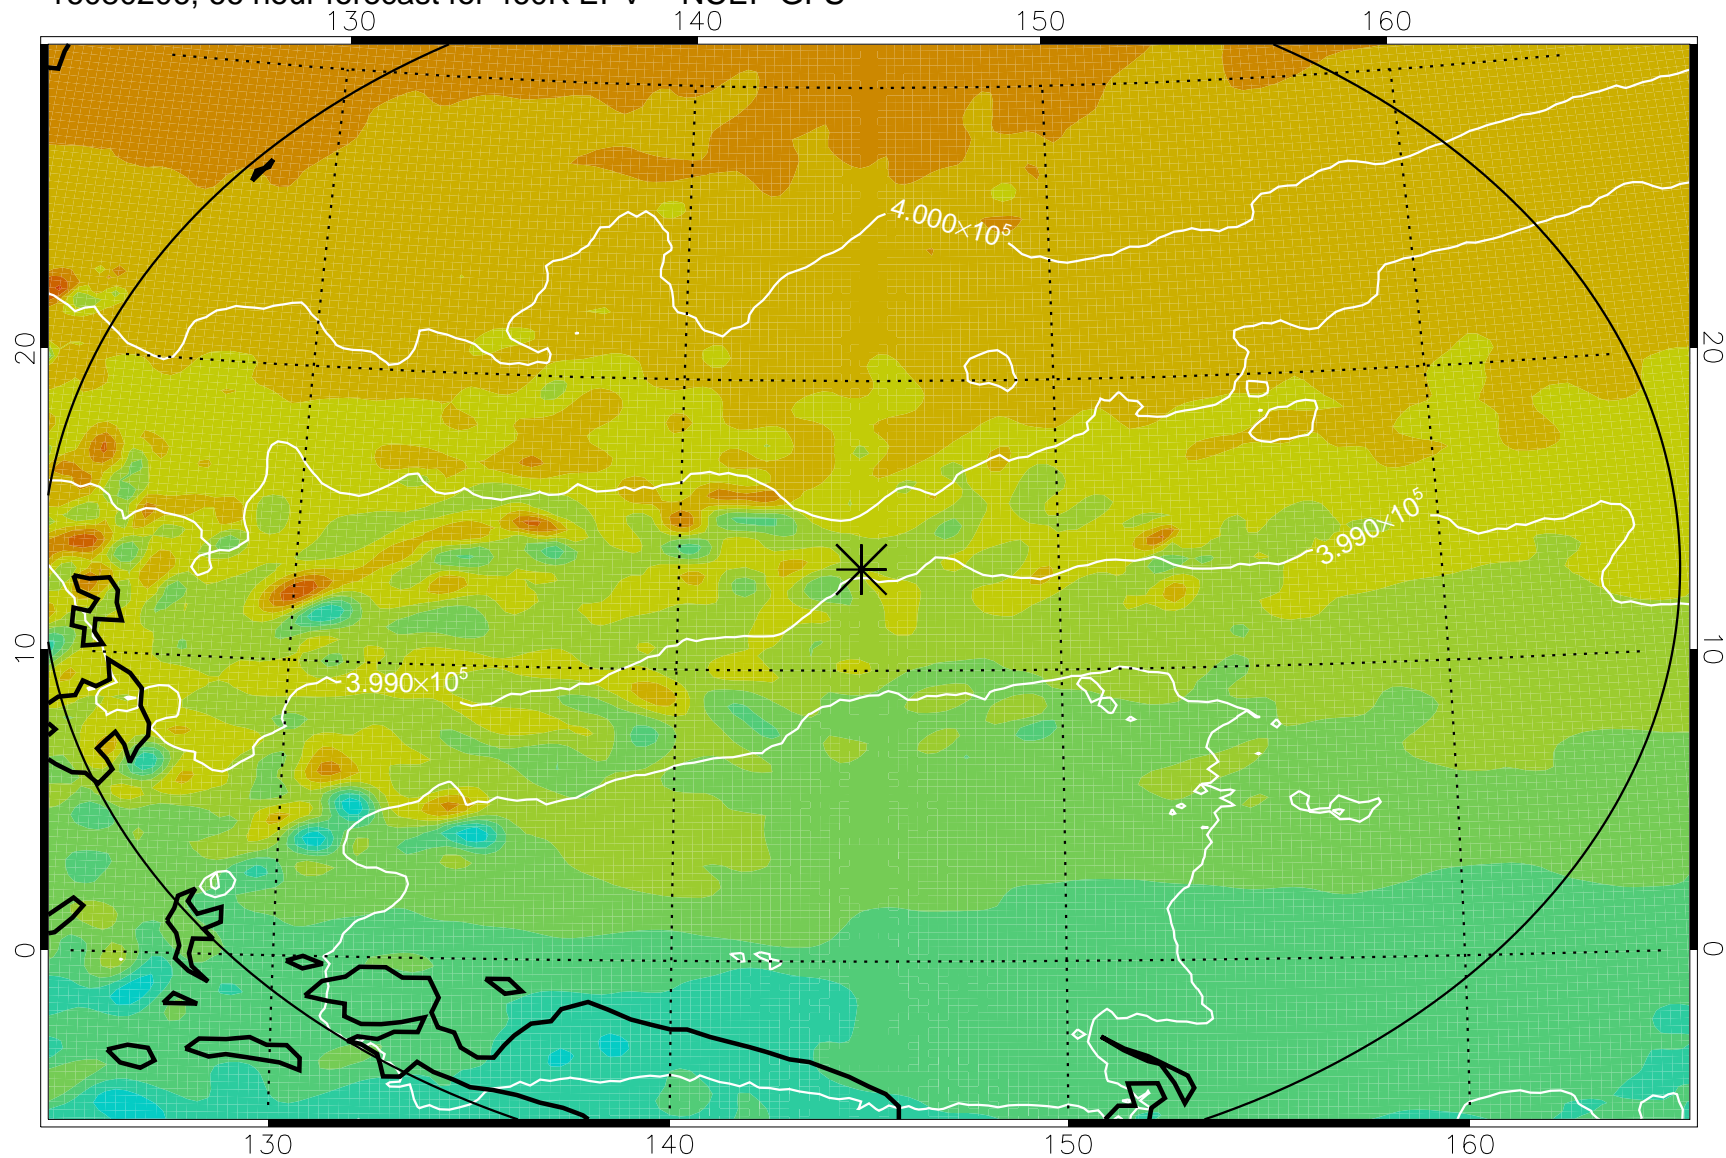

16080106, 42 hour forecast for 460K EPV -- NCEP GFS

460K Montgomery Streamfunction, white

Range ring of 2304 km

16080112, 48 hour forecast for 460K EPV -- NCEP GFS

460K Montgomery Streamfunction, white

Range ring of 2304 km

16080118, 54 hour forecast for 460K EPV -- NCEP GFS

460K Montgomery Streamfunction, white

Range ring of 2304 km

16080200, 60 hour forecast for 460K EPV -- NCEP GFS

460K Montgomery Streamfunction, white

Range ring of 2304 km

16080206, 66 hour forecast for 460K EPV -- NCEP GFS

460K Montgomery Streamfunction, white

Range ring of 2304 km

16080212, 72 hour forecast for 460K EPV -- NCEP GFS

460K Montgomery Streamfunction, white

Range ring of 2304 km

16080218, 78 hour forecast for 460K EPV -- NCEP GFS

460K Montgomery Streamfunction, white

Range ring of 2304 km

16080300, 84 hour forecast for 460K EPV -- NCEP GFS

460K Montgomery Streamfunction, white

Range ring of 2304 km