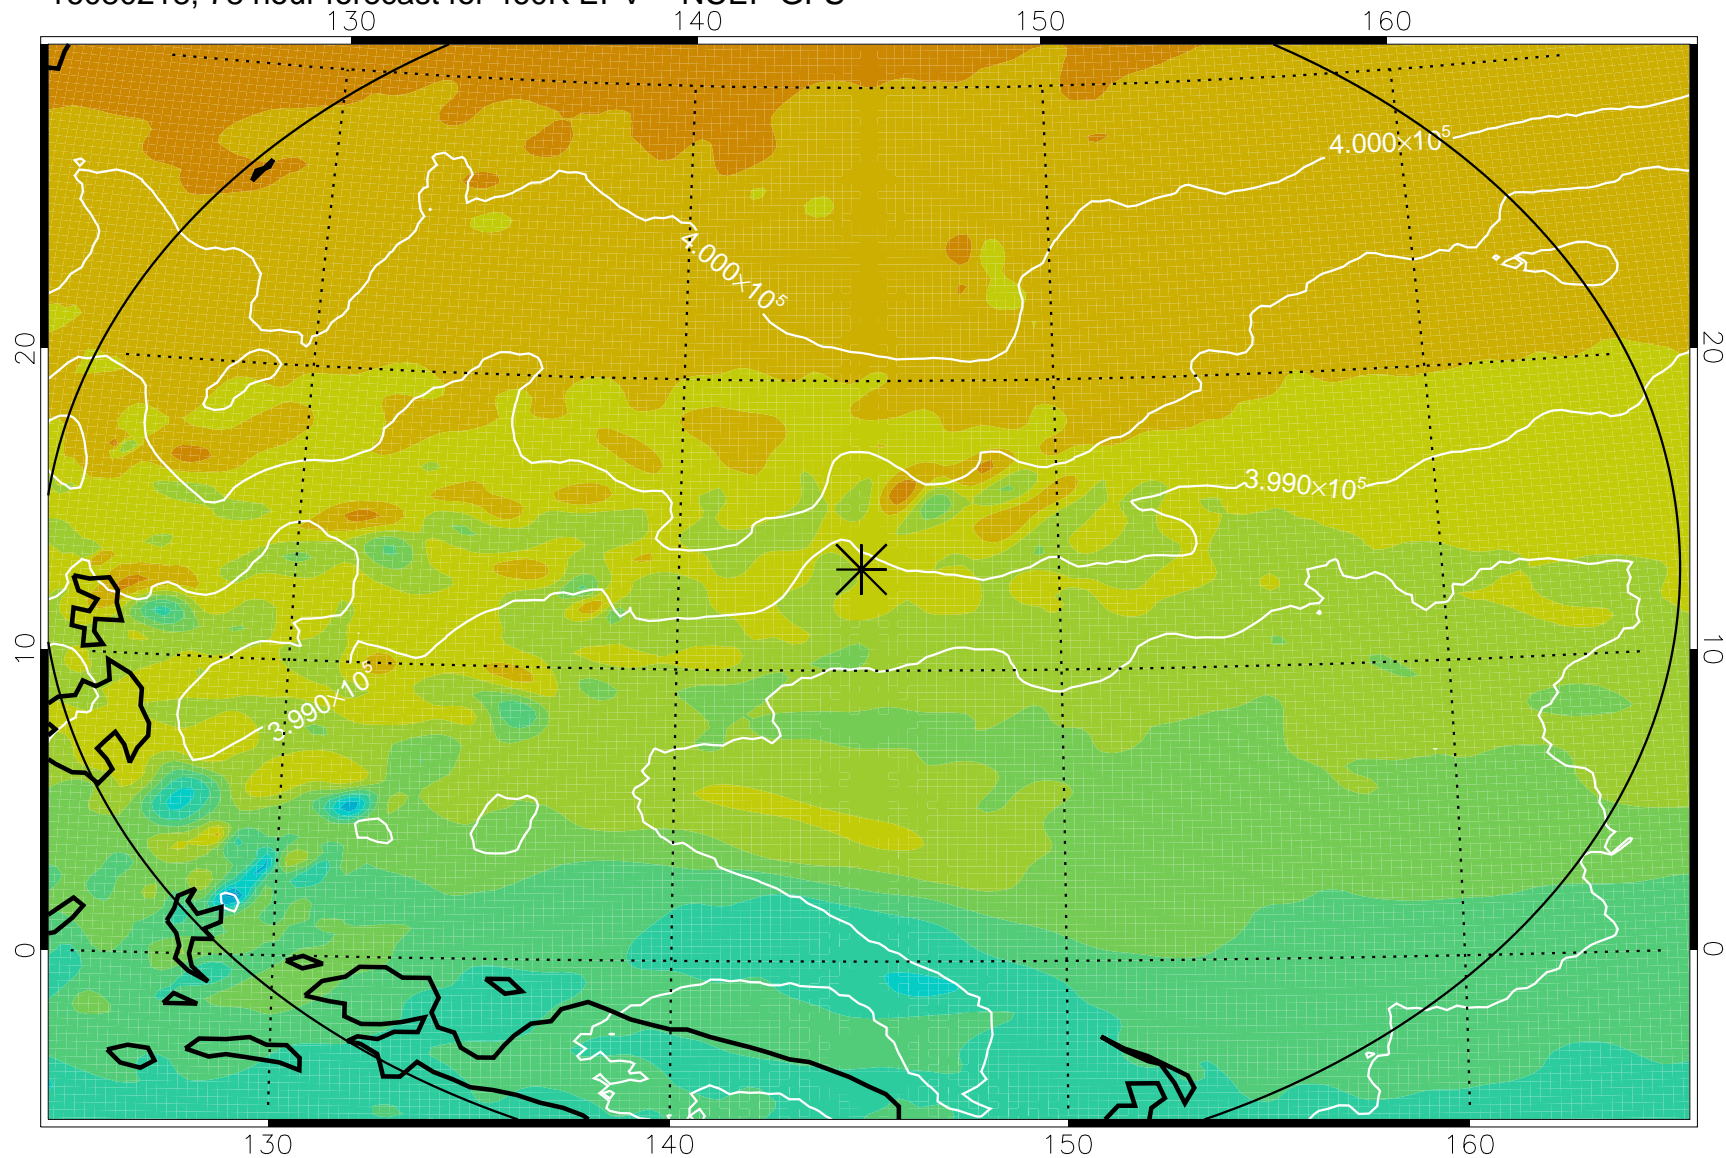

16080118, 54 hour forecast for 460K EPV -- NCEP GFS

460K Montgomery Streamfunction, white

Range ring of 2304 km

16080200, 60 hour forecast for 460K EPV -- NCEP GFS

460K Montgomery Streamfunction, white

Range ring of 2304 km

16080206, 66 hour forecast for 460K EPV -- NCEP GFS

460K Montgomery Streamfunction, white

Range ring of 2304 km

16080212, 72 hour forecast for 460K EPV -- NCEP GFS

460K Montgomery Streamfunction, white

Range ring of 2304 km

16080218, 78 hour forecast for 460K EPV -- NCEP GFS

460K Montgomery Streamfunction, white

Range ring of 2304 km

16080300, 84 hour forecast for 460K EPV -- NCEP GFS

460K Montgomery Streamfunction, white

Range ring of 2304 km

16080306, 90 hour forecast for 460K EPV -- NCEP GFS

460K Montgomery Streamfunction, white

Range ring of 2304 km

16080312, 96 hour forecast for 460K EPV -- NCEP GFS

460K Montgomery Streamfunction, white

Range ring of 2304 km