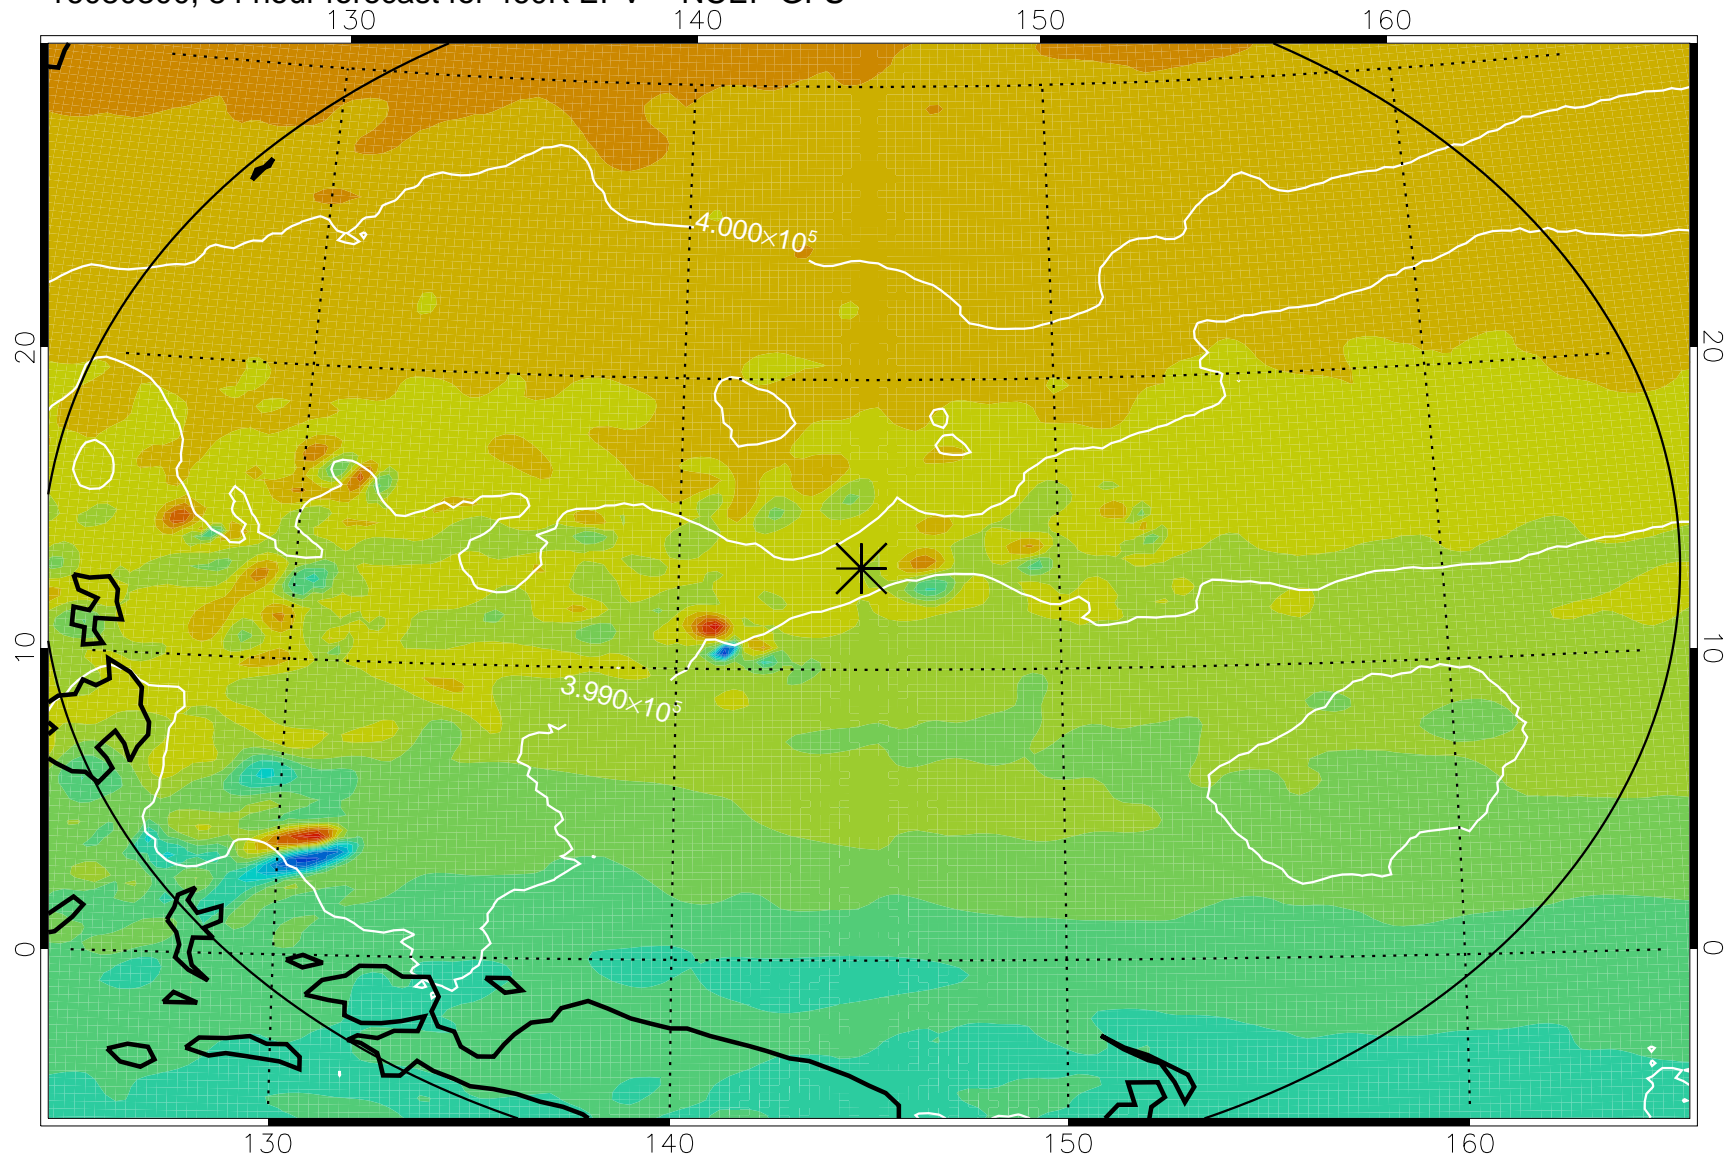

16080206, 66 hour forecast for 460K EPV -- NCEP GFS

460K Montgomery Streamfunction, white

Range ring of 2304 km

16080212, 72 hour forecast for 460K EPV -- NCEP GFS

460K Montgomery Streamfunction, white

Range ring of 2304 km

16080218, 78 hour forecast for 460K EPV -- NCEP GFS

460K Montgomery Streamfunction, white

Range ring of 2304 km

16080300, 84 hour forecast for 460K EPV -- NCEP GFS

460K Montgomery Streamfunction, white

Range ring of 2304 km

16080306, 90 hour forecast for 460K EPV -- NCEP GFS

460K Montgomery Streamfunction, white

Range ring of 2304 km

16080312, 96 hour forecast for 460K EPV -- NCEP GFS

460K Montgomery Streamfunction, white

Range ring of 2304 km

16080318, 102 hour forecast for 460K EPV -- NCEP GFS

460K Montgomery Streamfunction, white

Range ring of 2304 km

16080400, 108 hour forecast for 460K EPV -- NCEP GFS

460K Montgomery Streamfunction, white

Range ring of 2304 km