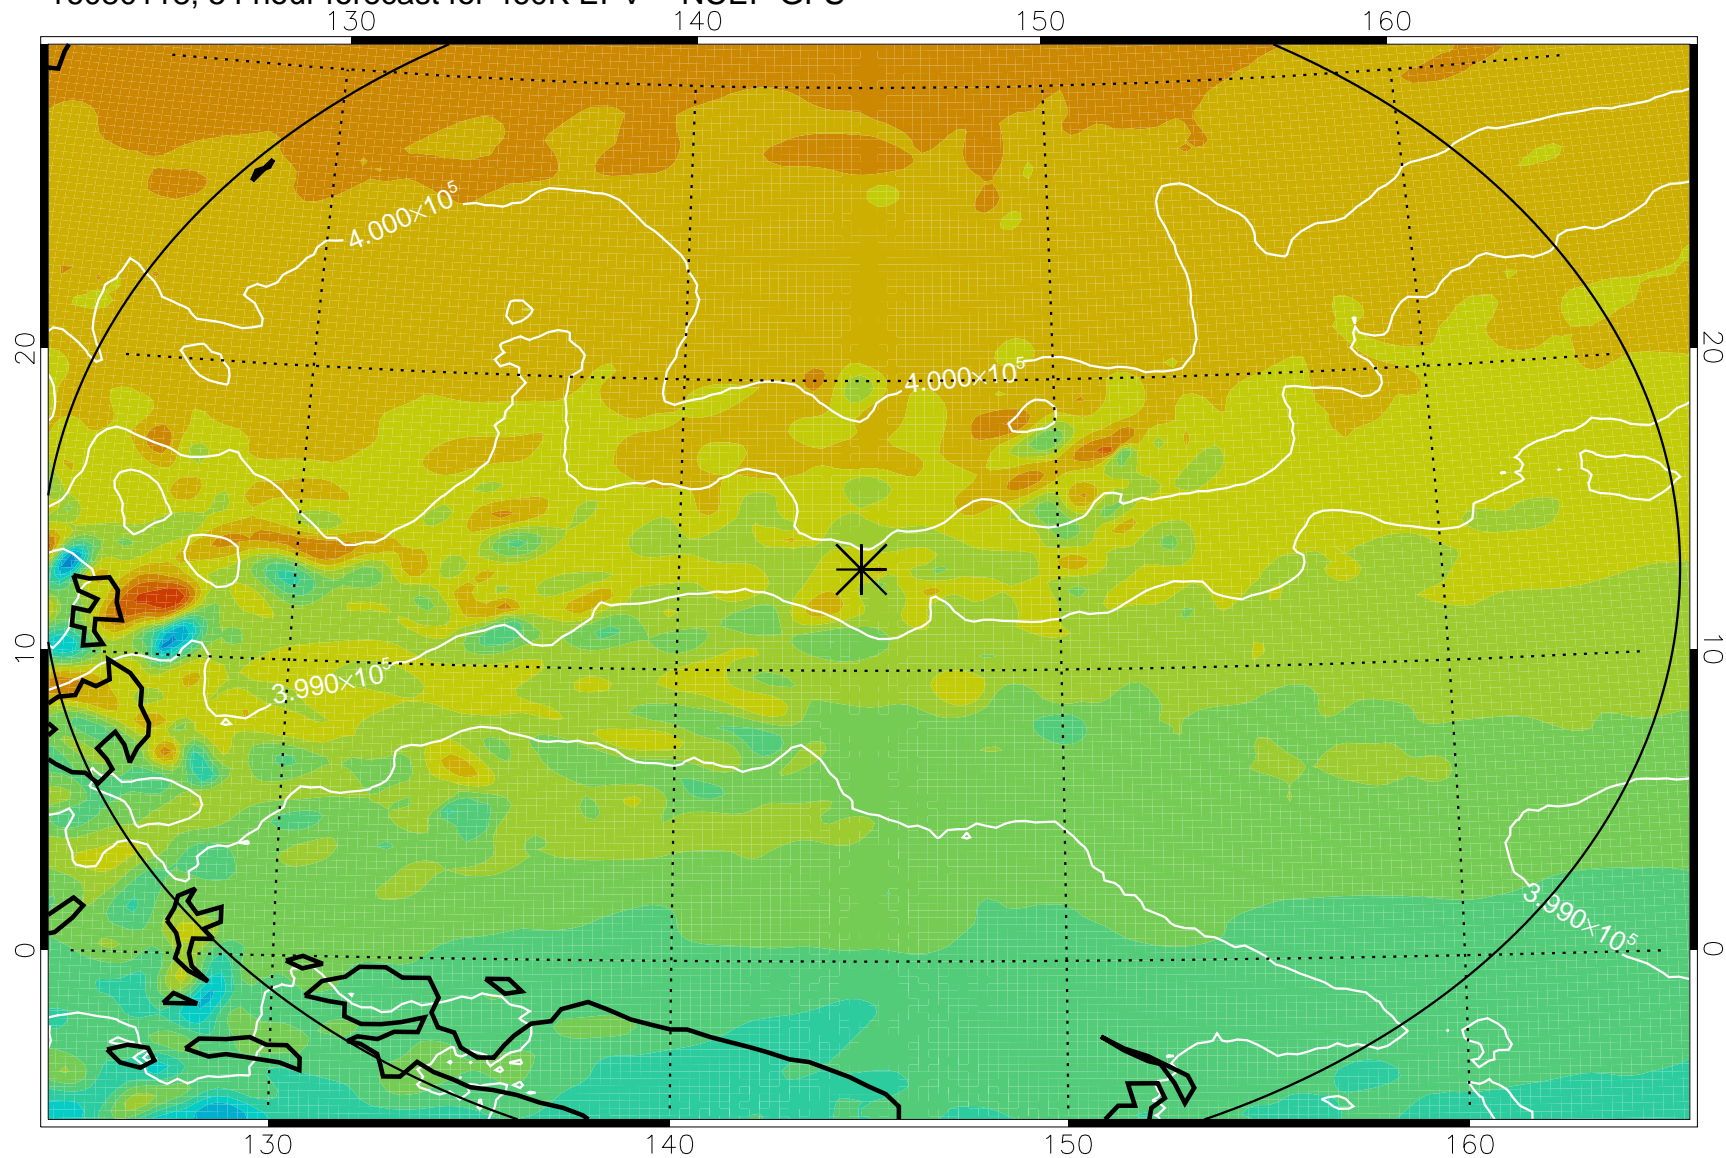

16073118, 30 hour forecast for 460K EPV -- NCEP GFS

460K Montgomery Streamfunction, white

Range ring of 2304 km

16080100, 36 hour forecast for 460K EPV -- NCEP GFS

460K Montgomery Streamfunction, white

Range ring of 2304 km

16080106, 42 hour forecast for 460K EPV -- NCEP GFS

460K Montgomery Streamfunction, white

Range ring of 2304 km

16080112, 48 hour forecast for 460K EPV -- NCEP GFS

460K Montgomery Streamfunction, white

Range ring of 2304 km

16080118, 54 hour forecast for 460K EPV -- NCEP GFS

460K Montgomery Streamfunction, white

Range ring of 2304 km

16080200, 60 hour forecast for 460K EPV -- NCEP GFS

460K Montgomery Streamfunction, white

Range ring of 2304 km

16080206, 66 hour forecast for 460K EPV -- NCEP GFS

460K Montgomery Streamfunction, white

Range ring of 2304 km

16080212, 72 hour forecast for 460K EPV -- NCEP GFS

460K Montgomery Streamfunction, white

Range ring of 2304 km