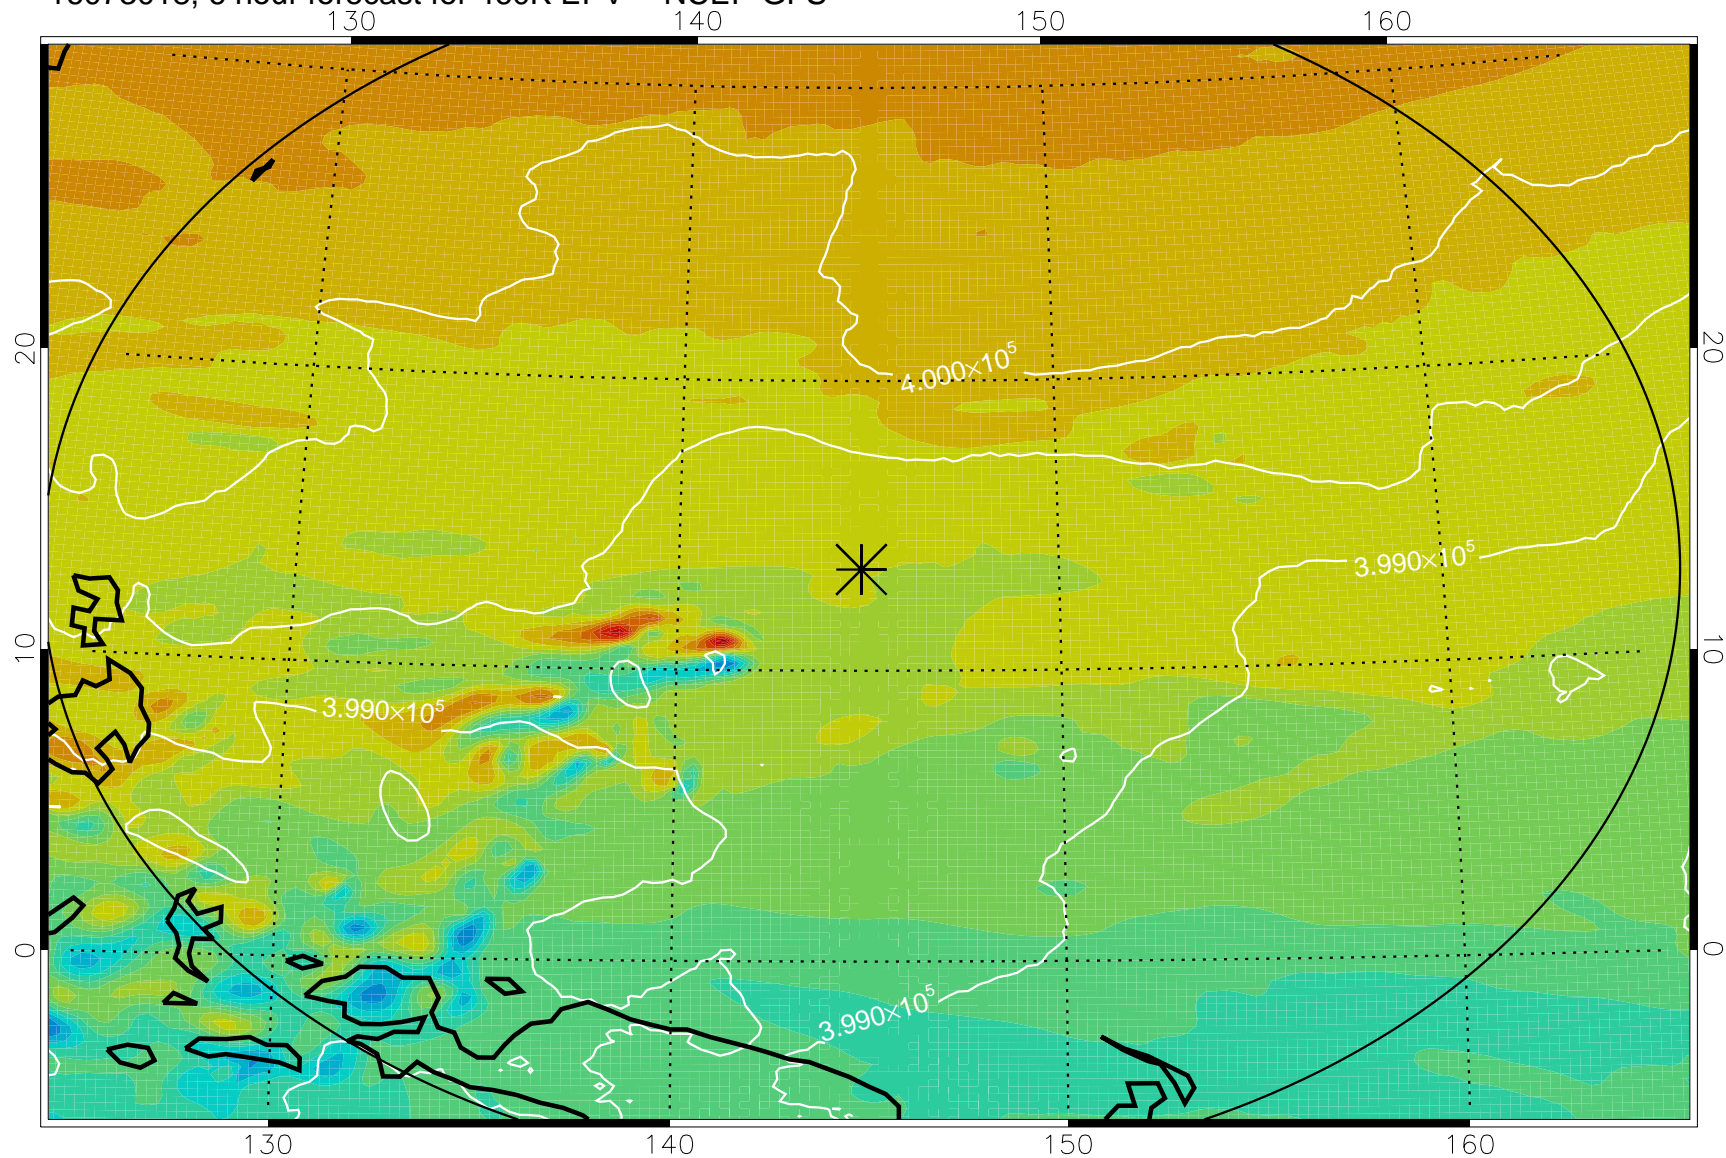

16073018, 6 hour forecast for 460K EPV -- NCEP GFS

460K Montgomery Streamfunction, white

Range ring of 2304 km

16073100, 12 hour forecast for 460K EPV -- NCEP GFS

460K Montgomery Streamfunction, white

Range ring of 2304 km

16073106, 18 hour forecast for 460K EPV -- NCEP GFS

460K Montgomery Streamfunction, white

Range ring of 2304 km

16073112, 24 hour forecast for 460K EPV -- NCEP GFS

460K Montgomery Streamfunction, white

Range ring of 2304 km

16073118, 30 hour forecast for 460K EPV -- NCEP GFS

460K Montgomery Streamfunction, white

Range ring of 2304 km

16080100, 36 hour forecast for 460K EPV -- NCEP GFS

460K Montgomery Streamfunction, white

Range ring of 2304 km

16080106, 42 hour forecast for 460K EPV -- NCEP GFS

460K Montgomery Streamfunction, white

Range ring of 2304 km

16080112, 48 hour forecast for 460K EPV -- NCEP GFS

460K Montgomery Streamfunction, white

Range ring of 2304 km