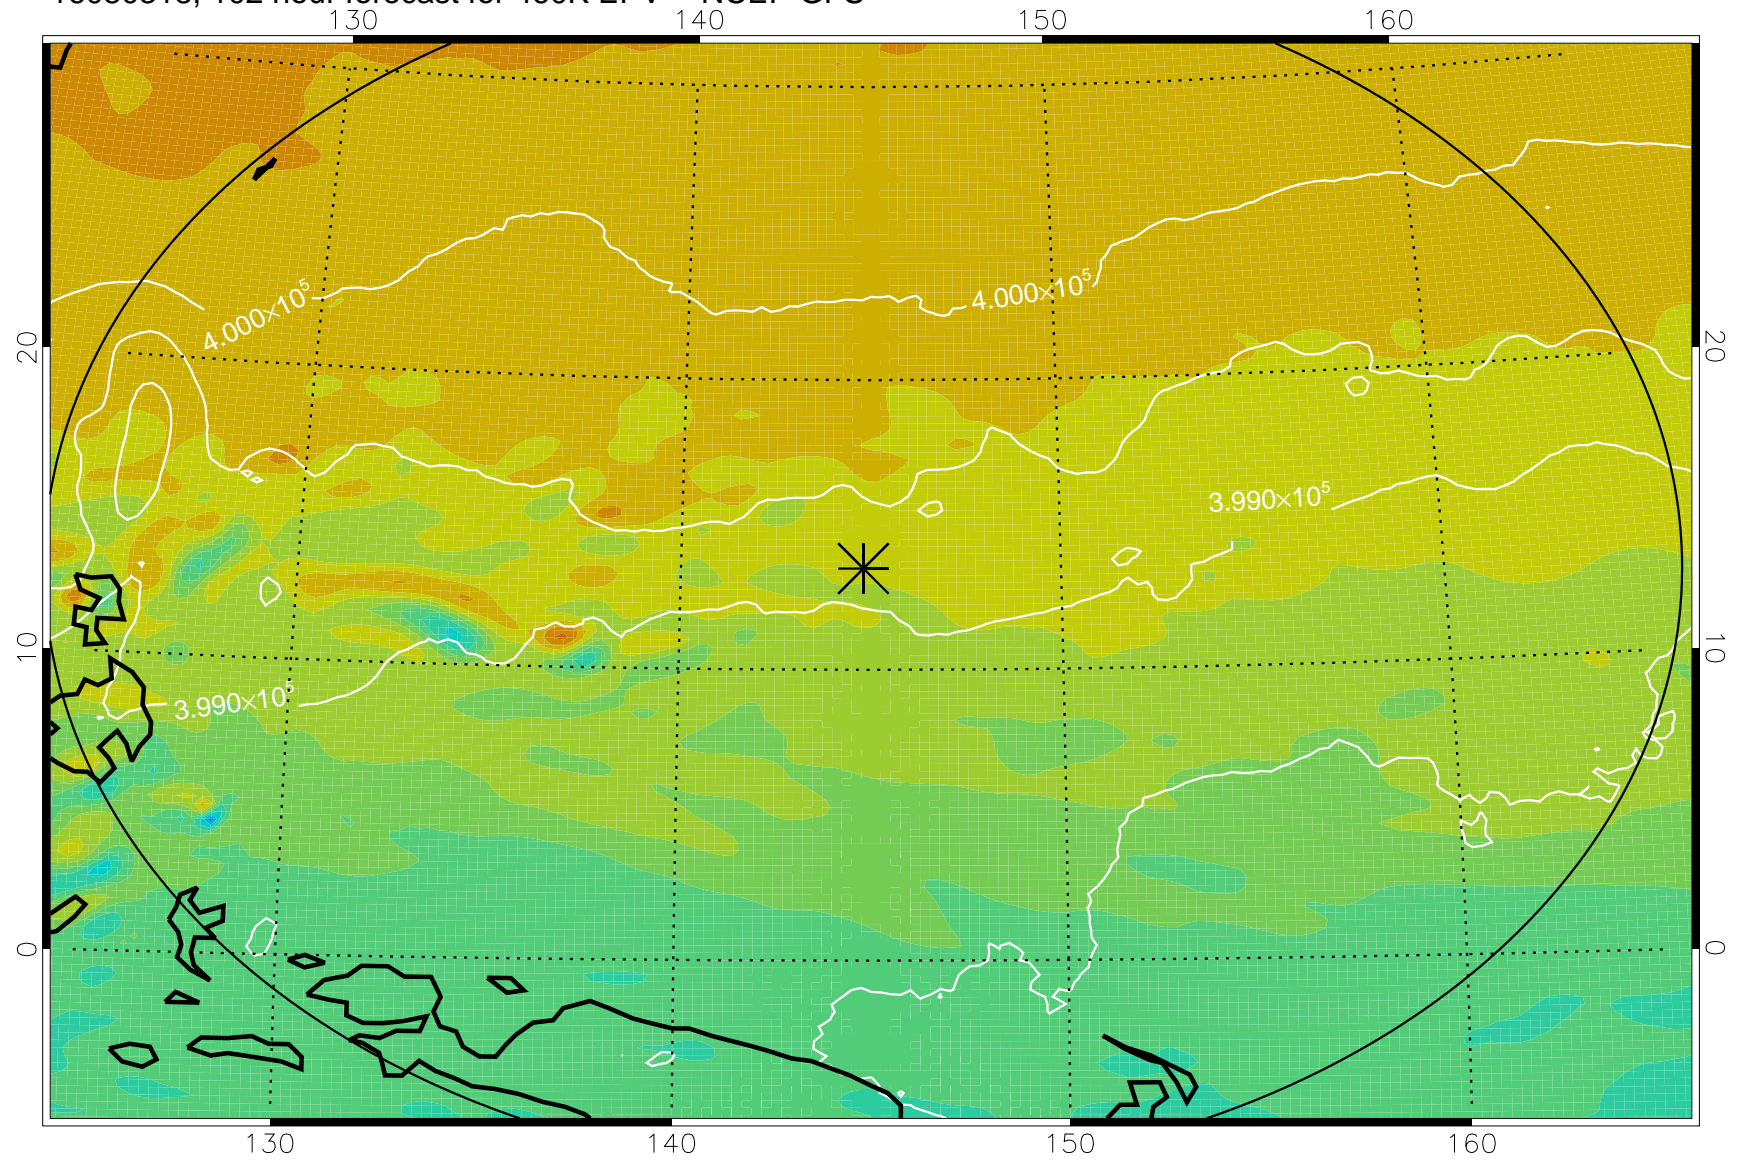

16080218, 78 hour forecast for 460K EPV -- NCEP GFS

460K Montgomery Streamfunction, white

Range ring of 2304 km

16080300, 84 hour forecast for 460K EPV -- NCEP GFS

460K Montgomery Streamfunction, white

Range ring of 2304 km

16080306, 90 hour forecast for 460K EPV -- NCEP GFS

460K Montgomery Streamfunction, white

Range ring of 2304 km

16080312, 96 hour forecast for 460K EPV -- NCEP GFS

460K Montgomery Streamfunction, white

Range ring of 2304 km

16080318, 102 hour forecast for 460K EPV -- NCEP GFS

460K Montgomery Streamfunction, white

Range ring of 2304 km

16080400, 108 hour forecast for 460K EPV -- NCEP GFS

460K Montgomery Streamfunction, white

Range ring of 2304 km

16080406, 114 hour forecast for 460K EPV -- NCEP GFS

460K Montgomery Streamfunction, white

Range ring of 2304 km

16080412, 120 hour forecast for 460K EPV -- NCEP GFS

460K Montgomery Streamfunction, white

Range ring of 2304 km