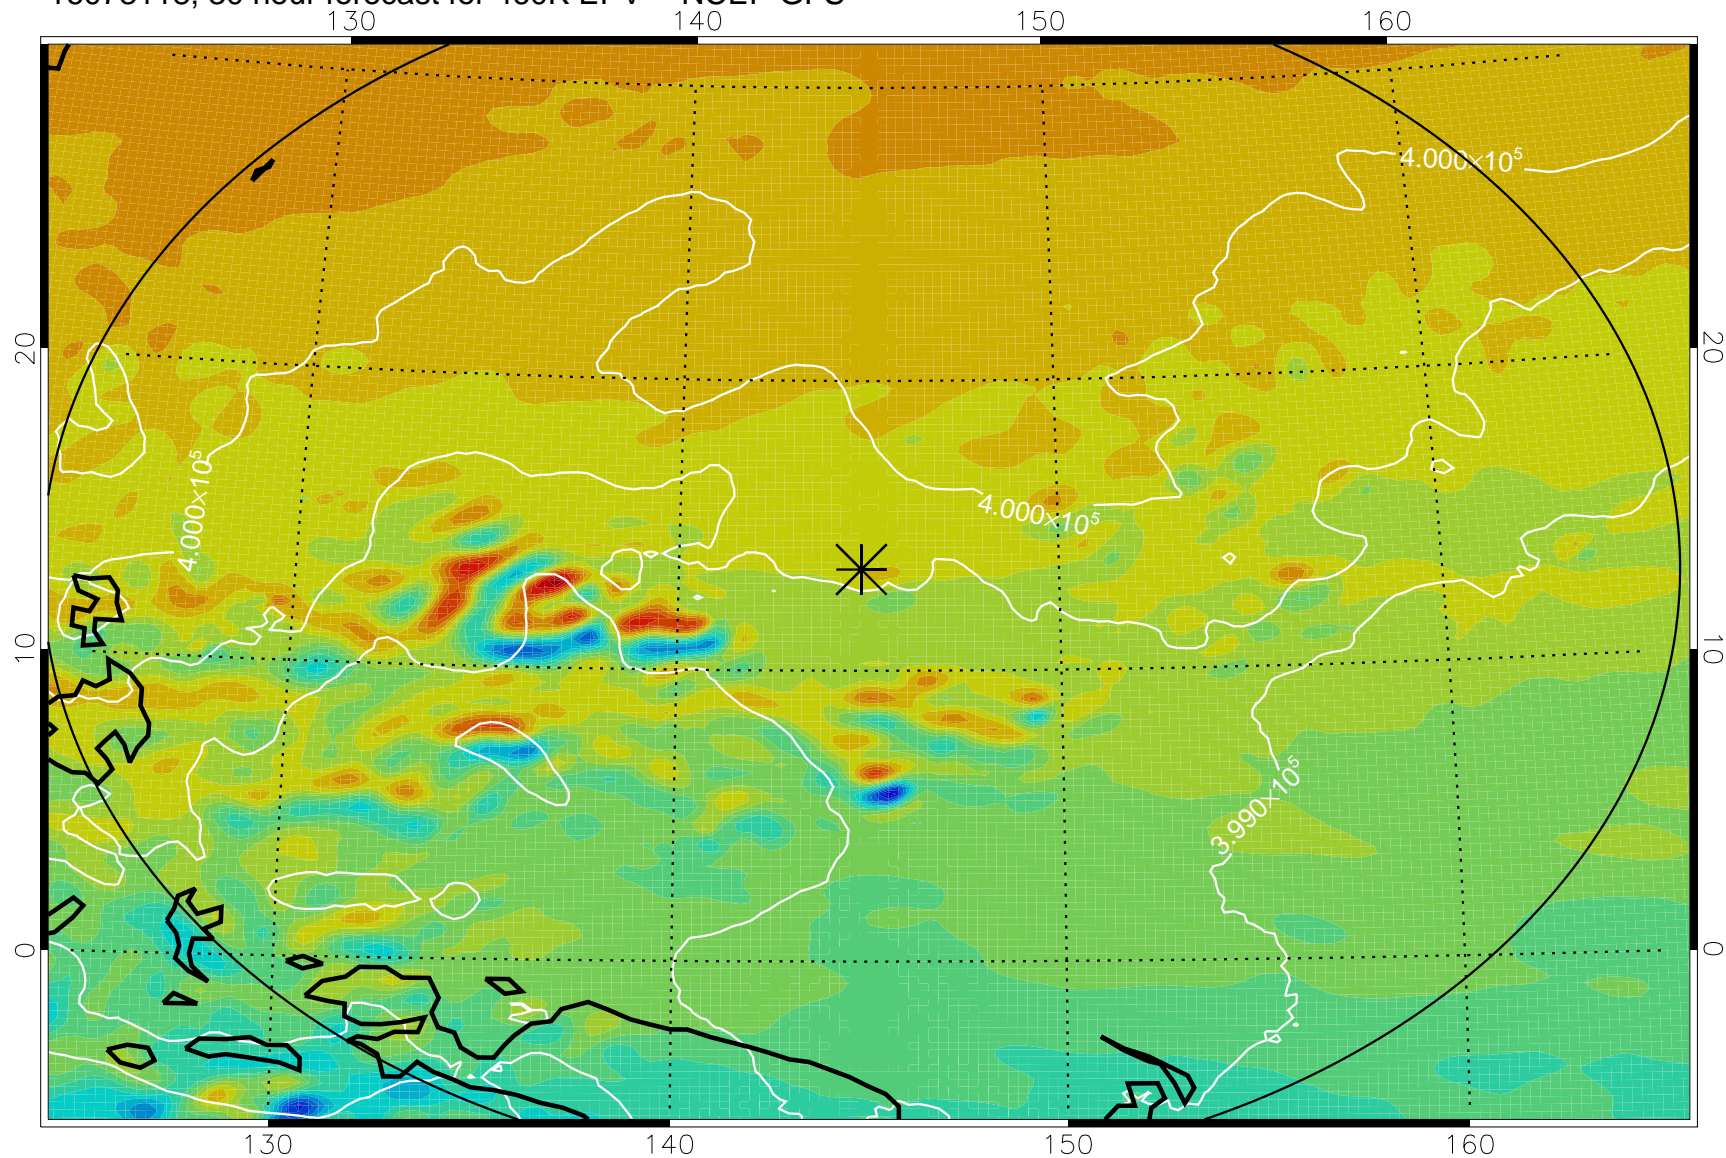

16073018, 6 hour forecast for 460K EPV -- NCEP GFS

460K Montgomery Streamfunction, white

Range ring of 2304 km

16073100, 12 hour forecast for 460K EPV -- NCEP GFS

460K Montgomery Streamfunction, white

Range ring of 2304 km

16073106, 18 hour forecast for 460K EPV -- NCEP GFS

460K Montgomery Streamfunction, white

Range ring of 2304 km

16073112, 24 hour forecast for 460K EPV -- NCEP GFS

460K Montgomery Streamfunction, white

Range ring of 2304 km

16073118, 30 hour forecast for 460K EPV -- NCEP GFS

460K Montgomery Streamfunction, white

Range ring of 2304 km

16080100, 36 hour forecast for 460K EPV -- NCEP GFS

460K Montgomery Streamfunction, white

Range ring of 2304 km

16080106, 42 hour forecast for 460K EPV -- NCEP GFS

460K Montgomery Streamfunction, white

Range ring of 2304 km

16080112, 48 hour forecast for 460K EPV -- NCEP GFS

460K Montgomery Streamfunction, white

Range ring of 2304 km