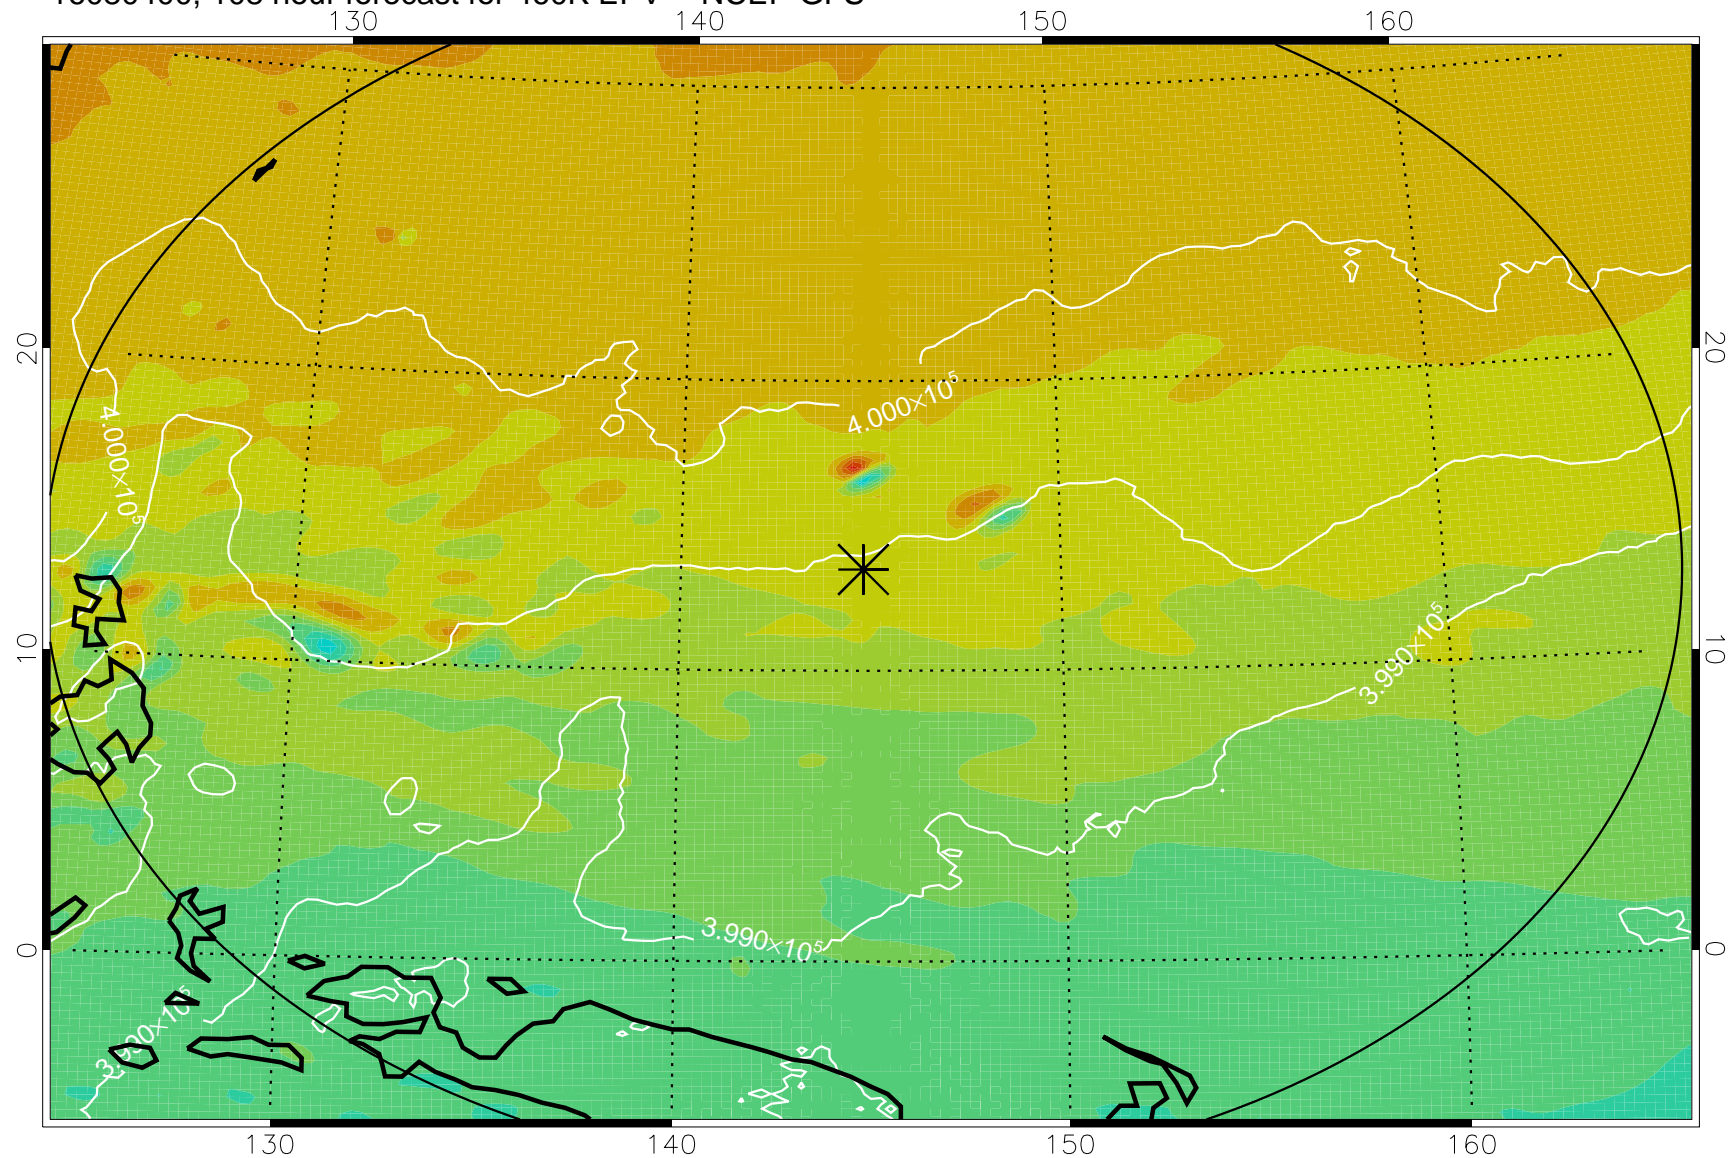

16080218, 78 hour forecast for 460K EPV -- NCEP GFS

460K Montgomery Streamfunction, white

Range ring of 2304 km

16080300, 84 hour forecast for 460K EPV -- NCEP GFS

460K Montgomery Streamfunction, white

Range ring of 2304 km

16080306, 90 hour forecast for 460K EPV -- NCEP GFS

460K Montgomery Streamfunction, white

Range ring of 2304 km

16080312, 96 hour forecast for 460K EPV -- NCEP GFS

460K Montgomery Streamfunction, white

Range ring of 2304 km

16080318, 102 hour forecast for 460K EPV -- NCEP GFS

460K Montgomery Streamfunction, white

Range ring of 2304 km

16080400, 108 hour forecast for 460K EPV -- NCEP GFS

460K Montgomery Streamfunction, white

Range ring of 2304 km

16080406, 114 hour forecast for 460K EPV -- NCEP GFS

460K Montgomery Streamfunction, white

Range ring of 2304 km

16080412, 120 hour forecast for 460K EPV -- NCEP GFS

460K Montgomery Streamfunction, white

Range ring of 2304 km