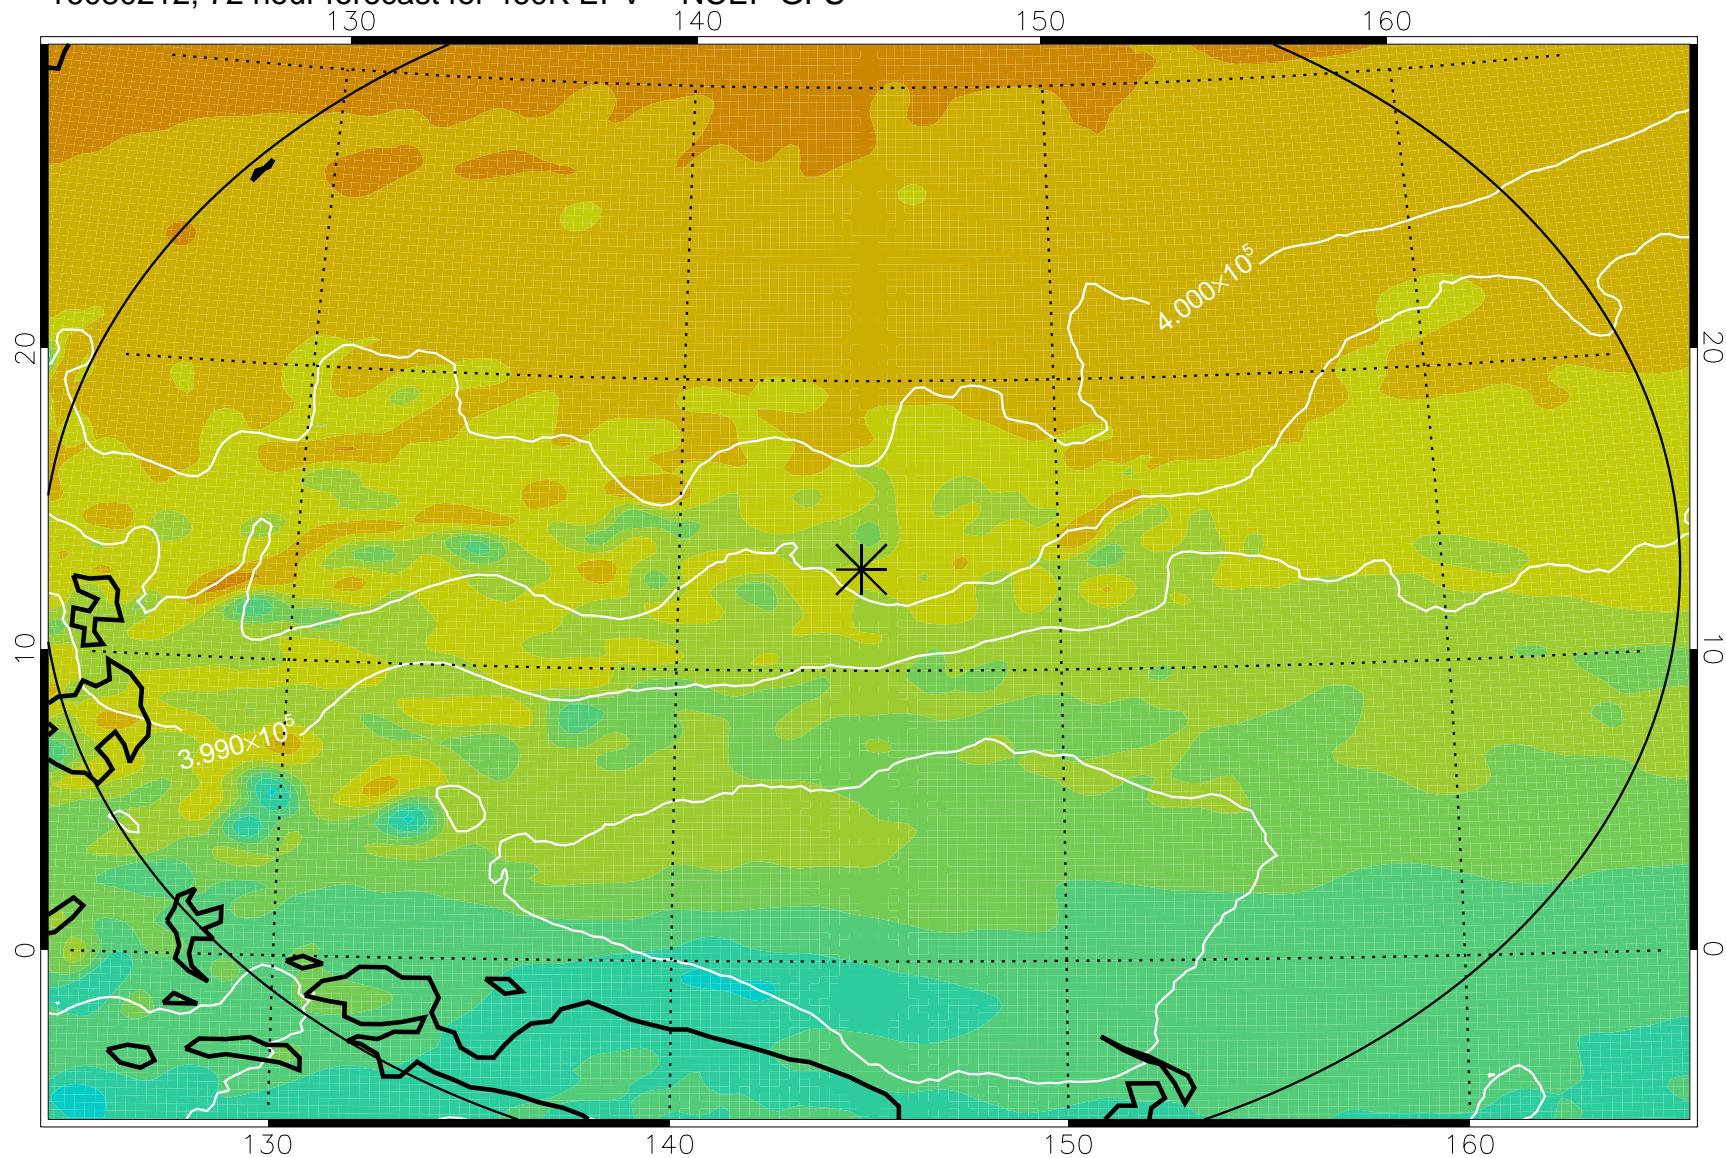

16080106, 42 hour forecast for 460K EPV -- NCEP GFS

460K Montgomery Streamfunction, white

Range ring of 2304 km

16080112, 48 hour forecast for 460K EPV -- NCEP GFS

460K Montgomery Streamfunction, white

Range ring of 2304 km

16080118, 54 hour forecast for 460K EPV -- NCEP GFS

460K Montgomery Streamfunction, white

Range ring of 2304 km

16080200, 60 hour forecast for 460K EPV -- NCEP GFS

460K Montgomery Streamfunction, white

Range ring of 2304 km

16080206, 66 hour forecast for 460K EPV -- NCEP GFS

460K Montgomery Streamfunction, white

Range ring of 2304 km

16080212, 72 hour forecast for 460K EPV -- NCEP GFS

460K Montgomery Streamfunction, white

Range ring of 2304 km

16080218, 78 hour forecast for 460K EPV -- NCEP GFS

460K Montgomery Streamfunction, white

Range ring of 2304 km

16080300, 84 hour forecast for 460K EPV -- NCEP GFS

460K Montgomery Streamfunction, white

Range ring of 2304 km