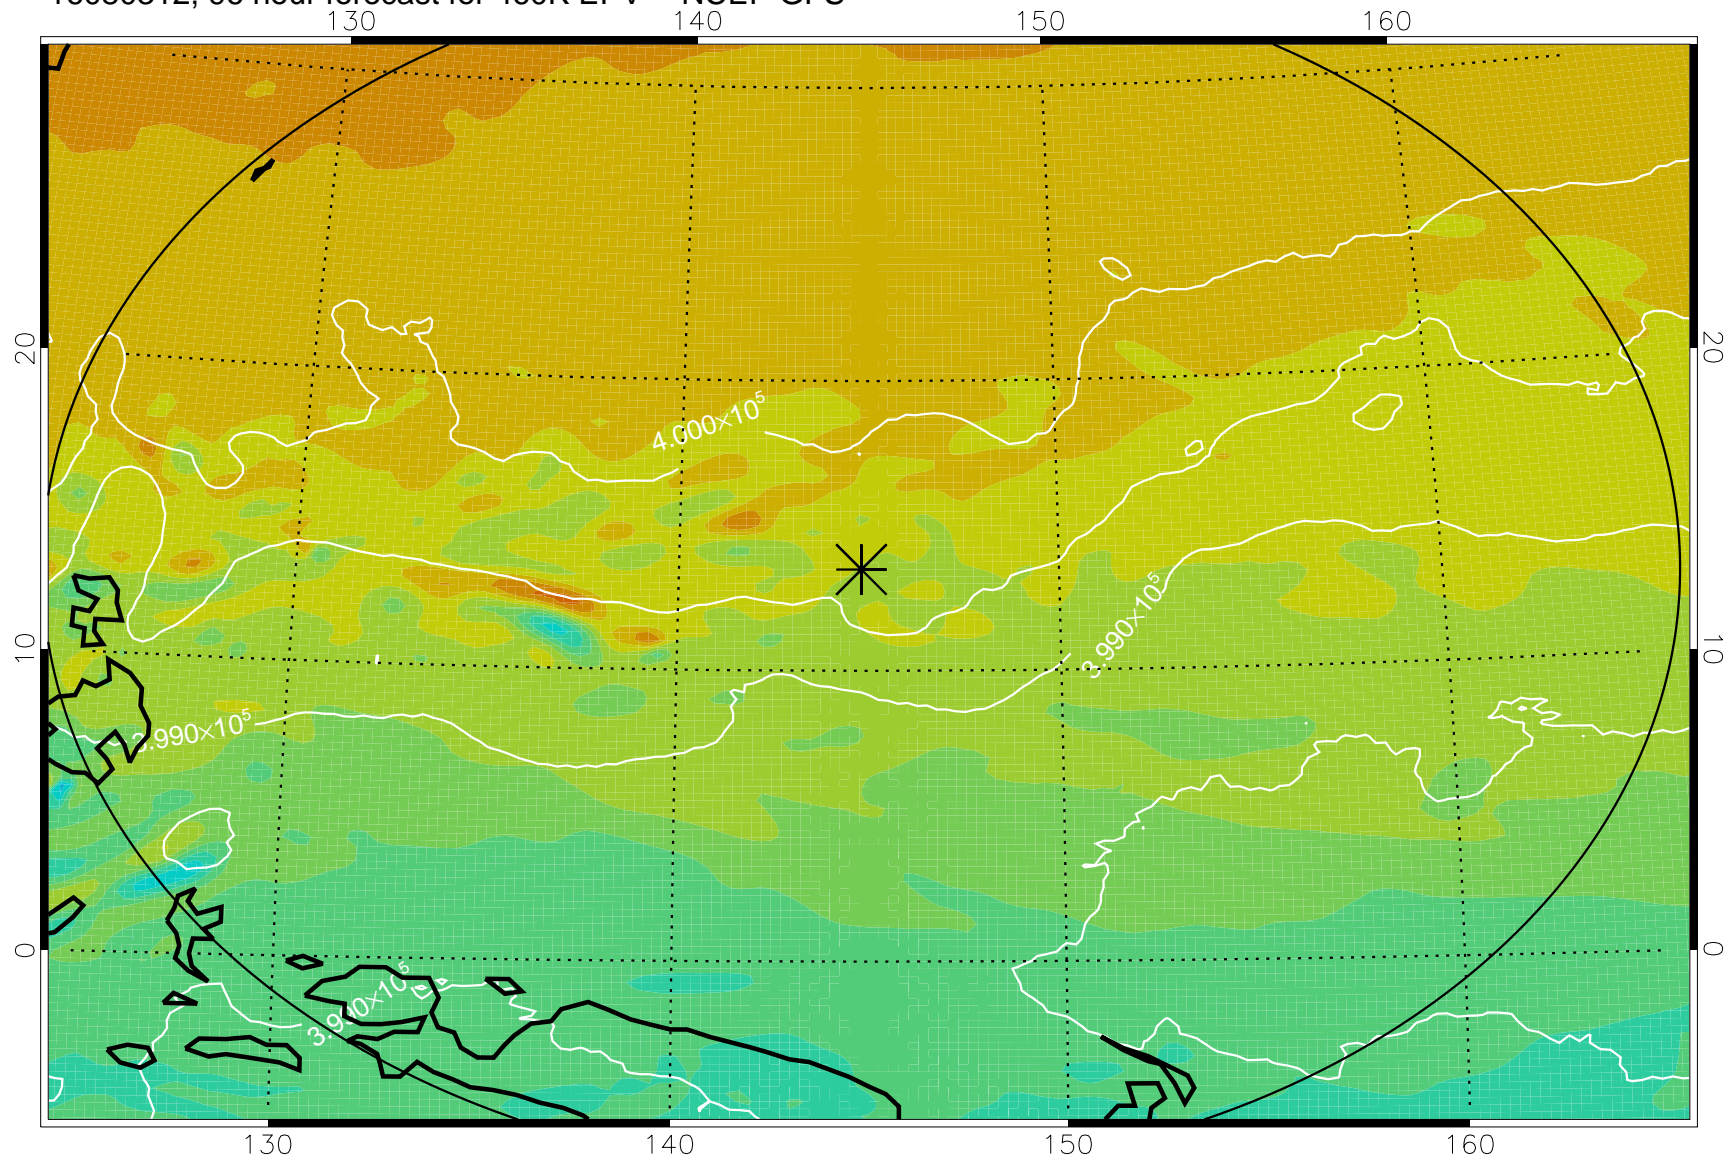

16080218, 78 hour forecast for 460K EPV -- NCEP GFS

460K Montgomery Streamfunction, white

Range ring of 2304 km

16080300, 84 hour forecast for 460K EPV -- NCEP GFS

460K Montgomery Streamfunction, white

Range ring of 2304 km

16080306, 90 hour forecast for 460K EPV -- NCEP GFS

460K Montgomery Streamfunction, white

Range ring of 2304 km

16080312, 96 hour forecast for 460K EPV -- NCEP GFS

460K Montgomery Streamfunction, white

Range ring of 2304 km

16080318, 102 hour forecast for 460K EPV -- NCEP GFS

460K Montgomery Streamfunction, white

Range ring of 2304 km

16080400, 108 hour forecast for 460K EPV -- NCEP GFS

460K Montgomery Streamfunction, white

Range ring of 2304 km

16080406, 114 hour forecast for 460K EPV -- NCEP GFS

460K Montgomery Streamfunction, white

Range ring of 2304 km

16080412, 120 hour forecast for 460K EPV -- NCEP GFS

460K Montgomery Streamfunction, white

Range ring of 2304 km