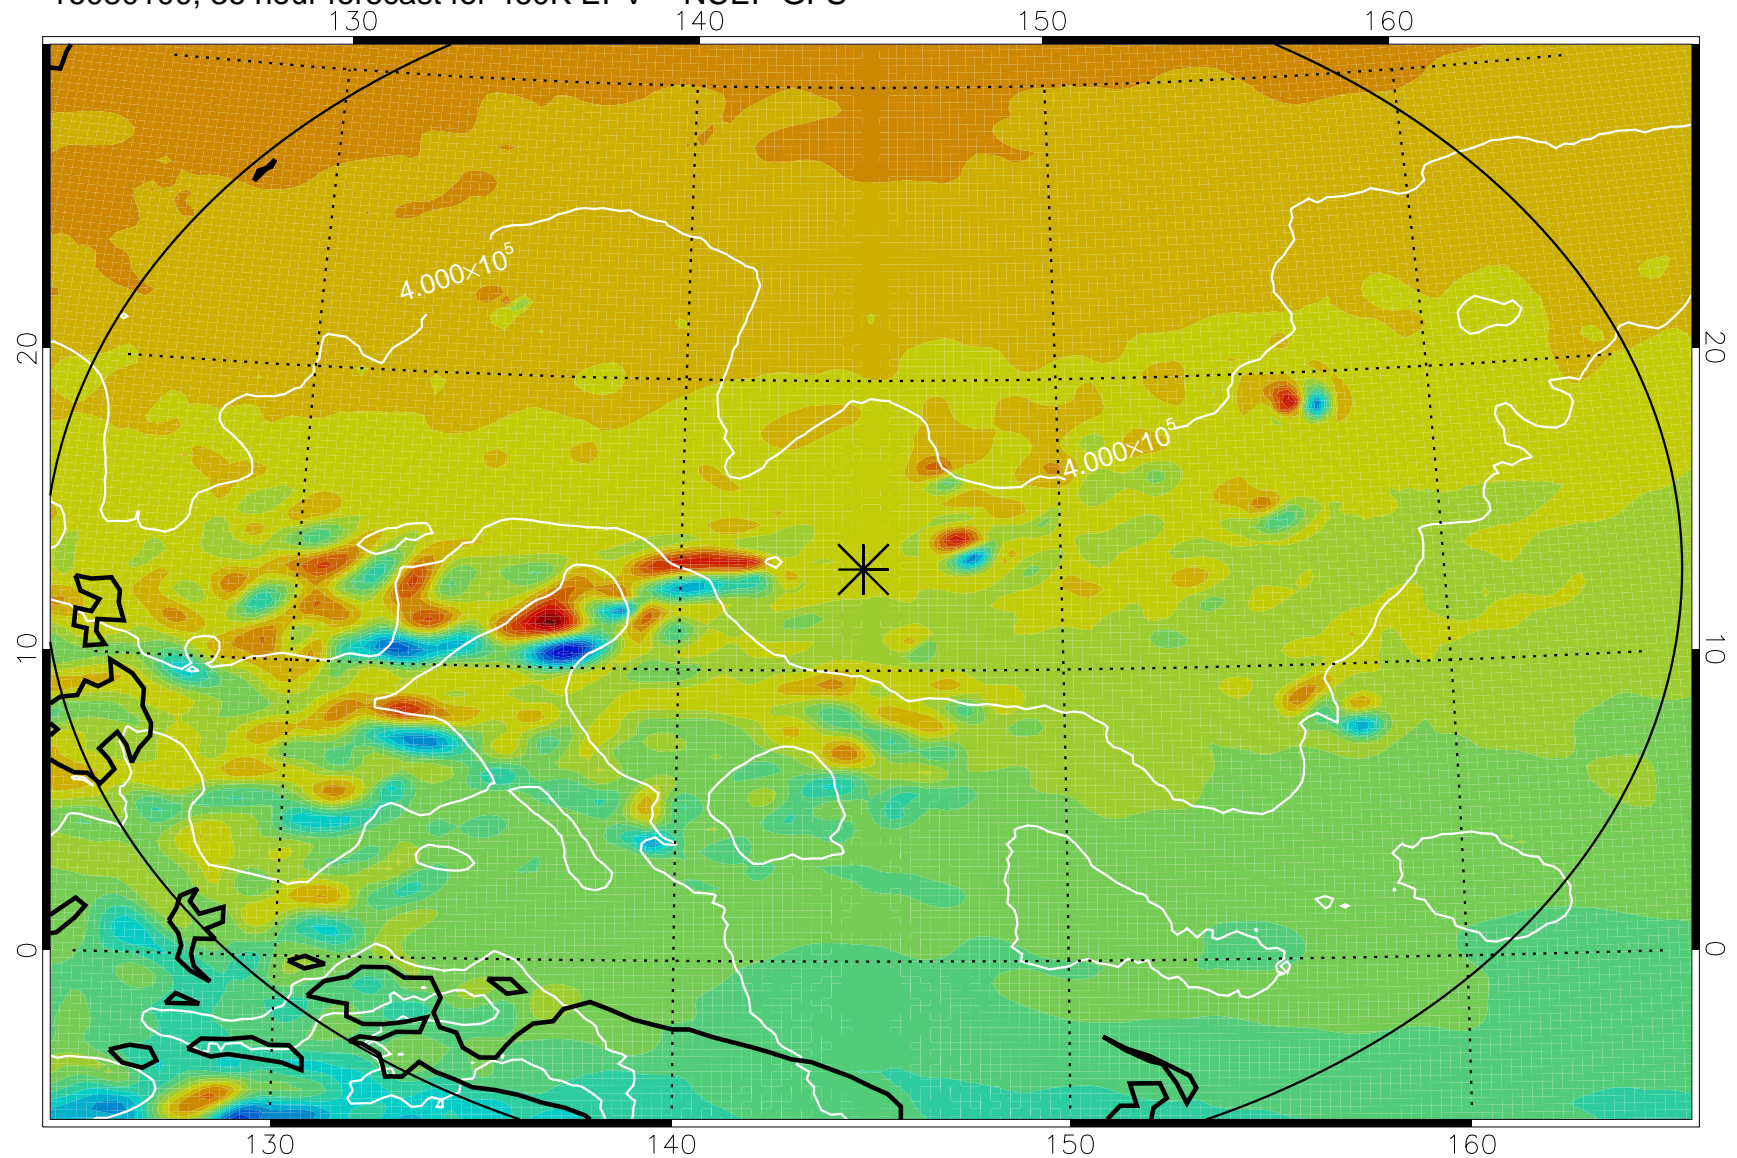

16073018, 6 hour forecast for 460K EPV -- NCEP GFS

460K Montgomery Streamfunction, white

Range ring of 2304 km

16073100, 12 hour forecast for 460K EPV -- NCEP GFS

460K Montgomery Streamfunction, white

Range ring of 2304 km

16073106, 18 hour forecast for 460K EPV -- NCEP GFS

460K Montgomery Streamfunction, white

Range ring of 2304 km

16073112, 24 hour forecast for 460K EPV -- NCEP GFS

460K Montgomery Streamfunction, white

Range ring of 2304 km

16073118, 30 hour forecast for 460K EPV -- NCEP GFS

460K Montgomery Streamfunction, white

Range ring of 2304 km

16080100, 36 hour forecast for 460K EPV -- NCEP GFS

460K Montgomery Streamfunction, white

Range ring of 2304 km

16080106, 42 hour forecast for 460K EPV -- NCEP GFS

460K Montgomery Streamfunction, white

Range ring of 2304 km

16080112, 48 hour forecast for 460K EPV -- NCEP GFS

460K Montgomery Streamfunction, white

Range ring of 2304 km