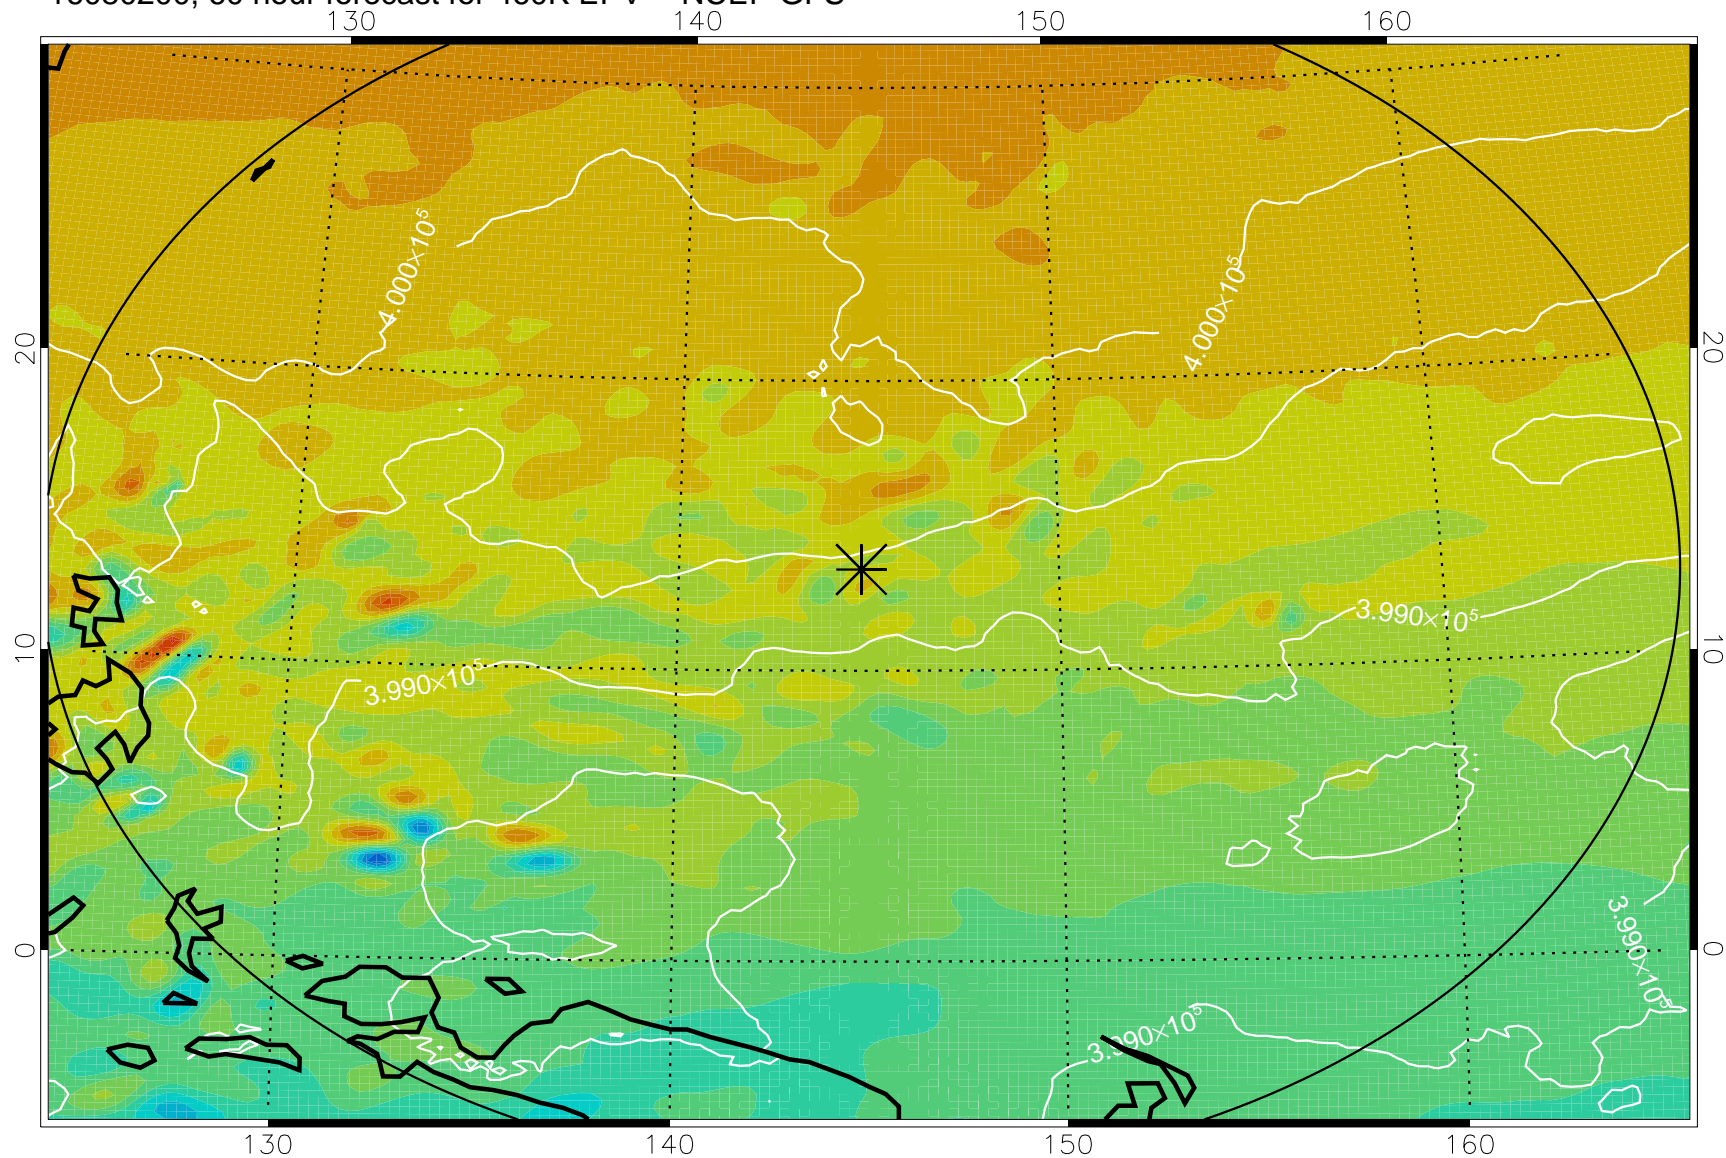

16080106, 42 hour forecast for 460K EPV -- NCEP GFS

460K Montgomery Streamfunction, white

Range ring of 2304 km

16080112, 48 hour forecast for 460K EPV -- NCEP GFS

460K Montgomery Streamfunction, white

Range ring of 2304 km

16080118, 54 hour forecast for 460K EPV -- NCEP GFS

460K Montgomery Streamfunction, white

Range ring of 2304 km

16080200, 60 hour forecast for 460K EPV -- NCEP GFS

460K Montgomery Streamfunction, white

Range ring of 2304 km

16080206, 66 hour forecast for 460K EPV -- NCEP GFS

460K Montgomery Streamfunction, white

Range ring of 2304 km

16080212, 72 hour forecast for 460K EPV -- NCEP GFS

460K Montgomery Streamfunction, white

Range ring of 2304 km

16080218, 78 hour forecast for 460K EPV -- NCEP GFS

460K Montgomery Streamfunction, white

Range ring of 2304 km

16080300, 84 hour forecast for 460K EPV -- NCEP GFS

460K Montgomery Streamfunction, white

Range ring of 2304 km