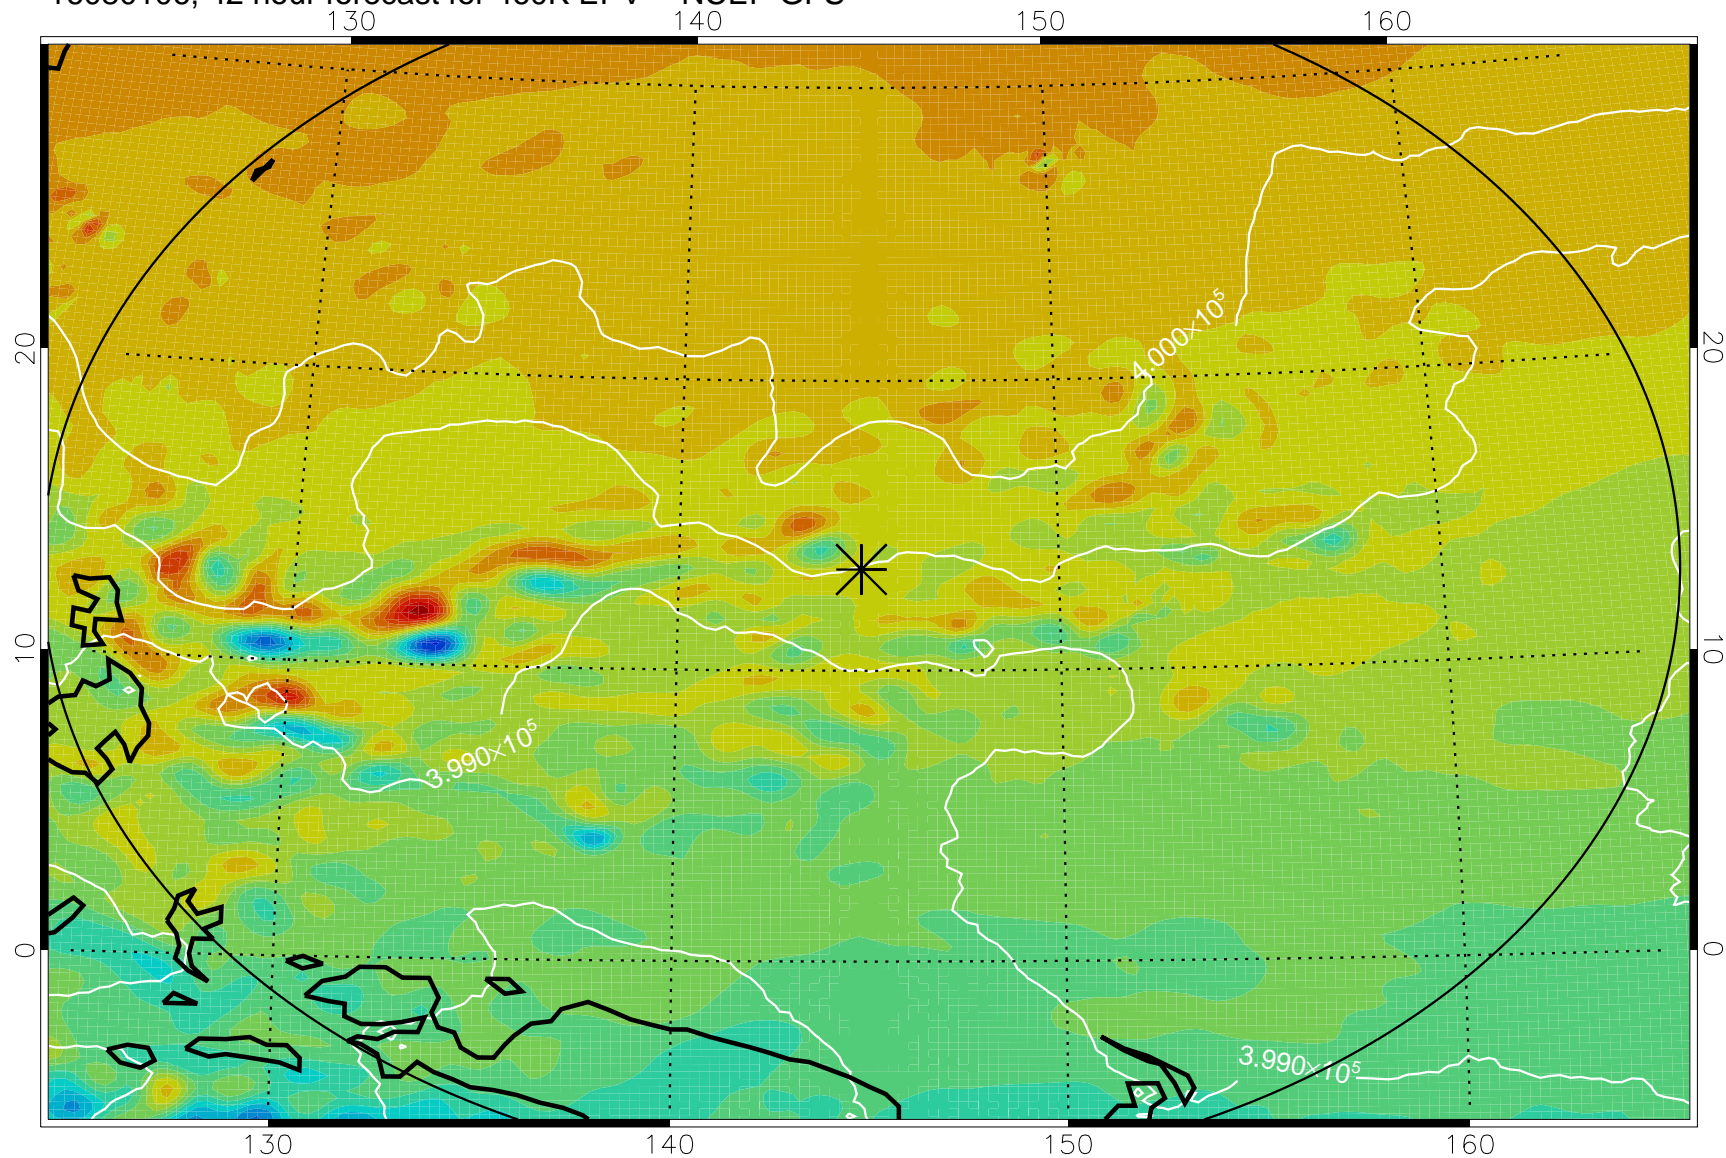

16073118, 30 hour forecast for 460K EPV -- NCEP GFS

460K Montgomery Streamfunction, white

Range ring of 2304 km

16080100, 36 hour forecast for 460K EPV -- NCEP GFS

460K Montgomery Streamfunction, white

Range ring of 2304 km

16080106, 42 hour forecast for 460K EPV -- NCEP GFS

460K Montgomery Streamfunction, white

Range ring of 2304 km

16080112, 48 hour forecast for 460K EPV -- NCEP GFS

460K Montgomery Streamfunction, white

Range ring of 2304 km

16080118, 54 hour forecast for 460K EPV -- NCEP GFS

460K Montgomery Streamfunction, white

Range ring of 2304 km

16080200, 60 hour forecast for 460K EPV -- NCEP GFS

460K Montgomery Streamfunction, white

Range ring of 2304 km

16080206, 66 hour forecast for 460K EPV -- NCEP GFS

460K Montgomery Streamfunction, white

Range ring of 2304 km

16080212, 72 hour forecast for 460K EPV -- NCEP GFS

460K Montgomery Streamfunction, white

Range ring of 2304 km