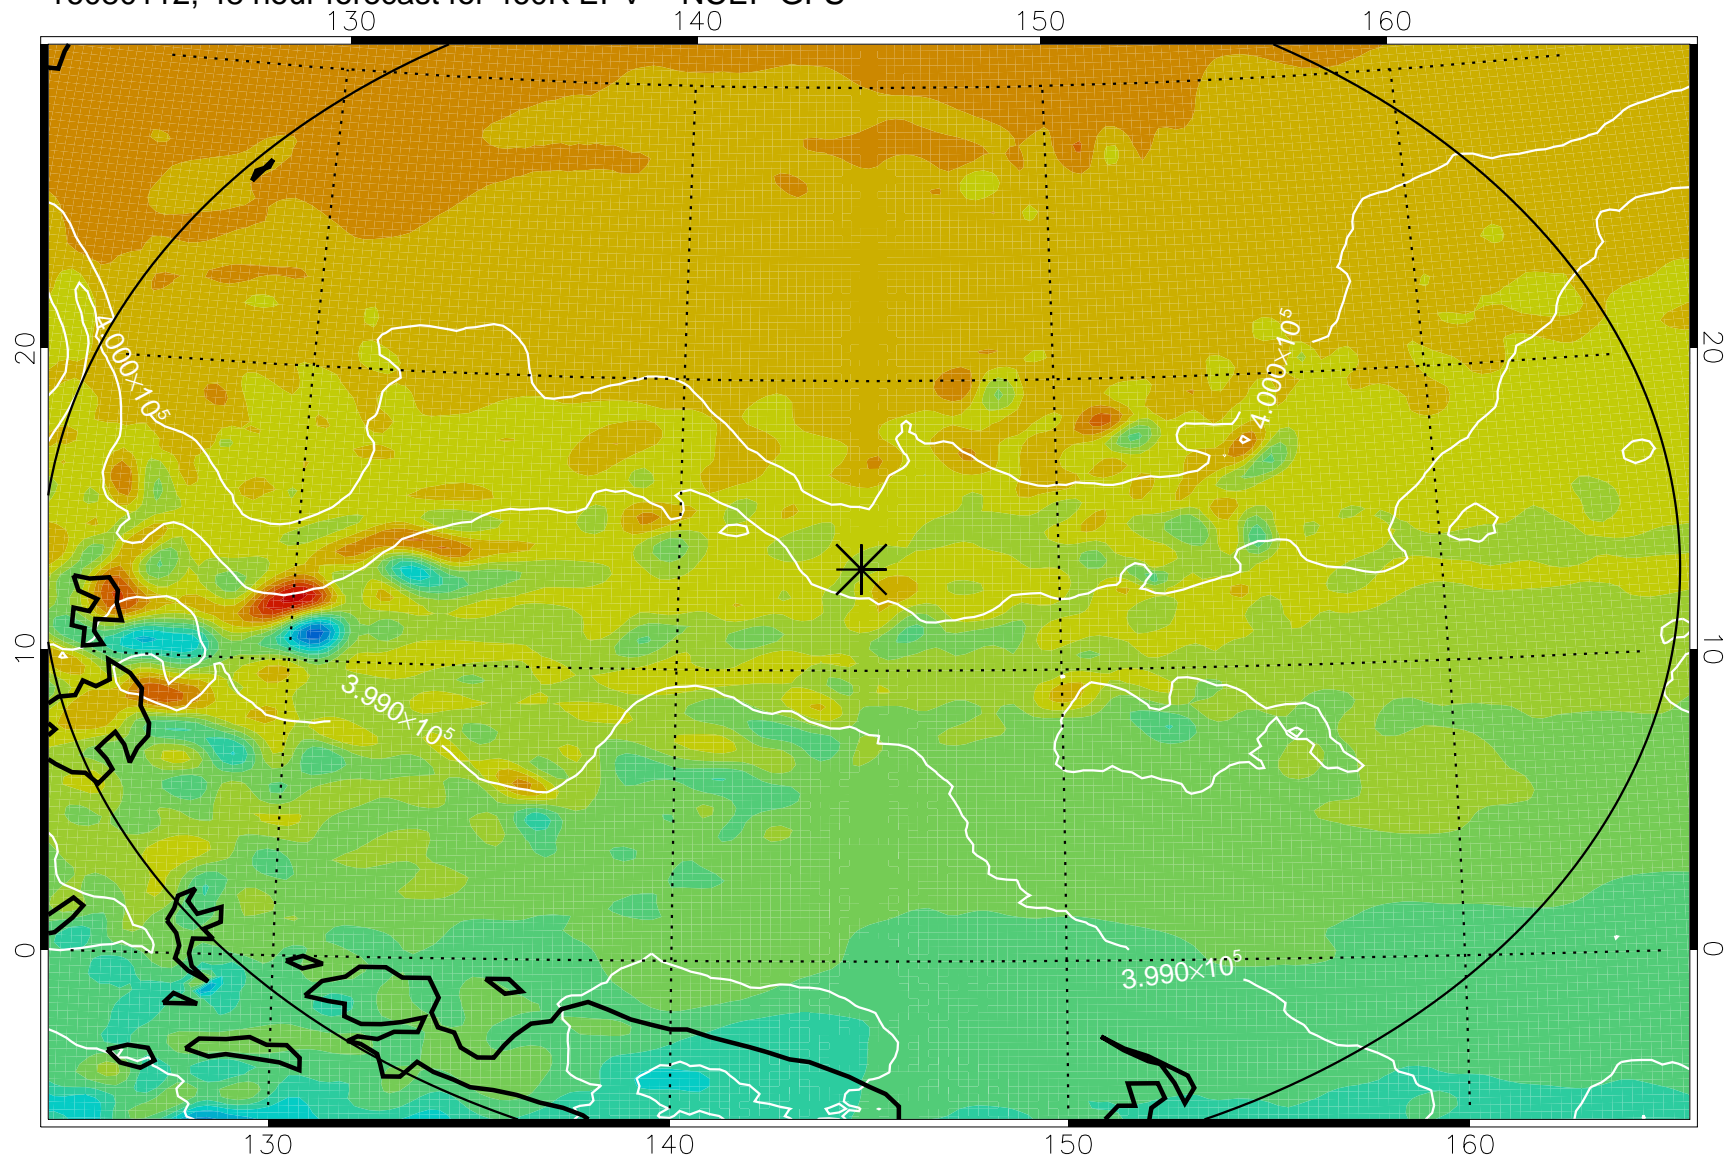

16073118, 30 hour forecast for 460K EPV -- NCEP GFS

460K Montgomery Streamfunction, white

Range ring of 2304 km

16080100, 36 hour forecast for 460K EPV -- NCEP GFS

460K Montgomery Streamfunction, white

Range ring of 2304 km

16080106, 42 hour forecast for 460K EPV -- NCEP GFS

460K Montgomery Streamfunction, white

Range ring of 2304 km

16080112, 48 hour forecast for 460K EPV -- NCEP GFS

460K Montgomery Streamfunction, white

Range ring of 2304 km

16080118, 54 hour forecast for 460K EPV -- NCEP GFS

460K Montgomery Streamfunction, white

Range ring of 2304 km

16080200, 60 hour forecast for 460K EPV -- NCEP GFS

460K Montgomery Streamfunction, white

Range ring of 2304 km

16080206, 66 hour forecast for 460K EPV -- NCEP GFS

460K Montgomery Streamfunction, white

Range ring of 2304 km

16080212, 72 hour forecast for 460K EPV -- NCEP GFS

460K Montgomery Streamfunction, white

Range ring of 2304 km