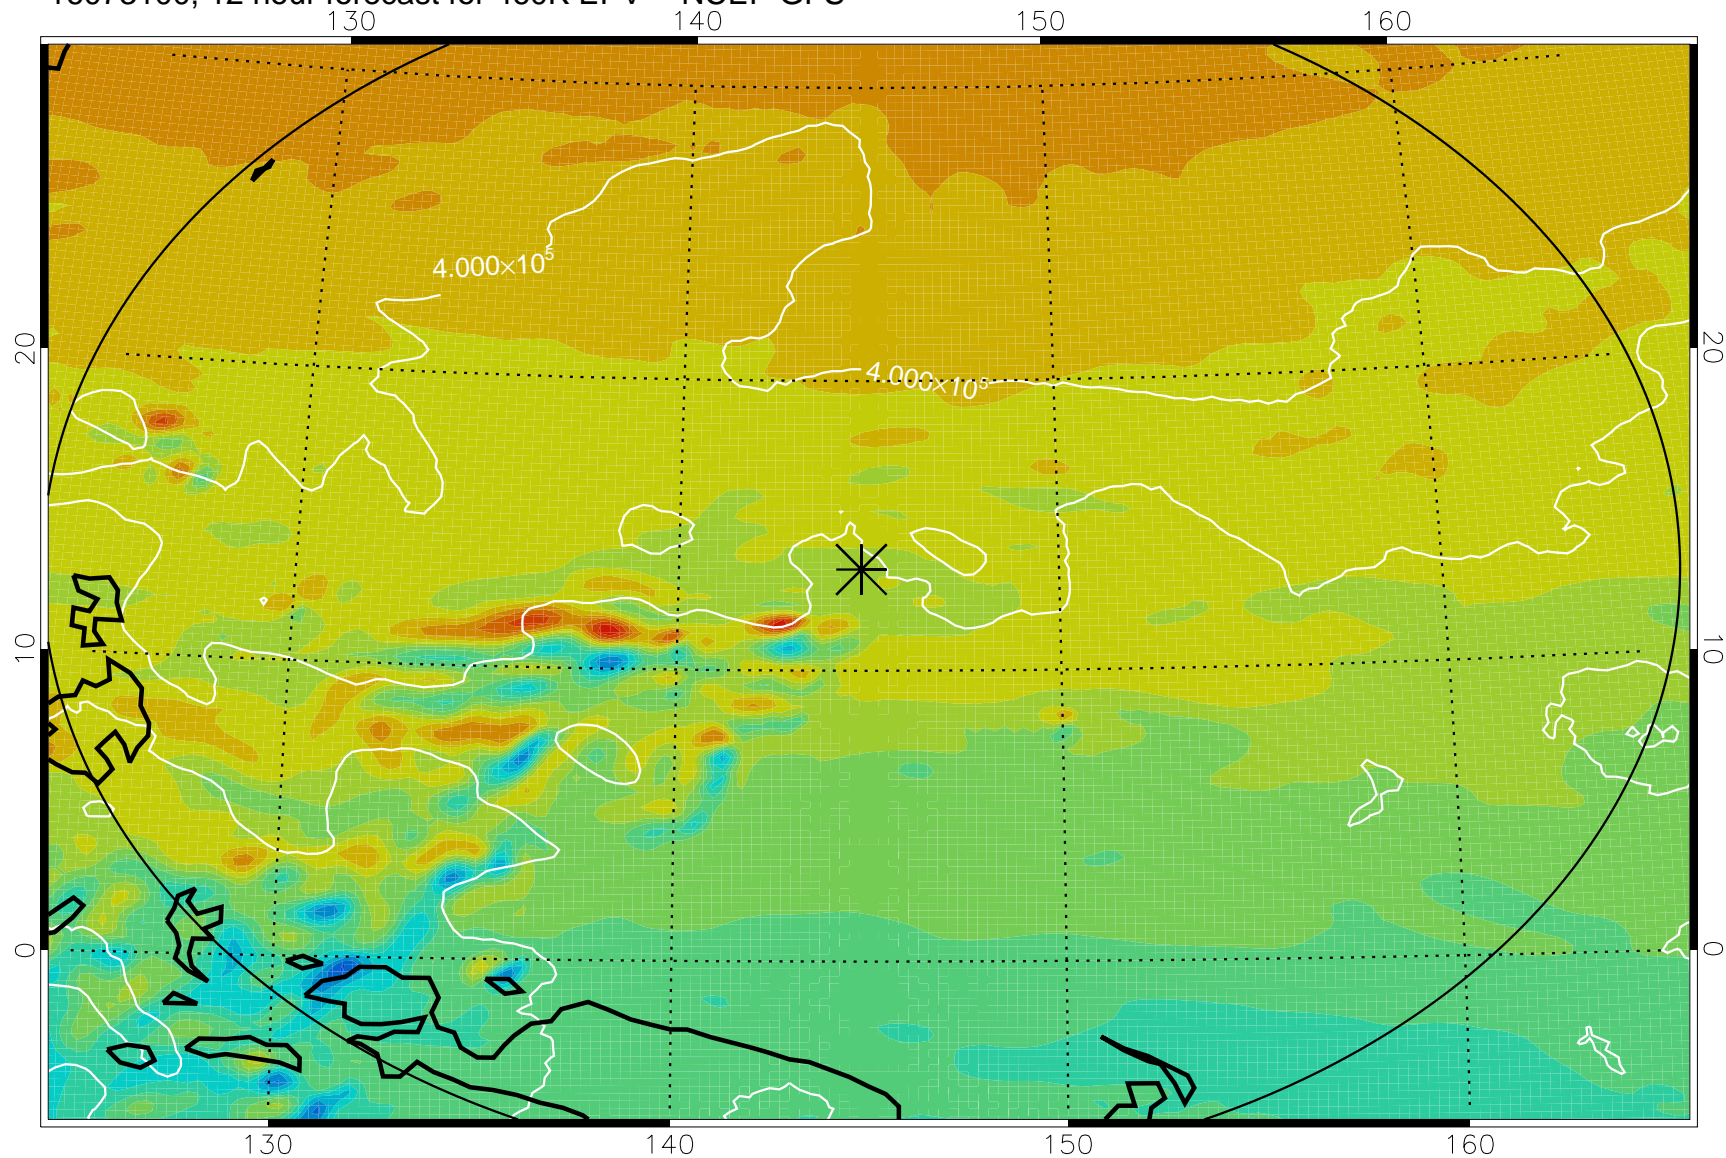

16073018, 6 hour forecast for 460K EPV -- NCEP GFS

460K Montgomery Streamfunction, white

Range ring of 2304 km

16073100, 12 hour forecast for 460K EPV -- NCEP GFS

460K Montgomery Streamfunction, white

Range ring of 2304 km

16073106, 18 hour forecast for 460K EPV -- NCEP GFS

460K Montgomery Streamfunction, white

Range ring of 2304 km

16073112, 24 hour forecast for 460K EPV -- NCEP GFS

460K Montgomery Streamfunction, white

Range ring of 2304 km

16073118, 30 hour forecast for 460K EPV -- NCEP GFS

460K Montgomery Streamfunction, white

Range ring of 2304 km

16080100, 36 hour forecast for 460K EPV -- NCEP GFS

460K Montgomery Streamfunction, white

Range ring of 2304 km

16080106, 42 hour forecast for 460K EPV -- NCEP GFS

460K Montgomery Streamfunction, white

Range ring of 2304 km

16080112, 48 hour forecast for 460K EPV -- NCEP GFS

460K Montgomery Streamfunction, white

Range ring of 2304 km