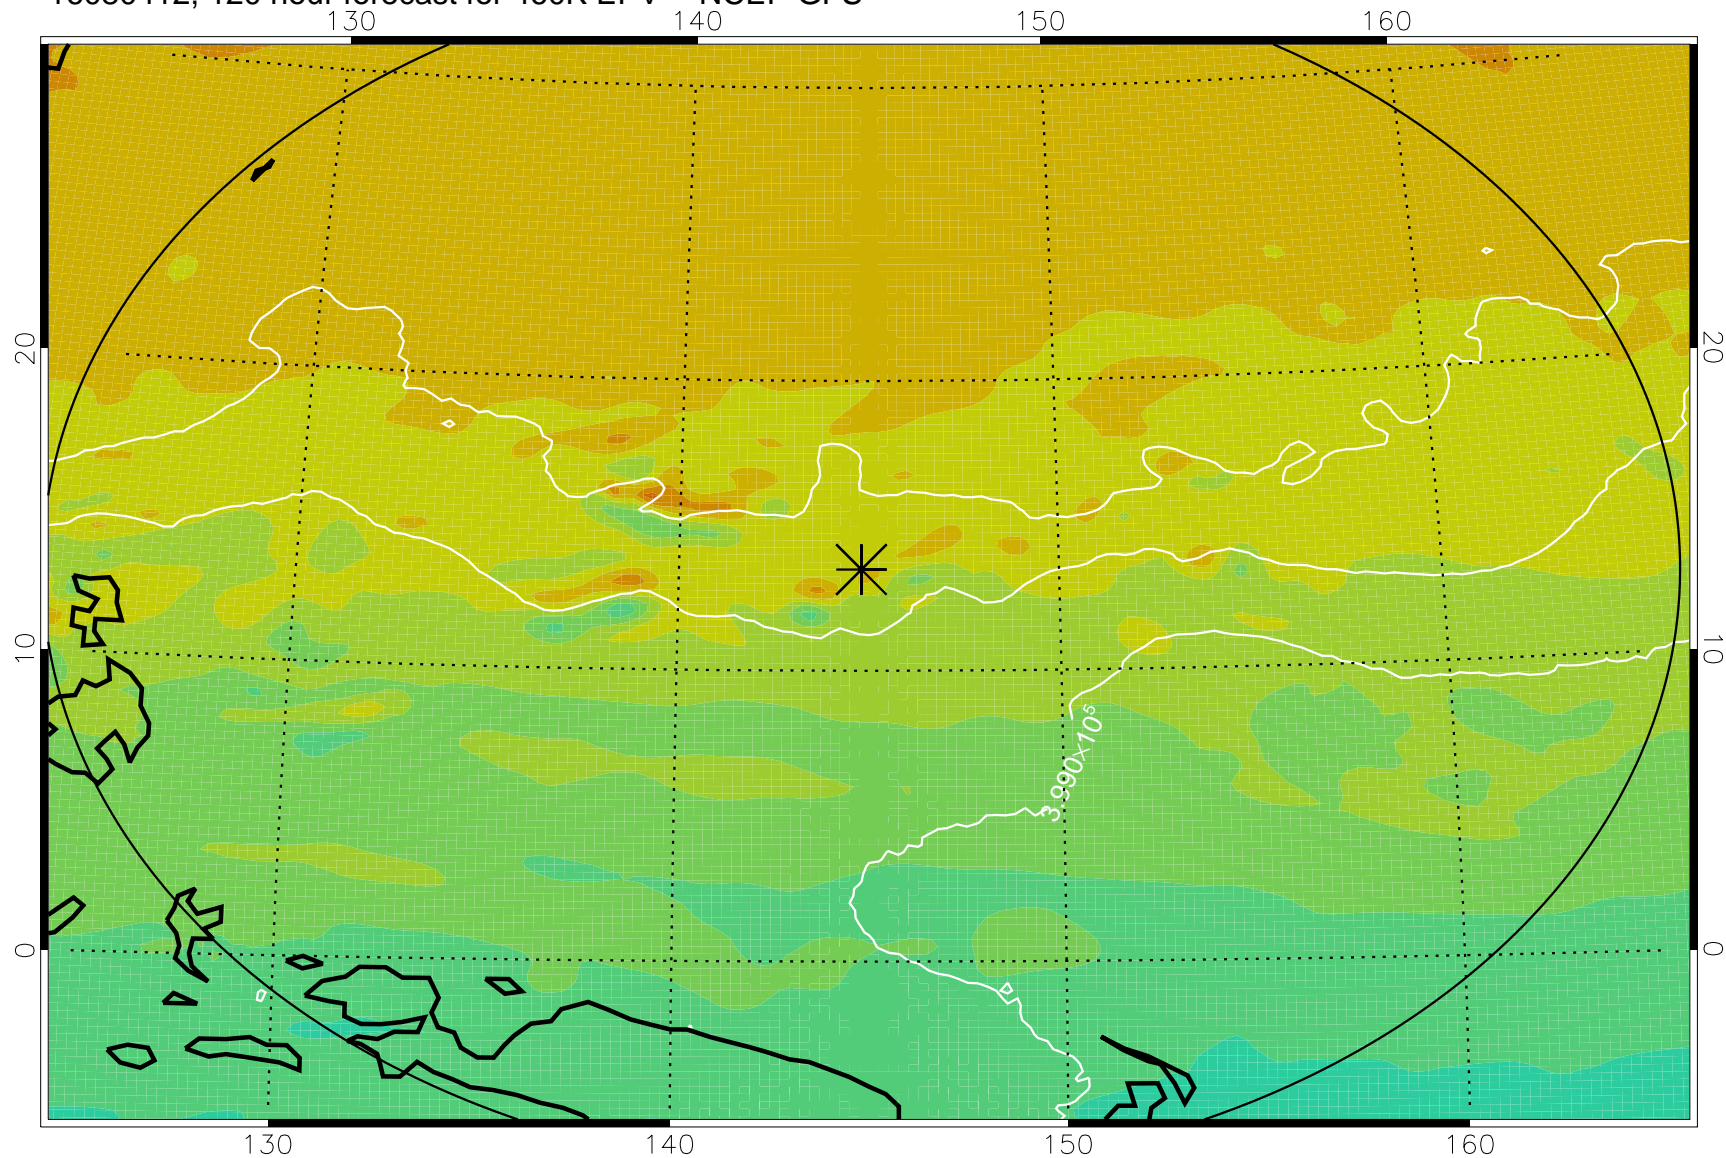

16080218, 78 hour forecast for 460K EPV -- NCEP GFS

460K Montgomery Streamfunction, white

Range ring of 2304 km

16080300, 84 hour forecast for 460K EPV -- NCEP GFS

460K Montgomery Streamfunction, white

Range ring of 2304 km

16080306, 90 hour forecast for 460K EPV -- NCEP GFS

460K Montgomery Streamfunction, white

Range ring of 2304 km

16080312, 96 hour forecast for 460K EPV -- NCEP GFS

460K Montgomery Streamfunction, white

Range ring of 2304 km

16080318, 102 hour forecast for 460K EPV -- NCEP GFS

460K Montgomery Streamfunction, white

Range ring of 2304 km

16080400, 108 hour forecast for 460K EPV -- NCEP GFS

460K Montgomery Streamfunction, white

Range ring of 2304 km

16080406, 114 hour forecast for 460K EPV -- NCEP GFS

460K Montgomery Streamfunction, white

Range ring of 2304 km

16080412, 120 hour forecast for 460K EPV -- NCEP GFS

460K Montgomery Streamfunction, white

Range ring of 2304 km