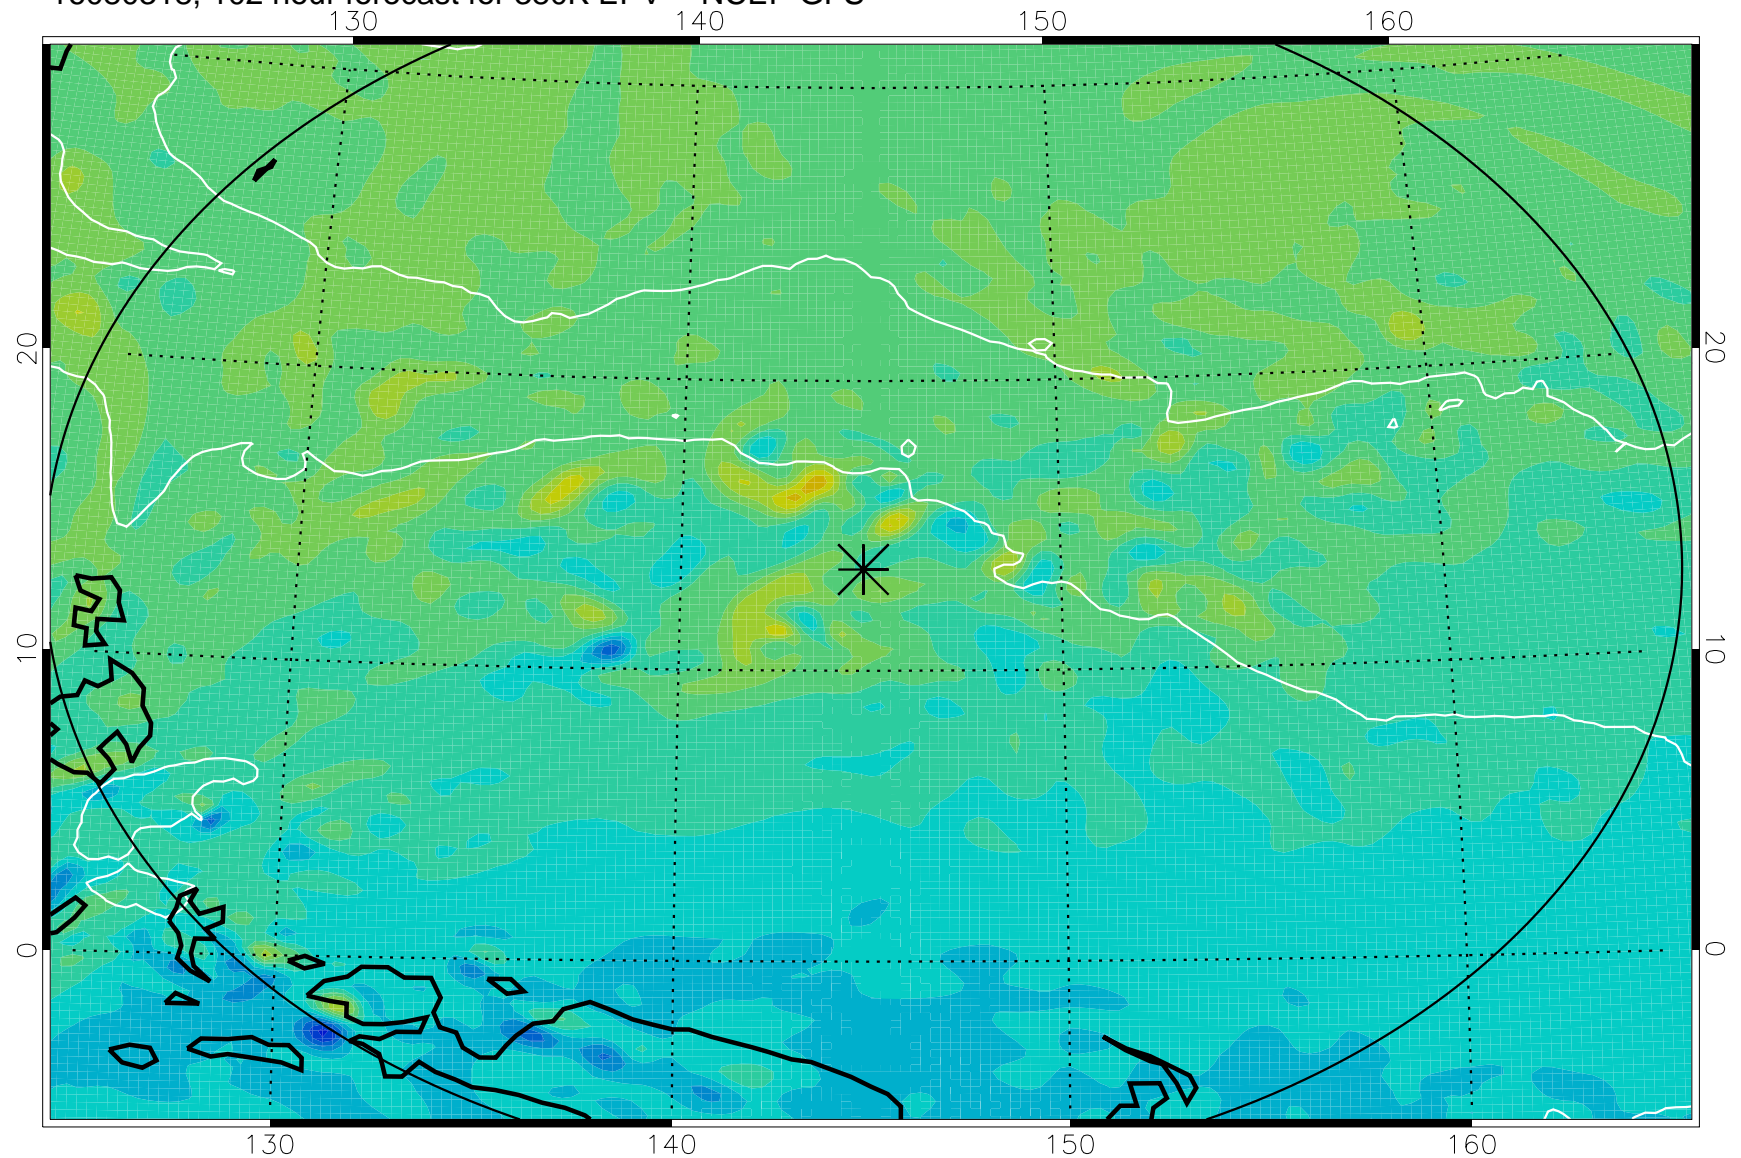

16080218, 78 hour forecast for 380K EPV -- NCEP GFS

380K Montgomery Streamfunction, white

Range ring of 2304 km

16080300, 84 hour forecast for 380K EPV -- NCEP GFS

380K Montgomery Streamfunction, white

Range ring of 2304 km

16080306, 90 hour forecast for 380K EPV -- NCEP GFS

380K Montgomery Streamfunction, white

Range ring of 2304 km

16080312, 96 hour forecast for 380K EPV -- NCEP GFS

380K Montgomery Streamfunction, white

Range ring of 2304 km

16080318, 102 hour forecast for 380K EPV -- NCEP GFS

380K Montgomery Streamfunction, white

Range ring of 2304 km

16080400, 108 hour forecast for 380K EPV -- NCEP GFS

380K Montgomery Streamfunction, white

Range ring of 2304 km

16080406, 114 hour forecast for 380K EPV -- NCEP GFS

380K Montgomery Streamfunction, white

Range ring of 2304 km

16080412, 120 hour forecast for 380K EPV -- NCEP GFS

380K Montgomery Streamfunction, white

Range ring of 2304 km