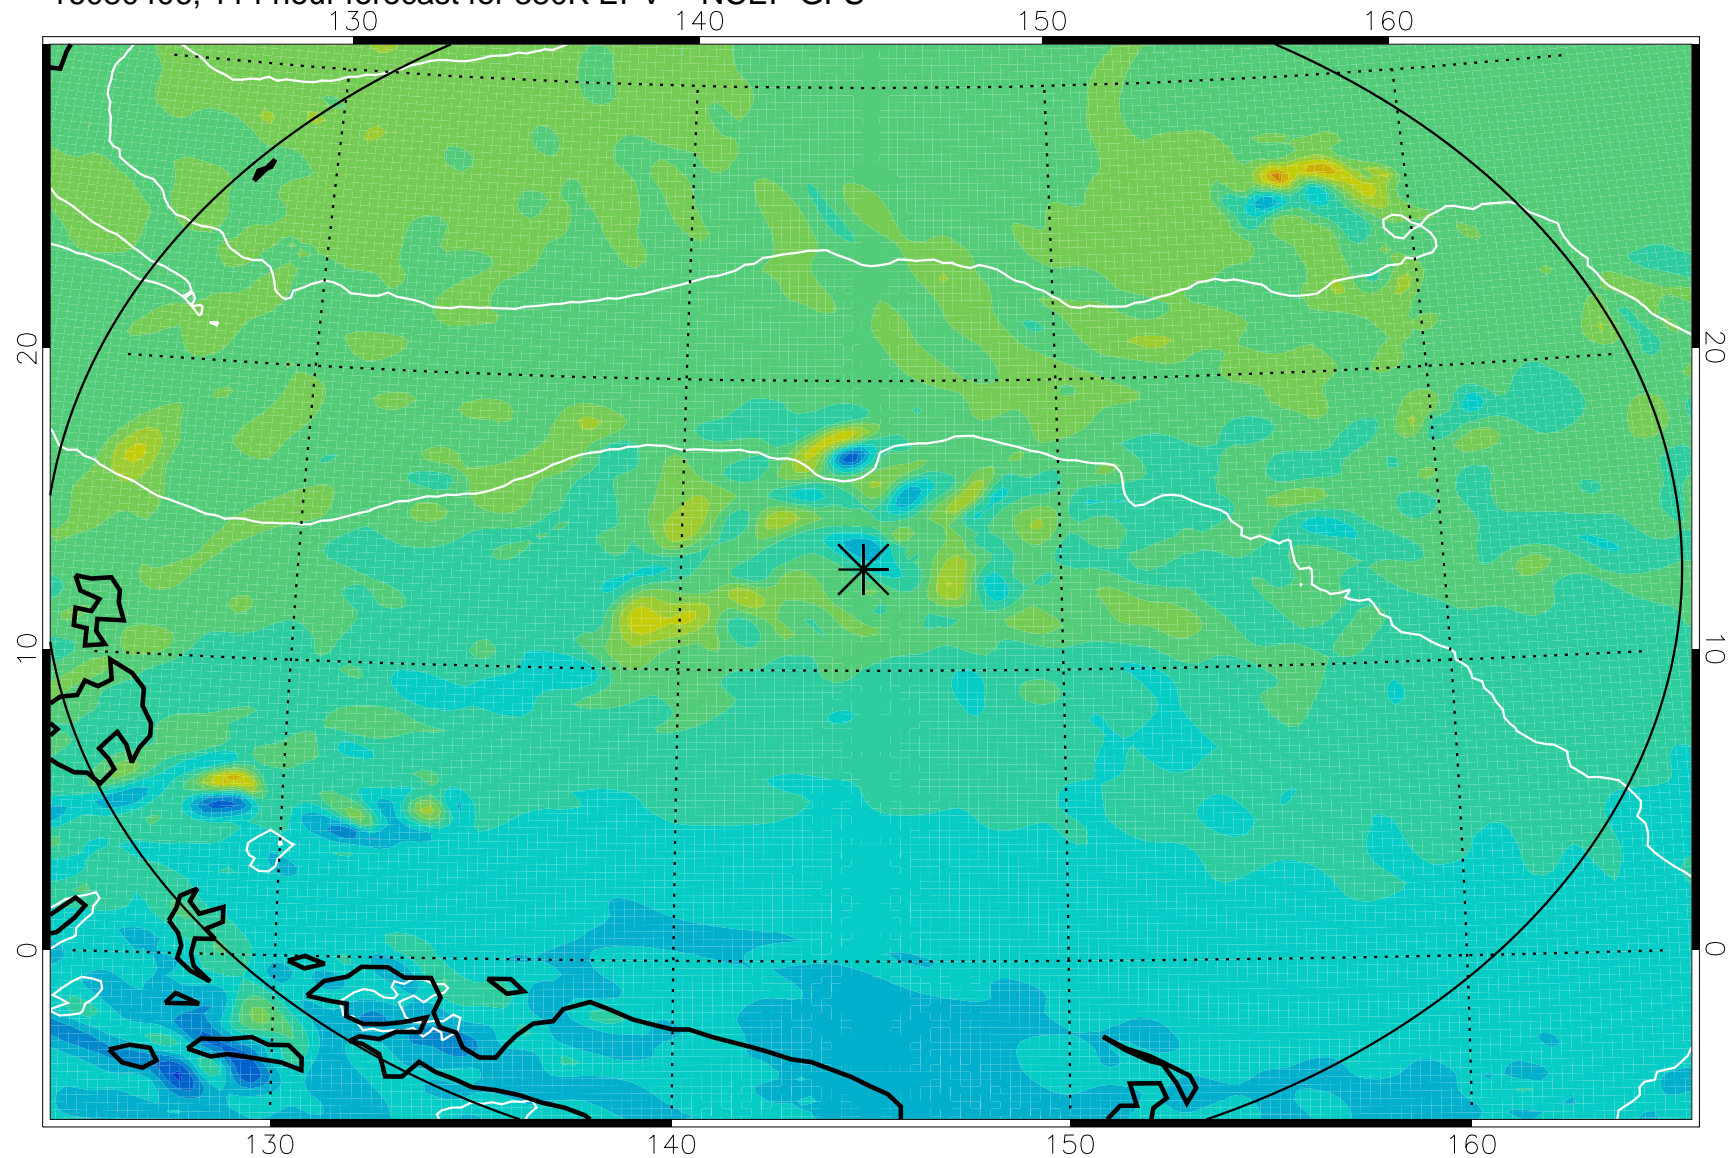

16080218, 78 hour forecast for 380K EPV -- NCEP GFS

380K Montgomery Streamfunction, white

Range ring of 2304 km

16080300, 84 hour forecast for 380K EPV -- NCEP GFS

380K Montgomery Streamfunction, white

Range ring of 2304 km

16080306, 90 hour forecast for 380K EPV -- NCEP GFS

380K Montgomery Streamfunction, white

Range ring of 2304 km

16080312, 96 hour forecast for 380K EPV -- NCEP GFS

380K Montgomery Streamfunction, white

Range ring of 2304 km

16080318, 102 hour forecast for 380K EPV -- NCEP GFS

380K Montgomery Streamfunction, white

Range ring of 2304 km

16080400, 108 hour forecast for 380K EPV -- NCEP GFS

380K Montgomery Streamfunction, white

Range ring of 2304 km

16080406, 114 hour forecast for 380K EPV -- NCEP GFS

380K Montgomery Streamfunction, white

Range ring of 2304 km

16080412, 120 hour forecast for 380K EPV -- NCEP GFS

380K Montgomery Streamfunction, white

Range ring of 2304 km