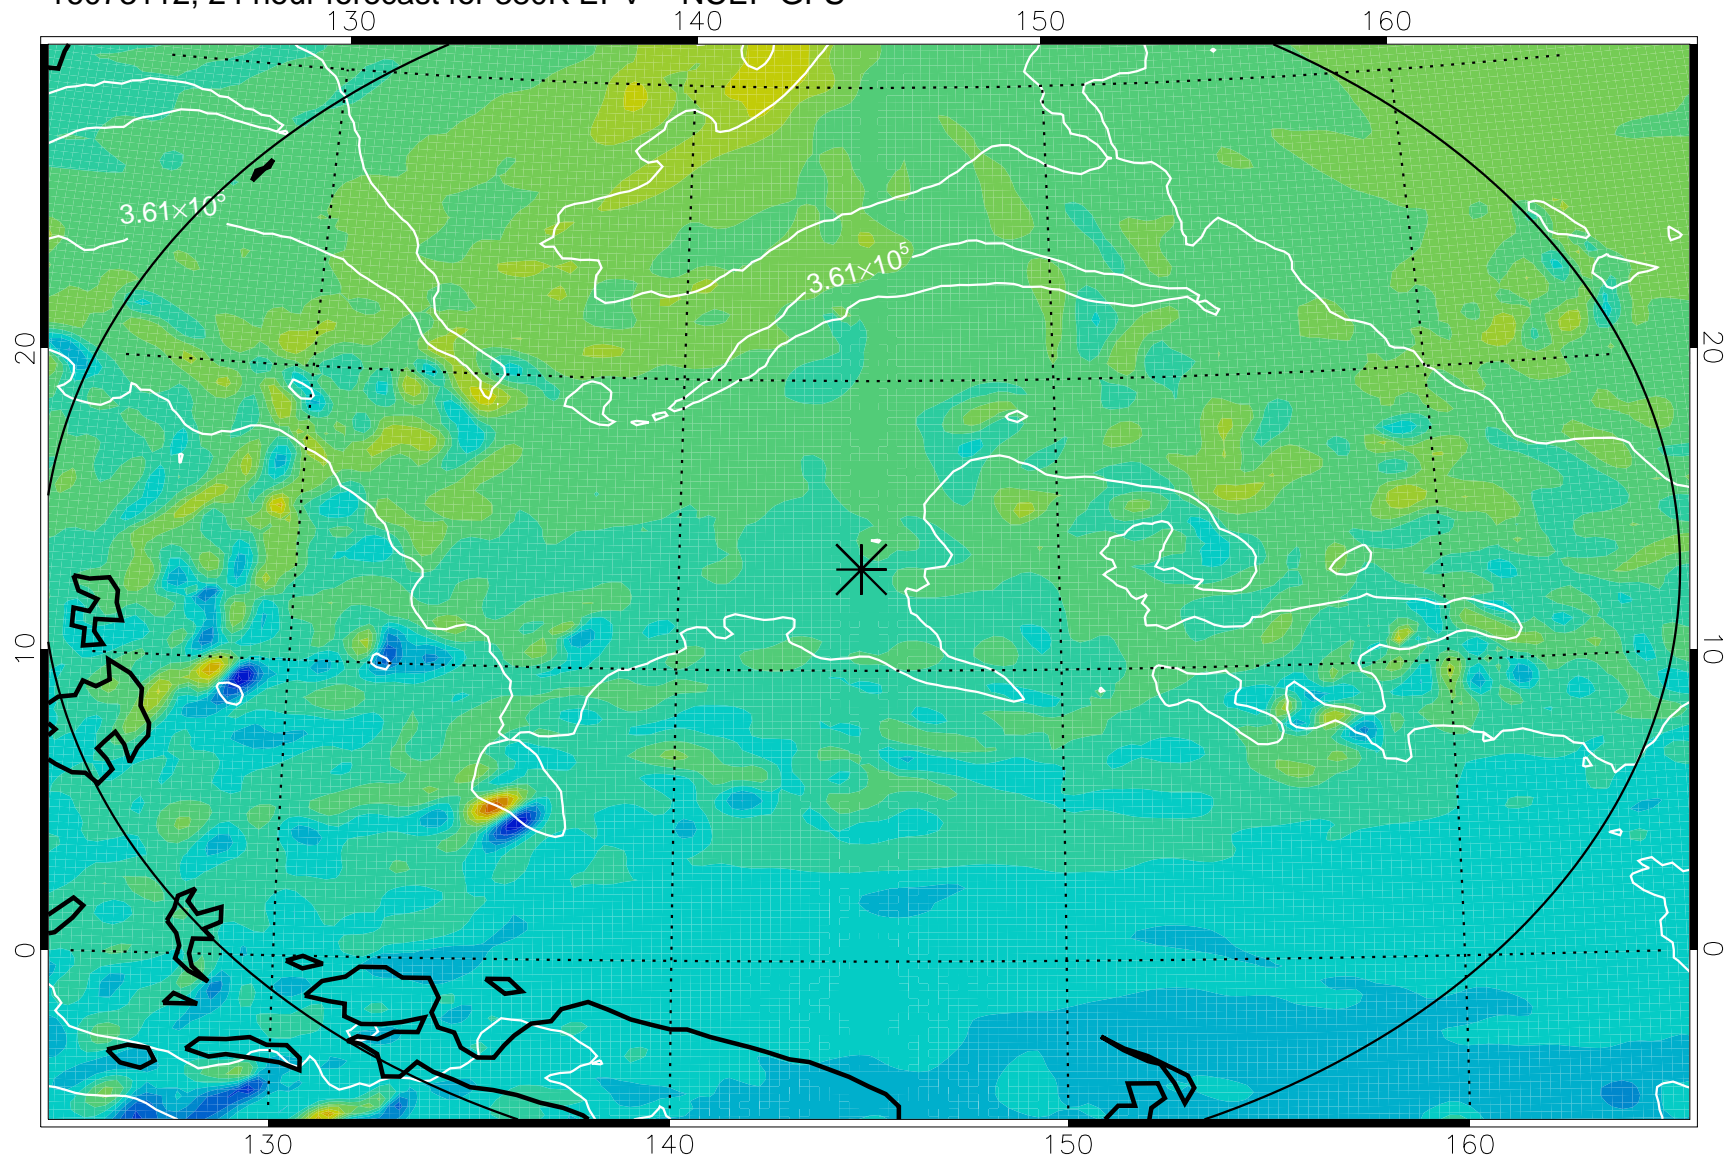

16073018, 6 hour forecast for 380K EPV -- NCEP GFS

380K Montgomery Streamfunction, white

Range ring of 2304 km

16073100, 12 hour forecast for 380K EPV -- NCEP GFS

380K Montgomery Streamfunction, white

Range ring of 2304 km

16073106, 18 hour forecast for 380K EPV -- NCEP GFS

380K Montgomery Streamfunction, white

Range ring of 2304 km

16073112, 24 hour forecast for 380K EPV -- NCEP GFS

380K Montgomery Streamfunction, white

Range ring of 2304 km

16073118, 30 hour forecast for 380K EPV -- NCEP GFS

380K Montgomery Streamfunction, white

Range ring of 2304 km

16080100, 36 hour forecast for 380K EPV -- NCEP GFS

380K Montgomery Streamfunction, white

Range ring of 2304 km

16080106, 42 hour forecast for 380K EPV -- NCEP GFS

380K Montgomery Streamfunction, white

Range ring of 2304 km

16080112, 48 hour forecast for 380K EPV -- NCEP GFS

380K Montgomery Streamfunction, white

Range ring of 2304 km