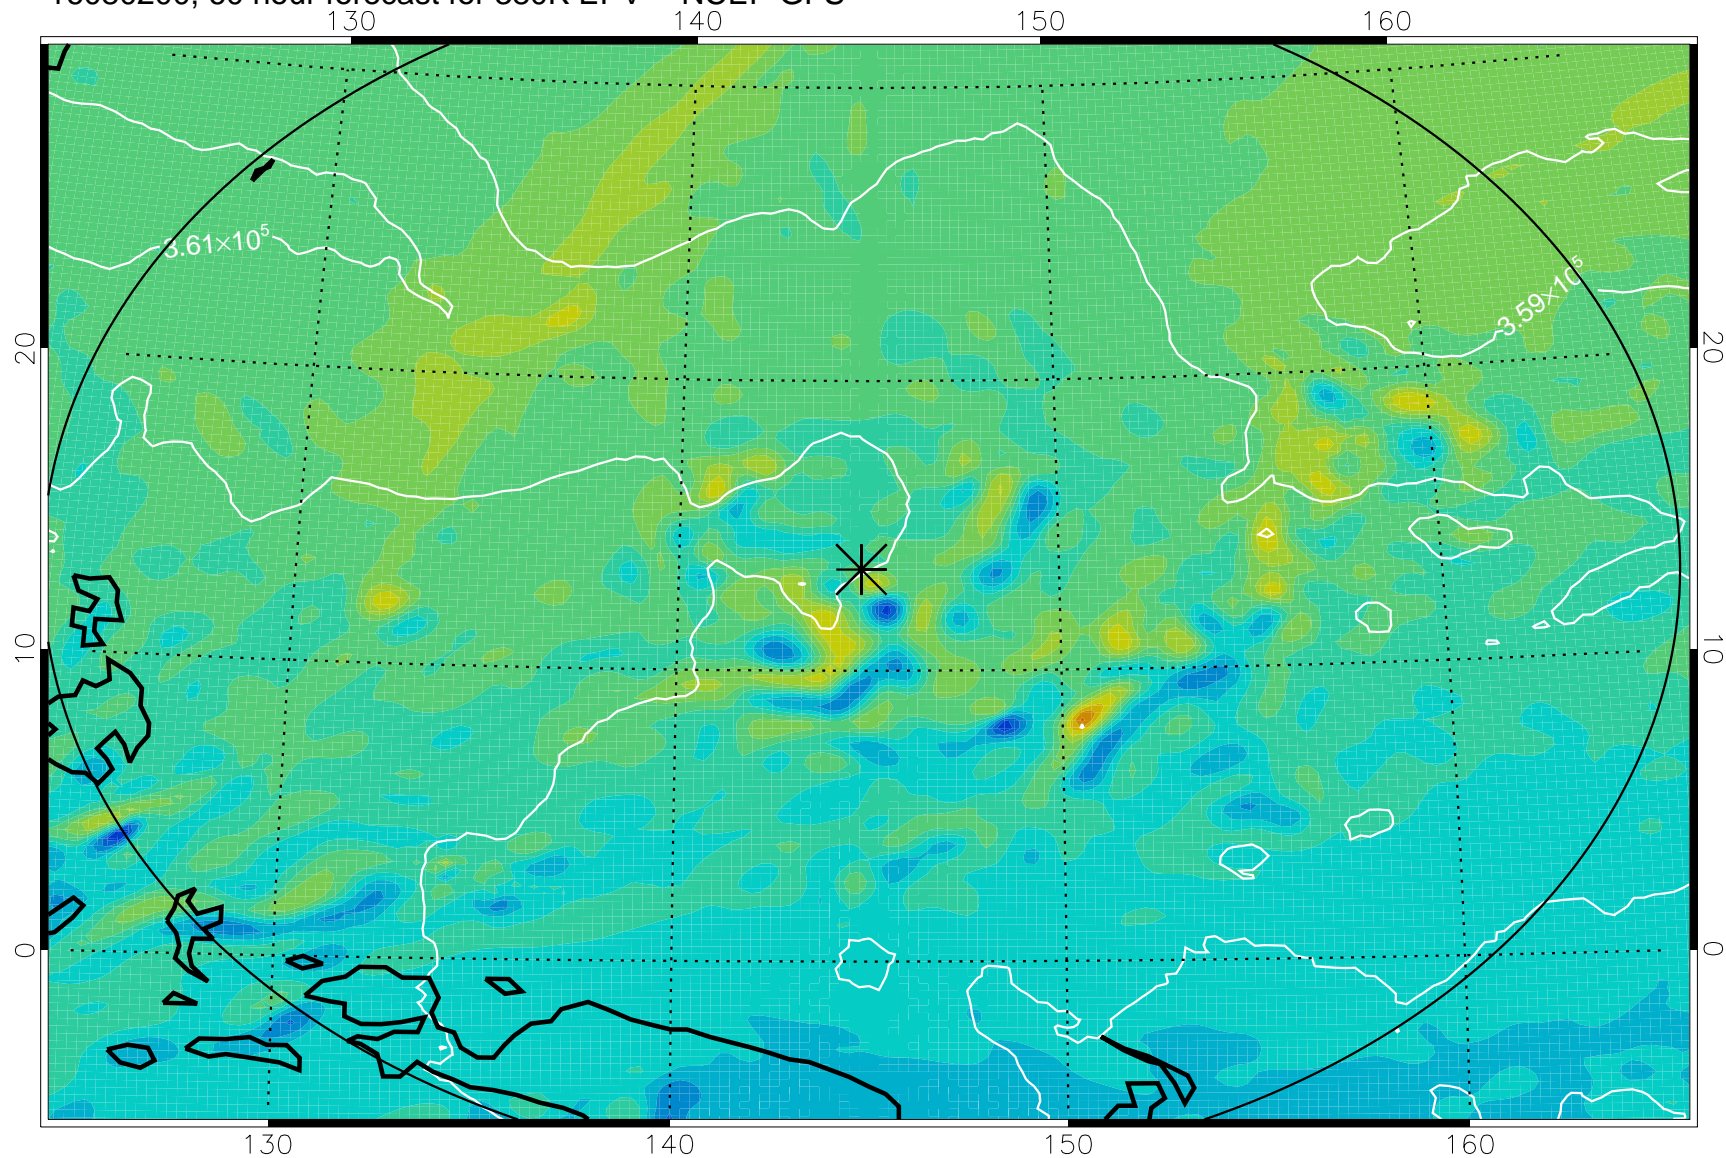

16073118, 30 hour forecast for 380K EPV -- NCEP GFS

380K Montgomery Streamfunction, white

Range ring of 2304 km

16080100, 36 hour forecast for 380K EPV -- NCEP GFS

380K Montgomery Streamfunction, white

Range ring of 2304 km

16080106, 42 hour forecast for 380K EPV -- NCEP GFS

380K Montgomery Streamfunction, white

Range ring of 2304 km

16080112, 48 hour forecast for 380K EPV -- NCEP GFS

380K Montgomery Streamfunction, white

Range ring of 2304 km

16080118, 54 hour forecast for 380K EPV -- NCEP GFS

380K Montgomery Streamfunction, white

Range ring of 2304 km

16080200, 60 hour forecast for 380K EPV -- NCEP GFS

380K Montgomery Streamfunction, white

Range ring of 2304 km

16080206, 66 hour forecast for 380K EPV -- NCEP GFS

380K Montgomery Streamfunction, white

Range ring of 2304 km

16080212, 72 hour forecast for 380K EPV -- NCEP GFS

380K Montgomery Streamfunction, white

Range ring of 2304 km