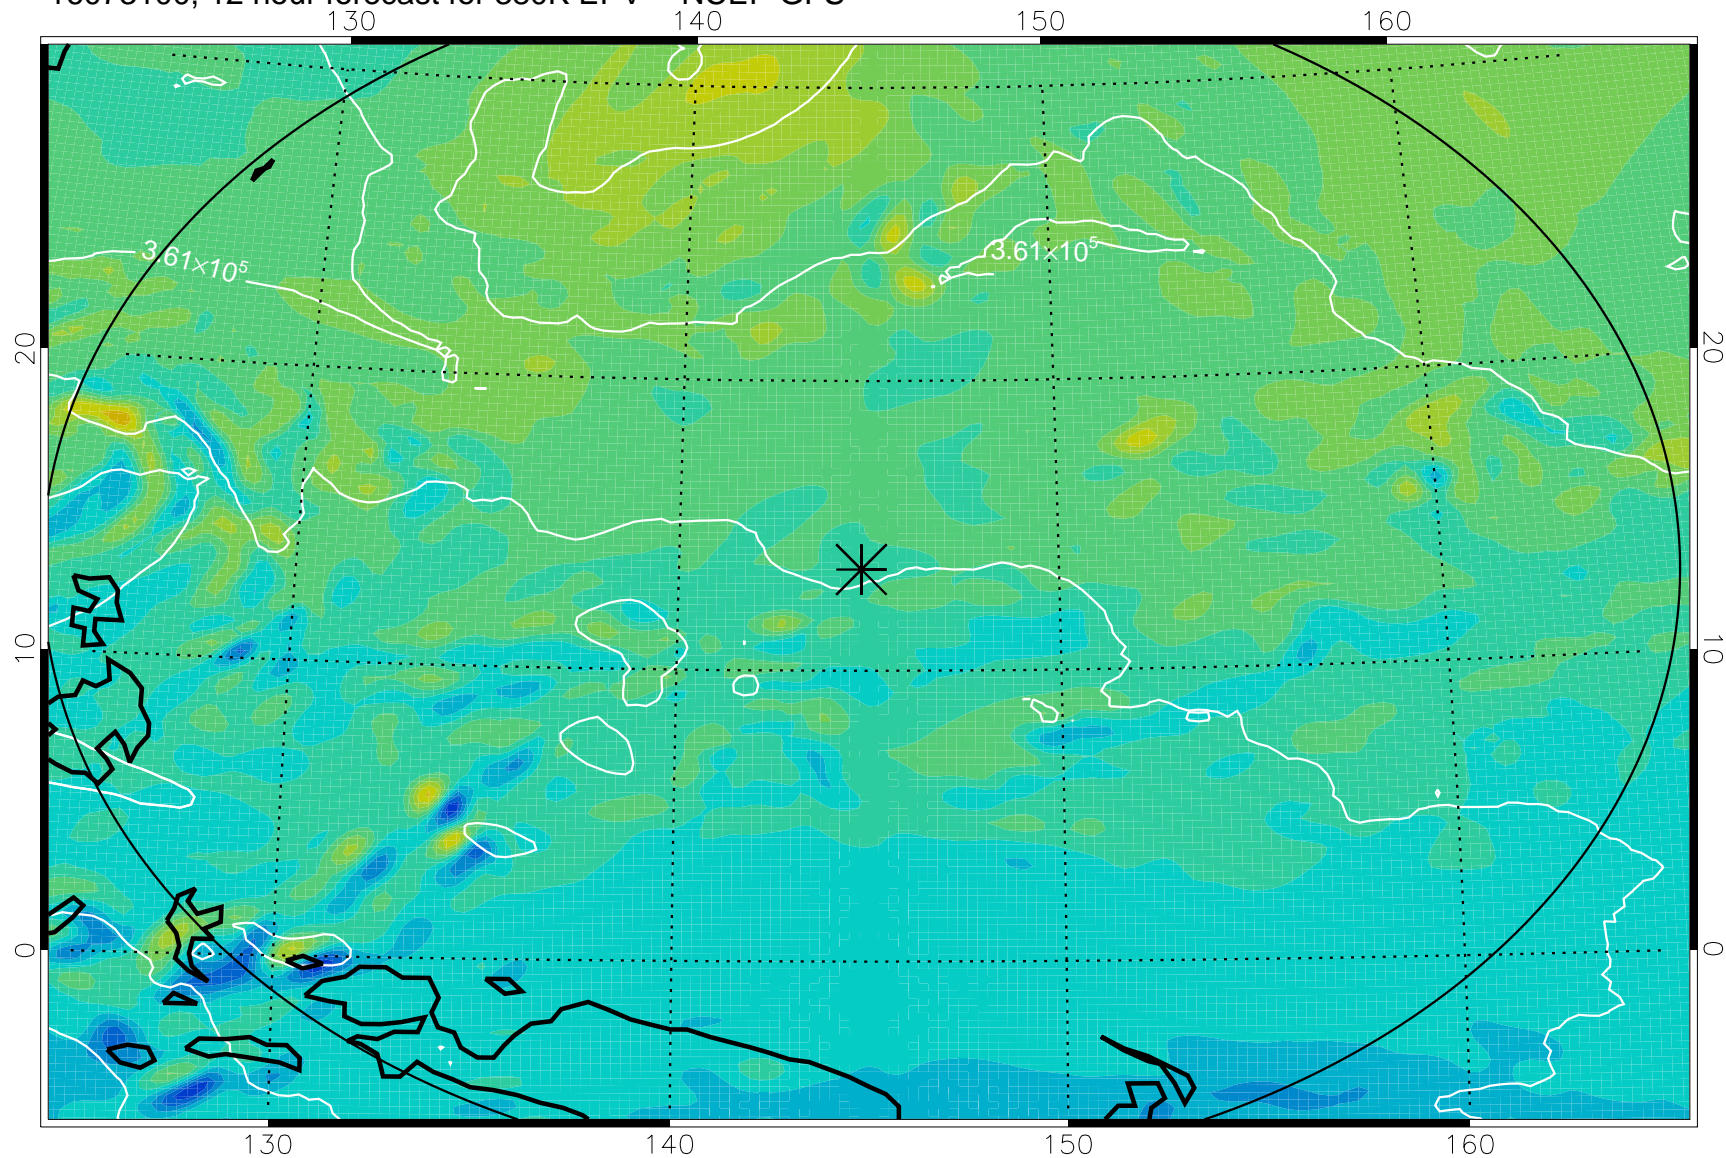

16073018, 6 hour forecast for 380K EPV -- NCEP GFS

380K Montgomery Streamfunction, white

Range ring of 2304 km

16073100, 12 hour forecast for 380K EPV -- NCEP GFS

380K Montgomery Streamfunction, white

Range ring of 2304 km

16073106, 18 hour forecast for 380K EPV -- NCEP GFS

380K Montgomery Streamfunction, white

Range ring of 2304 km

16073112, 24 hour forecast for 380K EPV -- NCEP GFS

380K Montgomery Streamfunction, white

Range ring of 2304 km

16073118, 30 hour forecast for 380K EPV -- NCEP GFS

380K Montgomery Streamfunction, white

Range ring of 2304 km

16080100, 36 hour forecast for 380K EPV -- NCEP GFS

380K Montgomery Streamfunction, white

Range ring of 2304 km

16080106, 42 hour forecast for 380K EPV -- NCEP GFS

380K Montgomery Streamfunction, white

Range ring of 2304 km

16080112, 48 hour forecast for 380K EPV -- NCEP GFS

380K Montgomery Streamfunction, white

Range ring of 2304 km