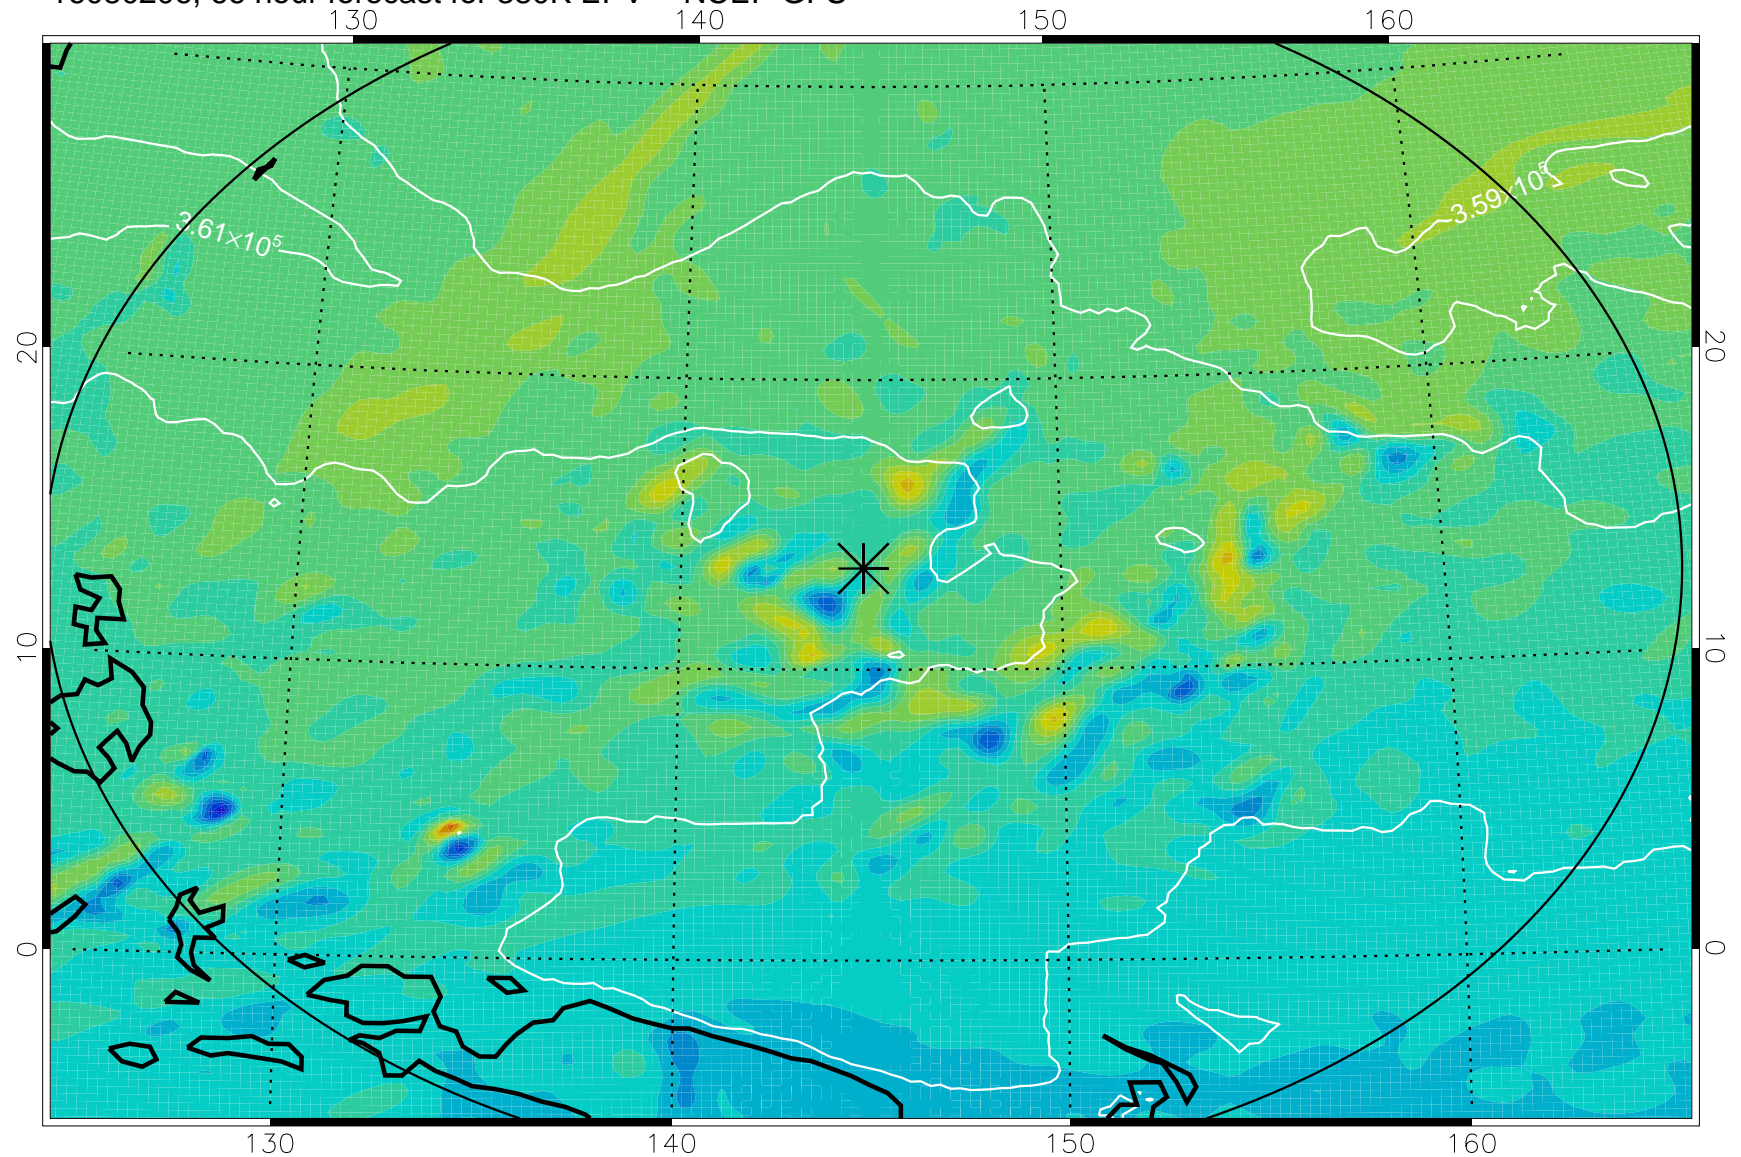

16080118, 54 hour forecast for 380K EPV -- NCEP GFS

380K Montgomery Streamfunction, white

Range ring of 2304 km

16080200, 60 hour forecast for 380K EPV -- NCEP GFS

380K Montgomery Streamfunction, white

Range ring of 2304 km

16080206, 66 hour forecast for 380K EPV -- NCEP GFS

380K Montgomery Streamfunction, white

Range ring of 2304 km

16080212, 72 hour forecast for 380K EPV -- NCEP GFS

380K Montgomery Streamfunction, white

Range ring of 2304 km

16080218, 78 hour forecast for 380K EPV -- NCEP GFS

380K Montgomery Streamfunction, white

Range ring of 2304 km

16080300, 84 hour forecast for 380K EPV -- NCEP GFS

380K Montgomery Streamfunction, white

Range ring of 2304 km

16080306, 90 hour forecast for 380K EPV -- NCEP GFS

380K Montgomery Streamfunction, white

Range ring of 2304 km

16080312, 96 hour forecast for 380K EPV -- NCEP GFS

380K Montgomery Streamfunction, white

Range ring of 2304 km