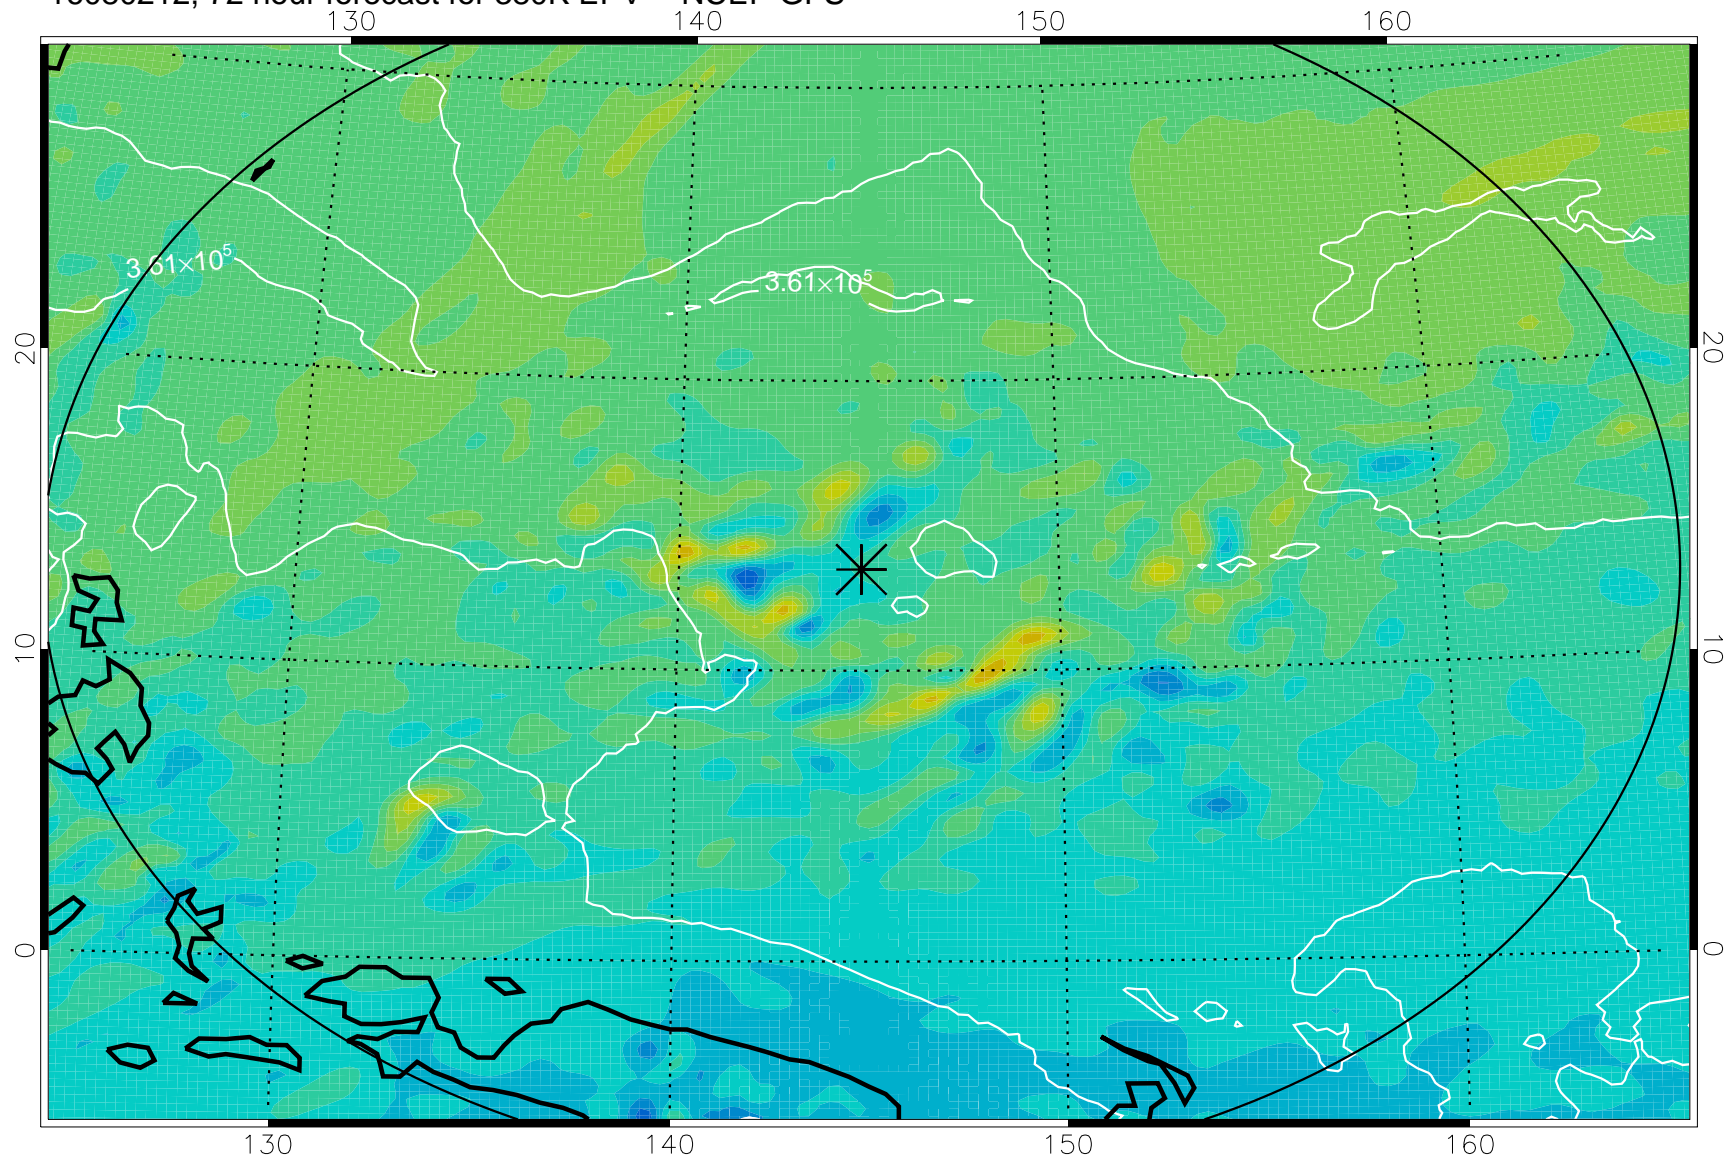

16080118, 54 hour forecast for 380K EPV -- NCEP GFS

380K Montgomery Streamfunction, white

Range ring of 2304 km

16080200, 60 hour forecast for 380K EPV -- NCEP GFS

380K Montgomery Streamfunction, white

Range ring of 2304 km

16080206, 66 hour forecast for 380K EPV -- NCEP GFS

380K Montgomery Streamfunction, white

Range ring of 2304 km

16080212, 72 hour forecast for 380K EPV -- NCEP GFS

380K Montgomery Streamfunction, white

Range ring of 2304 km

16080218, 78 hour forecast for 380K EPV -- NCEP GFS

380K Montgomery Streamfunction, white

Range ring of 2304 km

16080300, 84 hour forecast for 380K EPV -- NCEP GFS

380K Montgomery Streamfunction, white

Range ring of 2304 km

16080306, 90 hour forecast for 380K EPV -- NCEP GFS

380K Montgomery Streamfunction, white

Range ring of 2304 km

16080312, 96 hour forecast for 380K EPV -- NCEP GFS

380K Montgomery Streamfunction, white

Range ring of 2304 km