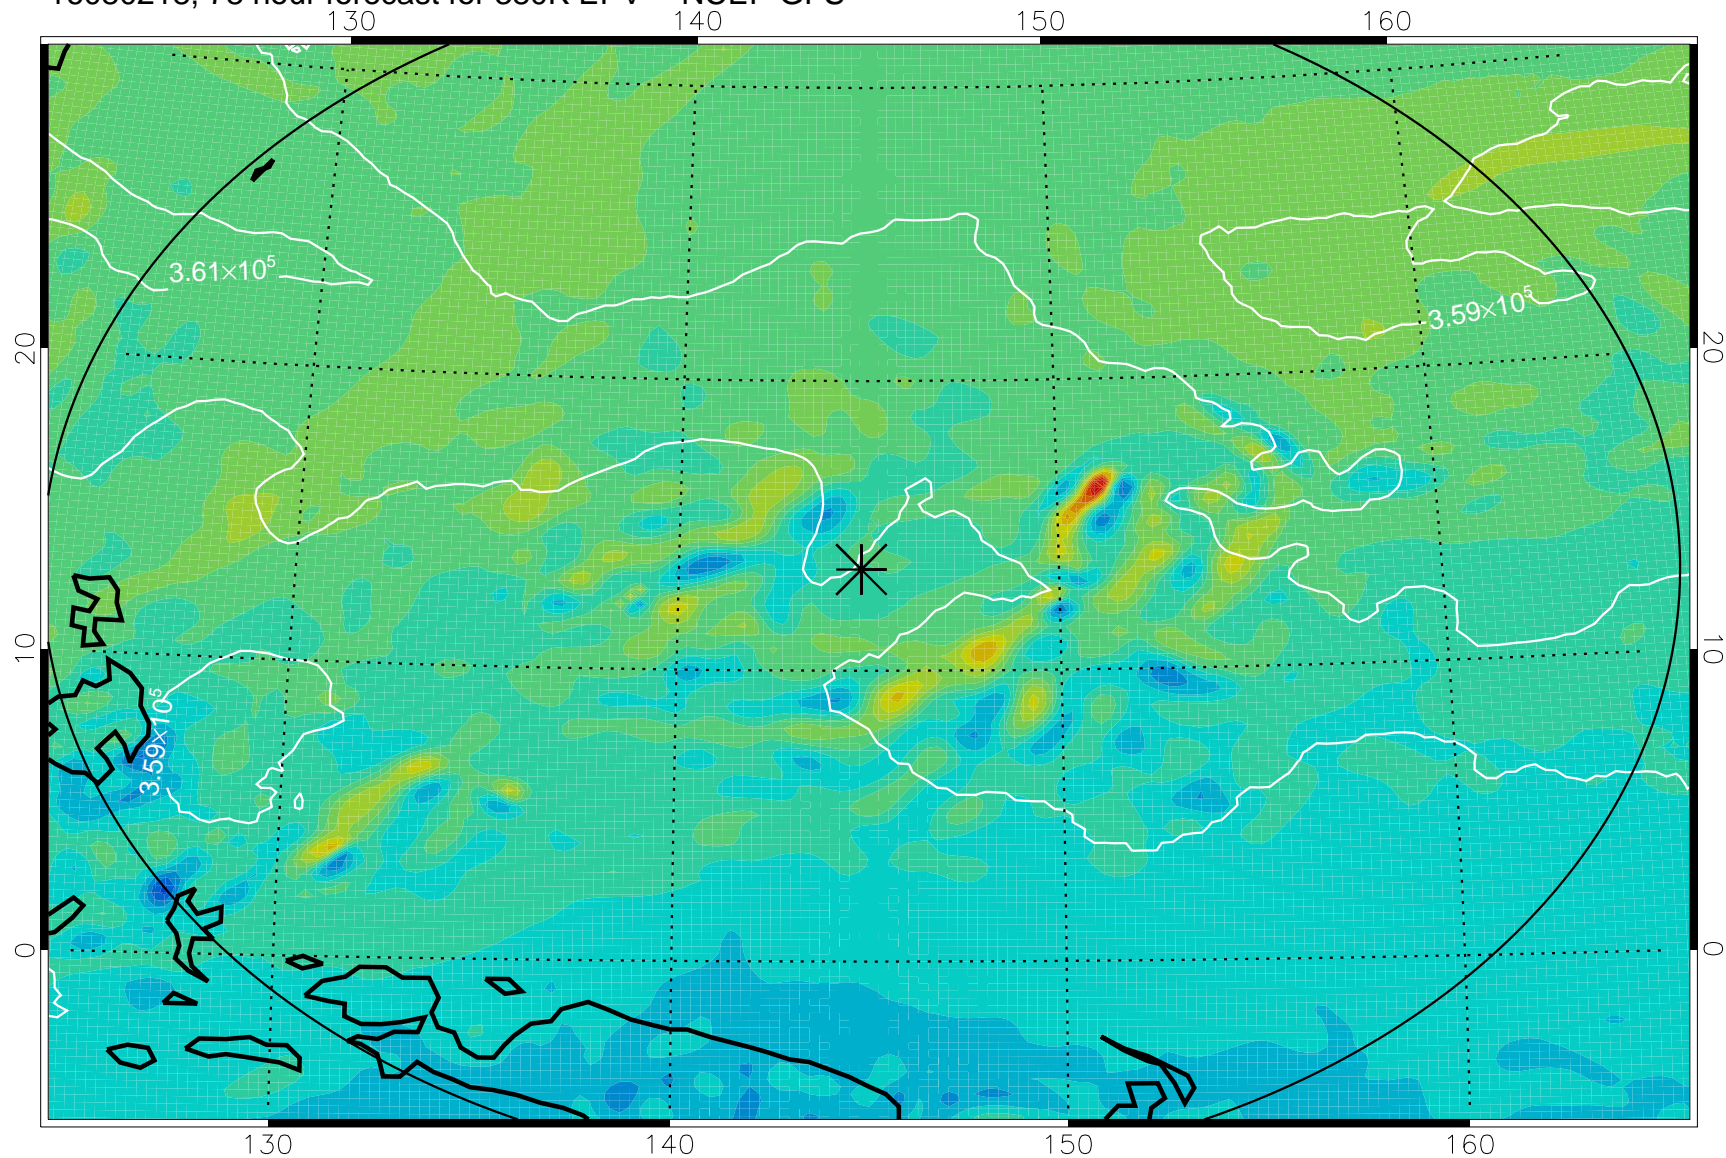

16080118, 54 hour forecast for 380K EPV -- NCEP GFS

380K Montgomery Streamfunction, white

Range ring of 2304 km

16080200, 60 hour forecast for 380K EPV -- NCEP GFS

380K Montgomery Streamfunction, white

Range ring of 2304 km

16080206, 66 hour forecast for 380K EPV -- NCEP GFS

380K Montgomery Streamfunction, white

Range ring of 2304 km

16080212, 72 hour forecast for 380K EPV -- NCEP GFS

380K Montgomery Streamfunction, white

Range ring of 2304 km

16080218, 78 hour forecast for 380K EPV -- NCEP GFS

380K Montgomery Streamfunction, white

Range ring of 2304 km

16080300, 84 hour forecast for 380K EPV -- NCEP GFS

380K Montgomery Streamfunction, white

Range ring of 2304 km

16080306, 90 hour forecast for 380K EPV -- NCEP GFS

380K Montgomery Streamfunction, white

Range ring of 2304 km

16080312, 96 hour forecast for 380K EPV -- NCEP GFS

380K Montgomery Streamfunction, white

Range ring of 2304 km