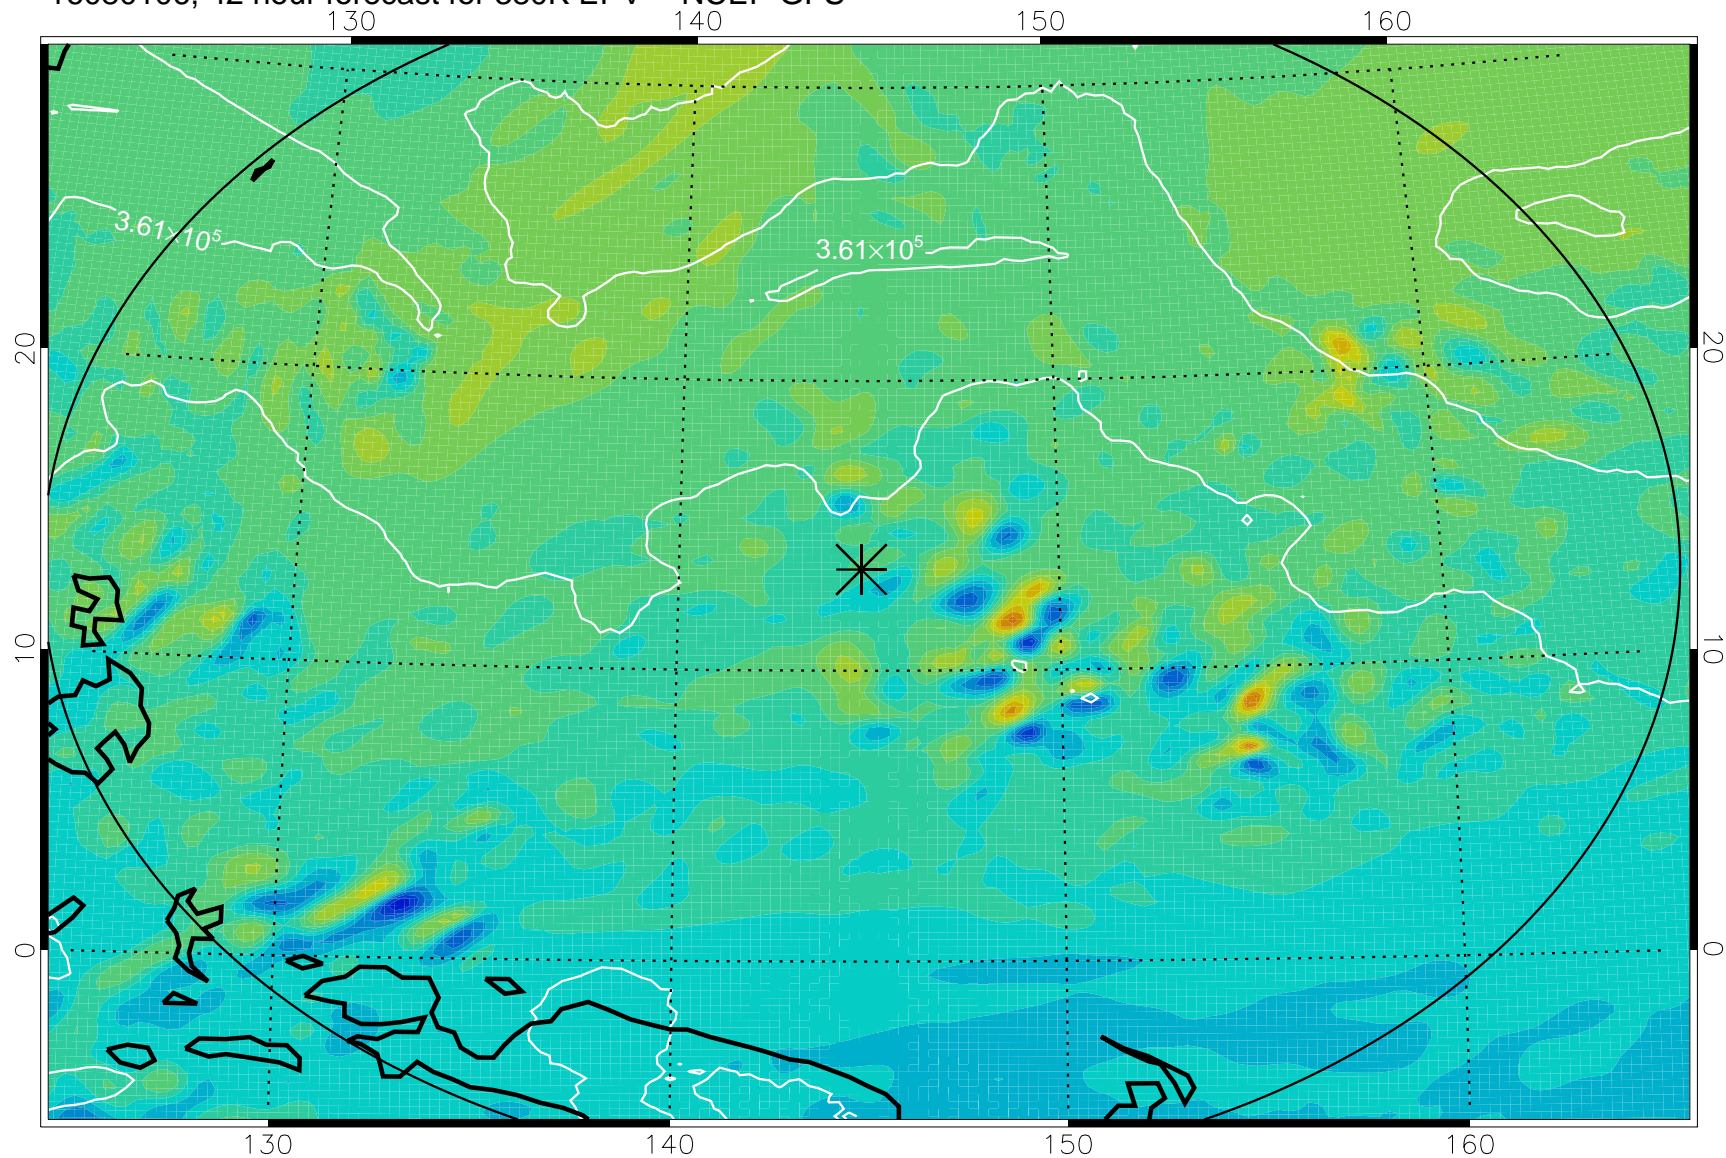

16073118, 30 hour forecast for 380K EPV -- NCEP GFS

380K Montgomery Streamfunction, white

Range ring of 2304 km

16080100, 36 hour forecast for 380K EPV -- NCEP GFS

380K Montgomery Streamfunction, white

Range ring of 2304 km

16080106, 42 hour forecast for 380K EPV -- NCEP GFS

380K Montgomery Streamfunction, white

Range ring of 2304 km

16080112, 48 hour forecast for 380K EPV -- NCEP GFS

380K Montgomery Streamfunction, white

Range ring of 2304 km

16080118, 54 hour forecast for 380K EPV -- NCEP GFS

380K Montgomery Streamfunction, white

Range ring of 2304 km

16080200, 60 hour forecast for 380K EPV -- NCEP GFS

380K Montgomery Streamfunction, white

Range ring of 2304 km

16080206, 66 hour forecast for 380K EPV -- NCEP GFS

380K Montgomery Streamfunction, white

Range ring of 2304 km

16080212, 72 hour forecast for 380K EPV -- NCEP GFS

380K Montgomery Streamfunction, white

Range ring of 2304 km