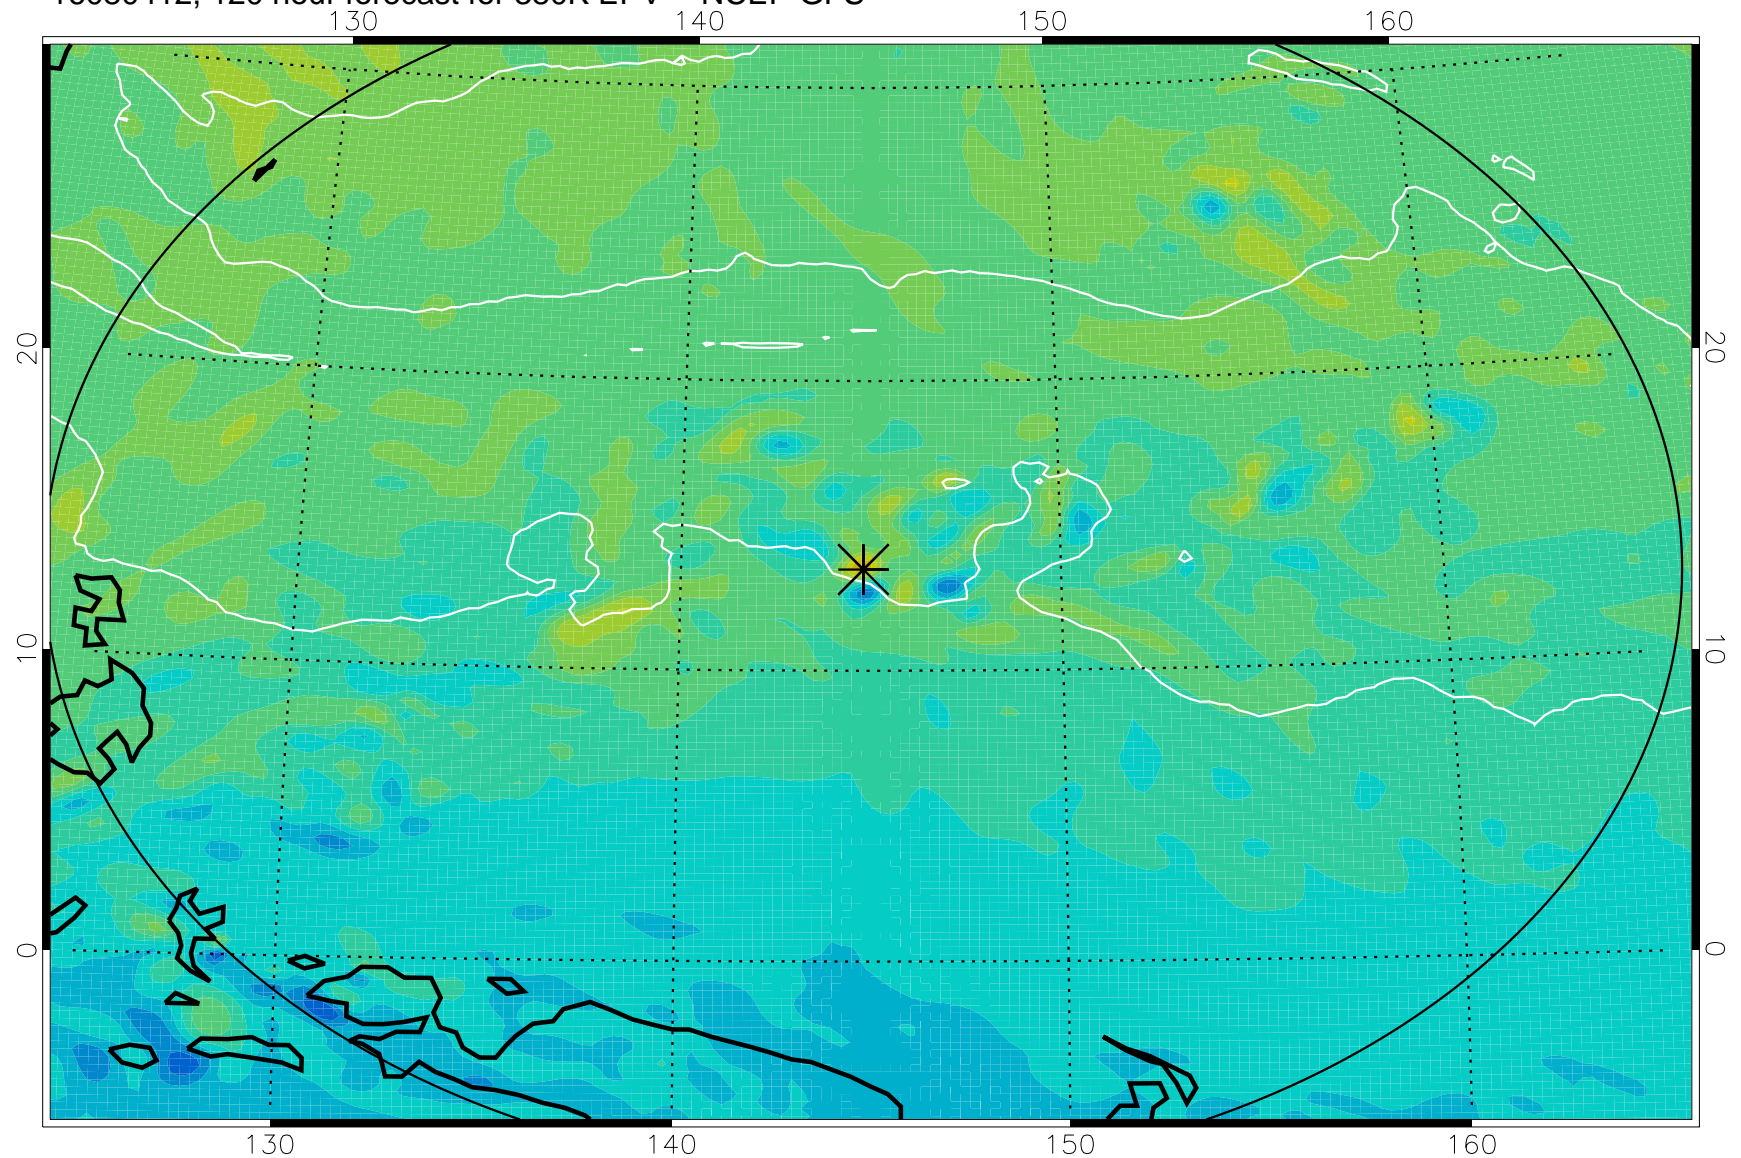

16080218, 78 hour forecast for 380K EPV -- NCEP GFS

380K Montgomery Streamfunction, white

Range ring of 2304 km

16080300, 84 hour forecast for 380K EPV -- NCEP GFS

380K Montgomery Streamfunction, white

Range ring of 2304 km

16080306, 90 hour forecast for 380K EPV -- NCEP GFS

380K Montgomery Streamfunction, white

Range ring of 2304 km

16080312, 96 hour forecast for 380K EPV -- NCEP GFS

380K Montgomery Streamfunction, white

Range ring of 2304 km

16080318, 102 hour forecast for 380K EPV -- NCEP GFS

380K Montgomery Streamfunction, white

Range ring of 2304 km

16080400, 108 hour forecast for 380K EPV -- NCEP GFS

380K Montgomery Streamfunction, white

Range ring of 2304 km

16080406, 114 hour forecast for 380K EPV -- NCEP GFS

380K Montgomery Streamfunction, white

Range ring of 2304 km

16080412, 120 hour forecast for 380K EPV -- NCEP GFS

380K Montgomery Streamfunction, white

Range ring of 2304 km