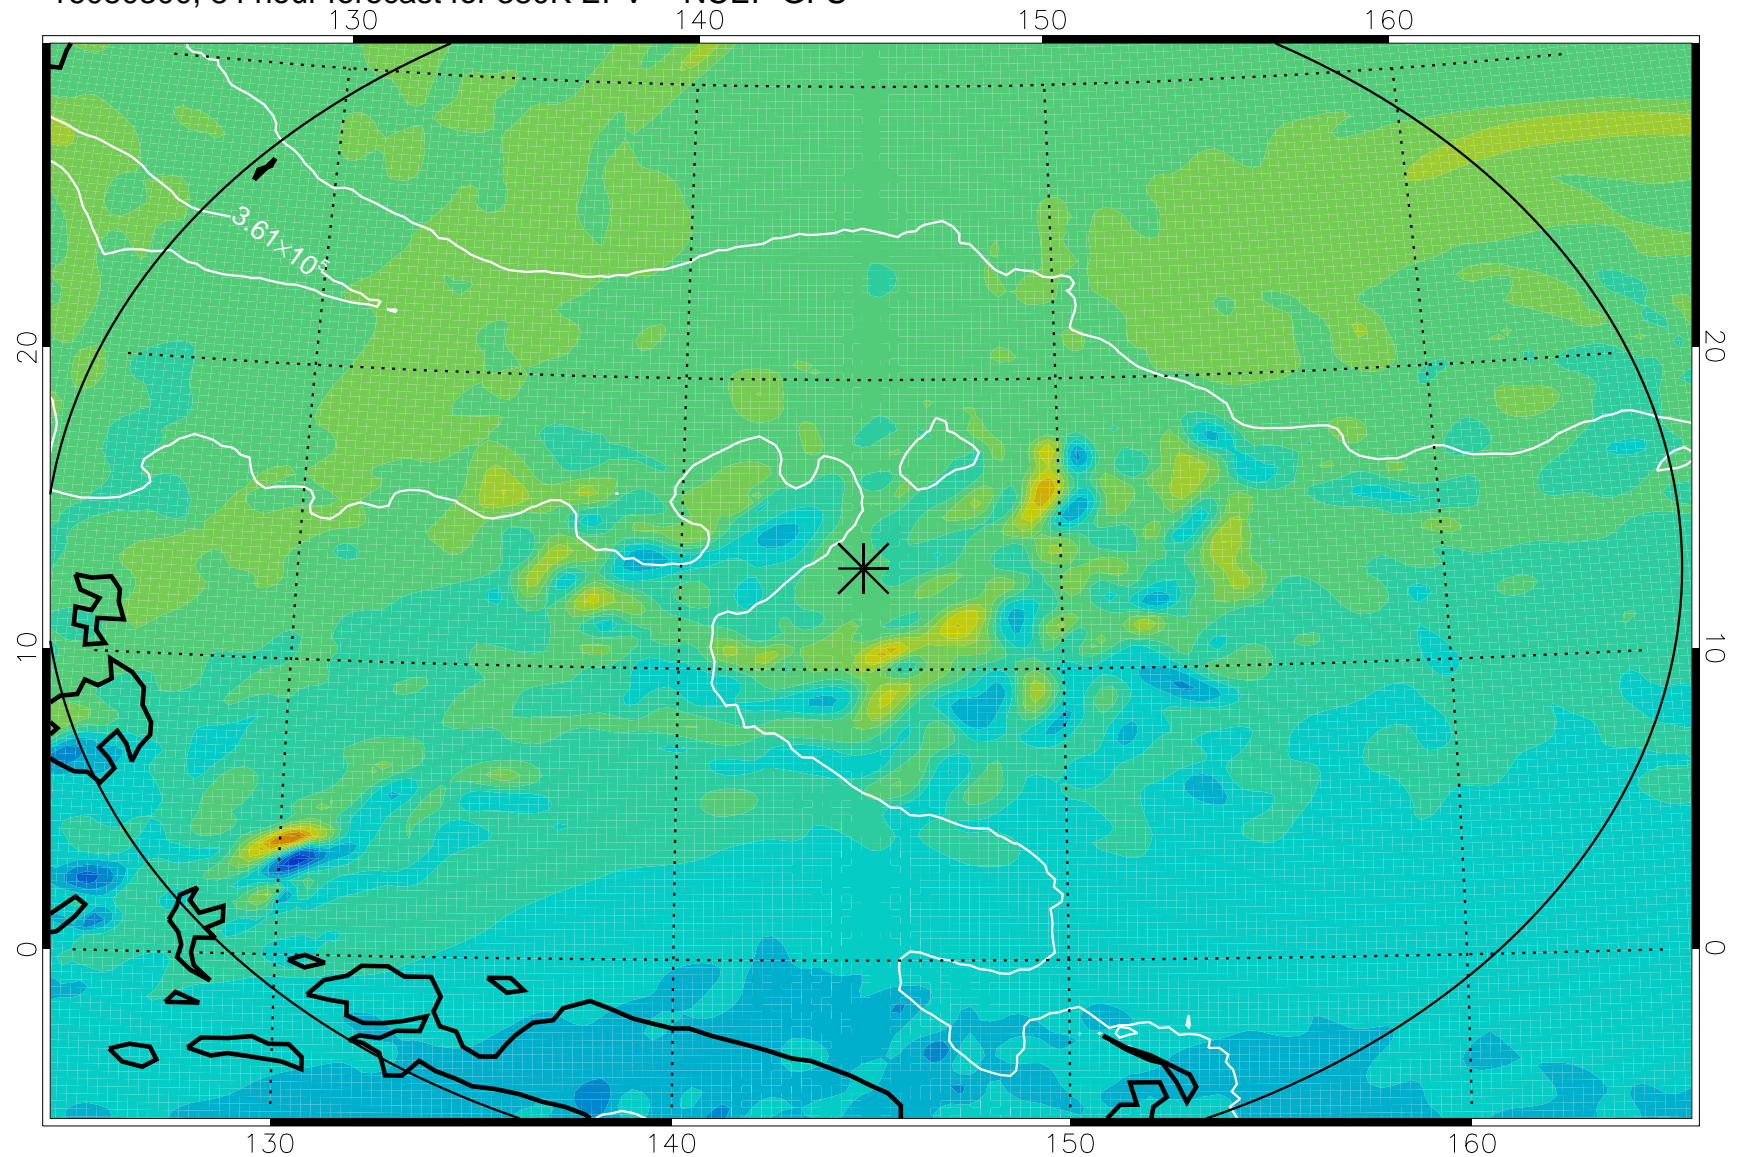

16080118, 54 hour forecast for 380K EPV -- NCEP GFS

380K Montgomery Streamfunction, white

Range ring of 2304 km

16080200, 60 hour forecast for 380K EPV -- NCEP GFS

380K Montgomery Streamfunction, white

Range ring of 2304 km

16080206, 66 hour forecast for 380K EPV -- NCEP GFS

380K Montgomery Streamfunction, white

Range ring of 2304 km

16080212, 72 hour forecast for 380K EPV -- NCEP GFS

380K Montgomery Streamfunction, white

Range ring of 2304 km

16080218, 78 hour forecast for 380K EPV -- NCEP GFS

380K Montgomery Streamfunction, white

Range ring of 2304 km

16080300, 84 hour forecast for 380K EPV -- NCEP GFS

380K Montgomery Streamfunction, white

Range ring of 2304 km

16080306, 90 hour forecast for 380K EPV -- NCEP GFS

380K Montgomery Streamfunction, white

Range ring of 2304 km

16080312, 96 hour forecast for 380K EPV -- NCEP GFS

380K Montgomery Streamfunction, white

Range ring of 2304 km