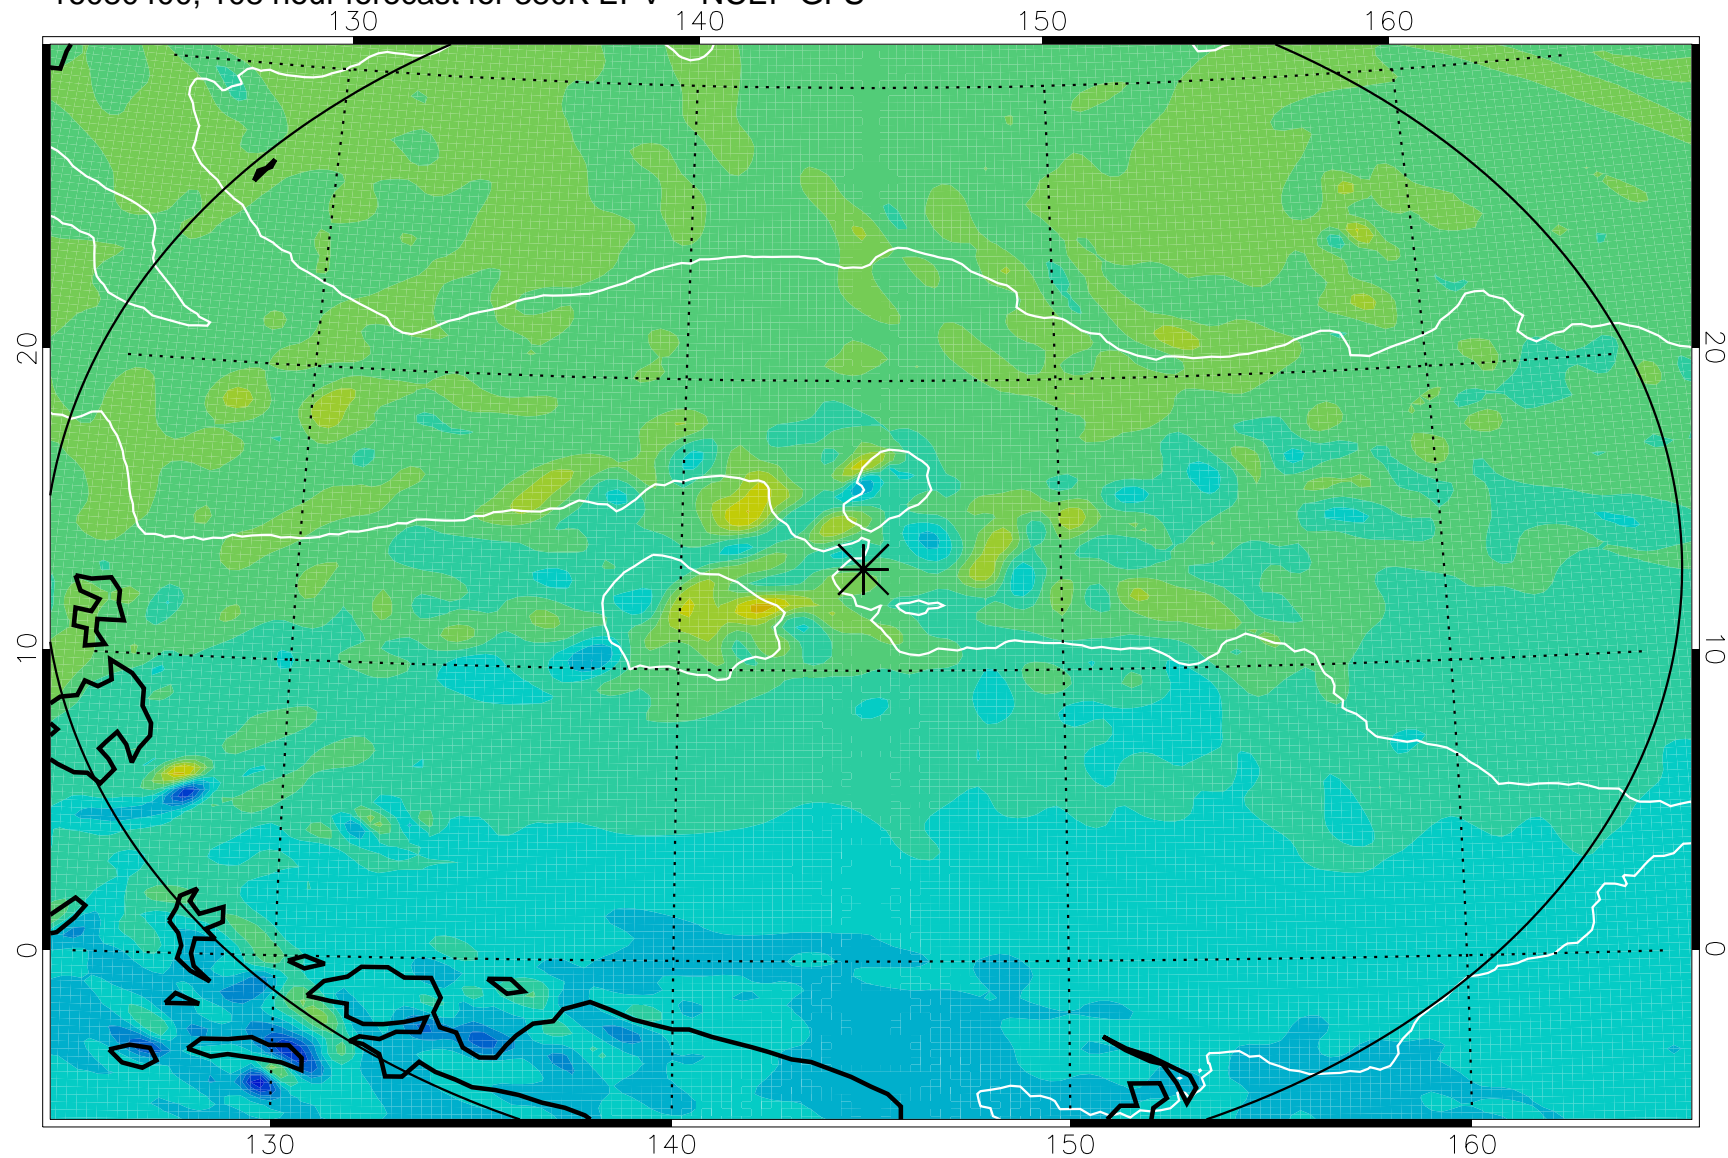

16080218, 78 hour forecast for 380K EPV -- NCEP GFS

380K Montgomery Streamfunction, white

Range ring of 2304 km

16080300, 84 hour forecast for 380K EPV -- NCEP GFS

380K Montgomery Streamfunction, white

Range ring of 2304 km

16080306, 90 hour forecast for 380K EPV -- NCEP GFS

380K Montgomery Streamfunction, white

Range ring of 2304 km

16080312, 96 hour forecast for 380K EPV -- NCEP GFS

380K Montgomery Streamfunction, white

Range ring of 2304 km

16080318, 102 hour forecast for 380K EPV -- NCEP GFS

380K Montgomery Streamfunction, white

Range ring of 2304 km

16080400, 108 hour forecast for 380K EPV -- NCEP GFS

380K Montgomery Streamfunction, white

Range ring of 2304 km

16080406, 114 hour forecast for 380K EPV -- NCEP GFS

380K Montgomery Streamfunction, white

Range ring of 2304 km

16080412, 120 hour forecast for 380K EPV -- NCEP GFS

380K Montgomery Streamfunction, white

Range ring of 2304 km