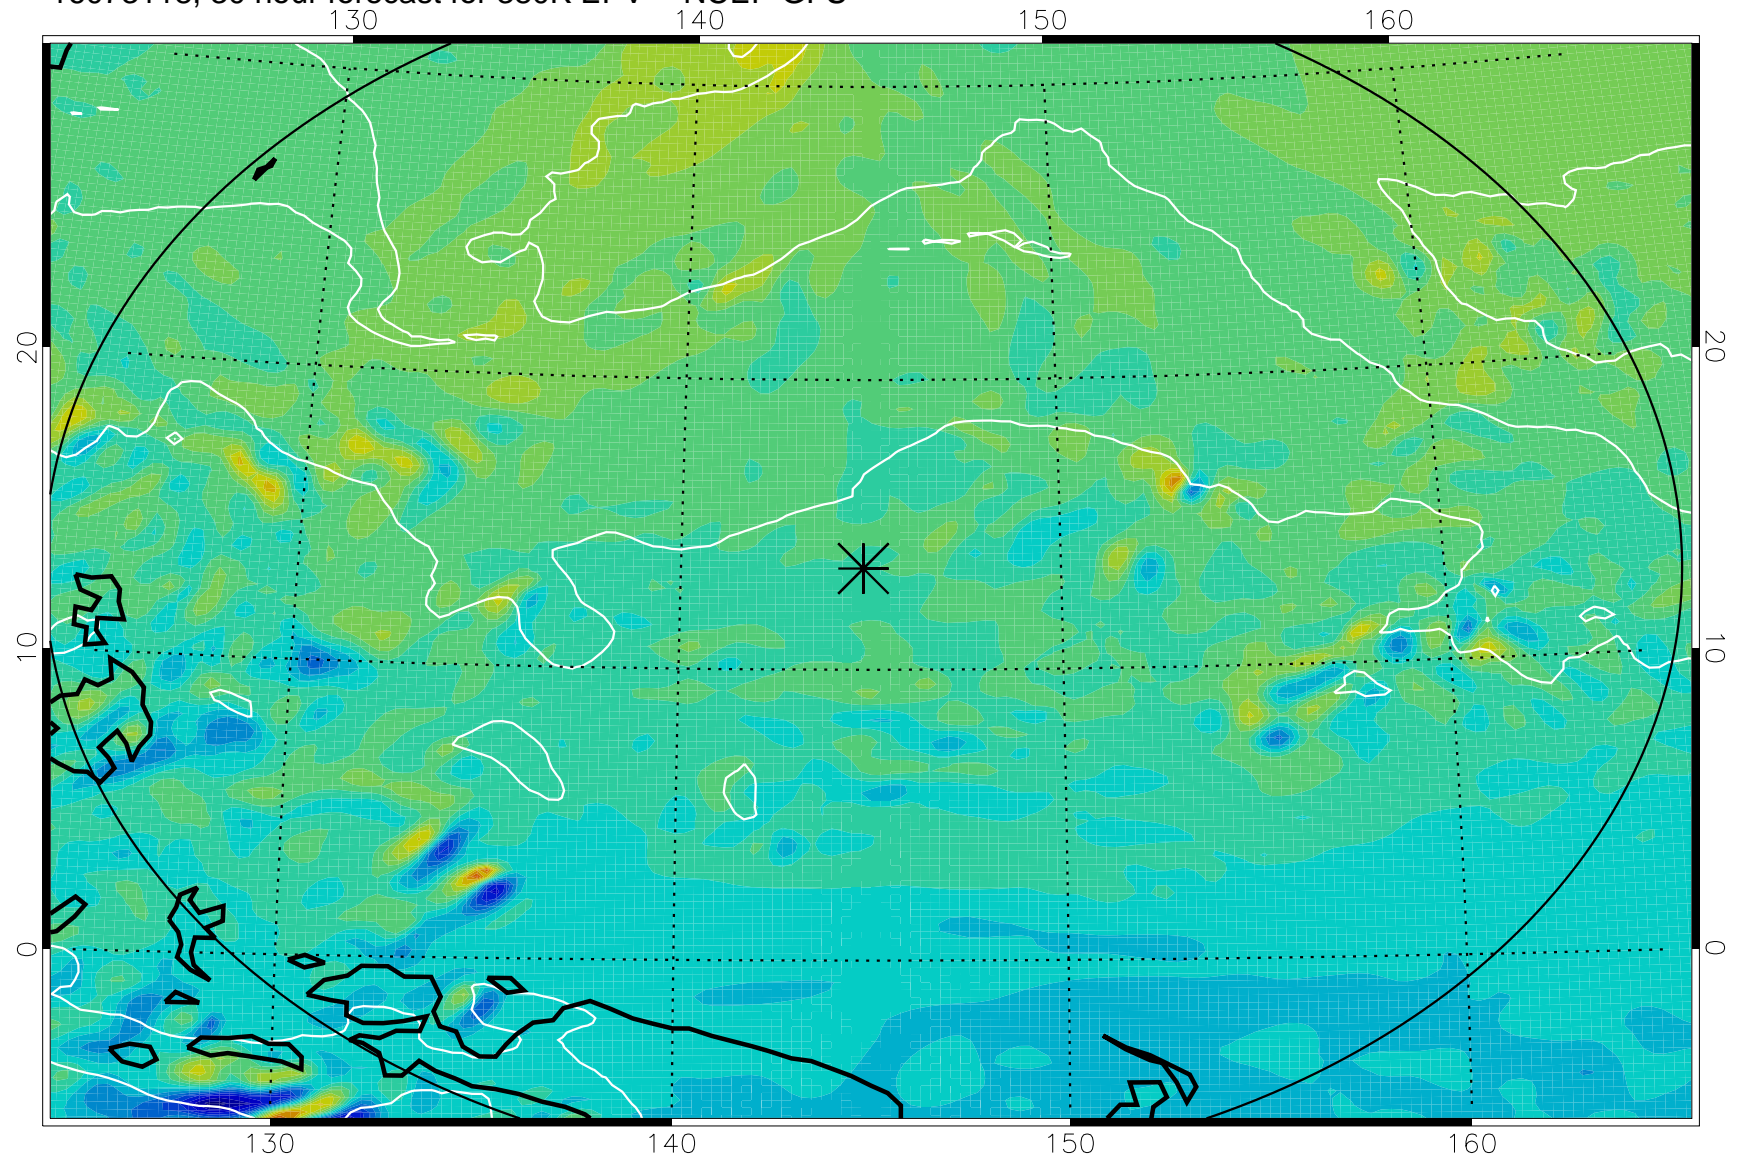

16073106, 18 hour forecast for 380K EPV -- NCEP GFS

380K Montgomery Streamfunction, white

Range ring of 2304 km

16073112, 24 hour forecast for 380K EPV -- NCEP GFS

380K Montgomery Streamfunction, white

Range ring of 2304 km

16073118, 30 hour forecast for 380K EPV -- NCEP GFS

380K Montgomery Streamfunction, white

Range ring of 2304 km

16080100, 36 hour forecast for 380K EPV -- NCEP GFS

380K Montgomery Streamfunction, white

Range ring of 2304 km

16080106, 42 hour forecast for 380K EPV -- NCEP GFS

380K Montgomery Streamfunction, white

Range ring of 2304 km

16080112, 48 hour forecast for 380K EPV -- NCEP GFS

380K Montgomery Streamfunction, white

Range ring of 2304 km

16080118, 54 hour forecast for 380K EPV -- NCEP GFS

380K Montgomery Streamfunction, white

Range ring of 2304 km

16080200, 60 hour forecast for 380K EPV -- NCEP GFS

380K Montgomery Streamfunction, white

Range ring of 2304 km