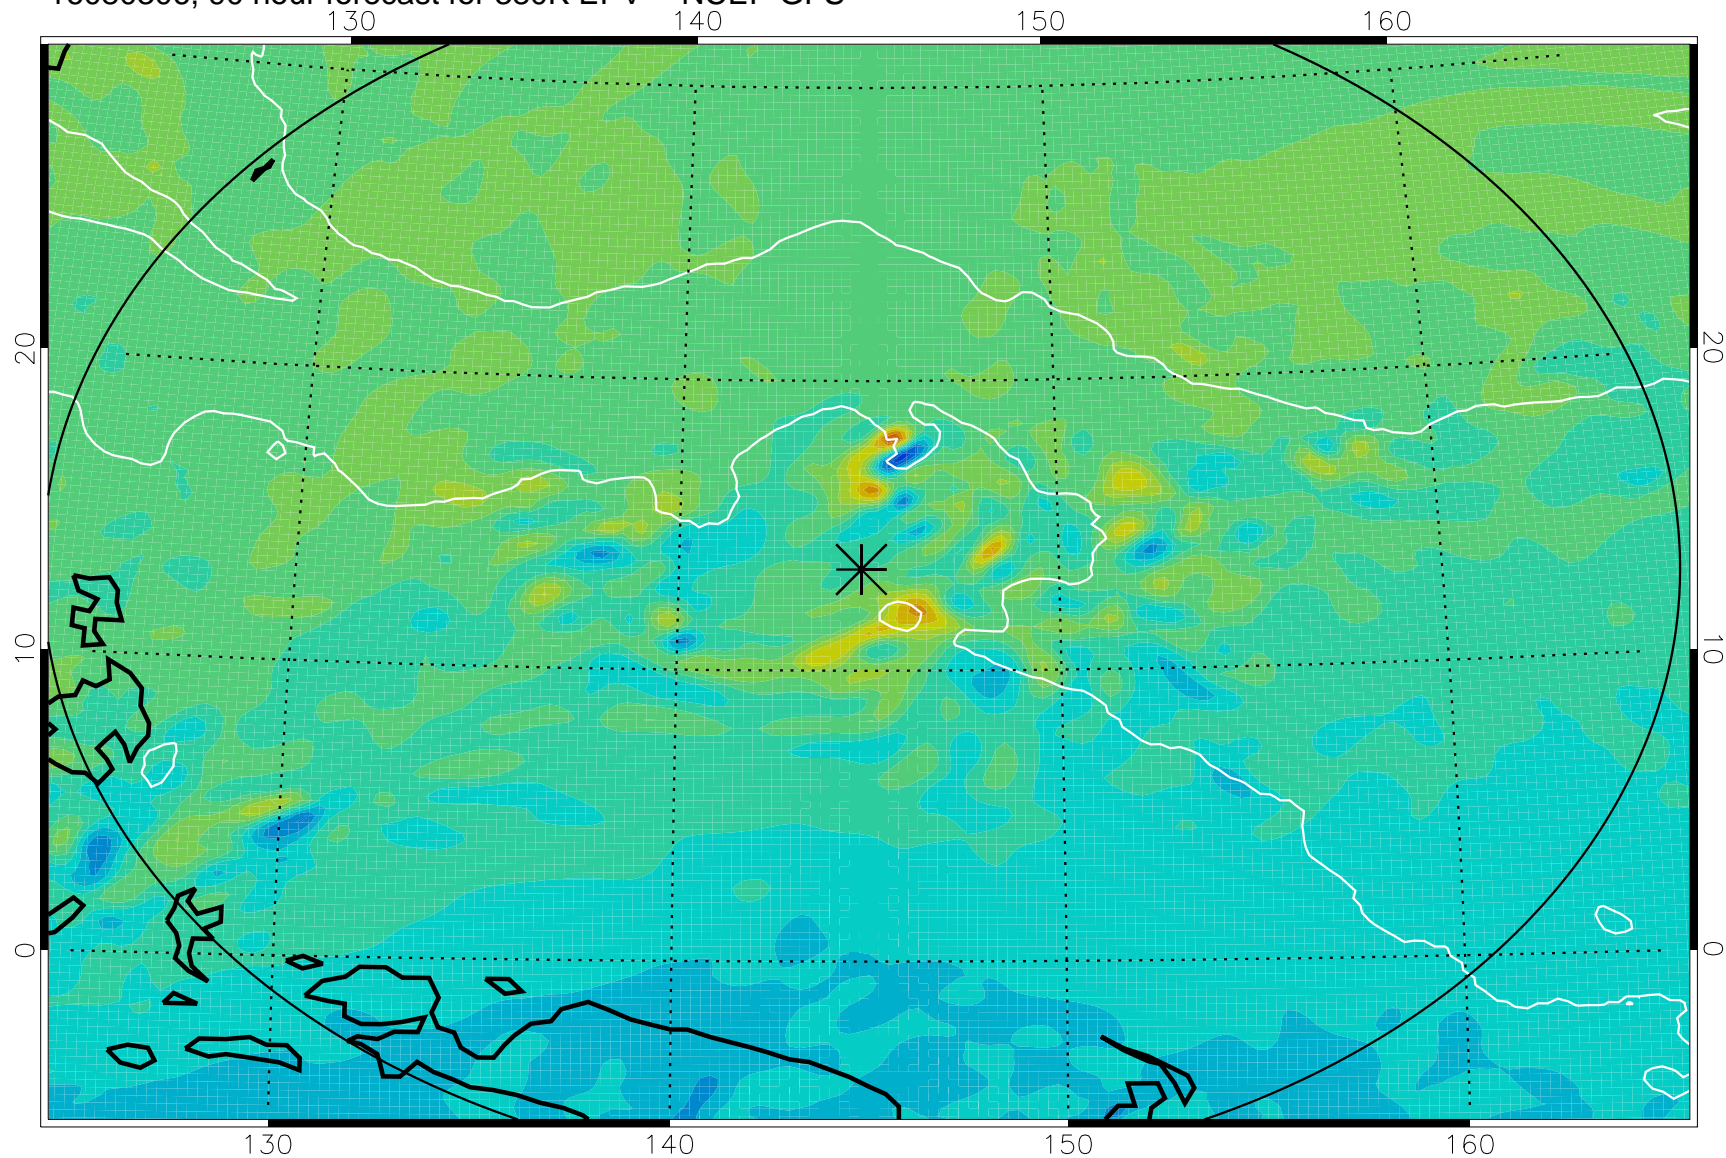

16080206, 66 hour forecast for 380K EPV -- NCEP GFS

380K Montgomery Streamfunction, white

Range ring of 2304 km

16080212, 72 hour forecast for 380K EPV -- NCEP GFS

380K Montgomery Streamfunction, white

Range ring of 2304 km

16080218, 78 hour forecast for 380K EPV -- NCEP GFS

380K Montgomery Streamfunction, white

Range ring of 2304 km

16080300, 84 hour forecast for 380K EPV -- NCEP GFS

380K Montgomery Streamfunction, white

Range ring of 2304 km

16080306, 90 hour forecast for 380K EPV -- NCEP GFS

380K Montgomery Streamfunction, white

Range ring of 2304 km

16080312, 96 hour forecast for 380K EPV -- NCEP GFS

380K Montgomery Streamfunction, white

Range ring of 2304 km

16080318, 102 hour forecast for 380K EPV -- NCEP GFS

380K Montgomery Streamfunction, white

Range ring of 2304 km

16080400, 108 hour forecast for 380K EPV -- NCEP GFS

380K Montgomery Streamfunction, white

Range ring of 2304 km