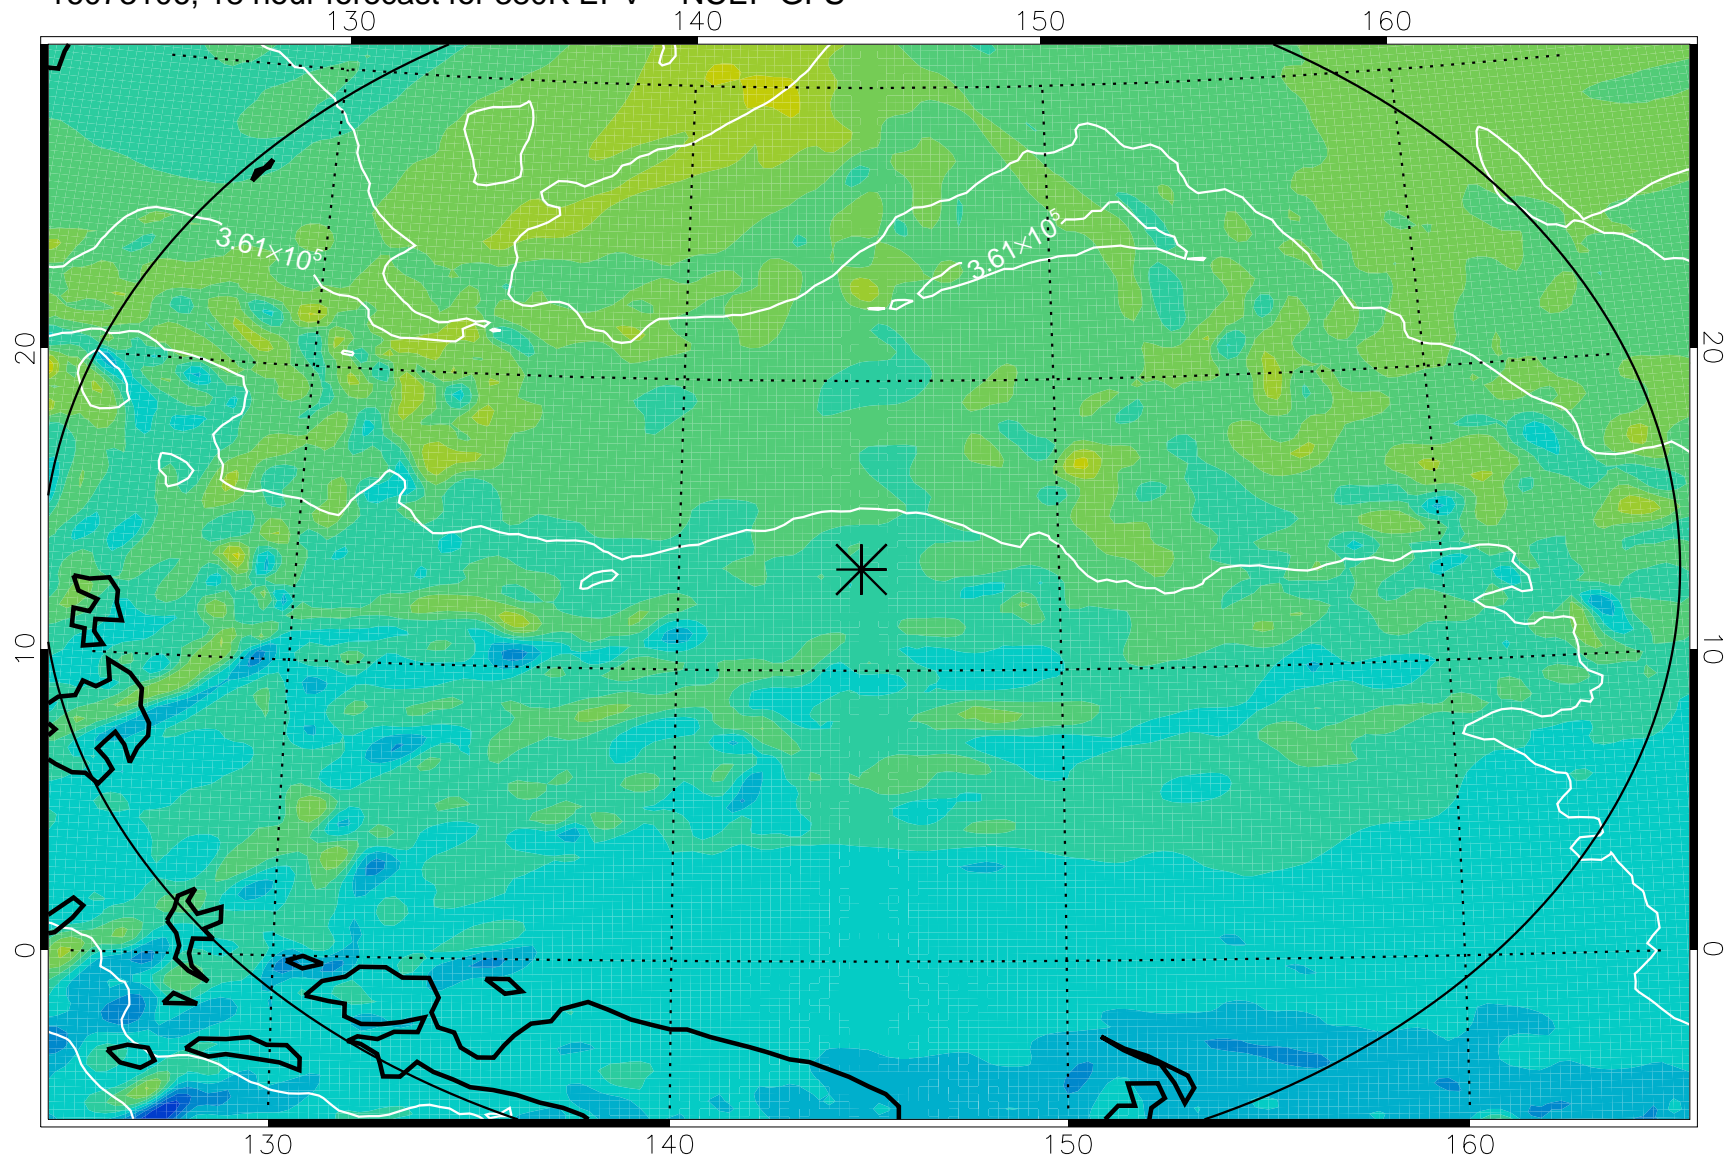

16073018, 6 hour forecast for 380K EPV -- NCEP GFS

380K Montgomery Streamfunction, white

Range ring of 2304 km

16073100, 12 hour forecast for 380K EPV -- NCEP GFS

380K Montgomery Streamfunction, white

Range ring of 2304 km

16073106, 18 hour forecast for 380K EPV -- NCEP GFS

380K Montgomery Streamfunction, white

Range ring of 2304 km

16073112, 24 hour forecast for 380K EPV -- NCEP GFS

380K Montgomery Streamfunction, white

Range ring of 2304 km

16073118, 30 hour forecast for 380K EPV -- NCEP GFS

380K Montgomery Streamfunction, white

Range ring of 2304 km

16080100, 36 hour forecast for 380K EPV -- NCEP GFS

380K Montgomery Streamfunction, white

Range ring of 2304 km

16080106, 42 hour forecast for 380K EPV -- NCEP GFS

380K Montgomery Streamfunction, white

Range ring of 2304 km

16080112, 48 hour forecast for 380K EPV -- NCEP GFS

380K Montgomery Streamfunction, white

Range ring of 2304 km