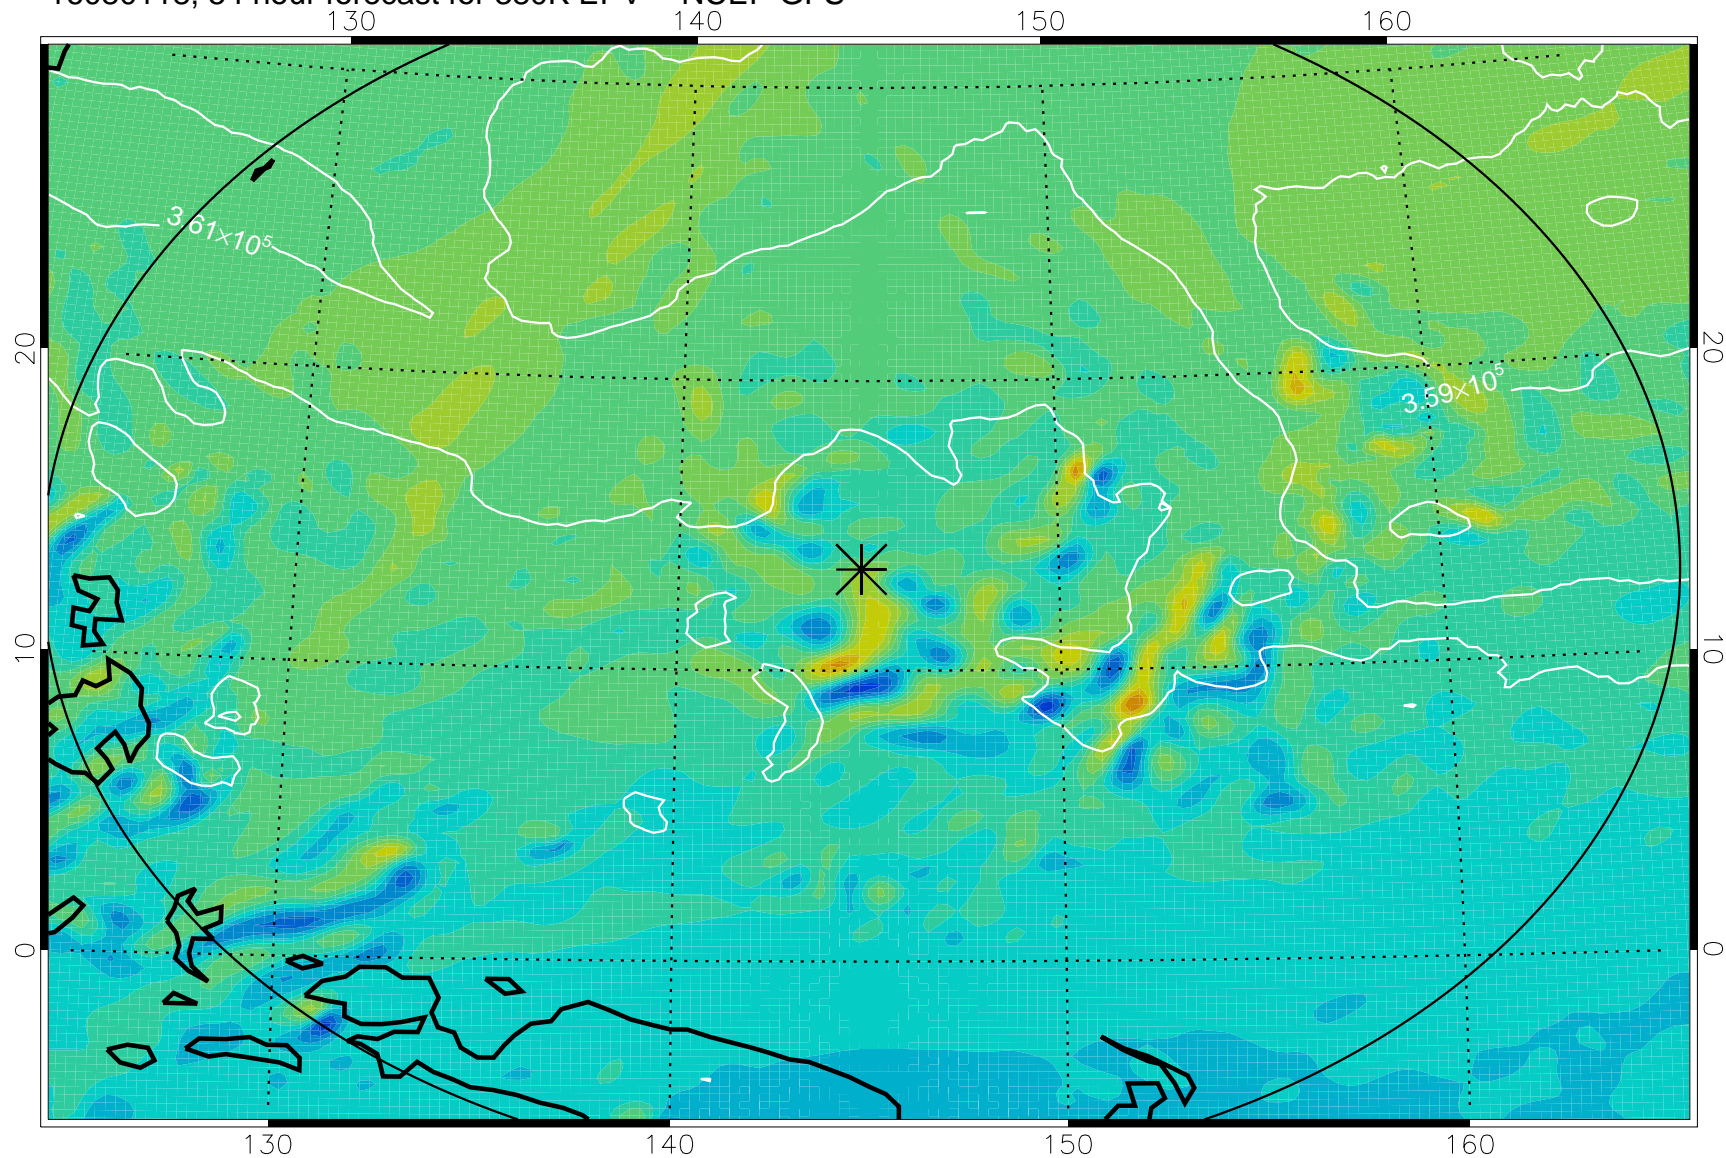

16080106, 42 hour forecast for 380K EPV -- NCEP GFS

380K Montgomery Streamfunction, white

Range ring of 2304 km

16080112, 48 hour forecast for 380K EPV -- NCEP GFS

380K Montgomery Streamfunction, white

Range ring of 2304 km

16080118, 54 hour forecast for 380K EPV -- NCEP GFS

380K Montgomery Streamfunction, white

Range ring of 2304 km

16080200, 60 hour forecast for 380K EPV -- NCEP GFS

380K Montgomery Streamfunction, white

Range ring of 2304 km

16080206, 66 hour forecast for 380K EPV -- NCEP GFS

380K Montgomery Streamfunction, white

Range ring of 2304 km

16080212, 72 hour forecast for 380K EPV -- NCEP GFS

380K Montgomery Streamfunction, white

Range ring of 2304 km

16080218, 78 hour forecast for 380K EPV -- NCEP GFS

380K Montgomery Streamfunction, white

Range ring of 2304 km

16080300, 84 hour forecast for 380K EPV -- NCEP GFS

380K Montgomery Streamfunction, white

Range ring of 2304 km