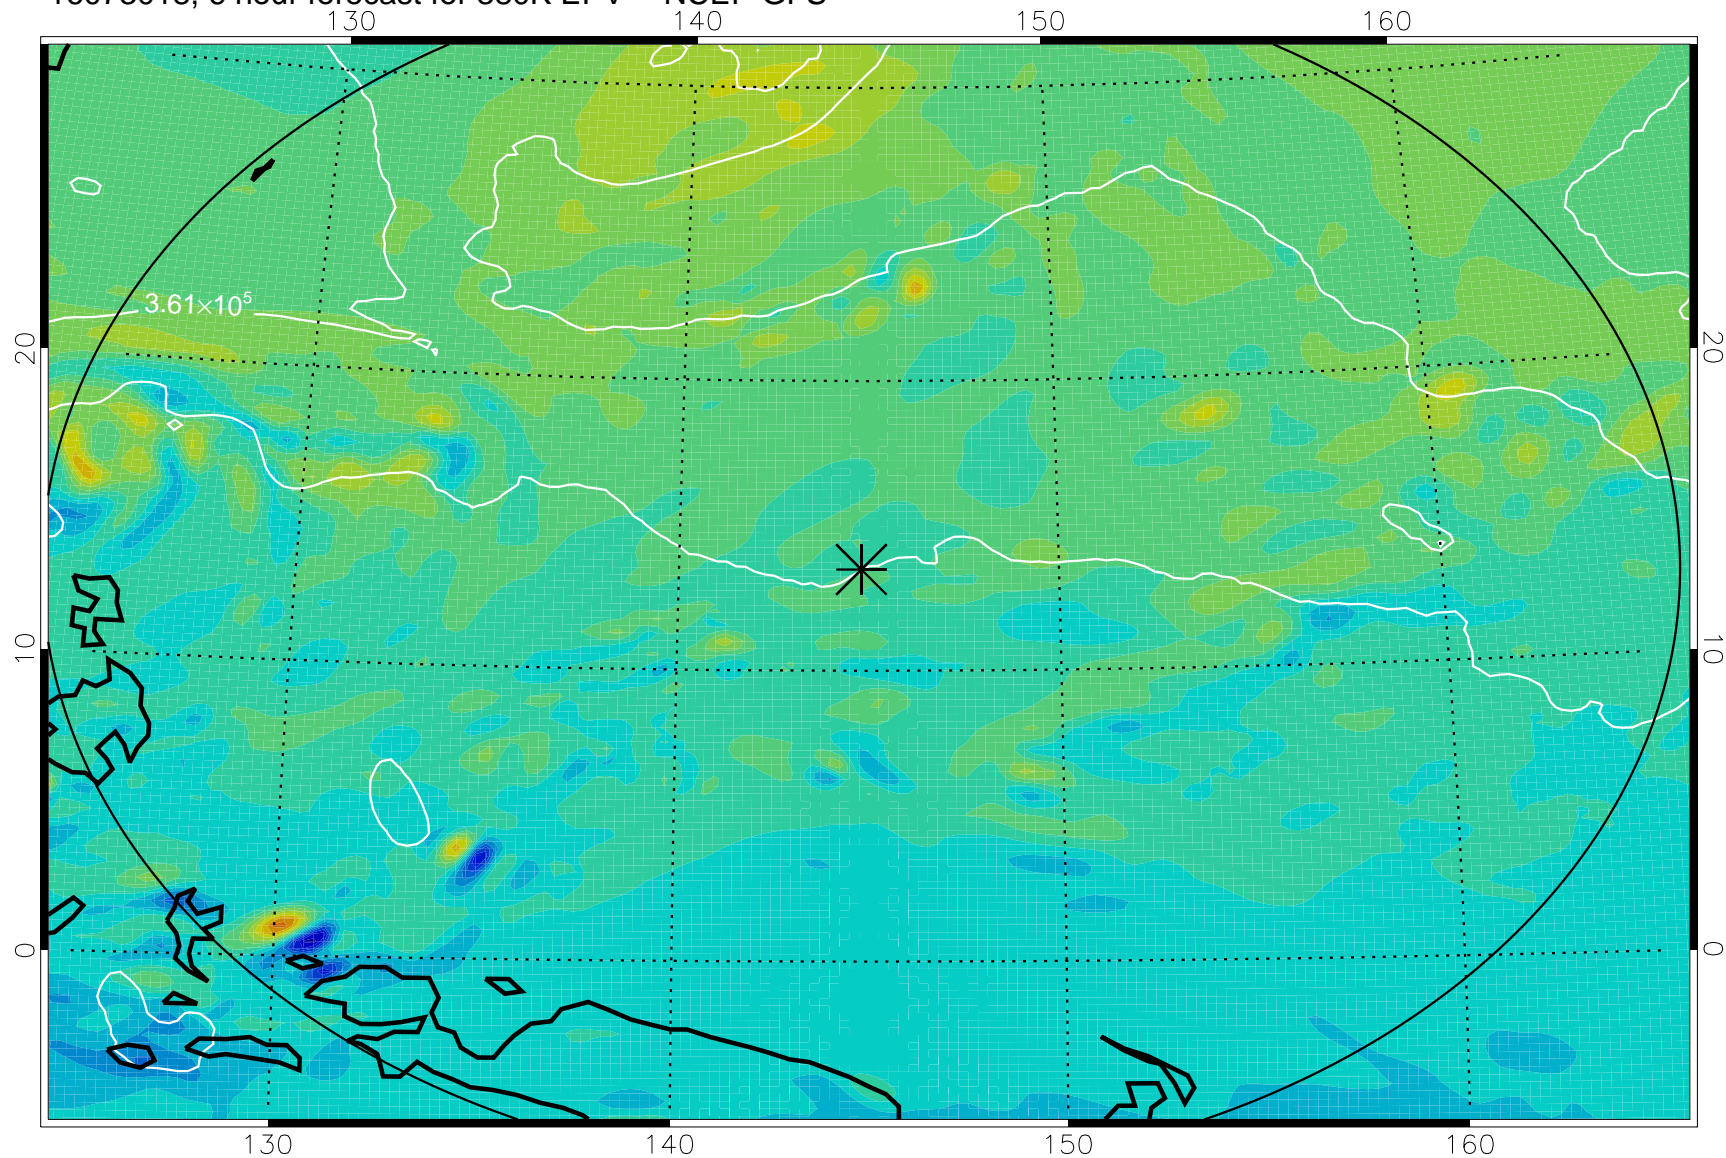

16073018, 6 hour forecast for 380K EPV -- NCEP GFS

380K Montgomery Streamfunction, white

Range ring of 2304 km

16073100, 12 hour forecast for 380K EPV -- NCEP GFS

380K Montgomery Streamfunction, white

Range ring of 2304 km

16073106, 18 hour forecast for 380K EPV -- NCEP GFS

380K Montgomery Streamfunction, white

Range ring of 2304 km

16073112, 24 hour forecast for 380K EPV -- NCEP GFS

380K Montgomery Streamfunction, white

Range ring of 2304 km

16073118, 30 hour forecast for 380K EPV -- NCEP GFS

380K Montgomery Streamfunction, white

Range ring of 2304 km

16080100, 36 hour forecast for 380K EPV -- NCEP GFS

380K Montgomery Streamfunction, white

Range ring of 2304 km

16080106, 42 hour forecast for 380K EPV -- NCEP GFS

380K Montgomery Streamfunction, white

Range ring of 2304 km

16080112, 48 hour forecast for 380K EPV -- NCEP GFS

380K Montgomery Streamfunction, white

Range ring of 2304 km