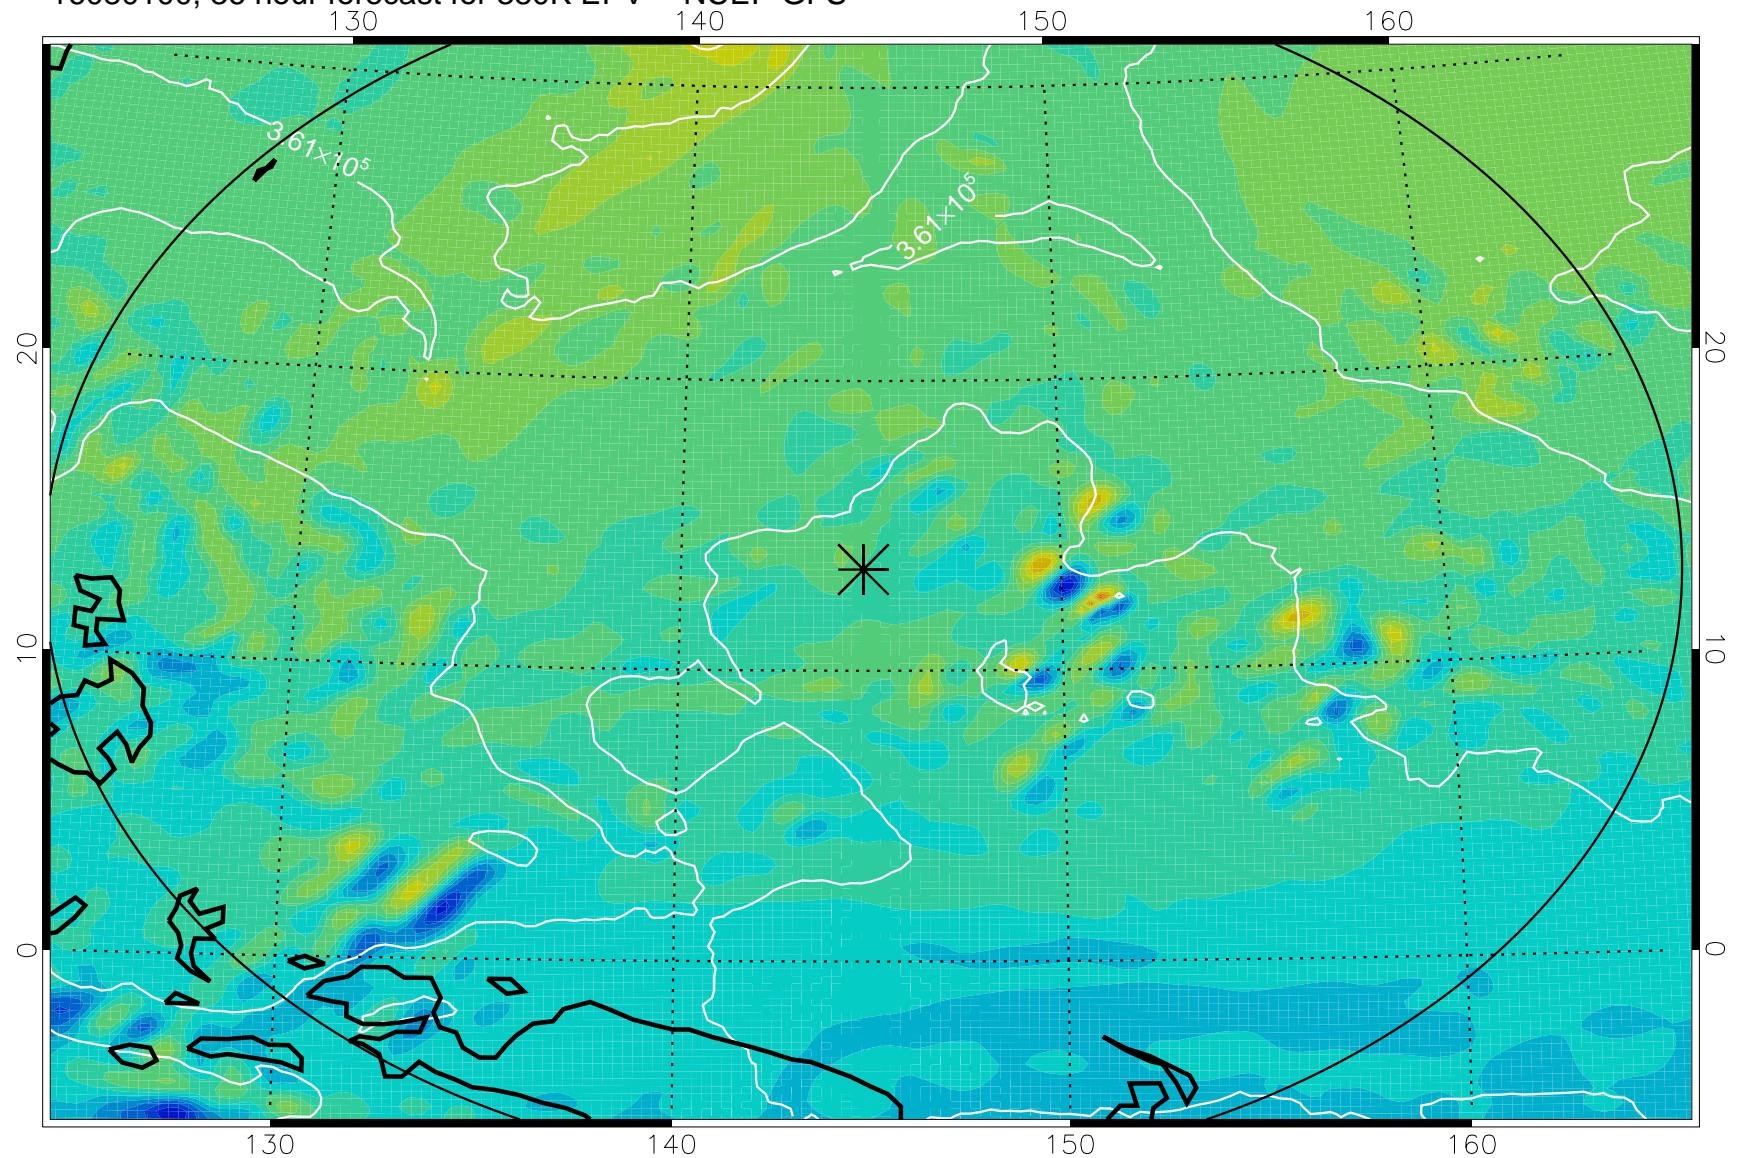

16073018, 6 hour forecast for 380K EPV -- NCEP GFS

380K Montgomery Streamfunction, white

Range ring of 2304 km

16073100, 12 hour forecast for 380K EPV -- NCEP GFS

380K Montgomery Streamfunction, white

Range ring of 2304 km

16073106, 18 hour forecast for 380K EPV -- NCEP GFS

380K Montgomery Streamfunction, white

Range ring of 2304 km

16073112, 24 hour forecast for 380K EPV -- NCEP GFS

380K Montgomery Streamfunction, white

Range ring of 2304 km

16073118, 30 hour forecast for 380K EPV -- NCEP GFS

380K Montgomery Streamfunction, white

Range ring of 2304 km

16080100, 36 hour forecast for 380K EPV -- NCEP GFS

380K Montgomery Streamfunction, white

Range ring of 2304 km

16080106, 42 hour forecast for 380K EPV -- NCEP GFS

380K Montgomery Streamfunction, white

Range ring of 2304 km

16080112, 48 hour forecast for 380K EPV -- NCEP GFS

380K Montgomery Streamfunction, white

Range ring of 2304 km