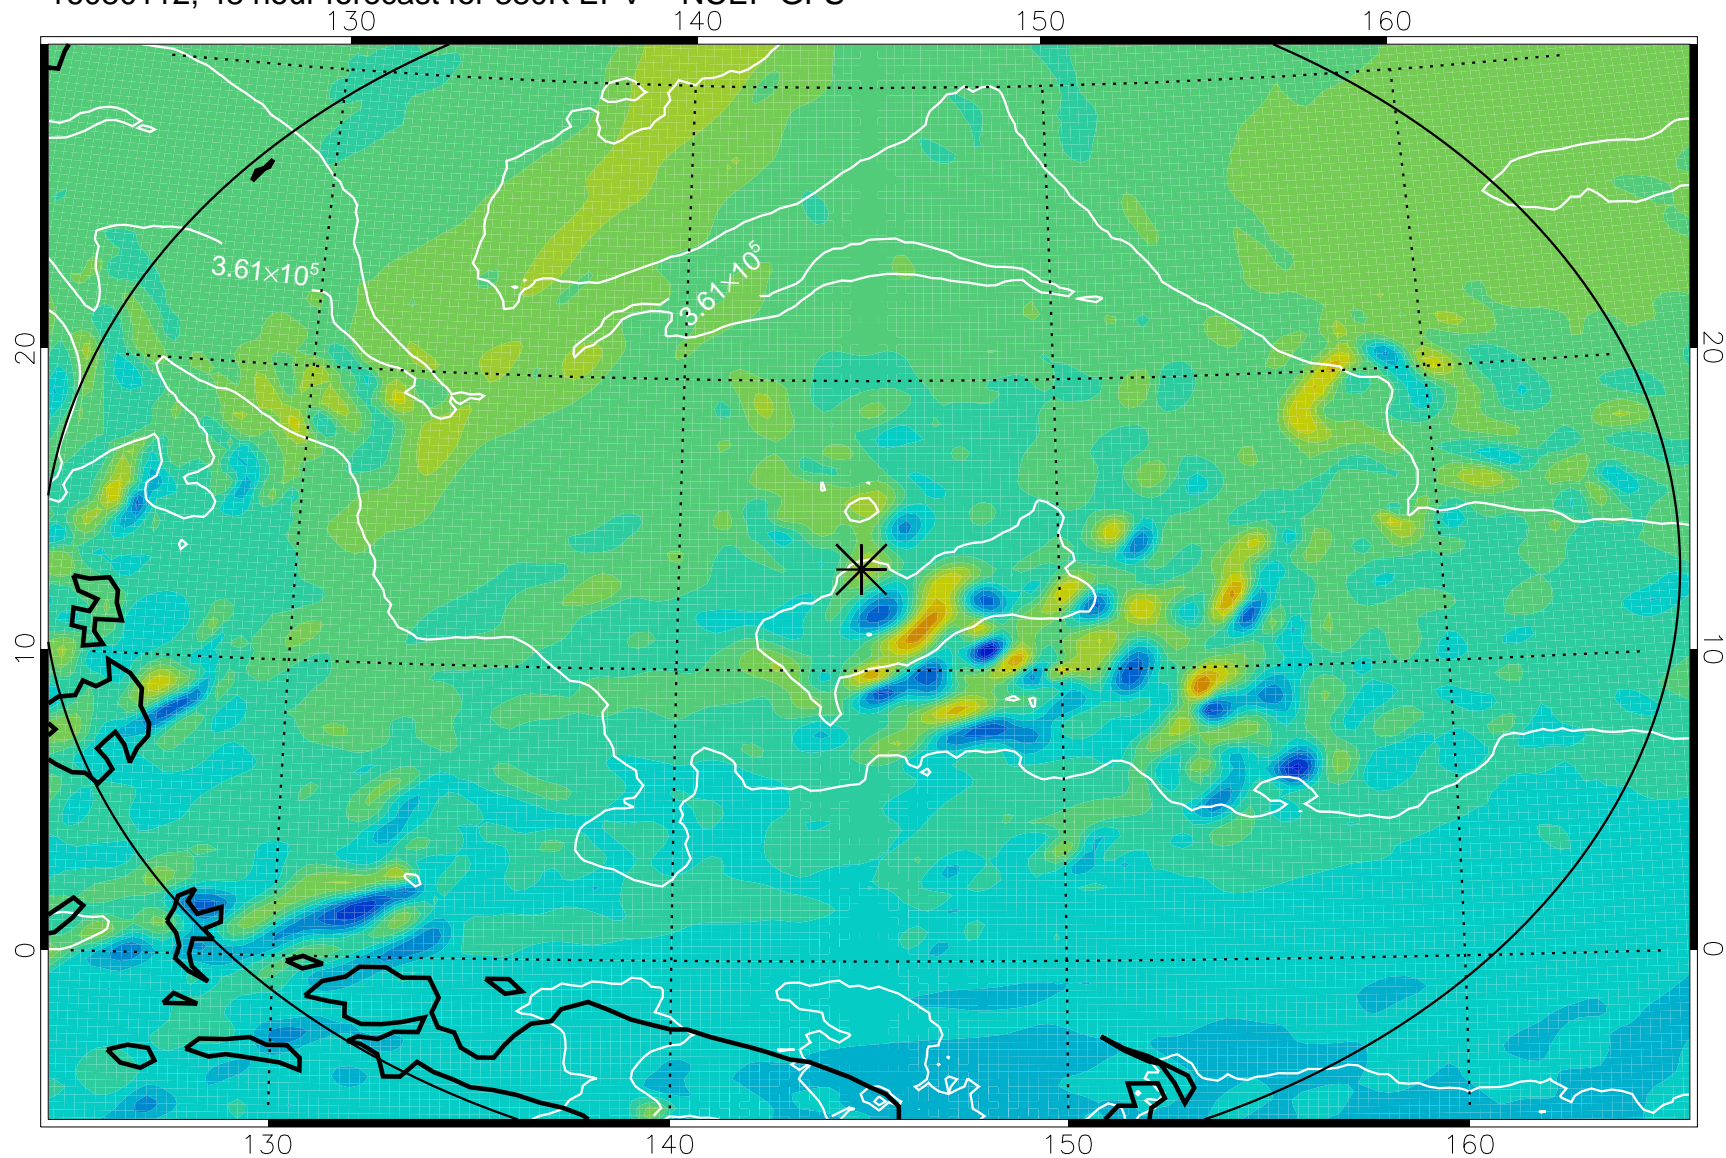

16073118, 30 hour forecast for 380K EPV -- NCEP GFS

380K Montgomery Streamfunction, white

Range ring of 2304 km

16080100, 36 hour forecast for 380K EPV -- NCEP GFS

380K Montgomery Streamfunction, white

Range ring of 2304 km

16080106, 42 hour forecast for 380K EPV -- NCEP GFS

380K Montgomery Streamfunction, white

Range ring of 2304 km

16080112, 48 hour forecast for 380K EPV -- NCEP GFS

380K Montgomery Streamfunction, white

Range ring of 2304 km

16080118, 54 hour forecast for 380K EPV -- NCEP GFS

380K Montgomery Streamfunction, white

Range ring of 2304 km

16080200, 60 hour forecast for 380K EPV -- NCEP GFS

380K Montgomery Streamfunction, white

Range ring of 2304 km

16080206, 66 hour forecast for 380K EPV -- NCEP GFS

380K Montgomery Streamfunction, white

Range ring of 2304 km

16080212, 72 hour forecast for 380K EPV -- NCEP GFS

380K Montgomery Streamfunction, white

Range ring of 2304 km