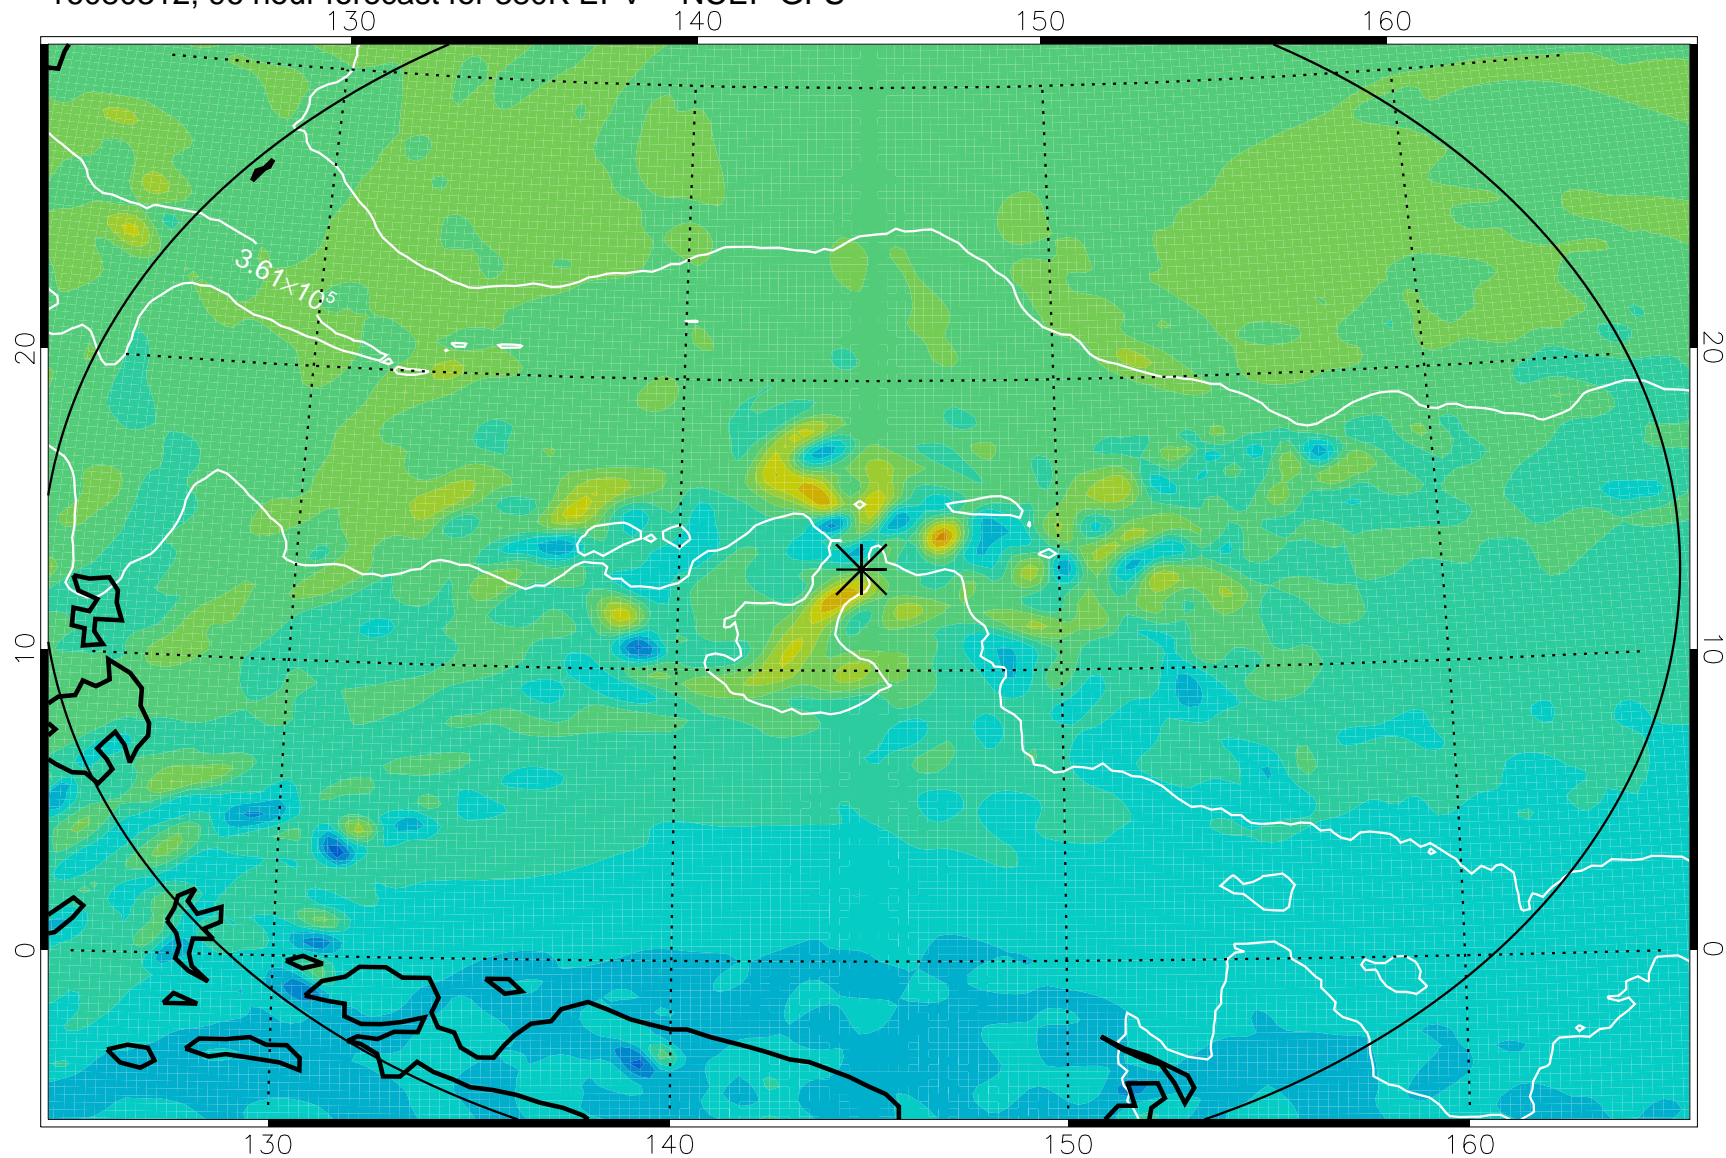

16080206, 66 hour forecast for 380K EPV -- NCEP GFS

380K Montgomery Streamfunction, white

Range ring of 2304 km

16080212, 72 hour forecast for 380K EPV -- NCEP GFS

380K Montgomery Streamfunction, white

Range ring of 2304 km

16080218, 78 hour forecast for 380K EPV -- NCEP GFS

380K Montgomery Streamfunction, white

Range ring of 2304 km

16080300, 84 hour forecast for 380K EPV -- NCEP GFS

380K Montgomery Streamfunction, white

Range ring of 2304 km

16080306, 90 hour forecast for 380K EPV -- NCEP GFS

380K Montgomery Streamfunction, white

Range ring of 2304 km

16080312, 96 hour forecast for 380K EPV -- NCEP GFS

380K Montgomery Streamfunction, white

Range ring of 2304 km

16080318, 102 hour forecast for 380K EPV -- NCEP GFS

380K Montgomery Streamfunction, white

Range ring of 2304 km

16080400, 108 hour forecast for 380K EPV -- NCEP GFS

380K Montgomery Streamfunction, white

Range ring of 2304 km