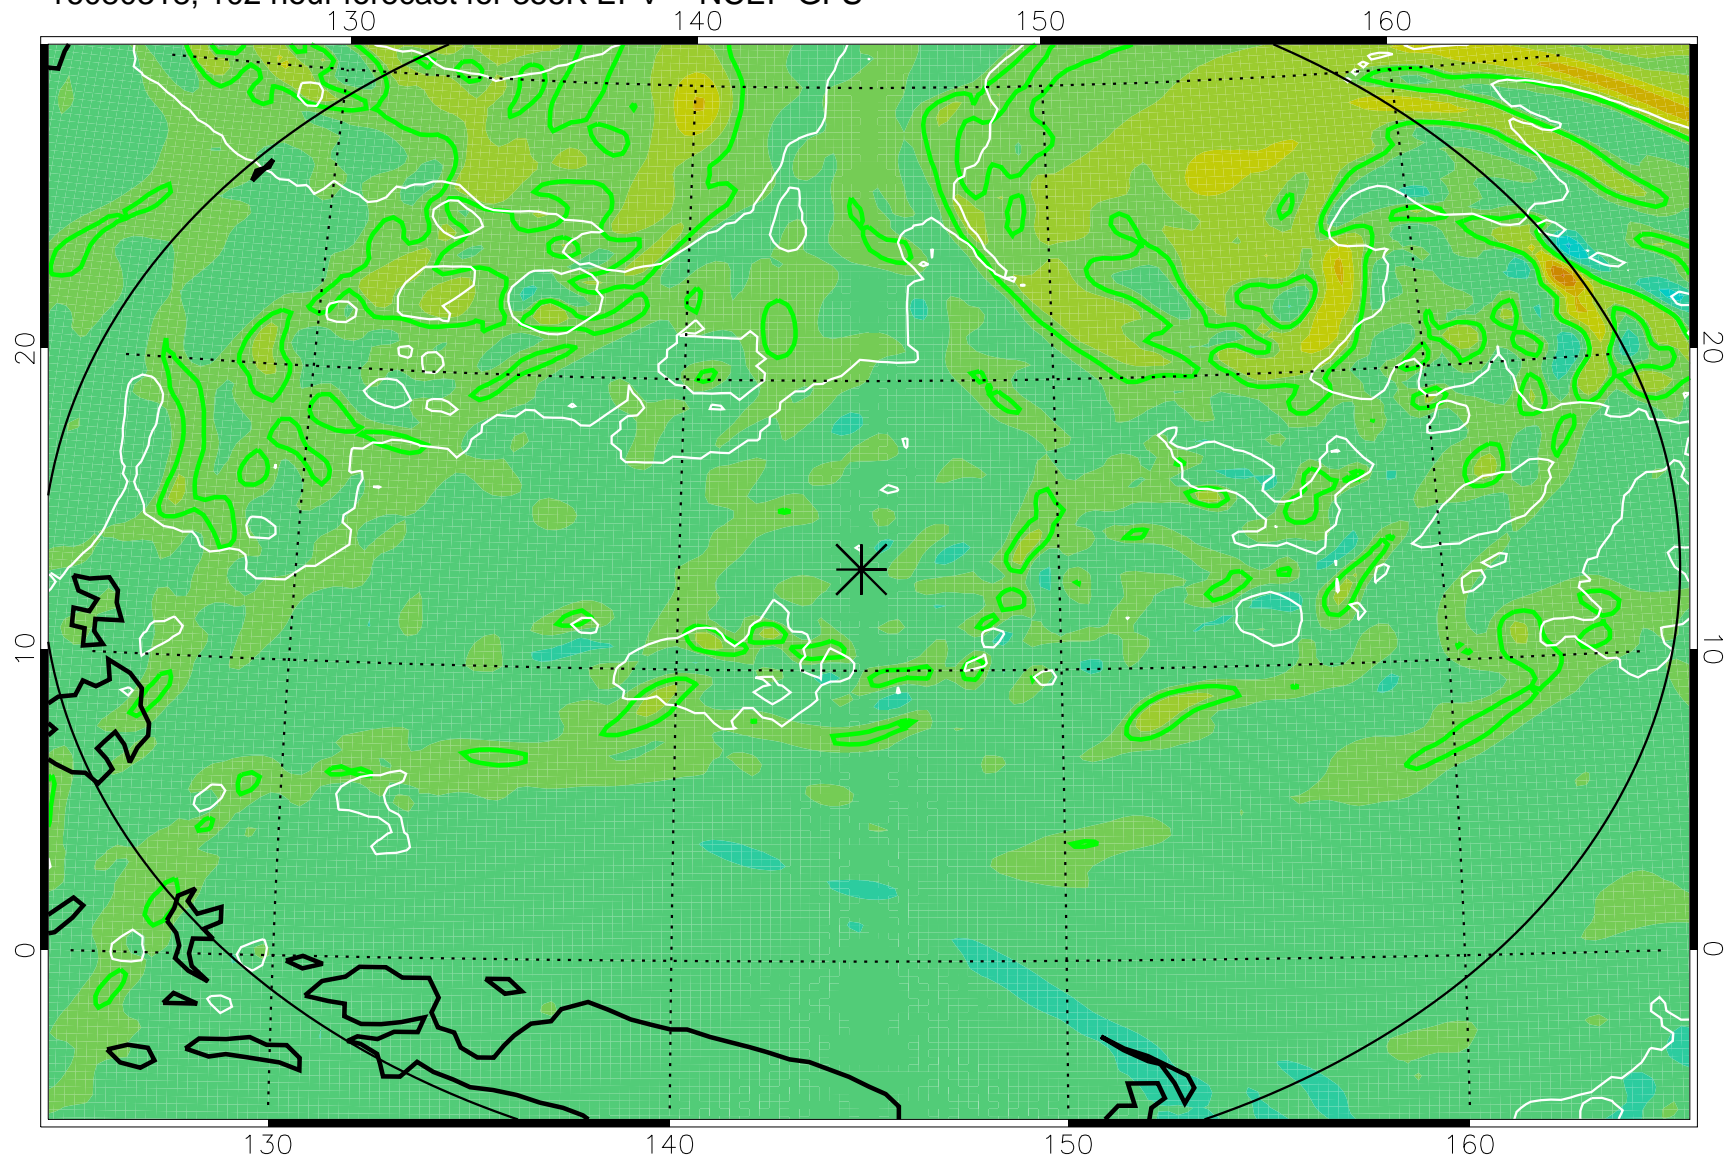

16080218, 78 hour forecast for 355K EPV -- NCEP GFS

355K Montgomery Streamfunction, white
EPV Tropopause (2 PVU) Position
Range ring of 2304 km

16080300, 84 hour forecast for 355K EPV -- NCEP GFS

355K Montgomery Streamfunction, white
EPV Tropopause (2 PVU) Position
Range ring of 2304 km

16080306, 90 hour forecast for 355K EPV -- NCEP GFS

355K Montgomery Streamfunction, white
EPV Tropopause (2 PVU) Position
Range ring of 2304 km

16080312, 96 hour forecast for 355K EPV -- NCEP GFS

355K Montgomery Streamfunction, white
EPV Tropopause (2 PVU) Position
Range ring of 2304 km

16080318, 102 hour forecast for 355K EPV -- NCEP GFS

355K Montgomery Streamfunction, white
EPV Tropopause (2 PVU) Position
Range ring of 2304 km

16080400, 108 hour forecast for 355K EPV -- NCEP GFS

355K Montgomery Streamfunction, white
EPV Tropopause (2 PVU) Position
Range ring of 2304 km

16080406, 114 hour forecast for 355K EPV -- NCEP GFS

355K Montgomery Streamfunction, white
EPV Tropopause (2 PVU) Position
Range ring of 2304 km

16080412, 120 hour forecast for 355K EPV -- NCEP GFS

355K Montgomery Streamfunction, white
EPV Tropopause (2 PVU) Position
Range ring of 2304 km