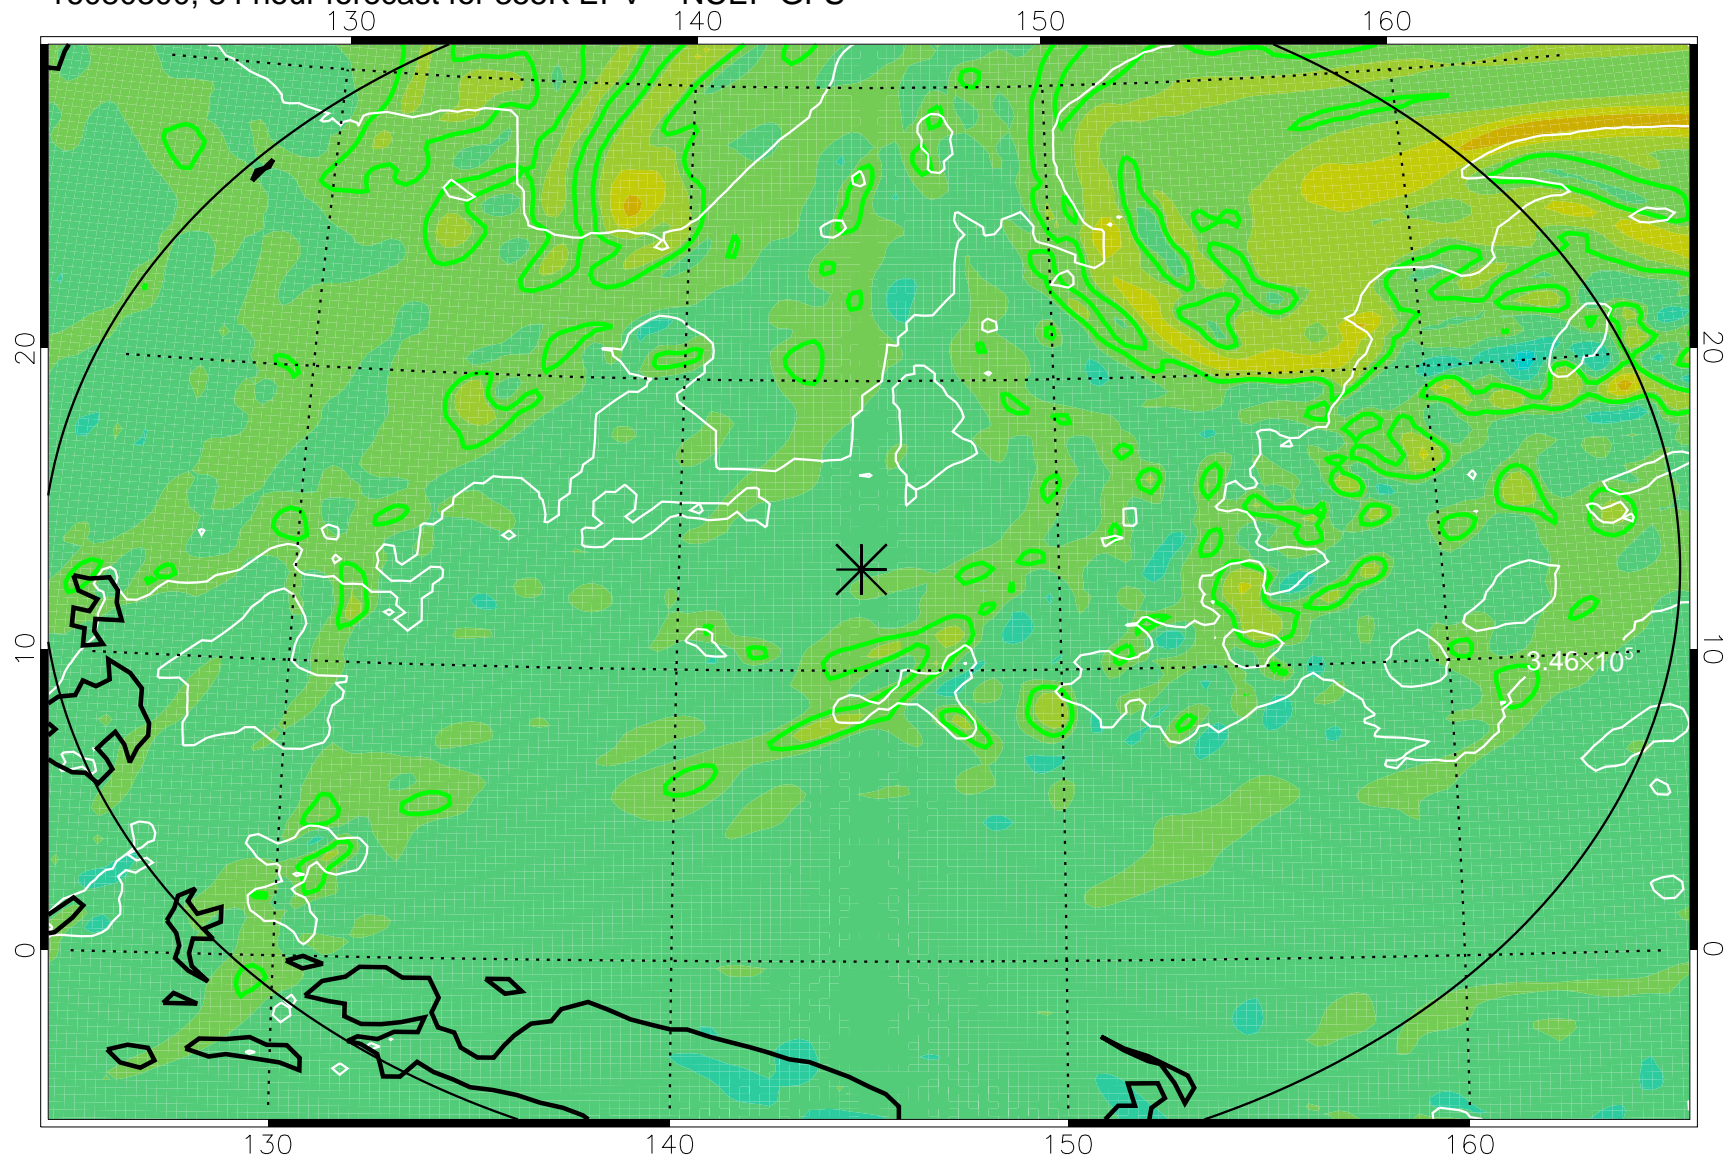

16080206, 66 hour forecast for 355K EPV -- NCEP GFS

355K Montgomery Streamfunction, white
EPV Tropopause (2 PVU) Position
Range ring of 2304 km

16080212, 72 hour forecast for 355K EPV -- NCEP GFS

355K Montgomery Streamfunction, white
EPV Tropopause (2 PVU) Position
Range ring of 2304 km

16080218, 78 hour forecast for 355K EPV -- NCEP GFS

355K Montgomery Streamfunction, white
EPV Tropopause (2 PVU) Position
Range ring of 2304 km

16080300, 84 hour forecast for 355K EPV -- NCEP GFS

355K Montgomery Streamfunction, white
EPV Tropopause (2 PVU) Position
Range ring of 2304 km

16080306, 90 hour forecast for 355K EPV -- NCEP GFS

355K Montgomery Streamfunction, white
EPV Tropopause (2 PVU) Position
Range ring of 2304 km

16080312, 96 hour forecast for 355K EPV -- NCEP GFS

355K Montgomery Streamfunction, white
EPV Tropopause (2 PVU) Position
Range ring of 2304 km

16080318, 102 hour forecast for 355K EPV -- NCEP GFS

355K Montgomery Streamfunction, white
EPV Tropopause (2 PVU) Position
Range ring of 2304 km

16080400, 108 hour forecast for 355K EPV -- NCEP GFS

355K Montgomery Streamfunction, white
EPV Tropopause (2 PVU) Position
Range ring of 2304 km