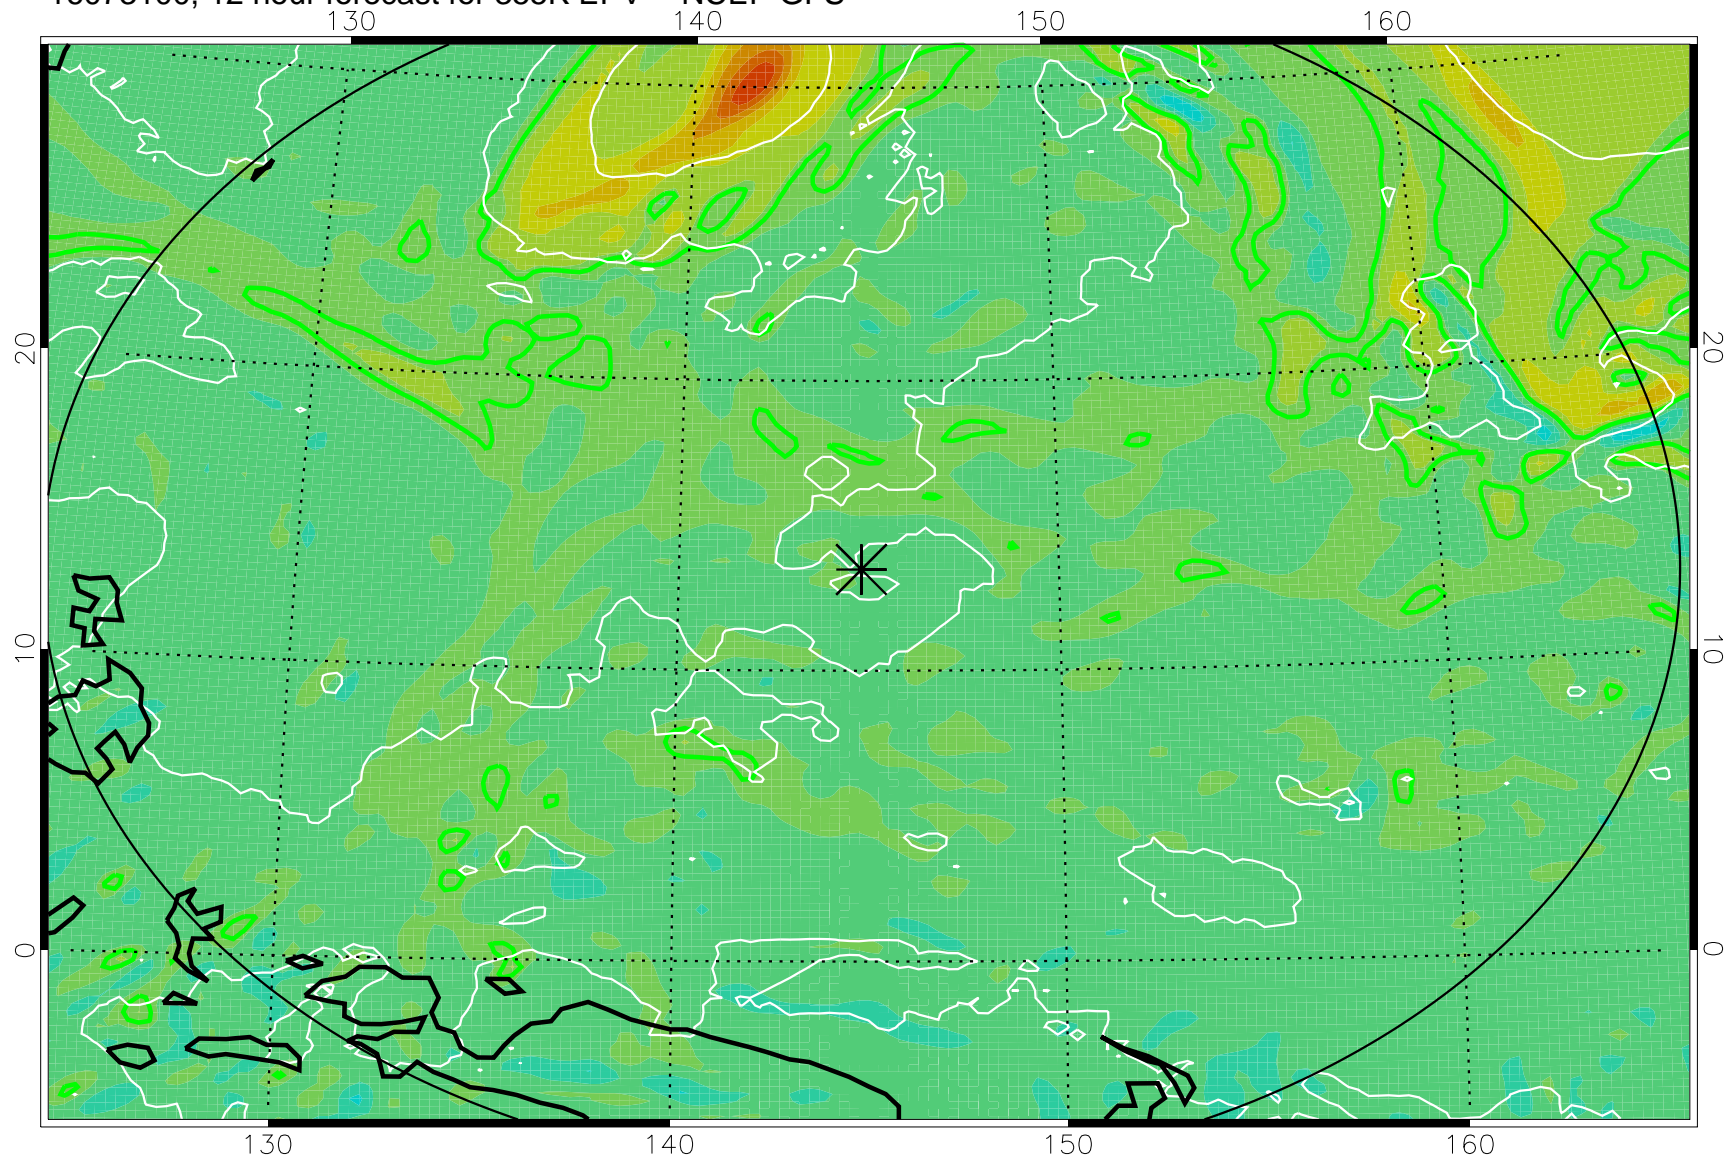

16073018, 6 hour forecast for 355K EPV -- NCEP GFS

355K Montgomery Streamfunction, white
EPV Tropopause (2 PVU) Position
Range ring of 2304 km

16073100, 12 hour forecast for 355K EPV -- NCEP GFS

355K Montgomery Streamfunction, white
EPV Tropopause (2 PVU) Position
Range ring of 2304 km

16073106, 18 hour forecast for 355K EPV -- NCEP GFS

355K Montgomery Streamfunction, white
EPV Tropopause (2 PVU) Position
Range ring of 2304 km

16073112, 24 hour forecast for 355K EPV -- NCEP GFS

355K Montgomery Streamfunction, white
EPV Tropopause (2 PVU) Position
Range ring of 2304 km

16073118, 30 hour forecast for 355K EPV -- NCEP GFS

355K Montgomery Streamfunction, white
EPV Tropopause (2 PVU) Position
Range ring of 2304 km

16080100, 36 hour forecast for 355K EPV -- NCEP GFS

355K Montgomery Streamfunction, white
EPV Tropopause (2 PVU) Position
Range ring of 2304 km

16080106, 42 hour forecast for 355K EPV -- NCEP GFS

355K Montgomery Streamfunction, white
EPV Tropopause (2 PVU) Position
Range ring of 2304 km

16080112, 48 hour forecast for 355K EPV -- NCEP GFS

355K Montgomery Streamfunction, white
EPV Tropopause (2 PVU) Position
Range ring of 2304 km