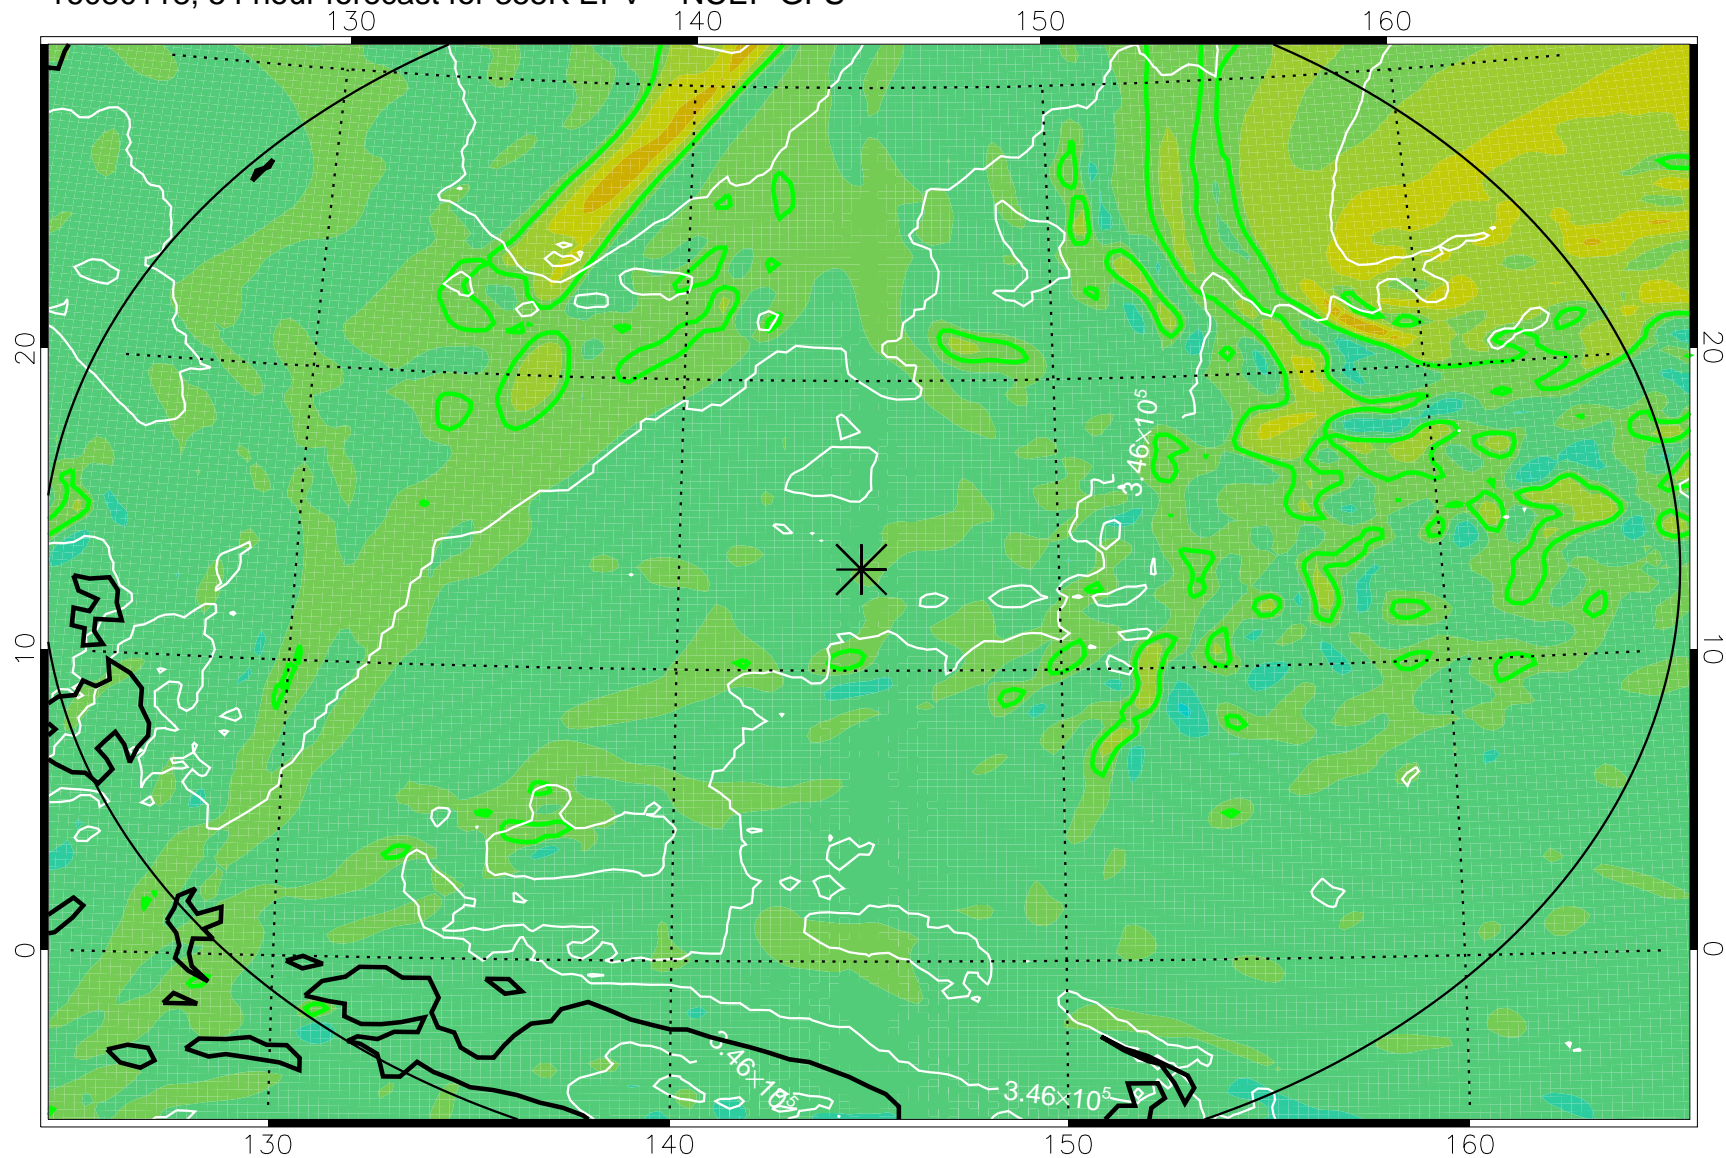

16080106, 42 hour forecast for 355K EPV -- NCEP GFS

355K Montgomery Streamfunction, white
EPV Tropopause (2 PVU) Position
Range ring of 2304 km

16080112, 48 hour forecast for 355K EPV -- NCEP GFS

355K Montgomery Streamfunction, white
EPV Tropopause (2 PVU) Position
Range ring of 2304 km

16080118, 54 hour forecast for 355K EPV -- NCEP GFS

355K Montgomery Streamfunction, white
EPV Tropopause (2 PVU) Position
Range ring of 2304 km

16080200, 60 hour forecast for 355K EPV -- NCEP GFS

355K Montgomery Streamfunction, white
EPV Tropopause (2 PVU) Position
Range ring of 2304 km

16080206, 66 hour forecast for 355K EPV -- NCEP GFS

355K Montgomery Streamfunction, white
EPV Tropopause (2 PVU) Position
Range ring of 2304 km

16080212, 72 hour forecast for 355K EPV -- NCEP GFS

355K Montgomery Streamfunction, white
EPV Tropopause (2 PVU) Position
Range ring of 2304 km

16080218, 78 hour forecast for 355K EPV -- NCEP GFS

355K Montgomery Streamfunction, white
EPV Tropopause (2 PVU) Position
Range ring of 2304 km

16080300, 84 hour forecast for 355K EPV -- NCEP GFS

355K Montgomery Streamfunction, white
EPV Tropopause (2 PVU) Position
Range ring of 2304 km