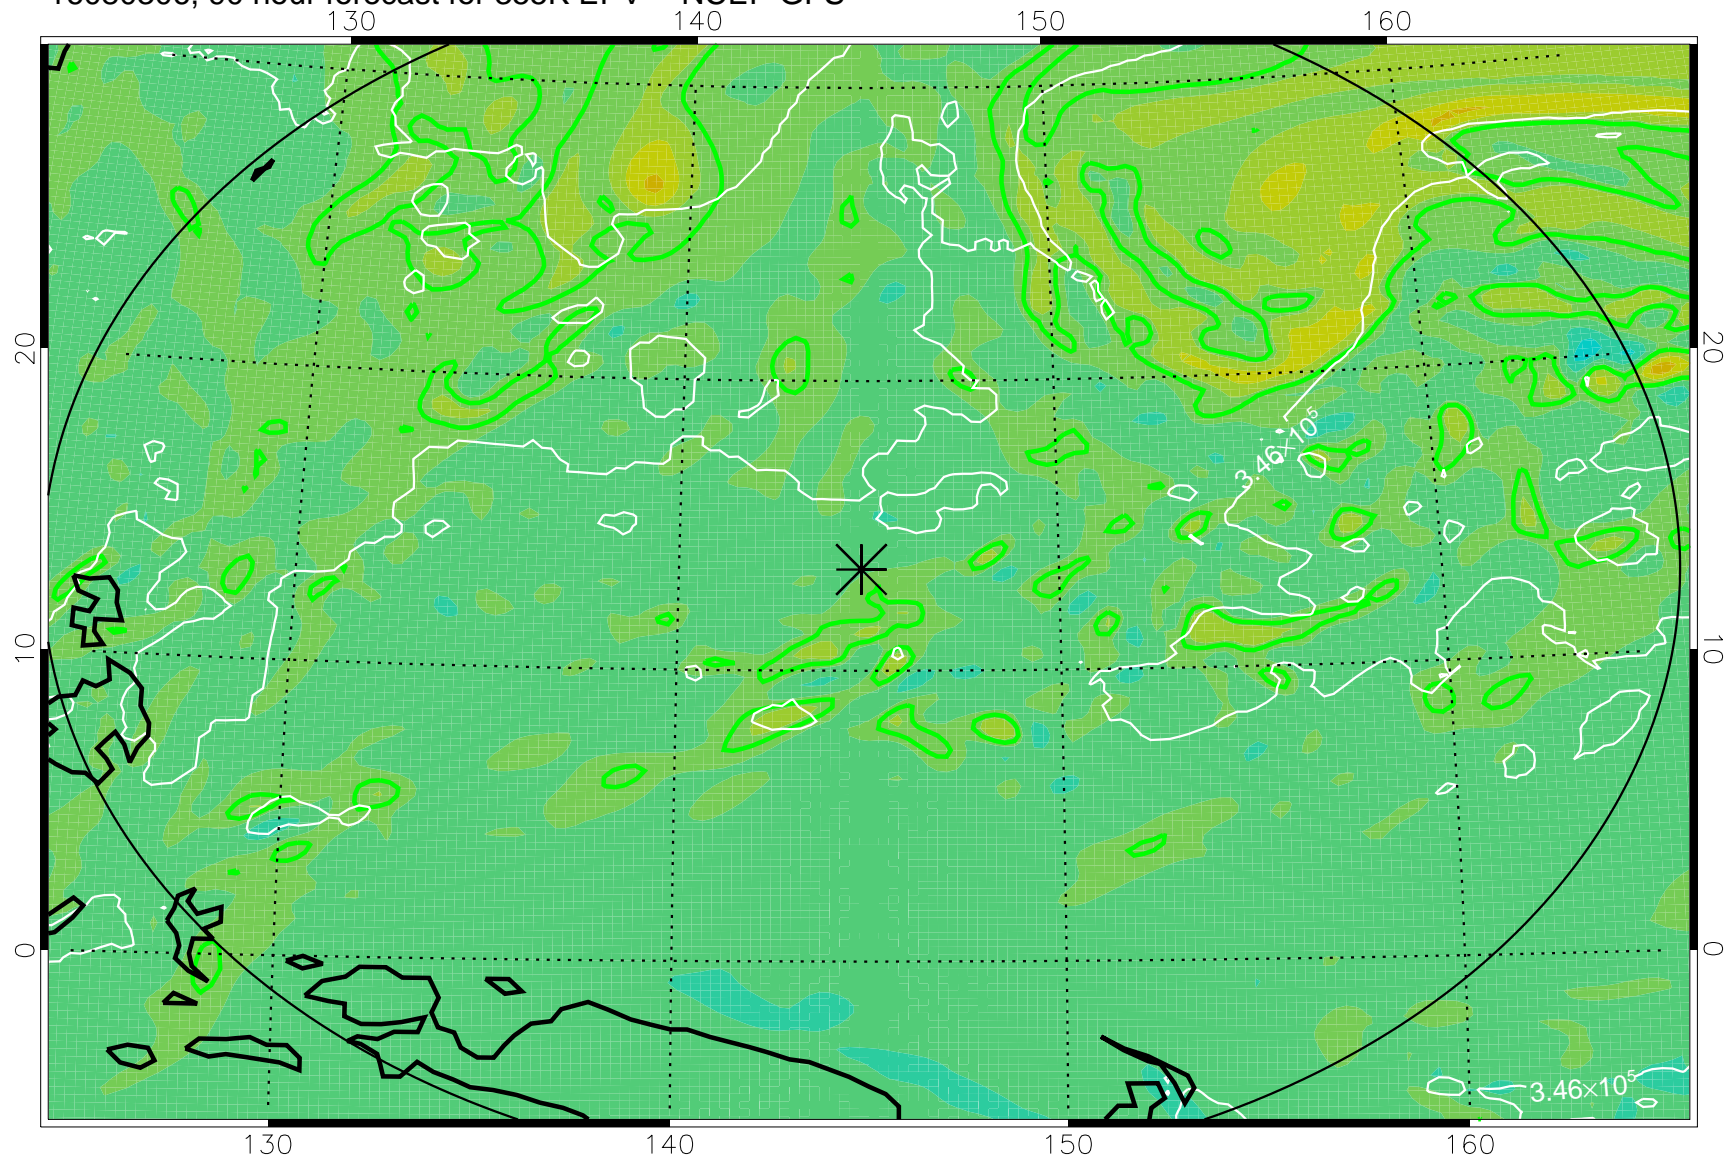

16080218, 78 hour forecast for 355K EPV -- NCEP GFS

355K Montgomery Streamfunction, white
EPV Tropopause (2 PVU) Position
Range ring of 2304 km

16080300, 84 hour forecast for 355K EPV -- NCEP GFS

355K Montgomery Streamfunction, white
EPV Tropopause (2 PVU) Position
Range ring of 2304 km

16080306, 90 hour forecast for 355K EPV -- NCEP GFS

355K Montgomery Streamfunction, white
EPV Tropopause (2 PVU) Position
Range ring of 2304 km

16080312, 96 hour forecast for 355K EPV -- NCEP GFS

355K Montgomery Streamfunction, white
EPV Tropopause (2 PVU) Position
Range ring of 2304 km

16080318, 102 hour forecast for 355K EPV -- NCEP GFS

355K Montgomery Streamfunction, white
EPV Tropopause (2 PVU) Position
Range ring of 2304 km

16080400, 108 hour forecast for 355K EPV -- NCEP GFS

355K Montgomery Streamfunction, white
EPV Tropopause (2 PVU) Position
Range ring of 2304 km

16080406, 114 hour forecast for 355K EPV -- NCEP GFS

355K Montgomery Streamfunction, white
EPV Tropopause (2 PVU) Position
Range ring of 2304 km

16080412, 120 hour forecast for 355K EPV -- NCEP GFS

355K Montgomery Streamfunction, white
EPV Tropopause (2 PVU) Position
Range ring of 2304 km