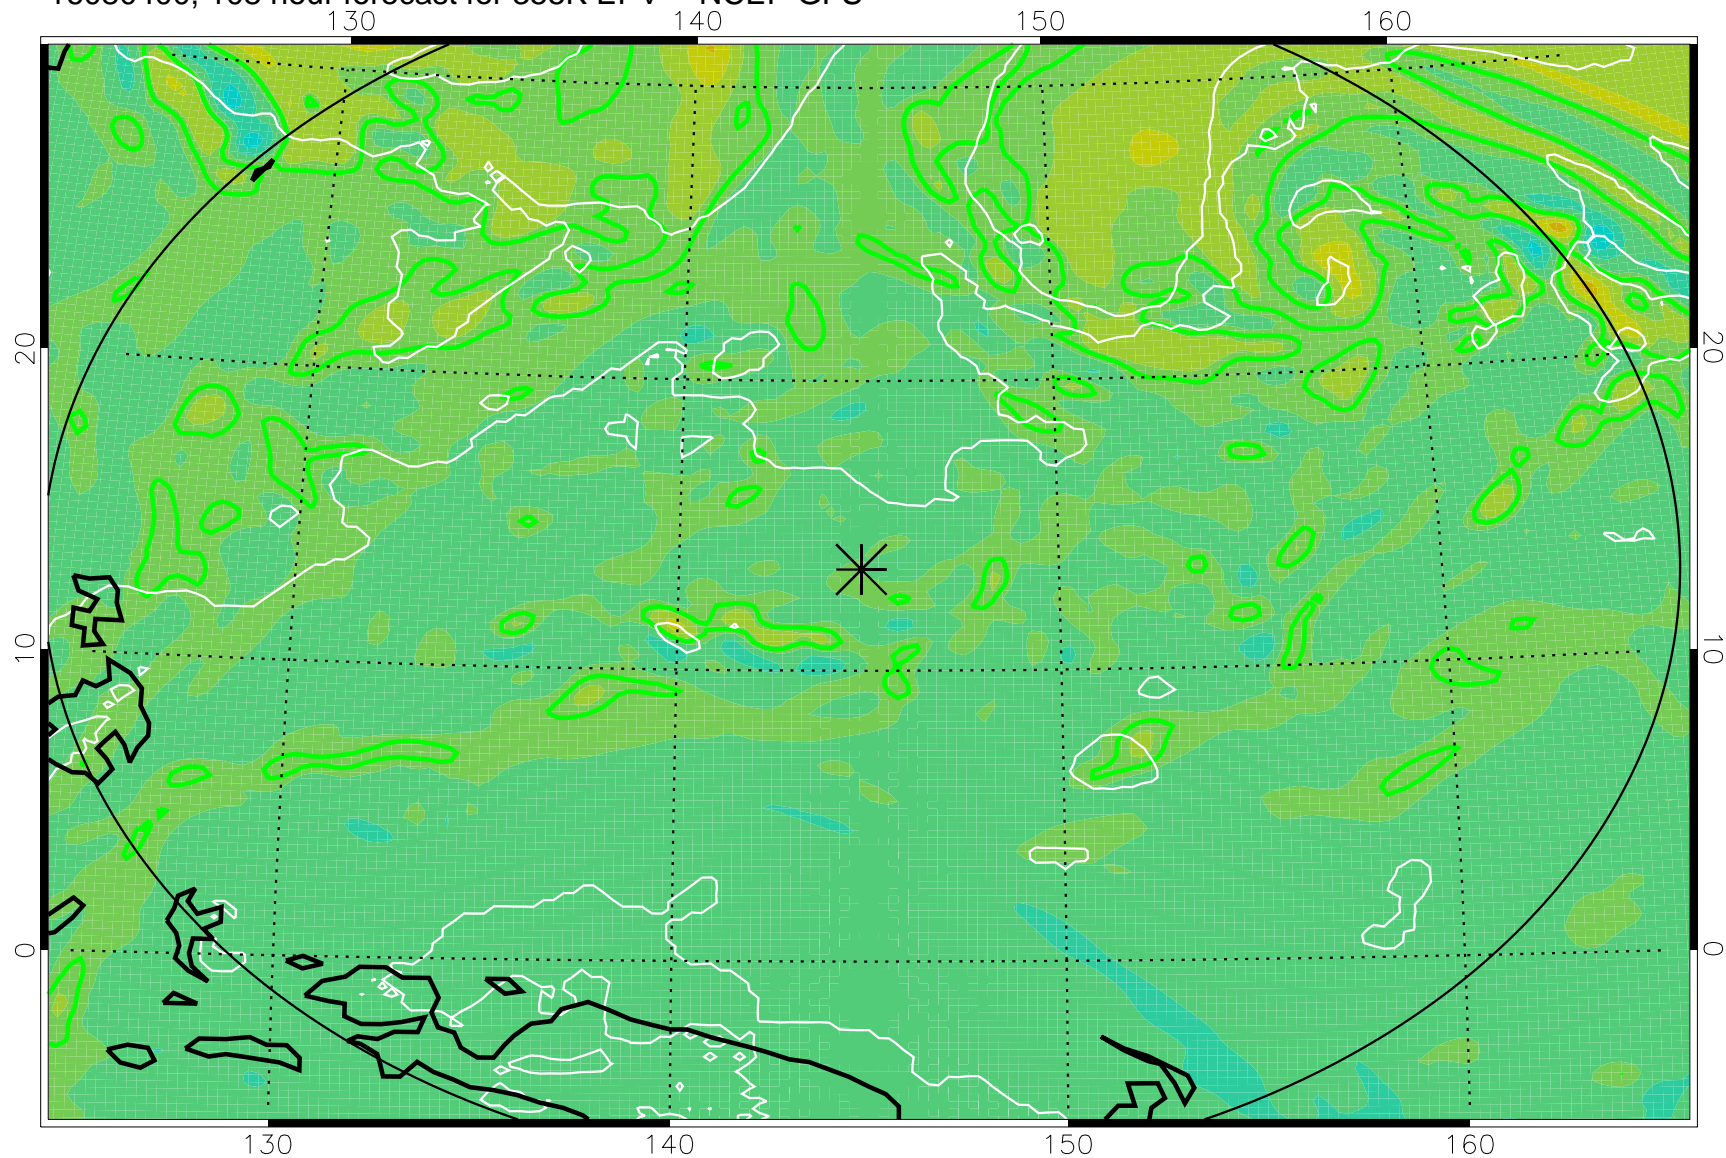

16080218, 78 hour forecast for 355K EPV -- NCEP GFS

355K Montgomery Streamfunction, white
EPV Tropopause (2 PVU) Position
Range ring of 2304 km

16080300, 84 hour forecast for 355K EPV -- NCEP GFS

355K Montgomery Streamfunction, white
EPV Tropopause (2 PVU) Position
Range ring of 2304 km

16080306, 90 hour forecast for 355K EPV -- NCEP GFS

355K Montgomery Streamfunction, white
EPV Tropopause (2 PVU) Position
Range ring of 2304 km

16080312, 96 hour forecast for 355K EPV -- NCEP GFS

355K Montgomery Streamfunction, white
EPV Tropopause (2 PVU) Position
Range ring of 2304 km

16080318, 102 hour forecast for 355K EPV -- NCEP GFS

355K Montgomery Streamfunction, white
EPV Tropopause (2 PVU) Position
Range ring of 2304 km

16080400, 108 hour forecast for 355K EPV -- NCEP GFS

355K Montgomery Streamfunction, white
EPV Tropopause (2 PVU) Position
Range ring of 2304 km

16080406, 114 hour forecast for 355K EPV -- NCEP GFS

355K Montgomery Streamfunction, white
EPV Tropopause (2 PVU) Position
Range ring of 2304 km

16080412, 120 hour forecast for 355K EPV -- NCEP GFS

355K Montgomery Streamfunction, white
EPV Tropopause (2 PVU) Position
Range ring of 2304 km