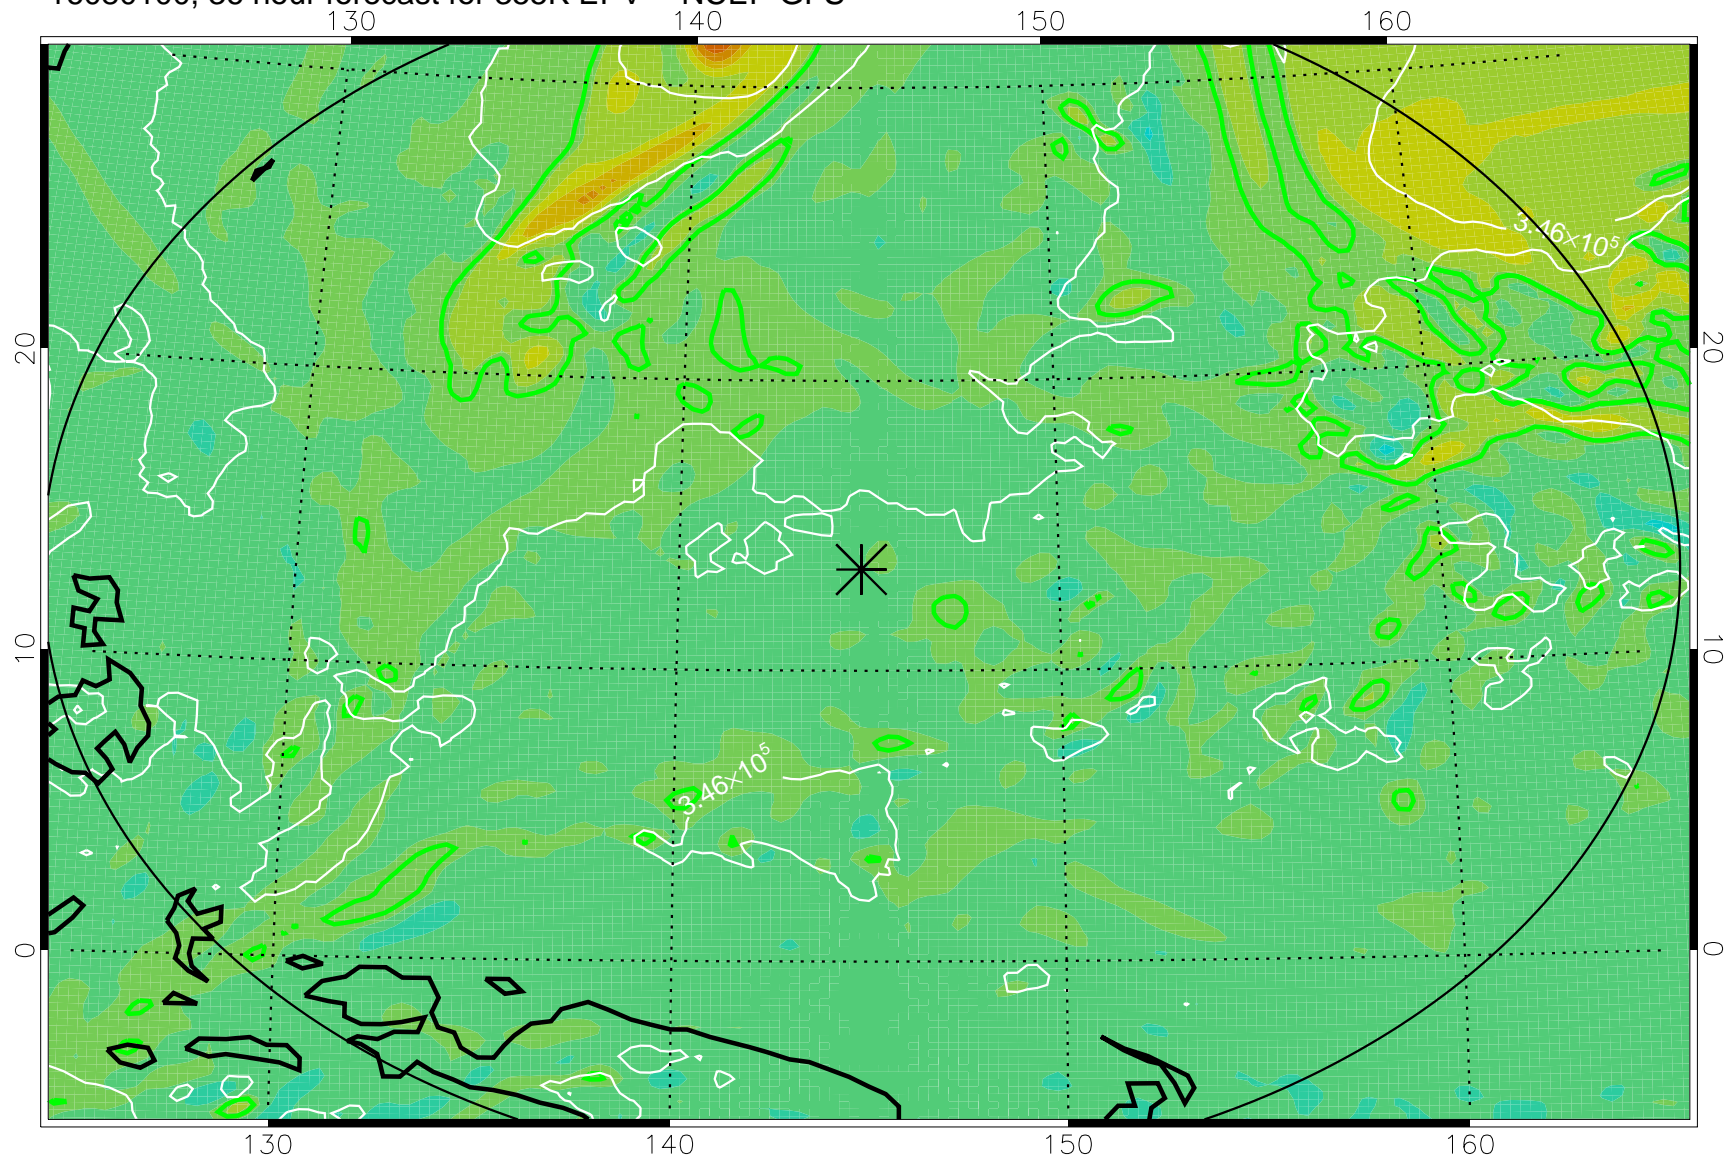

16073106, 18 hour forecast for 355K EPV -- NCEP GFS

355K Montgomery Streamfunction, white
EPV Tropopause (2 PVU) Position
Range ring of 2304 km

16073112, 24 hour forecast for 355K EPV -- NCEP GFS

355K Montgomery Streamfunction, white
EPV Tropopause (2 PVU) Position
Range ring of 2304 km

16073118, 30 hour forecast for 355K EPV -- NCEP GFS

355K Montgomery Streamfunction, white
EPV Tropopause (2 PVU) Position
Range ring of 2304 km

16080100, 36 hour forecast for 355K EPV -- NCEP GFS

355K Montgomery Streamfunction, white
EPV Tropopause (2 PVU) Position
Range ring of 2304 km

16080106, 42 hour forecast for 355K EPV -- NCEP GFS

355K Montgomery Streamfunction, white
EPV Tropopause (2 PVU) Position
Range ring of 2304 km

16080112, 48 hour forecast for 355K EPV -- NCEP GFS

355K Montgomery Streamfunction, white
EPV Tropopause (2 PVU) Position
Range ring of 2304 km

16080118, 54 hour forecast for 355K EPV -- NCEP GFS

355K Montgomery Streamfunction, white
EPV Tropopause (2 PVU) Position
Range ring of 2304 km

16080200, 60 hour forecast for 355K EPV -- NCEP GFS

355K Montgomery Streamfunction, white
EPV Tropopause (2 PVU) Position
Range ring of 2304 km