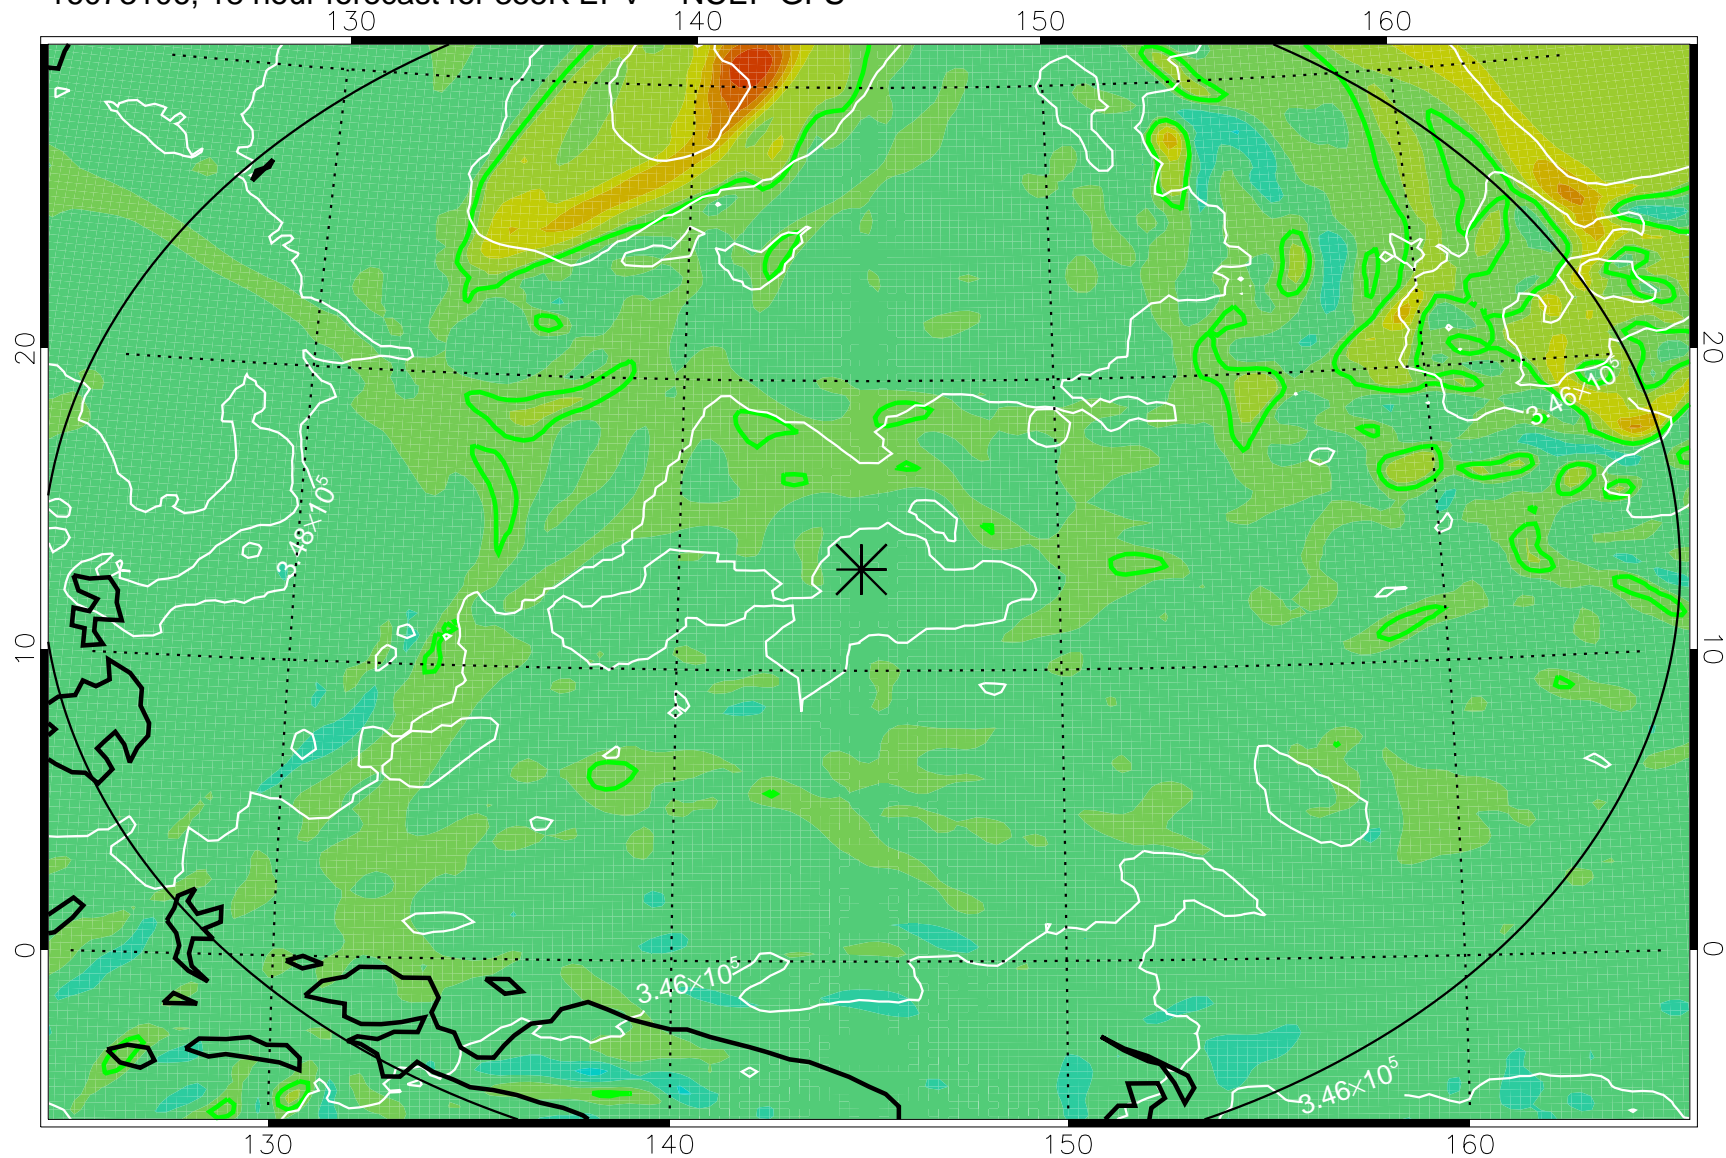

16073018, 6 hour forecast for 355K EPV -- NCEP GFS

355K Montgomery Streamfunction, white
EPV Tropopause (2 PVU) Position
Range ring of 2304 km

16073100, 12 hour forecast for 355K EPV -- NCEP GFS

355K Montgomery Streamfunction, white
EPV Tropopause (2 PVU) Position
Range ring of 2304 km

16073106, 18 hour forecast for 355K EPV -- NCEP GFS

355K Montgomery Streamfunction, white
EPV Tropopause (2 PVU) Position
Range ring of 2304 km

16073112, 24 hour forecast for 355K EPV -- NCEP GFS

355K Montgomery Streamfunction, white
EPV Tropopause (2 PVU) Position
Range ring of 2304 km

16073118, 30 hour forecast for 355K EPV -- NCEP GFS

355K Montgomery Streamfunction, white
EPV Tropopause (2 PVU) Position
Range ring of 2304 km

16080100, 36 hour forecast for 355K EPV -- NCEP GFS

355K Montgomery Streamfunction, white
EPV Tropopause (2 PVU) Position
Range ring of 2304 km

16080118, 54 hour forecast for 355K EPV -- NCEP GFS

355K Montgomery Streamfunction, white
EPV Tropopause (2 PVU) Position
Range ring of 2304 km

16080200, 60 hour forecast for 355K EPV -- NCEP GFS

355K Montgomery Streamfunction, white
EPV Tropopause (2 PVU) Position
Range ring of 2304 km