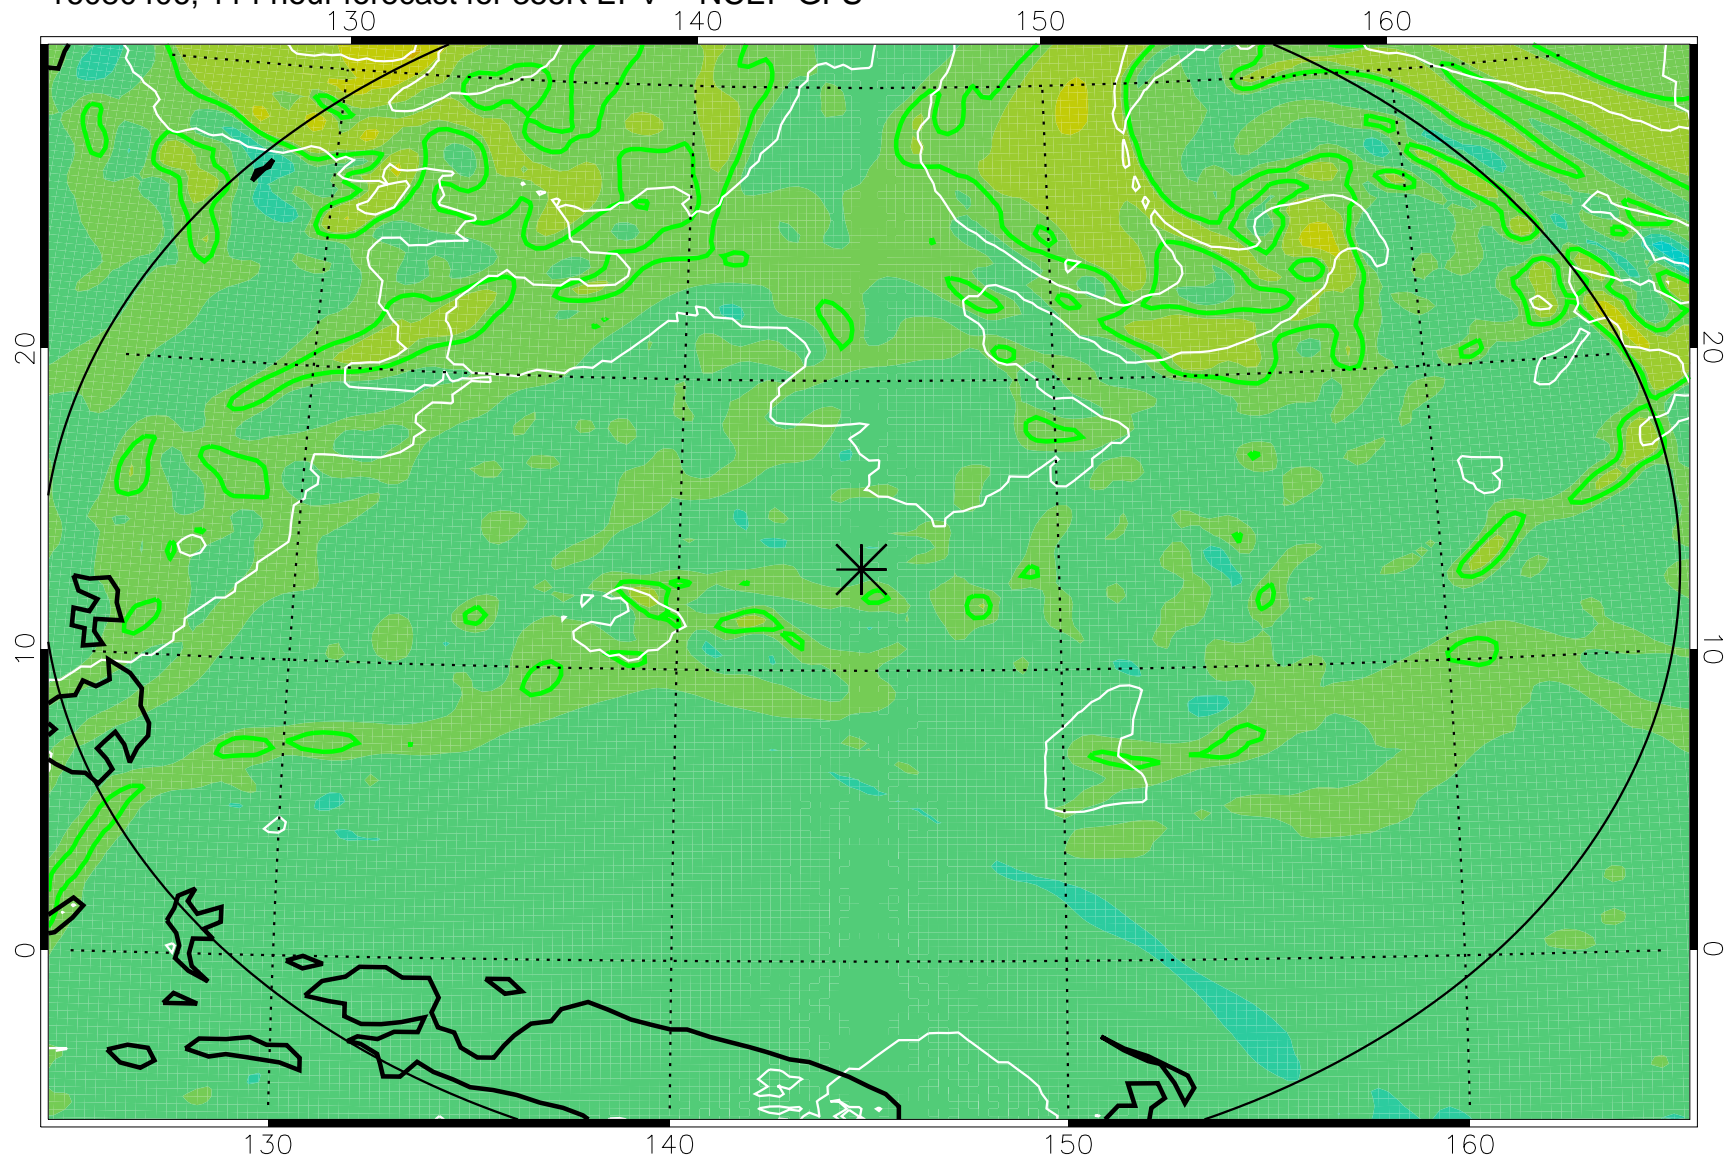

16080218, 78 hour forecast for 355K EPV -- NCEP GFS

355K Montgomery Streamfunction, white
EPV Tropopause (2 PVU) Position
Range ring of 2304 km

16080300, 84 hour forecast for 355K EPV -- NCEP GFS

355K Montgomery Streamfunction, white
EPV Tropopause (2 PVU) Position
Range ring of 2304 km

16080306, 90 hour forecast for 355K EPV -- NCEP GFS

355K Montgomery Streamfunction, white
EPV Tropopause (2 PVU) Position
Range ring of 2304 km

16080312, 96 hour forecast for 355K EPV -- NCEP GFS

355K Montgomery Streamfunction, white
EPV Tropopause (2 PVU) Position
Range ring of 2304 km

16080318, 102 hour forecast for 355K EPV -- NCEP GFS

355K Montgomery Streamfunction, white
EPV Tropopause (2 PVU) Position
Range ring of 2304 km

16080400, 108 hour forecast for 355K EPV -- NCEP GFS

355K Montgomery Streamfunction, white
EPV Tropopause (2 PVU) Position
Range ring of 2304 km

16080406, 114 hour forecast for 355K EPV -- NCEP GFS

355K Montgomery Streamfunction, white
EPV Tropopause (2 PVU) Position
Range ring of 2304 km

16080412, 120 hour forecast for 355K EPV -- NCEP GFS

355K Montgomery Streamfunction, white
EPV Tropopause (2 PVU) Position
Range ring of 2304 km