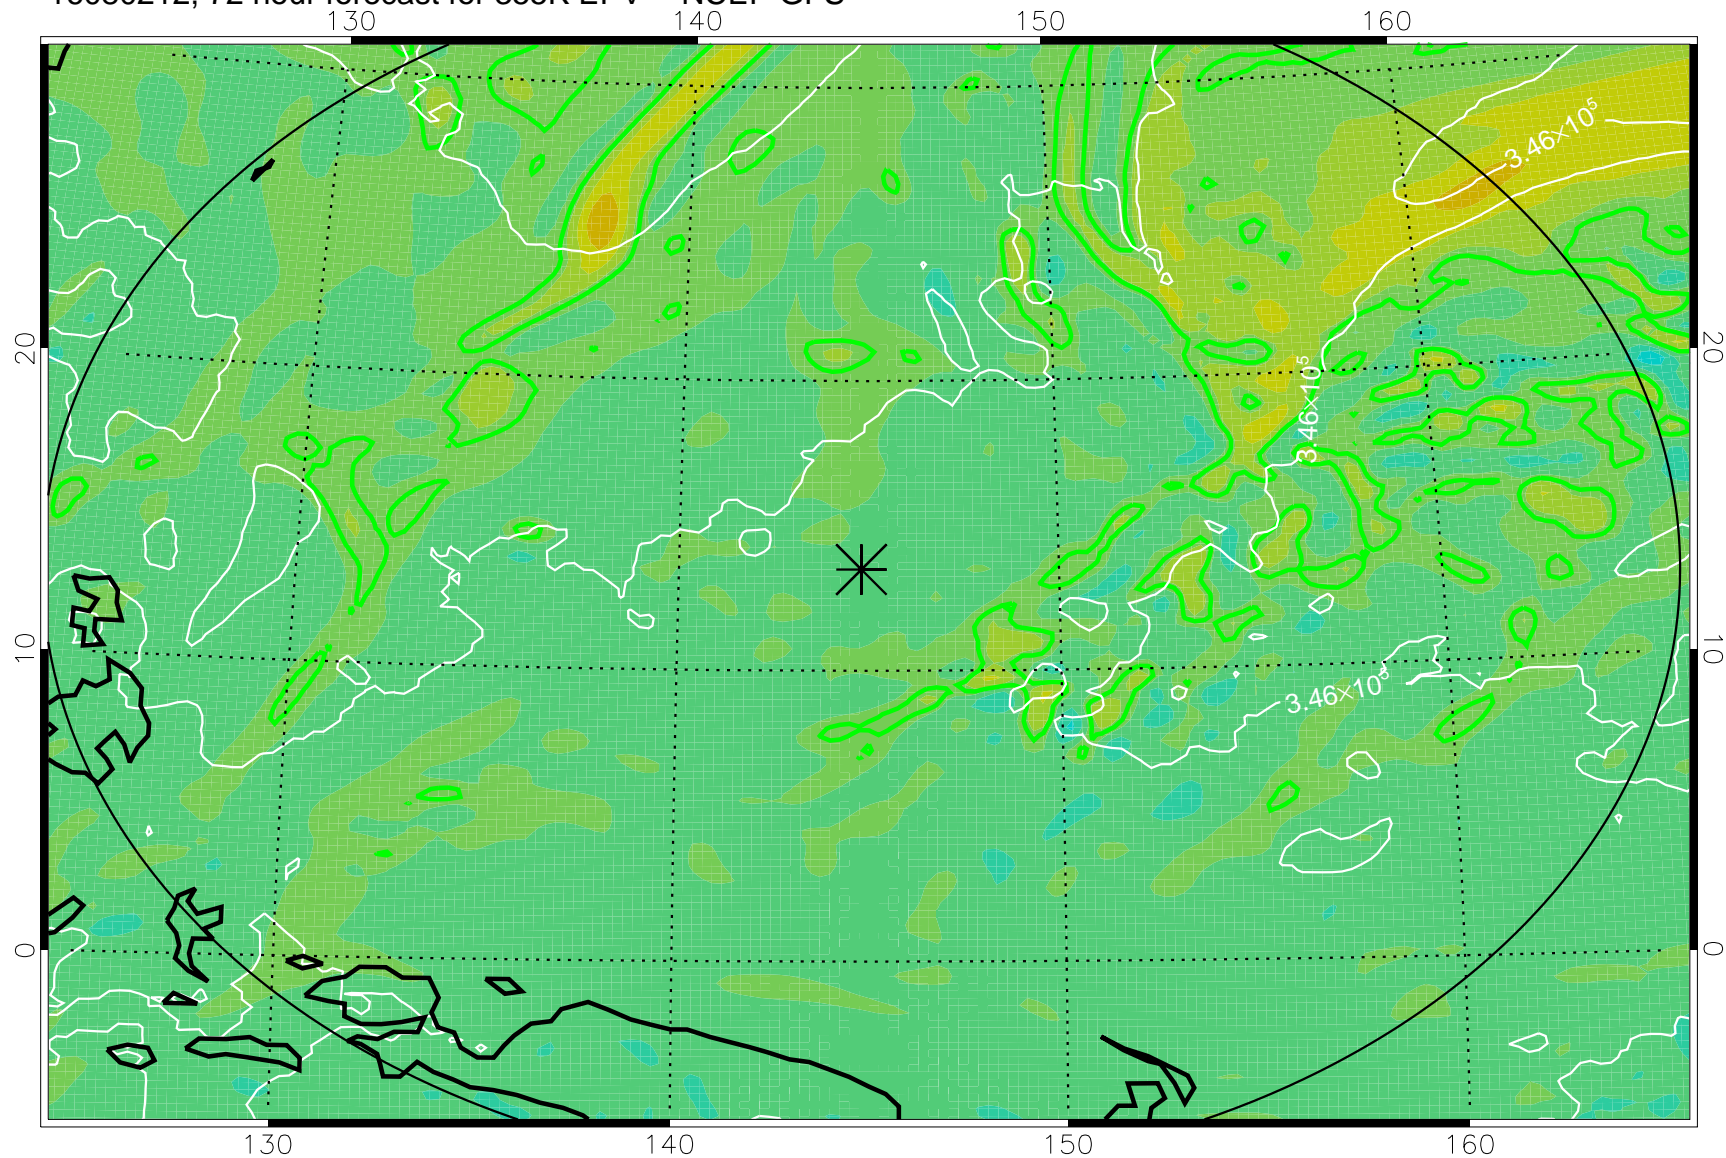

16080118, 54 hour forecast for 355K EPV -- NCEP GFS

355K Montgomery Streamfunction, white
EPV Tropopause (2 PVU) Position
Range ring of 2304 km

16080200, 60 hour forecast for 355K EPV -- NCEP GFS

355K Montgomery Streamfunction, white
EPV Tropopause (2 PVU) Position
Range ring of 2304 km

16080206, 66 hour forecast for 355K EPV -- NCEP GFS

355K Montgomery Streamfunction, white
EPV Tropopause (2 PVU) Position
Range ring of 2304 km

16080212, 72 hour forecast for 355K EPV -- NCEP GFS

355K Montgomery Streamfunction, white
EPV Tropopause (2 PVU) Position
Range ring of 2304 km

16080218, 78 hour forecast for 355K EPV -- NCEP GFS

355K Montgomery Streamfunction, white
EPV Tropopause (2 PVU) Position
Range ring of 2304 km

16080300, 84 hour forecast for 355K EPV -- NCEP GFS

355K Montgomery Streamfunction, white
EPV Tropopause (2 PVU) Position
Range ring of 2304 km

16080306, 90 hour forecast for 355K EPV -- NCEP GFS

355K Montgomery Streamfunction, white
EPV Tropopause (2 PVU) Position
Range ring of 2304 km

16080312, 96 hour forecast for 355K EPV -- NCEP GFS

355K Montgomery Streamfunction, white
EPV Tropopause (2 PVU) Position
Range ring of 2304 km