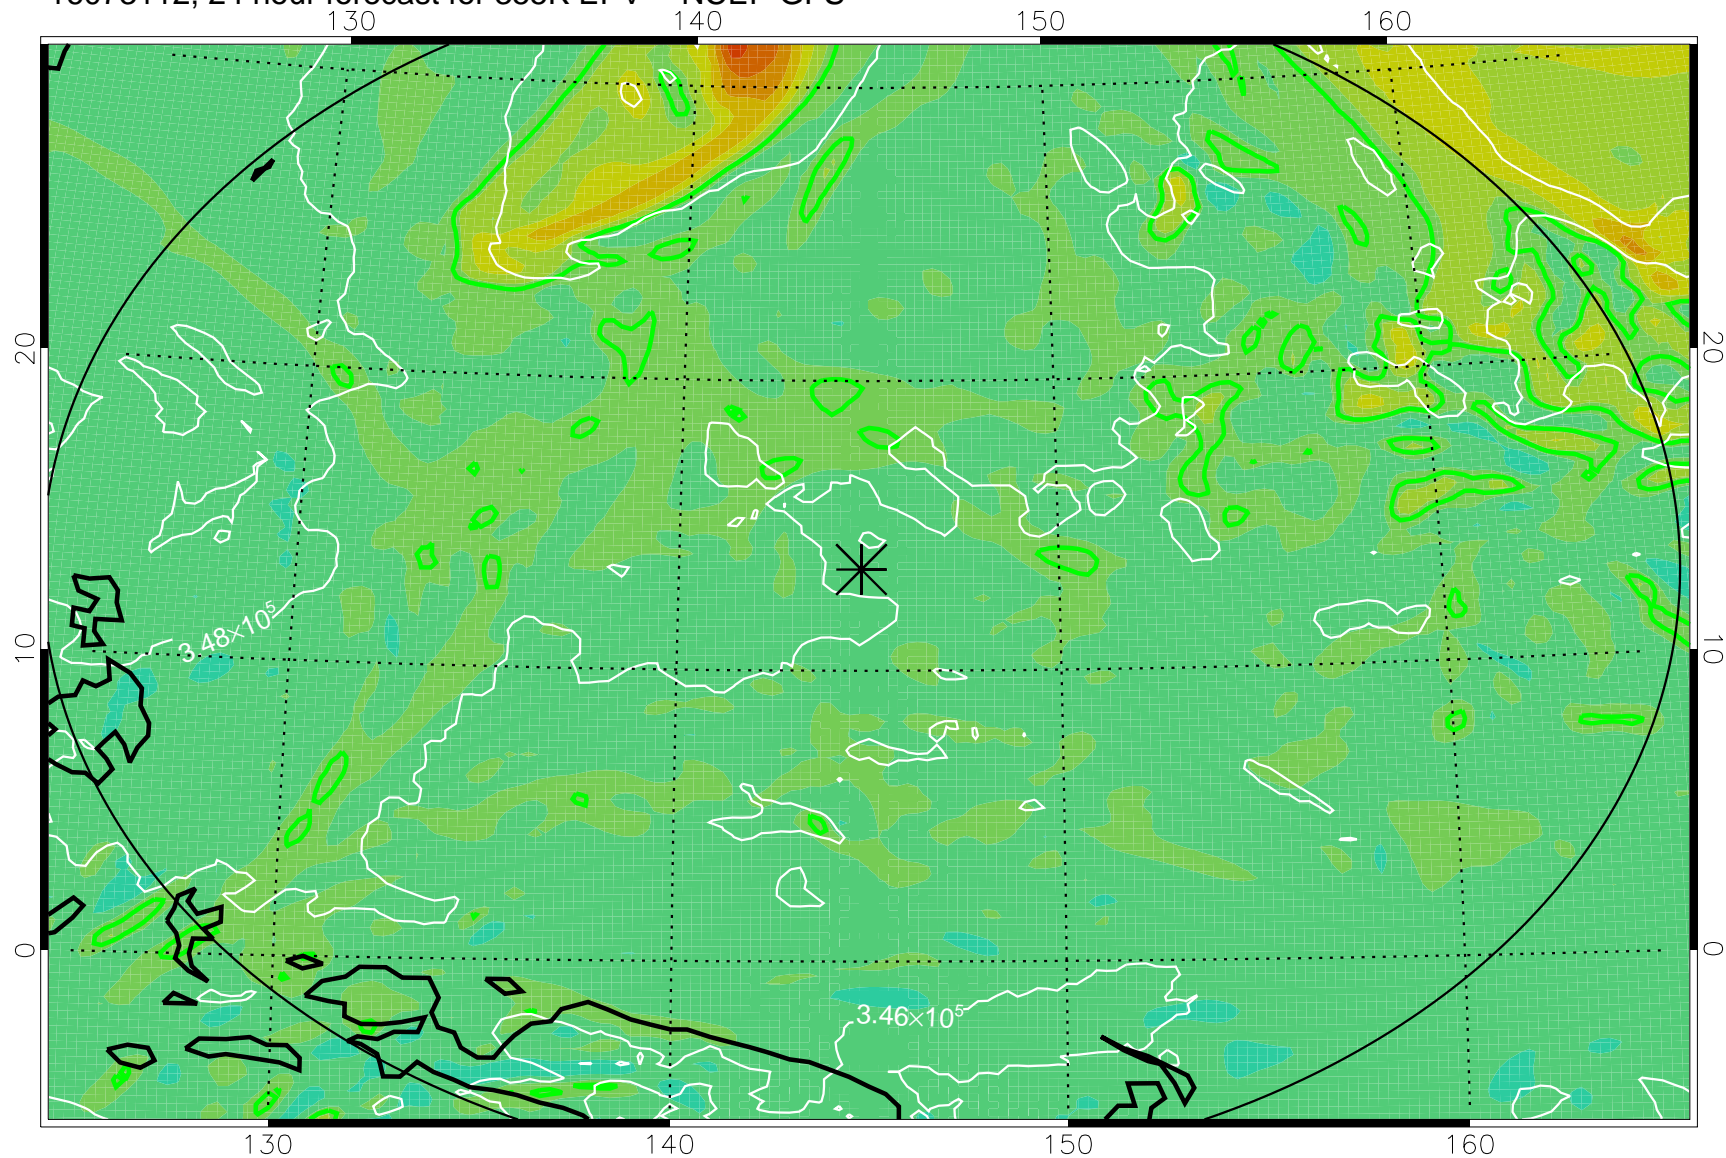

16073018, 6 hour forecast for 355K EPV -- NCEP GFS

355K Montgomery Streamfunction, white
EPV Tropopause (2 PVU) Position
Range ring of 2304 km

16073100, 12 hour forecast for 355K EPV -- NCEP GFS

355K Montgomery Streamfunction, white
EPV Tropopause (2 PVU) Position
Range ring of 2304 km

16073106, 18 hour forecast for 355K EPV -- NCEP GFS

355K Montgomery Streamfunction, white
EPV Tropopause (2 PVU) Position
Range ring of 2304 km

16073112, 24 hour forecast for 355K EPV -- NCEP GFS

355K Montgomery Streamfunction, white
EPV Tropopause (2 PVU) Position
Range ring of 2304 km

16073118, 30 hour forecast for 355K EPV -- NCEP GFS

355K Montgomery Streamfunction, white
EPV Tropopause (2 PVU) Position
Range ring of 2304 km

16080100, 36 hour forecast for 355K EPV -- NCEP GFS

355K Montgomery Streamfunction, white
EPV Tropopause (2 PVU) Position
Range ring of 2304 km

16080106, 42 hour forecast for 355K EPV -- NCEP GFS

355K Montgomery Streamfunction, white
EPV Tropopause (2 PVU) Position
Range ring of 2304 km

16080112, 48 hour forecast for 355K EPV -- NCEP GFS

355K Montgomery Streamfunction, white
EPV Tropopause (2 PVU) Position
Range ring of 2304 km