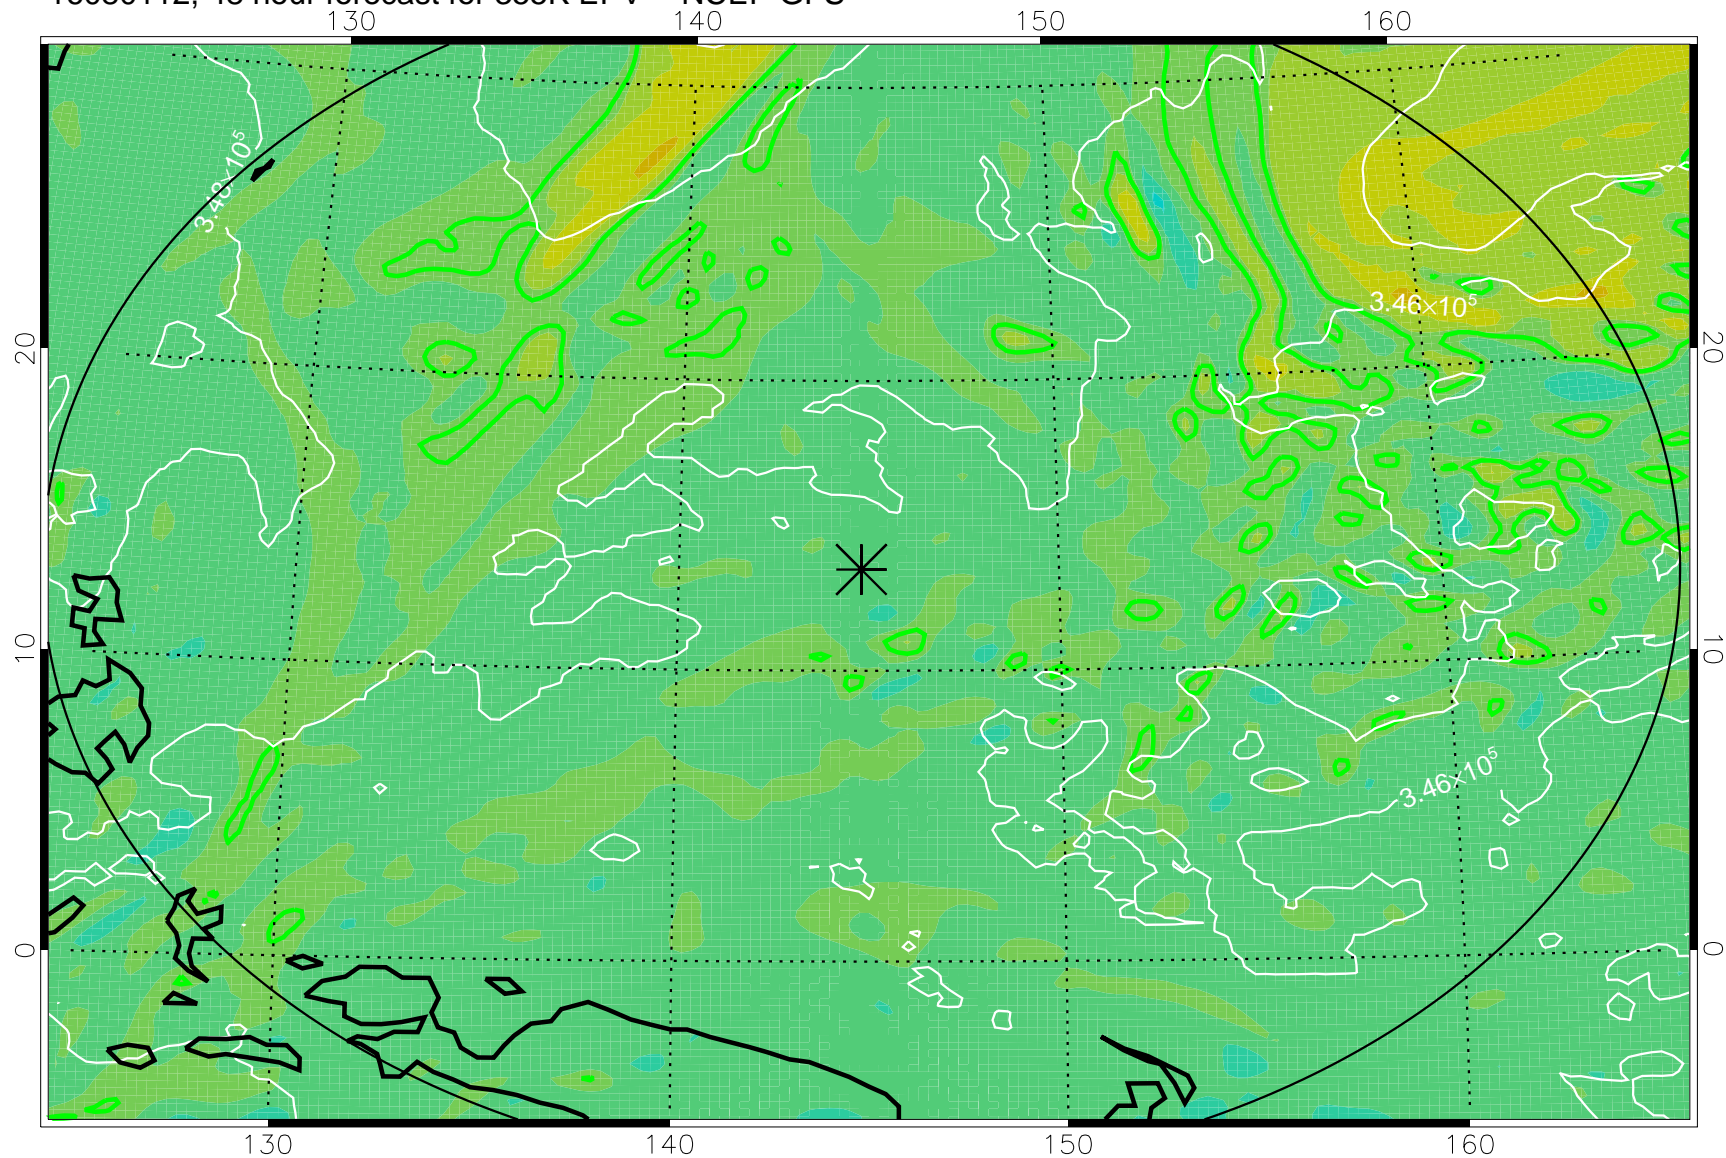

16073118, 30 hour forecast for 355K EPV -- NCEP GFS

355K Montgomery Streamfunction, white
EPV Tropopause (2 PVU) Position
Range ring of 2304 km

16080100, 36 hour forecast for 355K EPV -- NCEP GFS

355K Montgomery Streamfunction, white
EPV Tropopause (2 PVU) Position
Range ring of 2304 km

16080106, 42 hour forecast for 355K EPV -- NCEP GFS

355K Montgomery Streamfunction, white
EPV Tropopause (2 PVU) Position
Range ring of 2304 km

16080112, 48 hour forecast for 355K EPV -- NCEP GFS

355K Montgomery Streamfunction, white
EPV Tropopause (2 PVU) Position
Range ring of 2304 km

16080118, 54 hour forecast for 355K EPV -- NCEP GFS

355K Montgomery Streamfunction, white
EPV Tropopause (2 PVU) Position
Range ring of 2304 km

16080200, 60 hour forecast for 355K EPV -- NCEP GFS

355K Montgomery Streamfunction, white
EPV Tropopause (2 PVU) Position
Range ring of 2304 km

16080206, 66 hour forecast for 355K EPV -- NCEP GFS

355K Montgomery Streamfunction, white
EPV Tropopause (2 PVU) Position
Range ring of 2304 km

16080212, 72 hour forecast for 355K EPV -- NCEP GFS

355K Montgomery Streamfunction, white
EPV Tropopause (2 PVU) Position
Range ring of 2304 km