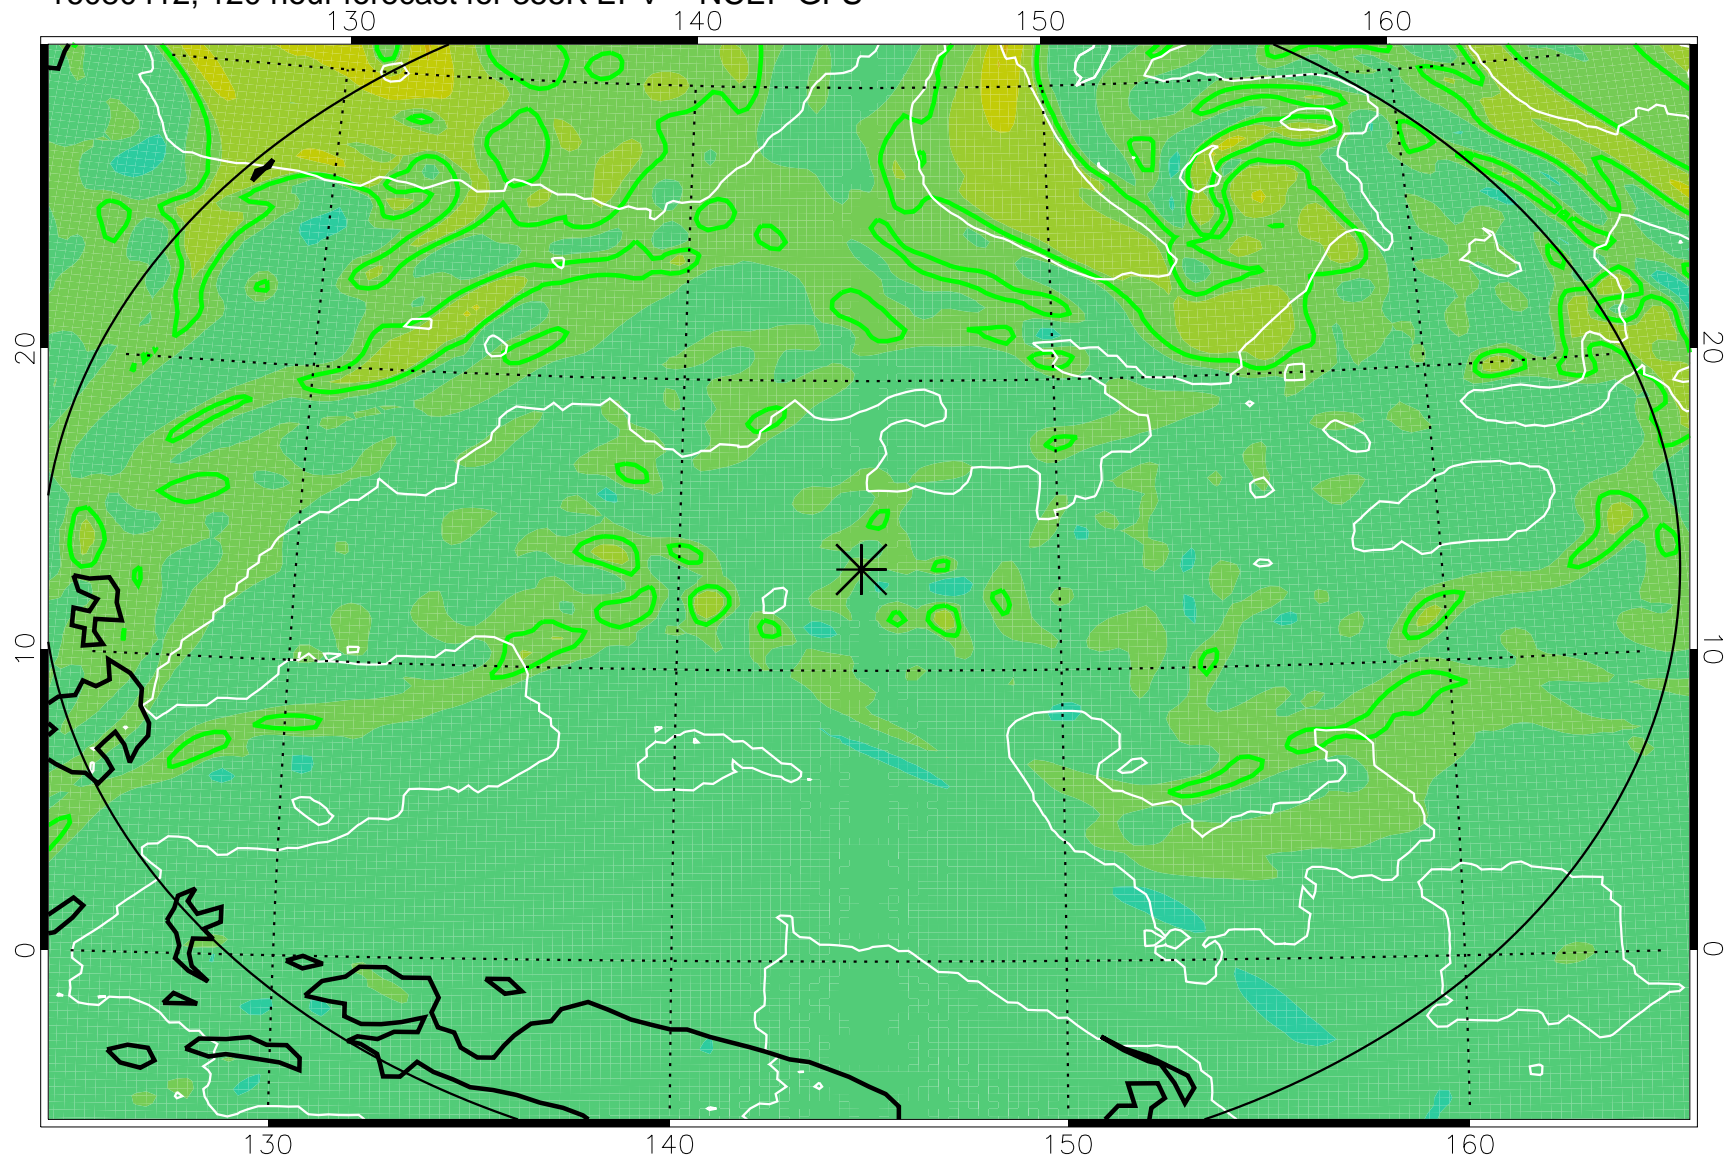

16080218, 78 hour forecast for 355K EPV -- NCEP GFS

355K Montgomery Streamfunction, white
EPV Tropopause (2 PVU) Position
Range ring of 2304 km

16080300, 84 hour forecast for 355K EPV -- NCEP GFS

355K Montgomery Streamfunction, white
EPV Tropopause (2 PVU) Position
Range ring of 2304 km

16080306, 90 hour forecast for 355K EPV -- NCEP GFS

355K Montgomery Streamfunction, white
EPV Tropopause (2 PVU) Position
Range ring of 2304 km

16080312, 96 hour forecast for 355K EPV -- NCEP GFS

355K Montgomery Streamfunction, white
EPV Tropopause (2 PVU) Position
Range ring of 2304 km

16080318, 102 hour forecast for 355K EPV -- NCEP GFS

355K Montgomery Streamfunction, white
EPV Tropopause (2 PVU) Position
Range ring of 2304 km

16080400, 108 hour forecast for 355K EPV -- NCEP GFS

355K Montgomery Streamfunction, white
EPV Tropopause (2 PVU) Position
Range ring of 2304 km

16080406, 114 hour forecast for 355K EPV -- NCEP GFS

355K Montgomery Streamfunction, white
EPV Tropopause (2 PVU) Position
Range ring of 2304 km

16080412, 120 hour forecast for 355K EPV -- NCEP GFS

355K Montgomery Streamfunction, white
EPV Tropopause (2 PVU) Position
Range ring of 2304 km