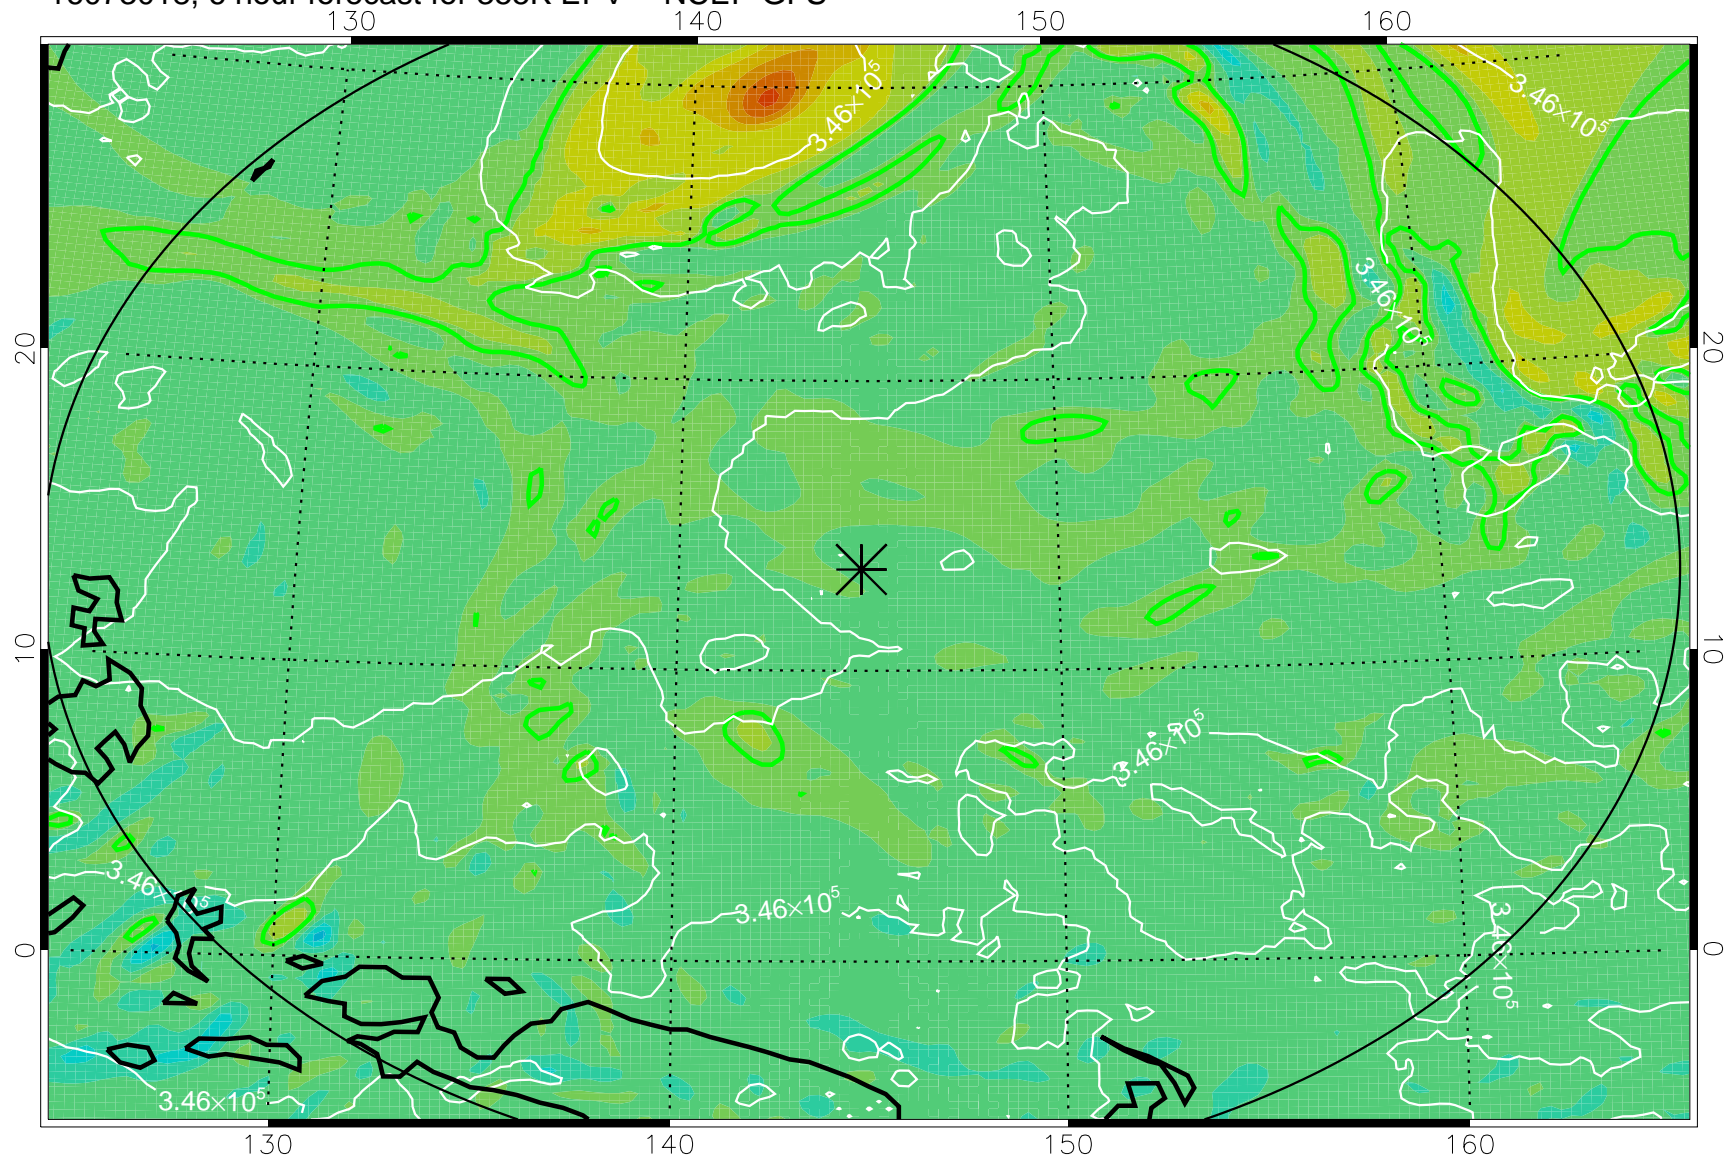

16073018, 6 hour forecast for 355K EPV -- NCEP GFS

355K Montgomery Streamfunction, white
EPV Tropopause (2 PVU) Position
Range ring of 2304 km

16073100, 12 hour forecast for 355K EPV -- NCEP GFS

355K Montgomery Streamfunction, white
EPV Tropopause (2 PVU) Position
Range ring of 2304 km

16073106, 18 hour forecast for 355K EPV -- NCEP GFS

355K Montgomery Streamfunction, white
EPV Tropopause (2 PVU) Position
Range ring of 2304 km

16073112, 24 hour forecast for 355K EPV -- NCEP GFS

355K Montgomery Streamfunction, white
EPV Tropopause (2 PVU) Position
Range ring of 2304 km

16073118, 30 hour forecast for 355K EPV -- NCEP GFS

355K Montgomery Streamfunction, white
EPV Tropopause (2 PVU) Position
Range ring of 2304 km

16080100, 36 hour forecast for 355K EPV -- NCEP GFS

355K Montgomery Streamfunction, white
EPV Tropopause (2 PVU) Position
Range ring of 2304 km

16080106, 42 hour forecast for 355K EPV -- NCEP GFS

355K Montgomery Streamfunction, white
EPV Tropopause (2 PVU) Position
Range ring of 2304 km

16080112, 48 hour forecast for 355K EPV -- NCEP GFS

355K Montgomery Streamfunction, white
EPV Tropopause (2 PVU) Position
Range ring of 2304 km