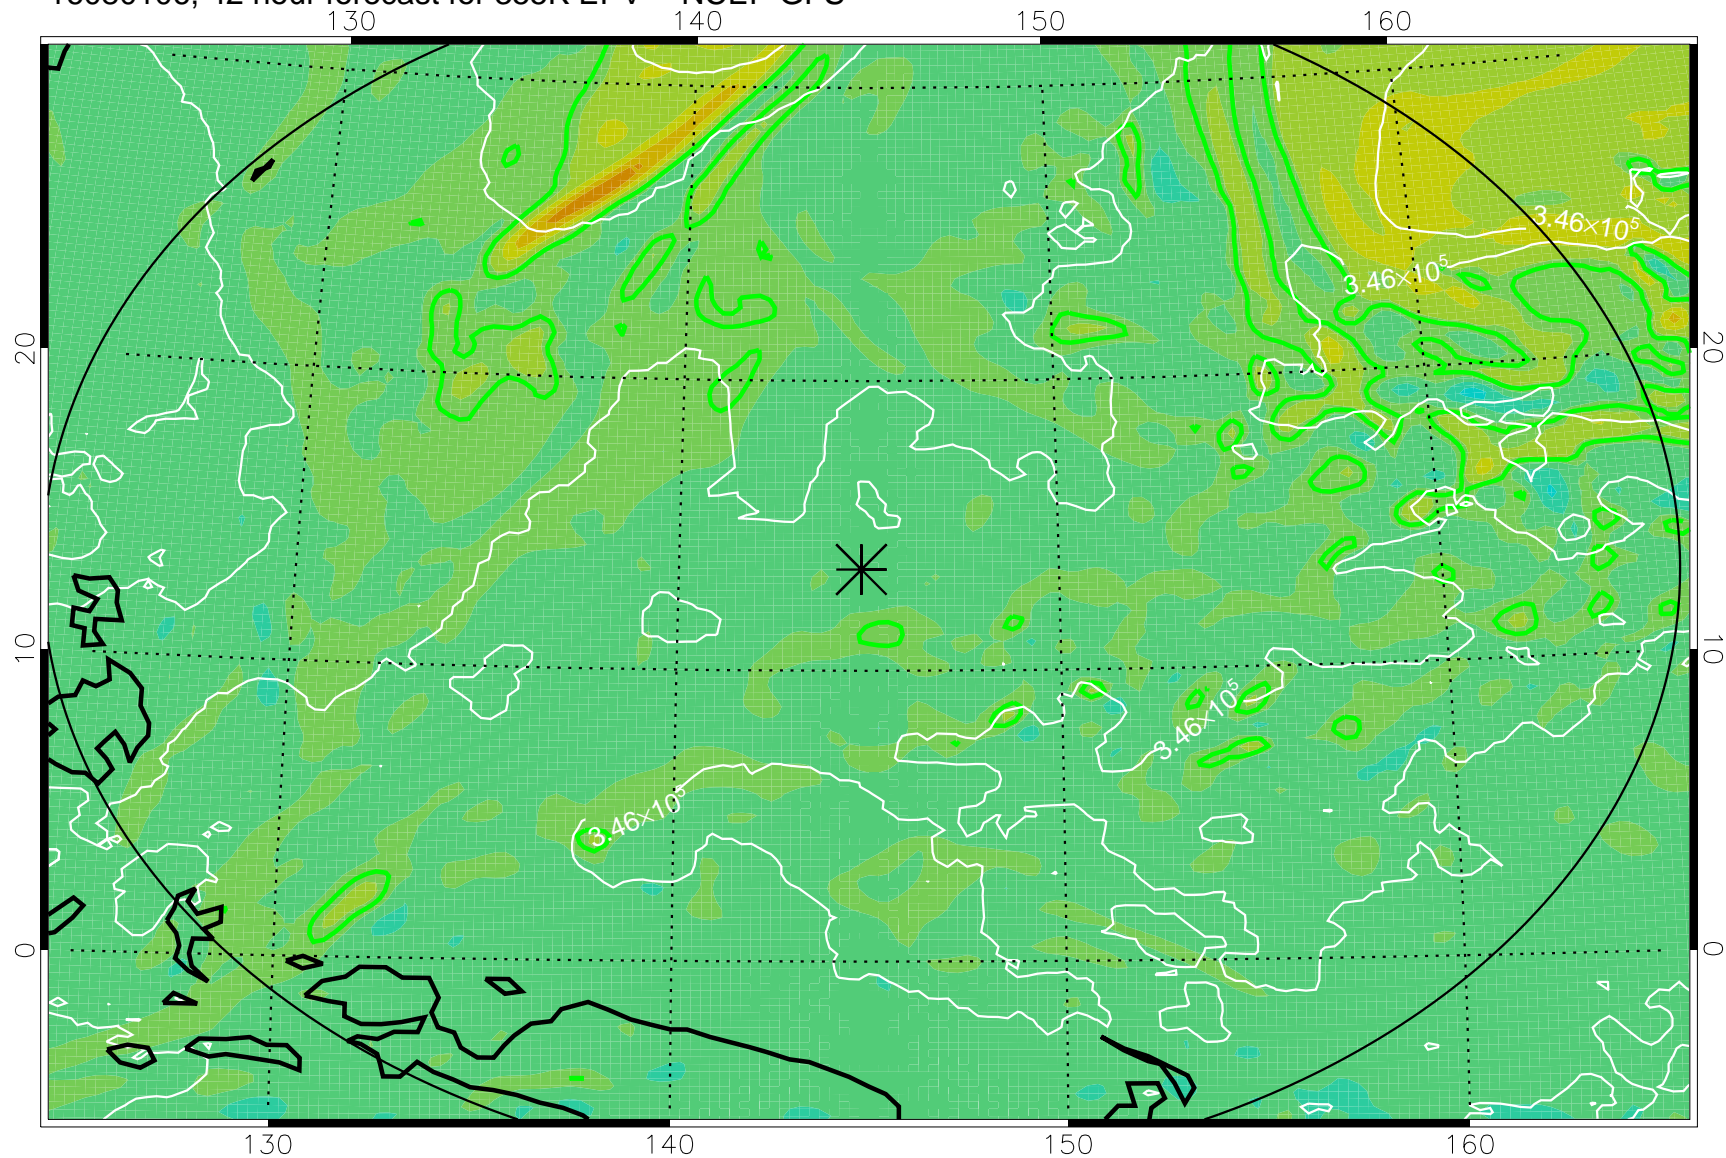

16073118, 30 hour forecast for 355K EPV -- NCEP GFS

355K Montgomery Streamfunction, white
EPV Tropopause (2 PVU) Position
Range ring of 2304 km

16080100, 36 hour forecast for 355K EPV -- NCEP GFS

355K Montgomery Streamfunction, white
EPV Tropopause (2 PVU) Position
Range ring of 2304 km

16080106, 42 hour forecast for 355K EPV -- NCEP GFS

355K Montgomery Streamfunction, white
EPV Tropopause (2 PVU) Position
Range ring of 2304 km

16080112, 48 hour forecast for 355K EPV -- NCEP GFS

355K Montgomery Streamfunction, white
EPV Tropopause (2 PVU) Position
Range ring of 2304 km

16080118, 54 hour forecast for 355K EPV -- NCEP GFS

355K Montgomery Streamfunction, white
EPV Tropopause (2 PVU) Position
Range ring of 2304 km

16080200, 60 hour forecast for 355K EPV -- NCEP GFS

355K Montgomery Streamfunction, white
EPV Tropopause (2 PVU) Position
Range ring of 2304 km

16080206, 66 hour forecast for 355K EPV -- NCEP GFS

355K Montgomery Streamfunction, white
EPV Tropopause (2 PVU) Position
Range ring of 2304 km

16080212, 72 hour forecast for 355K EPV -- NCEP GFS

355K Montgomery Streamfunction, white
EPV Tropopause (2 PVU) Position
Range ring of 2304 km