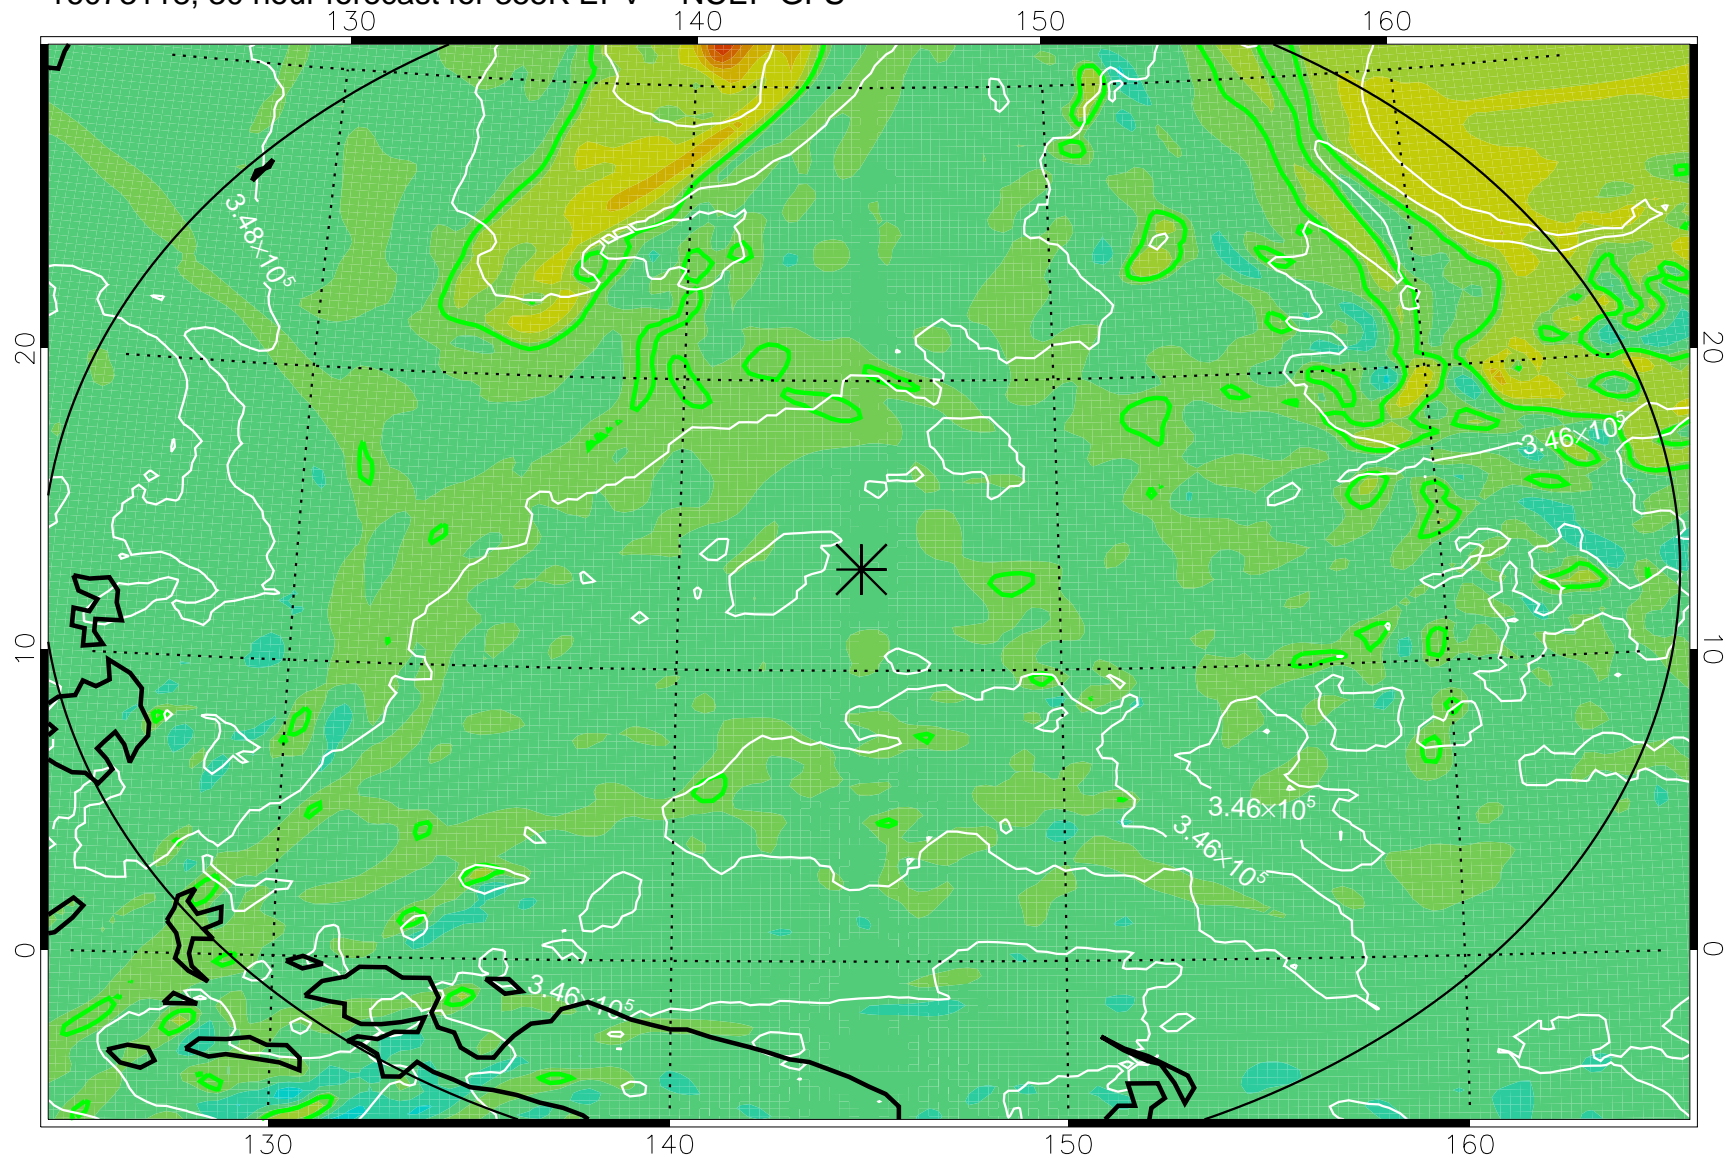

16073106, 18 hour forecast for 355K EPV -- NCEP GFS

355K Montgomery Streamfunction, white
EPV Tropopause (2 PVU) Position
Range ring of 2304 km

16073112, 24 hour forecast for 355K EPV -- NCEP GFS

355K Montgomery Streamfunction, white
EPV Tropopause (2 PVU) Position
Range ring of 2304 km

16073118, 30 hour forecast for 355K EPV -- NCEP GFS

355K Montgomery Streamfunction, white
EPV Tropopause (2 PVU) Position
Range ring of 2304 km

16080100, 36 hour forecast for 355K EPV -- NCEP GFS

355K Montgomery Streamfunction, white
EPV Tropopause (2 PVU) Position
Range ring of 2304 km

16080106, 42 hour forecast for 355K EPV -- NCEP GFS

355K Montgomery Streamfunction, white
EPV Tropopause (2 PVU) Position
Range ring of 2304 km

16080112, 48 hour forecast for 355K EPV -- NCEP GFS

355K Montgomery Streamfunction, white
EPV Tropopause (2 PVU) Position
Range ring of 2304 km

16080206, 66 hour forecast for 355K EPV -- NCEP GFS

355K Montgomery Streamfunction, white
EPV Tropopause (2 PVU) Position
Range ring of 2304 km

16080212, 72 hour forecast for 355K EPV -- NCEP GFS

355K Montgomery Streamfunction, white
EPV Tropopause (2 PVU) Position
Range ring of 2304 km