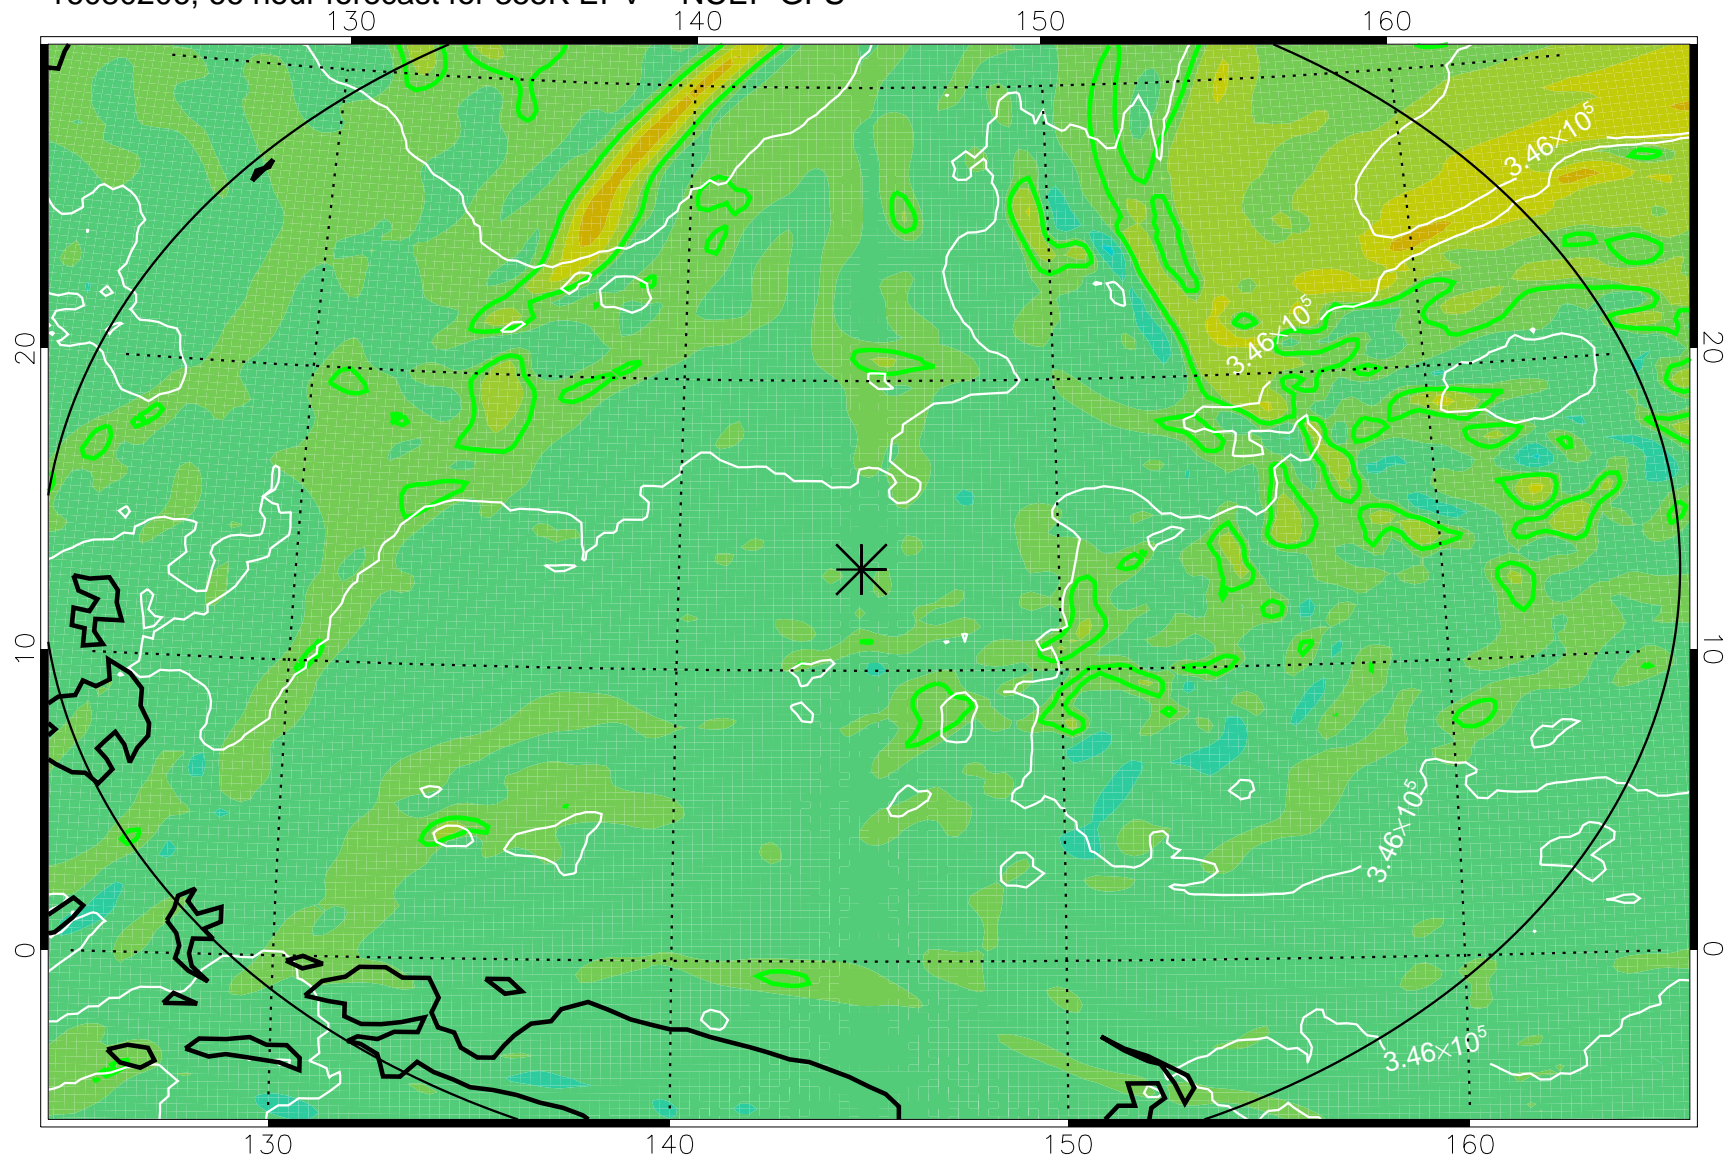

16080118, 54 hour forecast for 355K EPV -- NCEP GFS

355K Montgomery Streamfunction, white
EPV Tropopause (2 PVU) Position
Range ring of 2304 km

16080200, 60 hour forecast for 355K EPV -- NCEP GFS

355K Montgomery Streamfunction, white
EPV Tropopause (2 PVU) Position
Range ring of 2304 km

16080206, 66 hour forecast for 355K EPV -- NCEP GFS

355K Montgomery Streamfunction, white
EPV Tropopause (2 PVU) Position
Range ring of 2304 km

16080212, 72 hour forecast for 355K EPV -- NCEP GFS

355K Montgomery Streamfunction, white
EPV Tropopause (2 PVU) Position
Range ring of 2304 km

16080218, 78 hour forecast for 355K EPV -- NCEP GFS

355K Montgomery Streamfunction, white
EPV Tropopause (2 PVU) Position
Range ring of 2304 km

16080300, 84 hour forecast for 355K EPV -- NCEP GFS

355K Montgomery Streamfunction, white
EPV Tropopause (2 PVU) Position
Range ring of 2304 km

16080306, 90 hour forecast for 355K EPV -- NCEP GFS

355K Montgomery Streamfunction, white
EPV Tropopause (2 PVU) Position
Range ring of 2304 km

16080312, 96 hour forecast for 355K EPV -- NCEP GFS

355K Montgomery Streamfunction, white
EPV Tropopause (2 PVU) Position
Range ring of 2304 km