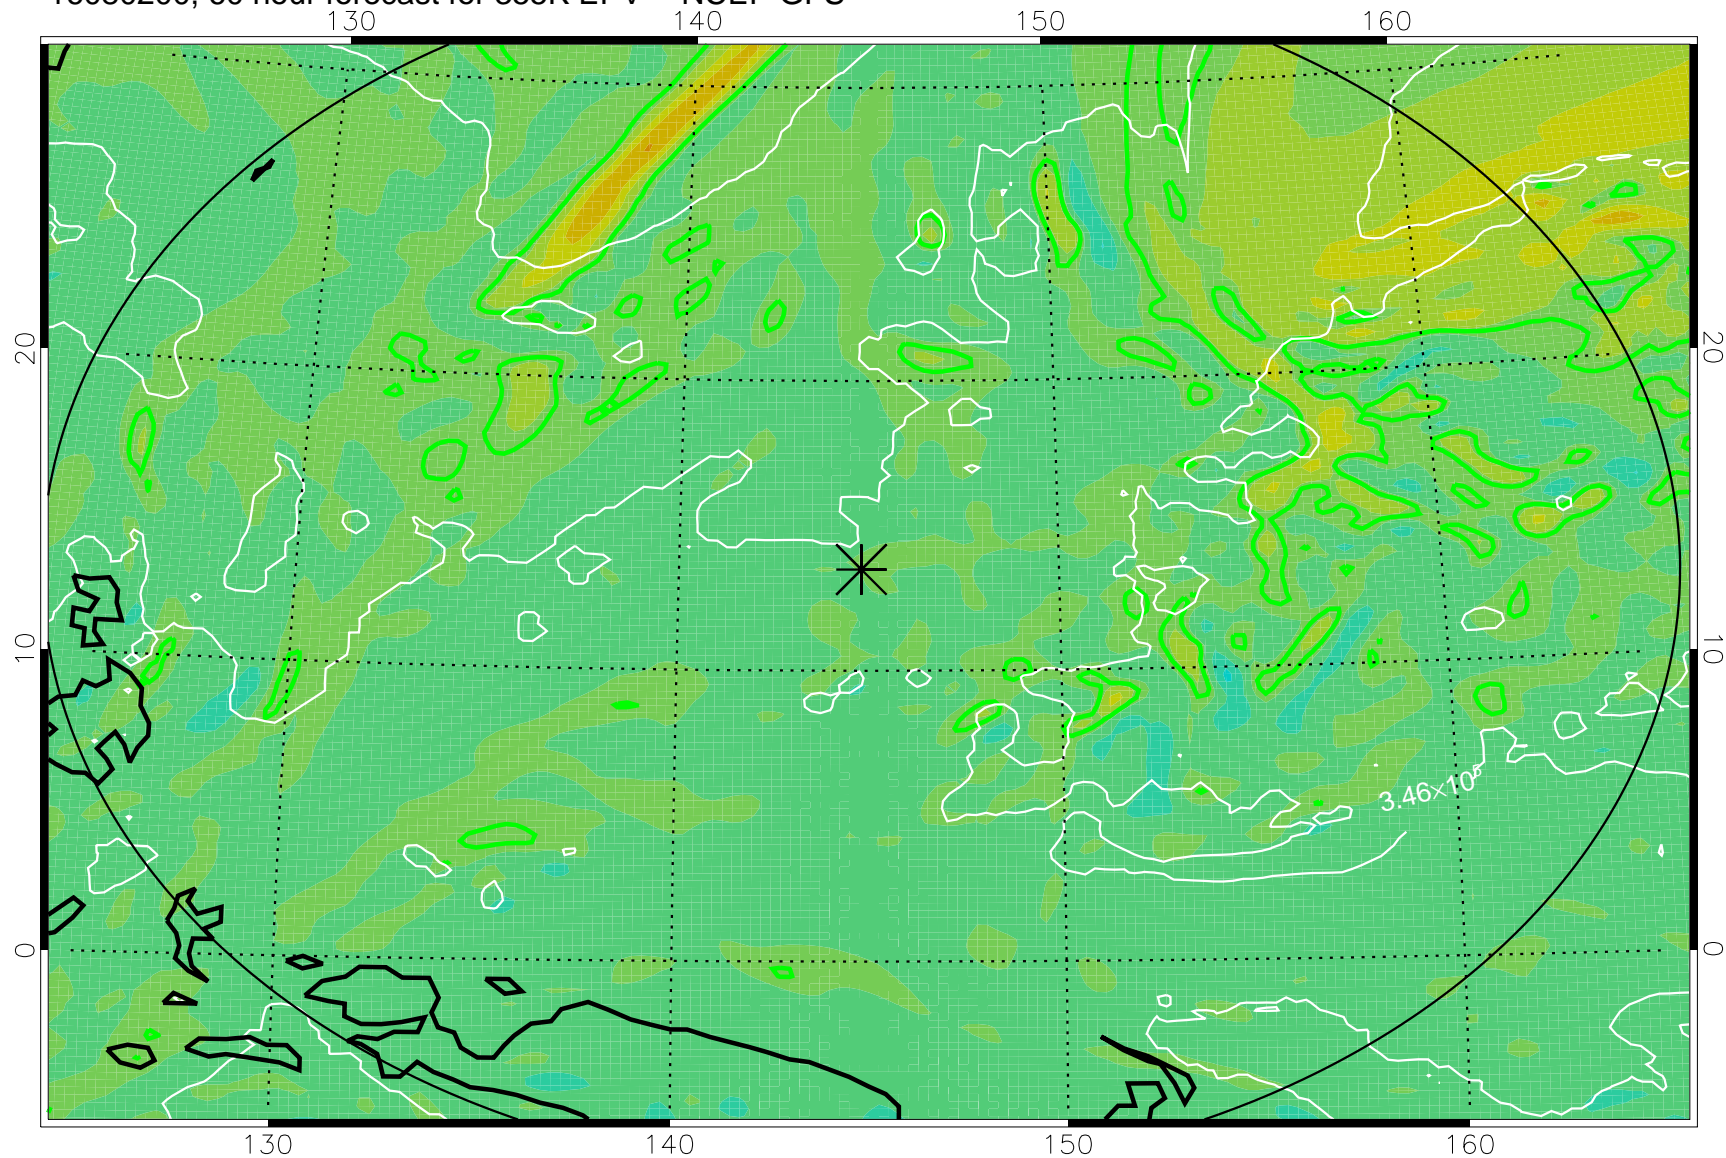

16080106, 42 hour forecast for 355K EPV -- NCEP GFS

355K Montgomery Streamfunction, white
EPV Tropopause (2 PVU) Position
Range ring of 2304 km

16080112, 48 hour forecast for 355K EPV -- NCEP GFS

355K Montgomery Streamfunction, white
EPV Tropopause (2 PVU) Position
Range ring of 2304 km

16080118, 54 hour forecast for 355K EPV -- NCEP GFS

355K Montgomery Streamfunction, white
EPV Tropopause (2 PVU) Position
Range ring of 2304 km

16080200, 60 hour forecast for 355K EPV -- NCEP GFS

355K Montgomery Streamfunction, white
EPV Tropopause (2 PVU) Position
Range ring of 2304 km

16080206, 66 hour forecast for 355K EPV -- NCEP GFS

355K Montgomery Streamfunction, white
EPV Tropopause (2 PVU) Position
Range ring of 2304 km

16080212, 72 hour forecast for 355K EPV -- NCEP GFS

355K Montgomery Streamfunction, white
EPV Tropopause (2 PVU) Position
Range ring of 2304 km

16080218, 78 hour forecast for 355K EPV -- NCEP GFS

355K Montgomery Streamfunction, white
EPV Tropopause (2 PVU) Position
Range ring of 2304 km

16080300, 84 hour forecast for 355K EPV -- NCEP GFS

355K Montgomery Streamfunction, white
EPV Tropopause (2 PVU) Position
Range ring of 2304 km