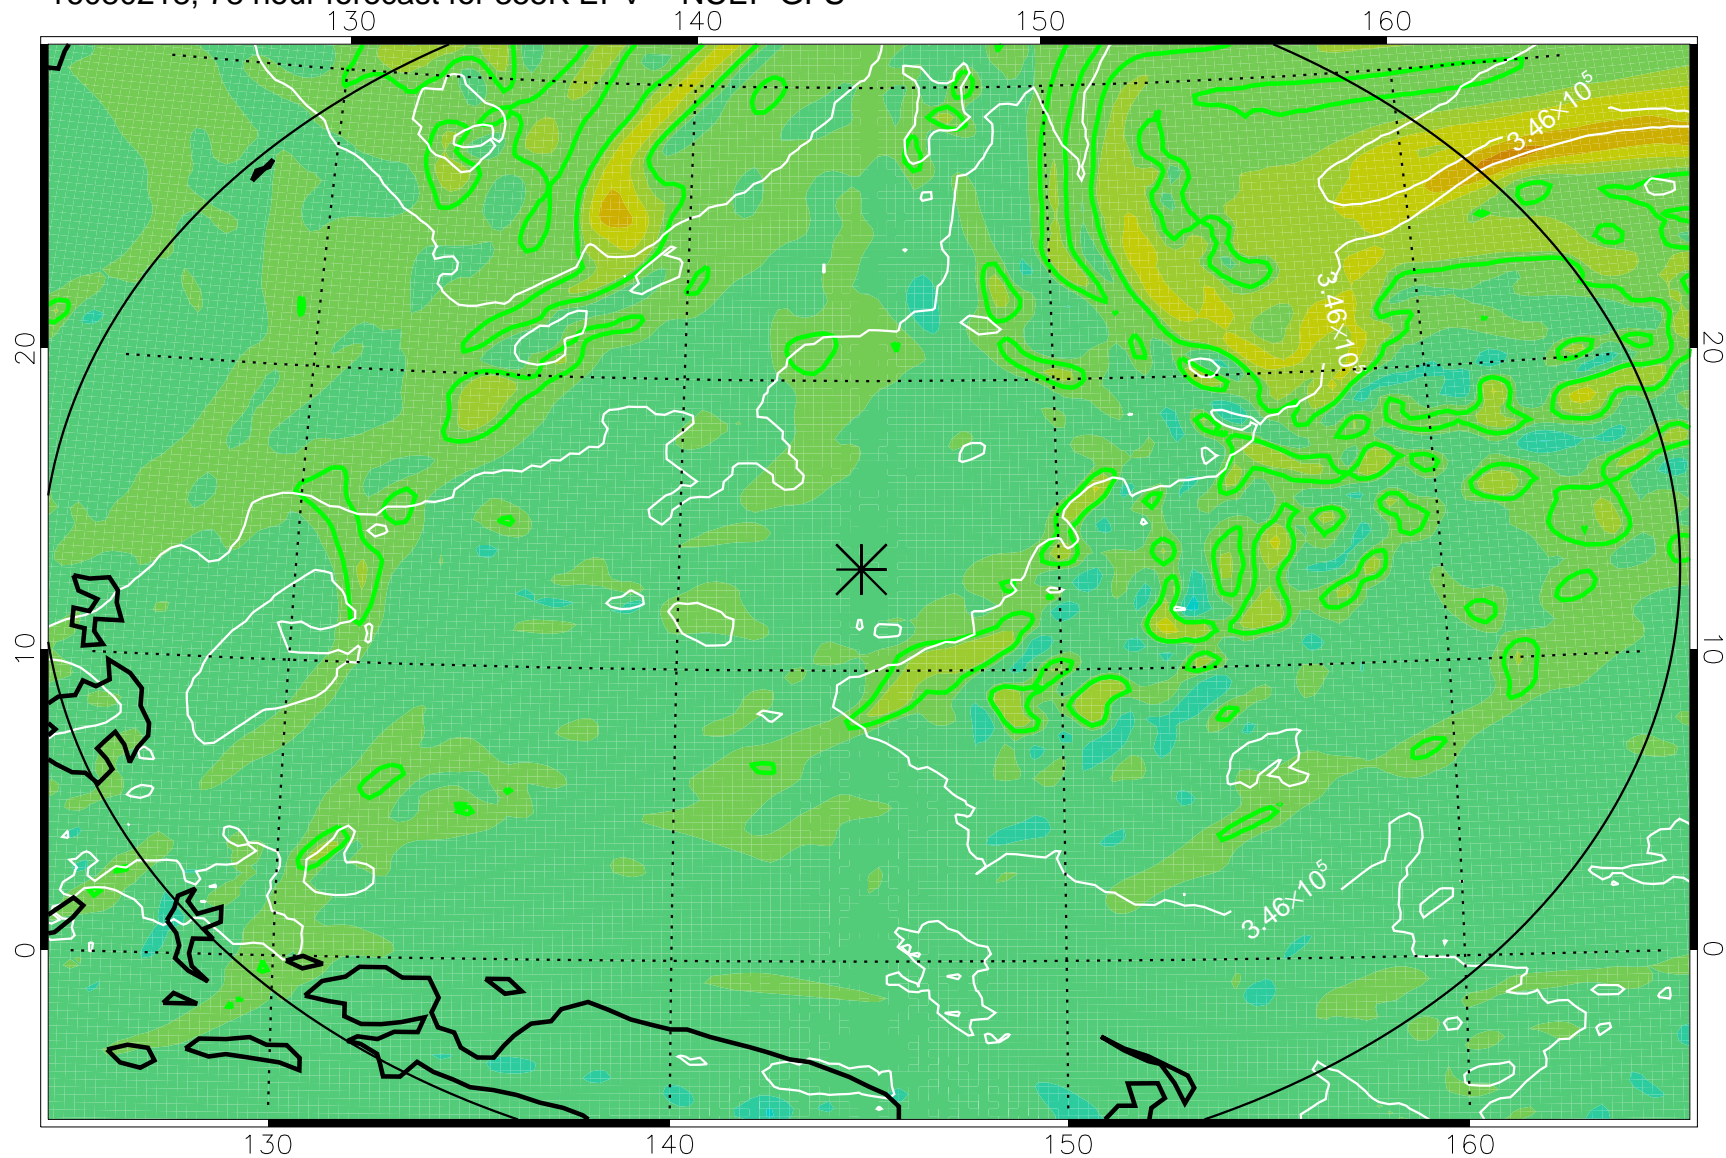

16080206, 66 hour forecast for 355K EPV -- NCEP GFS

355K Montgomery Streamfunction, white
EPV Tropopause (2 PVU) Position
Range ring of 2304 km

16080212, 72 hour forecast for 355K EPV -- NCEP GFS

355K Montgomery Streamfunction, white
EPV Tropopause (2 PVU) Position
Range ring of 2304 km

16080218, 78 hour forecast for 355K EPV -- NCEP GFS

355K Montgomery Streamfunction, white
EPV Tropopause (2 PVU) Position
Range ring of 2304 km

16080300, 84 hour forecast for 355K EPV -- NCEP GFS

355K Montgomery Streamfunction, white
EPV Tropopause (2 PVU) Position
Range ring of 2304 km

16080306, 90 hour forecast for 355K EPV -- NCEP GFS

355K Montgomery Streamfunction, white
EPV Tropopause (2 PVU) Position
Range ring of 2304 km

16080312, 96 hour forecast for 355K EPV -- NCEP GFS

355K Montgomery Streamfunction, white
EPV Tropopause (2 PVU) Position
Range ring of 2304 km

16080318, 102 hour forecast for 355K EPV -- NCEP GFS

355K Montgomery Streamfunction, white
EPV Tropopause (2 PVU) Position
Range ring of 2304 km

16080400, 108 hour forecast for 355K EPV -- NCEP GFS

355K Montgomery Streamfunction, white
EPV Tropopause (2 PVU) Position
Range ring of 2304 km