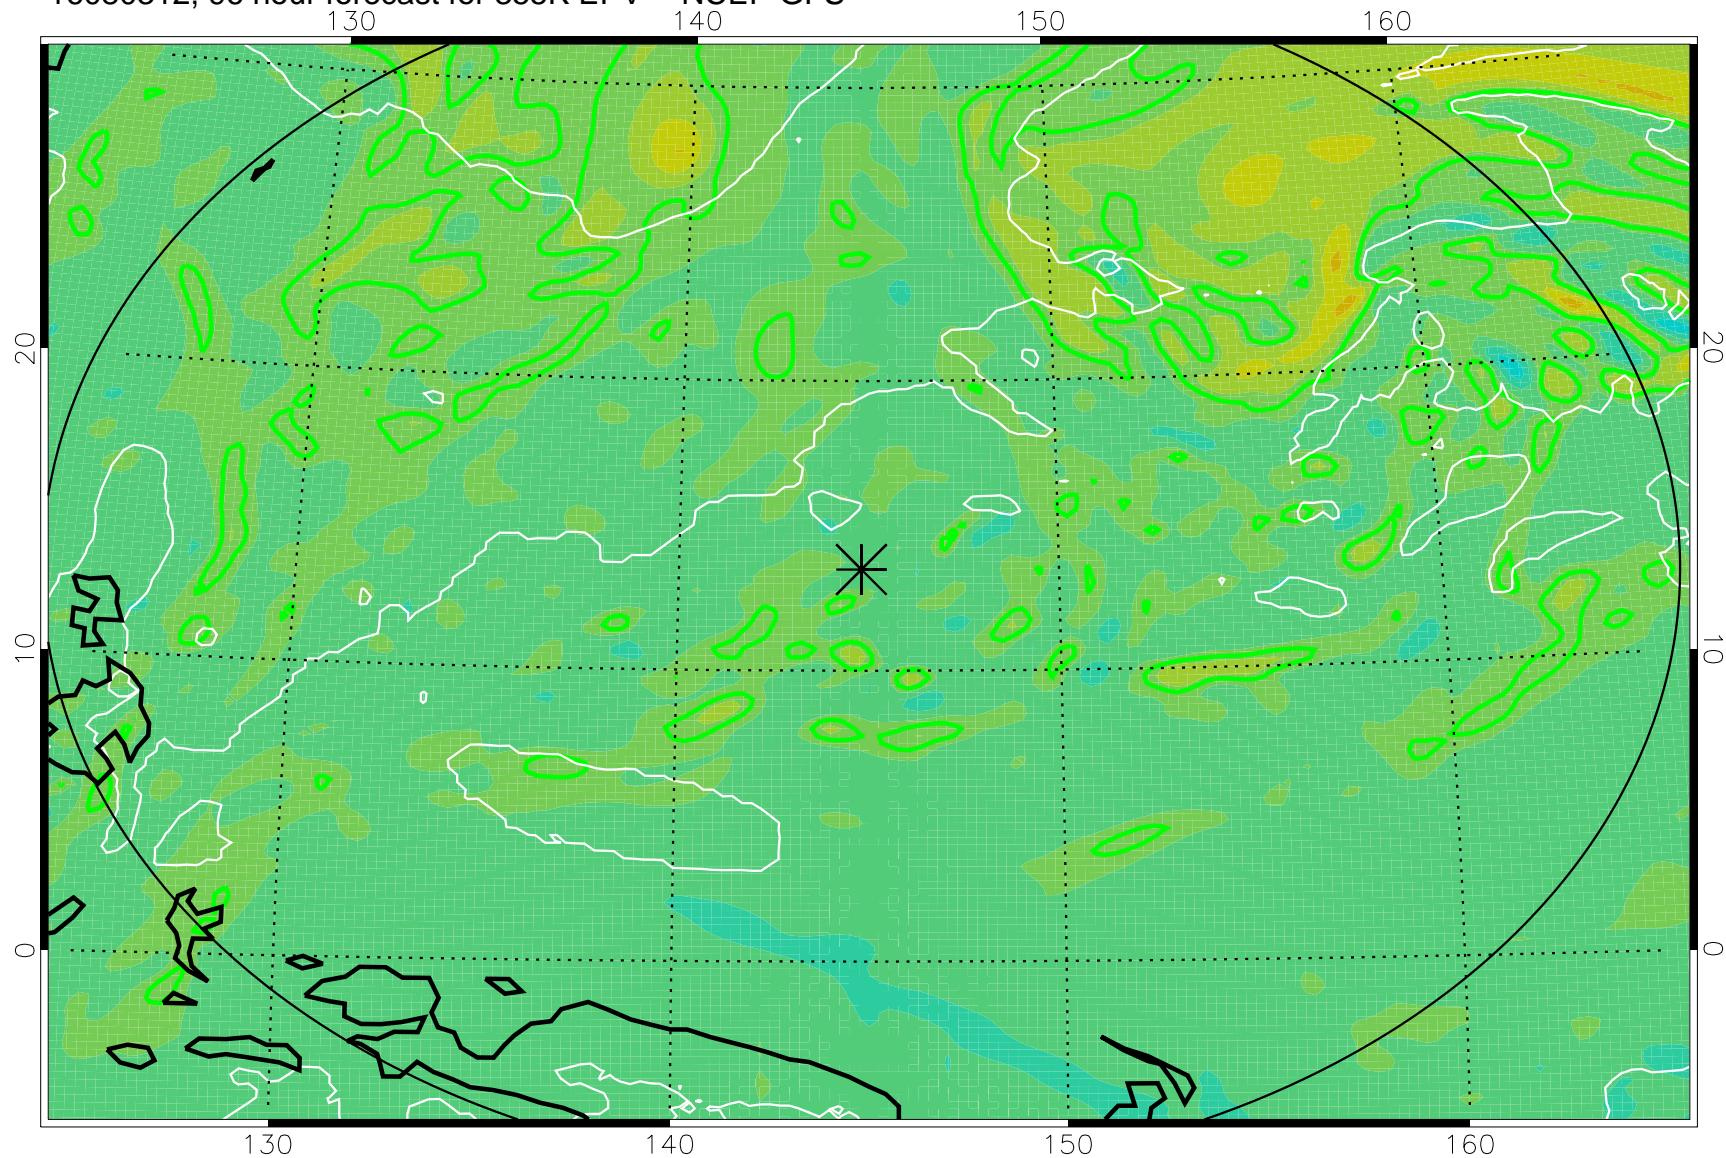

16080206, 66 hour forecast for 355K EPV -- NCEP GFS

355K Montgomery Streamfunction, white
EPV Tropopause (2 PVU) Position
Range ring of 2304 km

16080212, 72 hour forecast for 355K EPV -- NCEP GFS

355K Montgomery Streamfunction, white
EPV Tropopause (2 PVU) Position
Range ring of 2304 km

16080218, 78 hour forecast for 355K EPV -- NCEP GFS

355K Montgomery Streamfunction, white
EPV Tropopause (2 PVU) Position
Range ring of 2304 km

16080300, 84 hour forecast for 355K EPV -- NCEP GFS

355K Montgomery Streamfunction, white
EPV Tropopause (2 PVU) Position
Range ring of 2304 km

16080306, 90 hour forecast for 355K EPV -- NCEP GFS

355K Montgomery Streamfunction, white
EPV Tropopause (2 PVU) Position
Range ring of 2304 km

16080312, 96 hour forecast for 355K EPV -- NCEP GFS

355K Montgomery Streamfunction, white
EPV Tropopause (2 PVU) Position
Range ring of 2304 km

16080318, 102 hour forecast for 355K EPV -- NCEP GFS

355K Montgomery Streamfunction, white
EPV Tropopause (2 PVU) Position
Range ring of 2304 km

16080400, 108 hour forecast for 355K EPV -- NCEP GFS

355K Montgomery Streamfunction, white
EPV Tropopause (2 PVU) Position
Range ring of 2304 km