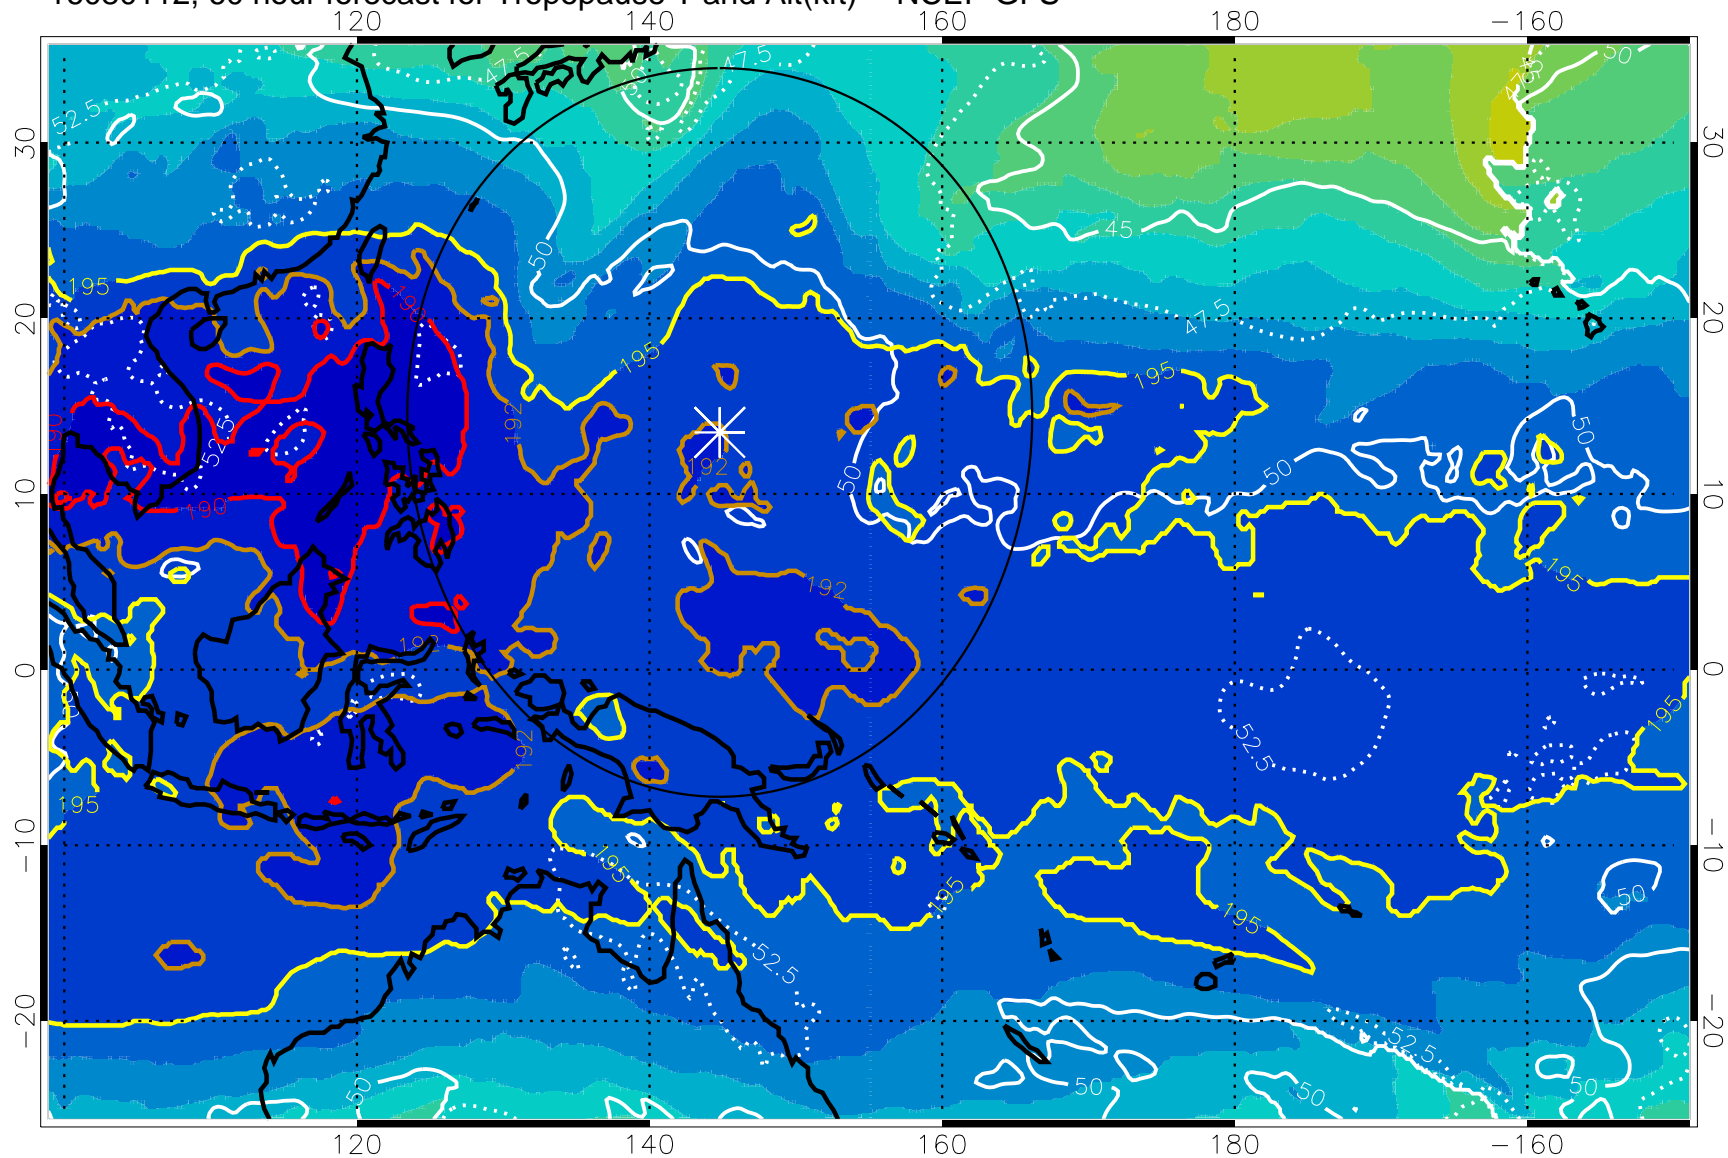

16080112, 60 hour forecast for Tropopause T and Alt(kft) -- NCEP GFS

190 200 210 220 230

Tropopause T, K

Tropopause Altitude in kft (white)

192.5K Isotherm 195K Isotherm
187.5K Isotherm 190K Isotherm

Range ring of 2304 km