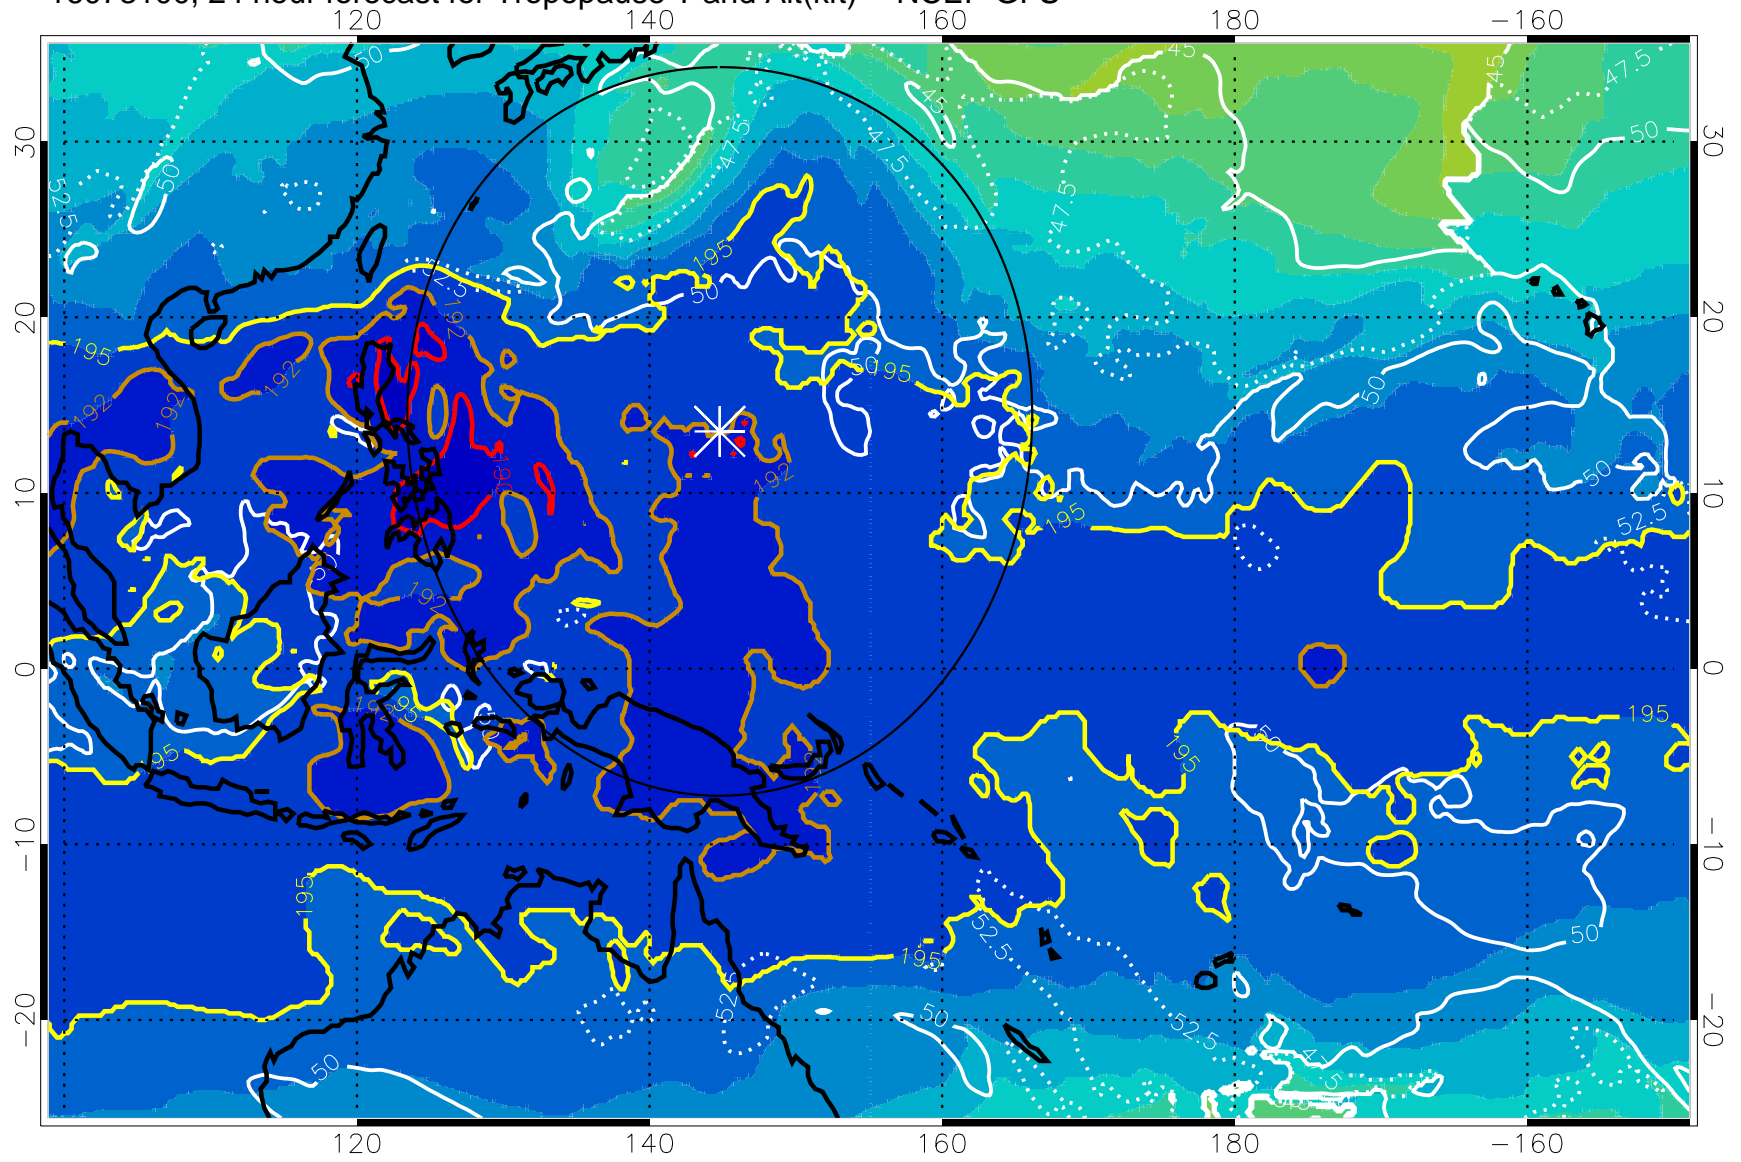

16073100, 24 hour forecast for Tropopause T and Alt(kft) -- NCEP GFS

190 200 210 220 230

Tropopause T, K

Tropopause Altitude in kft (white)

192.5K Isotherm 195K Isotherm

187.5K Isotherm 190K Isotherm

Range ring of 2304 km