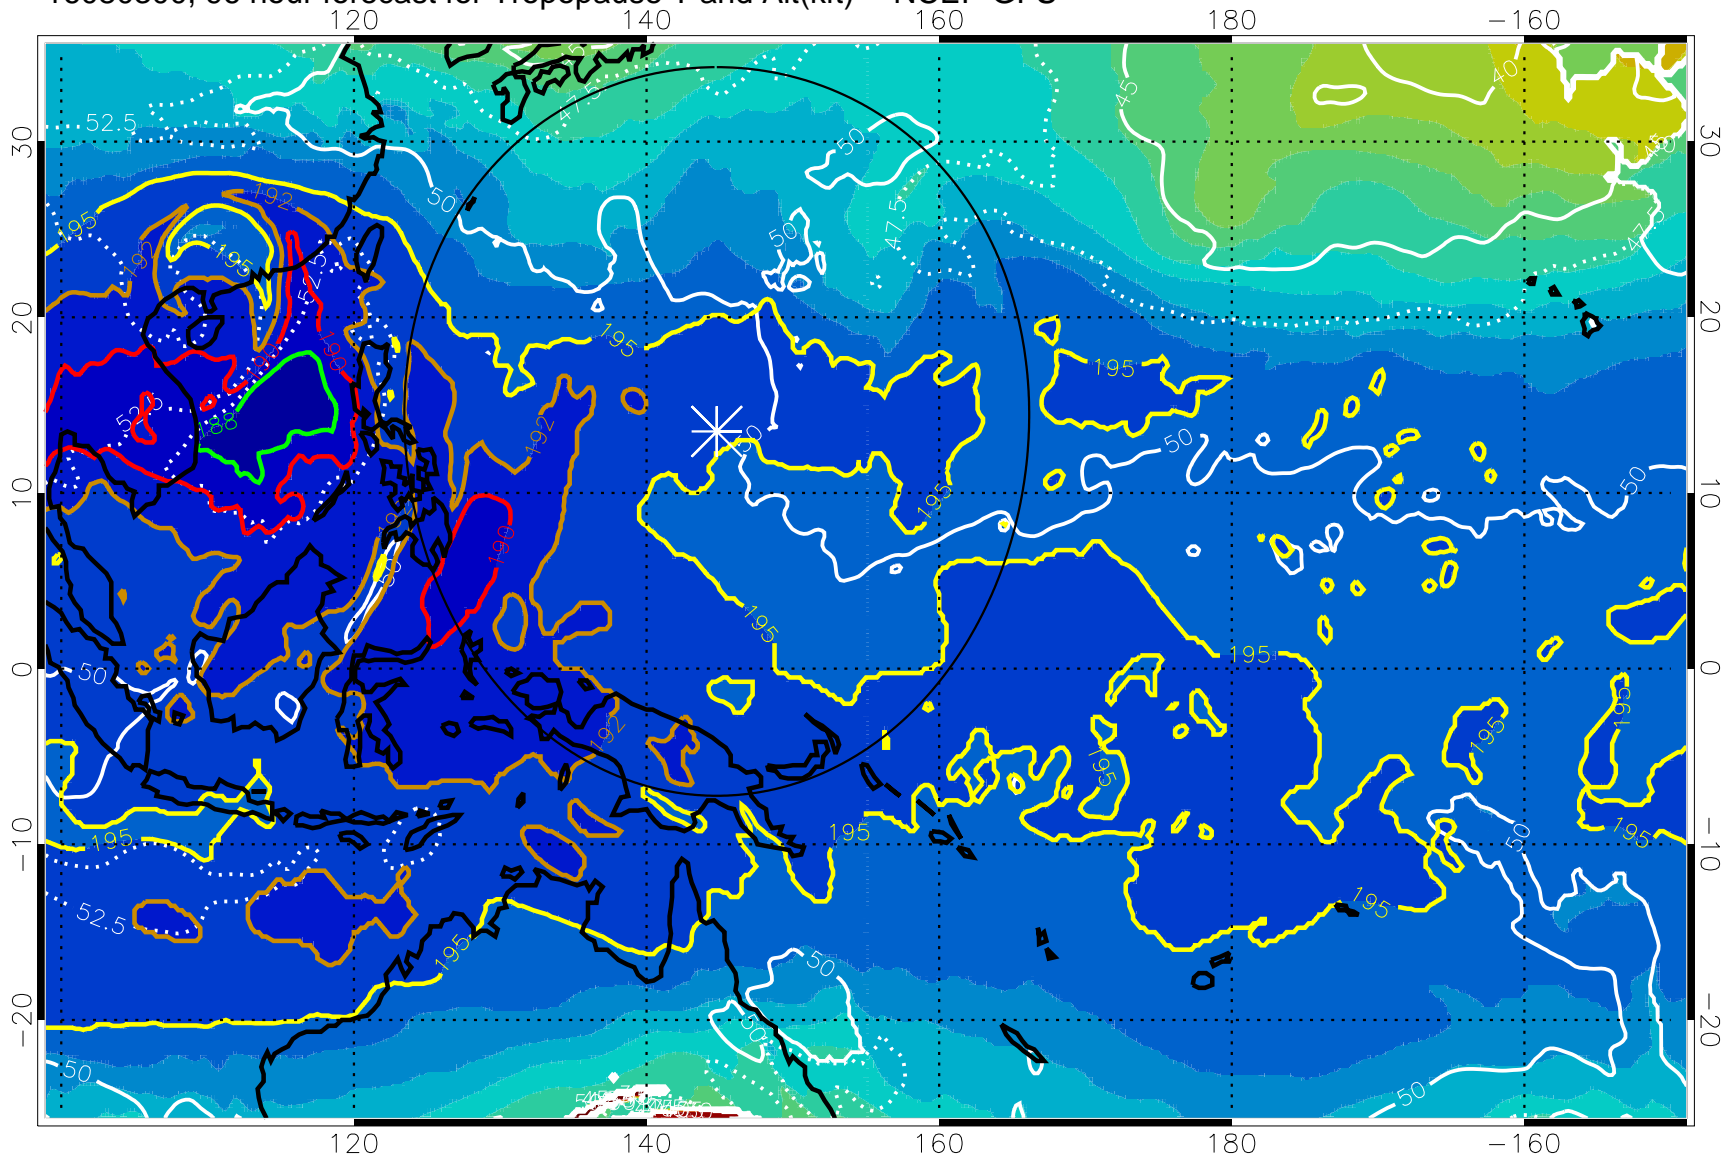

16080218, 90 hour forecast for Tropopause T and Alt(kft) -- NCEP GFS

190 200 210 220 230

Tropopause T, K

Tropopause Altitude in kft (white)

192.5K Isotherm 195K Isotherm
187.5K Isotherm 190K Isotherm

Range ring of 2304 km

16080300, 96 hour forecast for Tropopause T and Alt(kft) -- NCEP GFS

190 200 210 220 230

Tropopause T, K

Tropopause Altitude in kft (white)

192.5K Isotherm 195K Isotherm

187.5K Isotherm 190K Isotherm

Range ring of 2304 km