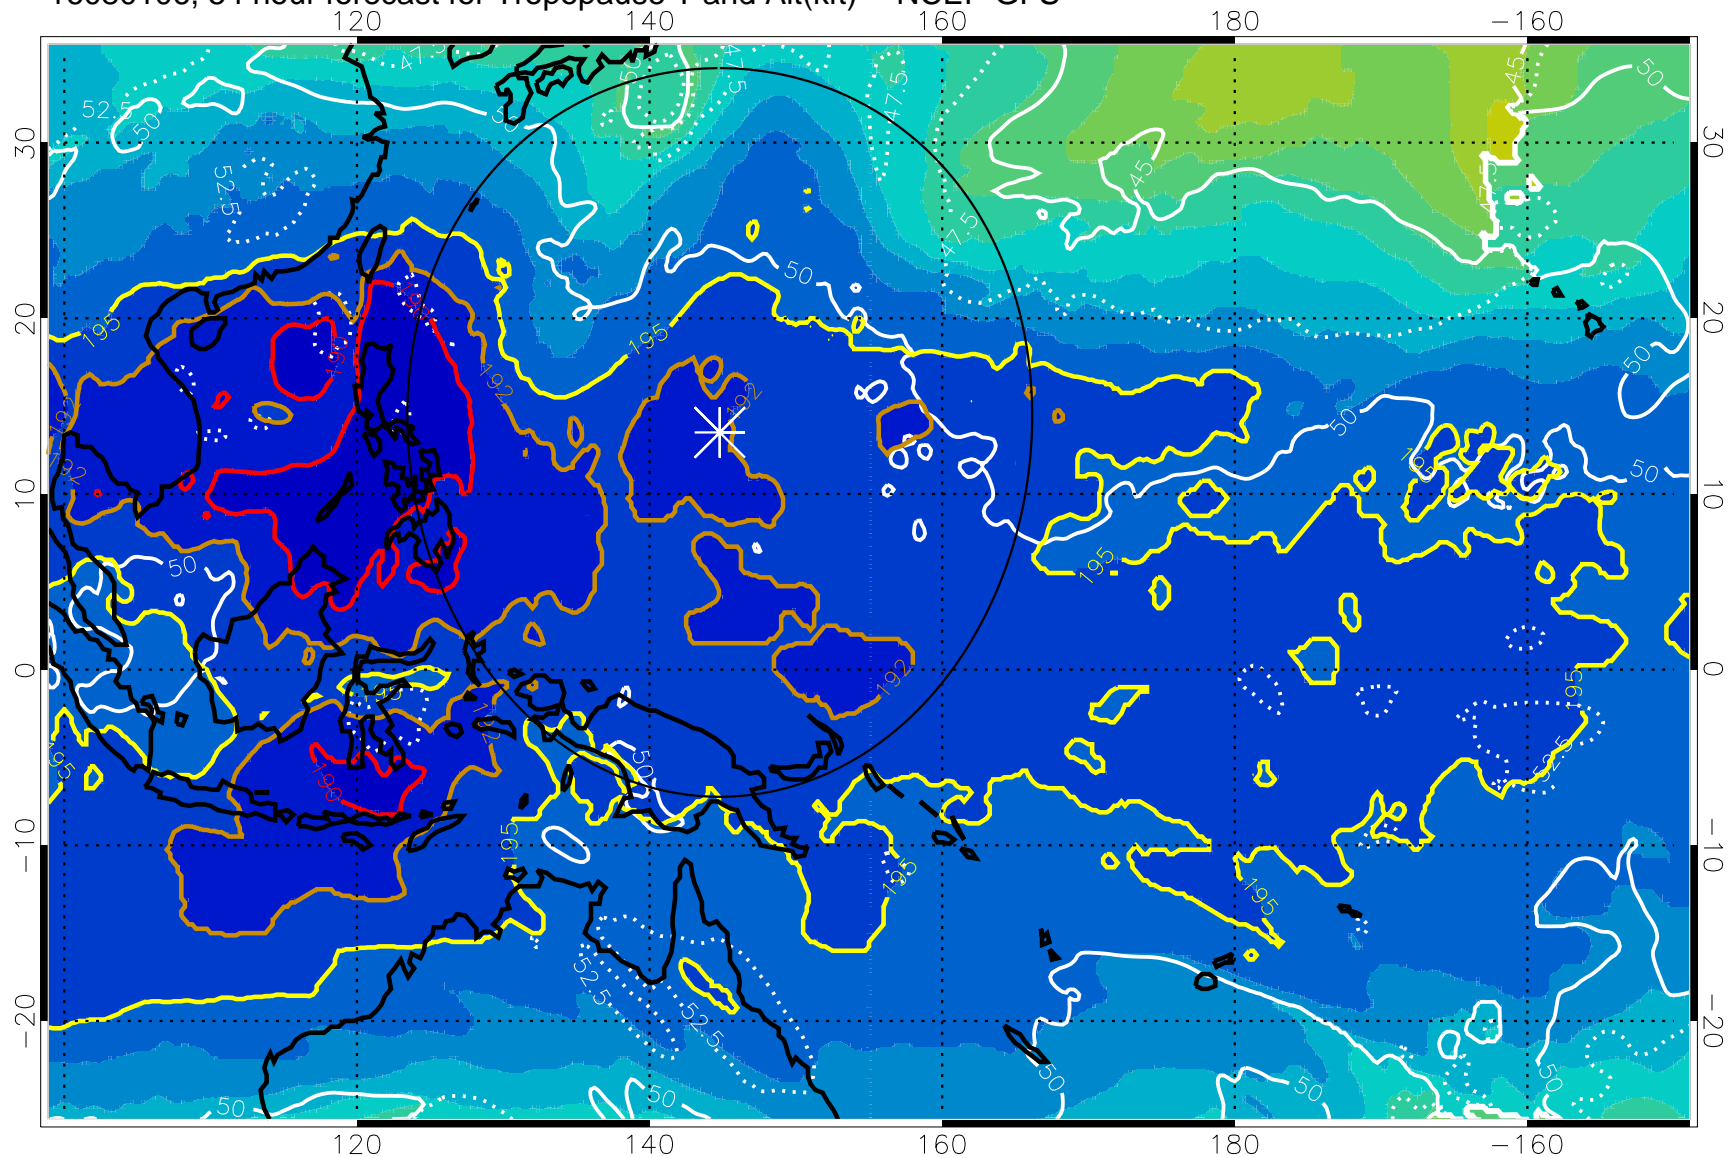

16080106, 54 hour forecast for Tropopause T and Alt(kft) -- NCEP GFS

190   200   210   220   230
Tropopause T, K

Tropopause Altitude in kft (white)

192.5K Isotherm   195K Isotherm
187.5K Isotherm   190K Isotherm

Range ring of 2304 km