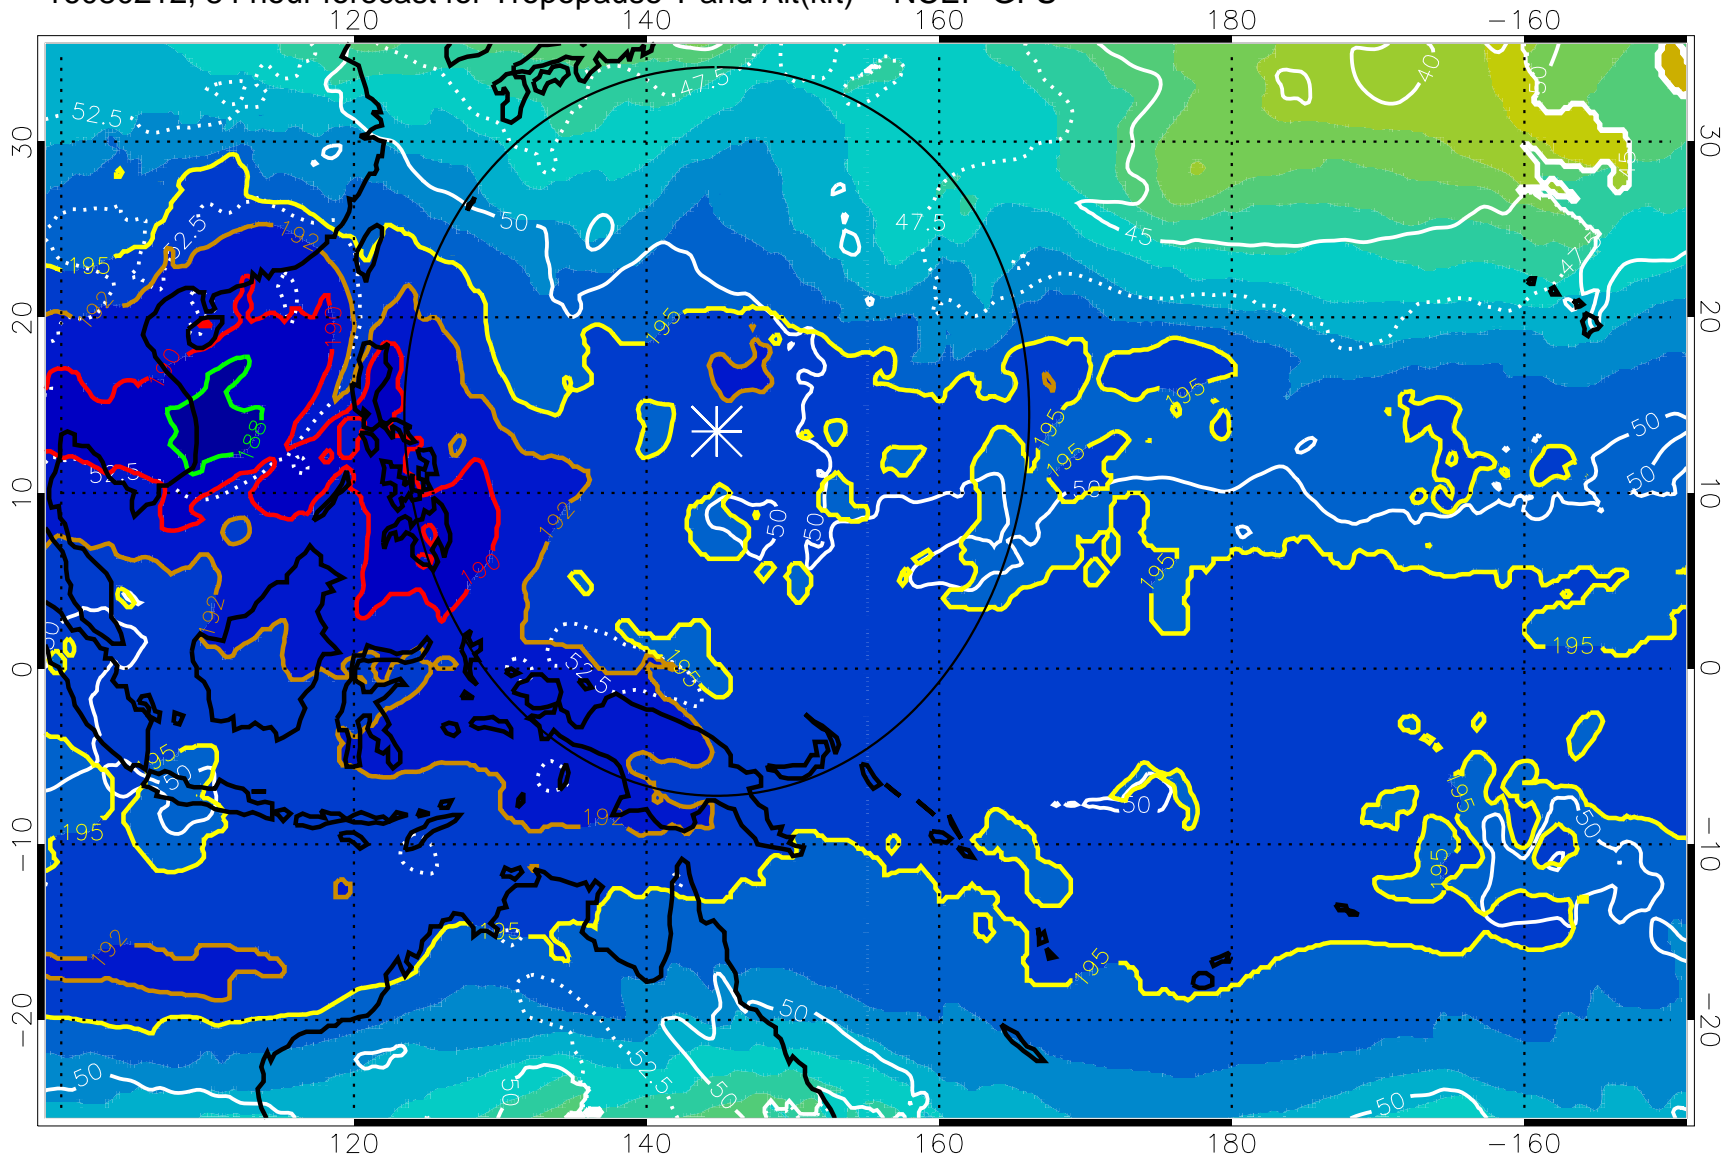

16080212, 84 hour forecast for Tropopause T and Alt(kft) -- NCEP GFS

190 200 210 220 230
Tropopause T, K

Tropopause Altitude in kft (white)

192.5K Isotherm 195K Isotherm
187.5K Isotherm 190K Isotherm

Range ring of 2304 km