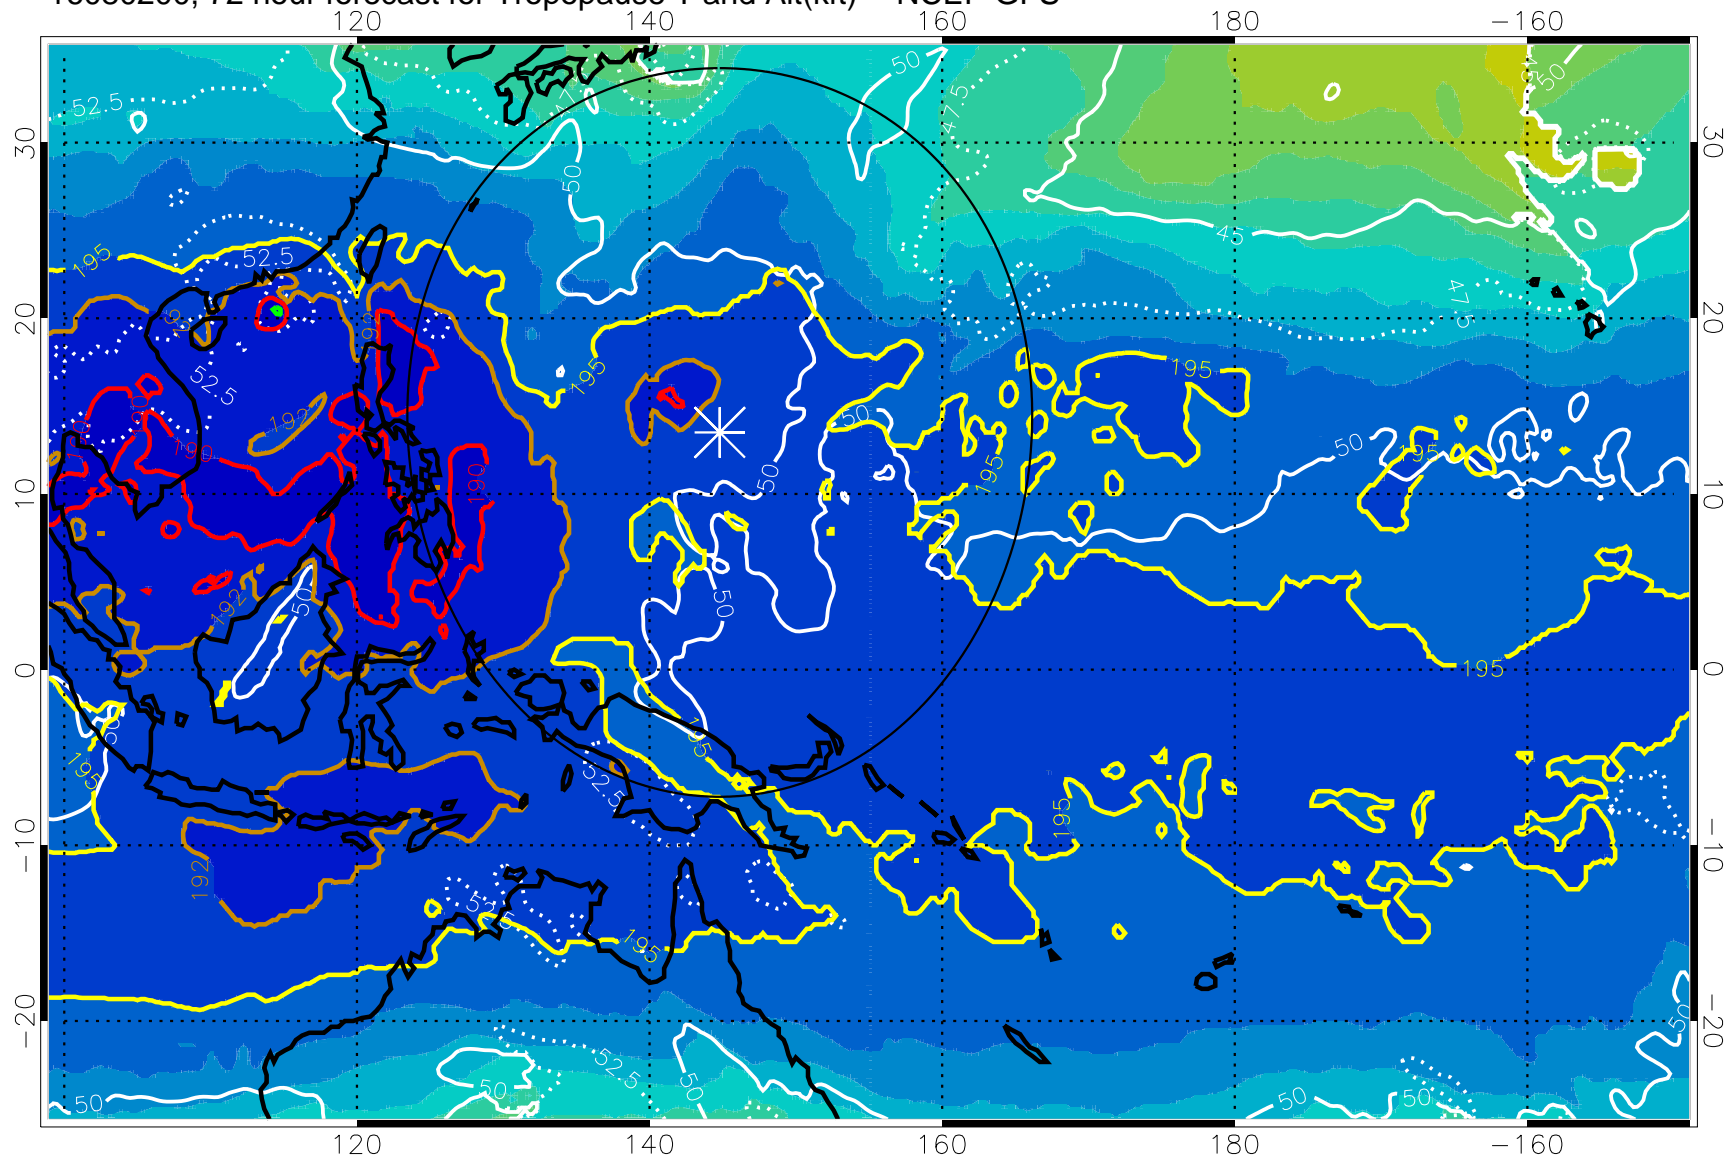

16080200, 72 hour forecast for Tropopause T and Alt(kft) -- NCEP GFS

190 200 210 220 230

Tropopause T, K

Tropopause Altitude in kft (white)

192.5K Isotherm 195K Isotherm
187.5K Isotherm 190K Isotherm

Range ring of 2304 km