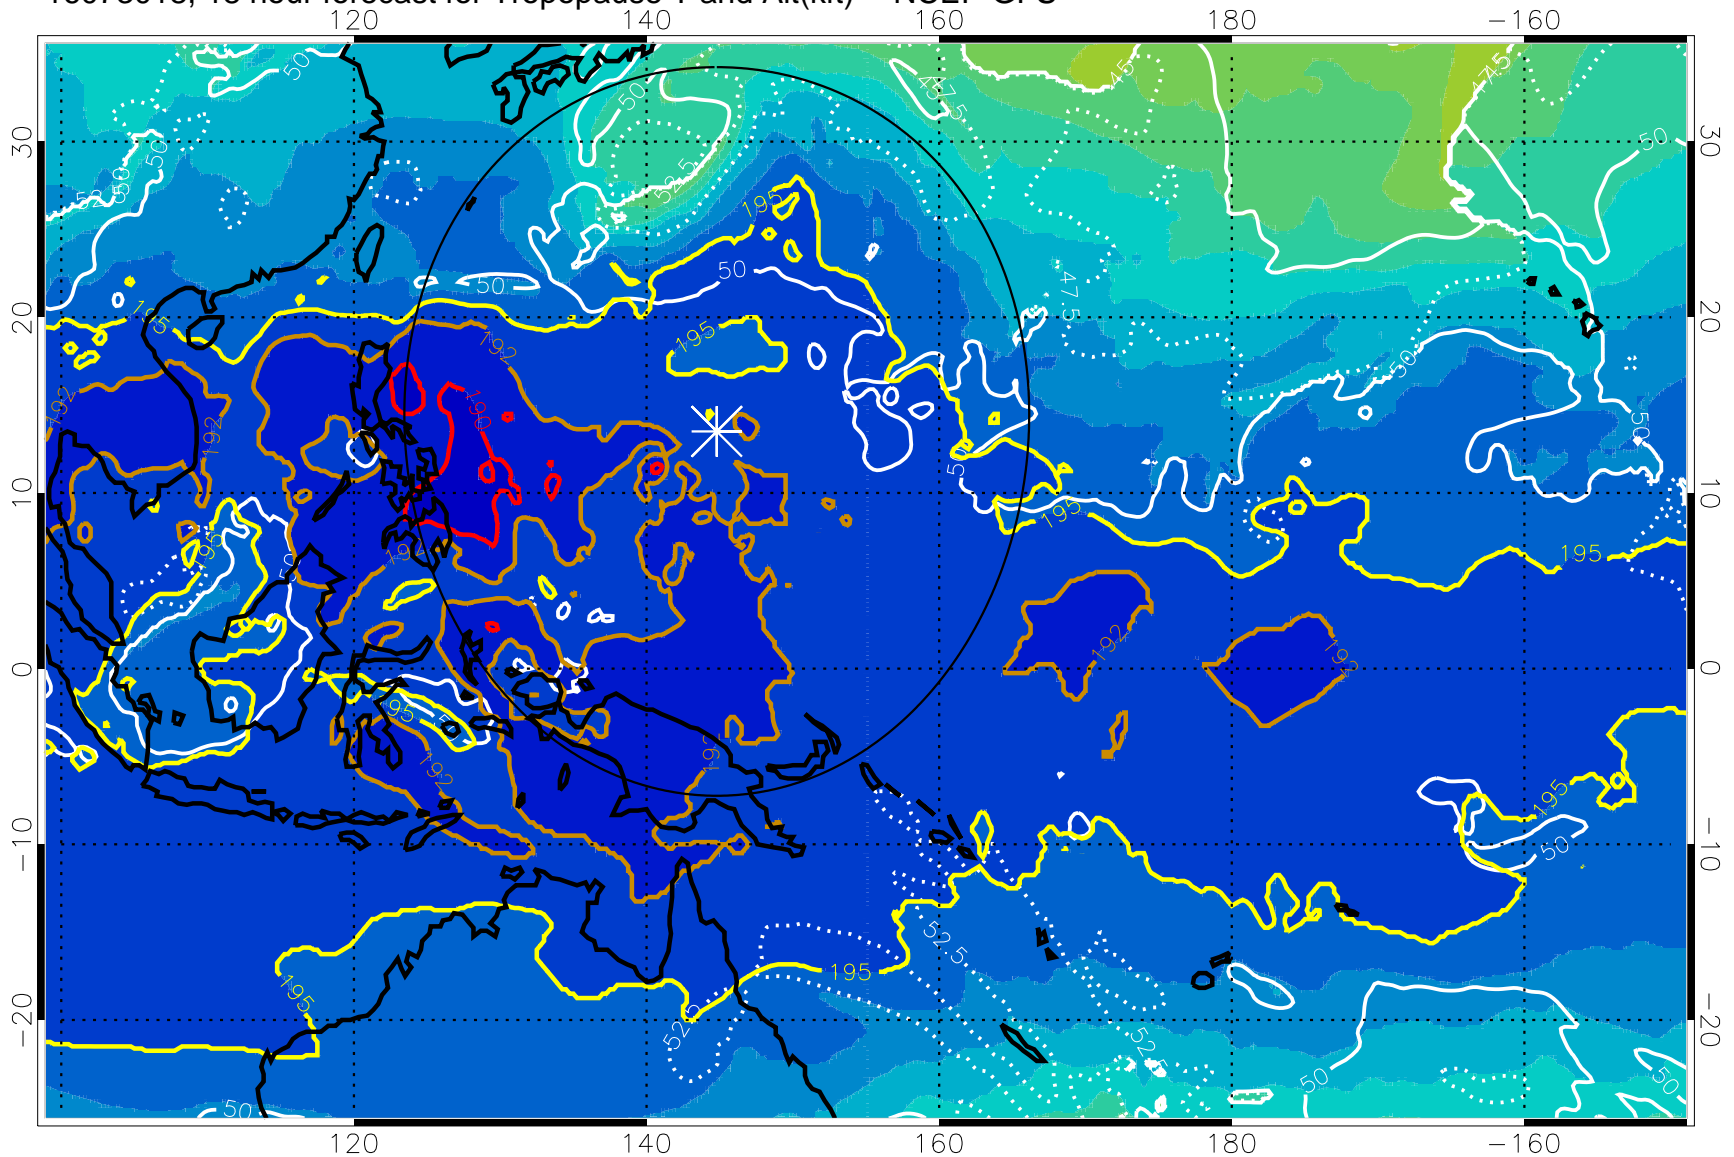

16073018, 18 hour forecast for Tropopause T and Alt(kft) -- NCEP GFS

190   200   210   220   230
Tropopause T, K

Tropopause Altitude in kft (white)

192.5K Isotherm   195K Isotherm
187.5K Isotherm   190K Isotherm

Range ring of 2304 km