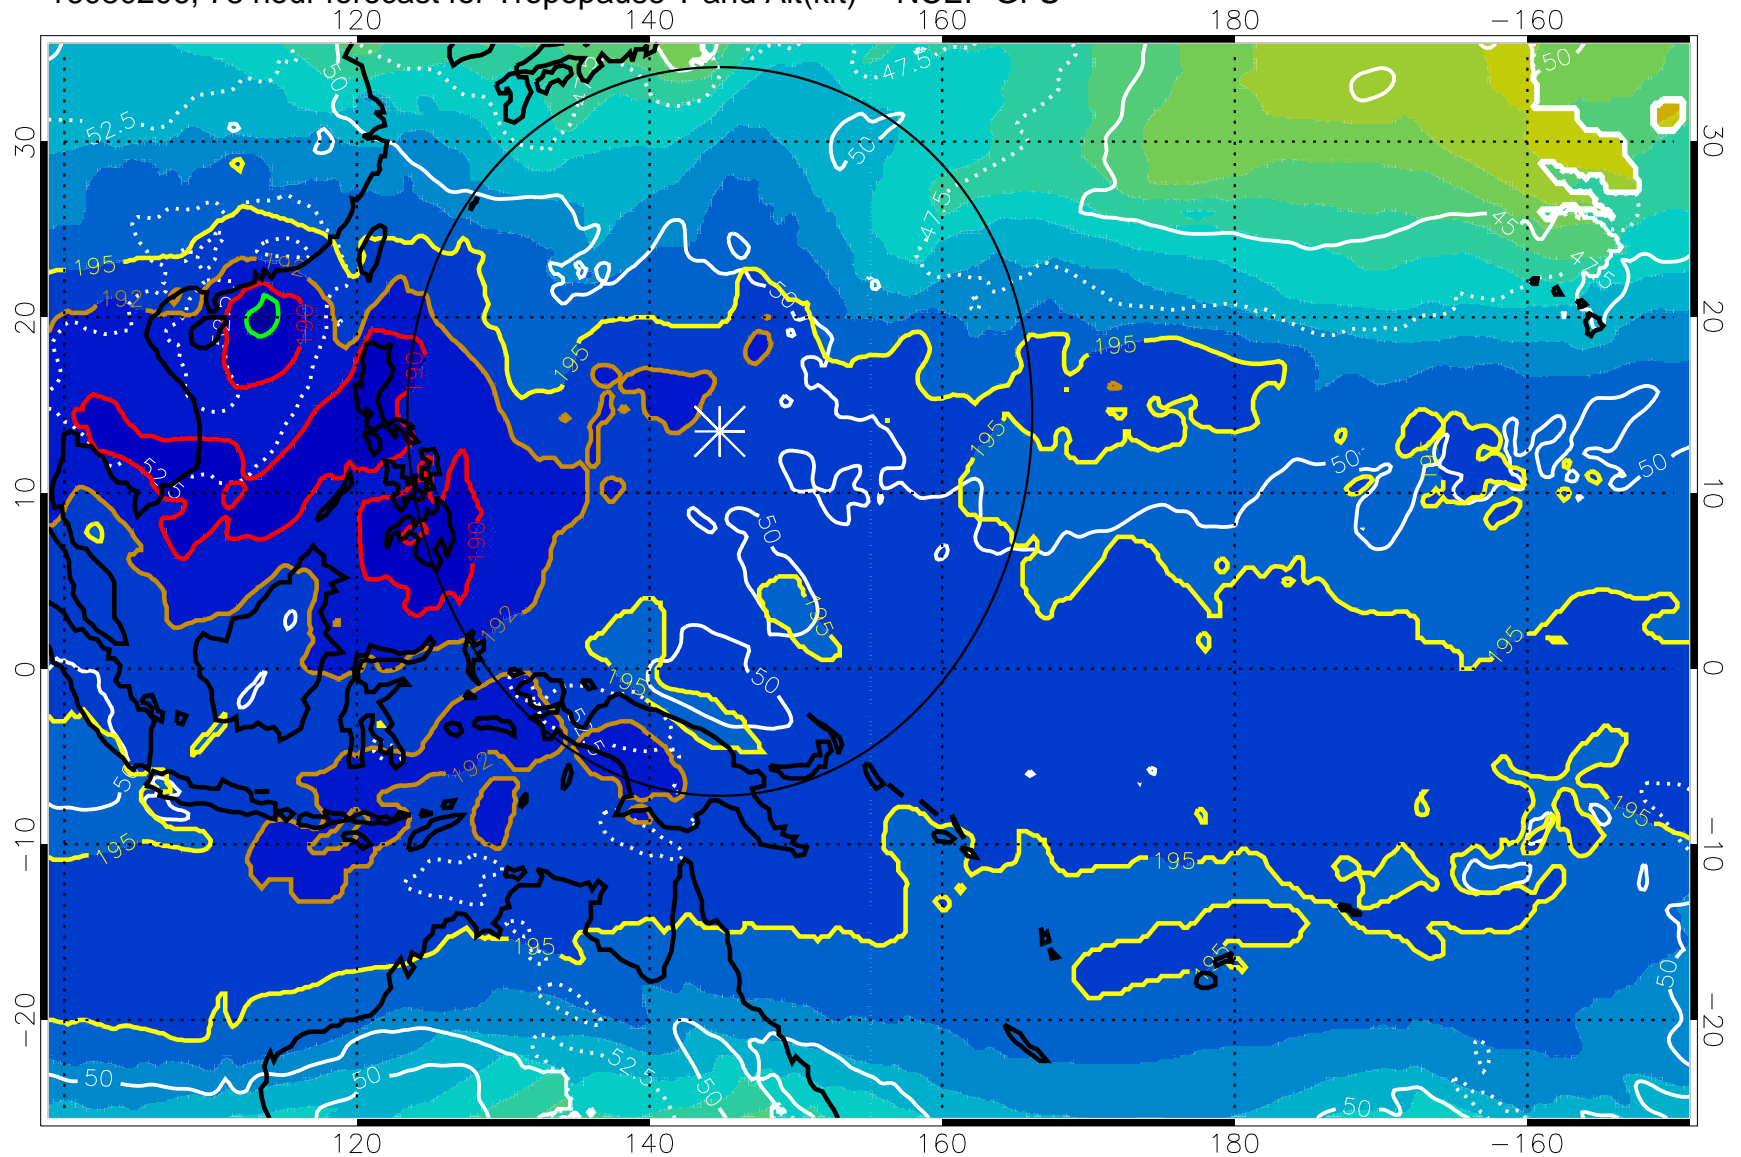

16080200, 72 hour forecast for Tropopause T and Alt(kft) -- NCEP GFS

190 200 210 220 230

Tropopause T, K

Tropopause Altitude in kft (white)

192.5K Isotherm 195K Isotherm
187.5K Isotherm 190K Isotherm

Range ring of 2304 km

16080206, 78 hour forecast for Tropopause T and Alt(kft) -- NCEP GFS

190 200 210 220 230

Tropopause T, K

Tropopause Altitude in kft (white)

192.5K Isotherm 195K Isotherm
187.5K Isotherm 190K Isotherm

Range ring of 2304 km