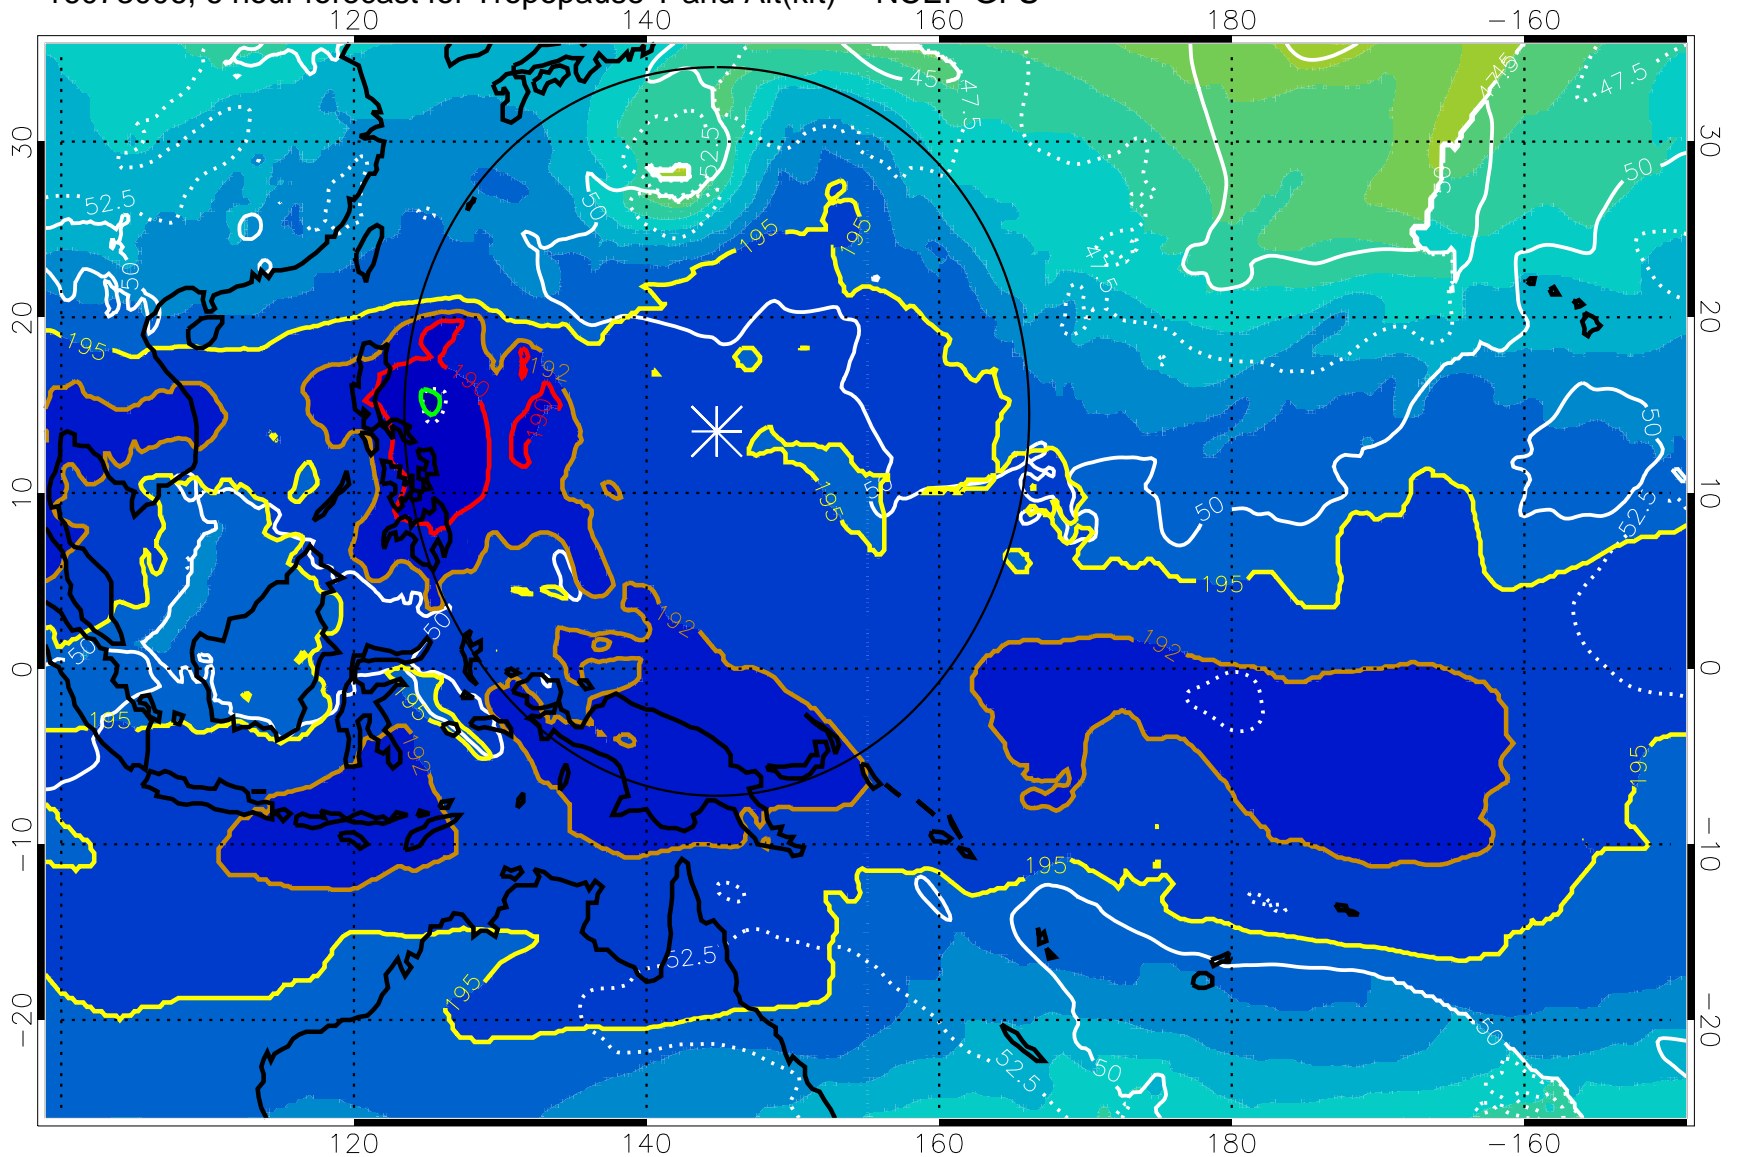

16073006, 6 hour forecast for Tropopause T and Alt(kft) -- NCEP GFS

190 200 210 220 230

Tropopause T, K

Tropopause Altitude in kft (white)

192.5K Isotherm 195K Isotherm

187.5K Isotherm 190K Isotherm

Range ring of 2304 km