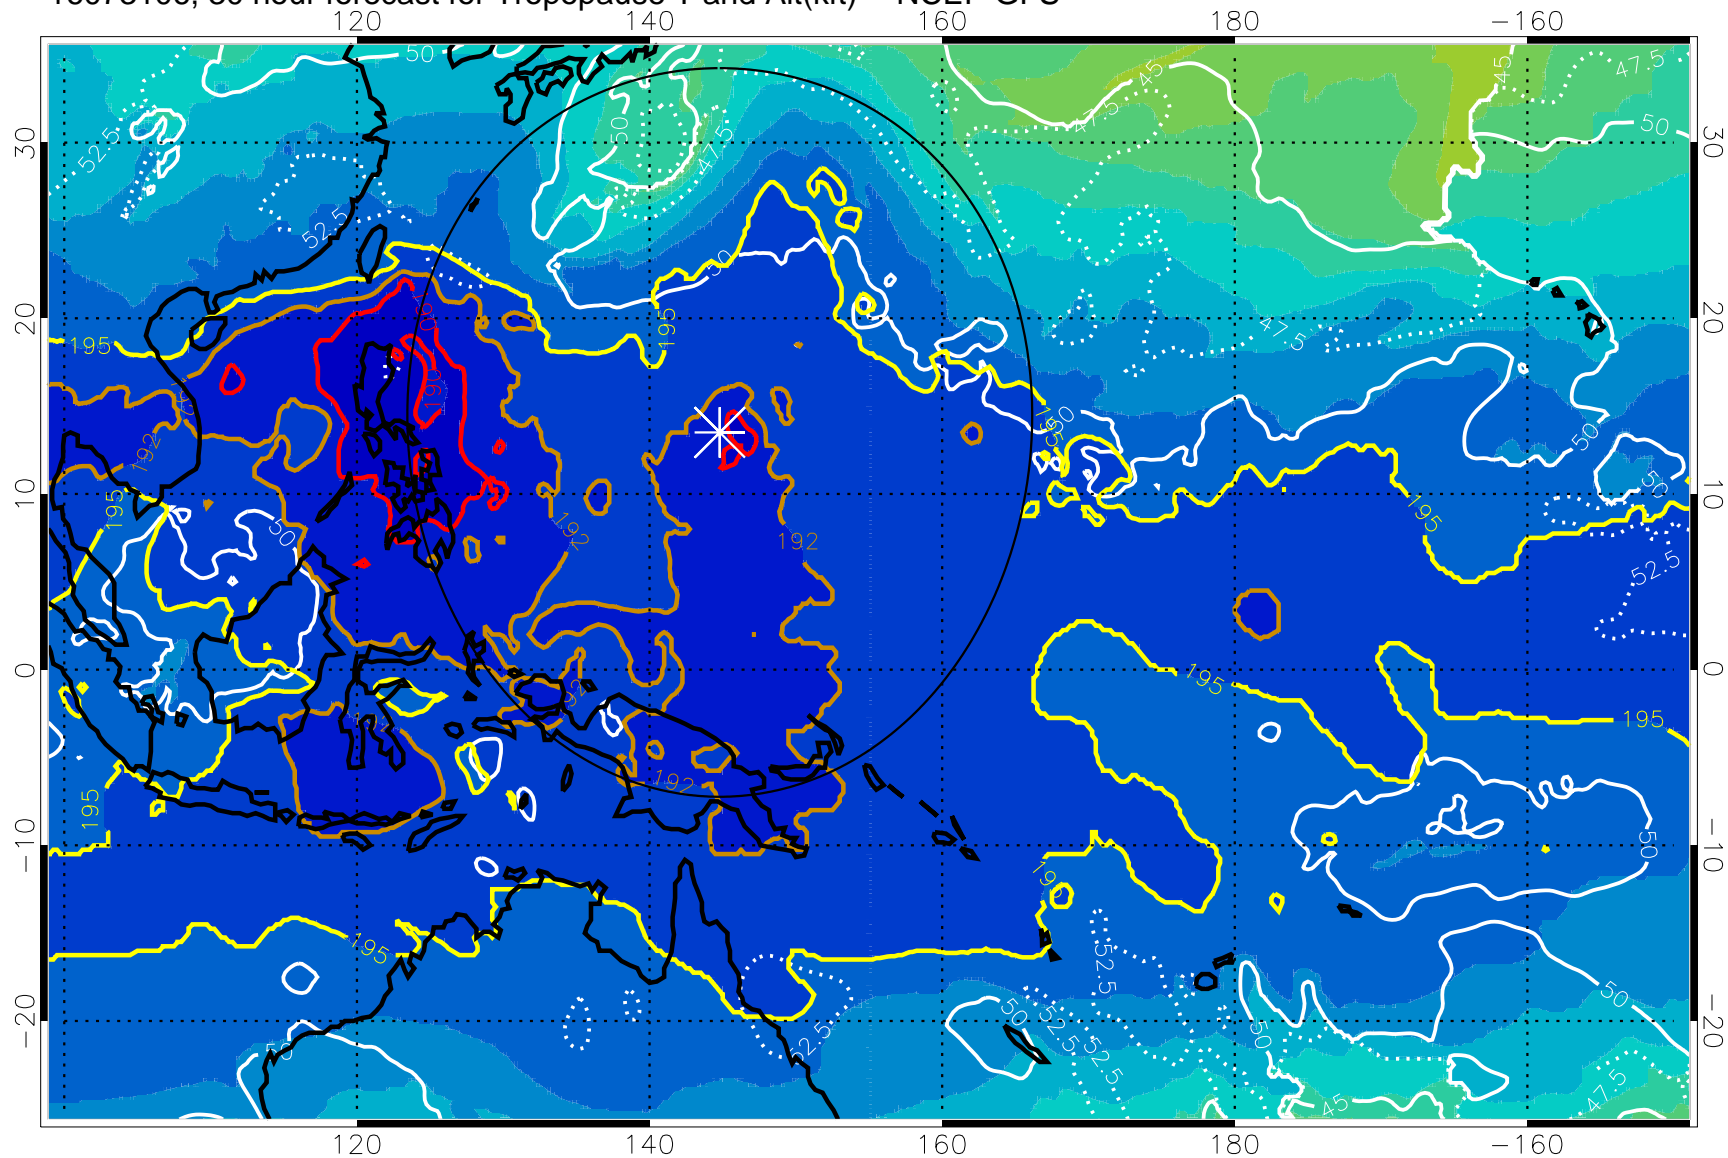

16073106, 30 hour forecast for Tropopause T and Alt(kft) -- NCEP GFS

190 200 210 220 230

Tropopause T, K

Tropopause Altitude in kft (white)

192.5K Isotherm 195K Isotherm
187.5K Isotherm 190K Isotherm

Range ring of 2304 km