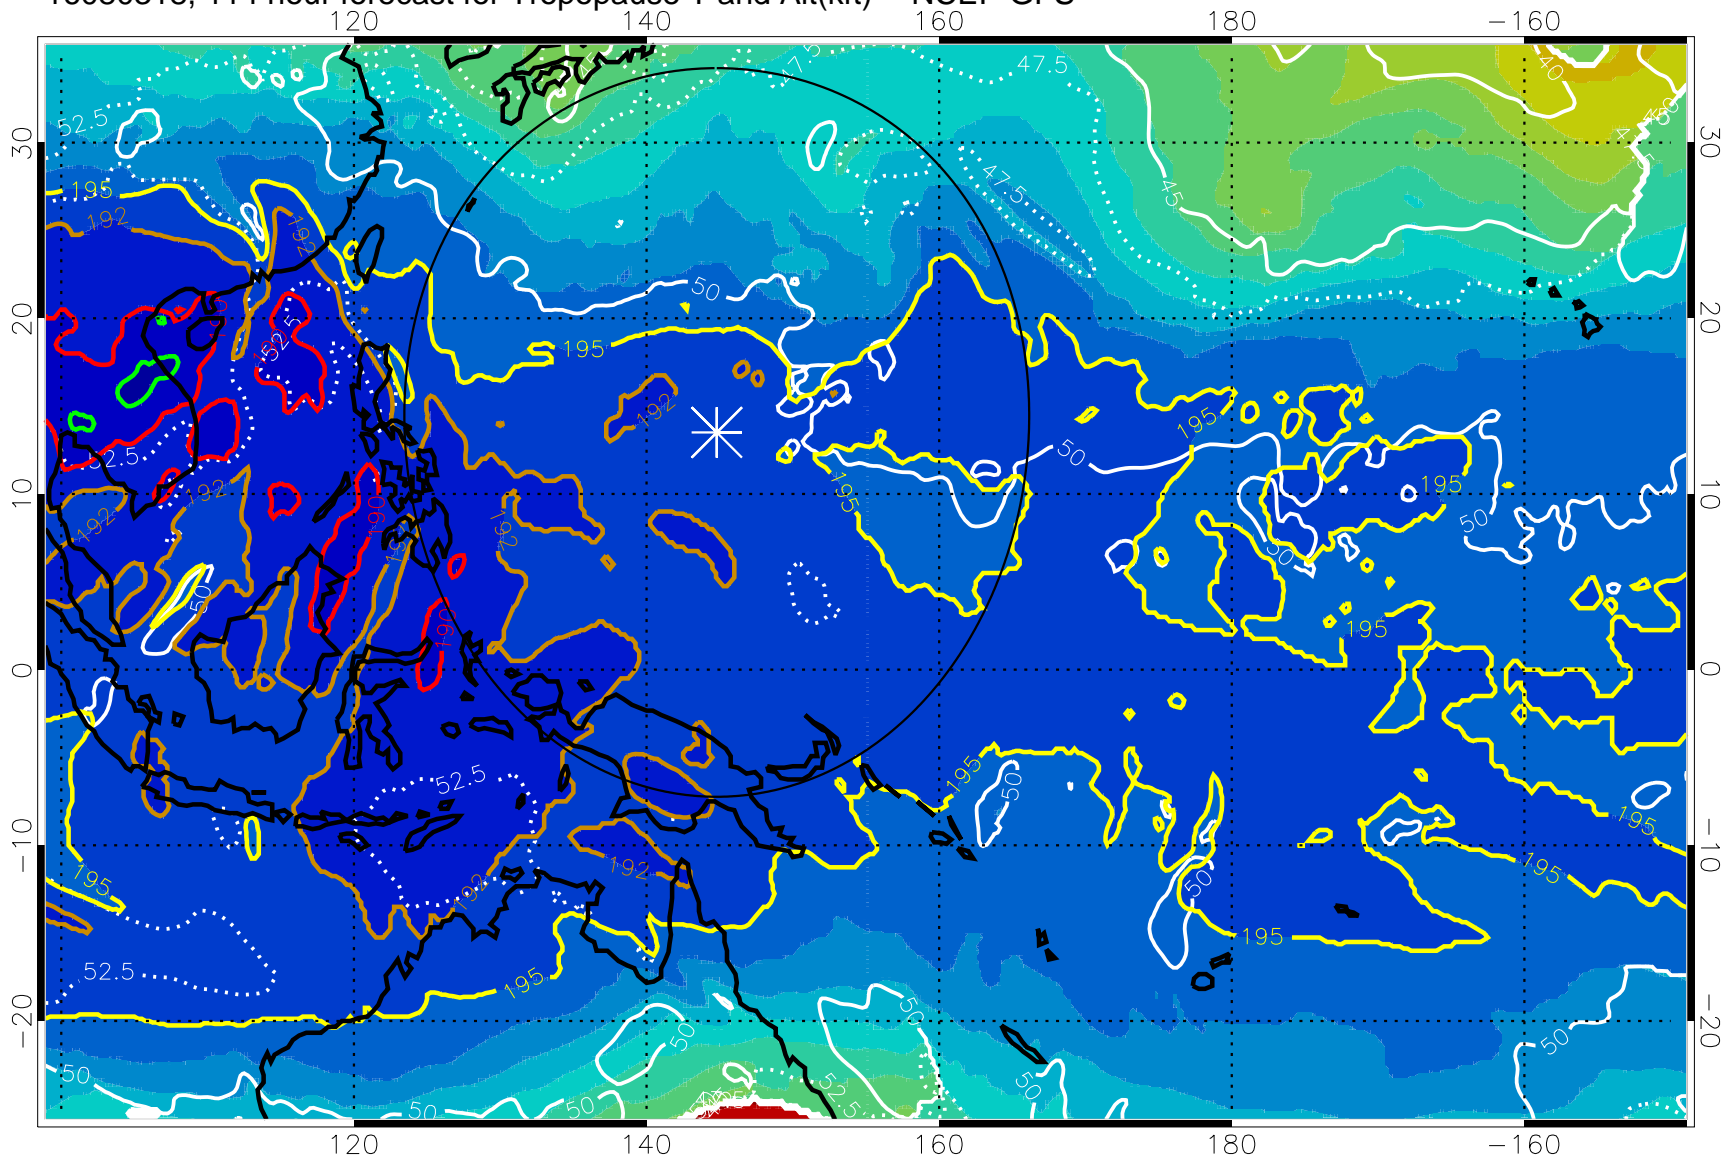

16080312, 108 hour forecast for Tropopause T and Alt(kft) -- NCEP GFS

190 200 210 220 230

Tropopause T, K

Tropopause Altitude in kft (white)

192.5K Isotherm 195K Isotherm

187.5K Isotherm 190K Isotherm

Range ring of 2304 km

16080318, 114 hour forecast for Tropopause T and Alt(kft) -- NCEP GFS

190 200 210 220 230

Tropopause T, K

Tropopause Altitude in kft (white)

192.5K Isotherm 195K Isotherm
187.5K Isotherm 190K Isotherm

Range ring of 2304 km