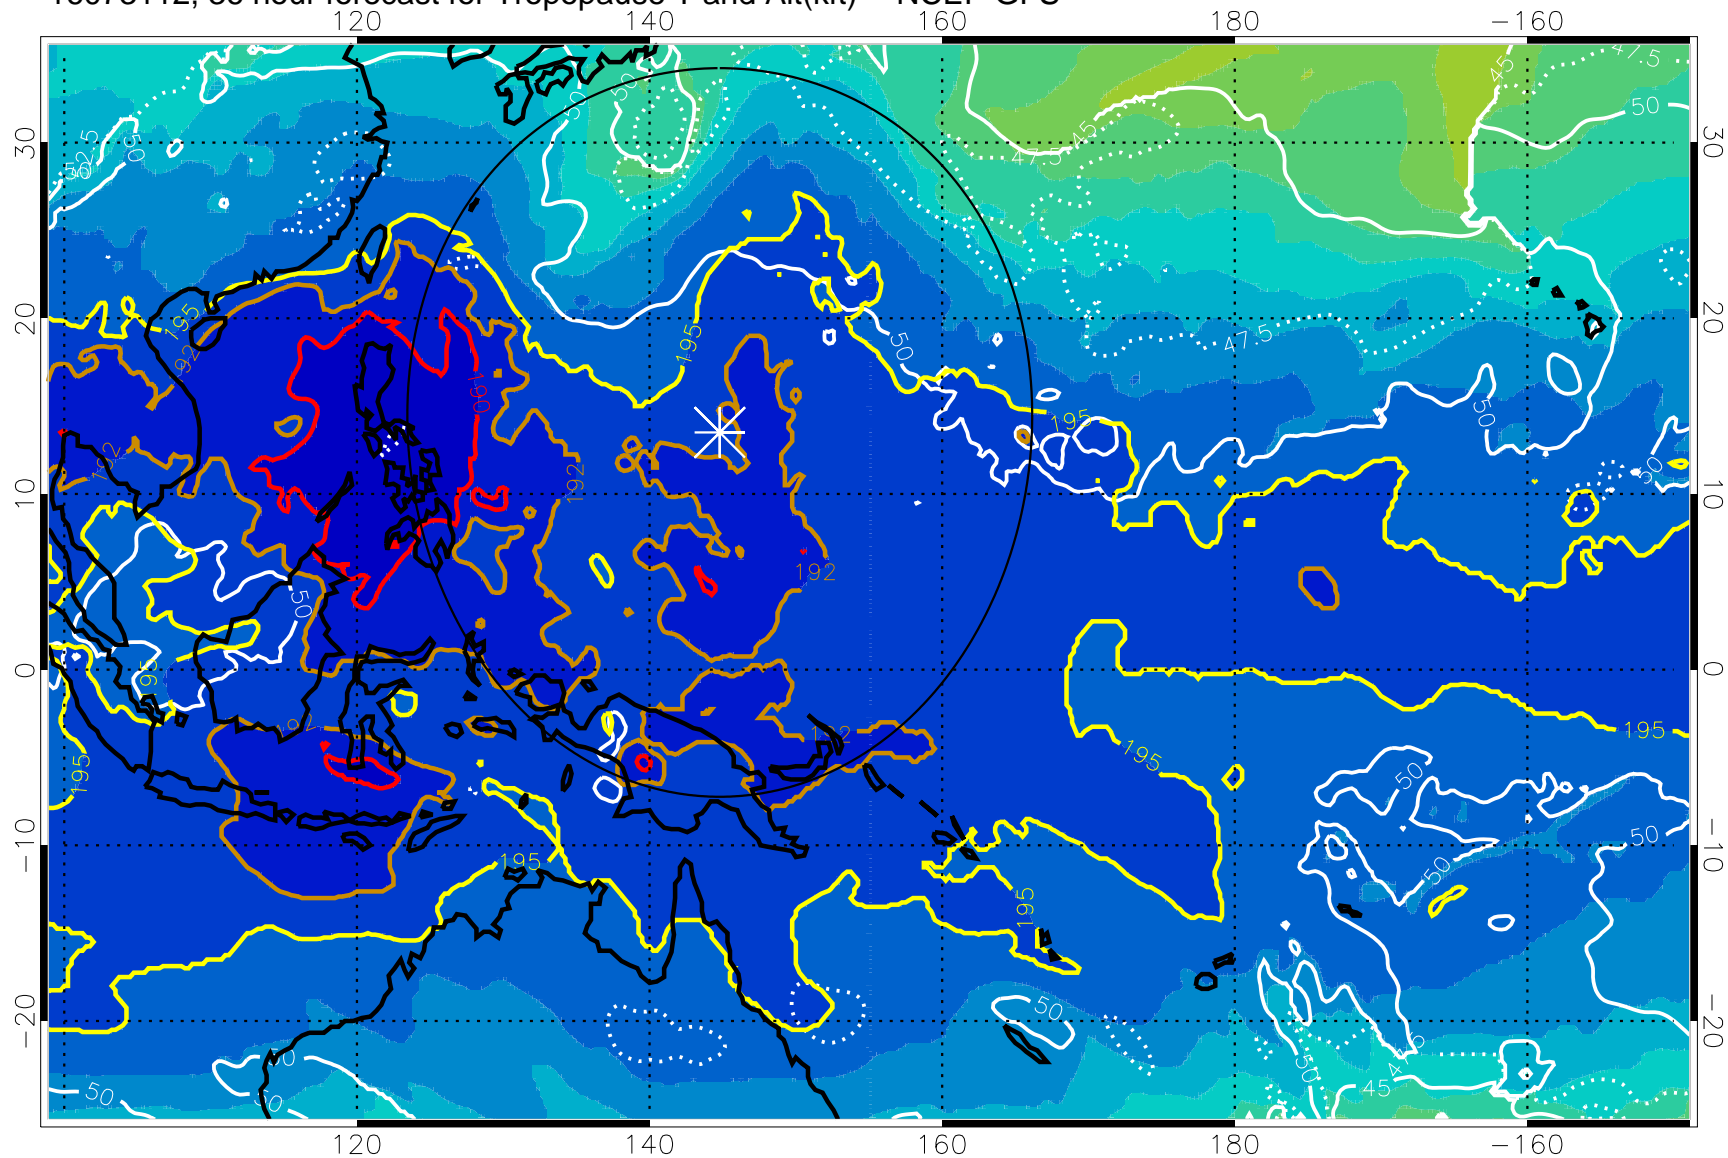

16073112, 36 hour forecast for Tropopause T and Alt(kft) -- NCEP GFS

190 200 210 220 230
Tropopause T, K

Tropopause Altitude in kft (white)

192.5K Isotherm 195K Isotherm
187.5K Isotherm 190K Isotherm

Range ring of 2304 km