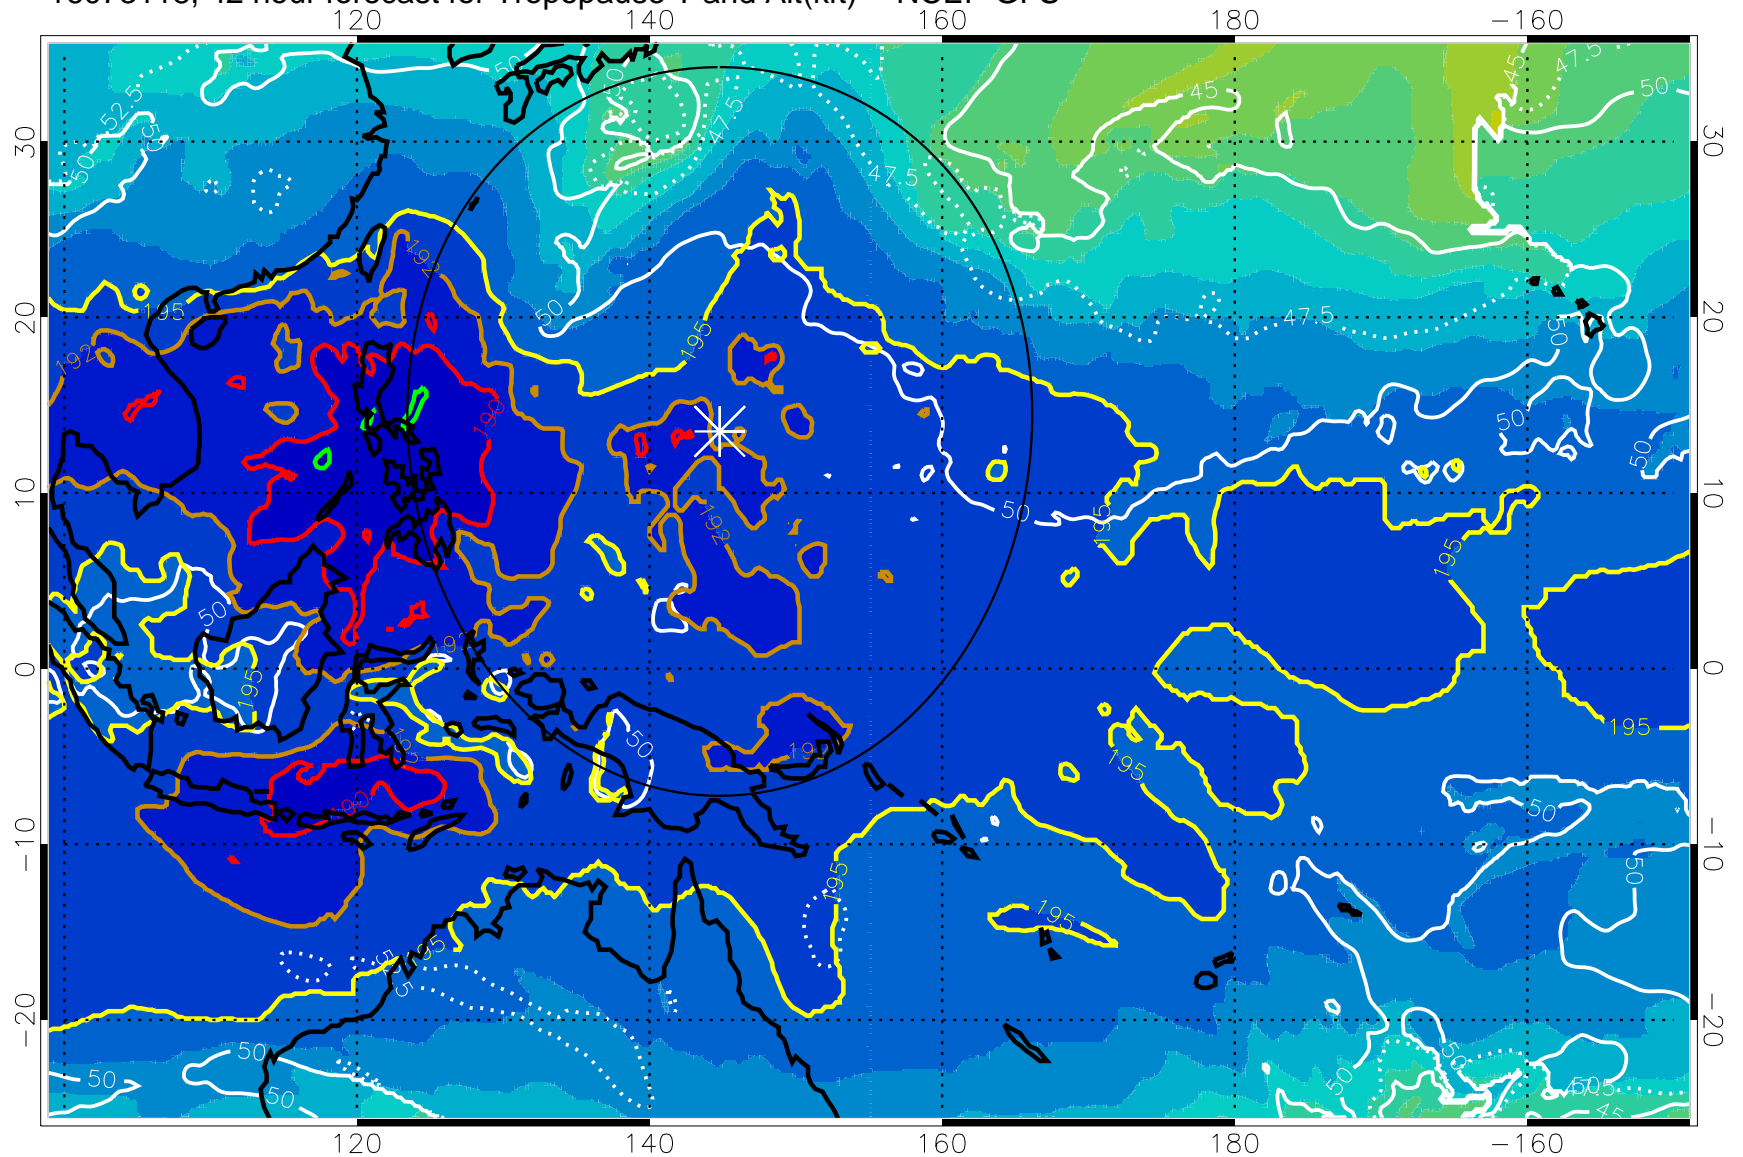

16073118, 42 hour forecast for Tropopause T and Alt(kft) -- NCEP GFS

190 200 210 220 230
Tropopause T, K

Tropopause Altitude in kft (white)

192.5K Isotherm 195K Isotherm
187.5K Isotherm 190K Isotherm

Range ring of 2304 km