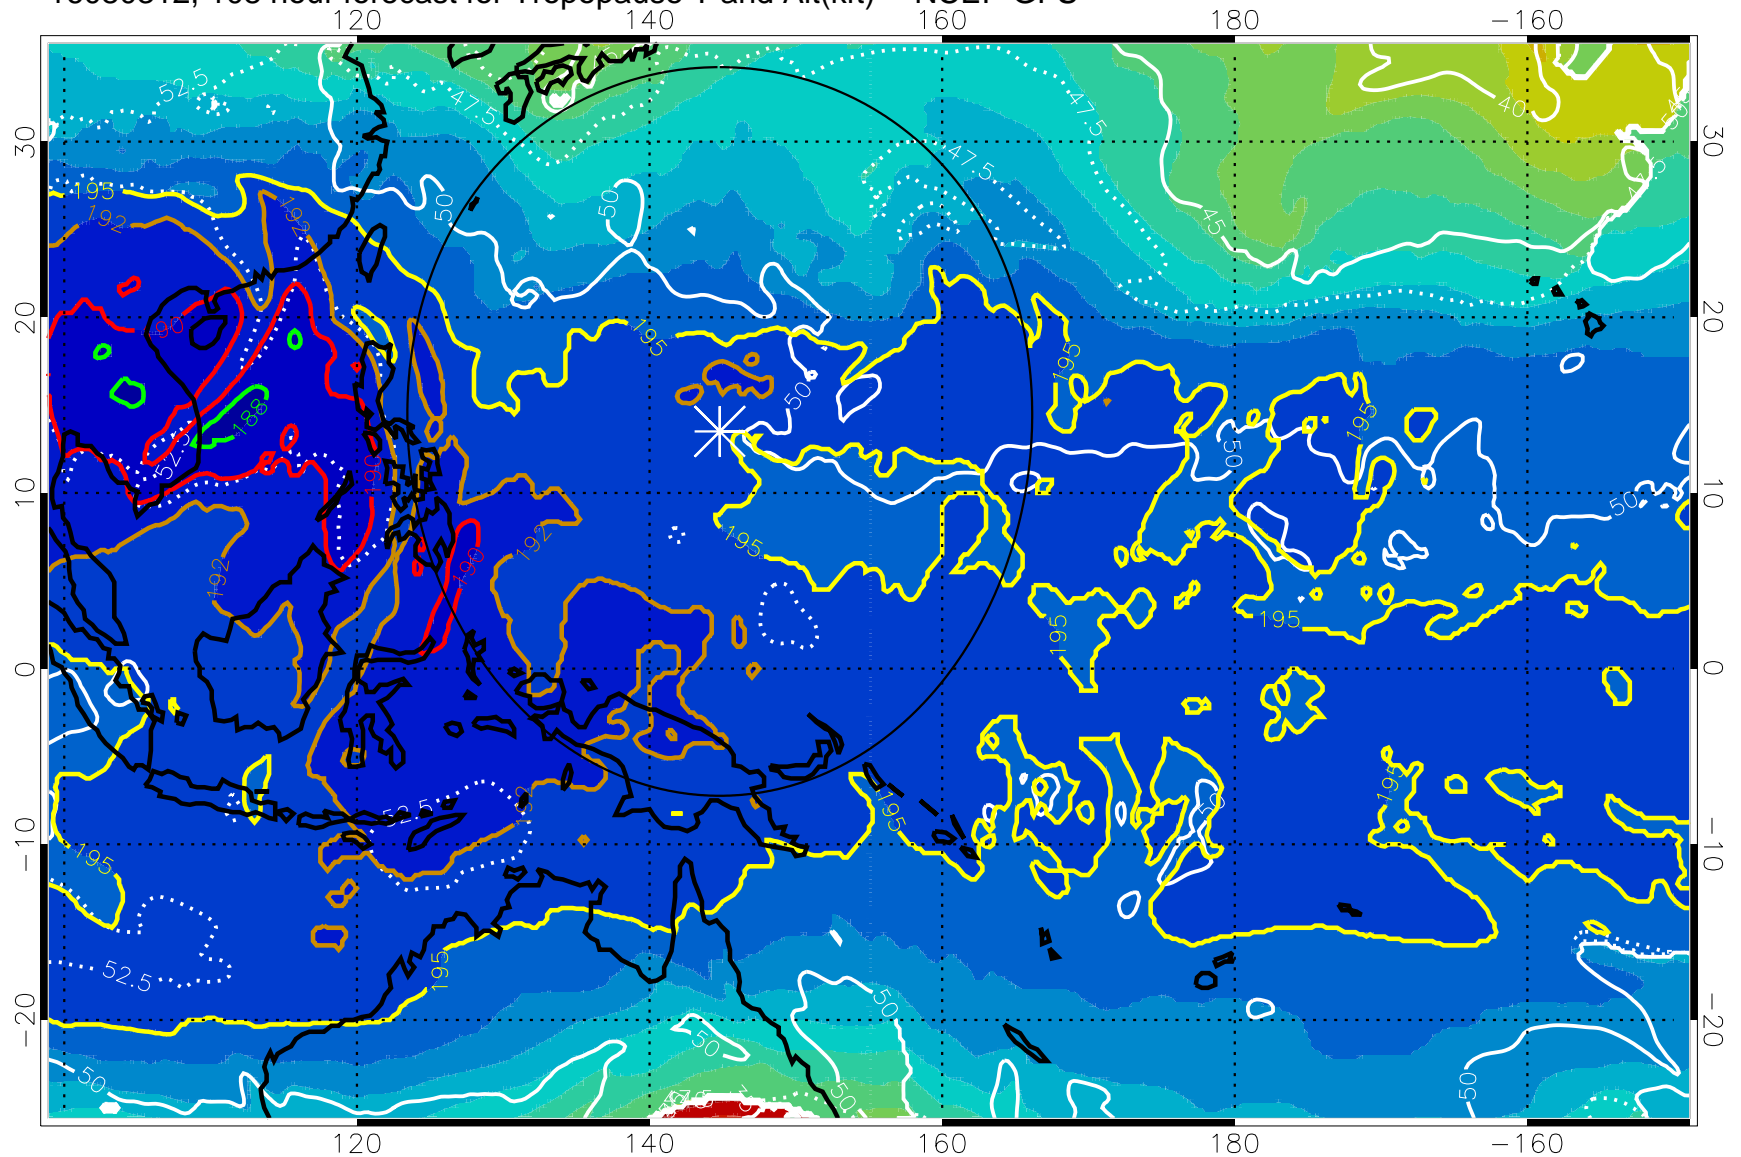

16080312, 108 hour forecast for Tropopause T and Alt(kft) -- NCEP GFS

190 200 210 220 230

Tropopause T, K

Tropopause Altitude in kft (white)

192.5K Isotherm 195K Isotherm

187.5K Isotherm 190K Isotherm

Range ring of 2304 km