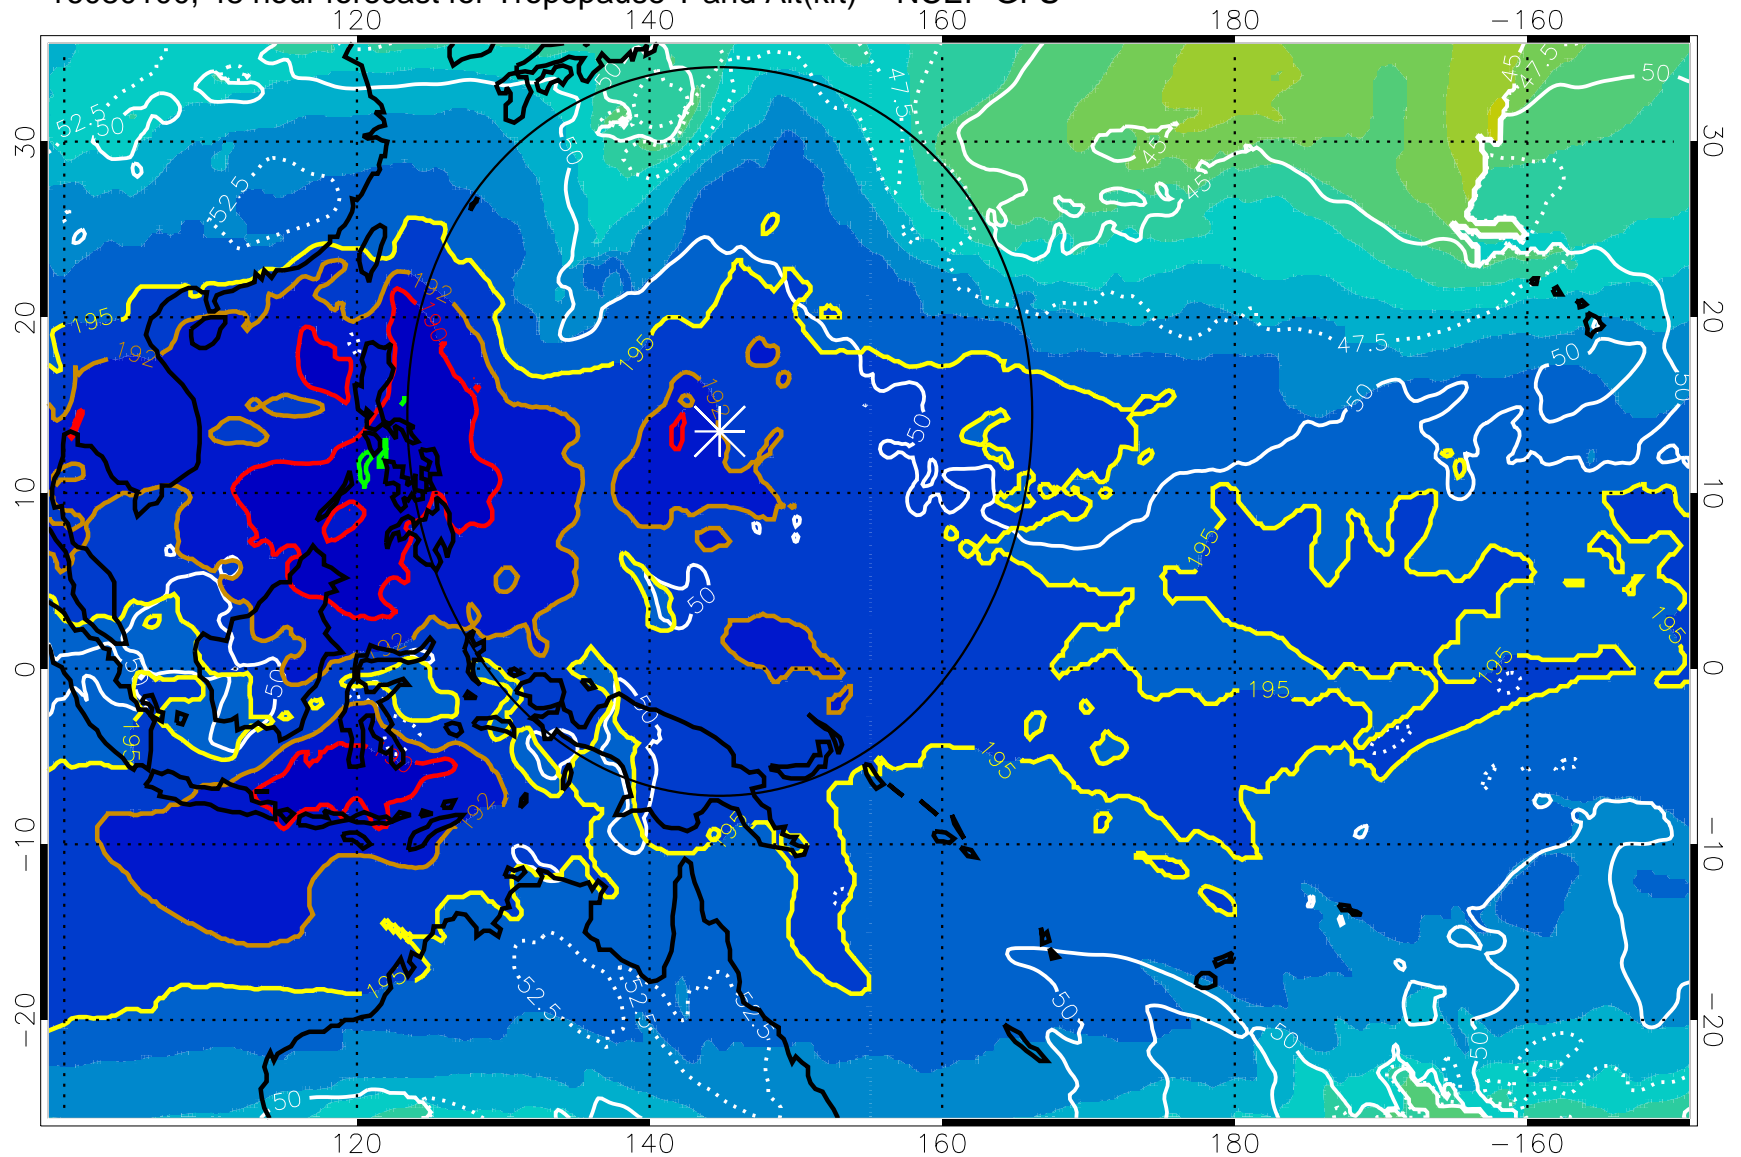

16080100, 48 hour forecast for Tropopause T and Alt(kft) -- NCEP GFS

190 200 210 220 230
Tropopause T, K

Tropopause Altitude in kft (white)

192.5K Isotherm 195K Isotherm
187.5K Isotherm 190K Isotherm

Range ring of 2304 km