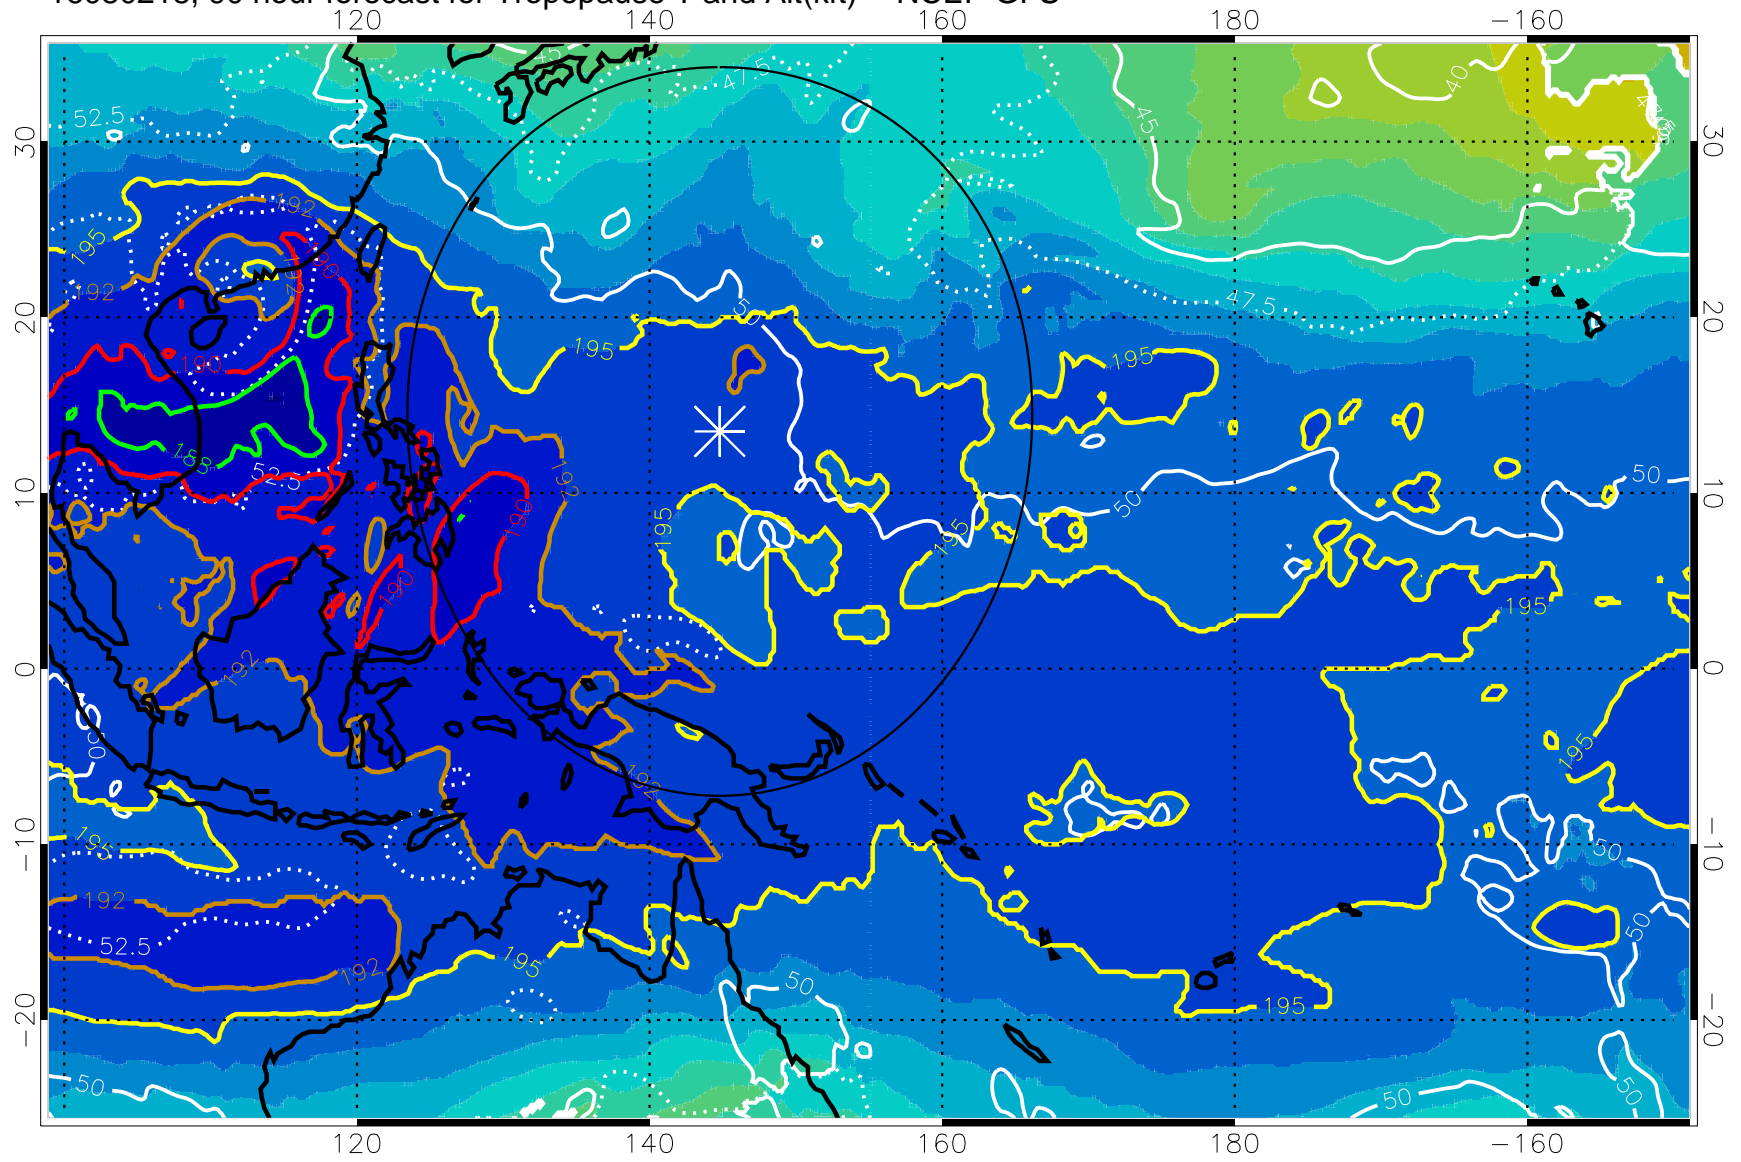

16080218, 90 hour forecast for Tropopause T and Alt(kft) -- NCEP GFS

190 200 210 220 230

Tropopause T, K

Tropopause Altitude in kft (white)

192.5K Isotherm 195K Isotherm
187.5K Isotherm 190K Isotherm

Range ring of 2304 km