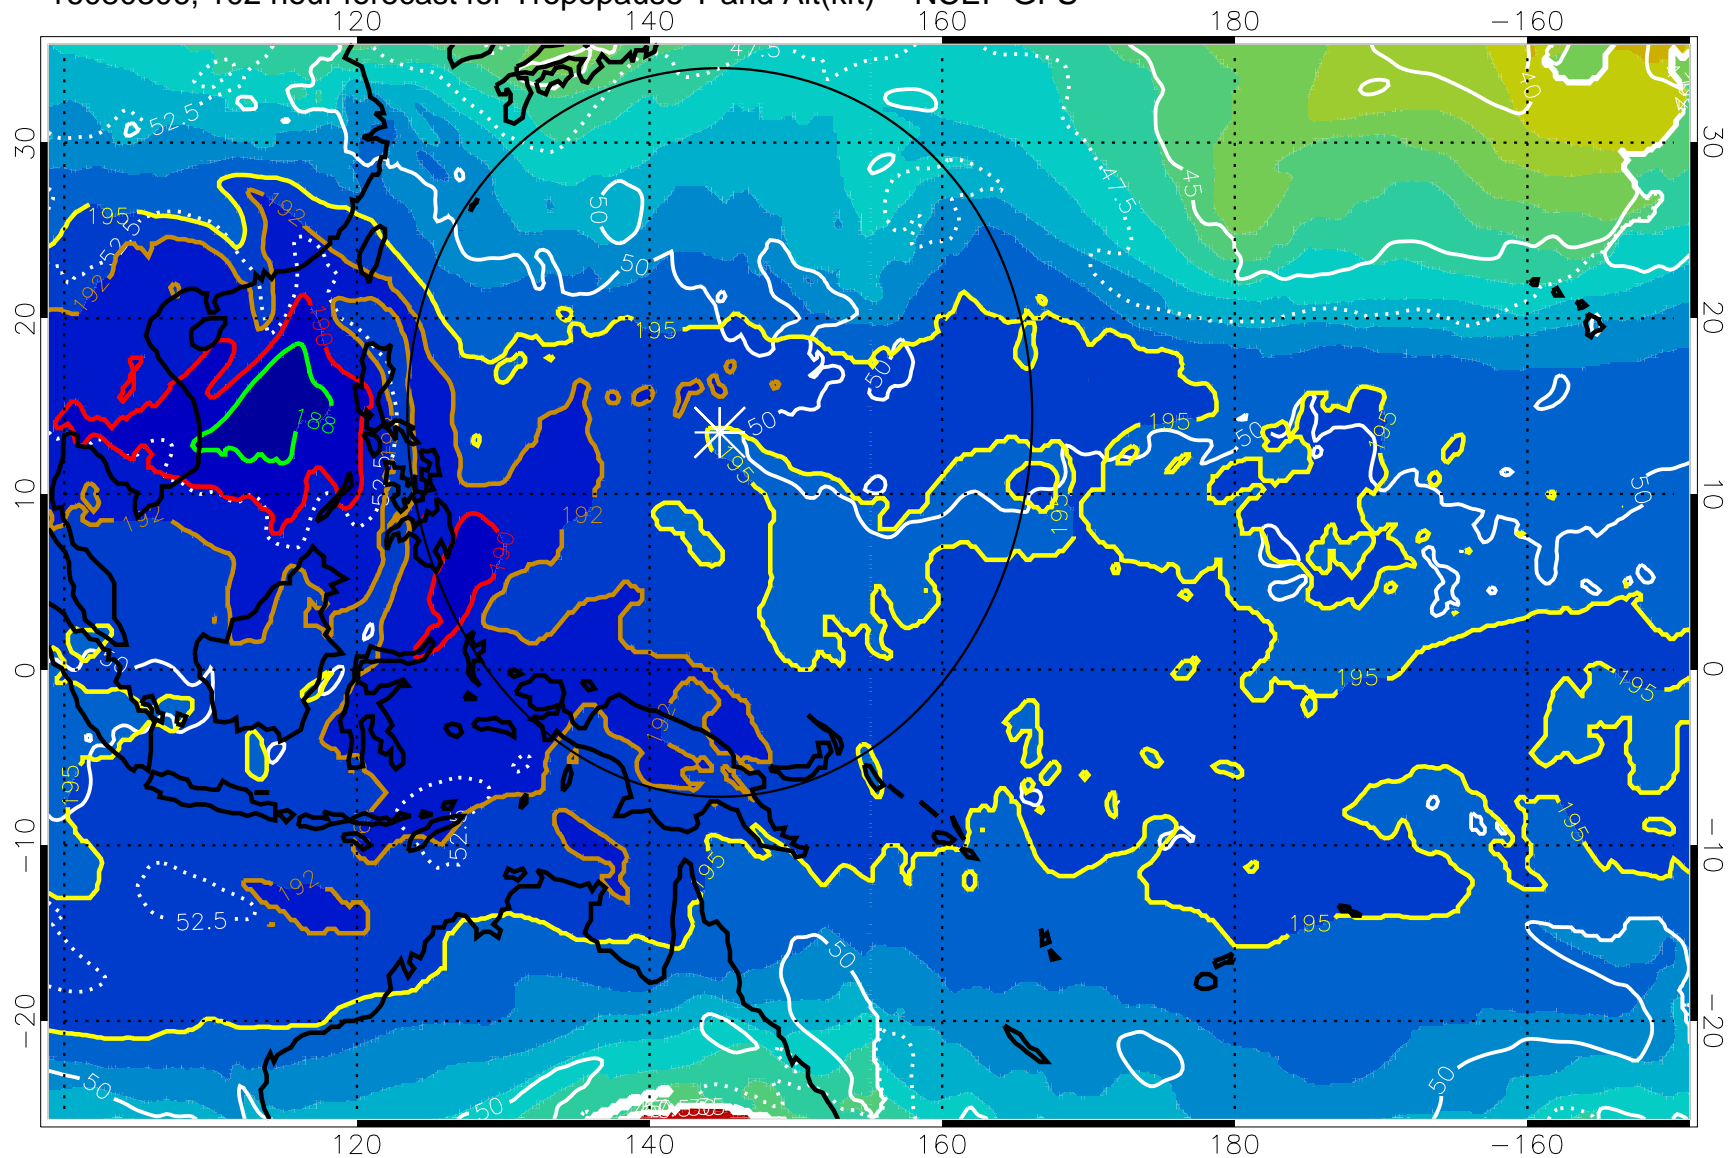

16080306, 102 hour forecast for Tropopause T and Alt(kft) -- NCEP GFS

190 200 210 220 230

Tropopause T, K

Tropopause Altitude in kft (white)

192.5K Isotherm 195K Isotherm
187.5K Isotherm 190K Isotherm

Range ring of 2304 km