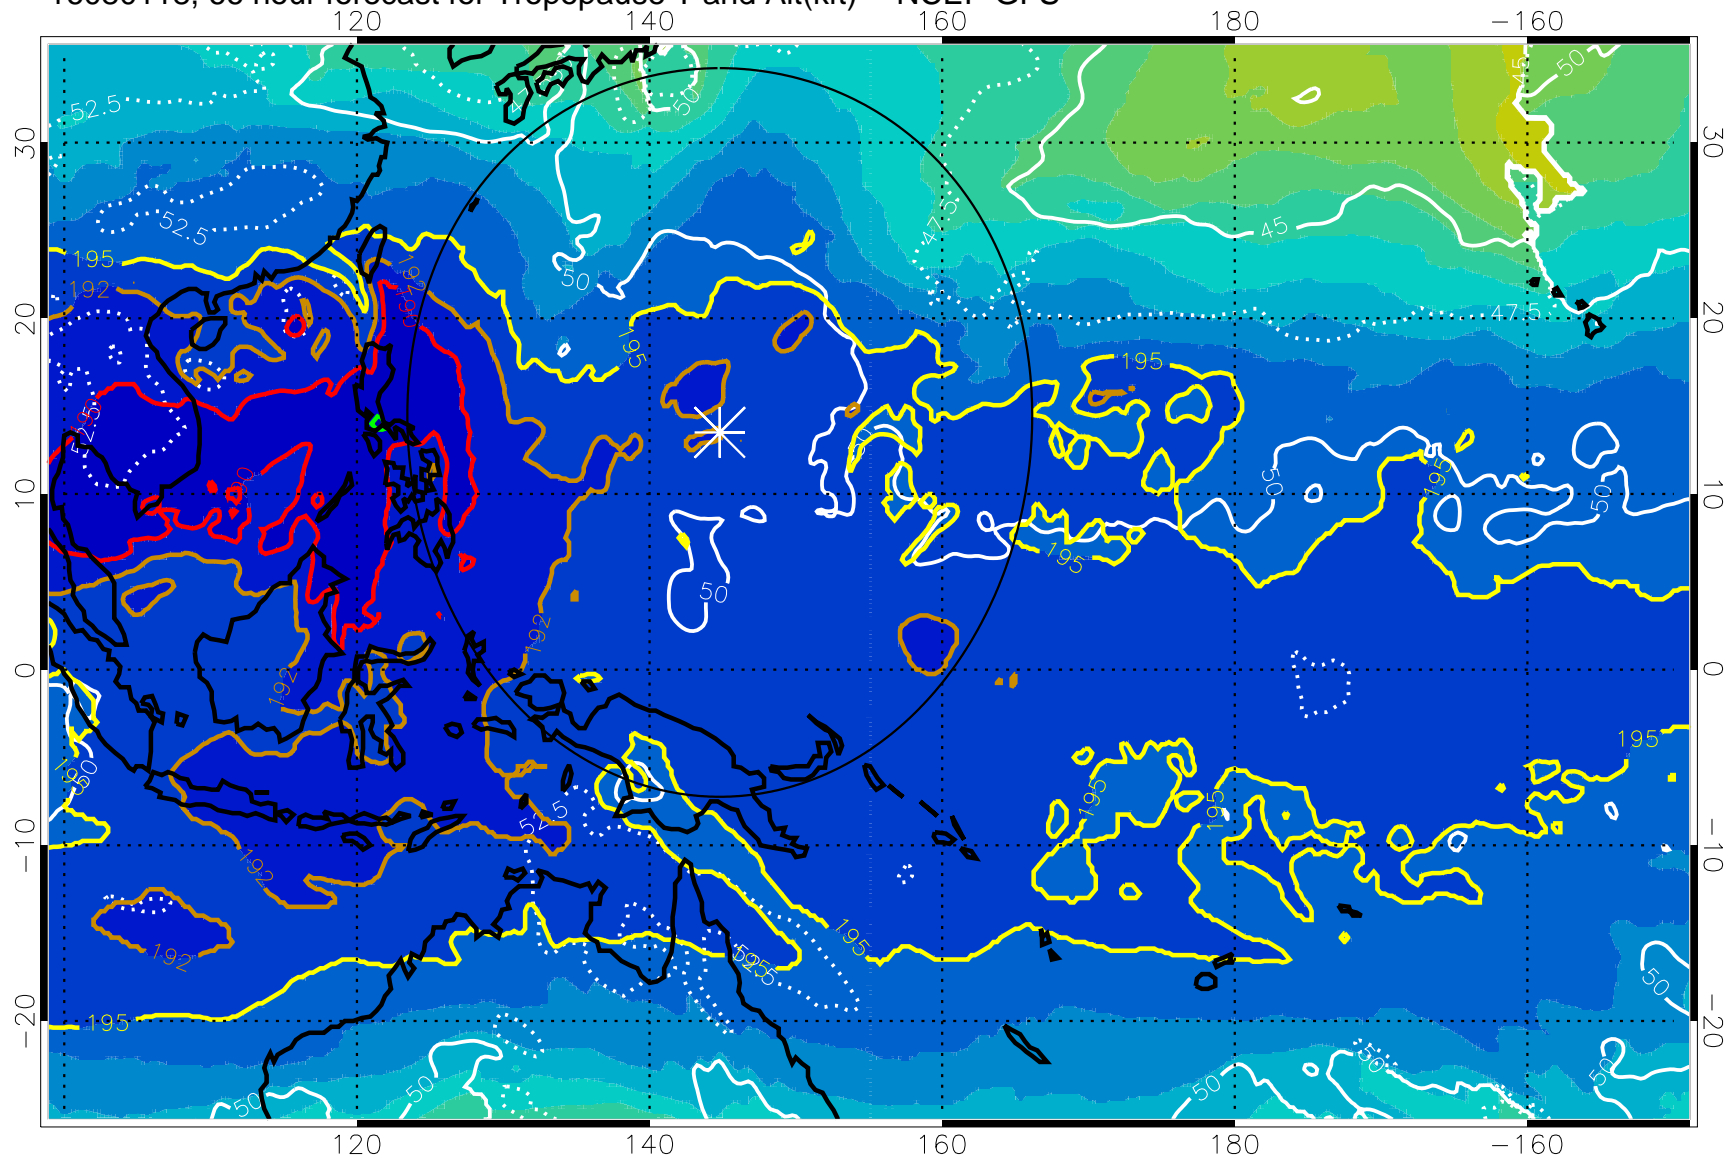

16080118, 66 hour forecast for Tropopause T and Alt(kft) -- NCEP GFS

190 200 210 220 230
Tropopause T, K

Tropopause Altitude in kft (white)

192.5K Isotherm 195K Isotherm
187.5K Isotherm 190K Isotherm

Range ring of 2304 km