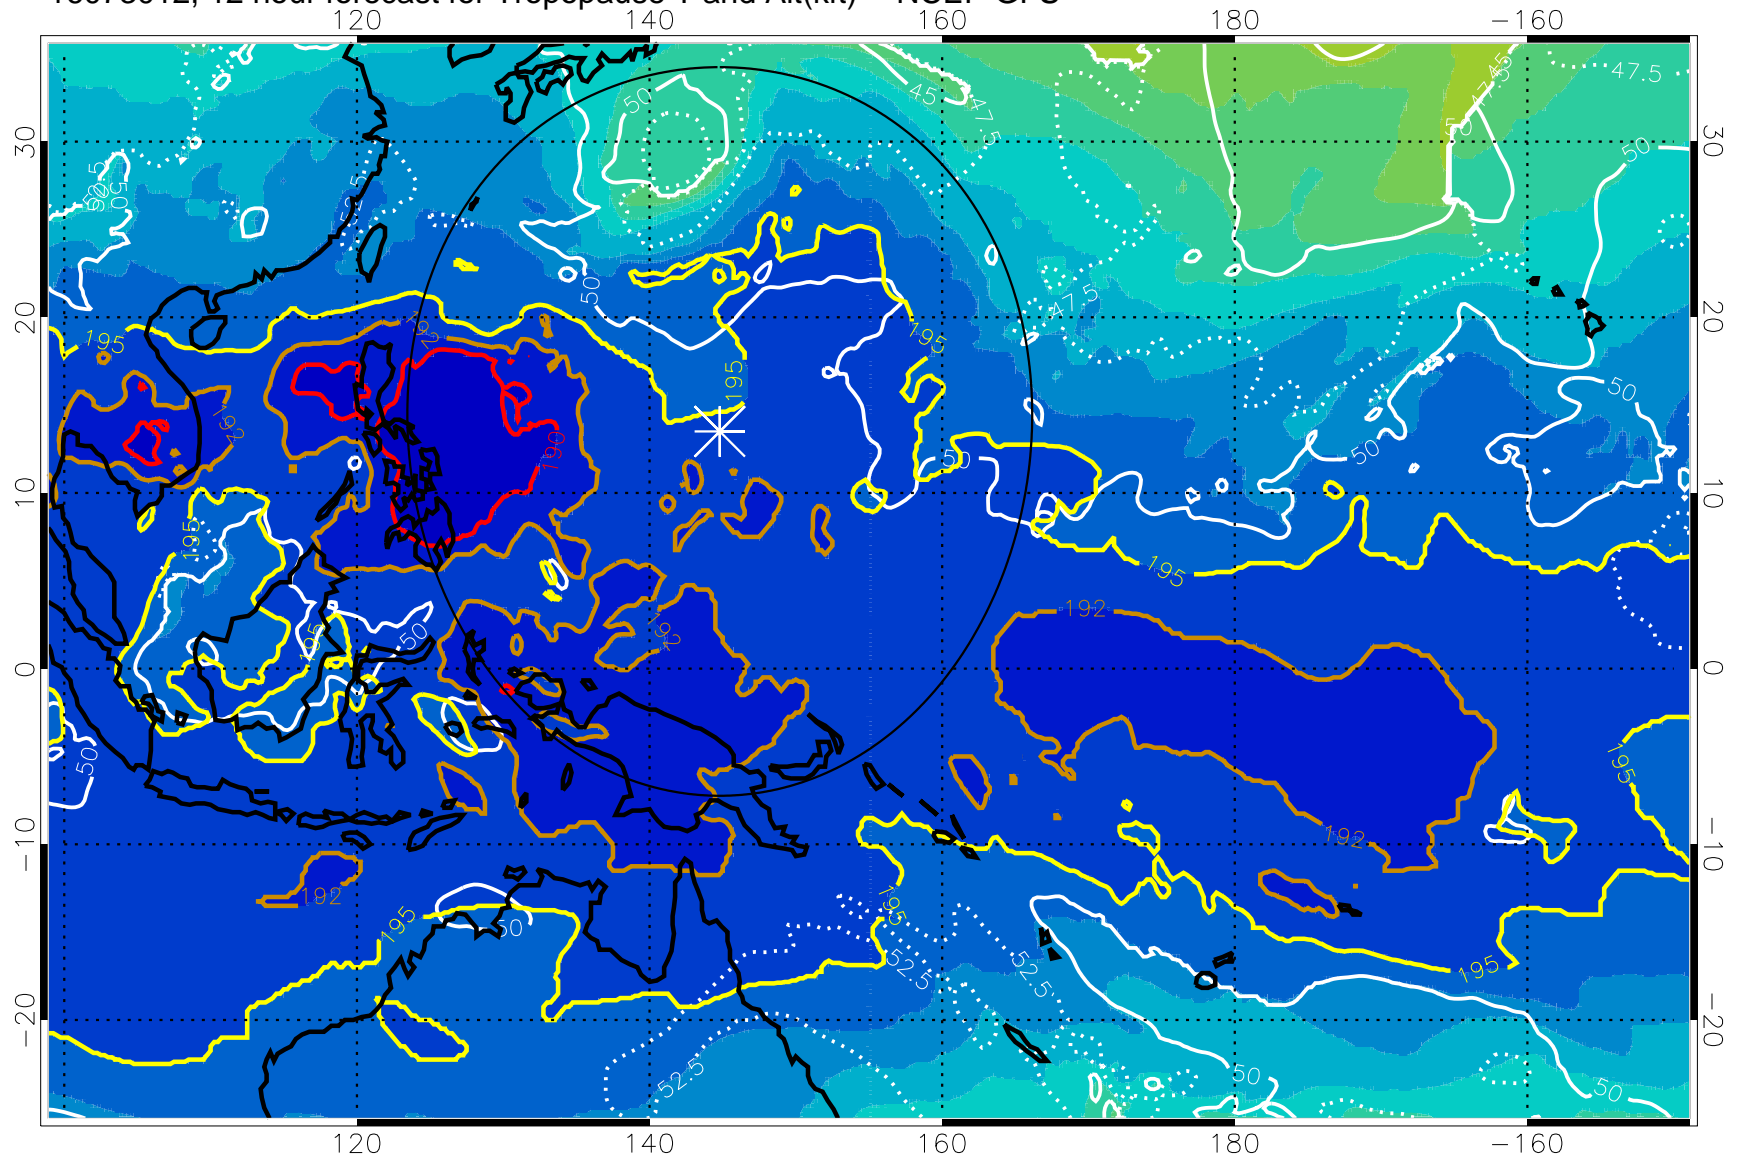

16073012, 12 hour forecast for Tropopause T and Alt(kft) -- NCEP GFS

190 200 210 220 230

Tropopause T, K

Tropopause Altitude in kft (white)

192.5K Isotherm 195K Isotherm
187.5K Isotherm 190K Isotherm

Range ring of 2304 km