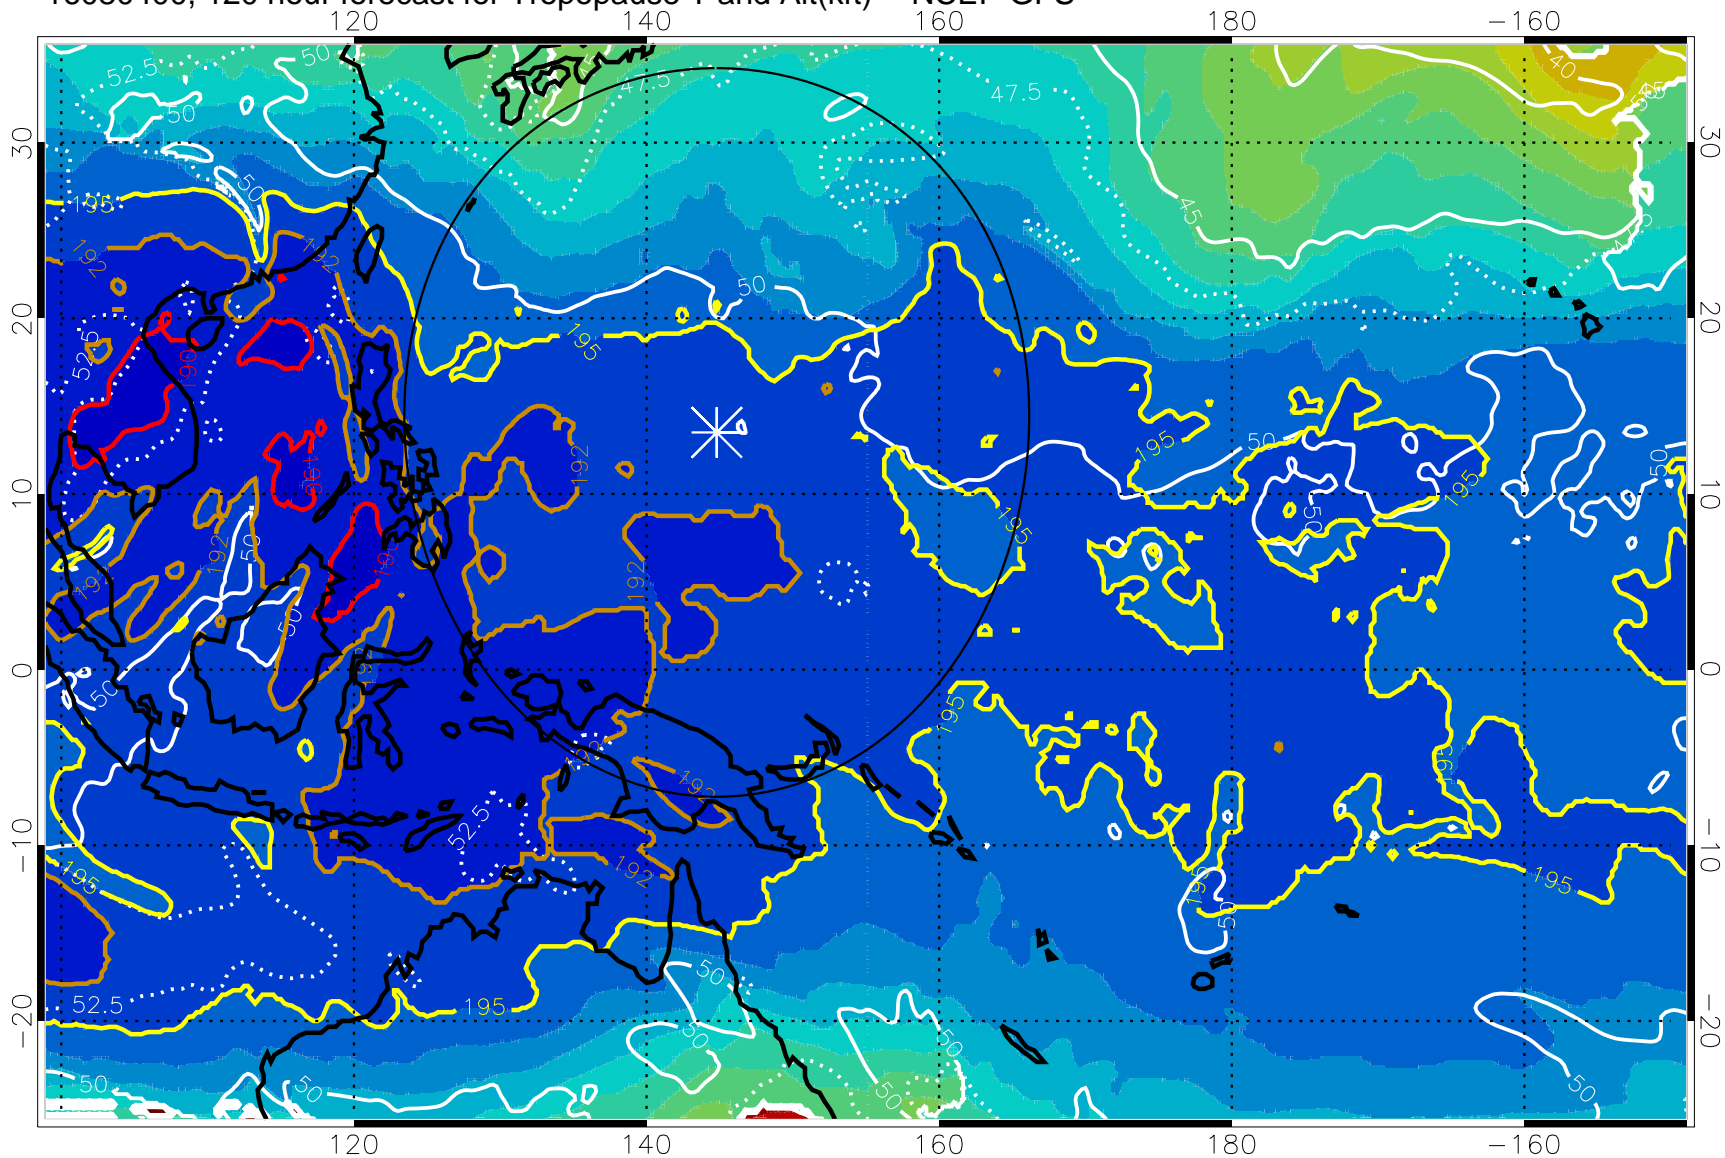

16080400, 120 hour forecast for Tropopause T and Alt(kft) -- NCEP GFS

190 200 210 220 230

Tropopause T, K

Tropopause Altitude in kft (white)

192.5K Isotherm 195K Isotherm

187.5K Isotherm 190K Isotherm

Range ring of 2304 km