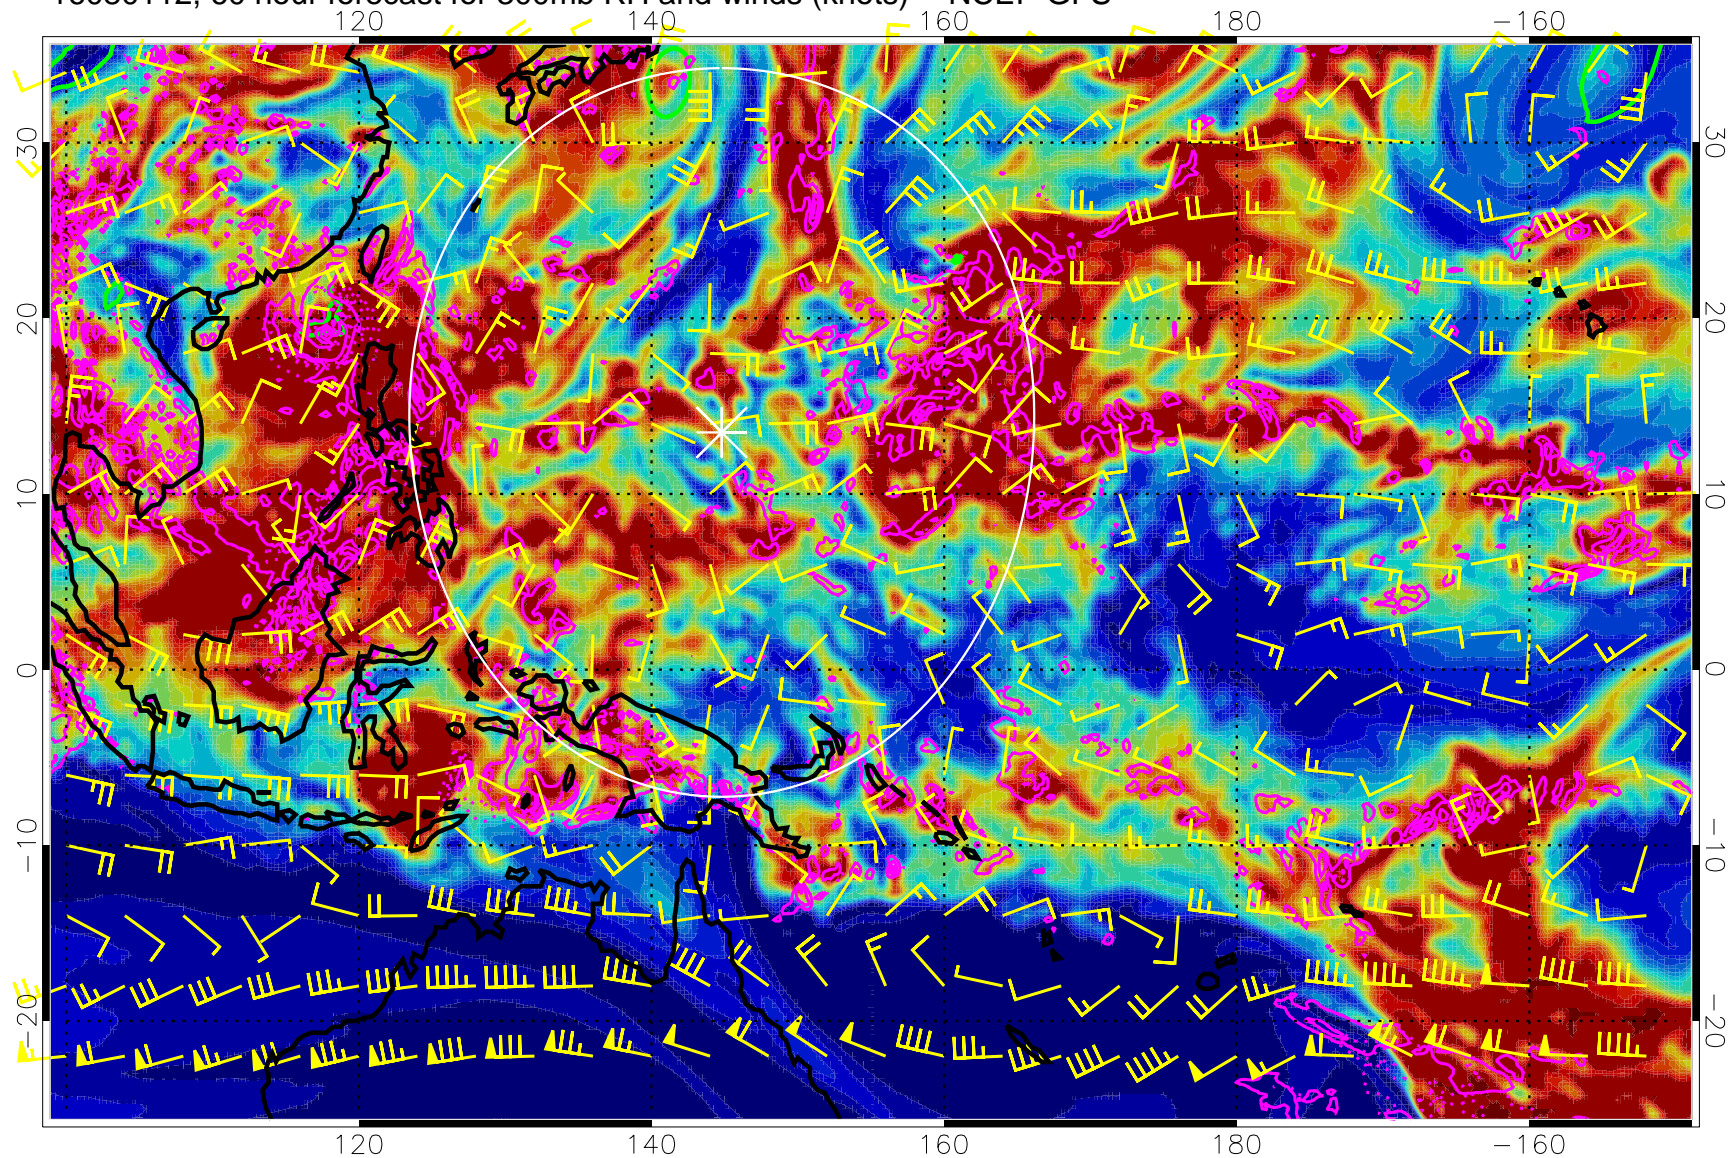

Precip (tot dot, conv sol) mm/day 40 mm/day contours, min 20

EPV Tropopause (2 PVU) Position

Range ring of 2304 km

16080100, 48 hour forecast for 300mb RH and winds (knots) -- NCEP GFS

Precip (tot dot, conv sol) mm/day 40 mm/day contours, min 20

EPV Tropopause (2 PVU) Position

Range ring of 2304 km

16080106, 54 hour forecast for 300mb RH and winds (knots) -- NCEP GFS

Precip (tot dot, conv sol) mm/day 40 mm/day contours, min 20

EPV Tropopause (2 PVU) Position

Range ring of 2304 km

16080112, 60 hour forecast for 300mb RH and winds (knots) -- NCEP GFS

16080118, 66 hour forecast for 300mb RH and winds (knots) -- NCEP GFS

Precip (tot dot, conv sol) mm/day 40 mm/day contours, min 20

EPV Tropopause (2 PVU) Position

Range ring of 2304 km

16080200, 72 hour forecast for 300mb RH and winds (knots) -- NCEP GFS

Precip (tot dot, conv sol) mm/day 40 mm/day contours, min 20

EPV Tropopause (2 PVU) Position