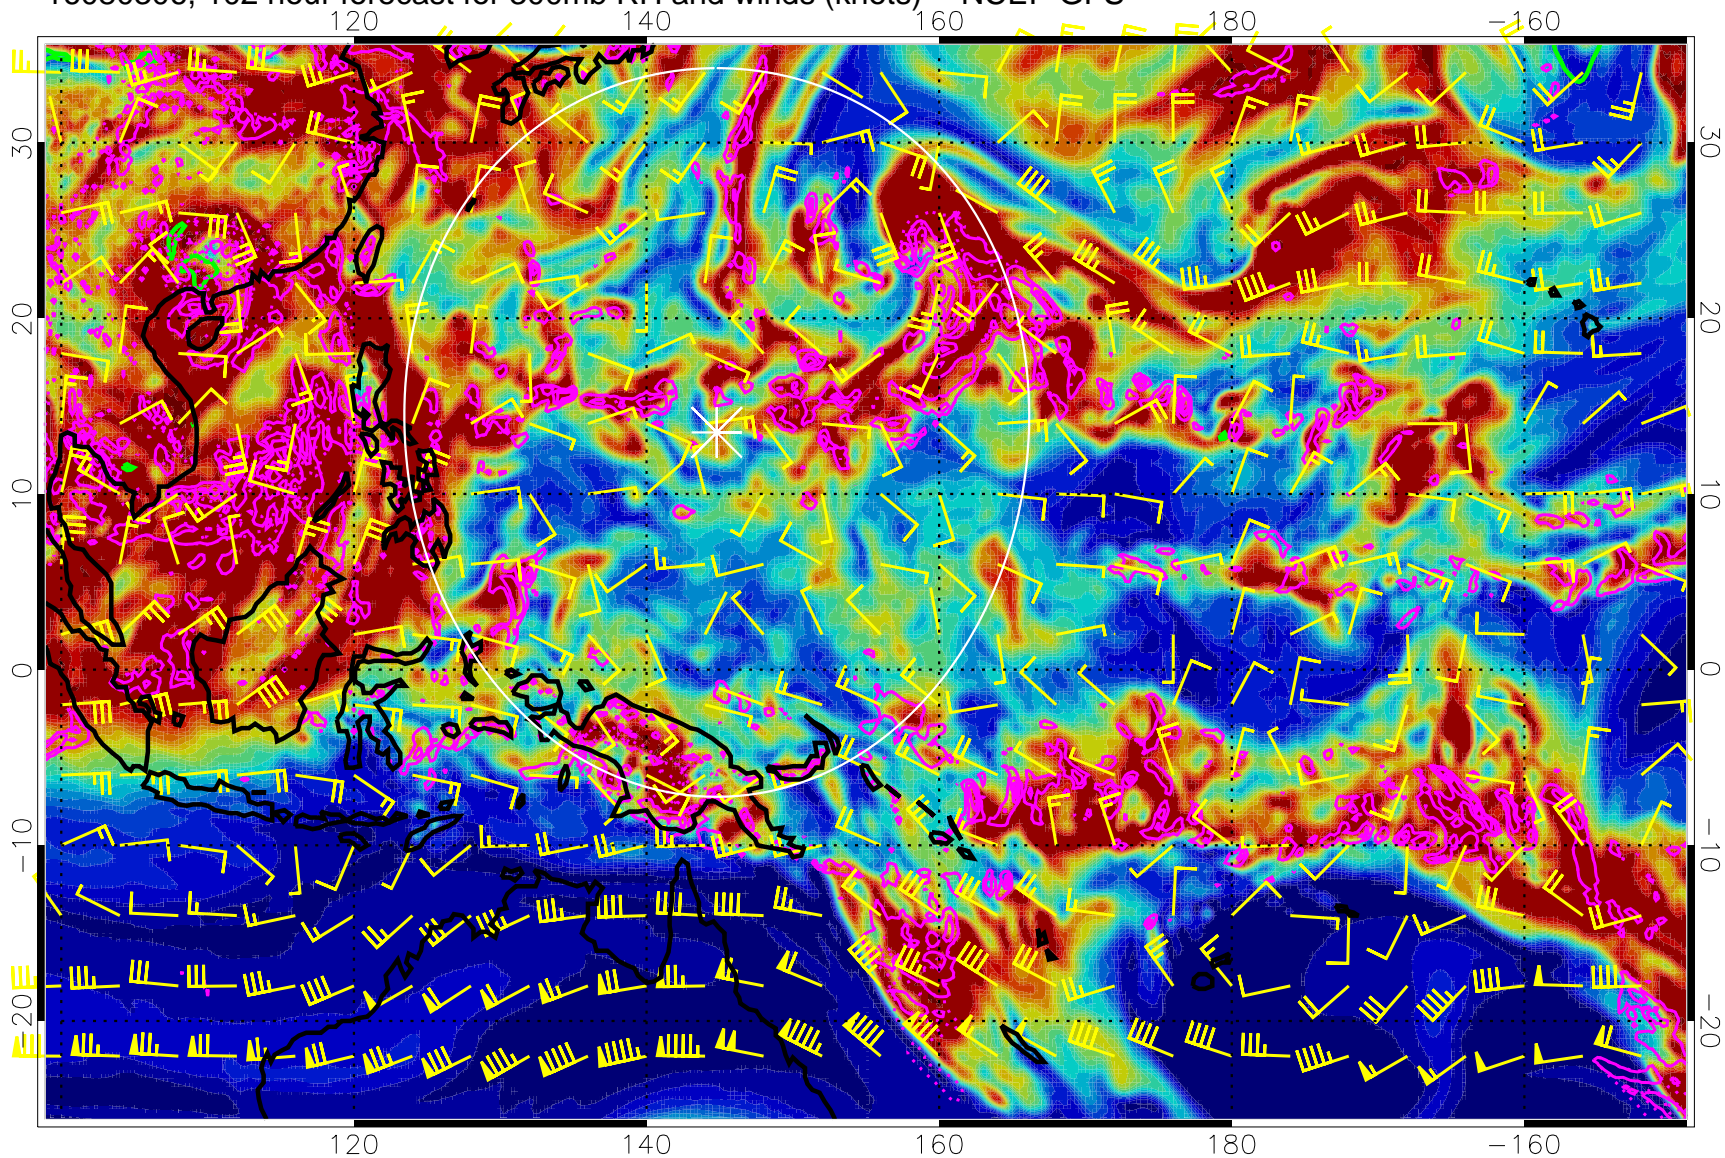

Precip (tot dot, conv sol) mm/day 40 mm/day contours, min 20

EPV Tropopause (2 PVU) Position

Range ring of 2304 km

16080300, 96 hour forecast for 300mb RH and winds (knots) -- NCEP GFS

Precip (tot dot, conv sol) mm/day 40 mm/day contours, min 20

EPV Tropopause (2 PVU) Position

Range ring of 2304 km

16080306, 102 hour forecast for 300mb RH and winds (knots) -- NCEP GFS

Precip (tot dot, conv sol) mm/day 40 mm/day contours, min 20

EPV Tropopause (2 PVU) Position