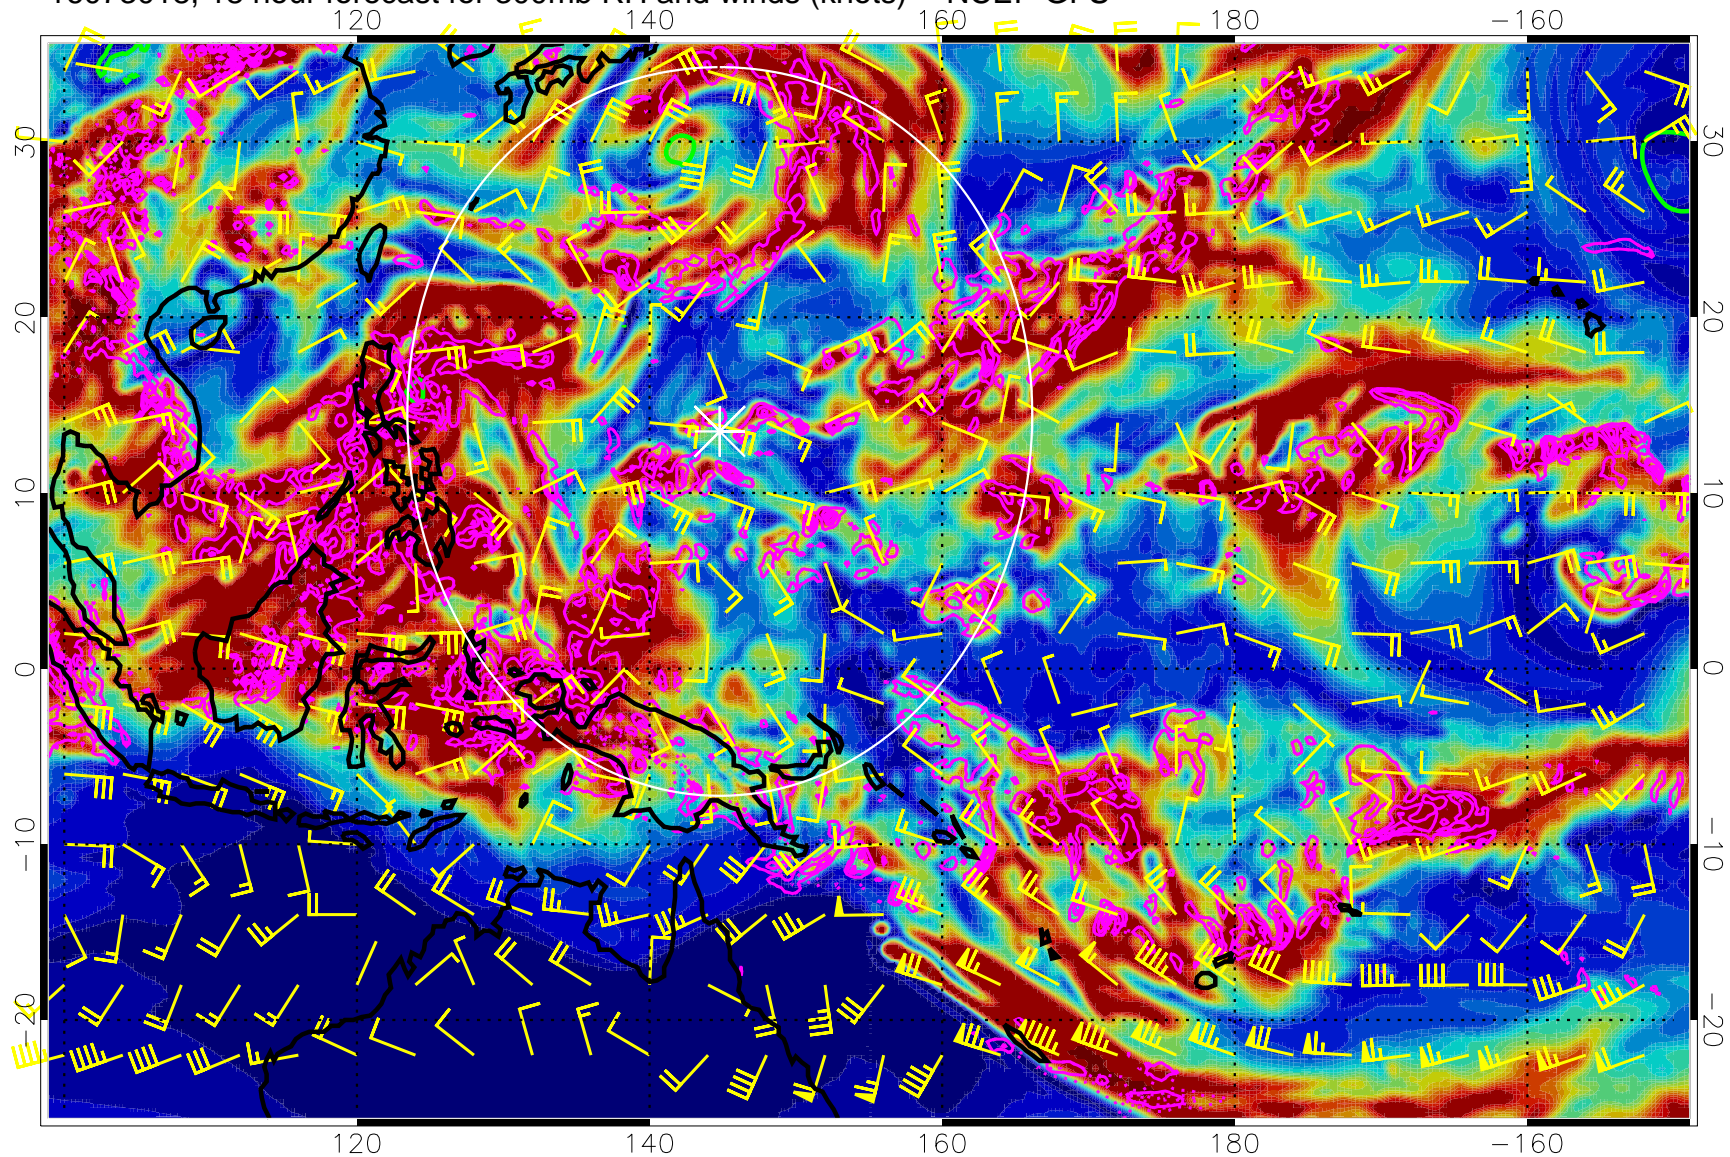

16073006, 6 hour forecast for 300mb RH and winds (knots) -- NCEP GFS

Precip (tot dot, conv sol) mm/day 40 mm/day contours, min 20

EPV Tropopause (2 PVU) Position

Range ring of 2304 km

16073012, 12 hour forecast for 300mb RH and winds (knots) -- NCEP GFS

Precip (tot dot, conv sol) mm/day 40 mm/day contours, min 20

EPV Tropopause (2 PVU) Position

Range ring of 2304 km

16073018, 18 hour forecast for 300mb RH and winds (knots) -- NCEP GFS

Precip (tot dot, conv sol) mm/day 40 mm/day contours, min 20

EPV Tropopause (2 PVU) Position

Range ring of 2304 km

16073100, 24 hour forecast for 300mb RH and winds (knots) -- NCEP GFS

Precip (tot dot, conv sol) mm/day 40 mm/day contours, min 20

EPV Tropopause (2 PVU) Position