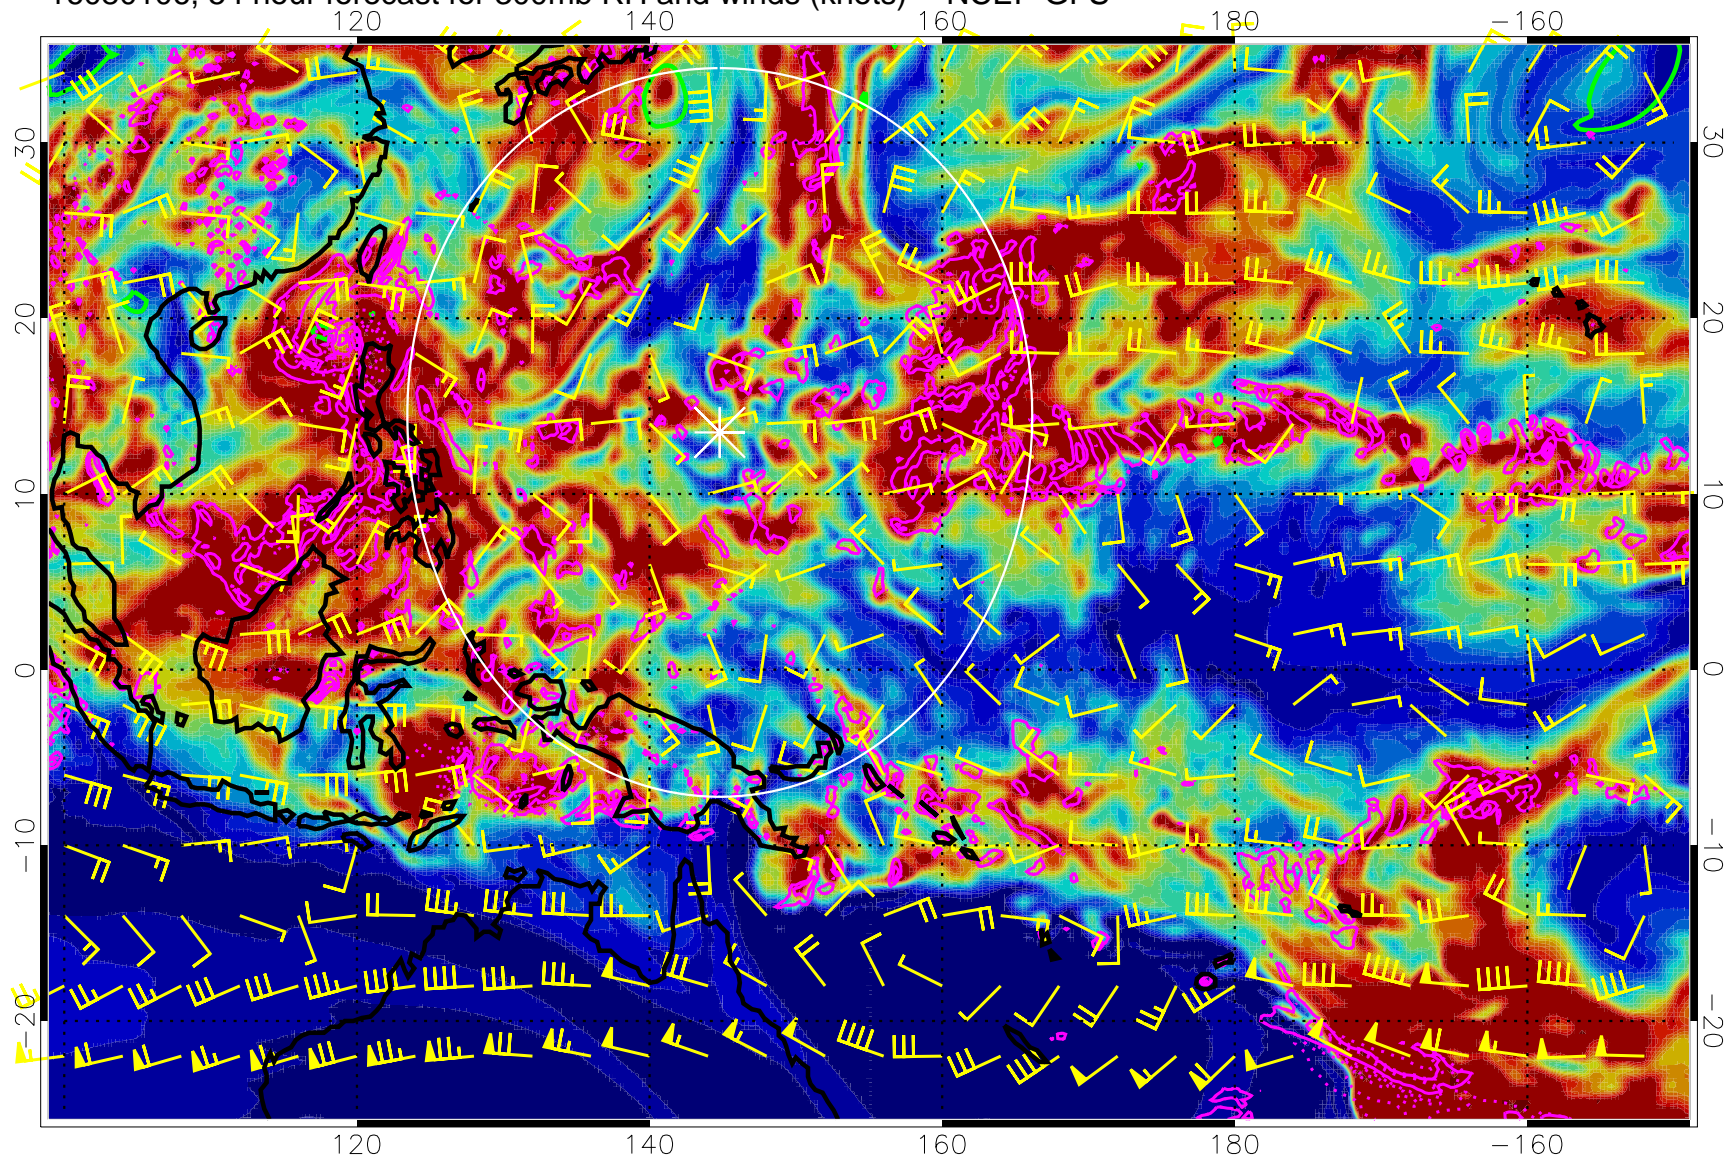

Precip (tot dot, conv sol) mm/day 40 mm/day contours, min 20

EPV Tropopause (2 PVU) Position

Range ring of 2304 km

16080100, 48 hour forecast for 300mb RH and winds (knots) -- NCEP GFS

Precip (tot dot, conv sol) mm/day 40 mm/day contours, min 20

EPV Tropopause (2 PVU) Position

Range ring of 2304 km

16080106, 54 hour forecast for 300mb RH and winds (knots) -- NCEP GFS

Precip (tot dot, conv sol) mm/day 40 mm/day contours, min 20

EPV Tropopause (2 PVU) Position