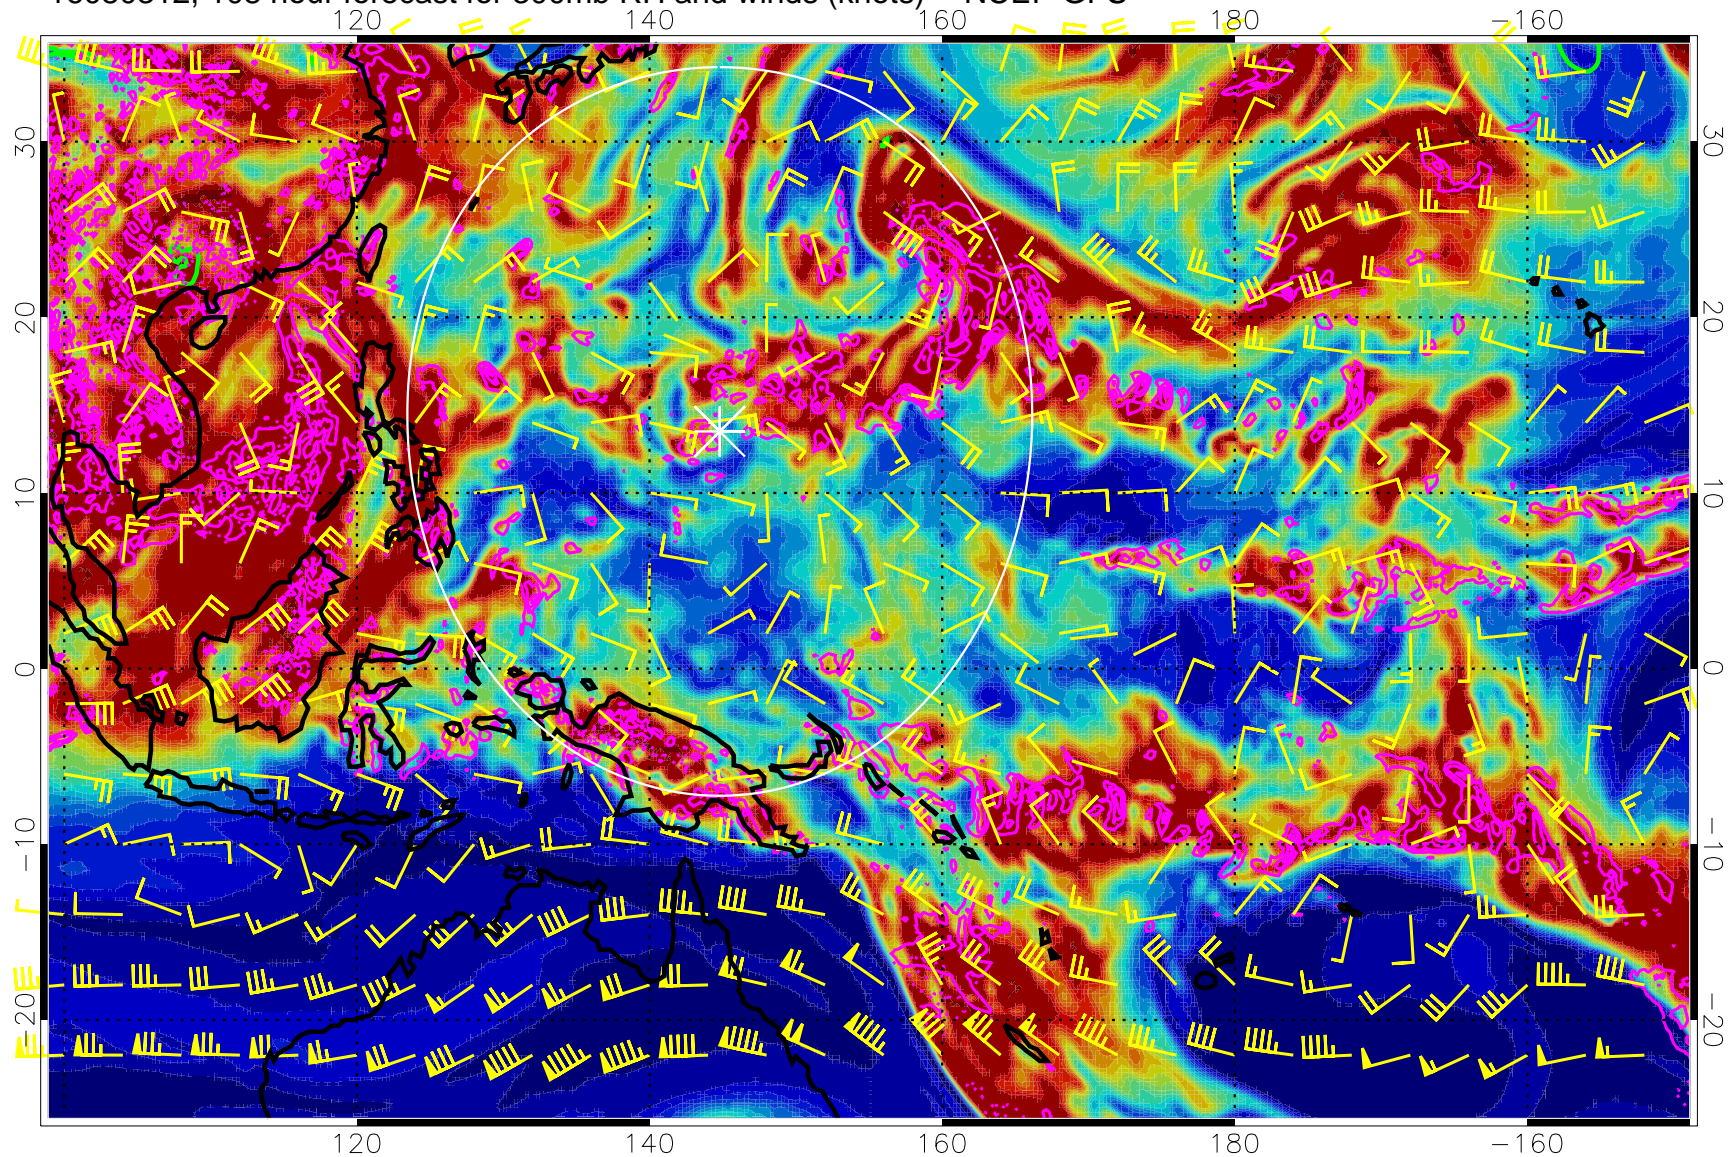

Precip (tot dot, conv sol) mm/day 40 mm/day contours, min 20

EPV Tropopause (2 PVU) Position

Range ring of 2304 km

16080300, 96 hour forecast for 300mb RH and winds (knots) -- NCEP GFS

Precip (tot dot, conv sol) mm/day 40 mm/day contours, min 20

EPV Tropopause (2 PVU) Position

Range ring of 2304 km

16080306, 102 hour forecast for 300mb RH and winds (knots) -- NCEP GFS

Precip (tot dot, conv sol) mm/day 40 mm/day contours, min 20

EPV Tropopause (2 PVU) Position

Range ring of 2304 km

16080312, 108 hour forecast for 300mb RH and winds (knots) -- NCEP GFS

Precip (tot dot, conv sol) mm/day 40 mm/day contours, min 20

EPV Tropopause (2 PVU) Position

Range ring of 2304 km