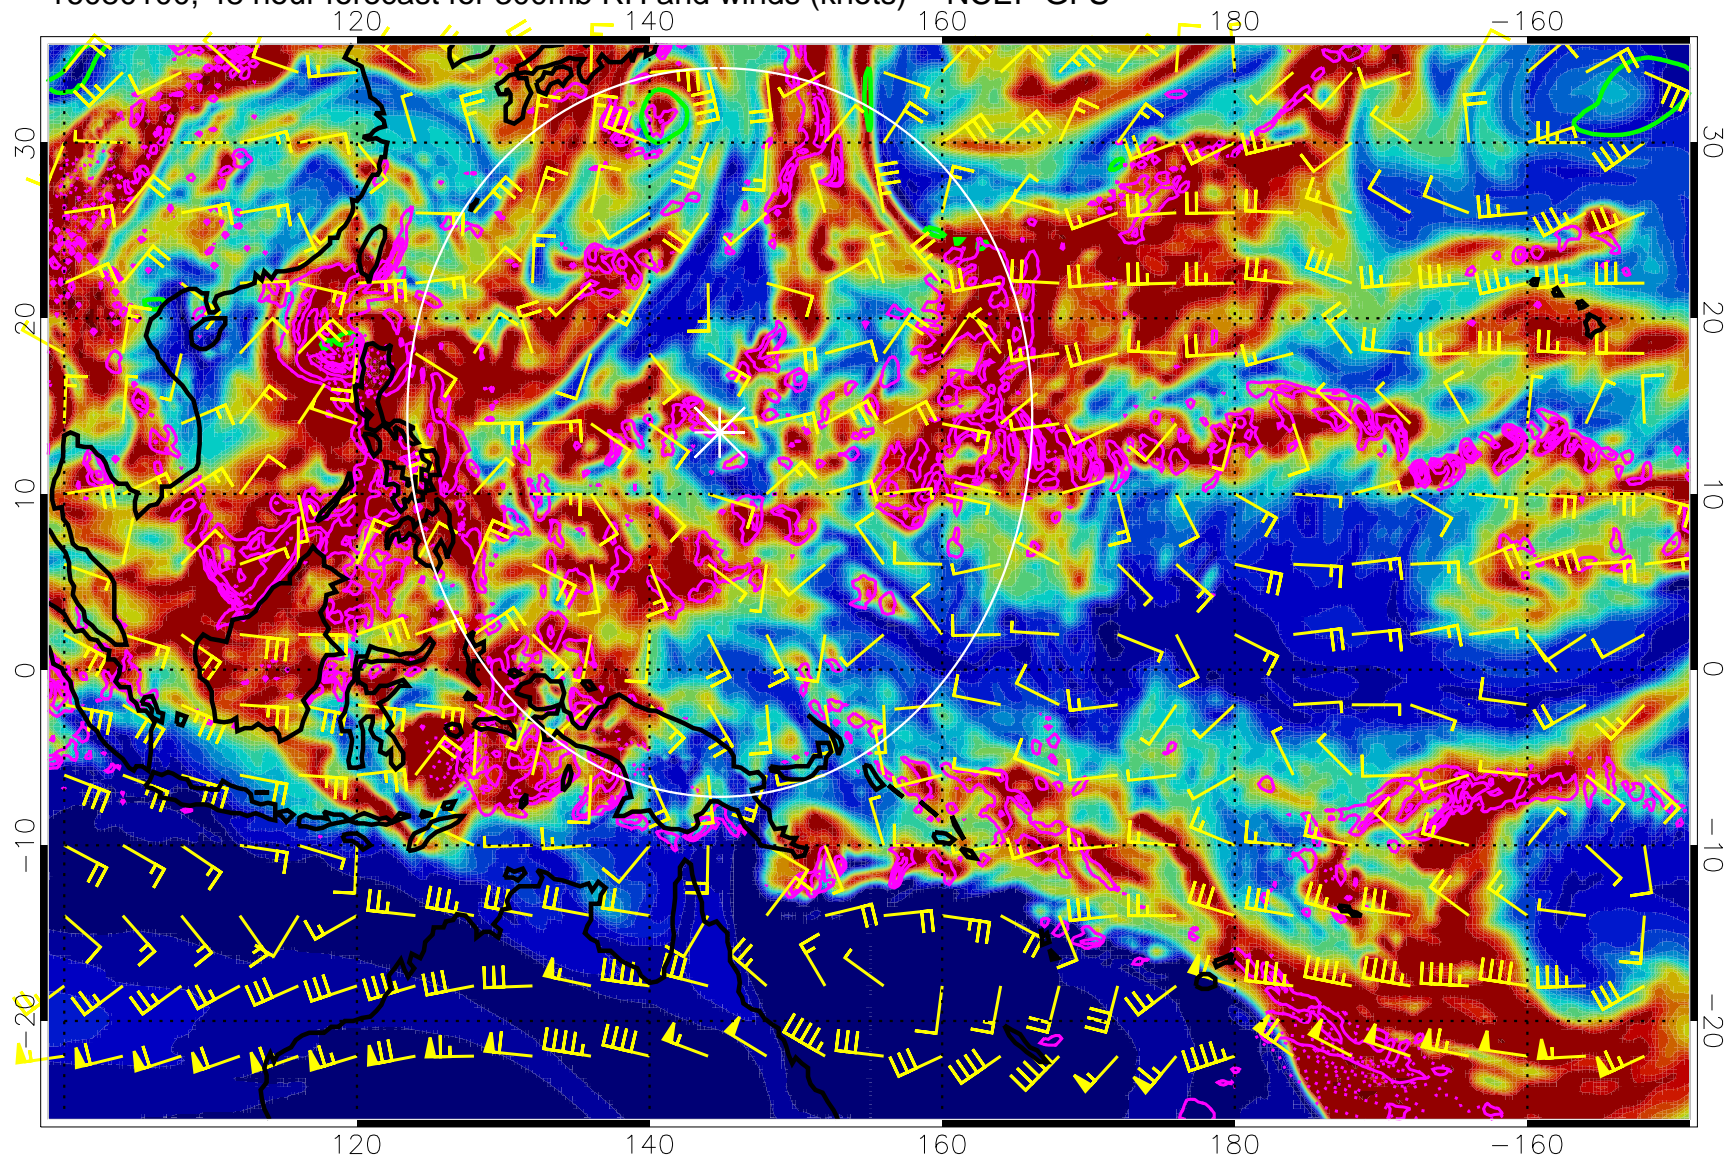

16073112, 36 hour forecast for 300mb RH and winds (knots) -- NCEP GFS

Precip (tot dot, conv sol) mm/day 40 mm/day contours, min 20

EPV Tropopause (2 PVU) Position

Range ring of 2304 km

16073118, 42 hour forecast for 300mb RH and winds (knots) -- NCEP GFS

Precip (tot dot, conv sol) mm/day 40 mm/day contours, min 20

EPV Tropopause (2 PVU) Position

Range ring of 2304 km

16080100, 48 hour forecast for 300mb RH and winds (knots) -- NCEP GFS

Precip (tot dot, conv sol) mm/day 40 mm/day contours, min 20

EPV Tropopause (2 PVU) Position

Range ring of 2304 km

16080106, 54 hour forecast for 300mb RH and winds (knots) -- NCEP GFS

Precip (tot dot, conv sol) mm/day 40 mm/day contours, min 20

EPV Tropopause (2 PVU) Position