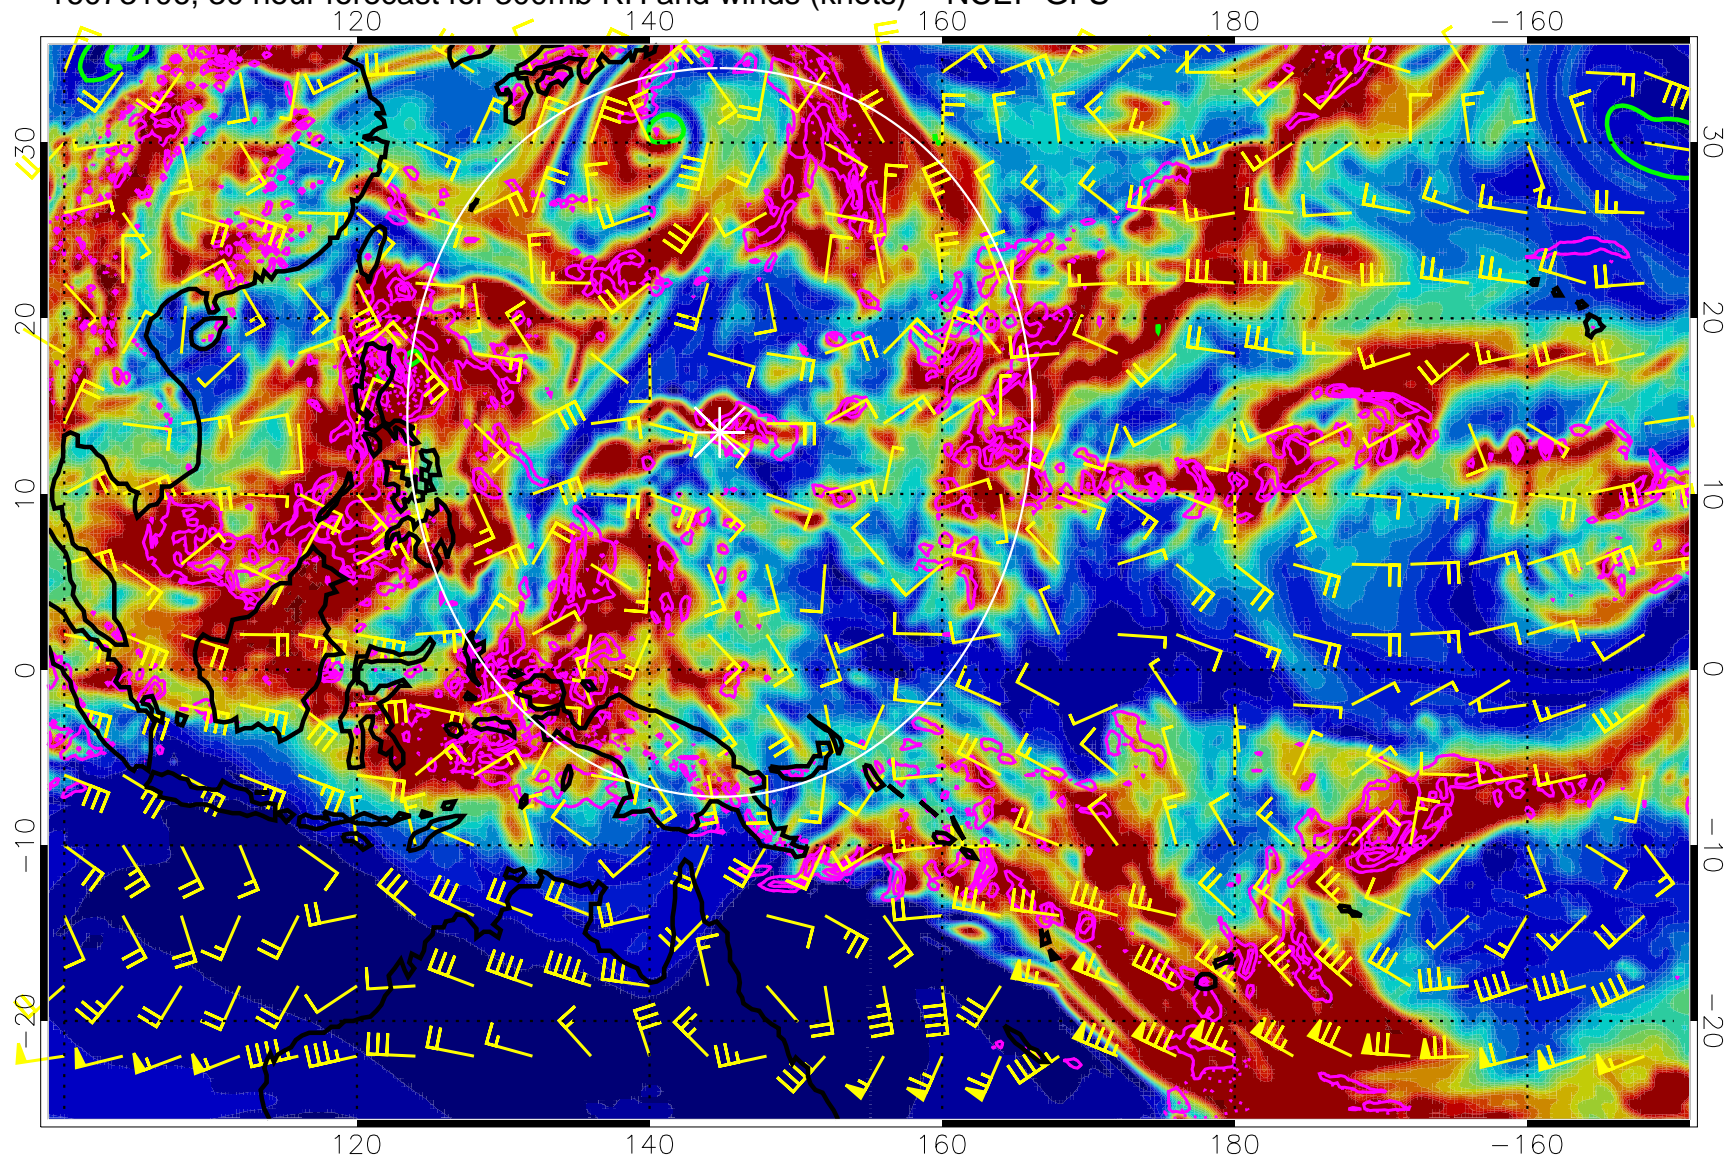

EPV Tropopause (2 PVU) Position

Range ring of 2304 km

16073100, 24 hour forecast for 300mb RH and winds (knots) -- NCEP GFS

Precip (tot dot, conv sol) mm/day 40 mm/day contours, min 20

EPV Tropopause (2 PVU) Position

Range ring of 2304 km

16073106, 30 hour forecast for 300mb RH and winds (knots) -- NCEP GFS

Precip (tot dot, conv sol) mm/day 40 mm/day contours, min 20

EPV Tropopause (2 PVU) Position

Range ring of 2304 km