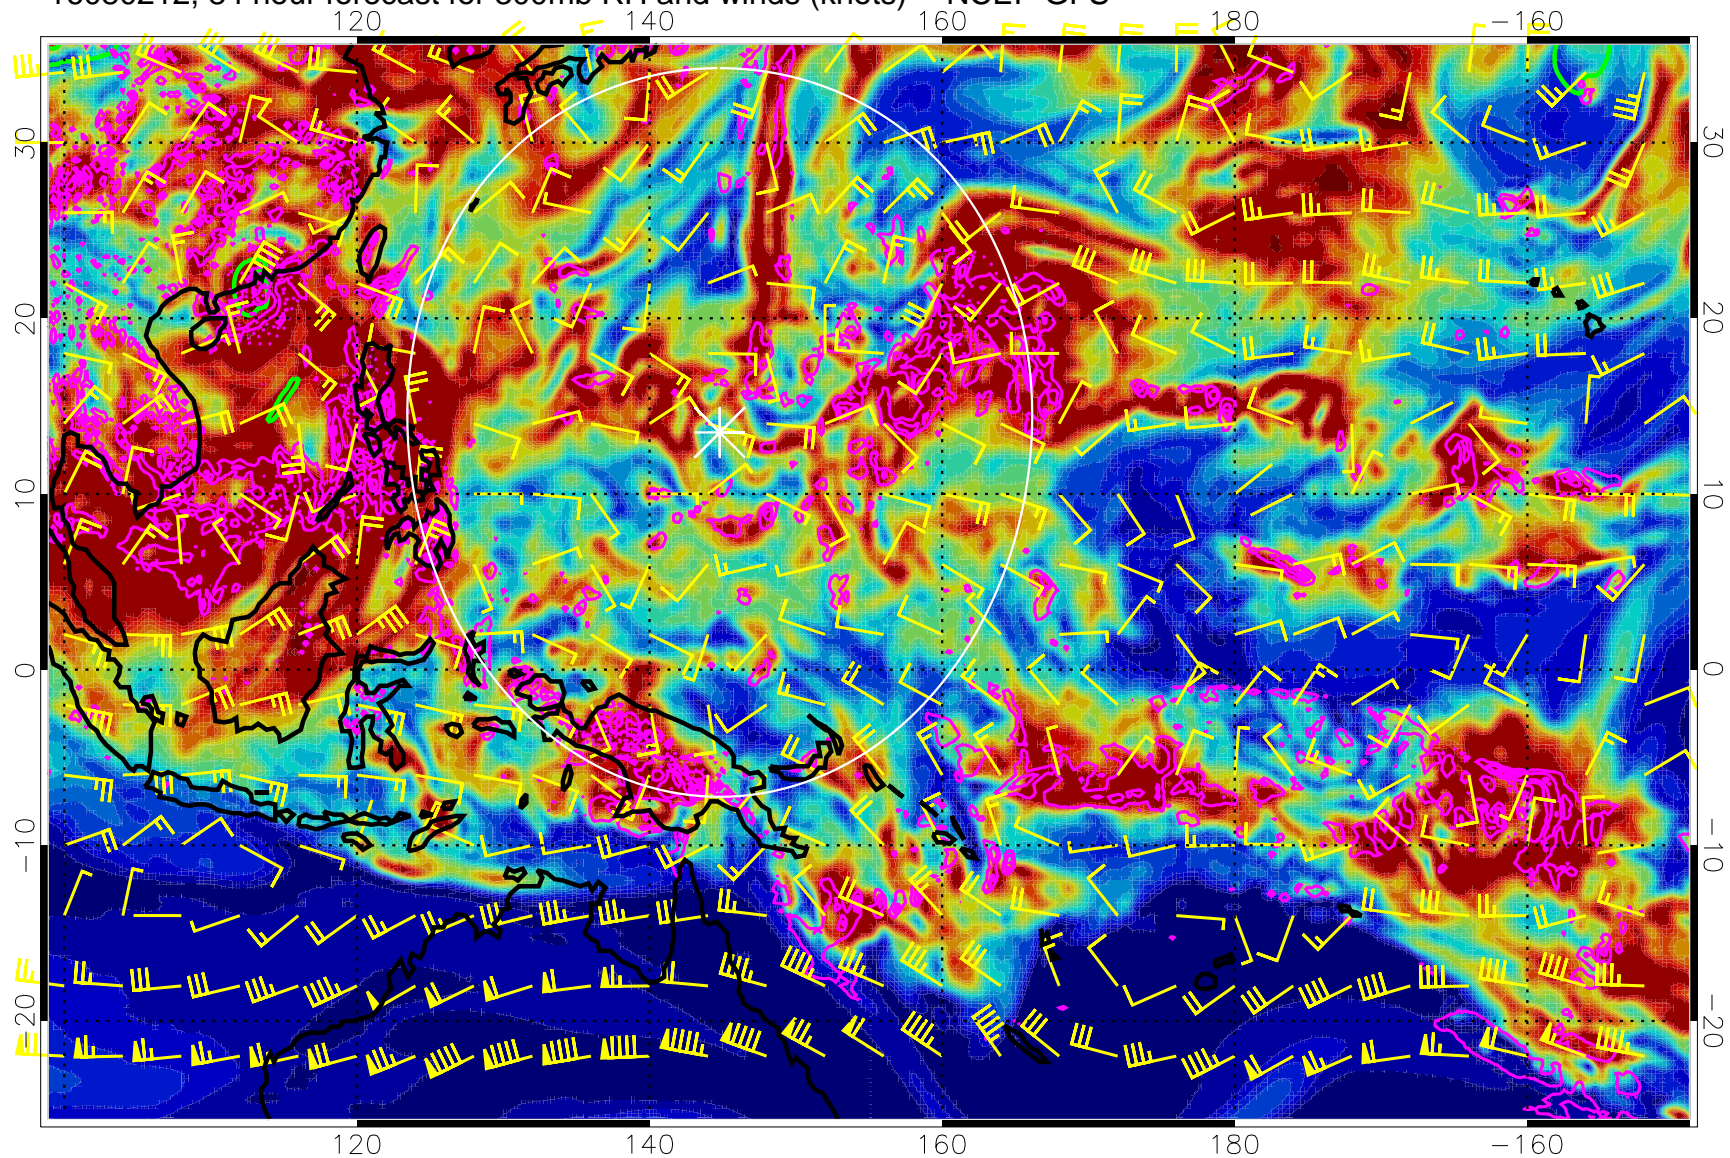

EPV Tropopause (2 PVU) Position

Range ring of 2304 km

16080200, 72 hour forecast for 300mb RH and winds (knots) -- NCEP GFS

Precip (tot dot, conv sol) mm/day 40 mm/day contours, min 20

EPV Tropopause (2 PVU) Position

Range ring of 2304 km

16080206, 78 hour forecast for 300mb RH and winds (knots) -- NCEP GFS

Precip (tot dot, conv sol) mm/day 40 mm/day contours, min 20

EPV Tropopause (2 PVU) Position

Range ring of 2304 km

16080212, 84 hour forecast for 300mb RH and winds (knots) -- NCEP GFS

Precip (tot dot, conv sol) mm/day 40 mm/day contours, min 20

EPV Tropopause (2 PVU) Position

Range ring of 2304 km

16080218, 90 hour forecast for 300mb RH and winds (knots) -- NCEP GFS

Precip (tot dot, conv sol) mm/day 40 mm/day contours, min 20

EPV Tropopause (2 PVU) Position

Range ring of 2304 km

16080300, 96 hour forecast for 300mb RH and winds (knots) -- NCEP GFS

Precip (tot dot, conv sol) mm/day 40 mm/day contours, min 20