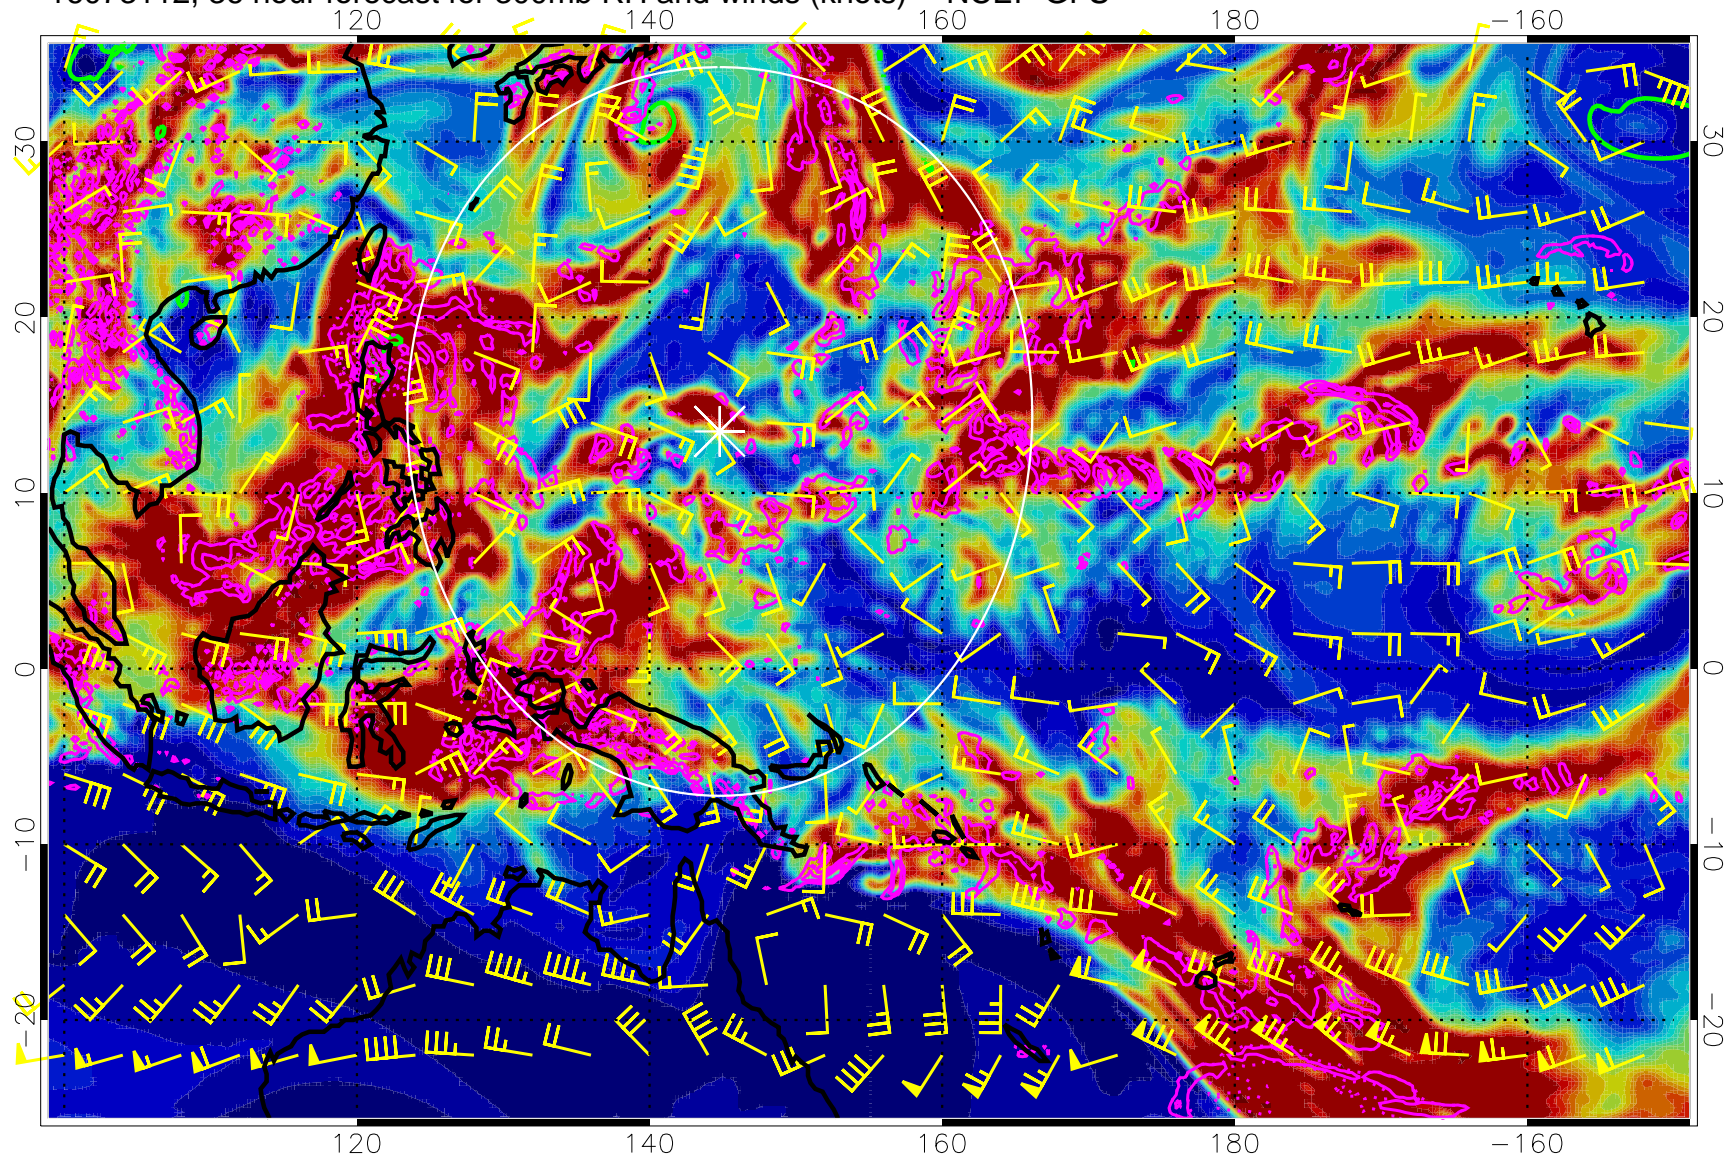

16073112, 36 hour forecast for 300mb RH and winds (knots) -- NCEP GFS

Precip (tot dot, conv sol) mm/day 40 mm/day contours, min 20

EPV Tropopause (2 PVU) Position

Range ring of 2304 km