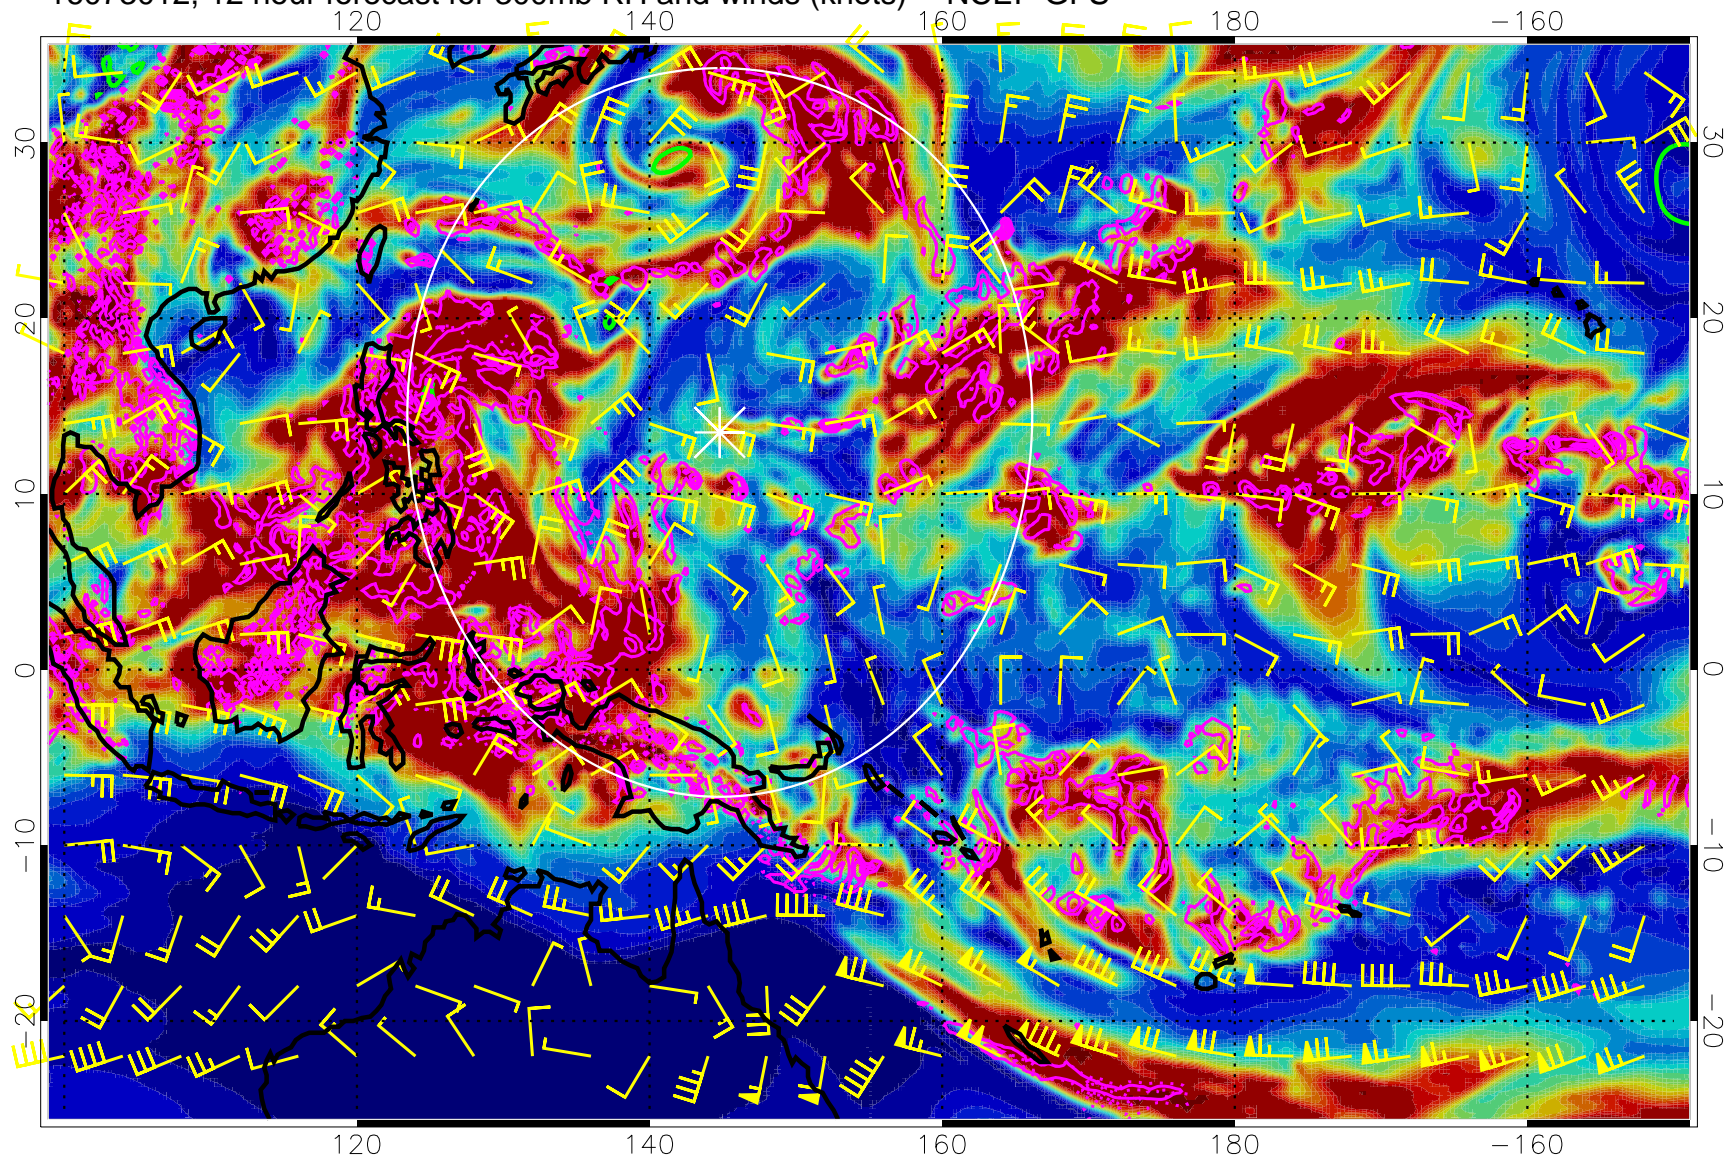

16073006, 6 hour forecast for 300mb RH and winds (knots) -- NCEP GFS

Precip (tot dot, conv sol) mm/day 40 mm/day contours, min 20

EPV Tropopause (2 PVU) Position

Range ring of 2304 km

16073012, 12 hour forecast for 300mb RH and winds (knots) -- NCEP GFS

Precip (tot dot, conv sol) mm/day 40 mm/day contours, min 20

EPV Tropopause (2 PVU) Position

Range ring of 2304 km

16073018, 18 hour forecast for 300mb RH and winds (knots) -- NCEP GFS

Precip (tot dot, conv sol) mm/day 40 mm/day contours, min 20

EPV Tropopause (2 PVU) Position

Range ring of 2304 km

16073100, 24 hour forecast for 300mb RH and winds (knots) -- NCEP GFS

Precip (tot dot, conv sol) mm/day 40 mm/day contours, min 20

EPV Tropopause (2 PVU) Position