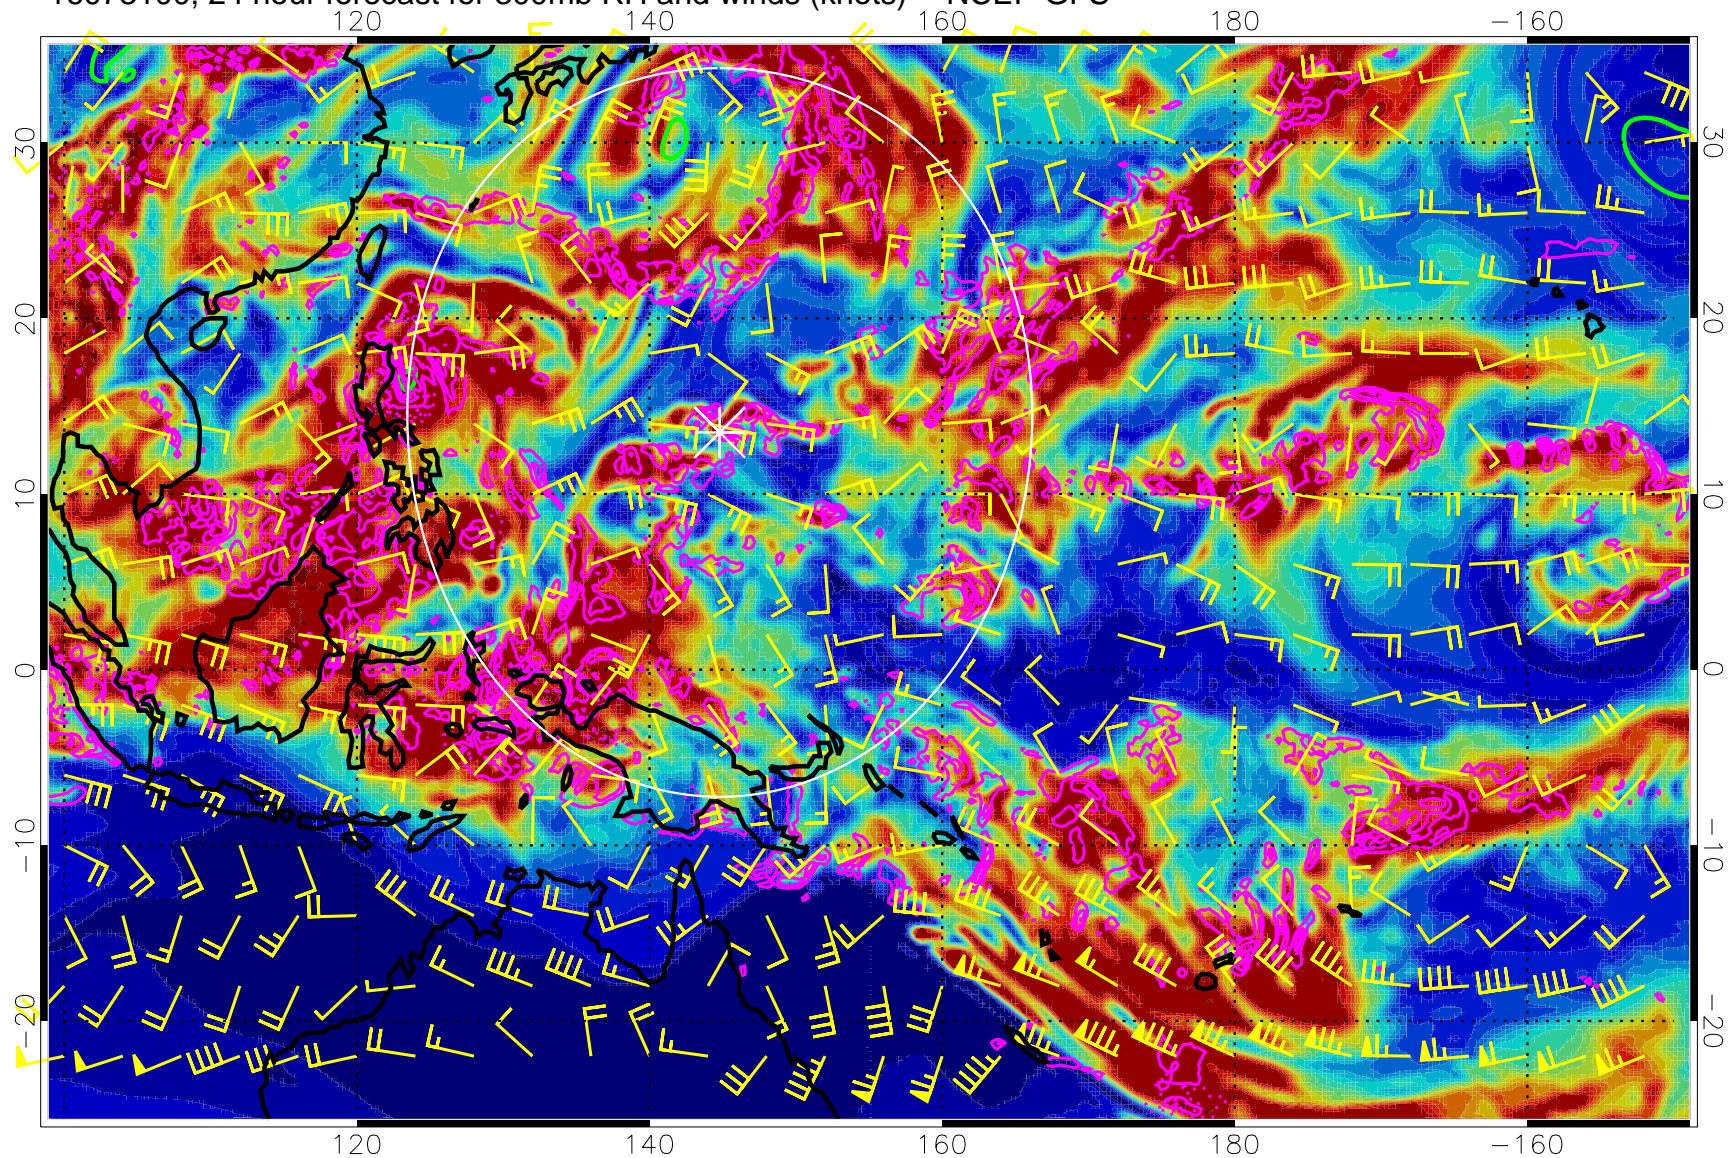

Precip (tot dot, conv sol) mm/day 40 mm/day contours, min 20

EPV Tropopause (2 PVU) Position

Range ring of 2304 km

16073018, 18 hour forecast for 300mb RH and winds (knots) -- NCEP GFS

Precip (tot dot, conv sol) mm/day 40 mm/day contours, min 20

EPV Tropopause (2 PVU) Position

Range ring of 2304 km

16073100, 24 hour forecast for 300mb RH and winds (knots) -- NCEP GFS

Precip (tot dot, conv sol) mm/day 40 mm/day contours, min 20

EPV Tropopause (2 PVU) Position