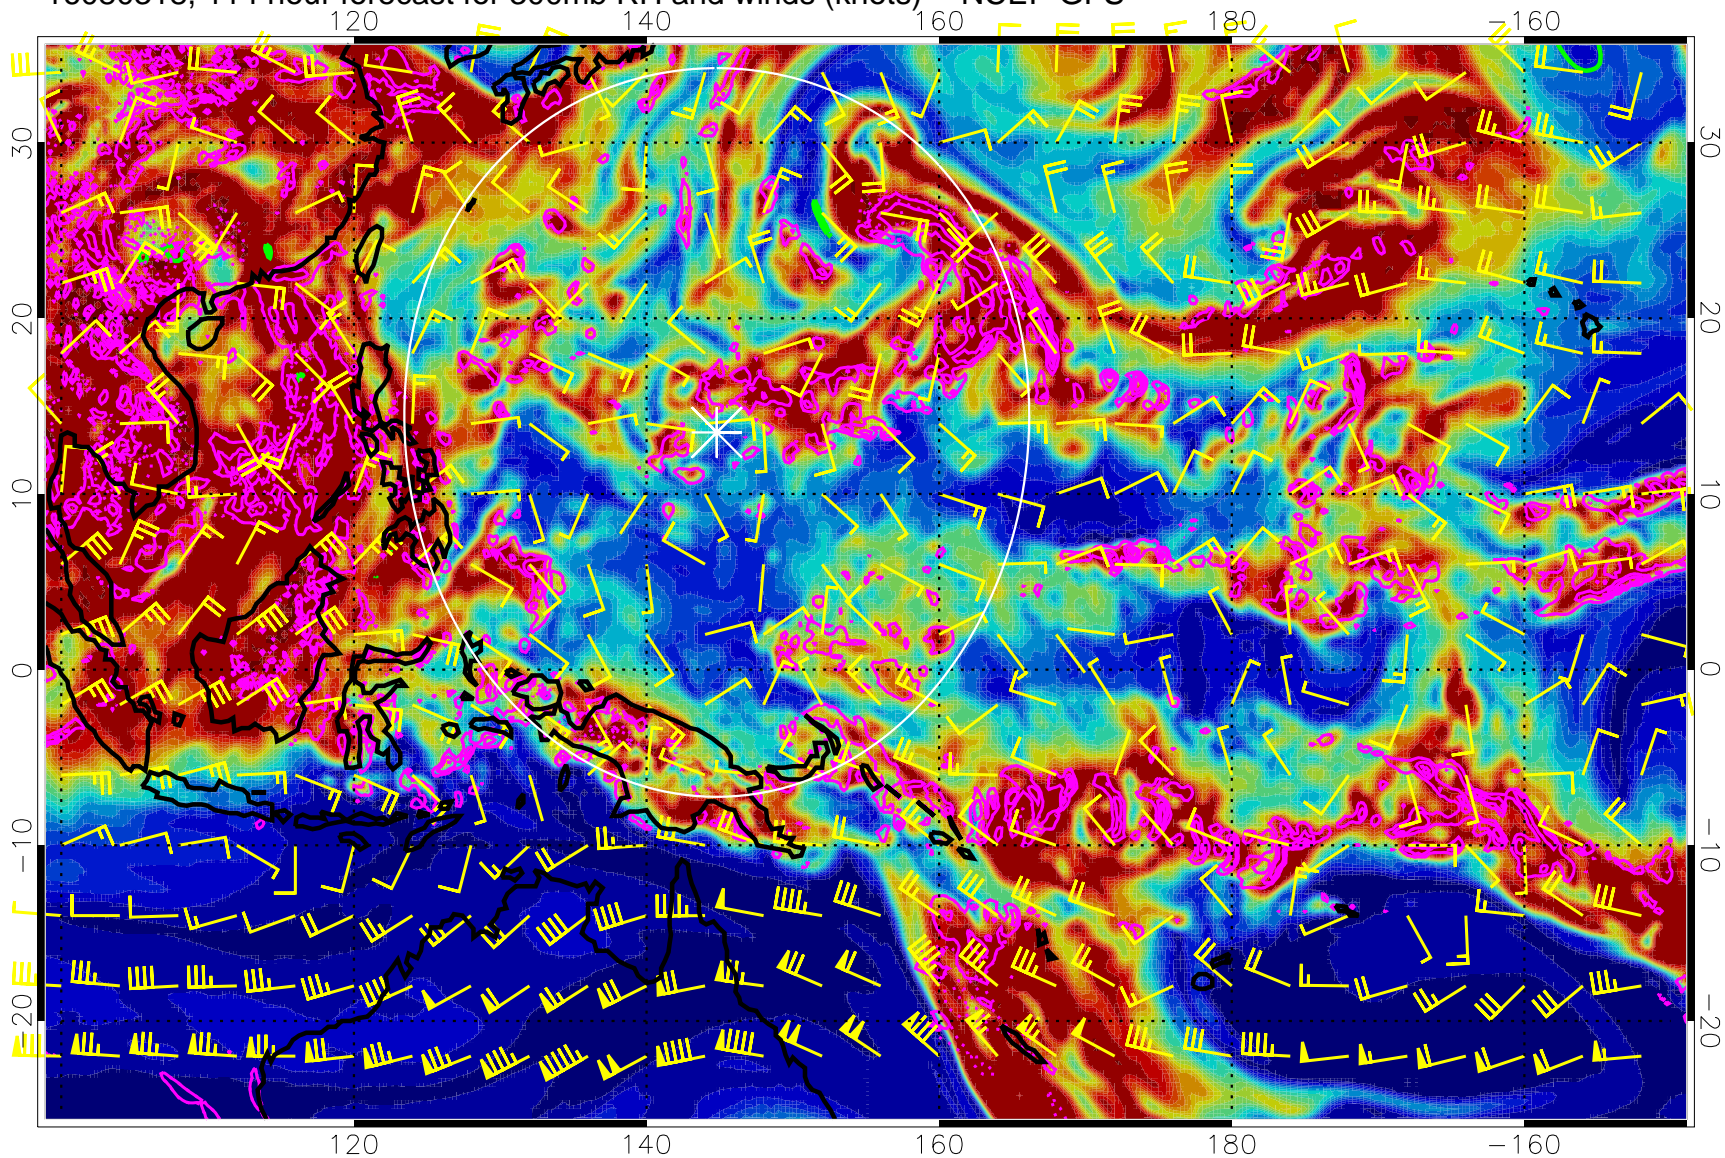

16080318, 114 hour forecast for 300mb RH and winds (knots) -- NCEP GFS

0 20 40 60 80 100
RH, %

Precip (tot dot, conv sol) mm/day 40 mm/day contours, min 20

EPV Tropopause (2 PVU) Position

Range ring of 2304 km