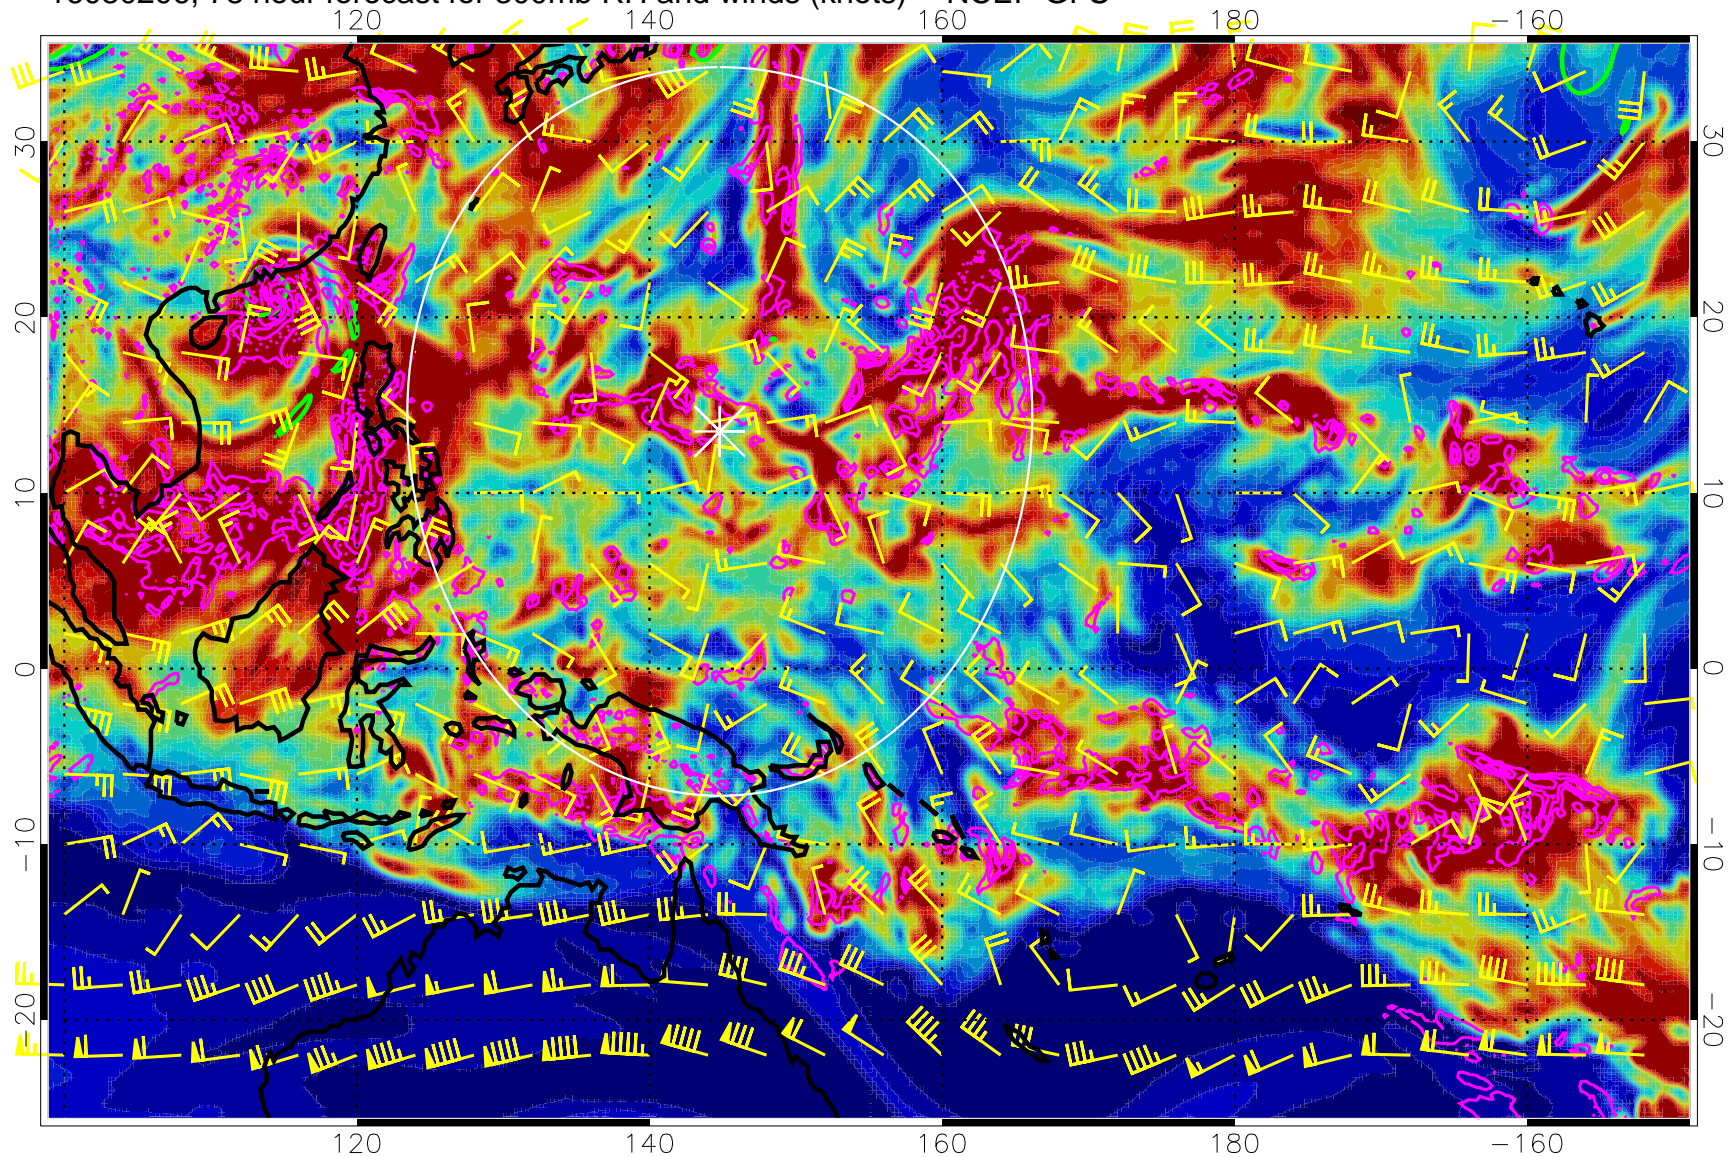

16080206, 78 hour forecast for 300mb RH and winds (knots) -- NCEP GFS

Precip (tot dot, conv sol) mm/day 40 mm/day contours, min 20

EPV Tropopause (2 PVU) Position

Range ring of 2304 km