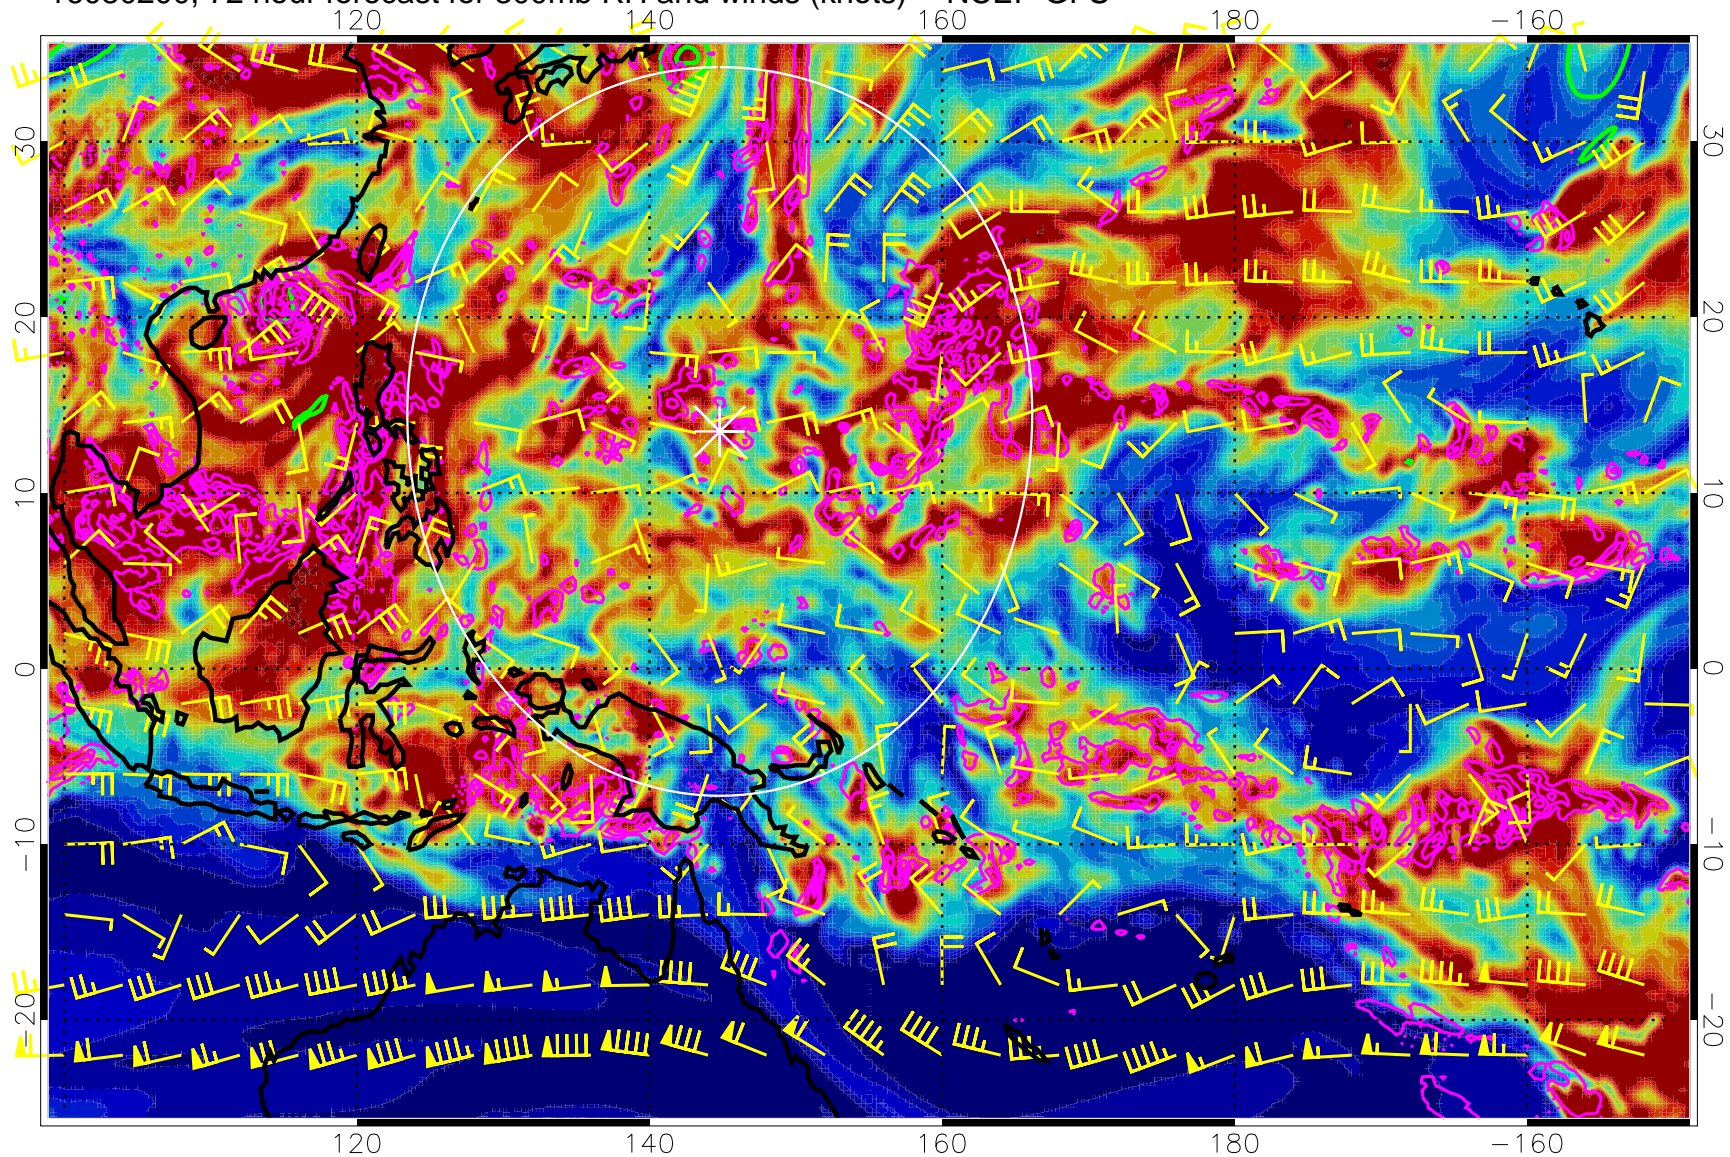

EPV Tropopause (2 PVU) Position

Range ring of 2304 km

16080106, 54 hour forecast for 300mb RH and winds (knots) -- NCEP GFS

Precip (tot dot, conv sol) mm/day 40 mm/day contours, min 20

EPV Tropopause (2 PVU) Position

Range ring of 2304 km

16080112, 60 hour forecast for 300mb RH and winds (knots) -- NCEP GFS

16080118, 66 hour forecast for 300mb RH and winds (knots) -- NCEP GFS

Precip (tot dot, conv sol) mm/day 40 mm/day contours, min 20

EPV Tropopause (2 PVU) Position

Range ring of 2304 km

16080200, 72 hour forecast for 300mb RH and winds (knots) -- NCEP GFS

Precip (tot dot, conv sol) mm/day 40 mm/day contours, min 20

EPV Tropopause (2 PVU) Position