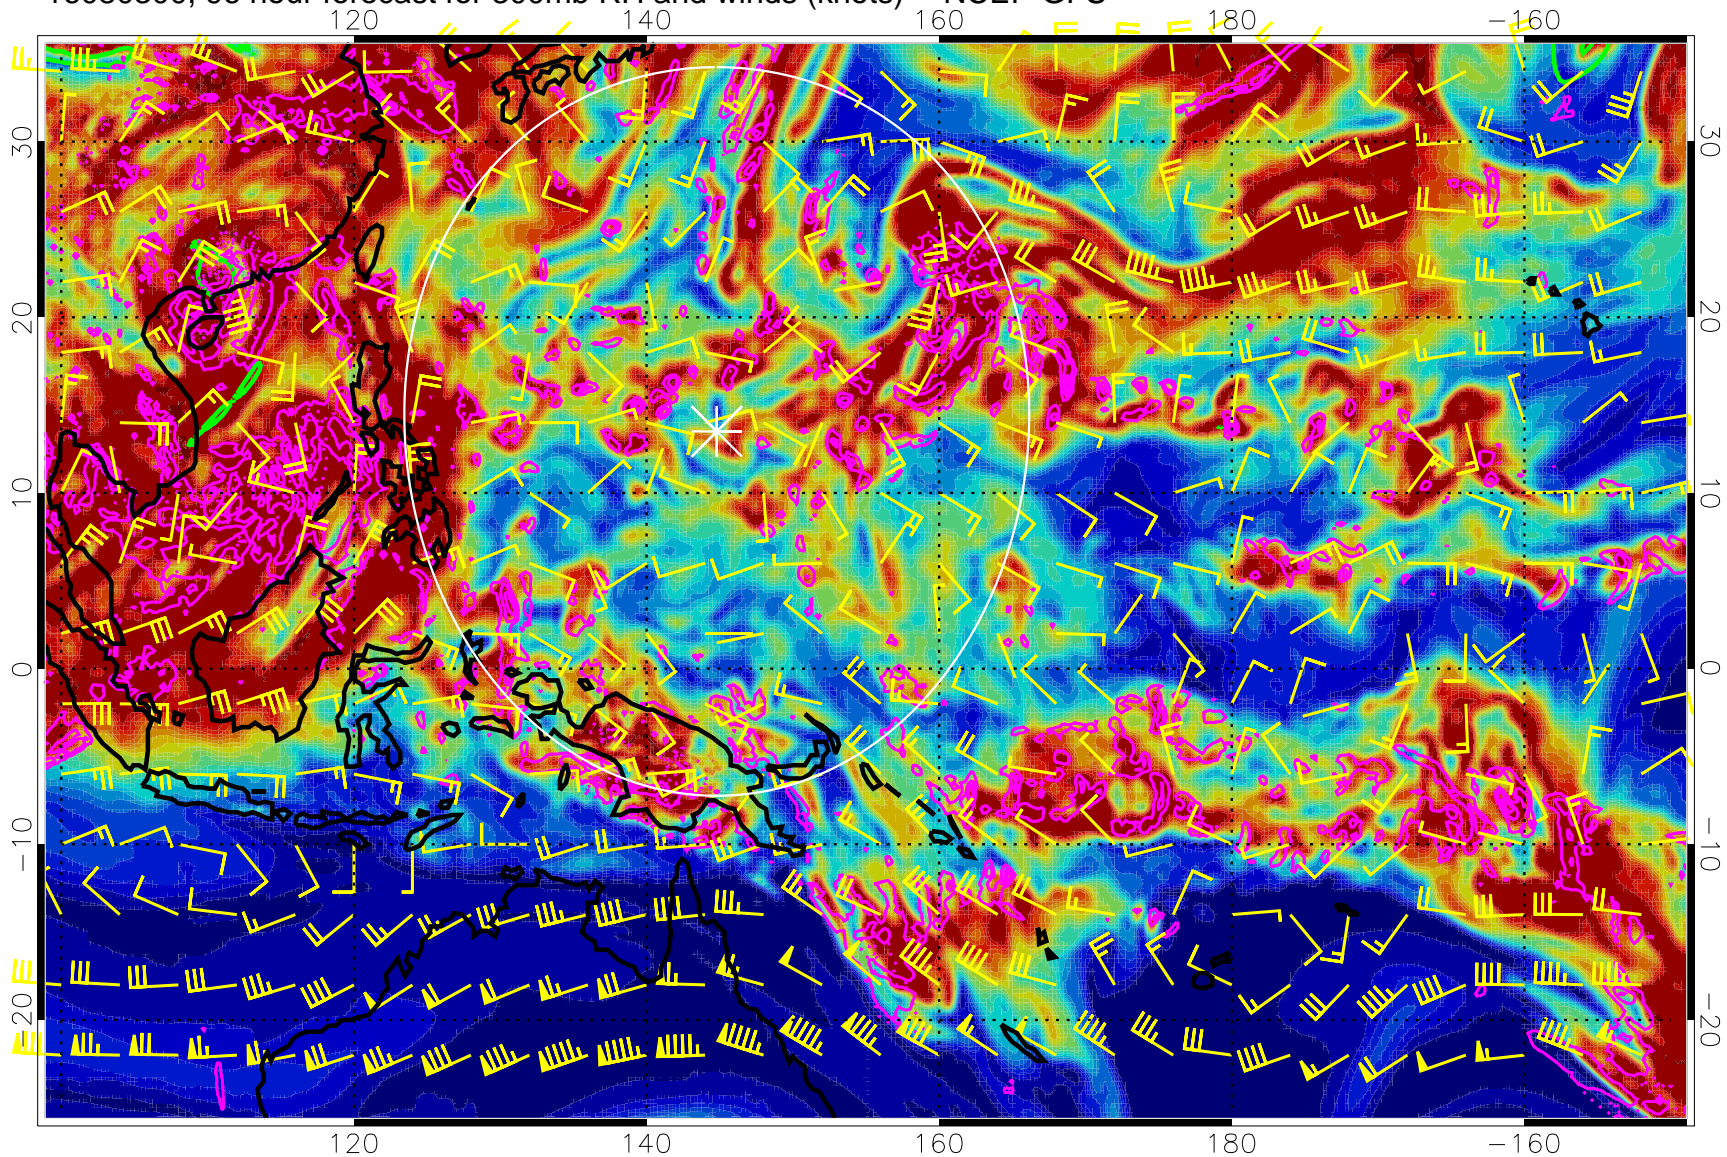

16080212, 84 hour forecast for 300mb RH and winds (knots) -- NCEP GFS

Precip (tot dot, conv sol) mm/day 40 mm/day contours, min 20

EPV Tropopause (2 PVU) Position

Range ring of 2304 km

16080218, 90 hour forecast for 300mb RH and winds (knots) -- NCEP GFS

Precip (tot dot, conv sol) mm/day 40 mm/day contours, min 20

EPV Tropopause (2 PVU) Position

Range ring of 2304 km

16080300, 96 hour forecast for 300mb RH and winds (knots) -- NCEP GFS

Precip (tot dot, conv sol) mm/day 40 mm/day contours, min 20