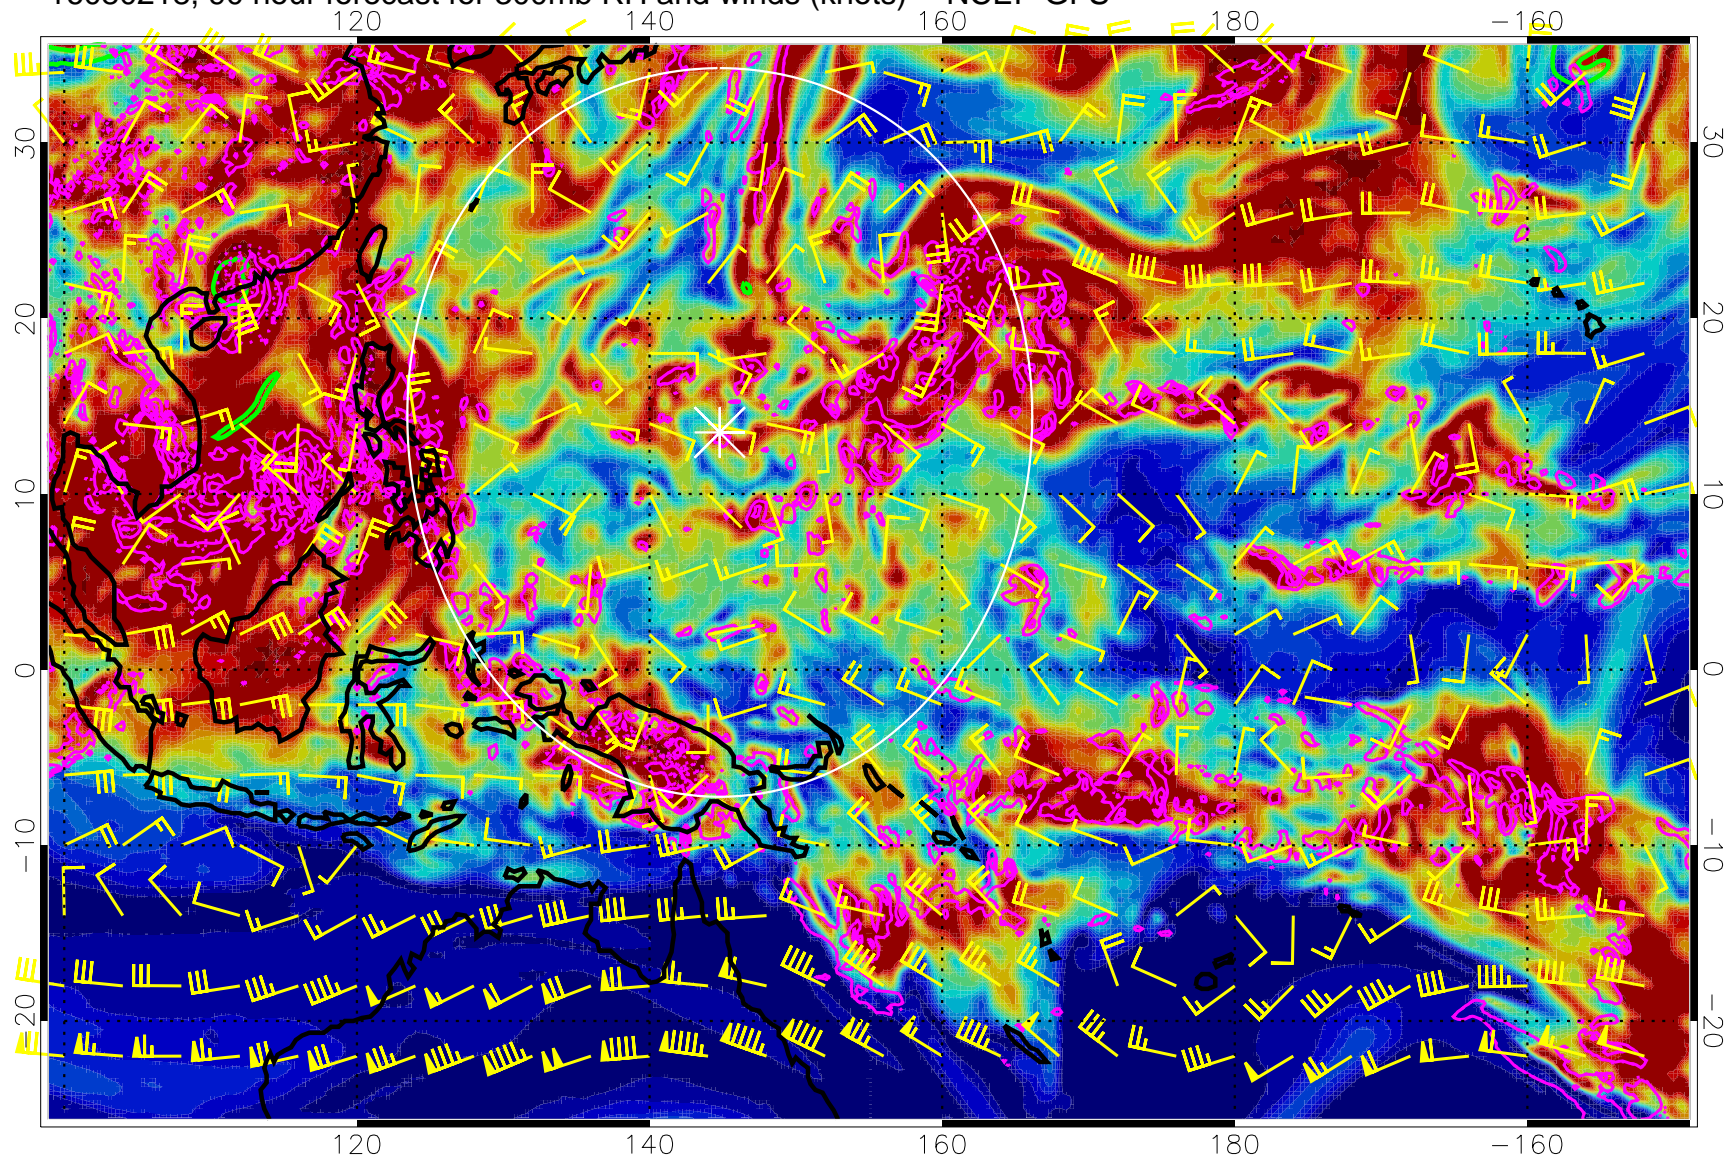

16080212, 84 hour forecast for 300mb RH and winds (knots) -- NCEP GFS

Precip (tot dot, conv sol) mm/day 40 mm/day contours, min 20

EPV Tropopause (2 PVU) Position

Range ring of 2304 km

16080218, 90 hour forecast for 300mb RH and winds (knots) -- NCEP GFS

Precip (tot dot, conv sol) mm/day 40 mm/day contours, min 20

EPV Tropopause (2 PVU) Position

Range ring of 2304 km

16080300, 96 hour forecast for 300mb RH and winds (knots) -- NCEP GFS

Precip (tot dot, conv sol) mm/day 40 mm/day contours, min 20

EPV Tropopause (2 PVU) Position

Range ring of 2304 km

16080306, 102 hour forecast for 300mb RH and winds (knots) -- NCEP GFS

Precip (tot dot, conv sol) mm/day 40 mm/day contours, min 20

EPV Tropopause (2 PVU) Position