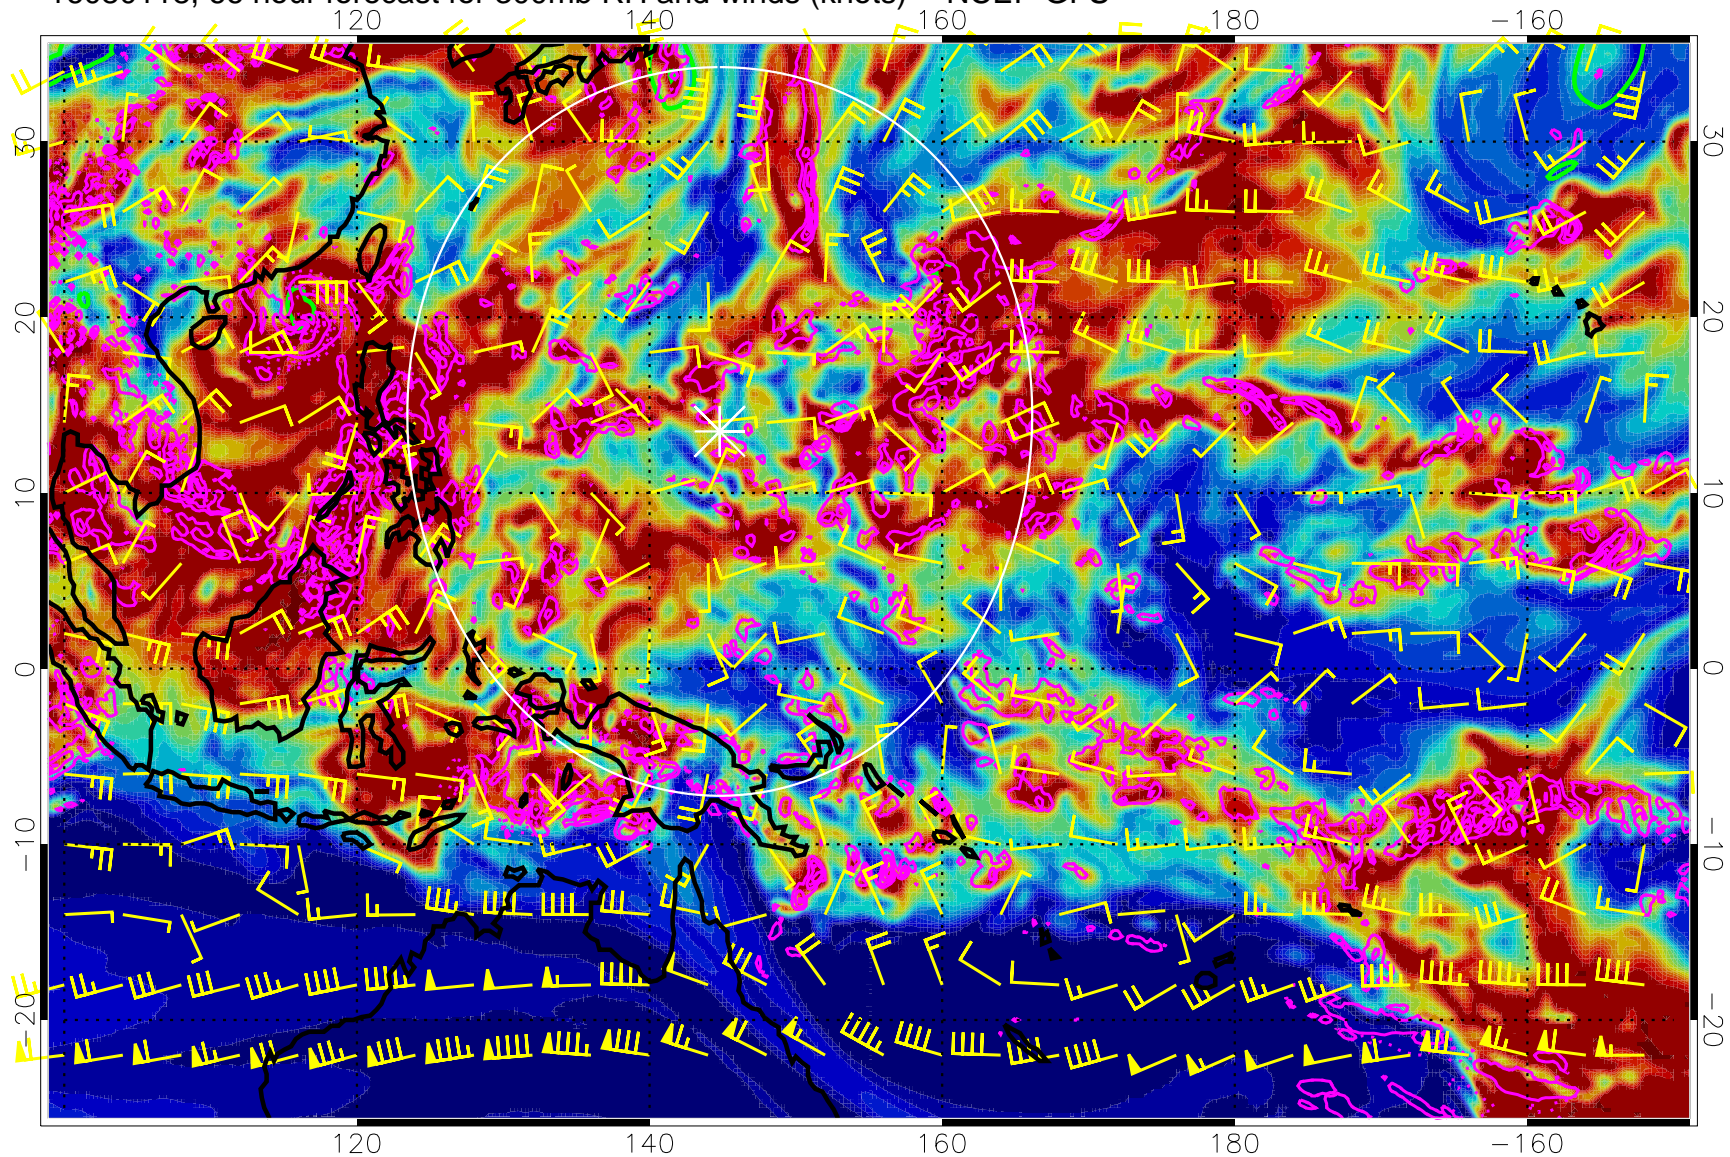

Precip (tot dot, conv sol) mm/day 40 mm/day contours, min 20

EPV Tropopause (2 PVU) Position

Range ring of 2304 km

16080100, 48 hour forecast for 300mb RH and winds (knots) -- NCEP GFS

Precip (tot dot, conv sol) mm/day 40 mm/day contours, min 20

EPV Tropopause (2 PVU) Position

Range ring of 2304 km

16080106, 54 hour forecast for 300mb RH and winds (knots) -- NCEP GFS

Precip (tot dot, conv sol) mm/day 40 mm/day contours, min 20

EPV Tropopause (2 PVU) Position

Range ring of 2304 km

16080112, 60 hour forecast for 300mb RH and winds (knots) -- NCEP GFS

16080118, 66 hour forecast for 300mb RH and winds (knots) -- NCEP GFS

Precip (tot dot, conv sol) mm/day 40 mm/day contours, min 20

EPV Tropopause (2 PVU) Position

Range ring of 2304 km

16080200, 72 hour forecast for 300mb RH and winds (knots) -- NCEP GFS

Precip (tot dot, conv sol) mm/day 40 mm/day contours, min 20

EPV Tropopause (2 PVU) Position