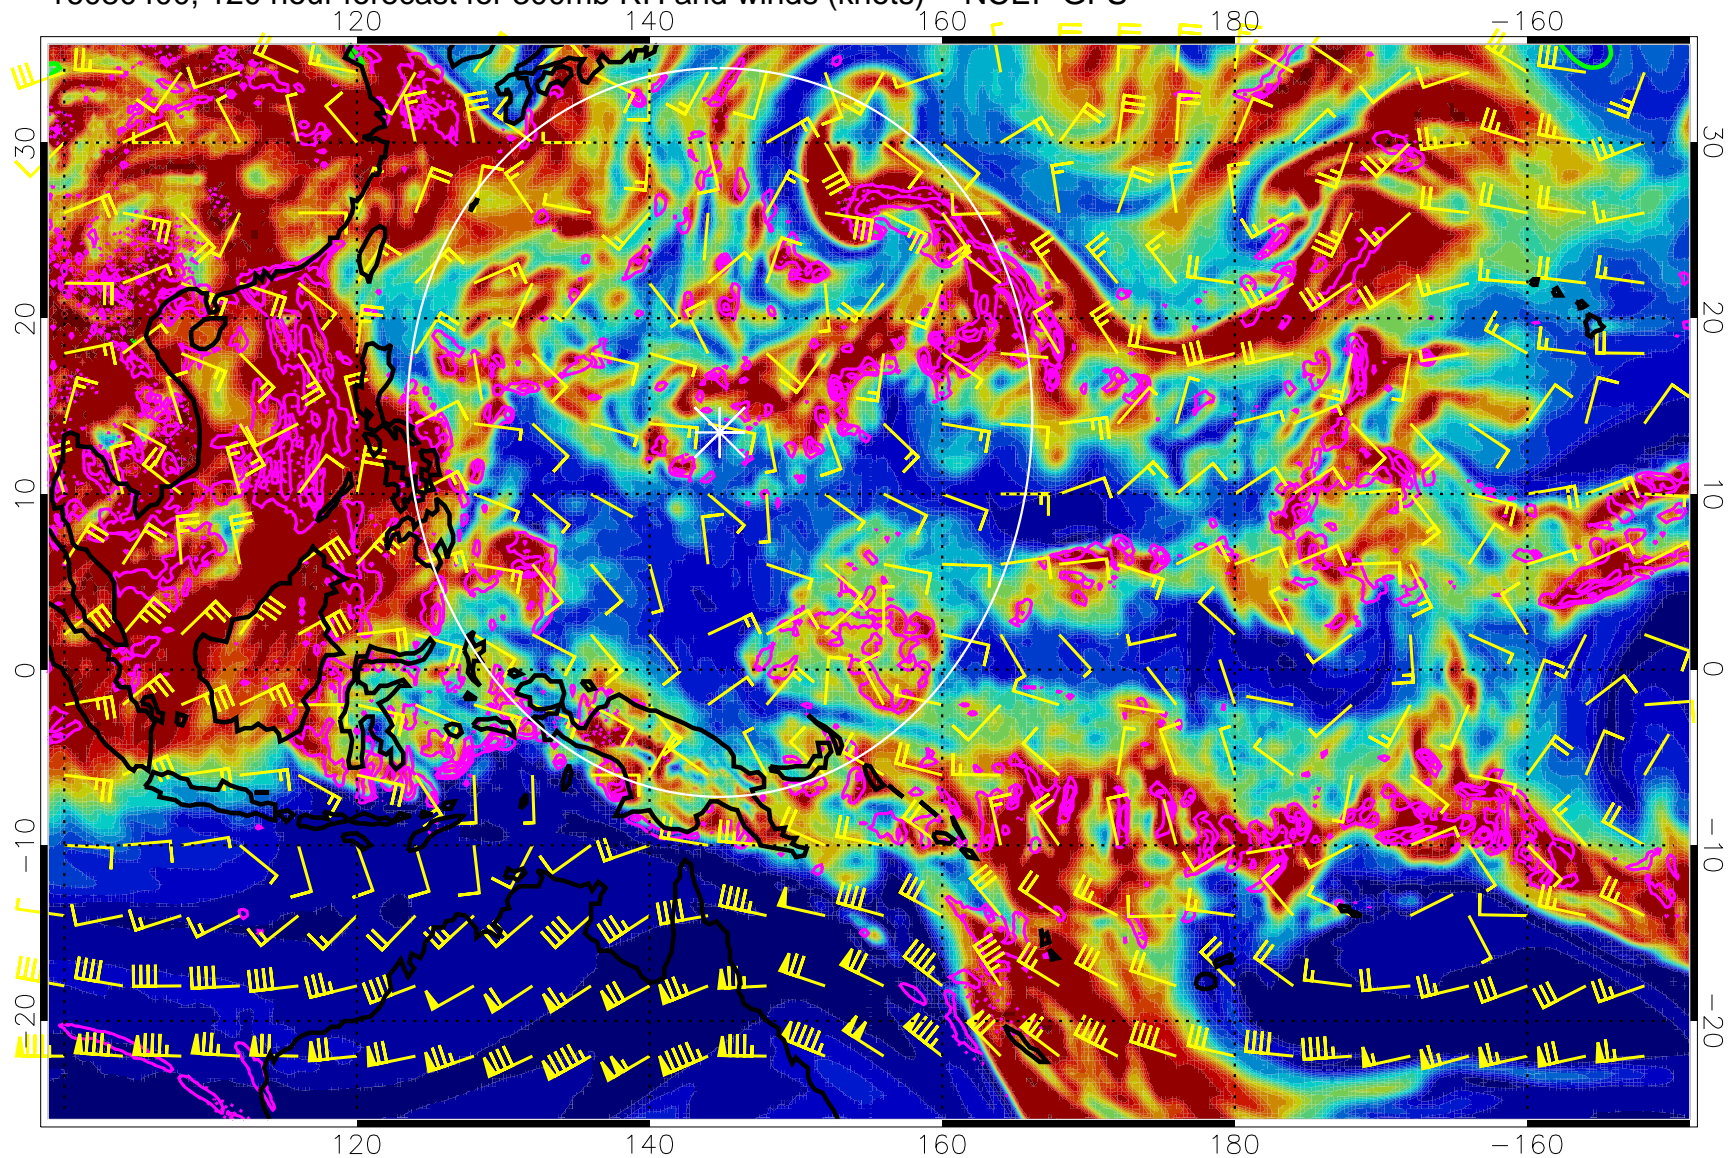

16080318, 114 hour forecast for 300mb RH and winds (knots) -- NCEP GFS

0 20 40 60 80 100  
RH, %

Precip (tot dot, conv sol) mm/day 40 mm/day contours, min 20

EPV Tropopause (2 PVU) Position

Range ring of 2304 km

16080400, 120 hour forecast for 300mb RH and winds (knots) -- NCEP GFS

Precip (tot dot, conv sol) mm/day 40 mm/day contours, min 20

EPV Tropopause (2 PVU) Position

Range ring of 2304 km