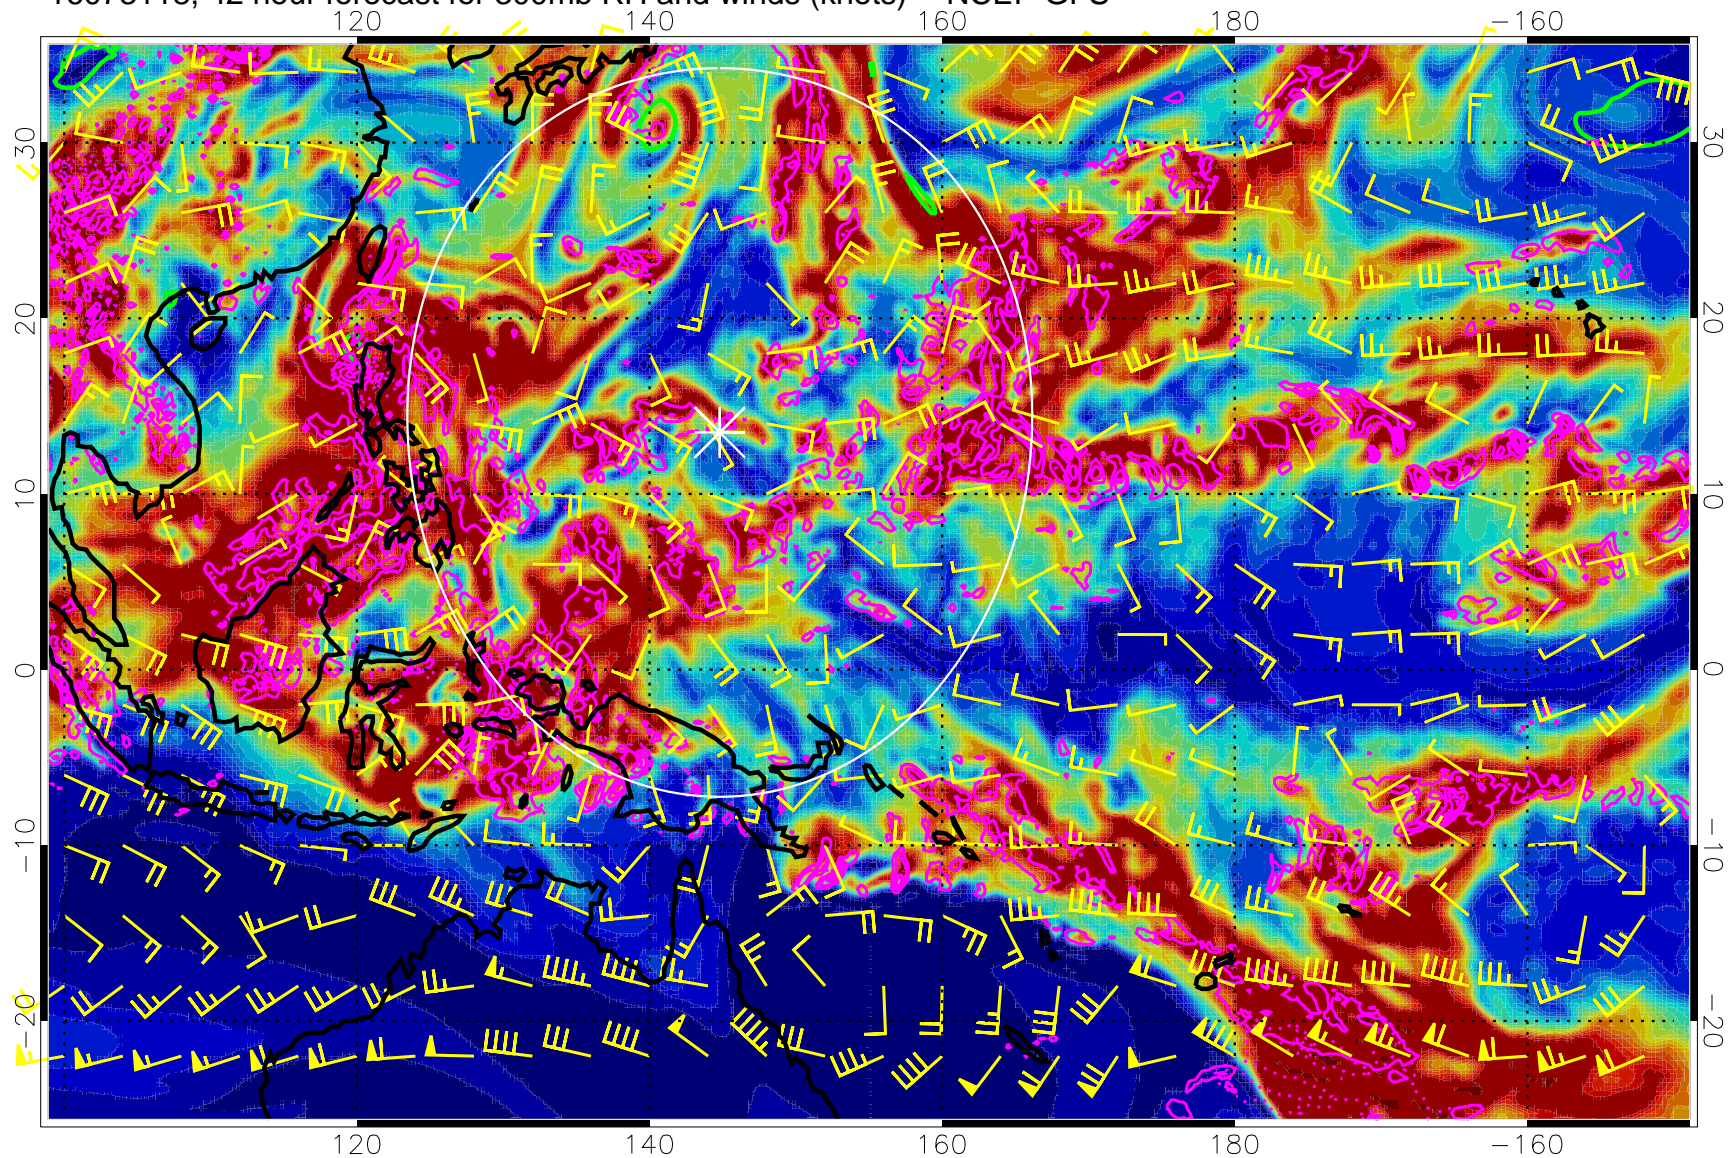

Range ring of 2304 km

16073106, 30 hour forecast for 300mb RH and winds (knots) -- NCEP GFS

Precip (tot dot, conv sol) mm/day 40 mm/day contours, min 20

EPV Tropopause (2 PVU) Position

Range ring of 2304 km

16073112, 36 hour forecast for 300mb RH and winds (knots) -- NCEP GFS

Precip (tot dot, conv sol) mm/day 40 mm/day contours, min 20

EPV Tropopause (2 PVU) Position

Range ring of 2304 km

16073118, 42 hour forecast for 300mb RH and winds (knots) -- NCEP GFS

Precip (tot dot, conv sol) mm/day 40 mm/day contours, min 20

EPV Tropopause (2 PVU) Position

Range ring of 2304 km

16080100, 48 hour forecast for 300mb RH and winds (knots) -- NCEP GFS

Precip (tot dot, conv sol) mm/day 40 mm/day contours, min 20

EPV Tropopause (2 PVU) Position

Range ring of 2304 km

16080106, 54 hour forecast for 300mb RH and winds (knots) -- NCEP GFS

Precip (tot dot, conv sol) mm/day 40 mm/day contours, min 20

EPV Tropopause (2 PVU) Position