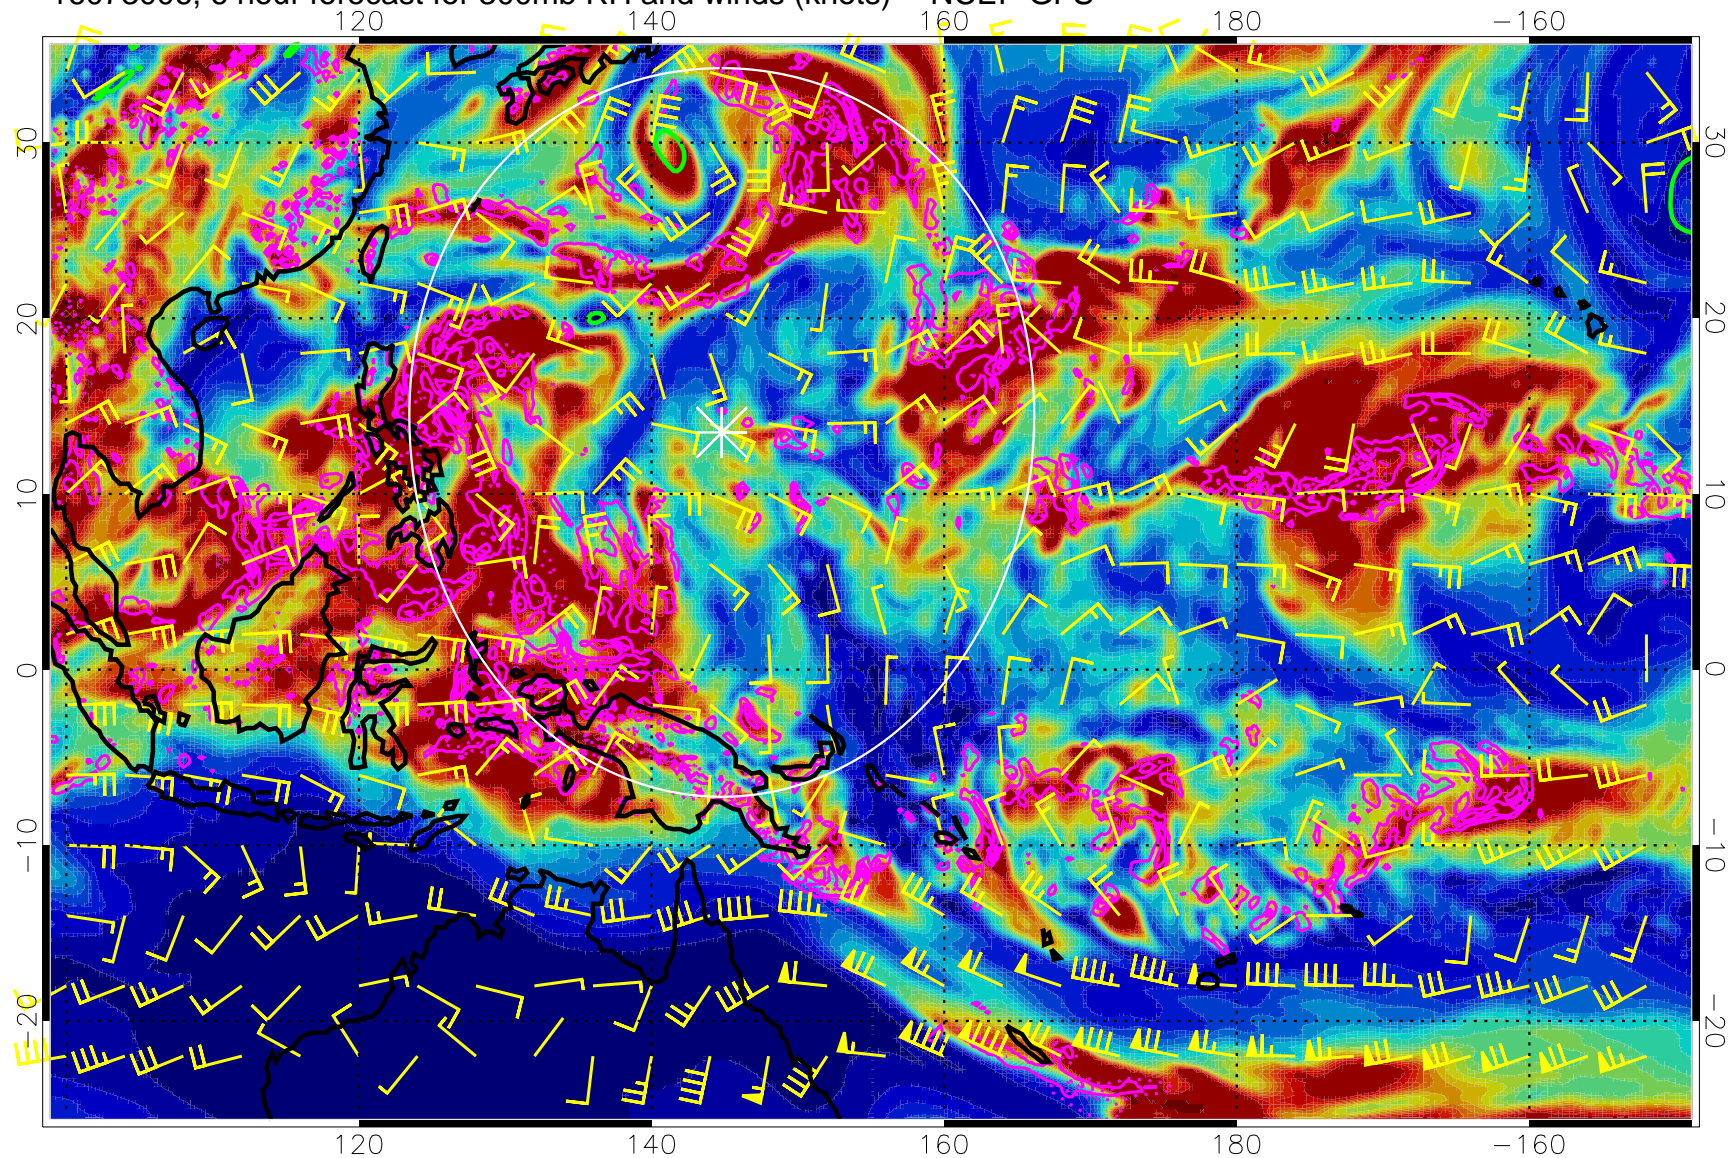

16073006, 6 hour forecast for 300mb RH and winds (knots) -- NCEP GFS

Precip (tot dot, conv sol) mm/day 40 mm/day contours, min 20

EPV Tropopause (2 PVU) Position

Range ring of 2304 km

16073012, 12 hour forecast for 300mb RH and winds (knots) -- NCEP GFS

Precip (tot dot, conv sol) mm/day 40 mm/day contours, min 20

EPV Tropopause (2 PVU) Position

Range ring of 2304 km

16073018, 18 hour forecast for 300mb RH and winds (knots) -- NCEP GFS

Precip (tot dot, conv sol) mm/day 40 mm/day contours, min 20

EPV Tropopause (2 PVU) Position

Range ring of 2304 km

16073100, 24 hour forecast for 300mb RH and winds (knots) -- NCEP GFS

Precip (tot dot, conv sol) mm/day 40 mm/day contours, min 20

EPV Tropopause (2 PVU) Position