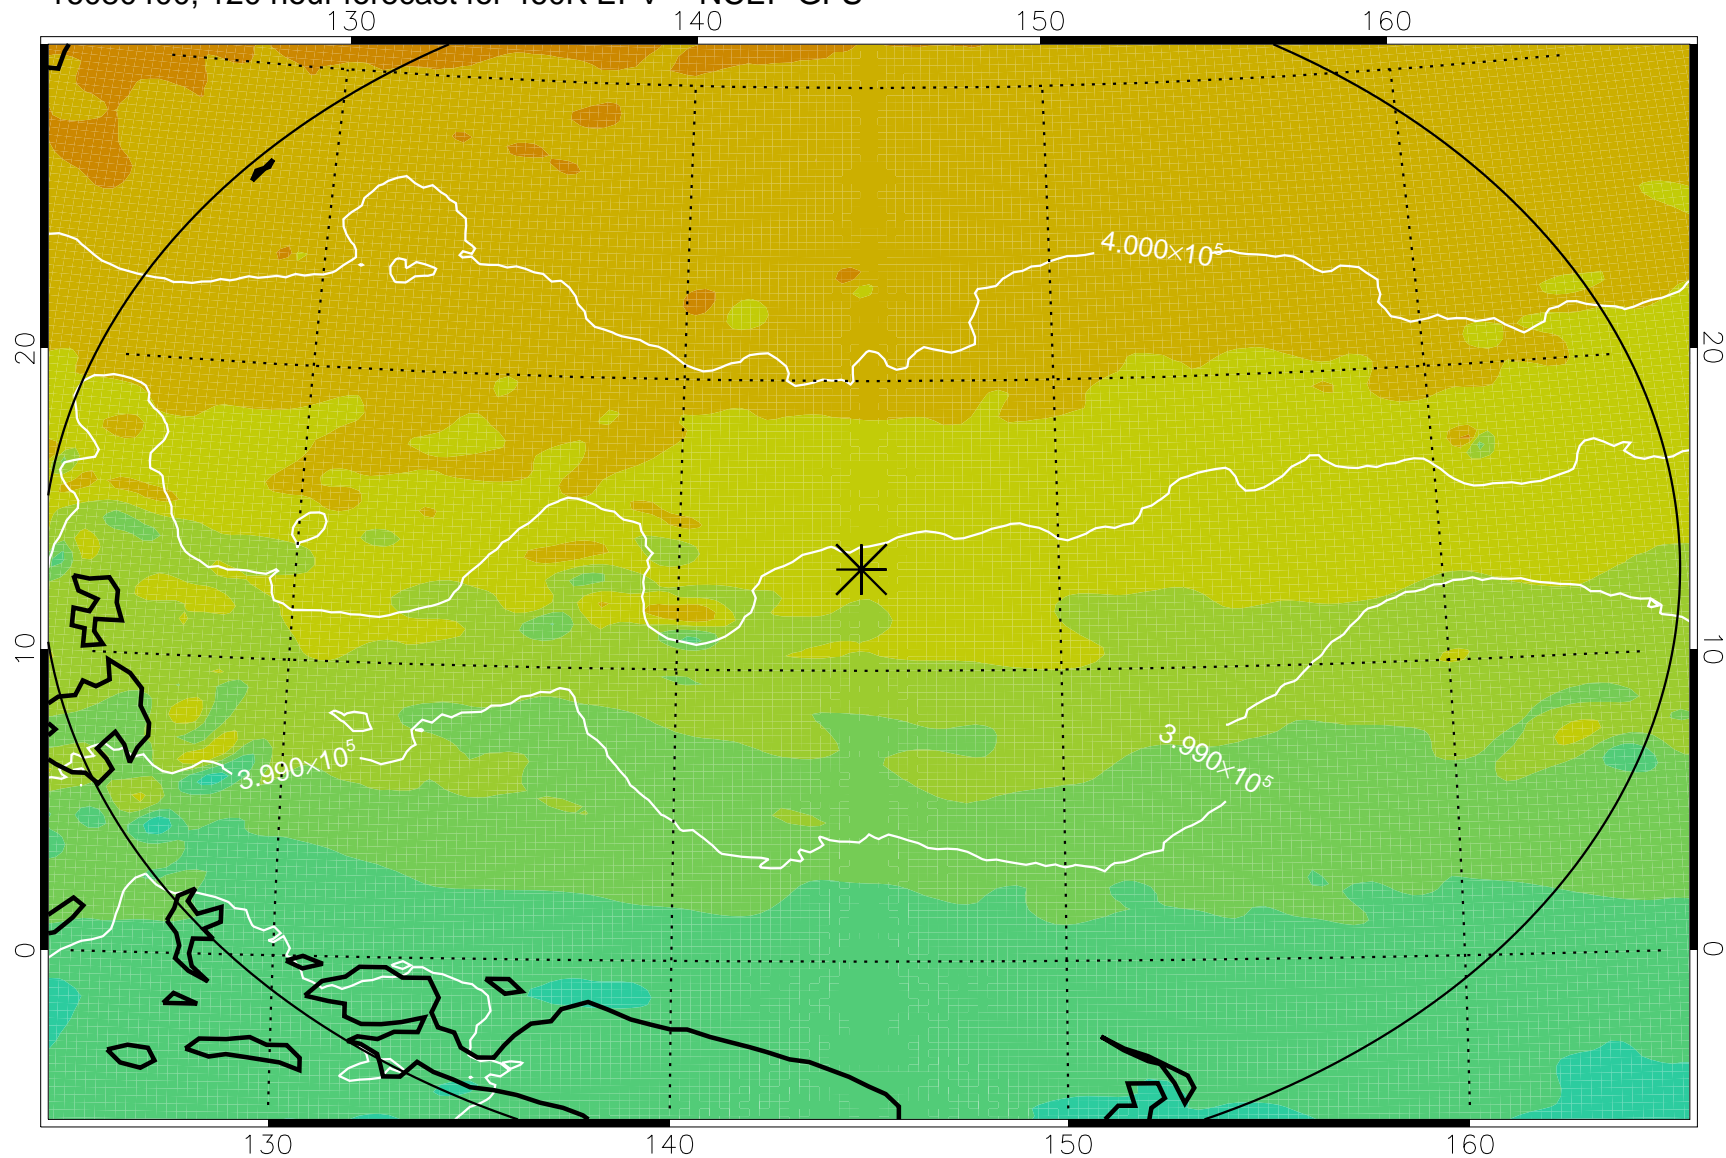

16080206, 78 hour forecast for 460K EPV -- NCEP GFS

460K Montgomery Streamfunction, white

Range ring of 2304 km

16080212, 84 hour forecast for 460K EPV -- NCEP GFS

460K Montgomery Streamfunction, white

Range ring of 2304 km

16080218, 90 hour forecast for 460K EPV -- NCEP GFS

460K Montgomery Streamfunction, white

Range ring of 2304 km

16080300, 96 hour forecast for 460K EPV -- NCEP GFS

460K Montgomery Streamfunction, white

Range ring of 2304 km

16080306, 102 hour forecast for 460K EPV -- NCEP GFS

460K Montgomery Streamfunction, white

Range ring of 2304 km

16080312, 108 hour forecast for 460K EPV -- NCEP GFS

460K Montgomery Streamfunction, white

Range ring of 2304 km

16080318, 114 hour forecast for 460K EPV -- NCEP GFS

460K Montgomery Streamfunction, white

Range ring of 2304 km

16080400, 120 hour forecast for 460K EPV -- NCEP GFS

460K Montgomery Streamfunction, white

Range ring of 2304 km