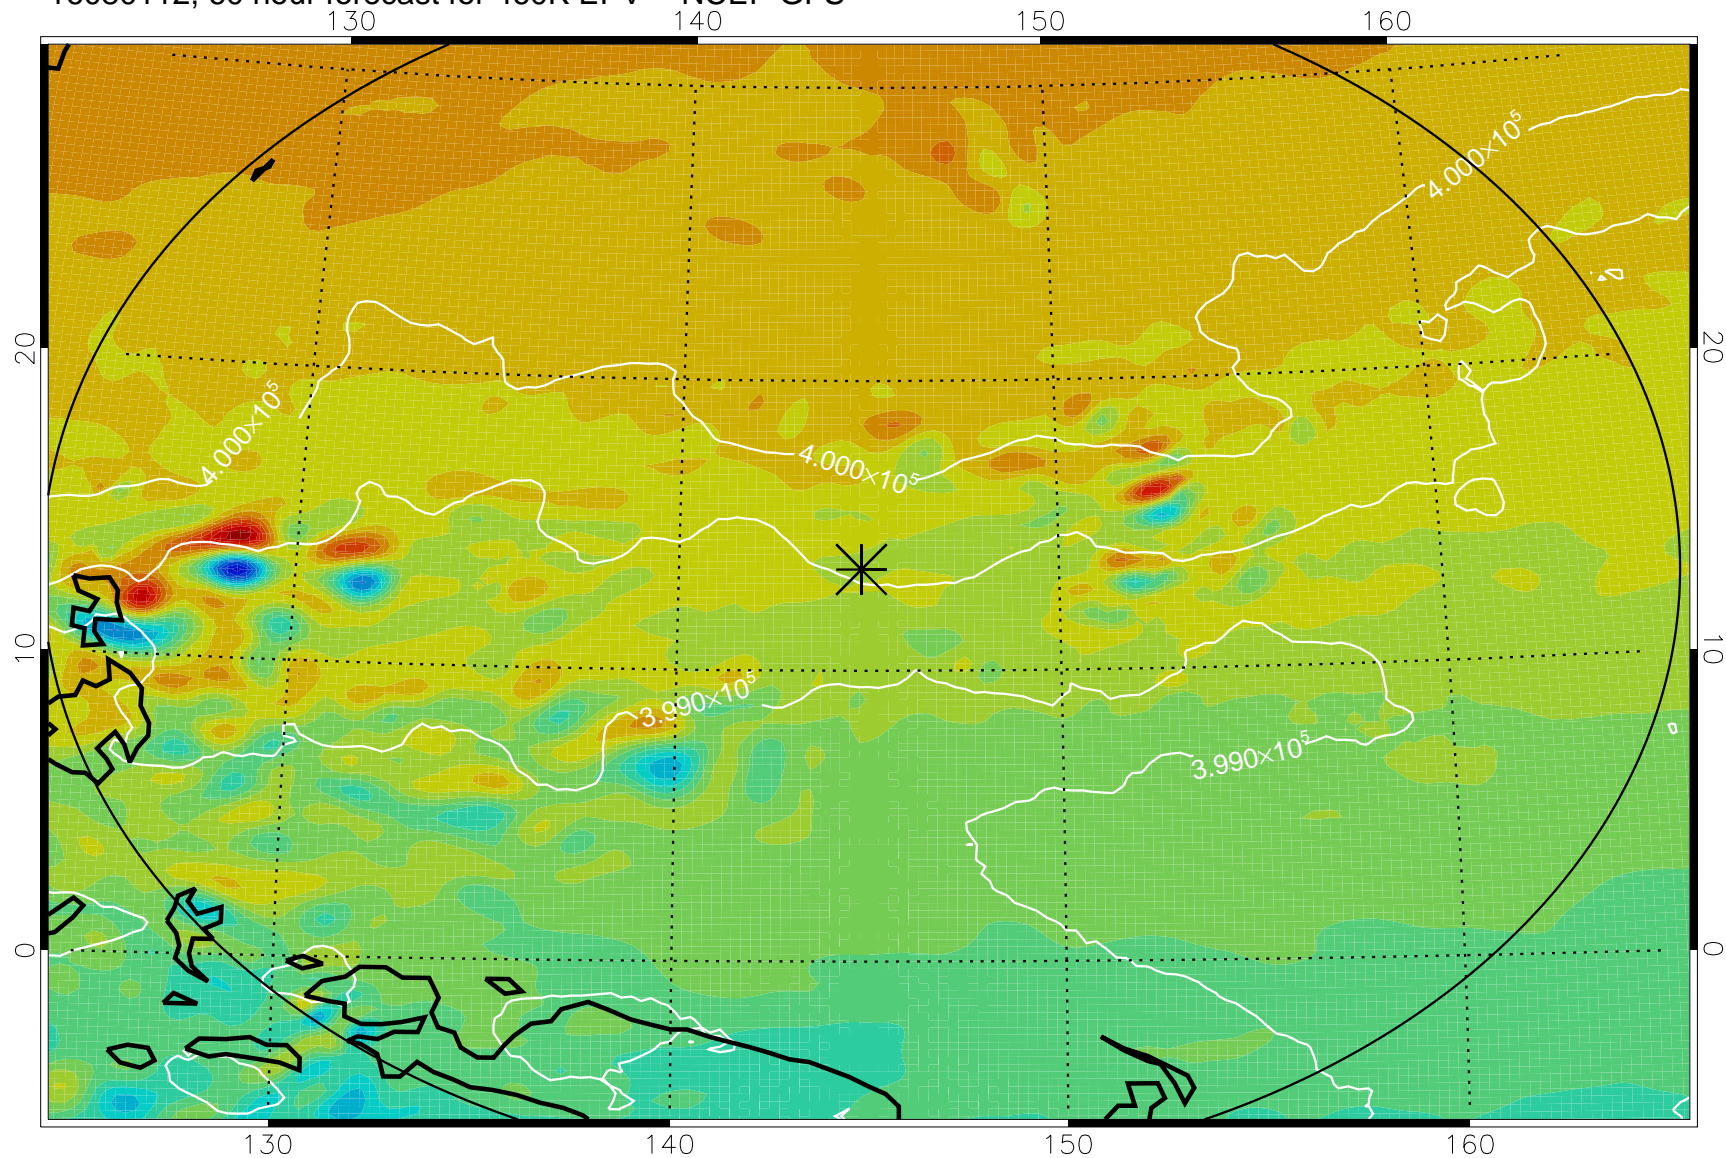

16073106, 30 hour forecast for 460K EPV -- NCEP GFS

460K Montgomery Streamfunction, white

Range ring of 2304 km

16073112, 36 hour forecast for 460K EPV -- NCEP GFS

460K Montgomery Streamfunction, white

Range ring of 2304 km

16073118, 42 hour forecast for 460K EPV -- NCEP GFS

460K Montgomery Streamfunction, white

Range ring of 2304 km

16080100, 48 hour forecast for 460K EPV -- NCEP GFS

460K Montgomery Streamfunction, white

Range ring of 2304 km

16080106, 54 hour forecast for 460K EPV -- NCEP GFS

460K Montgomery Streamfunction, white

Range ring of 2304 km

16080112, 60 hour forecast for 460K EPV -- NCEP GFS

460K Montgomery Streamfunction, white

Range ring of 2304 km

16080118, 66 hour forecast for 460K EPV -- NCEP GFS

460K Montgomery Streamfunction, white

Range ring of 2304 km

16080200, 72 hour forecast for 460K EPV -- NCEP GFS

460K Montgomery Streamfunction, white

Range ring of 2304 km