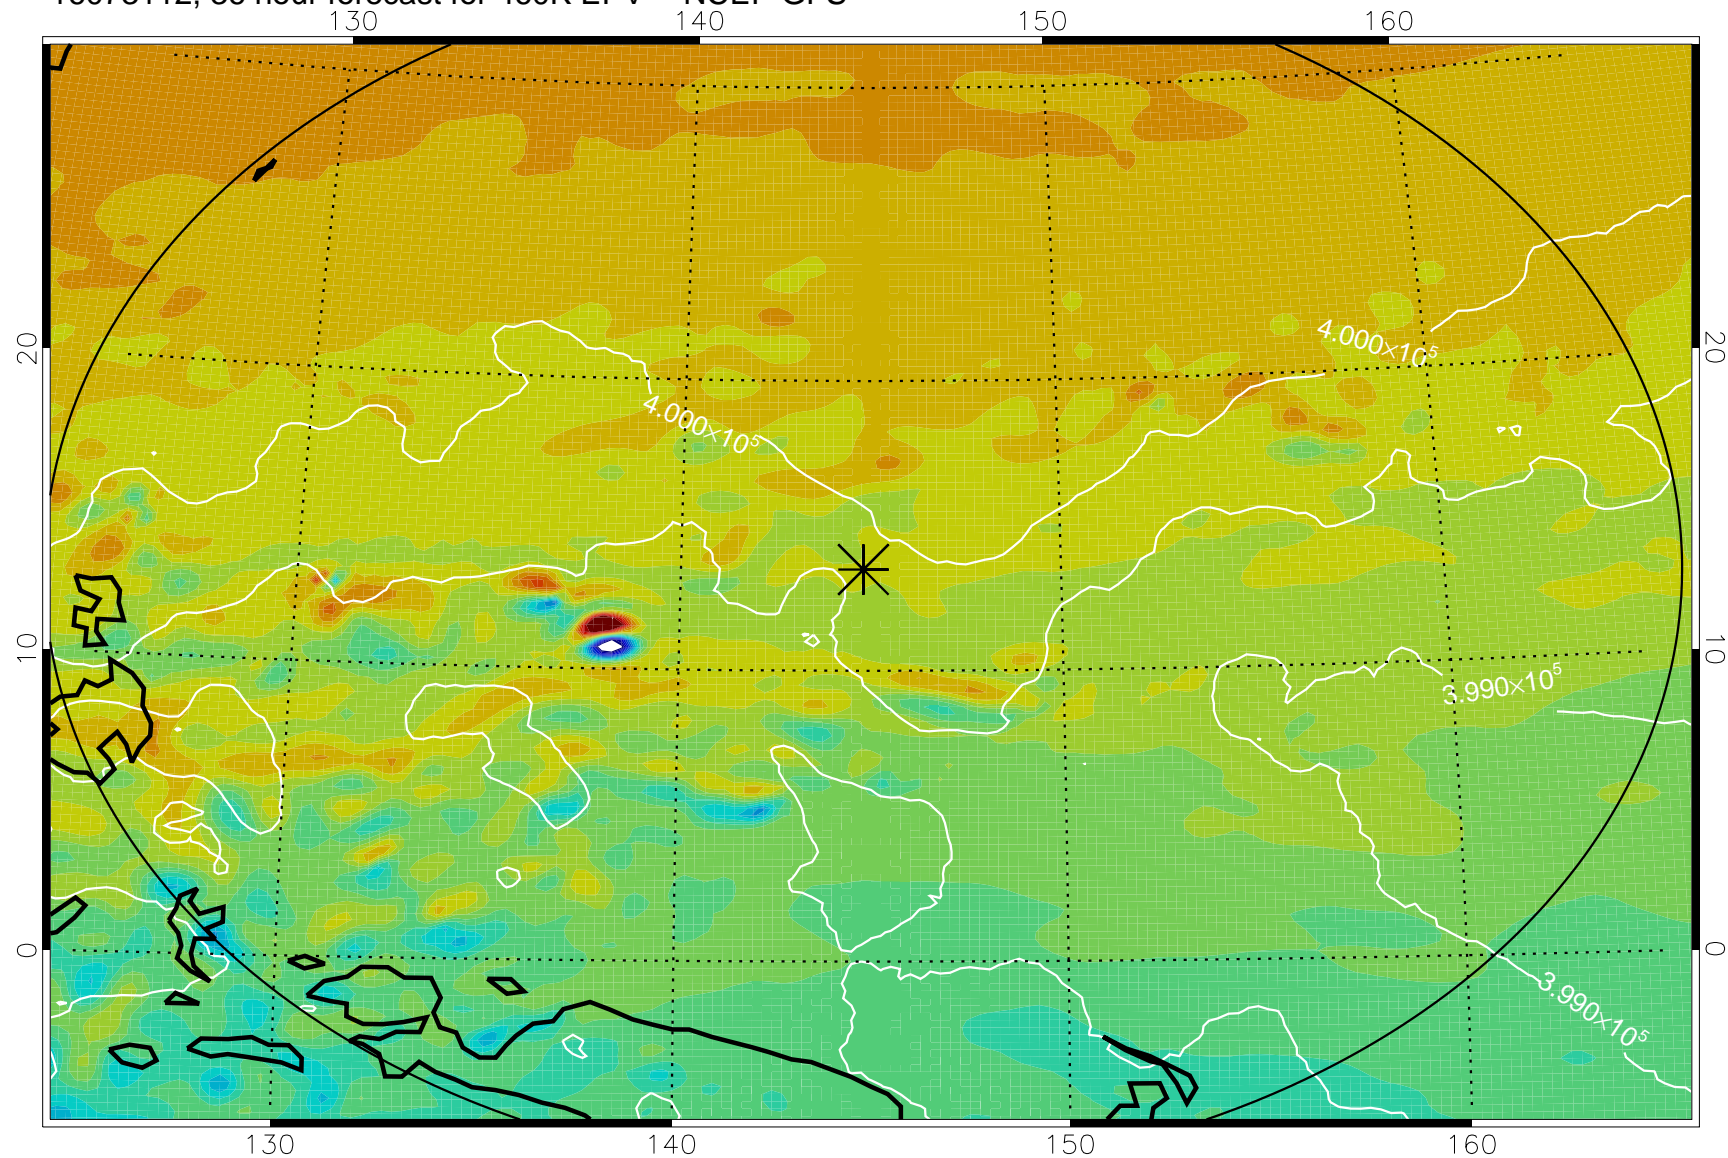

16073006, 6 hour forecast for 460K EPV -- NCEP GFS

460K Montgomery Streamfunction, white

Range ring of 2304 km

16073012, 12 hour forecast for 460K EPV -- NCEP GFS

460K Montgomery Streamfunction, white

Range ring of 2304 km

16073018, 18 hour forecast for 460K EPV -- NCEP GFS

460K Montgomery Streamfunction, white

Range ring of 2304 km

16073100, 24 hour forecast for 460K EPV -- NCEP GFS

460K Montgomery Streamfunction, white

Range ring of 2304 km

16073106, 30 hour forecast for 460K EPV -- NCEP GFS

460K Montgomery Streamfunction, white

Range ring of 2304 km

16073112, 36 hour forecast for 460K EPV -- NCEP GFS

460K Montgomery Streamfunction, white

Range ring of 2304 km

16073118, 42 hour forecast for 460K EPV -- NCEP GFS

460K Montgomery Streamfunction, white

Range ring of 2304 km

16080100, 48 hour forecast for 460K EPV -- NCEP GFS

460K Montgomery Streamfunction, white

Range ring of 2304 km