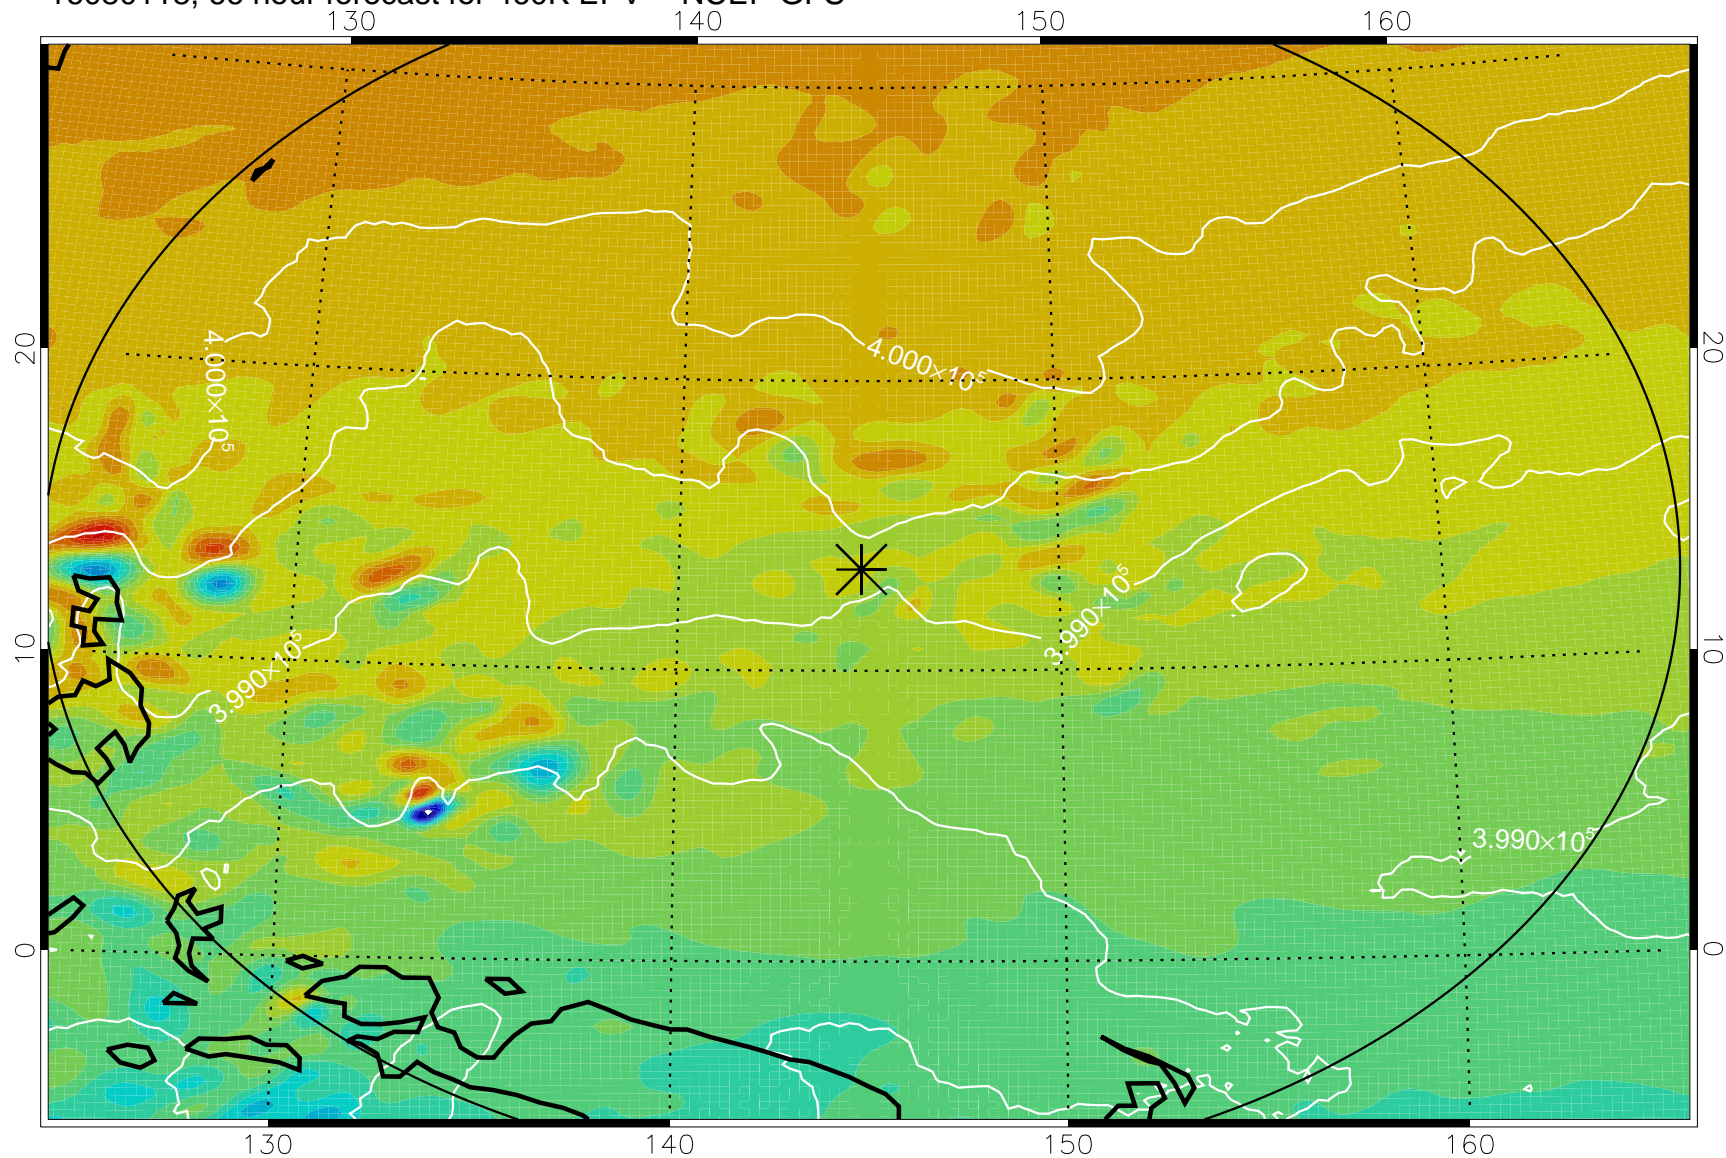

16080106, 54 hour forecast for 460K EPV -- NCEP GFS

460K Montgomery Streamfunction, white

Range ring of 2304 km

16080112, 60 hour forecast for 460K EPV -- NCEP GFS

460K Montgomery Streamfunction, white

Range ring of 2304 km

16080118, 66 hour forecast for 460K EPV -- NCEP GFS

460K Montgomery Streamfunction, white

Range ring of 2304 km

16080200, 72 hour forecast for 460K EPV -- NCEP GFS

460K Montgomery Streamfunction, white

Range ring of 2304 km

16080206, 78 hour forecast for 460K EPV -- NCEP GFS

460K Montgomery Streamfunction, white

Range ring of 2304 km

16080212, 84 hour forecast for 460K EPV -- NCEP GFS

460K Montgomery Streamfunction, white

Range ring of 2304 km

16080218, 90 hour forecast for 460K EPV -- NCEP GFS

460K Montgomery Streamfunction, white

Range ring of 2304 km

16080300, 96 hour forecast for 460K EPV -- NCEP GFS

460K Montgomery Streamfunction, white

Range ring of 2304 km