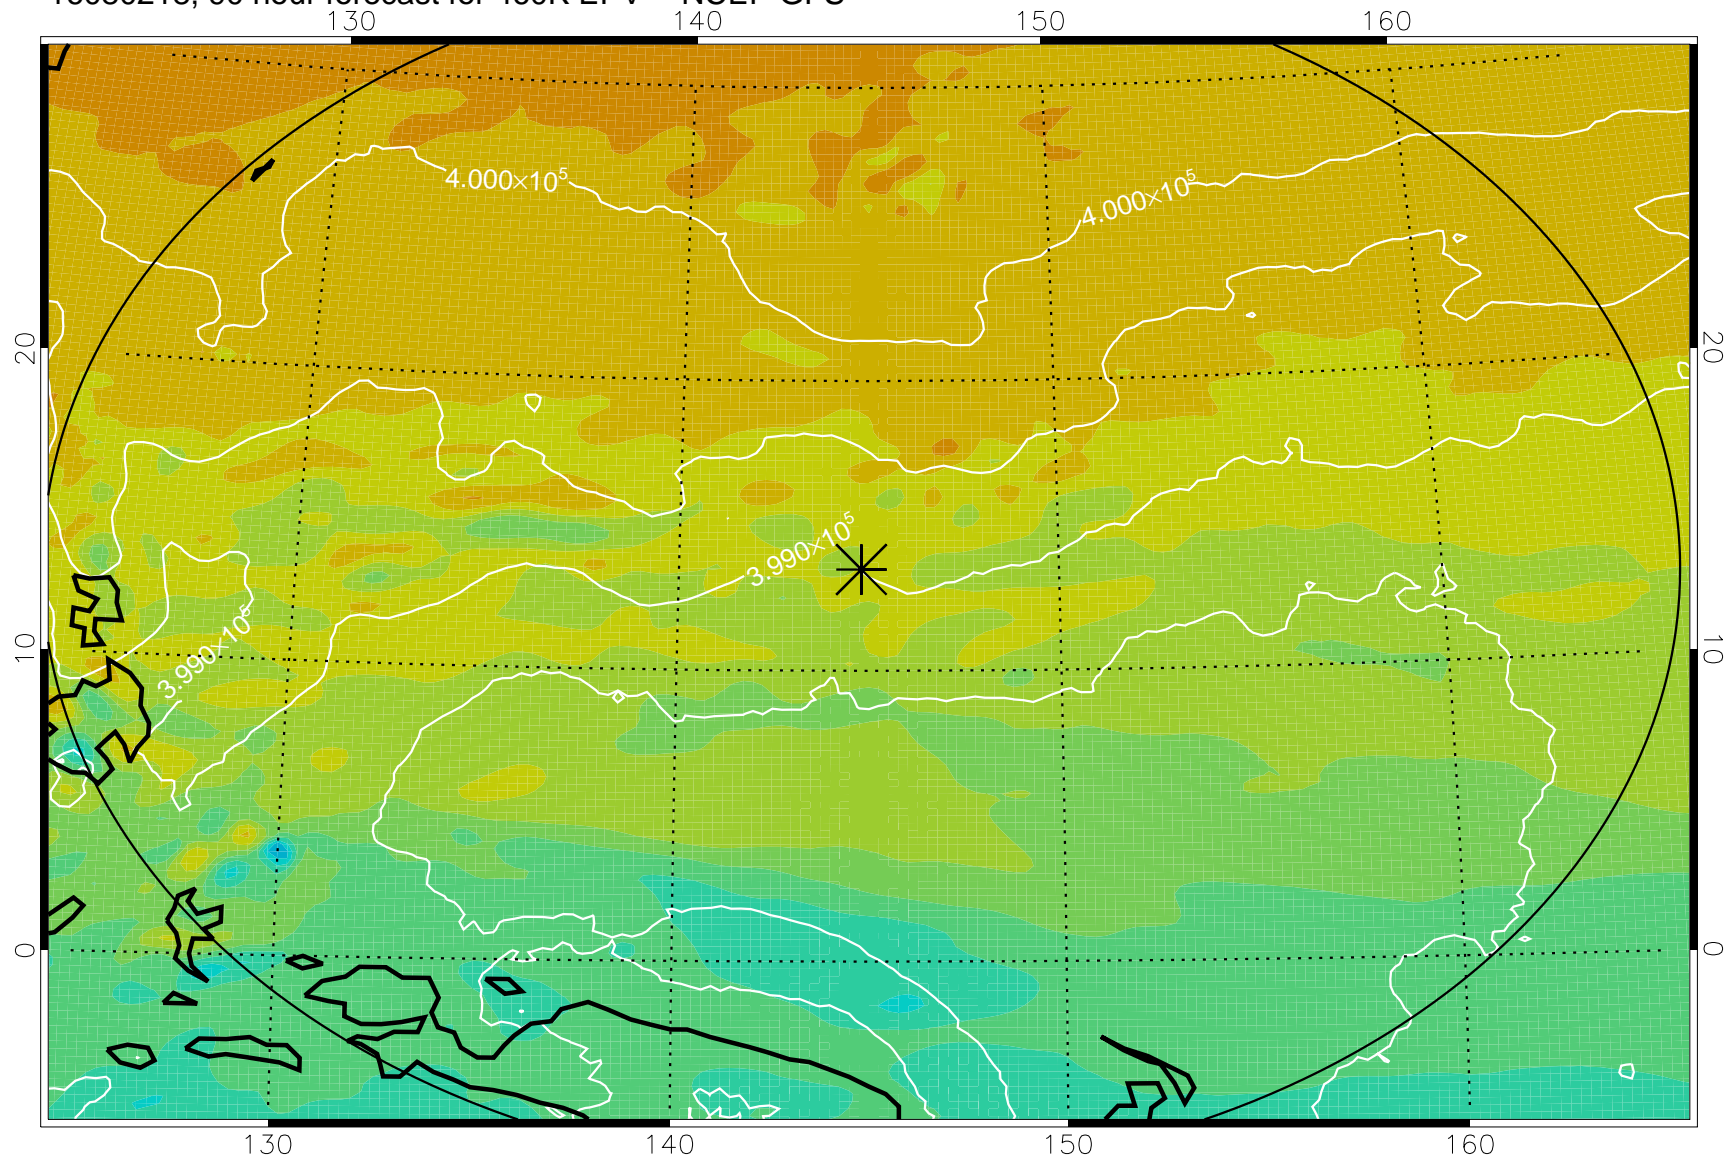

16080118, 66 hour forecast for 460K EPV -- NCEP GFS

460K Montgomery Streamfunction, white

Range ring of 2304 km

16080200, 72 hour forecast for 460K EPV -- NCEP GFS

460K Montgomery Streamfunction, white

Range ring of 2304 km

16080206, 78 hour forecast for 460K EPV -- NCEP GFS

460K Montgomery Streamfunction, white

Range ring of 2304 km

16080212, 84 hour forecast for 460K EPV -- NCEP GFS

460K Montgomery Streamfunction, white

Range ring of 2304 km

16080218, 90 hour forecast for 460K EPV -- NCEP GFS

460K Montgomery Streamfunction, white

Range ring of 2304 km

16080300, 96 hour forecast for 460K EPV -- NCEP GFS

460K Montgomery Streamfunction, white

Range ring of 2304 km

16080306, 102 hour forecast for 460K EPV -- NCEP GFS

460K Montgomery Streamfunction, white

Range ring of 2304 km

16080312, 108 hour forecast for 460K EPV -- NCEP GFS

460K Montgomery Streamfunction, white

Range ring of 2304 km