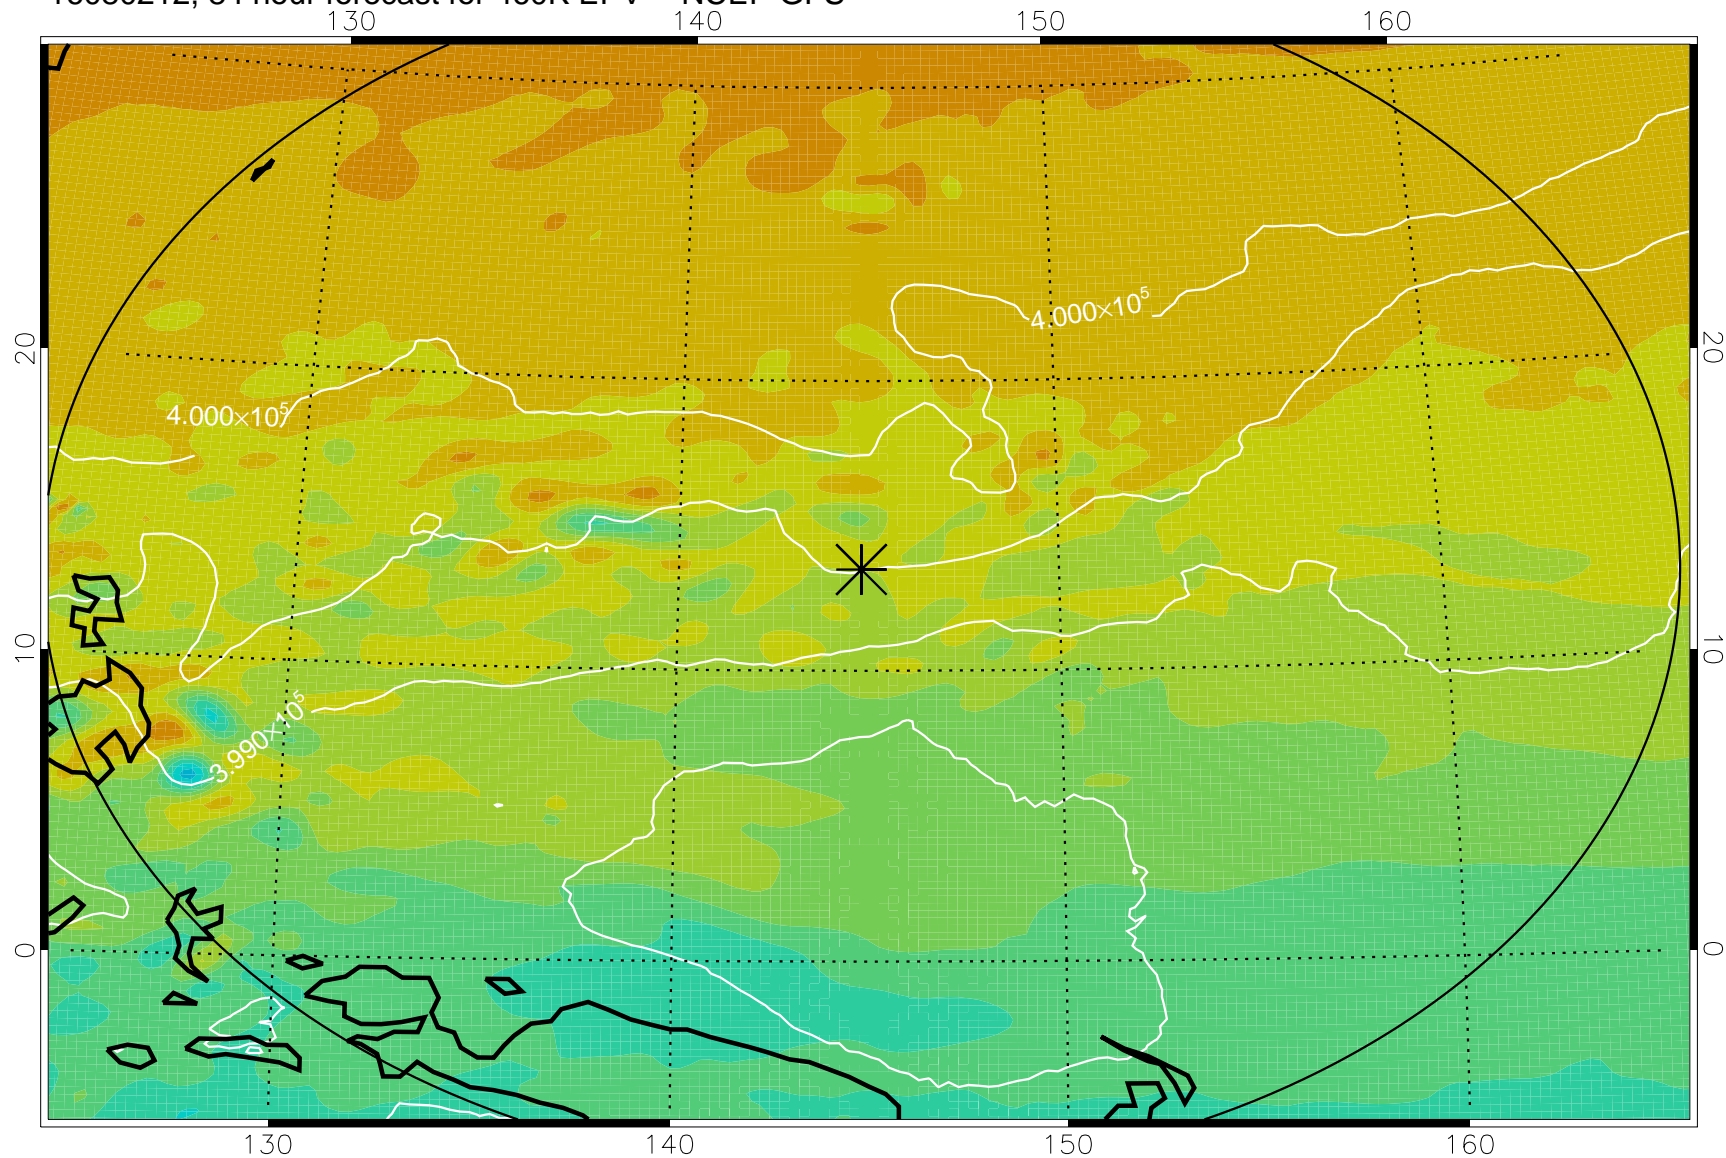

16080106, 54 hour forecast for 460K EPV -- NCEP GFS

460K Montgomery Streamfunction, white

Range ring of 2304 km

16080112, 60 hour forecast for 460K EPV -- NCEP GFS

460K Montgomery Streamfunction, white

Range ring of 2304 km

16080118, 66 hour forecast for 460K EPV -- NCEP GFS

460K Montgomery Streamfunction, white

Range ring of 2304 km

16080200, 72 hour forecast for 460K EPV -- NCEP GFS

460K Montgomery Streamfunction, white

Range ring of 2304 km

16080206, 78 hour forecast for 460K EPV -- NCEP GFS

460K Montgomery Streamfunction, white

Range ring of 2304 km

16080212, 84 hour forecast for 460K EPV -- NCEP GFS

460K Montgomery Streamfunction, white

Range ring of 2304 km

16080218, 90 hour forecast for 460K EPV -- NCEP GFS

460K Montgomery Streamfunction, white

Range ring of 2304 km

16080300, 96 hour forecast for 460K EPV -- NCEP GFS

460K Montgomery Streamfunction, white

Range ring of 2304 km