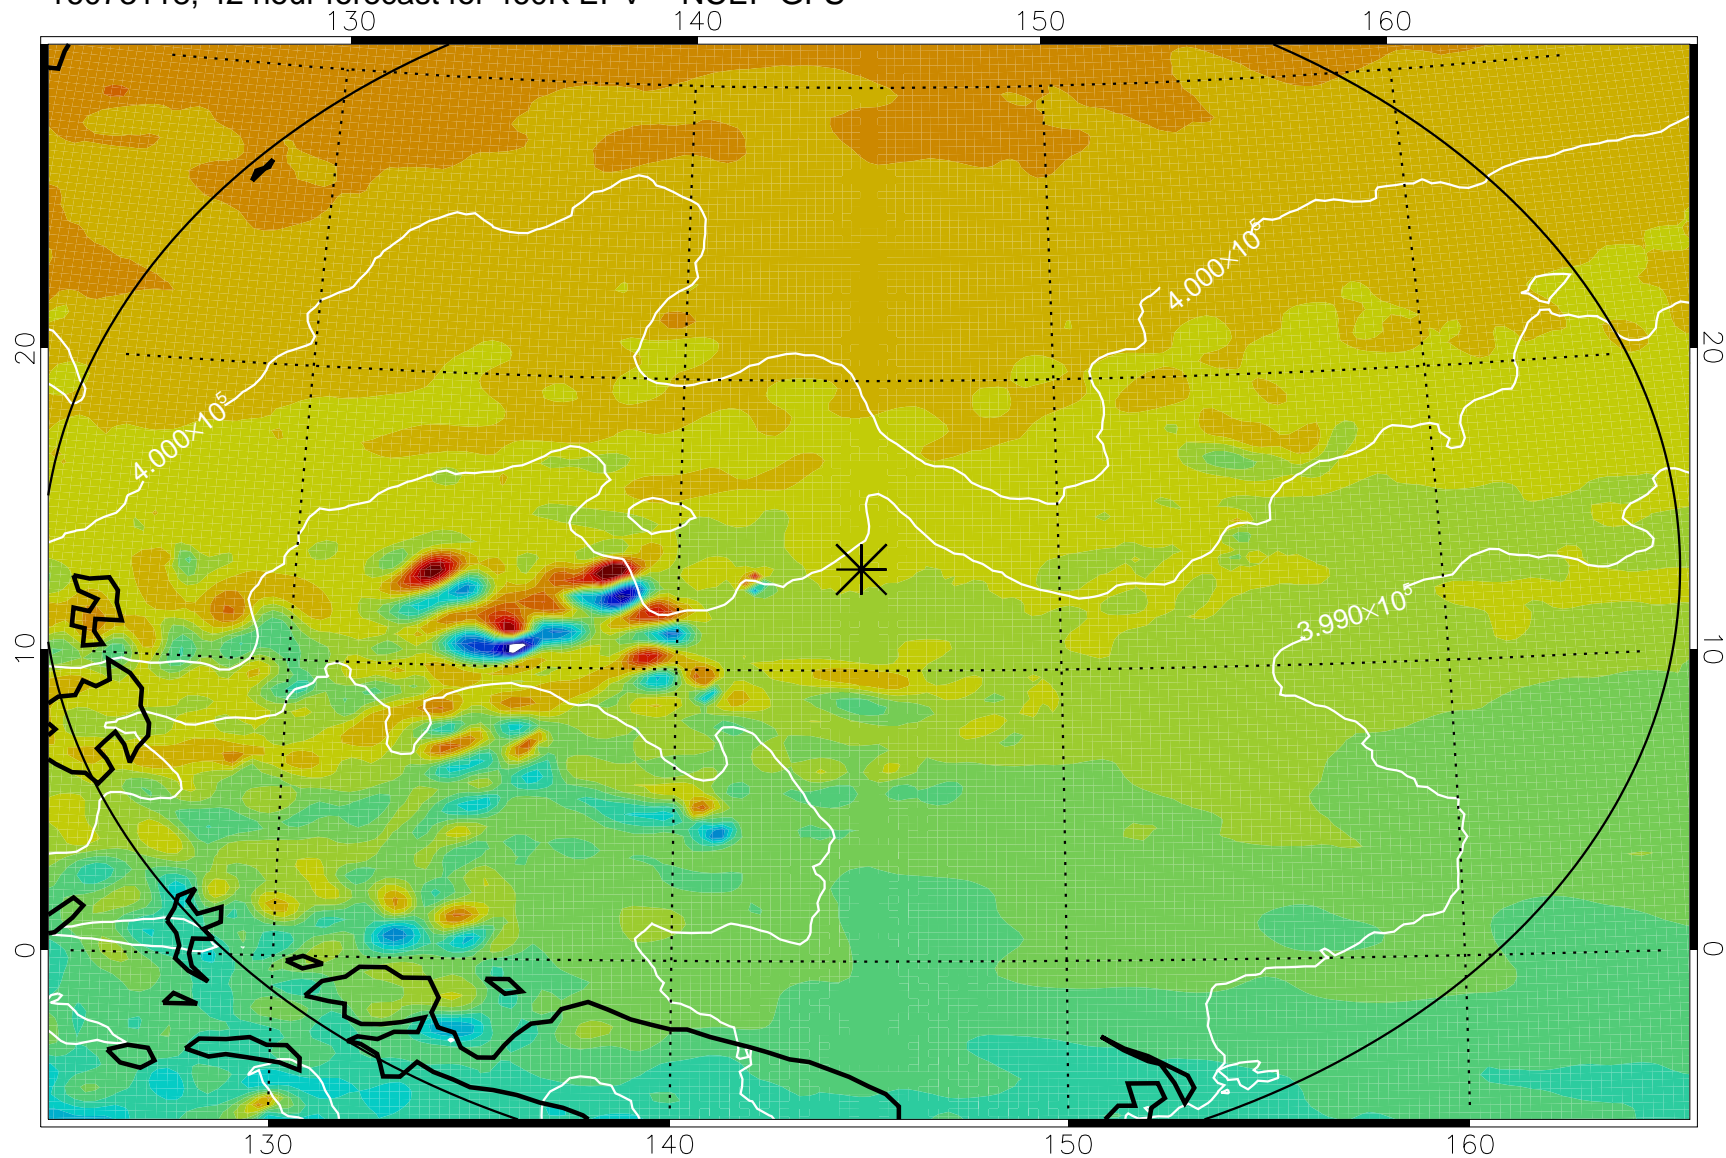

16073018, 18 hour forecast for 460K EPV -- NCEP GFS

460K Montgomery Streamfunction, white

Range ring of 2304 km

16073100, 24 hour forecast for 460K EPV -- NCEP GFS

460K Montgomery Streamfunction, white

Range ring of 2304 km

16073106, 30 hour forecast for 460K EPV -- NCEP GFS

460K Montgomery Streamfunction, white

Range ring of 2304 km

16073112, 36 hour forecast for 460K EPV -- NCEP GFS

460K Montgomery Streamfunction, white

Range ring of 2304 km

16073118, 42 hour forecast for 460K EPV -- NCEP GFS

460K Montgomery Streamfunction, white

Range ring of 2304 km

16080100, 48 hour forecast for 460K EPV -- NCEP GFS

460K Montgomery Streamfunction, white

Range ring of 2304 km

16080106, 54 hour forecast for 460K EPV -- NCEP GFS

460K Montgomery Streamfunction, white

Range ring of 2304 km

16080112, 60 hour forecast for 460K EPV -- NCEP GFS

460K Montgomery Streamfunction, white

Range ring of 2304 km