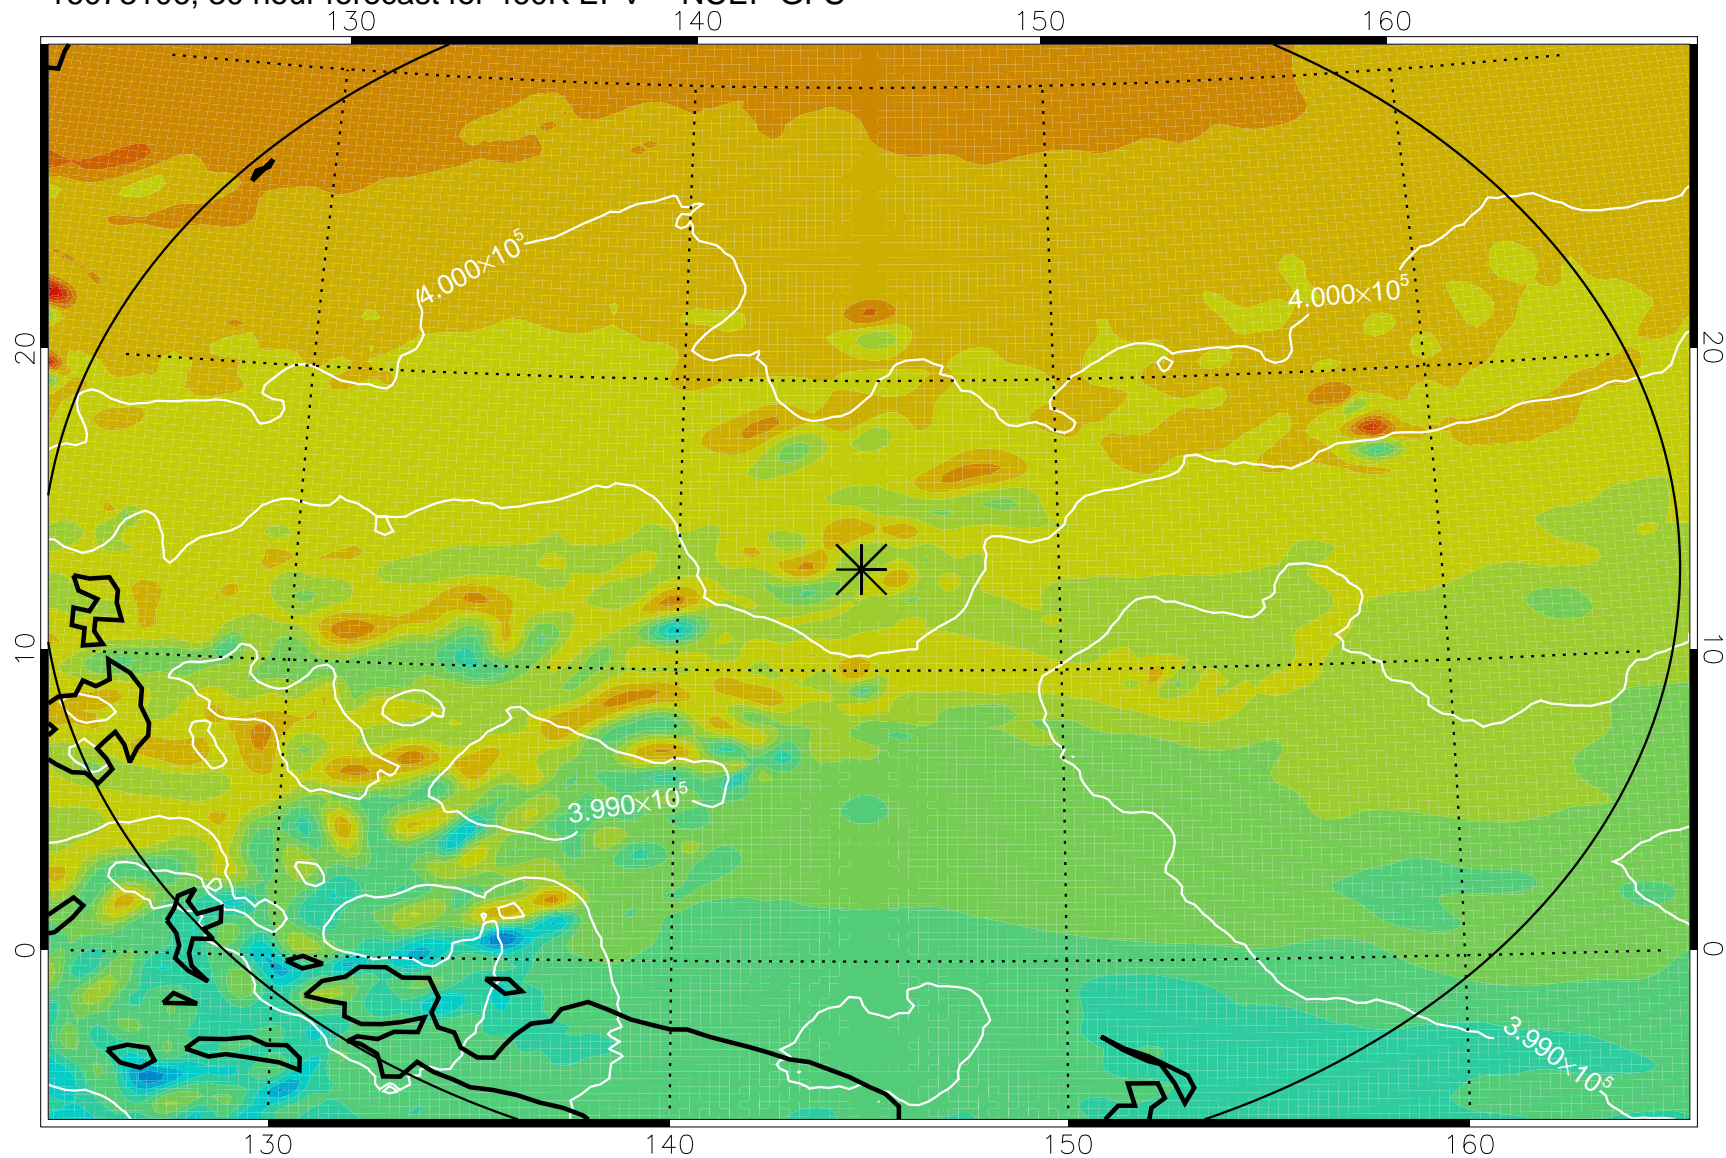

16073018, 18 hour forecast for 460K EPV -- NCEP GFS

460K Montgomery Streamfunction, white

Range ring of 2304 km

16073100, 24 hour forecast for 460K EPV -- NCEP GFS

460K Montgomery Streamfunction, white

Range ring of 2304 km

16073106, 30 hour forecast for 460K EPV -- NCEP GFS

460K Montgomery Streamfunction, white

Range ring of 2304 km

16073112, 36 hour forecast for 460K EPV -- NCEP GFS

460K Montgomery Streamfunction, white

Range ring of 2304 km

16073118, 42 hour forecast for 460K EPV -- NCEP GFS

460K Montgomery Streamfunction, white

Range ring of 2304 km

16080100, 48 hour forecast for 460K EPV -- NCEP GFS

460K Montgomery Streamfunction, white

Range ring of 2304 km

16080118, 66 hour forecast for 460K EPV -- NCEP GFS

460K Montgomery Streamfunction, white

Range ring of 2304 km

16080200, 72 hour forecast for 460K EPV -- NCEP GFS

460K Montgomery Streamfunction, white

Range ring of 2304 km