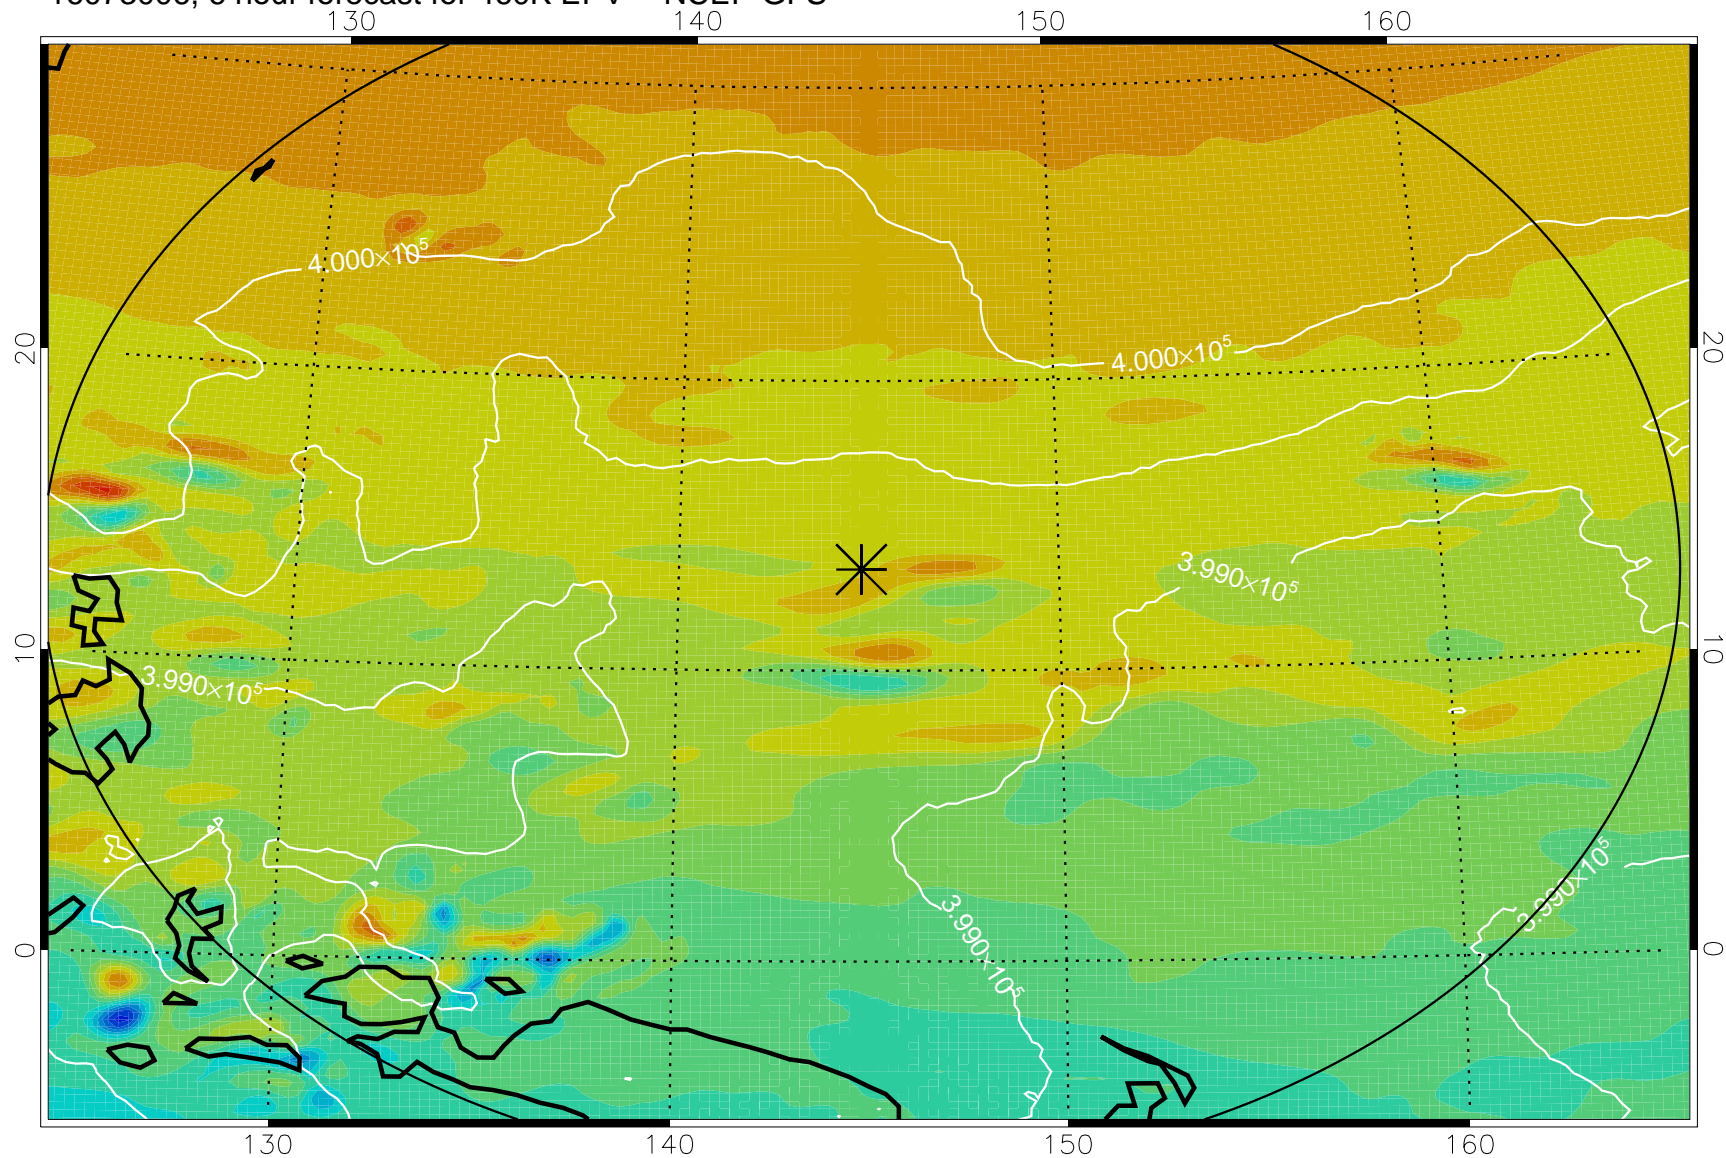

16073006, 6 hour forecast for 460K EPV -- NCEP GFS

460K Montgomery Streamfunction, white

Range ring of 2304 km

16073012, 12 hour forecast for 460K EPV -- NCEP GFS

460K Montgomery Streamfunction, white

Range ring of 2304 km

16073018, 18 hour forecast for 460K EPV -- NCEP GFS

460K Montgomery Streamfunction, white

Range ring of 2304 km

16073100, 24 hour forecast for 460K EPV -- NCEP GFS

460K Montgomery Streamfunction, white

Range ring of 2304 km

16073106, 30 hour forecast for 460K EPV -- NCEP GFS

460K Montgomery Streamfunction, white

Range ring of 2304 km

16073112, 36 hour forecast for 460K EPV -- NCEP GFS

460K Montgomery Streamfunction, white

Range ring of 2304 km

16073118, 42 hour forecast for 460K EPV -- NCEP GFS

460K Montgomery Streamfunction, white

Range ring of 2304 km

16080100, 48 hour forecast for 460K EPV -- NCEP GFS

460K Montgomery Streamfunction, white

Range ring of 2304 km