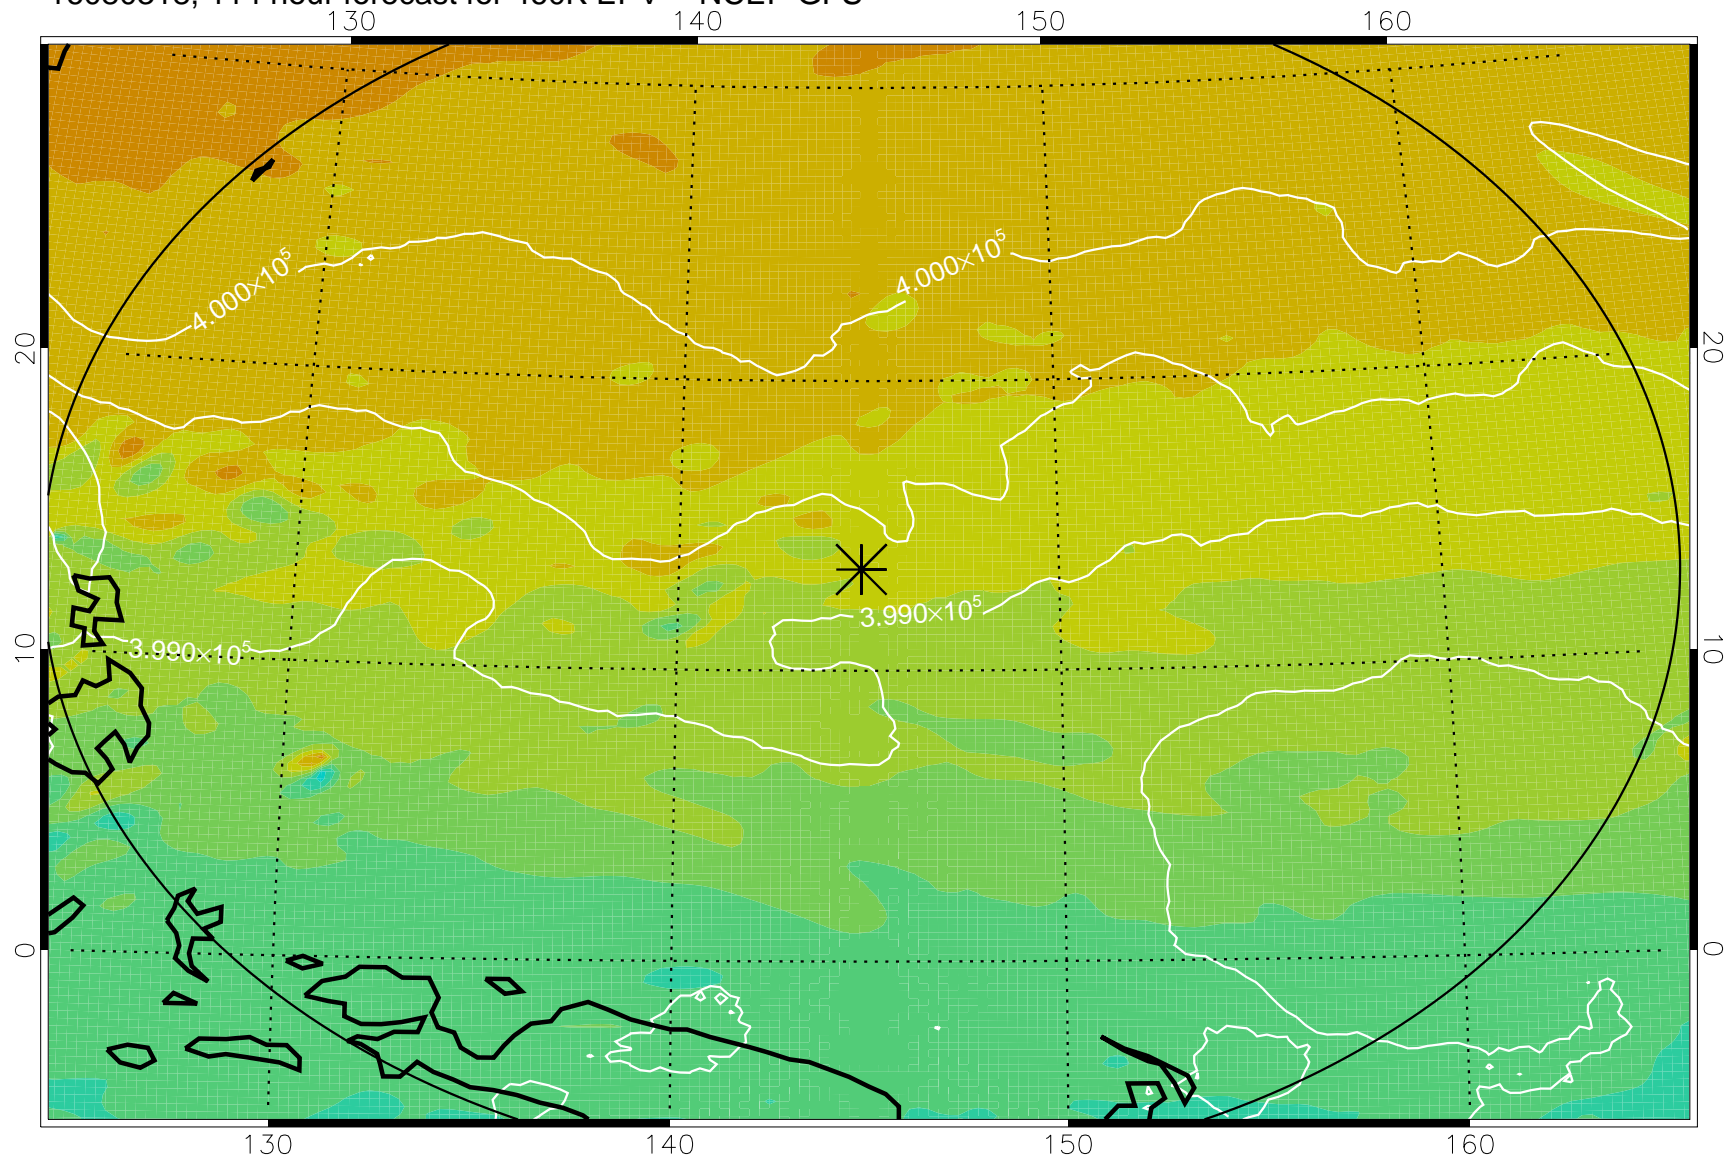

16080206, 78 hour forecast for 460K EPV -- NCEP GFS

460K Montgomery Streamfunction, white

Range ring of 2304 km

16080212, 84 hour forecast for 460K EPV -- NCEP GFS

460K Montgomery Streamfunction, white

Range ring of 2304 km

16080218, 90 hour forecast for 460K EPV -- NCEP GFS

460K Montgomery Streamfunction, white

Range ring of 2304 km

16080300, 96 hour forecast for 460K EPV -- NCEP GFS

460K Montgomery Streamfunction, white

Range ring of 2304 km

16080306, 102 hour forecast for 460K EPV -- NCEP GFS

460K Montgomery Streamfunction, white

Range ring of 2304 km

16080312, 108 hour forecast for 460K EPV -- NCEP GFS

460K Montgomery Streamfunction, white

Range ring of 2304 km

16080318, 114 hour forecast for 460K EPV -- NCEP GFS

460K Montgomery Streamfunction, white

Range ring of 2304 km

16080400, 120 hour forecast for 460K EPV -- NCEP GFS

460K Montgomery Streamfunction, white

Range ring of 2304 km