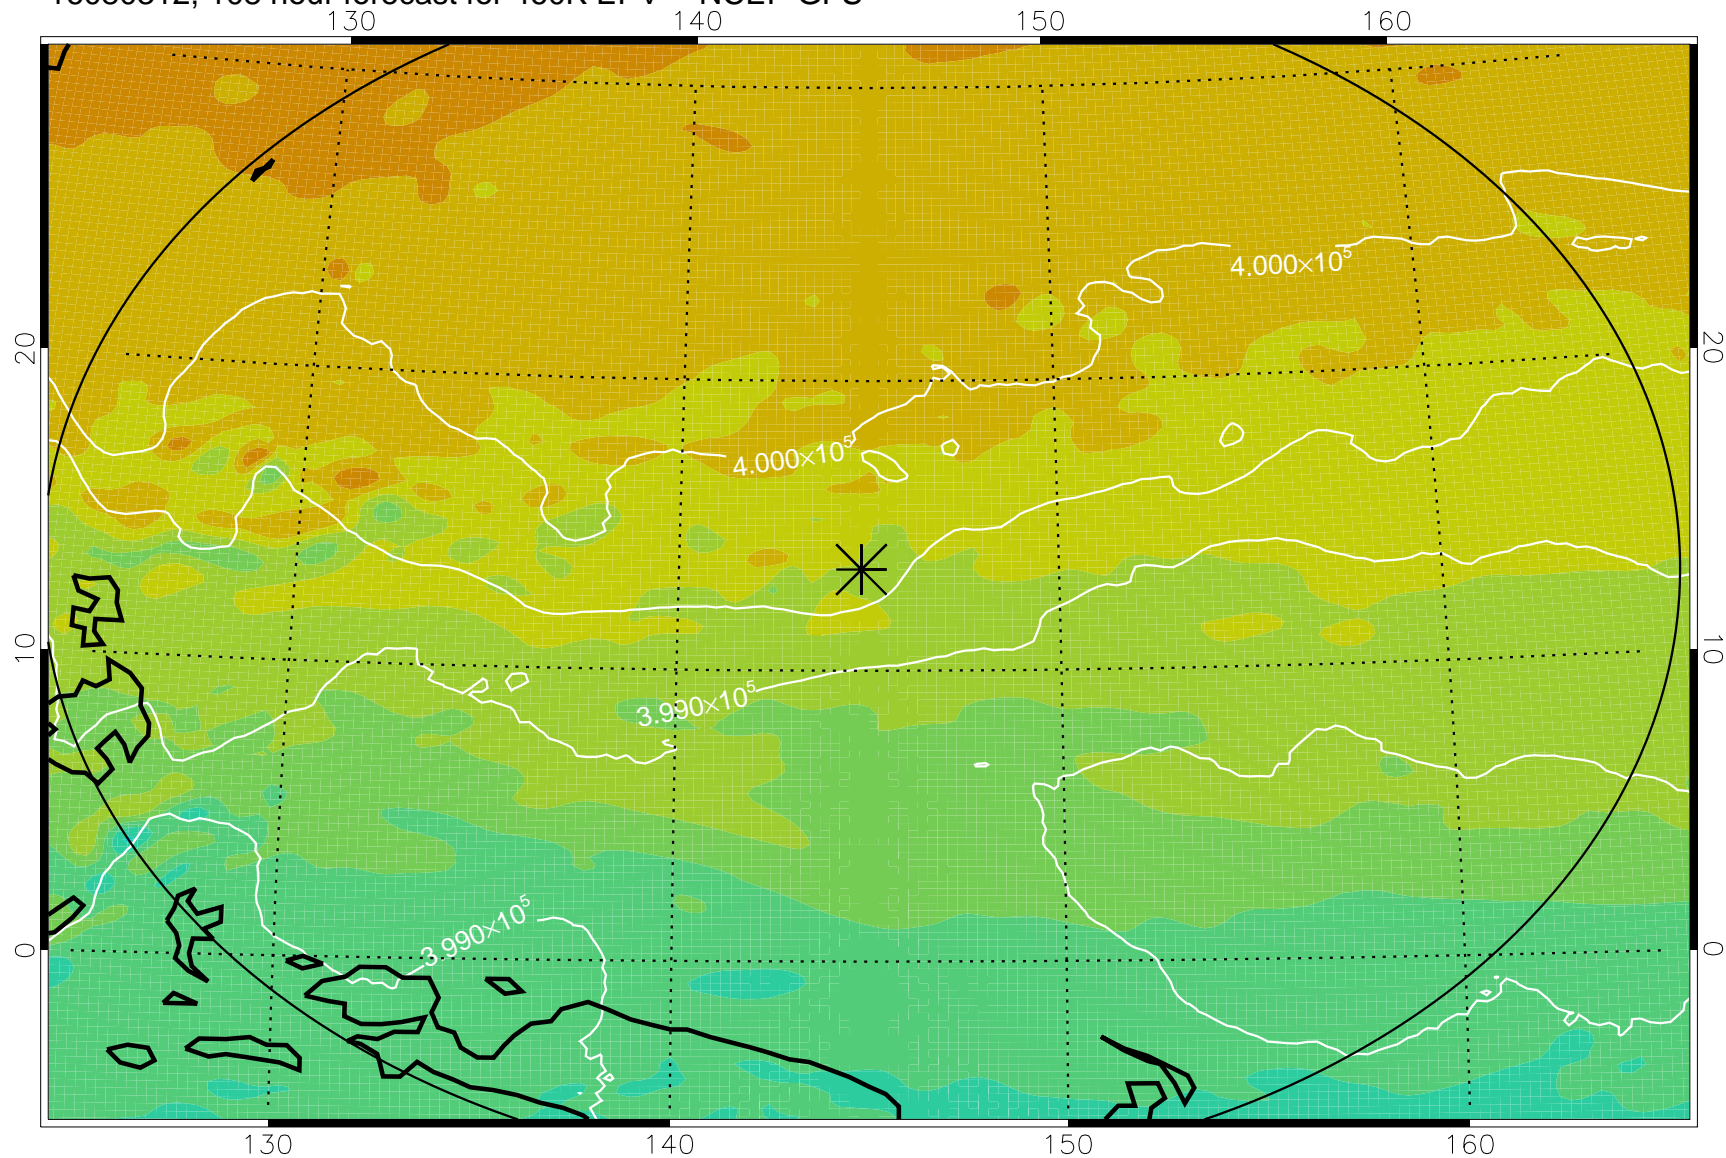

16080206, 78 hour forecast for 460K EPV -- NCEP GFS

460K Montgomery Streamfunction, white

Range ring of 2304 km

16080212, 84 hour forecast for 460K EPV -- NCEP GFS

460K Montgomery Streamfunction, white

Range ring of 2304 km

16080218, 90 hour forecast for 460K EPV -- NCEP GFS

460K Montgomery Streamfunction, white

Range ring of 2304 km

16080300, 96 hour forecast for 460K EPV -- NCEP GFS

460K Montgomery Streamfunction, white

Range ring of 2304 km

16080306, 102 hour forecast for 460K EPV -- NCEP GFS

460K Montgomery Streamfunction, white

Range ring of 2304 km

16080312, 108 hour forecast for 460K EPV -- NCEP GFS

460K Montgomery Streamfunction, white

Range ring of 2304 km

16080318, 114 hour forecast for 460K EPV -- NCEP GFS

460K Montgomery Streamfunction, white

Range ring of 2304 km

16080400, 120 hour forecast for 460K EPV -- NCEP GFS

460K Montgomery Streamfunction, white

Range ring of 2304 km