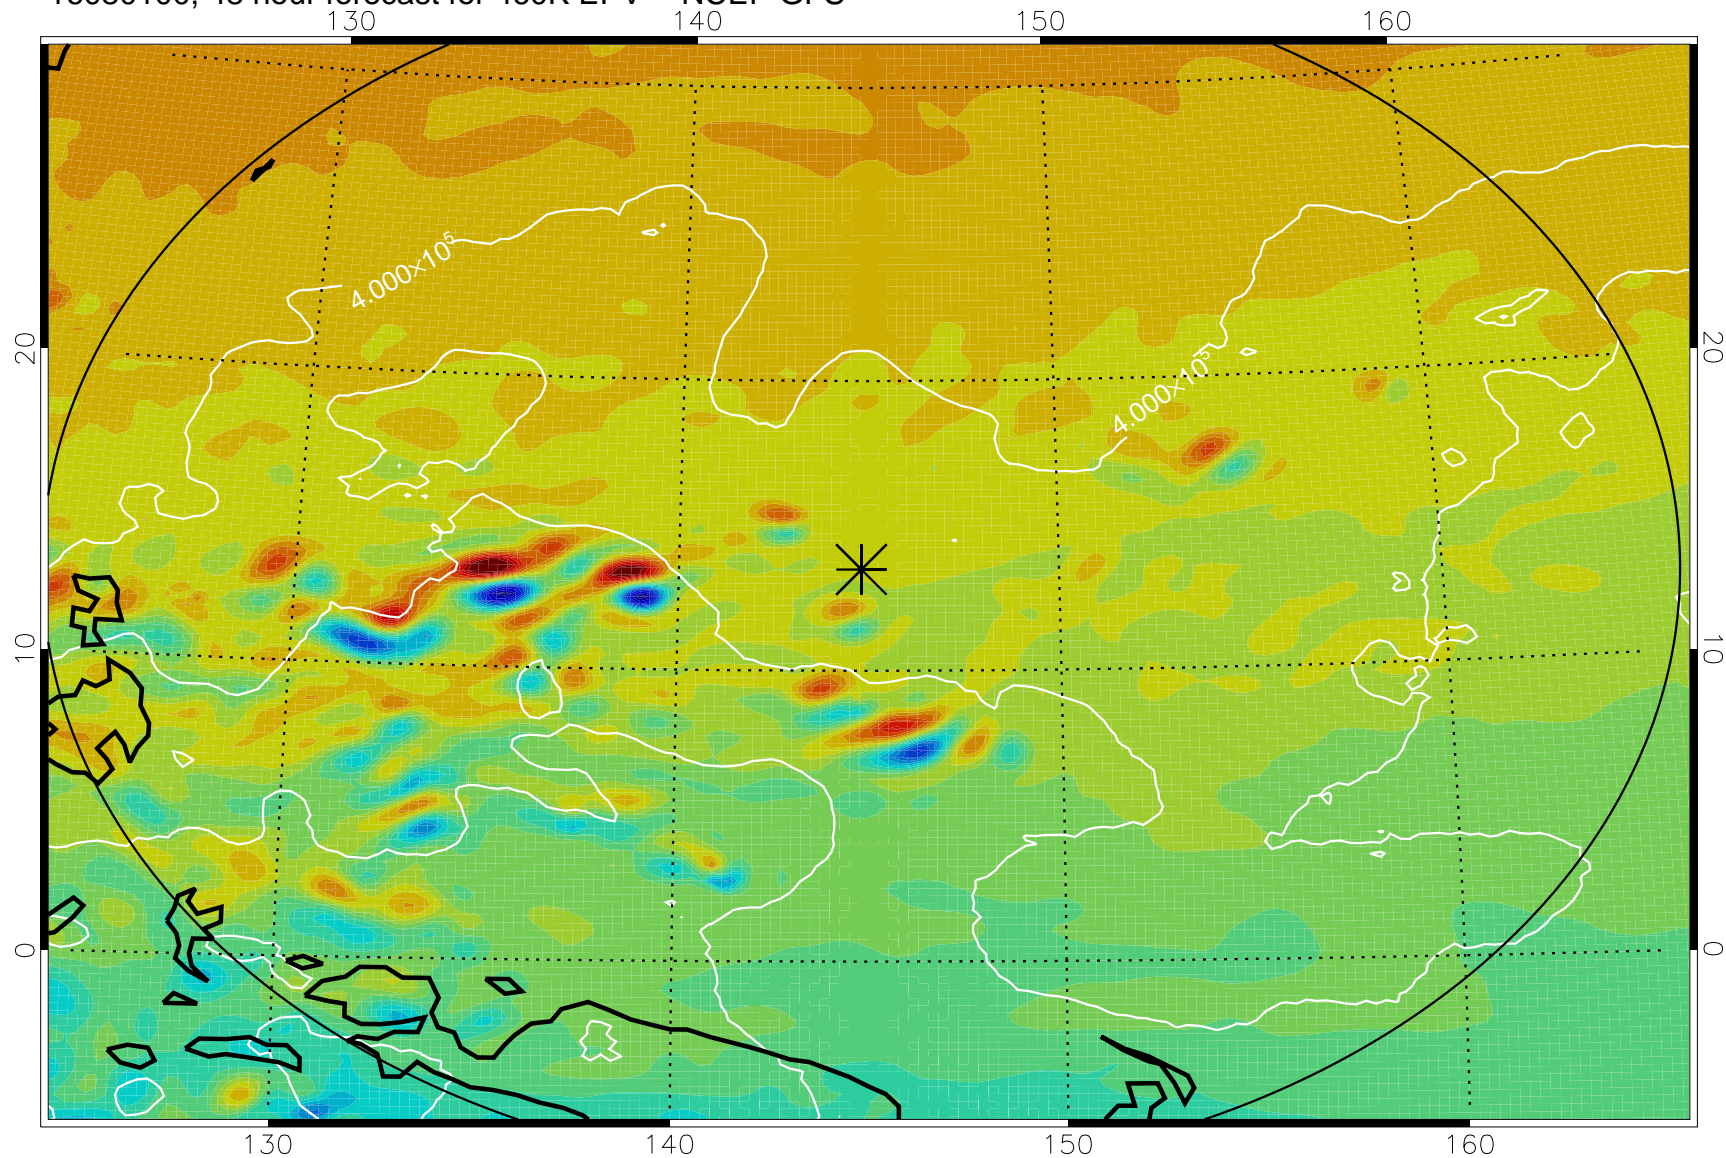

16073106, 30 hour forecast for 460K EPV -- NCEP GFS

460K Montgomery Streamfunction, white

Range ring of 2304 km

16073112, 36 hour forecast for 460K EPV -- NCEP GFS

460K Montgomery Streamfunction, white

Range ring of 2304 km

16073118, 42 hour forecast for 460K EPV -- NCEP GFS

460K Montgomery Streamfunction, white

Range ring of 2304 km

16080100, 48 hour forecast for 460K EPV -- NCEP GFS

460K Montgomery Streamfunction, white

Range ring of 2304 km

16080106, 54 hour forecast for 460K EPV -- NCEP GFS

460K Montgomery Streamfunction, white

Range ring of 2304 km

16080112, 60 hour forecast for 460K EPV -- NCEP GFS

460K Montgomery Streamfunction, white

Range ring of 2304 km

16080118, 66 hour forecast for 460K EPV -- NCEP GFS

460K Montgomery Streamfunction, white

Range ring of 2304 km

16080200, 72 hour forecast for 460K EPV -- NCEP GFS

460K Montgomery Streamfunction, white

Range ring of 2304 km