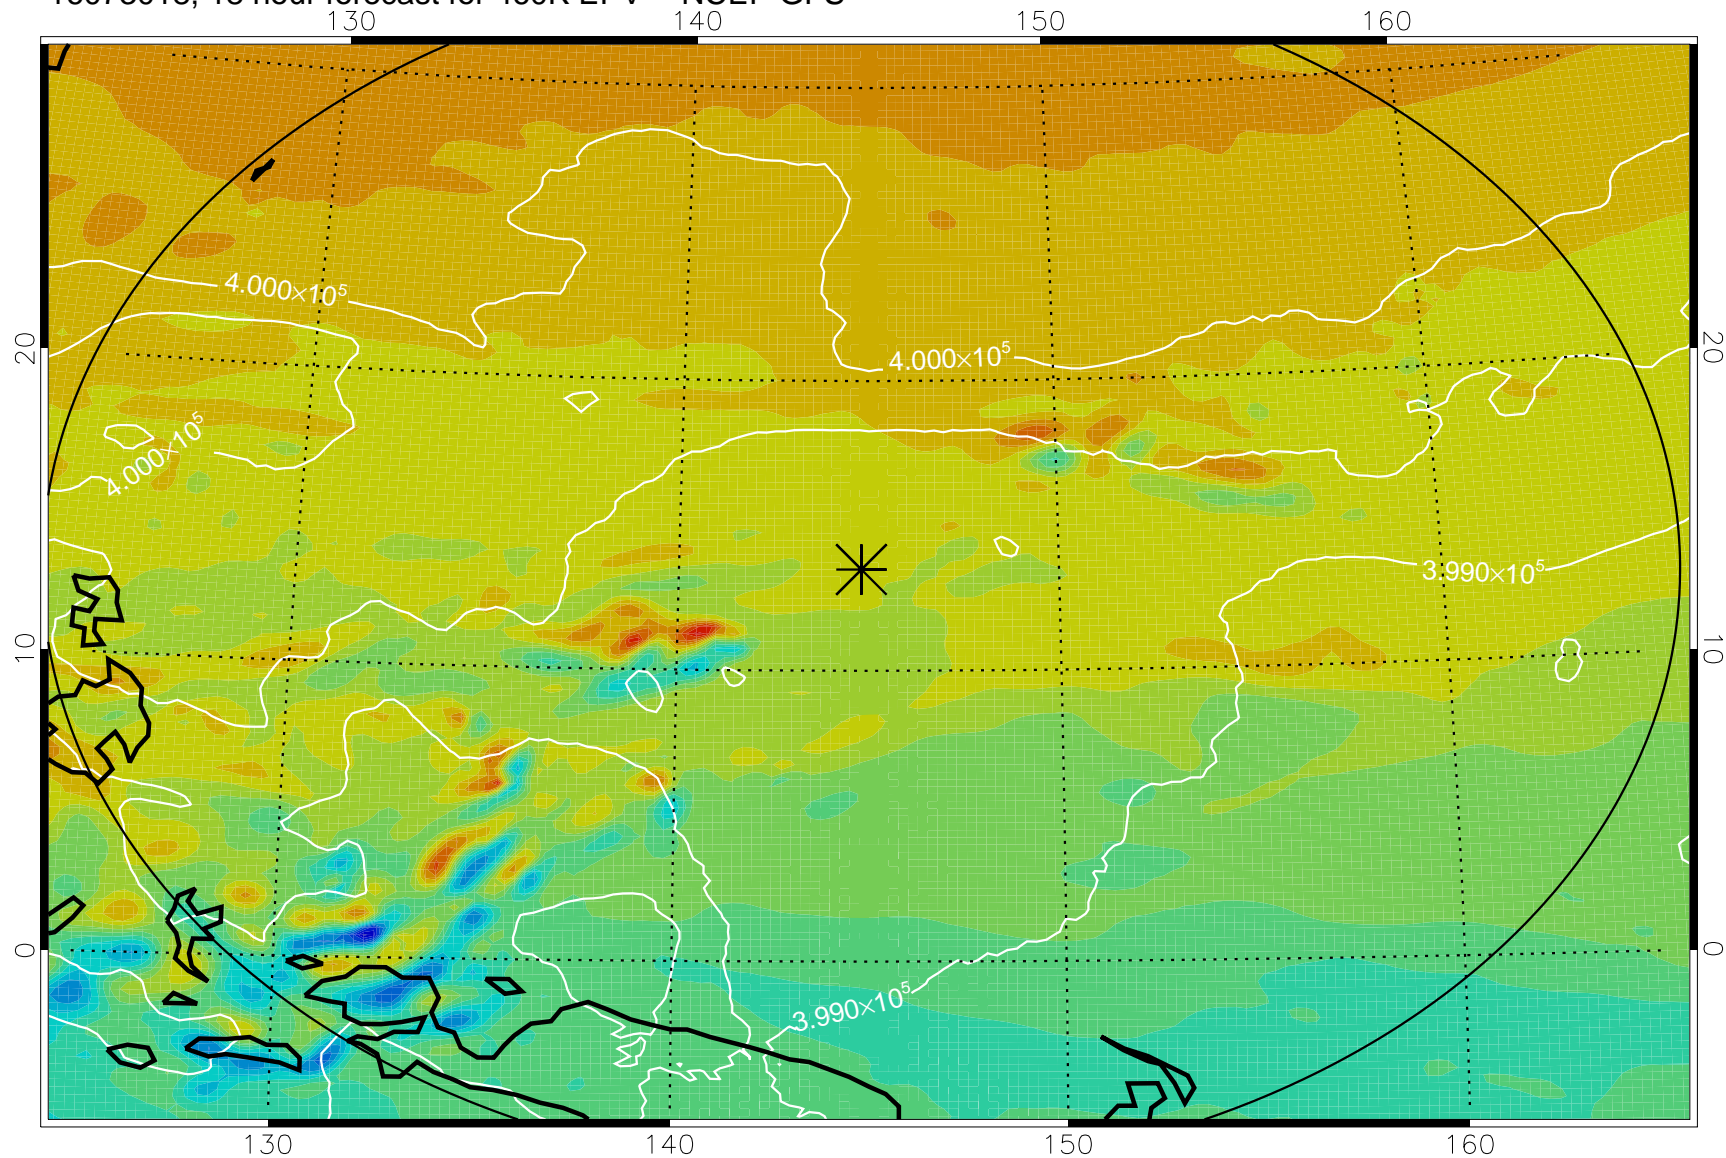

16073006, 6 hour forecast for 460K EPV -- NCEP GFS

460K Montgomery Streamfunction, white

Range ring of 2304 km

16073012, 12 hour forecast for 460K EPV -- NCEP GFS

460K Montgomery Streamfunction, white

Range ring of 2304 km

16073018, 18 hour forecast for 460K EPV -- NCEP GFS

460K Montgomery Streamfunction, white

Range ring of 2304 km

16073100, 24 hour forecast for 460K EPV -- NCEP GFS

460K Montgomery Streamfunction, white

Range ring of 2304 km

16073106, 30 hour forecast for 460K EPV -- NCEP GFS

460K Montgomery Streamfunction, white

Range ring of 2304 km

16073112, 36 hour forecast for 460K EPV -- NCEP GFS

460K Montgomery Streamfunction, white

Range ring of 2304 km

16073118, 42 hour forecast for 460K EPV -- NCEP GFS

460K Montgomery Streamfunction, white

Range ring of 2304 km

16080100, 48 hour forecast for 460K EPV -- NCEP GFS

460K Montgomery Streamfunction, white

Range ring of 2304 km