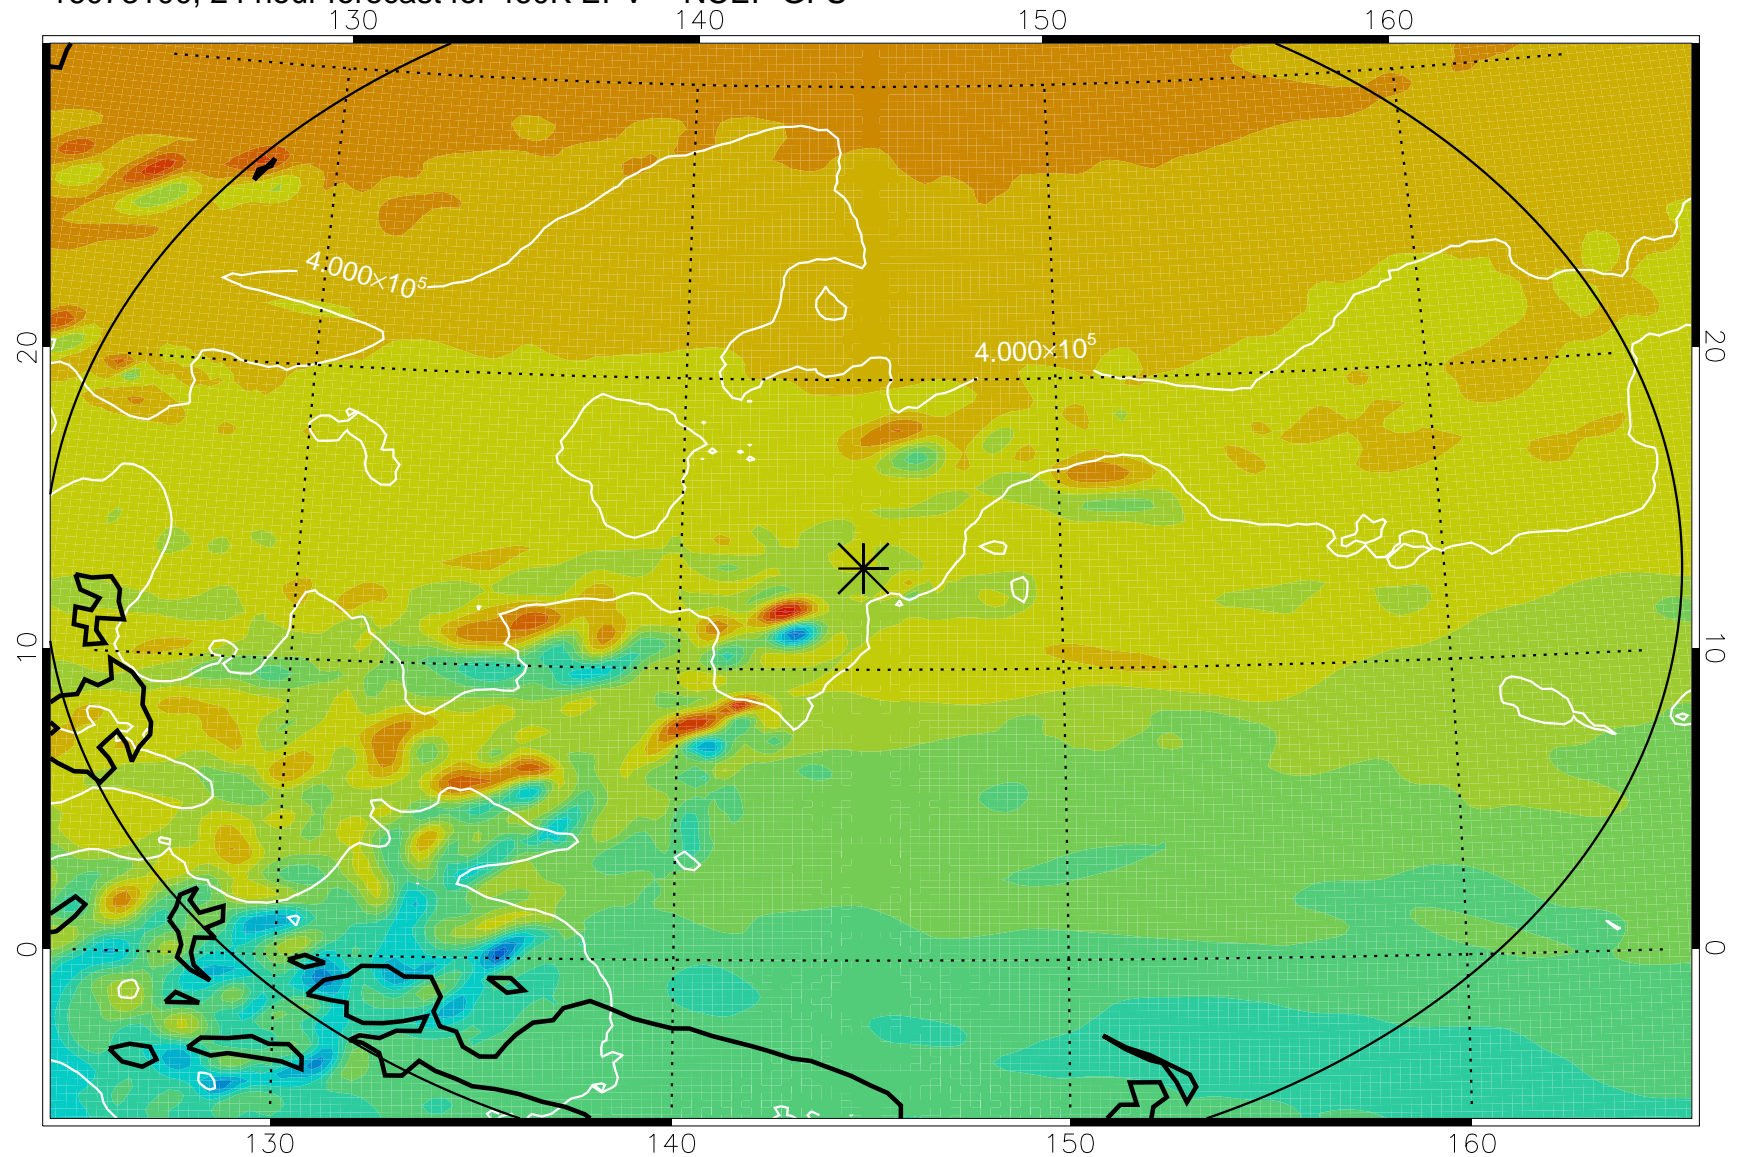

16073018, 18 hour forecast for 460K EPV -- NCEP GFS

460K Montgomery Streamfunction, white

Range ring of 2304 km

16073100, 24 hour forecast for 460K EPV -- NCEP GFS

460K Montgomery Streamfunction, white

Range ring of 2304 km

16073106, 30 hour forecast for 460K EPV -- NCEP GFS

460K Montgomery Streamfunction, white

Range ring of 2304 km

16073112, 36 hour forecast for 460K EPV -- NCEP GFS

460K Montgomery Streamfunction, white

Range ring of 2304 km

16073118, 42 hour forecast for 460K EPV -- NCEP GFS

460K Montgomery Streamfunction, white

Range ring of 2304 km

16080100, 48 hour forecast for 460K EPV -- NCEP GFS

460K Montgomery Streamfunction, white

Range ring of 2304 km

16080118, 66 hour forecast for 460K EPV -- NCEP GFS

460K Montgomery Streamfunction, white

Range ring of 2304 km

16080200, 72 hour forecast for 460K EPV -- NCEP GFS

460K Montgomery Streamfunction, white

Range ring of 2304 km