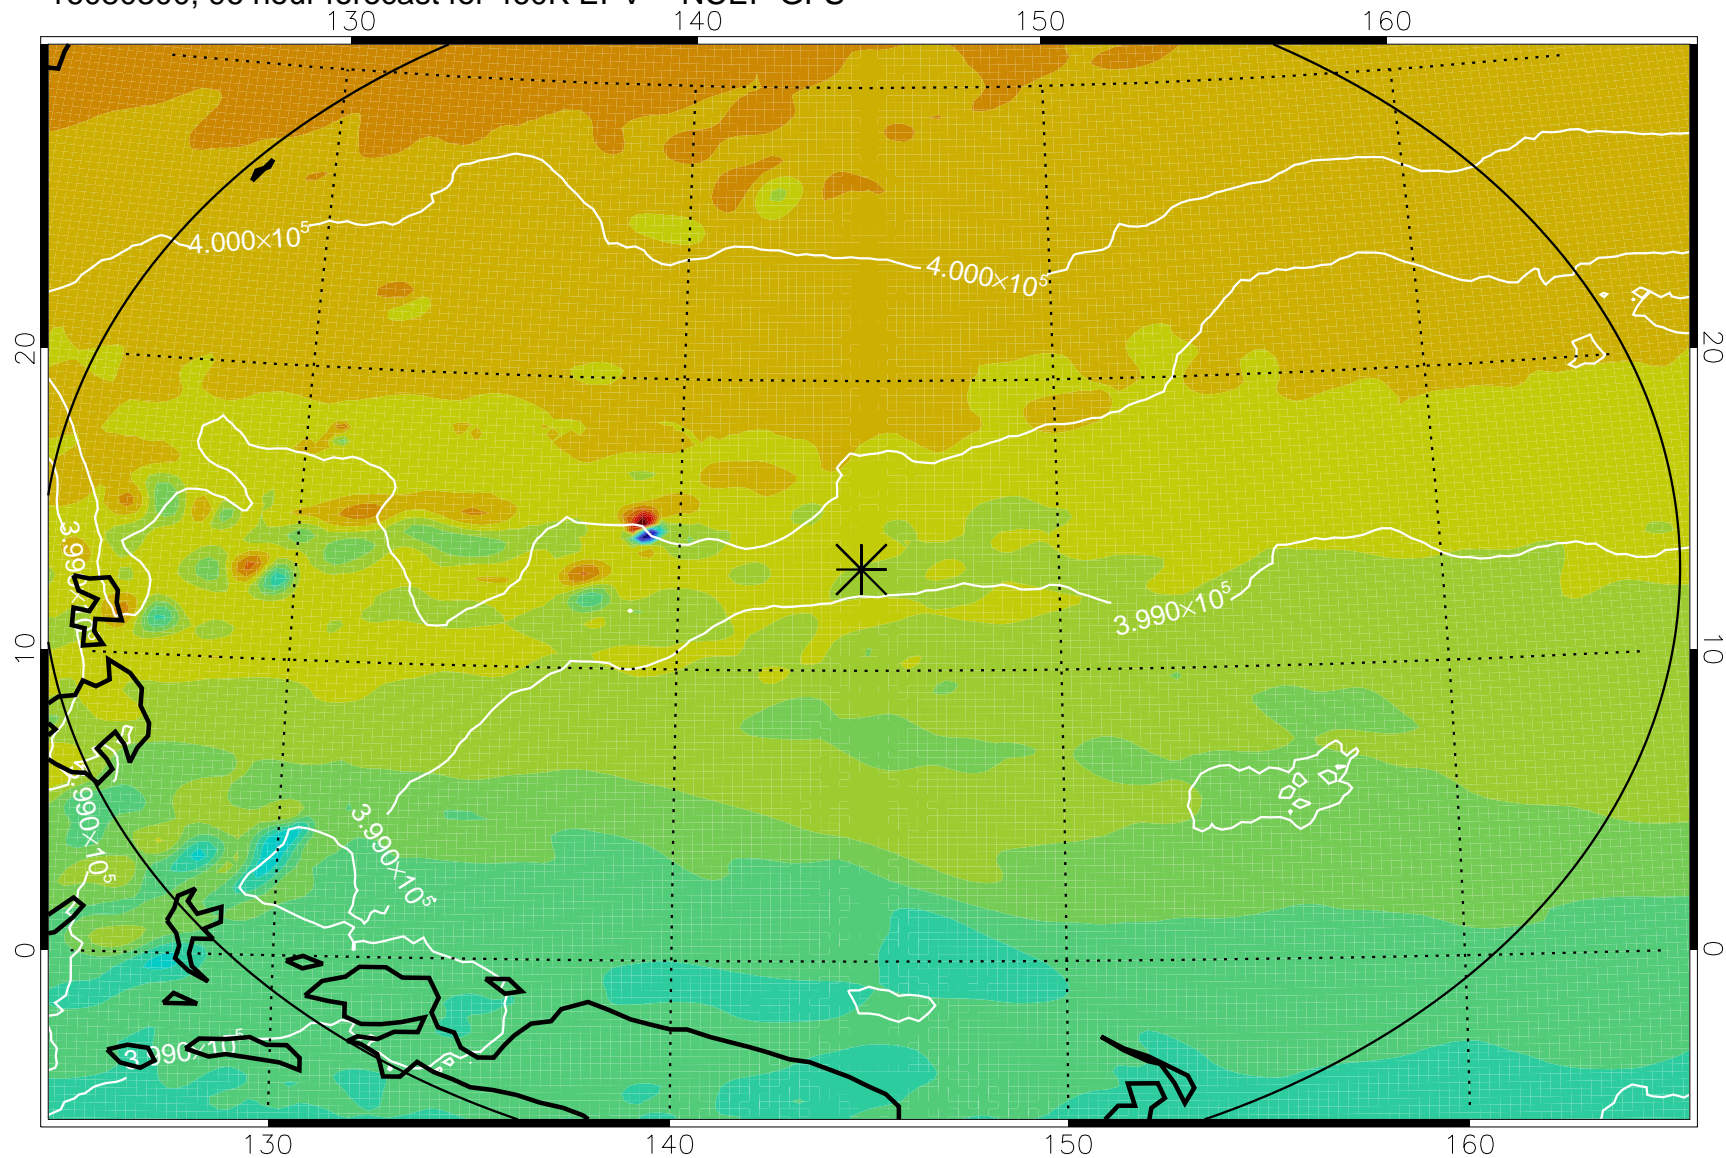

16080118, 66 hour forecast for 460K EPV -- NCEP GFS

460K Montgomery Streamfunction, white

Range ring of 2304 km

16080200, 72 hour forecast for 460K EPV -- NCEP GFS

460K Montgomery Streamfunction, white

Range ring of 2304 km

16080206, 78 hour forecast for 460K EPV -- NCEP GFS

460K Montgomery Streamfunction, white

Range ring of 2304 km

16080212, 84 hour forecast for 460K EPV -- NCEP GFS

460K Montgomery Streamfunction, white

Range ring of 2304 km

16080218, 90 hour forecast for 460K EPV -- NCEP GFS

460K Montgomery Streamfunction, white

Range ring of 2304 km

16080300, 96 hour forecast for 460K EPV -- NCEP GFS

460K Montgomery Streamfunction, white

Range ring of 2304 km

16080306, 102 hour forecast for 460K EPV -- NCEP GFS

460K Montgomery Streamfunction, white

Range ring of 2304 km

16080312, 108 hour forecast for 460K EPV -- NCEP GFS

460K Montgomery Streamfunction, white

Range ring of 2304 km