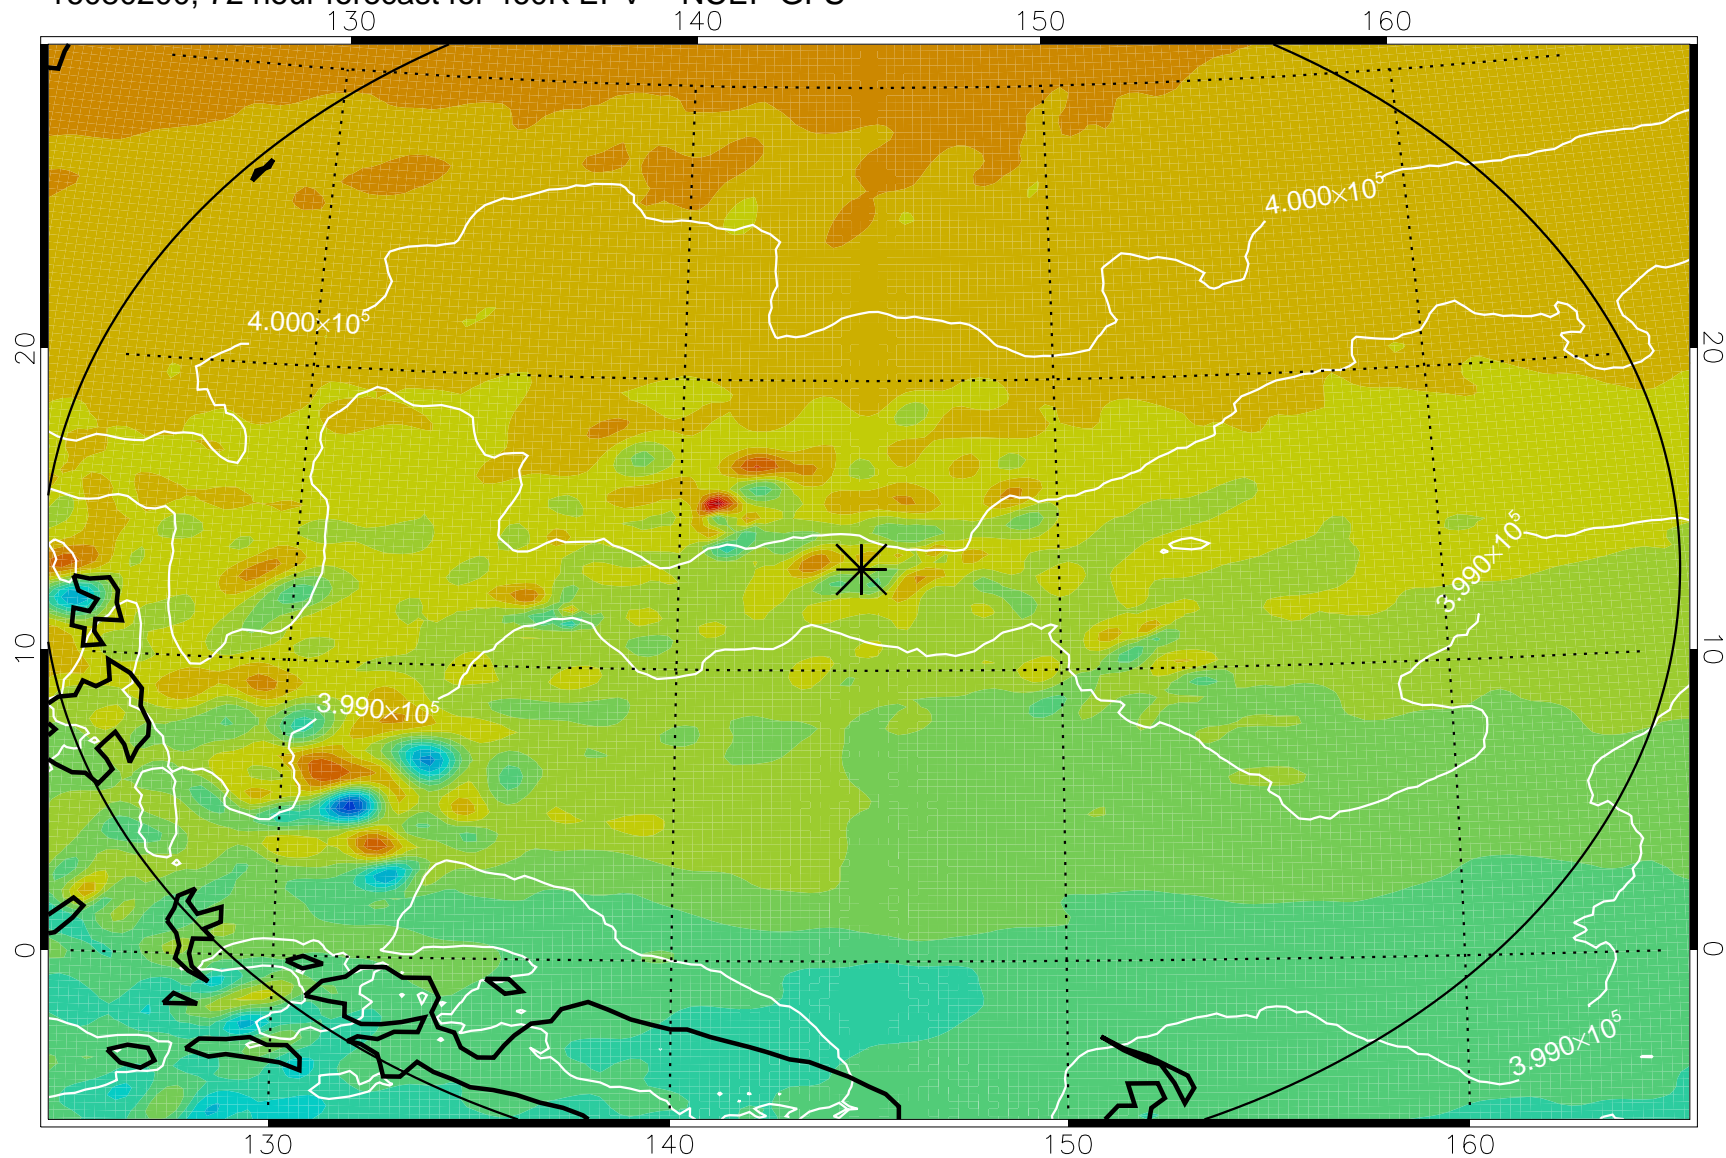

16073118, 42 hour forecast for 460K EPV -- NCEP GFS

460K Montgomery Streamfunction, white

Range ring of 2304 km

16080100, 48 hour forecast for 460K EPV -- NCEP GFS

460K Montgomery Streamfunction, white

Range ring of 2304 km

16080106, 54 hour forecast for 460K EPV -- NCEP GFS

460K Montgomery Streamfunction, white

Range ring of 2304 km

16080112, 60 hour forecast for 460K EPV -- NCEP GFS

460K Montgomery Streamfunction, white

Range ring of 2304 km

16080118, 66 hour forecast for 460K EPV -- NCEP GFS

460K Montgomery Streamfunction, white

Range ring of 2304 km

16080200, 72 hour forecast for 460K EPV -- NCEP GFS

460K Montgomery Streamfunction, white

Range ring of 2304 km

16080206, 78 hour forecast for 460K EPV -- NCEP GFS

460K Montgomery Streamfunction, white

Range ring of 2304 km

16080212, 84 hour forecast for 460K EPV -- NCEP GFS

460K Montgomery Streamfunction, white

Range ring of 2304 km