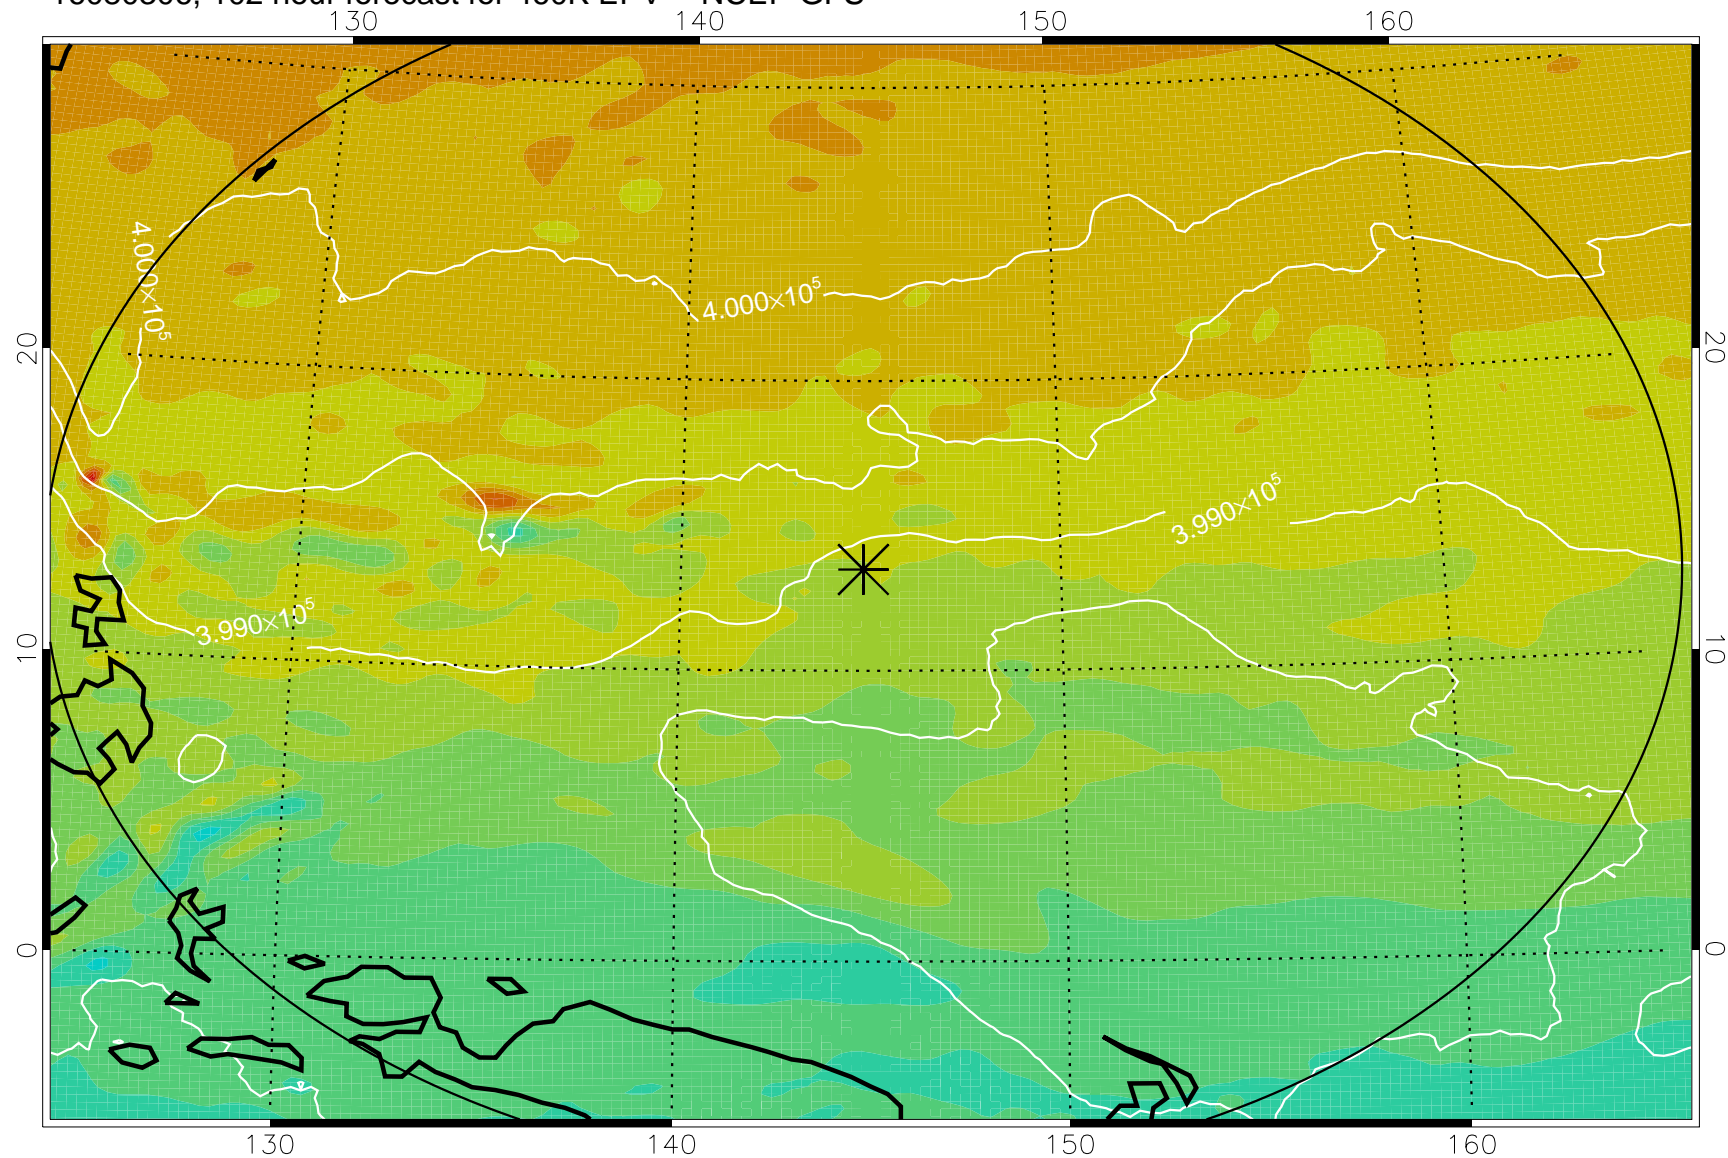

16080206, 78 hour forecast for 460K EPV -- NCEP GFS

460K Montgomery Streamfunction, white

Range ring of 2304 km

16080212, 84 hour forecast for 460K EPV -- NCEP GFS

460K Montgomery Streamfunction, white

Range ring of 2304 km

16080218, 90 hour forecast for 460K EPV -- NCEP GFS

460K Montgomery Streamfunction, white

Range ring of 2304 km

16080300, 96 hour forecast for 460K EPV -- NCEP GFS

460K Montgomery Streamfunction, white

Range ring of 2304 km

16080306, 102 hour forecast for 460K EPV -- NCEP GFS

460K Montgomery Streamfunction, white

Range ring of 2304 km

16080312, 108 hour forecast for 460K EPV -- NCEP GFS

460K Montgomery Streamfunction, white

Range ring of 2304 km

16080318, 114 hour forecast for 460K EPV -- NCEP GFS

460K Montgomery Streamfunction, white

Range ring of 2304 km

16080400, 120 hour forecast for 460K EPV -- NCEP GFS

460K Montgomery Streamfunction, white

Range ring of 2304 km