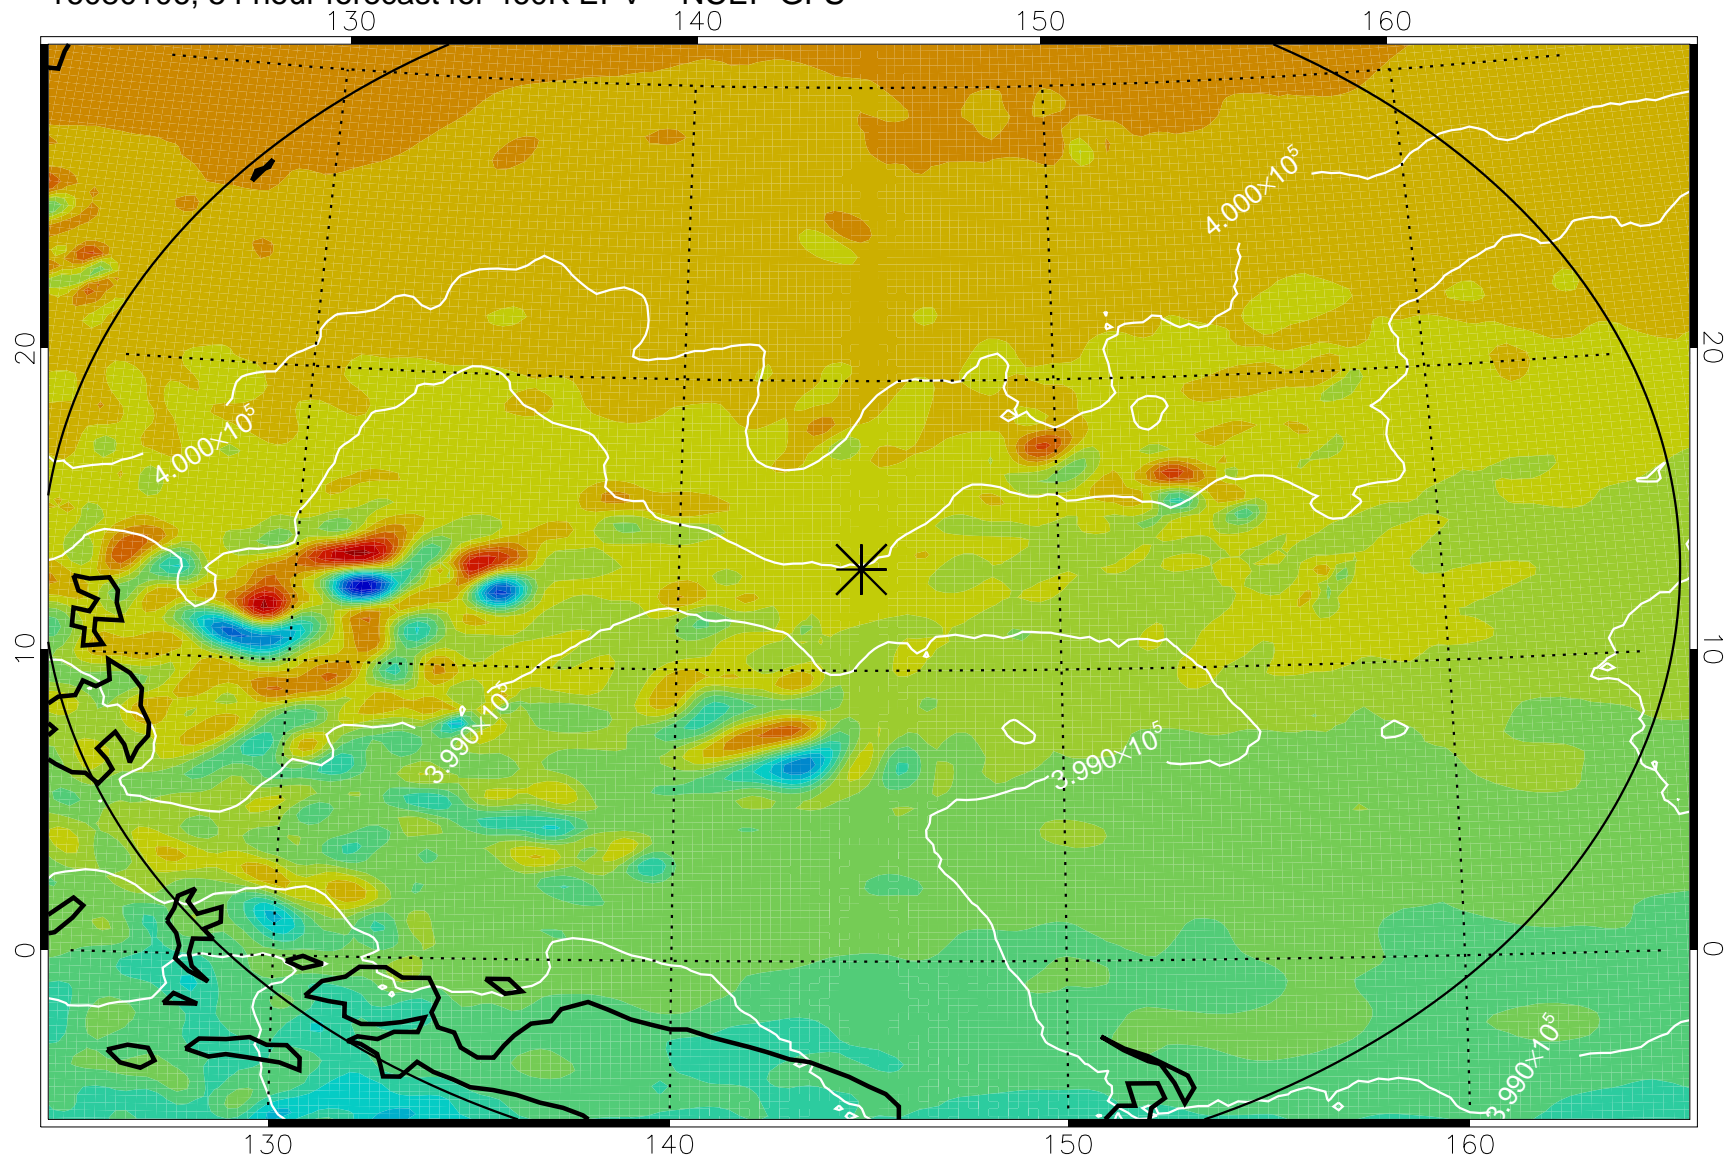

16073118, 42 hour forecast for 460K EPV -- NCEP GFS

460K Montgomery Streamfunction, white

Range ring of 2304 km

16080100, 48 hour forecast for 460K EPV -- NCEP GFS

460K Montgomery Streamfunction, white

Range ring of 2304 km

16080106, 54 hour forecast for 460K EPV -- NCEP GFS

460K Montgomery Streamfunction, white

Range ring of 2304 km

16080112, 60 hour forecast for 460K EPV -- NCEP GFS

460K Montgomery Streamfunction, white

Range ring of 2304 km

16080118, 66 hour forecast for 460K EPV -- NCEP GFS

460K Montgomery Streamfunction, white

Range ring of 2304 km

16080200, 72 hour forecast for 460K EPV -- NCEP GFS

460K Montgomery Streamfunction, white

Range ring of 2304 km

16080206, 78 hour forecast for 460K EPV -- NCEP GFS

460K Montgomery Streamfunction, white

Range ring of 2304 km

16080212, 84 hour forecast for 460K EPV -- NCEP GFS

460K Montgomery Streamfunction, white

Range ring of 2304 km