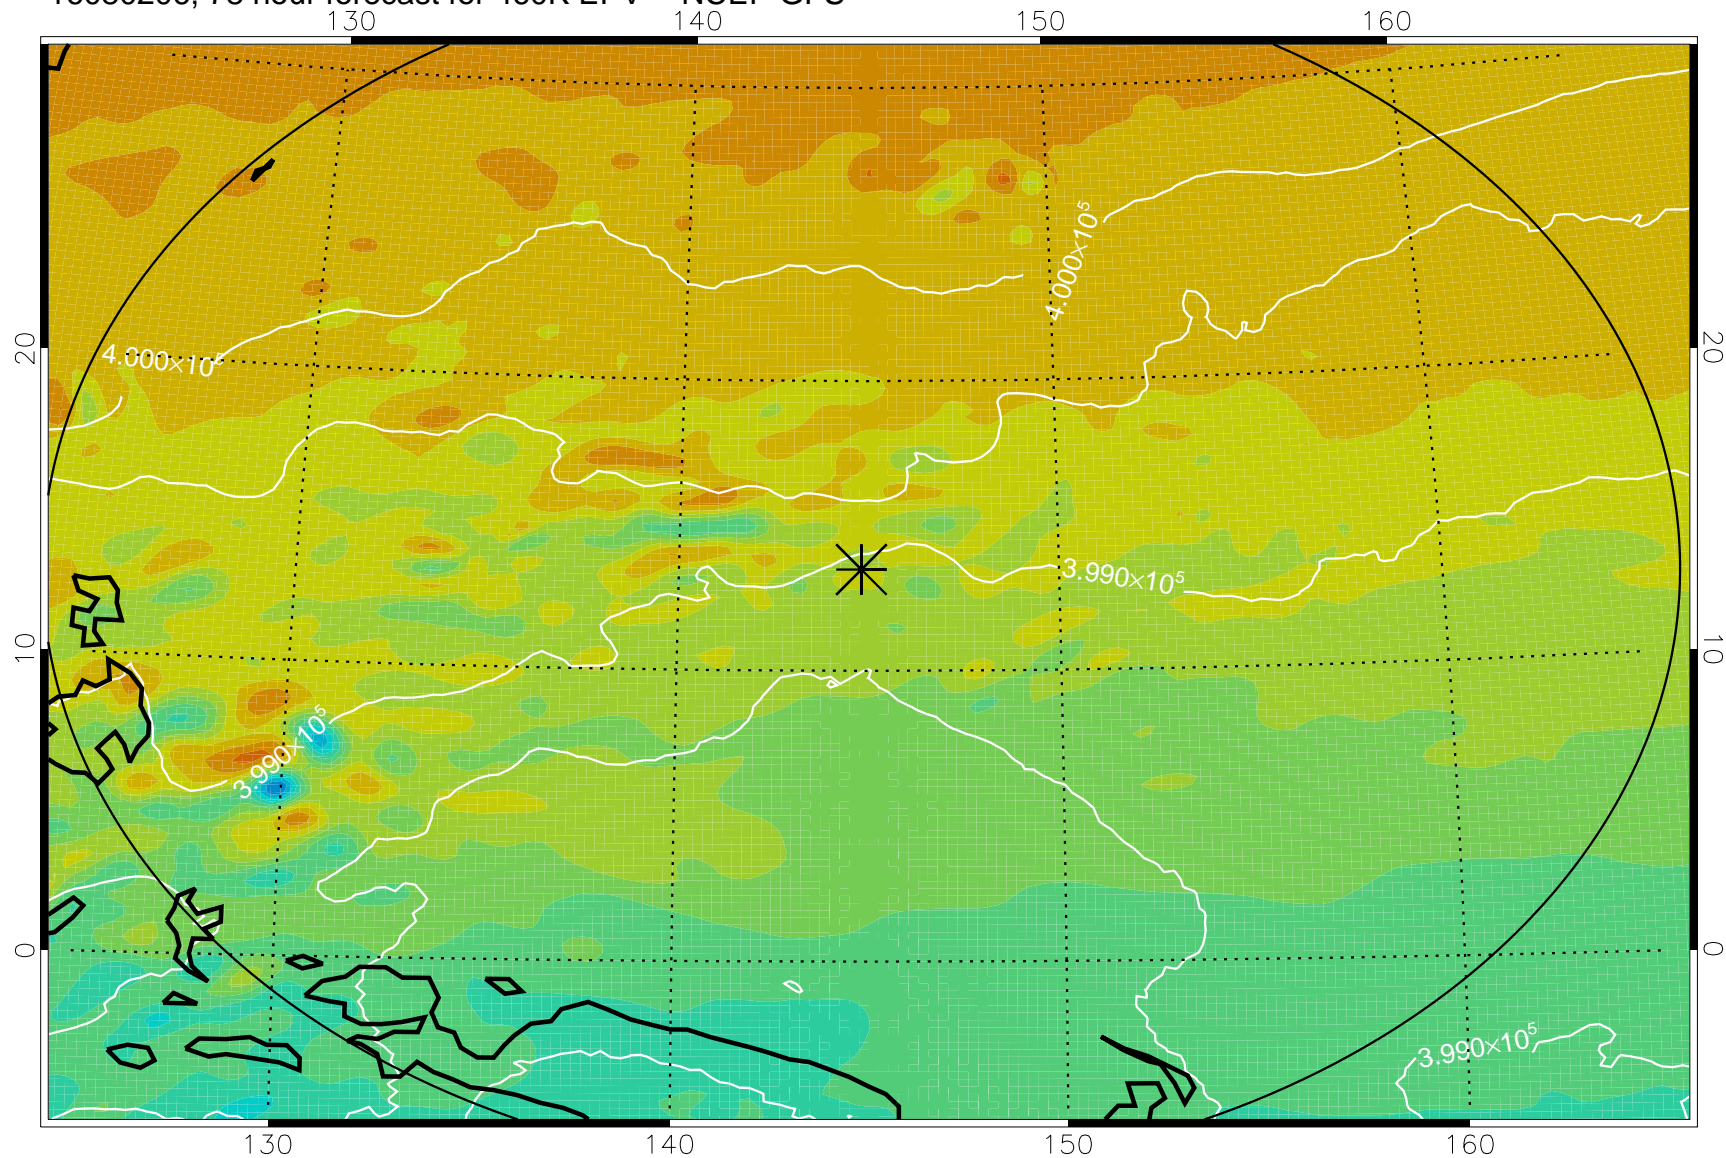

16080106, 54 hour forecast for 460K EPV -- NCEP GFS

460K Montgomery Streamfunction, white

Range ring of 2304 km

16080112, 60 hour forecast for 460K EPV -- NCEP GFS

460K Montgomery Streamfunction, white

Range ring of 2304 km

16080118, 66 hour forecast for 460K EPV -- NCEP GFS

460K Montgomery Streamfunction, white

Range ring of 2304 km

16080200, 72 hour forecast for 460K EPV -- NCEP GFS

460K Montgomery Streamfunction, white

Range ring of 2304 km

16080206, 78 hour forecast for 460K EPV -- NCEP GFS

460K Montgomery Streamfunction, white

Range ring of 2304 km

16080212, 84 hour forecast for 460K EPV -- NCEP GFS

460K Montgomery Streamfunction, white

Range ring of 2304 km

16080218, 90 hour forecast for 460K EPV -- NCEP GFS

460K Montgomery Streamfunction, white

Range ring of 2304 km

16080300, 96 hour forecast for 460K EPV -- NCEP GFS

460K Montgomery Streamfunction, white

Range ring of 2304 km