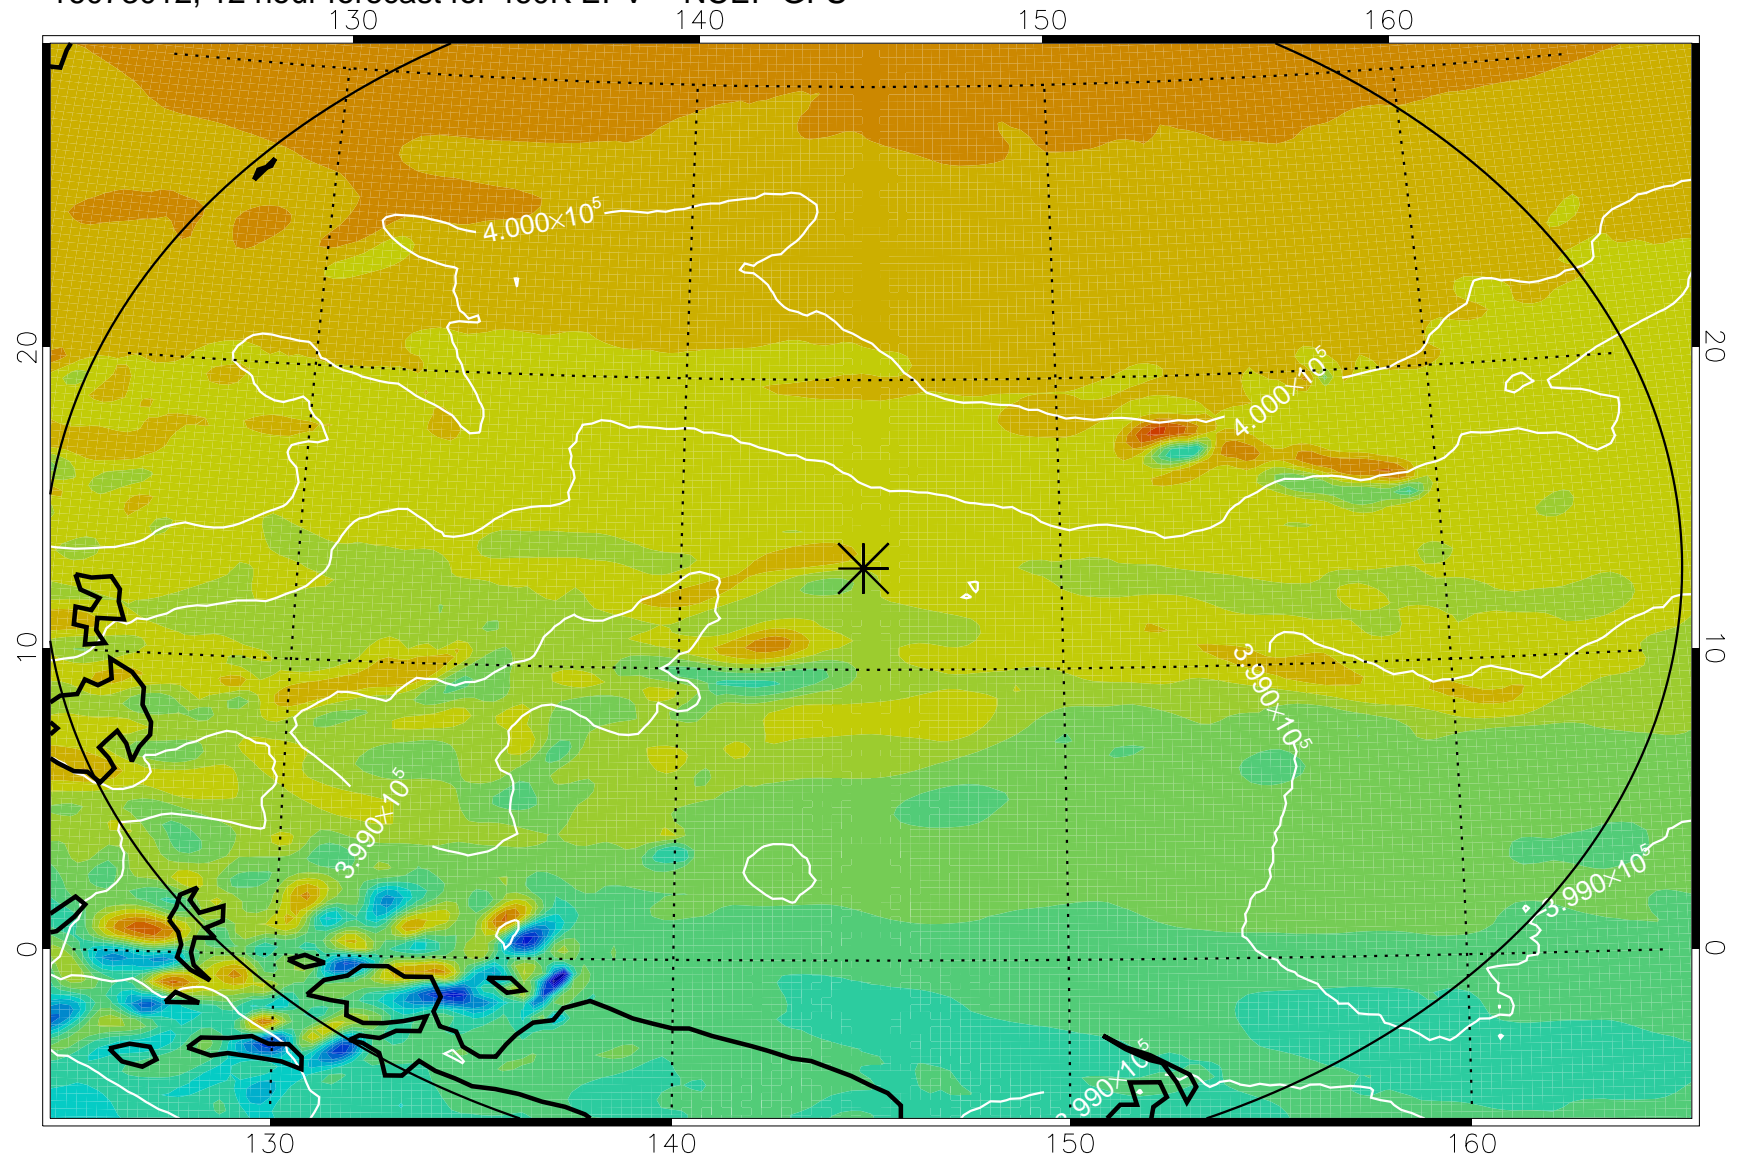

16073006, 6 hour forecast for 460K EPV -- NCEP GFS

460K Montgomery Streamfunction, white

Range ring of 2304 km

16073012, 12 hour forecast for 460K EPV -- NCEP GFS

460K Montgomery Streamfunction, white

Range ring of 2304 km

16073018, 18 hour forecast for 460K EPV -- NCEP GFS

460K Montgomery Streamfunction, white

Range ring of 2304 km

16073100, 24 hour forecast for 460K EPV -- NCEP GFS

460K Montgomery Streamfunction, white

Range ring of 2304 km

16073106, 30 hour forecast for 460K EPV -- NCEP GFS

460K Montgomery Streamfunction, white

Range ring of 2304 km

16073112, 36 hour forecast for 460K EPV -- NCEP GFS

460K Montgomery Streamfunction, white

Range ring of 2304 km

16073118, 42 hour forecast for 460K EPV -- NCEP GFS

460K Montgomery Streamfunction, white

Range ring of 2304 km

16080100, 48 hour forecast for 460K EPV -- NCEP GFS

460K Montgomery Streamfunction, white

Range ring of 2304 km