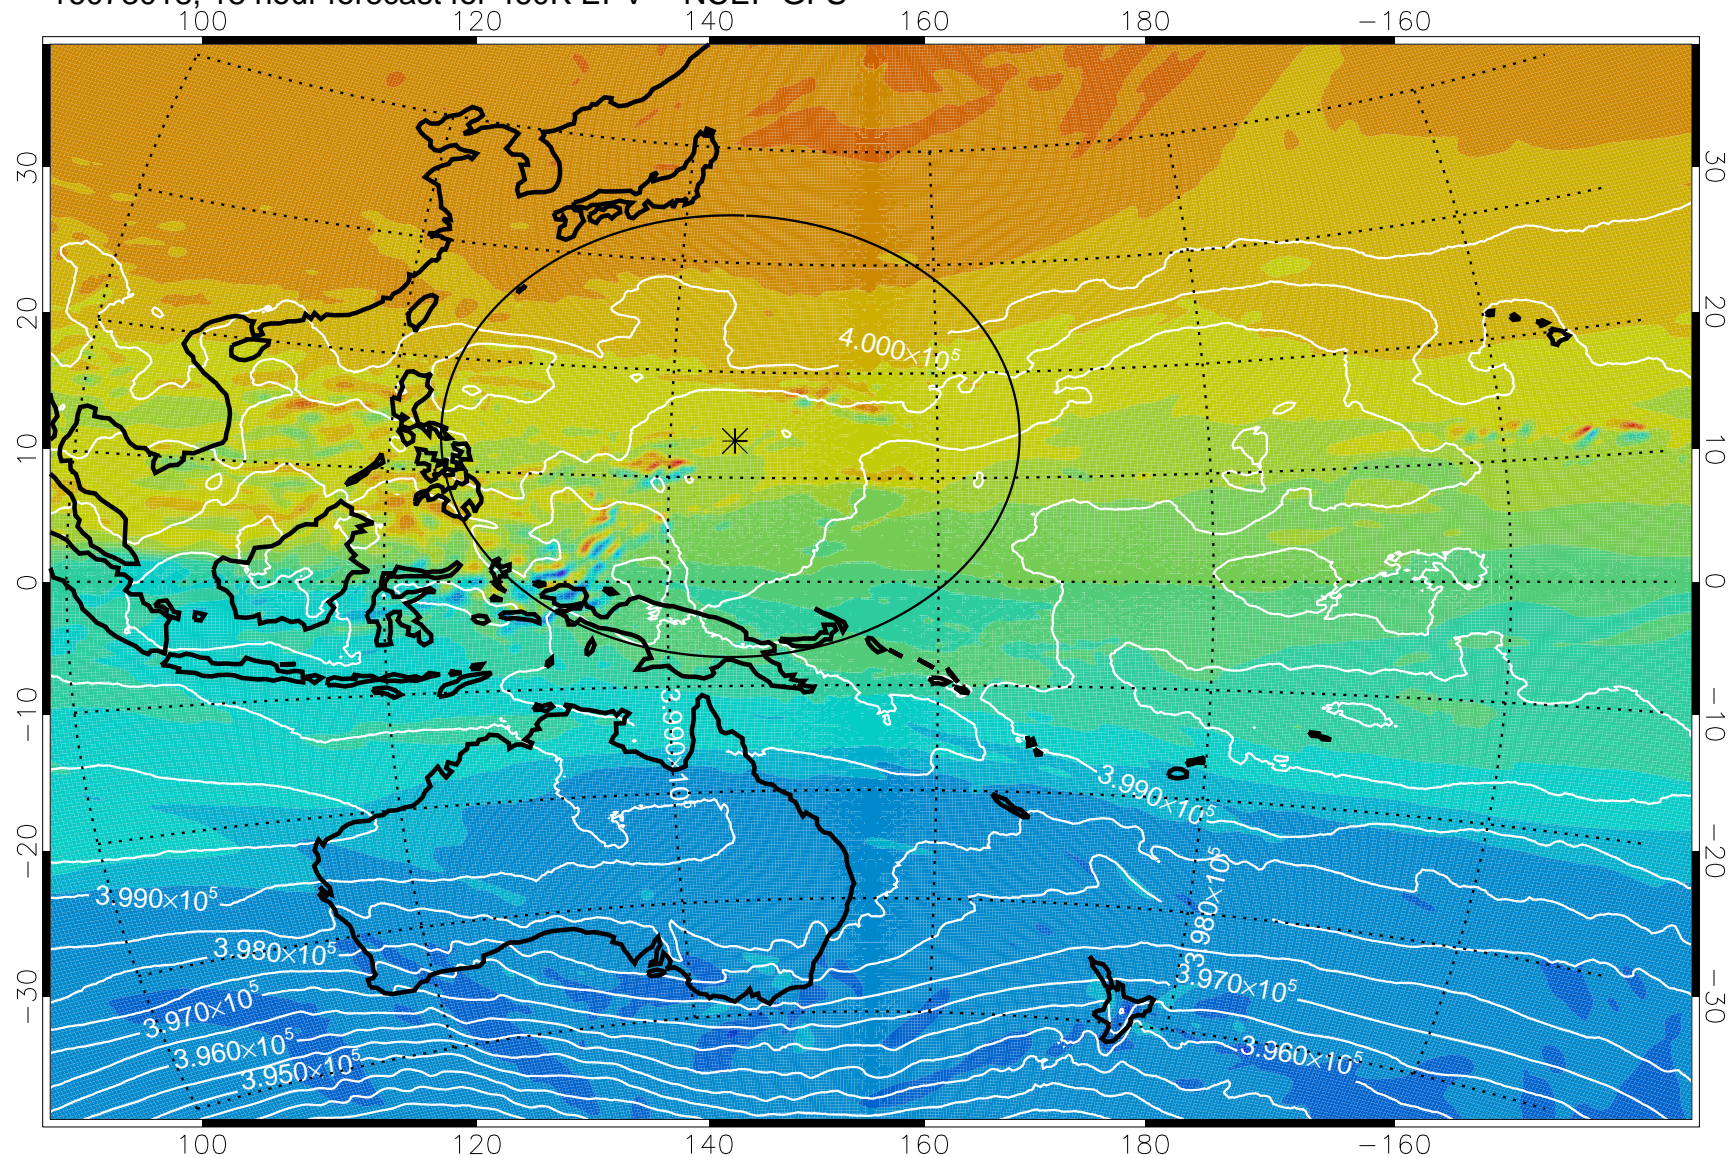

16073006, 6 hour forecast for 460K EPV -- NCEP GFS

460K Montgomery Streamfunction, white

Range ring of 2304 km

16073012, 12 hour forecast for 460K EPV -- NCEP GFS

460K Montgomery Streamfunction, white

Range ring of 2304 km

16073018, 18 hour forecast for 460K EPV -- NCEP GFS

460K Montgomery Streamfunction, white

Range ring of 2304 km

16073100, 24 hour forecast for 460K EPV -- NCEP GFS

460K Montgomery Streamfunction, white

Range ring of 2304 km

16073106, 30 hour forecast for 460K EPV -- NCEP GFS

460K Montgomery Streamfunction, white

Range ring of 2304 km

16073112, 36 hour forecast for 460K EPV -- NCEP GFS

460K Montgomery Streamfunction, white

Range ring of 2304 km

16073118, 42 hour forecast for 460K EPV -- NCEP GFS

460K Montgomery Streamfunction, white

Range ring of 2304 km

16080100, 48 hour forecast for 460K EPV -- NCEP GFS

460K Montgomery Streamfunction, white

Range ring of 2304 km