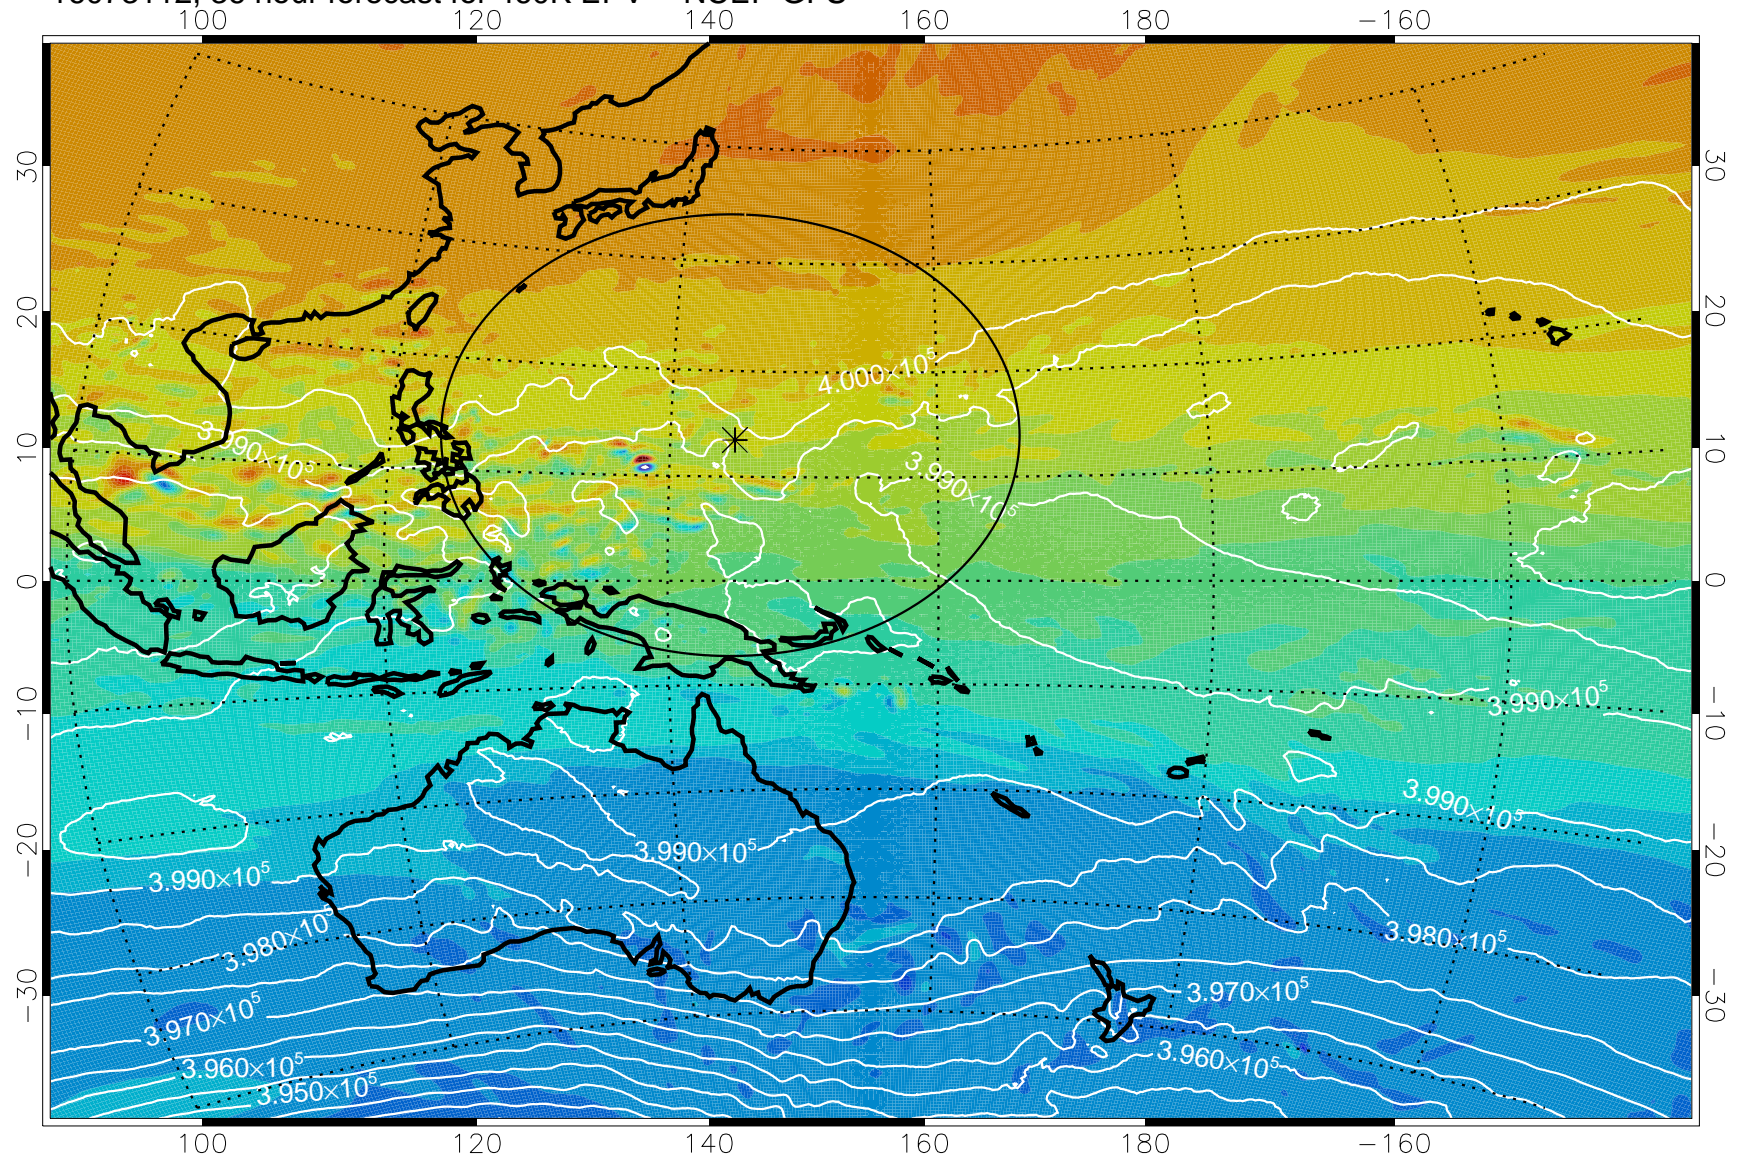

16073106, 30 hour forecast for 460K EPV -- NCEP GFS

460K Montgomery Streamfunction, white

Range ring of 2304 km

16073112, 36 hour forecast for 460K EPV -- NCEP GFS

460K Montgomery Streamfunction, white

Range ring of 2304 km

16073118, 42 hour forecast for 460K EPV -- NCEP GFS

460K Montgomery Streamfunction, white

Range ring of 2304 km

16080100, 48 hour forecast for 460K EPV -- NCEP GFS

460K Montgomery Streamfunction, white

Range ring of 2304 km

16080106, 54 hour forecast for 460K EPV -- NCEP GFS

460K Montgomery Streamfunction, white

Range ring of 2304 km

16080112, 60 hour forecast for 460K EPV -- NCEP GFS

460K Montgomery Streamfunction, white

Range ring of 2304 km

16080118, 66 hour forecast for 460K EPV -- NCEP GFS

460K Montgomery Streamfunction, white

Range ring of 2304 km

16080200, 72 hour forecast for 460K EPV -- NCEP GFS

460K Montgomery Streamfunction, white

Range ring of 2304 km