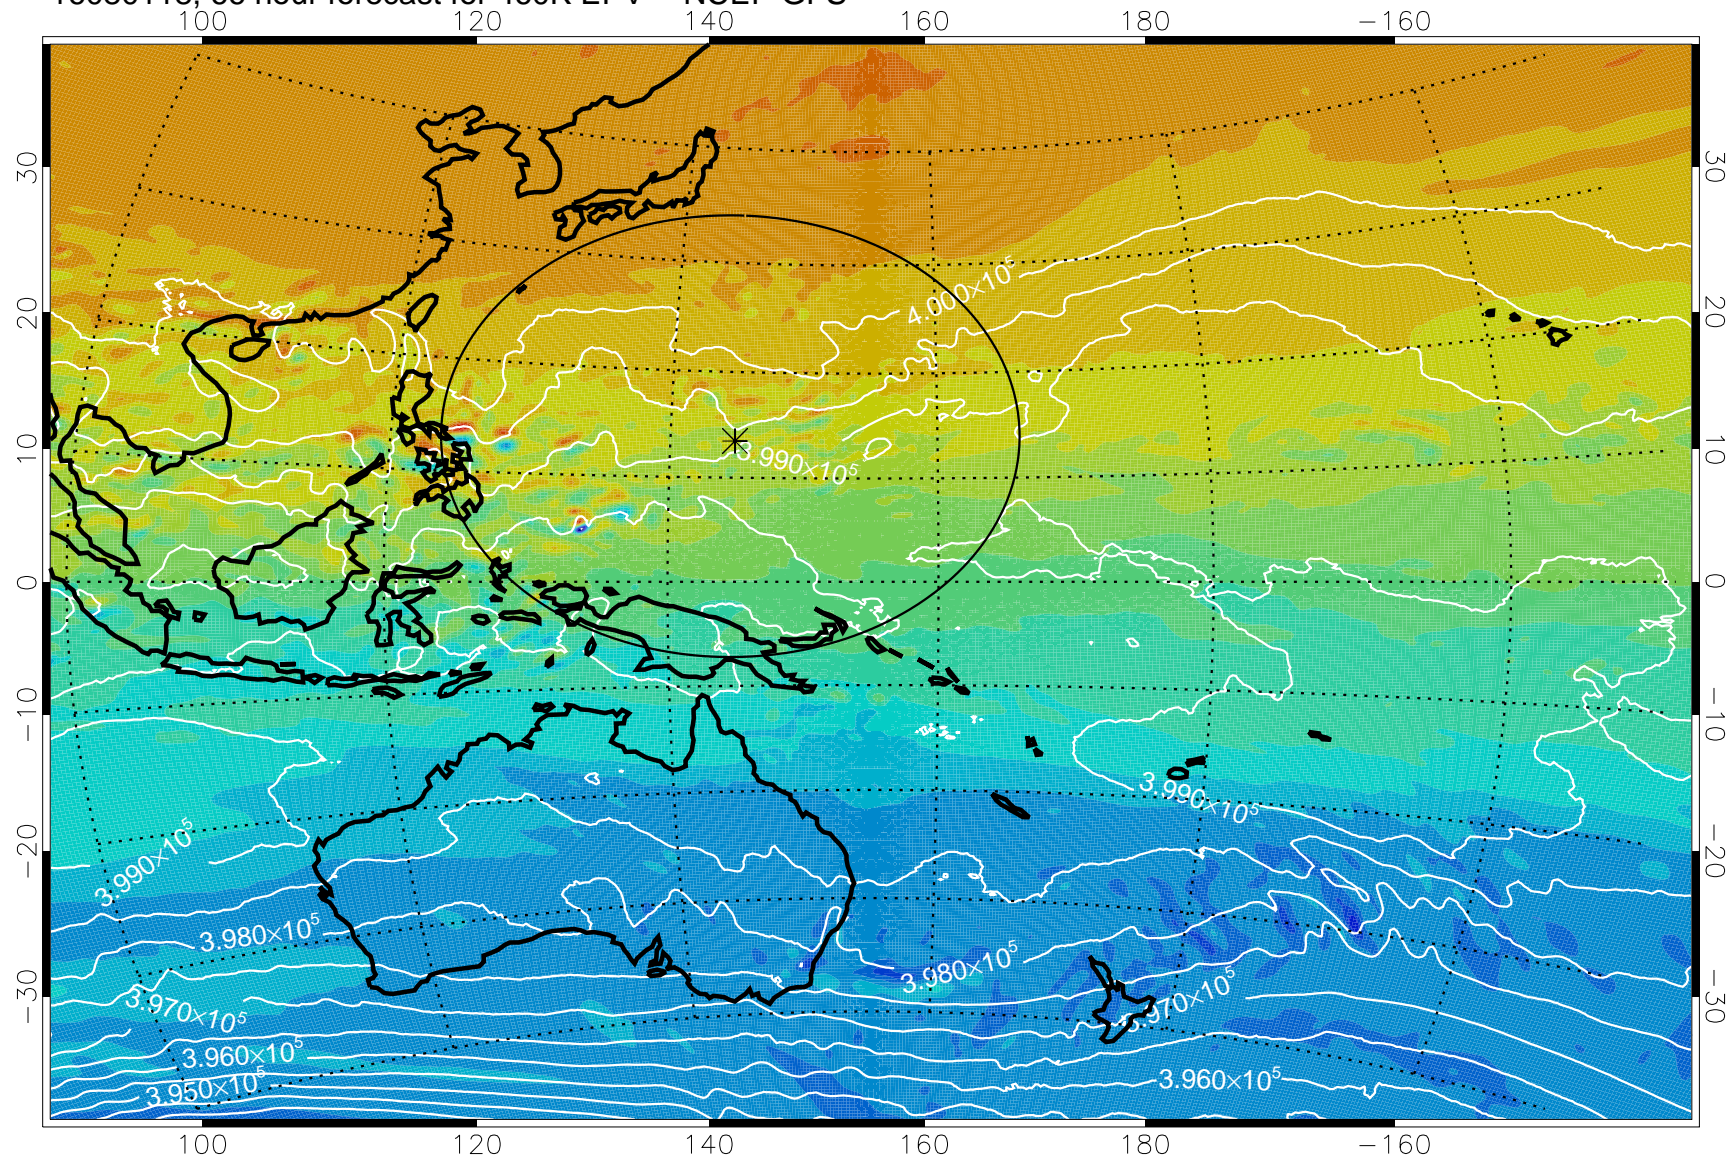

16073118, 42 hour forecast for 460K EPV -- NCEP GFS

460K Montgomery Streamfunction, white

Range ring of 2304 km

16080100, 48 hour forecast for 460K EPV -- NCEP GFS

460K Montgomery Streamfunction, white

Range ring of 2304 km

16080106, 54 hour forecast for 460K EPV -- NCEP GFS

460K Montgomery Streamfunction, white

Range ring of 2304 km

16080112, 60 hour forecast for 460K EPV -- NCEP GFS

460K Montgomery Streamfunction, white

Range ring of 2304 km

16080118, 66 hour forecast for 460K EPV -- NCEP GFS

460K Montgomery Streamfunction, white

Range ring of 2304 km

16080200, 72 hour forecast for 460K EPV -- NCEP GFS

460K Montgomery Streamfunction, white

Range ring of 2304 km

16080206, 78 hour forecast for 460K EPV -- NCEP GFS

460K Montgomery Streamfunction, white

Range ring of 2304 km

16080212, 84 hour forecast for 460K EPV -- NCEP GFS

460K Montgomery Streamfunction, white

Range ring of 2304 km