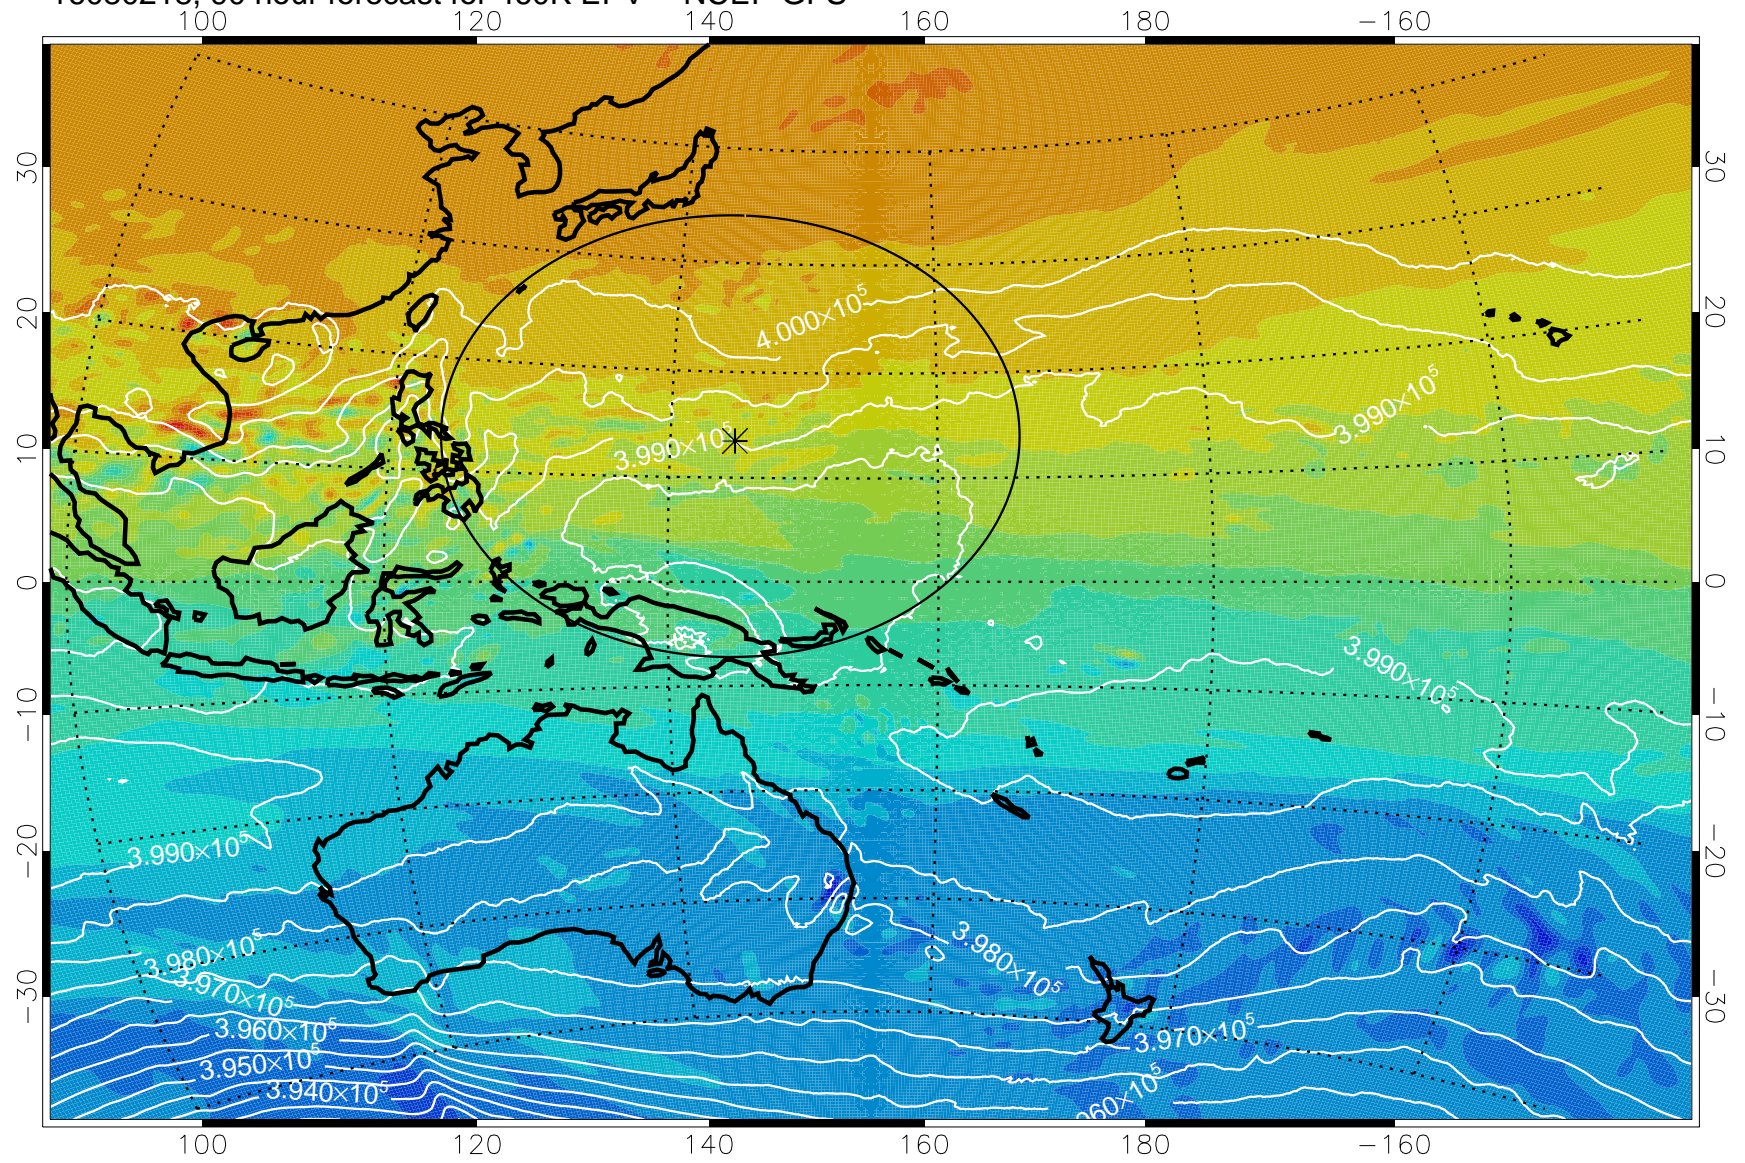

16080118, 66 hour forecast for 460K EPV -- NCEP GFS

460K Montgomery Streamfunction, white

Range ring of 2304 km

16080200, 72 hour forecast for 460K EPV -- NCEP GFS

460K Montgomery Streamfunction, white

Range ring of 2304 km

16080206, 78 hour forecast for 460K EPV -- NCEP GFS

460K Montgomery Streamfunction, white

Range ring of 2304 km

16080212, 84 hour forecast for 460K EPV -- NCEP GFS

460K Montgomery Streamfunction, white

Range ring of 2304 km

16080218, 90 hour forecast for 460K EPV -- NCEP GFS

460K Montgomery Streamfunction, white

Range ring of 2304 km

16080300, 96 hour forecast for 460K EPV -- NCEP GFS

460K Montgomery Streamfunction, white

Range ring of 2304 km

16080306, 102 hour forecast for 460K EPV -- NCEP GFS

460K Montgomery Streamfunction, white

Range ring of 2304 km

16080312, 108 hour forecast for 460K EPV -- NCEP GFS

460K Montgomery Streamfunction, white

Range ring of 2304 km