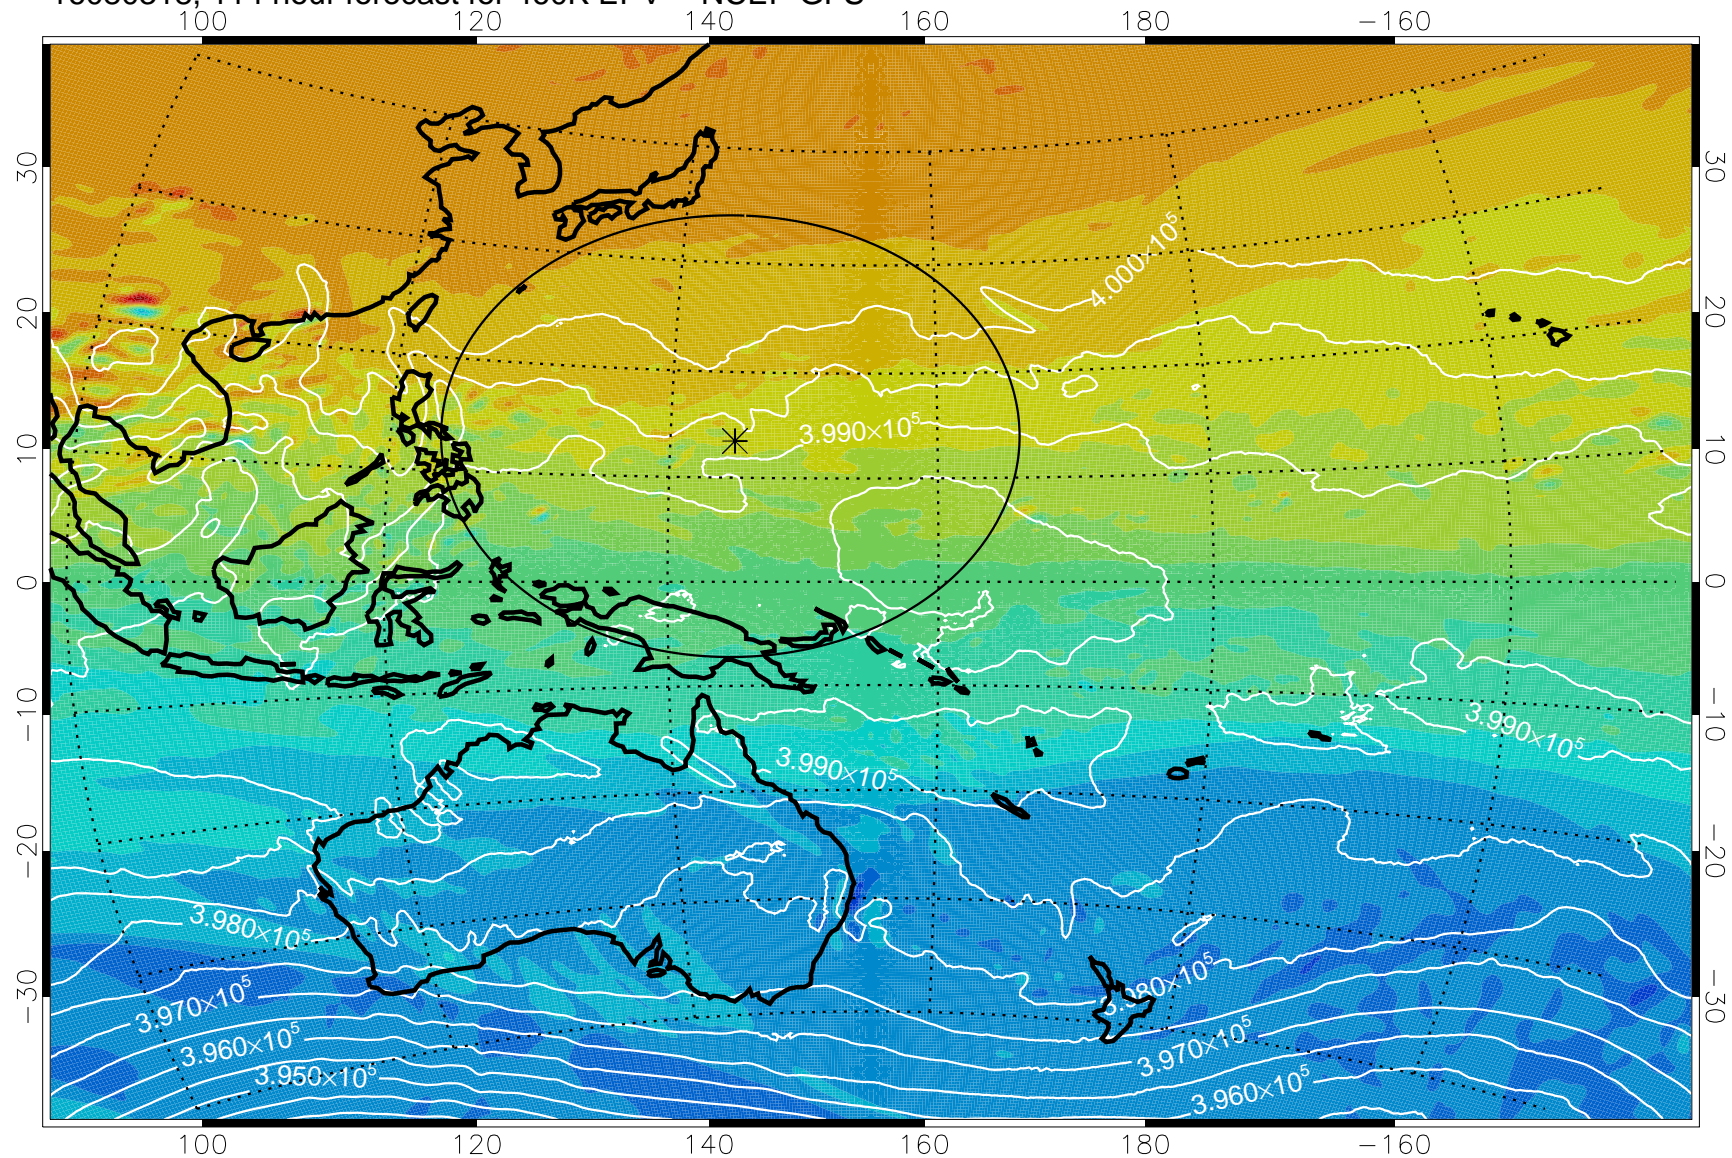

16080206, 78 hour forecast for 460K EPV -- NCEP GFS

460K Montgomery Streamfunction, white

Range ring of 2304 km

16080212, 84 hour forecast for 460K EPV -- NCEP GFS

460K Montgomery Streamfunction, white

Range ring of 2304 km

16080218, 90 hour forecast for 460K EPV -- NCEP GFS

460K Montgomery Streamfunction, white

Range ring of 2304 km

16080300, 96 hour forecast for 460K EPV -- NCEP GFS

460K Montgomery Streamfunction, white

Range ring of 2304 km

16080306, 102 hour forecast for 460K EPV -- NCEP GFS

460K Montgomery Streamfunction, white

Range ring of 2304 km

16080312, 108 hour forecast for 460K EPV -- NCEP GFS

460K Montgomery Streamfunction, white

Range ring of 2304 km

16080318, 114 hour forecast for 460K EPV -- NCEP GFS

460K Montgomery Streamfunction, white

Range ring of 2304 km

16080400, 120 hour forecast for 460K EPV -- NCEP GFS

460K Montgomery Streamfunction, white

Range ring of 2304 km