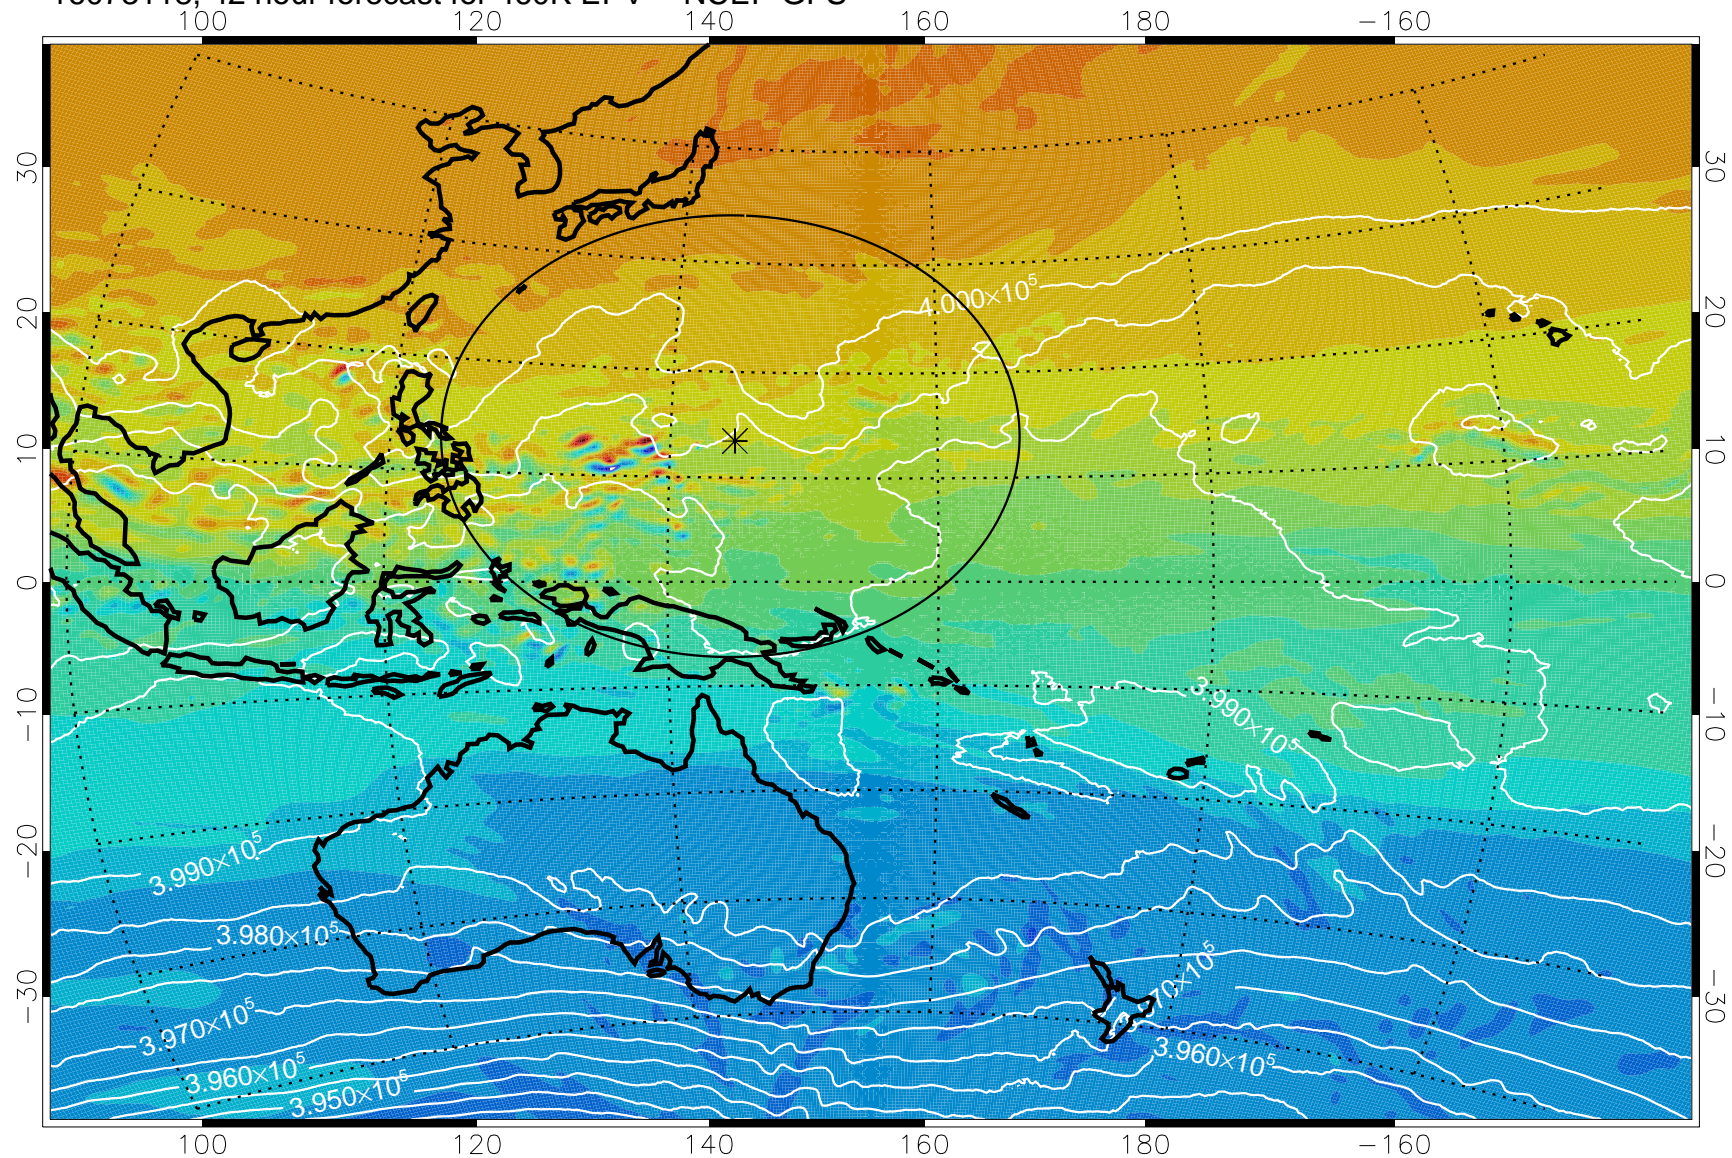

16073106, 30 hour forecast for 460K EPV -- NCEP GFS

460K Montgomery Streamfunction, white

Range ring of 2304 km

16073112, 36 hour forecast for 460K EPV -- NCEP GFS

460K Montgomery Streamfunction, white

Range ring of 2304 km

16073118, 42 hour forecast for 460K EPV -- NCEP GFS

460K Montgomery Streamfunction, white

Range ring of 2304 km

16080100, 48 hour forecast for 460K EPV -- NCEP GFS

460K Montgomery Streamfunction, white

Range ring of 2304 km

16080106, 54 hour forecast for 460K EPV -- NCEP GFS

460K Montgomery Streamfunction, white

Range ring of 2304 km

16080112, 60 hour forecast for 460K EPV -- NCEP GFS

460K Montgomery Streamfunction, white

Range ring of 2304 km

16080118, 66 hour forecast for 460K EPV -- NCEP GFS

460K Montgomery Streamfunction, white

Range ring of 2304 km

16080200, 72 hour forecast for 460K EPV -- NCEP GFS

460K Montgomery Streamfunction, white

Range ring of 2304 km