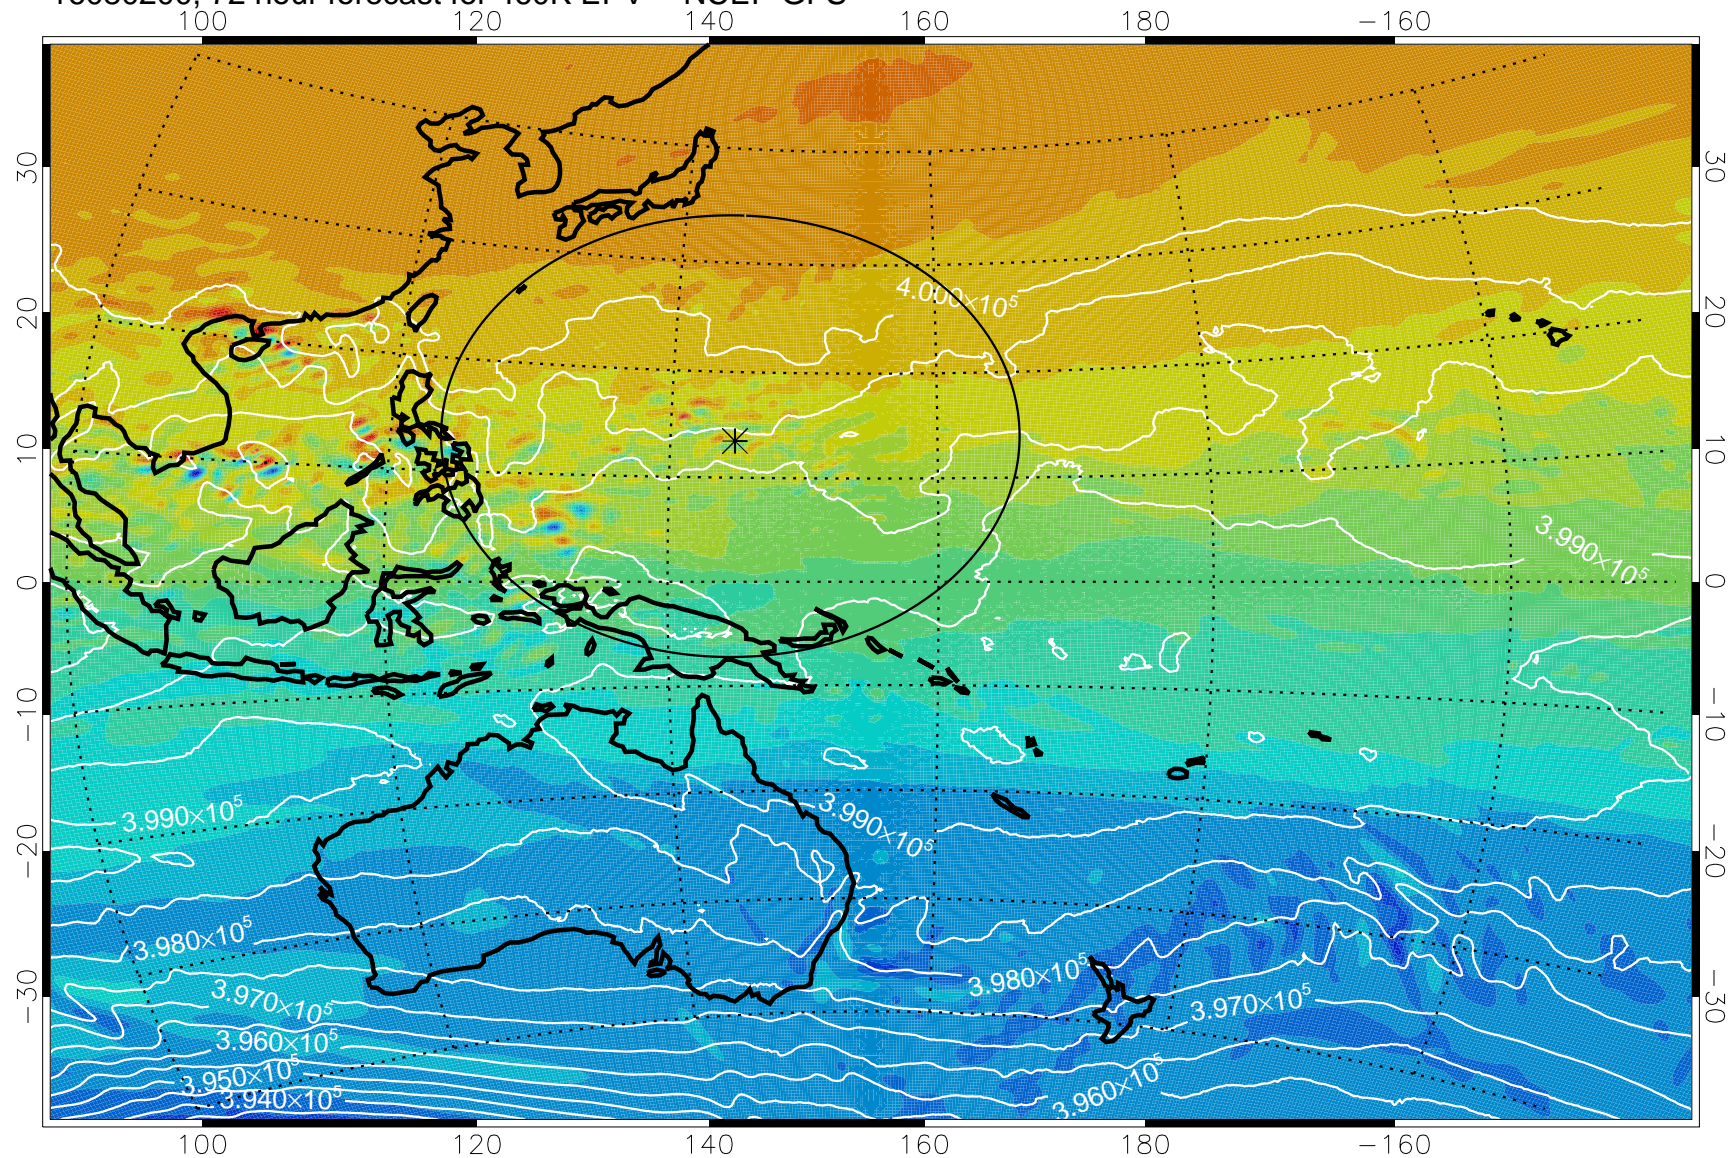

16080106, 54 hour forecast for 460K EPV -- NCEP GFS

460K Montgomery Streamfunction, white

Range ring of 2304 km

16080112, 60 hour forecast for 460K EPV -- NCEP GFS

460K Montgomery Streamfunction, white

Range ring of 2304 km

16080118, 66 hour forecast for 460K EPV -- NCEP GFS

460K Montgomery Streamfunction, white

Range ring of 2304 km

16080200, 72 hour forecast for 460K EPV -- NCEP GFS

460K Montgomery Streamfunction, white

Range ring of 2304 km

16080206, 78 hour forecast for 460K EPV -- NCEP GFS

460K Montgomery Streamfunction, white

Range ring of 2304 km

16080212, 84 hour forecast for 460K EPV -- NCEP GFS

460K Montgomery Streamfunction, white

Range ring of 2304 km

16080218, 90 hour forecast for 460K EPV -- NCEP GFS

460K Montgomery Streamfunction, white

Range ring of 2304 km

16080300, 96 hour forecast for 460K EPV -- NCEP GFS

460K Montgomery Streamfunction, white

Range ring of 2304 km