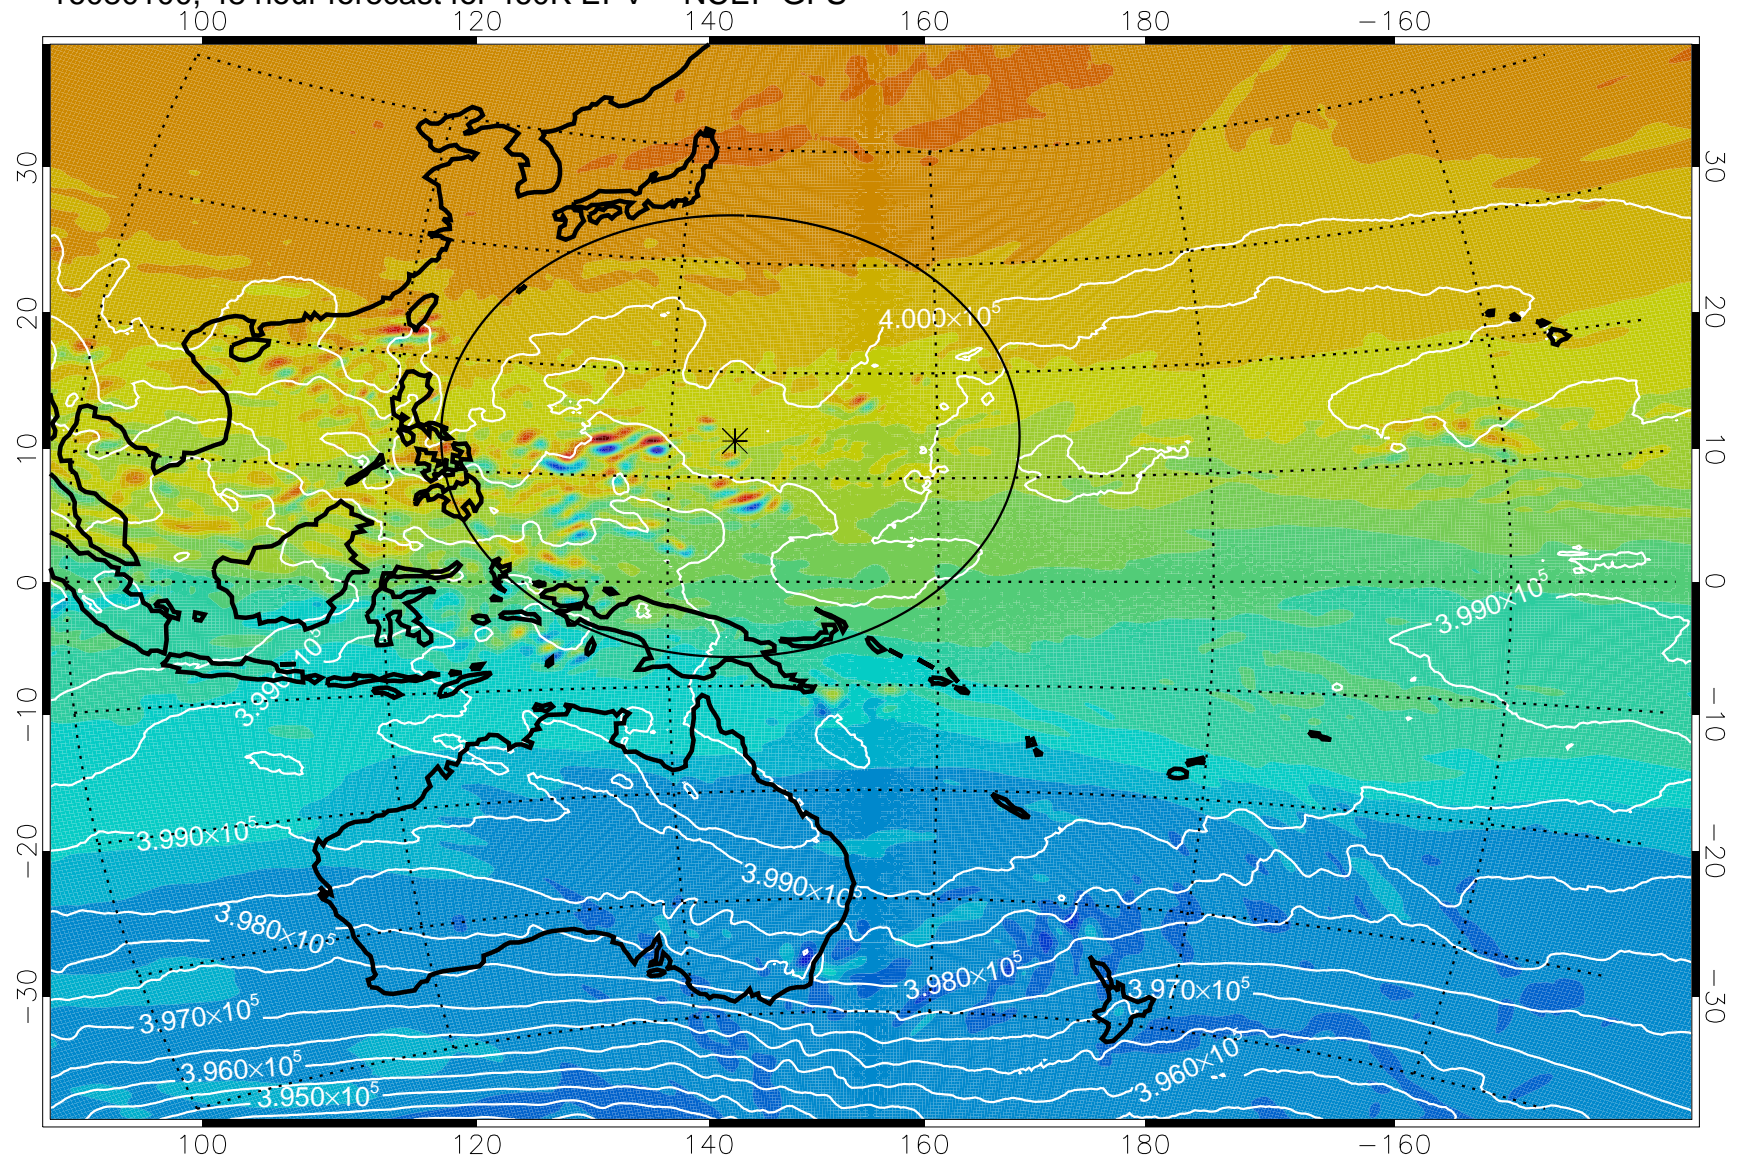

16073106, 30 hour forecast for 460K EPV -- NCEP GFS

460K Montgomery Streamfunction, white

Range ring of 2304 km

16073112, 36 hour forecast for 460K EPV -- NCEP GFS

460K Montgomery Streamfunction, white

Range ring of 2304 km

16073118, 42 hour forecast for 460K EPV -- NCEP GFS

460K Montgomery Streamfunction, white

Range ring of 2304 km

16080100, 48 hour forecast for 460K EPV -- NCEP GFS

460K Montgomery Streamfunction, white

Range ring of 2304 km

16080106, 54 hour forecast for 460K EPV -- NCEP GFS

460K Montgomery Streamfunction, white

Range ring of 2304 km

16080112, 60 hour forecast for 460K EPV -- NCEP GFS

460K Montgomery Streamfunction, white

Range ring of 2304 km

16080118, 66 hour forecast for 460K EPV -- NCEP GFS

460K Montgomery Streamfunction, white

Range ring of 2304 km

16080200, 72 hour forecast for 460K EPV -- NCEP GFS

460K Montgomery Streamfunction, white

Range ring of 2304 km