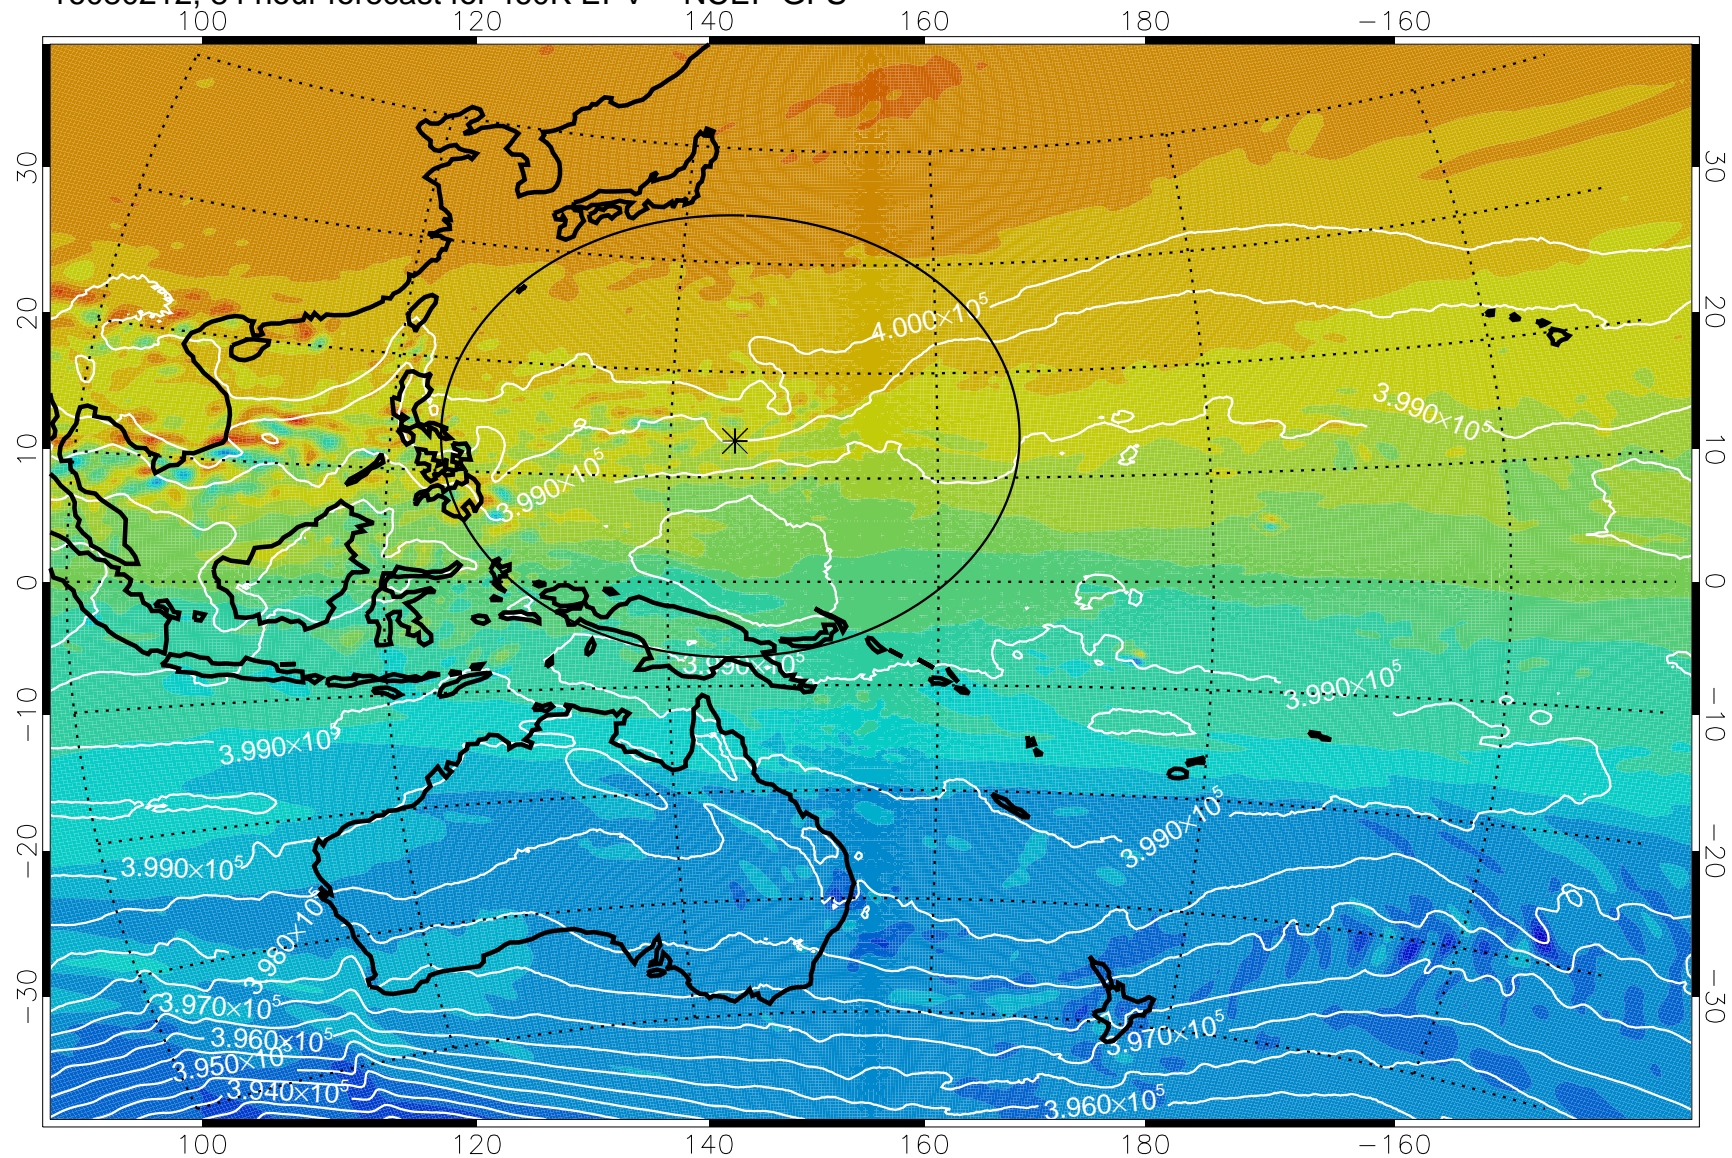

16080106, 54 hour forecast for 460K EPV -- NCEP GFS

460K Montgomery Streamfunction, white

Range ring of 2304 km

16080112, 60 hour forecast for 460K EPV -- NCEP GFS

460K Montgomery Streamfunction, white

Range ring of 2304 km

16080118, 66 hour forecast for 460K EPV -- NCEP GFS

460K Montgomery Streamfunction, white

Range ring of 2304 km

16080200, 72 hour forecast for 460K EPV -- NCEP GFS

460K Montgomery Streamfunction, white

Range ring of 2304 km

16080206, 78 hour forecast for 460K EPV -- NCEP GFS

460K Montgomery Streamfunction, white

Range ring of 2304 km

16080212, 84 hour forecast for 460K EPV -- NCEP GFS

460K Montgomery Streamfunction, white

Range ring of 2304 km

16080218, 90 hour forecast for 460K EPV -- NCEP GFS

460K Montgomery Streamfunction, white

Range ring of 2304 km

16080300, 96 hour forecast for 460K EPV -- NCEP GFS

460K Montgomery Streamfunction, white

Range ring of 2304 km