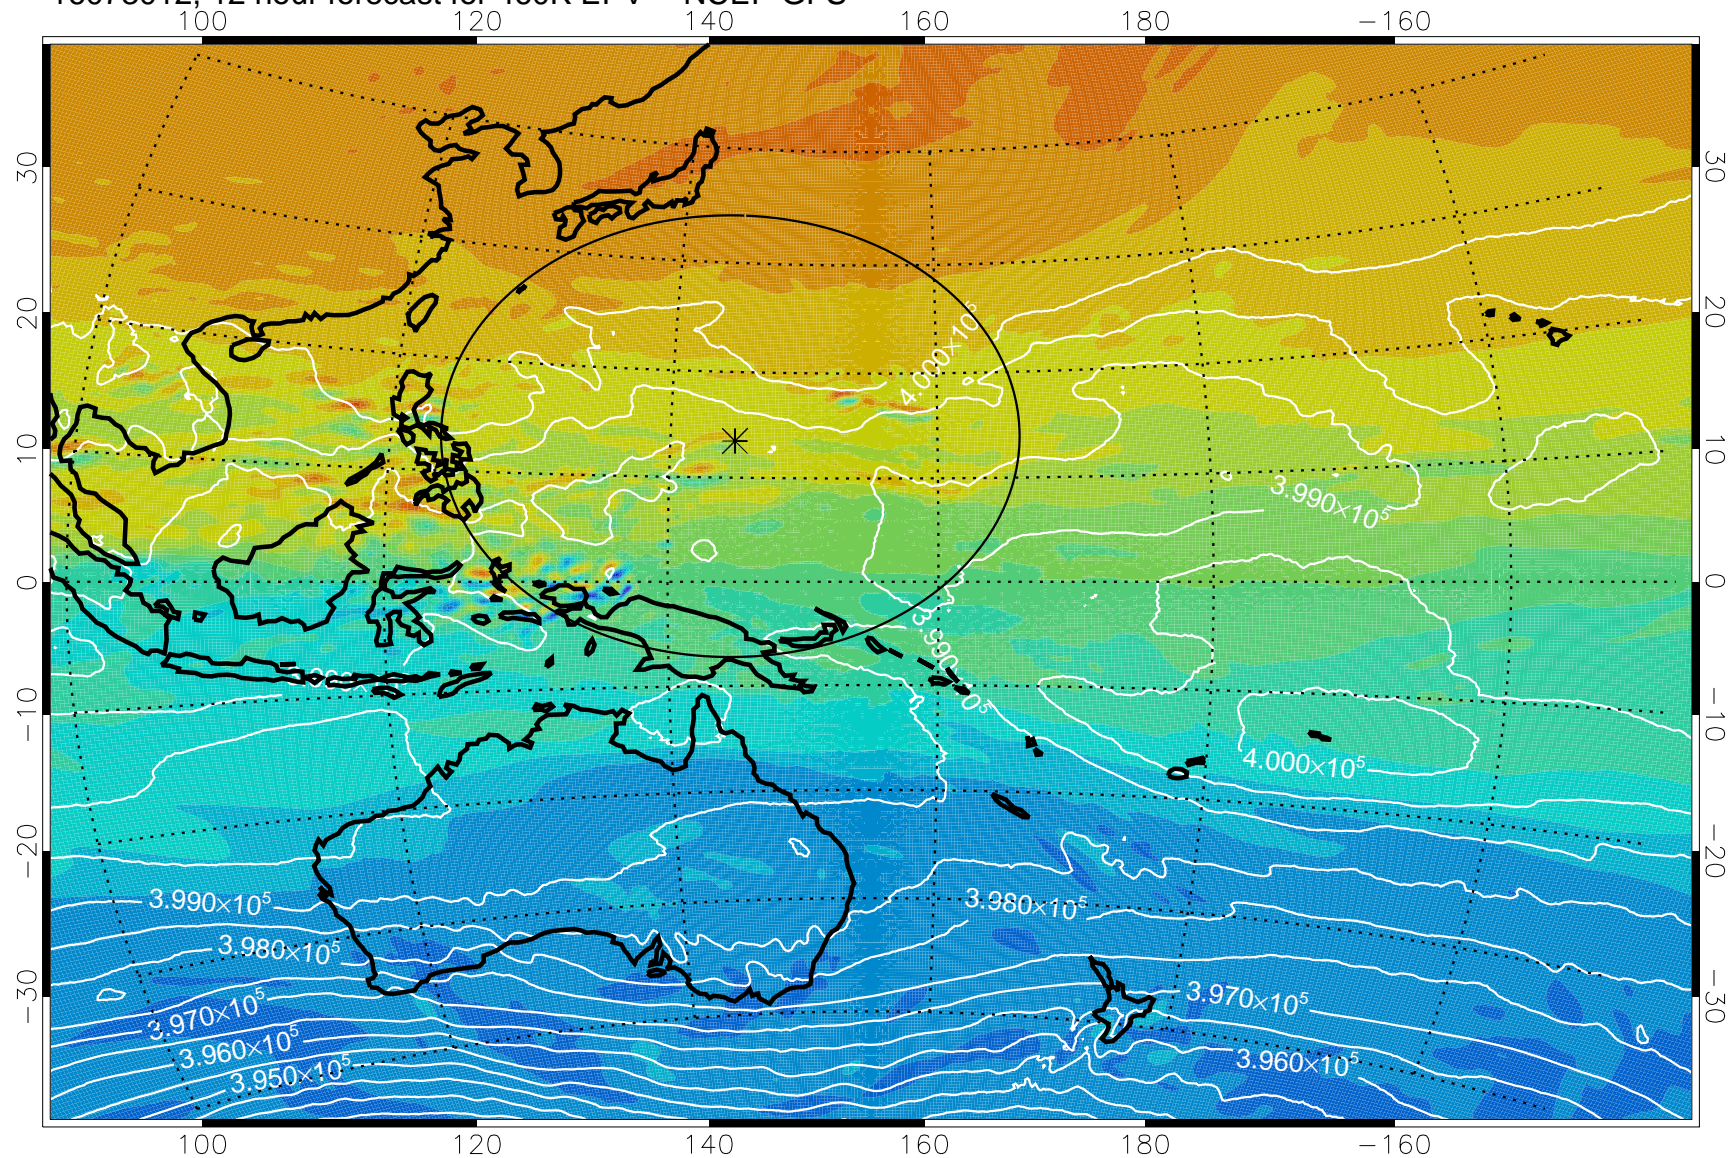

16073006, 6 hour forecast for 460K EPV -- NCEP GFS

460K Montgomery Streamfunction, white

Range ring of 2304 km

16073012, 12 hour forecast for 460K EPV -- NCEP GFS

460K Montgomery Streamfunction, white

Range ring of 2304 km

16073018, 18 hour forecast for 460K EPV -- NCEP GFS

460K Montgomery Streamfunction, white

Range ring of 2304 km

16073100, 24 hour forecast for 460K EPV -- NCEP GFS

460K Montgomery Streamfunction, white

Range ring of 2304 km

16073106, 30 hour forecast for 460K EPV -- NCEP GFS

460K Montgomery Streamfunction, white

Range ring of 2304 km

16073112, 36 hour forecast for 460K EPV -- NCEP GFS

460K Montgomery Streamfunction, white

Range ring of 2304 km

16073118, 42 hour forecast for 460K EPV -- NCEP GFS

460K Montgomery Streamfunction, white

Range ring of 2304 km

16080100, 48 hour forecast for 460K EPV -- NCEP GFS

460K Montgomery Streamfunction, white

Range ring of 2304 km