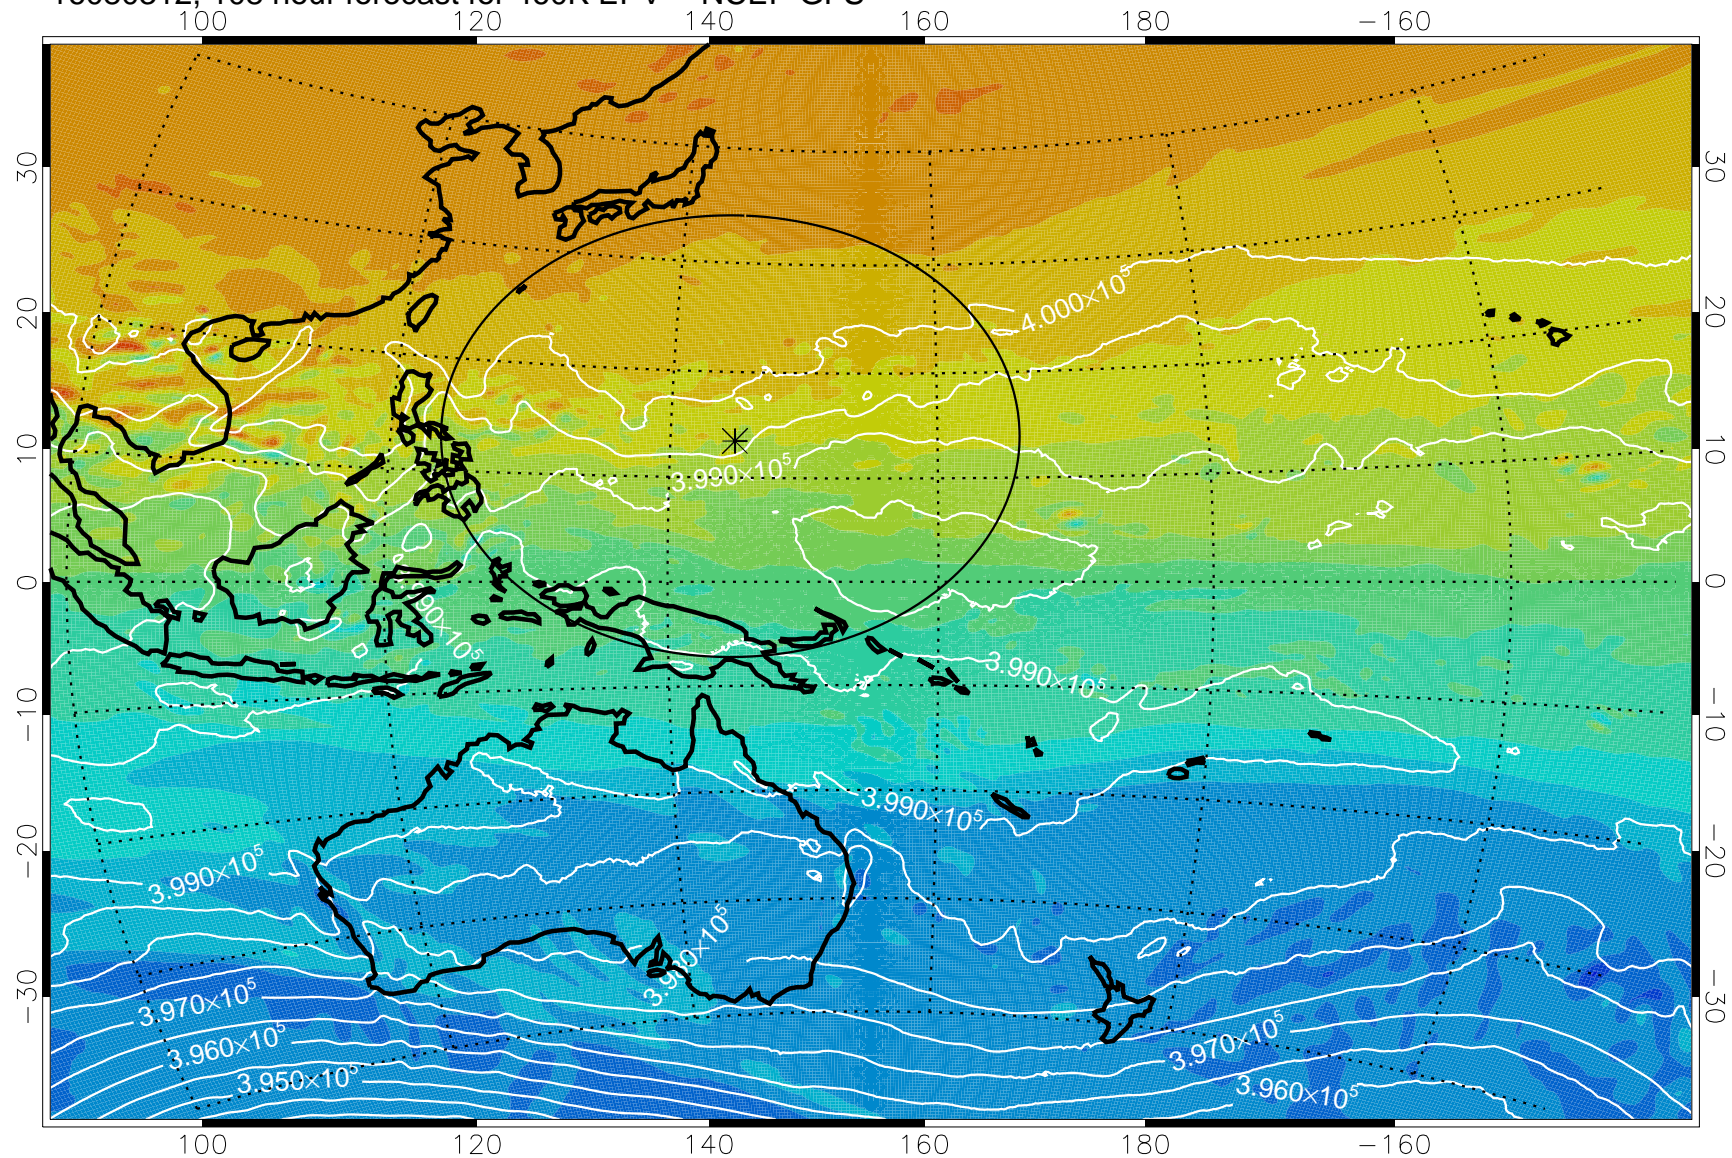

16080206, 78 hour forecast for 460K EPV -- NCEP GFS

460K Montgomery Streamfunction, white

Range ring of 2304 km

16080212, 84 hour forecast for 460K EPV -- NCEP GFS

460K Montgomery Streamfunction, white

Range ring of 2304 km

16080218, 90 hour forecast for 460K EPV -- NCEP GFS

460K Montgomery Streamfunction, white

Range ring of 2304 km

16080300, 96 hour forecast for 460K EPV -- NCEP GFS

460K Montgomery Streamfunction, white

Range ring of 2304 km

16080306, 102 hour forecast for 460K EPV -- NCEP GFS

460K Montgomery Streamfunction, white

Range ring of 2304 km

16080312, 108 hour forecast for 460K EPV -- NCEP GFS

460K Montgomery Streamfunction, white

Range ring of 2304 km

16080318, 114 hour forecast for 460K EPV -- NCEP GFS

460K Montgomery Streamfunction, white

Range ring of 2304 km

16080400, 120 hour forecast for 460K EPV -- NCEP GFS

460K Montgomery Streamfunction, white

Range ring of 2304 km