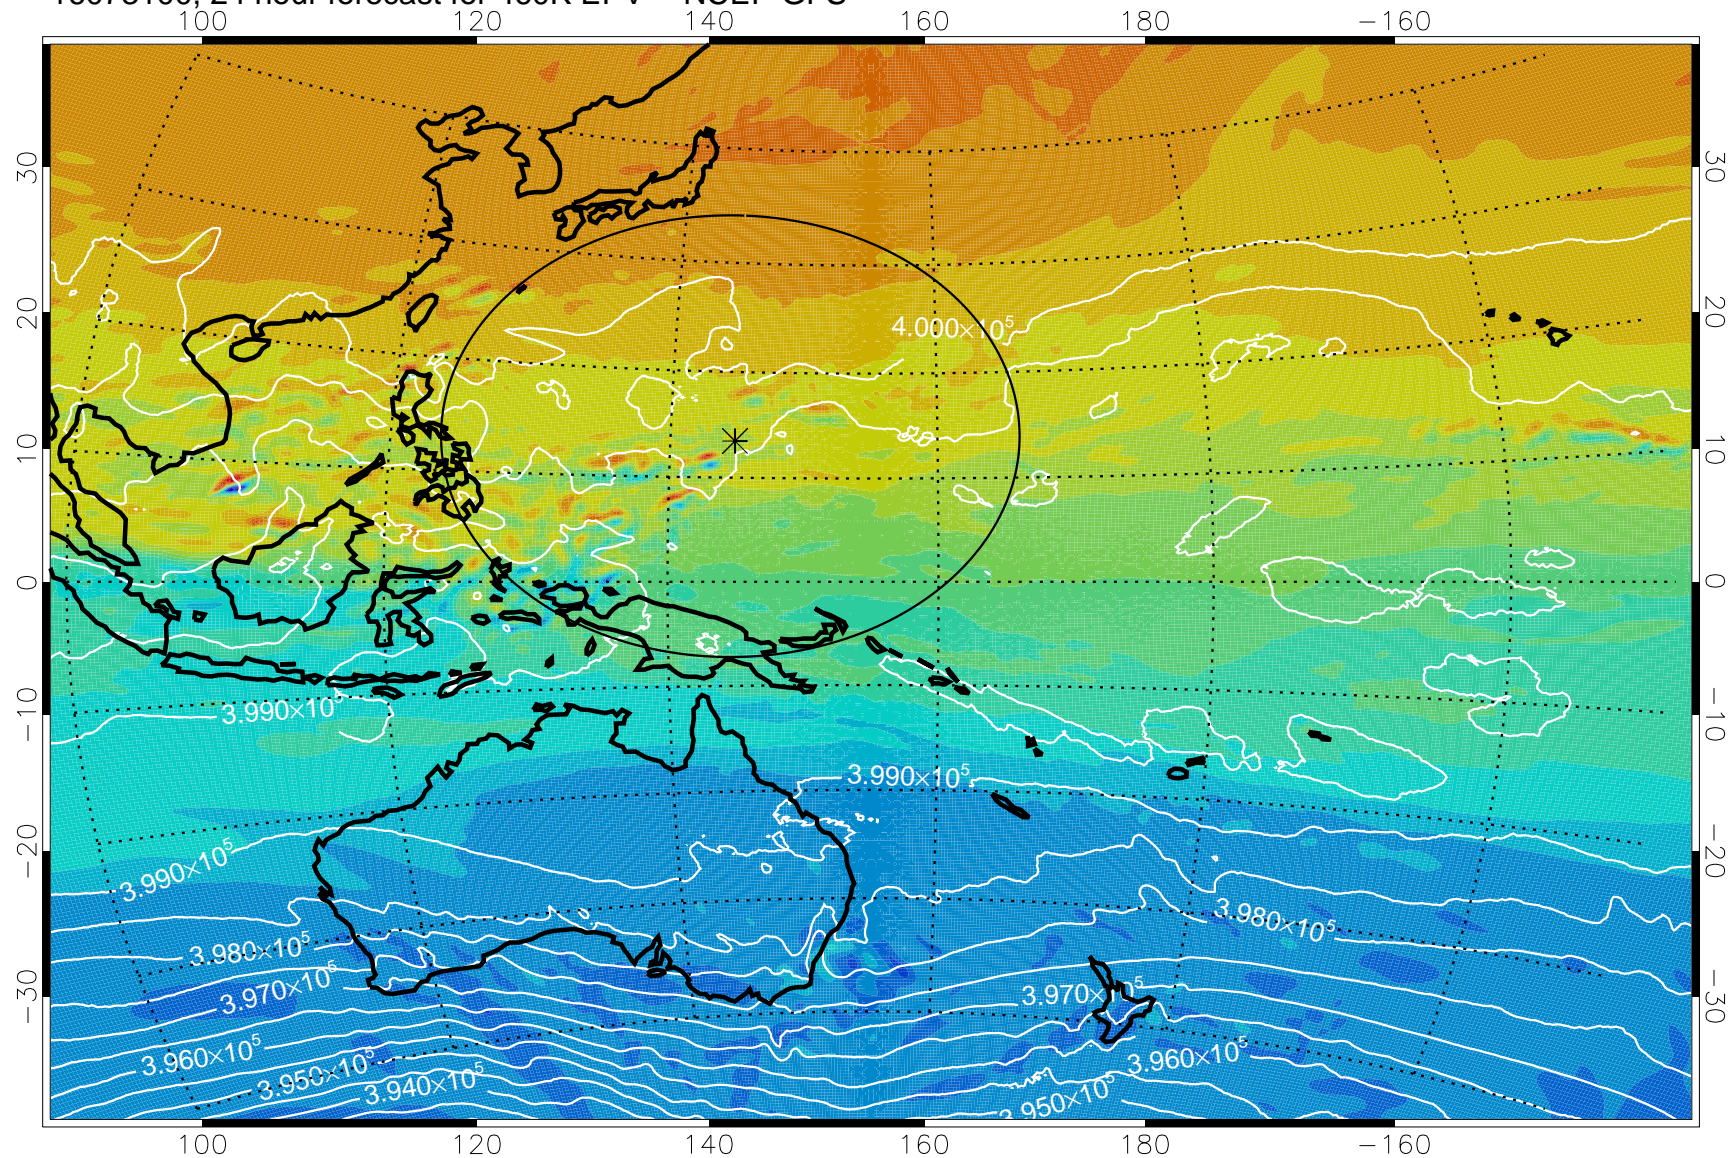

16073006, 6 hour forecast for 460K EPV -- NCEP GFS

460K Montgomery Streamfunction, white

Range ring of 2304 km

16073012, 12 hour forecast for 460K EPV -- NCEP GFS

460K Montgomery Streamfunction, white

Range ring of 2304 km

16073018, 18 hour forecast for 460K EPV -- NCEP GFS

460K Montgomery Streamfunction, white

Range ring of 2304 km

16073100, 24 hour forecast for 460K EPV -- NCEP GFS

460K Montgomery Streamfunction, white

Range ring of 2304 km

16073106, 30 hour forecast for 460K EPV -- NCEP GFS

460K Montgomery Streamfunction, white

Range ring of 2304 km

16073112, 36 hour forecast for 460K EPV -- NCEP GFS

460K Montgomery Streamfunction, white

Range ring of 2304 km

16073118, 42 hour forecast for 460K EPV -- NCEP GFS

460K Montgomery Streamfunction, white

Range ring of 2304 km

16080100, 48 hour forecast for 460K EPV -- NCEP GFS

460K Montgomery Streamfunction, white

Range ring of 2304 km