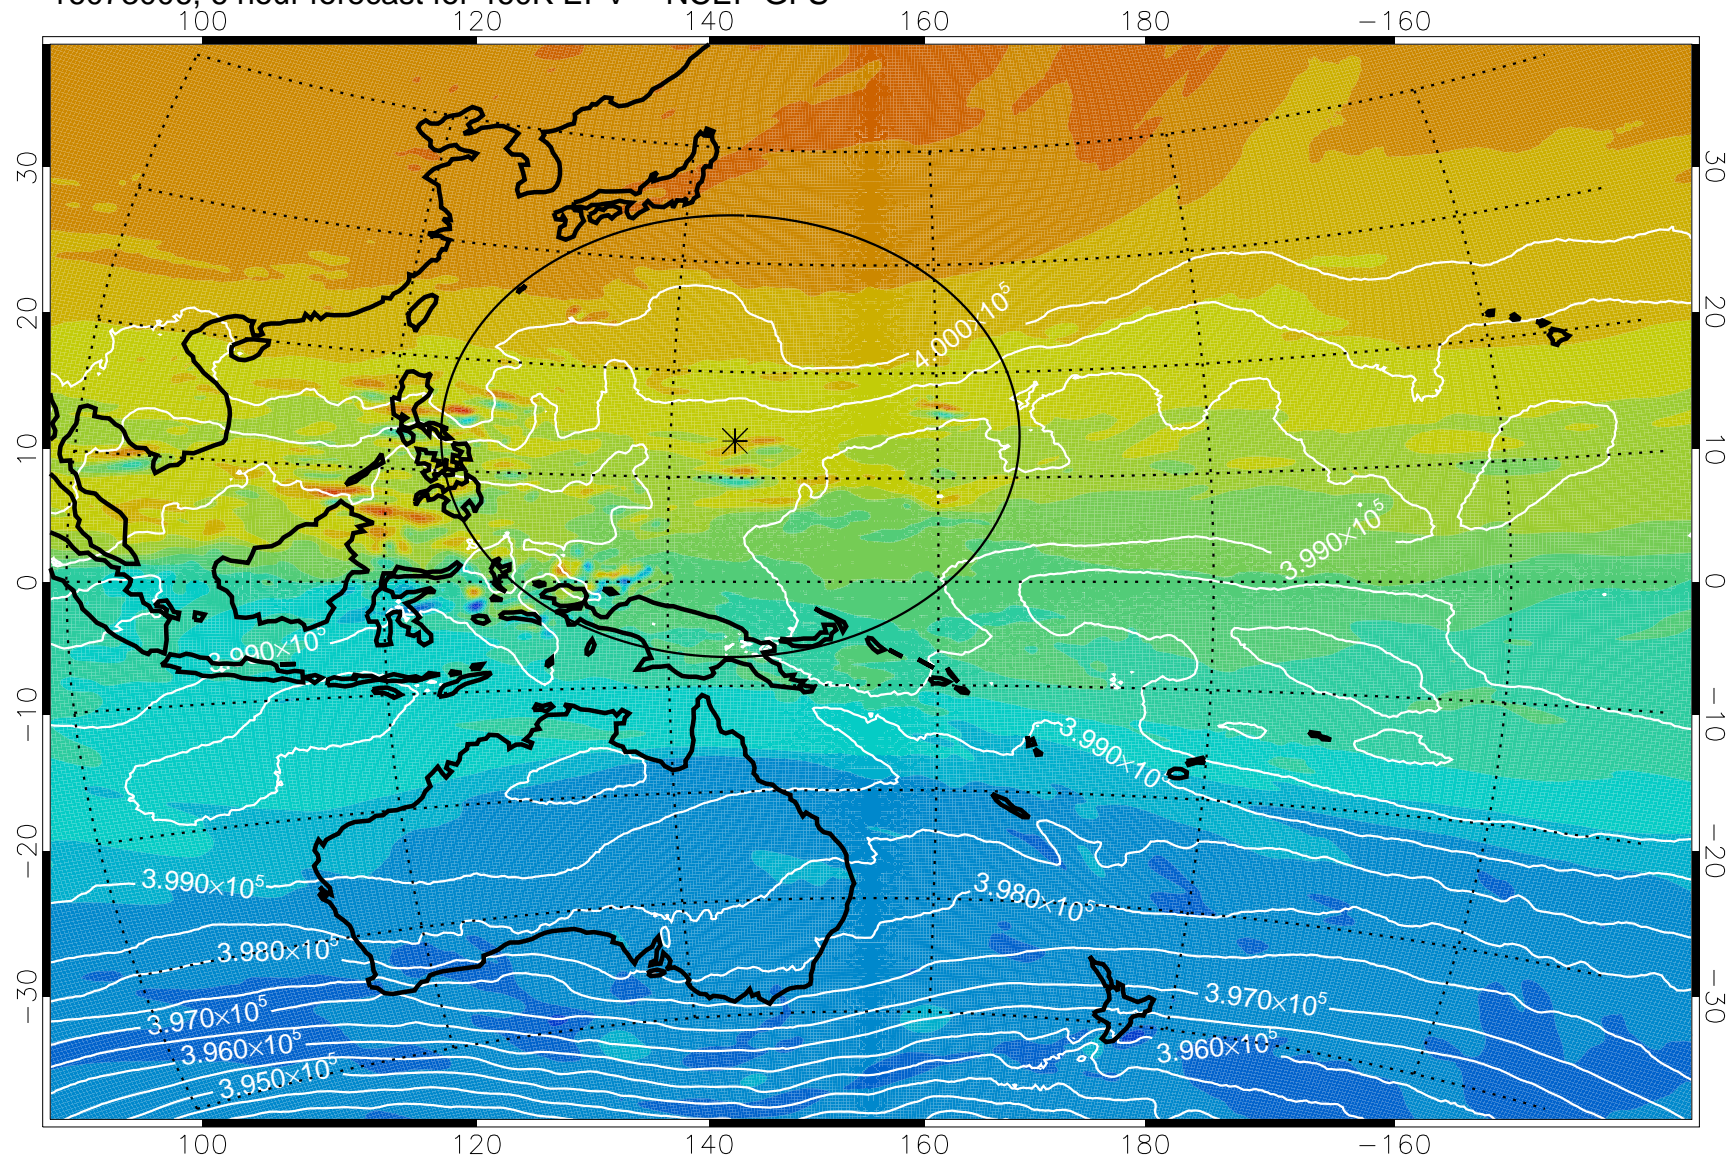

16073006, 6 hour forecast for 460K EPV -- NCEP GFS

460K Montgomery Streamfunction, white

Range ring of 2304 km

16073012, 12 hour forecast for 460K EPV -- NCEP GFS

460K Montgomery Streamfunction, white

Range ring of 2304 km

16073018, 18 hour forecast for 460K EPV -- NCEP GFS

460K Montgomery Streamfunction, white

Range ring of 2304 km

16073100, 24 hour forecast for 460K EPV -- NCEP GFS

460K Montgomery Streamfunction, white

Range ring of 2304 km

16073106, 30 hour forecast for 460K EPV -- NCEP GFS

460K Montgomery Streamfunction, white

Range ring of 2304 km

16073112, 36 hour forecast for 460K EPV -- NCEP GFS

460K Montgomery Streamfunction, white

Range ring of 2304 km

16073118, 42 hour forecast for 460K EPV -- NCEP GFS

460K Montgomery Streamfunction, white

Range ring of 2304 km

16080100, 48 hour forecast for 460K EPV -- NCEP GFS

460K Montgomery Streamfunction, white

Range ring of 2304 km