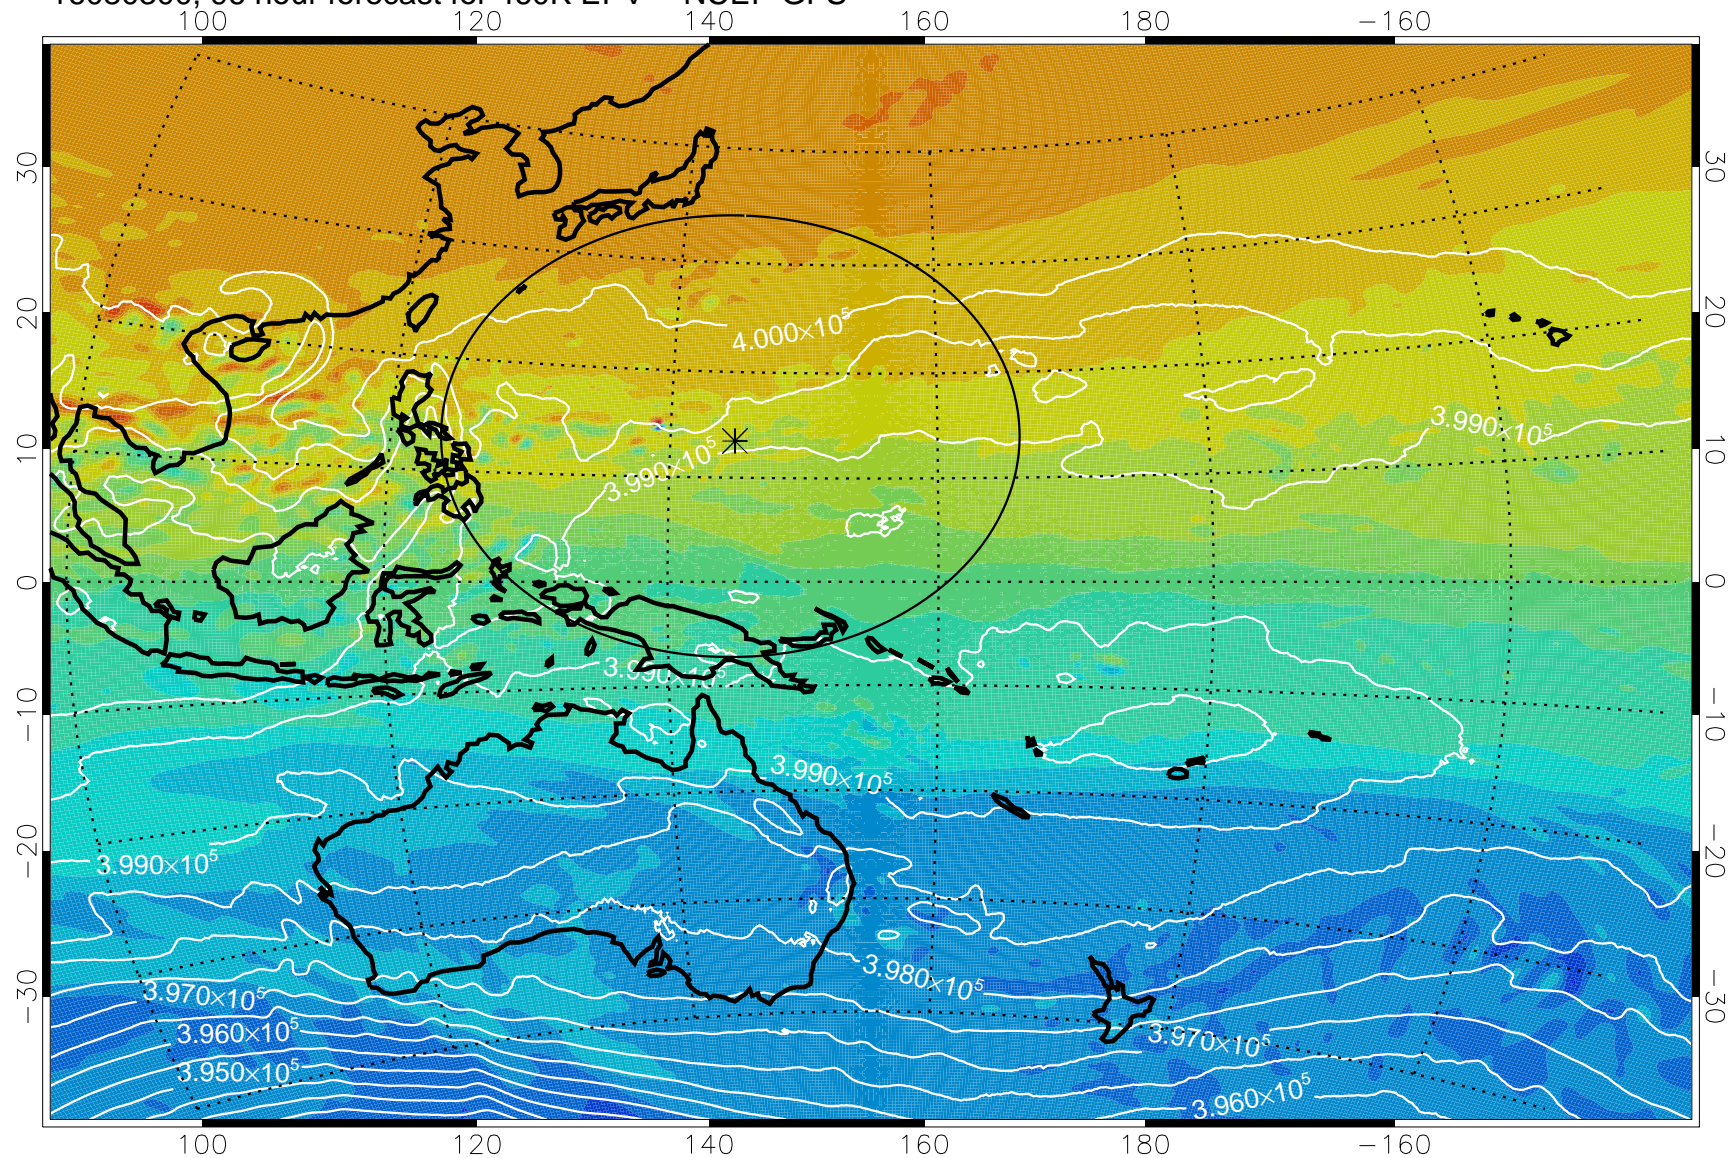

16080118, 66 hour forecast for 460K EPV -- NCEP GFS

460K Montgomery Streamfunction, white

Range ring of 2304 km

16080200, 72 hour forecast for 460K EPV -- NCEP GFS

460K Montgomery Streamfunction, white

Range ring of 2304 km

16080206, 78 hour forecast for 460K EPV -- NCEP GFS

460K Montgomery Streamfunction, white

Range ring of 2304 km

16080212, 84 hour forecast for 460K EPV -- NCEP GFS

460K Montgomery Streamfunction, white

Range ring of 2304 km

16080218, 90 hour forecast for 460K EPV -- NCEP GFS

460K Montgomery Streamfunction, white

Range ring of 2304 km

16080300, 96 hour forecast for 460K EPV -- NCEP GFS

460K Montgomery Streamfunction, white

Range ring of 2304 km

16080306, 102 hour forecast for 460K EPV -- NCEP GFS

460K Montgomery Streamfunction, white

Range ring of 2304 km

16080312, 108 hour forecast for 460K EPV -- NCEP GFS

460K Montgomery Streamfunction, white

Range ring of 2304 km