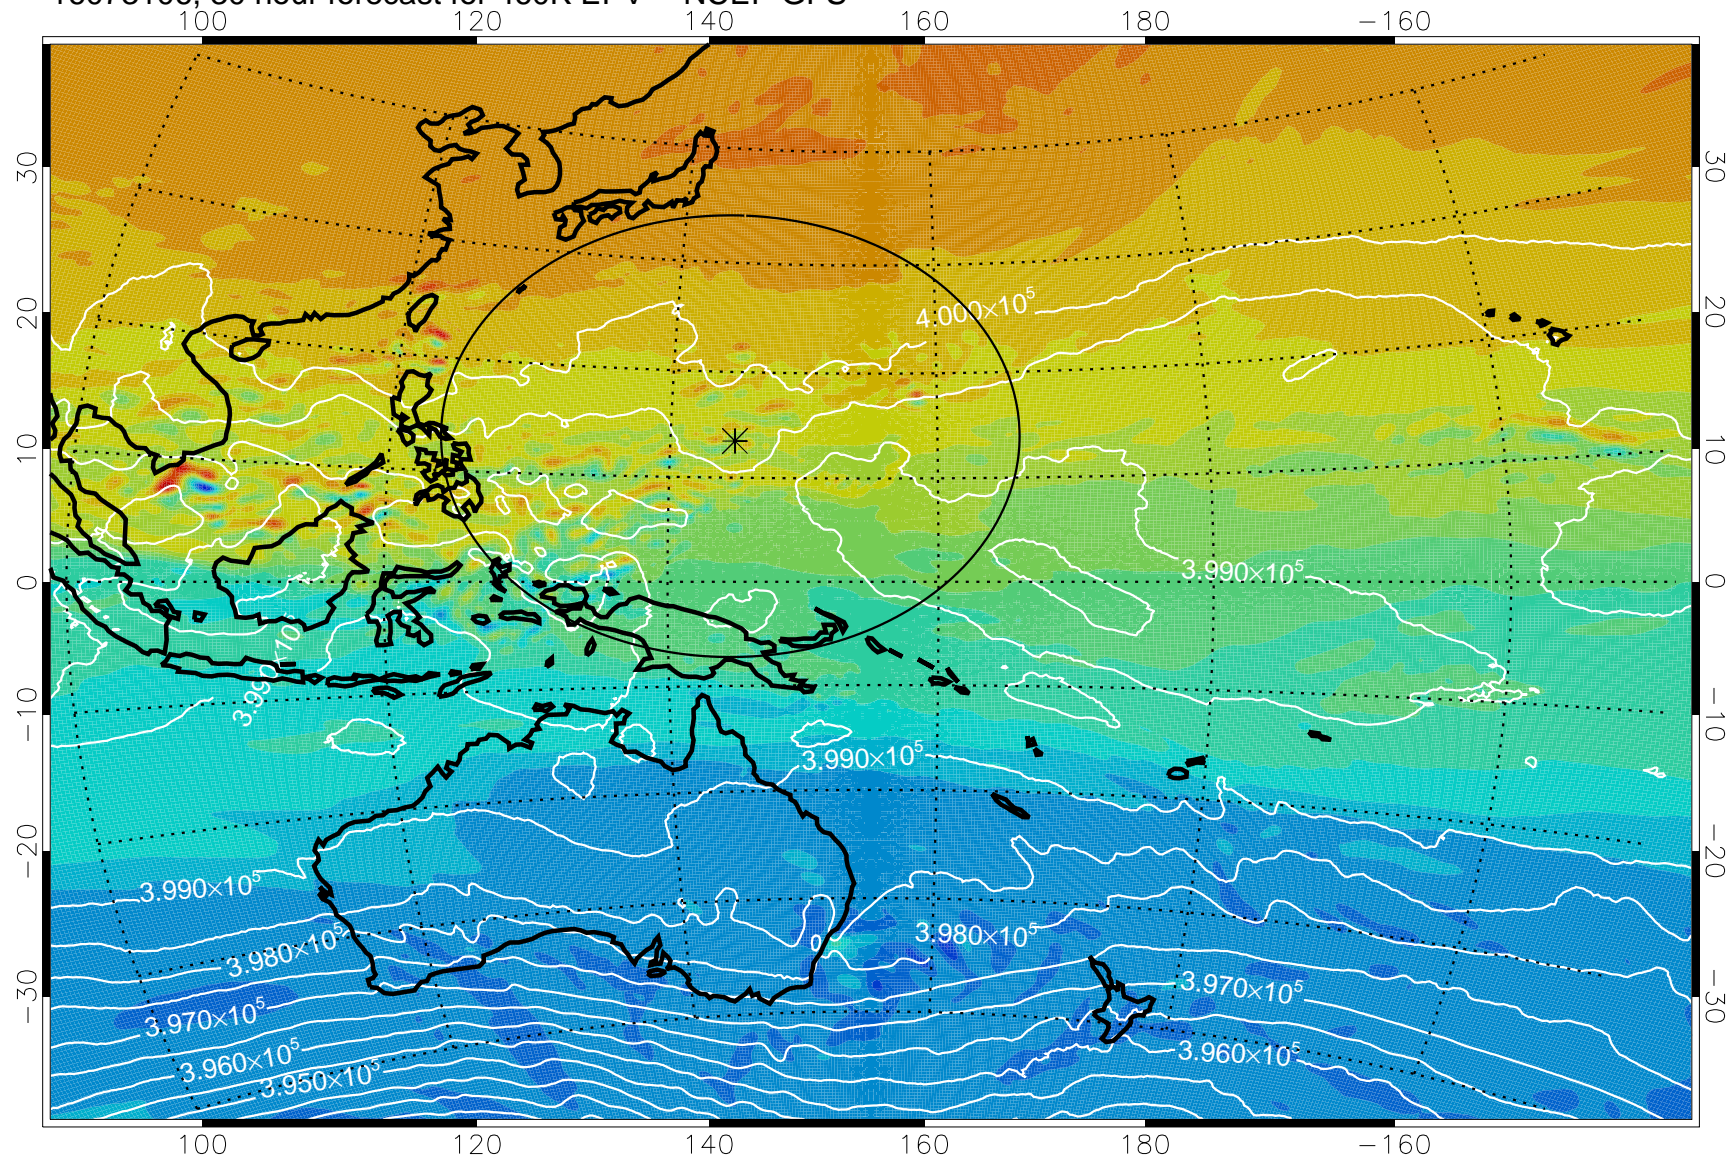

16073018, 18 hour forecast for 460K EPV -- NCEP GFS

460K Montgomery Streamfunction, white

Range ring of 2304 km

16073100, 24 hour forecast for 460K EPV -- NCEP GFS

460K Montgomery Streamfunction, white

Range ring of 2304 km

16073106, 30 hour forecast for 460K EPV -- NCEP GFS

460K Montgomery Streamfunction, white

Range ring of 2304 km

16073112, 36 hour forecast for 460K EPV -- NCEP GFS

460K Montgomery Streamfunction, white

Range ring of 2304 km

16073118, 42 hour forecast for 460K EPV -- NCEP GFS

460K Montgomery Streamfunction, white

Range ring of 2304 km

16080100, 48 hour forecast for 460K EPV -- NCEP GFS

460K Montgomery Streamfunction, white

Range ring of 2304 km

16080106, 54 hour forecast for 460K EPV -- NCEP GFS

460K Montgomery Streamfunction, white

Range ring of 2304 km

16080112, 60 hour forecast for 460K EPV -- NCEP GFS

460K Montgomery Streamfunction, white

Range ring of 2304 km