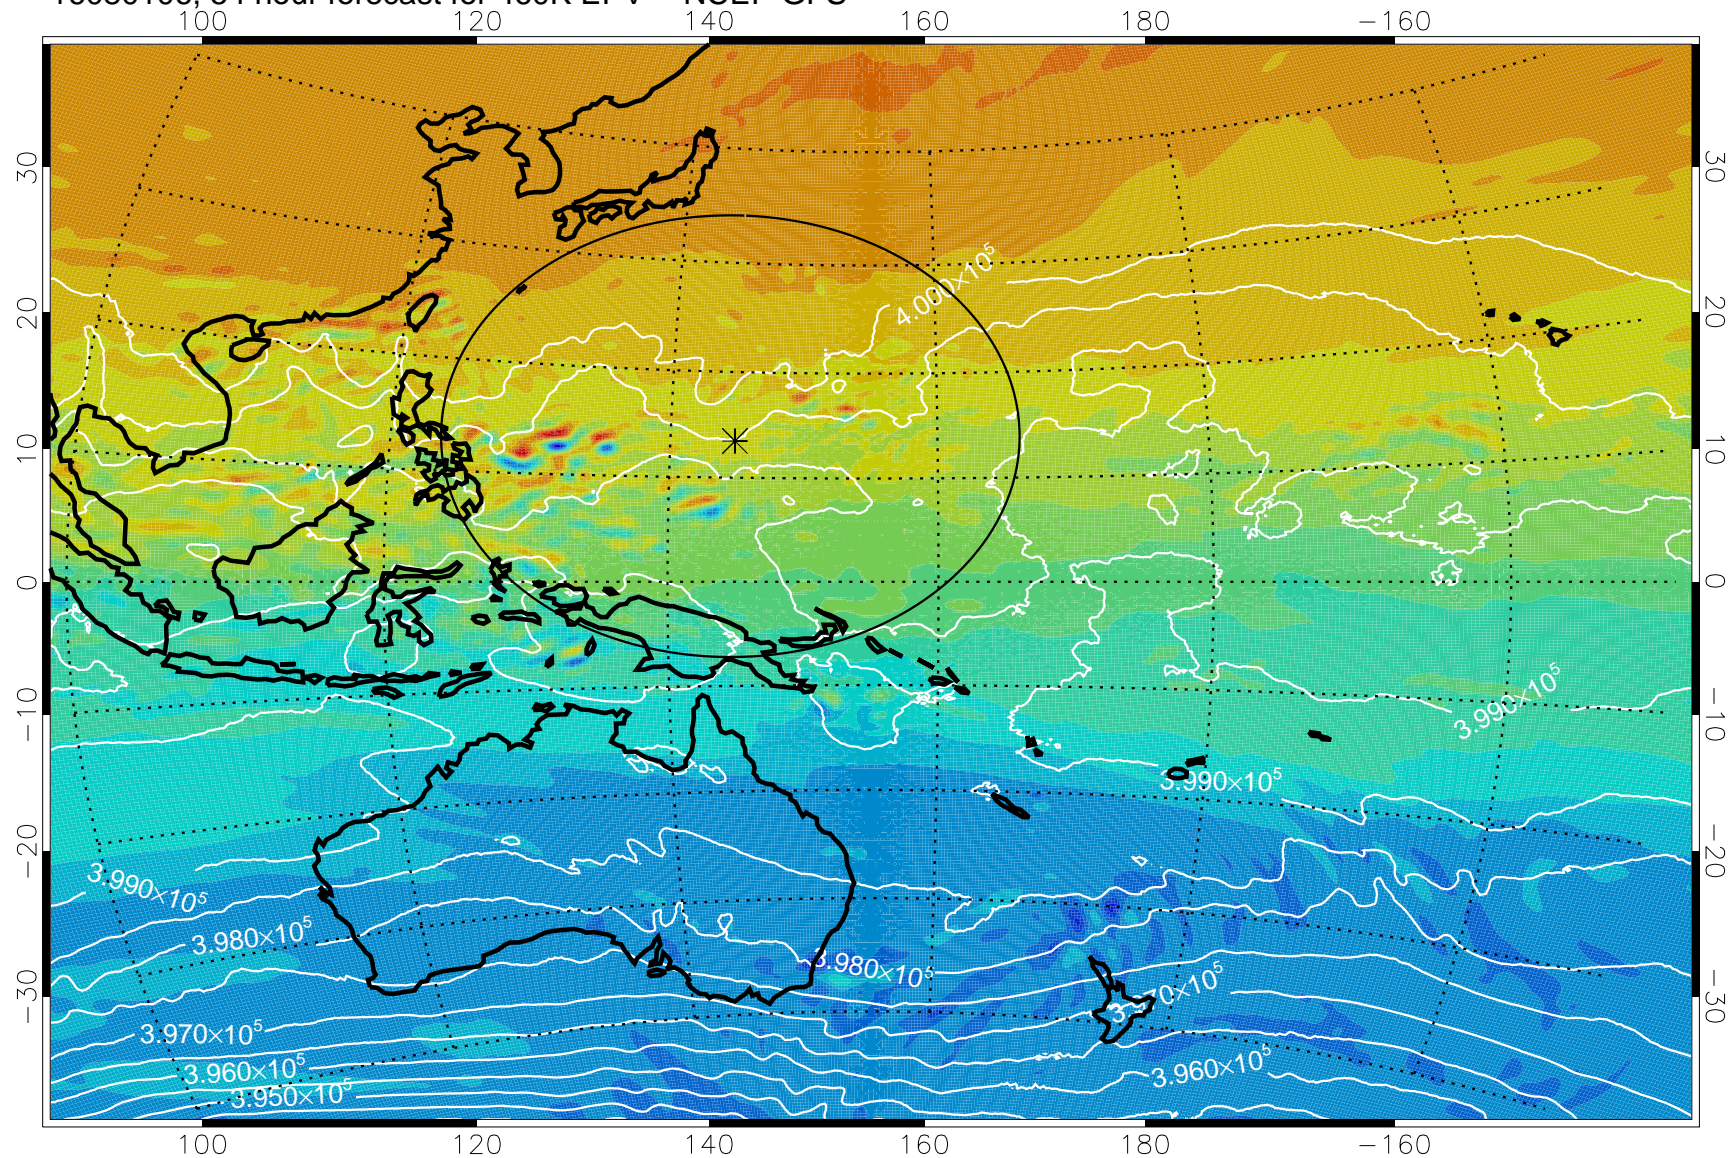

16073118, 42 hour forecast for 460K EPV -- NCEP GFS

460K Montgomery Streamfunction, white

Range ring of 2304 km

16080100, 48 hour forecast for 460K EPV -- NCEP GFS

460K Montgomery Streamfunction, white

Range ring of 2304 km

16080106, 54 hour forecast for 460K EPV -- NCEP GFS

460K Montgomery Streamfunction, white

Range ring of 2304 km

16080112, 60 hour forecast for 460K EPV -- NCEP GFS

460K Montgomery Streamfunction, white

Range ring of 2304 km

16080118, 66 hour forecast for 460K EPV -- NCEP GFS

460K Montgomery Streamfunction, white

Range ring of 2304 km

16080200, 72 hour forecast for 460K EPV -- NCEP GFS

460K Montgomery Streamfunction, white

Range ring of 2304 km

16080206, 78 hour forecast for 460K EPV -- NCEP GFS

460K Montgomery Streamfunction, white

Range ring of 2304 km

16080212, 84 hour forecast for 460K EPV -- NCEP GFS

460K Montgomery Streamfunction, white

Range ring of 2304 km