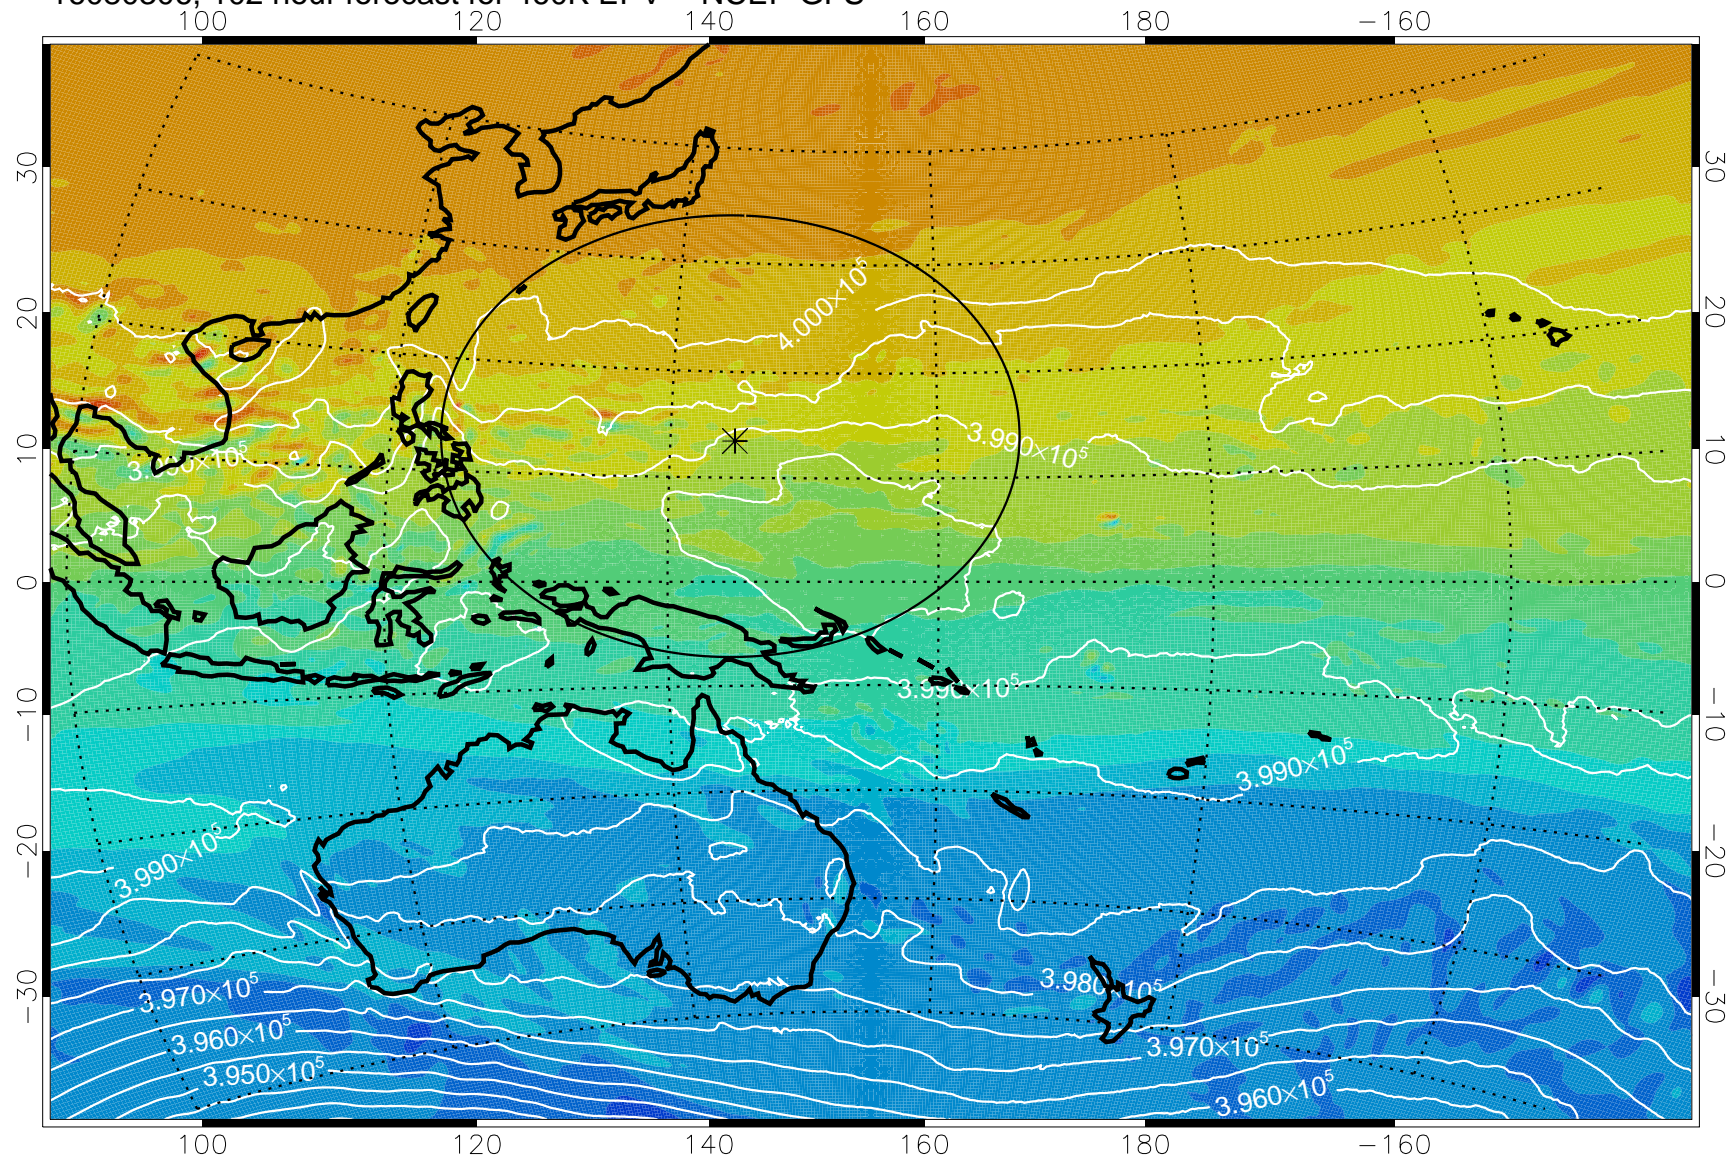

16080206, 78 hour forecast for 460K EPV -- NCEP GFS

460K Montgomery Streamfunction, white

Range ring of 2304 km

16080212, 84 hour forecast for 460K EPV -- NCEP GFS

460K Montgomery Streamfunction, white

Range ring of 2304 km

16080218, 90 hour forecast for 460K EPV -- NCEP GFS

460K Montgomery Streamfunction, white

Range ring of 2304 km

16080300, 96 hour forecast for 460K EPV -- NCEP GFS

460K Montgomery Streamfunction, white

Range ring of 2304 km

16080306, 102 hour forecast for 460K EPV -- NCEP GFS

460K Montgomery Streamfunction, white

Range ring of 2304 km

16080312, 108 hour forecast for 460K EPV -- NCEP GFS

460K Montgomery Streamfunction, white

Range ring of 2304 km

16080318, 114 hour forecast for 460K EPV -- NCEP GFS

460K Montgomery Streamfunction, white

Range ring of 2304 km

16080400, 120 hour forecast for 460K EPV -- NCEP GFS

460K Montgomery Streamfunction, white

Range ring of 2304 km