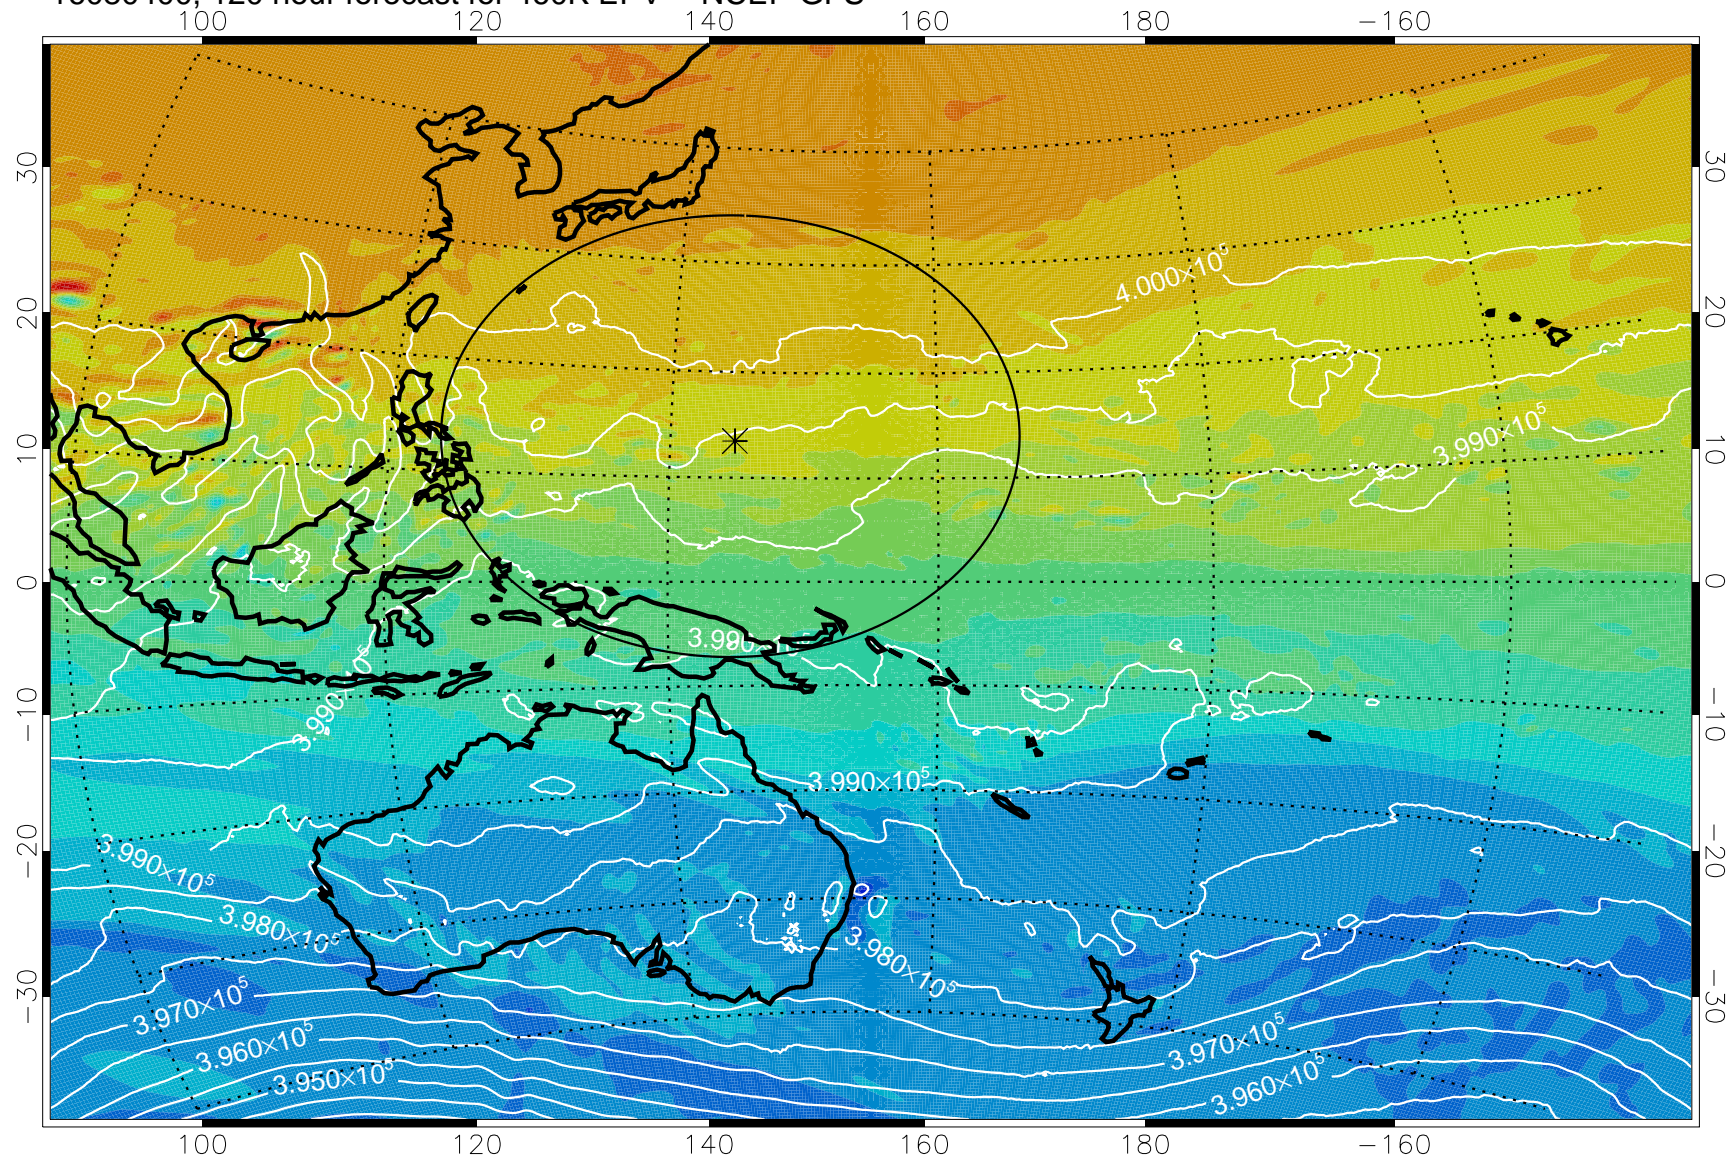

16080206, 78 hour forecast for 460K EPV -- NCEP GFS

460K Montgomery Streamfunction, white

Range ring of 2304 km

16080212, 84 hour forecast for 460K EPV -- NCEP GFS

460K Montgomery Streamfunction, white

Range ring of 2304 km

16080218, 90 hour forecast for 460K EPV -- NCEP GFS

460K Montgomery Streamfunction, white

Range ring of 2304 km

16080300, 96 hour forecast for 460K EPV -- NCEP GFS

460K Montgomery Streamfunction, white

Range ring of 2304 km

16080306, 102 hour forecast for 460K EPV -- NCEP GFS

460K Montgomery Streamfunction, white

Range ring of 2304 km

16080312, 108 hour forecast for 460K EPV -- NCEP GFS

460K Montgomery Streamfunction, white

Range ring of 2304 km

16080318, 114 hour forecast for 460K EPV -- NCEP GFS

460K Montgomery Streamfunction, white

Range ring of 2304 km

16080400, 120 hour forecast for 460K EPV -- NCEP GFS

460K Montgomery Streamfunction, white

Range ring of 2304 km