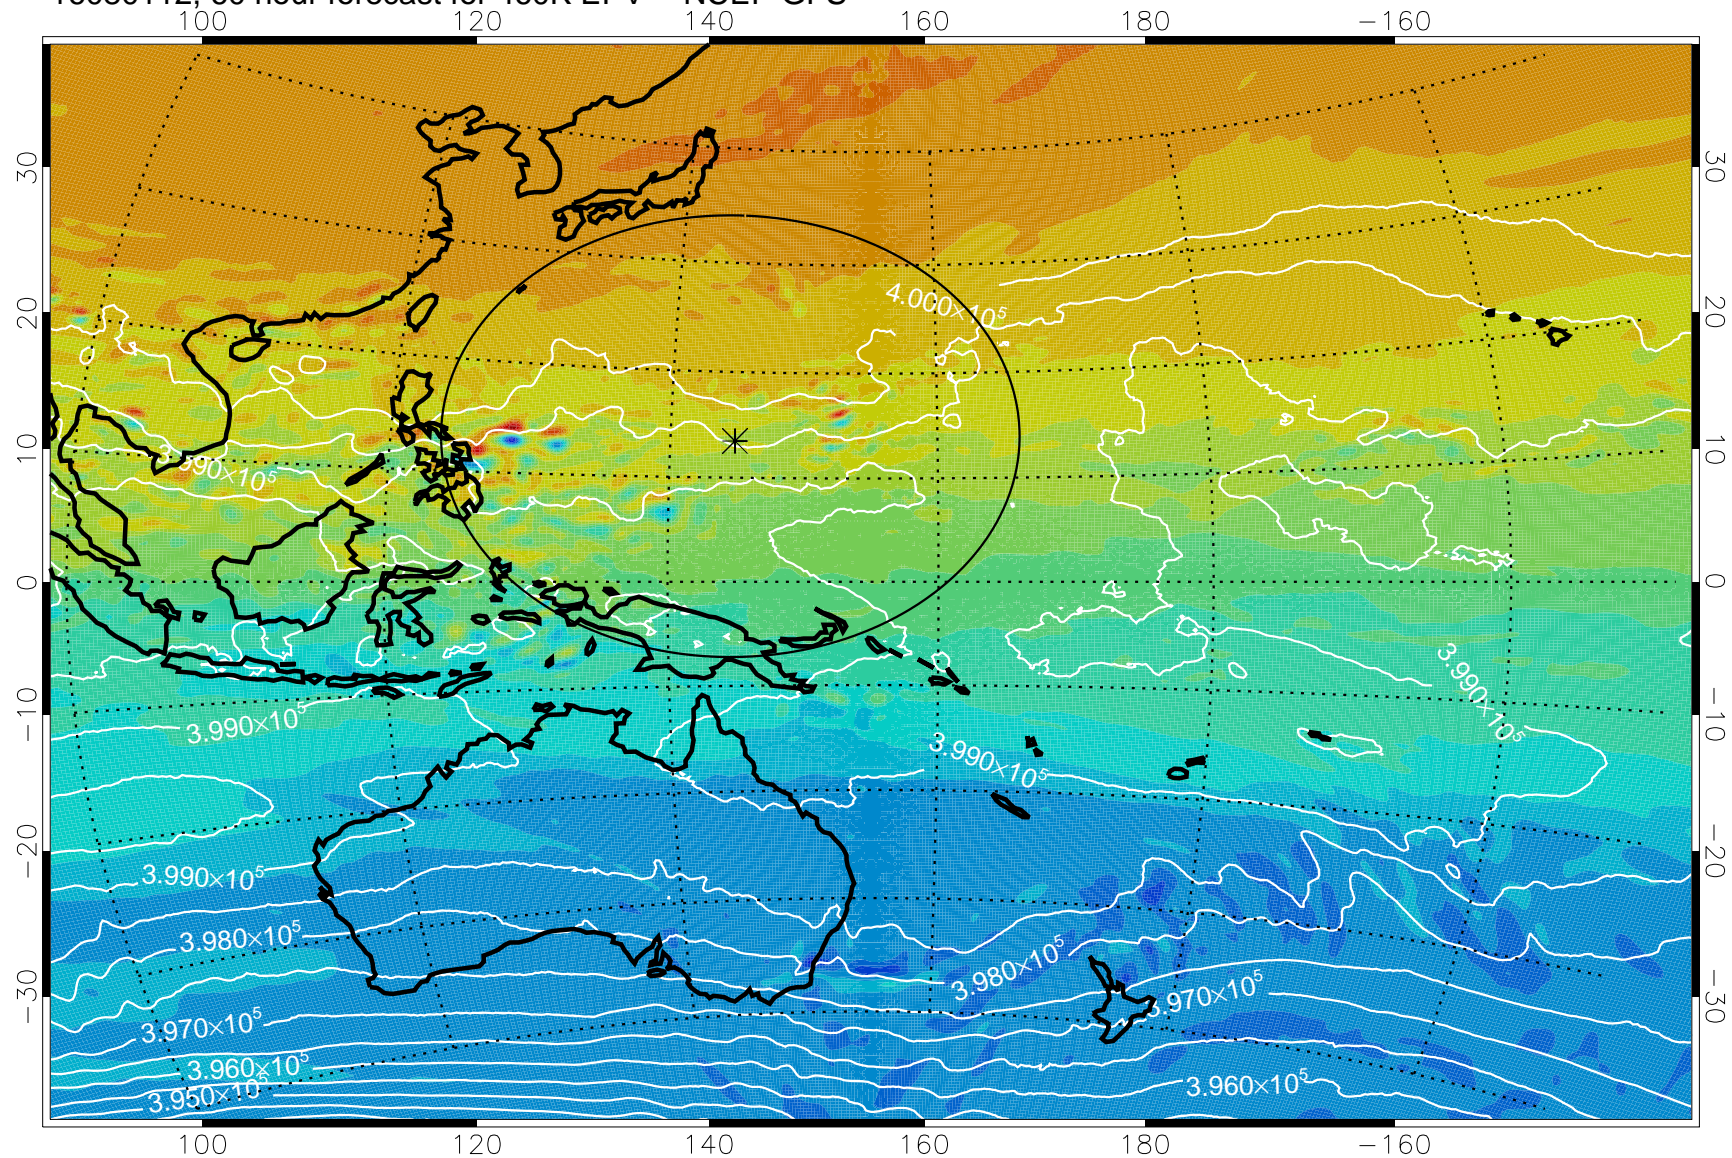

16073118, 42 hour forecast for 460K EPV -- NCEP GFS

460K Montgomery Streamfunction, white

Range ring of 2304 km

16080100, 48 hour forecast for 460K EPV -- NCEP GFS

460K Montgomery Streamfunction, white

Range ring of 2304 km

16080106, 54 hour forecast for 460K EPV -- NCEP GFS

460K Montgomery Streamfunction, white

Range ring of 2304 km

16080112, 60 hour forecast for 460K EPV -- NCEP GFS

460K Montgomery Streamfunction, white

Range ring of 2304 km

16080118, 66 hour forecast for 460K EPV -- NCEP GFS

460K Montgomery Streamfunction, white

Range ring of 2304 km

16080200, 72 hour forecast for 460K EPV -- NCEP GFS

460K Montgomery Streamfunction, white

Range ring of 2304 km

16080206, 78 hour forecast for 460K EPV -- NCEP GFS

460K Montgomery Streamfunction, white

Range ring of 2304 km

16080212, 84 hour forecast for 460K EPV -- NCEP GFS

460K Montgomery Streamfunction, white

Range ring of 2304 km