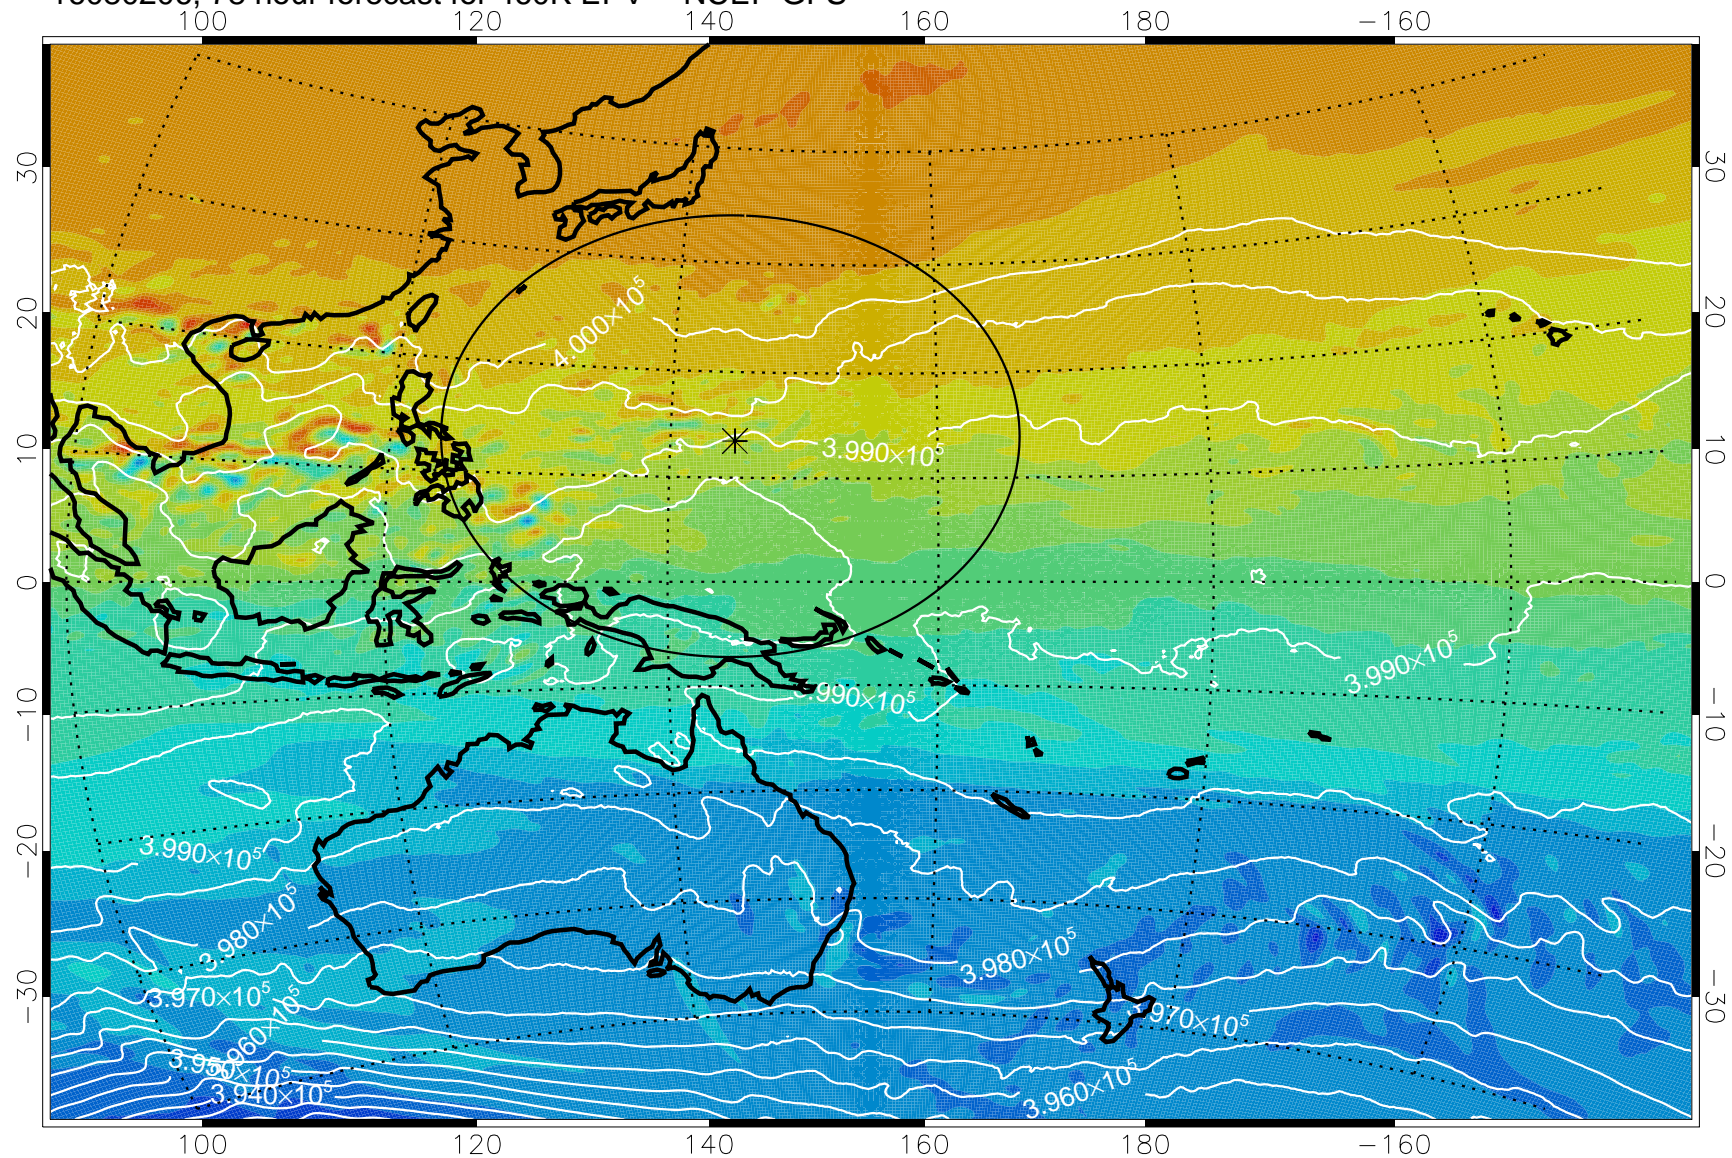

16080106, 54 hour forecast for 460K EPV -- NCEP GFS

460K Montgomery Streamfunction, white

Range ring of 2304 km

16080112, 60 hour forecast for 460K EPV -- NCEP GFS

460K Montgomery Streamfunction, white

Range ring of 2304 km

16080118, 66 hour forecast for 460K EPV -- NCEP GFS

460K Montgomery Streamfunction, white

Range ring of 2304 km

16080200, 72 hour forecast for 460K EPV -- NCEP GFS

460K Montgomery Streamfunction, white

Range ring of 2304 km

16080206, 78 hour forecast for 460K EPV -- NCEP GFS

460K Montgomery Streamfunction, white

Range ring of 2304 km

16080212, 84 hour forecast for 460K EPV -- NCEP GFS

460K Montgomery Streamfunction, white

Range ring of 2304 km

16080218, 90 hour forecast for 460K EPV -- NCEP GFS

460K Montgomery Streamfunction, white

Range ring of 2304 km

16080300, 96 hour forecast for 460K EPV -- NCEP GFS

460K Montgomery Streamfunction, white

Range ring of 2304 km