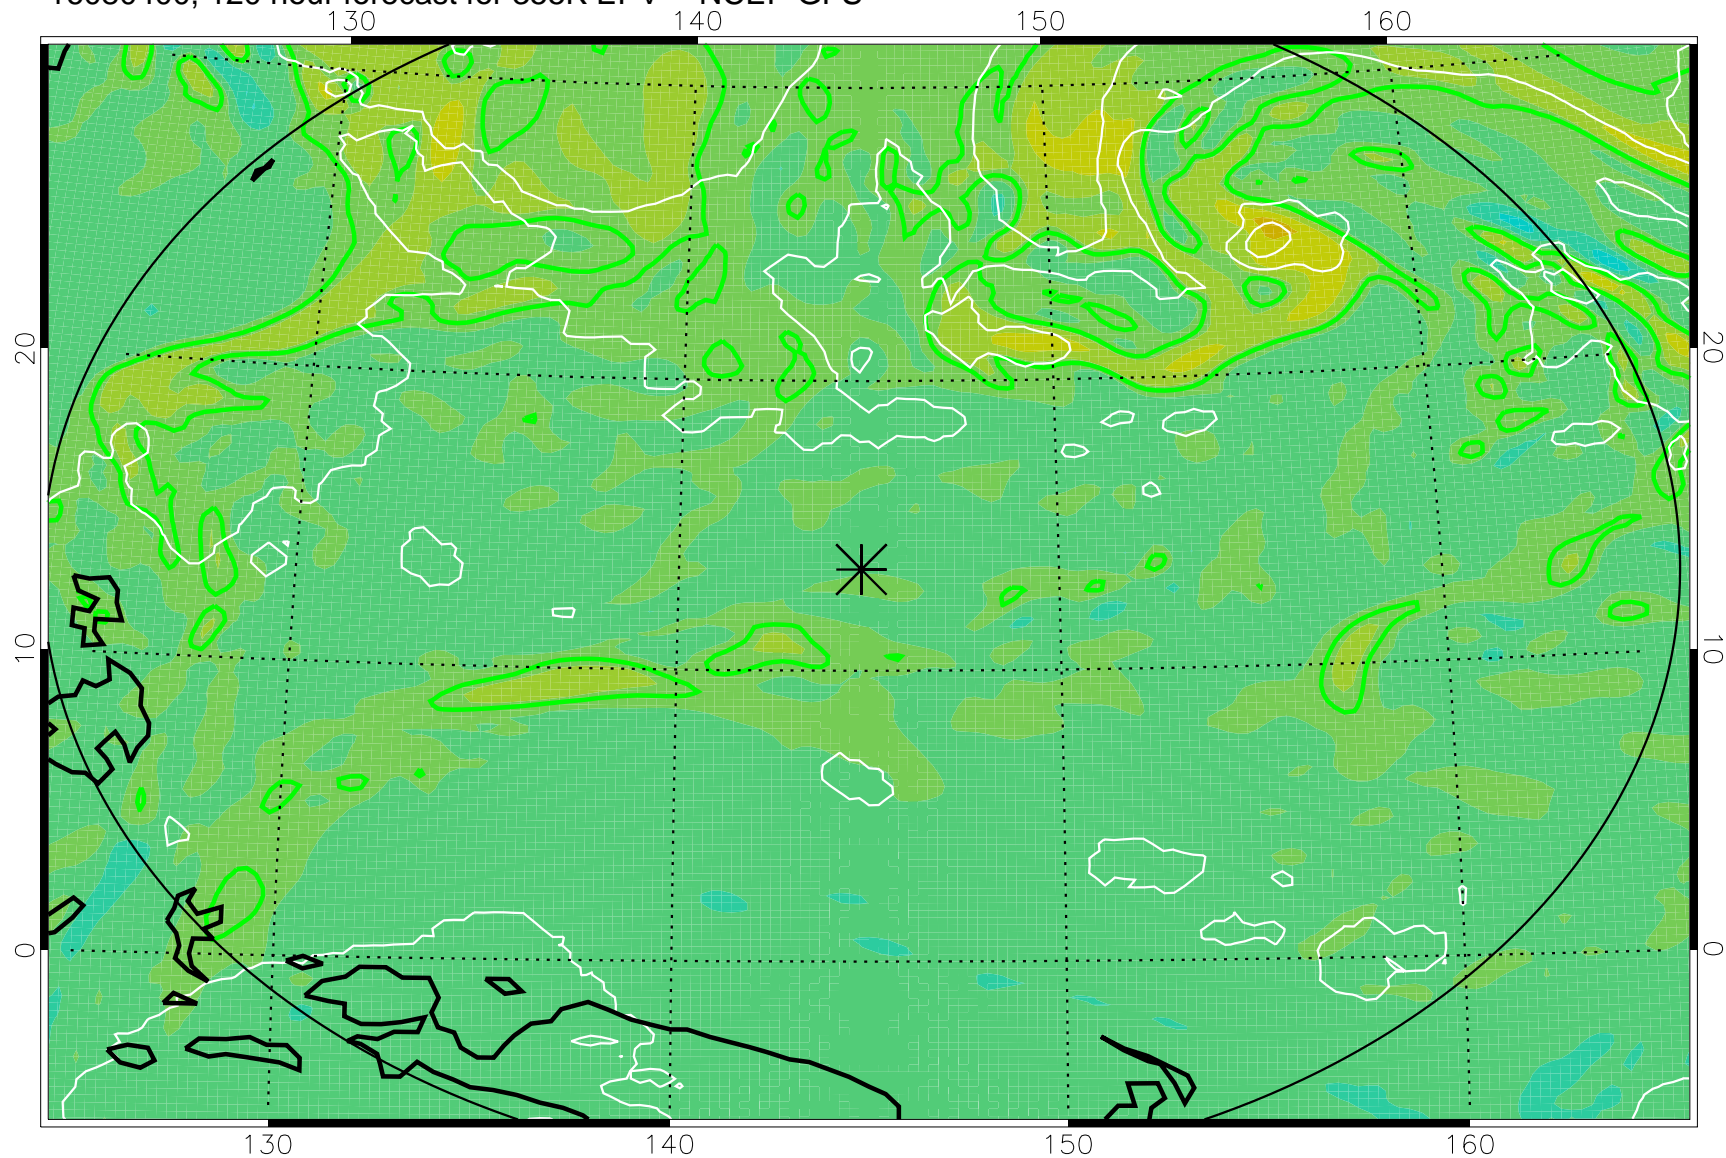

16080206, 78 hour forecast for 355K EPV -- NCEP GFS

355K Montgomery Streamfunction, white  
EPV Tropopause (2 PVU) Position  
Range ring of 2304 km

16080212, 84 hour forecast for 355K EPV -- NCEP GFS

355K Montgomery Streamfunction, white  
EPV Tropopause (2 PVU) Position  
Range ring of 2304 km

16080218, 90 hour forecast for 355K EPV -- NCEP GFS

355K Montgomery Streamfunction, white  
EPV Tropopause (2 PVU) Position  
Range ring of 2304 km

16080300, 96 hour forecast for 355K EPV -- NCEP GFS

355K Montgomery Streamfunction, white  
EPV Tropopause (2 PVU) Position  
Range ring of 2304 km

16080306, 102 hour forecast for 355K EPV -- NCEP GFS

355K Montgomery Streamfunction, white  
EPV Tropopause (2 PVU) Position  
Range ring of 2304 km

16080312, 108 hour forecast for 355K EPV -- NCEP GFS

355K Montgomery Streamfunction, white  
EPV Tropopause (2 PVU) Position  
Range ring of 2304 km

16080318, 114 hour forecast for 355K EPV -- NCEP GFS

355K Montgomery Streamfunction, white  
EPV Tropopause (2 PVU) Position  
Range ring of 2304 km

16080400, 120 hour forecast for 355K EPV -- NCEP GFS

355K Montgomery Streamfunction, white  
EPV Tropopause (2 PVU) Position  
Range ring of 2304 km