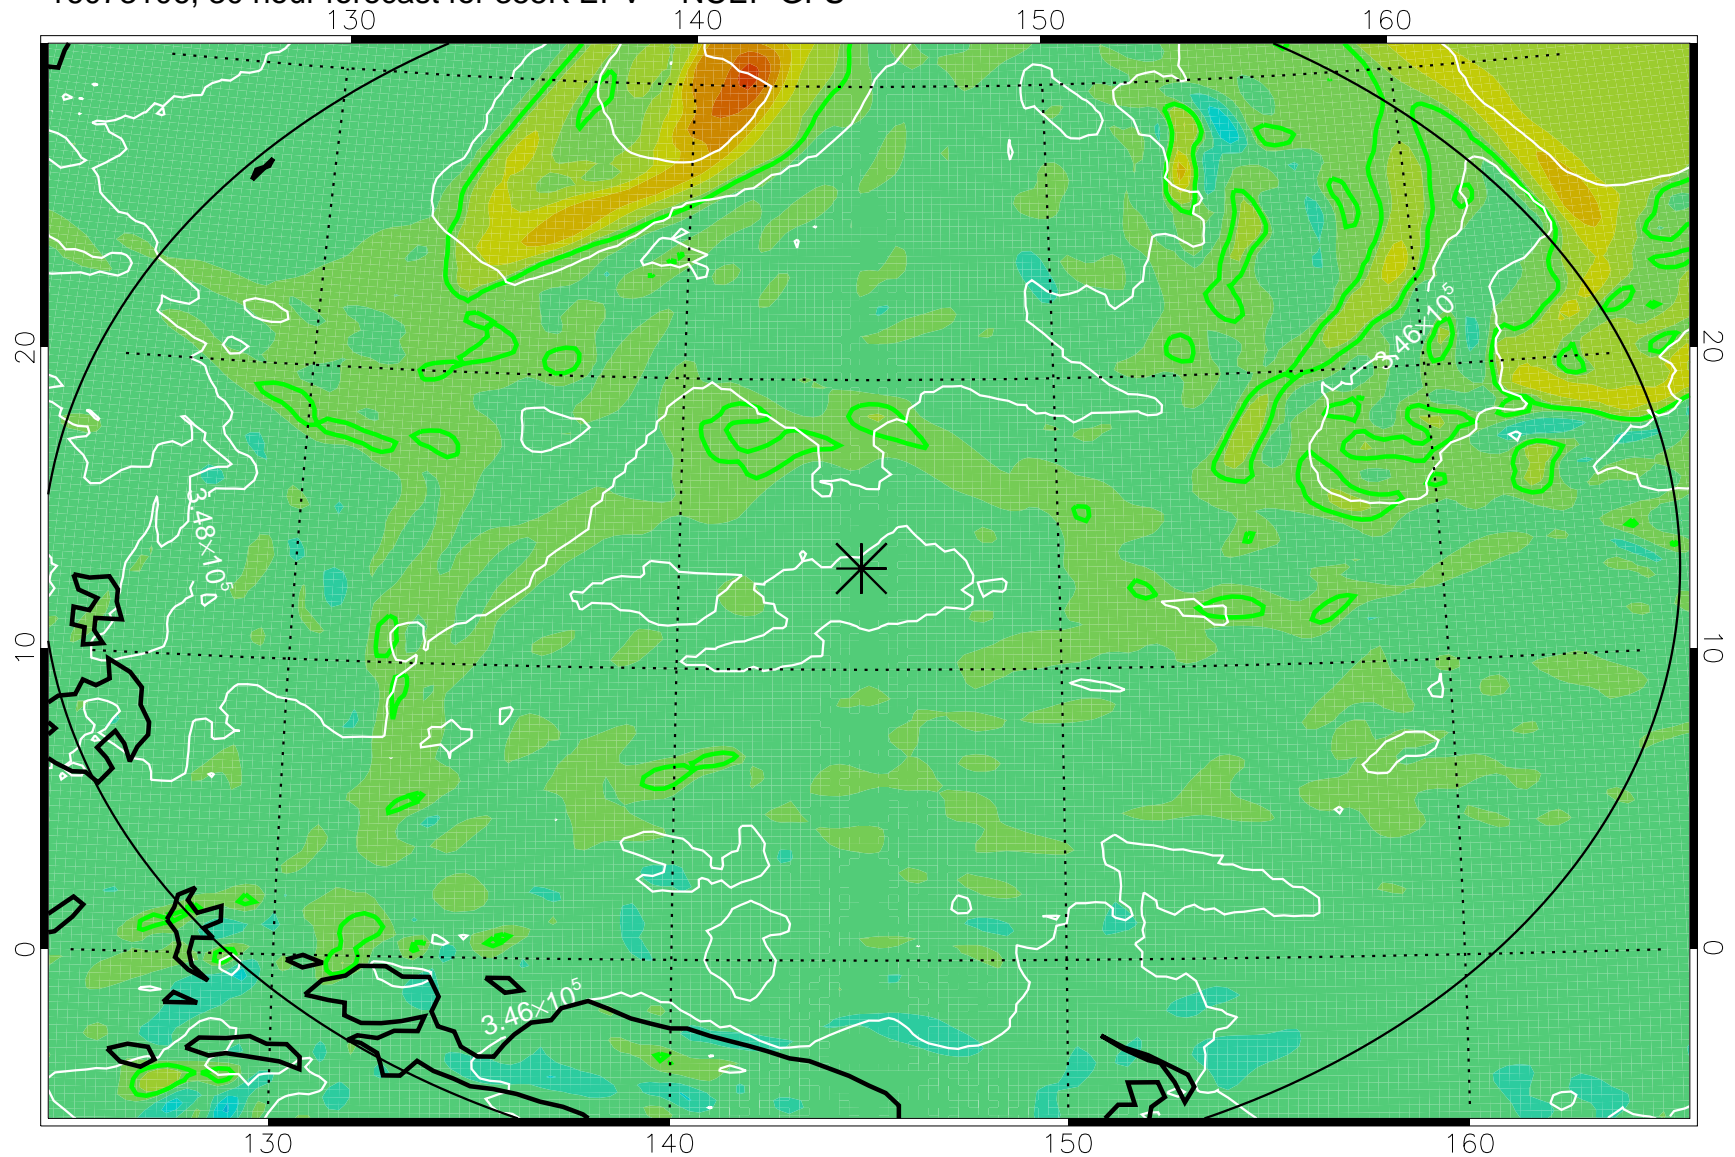

16073018, 18 hour forecast for 355K EPV -- NCEP GFS

355K Montgomery Streamfunction, white  
EPV Tropopause (2 PVU) Position  
Range ring of 2304 km

16073100, 24 hour forecast for 355K EPV -- NCEP GFS

355K Montgomery Streamfunction, white  
EPV Tropopause (2 PVU) Position  
Range ring of 2304 km

16073106, 30 hour forecast for 355K EPV -- NCEP GFS

355K Montgomery Streamfunction, white  
EPV Tropopause (2 PVU) Position  
Range ring of 2304 km

16073112, 36 hour forecast for 355K EPV -- NCEP GFS

355K Montgomery Streamfunction, white  
EPV Tropopause (2 PVU) Position  
Range ring of 2304 km

16073118, 42 hour forecast for 355K EPV -- NCEP GFS

355K Montgomery Streamfunction, white  
EPV Tropopause (2 PVU) Position  
Range ring of 2304 km

16080100, 48 hour forecast for 355K EPV -- NCEP GFS

355K Montgomery Streamfunction, white  
EPV Tropopause (2 PVU) Position  
Range ring of 2304 km

16080118, 66 hour forecast for 355K EPV -- NCEP GFS

355K Montgomery Streamfunction, white  
EPV Tropopause (2 PVU) Position  
Range ring of 2304 km

16080200, 72 hour forecast for 355K EPV -- NCEP GFS

355K Montgomery Streamfunction, white  
EPV Tropopause (2 PVU) Position  
Range ring of 2304 km