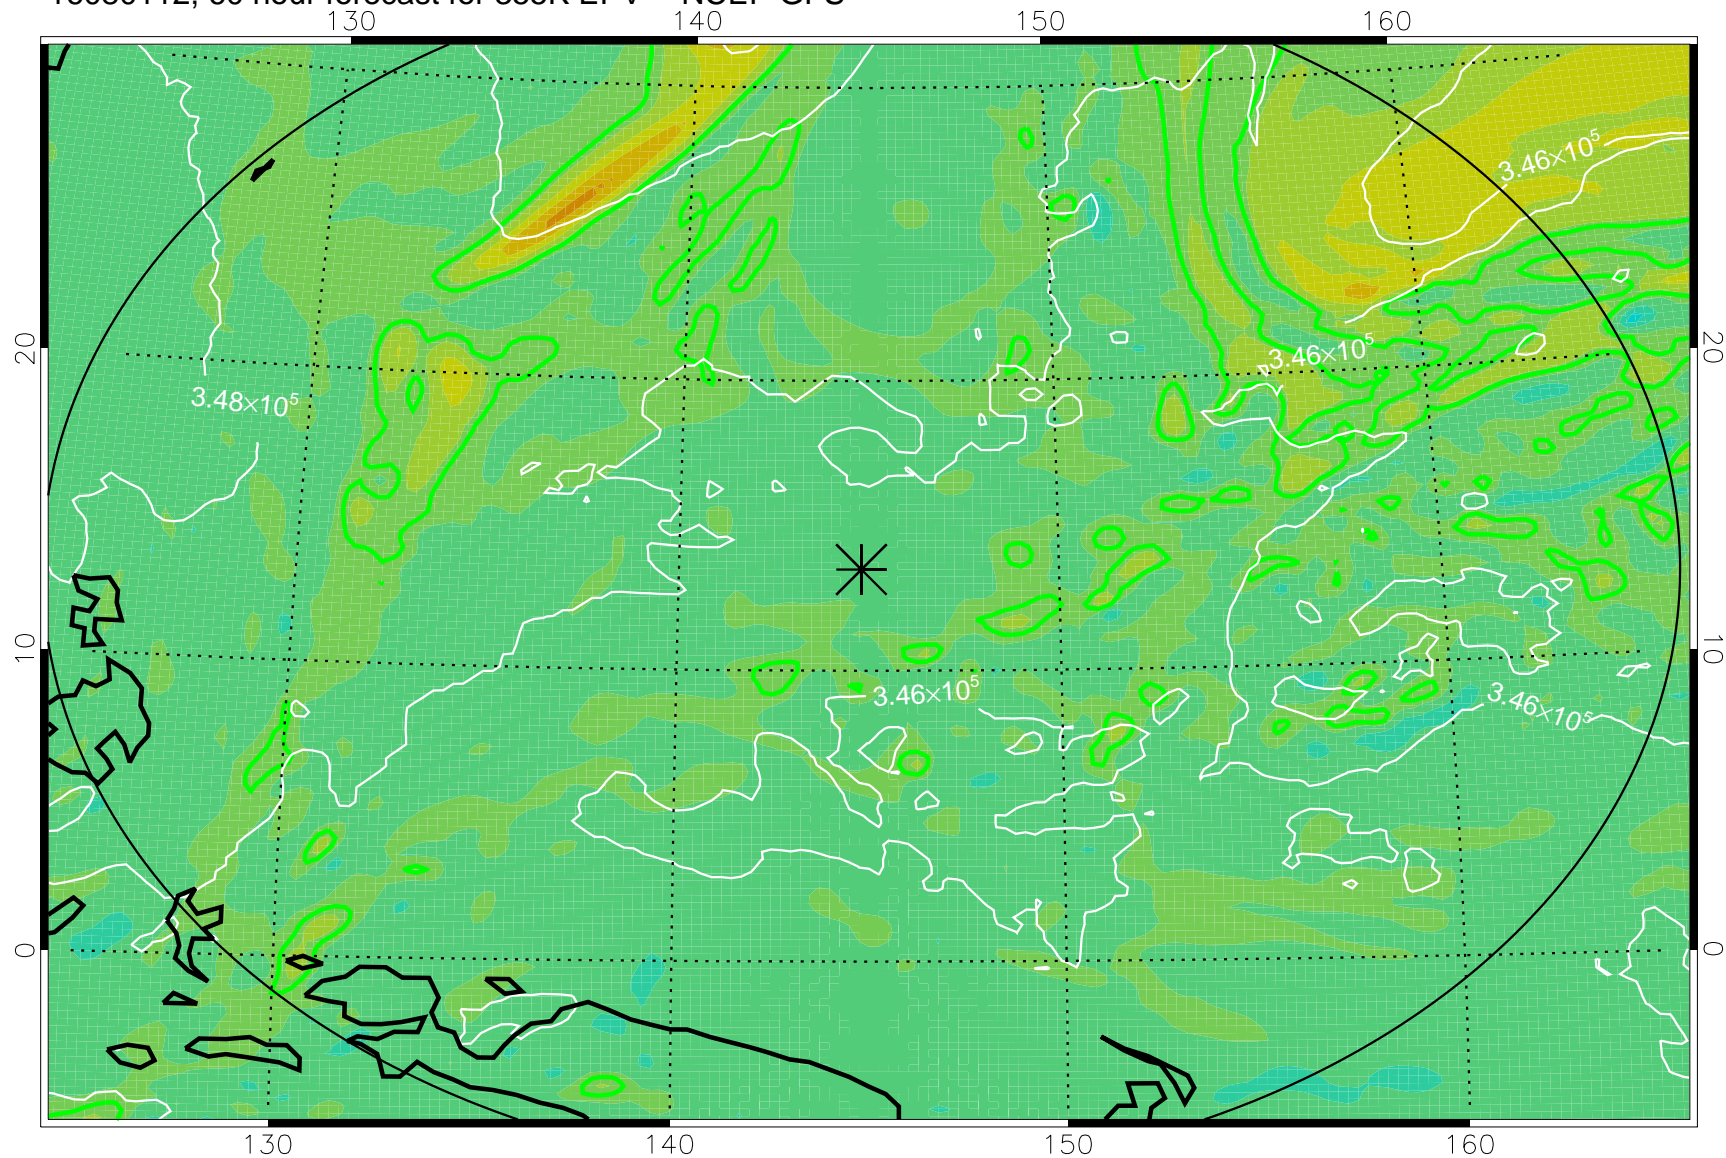

16073118, 42 hour forecast for 355K EPV -- NCEP GFS

355K Montgomery Streamfunction, white  
EPV Tropopause (2 PVU) Position  
Range ring of 2304 km

16080100, 48 hour forecast for 355K EPV -- NCEP GFS

355K Montgomery Streamfunction, white  
EPV Tropopause (2 PVU) Position  
Range ring of 2304 km

16080106, 54 hour forecast for 355K EPV -- NCEP GFS

355K Montgomery Streamfunction, white  
EPV Tropopause (2 PVU) Position  
Range ring of 2304 km

16080112, 60 hour forecast for 355K EPV -- NCEP GFS

355K Montgomery Streamfunction, white  
EPV Tropopause (2 PVU) Position  
Range ring of 2304 km

16080118, 66 hour forecast for 355K EPV -- NCEP GFS

355K Montgomery Streamfunction, white  
EPV Tropopause (2 PVU) Position  
Range ring of 2304 km

16080200, 72 hour forecast for 355K EPV -- NCEP GFS

355K Montgomery Streamfunction, white  
EPV Tropopause (2 PVU) Position  
Range ring of 2304 km

16080206, 78 hour forecast for 355K EPV -- NCEP GFS

355K Montgomery Streamfunction, white  
EPV Tropopause (2 PVU) Position  
Range ring of 2304 km

16080212, 84 hour forecast for 355K EPV -- NCEP GFS

355K Montgomery Streamfunction, white  
EPV Tropopause (2 PVU) Position  
Range ring of 2304 km