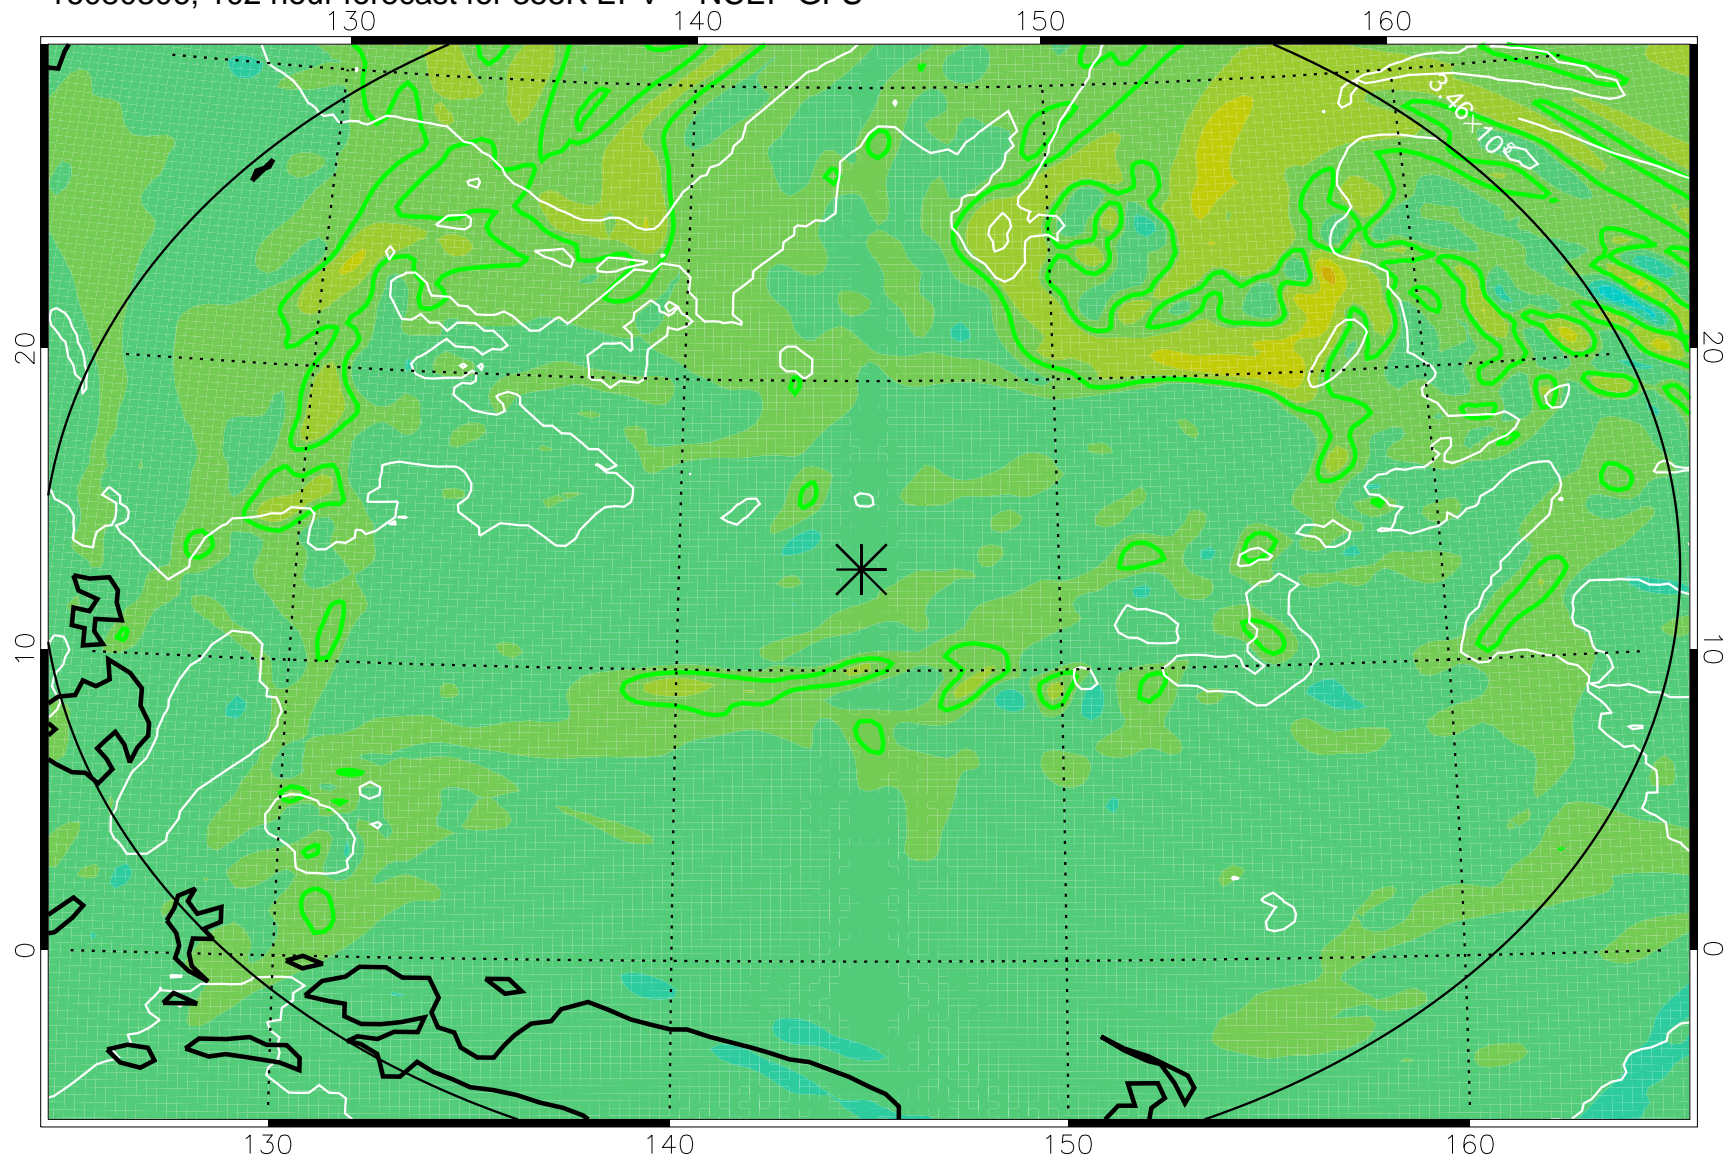

16080206, 78 hour forecast for 355K EPV -- NCEP GFS

355K Montgomery Streamfunction, white  
EPV Tropopause (2 PVU) Position  
Range ring of 2304 km

16080212, 84 hour forecast for 355K EPV -- NCEP GFS

355K Montgomery Streamfunction, white  
EPV Tropopause (2 PVU) Position  
Range ring of 2304 km

16080218, 90 hour forecast for 355K EPV -- NCEP GFS

355K Montgomery Streamfunction, white  
EPV Tropopause (2 PVU) Position  
Range ring of 2304 km

16080300, 96 hour forecast for 355K EPV -- NCEP GFS

355K Montgomery Streamfunction, white  
EPV Tropopause (2 PVU) Position  
Range ring of 2304 km

16080306, 102 hour forecast for 355K EPV -- NCEP GFS

355K Montgomery Streamfunction, white  
EPV Tropopause (2 PVU) Position  
Range ring of 2304 km

16080312, 108 hour forecast for 355K EPV -- NCEP GFS

355K Montgomery Streamfunction, white  
EPV Tropopause (2 PVU) Position  
Range ring of 2304 km

16080318, 114 hour forecast for 355K EPV -- NCEP GFS

355K Montgomery Streamfunction, white  
EPV Tropopause (2 PVU) Position  
Range ring of 2304 km

16080400, 120 hour forecast for 355K EPV -- NCEP GFS

355K Montgomery Streamfunction, white  
EPV Tropopause (2 PVU) Position  
Range ring of 2304 km