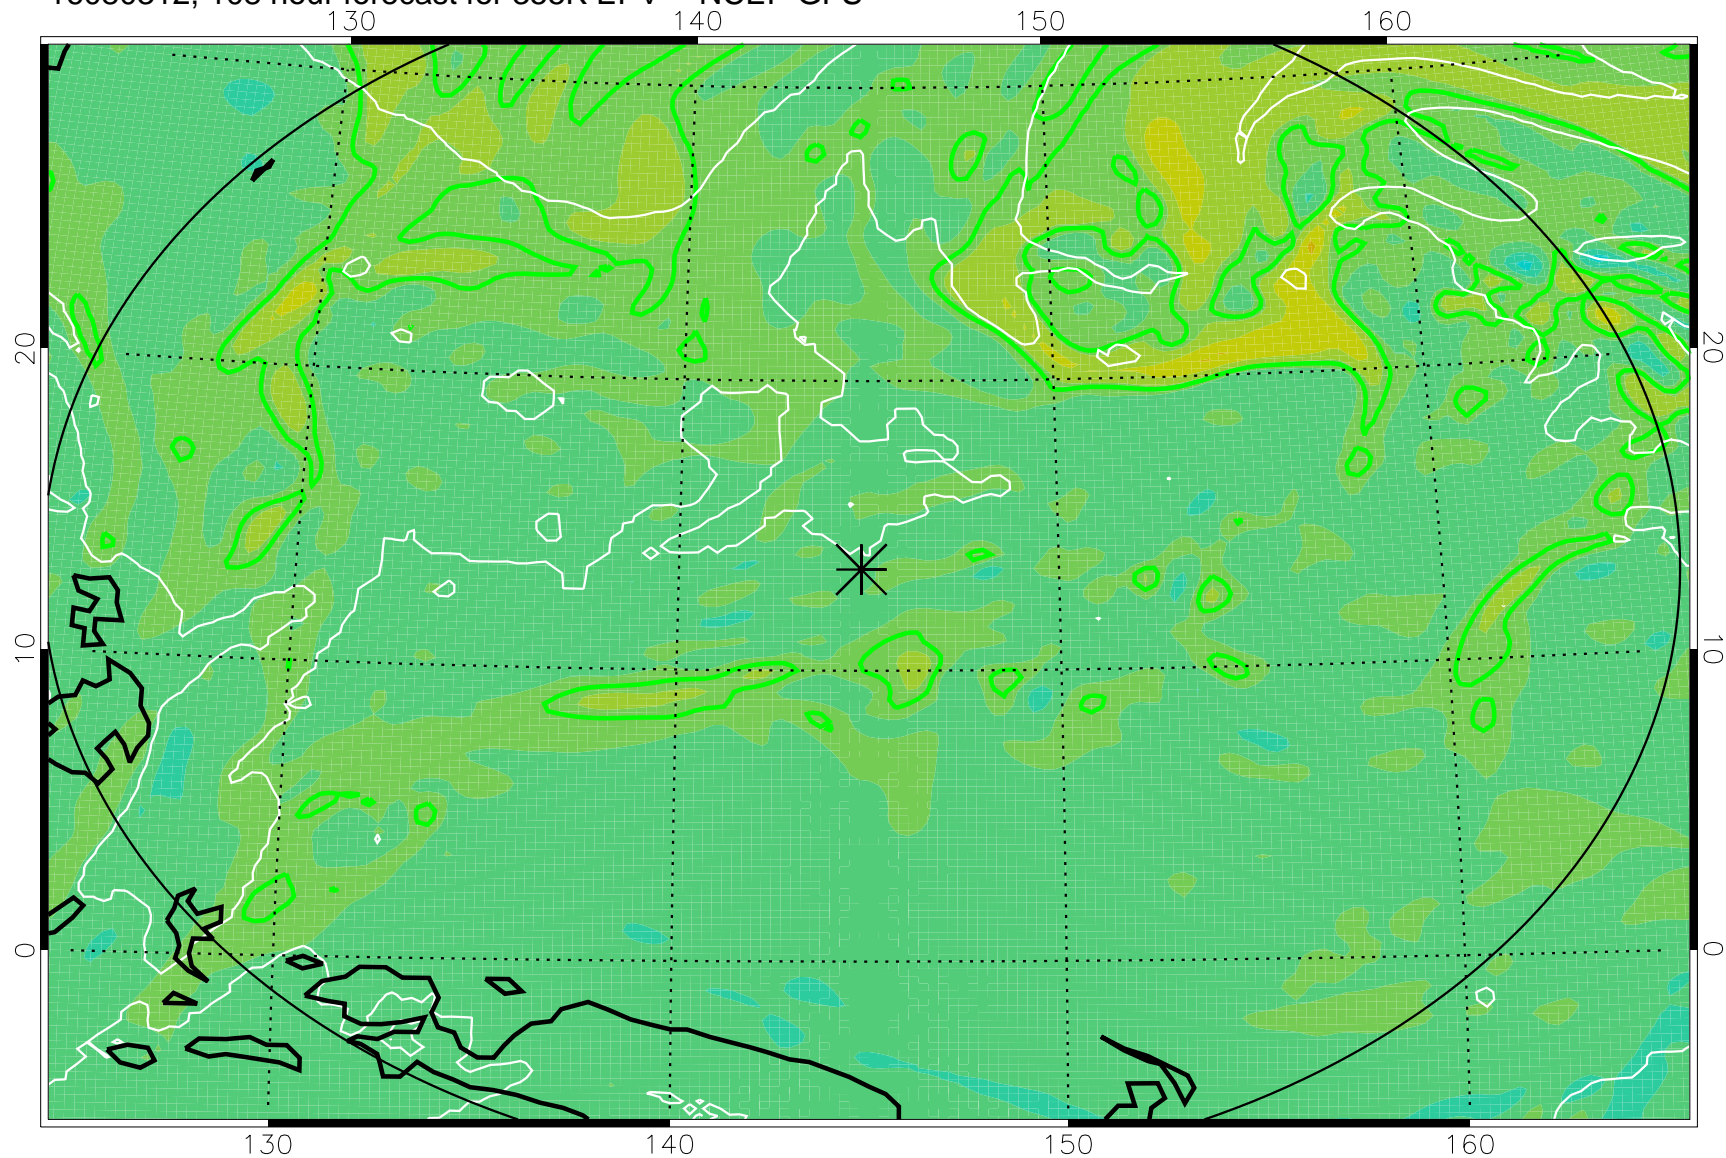

16080206, 78 hour forecast for 355K EPV -- NCEP GFS

355K Montgomery Streamfunction, white  
EPV Tropopause (2 PVU) Position  
Range ring of 2304 km

16080212, 84 hour forecast for 355K EPV -- NCEP GFS

355K Montgomery Streamfunction, white  
EPV Tropopause (2 PVU) Position  
Range ring of 2304 km

16080218, 90 hour forecast for 355K EPV -- NCEP GFS

355K Montgomery Streamfunction, white  
EPV Tropopause (2 PVU) Position  
Range ring of 2304 km

16080300, 96 hour forecast for 355K EPV -- NCEP GFS

355K Montgomery Streamfunction, white  
EPV Tropopause (2 PVU) Position  
Range ring of 2304 km

16080306, 102 hour forecast for 355K EPV -- NCEP GFS

355K Montgomery Streamfunction, white  
EPV Tropopause (2 PVU) Position  
Range ring of 2304 km

16080312, 108 hour forecast for 355K EPV -- NCEP GFS

355K Montgomery Streamfunction, white  
EPV Tropopause (2 PVU) Position  
Range ring of 2304 km

16080318, 114 hour forecast for 355K EPV -- NCEP GFS

355K Montgomery Streamfunction, white  
EPV Tropopause (2 PVU) Position  
Range ring of 2304 km

16080400, 120 hour forecast for 355K EPV -- NCEP GFS

355K Montgomery Streamfunction, white  
EPV Tropopause (2 PVU) Position  
Range ring of 2304 km