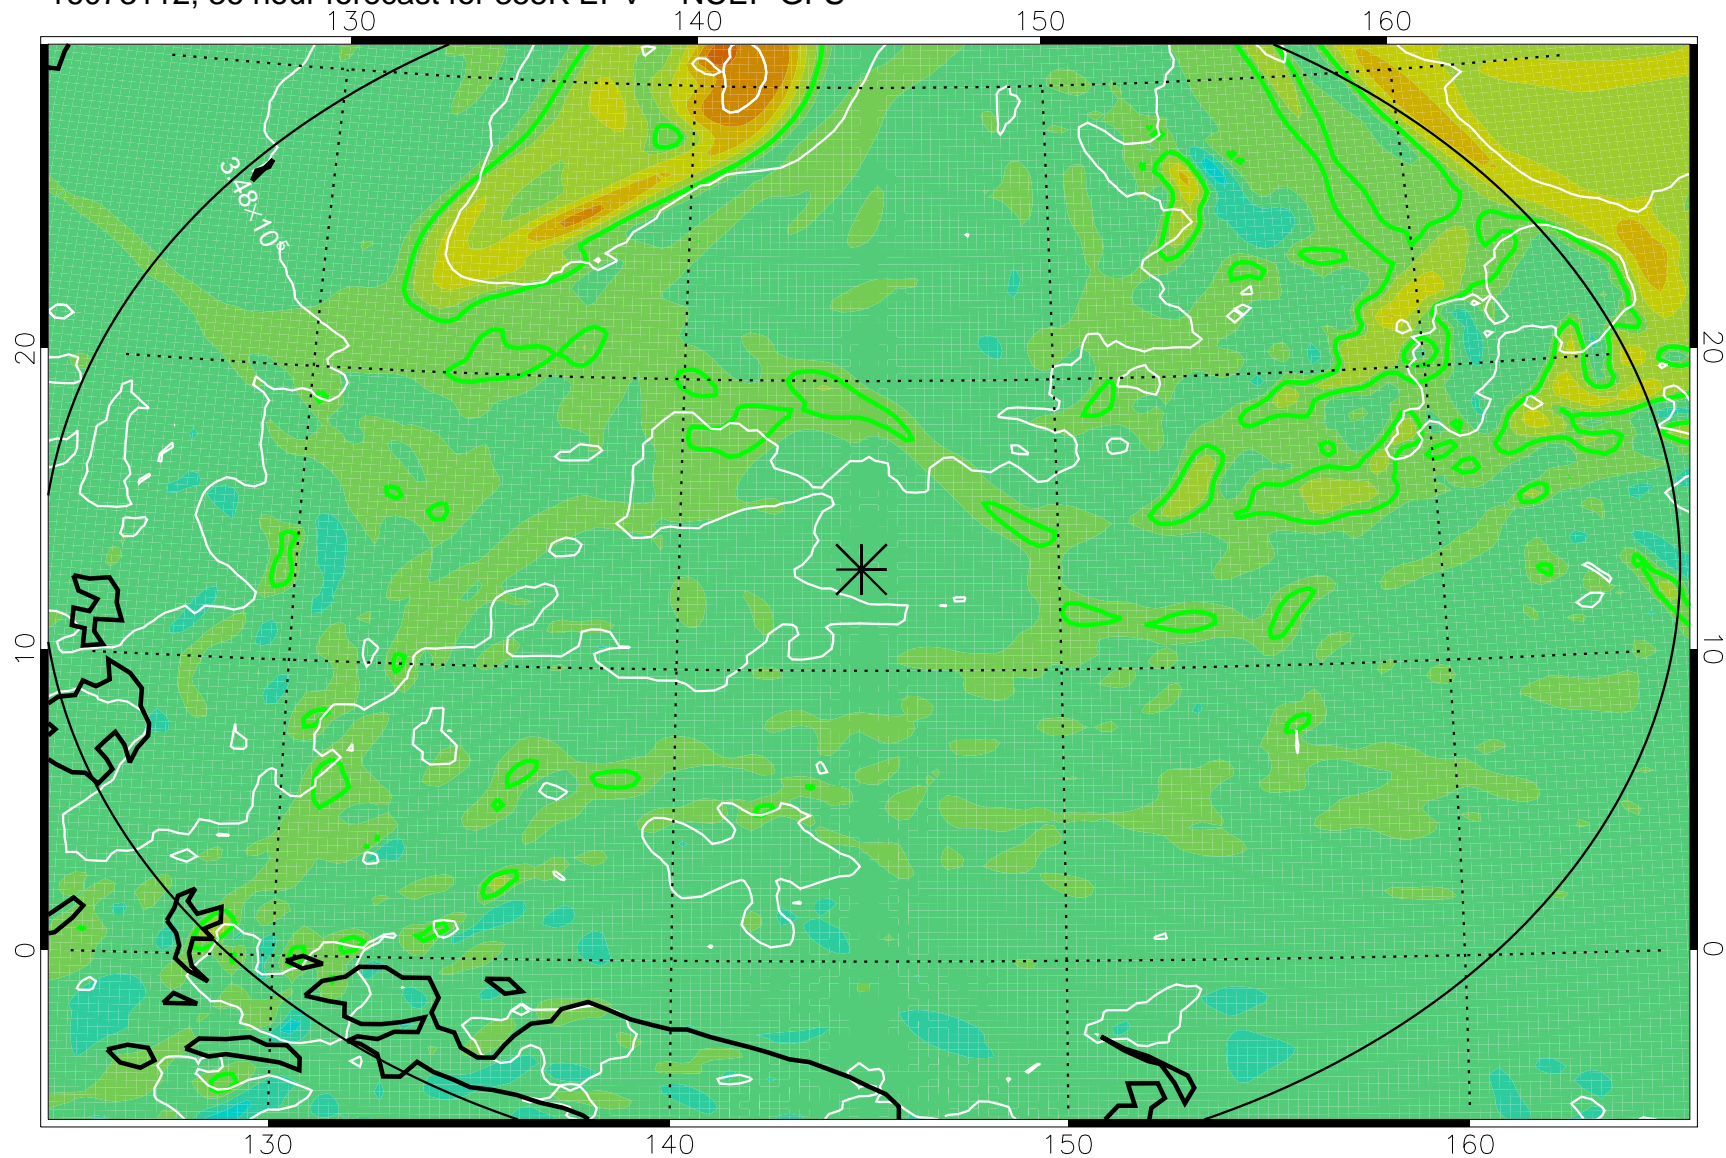

16073018, 18 hour forecast for 355K EPV -- NCEP GFS

355K Montgomery Streamfunction, white  
EPV Tropopause (2 PVU) Position  
Range ring of 2304 km

16073100, 24 hour forecast for 355K EPV -- NCEP GFS

355K Montgomery Streamfunction, white  
EPV Tropopause (2 PVU) Position  
Range ring of 2304 km

16073106, 30 hour forecast for 355K EPV -- NCEP GFS

355K Montgomery Streamfunction, white  
EPV Tropopause (2 PVU) Position  
Range ring of 2304 km

16073112, 36 hour forecast for 355K EPV -- NCEP GFS

355K Montgomery Streamfunction, white  
EPV Tropopause (2 PVU) Position  
Range ring of 2304 km

16073118, 42 hour forecast for 355K EPV -- NCEP GFS

355K Montgomery Streamfunction, white  
EPV Tropopause (2 PVU) Position  
Range ring of 2304 km

16080100, 48 hour forecast for 355K EPV -- NCEP GFS

355K Montgomery Streamfunction, white  
EPV Tropopause (2 PVU) Position  
Range ring of 2304 km

16080118, 66 hour forecast for 355K EPV -- NCEP GFS

355K Montgomery Streamfunction, white  
EPV Tropopause (2 PVU) Position  
Range ring of 2304 km

16080200, 72 hour forecast for 355K EPV -- NCEP GFS

355K Montgomery Streamfunction, white  
EPV Tropopause (2 PVU) Position  
Range ring of 2304 km