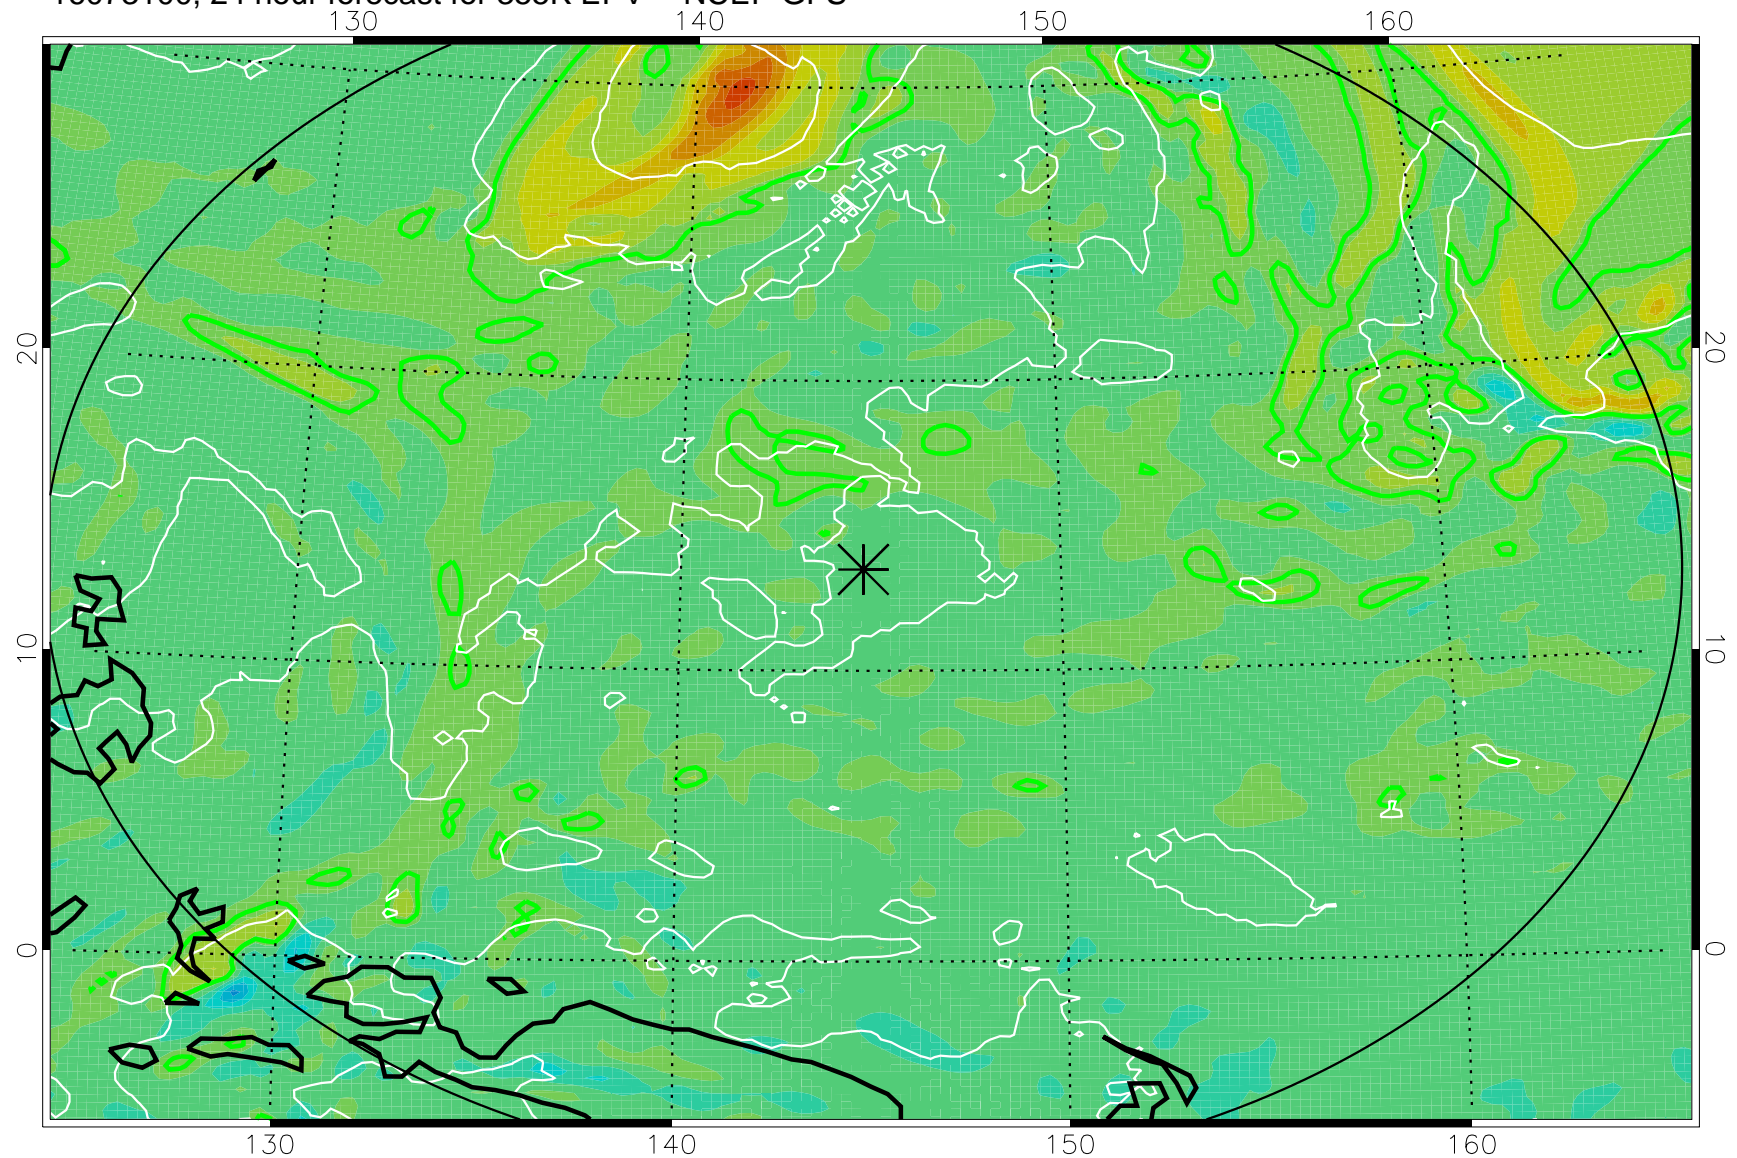

16073006, 6 hour forecast for 355K EPV -- NCEP GFS

355K Montgomery Streamfunction, white  
EPV Tropopause (2 PVU) Position  
Range ring of 2304 km

16073012, 12 hour forecast for 355K EPV -- NCEP GFS

355K Montgomery Streamfunction, white  
EPV Tropopause (2 PVU) Position  
Range ring of 2304 km

16073018, 18 hour forecast for 355K EPV -- NCEP GFS

355K Montgomery Streamfunction, white  
EPV Tropopause (2 PVU) Position  
Range ring of 2304 km

16073100, 24 hour forecast for 355K EPV -- NCEP GFS

355K Montgomery Streamfunction, white  
EPV Tropopause (2 PVU) Position  
Range ring of 2304 km

16073106, 30 hour forecast for 355K EPV -- NCEP GFS

355K Montgomery Streamfunction, white  
EPV Tropopause (2 PVU) Position  
Range ring of 2304 km

16073112, 36 hour forecast for 355K EPV -- NCEP GFS

355K Montgomery Streamfunction, white  
EPV Tropopause (2 PVU) Position  
Range ring of 2304 km

16080118, 66 hour forecast for 355K EPV -- NCEP GFS

355K Montgomery Streamfunction, white  
EPV Tropopause (2 PVU) Position  
Range ring of 2304 km

16080200, 72 hour forecast for 355K EPV -- NCEP GFS

355K Montgomery Streamfunction, white  
EPV Tropopause (2 PVU) Position  
Range ring of 2304 km