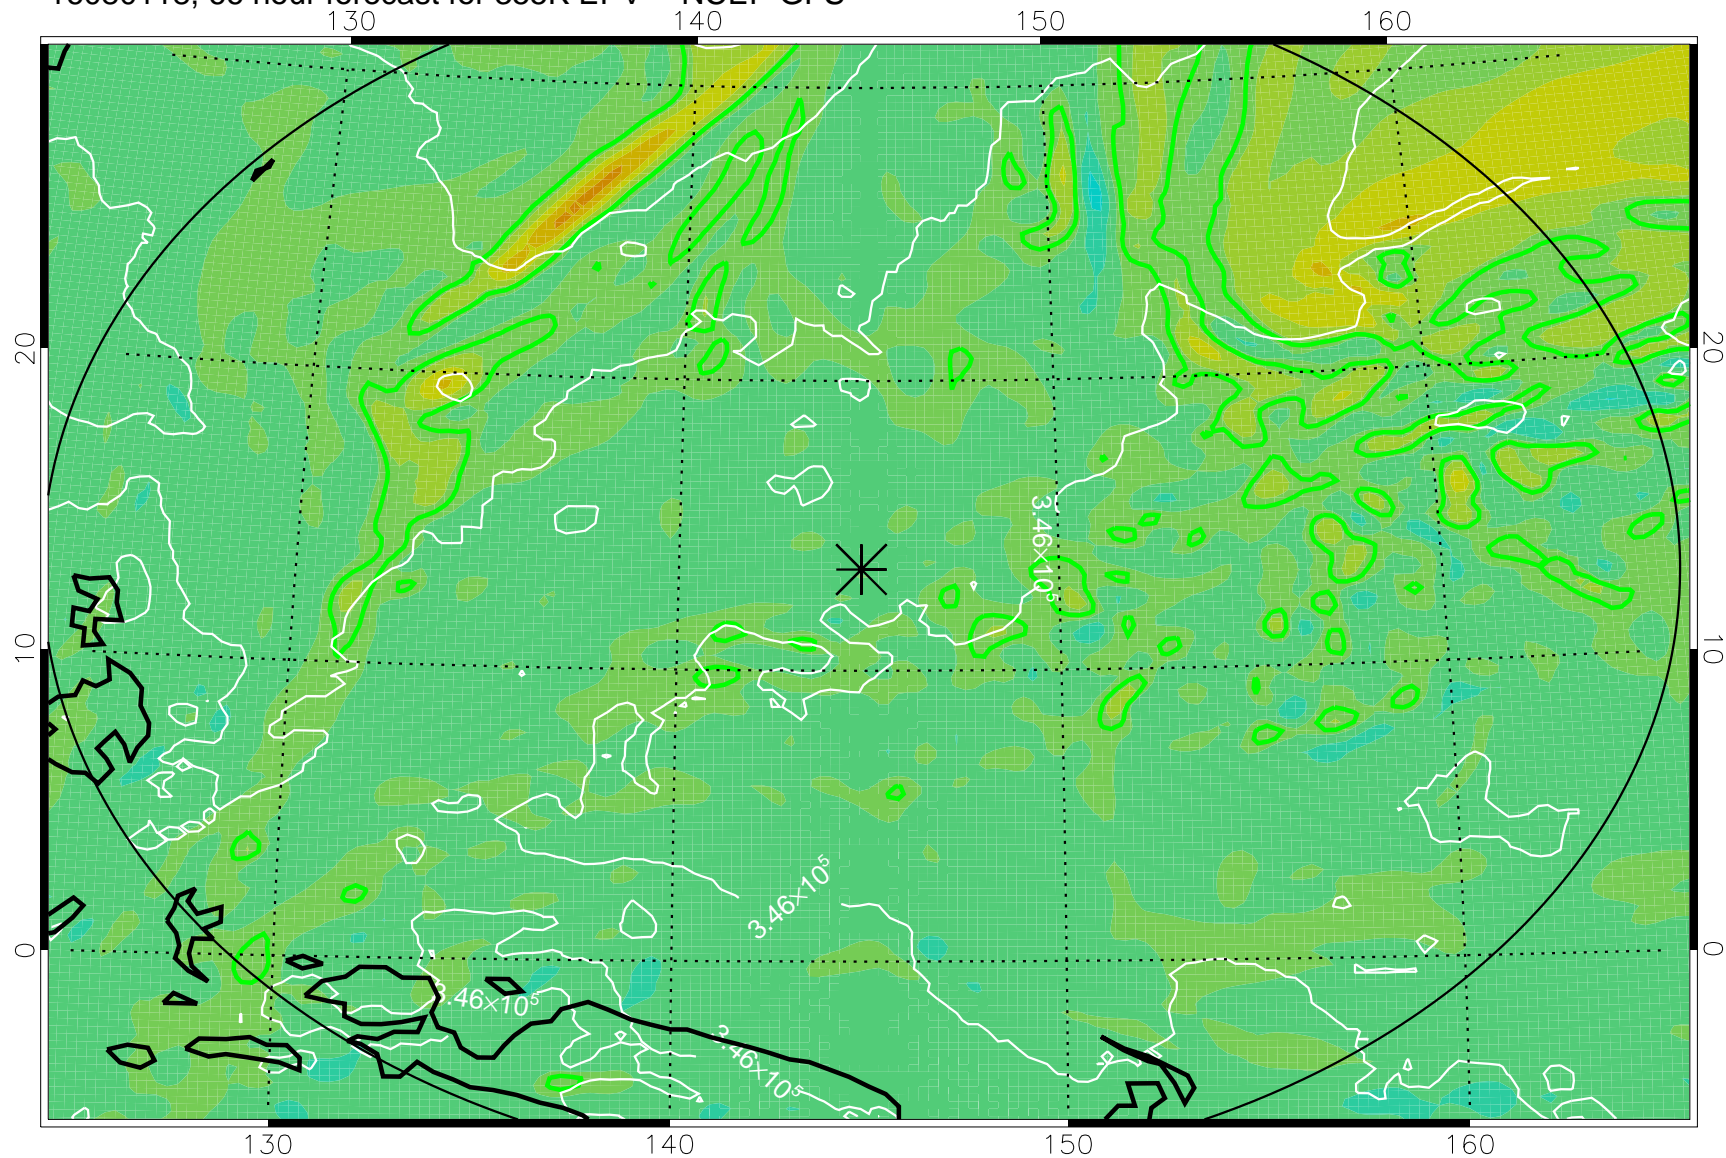

16080106, 54 hour forecast for 355K EPV -- NCEP GFS

355K Montgomery Streamfunction, white  
EPV Tropopause (2 PVU) Position  
Range ring of 2304 km

16080112, 60 hour forecast for 355K EPV -- NCEP GFS

355K Montgomery Streamfunction, white  
EPV Tropopause (2 PVU) Position  
Range ring of 2304 km

16080118, 66 hour forecast for 355K EPV -- NCEP GFS

355K Montgomery Streamfunction, white  
EPV Tropopause (2 PVU) Position  
Range ring of 2304 km

16080200, 72 hour forecast for 355K EPV -- NCEP GFS

355K Montgomery Streamfunction, white  
EPV Tropopause (2 PVU) Position  
Range ring of 2304 km

16080206, 78 hour forecast for 355K EPV -- NCEP GFS

355K Montgomery Streamfunction, white  
EPV Tropopause (2 PVU) Position  
Range ring of 2304 km

16080212, 84 hour forecast for 355K EPV -- NCEP GFS

355K Montgomery Streamfunction, white  
EPV Tropopause (2 PVU) Position  
Range ring of 2304 km

16080218, 90 hour forecast for 355K EPV -- NCEP GFS

355K Montgomery Streamfunction, white  
EPV Tropopause (2 PVU) Position  
Range ring of 2304 km

16080300, 96 hour forecast for 355K EPV -- NCEP GFS

355K Montgomery Streamfunction, white  
EPV Tropopause (2 PVU) Position  
Range ring of 2304 km