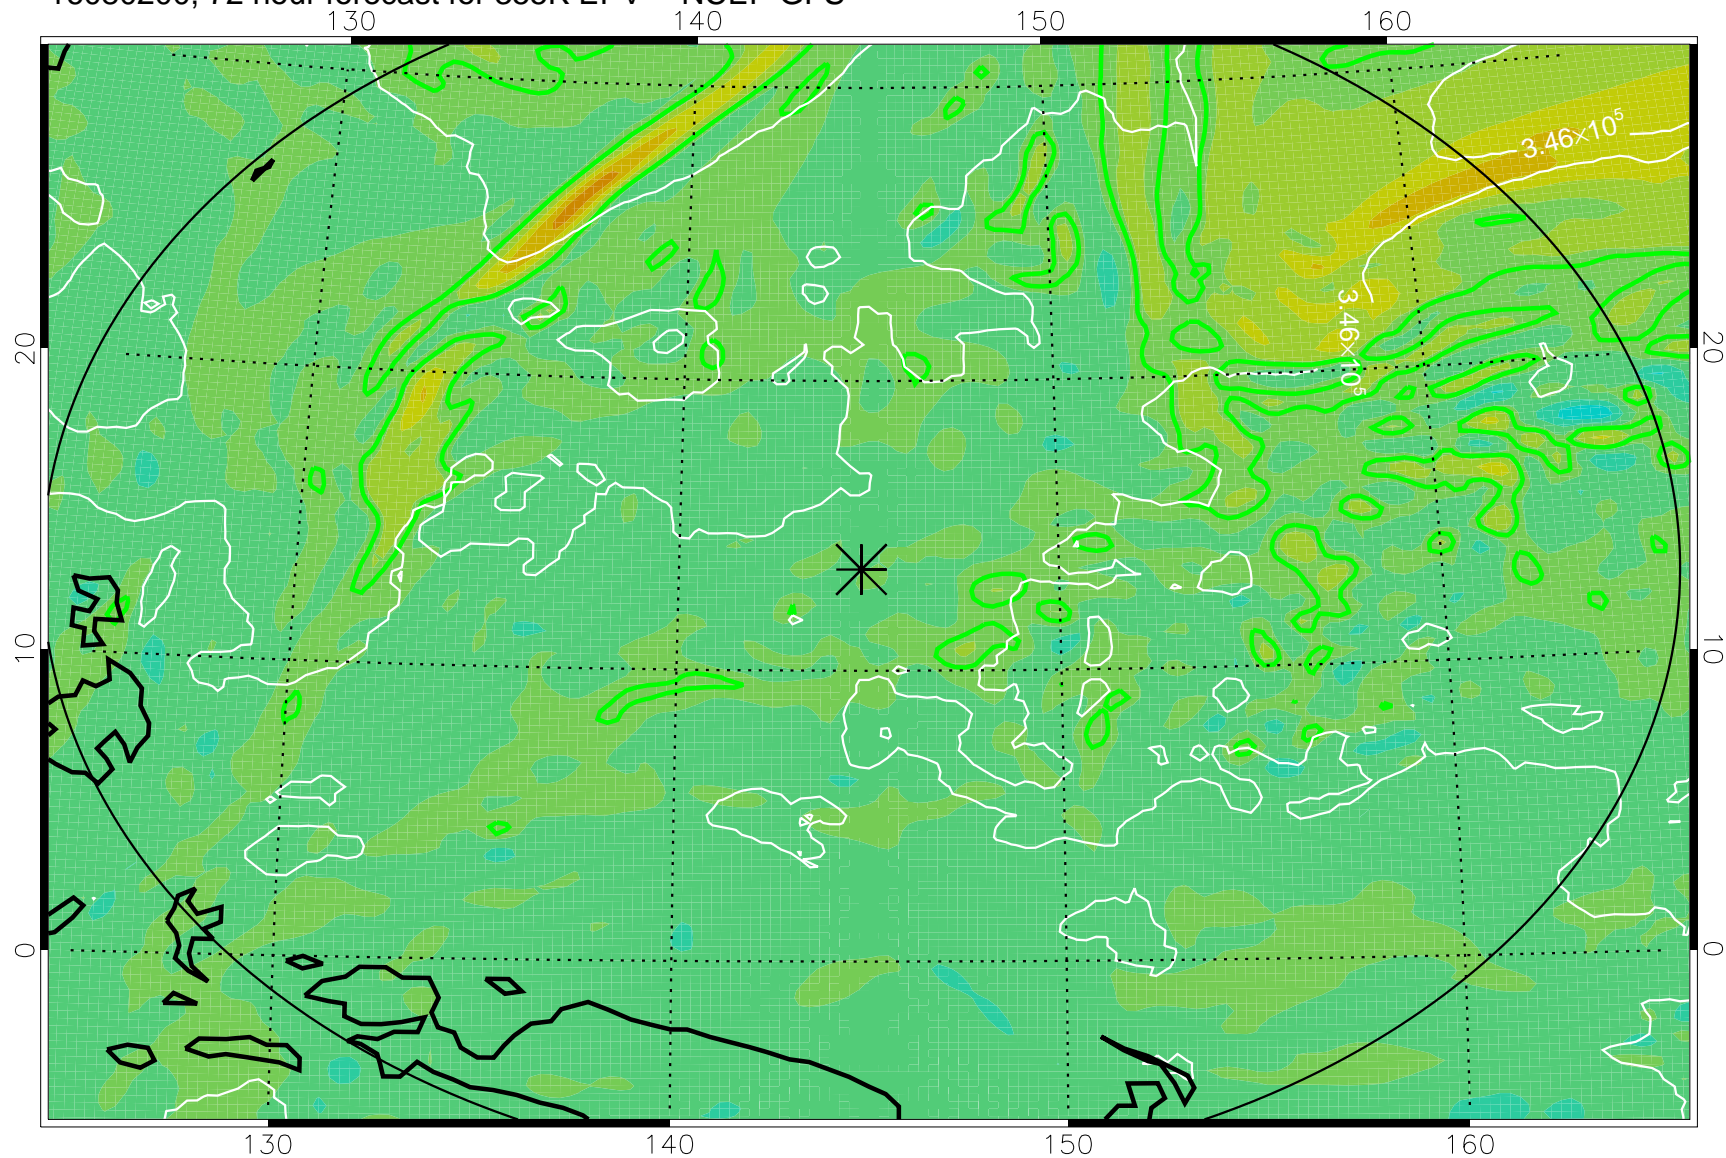

16080106, 54 hour forecast for 355K EPV -- NCEP GFS

355K Montgomery Streamfunction, white  
EPV Tropopause (2 PVU) Position  
Range ring of 2304 km

16080112, 60 hour forecast for 355K EPV -- NCEP GFS

355K Montgomery Streamfunction, white  
EPV Tropopause (2 PVU) Position  
Range ring of 2304 km

16080118, 66 hour forecast for 355K EPV -- NCEP GFS

355K Montgomery Streamfunction, white  
EPV Tropopause (2 PVU) Position  
Range ring of 2304 km

16080200, 72 hour forecast for 355K EPV -- NCEP GFS

355K Montgomery Streamfunction, white  
EPV Tropopause (2 PVU) Position  
Range ring of 2304 km

16080206, 78 hour forecast for 355K EPV -- NCEP GFS

355K Montgomery Streamfunction, white  
EPV Tropopause (2 PVU) Position  
Range ring of 2304 km

16080212, 84 hour forecast for 355K EPV -- NCEP GFS

355K Montgomery Streamfunction, white  
EPV Tropopause (2 PVU) Position  
Range ring of 2304 km

16080218, 90 hour forecast for 355K EPV -- NCEP GFS

355K Montgomery Streamfunction, white  
EPV Tropopause (2 PVU) Position  
Range ring of 2304 km

16080300, 96 hour forecast for 355K EPV -- NCEP GFS

355K Montgomery Streamfunction, white  
EPV Tropopause (2 PVU) Position  
Range ring of 2304 km