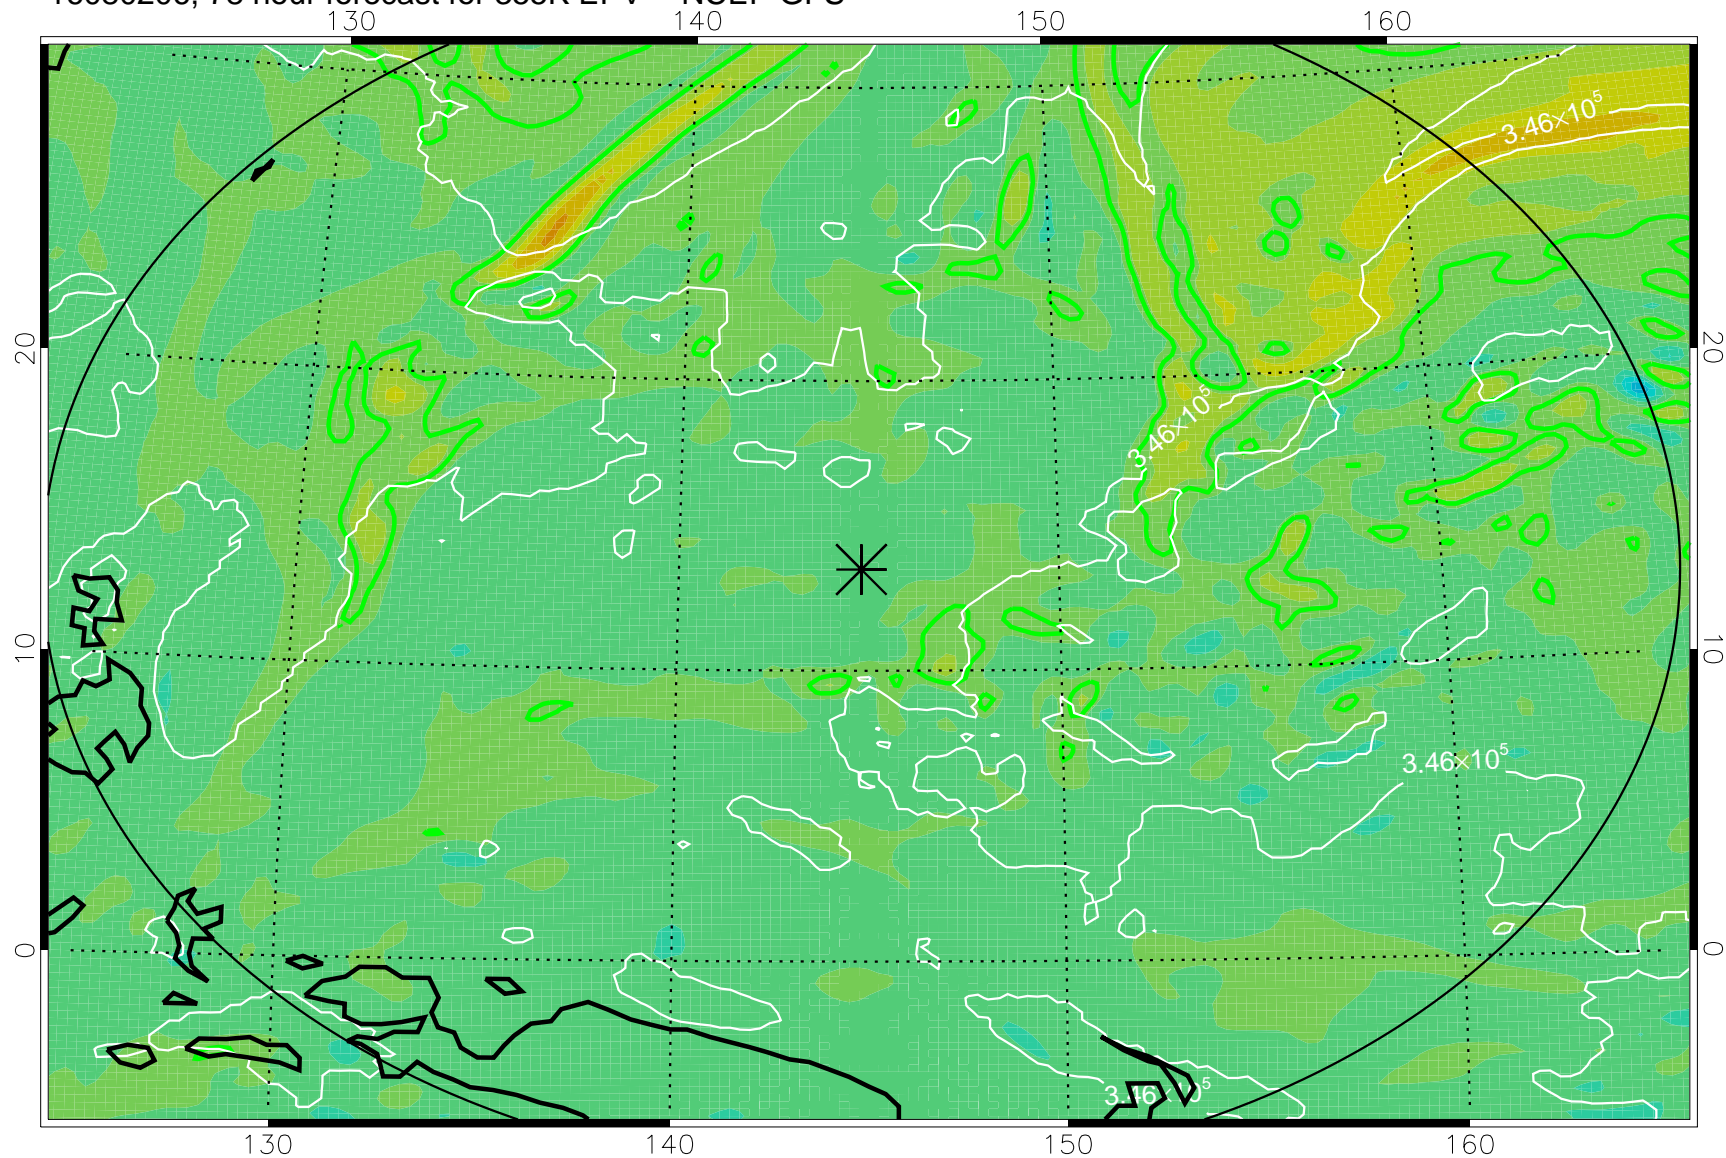

16080118, 66 hour forecast for 355K EPV -- NCEP GFS

355K Montgomery Streamfunction, white  
EPV Tropopause (2 PVU) Position  
Range ring of 2304 km

16080200, 72 hour forecast for 355K EPV -- NCEP GFS

355K Montgomery Streamfunction, white  
EPV Tropopause (2 PVU) Position  
Range ring of 2304 km

16080206, 78 hour forecast for 355K EPV -- NCEP GFS

355K Montgomery Streamfunction, white  
EPV Tropopause (2 PVU) Position  
Range ring of 2304 km

16080212, 84 hour forecast for 355K EPV -- NCEP GFS

355K Montgomery Streamfunction, white  
EPV Tropopause (2 PVU) Position  
Range ring of 2304 km

16080218, 90 hour forecast for 355K EPV -- NCEP GFS

355K Montgomery Streamfunction, white  
EPV Tropopause (2 PVU) Position  
Range ring of 2304 km

16080300, 96 hour forecast for 355K EPV -- NCEP GFS

355K Montgomery Streamfunction, white  
EPV Tropopause (2 PVU) Position  
Range ring of 2304 km

16080306, 102 hour forecast for 355K EPV -- NCEP GFS

355K Montgomery Streamfunction, white  
EPV Tropopause (2 PVU) Position  
Range ring of 2304 km

16080312, 108 hour forecast for 355K EPV -- NCEP GFS

355K Montgomery Streamfunction, white  
EPV Tropopause (2 PVU) Position  
Range ring of 2304 km