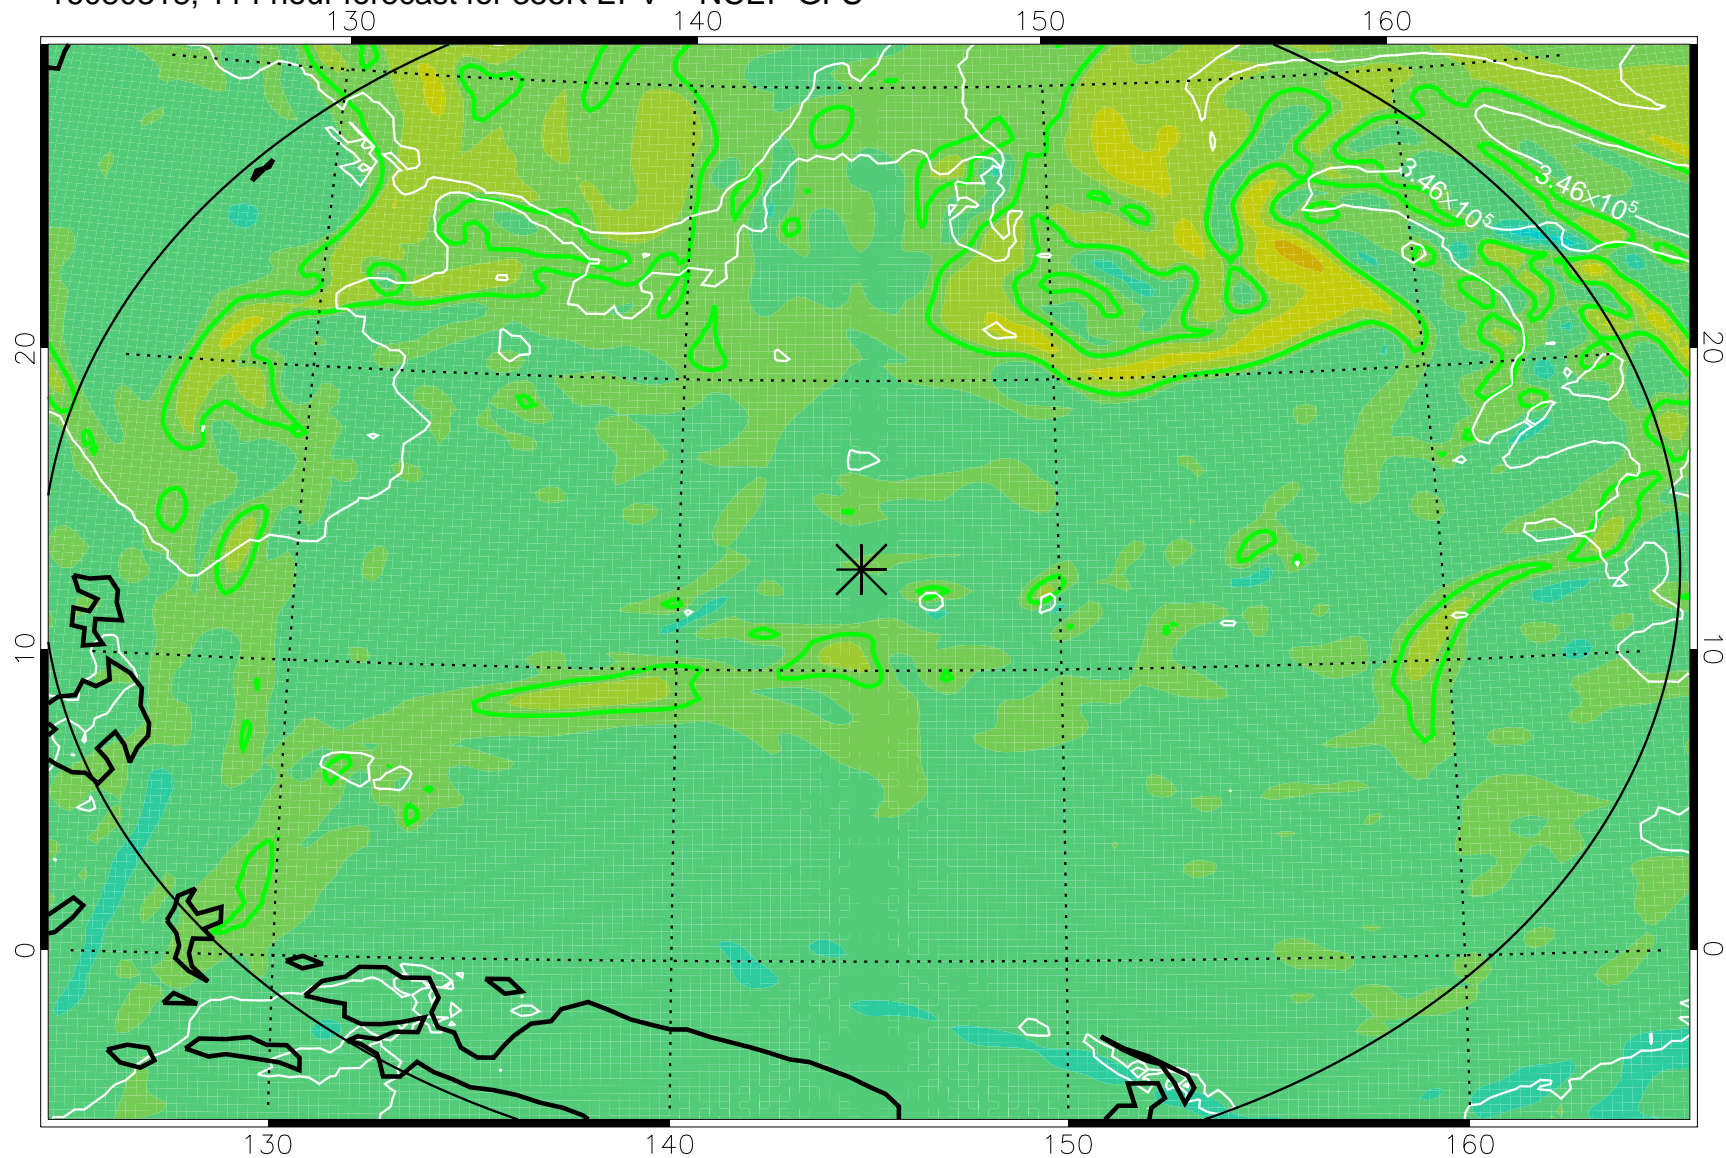

16080206, 78 hour forecast for 355K EPV -- NCEP GFS

355K Montgomery Streamfunction, white  
EPV Tropopause (2 PVU) Position  
Range ring of 2304 km

16080212, 84 hour forecast for 355K EPV -- NCEP GFS

355K Montgomery Streamfunction, white  
EPV Tropopause (2 PVU) Position  
Range ring of 2304 km

16080218, 90 hour forecast for 355K EPV -- NCEP GFS

355K Montgomery Streamfunction, white  
EPV Tropopause (2 PVU) Position  
Range ring of 2304 km

16080300, 96 hour forecast for 355K EPV -- NCEP GFS

355K Montgomery Streamfunction, white  
EPV Tropopause (2 PVU) Position  
Range ring of 2304 km

16080306, 102 hour forecast for 355K EPV -- NCEP GFS

355K Montgomery Streamfunction, white  
EPV Tropopause (2 PVU) Position  
Range ring of 2304 km

16080312, 108 hour forecast for 355K EPV -- NCEP GFS

355K Montgomery Streamfunction, white  
EPV Tropopause (2 PVU) Position  
Range ring of 2304 km

16080318, 114 hour forecast for 355K EPV -- NCEP GFS

355K Montgomery Streamfunction, white  
EPV Tropopause (2 PVU) Position  
Range ring of 2304 km

16080400, 120 hour forecast for 355K EPV -- NCEP GFS

355K Montgomery Streamfunction, white  
EPV Tropopause (2 PVU) Position  
Range ring of 2304 km