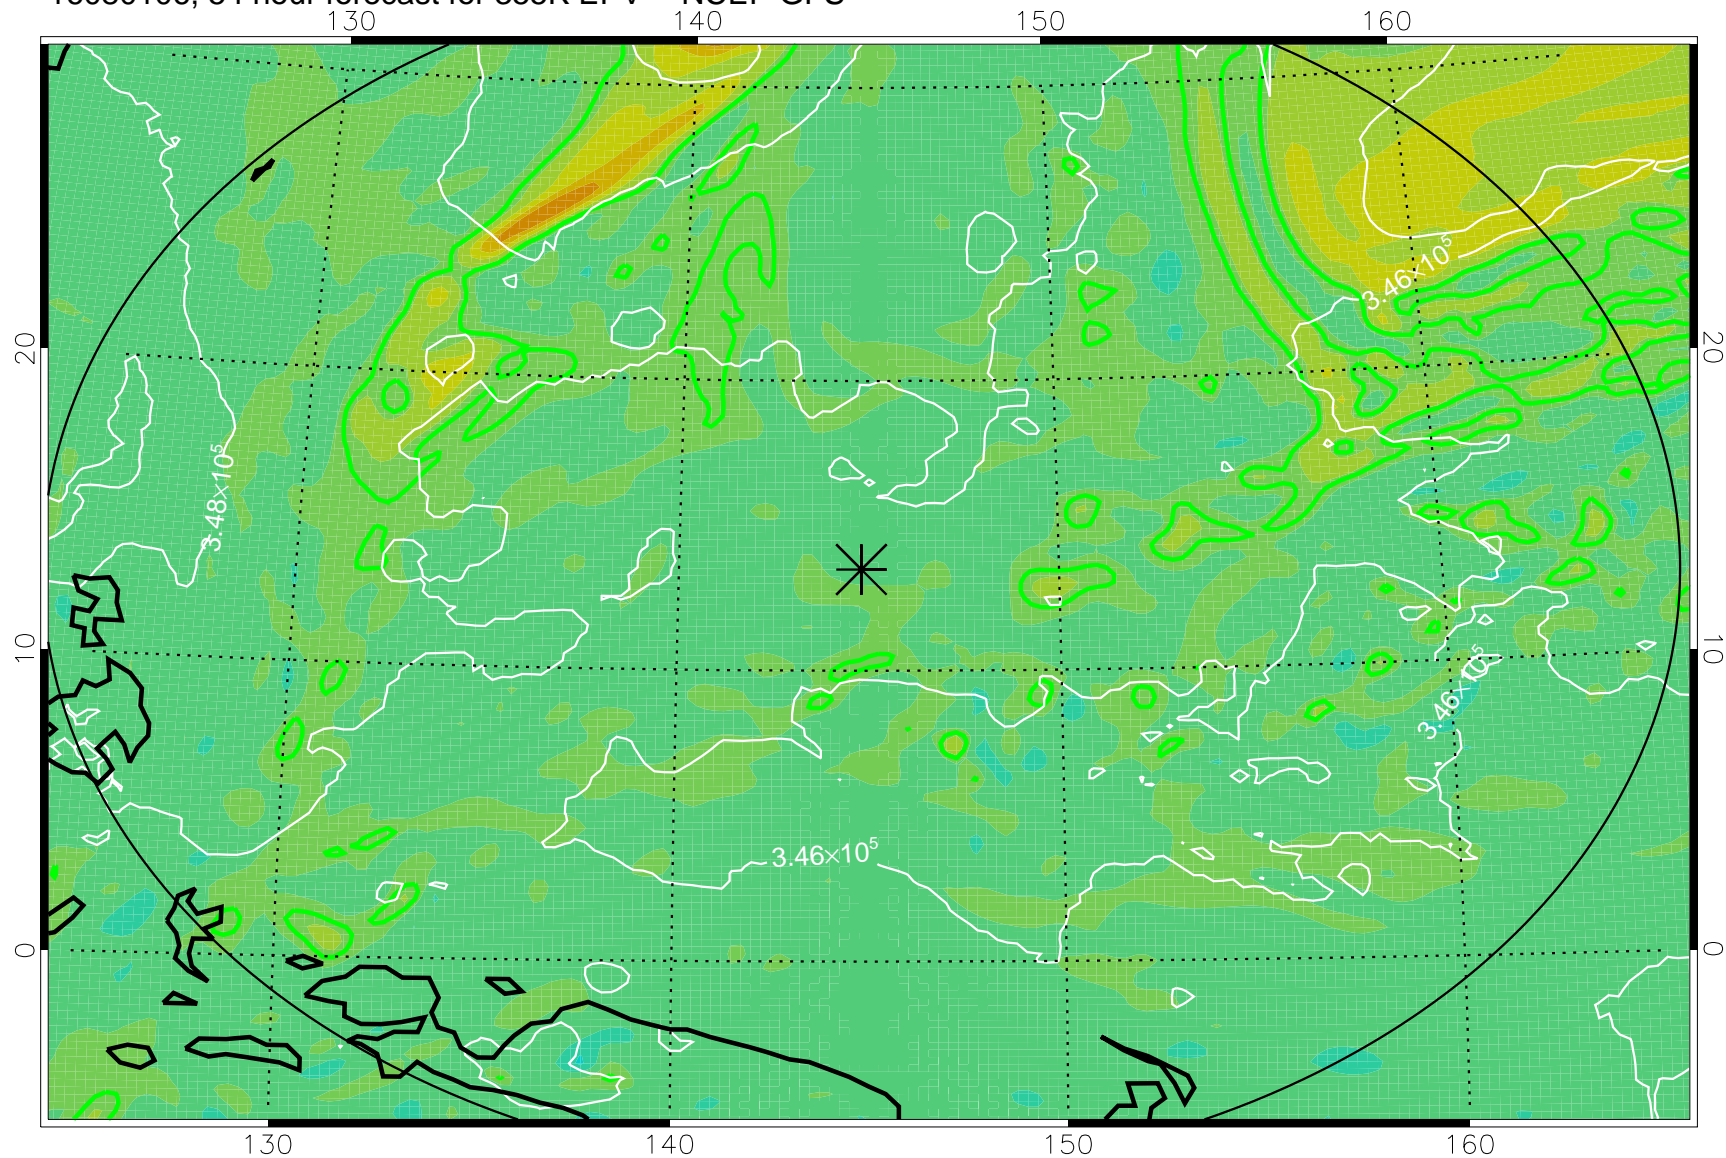

16073118, 42 hour forecast for 355K EPV -- NCEP GFS

355K Montgomery Streamfunction, white  
EPV Tropopause (2 PVU) Position  
Range ring of 2304 km

16080100, 48 hour forecast for 355K EPV -- NCEP GFS

355K Montgomery Streamfunction, white  
EPV Tropopause (2 PVU) Position  
Range ring of 2304 km

16080106, 54 hour forecast for 355K EPV -- NCEP GFS

355K Montgomery Streamfunction, white  
EPV Tropopause (2 PVU) Position  
Range ring of 2304 km

16080112, 60 hour forecast for 355K EPV -- NCEP GFS

355K Montgomery Streamfunction, white  
EPV Tropopause (2 PVU) Position  
Range ring of 2304 km

16080118, 66 hour forecast for 355K EPV -- NCEP GFS

355K Montgomery Streamfunction, white  
EPV Tropopause (2 PVU) Position  
Range ring of 2304 km

16080200, 72 hour forecast for 355K EPV -- NCEP GFS

355K Montgomery Streamfunction, white  
EPV Tropopause (2 PVU) Position  
Range ring of 2304 km

16080206, 78 hour forecast for 355K EPV -- NCEP GFS

355K Montgomery Streamfunction, white  
EPV Tropopause (2 PVU) Position  
Range ring of 2304 km

16080212, 84 hour forecast for 355K EPV -- NCEP GFS

355K Montgomery Streamfunction, white  
EPV Tropopause (2 PVU) Position  
Range ring of 2304 km