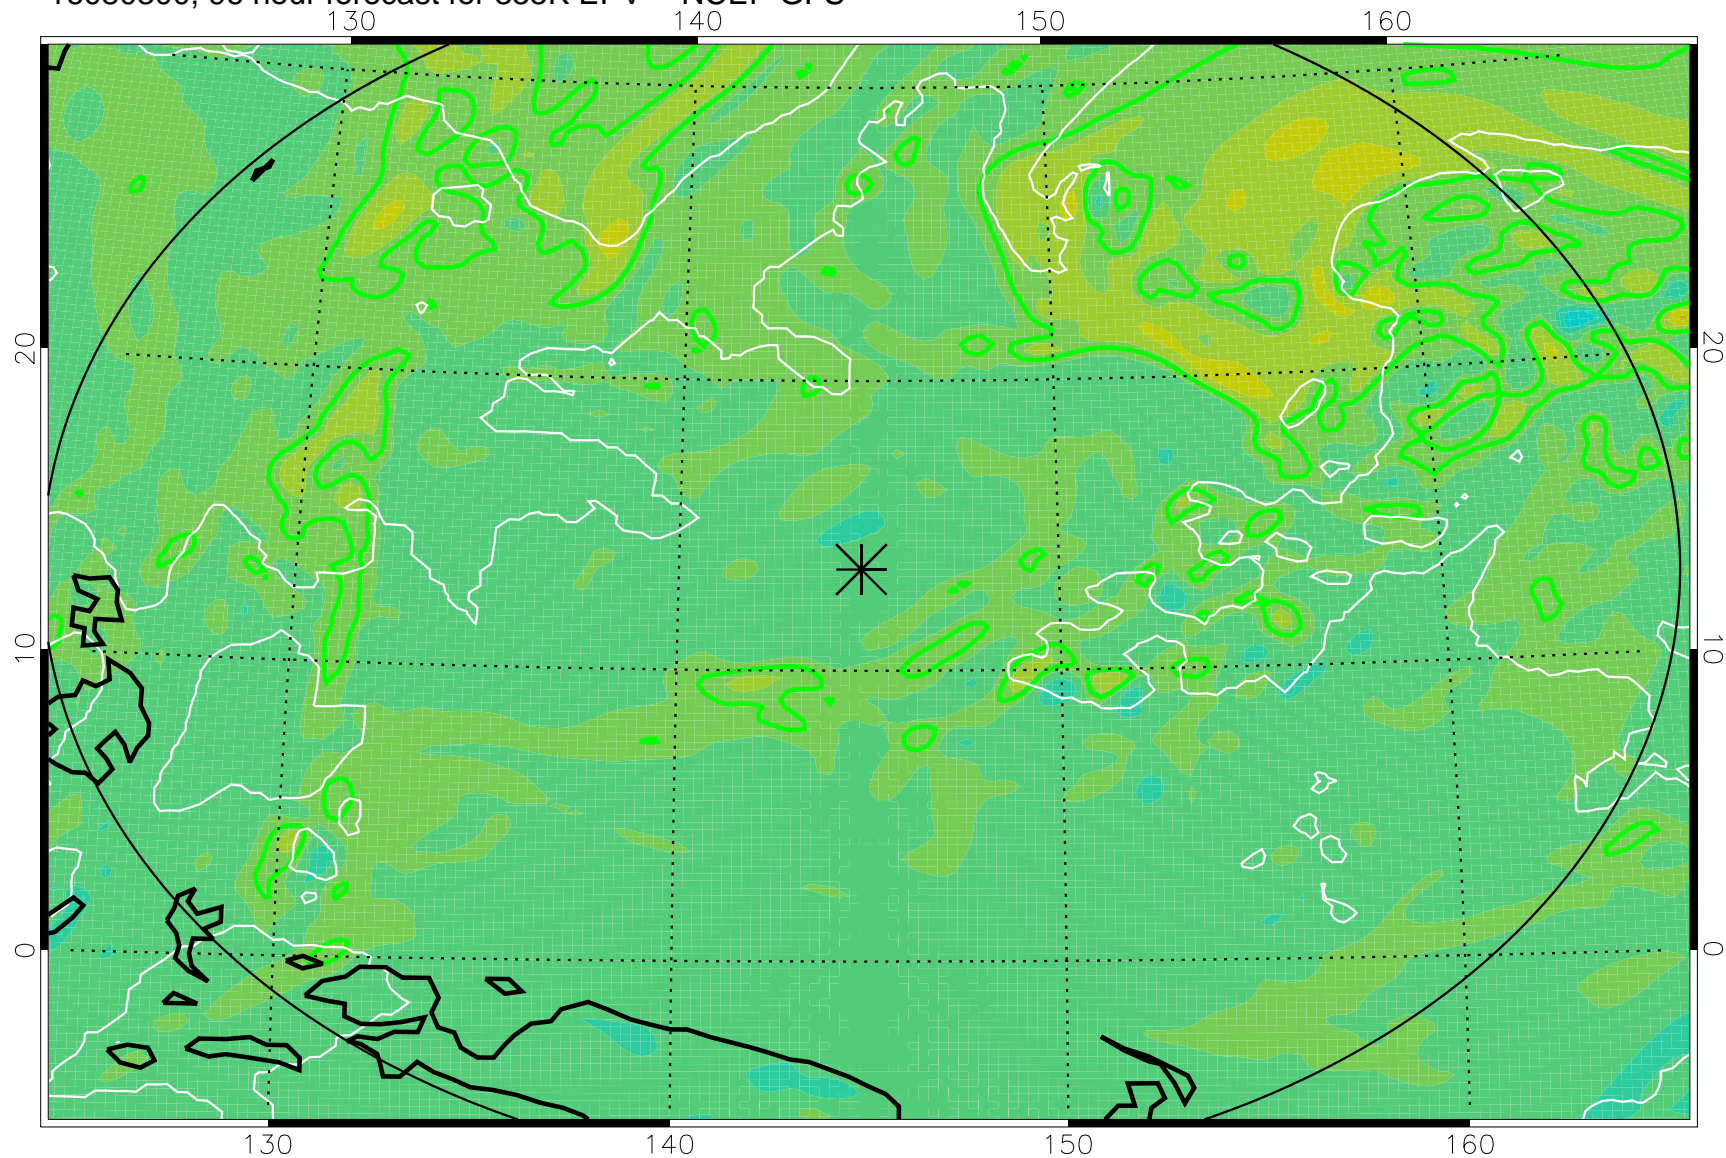

16080118, 66 hour forecast for 355K EPV -- NCEP GFS

355K Montgomery Streamfunction, white  
EPV Tropopause (2 PVU) Position  
Range ring of 2304 km

16080200, 72 hour forecast for 355K EPV -- NCEP GFS

355K Montgomery Streamfunction, white  
EPV Tropopause (2 PVU) Position  
Range ring of 2304 km

16080206, 78 hour forecast for 355K EPV -- NCEP GFS

355K Montgomery Streamfunction, white  
EPV Tropopause (2 PVU) Position  
Range ring of 2304 km

16080212, 84 hour forecast for 355K EPV -- NCEP GFS

355K Montgomery Streamfunction, white  
EPV Tropopause (2 PVU) Position  
Range ring of 2304 km

16080218, 90 hour forecast for 355K EPV -- NCEP GFS

355K Montgomery Streamfunction, white  
EPV Tropopause (2 PVU) Position  
Range ring of 2304 km

16080300, 96 hour forecast for 355K EPV -- NCEP GFS

355K Montgomery Streamfunction, white  
EPV Tropopause (2 PVU) Position  
Range ring of 2304 km

16080306, 102 hour forecast for 355K EPV -- NCEP GFS

355K Montgomery Streamfunction, white  
EPV Tropopause (2 PVU) Position  
Range ring of 2304 km

16080312, 108 hour forecast for 355K EPV -- NCEP GFS

355K Montgomery Streamfunction, white  
EPV Tropopause (2 PVU) Position  
Range ring of 2304 km