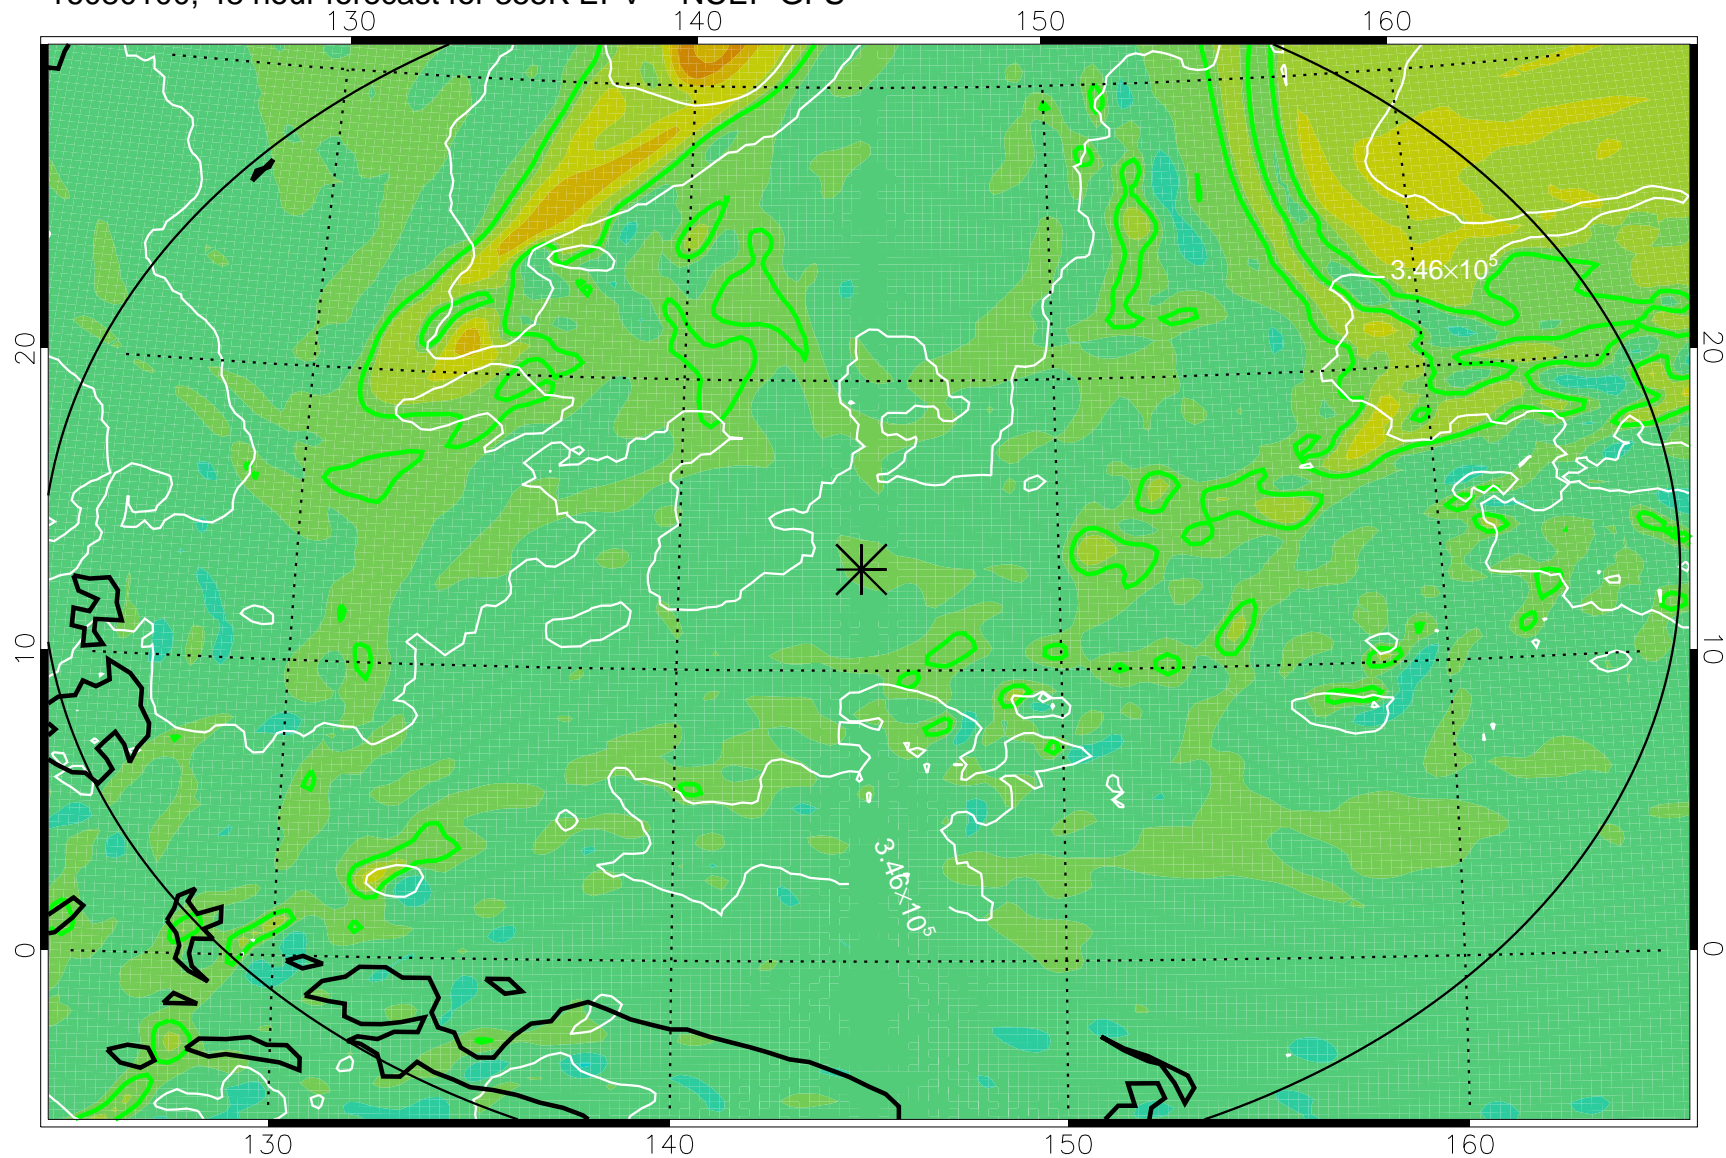

16073106, 30 hour forecast for 355K EPV -- NCEP GFS

355K Montgomery Streamfunction, white  
EPV Tropopause (2 PVU) Position  
Range ring of 2304 km

16073112, 36 hour forecast for 355K EPV -- NCEP GFS

355K Montgomery Streamfunction, white  
EPV Tropopause (2 PVU) Position  
Range ring of 2304 km

16073118, 42 hour forecast for 355K EPV -- NCEP GFS

355K Montgomery Streamfunction, white  
EPV Tropopause (2 PVU) Position  
Range ring of 2304 km

16080100, 48 hour forecast for 355K EPV -- NCEP GFS

355K Montgomery Streamfunction, white  
EPV Tropopause (2 PVU) Position  
Range ring of 2304 km

16080106, 54 hour forecast for 355K EPV -- NCEP GFS

355K Montgomery Streamfunction, white  
EPV Tropopause (2 PVU) Position  
Range ring of 2304 km

16080112, 60 hour forecast for 355K EPV -- NCEP GFS

355K Montgomery Streamfunction, white  
EPV Tropopause (2 PVU) Position  
Range ring of 2304 km

16080118, 66 hour forecast for 355K EPV -- NCEP GFS

355K Montgomery Streamfunction, white  
EPV Tropopause (2 PVU) Position  
Range ring of 2304 km

16080200, 72 hour forecast for 355K EPV -- NCEP GFS

355K Montgomery Streamfunction, white  
EPV Tropopause (2 PVU) Position  
Range ring of 2304 km