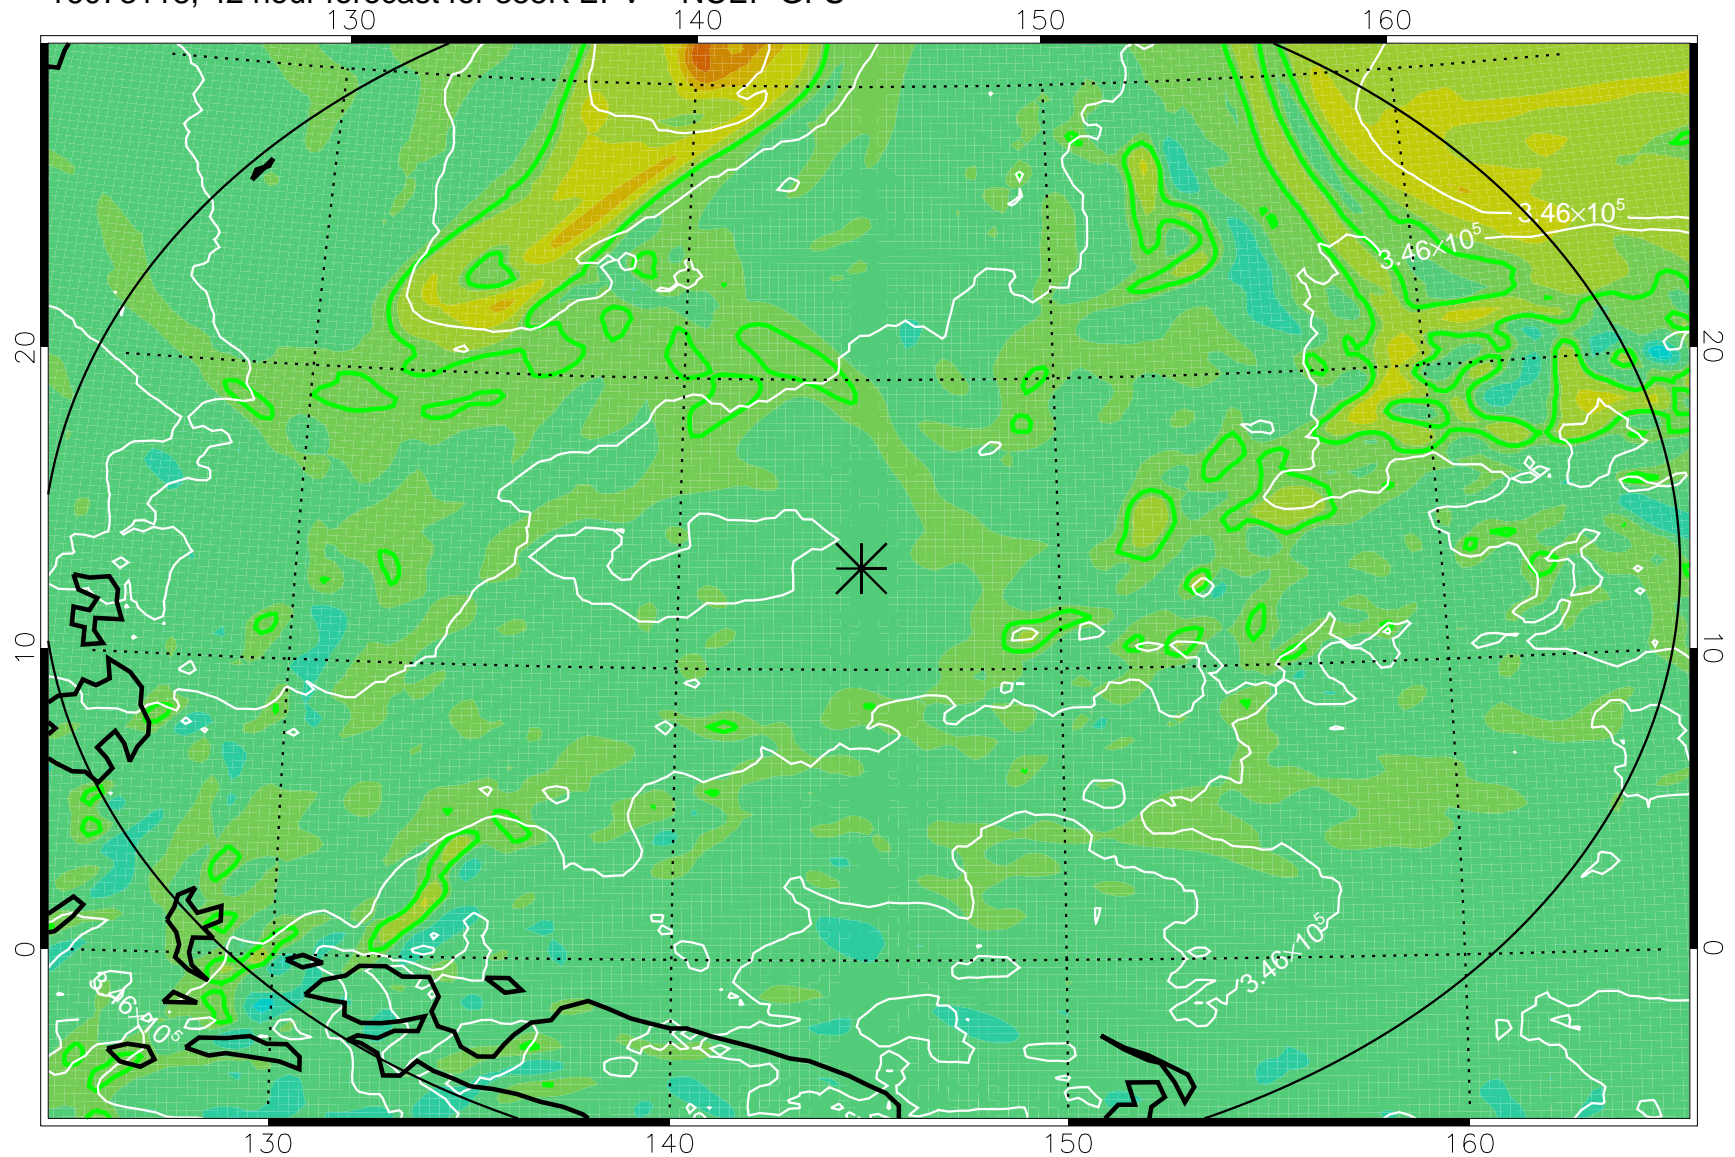

16073106, 30 hour forecast for 355K EPV -- NCEP GFS

355K Montgomery Streamfunction, white  
EPV Tropopause (2 PVU) Position  
Range ring of 2304 km

16073112, 36 hour forecast for 355K EPV -- NCEP GFS

355K Montgomery Streamfunction, white  
EPV Tropopause (2 PVU) Position  
Range ring of 2304 km

16073118, 42 hour forecast for 355K EPV -- NCEP GFS

355K Montgomery Streamfunction, white  
EPV Tropopause (2 PVU) Position  
Range ring of 2304 km

16080100, 48 hour forecast for 355K EPV -- NCEP GFS

355K Montgomery Streamfunction, white  
EPV Tropopause (2 PVU) Position  
Range ring of 2304 km

16080118, 66 hour forecast for 355K EPV -- NCEP GFS

355K Montgomery Streamfunction, white  
EPV Tropopause (2 PVU) Position  
Range ring of 2304 km

16080200, 72 hour forecast for 355K EPV -- NCEP GFS

355K Montgomery Streamfunction, white  
EPV Tropopause (2 PVU) Position  
Range ring of 2304 km

16080206, 78 hour forecast for 355K EPV -- NCEP GFS

355K Montgomery Streamfunction, white  
EPV Tropopause (2 PVU) Position  
Range ring of 2304 km

16080212, 84 hour forecast for 355K EPV -- NCEP GFS

355K Montgomery Streamfunction, white  
EPV Tropopause (2 PVU) Position  
Range ring of 2304 km