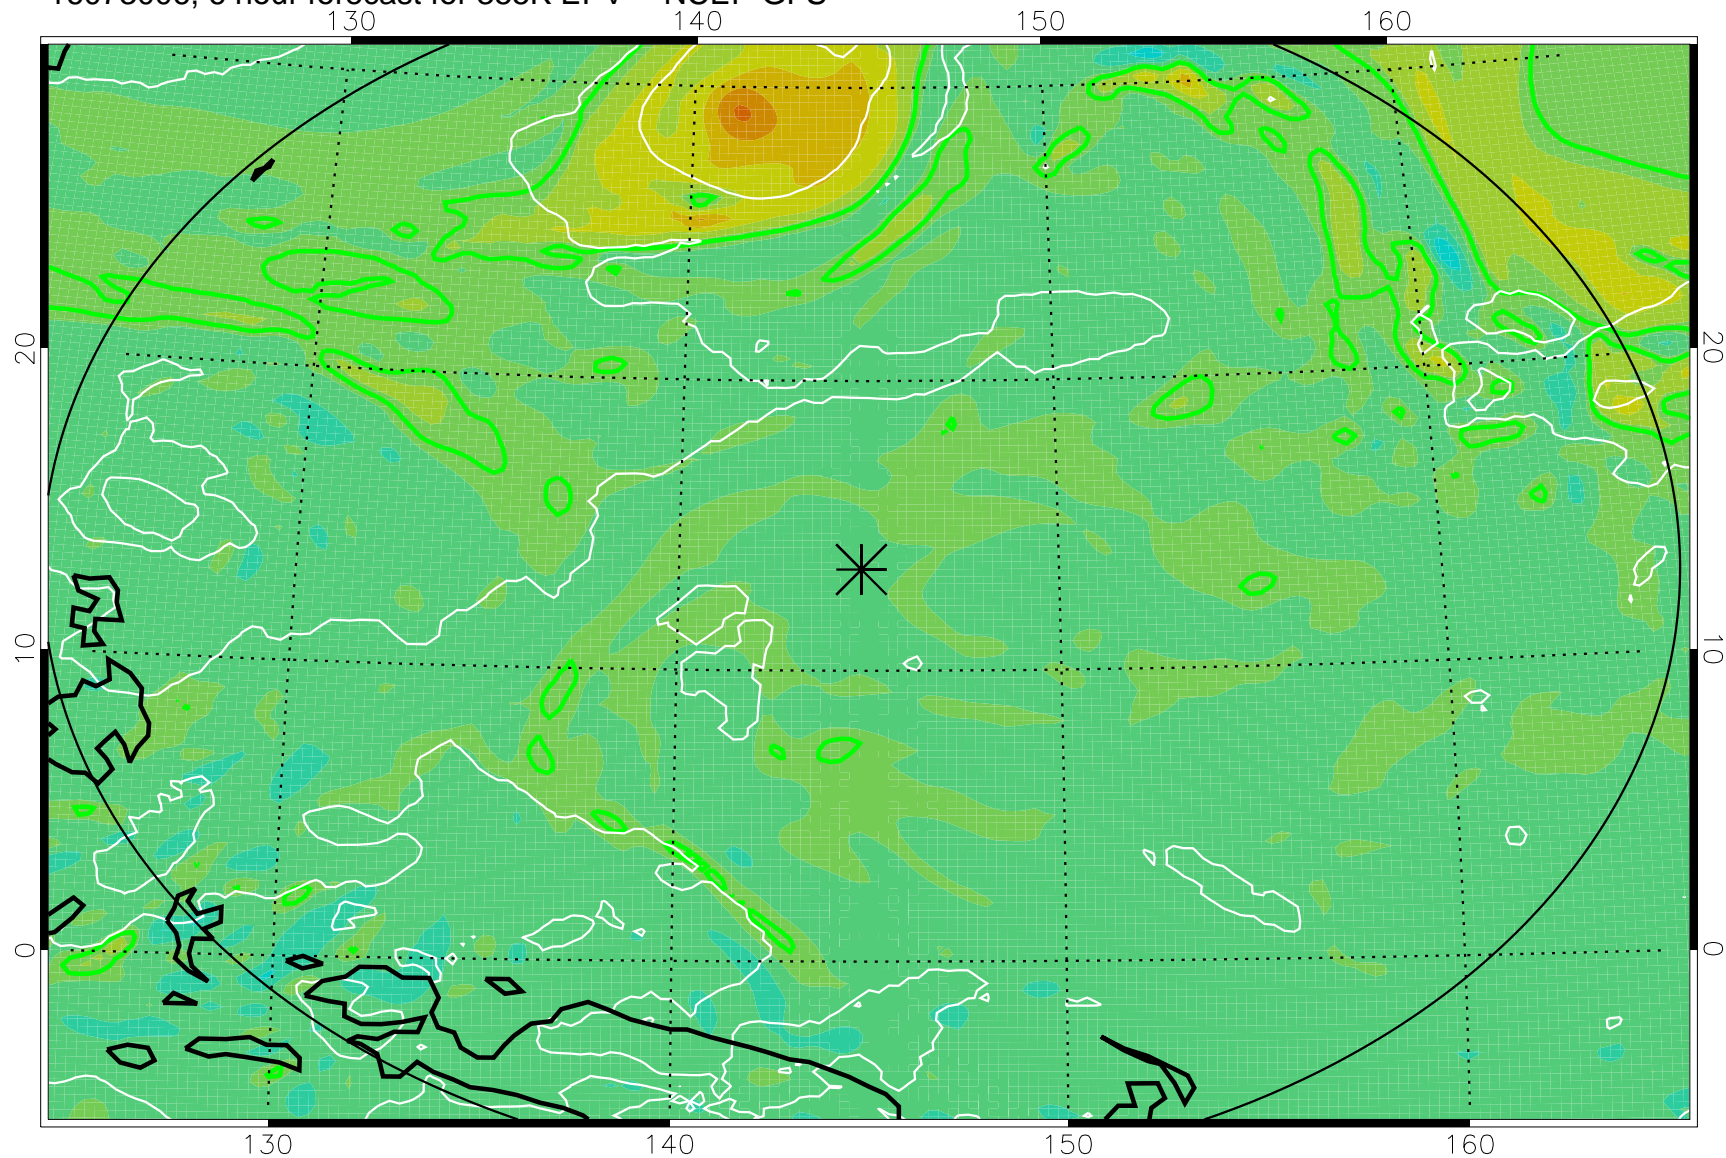

16073006, 6 hour forecast for 355K EPV -- NCEP GFS

355K Montgomery Streamfunction, white  
EPV Tropopause (2 PVU) Position  
Range ring of 2304 km

16073012, 12 hour forecast for 355K EPV -- NCEP GFS

355K Montgomery Streamfunction, white  
EPV Tropopause (2 PVU) Position  
Range ring of 2304 km

16073018, 18 hour forecast for 355K EPV -- NCEP GFS

355K Montgomery Streamfunction, white  
EPV Tropopause (2 PVU) Position  
Range ring of 2304 km

16073100, 24 hour forecast for 355K EPV -- NCEP GFS

355K Montgomery Streamfunction, white  
EPV Tropopause (2 PVU) Position  
Range ring of 2304 km

16073106, 30 hour forecast for 355K EPV -- NCEP GFS

355K Montgomery Streamfunction, white  
EPV Tropopause (2 PVU) Position  
Range ring of 2304 km

16073112, 36 hour forecast for 355K EPV -- NCEP GFS

355K Montgomery Streamfunction, white  
EPV Tropopause (2 PVU) Position  
Range ring of 2304 km

16073118, 42 hour forecast for 355K EPV -- NCEP GFS

355K Montgomery Streamfunction, white  
EPV Tropopause (2 PVU) Position  
Range ring of 2304 km

16080100, 48 hour forecast for 355K EPV -- NCEP GFS

355K Montgomery Streamfunction, white  
EPV Tropopause (2 PVU) Position  
Range ring of 2304 km