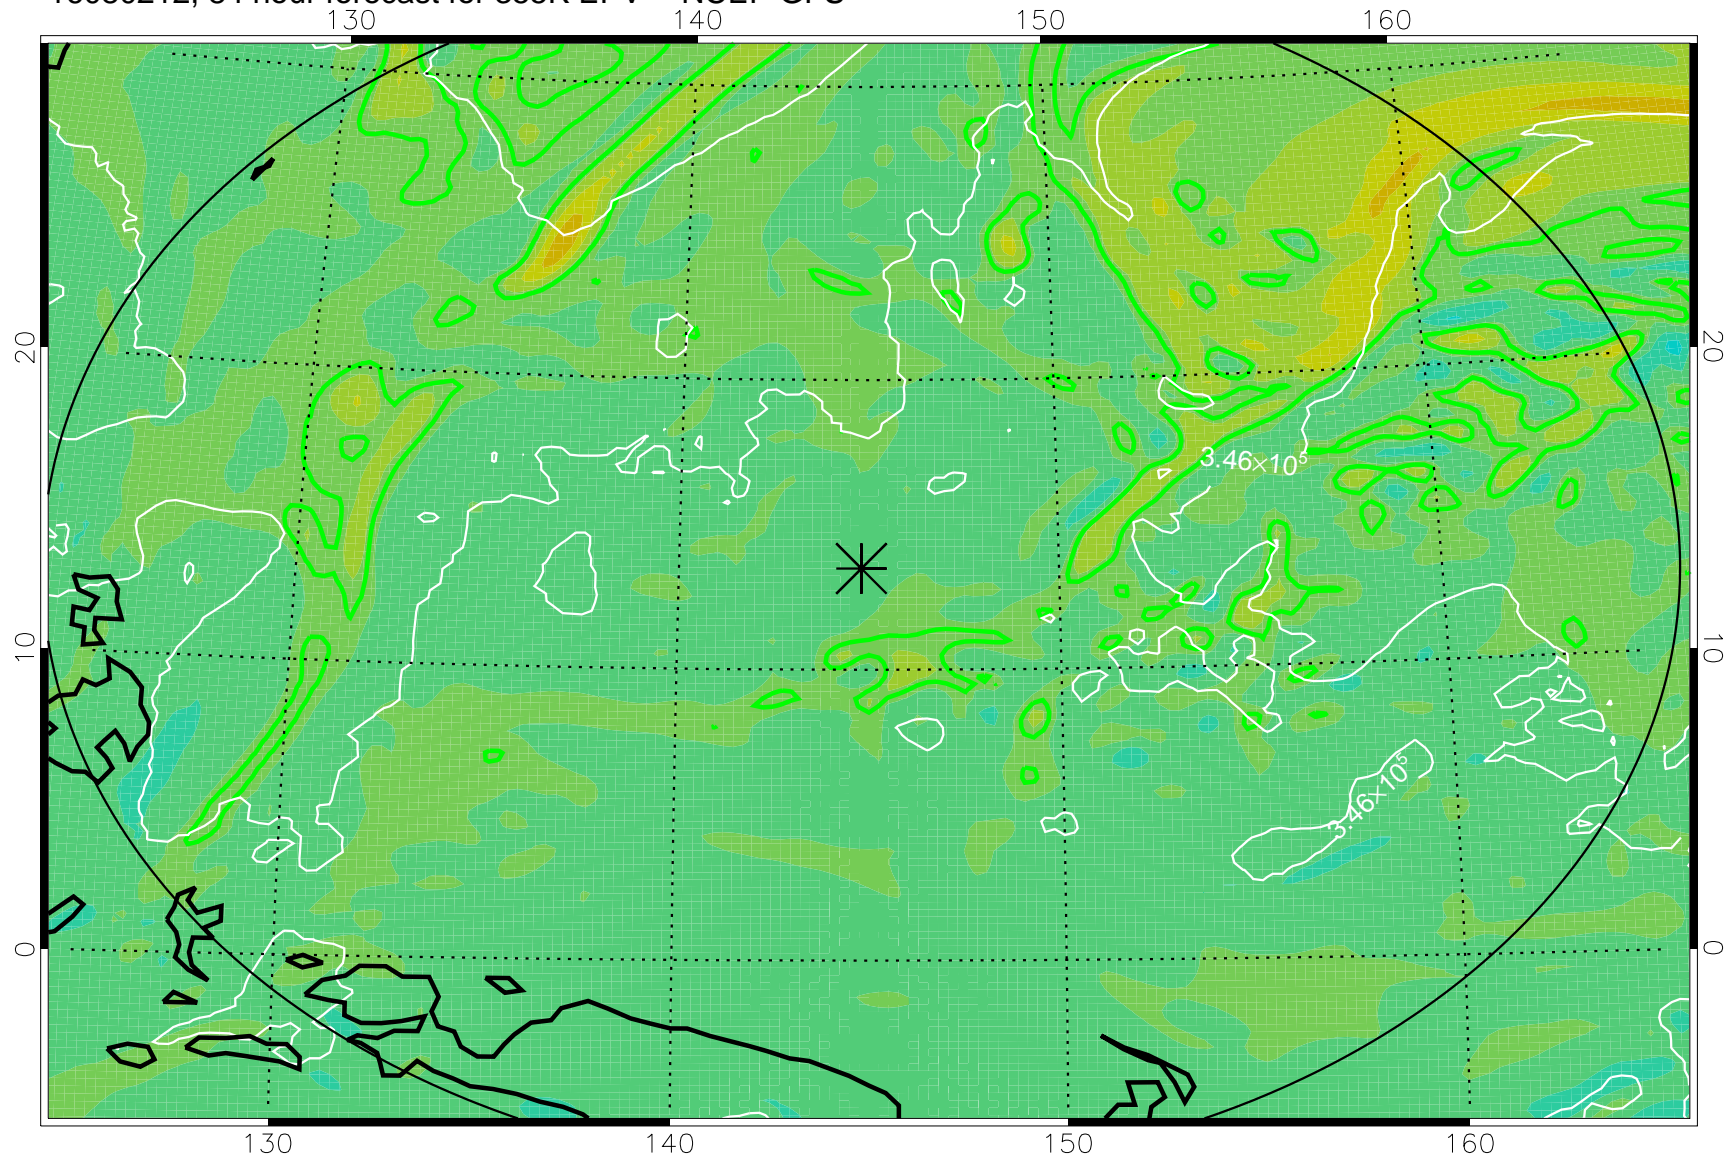

16080118, 66 hour forecast for 355K EPV -- NCEP GFS

355K Montgomery Streamfunction, white  
EPV Tropopause (2 PVU) Position  
Range ring of 2304 km

16080200, 72 hour forecast for 355K EPV -- NCEP GFS

355K Montgomery Streamfunction, white  
EPV Tropopause (2 PVU) Position  
Range ring of 2304 km

16080206, 78 hour forecast for 355K EPV -- NCEP GFS

355K Montgomery Streamfunction, white  
EPV Tropopause (2 PVU) Position  
Range ring of 2304 km

16080212, 84 hour forecast for 355K EPV -- NCEP GFS

355K Montgomery Streamfunction, white  
EPV Tropopause (2 PVU) Position  
Range ring of 2304 km

16080218, 90 hour forecast for 355K EPV -- NCEP GFS

355K Montgomery Streamfunction, white  
EPV Tropopause (2 PVU) Position  
Range ring of 2304 km

16080300, 96 hour forecast for 355K EPV -- NCEP GFS

355K Montgomery Streamfunction, white  
EPV Tropopause (2 PVU) Position  
Range ring of 2304 km

16080306, 102 hour forecast for 355K EPV -- NCEP GFS

355K Montgomery Streamfunction, white  
EPV Tropopause (2 PVU) Position  
Range ring of 2304 km

16080312, 108 hour forecast for 355K EPV -- NCEP GFS

355K Montgomery Streamfunction, white  
EPV Tropopause (2 PVU) Position  
Range ring of 2304 km