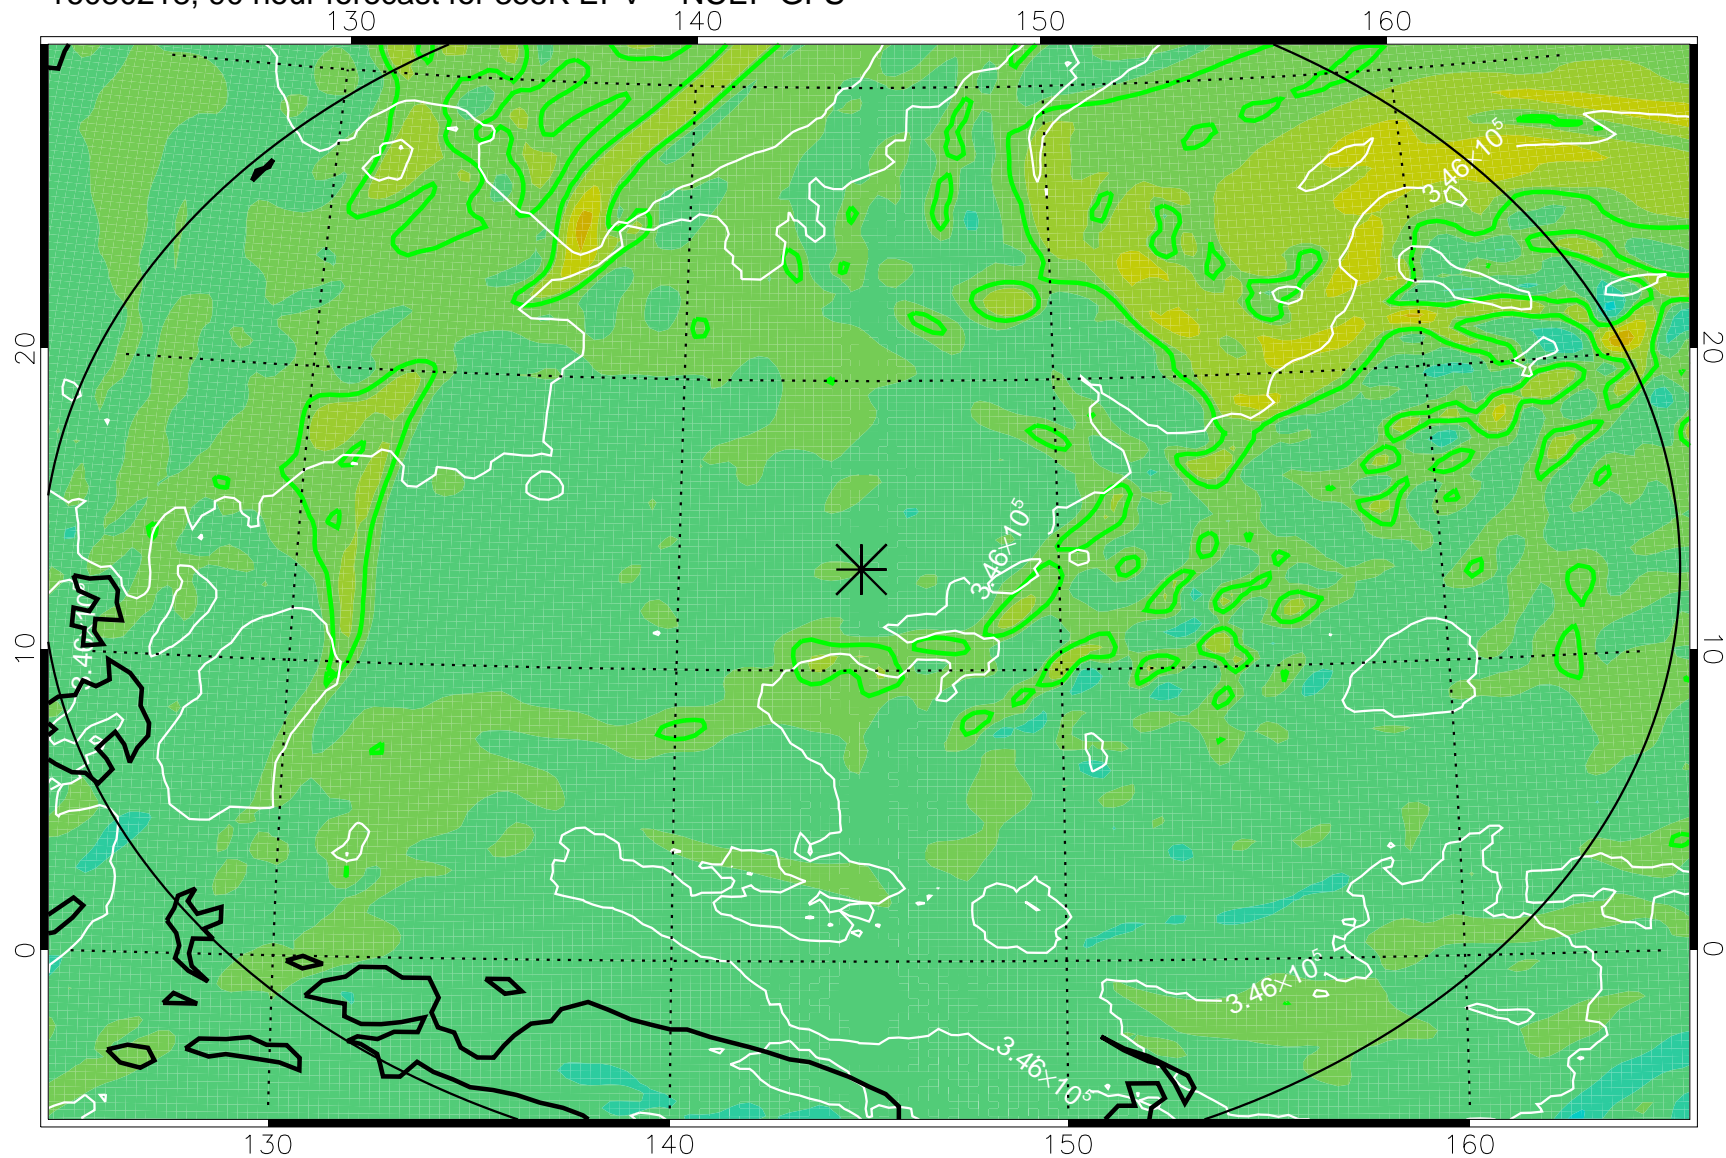

16080118, 66 hour forecast for 355K EPV -- NCEP GFS

355K Montgomery Streamfunction, white  
EPV Tropopause (2 PVU) Position  
Range ring of 2304 km

16080200, 72 hour forecast for 355K EPV -- NCEP GFS

355K Montgomery Streamfunction, white  
EPV Tropopause (2 PVU) Position  
Range ring of 2304 km

16080206, 78 hour forecast for 355K EPV -- NCEP GFS

355K Montgomery Streamfunction, white  
EPV Tropopause (2 PVU) Position  
Range ring of 2304 km

16080212, 84 hour forecast for 355K EPV -- NCEP GFS

355K Montgomery Streamfunction, white  
EPV Tropopause (2 PVU) Position  
Range ring of 2304 km

16080218, 90 hour forecast for 355K EPV -- NCEP GFS

355K Montgomery Streamfunction, white  
EPV Tropopause (2 PVU) Position  
Range ring of 2304 km

16080300, 96 hour forecast for 355K EPV -- NCEP GFS

355K Montgomery Streamfunction, white  
EPV Tropopause (2 PVU) Position  
Range ring of 2304 km

16080306, 102 hour forecast for 355K EPV -- NCEP GFS

355K Montgomery Streamfunction, white  
EPV Tropopause (2 PVU) Position  
Range ring of 2304 km

16080312, 108 hour forecast for 355K EPV -- NCEP GFS

355K Montgomery Streamfunction, white  
EPV Tropopause (2 PVU) Position  
Range ring of 2304 km