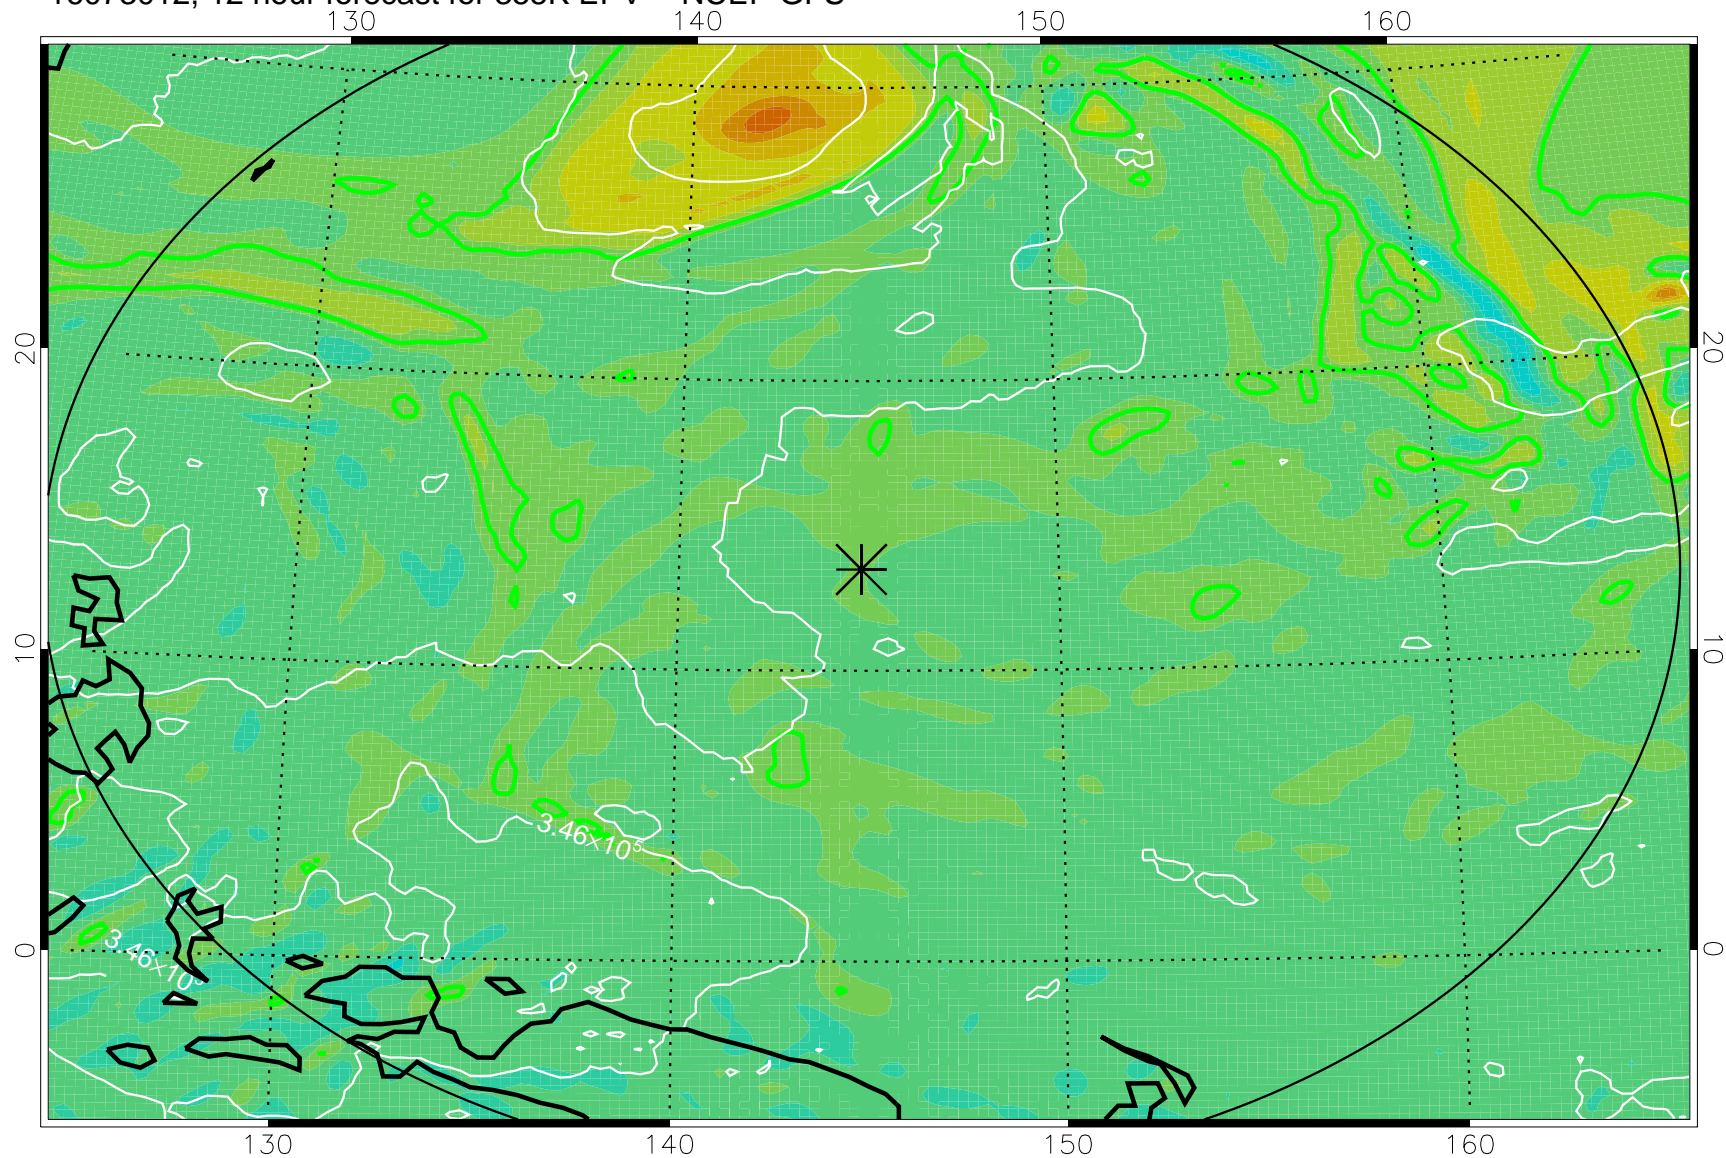

16073006, 6 hour forecast for 355K EPV -- NCEP GFS

355K Montgomery Streamfunction, white  
EPV Tropopause (2 PVU) Position  
Range ring of 2304 km

16073012, 12 hour forecast for 355K EPV -- NCEP GFS

355K Montgomery Streamfunction, white  
EPV Tropopause (2 PVU) Position  
Range ring of 2304 km

16073018, 18 hour forecast for 355K EPV -- NCEP GFS

355K Montgomery Streamfunction, white  
EPV Tropopause (2 PVU) Position  
Range ring of 2304 km

16073100, 24 hour forecast for 355K EPV -- NCEP GFS

355K Montgomery Streamfunction, white  
EPV Tropopause (2 PVU) Position  
Range ring of 2304 km

16073106, 30 hour forecast for 355K EPV -- NCEP GFS

355K Montgomery Streamfunction, white  
EPV Tropopause (2 PVU) Position  
Range ring of 2304 km

16073112, 36 hour forecast for 355K EPV -- NCEP GFS

355K Montgomery Streamfunction, white  
EPV Tropopause (2 PVU) Position  
Range ring of 2304 km

16080118, 66 hour forecast for 355K EPV -- NCEP GFS

355K Montgomery Streamfunction, white  
EPV Tropopause (2 PVU) Position  
Range ring of 2304 km

16080200, 72 hour forecast for 355K EPV -- NCEP GFS

355K Montgomery Streamfunction, white  
EPV Tropopause (2 PVU) Position  
Range ring of 2304 km