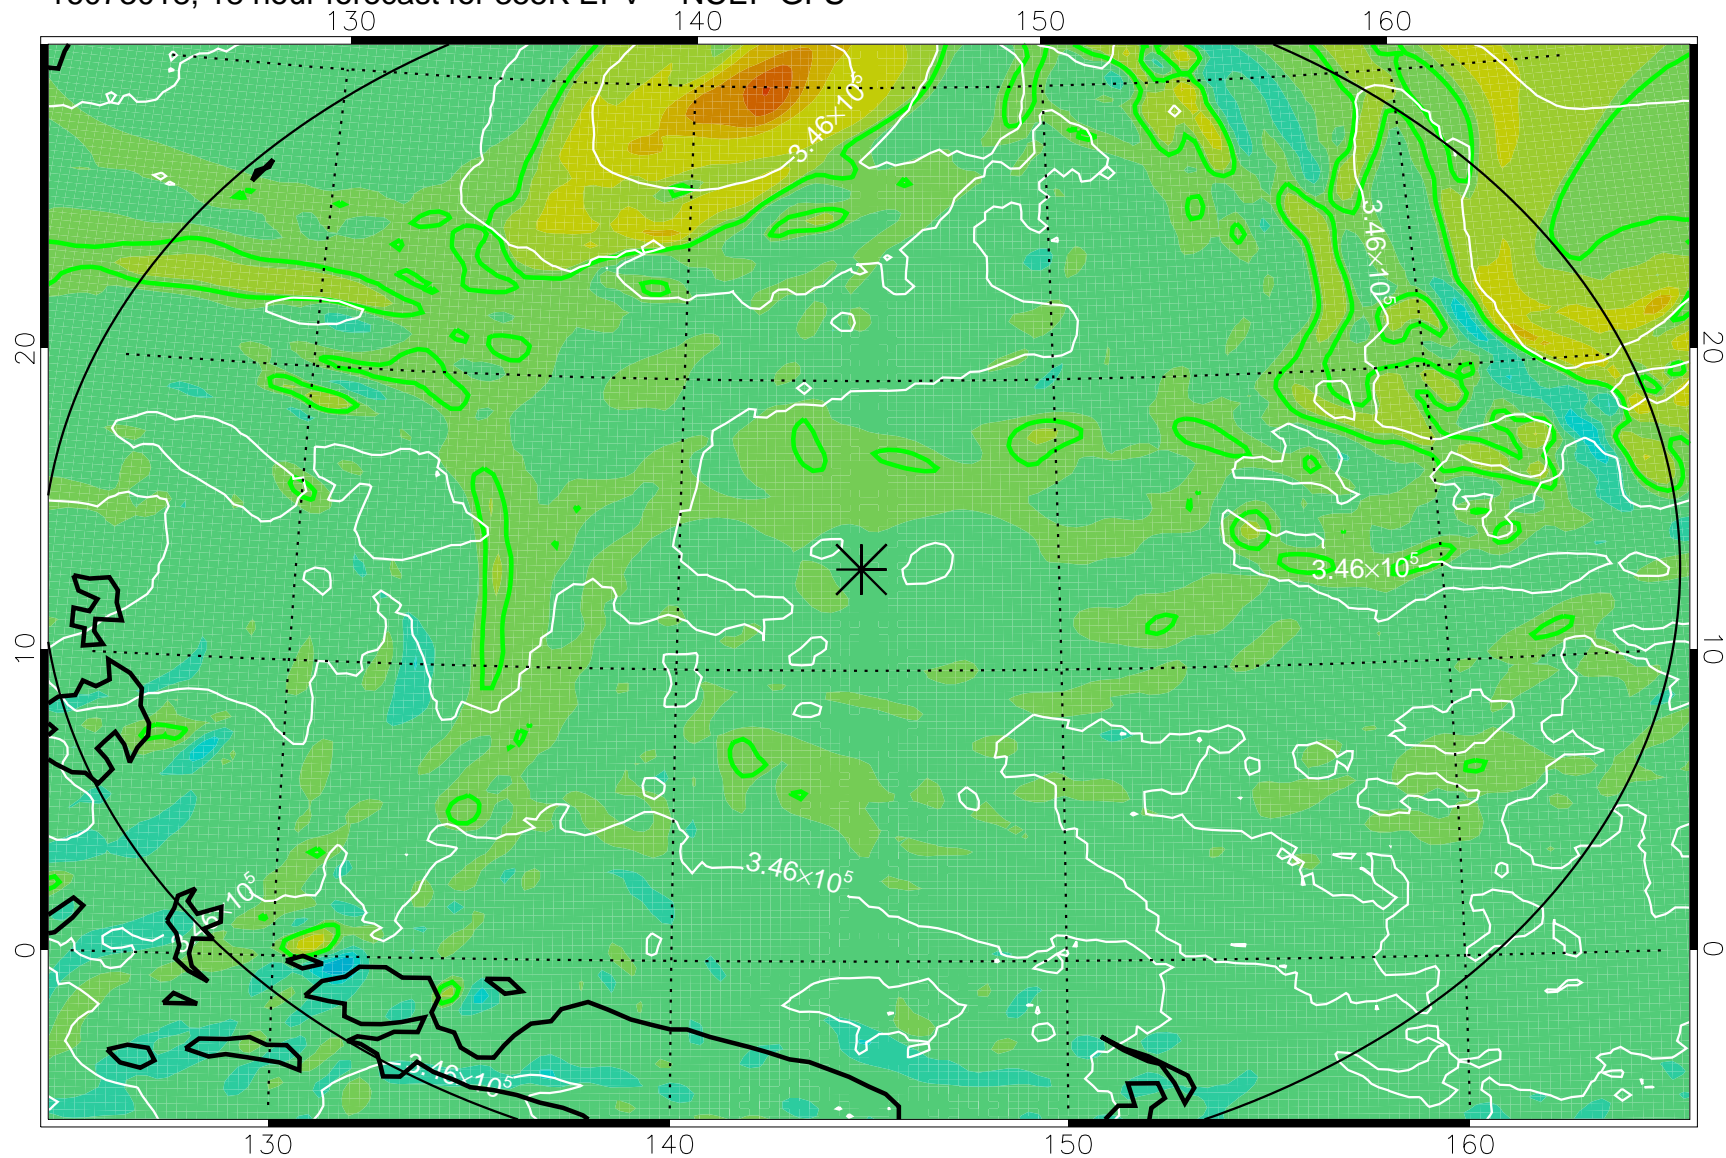

16073006, 6 hour forecast for 355K EPV -- NCEP GFS

355K Montgomery Streamfunction, white  
EPV Tropopause (2 PVU) Position  
Range ring of 2304 km

16073012, 12 hour forecast for 355K EPV -- NCEP GFS

355K Montgomery Streamfunction, white  
EPV Tropopause (2 PVU) Position  
Range ring of 2304 km

16073018, 18 hour forecast for 355K EPV -- NCEP GFS

355K Montgomery Streamfunction, white  
EPV Tropopause (2 PVU) Position  
Range ring of 2304 km

16073100, 24 hour forecast for 355K EPV -- NCEP GFS

355K Montgomery Streamfunction, white  
EPV Tropopause (2 PVU) Position  
Range ring of 2304 km

16073106, 30 hour forecast for 355K EPV -- NCEP GFS

355K Montgomery Streamfunction, white  
EPV Tropopause (2 PVU) Position  
Range ring of 2304 km

16073112, 36 hour forecast for 355K EPV -- NCEP GFS

355K Montgomery Streamfunction, white  
EPV Tropopause (2 PVU) Position  
Range ring of 2304 km

16073118, 42 hour forecast for 355K EPV -- NCEP GFS

355K Montgomery Streamfunction, white  
EPV Tropopause (2 PVU) Position  
Range ring of 2304 km

16080100, 48 hour forecast for 355K EPV -- NCEP GFS

355K Montgomery Streamfunction, white  
EPV Tropopause (2 PVU) Position  
Range ring of 2304 km