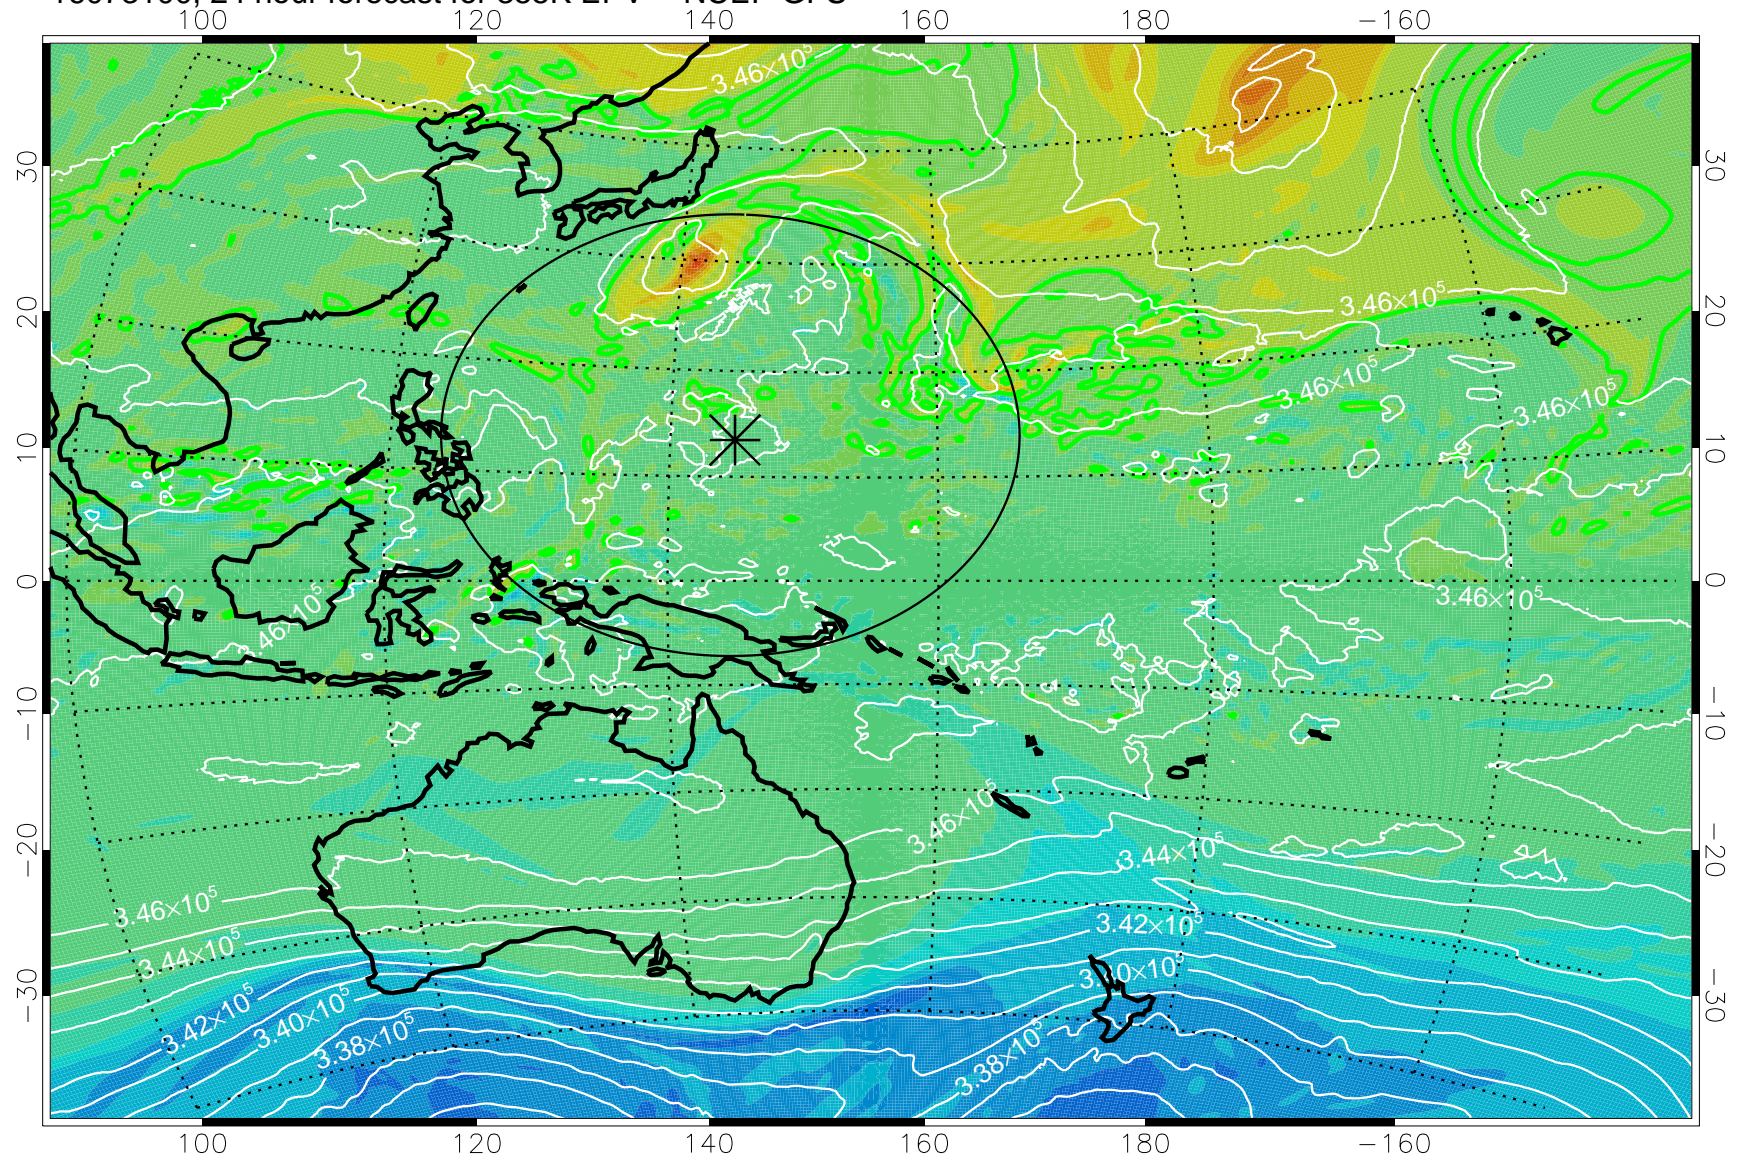

16073006, 6 hour forecast for 355K EPV -- NCEP GFS

355K Montgomery Streamfunction, white
EPV Tropopause (2 PVU) Position
Range ring of 2304 km

16073012, 12 hour forecast for 355K EPV -- NCEP GFS

355K Montgomery Streamfunction, white
EPV Tropopause (2 PVU) Position
Range ring of 2304 km

16073018, 18 hour forecast for 355K EPV -- NCEP GFS

355K Montgomery Streamfunction, white
EPV Tropopause (2 PVU) Position
Range ring of 2304 km

16073100, 24 hour forecast for 355K EPV -- NCEP GFS

355K Montgomery Streamfunction, white
EPV Tropopause (2 PVU) Position
Range ring of 2304 km

16073106, 30 hour forecast for 355K EPV -- NCEP GFS

355K Montgomery Streamfunction, white
EPV Tropopause (2 PVU) Position
Range ring of 2304 km

16073112, 36 hour forecast for 355K EPV -- NCEP GFS

355K Montgomery Streamfunction, white
EPV Tropopause (2 PVU) Position
Range ring of 2304 km

16073118, 42 hour forecast for 355K EPV -- NCEP GFS

355K Montgomery Streamfunction, white
EPV Tropopause (2 PVU) Position
Range ring of 2304 km

16080100, 48 hour forecast for 355K EPV -- NCEP GFS

355K Montgomery Streamfunction, white
EPV Tropopause (2 PVU) Position
Range ring of 2304 km