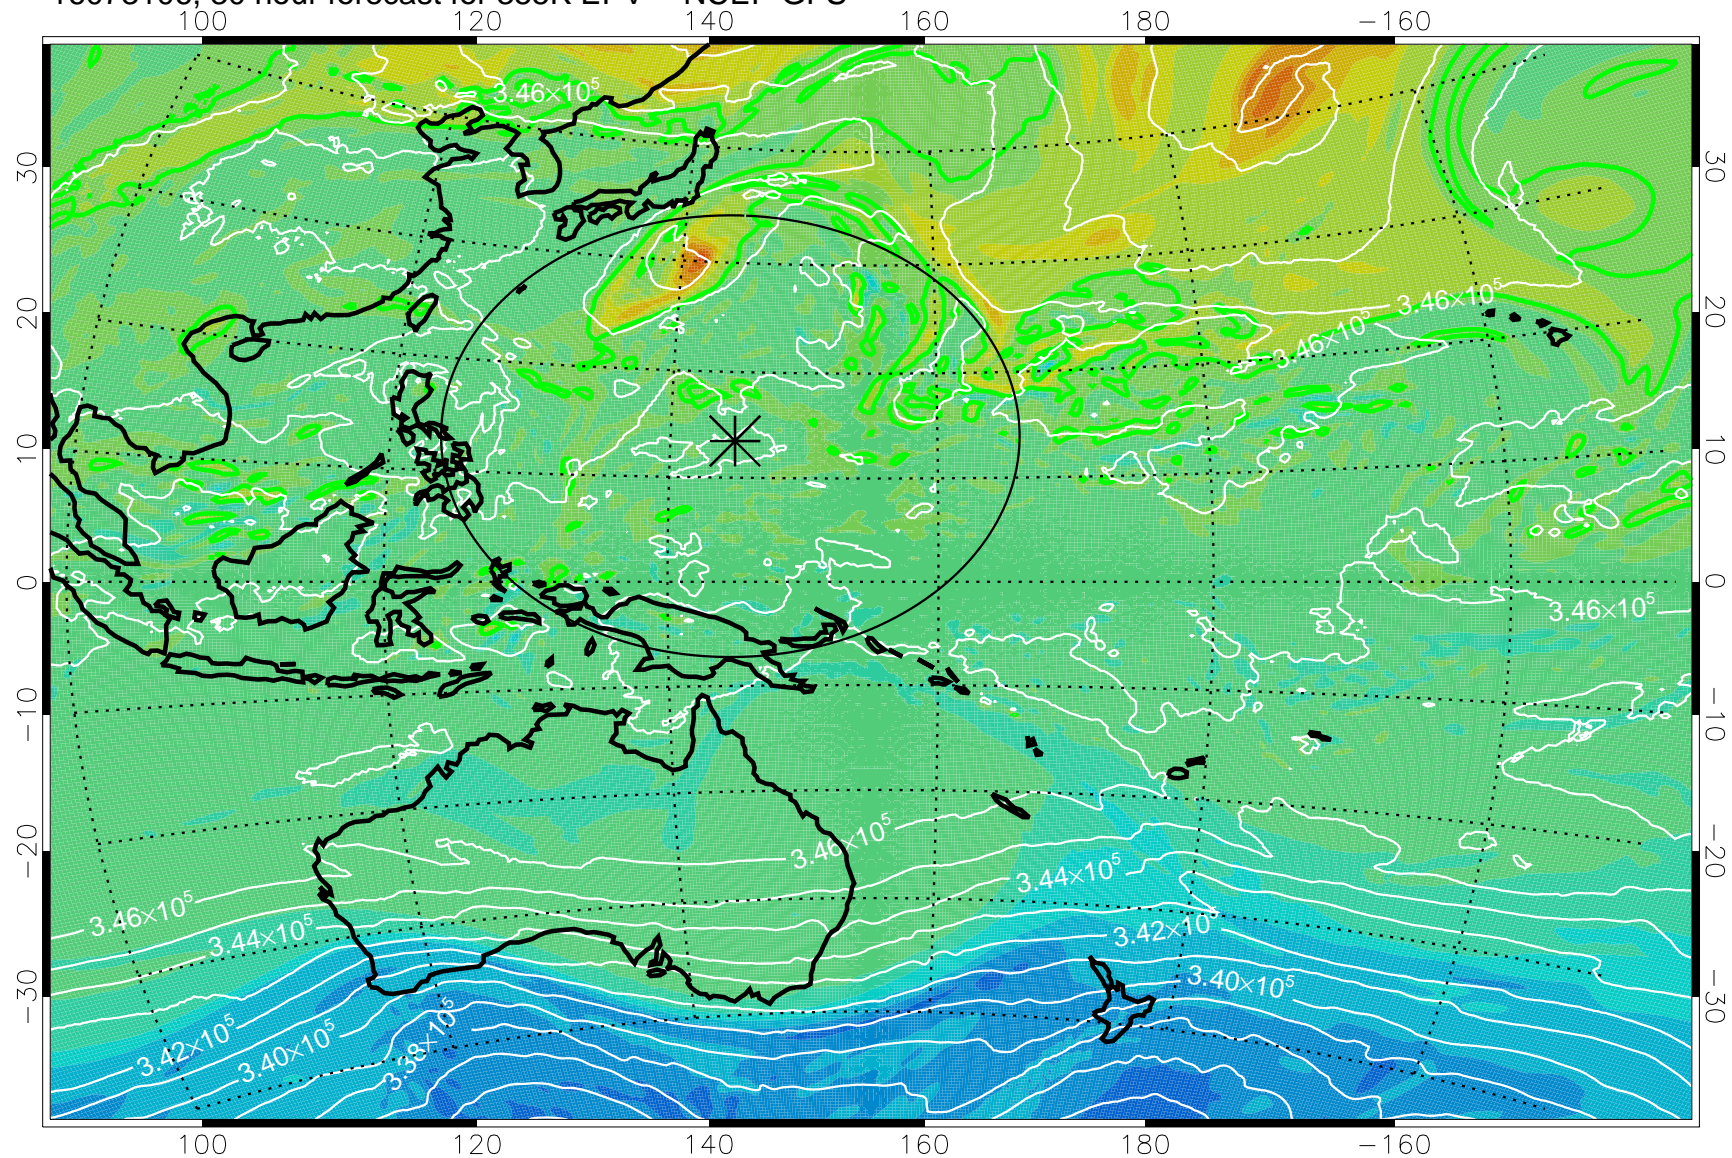

16073018, 18 hour forecast for 355K EPV -- NCEP GFS

355K Montgomery Streamfunction, white
EPV Tropopause (2 PVU) Position
Range ring of 2304 km

16073100, 24 hour forecast for 355K EPV -- NCEP GFS

355K Montgomery Streamfunction, white
EPV Tropopause (2 PVU) Position
Range ring of 2304 km

16073106, 30 hour forecast for 355K EPV -- NCEP GFS

355K Montgomery Streamfunction, white
EPV Tropopause (2 PVU) Position
Range ring of 2304 km

16073112, 36 hour forecast for 355K EPV -- NCEP GFS

355K Montgomery Streamfunction, white
EPV Tropopause (2 PVU) Position
Range ring of 2304 km

16073118, 42 hour forecast for 355K EPV -- NCEP GFS

355K Montgomery Streamfunction, white
EPV Tropopause (2 PVU) Position
Range ring of 2304 km

16080100, 48 hour forecast for 355K EPV -- NCEP GFS

355K Montgomery Streamfunction, white
EPV Tropopause (2 PVU) Position
Range ring of 2304 km

16080118, 66 hour forecast for 355K EPV -- NCEP GFS

355K Montgomery Streamfunction, white
EPV Tropopause (2 PVU) Position
Range ring of 2304 km

16080200, 72 hour forecast for 355K EPV -- NCEP GFS

355K Montgomery Streamfunction, white
EPV Tropopause (2 PVU) Position
Range ring of 2304 km