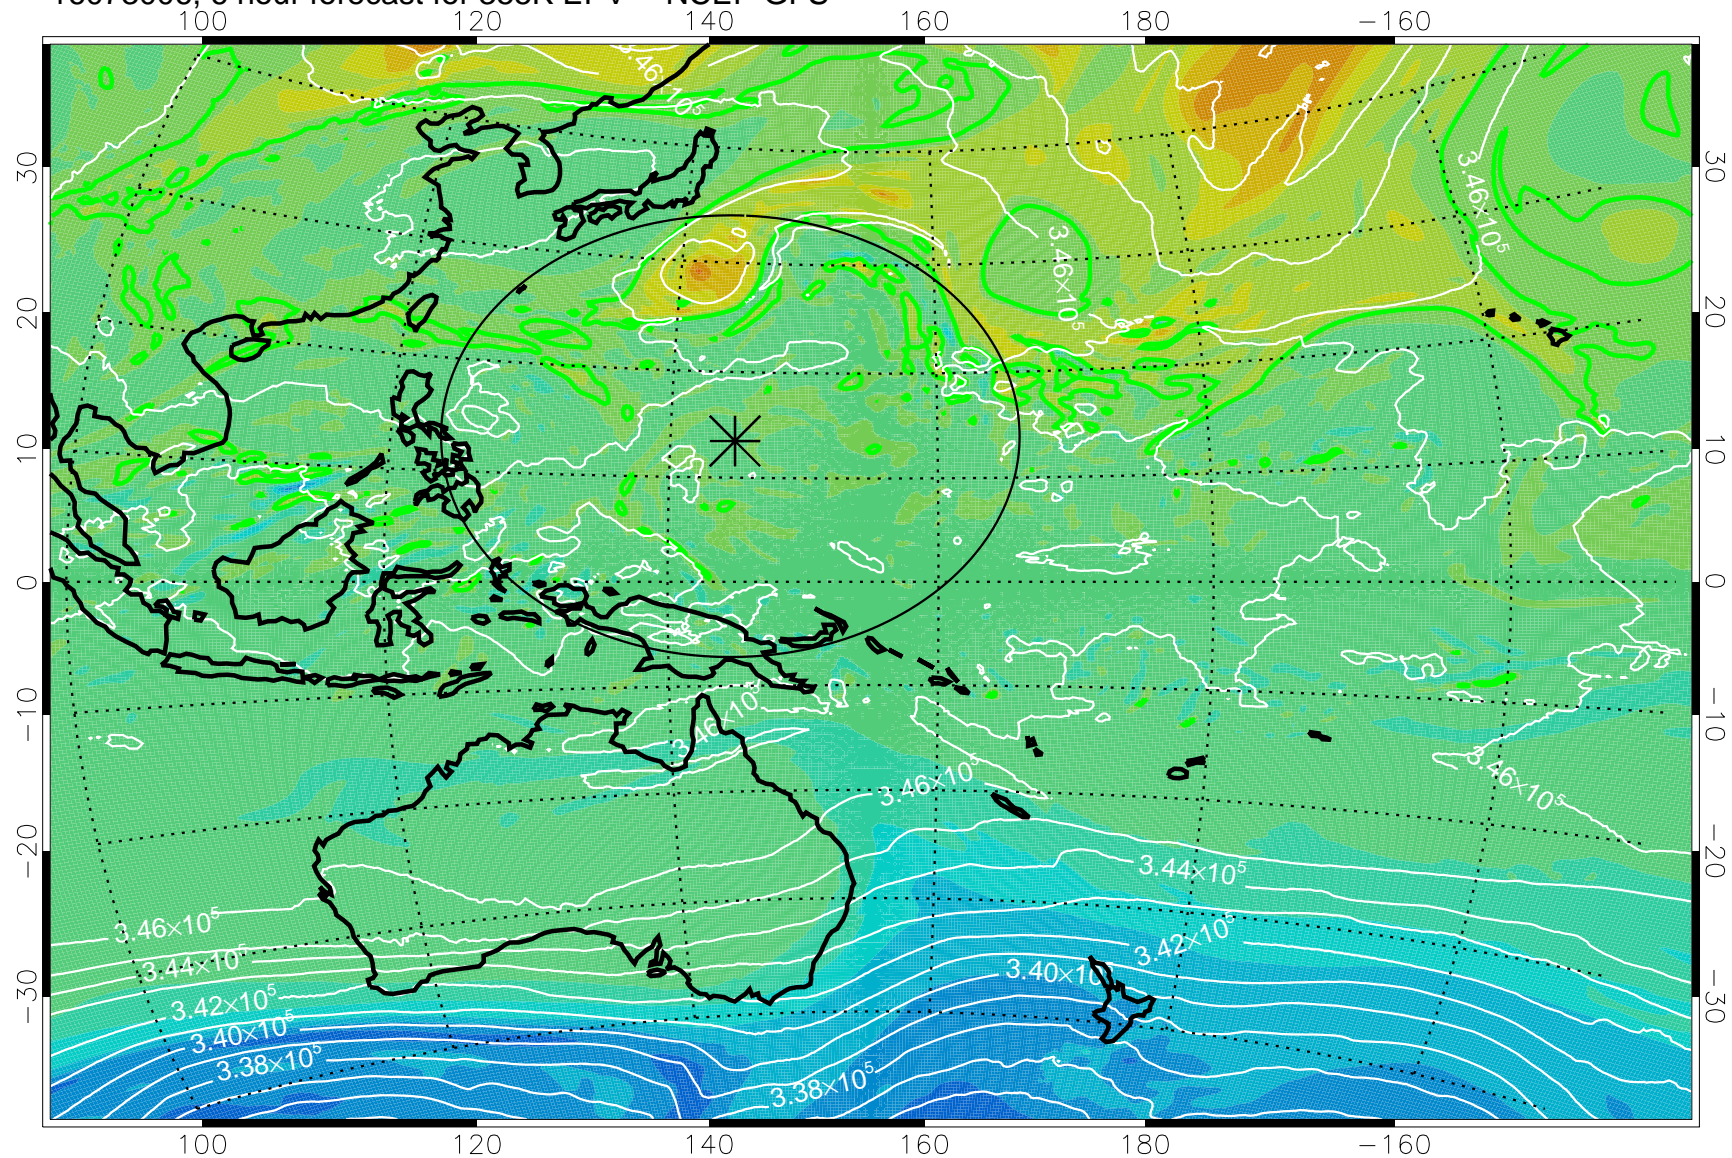

16073006, 6 hour forecast for 355K EPV -- NCEP GFS

355K Montgomery Streamfunction, white
EPV Tropopause (2 PVU) Position
Range ring of 2304 km

16073012, 12 hour forecast for 355K EPV -- NCEP GFS

355K Montgomery Streamfunction, white
EPV Tropopause (2 PVU) Position
Range ring of 2304 km

16073018, 18 hour forecast for 355K EPV -- NCEP GFS

355K Montgomery Streamfunction, white
EPV Tropopause (2 PVU) Position
Range ring of 2304 km

16073100, 24 hour forecast for 355K EPV -- NCEP GFS

355K Montgomery Streamfunction, white
EPV Tropopause (2 PVU) Position
Range ring of 2304 km

16073106, 30 hour forecast for 355K EPV -- NCEP GFS

355K Montgomery Streamfunction, white
EPV Tropopause (2 PVU) Position
Range ring of 2304 km

16073112, 36 hour forecast for 355K EPV -- NCEP GFS

355K Montgomery Streamfunction, white
EPV Tropopause (2 PVU) Position
Range ring of 2304 km

16073118, 42 hour forecast for 355K EPV -- NCEP GFS

355K Montgomery Streamfunction, white
EPV Tropopause (2 PVU) Position
Range ring of 2304 km

16080100, 48 hour forecast for 355K EPV -- NCEP GFS

355K Montgomery Streamfunction, white
EPV Tropopause (2 PVU) Position
Range ring of 2304 km