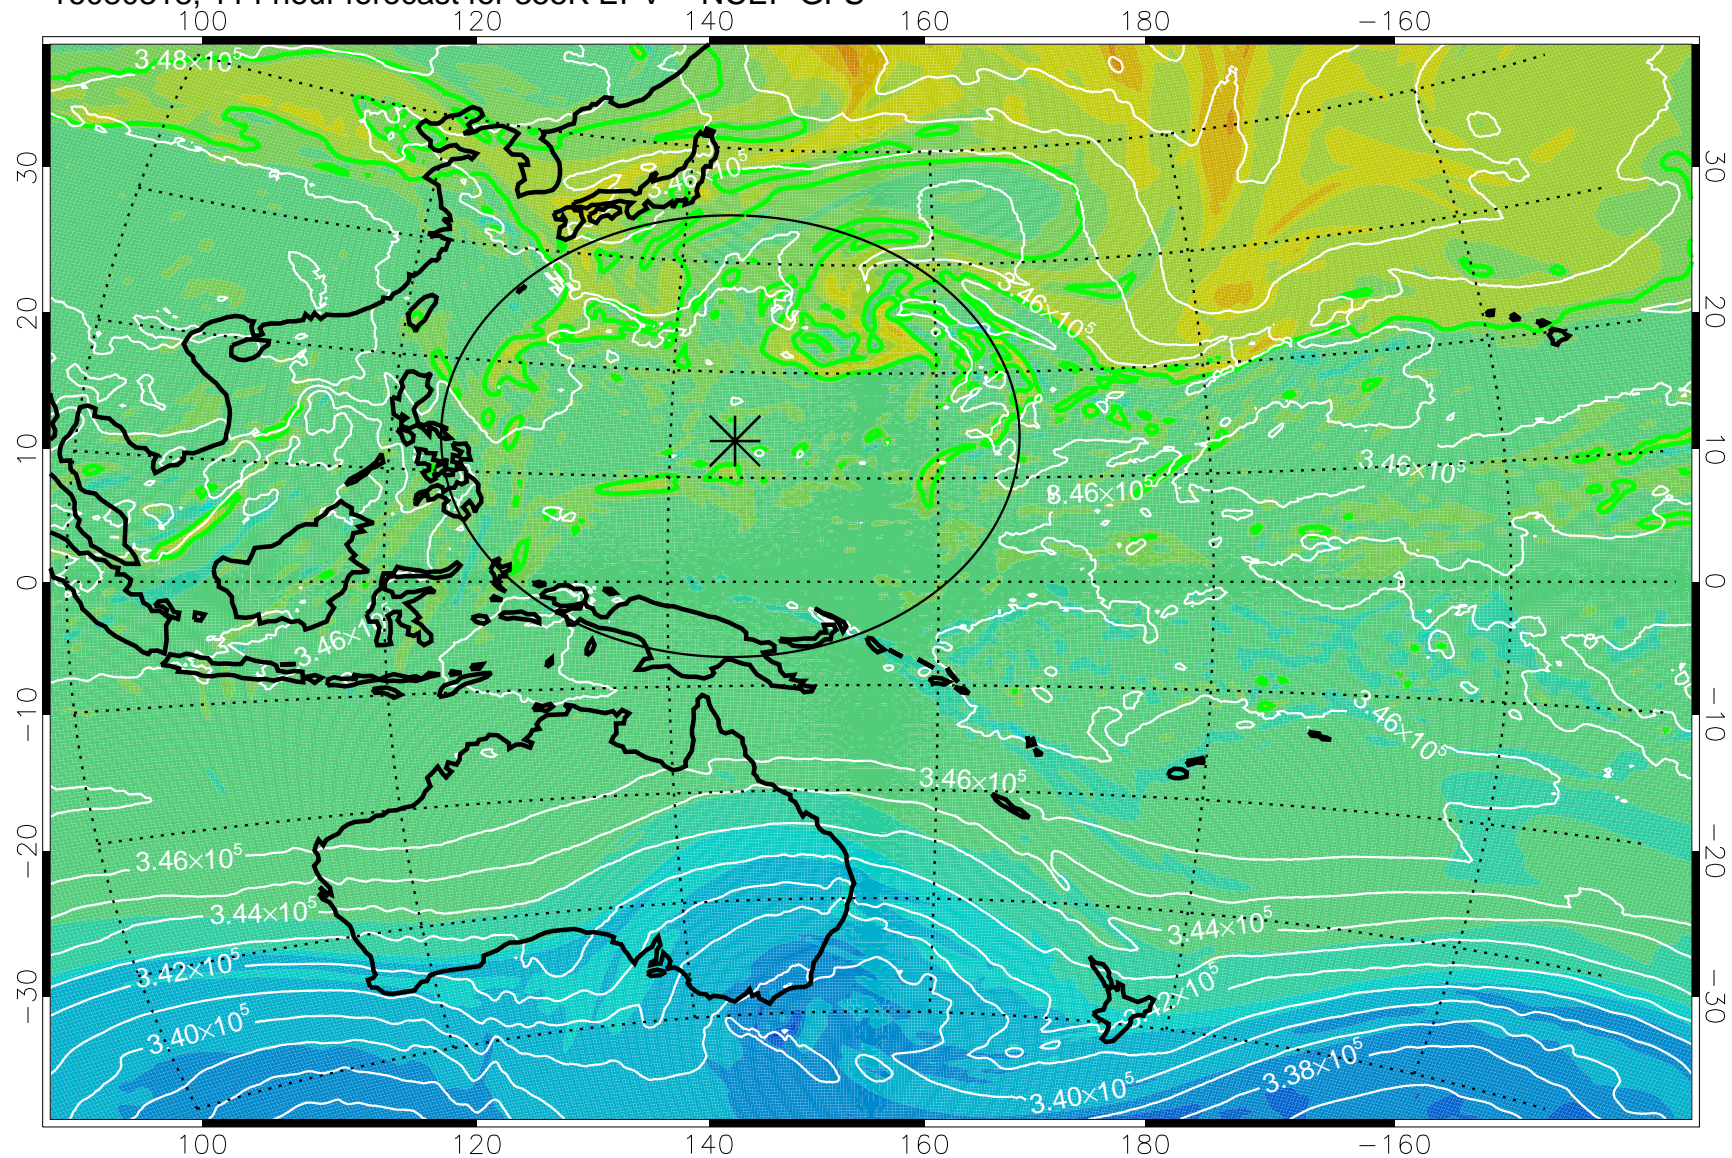

16080206, 78 hour forecast for 355K EPV -- NCEP GFS

355K Montgomery Streamfunction, white
EPV Tropopause (2 PVU) Position
Range ring of 2304 km

16080212, 84 hour forecast for 355K EPV -- NCEP GFS

355K Montgomery Streamfunction, white
EPV Tropopause (2 PVU) Position
Range ring of 2304 km

16080218, 90 hour forecast for 355K EPV -- NCEP GFS

355K Montgomery Streamfunction, white
EPV Tropopause (2 PVU) Position
Range ring of 2304 km

16080300, 96 hour forecast for 355K EPV -- NCEP GFS

355K Montgomery Streamfunction, white
EPV Tropopause (2 PVU) Position
Range ring of 2304 km

16080306, 102 hour forecast for 355K EPV -- NCEP GFS

355K Montgomery Streamfunction, white
EPV Tropopause (2 PVU) Position
Range ring of 2304 km

16080312, 108 hour forecast for 355K EPV -- NCEP GFS

355K Montgomery Streamfunction, white
EPV Tropopause (2 PVU) Position
Range ring of 2304 km

16080318, 114 hour forecast for 355K EPV -- NCEP GFS

355K Montgomery Streamfunction, white
EPV Tropopause (2 PVU) Position
Range ring of 2304 km

16080400, 120 hour forecast for 355K EPV -- NCEP GFS

355K Montgomery Streamfunction, white
EPV Tropopause (2 PVU) Position
Range ring of 2304 km