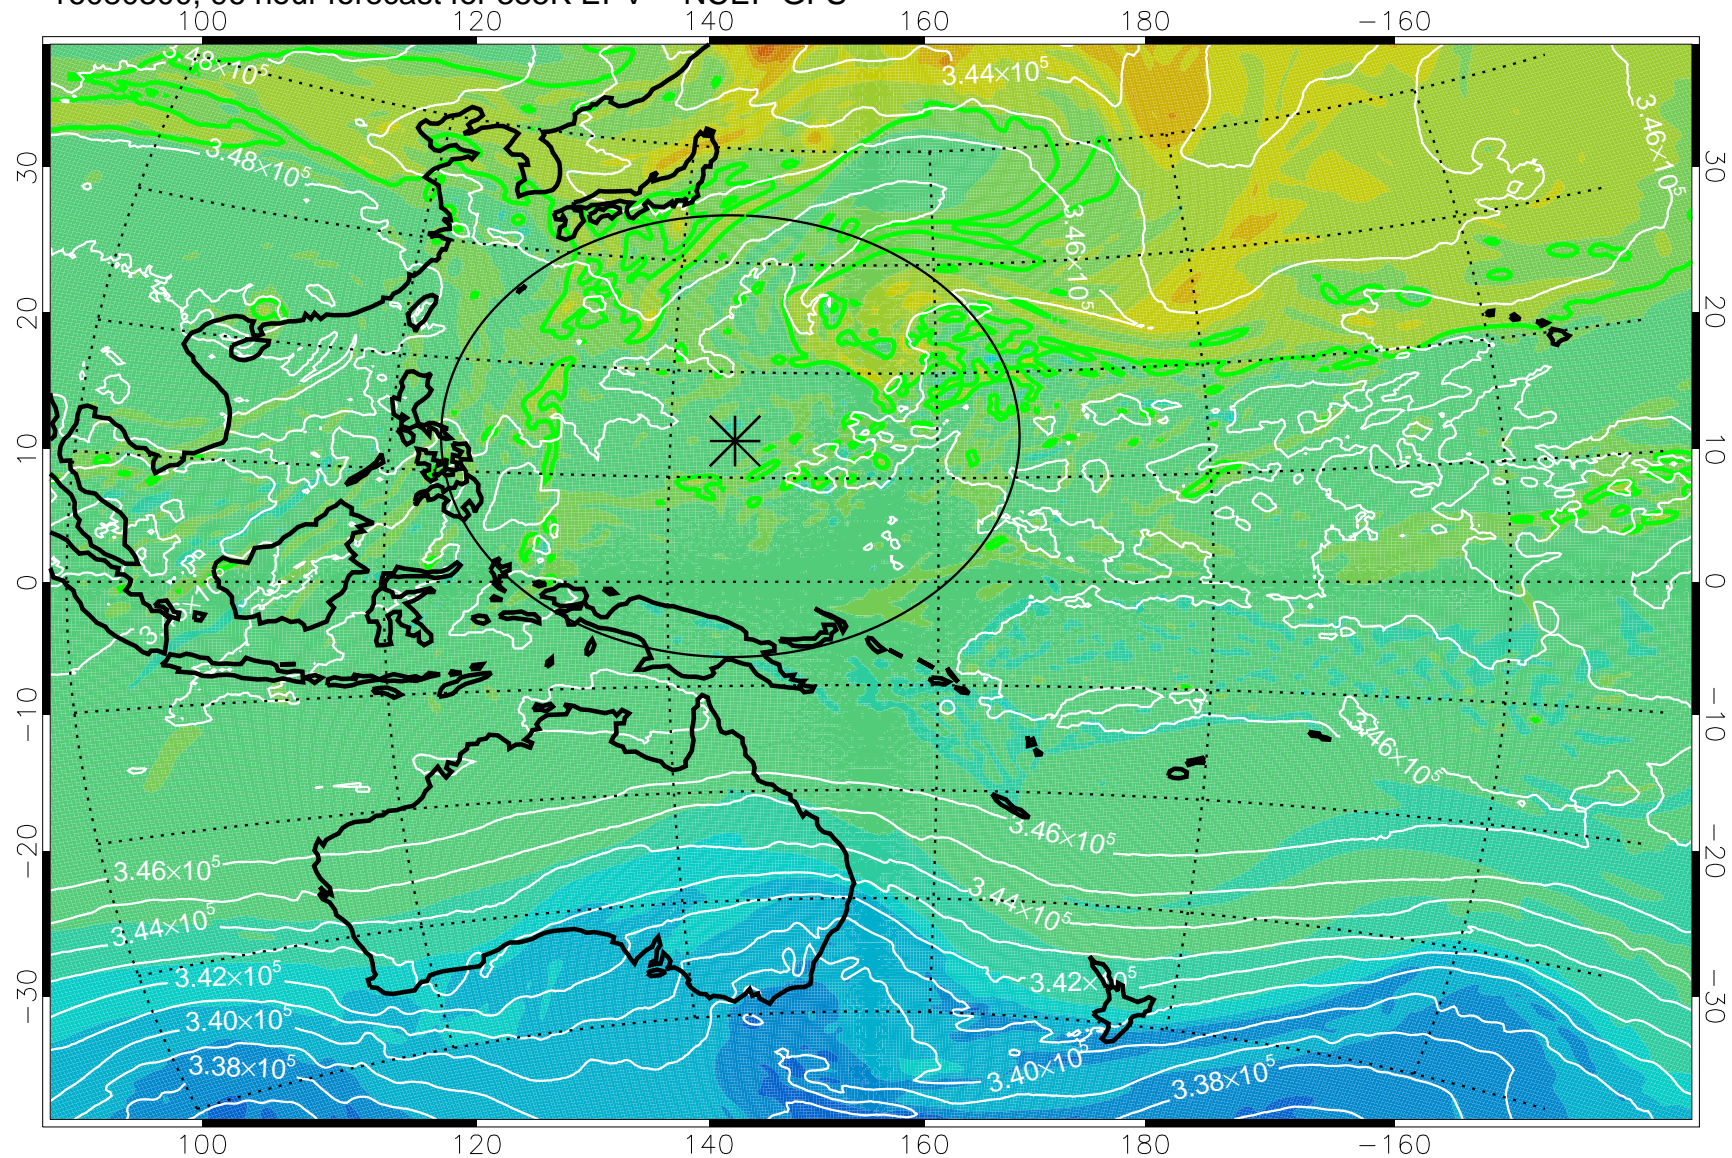

16080118, 66 hour forecast for 355K EPV -- NCEP GFS

355K Montgomery Streamfunction, white
EPV Tropopause (2 PVU) Position
Range ring of 2304 km

16080200, 72 hour forecast for 355K EPV -- NCEP GFS

355K Montgomery Streamfunction, white
EPV Tropopause (2 PVU) Position
Range ring of 2304 km

16080206, 78 hour forecast for 355K EPV -- NCEP GFS

355K Montgomery Streamfunction, white
EPV Tropopause (2 PVU) Position
Range ring of 2304 km

16080212, 84 hour forecast for 355K EPV -- NCEP GFS

355K Montgomery Streamfunction, white
EPV Tropopause (2 PVU) Position
Range ring of 2304 km

16080218, 90 hour forecast for 355K EPV -- NCEP GFS

355K Montgomery Streamfunction, white
EPV Tropopause (2 PVU) Position
Range ring of 2304 km

16080300, 96 hour forecast for 355K EPV -- NCEP GFS

355K Montgomery Streamfunction, white
EPV Tropopause (2 PVU) Position
Range ring of 2304 km

16080306, 102 hour forecast for 355K EPV -- NCEP GFS

355K Montgomery Streamfunction, white
EPV Tropopause (2 PVU) Position
Range ring of 2304 km

16080312, 108 hour forecast for 355K EPV -- NCEP GFS

355K Montgomery Streamfunction, white
EPV Tropopause (2 PVU) Position
Range ring of 2304 km