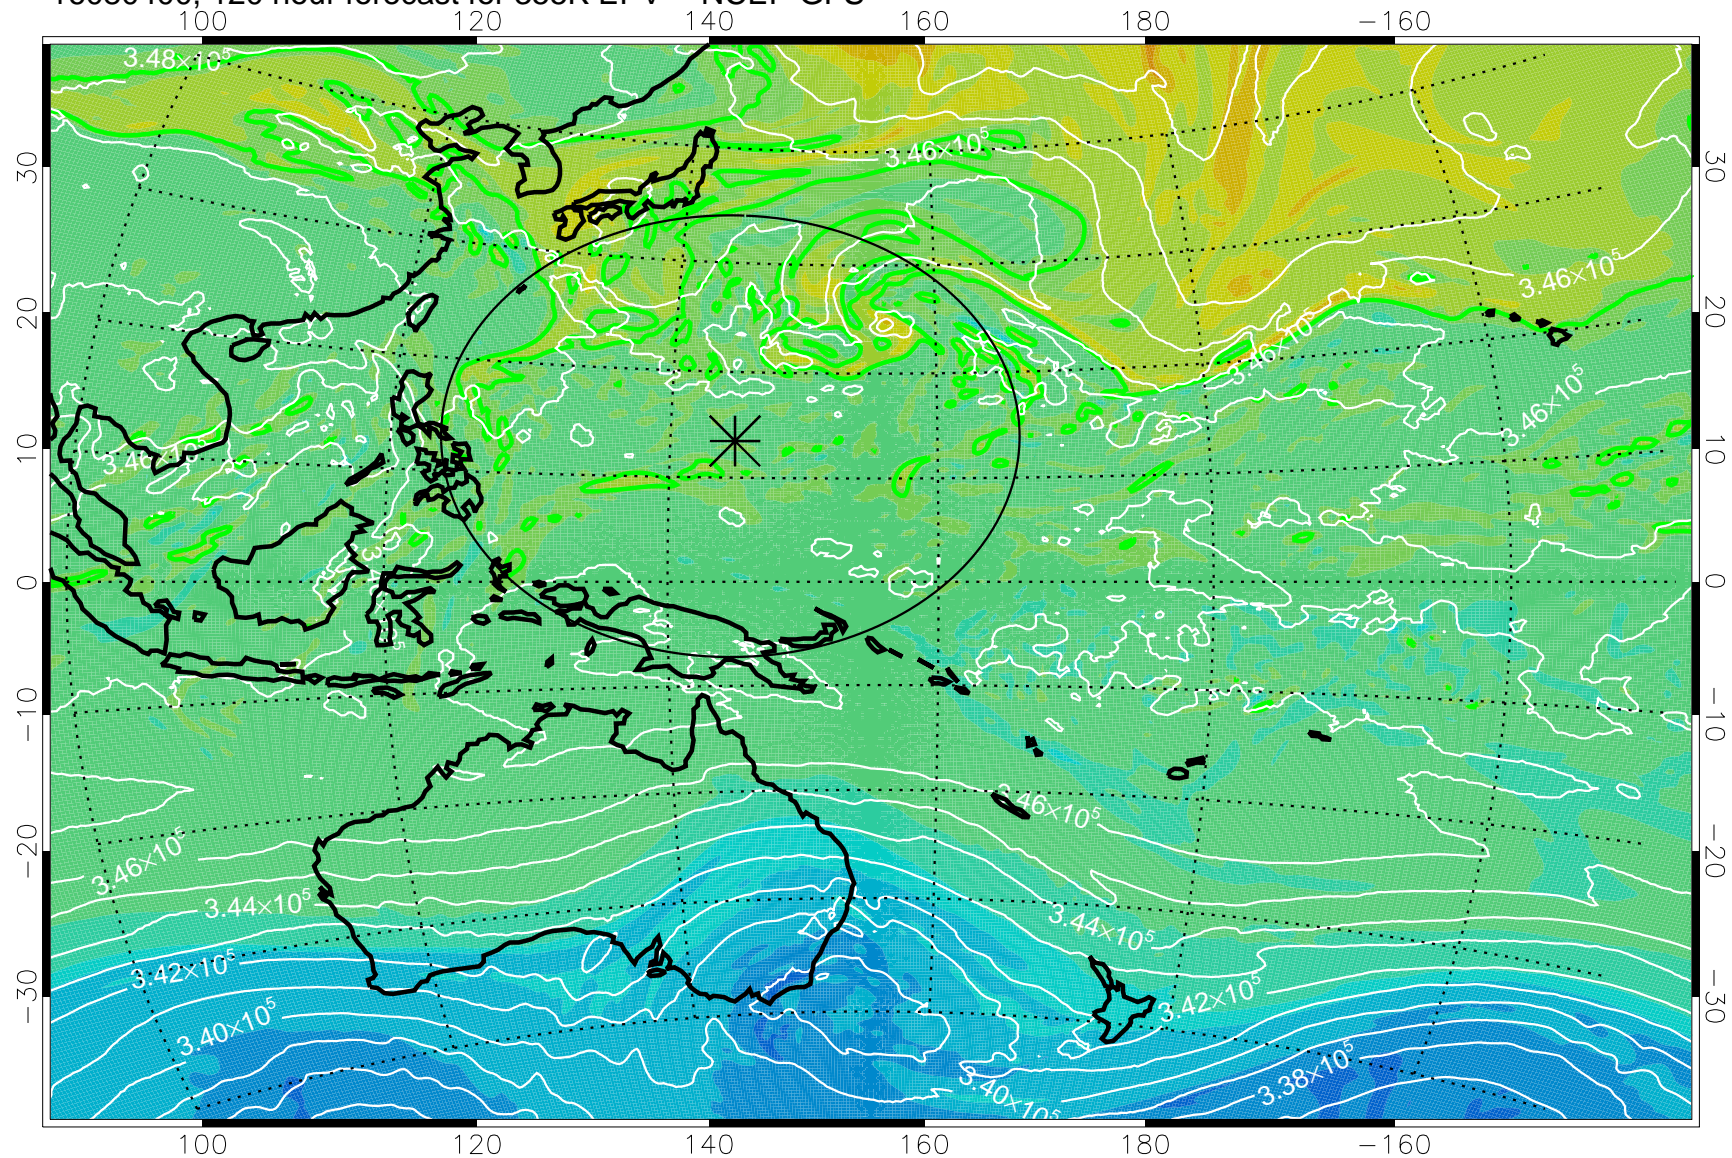

16080206, 78 hour forecast for 355K EPV -- NCEP GFS

355K Montgomery Streamfunction, white
EPV Tropopause (2 PVU) Position
Range ring of 2304 km

16080212, 84 hour forecast for 355K EPV -- NCEP GFS

355K Montgomery Streamfunction, white
EPV Tropopause (2 PVU) Position
Range ring of 2304 km

16080218, 90 hour forecast for 355K EPV -- NCEP GFS

355K Montgomery Streamfunction, white
EPV Tropopause (2 PVU) Position
Range ring of 2304 km

16080300, 96 hour forecast for 355K EPV -- NCEP GFS

355K Montgomery Streamfunction, white
EPV Tropopause (2 PVU) Position
Range ring of 2304 km

16080306, 102 hour forecast for 355K EPV -- NCEP GFS

355K Montgomery Streamfunction, white
EPV Tropopause (2 PVU) Position
Range ring of 2304 km

16080312, 108 hour forecast for 355K EPV -- NCEP GFS

355K Montgomery Streamfunction, white
EPV Tropopause (2 PVU) Position
Range ring of 2304 km

16080318, 114 hour forecast for 355K EPV -- NCEP GFS

355K Montgomery Streamfunction, white
EPV Tropopause (2 PVU) Position
Range ring of 2304 km

16080400, 120 hour forecast for 355K EPV -- NCEP GFS

355K Montgomery Streamfunction, white
EPV Tropopause (2 PVU) Position
Range ring of 2304 km