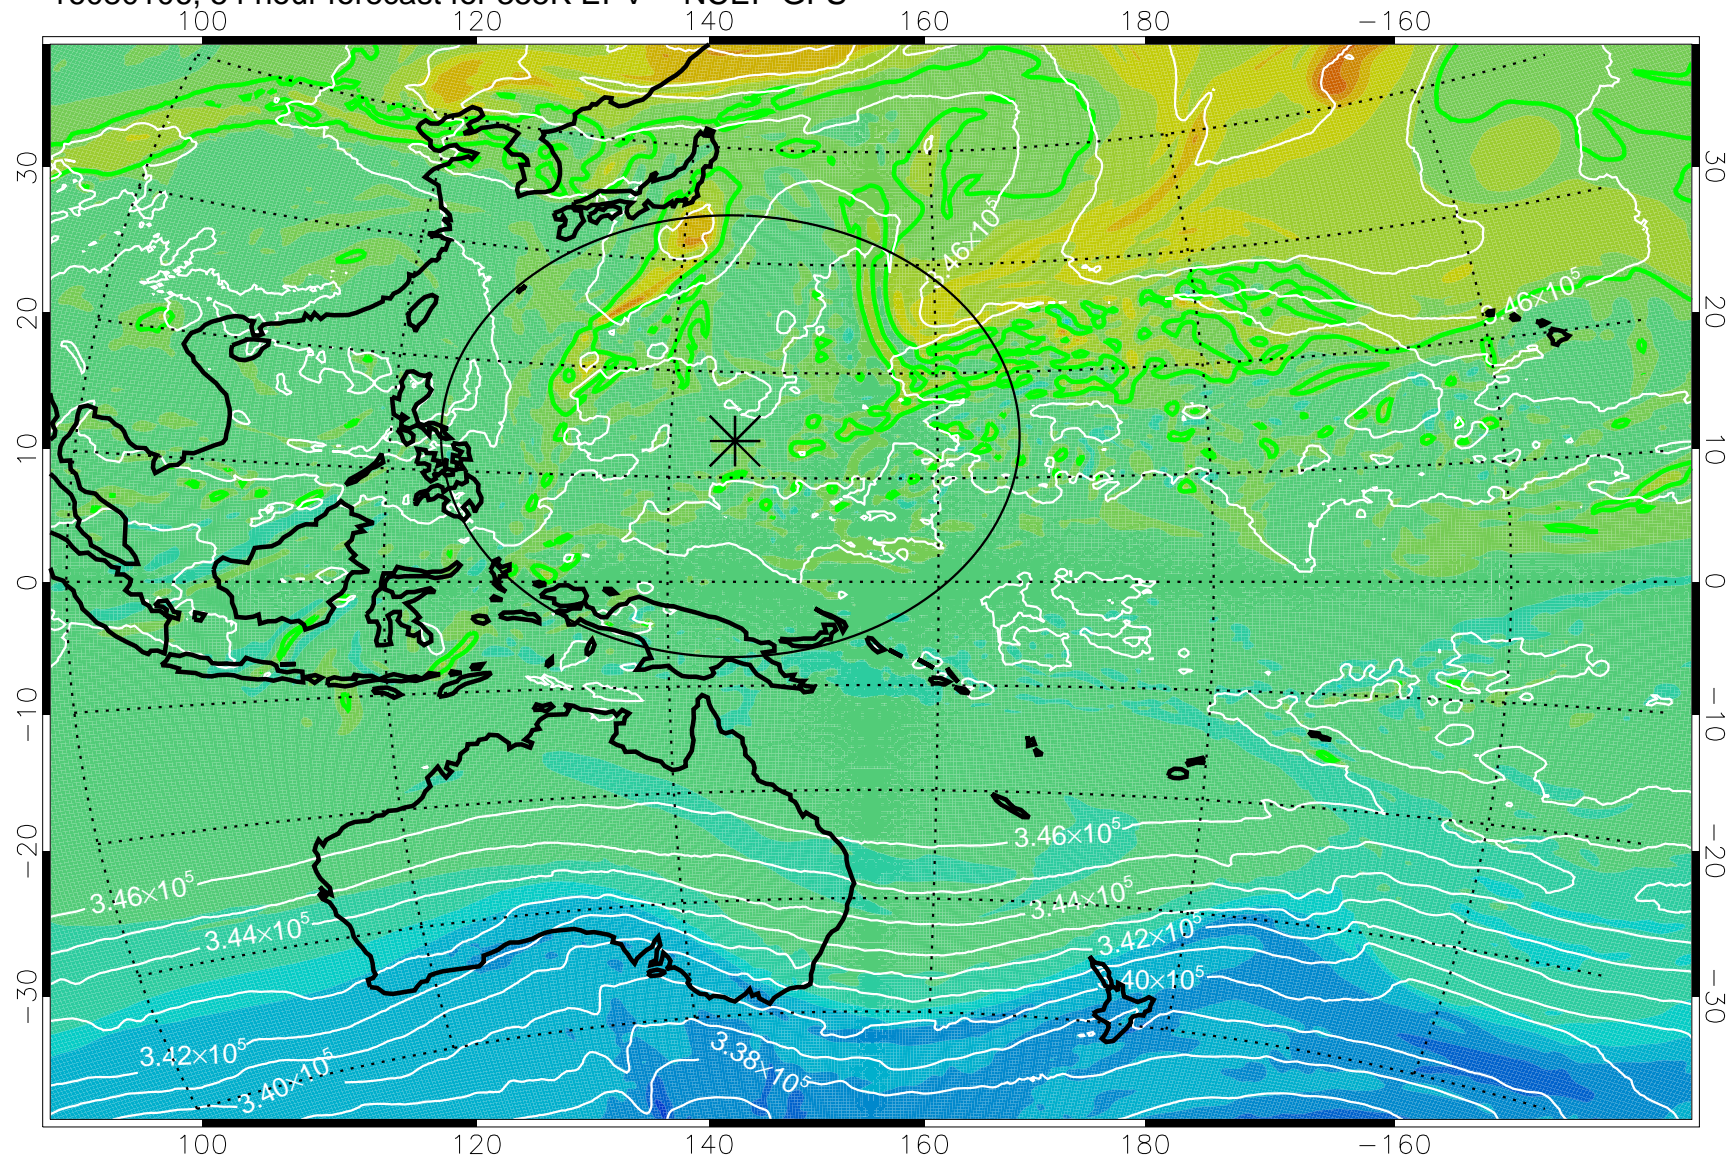

16073118, 42 hour forecast for 355K EPV -- NCEP GFS

355K Montgomery Streamfunction, white
EPV Tropopause (2 PVU) Position
Range ring of 2304 km

16080100, 48 hour forecast for 355K EPV -- NCEP GFS

355K Montgomery Streamfunction, white
EPV Tropopause (2 PVU) Position
Range ring of 2304 km

16080106, 54 hour forecast for 355K EPV -- NCEP GFS

355K Montgomery Streamfunction, white
EPV Tropopause (2 PVU) Position
Range ring of 2304 km

16080112, 60 hour forecast for 355K EPV -- NCEP GFS

355K Montgomery Streamfunction, white
EPV Tropopause (2 PVU) Position
Range ring of 2304 km

16080118, 66 hour forecast for 355K EPV -- NCEP GFS

355K Montgomery Streamfunction, white
EPV Tropopause (2 PVU) Position
Range ring of 2304 km

16080200, 72 hour forecast for 355K EPV -- NCEP GFS

355K Montgomery Streamfunction, white
EPV Tropopause (2 PVU) Position
Range ring of 2304 km

16080206, 78 hour forecast for 355K EPV -- NCEP GFS

355K Montgomery Streamfunction, white
EPV Tropopause (2 PVU) Position
Range ring of 2304 km

16080212, 84 hour forecast for 355K EPV -- NCEP GFS

355K Montgomery Streamfunction, white
EPV Tropopause (2 PVU) Position
Range ring of 2304 km