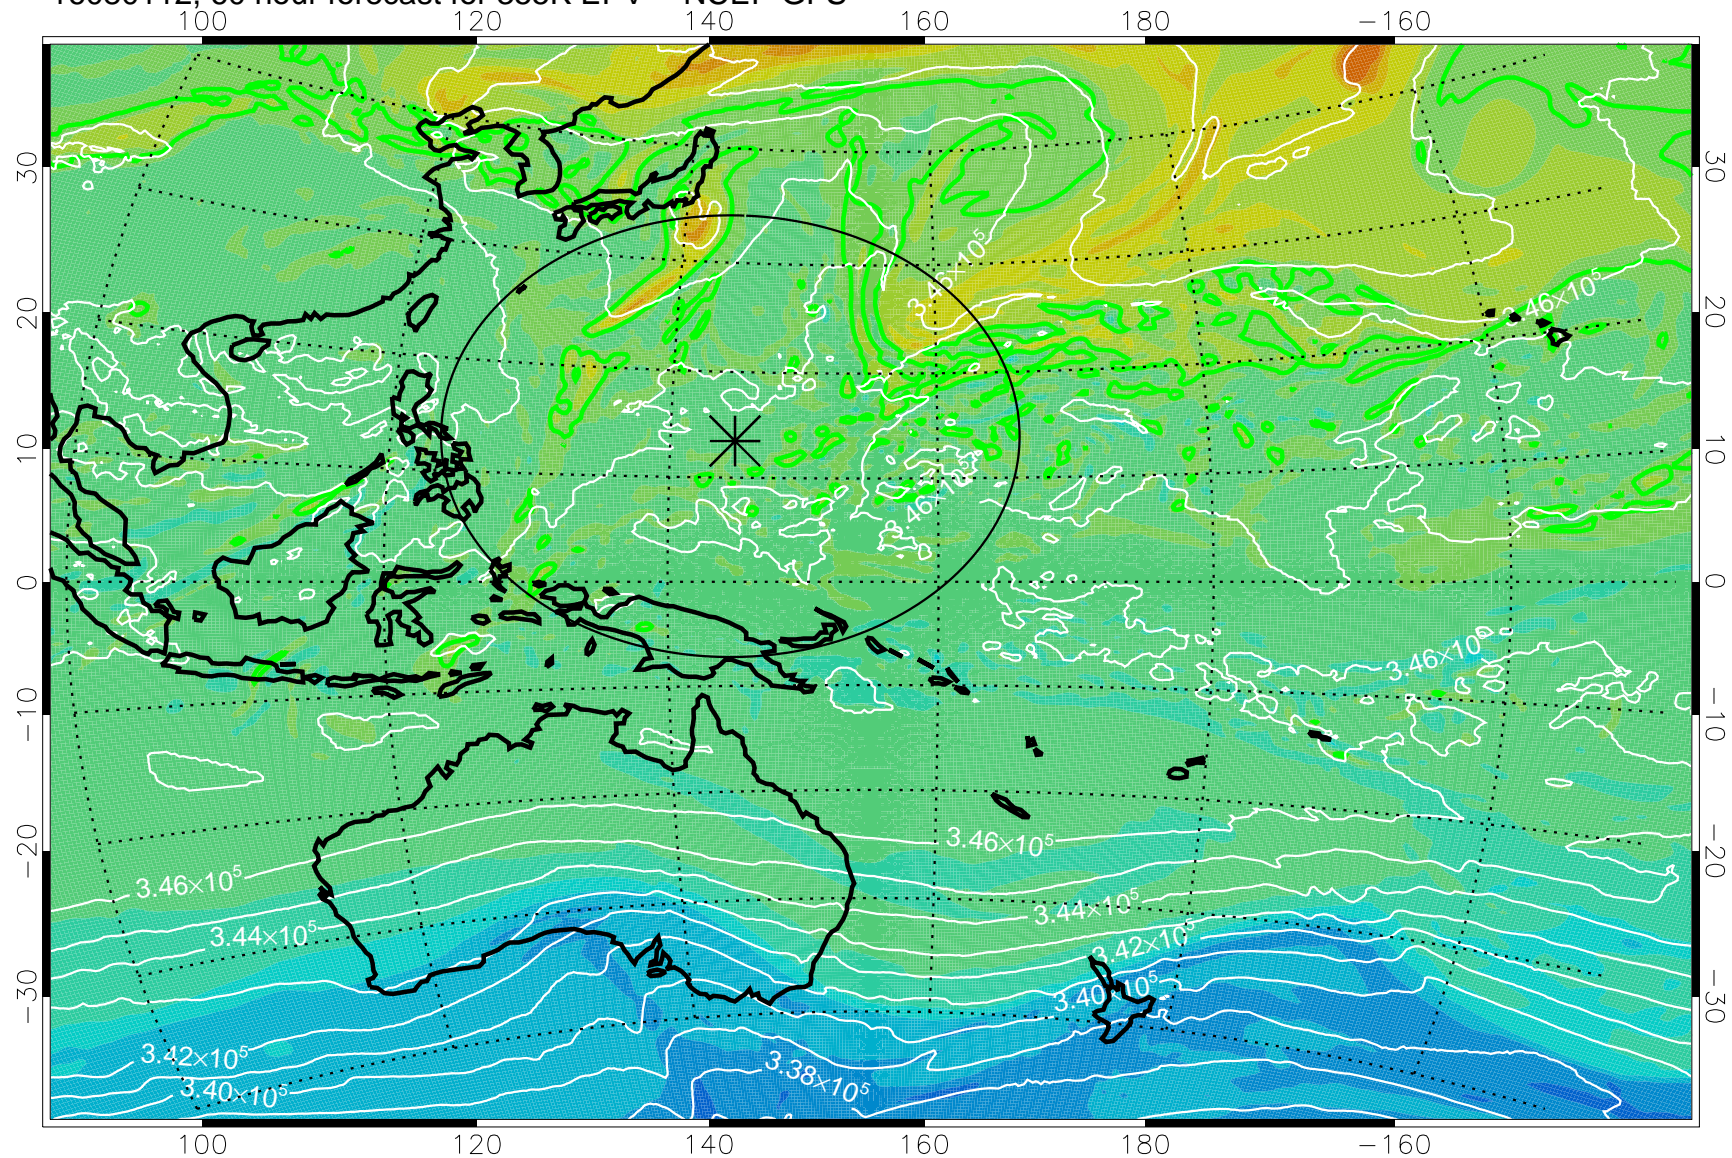

16073118, 42 hour forecast for 355K EPV -- NCEP GFS

355K Montgomery Streamfunction, white
EPV Tropopause (2 PVU) Position
Range ring of 2304 km

16080100, 48 hour forecast for 355K EPV -- NCEP GFS

355K Montgomery Streamfunction, white
EPV Tropopause (2 PVU) Position
Range ring of 2304 km

16080106, 54 hour forecast for 355K EPV -- NCEP GFS

355K Montgomery Streamfunction, white
EPV Tropopause (2 PVU) Position
Range ring of 2304 km

16080112, 60 hour forecast for 355K EPV -- NCEP GFS

355K Montgomery Streamfunction, white
EPV Tropopause (2 PVU) Position
Range ring of 2304 km

16080118, 66 hour forecast for 355K EPV -- NCEP GFS

355K Montgomery Streamfunction, white
EPV Tropopause (2 PVU) Position
Range ring of 2304 km

16080200, 72 hour forecast for 355K EPV -- NCEP GFS

355K Montgomery Streamfunction, white
EPV Tropopause (2 PVU) Position
Range ring of 2304 km

16080206, 78 hour forecast for 355K EPV -- NCEP GFS

355K Montgomery Streamfunction, white
EPV Tropopause (2 PVU) Position
Range ring of 2304 km

16080212, 84 hour forecast for 355K EPV -- NCEP GFS

355K Montgomery Streamfunction, white
EPV Tropopause (2 PVU) Position
Range ring of 2304 km