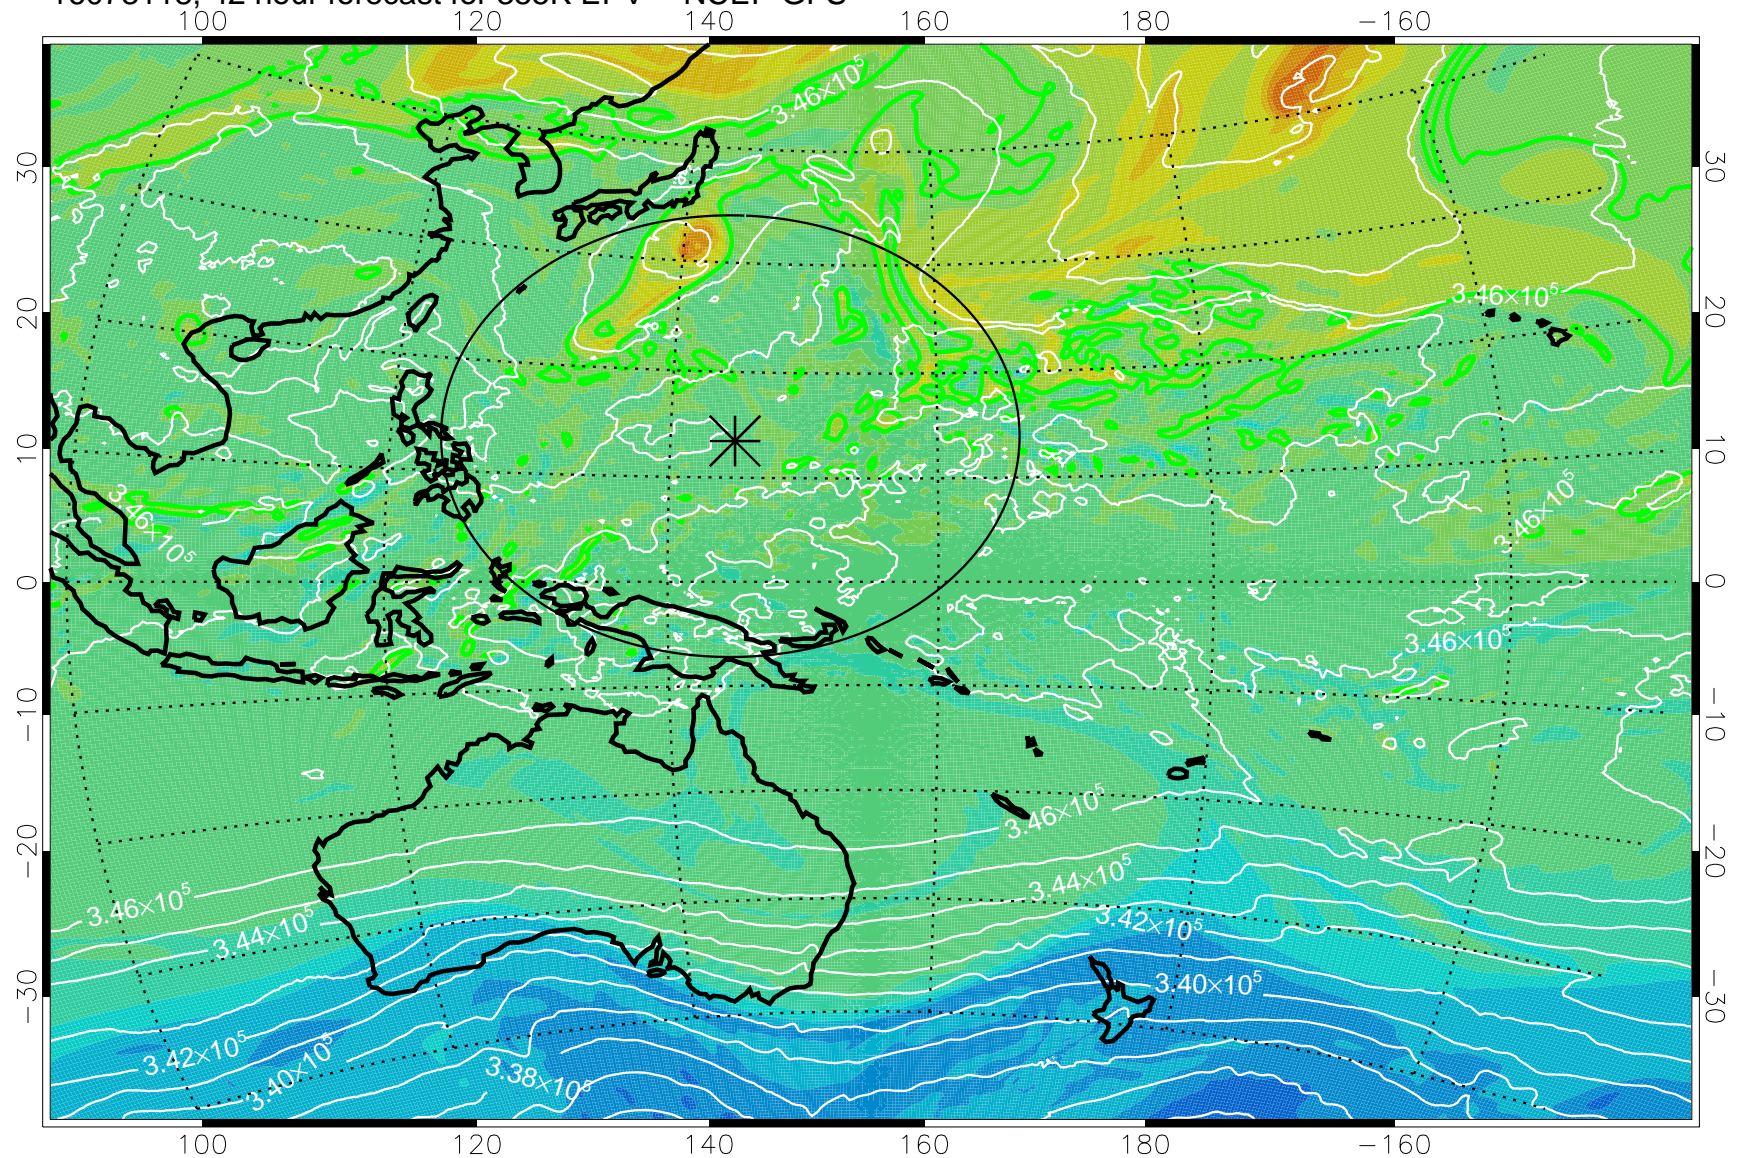

16073106, 30 hour forecast for 355K EPV -- NCEP GFS

355K Montgomery Streamfunction, white
EPV Tropopause (2 PVU) Position
Range ring of 2304 km

16073112, 36 hour forecast for 355K EPV -- NCEP GFS

355K Montgomery Streamfunction, white
EPV Tropopause (2 PVU) Position
Range ring of 2304 km

16073118, 42 hour forecast for 355K EPV -- NCEP GFS

355K Montgomery Streamfunction, white
EPV Tropopause (2 PVU) Position
Range ring of 2304 km

16080100, 48 hour forecast for 355K EPV -- NCEP GFS

355K Montgomery Streamfunction, white
EPV Tropopause (2 PVU) Position
Range ring of 2304 km

16080106, 54 hour forecast for 355K EPV -- NCEP GFS

355K Montgomery Streamfunction, white
EPV Tropopause (2 PVU) Position
Range ring of 2304 km

16080112, 60 hour forecast for 355K EPV -- NCEP GFS

355K Montgomery Streamfunction, white
EPV Tropopause (2 PVU) Position
Range ring of 2304 km

16080118, 66 hour forecast for 355K EPV -- NCEP GFS

355K Montgomery Streamfunction, white
EPV Tropopause (2 PVU) Position
Range ring of 2304 km

16080200, 72 hour forecast for 355K EPV -- NCEP GFS

355K Montgomery Streamfunction, white
EPV Tropopause (2 PVU) Position
Range ring of 2304 km