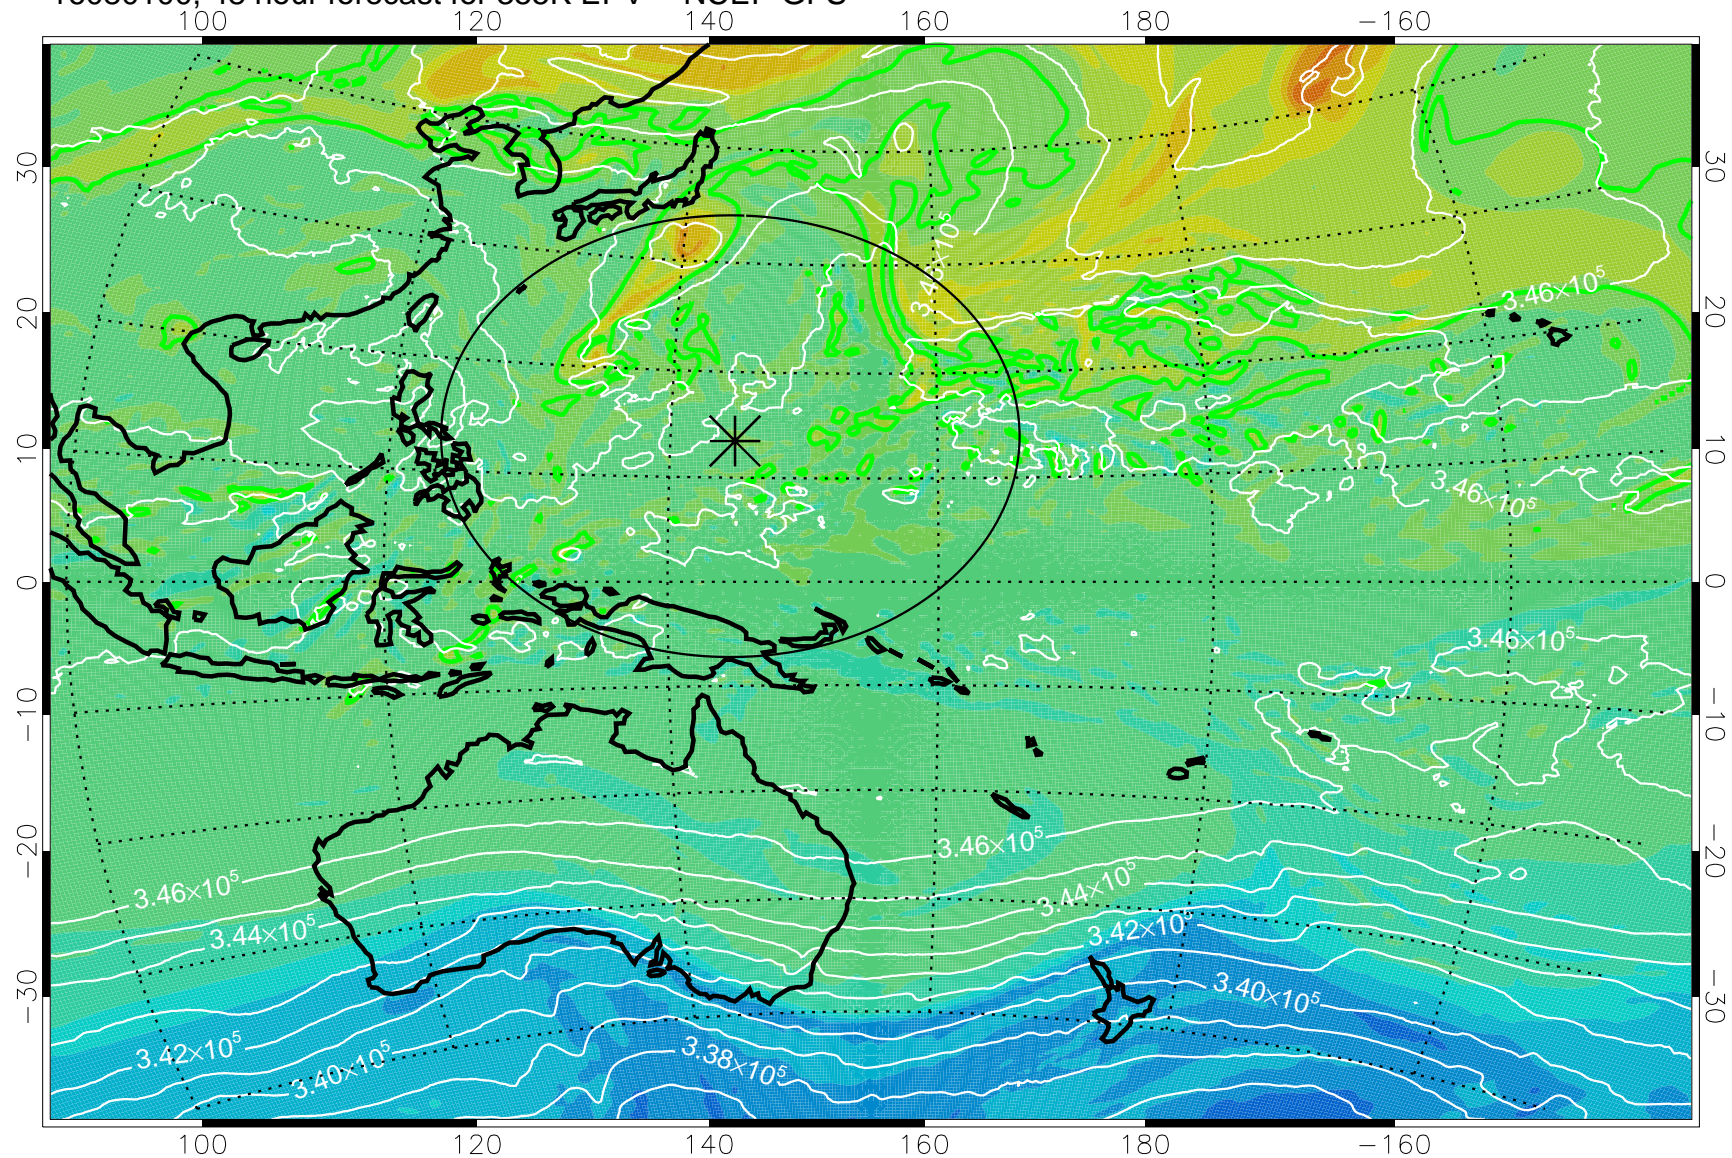

16073106, 30 hour forecast for 355K EPV -- NCEP GFS

355K Montgomery Streamfunction, white
EPV Tropopause (2 PVU) Position
Range ring of 2304 km

16073112, 36 hour forecast for 355K EPV -- NCEP GFS

355K Montgomery Streamfunction, white
EPV Tropopause (2 PVU) Position
Range ring of 2304 km

16073118, 42 hour forecast for 355K EPV -- NCEP GFS

355K Montgomery Streamfunction, white
EPV Tropopause (2 PVU) Position
Range ring of 2304 km

16080100, 48 hour forecast for 355K EPV -- NCEP GFS

355K Montgomery Streamfunction, white
EPV Tropopause (2 PVU) Position
Range ring of 2304 km

16080106, 54 hour forecast for 355K EPV -- NCEP GFS

355K Montgomery Streamfunction, white
EPV Tropopause (2 PVU) Position
Range ring of 2304 km

16080112, 60 hour forecast for 355K EPV -- NCEP GFS

355K Montgomery Streamfunction, white
EPV Tropopause (2 PVU) Position
Range ring of 2304 km

16080118, 66 hour forecast for 355K EPV -- NCEP GFS

355K Montgomery Streamfunction, white
EPV Tropopause (2 PVU) Position
Range ring of 2304 km

16080200, 72 hour forecast for 355K EPV -- NCEP GFS

355K Montgomery Streamfunction, white
EPV Tropopause (2 PVU) Position
Range ring of 2304 km