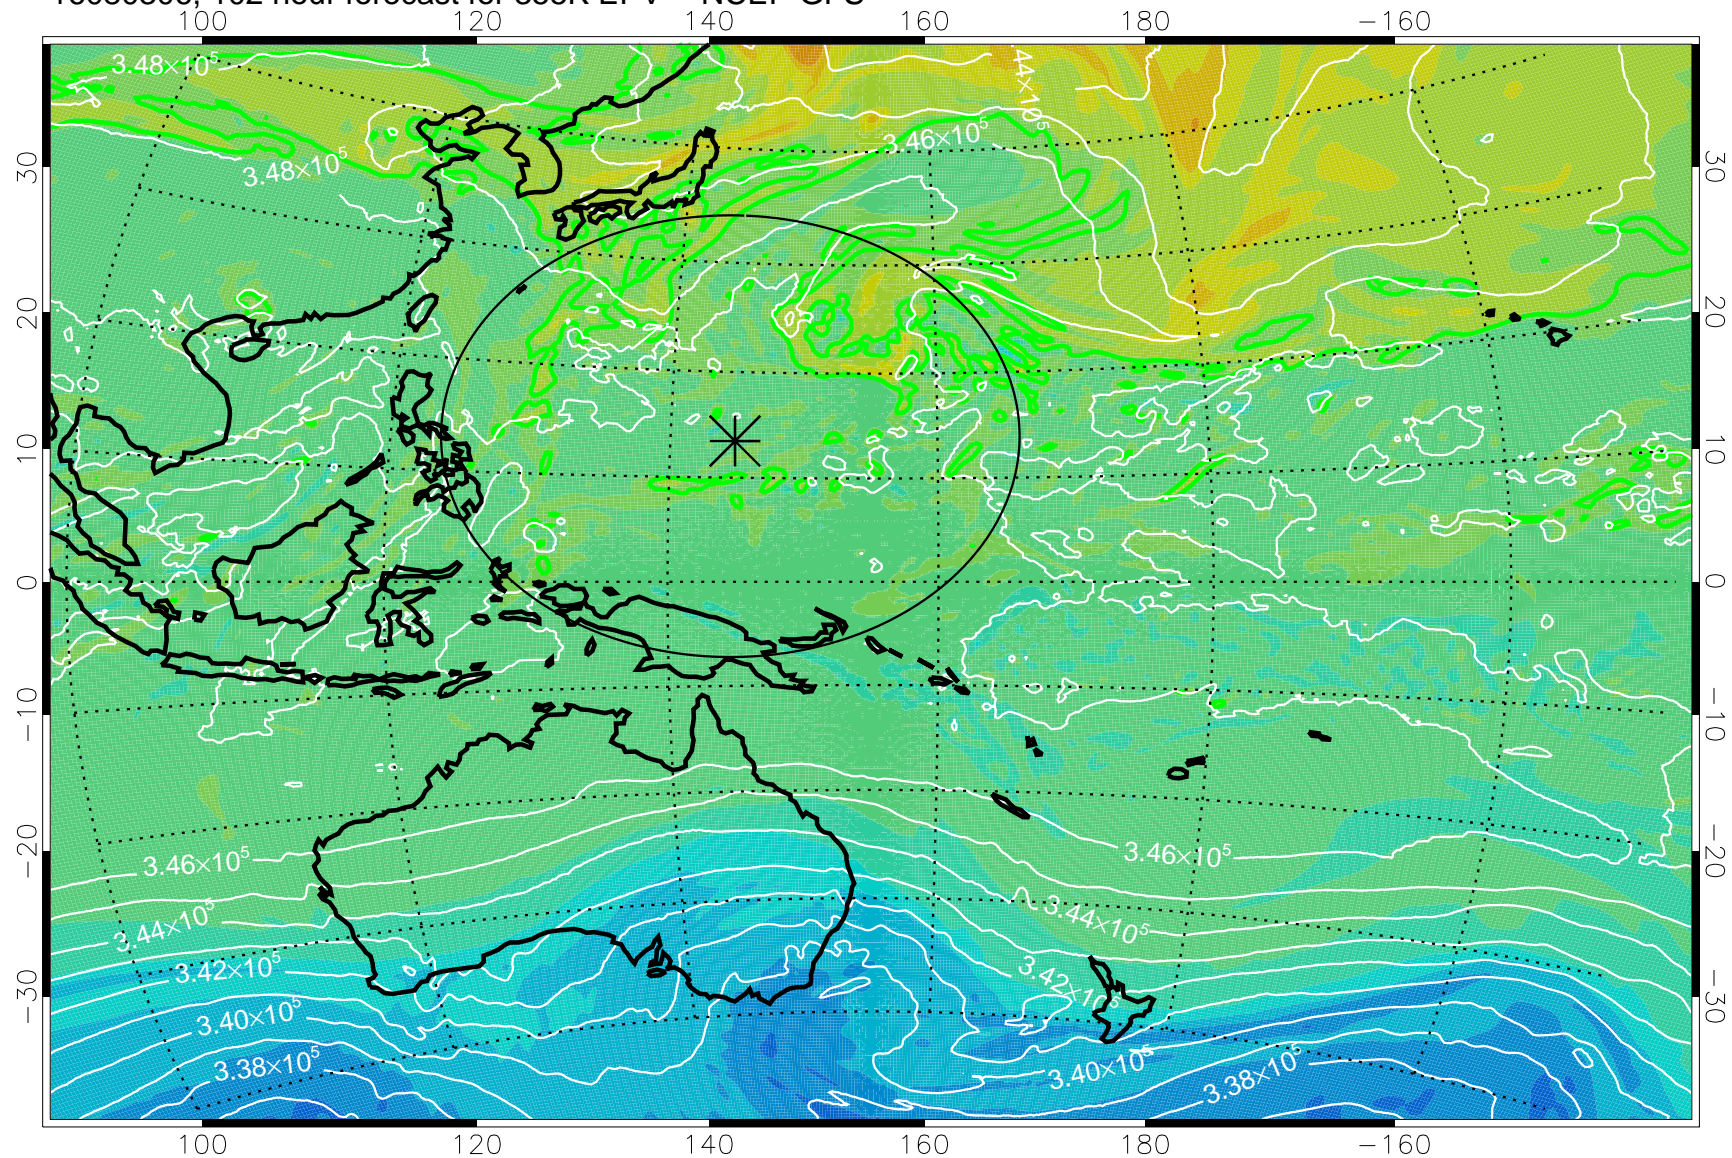

16080206, 78 hour forecast for 355K EPV -- NCEP GFS

355K Montgomery Streamfunction, white
EPV Tropopause (2 PVU) Position
Range ring of 2304 km

16080212, 84 hour forecast for 355K EPV -- NCEP GFS

355K Montgomery Streamfunction, white
EPV Tropopause (2 PVU) Position
Range ring of 2304 km

16080218, 90 hour forecast for 355K EPV -- NCEP GFS

355K Montgomery Streamfunction, white
EPV Tropopause (2 PVU) Position
Range ring of 2304 km

16080300, 96 hour forecast for 355K EPV -- NCEP GFS

355K Montgomery Streamfunction, white
EPV Tropopause (2 PVU) Position
Range ring of 2304 km

16080306, 102 hour forecast for 355K EPV -- NCEP GFS

355K Montgomery Streamfunction, white
EPV Tropopause (2 PVU) Position
Range ring of 2304 km

16080312, 108 hour forecast for 355K EPV -- NCEP GFS

355K Montgomery Streamfunction, white
EPV Tropopause (2 PVU) Position
Range ring of 2304 km

16080318, 114 hour forecast for 355K EPV -- NCEP GFS

355K Montgomery Streamfunction, white
EPV Tropopause (2 PVU) Position
Range ring of 2304 km

16080400, 120 hour forecast for 355K EPV -- NCEP GFS

355K Montgomery Streamfunction, white
EPV Tropopause (2 PVU) Position
Range ring of 2304 km