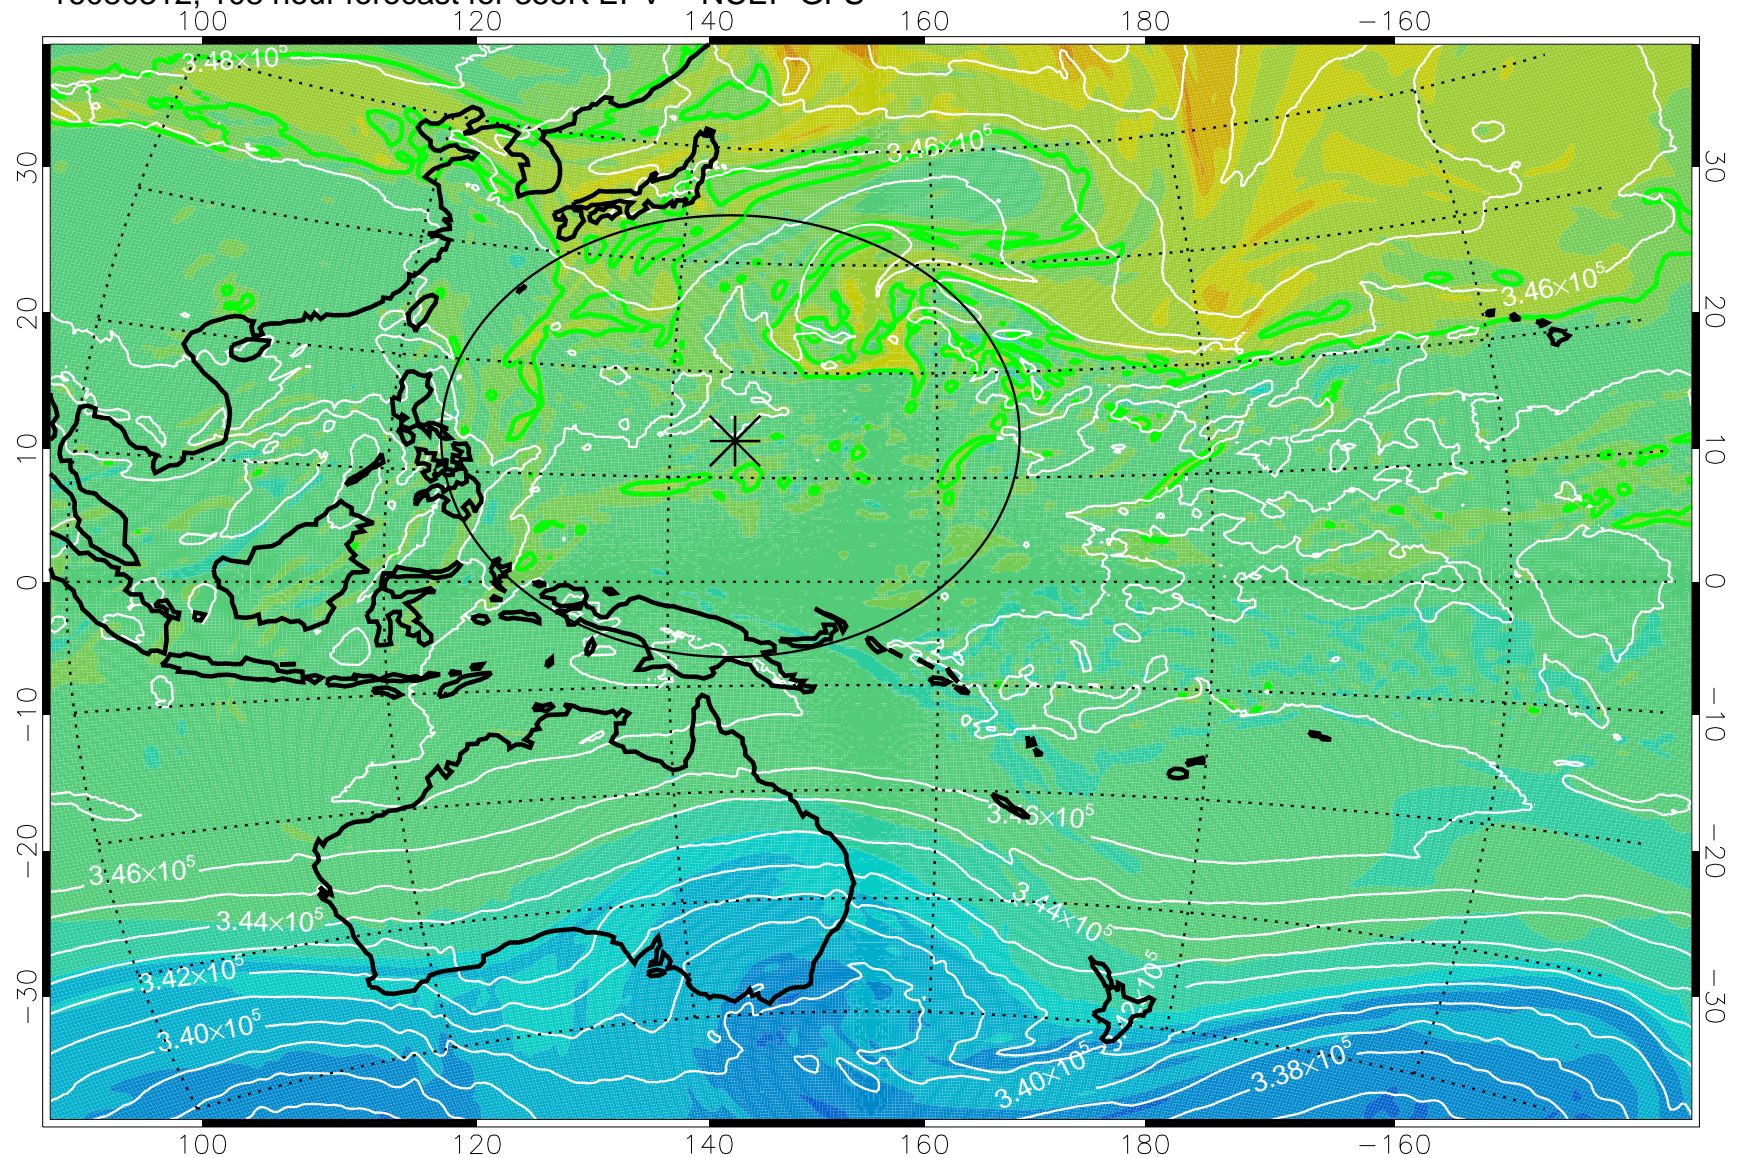

16080206, 78 hour forecast for 355K EPV -- NCEP GFS

355K Montgomery Streamfunction, white
EPV Tropopause (2 PVU) Position
Range ring of 2304 km

16080212, 84 hour forecast for 355K EPV -- NCEP GFS

355K Montgomery Streamfunction, white
EPV Tropopause (2 PVU) Position
Range ring of 2304 km

16080218, 90 hour forecast for 355K EPV -- NCEP GFS

355K Montgomery Streamfunction, white
EPV Tropopause (2 PVU) Position
Range ring of 2304 km

16080300, 96 hour forecast for 355K EPV -- NCEP GFS

355K Montgomery Streamfunction, white
EPV Tropopause (2 PVU) Position
Range ring of 2304 km

16080306, 102 hour forecast for 355K EPV -- NCEP GFS

355K Montgomery Streamfunction, white
EPV Tropopause (2 PVU) Position
Range ring of 2304 km

16080312, 108 hour forecast for 355K EPV -- NCEP GFS

355K Montgomery Streamfunction, white
EPV Tropopause (2 PVU) Position
Range ring of 2304 km

16080318, 114 hour forecast for 355K EPV -- NCEP GFS

355K Montgomery Streamfunction, white
EPV Tropopause (2 PVU) Position
Range ring of 2304 km

16080400, 120 hour forecast for 355K EPV -- NCEP GFS

355K Montgomery Streamfunction, white
EPV Tropopause (2 PVU) Position
Range ring of 2304 km