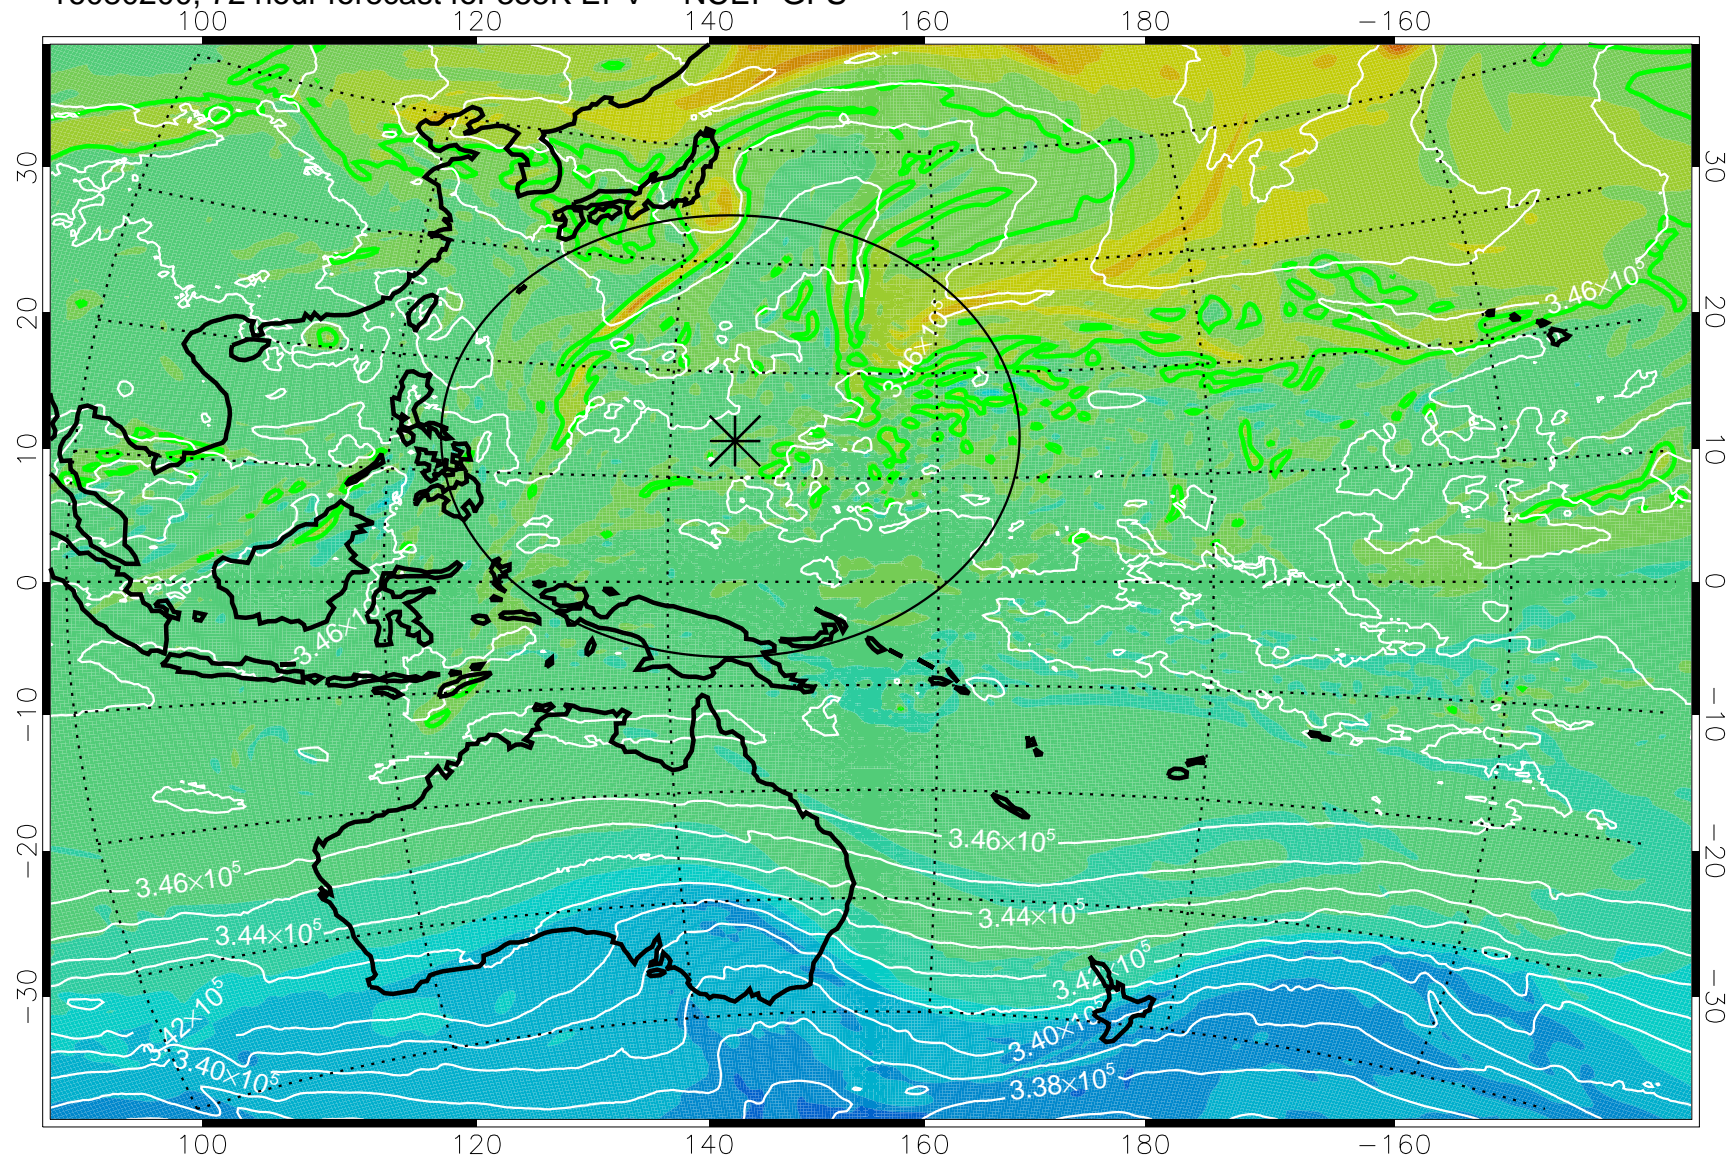

16073118, 42 hour forecast for 355K EPV -- NCEP GFS

355K Montgomery Streamfunction, white
EPV Tropopause (2 PVU) Position
Range ring of 2304 km

16080100, 48 hour forecast for 355K EPV -- NCEP GFS

355K Montgomery Streamfunction, white
EPV Tropopause (2 PVU) Position
Range ring of 2304 km

16080106, 54 hour forecast for 355K EPV -- NCEP GFS

355K Montgomery Streamfunction, white
EPV Tropopause (2 PVU) Position
Range ring of 2304 km

16080112, 60 hour forecast for 355K EPV -- NCEP GFS

355K Montgomery Streamfunction, white
EPV Tropopause (2 PVU) Position
Range ring of 2304 km

16080118, 66 hour forecast for 355K EPV -- NCEP GFS

355K Montgomery Streamfunction, white
EPV Tropopause (2 PVU) Position
Range ring of 2304 km

16080200, 72 hour forecast for 355K EPV -- NCEP GFS

355K Montgomery Streamfunction, white
EPV Tropopause (2 PVU) Position
Range ring of 2304 km

16080206, 78 hour forecast for 355K EPV -- NCEP GFS

355K Montgomery Streamfunction, white
EPV Tropopause (2 PVU) Position
Range ring of 2304 km

16080212, 84 hour forecast for 355K EPV -- NCEP GFS

355K Montgomery Streamfunction, white
EPV Tropopause (2 PVU) Position
Range ring of 2304 km