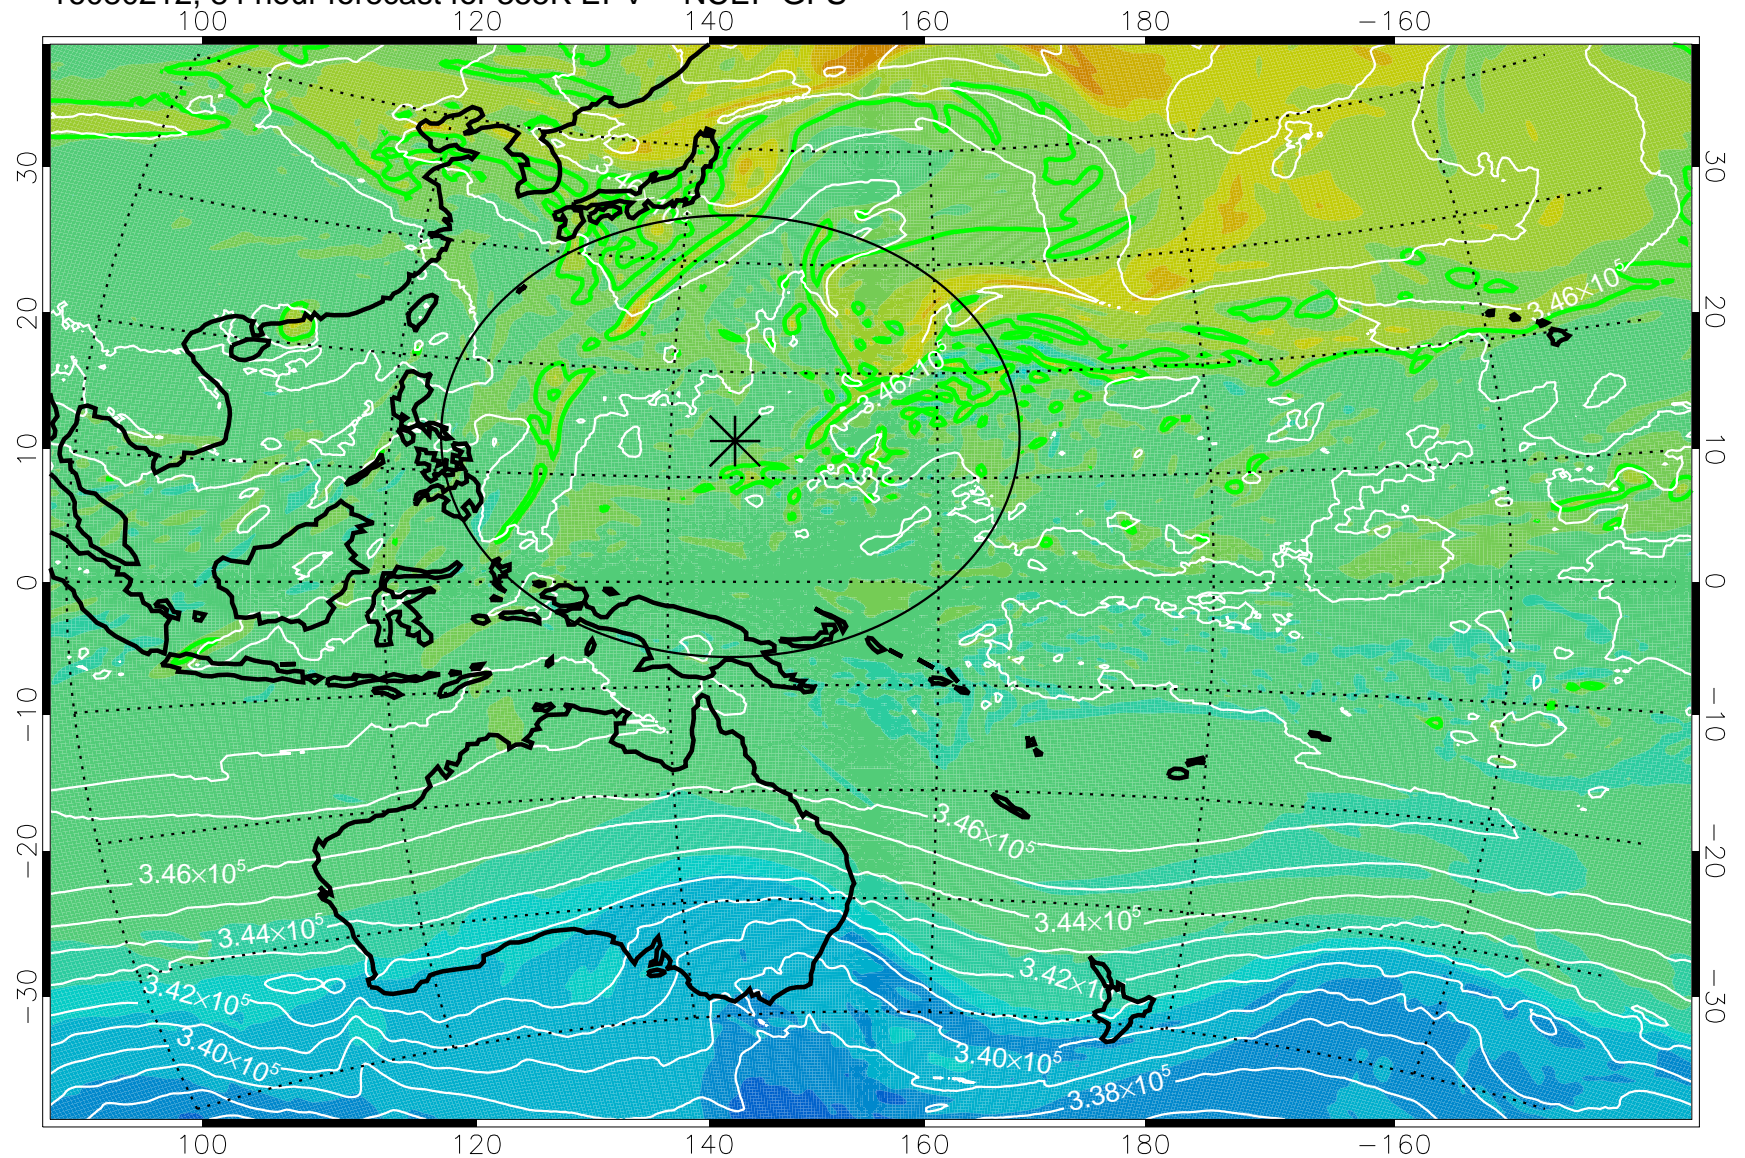

16080106, 54 hour forecast for 355K EPV -- NCEP GFS

355K Montgomery Streamfunction, white
EPV Tropopause (2 PVU) Position
Range ring of 2304 km

16080112, 60 hour forecast for 355K EPV -- NCEP GFS

355K Montgomery Streamfunction, white
EPV Tropopause (2 PVU) Position
Range ring of 2304 km

16080118, 66 hour forecast for 355K EPV -- NCEP GFS

355K Montgomery Streamfunction, white
EPV Tropopause (2 PVU) Position
Range ring of 2304 km

16080200, 72 hour forecast for 355K EPV -- NCEP GFS

355K Montgomery Streamfunction, white
EPV Tropopause (2 PVU) Position
Range ring of 2304 km

16080206, 78 hour forecast for 355K EPV -- NCEP GFS

355K Montgomery Streamfunction, white
EPV Tropopause (2 PVU) Position
Range ring of 2304 km

16080212, 84 hour forecast for 355K EPV -- NCEP GFS

355K Montgomery Streamfunction, white
EPV Tropopause (2 PVU) Position
Range ring of 2304 km

16080218, 90 hour forecast for 355K EPV -- NCEP GFS

355K Montgomery Streamfunction, white
EPV Tropopause (2 PVU) Position
Range ring of 2304 km

16080300, 96 hour forecast for 355K EPV -- NCEP GFS

355K Montgomery Streamfunction, white
EPV Tropopause (2 PVU) Position
Range ring of 2304 km