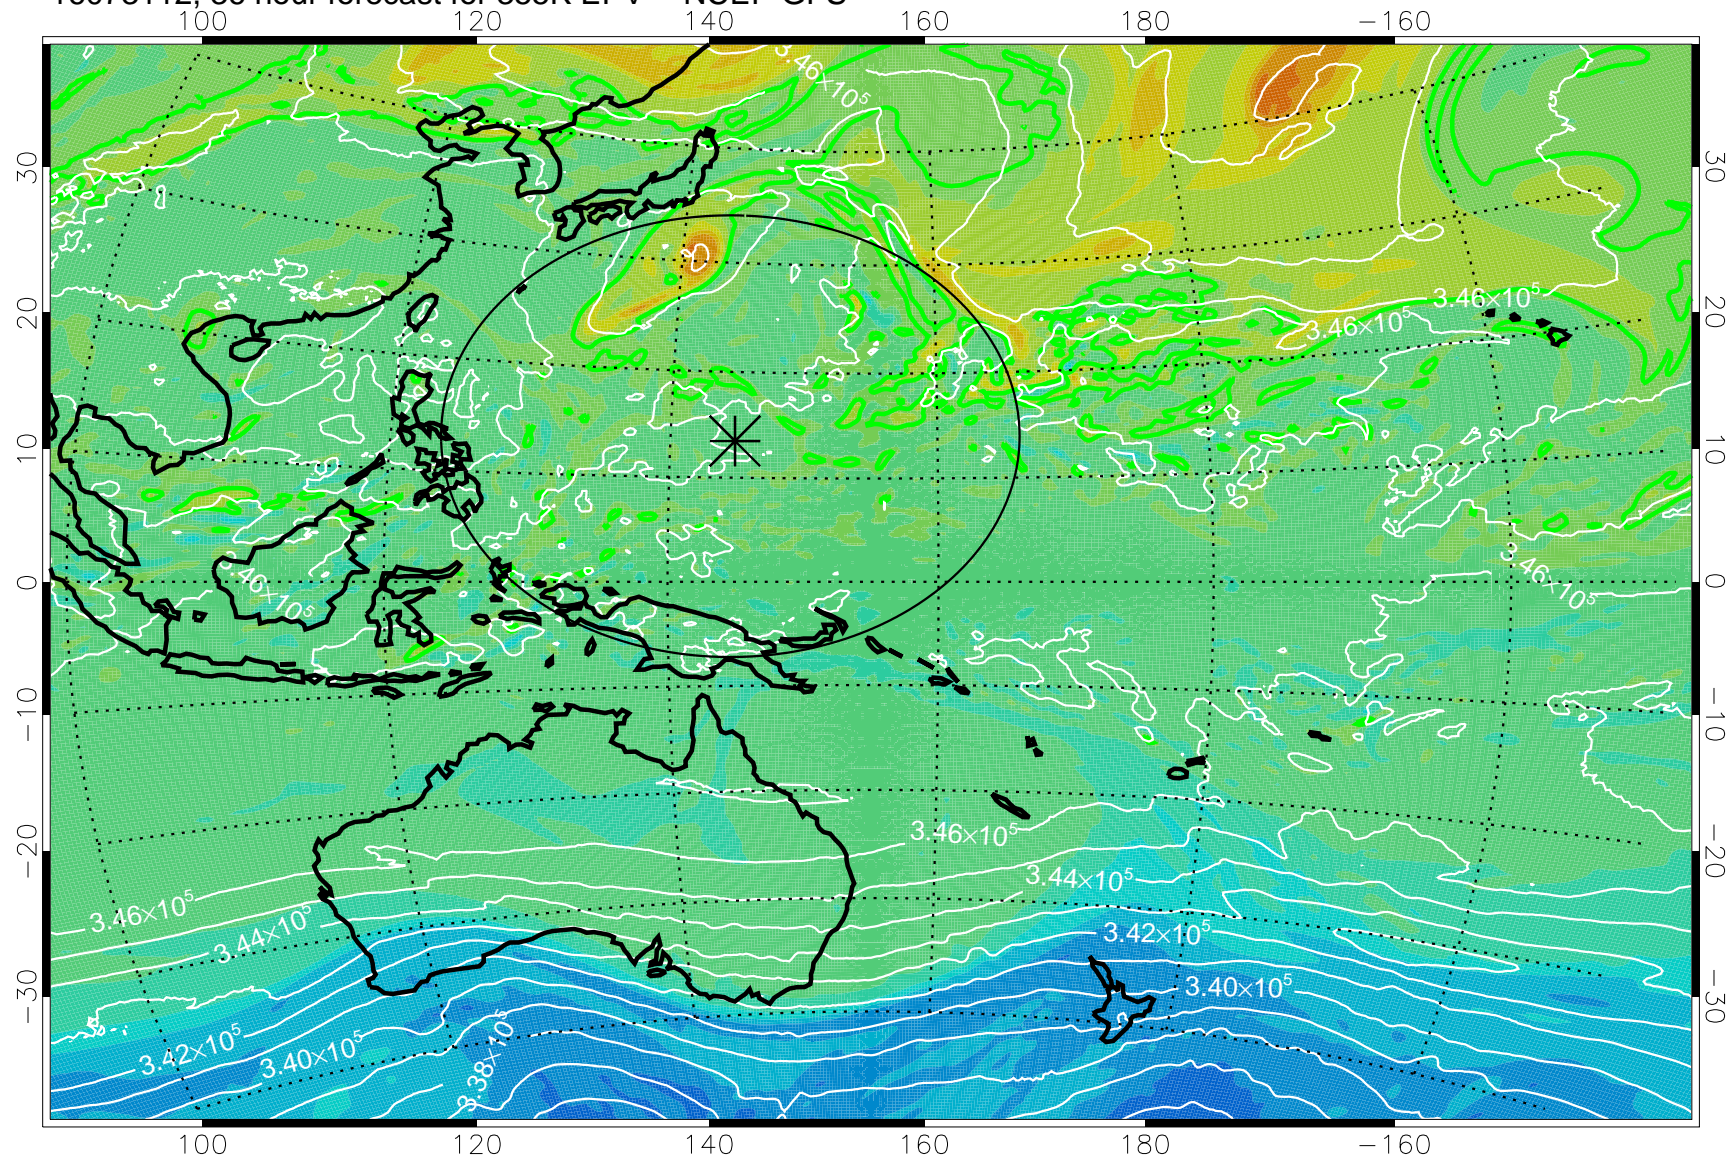

16073018, 18 hour forecast for 355K EPV -- NCEP GFS

355K Montgomery Streamfunction, white
EPV Tropopause (2 PVU) Position
Range ring of 2304 km

16073100, 24 hour forecast for 355K EPV -- NCEP GFS

355K Montgomery Streamfunction, white
EPV Tropopause (2 PVU) Position
Range ring of 2304 km

16073106, 30 hour forecast for 355K EPV -- NCEP GFS

355K Montgomery Streamfunction, white
EPV Tropopause (2 PVU) Position
Range ring of 2304 km

16073112, 36 hour forecast for 355K EPV -- NCEP GFS

355K Montgomery Streamfunction, white
EPV Tropopause (2 PVU) Position
Range ring of 2304 km

16073118, 42 hour forecast for 355K EPV -- NCEP GFS

355K Montgomery Streamfunction, white
EPV Tropopause (2 PVU) Position
Range ring of 2304 km

16080100, 48 hour forecast for 355K EPV -- NCEP GFS

355K Montgomery Streamfunction, white
EPV Tropopause (2 PVU) Position
Range ring of 2304 km

16080106, 54 hour forecast for 355K EPV -- NCEP GFS

355K Montgomery Streamfunction, white
EPV Tropopause (2 PVU) Position
Range ring of 2304 km

16080112, 60 hour forecast for 355K EPV -- NCEP GFS

355K Montgomery Streamfunction, white
EPV Tropopause (2 PVU) Position
Range ring of 2304 km