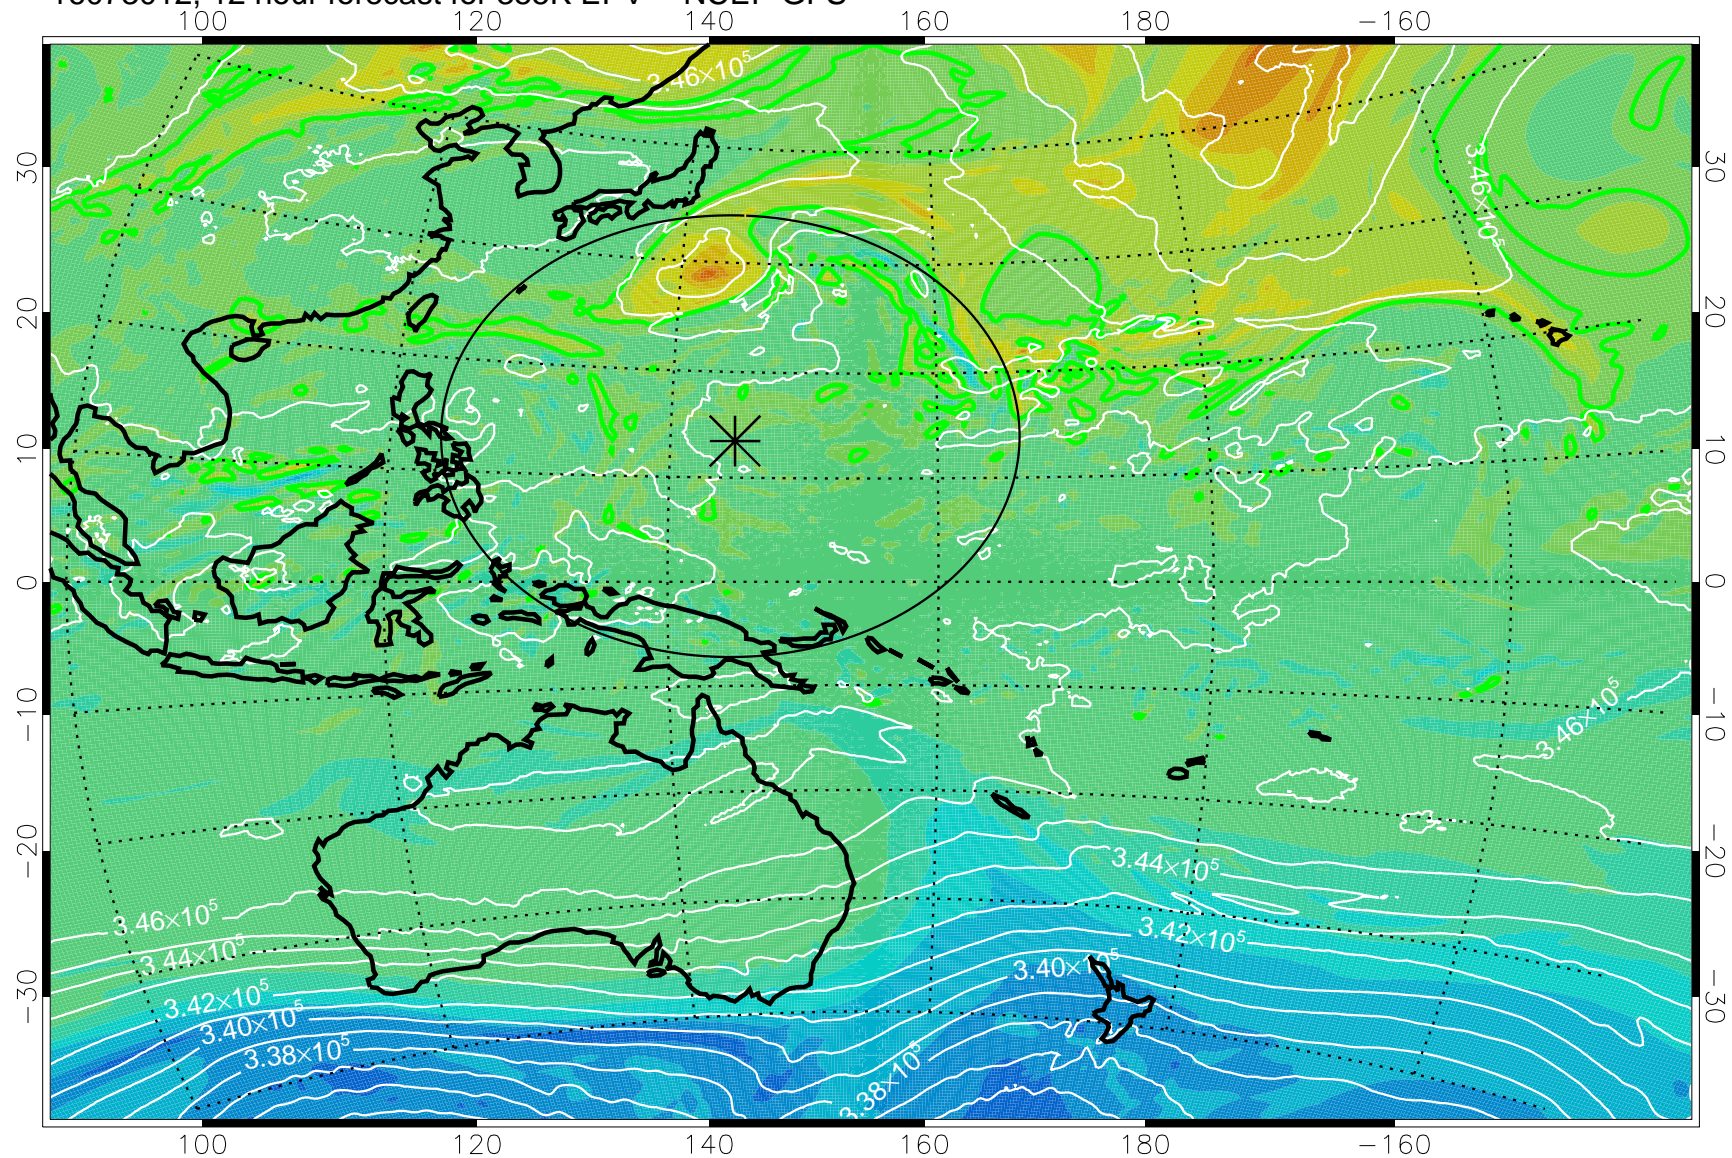

16073006, 6 hour forecast for 355K EPV -- NCEP GFS

355K Montgomery Streamfunction, white
EPV Tropopause (2 PVU) Position
Range ring of 2304 km

16073012, 12 hour forecast for 355K EPV -- NCEP GFS

355K Montgomery Streamfunction, white
EPV Tropopause (2 PVU) Position
Range ring of 2304 km

16073018, 18 hour forecast for 355K EPV -- NCEP GFS

355K Montgomery Streamfunction, white
EPV Tropopause (2 PVU) Position
Range ring of 2304 km

16073100, 24 hour forecast for 355K EPV -- NCEP GFS

355K Montgomery Streamfunction, white
EPV Tropopause (2 PVU) Position
Range ring of 2304 km

16073106, 30 hour forecast for 355K EPV -- NCEP GFS

355K Montgomery Streamfunction, white
EPV Tropopause (2 PVU) Position
Range ring of 2304 km

16073112, 36 hour forecast for 355K EPV -- NCEP GFS

355K Montgomery Streamfunction, white
EPV Tropopause (2 PVU) Position
Range ring of 2304 km

16073118, 42 hour forecast for 355K EPV -- NCEP GFS

355K Montgomery Streamfunction, white
EPV Tropopause (2 PVU) Position
Range ring of 2304 km

16080100, 48 hour forecast for 355K EPV -- NCEP GFS

355K Montgomery Streamfunction, white
EPV Tropopause (2 PVU) Position
Range ring of 2304 km