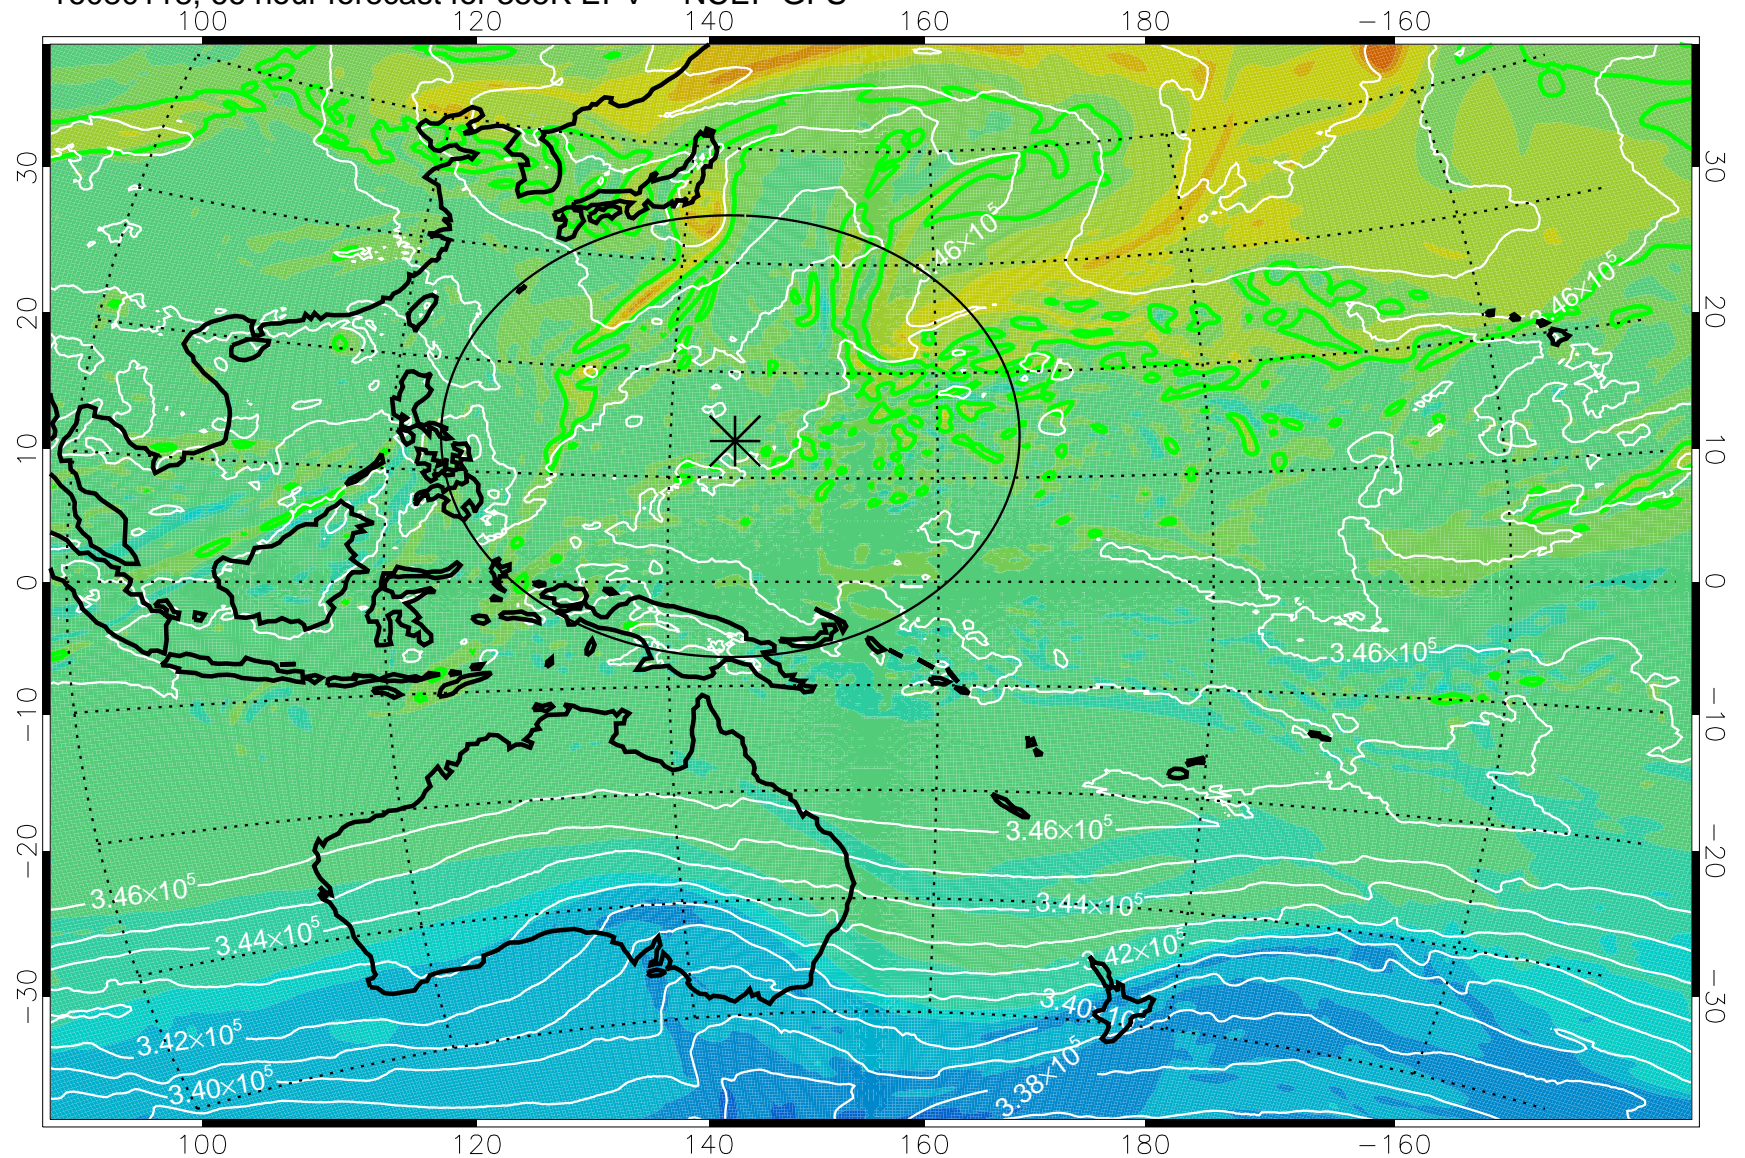

16073118, 42 hour forecast for 355K EPV -- NCEP GFS

355K Montgomery Streamfunction, white
EPV Tropopause (2 PVU) Position
Range ring of 2304 km

16080100, 48 hour forecast for 355K EPV -- NCEP GFS

355K Montgomery Streamfunction, white
EPV Tropopause (2 PVU) Position
Range ring of 2304 km

16080106, 54 hour forecast for 355K EPV -- NCEP GFS

355K Montgomery Streamfunction, white
EPV Tropopause (2 PVU) Position
Range ring of 2304 km

16080112, 60 hour forecast for 355K EPV -- NCEP GFS

355K Montgomery Streamfunction, white
EPV Tropopause (2 PVU) Position
Range ring of 2304 km

16080118, 66 hour forecast for 355K EPV -- NCEP GFS

355K Montgomery Streamfunction, white
EPV Tropopause (2 PVU) Position
Range ring of 2304 km

16080200, 72 hour forecast for 355K EPV -- NCEP GFS

355K Montgomery Streamfunction, white
EPV Tropopause (2 PVU) Position
Range ring of 2304 km

16080206, 78 hour forecast for 355K EPV -- NCEP GFS

355K Montgomery Streamfunction, white
EPV Tropopause (2 PVU) Position
Range ring of 2304 km

16080212, 84 hour forecast for 355K EPV -- NCEP GFS

355K Montgomery Streamfunction, white
EPV Tropopause (2 PVU) Position
Range ring of 2304 km