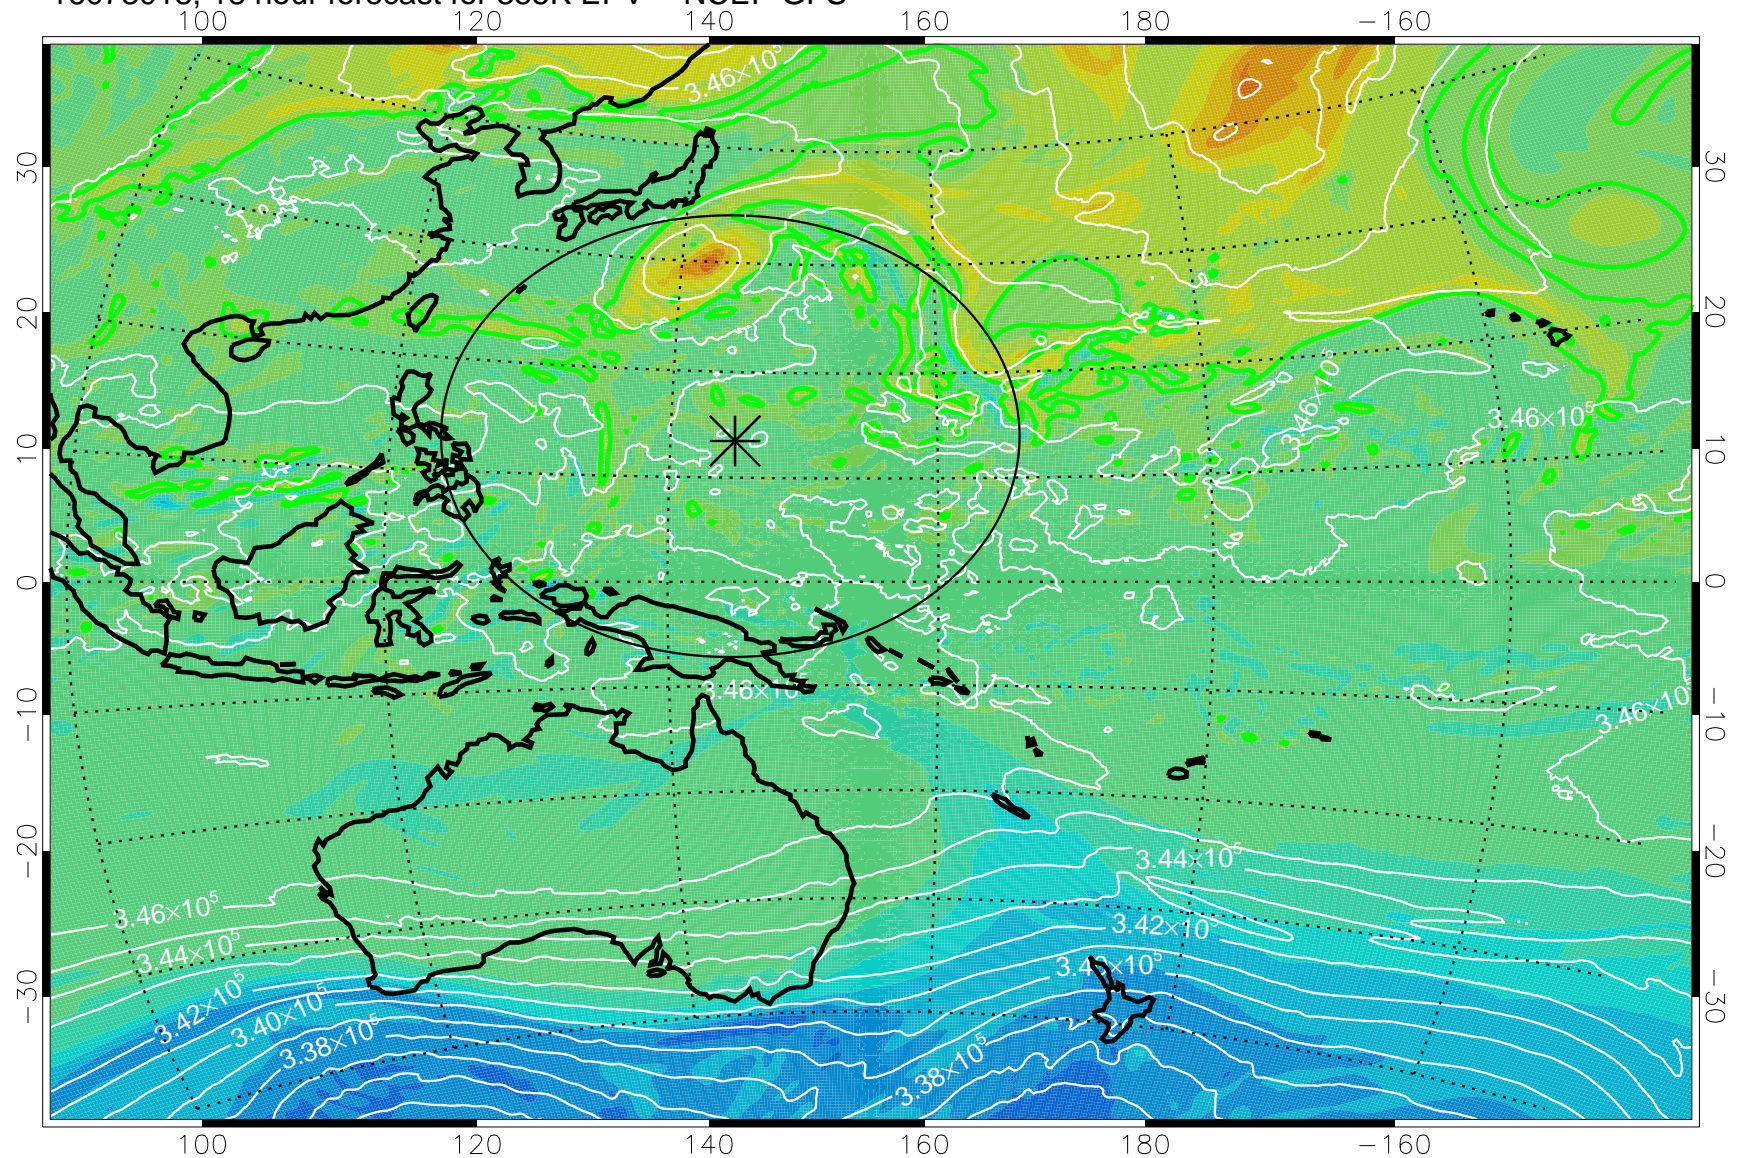

16073006, 6 hour forecast for 355K EPV -- NCEP GFS

355K Montgomery Streamfunction, white
EPV Tropopause (2 PVU) Position
Range ring of 2304 km

16073012, 12 hour forecast for 355K EPV -- NCEP GFS

355K Montgomery Streamfunction, white
EPV Tropopause (2 PVU) Position
Range ring of 2304 km

16073018, 18 hour forecast for 355K EPV -- NCEP GFS

355K Montgomery Streamfunction, white
EPV Tropopause (2 PVU) Position
Range ring of 2304 km

16073100, 24 hour forecast for 355K EPV -- NCEP GFS

355K Montgomery Streamfunction, white
EPV Tropopause (2 PVU) Position
Range ring of 2304 km

16073106, 30 hour forecast for 355K EPV -- NCEP GFS

355K Montgomery Streamfunction, white
EPV Tropopause (2 PVU) Position
Range ring of 2304 km

16073112, 36 hour forecast for 355K EPV -- NCEP GFS

355K Montgomery Streamfunction, white
EPV Tropopause (2 PVU) Position
Range ring of 2304 km

16073118, 42 hour forecast for 355K EPV -- NCEP GFS

355K Montgomery Streamfunction, white
EPV Tropopause (2 PVU) Position
Range ring of 2304 km

16080100, 48 hour forecast for 355K EPV -- NCEP GFS

355K Montgomery Streamfunction, white
EPV Tropopause (2 PVU) Position
Range ring of 2304 km