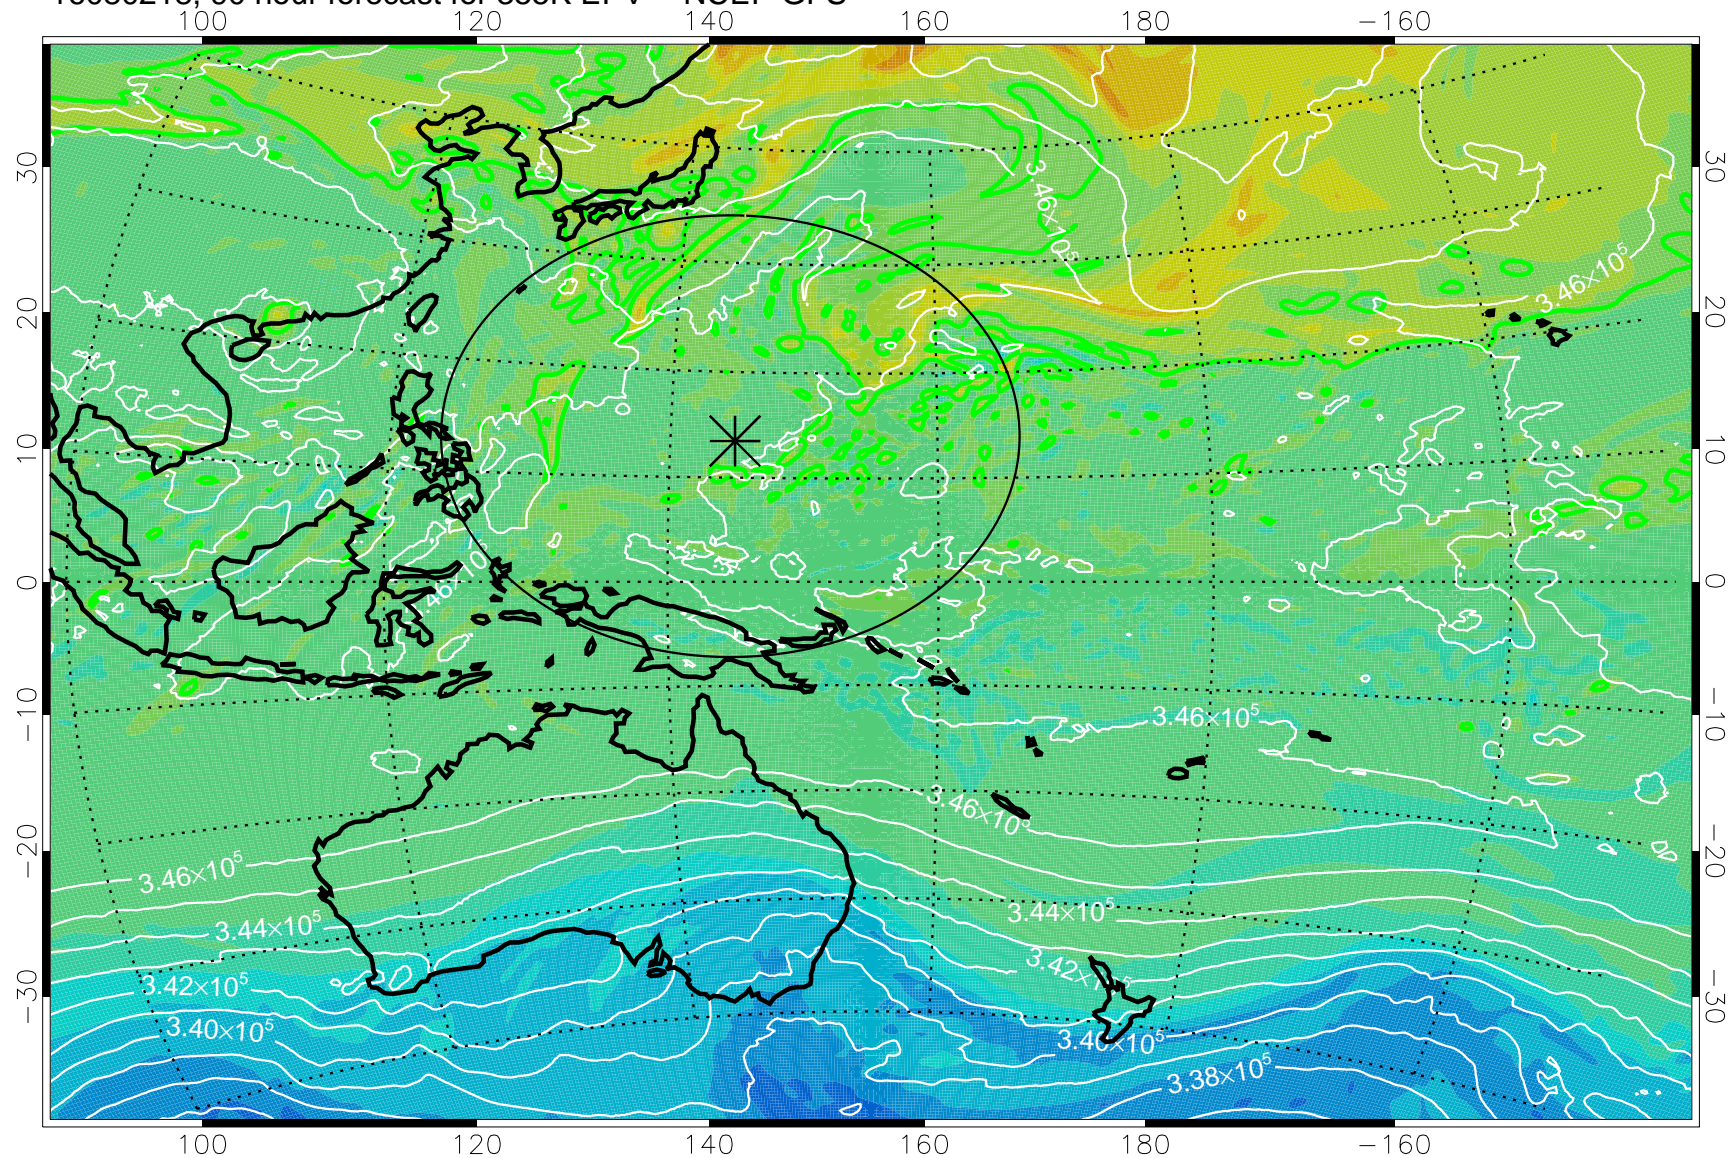

16080118, 66 hour forecast for 355K EPV -- NCEP GFS

355K Montgomery Streamfunction, white
EPV Tropopause (2 PVU) Position
Range ring of 2304 km

16080200, 72 hour forecast for 355K EPV -- NCEP GFS

355K Montgomery Streamfunction, white
EPV Tropopause (2 PVU) Position
Range ring of 2304 km

16080206, 78 hour forecast for 355K EPV -- NCEP GFS

355K Montgomery Streamfunction, white
EPV Tropopause (2 PVU) Position
Range ring of 2304 km

16080212, 84 hour forecast for 355K EPV -- NCEP GFS

355K Montgomery Streamfunction, white
EPV Tropopause (2 PVU) Position
Range ring of 2304 km

16080218, 90 hour forecast for 355K EPV -- NCEP GFS

355K Montgomery Streamfunction, white
EPV Tropopause (2 PVU) Position
Range ring of 2304 km

16080300, 96 hour forecast for 355K EPV -- NCEP GFS

355K Montgomery Streamfunction, white
EPV Tropopause (2 PVU) Position
Range ring of 2304 km

16080306, 102 hour forecast for 355K EPV -- NCEP GFS

355K Montgomery Streamfunction, white
EPV Tropopause (2 PVU) Position
Range ring of 2304 km

16080312, 108 hour forecast for 355K EPV -- NCEP GFS

355K Montgomery Streamfunction, white
EPV Tropopause (2 PVU) Position
Range ring of 2304 km