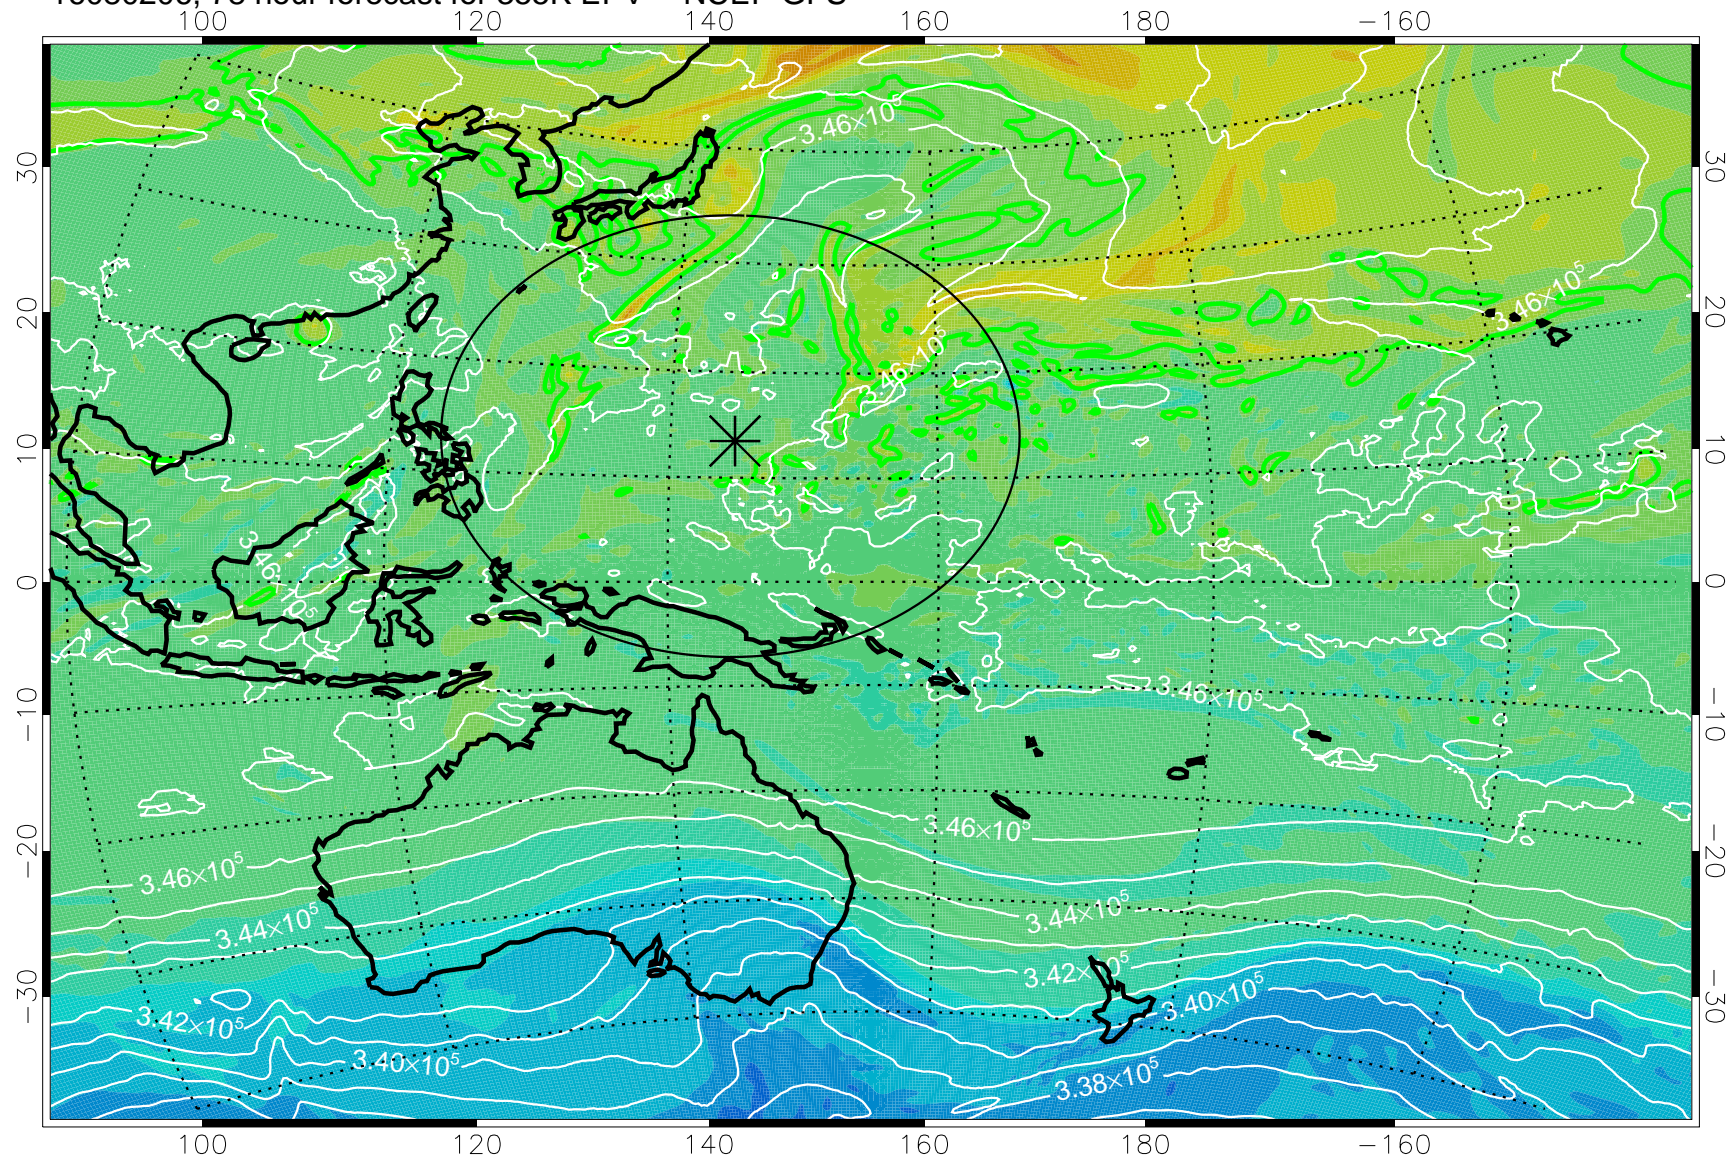

16080106, 54 hour forecast for 355K EPV -- NCEP GFS

355K Montgomery Streamfunction, white
EPV Tropopause (2 PVU) Position
Range ring of 2304 km

16080112, 60 hour forecast for 355K EPV -- NCEP GFS

355K Montgomery Streamfunction, white
EPV Tropopause (2 PVU) Position
Range ring of 2304 km

16080118, 66 hour forecast for 355K EPV -- NCEP GFS

355K Montgomery Streamfunction, white
EPV Tropopause (2 PVU) Position
Range ring of 2304 km

16080200, 72 hour forecast for 355K EPV -- NCEP GFS

355K Montgomery Streamfunction, white
EPV Tropopause (2 PVU) Position
Range ring of 2304 km

16080206, 78 hour forecast for 355K EPV -- NCEP GFS

355K Montgomery Streamfunction, white
EPV Tropopause (2 PVU) Position
Range ring of 2304 km

16080212, 84 hour forecast for 355K EPV -- NCEP GFS

355K Montgomery Streamfunction, white
EPV Tropopause (2 PVU) Position
Range ring of 2304 km

16080218, 90 hour forecast for 355K EPV -- NCEP GFS

355K Montgomery Streamfunction, white
EPV Tropopause (2 PVU) Position
Range ring of 2304 km

16080300, 96 hour forecast for 355K EPV -- NCEP GFS

355K Montgomery Streamfunction, white
EPV Tropopause (2 PVU) Position
Range ring of 2304 km