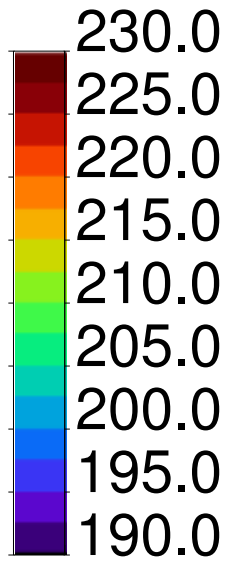

00 UTC on 24 June, 2005 at 121.7 mb

NMC, Grid: GG2%5X2%5

Seq: E01, Spec: SMRF62

Trop Temp (K)

Winds (knots)

Trop (4 kft)

Trop Temp (K)