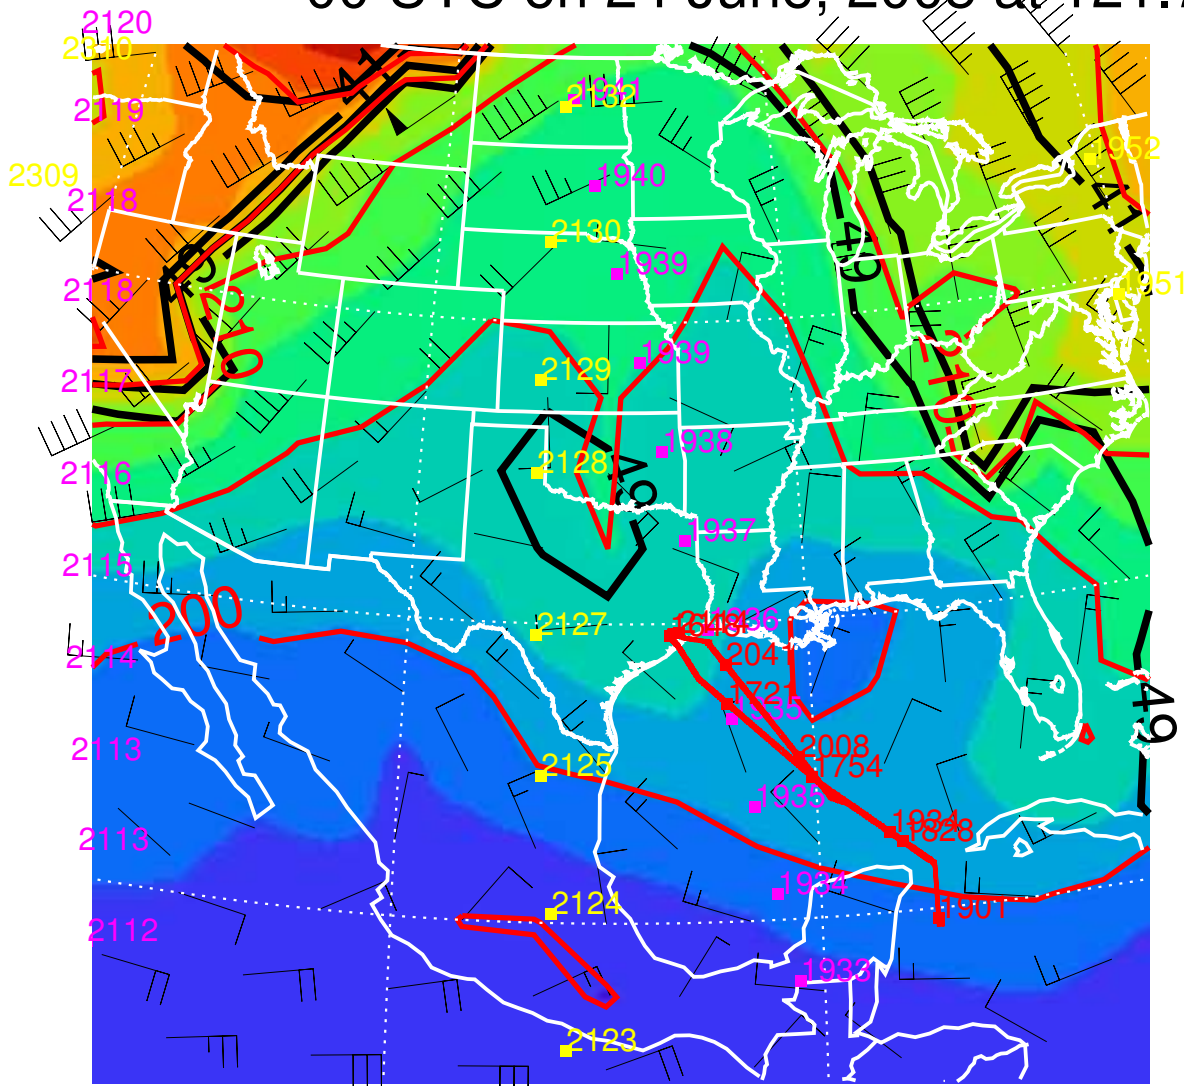

00 UTC on 24 June, 2005 at 121.7 mb

NMC, Grid: GG2%5X2%5

Seq: E01, Spec: SMRF62

Trop Temp (K)

Winds (knots)

Trop (4 kft)

Trop Temp (K)