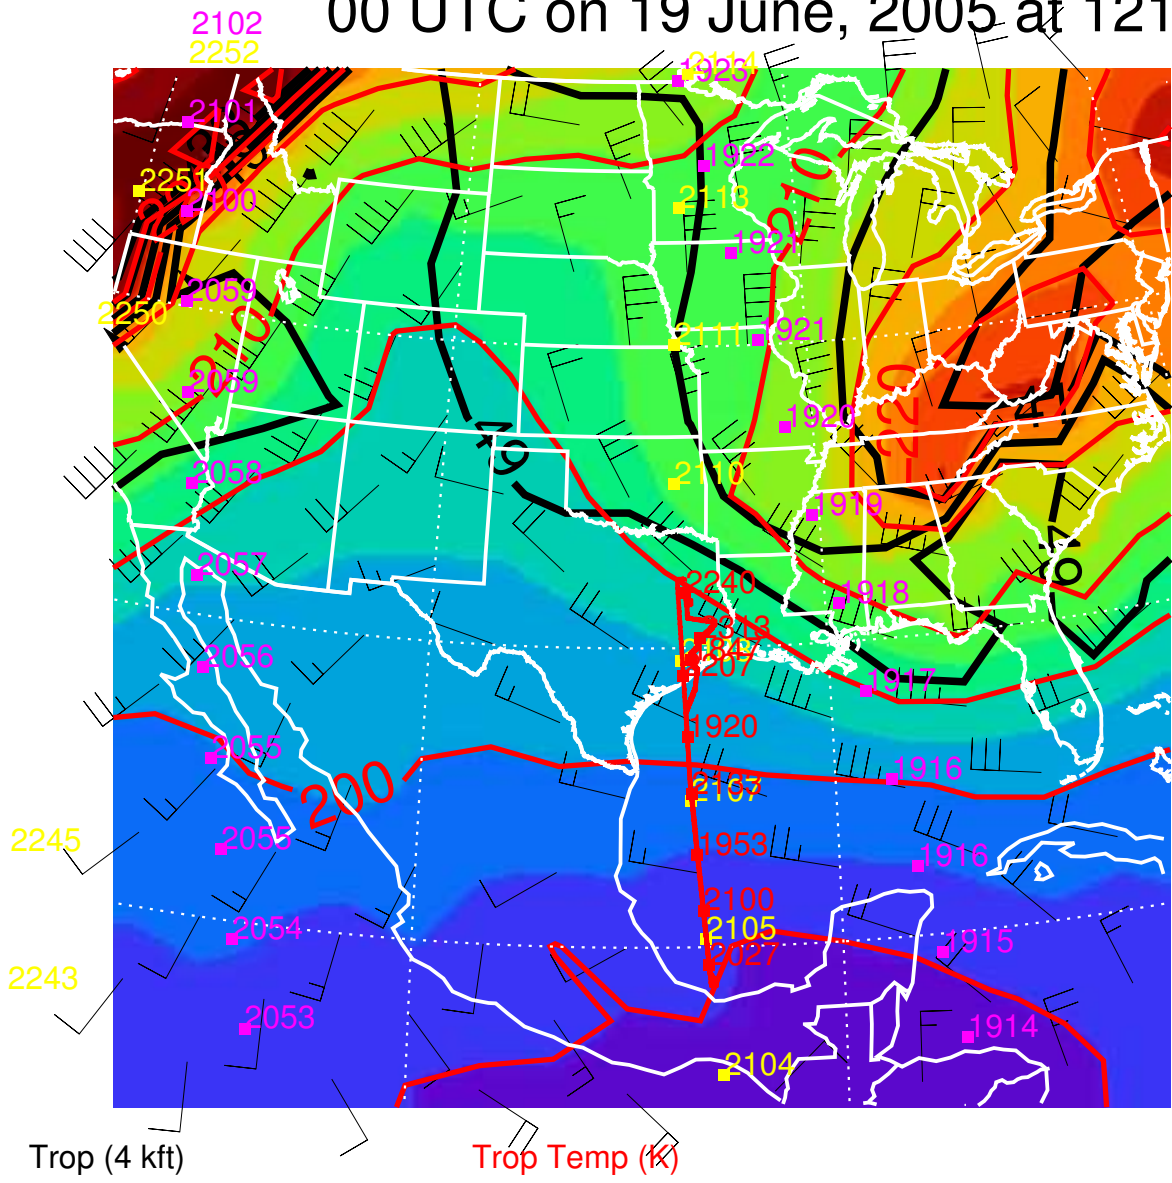

# 00 UTC on 19 June, 2005 at 121.7 mb

NMC, Grid: GG2%5X2%5

Seq: E01, Spec: SMRF62

Trop Temp (K)

Winds (knots)