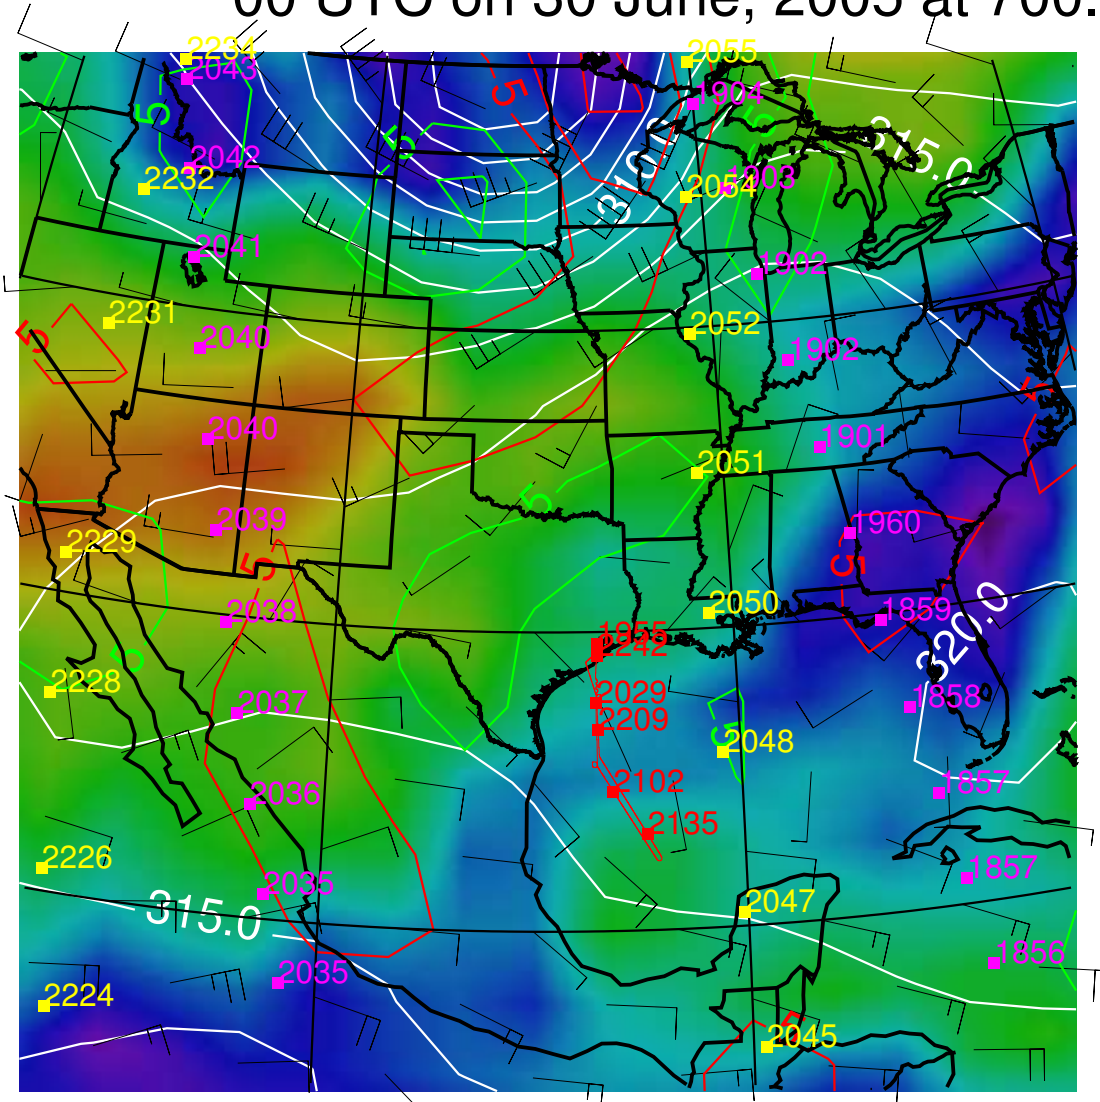

00 UTC on 30 June, 2005 at 700.0 mb

NMC, Grid: GG2%5X2%5

Seq: E01, Spec: SMRF62

RH at 700 MB (%)

Winds (knots)

Z (dam)

Ascent (10 mb/hr)

Descent (10 mb/hr)