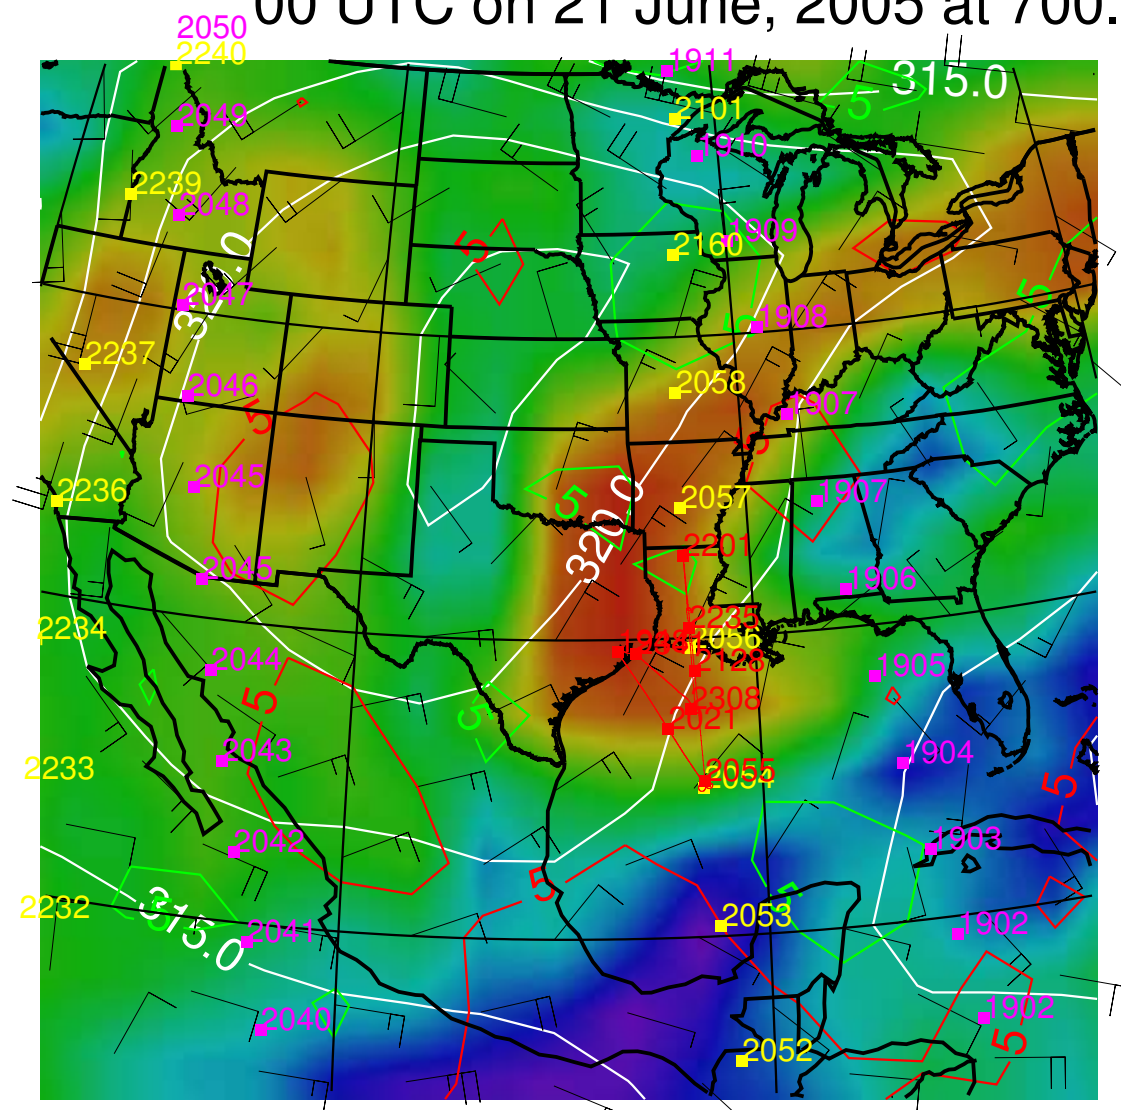

00 UTC on 21 June, 2005 at 700.0 mb

NMC, Grid: GG2%5X2%5

Seq: E01, Spec: SMRF62

RH at 700 MB (%)

Winds (knots)

Z (dam)

Ascent (10 mb/hr)

Descent (10 mb/hr)