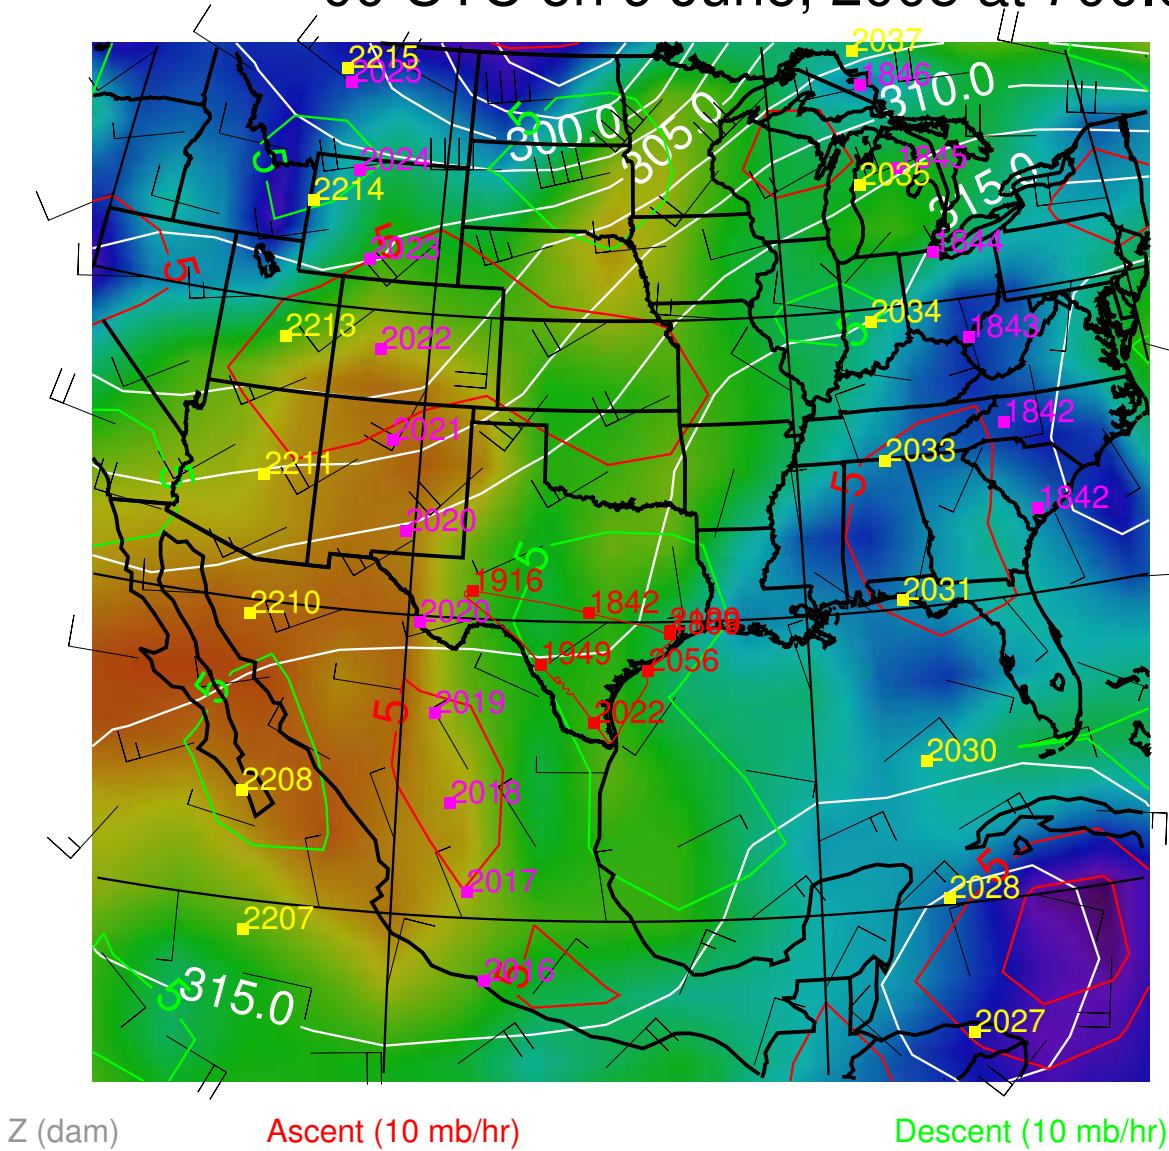

00 UTC on 9 June, 2005 at 700.0 mb

NMC, Grid: GG2%5X2%5

Seq: E01, Spec: SMRF62

RH at 700 MB (%)

-12.0

2.0

16.0

30.0

44.0

58.0

72.0

86.0

100.0

Winds (knots)

Z (dam)

Ascent (10 mb/hr)

Descent (10 mb/hr)