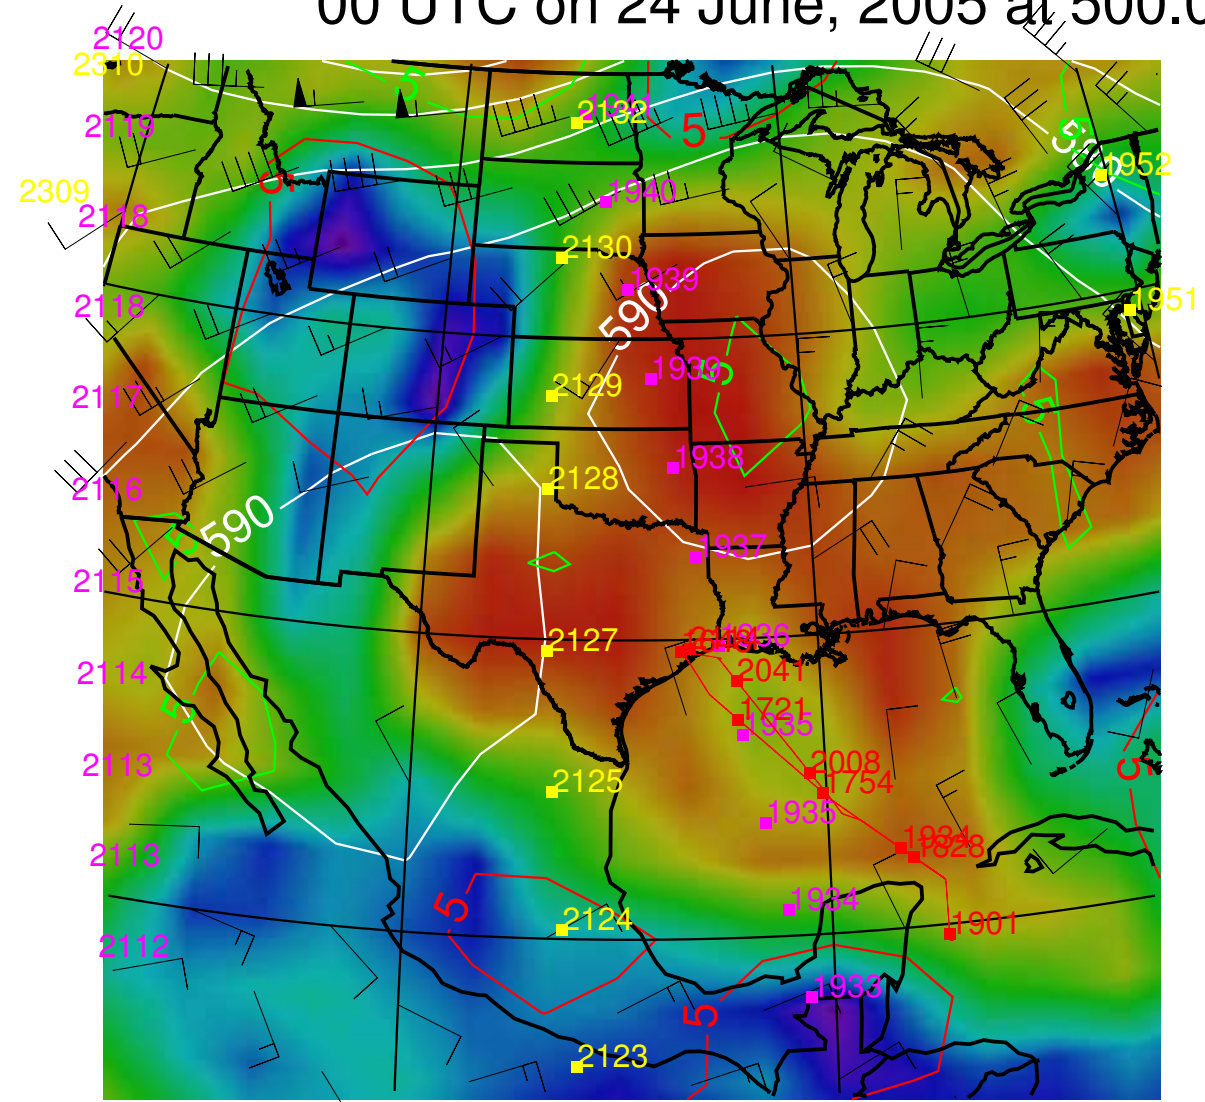

# 00 UTC on 24 June, 2005 at 500.0 mb

NMC, Grid: GG2%5X2%5

Seq: E01, Spec: SMRF62

RH at 500 MB (%)

Winds (knots)

Z (dam)

Ascent (10 mb/hr)

Descent (10 mb/hr)