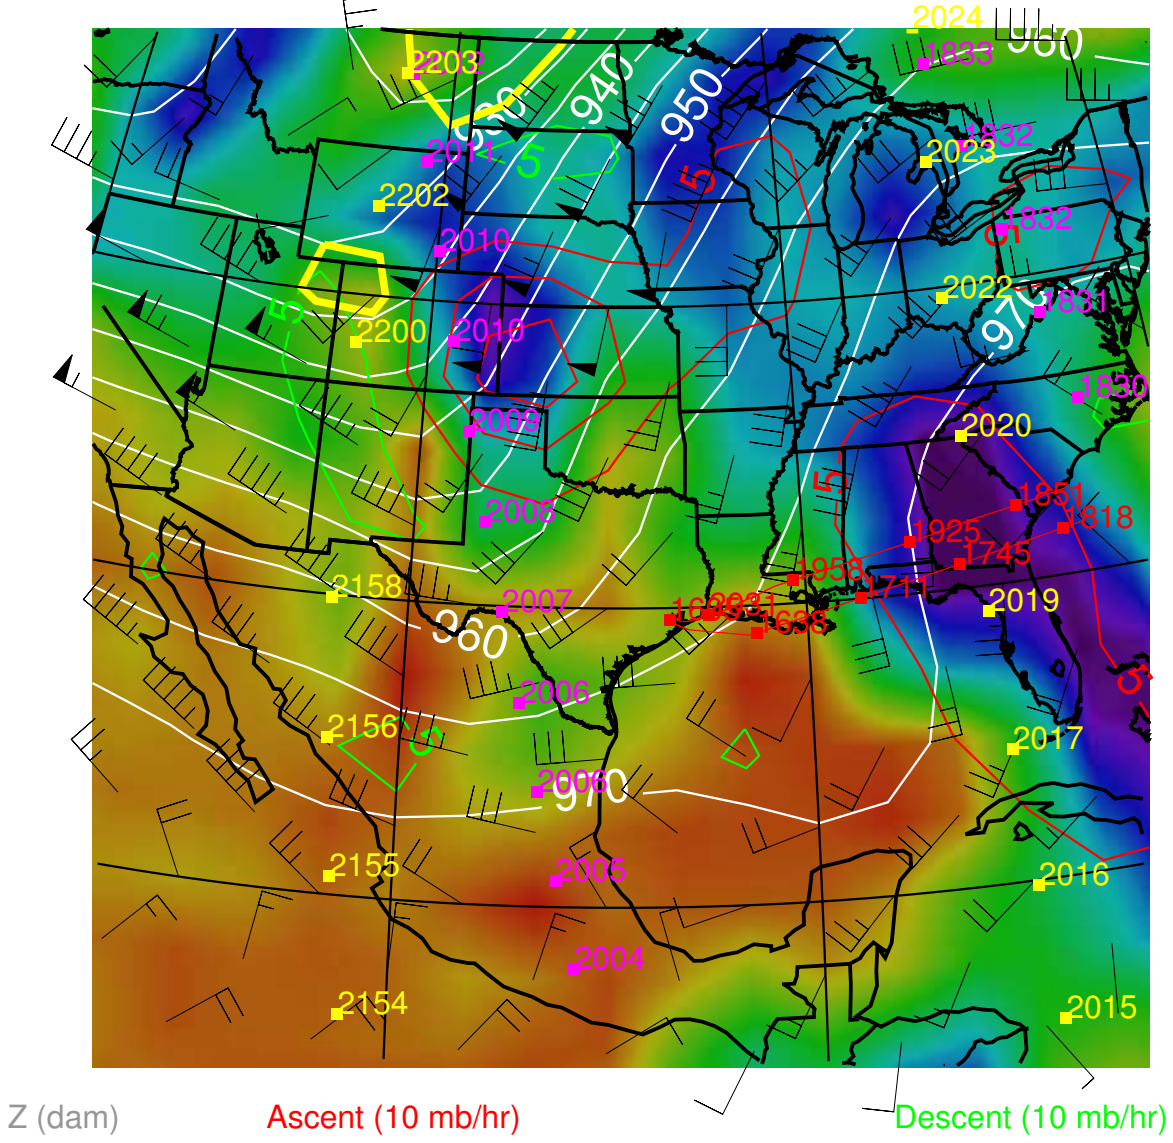

00 UTC on 11 June, 2005 at 300.0 mb

NMC, Grid: GG2%5X2%5

Seq: E01, Spec: SMRF62

RH at 300 MB (%)

Winds (knots)