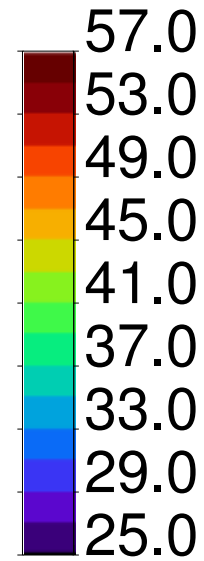

18 UTC on 9 July, 2005 at 121.7 mb

NMC, Grid: GG1X1

Seq: E01, Spec: SAVN170L42

30 hr fost

Cloud Top Alt (kft)

Z (dam)

Trop (4 kft)