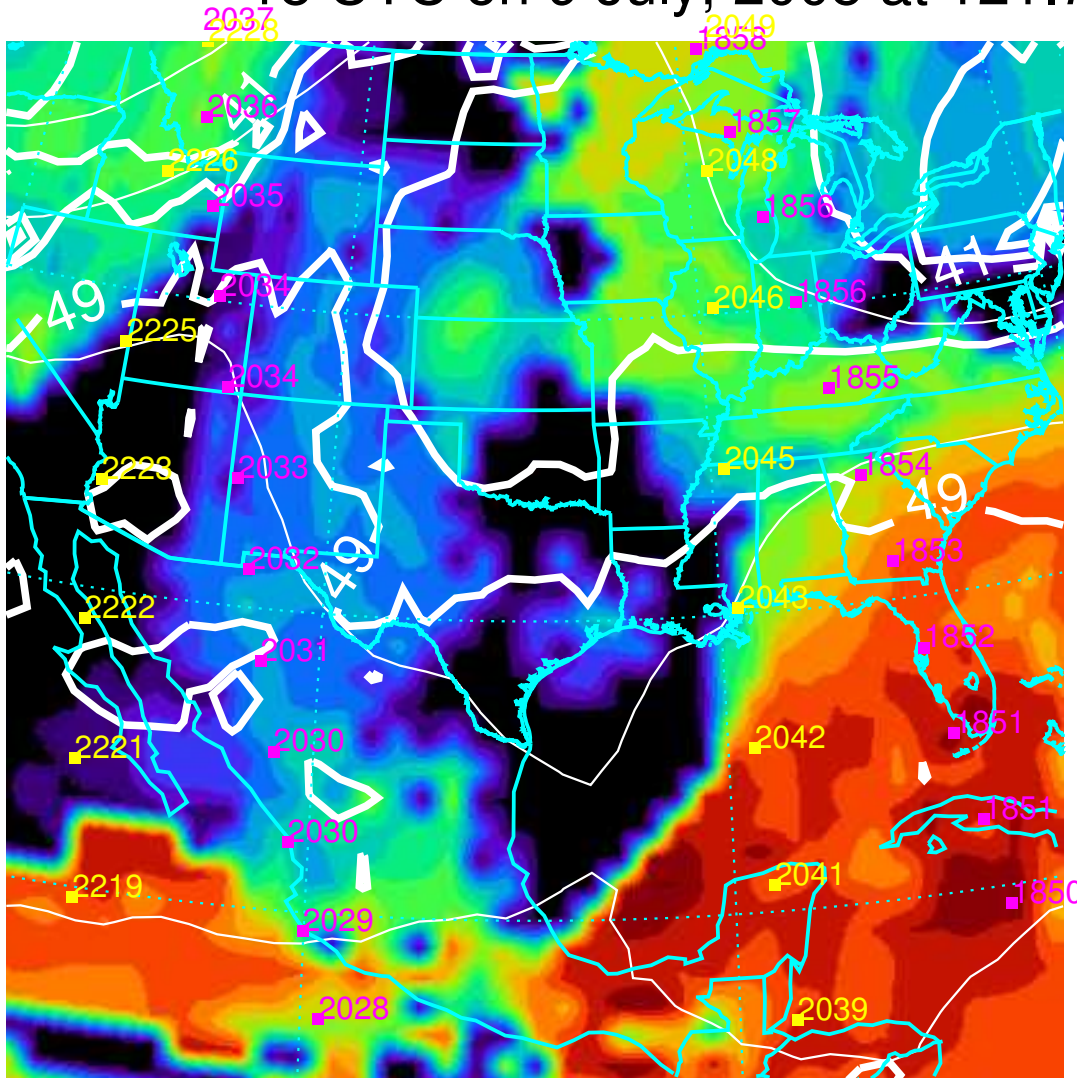

18 UTC on 9 July, 2005 at 121.7 mb

NMC, Grid: GG1X1

Seq: E01, Spec: SAVN170L42

30 hr fost

Cloud Top Alt (kft)

Z (dam)

Trop (4 kft)