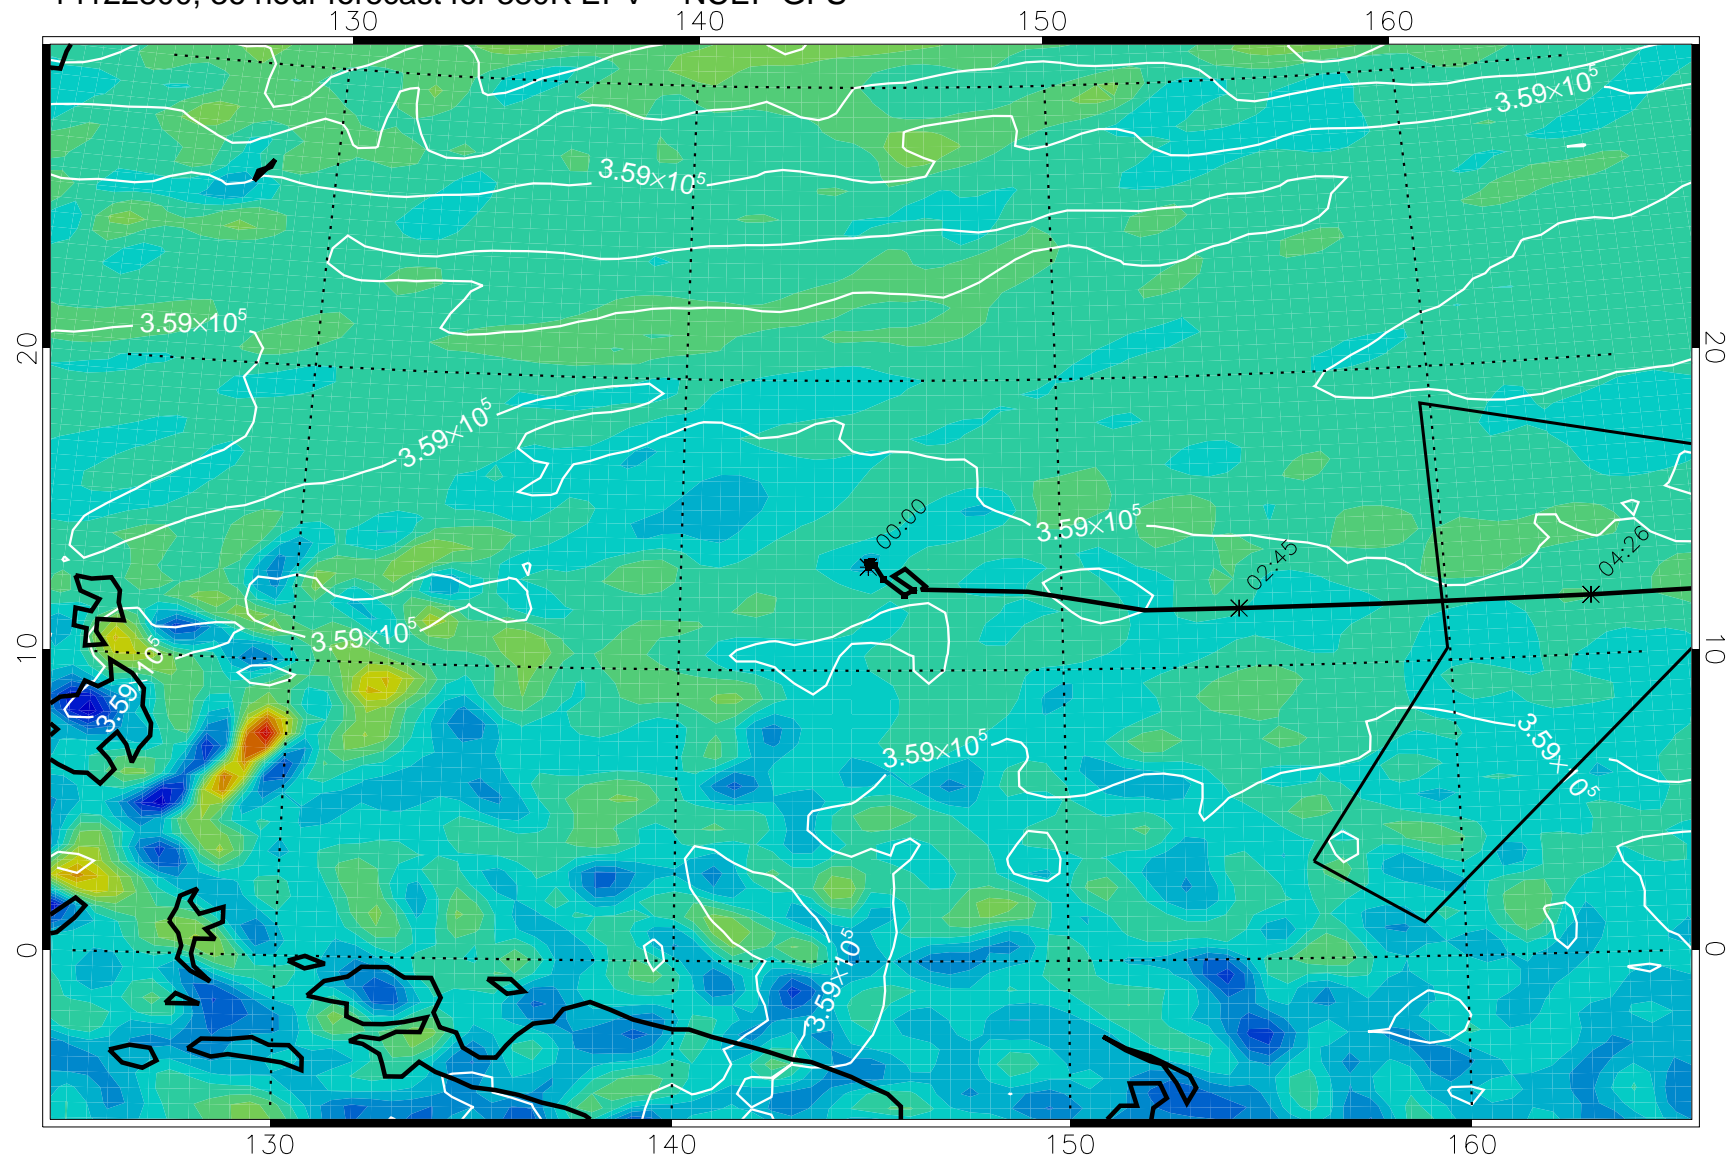

380K Montgomery Streamfunction, white

14122712, 24 hour forecast for 380K EPV -- NCEP GFS

380K Montgomery Streamfunction, white

14122718, 30 hour forecast for 380K EPV -- NCEP GFS

380K Montgomery Streamfunction, white

14122800, 36 hour forecast for 380K EPV -- NCEP GFS

380K Montgomery Streamfunction, white

14122806, 42 hour forecast for 380K EPV -- NCEP GFS

380K Montgomery Streamfunction, white

14122812, 48 hour forecast for 380K EPV -- NCEP GFS

380K Montgomery Streamfunction, white

14122818, 54 hour forecast for 380K EPV -- NCEP GFS

380K Montgomery Streamfunction, white

14122900, 60 hour forecast for 380K EPV -- NCEP GFS

380K Montgomery Streamfunction, white

14122906, 66 hour forecast for 380K EPV -- NCEP GFS

380K Montgomery Streamfunction, white

14122912, 72 hour forecast for 380K EPV -- NCEP GFS

380K Montgomery Streamfunction, white

14122918, 78 hour forecast for 380K EPV -- NCEP GFS