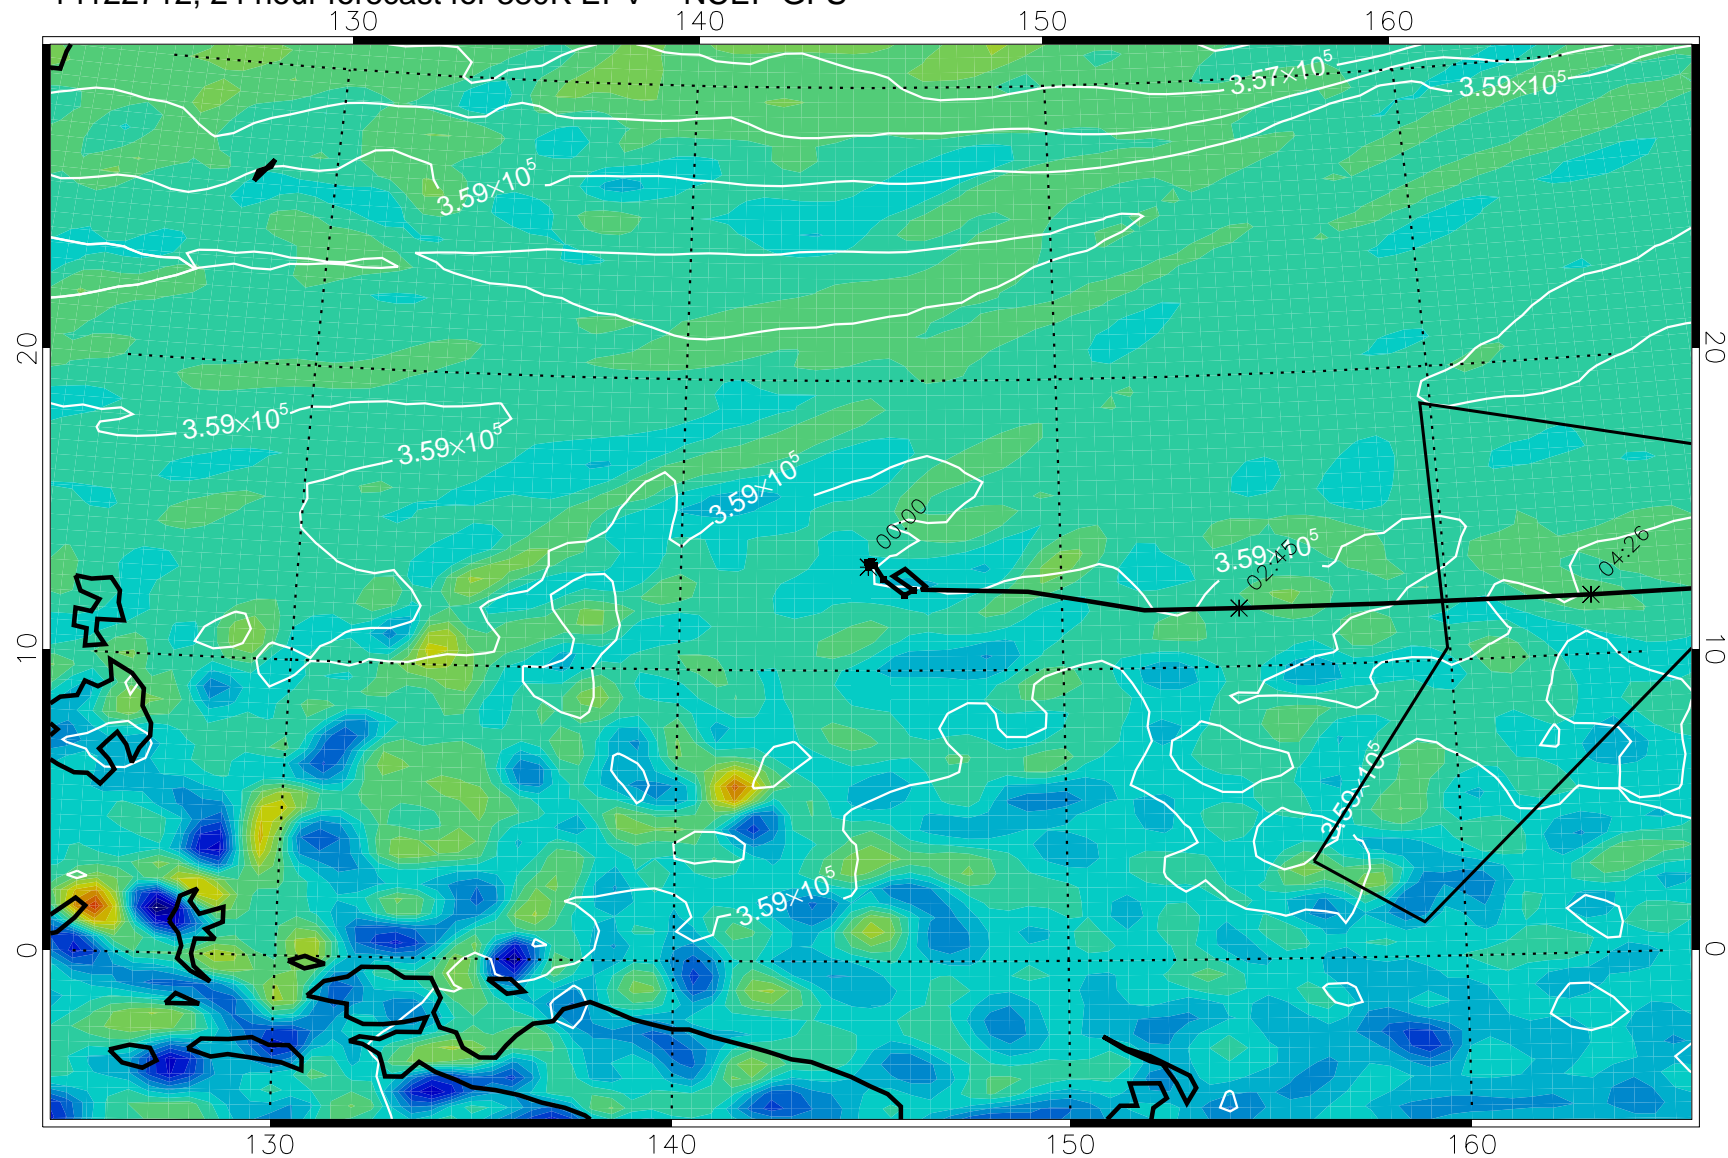

14122618, 6 hour forecast for 380K EPV -- NCEP GFS

380K Montgomery Streamfunction, white

14122700, 12 hour forecast for 380K EPV -- NCEP GFS

380K Montgomery Streamfunction, white

14122706, 18 hour forecast for 380K EPV -- NCEP GFS

380K Montgomery Streamfunction, white

14122712, 24 hour forecast for 380K EPV -- NCEP GFS

380K Montgomery Streamfunction, white

14122718, 30 hour forecast for 380K EPV -- NCEP GFS

380K Montgomery Streamfunction, white

14122800, 36 hour forecast for 380K EPV -- NCEP GFS

380K Montgomery Streamfunction, white

14122806, 42 hour forecast for 380K EPV -- NCEP GFS

380K Montgomery Streamfunction, white

14122812, 48 hour forecast for 380K EPV -- NCEP GFS

380K Montgomery Streamfunction, white

14122818, 54 hour forecast for 380K EPV -- NCEP GFS

380K Montgomery Streamfunction, white

14122900, 60 hour forecast for 380K EPV -- NCEP GFS

380K Montgomery Streamfunction, white