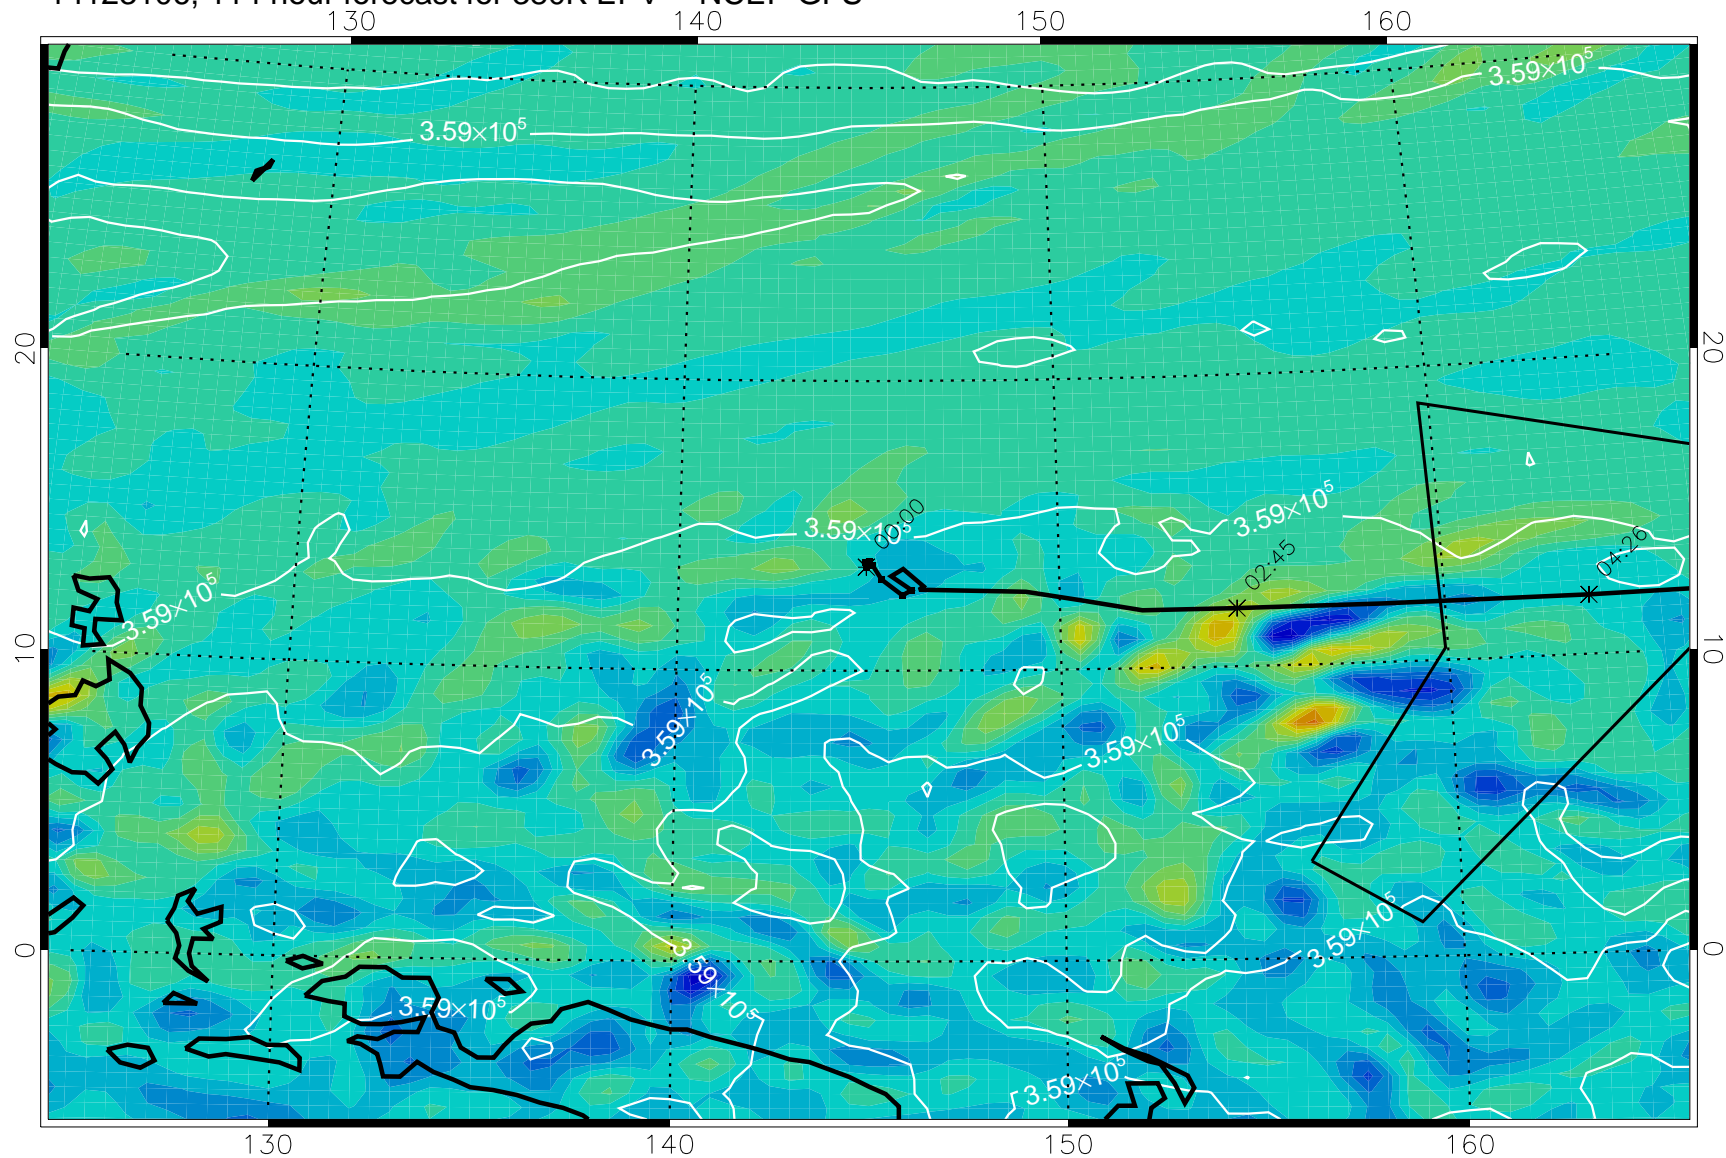

380K Montgomery Streamfunction, white

14123000, 84 hour forecast for 380K EPV -- NCEP GFS

380K Montgomery Streamfunction, white

14123006, 90 hour forecast for 380K EPV -- NCEP GFS

380K Montgomery Streamfunction, white

14123012, 96 hour forecast for 380K EPV -- NCEP GFS

380K Montgomery Streamfunction, white

14123018, 102 hour forecast for 380K EPV -- NCEP GFS

380K Montgomery Streamfunction, white

14123100, 108 hour forecast for 380K EPV -- NCEP GFS

380K Montgomery Streamfunction, white

14123106, 114 hour forecast for 380K EPV -- NCEP GFS

380K Montgomery Streamfunction, white

14123112, 120 hour forecast for 380K EPV -- NCEP GFS

380K Montgomery Streamfunction, white