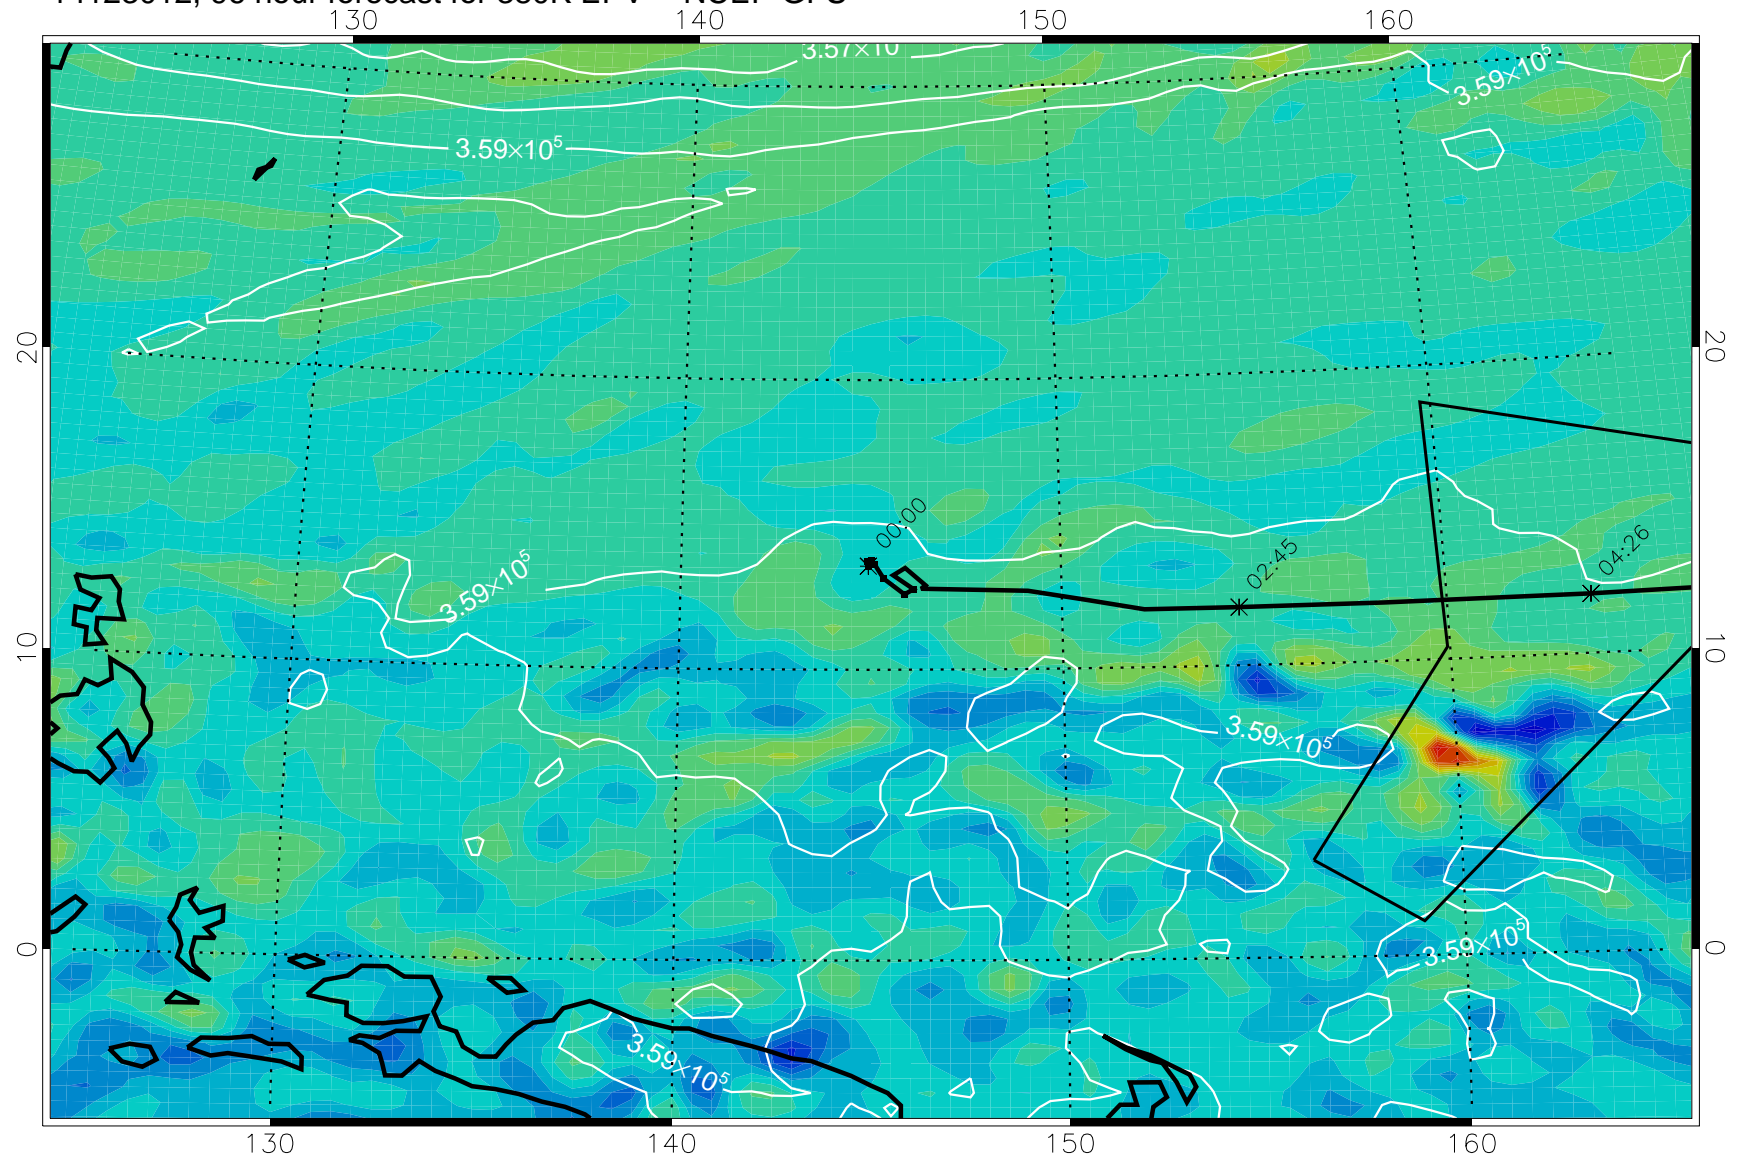

14122906, 66 hour forecast for 380K EPV -- NCEP GFS

380K Montgomery Streamfunction, white

14122912, 72 hour forecast for 380K EPV -- NCEP GFS

380K Montgomery Streamfunction, white

14122918, 78 hour forecast for 380K EPV -- NCEP GFS

380K Montgomery Streamfunction, white

14123000, 84 hour forecast for 380K EPV -- NCEP GFS

380K Montgomery Streamfunction, white

14123006, 90 hour forecast for 380K EPV -- NCEP GFS

380K Montgomery Streamfunction, white

14123012, 96 hour forecast for 380K EPV -- NCEP GFS

380K Montgomery Streamfunction, white

14123018, 102 hour forecast for 380K EPV -- NCEP GFS

380K Montgomery Streamfunction, white

14123100, 108 hour forecast for 380K EPV -- NCEP GFS

380K Montgomery Streamfunction, white

14123106, 114 hour forecast for 380K EPV -- NCEP GFS

380K Montgomery Streamfunction, white

14123112, 120 hour forecast for 380K EPV -- NCEP GFS

380K Montgomery Streamfunction, white