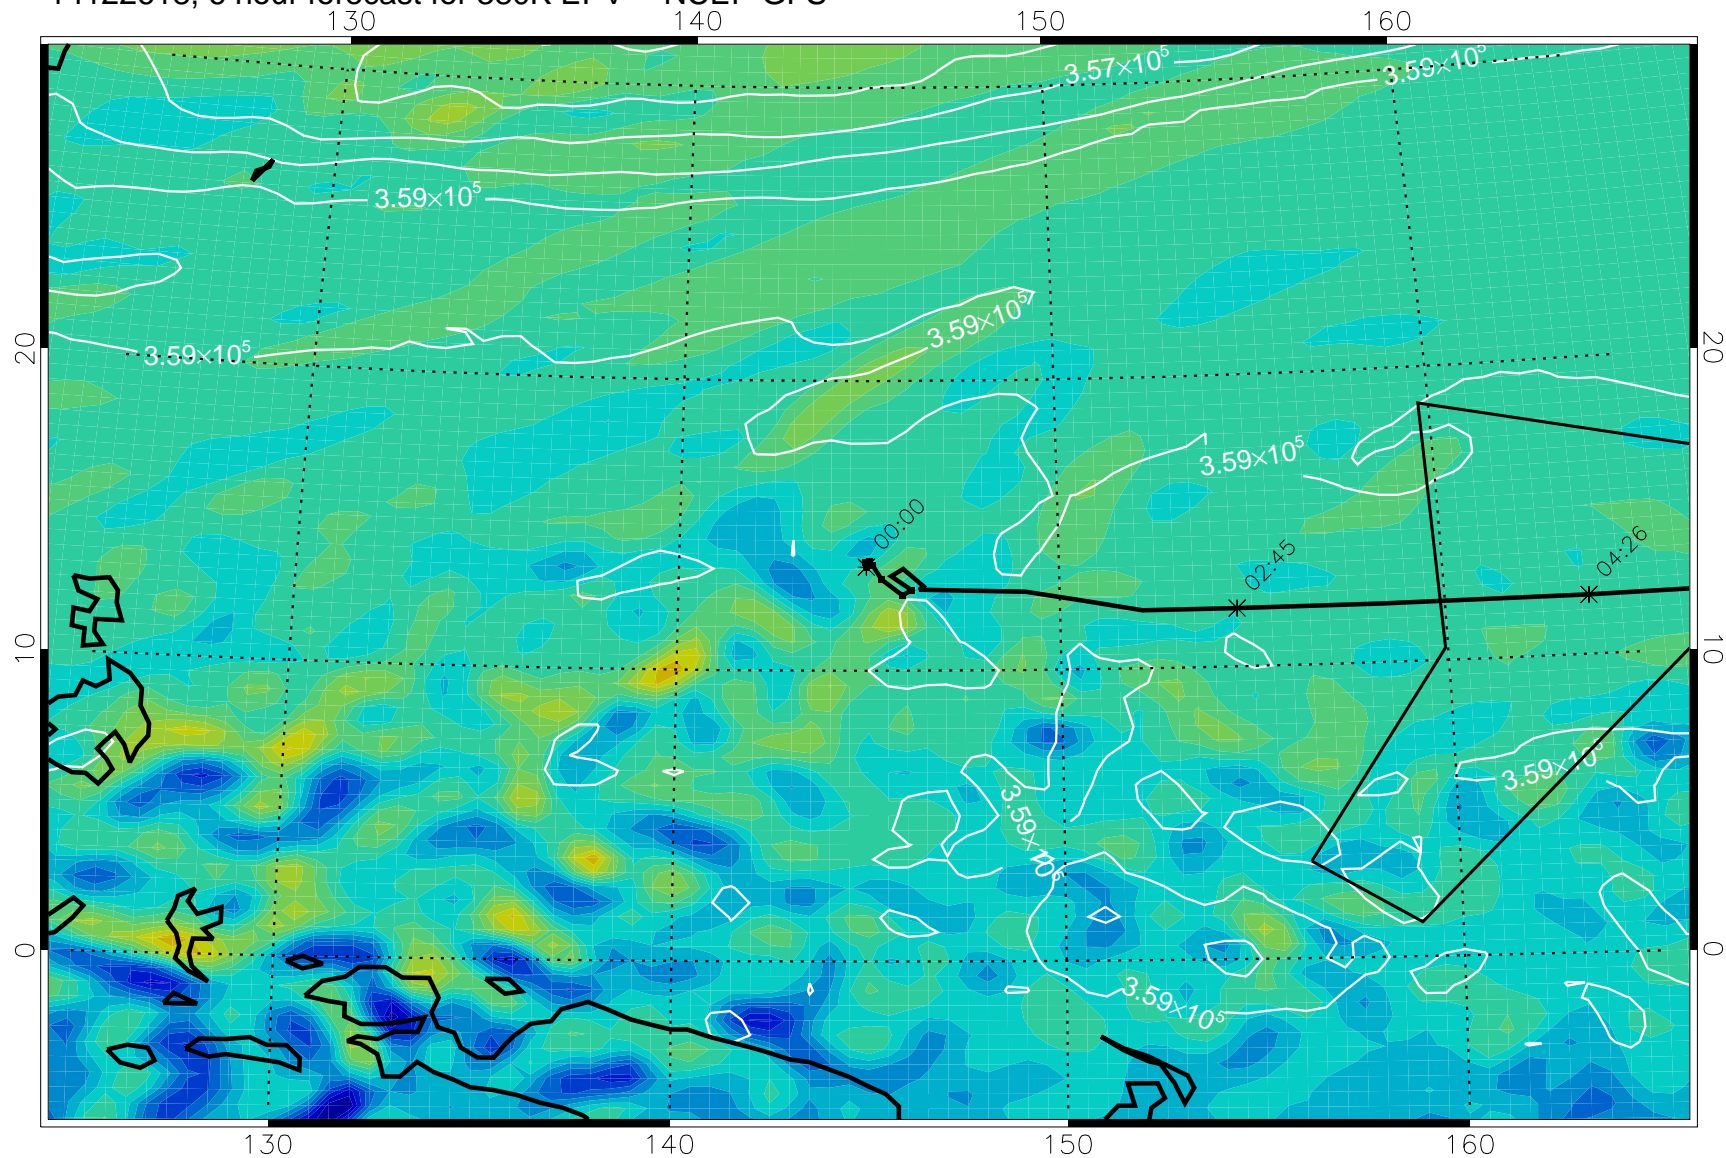

14122618, 6 hour forecast for 380K EPV -- NCEP GFS

380K Montgomery Streamfunction, white

14122700, 12 hour forecast for 380K EPV -- NCEP GFS

380K Montgomery Streamfunction, white

14122706, 18 hour forecast for 380K EPV -- NCEP GFS

380K Montgomery Streamfunction, white

14122712, 24 hour forecast for 380K EPV -- NCEP GFS

380K Montgomery Streamfunction, white

14122718, 30 hour forecast for 380K EPV -- NCEP GFS

380K Montgomery Streamfunction, white

14122800, 36 hour forecast for 380K EPV -- NCEP GFS

380K Montgomery Streamfunction, white

14122806, 42 hour forecast for 380K EPV -- NCEP GFS

380K Montgomery Streamfunction, white

14122812, 48 hour forecast for 380K EPV -- NCEP GFS

380K Montgomery Streamfunction, white

14122818, 54 hour forecast for 380K EPV -- NCEP GFS

380K Montgomery Streamfunction, white

14122900, 60 hour forecast for 380K EPV -- NCEP GFS

380K Montgomery Streamfunction, white