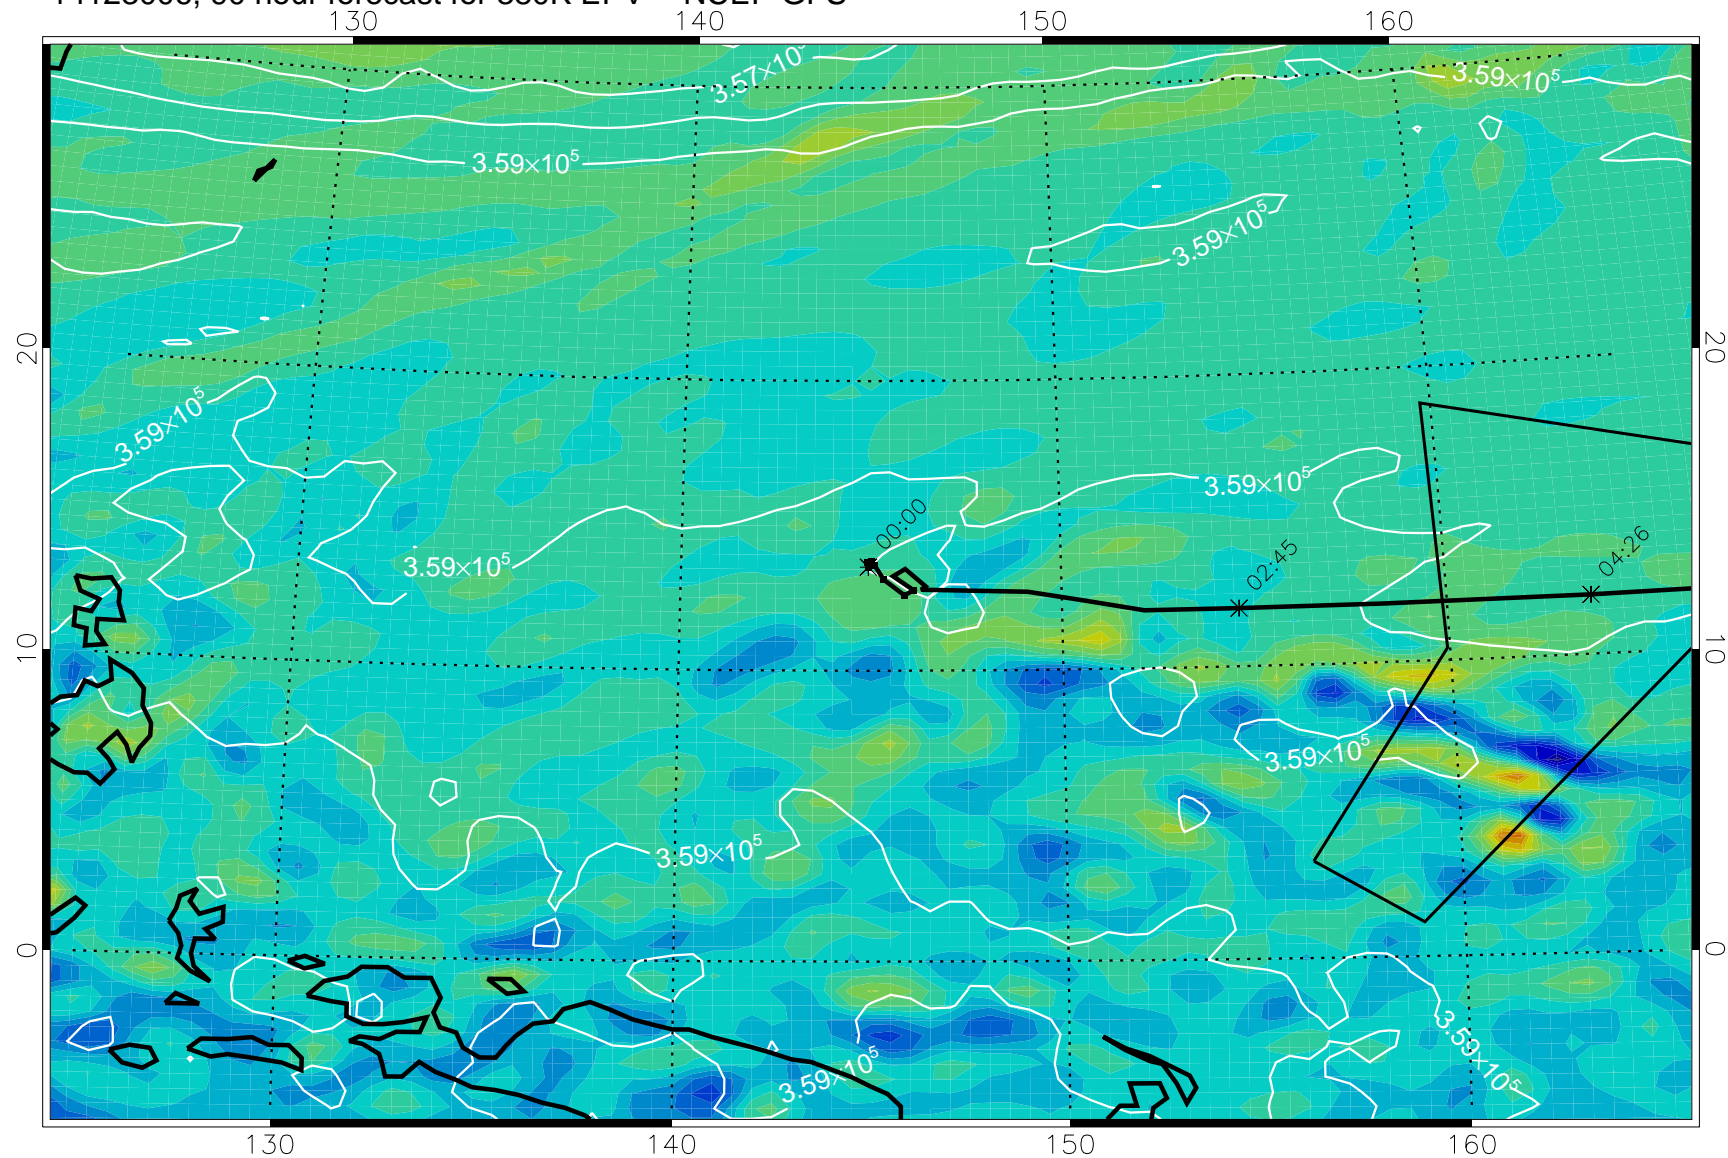

14122906, 66 hour forecast for 380K EPV -- NCEP GFS

380K Montgomery Streamfunction, white

14122912, 72 hour forecast for 380K EPV -- NCEP GFS

380K Montgomery Streamfunction, white

14122918, 78 hour forecast for 380K EPV -- NCEP GFS

380K Montgomery Streamfunction, white

14123000, 84 hour forecast for 380K EPV -- NCEP GFS

380K Montgomery Streamfunction, white

14123006, 90 hour forecast for 380K EPV -- NCEP GFS

380K Montgomery Streamfunction, white

14123012, 96 hour forecast for 380K EPV -- NCEP GFS

380K Montgomery Streamfunction, white

14123018, 102 hour forecast for 380K EPV -- NCEP GFS

380K Montgomery Streamfunction, white

14123100, 108 hour forecast for 380K EPV -- NCEP GFS