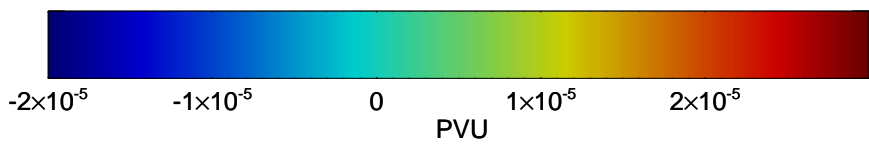

14123106, 114 hour forecast for 380K EPV -- NCEP GFS