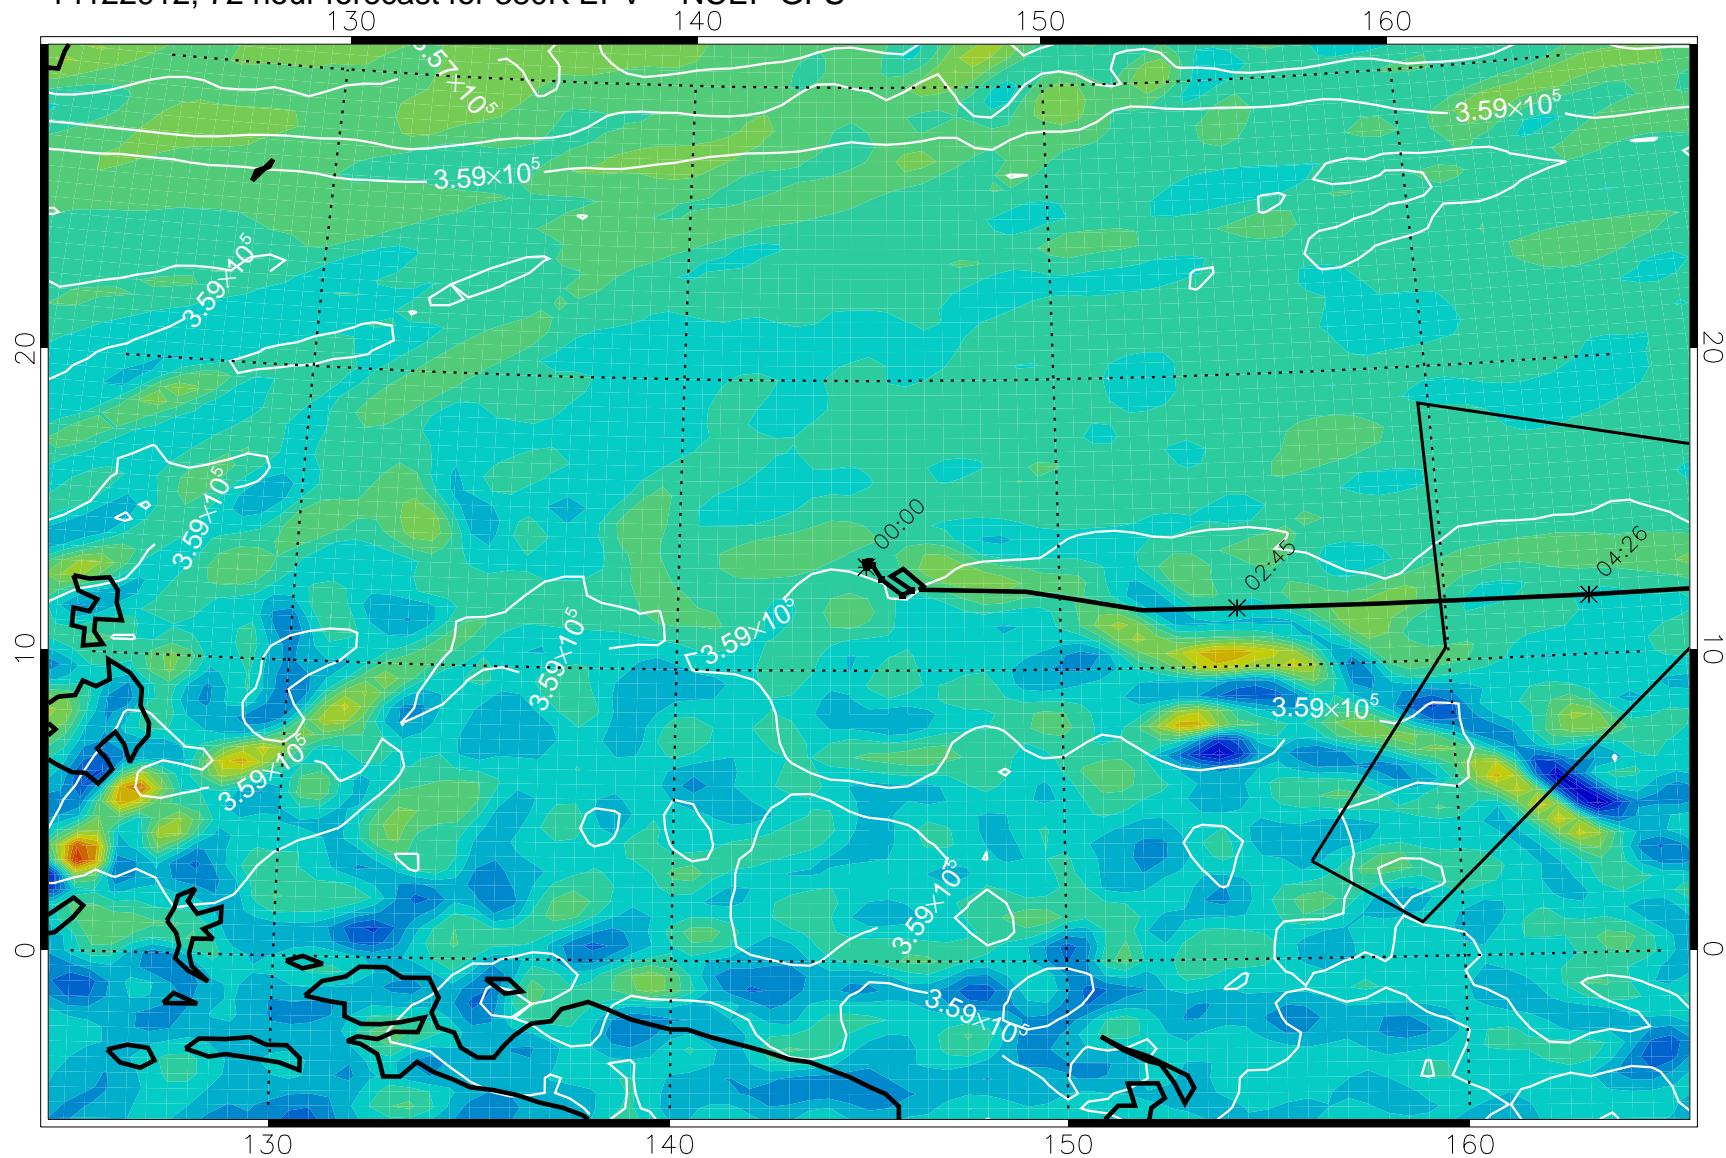

380K Montgomery Streamfunction, white

14122818, 54 hour forecast for 380K EPV -- NCEP GFS

380K Montgomery Streamfunction, white

14122900, 60 hour forecast for 380K EPV -- NCEP GFS

380K Montgomery Streamfunction, white

14122906, 66 hour forecast for 380K EPV -- NCEP GFS

380K Montgomery Streamfunction, white

14122912, 72 hour forecast for 380K EPV -- NCEP GFS

380K Montgomery Streamfunction, white

14122918, 78 hour forecast for 380K EPV -- NCEP GFS

380K Montgomery Streamfunction, white

14123000, 84 hour forecast for 380K EPV -- NCEP GFS

380K Montgomery Streamfunction, white

14123006, 90 hour forecast for 380K EPV -- NCEP GFS

380K Montgomery Streamfunction, white

14123012, 96 hour forecast for 380K EPV -- NCEP GFS

380K Montgomery Streamfunction, white

14123018, 102 hour forecast for 380K EPV -- NCEP GFS

380K Montgomery Streamfunction, white

14123100, 108 hour forecast for 380K EPV -- NCEP GFS