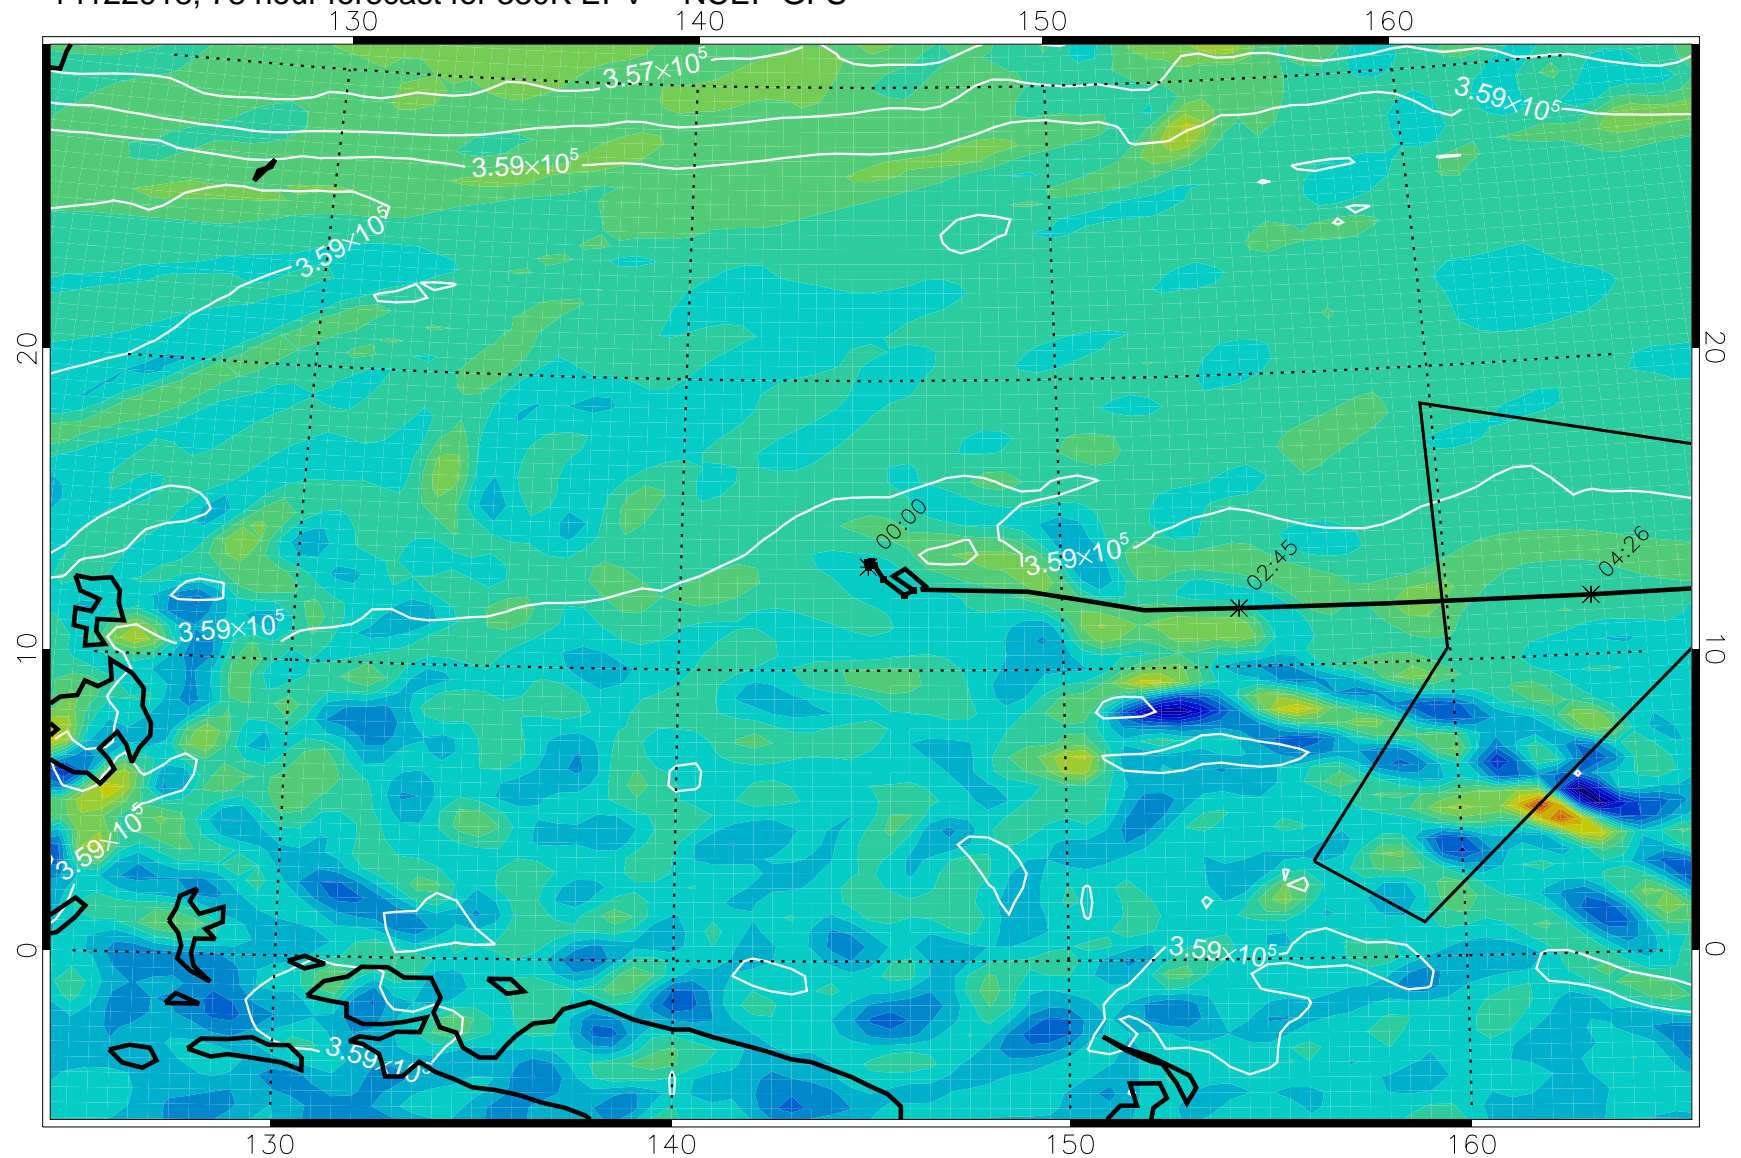

380K Montgomery Streamfunction, white

14122818, 54 hour forecast for 380K EPV -- NCEP GFS

380K Montgomery Streamfunction, white

14122900, 60 hour forecast for 380K EPV -- NCEP GFS

380K Montgomery Streamfunction, white

14122906, 66 hour forecast for 380K EPV -- NCEP GFS

380K Montgomery Streamfunction, white

14122912, 72 hour forecast for 380K EPV -- NCEP GFS

380K Montgomery Streamfunction, white

14122918, 78 hour forecast for 380K EPV -- NCEP GFS

380K Montgomery Streamfunction, white

14123000, 84 hour forecast for 380K EPV -- NCEP GFS

380K Montgomery Streamfunction, white

14123006, 90 hour forecast for 380K EPV -- NCEP GFS

380K Montgomery Streamfunction, white

14123012, 96 hour forecast for 380K EPV -- NCEP GFS

380K Montgomery Streamfunction, white

14123018, 102 hour forecast for 380K EPV -- NCEP GFS

380K Montgomery Streamfunction, white

14123100, 108 hour forecast for 380K EPV -- NCEP GFS