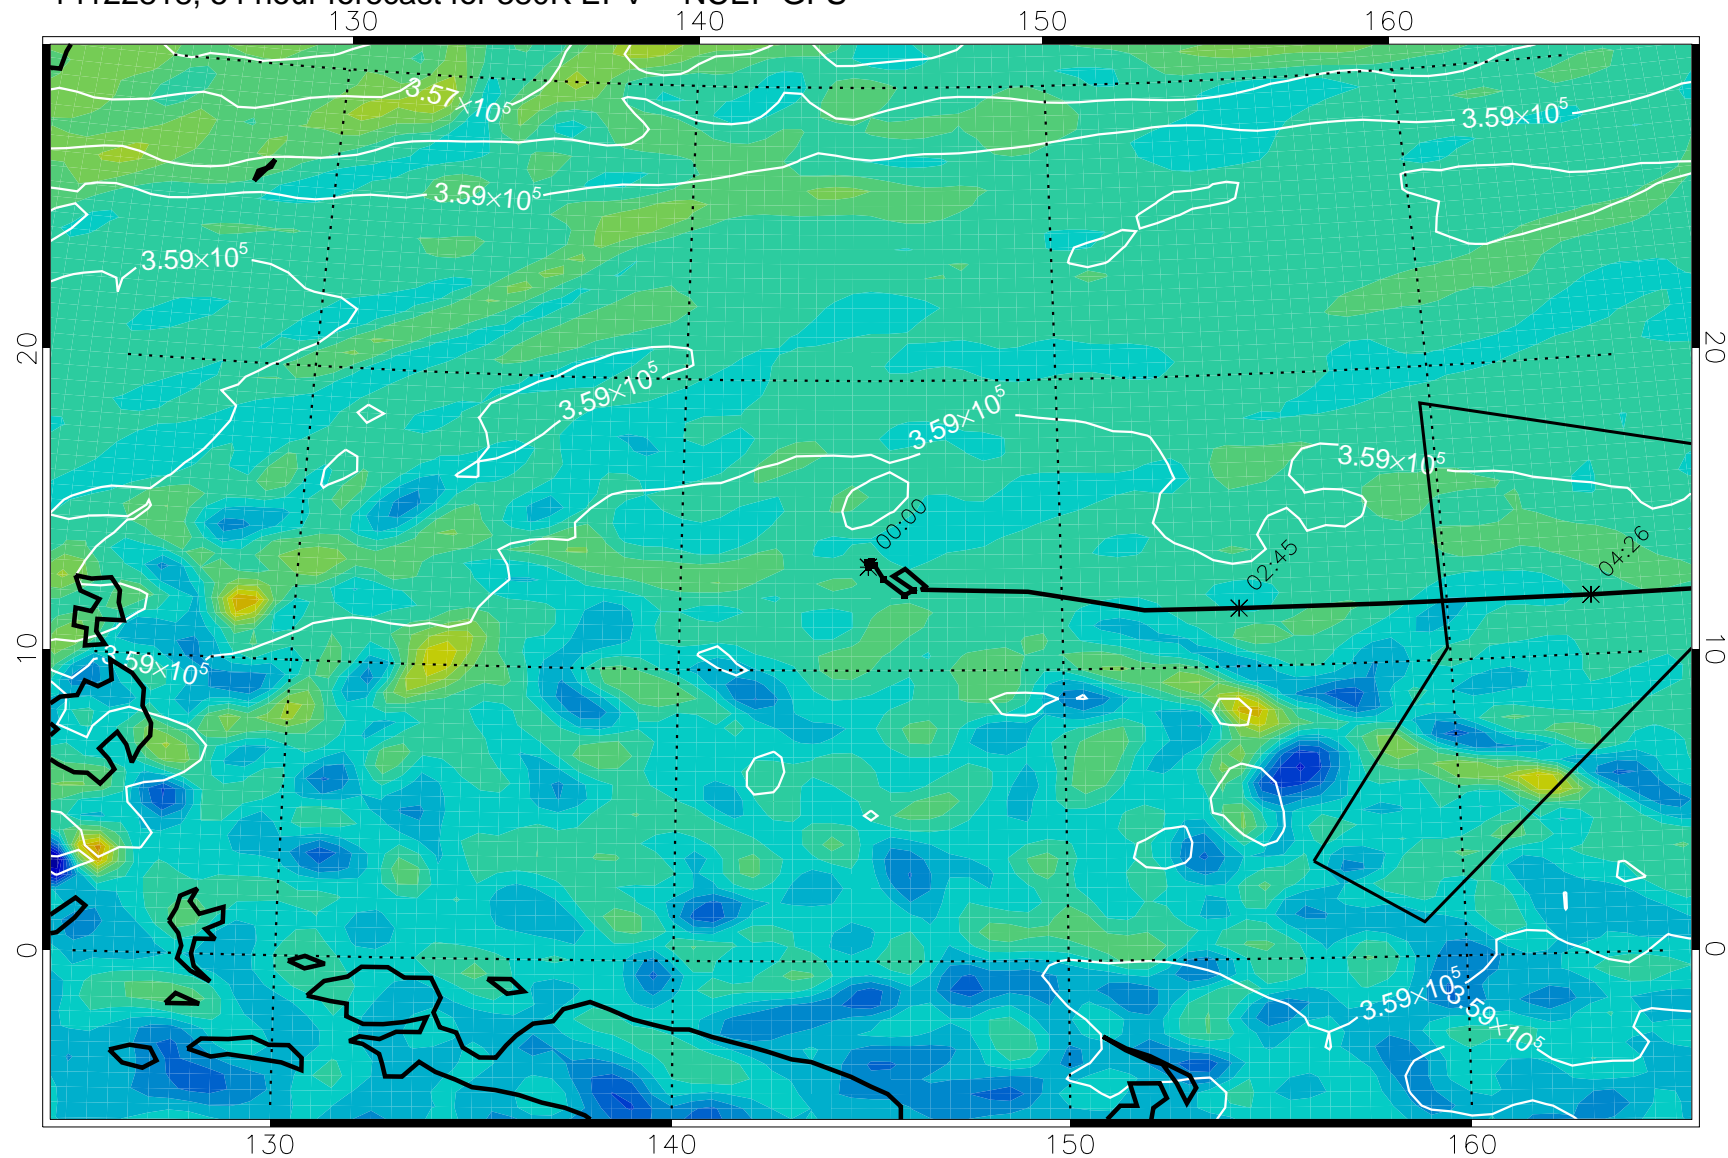

380K Montgomery Streamfunction, white

14122712, 24 hour forecast for 380K EPV -- NCEP GFS

380K Montgomery Streamfunction, white

14122718, 30 hour forecast for 380K EPV -- NCEP GFS

380K Montgomery Streamfunction, white

14122800, 36 hour forecast for 380K EPV -- NCEP GFS

380K Montgomery Streamfunction, white

14122806, 42 hour forecast for 380K EPV -- NCEP GFS

380K Montgomery Streamfunction, white

14122812, 48 hour forecast for 380K EPV -- NCEP GFS

380K Montgomery Streamfunction, white

14122818, 54 hour forecast for 380K EPV -- NCEP GFS

380K Montgomery Streamfunction, white

14122900, 60 hour forecast for 380K EPV -- NCEP GFS

380K Montgomery Streamfunction, white

14122906, 66 hour forecast for 380K EPV -- NCEP GFS

380K Montgomery Streamfunction, white

14122912, 72 hour forecast for 380K EPV -- NCEP GFS

380K Montgomery Streamfunction, white

14122918, 78 hour forecast for 380K EPV -- NCEP GFS