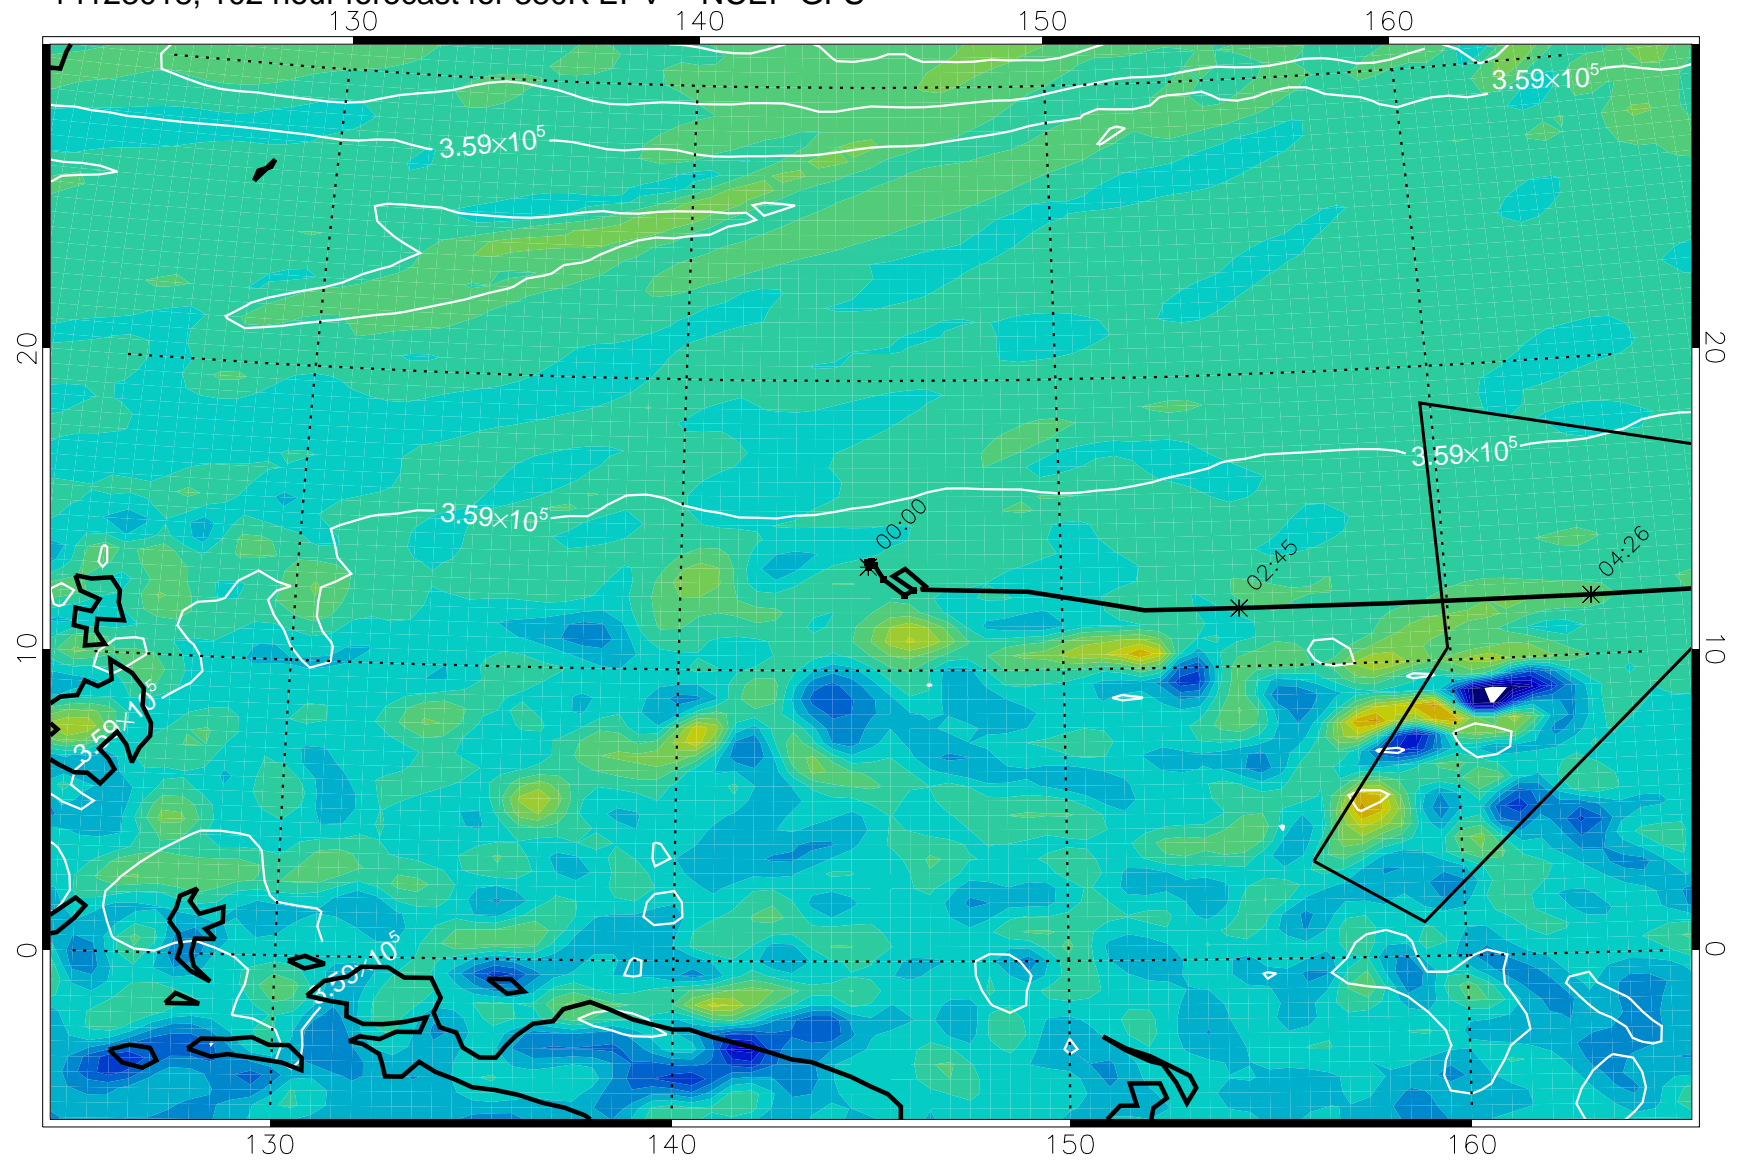

14122906, 66 hour forecast for 380K EPV -- NCEP GFS

380K Montgomery Streamfunction, white

14122912, 72 hour forecast for 380K EPV -- NCEP GFS

380K Montgomery Streamfunction, white

14122918, 78 hour forecast for 380K EPV -- NCEP GFS

380K Montgomery Streamfunction, white

14123000, 84 hour forecast for 380K EPV -- NCEP GFS

380K Montgomery Streamfunction, white

14123006, 90 hour forecast for 380K EPV -- NCEP GFS

380K Montgomery Streamfunction, white

14123012, 96 hour forecast for 380K EPV -- NCEP GFS

380K Montgomery Streamfunction, white

14123018, 102 hour forecast for 380K EPV -- NCEP GFS

380K Montgomery Streamfunction, white

14123100, 108 hour forecast for 380K EPV -- NCEP GFS

380K Montgomery Streamfunction, white

14123106, 114 hour forecast for 380K EPV -- NCEP GFS

380K Montgomery Streamfunction, white

14123112, 120 hour forecast for 380K EPV -- NCEP GFS

380K Montgomery Streamfunction, white