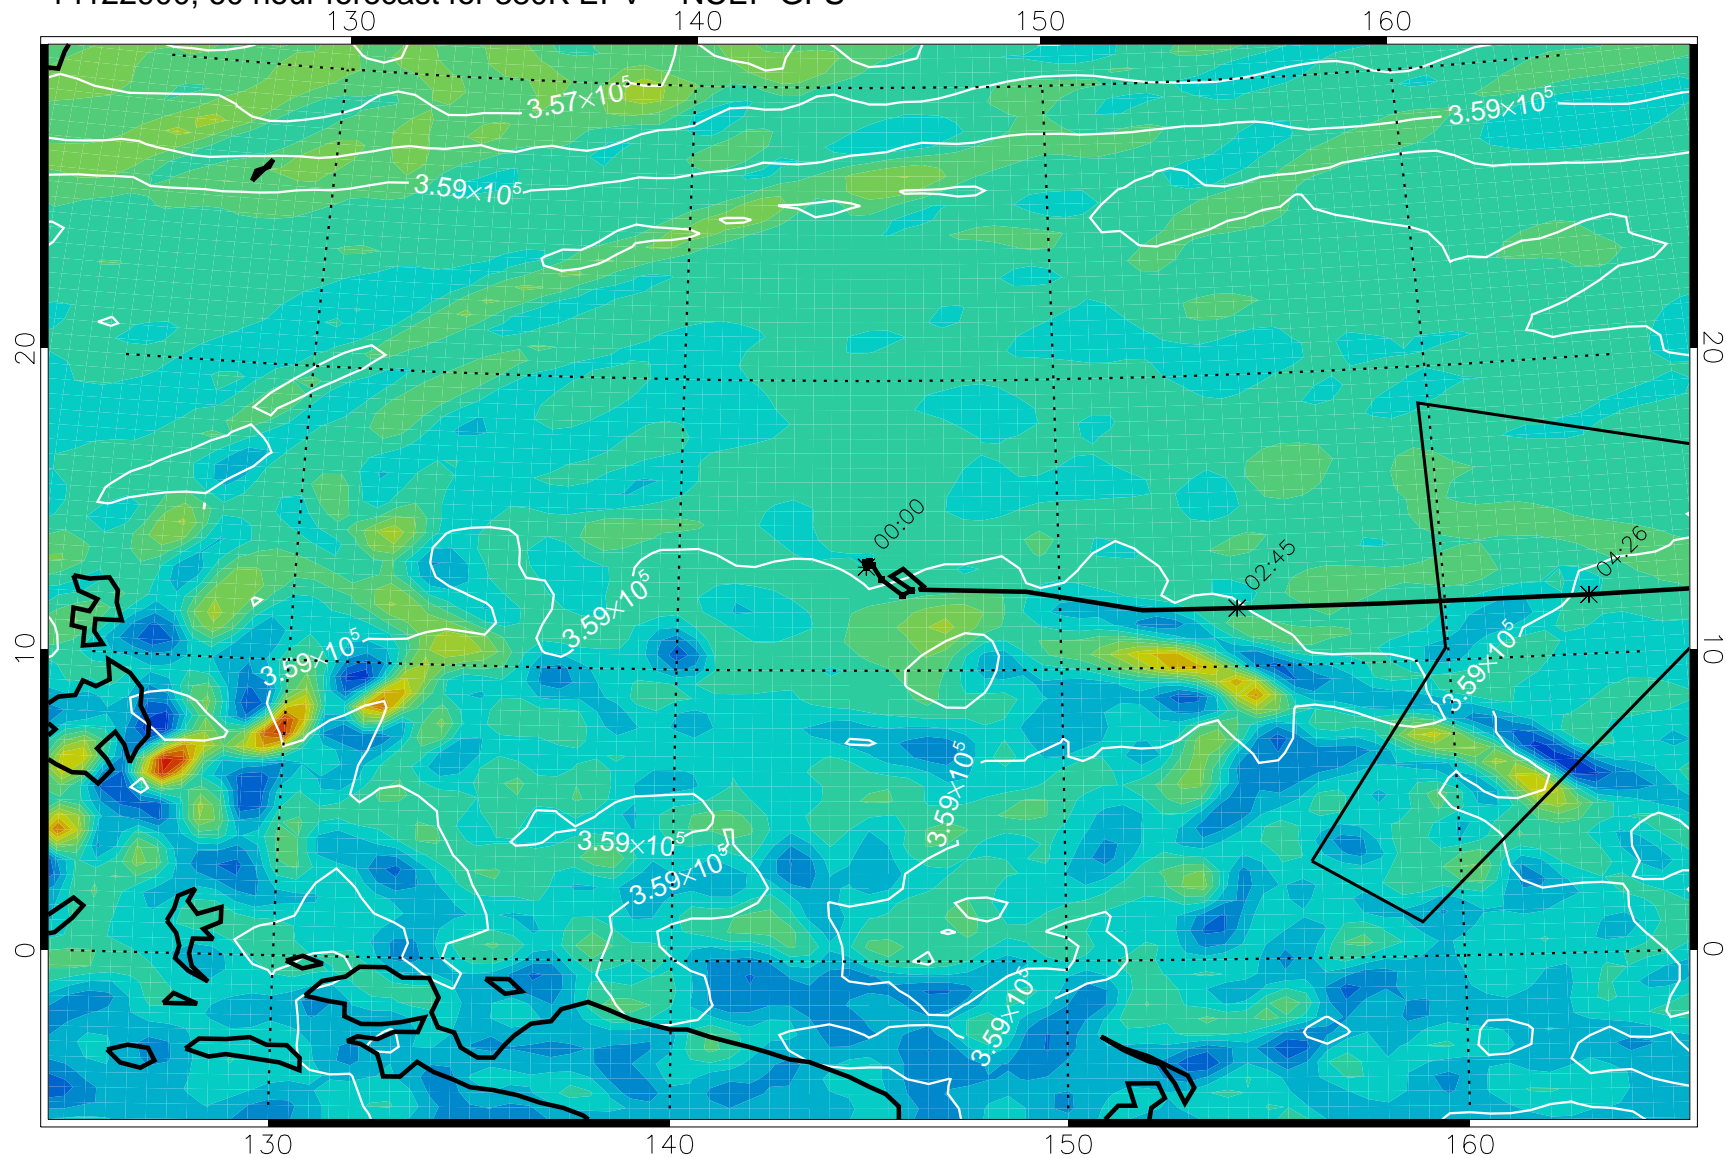

14122800, 36 hour forecast for 380K EPV -- NCEP GFS

380K Montgomery Streamfunction, white

14122806, 42 hour forecast for 380K EPV -- NCEP GFS

380K Montgomery Streamfunction, white

14122812, 48 hour forecast for 380K EPV -- NCEP GFS

380K Montgomery Streamfunction, white

14122818, 54 hour forecast for 380K EPV -- NCEP GFS

380K Montgomery Streamfunction, white

14122900, 60 hour forecast for 380K EPV -- NCEP GFS

380K Montgomery Streamfunction, white

14122906, 66 hour forecast for 380K EPV -- NCEP GFS

380K Montgomery Streamfunction, white

14122912, 72 hour forecast for 380K EPV -- NCEP GFS

380K Montgomery Streamfunction, white

14122918, 78 hour forecast for 380K EPV -- NCEP GFS

380K Montgomery Streamfunction, white

14123000, 84 hour forecast for 380K EPV -- NCEP GFS

380K Montgomery Streamfunction, white

14123006, 90 hour forecast for 380K EPV -- NCEP GFS

380K Montgomery Streamfunction, white