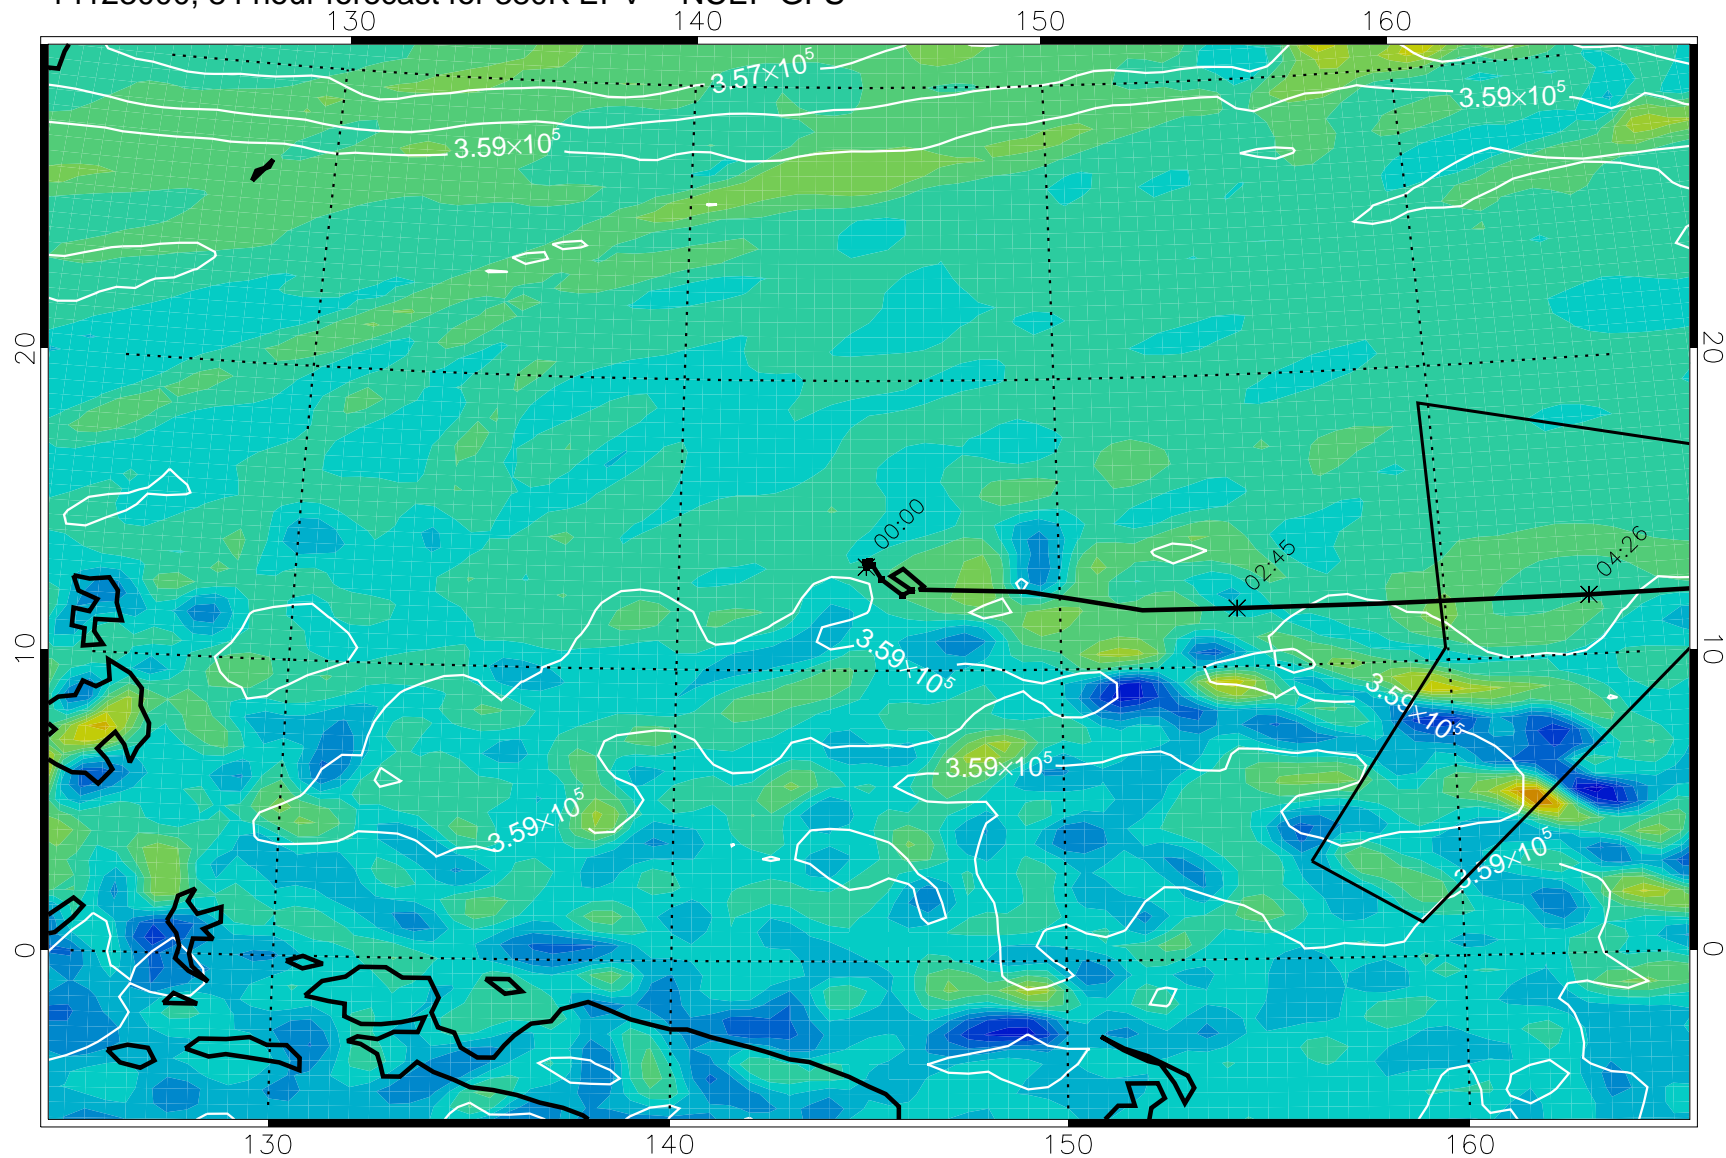

380K Montgomery Streamfunction, white

14122818, 54 hour forecast for 380K EPV -- NCEP GFS

380K Montgomery Streamfunction, white

14122900, 60 hour forecast for 380K EPV -- NCEP GFS

380K Montgomery Streamfunction, white

14122906, 66 hour forecast for 380K EPV -- NCEP GFS

380K Montgomery Streamfunction, white

14122912, 72 hour forecast for 380K EPV -- NCEP GFS

380K Montgomery Streamfunction, white

14122918, 78 hour forecast for 380K EPV -- NCEP GFS

380K Montgomery Streamfunction, white

14123000, 84 hour forecast for 380K EPV -- NCEP GFS

380K Montgomery Streamfunction, white

14123006, 90 hour forecast for 380K EPV -- NCEP GFS

380K Montgomery Streamfunction, white

14123012, 96 hour forecast for 380K EPV -- NCEP GFS

380K Montgomery Streamfunction, white

14123018, 102 hour forecast for 380K EPV -- NCEP GFS

380K Montgomery Streamfunction, white

14123100, 108 hour forecast for 380K EPV -- NCEP GFS