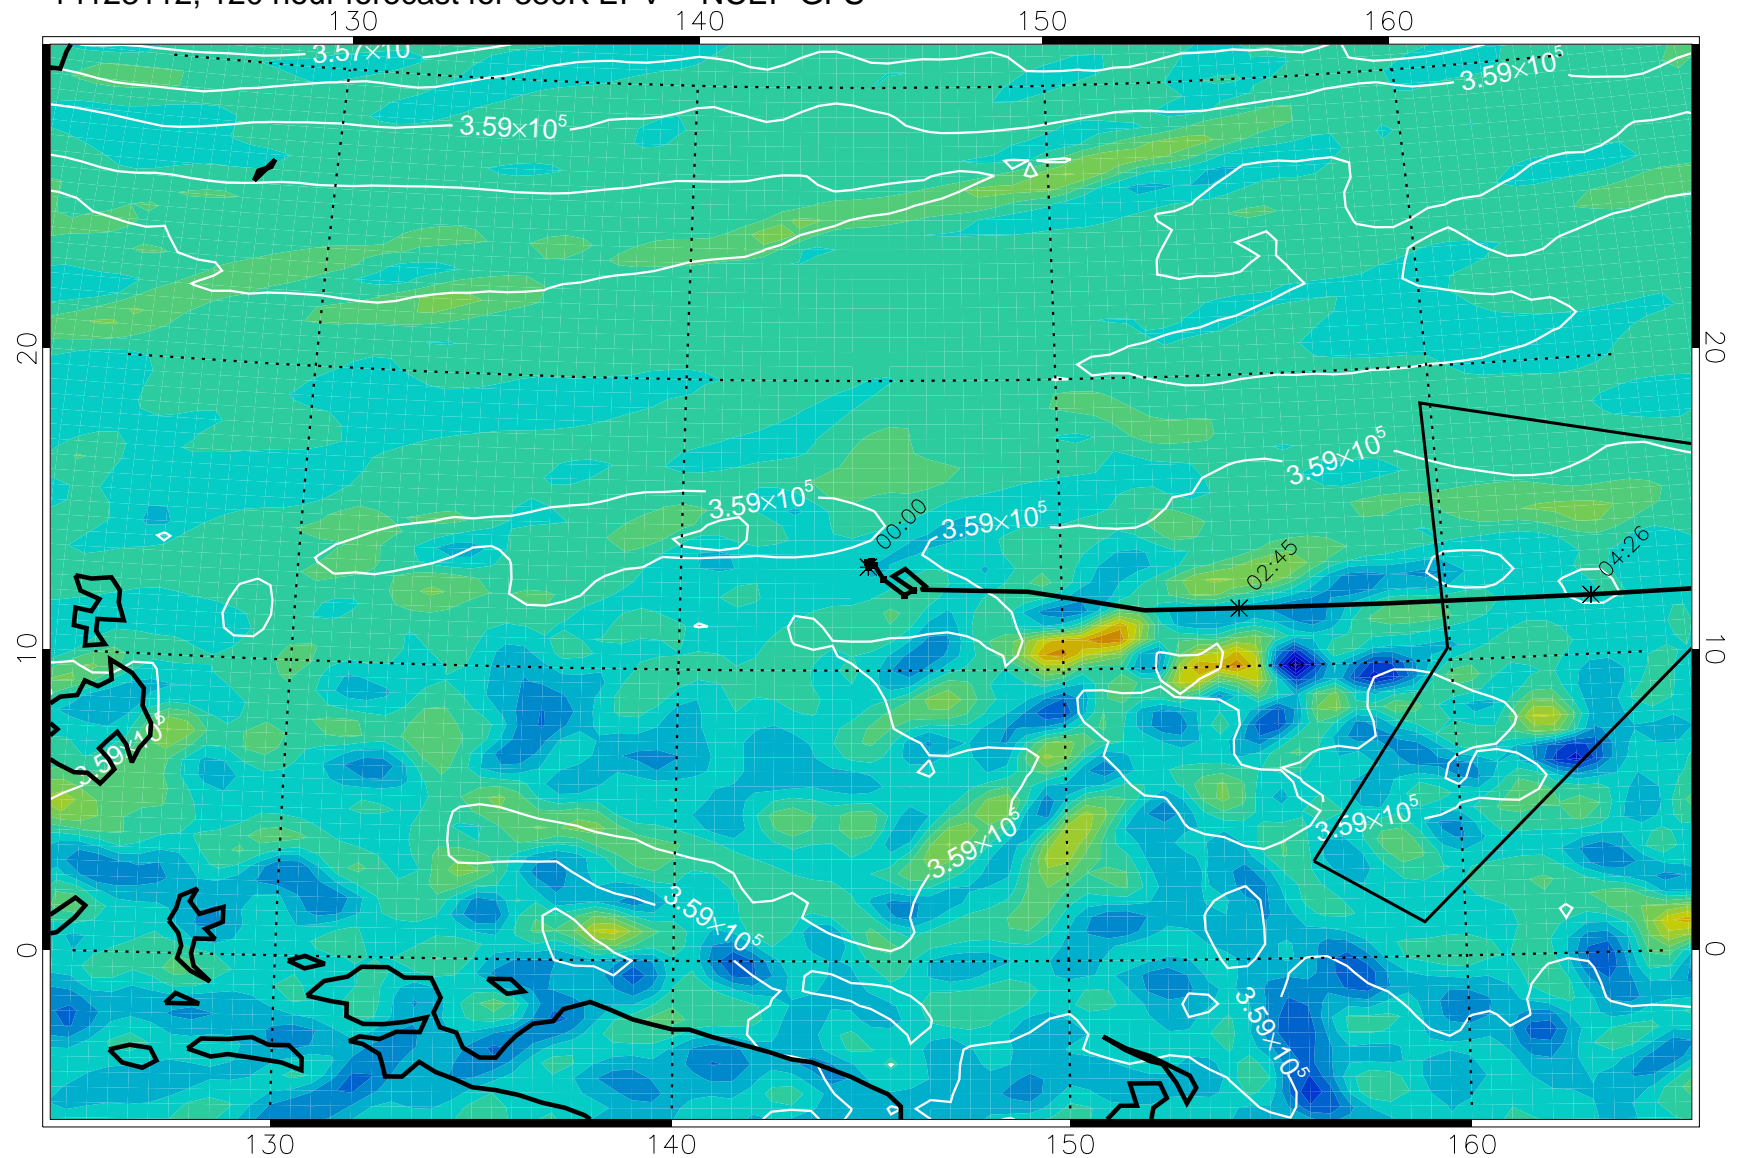

14122906, 66 hour forecast for 380K EPV -- NCEP GFS

380K Montgomery Streamfunction, white

14122912, 72 hour forecast for 380K EPV -- NCEP GFS

380K Montgomery Streamfunction, white

14122918, 78 hour forecast for 380K EPV -- NCEP GFS

380K Montgomery Streamfunction, white

14123000, 84 hour forecast for 380K EPV -- NCEP GFS

380K Montgomery Streamfunction, white

14123006, 90 hour forecast for 380K EPV -- NCEP GFS

380K Montgomery Streamfunction, white

14123012, 96 hour forecast for 380K EPV -- NCEP GFS

380K Montgomery Streamfunction, white

14123018, 102 hour forecast for 380K EPV -- NCEP GFS

380K Montgomery Streamfunction, white

14123100, 108 hour forecast for 380K EPV -- NCEP GFS

380K Montgomery Streamfunction, white

14123106, 114 hour forecast for 380K EPV -- NCEP GFS

380K Montgomery Streamfunction, white

14123112, 120 hour forecast for 380K EPV -- NCEP GFS

380K Montgomery Streamfunction, white