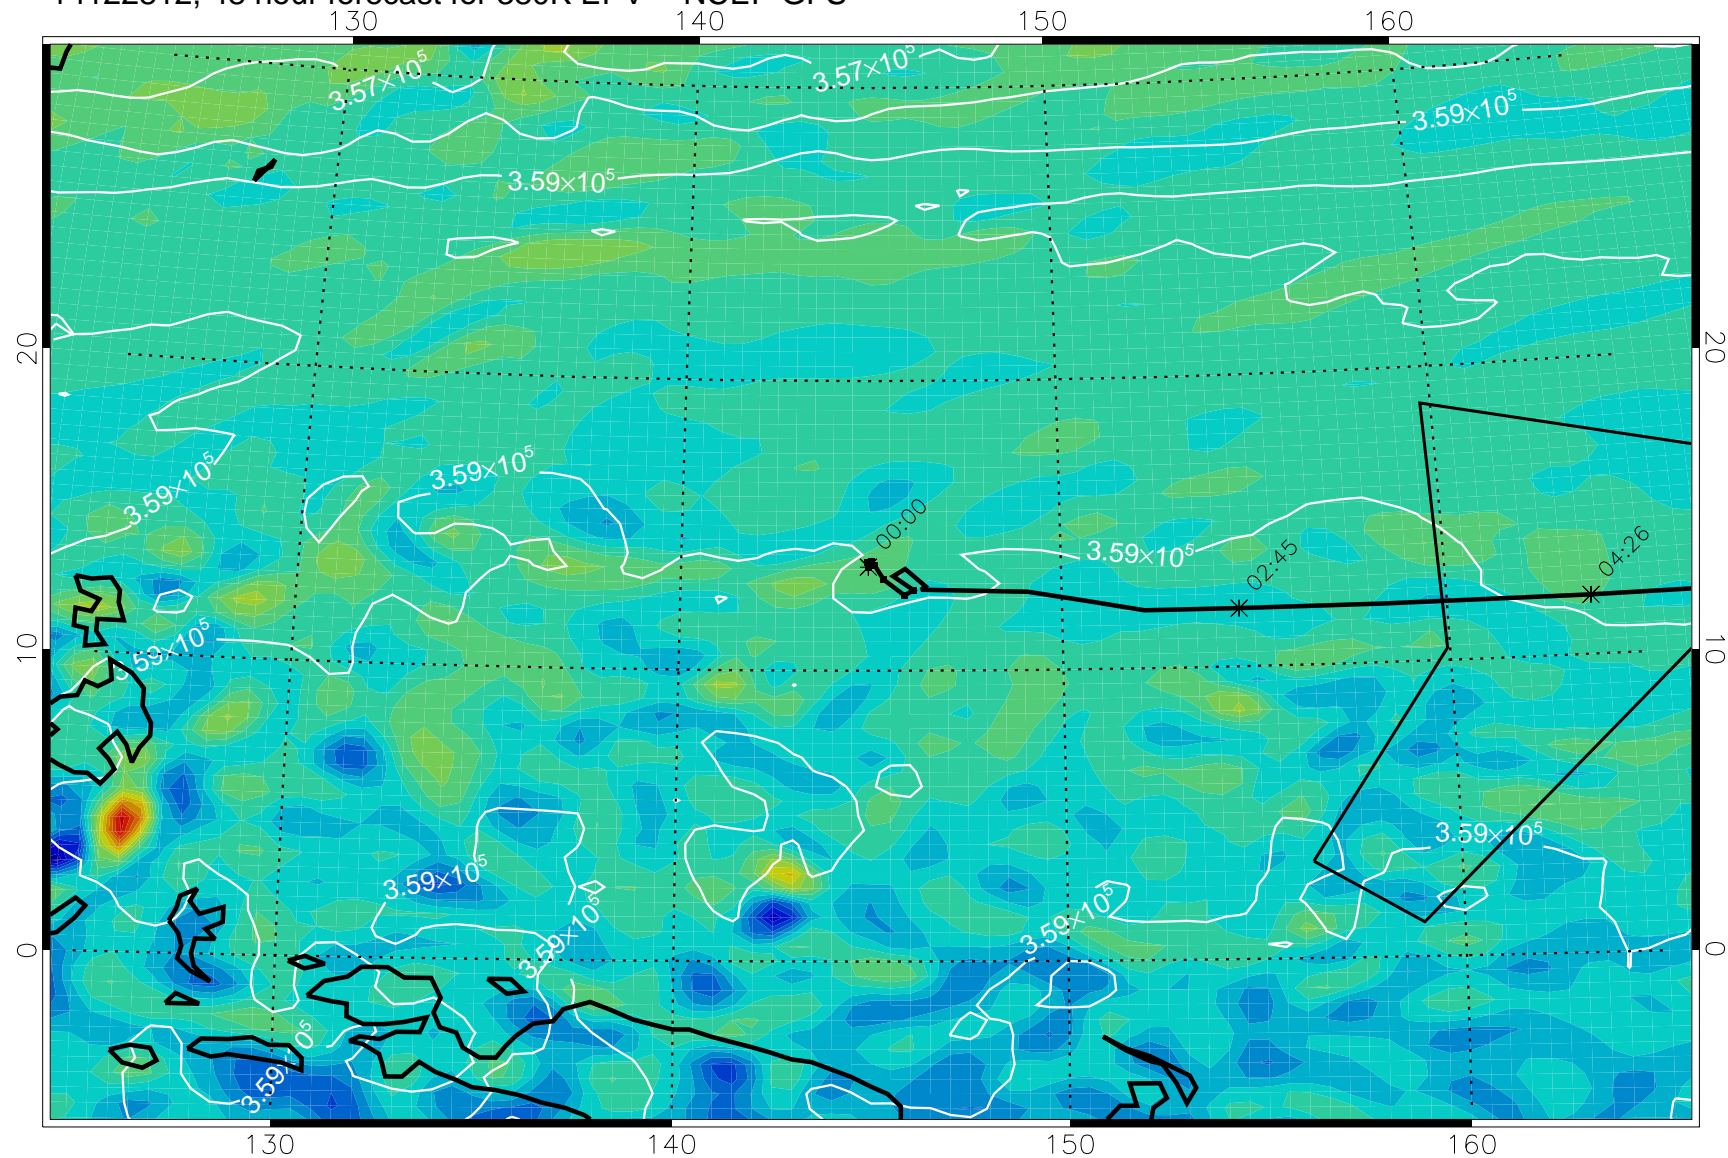

380K Montgomery Streamfunction, white

14122712, 24 hour forecast for 380K EPV -- NCEP GFS

380K Montgomery Streamfunction, white

14122718, 30 hour forecast for 380K EPV -- NCEP GFS

380K Montgomery Streamfunction, white

14122800, 36 hour forecast for 380K EPV -- NCEP GFS

380K Montgomery Streamfunction, white

14122806, 42 hour forecast for 380K EPV -- NCEP GFS

380K Montgomery Streamfunction, white

14122812, 48 hour forecast for 380K EPV -- NCEP GFS

380K Montgomery Streamfunction, white

14122818, 54 hour forecast for 380K EPV -- NCEP GFS

380K Montgomery Streamfunction, white

14122900, 60 hour forecast for 380K EPV -- NCEP GFS

380K Montgomery Streamfunction, white

14122906, 66 hour forecast for 380K EPV -- NCEP GFS

380K Montgomery Streamfunction, white

14122912, 72 hour forecast for 380K EPV -- NCEP GFS

380K Montgomery Streamfunction, white

14122918, 78 hour forecast for 380K EPV -- NCEP GFS