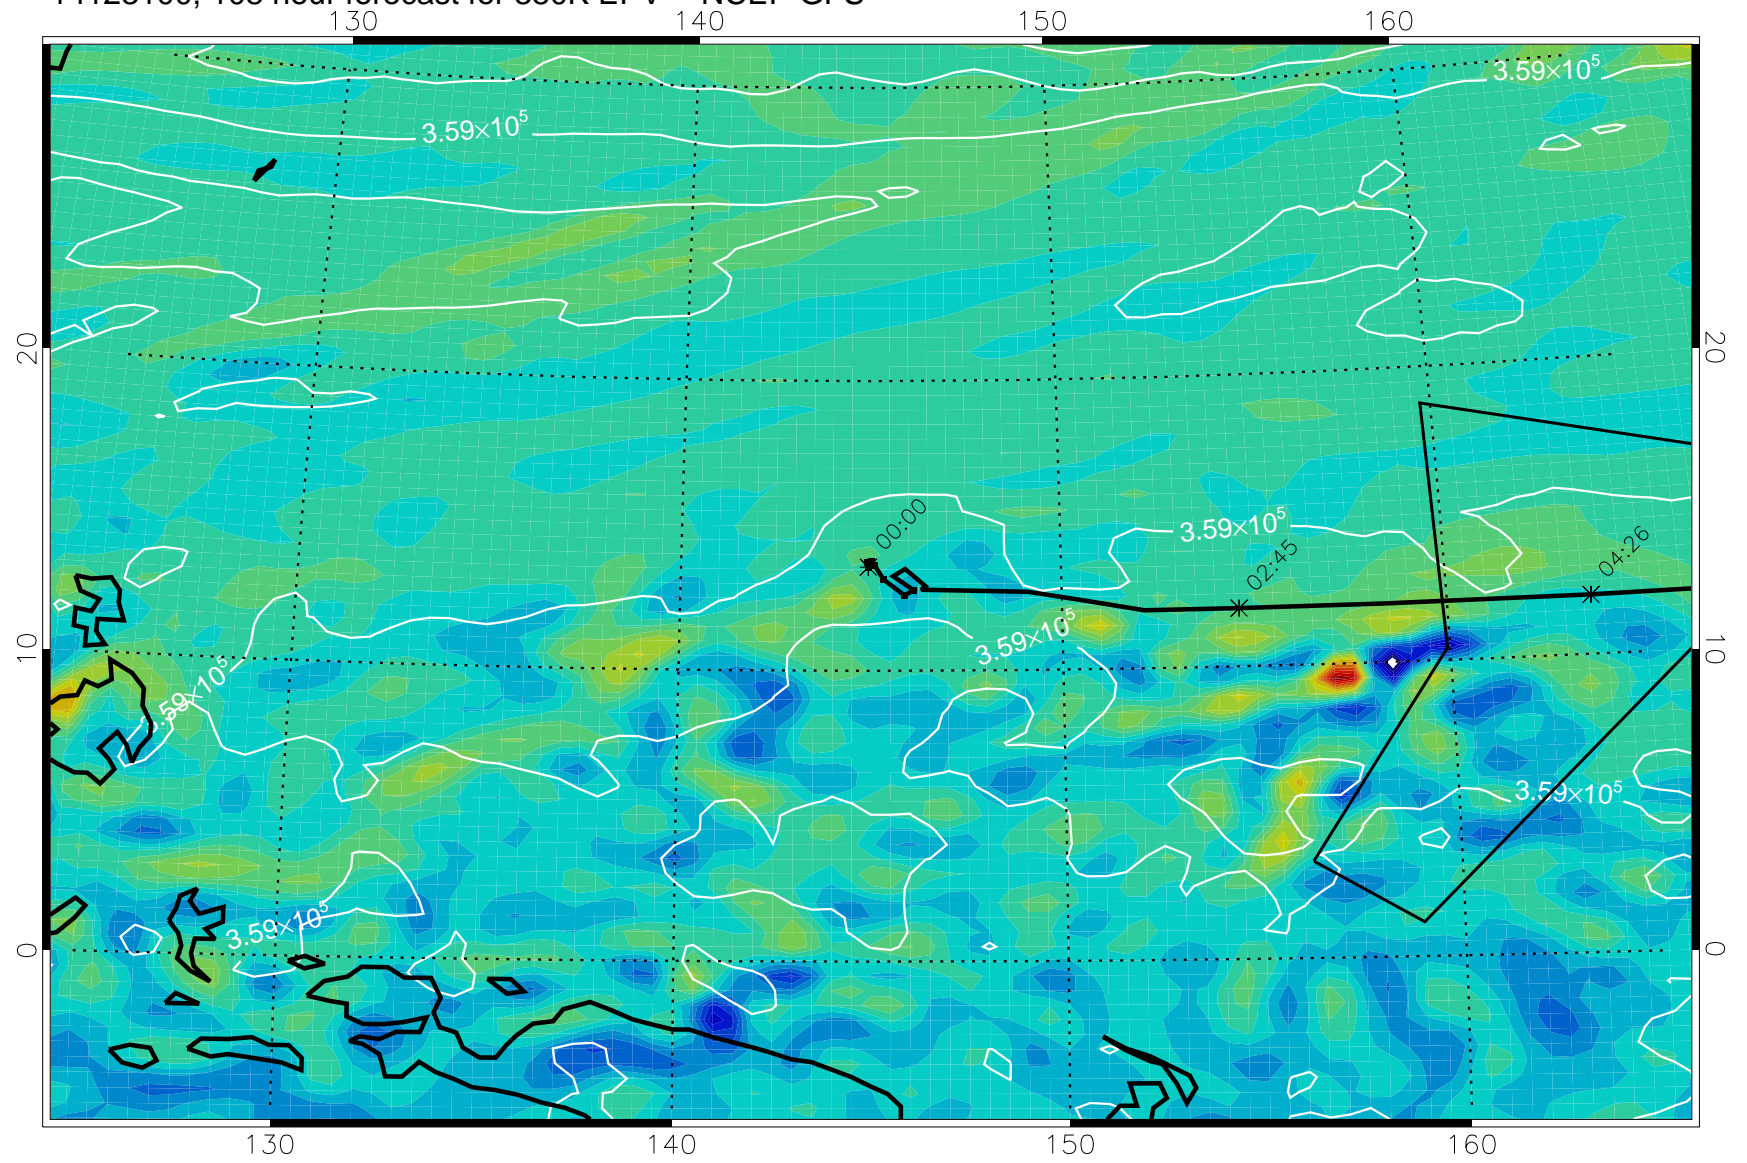

380K Montgomery Streamfunction, white

14123000, 84 hour forecast for 380K EPV -- NCEP GFS

380K Montgomery Streamfunction, white

14123006, 90 hour forecast for 380K EPV -- NCEP GFS

380K Montgomery Streamfunction, white

14123012, 96 hour forecast for 380K EPV -- NCEP GFS

380K Montgomery Streamfunction, white

14123018, 102 hour forecast for 380K EPV -- NCEP GFS

380K Montgomery Streamfunction, white

14123100, 108 hour forecast for 380K EPV -- NCEP GFS

380K Montgomery Streamfunction, white

14123106, 114 hour forecast for 380K EPV -- NCEP GFS

380K Montgomery Streamfunction, white

14123112, 120 hour forecast for 380K EPV -- NCEP GFS

380K Montgomery Streamfunction, white