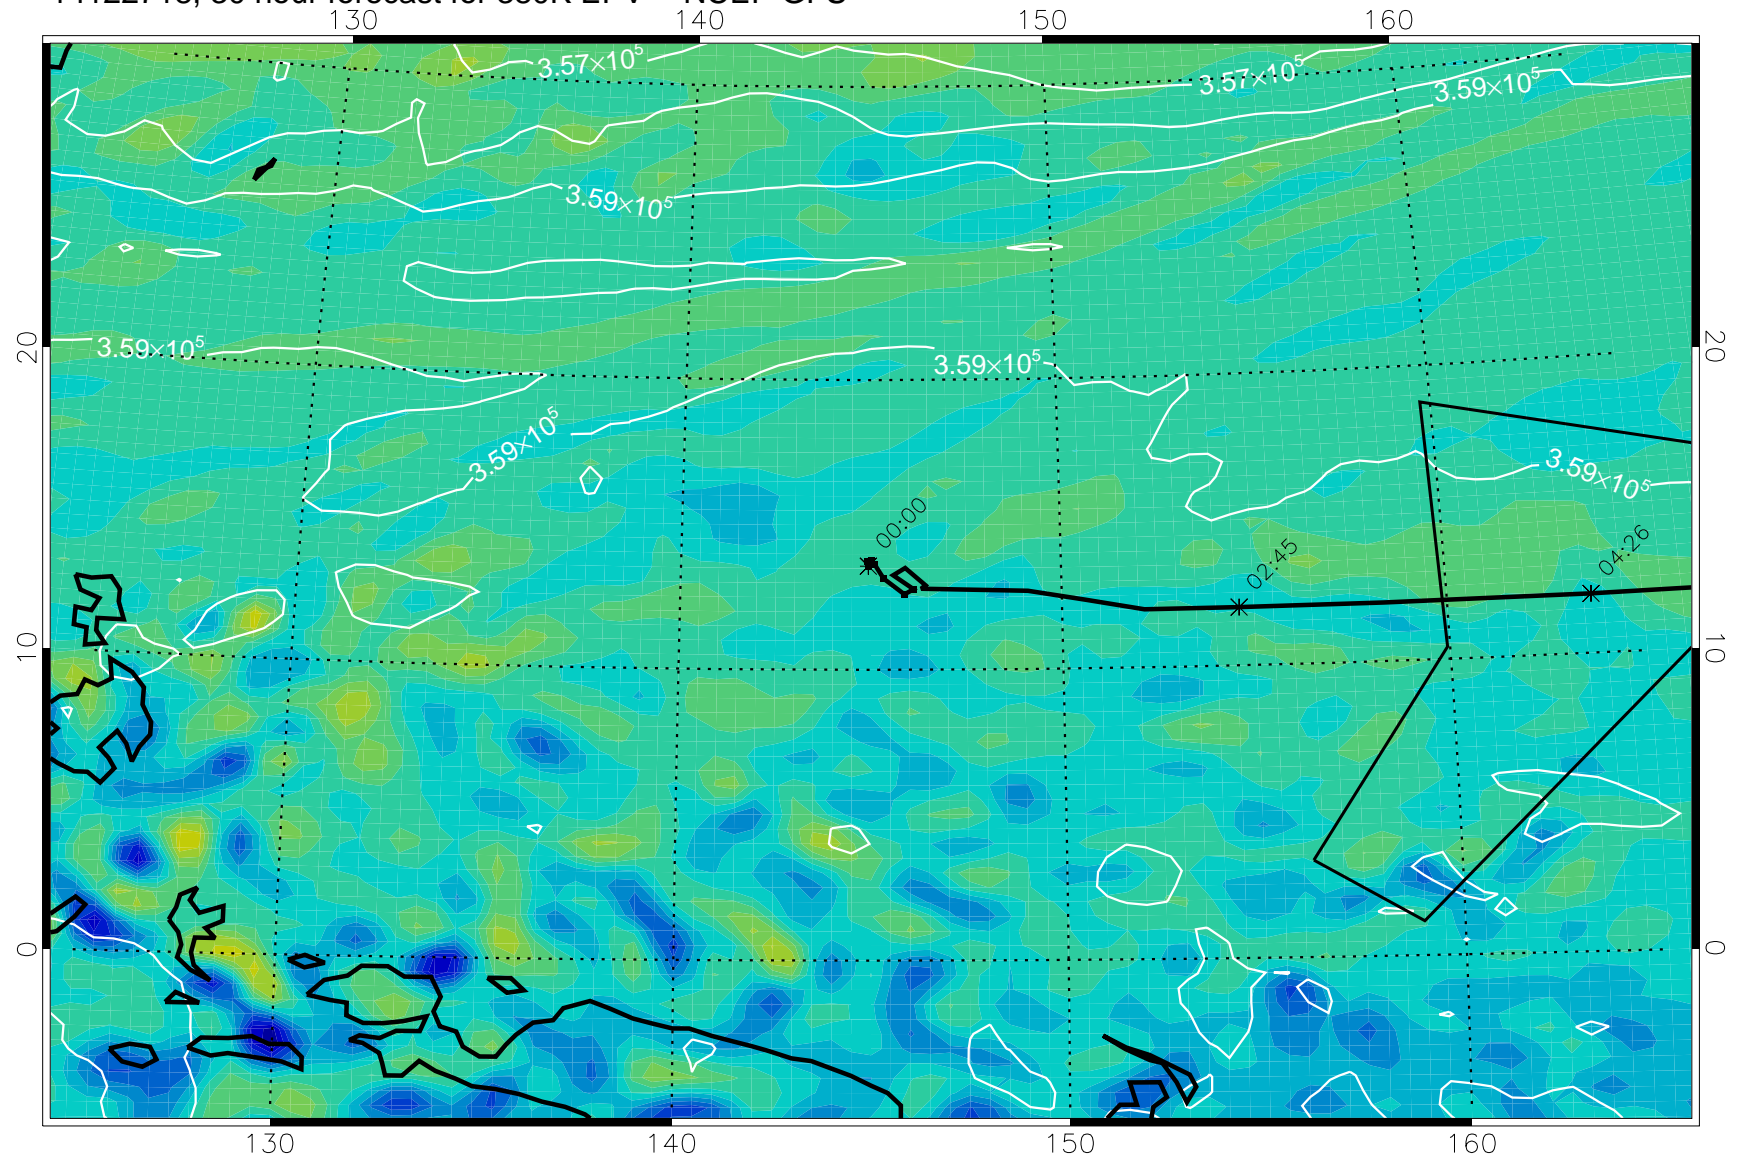

380K Montgomery Streamfunction, white

14122712, 24 hour forecast for 380K EPV -- NCEP GFS

380K Montgomery Streamfunction, white

14122718, 30 hour forecast for 380K EPV -- NCEP GFS

380K Montgomery Streamfunction, white

14122800, 36 hour forecast for 380K EPV -- NCEP GFS

380K Montgomery Streamfunction, white

14122806, 42 hour forecast for 380K EPV -- NCEP GFS

380K Montgomery Streamfunction, white

14122812, 48 hour forecast for 380K EPV -- NCEP GFS

380K Montgomery Streamfunction, white

14122818, 54 hour forecast for 380K EPV -- NCEP GFS

380K Montgomery Streamfunction, white

14122900, 60 hour forecast for 380K EPV -- NCEP GFS

380K Montgomery Streamfunction, white

14122906, 66 hour forecast for 380K EPV -- NCEP GFS

380K Montgomery Streamfunction, white

14122912, 72 hour forecast for 380K EPV -- NCEP GFS

380K Montgomery Streamfunction, white

14122918, 78 hour forecast for 380K EPV -- NCEP GFS