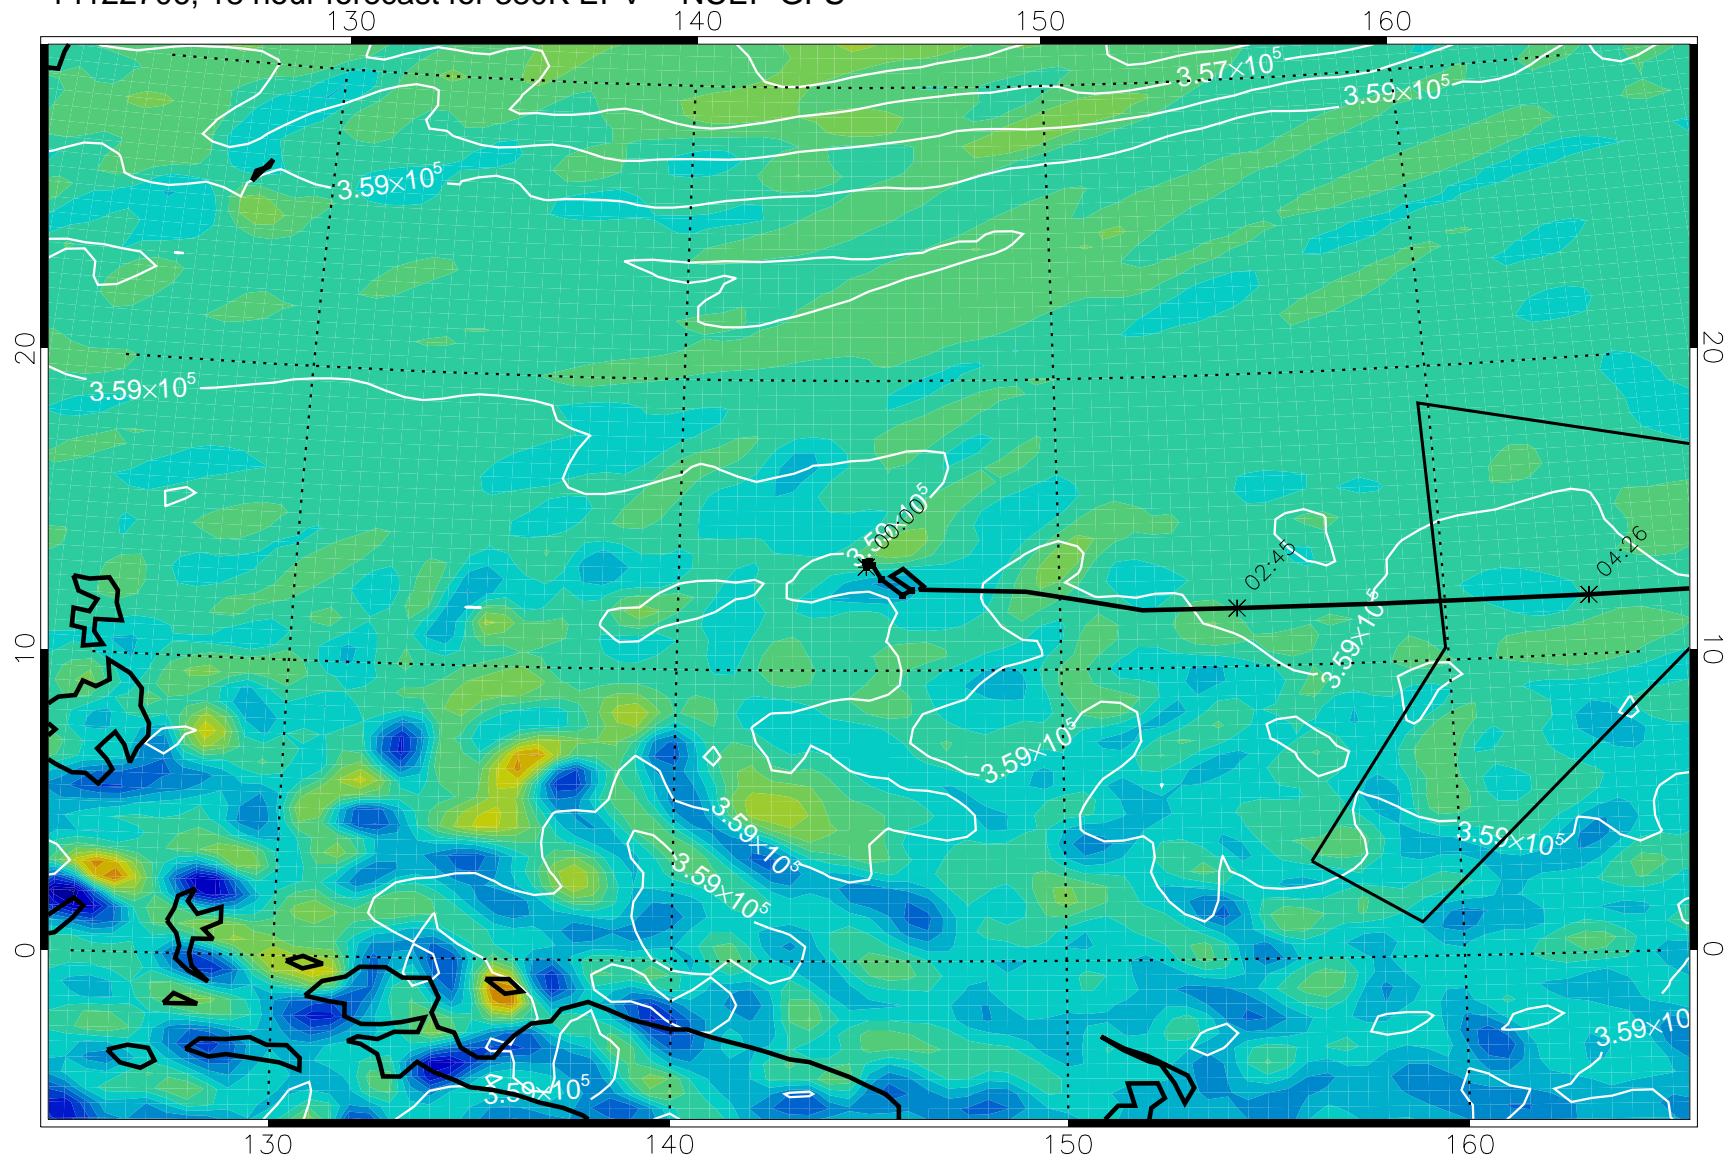

14122618, 6 hour forecast for 380K EPV -- NCEP GFS

380K Montgomery Streamfunction, white

14122700, 12 hour forecast for 380K EPV -- NCEP GFS

380K Montgomery Streamfunction, white

14122706, 18 hour forecast for 380K EPV -- NCEP GFS

380K Montgomery Streamfunction, white

14122712, 24 hour forecast for 380K EPV -- NCEP GFS

380K Montgomery Streamfunction, white

14122718, 30 hour forecast for 380K EPV -- NCEP GFS

380K Montgomery Streamfunction, white

14122800, 36 hour forecast for 380K EPV -- NCEP GFS

380K Montgomery Streamfunction, white

14122806, 42 hour forecast for 380K EPV -- NCEP GFS

380K Montgomery Streamfunction, white

14122812, 48 hour forecast for 380K EPV -- NCEP GFS

380K Montgomery Streamfunction, white

14122818, 54 hour forecast for 380K EPV -- NCEP GFS

380K Montgomery Streamfunction, white

14122900, 60 hour forecast for 380K EPV -- NCEP GFS

380K Montgomery Streamfunction, white