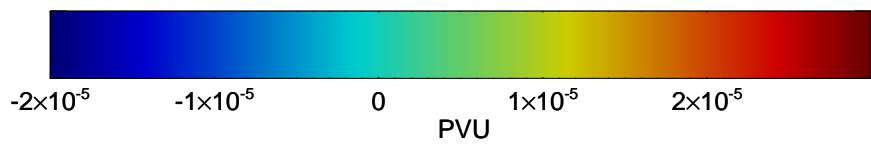

14122918, 78 hour forecast for 380K EPV -- NCEP GFS

380K Montgomery Streamfunction, white