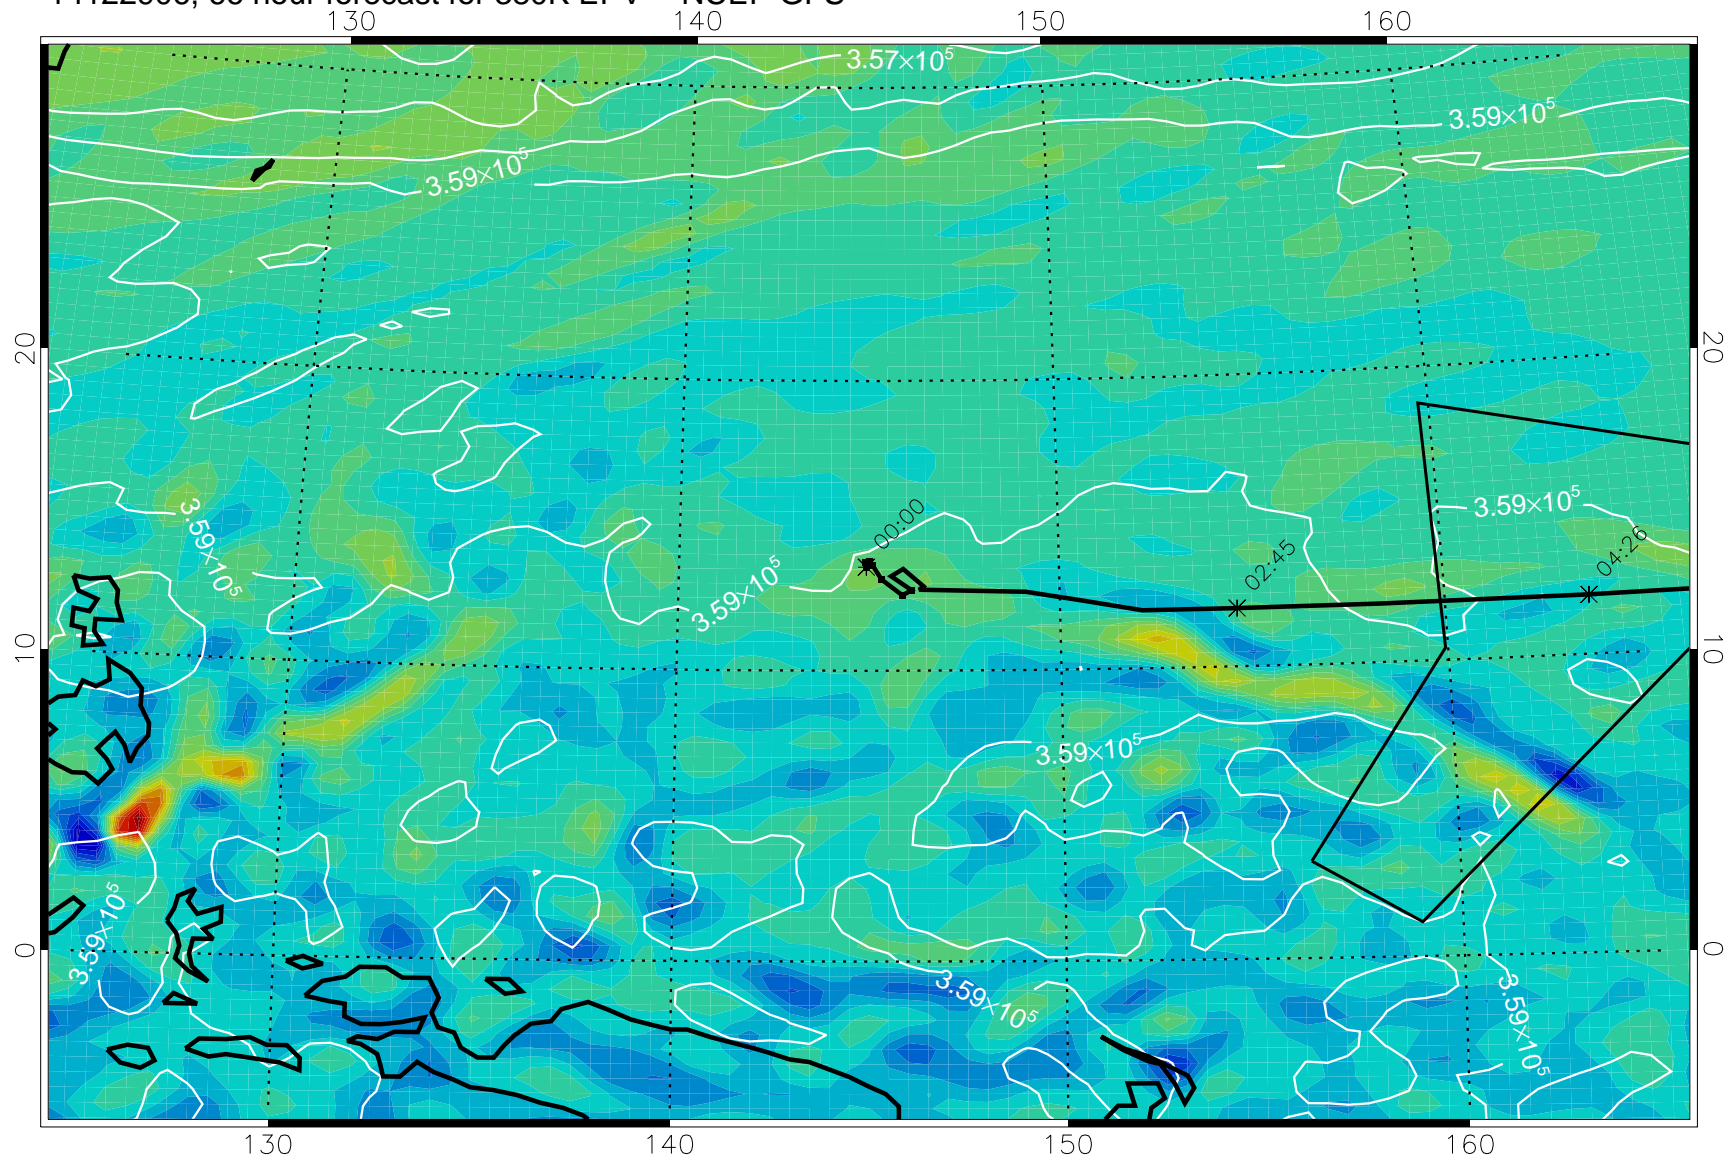

14122800, 36 hour forecast for 380K EPV -- NCEP GFS

380K Montgomery Streamfunction, white

14122806, 42 hour forecast for 380K EPV -- NCEP GFS

380K Montgomery Streamfunction, white

14122812, 48 hour forecast for 380K EPV -- NCEP GFS

380K Montgomery Streamfunction, white

14122818, 54 hour forecast for 380K EPV -- NCEP GFS

380K Montgomery Streamfunction, white

14122900, 60 hour forecast for 380K EPV -- NCEP GFS

380K Montgomery Streamfunction, white

14122906, 66 hour forecast for 380K EPV -- NCEP GFS

380K Montgomery Streamfunction, white

14122912, 72 hour forecast for 380K EPV -- NCEP GFS

380K Montgomery Streamfunction, white

14122918, 78 hour forecast for 380K EPV -- NCEP GFS

380K Montgomery Streamfunction, white

14123000, 84 hour forecast for 380K EPV -- NCEP GFS

380K Montgomery Streamfunction, white

14123006, 90 hour forecast for 380K EPV -- NCEP GFS

380K Montgomery Streamfunction, white