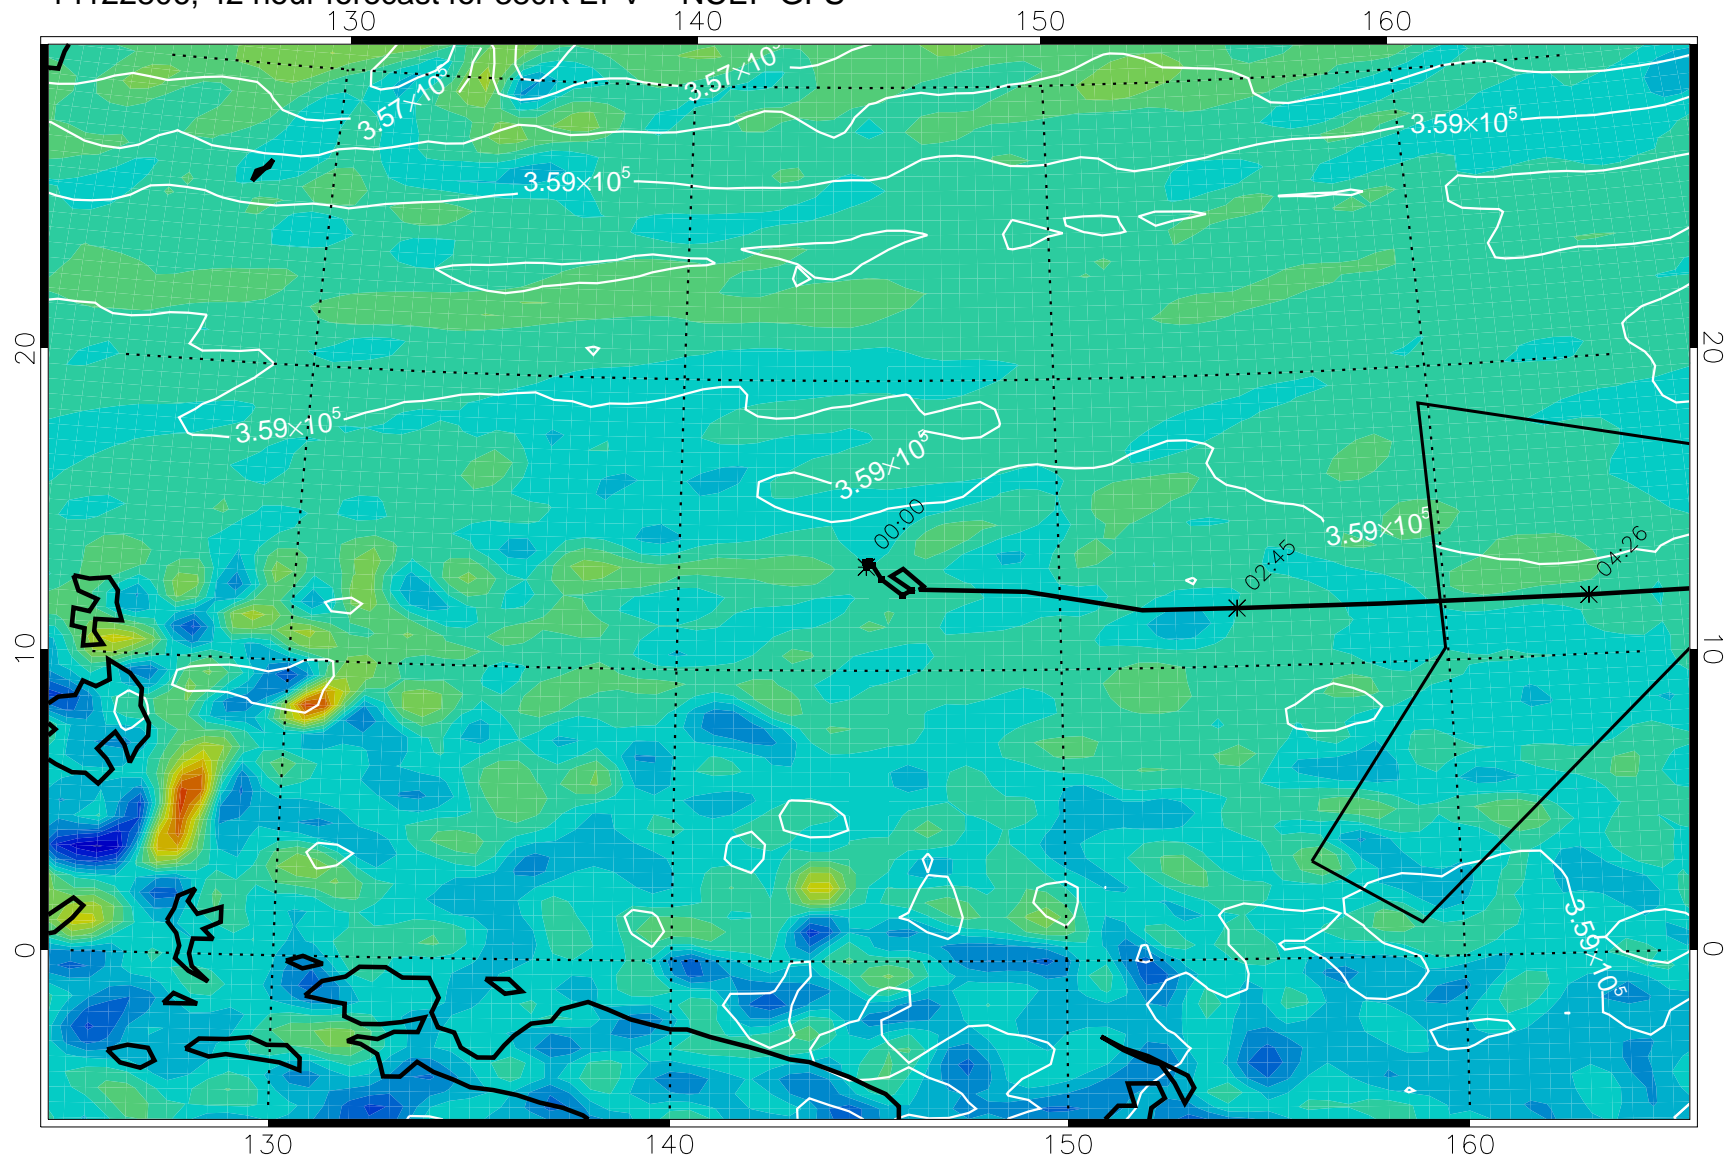

380K Montgomery Streamfunction, white

14122712, 24 hour forecast for 380K EPV -- NCEP GFS

380K Montgomery Streamfunction, white

14122718, 30 hour forecast for 380K EPV -- NCEP GFS

380K Montgomery Streamfunction, white

14122800, 36 hour forecast for 380K EPV -- NCEP GFS

380K Montgomery Streamfunction, white

14122806, 42 hour forecast for 380K EPV -- NCEP GFS

380K Montgomery Streamfunction, white

14122812, 48 hour forecast for 380K EPV -- NCEP GFS

380K Montgomery Streamfunction, white

14122818, 54 hour forecast for 380K EPV -- NCEP GFS

380K Montgomery Streamfunction, white

14122900, 60 hour forecast for 380K EPV -- NCEP GFS

380K Montgomery Streamfunction, white

14122906, 66 hour forecast for 380K EPV -- NCEP GFS

380K Montgomery Streamfunction, white

14122912, 72 hour forecast for 380K EPV -- NCEP GFS

380K Montgomery Streamfunction, white

14122918, 78 hour forecast for 380K EPV -- NCEP GFS