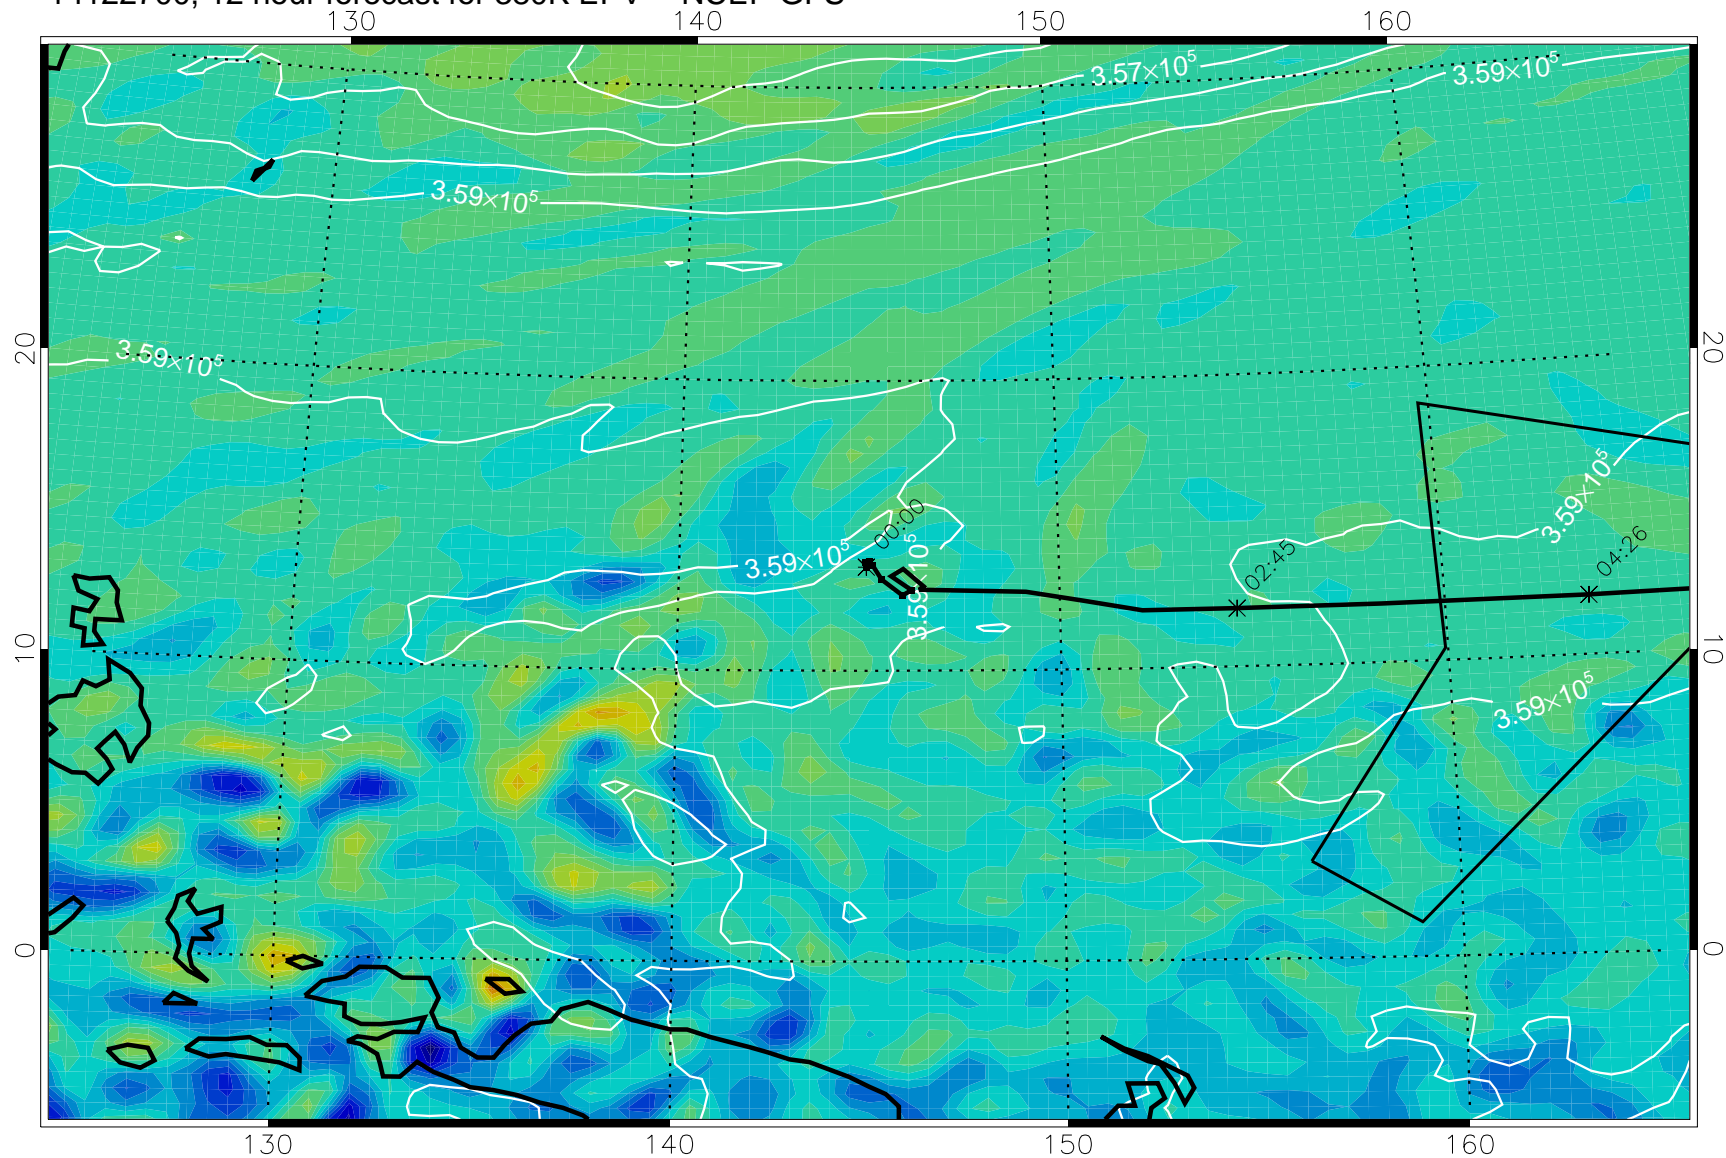

14122618, 6 hour forecast for 380K EPV -- NCEP GFS

380K Montgomery Streamfunction, white

14122700, 12 hour forecast for 380K EPV -- NCEP GFS

380K Montgomery Streamfunction, white

14122706, 18 hour forecast for 380K EPV -- NCEP GFS

380K Montgomery Streamfunction, white

14122712, 24 hour forecast for 380K EPV -- NCEP GFS

380K Montgomery Streamfunction, white

14122718, 30 hour forecast for 380K EPV -- NCEP GFS

380K Montgomery Streamfunction, white

14122800, 36 hour forecast for 380K EPV -- NCEP GFS

380K Montgomery Streamfunction, white

14122806, 42 hour forecast for 380K EPV -- NCEP GFS

380K Montgomery Streamfunction, white

14122812, 48 hour forecast for 380K EPV -- NCEP GFS

380K Montgomery Streamfunction, white

14122818, 54 hour forecast for 380K EPV -- NCEP GFS

380K Montgomery Streamfunction, white

14122900, 60 hour forecast for 380K EPV -- NCEP GFS

380K Montgomery Streamfunction, white