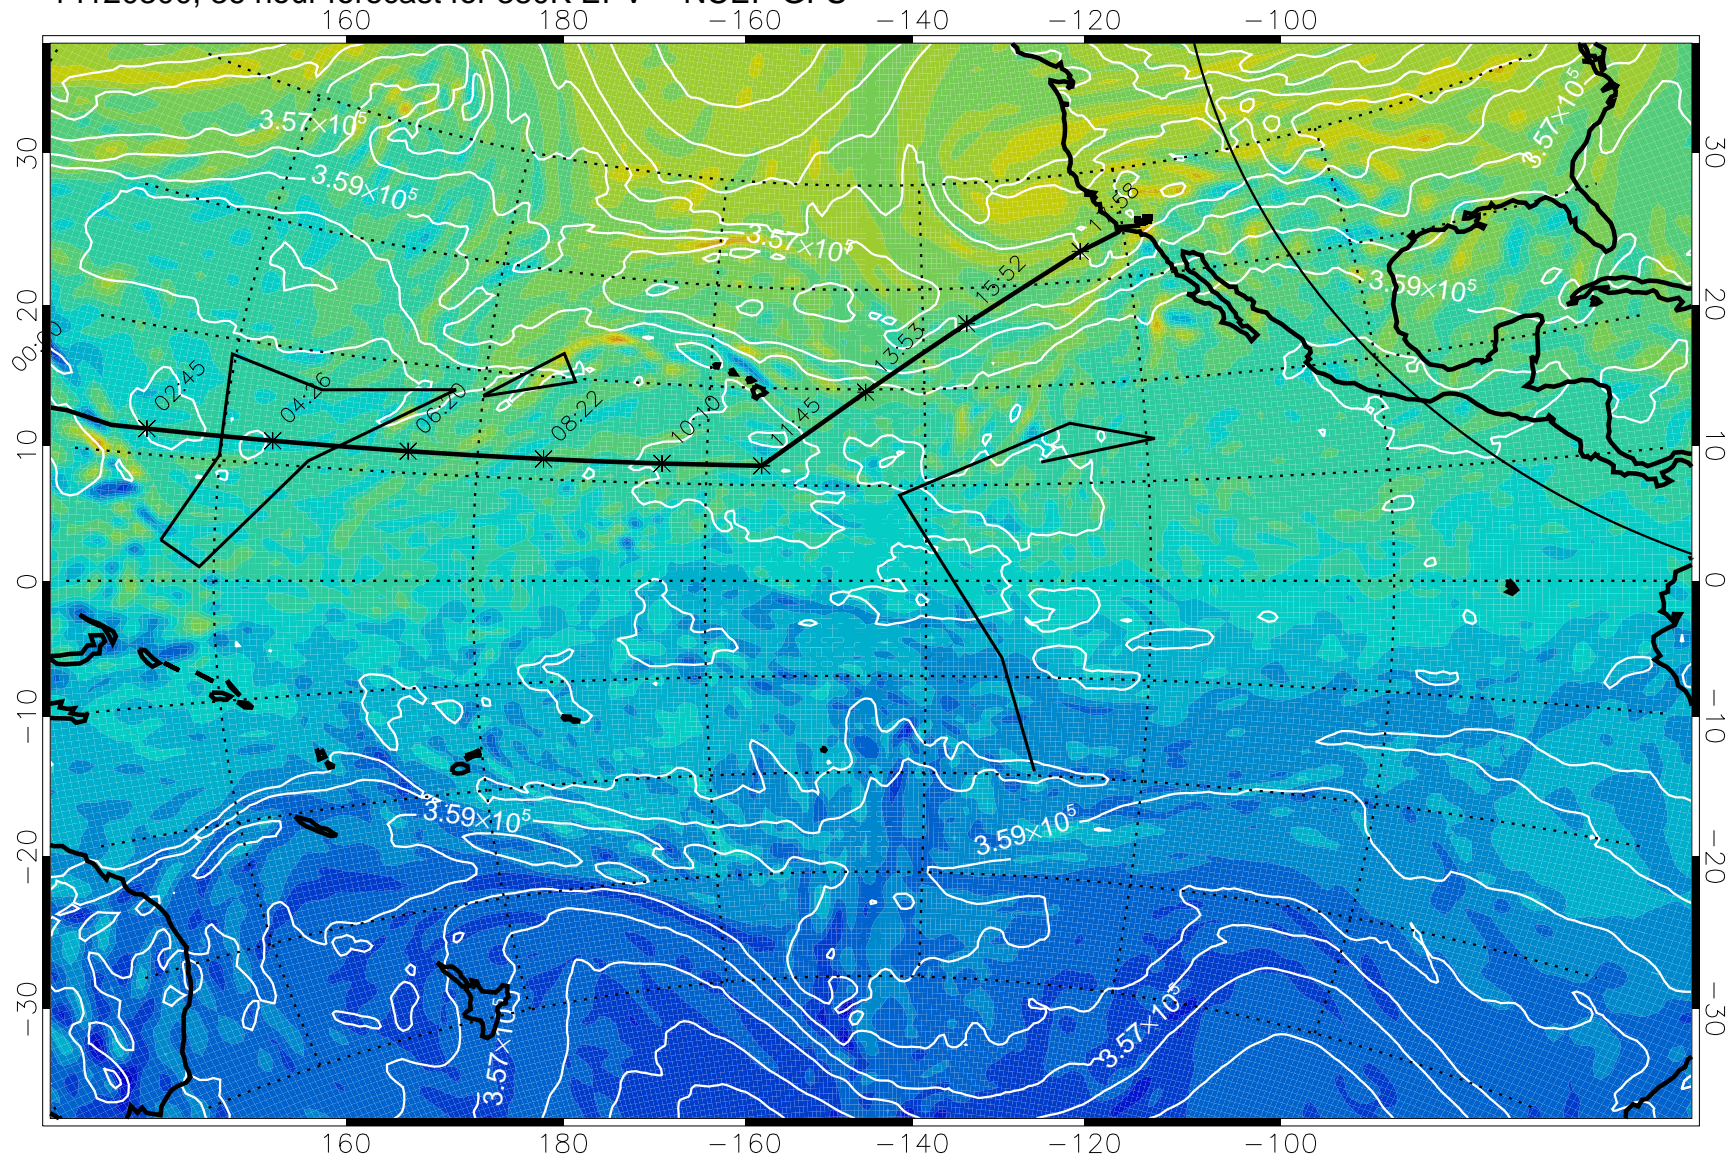

Range ring of 4055 km -- 13 hours GH round trip

14120206, 18 hour forecast for 380K EPV -- NCEP GFS

380K Montgomery Streamfunction, white

Range ring of 4055 km -- 13 hours GH round trip

14120212, 24 hour forecast for 380K EPV -- NCEP GFS

380K Montgomery Streamfunction, white

Range ring of 4055 km -- 13 hours GH round trip

14120218, 30 hour forecast for 380K EPV -- NCEP GFS

380K Montgomery Streamfunction, white

Range ring of 4055 km -- 13 hours GH round trip

14120300, 36 hour forecast for 380K EPV -- NCEP GFS

380K Montgomery Streamfunction, white

Range ring of 4055 km -- 13 hours GH round trip

14120306, 42 hour forecast for 380K EPV -- NCEP GFS

380K Montgomery Streamfunction, white

Range ring of 4055 km -- 13 hours GH round trip

14120312, 48 hour forecast for 380K EPV -- NCEP GFS

380K Montgomery Streamfunction, white

Range ring of 4055 km -- 13 hours GH round trip

14120318, 54 hour forecast for 380K EPV -- NCEP GFS