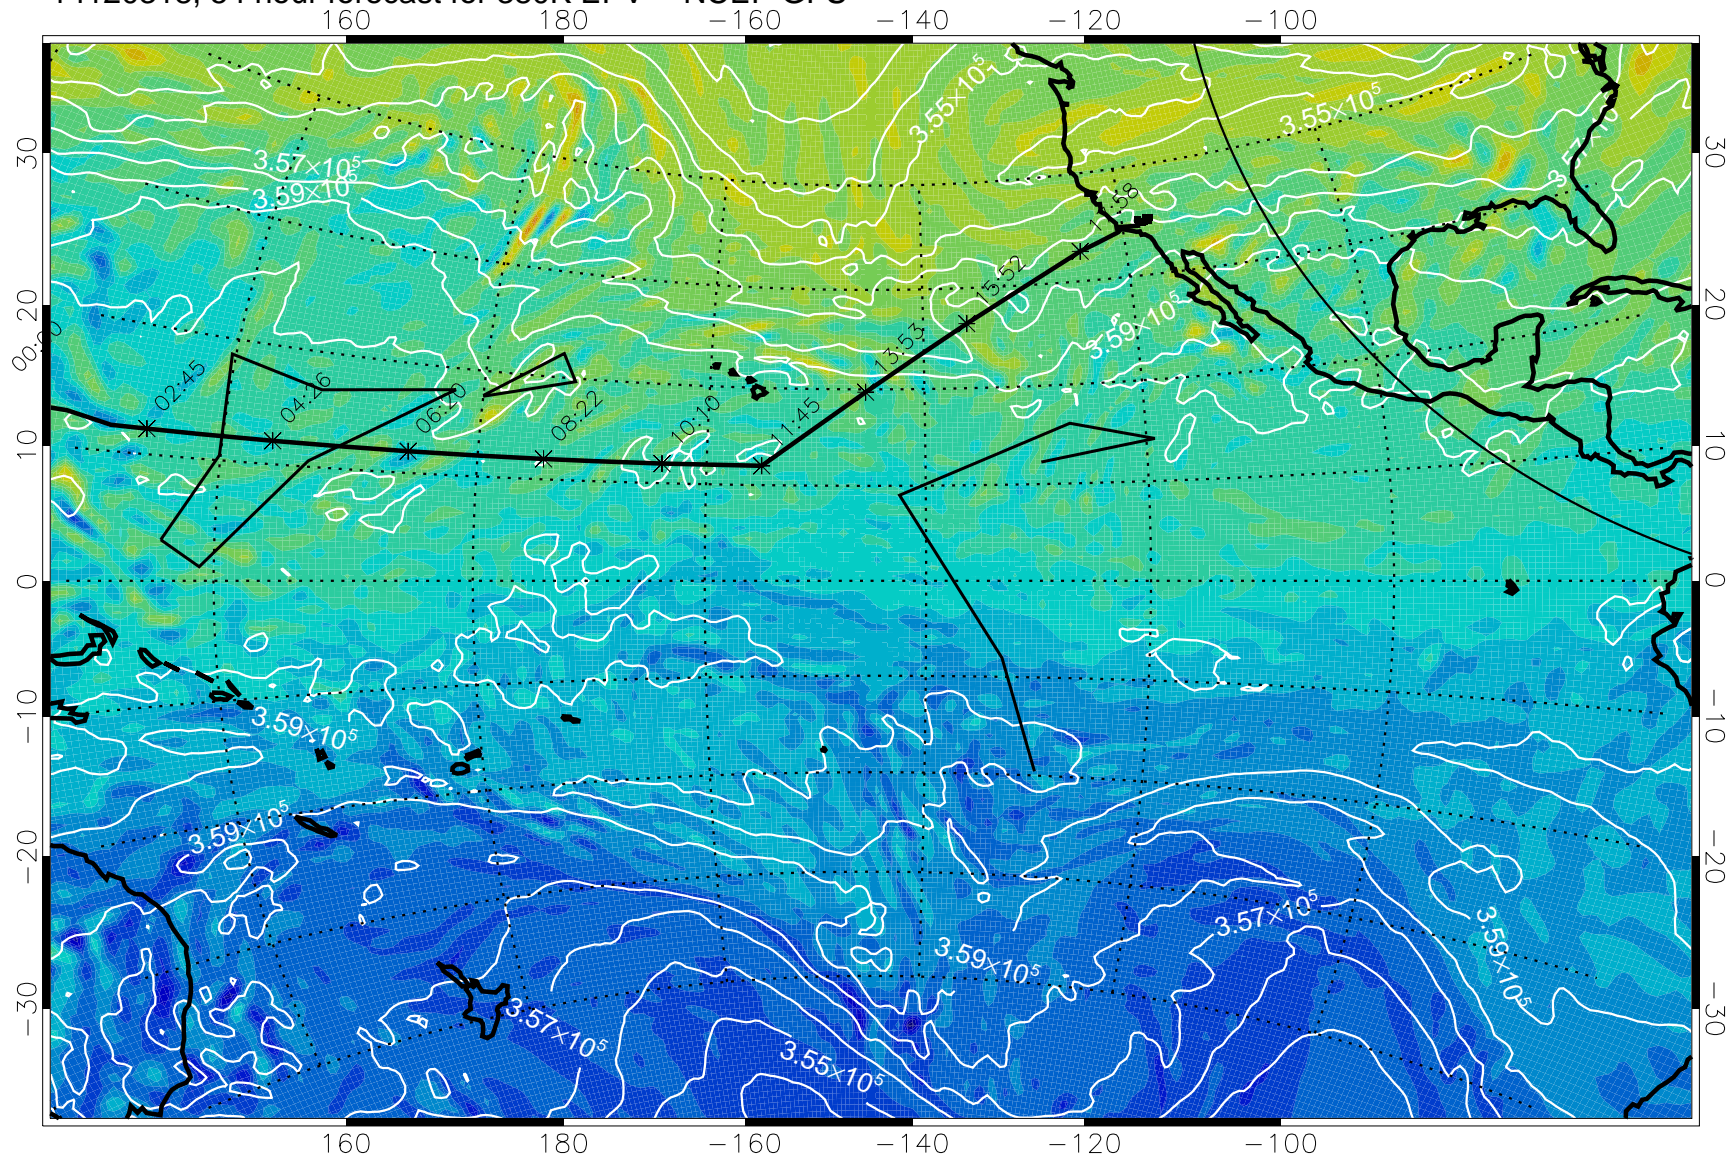

14120300, 36 hour forecast for 380K EPV -- NCEP GFS

380K Montgomery Streamfunction, white

Range ring of 4055 km -- 13 hours GH round trip

14120306, 42 hour forecast for 380K EPV -- NCEP GFS

380K Montgomery Streamfunction, white

Range ring of 4055 km -- 13 hours GH round trip

14120312, 48 hour forecast for 380K EPV -- NCEP GFS

380K Montgomery Streamfunction, white

Range ring of 4055 km -- 13 hours GH round trip

14120318, 54 hour forecast for 380K EPV -- NCEP GFS

380K Montgomery Streamfunction, white

Range ring of 4055 km -- 13 hours GH round trip

14120400, 60 hour forecast for 380K EPV -- NCEP GFS

380K Montgomery Streamfunction, white

Range ring of 4055 km -- 13 hours GH round trip

14120406, 66 hour forecast for 380K EPV -- NCEP GFS

380K Montgomery Streamfunction, white

Range ring of 4055 km -- 13 hours GH round trip

14120412, 72 hour forecast for 380K EPV -- NCEP GFS

380K Montgomery Streamfunction, white