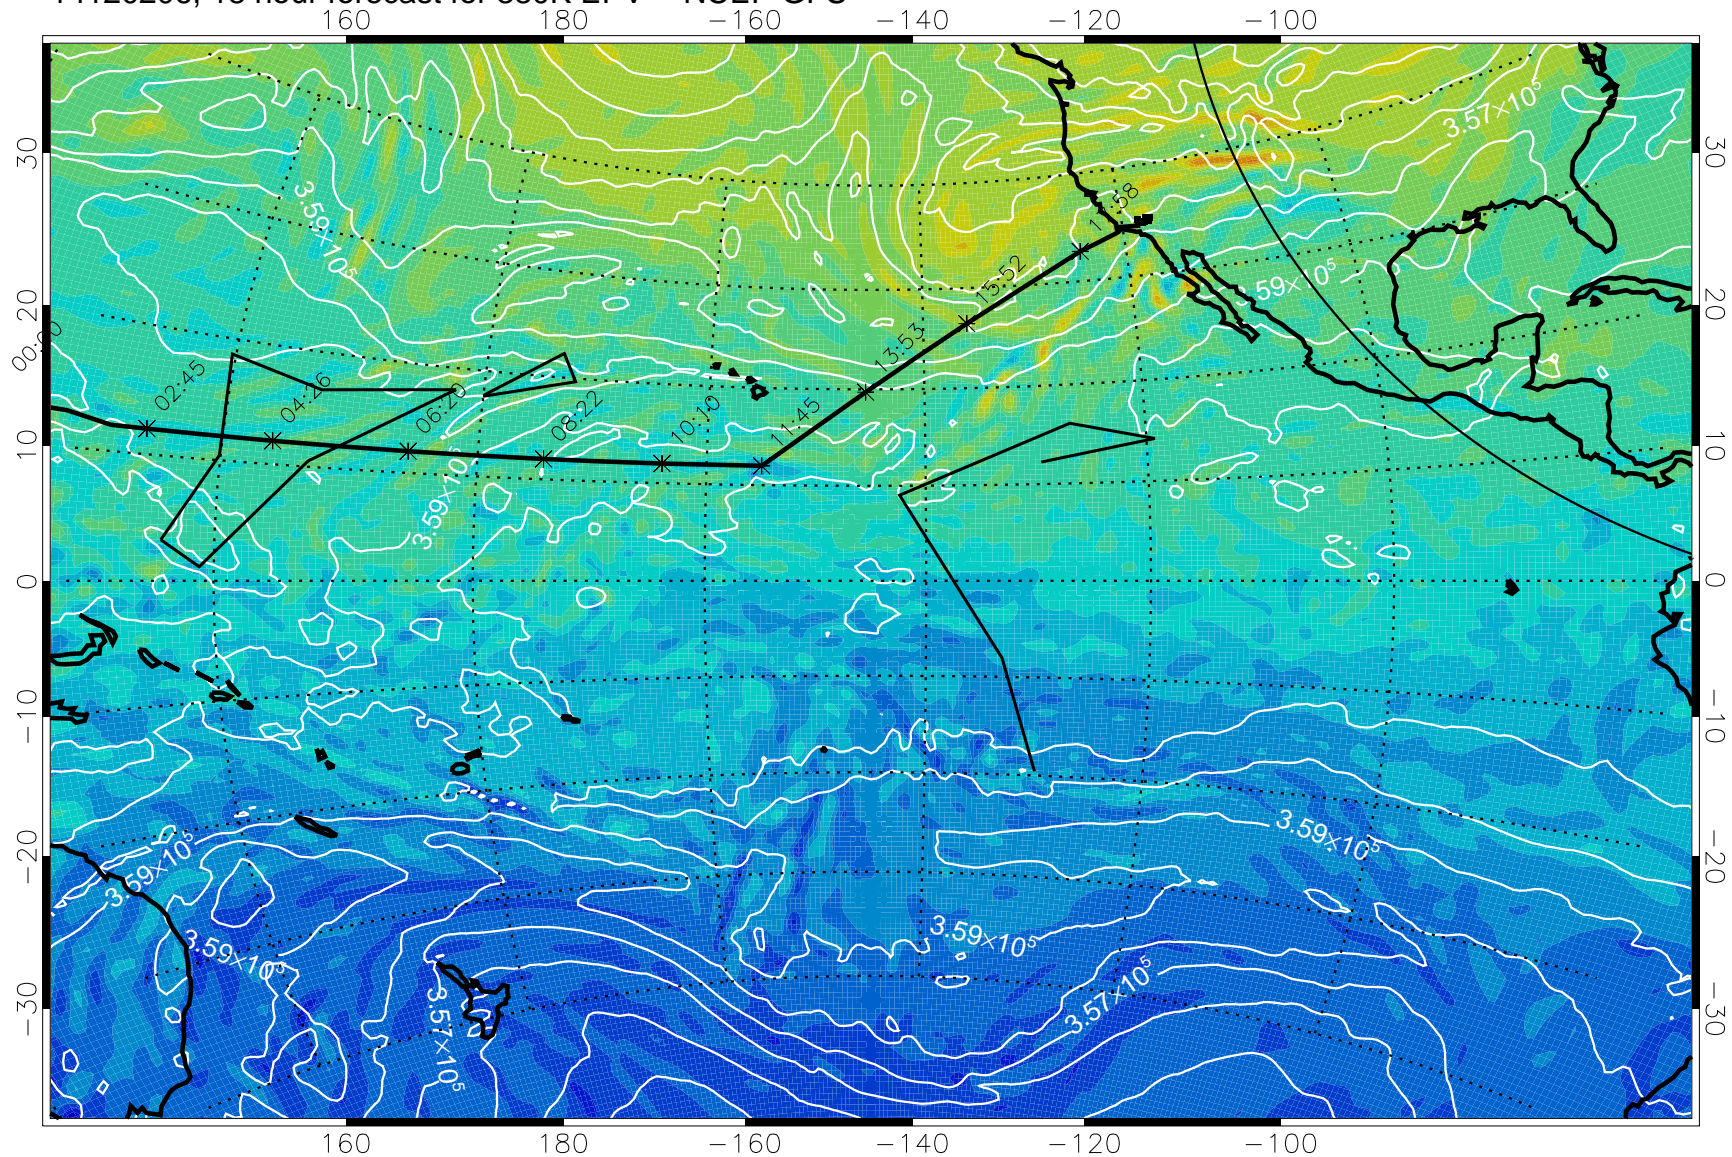

14120118, 6 hour forecast for 380K EPV -- NCEP GFS

380K Montgomery Streamfunction, white

Range ring of 4055 km -- 13 hours GH round trip

14120200, 12 hour forecast for 380K EPV -- NCEP GFS

380K Montgomery Streamfunction, white

Range ring of 4055 km -- 13 hours GH round trip

14120206, 18 hour forecast for 380K EPV -- NCEP GFS

380K Montgomery Streamfunction, white

Range ring of 4055 km -- 13 hours GH round trip

14120212, 24 hour forecast for 380K EPV -- NCEP GFS

380K Montgomery Streamfunction, white

Range ring of 4055 km -- 13 hours GH round trip

14120218, 30 hour forecast for 380K EPV -- NCEP GFS

380K Montgomery Streamfunction, white

Range ring of 4055 km -- 13 hours GH round trip

14120300, 36 hour forecast for 380K EPV -- NCEP GFS

380K Montgomery Streamfunction, white

Range ring of 4055 km -- 13 hours GH round trip

14120306, 42 hour forecast for 380K EPV -- NCEP GFS

380K Montgomery Streamfunction, white