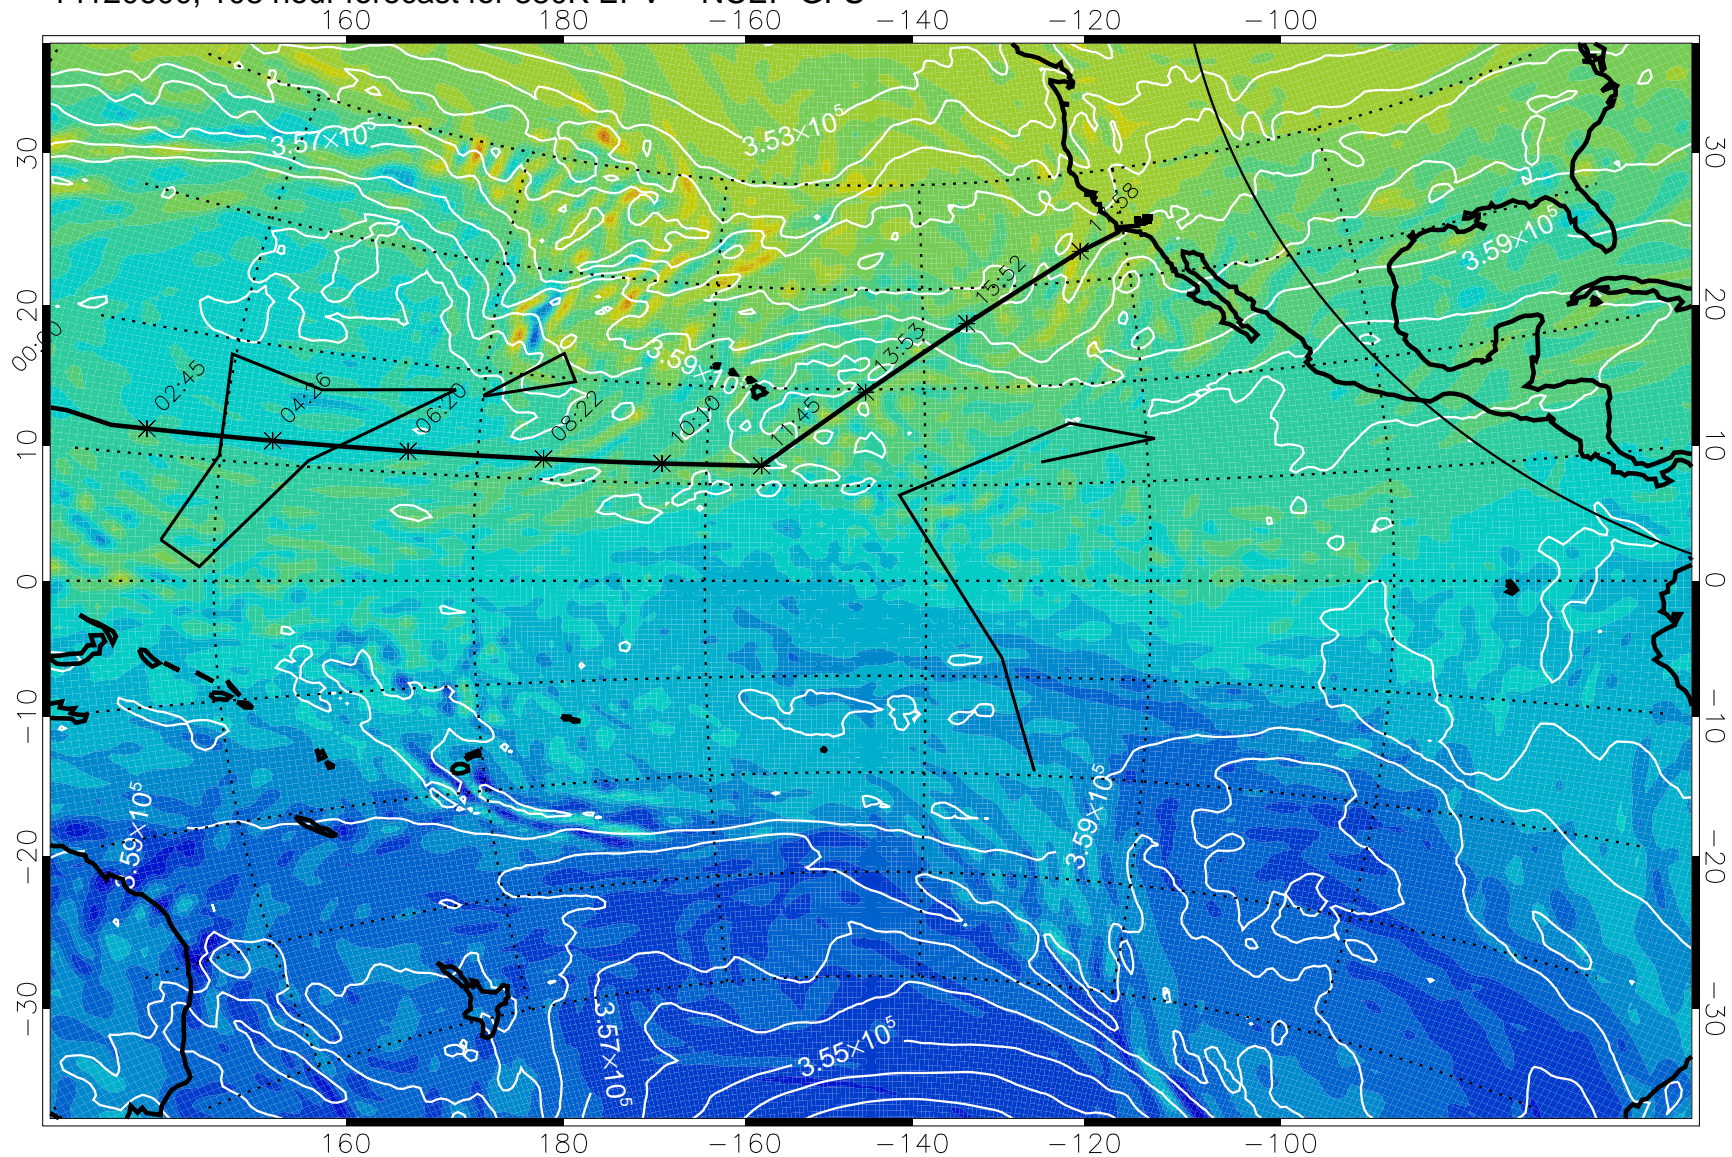

380K Montgomery Streamfunction, white

Range ring of 4055 km -- 13 hours GH round trip

14120506, 90 hour forecast for 380K EPV -- NCEP GFS

380K Montgomery Streamfunction, white

Range ring of 4055 km -- 13 hours GH round trip

14120512, 96 hour forecast for 380K EPV -- NCEP GFS

380K Montgomery Streamfunction, white

Range ring of 4055 km -- 13 hours GH round trip

14120518, 102 hour forecast for 380K EPV -- NCEP GFS

380K Montgomery Streamfunction, white

Range ring of 4055 km -- 13 hours GH round trip

14120600, 108 hour forecast for 380K EPV -- NCEP GFS

380K Montgomery Streamfunction, white

Range ring of 4055 km -- 13 hours GH round trip

14120606, 114 hour forecast for 380K EPV -- NCEP GFS

380K Montgomery Streamfunction, white

Range ring of 4055 km -- 13 hours GH round trip

14120612, 120 hour forecast for 380K EPV -- NCEP GFS

380K Montgomery Streamfunction, white

Range ring of 4055 km -- 13 hours GH round trip