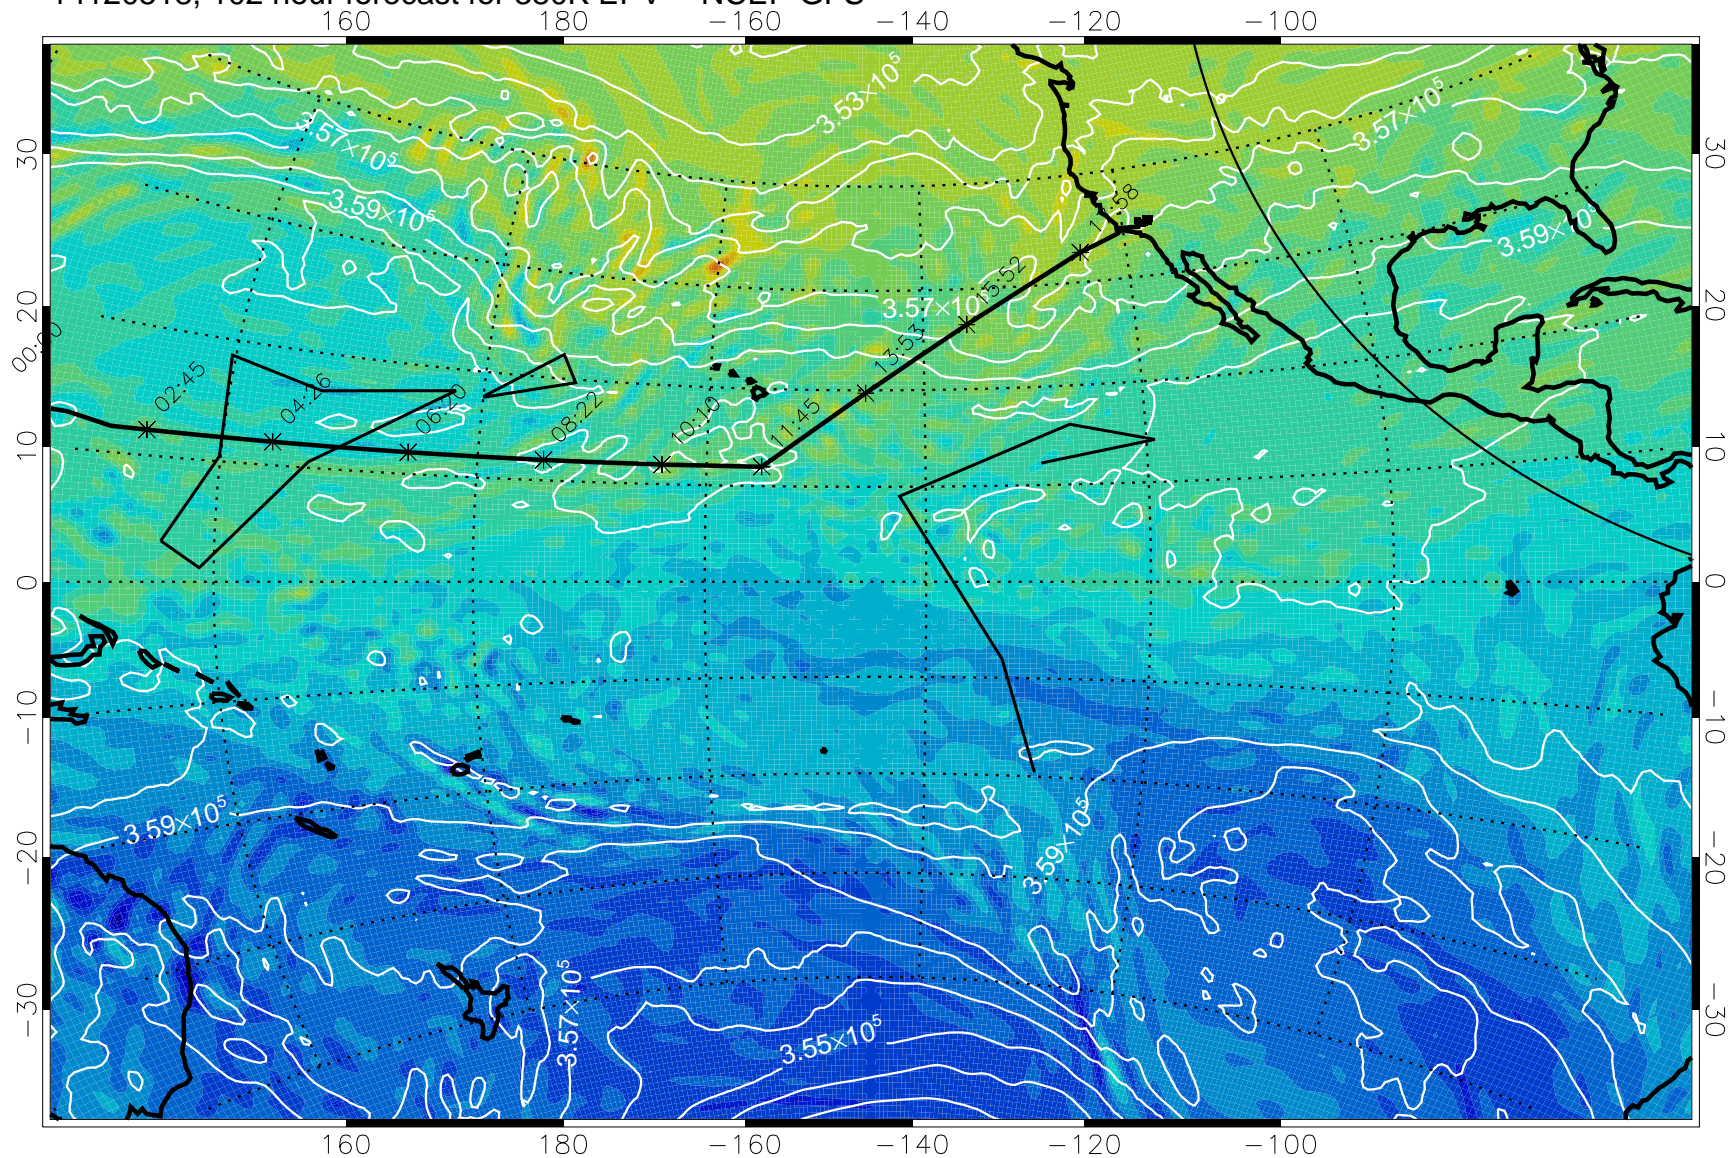

380K Montgomery Streamfunction, white

Range ring of 4055 km -- 13 hours GH round trip

14120506, 90 hour forecast for 380K EPV -- NCEP GFS

380K Montgomery Streamfunction, white

Range ring of 4055 km -- 13 hours GH round trip

14120512, 96 hour forecast for 380K EPV -- NCEP GFS

380K Montgomery Streamfunction, white

Range ring of 4055 km -- 13 hours GH round trip

14120518, 102 hour forecast for 380K EPV -- NCEP GFS

380K Montgomery Streamfunction, white

Range ring of 4055 km -- 13 hours GH round trip

14120600, 108 hour forecast for 380K EPV -- NCEP GFS

380K Montgomery Streamfunction, white

Range ring of 4055 km -- 13 hours GH round trip

14120606, 114 hour forecast for 380K EPV -- NCEP GFS

380K Montgomery Streamfunction, white

Range ring of 4055 km -- 13 hours GH round trip

14120612, 120 hour forecast for 380K EPV -- NCEP GFS

380K Montgomery Streamfunction, white

Range ring of 4055 km -- 13 hours GH round trip