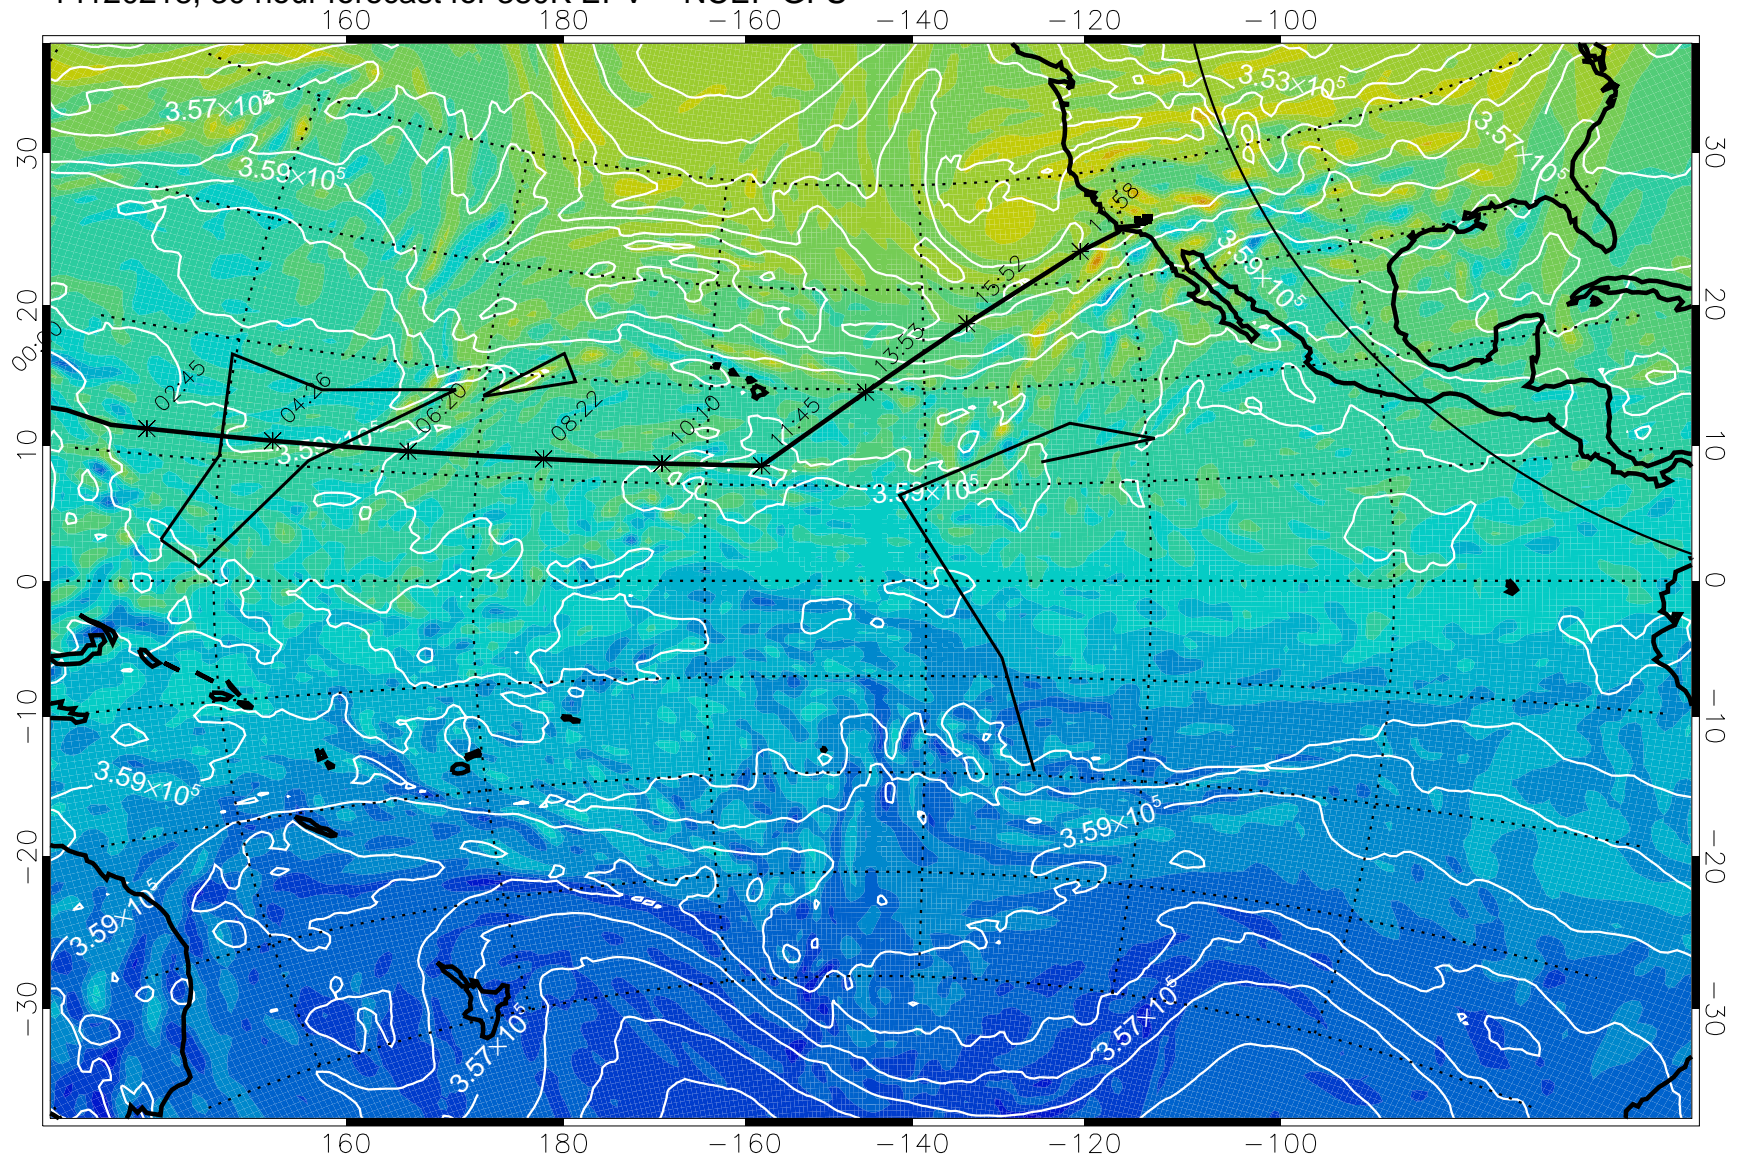

Range ring of 4055 km -- 13 hours GH round trip

14120206, 18 hour forecast for 380K EPV -- NCEP GFS

380K Montgomery Streamfunction, white

Range ring of 4055 km -- 13 hours GH round trip

14120212, 24 hour forecast for 380K EPV -- NCEP GFS

380K Montgomery Streamfunction, white

Range ring of 4055 km -- 13 hours GH round trip

14120218, 30 hour forecast for 380K EPV -- NCEP GFS

380K Montgomery Streamfunction, white

Range ring of 4055 km -- 13 hours GH round trip

14120300, 36 hour forecast for 380K EPV -- NCEP GFS

380K Montgomery Streamfunction, white

Range ring of 4055 km -- 13 hours GH round trip

14120306, 42 hour forecast for 380K EPV -- NCEP GFS

380K Montgomery Streamfunction, white

Range ring of 4055 km -- 13 hours GH round trip

14120312, 48 hour forecast for 380K EPV -- NCEP GFS

380K Montgomery Streamfunction, white

Range ring of 4055 km -- 13 hours GH round trip

14120318, 54 hour forecast for 380K EPV -- NCEP GFS