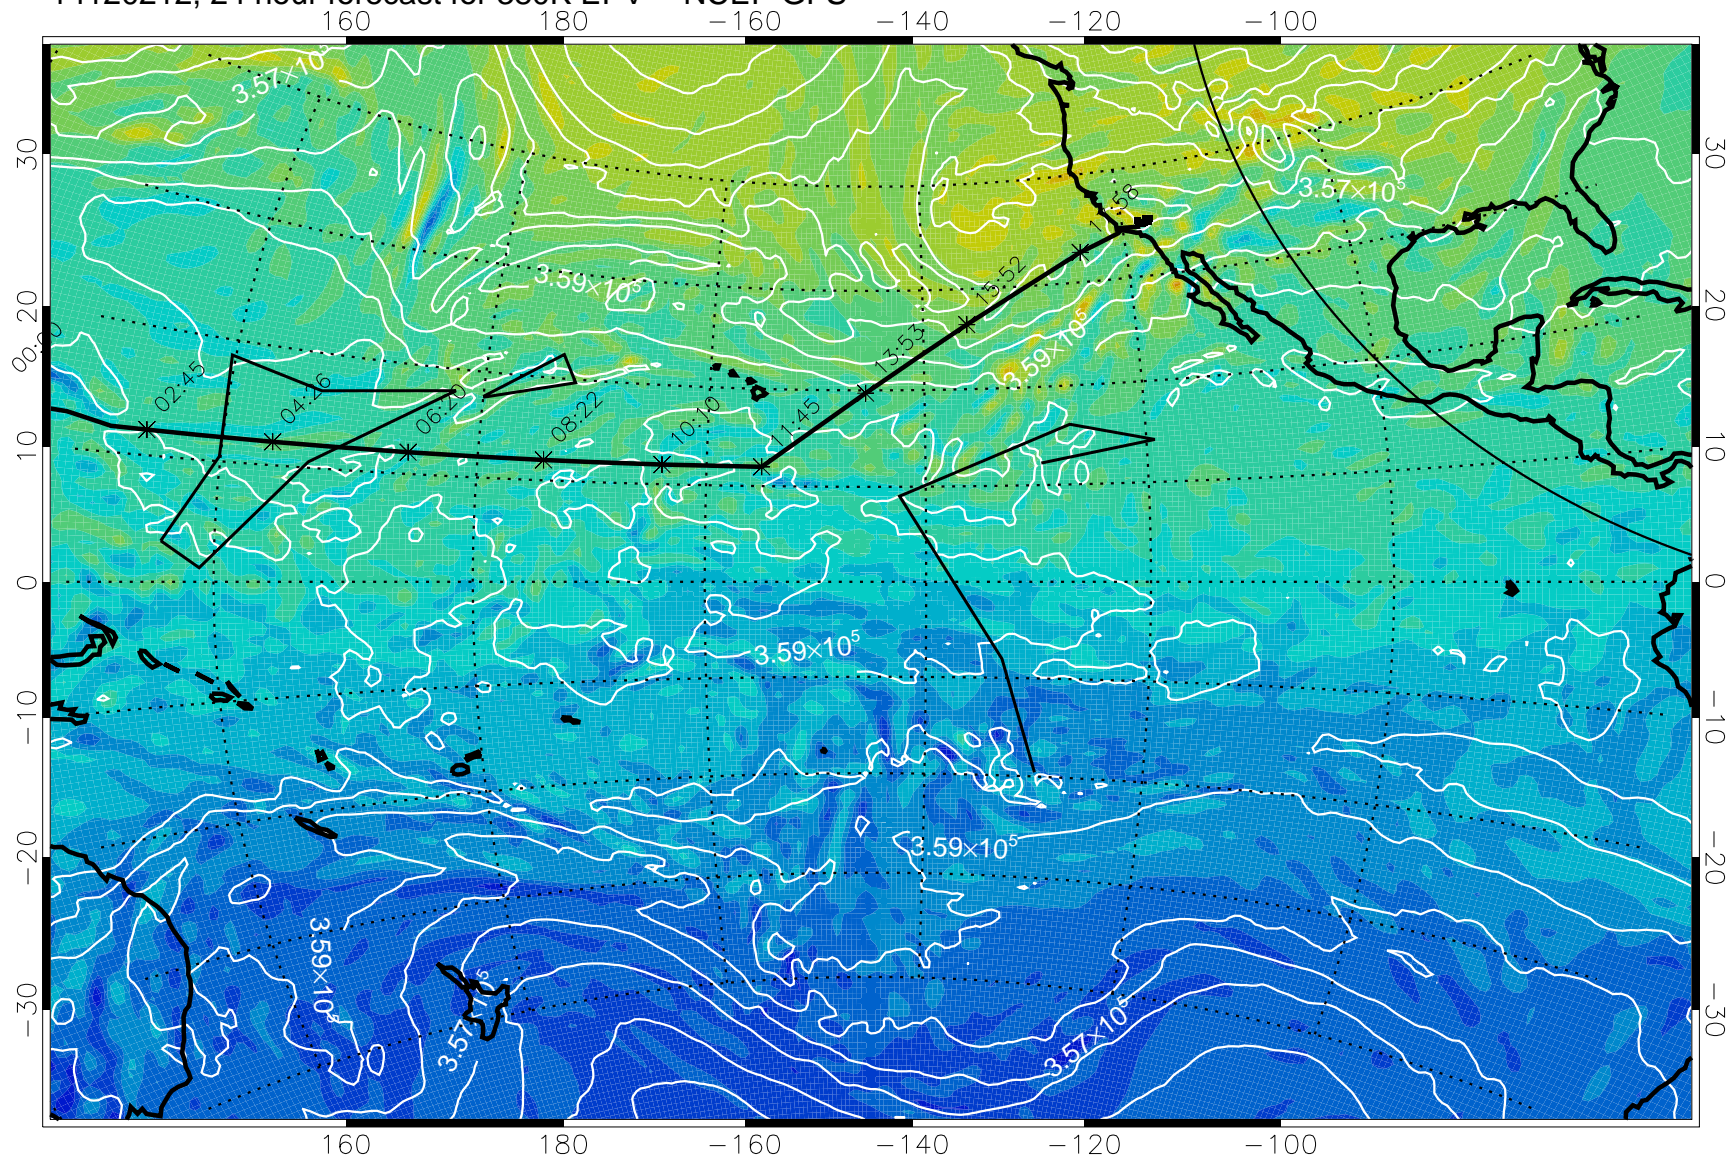

Range ring of 4055 km -- 13 hours GH round trip

14120206, 18 hour forecast for 380K EPV -- NCEP GFS

380K Montgomery Streamfunction, white

Range ring of 4055 km -- 13 hours GH round trip

14120212, 24 hour forecast for 380K EPV -- NCEP GFS

380K Montgomery Streamfunction, white

Range ring of 4055 km -- 13 hours GH round trip

14120218, 30 hour forecast for 380K EPV -- NCEP GFS

380K Montgomery Streamfunction, white

Range ring of 4055 km -- 13 hours GH round trip

14120300, 36 hour forecast for 380K EPV -- NCEP GFS

380K Montgomery Streamfunction, white

Range ring of 4055 km -- 13 hours GH round trip

14120306, 42 hour forecast for 380K EPV -- NCEP GFS

380K Montgomery Streamfunction, white

Range ring of 4055 km -- 13 hours GH round trip

14120312, 48 hour forecast for 380K EPV -- NCEP GFS

380K Montgomery Streamfunction, white

Range ring of 4055 km -- 13 hours GH round trip

14120318, 54 hour forecast for 380K EPV -- NCEP GFS