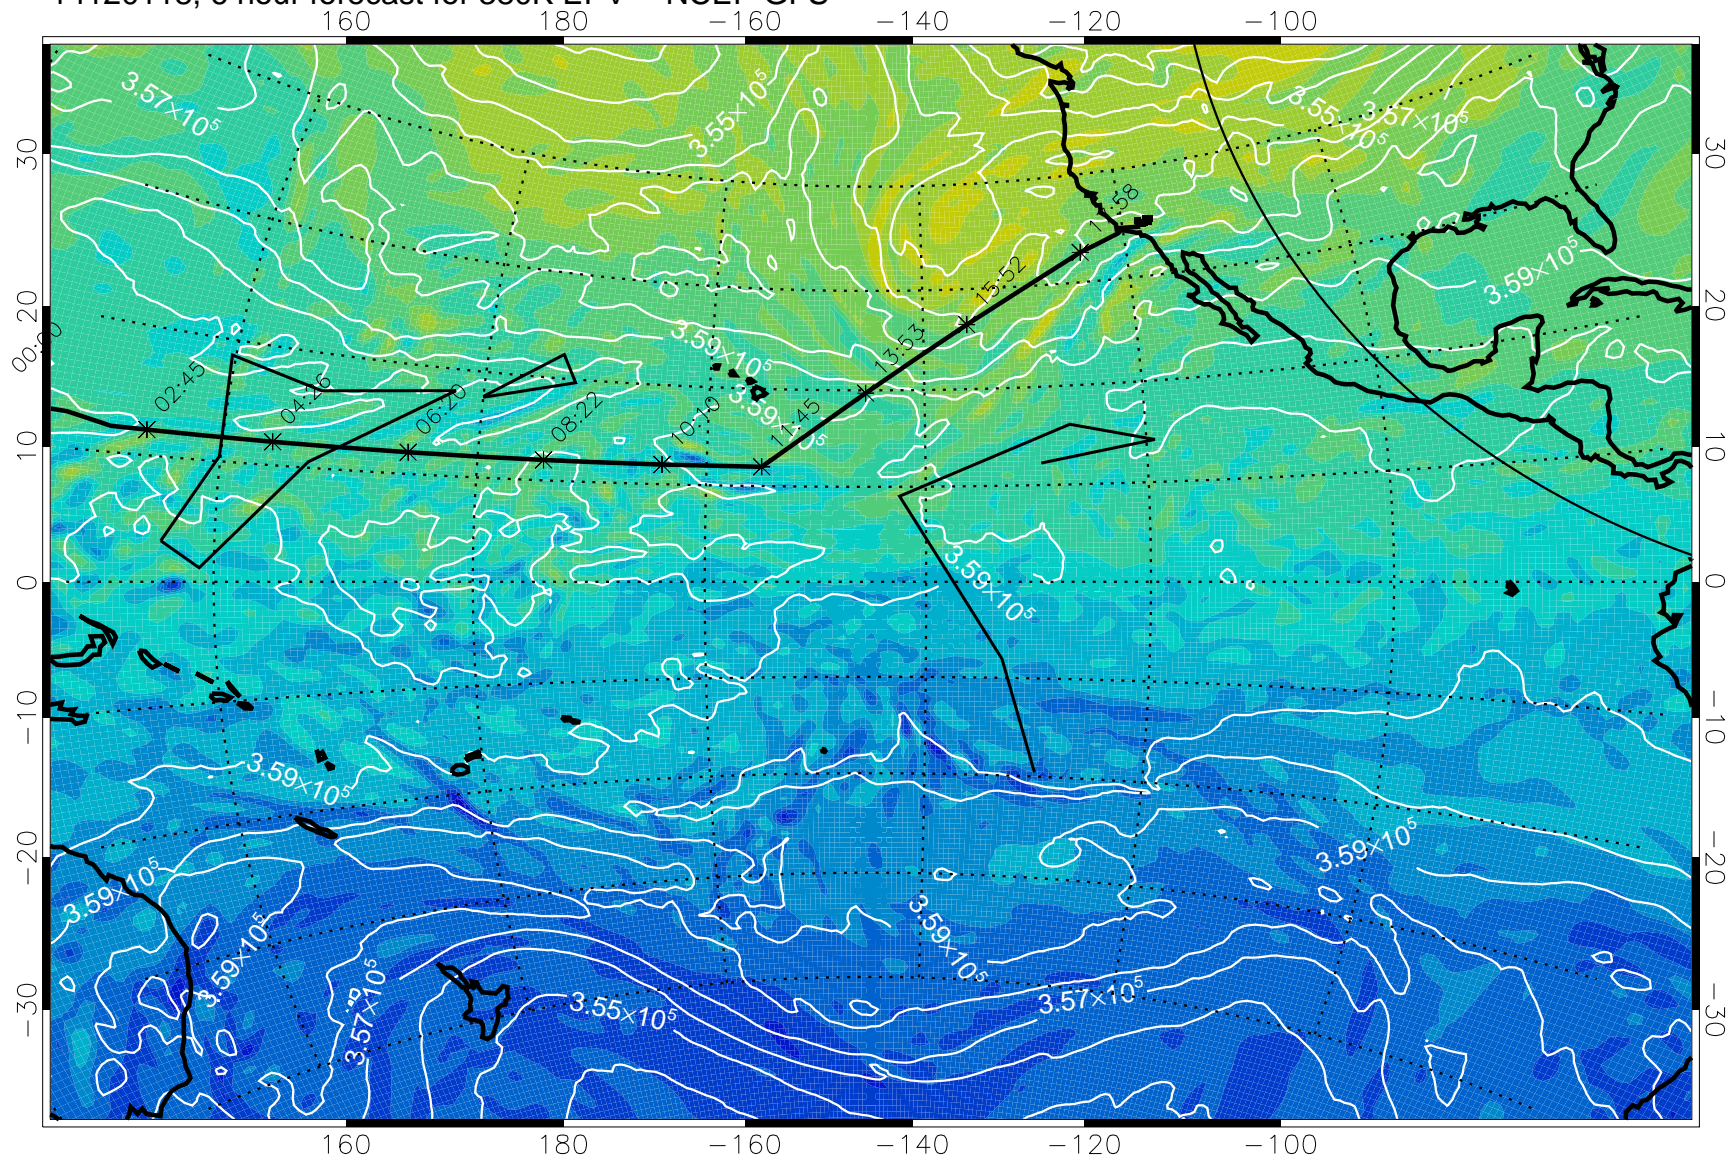

14120118, 6 hour forecast for 380K EPV -- NCEP GFS

380K Montgomery Streamfunction, white

Range ring of 4055 km -- 13 hours GH round trip

14120200, 12 hour forecast for 380K EPV -- NCEP GFS

380K Montgomery Streamfunction, white

Range ring of 4055 km -- 13 hours GH round trip

14120206, 18 hour forecast for 380K EPV -- NCEP GFS

380K Montgomery Streamfunction, white

Range ring of 4055 km -- 13 hours GH round trip

14120212, 24 hour forecast for 380K EPV -- NCEP GFS

380K Montgomery Streamfunction, white

Range ring of 4055 km -- 13 hours GH round trip

14120218, 30 hour forecast for 380K EPV -- NCEP GFS

380K Montgomery Streamfunction, white

Range ring of 4055 km -- 13 hours GH round trip

14120300, 36 hour forecast for 380K EPV -- NCEP GFS

380K Montgomery Streamfunction, white

Range ring of 4055 km -- 13 hours GH round trip

14120306, 42 hour forecast for 380K EPV -- NCEP GFS

380K Montgomery Streamfunction, white