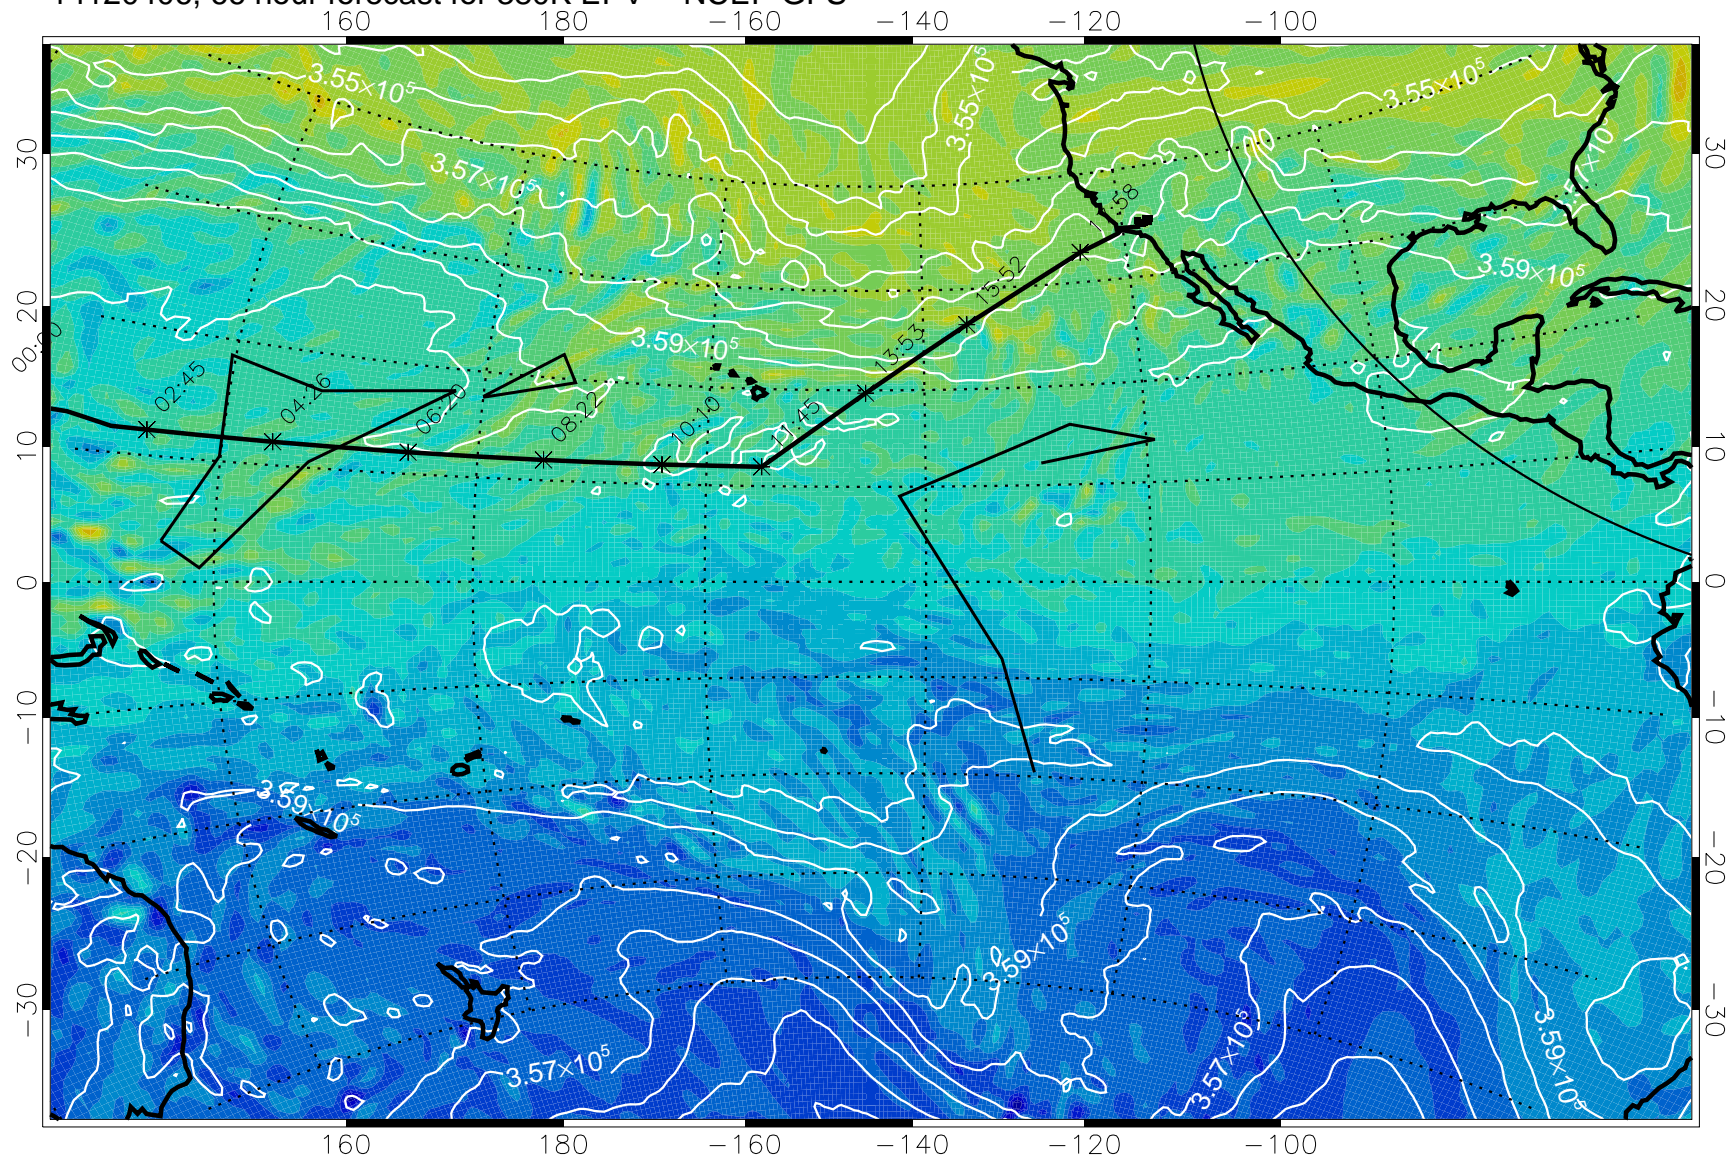

Range ring of 4055 km -- 13 hours GH round trip

14120312, 48 hour forecast for 380K EPV -- NCEP GFS

380K Montgomery Streamfunction, white

Range ring of 4055 km -- 13 hours GH round trip

14120318, 54 hour forecast for 380K EPV -- NCEP GFS

380K Montgomery Streamfunction, white

Range ring of 4055 km -- 13 hours GH round trip

14120400, 60 hour forecast for 380K EPV -- NCEP GFS

380K Montgomery Streamfunction, white

Range ring of 4055 km -- 13 hours GH round trip

14120406, 66 hour forecast for 380K EPV -- NCEP GFS

380K Montgomery Streamfunction, white

Range ring of 4055 km -- 13 hours GH round trip

14120412, 72 hour forecast for 380K EPV -- NCEP GFS

380K Montgomery Streamfunction, white

Range ring of 4055 km -- 13 hours GH round trip

14120418, 78 hour forecast for 380K EPV -- NCEP GFS

380K Montgomery Streamfunction, white

Range ring of 4055 km -- 13 hours GH round trip

14120500, 84 hour forecast for 380K EPV -- NCEP GFS