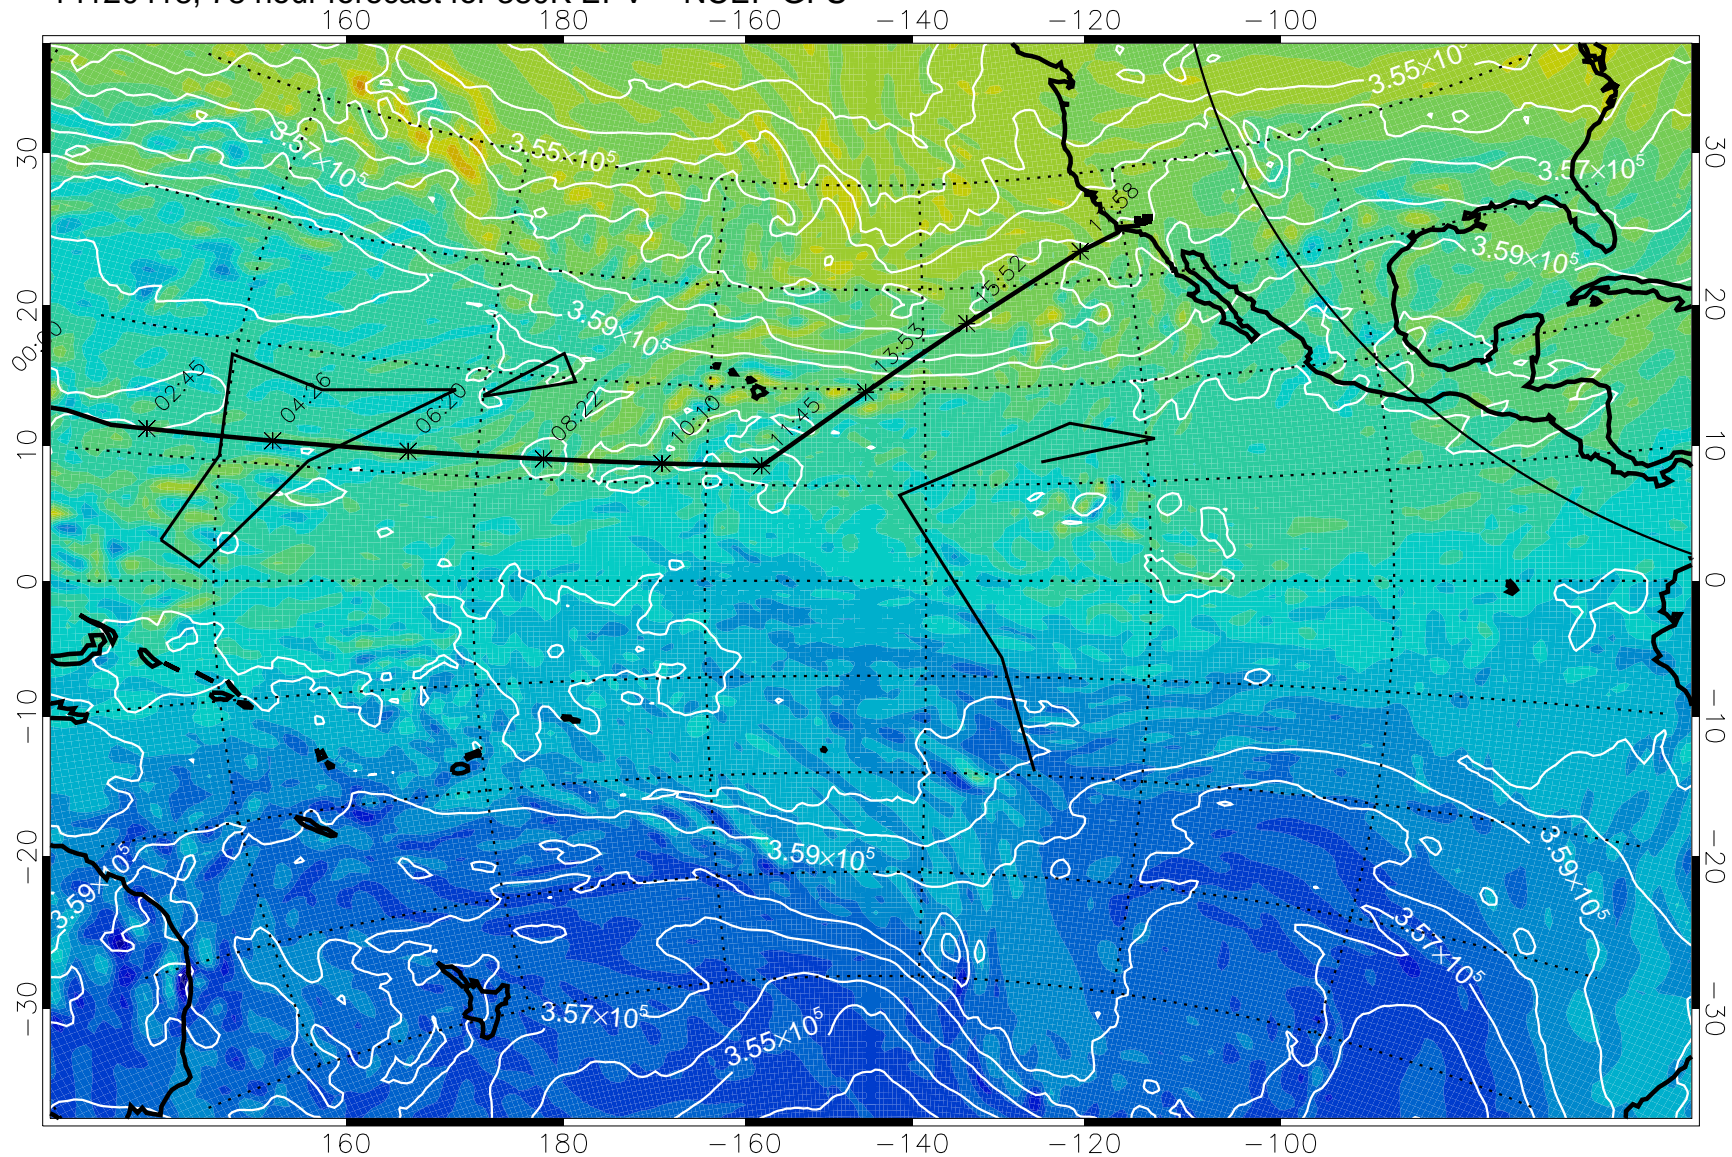

380K Montgomery Streamfunction, white

Range ring of 4055 km -- 13 hours GH round trip

14120400, 60 hour forecast for 380K EPV -- NCEP GFS

380K Montgomery Streamfunction, white

Range ring of 4055 km -- 13 hours GH round trip

14120406, 66 hour forecast for 380K EPV -- NCEP GFS

380K Montgomery Streamfunction, white

Range ring of 4055 km -- 13 hours GH round trip

14120412, 72 hour forecast for 380K EPV -- NCEP GFS

380K Montgomery Streamfunction, white

Range ring of 4055 km -- 13 hours GH round trip

14120418, 78 hour forecast for 380K EPV -- NCEP GFS

380K Montgomery Streamfunction, white

Range ring of 4055 km -- 13 hours GH round trip

14120500, 84 hour forecast for 380K EPV -- NCEP GFS

380K Montgomery Streamfunction, white

Range ring of 4055 km -- 13 hours GH round trip

14120506, 90 hour forecast for 380K EPV -- NCEP GFS

380K Montgomery Streamfunction, white

Range ring of 4055 km -- 13 hours GH round trip