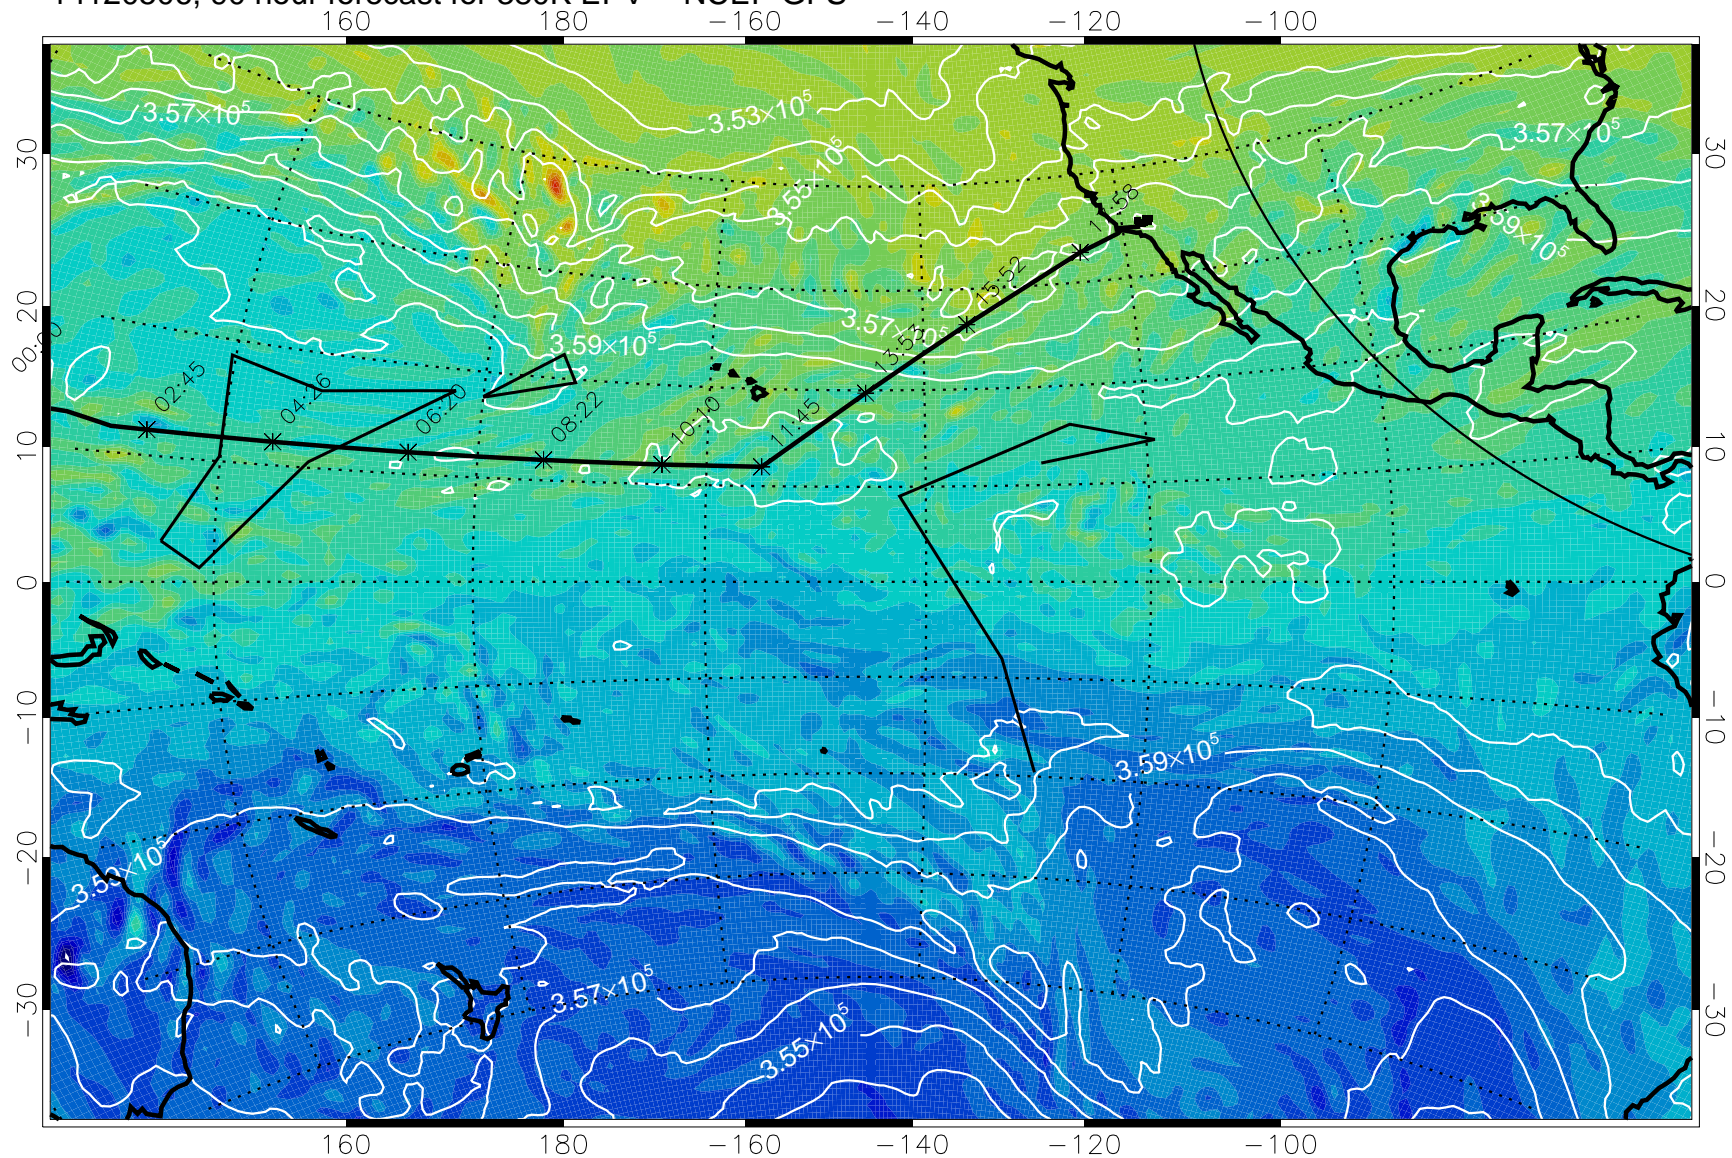

14120406, 66 hour forecast for 380K EPV -- NCEP GFS

380K Montgomery Streamfunction, white

Range ring of 4055 km -- 13 hours GH round trip

14120412, 72 hour forecast for 380K EPV -- NCEP GFS

380K Montgomery Streamfunction, white

Range ring of 4055 km -- 13 hours GH round trip

14120418, 78 hour forecast for 380K EPV -- NCEP GFS

380K Montgomery Streamfunction, white

Range ring of 4055 km -- 13 hours GH round trip

14120500, 84 hour forecast for 380K EPV -- NCEP GFS

380K Montgomery Streamfunction, white

Range ring of 4055 km -- 13 hours GH round trip

14120506, 90 hour forecast for 380K EPV -- NCEP GFS

380K Montgomery Streamfunction, white

Range ring of 4055 km -- 13 hours GH round trip

14120512, 96 hour forecast for 380K EPV -- NCEP GFS

380K Montgomery Streamfunction, white

Range ring of 4055 km -- 13 hours GH round trip

14120518, 102 hour forecast for 380K EPV -- NCEP GFS

380K Montgomery Streamfunction, white