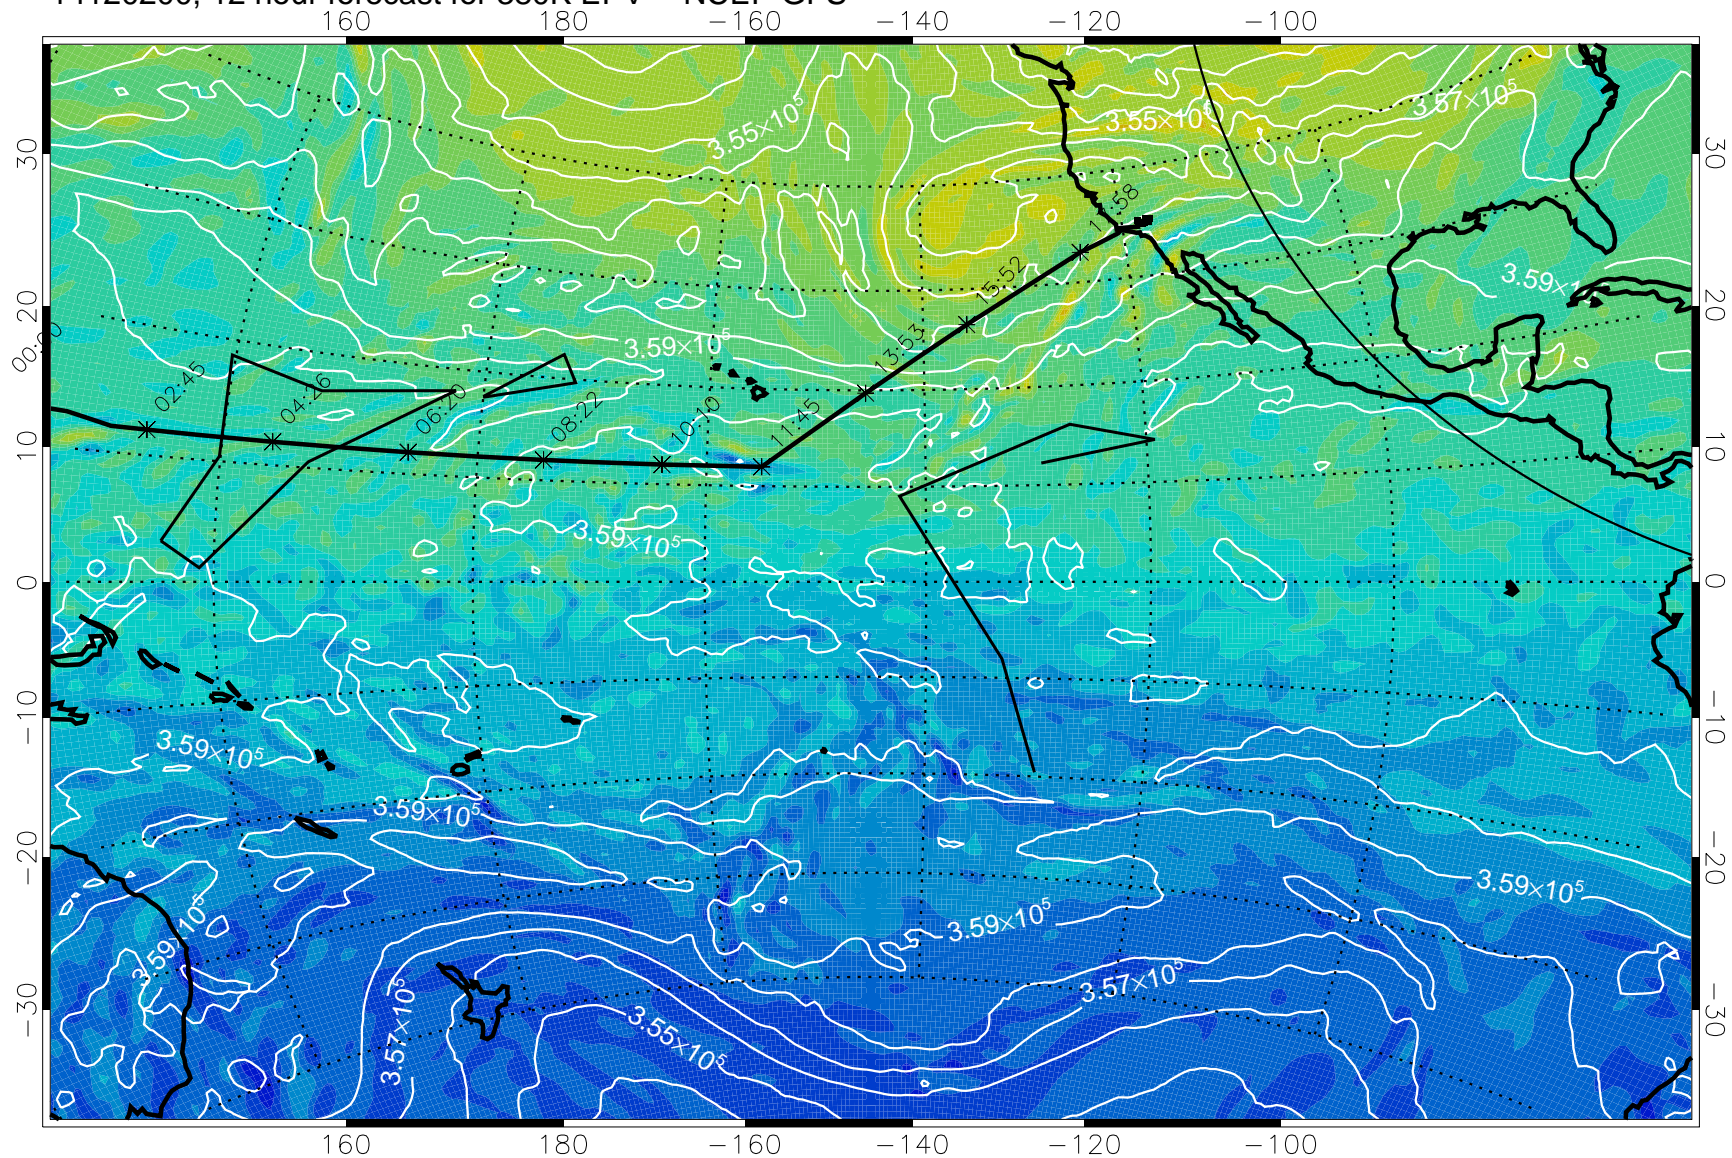

14120118, 6 hour forecast for 380K EPV -- NCEP GFS

380K Montgomery Streamfunction, white

Range ring of 4055 km -- 13 hours GH round trip

14120200, 12 hour forecast for 380K EPV -- NCEP GFS

380K Montgomery Streamfunction, white

Range ring of 4055 km -- 13 hours GH round trip

14120206, 18 hour forecast for 380K EPV -- NCEP GFS

380K Montgomery Streamfunction, white

Range ring of 4055 km -- 13 hours GH round trip

14120212, 24 hour forecast for 380K EPV -- NCEP GFS

380K Montgomery Streamfunction, white

Range ring of 4055 km -- 13 hours GH round trip

14120218, 30 hour forecast for 380K EPV -- NCEP GFS

380K Montgomery Streamfunction, white

Range ring of 4055 km -- 13 hours GH round trip

14120300, 36 hour forecast for 380K EPV -- NCEP GFS

380K Montgomery Streamfunction, white

Range ring of 4055 km -- 13 hours GH round trip

14120306, 42 hour forecast for 380K EPV -- NCEP GFS

380K Montgomery Streamfunction, white