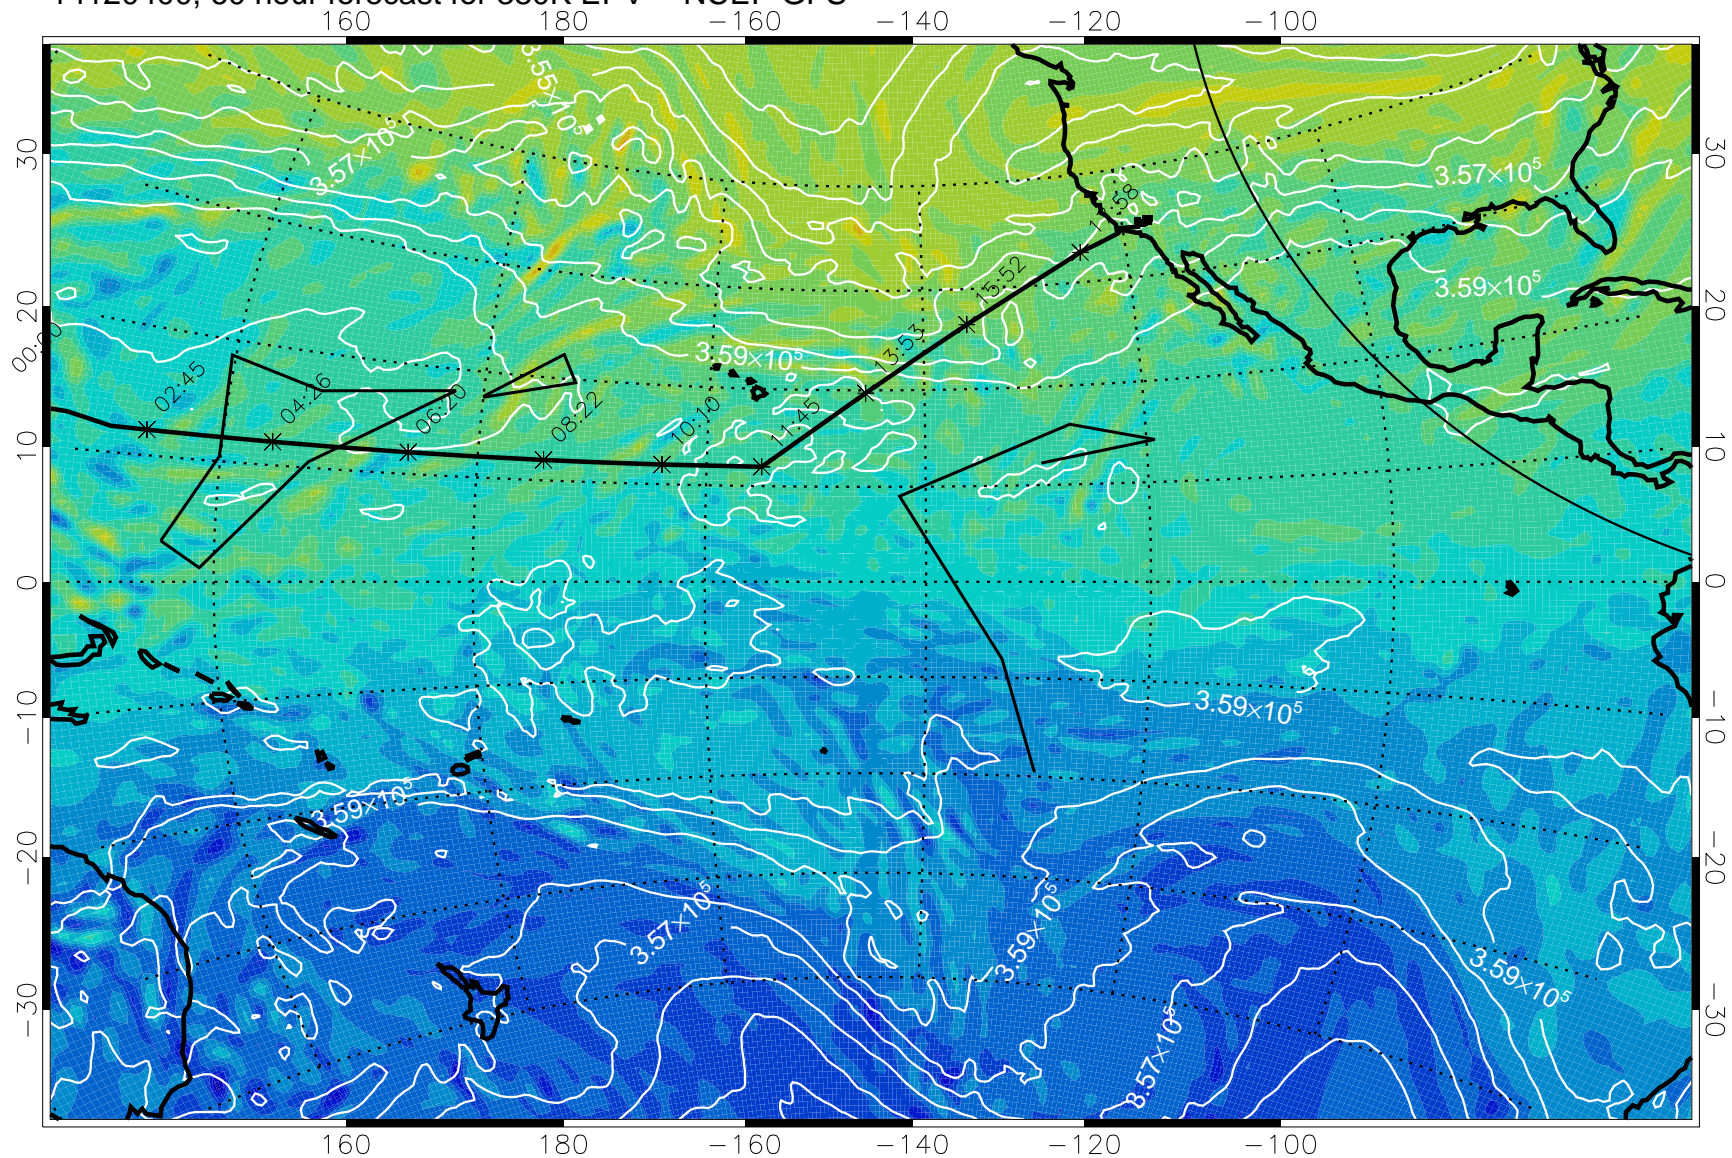

14120300, 36 hour forecast for 380K EPV -- NCEP GFS

380K Montgomery Streamfunction, white

Range ring of 4055 km -- 13 hours GH round trip

14120306, 42 hour forecast for 380K EPV -- NCEP GFS

380K Montgomery Streamfunction, white

Range ring of 4055 km -- 13 hours GH round trip

14120312, 48 hour forecast for 380K EPV -- NCEP GFS

380K Montgomery Streamfunction, white

Range ring of 4055 km -- 13 hours GH round trip

14120318, 54 hour forecast for 380K EPV -- NCEP GFS

380K Montgomery Streamfunction, white

Range ring of 4055 km -- 13 hours GH round trip

14120400, 60 hour forecast for 380K EPV -- NCEP GFS

380K Montgomery Streamfunction, white

Range ring of 4055 km -- 13 hours GH round trip

14120406, 66 hour forecast for 380K EPV -- NCEP GFS

380K Montgomery Streamfunction, white

Range ring of 4055 km -- 13 hours GH round trip

14120412, 72 hour forecast for 380K EPV -- NCEP GFS

380K Montgomery Streamfunction, white