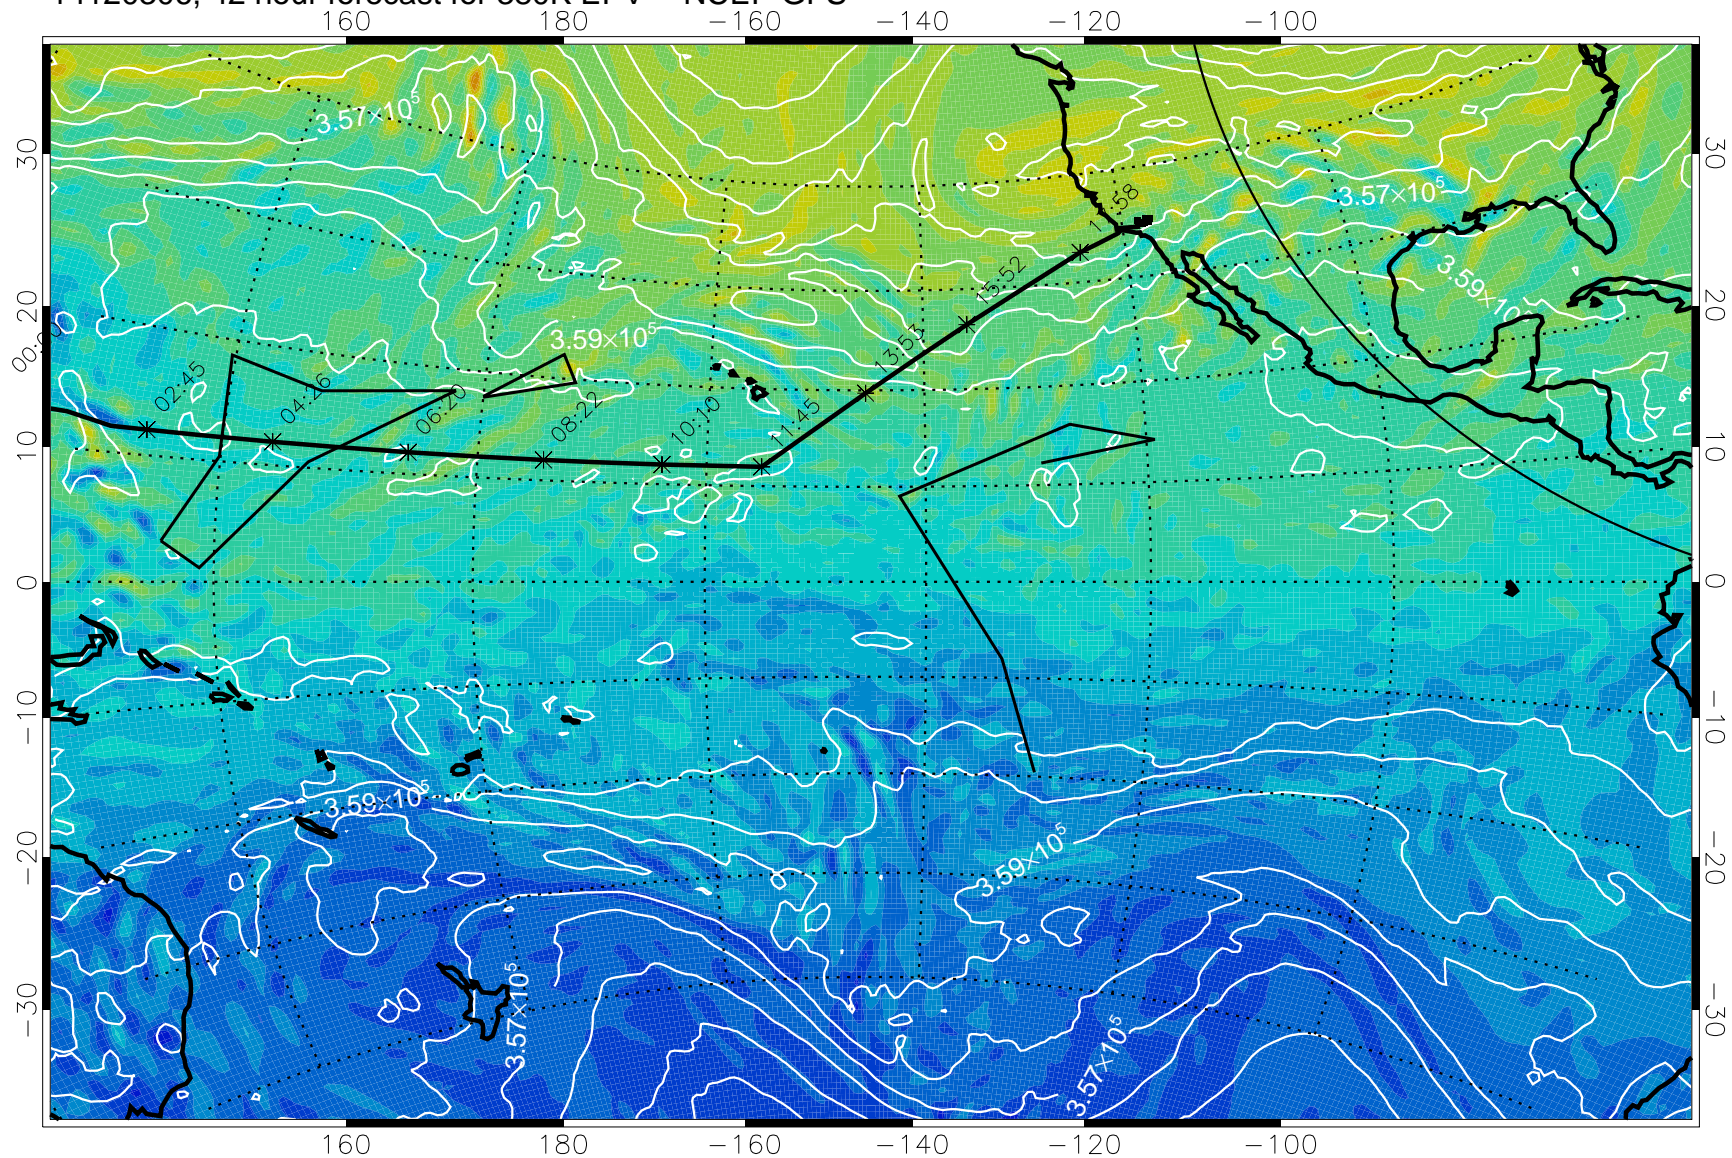

14120300, 36 hour forecast for 380K EPV -- NCEP GFS

380K Montgomery Streamfunction, white

Range ring of 4055 km -- 13 hours GH round trip

14120306, 42 hour forecast for 380K EPV -- NCEP GFS

380K Montgomery Streamfunction, white

Range ring of 4055 km -- 13 hours GH round trip

14120312, 48 hour forecast for 380K EPV -- NCEP GFS

380K Montgomery Streamfunction, white

Range ring of 4055 km -- 13 hours GH round trip

14120318, 54 hour forecast for 380K EPV -- NCEP GFS

380K Montgomery Streamfunction, white

Range ring of 4055 km -- 13 hours GH round trip

14120400, 60 hour forecast for 380K EPV -- NCEP GFS

380K Montgomery Streamfunction, white

Range ring of 4055 km -- 13 hours GH round trip

14120406, 66 hour forecast for 380K EPV -- NCEP GFS

380K Montgomery Streamfunction, white

Range ring of 4055 km -- 13 hours GH round trip

14120412, 72 hour forecast for 380K EPV -- NCEP GFS

380K Montgomery Streamfunction, white