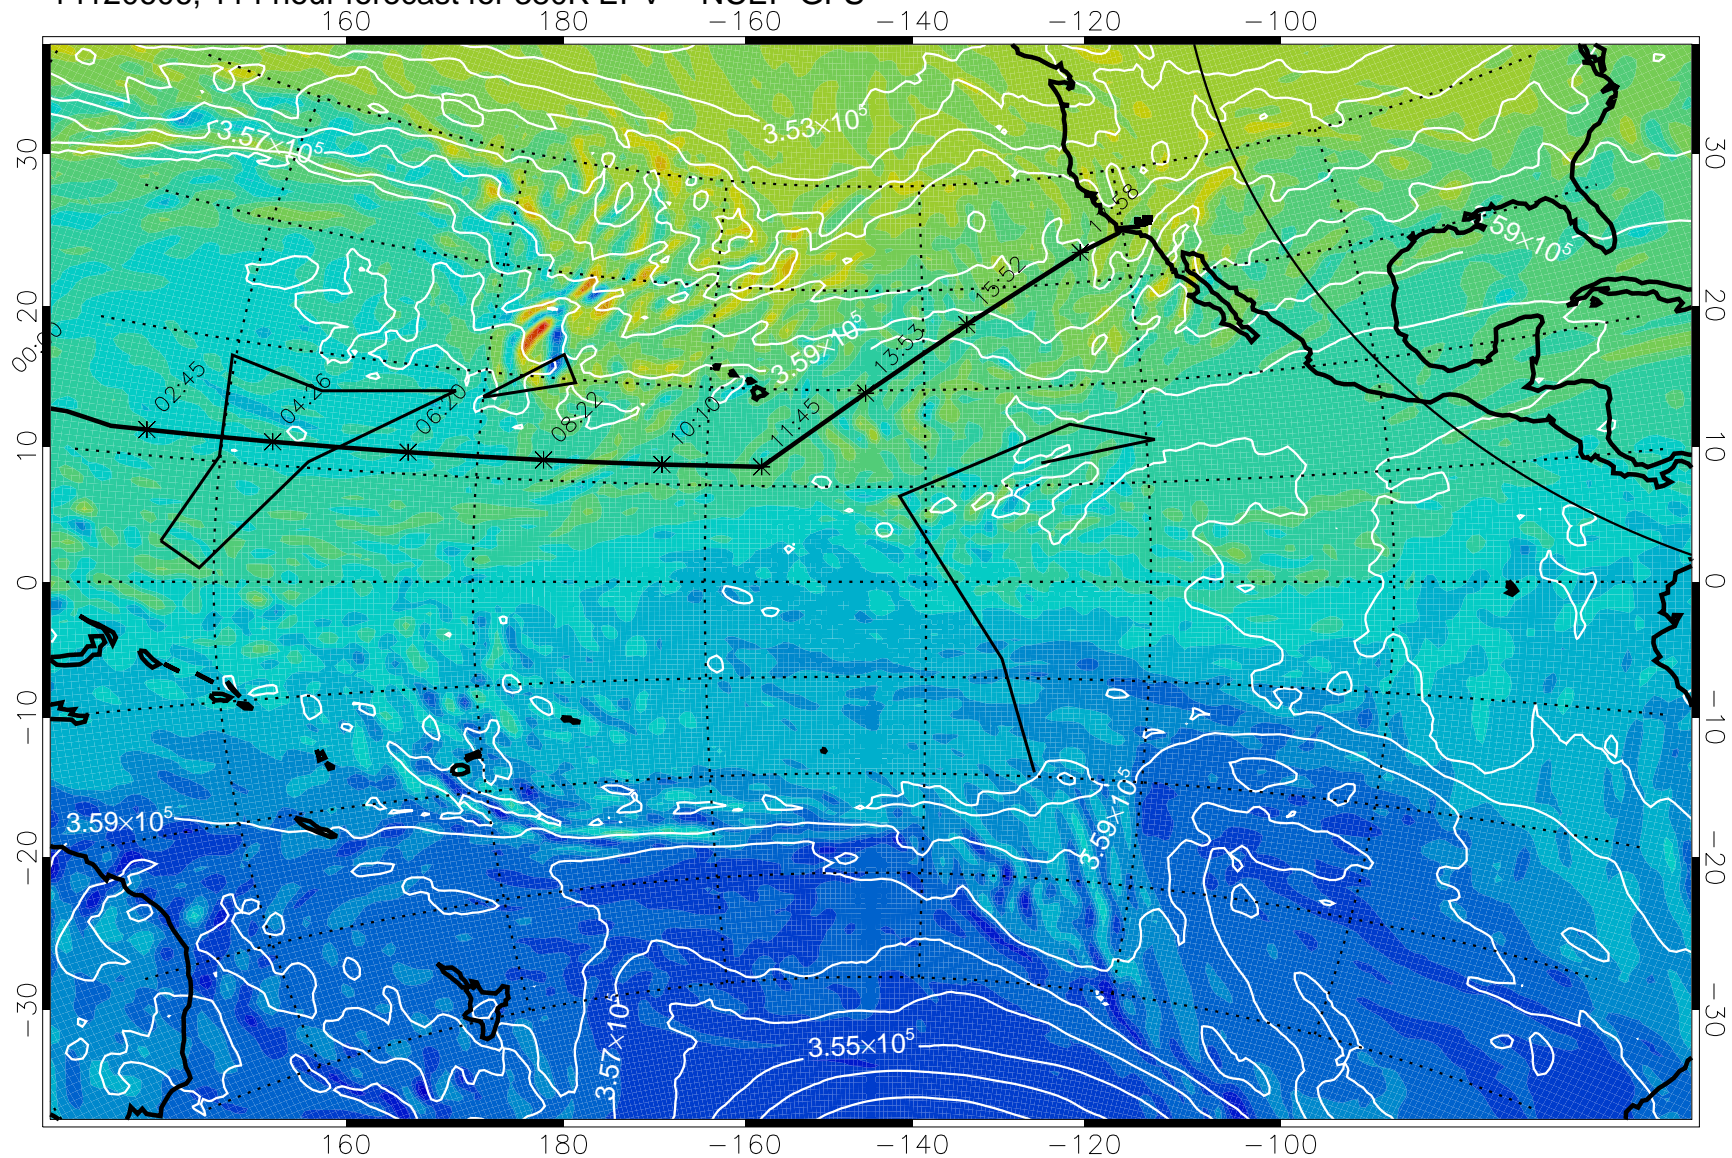

14120512, 96 hour forecast for 380K EPV -- NCEP GFS

380K Montgomery Streamfunction, white

Range ring of 4055 km -- 13 hours GH round trip

14120518, 102 hour forecast for 380K EPV -- NCEP GFS

380K Montgomery Streamfunction, white

Range ring of 4055 km -- 13 hours GH round trip

14120600, 108 hour forecast for 380K EPV -- NCEP GFS

380K Montgomery Streamfunction, white

Range ring of 4055 km -- 13 hours GH round trip

14120606, 114 hour forecast for 380K EPV -- NCEP GFS

380K Montgomery Streamfunction, white

Range ring of 4055 km -- 13 hours GH round trip

14120612, 120 hour forecast for 380K EPV -- NCEP GFS

380K Montgomery Streamfunction, white

Range ring of 4055 km -- 13 hours GH round trip