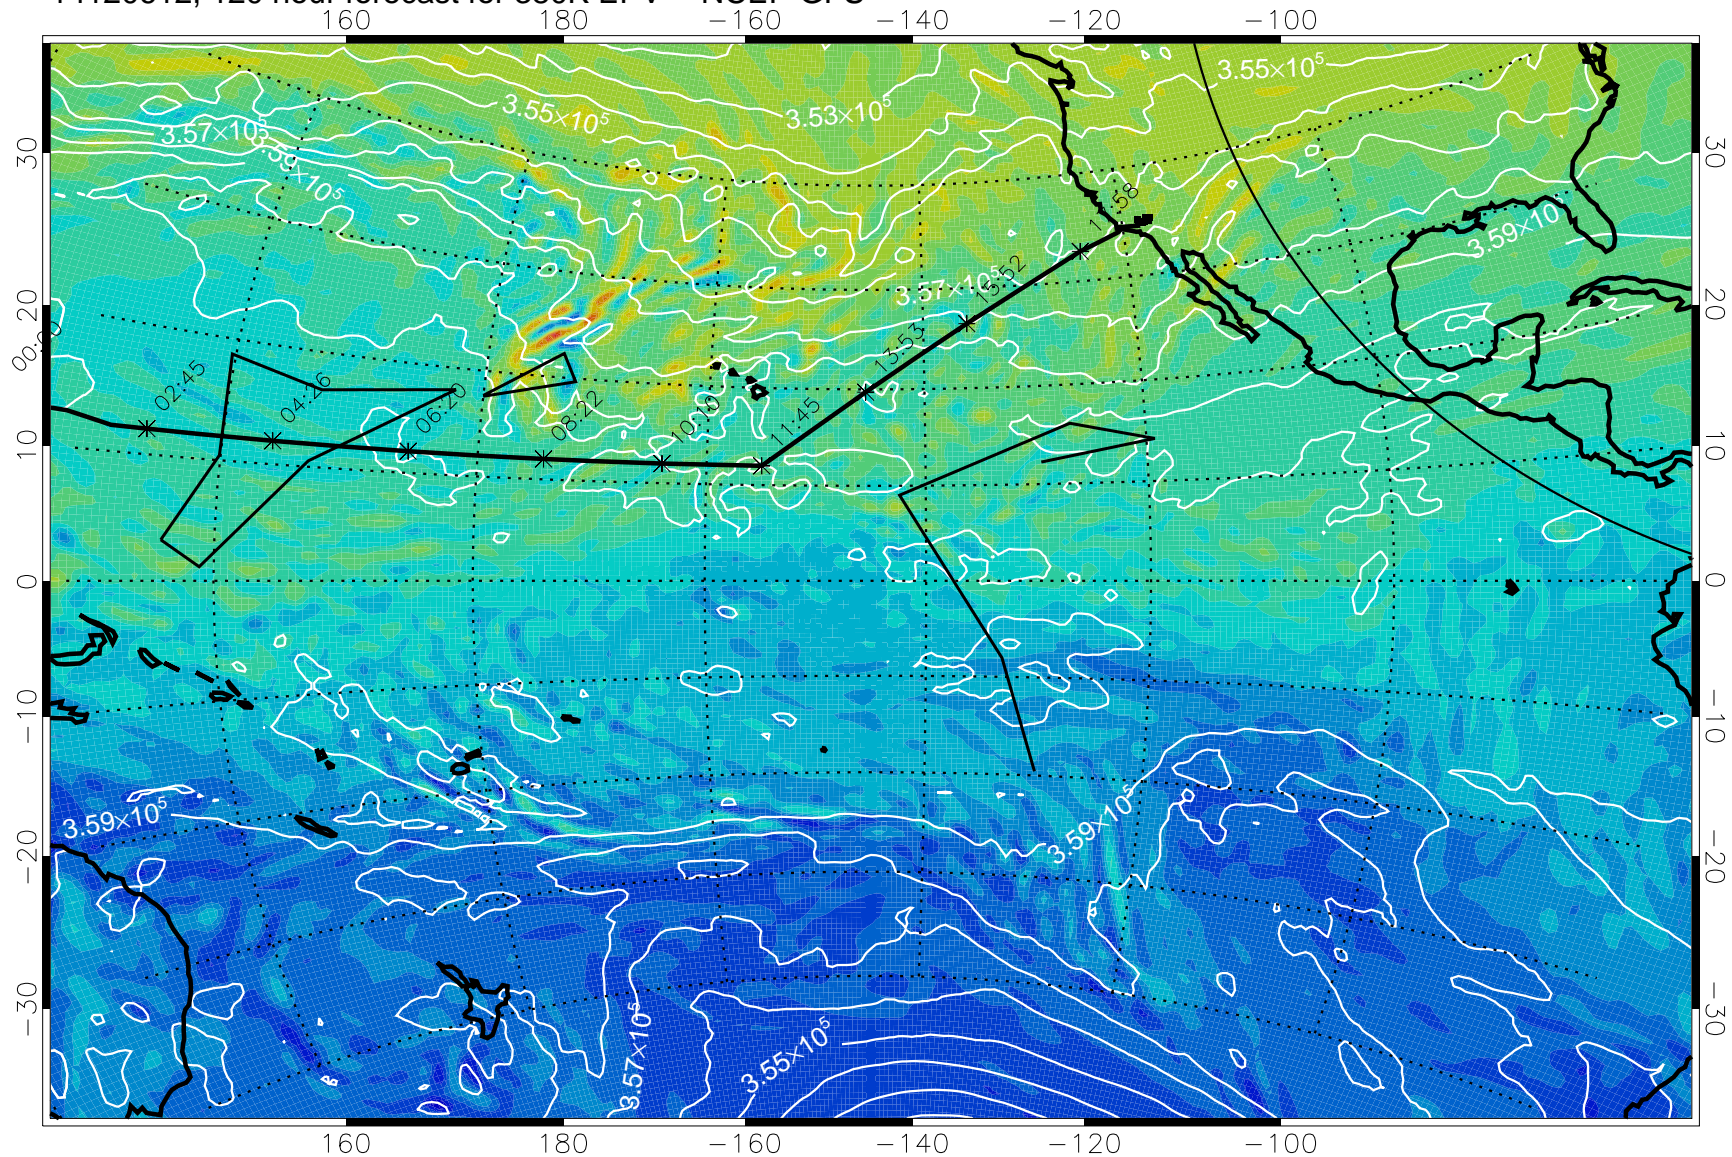

14120512, 96 hour forecast for 380K EPV -- NCEP GFS

380K Montgomery Streamfunction, white

Range ring of 4055 km -- 13 hours GH round trip

14120518, 102 hour forecast for 380K EPV -- NCEP GFS

380K Montgomery Streamfunction, white

Range ring of 4055 km -- 13 hours GH round trip

14120600, 108 hour forecast for 380K EPV -- NCEP GFS

380K Montgomery Streamfunction, white

Range ring of 4055 km -- 13 hours GH round trip

14120606, 114 hour forecast for 380K EPV -- NCEP GFS

380K Montgomery Streamfunction, white

Range ring of 4055 km -- 13 hours GH round trip

14120612, 120 hour forecast for 380K EPV -- NCEP GFS

380K Montgomery Streamfunction, white

Range ring of 4055 km -- 13 hours GH round trip