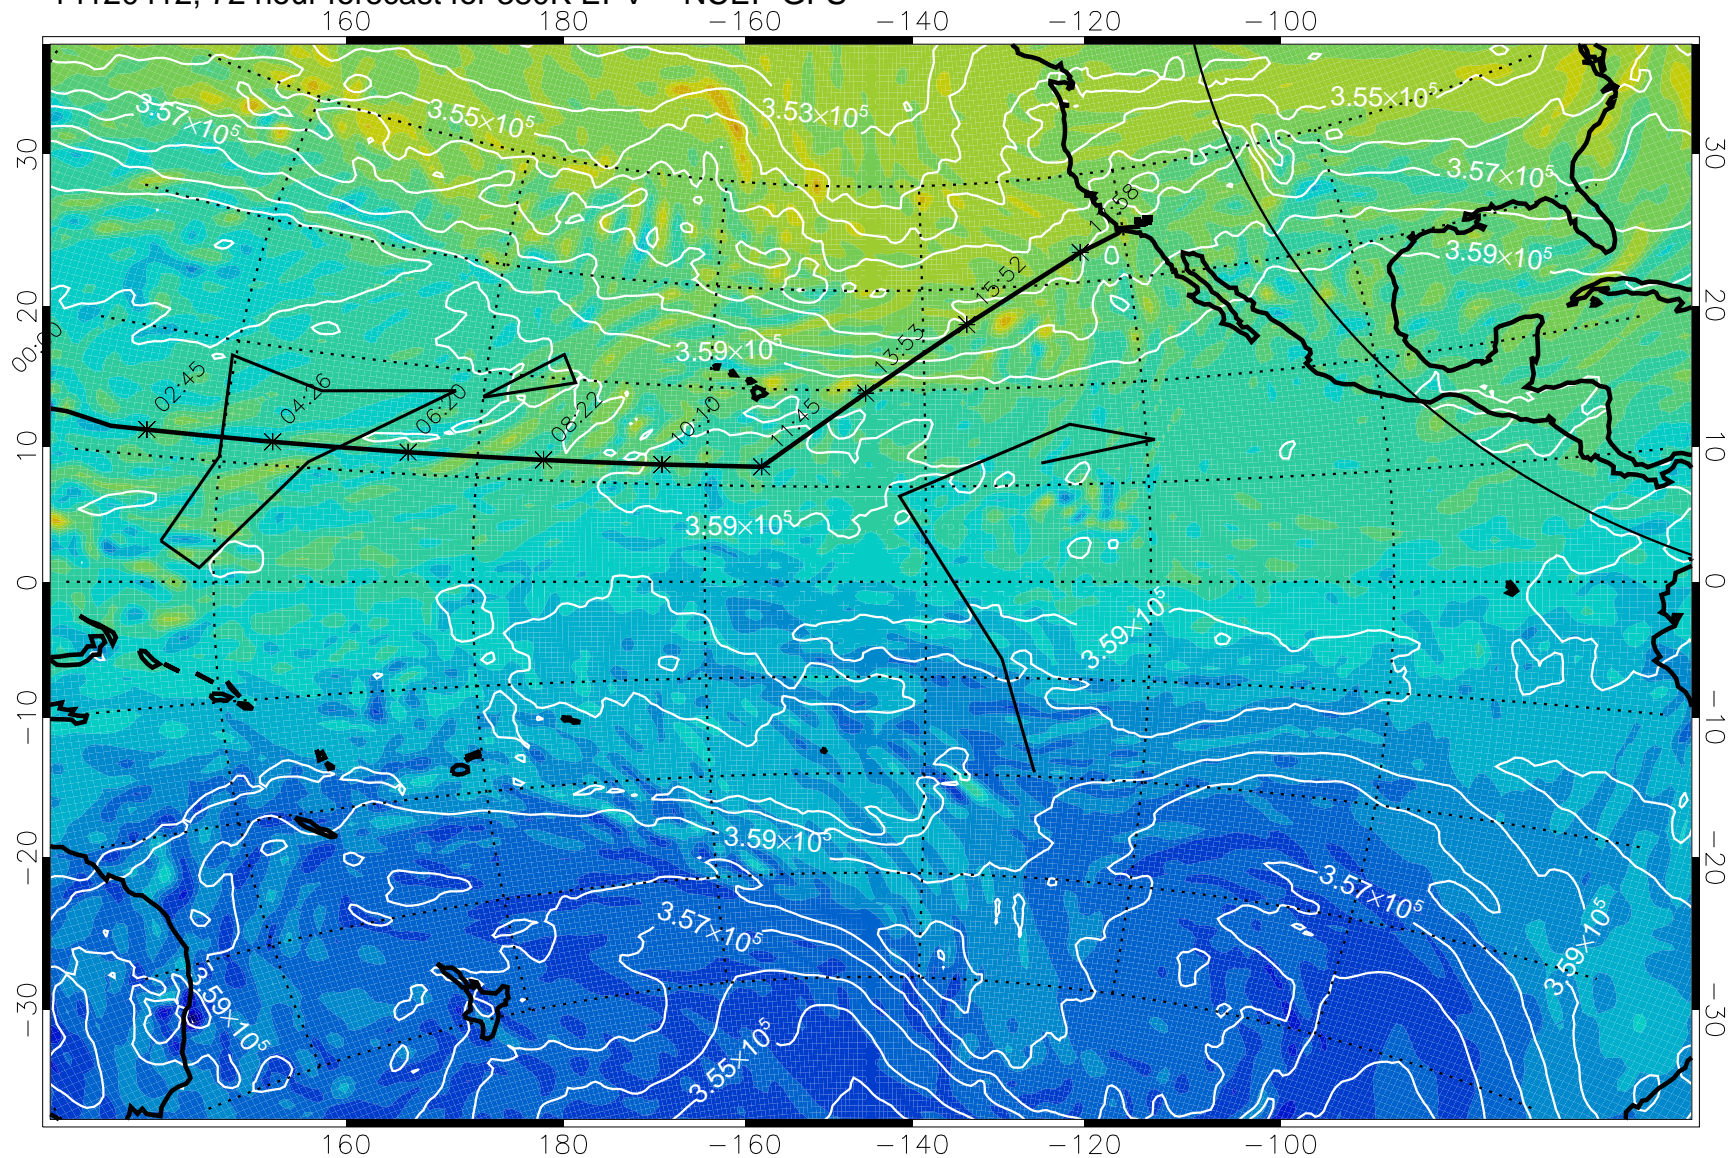

380K Montgomery Streamfunction, white

Range ring of 4055 km -- 13 hours GH round trip

14120400, 60 hour forecast for 380K EPV -- NCEP GFS

380K Montgomery Streamfunction, white

Range ring of 4055 km -- 13 hours GH round trip

14120406, 66 hour forecast for 380K EPV -- NCEP GFS

380K Montgomery Streamfunction, white

Range ring of 4055 km -- 13 hours GH round trip

14120412, 72 hour forecast for 380K EPV -- NCEP GFS

380K Montgomery Streamfunction, white

Range ring of 4055 km -- 13 hours GH round trip

14120418, 78 hour forecast for 380K EPV -- NCEP GFS

380K Montgomery Streamfunction, white

Range ring of 4055 km -- 13 hours GH round trip

14120500, 84 hour forecast for 380K EPV -- NCEP GFS

380K Montgomery Streamfunction, white

Range ring of 4055 km -- 13 hours GH round trip

14120506, 90 hour forecast for 380K EPV -- NCEP GFS

380K Montgomery Streamfunction, white

Range ring of 4055 km -- 13 hours GH round trip