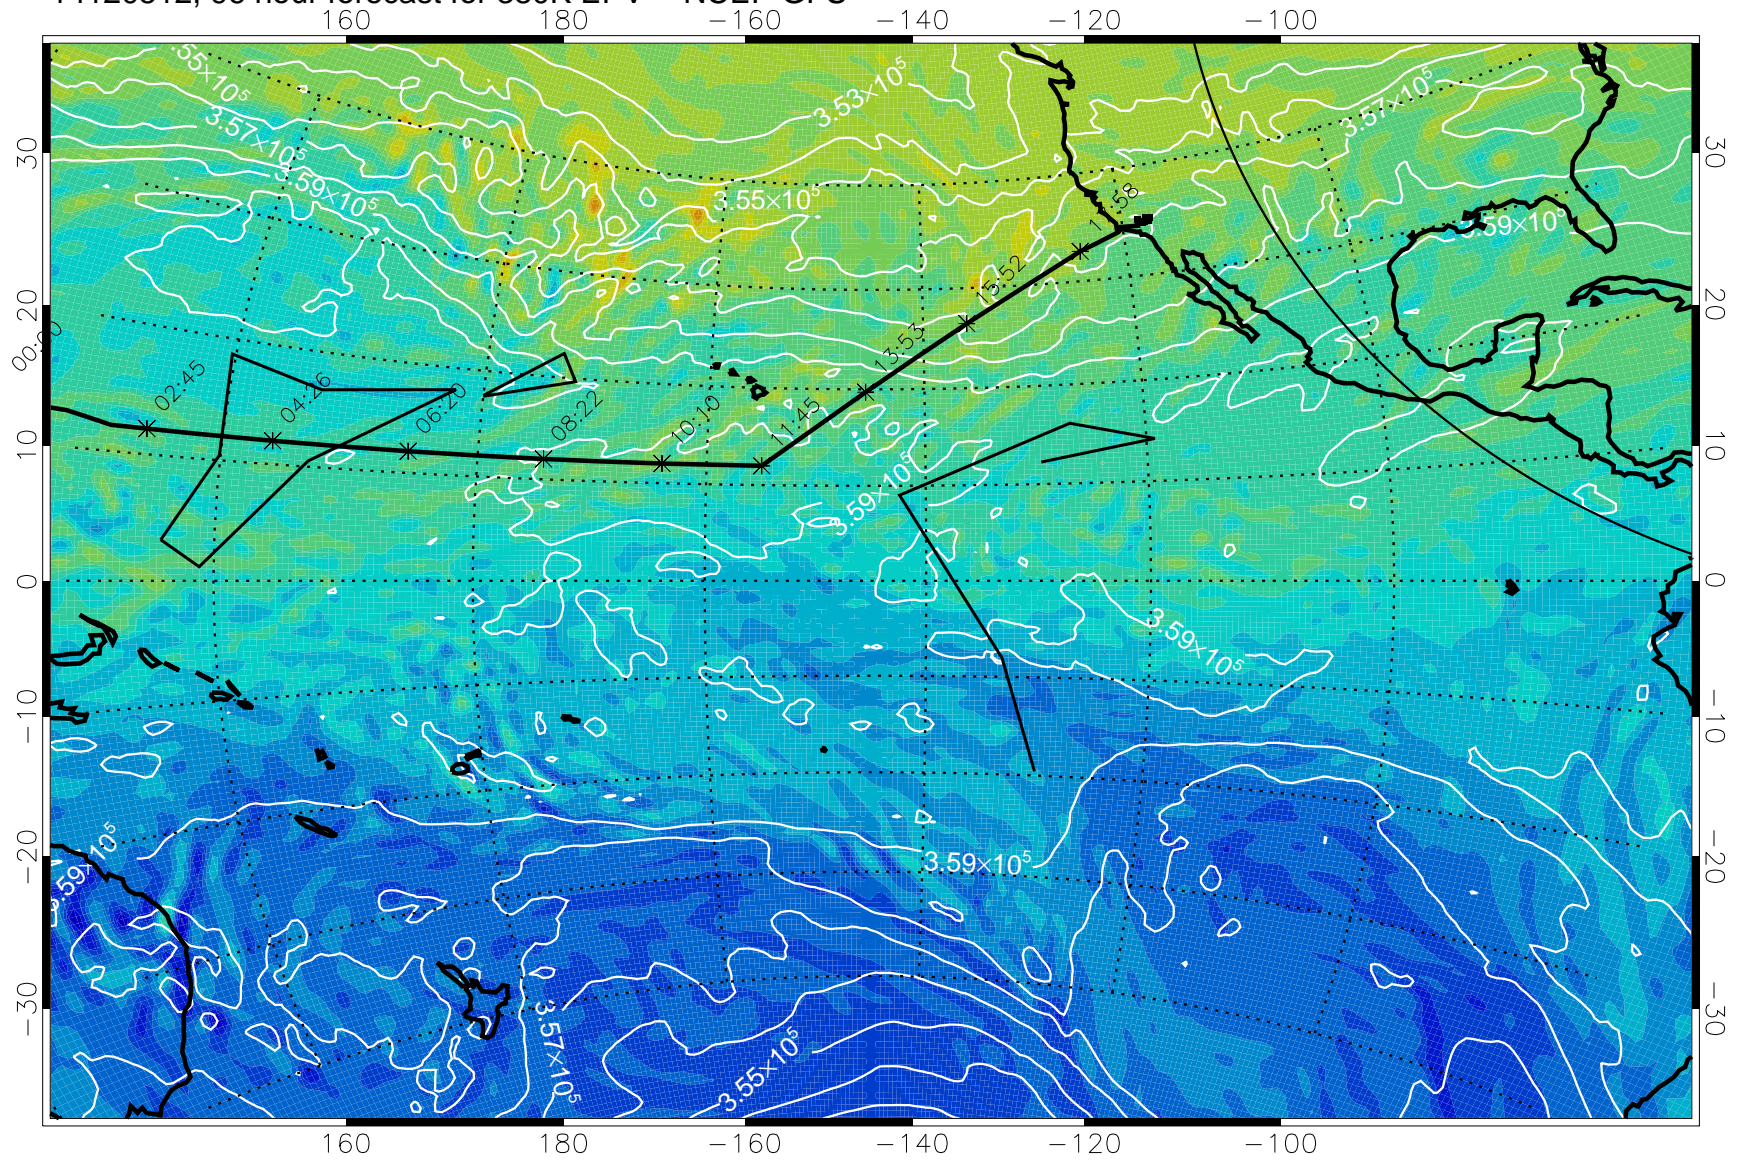

Range ring of 4055 km -- 13 hours GH round trip

14120418, 78 hour forecast for 380K EPV -- NCEP GFS

380K Montgomery Streamfunction, white

Range ring of 4055 km -- 13 hours GH round trip

14120500, 84 hour forecast for 380K EPV -- NCEP GFS

380K Montgomery Streamfunction, white

Range ring of 4055 km -- 13 hours GH round trip

14120506, 90 hour forecast for 380K EPV -- NCEP GFS

380K Montgomery Streamfunction, white

Range ring of 4055 km -- 13 hours GH round trip

14120512, 96 hour forecast for 380K EPV -- NCEP GFS

380K Montgomery Streamfunction, white

Range ring of 4055 km -- 13 hours GH round trip

14120518, 102 hour forecast for 380K EPV -- NCEP GFS

380K Montgomery Streamfunction, white

Range ring of 4055 km -- 13 hours GH round trip

14120600, 108 hour forecast for 380K EPV -- NCEP GFS

380K Montgomery Streamfunction, white

Range ring of 4055 km -- 13 hours GH round trip

14120606, 114 hour forecast for 380K EPV -- NCEP GFS