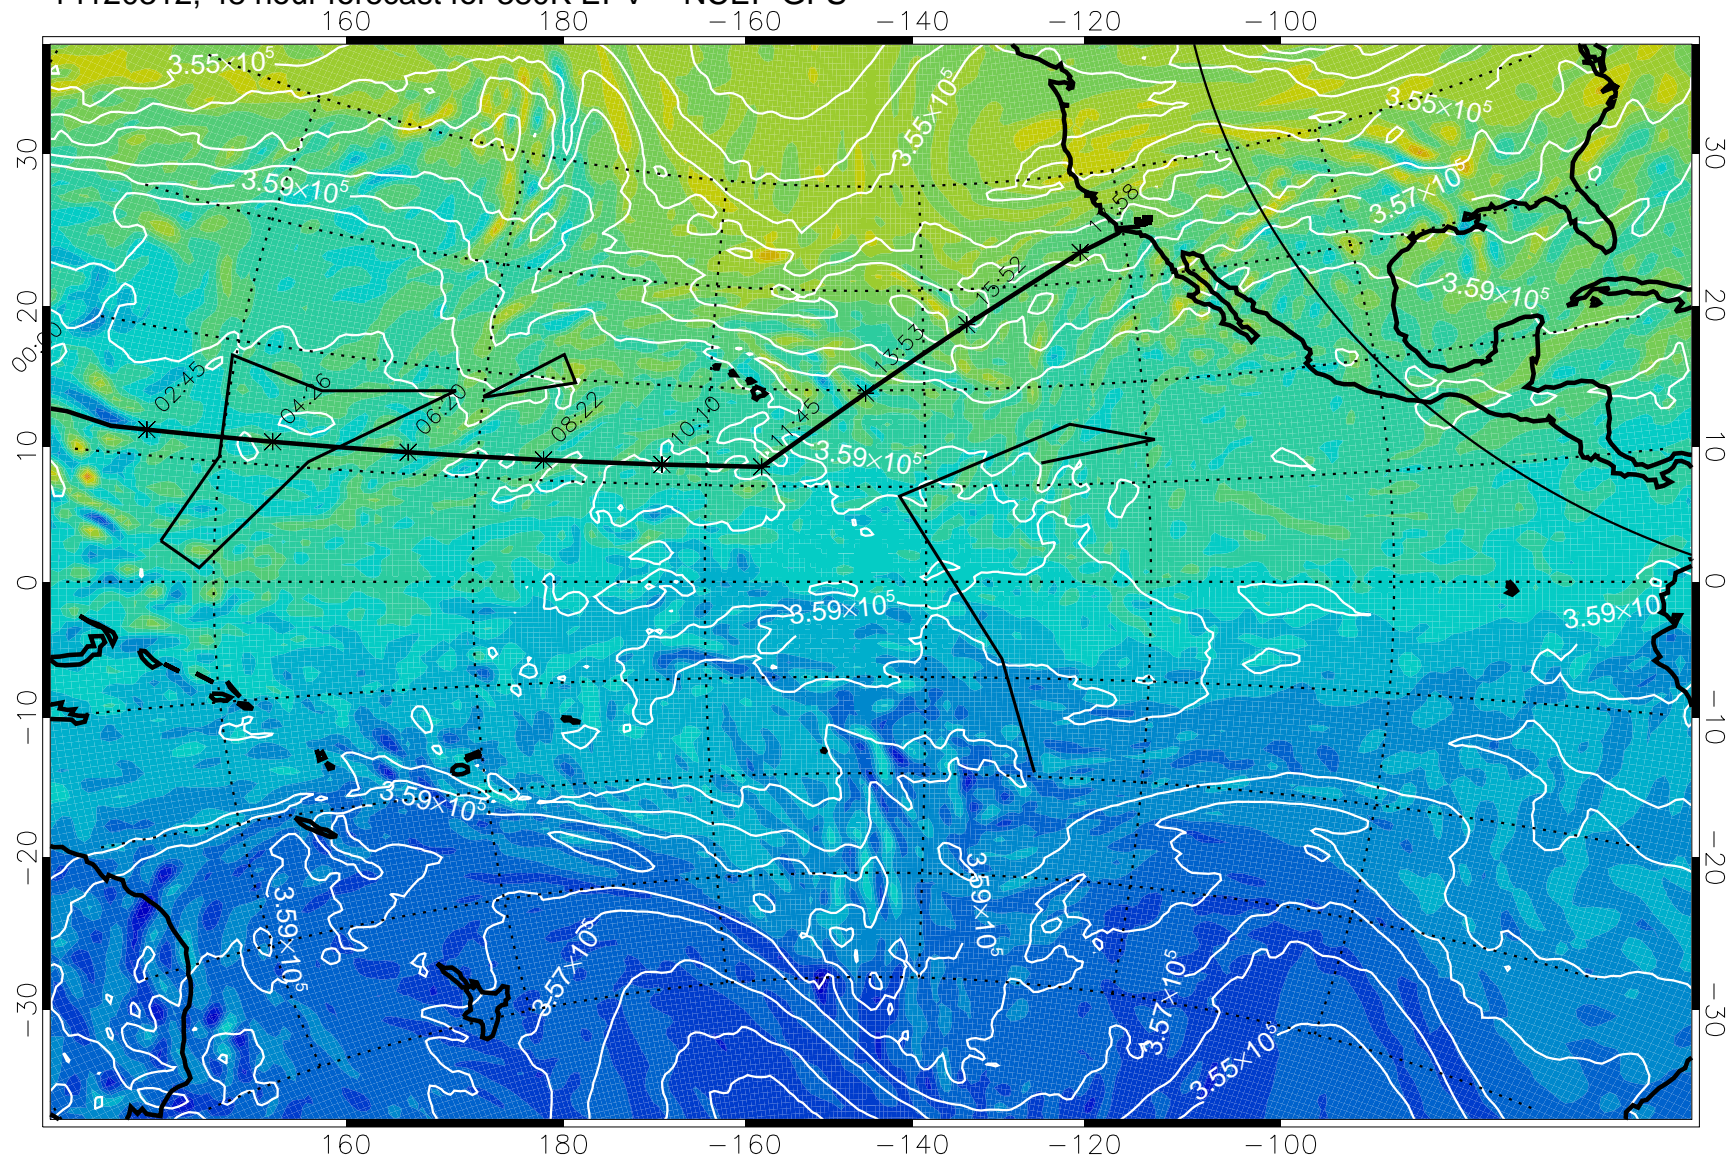

380K Montgomery Streamfunction, white

Range ring of 4055 km -- 13 hours GH round trip

14120218, 30 hour forecast for 380K EPV -- NCEP GFS

380K Montgomery Streamfunction, white

Range ring of 4055 km -- 13 hours GH round trip

14120300, 36 hour forecast for 380K EPV -- NCEP GFS

380K Montgomery Streamfunction, white

Range ring of 4055 km -- 13 hours GH round trip

14120306, 42 hour forecast for 380K EPV -- NCEP GFS

380K Montgomery Streamfunction, white

Range ring of 4055 km -- 13 hours GH round trip

14120312, 48 hour forecast for 380K EPV -- NCEP GFS

380K Montgomery Streamfunction, white

Range ring of 4055 km -- 13 hours GH round trip

14120318, 54 hour forecast for 380K EPV -- NCEP GFS

380K Montgomery Streamfunction, white

Range ring of 4055 km -- 13 hours GH round trip

14120400, 60 hour forecast for 380K EPV -- NCEP GFS

380K Montgomery Streamfunction, white

Range ring of 4055 km -- 13 hours GH round trip