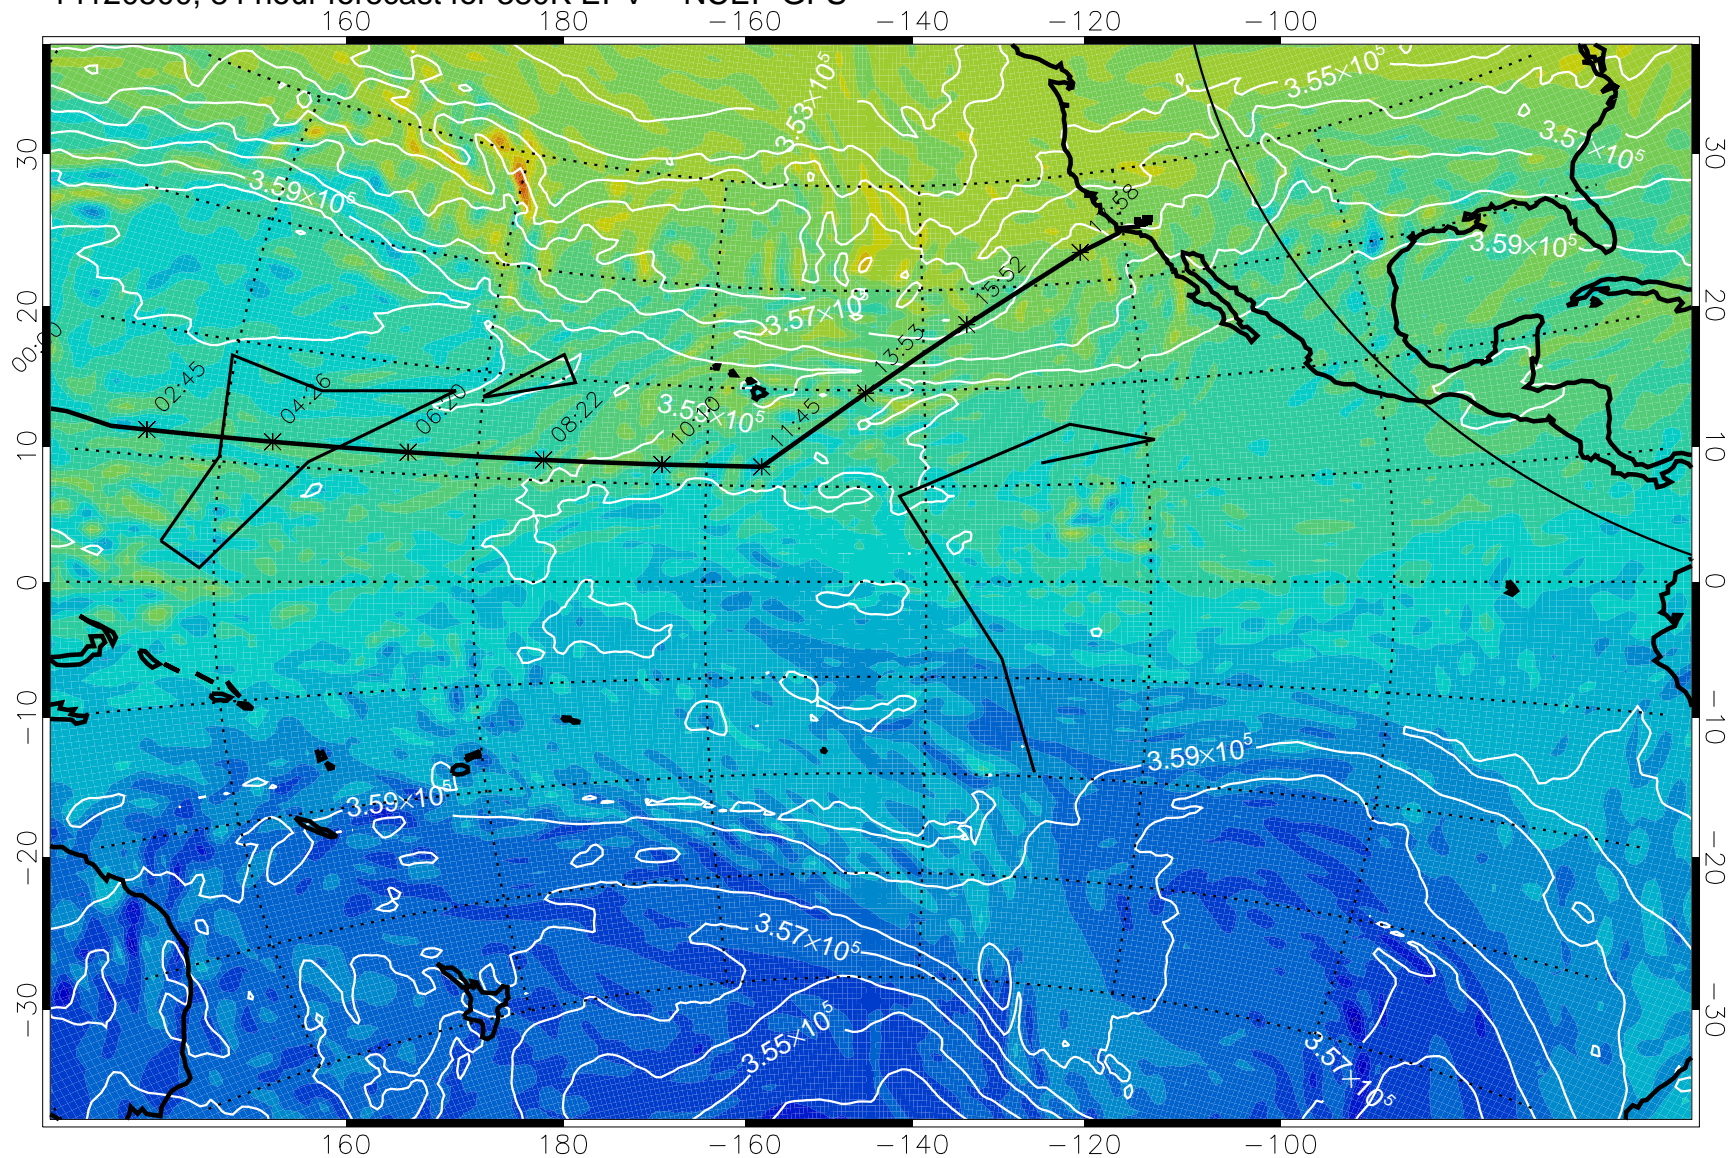

14120406, 66 hour forecast for 380K EPV -- NCEP GFS

380K Montgomery Streamfunction, white

Range ring of 4055 km -- 13 hours GH round trip

14120412, 72 hour forecast for 380K EPV -- NCEP GFS

380K Montgomery Streamfunction, white

Range ring of 4055 km -- 13 hours GH round trip

14120418, 78 hour forecast for 380K EPV -- NCEP GFS

380K Montgomery Streamfunction, white

Range ring of 4055 km -- 13 hours GH round trip

14120500, 84 hour forecast for 380K EPV -- NCEP GFS

380K Montgomery Streamfunction, white

Range ring of 4055 km -- 13 hours GH round trip

14120506, 90 hour forecast for 380K EPV -- NCEP GFS

380K Montgomery Streamfunction, white

Range ring of 4055 km -- 13 hours GH round trip

14120512, 96 hour forecast for 380K EPV -- NCEP GFS

380K Montgomery Streamfunction, white

Range ring of 4055 km -- 13 hours GH round trip

14120518, 102 hour forecast for 380K EPV -- NCEP GFS

380K Montgomery Streamfunction, white