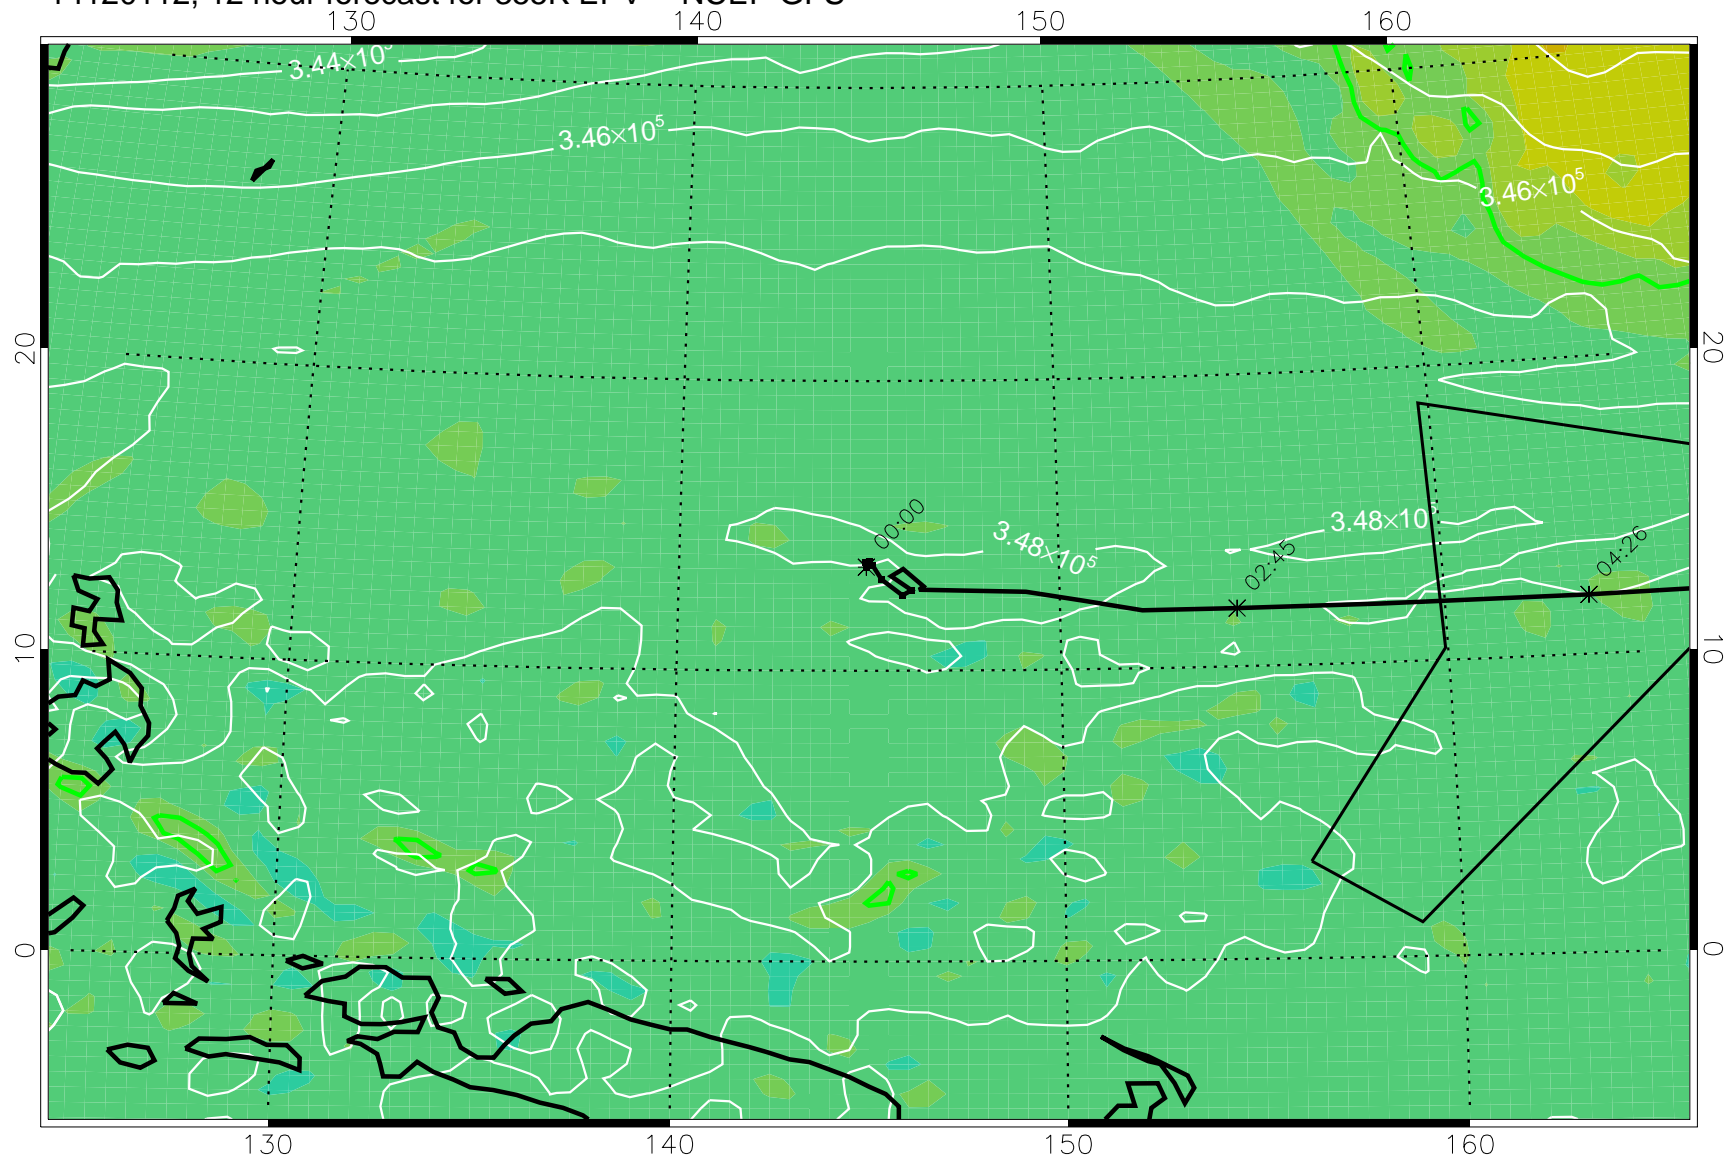

14120106, 6 hour forecast for 355K EPV -- NCEP GFS

355K Montgomery Streamfunction, white  
EPV Tropopause (2 PVU) Position  
Range ring of 4055 km -- 13 hours GH round trip

14120112, 12 hour forecast for 355K EPV -- NCEP GFS

355K Montgomery Streamfunction, white  
EPV Tropopause (2 PVU) Position  
Range ring of 4055 km -- 13 hours GH round trip

14120118, 18 hour forecast for 355K EPV -- NCEP GFS

355K Montgomery Streamfunction, white  
EPV Tropopause (2 PVU) Position  
Range ring of 4055 km -- 13 hours GH round trip

14120200, 24 hour forecast for 355K EPV -- NCEP GFS

355K Montgomery Streamfunction, white  
EPV Tropopause (2 PVU) Position  
Range ring of 4055 km -- 13 hours GH round trip

14120206, 30 hour forecast for 355K EPV -- NCEP GFS

355K Montgomery Streamfunction, white  
EPV Tropopause (2 PVU) Position  
Range ring of 4055 km -- 13 hours GH round trip

14120212, 36 hour forecast for 355K EPV -- NCEP GFS

355K Montgomery Streamfunction, white  
EPV Tropopause (2 PVU) Position  
Range ring of 4055 km -- 13 hours GH round trip