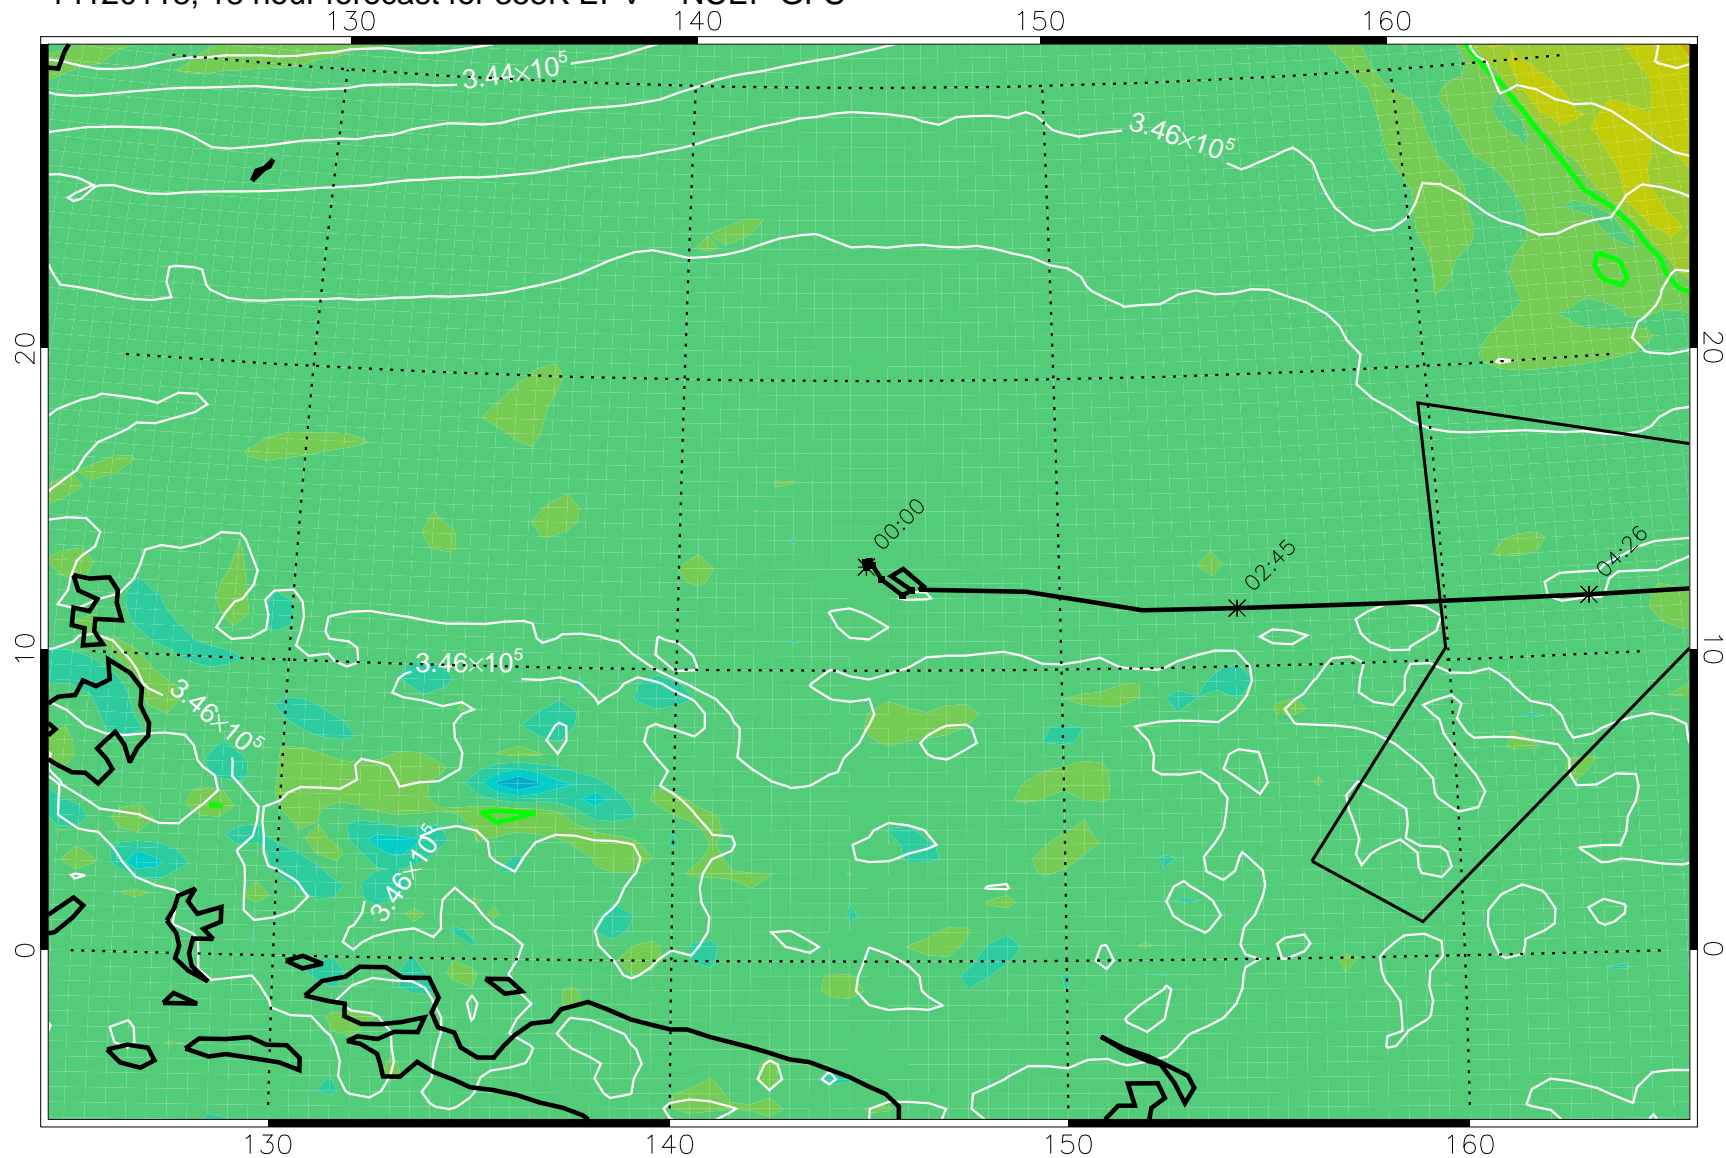

14120106, 6 hour forecast for 355K EPV -- NCEP GFS

355K Montgomery Streamfunction, white  
EPV Tropopause (2 PVU) Position  
Range ring of 4055 km -- 13 hours GH round trip

14120112, 12 hour forecast for 355K EPV -- NCEP GFS

355K Montgomery Streamfunction, white  
EPV Tropopause (2 PVU) Position  
Range ring of 4055 km -- 13 hours GH round trip

14120118, 18 hour forecast for 355K EPV -- NCEP GFS

355K Montgomery Streamfunction, white  
EPV Tropopause (2 PVU) Position  
Range ring of 4055 km -- 13 hours GH round trip

14120200, 24 hour forecast for 355K EPV -- NCEP GFS

355K Montgomery Streamfunction, white  
EPV Tropopause (2 PVU) Position  
Range ring of 4055 km -- 13 hours GH round trip

14120206, 30 hour forecast for 355K EPV -- NCEP GFS

355K Montgomery Streamfunction, white  
EPV Tropopause (2 PVU) Position  
Range ring of 4055 km -- 13 hours GH round trip

14120212, 36 hour forecast for 355K EPV -- NCEP GFS

355K Montgomery Streamfunction, white  
EPV Tropopause (2 PVU) Position  
Range ring of 4055 km -- 13 hours GH round trip