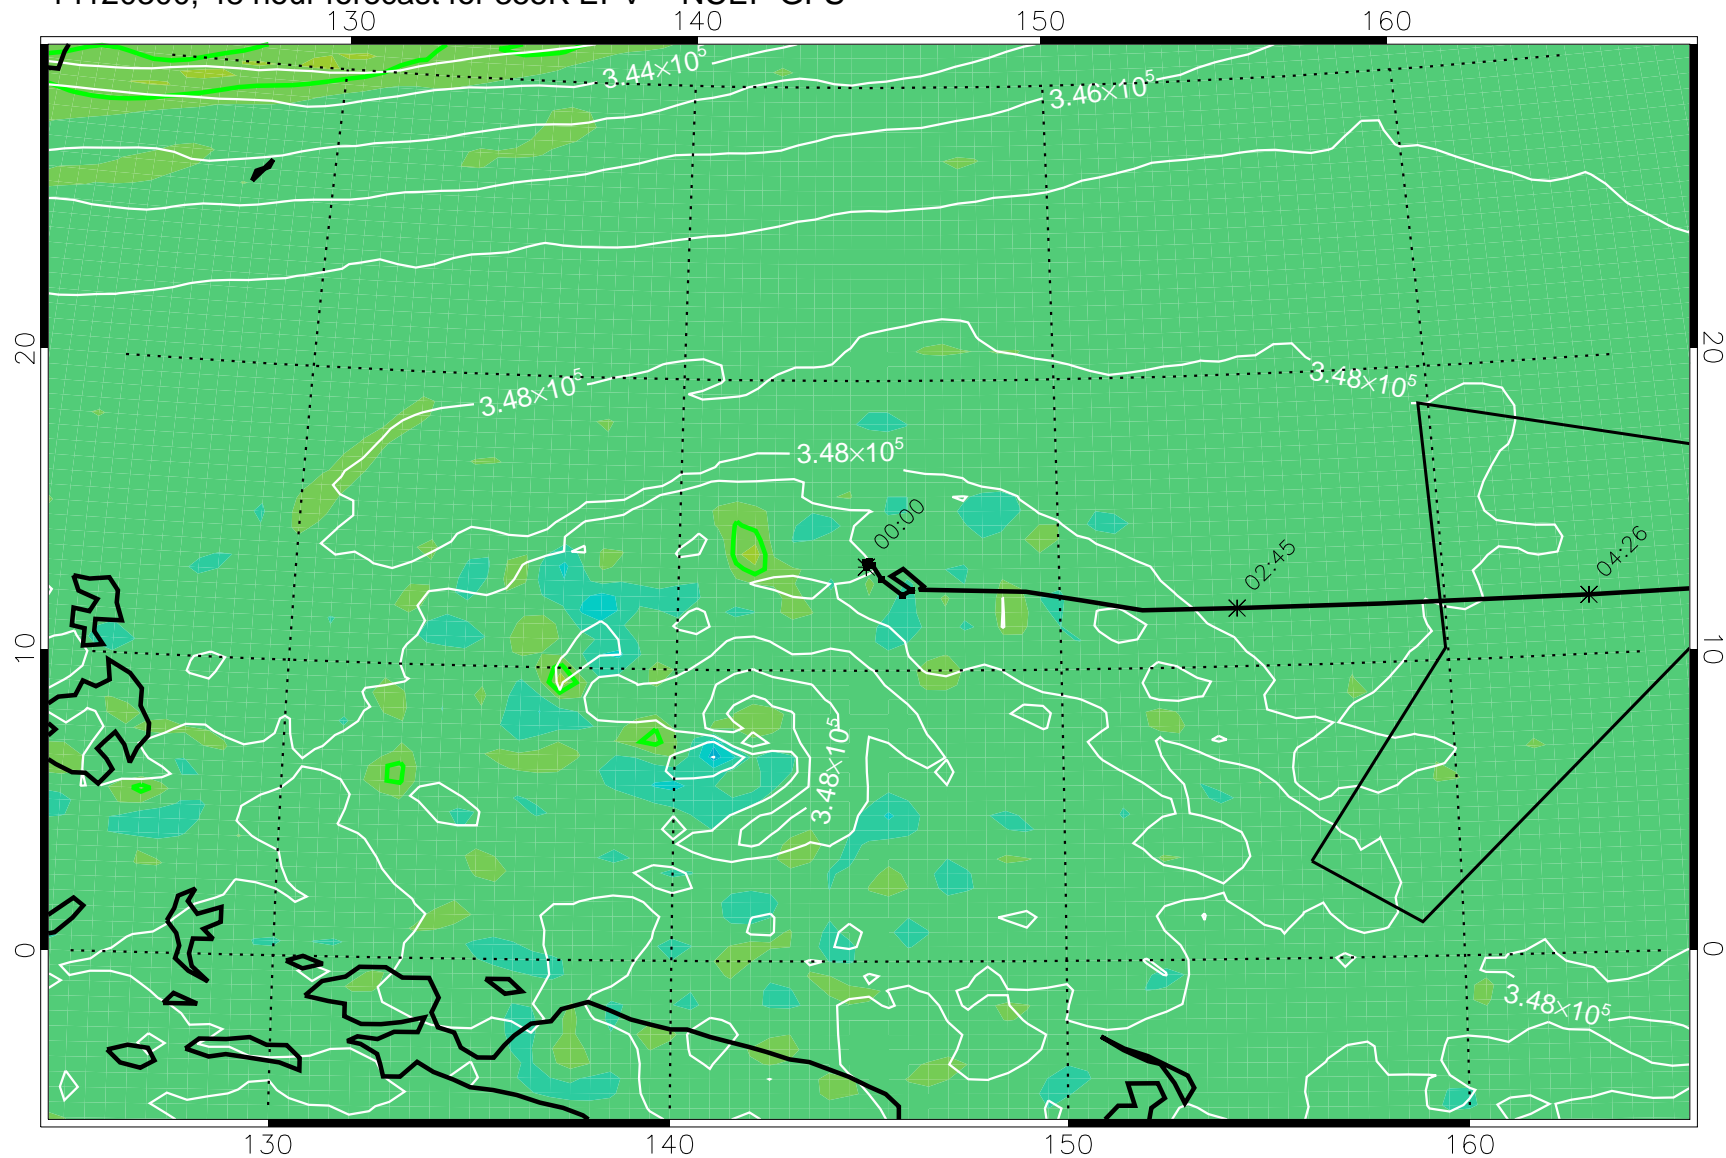

14120200, 24 hour forecast for 355K EPV -- NCEP GFS

355K Montgomery Streamfunction, white  
EPV Tropopause (2 PVU) Position  
Range ring of 4055 km -- 13 hours GH round trip

14120206, 30 hour forecast for 355K EPV -- NCEP GFS

355K Montgomery Streamfunction, white  
EPV Tropopause (2 PVU) Position  
Range ring of 4055 km -- 13 hours GH round trip

14120212, 36 hour forecast for 355K EPV -- NCEP GFS

355K Montgomery Streamfunction, white  
EPV Tropopause (2 PVU) Position  
Range ring of 4055 km -- 13 hours GH round trip

14120218, 42 hour forecast for 355K EPV -- NCEP GFS

355K Montgomery Streamfunction, white  
EPV Tropopause (2 PVU) Position  
Range ring of 4055 km -- 13 hours GH round trip

14120300, 48 hour forecast for 355K EPV -- NCEP GFS

355K Montgomery Streamfunction, white  
EPV Tropopause (2 PVU) Position  
Range ring of 4055 km -- 13 hours GH round trip

14120306, 54 hour forecast for 355K EPV -- NCEP GFS

355K Montgomery Streamfunction, white  
EPV Tropopause (2 PVU) Position  
Range ring of 4055 km -- 13 hours GH round trip