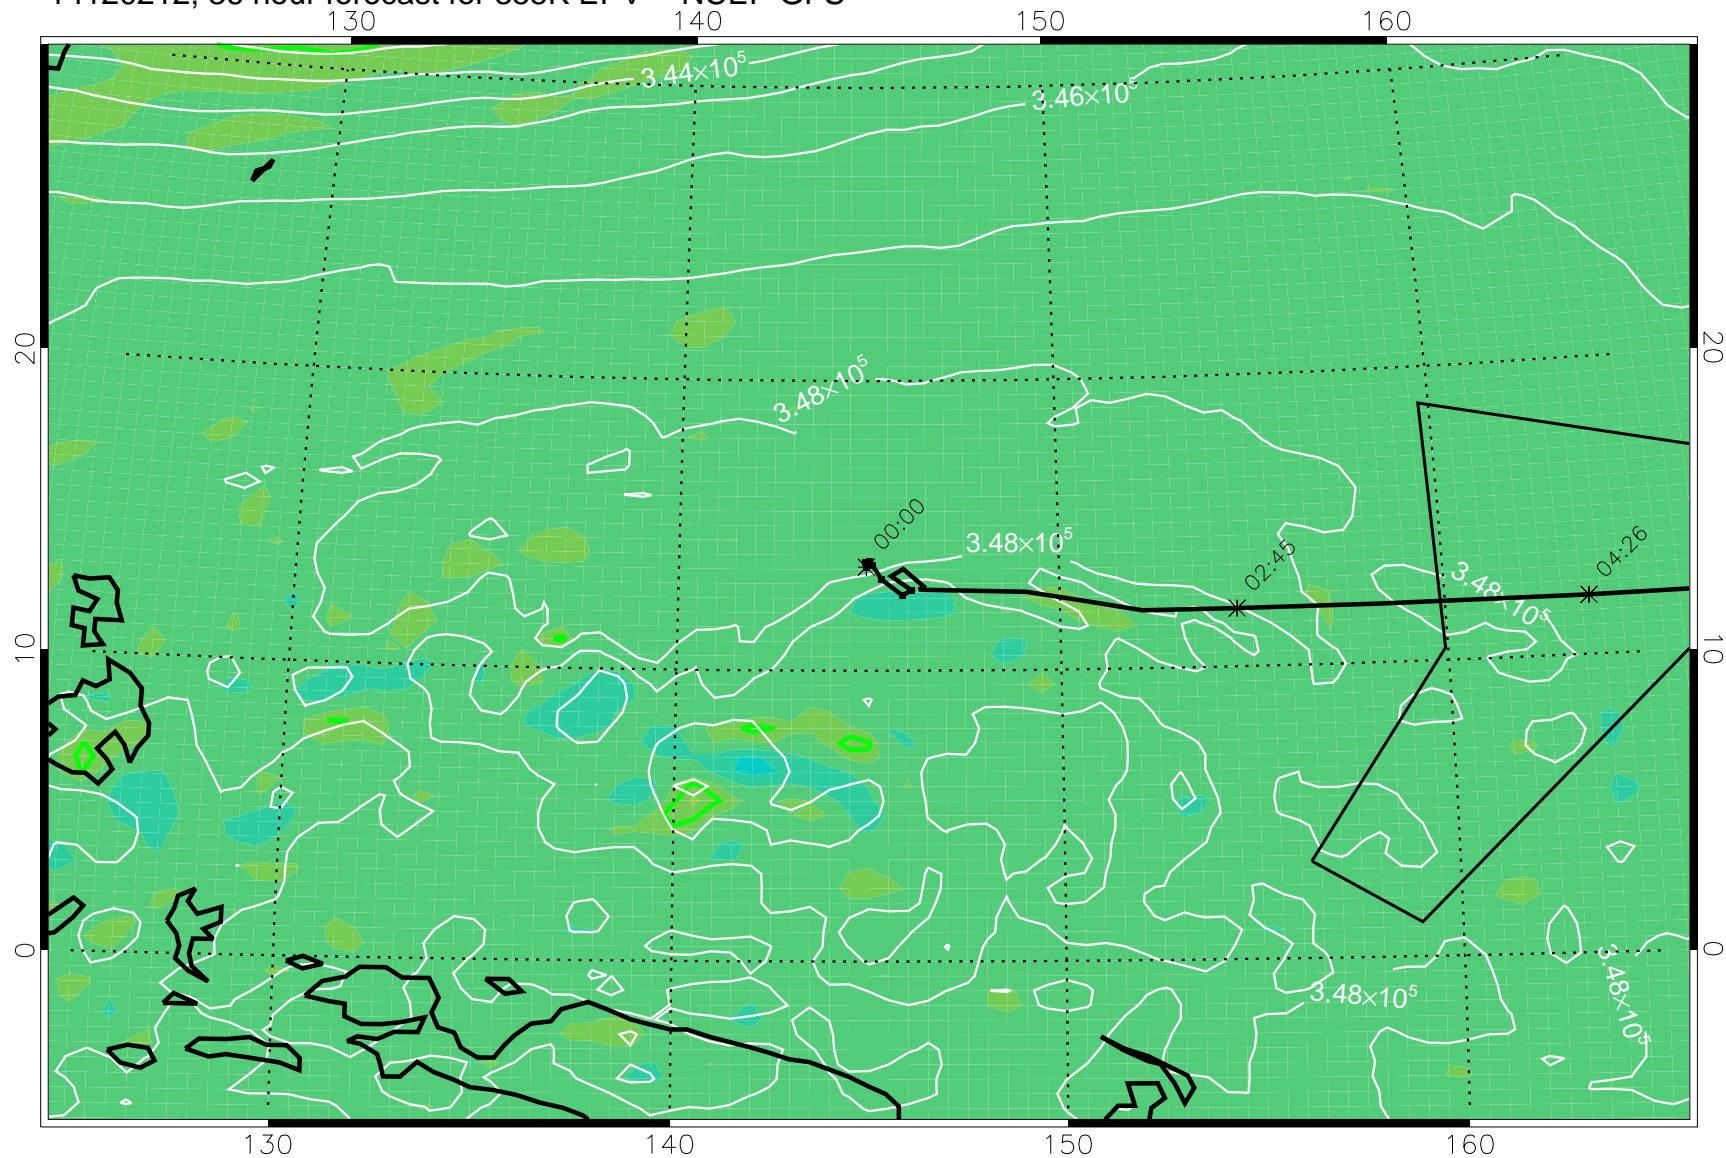

355K Montgomery Streamfunction, white  
EPV Tropopause (2 PVU) Position  
Range ring of 4055 km -- 13 hours GH round trip

14120118, 18 hour forecast for 355K EPV -- NCEP GFS

355K Montgomery Streamfunction, white  
EPV Tropopause (2 PVU) Position  
Range ring of 4055 km -- 13 hours GH round trip

14120200, 24 hour forecast for 355K EPV -- NCEP GFS

355K Montgomery Streamfunction, white  
EPV Tropopause (2 PVU) Position  
Range ring of 4055 km -- 13 hours GH round trip

14120206, 30 hour forecast for 355K EPV -- NCEP GFS

355K Montgomery Streamfunction, white  
EPV Tropopause (2 PVU) Position  
Range ring of 4055 km -- 13 hours GH round trip

14120212, 36 hour forecast for 355K EPV -- NCEP GFS

355K Montgomery Streamfunction, white  
EPV Tropopause (2 PVU) Position  
Range ring of 4055 km -- 13 hours GH round trip

14120218, 42 hour forecast for 355K EPV -- NCEP GFS

355K Montgomery Streamfunction, white  
EPV Tropopause (2 PVU) Position  
Range ring of 4055 km -- 13 hours GH round trip

14120300, 48 hour forecast for 355K EPV -- NCEP GFS