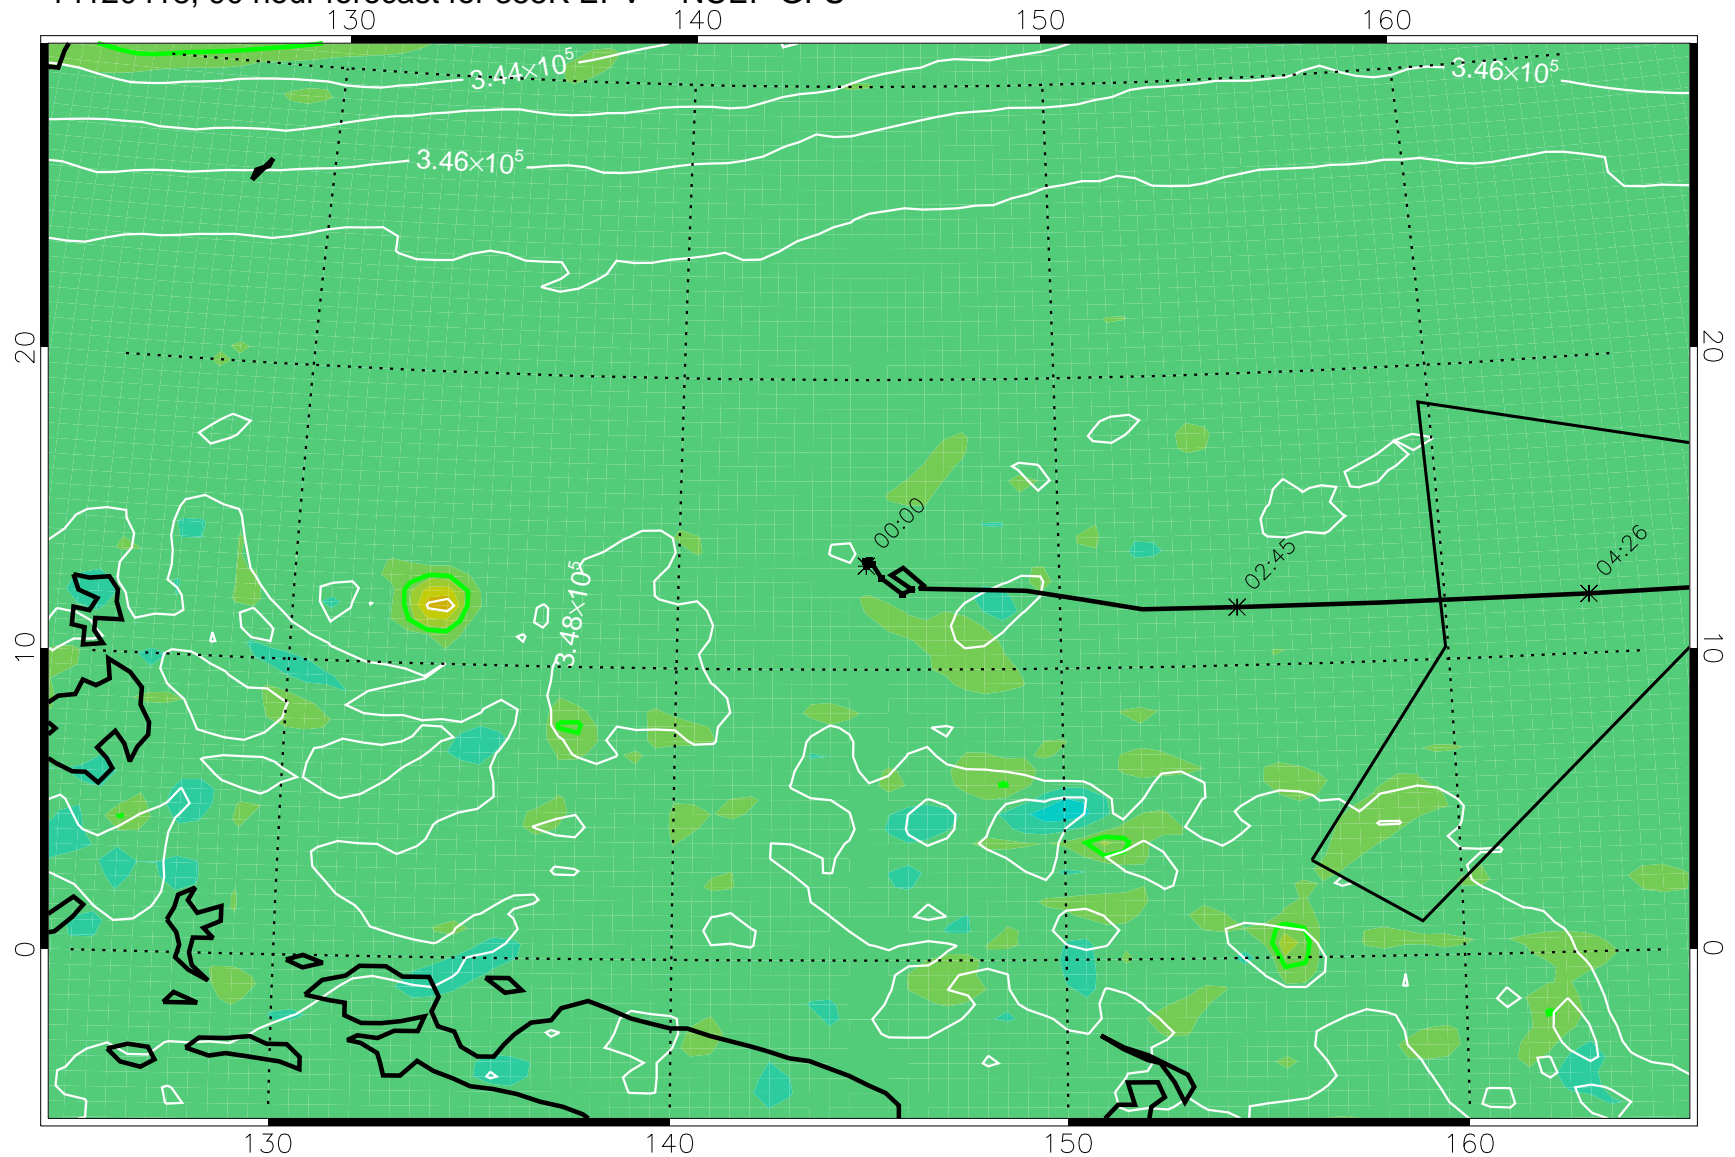

355K Montgomery Streamfunction, white  
EPV Tropopause (2 PVU) Position  
Range ring of 4055 km -- 13 hours GH round trip

14120400, 72 hour forecast for 355K EPV -- NCEP GFS

355K Montgomery Streamfunction, white  
EPV Tropopause (2 PVU) Position  
Range ring of 4055 km -- 13 hours GH round trip

14120406, 78 hour forecast for 355K EPV -- NCEP GFS

355K Montgomery Streamfunction, white  
EPV Tropopause (2 PVU) Position  
Range ring of 4055 km -- 13 hours GH round trip

14120412, 84 hour forecast for 355K EPV -- NCEP GFS

355K Montgomery Streamfunction, white  
EPV Tropopause (2 PVU) Position  
Range ring of 4055 km -- 13 hours GH round trip

14120418, 90 hour forecast for 355K EPV -- NCEP GFS

355K Montgomery Streamfunction, white  
EPV Tropopause (2 PVU) Position  
Range ring of 4055 km -- 13 hours GH round trip

14120500, 96 hour forecast for 355K EPV -- NCEP GFS

355K Montgomery Streamfunction, white  
EPV Tropopause (2 PVU) Position  
Range ring of 4055 km -- 13 hours GH round trip

14120506, 102 hour forecast for 355K EPV -- NCEP GFS