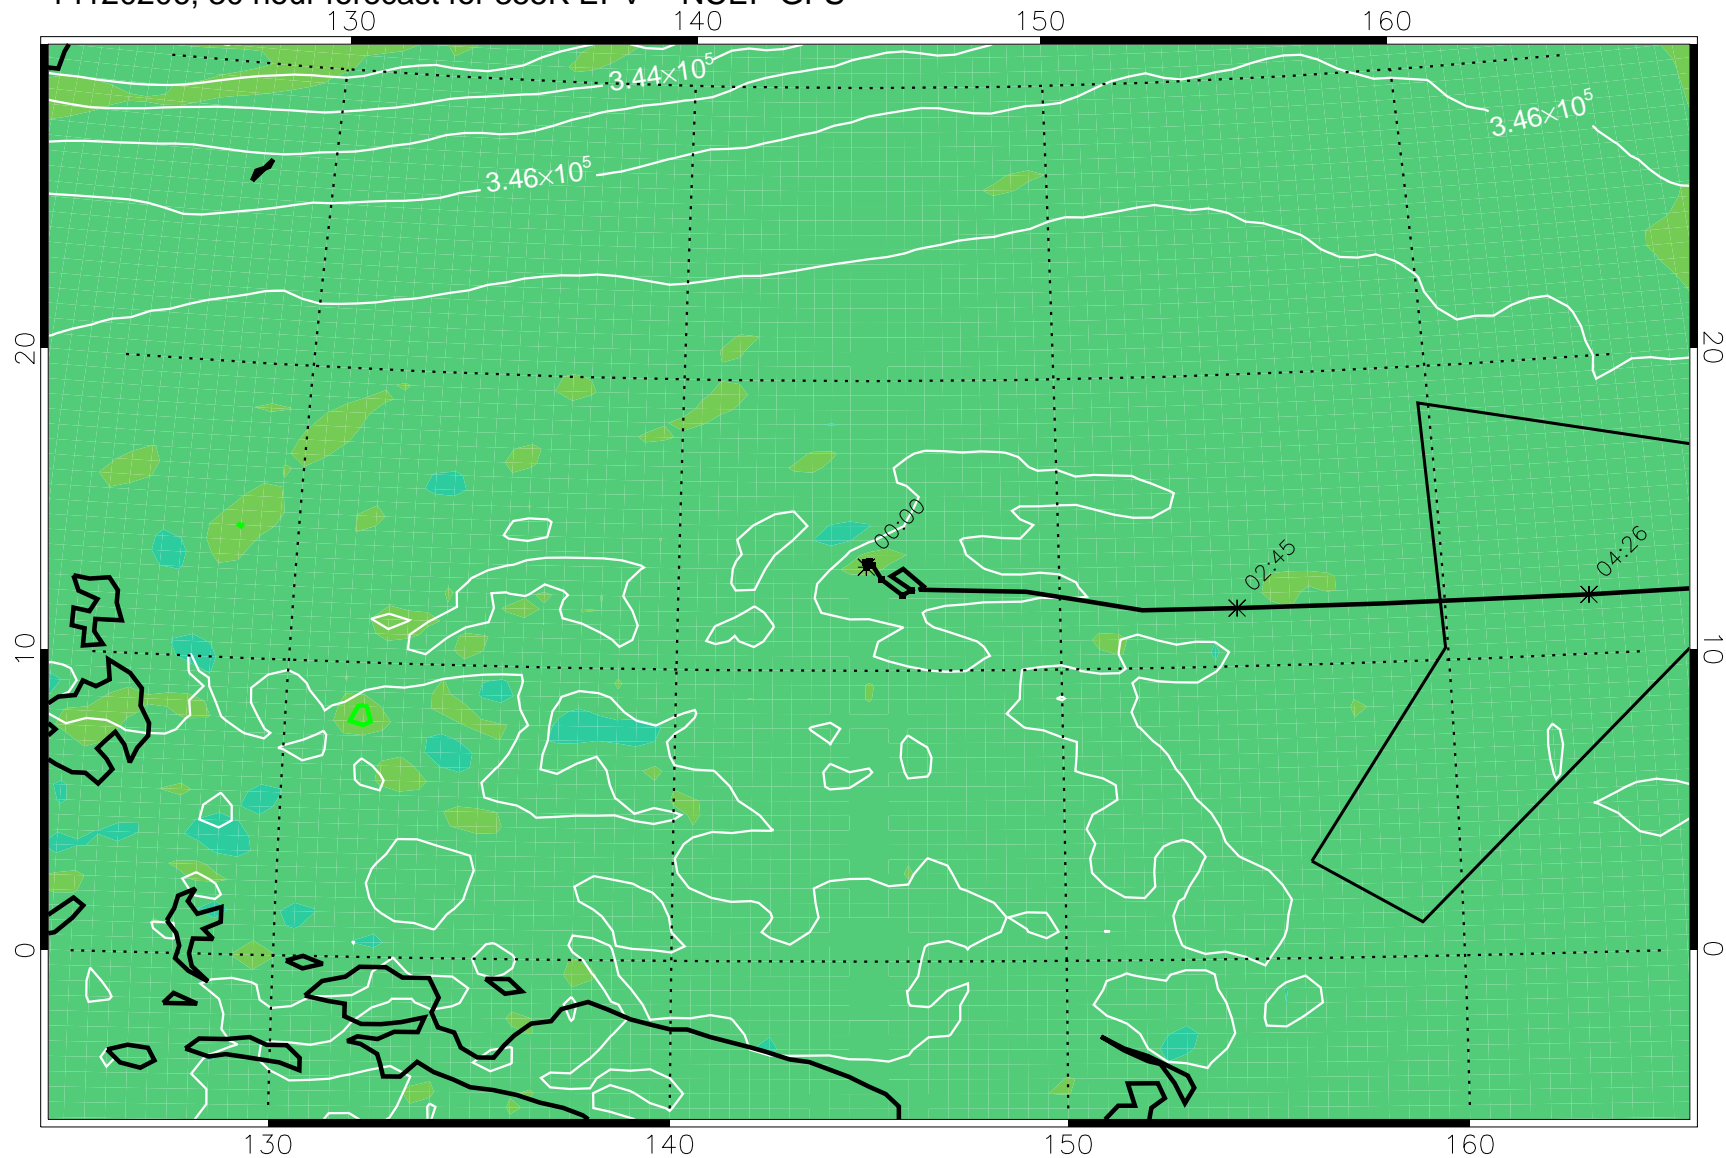

355K Montgomery Streamfunction, white  
EPV Tropopause (2 PVU) Position  
Range ring of 4055 km -- 13 hours GH round trip

14120118, 18 hour forecast for 355K EPV -- NCEP GFS

355K Montgomery Streamfunction, white  
EPV Tropopause (2 PVU) Position  
Range ring of 4055 km -- 13 hours GH round trip

14120200, 24 hour forecast for 355K EPV -- NCEP GFS

355K Montgomery Streamfunction, white  
EPV Tropopause (2 PVU) Position  
Range ring of 4055 km -- 13 hours GH round trip

14120206, 30 hour forecast for 355K EPV -- NCEP GFS

355K Montgomery Streamfunction, white  
EPV Tropopause (2 PVU) Position  
Range ring of 4055 km -- 13 hours GH round trip

14120212, 36 hour forecast for 355K EPV -- NCEP GFS

355K Montgomery Streamfunction, white  
EPV Tropopause (2 PVU) Position  
Range ring of 4055 km -- 13 hours GH round trip

14120218, 42 hour forecast for 355K EPV -- NCEP GFS

355K Montgomery Streamfunction, white  
EPV Tropopause (2 PVU) Position  
Range ring of 4055 km -- 13 hours GH round trip

14120300, 48 hour forecast for 355K EPV -- NCEP GFS