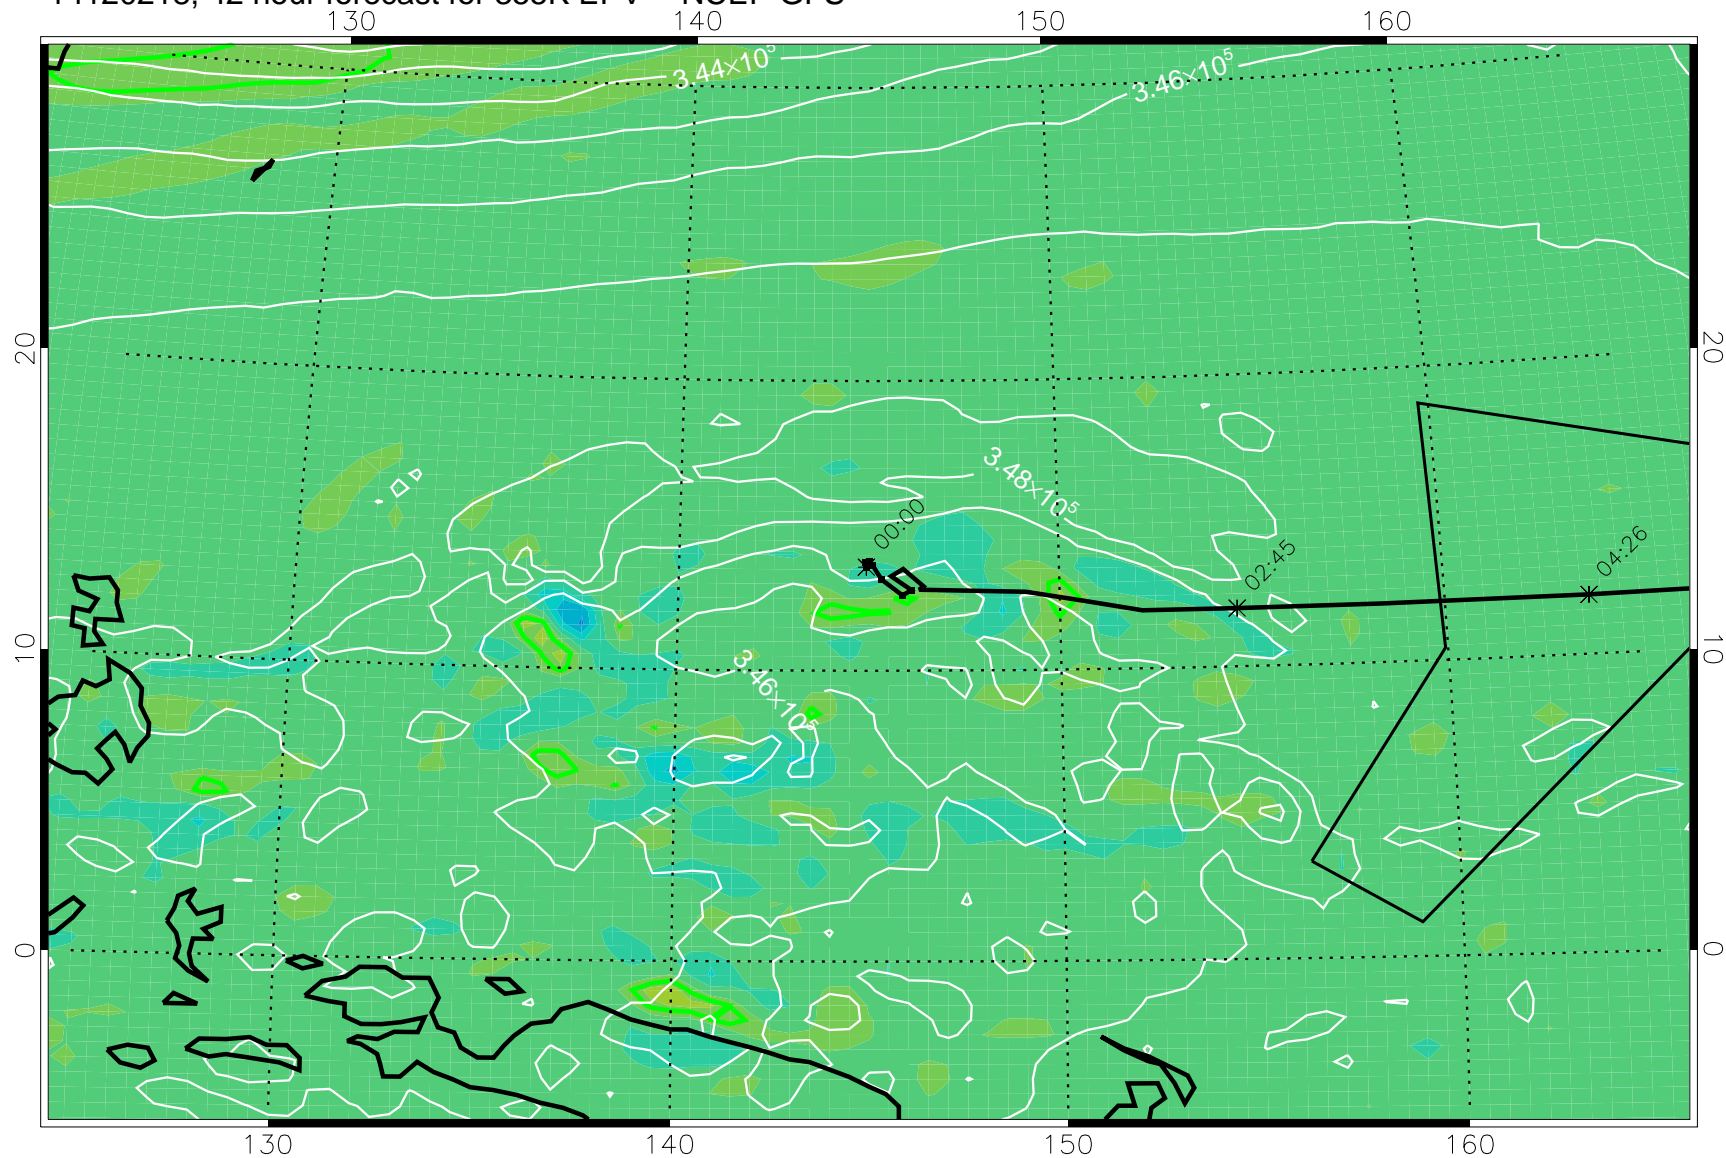

355K Montgomery Streamfunction, white  
EPV Tropopause (2 PVU) Position  
Range ring of 4055 km -- 13 hours GH round trip

14120118, 18 hour forecast for 355K EPV -- NCEP GFS

355K Montgomery Streamfunction, white  
EPV Tropopause (2 PVU) Position  
Range ring of 4055 km -- 13 hours GH round trip

14120200, 24 hour forecast for 355K EPV -- NCEP GFS

355K Montgomery Streamfunction, white  
EPV Tropopause (2 PVU) Position  
Range ring of 4055 km -- 13 hours GH round trip

14120206, 30 hour forecast for 355K EPV -- NCEP GFS

355K Montgomery Streamfunction, white  
EPV Tropopause (2 PVU) Position  
Range ring of 4055 km -- 13 hours GH round trip

14120212, 36 hour forecast for 355K EPV -- NCEP GFS

355K Montgomery Streamfunction, white  
EPV Tropopause (2 PVU) Position  
Range ring of 4055 km -- 13 hours GH round trip

14120218, 42 hour forecast for 355K EPV -- NCEP GFS

355K Montgomery Streamfunction, white  
EPV Tropopause (2 PVU) Position  
Range ring of 4055 km -- 13 hours GH round trip

14120300, 48 hour forecast for 355K EPV -- NCEP GFS