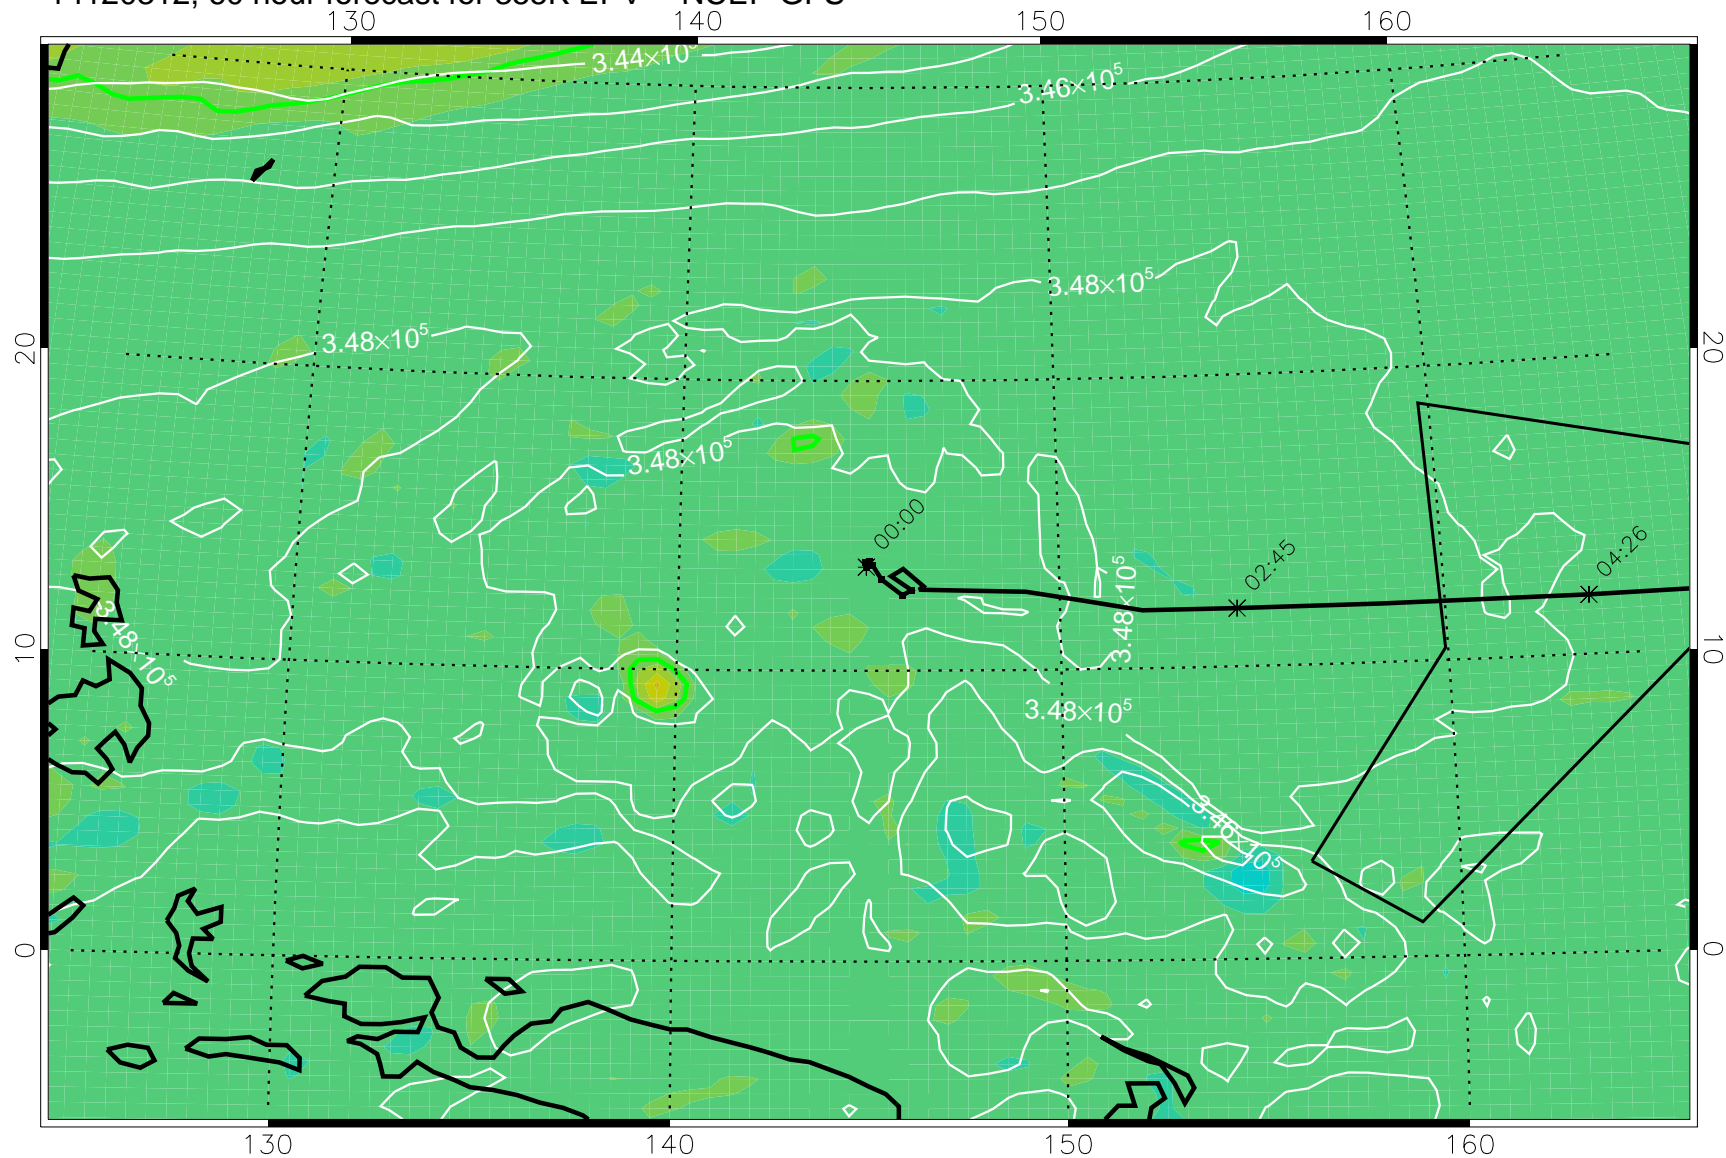

355K Montgomery Streamfunction, white  
EPV Tropopause (2 PVU) Position  
Range ring of 4055 km -- 13 hours GH round trip

14120306, 54 hour forecast for 355K EPV -- NCEP GFS

355K Montgomery Streamfunction, white  
EPV Tropopause (2 PVU) Position  
Range ring of 4055 km -- 13 hours GH round trip

14120312, 60 hour forecast for 355K EPV -- NCEP GFS

355K Montgomery Streamfunction, white  
EPV Tropopause (2 PVU) Position  
Range ring of 4055 km -- 13 hours GH round trip

14120318, 66 hour forecast for 355K EPV -- NCEP GFS

355K Montgomery Streamfunction, white  
EPV Tropopause (2 PVU) Position  
Range ring of 4055 km -- 13 hours GH round trip

14120400, 72 hour forecast for 355K EPV -- NCEP GFS

355K Montgomery Streamfunction, white  
EPV Tropopause (2 PVU) Position  
Range ring of 4055 km -- 13 hours GH round trip

14120406, 78 hour forecast for 355K EPV -- NCEP GFS

355K Montgomery Streamfunction, white  
EPV Tropopause (2 PVU) Position  
Range ring of 4055 km -- 13 hours GH round trip

14120412, 84 hour forecast for 355K EPV -- NCEP GFS