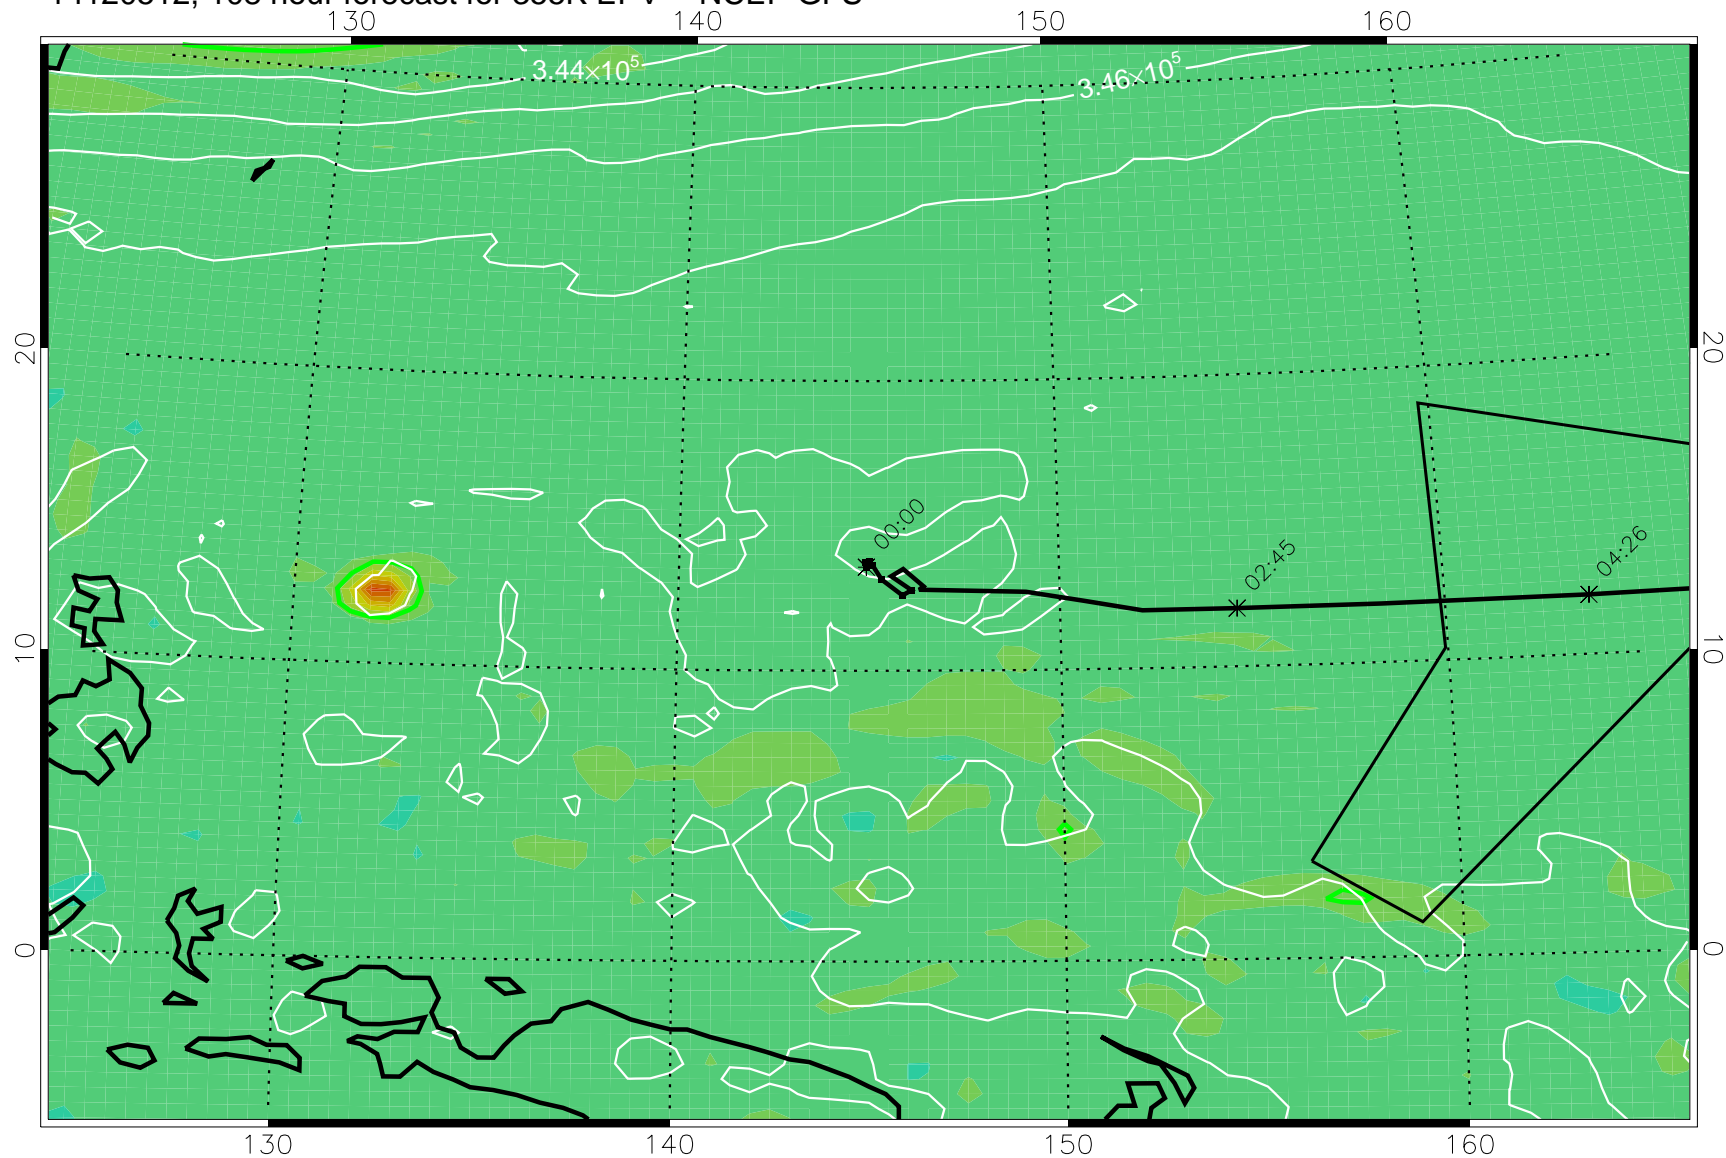

355K Montgomery Streamfunction, white  
EPV Tropopause (2 PVU) Position  
Range ring of 4055 km -- 13 hours GH round trip

14120418, 90 hour forecast for 355K EPV -- NCEP GFS

355K Montgomery Streamfunction, white  
EPV Tropopause (2 PVU) Position  
Range ring of 4055 km -- 13 hours GH round trip

14120500, 96 hour forecast for 355K EPV -- NCEP GFS

355K Montgomery Streamfunction, white  
EPV Tropopause (2 PVU) Position  
Range ring of 4055 km -- 13 hours GH round trip

14120506, 102 hour forecast for 355K EPV -- NCEP GFS

355K Montgomery Streamfunction, white  
EPV Tropopause (2 PVU) Position  
Range ring of 4055 km -- 13 hours GH round trip

14120512, 108 hour forecast for 355K EPV -- NCEP GFS

355K Montgomery Streamfunction, white  
EPV Tropopause (2 PVU) Position  
Range ring of 4055 km -- 13 hours GH round trip

14120518, 114 hour forecast for 355K EPV -- NCEP GFS

355K Montgomery Streamfunction, white  
EPV Tropopause (2 PVU) Position  
Range ring of 4055 km -- 13 hours GH round trip

14120600, 120 hour forecast for 355K EPV -- NCEP GFS