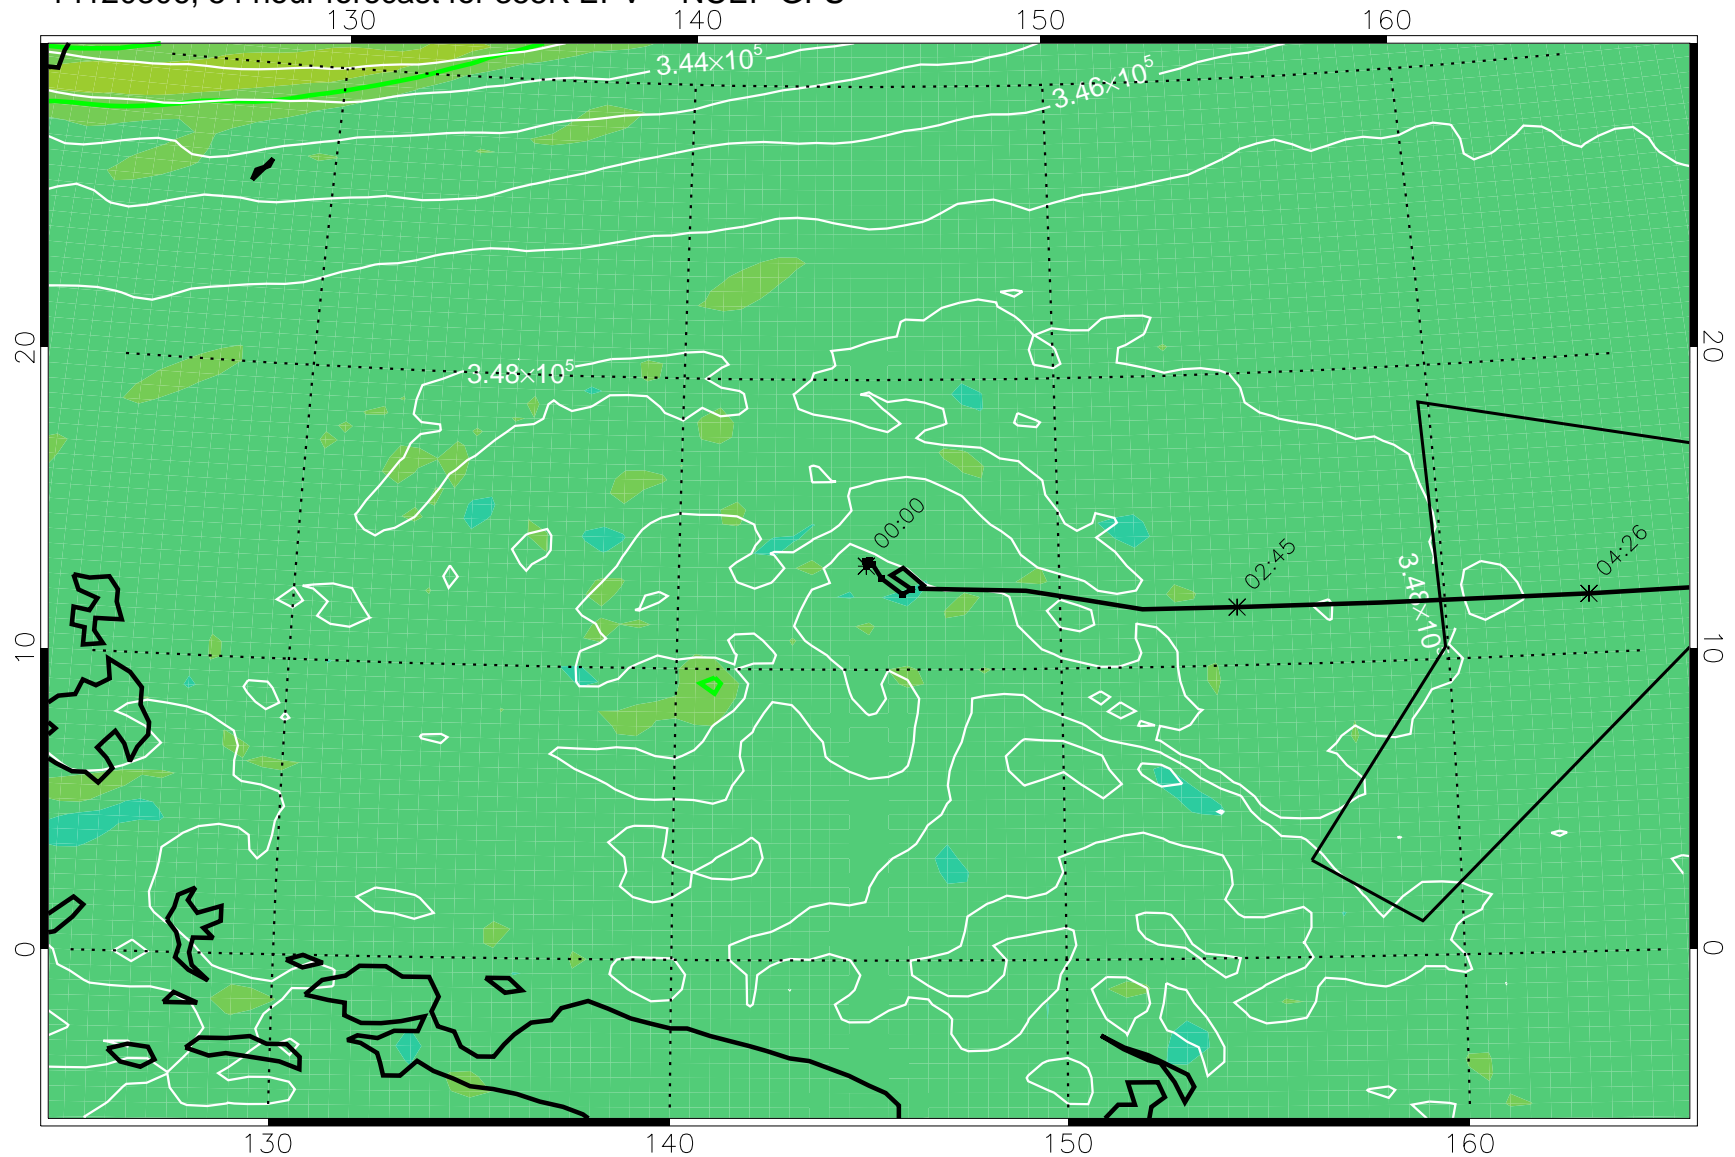

355K Montgomery Streamfunction, white  
EPV Tropopause (2 PVU) Position  
Range ring of 4055 km -- 13 hours GH round trip

14120212, 36 hour forecast for 355K EPV -- NCEP GFS

355K Montgomery Streamfunction, white  
EPV Tropopause (2 PVU) Position  
Range ring of 4055 km -- 13 hours GH round trip

14120218, 42 hour forecast for 355K EPV -- NCEP GFS

355K Montgomery Streamfunction, white  
EPV Tropopause (2 PVU) Position  
Range ring of 4055 km -- 13 hours GH round trip

14120300, 48 hour forecast for 355K EPV -- NCEP GFS

355K Montgomery Streamfunction, white  
EPV Tropopause (2 PVU) Position  
Range ring of 4055 km -- 13 hours GH round trip

14120306, 54 hour forecast for 355K EPV -- NCEP GFS

355K Montgomery Streamfunction, white  
EPV Tropopause (2 PVU) Position  
Range ring of 4055 km -- 13 hours GH round trip

14120312, 60 hour forecast for 355K EPV -- NCEP GFS

355K Montgomery Streamfunction, white  
EPV Tropopause (2 PVU) Position  
Range ring of 4055 km -- 13 hours GH round trip

14120318, 66 hour forecast for 355K EPV -- NCEP GFS