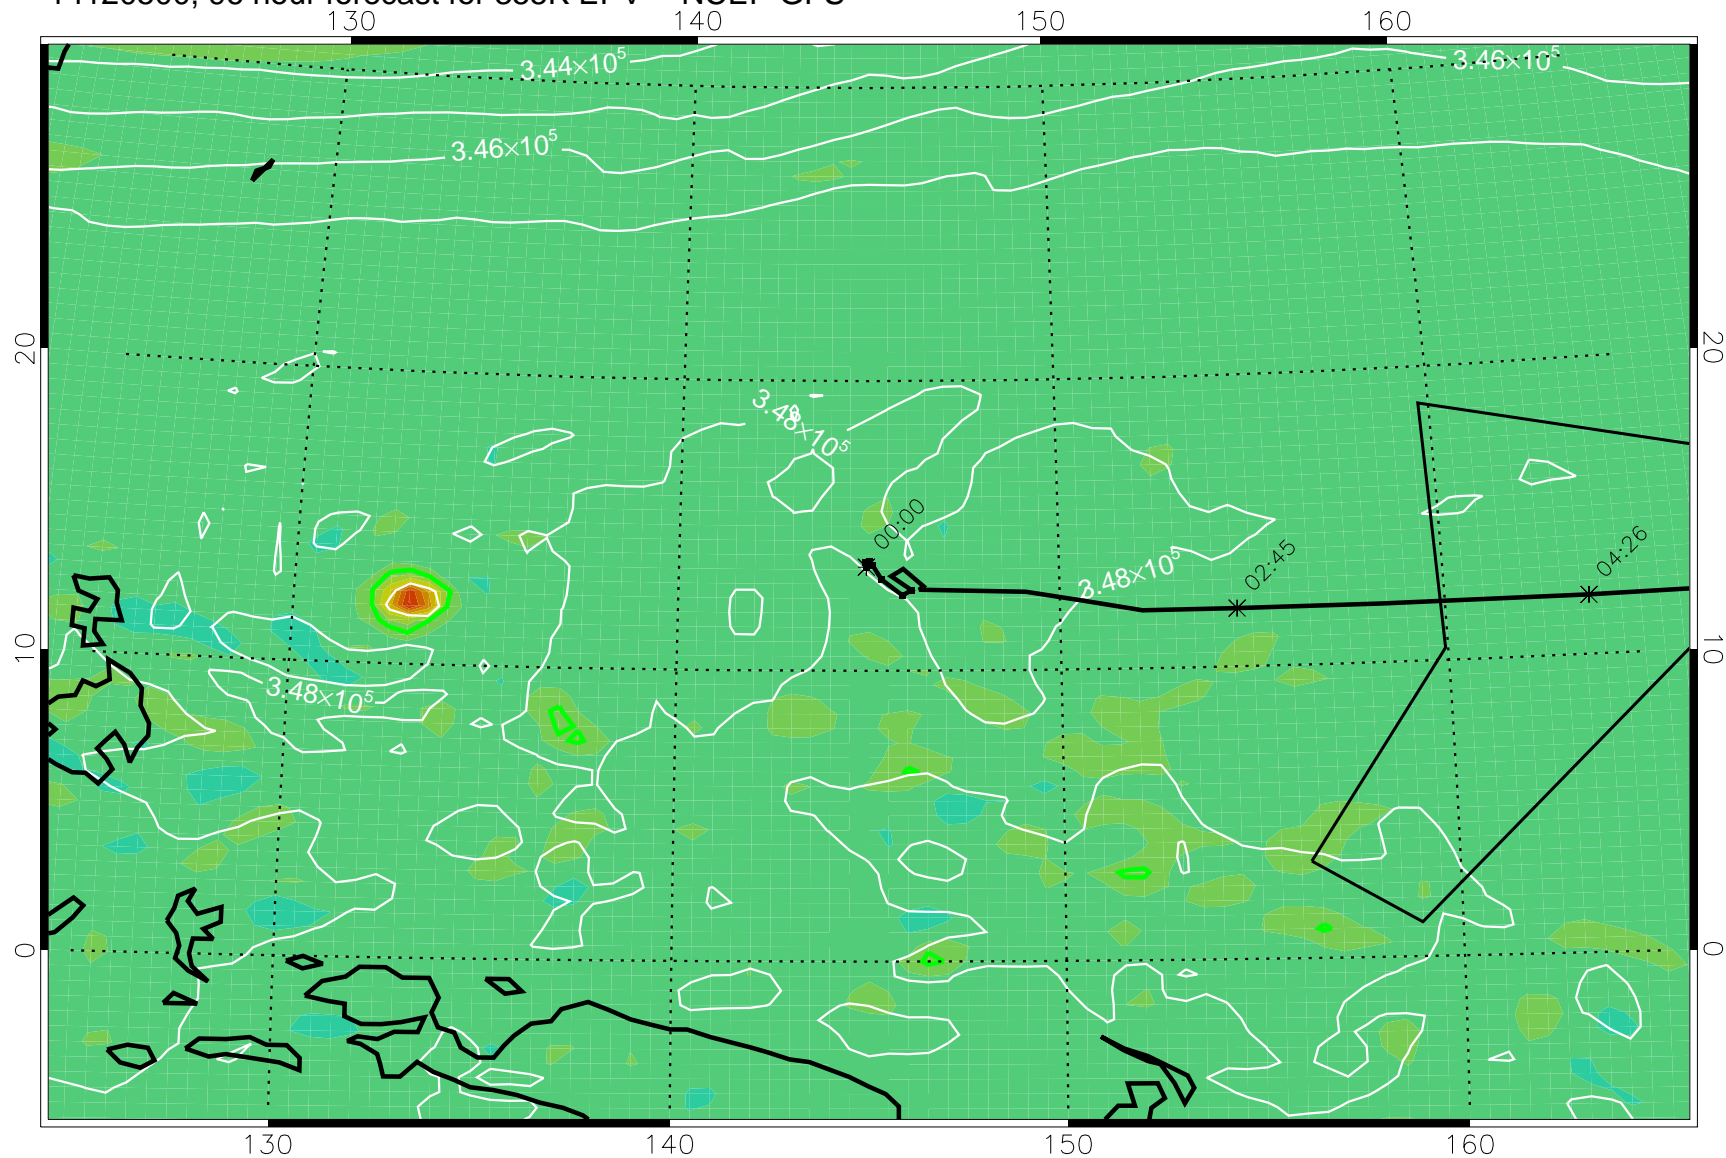

355K Montgomery Streamfunction, white  
EPV Tropopause (2 PVU) Position  
Range ring of 4055 km -- 13 hours GH round trip

14120400, 72 hour forecast for 355K EPV -- NCEP GFS

355K Montgomery Streamfunction, white  
EPV Tropopause (2 PVU) Position  
Range ring of 4055 km -- 13 hours GH round trip

14120406, 78 hour forecast for 355K EPV -- NCEP GFS

355K Montgomery Streamfunction, white  
EPV Tropopause (2 PVU) Position  
Range ring of 4055 km -- 13 hours GH round trip

14120412, 84 hour forecast for 355K EPV -- NCEP GFS

355K Montgomery Streamfunction, white  
EPV Tropopause (2 PVU) Position  
Range ring of 4055 km -- 13 hours GH round trip

14120418, 90 hour forecast for 355K EPV -- NCEP GFS

355K Montgomery Streamfunction, white  
EPV Tropopause (2 PVU) Position  
Range ring of 4055 km -- 13 hours GH round trip

14120500, 96 hour forecast for 355K EPV -- NCEP GFS

355K Montgomery Streamfunction, white  
EPV Tropopause (2 PVU) Position  
Range ring of 4055 km -- 13 hours GH round trip

14120506, 102 hour forecast for 355K EPV -- NCEP GFS