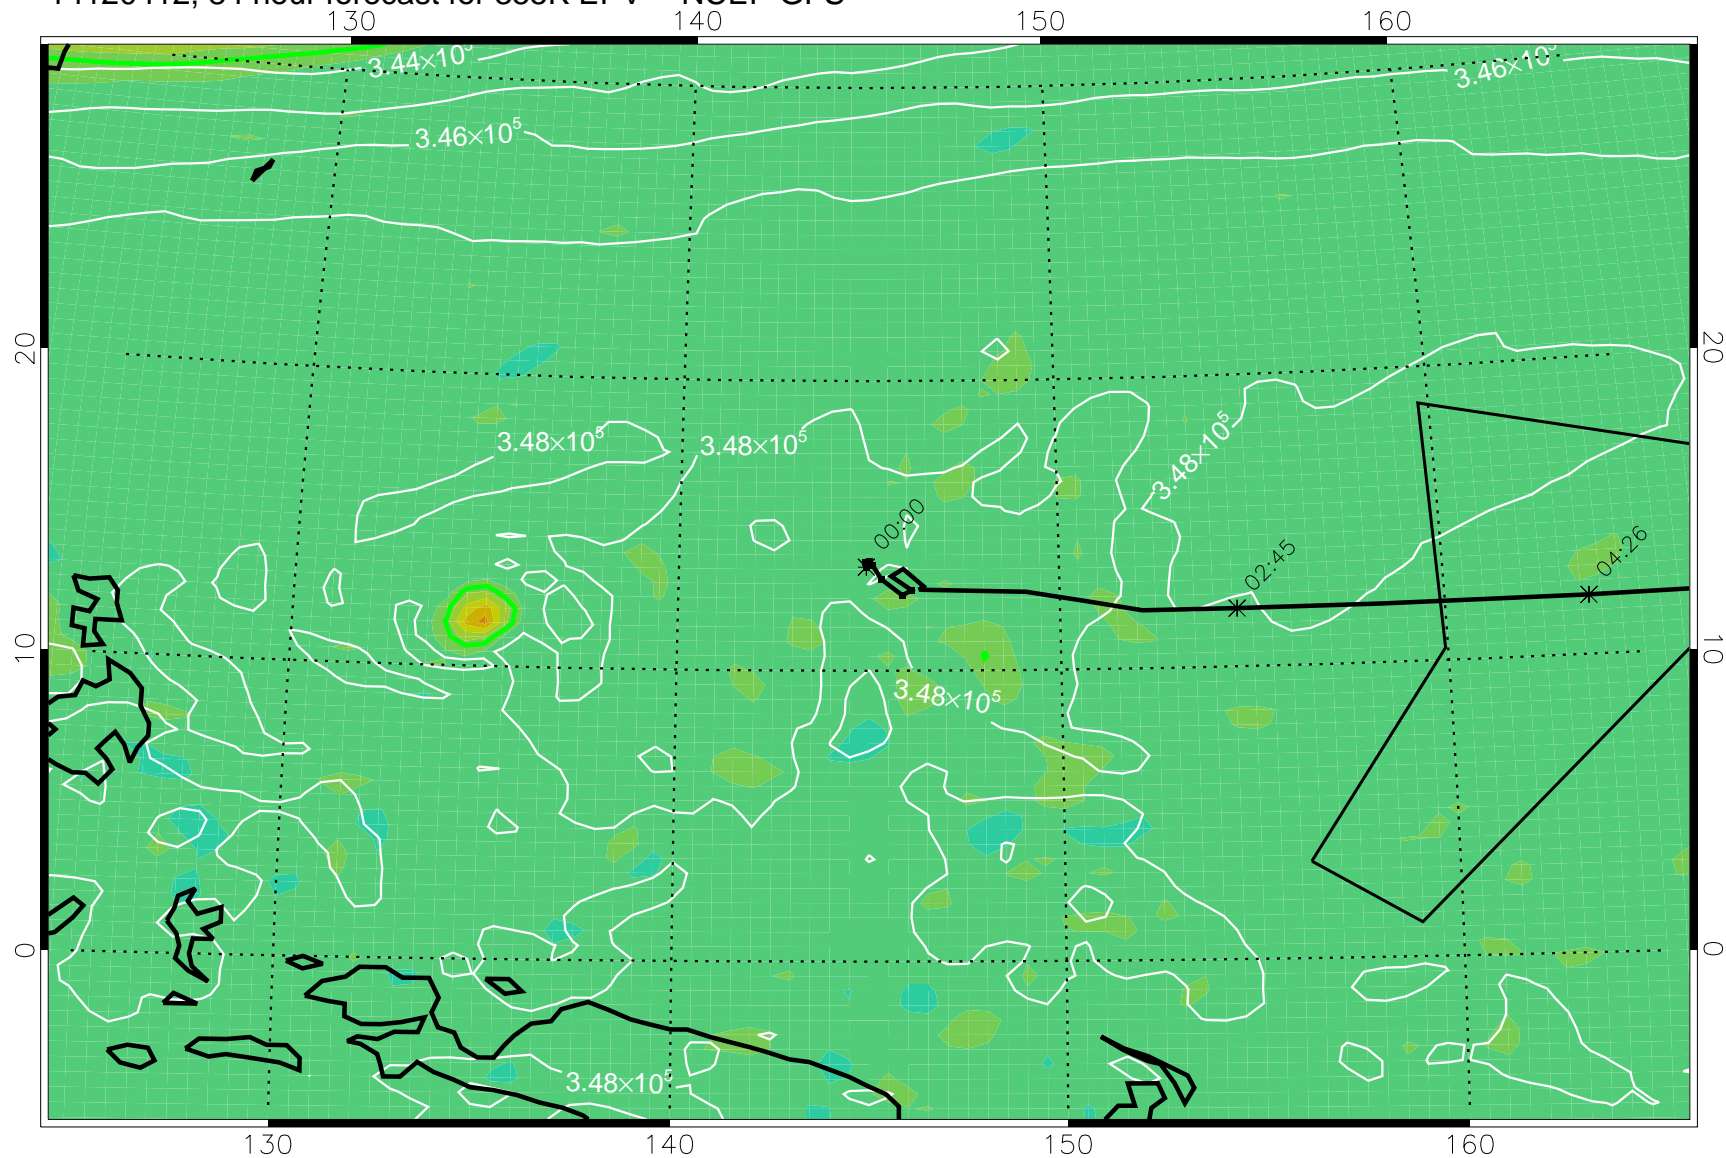

14120312, 60 hour forecast for 355K EPV -- NCEP GFS

355K Montgomery Streamfunction, white  
EPV Tropopause (2 PVU) Position  
Range ring of 4055 km -- 13 hours GH round trip

14120318, 66 hour forecast for 355K EPV -- NCEP GFS

355K Montgomery Streamfunction, white  
EPV Tropopause (2 PVU) Position  
Range ring of 4055 km -- 13 hours GH round trip

14120400, 72 hour forecast for 355K EPV -- NCEP GFS

355K Montgomery Streamfunction, white  
EPV Tropopause (2 PVU) Position  
Range ring of 4055 km -- 13 hours GH round trip

14120406, 78 hour forecast for 355K EPV -- NCEP GFS

355K Montgomery Streamfunction, white  
EPV Tropopause (2 PVU) Position  
Range ring of 4055 km -- 13 hours GH round trip

14120412, 84 hour forecast for 355K EPV -- NCEP GFS

355K Montgomery Streamfunction, white  
EPV Tropopause (2 PVU) Position  
Range ring of 4055 km -- 13 hours GH round trip

14120418, 90 hour forecast for 355K EPV -- NCEP GFS

355K Montgomery Streamfunction, white  
EPV Tropopause (2 PVU) Position  
Range ring of 4055 km -- 13 hours GH round trip