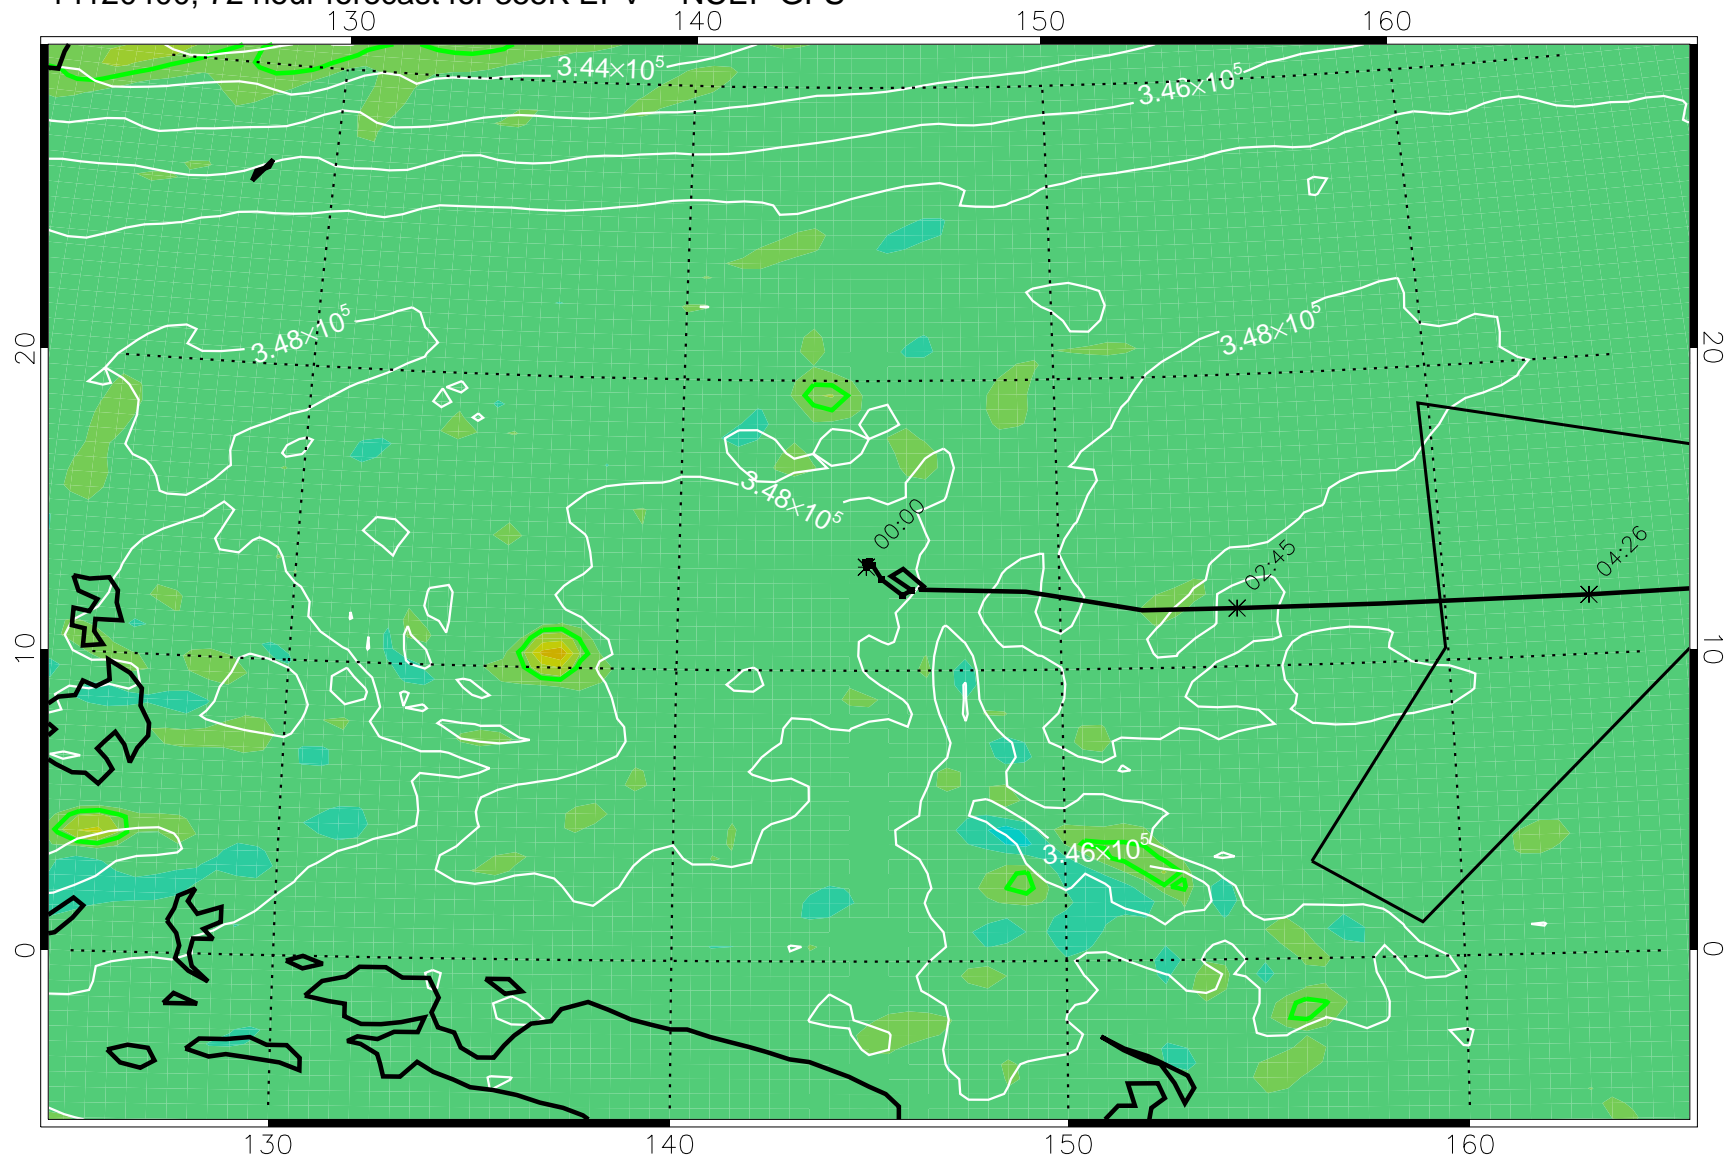

355K Montgomery Streamfunction, white  
EPV Tropopause (2 PVU) Position  
Range ring of 4055 km -- 13 hours GH round trip

14120306, 54 hour forecast for 355K EPV -- NCEP GFS

355K Montgomery Streamfunction, white  
EPV Tropopause (2 PVU) Position  
Range ring of 4055 km -- 13 hours GH round trip

14120312, 60 hour forecast for 355K EPV -- NCEP GFS

355K Montgomery Streamfunction, white  
EPV Tropopause (2 PVU) Position  
Range ring of 4055 km -- 13 hours GH round trip

14120318, 66 hour forecast for 355K EPV -- NCEP GFS

355K Montgomery Streamfunction, white  
EPV Tropopause (2 PVU) Position  
Range ring of 4055 km -- 13 hours GH round trip

14120400, 72 hour forecast for 355K EPV -- NCEP GFS

355K Montgomery Streamfunction, white  
EPV Tropopause (2 PVU) Position  
Range ring of 4055 km -- 13 hours GH round trip

14120406, 78 hour forecast for 355K EPV -- NCEP GFS

355K Montgomery Streamfunction, white  
EPV Tropopause (2 PVU) Position  
Range ring of 4055 km -- 13 hours GH round trip

14120412, 84 hour forecast for 355K EPV -- NCEP GFS