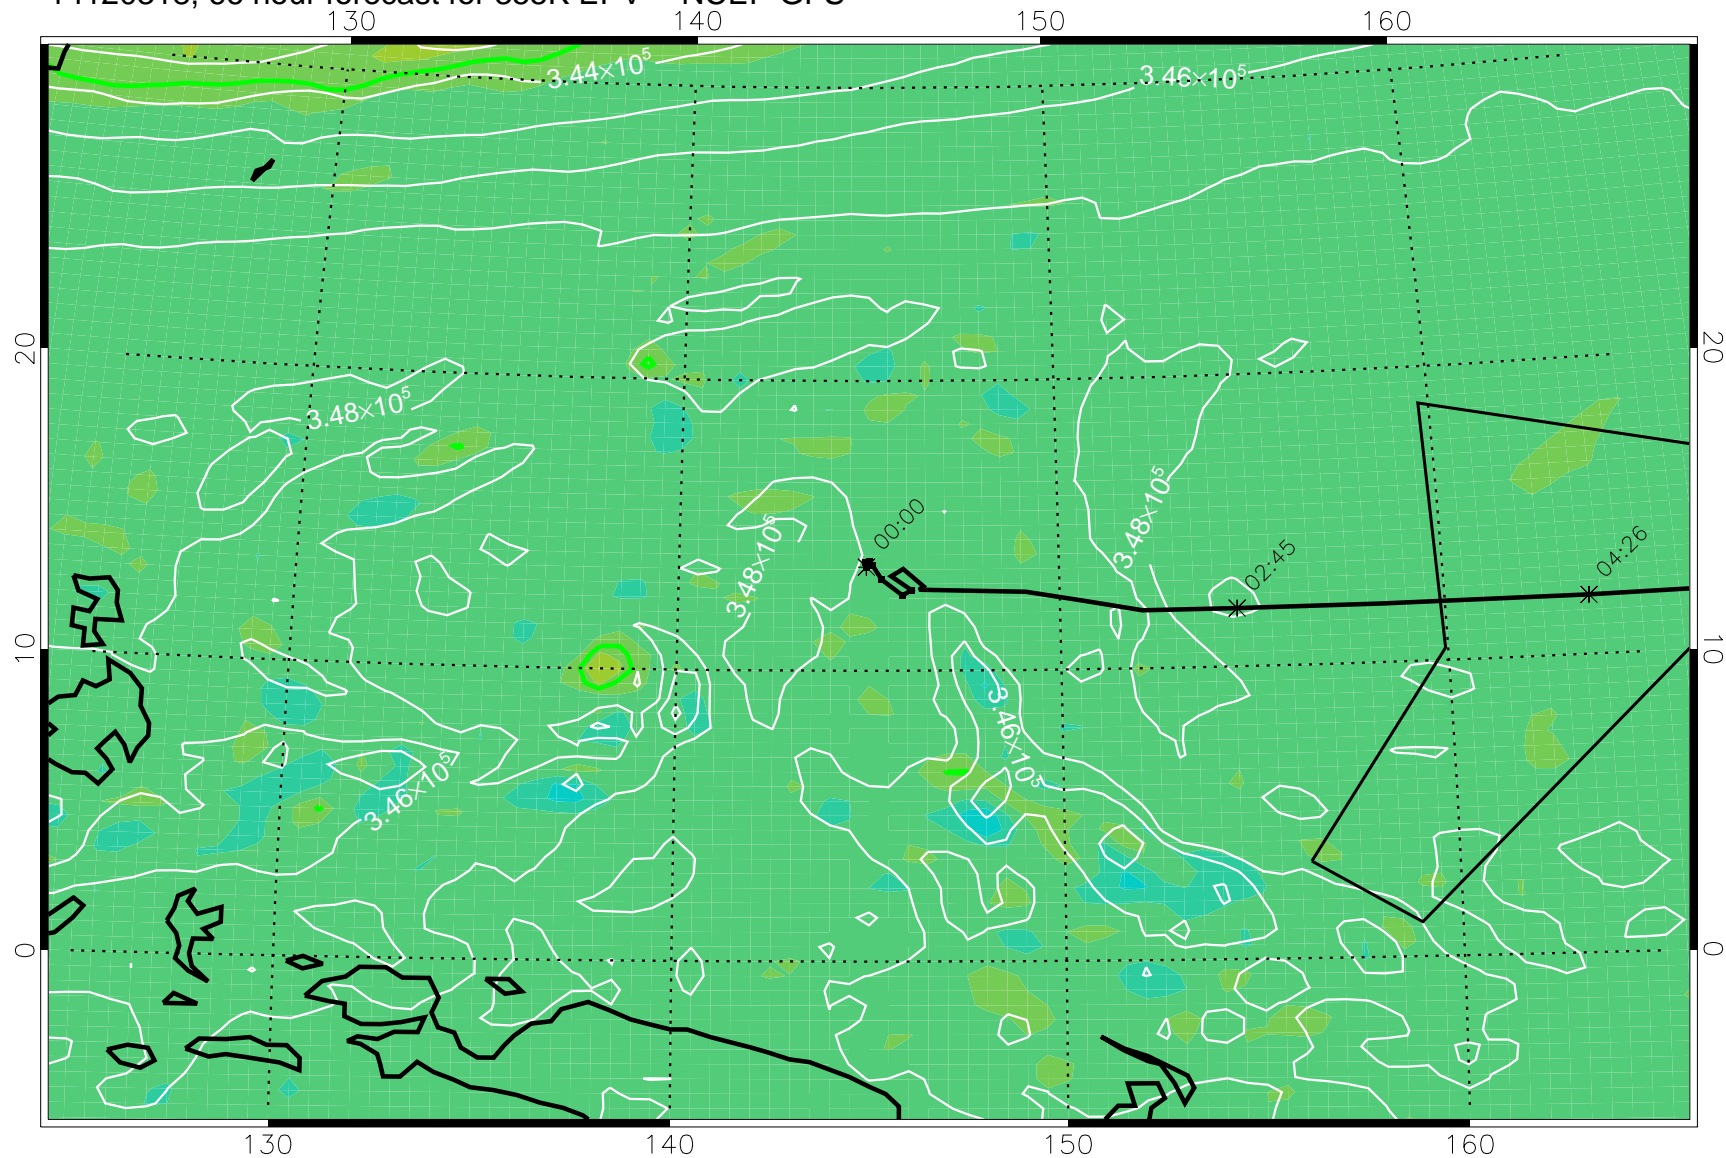

14120218, 42 hour forecast for 355K EPV -- NCEP GFS

355K Montgomery Streamfunction, white  
EPV Tropopause (2 PVU) Position  
Range ring of 4055 km -- 13 hours GH round trip

14120300, 48 hour forecast for 355K EPV -- NCEP GFS

355K Montgomery Streamfunction, white  
EPV Tropopause (2 PVU) Position  
Range ring of 4055 km -- 13 hours GH round trip

14120306, 54 hour forecast for 355K EPV -- NCEP GFS

355K Montgomery Streamfunction, white  
EPV Tropopause (2 PVU) Position  
Range ring of 4055 km -- 13 hours GH round trip

14120312, 60 hour forecast for 355K EPV -- NCEP GFS

355K Montgomery Streamfunction, white  
EPV Tropopause (2 PVU) Position  
Range ring of 4055 km -- 13 hours GH round trip

14120318, 66 hour forecast for 355K EPV -- NCEP GFS

355K Montgomery Streamfunction, white  
EPV Tropopause (2 PVU) Position  
Range ring of 4055 km -- 13 hours GH round trip

14120400, 72 hour forecast for 355K EPV -- NCEP GFS

355K Montgomery Streamfunction, white  
EPV Tropopause (2 PVU) Position  
Range ring of 4055 km -- 13 hours GH round trip