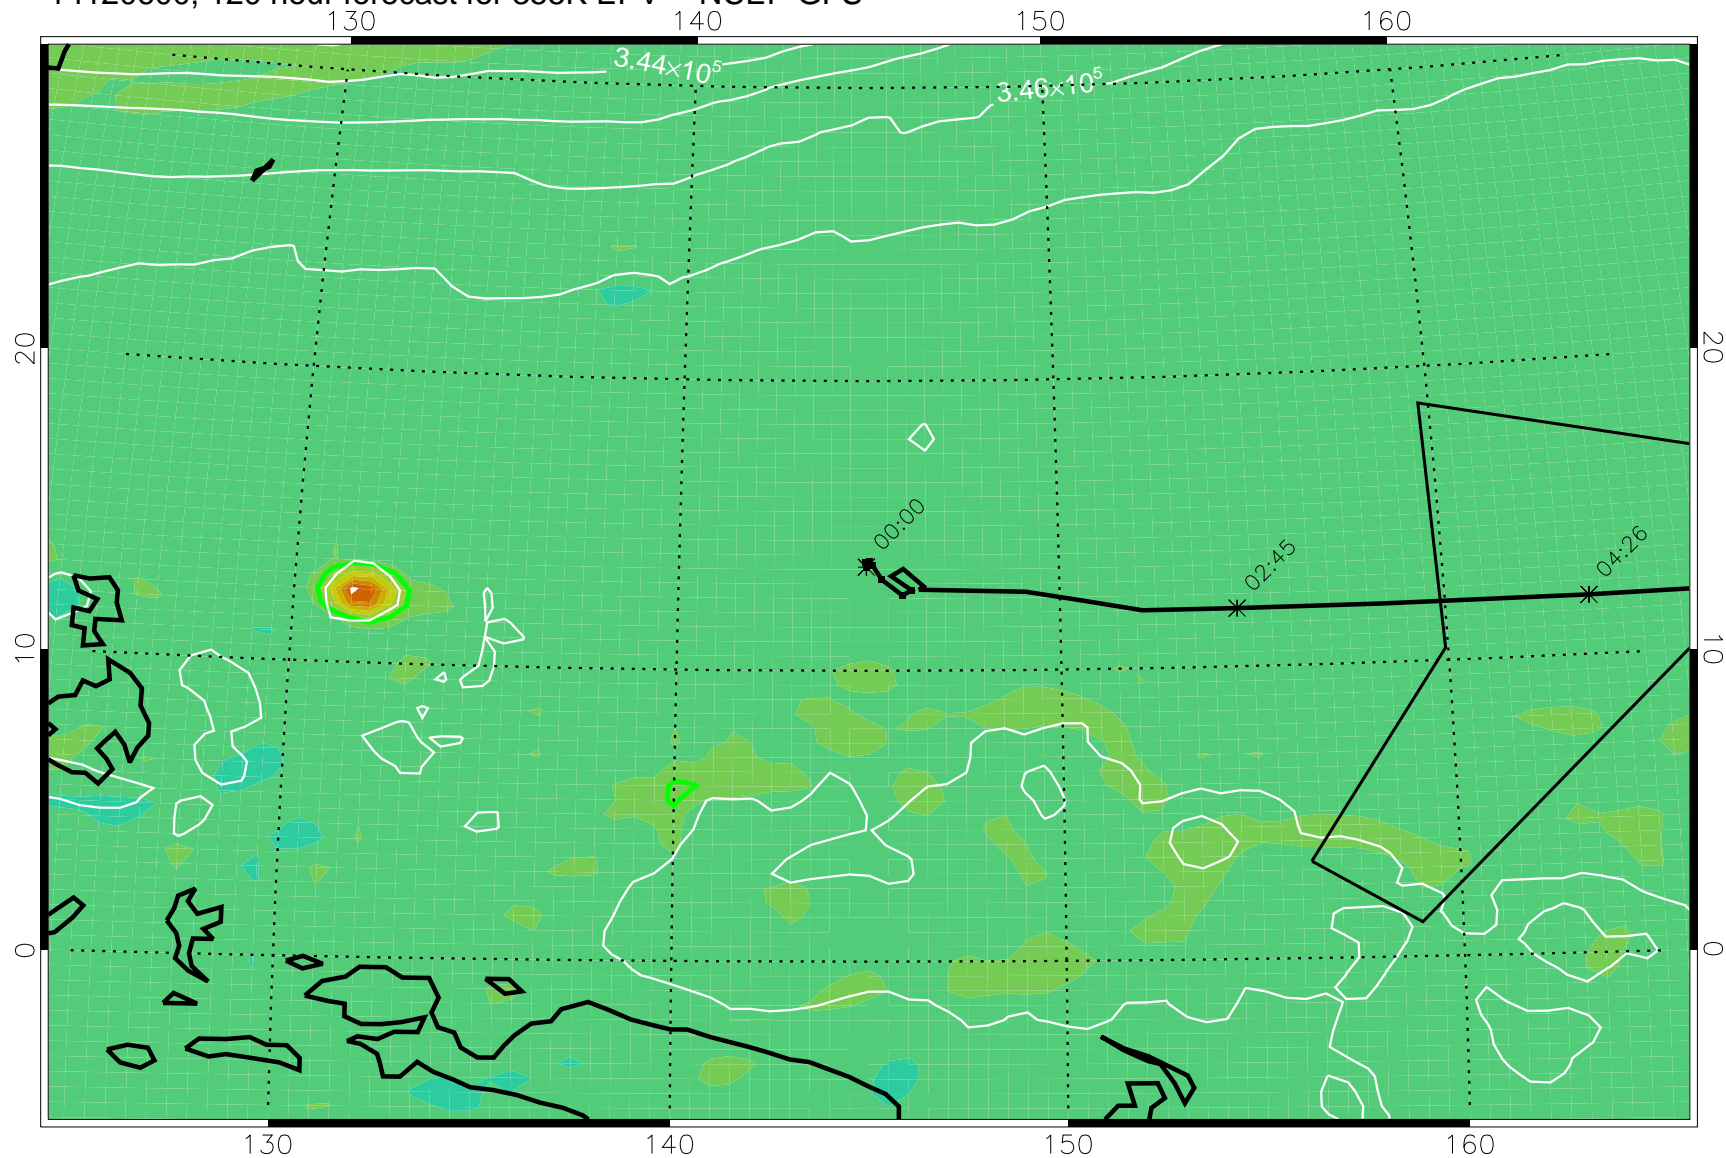

14120500, 96 hour forecast for 355K EPV -- NCEP GFS

355K Montgomery Streamfunction, white  
EPV Tropopause (2 PVU) Position  
Range ring of 4055 km -- 13 hours GH round trip

14120506, 102 hour forecast for 355K EPV -- NCEP GFS

355K Montgomery Streamfunction, white  
EPV Tropopause (2 PVU) Position  
Range ring of 4055 km -- 13 hours GH round trip

14120512, 108 hour forecast for 355K EPV -- NCEP GFS

355K Montgomery Streamfunction, white  
EPV Tropopause (2 PVU) Position  
Range ring of 4055 km -- 13 hours GH round trip

14120518, 114 hour forecast for 355K EPV -- NCEP GFS

355K Montgomery Streamfunction, white  
EPV Tropopause (2 PVU) Position  
Range ring of 4055 km -- 13 hours GH round trip

14120600, 120 hour forecast for 355K EPV -- NCEP GFS

355K Montgomery Streamfunction, white  
EPV Tropopause (2 PVU) Position  
Range ring of 4055 km -- 13 hours GH round trip