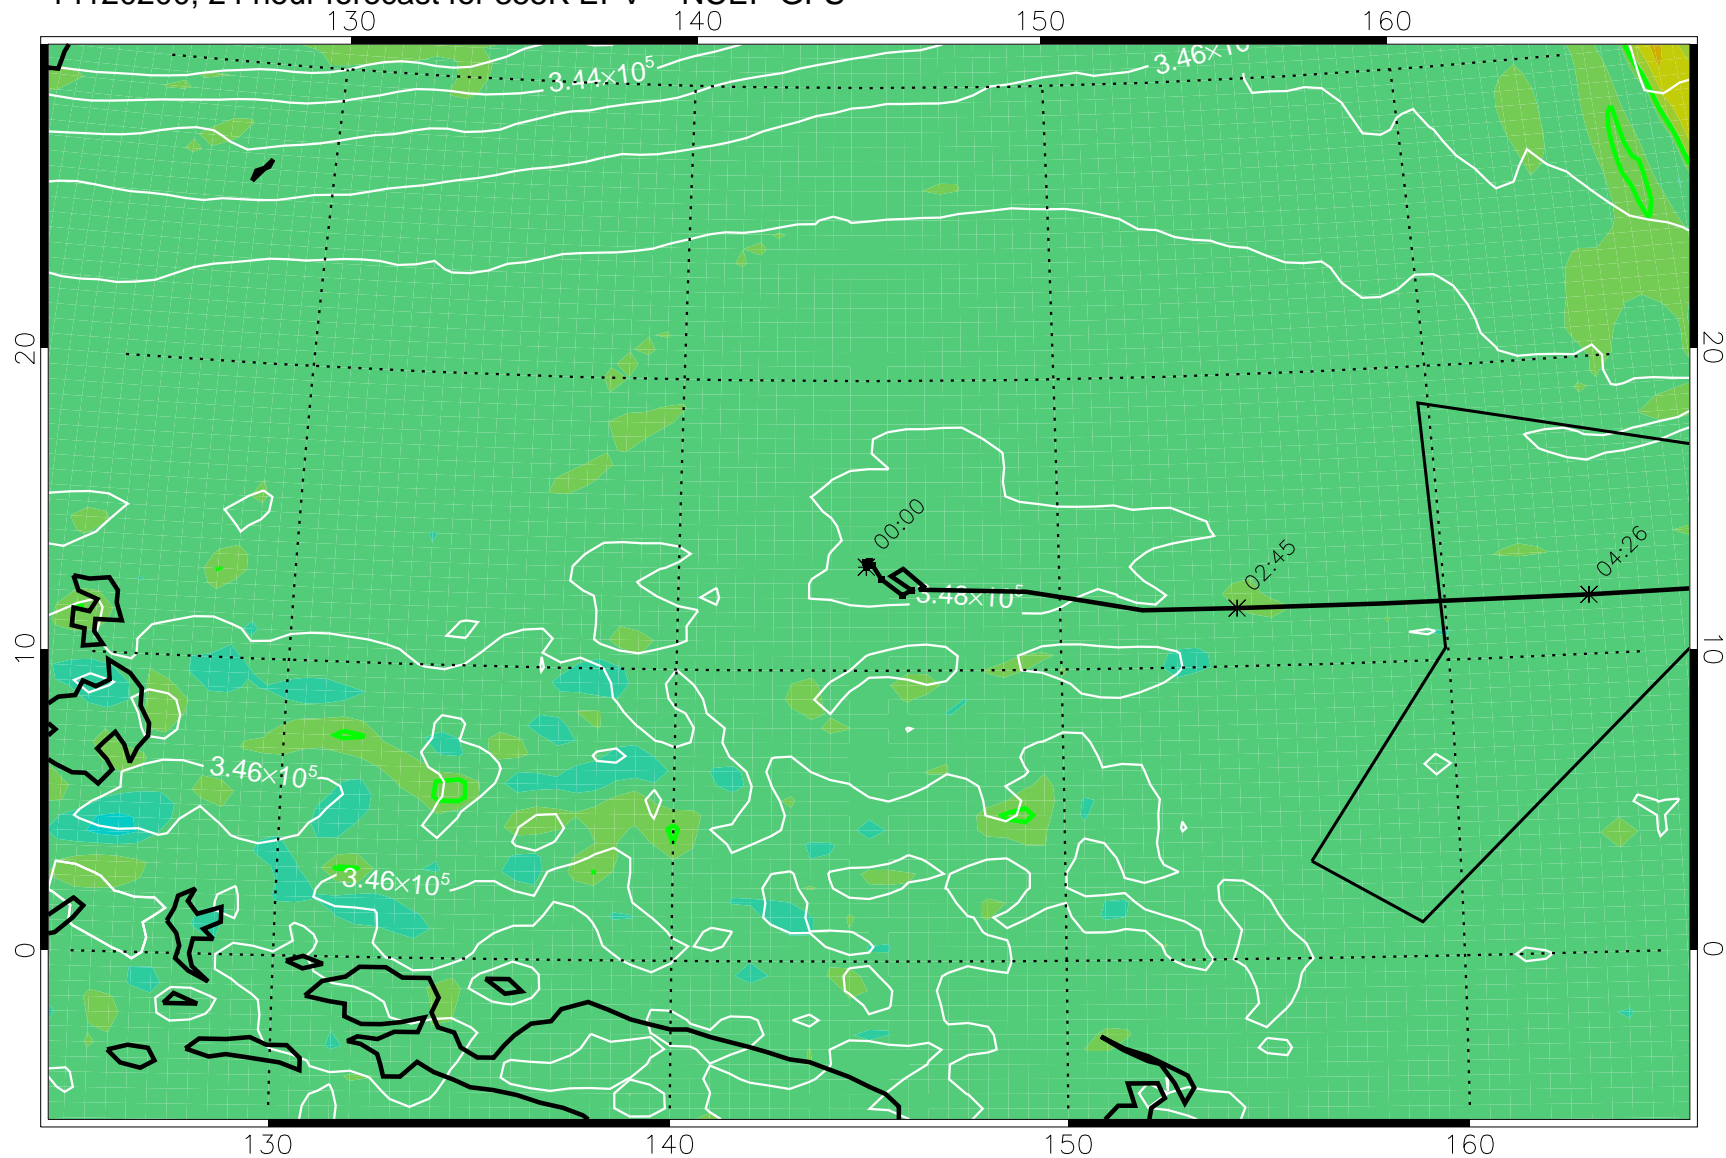

14120106, 6 hour forecast for 355K EPV -- NCEP GFS

355K Montgomery Streamfunction, white  
EPV Tropopause (2 PVU) Position  
Range ring of 4055 km -- 13 hours GH round trip

14120112, 12 hour forecast for 355K EPV -- NCEP GFS

355K Montgomery Streamfunction, white  
EPV Tropopause (2 PVU) Position  
Range ring of 4055 km -- 13 hours GH round trip

14120118, 18 hour forecast for 355K EPV -- NCEP GFS

355K Montgomery Streamfunction, white  
EPV Tropopause (2 PVU) Position  
Range ring of 4055 km -- 13 hours GH round trip

14120200, 24 hour forecast for 355K EPV -- NCEP GFS

355K Montgomery Streamfunction, white  
EPV Tropopause (2 PVU) Position  
Range ring of 4055 km -- 13 hours GH round trip

14120206, 30 hour forecast for 355K EPV -- NCEP GFS

355K Montgomery Streamfunction, white  
EPV Tropopause (2 PVU) Position  
Range ring of 4055 km -- 13 hours GH round trip

14120212, 36 hour forecast for 355K EPV -- NCEP GFS

355K Montgomery Streamfunction, white  
EPV Tropopause (2 PVU) Position  
Range ring of 4055 km -- 13 hours GH round trip