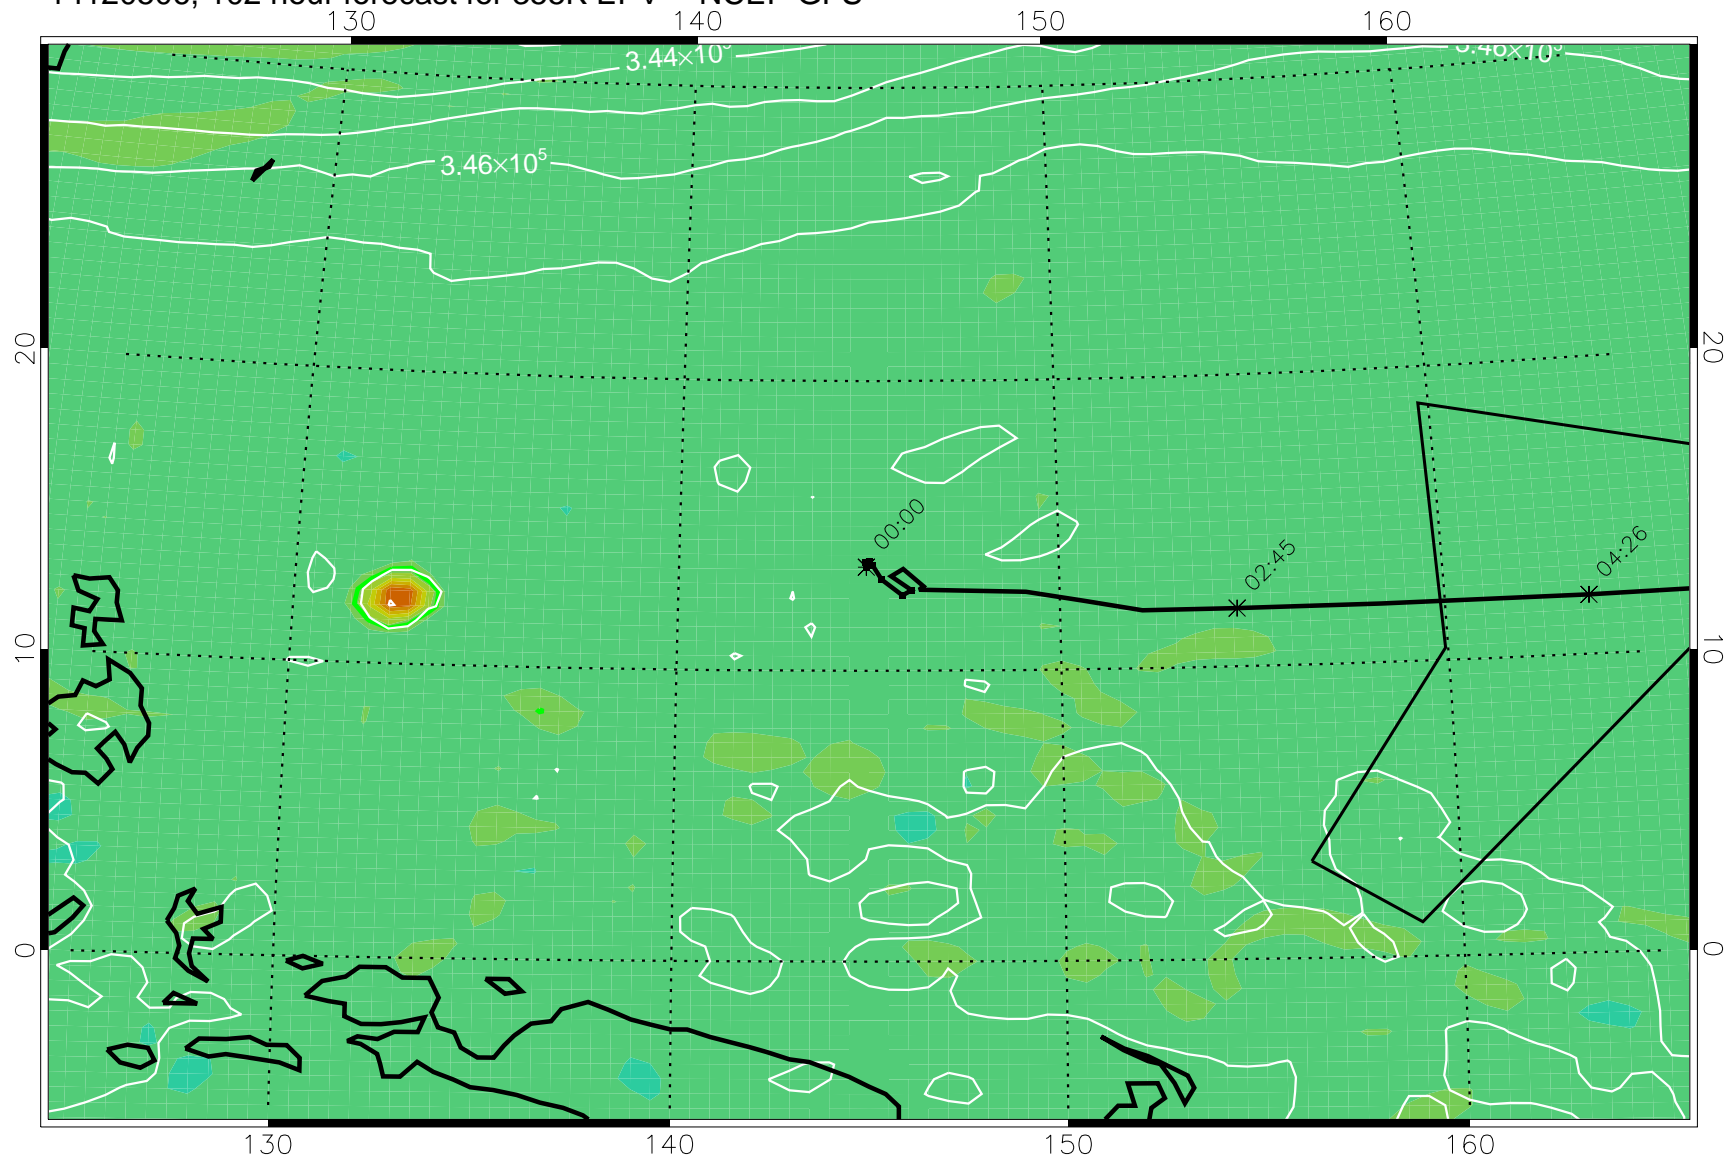

14120406, 78 hour forecast for 355K EPV -- NCEP GFS

355K Montgomery Streamfunction, white  
EPV Tropopause (2 PVU) Position  
Range ring of 4055 km -- 13 hours GH round trip

14120412, 84 hour forecast for 355K EPV -- NCEP GFS

355K Montgomery Streamfunction, white  
EPV Tropopause (2 PVU) Position  
Range ring of 4055 km -- 13 hours GH round trip

14120418, 90 hour forecast for 355K EPV -- NCEP GFS

355K Montgomery Streamfunction, white  
EPV Tropopause (2 PVU) Position  
Range ring of 4055 km -- 13 hours GH round trip

14120500, 96 hour forecast for 355K EPV -- NCEP GFS

355K Montgomery Streamfunction, white  
EPV Tropopause (2 PVU) Position  
Range ring of 4055 km -- 13 hours GH round trip

14120506, 102 hour forecast for 355K EPV -- NCEP GFS

355K Montgomery Streamfunction, white  
EPV Tropopause (2 PVU) Position  
Range ring of 4055 km -- 13 hours GH round trip

14120512, 108 hour forecast for 355K EPV -- NCEP GFS

355K Montgomery Streamfunction, white  
EPV Tropopause (2 PVU) Position  
Range ring of 4055 km -- 13 hours GH round trip