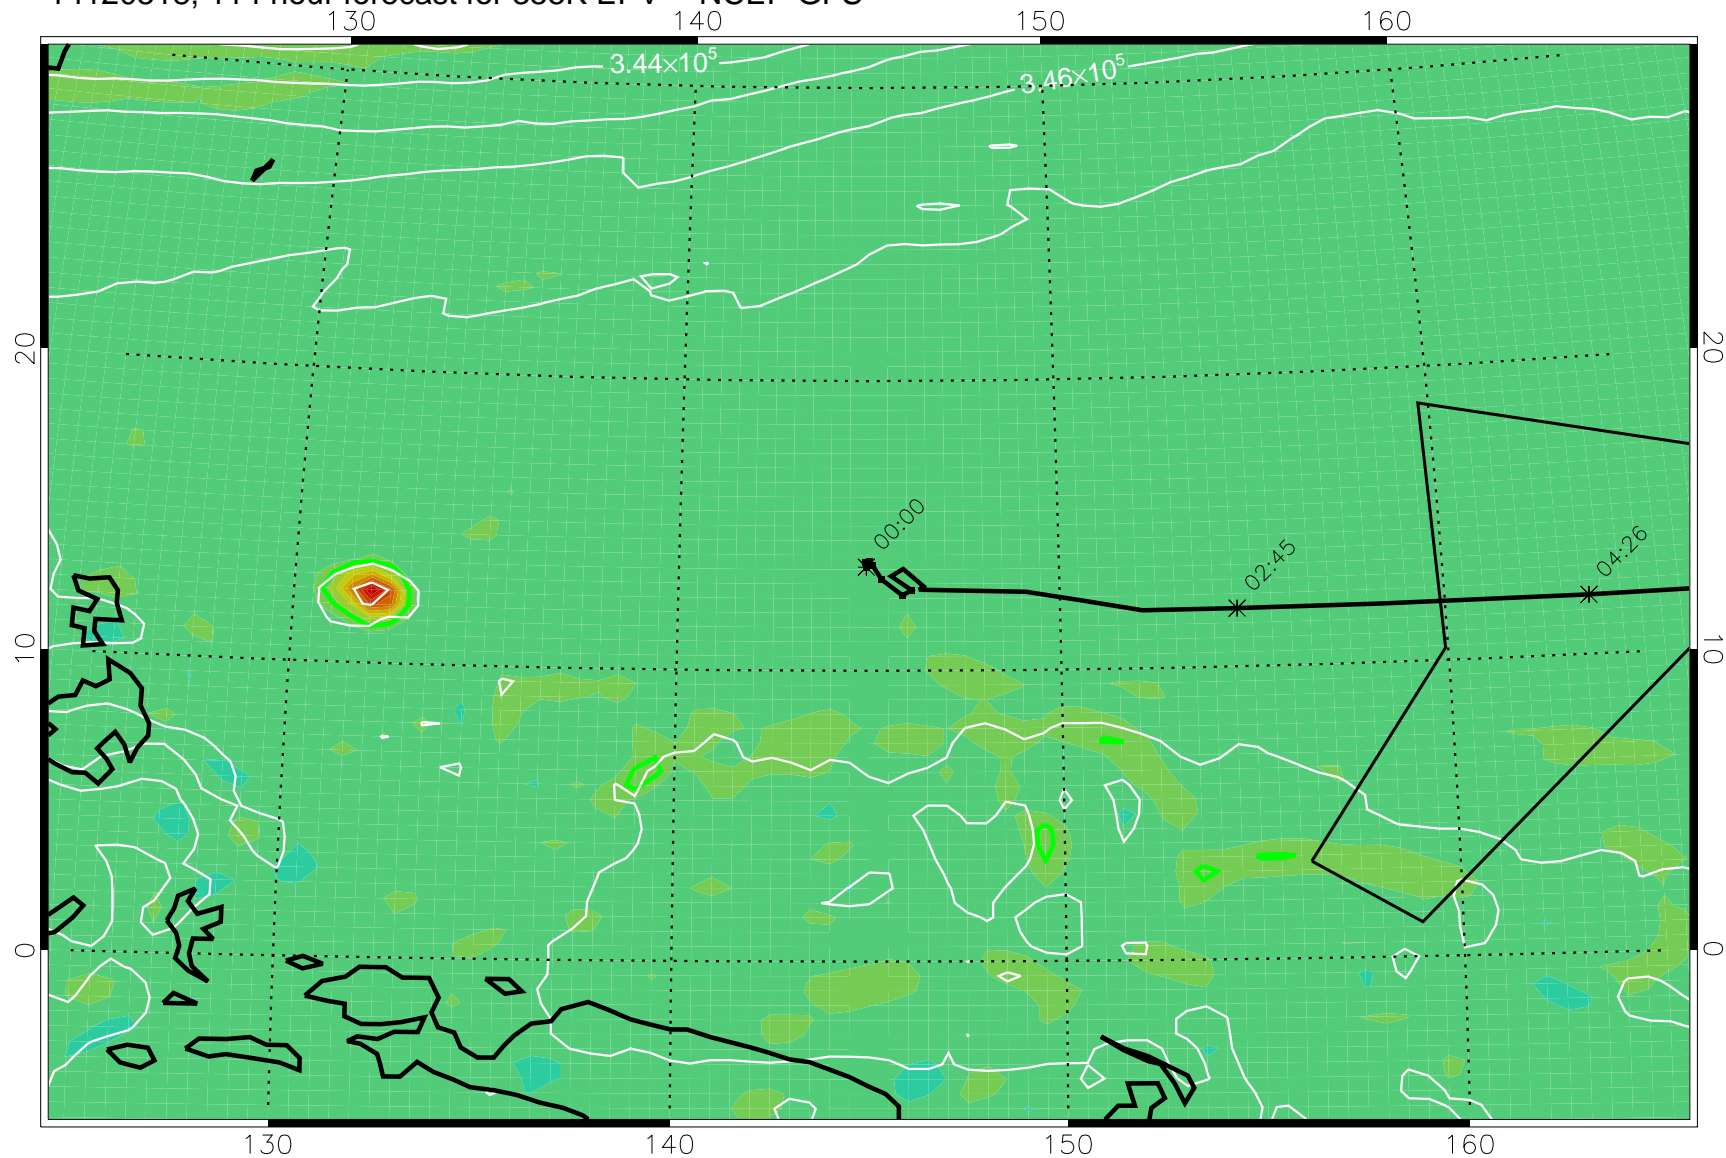

14120518, 114 hour forecast for 355K EPV -- NCEP GFS

355K Montgomery Streamfunction, white
EPV Tropopause (2 PVU) Position
Range ring of 4055 km -- 13 hours GH round trip