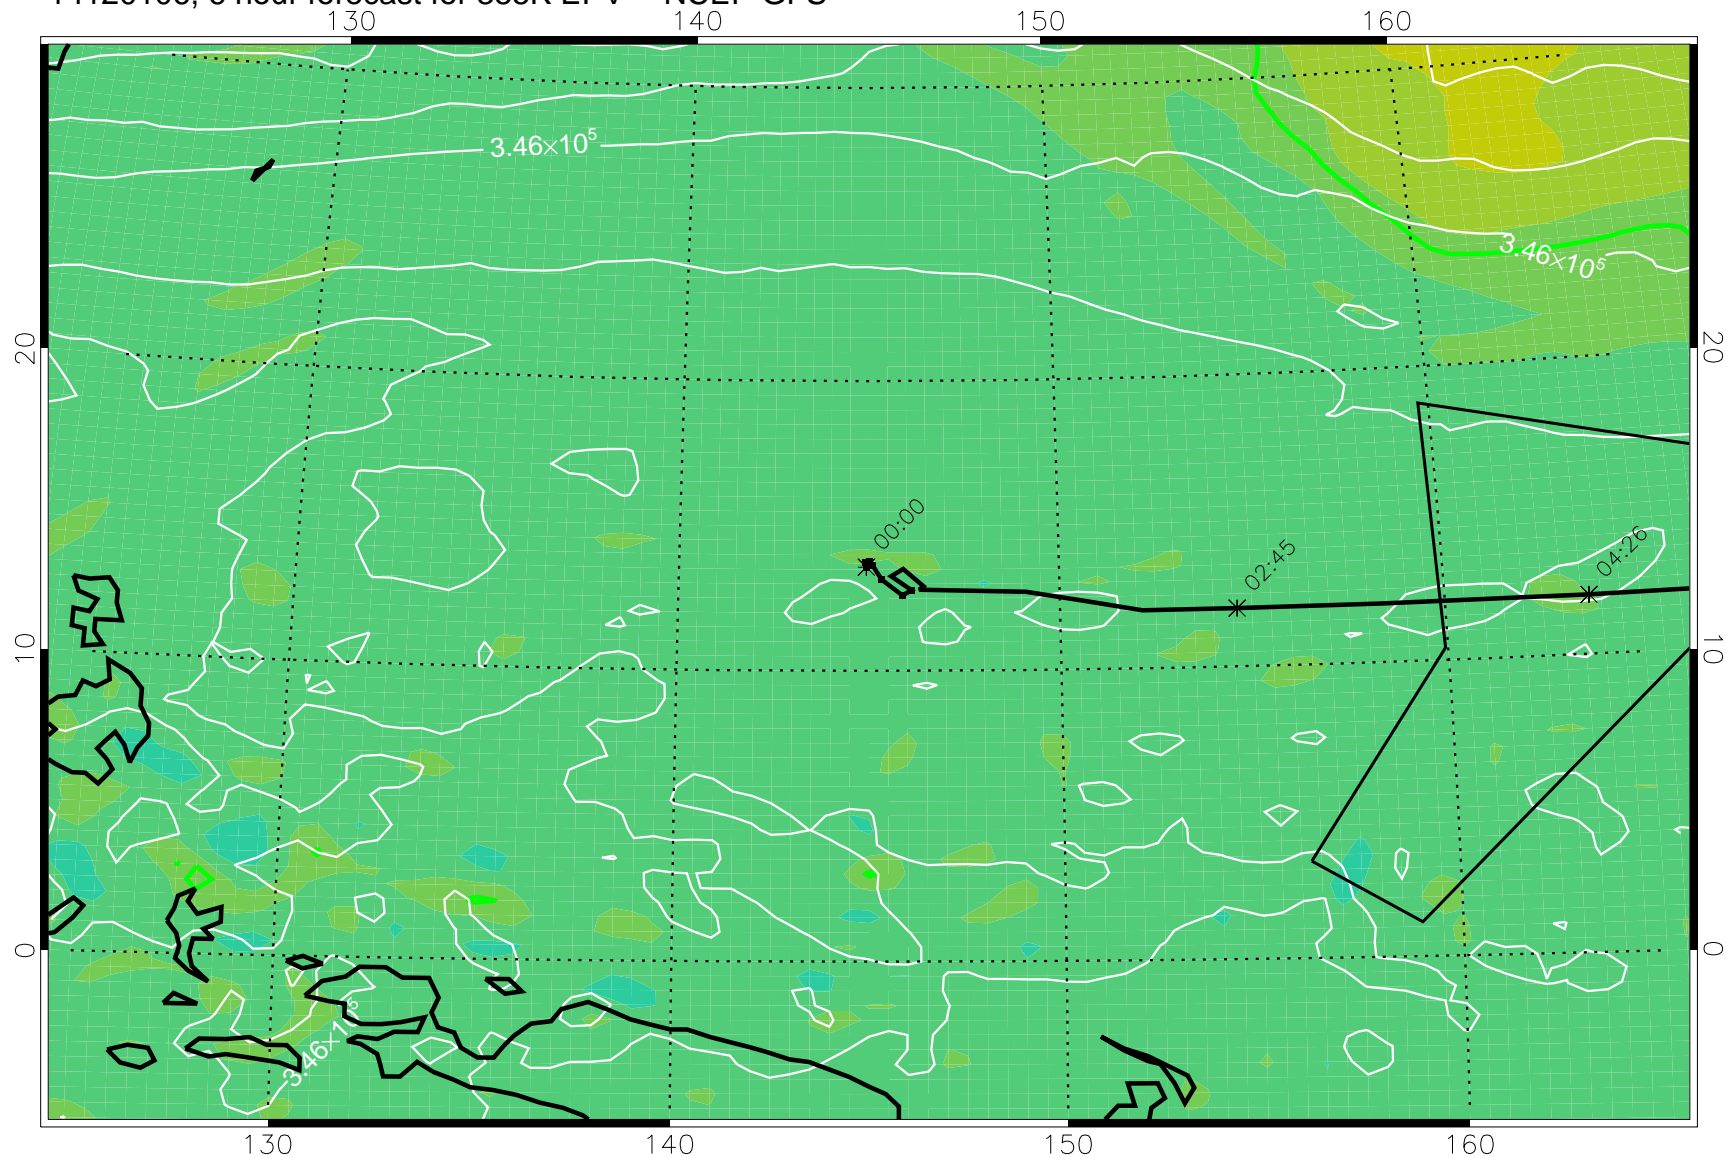

14120106, 6 hour forecast for 355K EPV -- NCEP GFS

355K Montgomery Streamfunction, white  
EPV Tropopause (2 PVU) Position  
Range ring of 4055 km -- 13 hours GH round trip

14120112, 12 hour forecast for 355K EPV -- NCEP GFS

355K Montgomery Streamfunction, white  
EPV Tropopause (2 PVU) Position  
Range ring of 4055 km -- 13 hours GH round trip

14120118, 18 hour forecast for 355K EPV -- NCEP GFS

355K Montgomery Streamfunction, white  
EPV Tropopause (2 PVU) Position  
Range ring of 4055 km -- 13 hours GH round trip

14120200, 24 hour forecast for 355K EPV -- NCEP GFS

355K Montgomery Streamfunction, white  
EPV Tropopause (2 PVU) Position  
Range ring of 4055 km -- 13 hours GH round trip

14120206, 30 hour forecast for 355K EPV -- NCEP GFS

355K Montgomery Streamfunction, white  
EPV Tropopause (2 PVU) Position  
Range ring of 4055 km -- 13 hours GH round trip

14120212, 36 hour forecast for 355K EPV -- NCEP GFS

355K Montgomery Streamfunction, white  
EPV Tropopause (2 PVU) Position  
Range ring of 4055 km -- 13 hours GH round trip