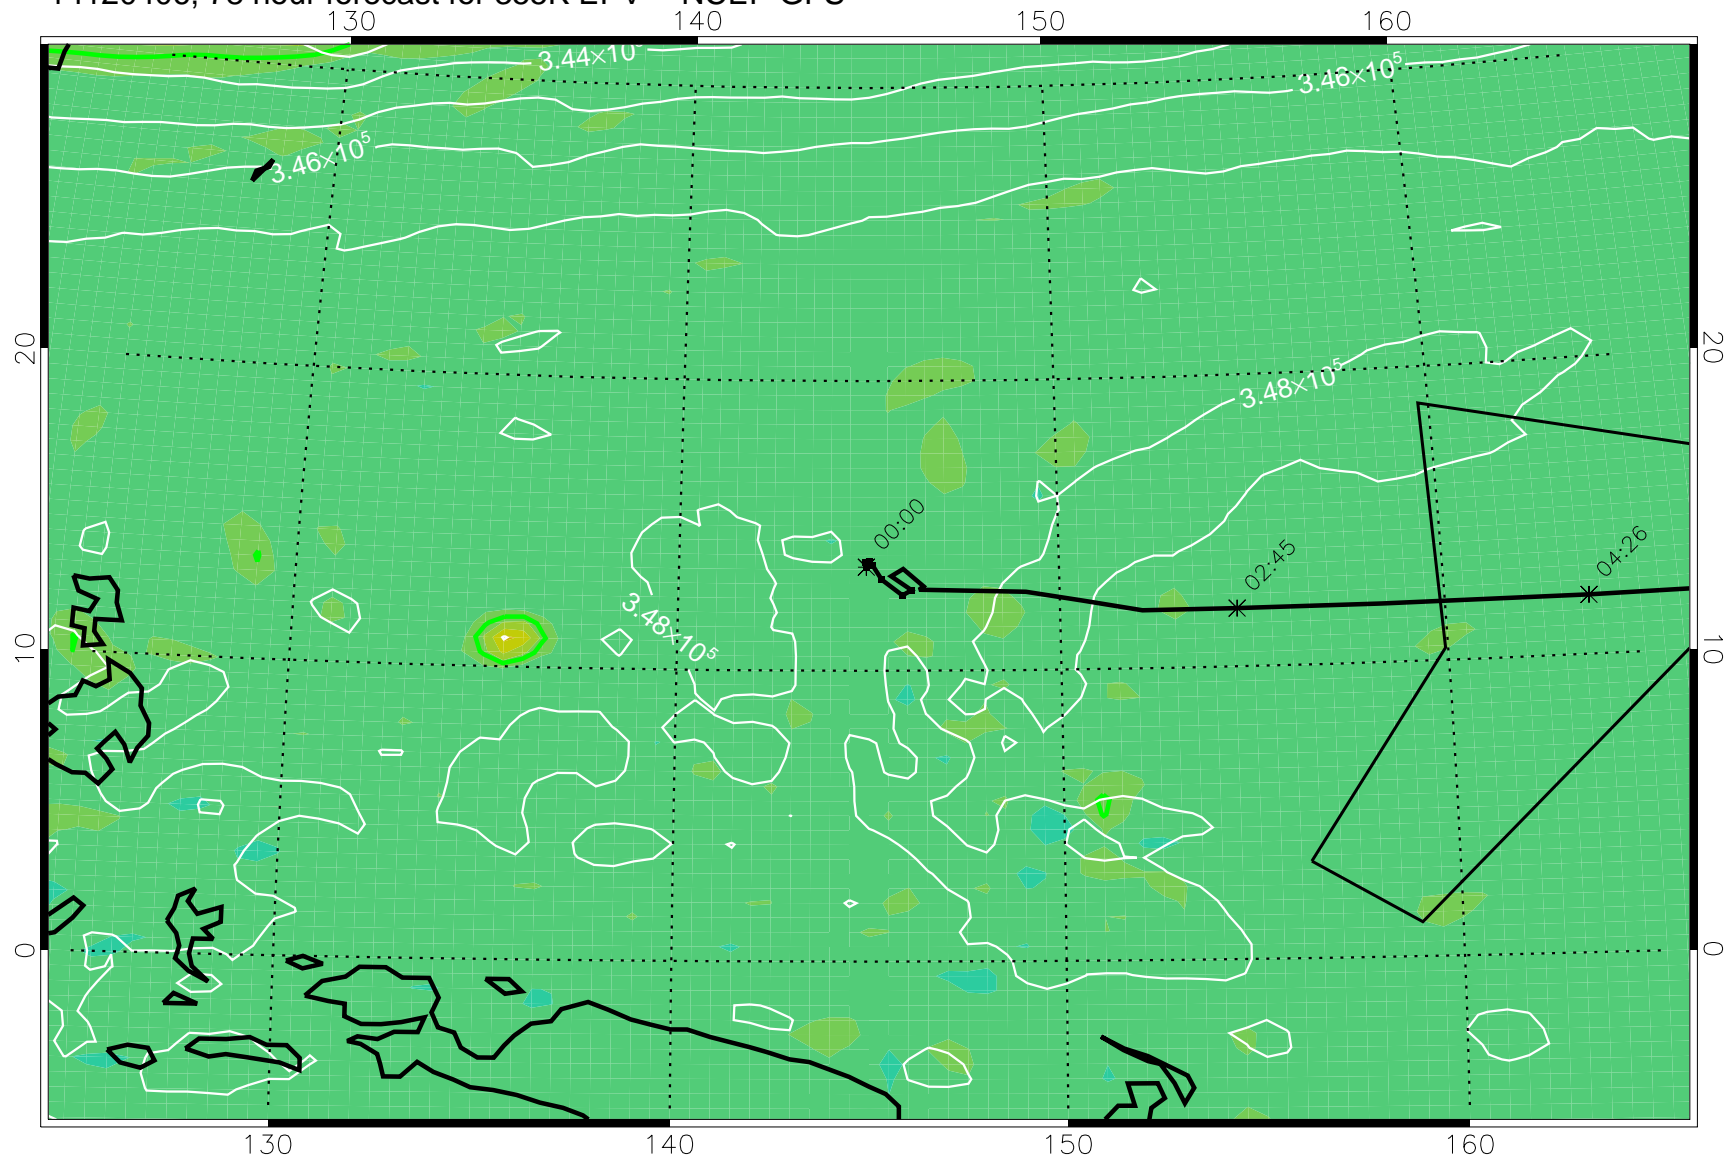

14120312, 60 hour forecast for 355K EPV -- NCEP GFS

355K Montgomery Streamfunction, white  
EPV Tropopause (2 PVU) Position  
Range ring of 4055 km -- 13 hours GH round trip

14120318, 66 hour forecast for 355K EPV -- NCEP GFS

355K Montgomery Streamfunction, white  
EPV Tropopause (2 PVU) Position  
Range ring of 4055 km -- 13 hours GH round trip

14120400, 72 hour forecast for 355K EPV -- NCEP GFS

355K Montgomery Streamfunction, white  
EPV Tropopause (2 PVU) Position  
Range ring of 4055 km -- 13 hours GH round trip

14120406, 78 hour forecast for 355K EPV -- NCEP GFS

355K Montgomery Streamfunction, white  
EPV Tropopause (2 PVU) Position  
Range ring of 4055 km -- 13 hours GH round trip

14120412, 84 hour forecast for 355K EPV -- NCEP GFS

355K Montgomery Streamfunction, white  
EPV Tropopause (2 PVU) Position  
Range ring of 4055 km -- 13 hours GH round trip

14120418, 90 hour forecast for 355K EPV -- NCEP GFS

355K Montgomery Streamfunction, white  
EPV Tropopause (2 PVU) Position  
Range ring of 4055 km -- 13 hours GH round trip