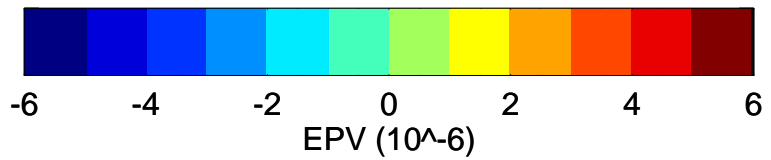

EPV and latitude of origin of the 10-day back trajectories at 43 kft level on 03/21/2014, 00Z

(left) EPV and (right) RDF latitude at the earliest time of the back trajectories, plotted at the trajectory end locations

EPV and latitude of origin of the 10-day back trajectories at 53 kft level on 03/21/2014, 00Z

(left) EPV and (right) RDF latitude at the earliest time of the back trajectories, plotted at the trajectory end locations