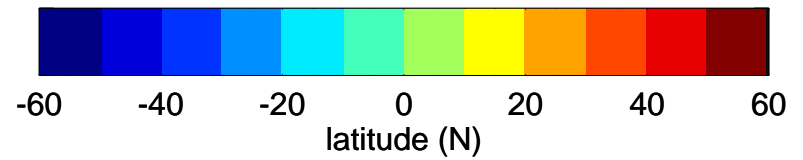

EPV and latitude of origin of the 10-day back trajectories at 43 kft level on 03/21/2014, 00Z

(left) EPV and (right) RDF latitude at the earliest time of the back trajectories, plotted at the trajectory end locations

EPV and latitude of origin of the 10-day back trajectories at 53 kft level on 03/21/2014, 00Z

(left) EPV and (right) RDF latitude at the earliest time of the back trajectories, plotted at the trajectory end locations