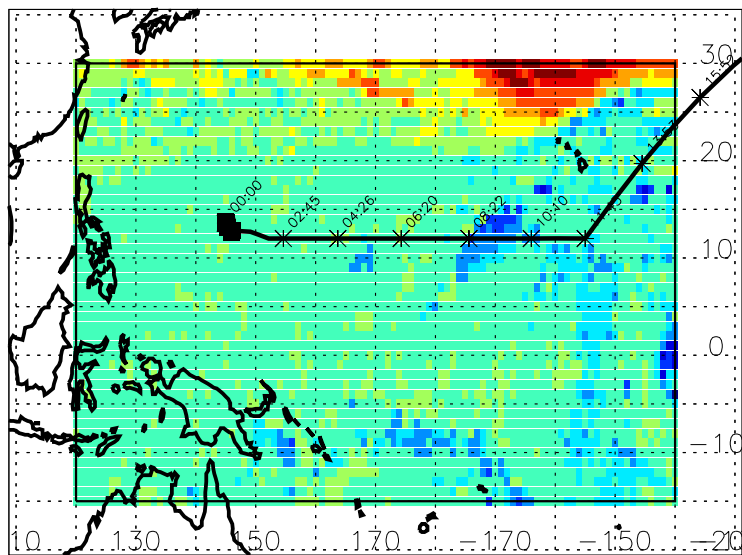

EPV and latitude of origin of the 10-day back trajectories at 43 kft level on 03/21/2014, 00Z

(left) EPV and (right) RDF latitude at the earliest time of the back trajectories, plotted at the trajectory end locations

EPV and latitude of origin of the 10-day back trajectories at 53 kft level on 03/21/2014, 00Z

(left) EPV and (right) RDF latitude at the earliest time of the back trajectories, plotted at the trajectory end locations