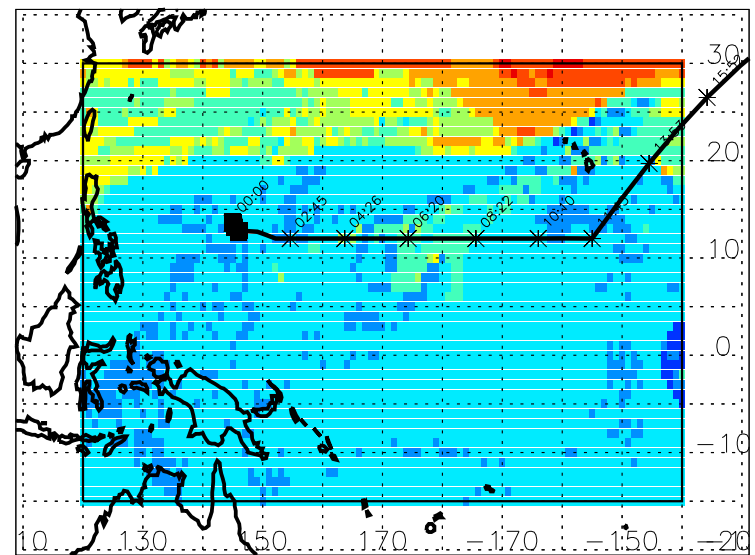

EPV and latitude of origin of the 10-day back trajectories at 43 kft level on 03/21/2014, 00Z

(left) EPV and (right) RDF latitude at the earliest time of the back trajectories, plotted at the trajectory end locations

EPV and latitude of origin of the 10-day back trajectories at 53 kft level on 03/21/2014, 00Z

(left) EPV and (right) RDF latitude at the earliest time of the back trajectories, plotted at the trajectory end locations