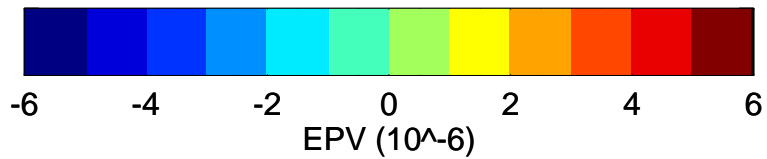

EPV and latitude of origin of the 10-day back trajectories at 43 kft level on 02/17/2014, 00Z

(left) EPV and (right) RDF latitude at the earliest time of the back trajectories, plotted at the trajectory end locations

EPV and latitude of origin of the 10-day back trajectories at 48 kft level on 02/17/2014, 00Z

(left) EPV and (right) RDF latitude at the earliest time of the back trajectories, plotted at the trajectory end locations