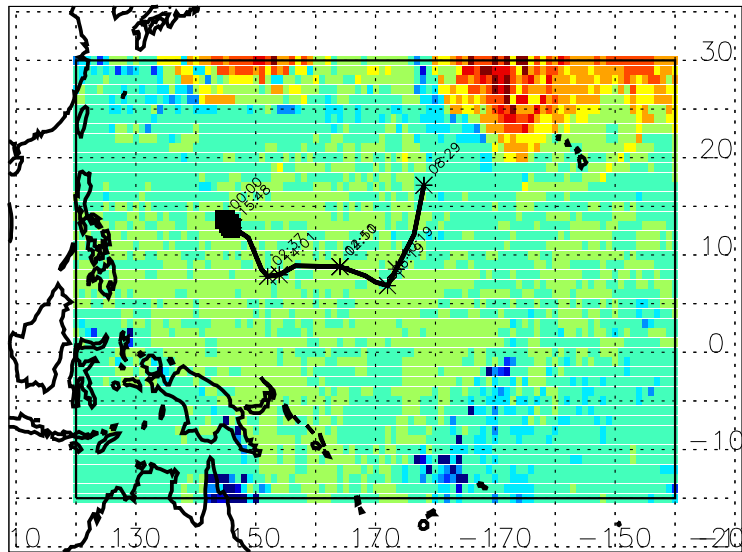

EPV and latitude of origin of the 10-day back trajectories at 43 kft level on 02/17/2014, 00Z

(left) EPV and (right) RDF latitude at the earliest time of the back trajectories, plotted at the trajectory end locations

EPV and latitude of origin of the 10-day back trajectories at 48 kft level on 02/17/2014, 00Z

(left) EPV and (right) RDF latitude at the earliest time of the back trajectories, plotted at the trajectory end locations