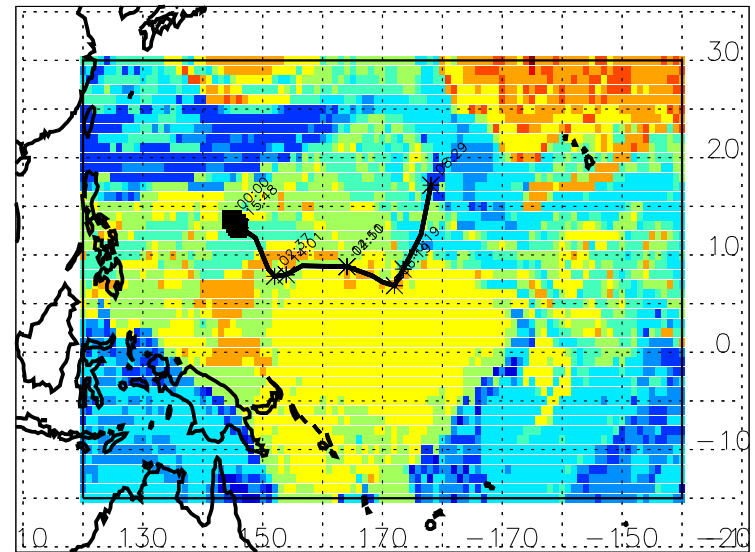

EPV and latitude of origin of the 10-day back trajectories at 43 kft level on 02/17/2014, 00Z

(left) EPV and (right) RDF latitude at the earliest time of the back trajectories, plotted at the trajectory end locations

EPV and latitude of origin of the 10-day back trajectories at 48 kft level on 02/17/2014, 00Z

(left) EPV and (right) RDF latitude at the earliest time of the back trajectories, plotted at the trajectory end locations