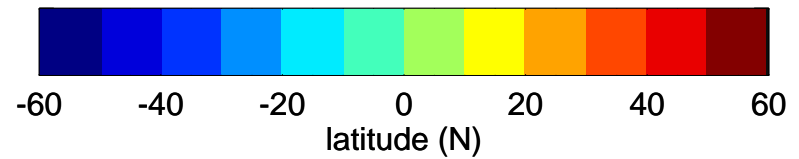

EPV and latitude of origin of the 10-day back trajectories at 43 kft level on 02/17/2014, 00Z

(left) EPV and (right) RDF latitude at the earliest time of the back trajectories, plotted at the trajectory end locations

EPV and latitude of origin of the 10-day back trajectories at 48 kft level on 02/17/2014, 00Z

(left) EPV and (right) RDF latitude at the earliest time of the back trajectories, plotted at the trajectory end locations