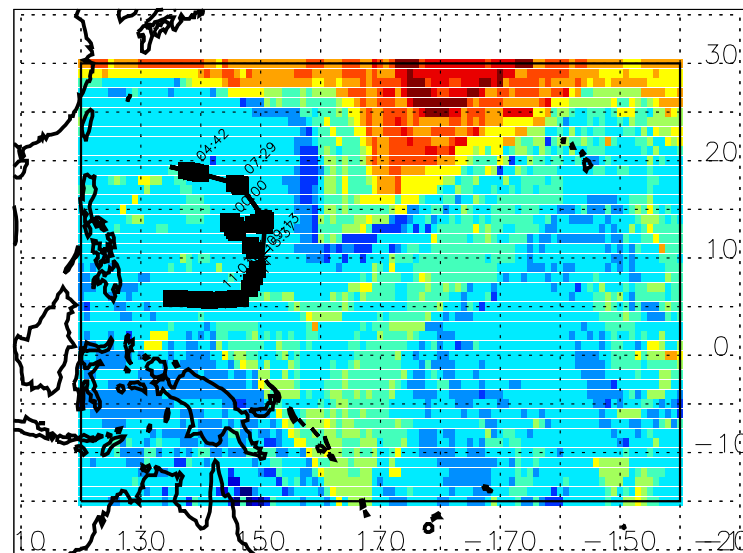

EPV and latitude of origin of the 10-day back trajectories at 43 kft level on 02/13/2014, 00Z

(left) EPV and (right) RDF latitude at the earliest time of the back trajectories, plotted at the trajectory end locations

EPV and latitude of origin of the 10-day back trajectories at 53 kft level on 02/13/2014, 00Z

(left) EPV and (right) RDF latitude at the earliest time of the back trajectories, plotted at the trajectory end locations