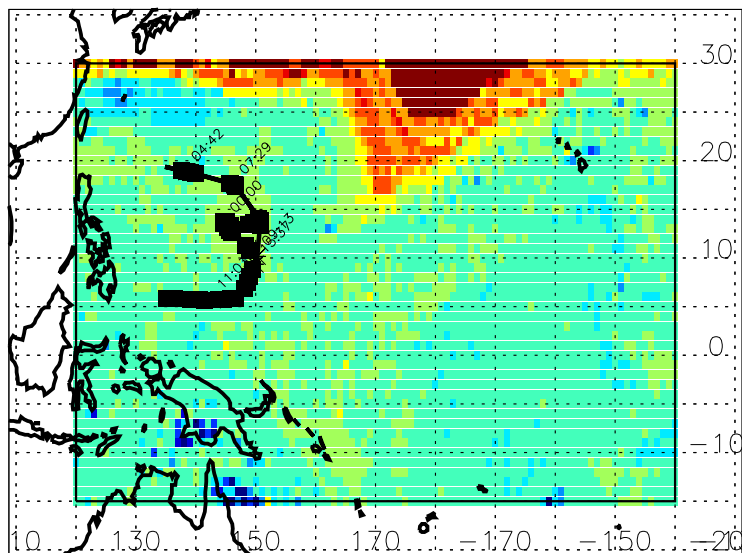

EPV and latitude of origin of the 10-day back trajectories at 43 kft level on 02/13/2014, 00Z

(left) EPV and (right) RDF latitude at the earliest time of the back trajectories, plotted at the trajectory end locations

EPV and latitude of origin of the 10-day back trajectories at 53 kft level on 02/13/2014, 00Z

(left) EPV and (right) RDF latitude at the earliest time of the back trajectories, plotted at the trajectory end locations