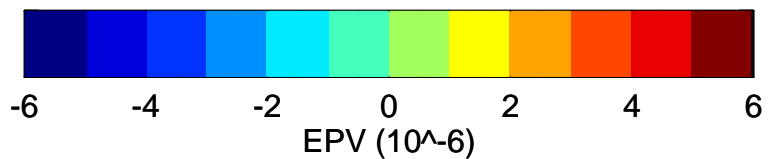

EPV and latitude of origin of the 10-day back trajectories at 43 kft level on 02/13/2014, 00Z

(left) EPV and (right) RDF latitude at the earliest time of the back trajectories, plotted at the trajectory end locations

EPV and latitude of origin of the 10-day back trajectories at 53 kft level on 02/13/2014, 00Z

(left) EPV and (right) RDF latitude at the earliest time of the back trajectories, plotted at the trajectory end locations