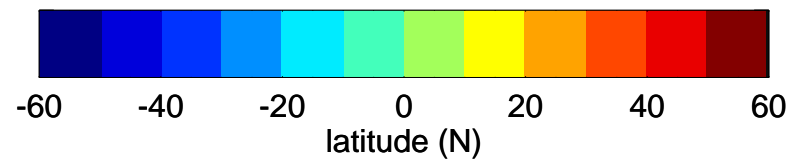

EPV and latitude of origin of the 10-day back trajectories at 43 kft level on 02/13/2014, 00Z

(left) EPV and (right) RDF latitude at the earliest time of the back trajectories, plotted at the trajectory end locations

EPV and latitude of origin of the 10-day back trajectories at 53 kft level on 02/13/2014, 00Z

(left) EPV and (right) RDF latitude at the earliest time of the back trajectories, plotted at the trajectory end locations