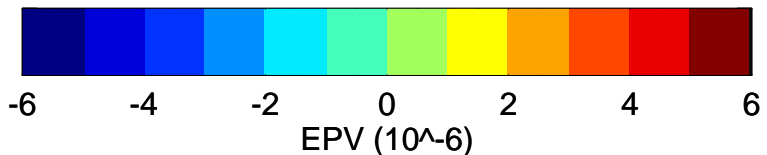

### EPV and latitude of origin of the 10-day back trajectories at 48 kft level on 02/11/2014, 00Z

(left) EPV and (right) RDF latitude at the earliest time of the back trajectories, plotted at the trajectory end locations

### EPV and latitude of origin of the 10-day back trajectories at 58 kft level on 02/11/2014, 00Z

(left) EPV and (right) RDF latitude at the earliest time of the back trajectories, plotted at the trajectory end locations