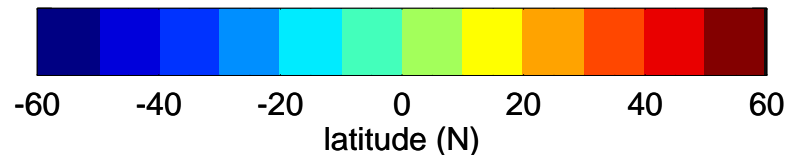

### EPV and latitude of origin of the 10-day back trajectories at 48 kft level on 02/11/2014, 00Z

(left) EPV and (right) RDF latitude at the earliest time of the back trajectories, plotted at the trajectory end locations

### EPV and latitude of origin of the 10-day back trajectories at 58 kft level on 02/11/2014, 00Z

(left) EPV and (right) RDF latitude at the earliest time of the back trajectories, plotted at the trajectory end locations