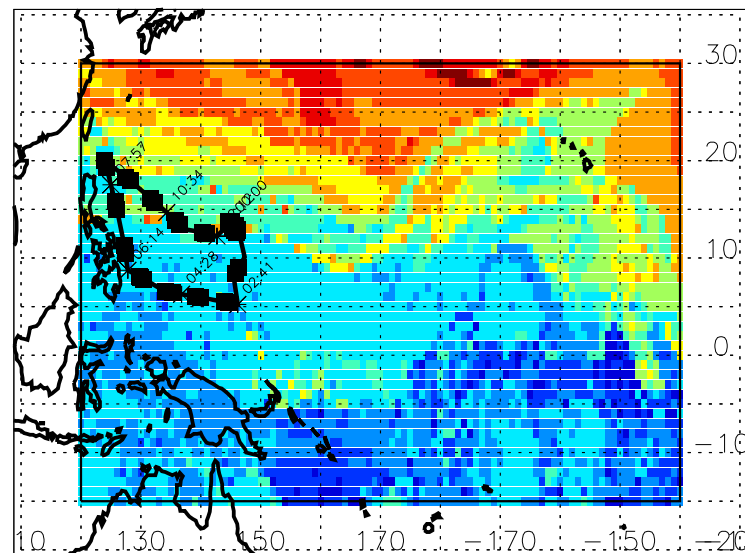

### EPV and latitude of origin of the 10-day back trajectories at 48 kft level on 02/11/2014, 00Z

(left) EPV and (right) RDF latitude at the earliest time of the back trajectories, plotted at the trajectory end locations

### EPV and latitude of origin of the 10-day back trajectories at 58 kft level on 02/11/2014, 00Z

(left) EPV and (right) RDF latitude at the earliest time of the back trajectories, plotted at the trajectory end locations