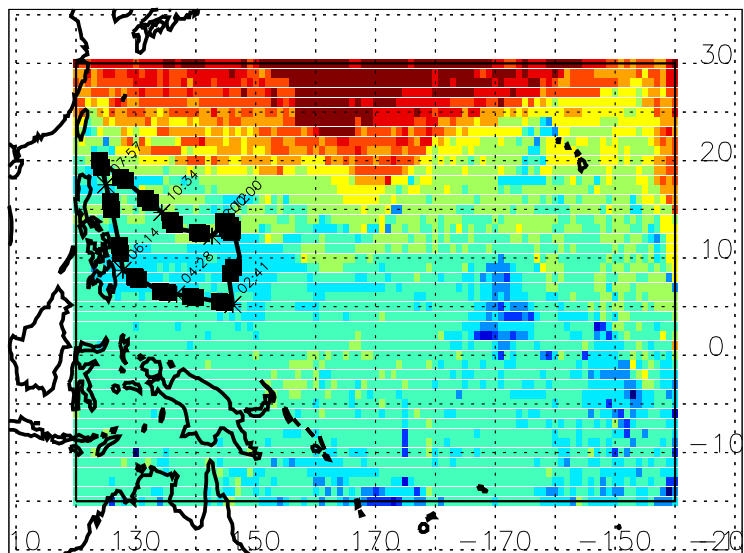

### EPV and latitude of origin of the 10-day back trajectories at 48 kft level on 02/11/2014, 00Z

(left) EPV and (right) RDF latitude at the earliest time of the back trajectories, plotted at the trajectory end locations

### EPV and latitude of origin of the 10-day back trajectories at 58 kft level on 02/11/2014, 00Z

(left) EPV and (right) RDF latitude at the earliest time of the back trajectories, plotted at the trajectory end locations