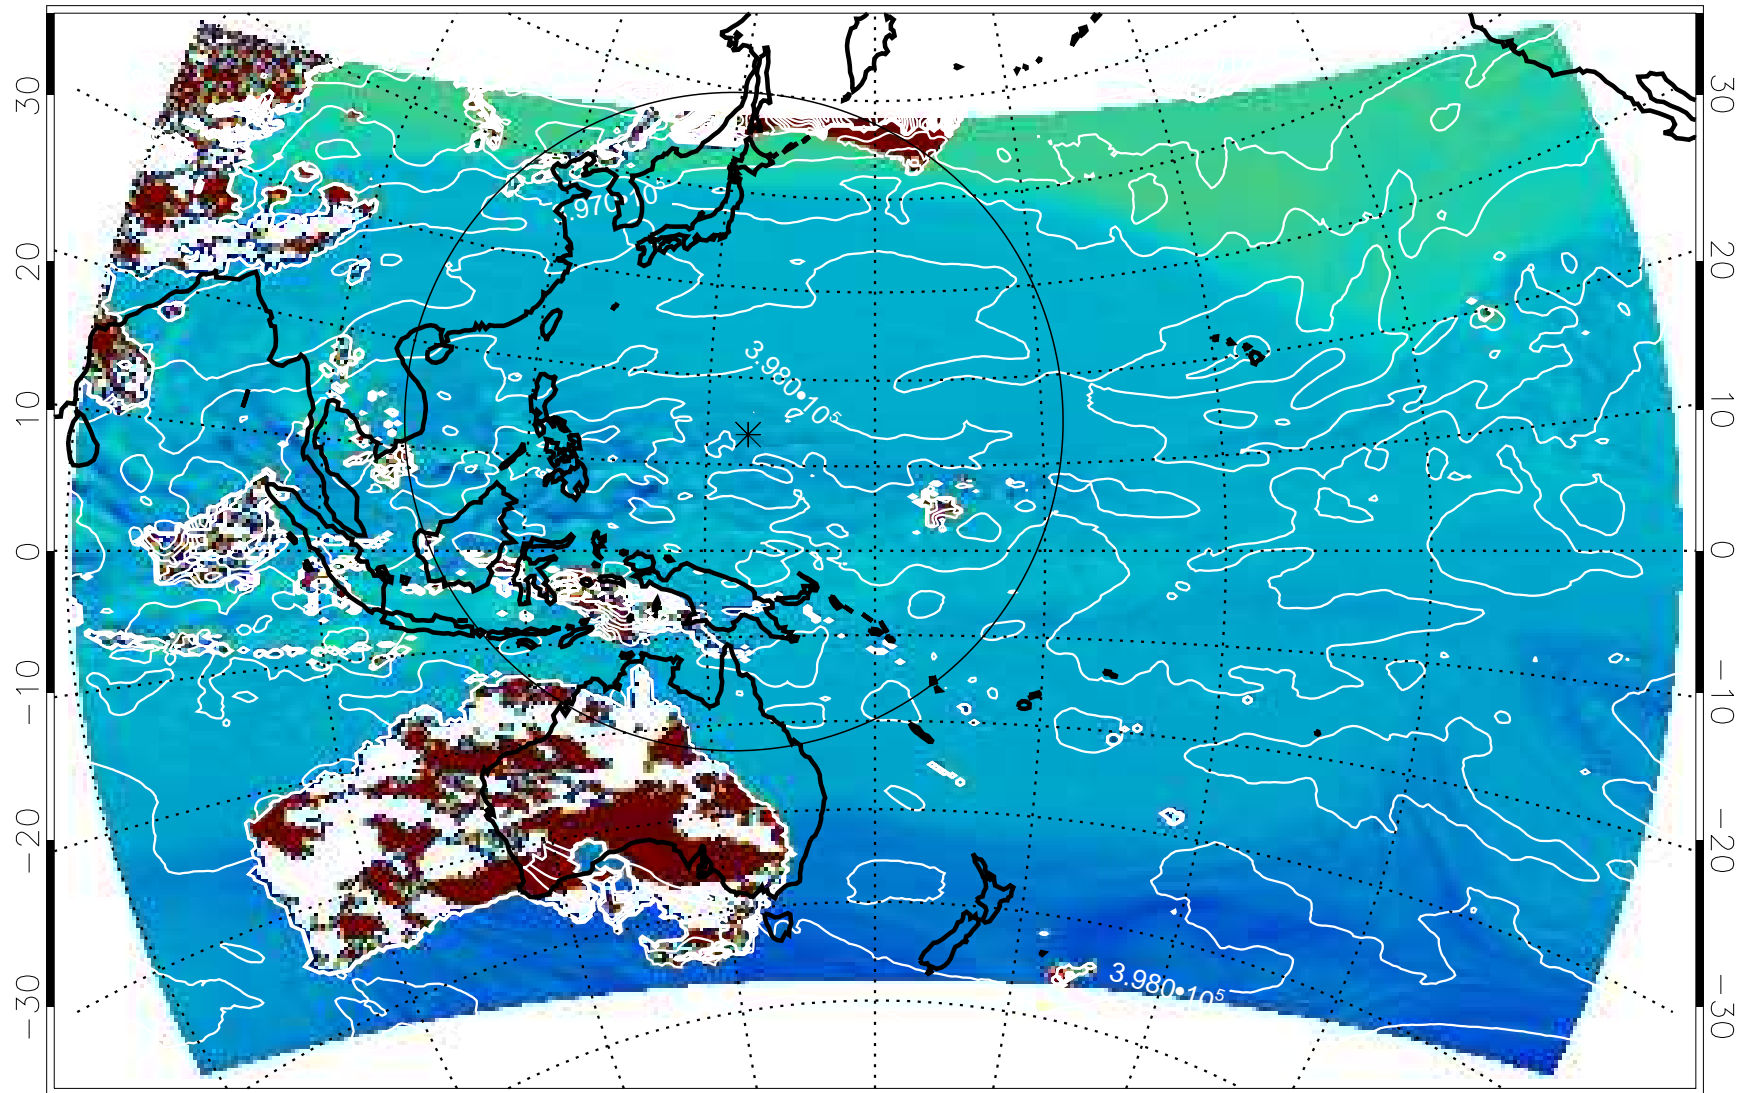

13121218, 66 hour forecast for 460K EPV

460K Montgomery Streamfunction, white

13121300, 72 hour forecast for 460K EPV

460K Montgomery Streamfunction, white

13121306, 78 hour forecast for 460K EPV

460K Montgomery Streamfunction, white

13121312, 84 hour forecast for 460K EPV

460K Montgomery Streamfunction, white

13121318, 90 hour forecast for 460K EPV

460K Montgomery Streamfunction, white

13121400, 96 hour forecast for 460K EPV

460K Montgomery Streamfunction, white

13121406, 102 hour forecast for 460K EPV

460K Montgomery Streamfunction, white

13121412, 108 hour forecast for 460K EPV

460K Montgomery Streamfunction, white

13121418, 114 hour forecast for 460K EPV

460K Montgomery Streamfunction, white