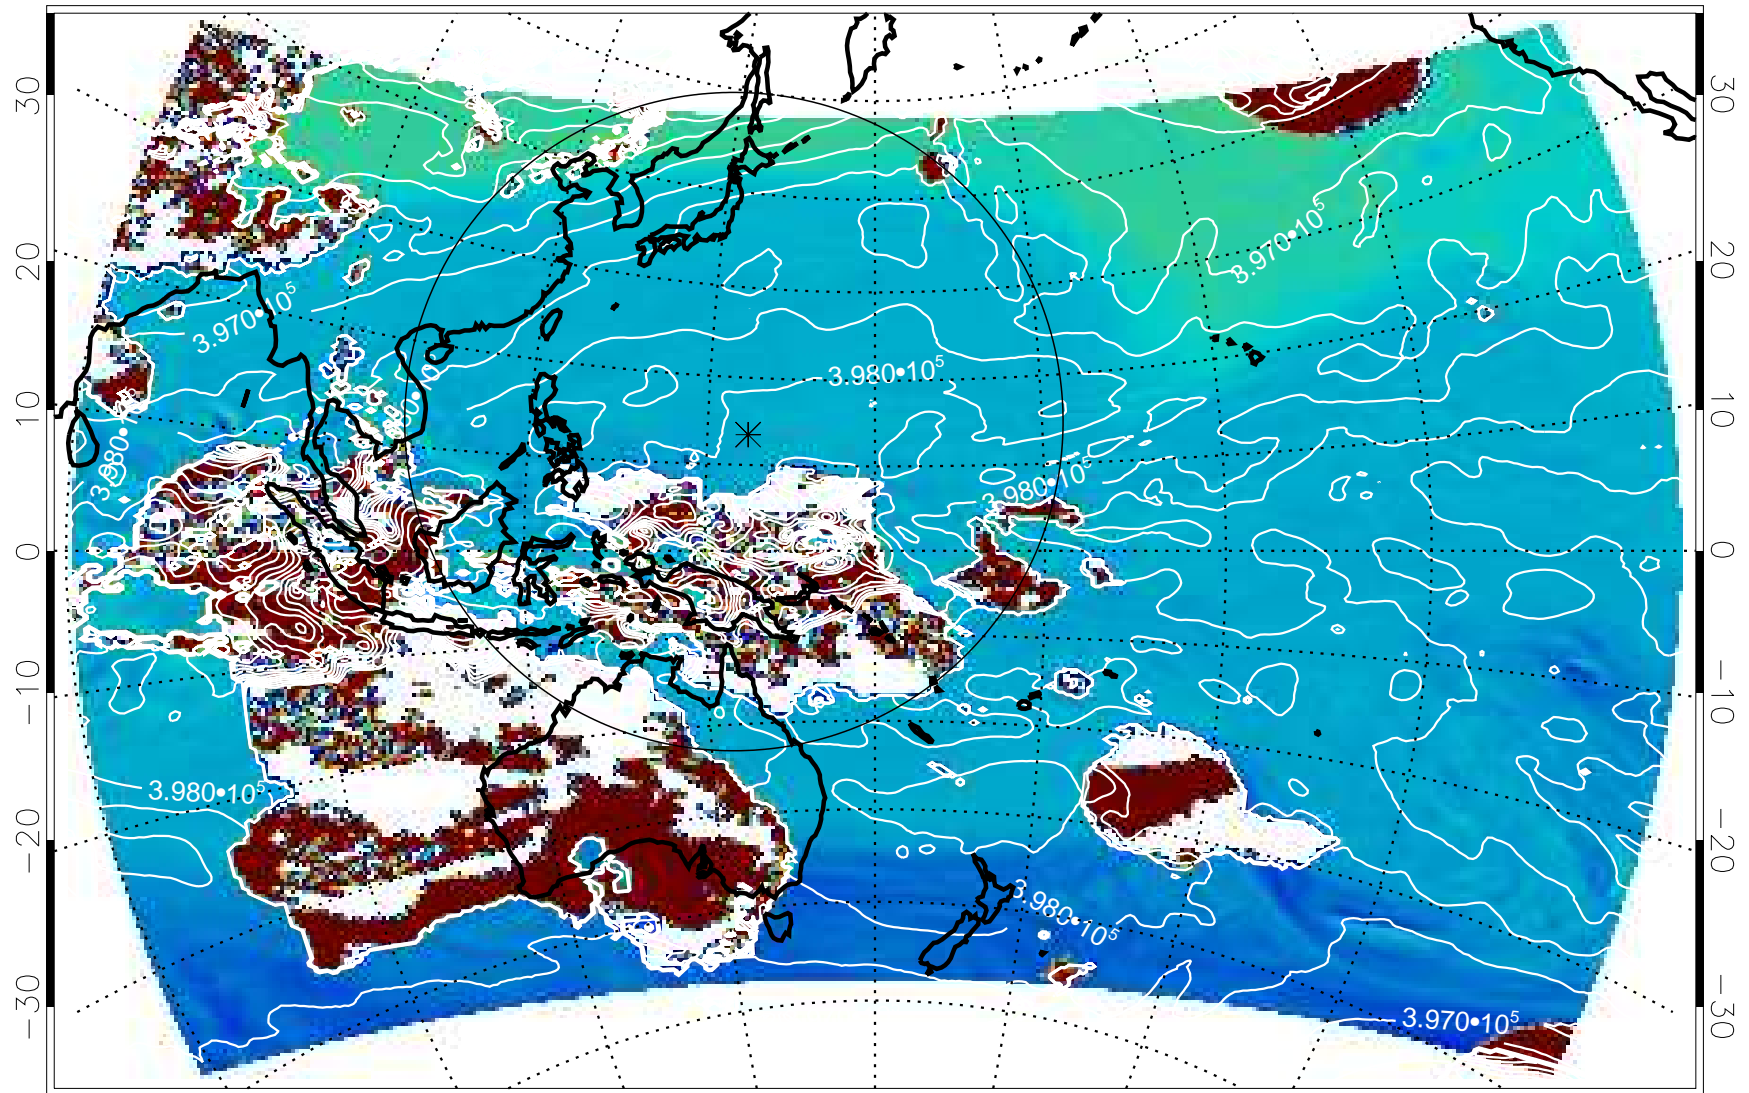

13121118, 42 hour forecast for 460K EPV

460K Montgomery Streamfunction, white

13121200, 48 hour forecast for 460K EPV

460K Montgomery Streamfunction, white

13121206, 54 hour forecast for 460K EPV

460K Montgomery Streamfunction, white

13121218, 66 hour forecast for 460K EPV

460K Montgomery Streamfunction, white

13121300, 72 hour forecast for 460K EPV

460K Montgomery Streamfunction, white

13121306, 78 hour forecast for 460K EPV

460K Montgomery Streamfunction, white

13121312, 84 hour forecast for 460K EPV

460K Montgomery Streamfunction, white

13121318, 90 hour forecast for 460K EPV

460K Montgomery Streamfunction, white

13121400, 96 hour forecast for 460K EPV

460K Montgomery Streamfunction, white