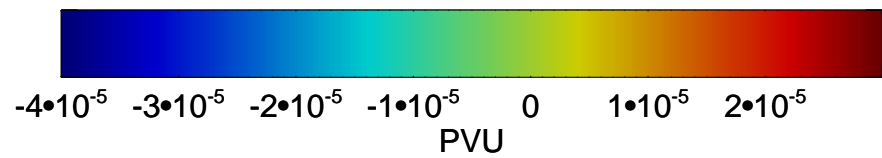

13121100, 24 hour forecast for 460K EPV

460K Montgomery Streamfunction, white

13121106, 30 hour forecast for 460K EPV

460K Montgomery Streamfunction, white

13121112, 36 hour forecast for 460K EPV

460K Montgomery Streamfunction, white

13121118, 42 hour forecast for 460K EPV

460K Montgomery Streamfunction, white

13121200, 48 hour forecast for 460K EPV

460K Montgomery Streamfunction, white

13121206, 54 hour forecast for 460K EPV

460K Montgomery Streamfunction, white