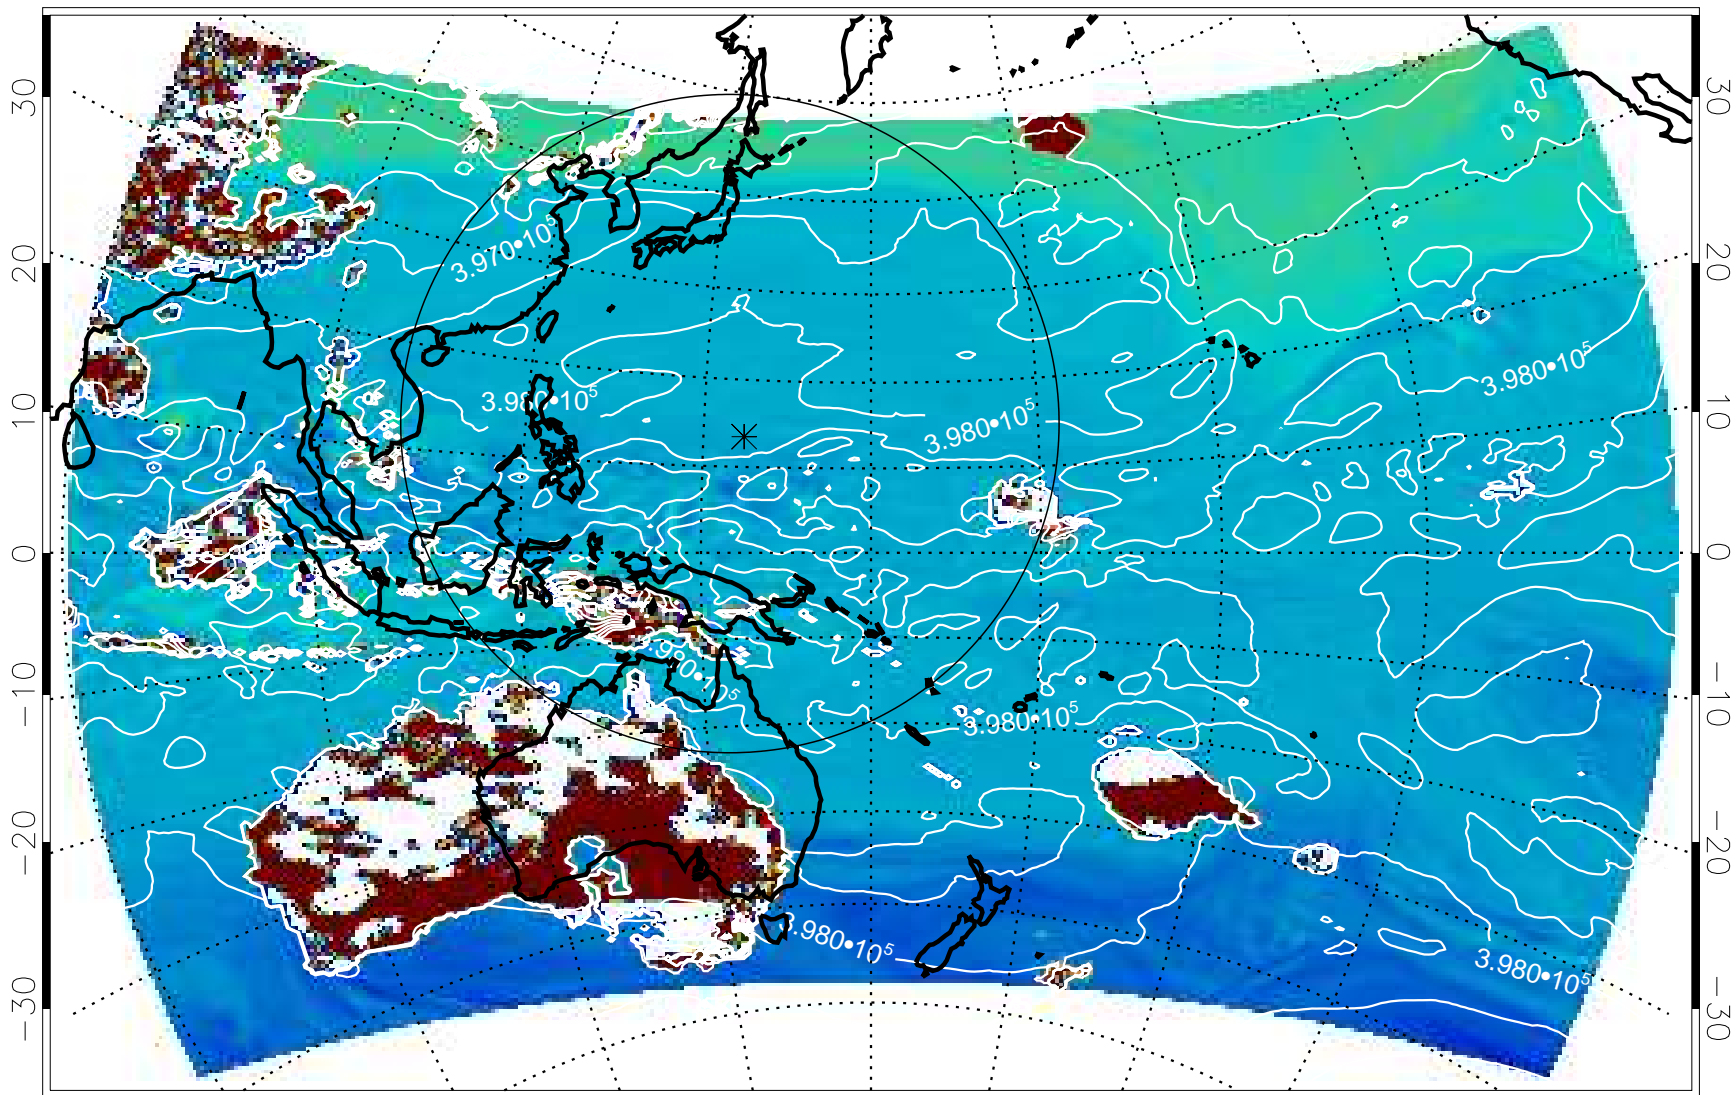

13121218, 66 hour forecast for 460K EPV

460K Montgomery Streamfunction, white

13121300, 72 hour forecast for 460K EPV

460K Montgomery Streamfunction, white

13121306, 78 hour forecast for 460K EPV

460K Montgomery Streamfunction, white

13121312, 84 hour forecast for 460K EPV

460K Montgomery Streamfunction, white

13121318, 90 hour forecast for 460K EPV

460K Montgomery Streamfunction, white

13121400, 96 hour forecast for 460K EPV

460K Montgomery Streamfunction, white

13121406, 102 hour forecast for 460K EPV

460K Montgomery Streamfunction, white

13121412, 108 hour forecast for 460K EPV

460K Montgomery Streamfunction, white

13121418, 114 hour forecast for 460K EPV

460K Montgomery Streamfunction, white