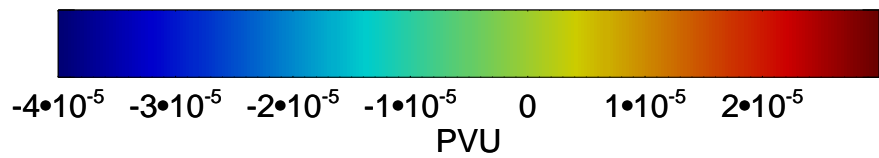

13121218, 66 hour forecast for 460K EPV

460K Montgomery Streamfunction, white

13121300, 72 hour forecast for 460K EPV

460K Montgomery Streamfunction, white

13121306, 78 hour forecast for 460K EPV

460K Montgomery Streamfunction, white

13121312, 84 hour forecast for 460K EPV

460K Montgomery Streamfunction, white

13121318, 90 hour forecast for 460K EPV

460K Montgomery Streamfunction, white

13121400, 96 hour forecast for 460K EPV

460K Montgomery Streamfunction, white