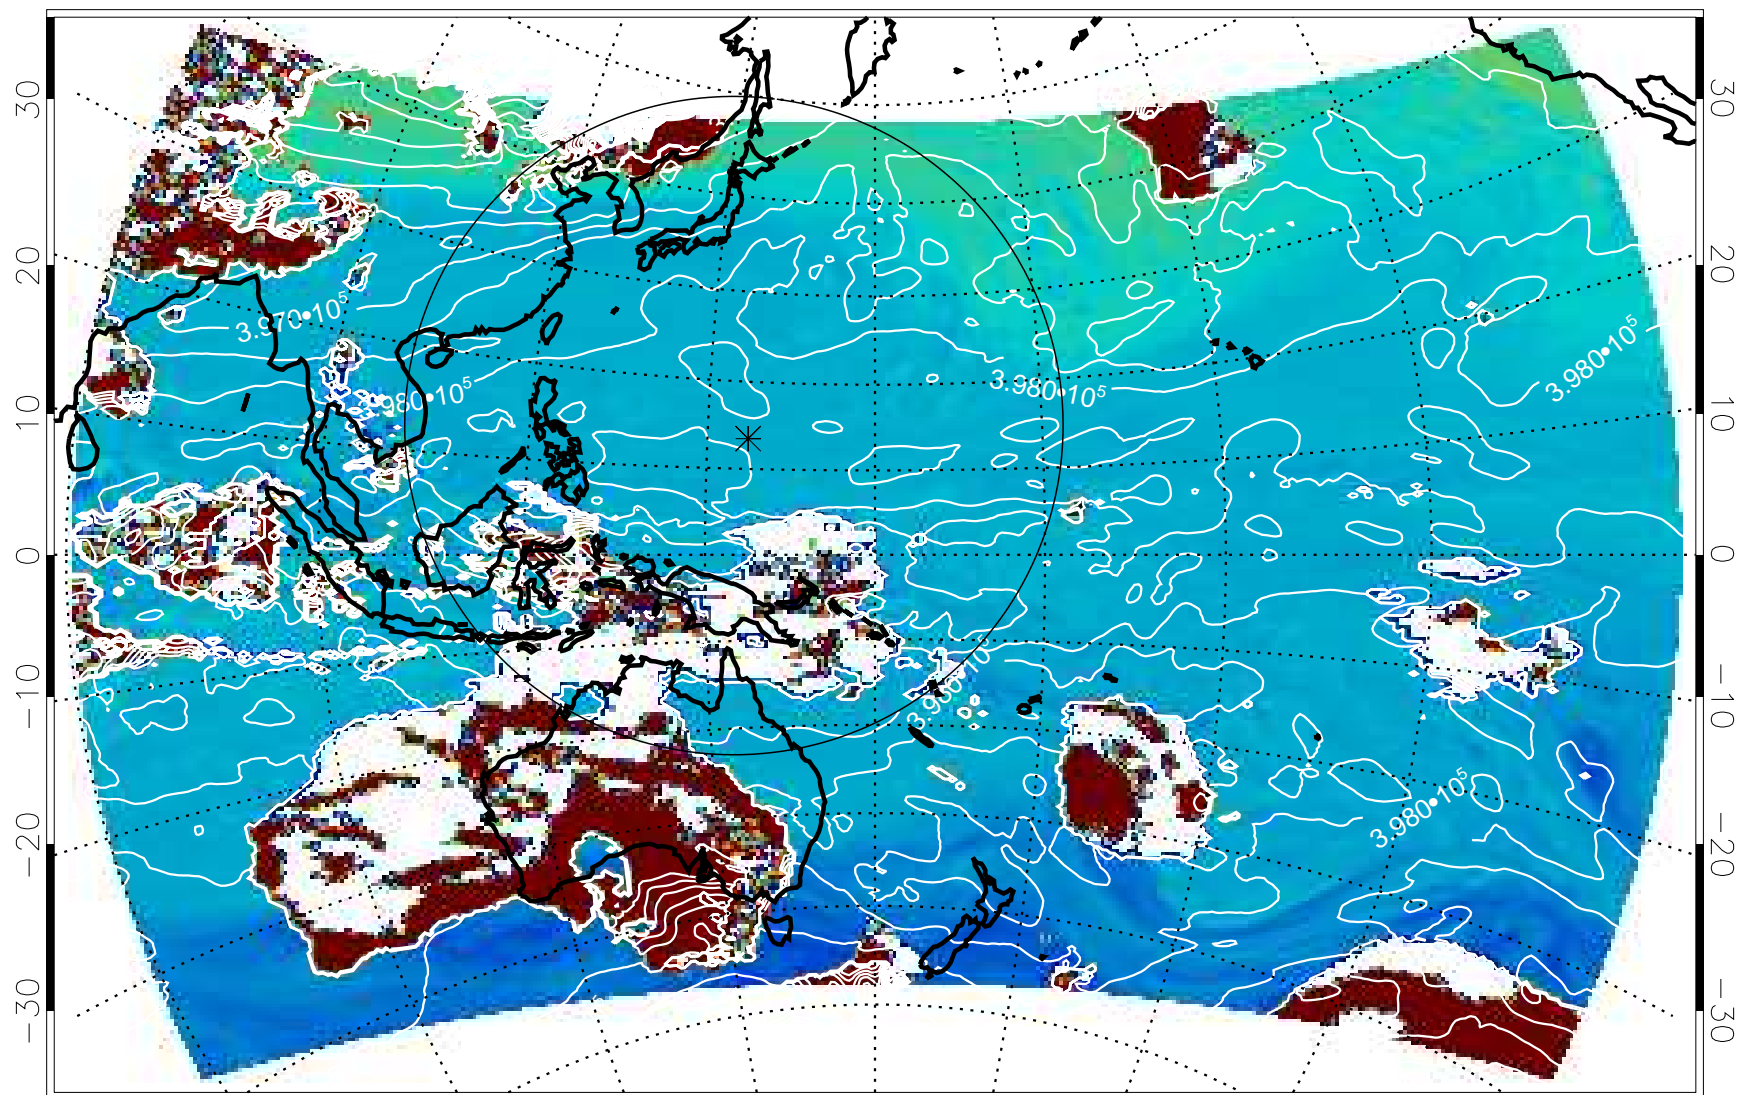

13121100, 24 hour forecast for 460K EPV

460K Montgomery Streamfunction, white

13121106, 30 hour forecast for 460K EPV

460K Montgomery Streamfunction, white

13121112, 36 hour forecast for 460K EPV

460K Montgomery Streamfunction, white

13121118, 42 hour forecast for 460K EPV

460K Montgomery Streamfunction, white

13121200, 48 hour forecast for 460K EPV

460K Montgomery Streamfunction, white

13121206, 54 hour forecast for 460K EPV

460K Montgomery Streamfunction, white

13121218, 66 hour forecast for 460K EPV

460K Montgomery Streamfunction, white

13121300, 72 hour forecast for 460K EPV

460K Montgomery Streamfunction, white

13121306, 78 hour forecast for 460K EPV

460K Montgomery Streamfunction, white

13121312, 84 hour forecast for 460K EPV

460K Montgomery Streamfunction, white

13121318, 90 hour forecast for 460K EPV

460K Montgomery Streamfunction, white

13121400, 96 hour forecast for 460K EPV

460K Montgomery Streamfunction, white