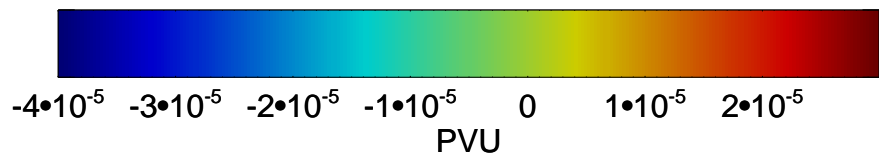

13121006, 6 hour forecast for 460K EPV

460K Montgomery Streamfunction, white

13121012, 12 hour forecast for 460K EPV

460K Montgomery Streamfunction, white

13121018, 18 hour forecast for 460K EPV

460K Montgomery Streamfunction, white

13121100, 24 hour forecast for 460K EPV

460K Montgomery Streamfunction, white

13121106, 30 hour forecast for 460K EPV

460K Montgomery Streamfunction, white

13121112, 36 hour forecast for 460K EPV

460K Montgomery Streamfunction, white

13121118, 42 hour forecast for 460K EPV

460K Montgomery Streamfunction, white

13121200, 48 hour forecast for 460K EPV

460K Montgomery Streamfunction, white

13121206, 54 hour forecast for 460K EPV

460K Montgomery Streamfunction, white