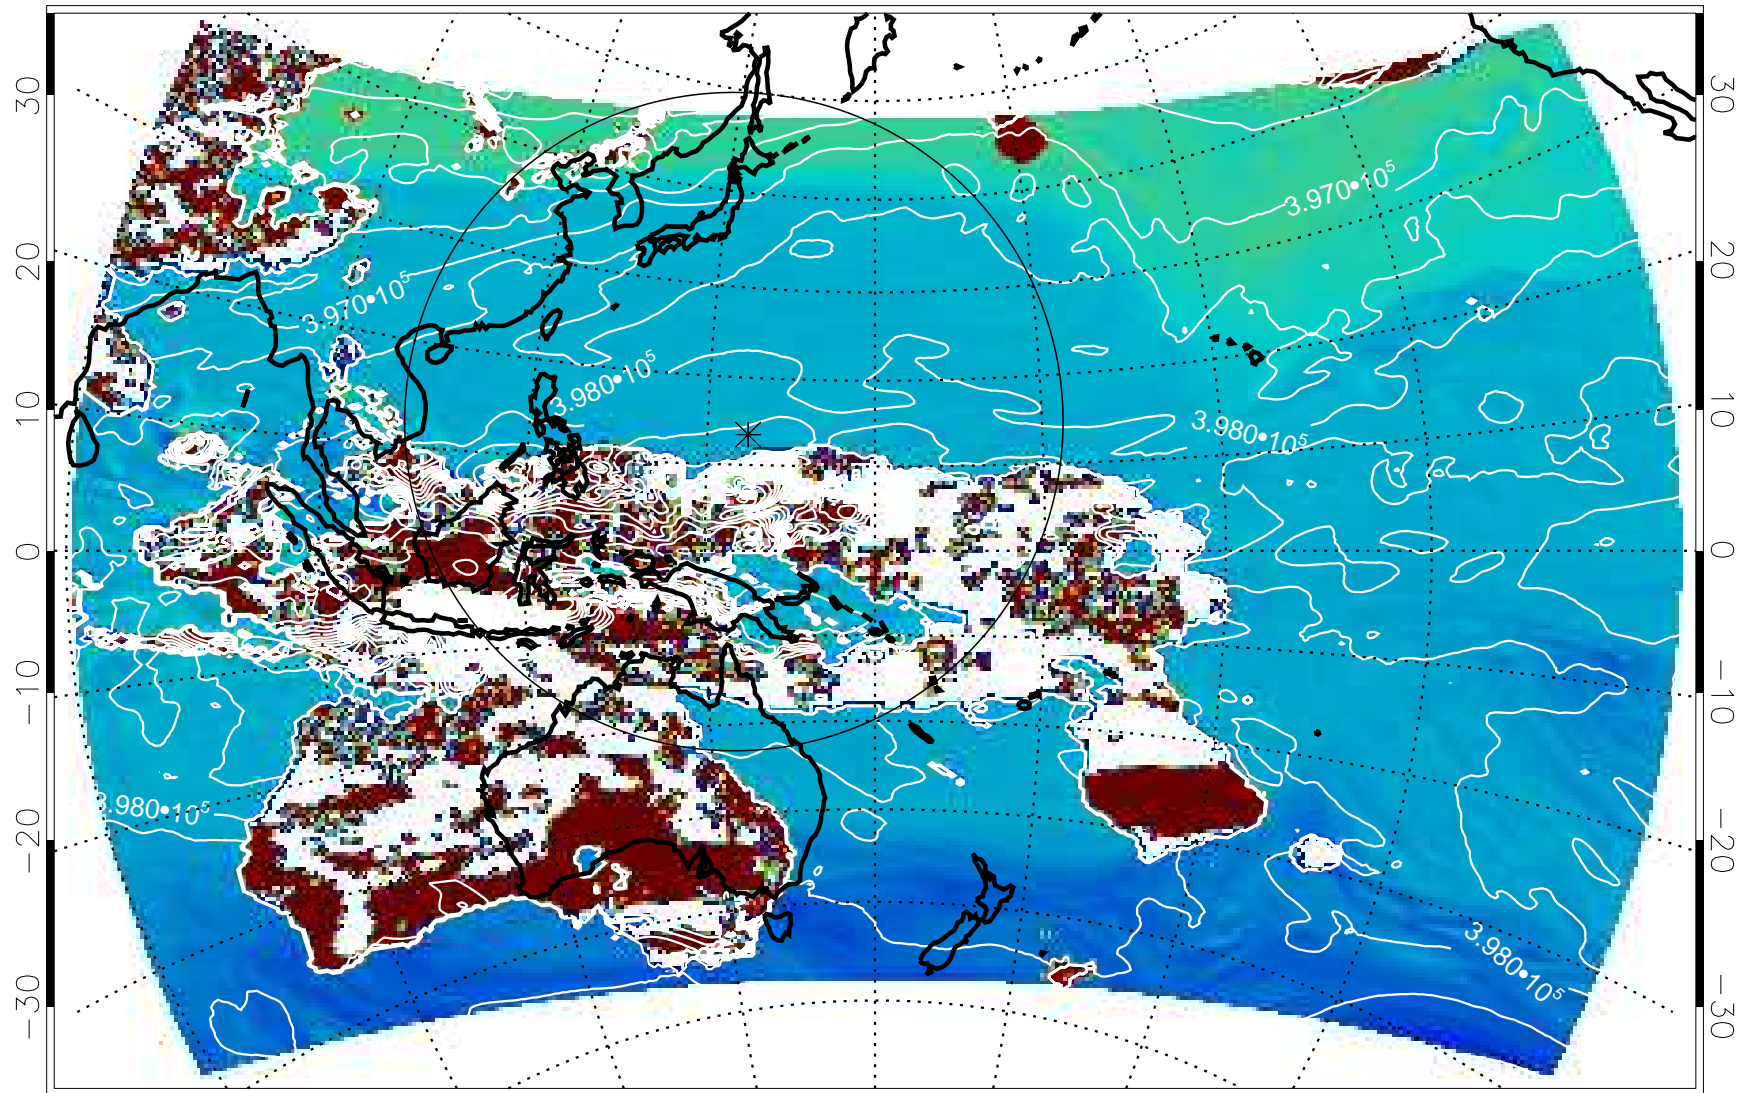

13121218, 66 hour forecast for 460K EPV

460K Montgomery Streamfunction, white

13121300, 72 hour forecast for 460K EPV

460K Montgomery Streamfunction, white

13121306, 78 hour forecast for 460K EPV

460K Montgomery Streamfunction, white

13121312, 84 hour forecast for 460K EPV

460K Montgomery Streamfunction, white

13121318, 90 hour forecast for 460K EPV

460K Montgomery Streamfunction, white

13121400, 96 hour forecast for 460K EPV

460K Montgomery Streamfunction, white

13121406, 102 hour forecast for 460K EPV

460K Montgomery Streamfunction, white

13121412, 108 hour forecast for 460K EPV

460K Montgomery Streamfunction, white

13121418, 114 hour forecast for 460K EPV

460K Montgomery Streamfunction, white