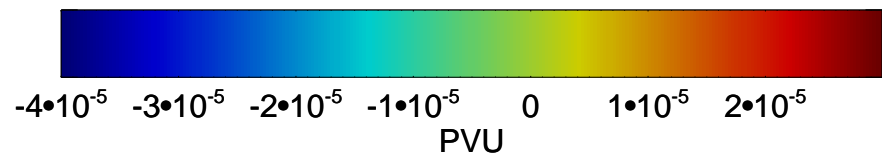

13121006, 6 hour forecast for 460K EPV

460K Montgomery Streamfunction, white

13121012, 12 hour forecast for 460K EPV

460K Montgomery Streamfunction, white

13121018, 18 hour forecast for 460K EPV

460K Montgomery Streamfunction, white

13121100, 24 hour forecast for 460K EPV

460K Montgomery Streamfunction, white

13121106, 30 hour forecast for 460K EPV

460K Montgomery Streamfunction, white

13121112, 36 hour forecast for 460K EPV

460K Montgomery Streamfunction, white