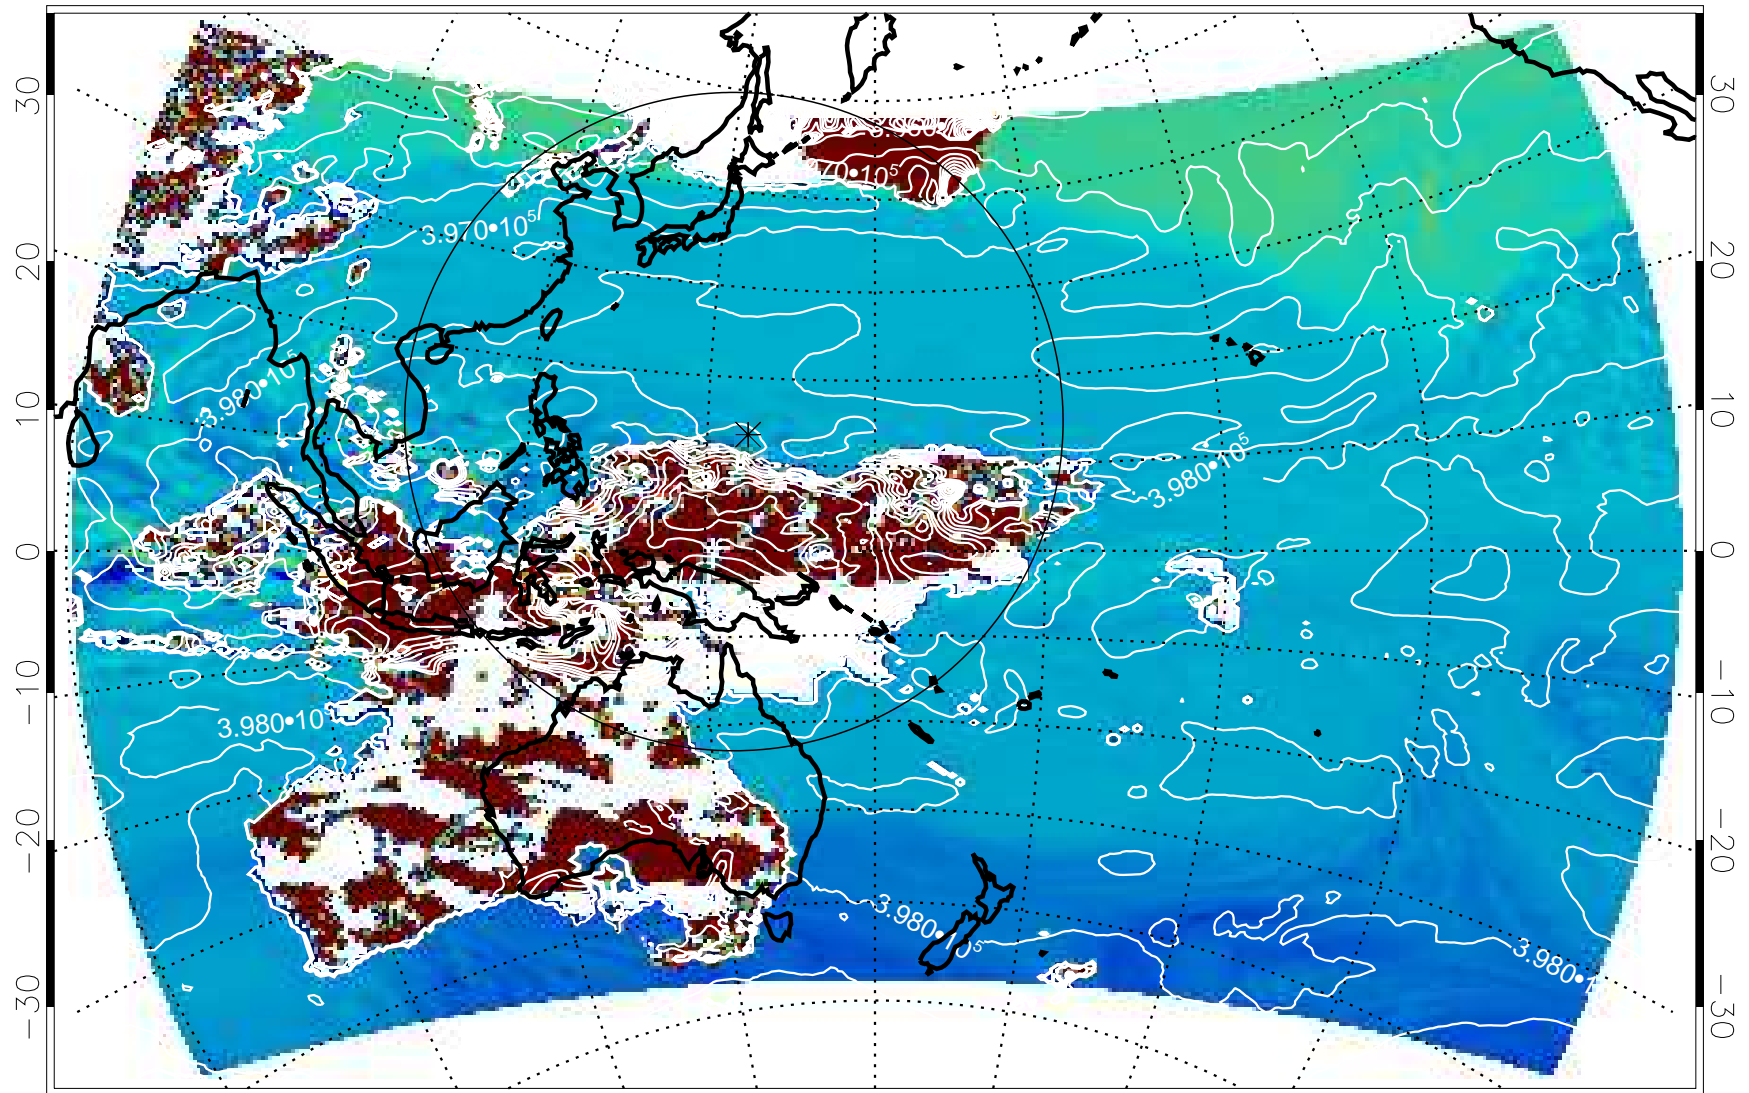

13121312, 84 hour forecast for 460K EPV

460K Montgomery Streamfunction, white

13121318, 90 hour forecast for 460K EPV

460K Montgomery Streamfunction, white

13121400, 96 hour forecast for 460K EPV

460K Montgomery Streamfunction, white

13121406, 102 hour forecast for 460K EPV

460K Montgomery Streamfunction, white

13121412, 108 hour forecast for 460K EPV

460K Montgomery Streamfunction, white

13121418, 114 hour forecast for 460K EPV

460K Montgomery Streamfunction, white