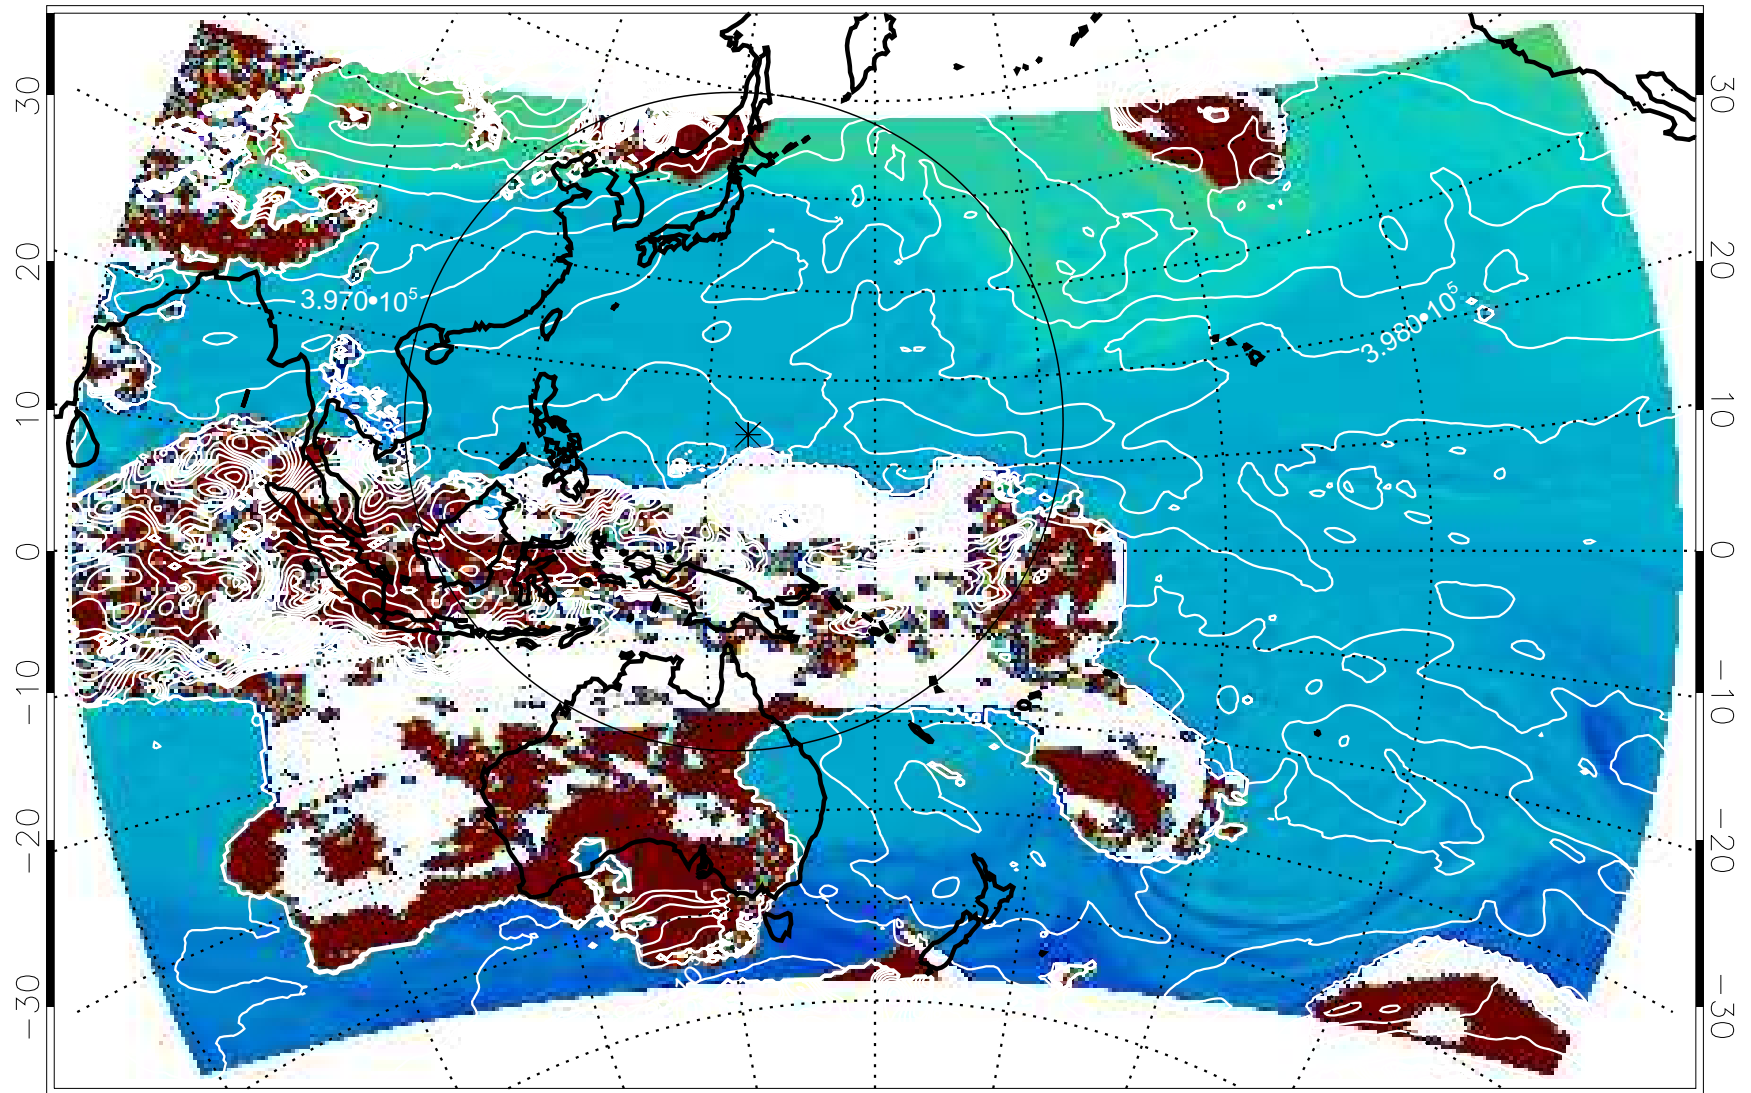

13121100, 24 hour forecast for 460K EPV

460K Montgomery Streamfunction, white

13121106, 30 hour forecast for 460K EPV

460K Montgomery Streamfunction, white

13121112, 36 hour forecast for 460K EPV

460K Montgomery Streamfunction, white

13121118, 42 hour forecast for 460K EPV

460K Montgomery Streamfunction, white

13121200, 48 hour forecast for 460K EPV

460K Montgomery Streamfunction, white

13121206, 54 hour forecast for 460K EPV

460K Montgomery Streamfunction, white

13121218, 66 hour forecast for 460K EPV

460K Montgomery Streamfunction, white

13121300, 72 hour forecast for 460K EPV

460K Montgomery Streamfunction, white

13121306, 78 hour forecast for 460K EPV

460K Montgomery Streamfunction, white