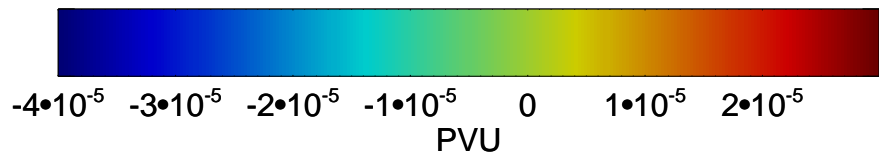

13121312, 84 hour forecast for 460K EPV

460K Montgomery Streamfunction, white

13121318, 90 hour forecast for 460K EPV

460K Montgomery Streamfunction, white

13121400, 96 hour forecast for 460K EPV

460K Montgomery Streamfunction, white

13121406, 102 hour forecast for 460K EPV

460K Montgomery Streamfunction, white

13121412, 108 hour forecast for 460K EPV

460K Montgomery Streamfunction, white

13121418, 114 hour forecast for 460K EPV

460K Montgomery Streamfunction, white