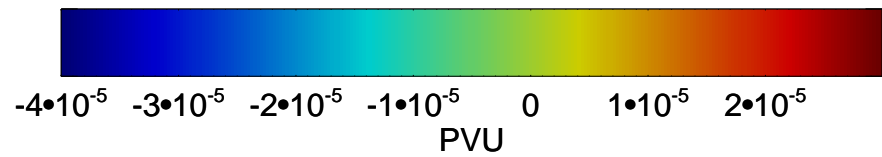

13121118, 42 hour forecast for 460K EPV

460K Montgomery Streamfunction, white

13121200, 48 hour forecast for 460K EPV

460K Montgomery Streamfunction, white

13121206, 54 hour forecast for 460K EPV

460K Montgomery Streamfunction, white

13121218, 66 hour forecast for 460K EPV

460K Montgomery Streamfunction, white

13121300, 72 hour forecast for 460K EPV

460K Montgomery Streamfunction, white

13121306, 78 hour forecast for 460K EPV

460K Montgomery Streamfunction, white