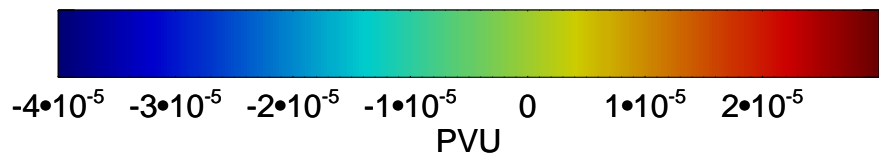

13121118, 42 hour forecast for 460K EPV

460K Montgomery Streamfunction, white

13121200, 48 hour forecast for 460K EPV

460K Montgomery Streamfunction, white

13121206, 54 hour forecast for 460K EPV

460K Montgomery Streamfunction, white

13121218, 66 hour forecast for 460K EPV

460K Montgomery Streamfunction, white

13121300, 72 hour forecast for 460K EPV

460K Montgomery Streamfunction, white

13121306, 78 hour forecast for 460K EPV

460K Montgomery Streamfunction, white