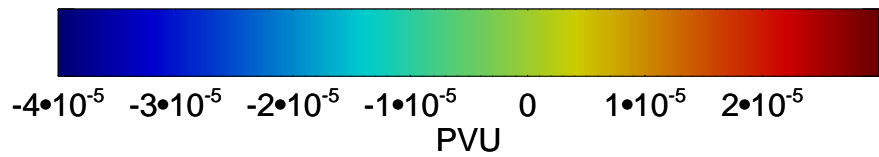

13121006, 6 hour forecast for 460K EPV

460K Montgomery Streamfunction, white

13121012, 12 hour forecast for 460K EPV

460K Montgomery Streamfunction, white

13121018, 18 hour forecast for 460K EPV

460K Montgomery Streamfunction, white

13121100, 24 hour forecast for 460K EPV

460K Montgomery Streamfunction, white

13121106, 30 hour forecast for 460K EPV

460K Montgomery Streamfunction, white

13121112, 36 hour forecast for 460K EPV

460K Montgomery Streamfunction, white