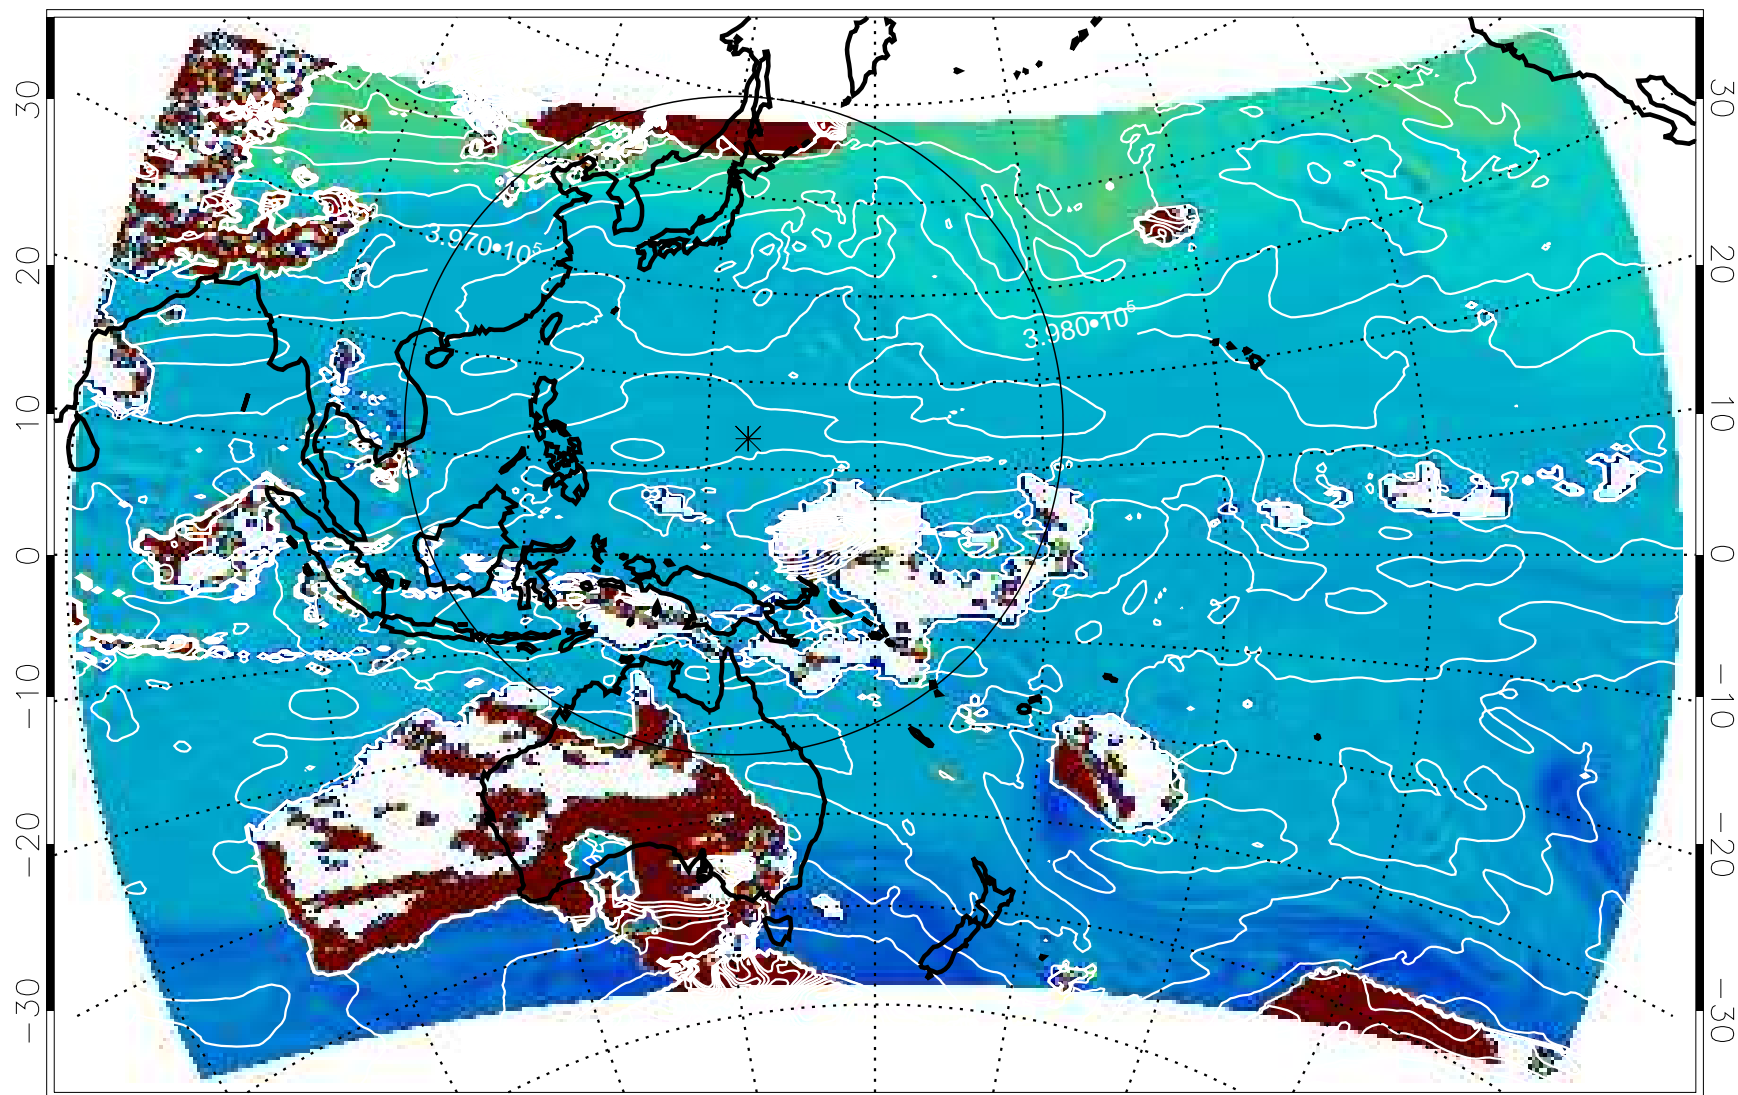

13121006, 6 hour forecast for 460K EPV

460K Montgomery Streamfunction, white

13121012, 12 hour forecast for 460K EPV

460K Montgomery Streamfunction, white

13121018, 18 hour forecast for 460K EPV

460K Montgomery Streamfunction, white

13121100, 24 hour forecast for 460K EPV

460K Montgomery Streamfunction, white

13121106, 30 hour forecast for 460K EPV

460K Montgomery Streamfunction, white

13121112, 36 hour forecast for 460K EPV

460K Montgomery Streamfunction, white

13121118, 42 hour forecast for 460K EPV

460K Montgomery Streamfunction, white

13121200, 48 hour forecast for 460K EPV

460K Montgomery Streamfunction, white

13121206, 54 hour forecast for 460K EPV

460K Montgomery Streamfunction, white

13121218, 66 hour forecast for 460K EPV

460K Montgomery Streamfunction, white

13121300, 72 hour forecast for 460K EPV

460K Montgomery Streamfunction, white

13121306, 78 hour forecast for 460K EPV

460K Montgomery Streamfunction, white