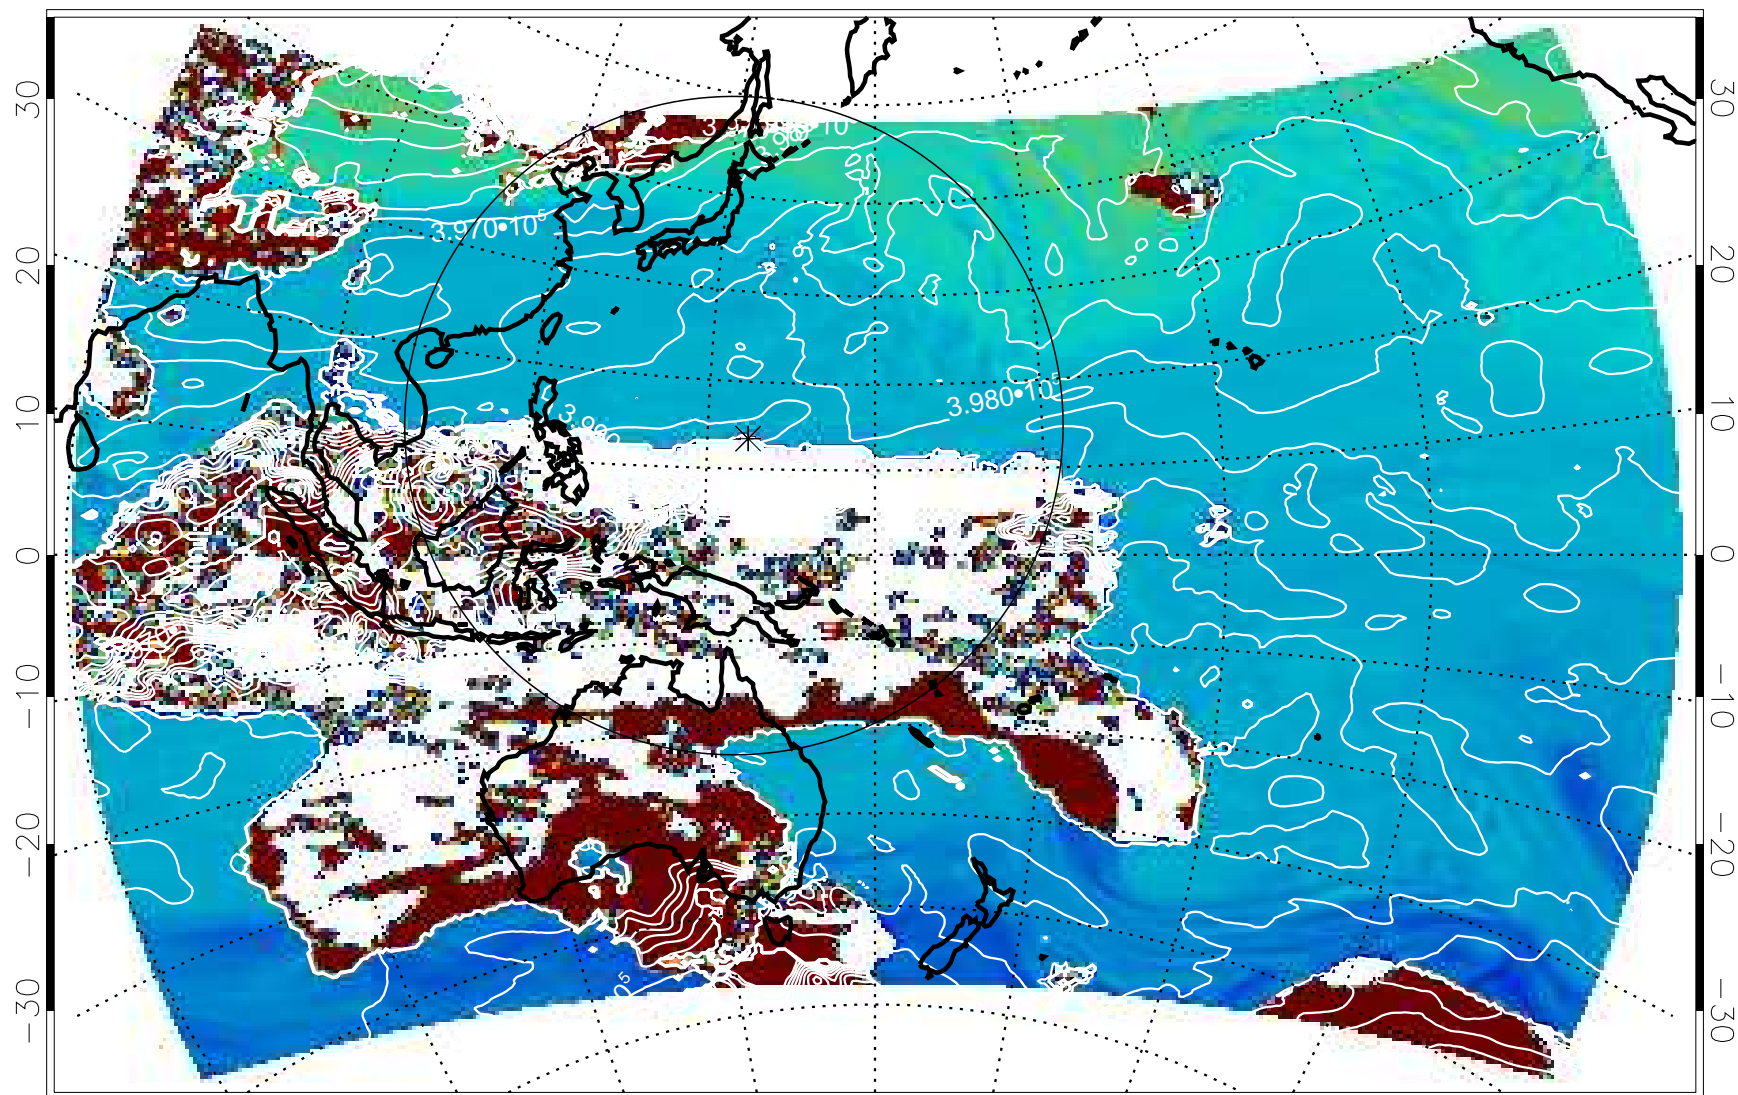

13121006, 6 hour forecast for 460K EPV

460K Montgomery Streamfunction, white

13121012, 12 hour forecast for 460K EPV

460K Montgomery Streamfunction, white

13121018, 18 hour forecast for 460K EPV

460K Montgomery Streamfunction, white

13121100, 24 hour forecast for 460K EPV

460K Montgomery Streamfunction, white

13121106, 30 hour forecast for 460K EPV

460K Montgomery Streamfunction, white

13121112, 36 hour forecast for 460K EPV

460K Montgomery Streamfunction, white

13121118, 42 hour forecast for 460K EPV

460K Montgomery Streamfunction, white

13121200, 48 hour forecast for 460K EPV

460K Montgomery Streamfunction, white

13121206, 54 hour forecast for 460K EPV

460K Montgomery Streamfunction, white

13121218, 66 hour forecast for 460K EPV

460K Montgomery Streamfunction, white

13121300, 72 hour forecast for 460K EPV

460K Montgomery Streamfunction, white

13121306, 78 hour forecast for 460K EPV

460K Montgomery Streamfunction, white