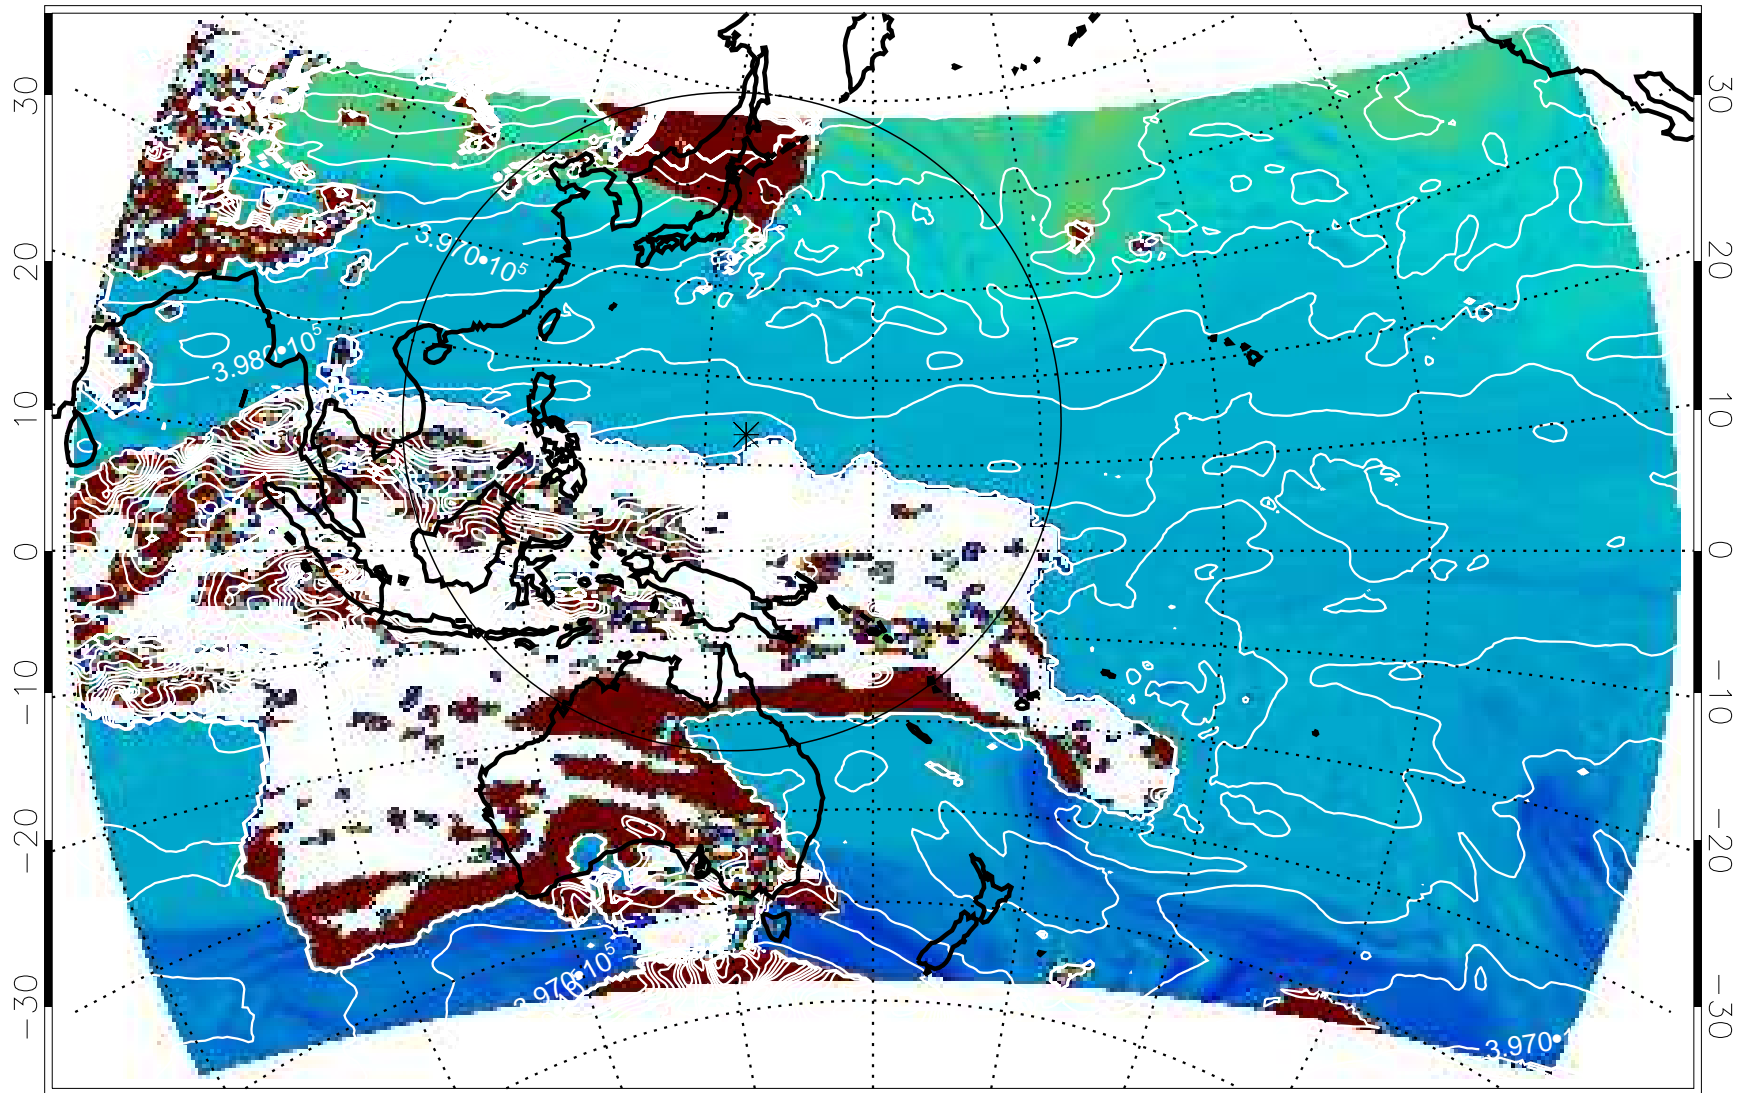

13121006, 6 hour forecast for 460K EPV

460K Montgomery Streamfunction, white

13121012, 12 hour forecast for 460K EPV

460K Montgomery Streamfunction, white

13121018, 18 hour forecast for 460K EPV

460K Montgomery Streamfunction, white

13121100, 24 hour forecast for 460K EPV

460K Montgomery Streamfunction, white

13121106, 30 hour forecast for 460K EPV

460K Montgomery Streamfunction, white

13121112, 36 hour forecast for 460K EPV

460K Montgomery Streamfunction, white

13121118, 42 hour forecast for 460K EPV

460K Montgomery Streamfunction, white

13121200, 48 hour forecast for 460K EPV

460K Montgomery Streamfunction, white

13121206, 54 hour forecast for 460K EPV

460K Montgomery Streamfunction, white

13121218, 66 hour forecast for 460K EPV

460K Montgomery Streamfunction, white

13121300, 72 hour forecast for 460K EPV

460K Montgomery Streamfunction, white

13121306, 78 hour forecast for 460K EPV

460K Montgomery Streamfunction, white