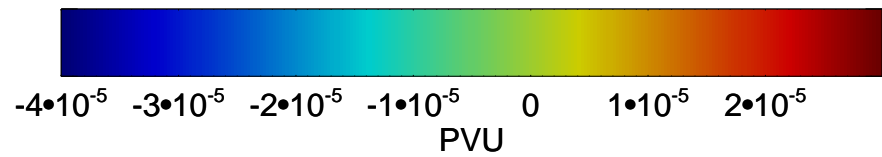

13121100, 24 hour forecast for 460K EPV

460K Montgomery Streamfunction, white

13121106, 30 hour forecast for 460K EPV

460K Montgomery Streamfunction, white

13121112, 36 hour forecast for 460K EPV

460K Montgomery Streamfunction, white

13121118, 42 hour forecast for 460K EPV

460K Montgomery Streamfunction, white

13121200, 48 hour forecast for 460K EPV

460K Montgomery Streamfunction, white

13121206, 54 hour forecast for 460K EPV

460K Montgomery Streamfunction, white