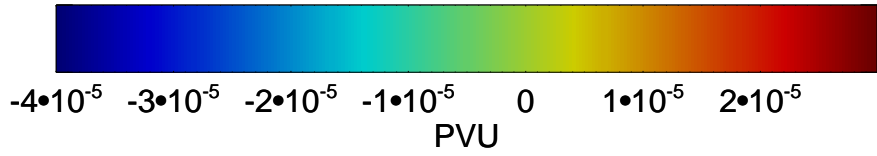

13121100, 24 hour forecast for 460K EPV

460K Montgomery Streamfunction, white

13121106, 30 hour forecast for 460K EPV

460K Montgomery Streamfunction, white

13121112, 36 hour forecast for 460K EPV

460K Montgomery Streamfunction, white

13121118, 42 hour forecast for 460K EPV

460K Montgomery Streamfunction, white

13121200, 48 hour forecast for 460K EPV

460K Montgomery Streamfunction, white

13121206, 54 hour forecast for 460K EPV

460K Montgomery Streamfunction, white