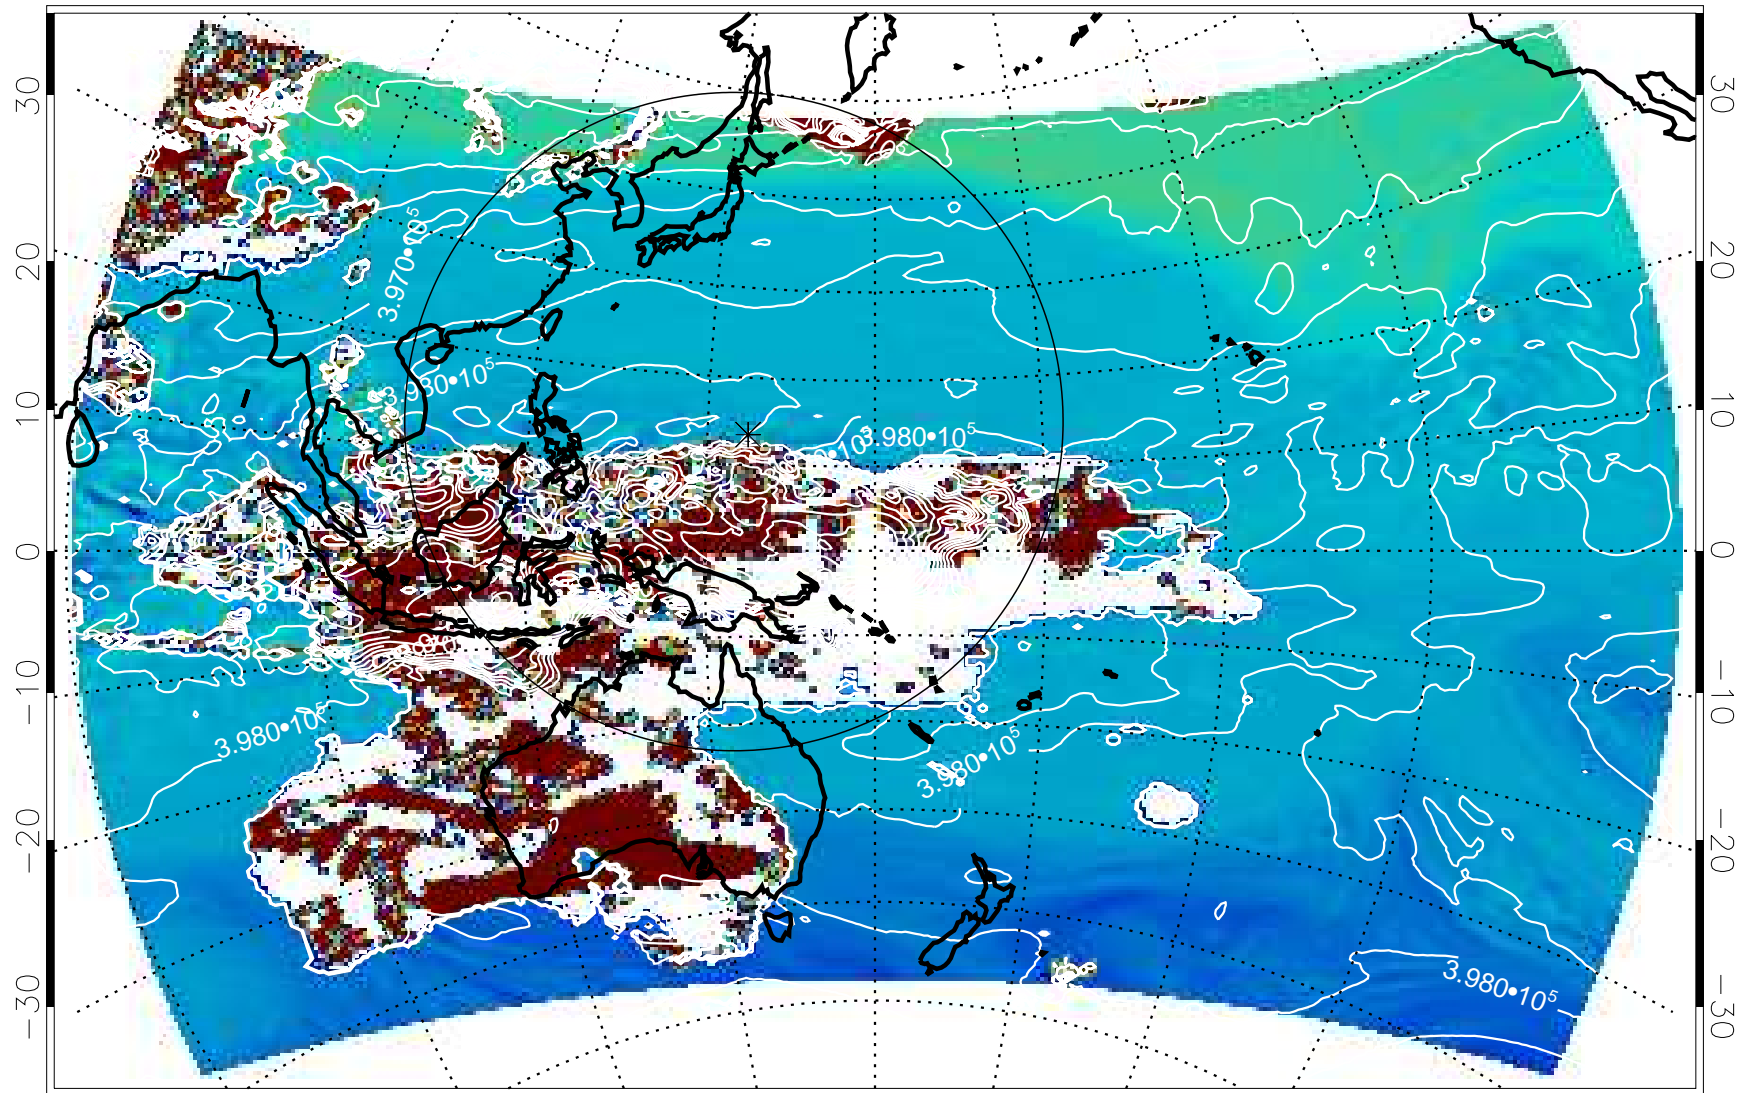

13121218, 66 hour forecast for 460K EPV

460K Montgomery Streamfunction, white

13121300, 72 hour forecast for 460K EPV

460K Montgomery Streamfunction, white

13121306, 78 hour forecast for 460K EPV

460K Montgomery Streamfunction, white

13121312, 84 hour forecast for 460K EPV

460K Montgomery Streamfunction, white

13121318, 90 hour forecast for 460K EPV

460K Montgomery Streamfunction, white

13121400, 96 hour forecast for 460K EPV

460K Montgomery Streamfunction, white

13121406, 102 hour forecast for 460K EPV

460K Montgomery Streamfunction, white

13121412, 108 hour forecast for 460K EPV

460K Montgomery Streamfunction, white

13121418, 114 hour forecast for 460K EPV

460K Montgomery Streamfunction, white