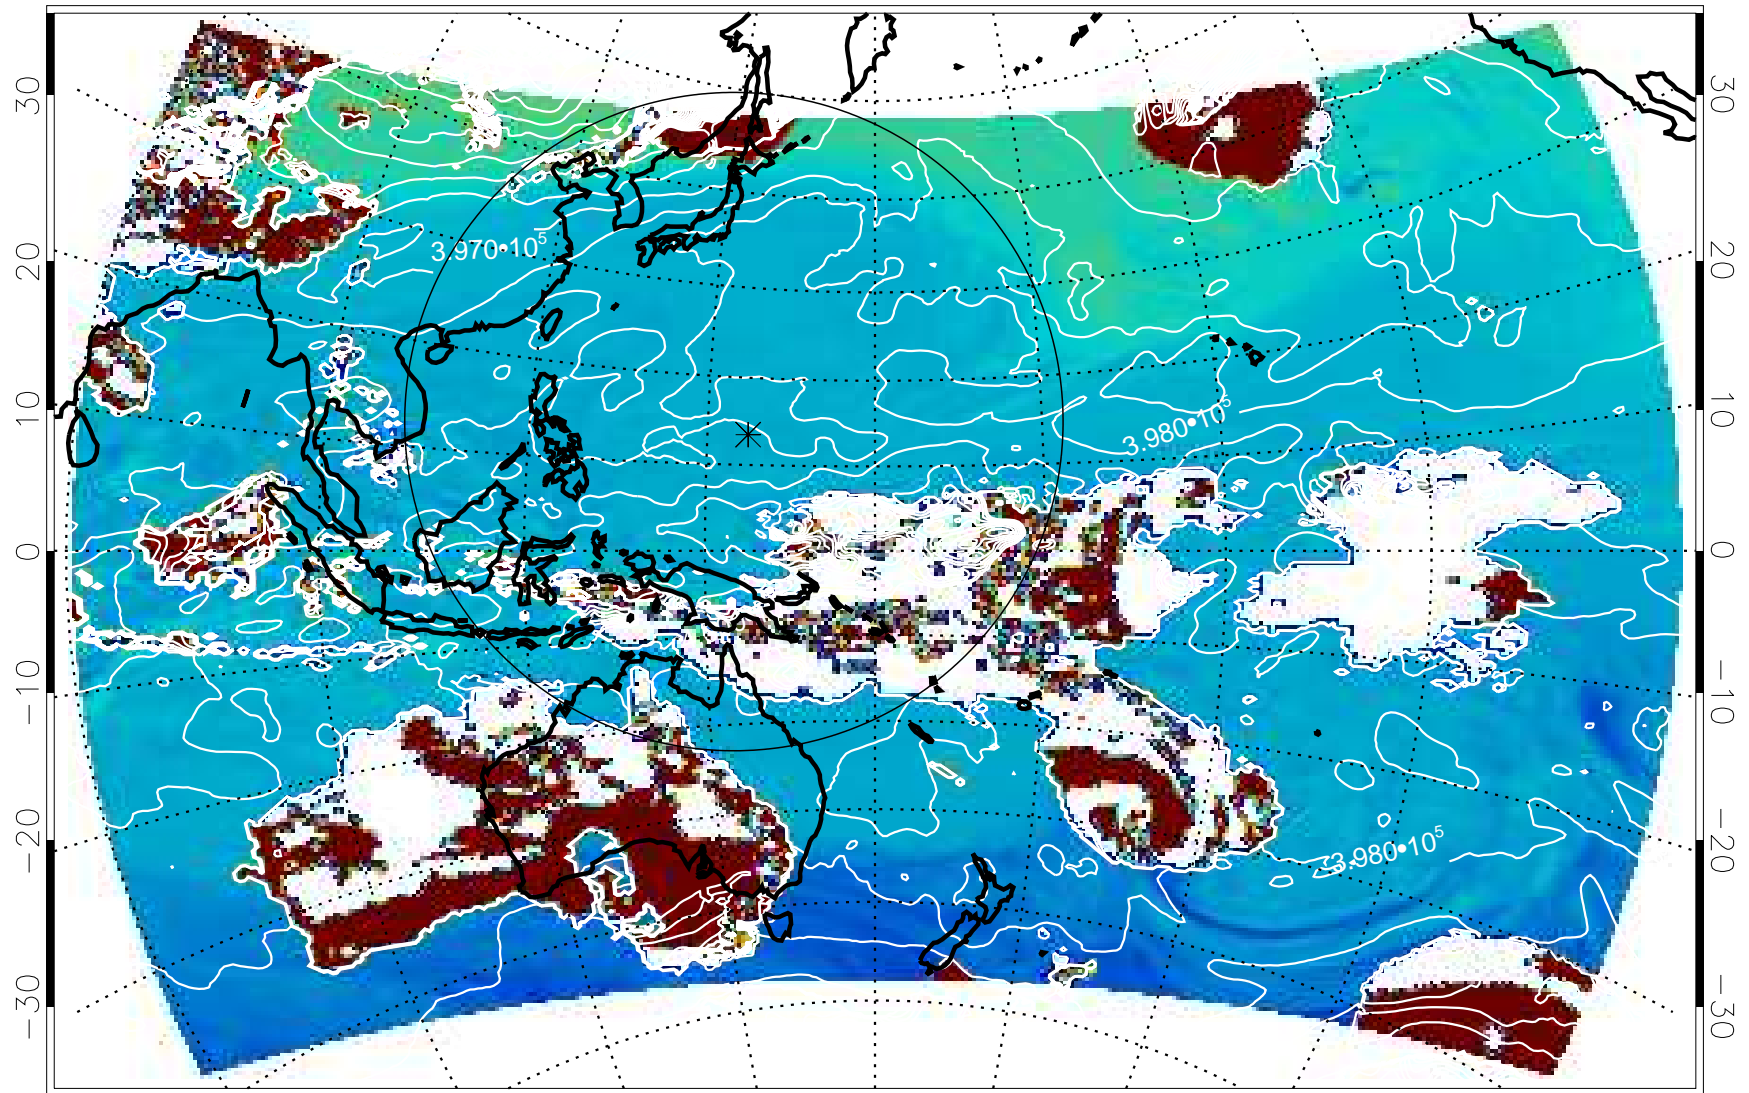

13121100, 24 hour forecast for 460K EPV

460K Montgomery Streamfunction, white

13121106, 30 hour forecast for 460K EPV

460K Montgomery Streamfunction, white

13121112, 36 hour forecast for 460K EPV

460K Montgomery Streamfunction, white

13121118, 42 hour forecast for 460K EPV

460K Montgomery Streamfunction, white

13121200, 48 hour forecast for 460K EPV

460K Montgomery Streamfunction, white

13121206, 54 hour forecast for 460K EPV

460K Montgomery Streamfunction, white

13121218, 66 hour forecast for 460K EPV

460K Montgomery Streamfunction, white

13121300, 72 hour forecast for 460K EPV

460K Montgomery Streamfunction, white

13121306, 78 hour forecast for 460K EPV

460K Montgomery Streamfunction, white

13121312, 84 hour forecast for 460K EPV

460K Montgomery Streamfunction, white

13121318, 90 hour forecast for 460K EPV

460K Montgomery Streamfunction, white

13121400, 96 hour forecast for 460K EPV

460K Montgomery Streamfunction, white