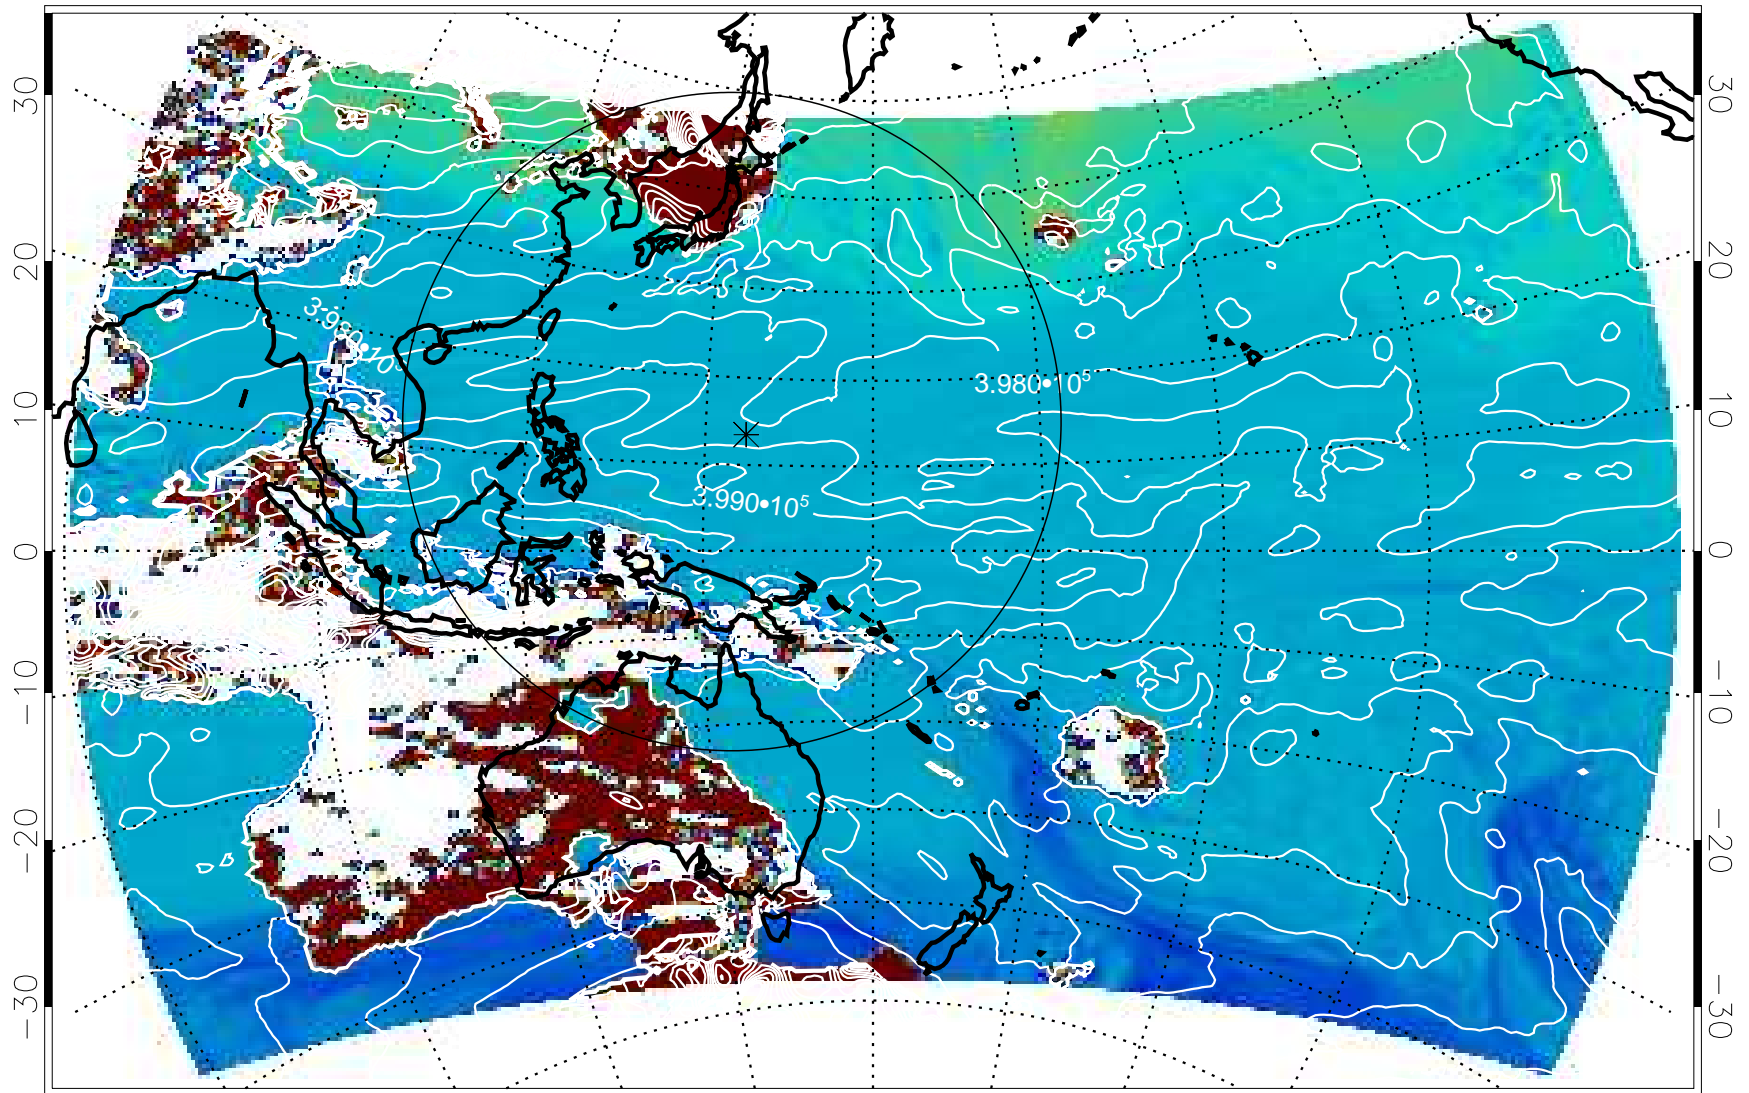

13121006, 6 hour forecast for 460K EPV

460K Montgomery Streamfunction, white

13121012, 12 hour forecast for 460K EPV

460K Montgomery Streamfunction, white

13121018, 18 hour forecast for 460K EPV

460K Montgomery Streamfunction, white

13121100, 24 hour forecast for 460K EPV

460K Montgomery Streamfunction, white

13121106, 30 hour forecast for 460K EPV

460K Montgomery Streamfunction, white

13121112, 36 hour forecast for 460K EPV

460K Montgomery Streamfunction, white

13121118, 42 hour forecast for 460K EPV

460K Montgomery Streamfunction, white

13121200, 48 hour forecast for 460K EPV

460K Montgomery Streamfunction, white

13121206, 54 hour forecast for 460K EPV

460K Montgomery Streamfunction, white

13121218, 66 hour forecast for 460K EPV

460K Montgomery Streamfunction, white

13121300, 72 hour forecast for 460K EPV

460K Montgomery Streamfunction, white

13121306, 78 hour forecast for 460K EPV

460K Montgomery Streamfunction, white