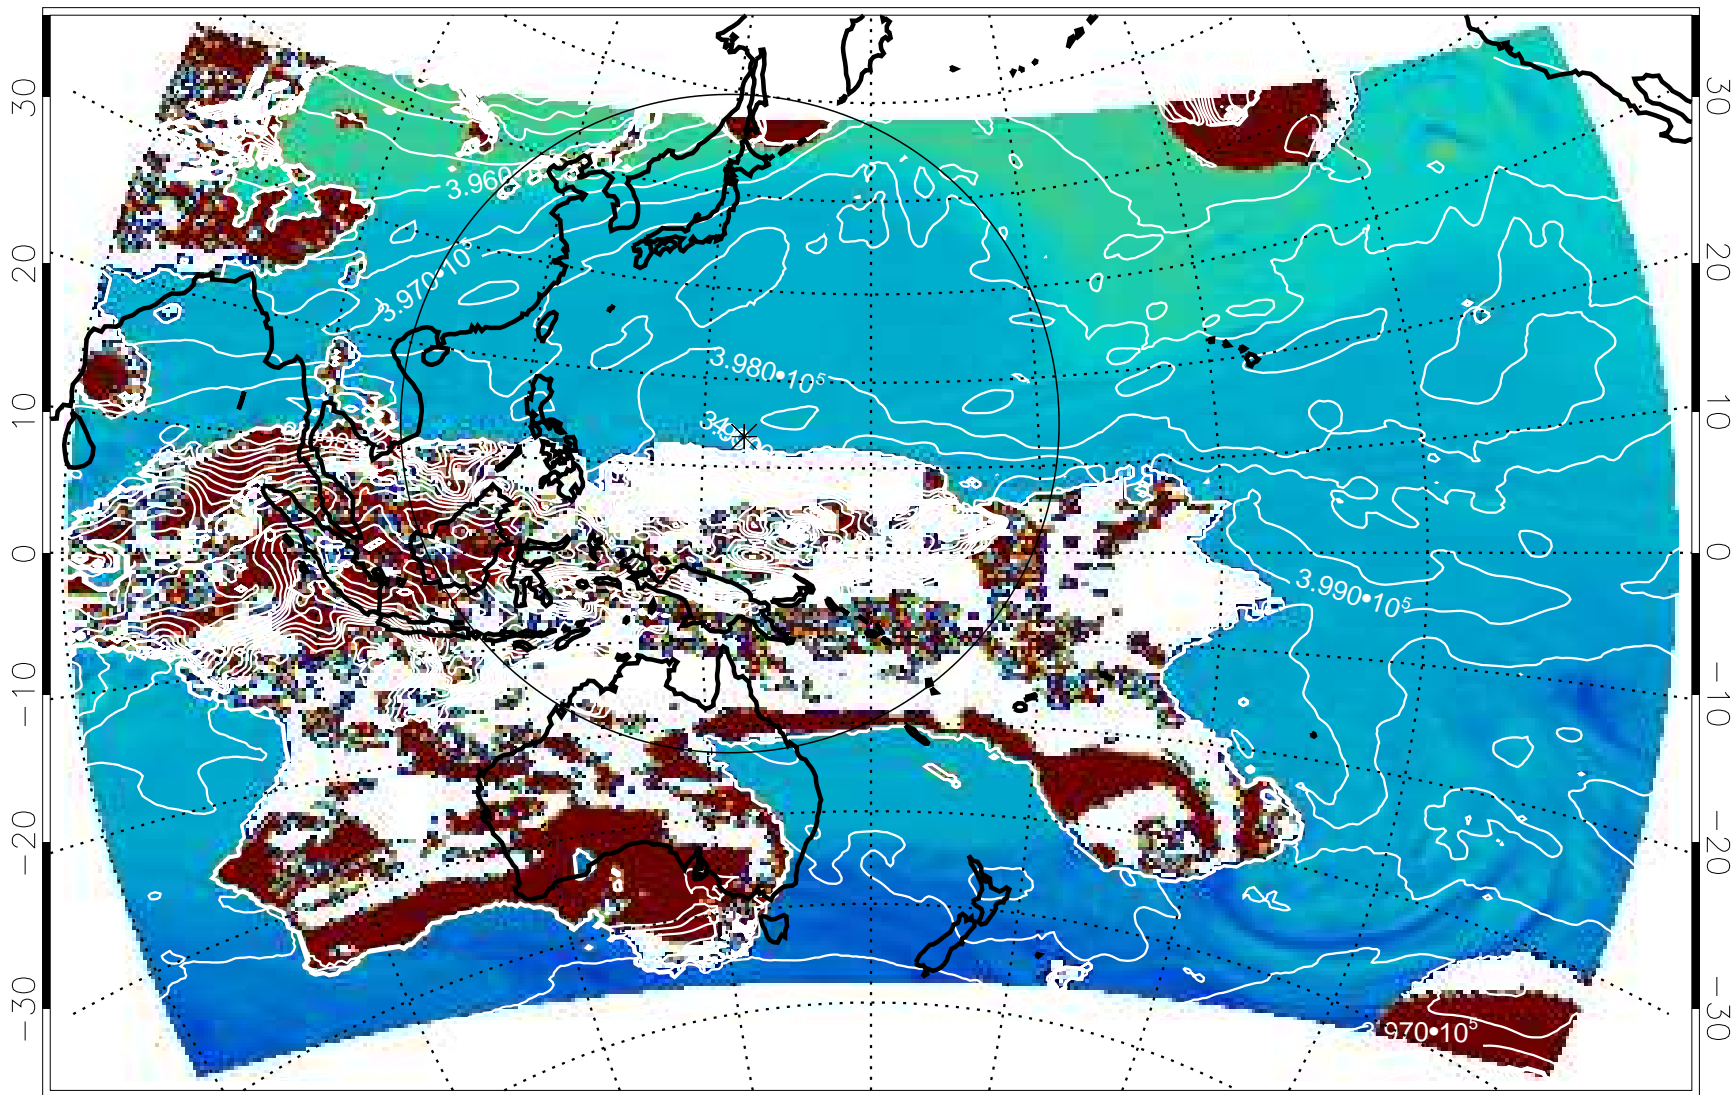

13121118, 42 hour forecast for 460K EPV

460K Montgomery Streamfunction, white

13121200, 48 hour forecast for 460K EPV

460K Montgomery Streamfunction, white

13121206, 54 hour forecast for 460K EPV

460K Montgomery Streamfunction, white

13121218, 66 hour forecast for 460K EPV

460K Montgomery Streamfunction, white

13121300, 72 hour forecast for 460K EPV

460K Montgomery Streamfunction, white

13121306, 78 hour forecast for 460K EPV

460K Montgomery Streamfunction, white

13121312, 84 hour forecast for 460K EPV

460K Montgomery Streamfunction, white

13121318, 90 hour forecast for 460K EPV

460K Montgomery Streamfunction, white

13121400, 96 hour forecast for 460K EPV

460K Montgomery Streamfunction, white