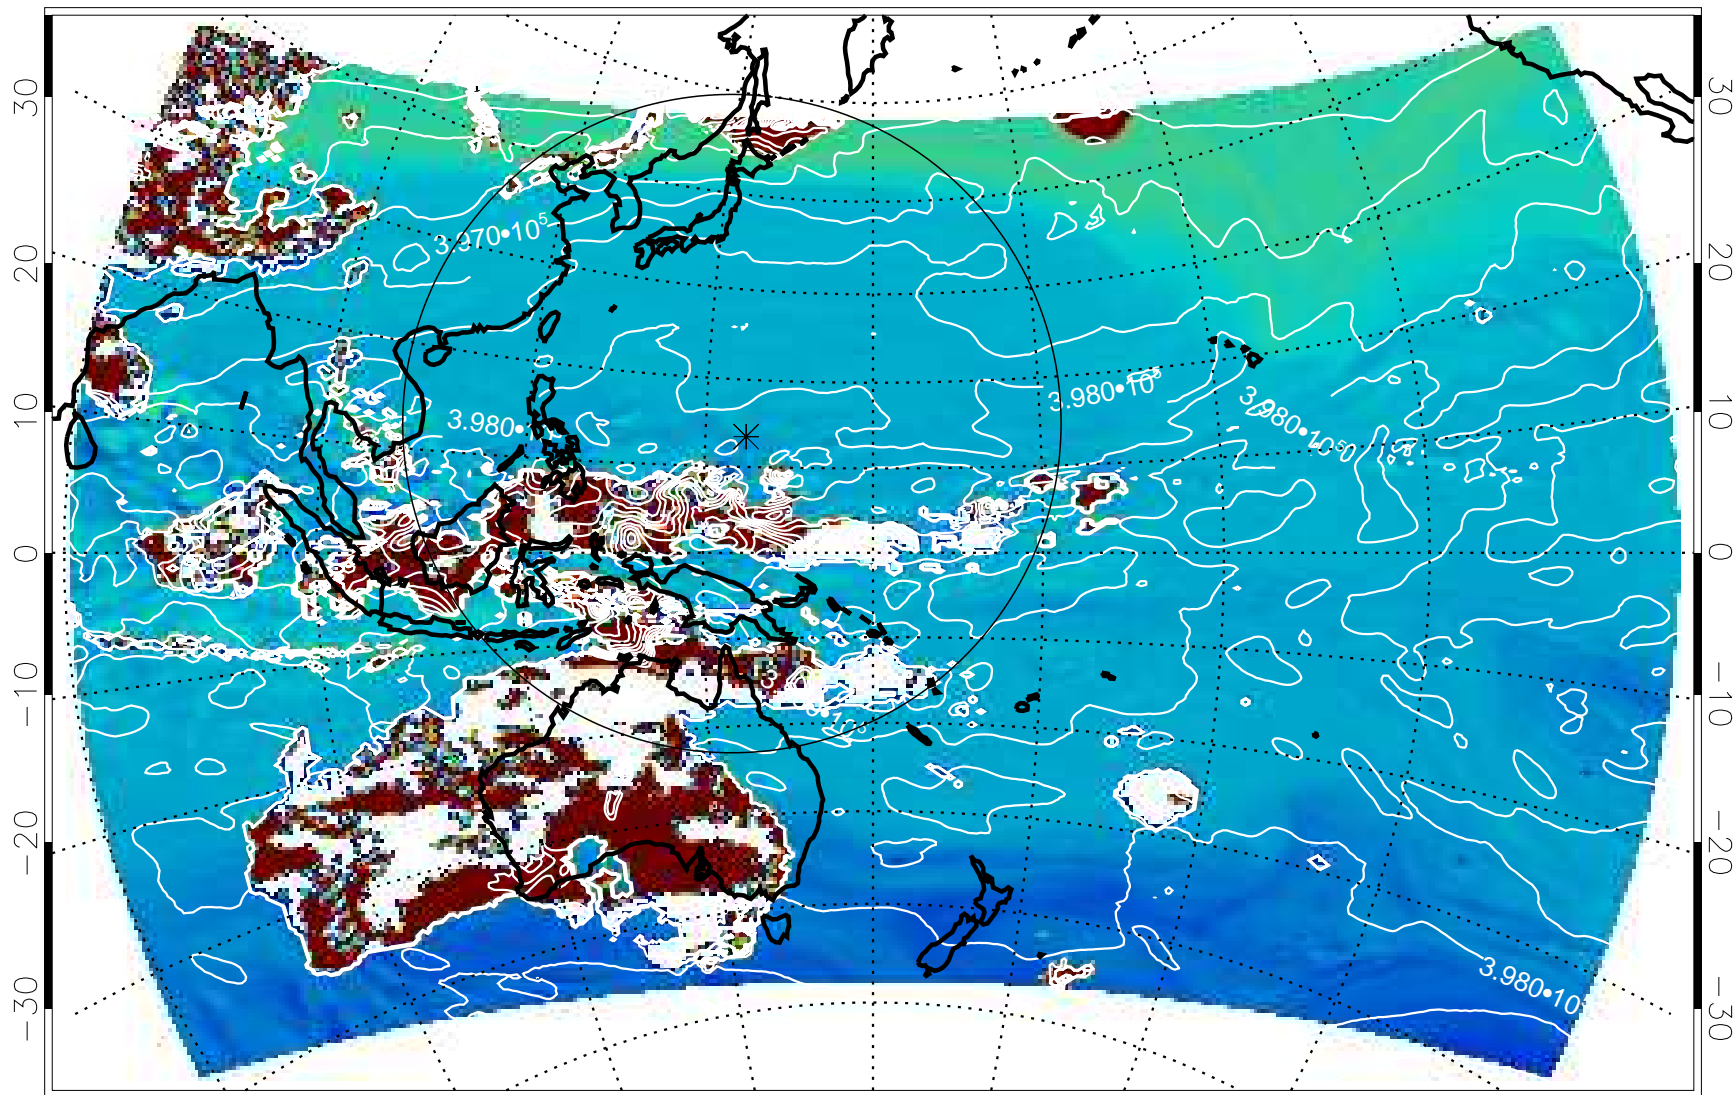

13121218, 66 hour forecast for 460K EPV

460K Montgomery Streamfunction, white

13121300, 72 hour forecast for 460K EPV

460K Montgomery Streamfunction, white

13121306, 78 hour forecast for 460K EPV

460K Montgomery Streamfunction, white

13121312, 84 hour forecast for 460K EPV

460K Montgomery Streamfunction, white

13121318, 90 hour forecast for 460K EPV

460K Montgomery Streamfunction, white

13121400, 96 hour forecast for 460K EPV

460K Montgomery Streamfunction, white

13121406, 102 hour forecast for 460K EPV

460K Montgomery Streamfunction, white

13121412, 108 hour forecast for 460K EPV

460K Montgomery Streamfunction, white

13121418, 114 hour forecast for 460K EPV

460K Montgomery Streamfunction, white