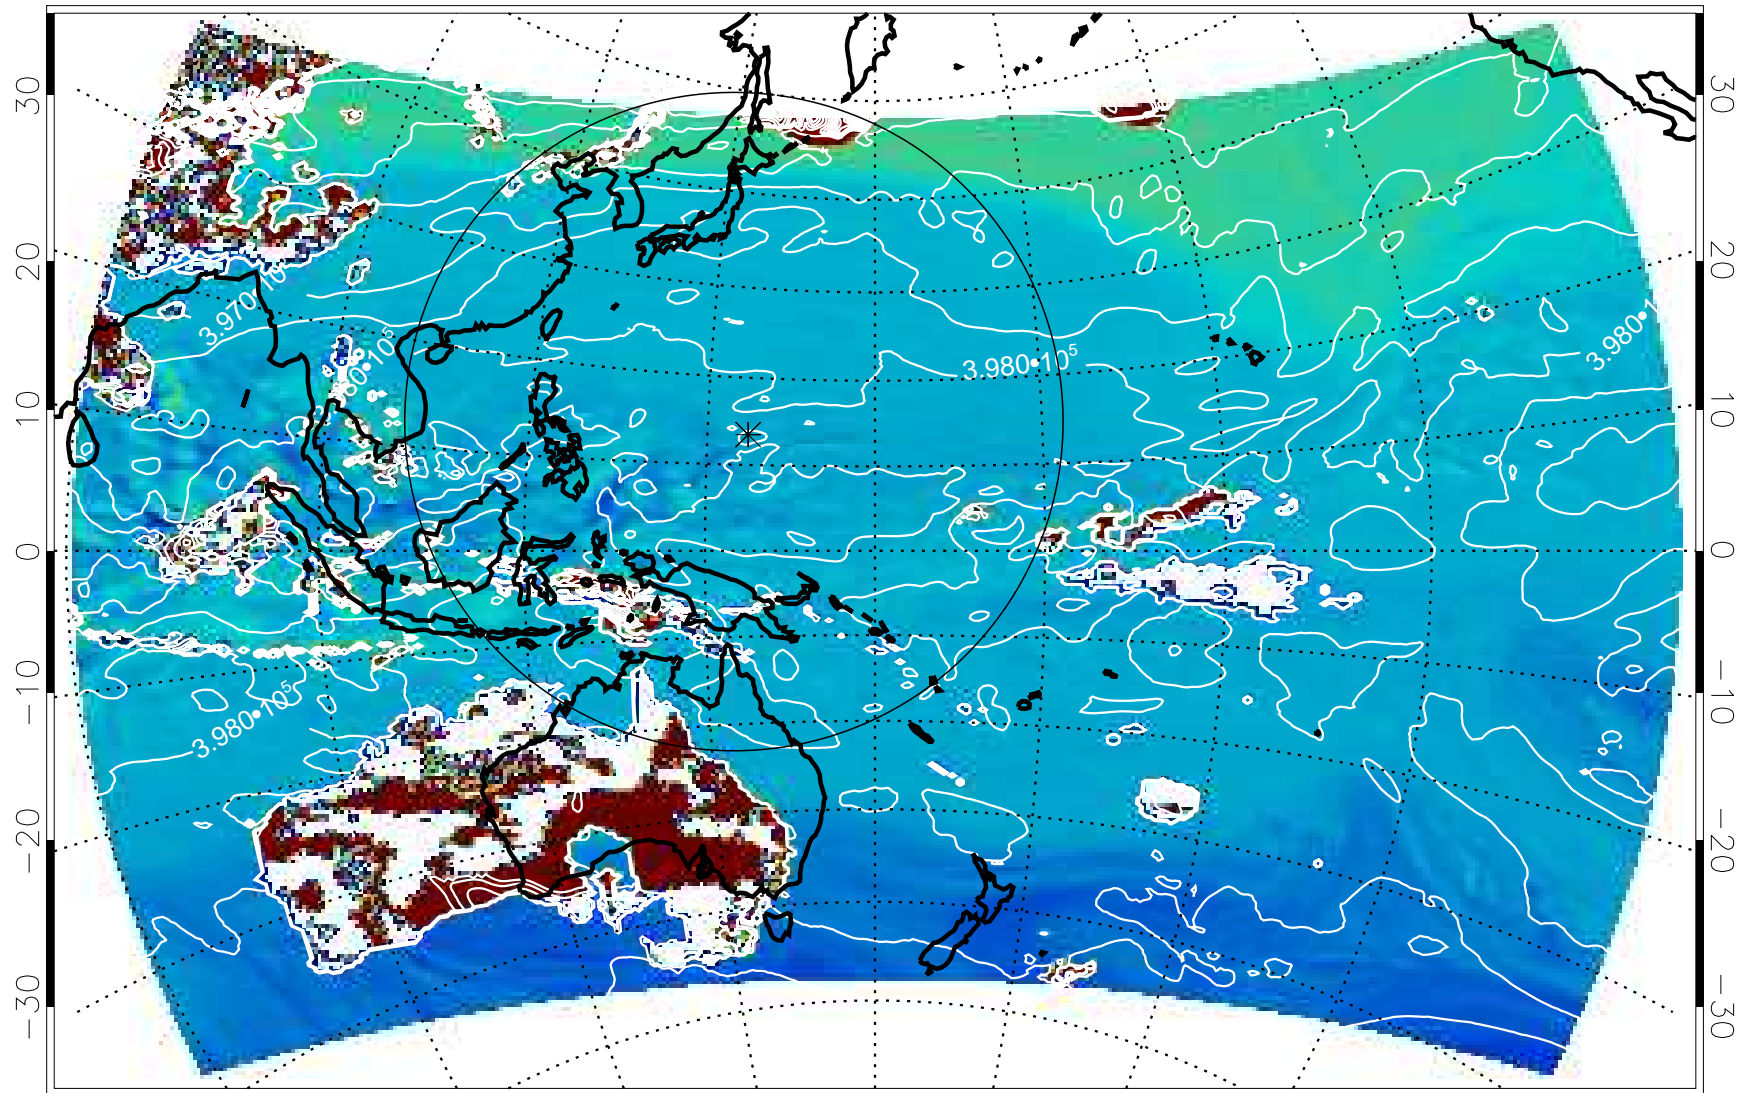

13121218, 66 hour forecast for 460K EPV

460K Montgomery Streamfunction, white

13121300, 72 hour forecast for 460K EPV

460K Montgomery Streamfunction, white

13121306, 78 hour forecast for 460K EPV

460K Montgomery Streamfunction, white

13121312, 84 hour forecast for 460K EPV

460K Montgomery Streamfunction, white

13121318, 90 hour forecast for 460K EPV

460K Montgomery Streamfunction, white

13121400, 96 hour forecast for 460K EPV

460K Montgomery Streamfunction, white

13121406, 102 hour forecast for 460K EPV

460K Montgomery Streamfunction, white

13121412, 108 hour forecast for 460K EPV

460K Montgomery Streamfunction, white

13121418, 114 hour forecast for 460K EPV

460K Montgomery Streamfunction, white