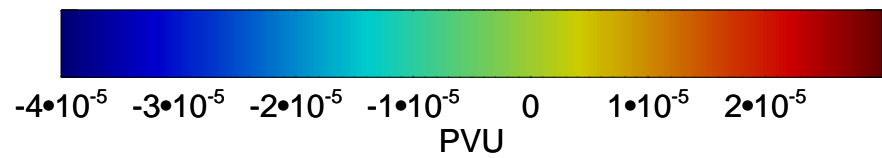

13121218, 66 hour forecast for 460K EPV

460K Montgomery Streamfunction, white

13121300, 72 hour forecast for 460K EPV

460K Montgomery Streamfunction, white

13121306, 78 hour forecast for 460K EPV

460K Montgomery Streamfunction, white

13121312, 84 hour forecast for 460K EPV

460K Montgomery Streamfunction, white

13121318, 90 hour forecast for 460K EPV

460K Montgomery Streamfunction, white

13121400, 96 hour forecast for 460K EPV

460K Montgomery Streamfunction, white