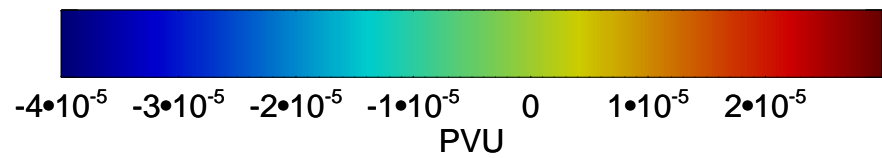

13121312, 84 hour forecast for 460K EPV

460K Montgomery Streamfunction, white

13121318, 90 hour forecast for 460K EPV

460K Montgomery Streamfunction, white

13121400, 96 hour forecast for 460K EPV

460K Montgomery Streamfunction, white

13121406, 102 hour forecast for 460K EPV

460K Montgomery Streamfunction, white

13121412, 108 hour forecast for 460K EPV

460K Montgomery Streamfunction, white

13121418, 114 hour forecast for 460K EPV

460K Montgomery Streamfunction, white