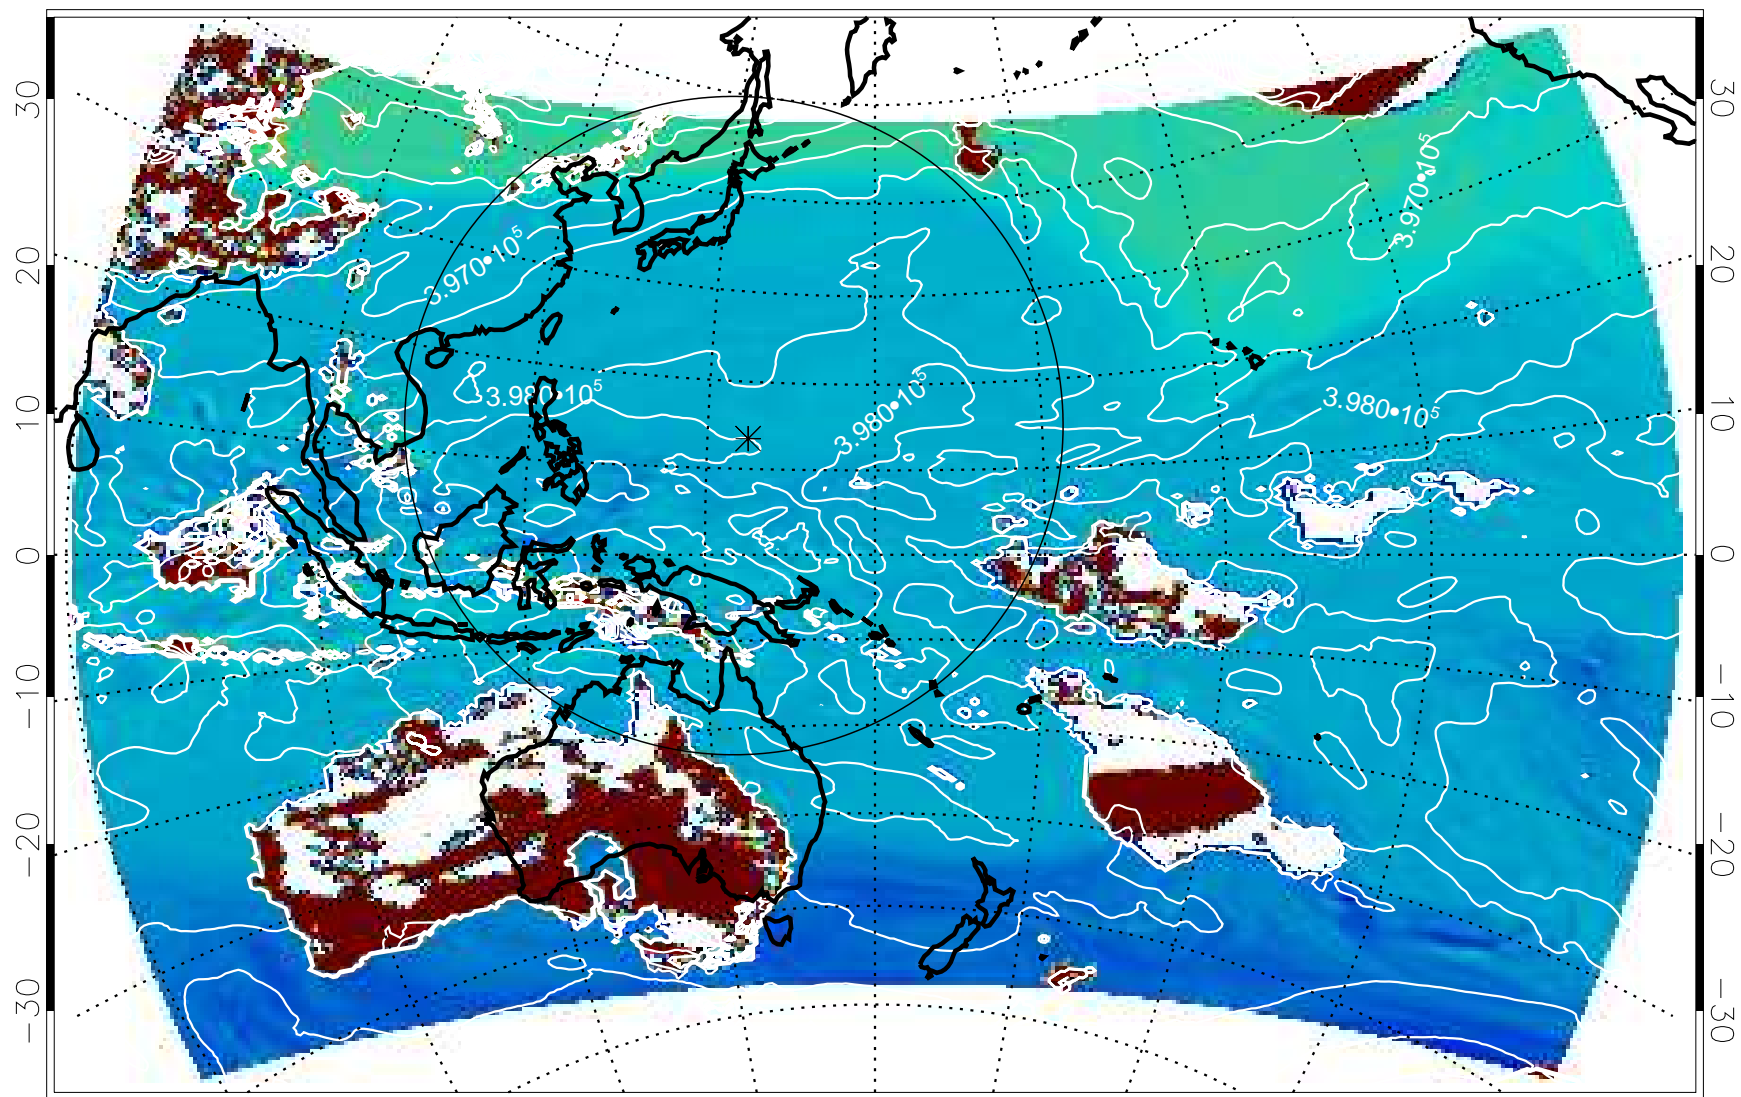

13121118, 42 hour forecast for 460K EPV

460K Montgomery Streamfunction, white

13121200, 48 hour forecast for 460K EPV

460K Montgomery Streamfunction, white

13121206, 54 hour forecast for 460K EPV

460K Montgomery Streamfunction, white

13121218, 66 hour forecast for 460K EPV

460K Montgomery Streamfunction, white

13121300, 72 hour forecast for 460K EPV

460K Montgomery Streamfunction, white

13121306, 78 hour forecast for 460K EPV

460K Montgomery Streamfunction, white

13121312, 84 hour forecast for 460K EPV

460K Montgomery Streamfunction, white

13121318, 90 hour forecast for 460K EPV

460K Montgomery Streamfunction, white

13121400, 96 hour forecast for 460K EPV

460K Montgomery Streamfunction, white