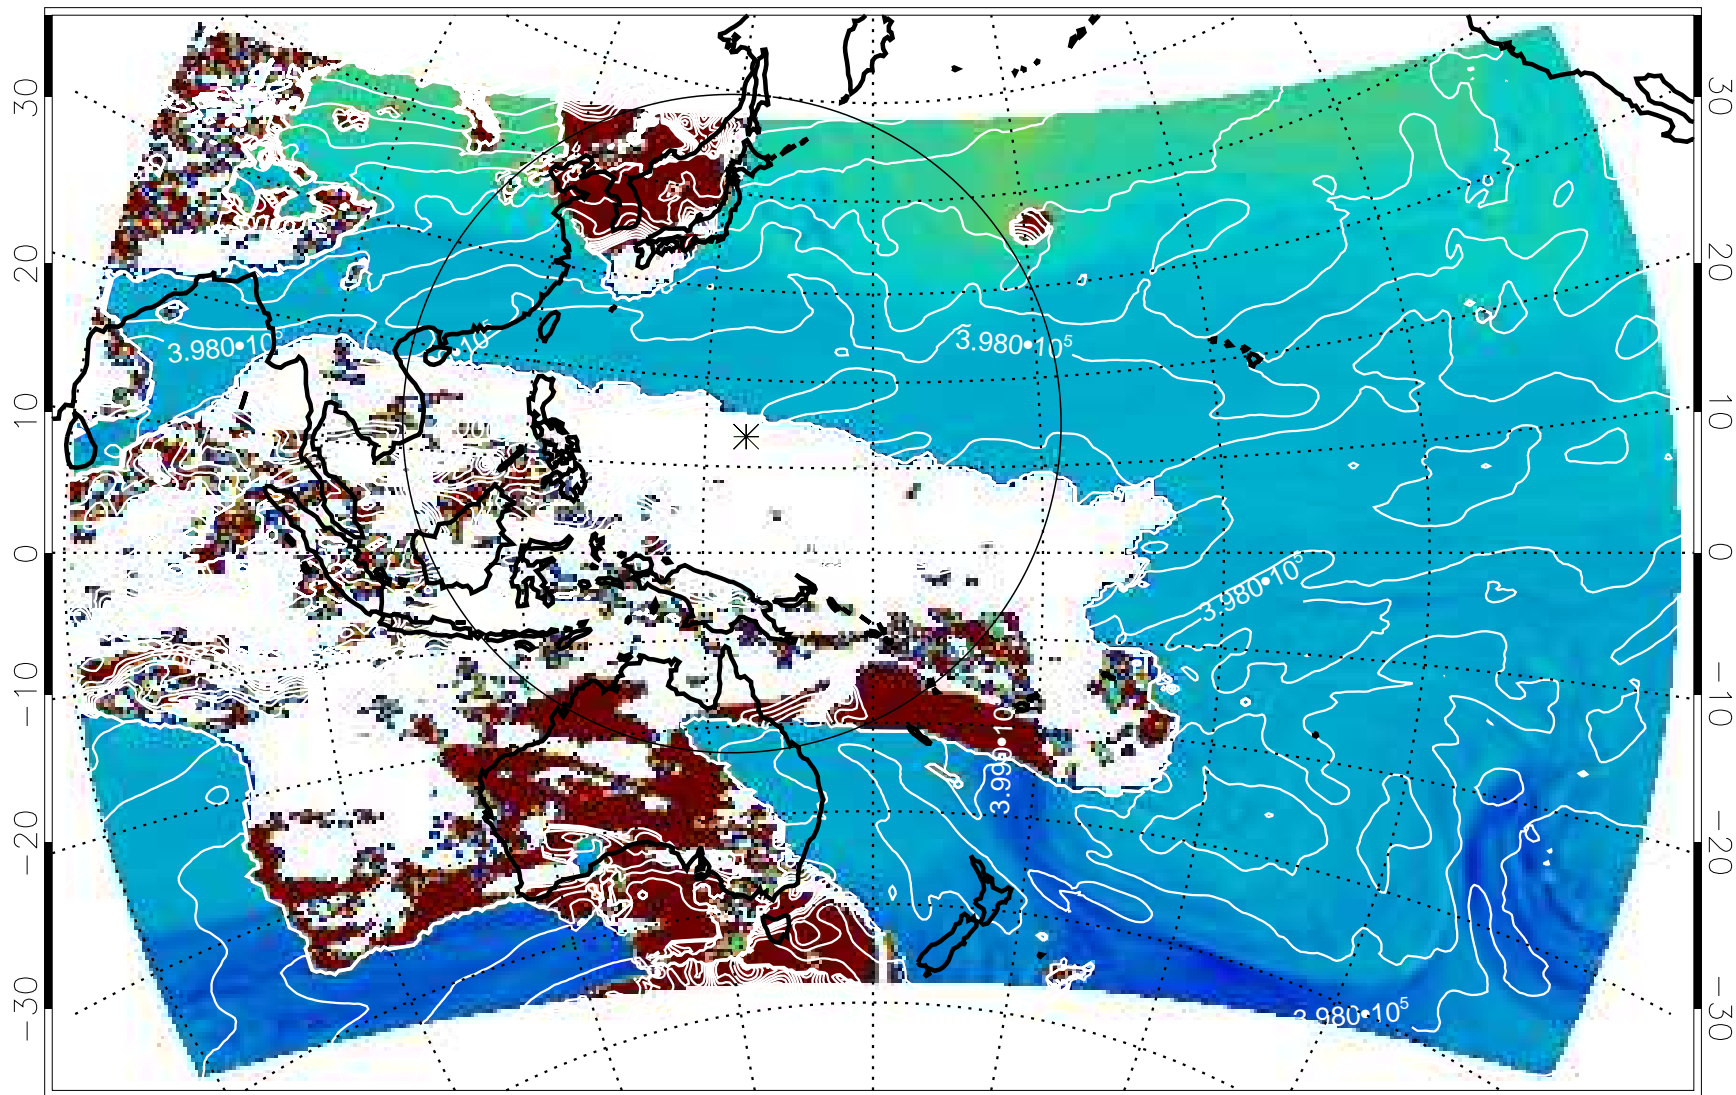

13121006, 6 hour forecast for 460K EPV

460K Montgomery Streamfunction, white

13121012, 12 hour forecast for 460K EPV

460K Montgomery Streamfunction, white

13121018, 18 hour forecast for 460K EPV

460K Montgomery Streamfunction, white

13121100, 24 hour forecast for 460K EPV

460K Montgomery Streamfunction, white

13121106, 30 hour forecast for 460K EPV

460K Montgomery Streamfunction, white

13121112, 36 hour forecast for 460K EPV

460K Montgomery Streamfunction, white

13121118, 42 hour forecast for 460K EPV

460K Montgomery Streamfunction, white

13121200, 48 hour forecast for 460K EPV

460K Montgomery Streamfunction, white

13121206, 54 hour forecast for 460K EPV

460K Montgomery Streamfunction, white

13121218, 66 hour forecast for 460K EPV

460K Montgomery Streamfunction, white

13121300, 72 hour forecast for 460K EPV

460K Montgomery Streamfunction, white

13121306, 78 hour forecast for 460K EPV

460K Montgomery Streamfunction, white