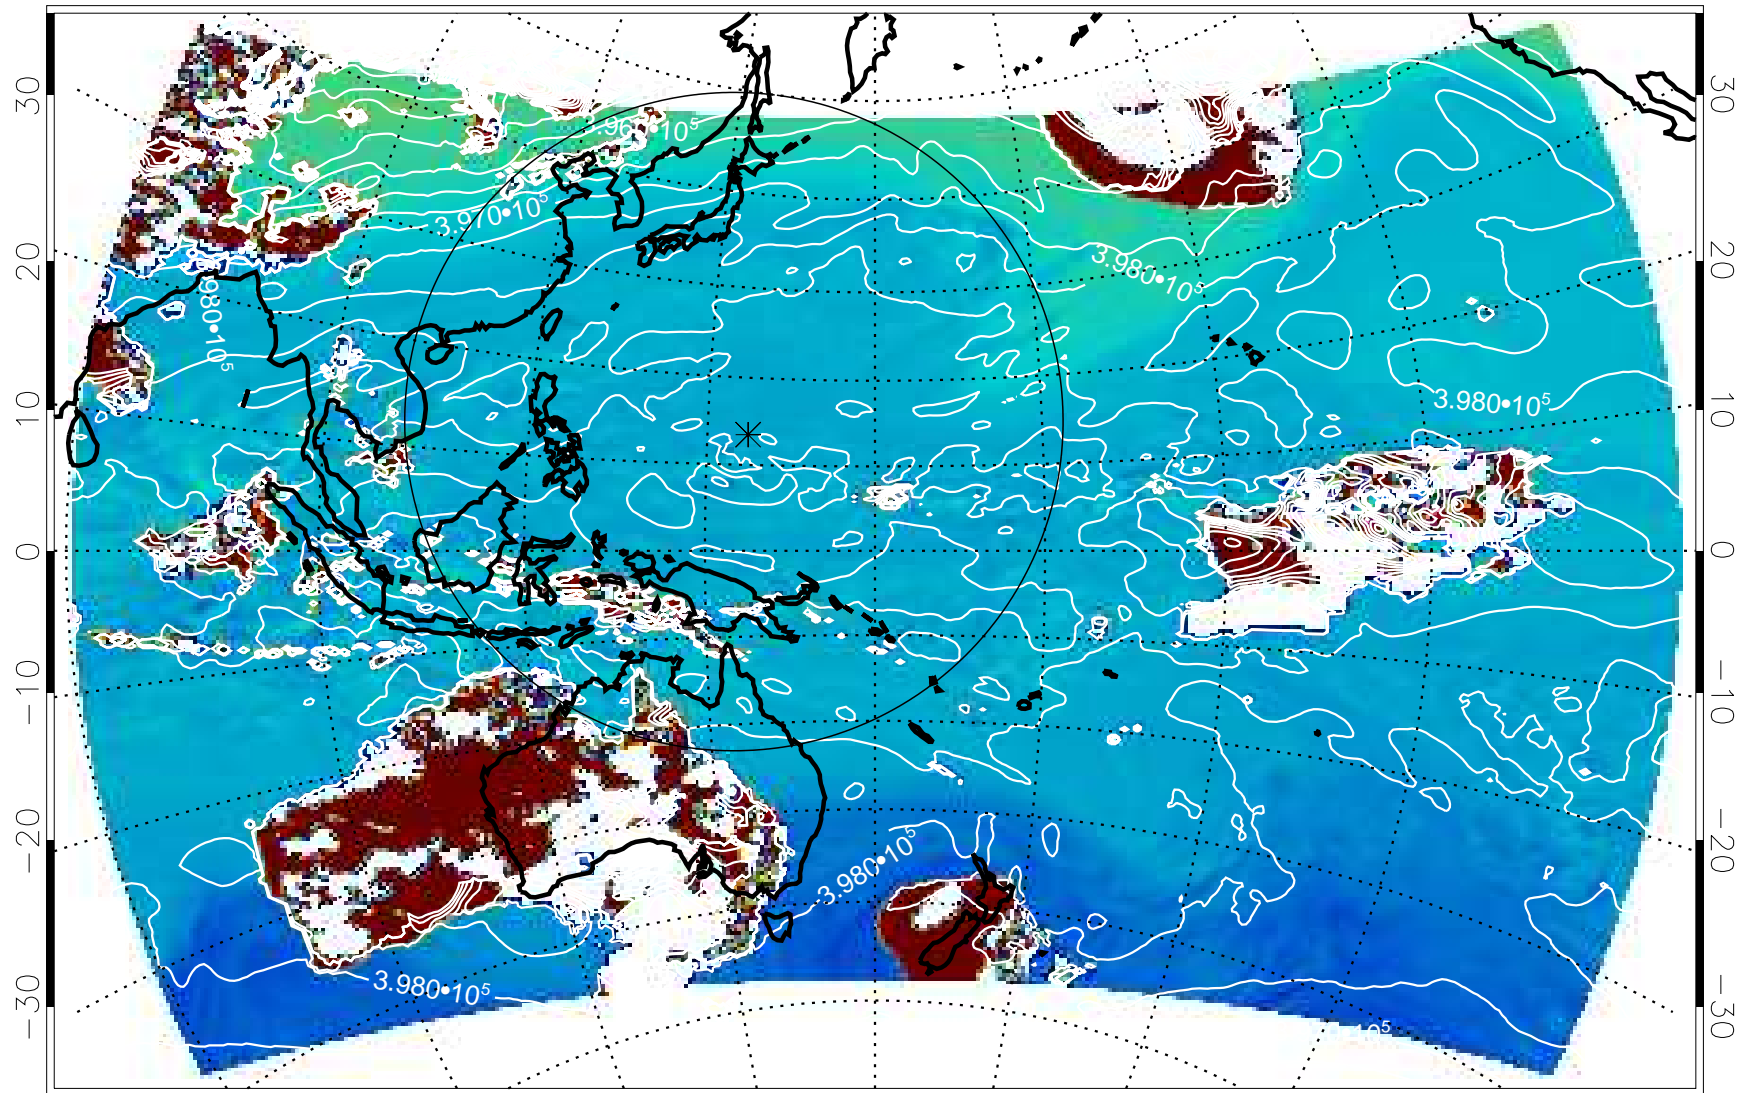

13112612, 84 hour forecast for 460K EPV

460K Montgomery Streamfunction, white

13112700, 96 hour forecast for 460K EPV

460K Montgomery Streamfunction, white

13112706, 102 hour forecast for 460K EPV

460K Montgomery Streamfunction, white

13112712, 108 hour forecast for 460K EPV

460K Montgomery Streamfunction, white

13112718, 114 hour forecast for 460K EPV

460K Montgomery Streamfunction, white