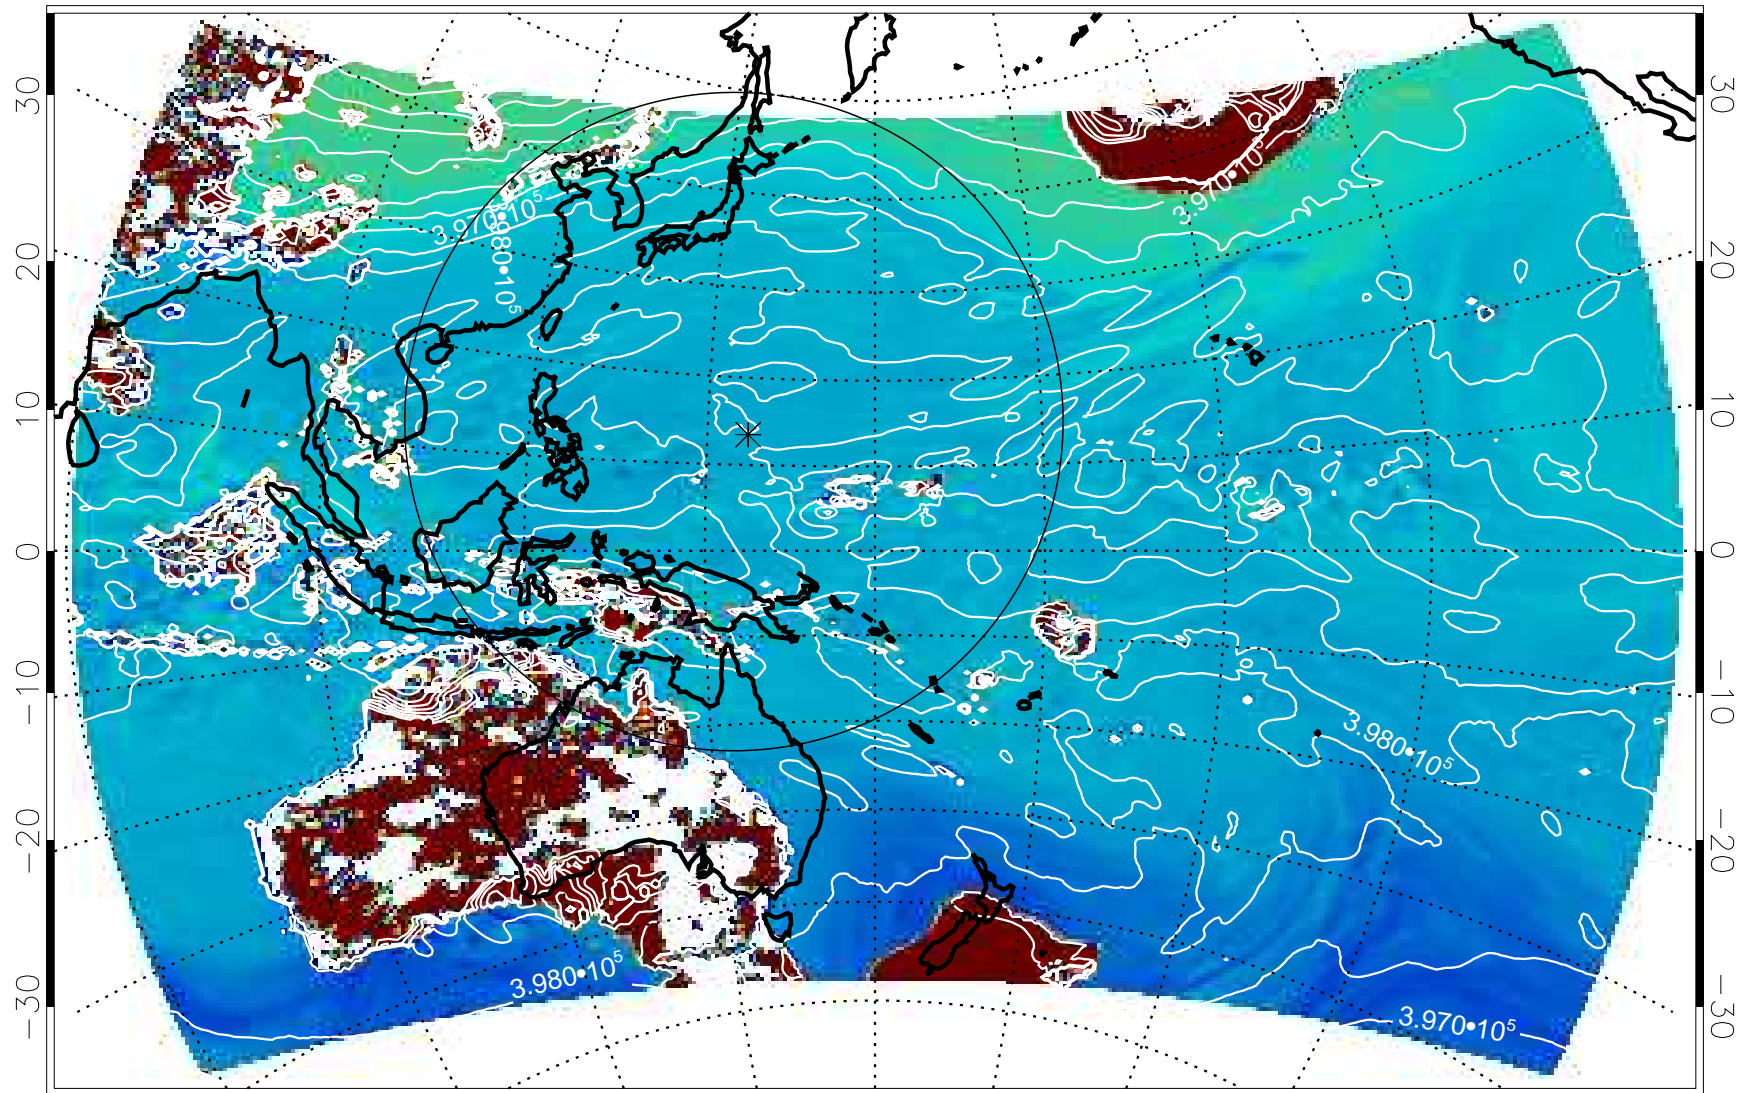

13112612, 84 hour forecast for 460K EPV

460K Montgomery Streamfunction, white

13112700, 96 hour forecast for 460K EPV

460K Montgomery Streamfunction, white

13112706, 102 hour forecast for 460K EPV

460K Montgomery Streamfunction, white

13112712, 108 hour forecast for 460K EPV

460K Montgomery Streamfunction, white

13112718, 114 hour forecast for 460K EPV

460K Montgomery Streamfunction, white