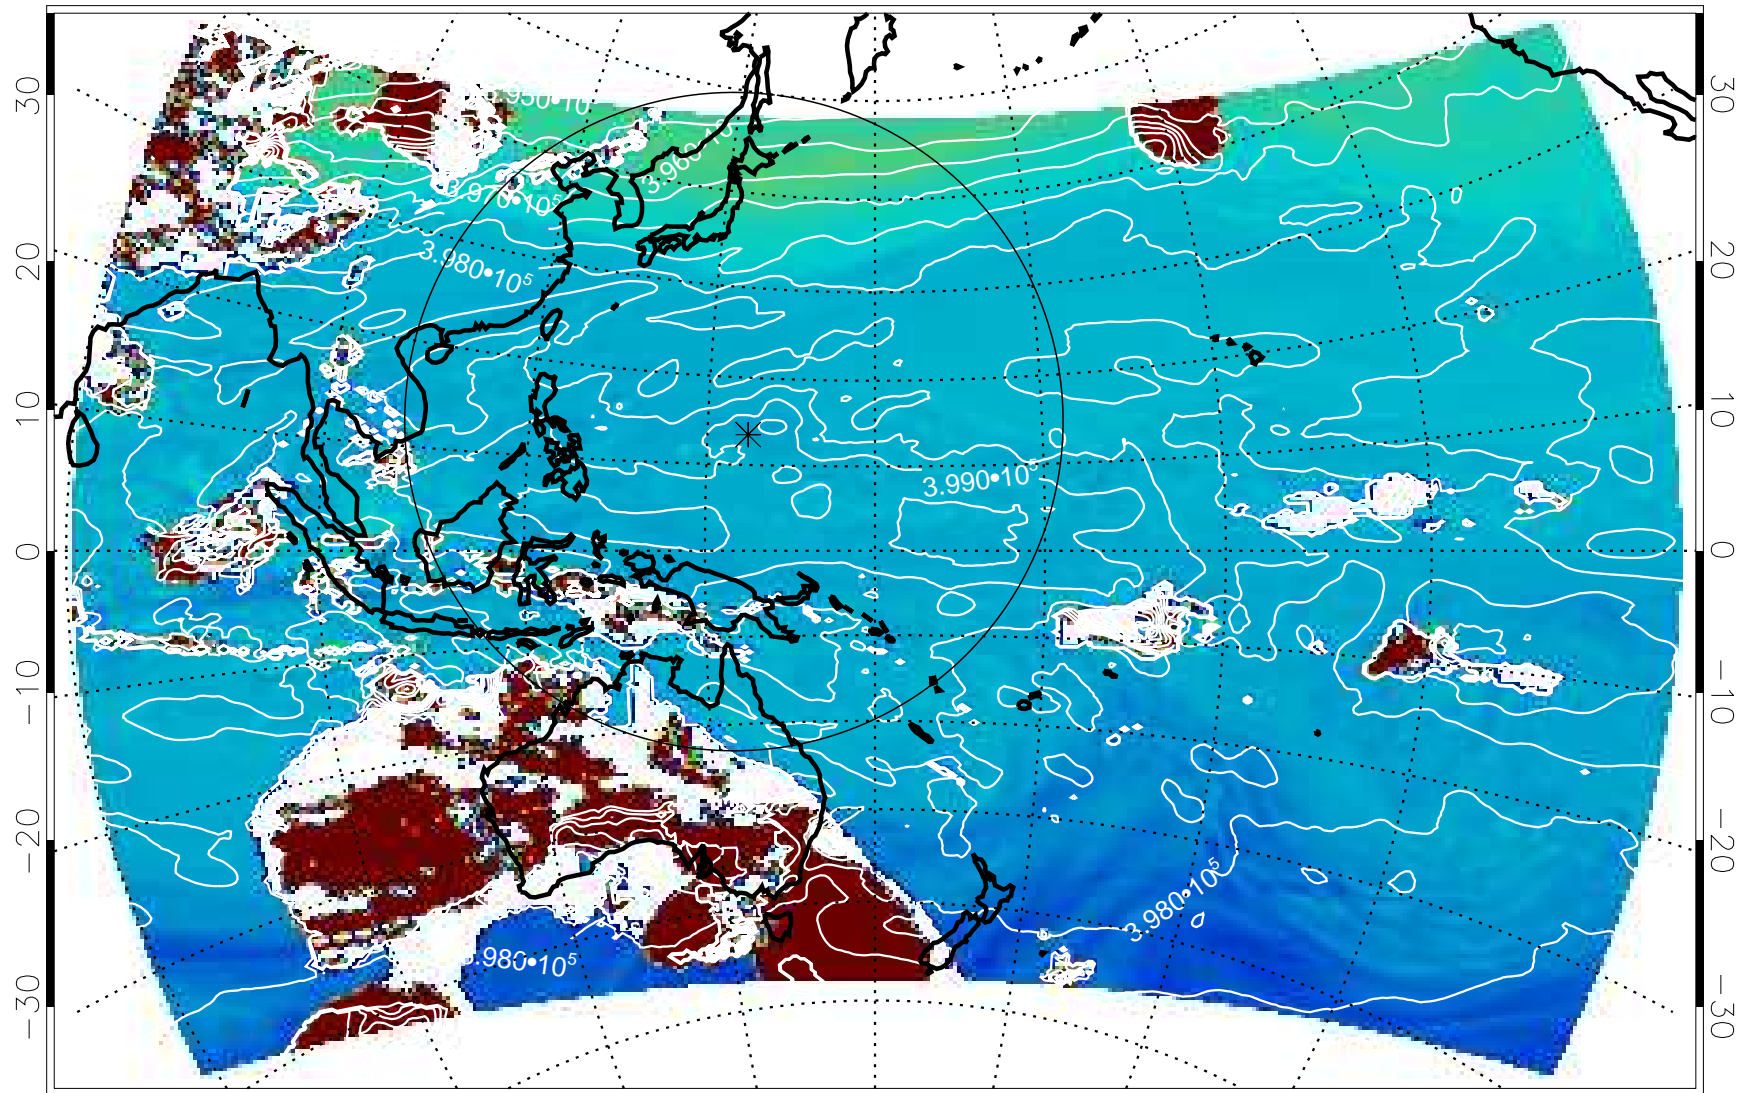

13112306, 6 hour forecast for 460K EPV

460K Montgomery Streamfunction, white

13112312, 12 hour forecast for 460K EPV

460K Montgomery Streamfunction, white

13112318, 18 hour forecast for 460K EPV

460K Montgomery Streamfunction, white

13112400, 24 hour forecast for 460K EPV

460K Montgomery Streamfunction, white

13112406, 30 hour forecast for 460K EPV

460K Montgomery Streamfunction, white

13112412, 36 hour forecast for 460K EPV

460K Montgomery Streamfunction, white

13112418, 42 hour forecast for 460K EPV

460K Montgomery Streamfunction, white

13112500, 48 hour forecast for 460K EPV

460K Montgomery Streamfunction, white

13112506, 54 hour forecast for 460K EPV

460K Montgomery Streamfunction, white

13112512, 60 hour forecast for 460K EPV

460K Montgomery Streamfunction, white

13112518, 66 hour forecast for 460K EPV

460K Montgomery Streamfunction, white

13112606, 78 hour forecast for 460K EPV

460K Montgomery Streamfunction, white