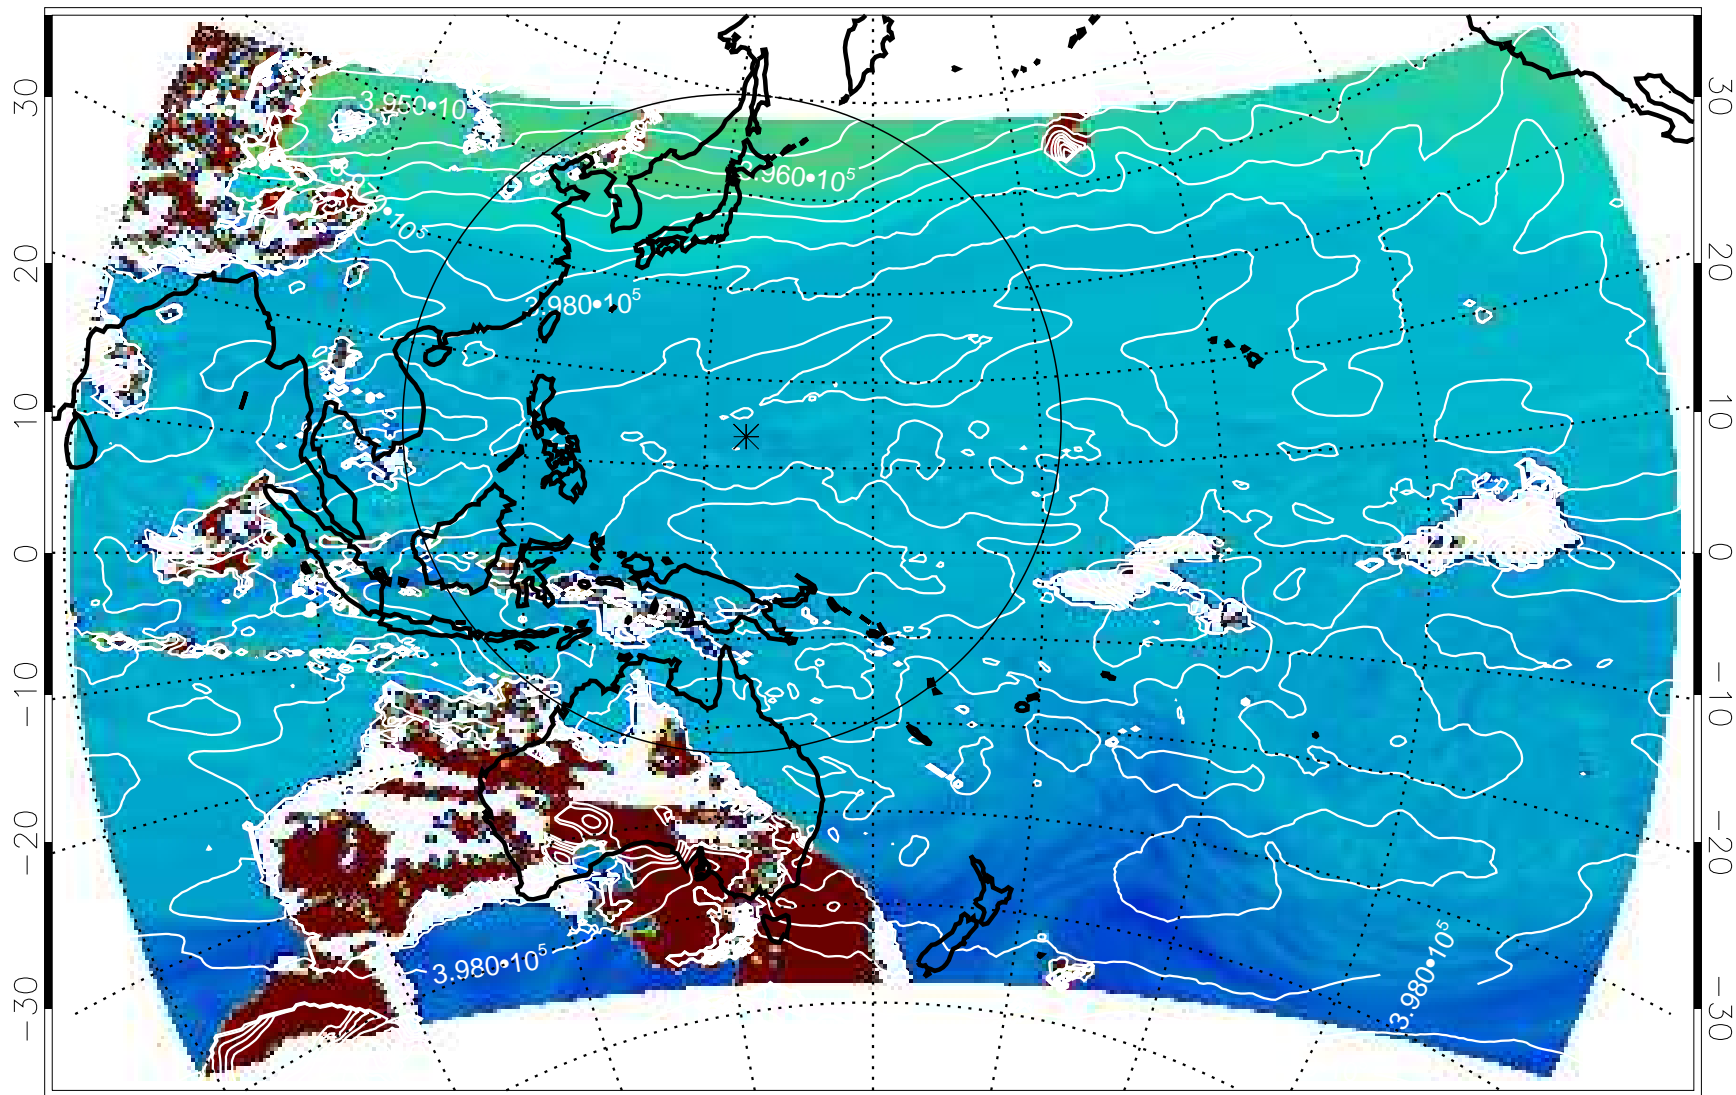

13112306, 6 hour forecast for 460K EPV

460K Montgomery Streamfunction, white

13112312, 12 hour forecast for 460K EPV

460K Montgomery Streamfunction, white

13112318, 18 hour forecast for 460K EPV

460K Montgomery Streamfunction, white

13112400, 24 hour forecast for 460K EPV

460K Montgomery Streamfunction, white

13112406, 30 hour forecast for 460K EPV

460K Montgomery Streamfunction, white

13112412, 36 hour forecast for 460K EPV

460K Montgomery Streamfunction, white

13112418, 42 hour forecast for 460K EPV

460K Montgomery Streamfunction, white

13112500, 48 hour forecast for 460K EPV

460K Montgomery Streamfunction, white

13112506, 54 hour forecast for 460K EPV

460K Montgomery Streamfunction, white

13112512, 60 hour forecast for 460K EPV

460K Montgomery Streamfunction, white

13112518, 66 hour forecast for 460K EPV

460K Montgomery Streamfunction, white

13112606, 78 hour forecast for 460K EPV

460K Montgomery Streamfunction, white