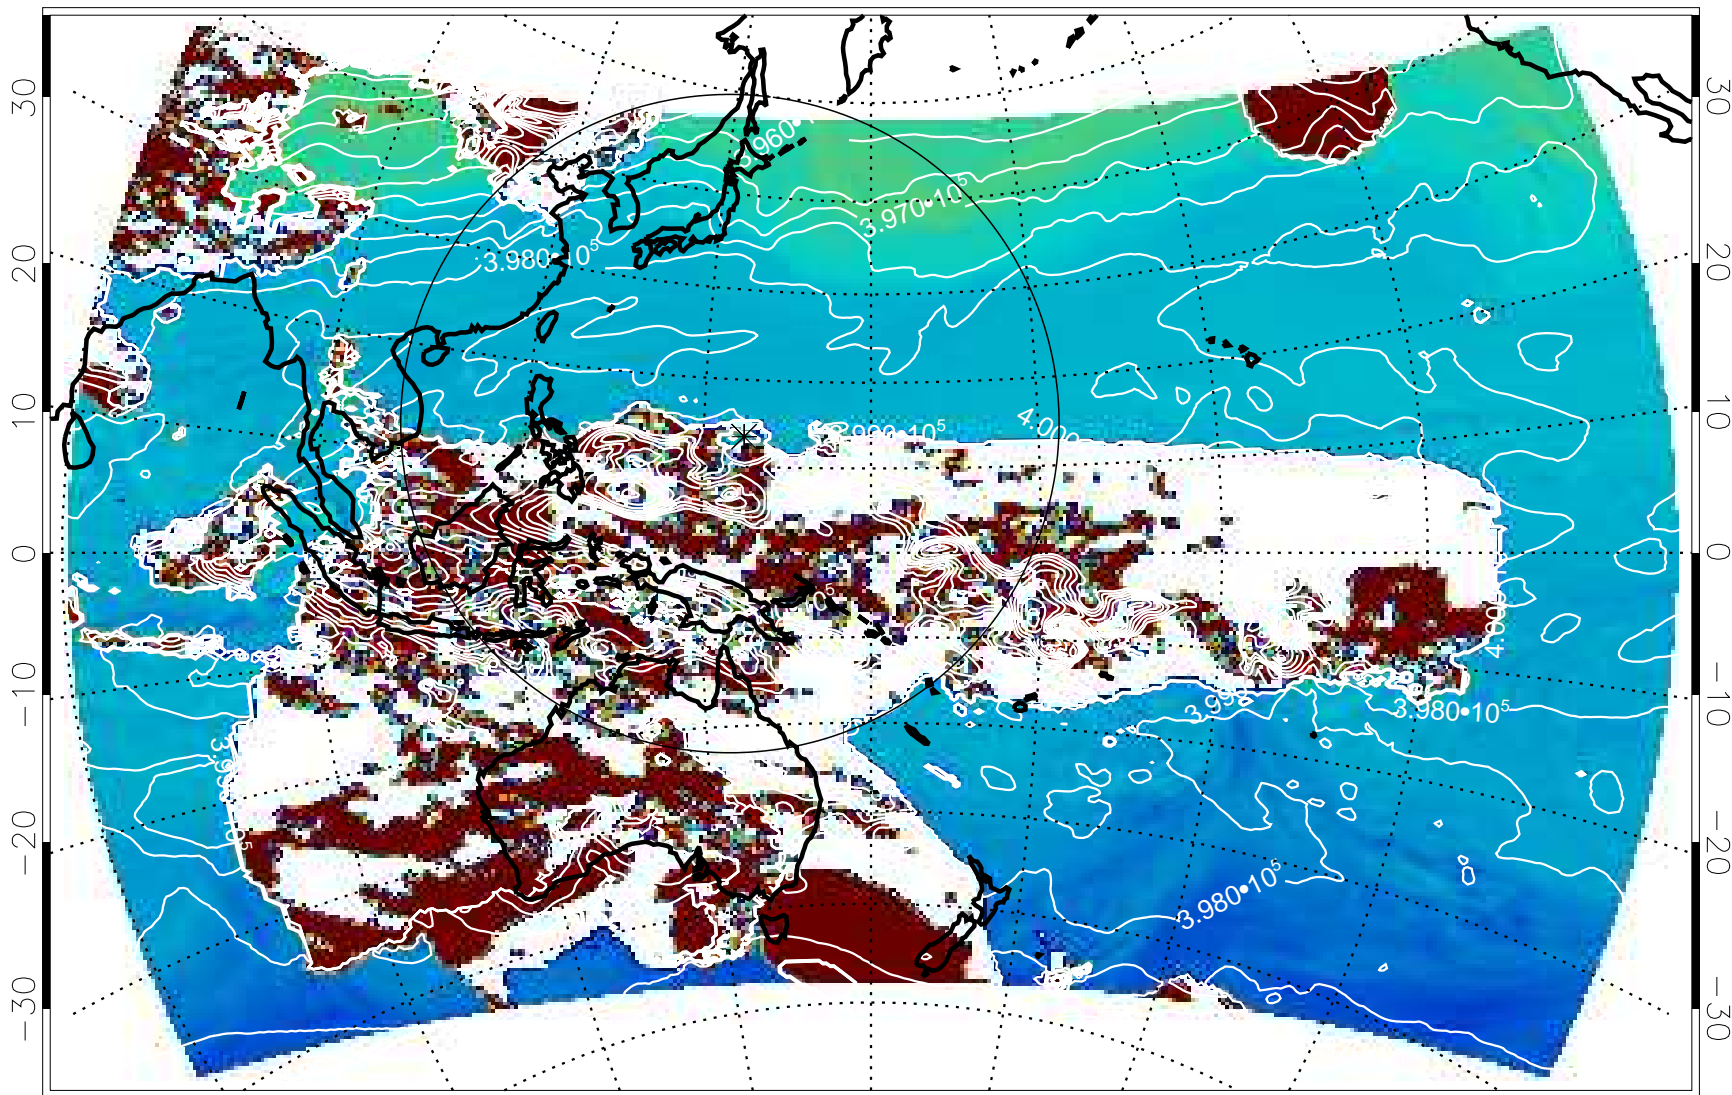

13112418, 42 hour forecast for 460K EPV

460K Montgomery Streamfunction, white

13112500, 48 hour forecast for 460K EPV

460K Montgomery Streamfunction, white

13112506, 54 hour forecast for 460K EPV

460K Montgomery Streamfunction, white

13112512, 60 hour forecast for 460K EPV

460K Montgomery Streamfunction, white

13112518, 66 hour forecast for 460K EPV

460K Montgomery Streamfunction, white

13112606, 78 hour forecast for 460K EPV

460K Montgomery Streamfunction, white