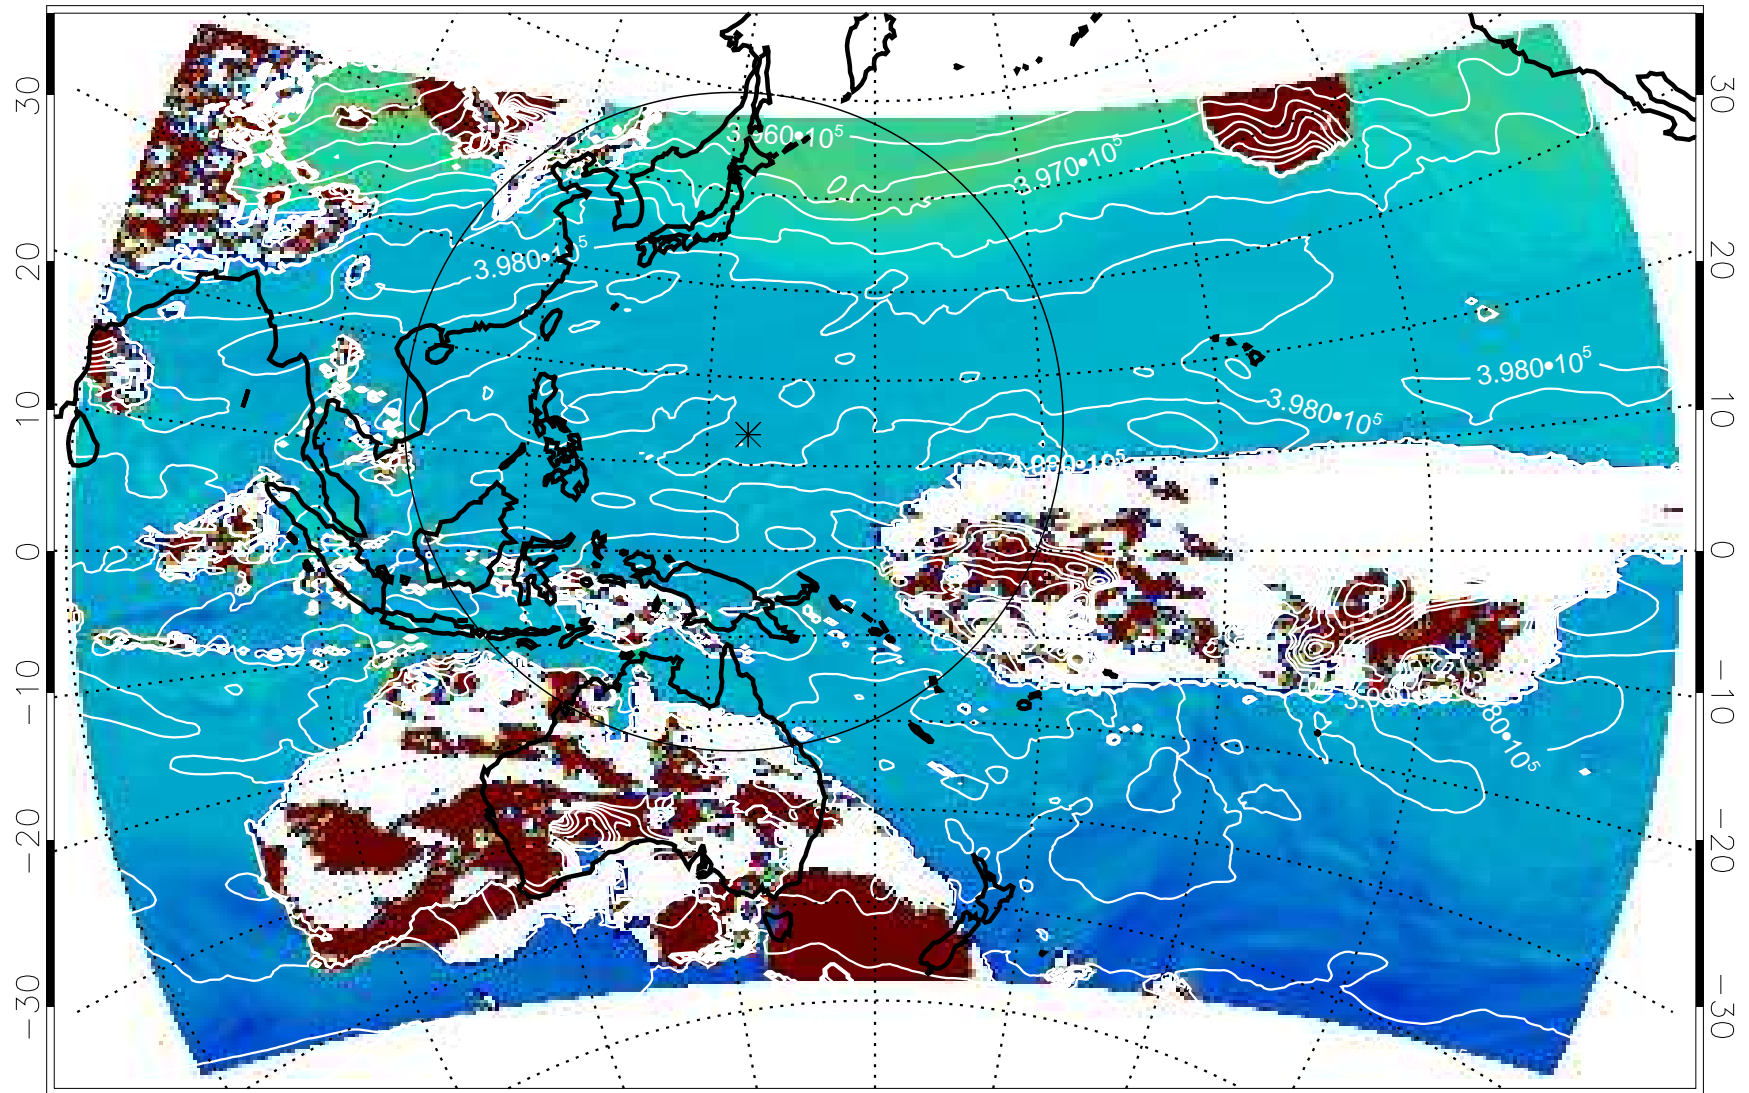

13112400, 24 hour forecast for 460K EPV

460K Montgomery Streamfunction, white

13112406, 30 hour forecast for 460K EPV

460K Montgomery Streamfunction, white

13112412, 36 hour forecast for 460K EPV

460K Montgomery Streamfunction, white

13112418, 42 hour forecast for 460K EPV

460K Montgomery Streamfunction, white

13112500, 48 hour forecast for 460K EPV

460K Montgomery Streamfunction, white

13112506, 54 hour forecast for 460K EPV

460K Montgomery Streamfunction, white

13112512, 60 hour forecast for 460K EPV

460K Montgomery Streamfunction, white

13112518, 66 hour forecast for 460K EPV

460K Montgomery Streamfunction, white

13112606, 78 hour forecast for 460K EPV

460K Montgomery Streamfunction, white

13112712, 108 hour forecast for 460K EPV

460K Montgomery Streamfunction, white

13112718, 114 hour forecast for 460K EPV

460K Montgomery Streamfunction, white