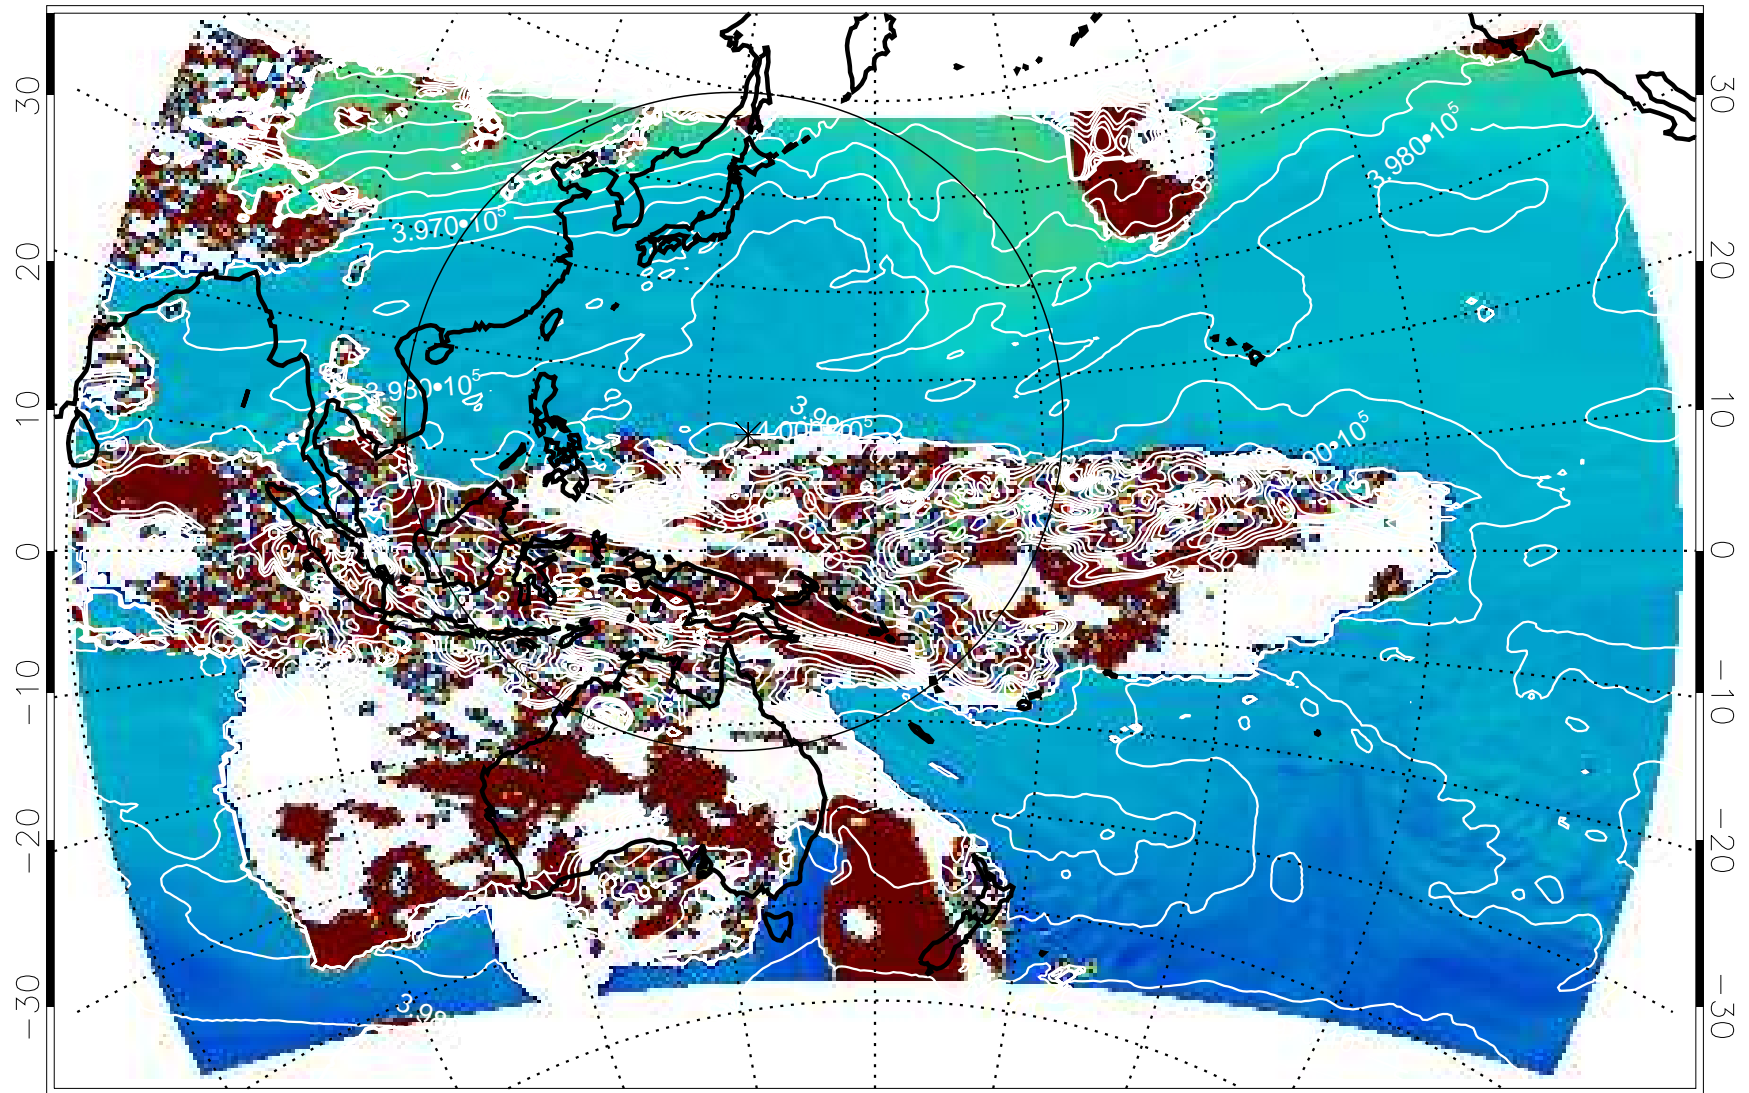

13112512, 60 hour forecast for 460K EPV

460K Montgomery Streamfunction, white

13112518, 66 hour forecast for 460K EPV

460K Montgomery Streamfunction, white

13112606, 78 hour forecast for 460K EPV

460K Montgomery Streamfunction, white

13112612, 84 hour forecast for 460K EPV

460K Montgomery Streamfunction, white

13112700, 96 hour forecast for 460K EPV

460K Montgomery Streamfunction, white

13112706, 102 hour forecast for 460K EPV

460K Montgomery Streamfunction, white

13112712, 108 hour forecast for 460K EPV

460K Montgomery Streamfunction, white

13112718, 114 hour forecast for 460K EPV

460K Montgomery Streamfunction, white