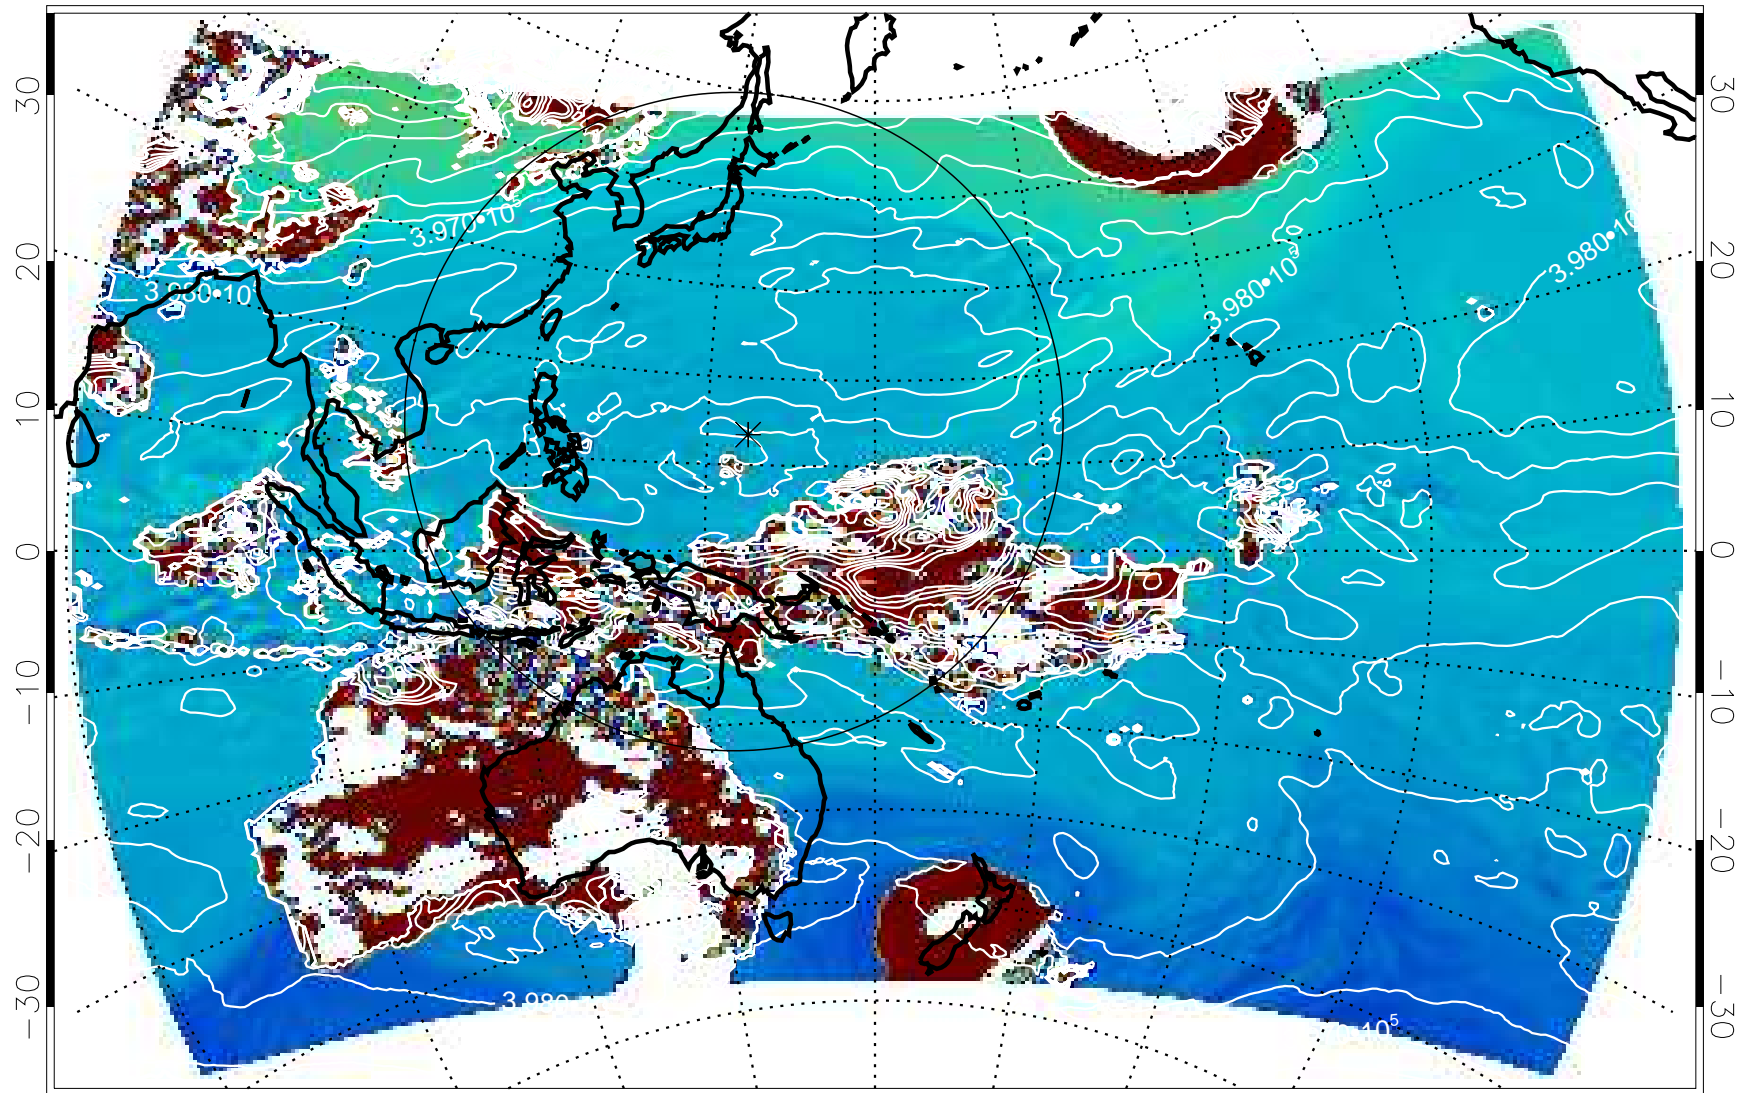

13112612, 84 hour forecast for 460K EPV

460K Montgomery Streamfunction, white

13112700, 96 hour forecast for 460K EPV

460K Montgomery Streamfunction, white

13112706, 102 hour forecast for 460K EPV

460K Montgomery Streamfunction, white

13112712, 108 hour forecast for 460K EPV

460K Montgomery Streamfunction, white

13112718, 114 hour forecast for 460K EPV

460K Montgomery Streamfunction, white