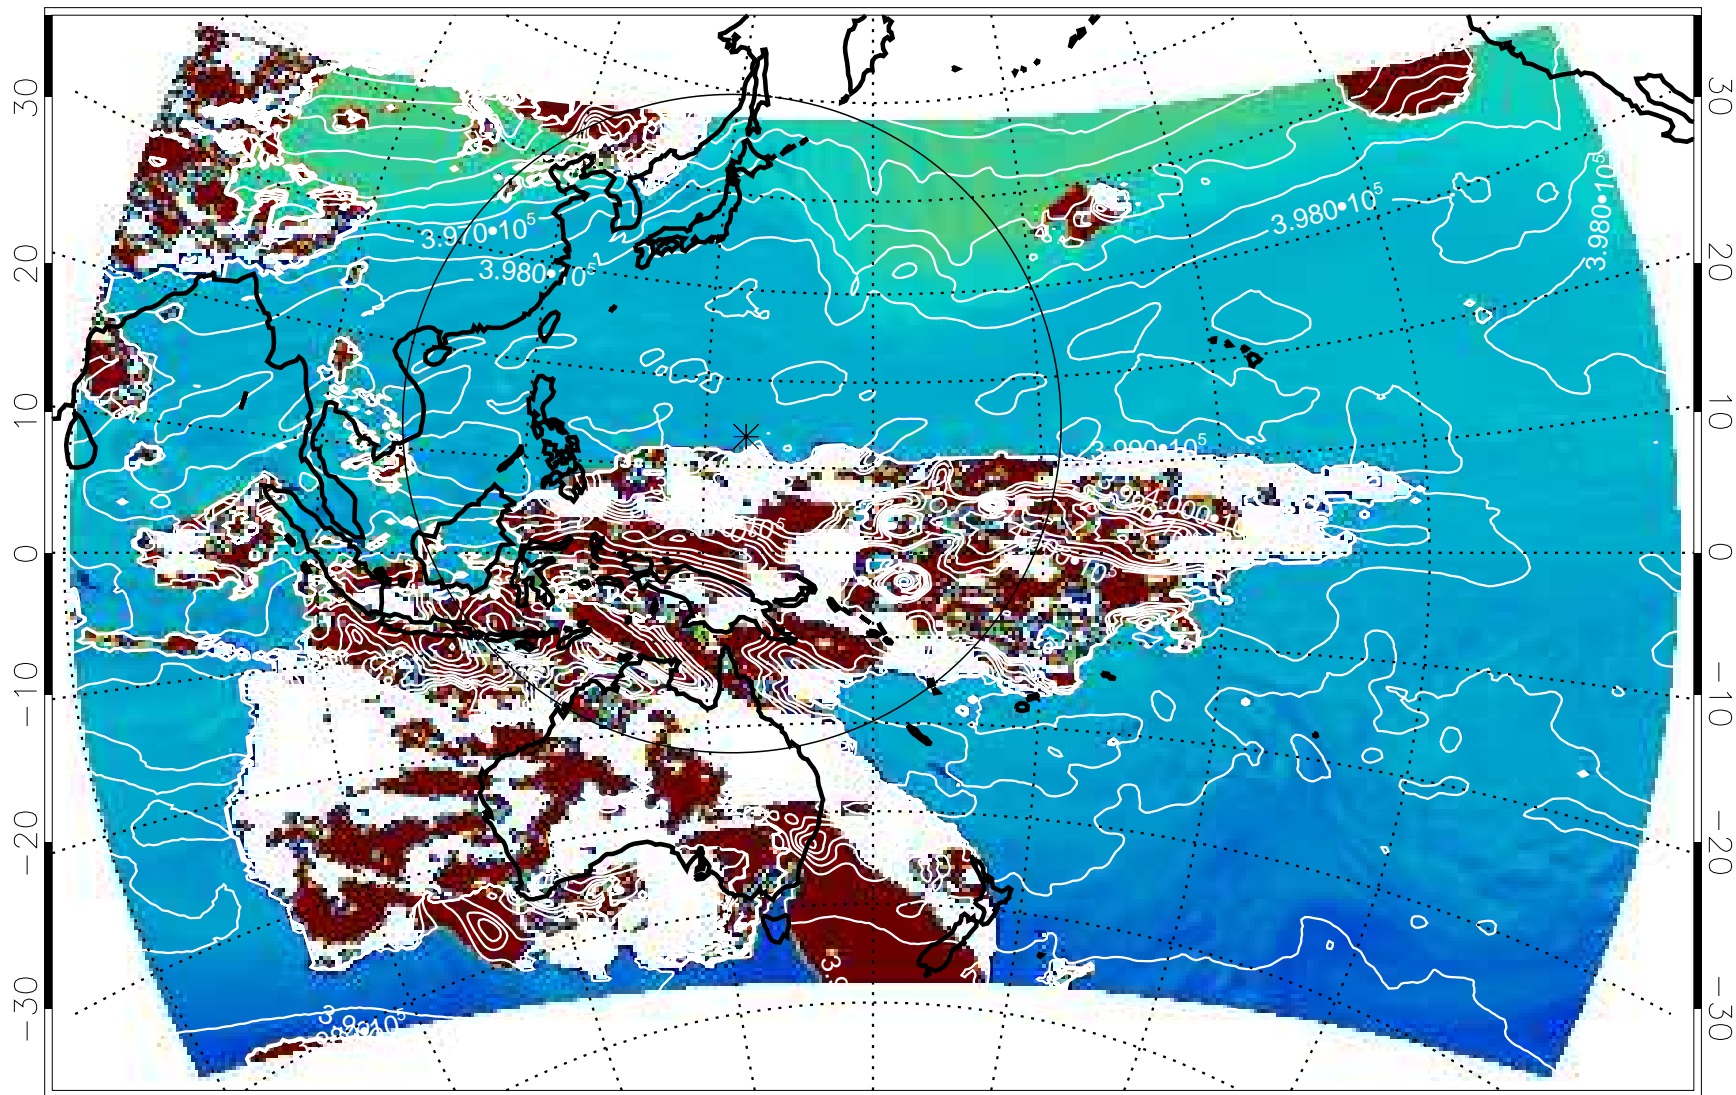

13112418, 42 hour forecast for 460K EPV

460K Montgomery Streamfunction, white

13112500, 48 hour forecast for 460K EPV

460K Montgomery Streamfunction, white

13112506, 54 hour forecast for 460K EPV

460K Montgomery Streamfunction, white

13112512, 60 hour forecast for 460K EPV

460K Montgomery Streamfunction, white

13112518, 66 hour forecast for 460K EPV

460K Montgomery Streamfunction, white

13112606, 78 hour forecast for 460K EPV

460K Montgomery Streamfunction, white