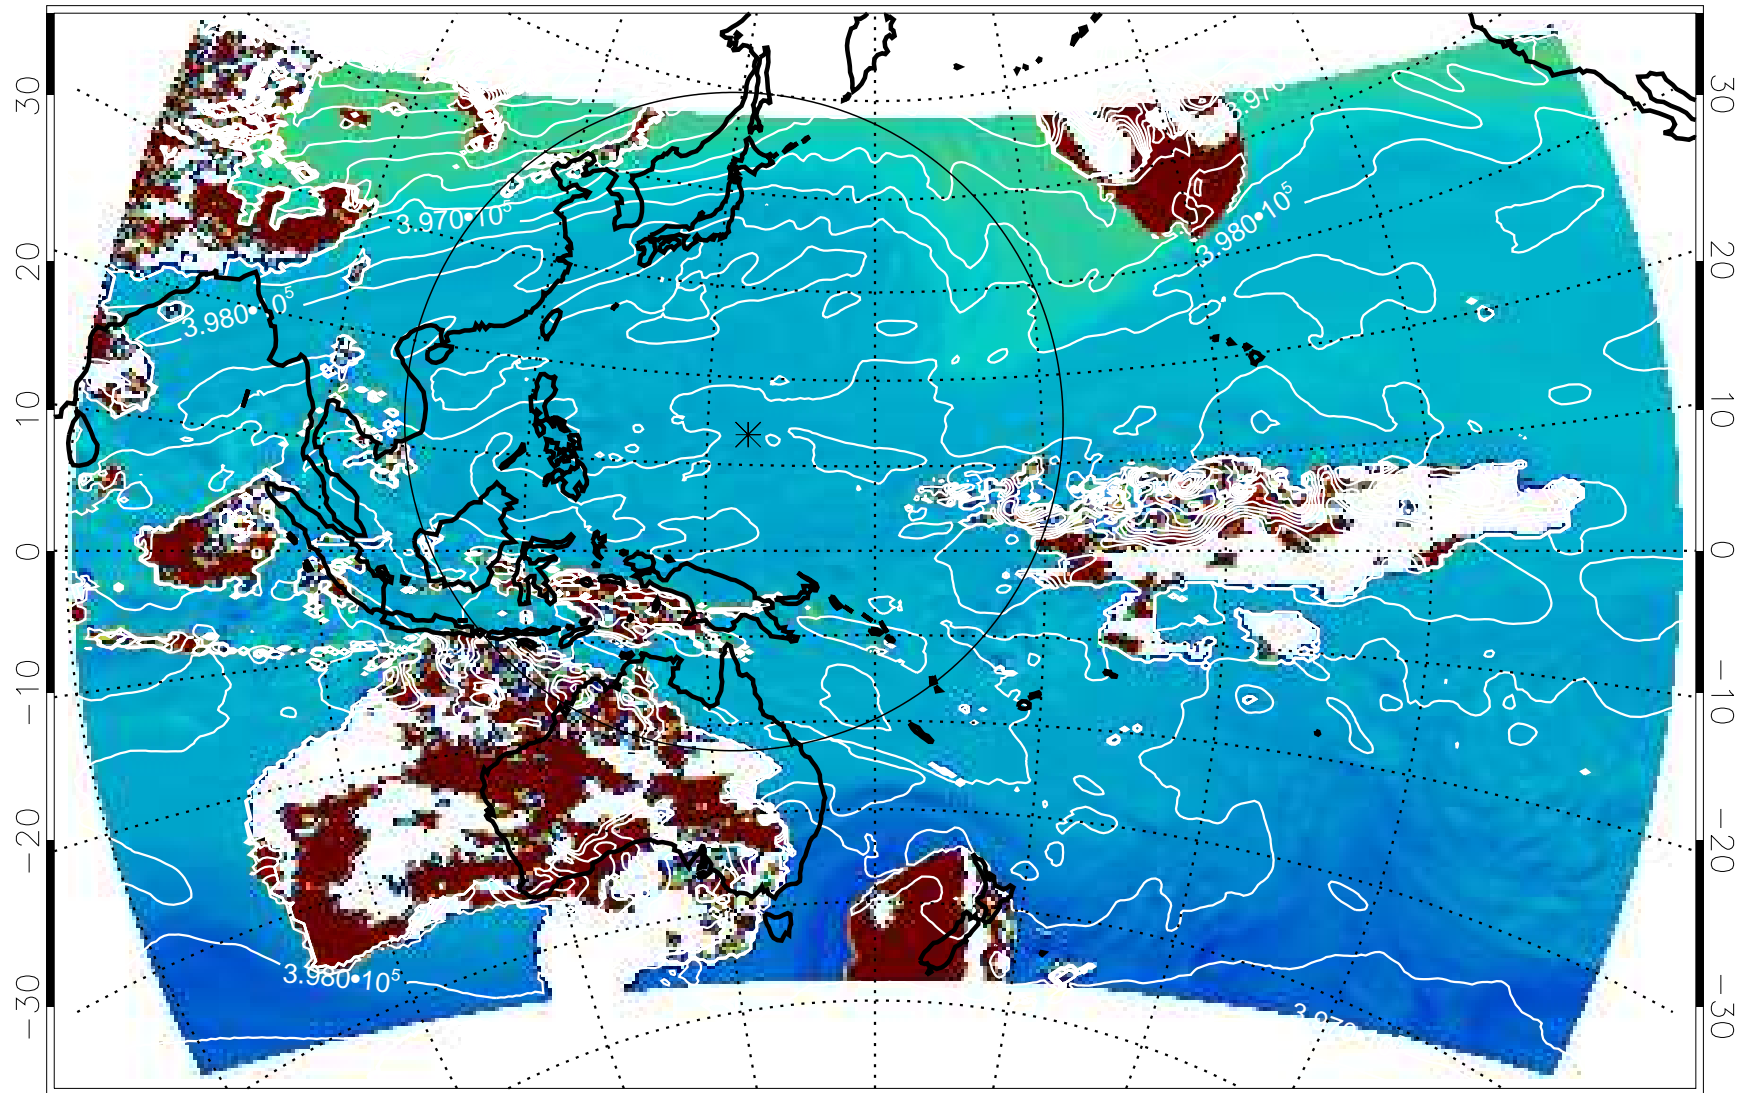

13112512, 60 hour forecast for 460K EPV

460K Montgomery Streamfunction, white

13112518, 66 hour forecast for 460K EPV

460K Montgomery Streamfunction, white

13112606, 78 hour forecast for 460K EPV

460K Montgomery Streamfunction, white

13112612, 84 hour forecast for 460K EPV

460K Montgomery Streamfunction, white

13112700, 96 hour forecast for 460K EPV

460K Montgomery Streamfunction, white

13112706, 102 hour forecast for 460K EPV

460K Montgomery Streamfunction, white

13112712, 108 hour forecast for 460K EPV

460K Montgomery Streamfunction, white

13112718, 114 hour forecast for 460K EPV

460K Montgomery Streamfunction, white