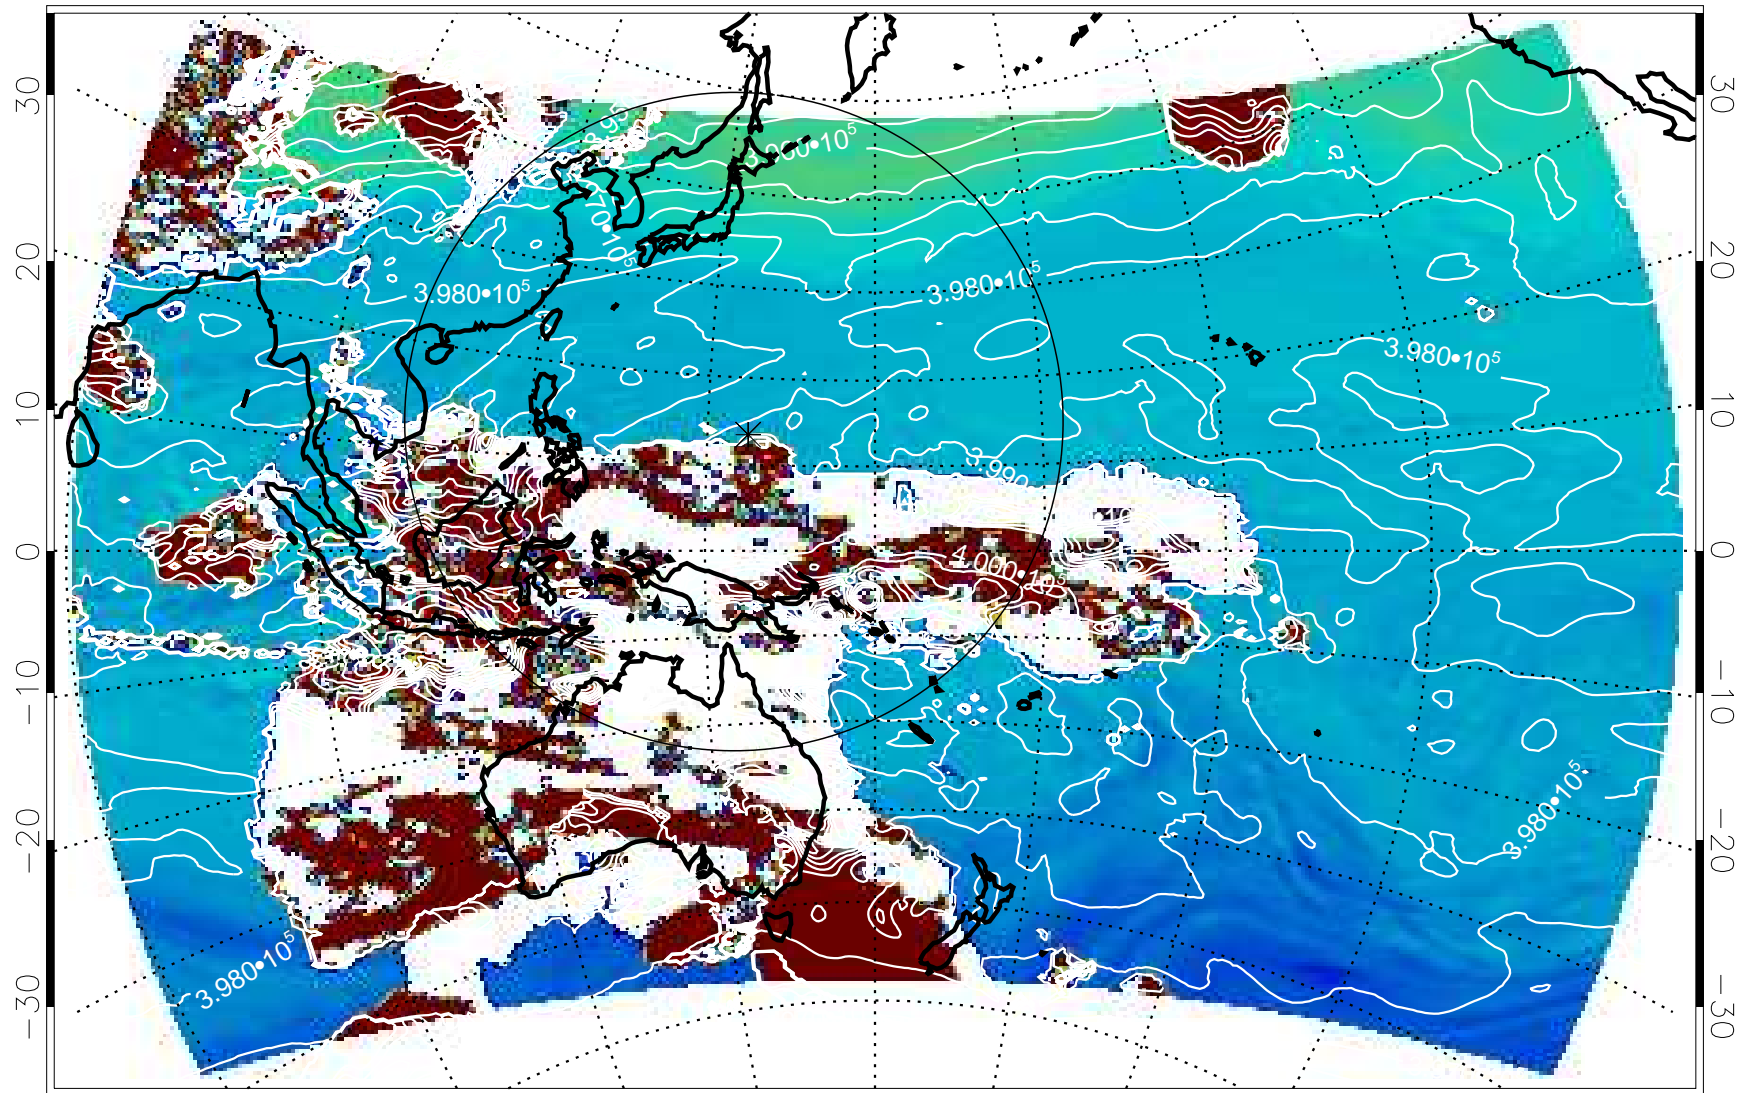

13112306, 6 hour forecast for 460K EPV

460K Montgomery Streamfunction, white

13112312, 12 hour forecast for 460K EPV

460K Montgomery Streamfunction, white

13112318, 18 hour forecast for 460K EPV

460K Montgomery Streamfunction, white

13112400, 24 hour forecast for 460K EPV

460K Montgomery Streamfunction, white

13112406, 30 hour forecast for 460K EPV

460K Montgomery Streamfunction, white

13112412, 36 hour forecast for 460K EPV

460K Montgomery Streamfunction, white

13112418, 42 hour forecast for 460K EPV

460K Montgomery Streamfunction, white

13112500, 48 hour forecast for 460K EPV

460K Montgomery Streamfunction, white

13112506, 54 hour forecast for 460K EPV

460K Montgomery Streamfunction, white

13112512, 60 hour forecast for 460K EPV

460K Montgomery Streamfunction, white

13112518, 66 hour forecast for 460K EPV

460K Montgomery Streamfunction, white

13112606, 78 hour forecast for 460K EPV

460K Montgomery Streamfunction, white