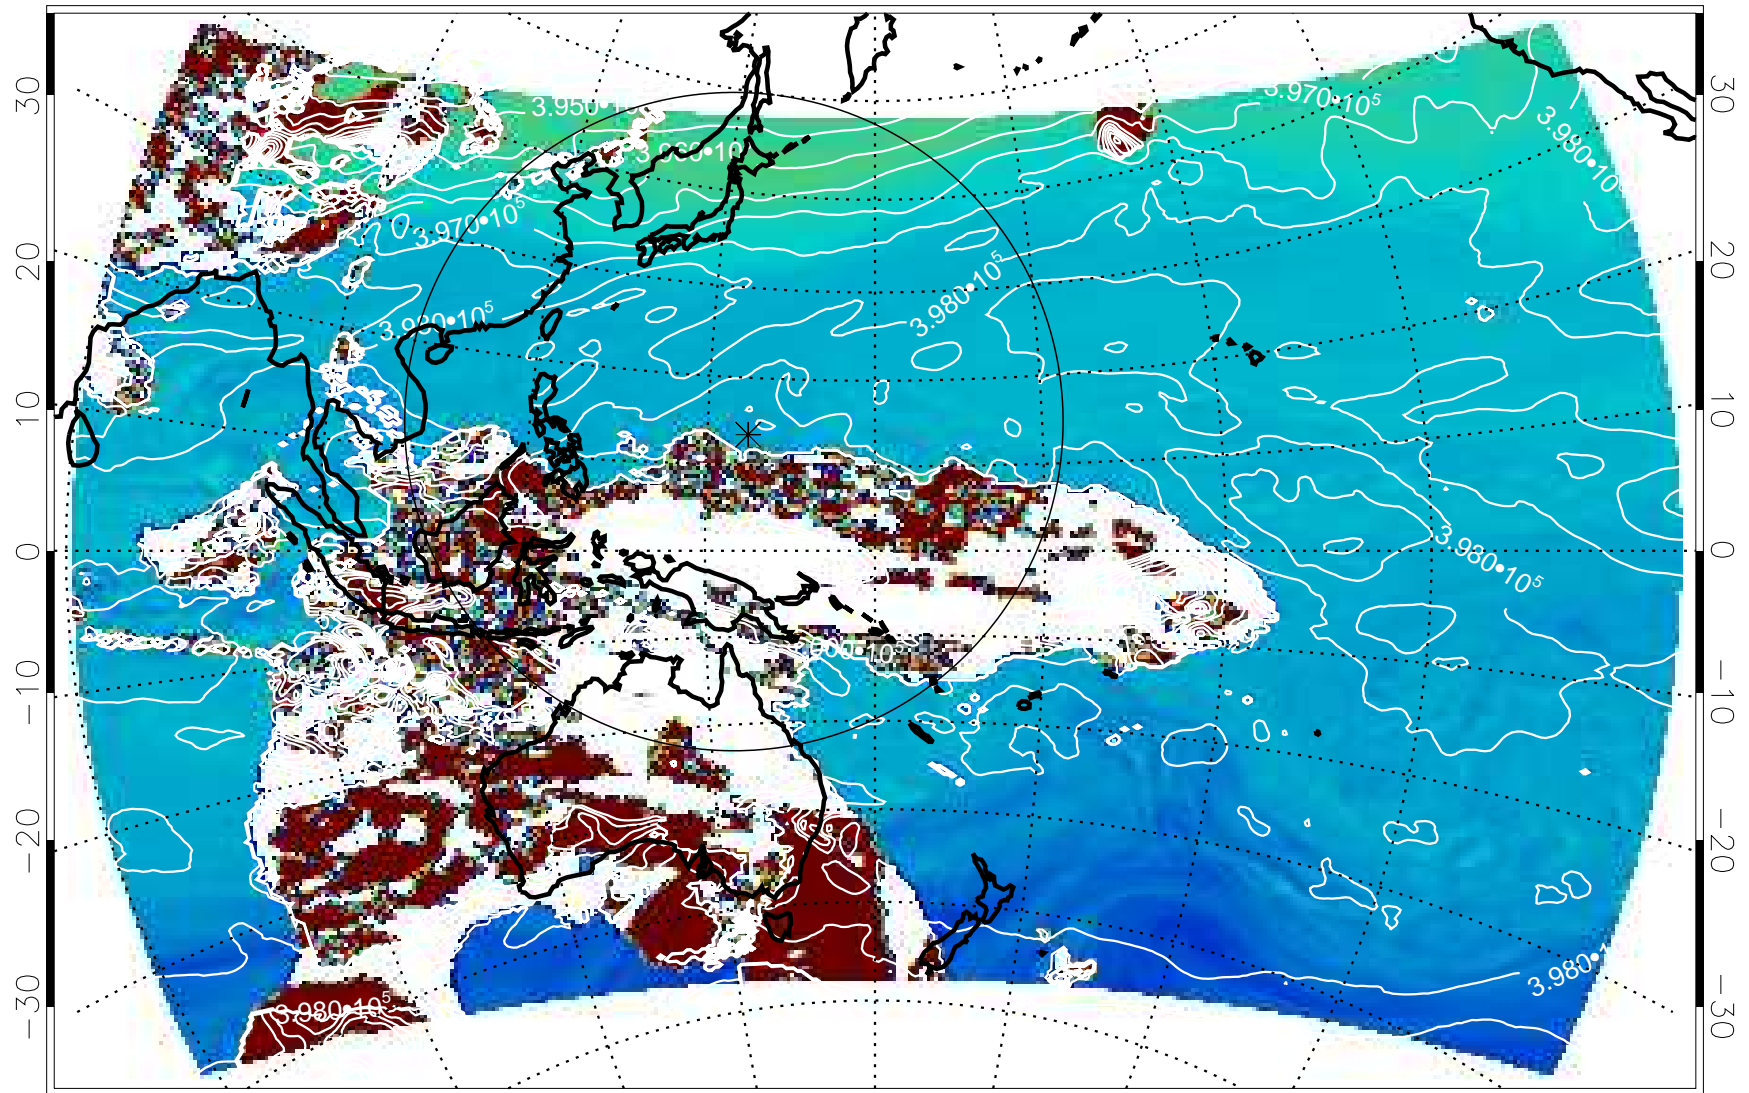

13112306, 6 hour forecast for 460K EPV

460K Montgomery Streamfunction, white

13112312, 12 hour forecast for 460K EPV

460K Montgomery Streamfunction, white

13112318, 18 hour forecast for 460K EPV

460K Montgomery Streamfunction, white

13112400, 24 hour forecast for 460K EPV

460K Montgomery Streamfunction, white

13112406, 30 hour forecast for 460K EPV

460K Montgomery Streamfunction, white

13112412, 36 hour forecast for 460K EPV

460K Montgomery Streamfunction, white

13112418, 42 hour forecast for 460K EPV

460K Montgomery Streamfunction, white

13112500, 48 hour forecast for 460K EPV

460K Montgomery Streamfunction, white

13112506, 54 hour forecast for 460K EPV

460K Montgomery Streamfunction, white

13112512, 60 hour forecast for 460K EPV

460K Montgomery Streamfunction, white

13112518, 66 hour forecast for 460K EPV

460K Montgomery Streamfunction, white

13112606, 78 hour forecast for 460K EPV

460K Montgomery Streamfunction, white