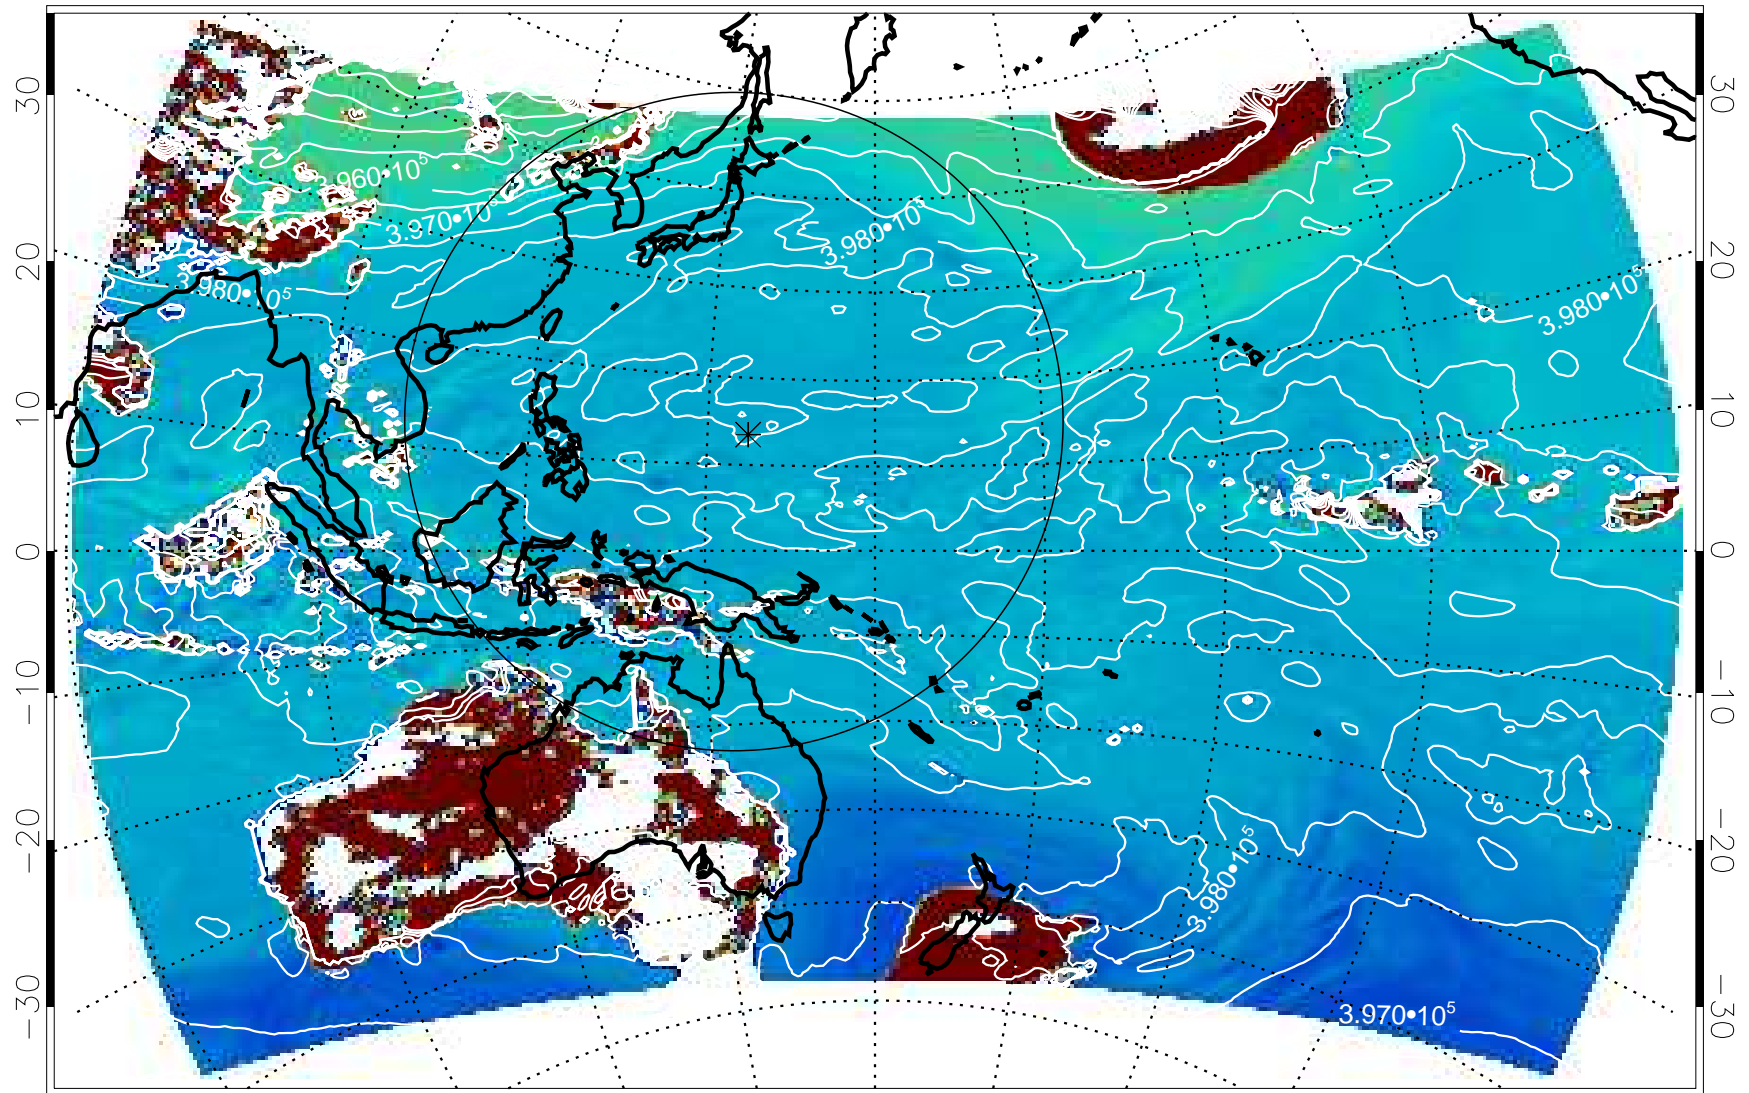

13112612, 84 hour forecast for 460K EPV

460K Montgomery Streamfunction, white

13112700, 96 hour forecast for 460K EPV

460K Montgomery Streamfunction, white

13112706, 102 hour forecast for 460K EPV

460K Montgomery Streamfunction, white

13112712, 108 hour forecast for 460K EPV

460K Montgomery Streamfunction, white

13112718, 114 hour forecast for 460K EPV

460K Montgomery Streamfunction, white