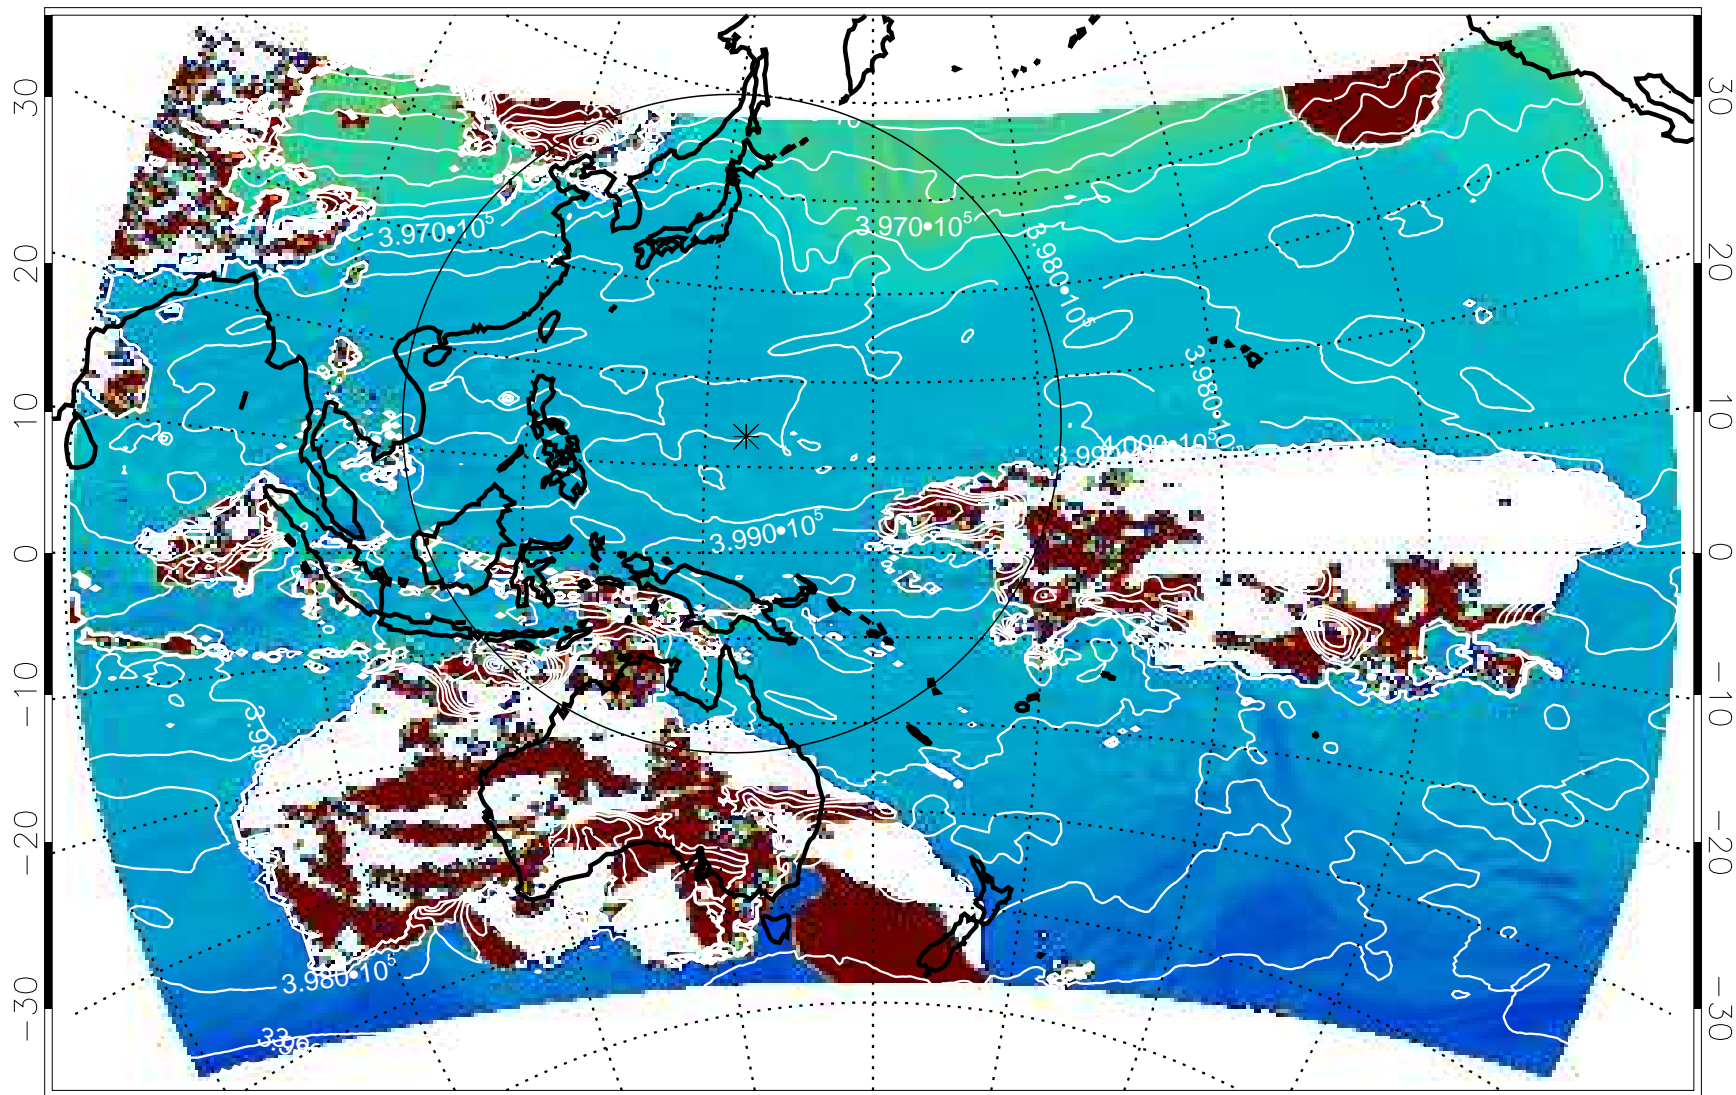

13112418, 42 hour forecast for 460K EPV

460K Montgomery Streamfunction, white

13112500, 48 hour forecast for 460K EPV

460K Montgomery Streamfunction, white

13112506, 54 hour forecast for 460K EPV

460K Montgomery Streamfunction, white

13112512, 60 hour forecast for 460K EPV

460K Montgomery Streamfunction, white

13112518, 66 hour forecast for 460K EPV

460K Montgomery Streamfunction, white

13112606, 78 hour forecast for 460K EPV

460K Montgomery Streamfunction, white

13112612, 84 hour forecast for 460K EPV

460K Montgomery Streamfunction, white

13112700, 96 hour forecast for 460K EPV

460K Montgomery Streamfunction, white

13112706, 102 hour forecast for 460K EPV

460K Montgomery Streamfunction, white

13112712, 108 hour forecast for 460K EPV

460K Montgomery Streamfunction, white

13112718, 114 hour forecast for 460K EPV

460K Montgomery Streamfunction, white