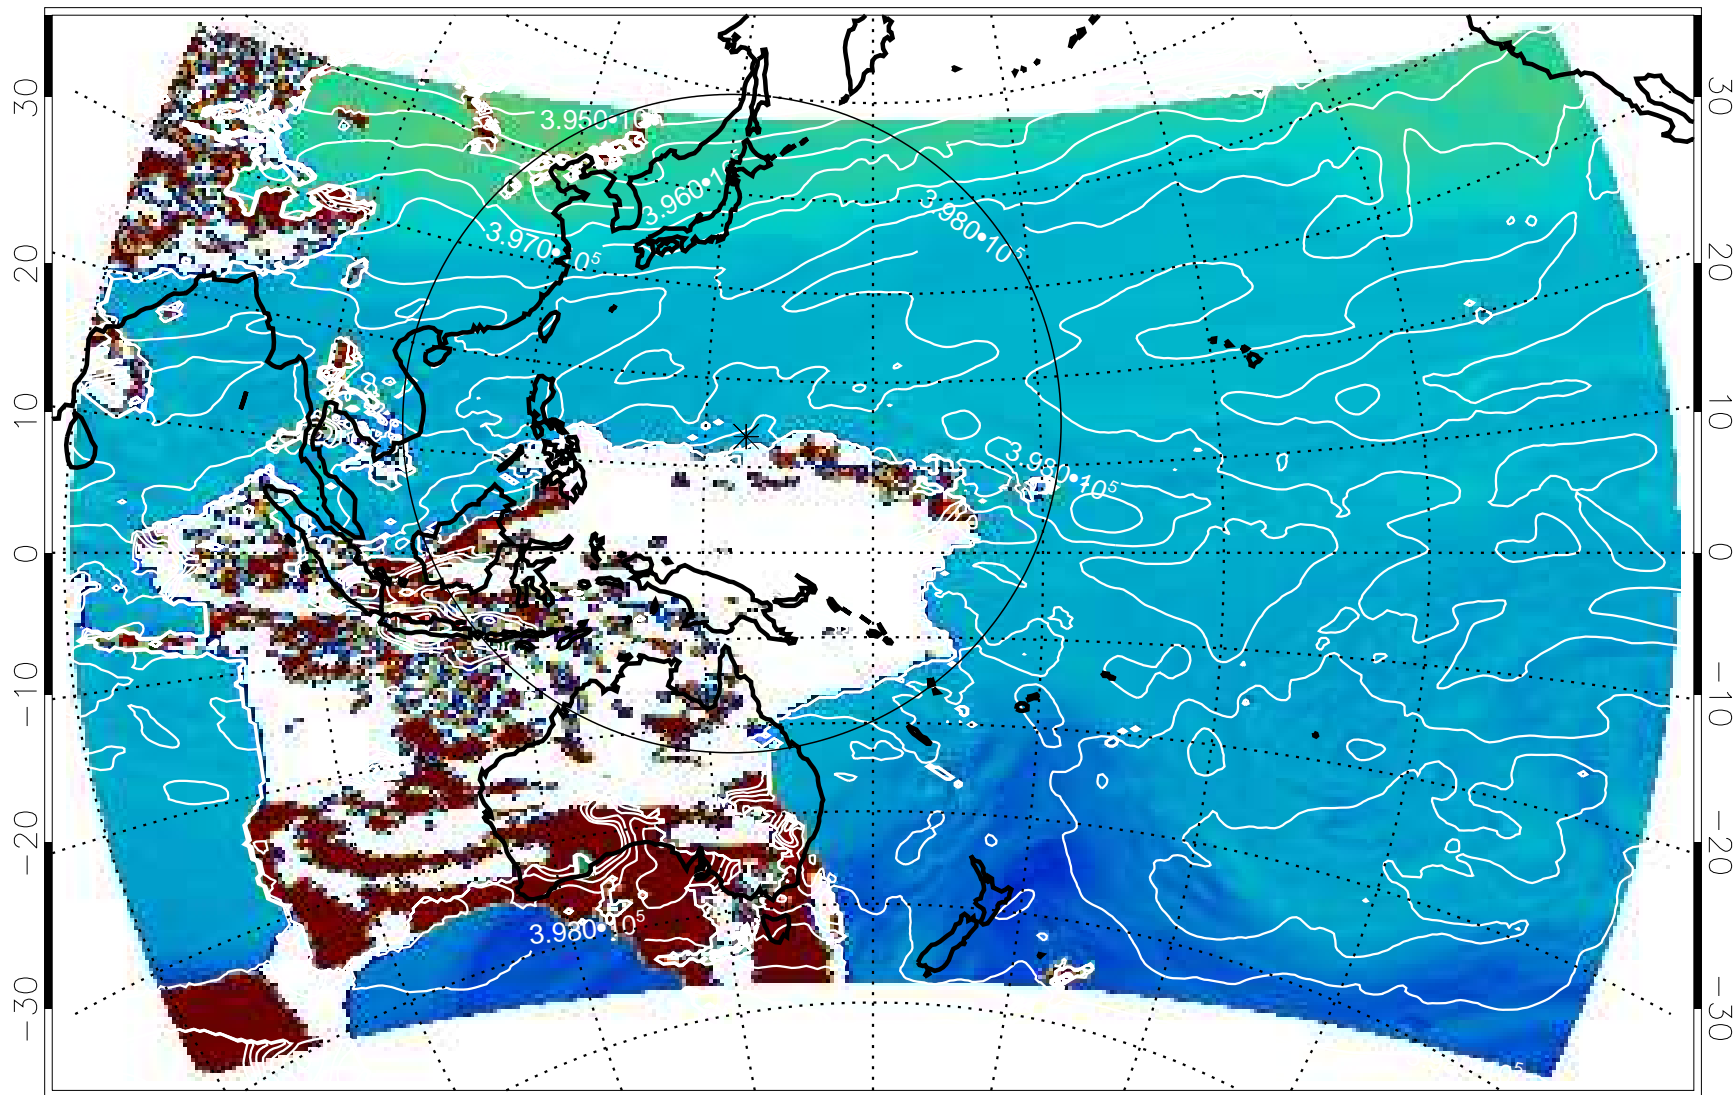

13112306, 6 hour forecast for 460K EPV

460K Montgomery Streamfunction, white

13112312, 12 hour forecast for 460K EPV

460K Montgomery Streamfunction, white

13112318, 18 hour forecast for 460K EPV

460K Montgomery Streamfunction, white

13112400, 24 hour forecast for 460K EPV

460K Montgomery Streamfunction, white

13112406, 30 hour forecast for 460K EPV

460K Montgomery Streamfunction, white

13112412, 36 hour forecast for 460K EPV

460K Montgomery Streamfunction, white

13112418, 42 hour forecast for 460K EPV

460K Montgomery Streamfunction, white

13112500, 48 hour forecast for 460K EPV

460K Montgomery Streamfunction, white

13112506, 54 hour forecast for 460K EPV

460K Montgomery Streamfunction, white

13112512, 60 hour forecast for 460K EPV

460K Montgomery Streamfunction, white

13112518, 66 hour forecast for 460K EPV

460K Montgomery Streamfunction, white

13112606, 78 hour forecast for 460K EPV

460K Montgomery Streamfunction, white