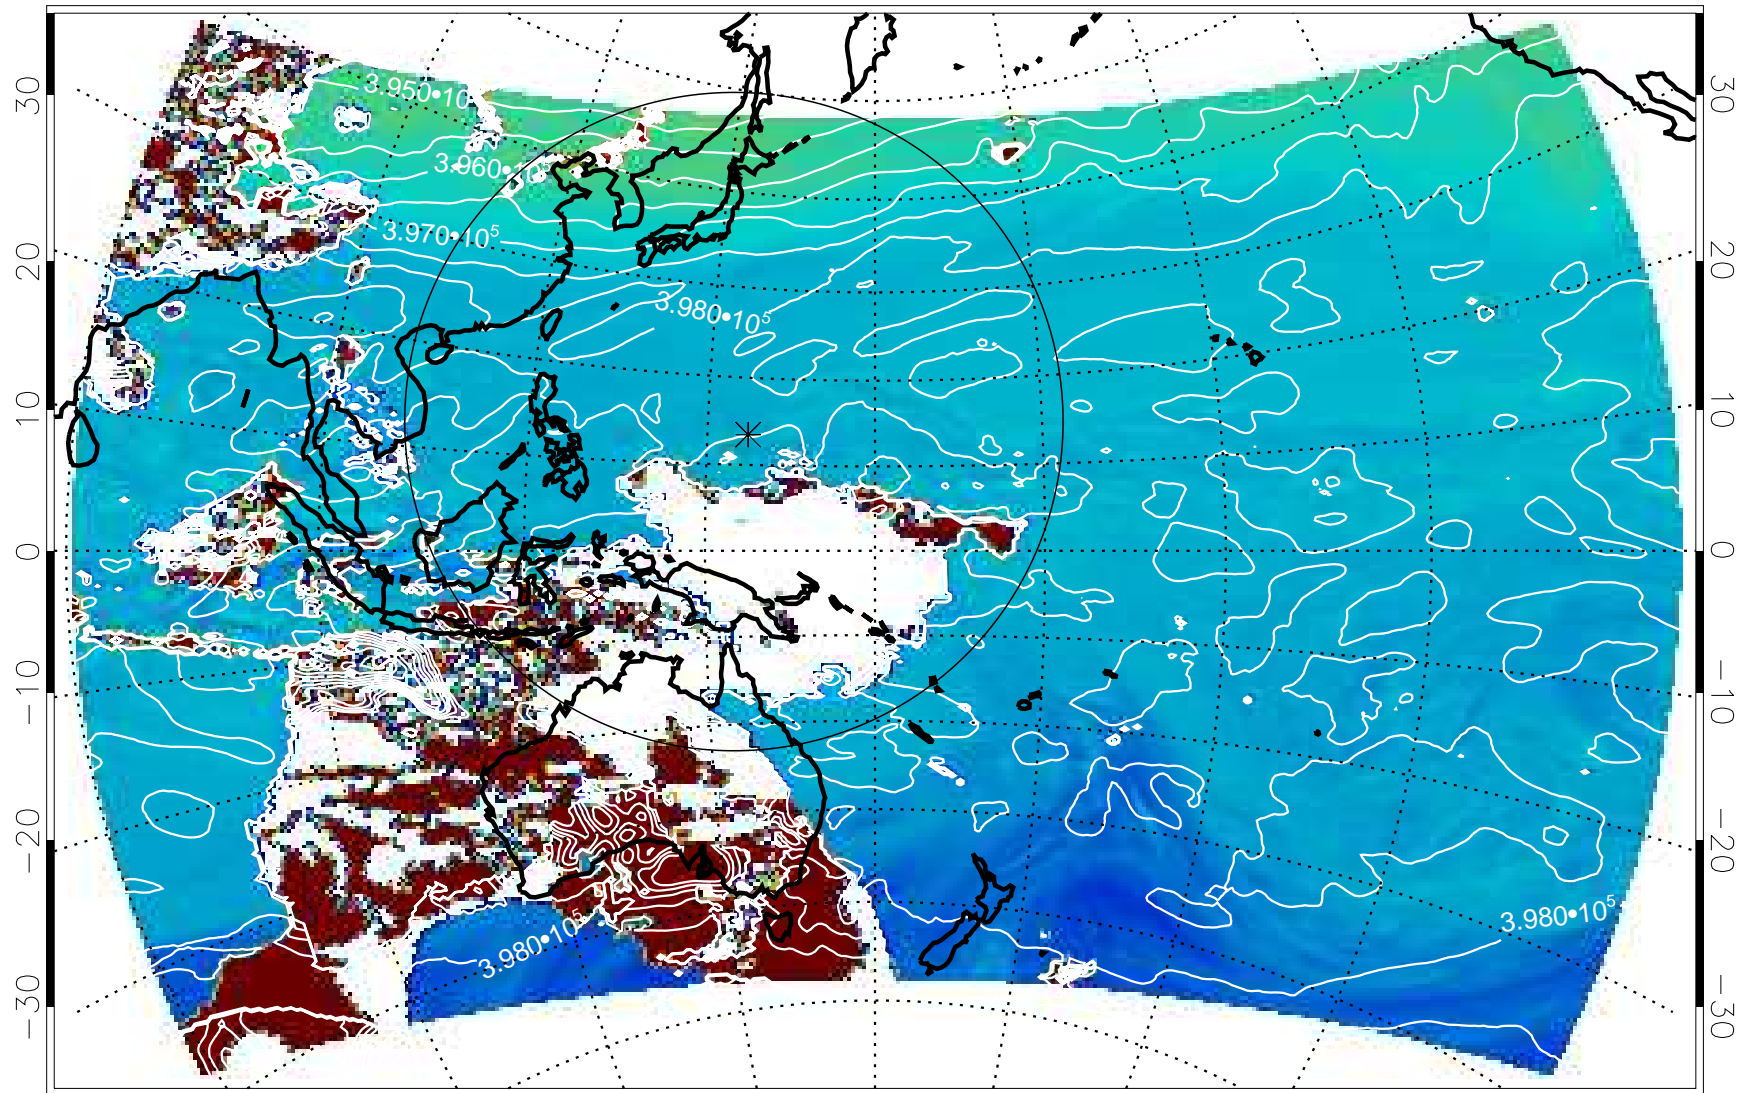

13112306, 6 hour forecast for 460K EPV

460K Montgomery Streamfunction, white

13112312, 12 hour forecast for 460K EPV

460K Montgomery Streamfunction, white

13112318, 18 hour forecast for 460K EPV

460K Montgomery Streamfunction, white

13112400, 24 hour forecast for 460K EPV

460K Montgomery Streamfunction, white

13112406, 30 hour forecast for 460K EPV

460K Montgomery Streamfunction, white

13112412, 36 hour forecast for 460K EPV

460K Montgomery Streamfunction, white

13112418, 42 hour forecast for 460K EPV

460K Montgomery Streamfunction, white

13112500, 48 hour forecast for 460K EPV

460K Montgomery Streamfunction, white

13112506, 54 hour forecast for 460K EPV

460K Montgomery Streamfunction, white

13112512, 60 hour forecast for 460K EPV

460K Montgomery Streamfunction, white

13112518, 66 hour forecast for 460K EPV

460K Montgomery Streamfunction, white

13112606, 78 hour forecast for 460K EPV

460K Montgomery Streamfunction, white