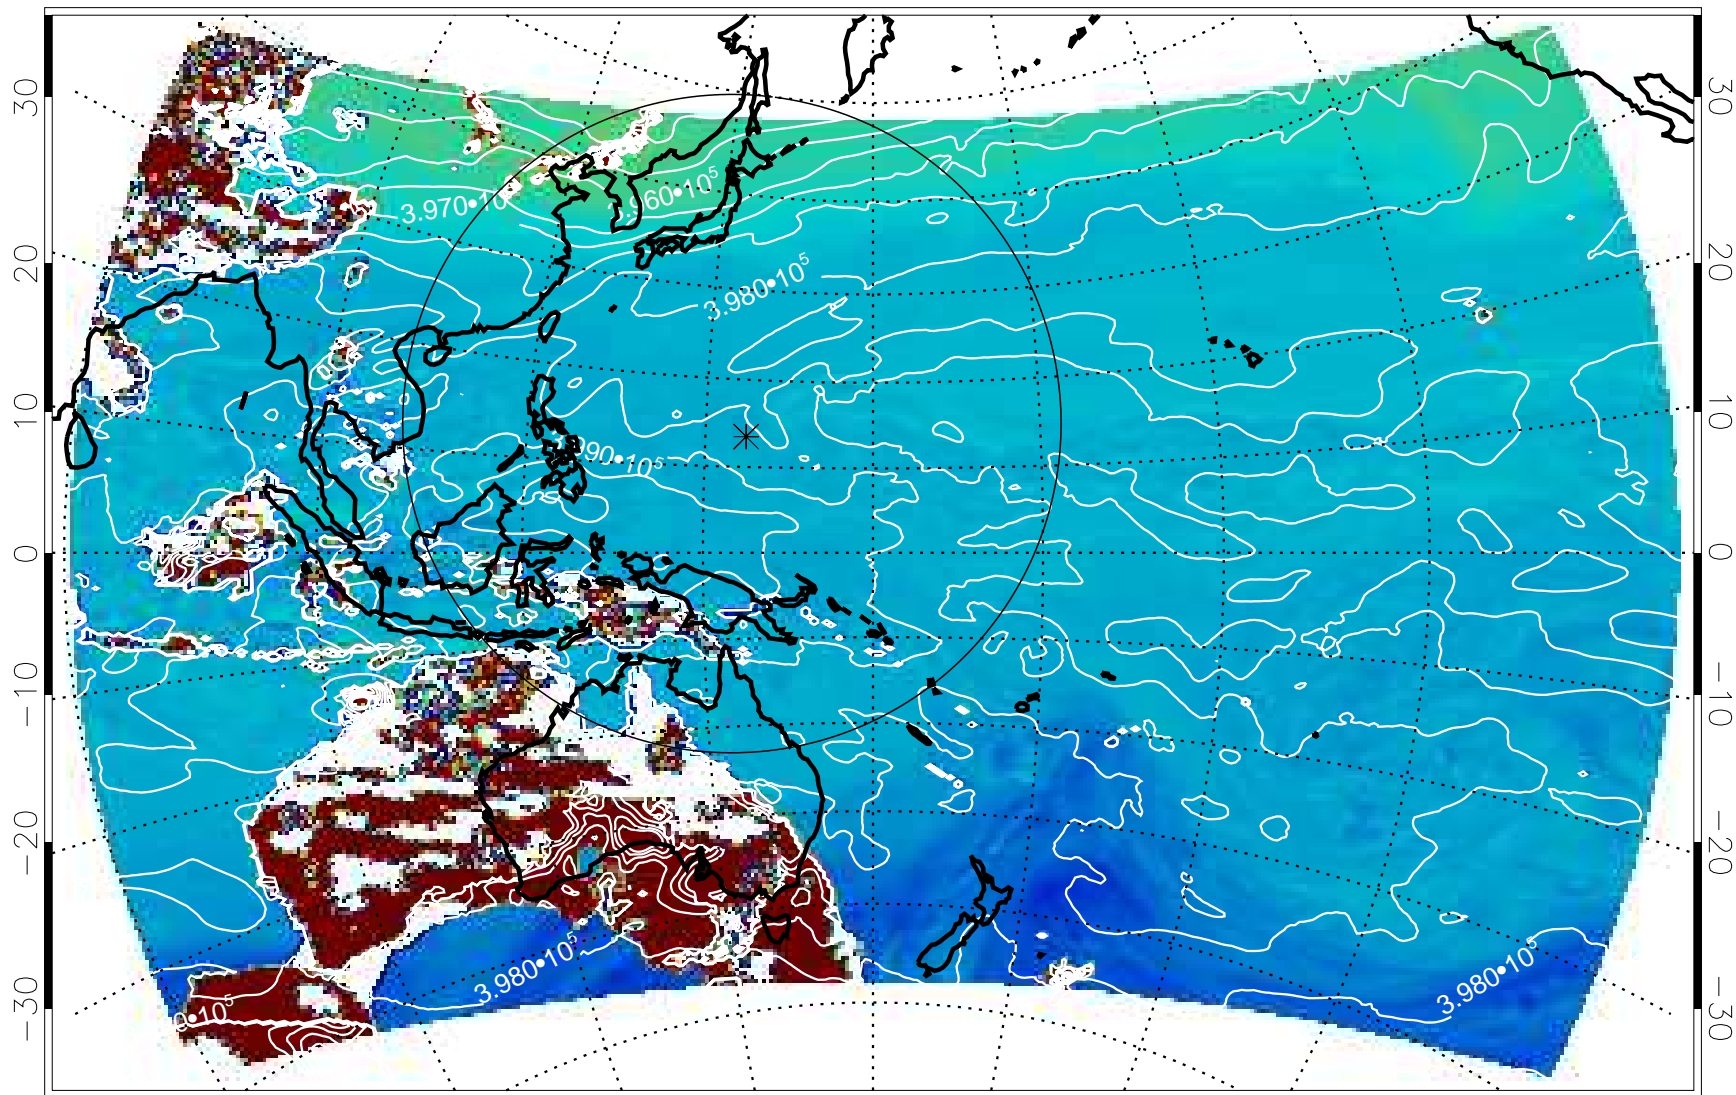

13112306, 6 hour forecast for 460K EPV

460K Montgomery Streamfunction, white

13112312, 12 hour forecast for 460K EPV

460K Montgomery Streamfunction, white

13112318, 18 hour forecast for 460K EPV

460K Montgomery Streamfunction, white

13112400, 24 hour forecast for 460K EPV

460K Montgomery Streamfunction, white

13112406, 30 hour forecast for 460K EPV

460K Montgomery Streamfunction, white

13112412, 36 hour forecast for 460K EPV

460K Montgomery Streamfunction, white

13112418, 42 hour forecast for 460K EPV

460K Montgomery Streamfunction, white

13112500, 48 hour forecast for 460K EPV

460K Montgomery Streamfunction, white

13112506, 54 hour forecast for 460K EPV

460K Montgomery Streamfunction, white

13112512, 60 hour forecast for 460K EPV

460K Montgomery Streamfunction, white

13112518, 66 hour forecast for 460K EPV

460K Montgomery Streamfunction, white

13112606, 78 hour forecast for 460K EPV

460K Montgomery Streamfunction, white