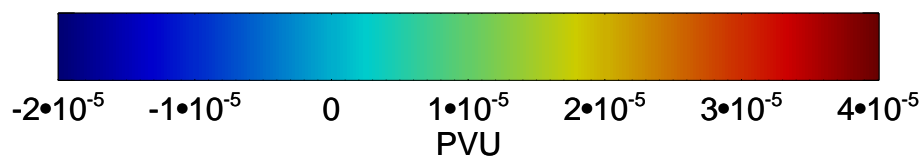

13112406, 78 hour forecast for 355K EPV

355K Montgomery Streamfunction, white
EPV Tropopause (2 PVU) Position