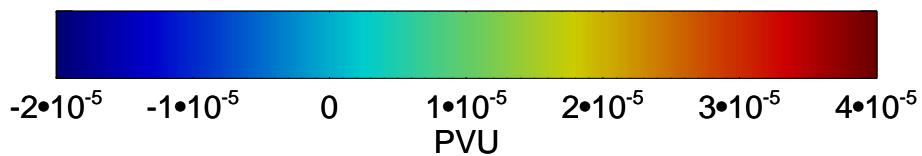

13112518, 114 hour forecast for 355K EPV

355K Montgomery Streamfunction, white
EPV Tropopause (2 PVU) Position