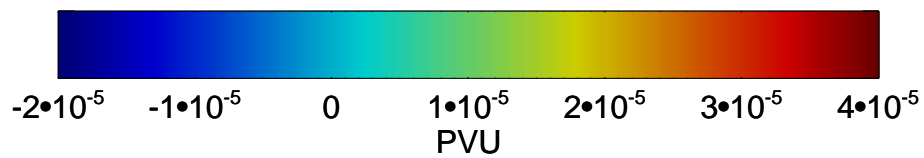

13112106, 6 hour forecast for 355K EPV

355K Montgomery Streamfunction, white  
EPV Tropopause (2 PVU) Position

13112112, 12 hour forecast for 355K EPV

355K Montgomery Streamfunction, white  
EPV Tropopause (2 PVU) Position

13112118, 18 hour forecast for 355K EPV

355K Montgomery Streamfunction, white  
EPV Tropopause (2 PVU) Position

13112200, 24 hour forecast for 355K EPV

355K Montgomery Streamfunction, white  
EPV Tropopause (2 PVU) Position