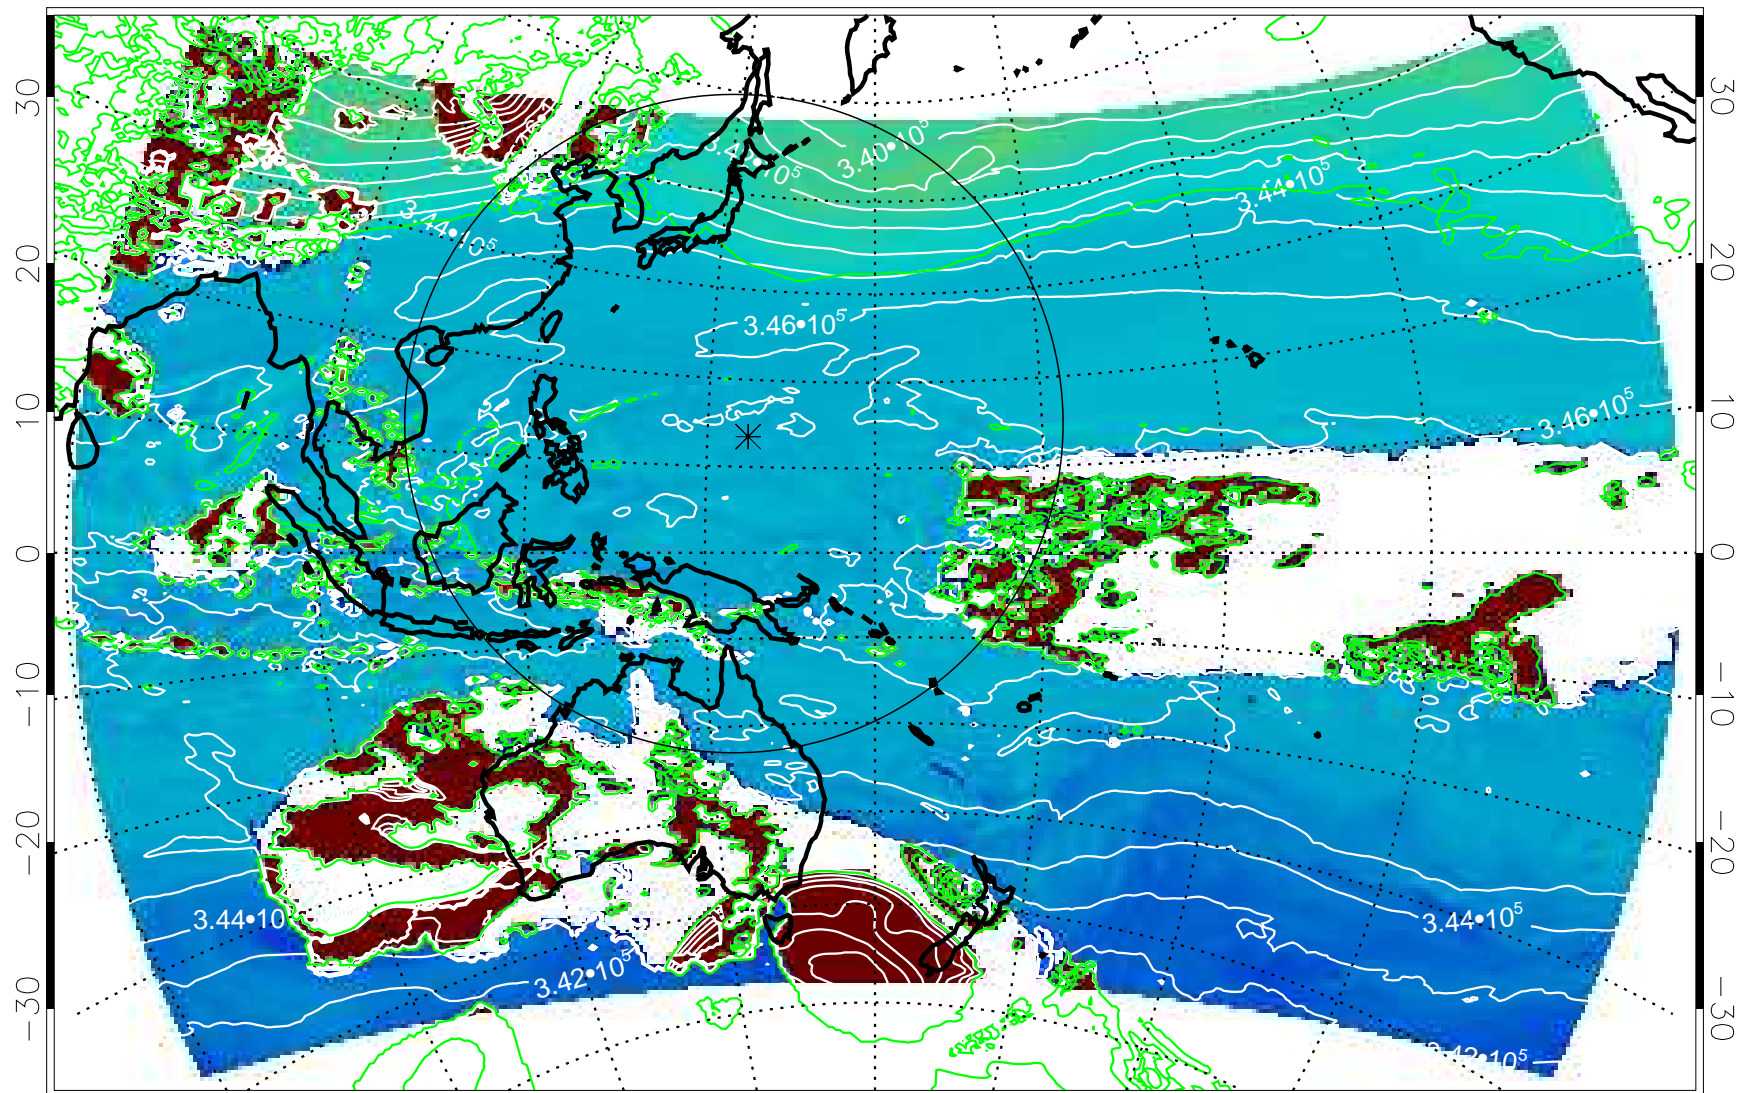

13112318, 66 hour forecast for 355K EPV

355K Montgomery Streamfunction, white  
EPV Tropopause (2 PVU) Position

13112400, 72 hour forecast for 355K EPV

355K Montgomery Streamfunction, white  
EPV Tropopause (2 PVU) Position

13112406, 78 hour forecast for 355K EPV

355K Montgomery Streamfunction, white  
EPV Tropopause (2 PVU) Position

13112412, 84 hour forecast for 355K EPV

355K Montgomery Streamfunction, white  
EPV Tropopause (2 PVU) Position

13112418, 90 hour forecast for 355K EPV

355K Montgomery Streamfunction, white  
EPV Tropopause (2 PVU) Position

13112500, 96 hour forecast for 355K EPV

355K Montgomery Streamfunction, white  
EPV Tropopause (2 PVU) Position

13112506, 102 hour forecast for 355K EPV

355K Montgomery Streamfunction, white  
EPV Tropopause (2 PVU) Position

13112512, 108 hour forecast for 355K EPV

355K Montgomery Streamfunction, white  
EPV Tropopause (2 PVU) Position