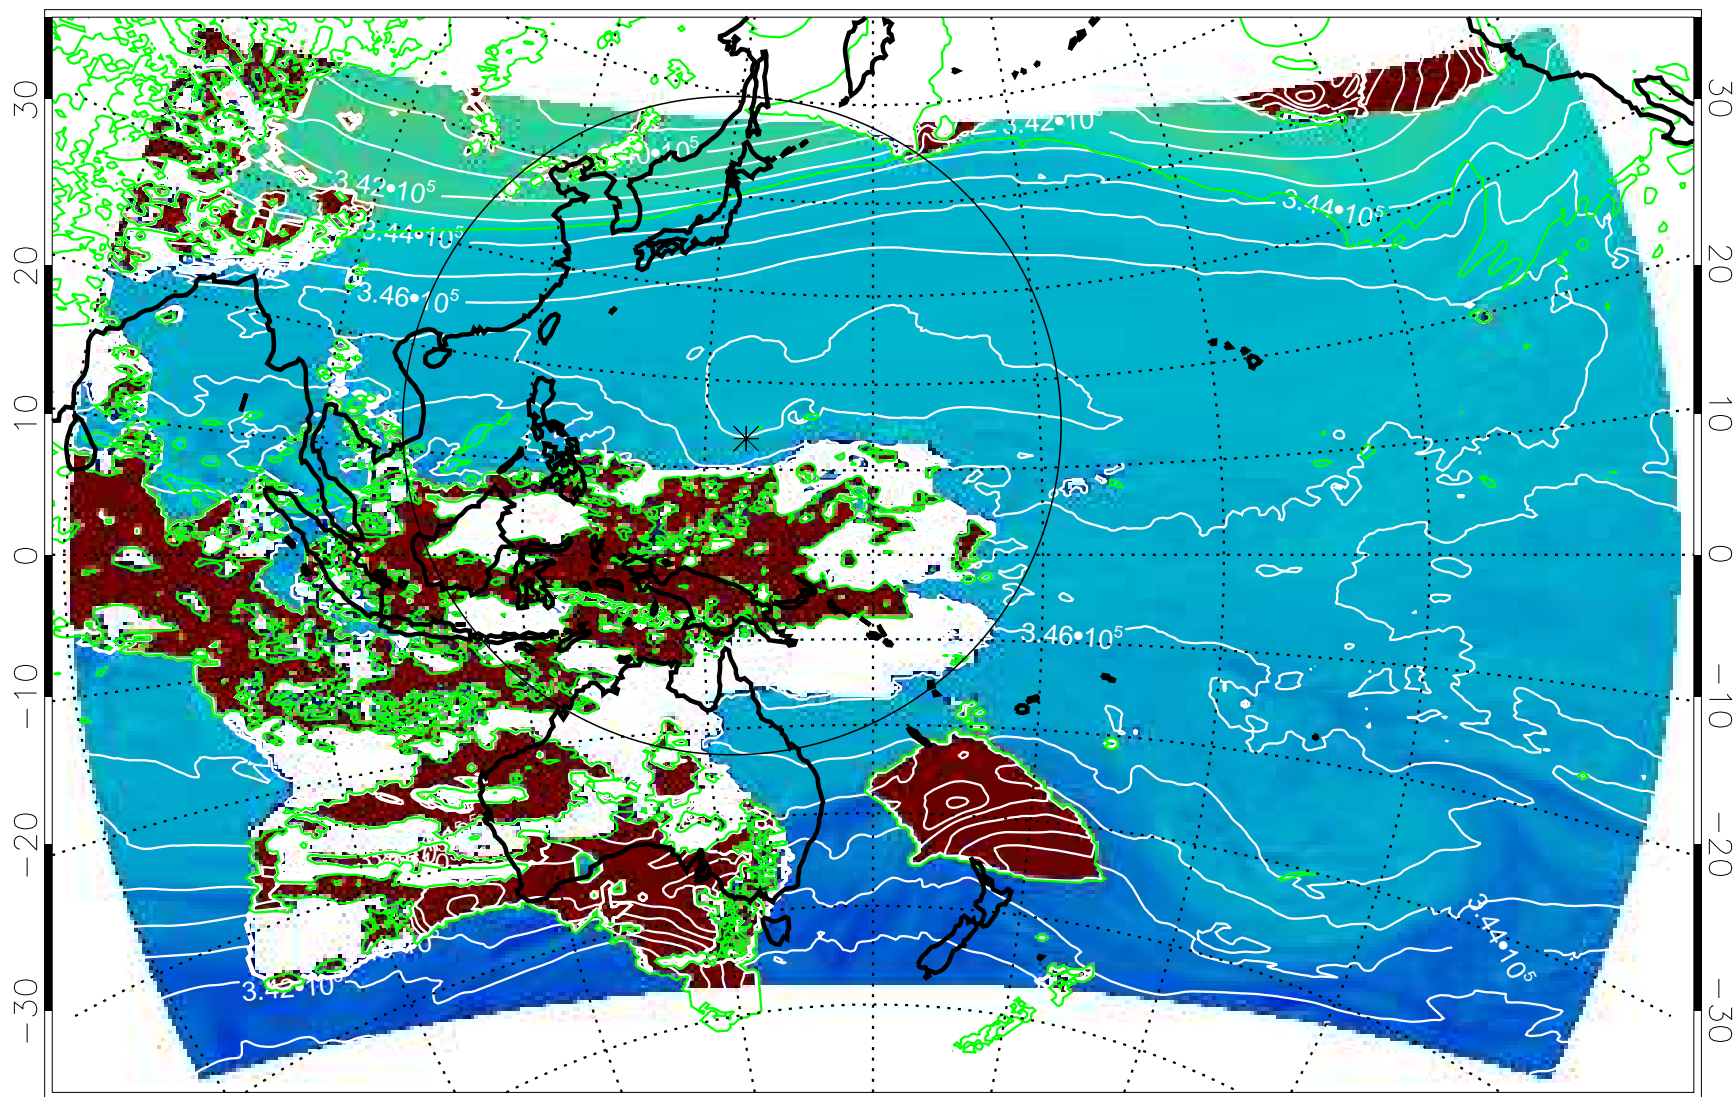

13112106, 6 hour forecast for 355K EPV

355K Montgomery Streamfunction, white  
EPV Tropopause (2 PVU) Position

13112112, 12 hour forecast for 355K EPV

355K Montgomery Streamfunction, white  
EPV Tropopause (2 PVU) Position

13112118, 18 hour forecast for 355K EPV

355K Montgomery Streamfunction, white  
EPV Tropopause (2 PVU) Position

13112200, 24 hour forecast for 355K EPV

355K Montgomery Streamfunction, white  
EPV Tropopause (2 PVU) Position

13112206, 30 hour forecast for 355K EPV

355K Montgomery Streamfunction, white  
EPV Tropopause (2 PVU) Position

13112212, 36 hour forecast for 355K EPV

355K Montgomery Streamfunction, white  
EPV Tropopause (2 PVU) Position

13112218, 42 hour forecast for 355K EPV

355K Montgomery Streamfunction, white  
EPV Tropopause (2 PVU) Position

13112300, 48 hour forecast for 355K EPV

355K Montgomery Streamfunction, white  
EPV Tropopause (2 PVU) Position