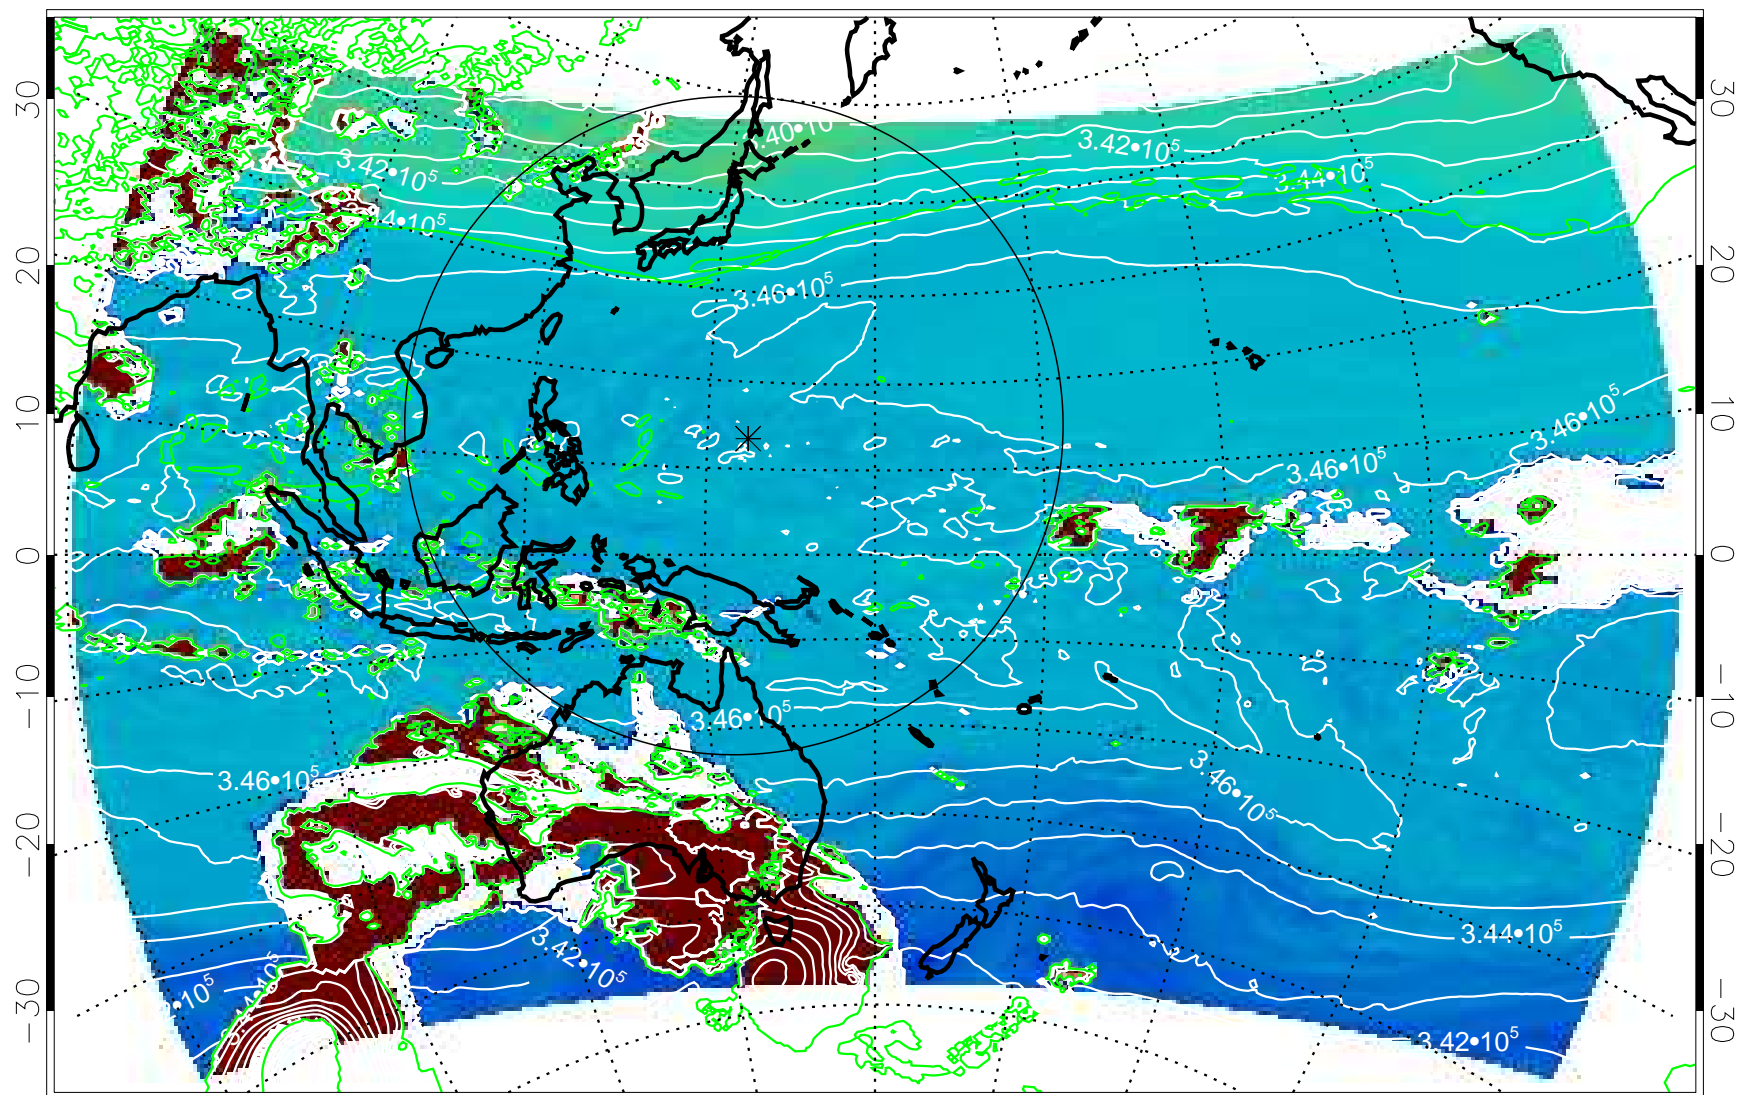

13112306, 54 hour forecast for 355K EPV

355K Montgomery Streamfunction, white  
EPV Tropopause (2 PVU) Position

13112312, 60 hour forecast for 355K EPV

355K Montgomery Streamfunction, white  
EPV Tropopause (2 PVU) Position

13112318, 66 hour forecast for 355K EPV

355K Montgomery Streamfunction, white  
EPV Tropopause (2 PVU) Position

13112400, 72 hour forecast for 355K EPV

355K Montgomery Streamfunction, white  
EPV Tropopause (2 PVU) Position

13112406, 78 hour forecast for 355K EPV

355K Montgomery Streamfunction, white  
EPV Tropopause (2 PVU) Position

13112412, 84 hour forecast for 355K EPV

355K Montgomery Streamfunction, white  
EPV Tropopause (2 PVU) Position

13112418, 90 hour forecast for 355K EPV

355K Montgomery Streamfunction, white  
EPV Tropopause (2 PVU) Position

13112500, 96 hour forecast for 355K EPV

355K Montgomery Streamfunction, white  
EPV Tropopause (2 PVU) Position