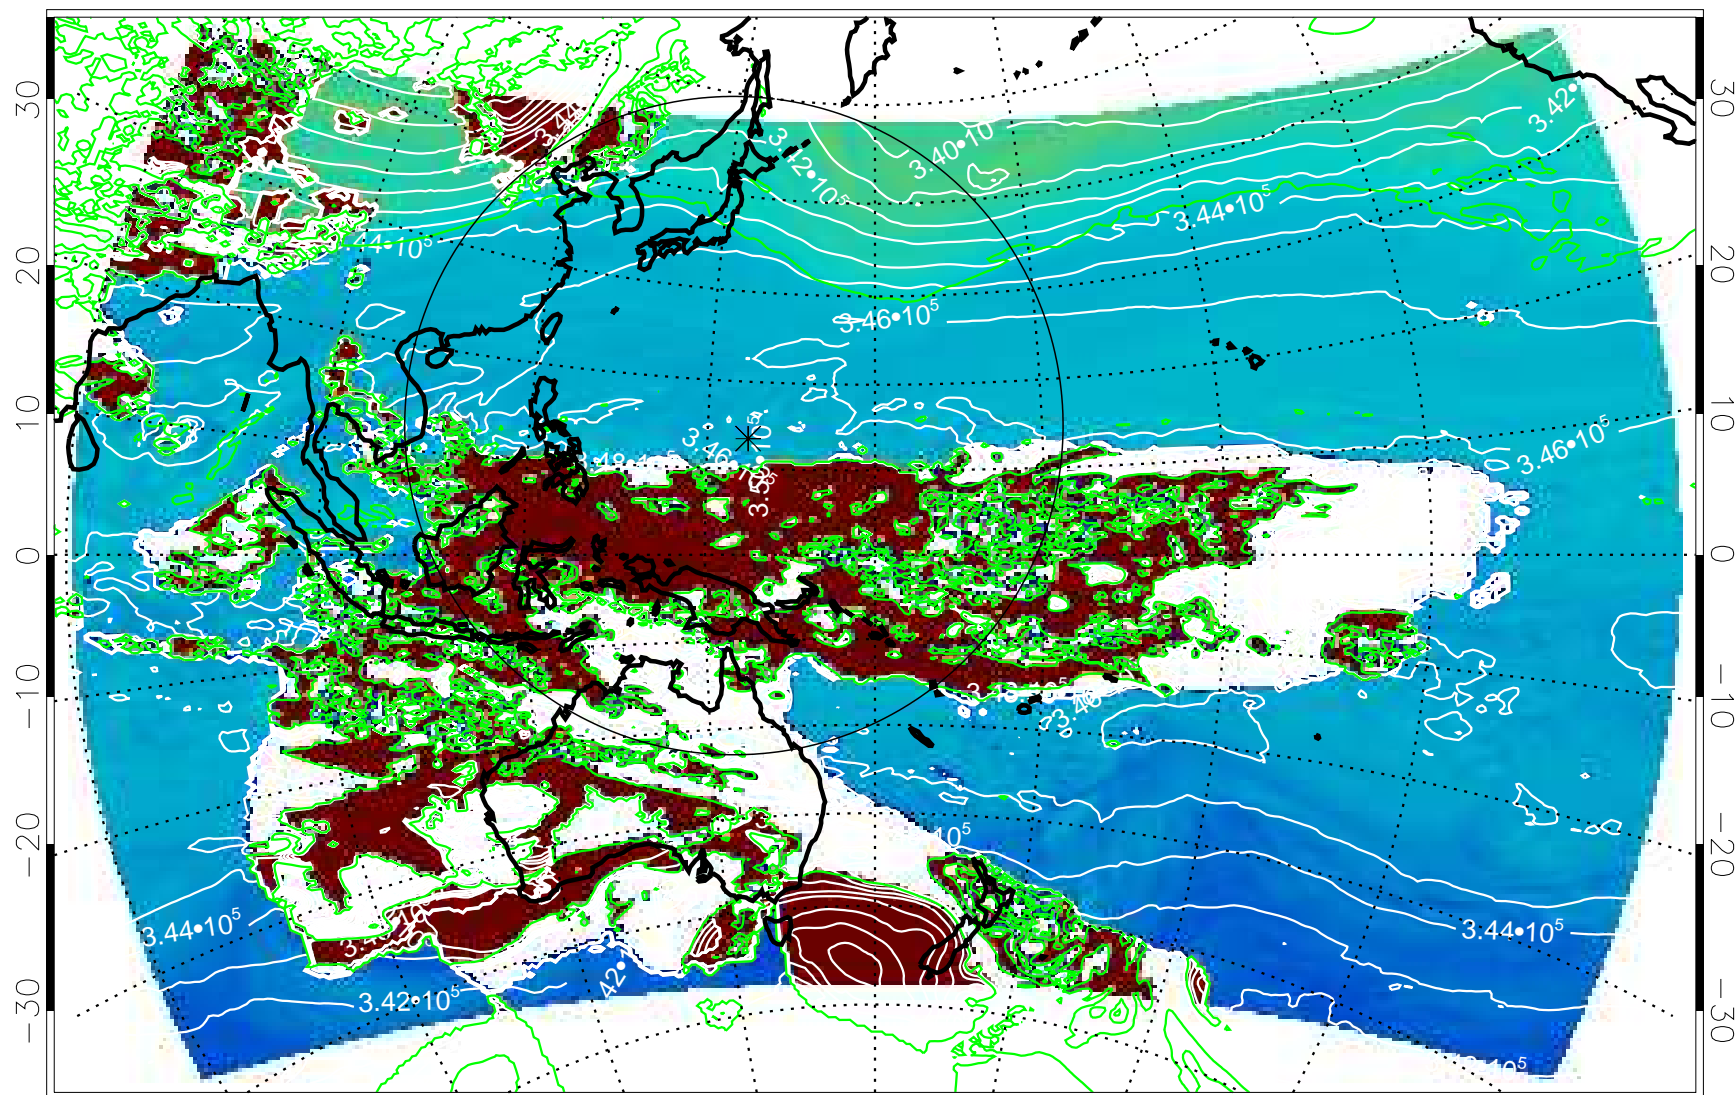

13112406, 78 hour forecast for 355K EPV

355K Montgomery Streamfunction, white  
EPV Tropopause (2 PVU) Position

13112412, 84 hour forecast for 355K EPV

355K Montgomery Streamfunction, white  
EPV Tropopause (2 PVU) Position

13112418, 90 hour forecast for 355K EPV

355K Montgomery Streamfunction, white  
EPV Tropopause (2 PVU) Position

13112500, 96 hour forecast for 355K EPV

355K Montgomery Streamfunction, white  
EPV Tropopause (2 PVU) Position

13112506, 102 hour forecast for 355K EPV

355K Montgomery Streamfunction, white  
EPV Tropopause (2 PVU) Position

13112512, 108 hour forecast for 355K EPV

355K Montgomery Streamfunction, white  
EPV Tropopause (2 PVU) Position

13112518, 114 hour forecast for 355K EPV

355K Montgomery Streamfunction, white  
EPV Tropopause (2 PVU) Position