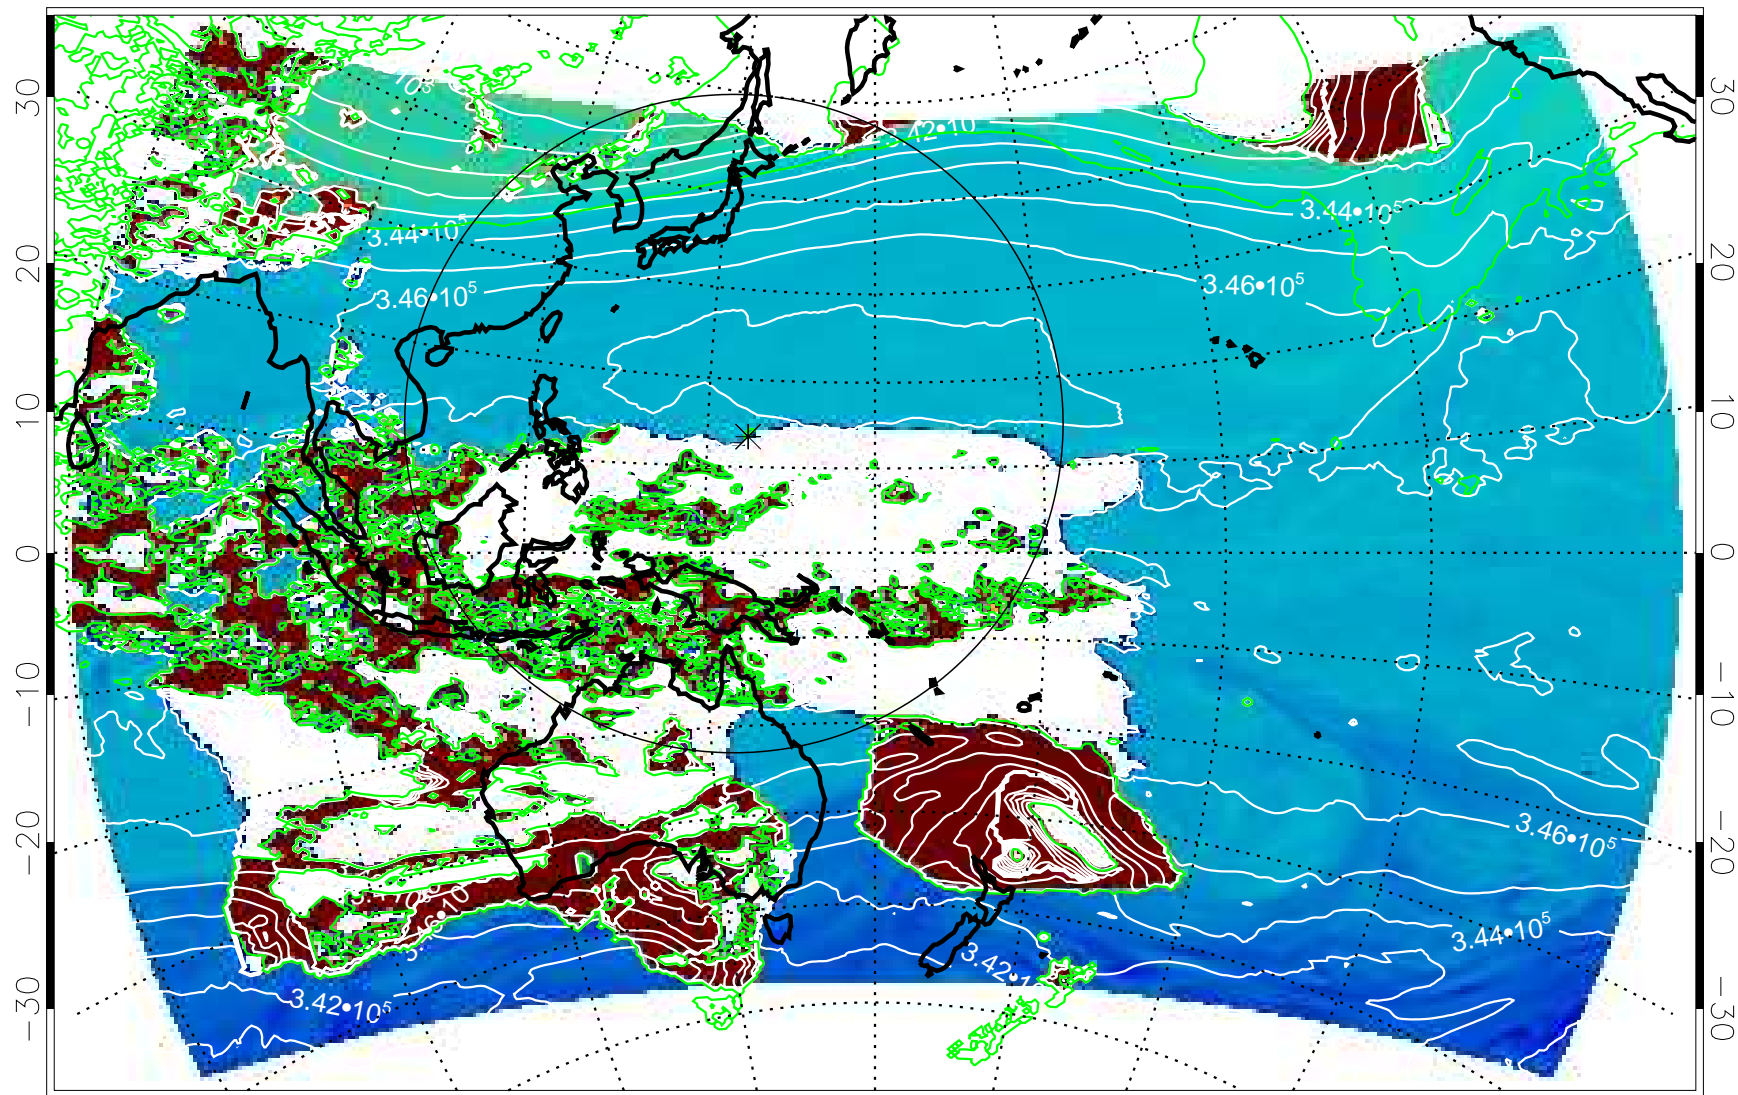

13112106, 6 hour forecast for 355K EPV

355K Montgomery Streamfunction, white  
EPV Tropopause (2 PVU) Position

13112112, 12 hour forecast for 355K EPV

355K Montgomery Streamfunction, white  
EPV Tropopause (2 PVU) Position

13112118, 18 hour forecast for 355K EPV

355K Montgomery Streamfunction, white  
EPV Tropopause (2 PVU) Position

13112200, 24 hour forecast for 355K EPV

355K Montgomery Streamfunction, white  
EPV Tropopause (2 PVU) Position

13112206, 30 hour forecast for 355K EPV

355K Montgomery Streamfunction, white  
EPV Tropopause (2 PVU) Position

13112212, 36 hour forecast for 355K EPV

355K Montgomery Streamfunction, white  
EPV Tropopause (2 PVU) Position

13112218, 42 hour forecast for 355K EPV

355K Montgomery Streamfunction, white  
EPV Tropopause (2 PVU) Position

13112300, 48 hour forecast for 355K EPV

355K Montgomery Streamfunction, white  
EPV Tropopause (2 PVU) Position