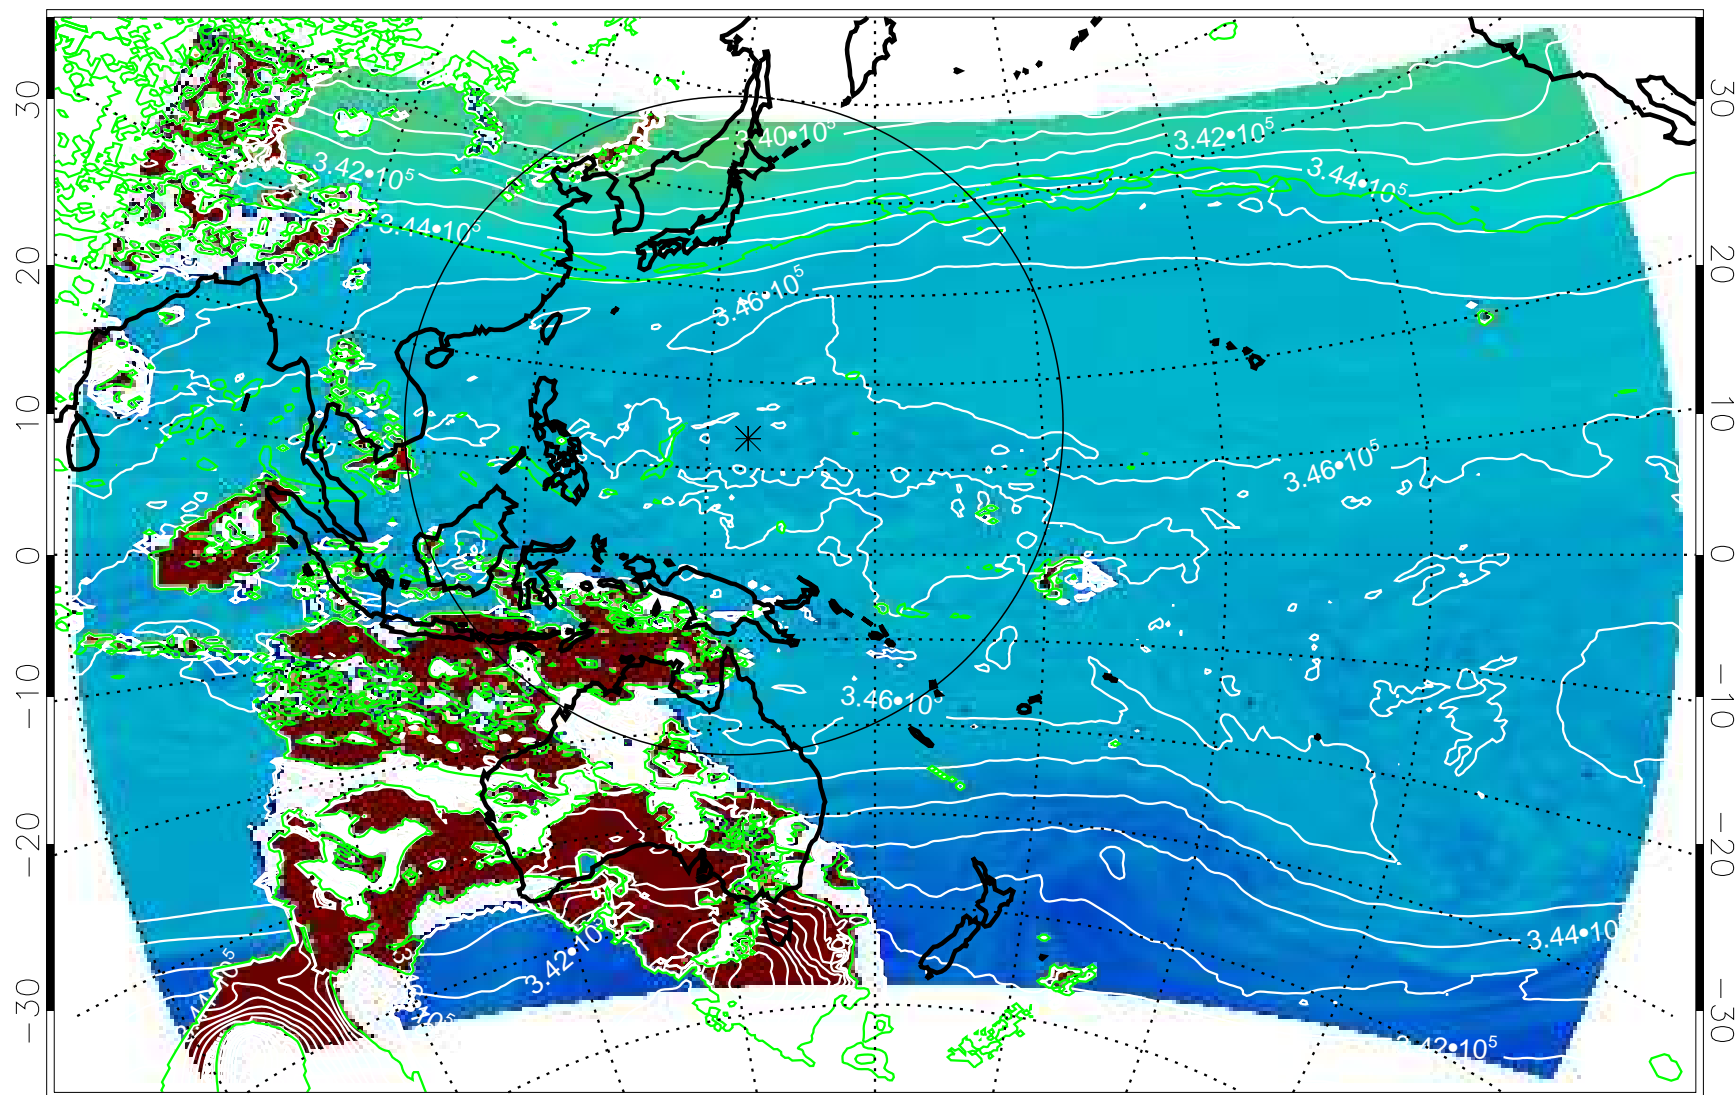

13112306, 54 hour forecast for 355K EPV

355K Montgomery Streamfunction, white  
EPV Tropopause (2 PVU) Position

13112312, 60 hour forecast for 355K EPV

355K Montgomery Streamfunction, white  
EPV Tropopause (2 PVU) Position

13112318, 66 hour forecast for 355K EPV

355K Montgomery Streamfunction, white  
EPV Tropopause (2 PVU) Position

13112400, 72 hour forecast for 355K EPV

355K Montgomery Streamfunction, white  
EPV Tropopause (2 PVU) Position

13112406, 78 hour forecast for 355K EPV

355K Montgomery Streamfunction, white  
EPV Tropopause (2 PVU) Position

13112412, 84 hour forecast for 355K EPV

355K Montgomery Streamfunction, white  
EPV Tropopause (2 PVU) Position

13112418, 90 hour forecast for 355K EPV

355K Montgomery Streamfunction, white  
EPV Tropopause (2 PVU) Position

13112500, 96 hour forecast for 355K EPV

355K Montgomery Streamfunction, white  
EPV Tropopause (2 PVU) Position