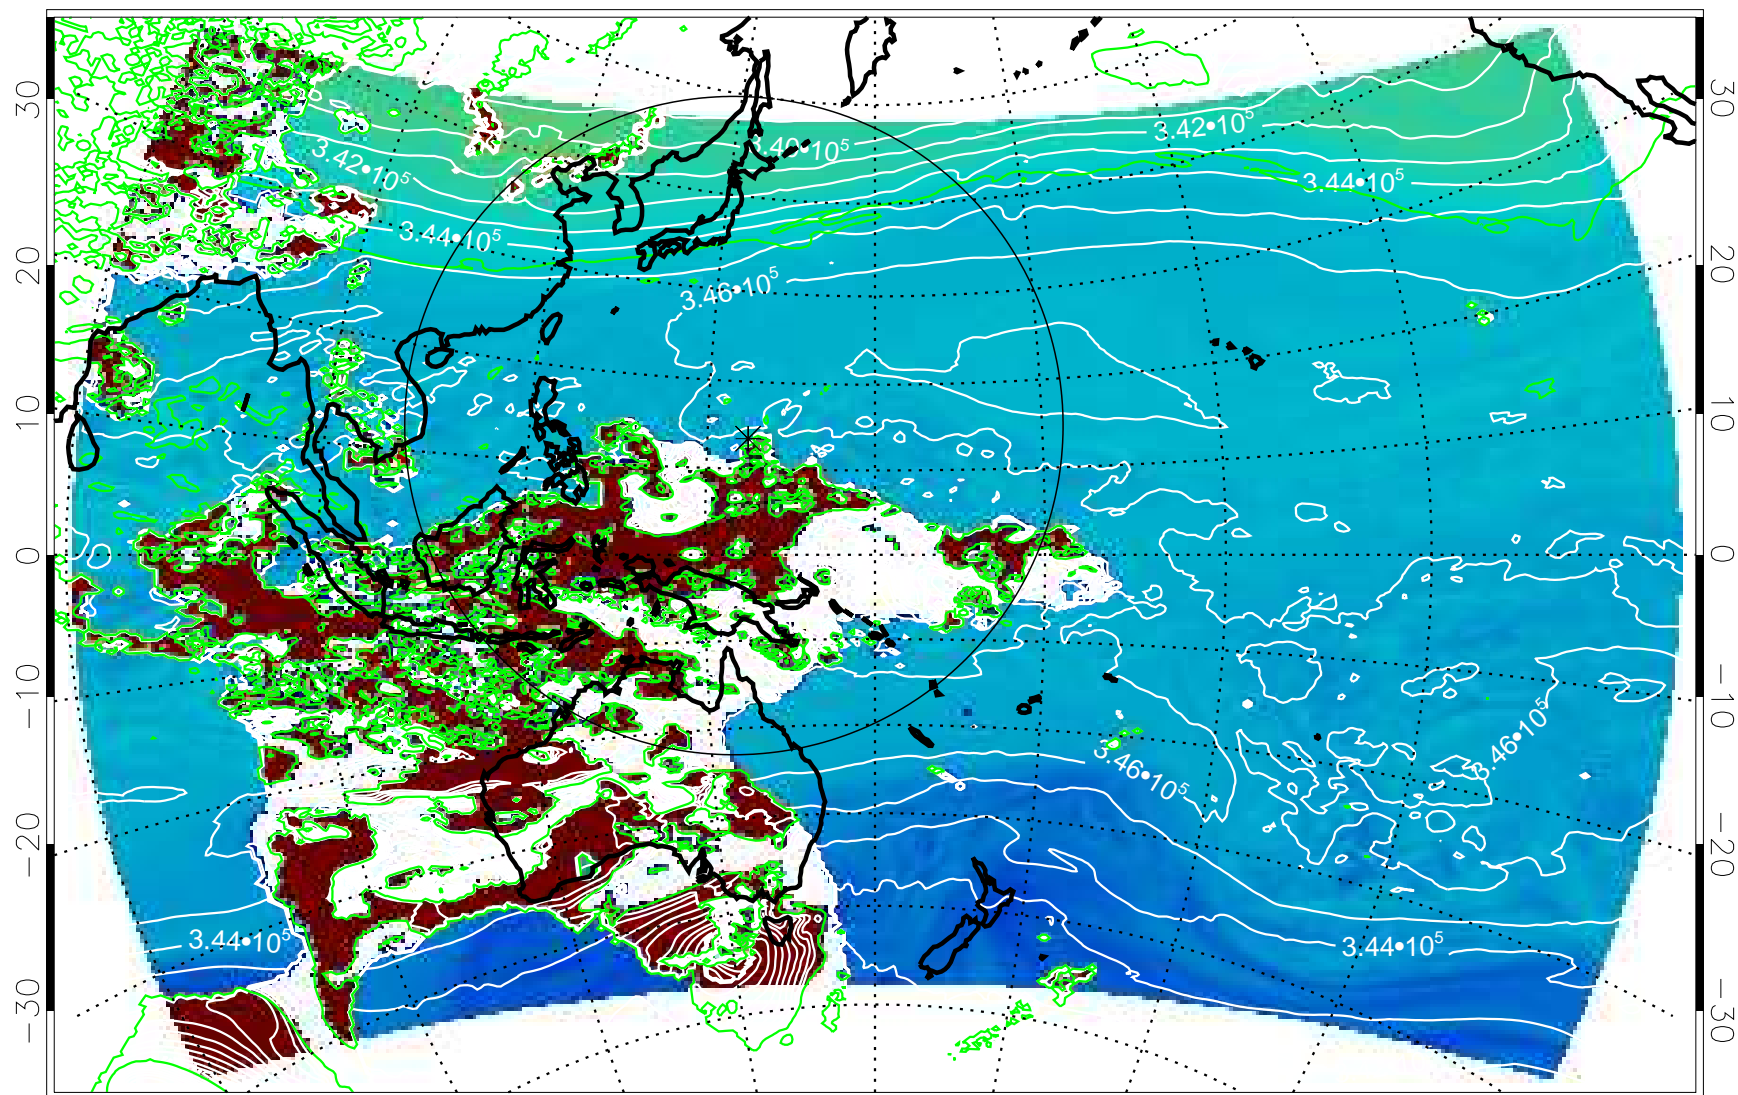

13112218, 42 hour forecast for 355K EPV

355K Montgomery Streamfunction, white  
EPV Tropopause (2 PVU) Position

13112300, 48 hour forecast for 355K EPV

355K Montgomery Streamfunction, white  
EPV Tropopause (2 PVU) Position

13112306, 54 hour forecast for 355K EPV

355K Montgomery Streamfunction, white  
EPV Tropopause (2 PVU) Position

13112312, 60 hour forecast for 355K EPV

355K Montgomery Streamfunction, white  
EPV Tropopause (2 PVU) Position

13112318, 66 hour forecast for 355K EPV

355K Montgomery Streamfunction, white  
EPV Tropopause (2 PVU) Position

13112400, 72 hour forecast for 355K EPV

355K Montgomery Streamfunction, white  
EPV Tropopause (2 PVU) Position

13112406, 78 hour forecast for 355K EPV

355K Montgomery Streamfunction, white  
EPV Tropopause (2 PVU) Position

13112412, 84 hour forecast for 355K EPV

355K Montgomery Streamfunction, white  
EPV Tropopause (2 PVU) Position