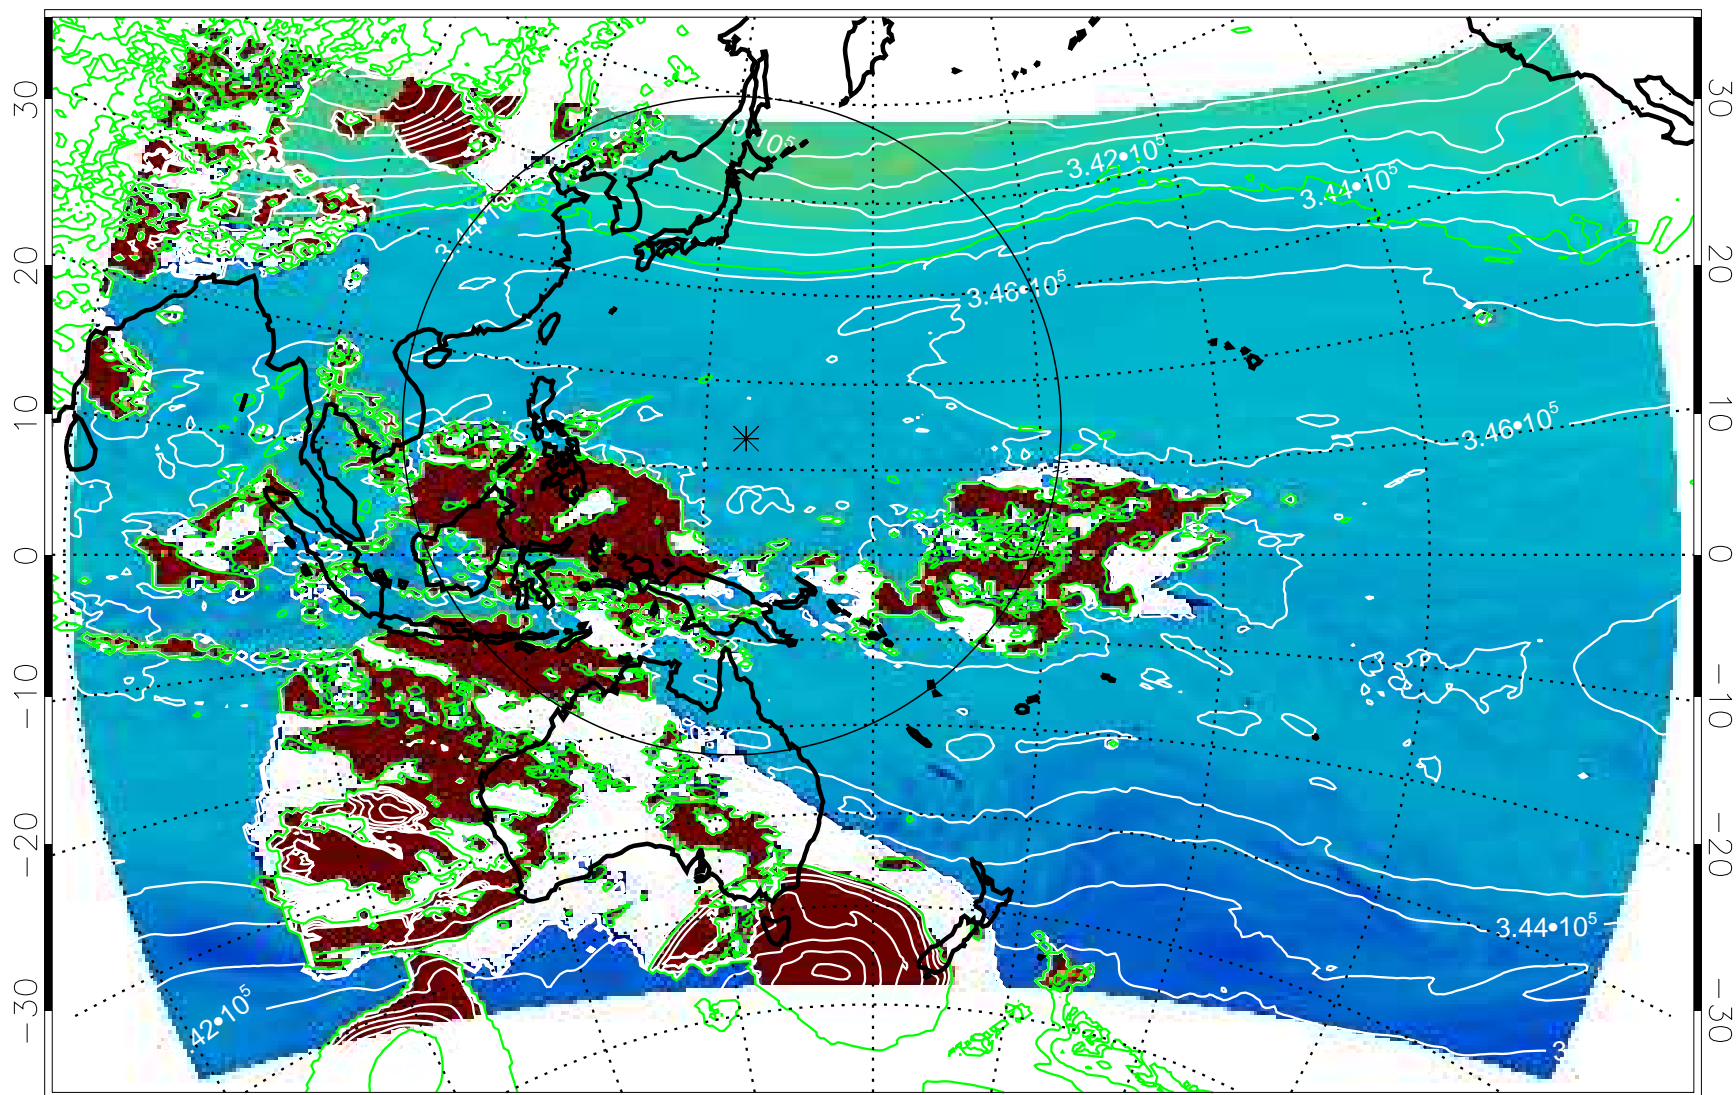

13112318, 66 hour forecast for 355K EPV

355K Montgomery Streamfunction, white  
EPV Tropopause (2 PVU) Position

13112400, 72 hour forecast for 355K EPV

355K Montgomery Streamfunction, white  
EPV Tropopause (2 PVU) Position

13112406, 78 hour forecast for 355K EPV

355K Montgomery Streamfunction, white  
EPV Tropopause (2 PVU) Position

13112412, 84 hour forecast for 355K EPV

355K Montgomery Streamfunction, white  
EPV Tropopause (2 PVU) Position

13112418, 90 hour forecast for 355K EPV

355K Montgomery Streamfunction, white  
EPV Tropopause (2 PVU) Position

13112500, 96 hour forecast for 355K EPV

355K Montgomery Streamfunction, white  
EPV Tropopause (2 PVU) Position

13112506, 102 hour forecast for 355K EPV

355K Montgomery Streamfunction, white  
EPV Tropopause (2 PVU) Position

13112512, 108 hour forecast for 355K EPV

355K Montgomery Streamfunction, white  
EPV Tropopause (2 PVU) Position