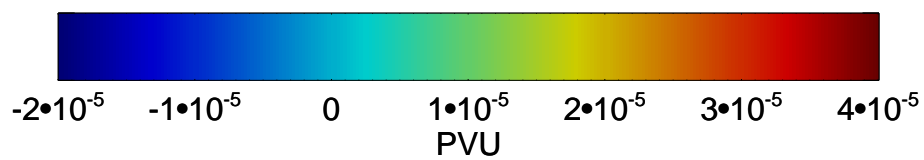

13112300, 48 hour forecast for 355K EPV

355K Montgomery Streamfunction, white
EPV Tropopause (2 PVU) Position