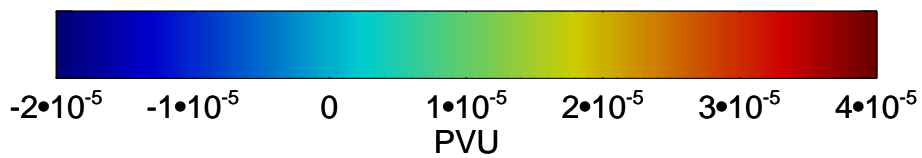

13112106, 6 hour forecast for 355K EPV

355K Montgomery Streamfunction, white  
EPV Tropopause (2 PVU) Position

13112112, 12 hour forecast for 355K EPV

355K Montgomery Streamfunction, white  
EPV Tropopause (2 PVU) Position

13112118, 18 hour forecast for 355K EPV

355K Montgomery Streamfunction, white  
EPV Tropopause (2 PVU) Position

13112200, 24 hour forecast for 355K EPV

355K Montgomery Streamfunction, white  
EPV Tropopause (2 PVU) Position