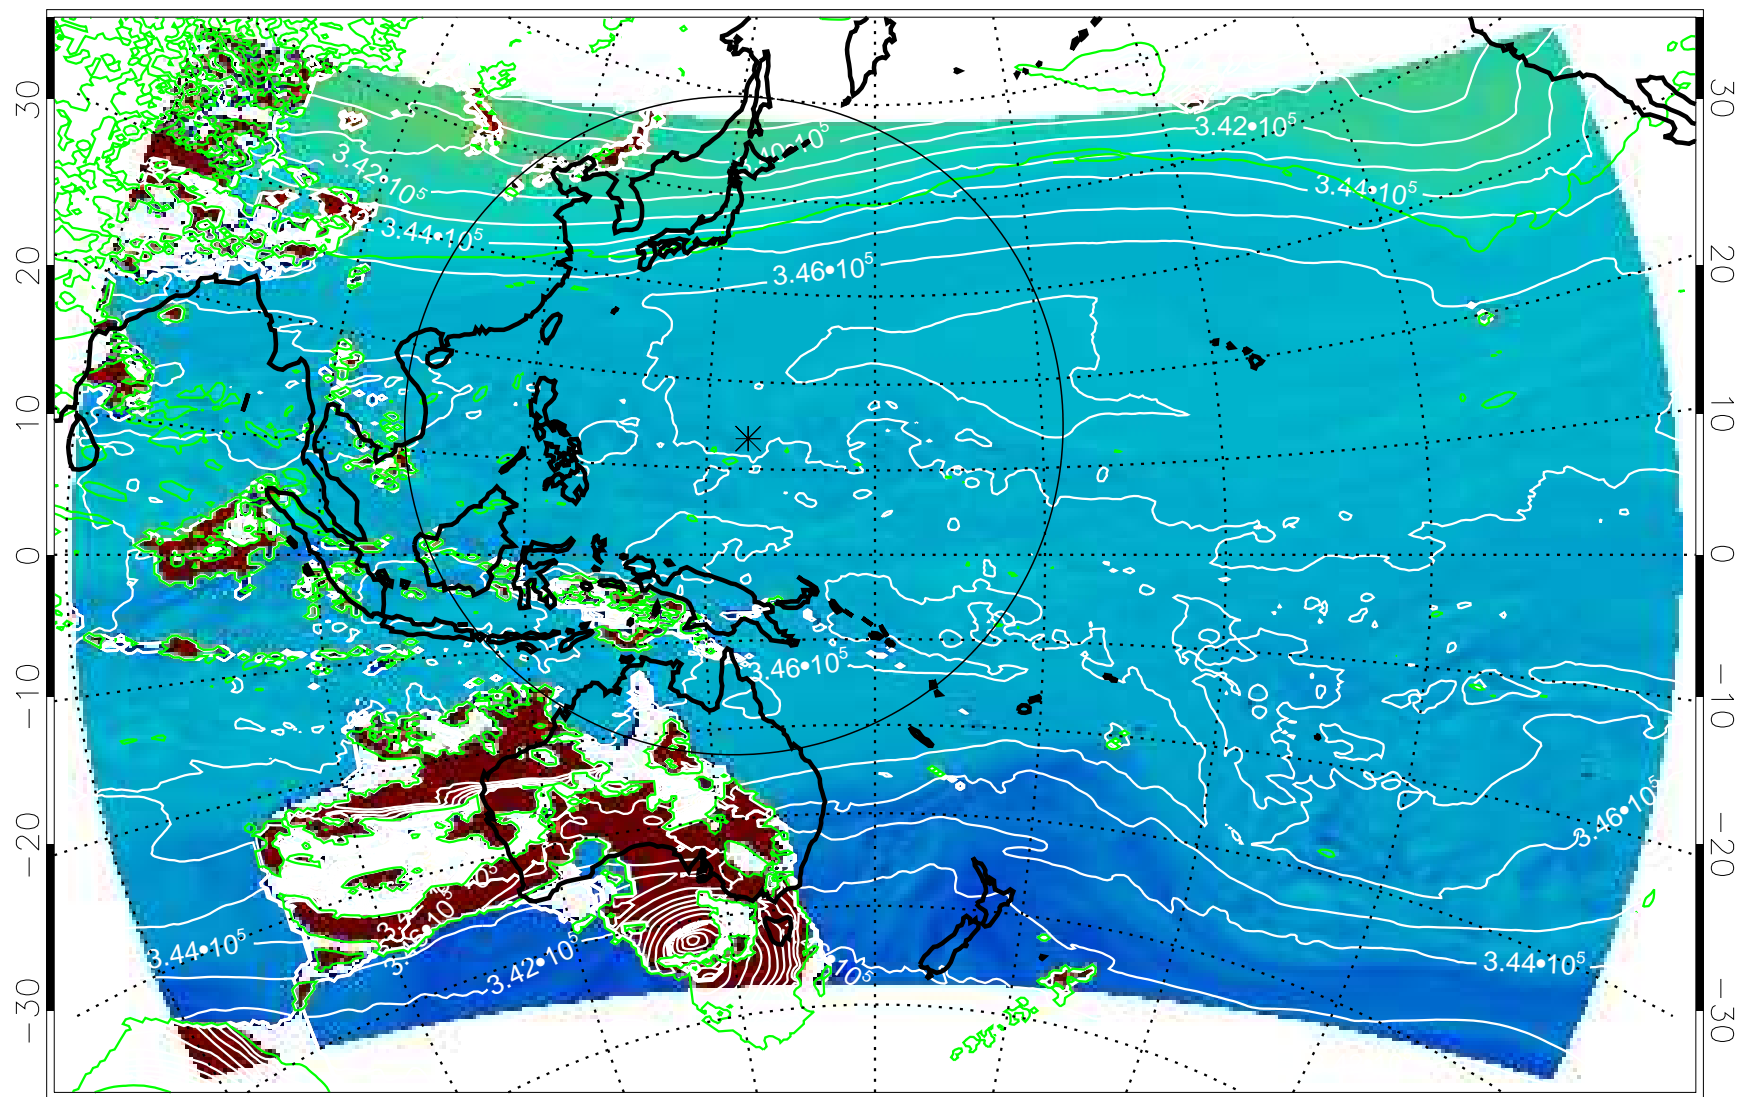

13112206, 30 hour forecast for 355K EPV

355K Montgomery Streamfunction, white  
EPV Tropopause (2 PVU) Position

13112212, 36 hour forecast for 355K EPV

355K Montgomery Streamfunction, white  
EPV Tropopause (2 PVU) Position

13112218, 42 hour forecast for 355K EPV

355K Montgomery Streamfunction, white  
EPV Tropopause (2 PVU) Position

13112300, 48 hour forecast for 355K EPV

355K Montgomery Streamfunction, white  
EPV Tropopause (2 PVU) Position

13112306, 54 hour forecast for 355K EPV

355K Montgomery Streamfunction, white  
EPV Tropopause (2 PVU) Position

13112312, 60 hour forecast for 355K EPV

355K Montgomery Streamfunction, white  
EPV Tropopause (2 PVU) Position

13112406, 78 hour forecast for 355K EPV

355K Montgomery Streamfunction, white  
EPV Tropopause (2 PVU) Position

13112412, 84 hour forecast for 355K EPV

355K Montgomery Streamfunction, white  
EPV Tropopause (2 PVU) Position