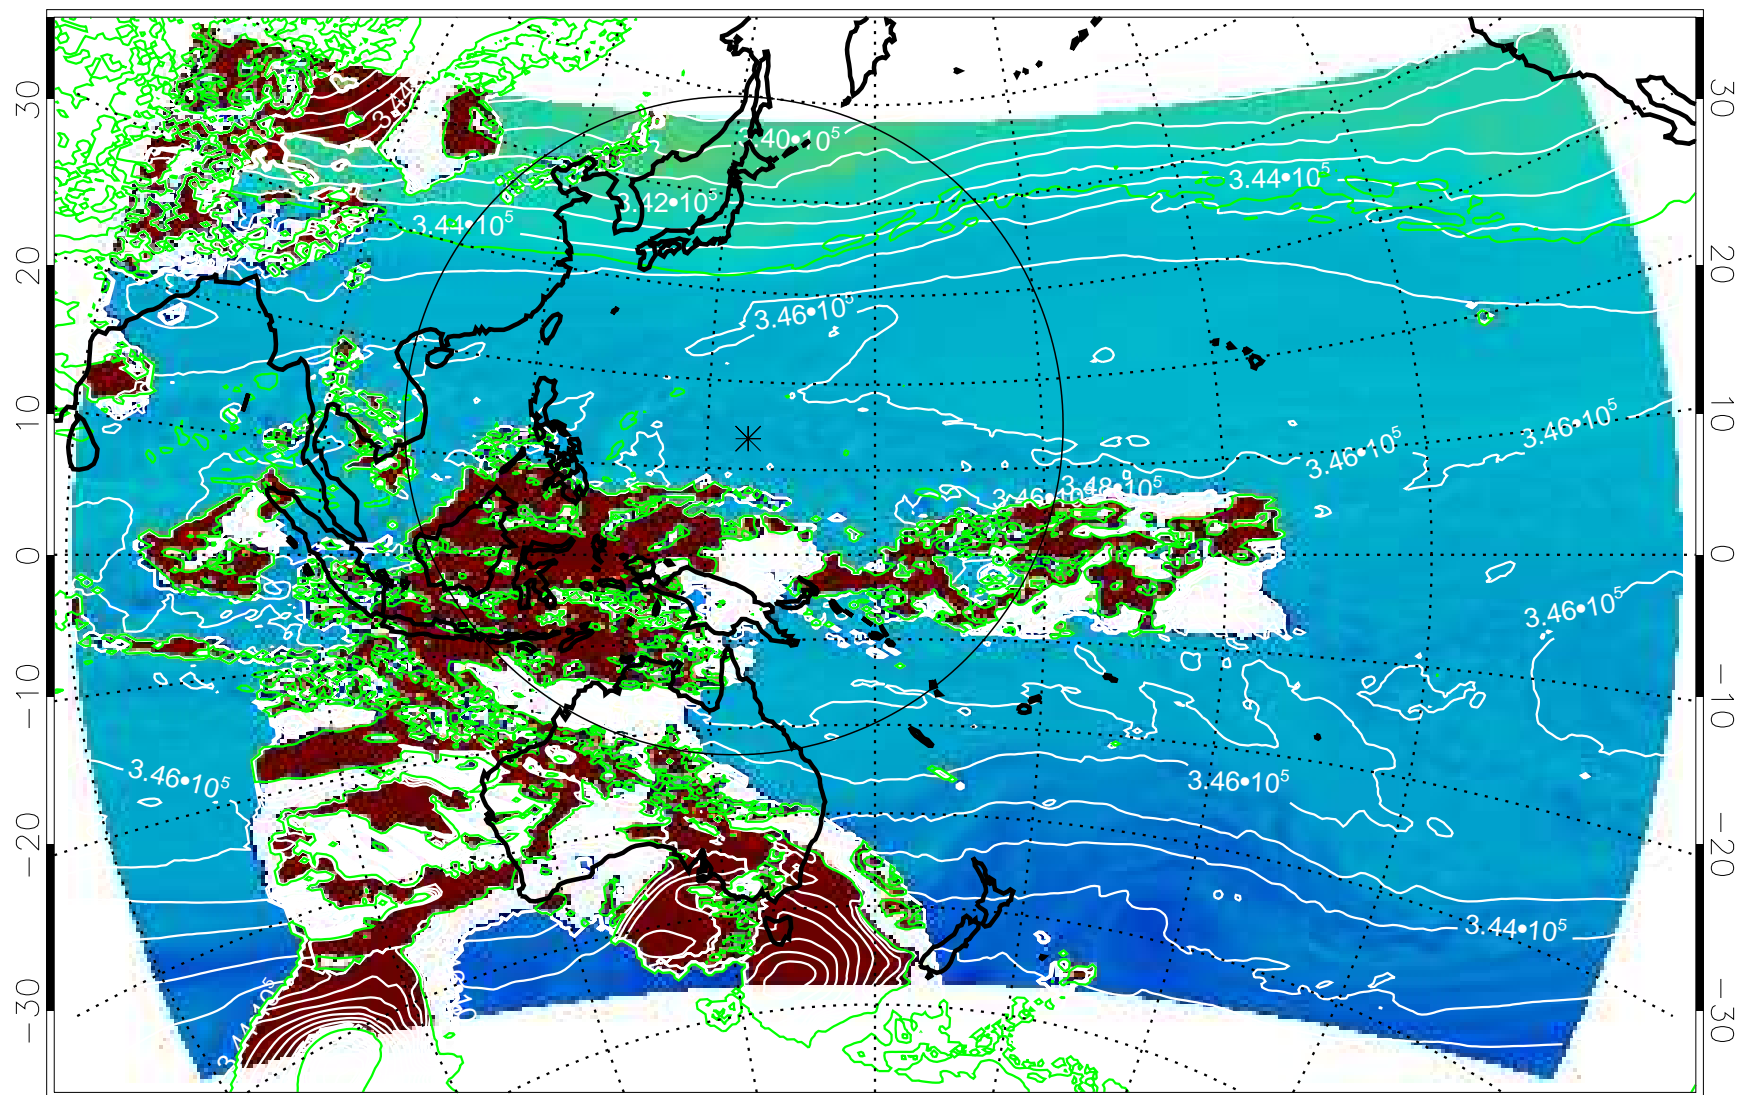

13112318, 66 hour forecast for 355K EPV

355K Montgomery Streamfunction, white  
EPV Tropopause (2 PVU) Position

13112400, 72 hour forecast for 355K EPV

355K Montgomery Streamfunction, white  
EPV Tropopause (2 PVU) Position

13112406, 78 hour forecast for 355K EPV

355K Montgomery Streamfunction, white  
EPV Tropopause (2 PVU) Position

13112412, 84 hour forecast for 355K EPV

355K Montgomery Streamfunction, white  
EPV Tropopause (2 PVU) Position

13112418, 90 hour forecast for 355K EPV

355K Montgomery Streamfunction, white  
EPV Tropopause (2 PVU) Position

13112500, 96 hour forecast for 355K EPV

355K Montgomery Streamfunction, white  
EPV Tropopause (2 PVU) Position

13112506, 102 hour forecast for 355K EPV

355K Montgomery Streamfunction, white  
EPV Tropopause (2 PVU) Position

13112512, 108 hour forecast for 355K EPV

355K Montgomery Streamfunction, white  
EPV Tropopause (2 PVU) Position