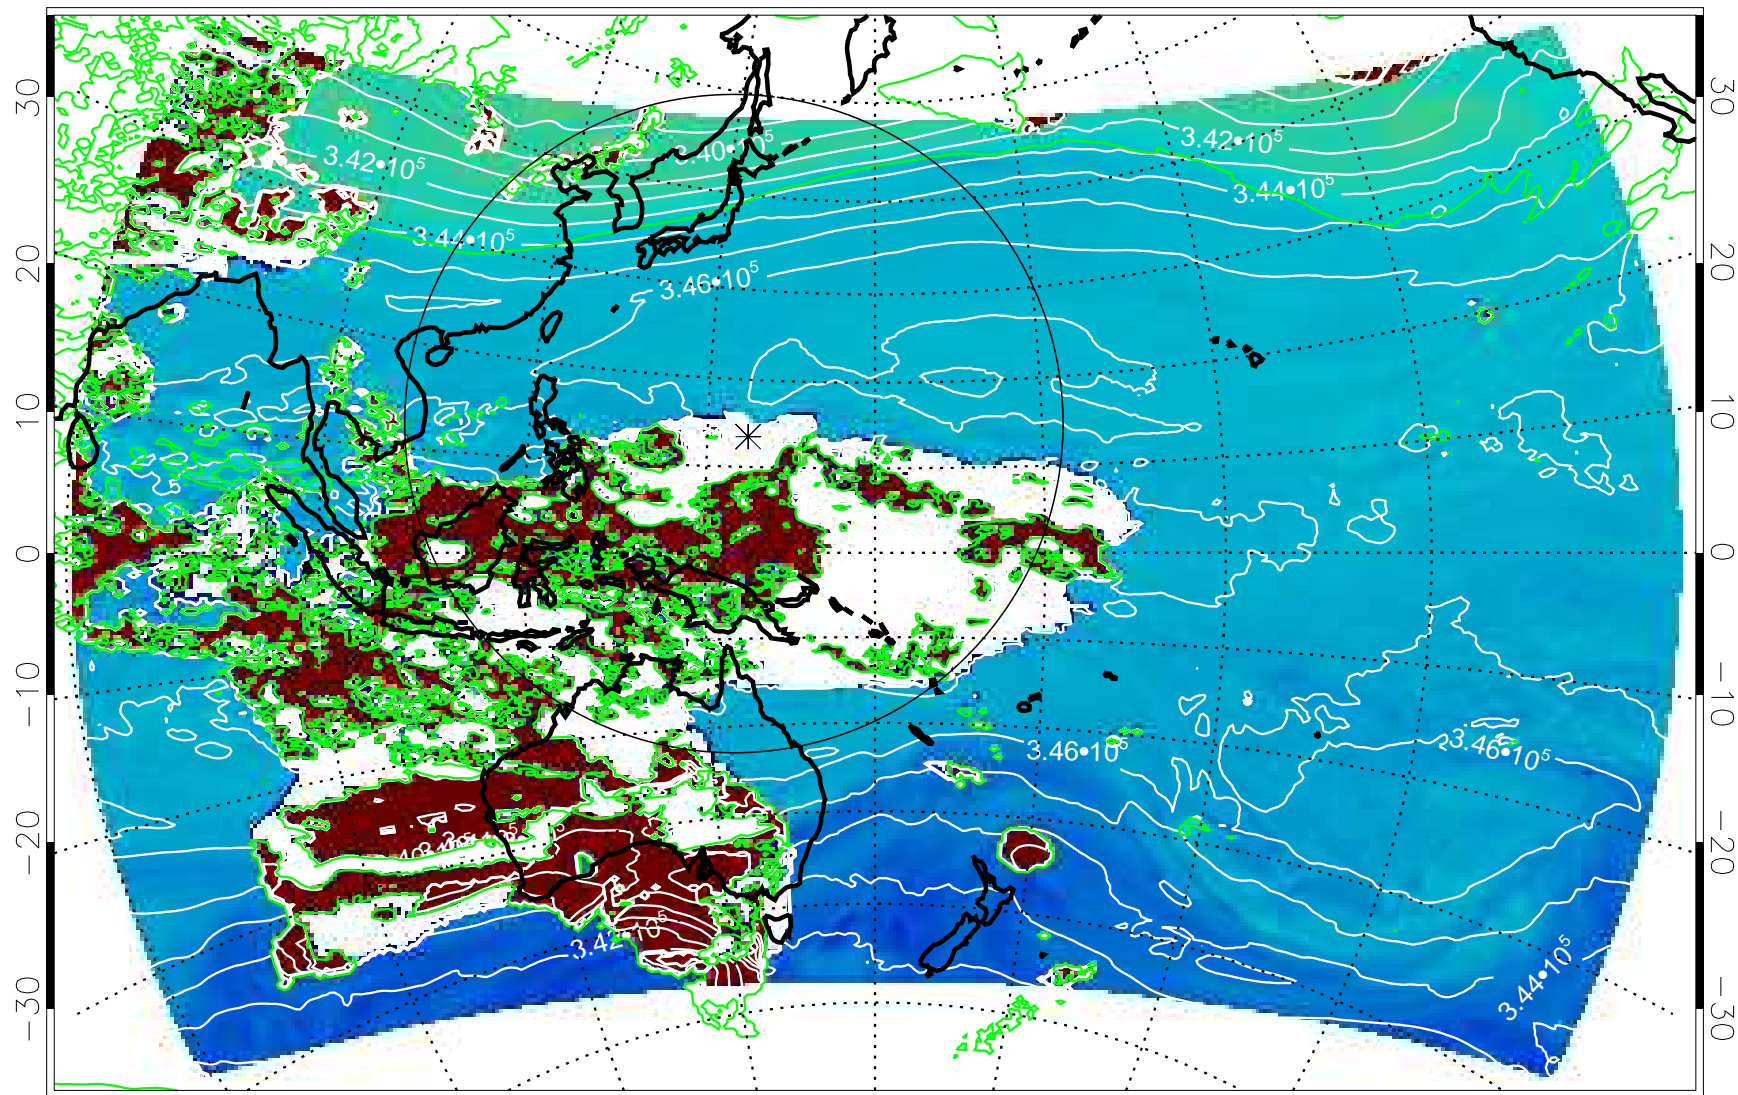

13112118, 18 hour forecast for 355K EPV

355K Montgomery Streamfunction, white  
EPV Tropopause (2 PVU) Position

13112200, 24 hour forecast for 355K EPV

355K Montgomery Streamfunction, white  
EPV Tropopause (2 PVU) Position

13112206, 30 hour forecast for 355K EPV

355K Montgomery Streamfunction, white  
EPV Tropopause (2 PVU) Position

13112212, 36 hour forecast for 355K EPV

355K Montgomery Streamfunction, white  
EPV Tropopause (2 PVU) Position

13112218, 42 hour forecast for 355K EPV

355K Montgomery Streamfunction, white  
EPV Tropopause (2 PVU) Position

13112300, 48 hour forecast for 355K EPV

355K Montgomery Streamfunction, white  
EPV Tropopause (2 PVU) Position

13112306, 54 hour forecast for 355K EPV

355K Montgomery Streamfunction, white  
EPV Tropopause (2 PVU) Position

13112312, 60 hour forecast for 355K EPV

355K Montgomery Streamfunction, white  
EPV Tropopause (2 PVU) Position