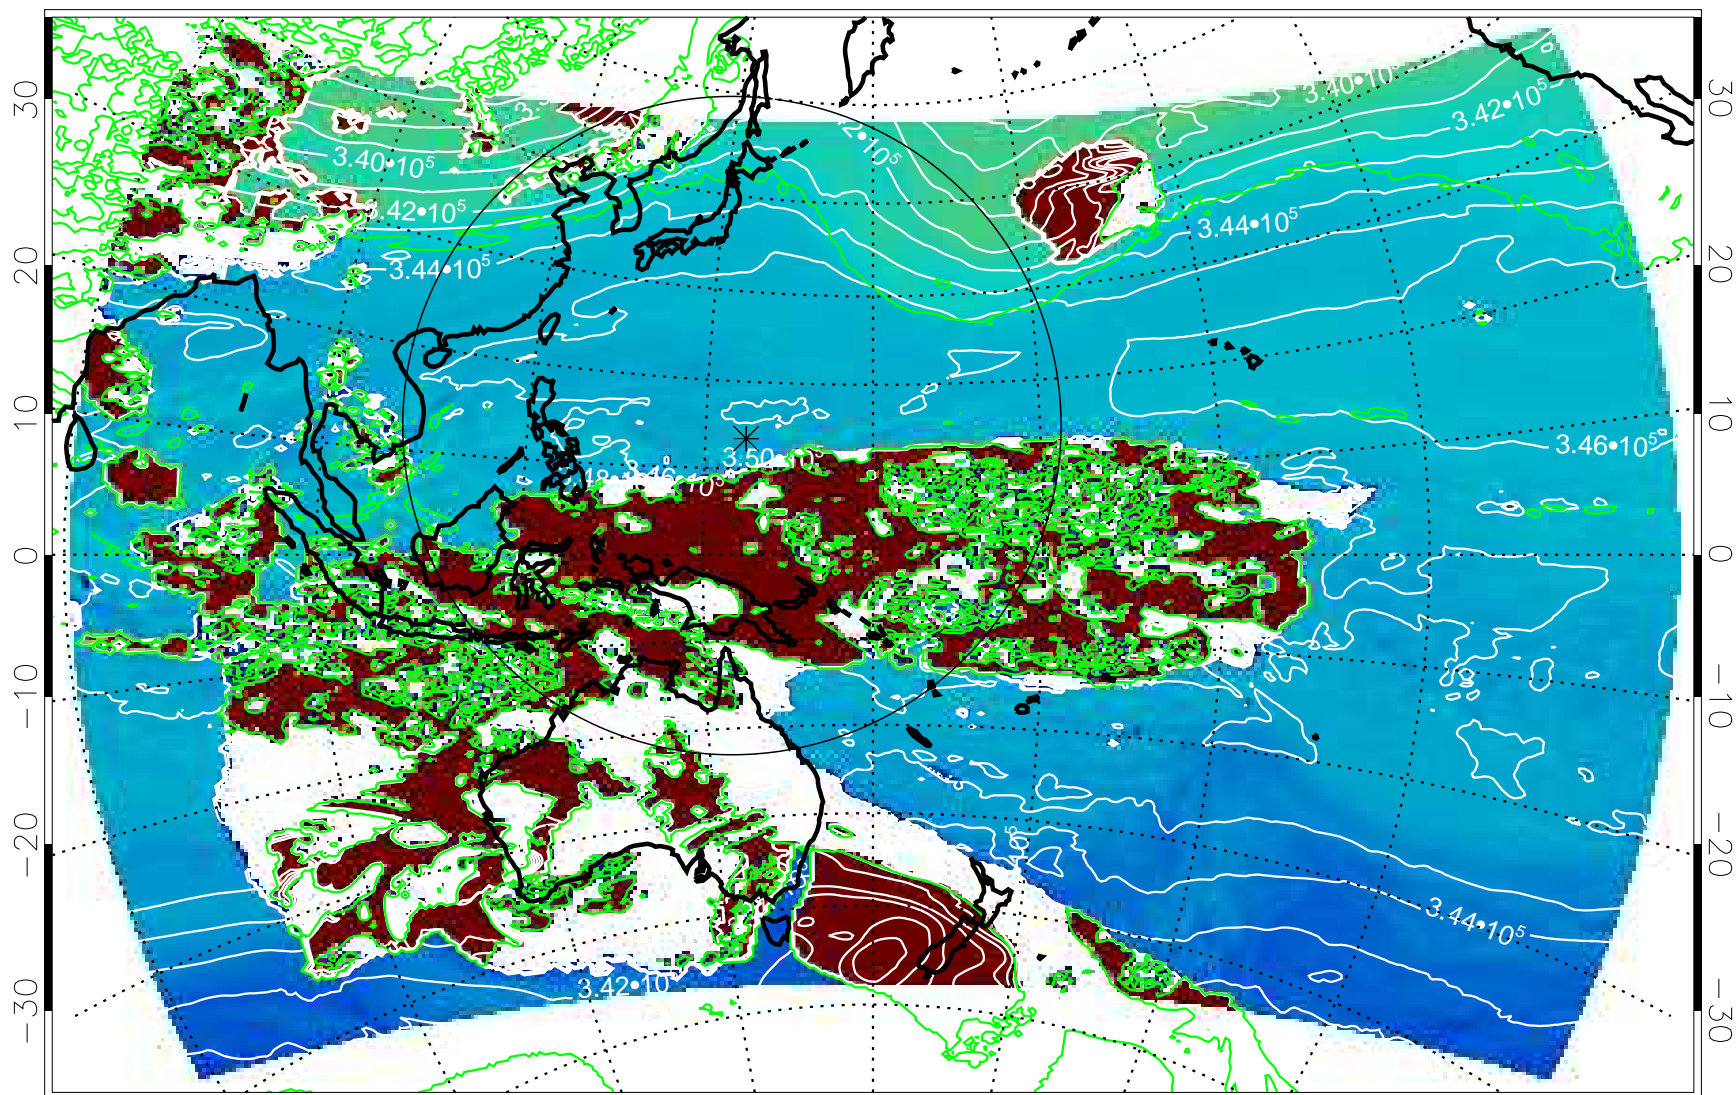

13112406, 78 hour forecast for 355K EPV

355K Montgomery Streamfunction, white  
EPV Tropopause (2 PVU) Position

13112412, 84 hour forecast for 355K EPV

355K Montgomery Streamfunction, white  
EPV Tropopause (2 PVU) Position

13112418, 90 hour forecast for 355K EPV

355K Montgomery Streamfunction, white  
EPV Tropopause (2 PVU) Position

13112500, 96 hour forecast for 355K EPV

355K Montgomery Streamfunction, white  
EPV Tropopause (2 PVU) Position

13112506, 102 hour forecast for 355K EPV

355K Montgomery Streamfunction, white  
EPV Tropopause (2 PVU) Position

13112512, 108 hour forecast for 355K EPV

355K Montgomery Streamfunction, white  
EPV Tropopause (2 PVU) Position

13112518, 114 hour forecast for 355K EPV

355K Montgomery Streamfunction, white  
EPV Tropopause (2 PVU) Position