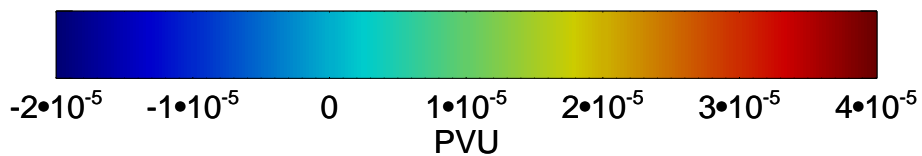

13112418, 90 hour forecast for 355K EPV

355K Montgomery Streamfunction, white
EPV Tropopause (2 PVU) Position