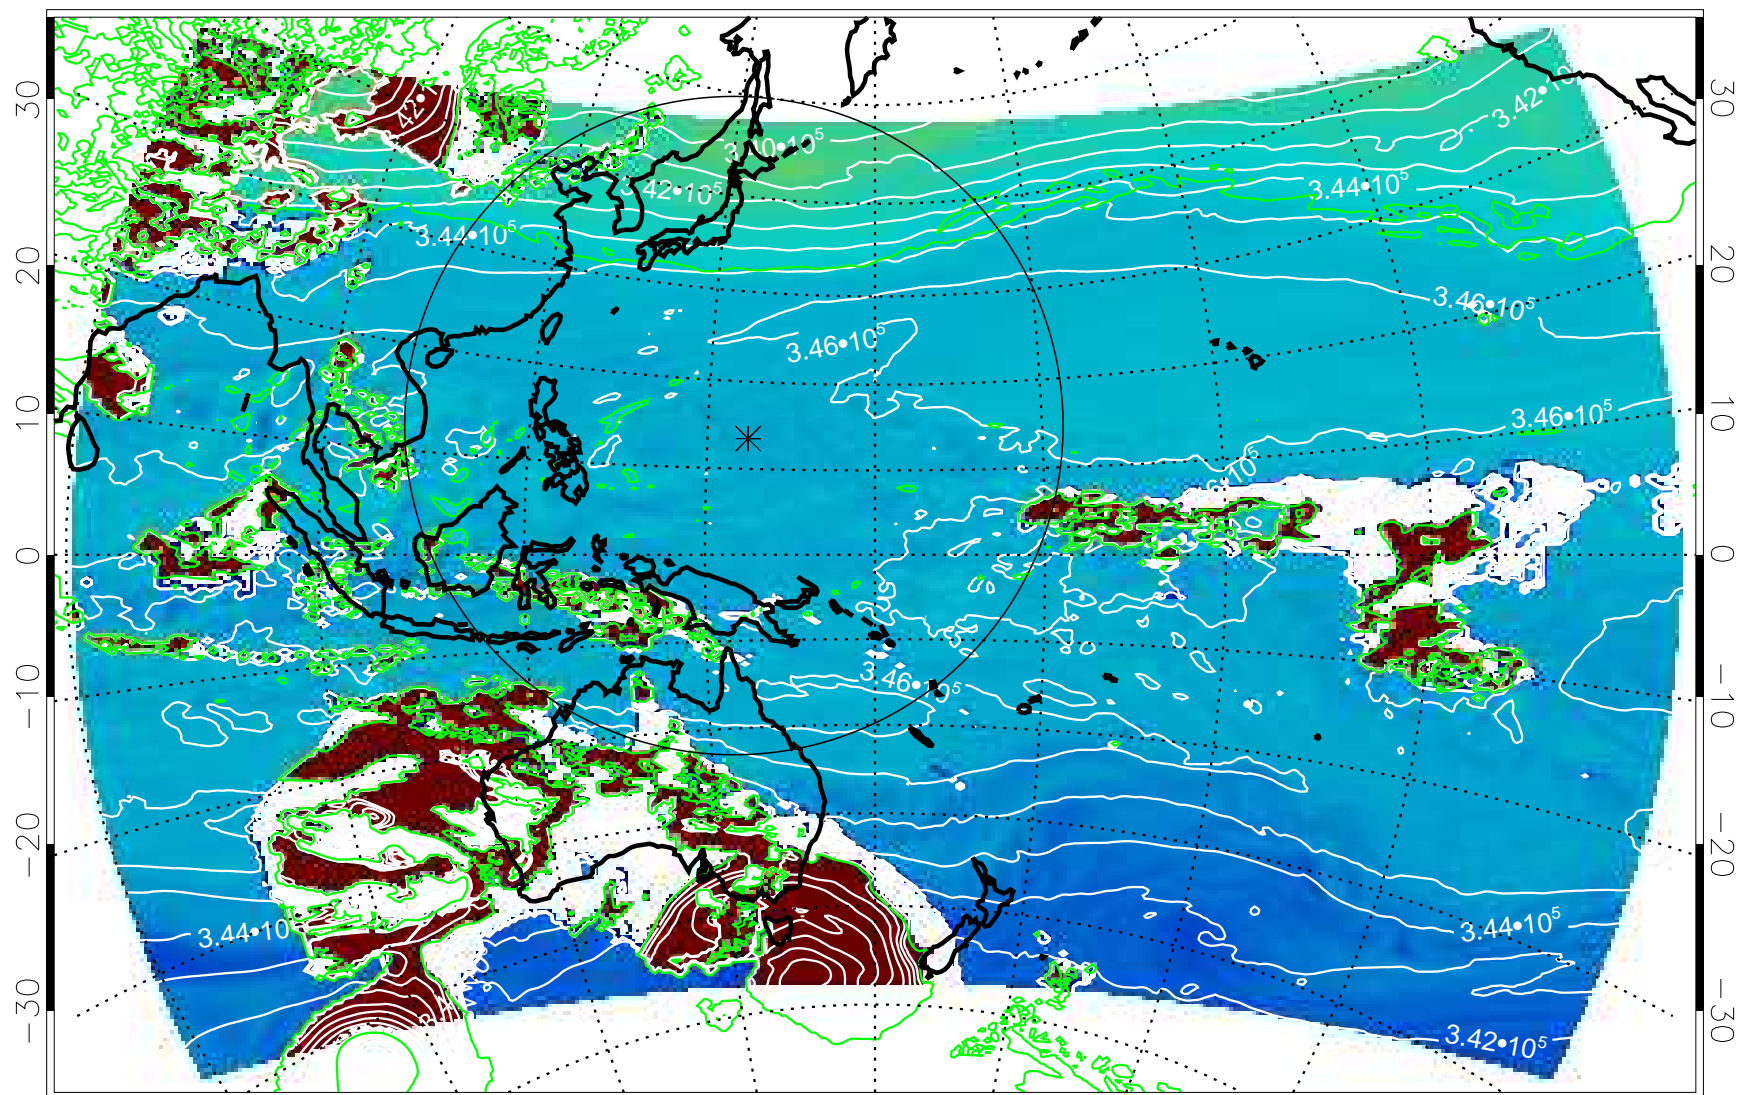

13112318, 66 hour forecast for 355K EPV

355K Montgomery Streamfunction, white  
EPV Tropopause (2 PVU) Position

13112400, 72 hour forecast for 355K EPV

355K Montgomery Streamfunction, white  
EPV Tropopause (2 PVU) Position

13112406, 78 hour forecast for 355K EPV

355K Montgomery Streamfunction, white  
EPV Tropopause (2 PVU) Position

13112412, 84 hour forecast for 355K EPV

355K Montgomery Streamfunction, white  
EPV Tropopause (2 PVU) Position

13112418, 90 hour forecast for 355K EPV

355K Montgomery Streamfunction, white  
EPV Tropopause (2 PVU) Position

13112500, 96 hour forecast for 355K EPV

355K Montgomery Streamfunction, white  
EPV Tropopause (2 PVU) Position

13112518, 114 hour forecast for 355K EPV

355K Montgomery Streamfunction, white  
EPV Tropopause (2 PVU) Position