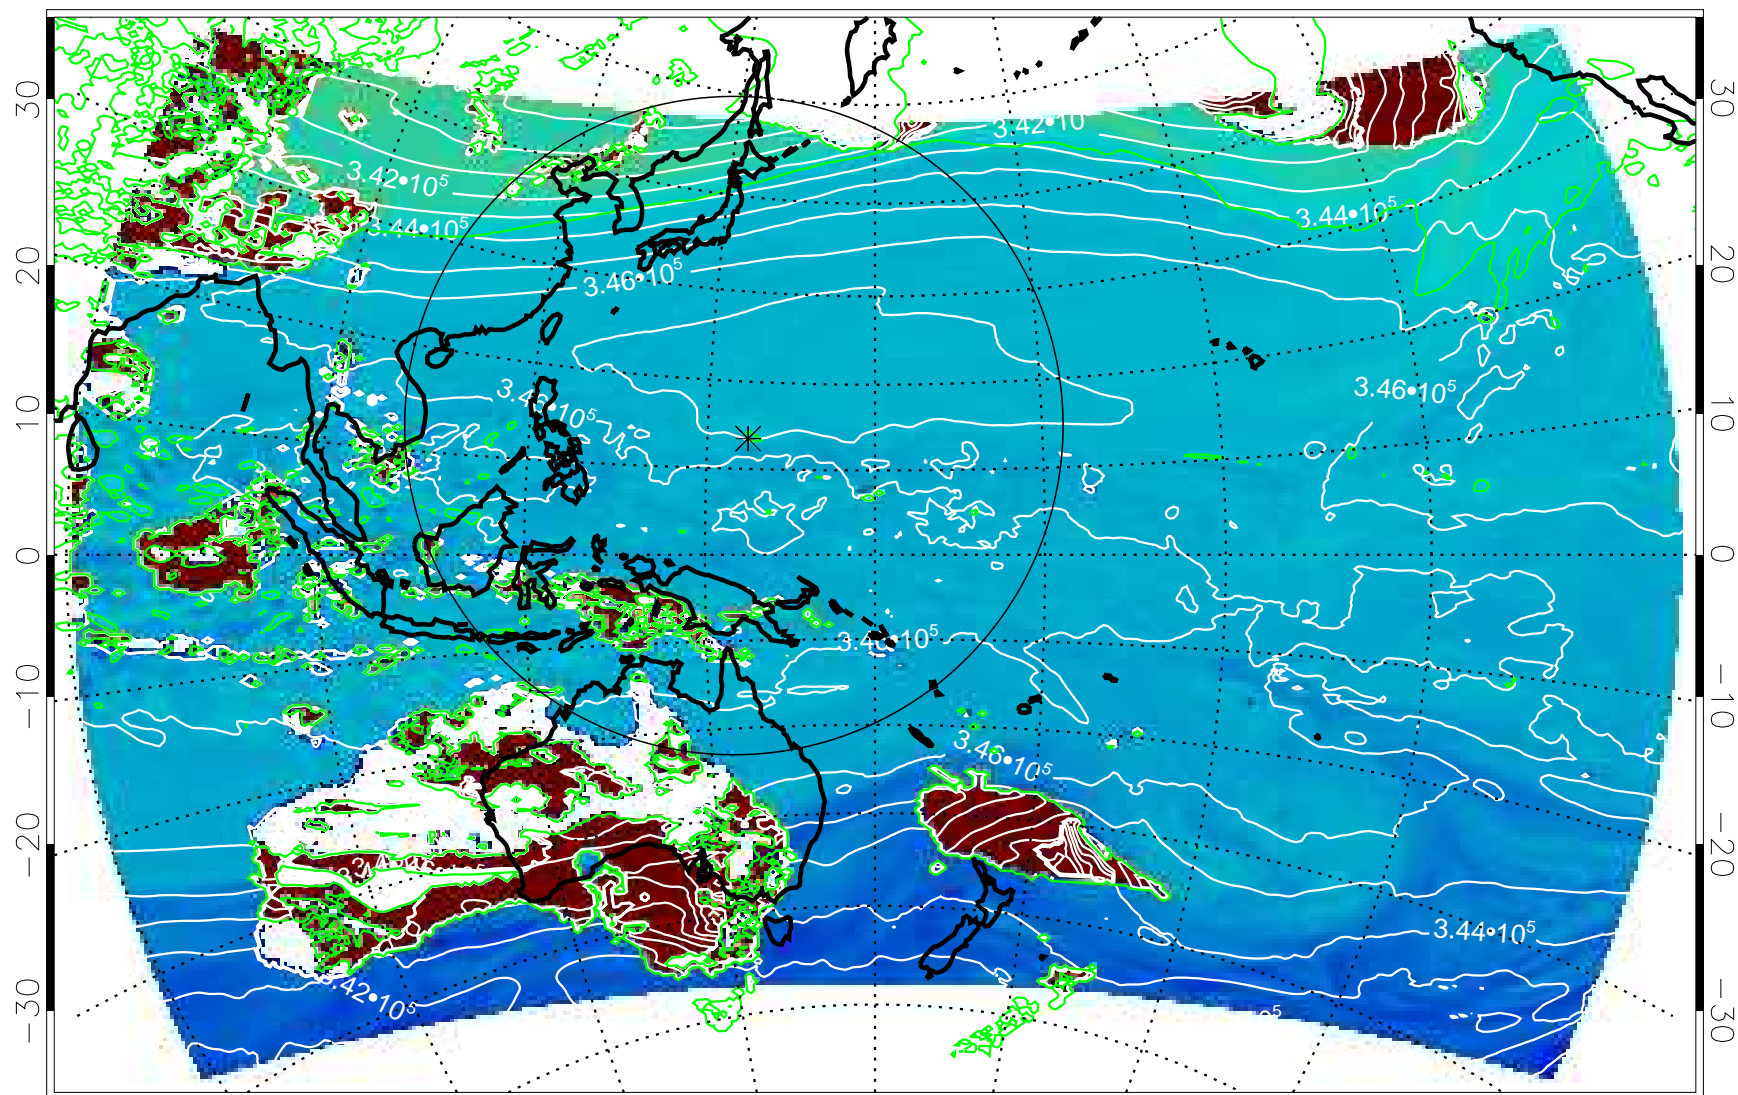

13112106, 6 hour forecast for 355K EPV

355K Montgomery Streamfunction, white  
EPV Tropopause (2 PVU) Position

13112112, 12 hour forecast for 355K EPV

355K Montgomery Streamfunction, white  
EPV Tropopause (2 PVU) Position

13112118, 18 hour forecast for 355K EPV

355K Montgomery Streamfunction, white  
EPV Tropopause (2 PVU) Position

13112200, 24 hour forecast for 355K EPV

355K Montgomery Streamfunction, white  
EPV Tropopause (2 PVU) Position

13112206, 30 hour forecast for 355K EPV

355K Montgomery Streamfunction, white  
EPV Tropopause (2 PVU) Position

13112212, 36 hour forecast for 355K EPV

355K Montgomery Streamfunction, white  
EPV Tropopause (2 PVU) Position

13112218, 42 hour forecast for 355K EPV

355K Montgomery Streamfunction, white  
EPV Tropopause (2 PVU) Position

13112300, 48 hour forecast for 355K EPV

355K Montgomery Streamfunction, white  
EPV Tropopause (2 PVU) Position