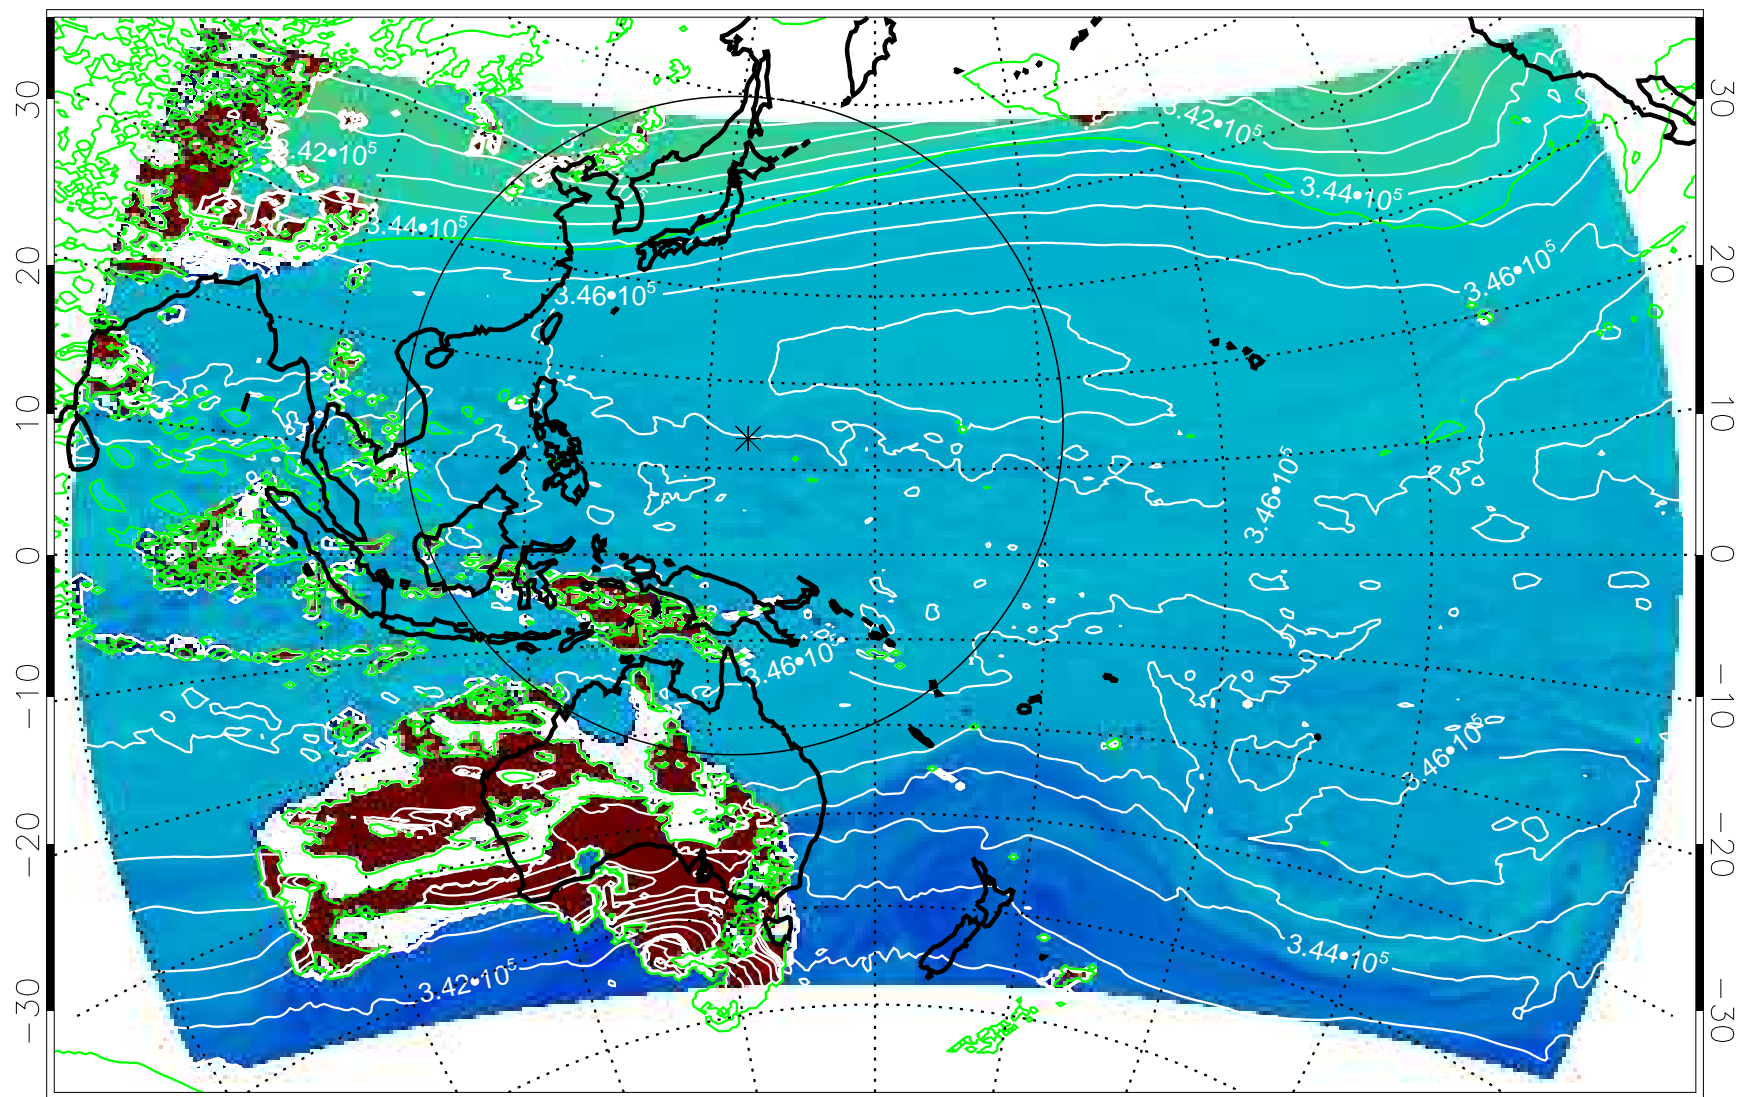

13112118, 18 hour forecast for 355K EPV

355K Montgomery Streamfunction, white  
EPV Tropopause (2 PVU) Position

13112200, 24 hour forecast for 355K EPV

355K Montgomery Streamfunction, white  
EPV Tropopause (2 PVU) Position

13112206, 30 hour forecast for 355K EPV

355K Montgomery Streamfunction, white  
EPV Tropopause (2 PVU) Position

13112212, 36 hour forecast for 355K EPV

355K Montgomery Streamfunction, white  
EPV Tropopause (2 PVU) Position

13112218, 42 hour forecast for 355K EPV

355K Montgomery Streamfunction, white  
EPV Tropopause (2 PVU) Position

13112300, 48 hour forecast for 355K EPV

355K Montgomery Streamfunction, white  
EPV Tropopause (2 PVU) Position

13112406, 78 hour forecast for 355K EPV

355K Montgomery Streamfunction, white  
EPV Tropopause (2 PVU) Position

13112412, 84 hour forecast for 355K EPV

355K Montgomery Streamfunction, white  
EPV Tropopause (2 PVU) Position