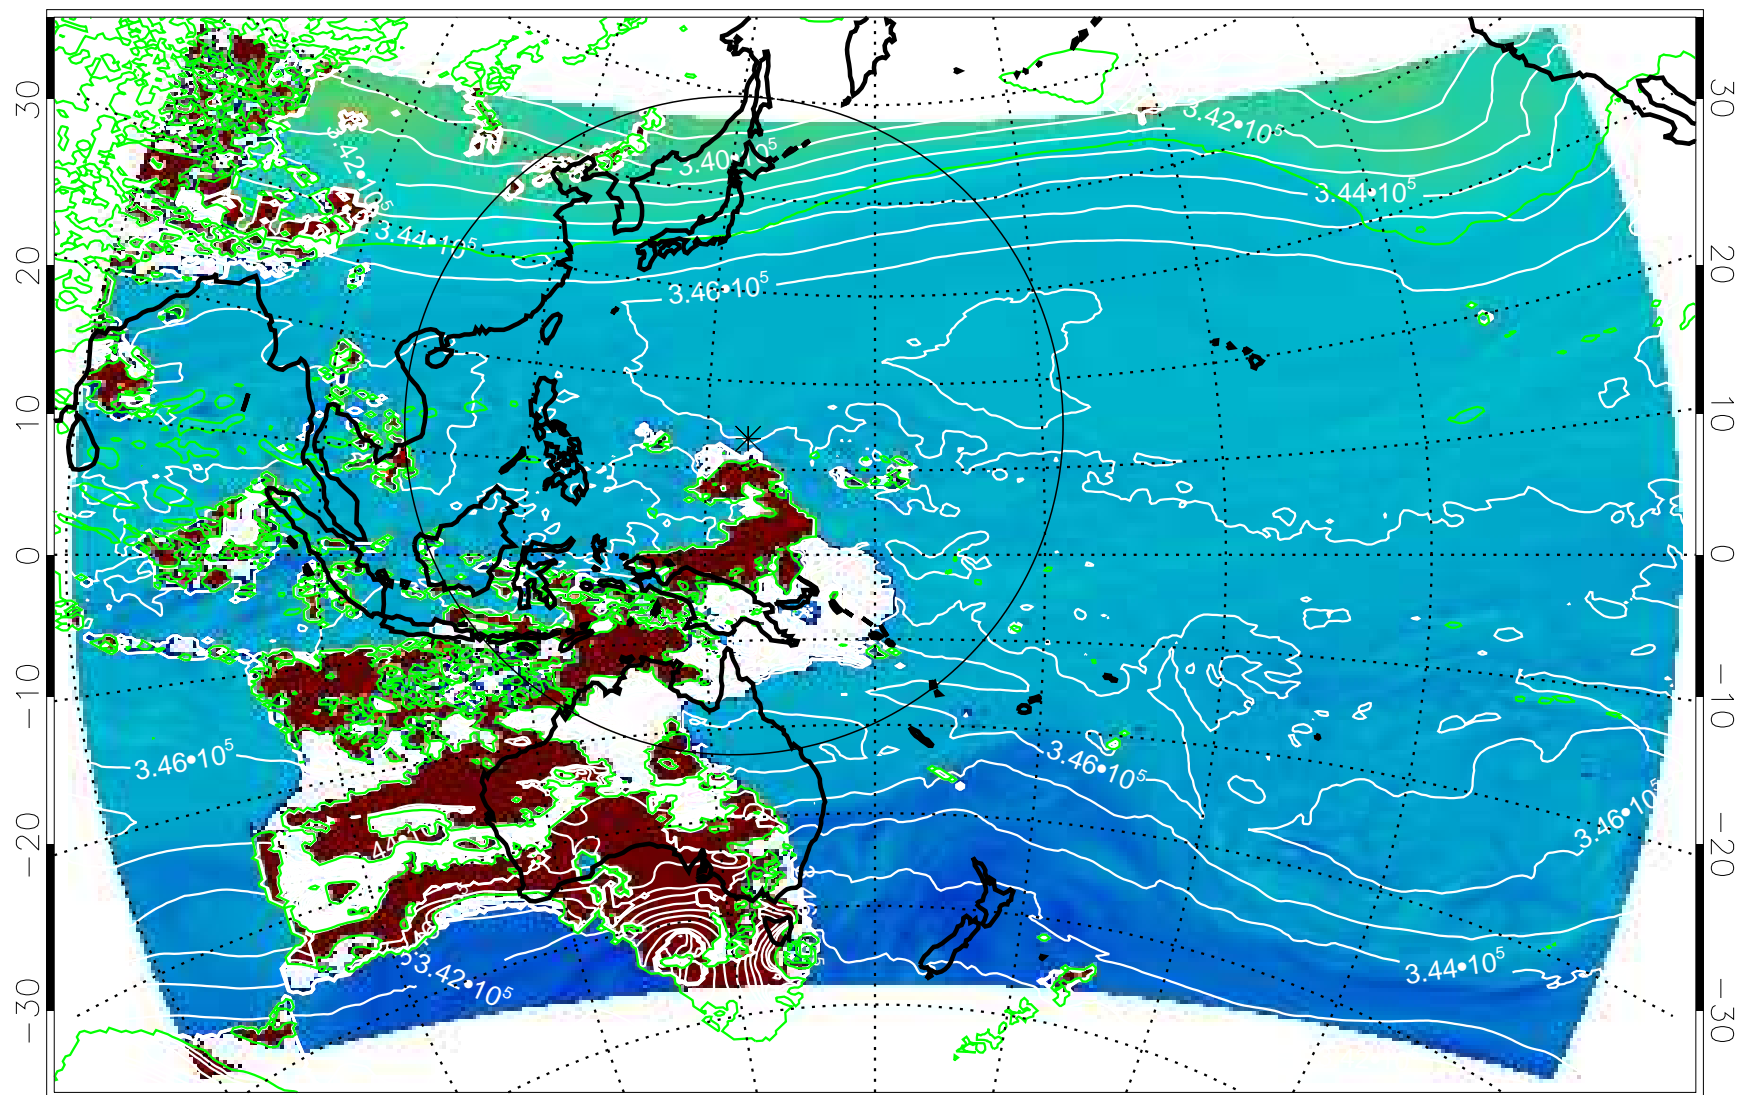

13112118, 18 hour forecast for 355K EPV

355K Montgomery Streamfunction, white  
EPV Tropopause (2 PVU) Position

13112200, 24 hour forecast for 355K EPV

355K Montgomery Streamfunction, white  
EPV Tropopause (2 PVU) Position

13112206, 30 hour forecast for 355K EPV

355K Montgomery Streamfunction, white  
EPV Tropopause (2 PVU) Position

13112212, 36 hour forecast for 355K EPV

355K Montgomery Streamfunction, white  
EPV Tropopause (2 PVU) Position

13112218, 42 hour forecast for 355K EPV

355K Montgomery Streamfunction, white  
EPV Tropopause (2 PVU) Position

13112300, 48 hour forecast for 355K EPV

355K Montgomery Streamfunction, white  
EPV Tropopause (2 PVU) Position

13112306, 54 hour forecast for 355K EPV

355K Montgomery Streamfunction, white  
EPV Tropopause (2 PVU) Position

13112312, 60 hour forecast for 355K EPV

355K Montgomery Streamfunction, white  
EPV Tropopause (2 PVU) Position