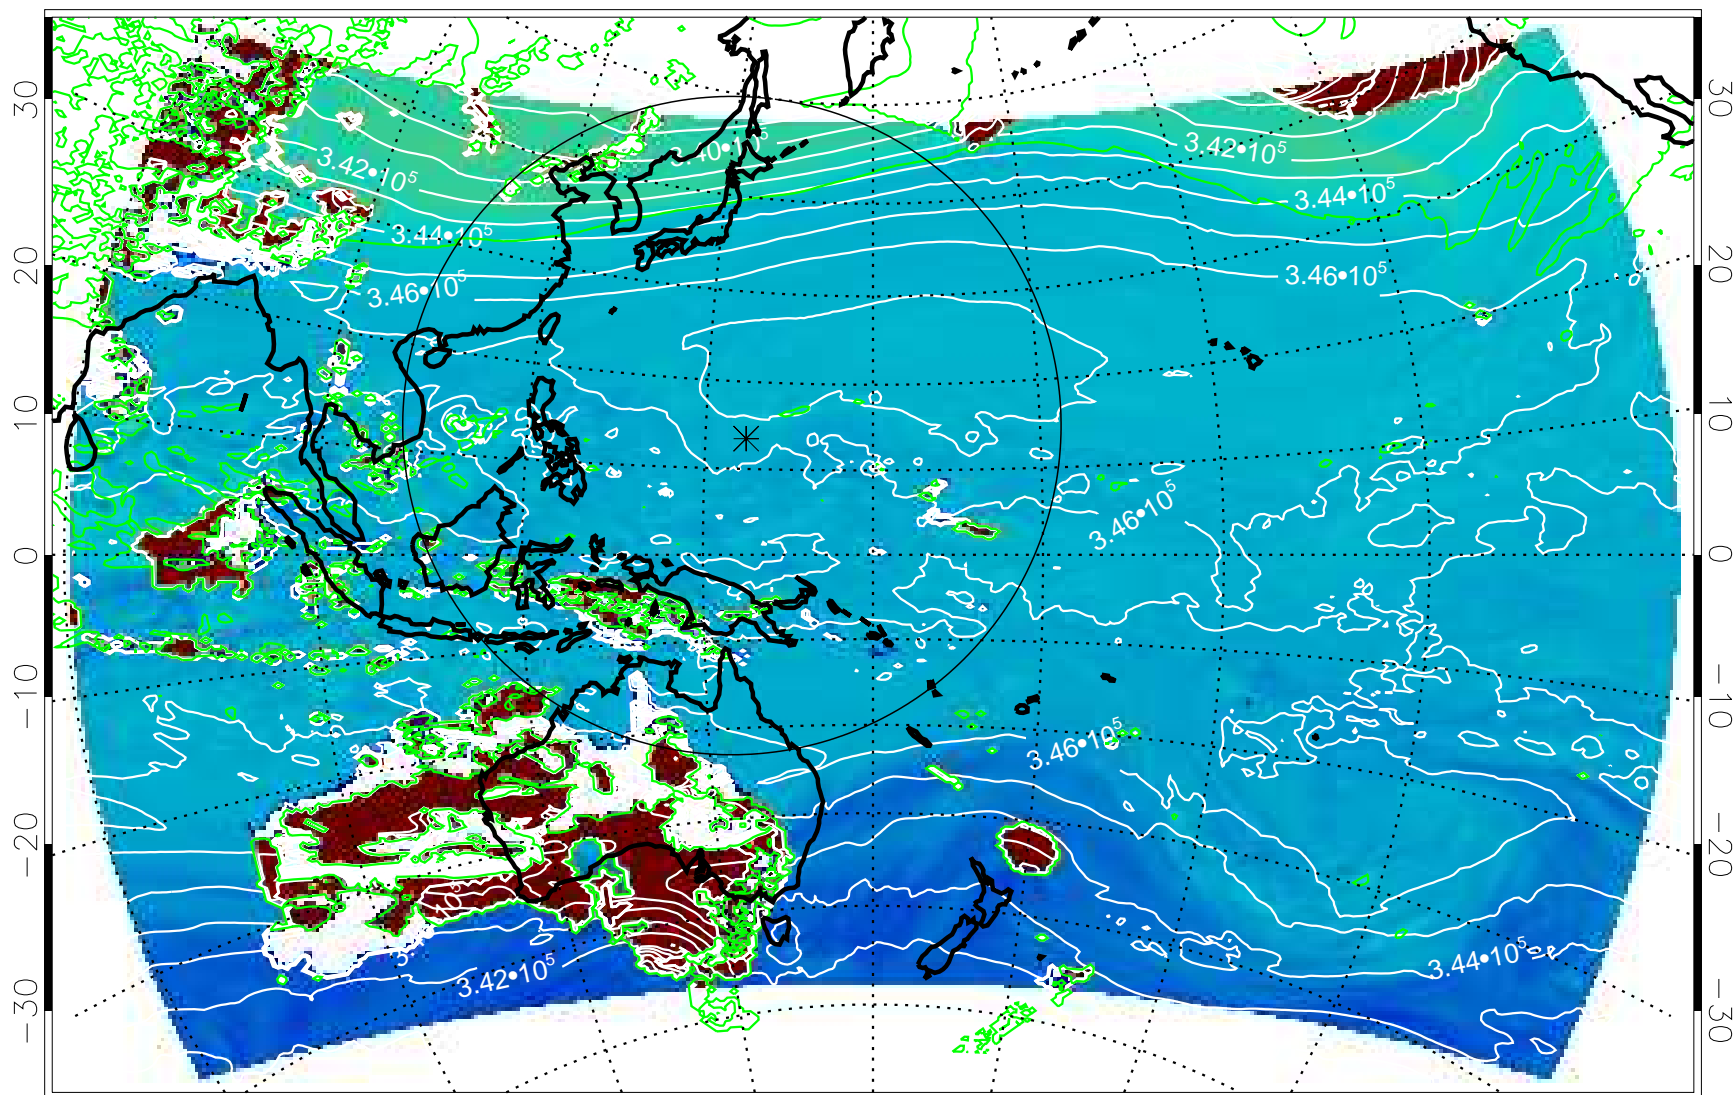

13112106, 6 hour forecast for 355K EPV

355K Montgomery Streamfunction, white  
EPV Tropopause (2 PVU) Position

13112112, 12 hour forecast for 355K EPV

355K Montgomery Streamfunction, white  
EPV Tropopause (2 PVU) Position

13112118, 18 hour forecast for 355K EPV

355K Montgomery Streamfunction, white  
EPV Tropopause (2 PVU) Position

13112200, 24 hour forecast for 355K EPV

355K Montgomery Streamfunction, white  
EPV Tropopause (2 PVU) Position

13112206, 30 hour forecast for 355K EPV

355K Montgomery Streamfunction, white  
EPV Tropopause (2 PVU) Position

13112212, 36 hour forecast for 355K EPV

355K Montgomery Streamfunction, white  
EPV Tropopause (2 PVU) Position

13112218, 42 hour forecast for 355K EPV

355K Montgomery Streamfunction, white  
EPV Tropopause (2 PVU) Position

13112300, 48 hour forecast for 355K EPV

355K Montgomery Streamfunction, white  
EPV Tropopause (2 PVU) Position