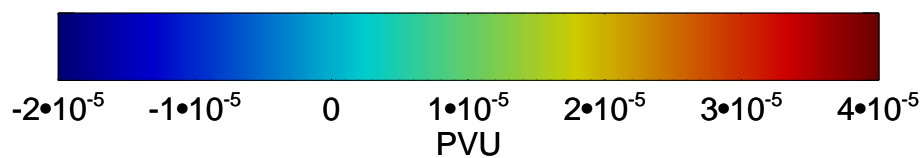

13112500, 96 hour forecast for 355K EPV

355K Montgomery Streamfunction, white
EPV Tropopause (2 PVU) Position