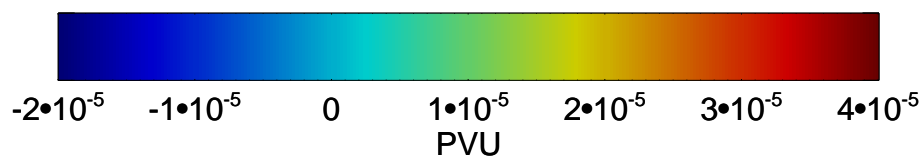

13112106, 6 hour forecast for 355K EPV

355K Montgomery Streamfunction, white  
EPV Tropopause (2 PVU) Position

13112112, 12 hour forecast for 355K EPV

355K Montgomery Streamfunction, white  
EPV Tropopause (2 PVU) Position

13112118, 18 hour forecast for 355K EPV

355K Montgomery Streamfunction, white  
EPV Tropopause (2 PVU) Position

13112200, 24 hour forecast for 355K EPV

355K Montgomery Streamfunction, white  
EPV Tropopause (2 PVU) Position