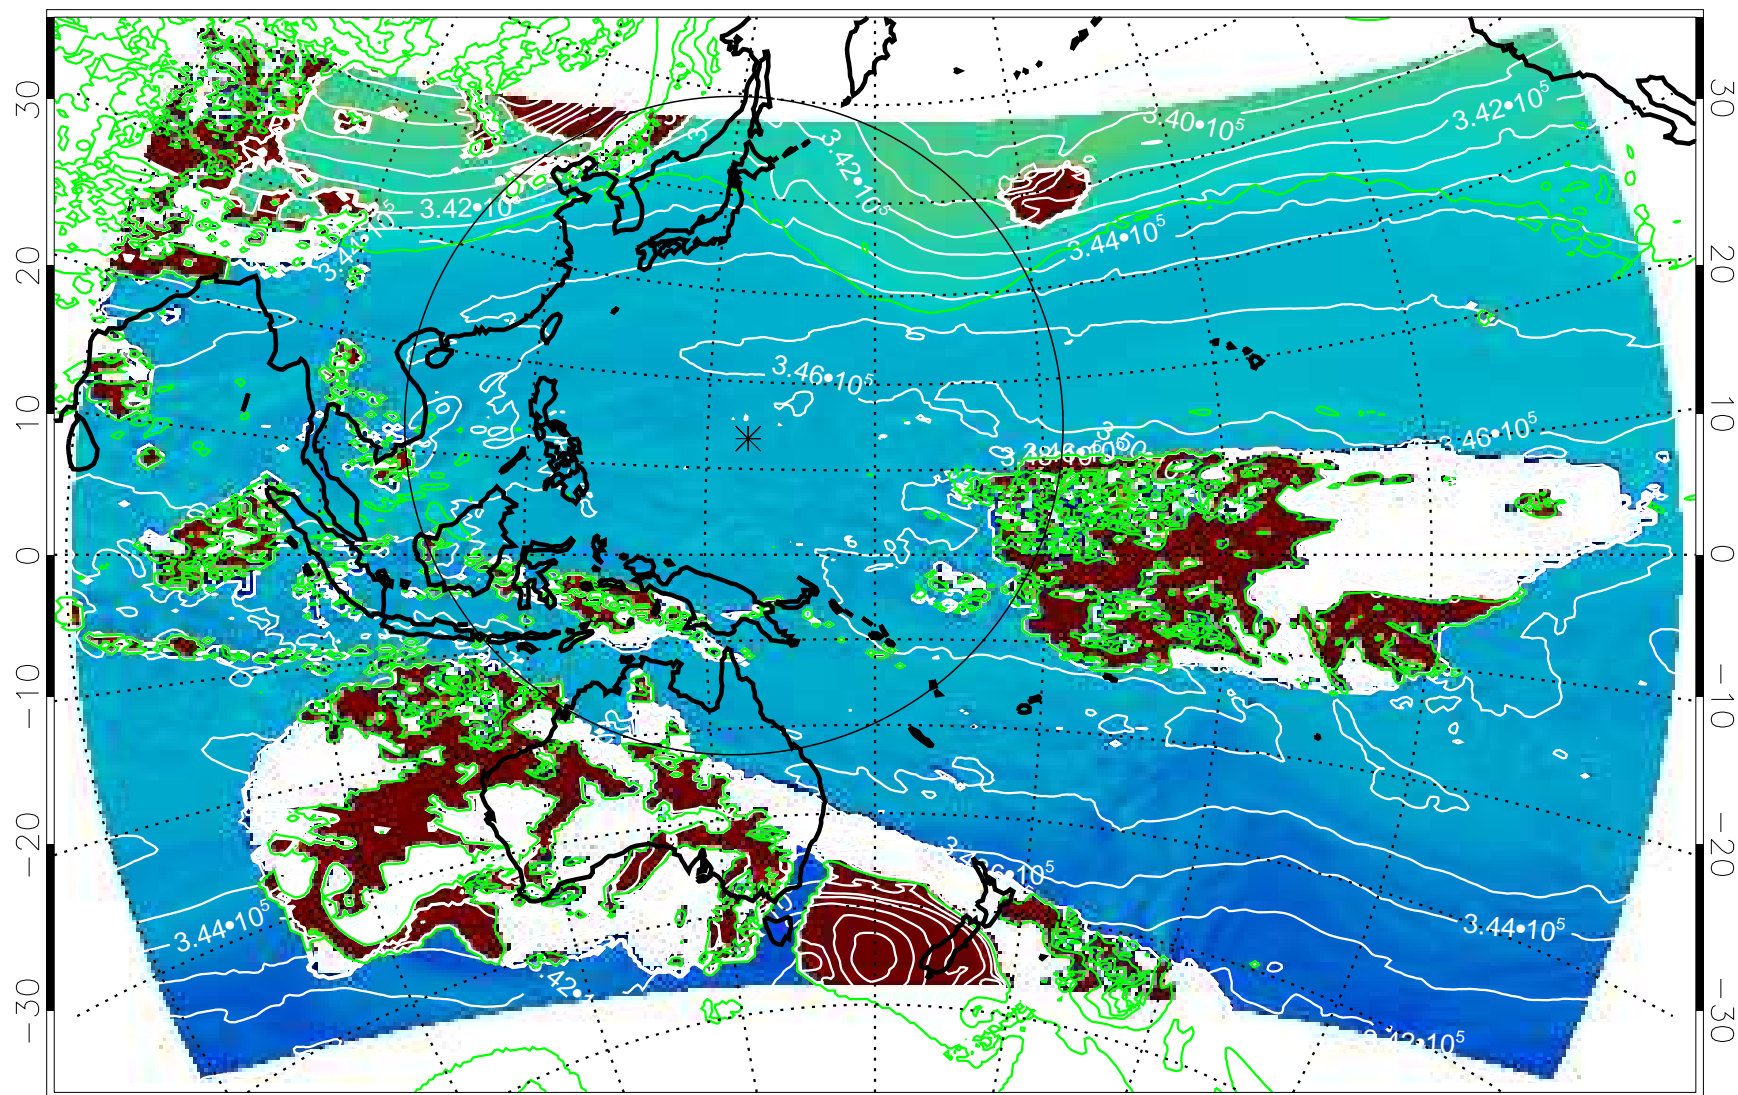

13112406, 78 hour forecast for 355K EPV

355K Montgomery Streamfunction, white  
EPV Tropopause (2 PVU) Position

13112412, 84 hour forecast for 355K EPV

355K Montgomery Streamfunction, white  
EPV Tropopause (2 PVU) Position

13112418, 90 hour forecast for 355K EPV

355K Montgomery Streamfunction, white  
EPV Tropopause (2 PVU) Position

13112500, 96 hour forecast for 355K EPV

355K Montgomery Streamfunction, white  
EPV Tropopause (2 PVU) Position

13112506, 102 hour forecast for 355K EPV

355K Montgomery Streamfunction, white  
EPV Tropopause (2 PVU) Position

13112512, 108 hour forecast for 355K EPV

355K Montgomery Streamfunction, white  
EPV Tropopause (2 PVU) Position

13112518, 114 hour forecast for 355K EPV

355K Montgomery Streamfunction, white  
EPV Tropopause (2 PVU) Position