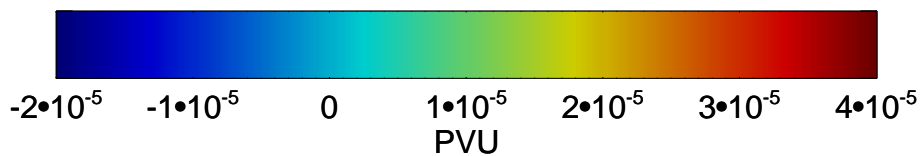

13112106, 6 hour forecast for 355K EPV

355K Montgomery Streamfunction, white  
EPV Tropopause (2 PVU) Position

13112112, 12 hour forecast for 355K EPV

355K Montgomery Streamfunction, white  
EPV Tropopause (2 PVU) Position

13112118, 18 hour forecast for 355K EPV

355K Montgomery Streamfunction, white  
EPV Tropopause (2 PVU) Position

13112200, 24 hour forecast for 355K EPV

355K Montgomery Streamfunction, white  
EPV Tropopause (2 PVU) Position