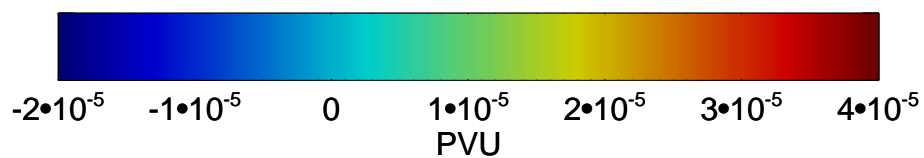

13112306, 54 hour forecast for 355K EPV

355K Montgomery Streamfunction, white
EPV Tropopause (2 PVU) Position