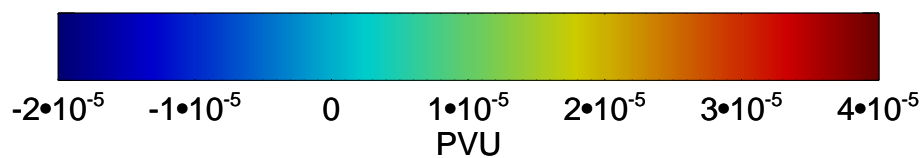

13112506, 102 hour forecast for 355K EPV

355K Montgomery Streamfunction, white
EPV Tropopause (2 PVU) Position