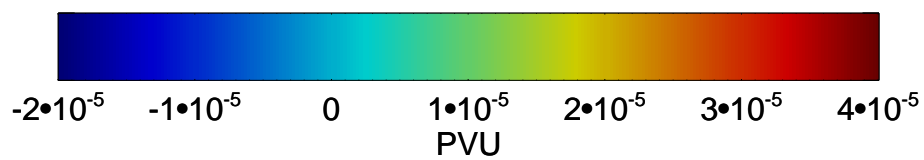

13112118, 18 hour forecast for 355K EPV

355K Montgomery Streamfunction, white  
EPV Tropopause (2 PVU) Position

13112200, 24 hour forecast for 355K EPV

355K Montgomery Streamfunction, white  
EPV Tropopause (2 PVU) Position

13112206, 30 hour forecast for 355K EPV

355K Montgomery Streamfunction, white  
EPV Tropopause (2 PVU) Position

13112212, 36 hour forecast for 355K EPV

355K Montgomery Streamfunction, white  
EPV Tropopause (2 PVU) Position