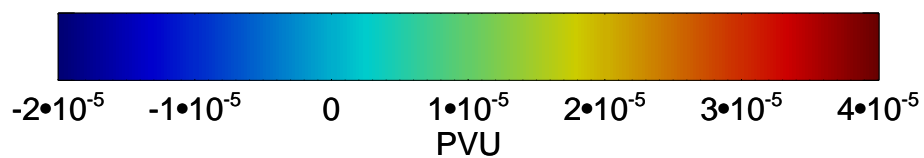

13112218, 42 hour forecast for 355K EPV

355K Montgomery Streamfunction, white
EPV Tropopause (2 PVU) Position