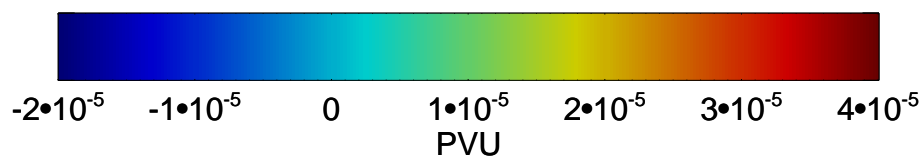

13112318, 66 hour forecast for 355K EPV

355K Montgomery Streamfunction, white
EPV Tropopause (2 PVU) Position