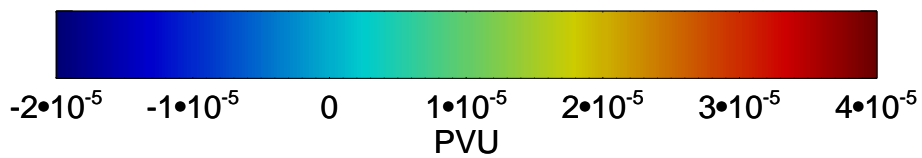

13112312, 60 hour forecast for 355K EPV

355K Montgomery Streamfunction, white
EPV Tropopause (2 PVU) Position