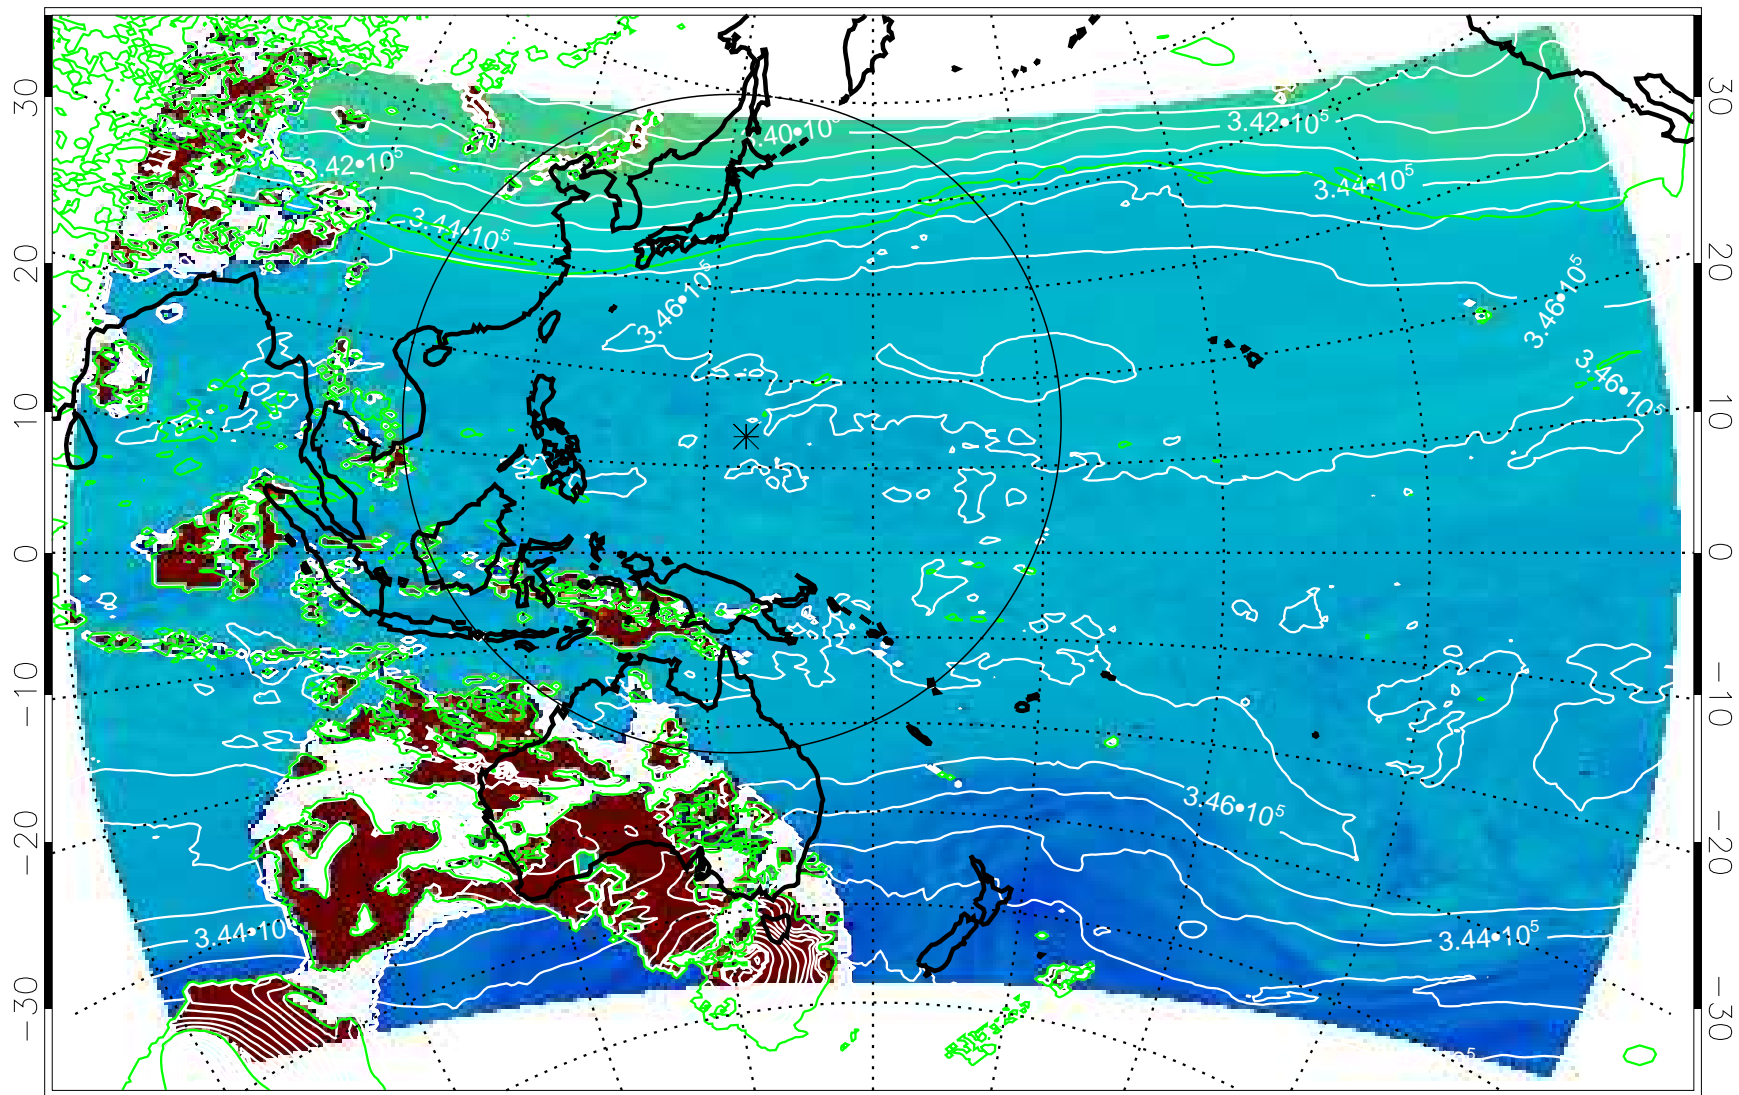

13112218, 42 hour forecast for 355K EPV

355K Montgomery Streamfunction, white  
EPV Tropopause (2 PVU) Position

13112300, 48 hour forecast for 355K EPV

355K Montgomery Streamfunction, white  
EPV Tropopause (2 PVU) Position

13112306, 54 hour forecast for 355K EPV

355K Montgomery Streamfunction, white  
EPV Tropopause (2 PVU) Position

13112312, 60 hour forecast for 355K EPV

355K Montgomery Streamfunction, white  
EPV Tropopause (2 PVU) Position

13112318, 66 hour forecast for 355K EPV

355K Montgomery Streamfunction, white  
EPV Tropopause (2 PVU) Position

13112400, 72 hour forecast for 355K EPV

355K Montgomery Streamfunction, white  
EPV Tropopause (2 PVU) Position

13112406, 78 hour forecast for 355K EPV

355K Montgomery Streamfunction, white  
EPV Tropopause (2 PVU) Position

13112412, 84 hour forecast for 355K EPV

355K Montgomery Streamfunction, white  
EPV Tropopause (2 PVU) Position