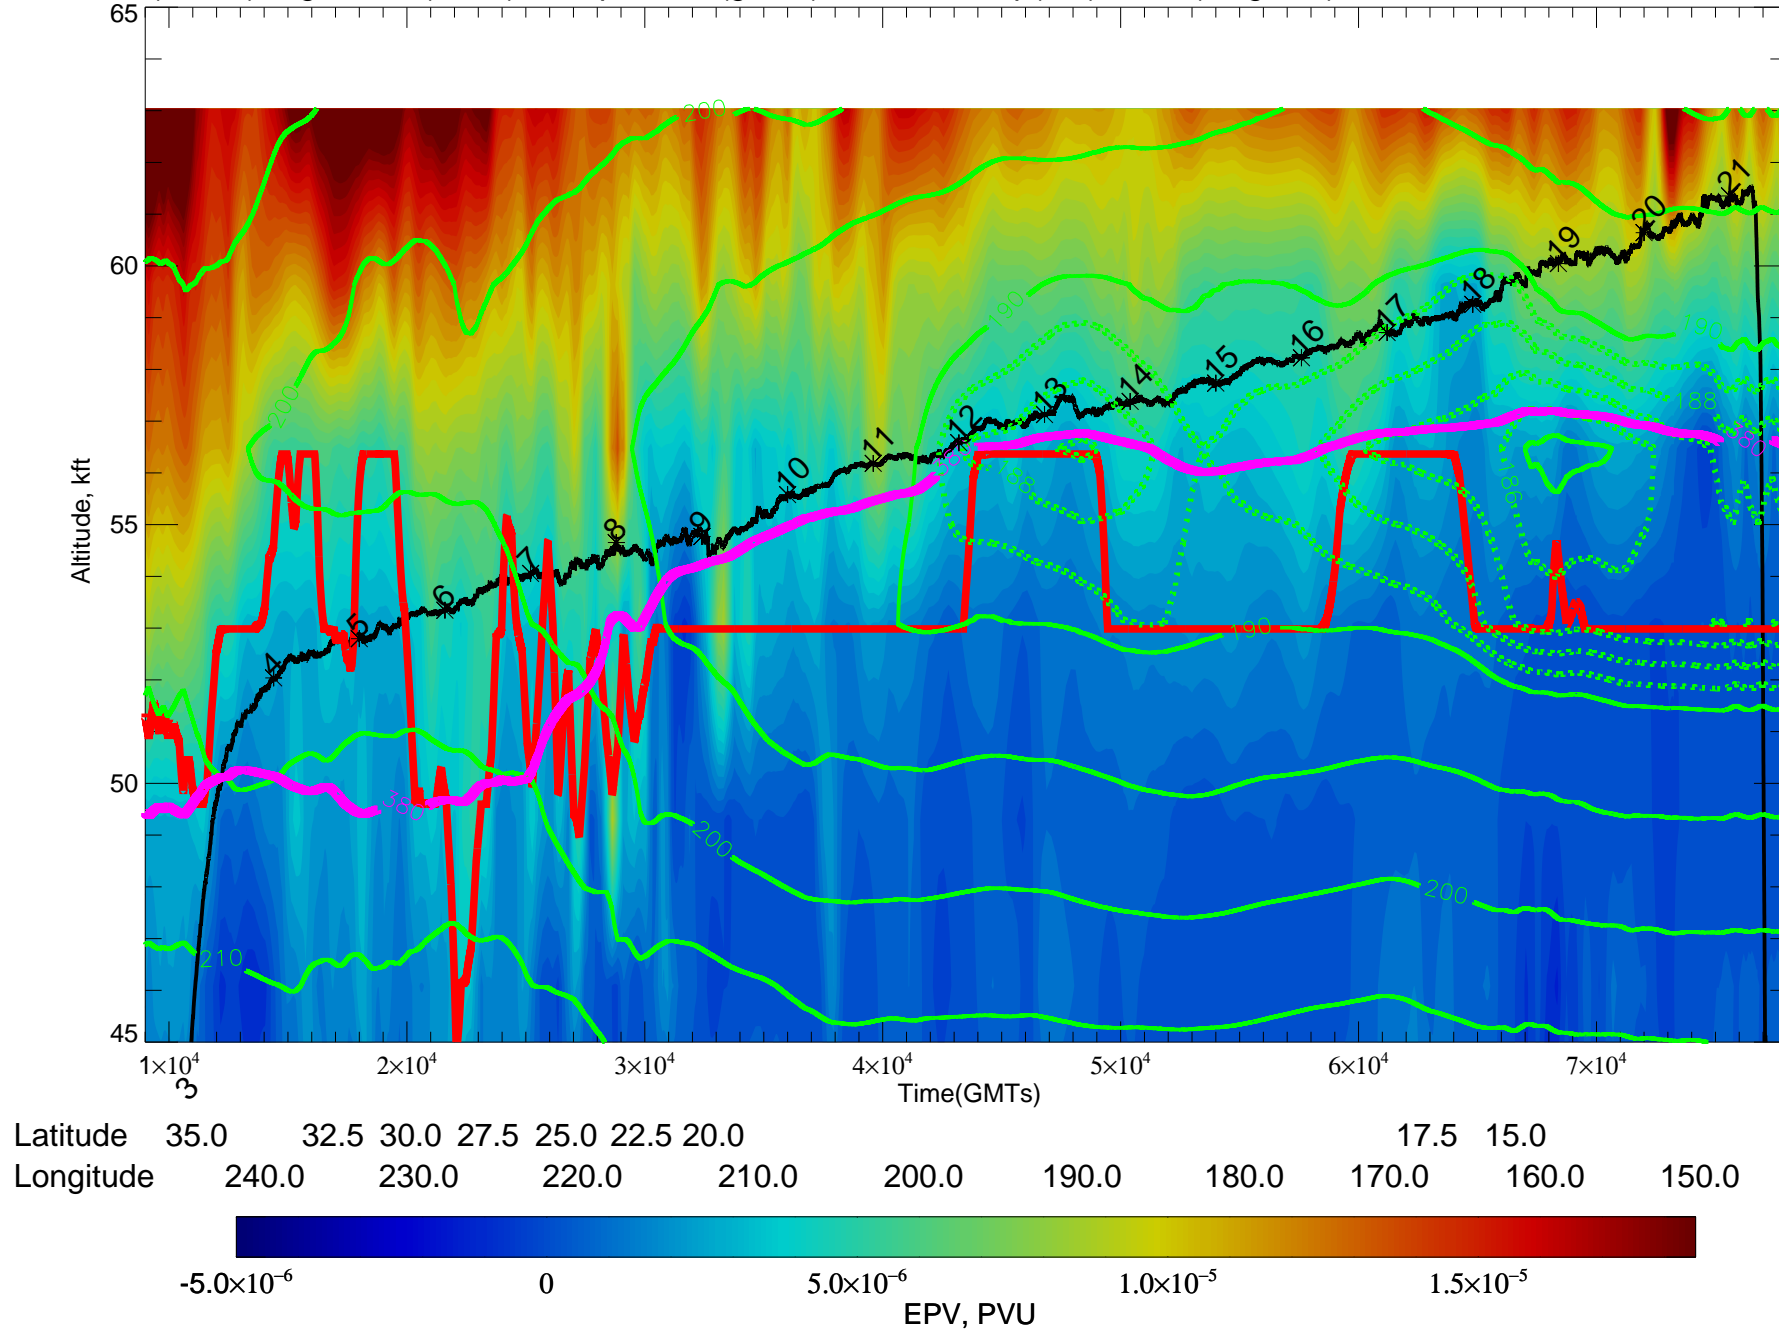

EPV(shade), flight track(black), Temperature(green), Thermal Trop(red), 380K(magenta) for 9000-78000 GMTs at 14011600

EPV(shade), flight track(black), Temperature(green), Thermal Trop(red), 380K(magenta) for 9000-78000 GMTs at 14011606

EPV(shade), flight track(black), Temperature(green), Thermal Trop(red), 380K(magenta) for 9000-78000 GMTs at 14011612

EPV(shade), flight track(black), Temperature(green), Thermal Trop(red), 380K(magenta) for 9000-78000 GMTs at 14011618

EPV(shade), flight track(black), Temperature(green), Thermal Trop(red), 380K(magenta) for 9000-78000 GMTs at 14011700