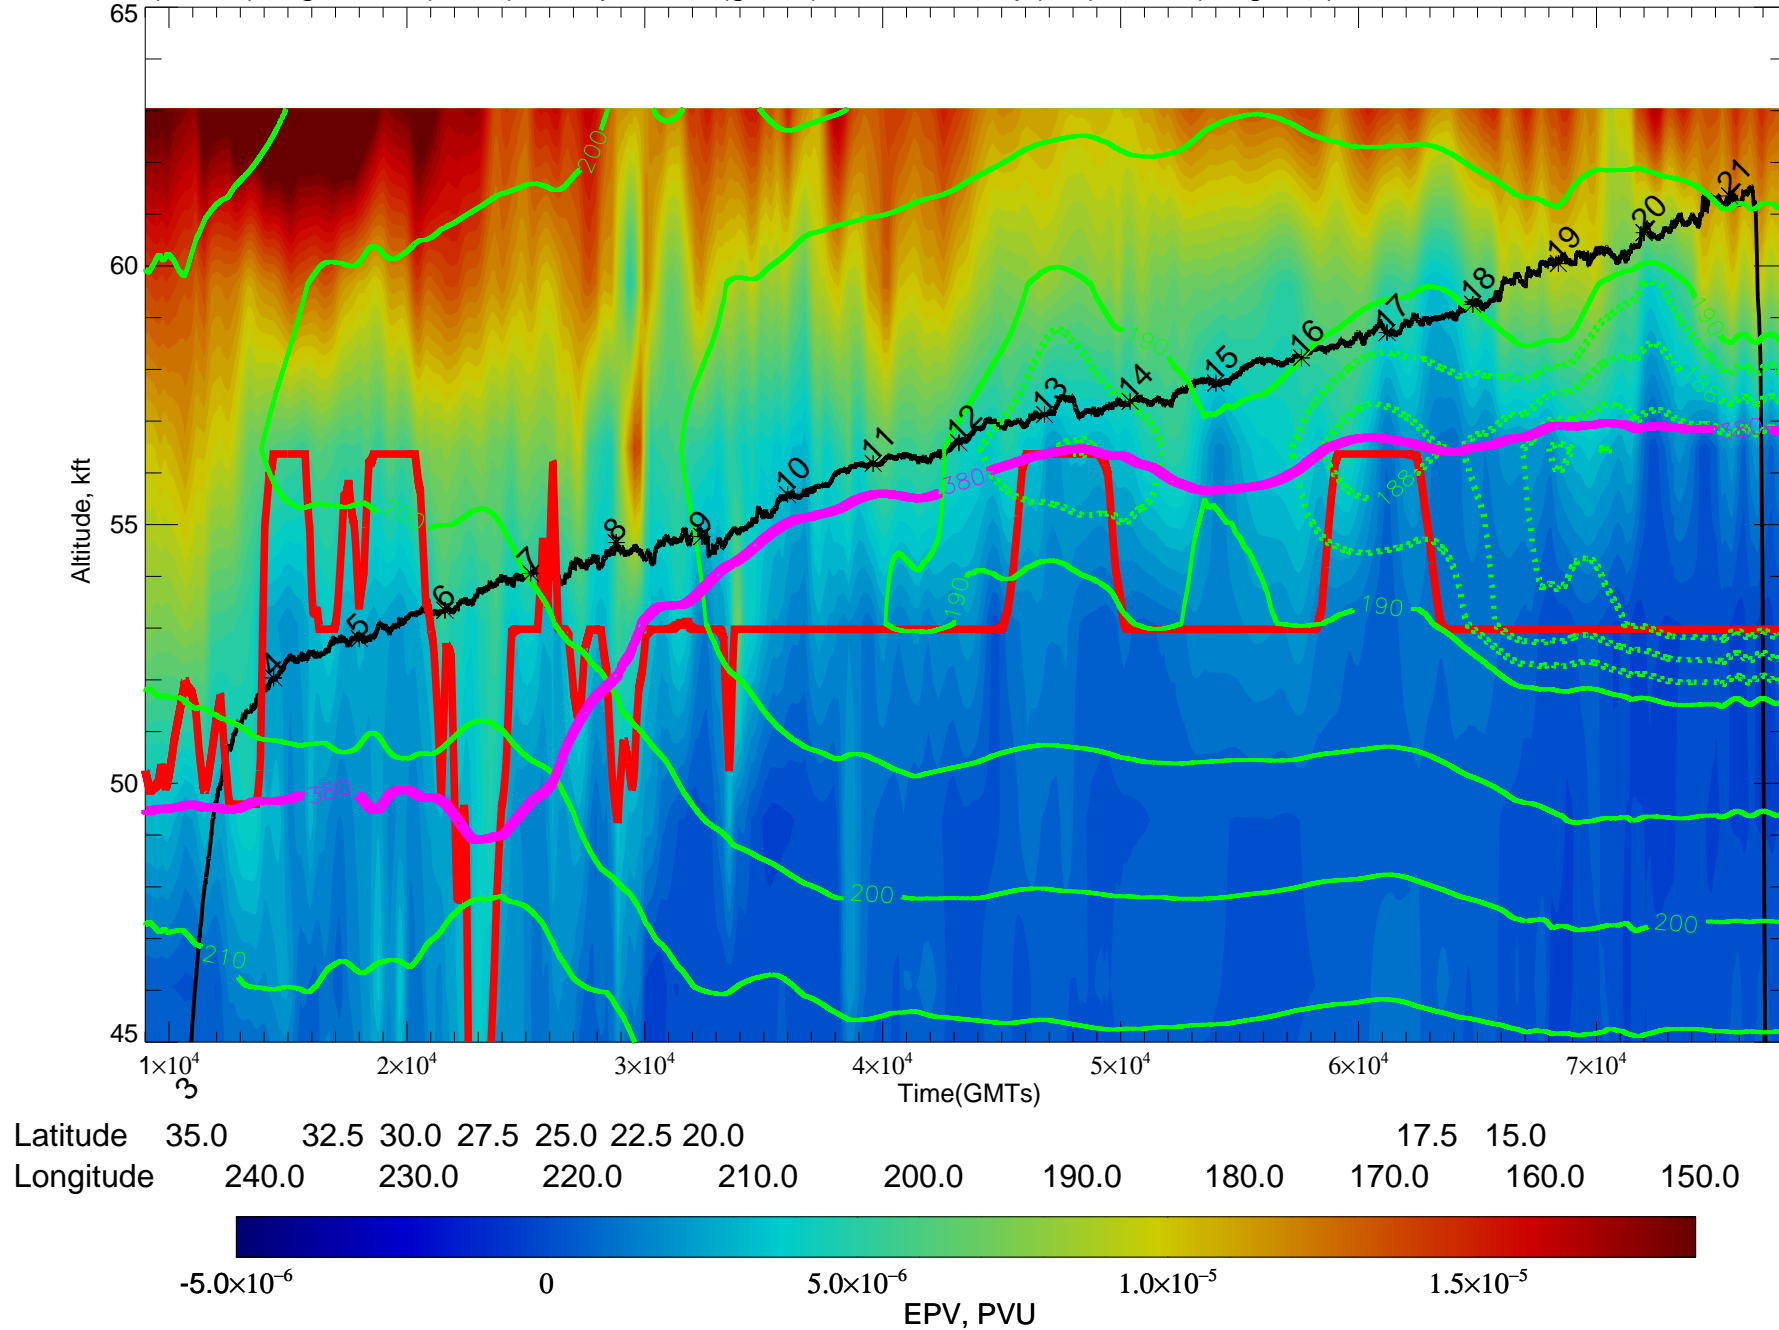

EPV(shade), flight track(black), Temperature(green), Thermal Trop(red), 380K(magenta) for 9000-78000 GMTs at 14011600

EPV(shade), flight track(black), Temperature(green), Thermal Trop(red), 380K(magenta) for 9000-78000 GMTs at 14011606

EPV(shade), flight track(black), Temperature(green), Thermal Trop(red), 380K(magenta) for 9000-78000 GMTs at 14011612

EPV(shade), flight track(black), Temperature(green), Thermal Trop(red), 380K(magenta) for 9000-78000 GMTs at 14011618

EPV(shade), flight track(black), Temperature(green), Thermal Trop(red), 380K(magenta) for 9000-78000 GMTs at 14011700