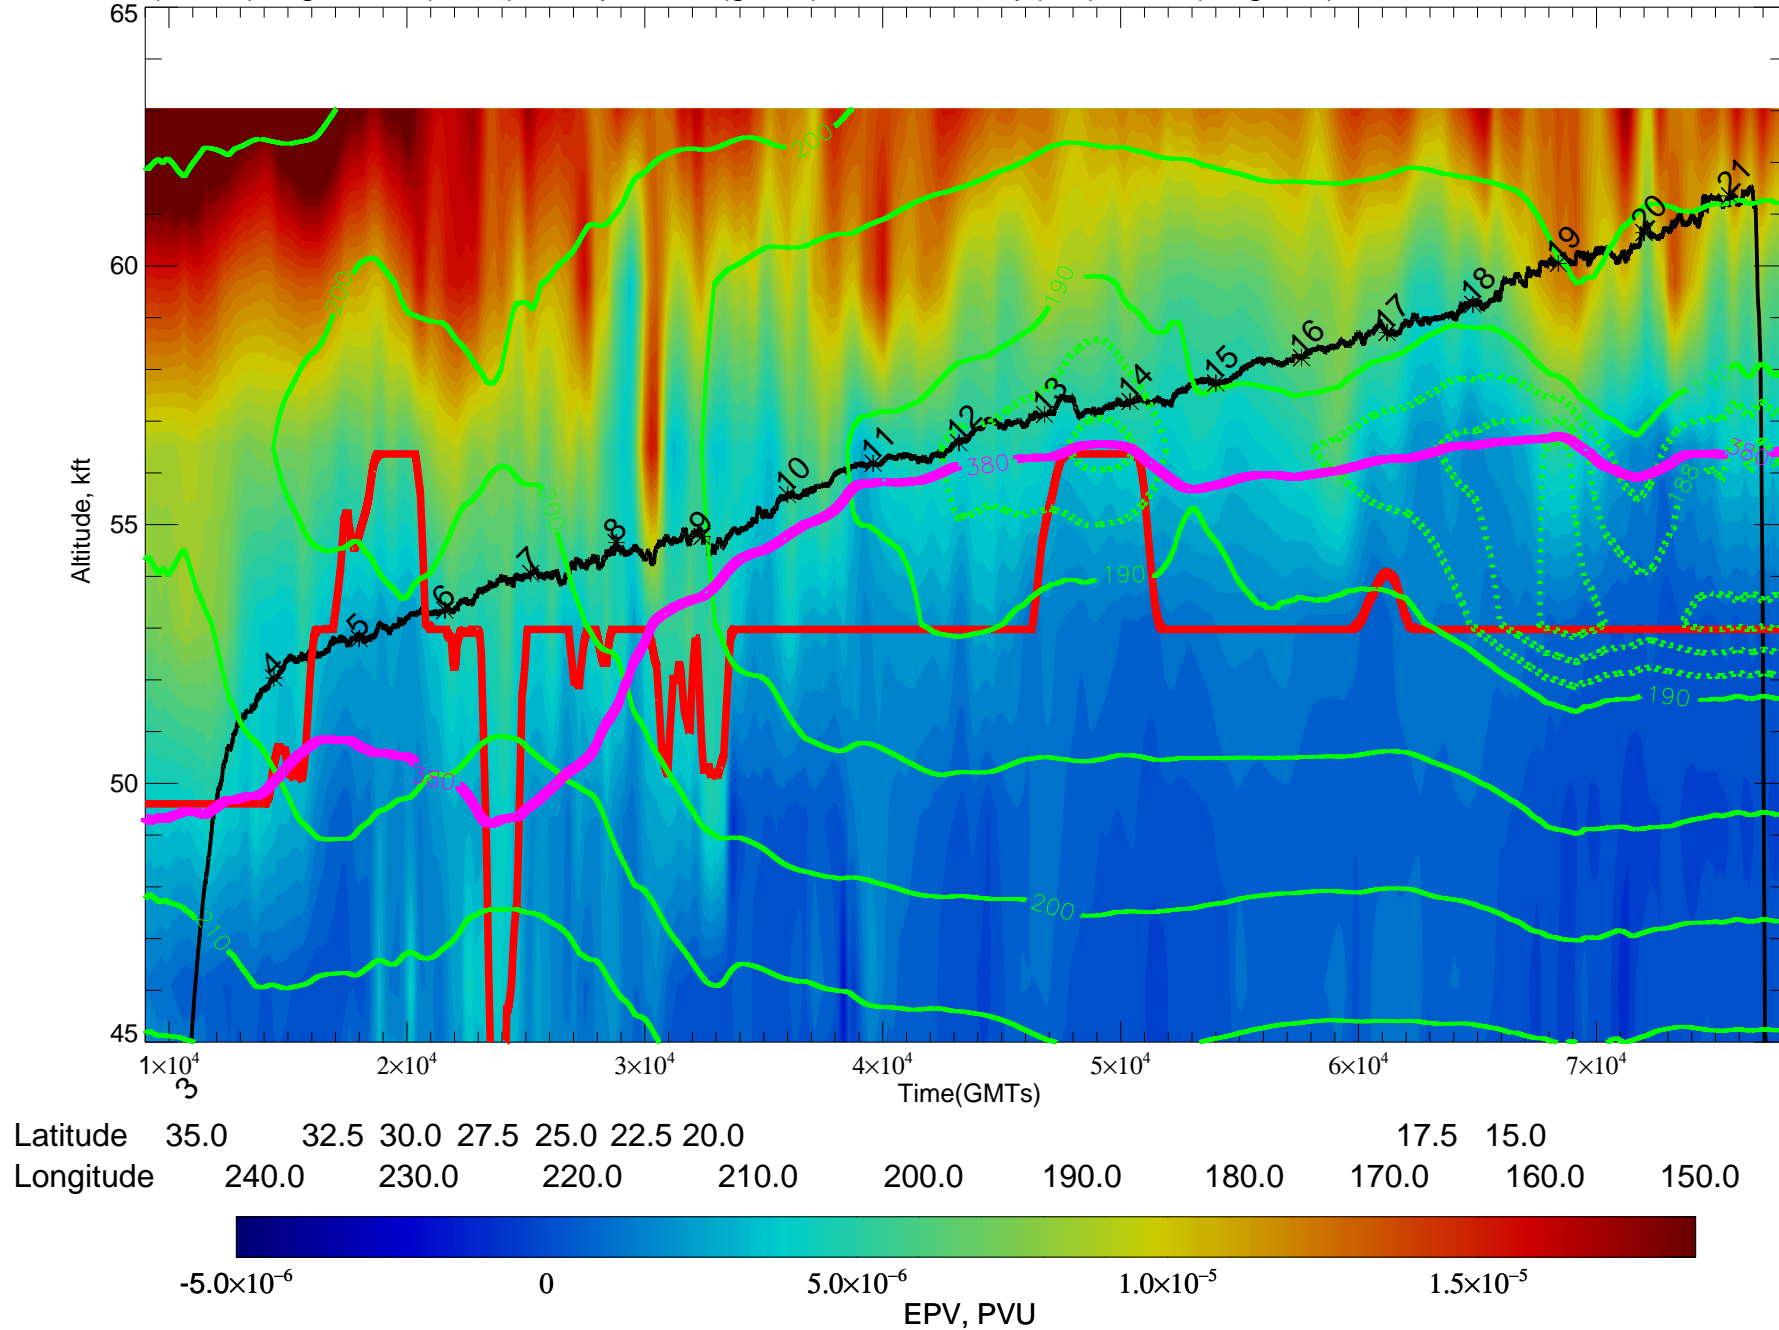

EPV(shade), flight track(black), Temperature(green), Thermal Trop(red), 380K(magenta) for 9000-78000 GMTs at 14011600

EPV(shade), flight track(black), Temperature(green), Thermal Trop(red), 380K(magenta) for 9000-78000 GMTs at 14011606

EPV(shade), flight track(black), Temperature(green), Thermal Trop(red), 380K(magenta) for 9000-78000 GMTs at 14011612

EPV(shade), flight track(black), Temperature(green), Thermal Trop(red), 380K(magenta) for 9000-78000 GMTs at 14011618

EPV(shade), flight track(black), Temperature(green), Thermal Trop(red), 380K(magenta) for 9000-78000 GMTs at 14011700