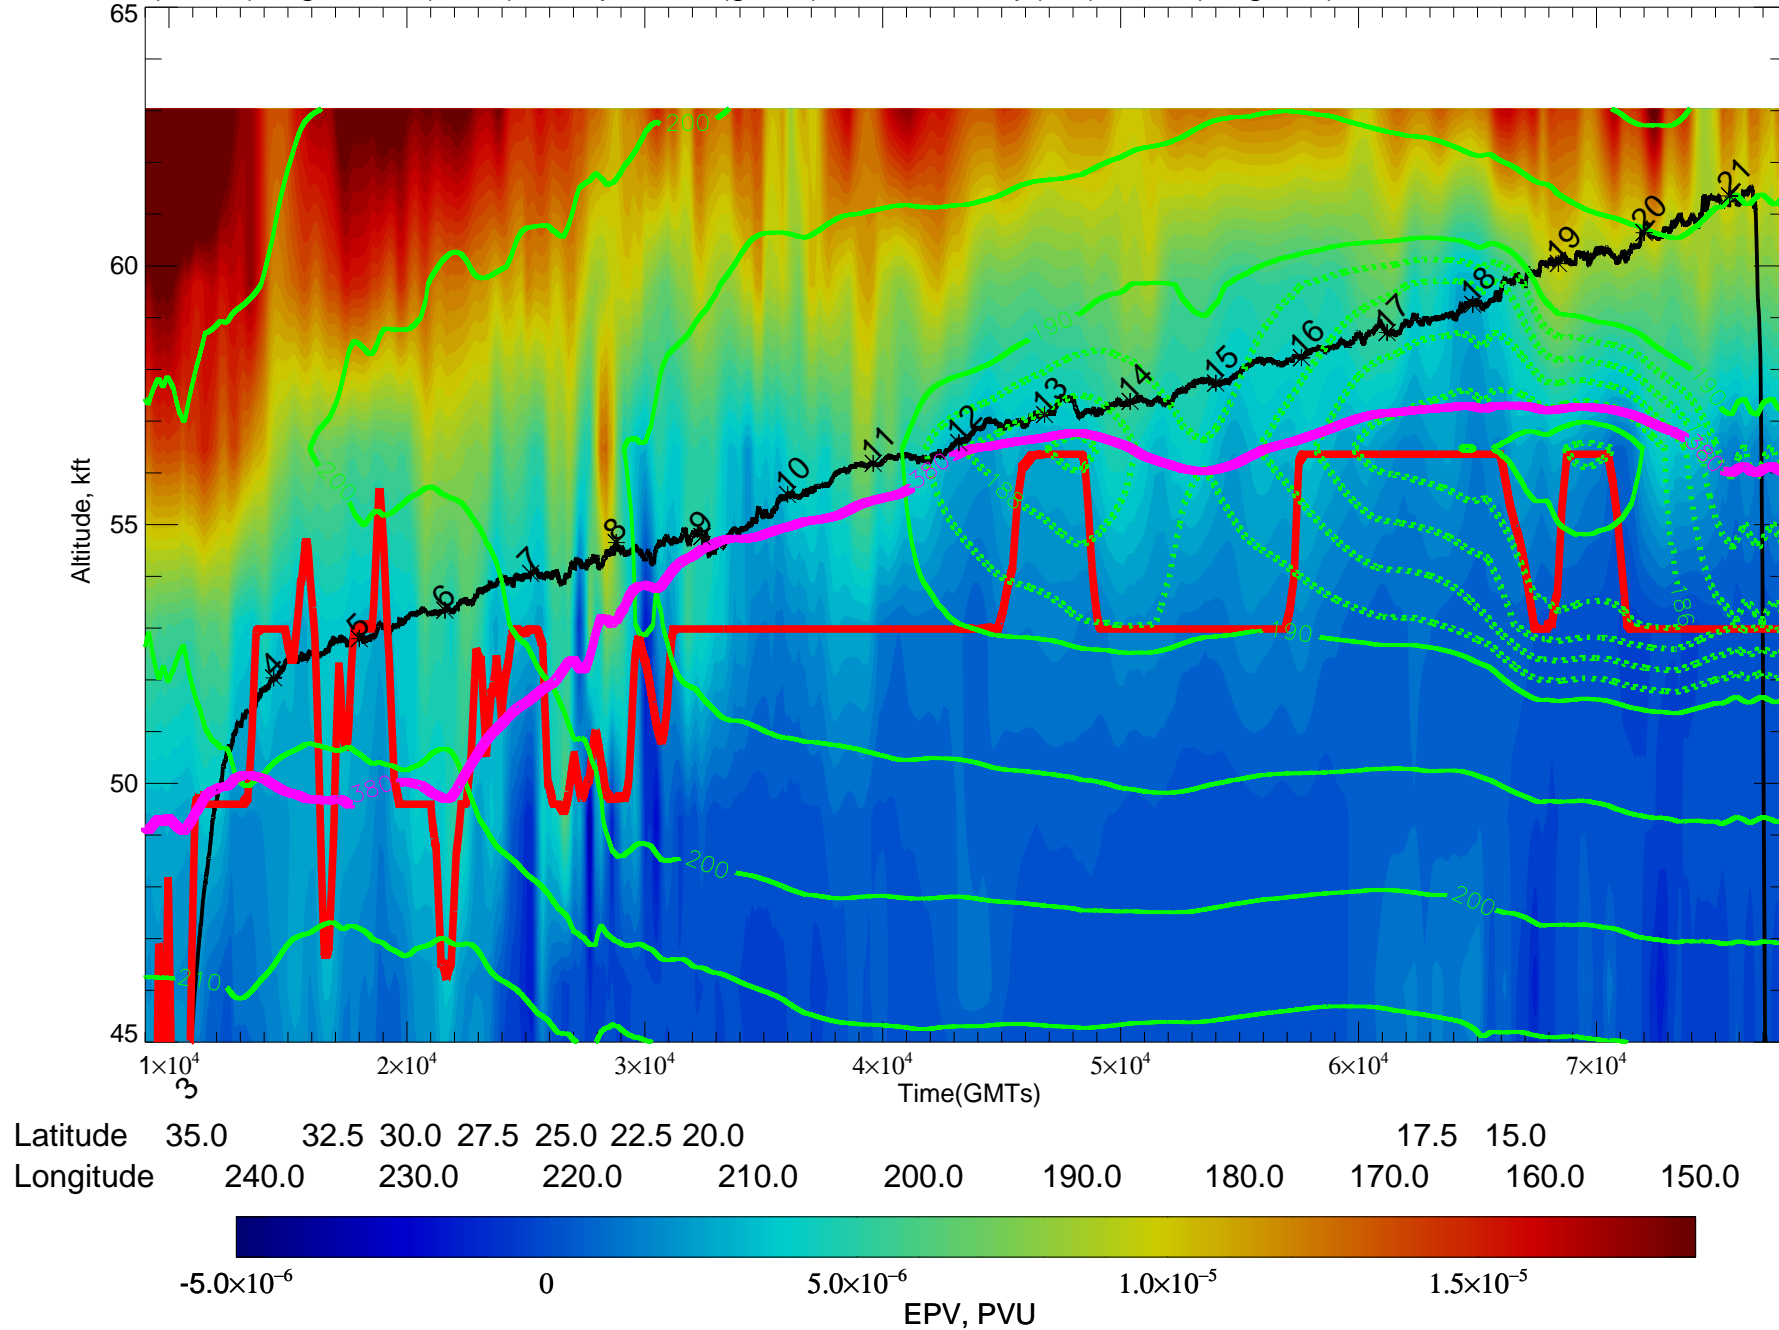

EPV(shade), flight track(black), Temperature(green), Thermal Trop(red), 380K(magenta) for 9000-78000 GMTs at 14011600

EPV(shade), flight track(black), Temperature(green), Thermal Trop(red), 380K(magenta) for 9000-78000 GMTs at 14011606

EPV(shade), flight track(black), Temperature(green), Thermal Trop(red), 380K(magenta) for 9000-78000 GMTs at 14011612

EPV(shade), flight track(black), Temperature(green), Thermal Trop(red), 380K(magenta) for 9000-78000 GMTs at 14011618

EPV(shade), flight track(black), Temperature(green), Thermal Trop(red), 380K(magenta) for 9000-78000 GMTs at 14011700