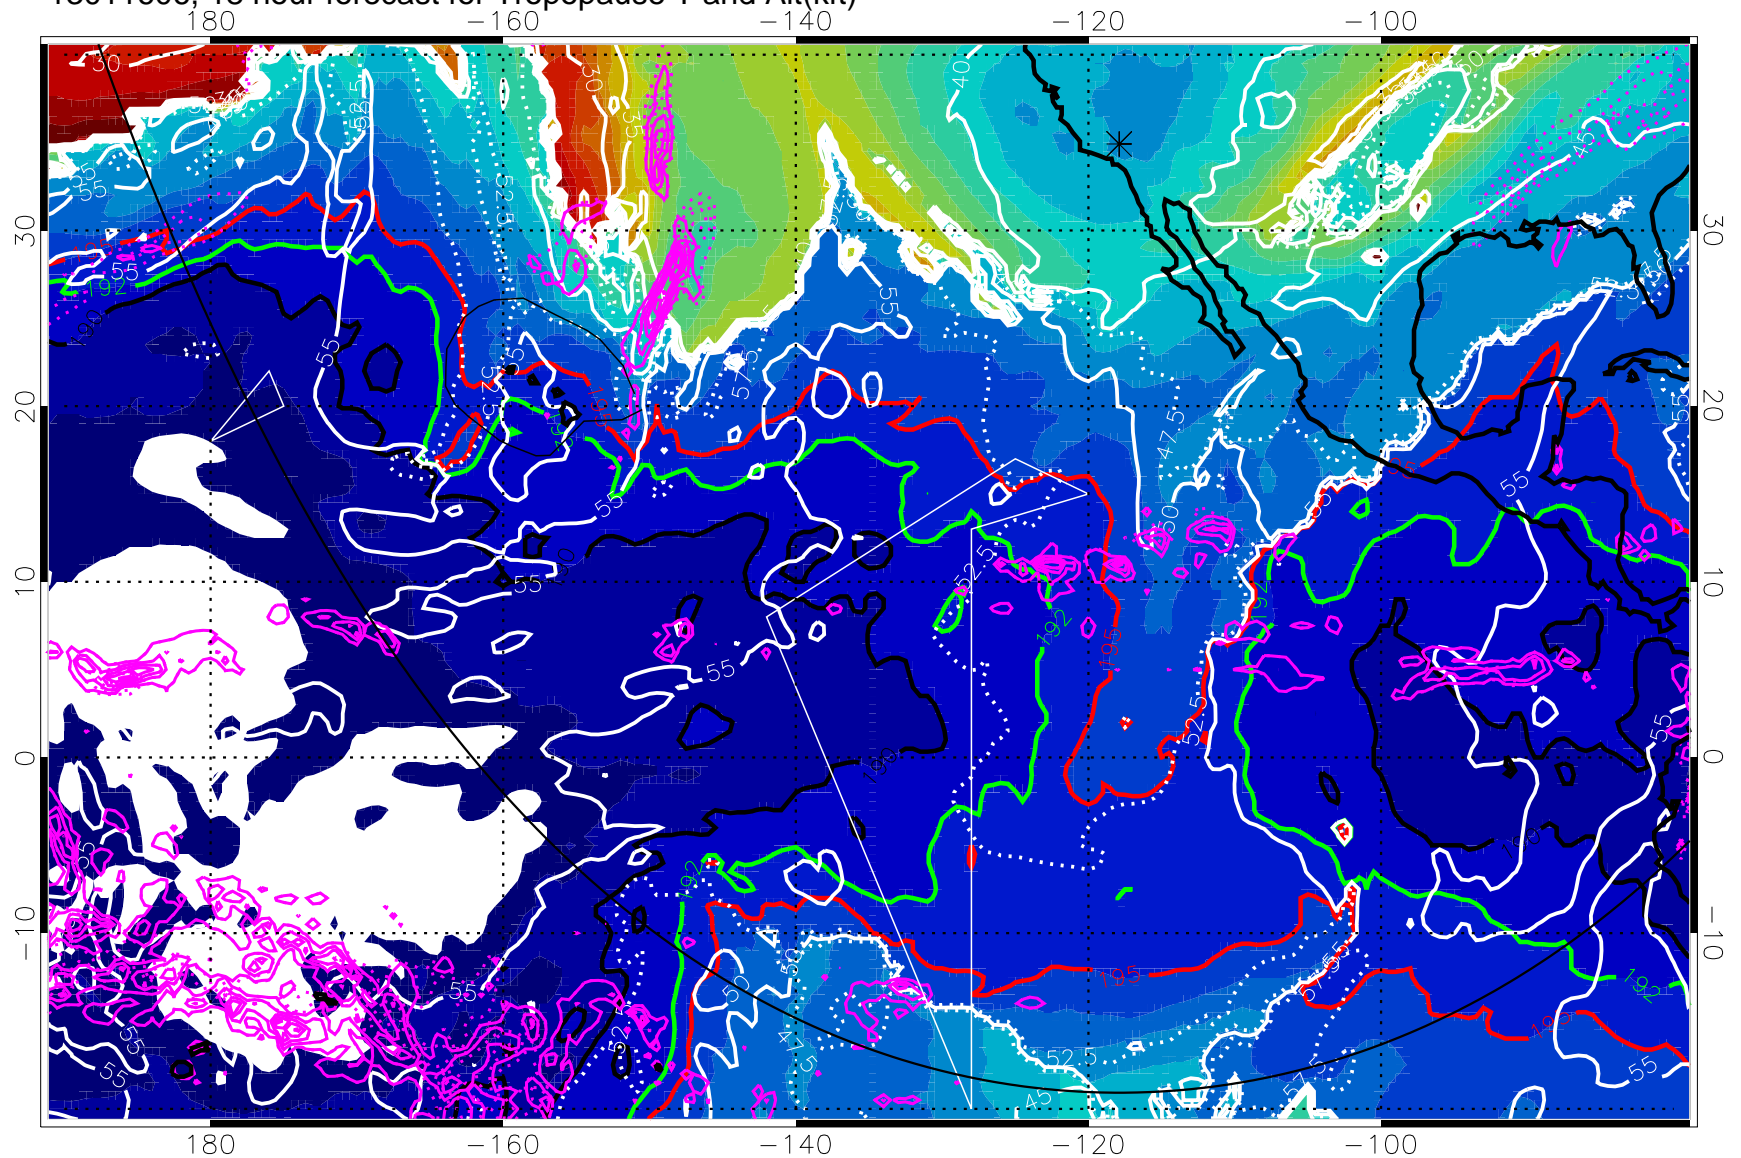

→ 30 m/s

Range ring of 6000 km -- 19 hours GH round trip

13011600, 12 hour forecast for Tropopause T and Alt(kft)

190 200 210 220 230
Tropopause T, K

Tropopause Altitude in kft (white)

Precip (tot dot, conv sol) past 6 hrs 6 kg/m2 contours, min 4

190K Isotherm (wht) 192.5K Isotherm 195K Isotherm

→ 30 m/s

Range ring of 6000 km -- 19 hours GH round trip

13011606, 18 hour forecast for Tropopause T and Alt(kft)

190 200 210 220 230

Tropopause T, K

Tropopause Altitude in kft (white)

Precip (tot dot, conv sol) past 6 hrs 6 kg/m² contours, min 4

190K Isotherm (wht) 192.5K Isotherm 195K Isotherm

→ 30 m/s

Range ring of 6000 km -- 19 hours GH round trip

13011612, 24 hour forecast for Tropopause T and Alt(kft)