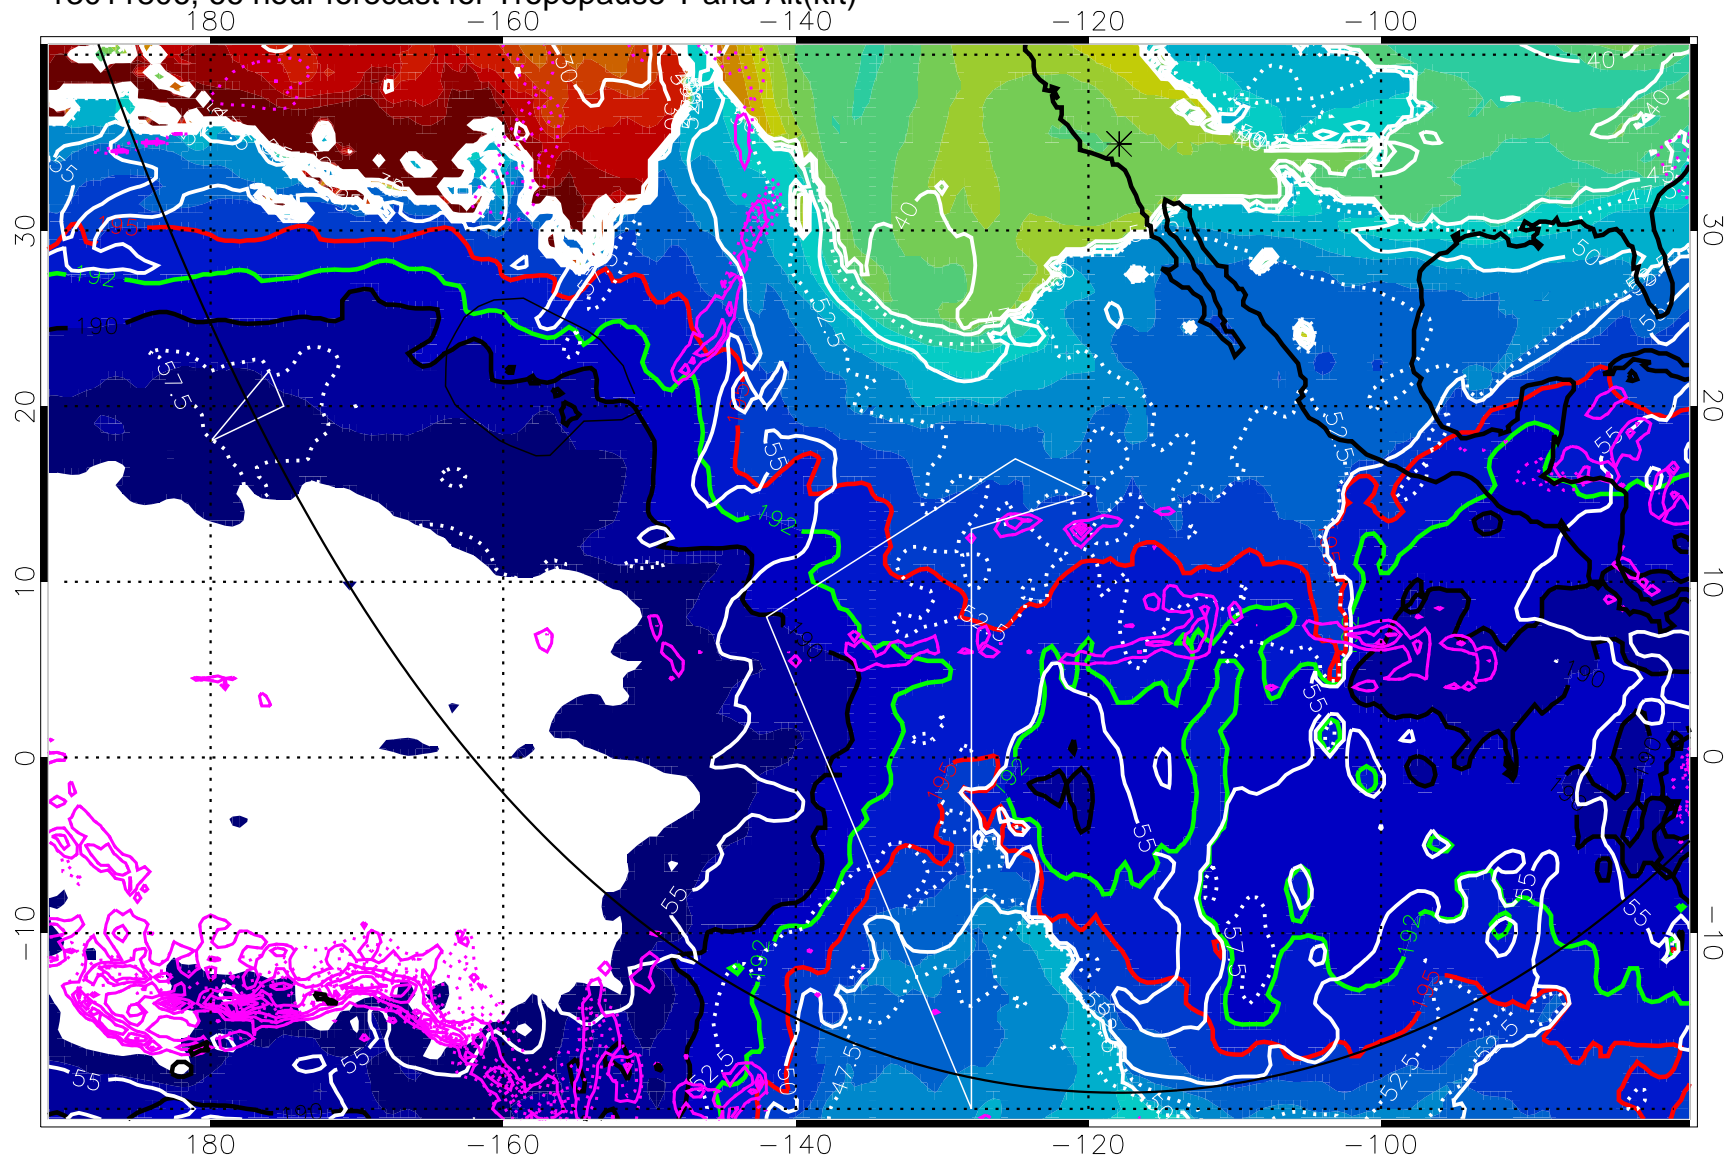

→ 30 m/s

Range ring of 6000 km -- 19 hours GH round trip

13011800, 60 hour forecast for Tropopause T and Alt(kft)

190 200 210 220 230
Tropopause T, K

Tropopause Altitude in kft (white)

Precip (tot dot, conv sol) past 6 hrs 6 kg/m² contours, min 4

190K Isotherm (wht) 192.5K Isotherm 195K Isotherm

→ 30 m/s

Range ring of 6000 km -- 19 hours GH round trip

13011806, 66 hour forecast for Tropopause T and Alt(kft)

Tropopause Altitude in kft (white)
 Precip (tot dot, conv sol) past 6 hrs 6 kg/m² contours, min 4
 190K Isotherm(wht) 192.5K Isotherm 195K Isotherm

Precip (tot dot, conv sol) past 6 hrs 6 kg/m2 contours, min 4

190K Isotherm (white) 192.5K Isotherm 195K Isotherm

→ 30 m/s

Range ring of 6000 km -- 19 hours GH round trip

13011900, 84 hour forecast for Tropopause T and Alt(kft)