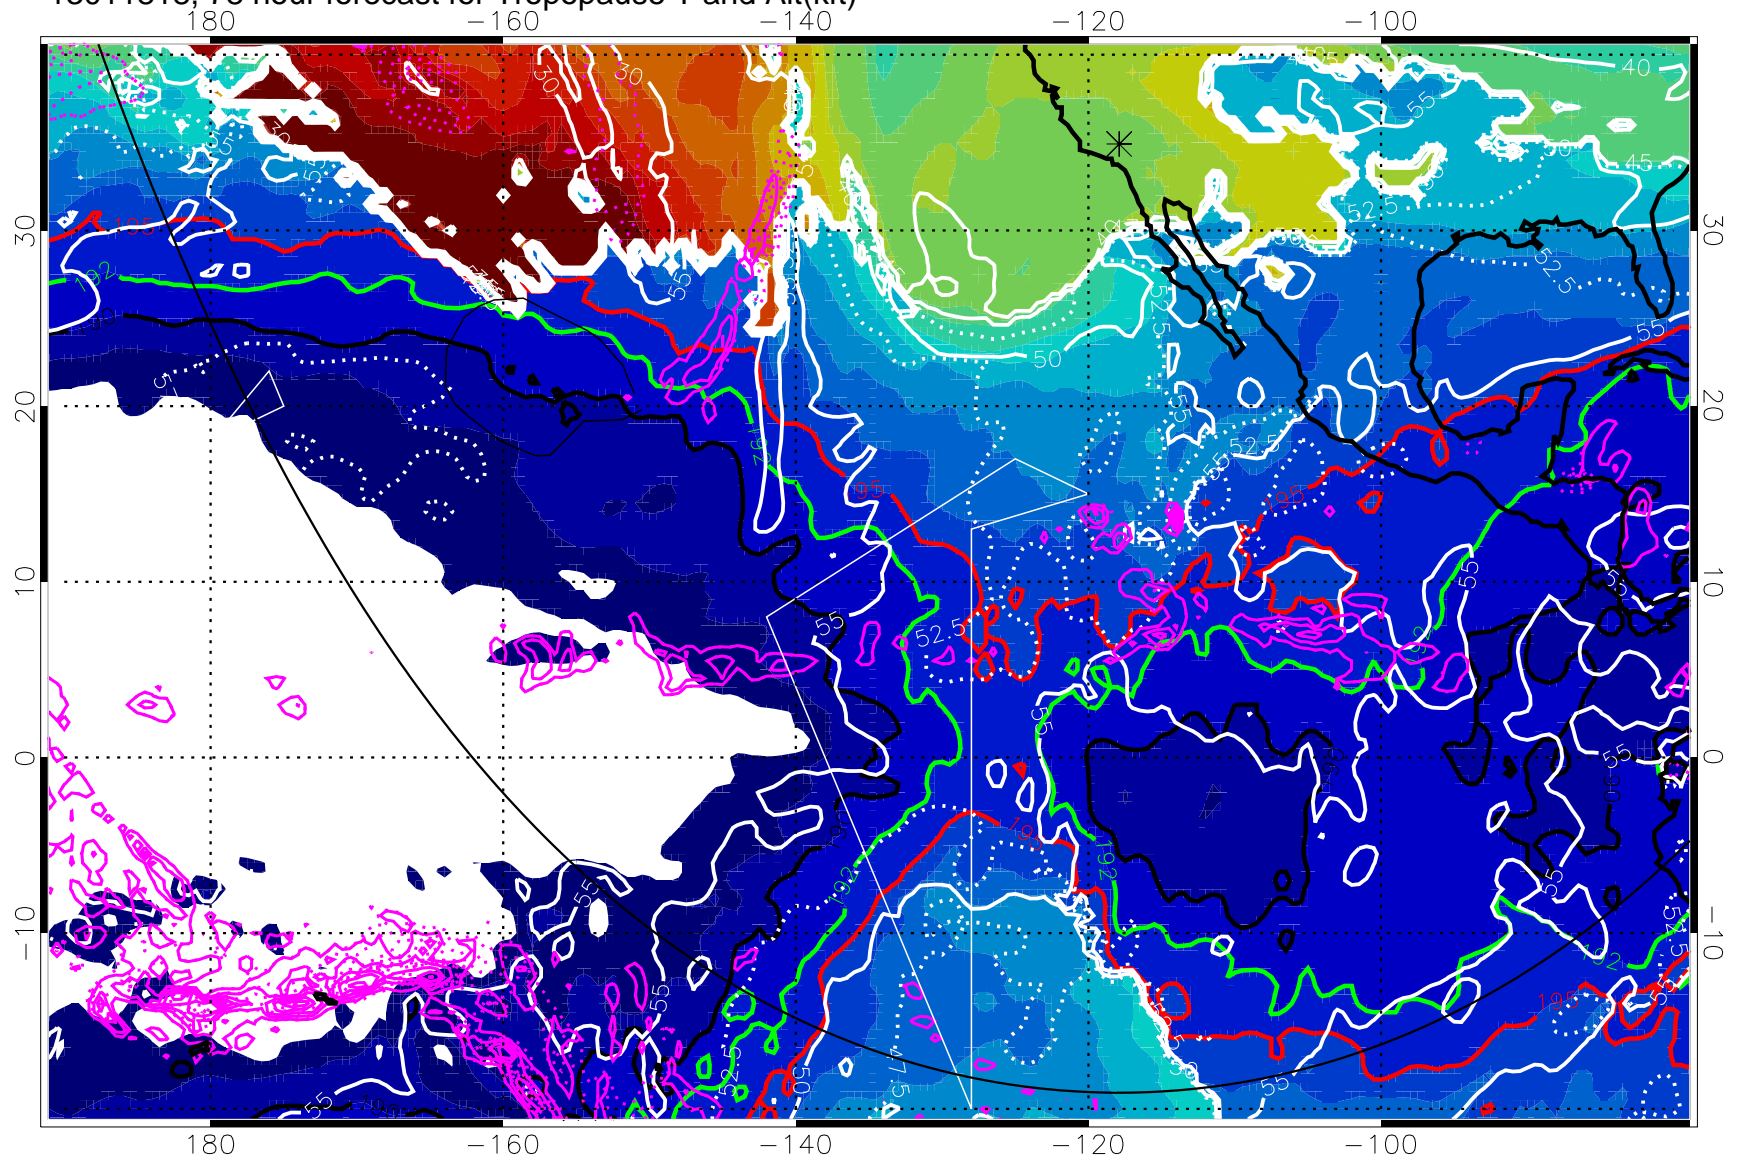

190K Isotherm (wht) 192.5K Isotherm 195K Isotherm

→ 30 m/s

Range ring of 6000 km -- 19 hours GH round trip

13011806, 66 hour forecast for Tropopause T and Alt(kft)

Tropopause Altitude in kft (white)
 Precip (tot dot, conv sol) past 6 hrs 6 kg/m² contours, min 4
 190K Isotherm(wht) 192.5K Isotherm 195K Isotherm

190K Isotherm (wht) 192.5K Isotherm 195K Isotherm

→ 30 m/s

Range ring of 6000 km -- 19 hours GH round trip

13011818, 78 hour forecast for Tropopause T and Alt(kft)

190 200 210 220 230
Tropopause T, K

Tropopause Altitude in kft (white)

Precip (tot dot, conv sol) past 6 hrs 6 kg/m2 contours, min 4

190K Isotherm (white) 192.5K Isotherm 195K Isotherm

→ 30 m/s

Range ring of 6000 km -- 19 hours GH round trip

13011900, 84 hour forecast for Tropopause T and Alt(kft)