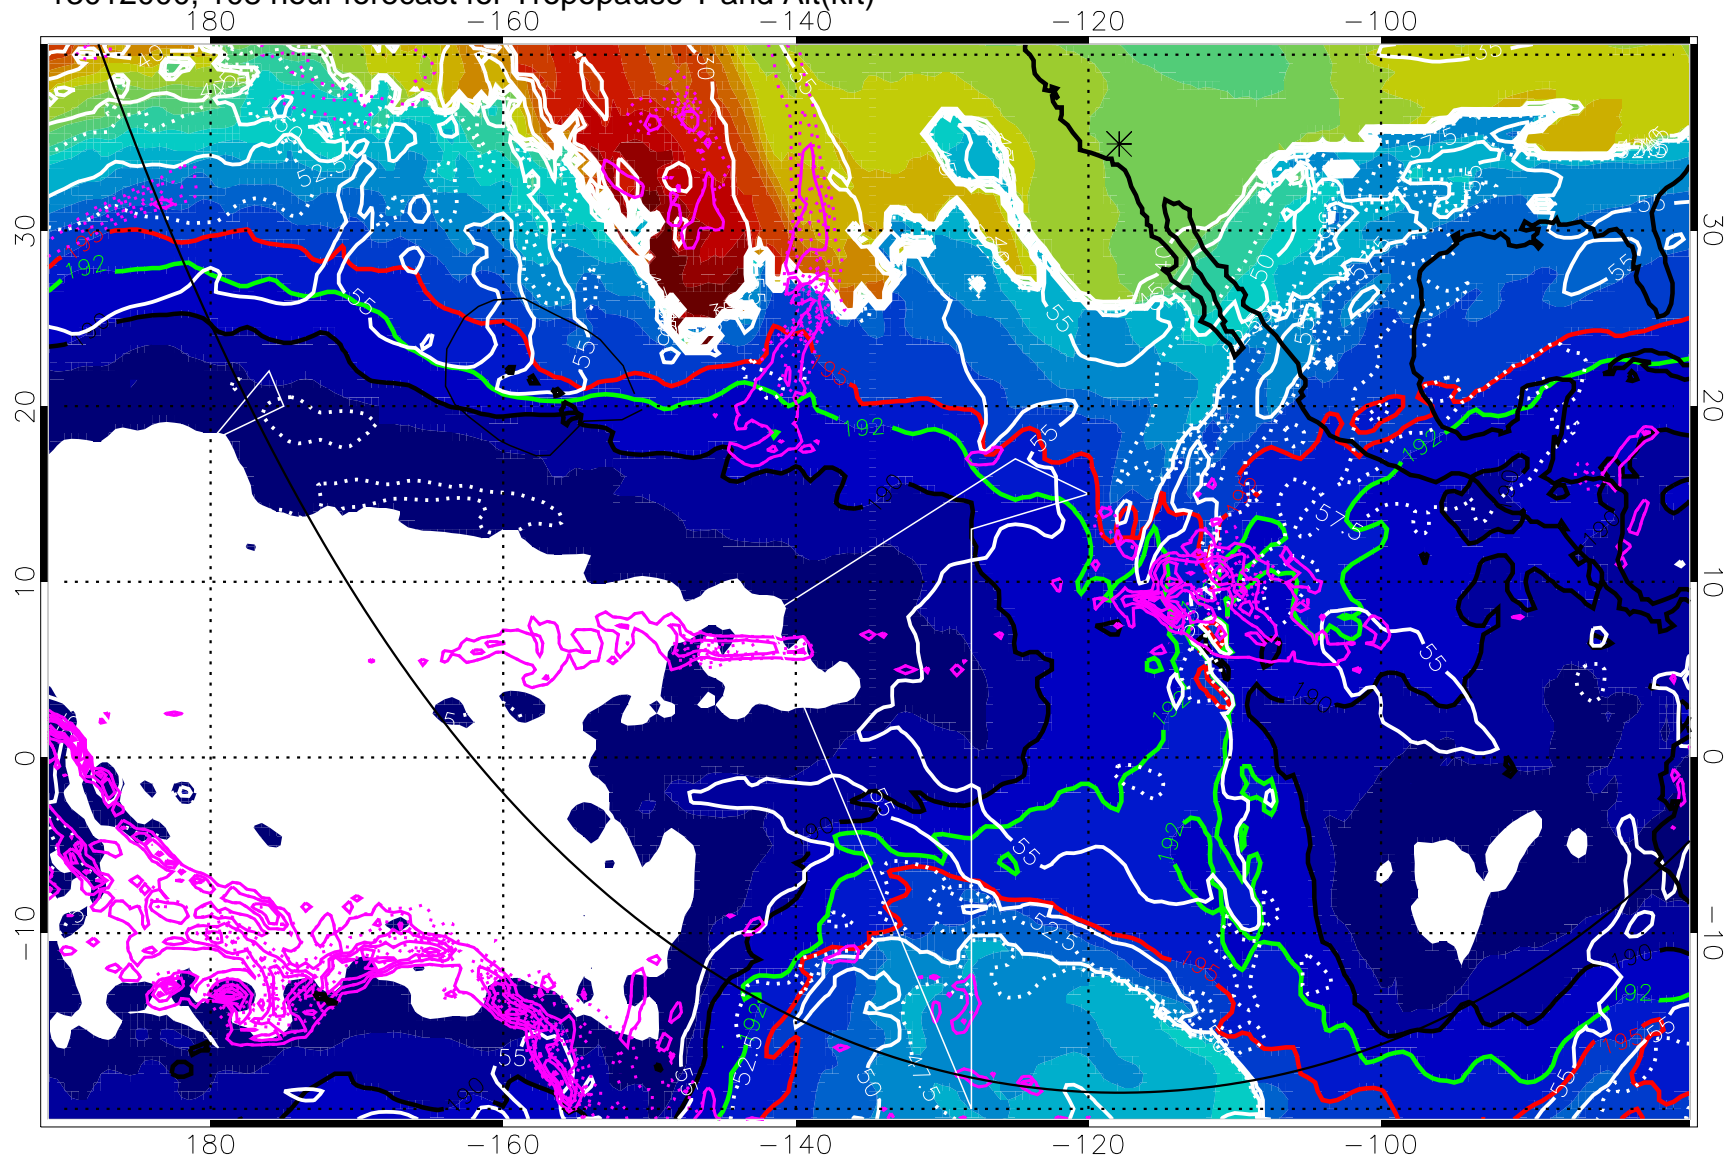

190K Isotherm (wht) 192.5K Isotherm 195K Isotherm

→ 30 m/s

Range ring of 6000 km -- 19 hours GH round trip

13011918, 102 hour forecast for Tropopause T and Alt(kft)

190 200 210 220 230
Tropopause T, K

Tropopause Altitude in kft (white)

Precip (tot dot, conv sol) past 6 hrs 6 kg/m² contours, min 4

190K Isotherm (wht) 192.5K Isotherm 195K Isotherm

→ 30 m/s

Range ring of 6000 km -- 19 hours GH round trip

13012000, 108 hour forecast for Tropopause T and Alt(kft)