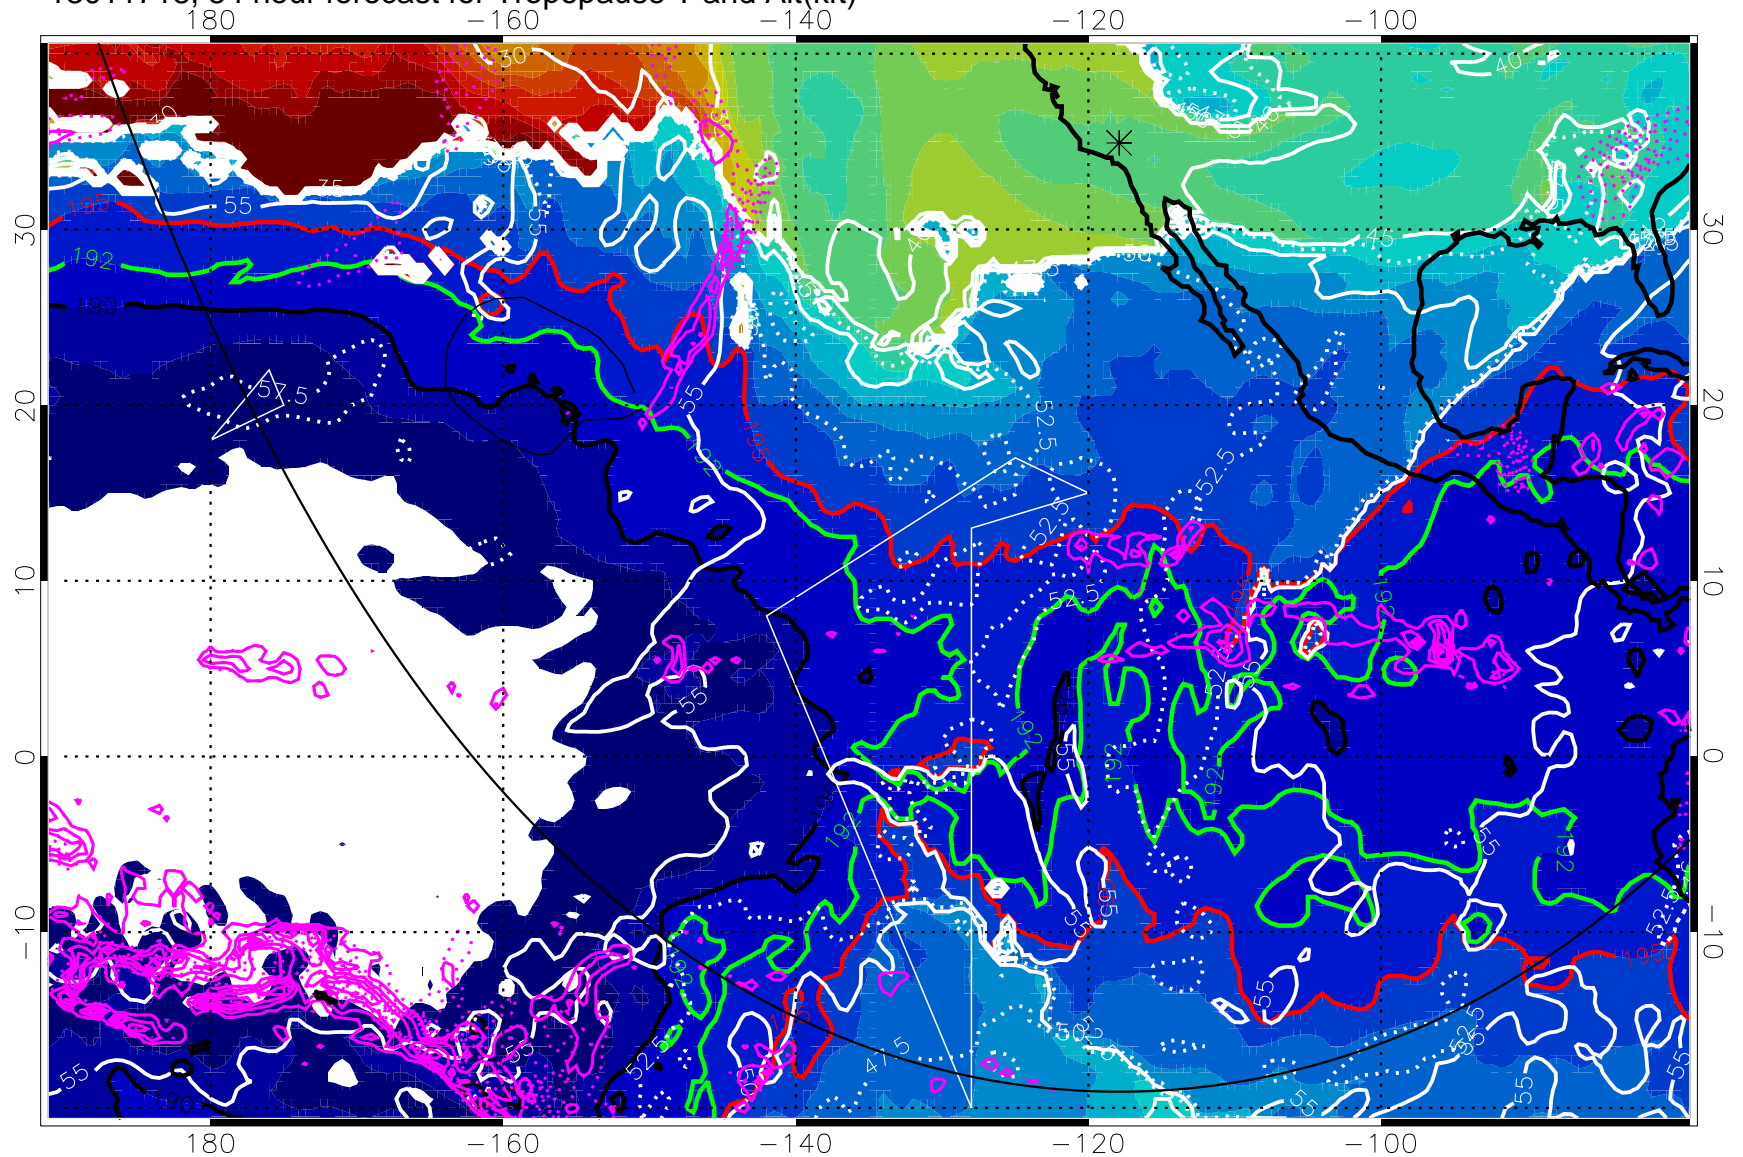

13011718, 54 hour forecast for Tropopause T and Alt(kft)

190   200   210   220   230
Tropopause T, K

Tropopause Altitude in kft (white)

Precip (tot dot, conv sol) past 6 hrs 6 kg/m2 contours, min 4

190K Isotherm (wht) 192.5K Isotherm 195K Isotherm

→ 30 m/s

Range ring of 6000 km -- 19 hours GH round trip