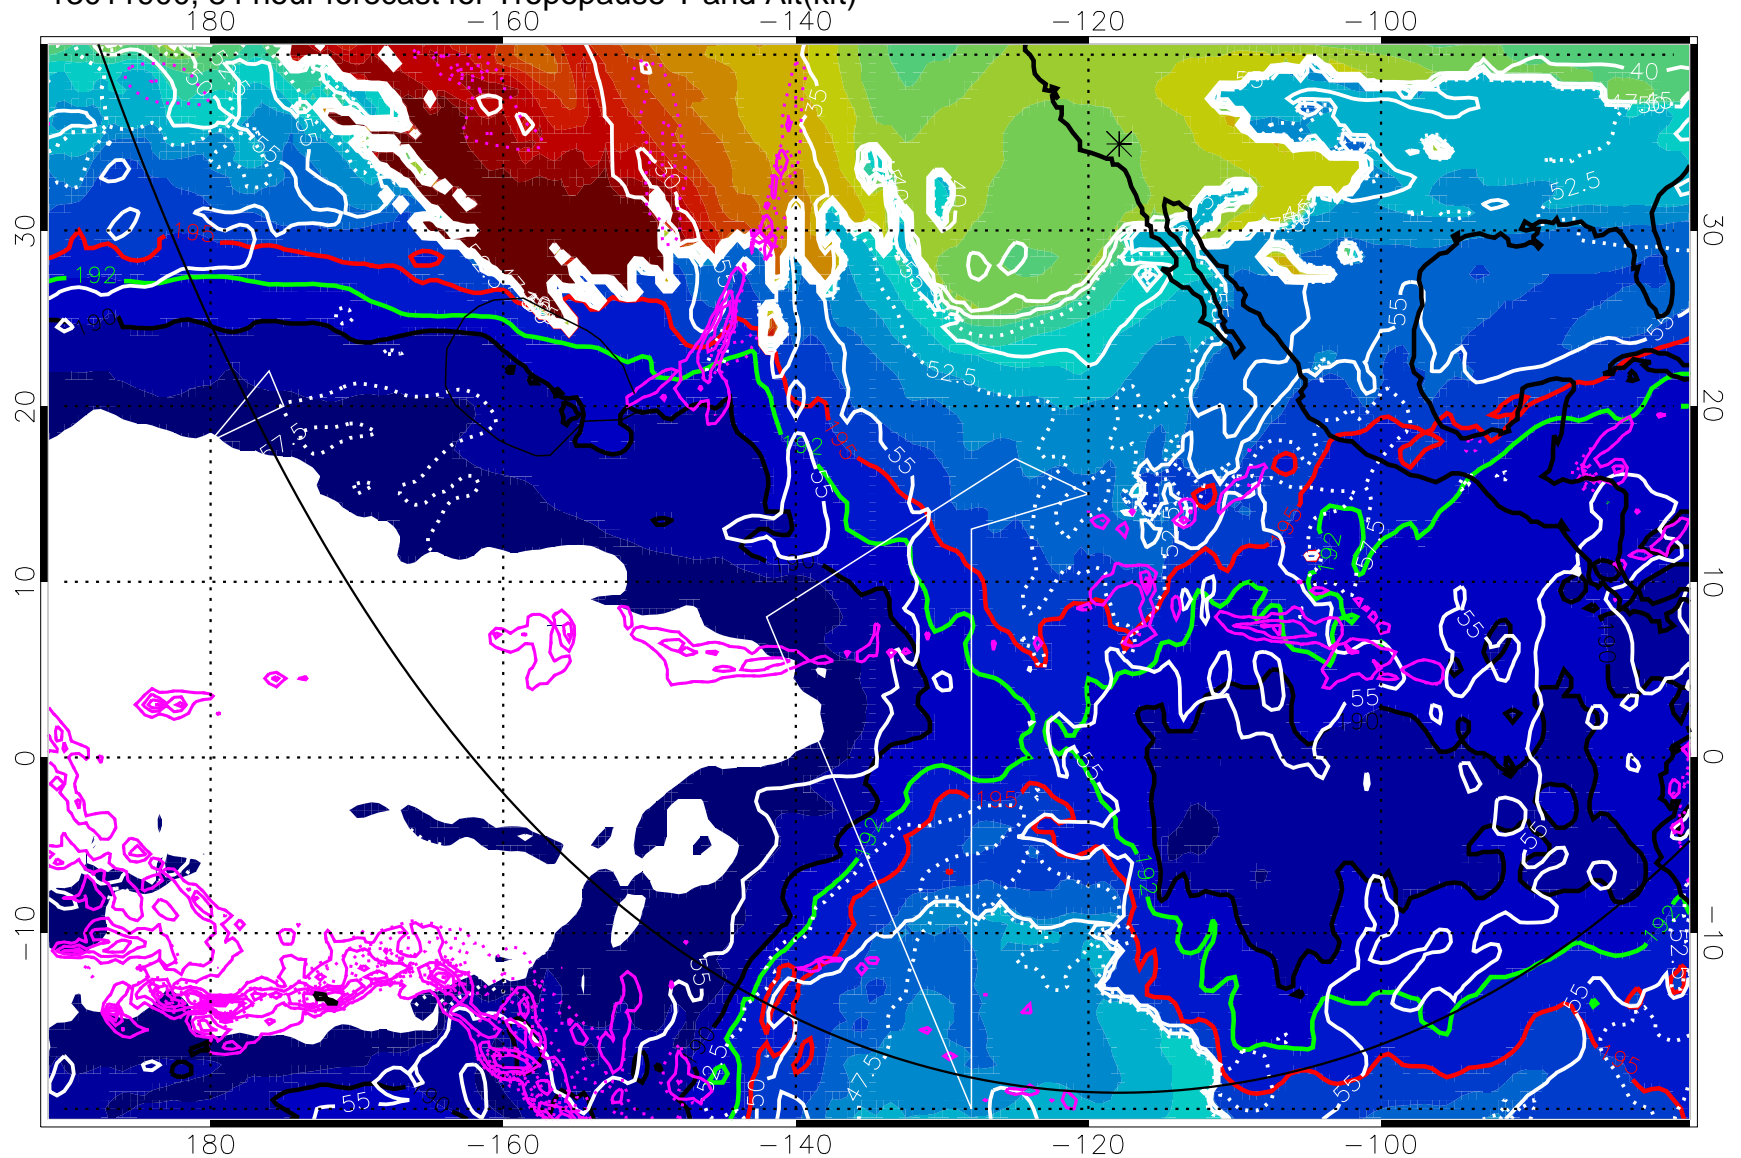

190K Isotherm (wht) 192.5K Isotherm 195K Isotherm

→ 30 m/s

Range ring of 6000 km -- 19 hours GH round trip

13011818, 78 hour forecast for Tropopause T and Alt(kft)

190 200 210 220 230
Tropopause T, K

Tropopause Altitude in kft (white)

Precip (tot dot, conv sol) past 6 hrs 6 kg/m2 contours, min 4

190K Isotherm (white) 192.5K Isotherm 195K Isotherm

→ 30 m/s

Range ring of 6000 km -- 19 hours GH round trip

13011900, 84 hour forecast for Tropopause T and Alt(kft)