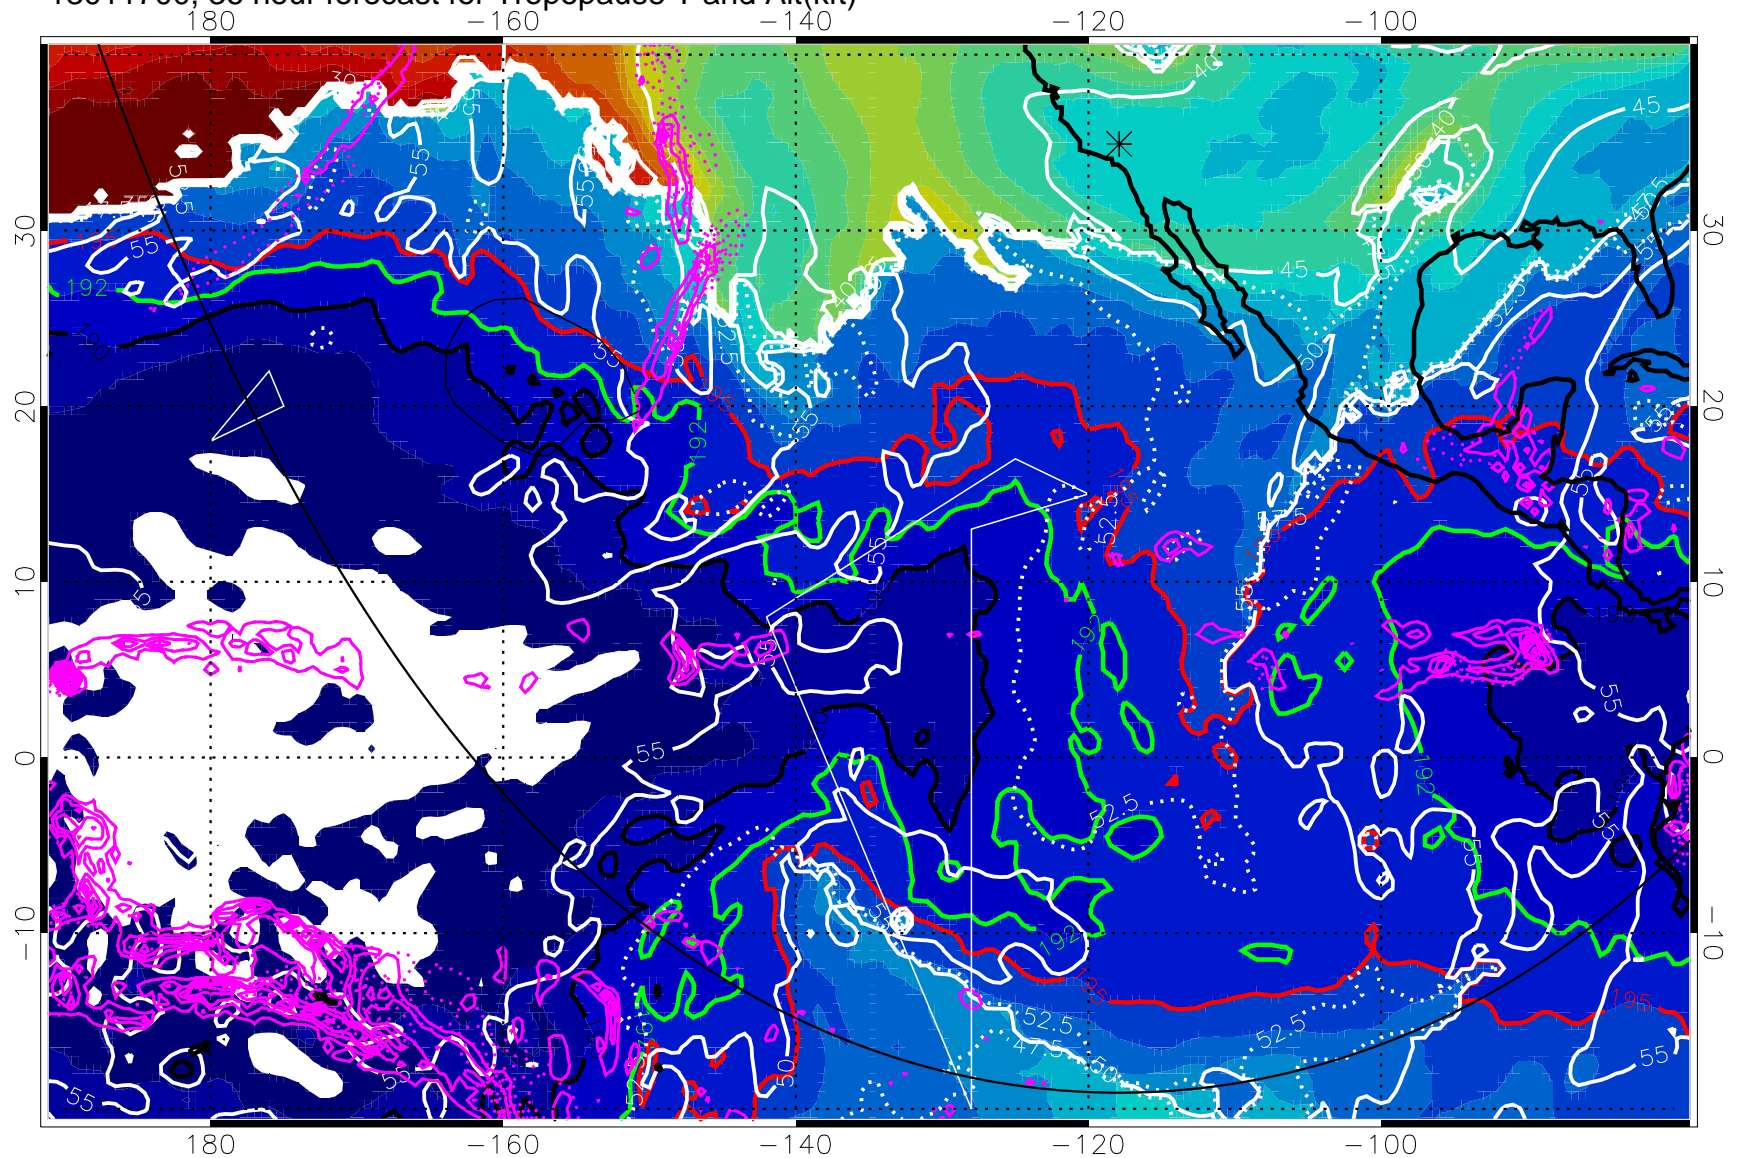

13011700, 36 hour forecast for Tropopause T and Alt(kft)

190 200 210 220 230
Tropopause T, K

Tropopause Altitude in kft (white)

Precip (tot dot, conv sol) past 6 hrs 6 kg/m² contours, min 4

190K Isotherm (whit) 192.5K Isotherm 195K Isotherm

→ 30 m/s

Range ring of 6000 km -- 19 hours GH round trip