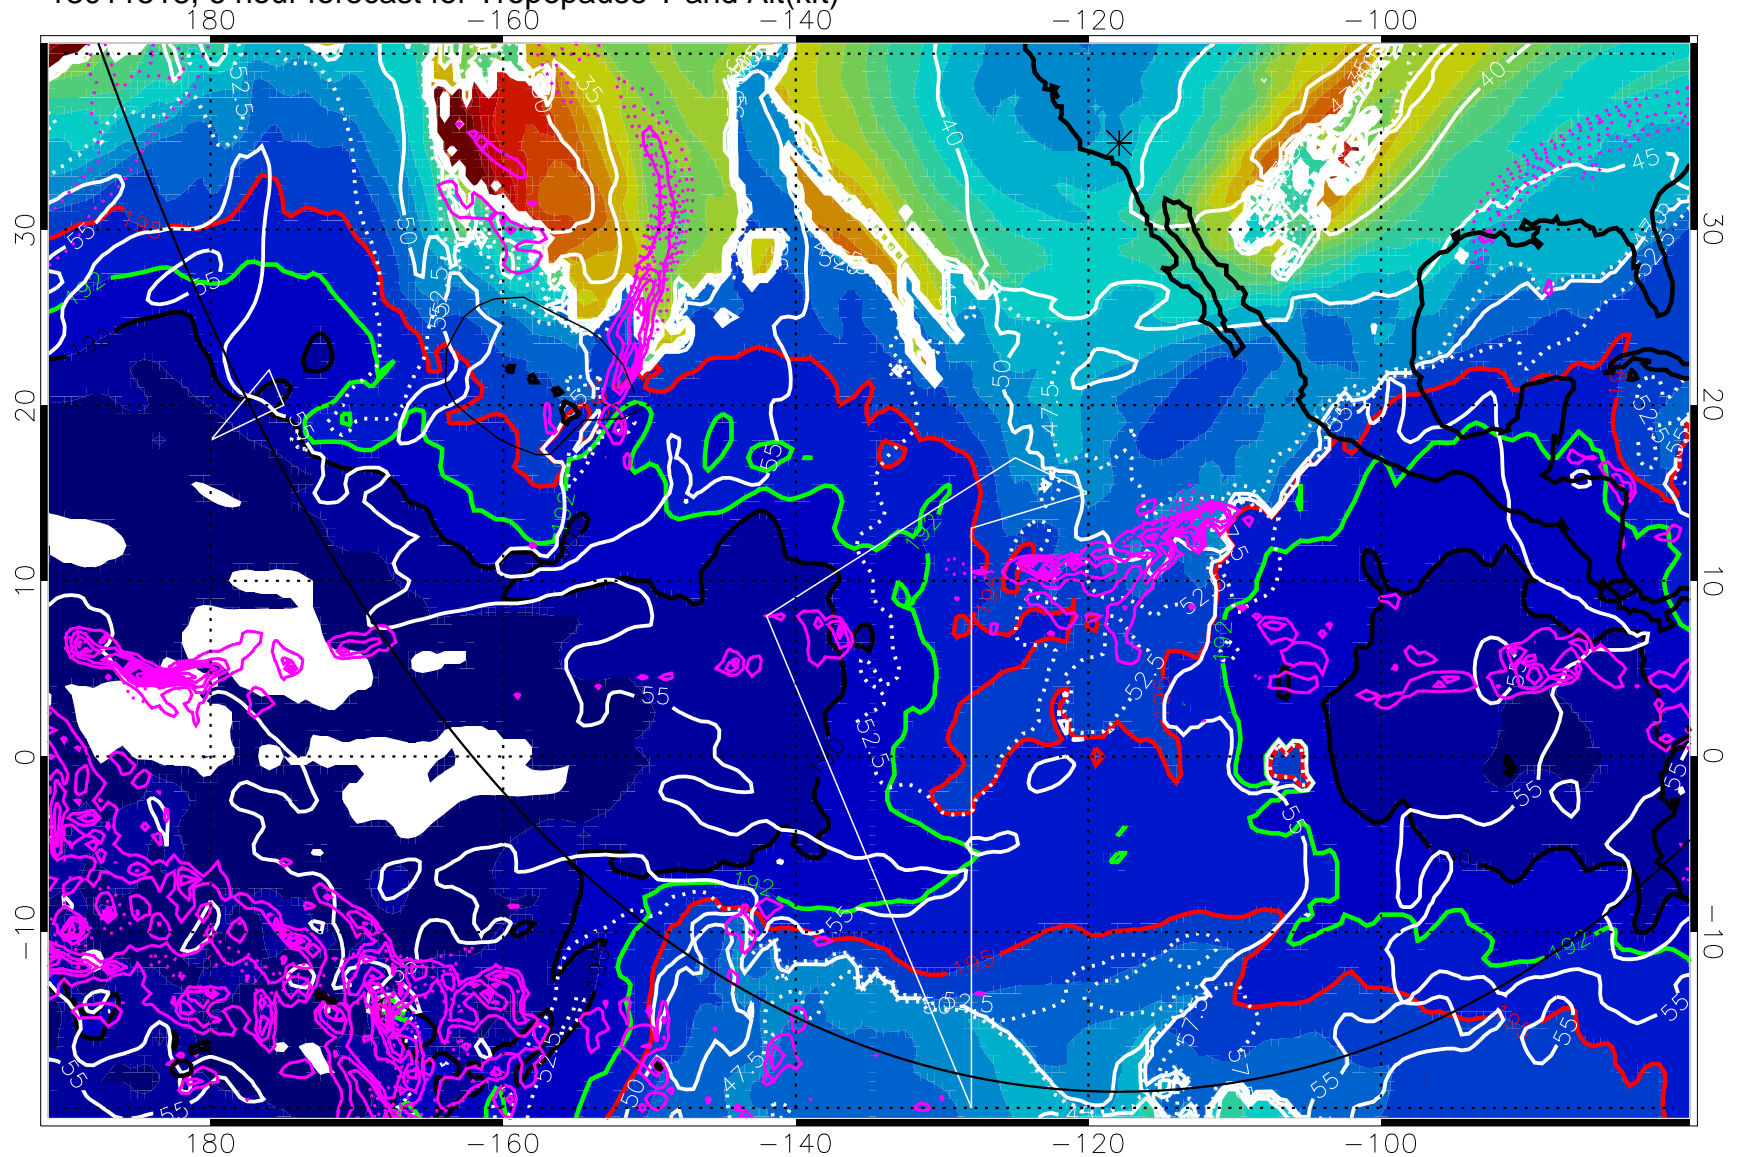

13011518, 6 hour forecast for Tropopause T and Alt(kft)

190 200 210 220 230
Tropopause T, K

Tropopause Altitude in kft (white)

Precip (tot dot, conv sol) past 6 hrs 6 kg/m² contours, min 4

190K Isotherm (wht) 192.5K Isotherm 195K Isotherm

→ 30 m/s

Range ring of 6000 km -- 19 hours GH round trip