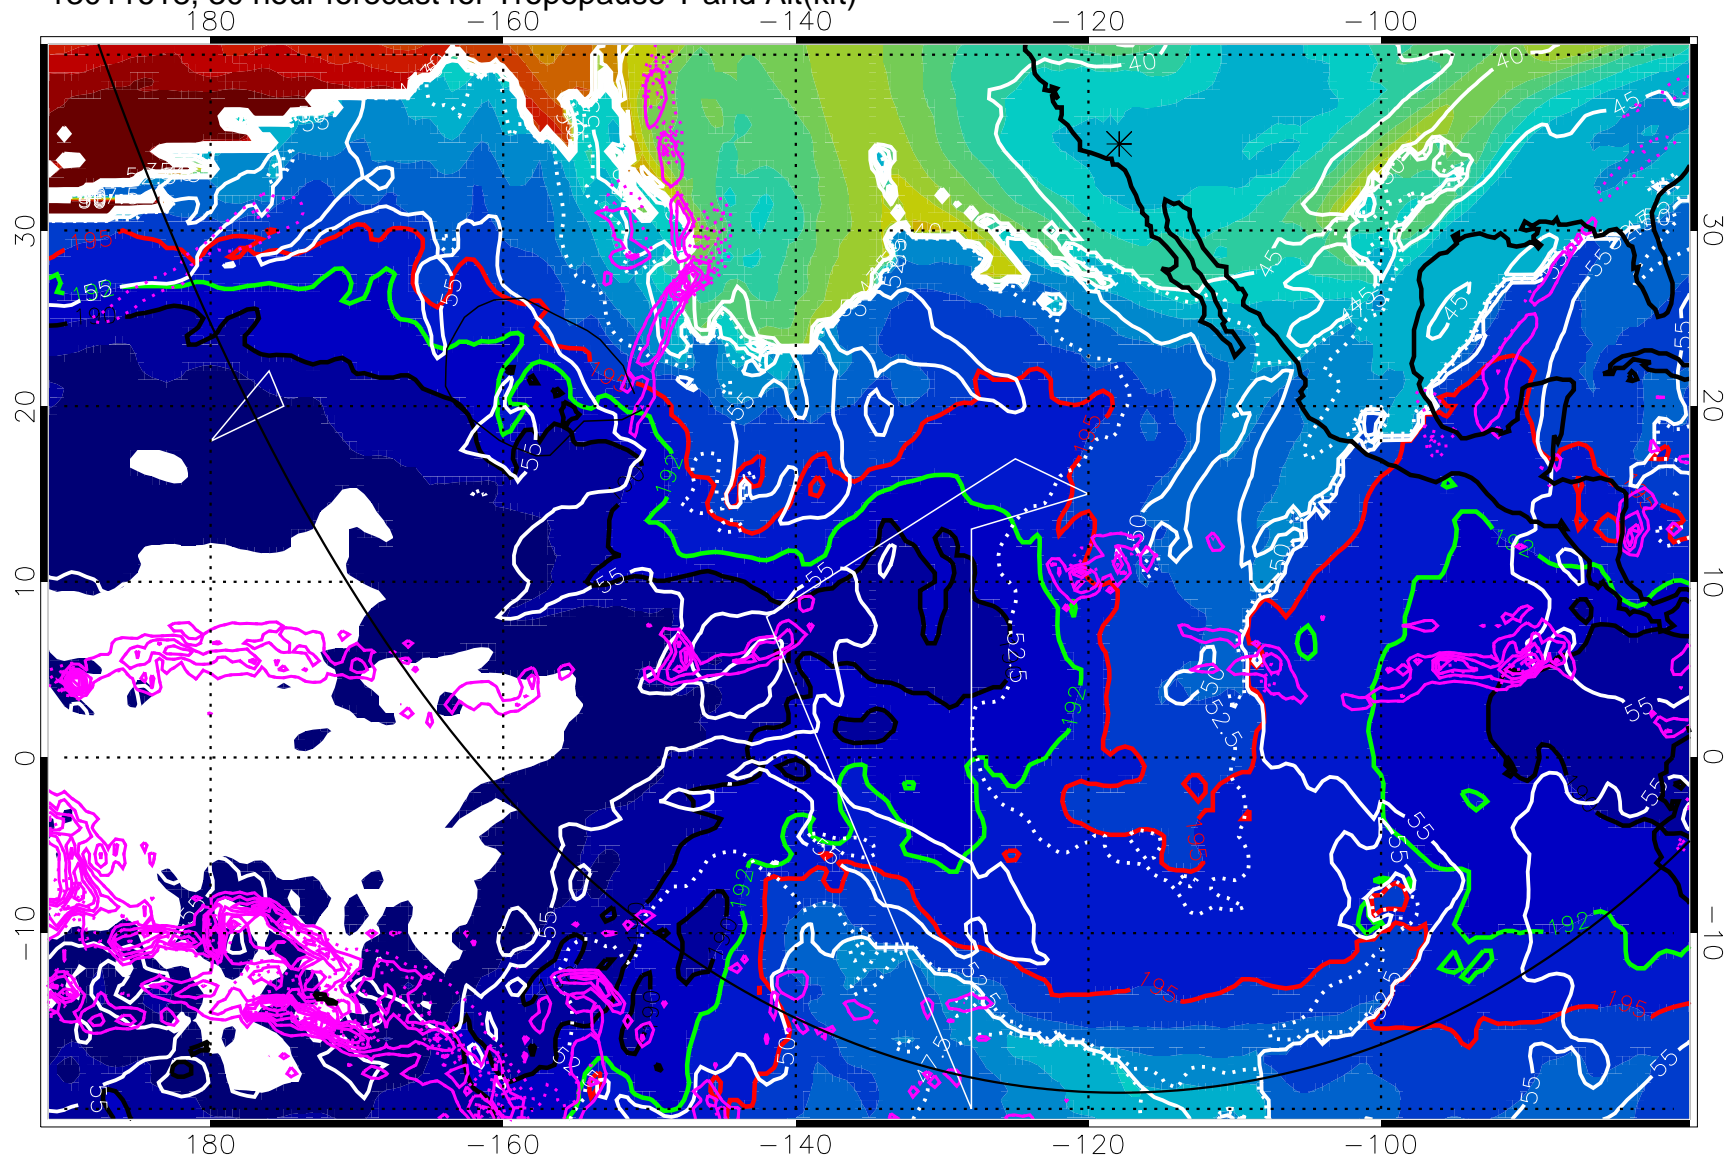

13011618, 30 hour forecast for Tropopause T and Alt(kft)

Tropopause T, K

Tropopause Altitude in kft (white)

Precip (tot dot, conv sol) past 6 hrs 6 kg/m² contours, min 4

190K Isotherm (wht) 192.5K Isotherm 195K Isotherm

→ 30 m/s

Range ring of 6000 km -- 19 hours GH round trip