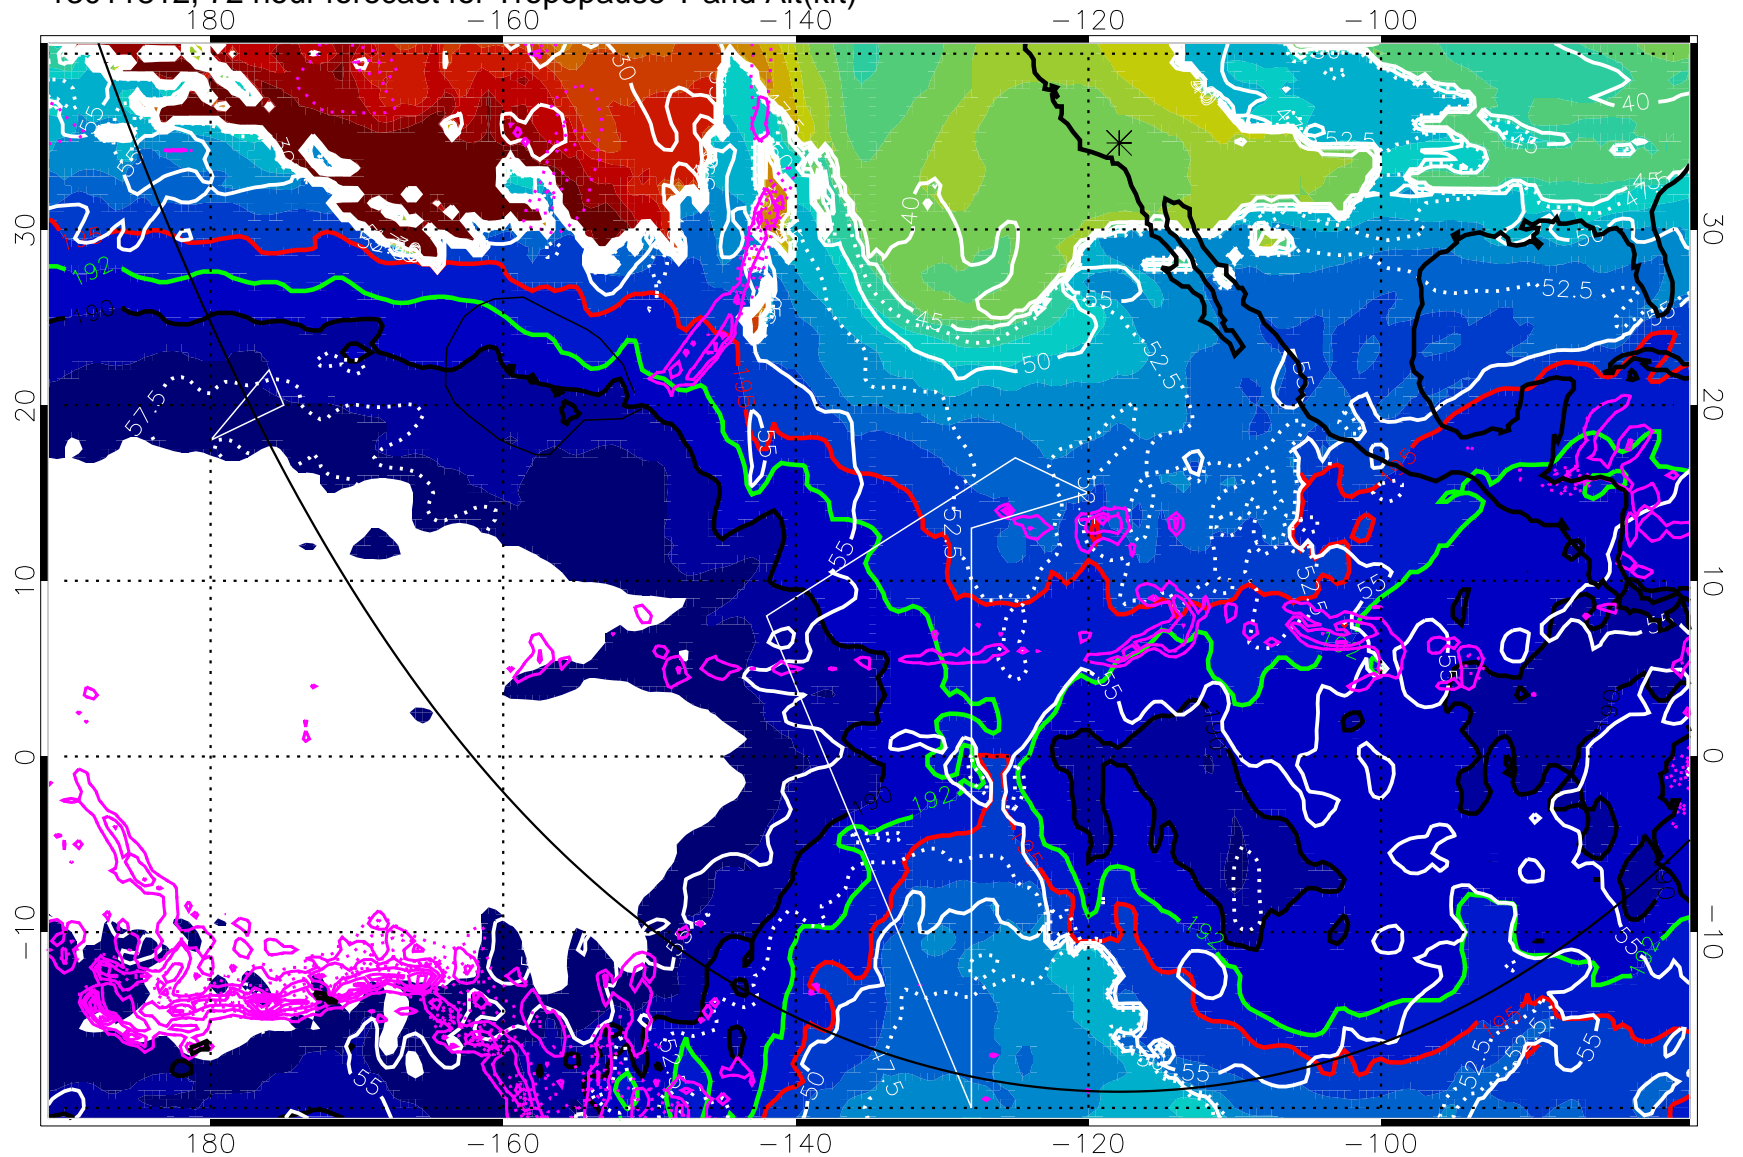

13011812, 72 hour forecast for Tropopause T and Alt(kft)

190   200   210   220   230
Tropopause T, K

Tropopause Altitude in kft (white)

Precip (tot dot, conv sol) past 6 hrs mag 6 kg/m2 contours, min 4

190K Isotherm (wht) 192.5K Isotherm 195K Isotherm

→ 30 m/s

Range ring of 6000 km -- 19 hours GH round trip