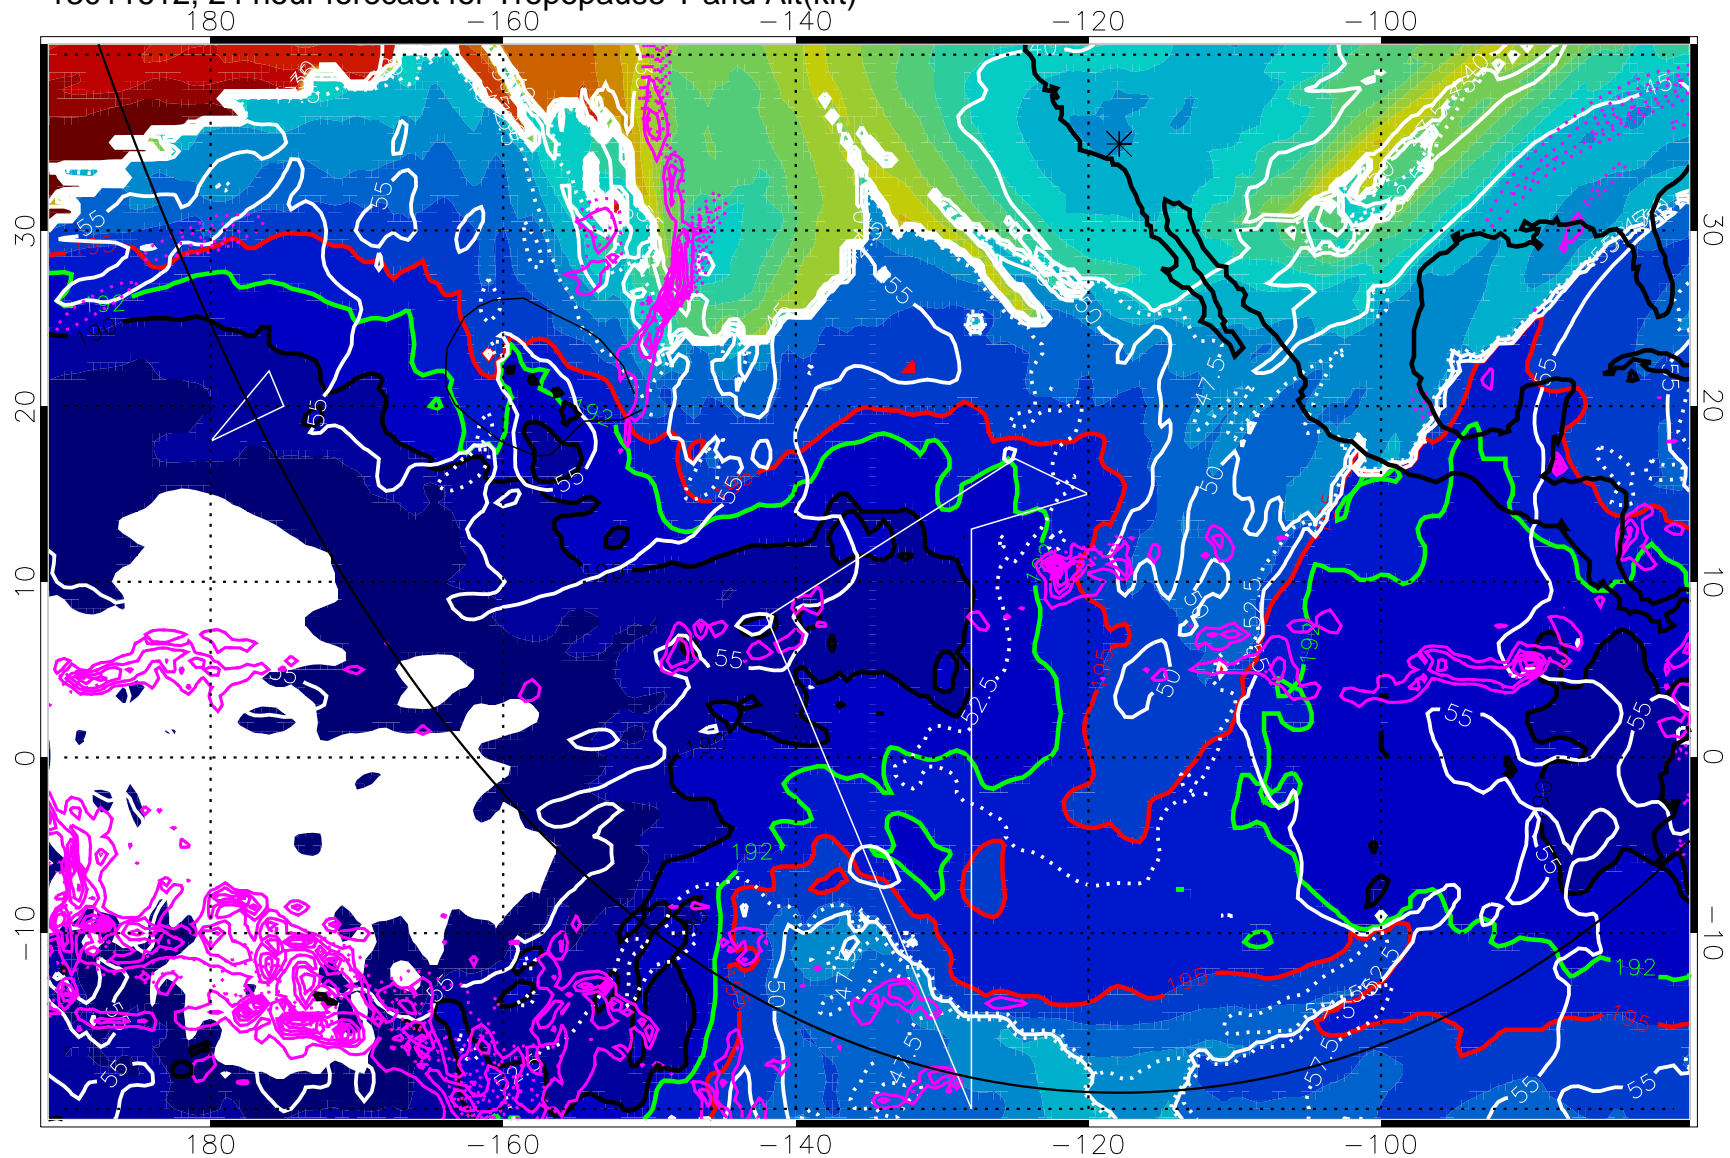

190K Isotherm (wht) 192.5K Isotherm 195K Isotherm

→ 30 m/s

Range ring of 6000 km -- 19 hours GH round trip

13011606, 18 hour forecast for Tropopause T and Alt(kft)

190 200 210 220 230

Tropopause T, K

Tropopause Altitude in kft (white)

Precip (tot dot, conv sol) past 6 hrs 6 kg/m² contours, min 4

190K Isotherm (wht) 192.5K Isotherm 195K Isotherm

→ 30 m/s

Range ring of 6000 km -- 19 hours GH round trip

13011612, 24 hour forecast for Tropopause T and Alt(kft)