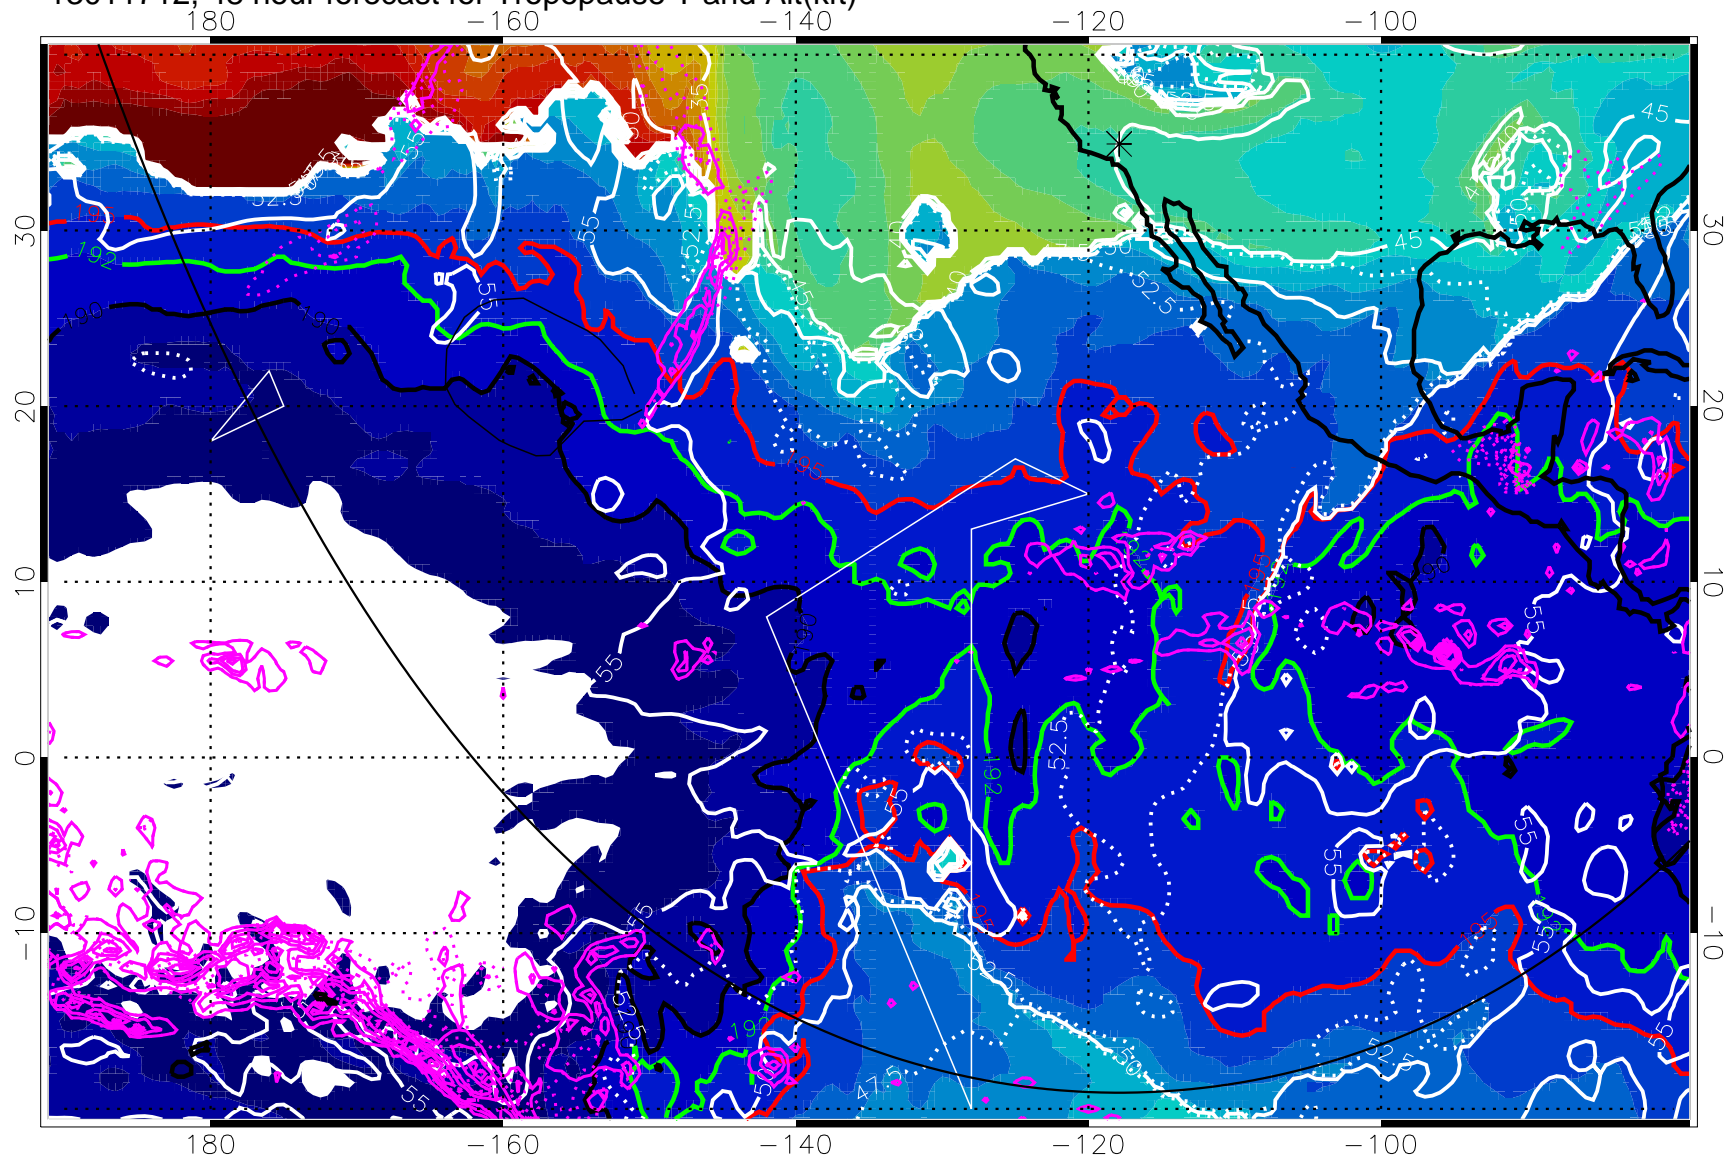

190K Isotherm (whit) 192.5K Isotherm 195K Isotherm

→ 30 m/s

Range ring of 6000 km -- 19 hours GH round trip

13011706, 42 hour forecast for Tropopause T and Alt(kft)

190 200 210 220 230
Tropopause T, K

Tropopause Altitude in kft (white)

Precip (tot dot, conv sol) past 6 hrs 6 kg/m² contours, min 4

190K Isotherm (white) 192.5K Isotherm (green) 195K Isotherm (red)

→ 30 m/s

Range ring of 6000 km -- 19 hours GH round trip

13011712, 48 hour forecast for Tropopause T and Alt(kft)