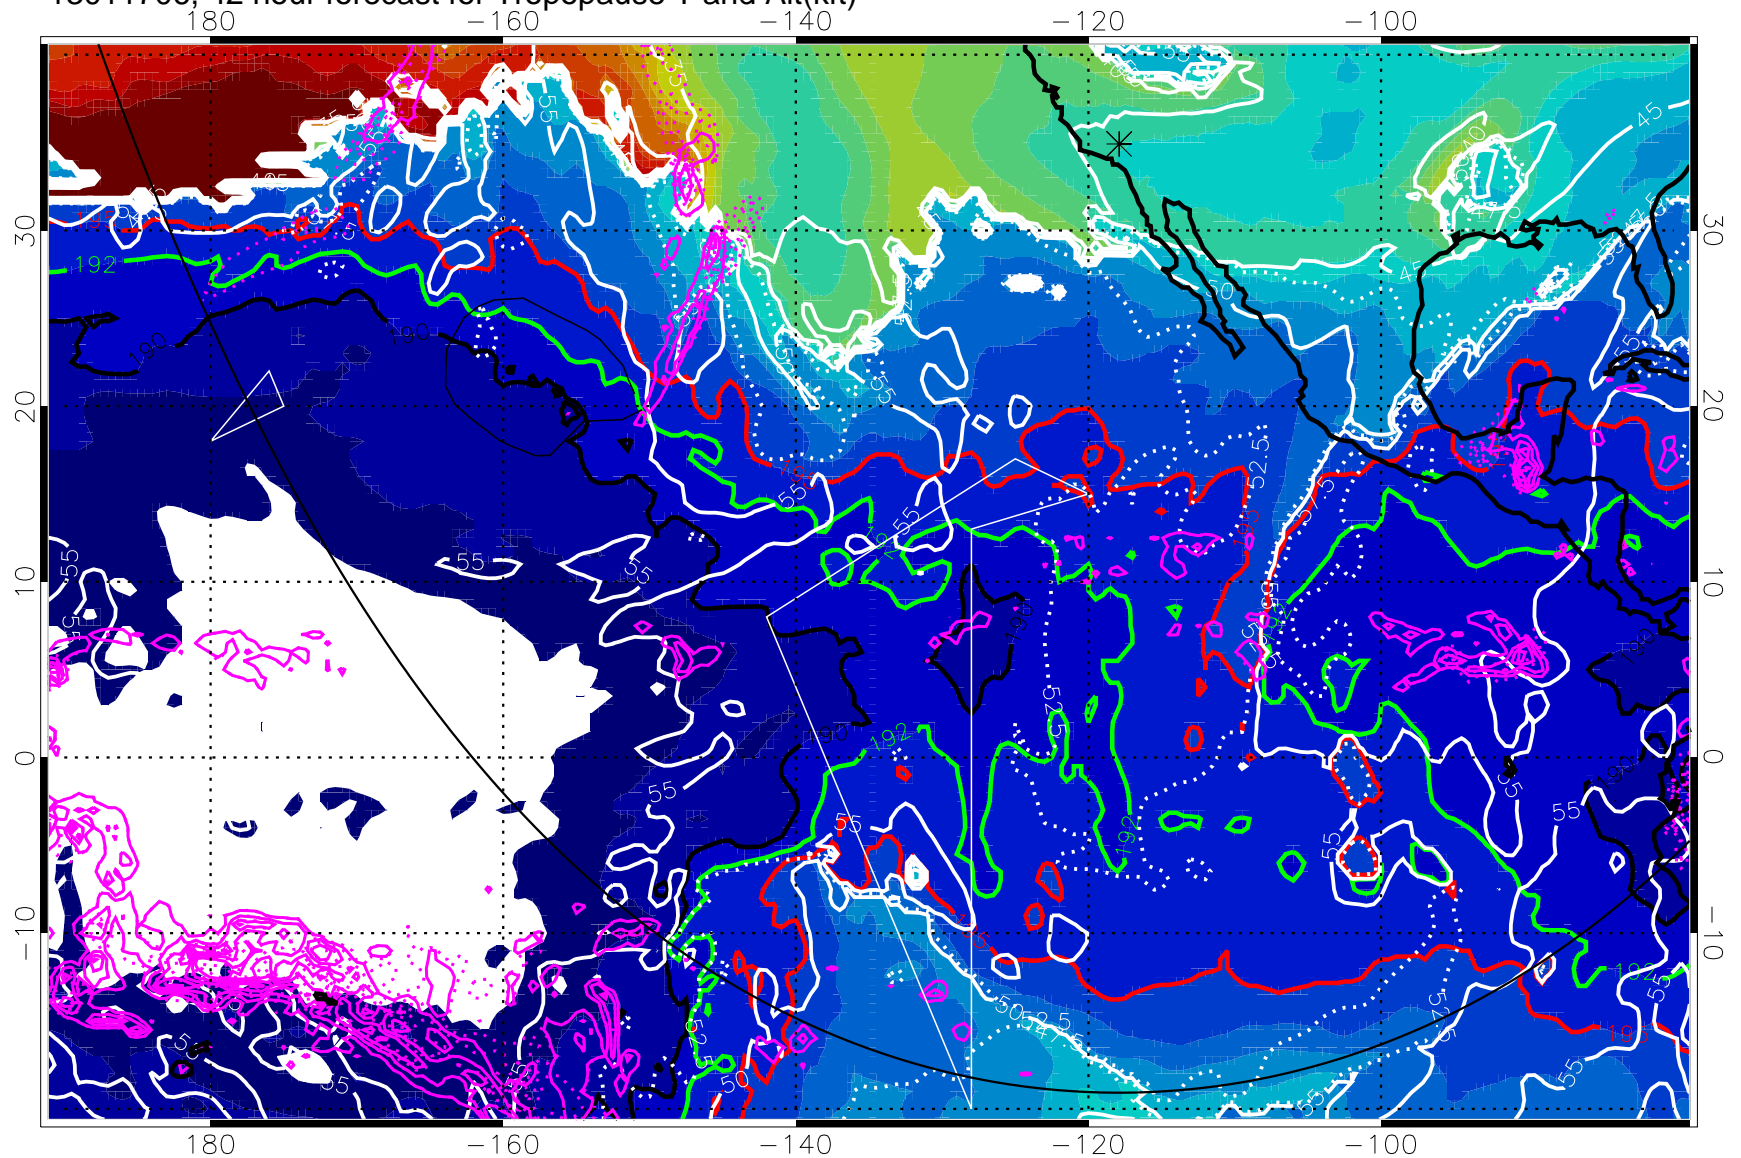

190K Isotherm (whit) 192.5K Isotherm 195K Isotherm

→ 30 m/s

Range ring of 6000 km -- 19 hours GH round trip

13011706, 42 hour forecast for Tropopause T and Alt(kft)

190 200 210 220 230
Tropopause T, K

Tropopause Altitude in kft (white)

Precip (tot dot, conv sol) past 6 hrs 6 kg/m² contours, min 4

190K Isotherm (white) 192.5K Isotherm (green) 195K Isotherm (red)

→ 30 m/s

Range ring of 6000 km -- 19 hours GH round trip

13011712, 48 hour forecast for Tropopause T and Alt(kft)