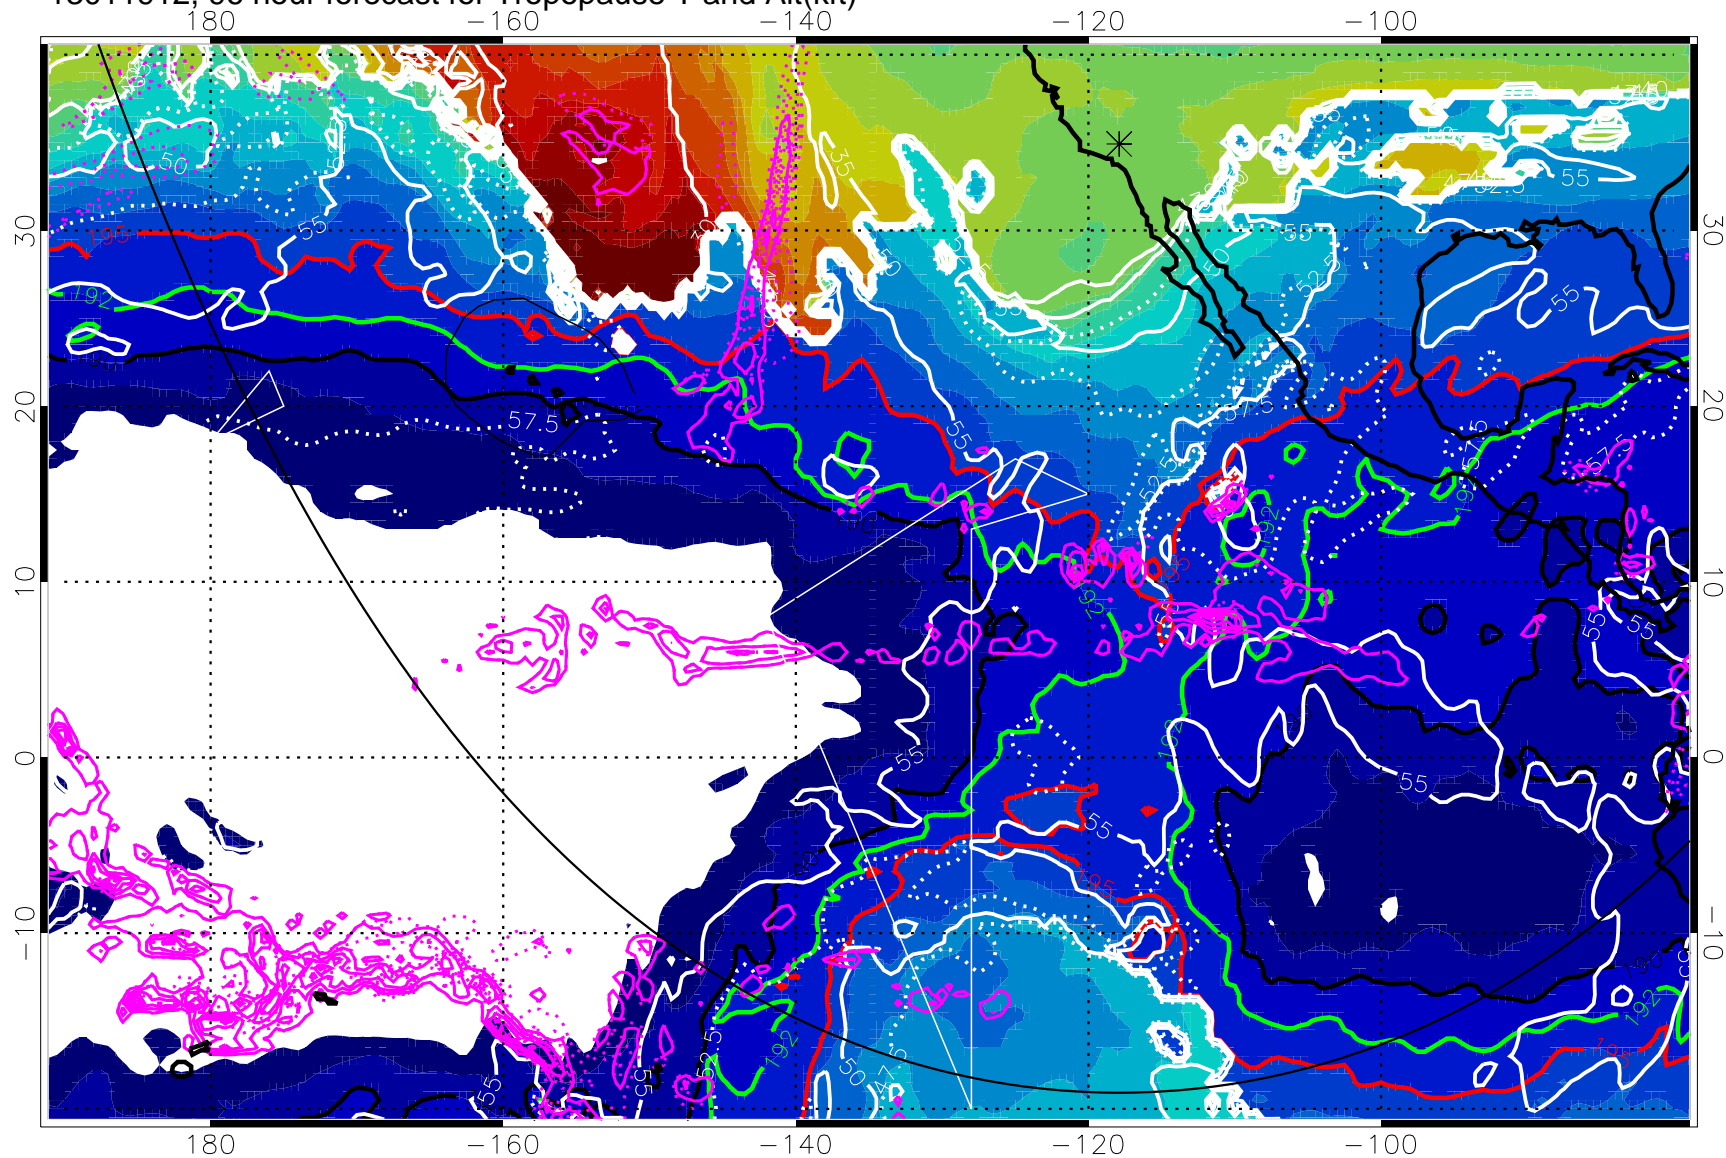

13011912, 96 hour forecast for Tropopause T and Alt(kft)

190   200   210   220   230
Tropopause T, K

Tropopause Altitude in kft (white)

Precip (tot dot, conv sol) past 6 hrs 6 kg/m² contours, min 4

190K Isotherm (wht) 192.5K Isotherm 195K Isotherm

→ 30 m/s

Range ring of 6000 km -- 19 hours GH round trip