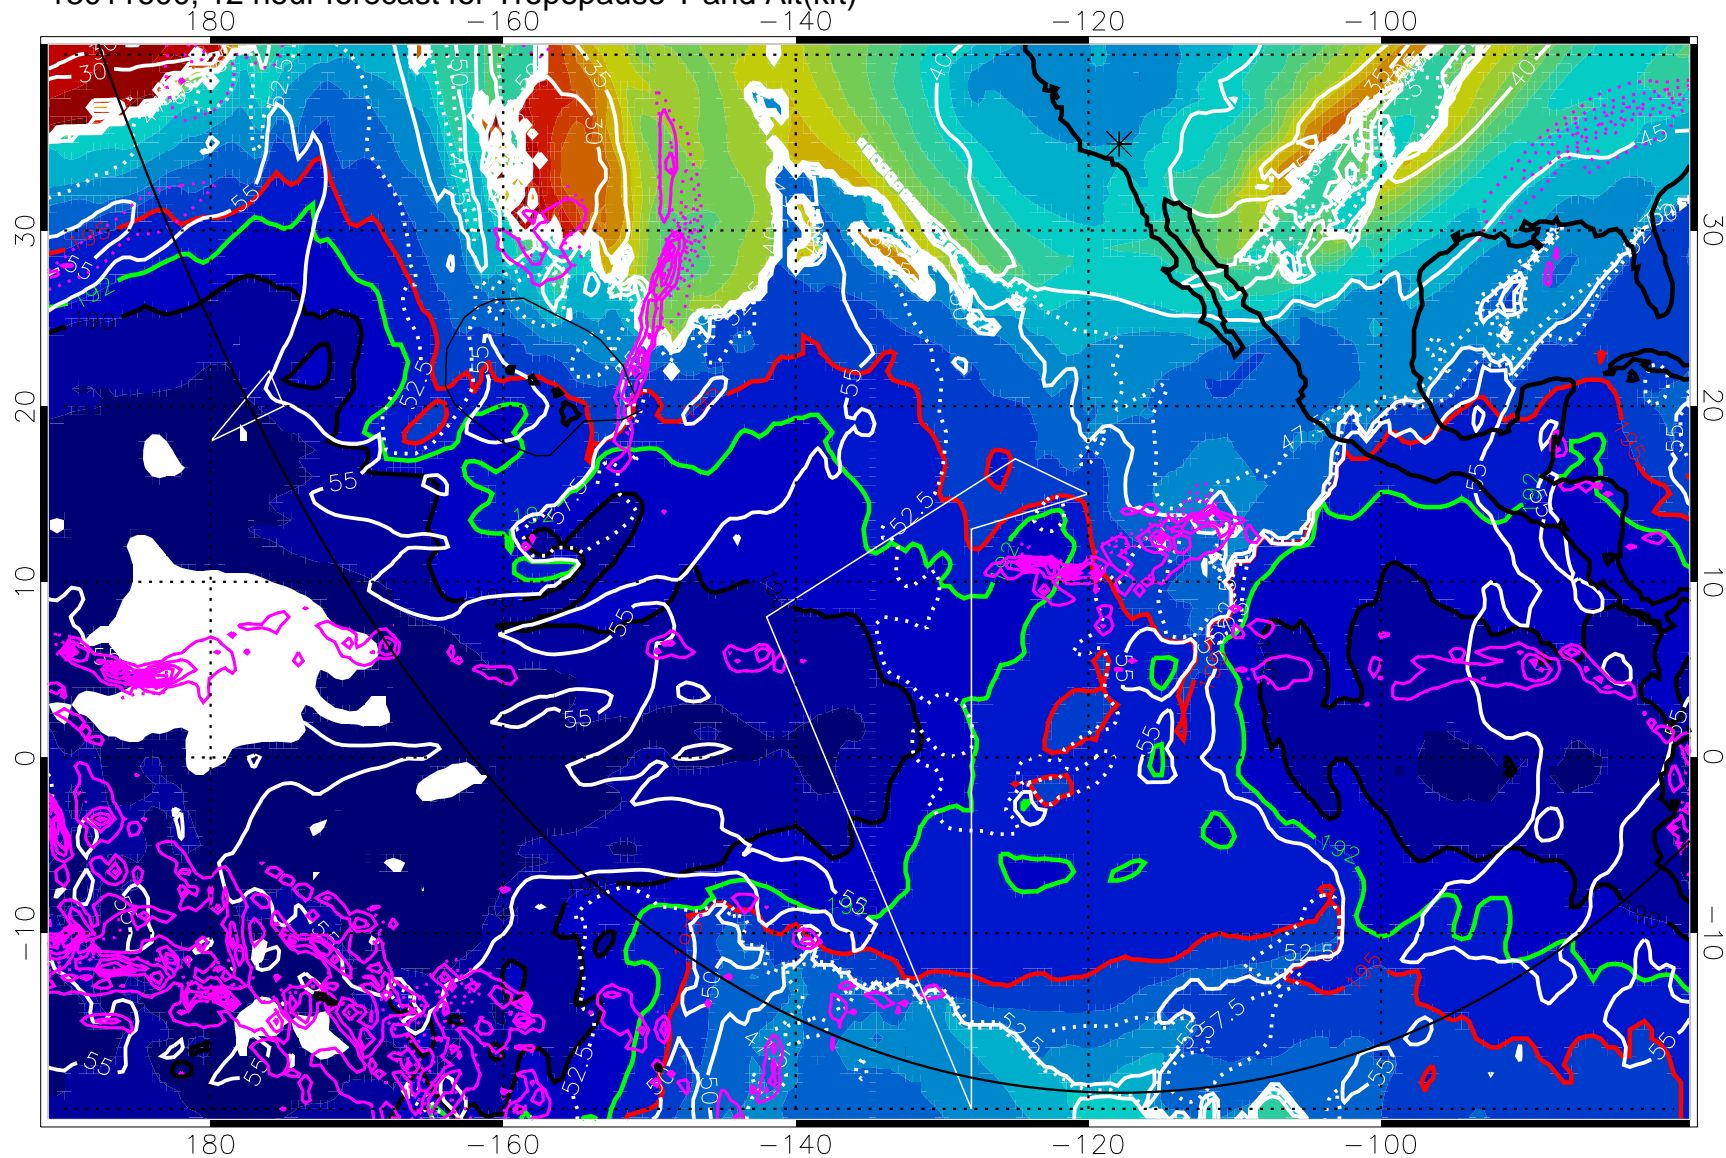

→ 30 m/s

Range ring of 6000 km -- 19 hours GH round trip

13011600, 12 hour forecast for Tropopause T and Alt(kft)

190 200 210 220 230
Tropopause T, K

Tropopause Altitude in kft (white)

Precip (tot dot, conv sol) past 6 hrs 6 kg/m2 contours, min 4

190K Isotherm (wht) 192.5K Isotherm 195K Isotherm

→ 30 m/s

Range ring of 6000 km -- 19 hours GH round trip

13011606, 18 hour forecast for Tropopause T and Alt(kft)

190 200 210 220 230

Tropopause T, K

Tropopause Altitude in kft (white)

Precip (tot dot, conv sol) past 6 hrs 6 kg/m² contours, min 4

190K Isotherm (wht) 192.5K Isotherm 195K Isotherm

→ 30 m/s

Range ring of 6000 km -- 19 hours GH round trip

13011612, 24 hour forecast for Tropopause T and Alt(kft)