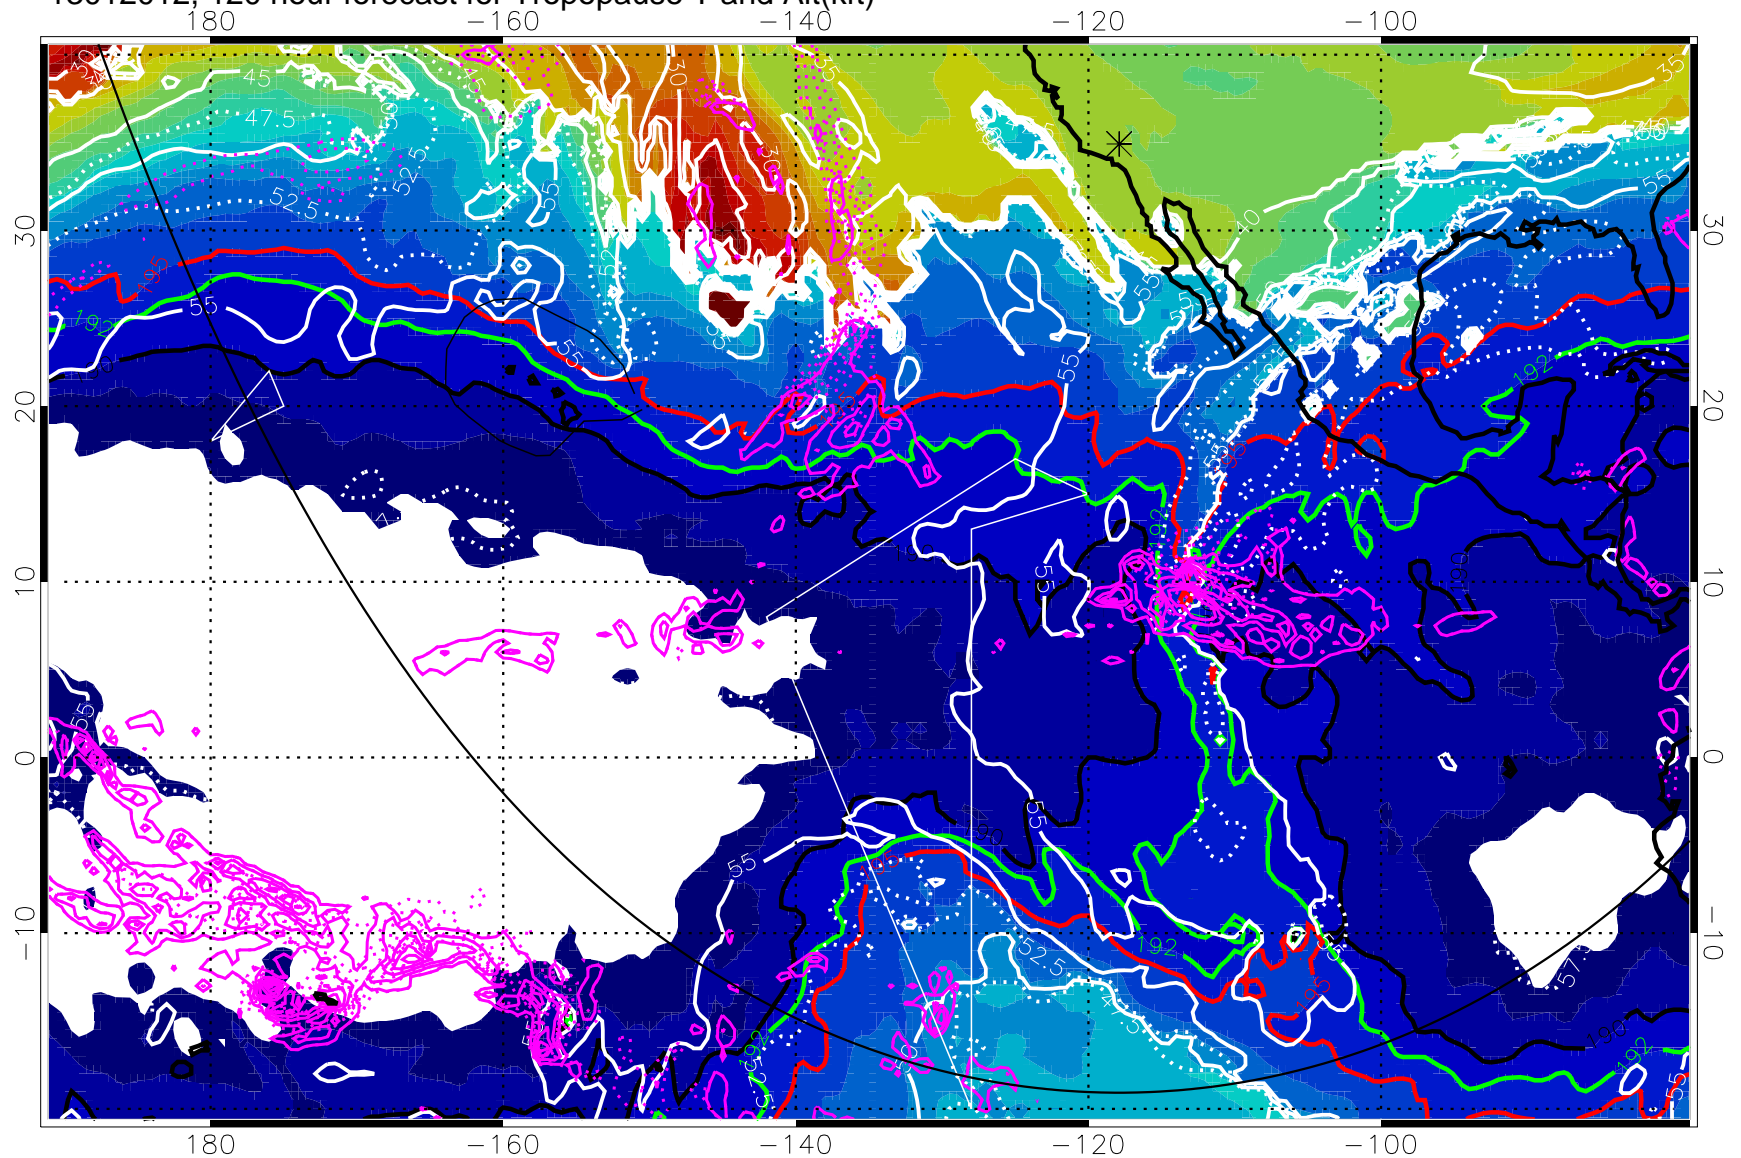

13012012, 120 hour forecast for Tropopause T and Alt(kft)

190 200 210 220 230
Tropopause T, K

Tropopause Altitude in kft (white)
Precip (tot dot, conv sol) past 6 hrs 6 kg/m² contours, min 4
190K Isotherm(wht) 192.5K Isotherm 195K Isotherm

→ 30 m/s
Range ring of 6000 km -- 19 hours GH round trip