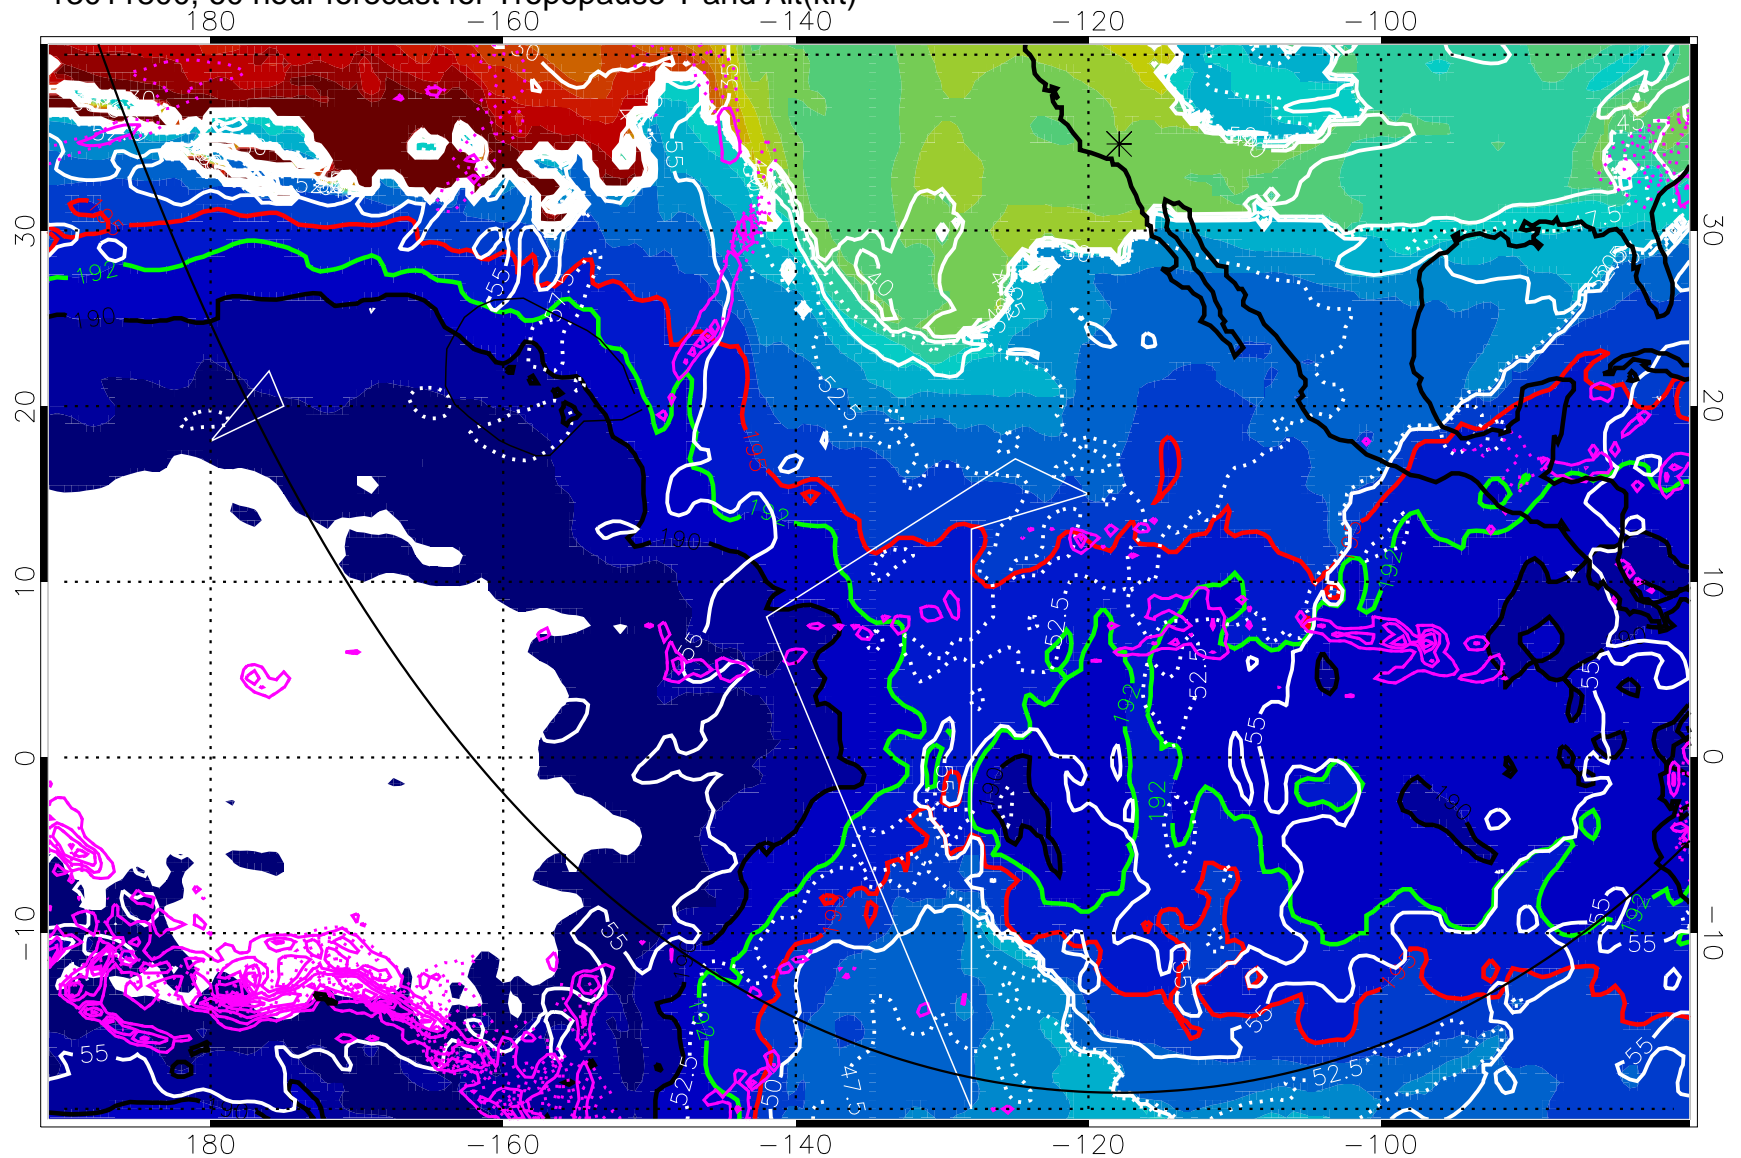

13011800, 60 hour forecast for Tropopause T and Alt(kft)

190 200 210 220 230
Tropopause T, K

Tropopause Altitude in kft (white)

Precip (tot dot, conv sol) past 6 hrs 6 kg/m² contours, min 4

190K Isotherm (wht) 192.5K Isotherm 195K Isotherm

→ 30 m/s

Range ring of 6000 km -- 19 hours GH round trip