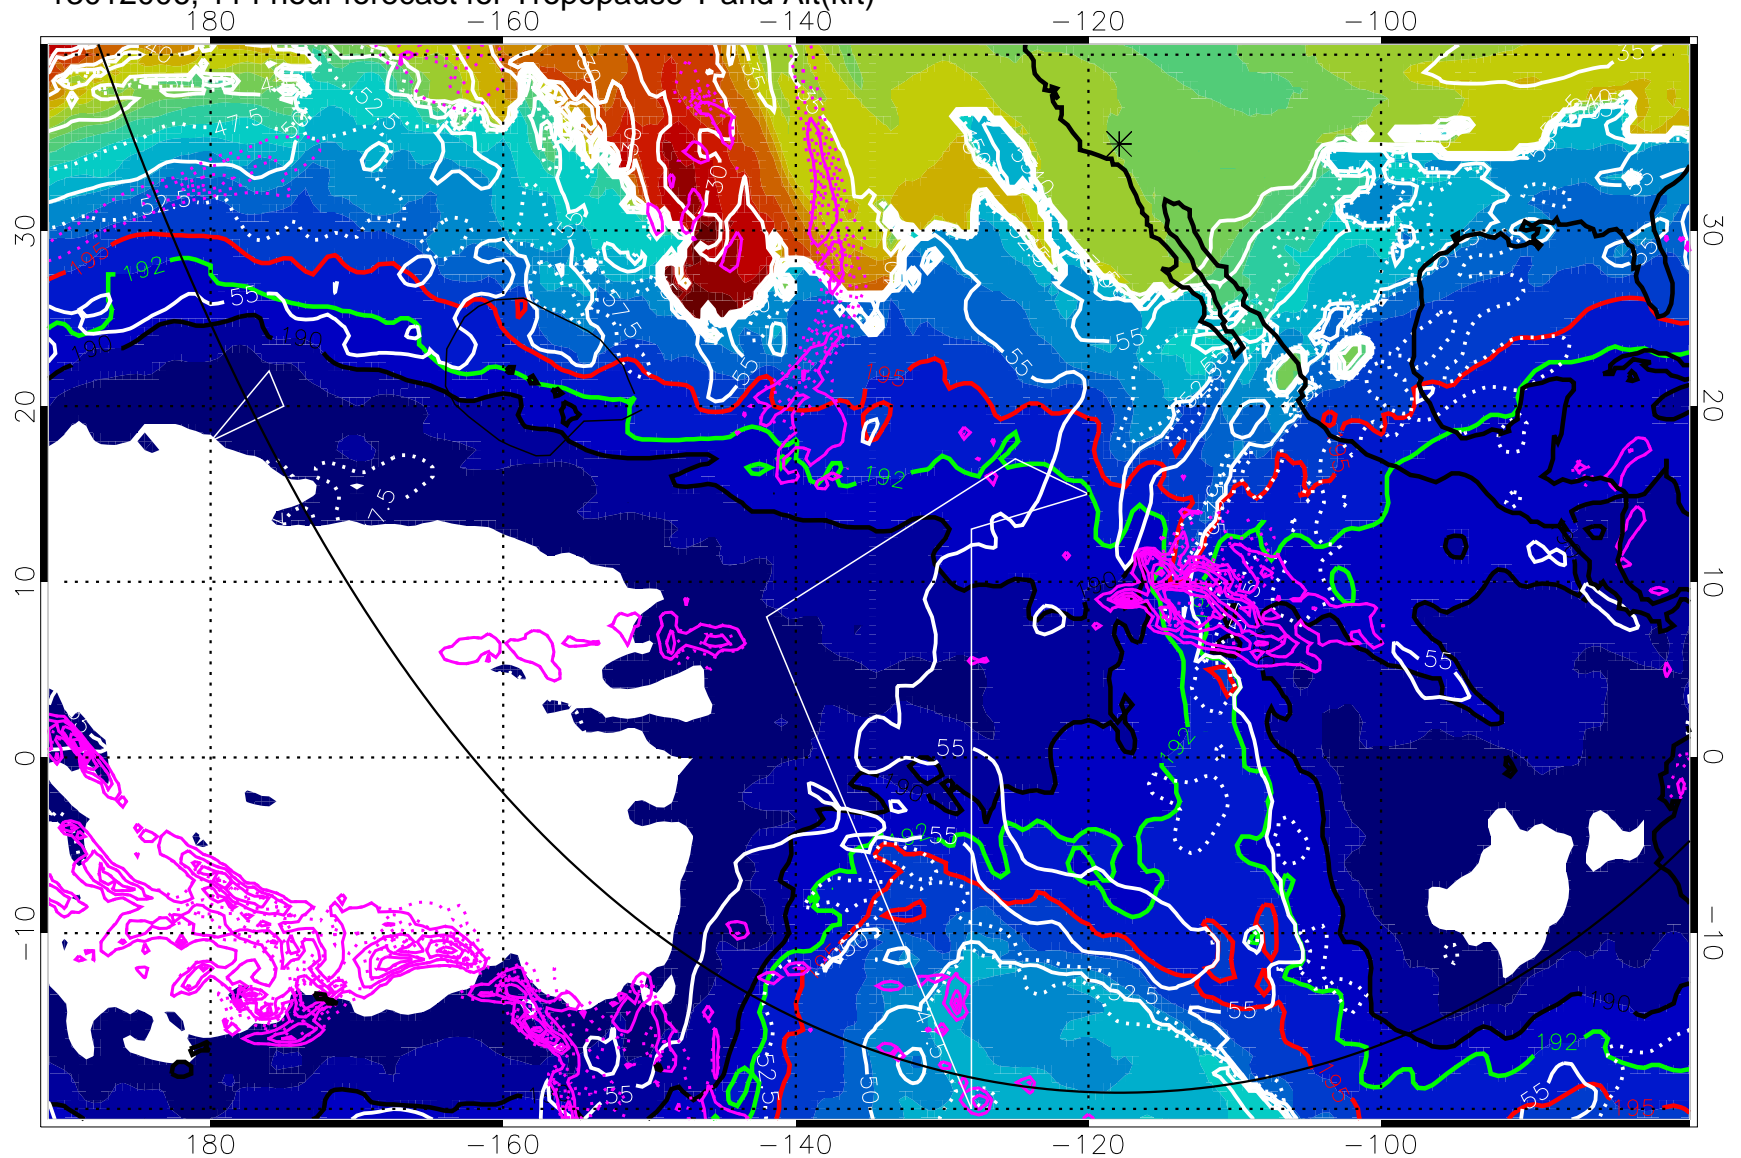

13012006, 114 hour forecast for Tropopause T and Alt(kft)

190   200   210   220   230
Tropopause T, K

Tropopause Altitude in kft (white)
Precip (tot dot, conv sol) past 6 hrs 6 kg/m² contours, min 4
190K Isotherm(wht) 192.5K Isotherm 195K Isotherm

→ 30 m/s
Range ring of 6000 km -- 19 hours GH round trip