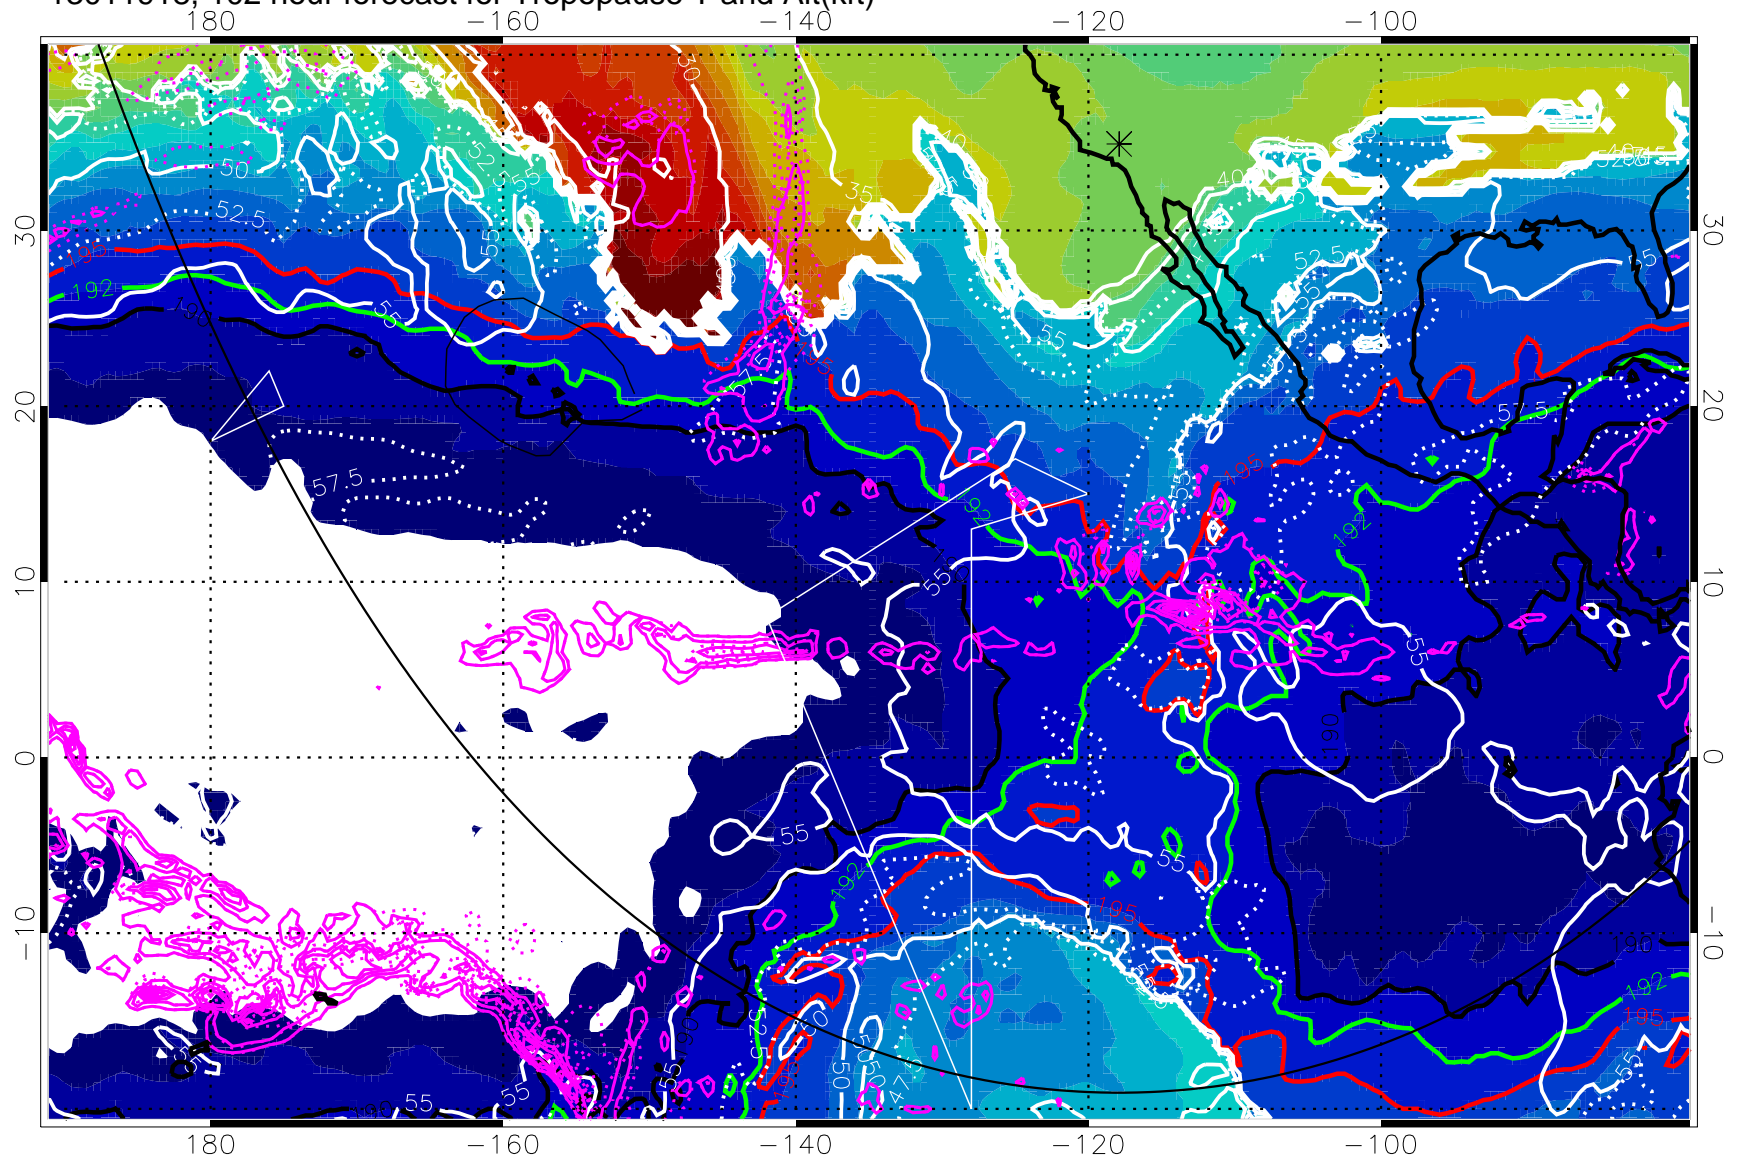

Precip (tot dot, conv sol) past 6 hrs 6 kg/m2 contours, min 4

190K Isotherm (white) 192.5K Isotherm 195K Isotherm

→ 30 m/s

Range ring of 6000 km -- 19 hours GH round trip

13011900, 84 hour forecast for Tropopause T and Alt(kft)

→ 30 m/s
 Range ring of 6000 km -- 19 hours GH round trip

13011912, 96 hour forecast for Tropopause T and Alt(kft)

190 200 210 220 230
Tropopause T, K

Tropopause Altitude in kft (white)

Precip (tot dot, conv sol) past 6 hrs 6 kg/m² contours, min 4

190K Isotherm (wht) 192.5K Isotherm 195K Isotherm

→ 30 m/s

Range ring of 6000 km -- 19 hours GH round trip

13011918, 102 hour forecast for Tropopause T and Alt(kft)

190 200 210 220 230
Tropopause T, K

Tropopause Altitude in kft (white)

Precip (tot dot, conv sol) past 6 hrs 6 kg/m² contours, min 4

190K Isotherm (wht) 192.5K Isotherm 195K Isotherm

→ 30 m/s

Range ring of 6000 km -- 19 hours GH round trip

13012000, 108 hour forecast for Tropopause T and Alt(kft)