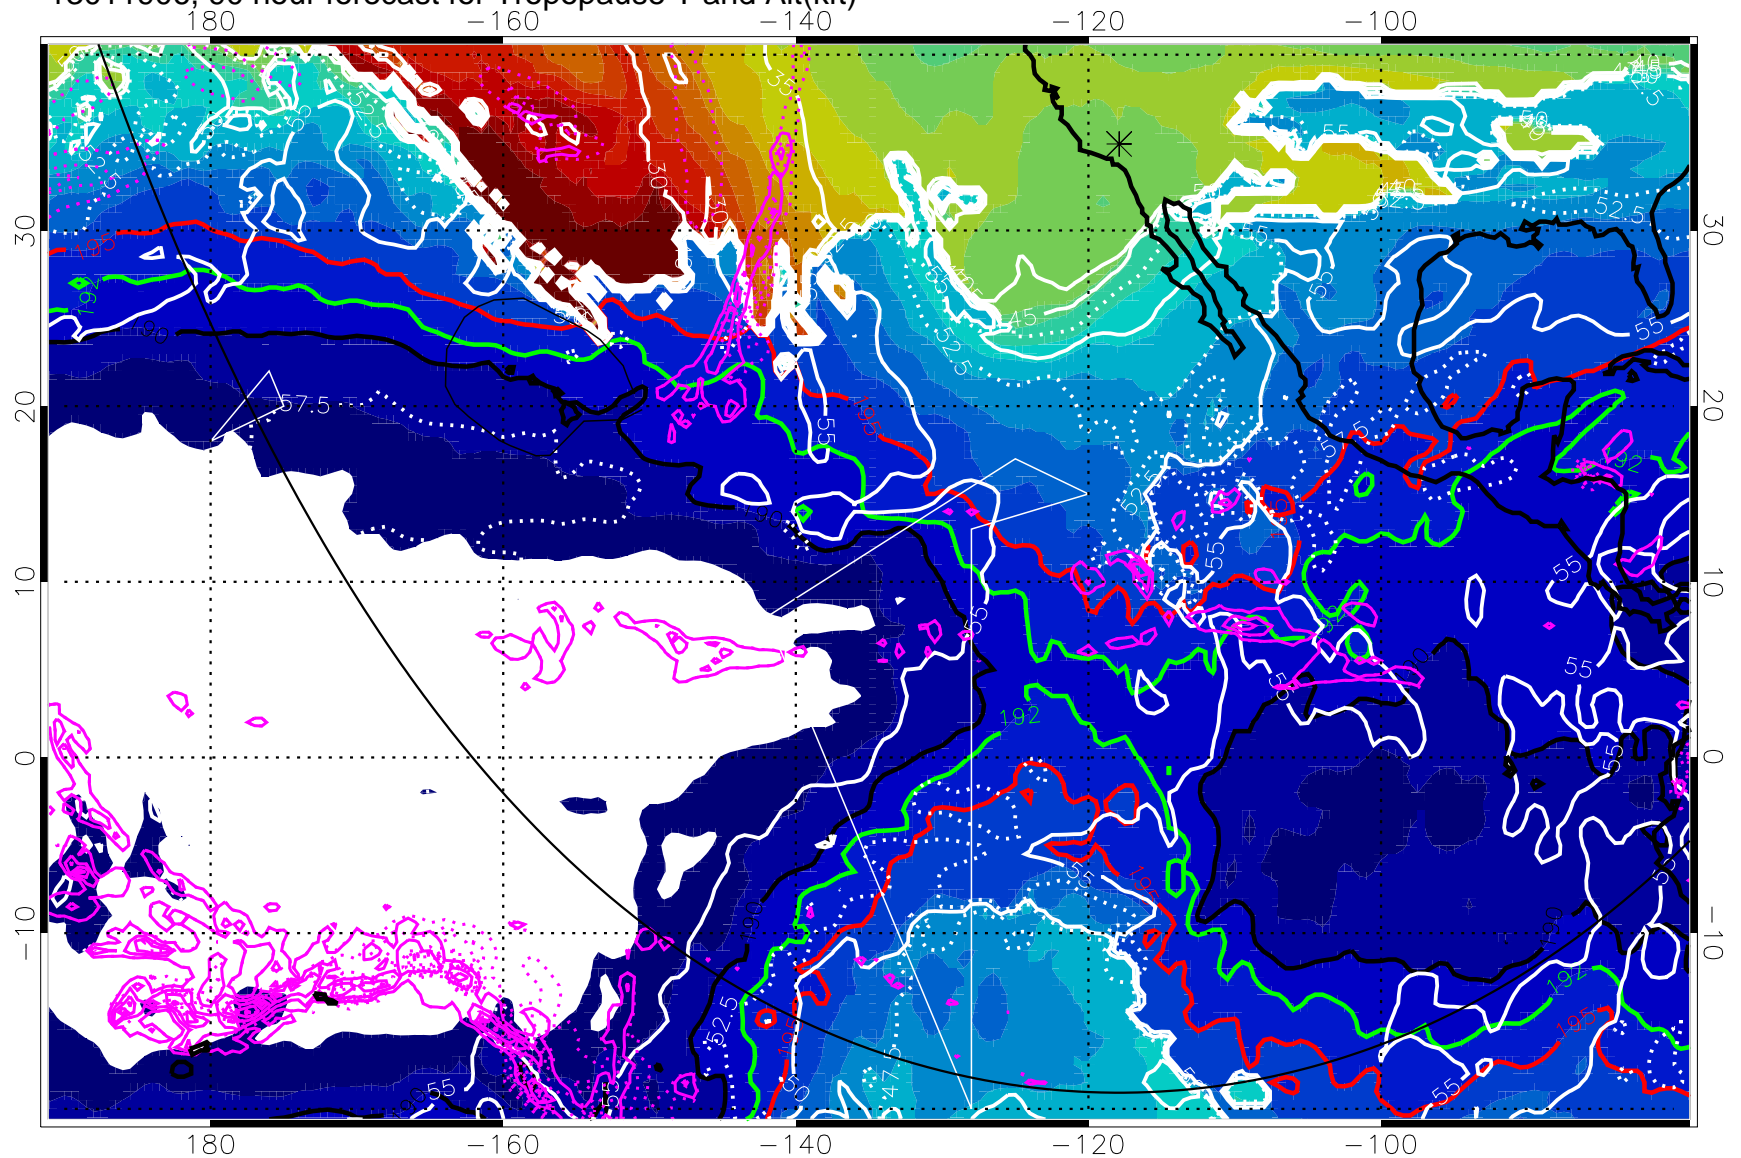

13011906, 90 hour forecast for Tropopause T and Alt(kft)

Tropopause Altitude in kft (white)
Precip (tot dot, conv sol) past 6 hrs mag 6 kg/m² contours, min 4
190K Isotherm(wht) 192.5K Isotherm 195K Isotherm

→ 30 m/s
Range ring of 6000 km -- 19 hours GH round trip