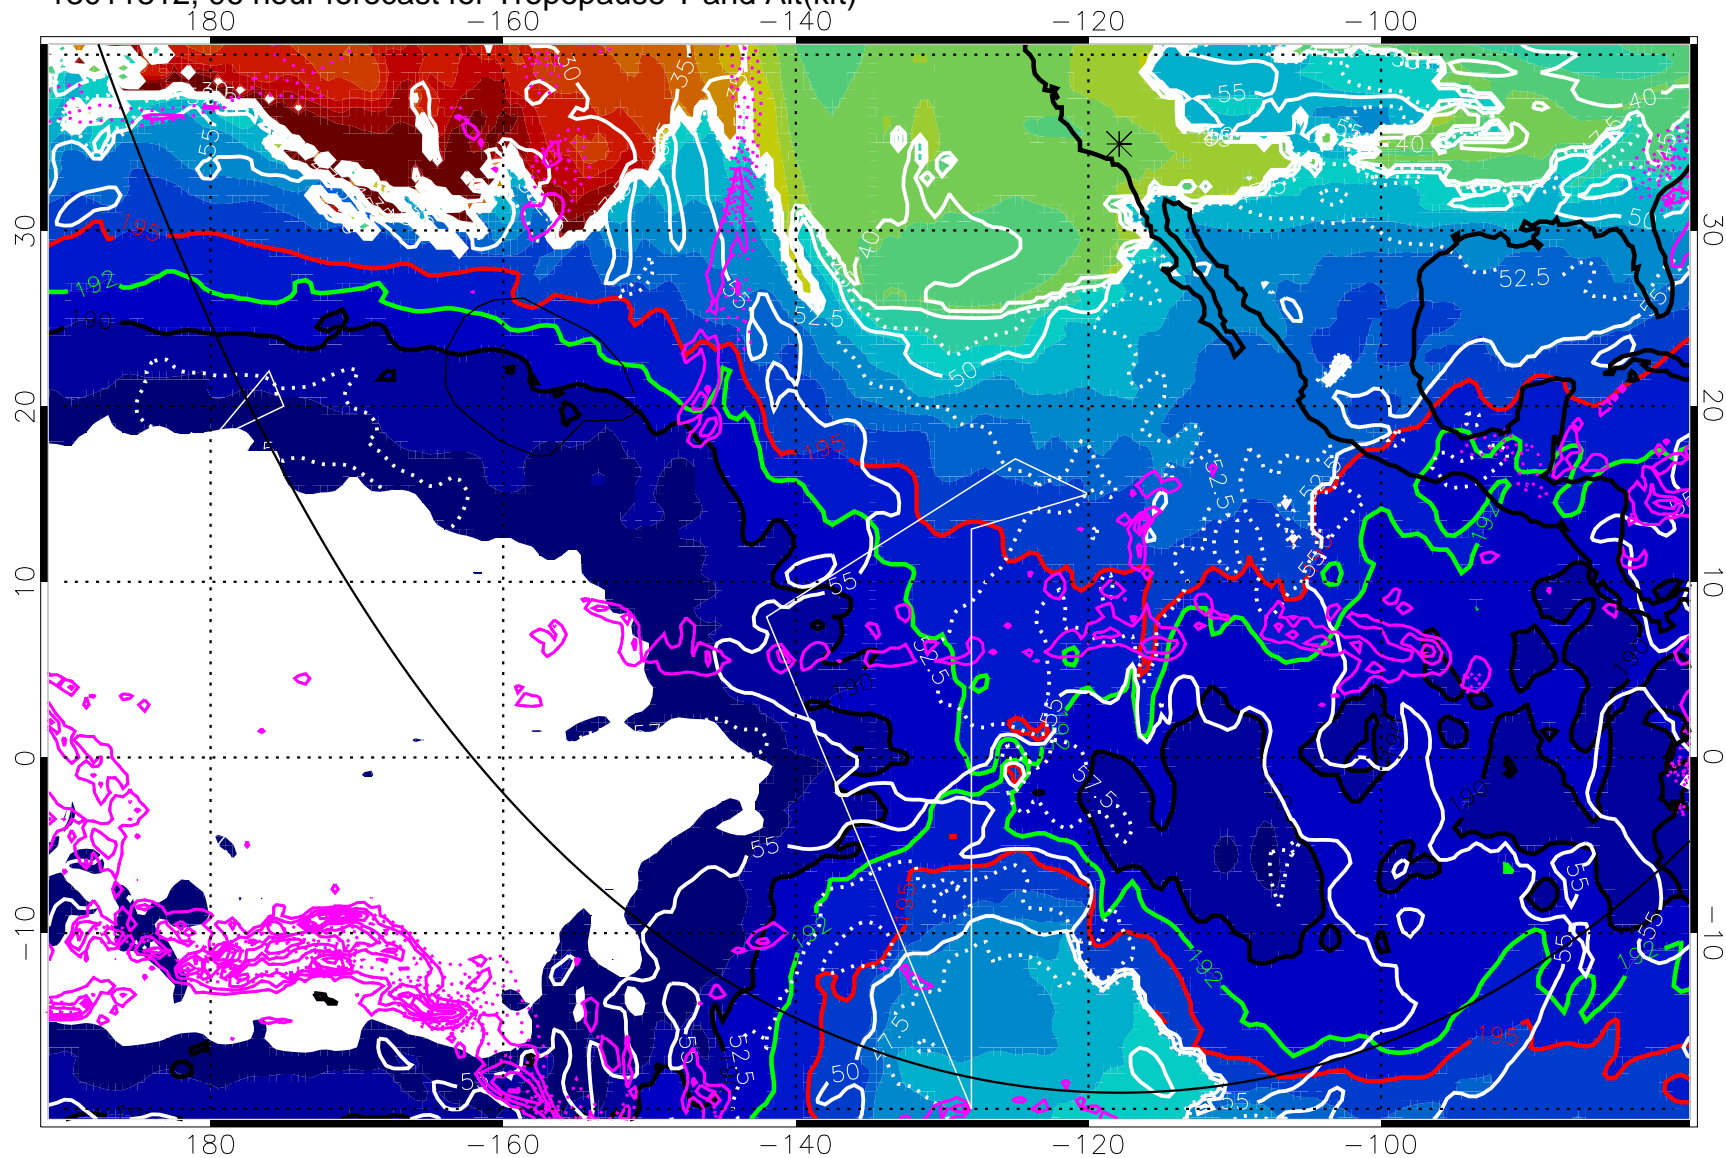

13011812, 96 hour forecast for Tropopause T and Alt(kft)

190   200   210   220   230
Tropopause T, K

Tropopause Altitude in kft (white)

Precip (tot dot, conv sol) past 6 hrs 6 kg/m2 contours, min 4

190K Isotherm (wht) 192.5K Isotherm 195K Isotherm

→ 30 m/s

Range ring of 6000 km -- 19 hours GH round trip