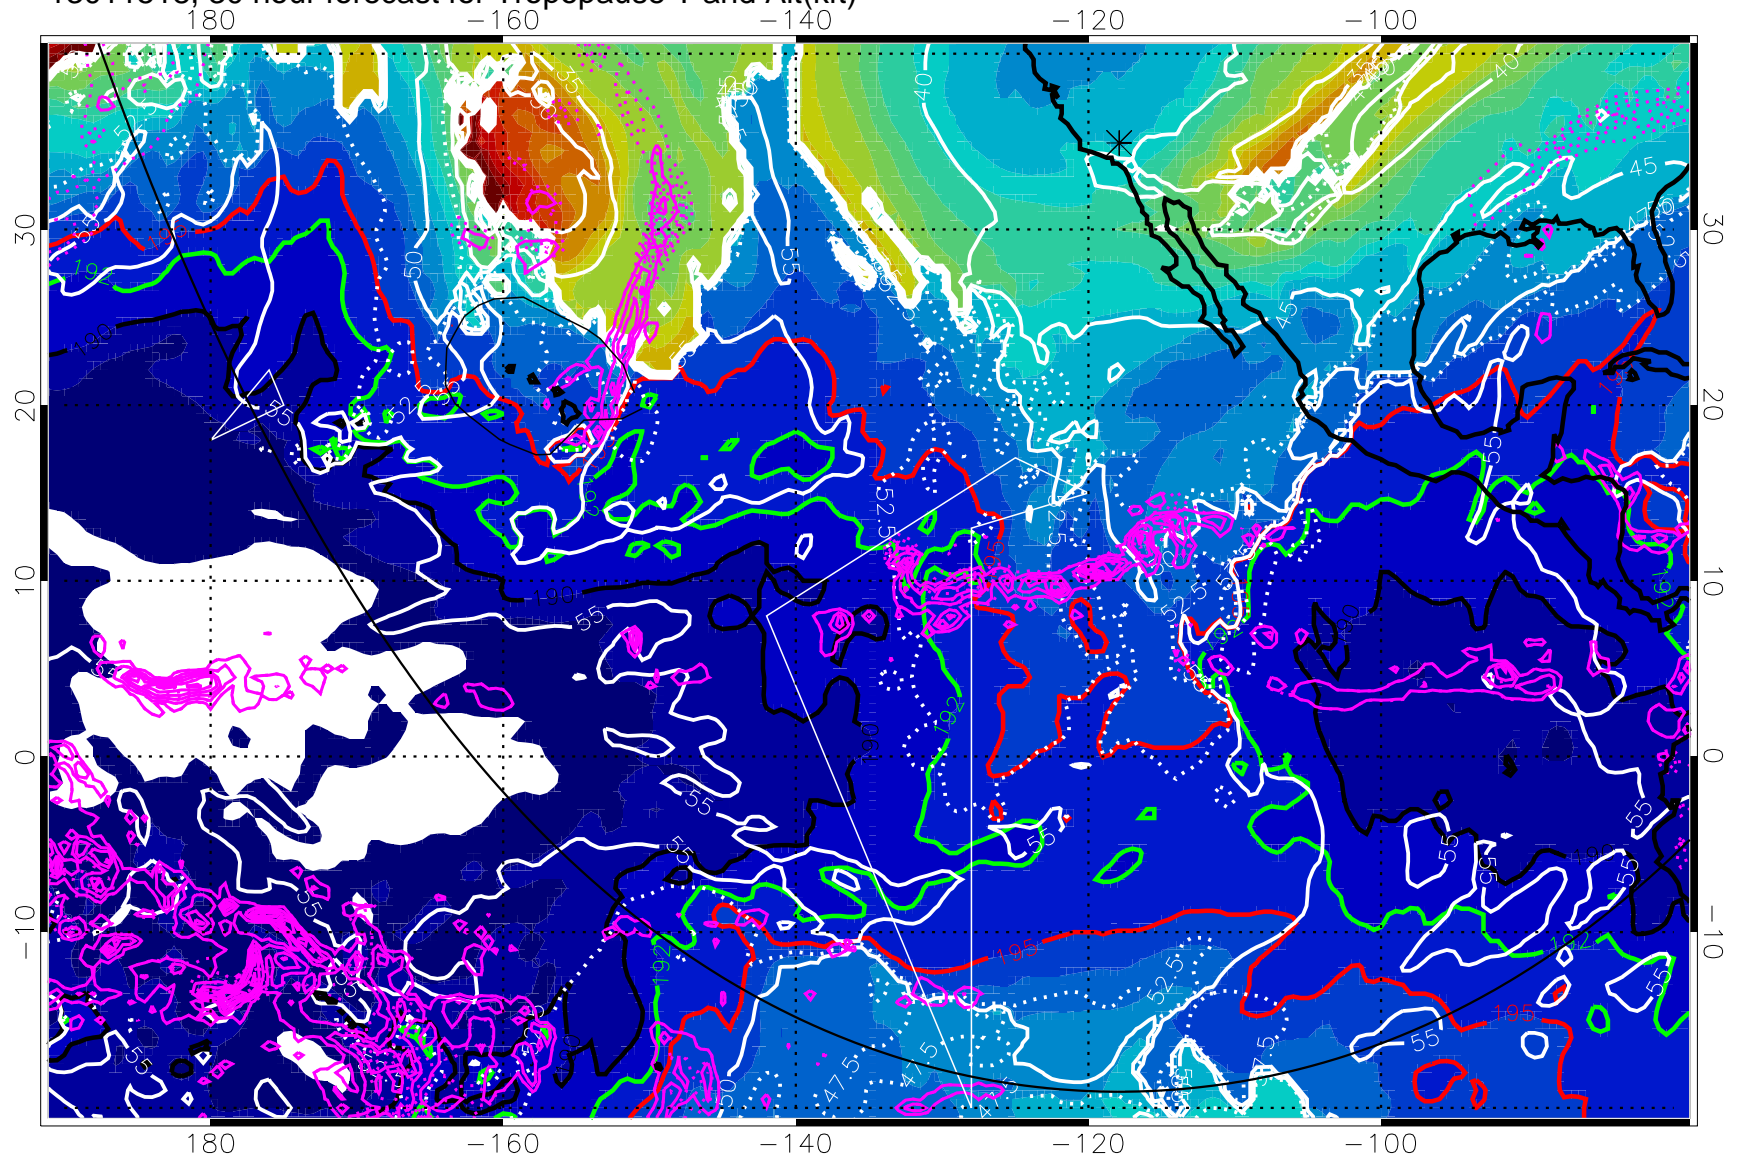

Tropopause Altitude in kft (white)

Precip (tot dot, conv sol) past 6 hrs magenta 6 kg/m<sup>2</sup> contours, min 4

190K Isotherm (white) 192.5K Isotherm (green) 195K Isotherm (red)

→ 30 m/s

Range ring of 6000 km -- 19 hours GH round trip

190K Isotherm (wht) 192.5K Isotherm 195K Isotherm

→ 30 m/s

Range ring of 6000 km -- 19 hours GH round trip

13011518, 30 hour forecast for Tropopause T and Alt(kft)

190 200 210 220 230  
Tropopause T, K

Tropopause Altitude in kft (white)

Precip (tot dot, conv sol) past 6 hrs magenta contours, min 4

190K Isotherm (white) 192.5K Isotherm (green) 195K Isotherm (red)

→ 30 m/s

Range ring of 6000 km -- 19 hours GH round trip

13011600, 36 hour forecast for Tropopause T and Alt(kft)