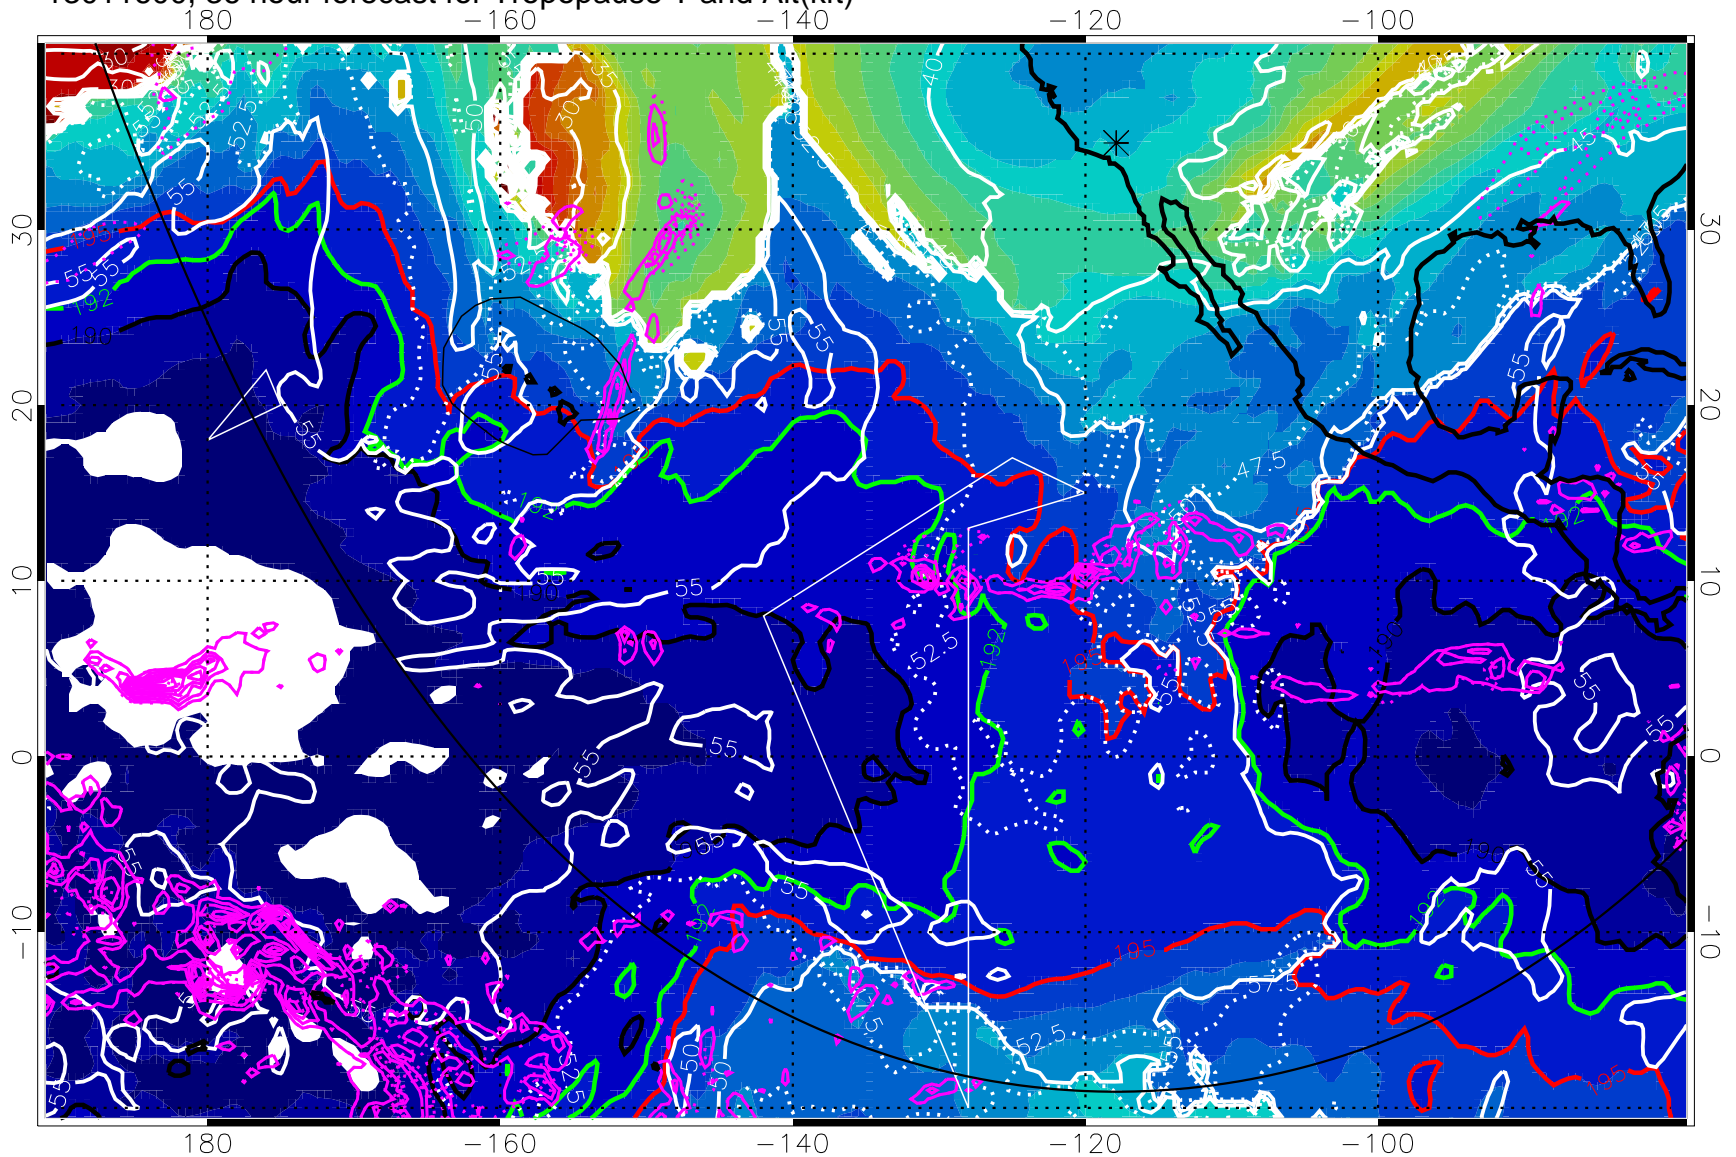

190K Isotherm (wht) 192.5K Isotherm 195K Isotherm

→ 30 m/s

Range ring of 6000 km -- 19 hours GH round trip

13011518, 30 hour forecast for Tropopause T and Alt(kft)

190 200 210 220 230  
Tropopause T, K

Tropopause Altitude in kft (white)

Precip (tot dot, conv sol) past 6 hrs magenta contours, min 4

190K Isotherm (white) 192.5K Isotherm (green) 195K Isotherm (red)

→ 30 m/s

Range ring of 6000 km -- 19 hours GH round trip

13011600, 36 hour forecast for Tropopause T and Alt(kft)

190K Isotherm (wht) 192.5K Isotherm 195K Isotherm

→ 30 m/s

Range ring of 6000 km -- 19 hours GH round trip

13011612, 48 hour forecast for Tropopause T and Alt(kft)

Tropopause Altitude in kft (white)  
 Precip (tot dot, conv sol) past 6 hrs magenta contours, min 4  
 190K Isotherm (white) 192.5K Isotherm (green) 195K Isotherm (red)