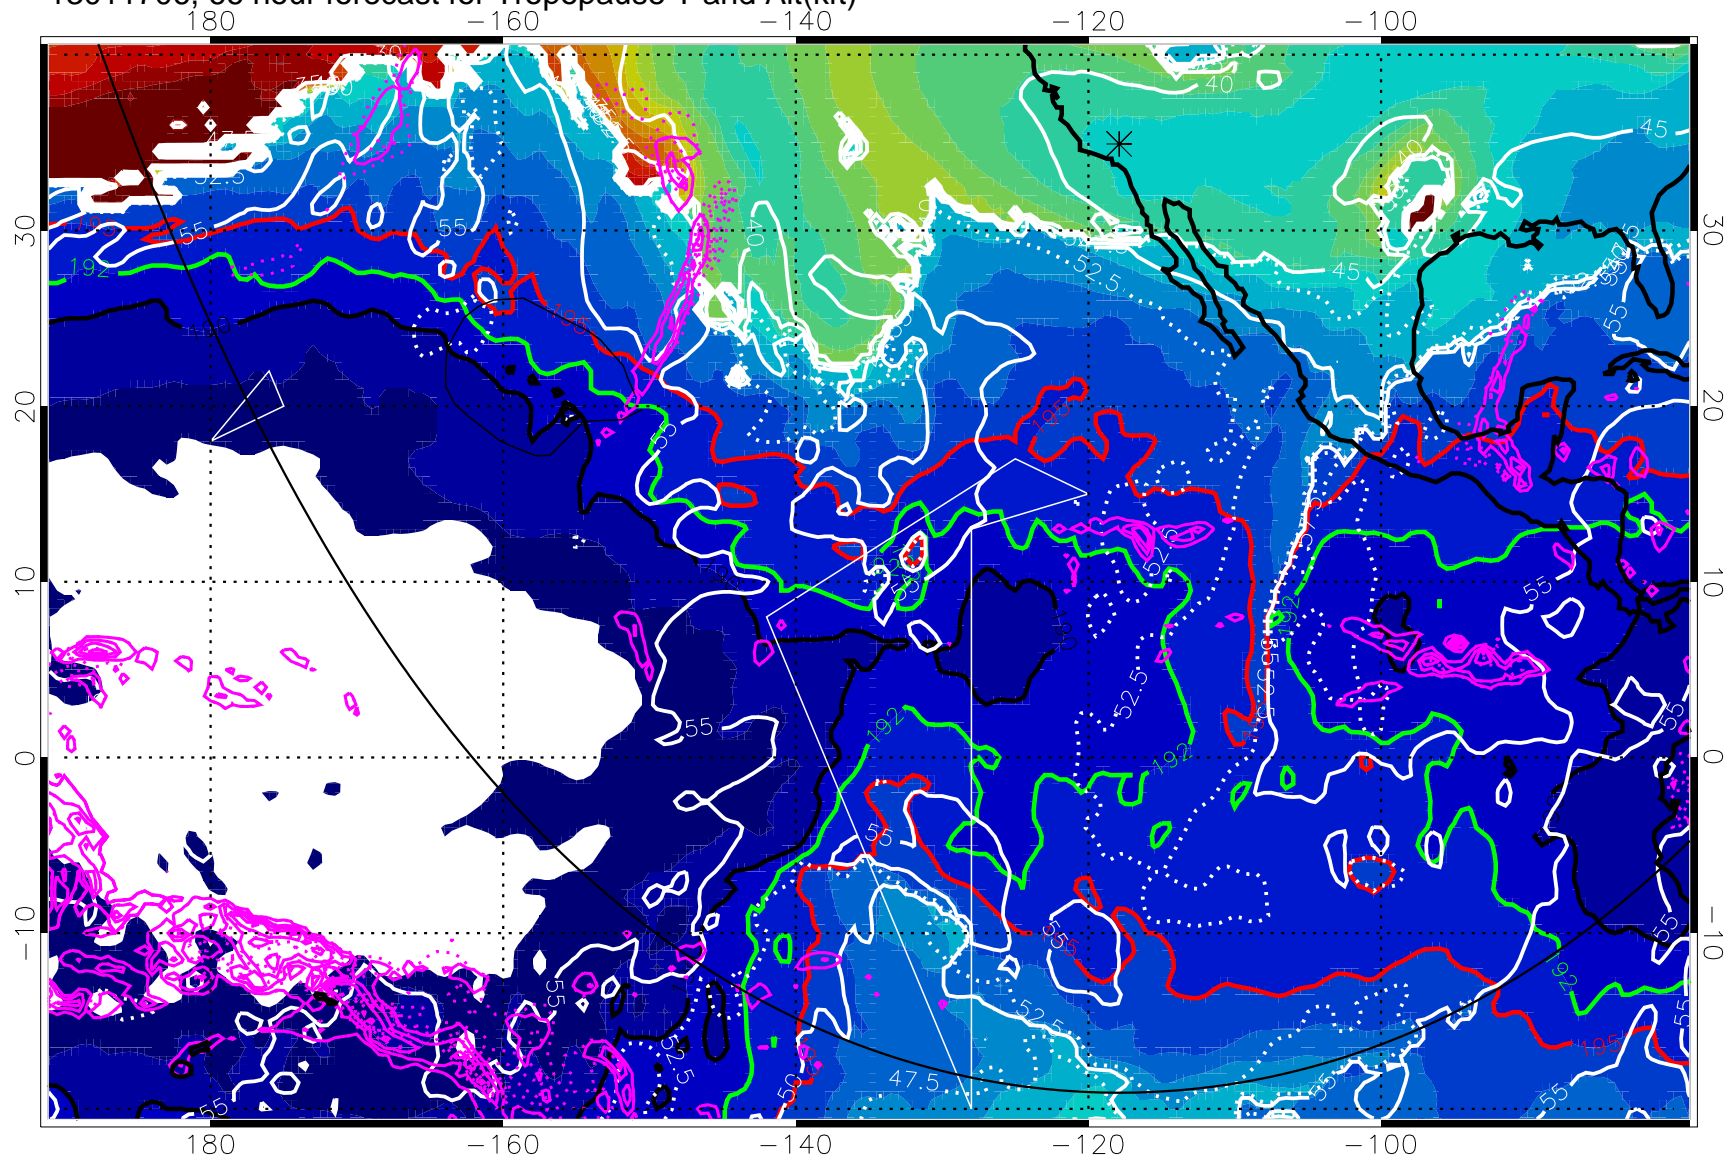

190K Isotherm (wht) 192.5K Isotherm 195K Isotherm

→ 30 m/s

Range ring of 6000 km -- 19 hours GH round trip

13011700, 60 hour forecast for Tropopause T and Alt(kft)

190 200 210 220 230  
Tropopause T, K

Tropopause Altitude in kft (white)

Precip (tot dot, conv sol) past 6 hrs mag 6 kg/m<sup>2</sup> contours, min 4

190K Isotherm (wht) 192.5K Isotherm 195K Isotherm

→ 30 m/s

Range ring of 6000 km -- 19 hours GH round trip

13011706, 66 hour forecast for Tropopause T and Alt(kft)