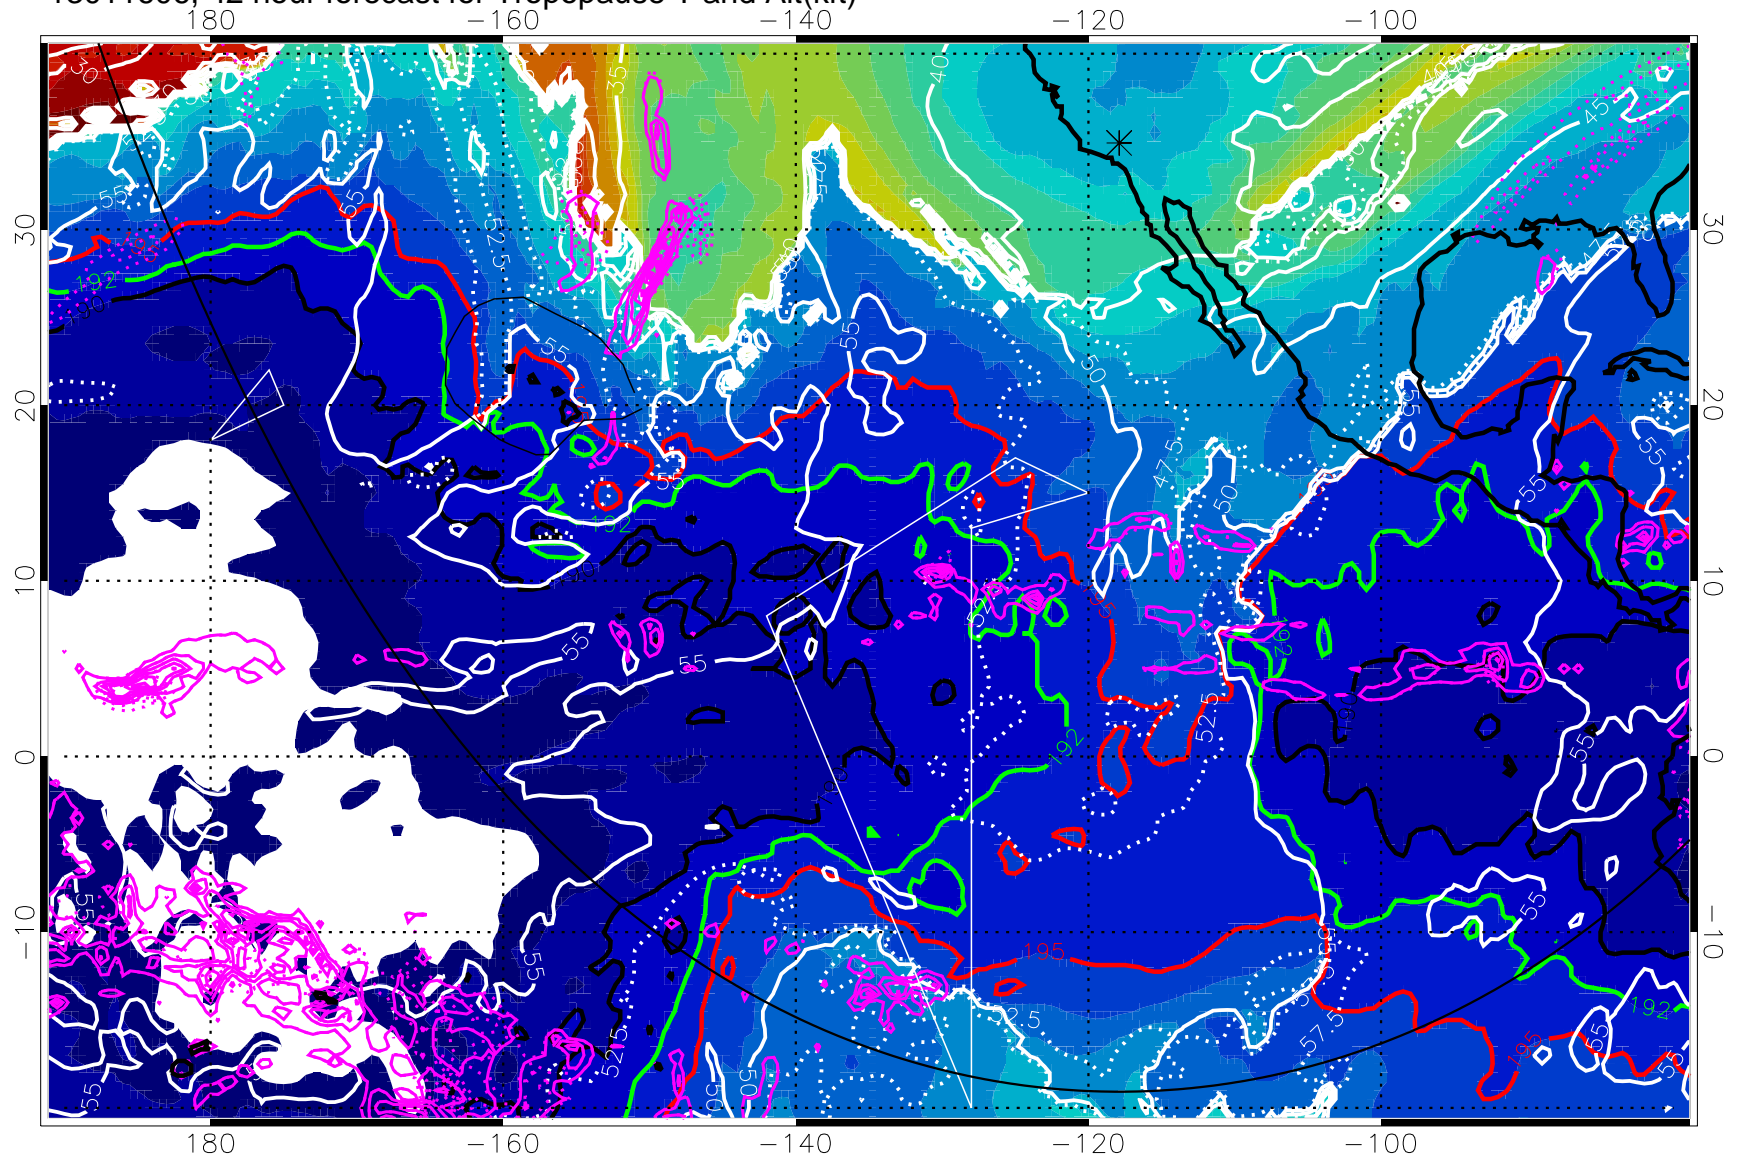

13011606, 42 hour forecast for Tropopause T and Alt(kft)

Tropopause T, K

Tropopause Altitude in kft (white)

Precip (tot dot, conv sol) past 6 hrs 6 kg/m² contours, min 4

190K Isotherm (wht) 192.5K Isotherm 195K Isotherm

→ 30 m/s

Range ring of 6000 km -- 19 hours GH round trip