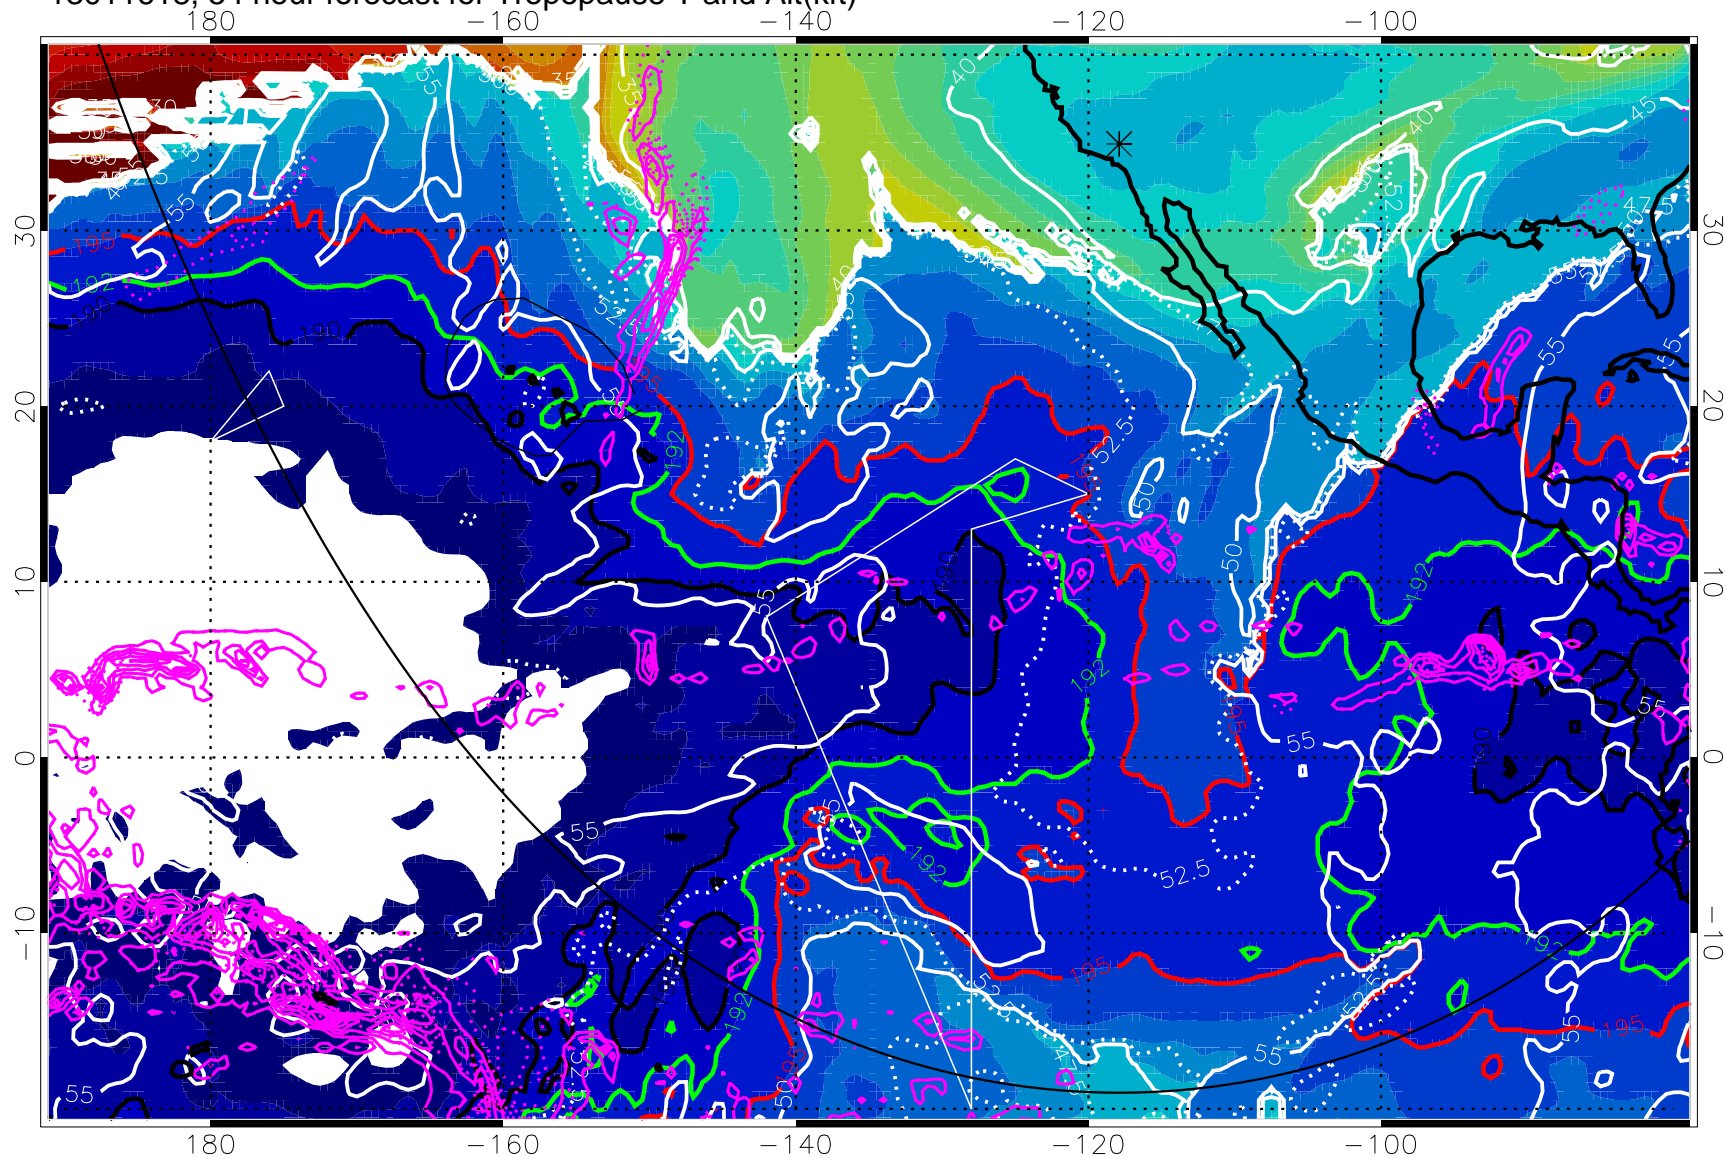

13011618, 54 hour forecast for Tropopause T and Alt(kft)

Tropopause T, K

Tropopause Altitude in kft (white)

Precip (tot dot, conv sol) past 6 hrs mag 6 kg/m² contours, min 4

190K Isotherm (wht) 192.5K Isotherm 195K Isotherm

→ 30 m/s

Range ring of 6000 km -- 19 hours GH round trip