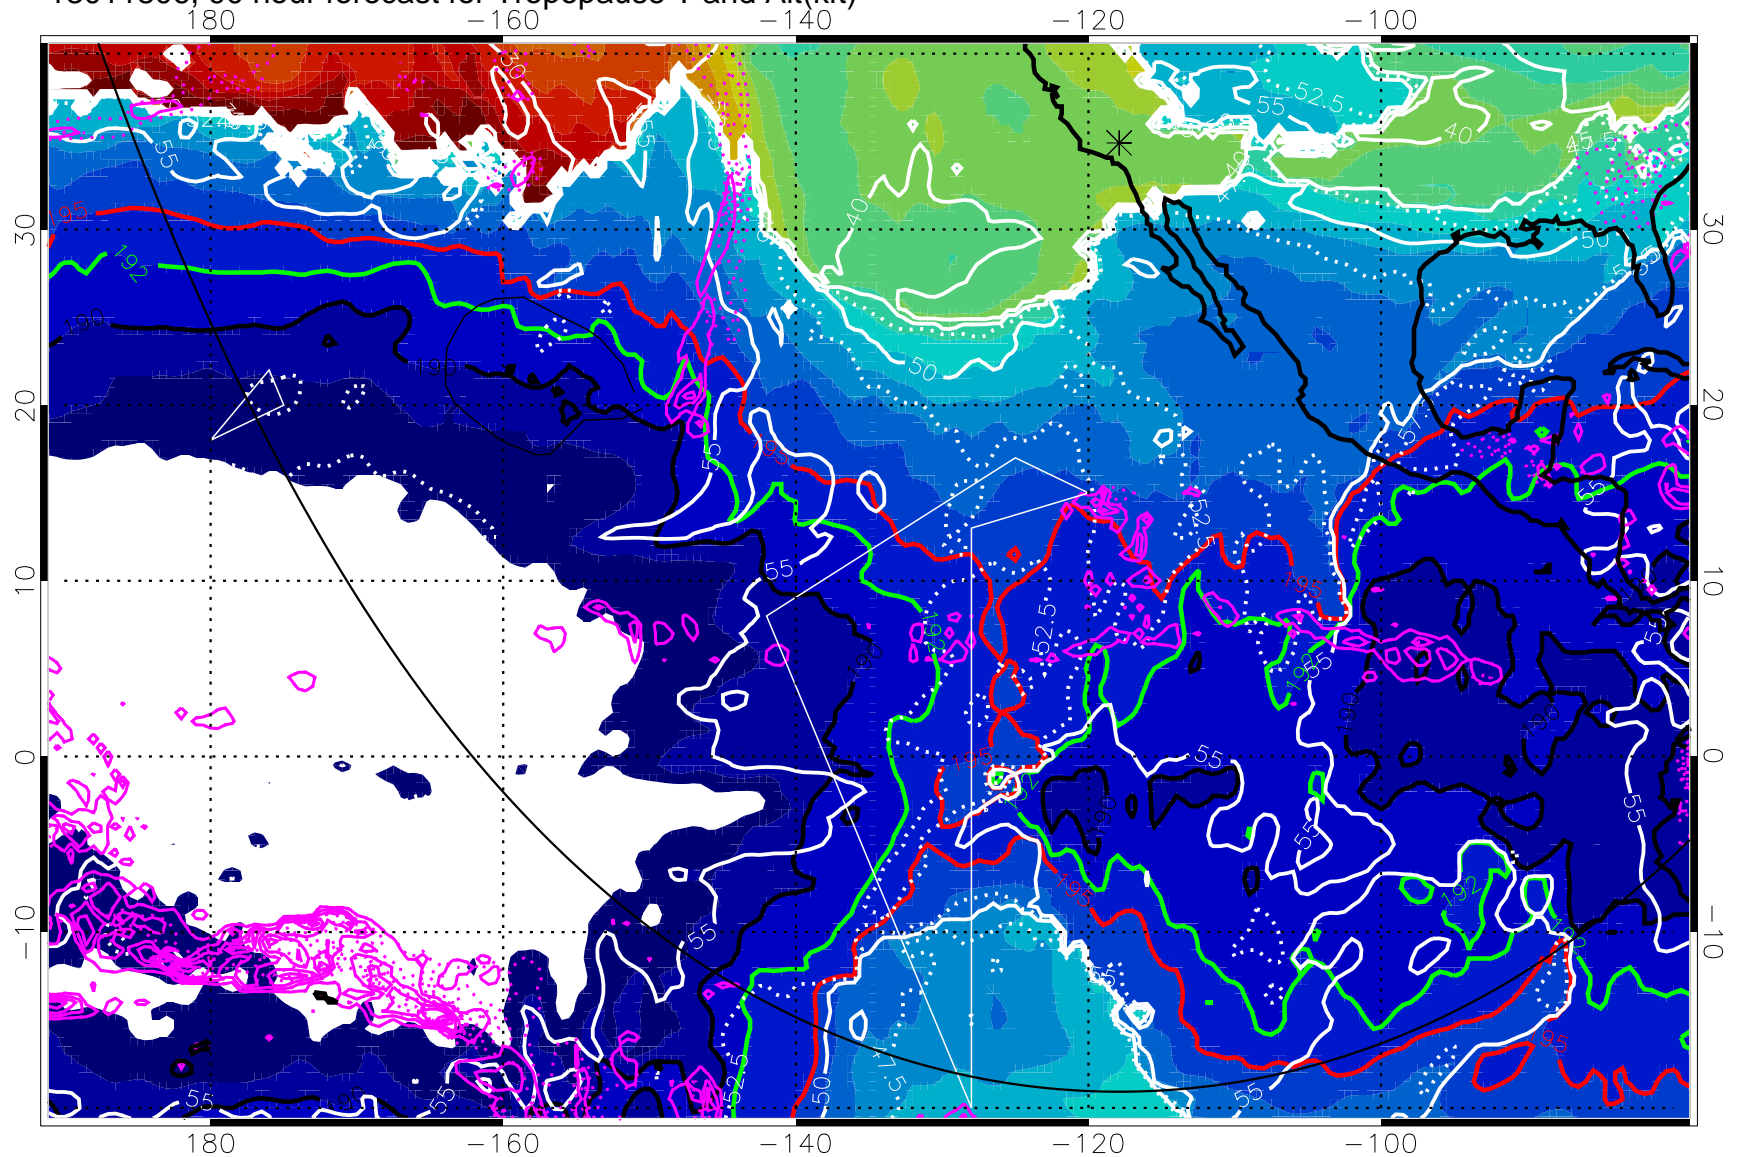

13011806, 90 hour forecast for Tropopause T and Alt(kft)

190 200 210 220 230

Tropopause T, K

Tropopause Altitude in kft (white)

Precip (tot dot, conv sol) past 6 hrs 6 kg/m² contours, min 4

190K Isotherm (white) 192.5K Isotherm (green) 195K Isotherm (red)

→ 30 m/s

Range ring of 6000 km -- 19 hours GH round trip