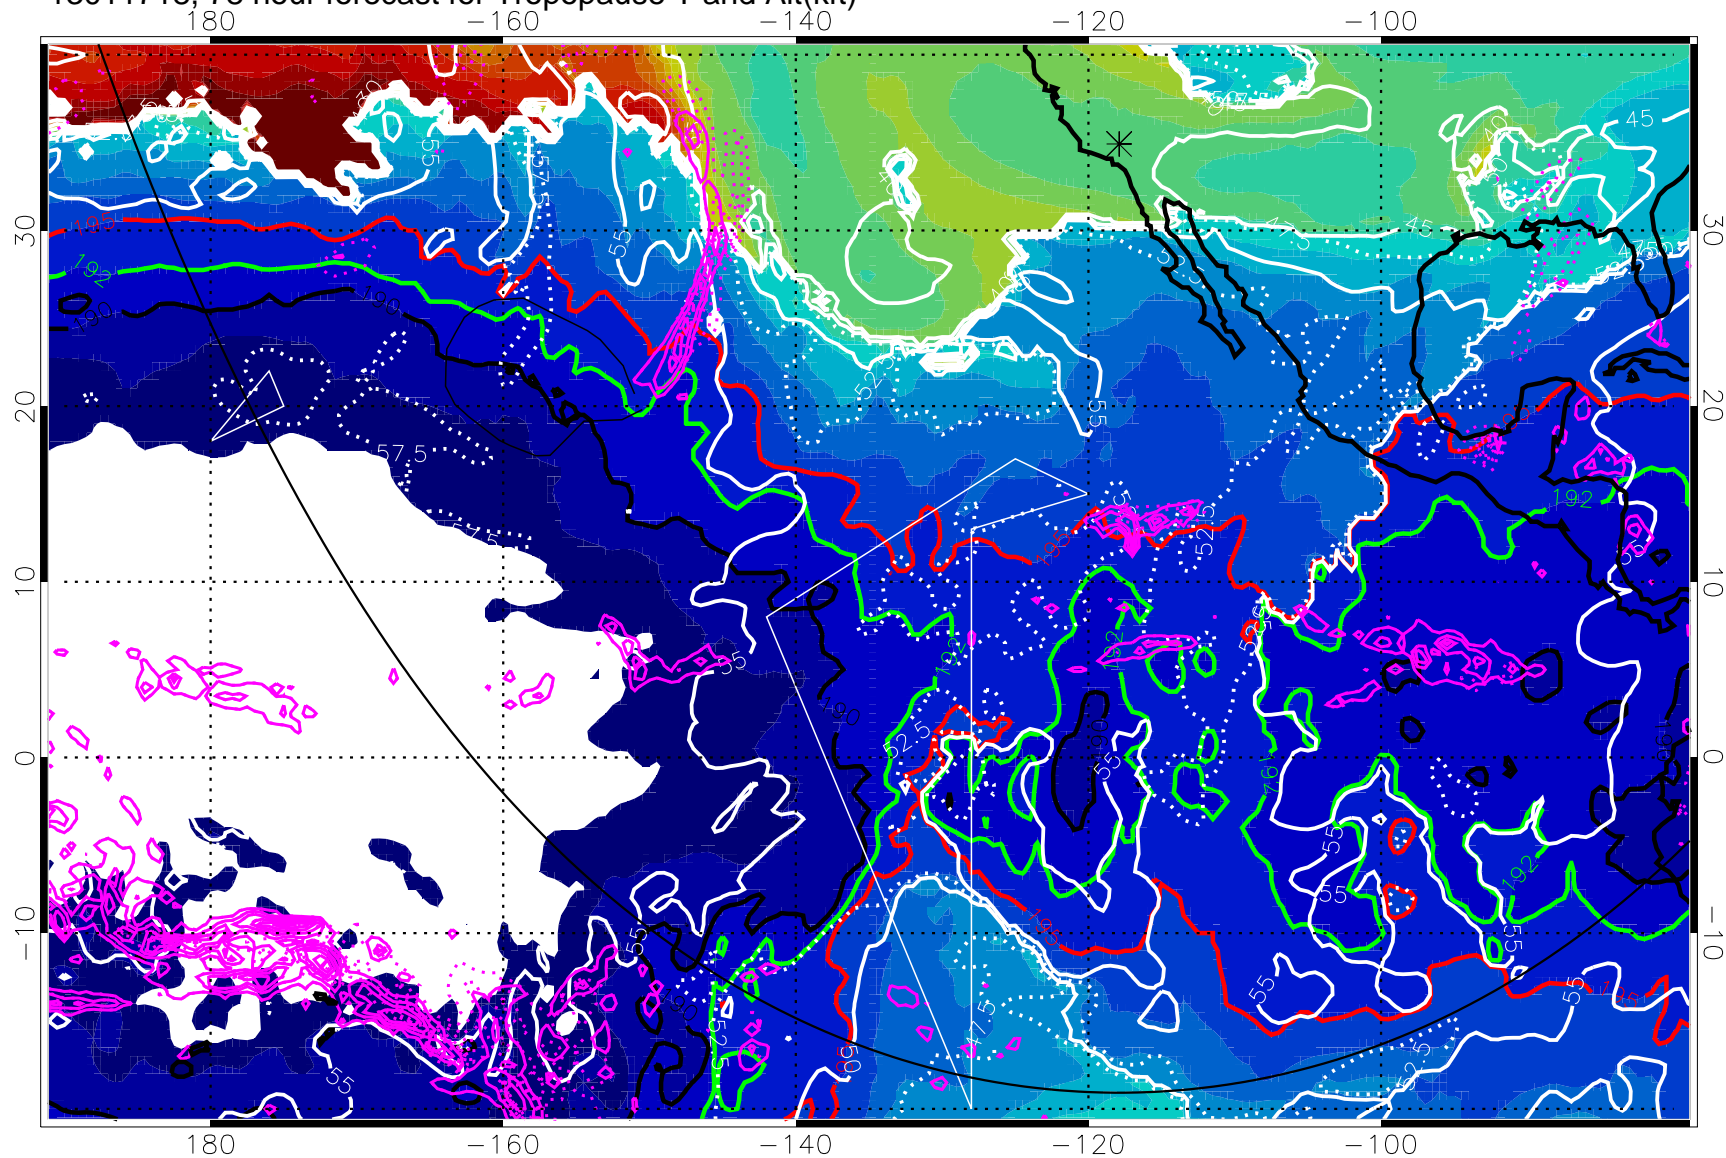

190K Isotherm (wht) 192.5K Isotherm 195K Isotherm

→ 30 m/s

Range ring of 6000 km -- 19 hours GH round trip

13011718, 78 hour forecast for Tropopause T and Alt(kft)

Tropopause T, K

Tropopause Altitude in kft (white)

Precip (tot dot, conv sol) past 6 hrs 6 kg/m<sup>2</sup> contours, min 4

190K Isotherm (wht) 192.5K Isotherm 195K Isotherm

→ 30 m/s

Range ring of 6000 km -- 19 hours GH round trip

13011800, 84 hour forecast for Tropopause T and Alt(kft)