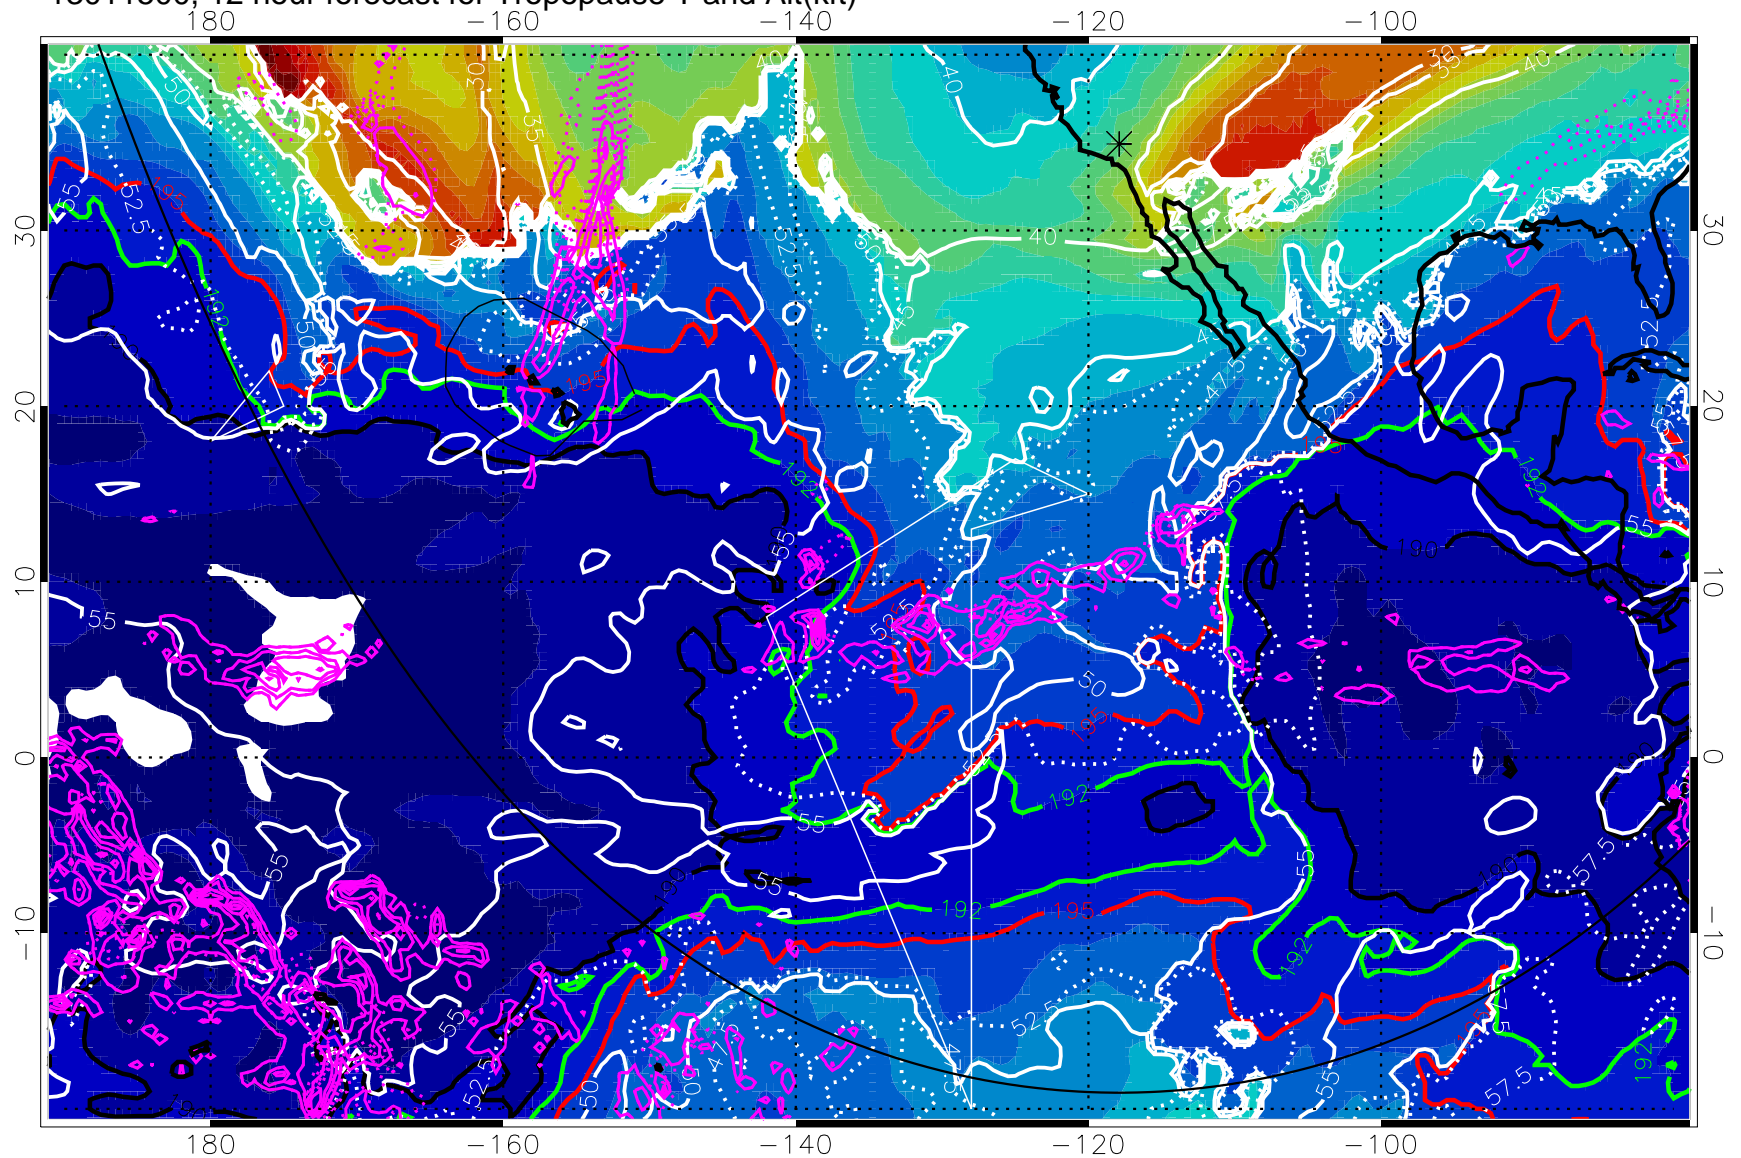

→ 30 m/s

Range ring of 6000 km -- 19 hours GH round trip

13011500, 12 hour forecast for Tropopause T and Alt(kft)

Tropopause T, K

Tropopause Altitude in kft (white)

Precip (tot dot, conv sol) past 6 hrs 6 kg/m<sup>2</sup> contours, min 4

190K Isotherm (wht) 192.5K Isotherm 195K Isotherm

→ 30 m/s

Range ring of 6000 km -- 19 hours GH round trip

13011506, 18 hour forecast for Tropopause T and Alt(kft)

190      200      210      220      230  
Tropopause T, K

Tropopause Altitude in kft (white)

Precip (tot dot, conv sol) past 6 hrs magenta 6 kg/m<sup>2</sup> contours, min 4

190K Isotherm (white) 192.5K Isotherm (green) 195K Isotherm (red)

→ 30 m/s

Range ring of 6000 km -- 19 hours GH round trip

Precip (tot dot, conv sol) past 6 hrs magenta contours, min 4

190K Isotherm (white) 192.5K Isotherm (green) 195K Isotherm (red)

→ 30 m/s

Range ring of 6000 km -- 19 hours GH round trip

13011600, 36 hour forecast for Tropopause T and Alt(kft)