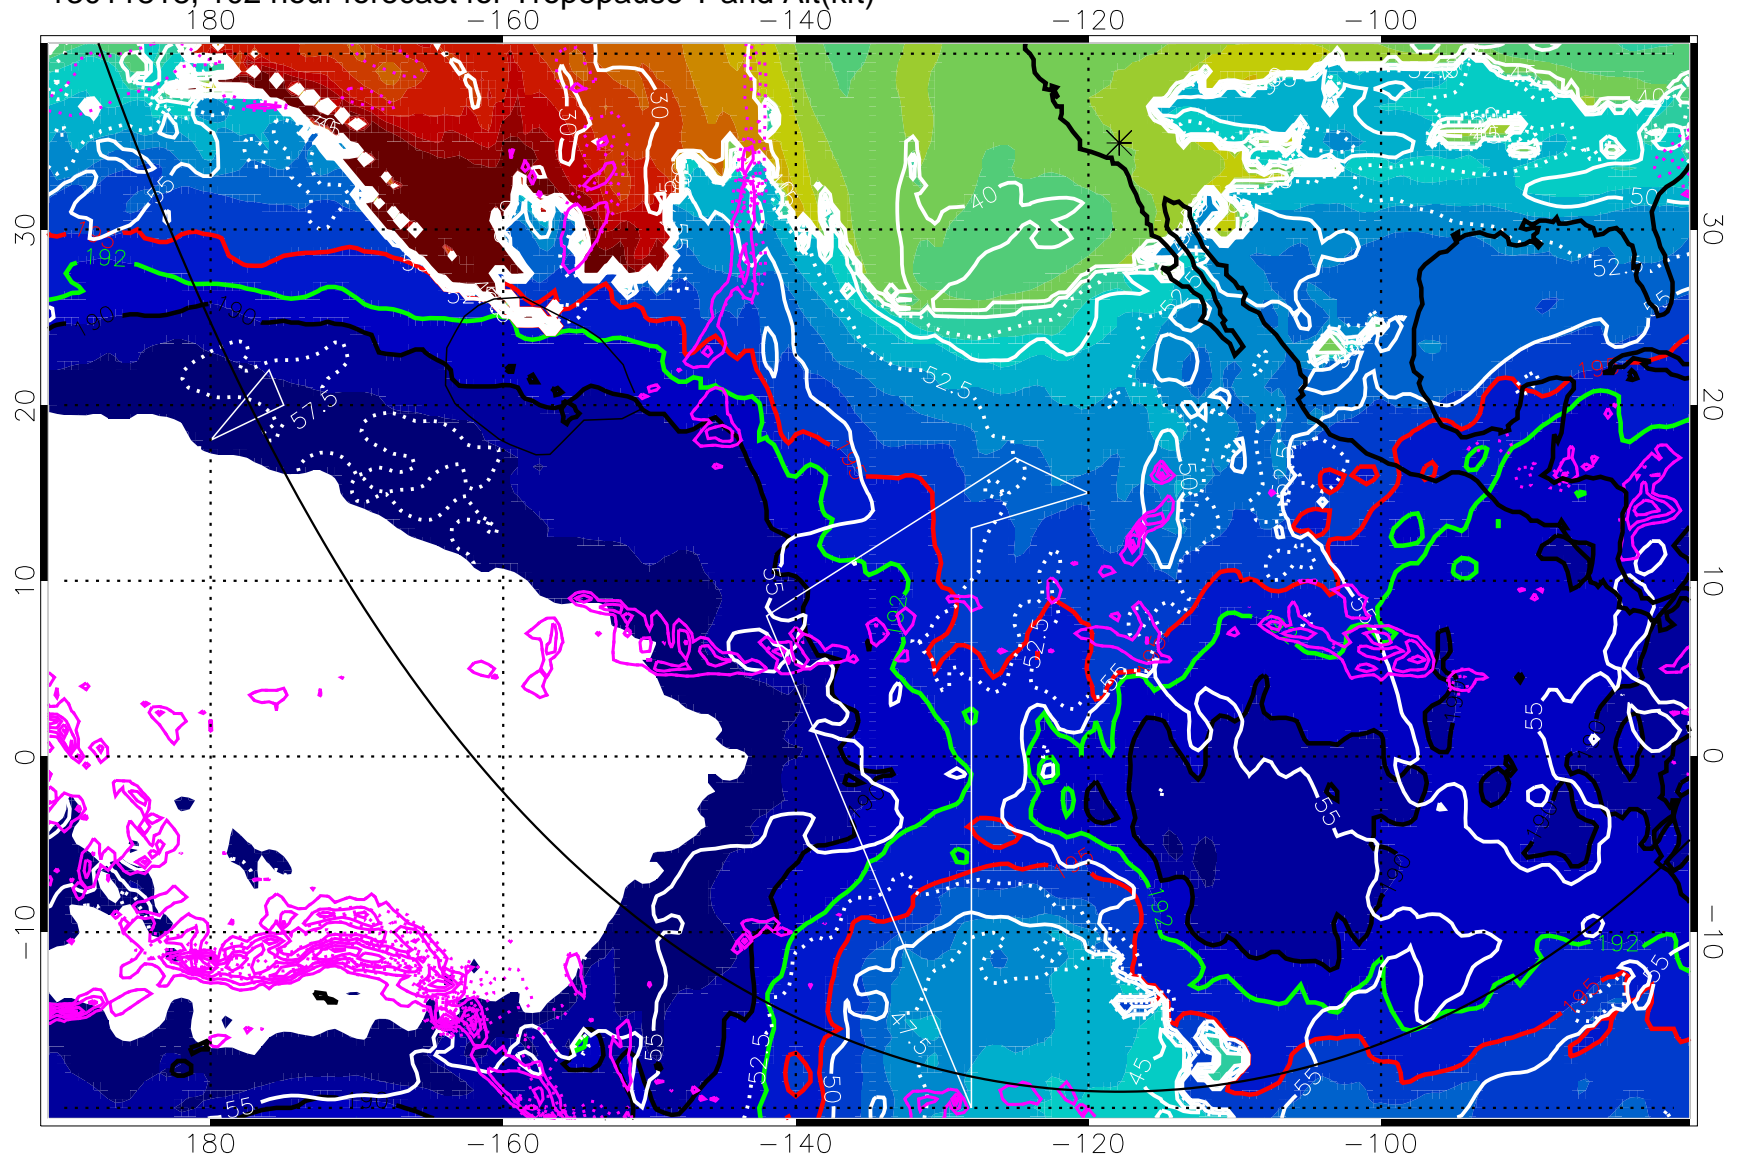

Precip (tot dot, conv sol) past 6 hrs 6 kg/m2 contours, min 4

190K Isotherm (wht) 192.5K Isotherm 195K Isotherm

→ 30 m/s

Range ring of 6000 km -- 19 hours GH round trip

13011818, 102 hour forecast for Tropopause T and Alt(kft)