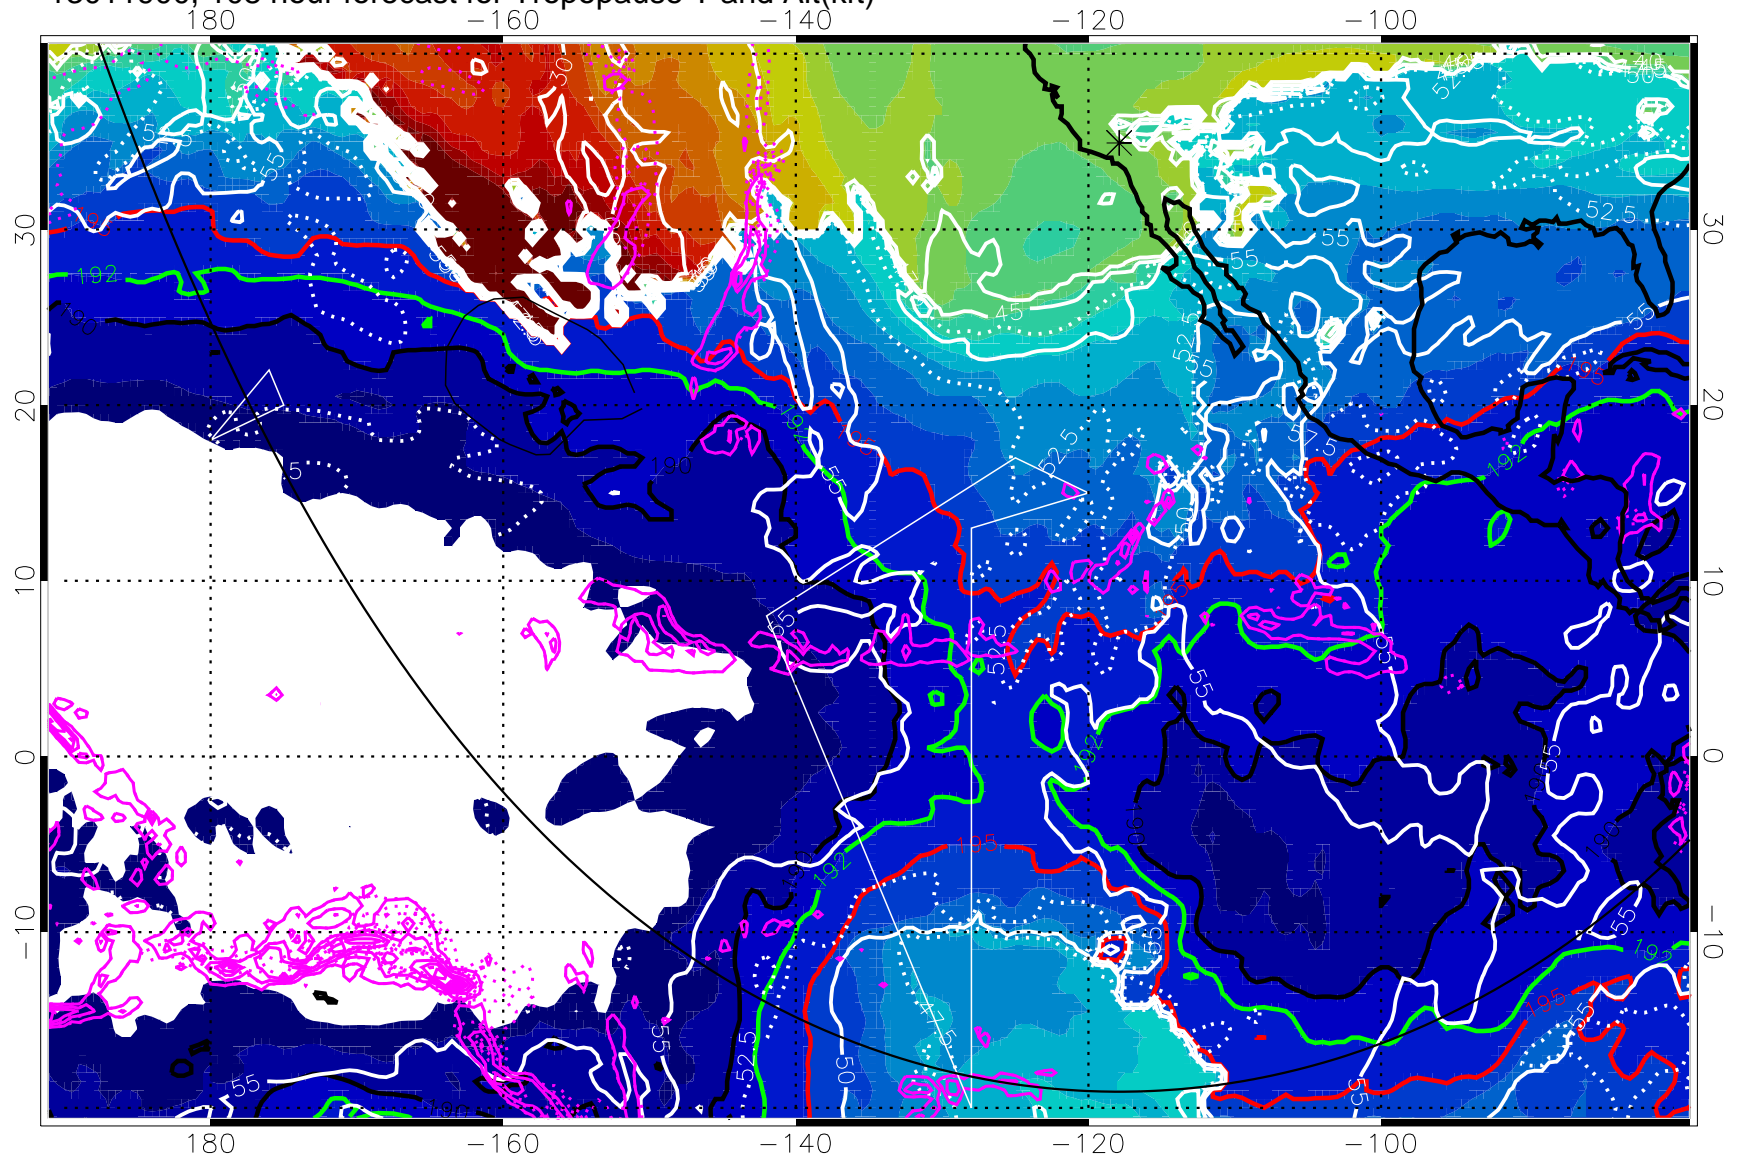

13011900, 108 hour forecast for Tropopause T and Alt(kft)

Tropopause T, K

Tropopause Altitude in kft (white)

Precip (tot dot, conv sol) past 6 hrs mag 6 kg/m² contours, min 4

190K Isotherm (wht) 192.5K Isotherm 195K Isotherm

→ 30 m/s

Range ring of 6000 km -- 19 hours GH round trip