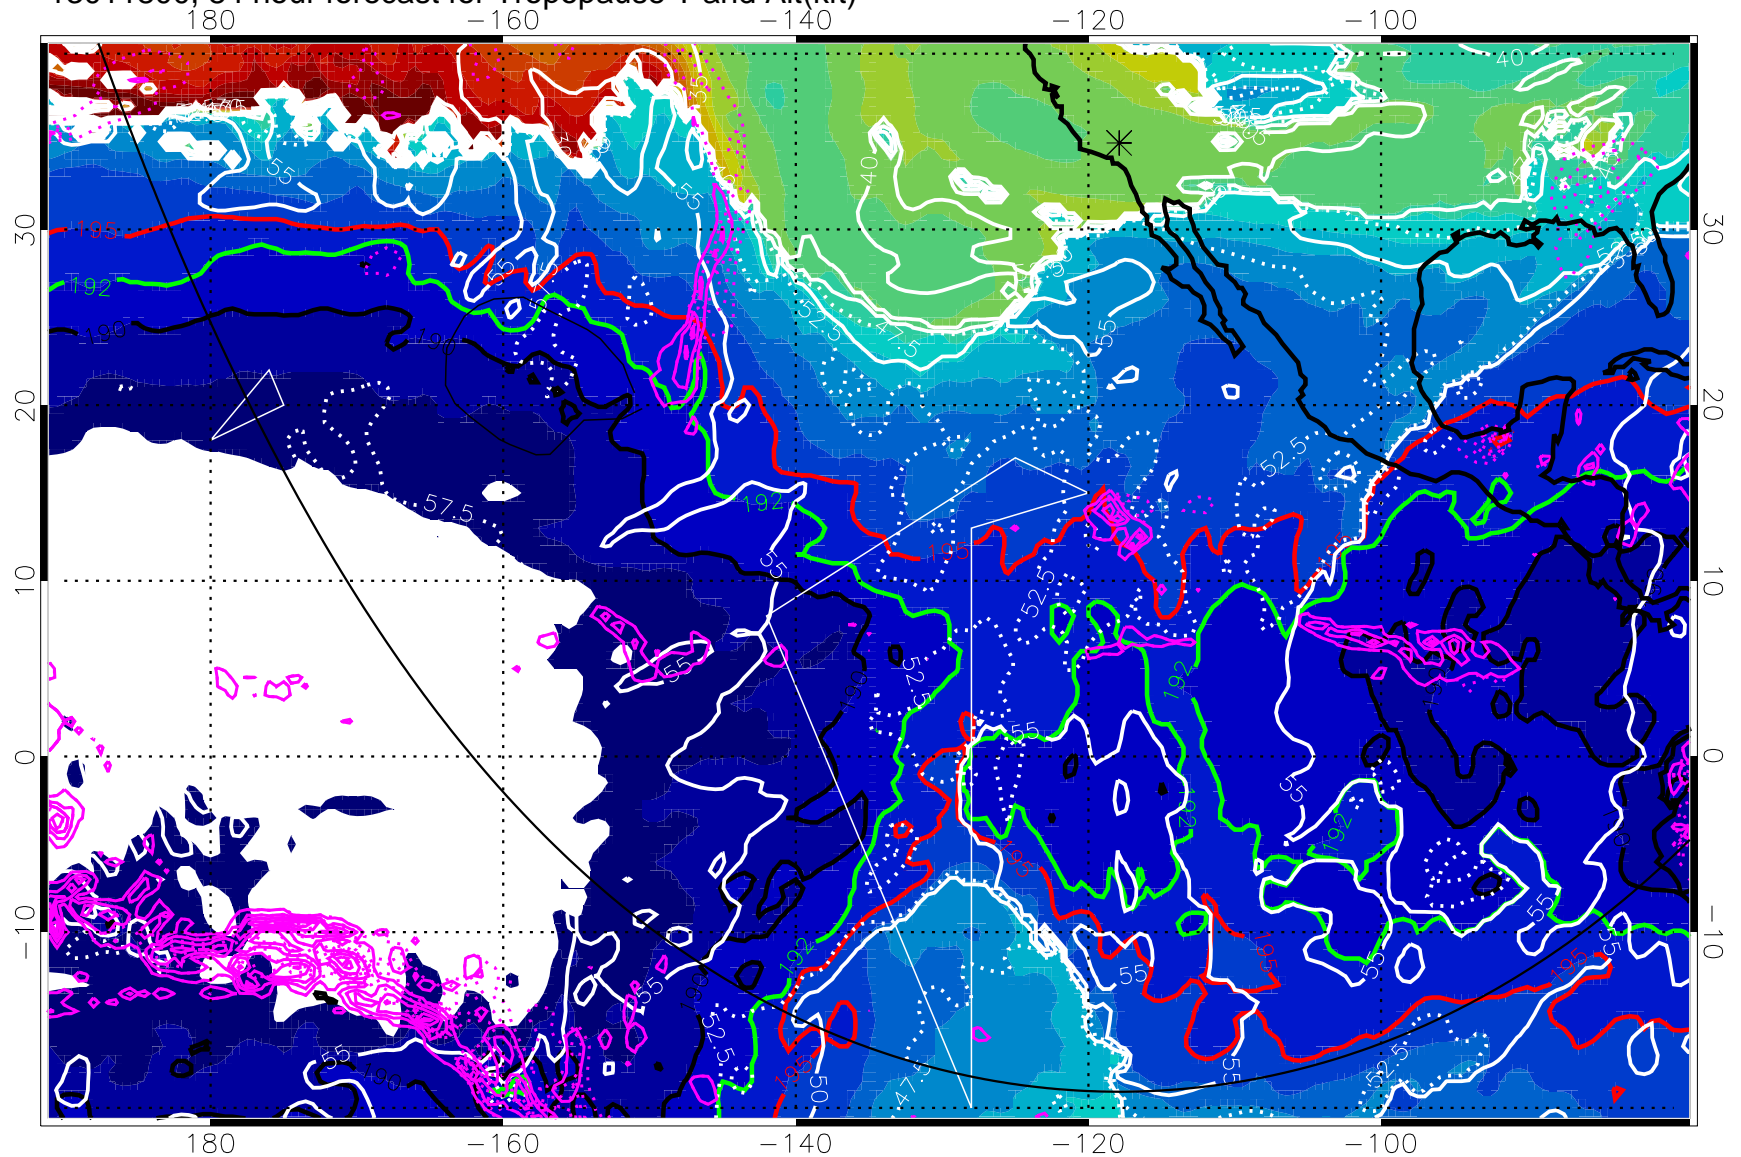

190K Isotherm (wht) 192.5K Isotherm 195K Isotherm

→ 30 m/s

Range ring of 6000 km -- 19 hours GH round trip

13011718, 78 hour forecast for Tropopause T and Alt(kft)

Tropopause T, K

Tropopause Altitude in kft (white)

Precip (tot dot, conv sol) past 6 hrs 6 kg/m<sup>2</sup> contours, min 4

190K Isotherm (wht) 192.5K Isotherm 195K Isotherm

→ 30 m/s

Range ring of 6000 km -- 19 hours GH round trip

13011800, 84 hour forecast for Tropopause T and Alt(kft)