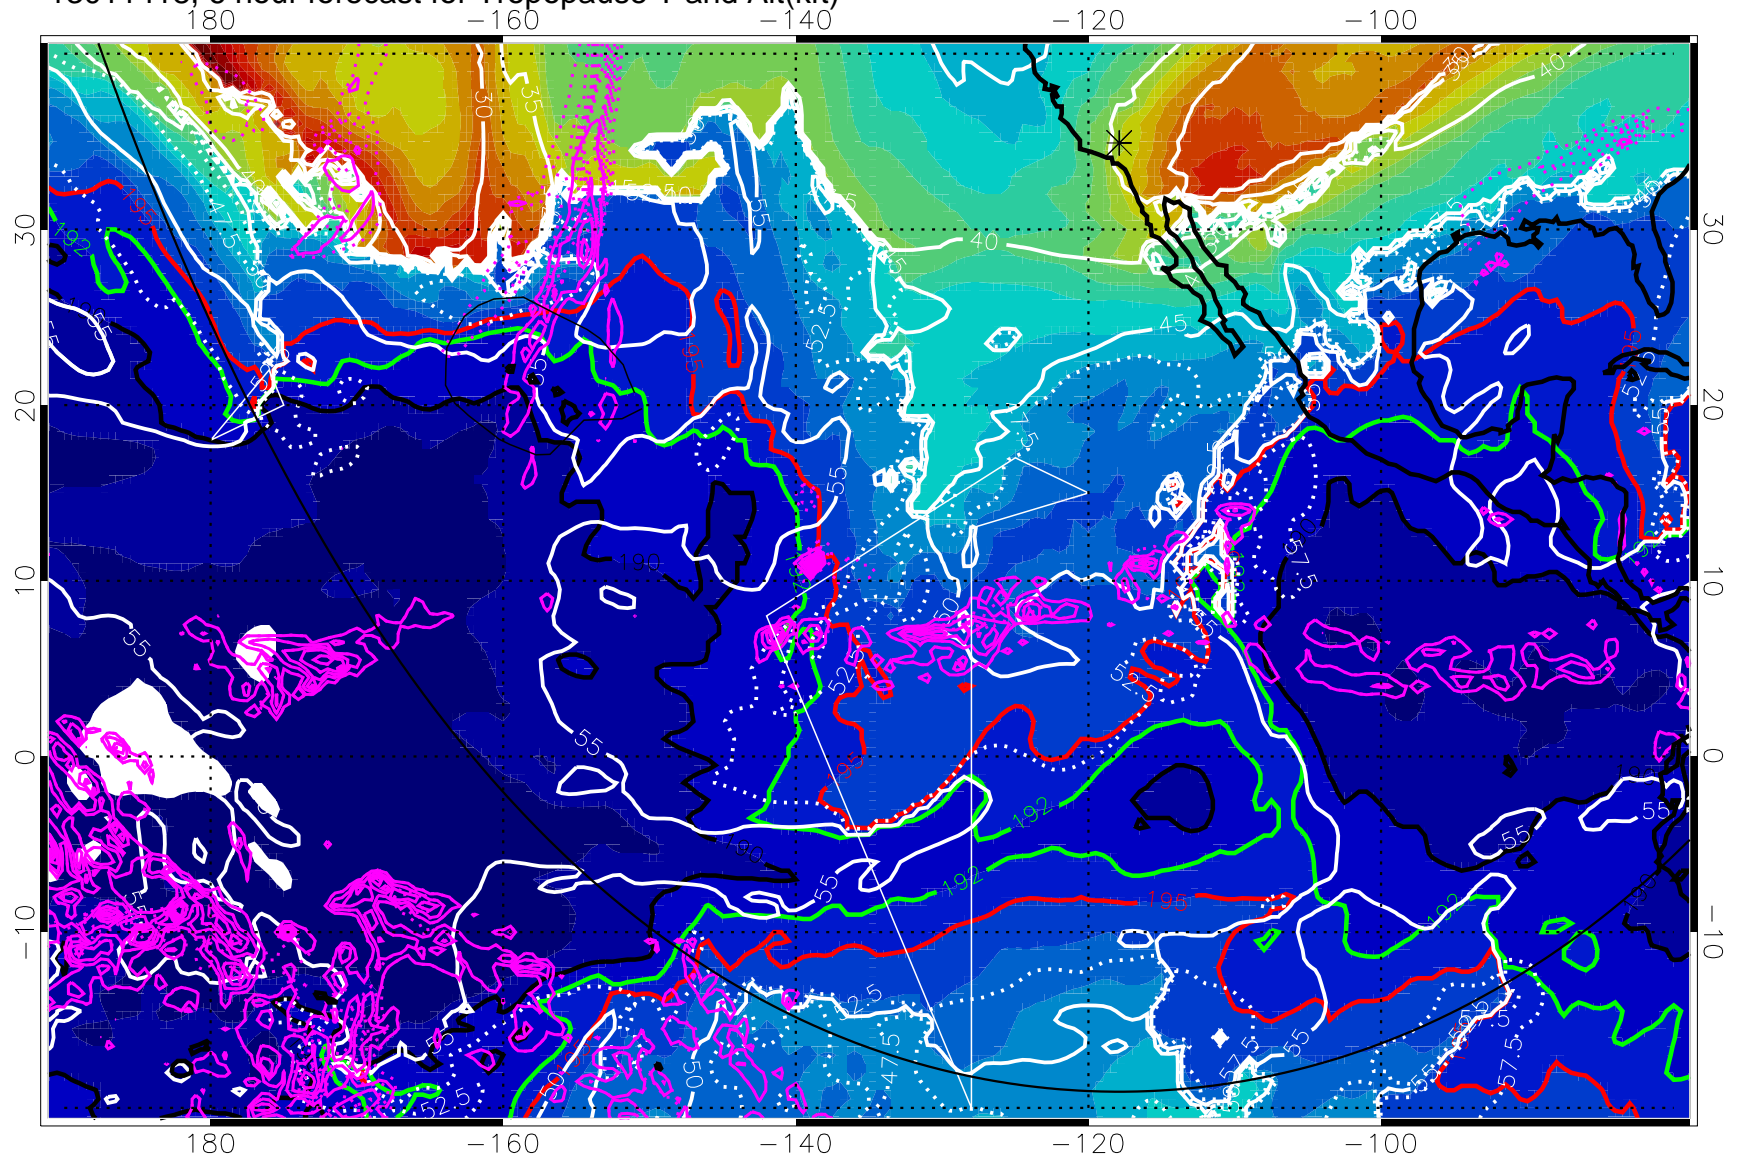

13011418, 6 hour forecast for Tropopause T and Alt(kft)

Tropopause T, K

Tropopause Altitude in kft (white)

Precip (tot dot, conv sol) past 6 hrs past 6 hrs 6 kg/m² contours, min 4

190K Isotherm (wht) 192.5K Isotherm 195K Isotherm

→ 30 m/s

Range ring of 6000 km -- 19 hours GH round trip