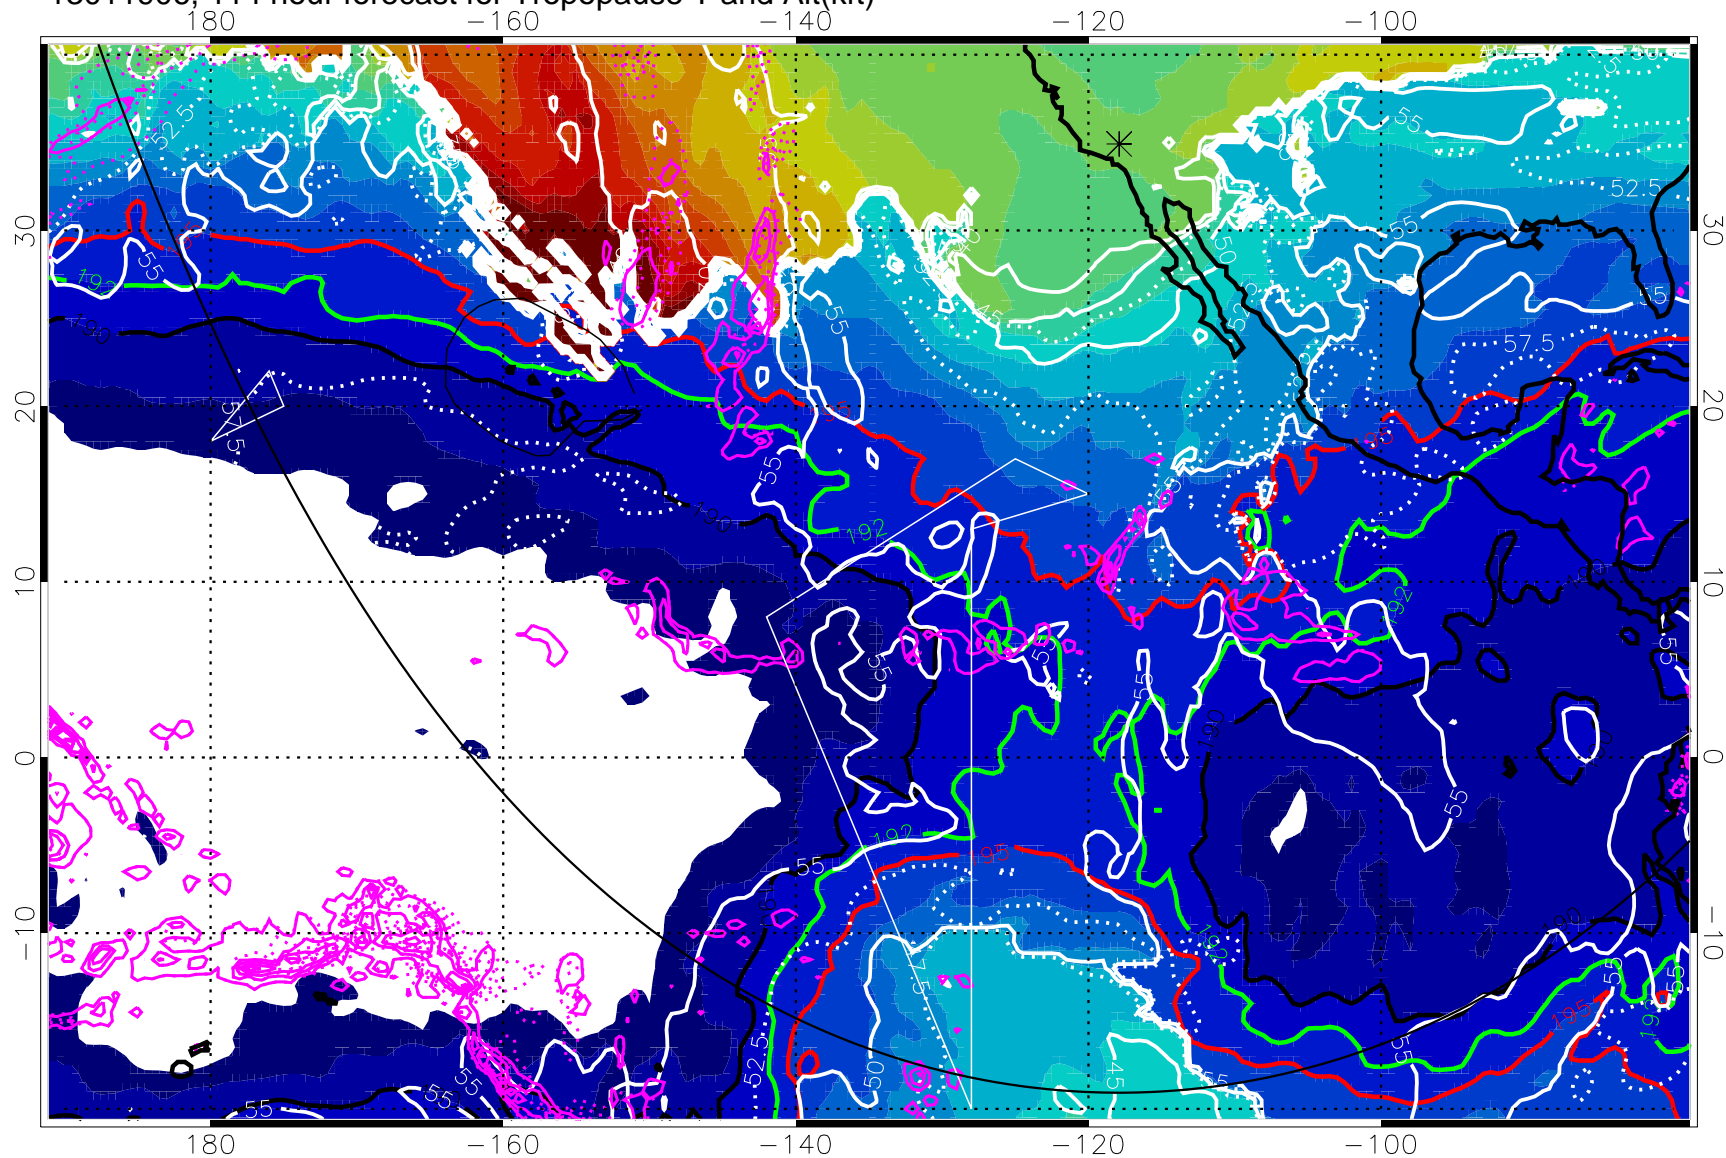

Precip (tot dot, conv sol) past 6 hrs 6 kg/m2 contours, min 4

190K Isotherm (wht) 192.5K Isotherm 195K Isotherm

→ 30 m/s

Range ring of 6000 km -- 19 hours GH round trip

13011818, 102 hour forecast for Tropopause T and Alt(kft)

Range ring of 6000 km -- 19 hours GH round trip

13011900, 108 hour forecast for Tropopause T and Alt(kft)

Tropopause T, K

Tropopause Altitude in kft (white)

Precip (tot dot, conv sol) past 6 hrs mag 6 kg/m<sup>2</sup> contours, min 4

190K Isotherm (wht) 192.5K Isotherm 195K Isotherm

→ 30 m/s

Range ring of 6000 km -- 19 hours GH round trip

13011906, 114 hour forecast for Tropopause T and Alt(kft)

190      200      210      220      230  
Tropopause T, K