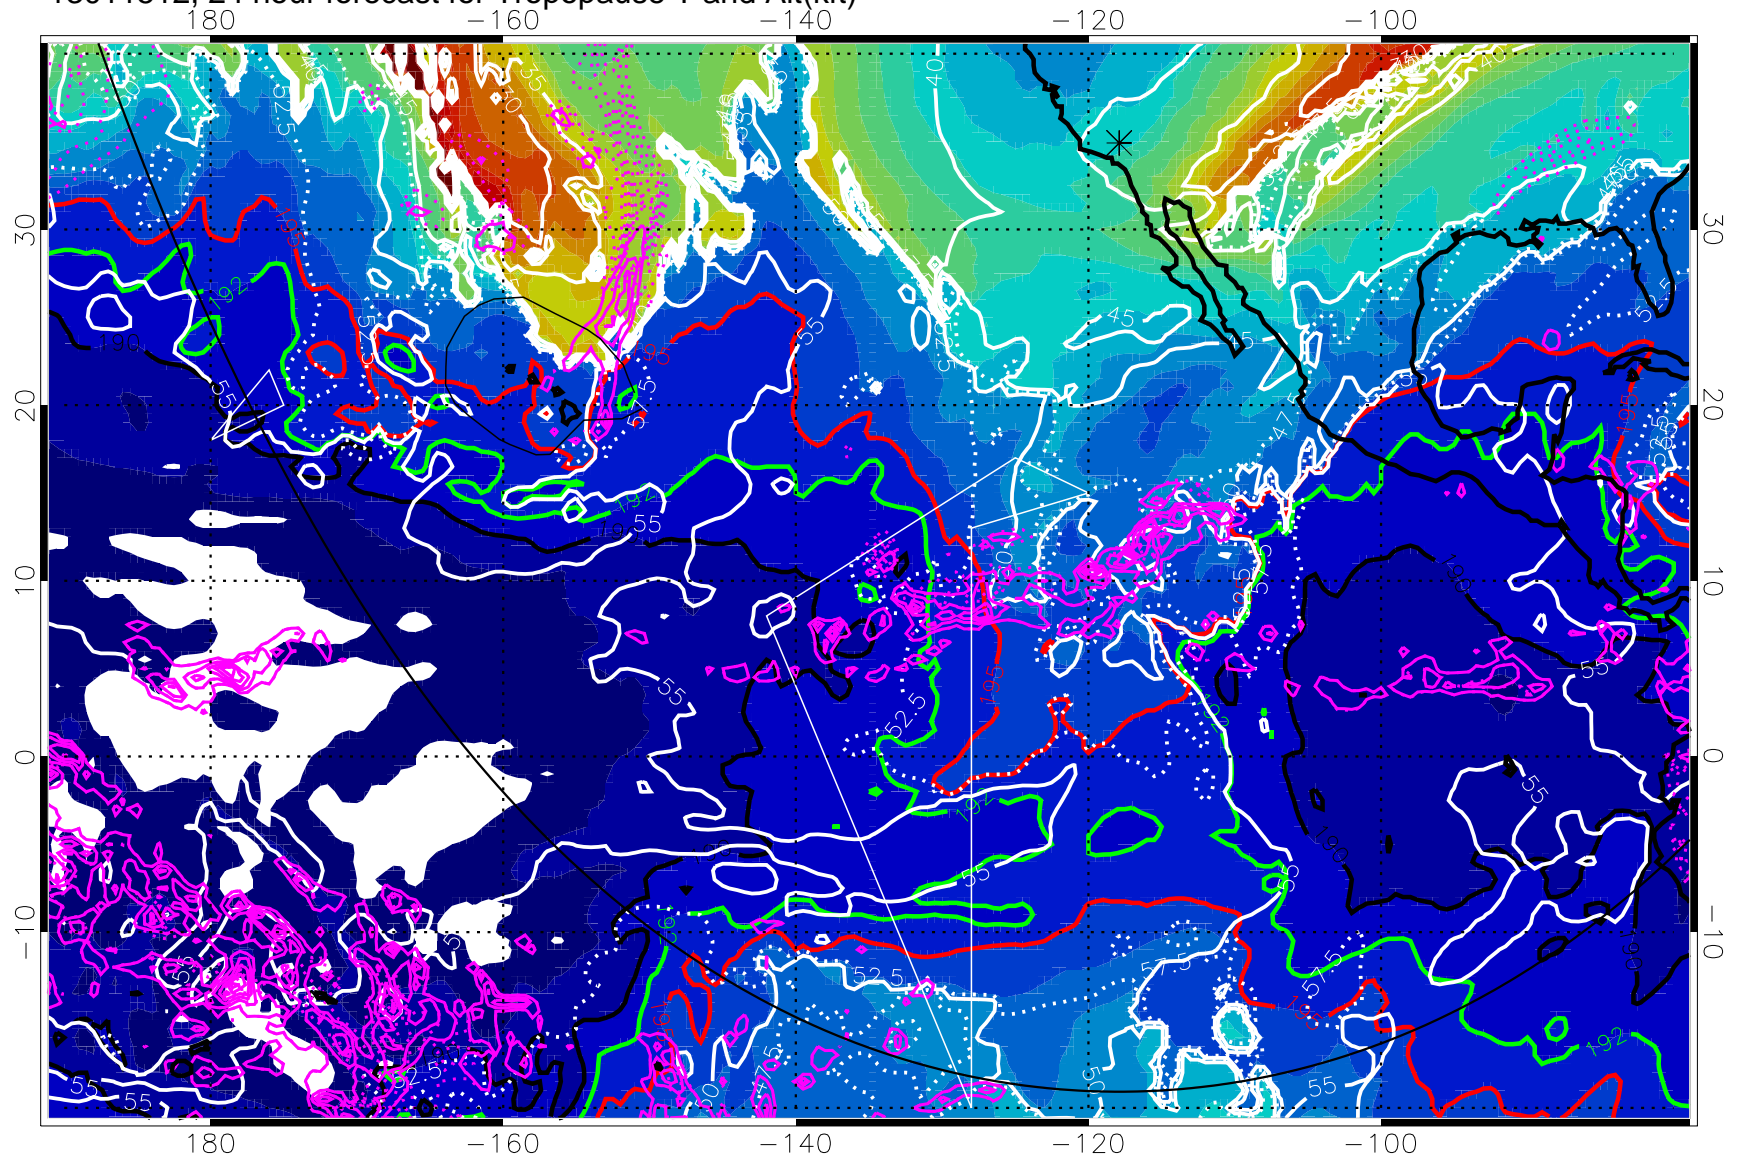

13011512, 24 hour forecast for Tropopause T and Alt(kft)

190   200   210   220   230
Tropopause T, K

Tropopause Altitude in kft (white)

Precip (tot dot, conv sol) past 6 hrs 6 kg/m² contours, min 4

190K Isotherm (wht) 192.5K Isotherm 195K Isotherm

→ 30 m/s

Range ring of 6000 km -- 19 hours GH round trip