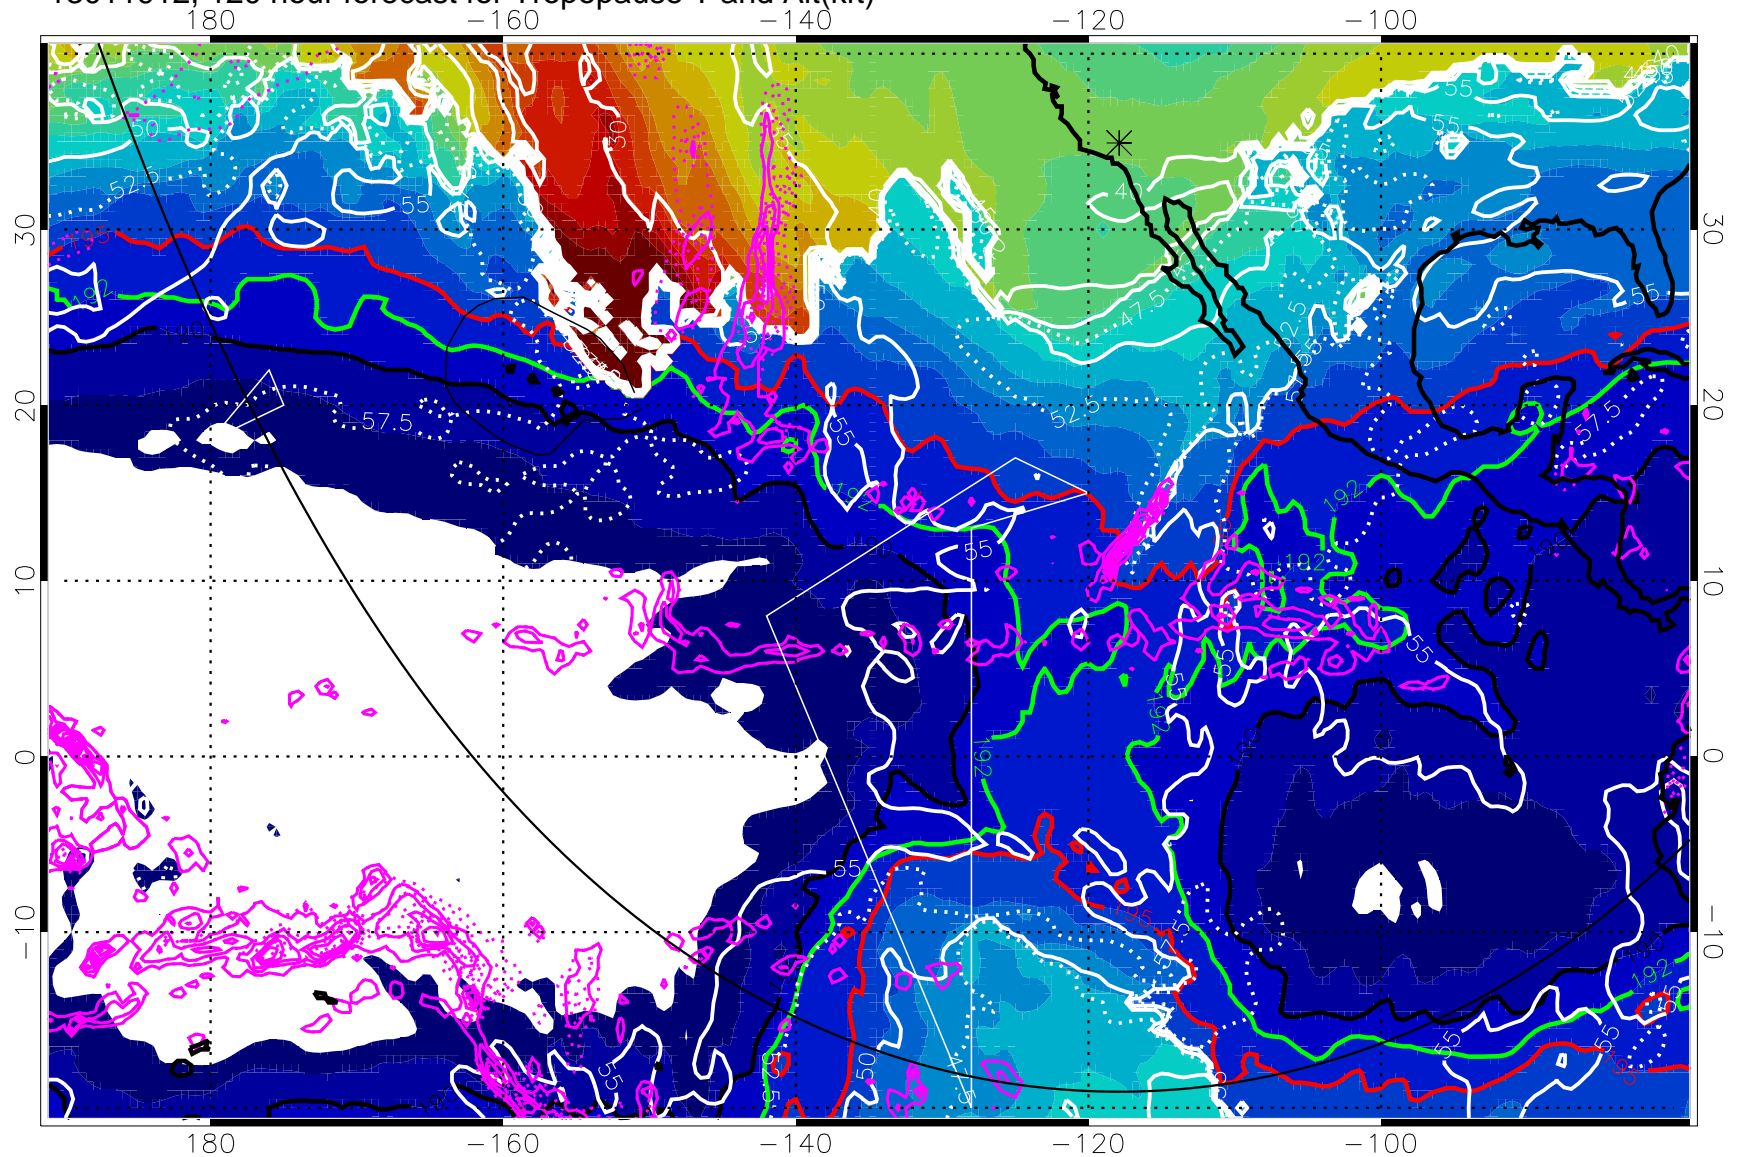

13011912, 120 hour forecast for Tropopause T and Alt(kft)

Tropopause T, K

Tropopause Altitude in kft (white)

Precip (tot dot, conv sol) past 6 hrs magenta contours, min 4

190K Isotherm (white) 192.5K Isotherm (green) 195K Isotherm (red)

→ 30 m/s

Range ring of 6000 km -- 19 hours GH round trip