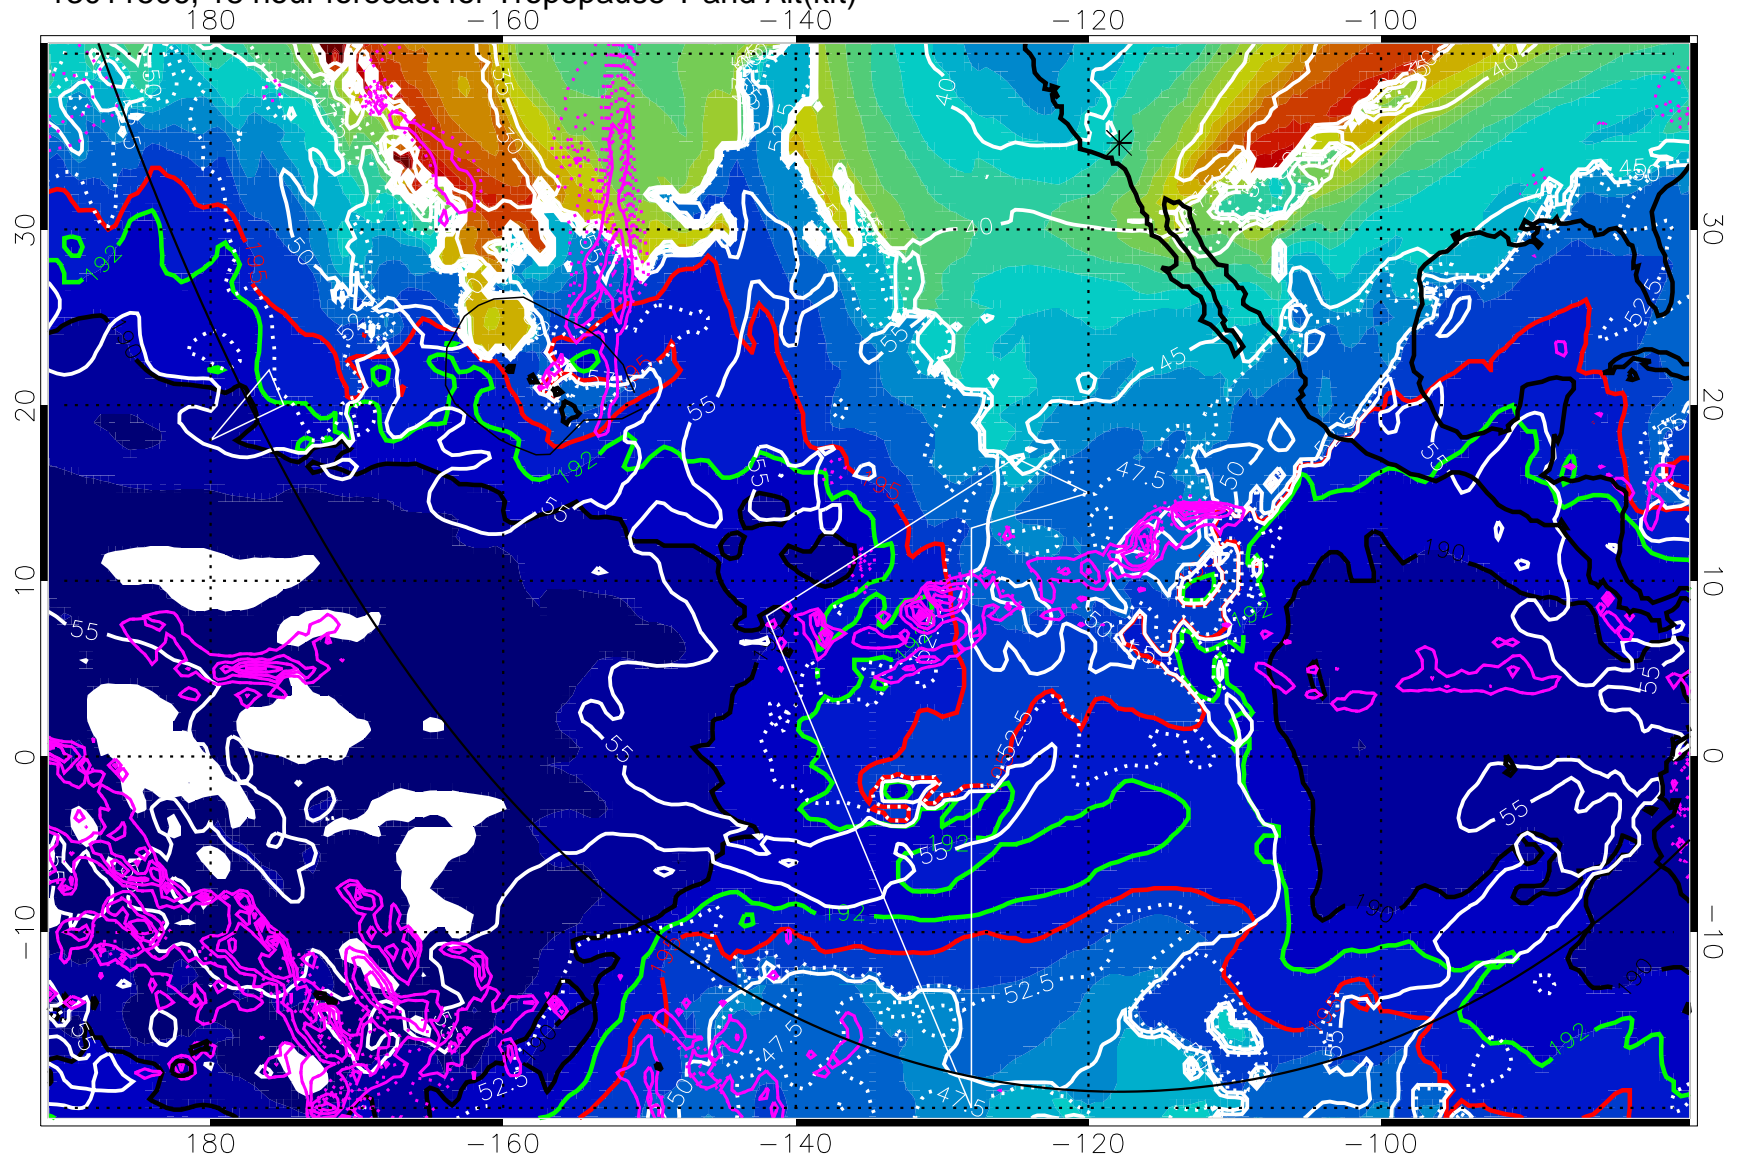

→ 30 m/s

Range ring of 6000 km -- 19 hours GH round trip

13011500, 12 hour forecast for Tropopause T and Alt(kft)

Tropopause T, K

Tropopause Altitude in kft (white)

Precip (tot dot, conv sol) past 6 hrs 6 kg/m<sup>2</sup> contours, min 4

190K Isotherm (wht) 192.5K Isotherm 195K Isotherm

→ 30 m/s

Range ring of 6000 km -- 19 hours GH round trip

13011506, 18 hour forecast for Tropopause T and Alt(kft)

190      200      210      220      230  
Tropopause T, K

Tropopause Altitude in kft (white)

Precip (tot dot, conv sol) past 6 hrs magenta 6 kg/m<sup>2</sup> contours, min 4

190K Isotherm (white) 192.5K Isotherm (green) 195K Isotherm (red)

→ 30 m/s

Range ring of 6000 km -- 19 hours GH round trip

Precip (tot dot, conv sol) past 6 hrs magenta contours, min 4

190K Isotherm (white) 192.5K Isotherm (green) 195K Isotherm (red)

→ 30 m/s

Range ring of 6000 km -- 19 hours GH round trip

13011600, 36 hour forecast for Tropopause T and Alt(kft)