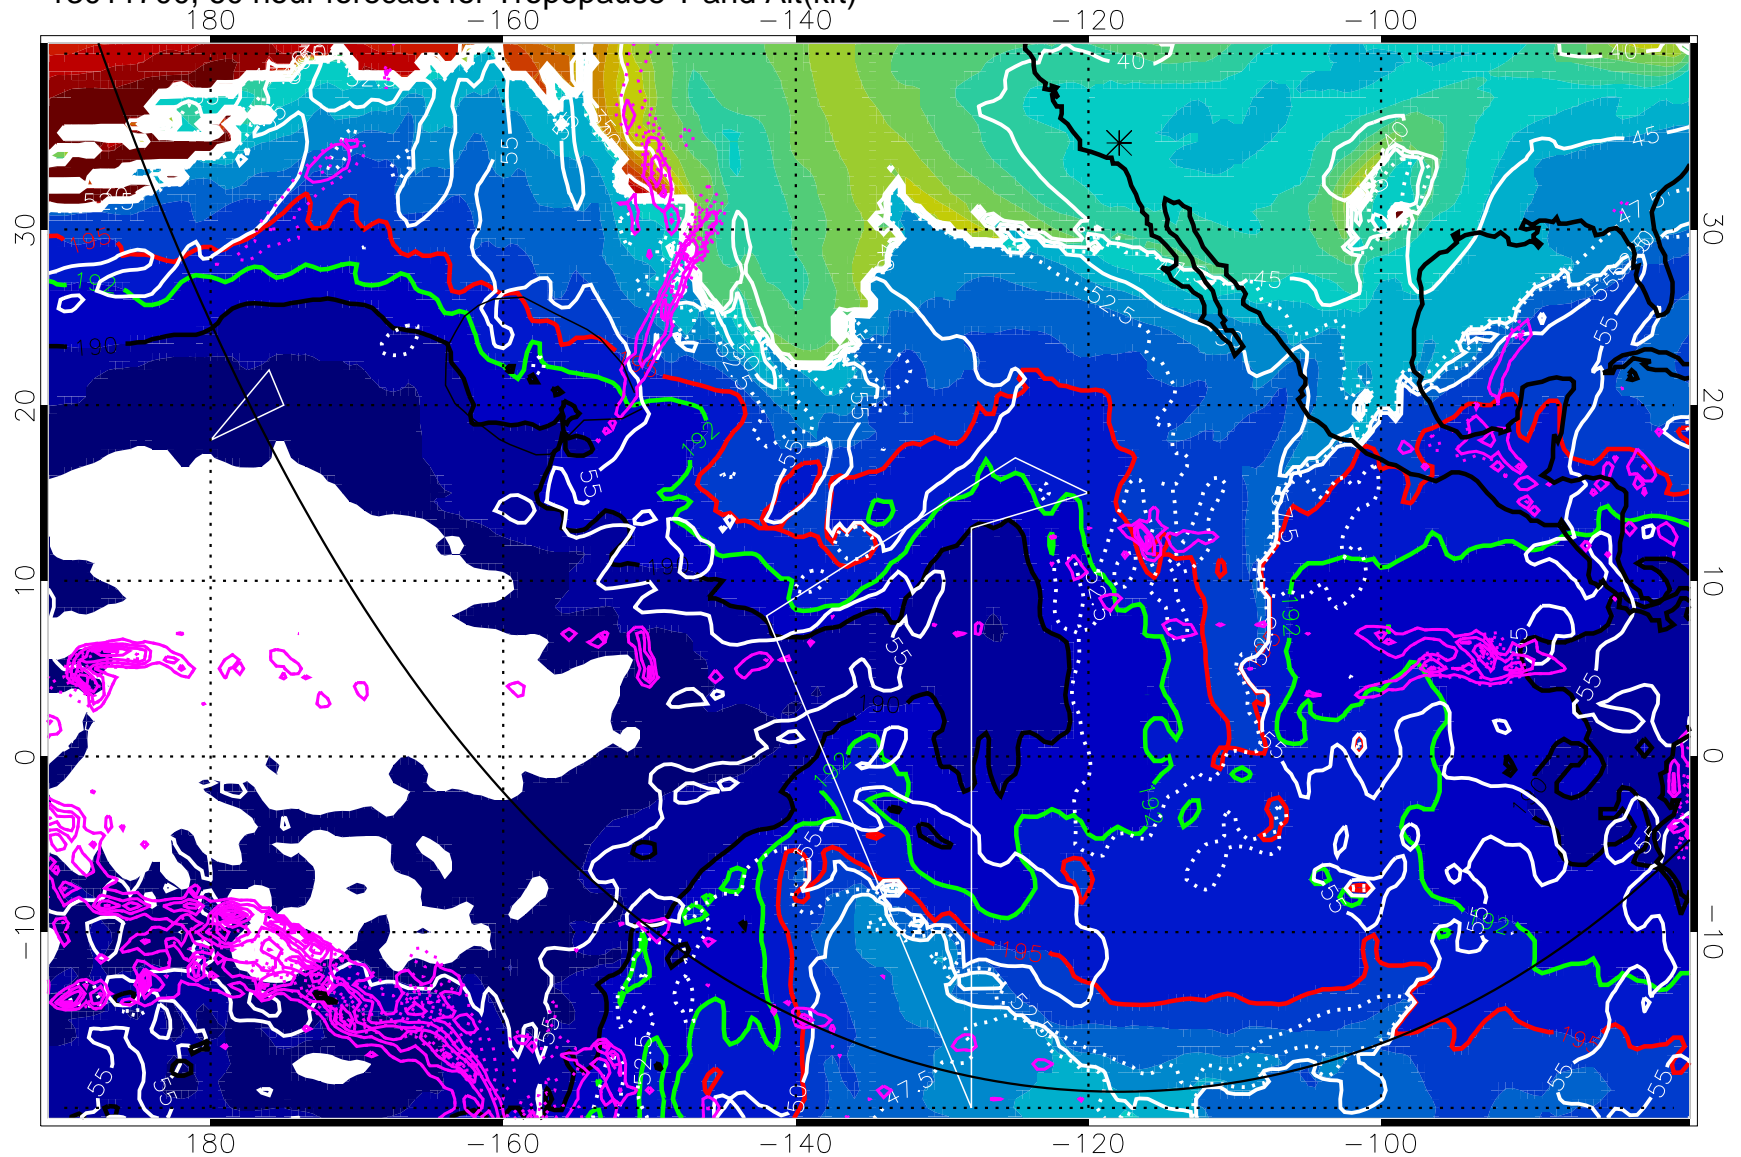

190K Isotherm (wht) 192.5K Isotherm 195K Isotherm

→ 30 m/s

Range ring of 6000 km -- 19 hours GH round trip

13011612, 48 hour forecast for Tropopause T and Alt(kft)

Tropopause Altitude in kft (white)  
 Precip (tot dot, conv sol) past 6 hrs magenta contours, min 4  
 190K Isotherm (white) 192.5K Isotherm (green) 195K Isotherm (red)

→ 30 m/s

Range ring of 6000 km -- 19 hours GH round trip

13011618, 54 hour forecast for Tropopause T and Alt(kft)

Tropopause T, K

Tropopause Altitude in kft (white)

Precip (tot dot, conv sol) past 6 hrs mag 6 kg/m<sup>2</sup> contours, min 4

190K Isotherm (wht) 192.5K Isotherm 195K Isotherm

→ 30 m/s

Range ring of 6000 km -- 19 hours GH round trip

13011700, 60 hour forecast for Tropopause T and Alt(kft)

190 200 210 220 230  
Tropopause T, K

Tropopause Altitude in kft (white)

Precip (tot dot, conv sol) past 6 hrs mag 6 kg/m<sup>2</sup> contours, min 4

190K Isotherm (wht) 192.5K Isotherm 195K Isotherm

→ 30 m/s

Range ring of 6000 km -- 19 hours GH round trip

13011706, 66 hour forecast for Tropopause T and Alt(kft)