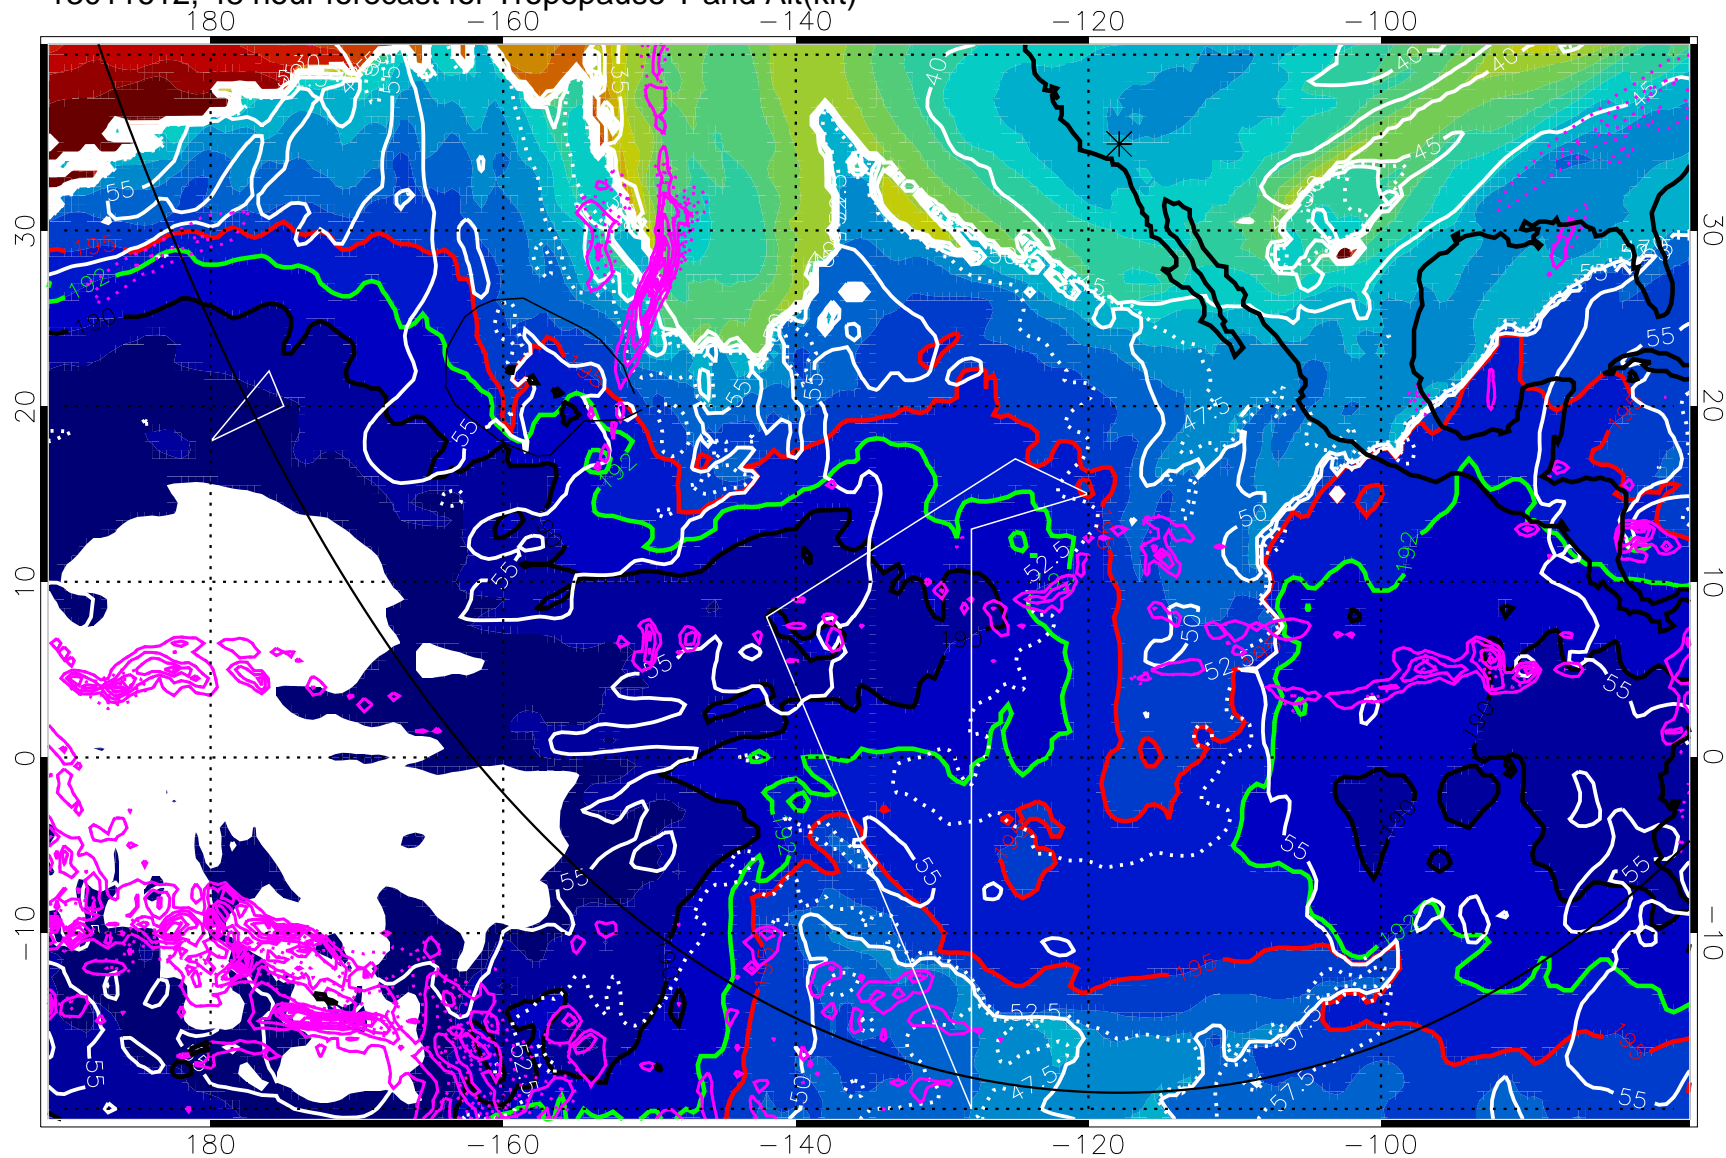

Precip (tot dot, conv sol) past 6 hrs magenta contours, min 4

190K Isotherm (white) 192.5K Isotherm (green) 195K Isotherm (red)

→ 30 m/s

Range ring of 6000 km -- 19 hours GH round trip

13011600, 36 hour forecast for Tropopause T and Alt(kft)

Range ring of 6000 km -- 19 hours GH round trip

13011606, 42 hour forecast for Tropopause T and Alt(kft)

Tropopause T, K

Tropopause Altitude in kft (white)

Precip (tot dot, conv sol) past 6 hrs 6 kg/m<sup>2</sup> contours, min 4

190K Isotherm (wht) 192.5K Isotherm 195K Isotherm

→ 30 m/s

Range ring of 6000 km -- 19 hours GH round trip

13011612, 48 hour forecast for Tropopause T and Alt(kft)

Tropopause Altitude in kft (white)  
 Precip (tot dot, conv sol) past 6 hrs magenta contours, min 4  
 190K Isotherm (white) 192.5K Isotherm (green) 195K Isotherm (red)