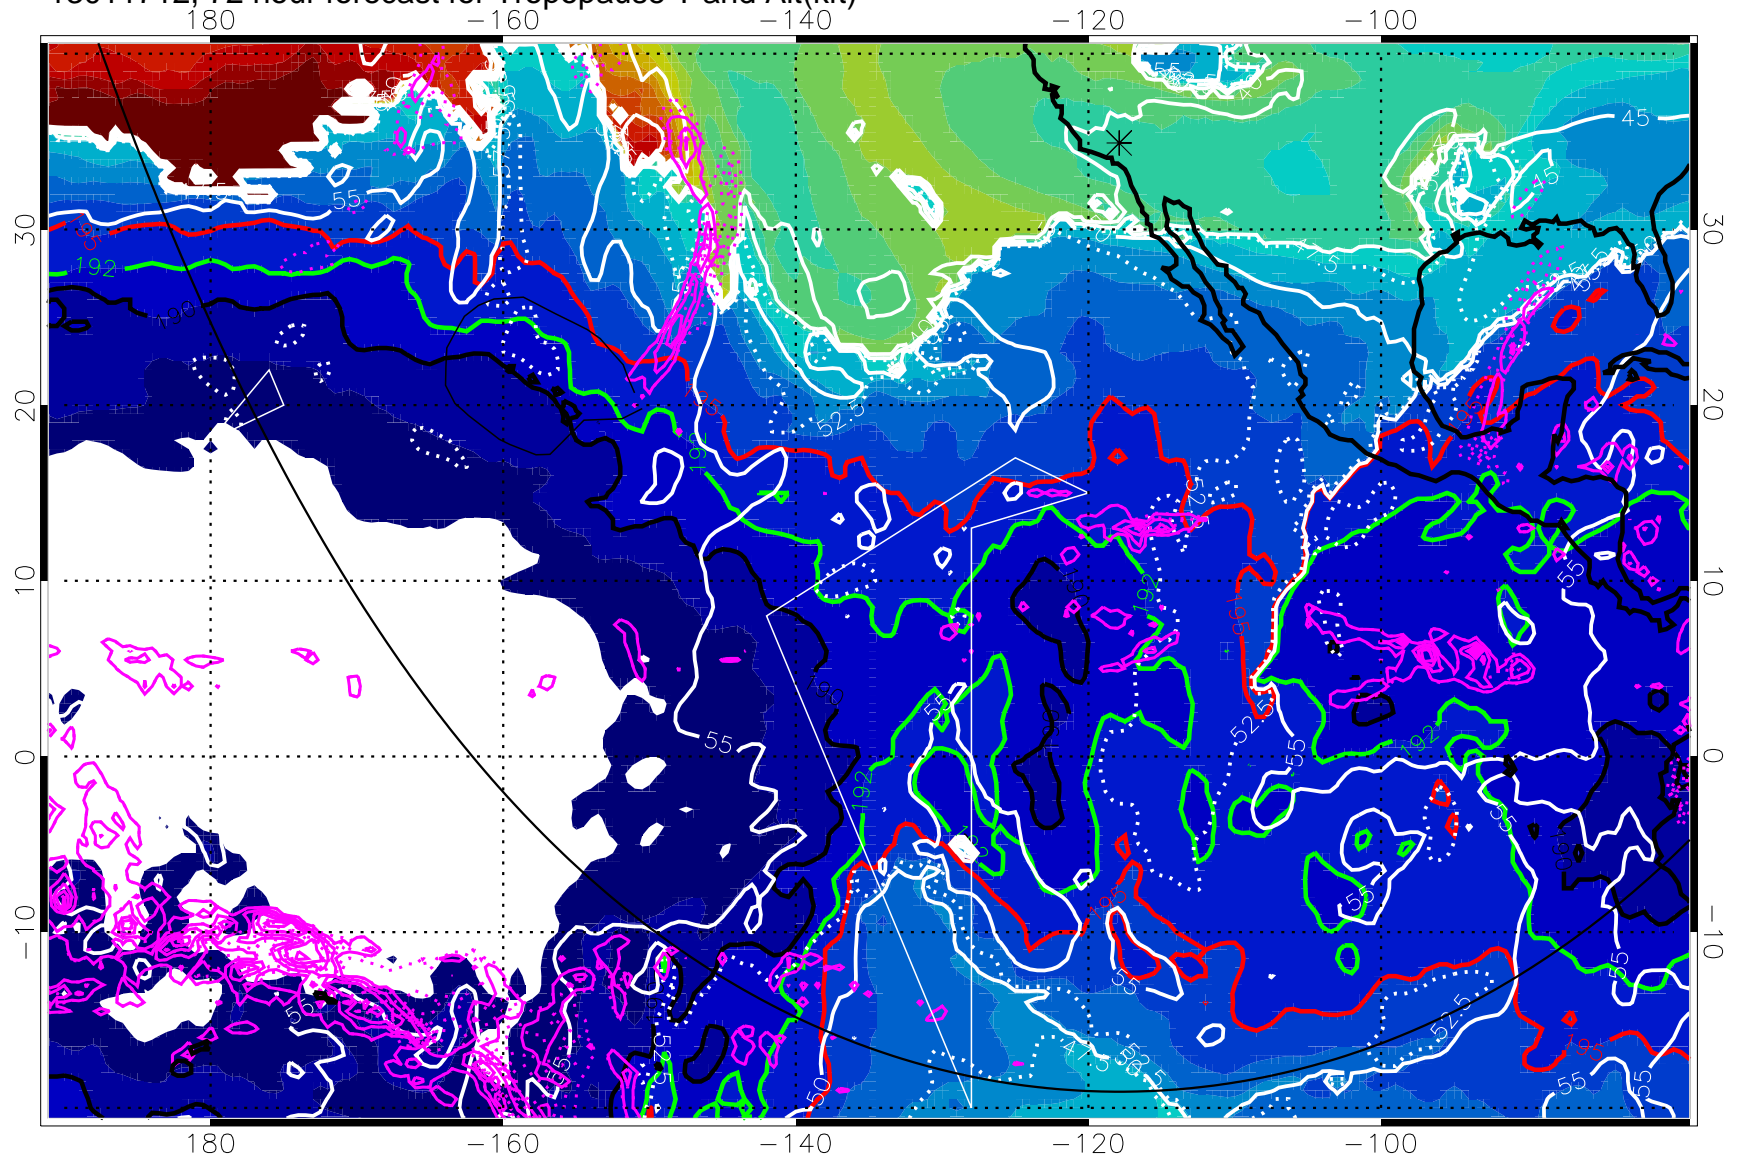

13011712, 72 hour forecast for Tropopause T and Alt(kft)

190 200 210 220 230
Tropopause T, K

Tropopause Altitude in kft (white)

Precip (tot dot, conv sol) past 6 hrs 6 kg/m² contours, min 4

190K Isotherm (wht) 192.5K Isotherm 195K Isotherm

→ 30 m/s

Range ring of 6000 km -- 19 hours GH round trip