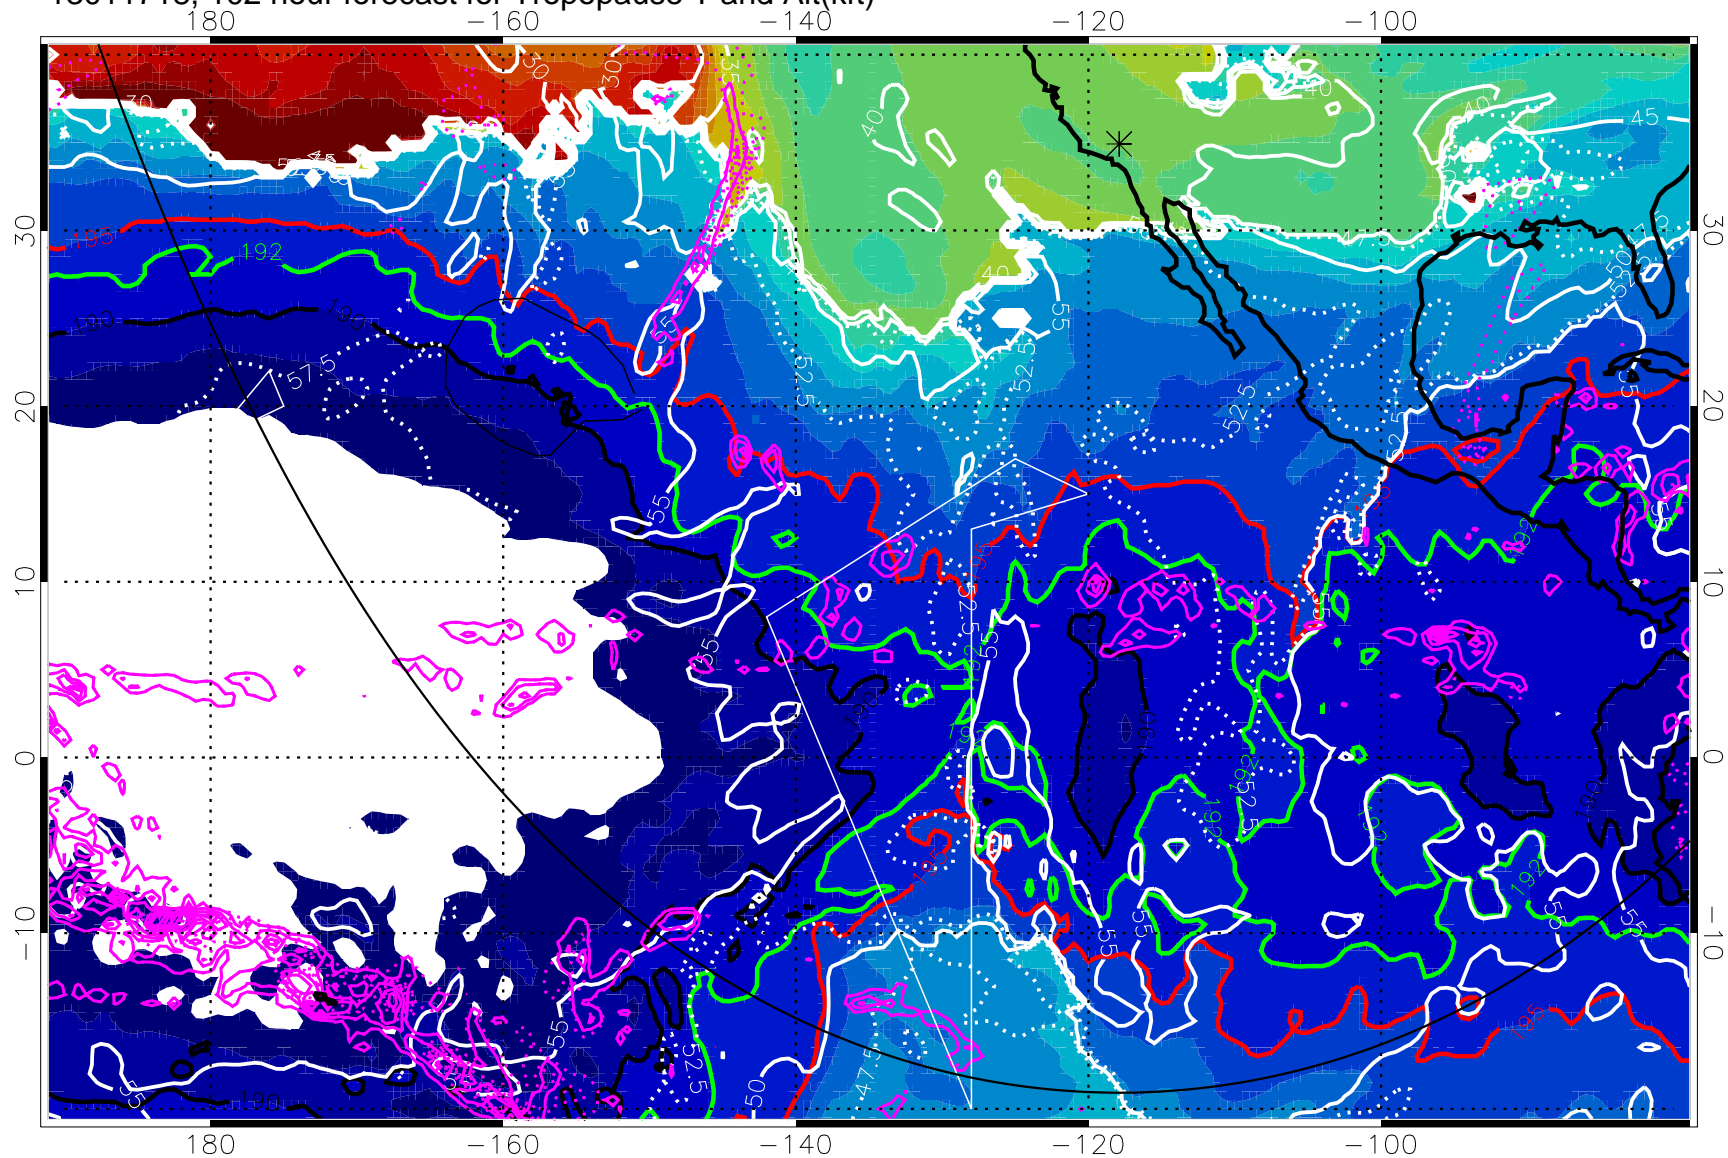

→ 30 m/s
Range ring of 6000 km -- 19 hours GH round trip

13011712, 96 hour forecast for Tropopause T and Alt(kft)

190 200 210 220 230
Tropopause T, K

Tropopause Altitude in kft (white)

Precip (tot dot, conv sol) past 6 hrs 6 kg/m² contours, min 4

190K Isotherm (whit) 192.5K Isotherm 195K Isotherm

→ 30 m/s

Range ring of 6000 km -- 19 hours GH round trip

13011718, 102 hour forecast for Tropopause T and Alt(kft)

190 200 210 220 230

Tropopause T, K

Tropopause Altitude in kft (white)

Precip (tot dot, conv sol) past 6 hrs mag 6 kg/m² contours, min 4

190K Isotherm (wht) 192.5K Isotherm 195K Isotherm

→ 30 m/s

Range ring of 6000 km -- 19 hours GH round trip

13011800, 108 hour forecast for Tropopause T and Alt(kft)