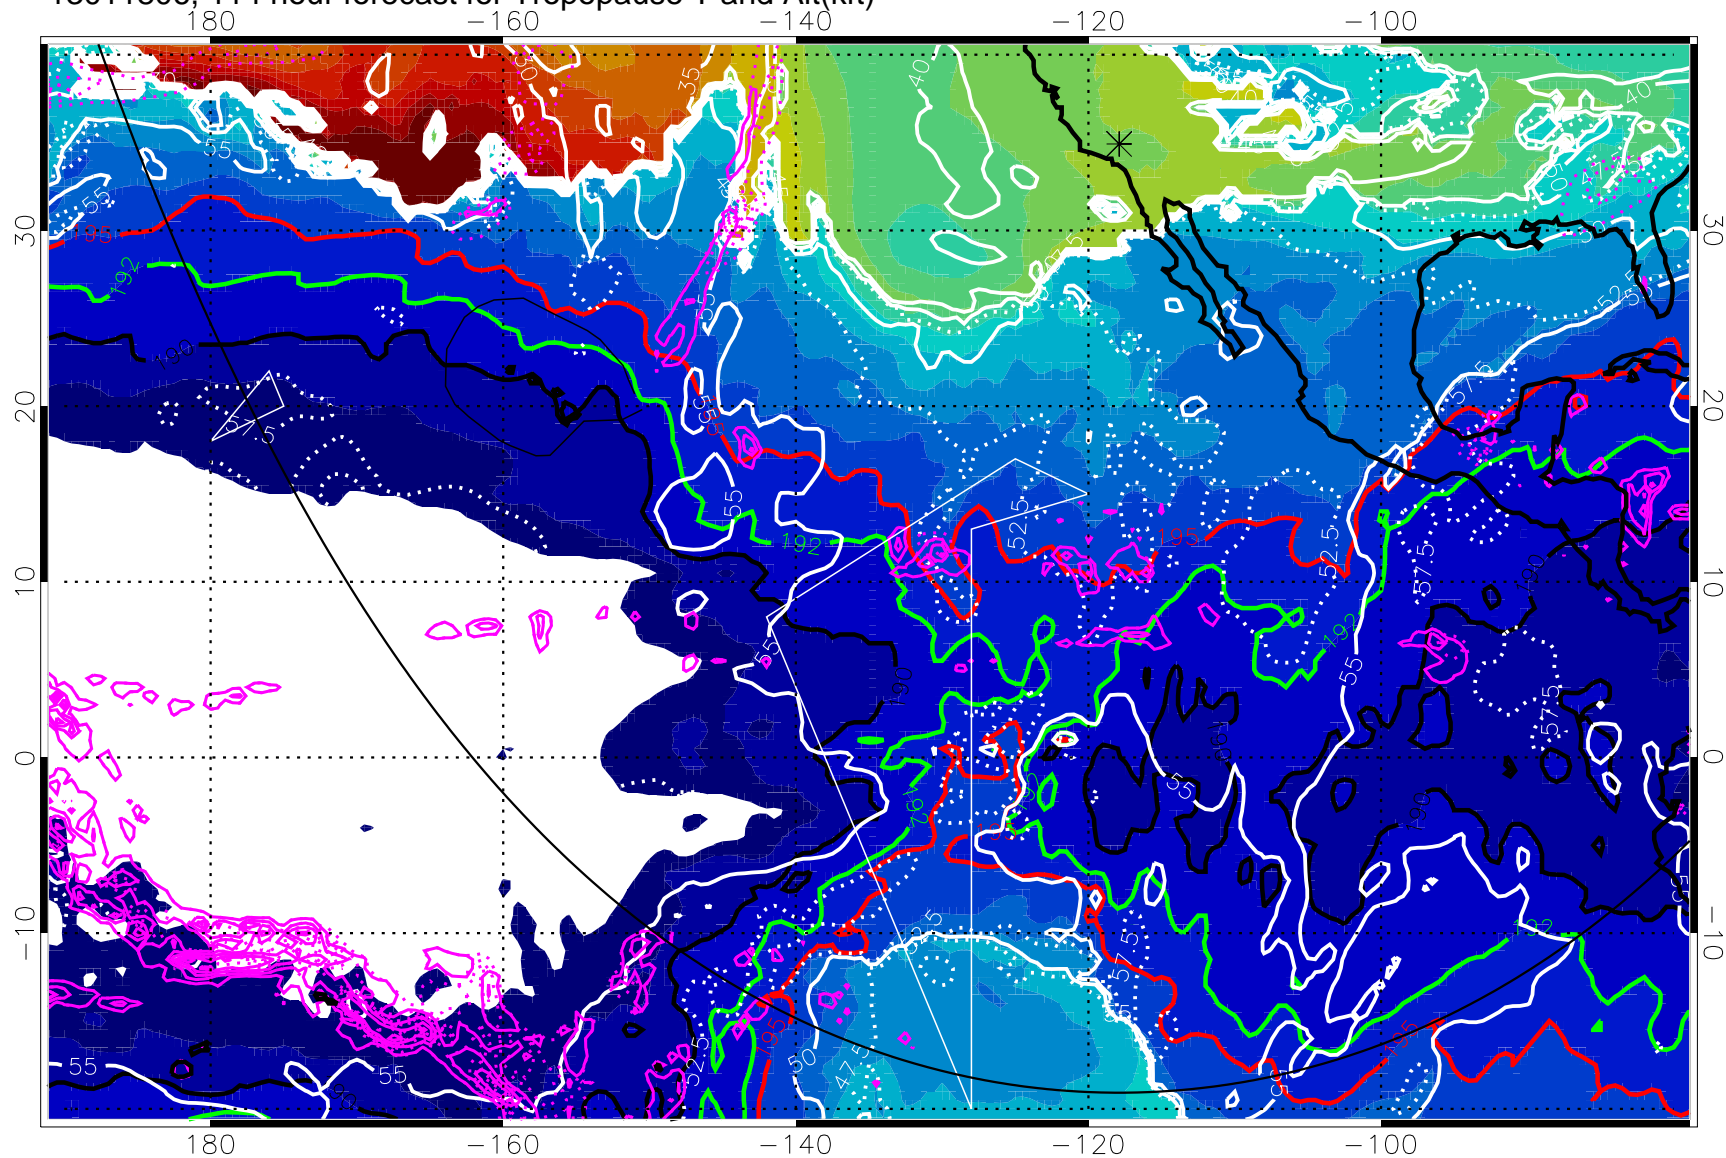

13011806, 114 hour forecast for Tropopause T and Alt(kft)

190 200 210 220 230
Tropopause T, K

Tropopause Altitude in kft (white)

Precip (tot dot, conv sol) past 6 hrs 6 kg/m² contours, min 4

190K Isotherm (wht) 192.5K Isotherm 195K Isotherm

→ 30 m/s

Range ring of 6000 km -- 19 hours GH round trip