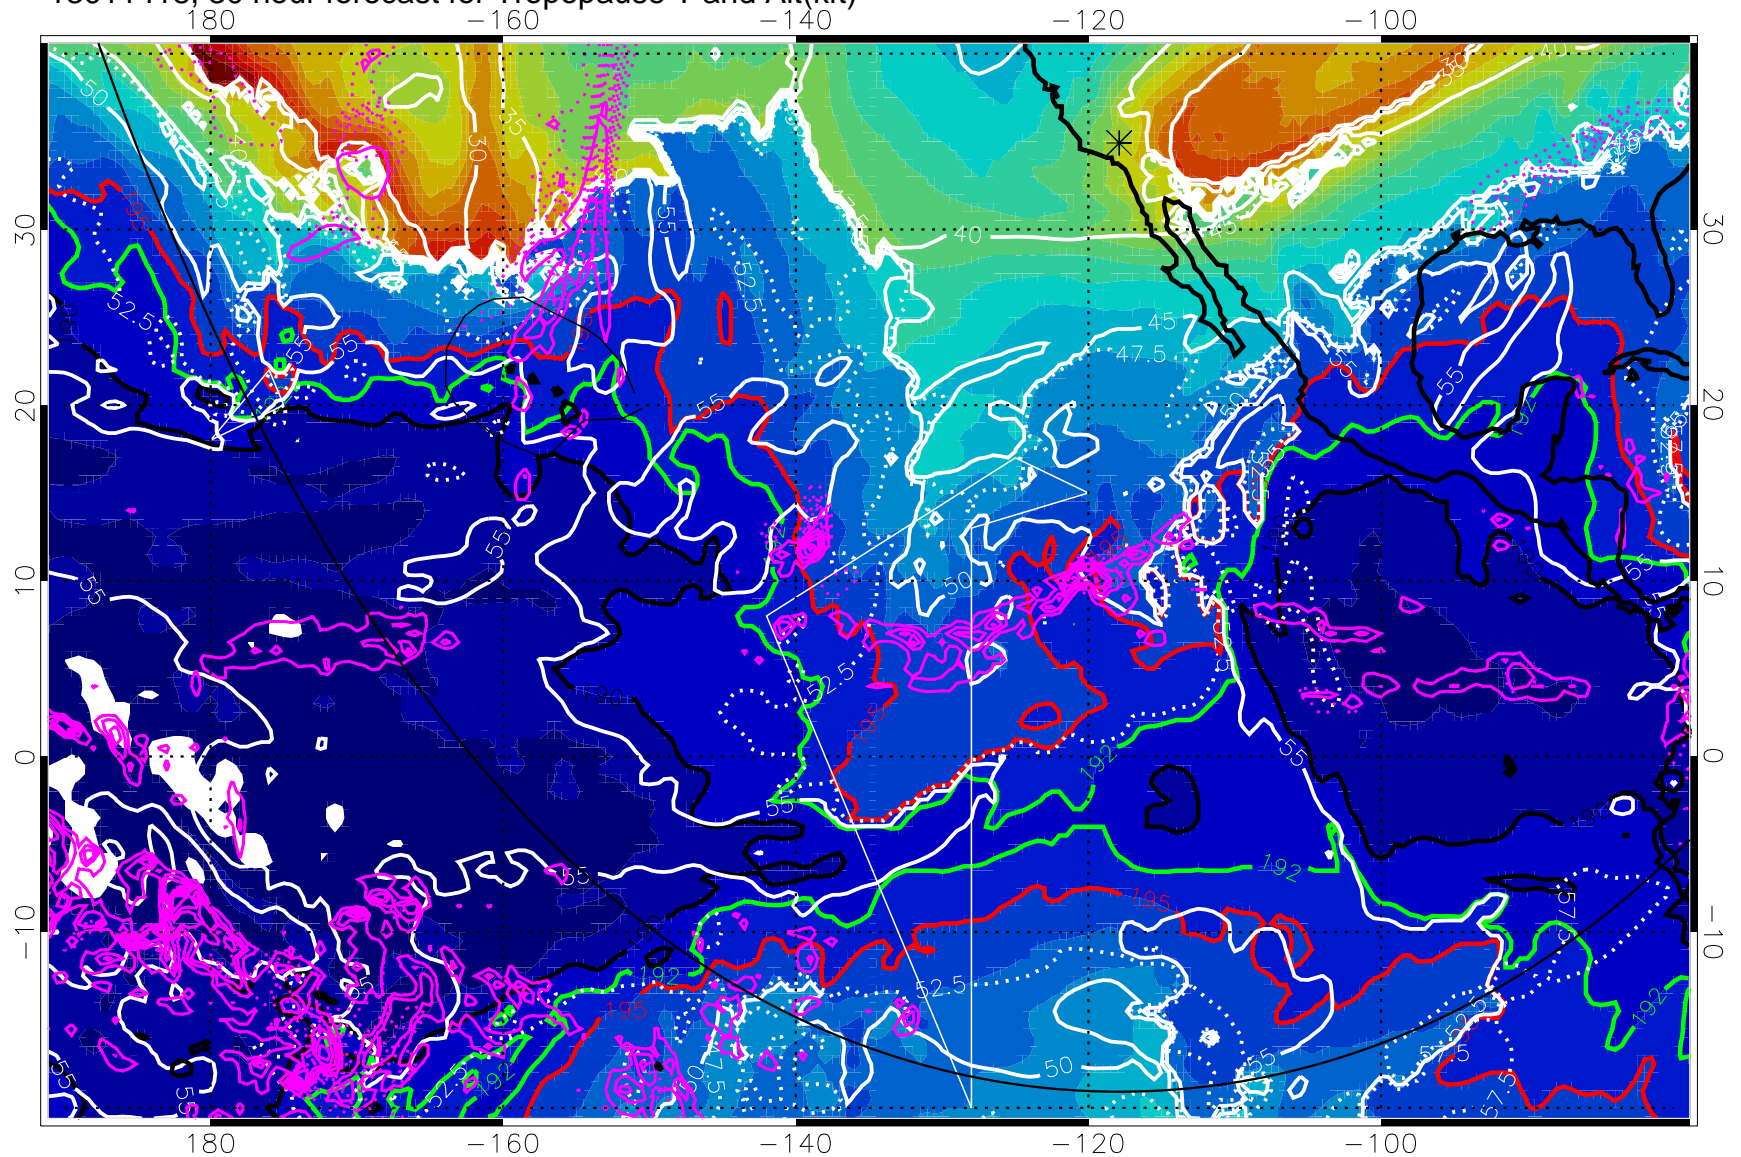

13011418, 30 hour forecast for Tropopause T and Alt(kft)

Tropopause T, K

Tropopause Altitude in kft (white)

Precip (tot dot, conv sol) past 6 hrs 6 kg/m² contours, min 4

190K Isotherm (wht) 192.5K Isotherm 195K Isotherm

→ 30 m/s

Range ring of 6000 km -- 19 hours GH round trip