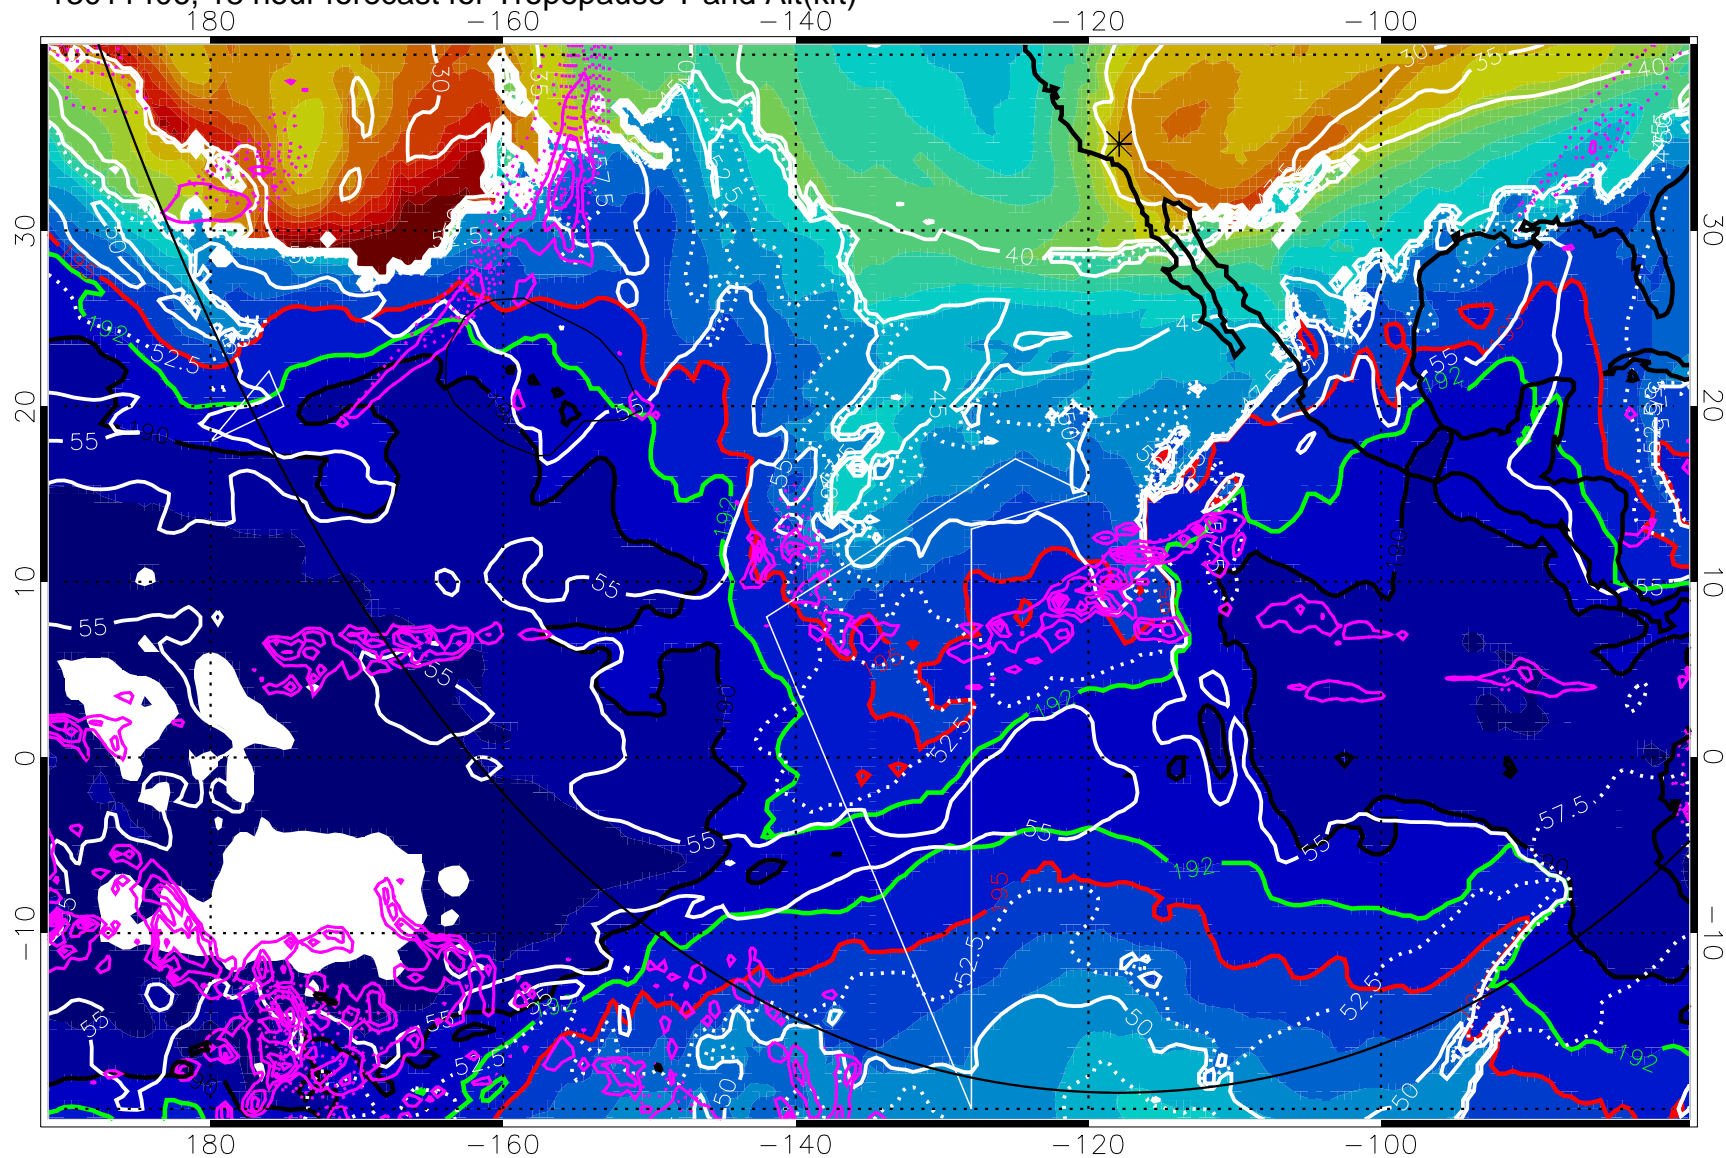

→ 30 m/s

Range ring of 6000 km -- 19 hours GH round trip

13011400, 12 hour forecast for Tropopause T and Alt(kft)

190 200 210 220 230
Tropopause T, K

Tropopause Altitude in kft (white)

Precip (tot dot, conv sol) past 6 hrs 6 kg/m² contours, min 4

190K Isotherm (wht) 192.5K Isotherm 195K Isotherm

→ 30 m/s

Range ring of 6000 km -- 19 hours GH round trip

13011406, 18 hour forecast for Tropopause T and Alt(kft)

190 200 210 220 230
Tropopause T, K

Tropopause Altitude in kft (white)

Precip (tot dot, conv sol) past 6 hrs 6 kg/m² contours, min 4

190K Isotherm (wht) 192.5K Isotherm 195K Isotherm

→ 30 m/s

Range ring of 6000 km -- 19 hours GH round trip

13011412, 24 hour forecast for Tropopause T and Alt(kft)