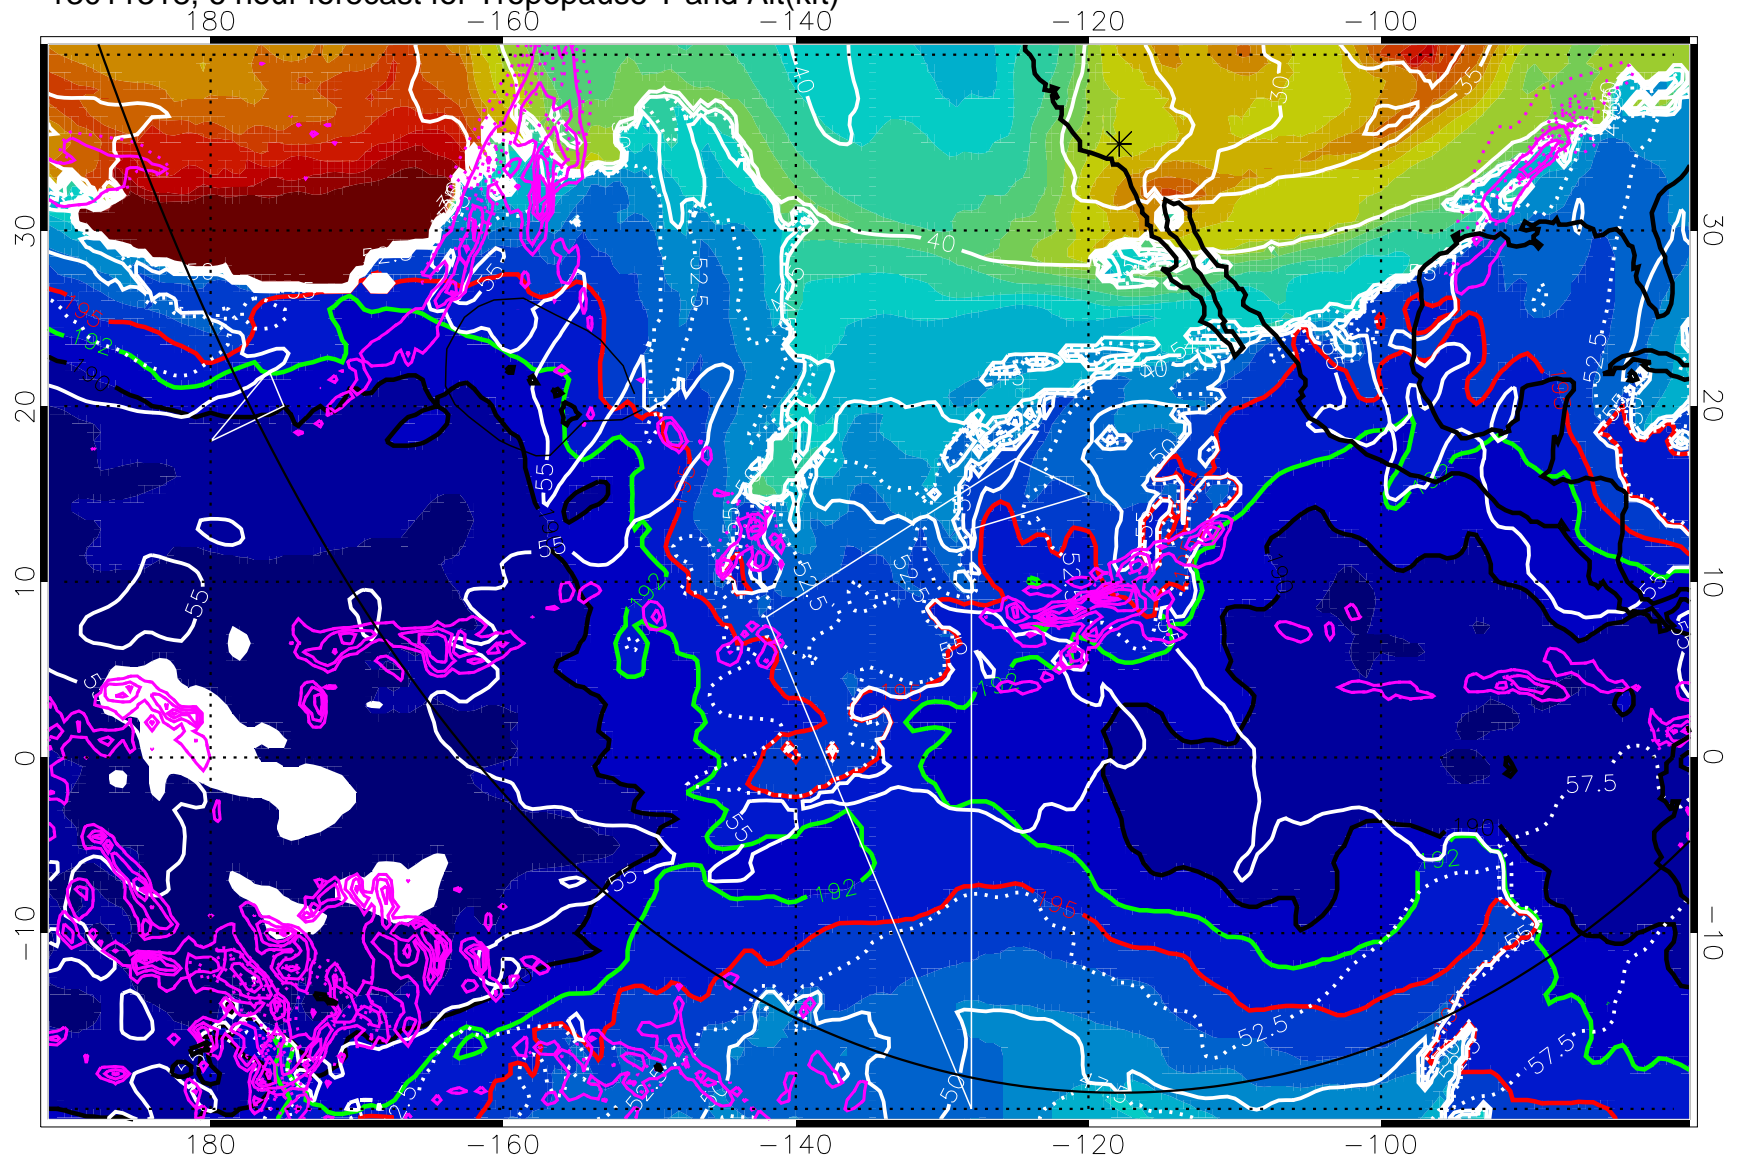

13011318, 6 hour forecast for Tropopause T and Alt(kft)

Tropopause T, K

Tropopause Altitude in kft (white)
Precip (tot dot, conv sol) past 6 hrs 6 kg/m² contours, min 4
190K Isotherm (wht) 192.5K Isotherm 195K Isotherm

→ 30 m/s

Range ring of 6000 km -- 19 hours GH round trip