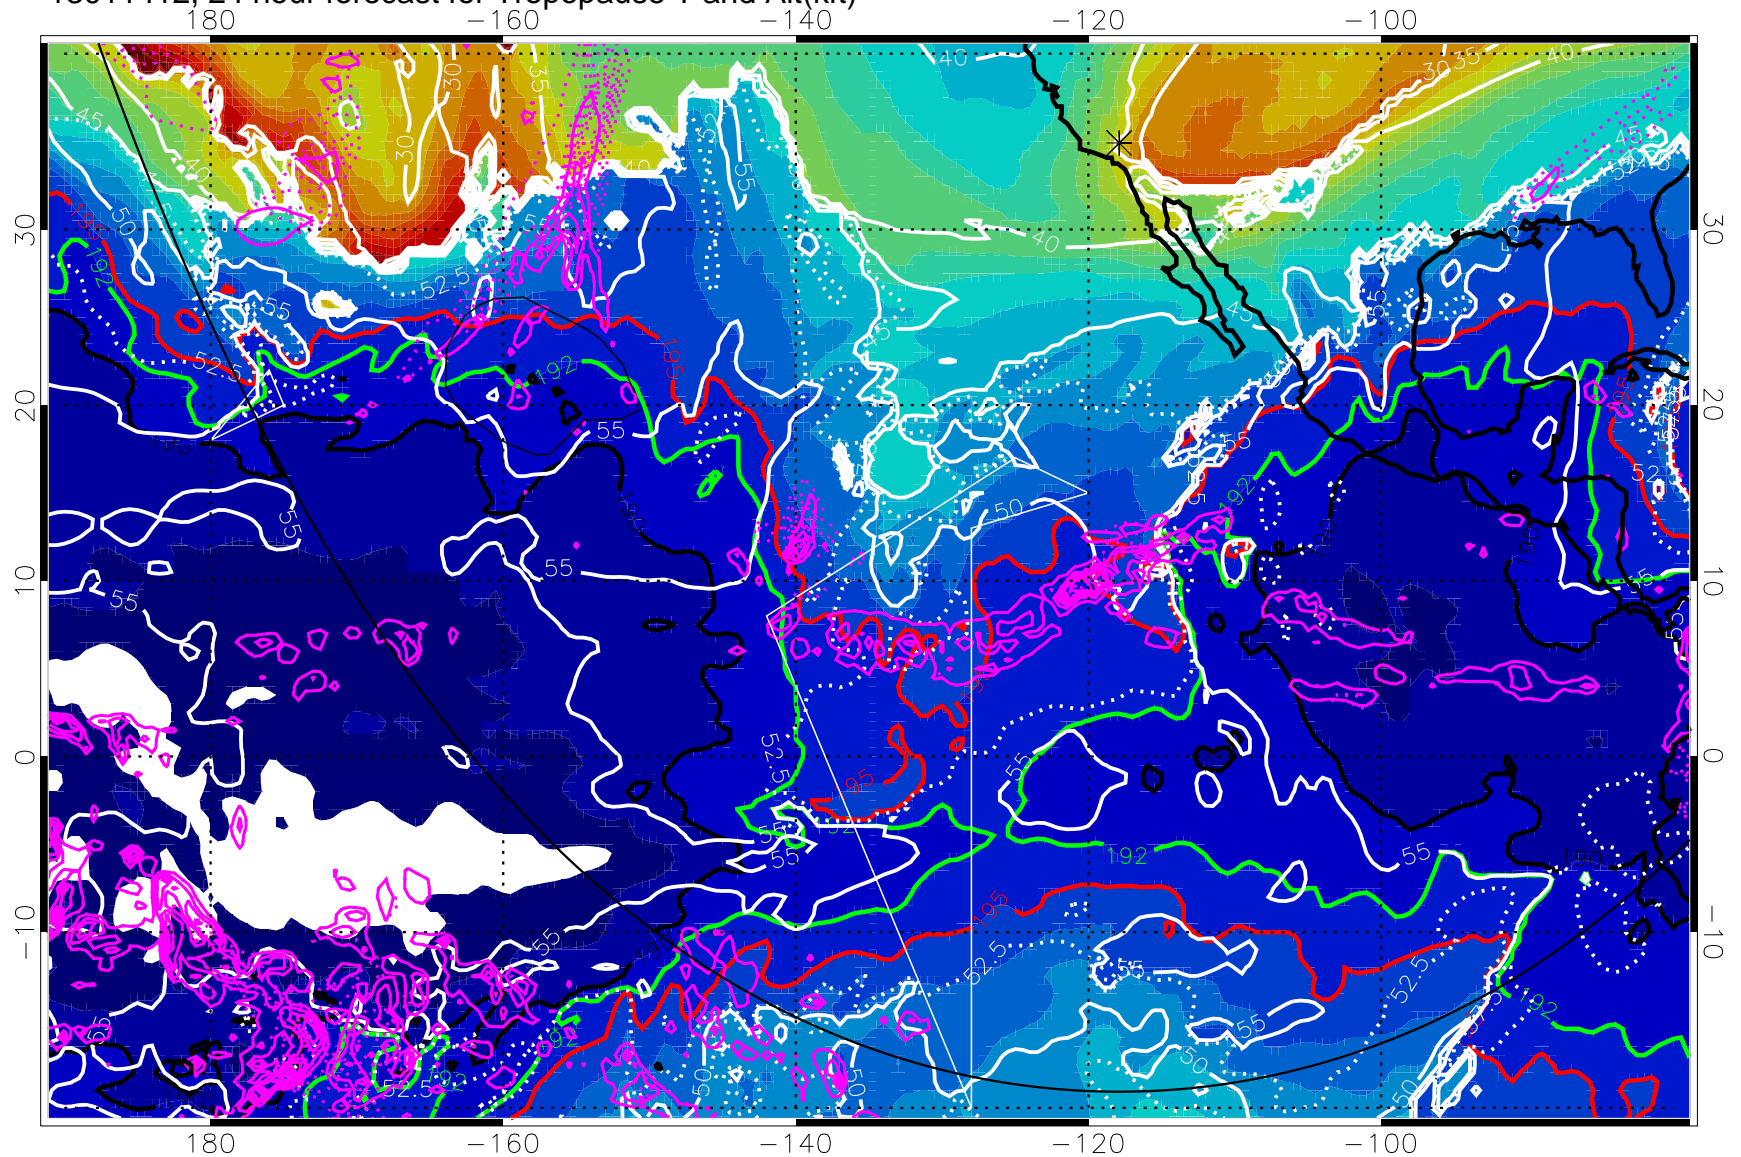

→ 30 m/s

Range ring of 6000 km -- 19 hours GH round trip

13011400, 12 hour forecast for Tropopause T and Alt(kft)

190 200 210 220 230
Tropopause T, K

Tropopause Altitude in kft (white)

Precip (tot dot, conv sol) past 6 hrs 6 kg/m² contours, min 4

190K Isotherm (wht) 192.5K Isotherm 195K Isotherm

→ 30 m/s

Range ring of 6000 km -- 19 hours GH round trip

13011406, 18 hour forecast for Tropopause T and Alt(kft)

190 200 210 220 230
Tropopause T, K

Tropopause Altitude in kft (white)

Precip (tot dot, conv sol) past 6 hrs 6 kg/m² contours, min 4

190K Isotherm (wht) 192.5K Isotherm 195K Isotherm

→ 30 m/s

Range ring of 6000 km -- 19 hours GH round trip

13011412, 24 hour forecast for Tropopause T and Alt(kft)

Tropopause T, K

Tropopause Altitude in kft (white)

Precip (tot dot, conv sol) past 6 hrs 6 kg/m² contours, min 4

190K Isotherm (wht) 192.5K Isotherm 195K Isotherm

→ 30 m/s

Range ring of 6000 km -- 19 hours GH round trip