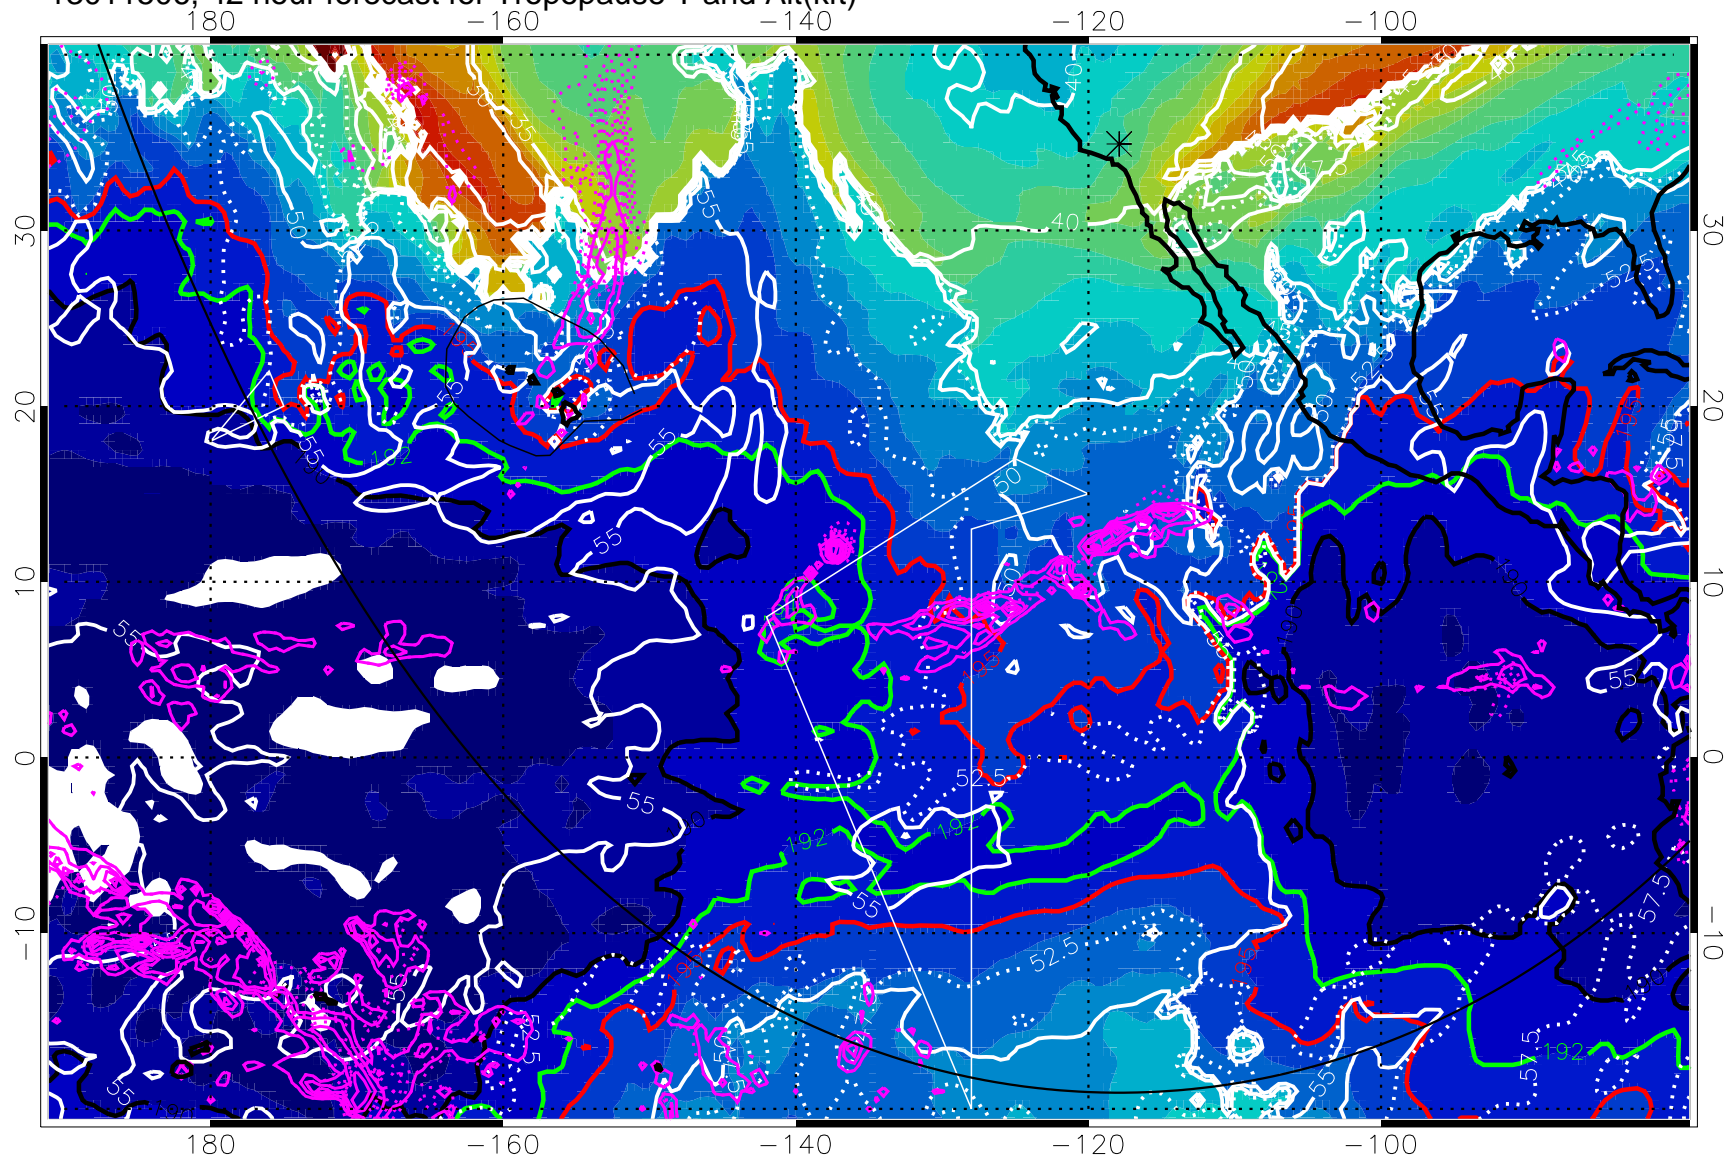

→ 30 m/s

Range ring of 6000 km -- 19 hours GH round trip

13011500, 36 hour forecast for Tropopause T and Alt(kft)

190 200 210 220 230
Tropopause T, K

Tropopause Altitude in kft (white)

Precip (tot dot, conv sol) past 6 hrs 6 kg/m² contours, min 4

190K Isotherm (wht) 192.5K Isotherm 195K Isotherm

→ 30 m/s

Range ring of 6000 km -- 19 hours GH round trip

13011506, 42 hour forecast for Tropopause T and Alt(kft)

Tropopause Altitude in kft (white)
 Precip (tot dot, conv sol) past 6 hrs 6 kg/m2 contours, min 4
 190K Isotherm(whi) 192.5K Isotherm 195K Isotherm