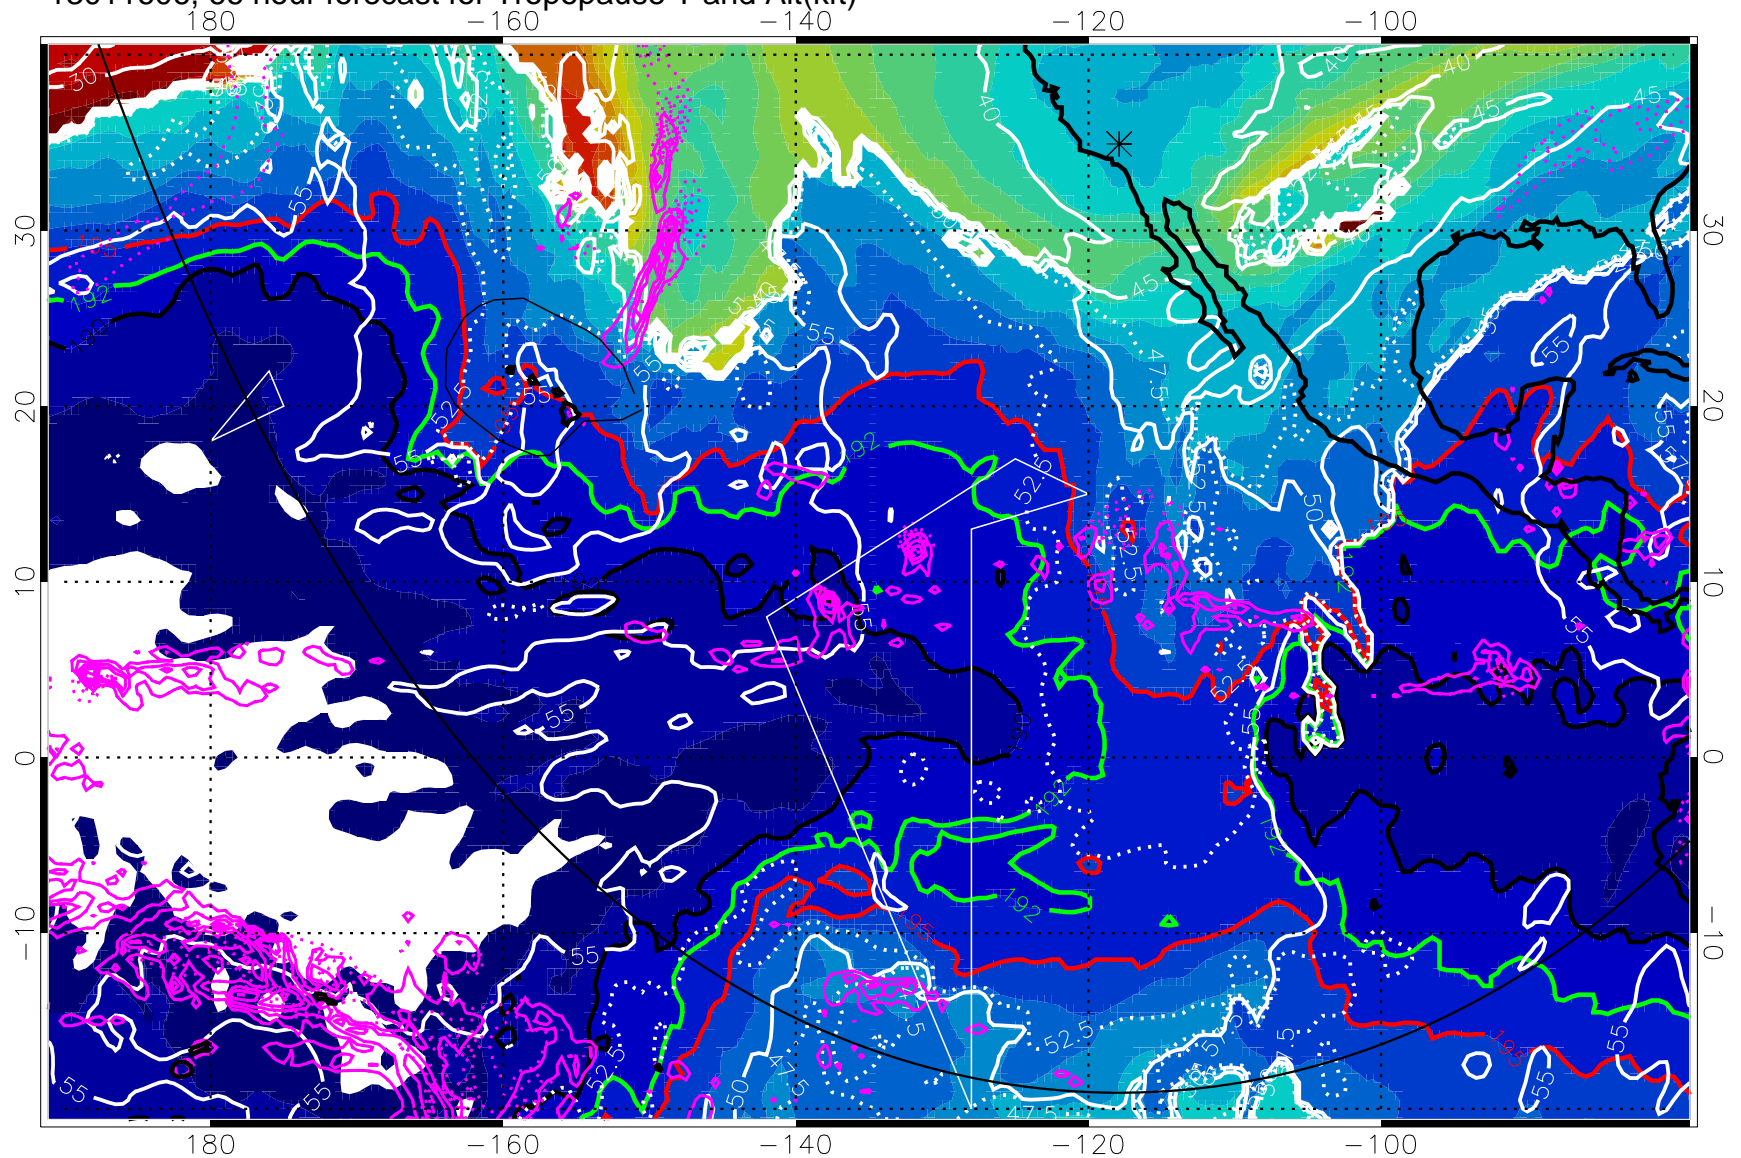

13011606, 66 hour forecast for Tropopause T and Alt(kft)

190   200   210   220   230
Tropopause T, K

Tropopause Altitude in kft (white)

Precip (tot dot, conv sol) past 6 hrs 6 kg/m² contours, min 4

190K Isotherm (wht) 192.5K Isotherm 195K Isotherm

→ 30 m/s

Range ring of 6000 km -- 19 hours GH round trip