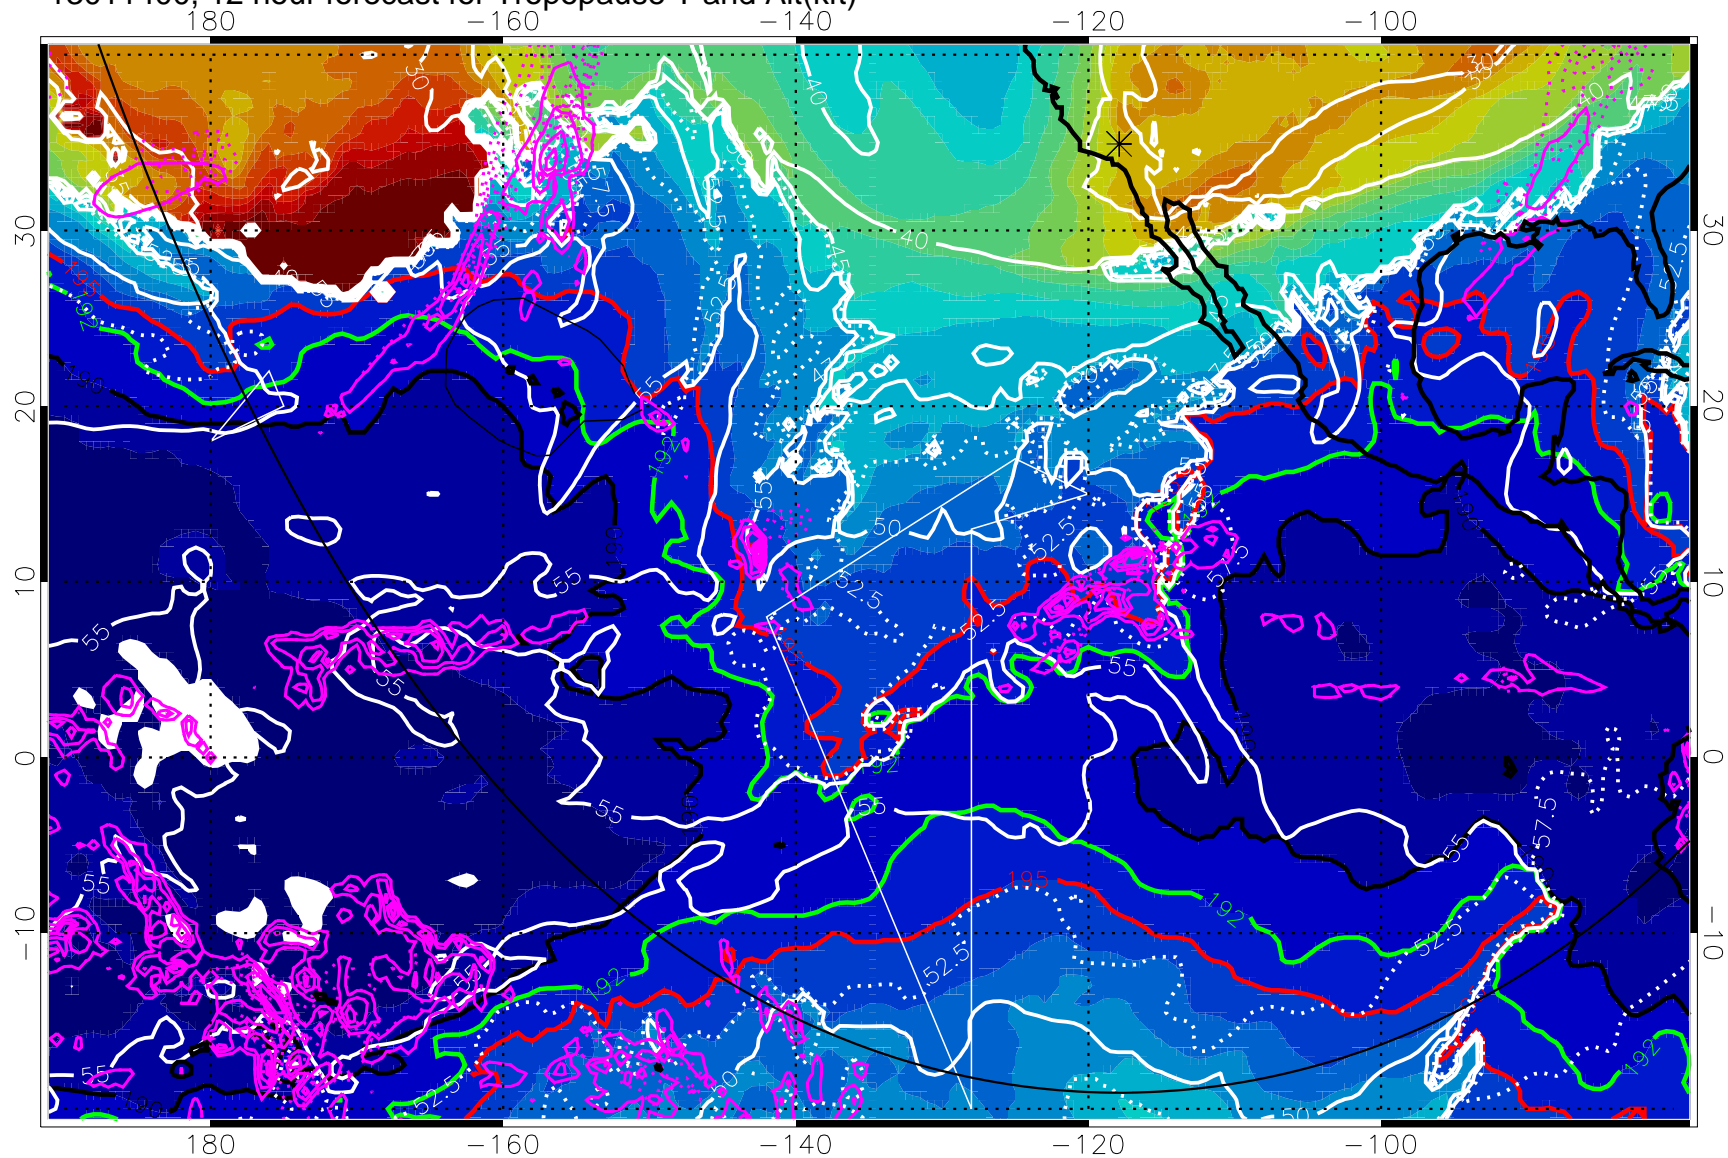

→ 30 m/s

Range ring of 6000 km -- 19 hours GH round trip

13011400, 12 hour forecast for Tropopause T and Alt(kft)

190 200 210 220 230
Tropopause T, K

Tropopause Altitude in kft (white)

Precip (tot dot, conv sol) past 6 hrs 6 kg/m² contours, min 4

190K Isotherm (wht) 192.5K Isotherm 195K Isotherm

→ 30 m/s

Range ring of 6000 km -- 19 hours GH round trip

13011406, 18 hour forecast for Tropopause T and Alt(kft)

190 200 210 220 230
Tropopause T, K

Tropopause Altitude in kft (white)

Precip (tot dot, conv sol) past 6 hrs 6 kg/m² contours, min 4

190K Isotherm (wht) 192.5K Isotherm 195K Isotherm

→ 30 m/s

Range ring of 6000 km -- 19 hours GH round trip

13011412, 24 hour forecast for Tropopause T and Alt(kft)