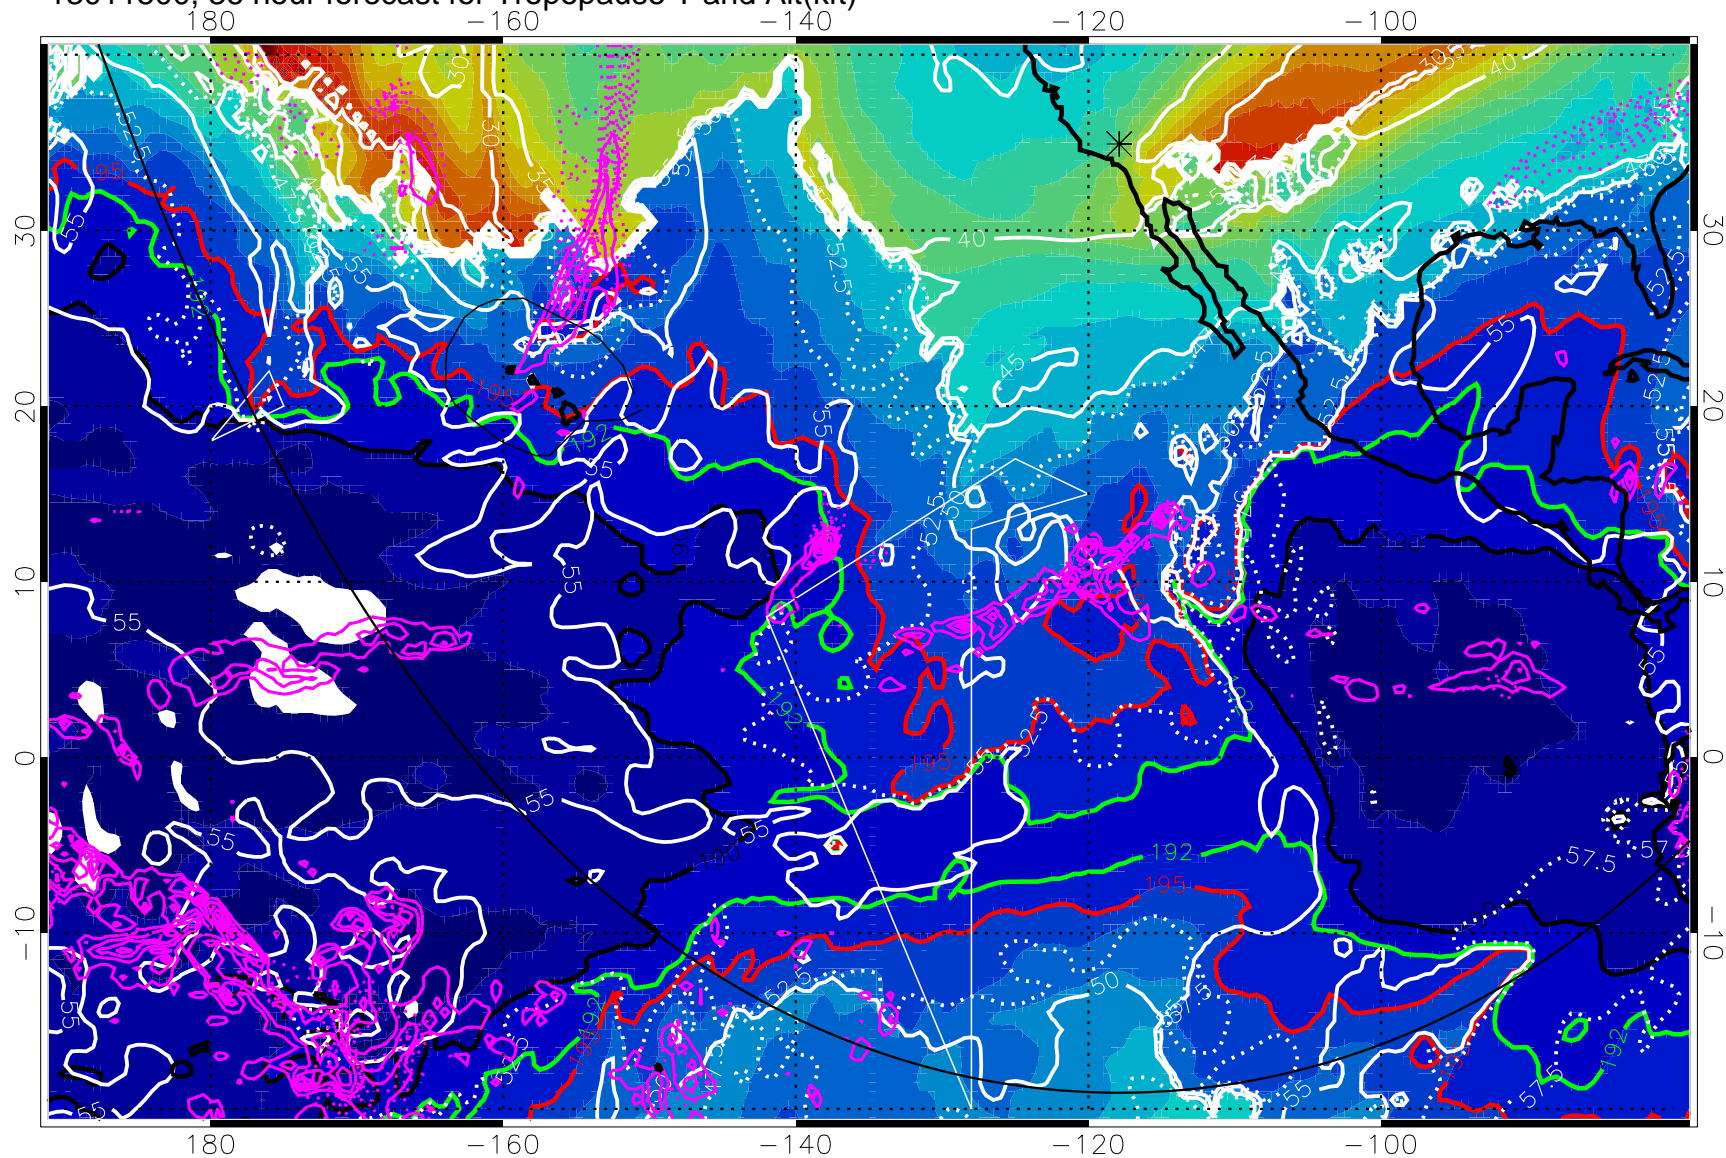

13011500, 36 hour forecast for Tropopause T and Alt(kft)

190 200 210 220 230
Tropopause T, K

Tropopause Altitude in kft (white)

Precip (tot dot, conv sol) past 6 hrs 6 kg/m² contours, min 4

190K Isotherm (wht) 192.5K Isotherm 195K Isotherm

→ 30 m/s

Range ring of 6000 km -- 19 hours GH round trip