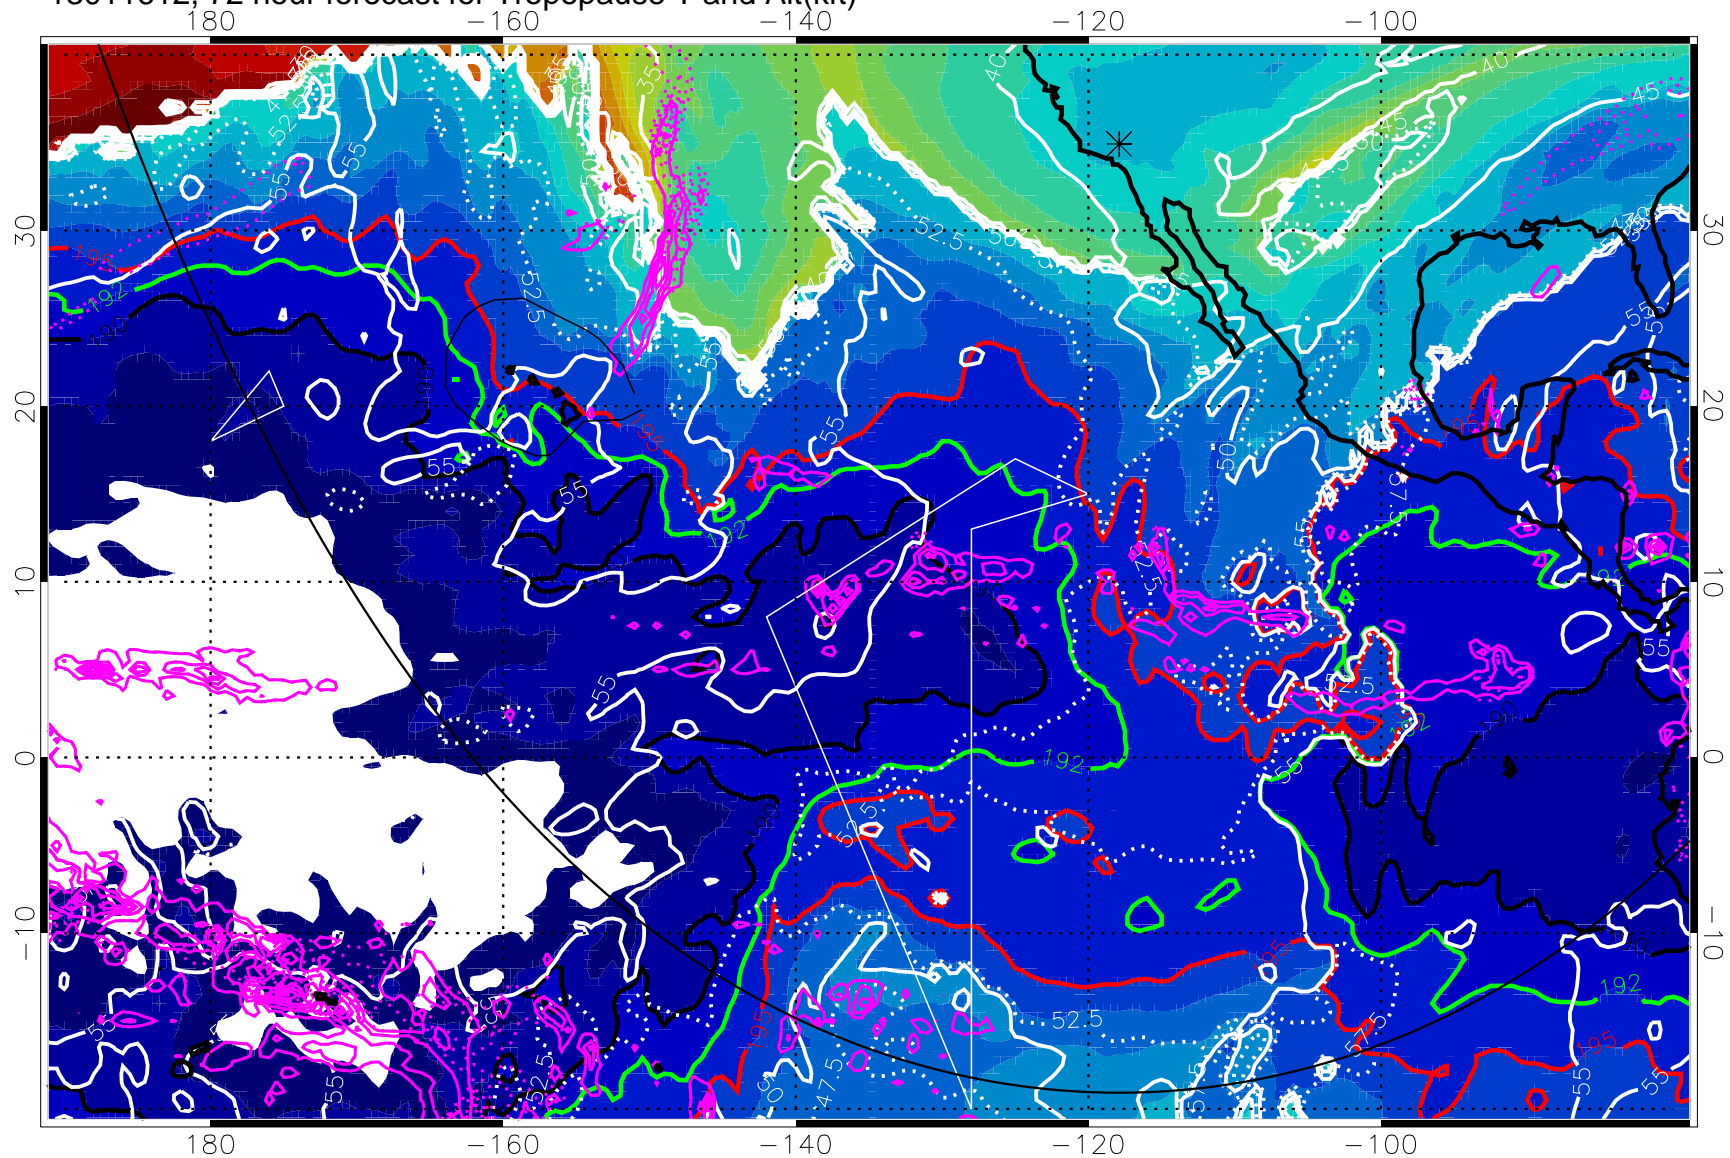

13011612, 72 hour forecast for Tropopause T and Alt(kft)

190   200   210   220   230
Tropopause T, K

Tropopause Altitude in kft (white)

Precip (tot dot, conv sol) past 6 hrs mag 6 kg/m² contours, min 4

190K Isotherm (wht) 192.5K Isotherm 195K Isotherm

→ 30 m/s

Range ring of 6000 km -- 19 hours GH round trip