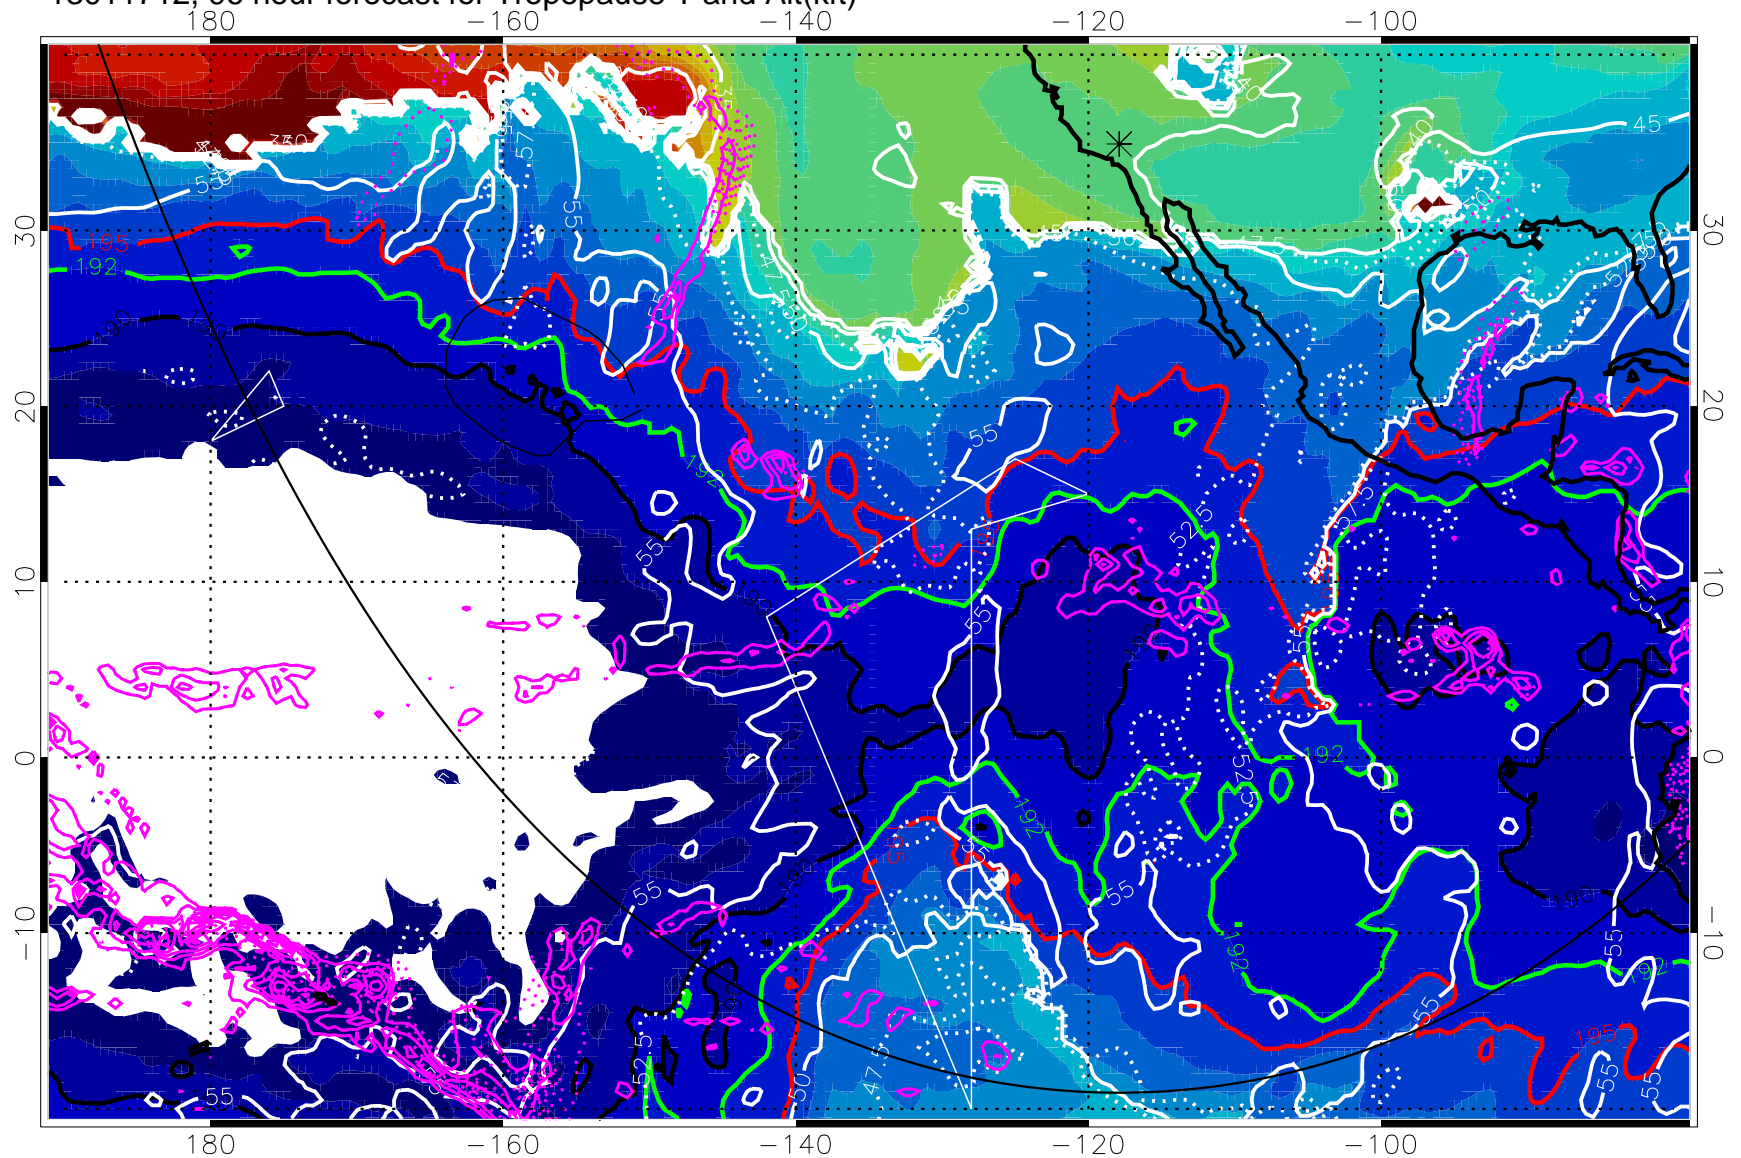

Precip (tot dot, conv sol) past 6 hrs 6 kg/m² contours, min 4

190K Isotherm(wht) 192.5K Isotherm 195K Isotherm

→ 30 m/s

Range ring of 6000 km -- 19 hours GH round trip

13011700, 84 hour forecast for Tropopause T and Alt(kft)

→ 30 m/s
Range ring of 6000 km -- 19 hours GH round trip

13011712, 96 hour forecast for Tropopause T and Alt(kft)

190 200 210 220 230
Tropopause T, K

Tropopause Altitude in kft (white)

Precip (tot dot, conv sol) past 6 hrs 6 kg/m² contours, min 4

190K Isotherm (whit) 192.5K Isotherm 195K Isotherm

→ 30 m/s

Range ring of 6000 km -- 19 hours GH round trip

13011718, 102 hour forecast for Tropopause T and Alt(kft)

190 200 210 220 230

Tropopause T, K

Tropopause Altitude in kft (white)

Precip (tot dot, conv sol) past 6 hrs mag 6 kg/m² contours, min 4

190K Isotherm (wht) 192.5K Isotherm 195K Isotherm

→ 30 m/s

Range ring of 6000 km -- 19 hours GH round trip

13011800, 108 hour forecast for Tropopause T and Alt(kft)