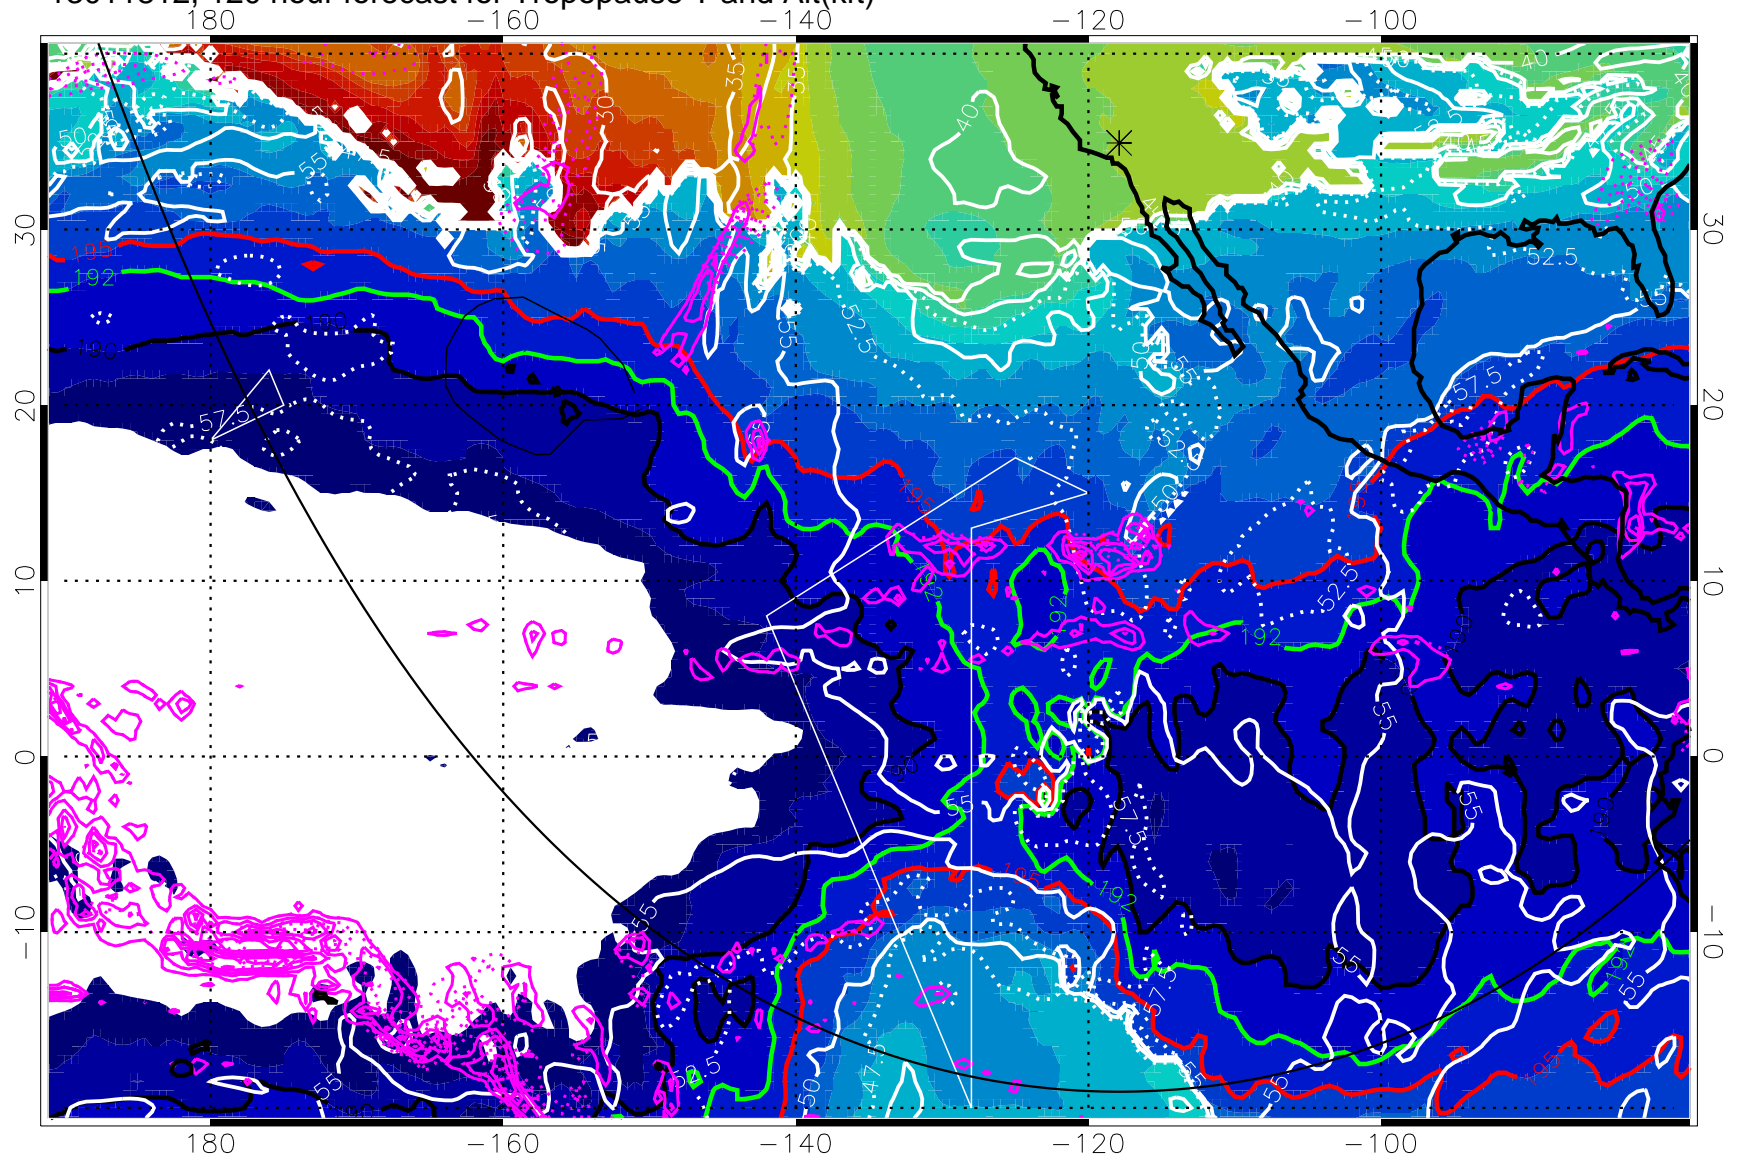

13011812, 120 hour forecast for Tropopause T and Alt(kft)

Tropopause T, K

Tropopause Altitude in kft (white)

Precip (tot dot, conv sol) past 6 hrs mag 6 kg/m² contours, min 4

190K Isotherm (wht) 192.5K Isotherm 195K Isotherm

→ 30 m/s

Range ring of 6000 km -- 19 hours GH round trip