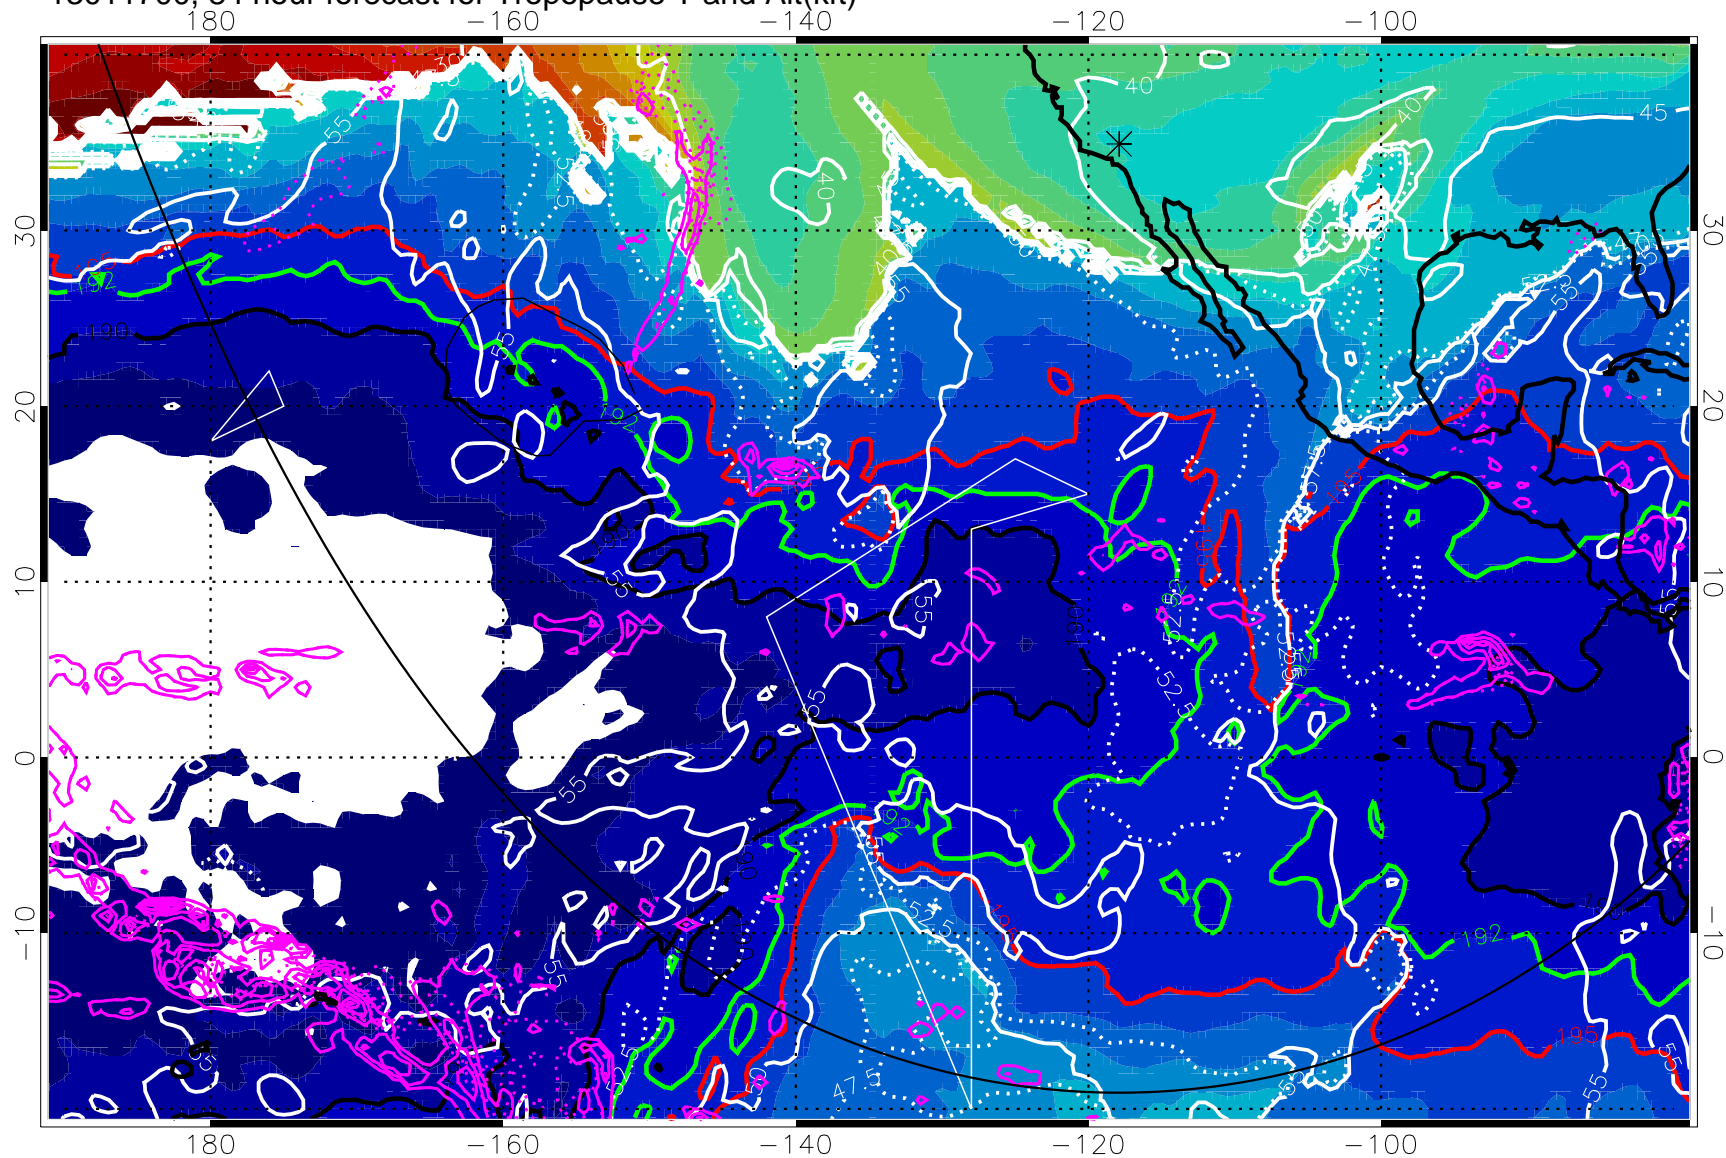

190K Isotherm (wht) 192.5K Isotherm 195K Isotherm

→ 30 m/s

Range ring of 6000 km -- 19 hours GH round trip

13011618, 78 hour forecast for Tropopause T and Alt(kft)

190 200 210 220 230
Tropopause T, K

Tropopause Altitude in kft (white)

Precip (tot dot, conv sol) past 6 hrs 6 kg/m² contours, min 4

190K Isotherm(wht) 192.5K Isotherm 195K Isotherm

→ 30 m/s

Range ring of 6000 km -- 19 hours GH round trip

13011700, 84 hour forecast for Tropopause T and Alt(kft)