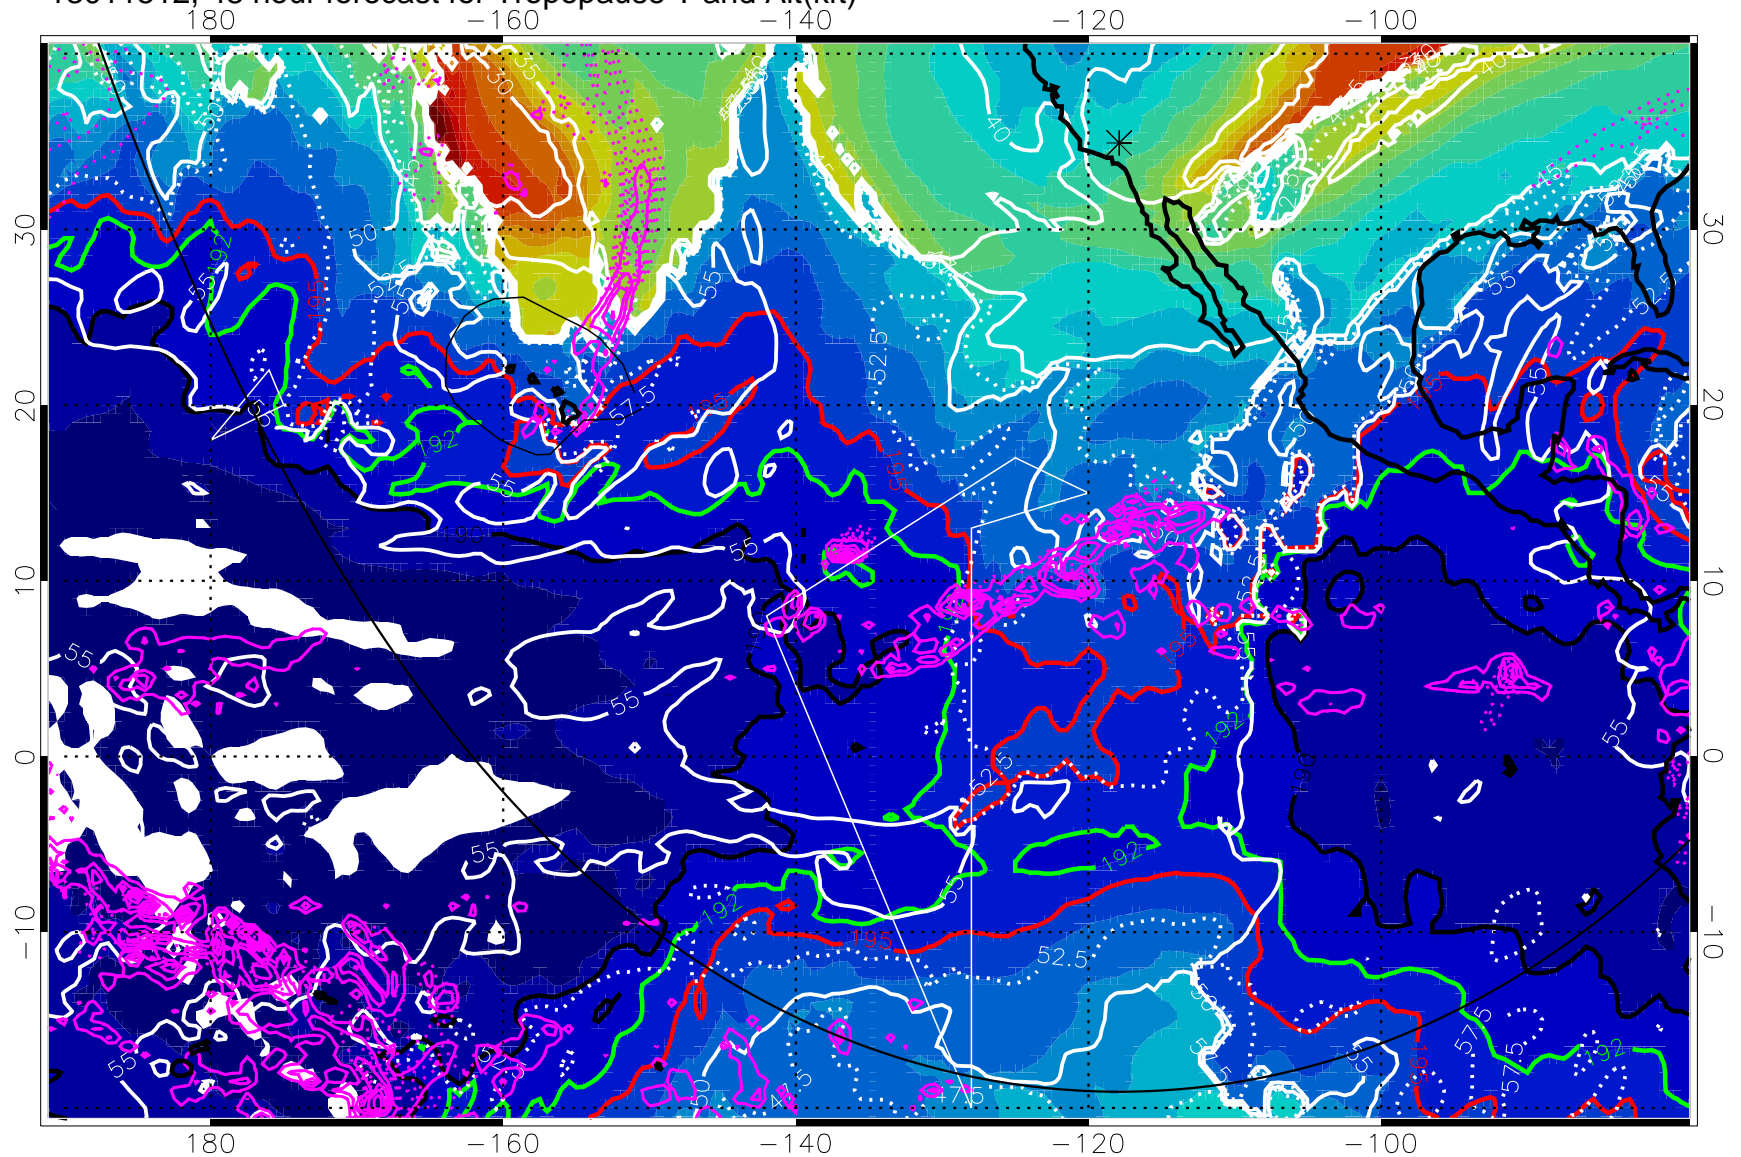

13011512, 48 hour forecast for Tropopause T and Alt(kft)

190 200 210 220 230
Tropopause T, K

Tropopause Altitude in kft (white)

Precip (tot dot, conv sol) past 6 hrs mag 6 kg/m² contours, min 4

190K Isotherm (wht) 192.5K Isotherm 195K Isotherm

→ 30 m/s

Range ring of 6000 km -- 19 hours GH round trip