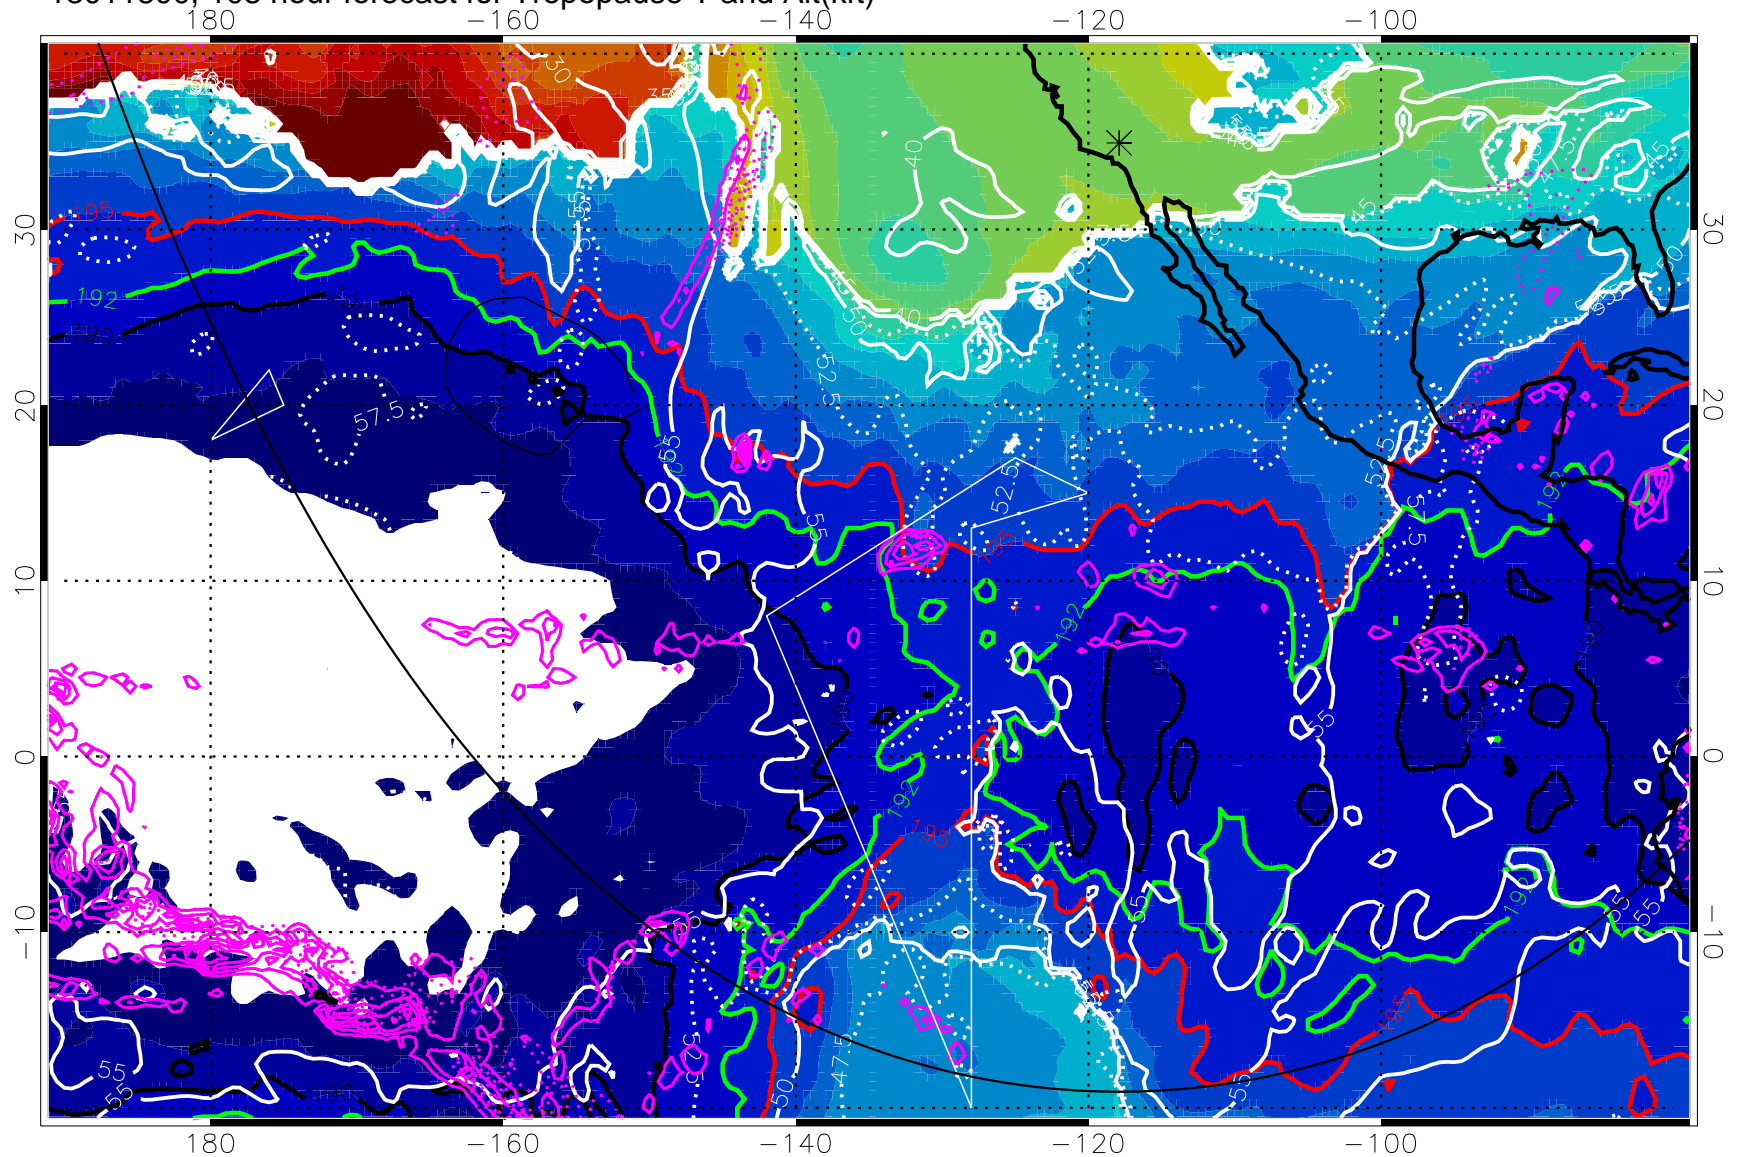

190K Isotherm (whit) 192.5K Isotherm 195K Isotherm

→ 30 m/s

Range ring of 6000 km -- 19 hours GH round trip

13011718, 102 hour forecast for Tropopause T and Alt(kft)

190 200 210 220 230

Tropopause T, K

Tropopause Altitude in kft (white)

Precip (tot dot, conv sol) past 6 hrs mag 6 kg/m² contours, min 4

190K Isotherm (wht) 192.5K Isotherm 195K Isotherm

→ 30 m/s

Range ring of 6000 km -- 19 hours GH round trip

13011800, 108 hour forecast for Tropopause T and Alt(kft)