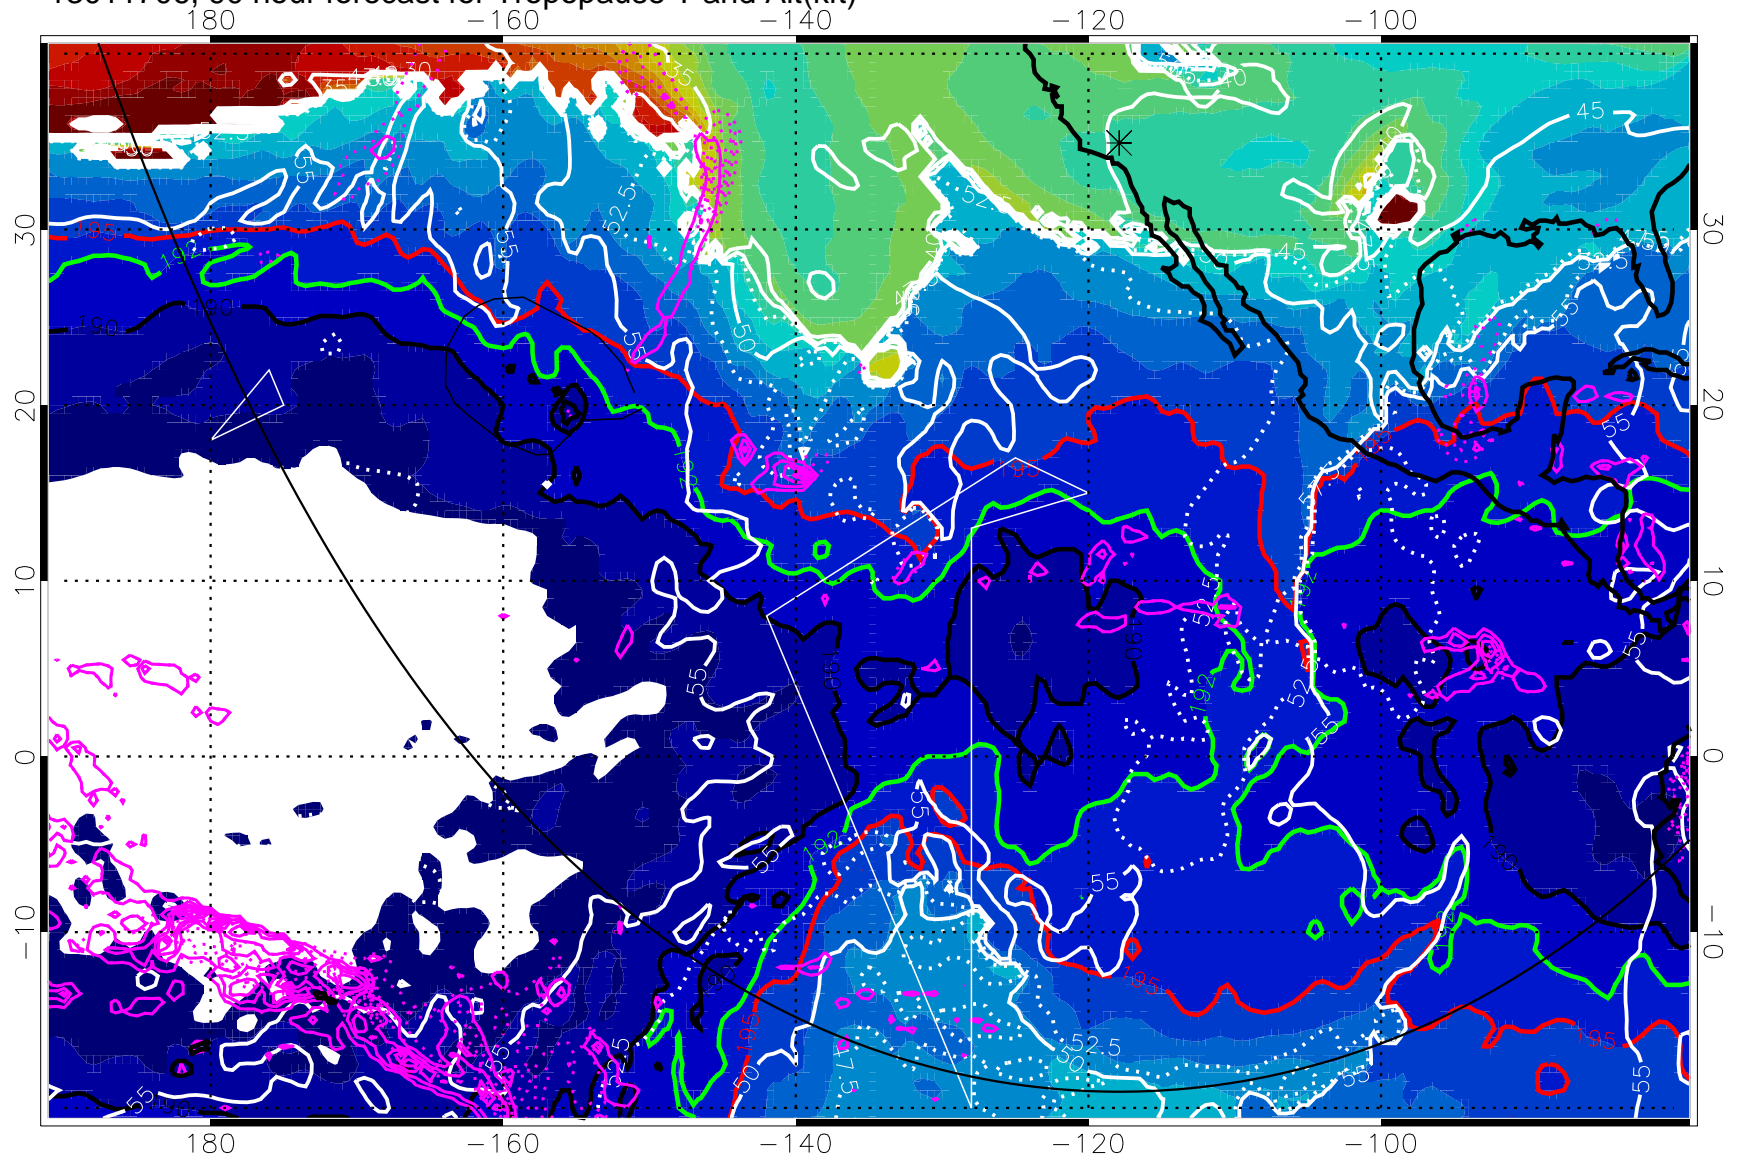

13011706, 90 hour forecast for Tropopause T and Alt(kft)

190 200 210 220 230
Tropopause T, K

Tropopause Altitude in kft (white)
Precip (tot dot, conv sol) past 6 hrs 6 kg/m² contours, min 4
190K Isotherm(wht) 192.5K Isotherm 195K Isotherm

→ 30 m/s
Range ring of 6000 km -- 19 hours GH round trip