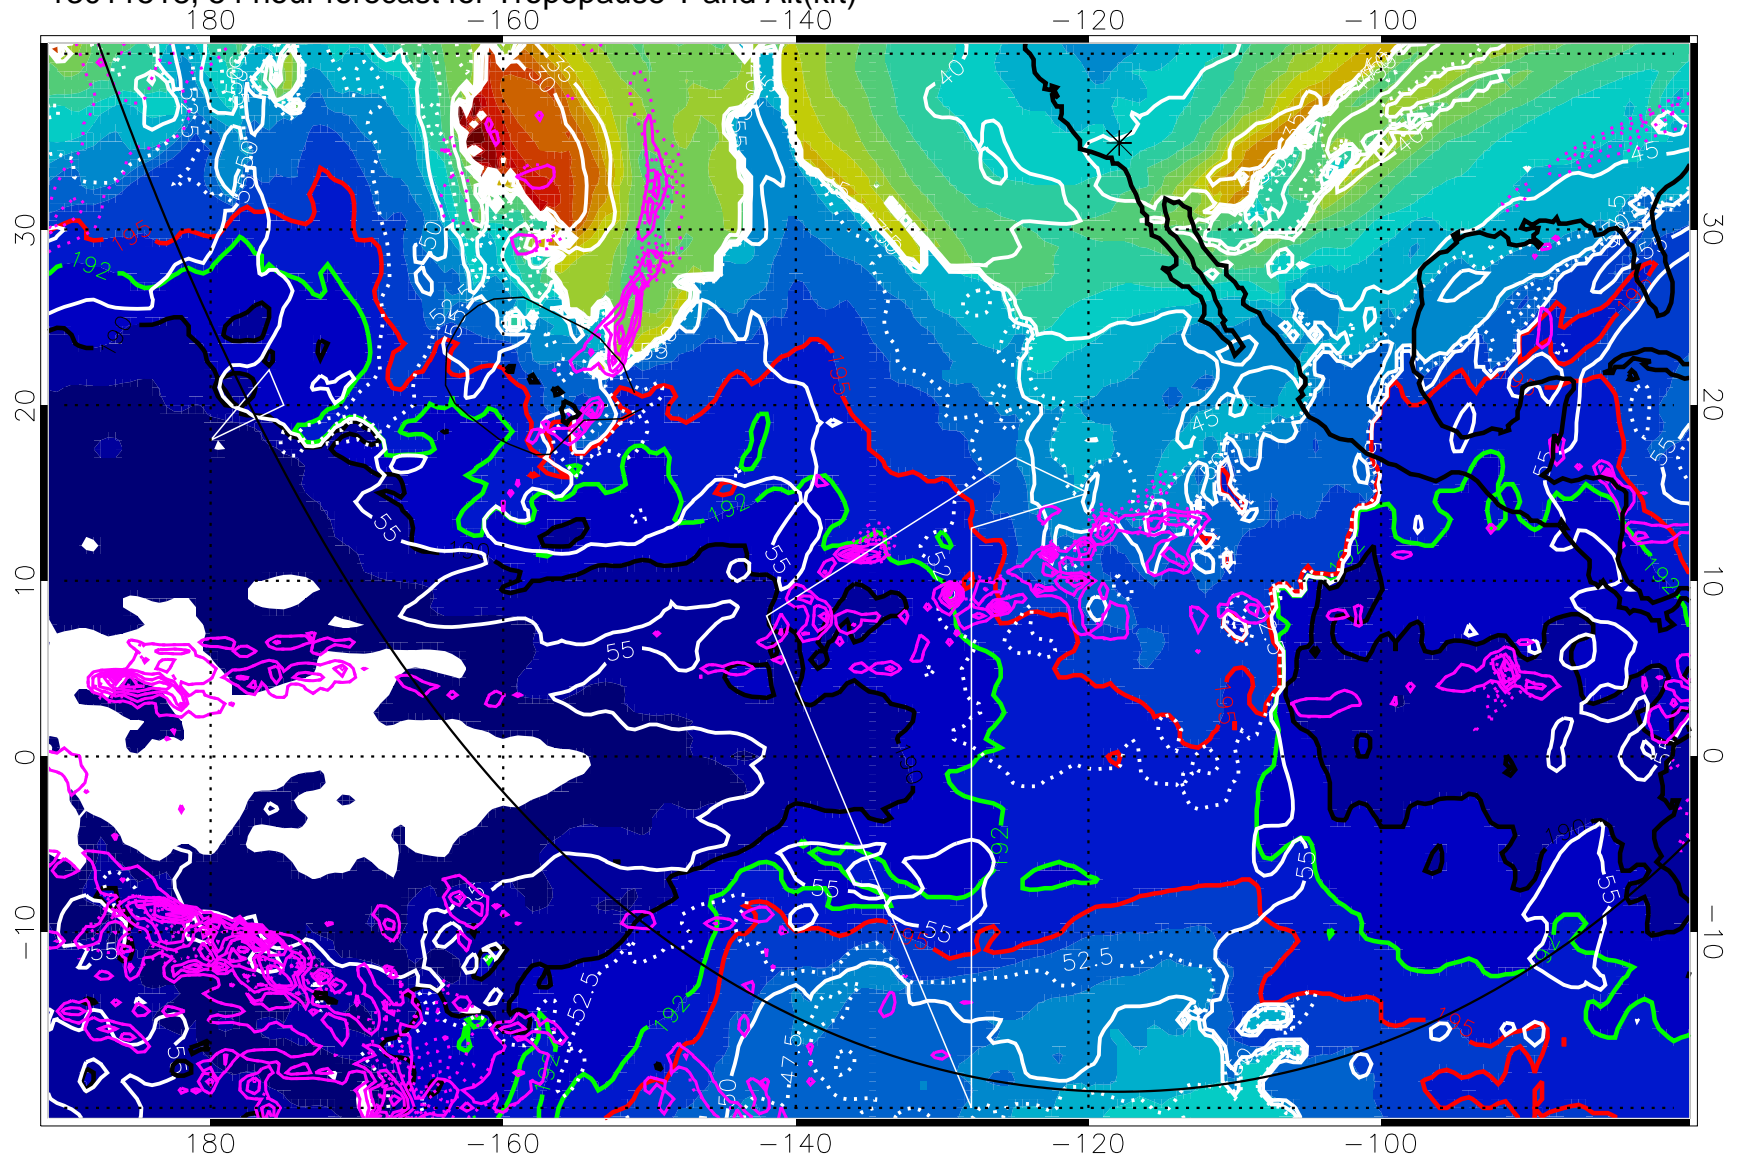

190K Isotherm (wht) 192.5K Isotherm 195K Isotherm

→ 30 m/s

Range ring of 6000 km -- 19 hours GH round trip

13011518, 54 hour forecast for Tropopause T and Alt(kft)

Tropopause T, K

Tropopause Altitude in kft (white)