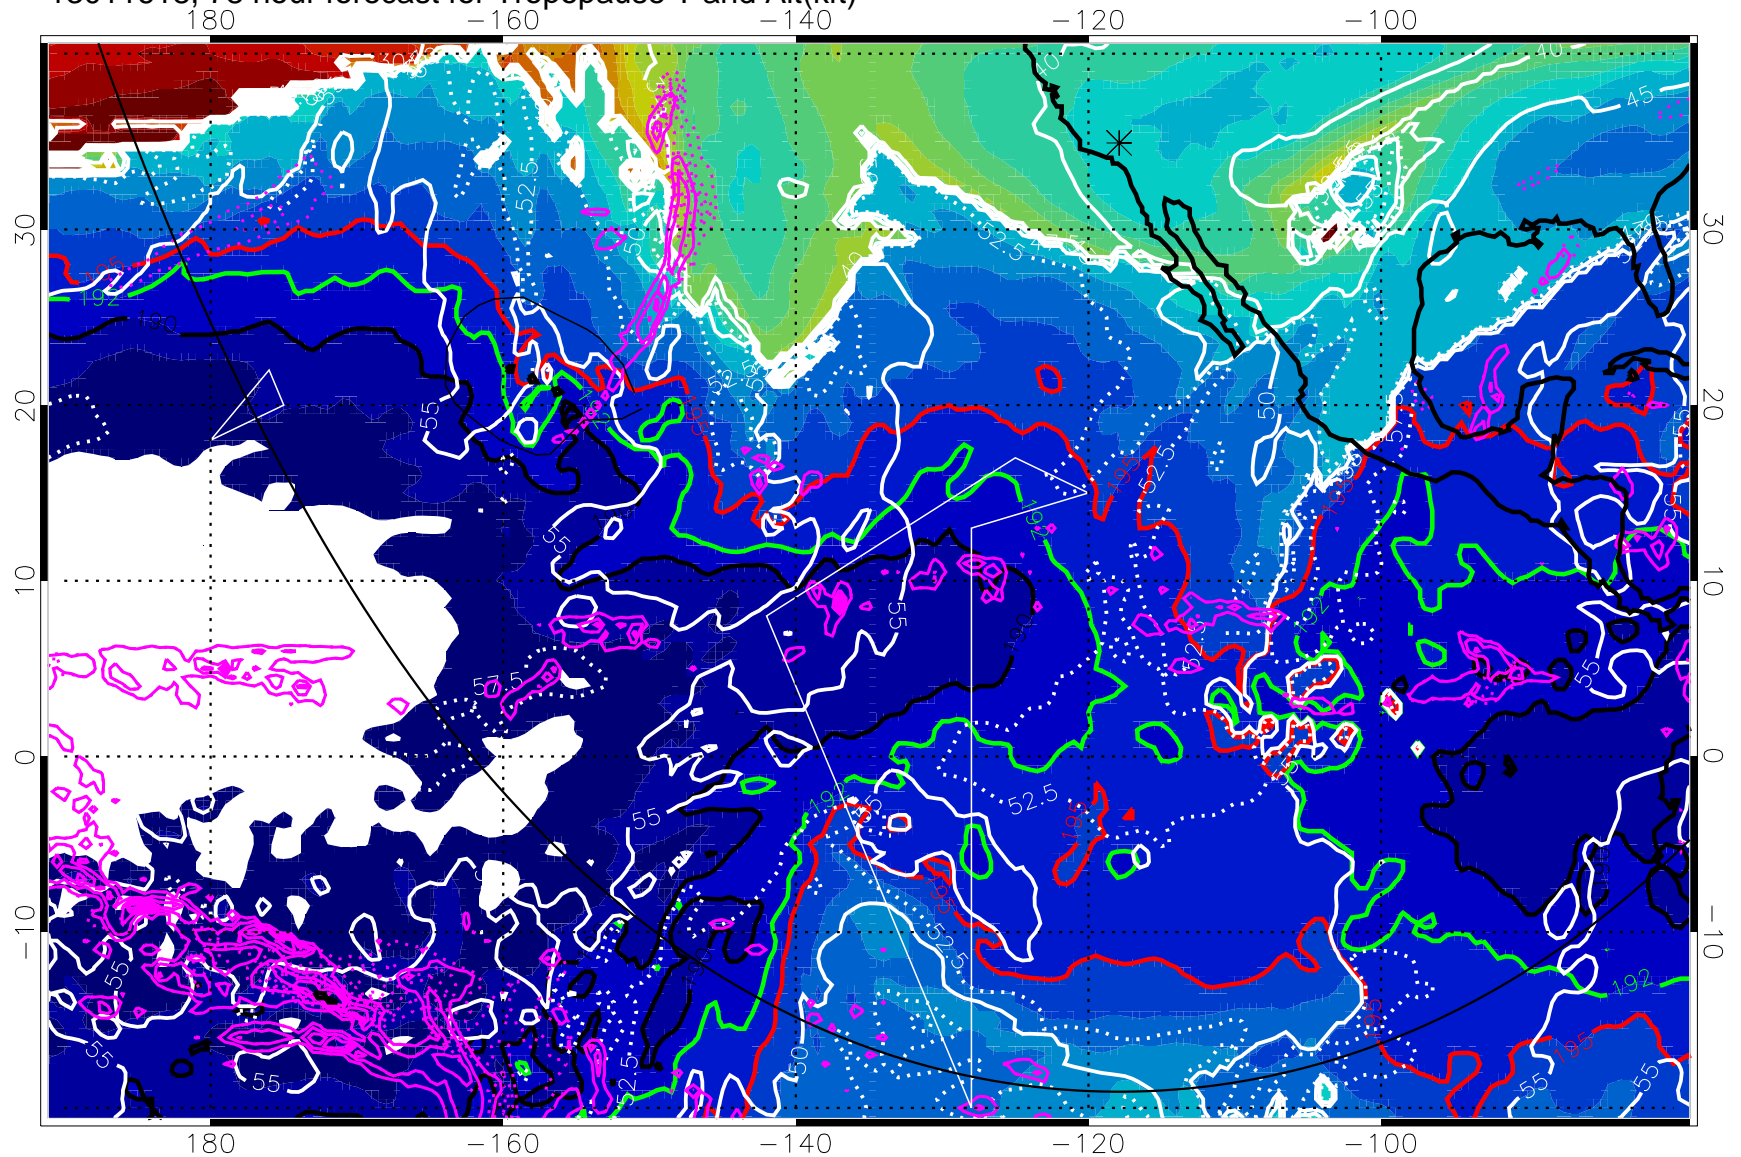

190K Isotherm (wht) 192.5K Isotherm 195K Isotherm

→ 30 m/s

Range ring of 6000 km -- 19 hours GH round trip

13011618, 78 hour forecast for Tropopause T and Alt(kft)

190 200 210 220 230
Tropopause T, K

Tropopause Altitude in kft (white)

Precip (tot dot, conv sol) past 6 hrs 6 kg/m² contours, min 4

190K Isotherm(wht) 192.5K Isotherm 195K Isotherm

→ 30 m/s

Range ring of 6000 km -- 19 hours GH round trip

13011700, 84 hour forecast for Tropopause T and Alt(kft)