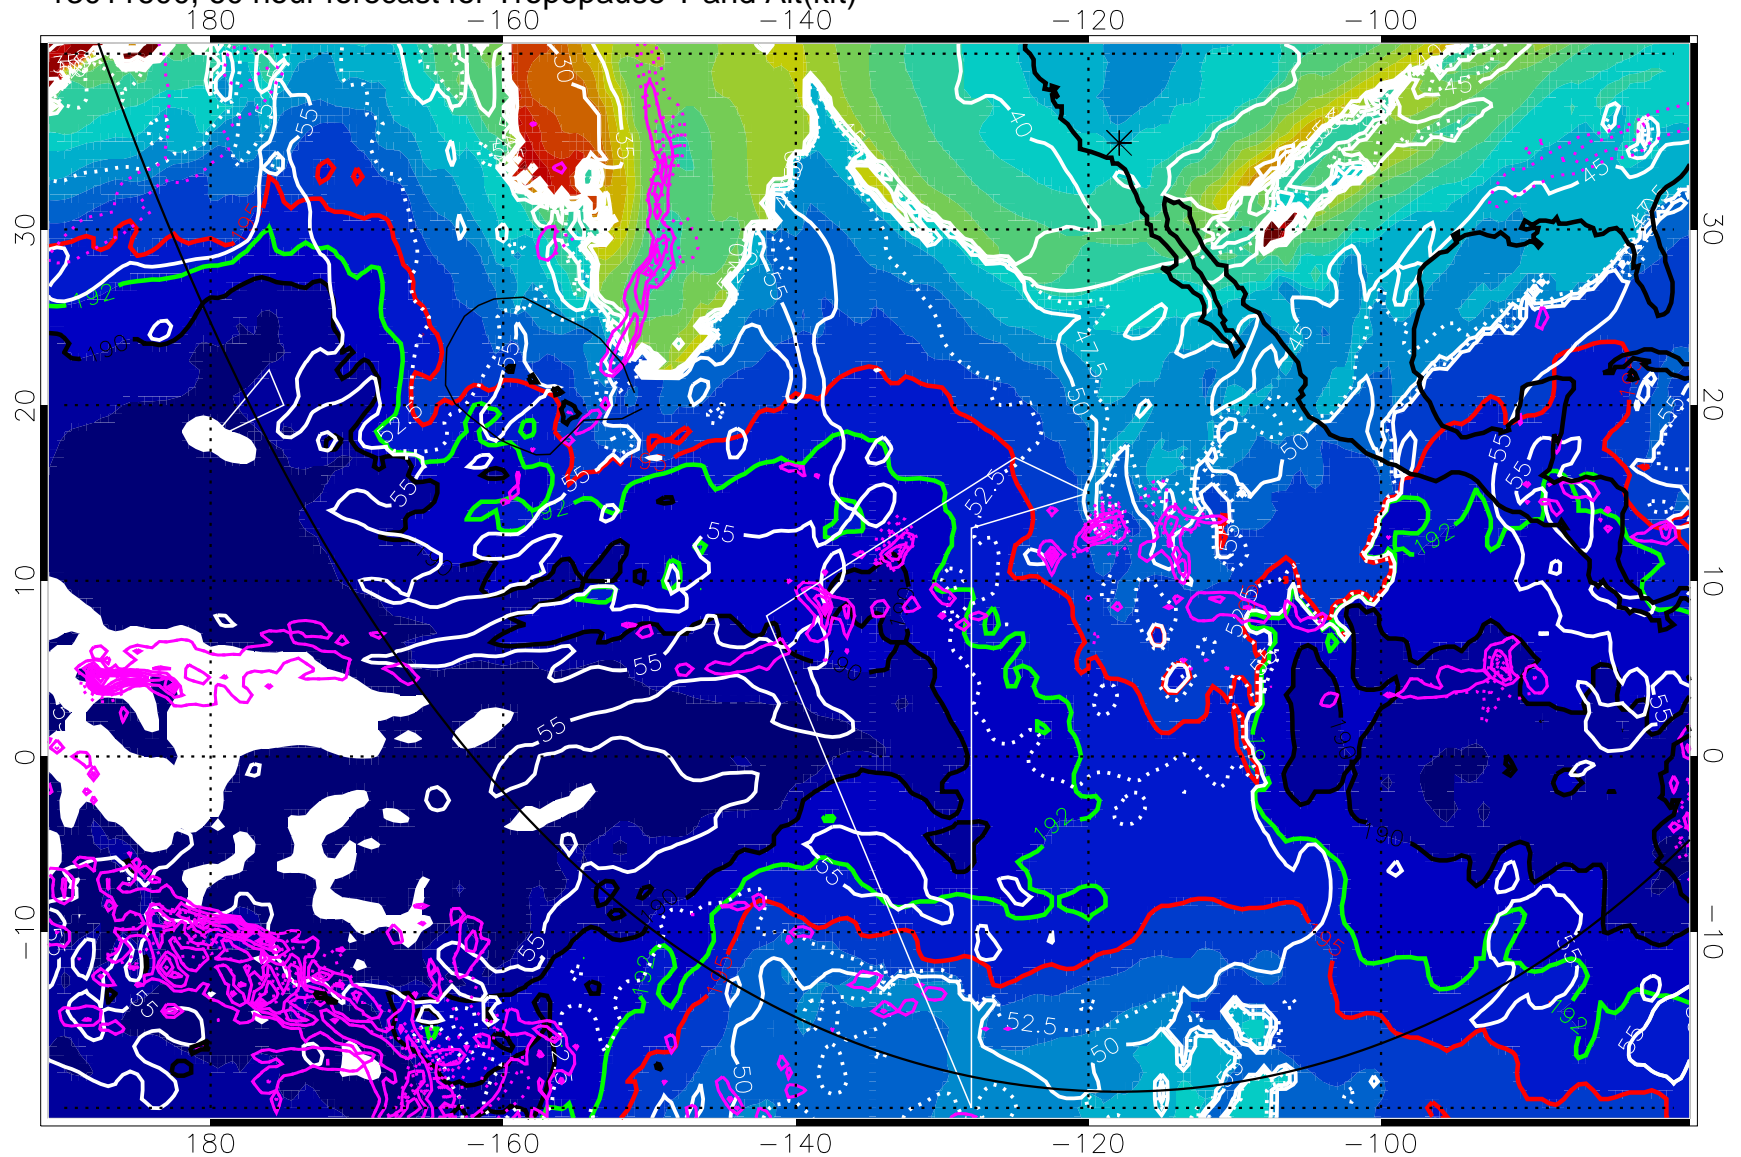

190K Isotherm (wht) 192.5K Isotherm 195K Isotherm

→ 30 m/s

Range ring of 6000 km -- 19 hours GH round trip

13011518, 54 hour forecast for Tropopause T and Alt(kft)

Tropopause T, K

Tropopause Altitude in kft (white)

Precip (tot dot, conv sol) past 6 hrs 6 kg/m² contours, min 4

190K Isotherm (wht) 192.5K Isotherm 195K Isotherm

→ 30 m/s

Range ring of 6000 km -- 19 hours GH round trip

13011600, 60 hour forecast for Tropopause T and Alt(kft)