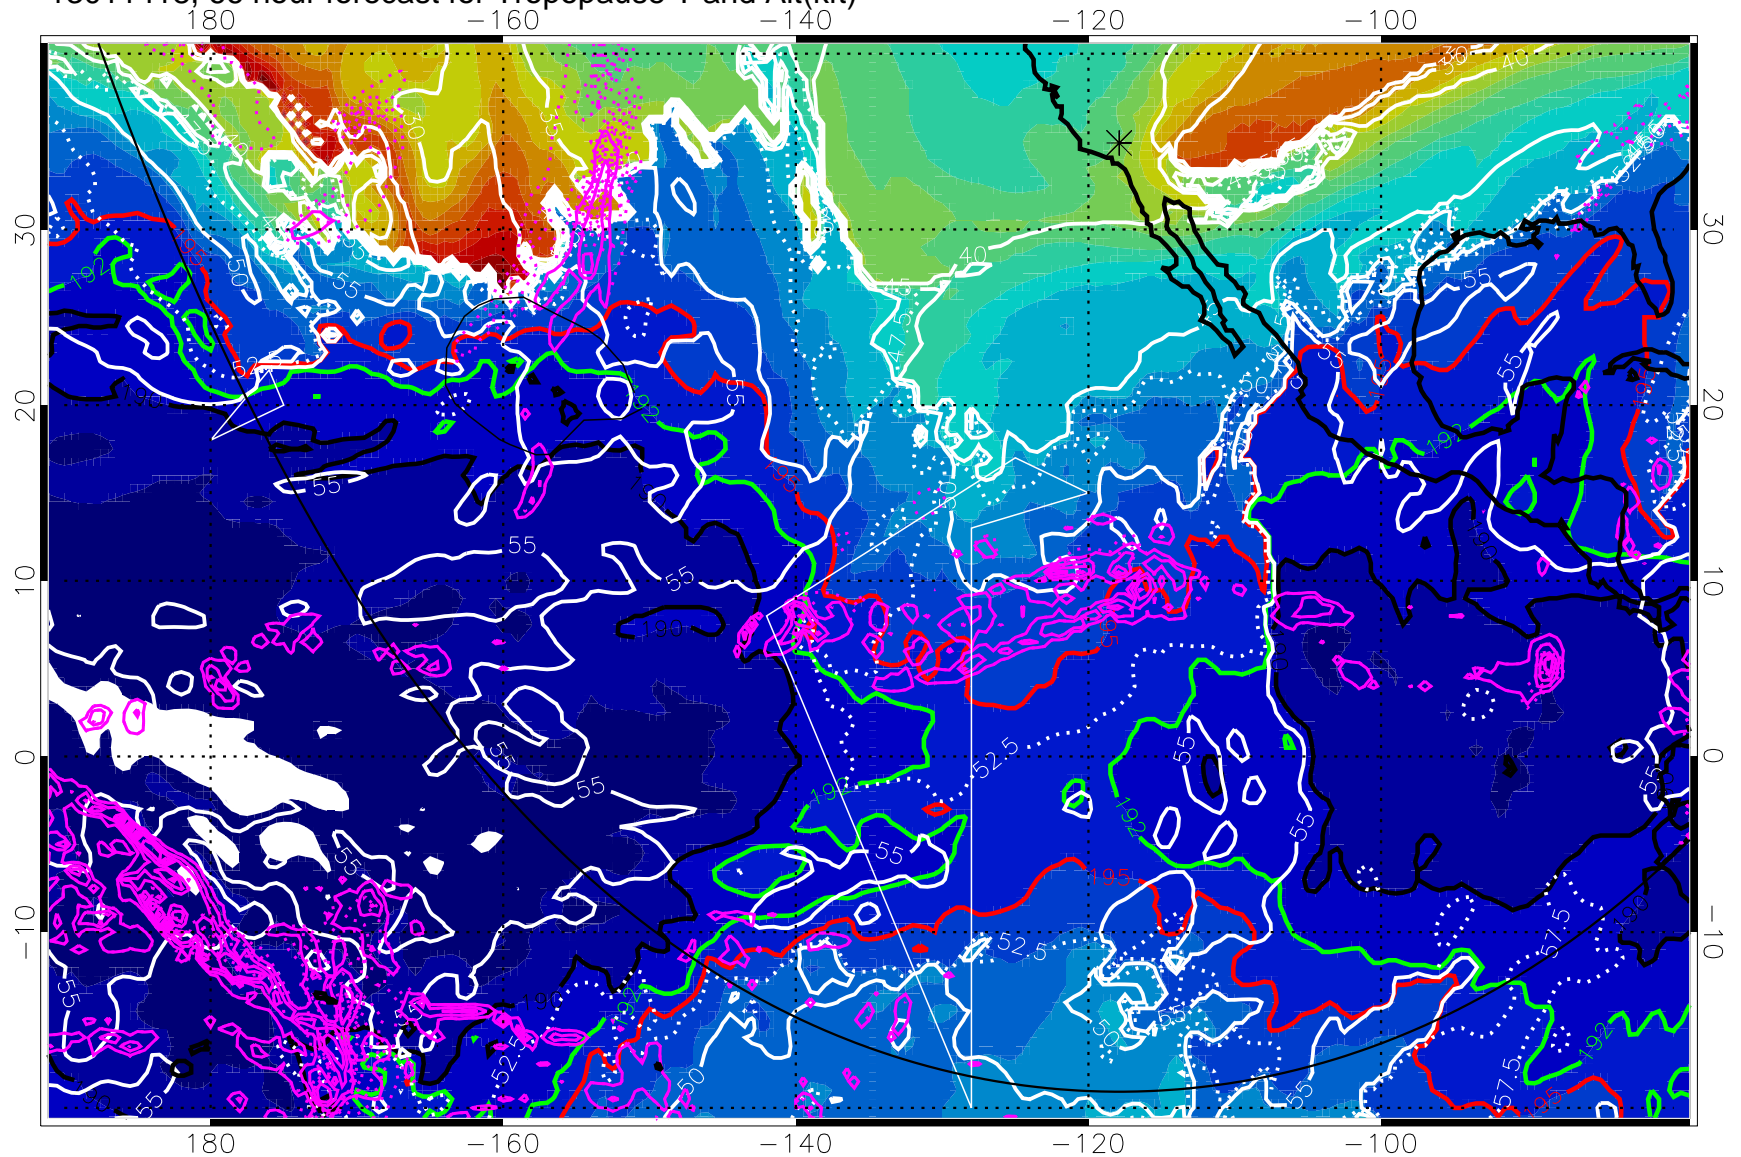

13011418, 66 hour forecast for Tropopause T and Alt(kft)

190   200   210   220   230
Tropopause T, K

Tropopause Altitude in kft (white)

Precip (tot dot, conv sol) past 6 hrs magenta 6 kg/m² contours, min 4

190K Isotherm (white) 192.5K Isotherm (green) 195K Isotherm (red)

→ 30 m/s

Range ring of 6000 km -- 19 hours GH round trip