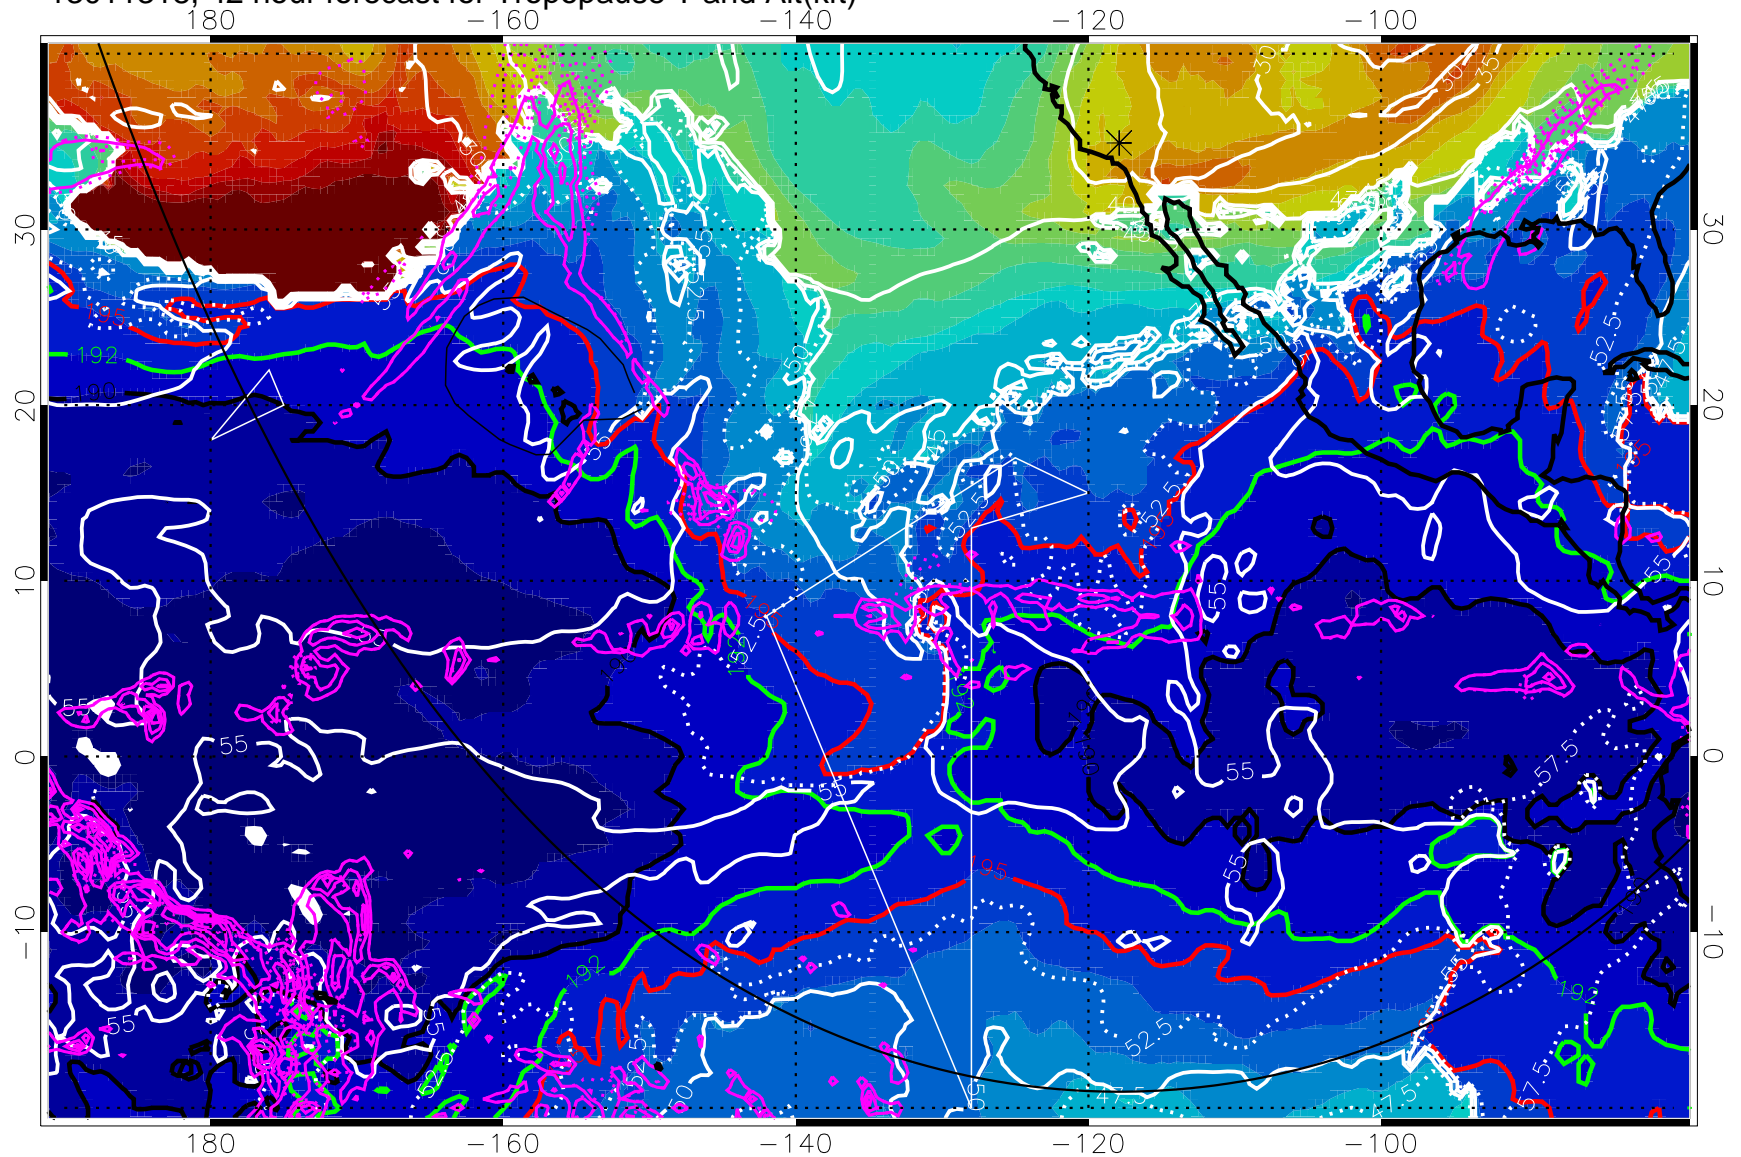

190K Isotherm (white) 192.5K Isotherm (green) 195K Isotherm (red)

→ 30 m/s

Range ring of 6000 km -- 19 hours GH round trip

13011318, 42 hour forecast for Tropopause T and Alt(kft)

190      200      210      220      230  
Tropopause T, K