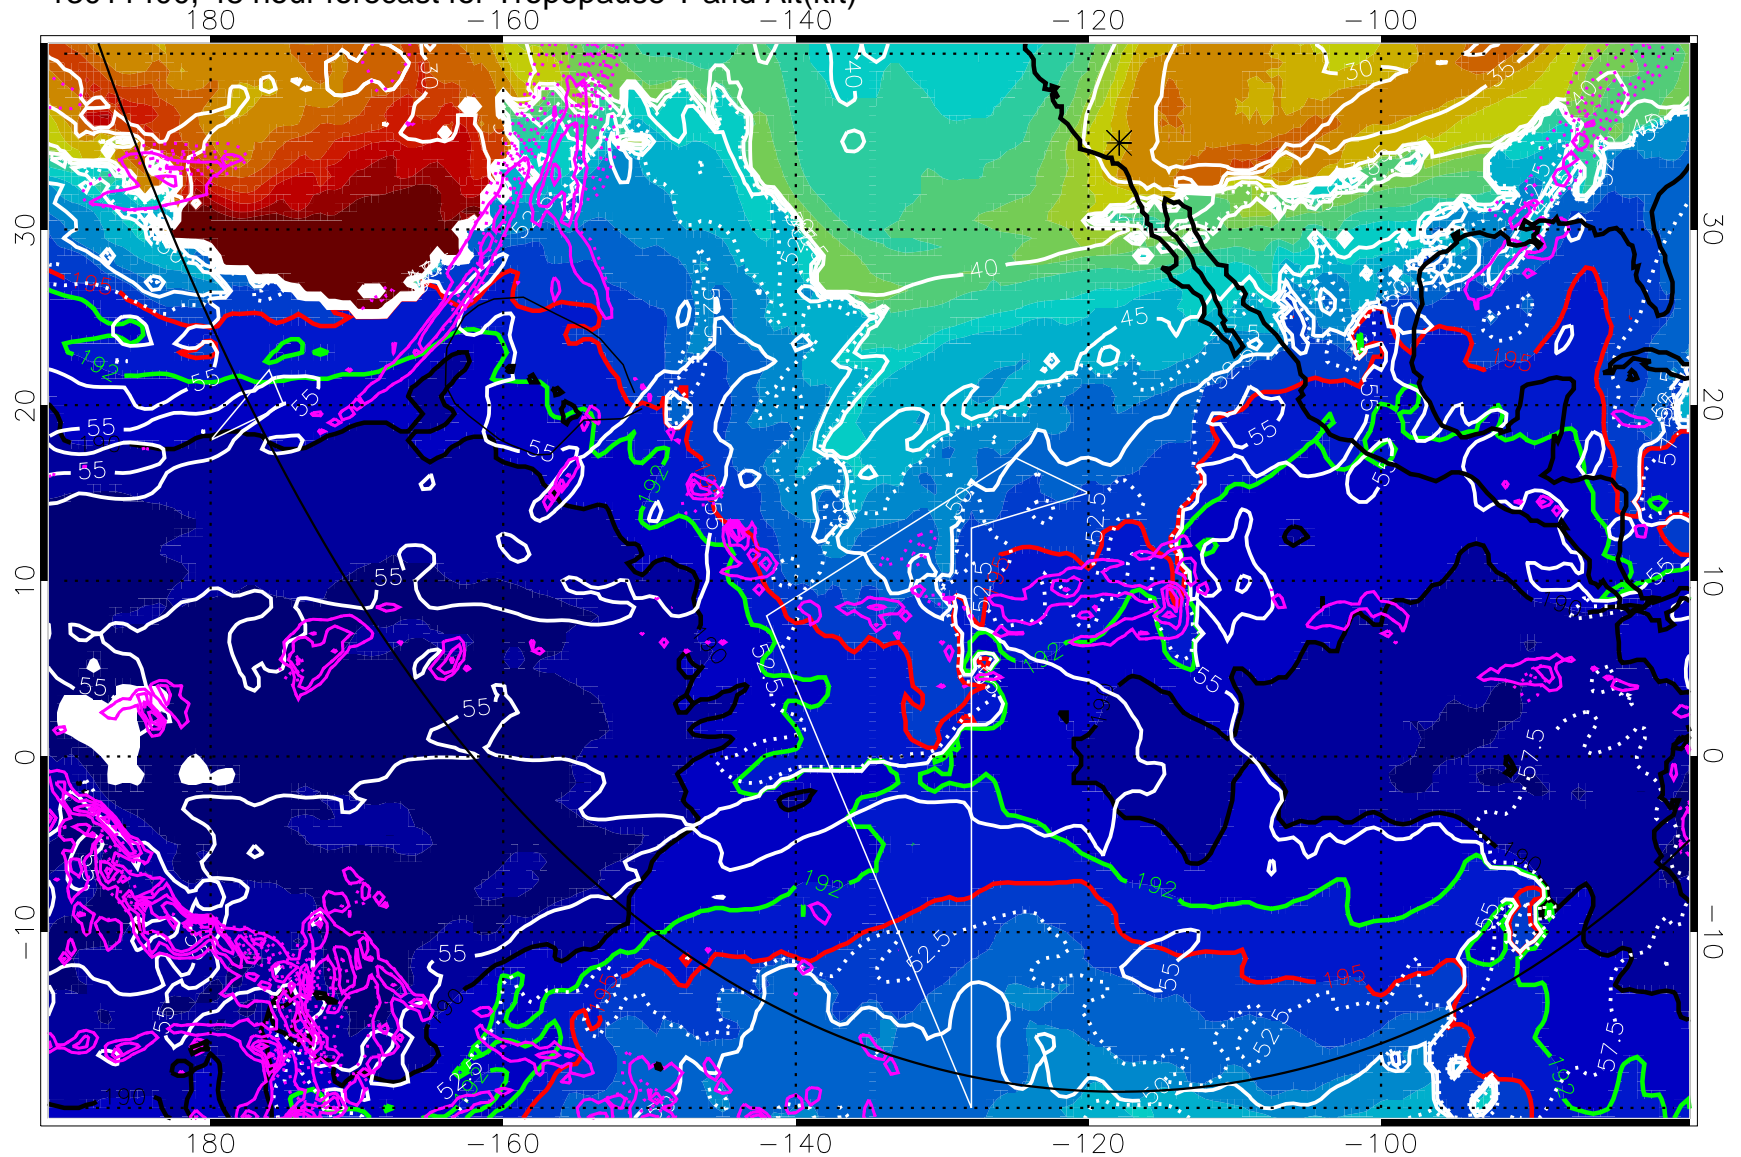

13011400, 48 hour forecast for Tropopause T and Alt(kft)

190   200   210   220   230
Tropopause T, K

Tropopause Altitude in kft (white)

Precip (tot dot, conv sol) past 6 hrs 6 kg/m² contours, min 4

190K Isotherm (wht) 192.5K Isotherm 195K Isotherm

→ 30 m/s

Range ring of 6000 km -- 19 hours GH round trip