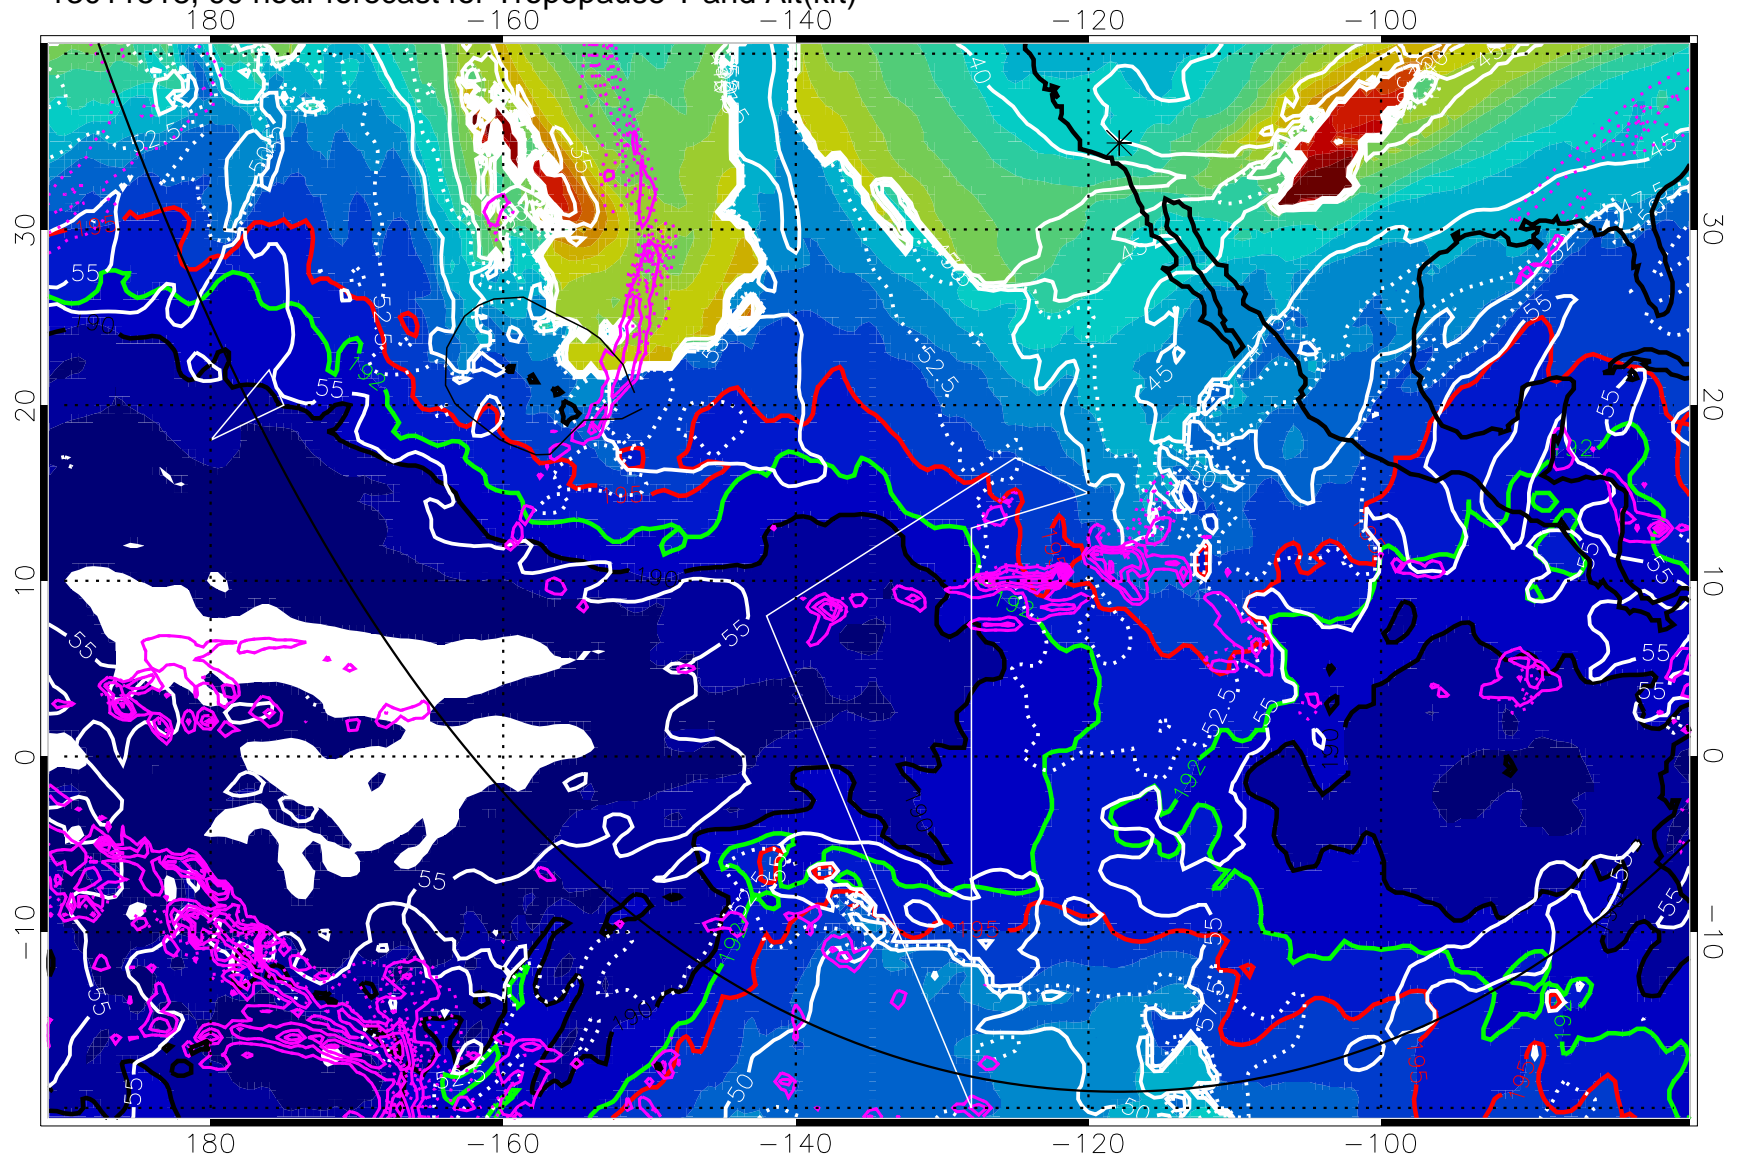

→ 30 m/s

Range ring of 6000 km -- 19 hours GH round trip

13011512, 84 hour forecast for Tropopause T and Alt(kft)

190 200 210 220 230  
Tropopause T, K

Tropopause Altitude in kft (white)

Precip (tot dot, conv sol) past 6 hrs mag 6 kg/m<sup>2</sup> contours, min 4

190K Isotherm (wht) 192.5K Isotherm 195K Isotherm

→ 30 m/s

Range ring of 6000 km -- 19 hours GH round trip

13011518, 90 hour forecast for Tropopause T and Alt(kft)

190 200 210 220 230  
Tropopause T, K

Tropopause Altitude in kft (white)

Precip (tot dot, conv sol) past 6 hrs 6 kg/m<sup>2</sup> contours, min 4

190K Isotherm (whit) 192.5K Isotherm 195K Isotherm

→ 30 m/s

Range ring of 6000 km -- 19 hours GH round trip

13011600, 96 hour forecast for Tropopause T and Alt(kft)