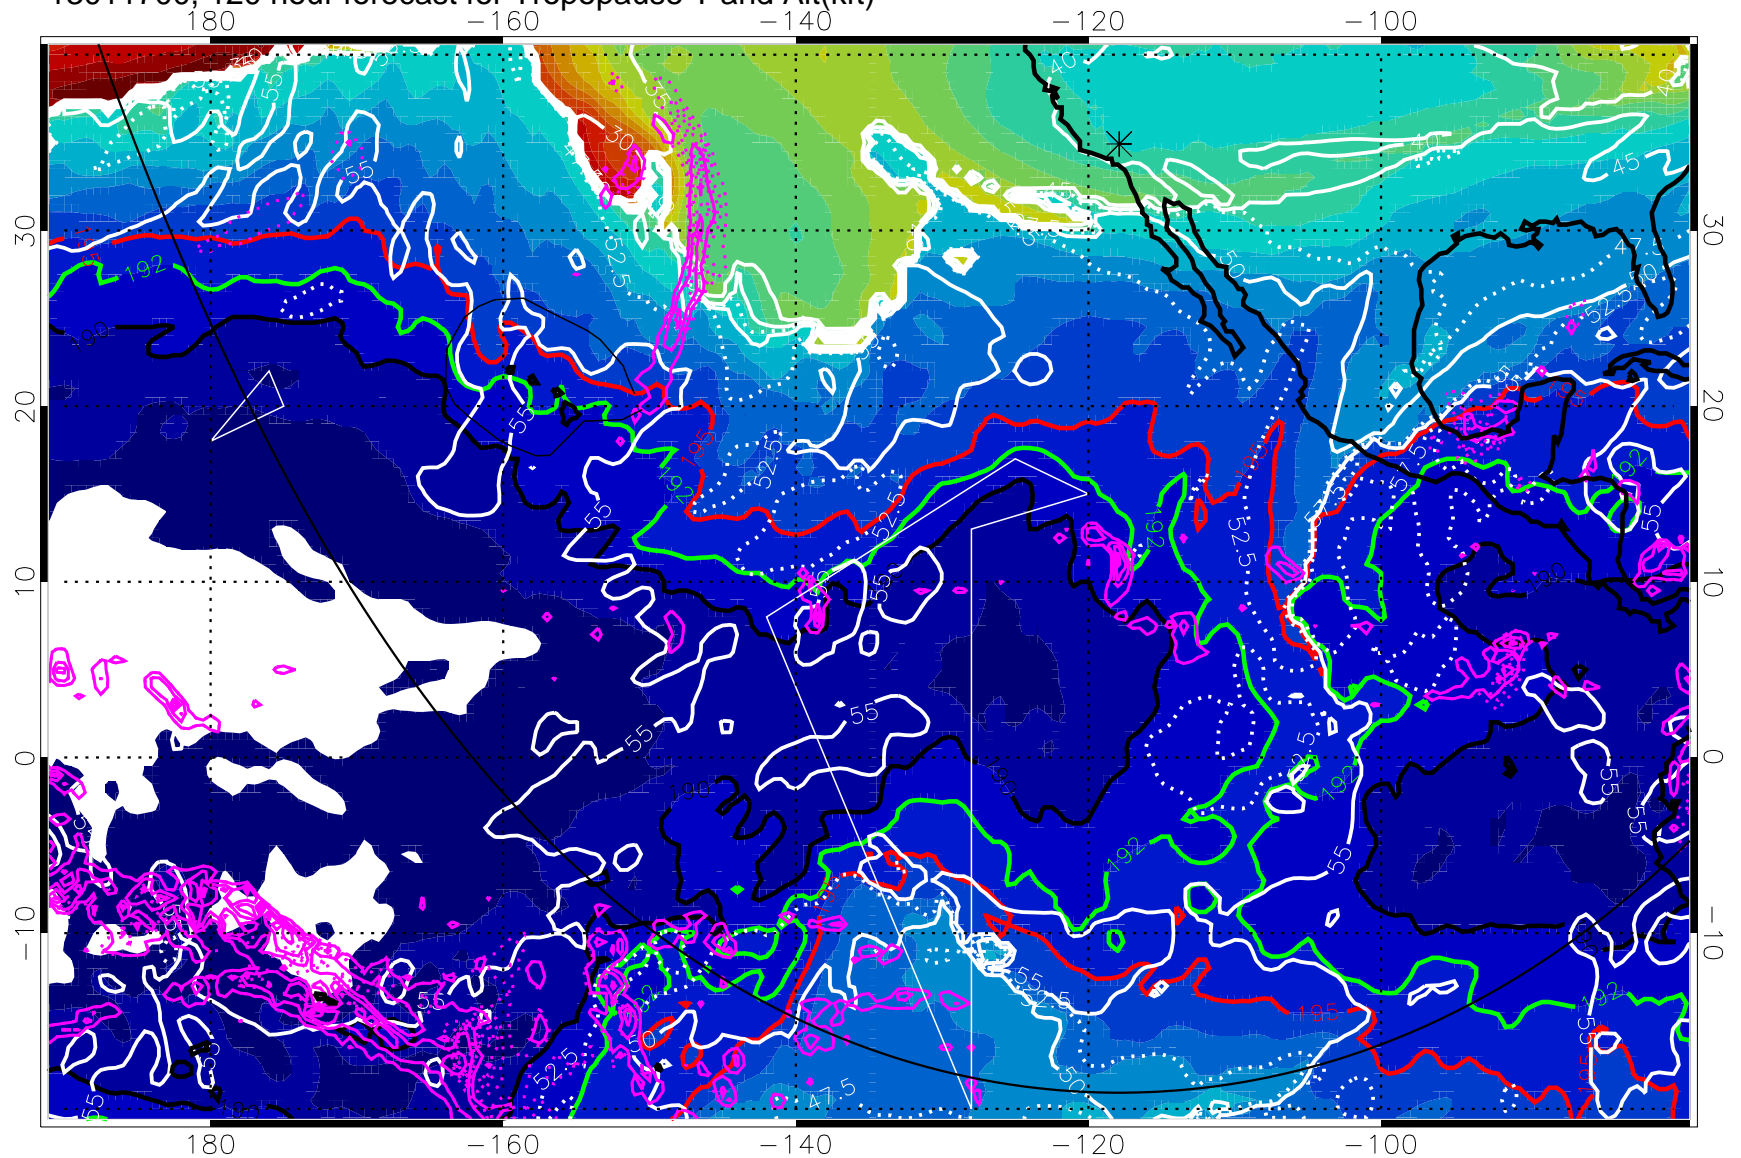

13011700, 120 hour forecast for Tropopause T and Alt(kft)

190 200 210 220 230
Tropopause T, K

Tropopause Altitude in kft (white)

Precip (tot dot, conv sol) past 6 hrs 6 kg/m² contours, min 4

190K Isotherm (wht) 192.5K Isotherm 195K Isotherm

→ 30 m/s

Range ring of 6000 km -- 19 hours GH round trip