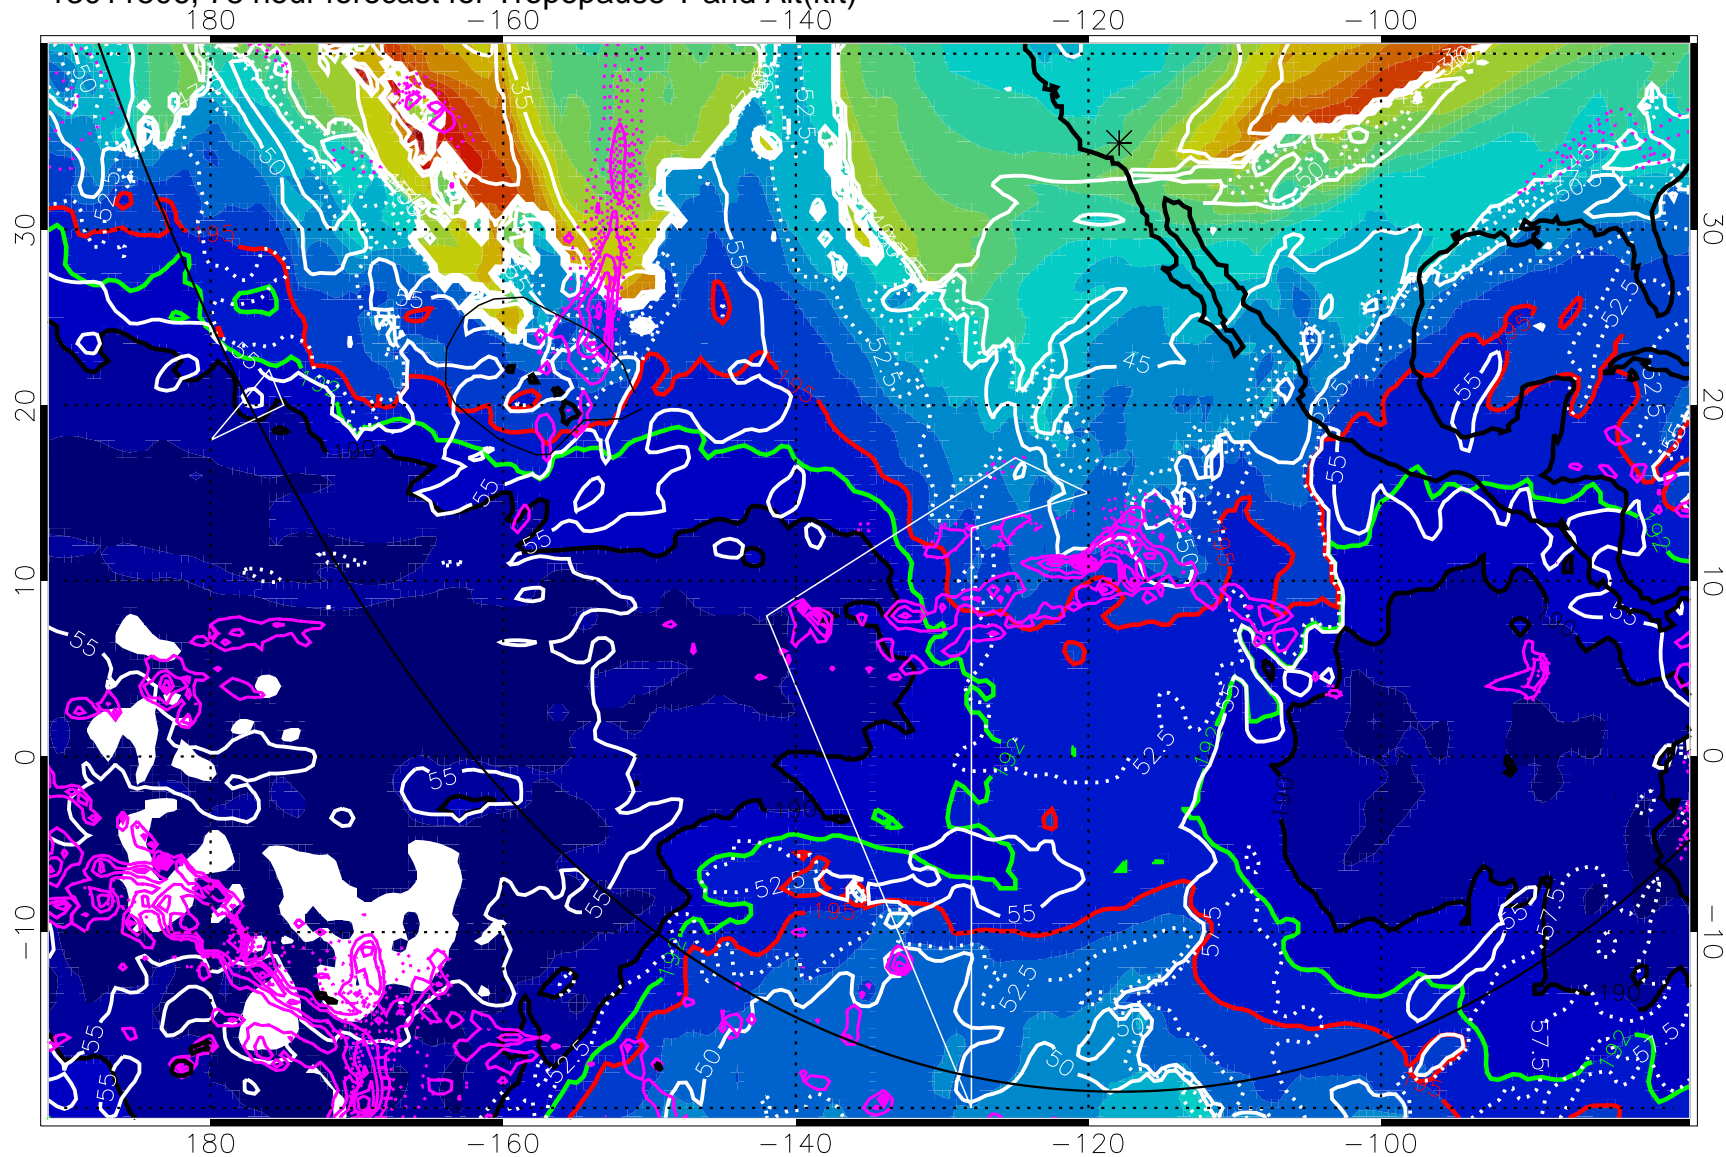

13011506, 78 hour forecast for Tropopause T and Alt(kft)

190 200 210 220 230
Tropopause T, K

Tropopause Altitude in kft (white)

Precip (tot dot, conv sol) past 6 hrs 6 kg/m² contours, min 4

190K Isotherm (wht) 192.5K Isotherm 195K Isotherm

→ 30 m/s

Range ring of 6000 km -- 19 hours GH round trip