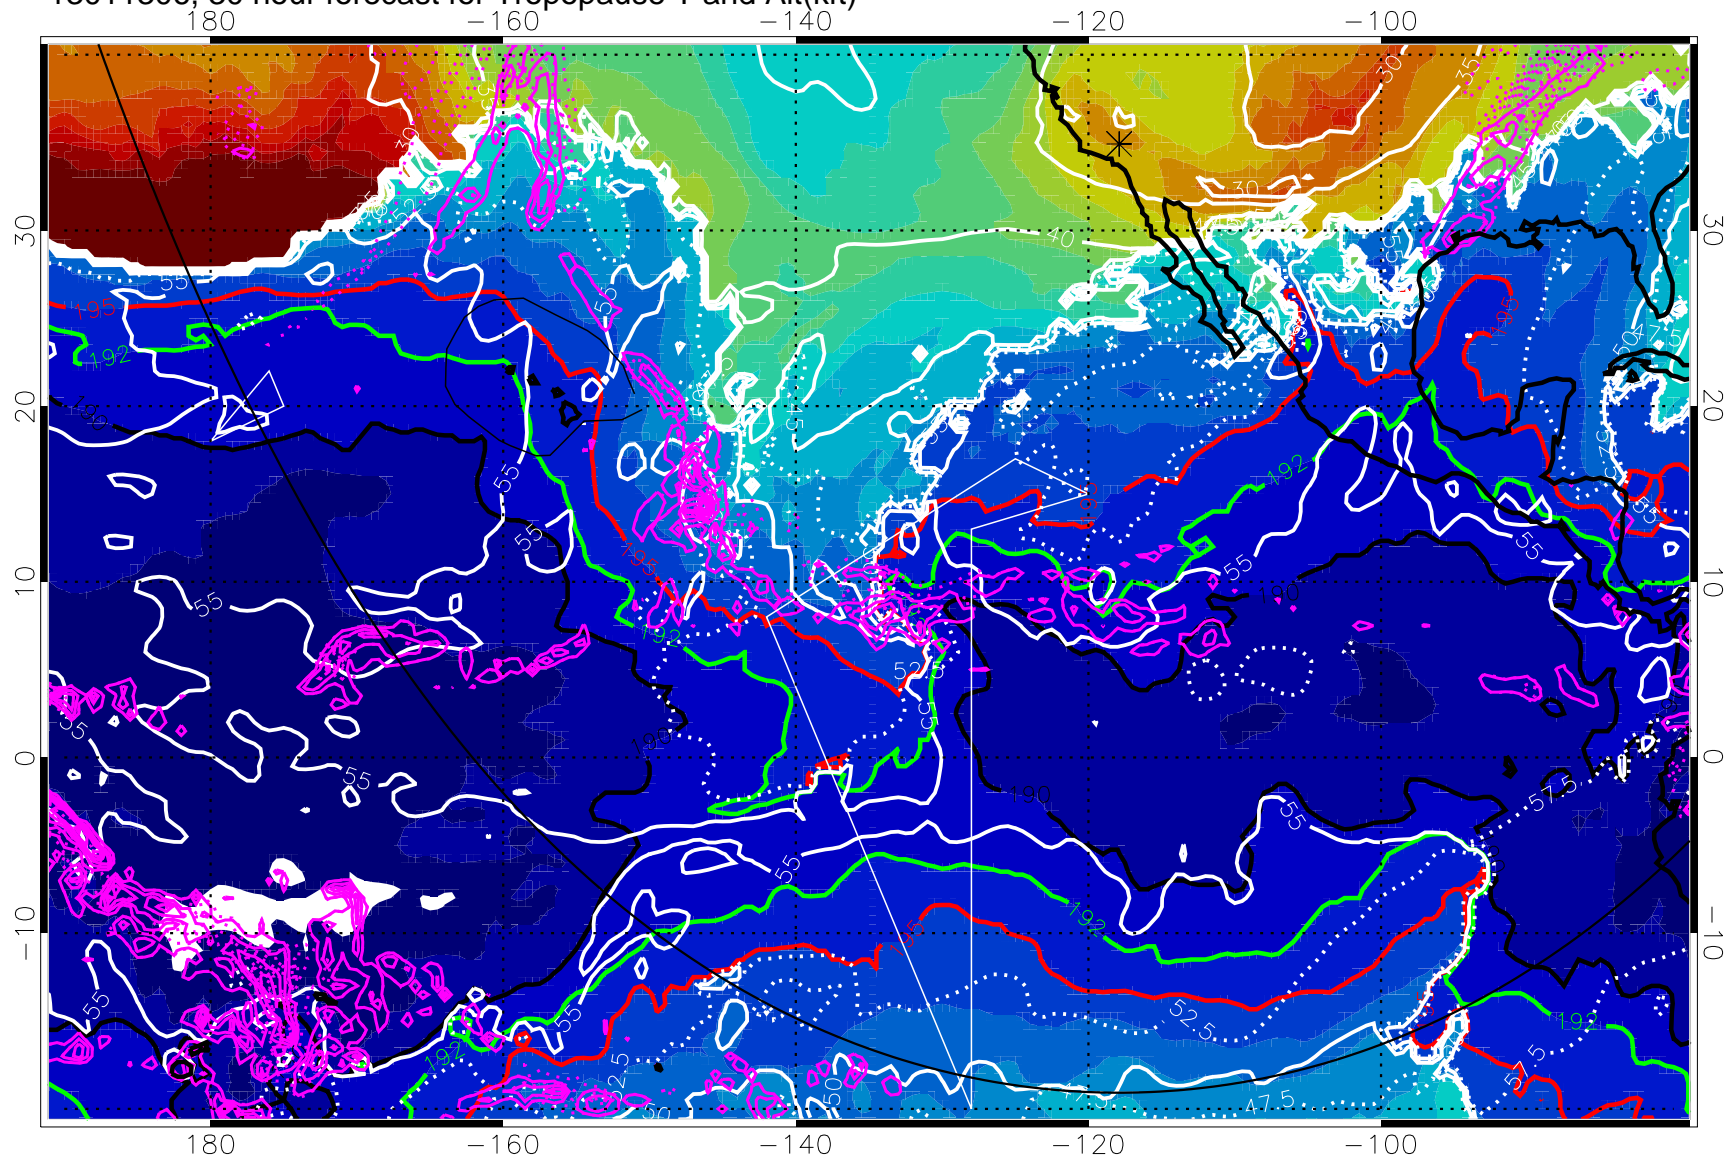

13011306, 30 hour forecast for Tropopause T and Alt(kft)

190 200 210 220 230

Tropopause T, K

Tropopause Altitude in kft (white)

Precip (tot dot, conv sol) past 6 hrs 6 kg/m² contours, min 4

190K Isotherm (wht) 192.5K Isotherm 195K Isotherm

→ 30 m/s

Range ring of 6000 km -- 19 hours GH round trip