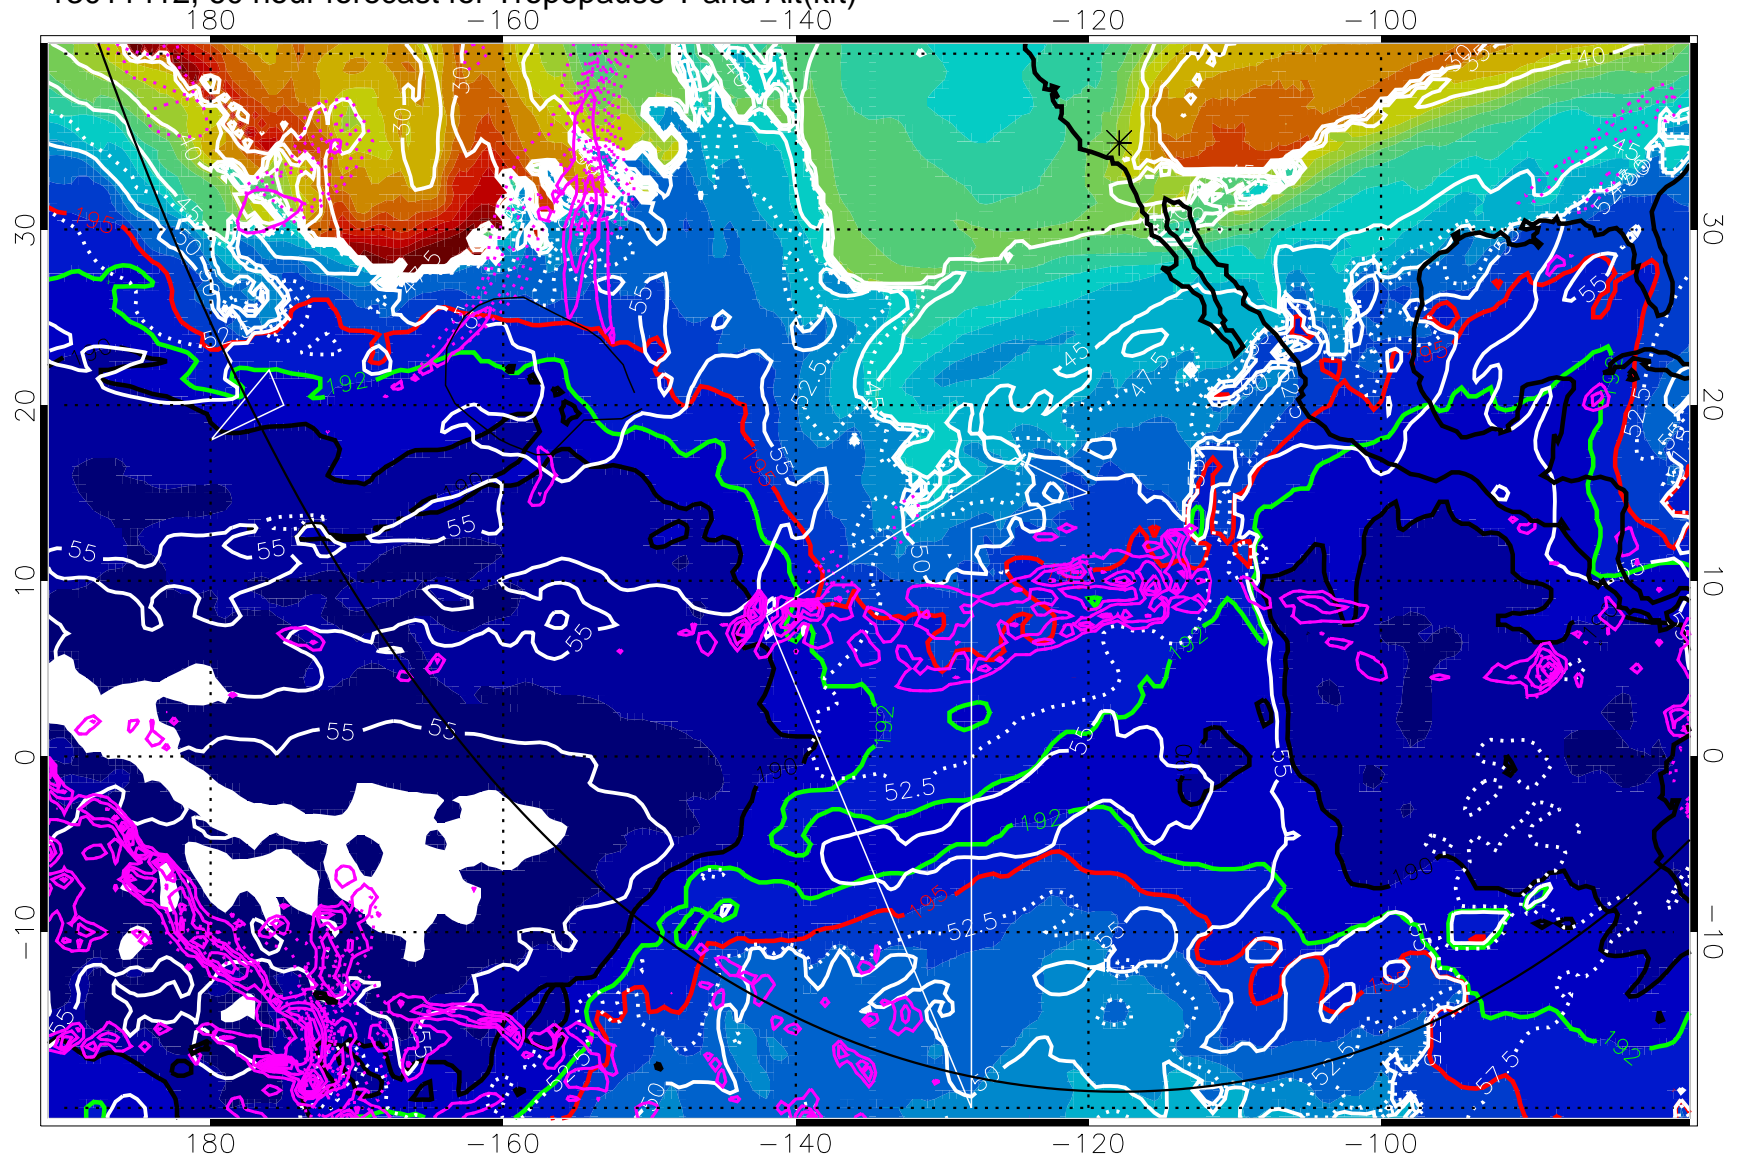

190K Isotherm (wht) 192.5K Isotherm 195K Isotherm

→ 30 m/s

Range ring of 6000 km -- 19 hours GH round trip

13011406, 54 hour forecast for Tropopause T and Alt(kft)

Tropopause T, K

Tropopause Altitude in kft (white)

Precip (tot dot, conv sol) past 6 hrs 6 kg/m<sup>2</sup> contours, min 4

190K Isotherm(wht) 192.5K Isotherm 195K Isotherm

→ 30 m/s

Range ring of 6000 km -- 19 hours GH round trip

13011412, 60 hour forecast for Tropopause T and Alt(kft)