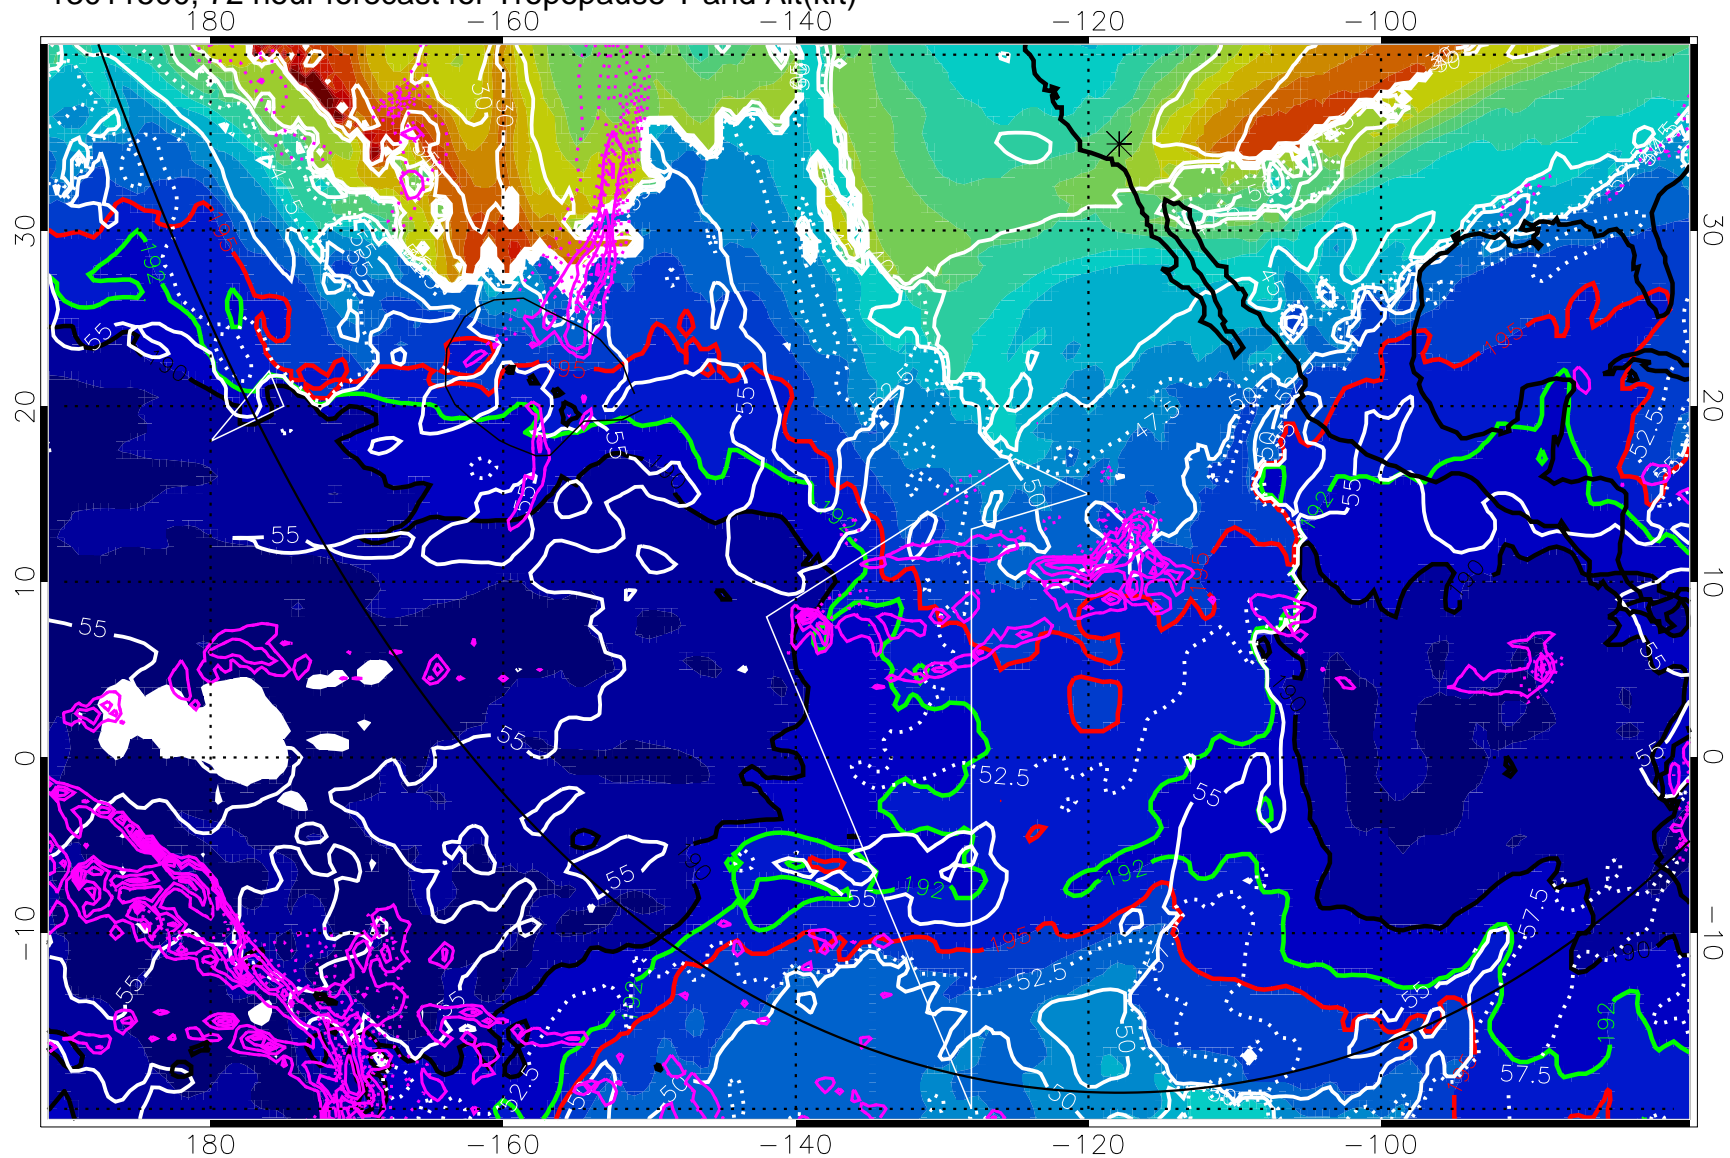

190K Isotherm (white) 192.5K Isotherm (green) 195K Isotherm (red)

→ 30 m/s

Range ring of 6000 km -- 19 hours GH round trip

13011500, 72 hour forecast for Tropopause T and Alt(kft)

190 200 210 220 230  
Tropopause T, K