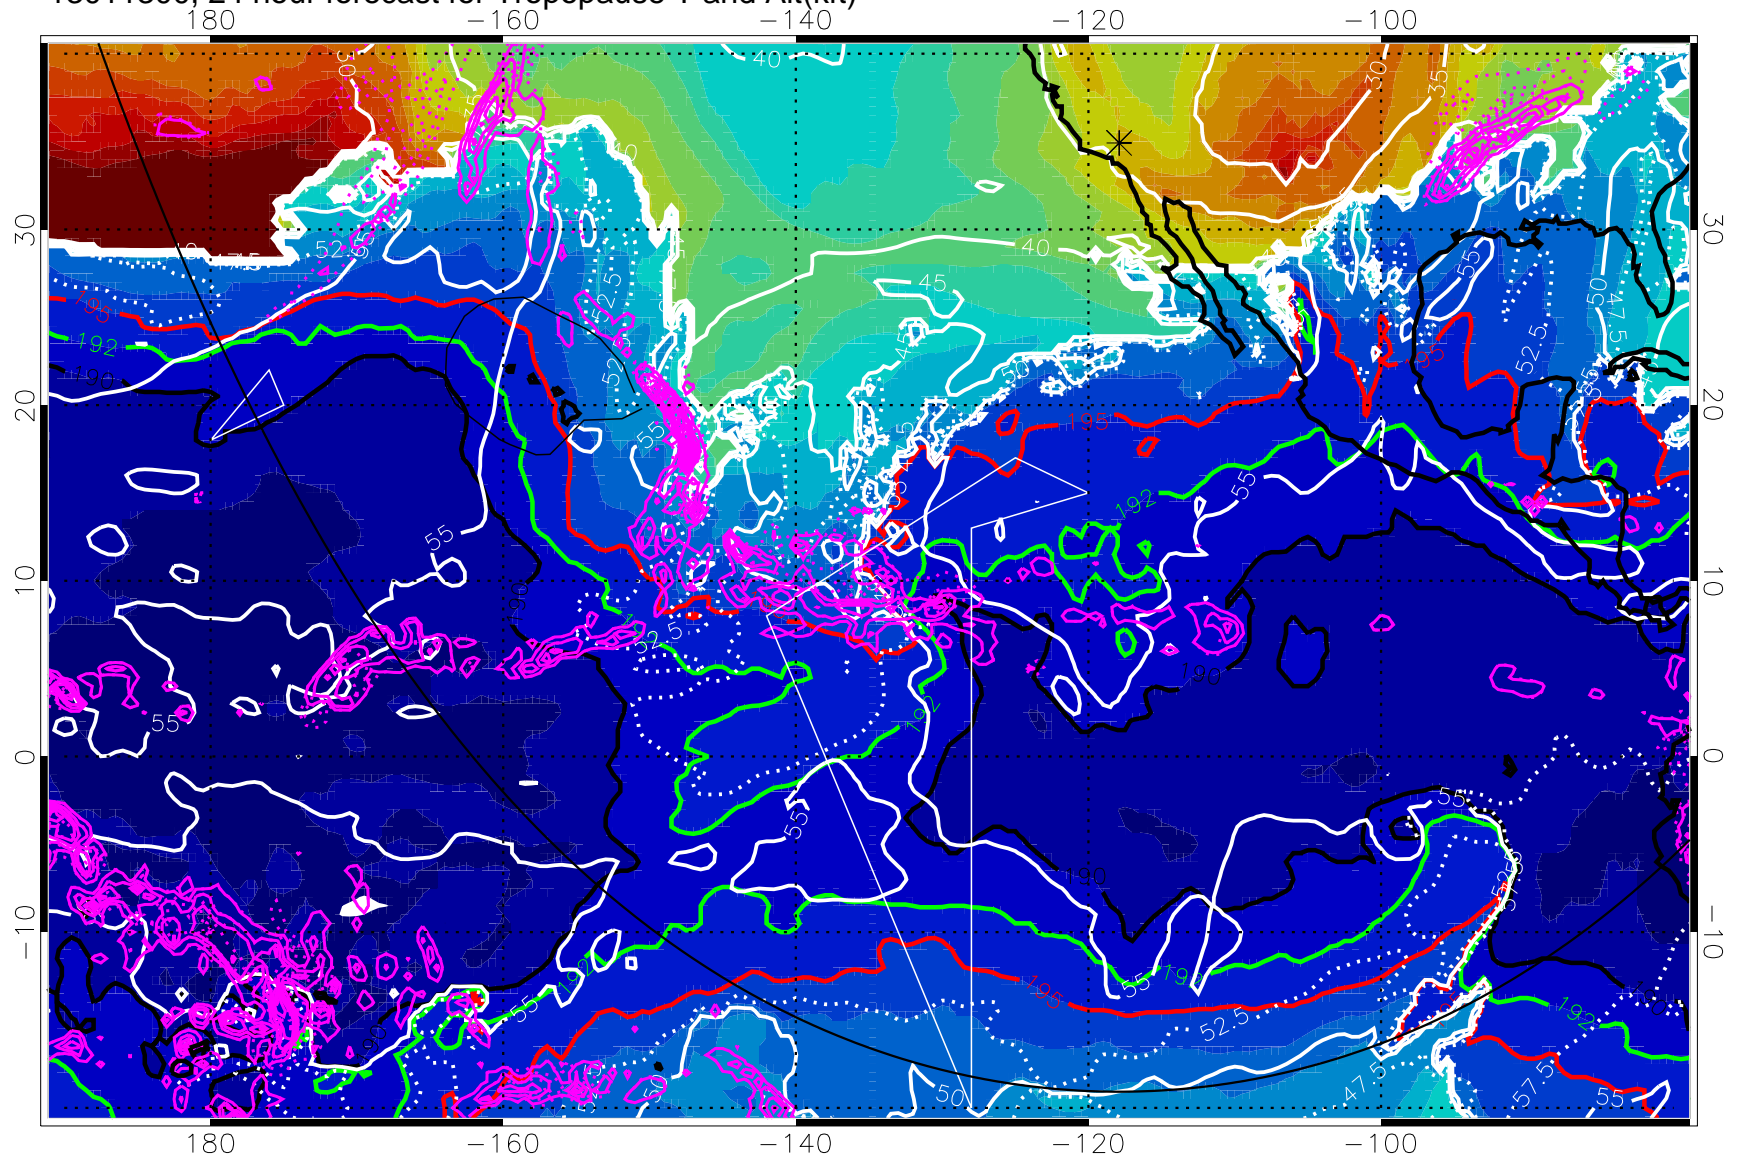

→ 30 m/s

Range ring of 6000 km -- 19 hours GH round trip

13011218, 18 hour forecast for Tropopause T and Alt(kft)

Tropopause T, K

Tropopause Altitude in kft (white)

Precip (tot dot, conv sol) past 6 hrs 6 kg/m<sup>2</sup> contours, min 4

190K Isotherm (wht) 192.5K Isotherm 195K Isotherm

→ 30 m/s

Range ring of 6000 km -- 19 hours GH round trip

13011300, 24 hour forecast for Tropopause T and Alt(kft)

190      200      210      220      230  
Tropopause T, K