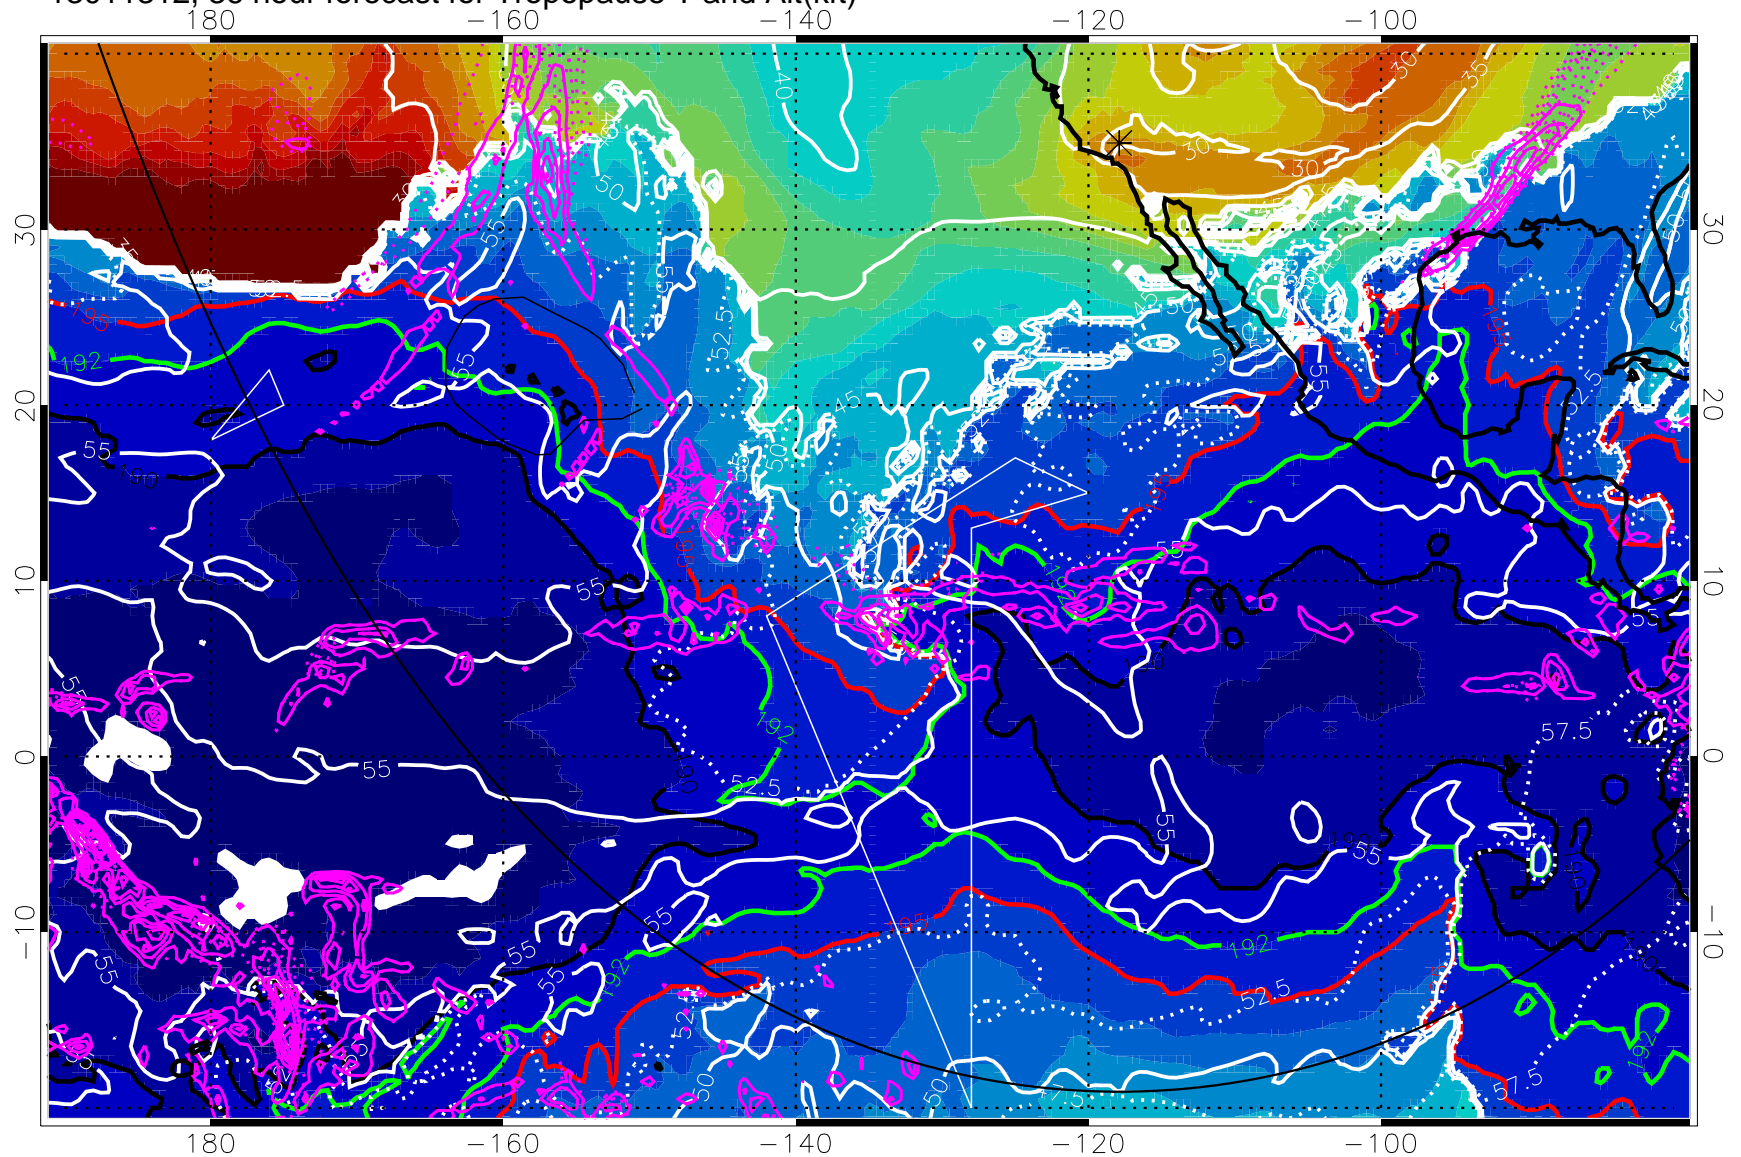

13011312, 36 hour forecast for Tropopause T and Alt(kft)

190 200 210 220 230

Tropopause T, K

Tropopause Altitude in kft (white)

Precip (tot dot, conv sol) past 6 hrs 6 kg/m² contours, min 4

190K Isotherm (white) 192.5K Isotherm (green) 195K Isotherm (red)

→ 30 m/s

Range ring of 6000 km -- 19 hours GH round trip