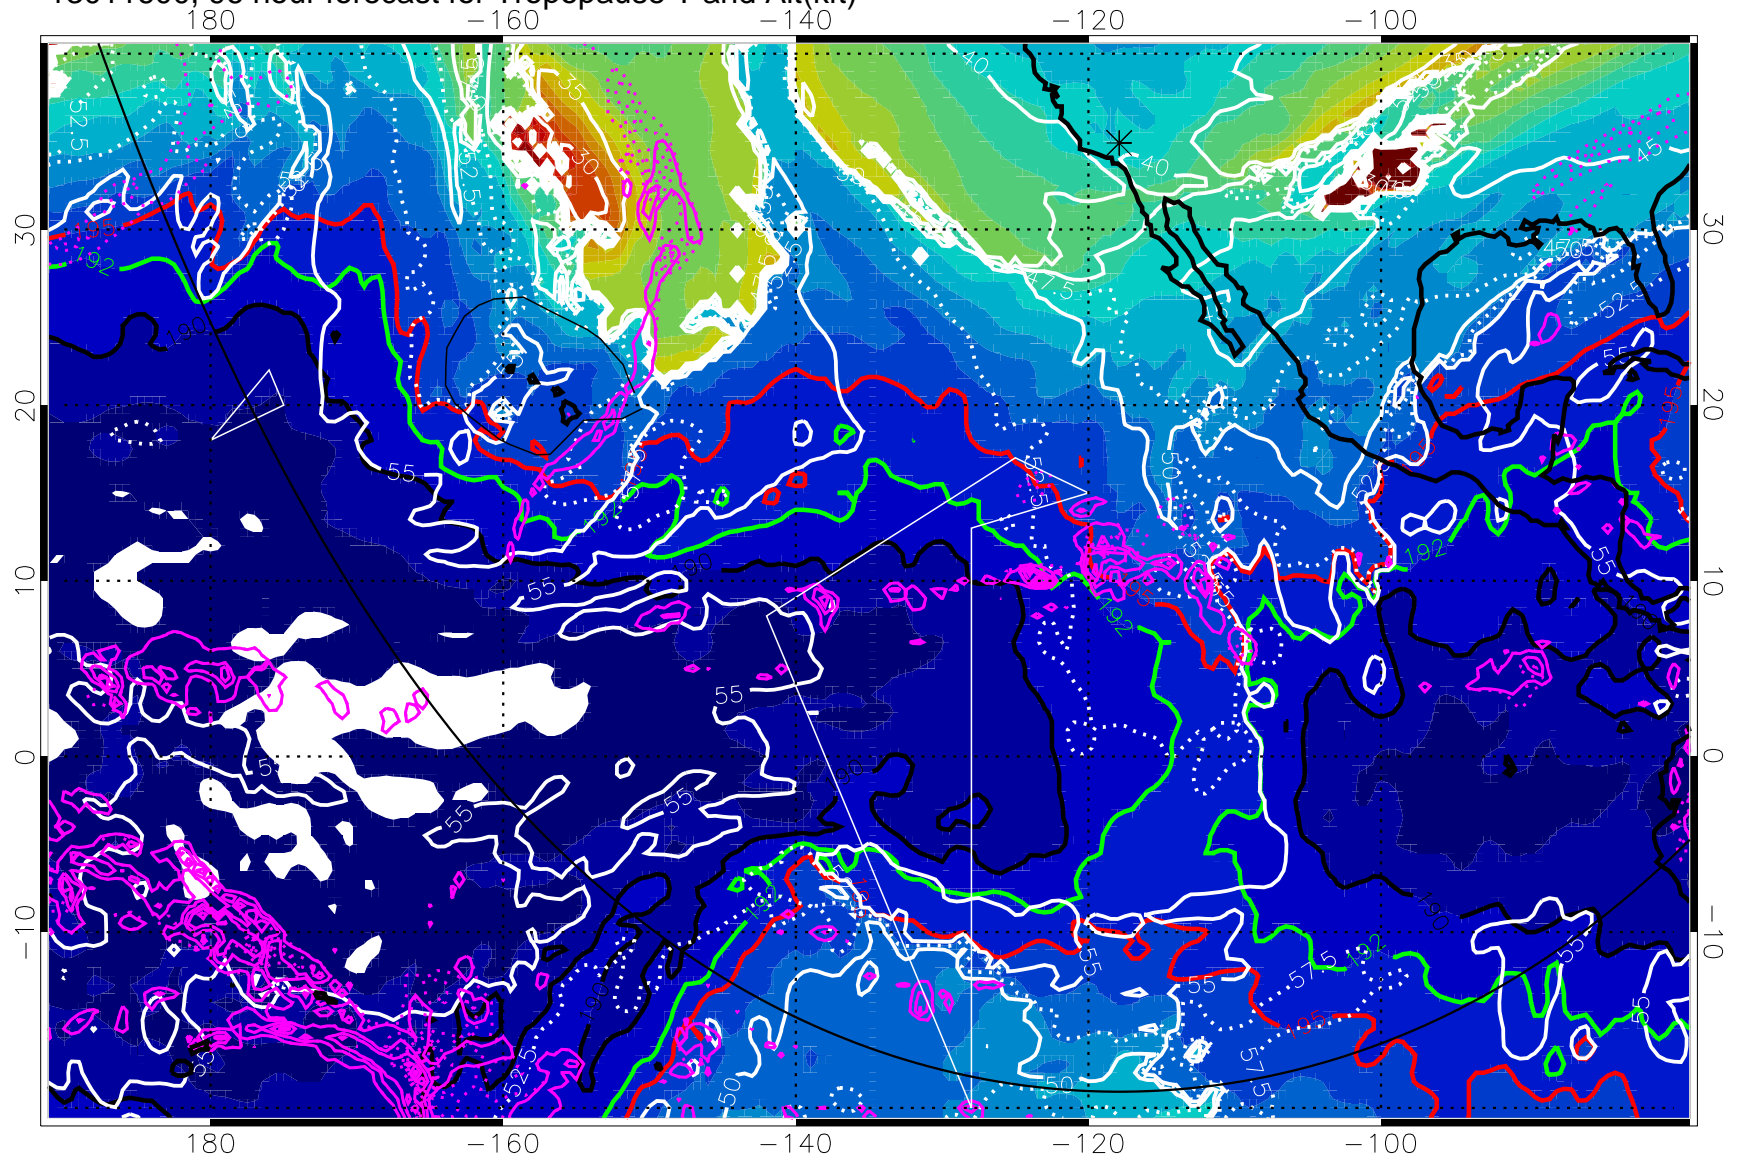

190K Isotherm (wht) 192.5K Isotherm 195K Isotherm

→ 30 m/s

Range ring of 6000 km -- 19 hours GH round trip

13011518, 90 hour forecast for Tropopause T and Alt(kft)

190 200 210 220 230  
Tropopause T, K

Tropopause Altitude in kft (white)

Precip (tot dot, conv sol) past 6 hrs 6 kg/m<sup>2</sup> contours, min 4

190K Isotherm (whit) 192.5K Isotherm 195K Isotherm

→ 30 m/s

Range ring of 6000 km -- 19 hours GH round trip

13011600, 96 hour forecast for Tropopause T and Alt(kft)