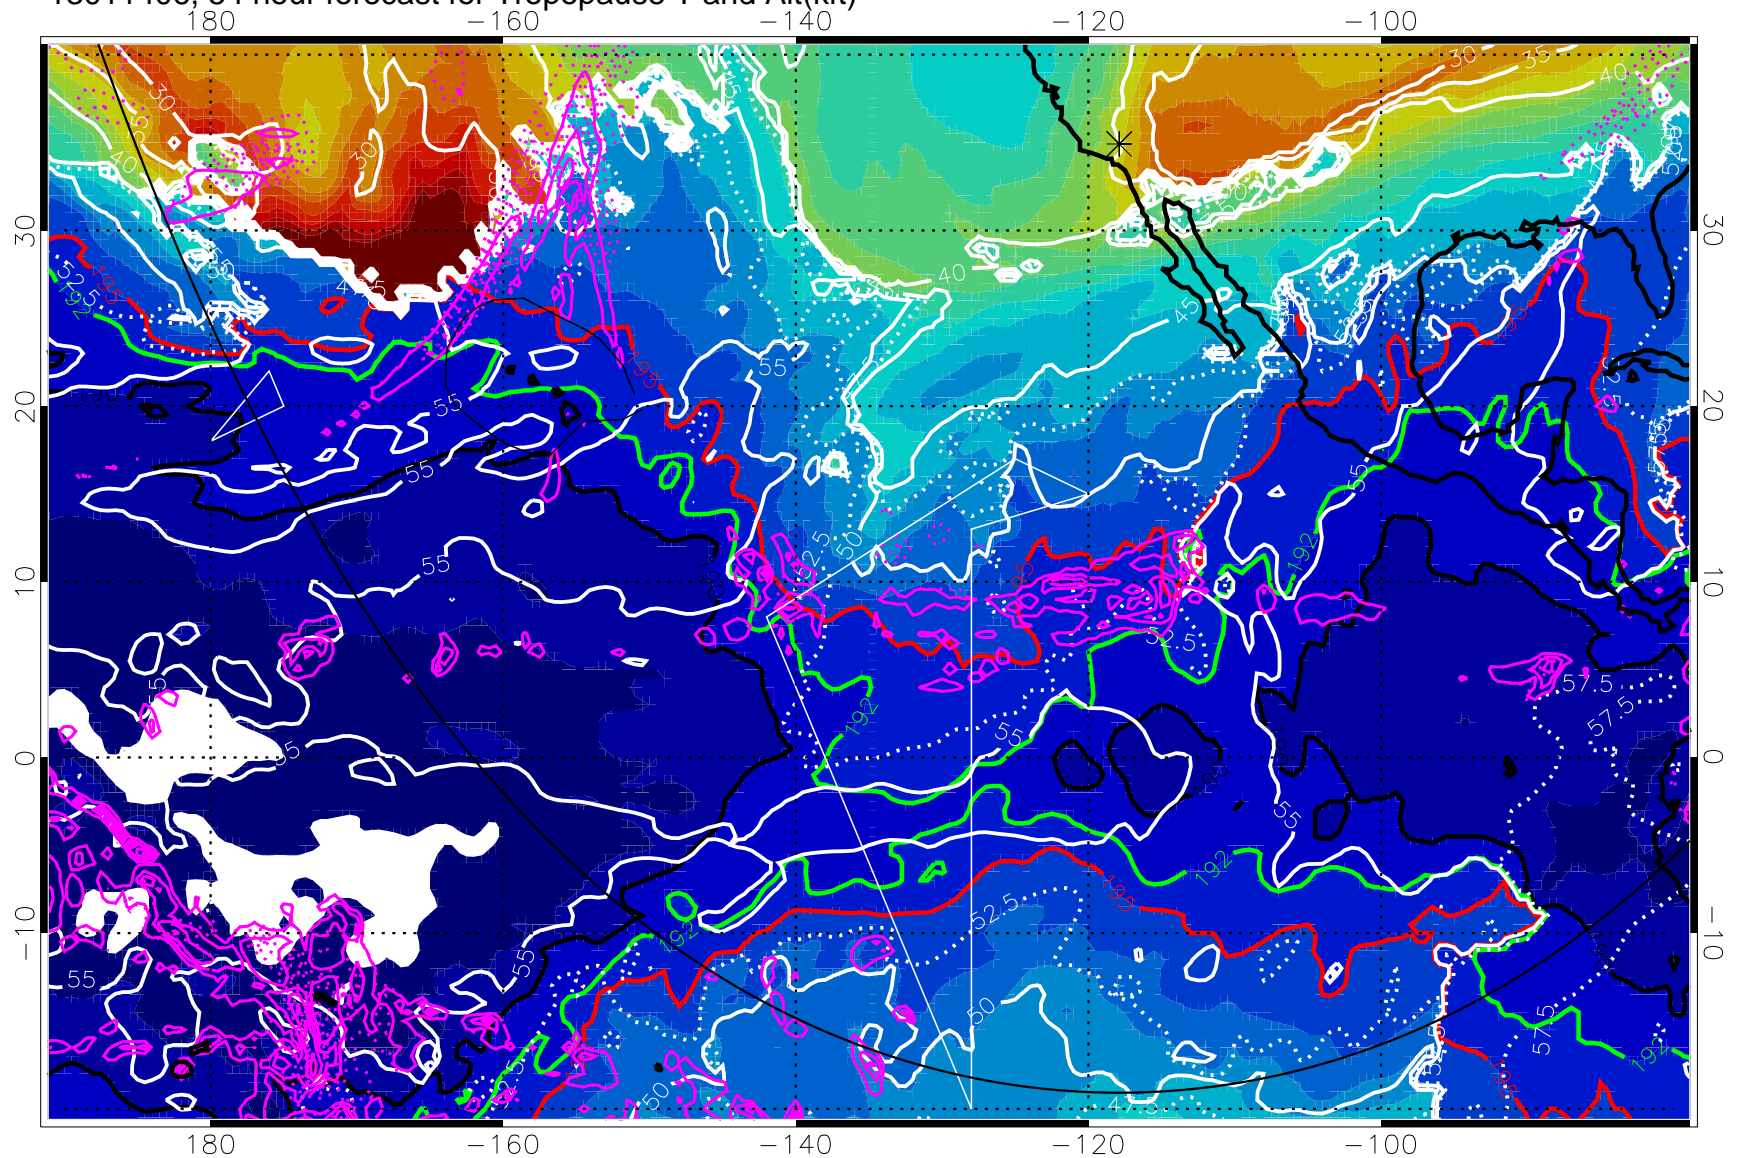

190K Isotherm (wht) 192.5K Isotherm 195K Isotherm

→ 30 m/s

Range ring of 6000 km -- 19 hours GH round trip

13011406, 54 hour forecast for Tropopause T and Alt(kft)

Tropopause T, K

Tropopause Altitude in kft (white)

Precip (tot dot, conv sol) past 6 hrs 6 kg/m<sup>2</sup> contours, min 4

190K Isotherm(wht) 192.5K Isotherm 195K Isotherm

→ 30 m/s

Range ring of 6000 km -- 19 hours GH round trip

13011412, 60 hour forecast for Tropopause T and Alt(kft)