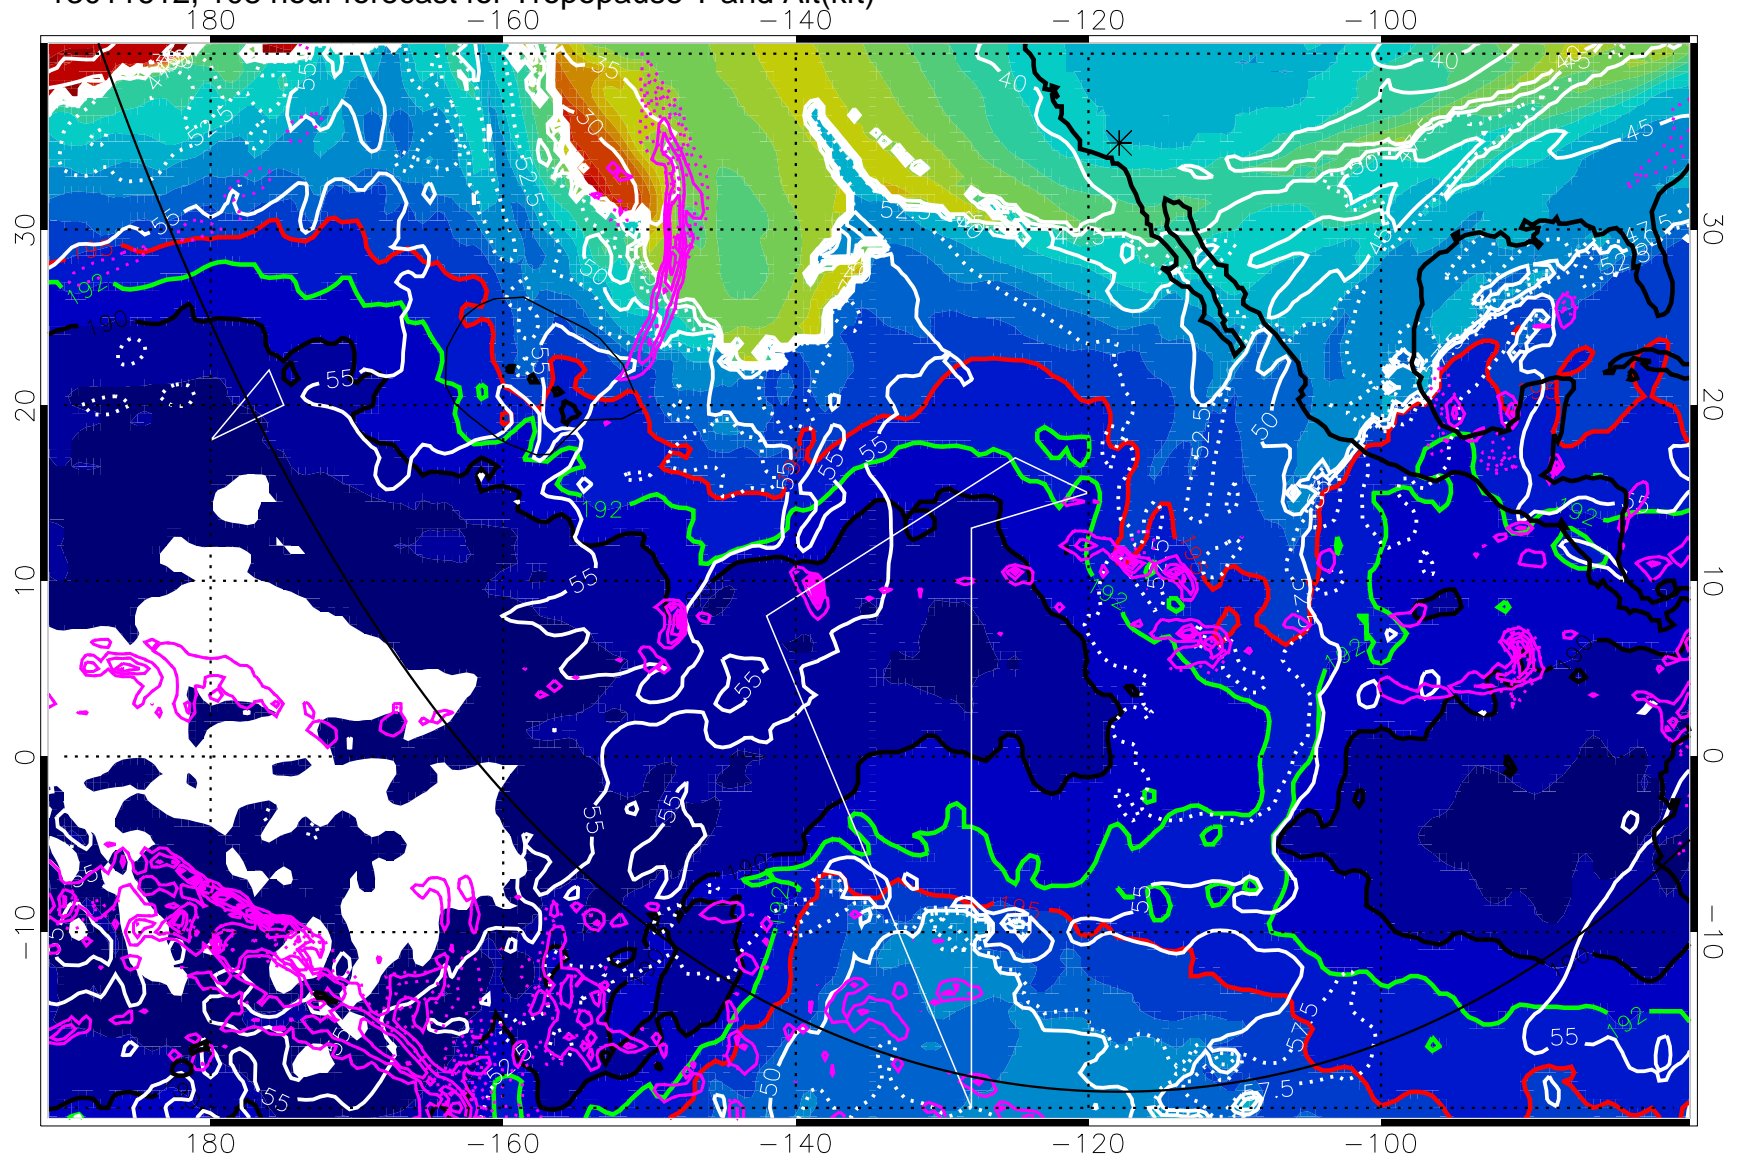

Precip (tot dot, conv sol) past 6 hrs 6 kg/m<sup>2</sup> contours, min 4

190K Isotherm (whit) 192.5K Isotherm 195K Isotherm

→ 30 m/s

Range ring of 6000 km -- 19 hours GH round trip

13011600, 96 hour forecast for Tropopause T and Alt(kft)

190K Isotherm (wht) 192.5K Isotherm 195K Isotherm

→ 30 m/s

Range ring of 6000 km -- 19 hours GH round trip

13011612, 108 hour forecast for Tropopause T and Alt(kft)

Tropopause T, K

Tropopause Altitude in kft (white)

Precip (tot dot, conv sol) past 6 hrs 6 kg/m<sup>2</sup> contours, min 4

190K Isotherm (wht) 192.5K Isotherm 195K Isotherm

→ 30 m/s

Range ring of 6000 km -- 19 hours GH round trip

13011618, 114 hour forecast for Tropopause T and Alt(kft)