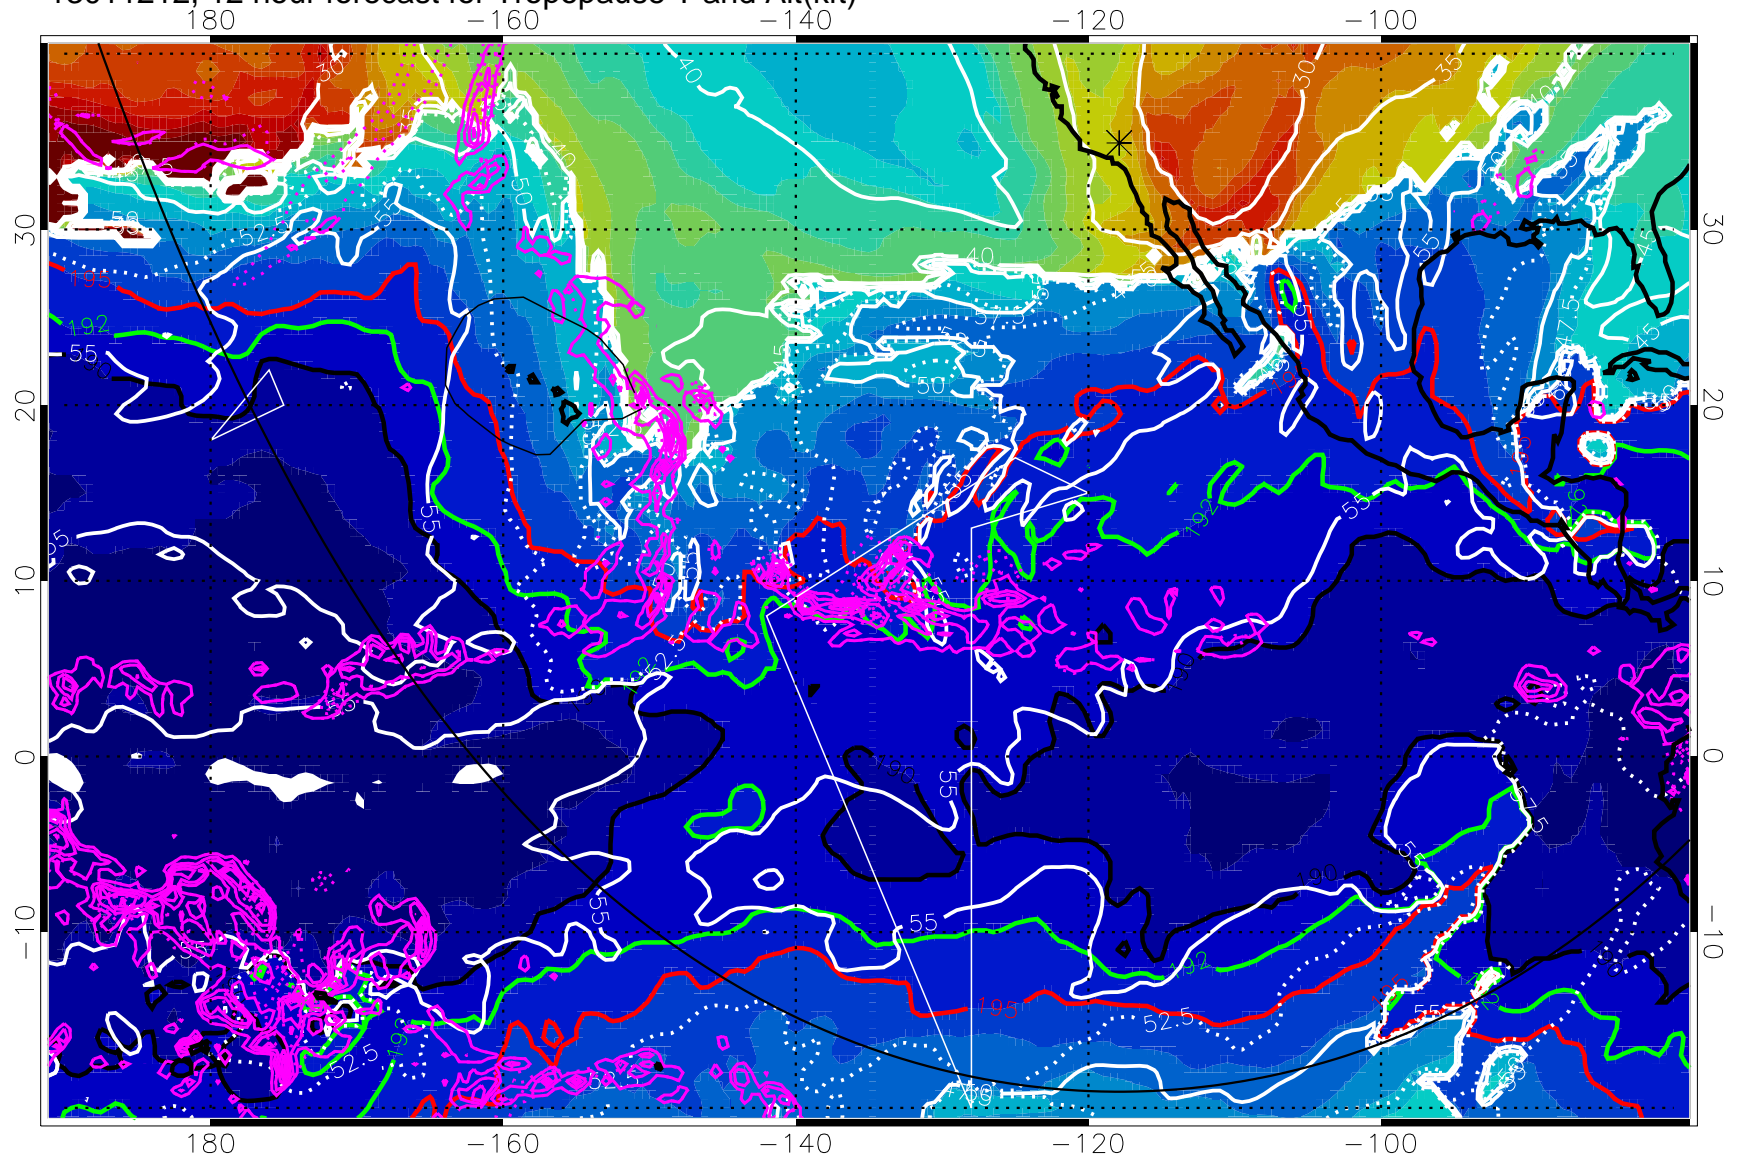

13011212, 12 hour forecast for Tropopause T and Alt(kft)

190 200 210 220 230  
Tropopause T, K

Tropopause Altitude in kft (white)

Precip (tot dot, conv sol) past 6 hrs 6 kg/m<sup>2</sup> contours, min 4

190K Isotherm (wht) 192.5K Isotherm 195K Isotherm

→ 30 m/s

Range ring of 6000 km -- 19 hours GH round trip

13011218, 18 hour forecast for Tropopause T and Alt(kft)

Tropopause T, K

Tropopause Altitude in kft (white)

Precip (tot dot, conv sol) past 6 hrs 6 kg/m<sup>2</sup> contours, min 4

190K Isotherm (wht) 192.5K Isotherm 195K Isotherm

→ 30 m/s

Range ring of 6000 km -- 19 hours GH round trip

13011300, 24 hour forecast for Tropopause T and Alt(kft)

190      200      210      220      230  
Tropopause T, K