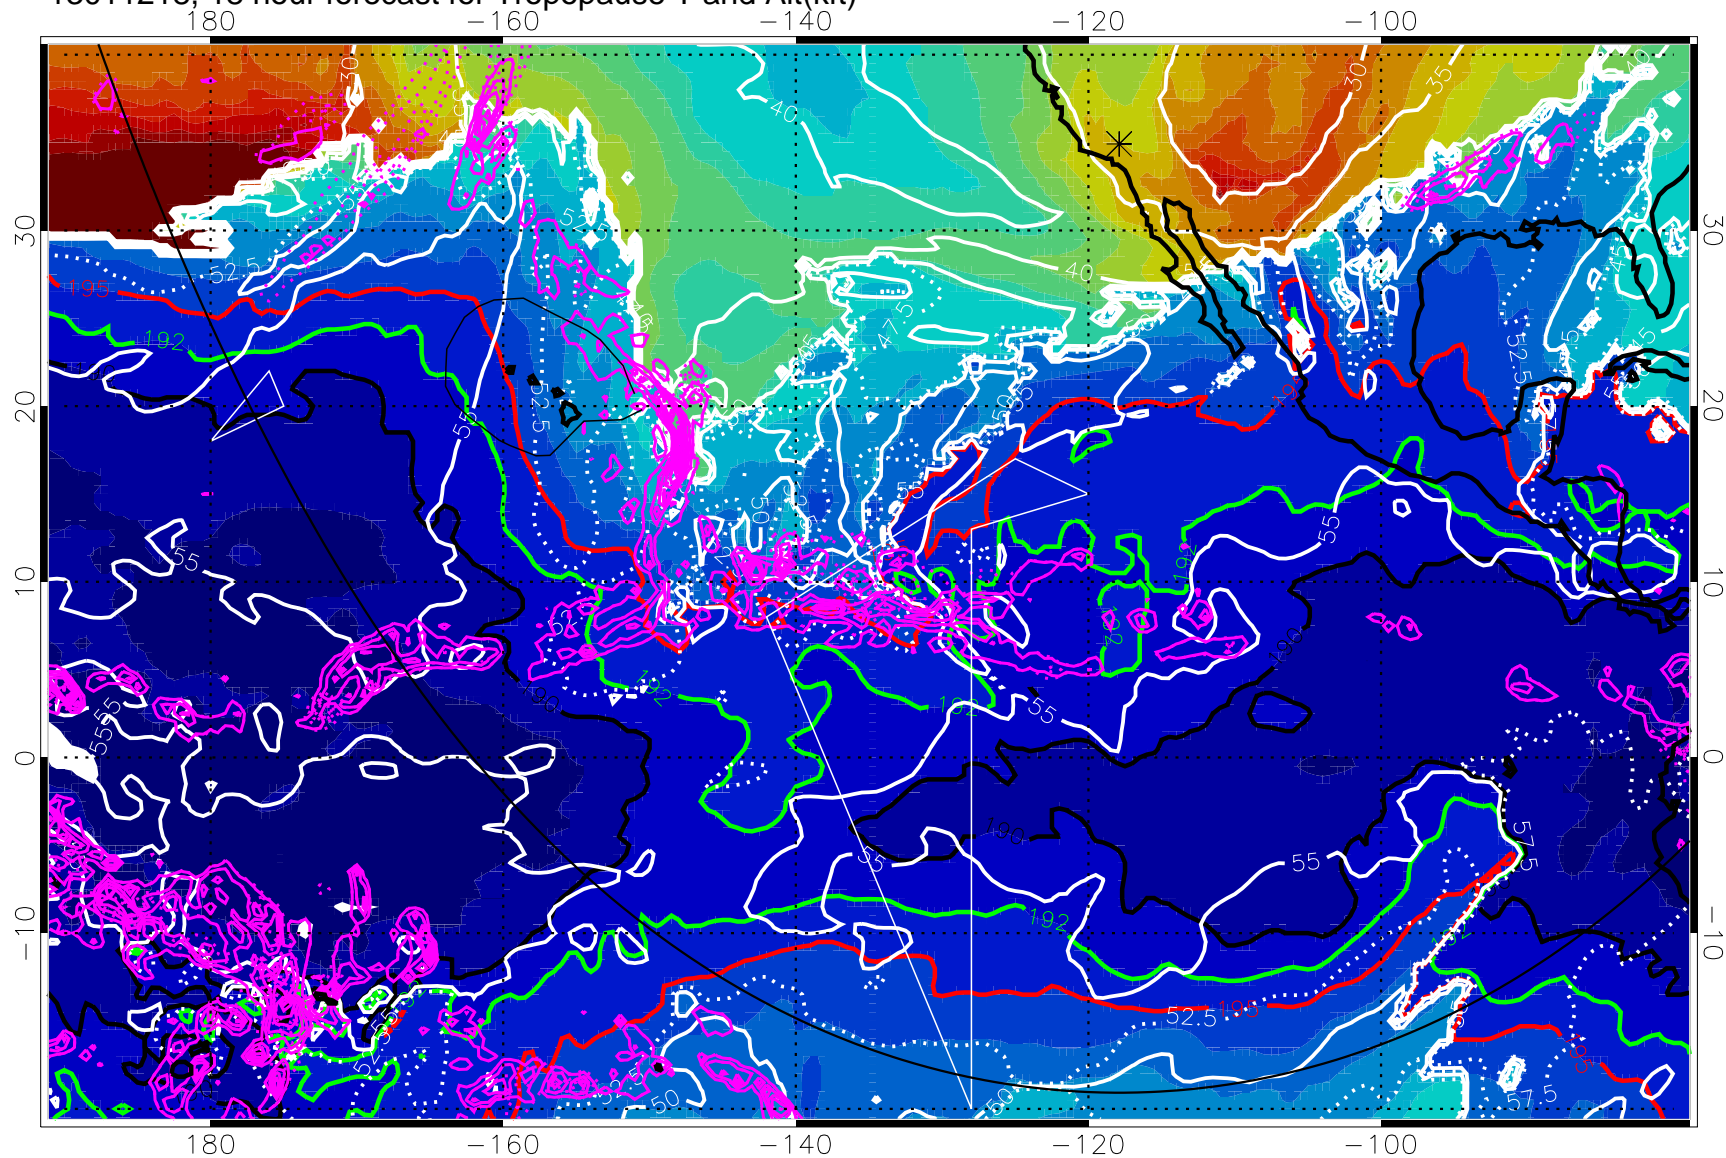

→ 30 m/s

Range ring of 6000 km -- 19 hours GH round trip

13011218, 18 hour forecast for Tropopause T and Alt(kft)

Tropopause T, K

Tropopause Altitude in kft (white)

Precip (tot dot, conv sol) past 6 hrs 6 kg/m<sup>2</sup> contours, min 4

190K Isotherm (wht) 192.5K Isotherm 195K Isotherm

→ 30 m/s

Range ring of 6000 km -- 19 hours GH round trip

13011300, 24 hour forecast for Tropopause T and Alt(kft)

190      200      210      220      230  
Tropopause T, K