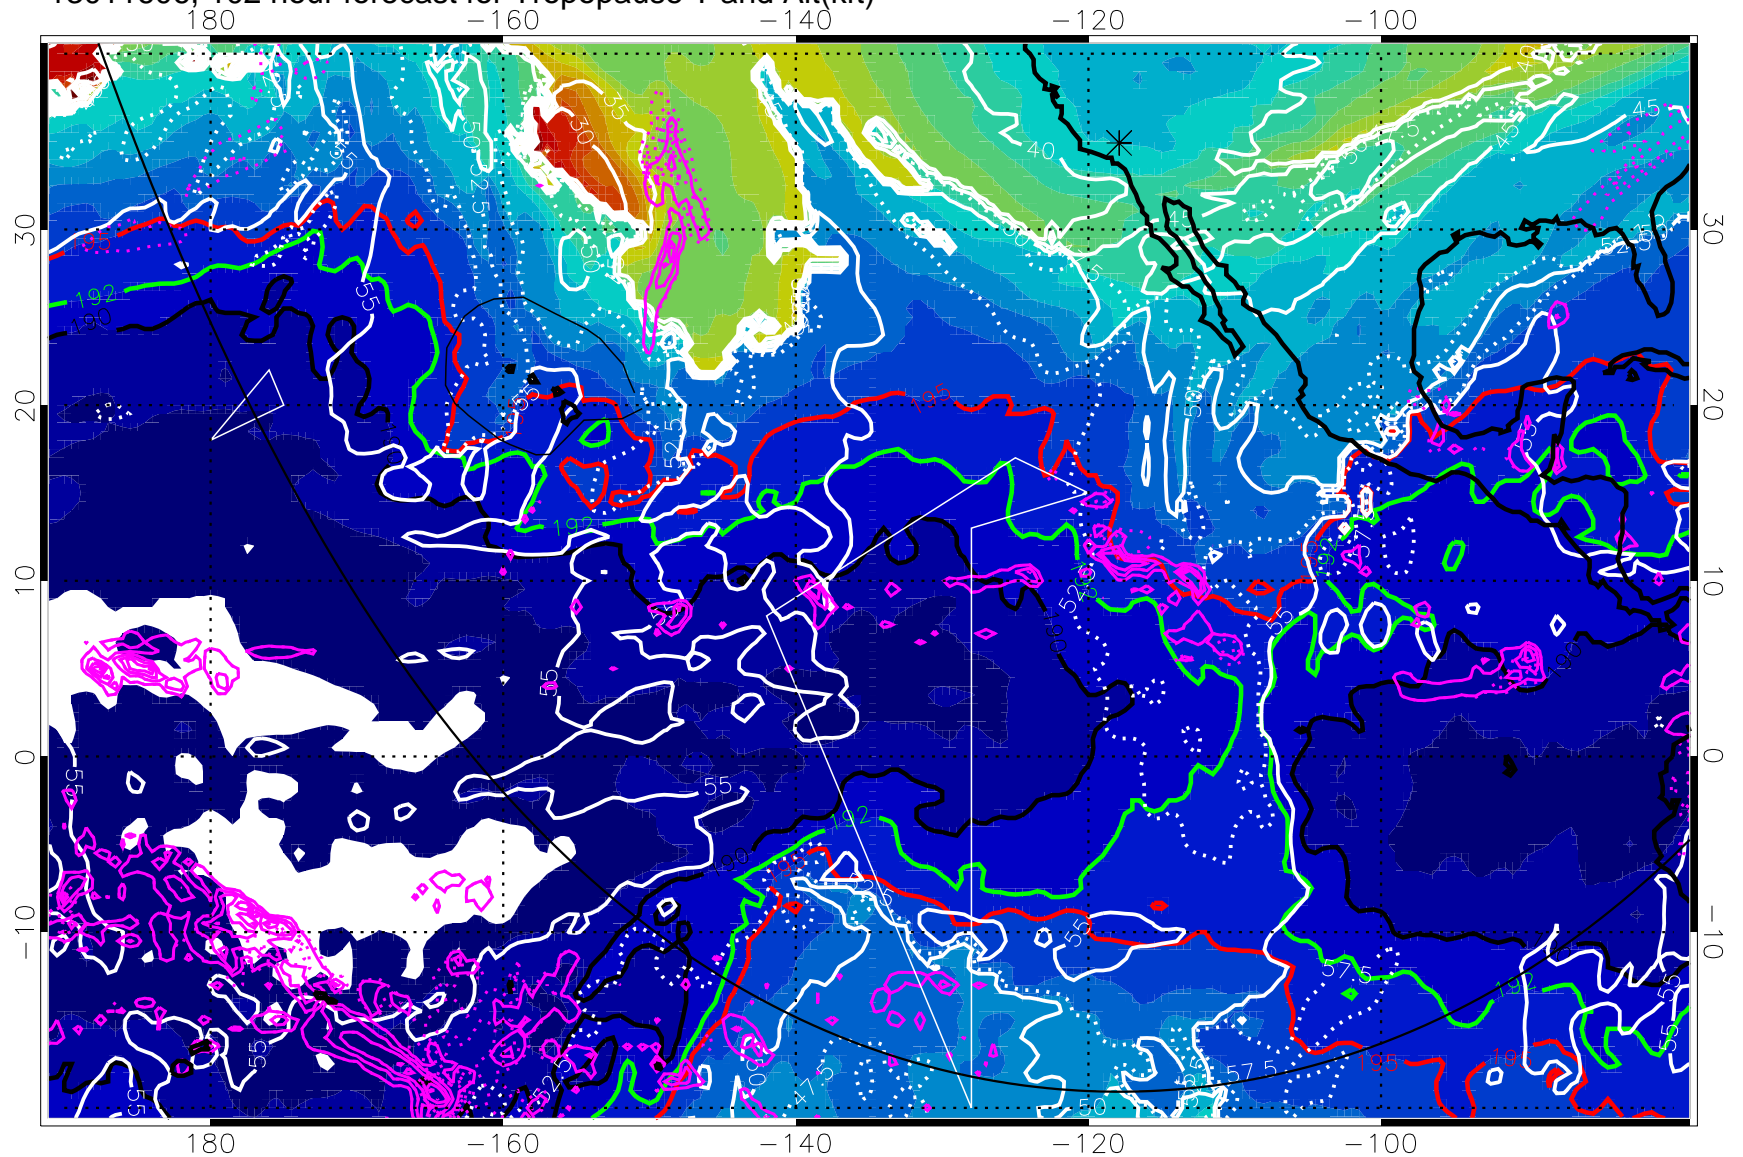

13011606, 102 hour forecast for Tropopause T and Alt(kft)

190 200 210 220 230
Tropopause T, K

Tropopause Altitude in kft (white)

Precip (tot dot, conv sol) past 6 hrs 6 kg/m² contours, min 4

190K Isotherm (wht) 192.5K Isotherm 195K Isotherm

→ 30 m/s

Range ring of 6000 km -- 19 hours GH round trip