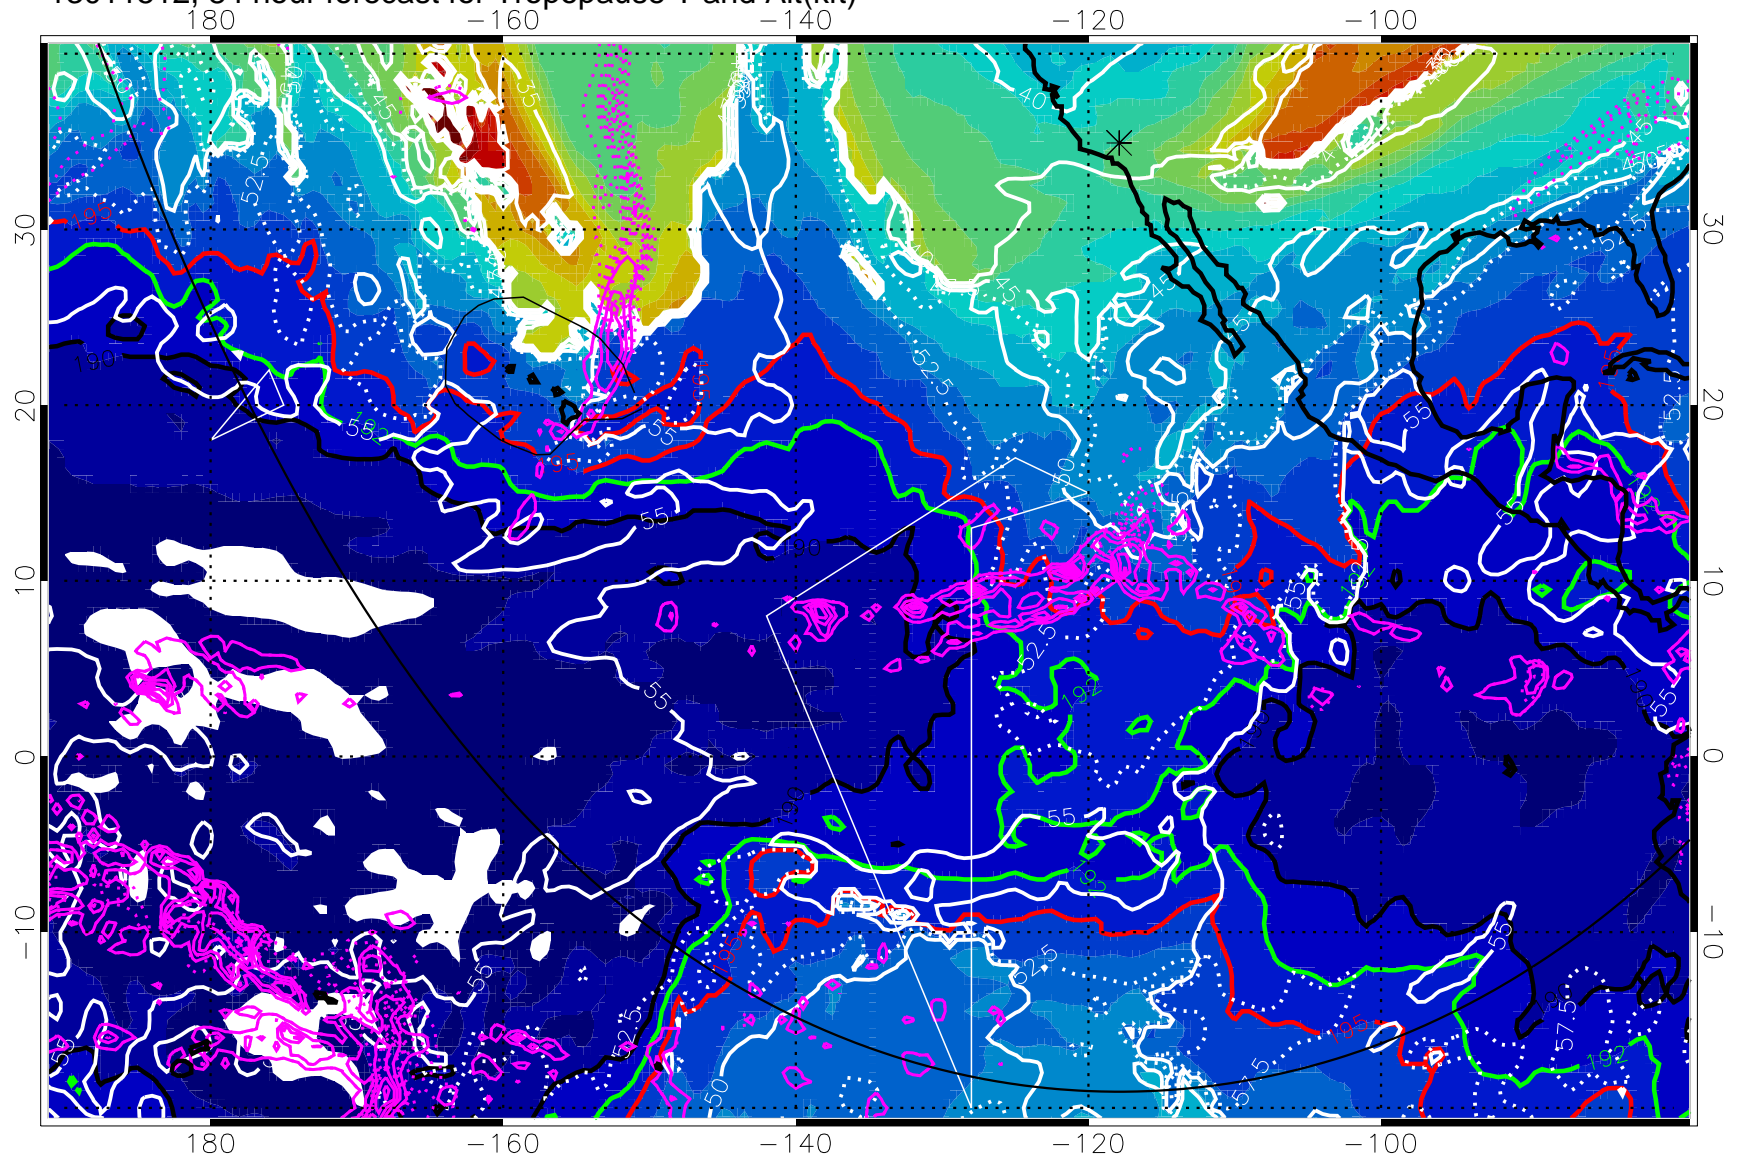

13011512, 84 hour forecast for Tropopause T and Alt(kft)

190 200 210 220 230
Tropopause T, K

Tropopause Altitude in kft (white)

Precip (tot dot, conv sol) past 6 hrs mag 6 kg/m² contours, min 4

190K Isotherm (wht) 192.5K Isotherm 195K Isotherm

→ 30 m/s

Range ring of 6000 km -- 19 hours GH round trip