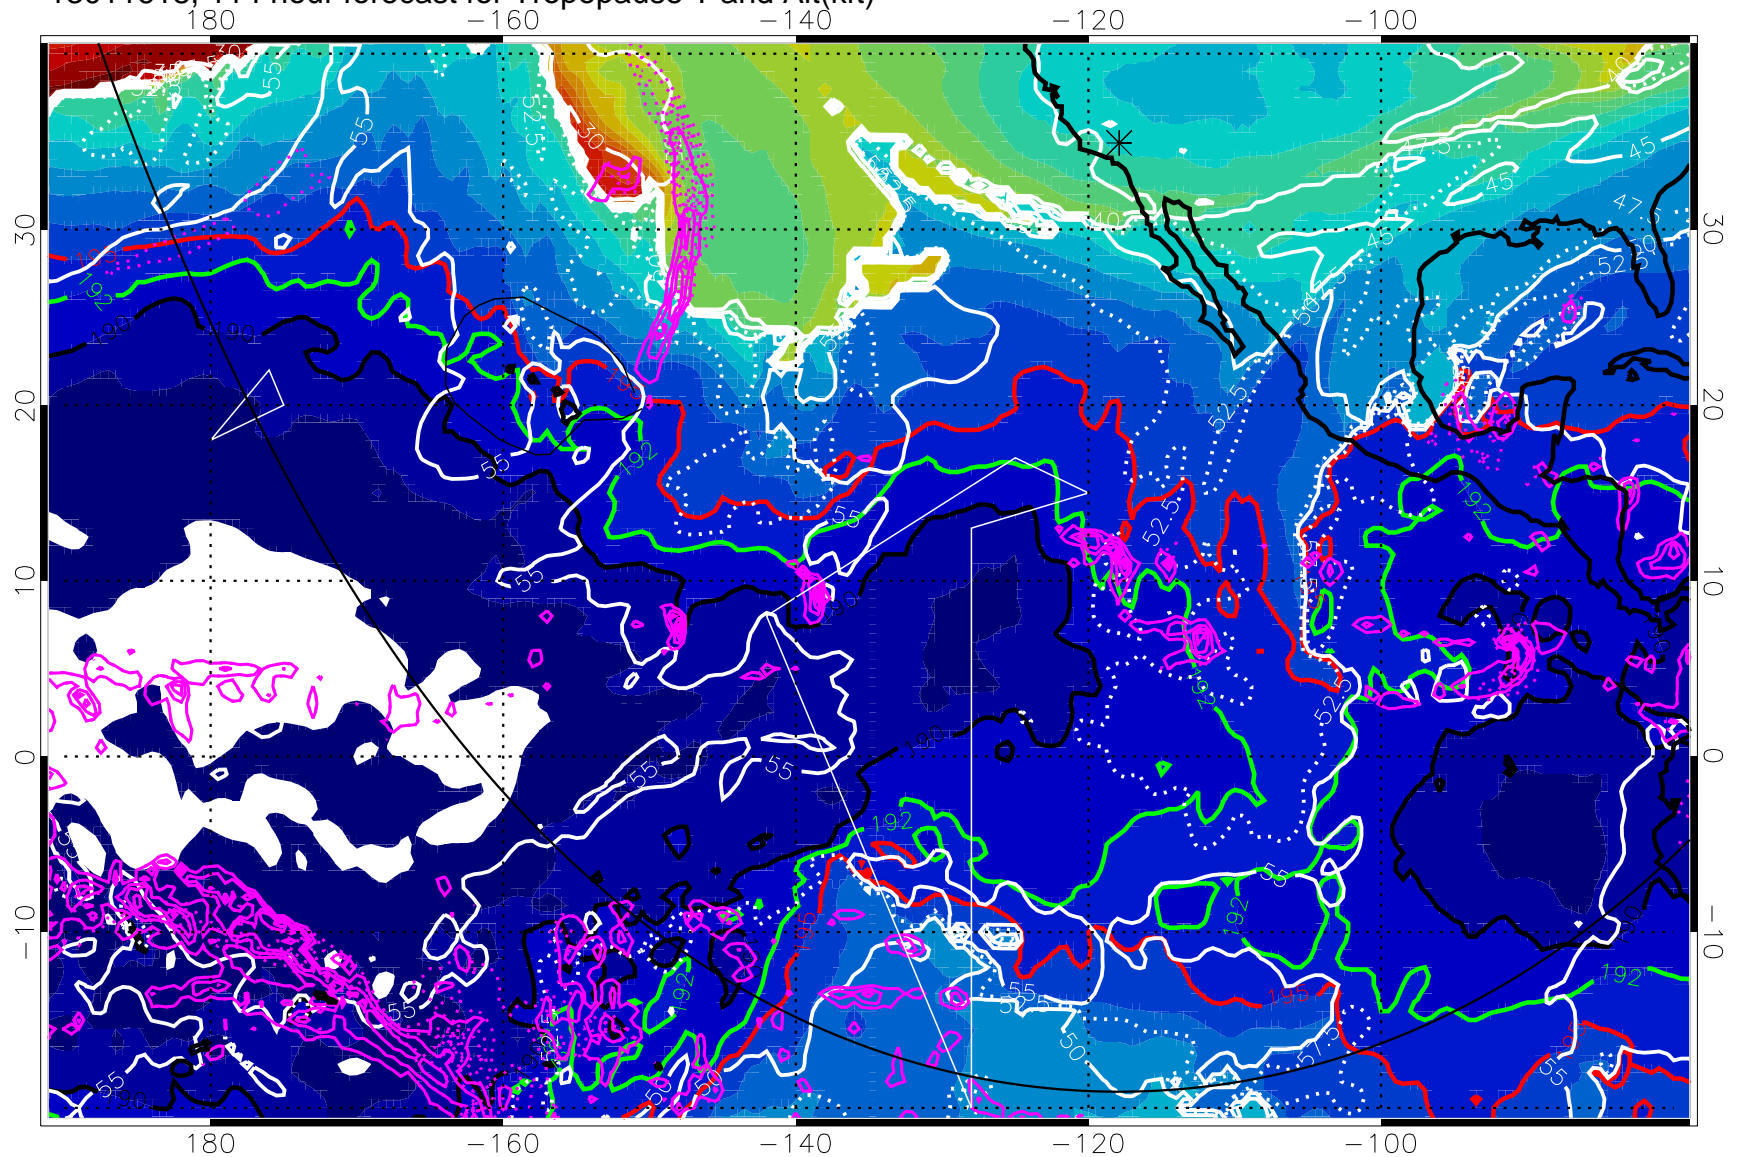

190K Isotherm (wht) 192.5K Isotherm 195K Isotherm

→ 30 m/s

Range ring of 6000 km -- 19 hours GH round trip

13011612, 108 hour forecast for Tropopause T and Alt(kft)

Tropopause T, K

Tropopause Altitude in kft (white)

Precip (tot dot, conv sol) past 6 hrs 6 kg/m<sup>2</sup> contours, min 4

190K Isotherm (wht) 192.5K Isotherm 195K Isotherm

→ 30 m/s

Range ring of 6000 km -- 19 hours GH round trip

13011618, 114 hour forecast for Tropopause T and Alt(kft)