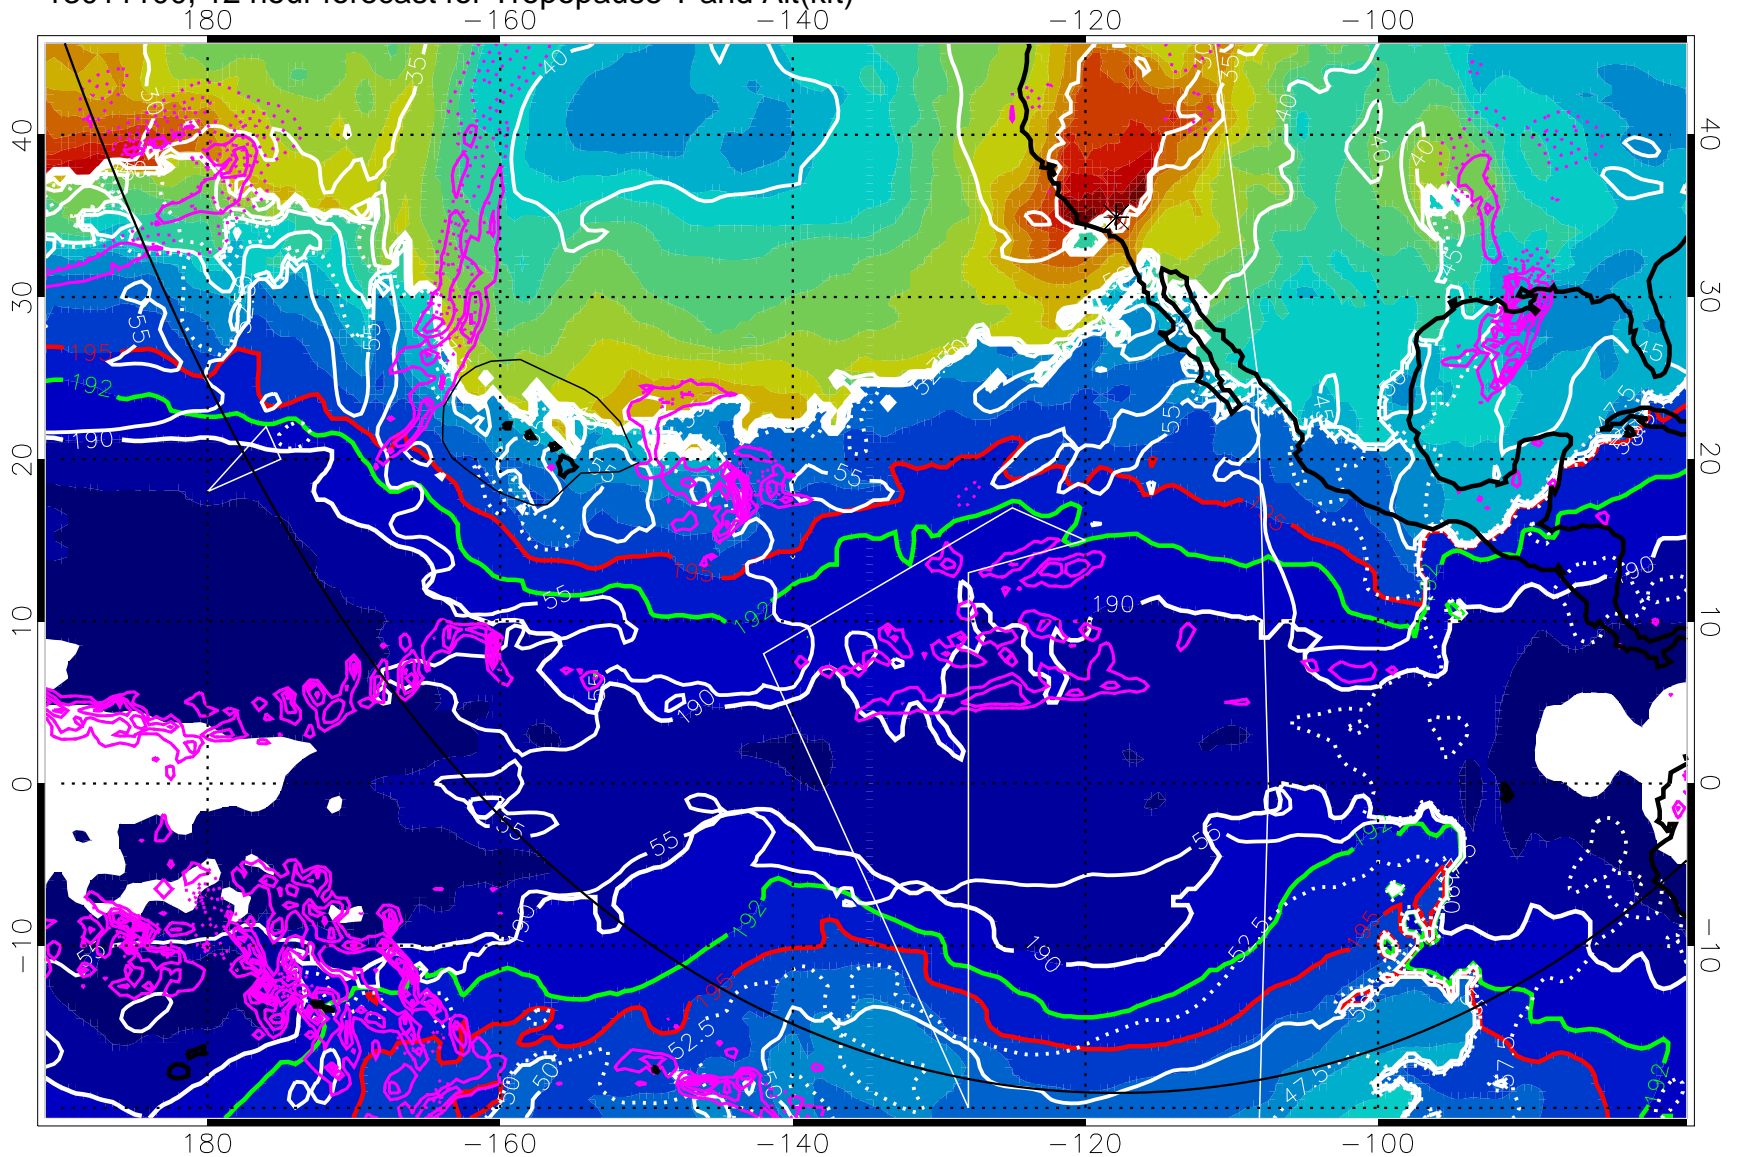

13011100, 12 hour forecast for Tropopause T and Alt(kft)

190 200 210 220 230
Tropopause T, K

Tropopause Altitude in kft (white)
 Precip (tot dot, conv sol) past 6 hrs 6 kg/m2 contours, min 4
 190K Isotherm (white) 192.5K Isotherm (green) 195K Isotherm (red)
 → 30 m/s
 Range ring of 6000 km -- 19 hours GH round trip