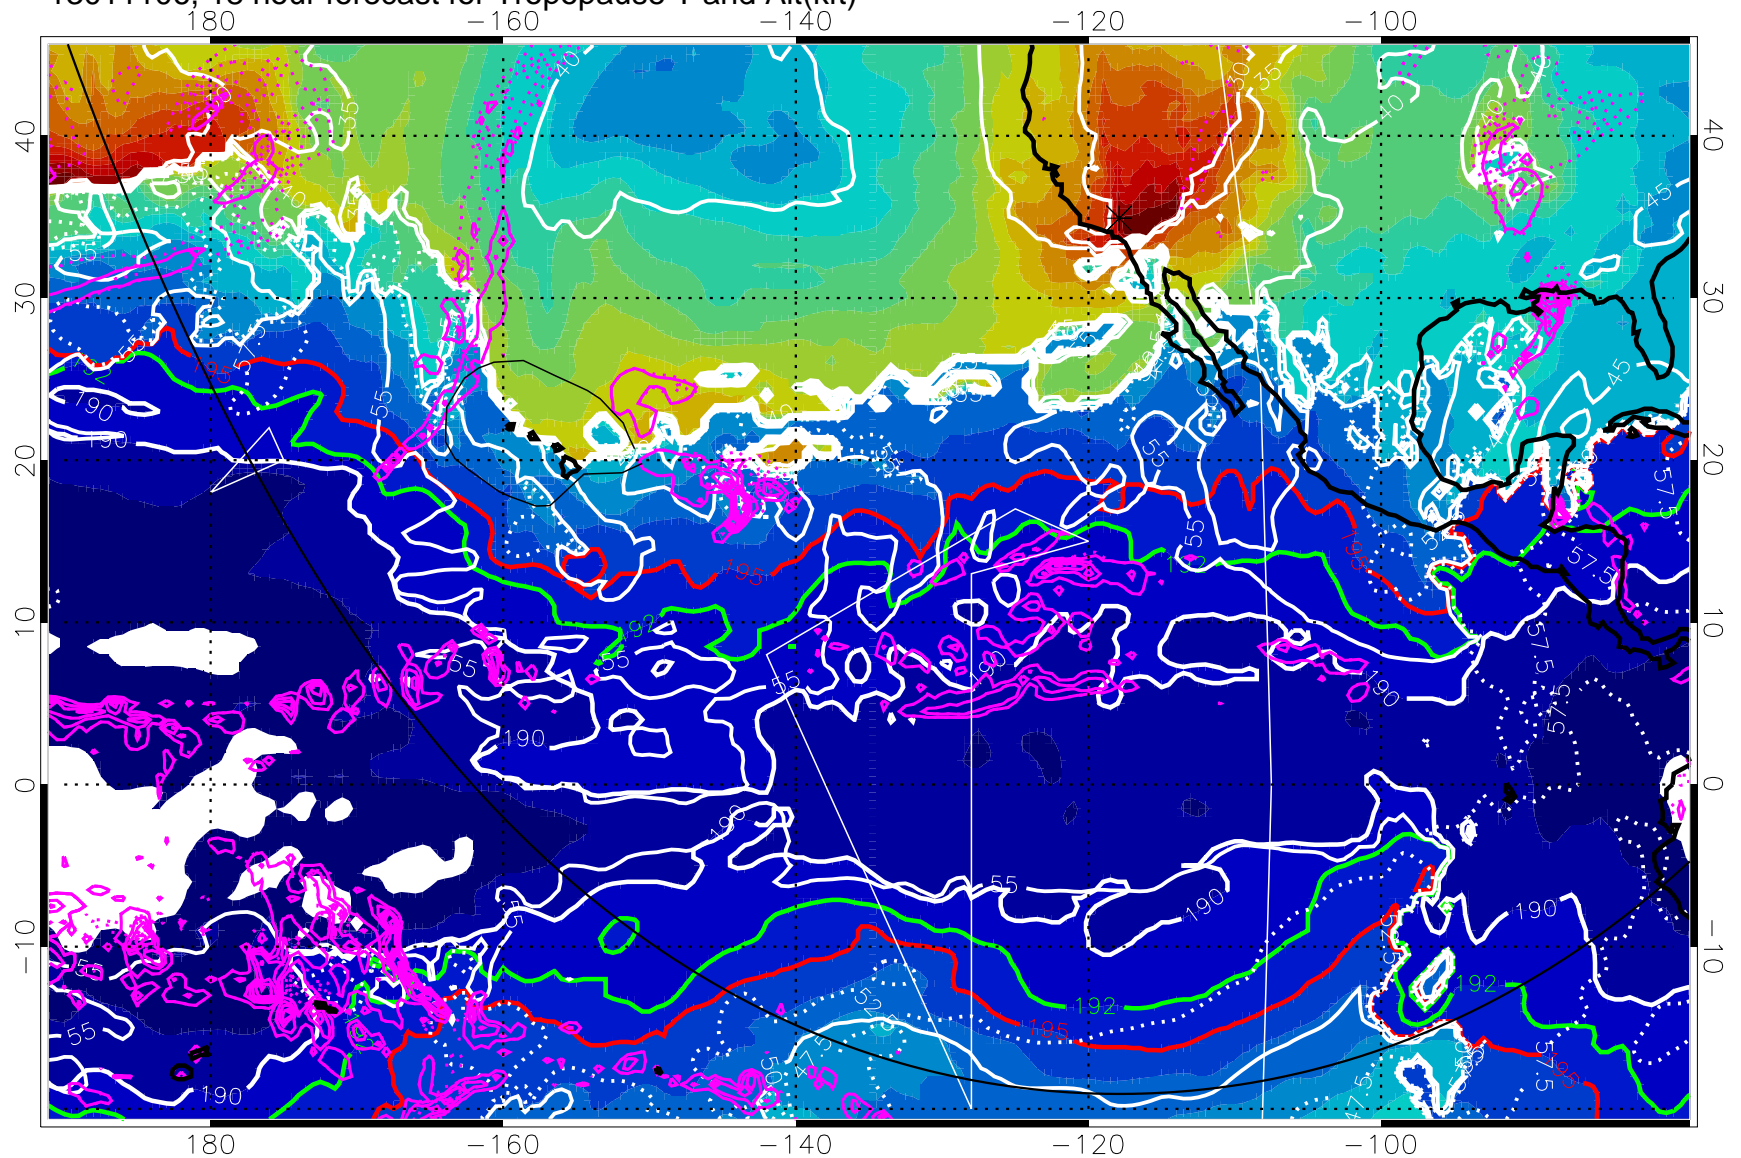

13011106, 18 hour forecast for Tropopause T and Alt(kft)

190 200 210 220 230
Tropopause T, K

Tropopause Altitude in kft (white)

Precip (tot dot, conv sol) past 6 hrs 6 kg/m2 contours, min 4

190K Isotherm (wht) 192.5K Isotherm 195K Isotherm

→ 30 m/s

Range ring of 6000 km -- 19 hours GH round trip