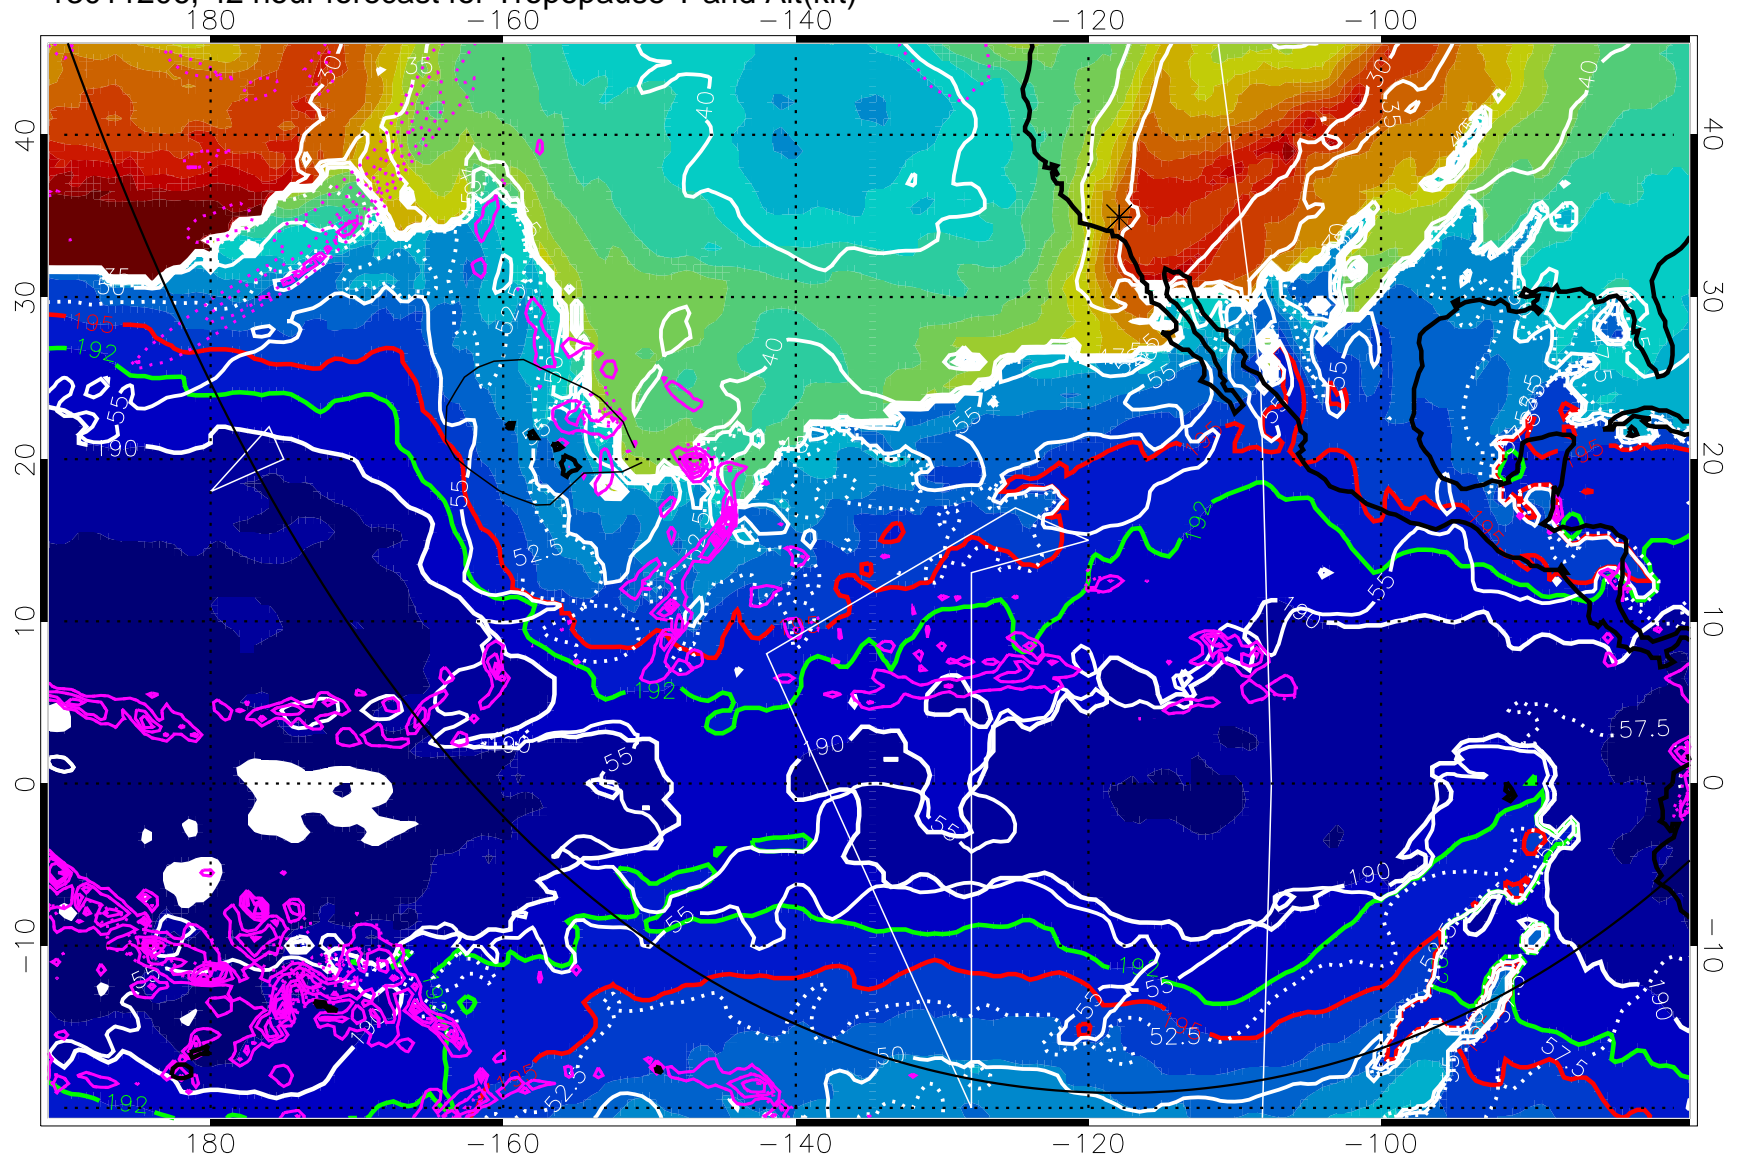

13011206, 42 hour forecast for Tropopause T and Alt(kft)

190   200   210   220   230
Tropopause T, K

Tropopause Altitude in kft (white)

Precip (tot dot, conv sol) past 6 hrs 6 kg/m² contours, min 4

190K Isotherm (wht) 192.5K Isotherm 195K Isotherm

→ 30 m/s

Range ring of 6000 km -- 19 hours GH round trip