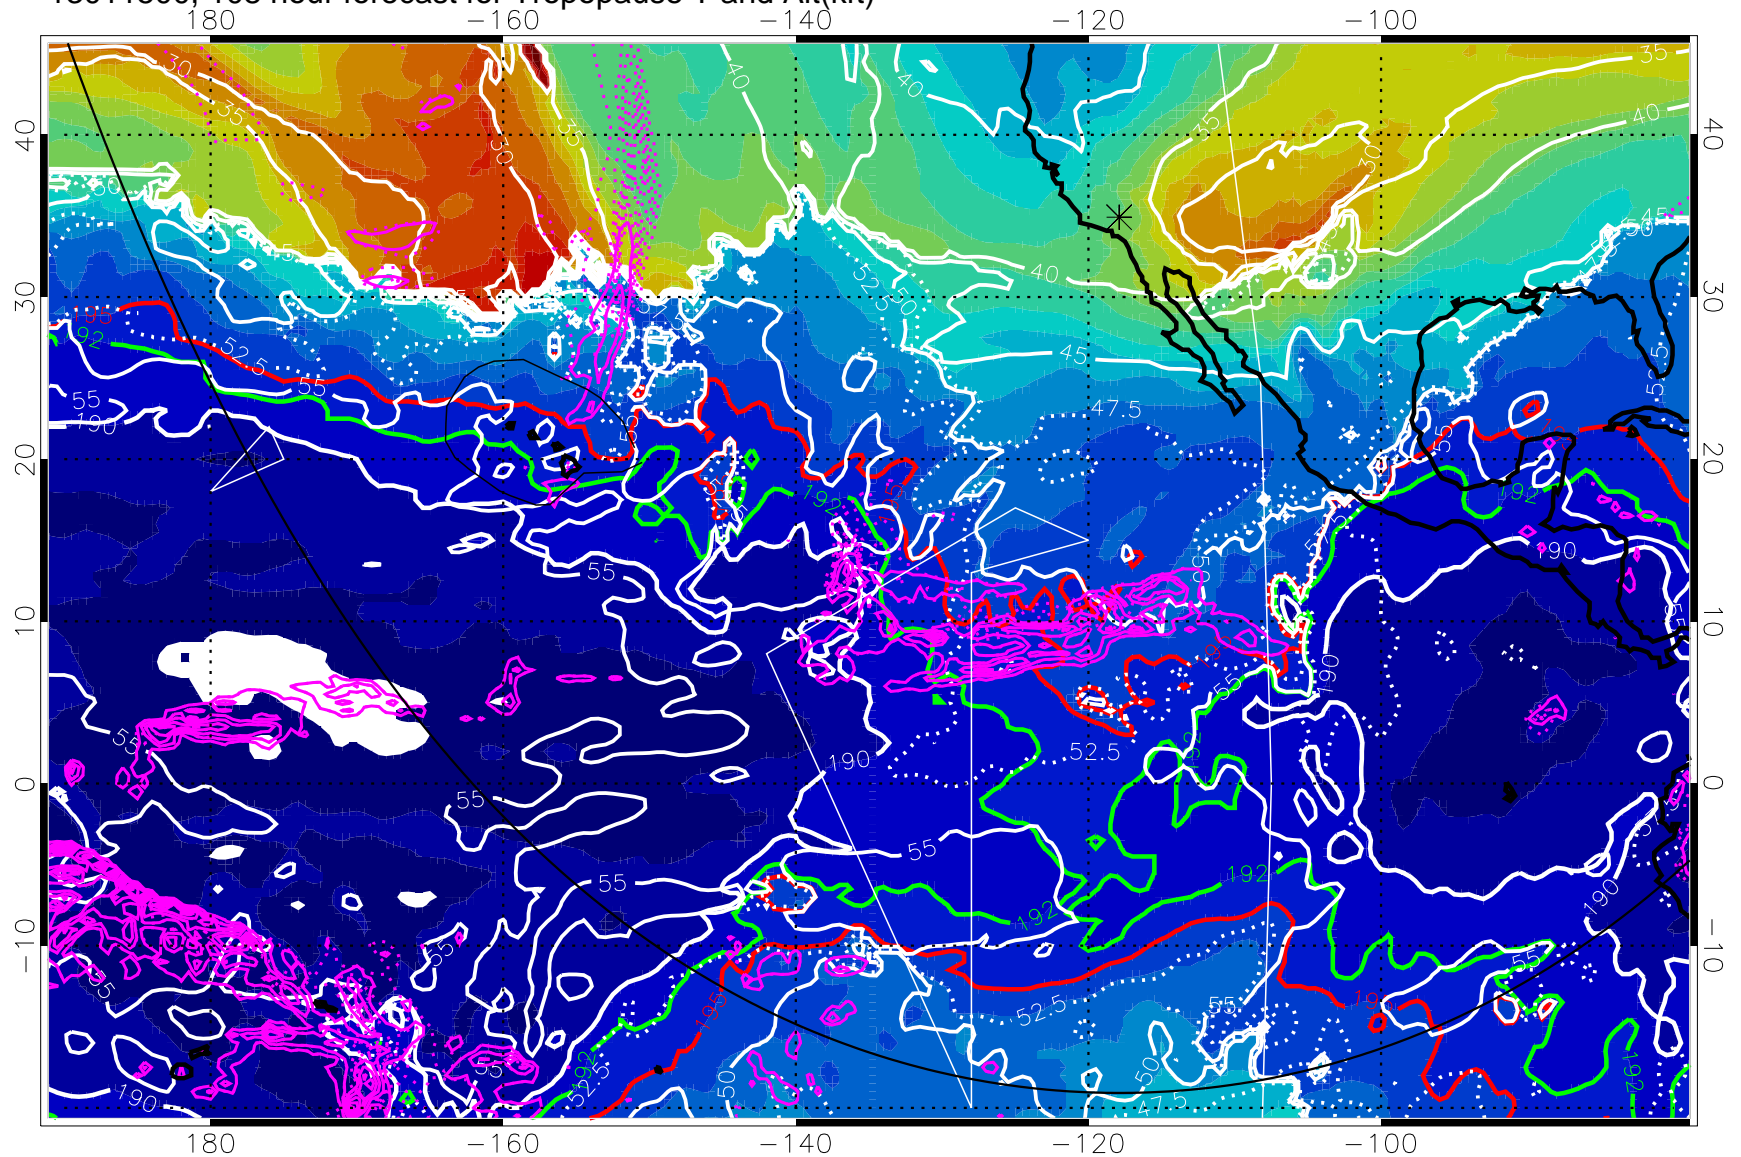

190K Isotherm (wht) 192.5K Isotherm 195K Isotherm

→ 30 m/s

Range ring of 6000 km -- 19 hours GH round trip

13011418, 102 hour forecast for Tropopause T and Alt(kft)

190 200 210 220 230
Tropopause T, K

Tropopause Altitude in kft (white)

Precip (tot dot, conv sol) past 6 hrs 6 kg/m² contours, min 4

190K Isotherm (wht) 192.5K Isotherm 195K Isotherm

→ 30 m/s

Range ring of 6000 km -- 19 hours GH round trip

13011500, 108 hour forecast for Tropopause T and Alt(kft)