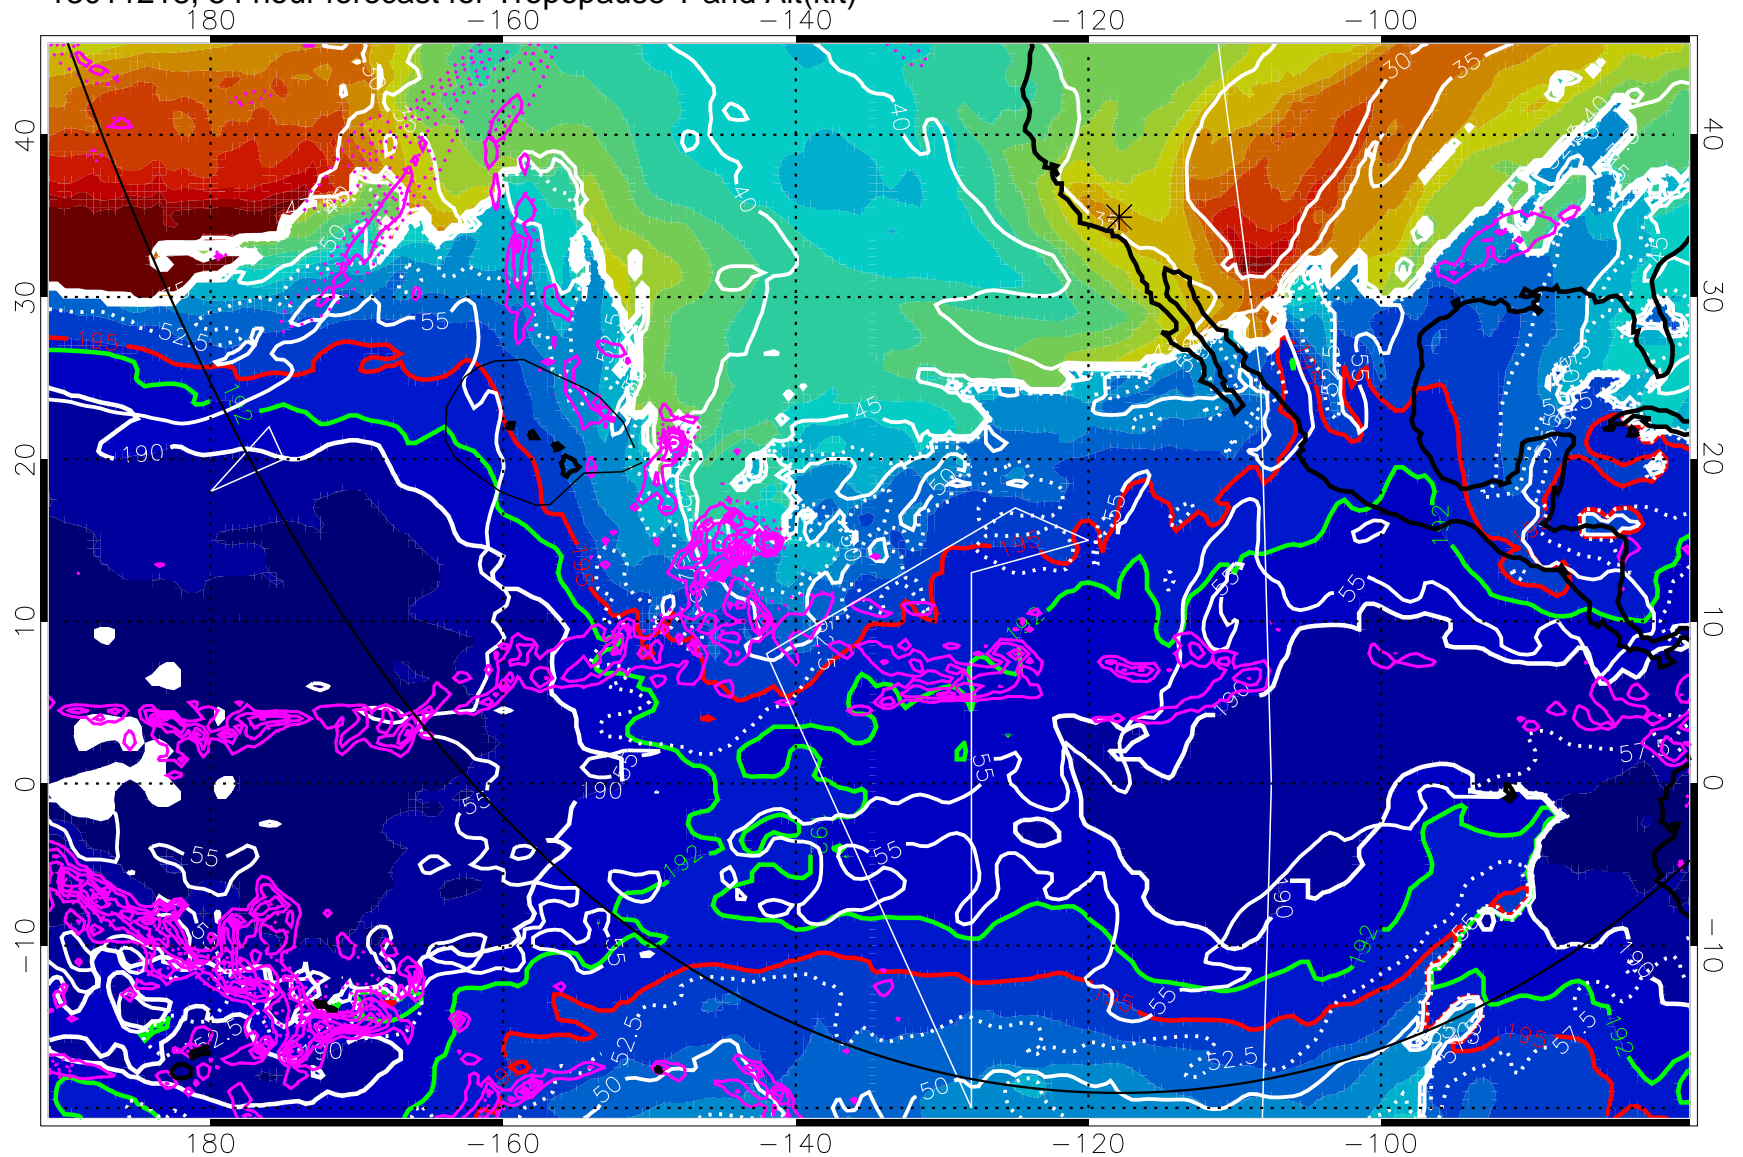

190K Isotherm (white) 192.5K Isotherm (green) 195K Isotherm (red)

→ 30 m/s

Range ring of 6000 km -- 19 hours GH round trip

13011218, 54 hour forecast for Tropopause T and Alt(kft)

190 200 210 220 230

Tropopause T, K