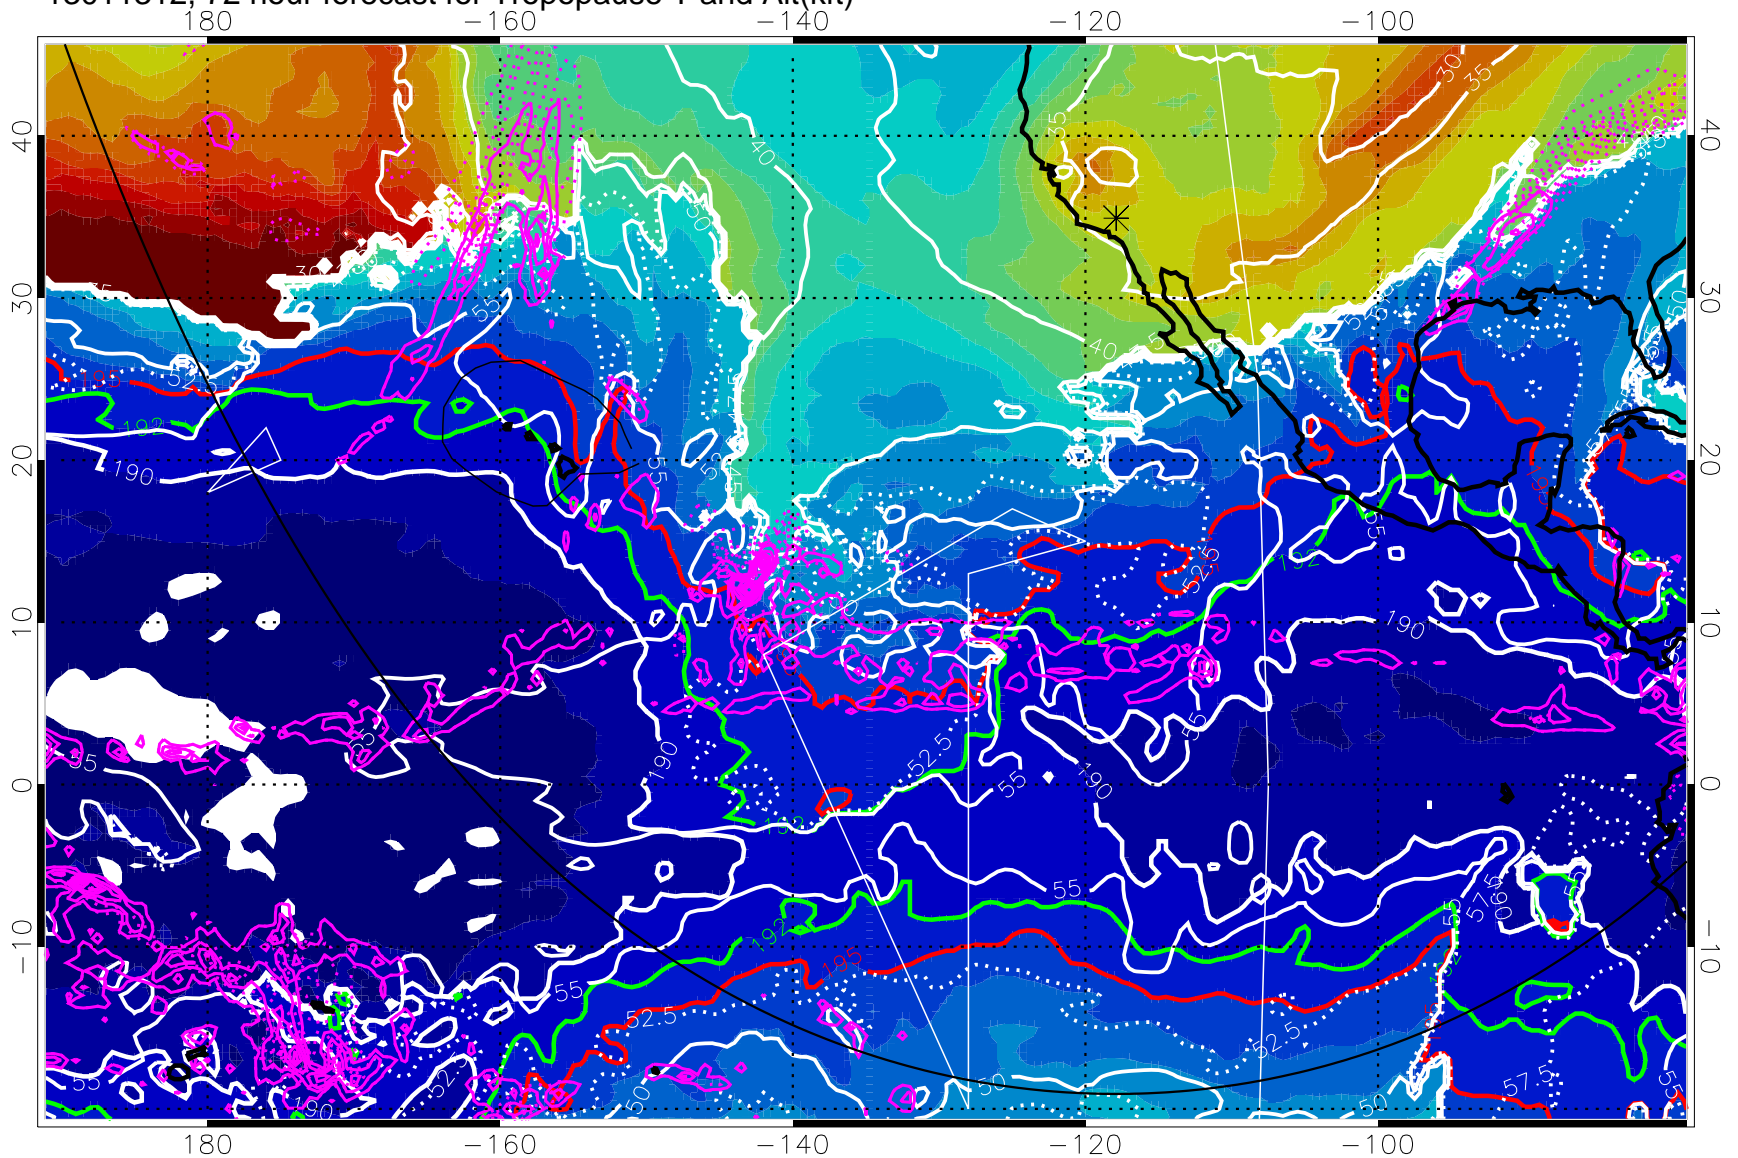

13011312, 72 hour forecast for Tropopause T and Alt(kft)

Tropopause T, K

Tropopause Altitude in kft (white)

Precip (tot dot, conv sol) past 6 hrs 6 kg/m2 contours, min 4

190K Isotherm (wht) 192.5K Isotherm 195K Isotherm

→ 30 m/s

Range ring of 6000 km -- 19 hours GH round trip