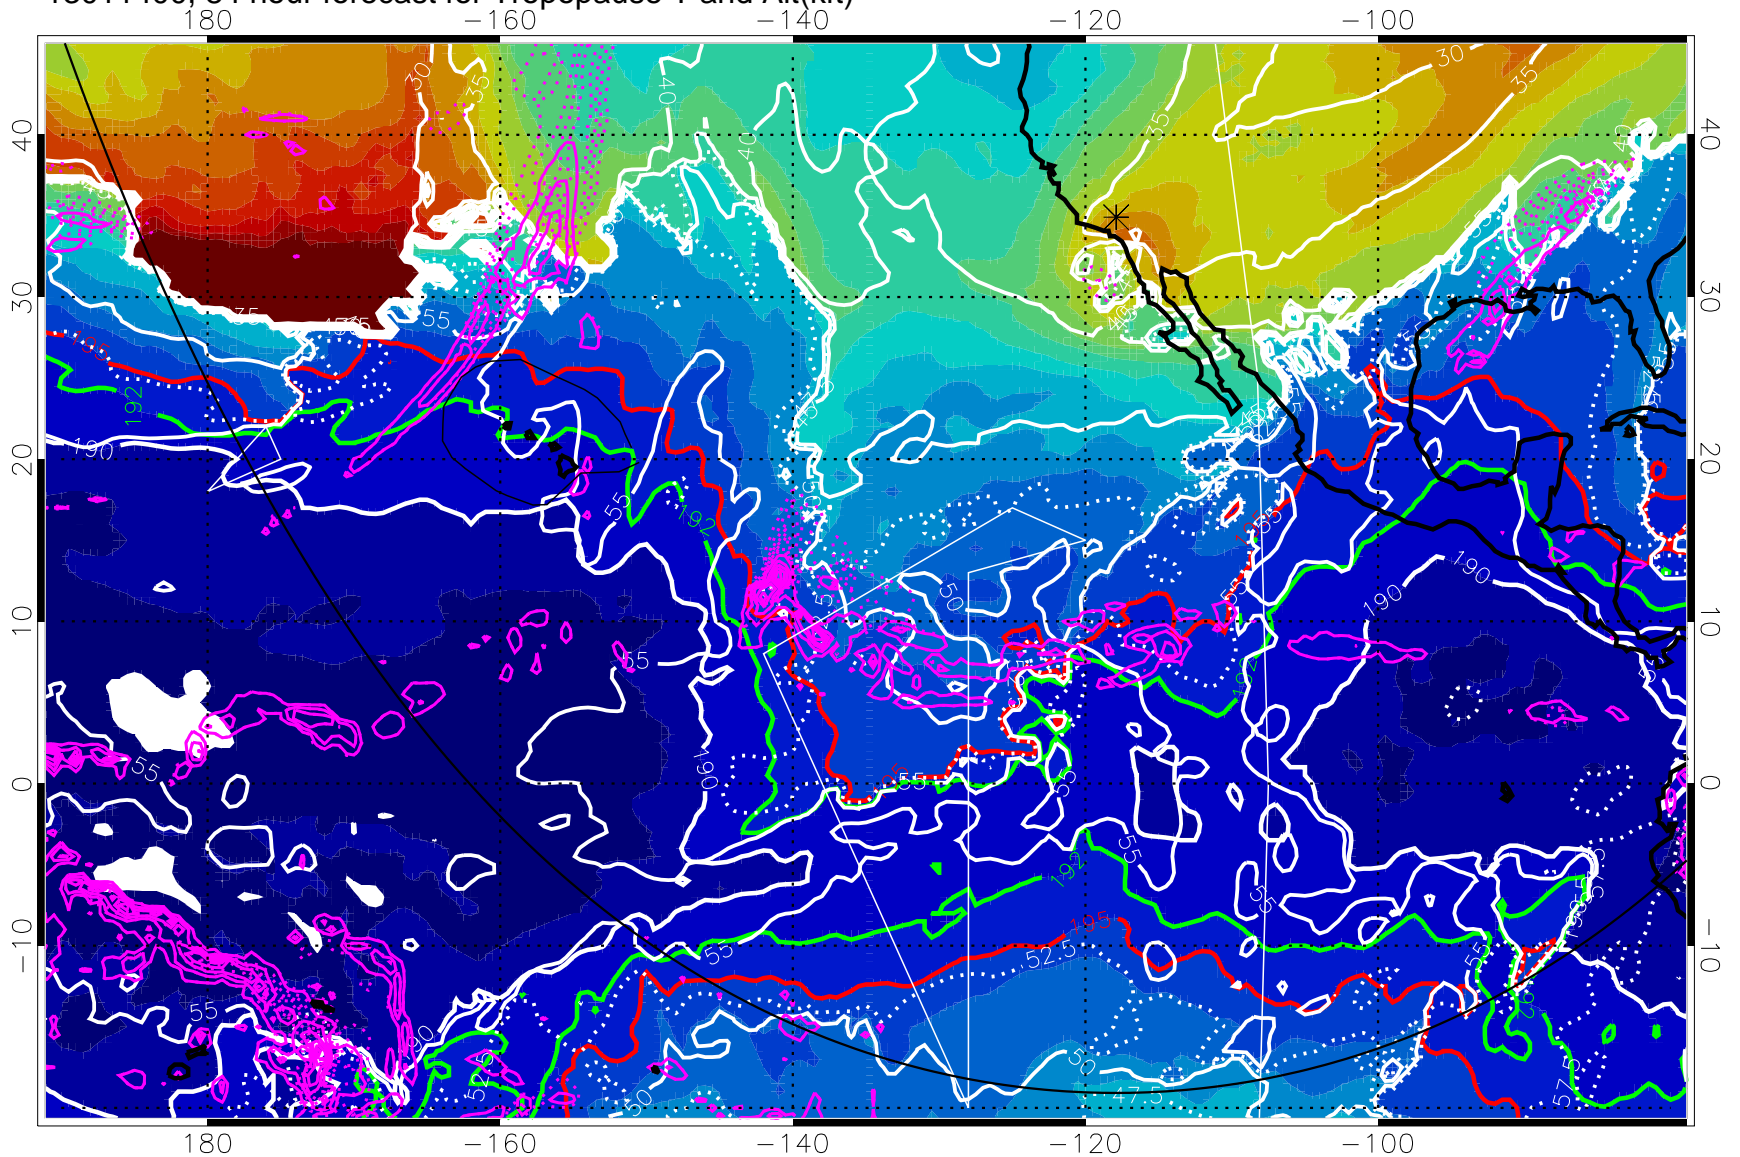

190K Isotherm (wht) 192.5K Isotherm 195K Isotherm

→ 30 m/s

Range ring of 6000 km -- 19 hours GH round trip

13011318, 78 hour forecast for Tropopause T and Alt(kft)

190 200 210 220 230
Tropopause T, K

Tropopause Altitude in kft (white)

Precip (tot dot, conv sol) past 6 hrs 6 kg/m² contours, min 4

190K Isotherm (white) 192.5K Isotherm 195K Isotherm

→ 30 m/s

Range ring of 6000 km -- 19 hours GH round trip

13011400, 84 hour forecast for Tropopause T and Alt(kft)