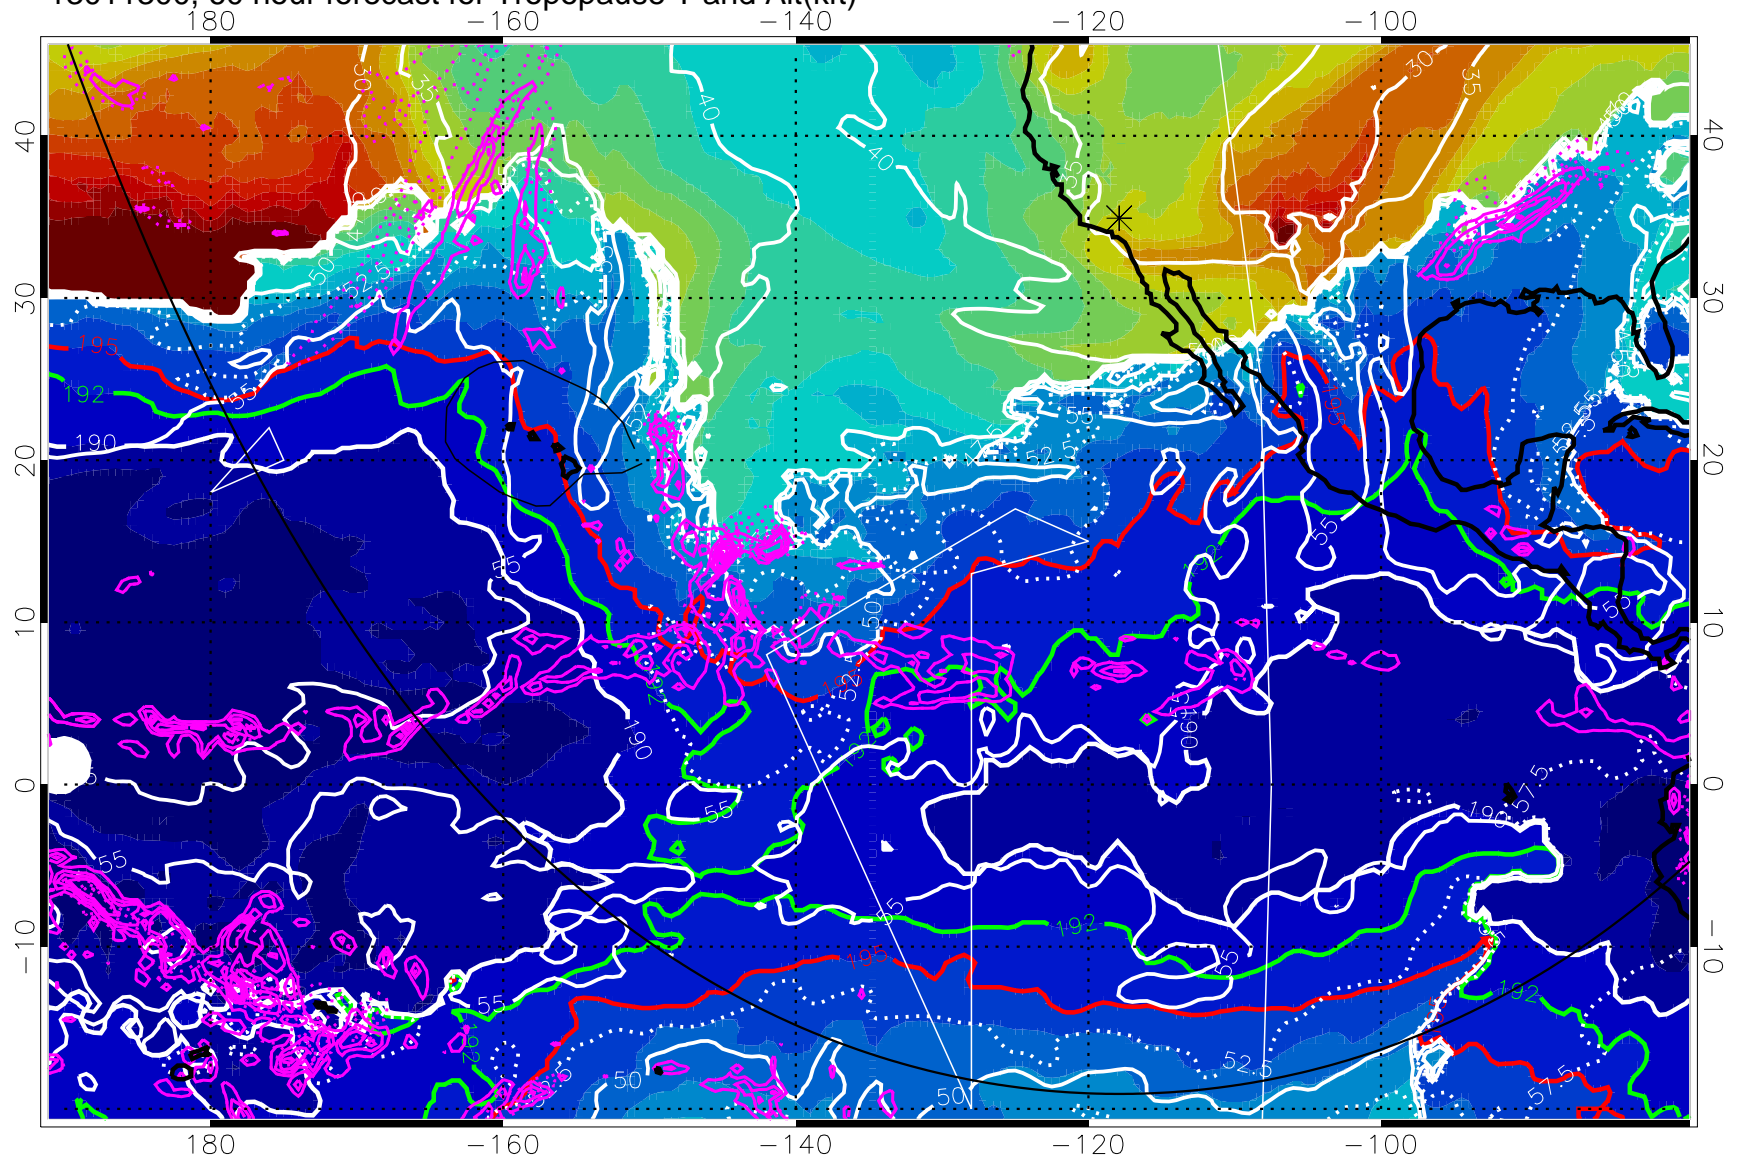

190K Isotherm (white) 192.5K Isotherm (green) 195K Isotherm (red)

→ 30 m/s

Range ring of 6000 km -- 19 hours GH round trip

13011218, 54 hour forecast for Tropopause T and Alt(kft)

190 200 210 220 230

Tropopause T, K

Tropopause Altitude in kft (white)

Precip (tot dot, conv sol) past 6 hrs 6 kg/m² contours, min 4

190K Isotherm (wht) 192.5K Isotherm 195K Isotherm

→ 30 m/s

Range ring of 6000 km -- 19 hours GH round trip

13011300, 60 hour forecast for Tropopause T and Alt(kft)