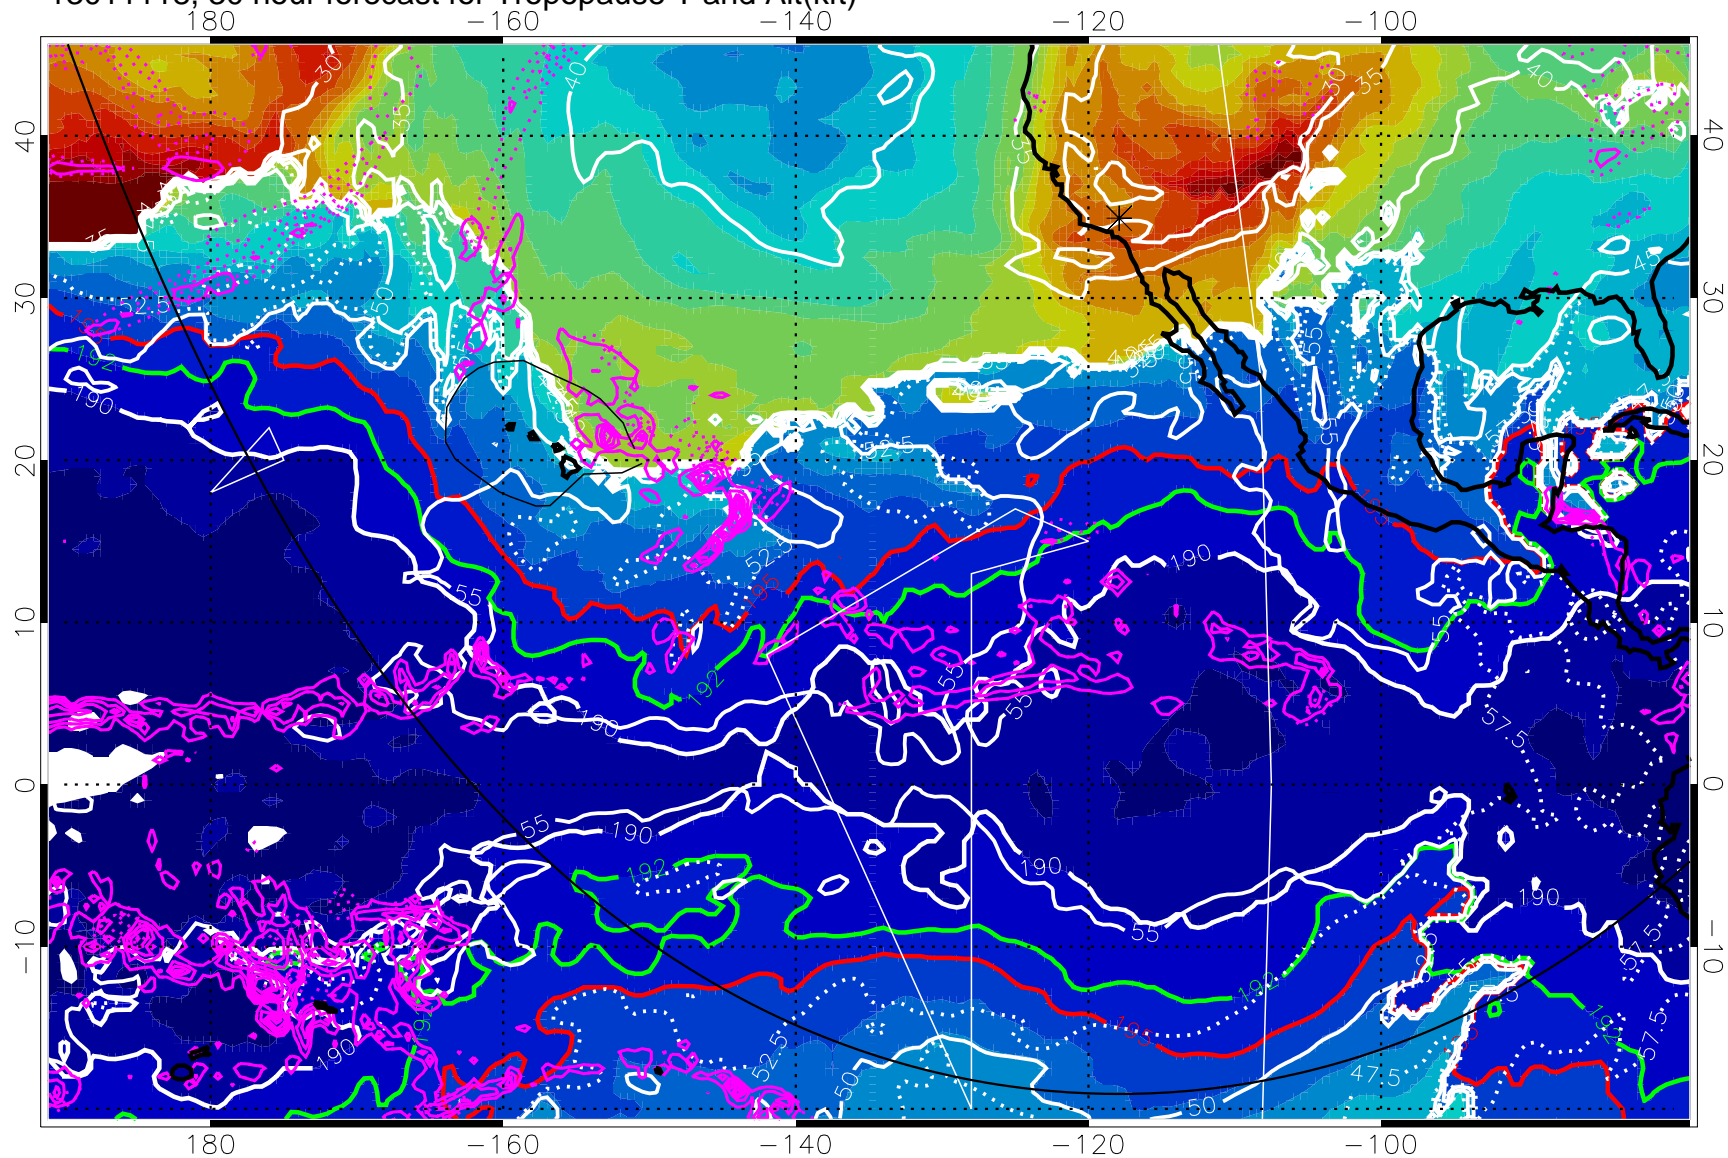

→ 30 m/s

Range ring of 6000 km -- 19 hours GH round trip

13011112, 24 hour forecast for Tropopause T and Alt(kft)

190 200 210 220 230
Tropopause T, K

Tropopause Altitude in kft (white)

Precip (tot dot, conv sol) past 6 hrs 6 kg/m² contours, min 4

190K Isotherm (wht) 192.5K Isotherm 195K Isotherm

→ 30 m/s

Range ring of 6000 km -- 19 hours GH round trip

13011118, 30 hour forecast for Tropopause T and Alt(kft)

Tropopause T, K

Tropopause Altitude in kft (white)

Precip (tot dot, conv sol) past 6 hrs 6 kg/m2 contours, min 4

190K Isotherm (wht) 192.5K Isotherm 195K Isotherm

→ 30 m/s

Range ring of 6000 km -- 19 hours GH round trip

13011200, 36 hour forecast for Tropopause T and Alt(kft)