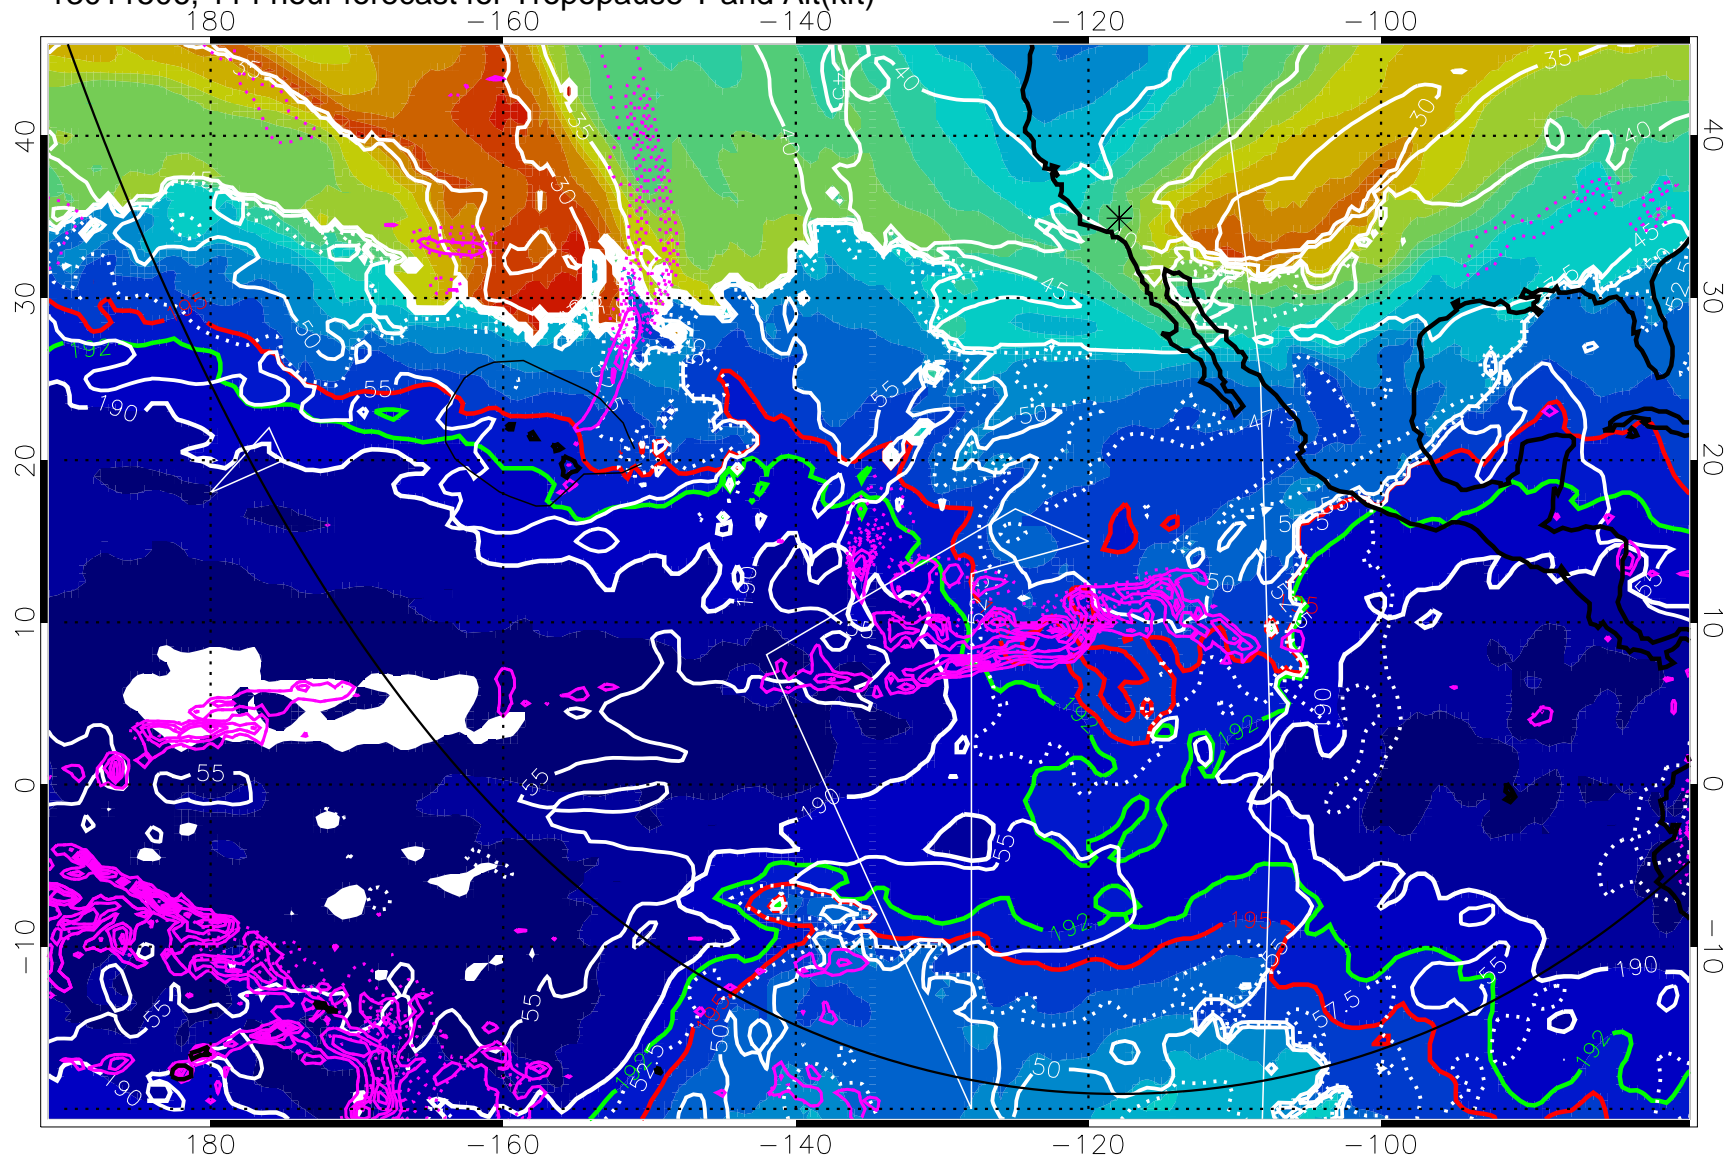

13011506, 114 hour forecast for Tropopause T and Alt(kft)

Tropopause T, K

Tropopause Altitude in kft (white)

Precip (tot dot, conv sol) past 6 hrs 6 kg/m2 contours, min 4

190K Isotherm (wht) 192.5K Isotherm 195K Isotherm

→ 30 m/s

Range ring of 6000 km -- 19 hours GH round trip