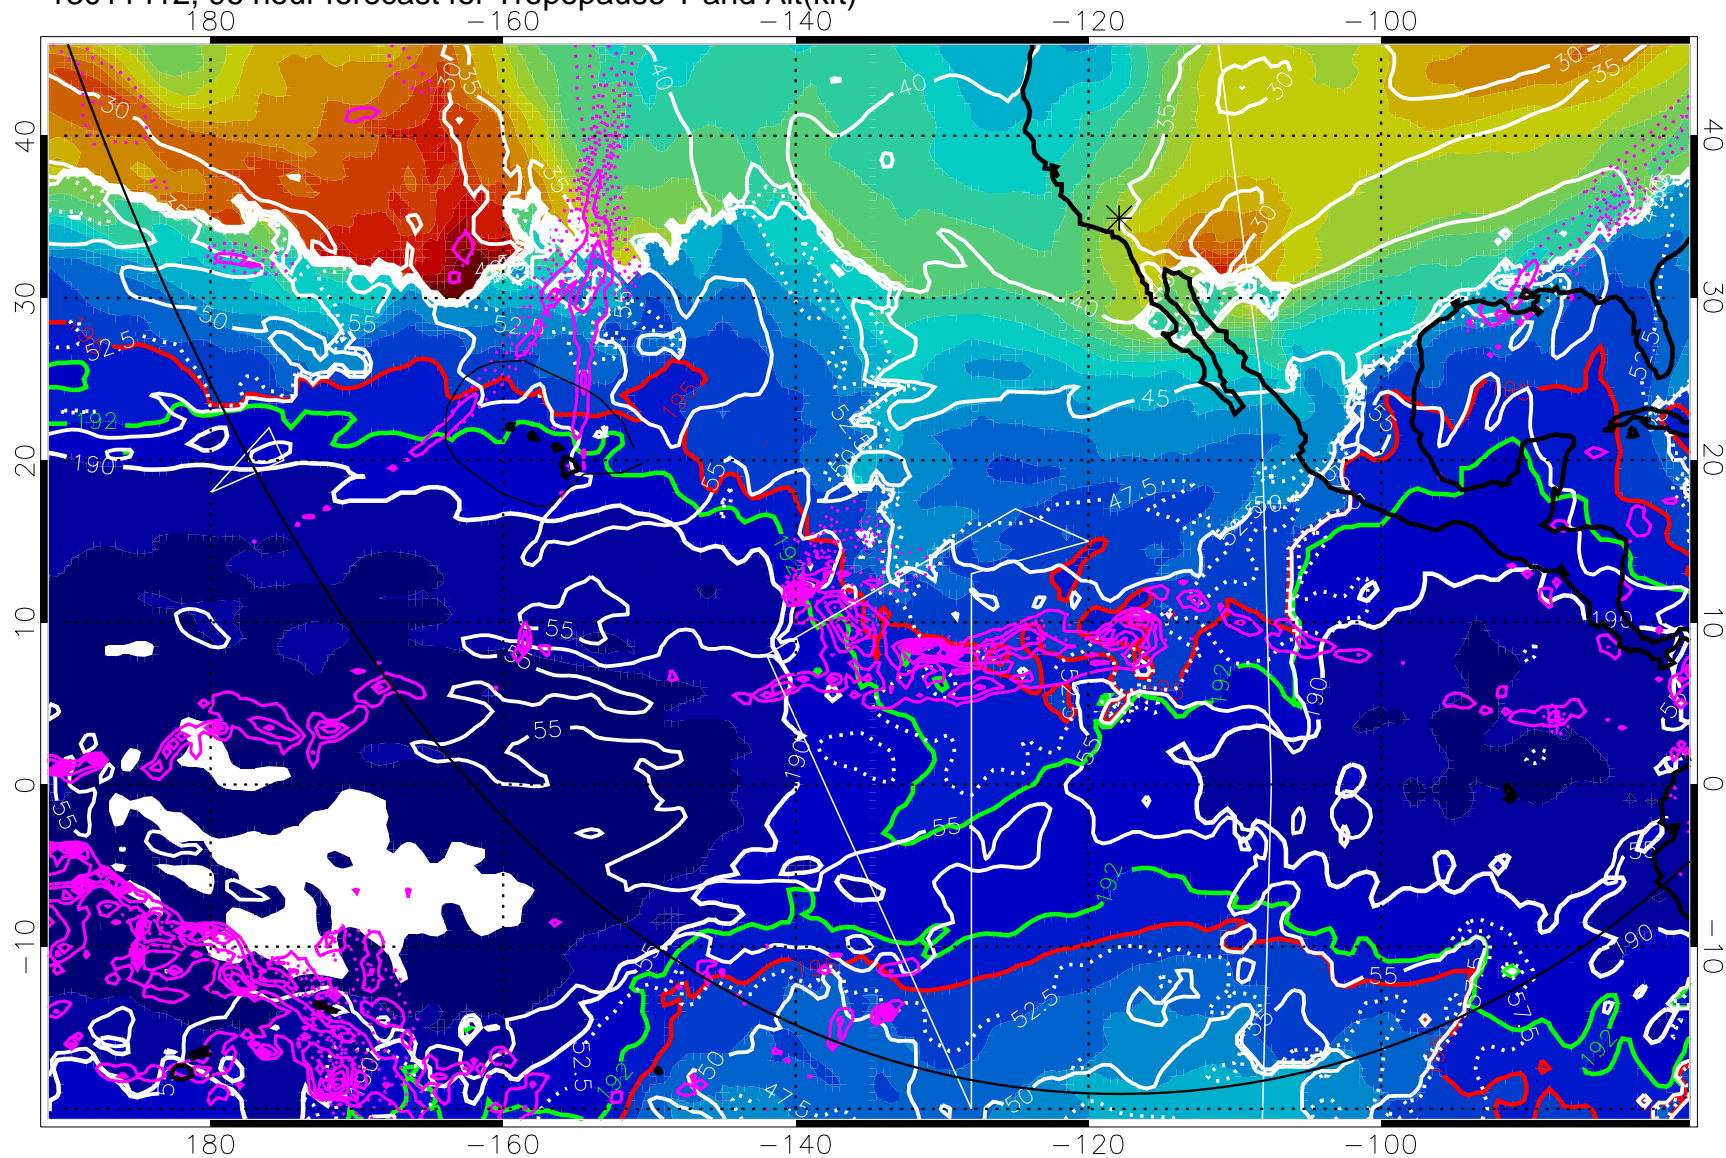

13011412, 96 hour forecast for Tropopause T and Alt(kft)

Tropopause T, K

Tropopause Altitude in kft (white)

Precip (tot dot, conv sol) past 6 hrs 6 kg/m² contours, min 4

190K Isotherm (wht) 192.5K Isotherm 195K Isotherm

→ 30 m/s

Range ring of 6000 km -- 19 hours GH round trip