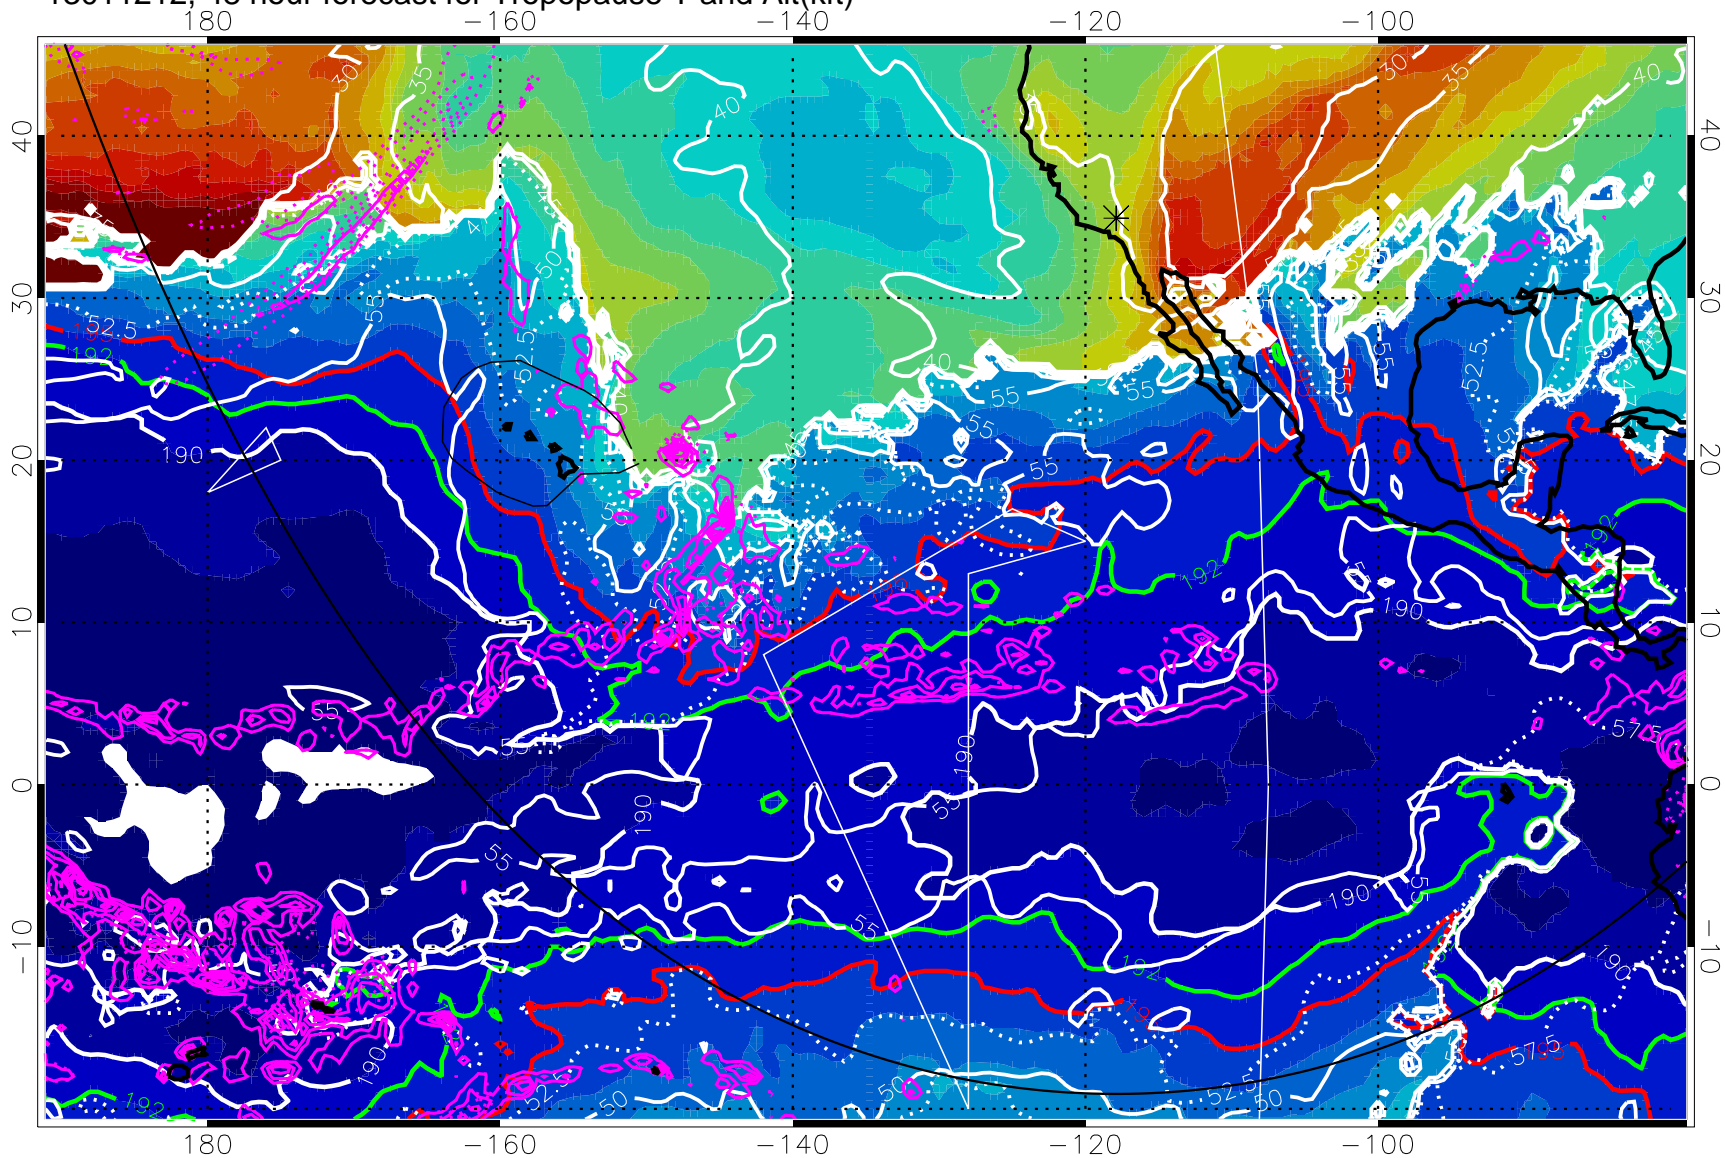

13011212, 48 hour forecast for Tropopause T and Alt(kft)

190   200   210   220   230
Tropopause T, K

Tropopause Altitude in kft (white)

Precip (tot dot, conv sol) past 6 hrs 6 kg/m2 contours, min 4

190K Isotherm (white) 192.5K Isotherm (green) 195K Isotherm (red)

→ 30 m/s

Range ring of 6000 km -- 19 hours GH round trip