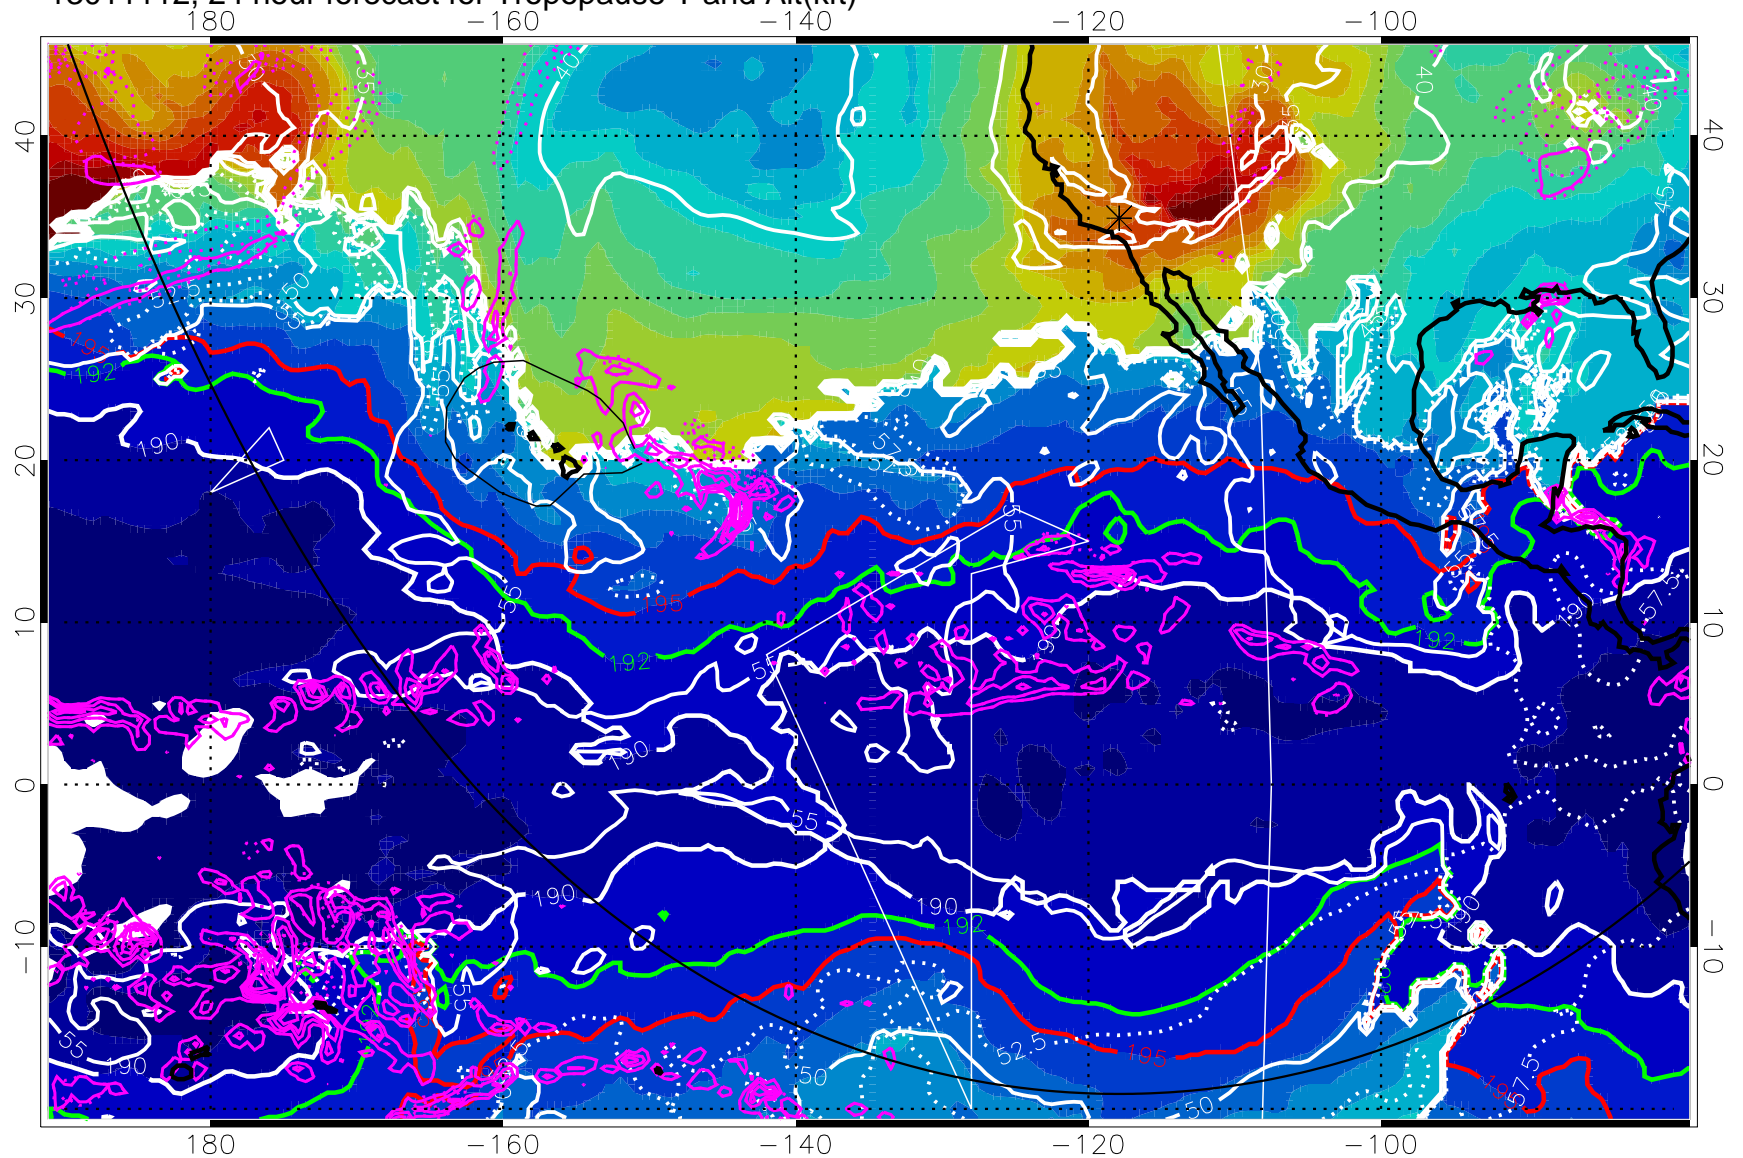

13011100, 12 hour forecast for Tropopause T and Alt(kft)

190 200 210 220 230
Tropopause T, K

Tropopause Altitude in kft (white)
 Precip (tot dot, conv sol) past 6 hrs 6 kg/m2 contours, min 4
 190K Isotherm (white) 192.5K Isotherm (green) 195K Isotherm (red)
 → 30 m/s
 Range ring of 6000 km -- 19 hours GH round trip

→ 30 m/s

Range ring of 6000 km -- 19 hours GH round trip

13011112, 24 hour forecast for Tropopause T and Alt(kft)

190 200 210 220 230
Tropopause T, K

Tropopause Altitude in kft (white)

Precip (tot dot, conv sol) past 6 hrs 6 kg/m² contours, min 4

190K Isotherm (wht) 192.5K Isotherm 195K Isotherm

→ 30 m/s

Range ring of 6000 km -- 19 hours GH round trip

13011118, 30 hour forecast for Tropopause T and Alt(kft)

Tropopause T, K

Tropopause Altitude in kft (white)

Precip (tot dot, conv sol) past 6 hrs 6 kg/m2 contours, min 4

190K Isotherm (wht) 192.5K Isotherm 195K Isotherm

→ 30 m/s

Range ring of 6000 km -- 19 hours GH round trip

13011200, 36 hour forecast for Tropopause T and Alt(kft)