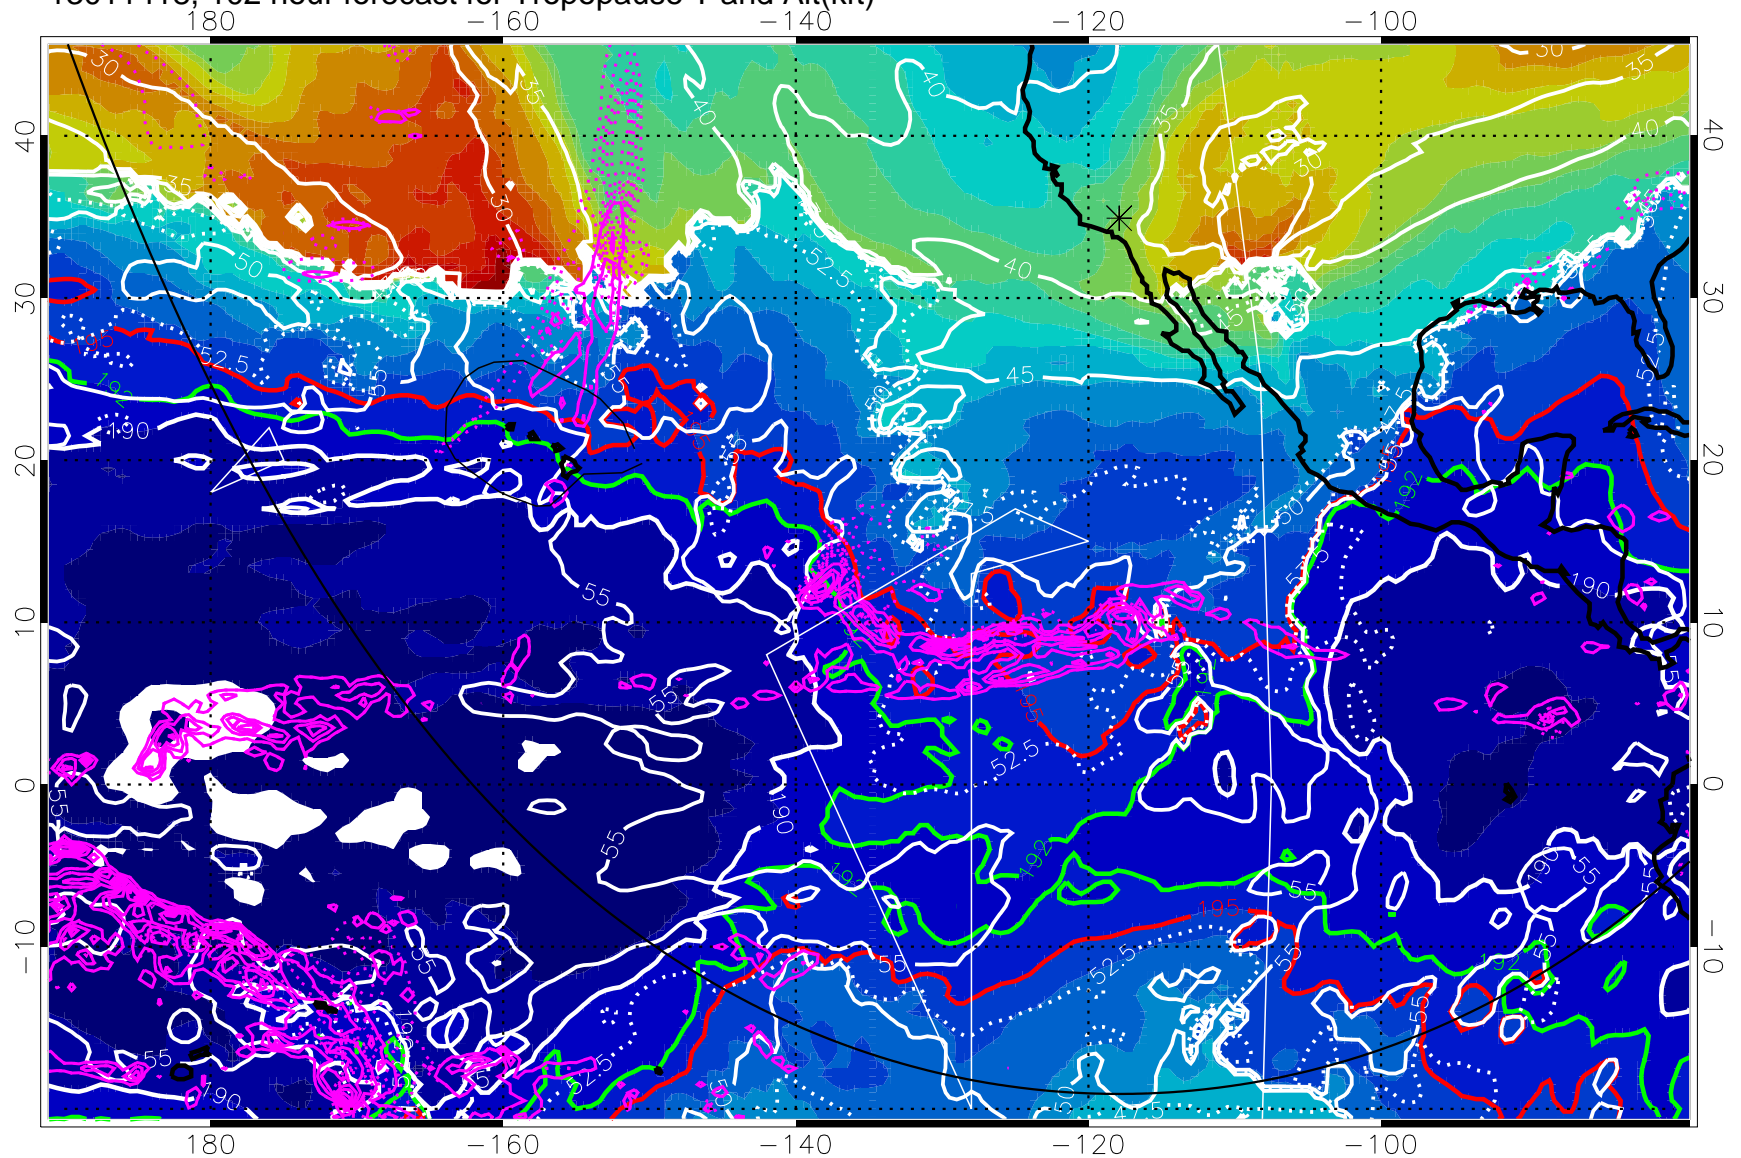

→ 30 m/s

Range ring of 6000 km -- 19 hours GH round trip

13011412, 96 hour forecast for Tropopause T and Alt(kft)

Tropopause T, K

Tropopause Altitude in kft (white)

Precip (tot dot, conv sol) past 6 hrs 6 kg/m² contours, min 4

190K Isotherm (wht) 192.5K Isotherm 195K Isotherm

→ 30 m/s

Range ring of 6000 km -- 19 hours GH round trip

13011418, 102 hour forecast for Tropopause T and Alt(kft)

190 200 210 220 230
Tropopause T, K

Tropopause Altitude in kft (white)

Precip (tot dot, conv sol) past 6 hrs 6 kg/m² contours, min 4

190K Isotherm (wht) 192.5K Isotherm 195K Isotherm

→ 30 m/s

Range ring of 6000 km -- 19 hours GH round trip

13011500, 108 hour forecast for Tropopause T and Alt(kft)