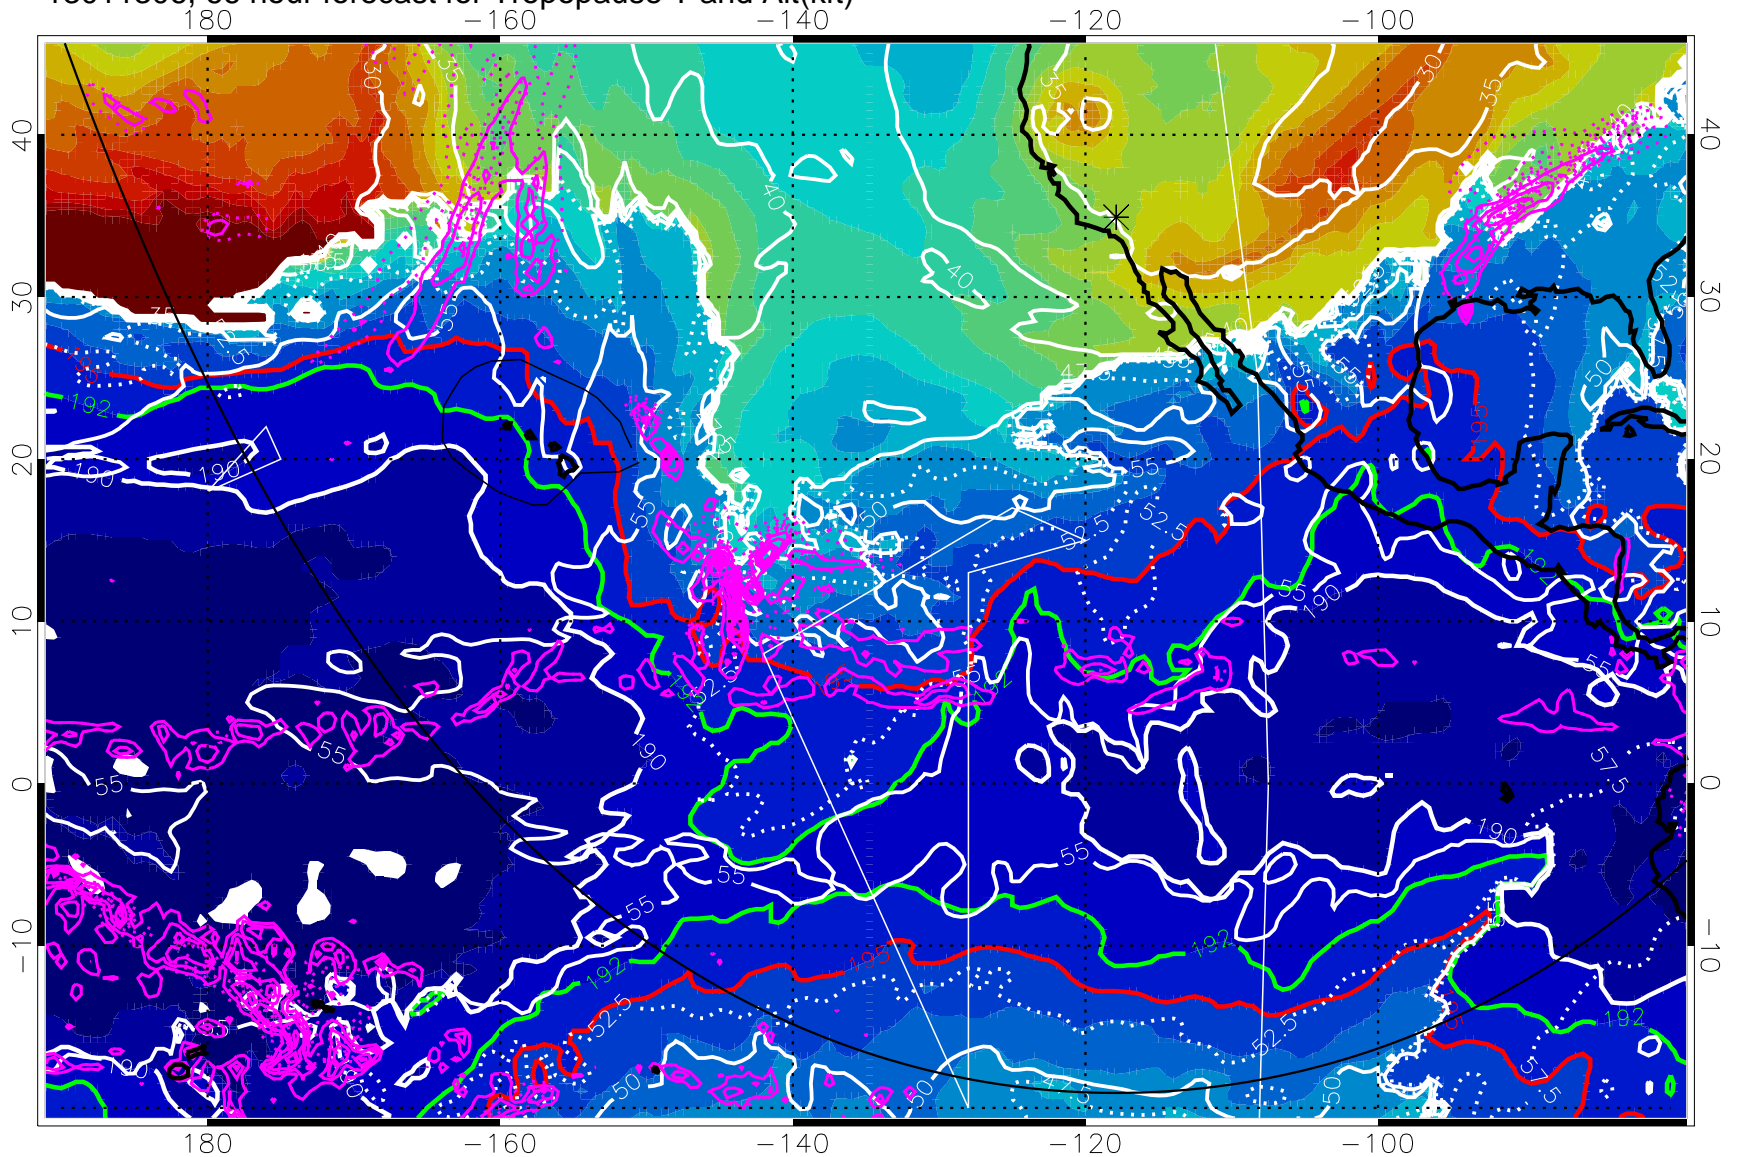

13011306, 66 hour forecast for Tropopause T and Alt(kft)

190 200 210 220 230
Tropopause T, K

Tropopause Altitude in kft (white)

Precip (tot dot, conv sol) past 6 hrs 6 kg/m² contours, min 4

190K Isotherm (wht) 192.5K Isotherm 195K Isotherm

→ 30 m/s

Range ring of 6000 km -- 19 hours GH round trip