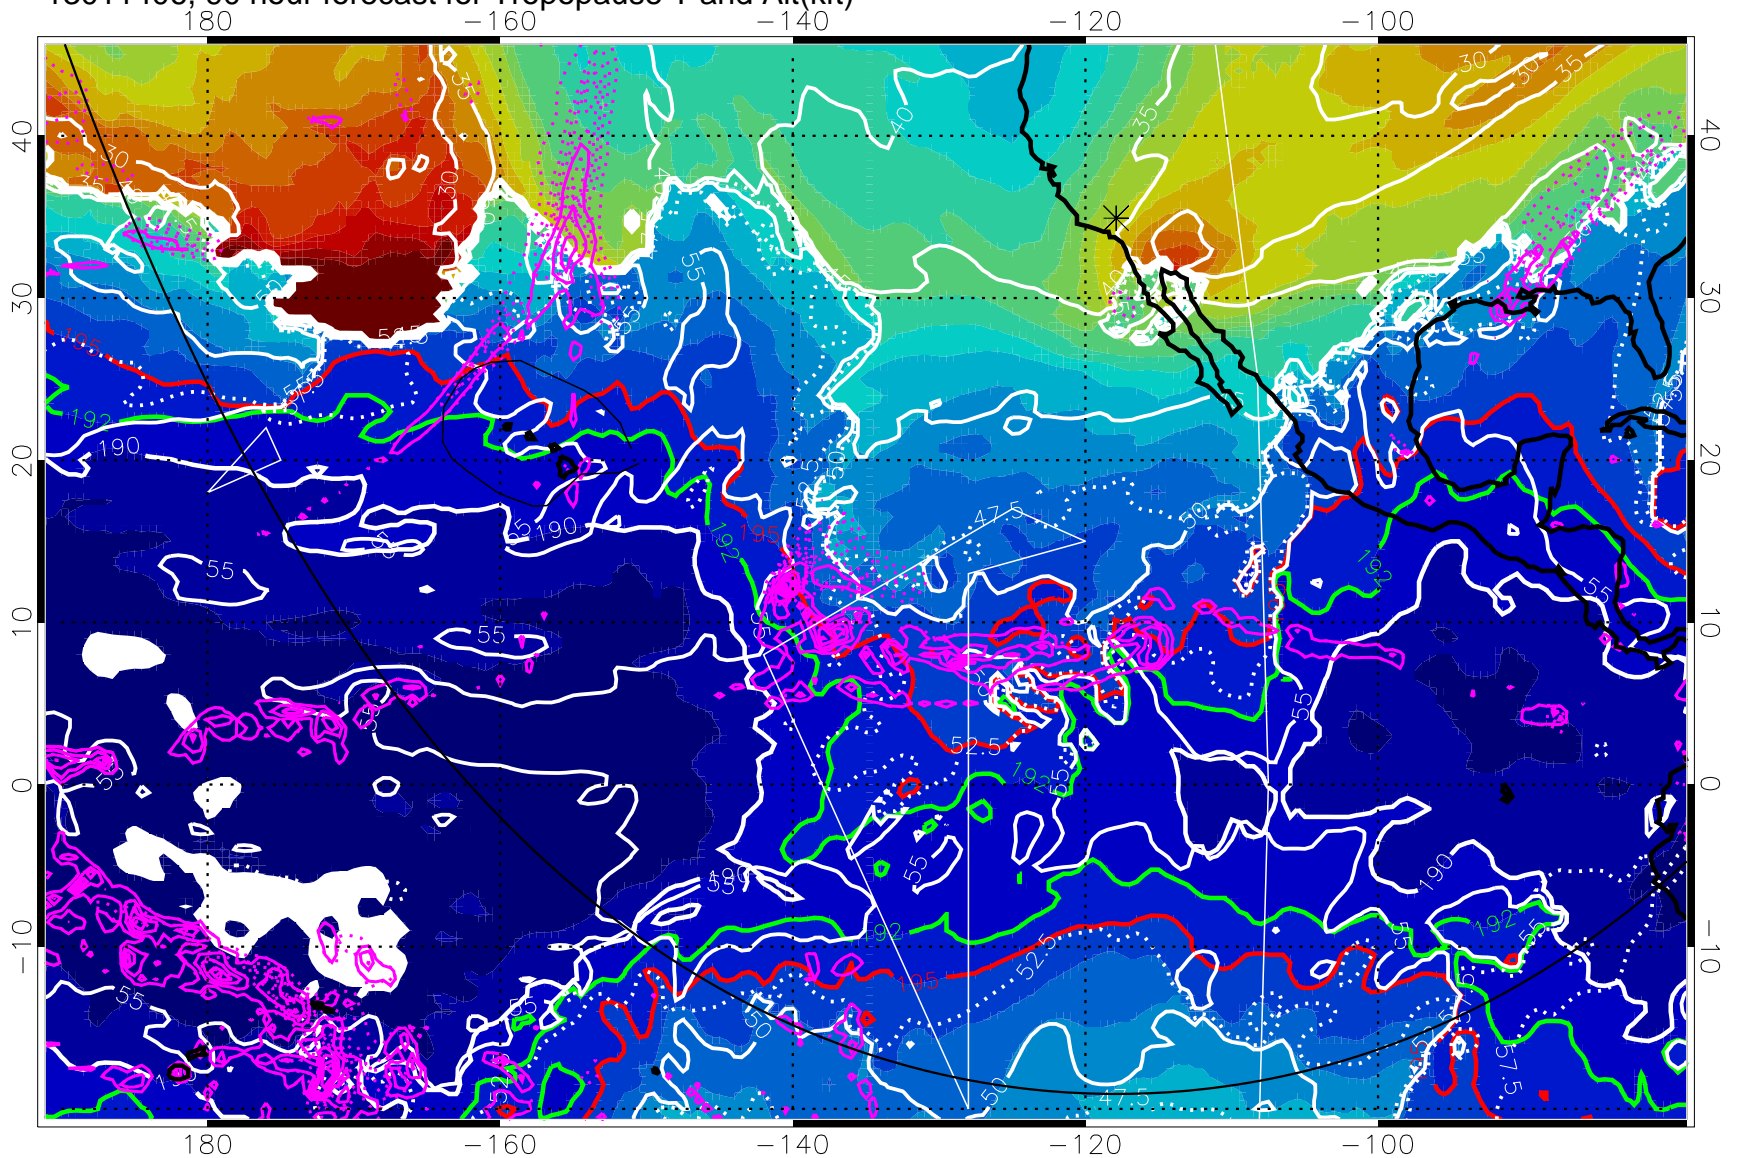

13011406, 90 hour forecast for Tropopause T and Alt(kft)

Tropopause T, K

Tropopause Altitude in kft (white)

Precip (tot dot, conv sol) past 6 hrs 6 kg/m² contours, min 4

190K Isotherm (wht) 192.5K Isotherm 195K Isotherm

→ 30 m/s

Range ring of 6000 km -- 19 hours GH round trip