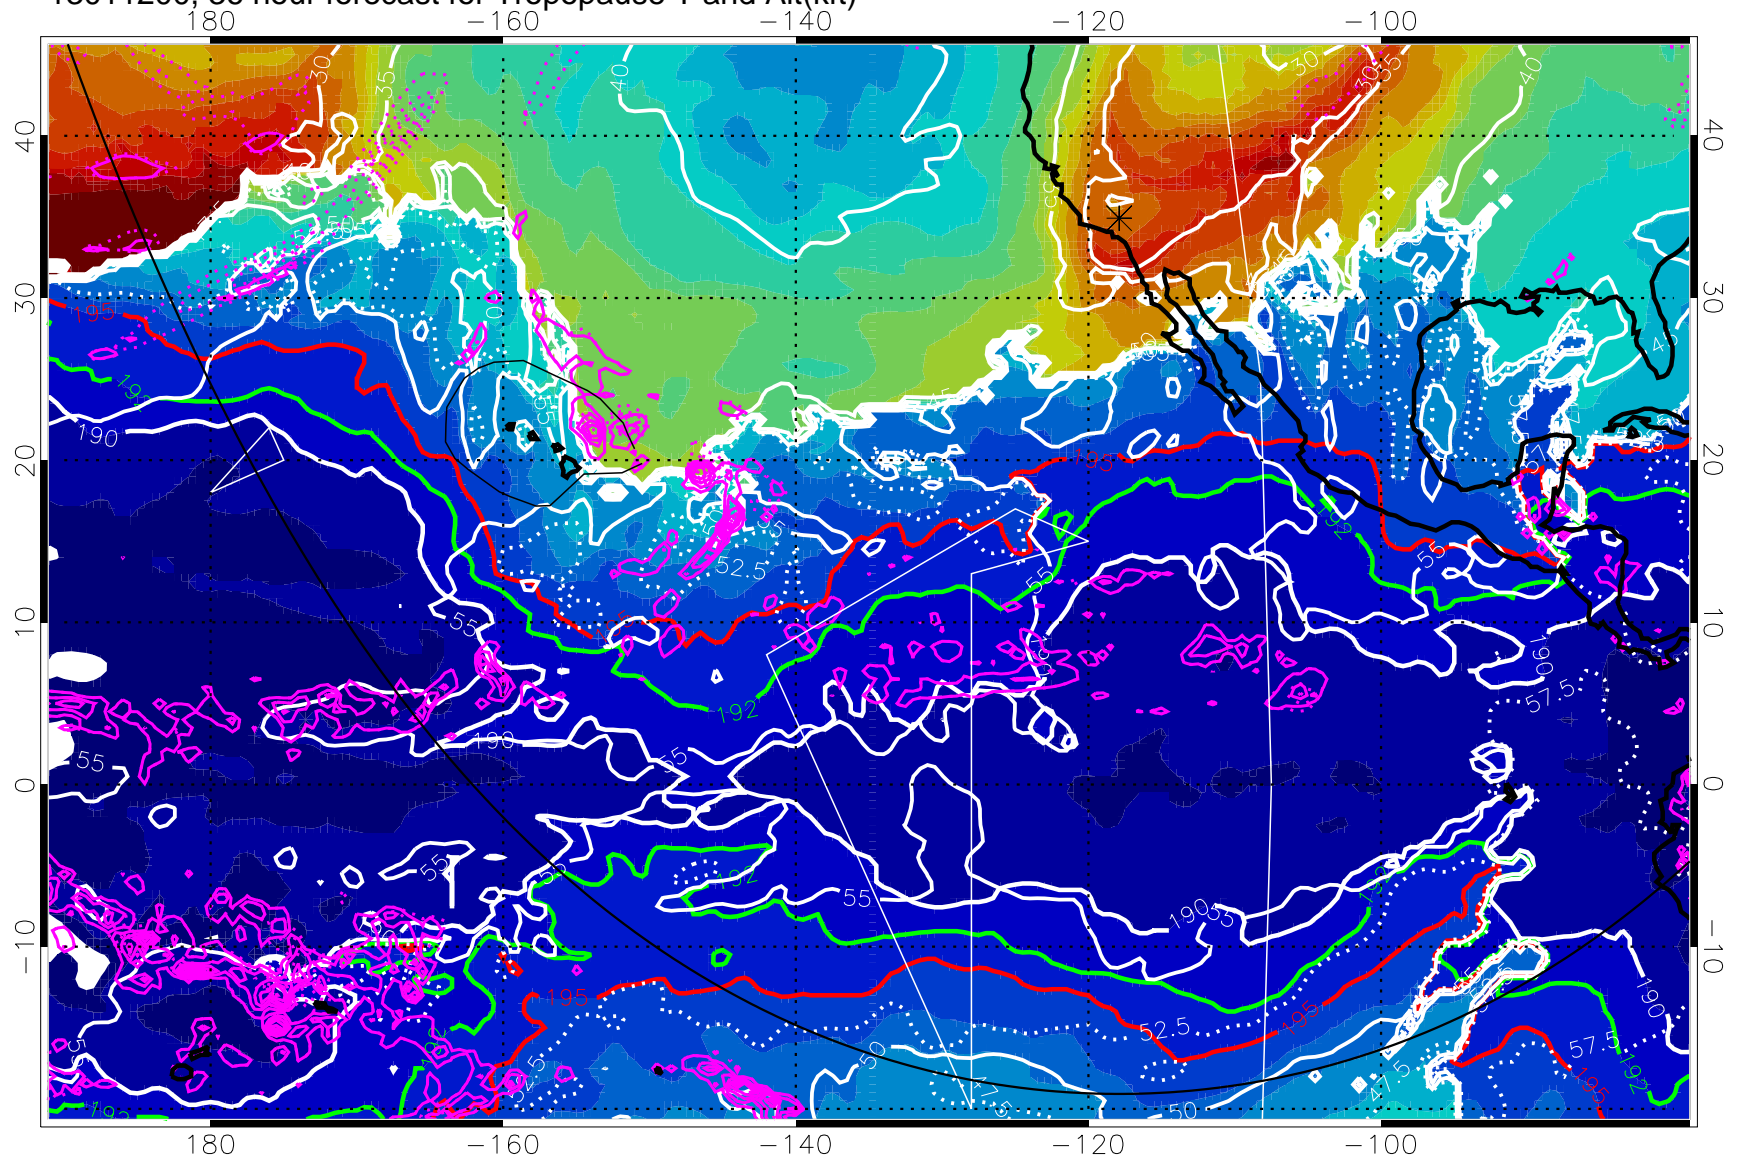

190K Isotherm (wht) 192.5K Isotherm 195K Isotherm

→ 30 m/s

Range ring of 6000 km -- 19 hours GH round trip

13011118, 30 hour forecast for Tropopause T and Alt(kft)

Tropopause T, K

Tropopause Altitude in kft (white)

Precip (tot dot, conv sol) past 6 hrs 6 kg/m2 contours, min 4

190K Isotherm (wht) 192.5K Isotherm 195K Isotherm

→ 30 m/s

Range ring of 6000 km -- 19 hours GH round trip

13011200, 36 hour forecast for Tropopause T and Alt(kft)