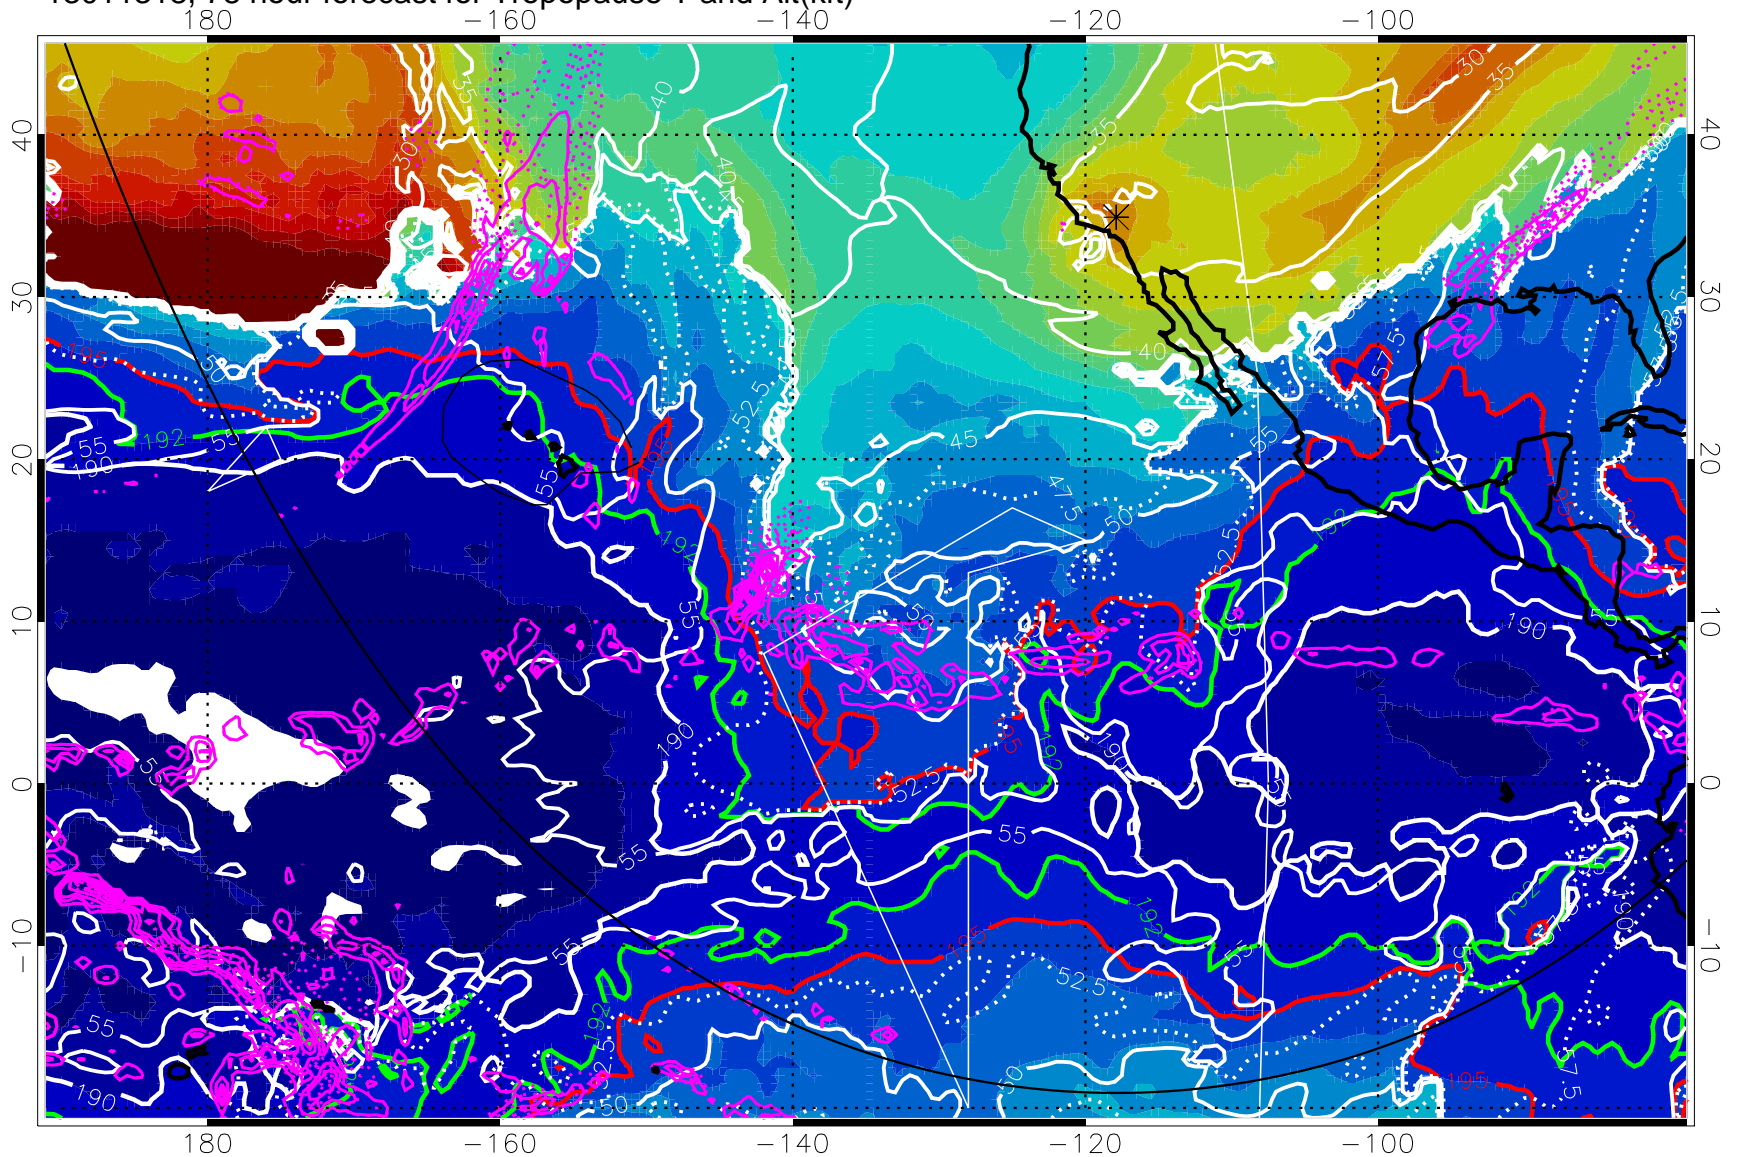

→ 30 m/s

Range ring of 6000 km -- 19 hours GH round trip

13011312, 72 hour forecast for Tropopause T and Alt(kft)

Tropopause T, K

Tropopause Altitude in kft (white)

Precip (tot dot, conv sol) past 6 hrs 6 kg/m2 contours, min 4

190K Isotherm (wht) 192.5K Isotherm 195K Isotherm

→ 30 m/s

Range ring of 6000 km -- 19 hours GH round trip

13011318, 78 hour forecast for Tropopause T and Alt(kft)

190 200 210 220 230
Tropopause T, K

Tropopause Altitude in kft (white)

Precip (tot dot, conv sol) past 6 hrs 6 kg/m² contours, min 4

190K Isotherm (white) 192.5K Isotherm 195K Isotherm

→ 30 m/s

Range ring of 6000 km -- 19 hours GH round trip

13011400, 84 hour forecast for Tropopause T and Alt(kft)