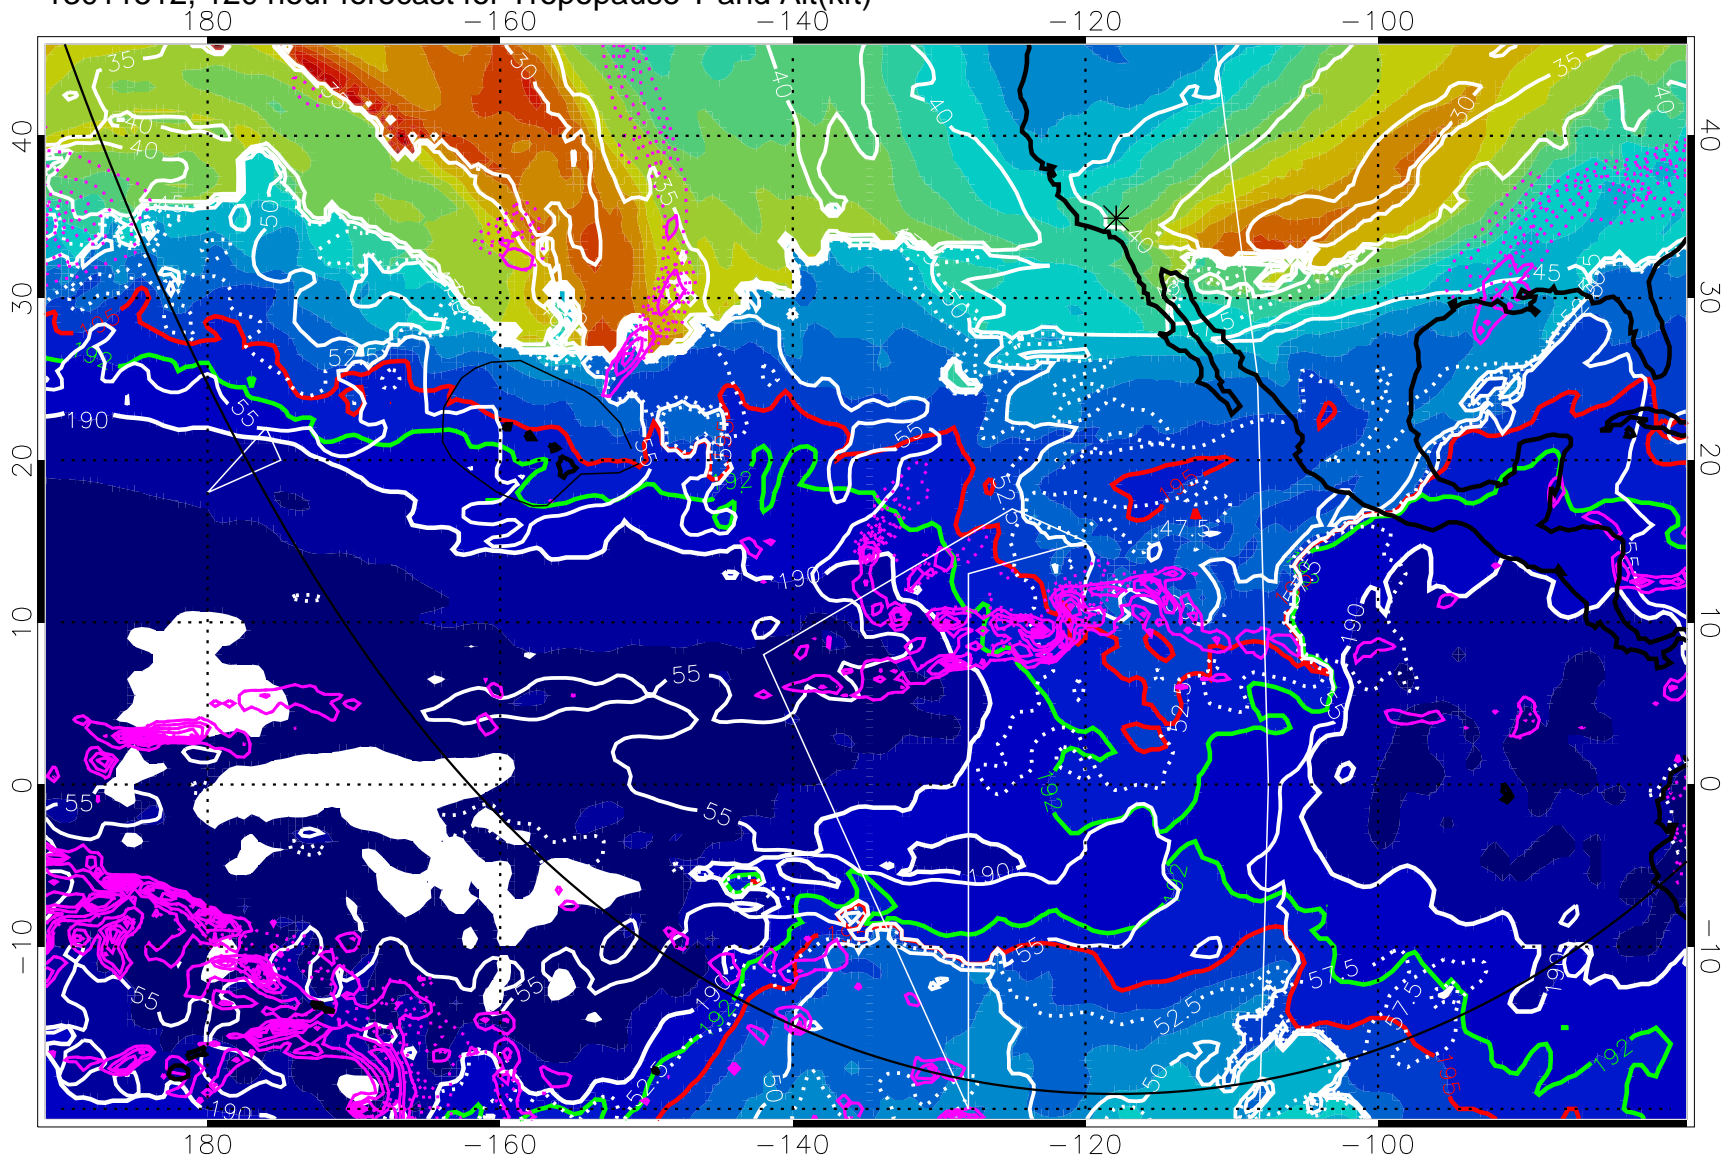

13011512, 120 hour forecast for Tropopause T and Alt(kft)

190 200 210 220 230
Tropopause T, K

Tropopause Altitude in kft (white)

Precip (tot dot, conv sol) past 6 hrs mag 6 kg/m2 contours, min 4

190K Isotherm (white) 192.5K Isotherm (green) 195K Isotherm (red)

→ 30 m/s

Range ring of 6000 km -- 19 hours GH round trip