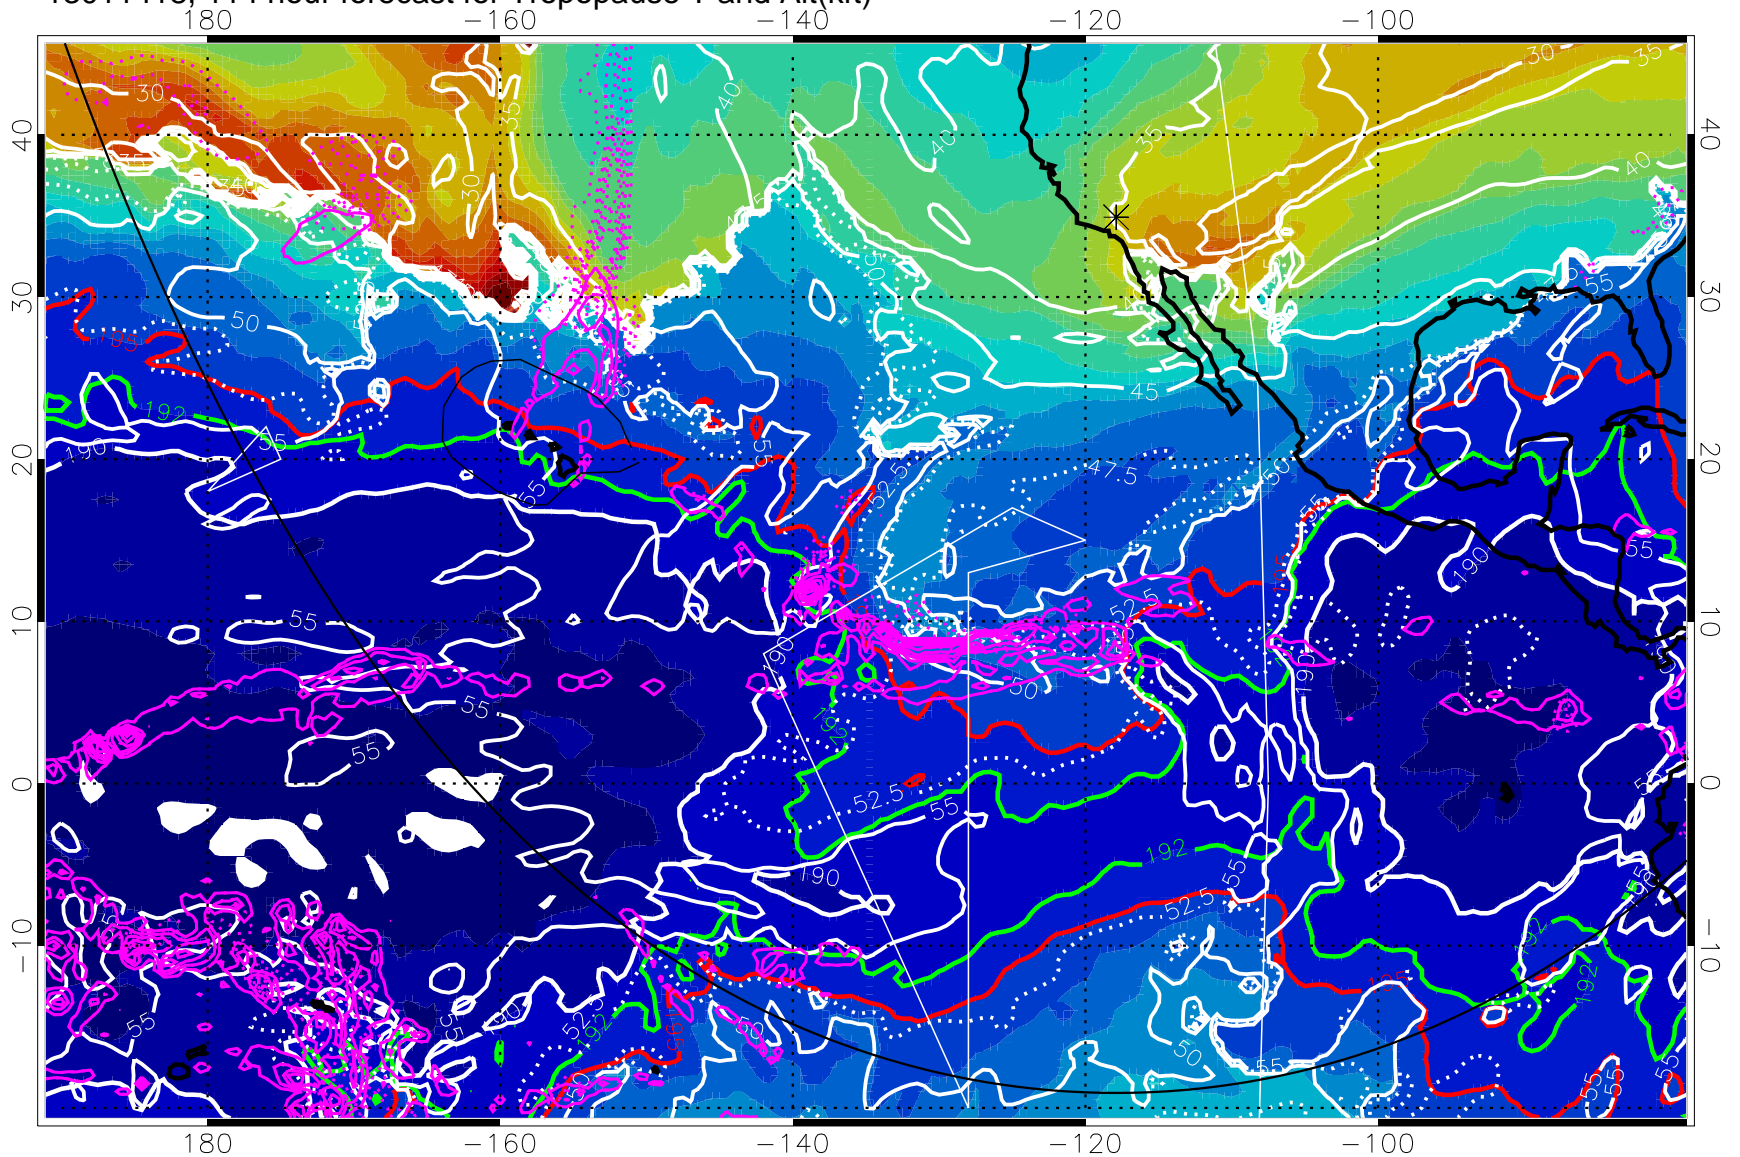

13011418, 114 hour forecast for Tropopause T and Alt(kft)

Tropopause T, K

Tropopause Altitude in kft (white)

Precip (tot dot, conv sol) past 6 hrs 6 kg/m² contours, min 4

190K Isotherm (wht) 192.5K Isotherm 195K Isotherm

→ 30 m/s

Range ring of 6000 km -- 19 hours GH round trip