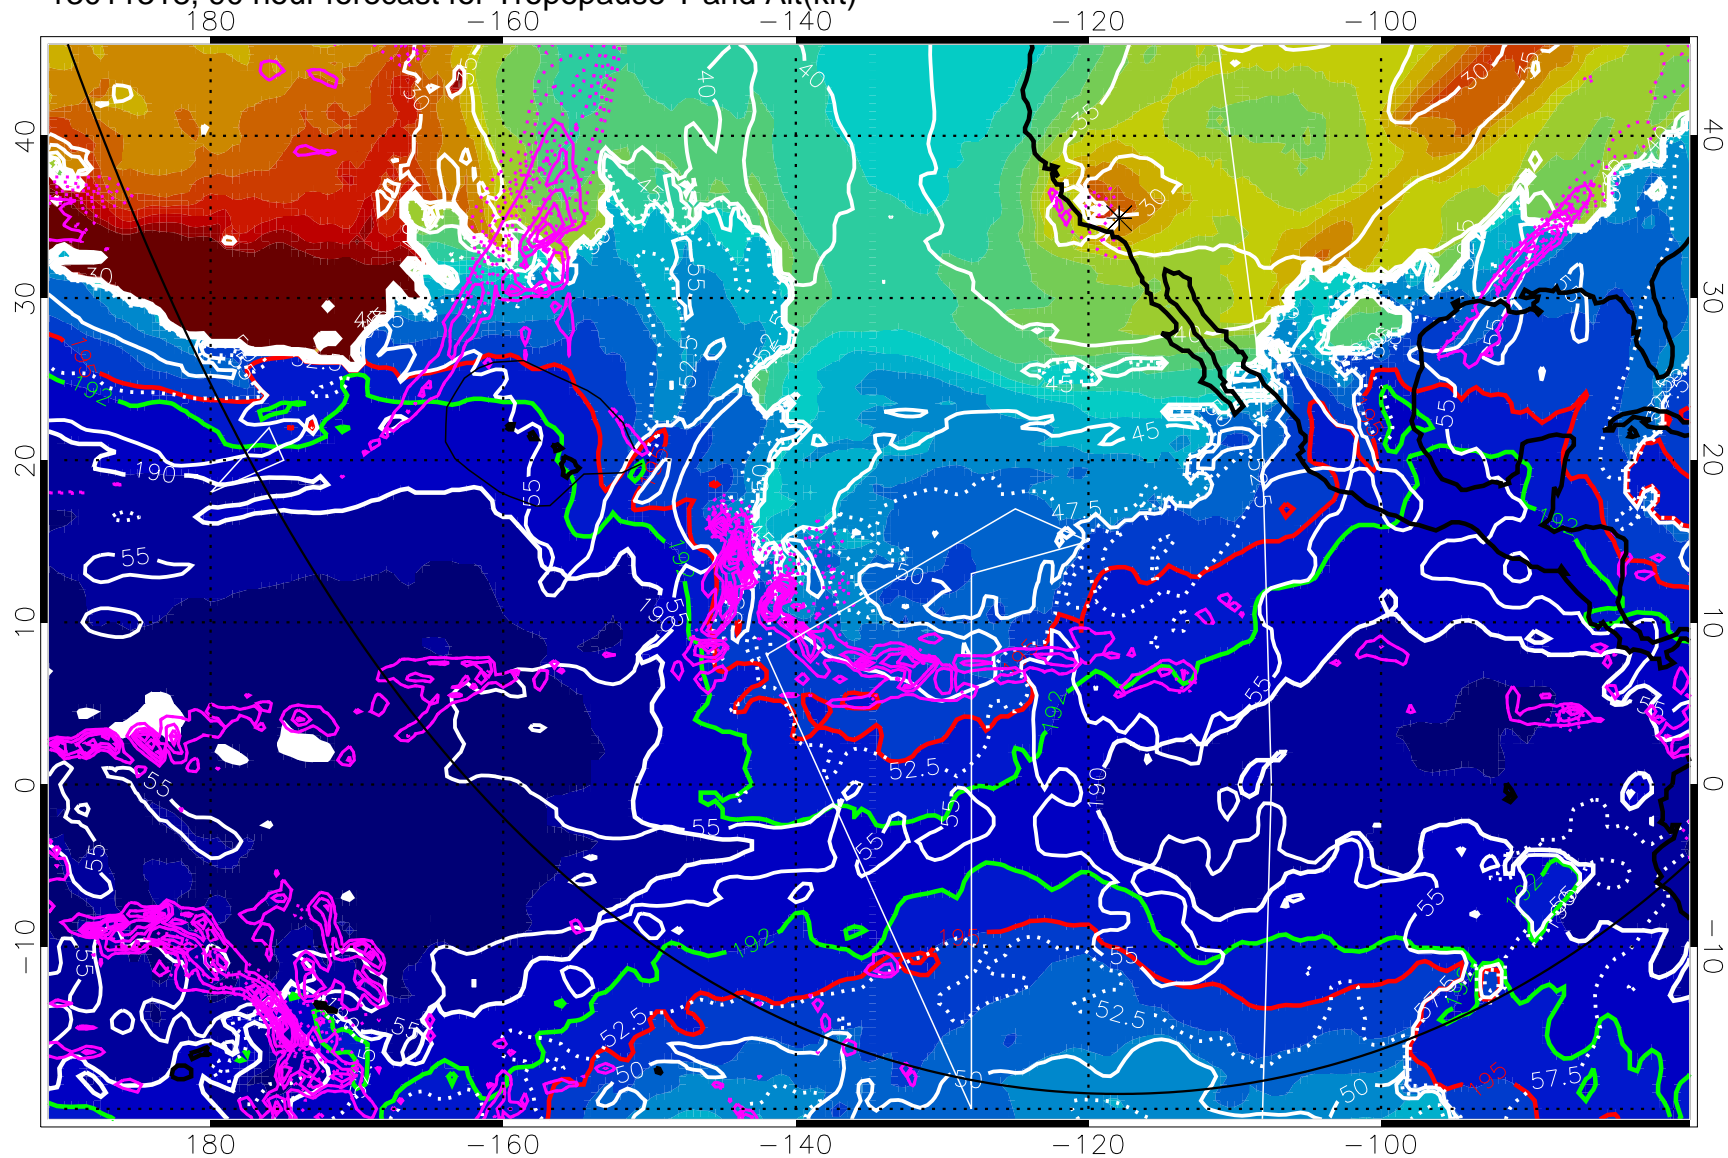

190K Isotherm (wht) 192.5K Isotherm 195K Isotherm

→ 30 m/s

Range ring of 6000 km -- 19 hours GH round trip

13011318, 90 hour forecast for Tropopause T and Alt(kft)

190 200 210 220 230
Tropopause T, K

Tropopause Altitude in kft (white)