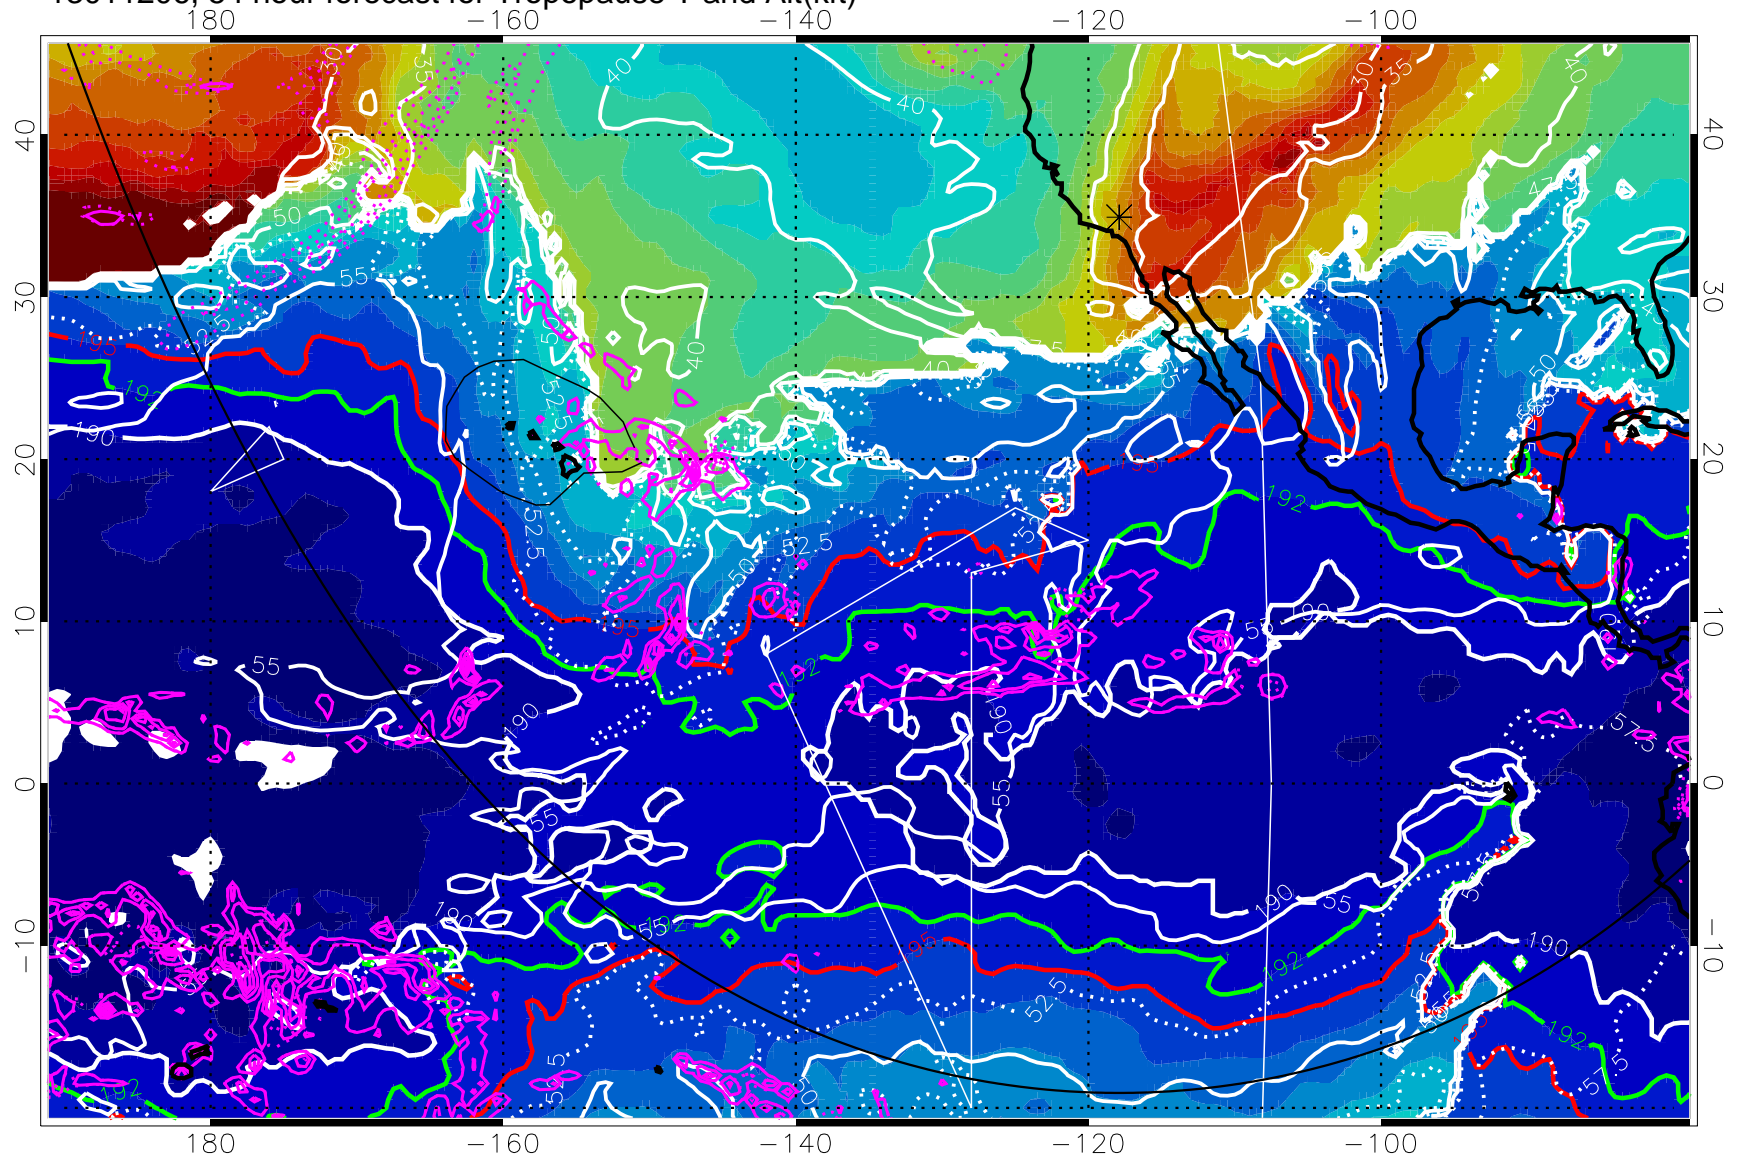

13011206, 54 hour forecast for Tropopause T and Alt(kft)

190   200   210   220   230
Tropopause T, K

Tropopause Altitude in kft (white)

Precip (tot dot, conv sol) past 6 hrs 6 kg/m² contours, min 4

190K Isotherm (wht) 192.5K Isotherm 195K Isotherm

→ 30 m/s

Range ring of 6000 km -- 19 hours GH round trip