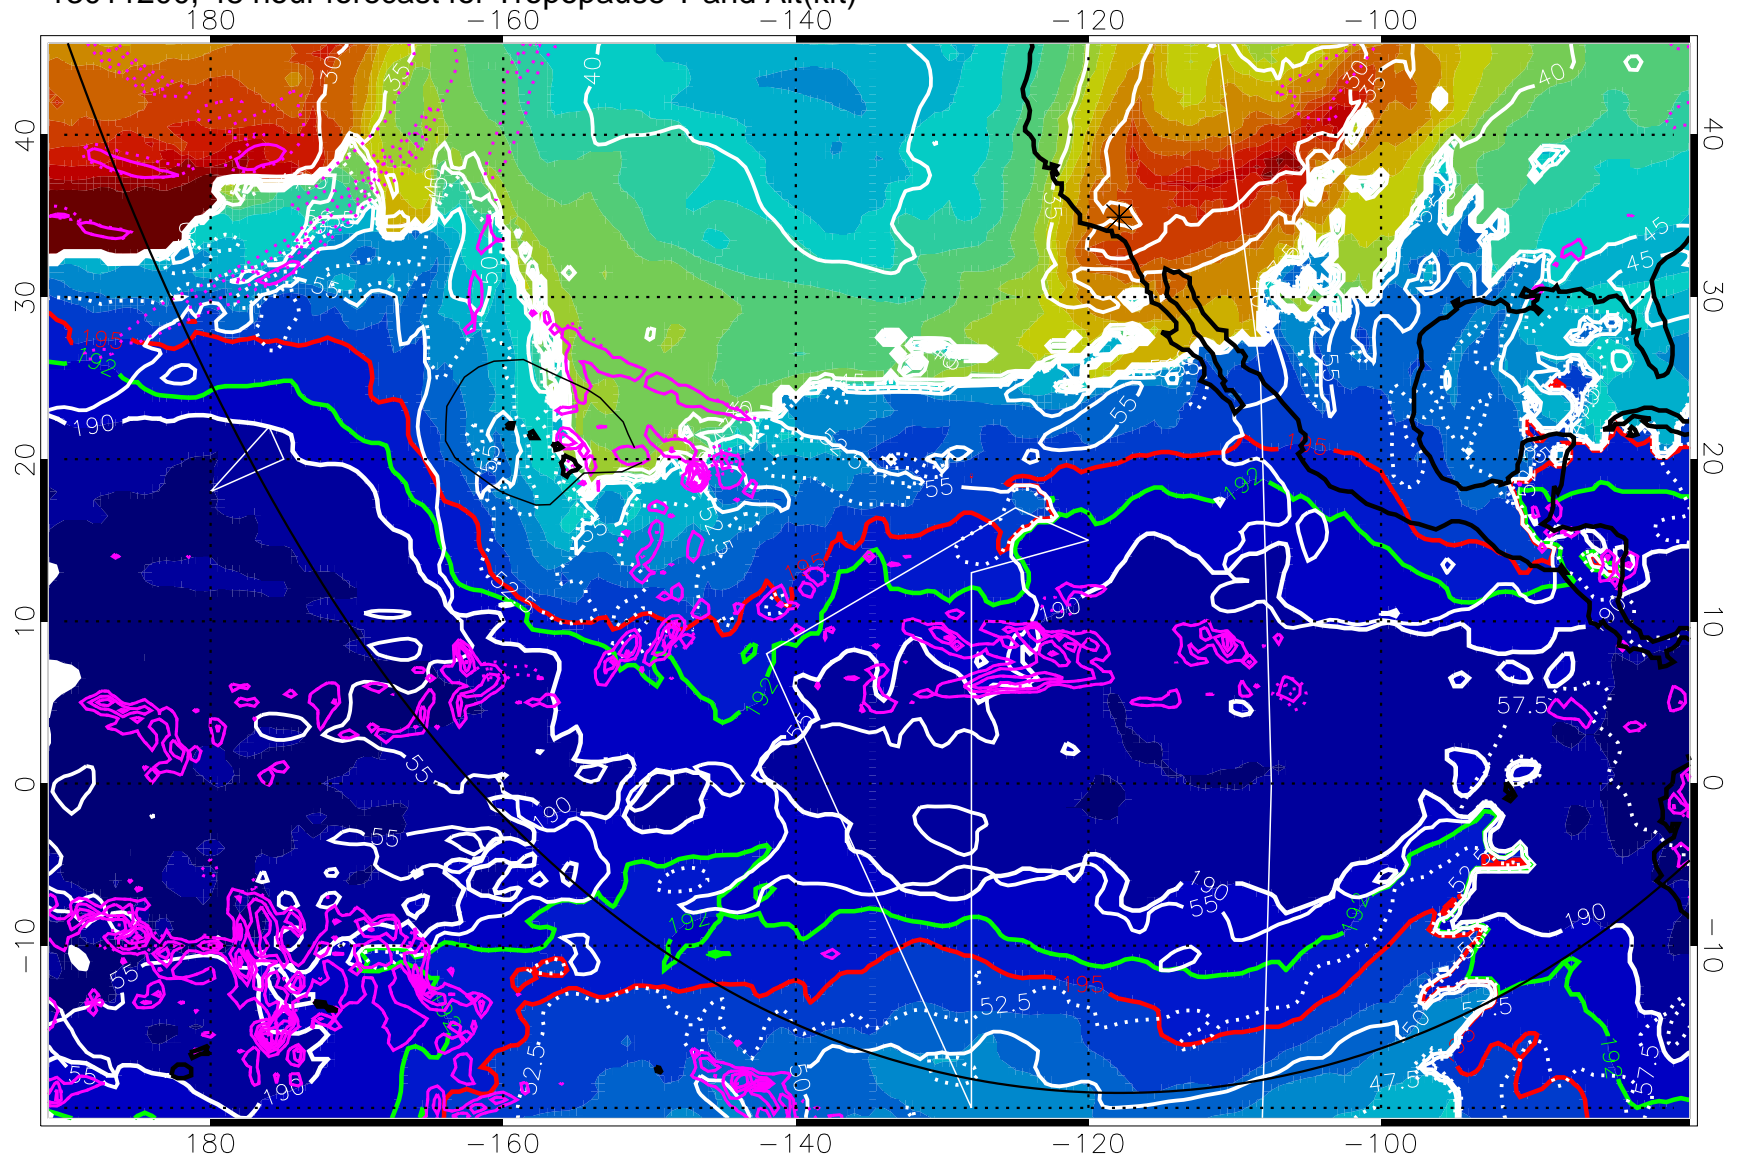

190K Isotherm(wht) 192.5K Isotherm 195K Isotherm

→ 30 m/s

Range ring of 6000 km -- 19 hours GH round trip

13011118, 42 hour forecast for Tropopause T and Alt(kft)

190 200 210 220 230
Tropopause T, K

Tropopause Altitude in kft (white)

Precip (tot dot, conv sol) past 6 hrs mag 6 kg/m² contours, min 4

190K Isotherm (wht) 192.5K Isotherm 195K Isotherm

→ 30 m/s

Range ring of 6000 km -- 19 hours GH round trip

13011200, 48 hour forecast for Tropopause T and Alt(kft)