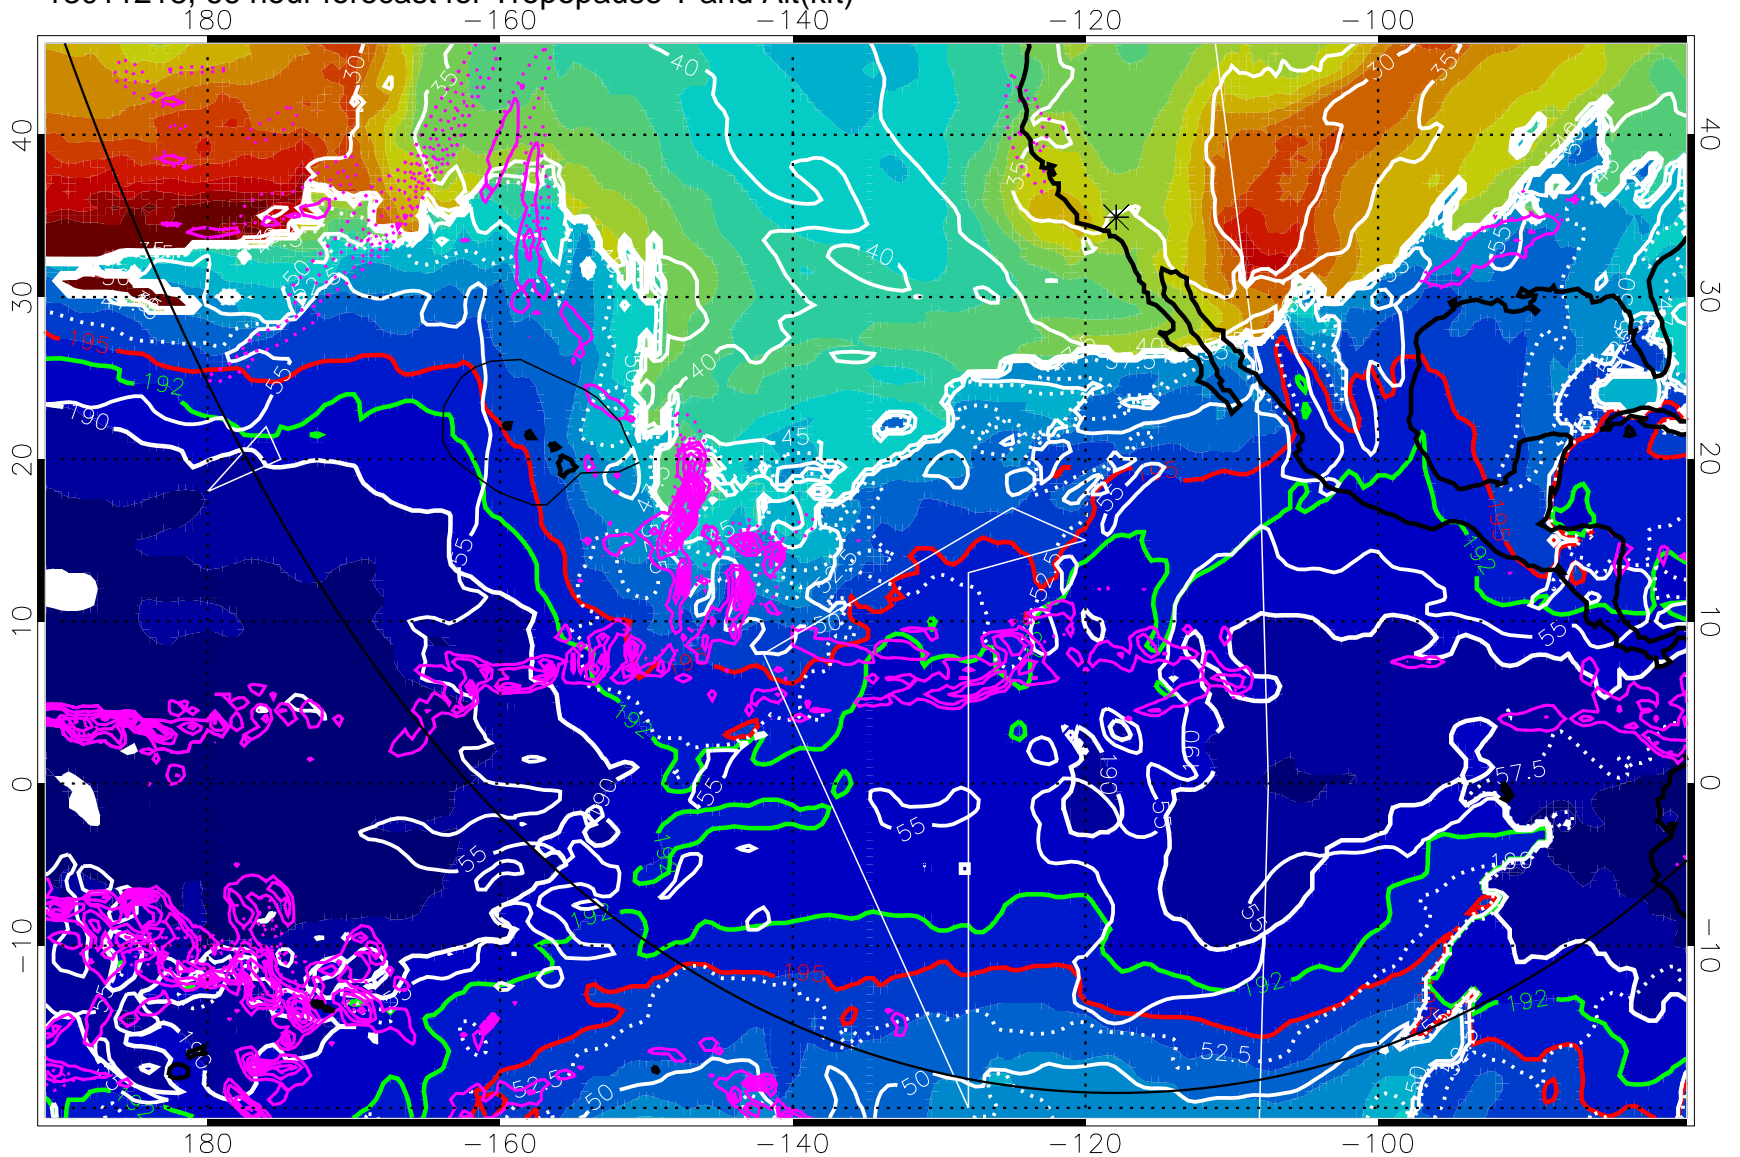

190K Isotherm (wht) 192.5K Isotherm 195K Isotherm

→ 30 m/s

Range ring of 6000 km -- 19 hours GH round trip

13011218, 66 hour forecast for Tropopause T and Alt(kft)

190 200 210 220 230
Tropopause T, K

Tropopause Altitude in kft (white)

Precip (tot dot, conv sol) past 6 hrs 6 kg/m2 contours, min 4

190K Isotherm (wht) 192.5K Isotherm 195K Isotherm

→ 30 m/s

Range ring of 6000 km -- 19 hours GH round trip

13011300, 72 hour forecast for Tropopause T and Alt(kft)