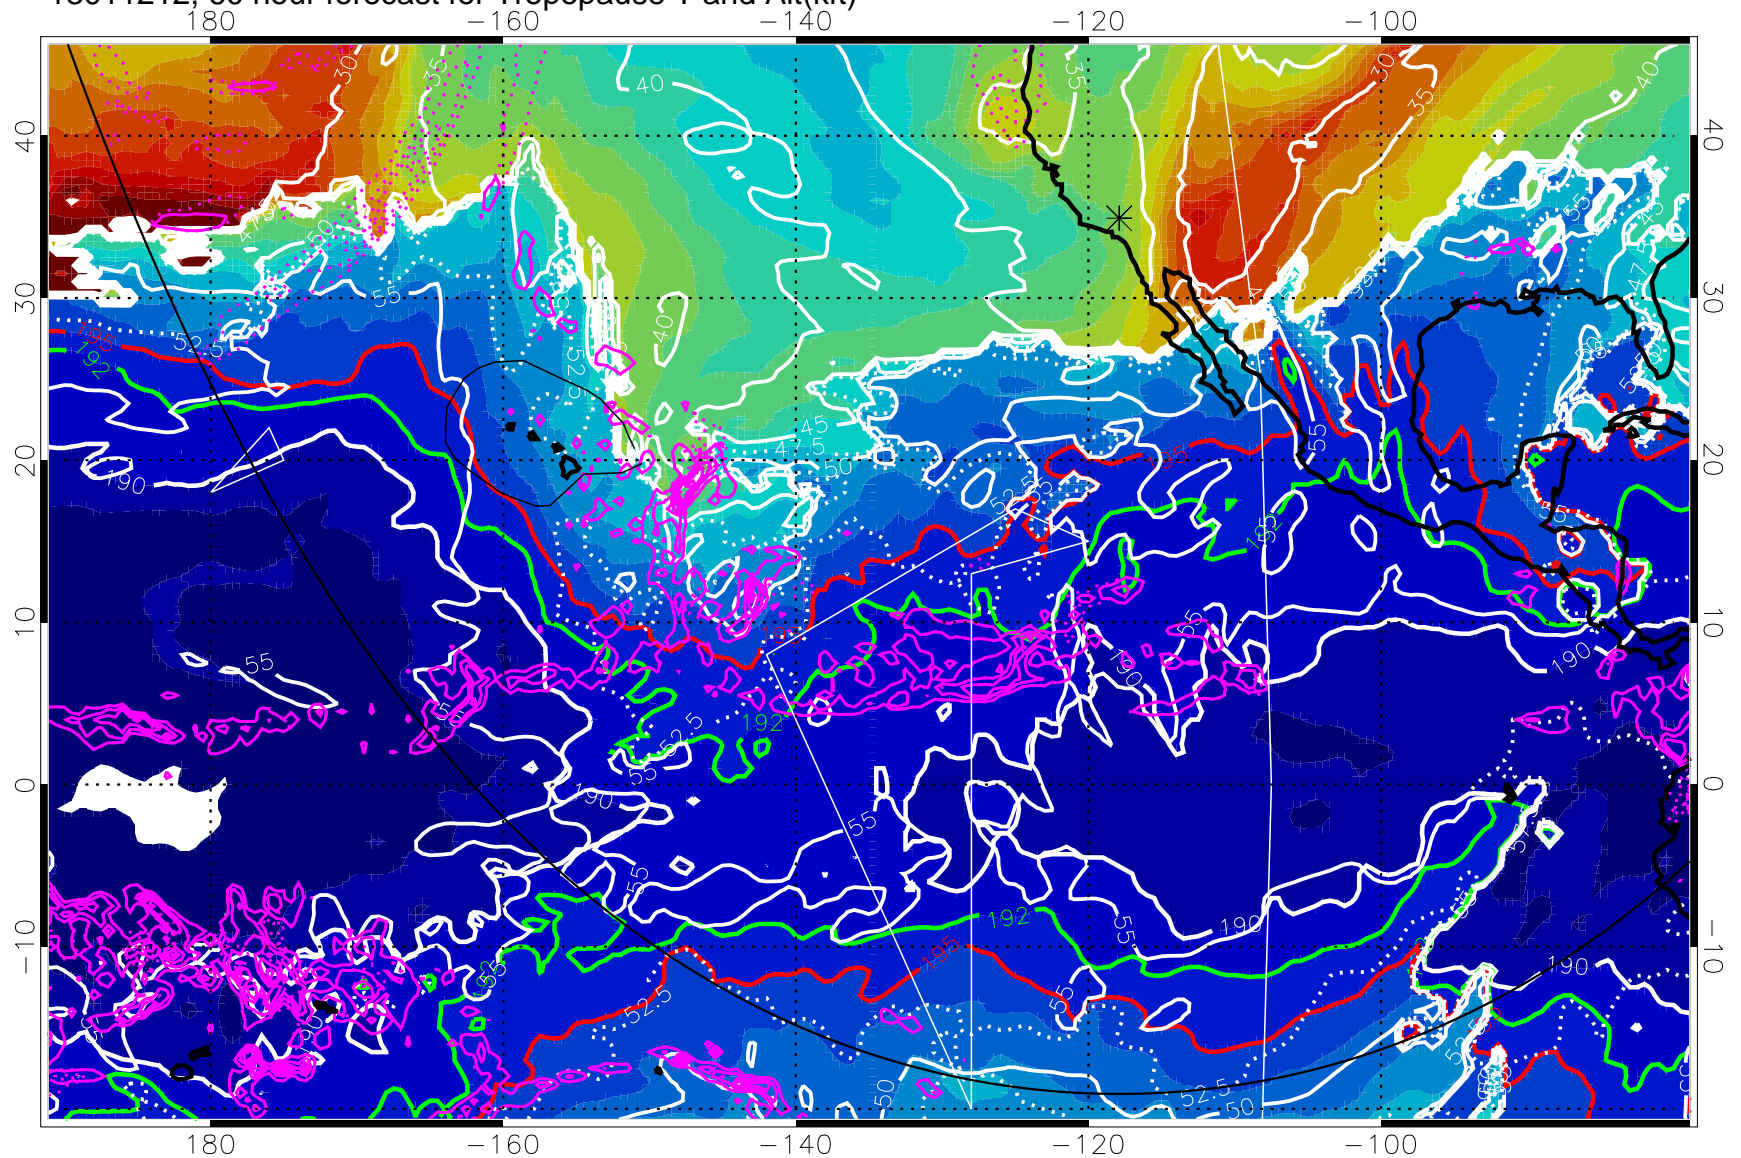

13011212, 60 hour forecast for Tropopause T and Alt(kft)

Tropopause T, K

Tropopause Altitude in kft (white)

Precip (tot dot, conv sol) past 6 hrs 6 kg/m² contours, min 4

190K Isotherm (wht) 192.5K Isotherm 195K Isotherm

→ 30 m/s

Range ring of 6000 km -- 19 hours GH round trip