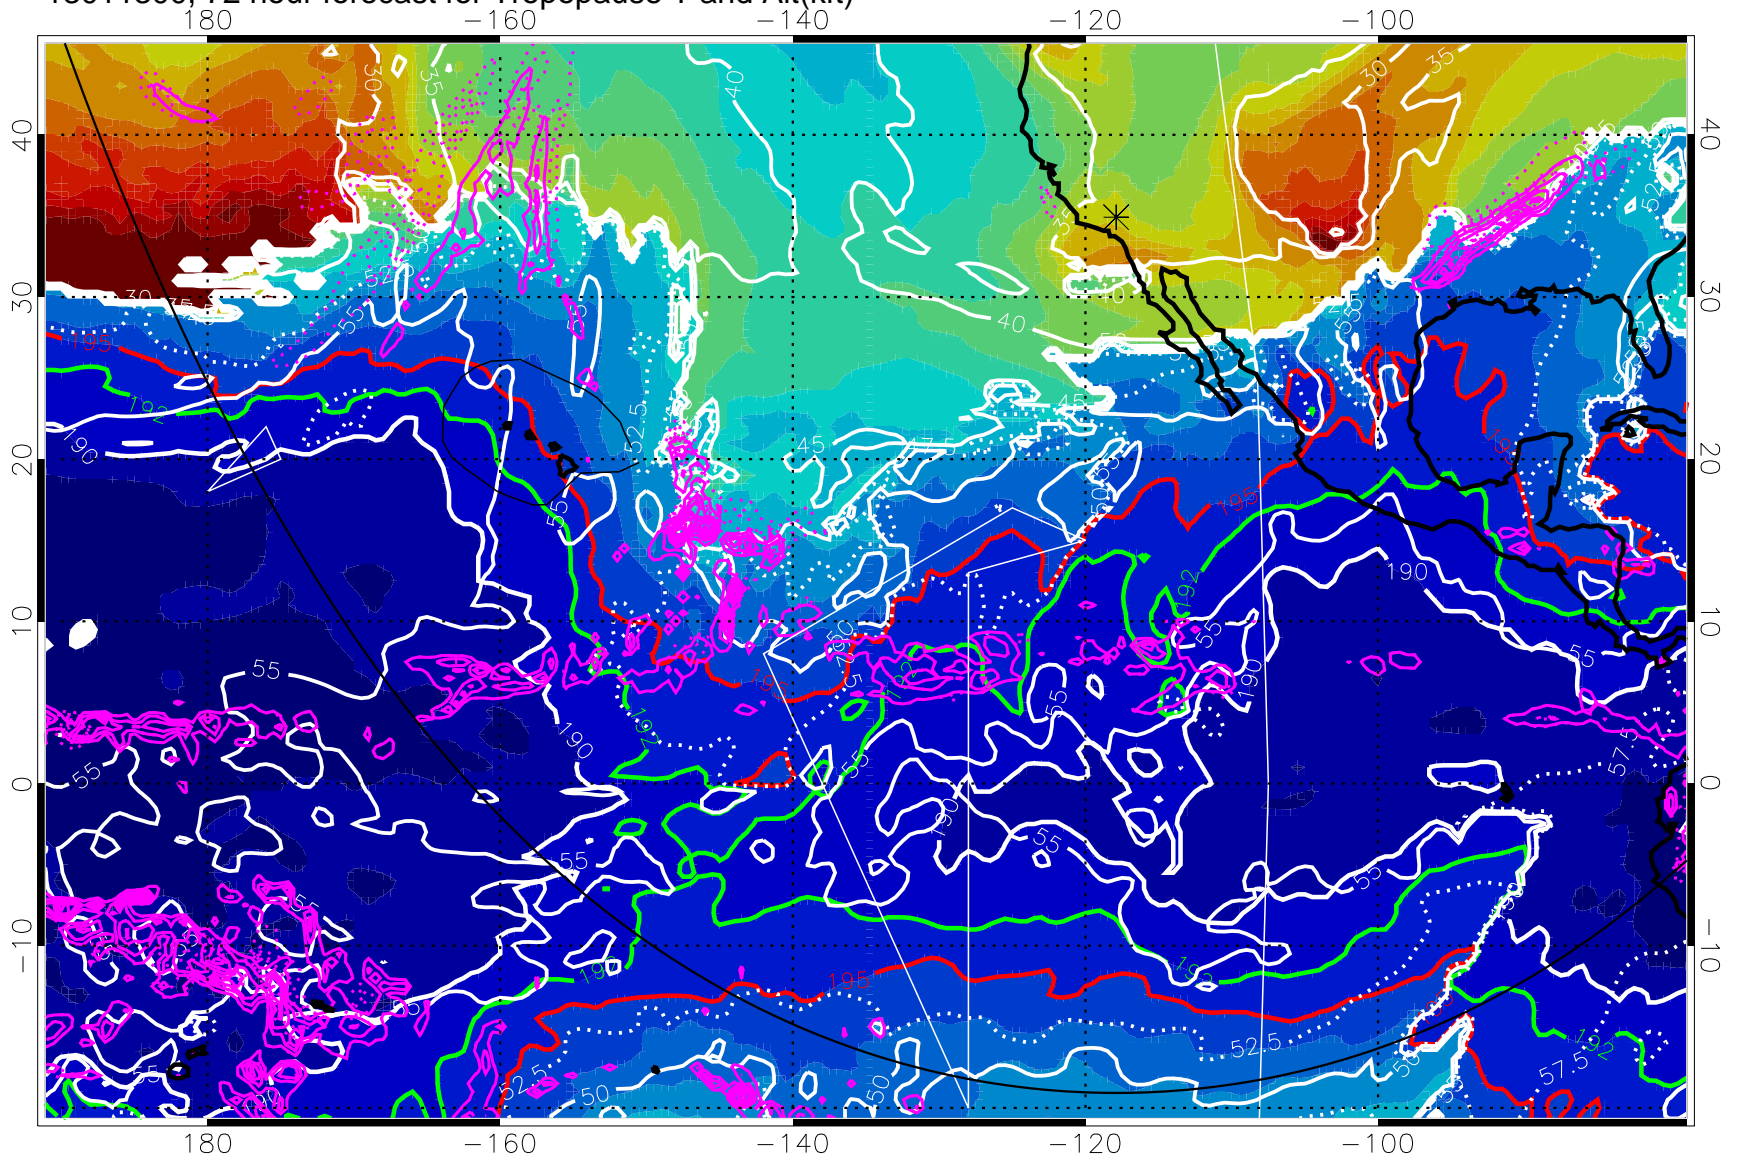

190K Isotherm (wht) 192.5K Isotherm 195K Isotherm

→ 30 m/s

Range ring of 6000 km -- 19 hours GH round trip

13011218, 66 hour forecast for Tropopause T and Alt(kft)

190 200 210 220 230
Tropopause T, K

Tropopause Altitude in kft (white)

Precip (tot dot, conv sol) past 6 hrs 6 kg/m2 contours, min 4

190K Isotherm (wht) 192.5K Isotherm 195K Isotherm

→ 30 m/s

Range ring of 6000 km -- 19 hours GH round trip

13011300, 72 hour forecast for Tropopause T and Alt(kft)