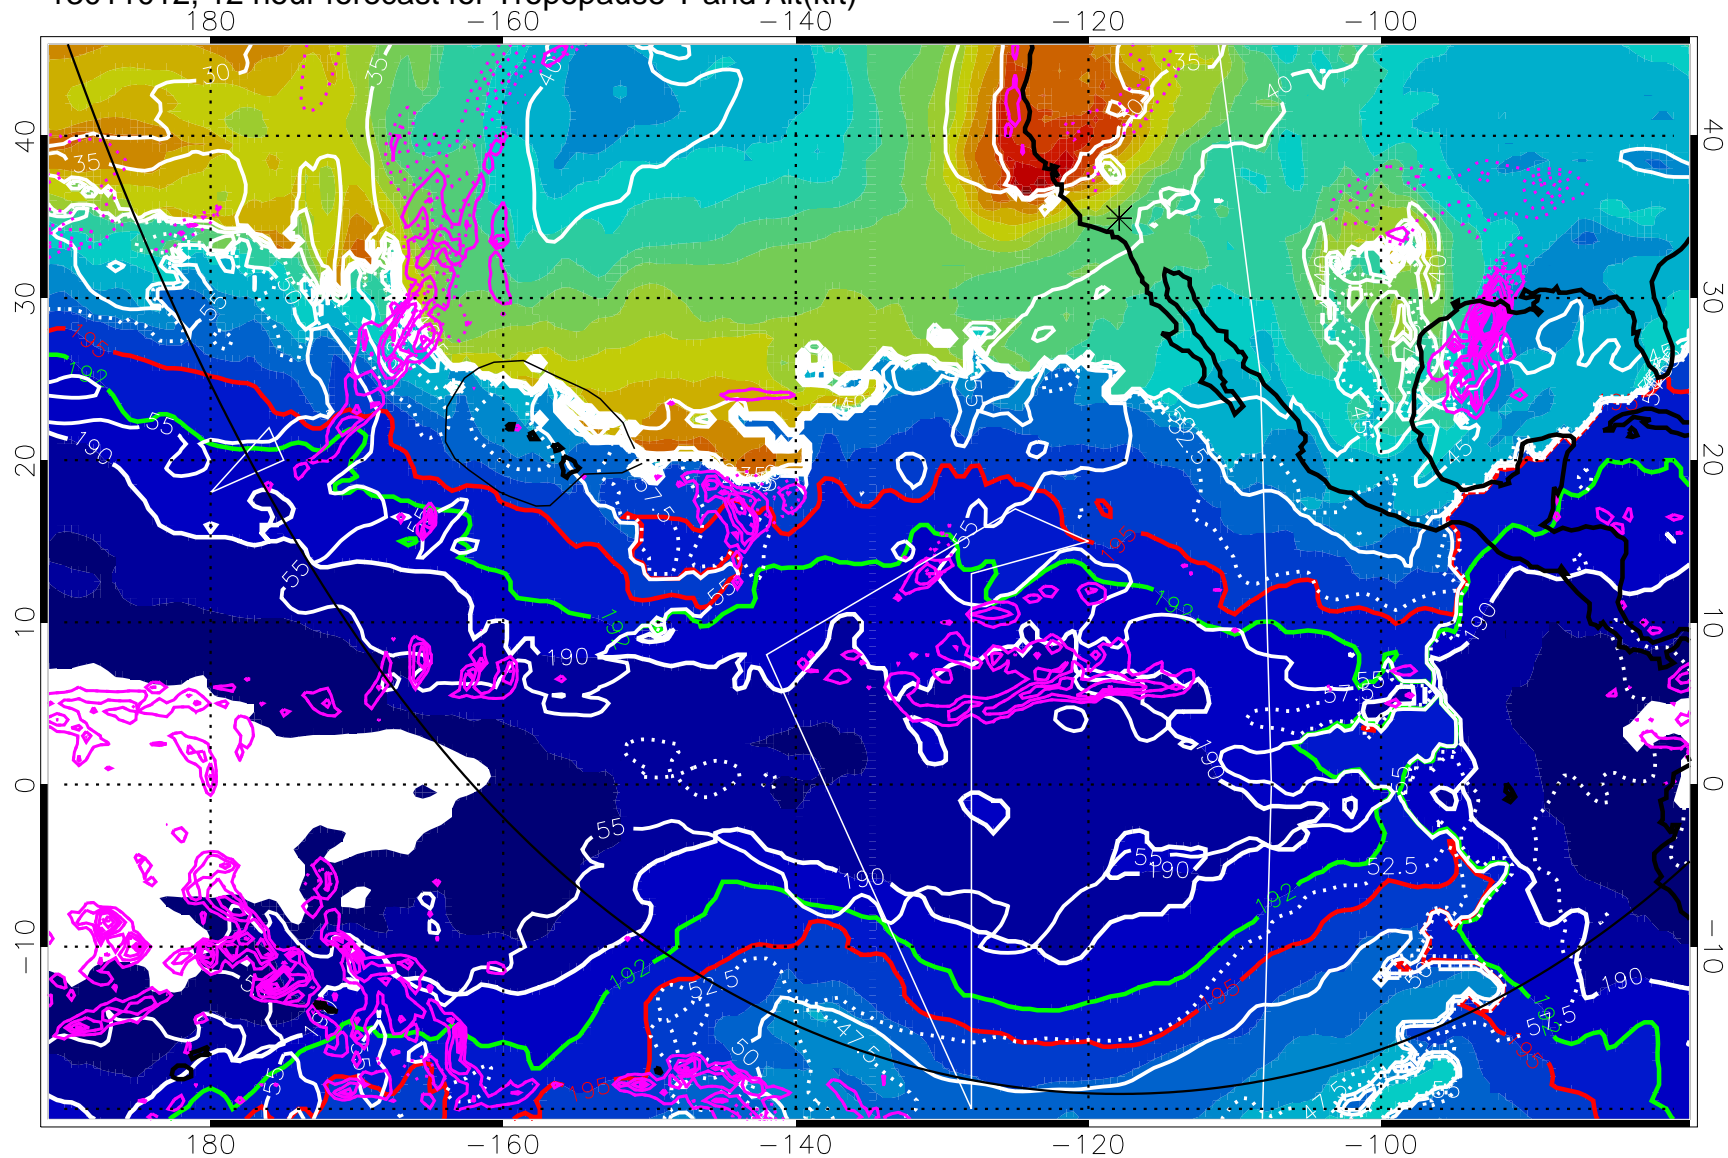

13011012, 12 hour forecast for Tropopause T and Alt(kft)

190 200 210 220 230
Tropopause T, K

Tropopause Altitude in kft (white)

Precip (tot dot, conv sol) past 6 hrs 6 kg/m² contours, min 4

190K Isotherm (white) 192.5K Isotherm (green) 195K Isotherm (red)

→ 30 m/s

Range ring of 6000 km -- 19 hours GH round trip

13011018, 18 hour forecast for Tropopause T and Alt(kft)

Tropopause T, K

Tropopause Altitude in kft (white)

Precip (tot dot, conv sol) past 6 hrs 6 kg/m² contours, min 4

190K Isotherm (wht) 192.5K Isotherm 195K Isotherm

→ 30 m/s

Range ring of 6000 km -- 19 hours GH round trip

13011100, 24 hour forecast for Tropopause T and Alt(kft)

190 200 210 220 230
Tropopause T, K

Tropopause Altitude in kft (white)
 Precip (tot dot, conv sol) past 6 hrs 6 kg/m2 contours, min 4
 190K Isotherm(wht) 192.5K Isotherm 195K Isotherm
 → 30 m/s
 Range ring of 6000 km -- 19 hours GH round trip