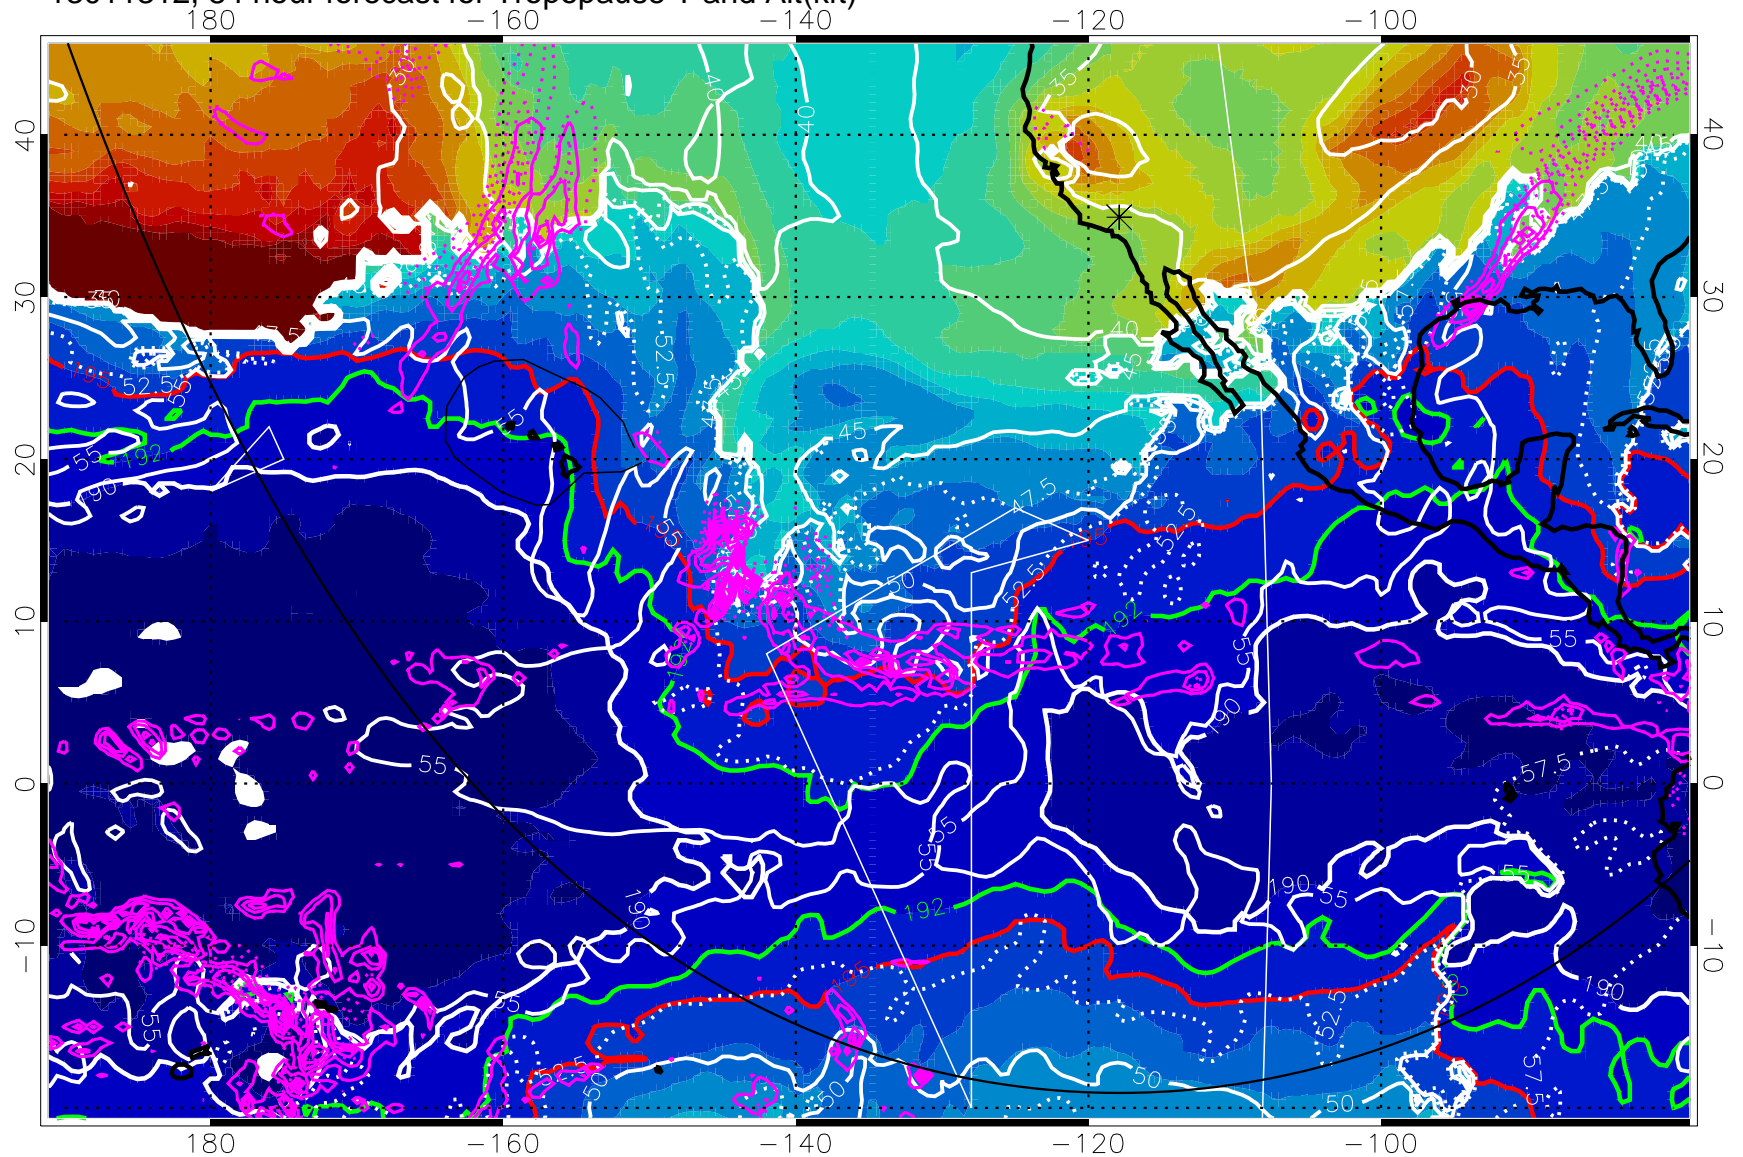

13011312, 84 hour forecast for Tropopause T and Alt(kft)

190   200   210   220   230

Tropopause T, K

Tropopause Altitude in kft (white)

Precip (tot dot, conv sol) past 6 hrs 6 kg/m² contours, min 4

190K Isotherm (wht) 192.5K Isotherm 195K Isotherm

→ 30 m/s

Range ring of 6000 km -- 19 hours GH round trip