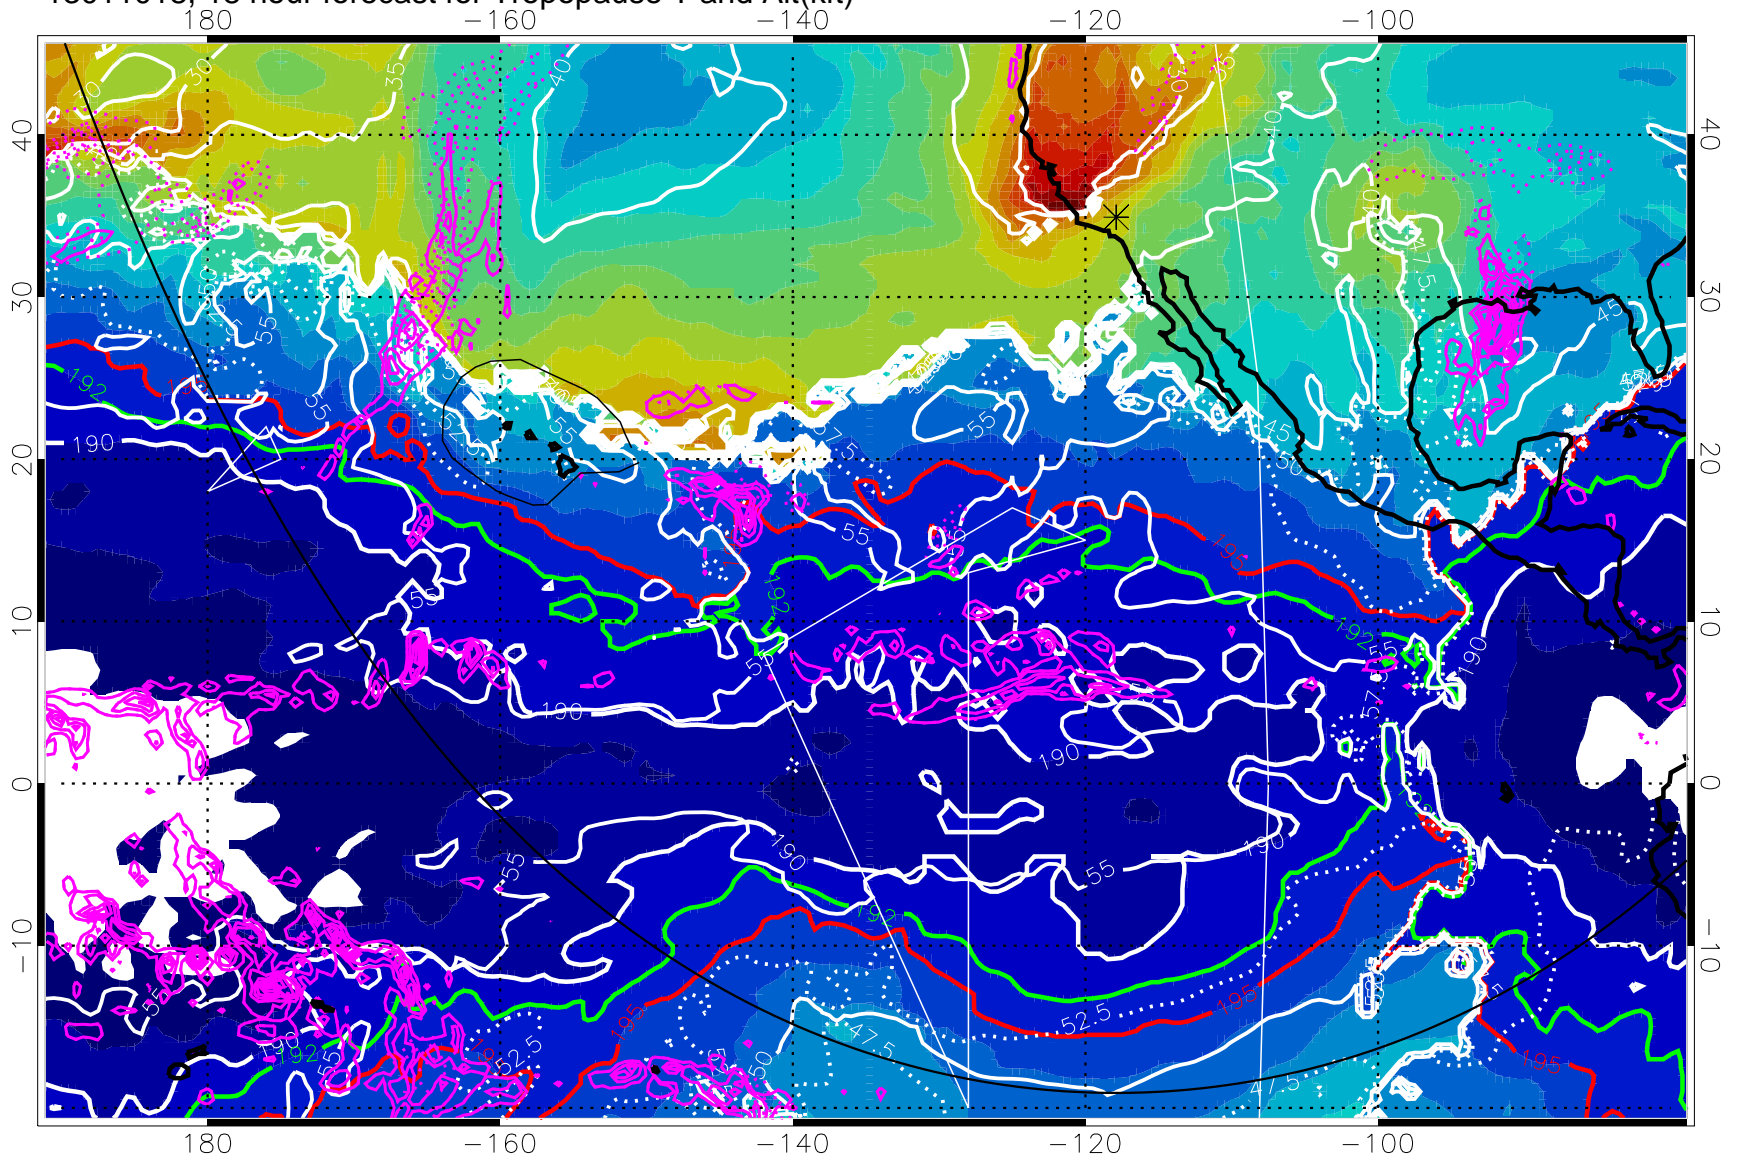

13011012, 12 hour forecast for Tropopause T and Alt(kft)

190 200 210 220 230
Tropopause T, K

Tropopause Altitude in kft (white)

Precip (tot dot, conv sol) past 6 hrs 6 kg/m² contours, min 4

190K Isotherm (white) 192.5K Isotherm (green) 195K Isotherm (red)

→ 30 m/s

Range ring of 6000 km -- 19 hours GH round trip

13011018, 18 hour forecast for Tropopause T and Alt(kft)

Tropopause T, K

Tropopause Altitude in kft (white)

Precip (tot dot, conv sol) past 6 hrs 6 kg/m² contours, min 4

190K Isotherm (wht) 192.5K Isotherm 195K Isotherm

→ 30 m/s

Range ring of 6000 km -- 19 hours GH round trip

13011100, 24 hour forecast for Tropopause T and Alt(kft)

190 200 210 220 230
Tropopause T, K

Tropopause Altitude in kft (white)
 Precip (tot dot, conv sol) past 6 hrs 6 kg/m2 contours, min 4
 190K Isotherm(wht) 192.5K Isotherm 195K Isotherm
 → 30 m/s
 Range ring of 6000 km -- 19 hours GH round trip