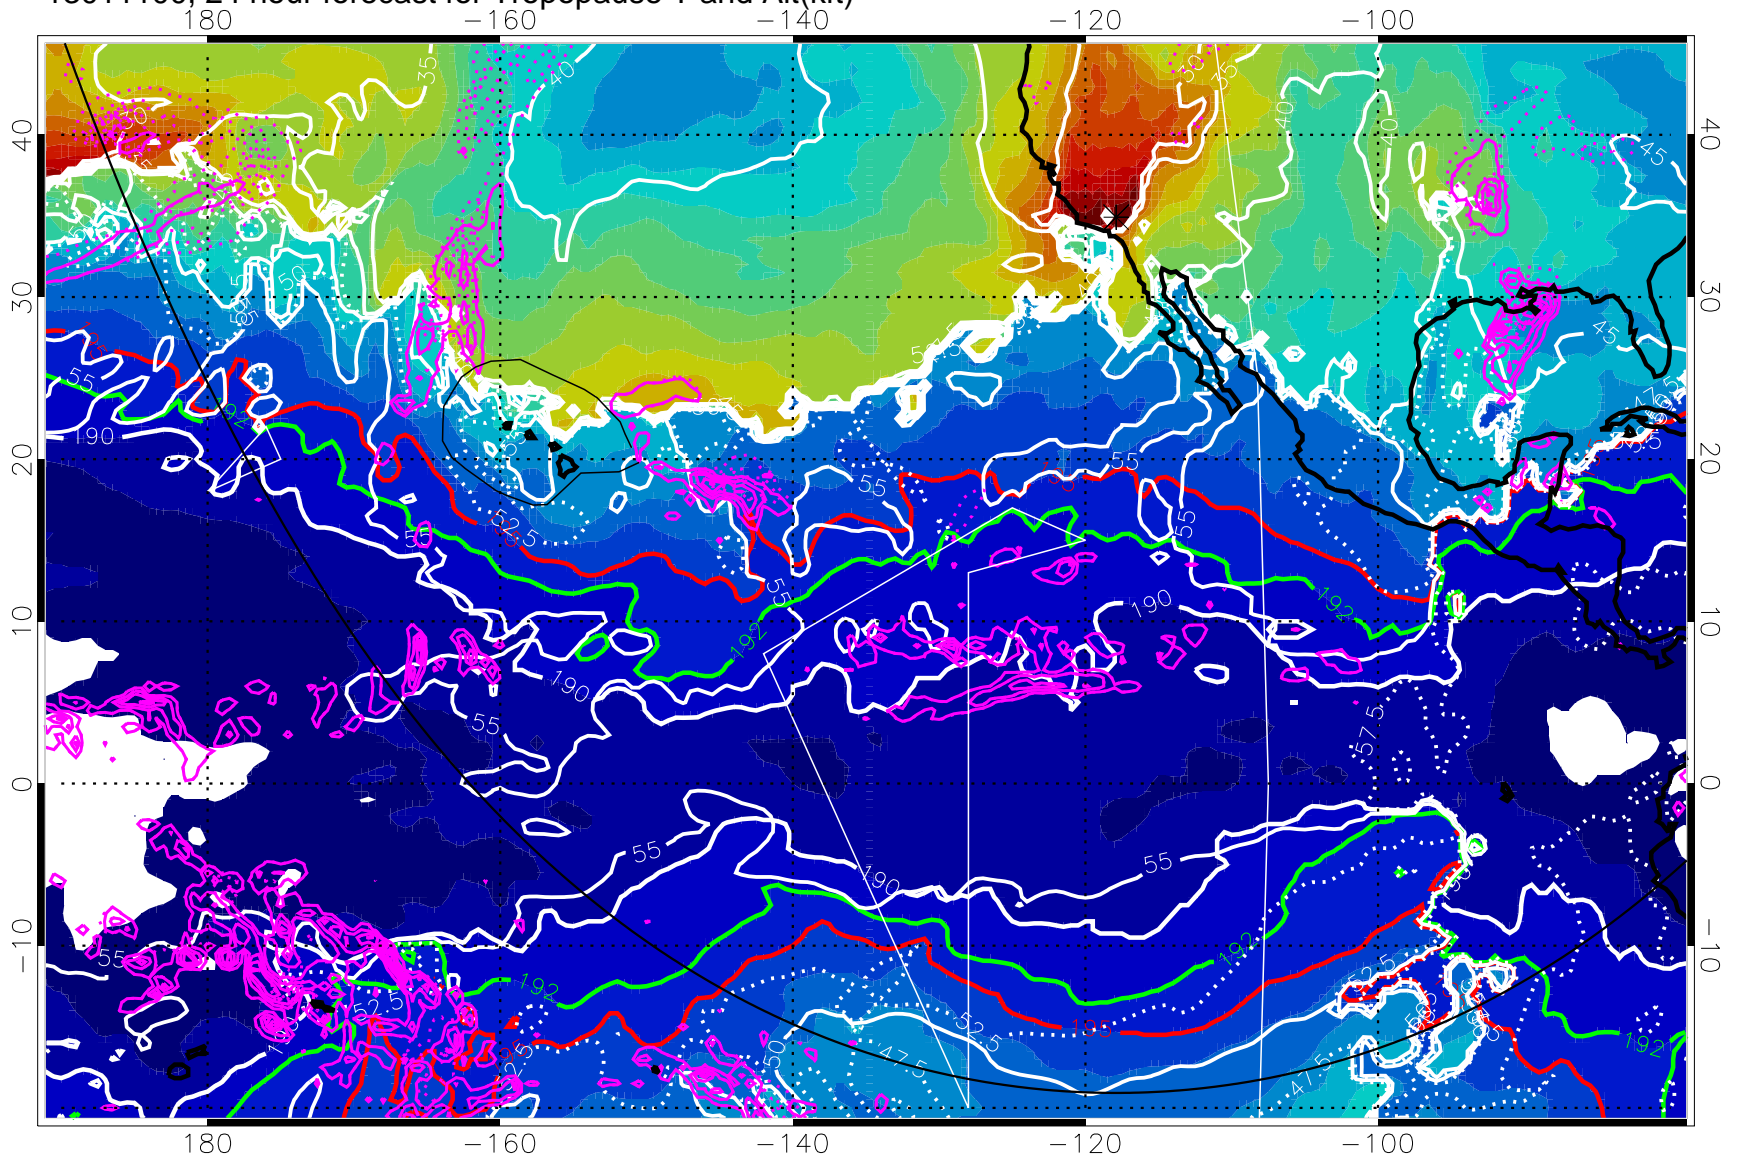

13011012, 12 hour forecast for Tropopause T and Alt(kft)

190 200 210 220 230
Tropopause T, K

Tropopause Altitude in kft (white)

Precip (tot dot, conv sol) past 6 hrs 6 kg/m² contours, min 4

190K Isotherm (white) 192.5K Isotherm (green) 195K Isotherm (red)

→ 30 m/s

Range ring of 6000 km -- 19 hours GH round trip

13011018, 18 hour forecast for Tropopause T and Alt(kft)

Tropopause T, K

Tropopause Altitude in kft (white)

Precip (tot dot, conv sol) past 6 hrs 6 kg/m² contours, min 4

190K Isotherm (wht) 192.5K Isotherm 195K Isotherm

→ 30 m/s

Range ring of 6000 km -- 19 hours GH round trip

13011100, 24 hour forecast for Tropopause T and Alt(kft)

190 200 210 220 230
Tropopause T, K

Tropopause Altitude in kft (white)
 Precip (tot dot, conv sol) past 6 hrs 6 kg/m2 contours, min 4
 190K Isotherm(wht) 192.5K Isotherm 195K Isotherm
 → 30 m/s
 Range ring of 6000 km -- 19 hours GH round trip

Precip (tot dot, conv sol) past 6 hrs mag 6 kg/m² contours, min 4

190K Isotherm (wht) 192.5K Isotherm 195K Isotherm

→ 30 m/s

Range ring of 6000 km -- 19 hours GH round trip

13011200, 48 hour forecast for Tropopause T and Alt(kft)