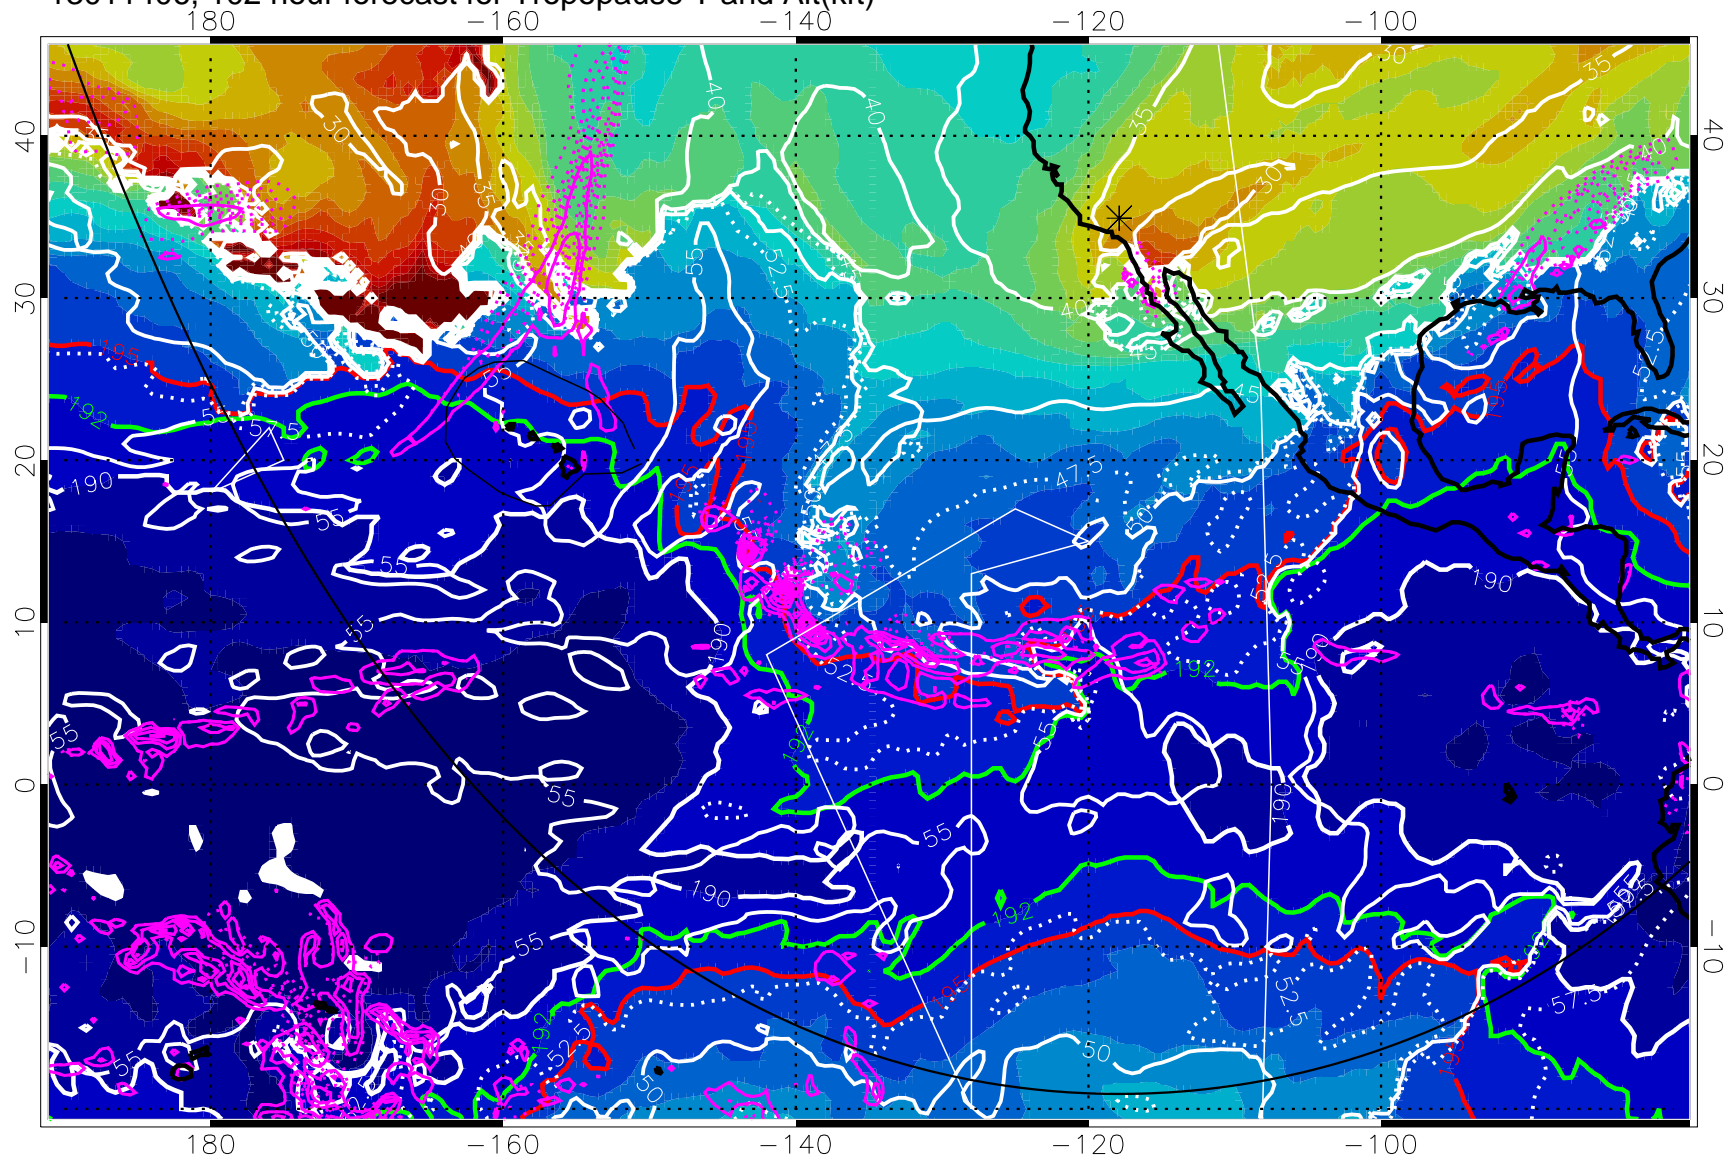

13011406, 102 hour forecast for Tropopause T and Alt(kft)

Tropopause Altitude in kft (white)
Precip (tot dot, conv sol) past 6 hrs 6 kg/m² contours, min 4
190K Isotherm (wht) 192.5K Isotherm 195K Isotherm
→ 30 m/s
Range ring of 6000 km -- 19 hours GH round trip