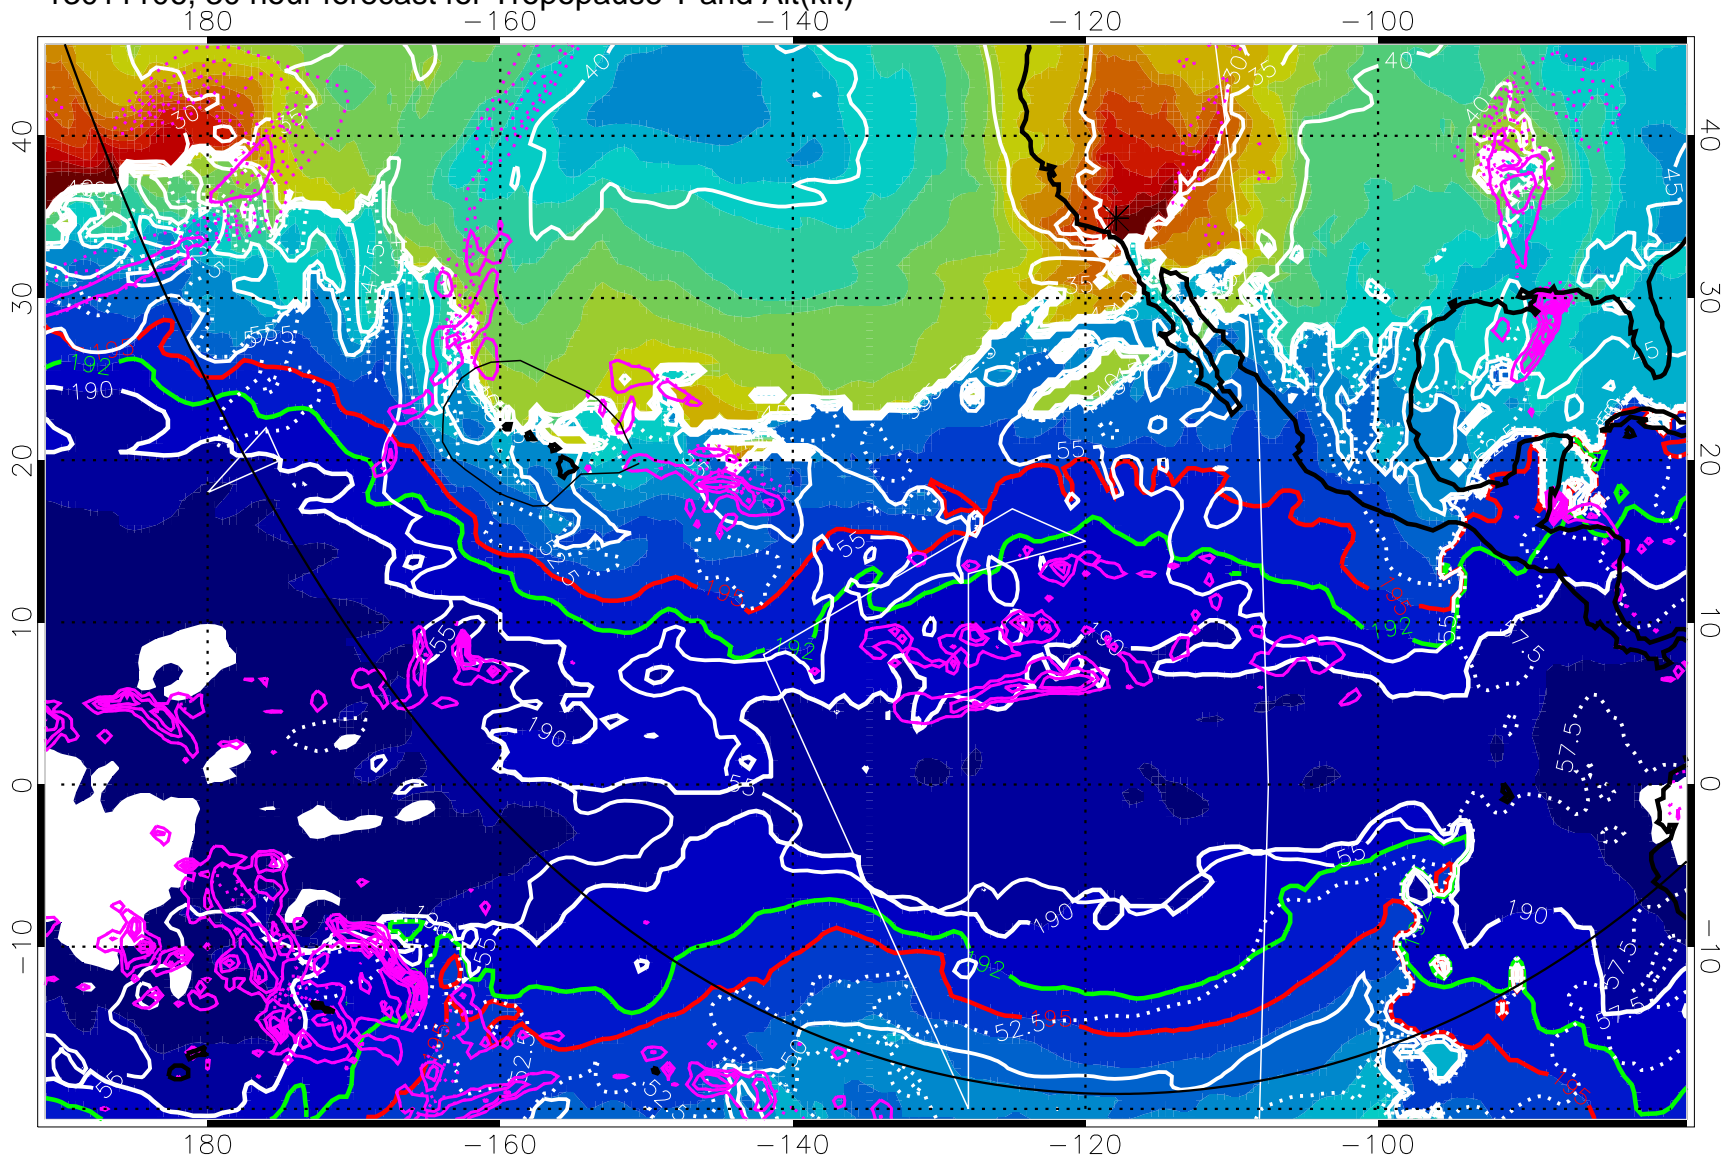

13011106, 30 hour forecast for Tropopause T and Alt(kft)

190 200 210 220 230
Tropopause T, K

Tropopause Altitude in kft (white)

Precip (tot dot, conv sol) past 6 hrs 6 kg/m² contours, min 4

190K Isotherm (wht) 192.5K Isotherm 195K Isotherm

→ 30 m/s

Range ring of 6000 km -- 19 hours GH round trip