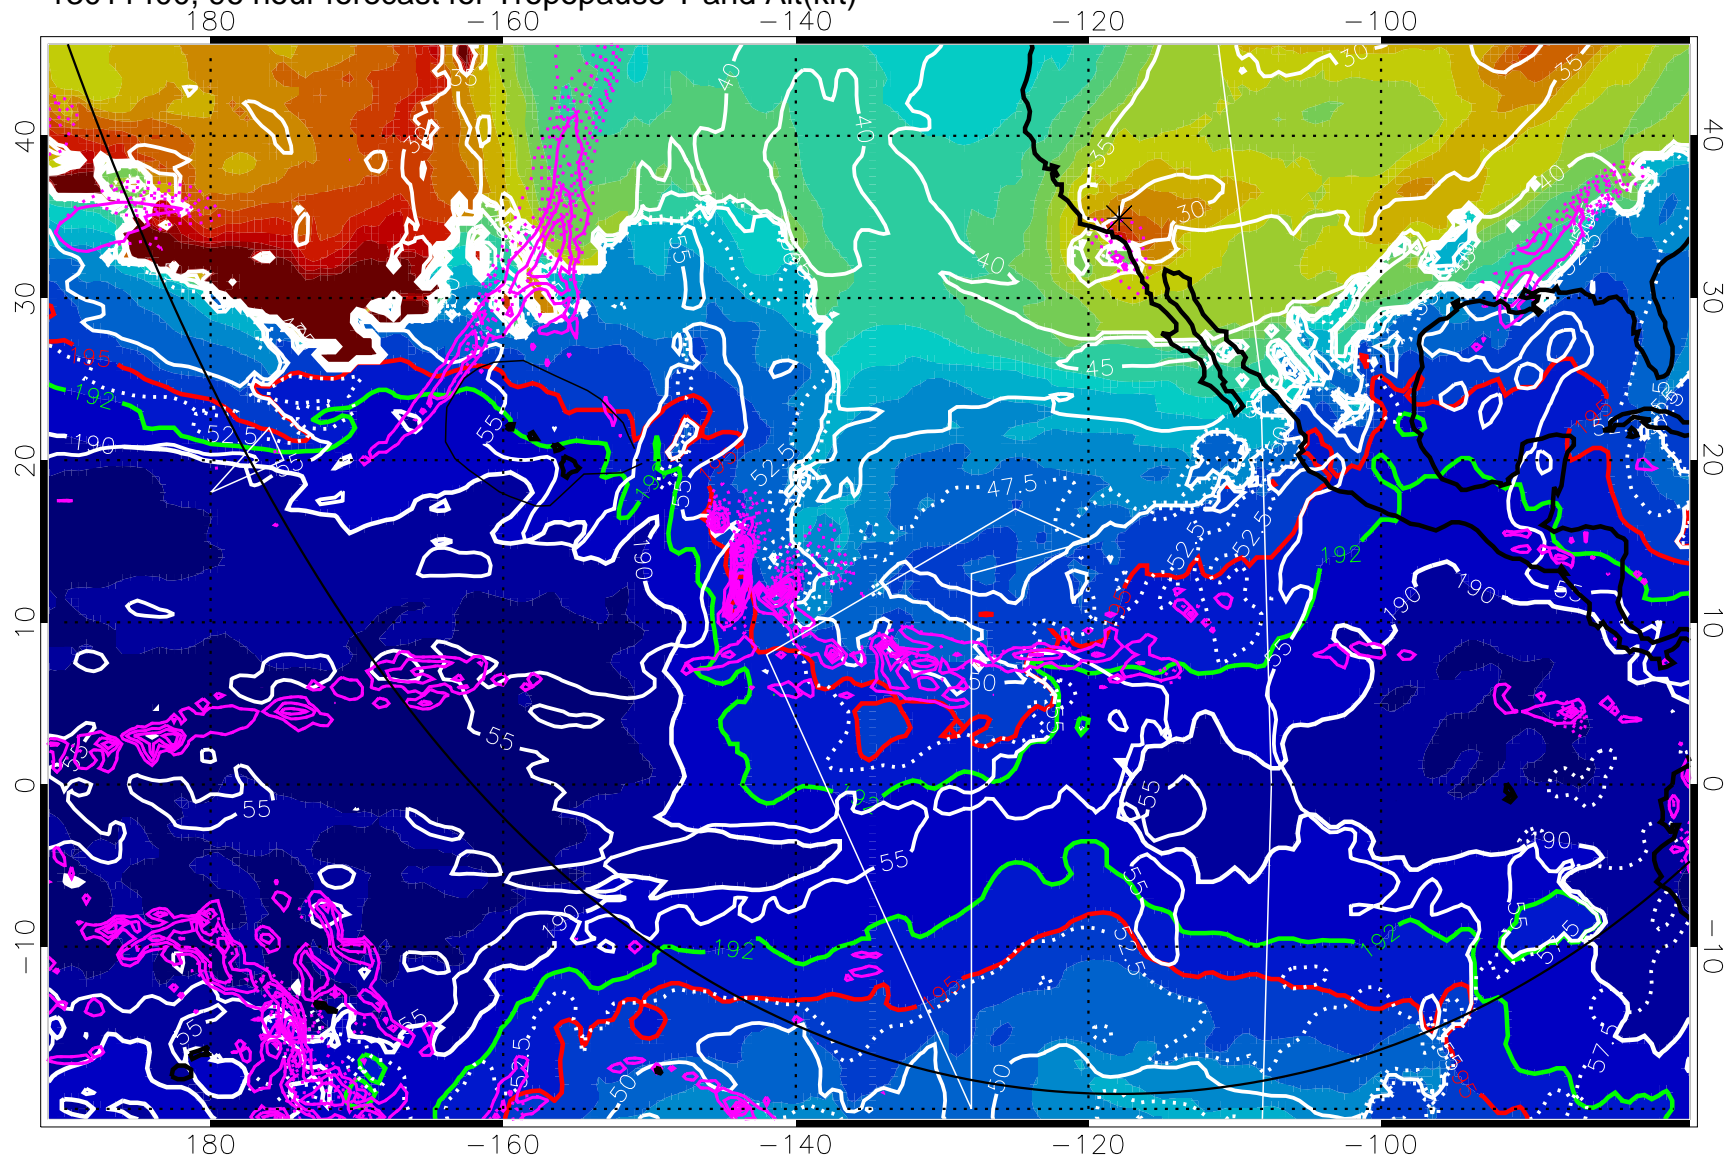

190K Isotherm (wht) 192.5K Isotherm 195K Isotherm

→ 30 m/s

Range ring of 6000 km -- 19 hours GH round trip

13011318, 90 hour forecast for Tropopause T and Alt(kft)

190 200 210 220 230
Tropopause T, K

Tropopause Altitude in kft (white)

Precip (tot dot, conv sol) past 6 hrs 6 kg/m² contours, min 4

190K Isotherm (wht) 192.5K Isotherm 195K Isotherm

→ 30 m/s

Range ring of 6000 km -- 19 hours GH round trip

13011400, 96 hour forecast for Tropopause T and Alt(kft)