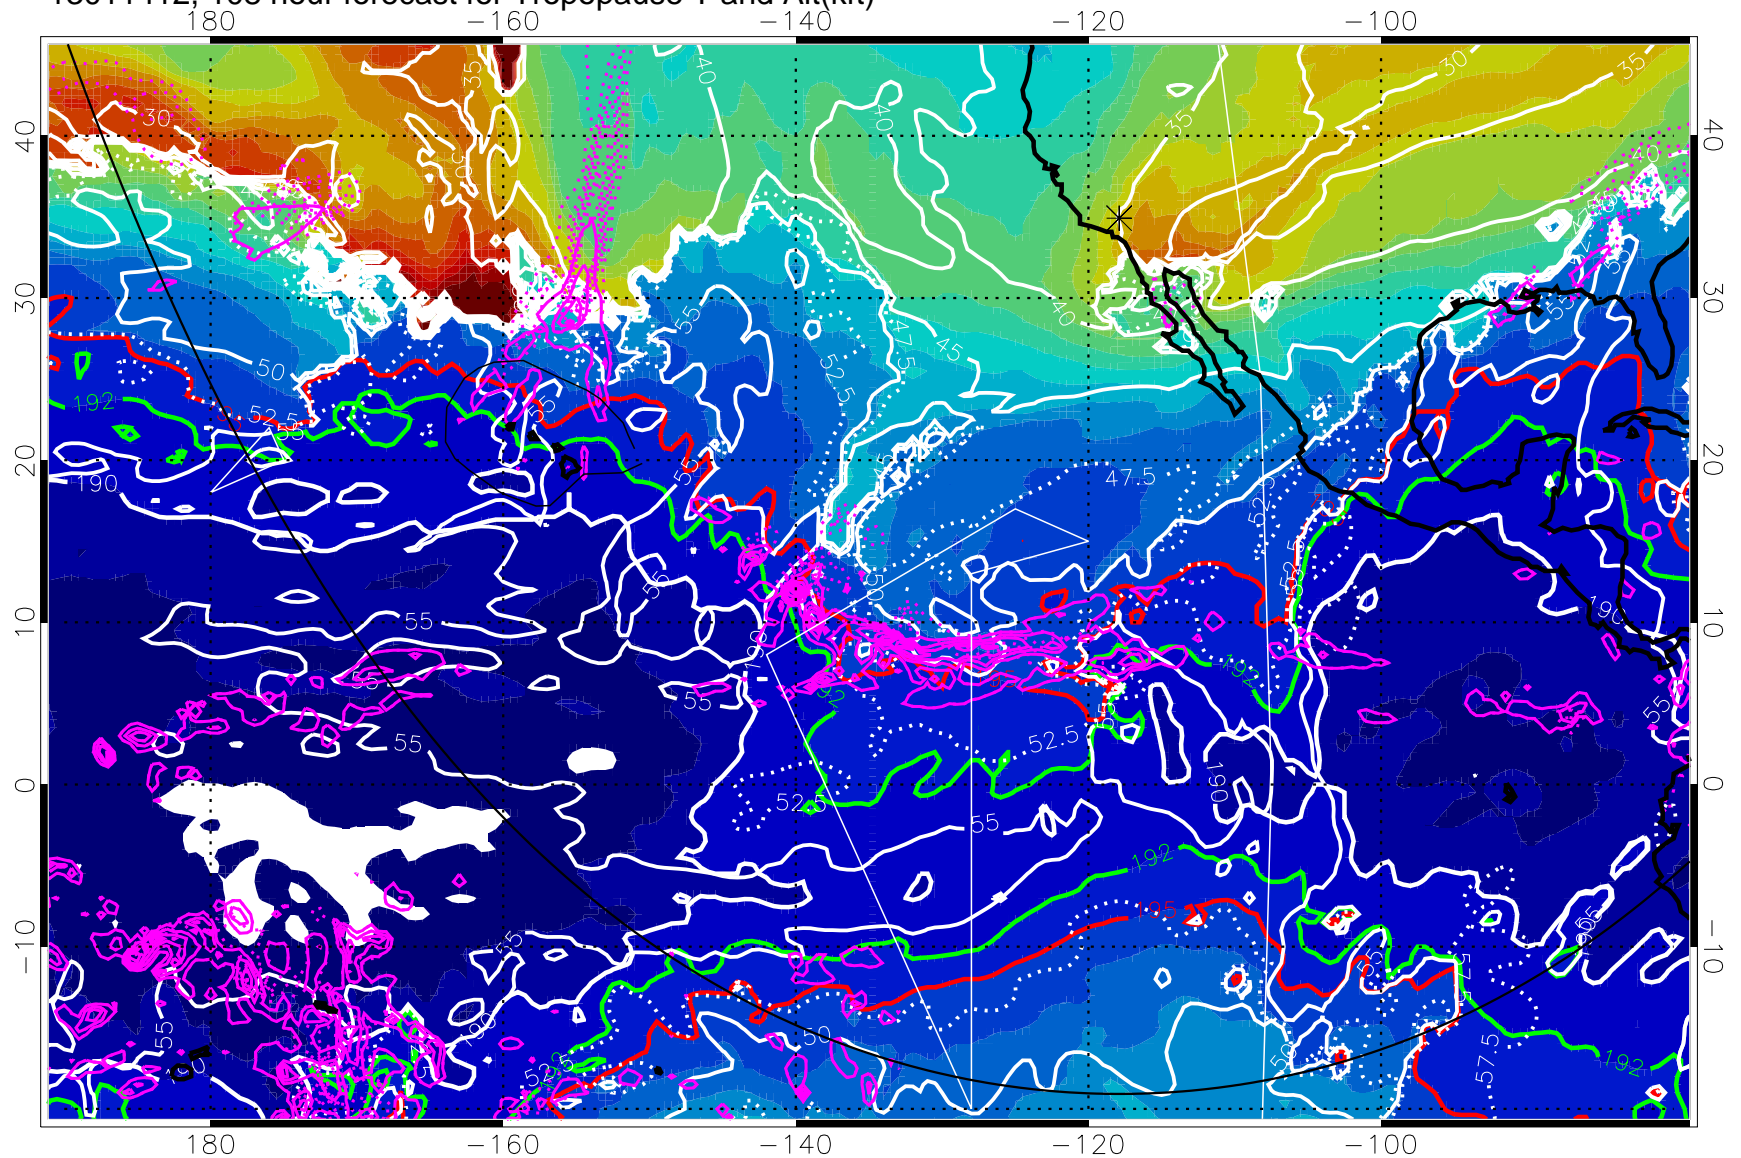

13011412, 108 hour forecast for Tropopause T and Alt(kft)

Tropopause T, K

Tropopause Altitude in kft (white)

Precip (tot dot, conv sol) past 6 hrs 6 kg/m² contours, min 4

190K Isotherm (wht) 192.5K Isotherm 195K Isotherm

→ 30 m/s

Range ring of 6000 km -- 19 hours GH round trip