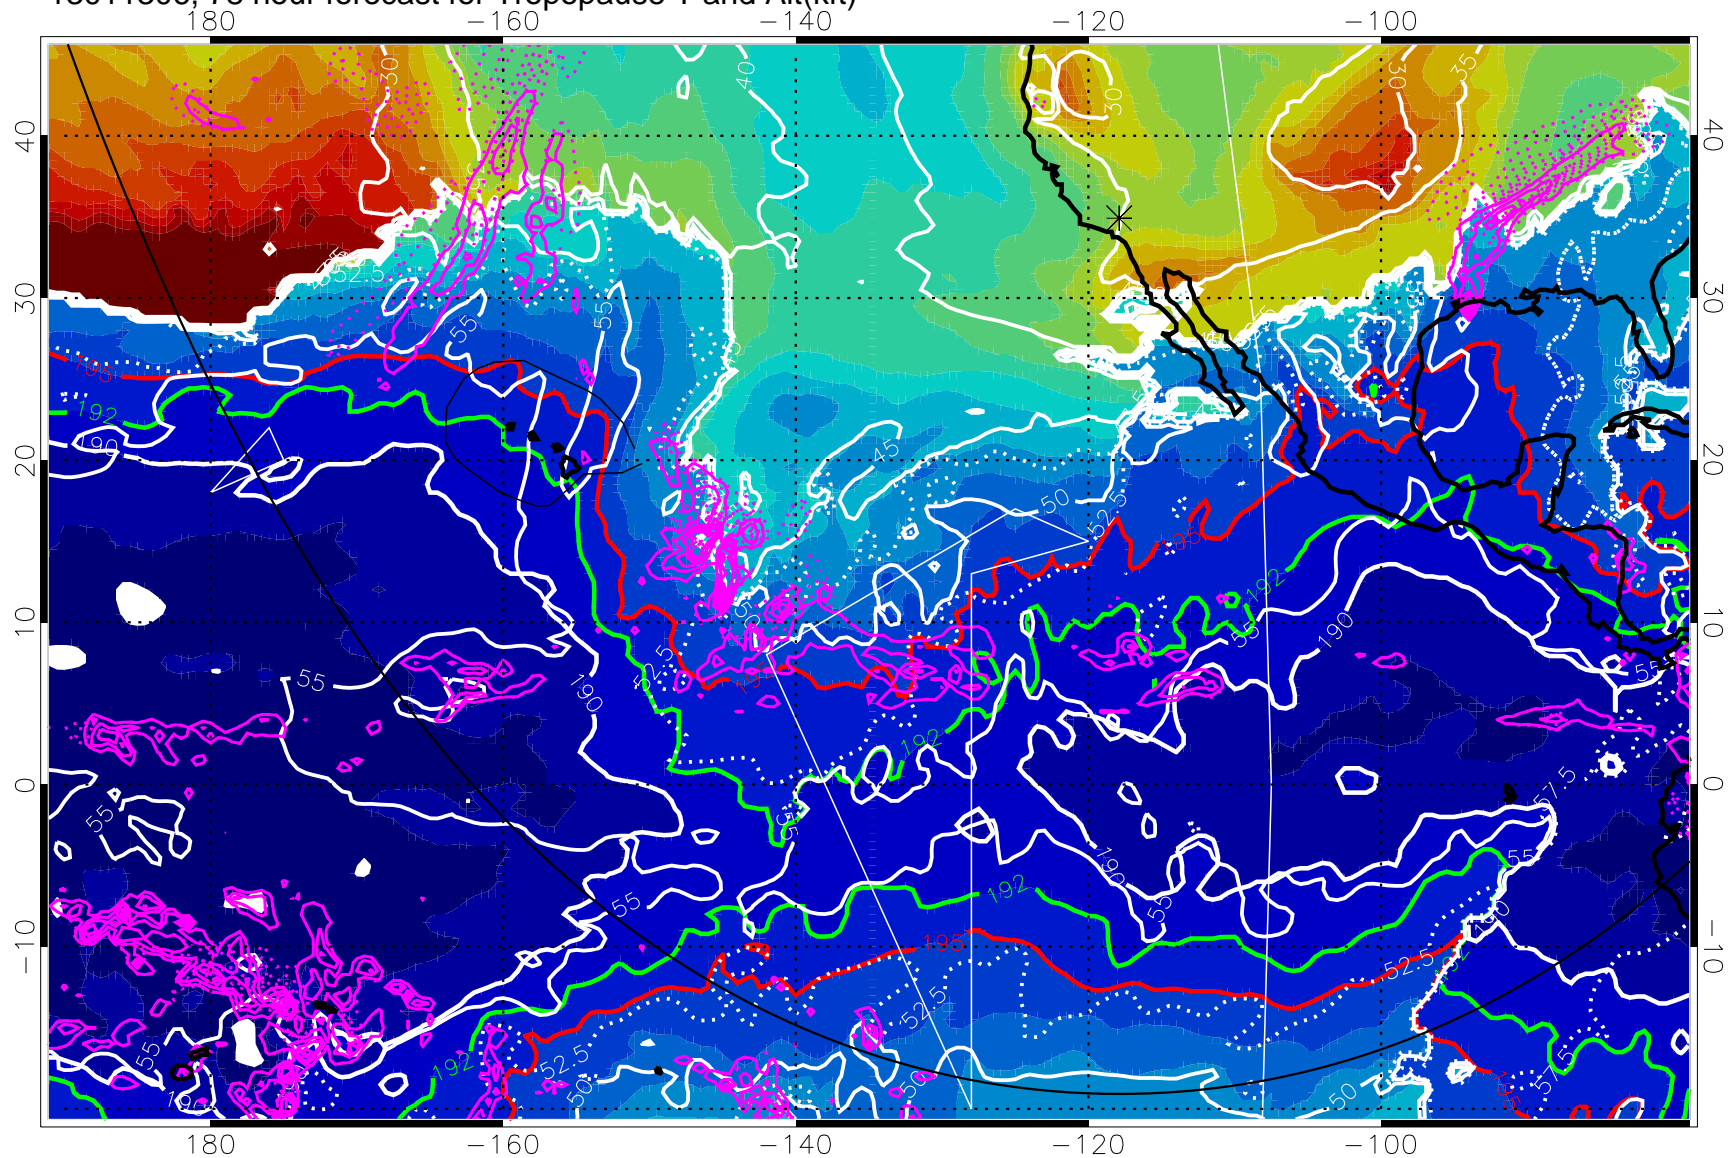

13011306, 78 hour forecast for Tropopause T and Alt(kft)

Tropopause T, K

Tropopause Altitude in kft (white)

Precip (tot dot, conv sol) past 6 hrs magenta contours, min 4

190K Isotherm (white) 192.5K Isotherm (green) 195K Isotherm (red)

→ 30 m/s

Range ring of 6000 km -- 19 hours GH round trip