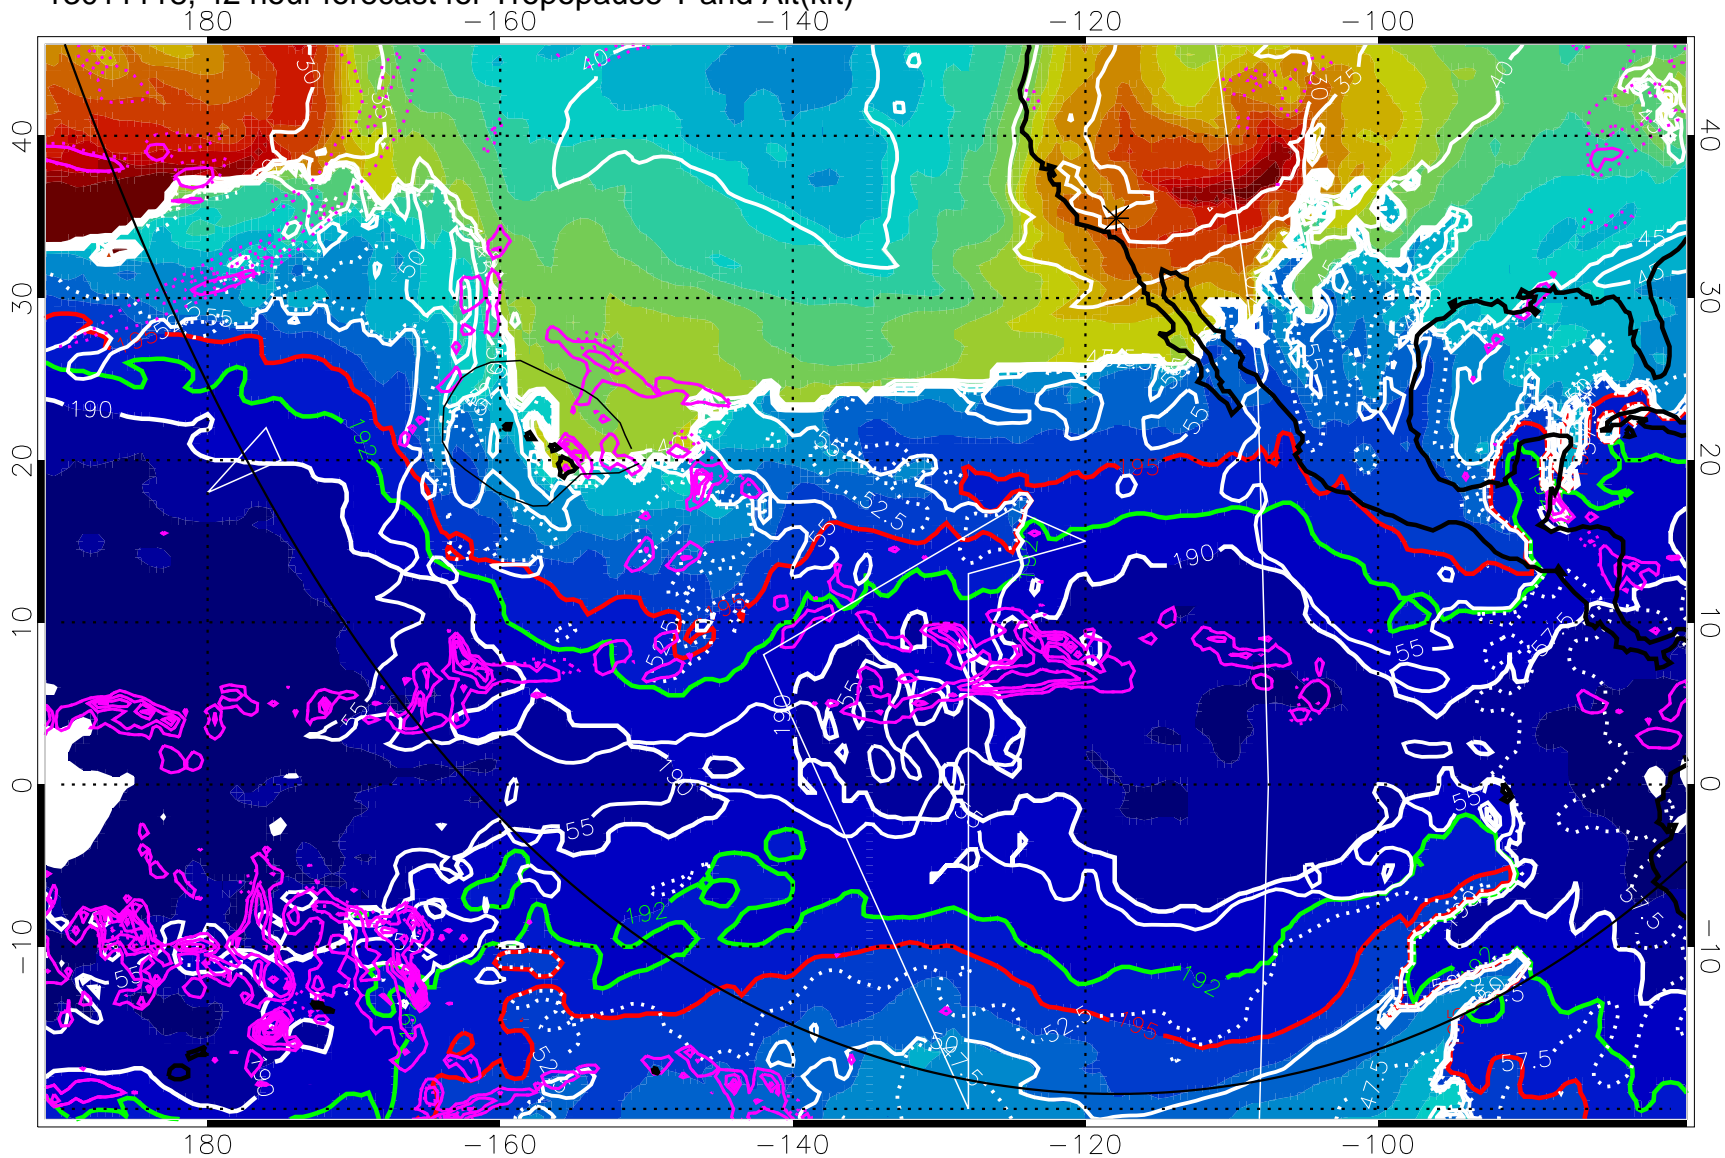

190K Isotherm (wht) 192.5K Isotherm 195K Isotherm

→ 30 m/s

Range ring of 6000 km -- 19 hours GH round trip

13011100, 24 hour forecast for Tropopause T and Alt(kft)

190 200 210 220 230
Tropopause T, K

Tropopause Altitude in kft (white)
 Precip (tot dot, conv sol) past 6 hrs 6 kg/m2 contours, min 4
 190K Isotherm(wht) 192.5K Isotherm 195K Isotherm
 → 30 m/s
 Range ring of 6000 km -- 19 hours GH round trip

→ 30 m/s

Range ring of 6000 km -- 19 hours GH round trip

13011112, 36 hour forecast for Tropopause T and Alt(kft)

190 200 210 220 230
Tropopause T, K

Tropopause Altitude in kft (white)

Precip (tot dot, conv sol) past 6 hrs 6 kg/m² contours, min 4

190K Isotherm(wht) 192.5K Isotherm 195K Isotherm

→ 30 m/s

Range ring of 6000 km -- 19 hours GH round trip

13011118, 42 hour forecast for Tropopause T and Alt(kft)

190 200 210 220 230
Tropopause T, K

Tropopause Altitude in kft (white)

Precip (tot dot, conv sol) past 6 hrs mag 6 kg/m² contours, min 4

190K Isotherm (wht) 192.5K Isotherm 195K Isotherm

→ 30 m/s

Range ring of 6000 km -- 19 hours GH round trip

13011200, 48 hour forecast for Tropopause T and Alt(kft)