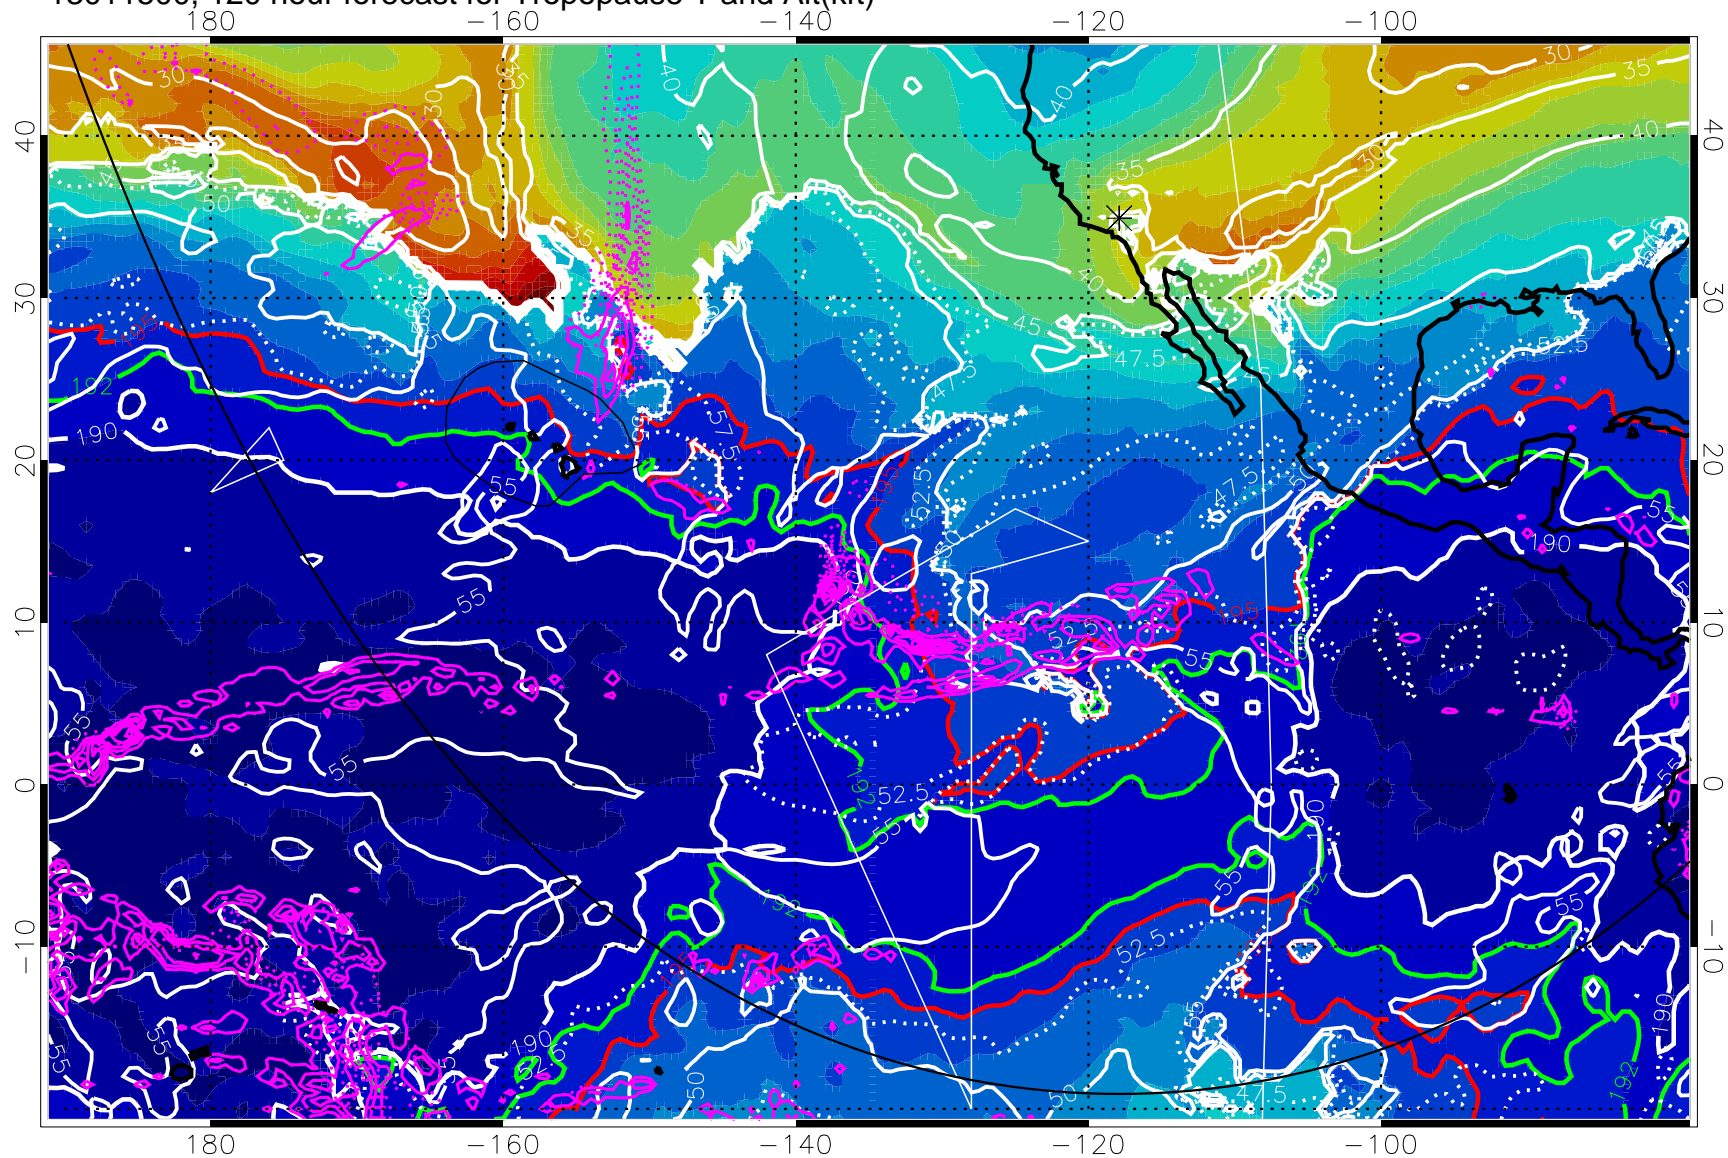

→ 30 m/s

Range ring of 6000 km -- 19 hours GH round trip

13011418, 114 hour forecast for Tropopause T and Alt(kft)

Tropopause T, K

Tropopause Altitude in kft (white)

Precip (tot dot, conv sol) past 6 hrs 6 kg/m² contours, min 4

190K Isotherm (wht) 192.5K Isotherm 195K Isotherm

→ 30 m/s

Range ring of 6000 km -- 19 hours GH round trip

13011500, 120 hour forecast for Tropopause T and Alt(kft)

Tropopause T, K

Tropopause Altitude in kft (white)

Precip (tot dot, conv sol) past 6 hrs 6 kg/m² contours, min 4

190K Isotherm (whit) 192.5K Isotherm 195K Isotherm

→ 30 m/s

Range ring of 6000 km -- 19 hours GH round trip