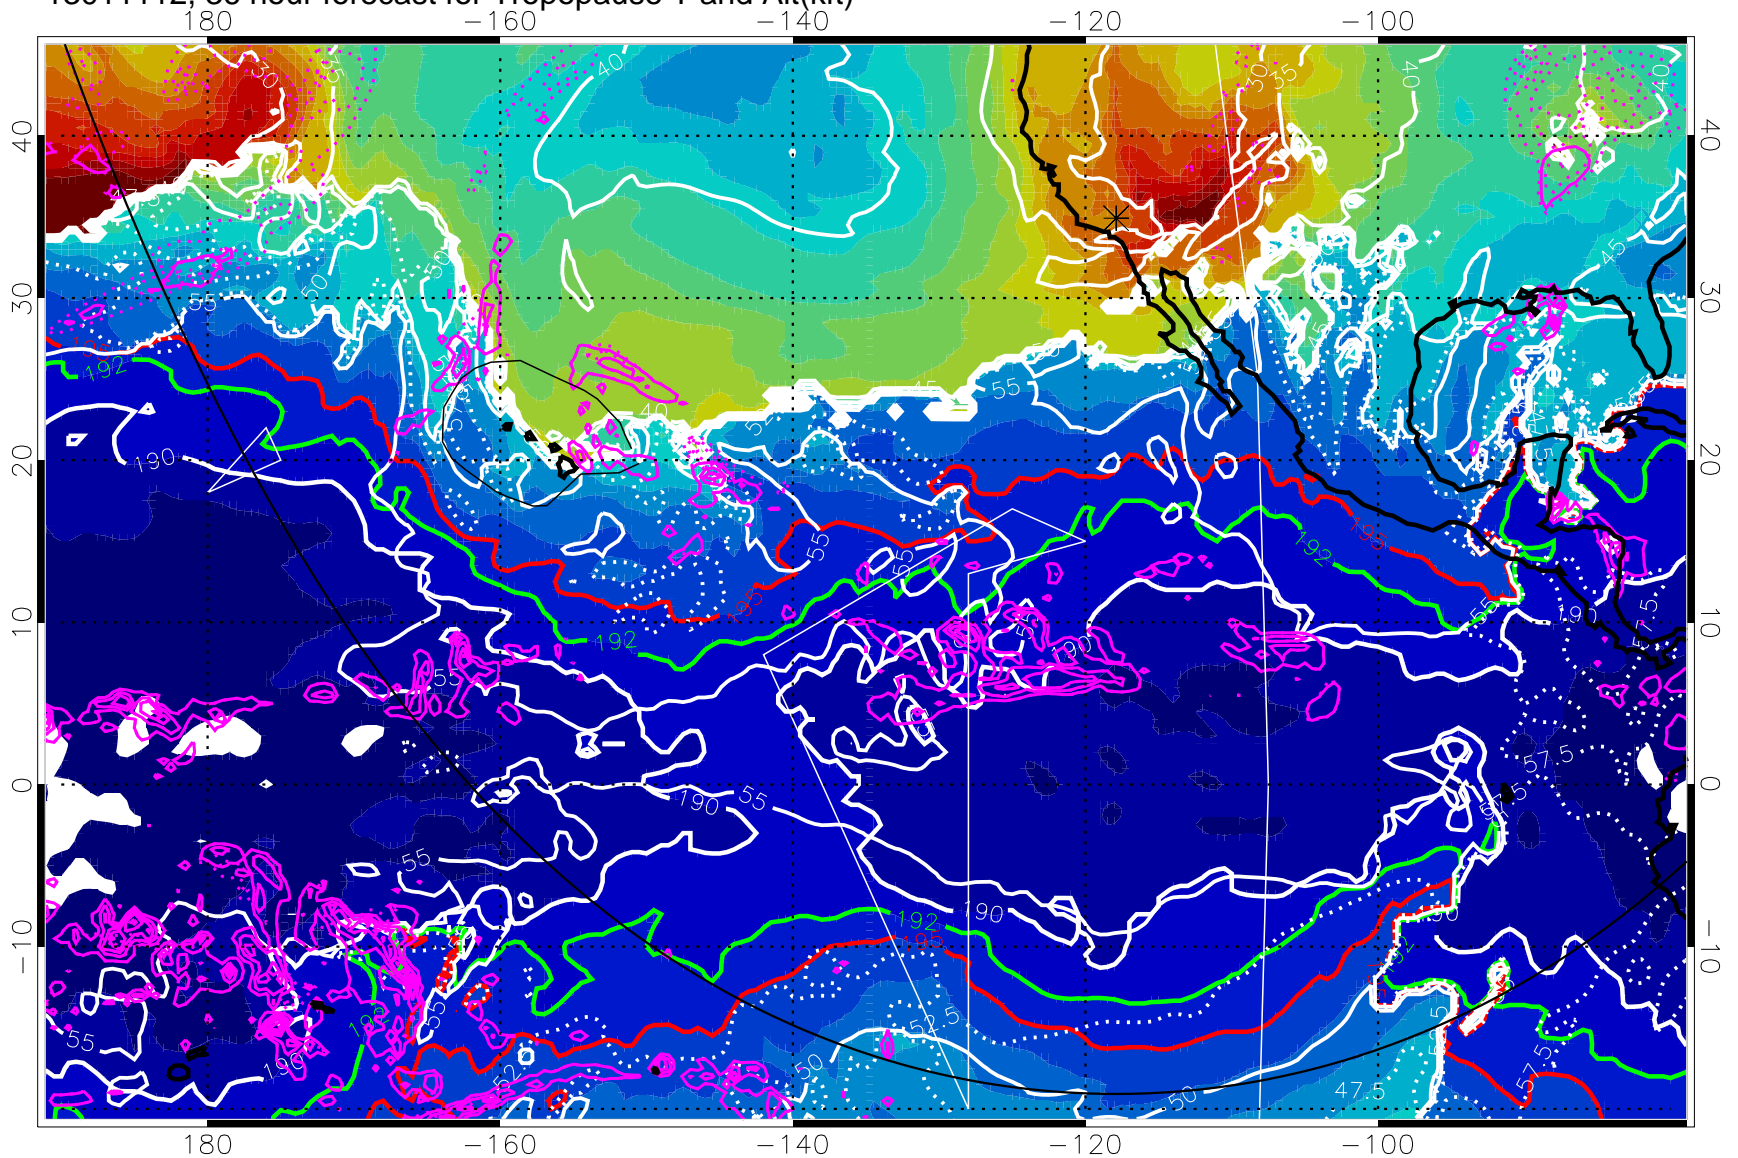

13011112, 36 hour forecast for Tropopause T and Alt(kft)

190 200 210 220 230
Tropopause T, K

Tropopause Altitude in kft (white)

Precip (tot dot, conv sol) past 6 hrs 6 kg/m² contours, min 4

190K Isotherm(wht) 192.5K Isotherm 195K Isotherm

→ 30 m/s

Range ring of 6000 km -- 19 hours GH round trip