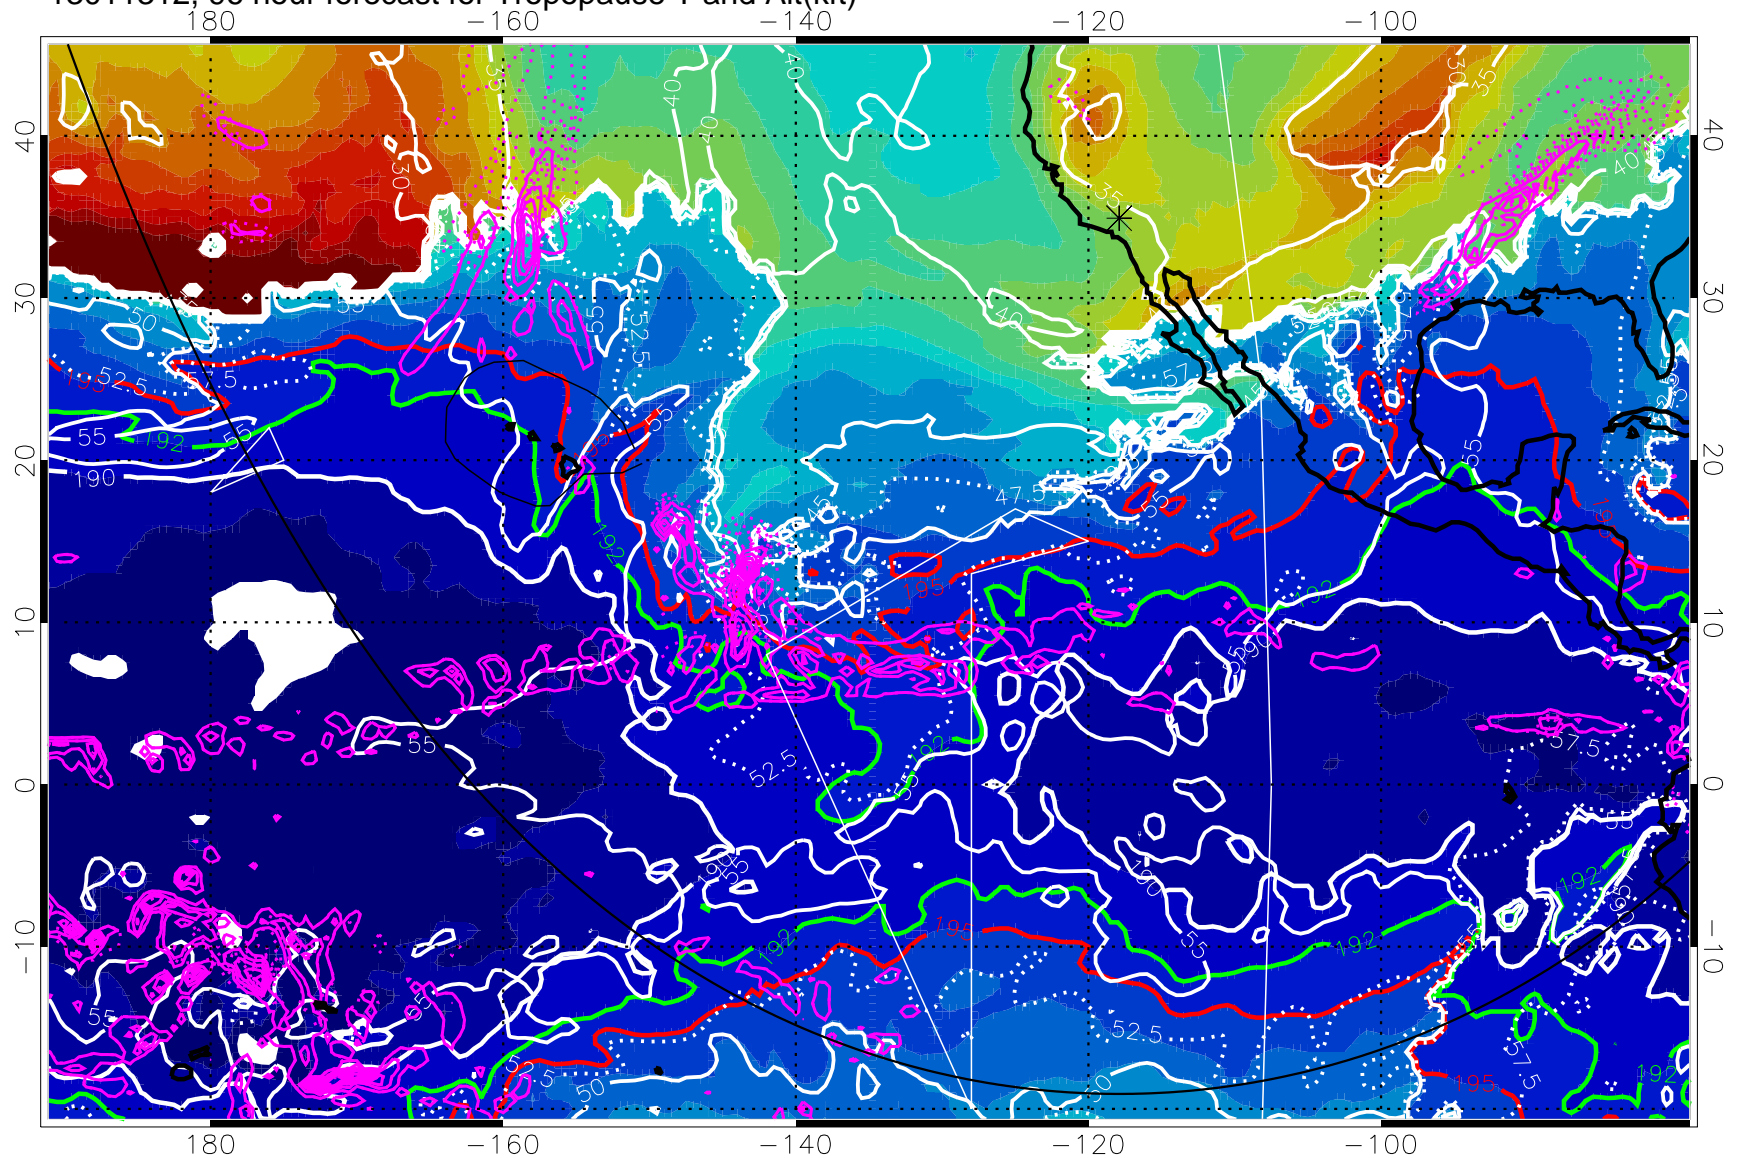

190K Isotherm (wht) 192.5K Isotherm 195K Isotherm

→ 30 m/s

Range ring of 6000 km -- 19 hours GH round trip

13011306, 90 hour forecast for Tropopause T and Alt(kft)

Tropopause T, K

Tropopause Altitude in kft (white)

Precip (tot dot, conv sol) past 6 hrs 6 kg/m² contours, min 4

190K Isotherm (white) 192.5K Isotherm 195K Isotherm

→ 30 m/s

Range ring of 6000 km -- 19 hours GH round trip

13011312, 96 hour forecast for Tropopause T and Alt(kft)