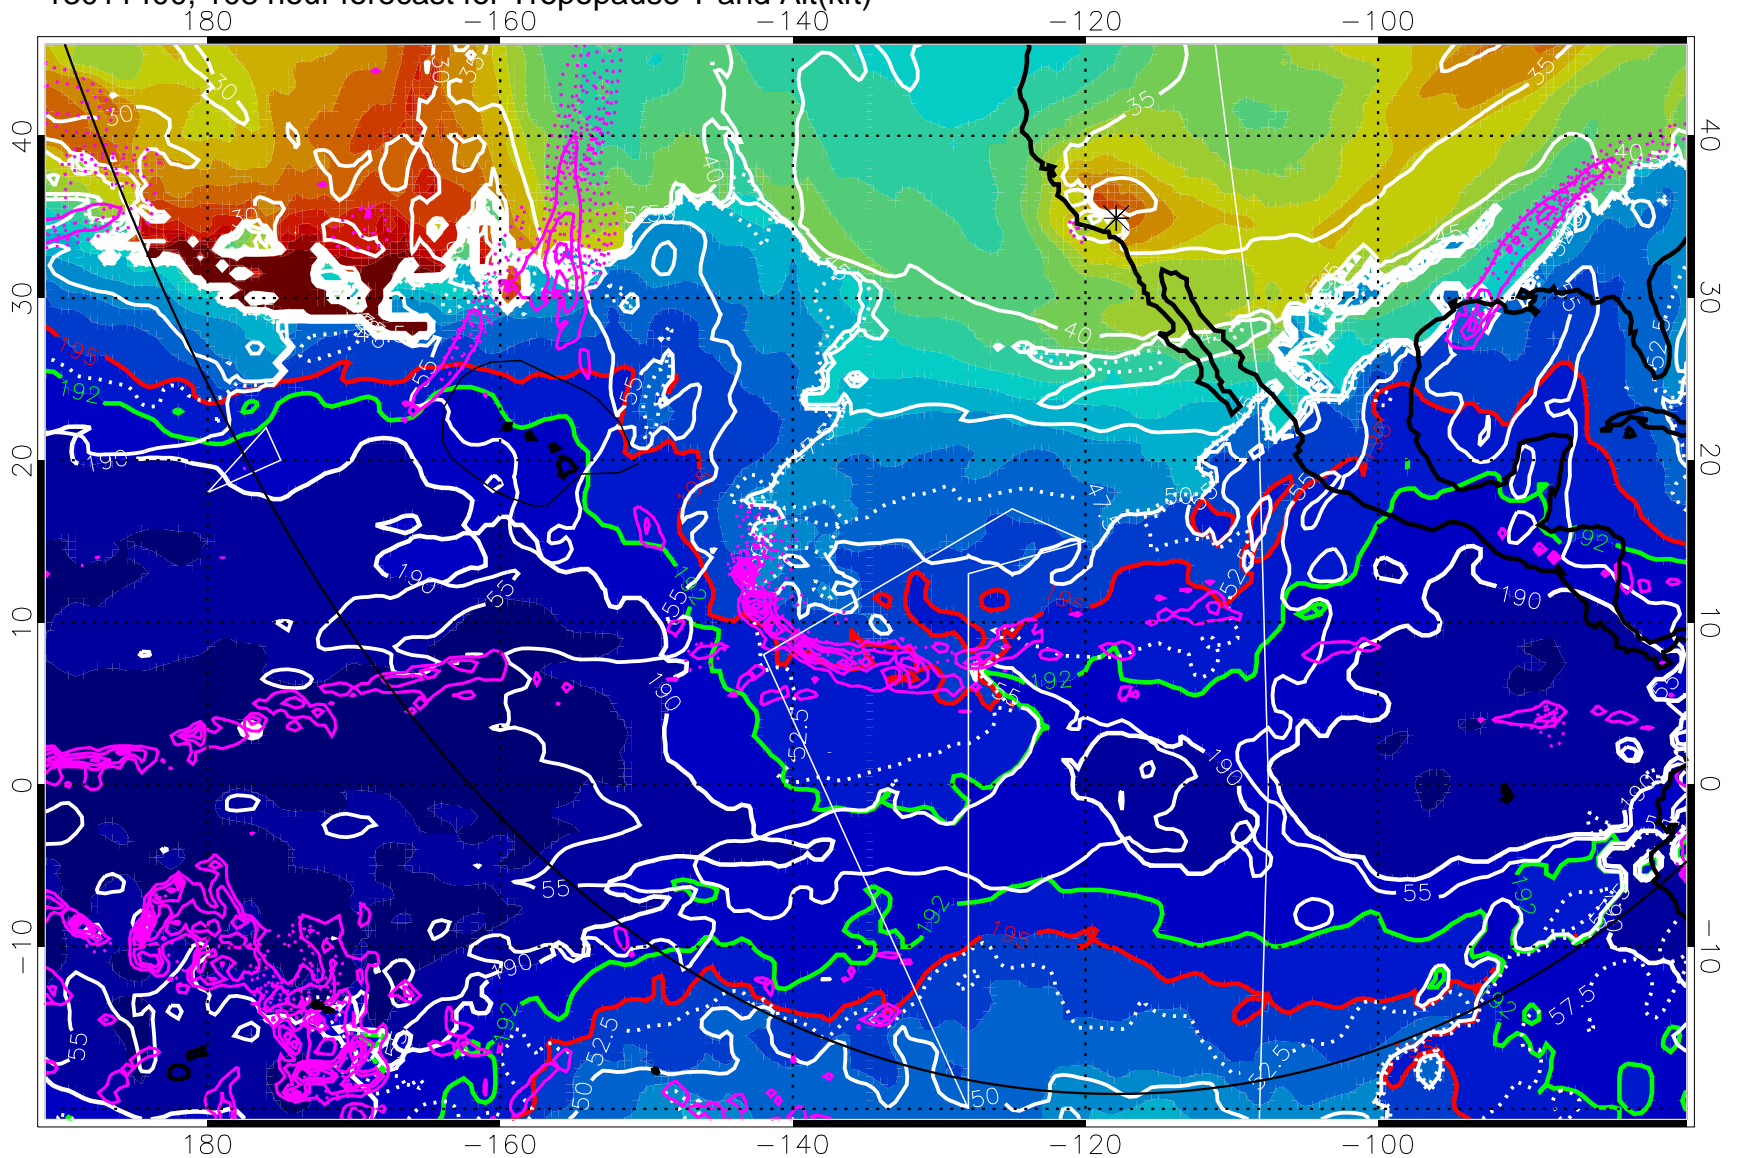

13011400, 108 hour forecast for Tropopause T and Alt(kft)

Tropopause T, K

Tropopause Altitude in kft (white)

Precip (tot dot, conv sol) past 6 hrs 6 kg/m² contours, min 4

190K Isotherm (wht) 192.5K Isotherm 195K Isotherm

→ 30 m/s

Range ring of 6000 km -- 19 hours GH round trip