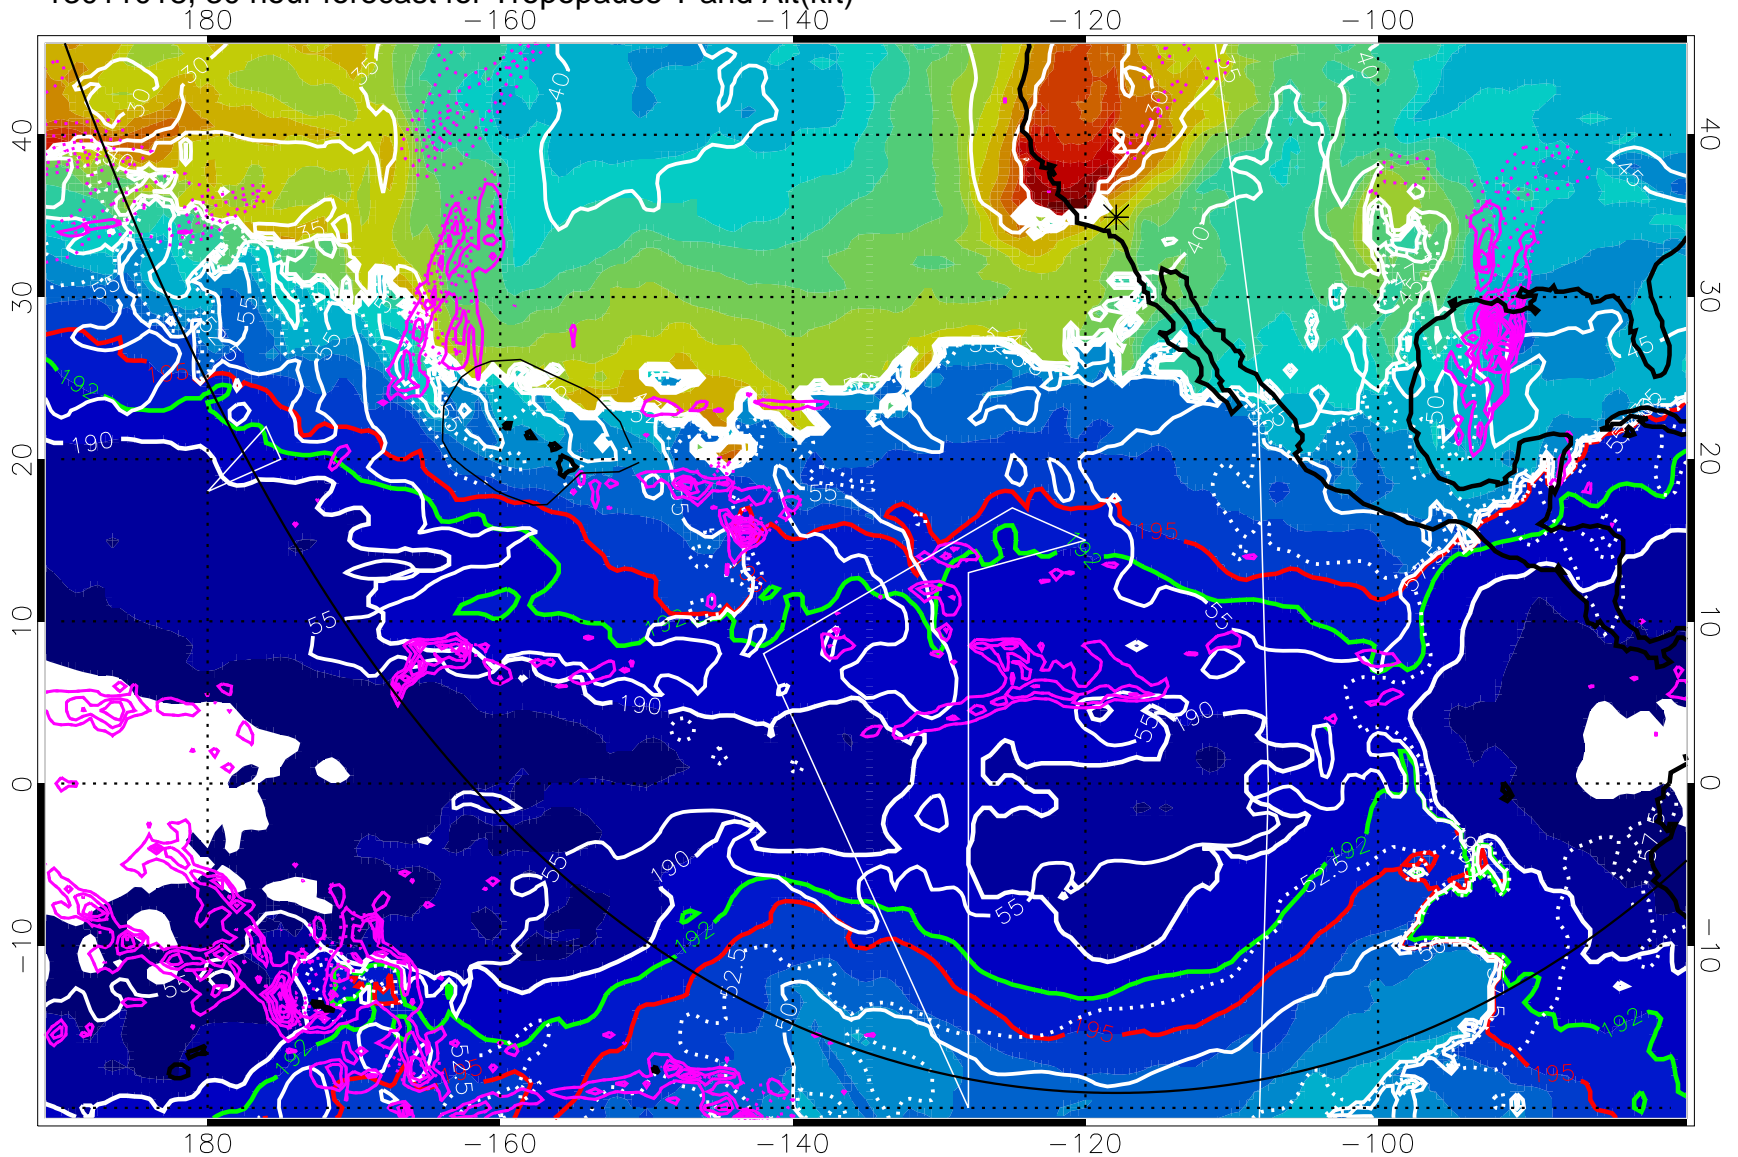

13011018, 30 hour forecast for Tropopause T and Alt(kft)

190 200 210 220 230
Tropopause T, K

Tropopause Altitude in kft (white)

Precip (tot dot, conv sol) past 6 hrs 6 kg/m² contours, min 4

190K Isotherm (wht) 192.5K Isotherm 195K Isotherm

→ 30 m/s

Range ring of 6000 km -- 19 hours GH round trip