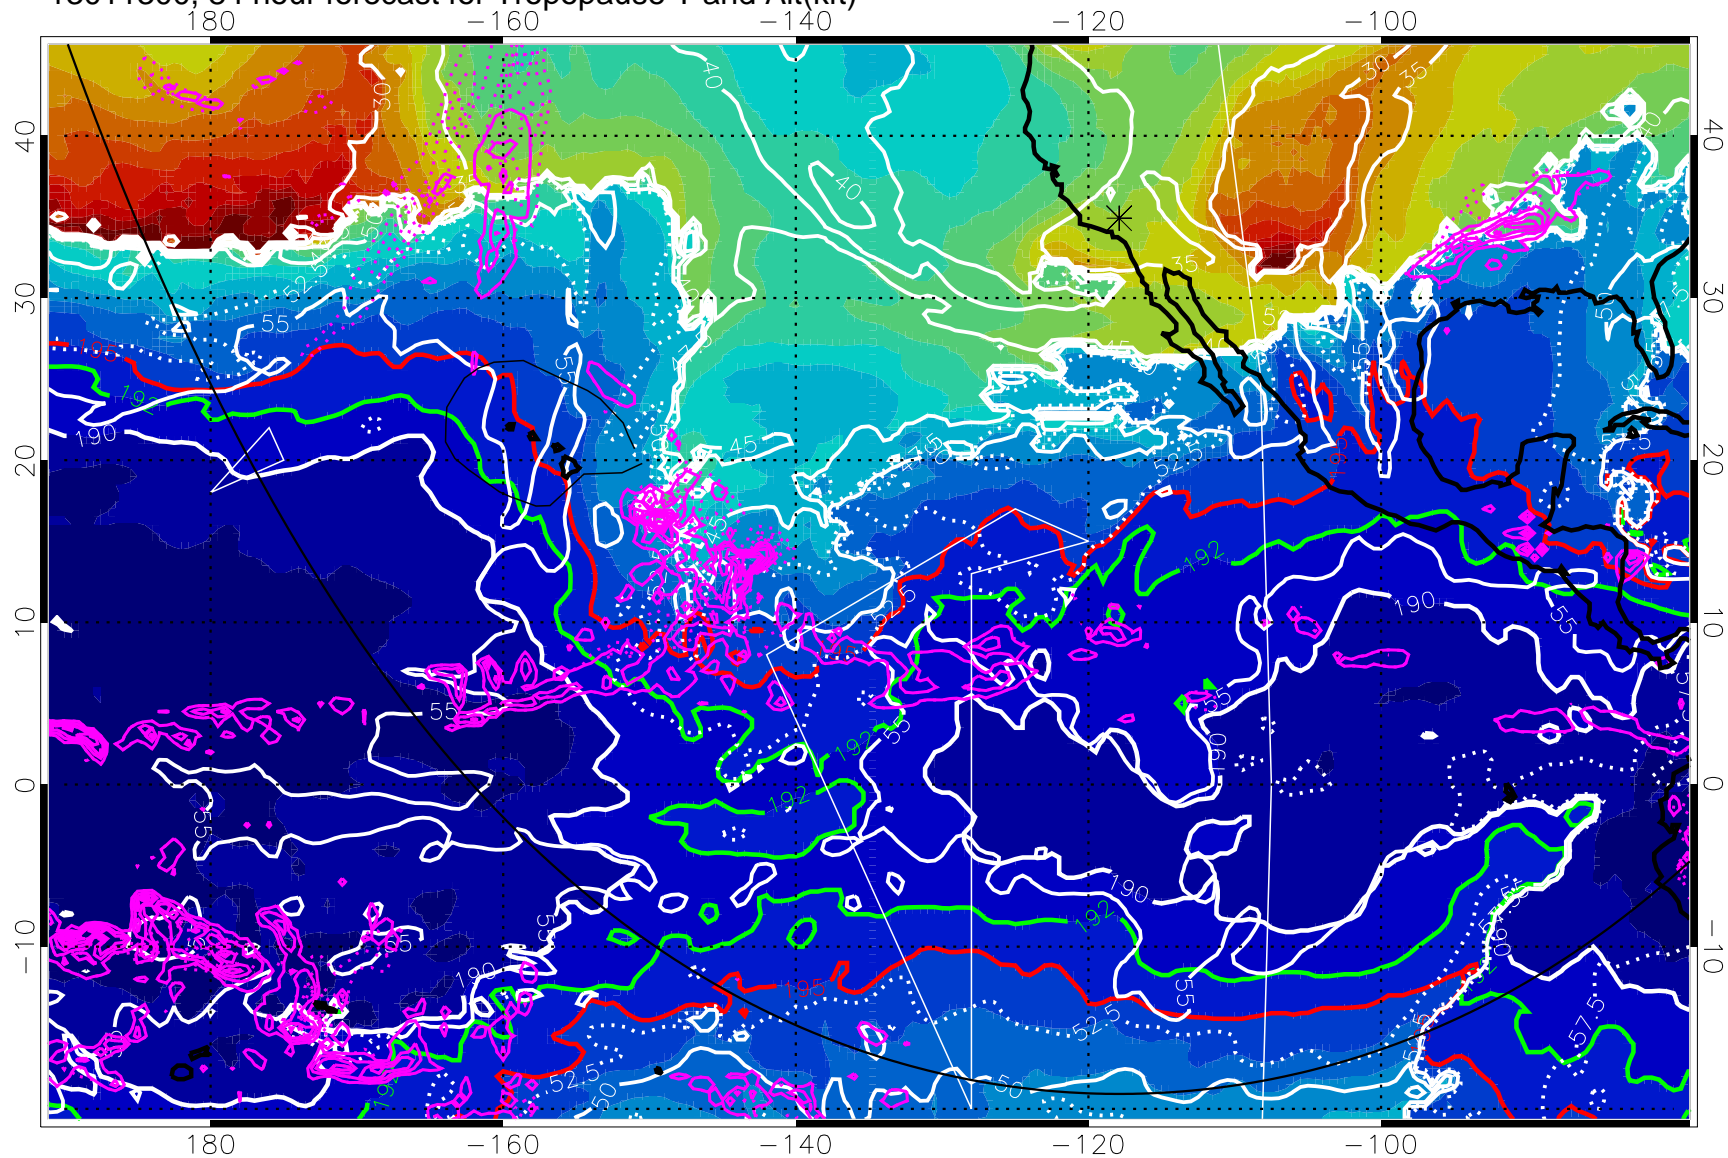

13011300, 84 hour forecast for Tropopause T and Alt(kft)

190 200 210 220 230
Tropopause T, K

Tropopause Altitude in kft (white)

Precip (tot dot, conv sol) past 6 hrs 6 kg/m2 contours, min 4

190K Isotherm (wht) 192.5K Isotherm 195K Isotherm

→ 30 m/s

Range ring of 6000 km -- 19 hours GH round trip