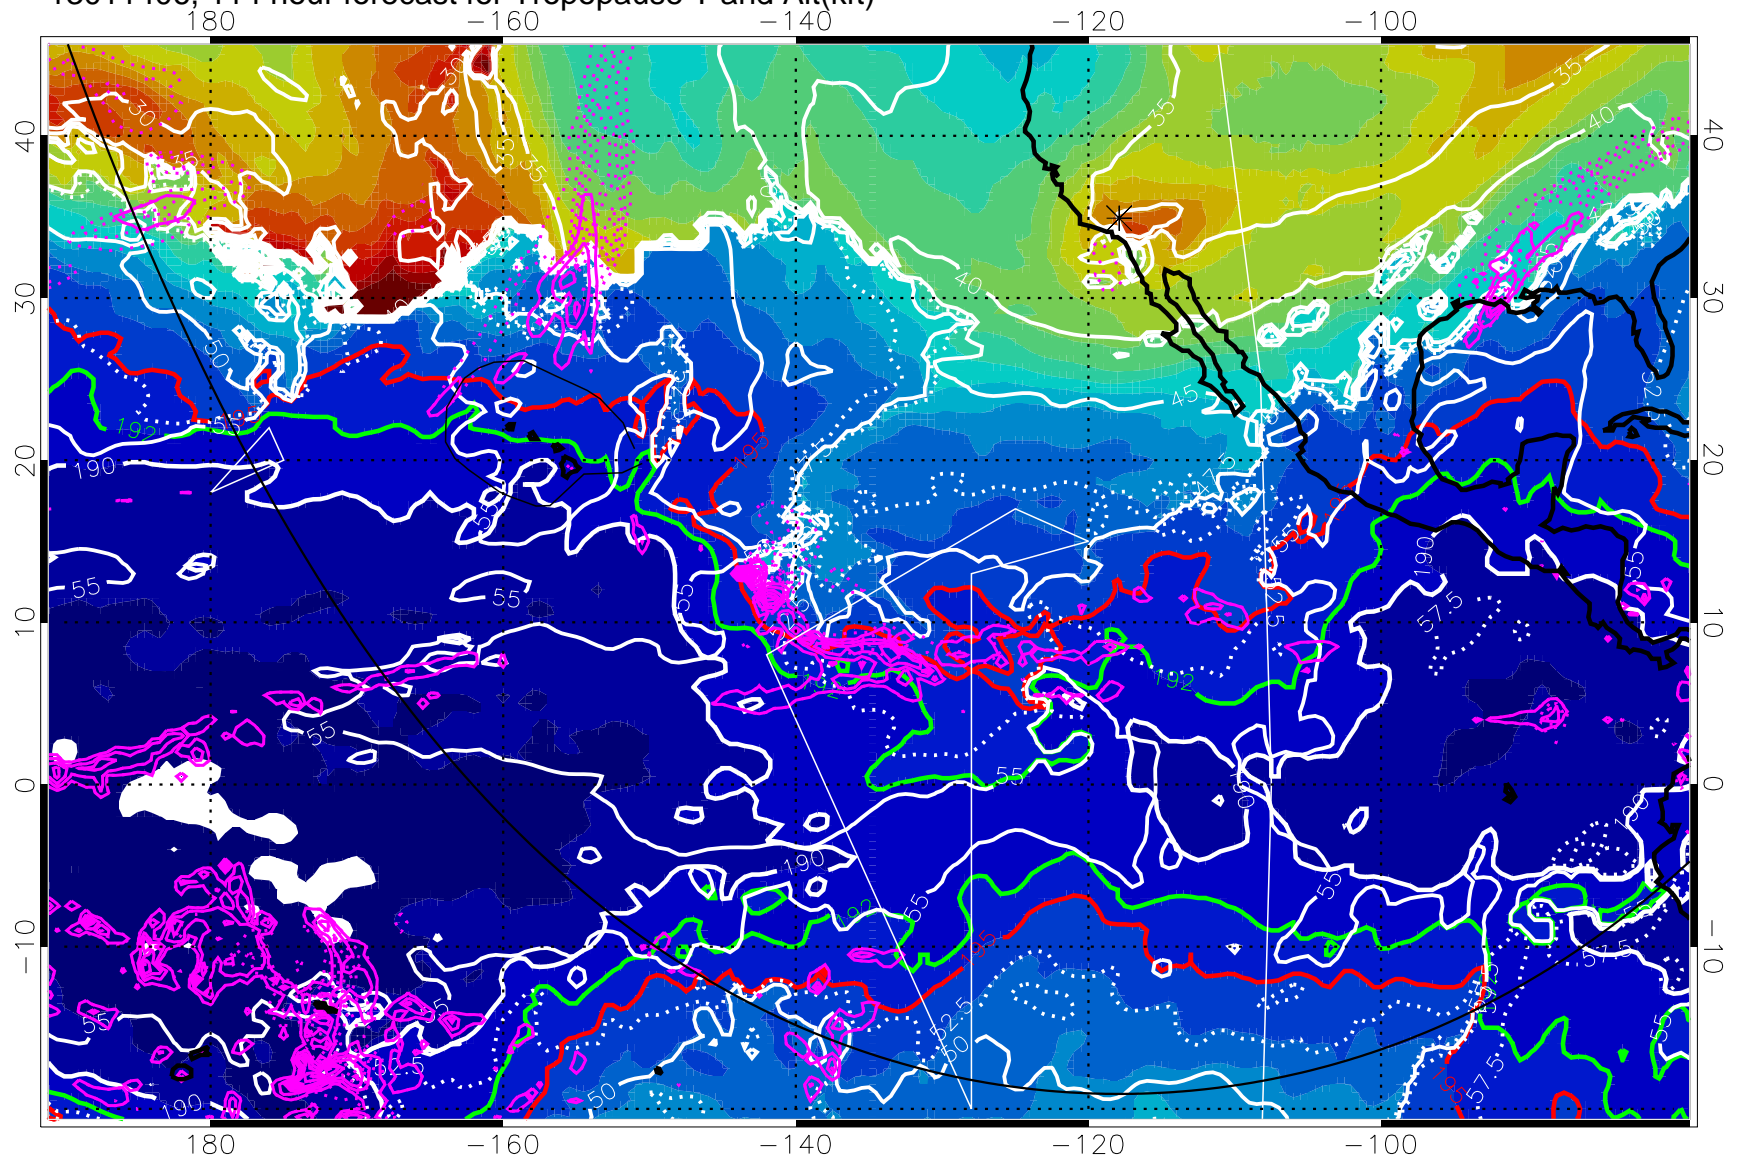

→ 30 m/s

Range ring of 6000 km -- 19 hours GH round trip

13011400, 108 hour forecast for Tropopause T and Alt(kft)

Tropopause T, K

Tropopause Altitude in kft (white)

Precip (tot dot, conv sol) past 6 hrs 6 kg/m² contours, min 4

190K Isotherm (wht) 192.5K Isotherm 195K Isotherm

→ 30 m/s

Range ring of 6000 km -- 19 hours GH round trip

13011406, 114 hour forecast for Tropopause T and Alt(kft)

190 200 210 220 230
Tropopause T, K

Tropopause Altitude in kft (white)
Precip (tot dot, conv sol) past 6 hrs 6 kg/m² contours, min 4
190K Isotherm(wht) 192.5K Isotherm 195K Isotherm
→ 30 m/s
Range ring of 6000 km -- 19 hours GH round trip