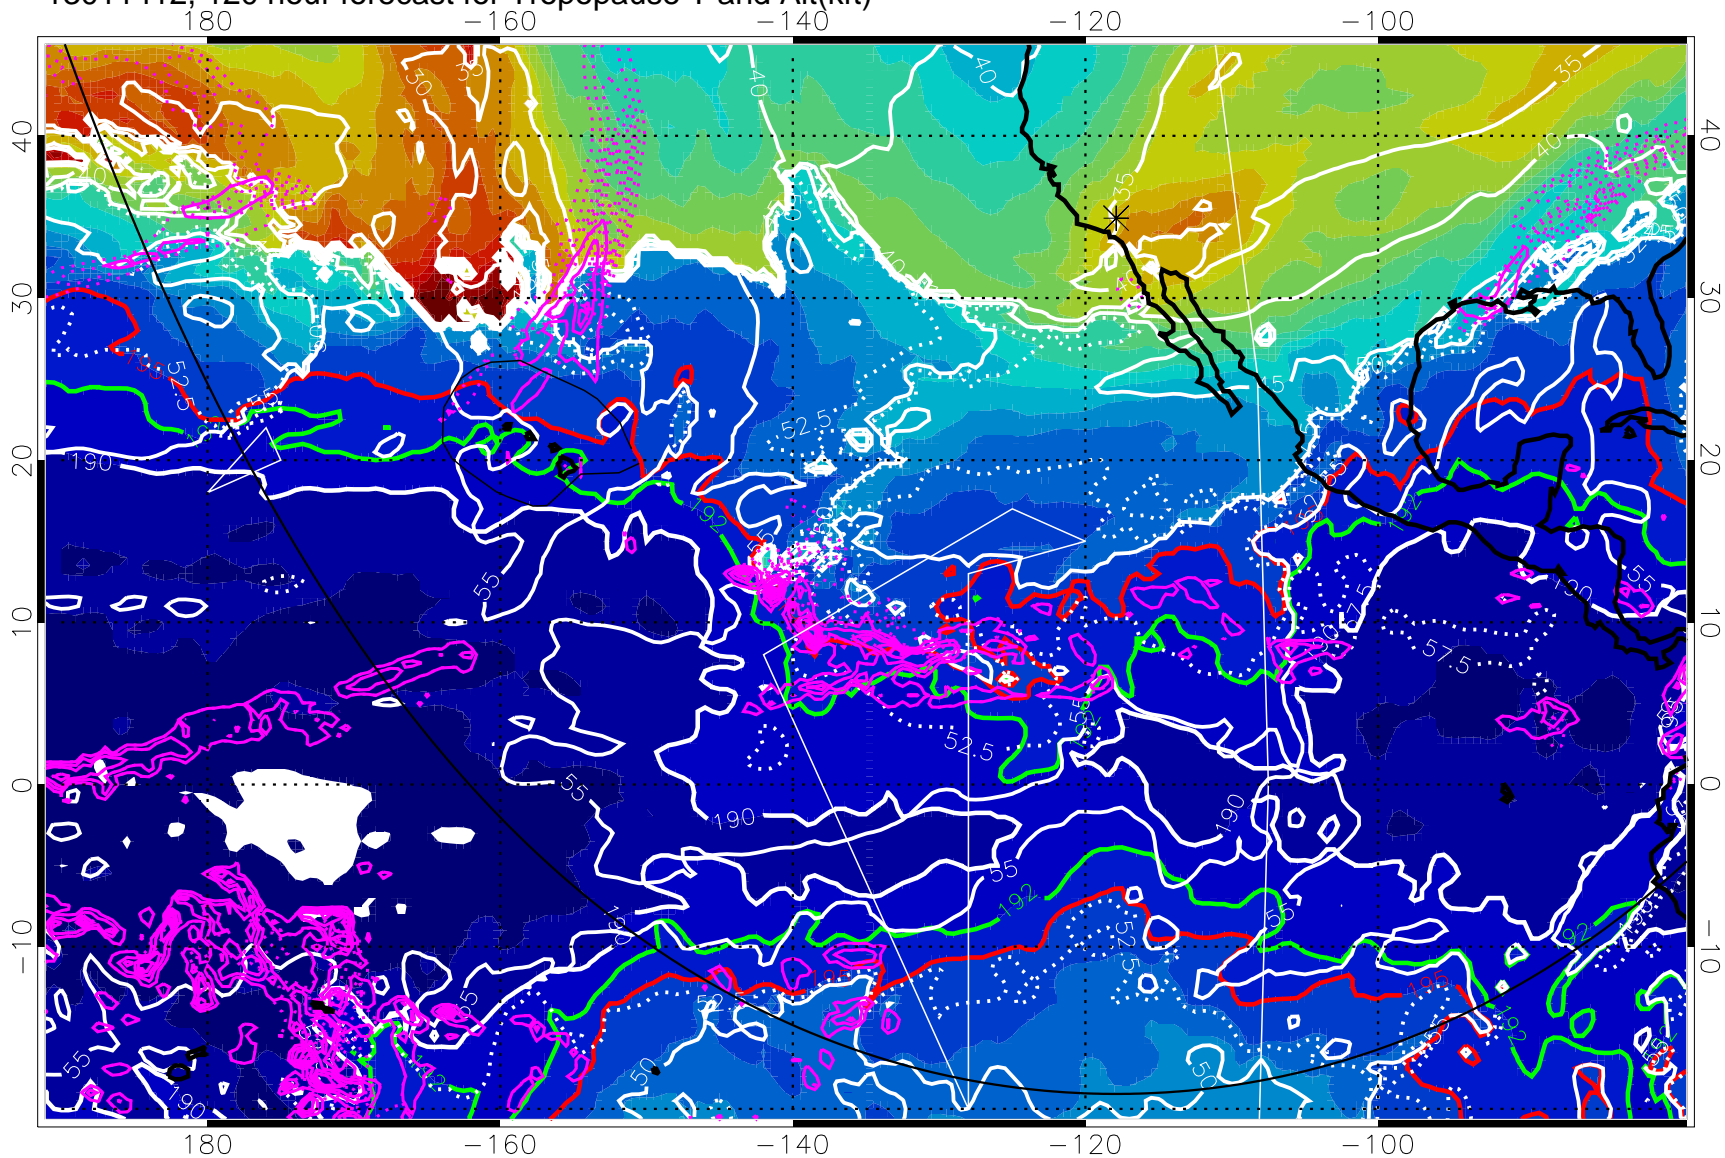

13011412, 120 hour forecast for Tropopause T and Alt(kft)

190 200 210 220 230

Tropopause T, K

Tropopause Altitude in kft (white)

Precip (tot dot, conv sol) past 6 hrs 6 kg/m² contours, min 4

190K Isotherm (wht) 192.5K Isotherm 195K Isotherm

→ 30 m/s

Range ring of 6000 km -- 19 hours GH round trip