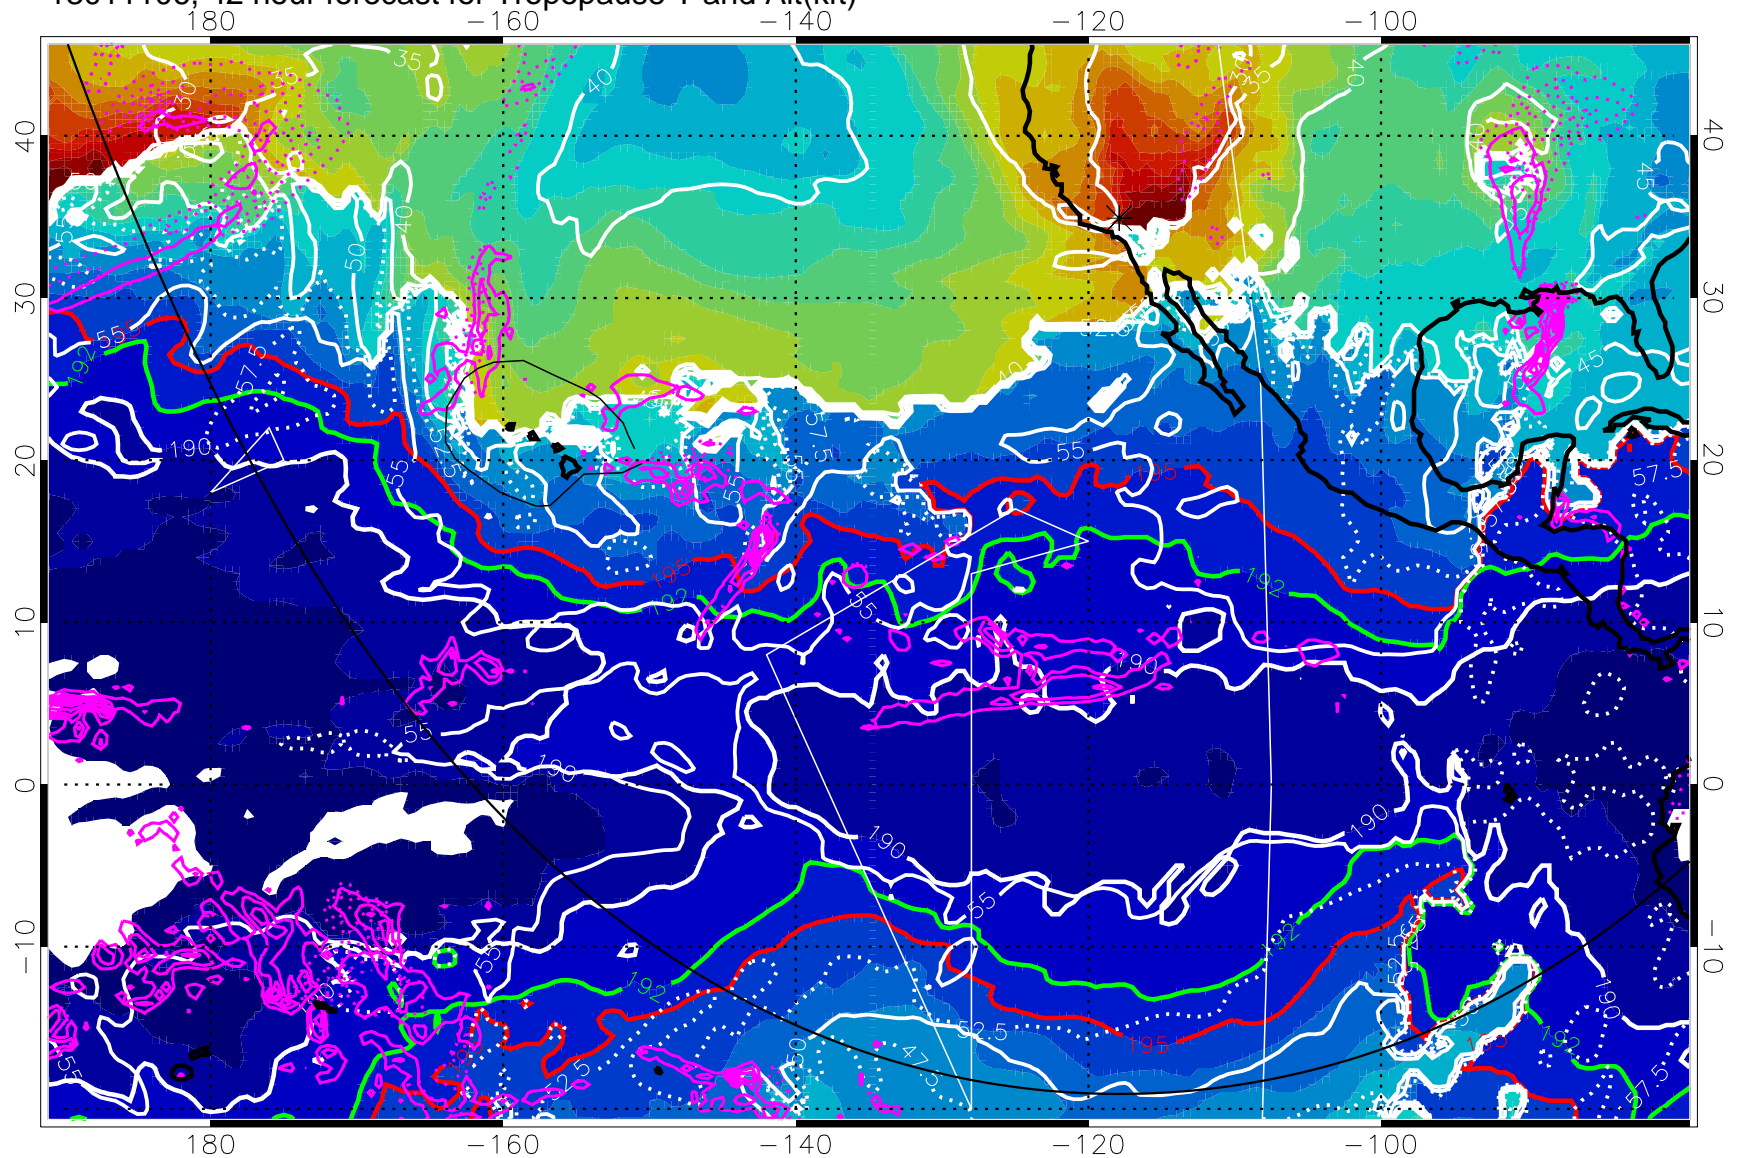

190K Isotherm (white) 192.5K Isotherm 195K Isotherm

→ 30 m/s

Range ring of 6000 km -- 19 hours GH round trip

13011106, 42 hour forecast for Tropopause T and Alt(kft)

190 200 210 220 230

Tropopause T, K

Tropopause Altitude in kft (white)

Precip (tot dot, conv sol) past 6 hrs mag 6 kg/m² contours, min 4

190K Isotherm (white) 192.5K Isotherm (green) 195K Isotherm (red)

→ 30 m/s

Range ring of 6000 km -- 19 hours GH round trip

13011112, 48 hour forecast for Tropopause T and Alt(kft)