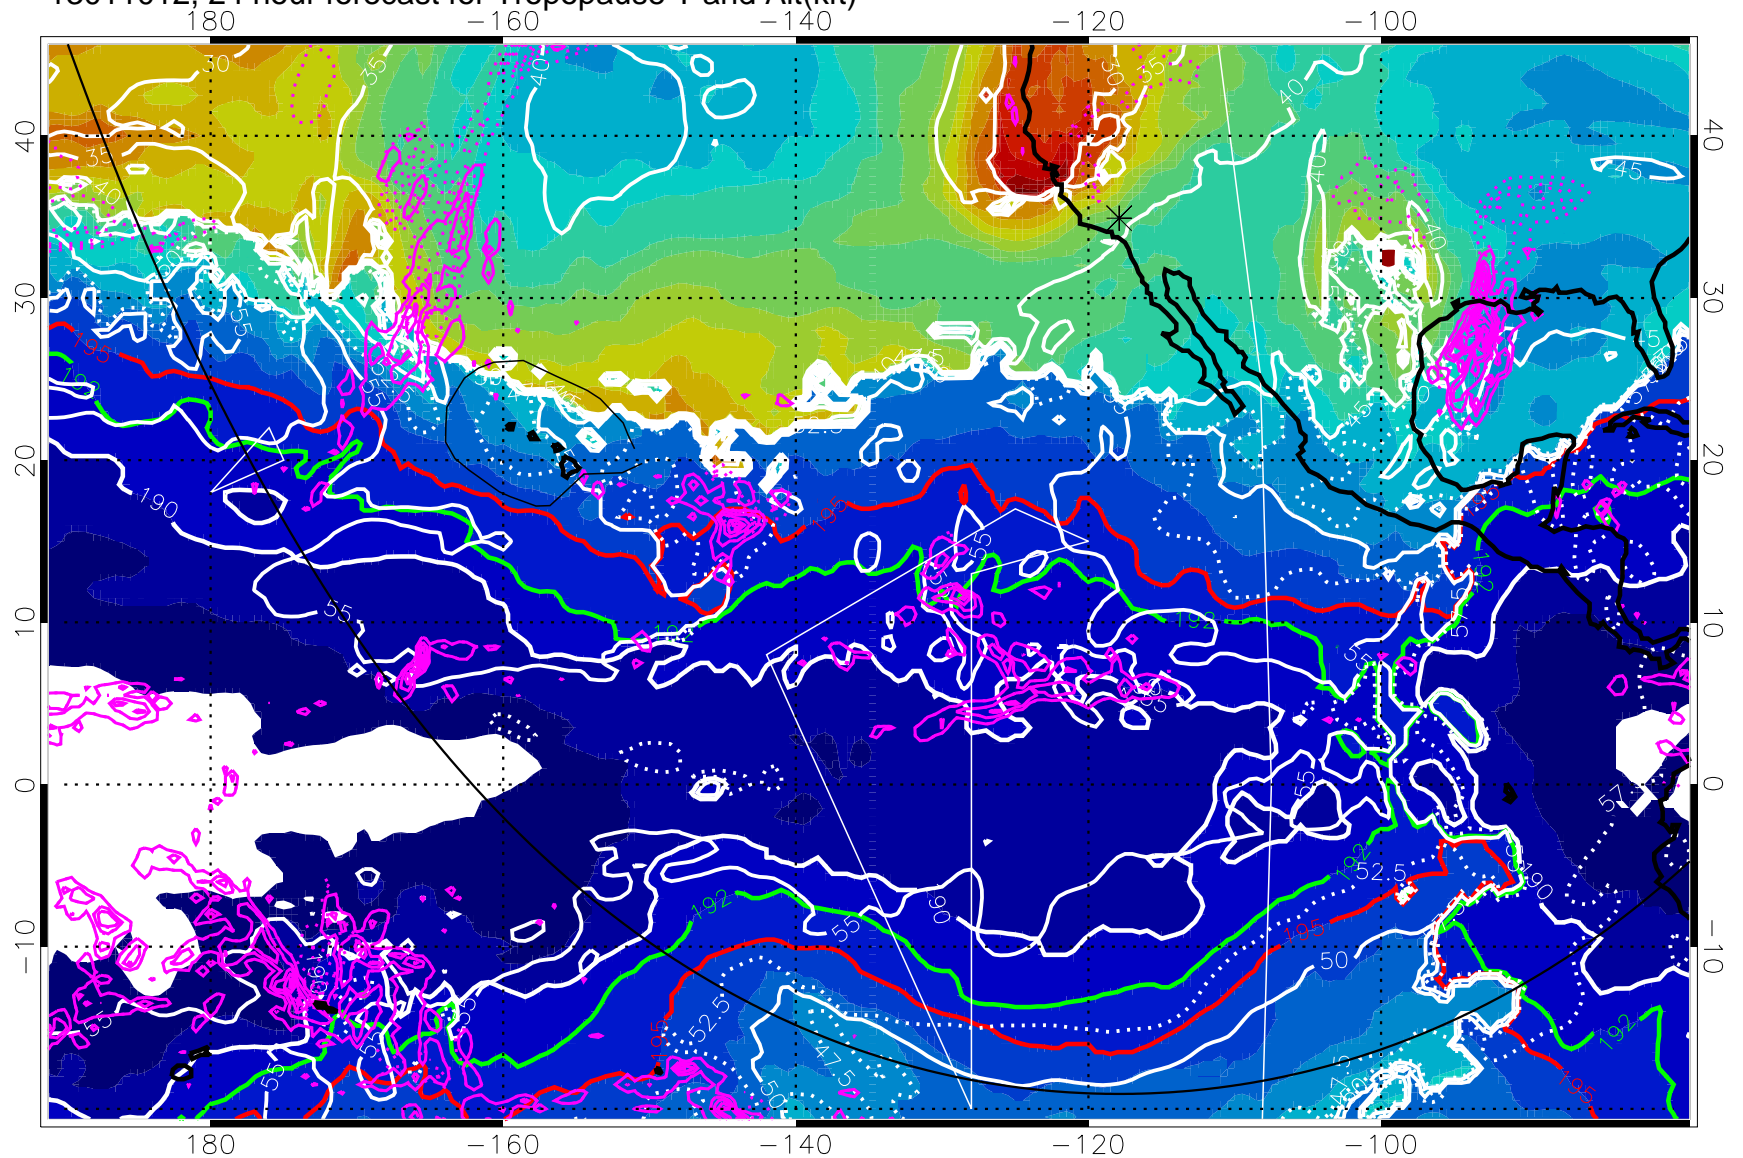

190K Isotherm (white) 192.5K Isotherm (green) 195K Isotherm (red)

→ 30 m/s

Range ring of 6000 km -- 19 hours GH round trip

13011006, 18 hour forecast for Tropopause T and Alt(kft)

Tropopause T, K

Tropopause Altitude in kft (white)

Precip (tot dot, conv sol) past 6 hrs 6 kg/m² contours, min 4

190K Isotherm (wht) 192.5K Isotherm 195K Isotherm

→ 30 m/s

Range ring of 6000 km -- 19 hours GH round trip

13011012, 24 hour forecast for Tropopause T and Alt(kft)