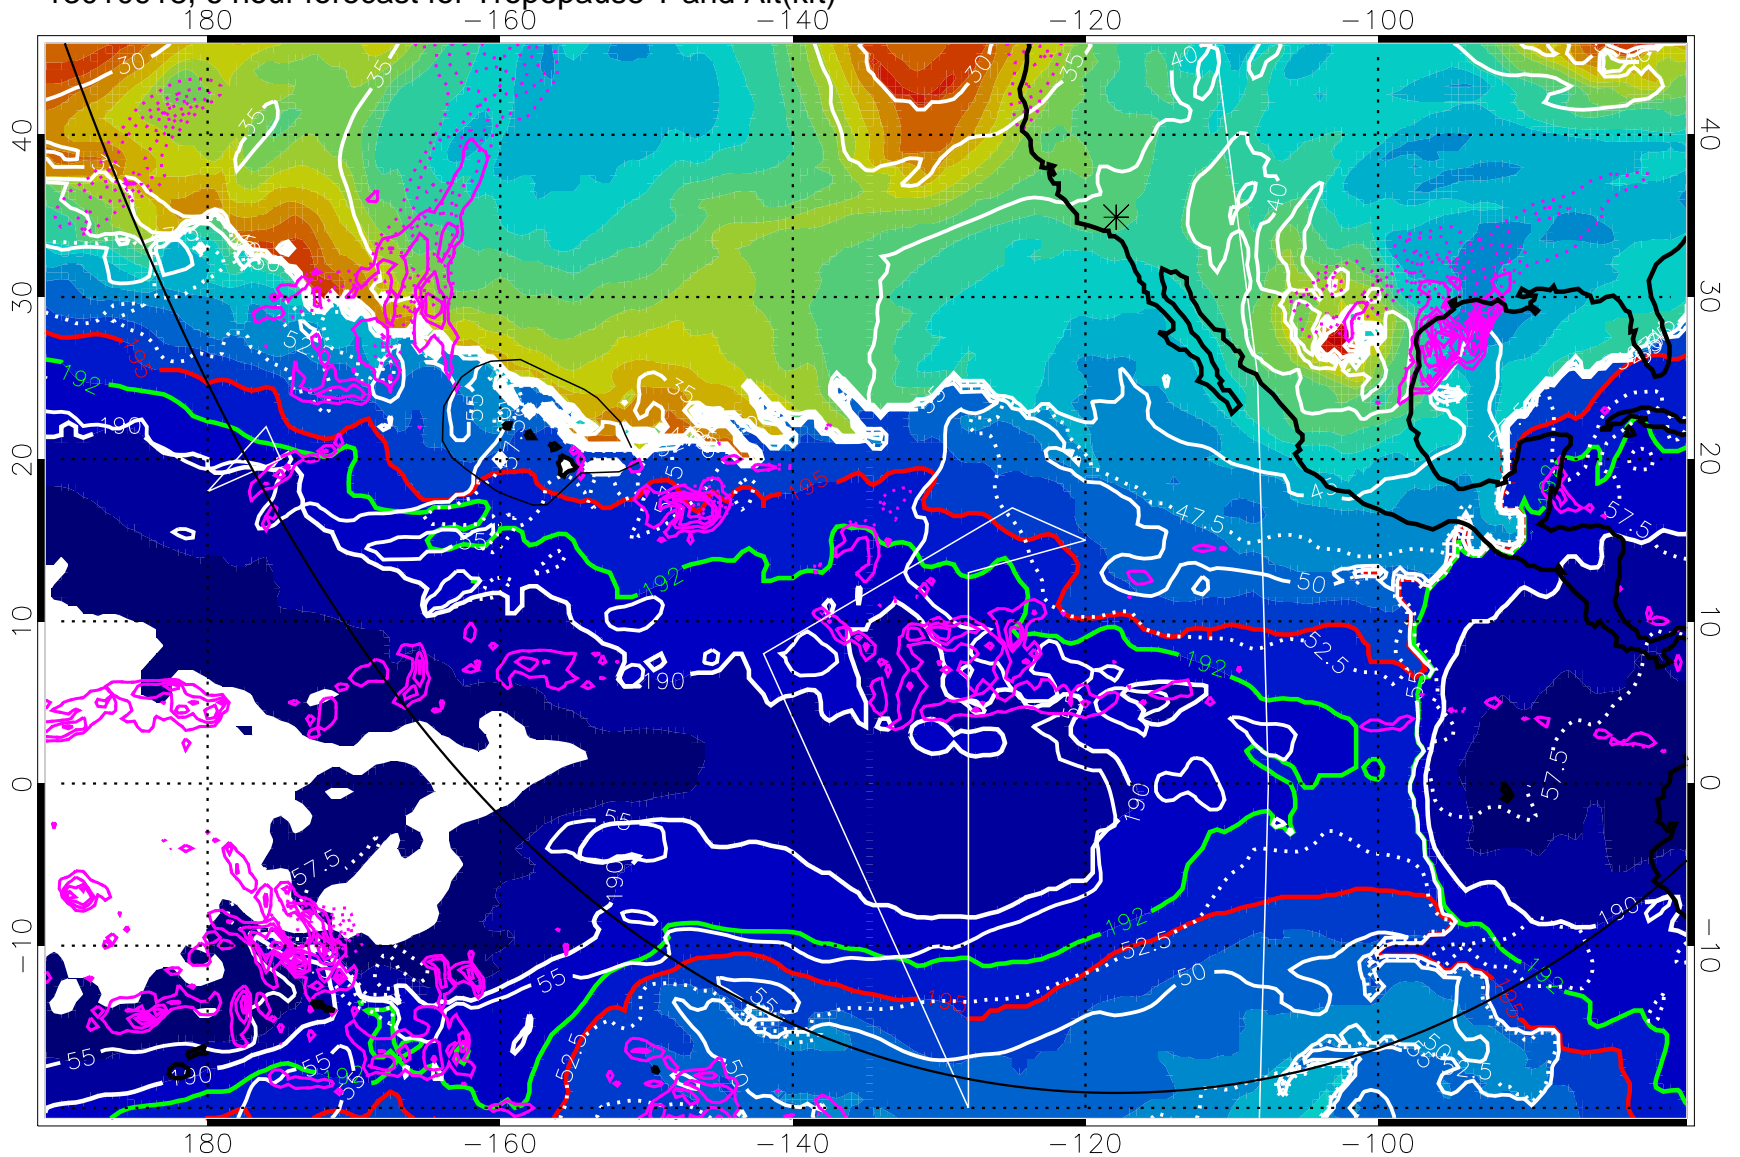

13010918, 6 hour forecast for Tropopause T and Alt(kft)

190   200   210   220   230
Tropopause T, K

Tropopause Altitude in kft (white)

Precip (tot dot, conv sol) past 6 hrs 6 kg/m² contours, min 4

190K Isotherm (wht) 192.5K Isotherm 195K Isotherm

→ 30 m/s

Range ring of 6000 km -- 19 hours GH round trip