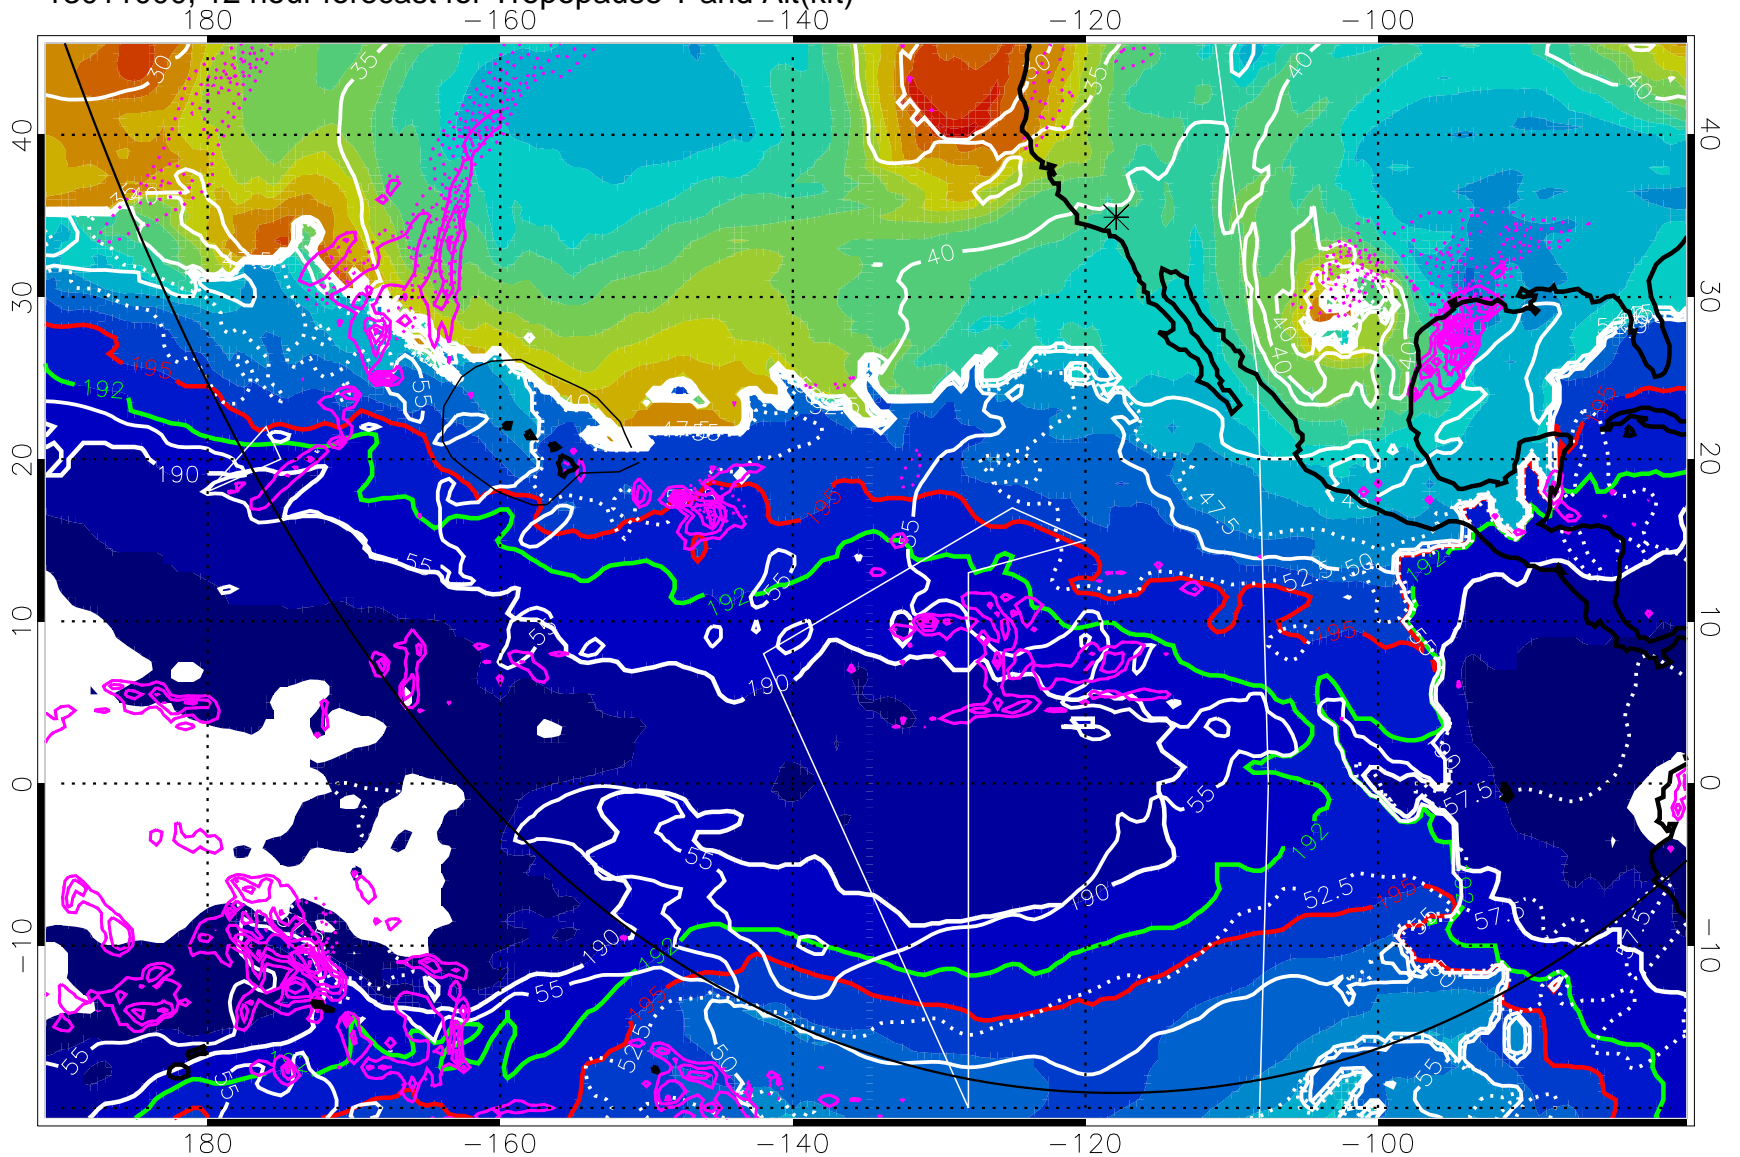

→ 30 m/s

Range ring of 6000 km -- 19 hours GH round trip

13011000, 12 hour forecast for Tropopause T and Alt(kft)

190 200 210 220 230
Tropopause T, K

Tropopause Altitude in kft (white)

Precip (tot dot, conv sol) past 6 hrs 6 kg/m2 contours, min 4

190K Isotherm (white) 192.5K Isotherm (green) 195K Isotherm (red)

→ 30 m/s

Range ring of 6000 km -- 19 hours GH round trip

13011006, 18 hour forecast for Tropopause T and Alt(kft)

Tropopause T, K

Tropopause Altitude in kft (white)

Precip (tot dot, conv sol) past 6 hrs 6 kg/m² contours, min 4

190K Isotherm (wht) 192.5K Isotherm 195K Isotherm

→ 30 m/s

Range ring of 6000 km -- 19 hours GH round trip

13011012, 24 hour forecast for Tropopause T and Alt(kft)