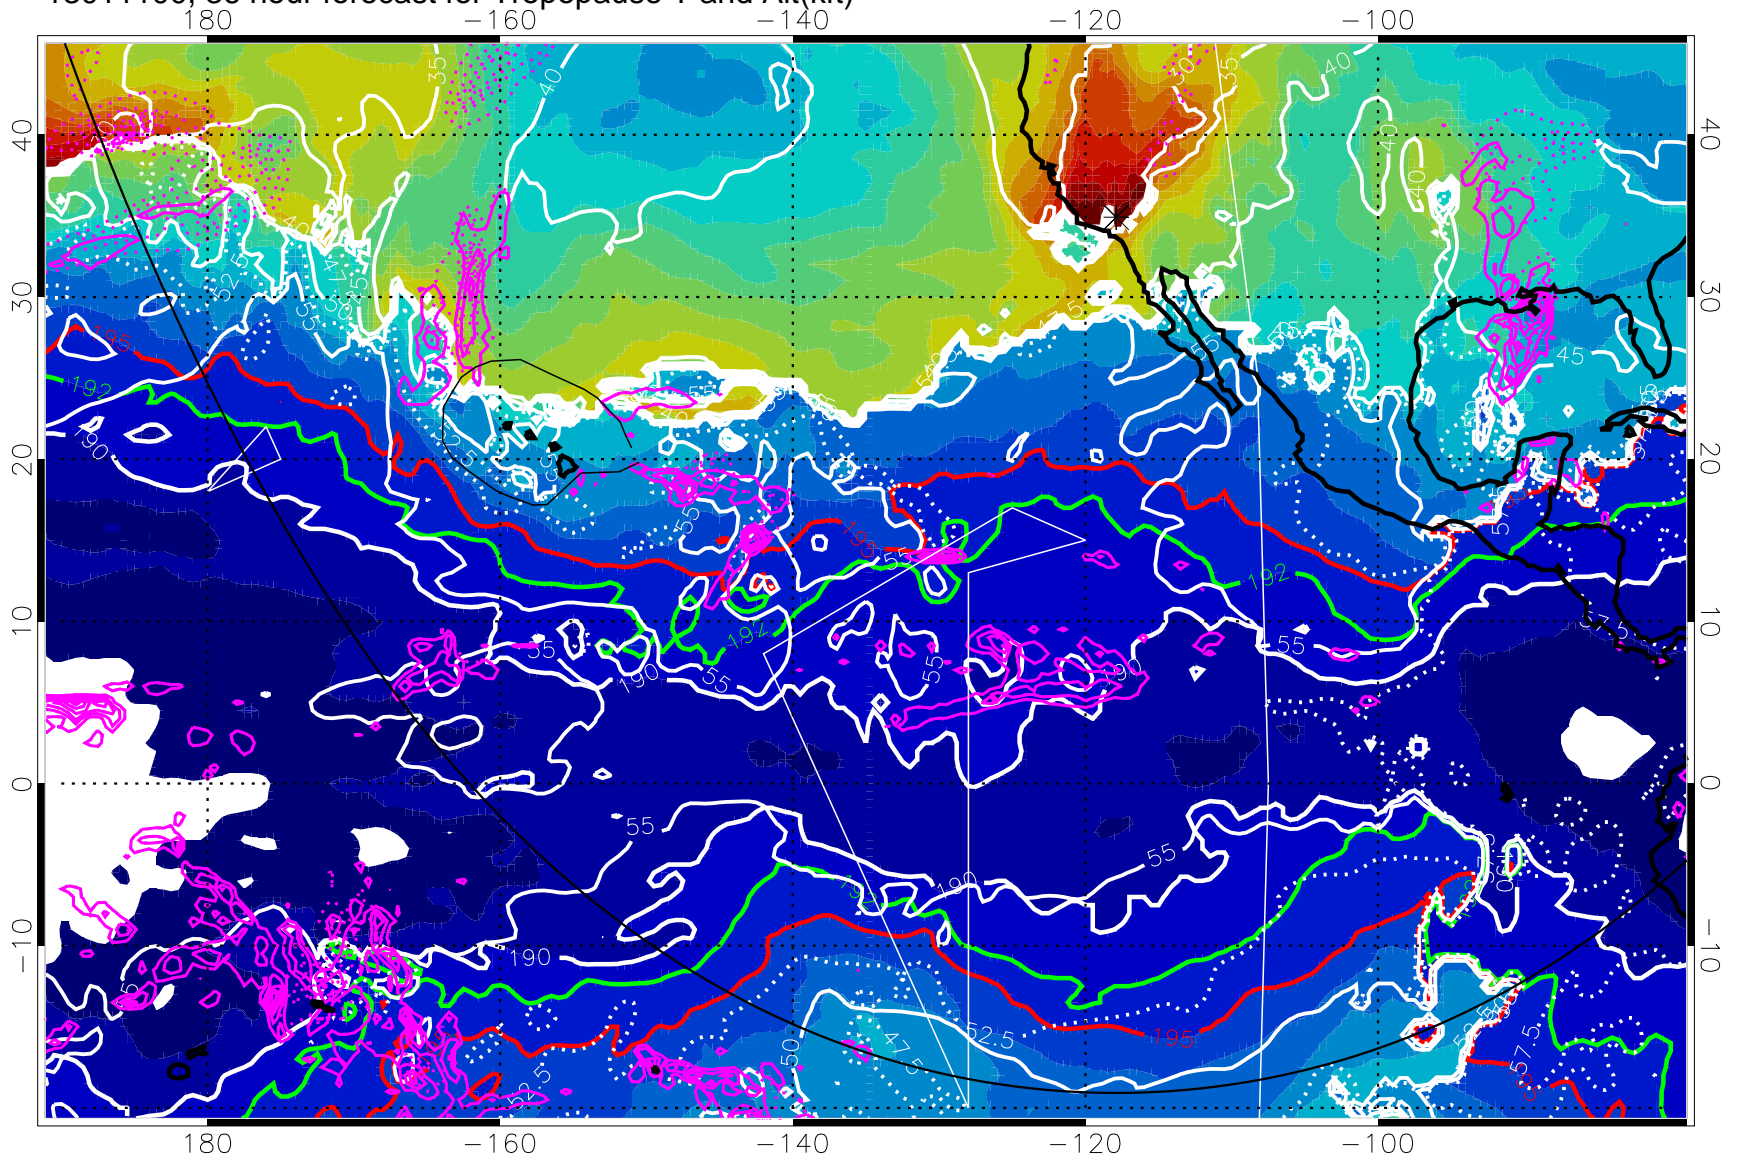

13011100, 36 hour forecast for Tropopause T and Alt(kft)

190 200 210 220 230
Tropopause T, K

Tropopause Altitude in kft (white)

Precip (tot dot, conv sol) past 6 hrs 6 kg/m² contours, min 4

190K Isotherm (white) 192.5K Isotherm 195K Isotherm

→ 30 m/s

Range ring of 6000 km -- 19 hours GH round trip