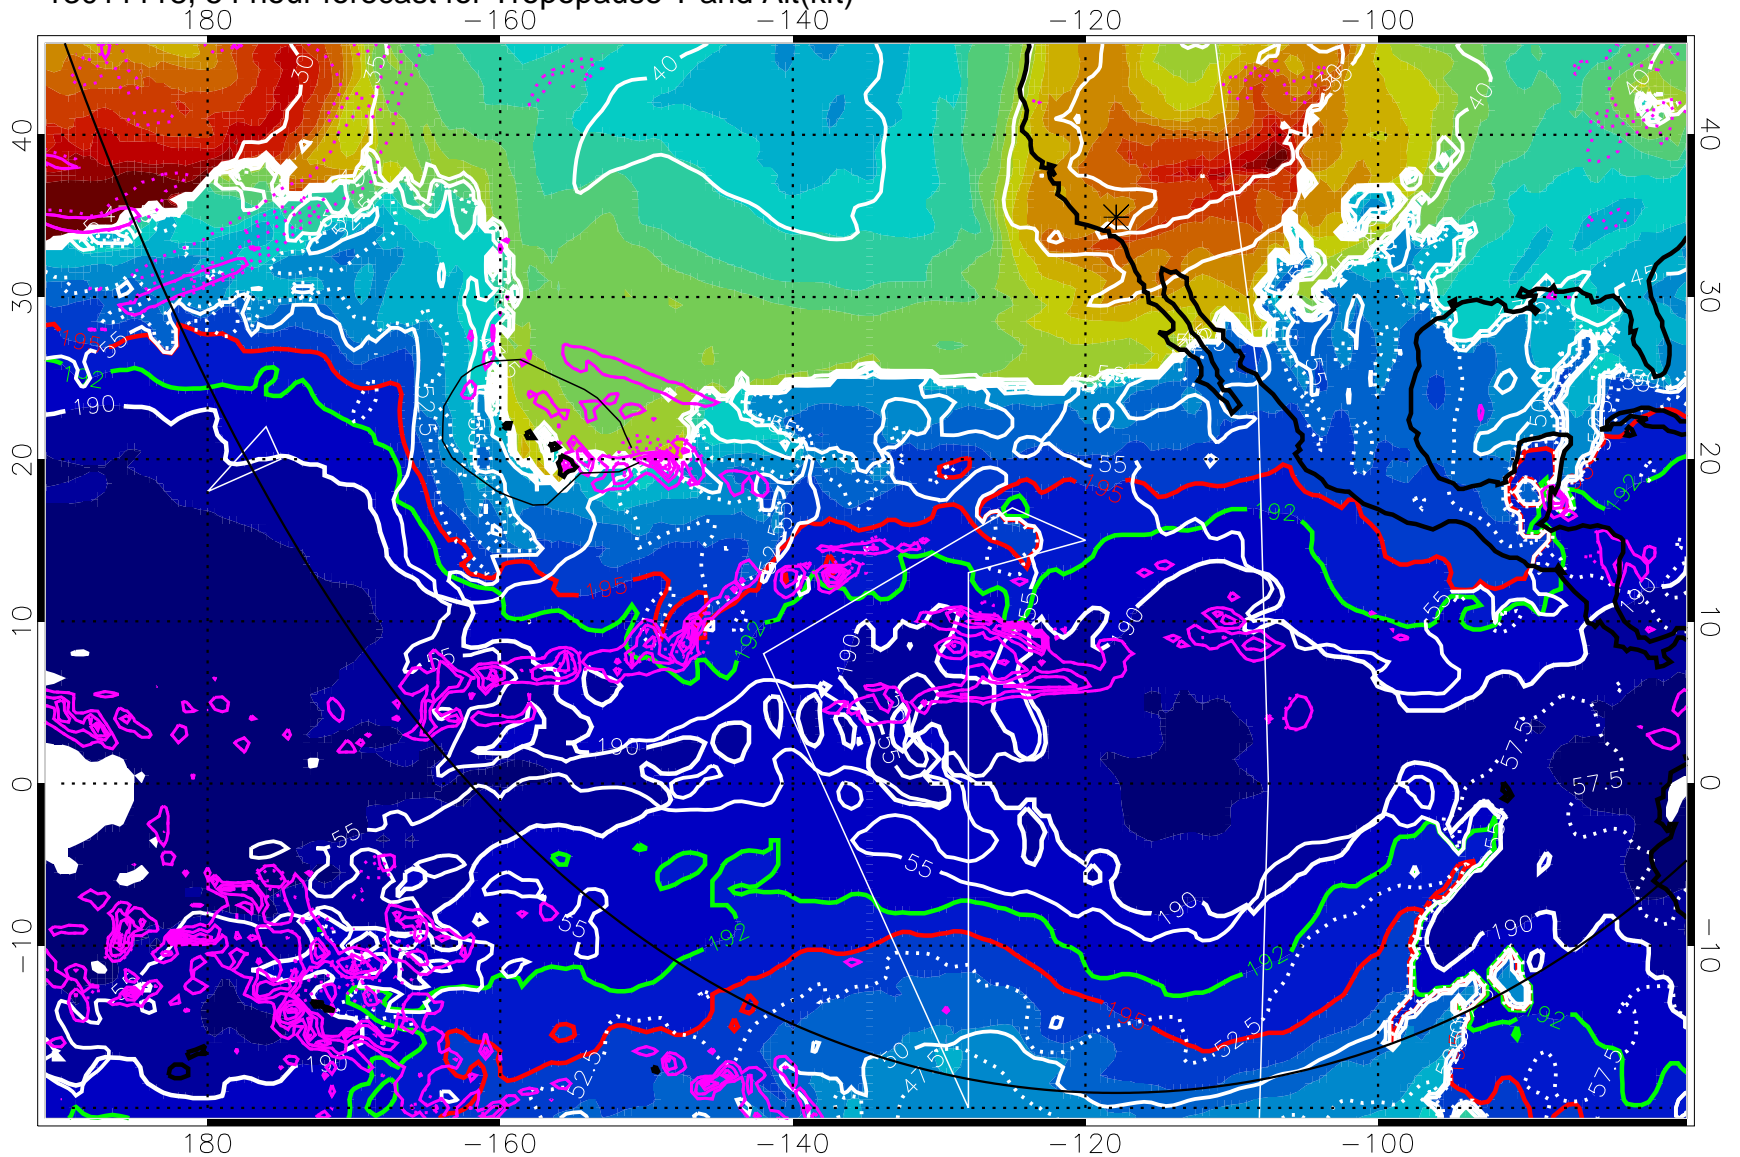

13011118, 54 hour forecast for Tropopause T and Alt(kft)

190 200 210 220 230
Tropopause T, K

Tropopause Altitude in kft (white)

Precip (tot dot, conv sol) past 6 hrs 6 kg/m² contours, min 4

190K Isotherm (wht) 192.5K Isotherm 195K Isotherm

→ 30 m/s

Range ring of 6000 km -- 19 hours GH round trip