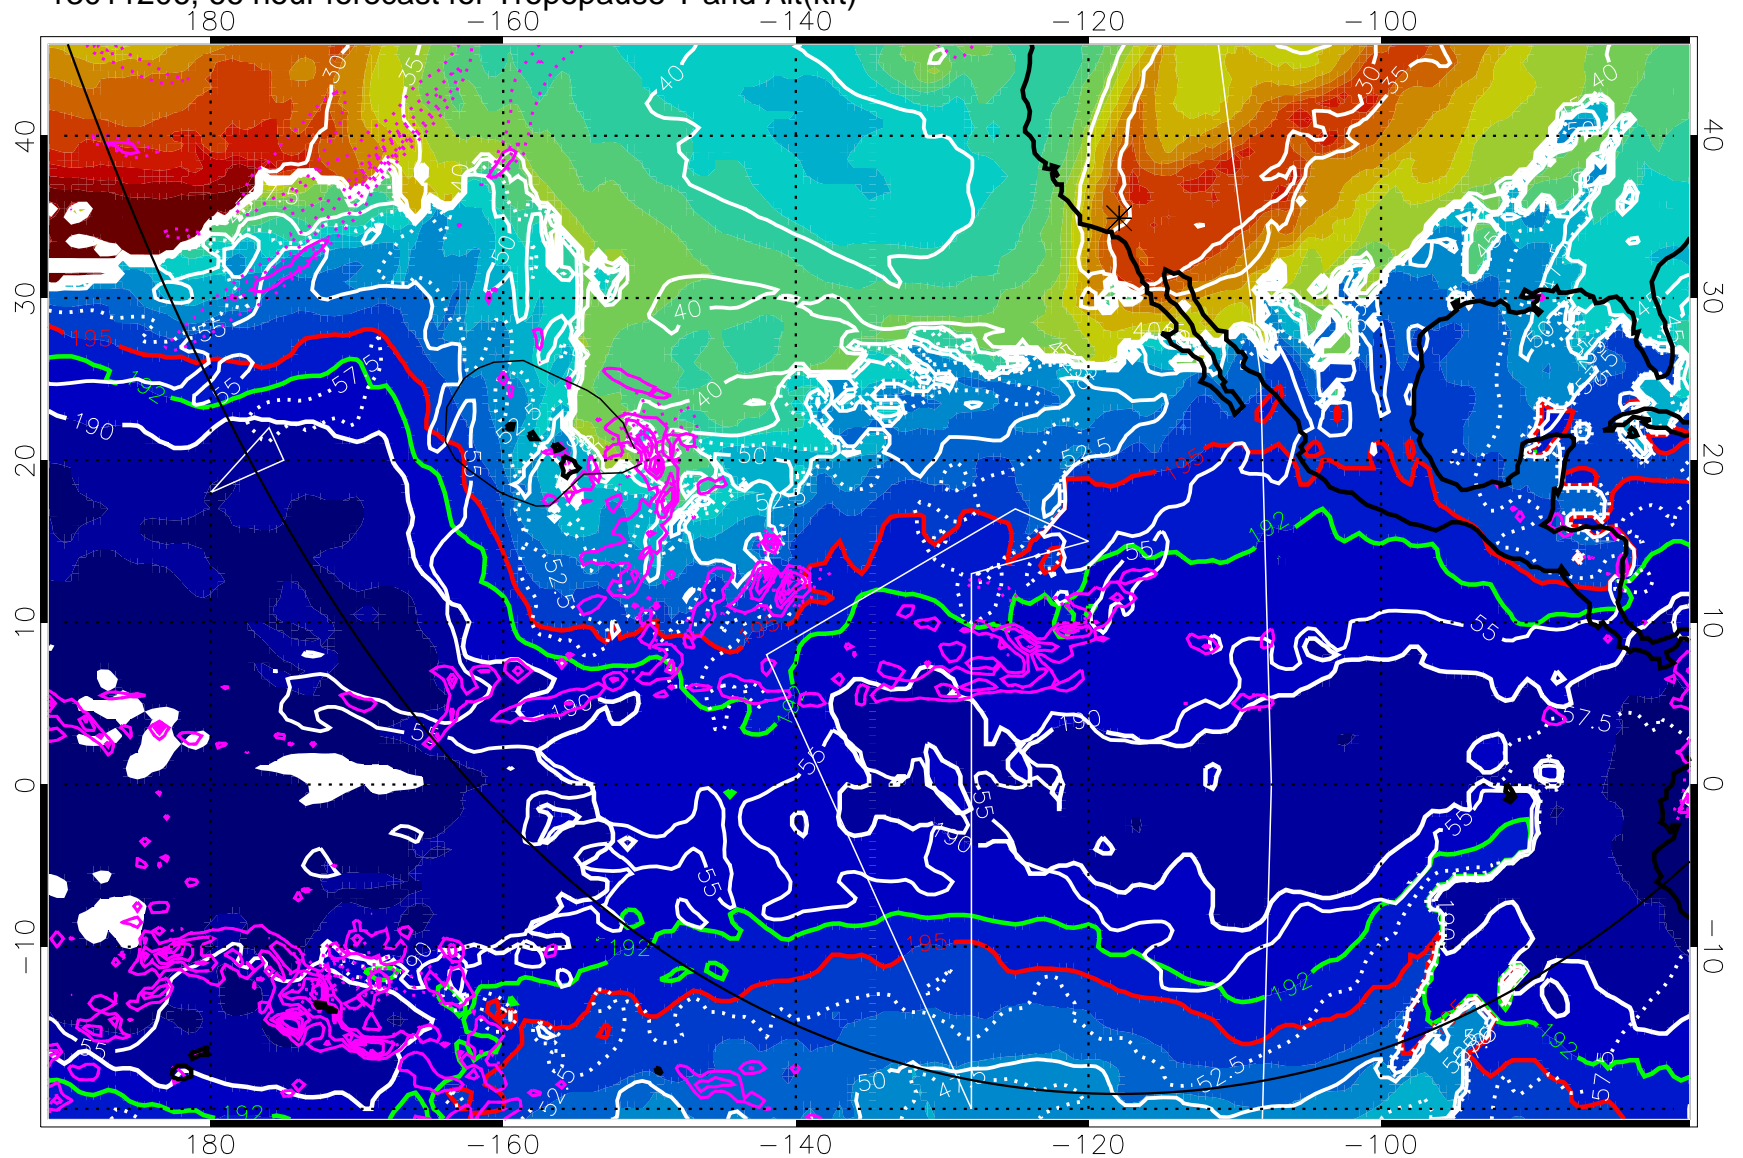

→ 30 m/s

Range ring of 6000 km -- 19 hours GH round trip

13011200, 60 hour forecast for Tropopause T and Alt(kft)

Tropopause T, K

Tropopause Altitude in kft (white)

Precip (tot dot, conv sol) past 6 hrs 6 kg/m² contours, min 4

190K Isotherm (wht) 192.5K Isotherm 195K Isotherm

→ 30 m/s

Range ring of 6000 km -- 19 hours GH round trip

13011206, 66 hour forecast for Tropopause T and Alt(kft)

Tropopause T, K

Tropopause Altitude in kft (white)

Precip (tot dot, conv sol) past 6 hrs 6 kg/m² contours, min 4

190K Isotherm (wht) 192.5K Isotherm 195K Isotherm

→ 30 m/s

Range ring of 6000 km -- 19 hours GH round trip

13011212, 72 hour forecast for Tropopause T and Alt(kft)