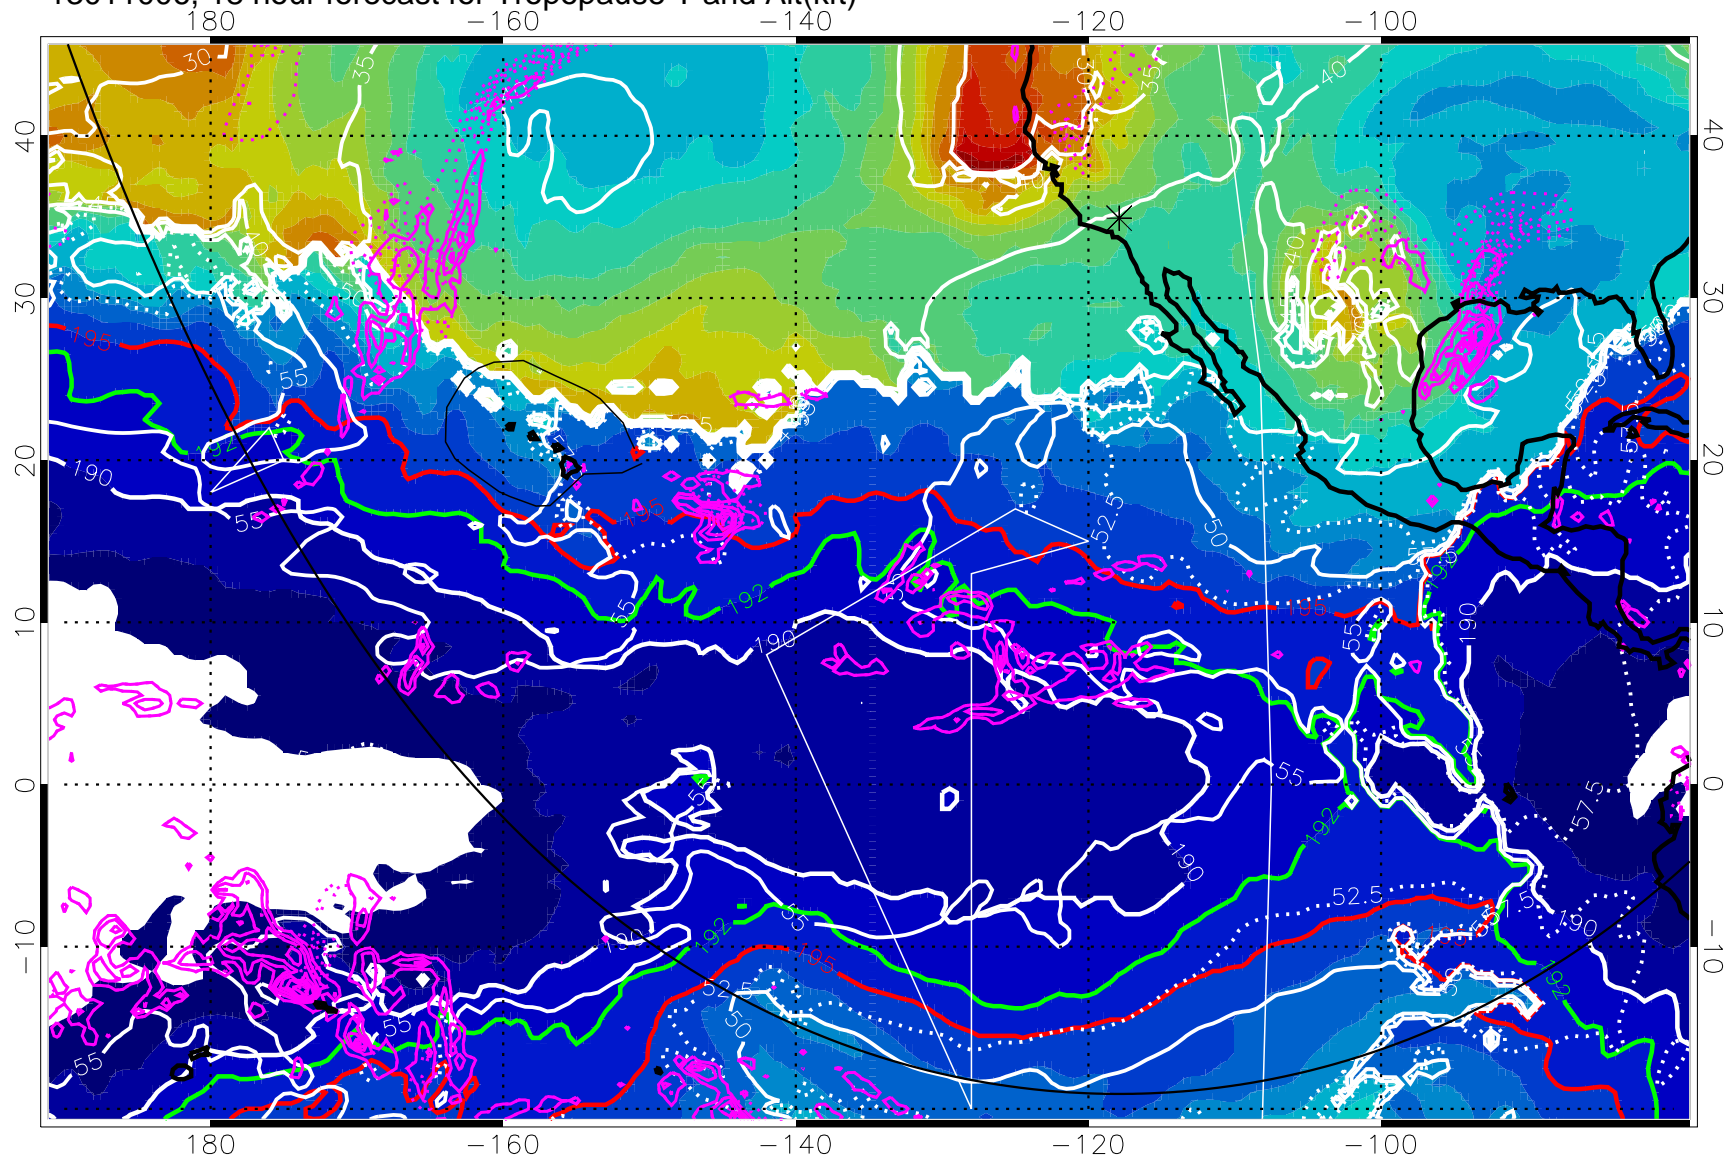

→ 30 m/s

Range ring of 6000 km -- 19 hours GH round trip

13011000, 12 hour forecast for Tropopause T and Alt(kft)

190 200 210 220 230
Tropopause T, K

Tropopause Altitude in kft (white)

Precip (tot dot, conv sol) past 6 hrs 6 kg/m2 contours, min 4

190K Isotherm (white) 192.5K Isotherm (green) 195K Isotherm (red)

→ 30 m/s

Range ring of 6000 km -- 19 hours GH round trip

13011006, 18 hour forecast for Tropopause T and Alt(kft)

Tropopause T, K

Tropopause Altitude in kft (white)

Precip (tot dot, conv sol) past 6 hrs 6 kg/m² contours, min 4

190K Isotherm (wht) 192.5K Isotherm 195K Isotherm

→ 30 m/s

Range ring of 6000 km -- 19 hours GH round trip

13011012, 24 hour forecast for Tropopause T and Alt(kft)