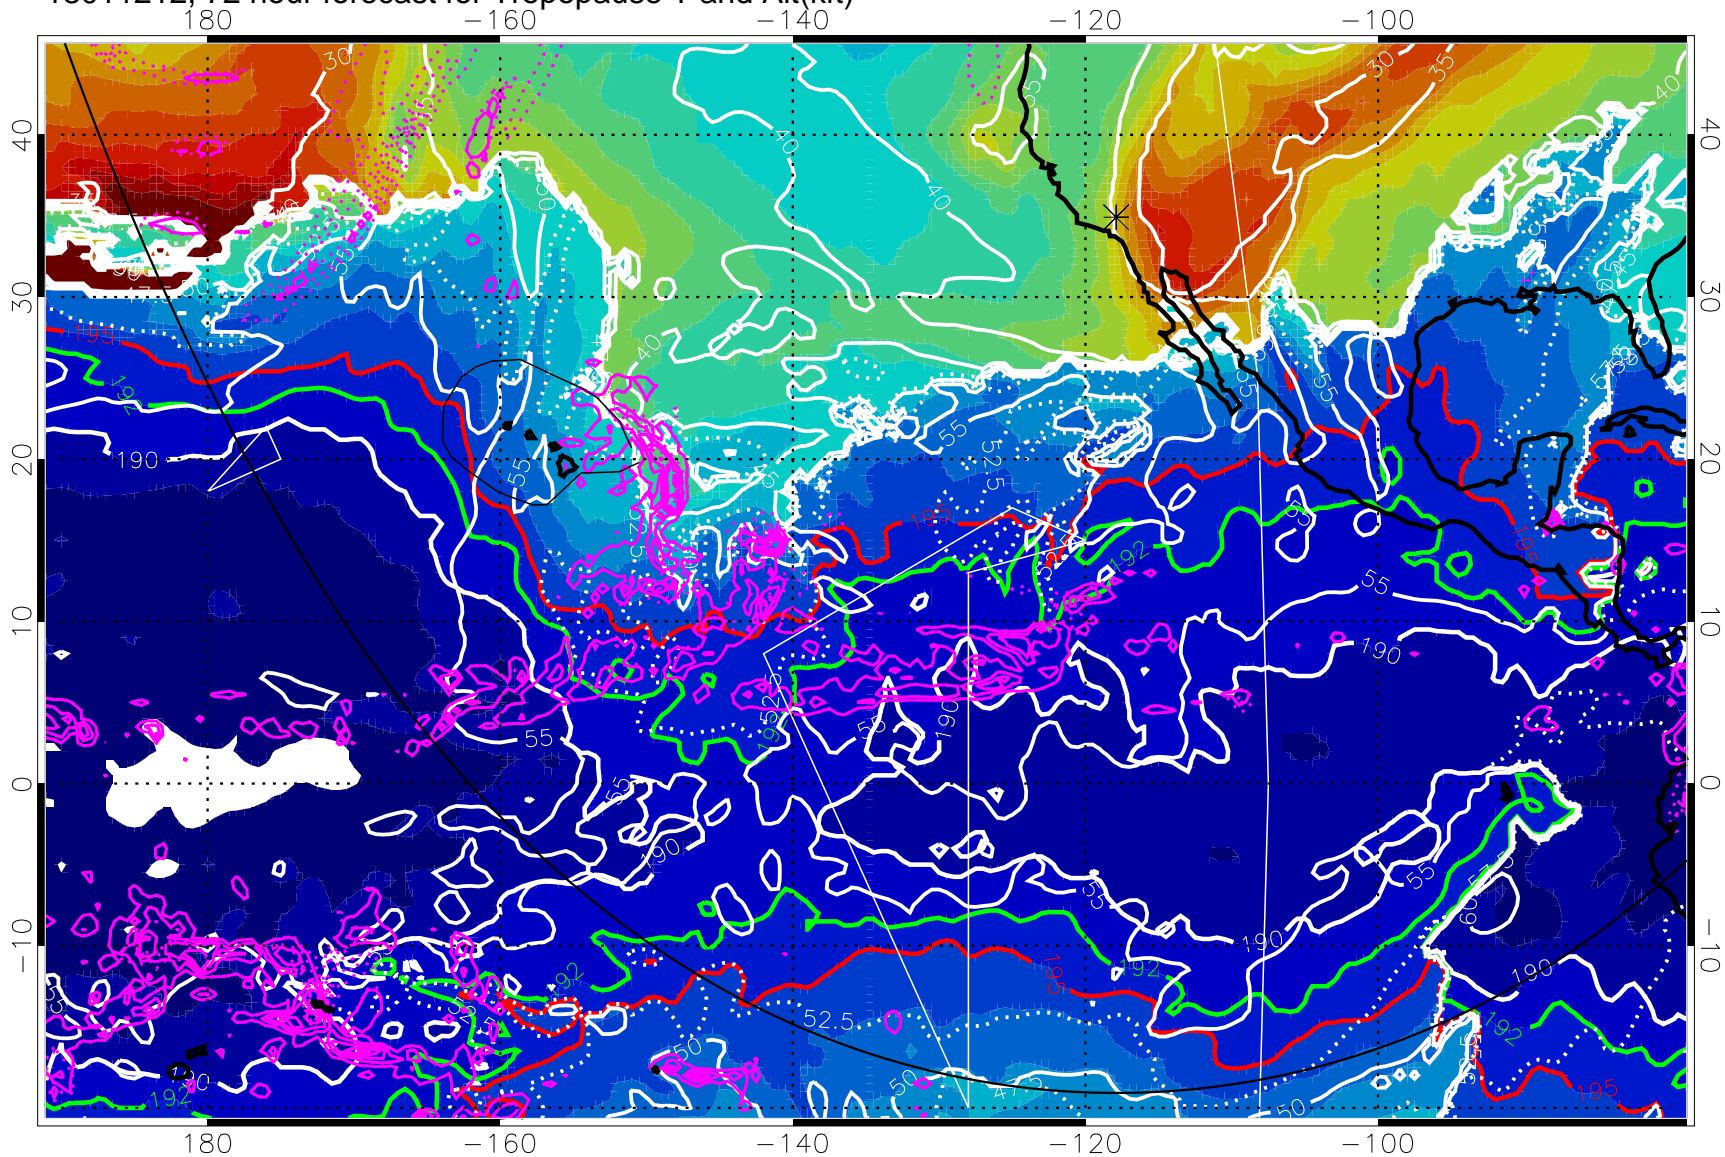

190K Isotherm (wht) 192.5K Isotherm 195K Isotherm

→ 30 m/s

Range ring of 6000 km -- 19 hours GH round trip

13011206, 66 hour forecast for Tropopause T and Alt(kft)

Tropopause T, K

Tropopause Altitude in kft (white)

Precip (tot dot, conv sol) past 6 hrs 6 kg/m² contours, min 4

190K Isotherm (wht) 192.5K Isotherm 195K Isotherm

→ 30 m/s

Range ring of 6000 km -- 19 hours GH round trip

13011212, 72 hour forecast for Tropopause T and Alt(kft)