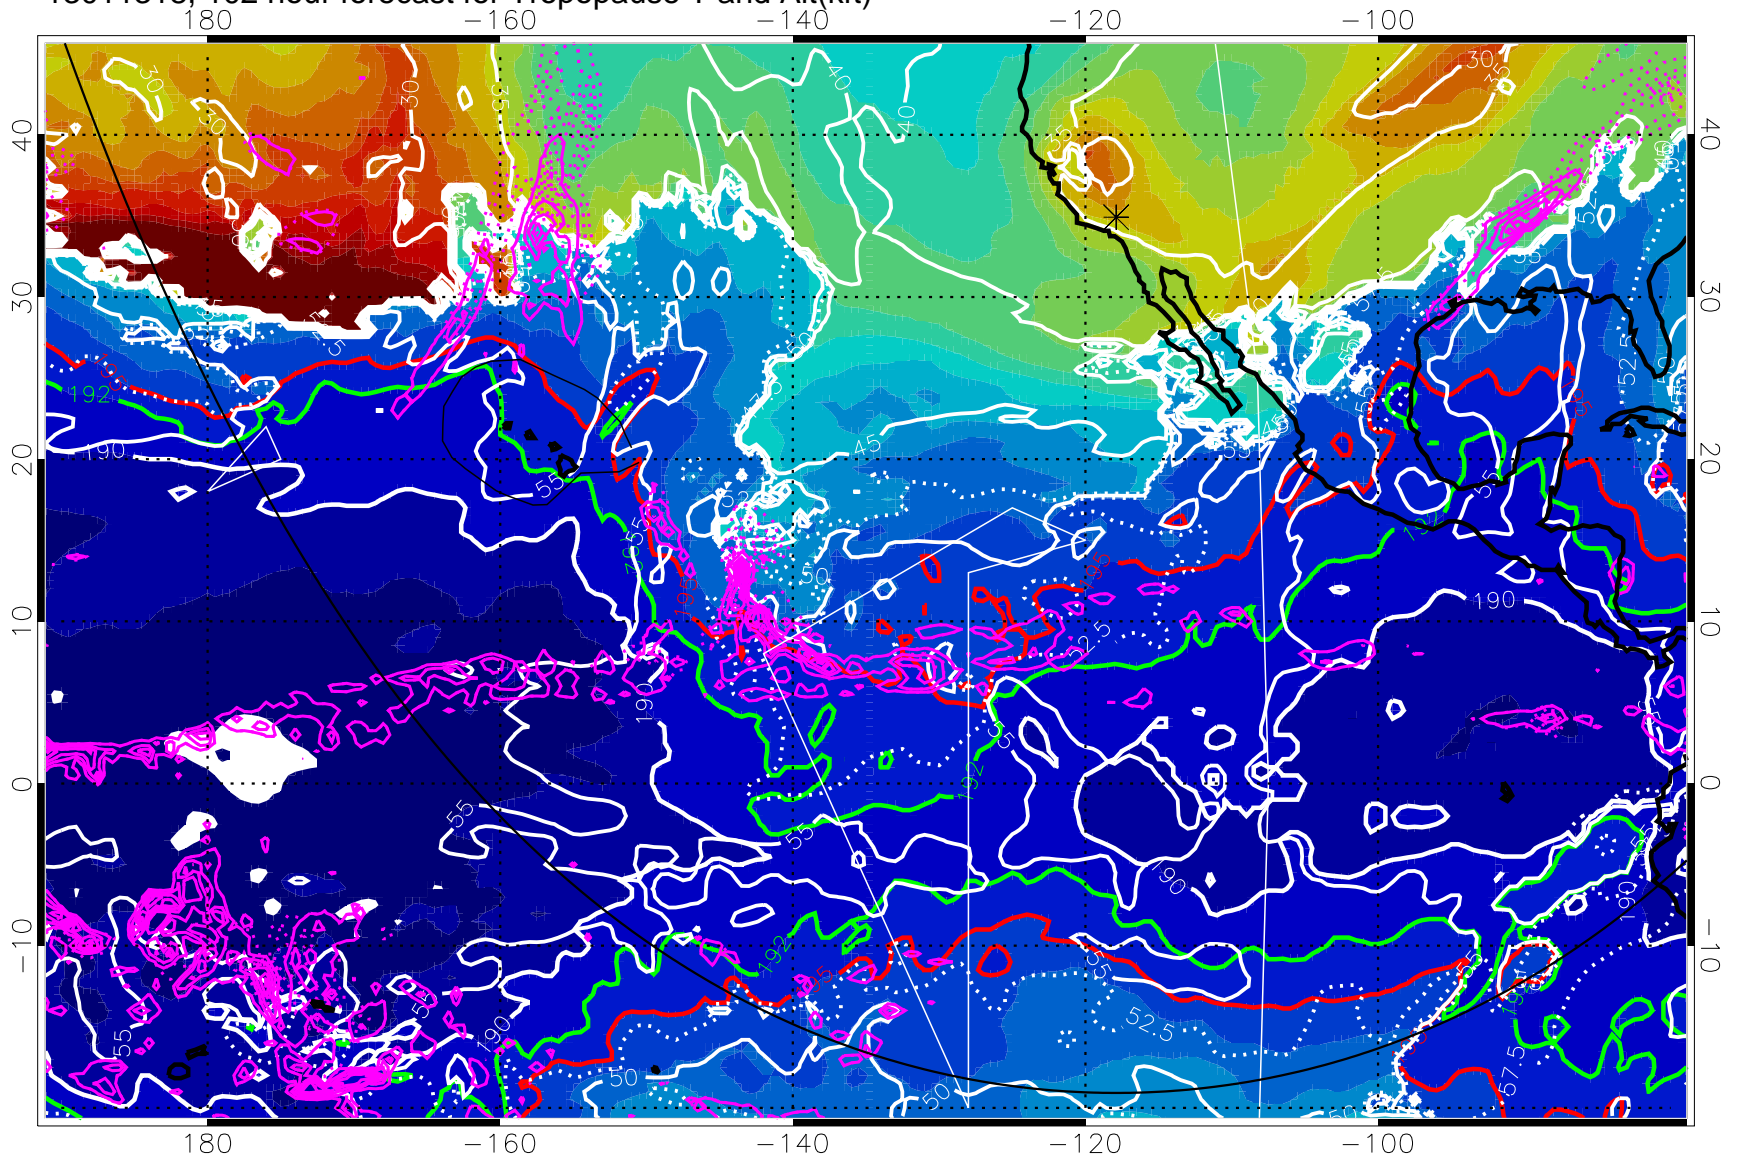

13011318, 102 hour forecast for Tropopause T and Alt(kft)

Tropopause T, K

Tropopause Altitude in kft (white)

Precip (tot dot, conv sol) past 6 hrs 6 kg/m² contours, min 4

190K Isotherm(wht) 192.5K Isotherm 195K Isotherm

→ 30 m/s

Range ring of 6000 km -- 19 hours GH round trip