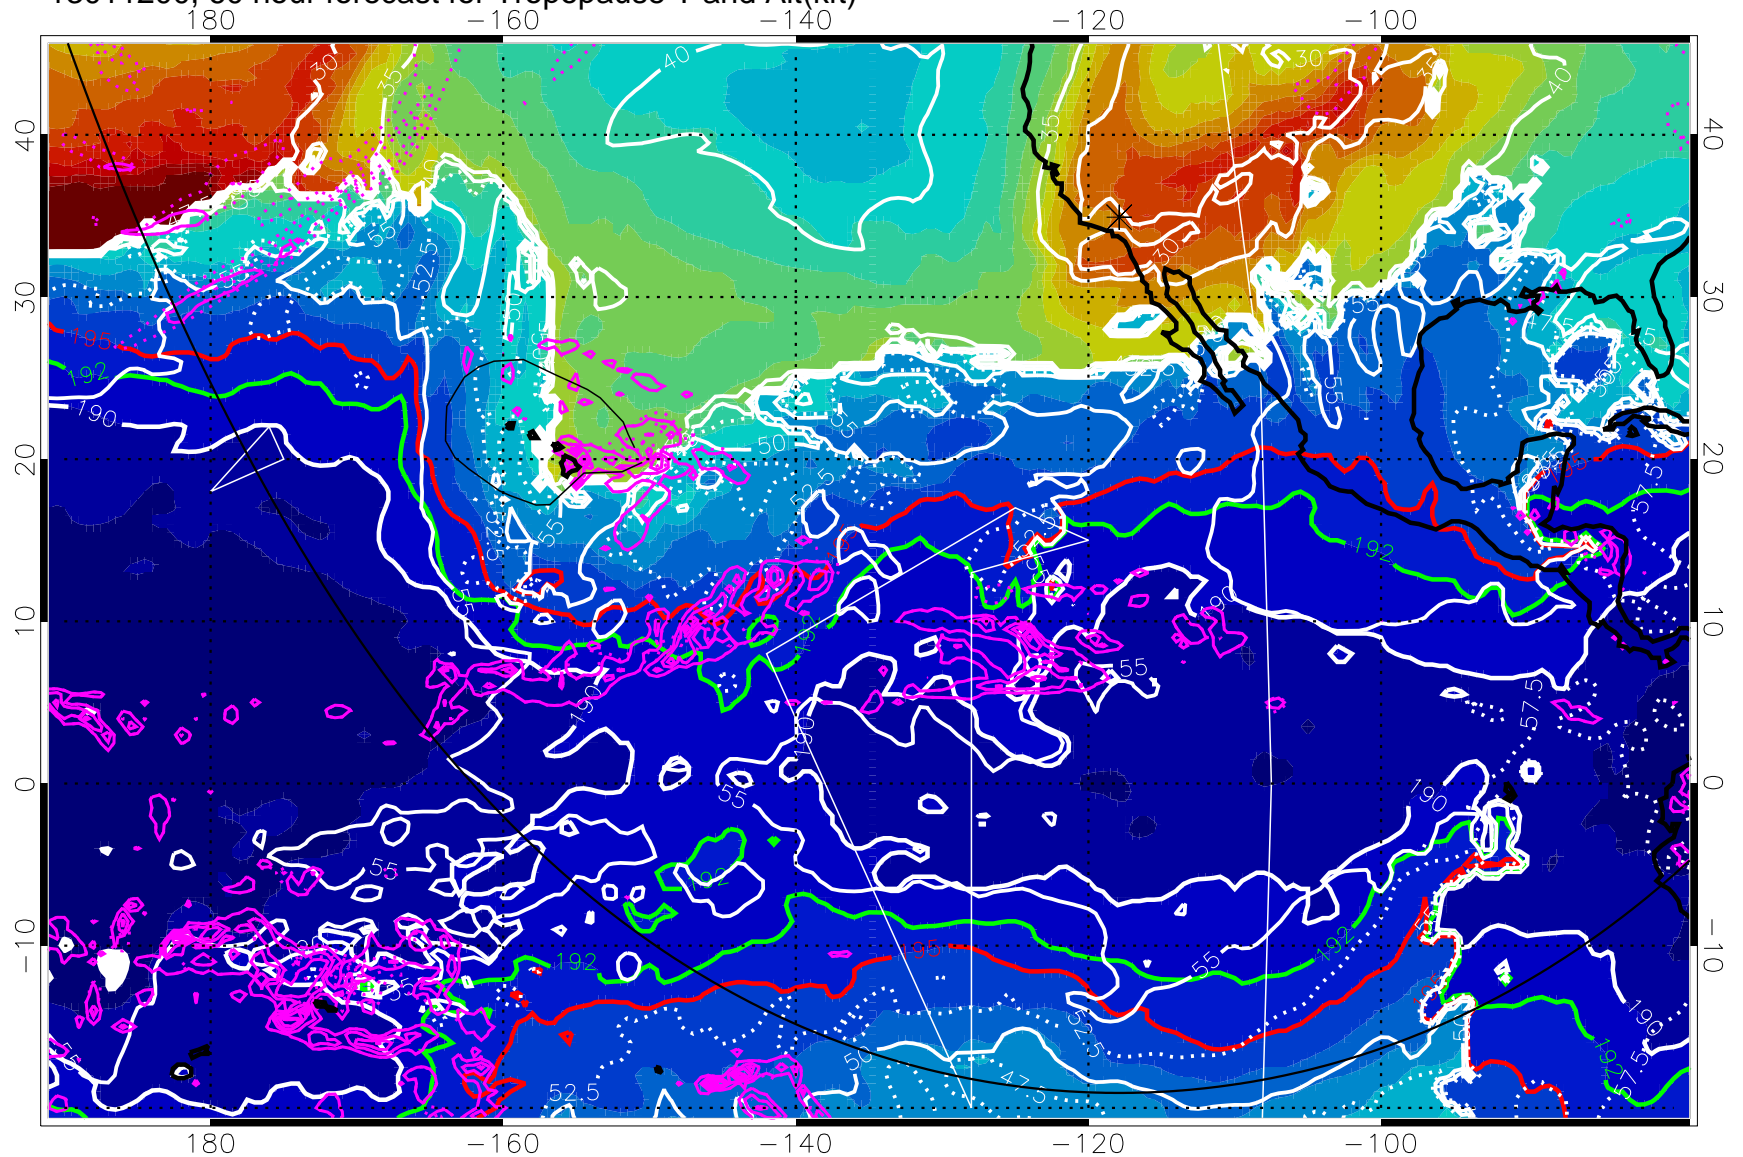

13011200, 60 hour forecast for Tropopause T and Alt(kft)

Tropopause T, K

Tropopause Altitude in kft (white)

Precip (tot dot, conv sol) past 6 hrs 6 kg/m² contours, min 4

190K Isotherm (wht) 192.5K Isotherm 195K Isotherm

→ 30 m/s

Range ring of 6000 km -- 19 hours GH round trip