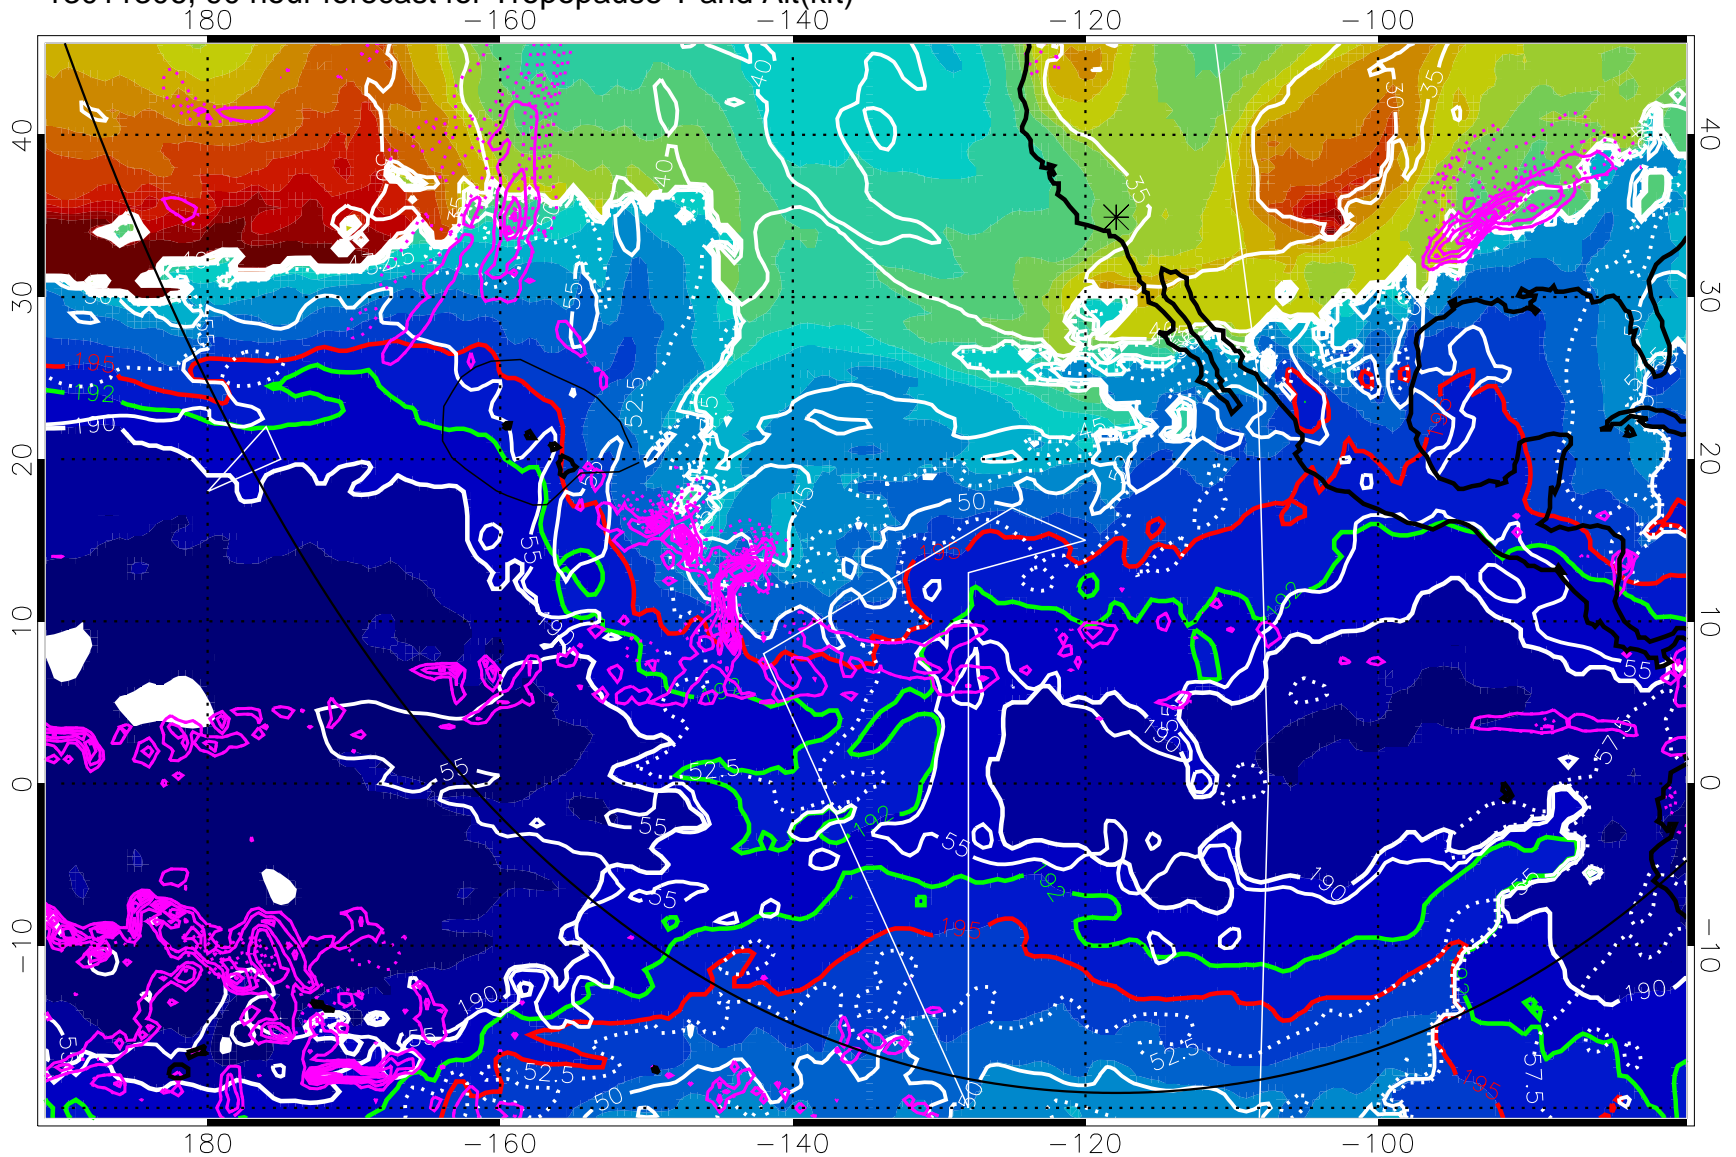

190K Isotherm (wht) 192.5K Isotherm 195K Isotherm

→ 30 m/s

Range ring of 6000 km -- 19 hours GH round trip

13011306, 90 hour forecast for Tropopause T and Alt(kft)

Tropopause T, K

Tropopause Altitude in kft (white)