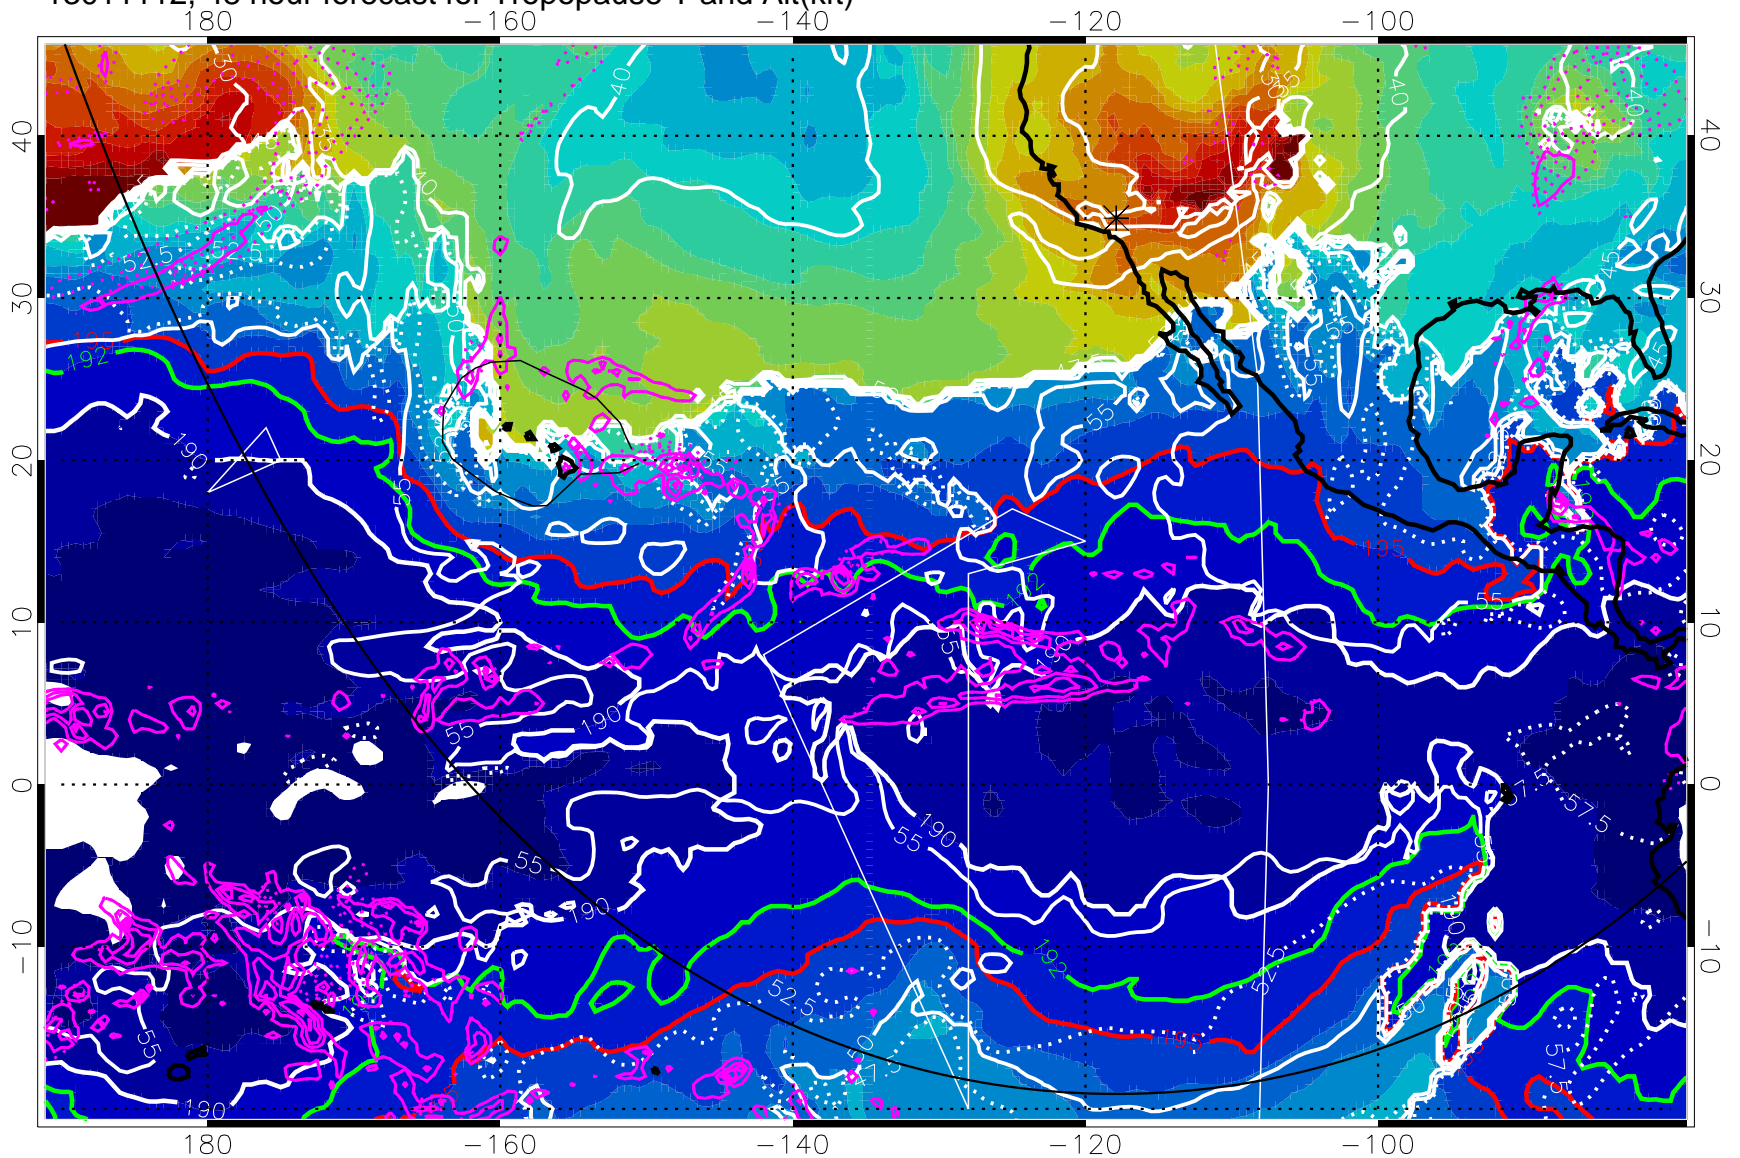

190K Isotherm (white) 192.5K Isotherm 195K Isotherm

→ 30 m/s

Range ring of 6000 km -- 19 hours GH round trip

13011106, 42 hour forecast for Tropopause T and Alt(kft)

190 200 210 220 230

Tropopause T, K

Tropopause Altitude in kft (white)

Precip (tot dot, conv sol) past 6 hrs mag 6 kg/m² contours, min 4

190K Isotherm (white) 192.5K Isotherm (green) 195K Isotherm (red)

→ 30 m/s

Range ring of 6000 km -- 19 hours GH round trip

13011112, 48 hour forecast for Tropopause T and Alt(kft)