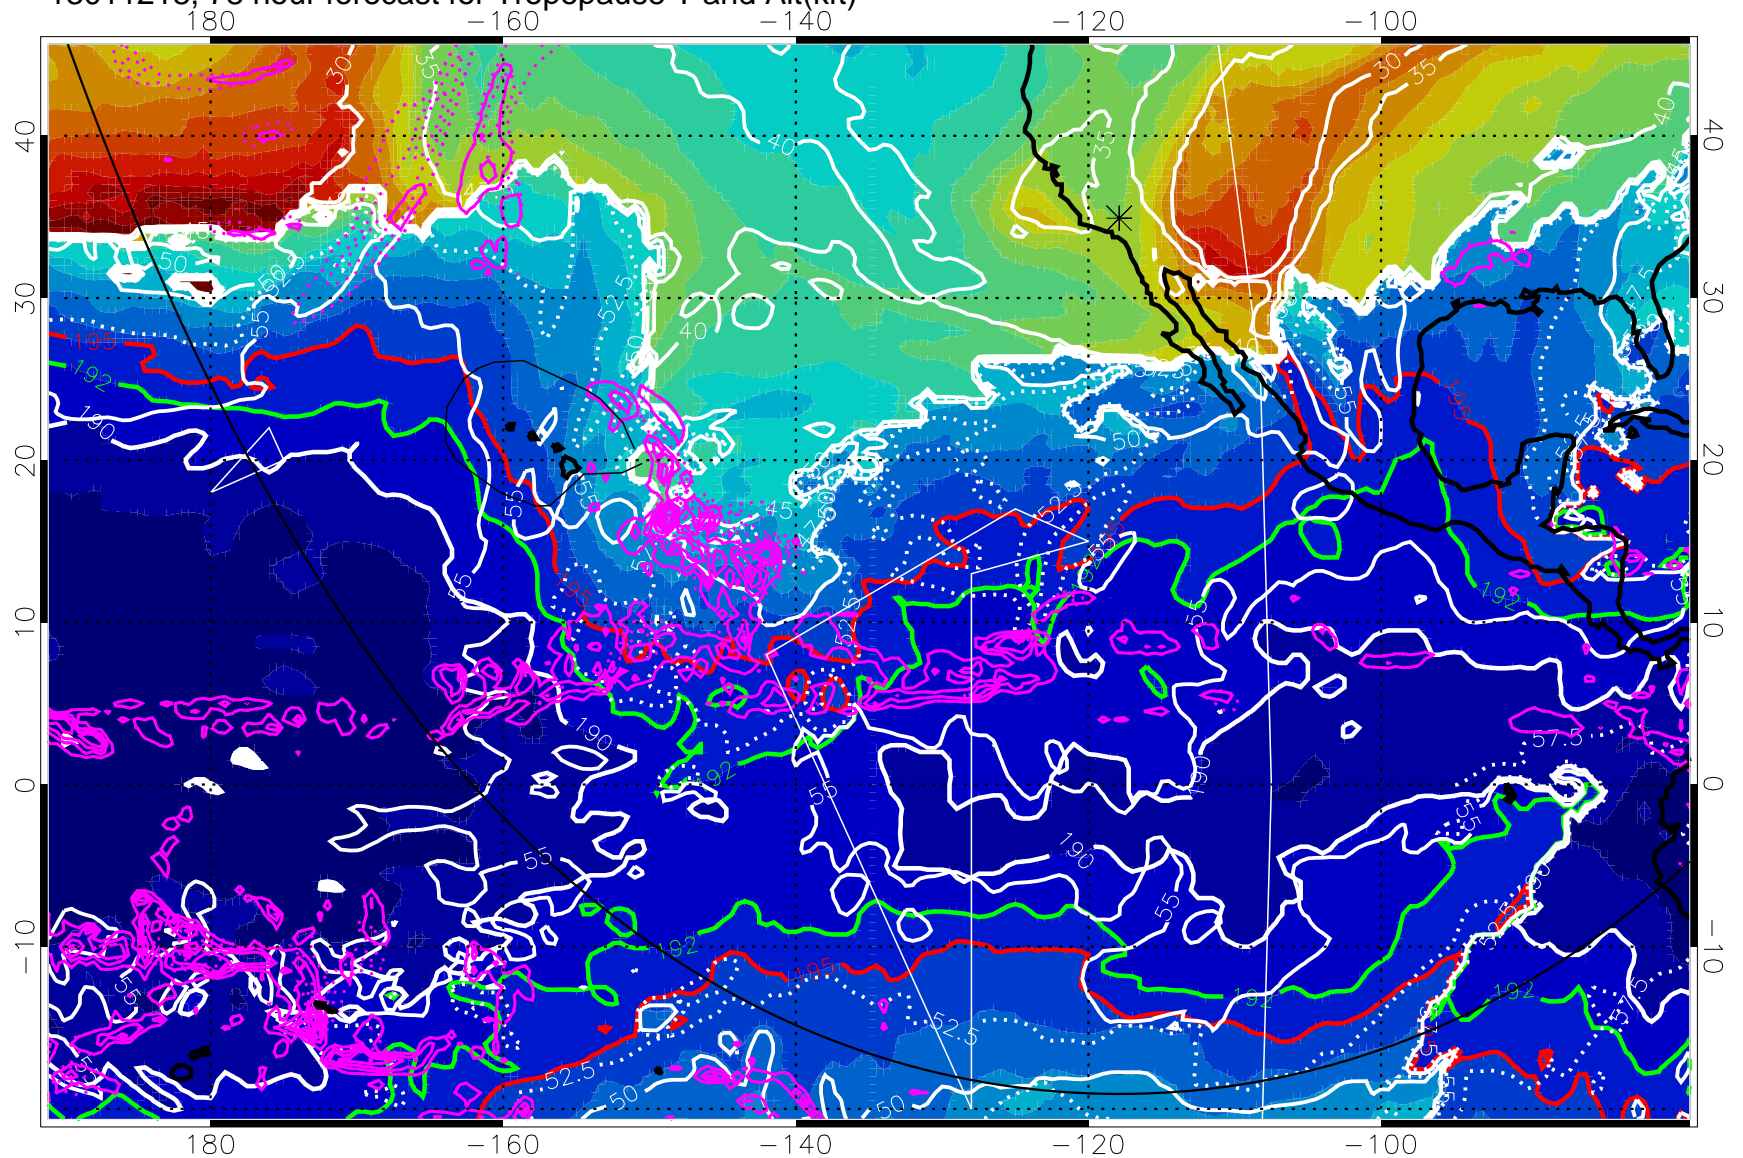

13011218, 78 hour forecast for Tropopause T and Alt(kft)

190   200   210   220   230
Tropopause T, K

Tropopause Altitude in kft (white)

Precip (tot dot, conv sol) past 6 hrs 6 kg/m² contours, min 4

190K Isotherm(wht) 192.5K Isotherm 195K Isotherm

→ 30 m/s

Range ring of 6000 km -- 19 hours GH round trip