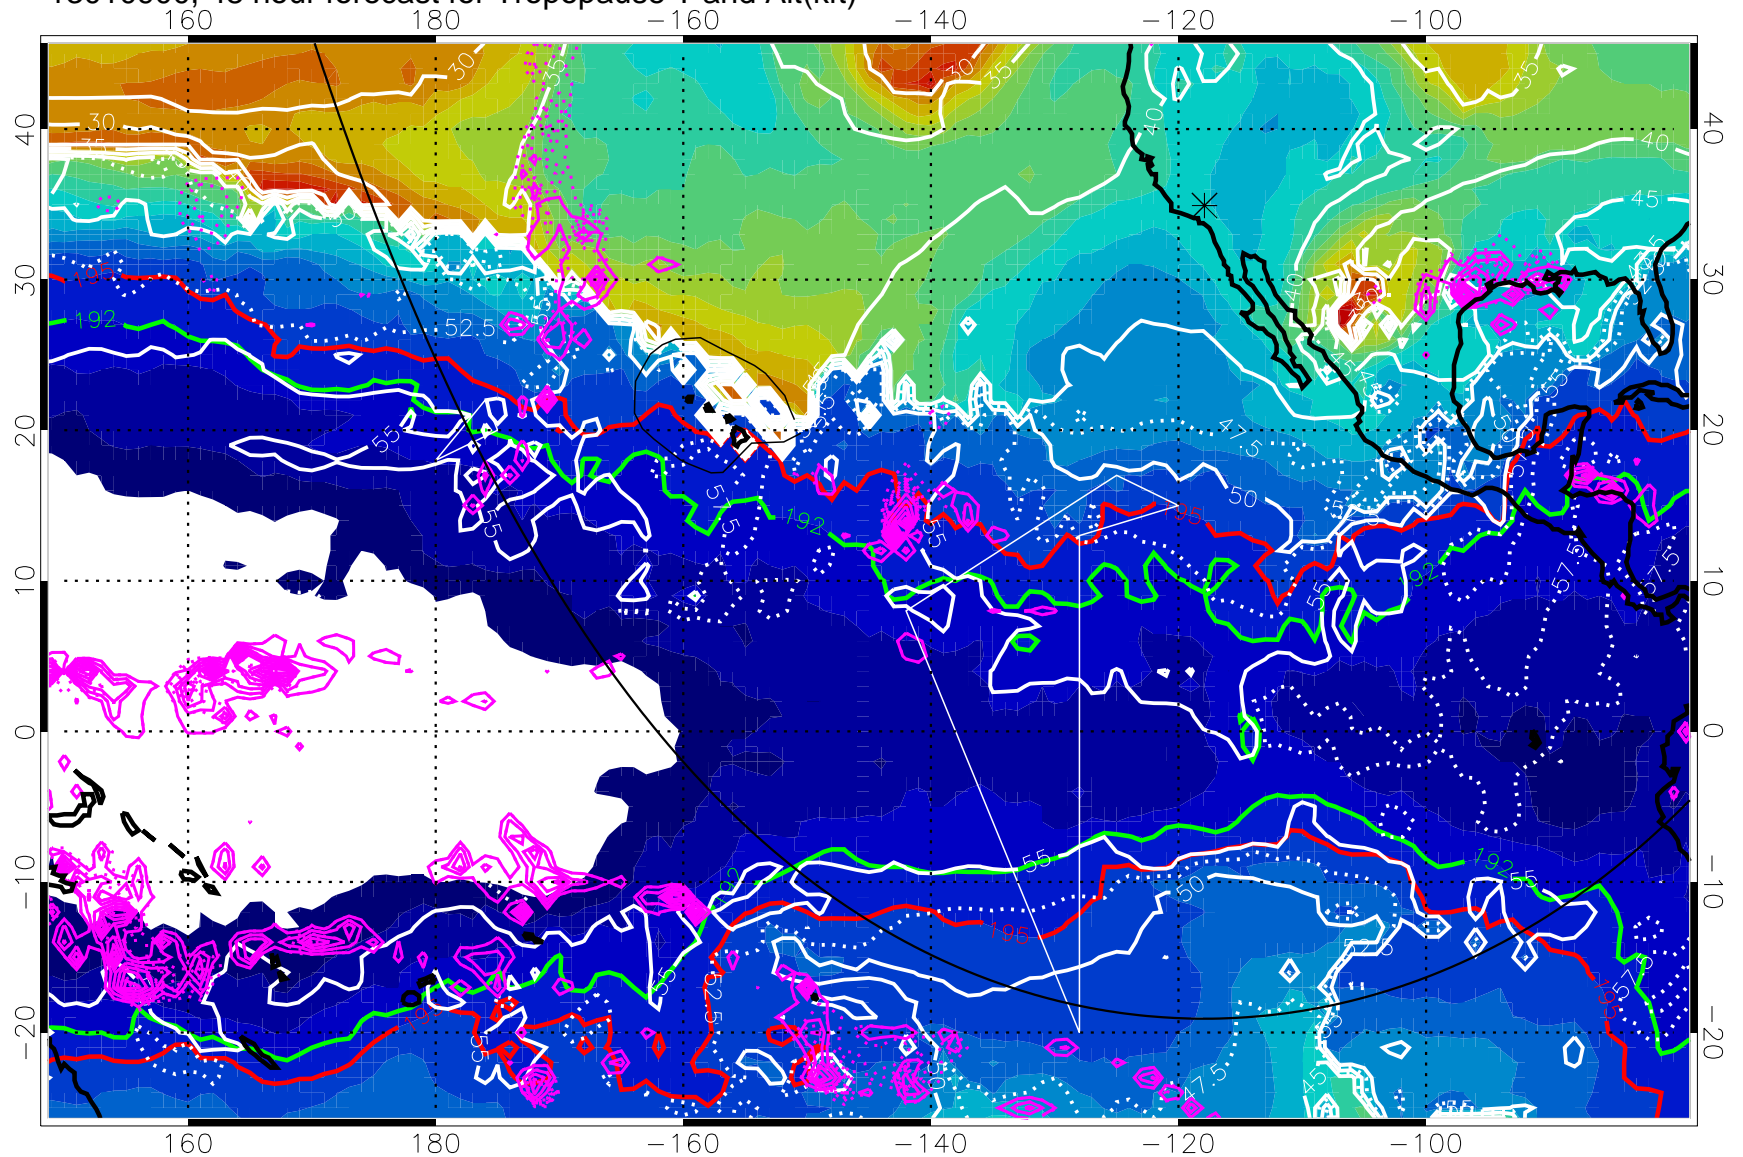

→ 50 m/s

Range ring of 6000 km -- 19 hours GH round trip

13010818, 42 hour forecast for Tropopause T and Alt(kft)

190 200 210 220 230
Tropopause T, K

Tropopause Altitude in kft (white)

Precip (tot dotted, conv solid) past 6 hours 4 kg/m² contours

192.5K Isotherm 195K Isotherm

→ 50 m/s

Range ring of 6000 km -- 19 hours GH round trip

13010900, 48 hour forecast for Tropopause T and Alt(kft)

190 200 210 220 230

Tropopause T, K

Tropopause Altitude in kft (white)

Precip (tot dotted, conv solid) past 6 hours 4 kg/m² contours

192.5K Isotherm 195K Isotherm

→ 50 m/s

Range ring of 6000 km -- 19 hours GH round trip

13010906, 54 hour forecast for Tropopause T and Alt(kft)