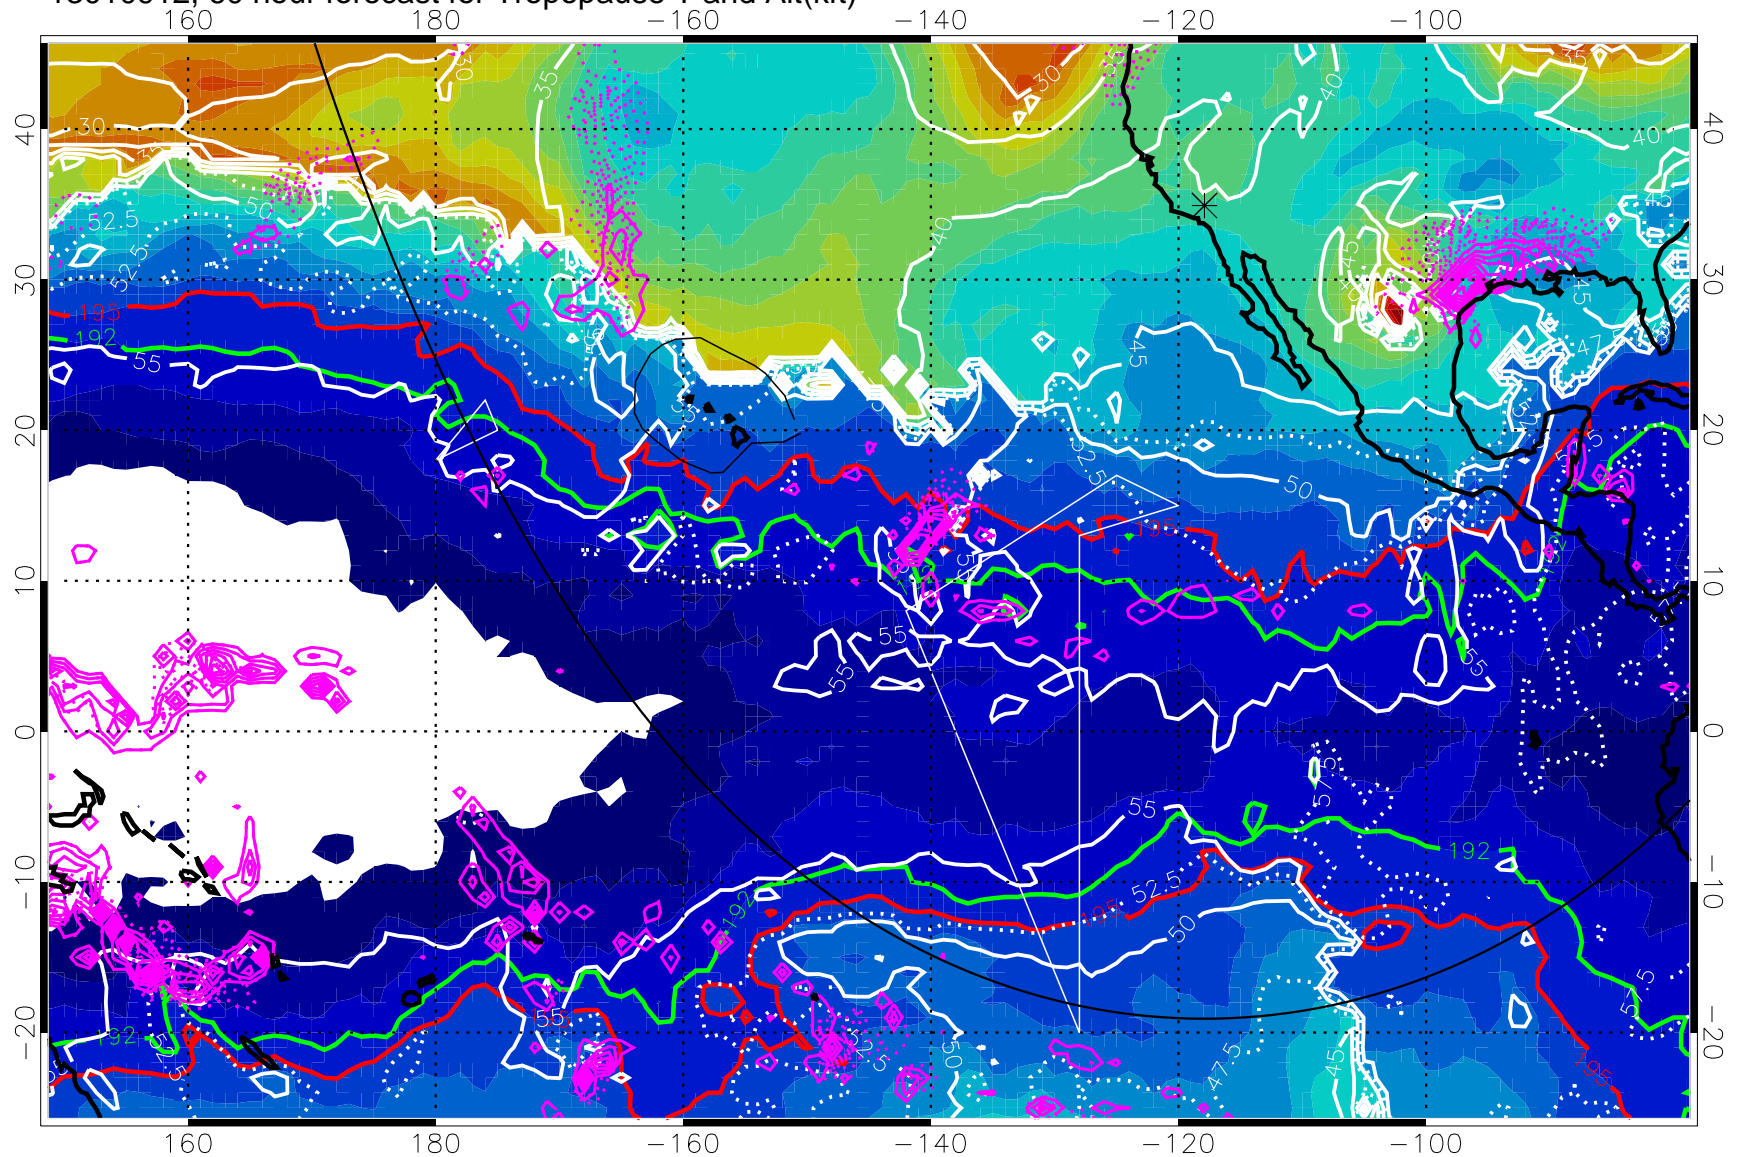

13010912, 60 hour forecast for Tropopause T and Alt(kft)

190   200   210   220   230
Tropopause T, K

Tropopause Altitude in kft (white)

Precip (tot dotted, conv solid) past 6 hours 4 kg/m² contours

192.5K Isotherm 195K Isotherm

→ 50 m/s

Range ring of 6000 km -- 19 hours GH round trip