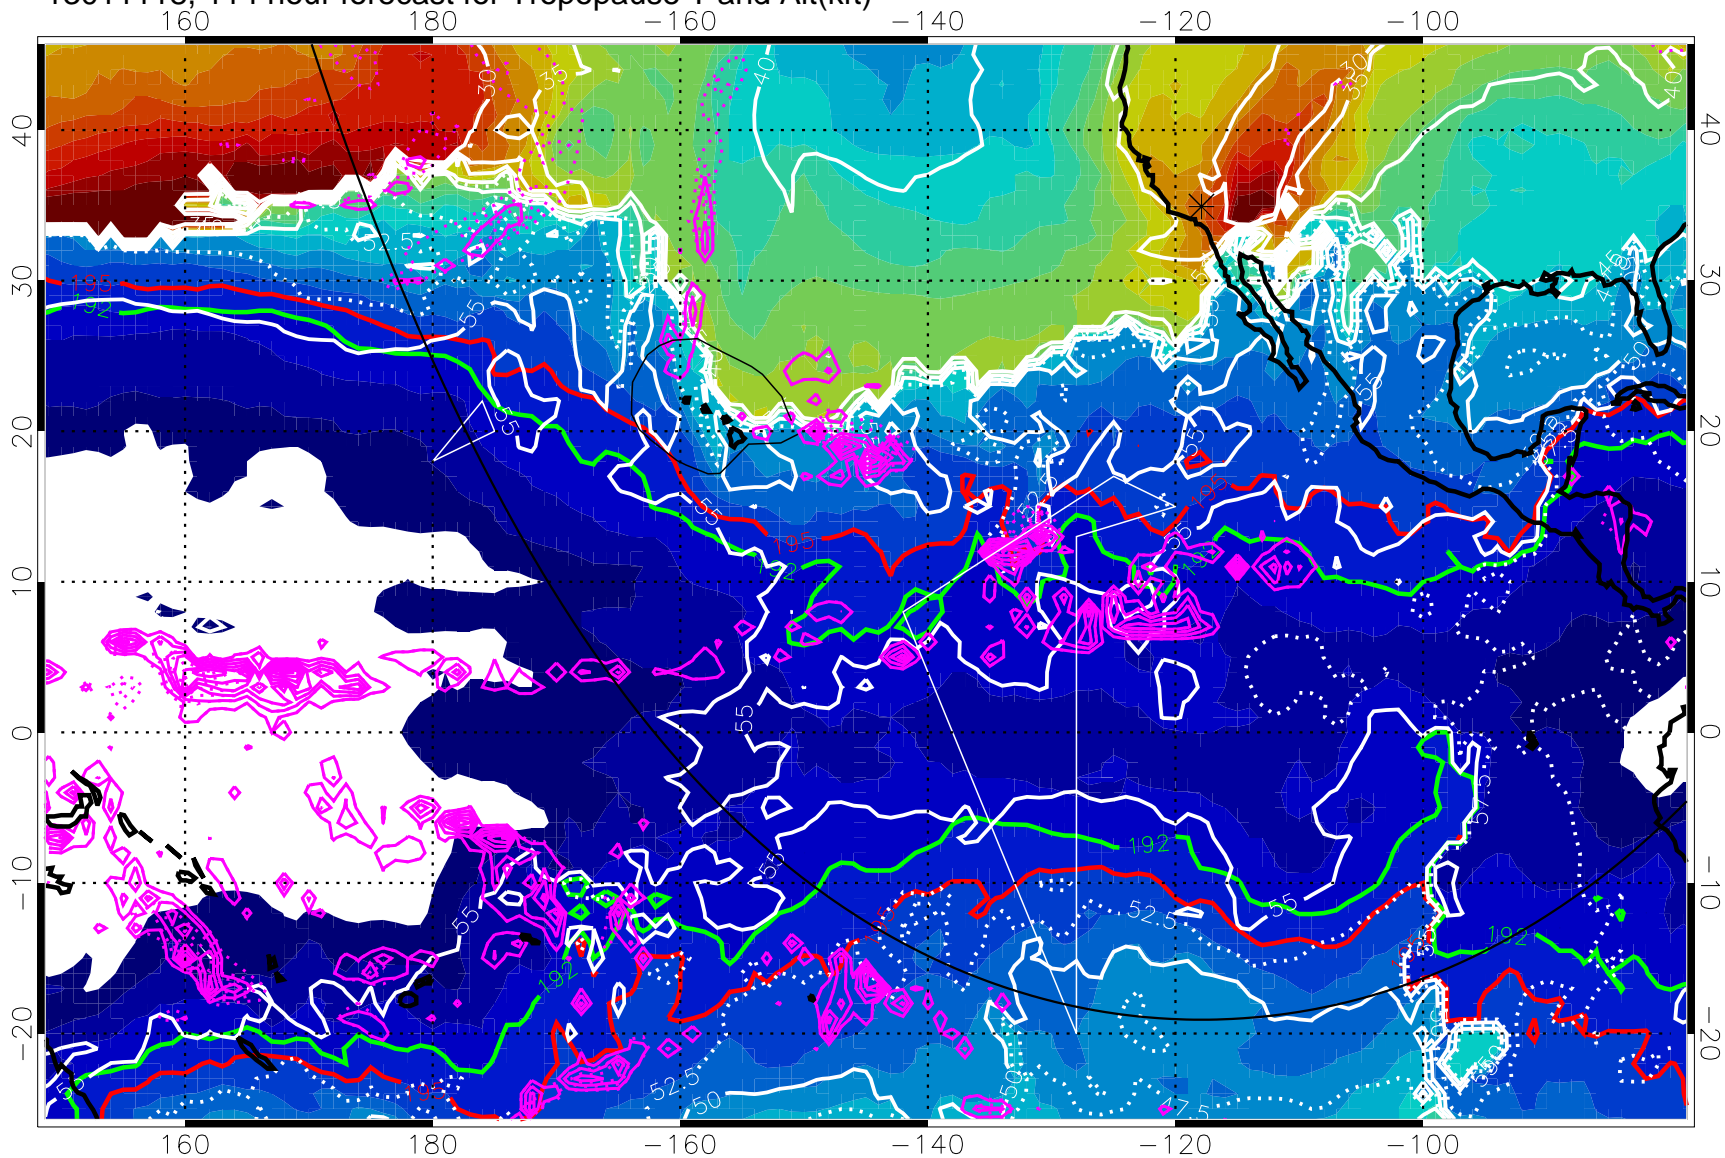

13011118, 114 hour forecast for Tropopause T and Alt(kft)

190   200   210   220   230
Tropopause T, K

Tropopause Altitude in kft (white)

Precip (tot dotted, conv solid) past 6 hours 4 kg/m² contours

192.5K Isotherm   195K Isotherm

→ 50 m/s

Range ring of 6000 km -- 19 hours GH round trip