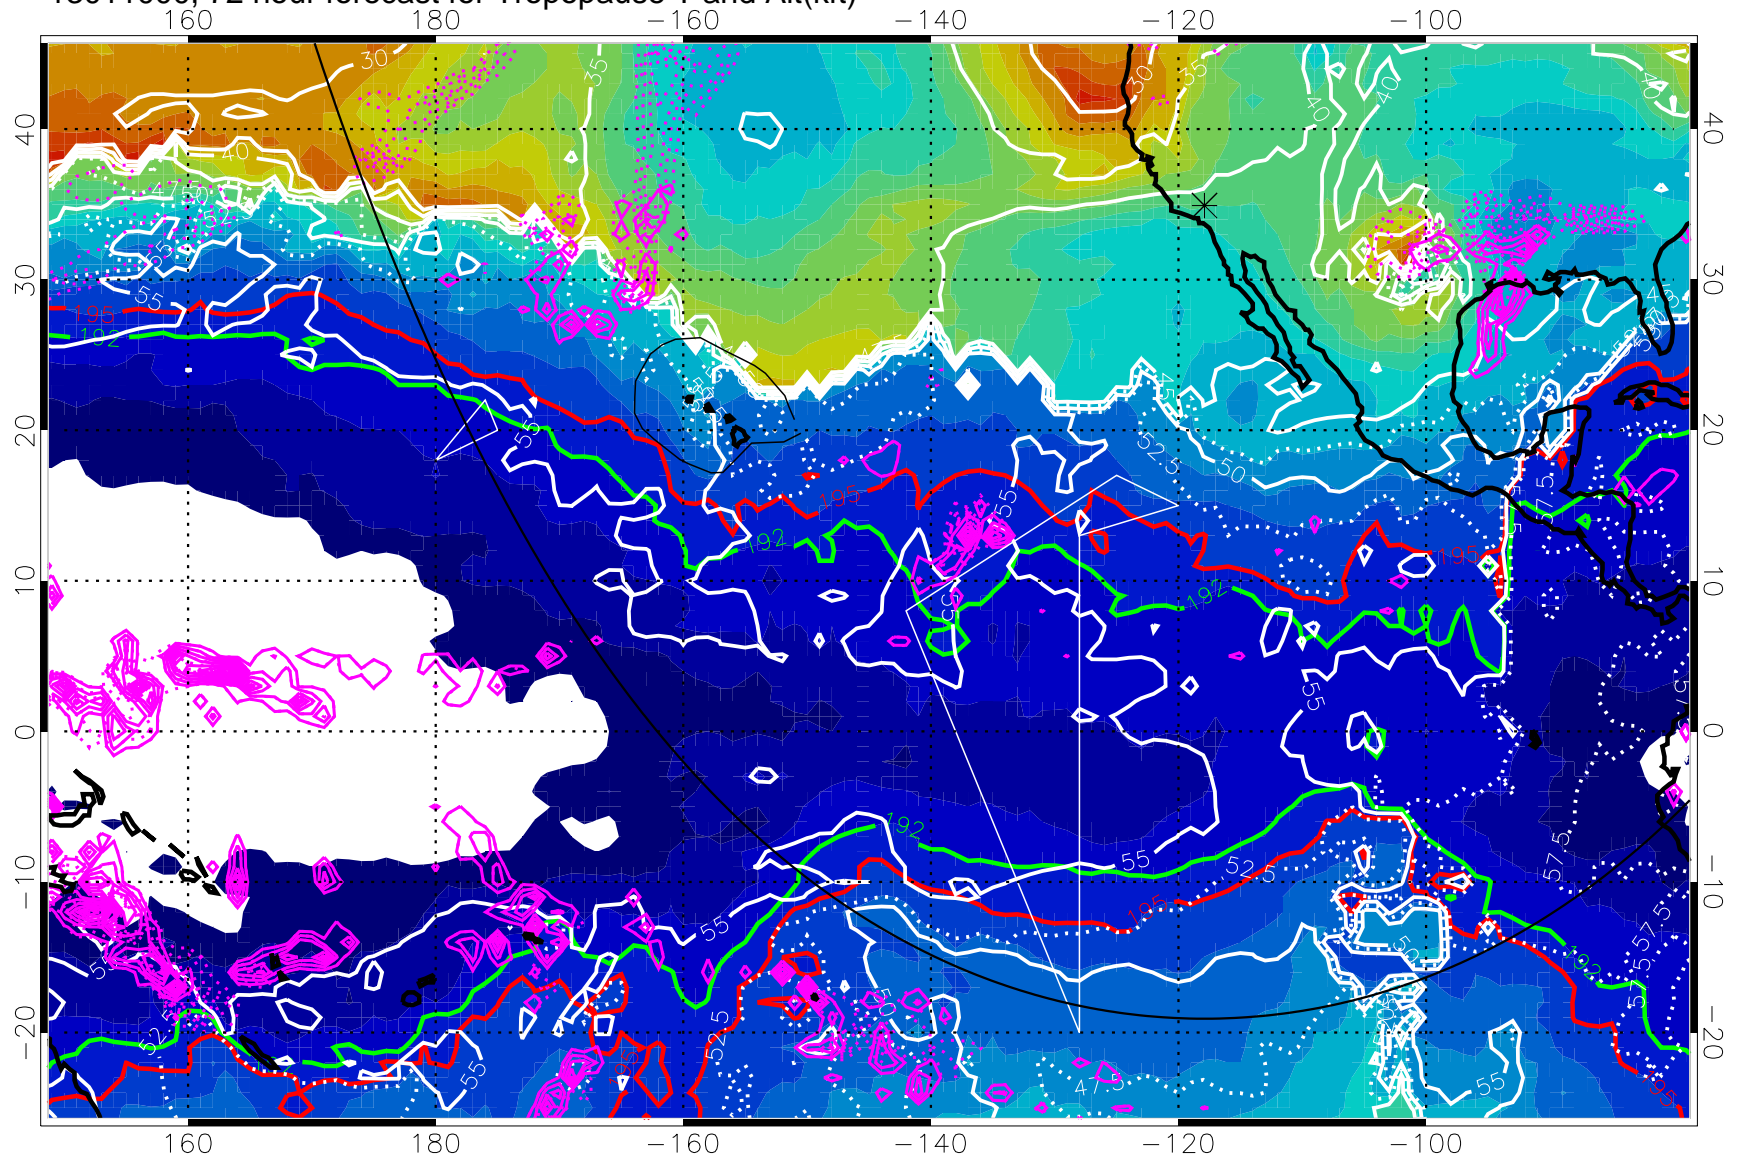

→ 50 m/s

Range ring of 6000 km -- 19 hours GH round trip

13010918, 66 hour forecast for Tropopause T and Alt(kft)

190 200 210 220 230

Tropopause T, K

Tropopause Altitude in kft (white)

Precip (tot dotted, conv solid) past 6 hours 4 kg/m² contours

192.5K Isotherm 195K Isotherm

→ 50 m/s

Range ring of 6000 km -- 19 hours GH round trip

13011000, 72 hour forecast for Tropopause T and Alt(kft)

190 200 210 220 230

Tropopause T, K

Tropopause Altitude in kft (white)

Precip (tot dotted, conv solid) past 6 hours 4 kg/m² contours

192.5K Isotherm 195K Isotherm

→ 50 m/s

Range ring of 6000 km -- 19 hours GH round trip

13011006, 78 hour forecast for Tropopause T and Alt(kft)