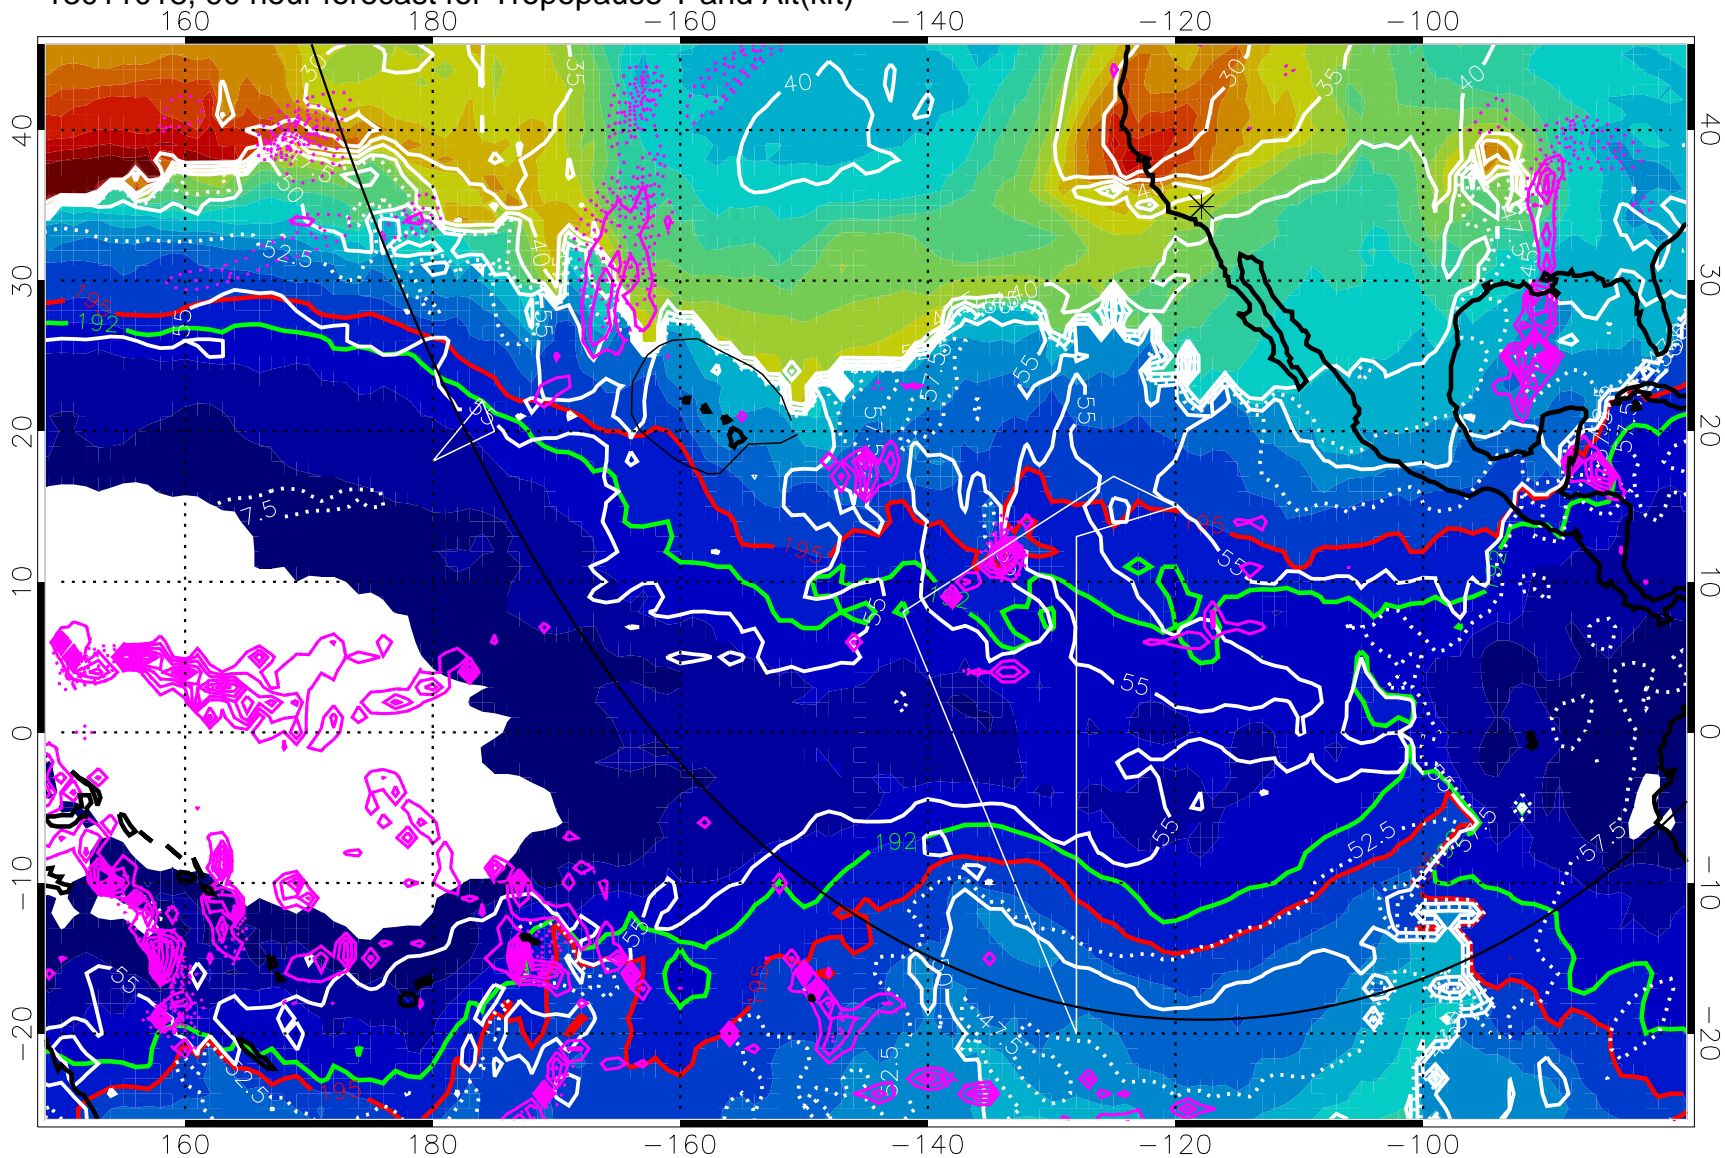

13011018, 90 hour forecast for Tropopause T and Alt(kft)

190   200   210   220   230
Tropopause T, K

Tropopause Altitude in kft (white)
Precip (tot dotted, conv solid) past 6 hours 4 kg/m² contours
192.5K Isotherm 195K Isotherm
→ 50 m/s
Range ring of 6000 km -- 19 hours GH round trip