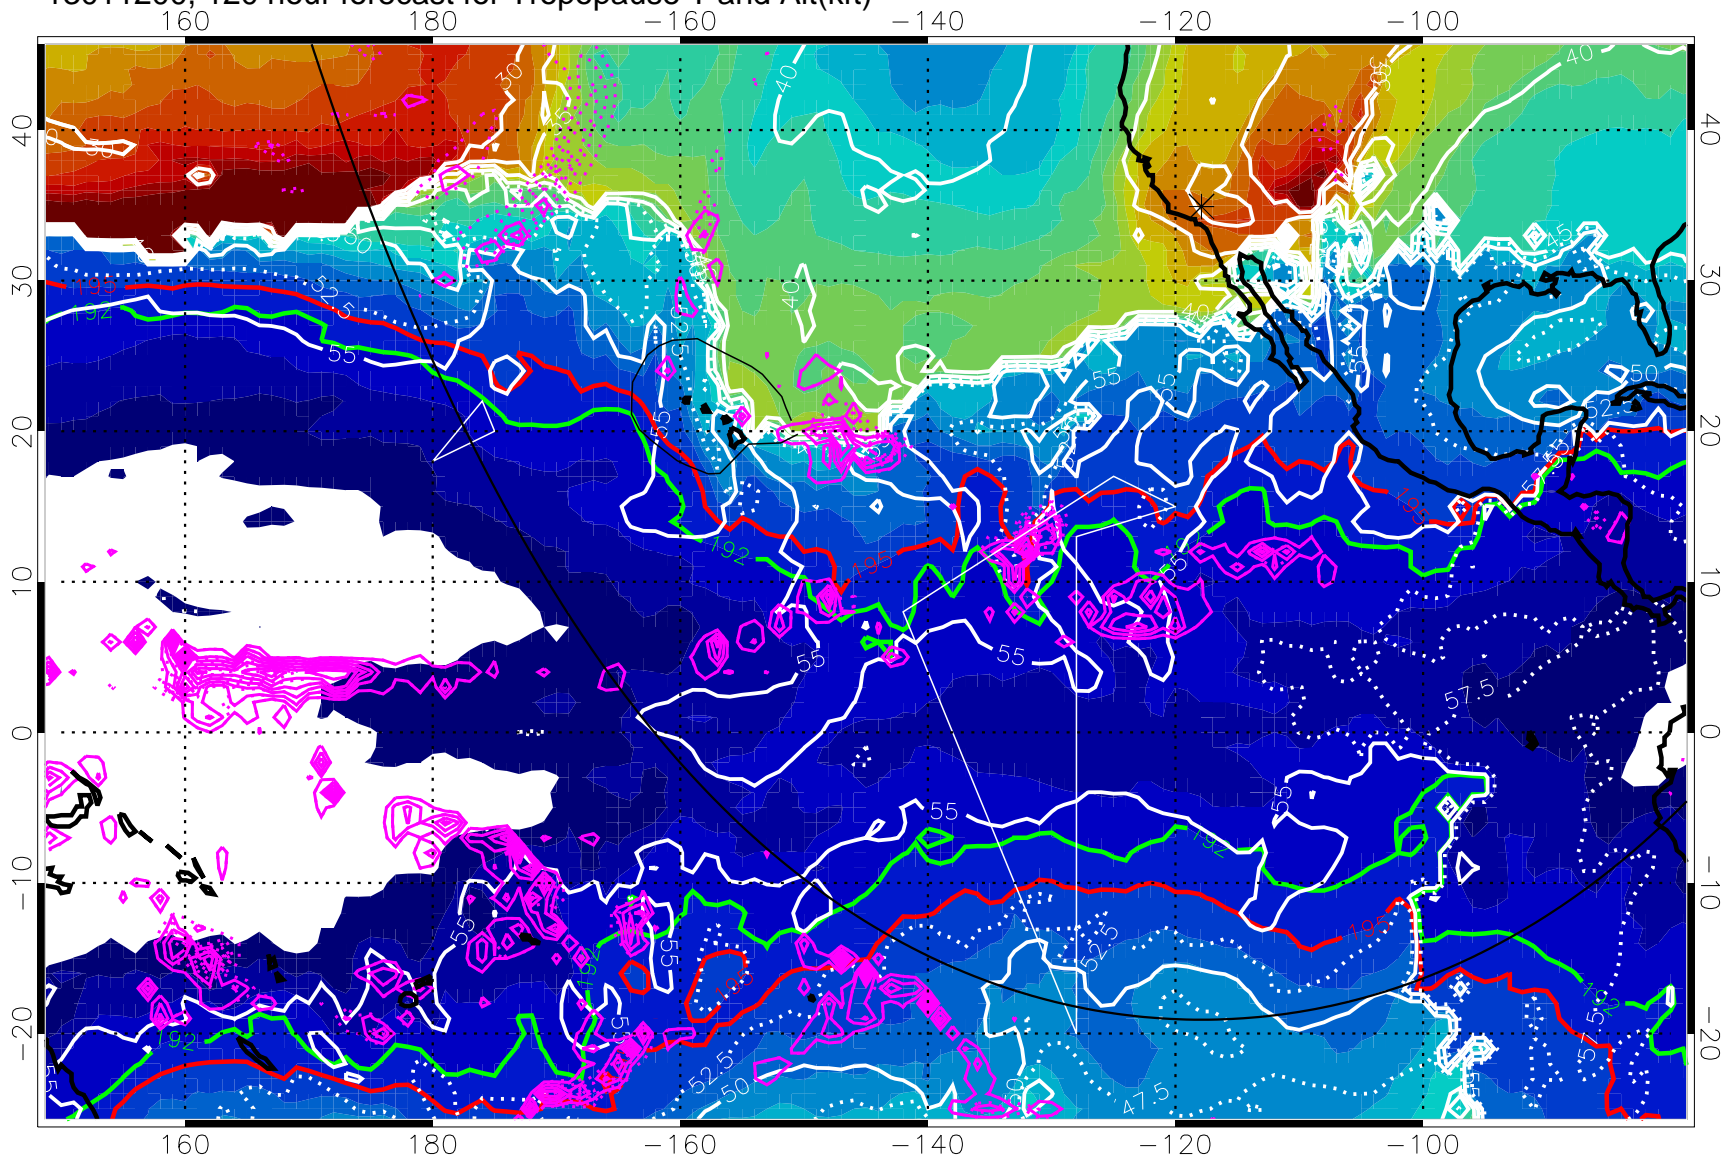

→ 50 m/s

Range ring of 6000 km -- 19 hours GH round trip

13011200, 120 hour forecast for Tropopause T and Alt(kft)

190 200 210 220 230
Tropopause T, K

Tropopause Altitude in kft (white)
 Precip (tot dotted, conv solid) past 6 hours 4 kg/m² contours
 192.5K Isotherm 195K Isotherm
 → 50 m/s
 Range ring of 6000 km -- 19 hours GH round trip