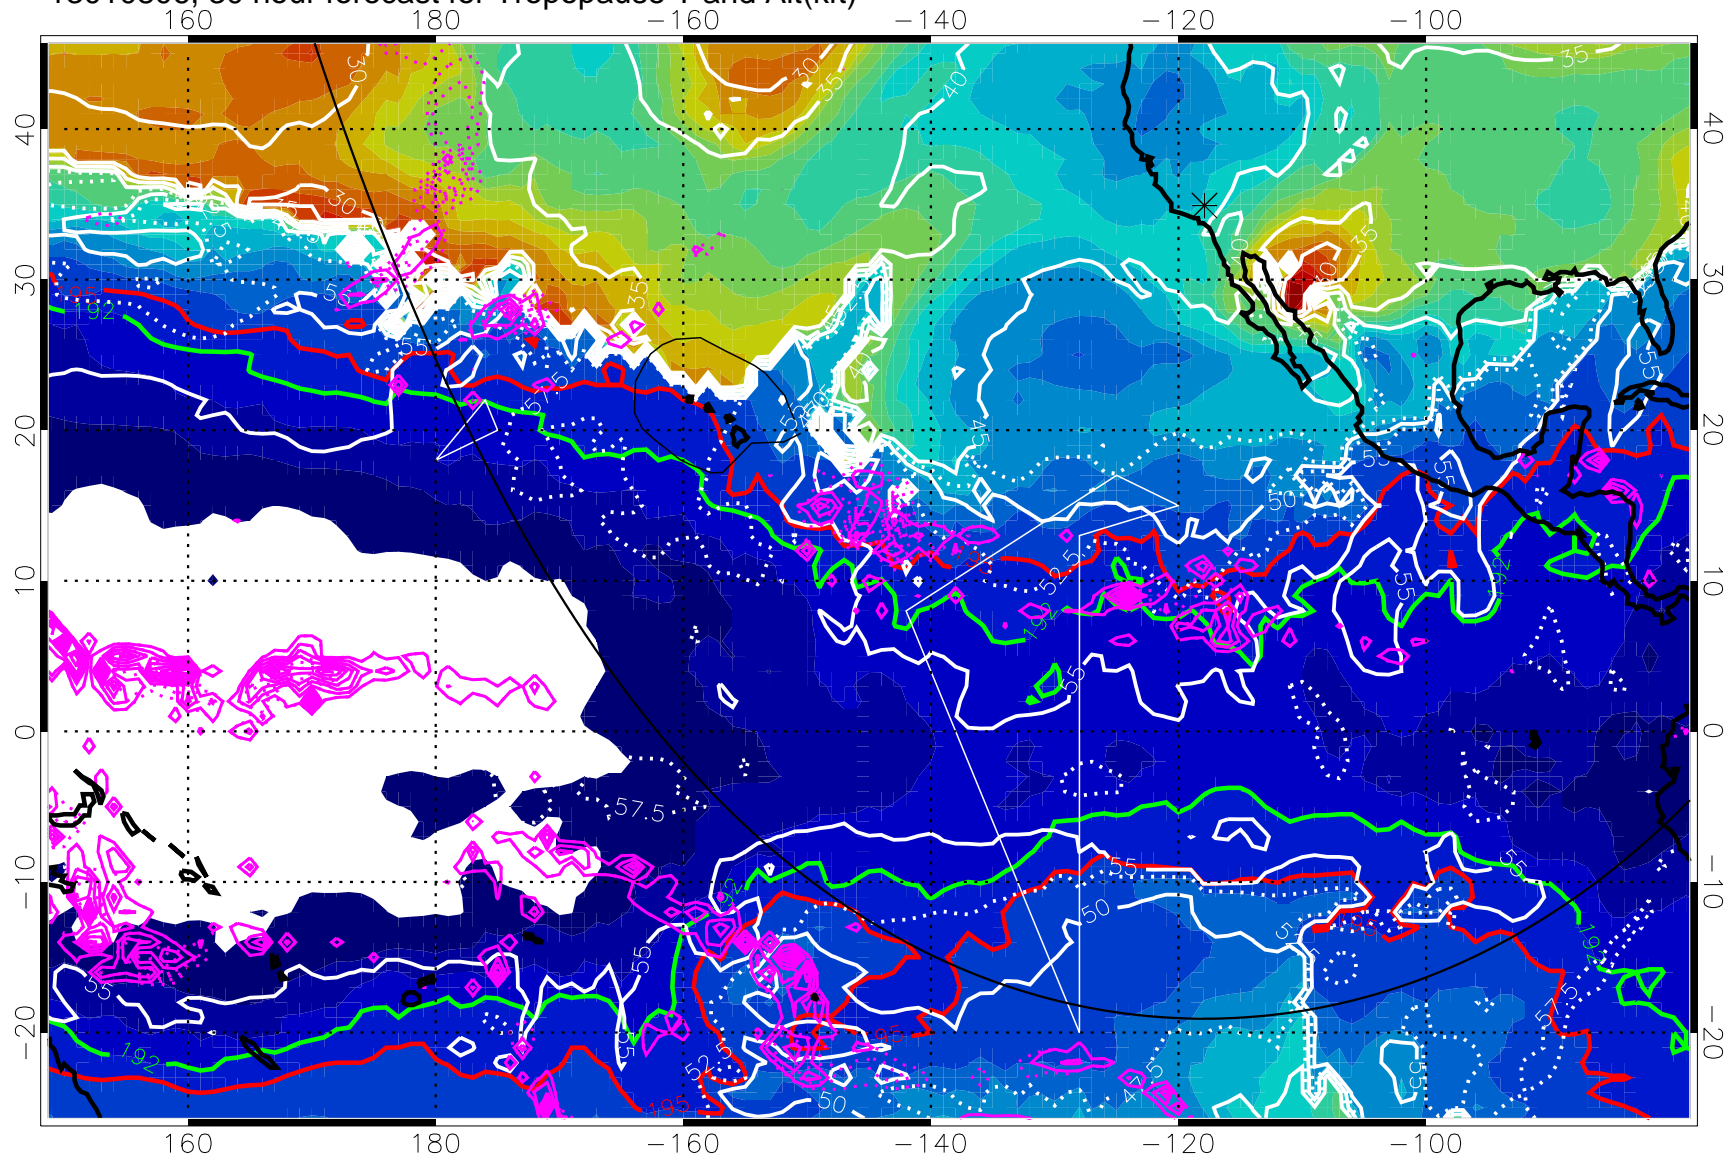

→ 50 m/s

Range ring of 6000 km -- 19 hours GH round trip

13010718, 18 hour forecast for Tropopause T and Alt(kft)

190 200 210 220 230
Tropopause T, K

Tropopause Altitude in kft (white)
 Precip (tot dotted, conv solid) past 6 hours 4 kg/m² contours
 192.5K Isotherm 195K Isotherm
 → 50 m/s
 Range ring of 6000 km -- 19 hours GH round trip

13010800, 24 hour forecast for Tropopause T and Alt(kft)

190 200 210 220 230

Tropopause T, K

Tropopause Altitude in kft (white)

Precip (tot dotted, conv solid) past 6 hours 4 kg/m² contours

192.5K Isotherm 195K Isotherm

→ 50 m/s

Range ring of 6000 km -- 19 hours GH round trip

13010806, 30 hour forecast for Tropopause T and Alt(kft)

190 200 210 220 230
Tropopause T, K

Tropopause Altitude in kft (white)
Precip (tot dotted, conv solid) past 6 hours 4 kg/m² contours
192.5K Isotherm 195K Isotherm
→ 50 m/s
Range ring of 6000 km -- 19 hours GH round trip