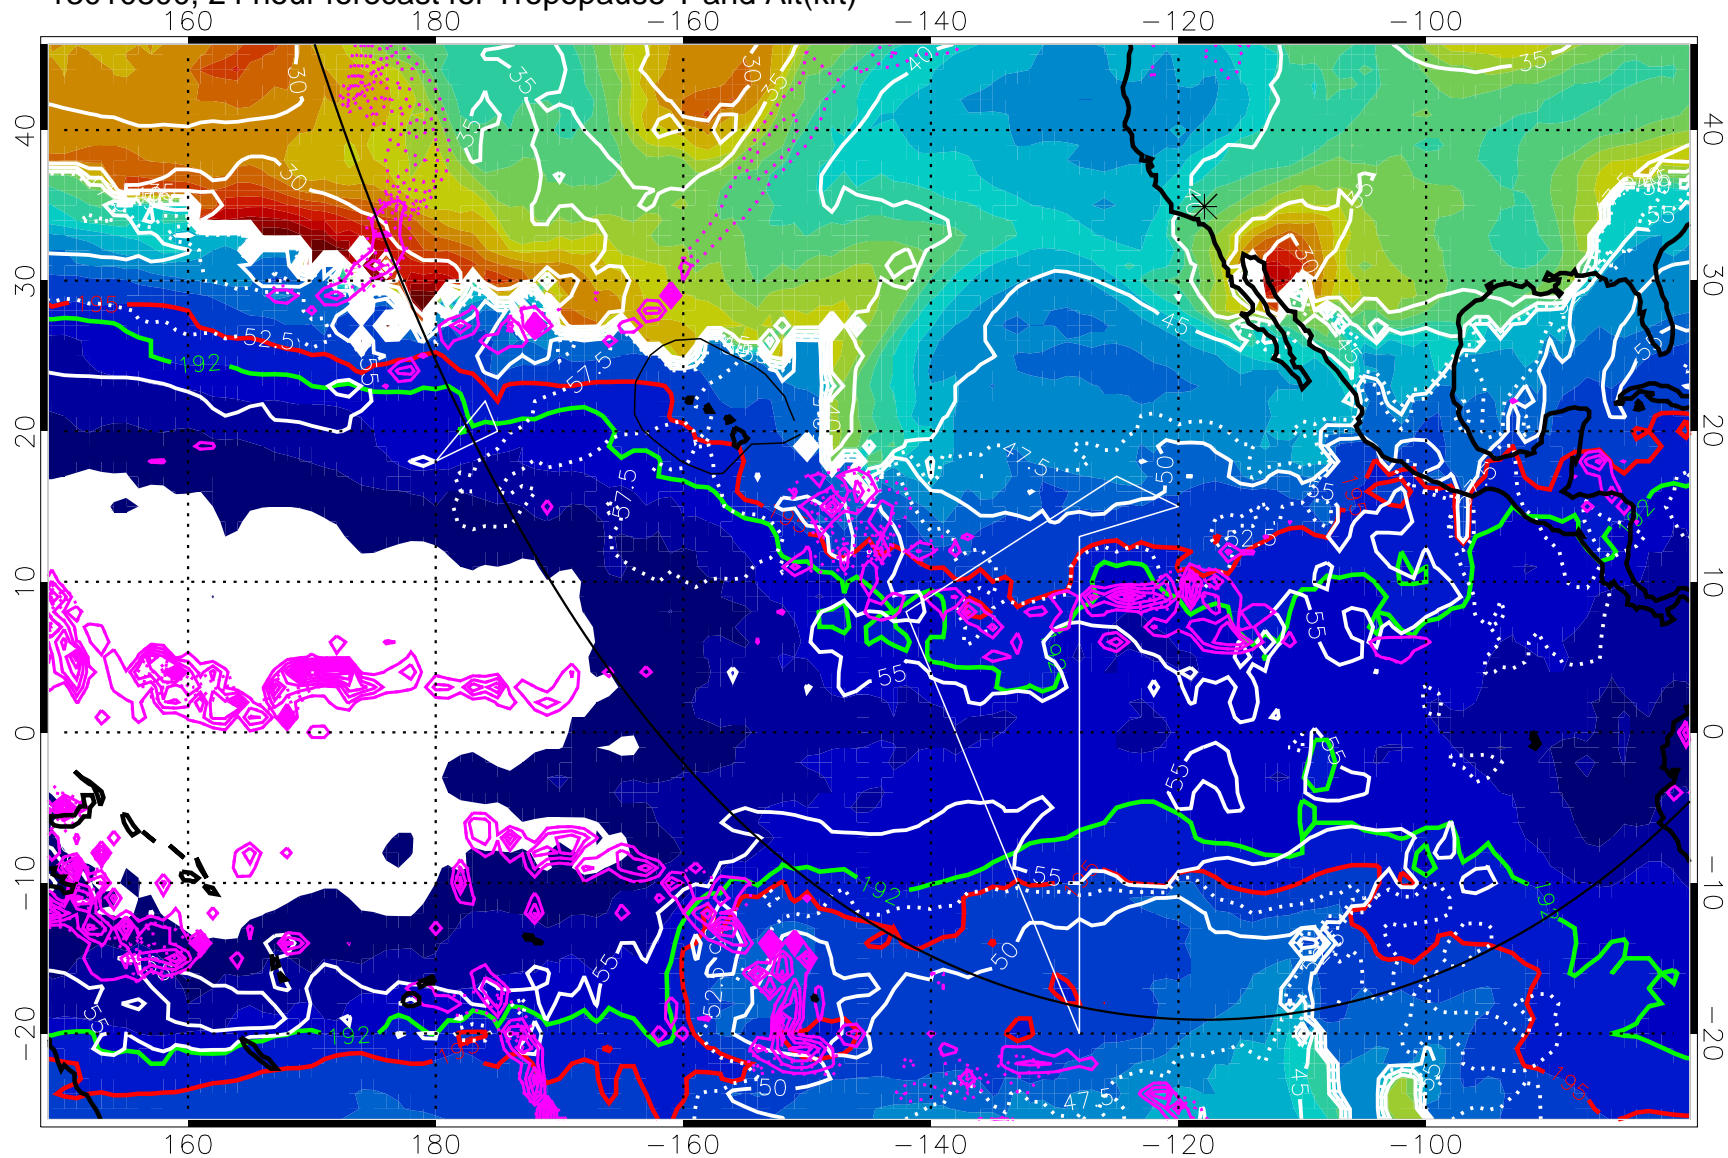

→ 50 m/s

Range ring of 6000 km -- 19 hours GH round trip

13010718, 18 hour forecast for Tropopause T and Alt(kft)

190 200 210 220 230
Tropopause T, K

Tropopause Altitude in kft (white)
 Precip (tot dotted, conv solid) past 6 hours 4 kg/m² contours
 192.5K Isotherm 195K Isotherm
 → 50 m/s
 Range ring of 6000 km -- 19 hours GH round trip

13010800, 24 hour forecast for Tropopause T and Alt(kft)

190 200 210 220 230

Tropopause T, K

Tropopause Altitude in kft (white)

Precip (tot dotted, conv solid) past 6 hours 4 kg/m² contours

192.5K Isotherm 195K Isotherm

→ 50 m/s

Range ring of 6000 km -- 19 hours GH round trip

13010806, 30 hour forecast for Tropopause T and Alt(kft)

190 200 210 220 230
Tropopause T, K

Tropopause Altitude in kft (white)
Precip (tot dotted, conv solid) past 6 hours 4 kg/m² contours
192.5K Isotherm 195K Isotherm
→ 50 m/s
Range ring of 6000 km -- 19 hours GH round trip