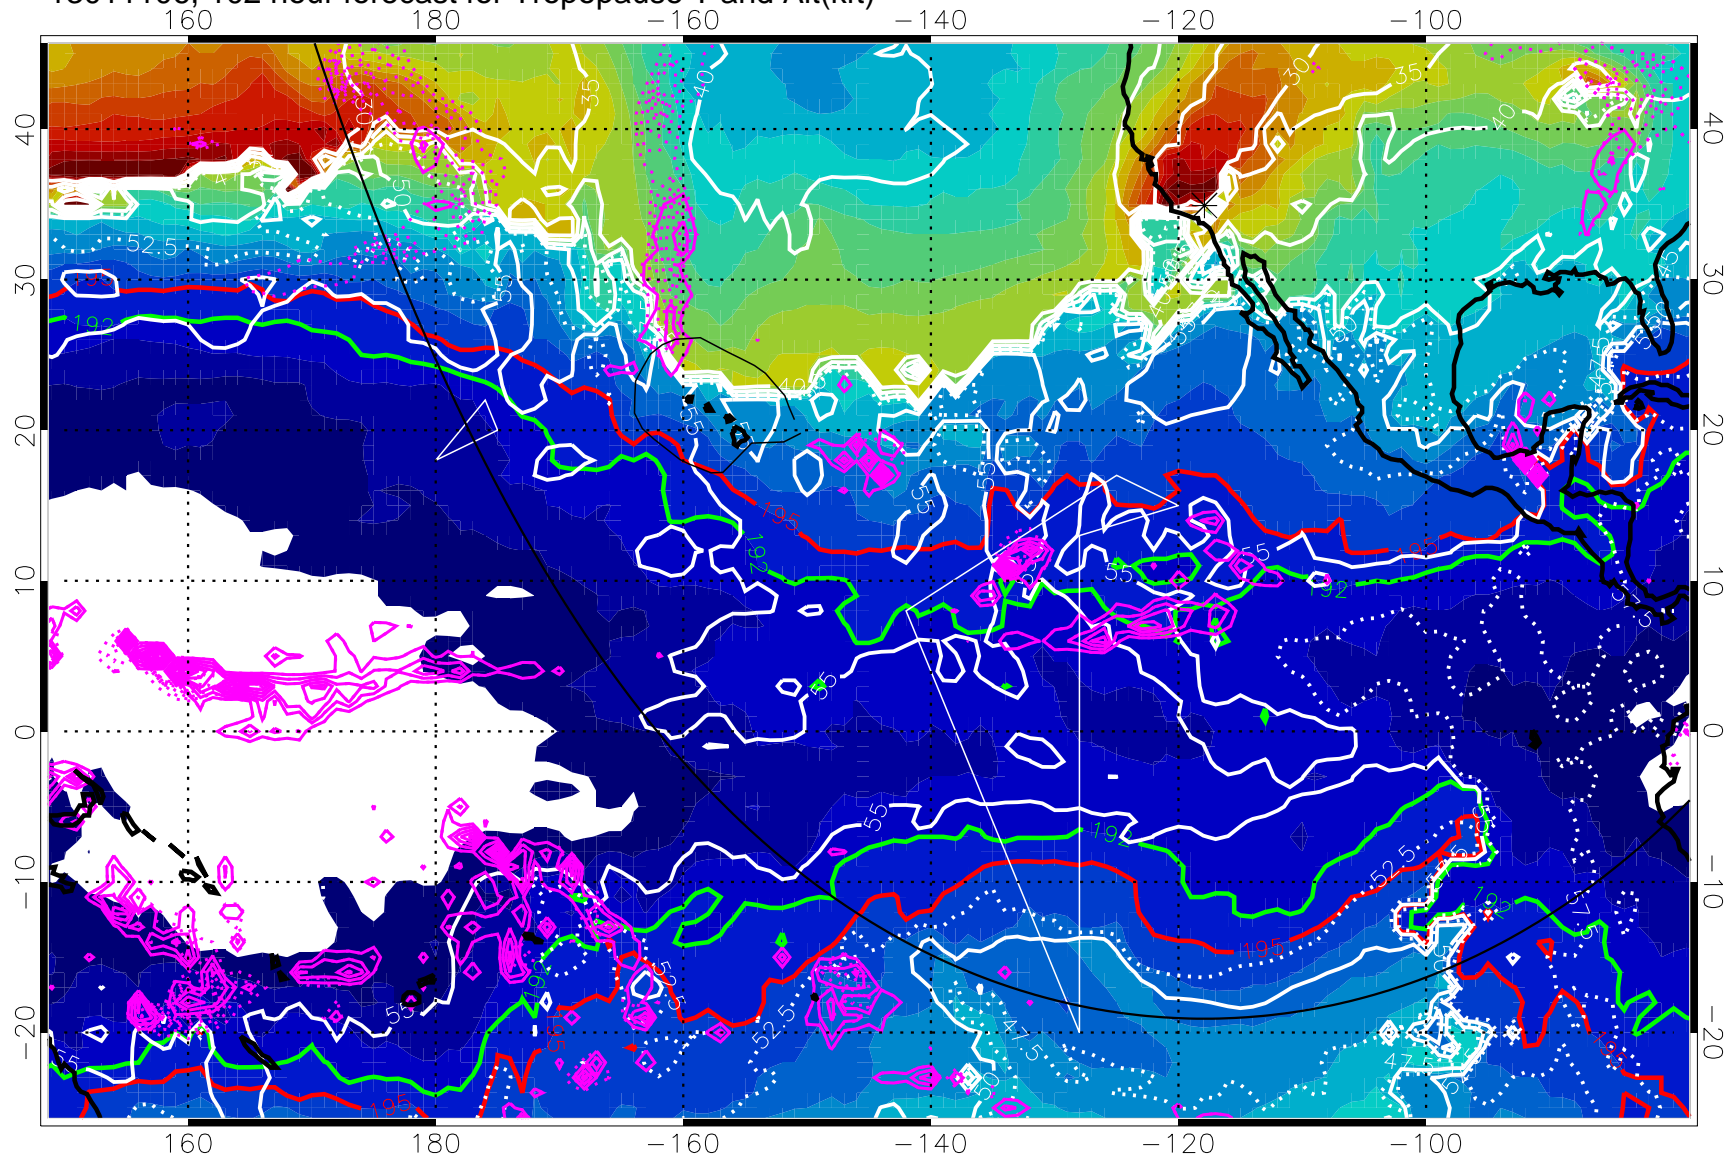

13011106, 102 hour forecast for Tropopause T and Alt(kft)

Tropopause Altitude in kft (white)
Precip (tot dotted, conv solid) past 6 hours 4 kg/m² contours
192.5K Isotherm 195K Isotherm
→ 50 m/s
Range ring of 6000 km -- 19 hours GH round trip