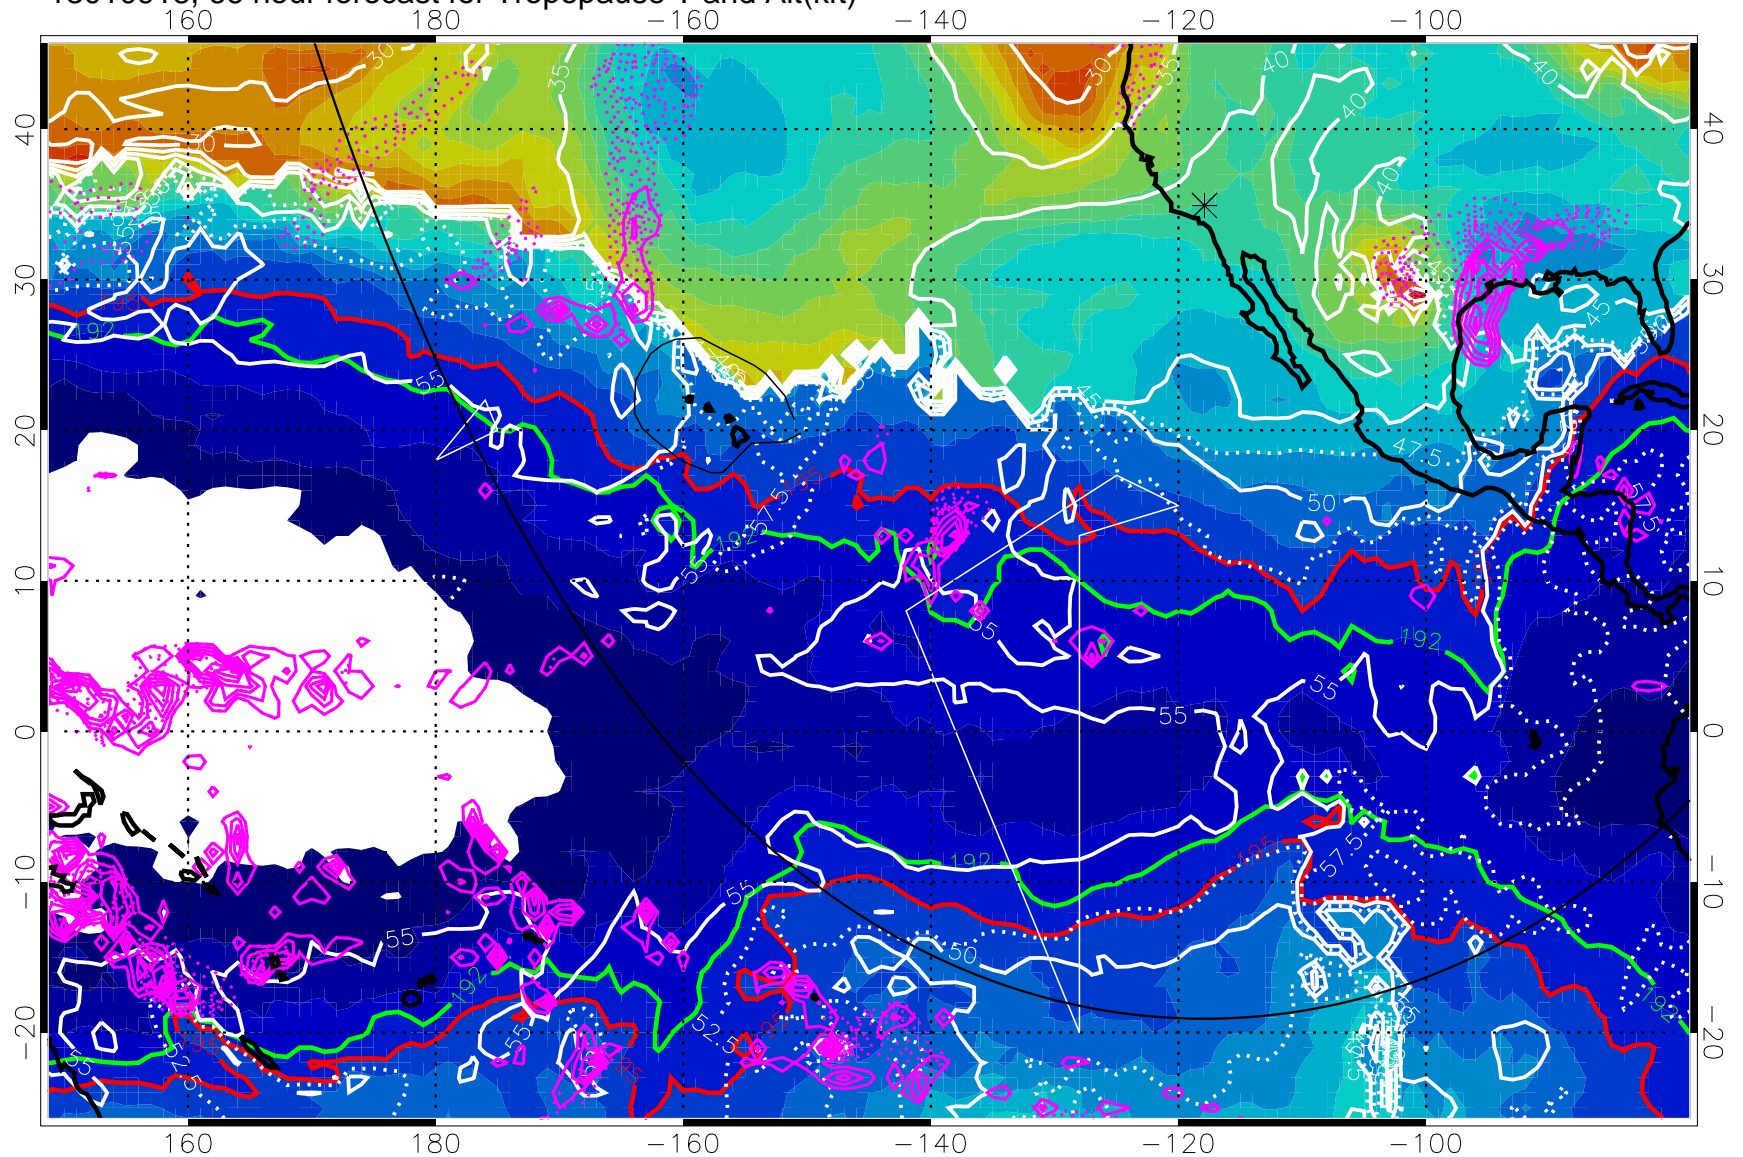

13010918, 66 hour forecast for Tropopause T and Alt(kft)

190 200 210 220 230

Tropopause T, K

Tropopause Altitude in kft (white)

Precip (tot dotted, conv solid) past 6 hours 4 kg/m² contours

192.5K Isotherm 195K Isotherm

→ 50 m/s

Range ring of 6000 km -- 19 hours GH round trip