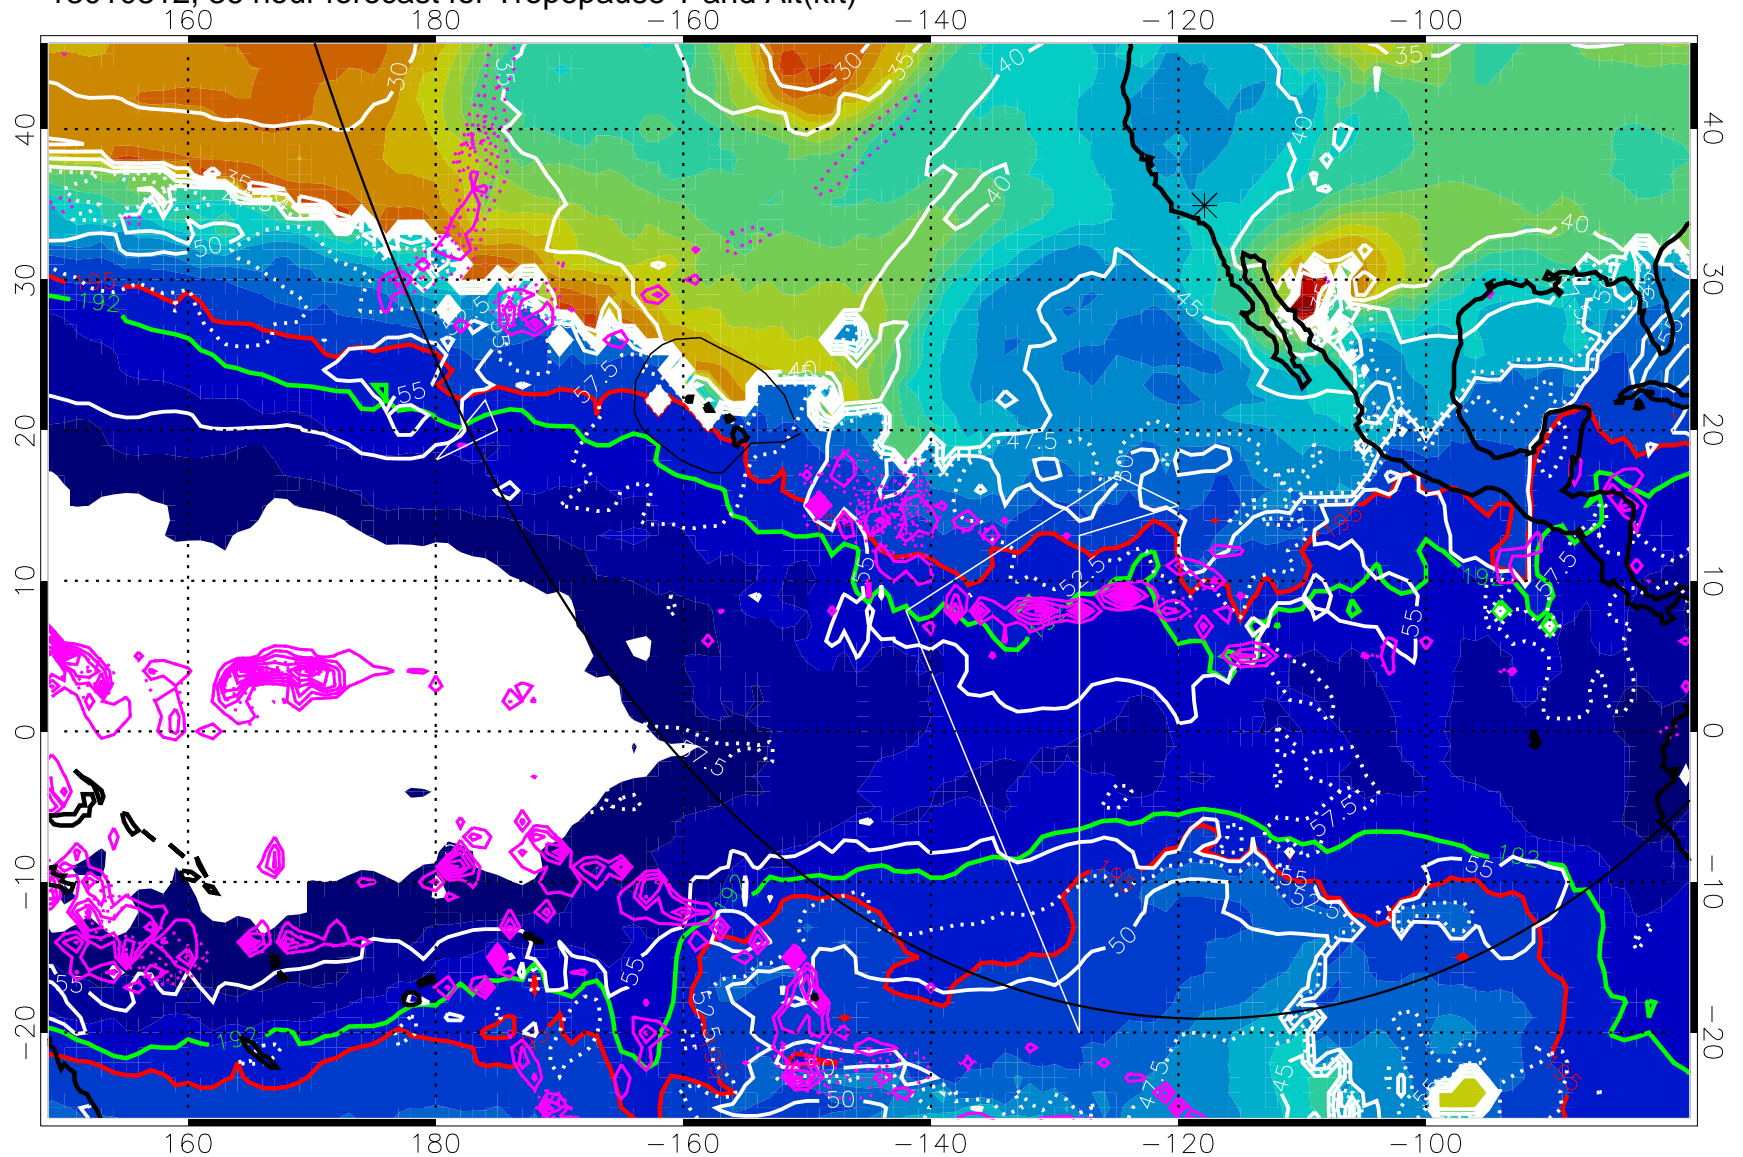

13010812, 36 hour forecast for Tropopause T and Alt(kft)

190 200 210 220 230

Tropopause T, K

Tropopause Altitude in kft (white)

Precip (tot dotted, conv solid) past 6 hours 4 kg/m² contours

192.5K Isotherm 195K Isotherm

→ 50 m/s

Range ring of 6000 km -- 19 hours GH round trip