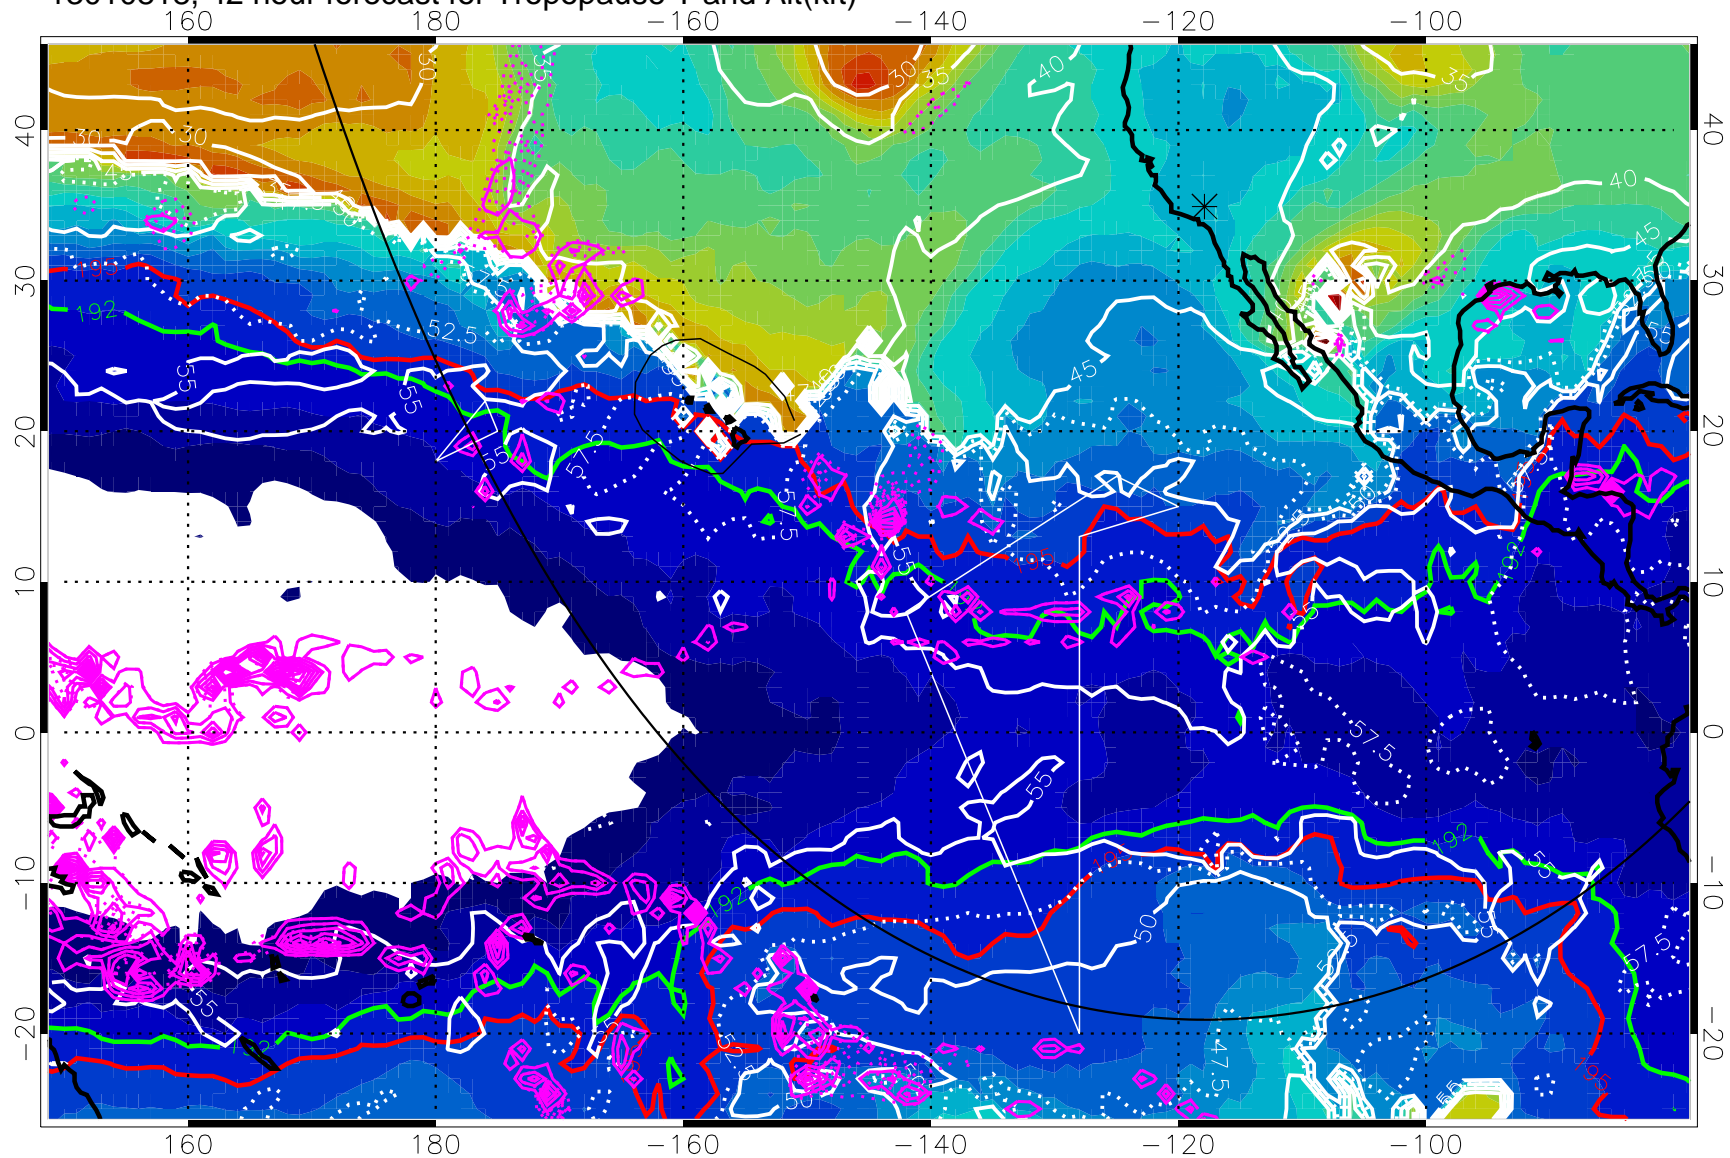

13010818, 42 hour forecast for Tropopause T and Alt(kft)

190 200 210 220 230
Tropopause T, K

Tropopause Altitude in kft (white)

Precip (tot dotted, conv solid) past 6 hours 4 kg/m² contours

192.5K Isotherm 195K Isotherm

→ 50 m/s

Range ring of 6000 km -- 19 hours GH round trip