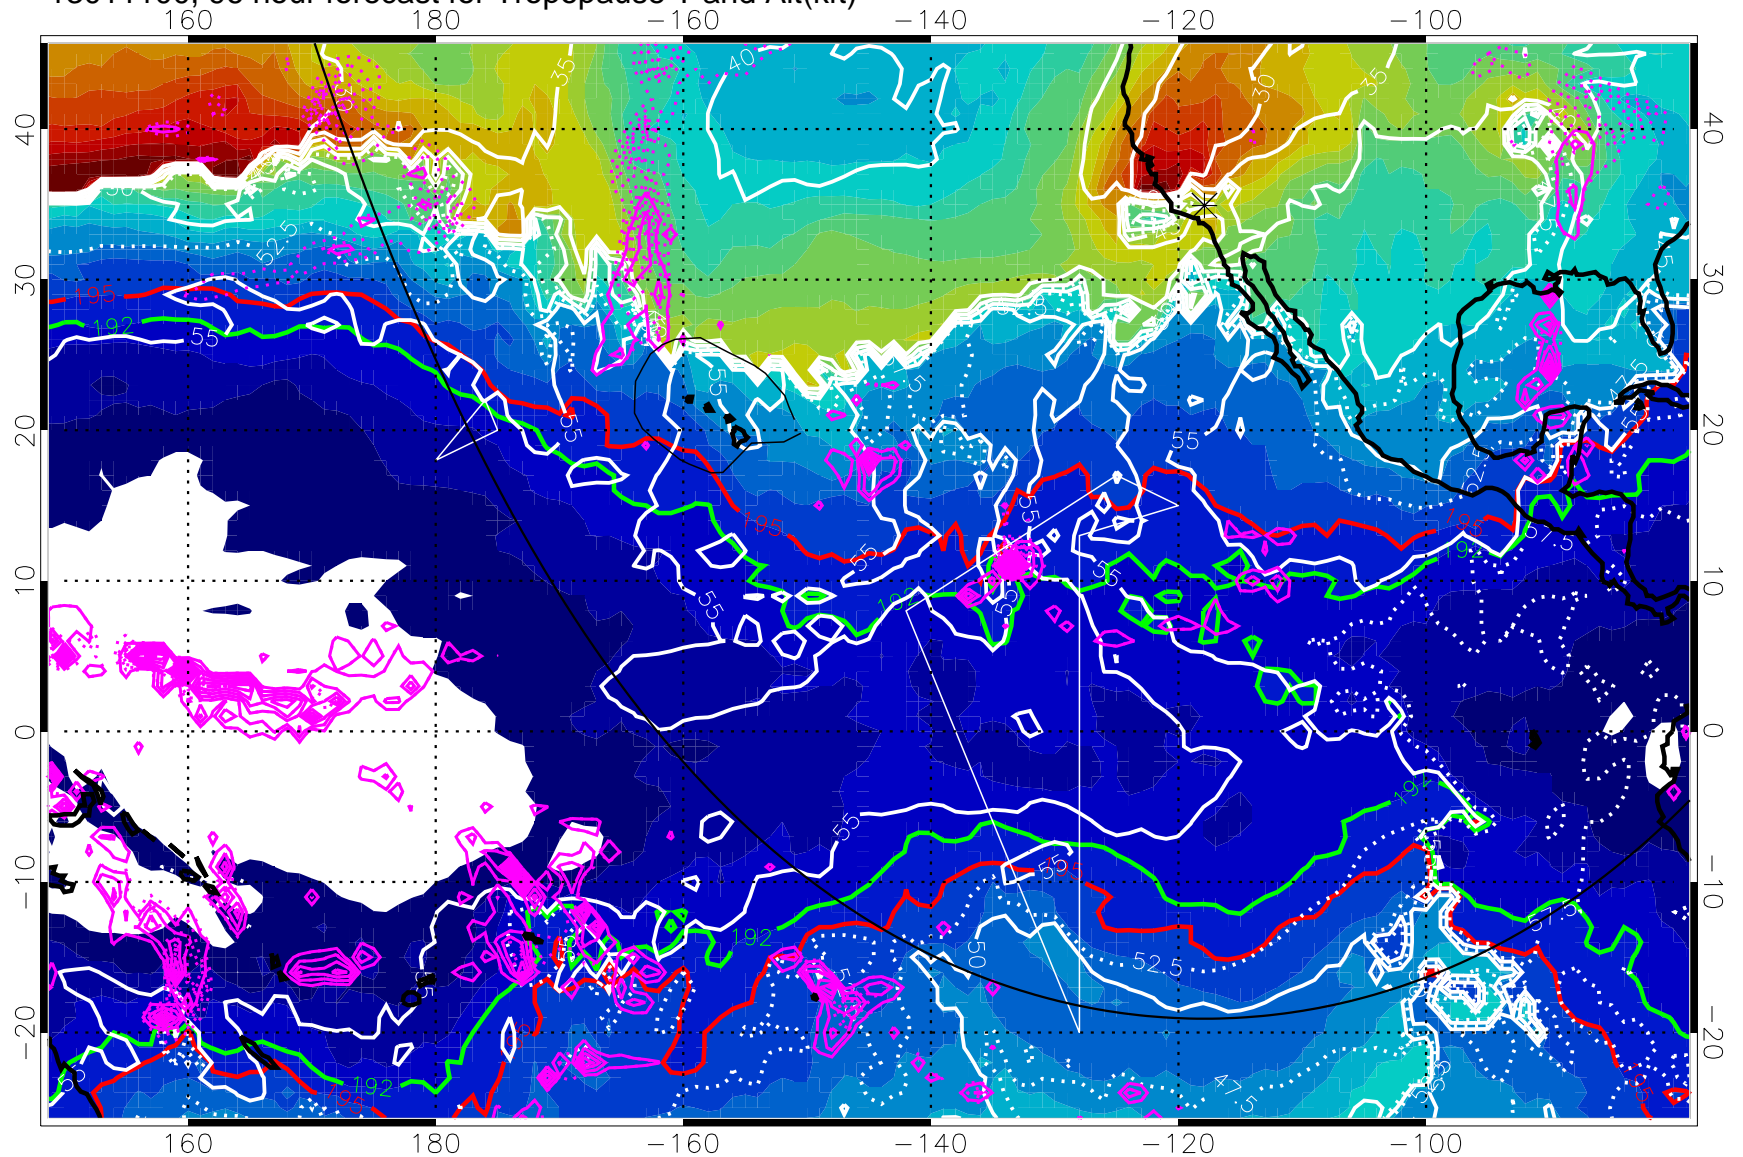

13011100, 96 hour forecast for Tropopause T and Alt(kft)

Tropopause T, K

Tropopause Altitude in kft (white)
Precip (tot dotted, conv solid) past 6 hours 4 kg/m² contours
192.5K Isotherm 195K Isotherm
→ 50 m/s
Range ring of 6000 km -- 19 hours GH round trip