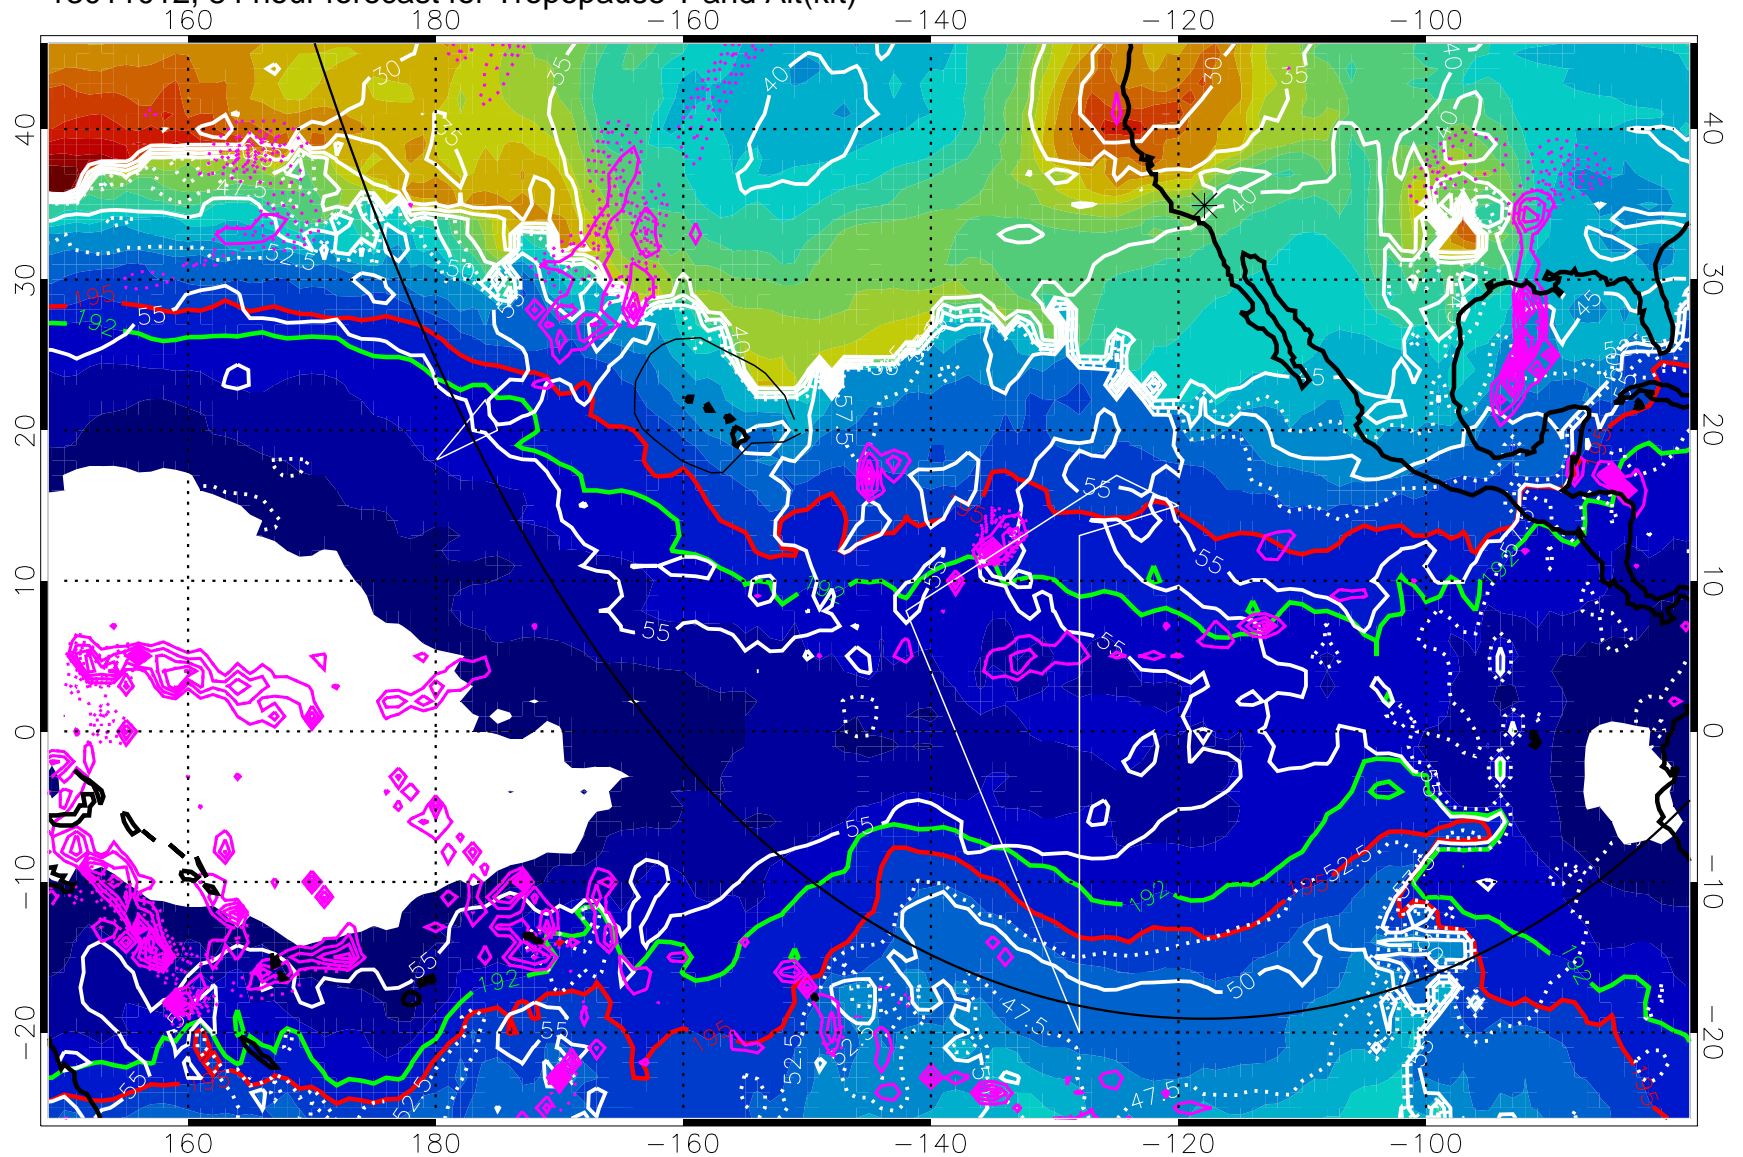

13011012, 84 hour forecast for Tropopause T and Alt(kft)

190 200 210 220 230
Tropopause T, K

Tropopause Altitude in kft (white)
Precip (tot dotted, conv solid) past 6 hours 4 kg/m² contours
192.5K Isotherm 195K Isotherm
→ 50 m/s
Range ring of 6000 km -- 19 hours GH round trip