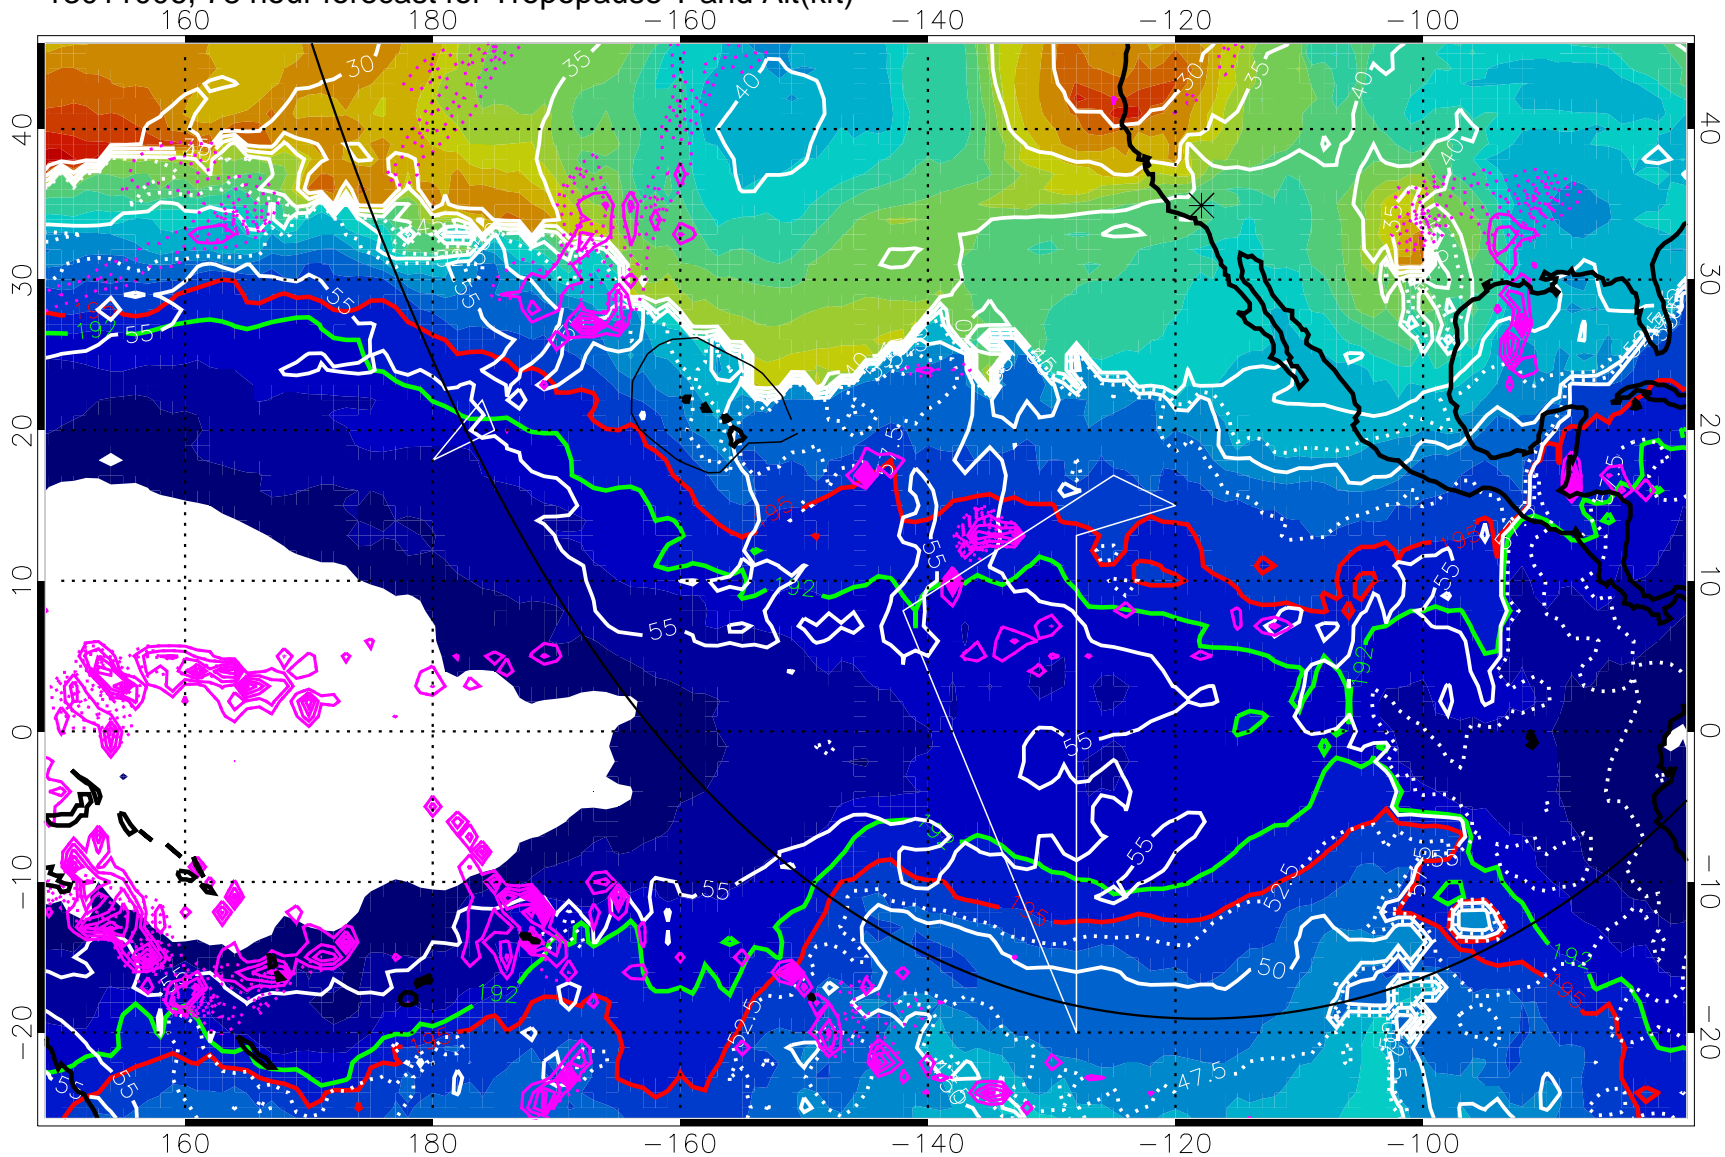

192.5K Isotherm 195K Isotherm

→ 50 m/s

Range ring of 6000 km -- 19 hours GH round trip

13011000, 72 hour forecast for Tropopause T and Alt(kft)

190 200 210 220 230

Tropopause T, K

Tropopause Altitude in kft (white)

Precip (tot dotted, conv solid) past 6 hours 4 kg/m² contours

192.5K Isotherm 195K Isotherm

→ 50 m/s

Range ring of 6000 km -- 19 hours GH round trip

13011006, 78 hour forecast for Tropopause T and Alt(kft)