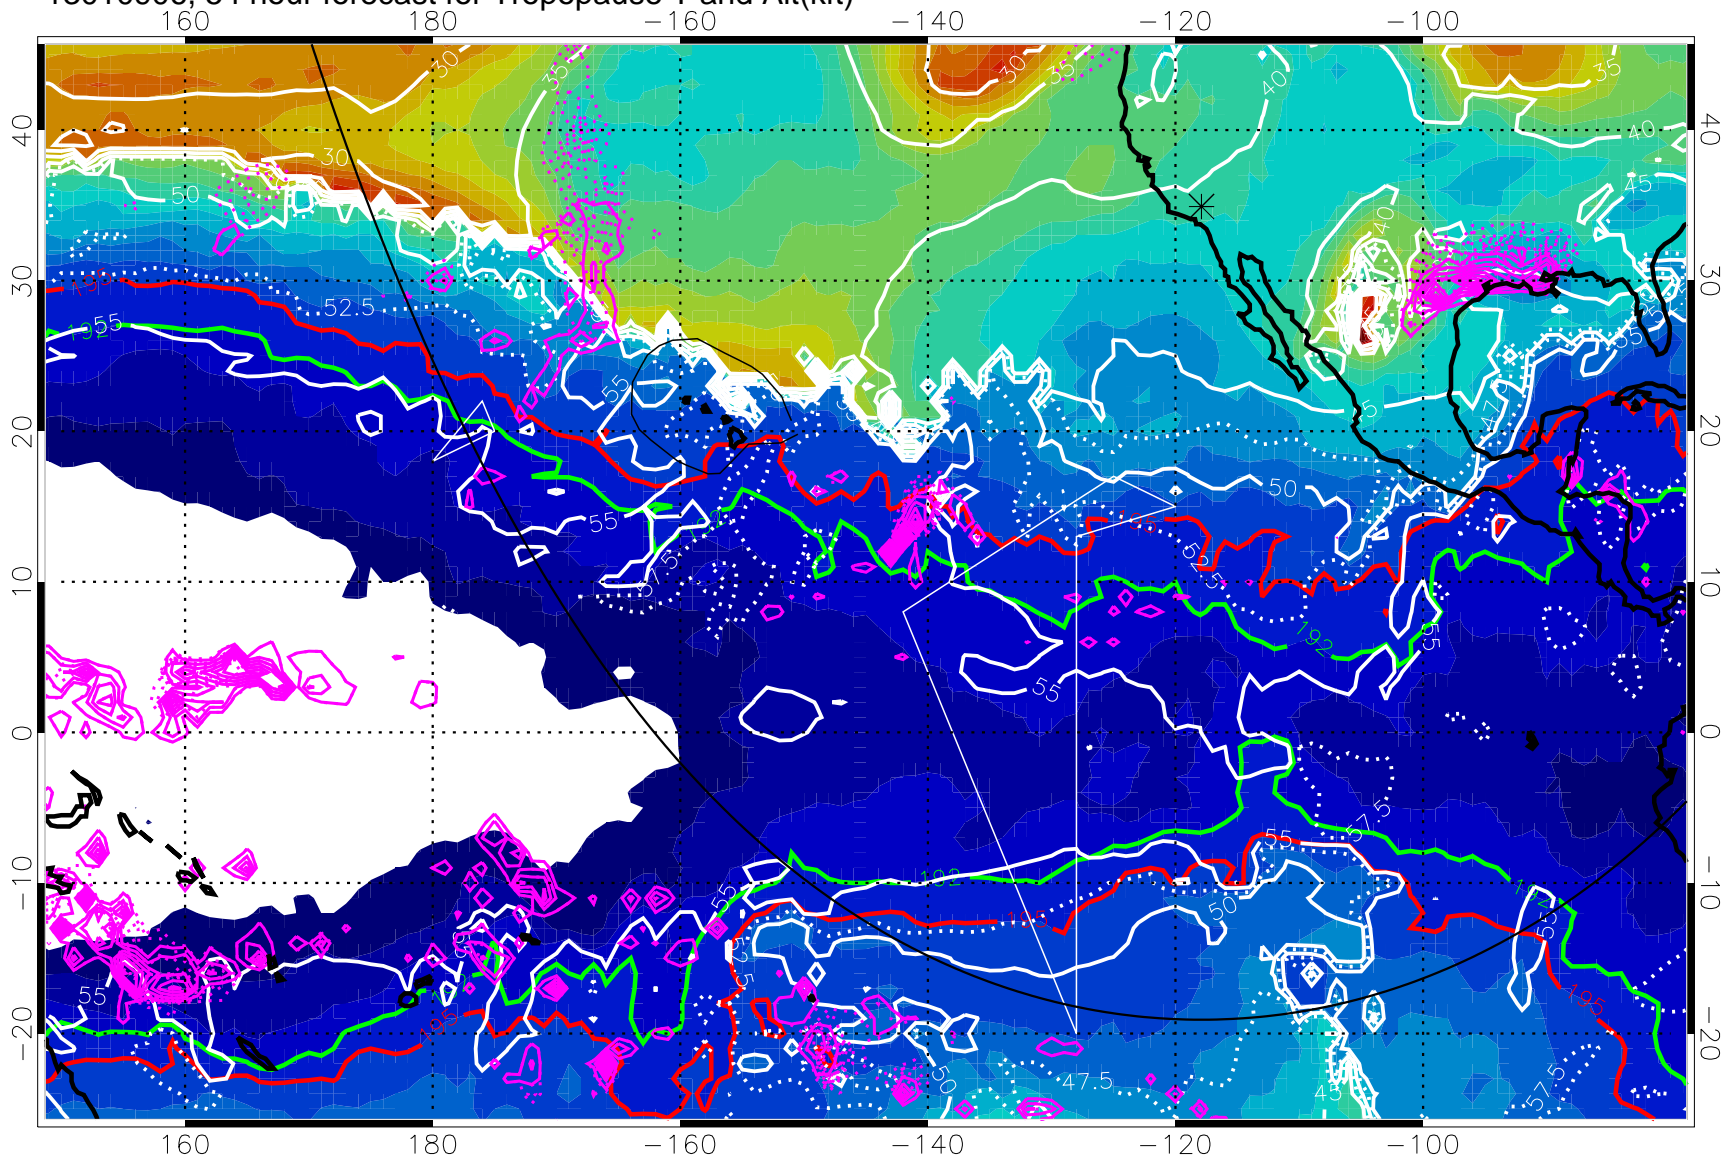

192.5K Isotherm 195K Isotherm

→ 50 m/s

Range ring of 6000 km -- 19 hours GH round trip

13010900, 48 hour forecast for Tropopause T and Alt(kft)

190 200 210 220 230

Tropopause T, K

Tropopause Altitude in kft (white)

Precip (tot dotted, conv solid) past 6 hours 4 kg/m² contours

192.5K Isotherm 195K Isotherm

→ 50 m/s

Range ring of 6000 km -- 19 hours GH round trip

13010906, 54 hour forecast for Tropopause T and Alt(kft)

190 200 210 220 230
Tropopause T, K

Tropopause Altitude in kft (white)

Precip (tot dotted, conv solid) past 6 hours 4 kg/m² contours

192.5K Isotherm 195K Isotherm

→ 50 m/s

Range ring of 6000 km -- 19 hours GH round trip

Precip (tot dotted, conv solid) past 6 hours 4 kg/m² contours

192.5K Isotherm 195K Isotherm

→ 50 m/s

Range ring of 6000 km -- 19 hours GH round trip

13011006, 78 hour forecast for Tropopause T and Alt(kft)