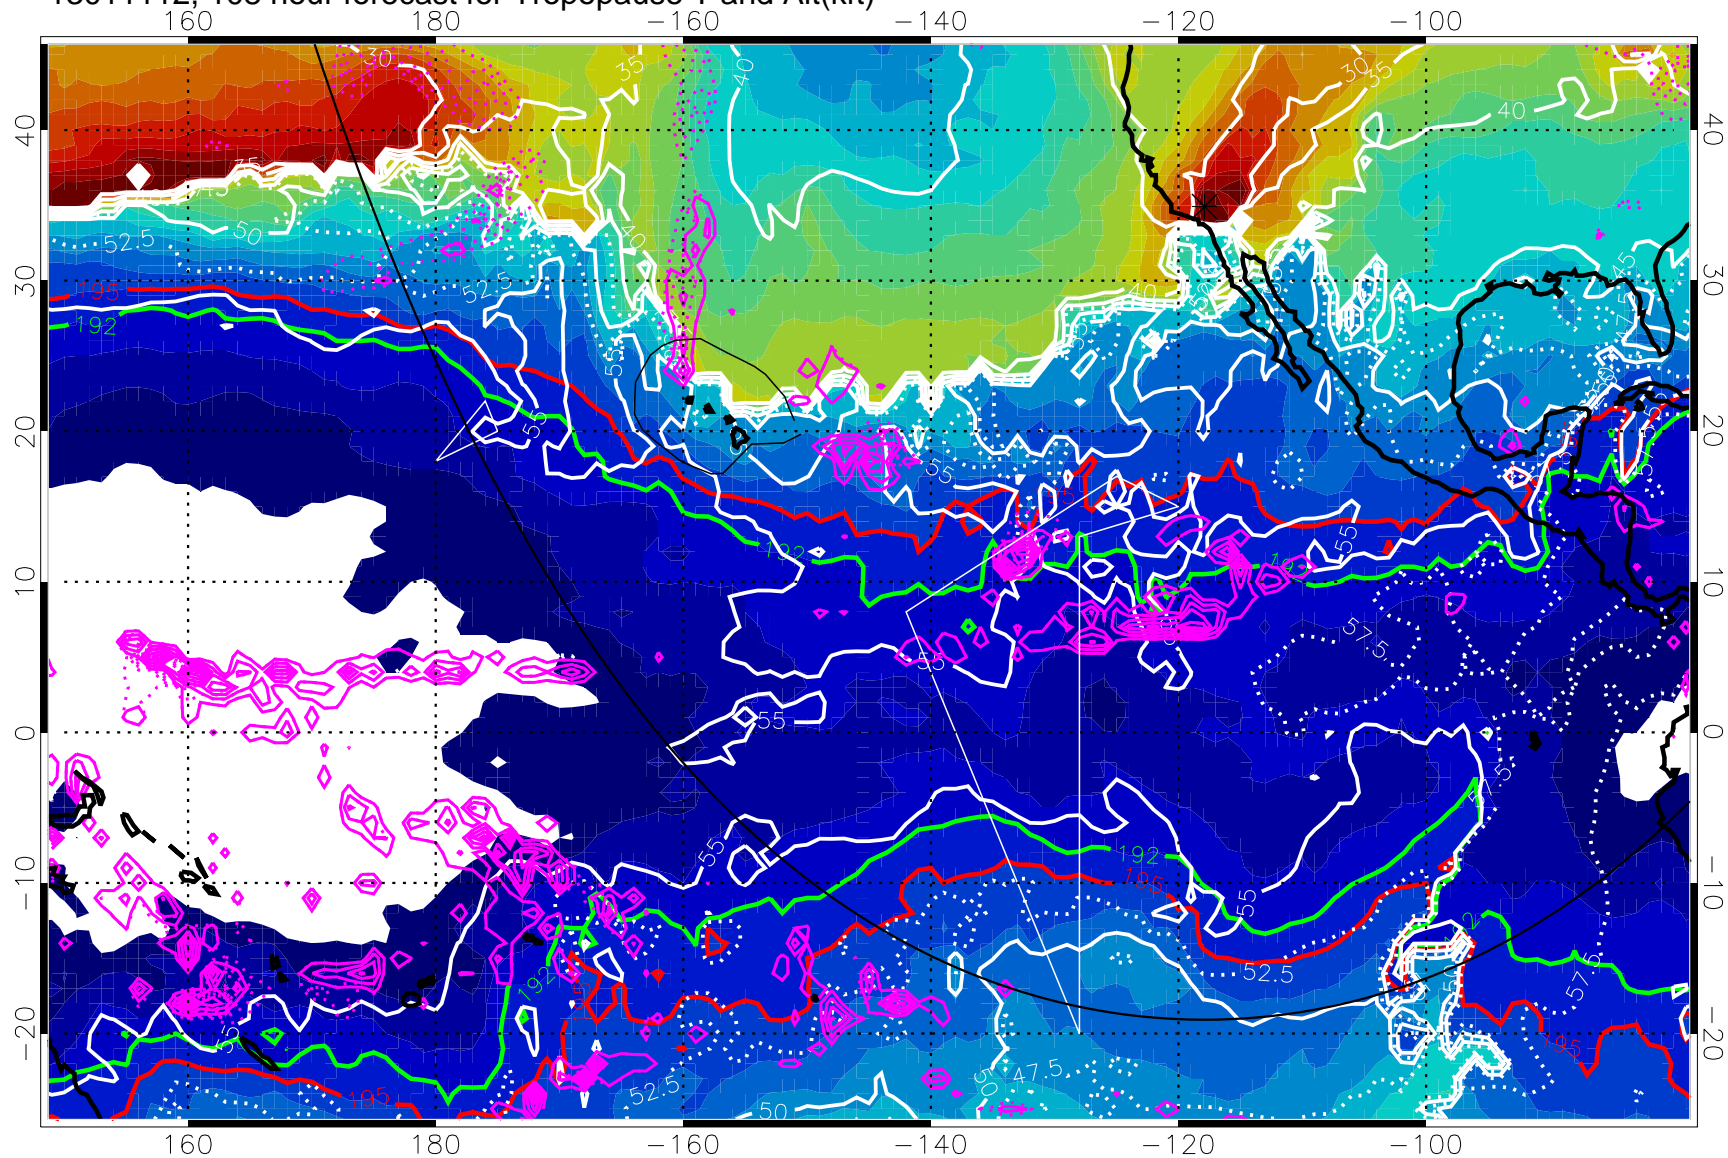

13011112, 108 hour forecast for Tropopause T and Alt(kft)

Tropopause Altitude in kft (white)
Precip (tot dotted, conv solid) past 6 hours 4 kg/m² contours
192.5K Isotherm 195K Isotherm
→ 50 m/s
Range ring of 6000 km -- 19 hours GH round trip