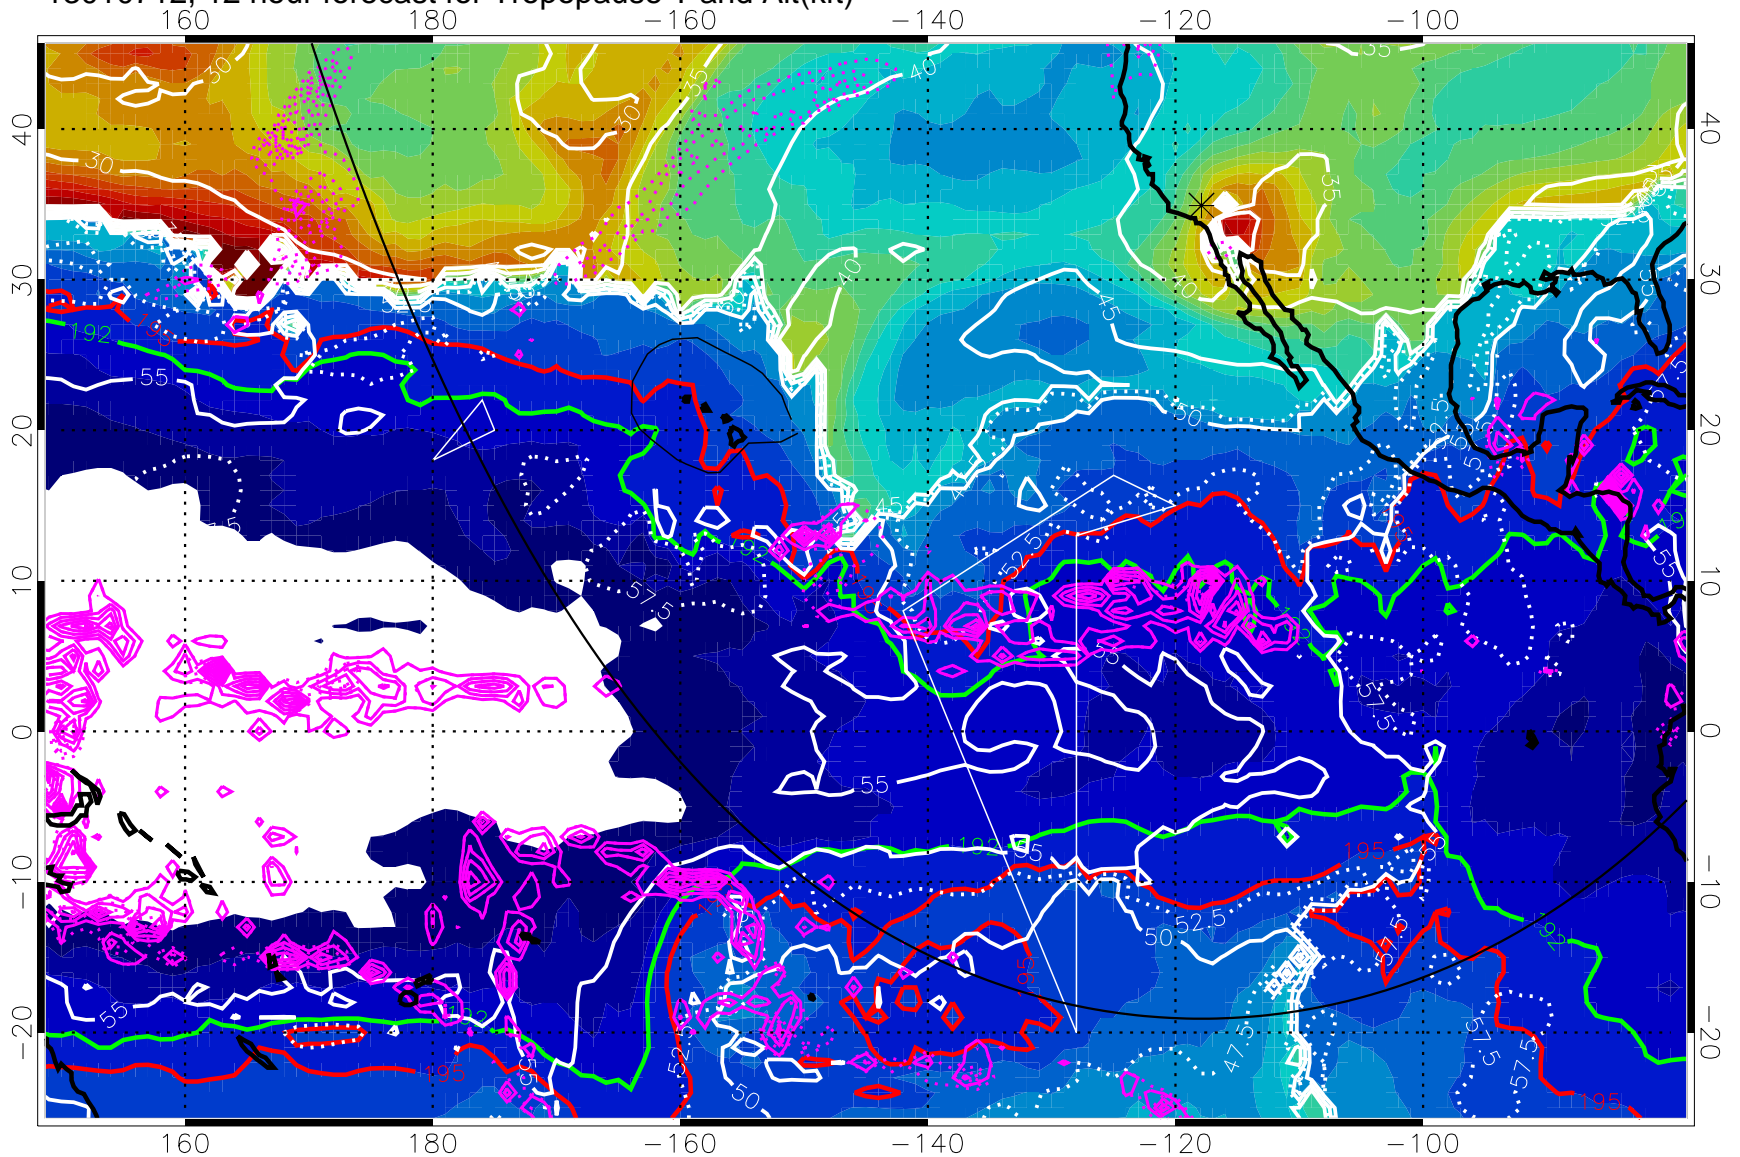

13010712, 12 hour forecast for Tropopause T and Alt(kft)

190 200 210 220 230
Tropopause T, K

Tropopause Altitude in kft (white)

Precip (tot dotted, conv solid) past 6 hours 4 kg/m² contours

192.5K Isotherm 195K Isotherm

→ 50 m/s

Range ring of 6000 km -- 19 hours GH round trip

13010718, 18 hour forecast for Tropopause T and Alt(kft)

190 200 210 220 230
Tropopause T, K

Tropopause Altitude in kft (white)
 Precip (tot dotted, conv solid) past 6 hours 4 kg/m² contours
 192.5K Isotherm 195K Isotherm
 → 50 m/s
 Range ring of 6000 km -- 19 hours GH round trip