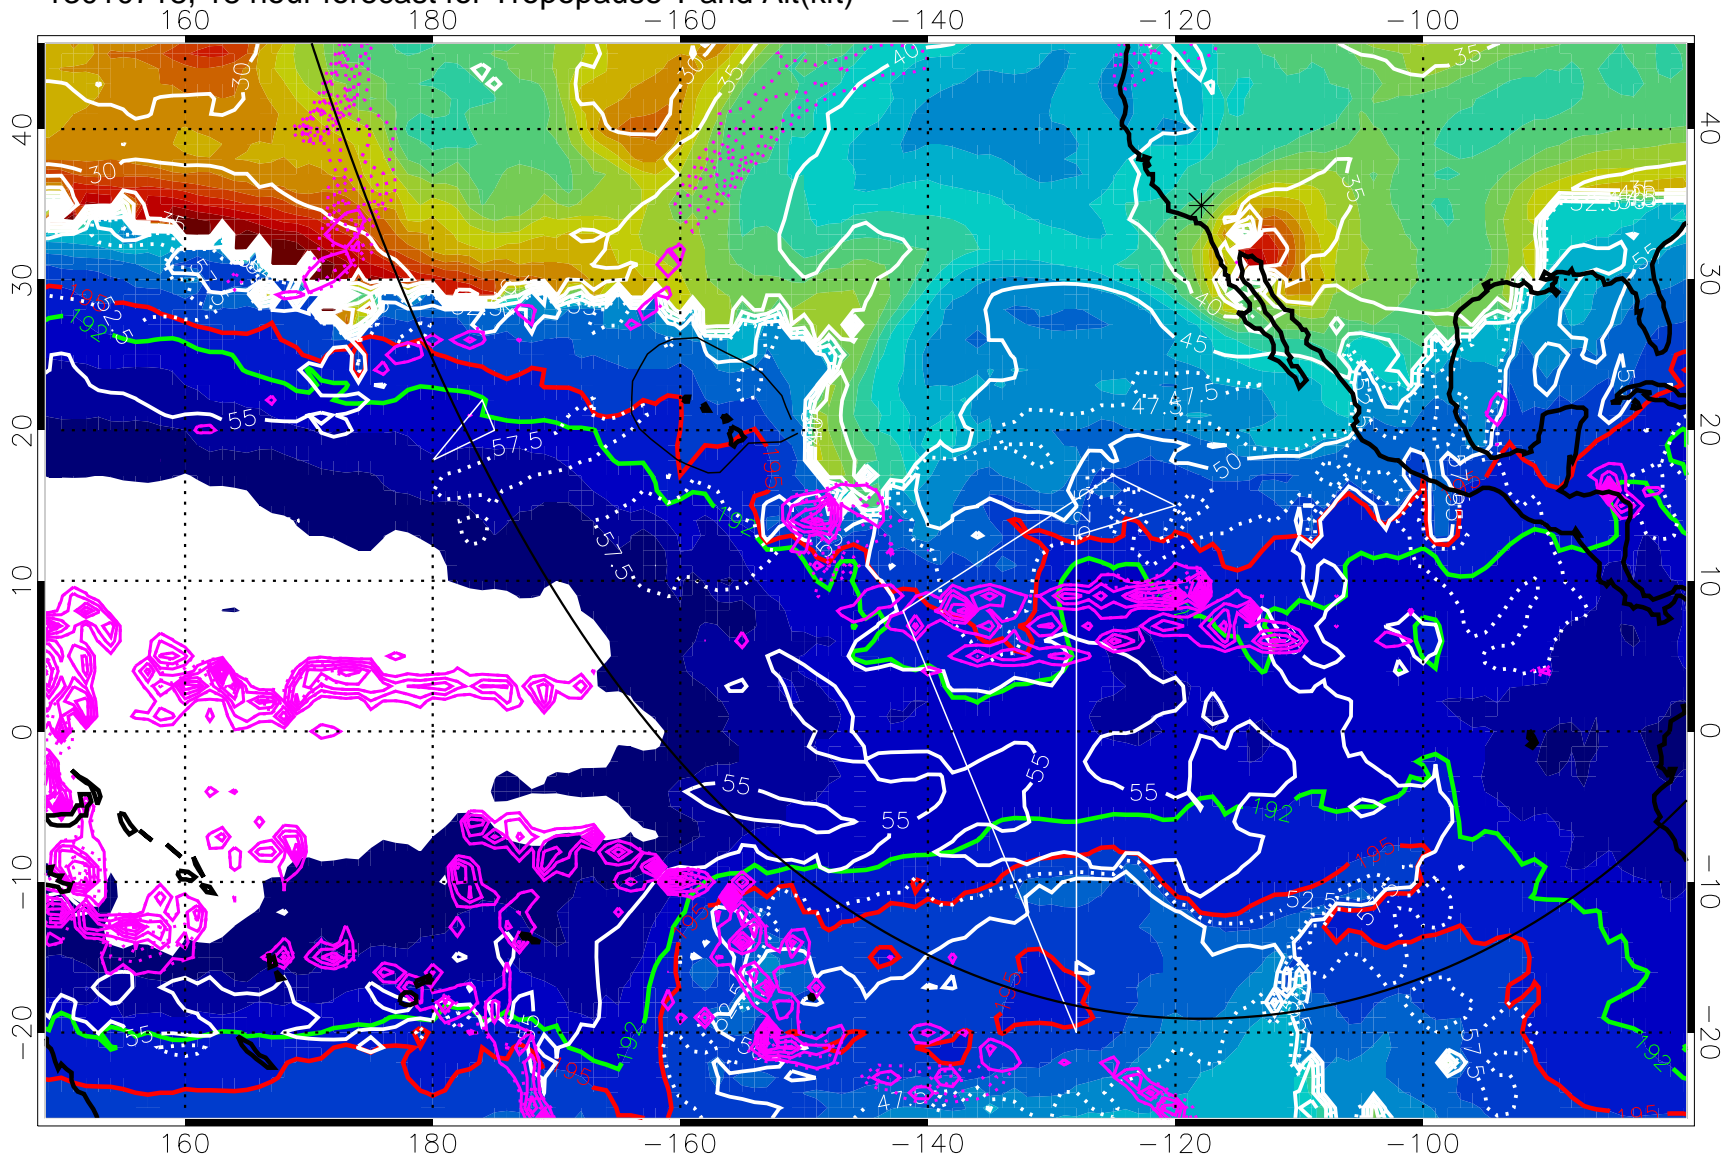

13010712, 12 hour forecast for Tropopause T and Alt(kft)

190 200 210 220 230
Tropopause T, K

Tropopause Altitude in kft (white)

Precip (tot dotted, conv solid) past 6 hours 4 kg/m² contours

192.5K Isotherm 195K Isotherm

→ 50 m/s

Range ring of 6000 km -- 19 hours GH round trip

13010718, 18 hour forecast for Tropopause T and Alt(kft)

190 200 210 220 230
Tropopause T, K

Tropopause Altitude in kft (white)
 Precip (tot dotted, conv solid) past 6 hours 4 kg/m² contours
 192.5K Isotherm 195K Isotherm
 → 50 m/s
 Range ring of 6000 km -- 19 hours GH round trip