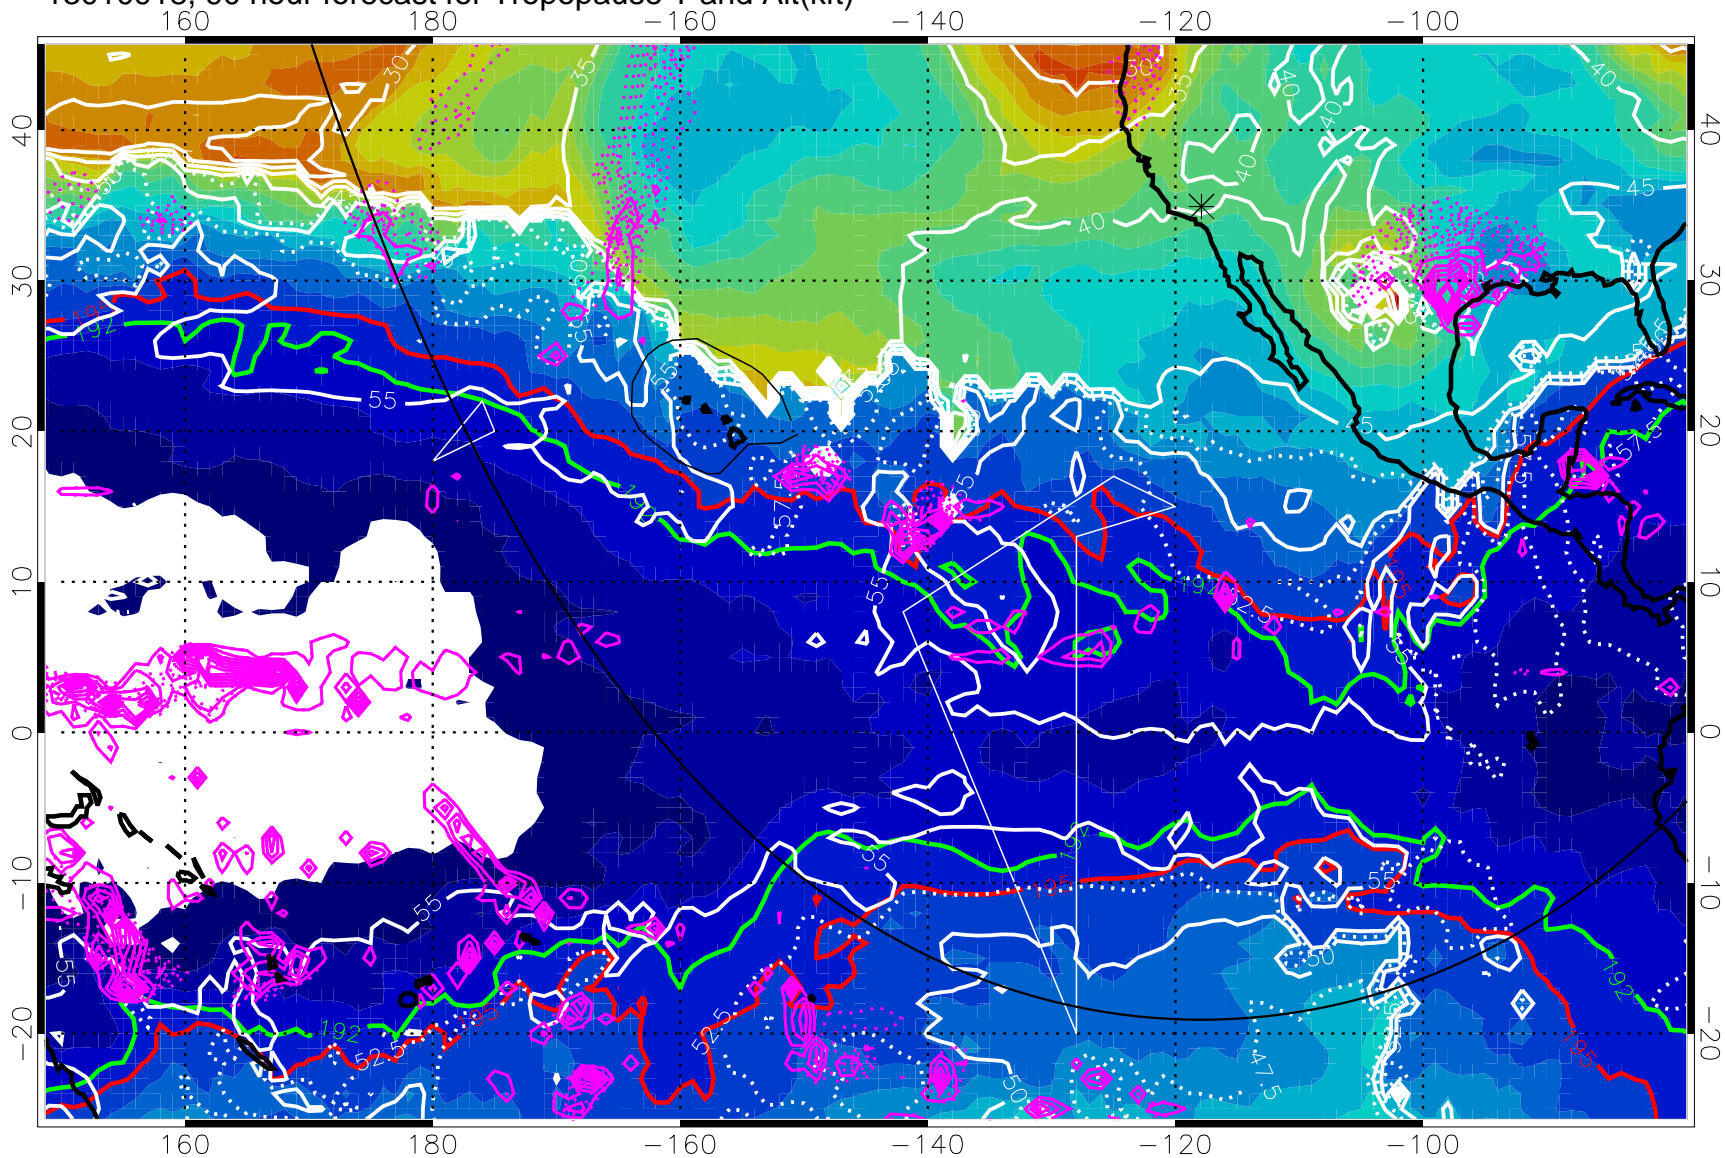

13010918, 90 hour forecast for Tropopause T and Alt(kft)

190   200   210   220   230
Tropopause T, K

Tropopause Altitude in kft (white)
Precip (tot dotted, conv solid) past 6 hours 4 kg/m² contours
192.5K Isotherm 195K Isotherm
→ 50 m/s
Range ring of 6000 km -- 19 hours GH round trip