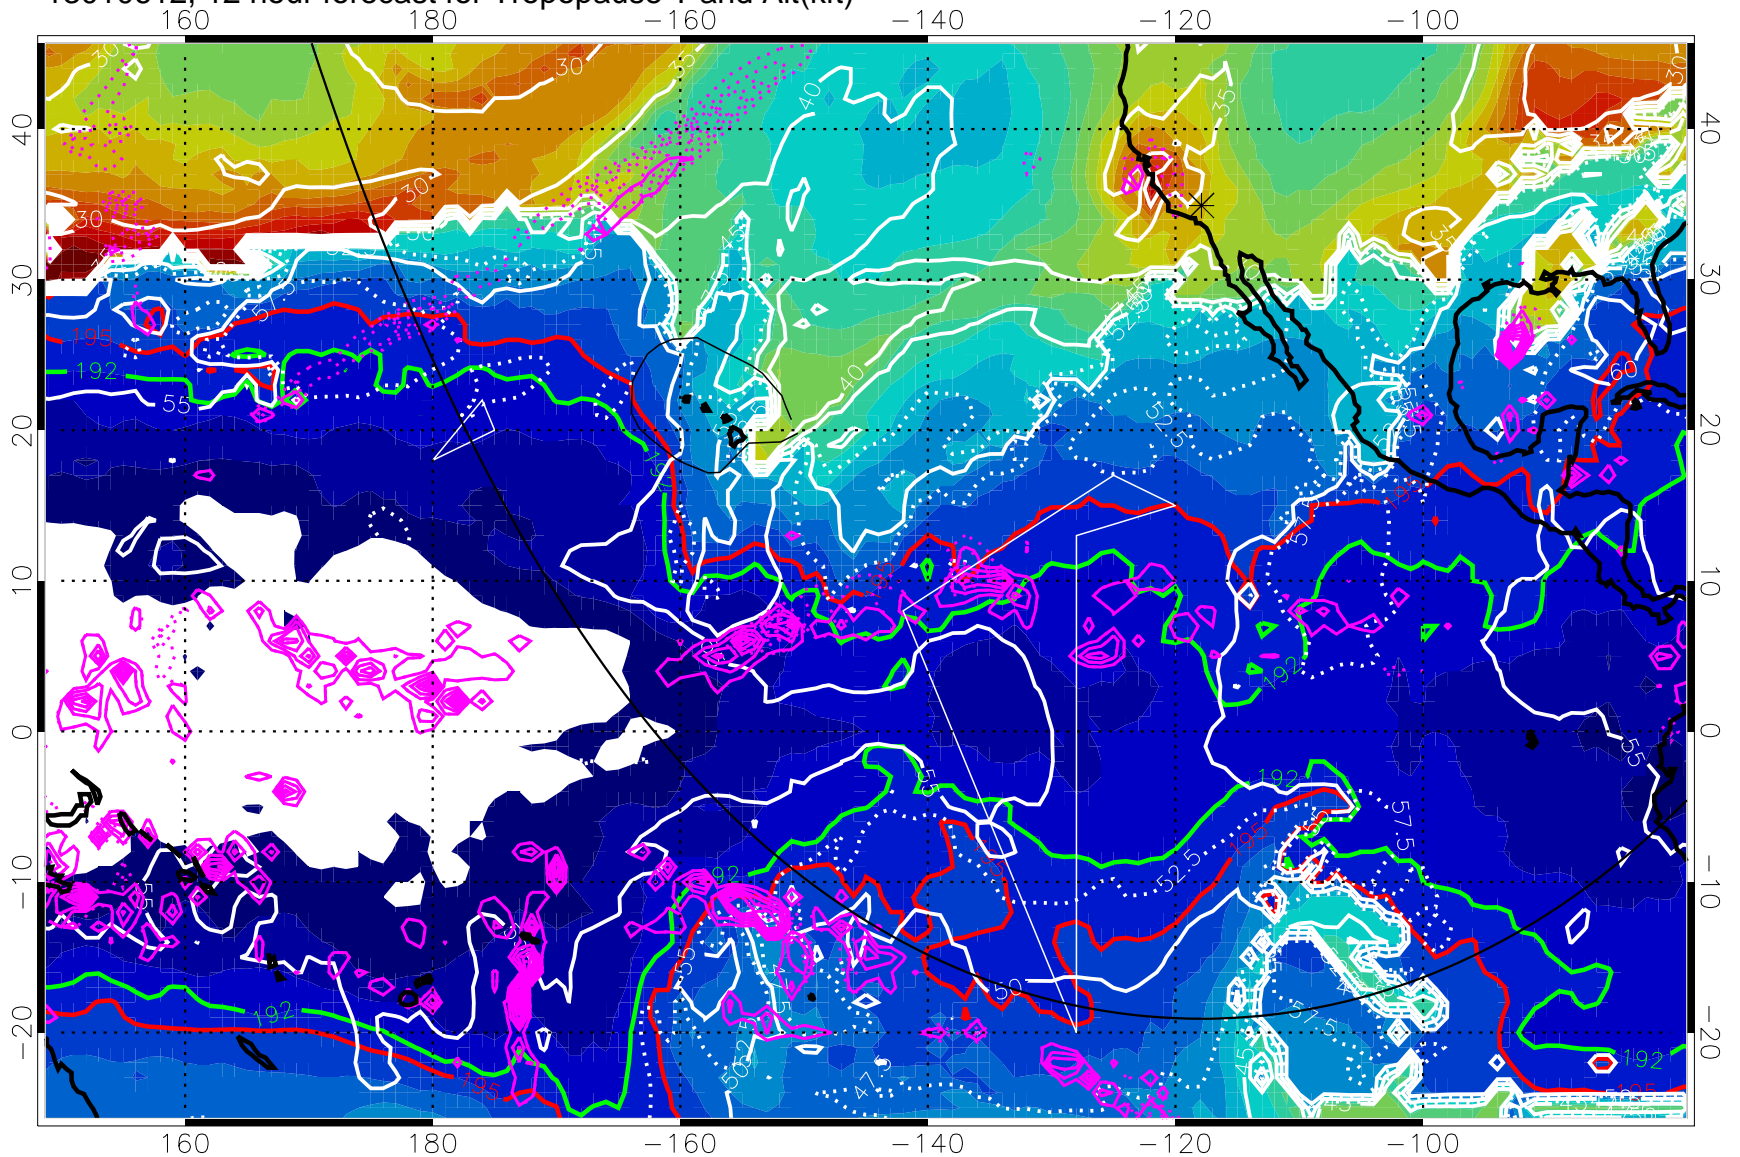

13010612, 12 hour forecast for Tropopause T and Alt(kft)

190 200 210 220 230
 Tropopause T, K

Tropopause Altitude in kft (white)
 Precip (tot dotted, conv solid) past 6 hours 4 kg/m2 contours
 192.5K Isotherm 195K Isotherm
 → 50 m/s
 Range ring of 6000 km -- 19 hours GH round trip