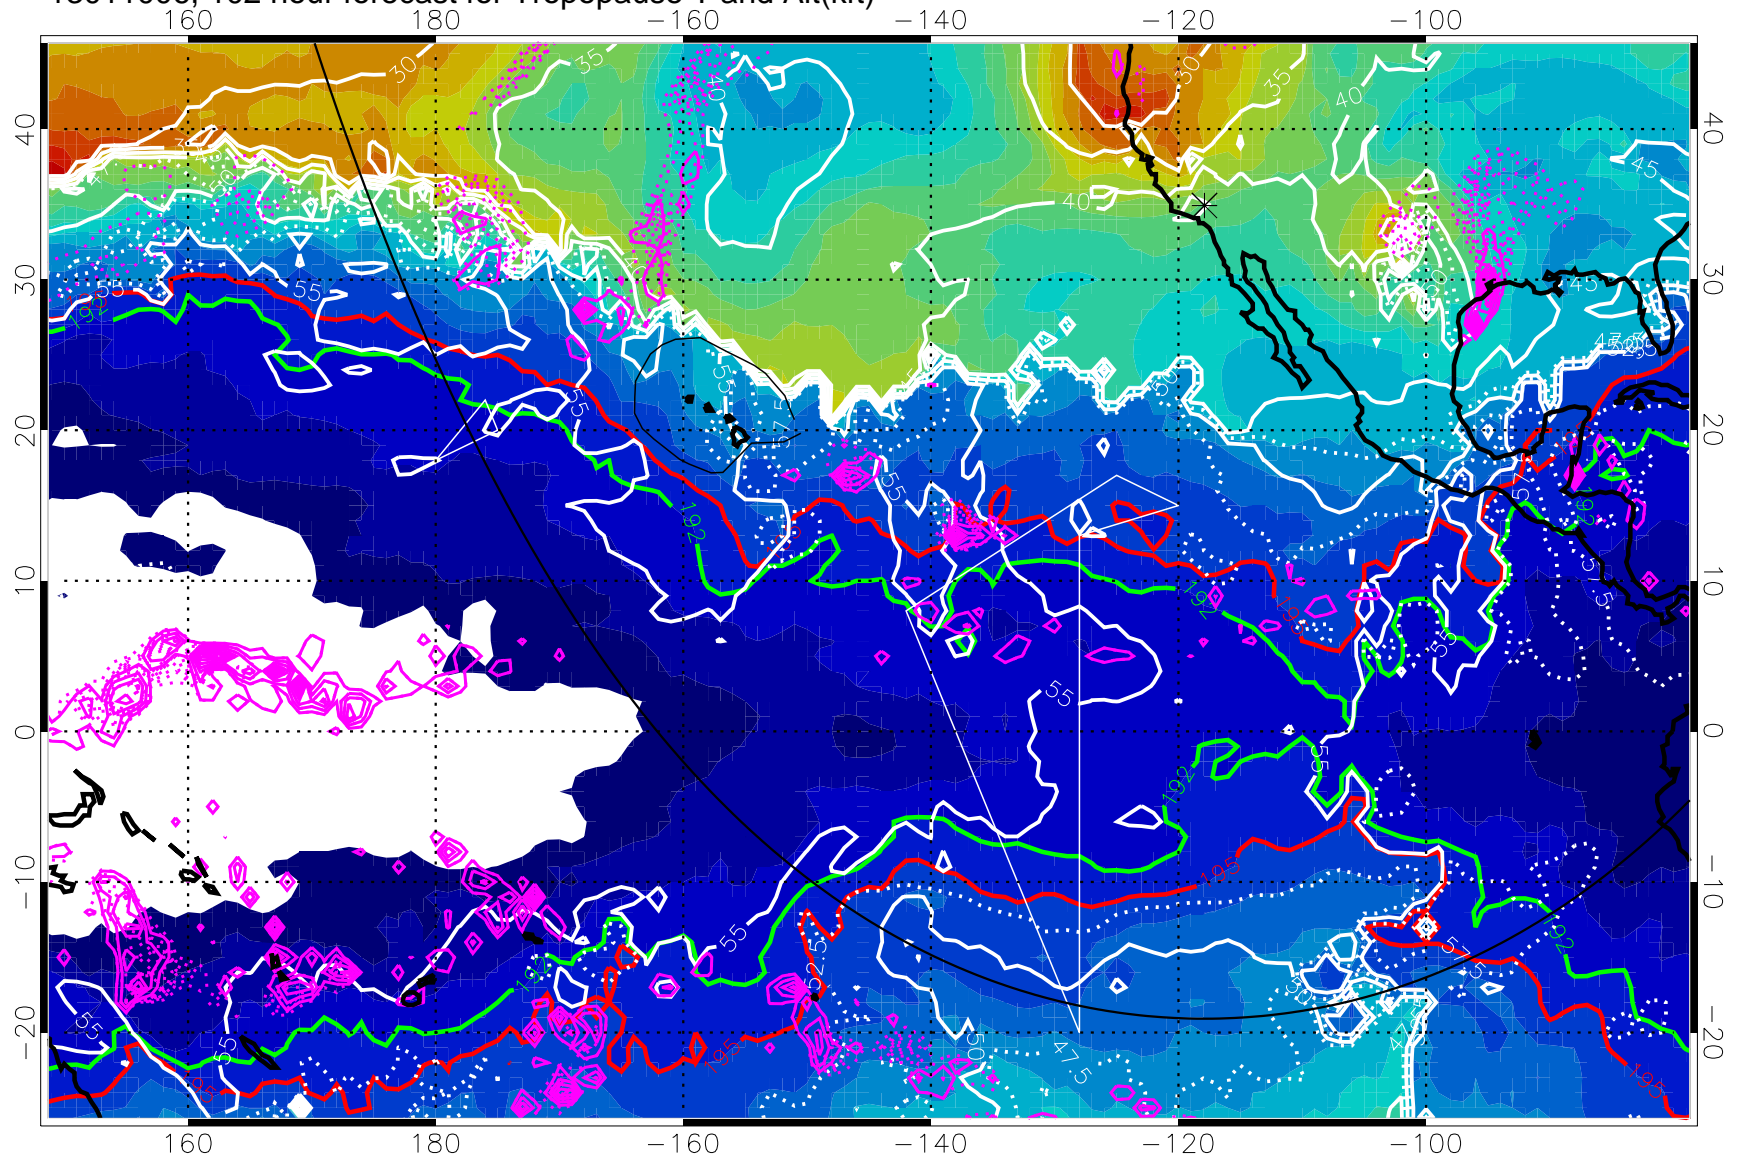

13011006, 102 hour forecast for Tropopause T and Alt(kft)

Tropopause Altitude in kft (white)
Precip (tot dotted, conv solid) past 6 hours 4 kg/m² contours
192.5K Isotherm 195K Isotherm
→ 50 m/s
Range ring of 6000 km -- 19 hours GH round trip