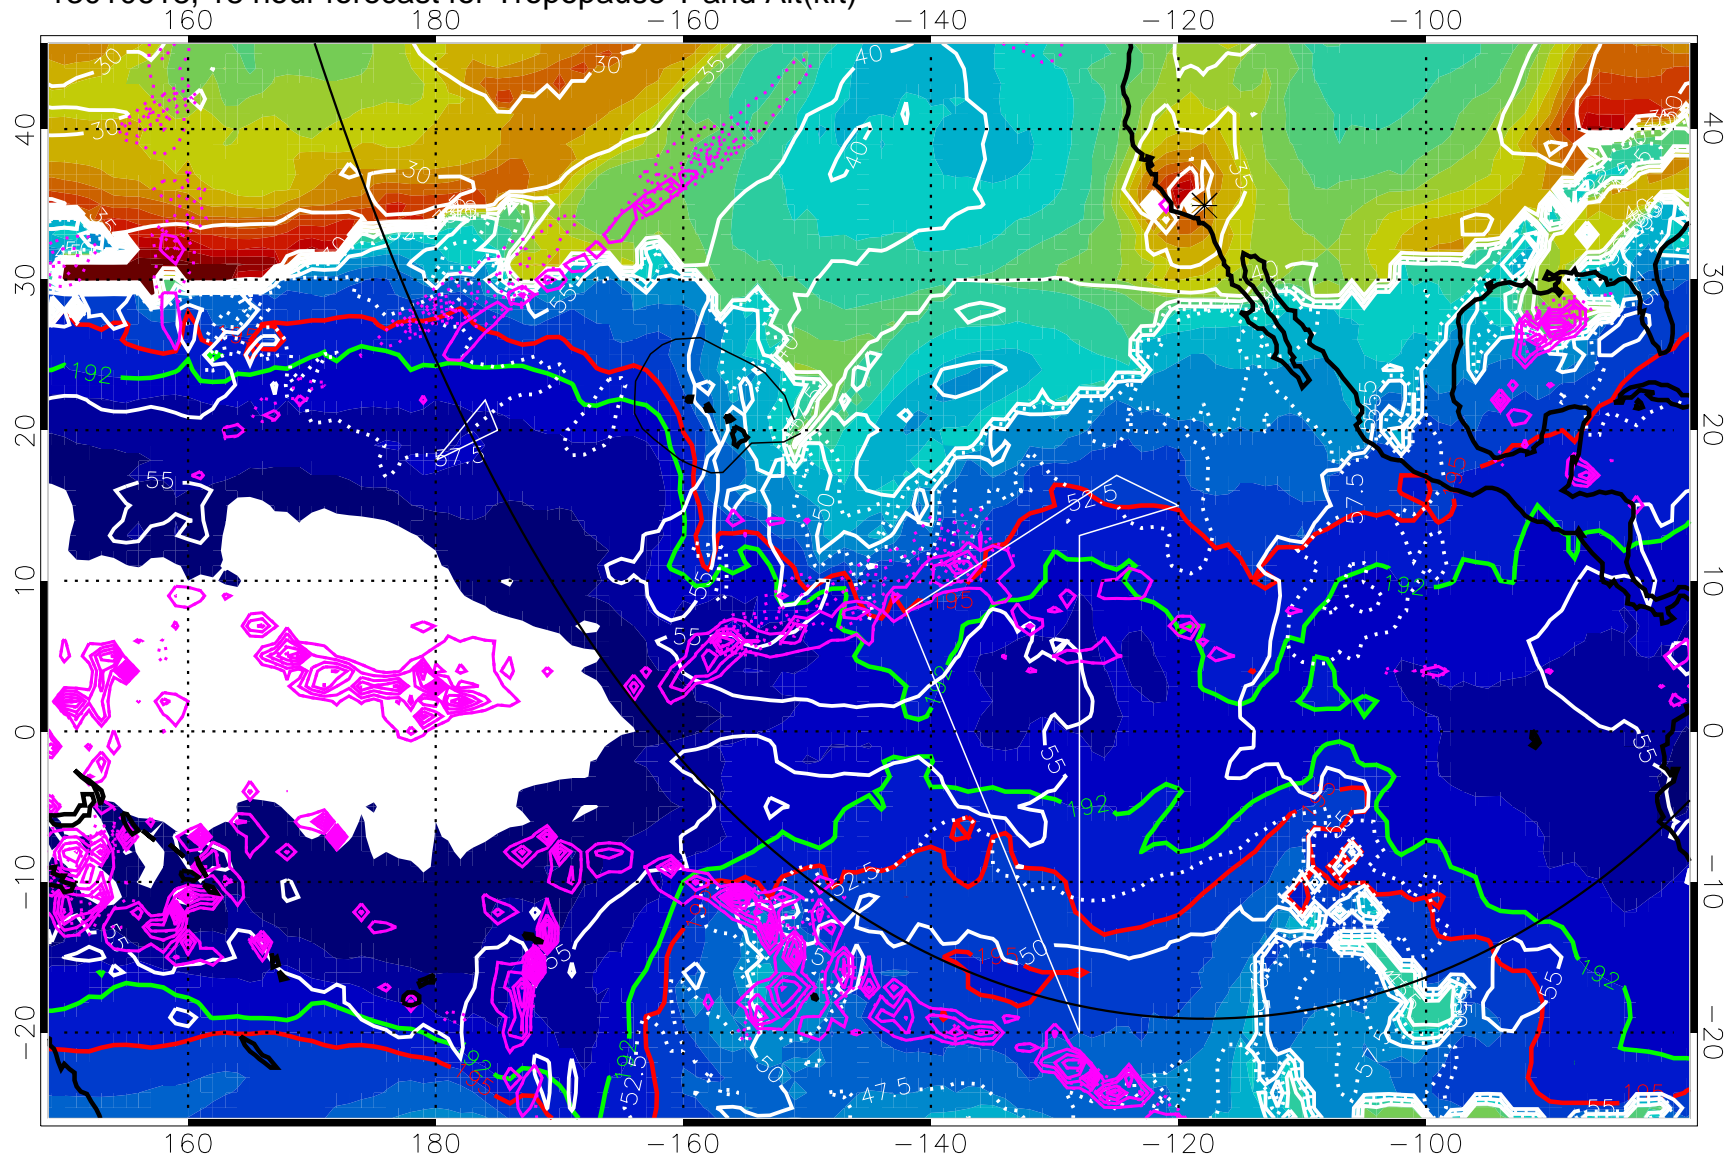

13010618, 18 hour forecast for Tropopause T and Alt(kft)

190   200   210   220   230
Tropopause T, K

Tropopause Altitude in kft (white)

Precip (tot dotted, conv solid) past 6 hours 4 kg/m² contours

192.5K Isotherm 195K Isotherm

→ 50 m/s

Range ring of 6000 km -- 19 hours GH round trip