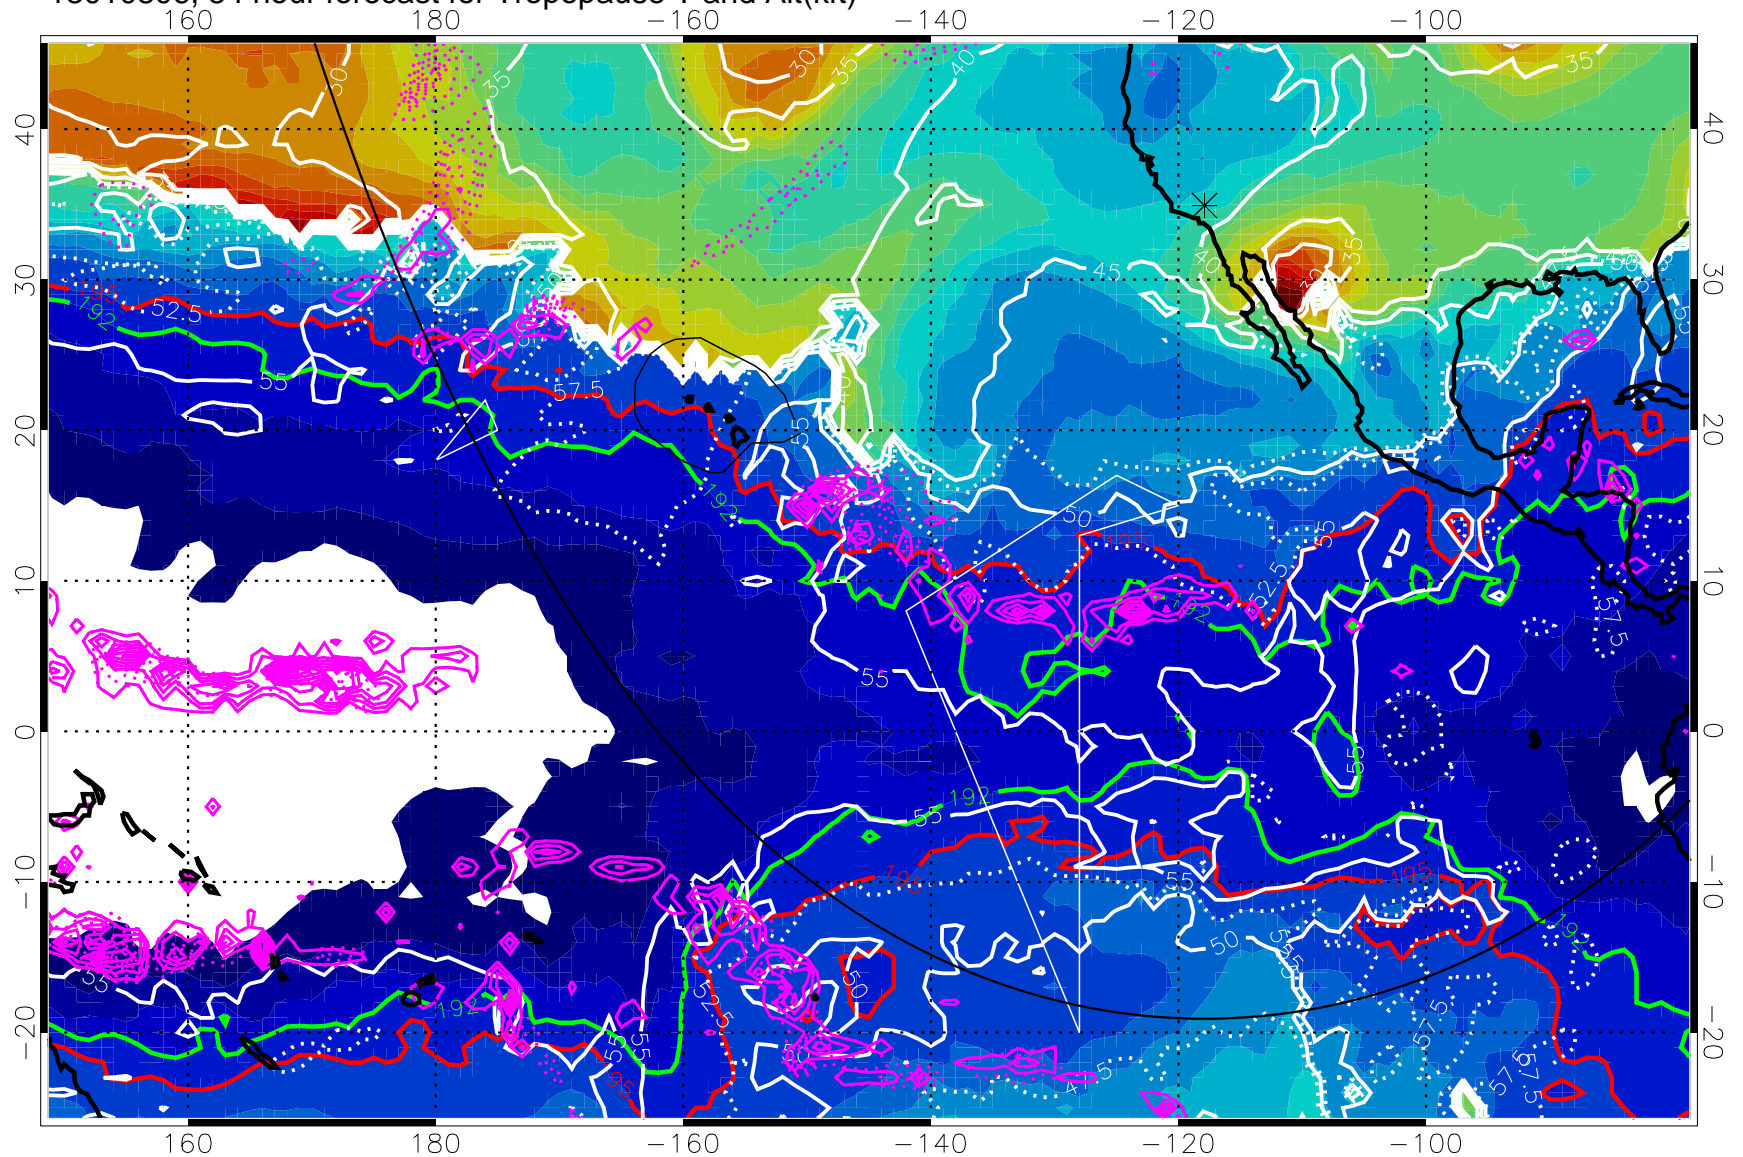

192.5K Isotherm 195K Isotherm

→ 50 m/s

Range ring of 6000 km -- 19 hours GH round trip

13010718, 42 hour forecast for Tropopause T and Alt(kft)

190 200 210 220 230
Tropopause T, K

Tropopause Altitude in kft (white)
Precip (tot dotted, conv solid) past 6 hours 4 kg/m² contours
192.5K Isotherm 195K Isotherm
→ 50 m/s
Range ring of 6000 km -- 19 hours GH round trip

Range ring of 6000 km -- 19 hours GH round trip

13010806, 54 hour forecast for Tropopause T and Alt(kft)

190 200 210 220 230
Tropopause T, K

Tropopause Altitude in kft (white)
 Precip (tot dotted, conv solid) past 6 hours 4 kg/m² contours
 192.5K Isotherm 195K Isotherm
 → 50 m/s
 Range ring of 6000 km -- 19 hours GH round trip