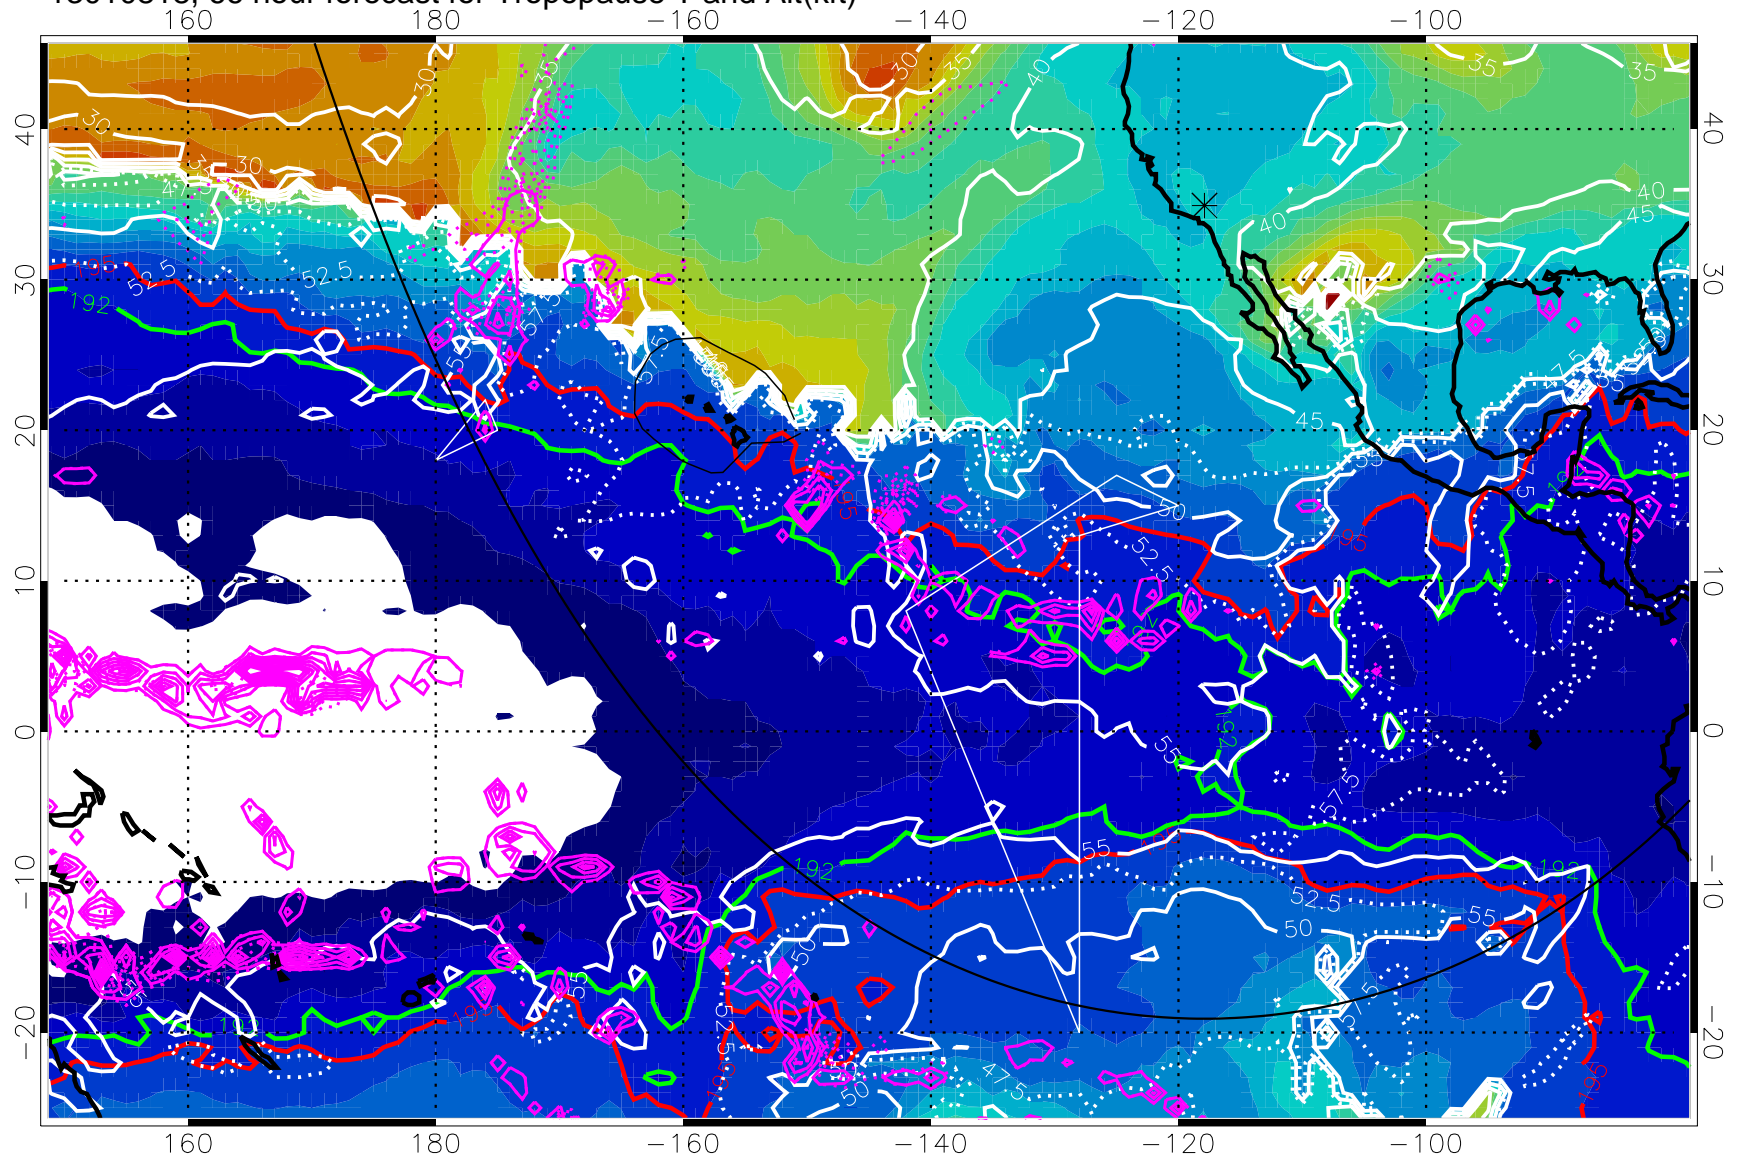

13010818, 66 hour forecast for Tropopause T and Alt(kft)

190 200 210 220 230
Tropopause T, K

Tropopause Altitude in kft (white)

Precip (tot dotted, conv solid) past 6 hours 4 kg/m² contours

192.5K Isotherm 195K Isotherm

→ 50 m/s

Range ring of 6000 km -- 19 hours GH round trip