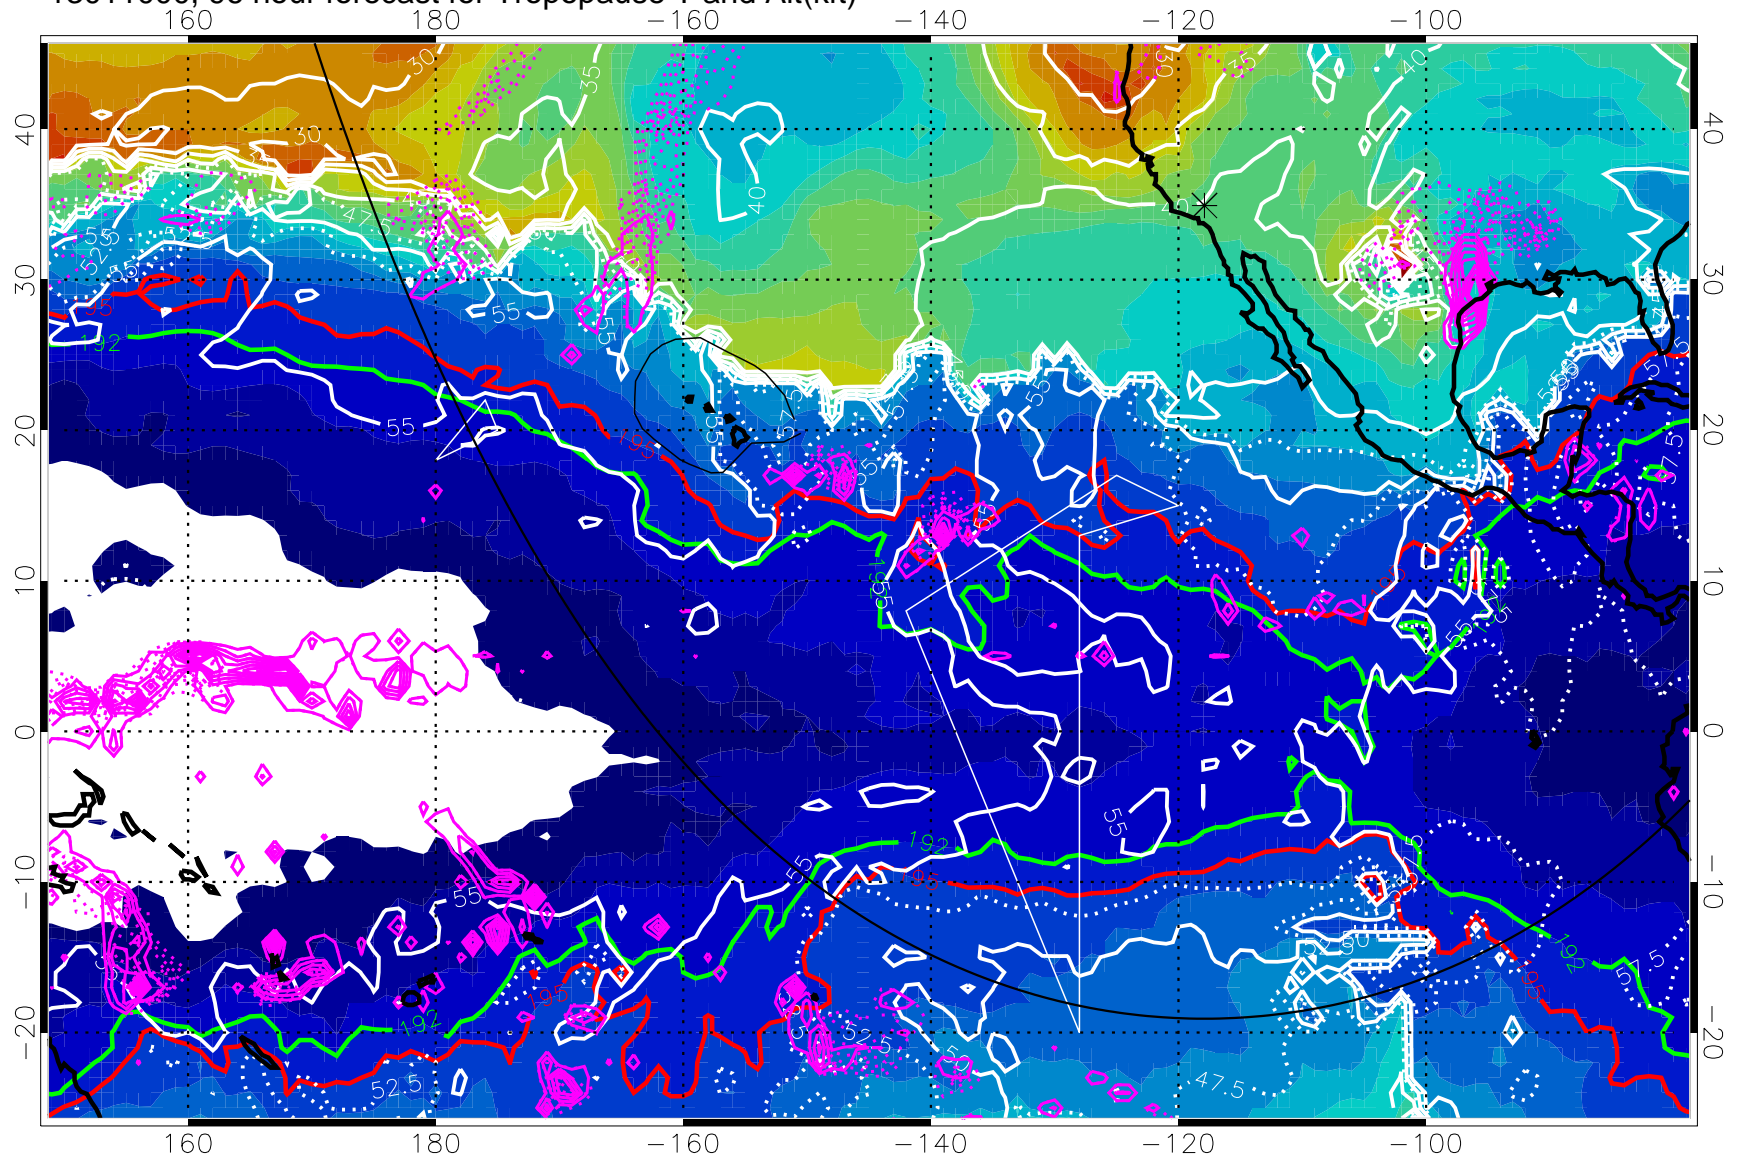

13011000, 96 hour forecast for Tropopause T and Alt(kft)

190 200 210 220 230
Tropopause T, K

Tropopause Altitude in kft (white)
Precip (tot dotted, conv solid) past 6 hours 4 kg/m2 contours
192.5K Isotherm 195K Isotherm
→ 50 m/s
Range ring of 6000 km -- 19 hours GH round trip