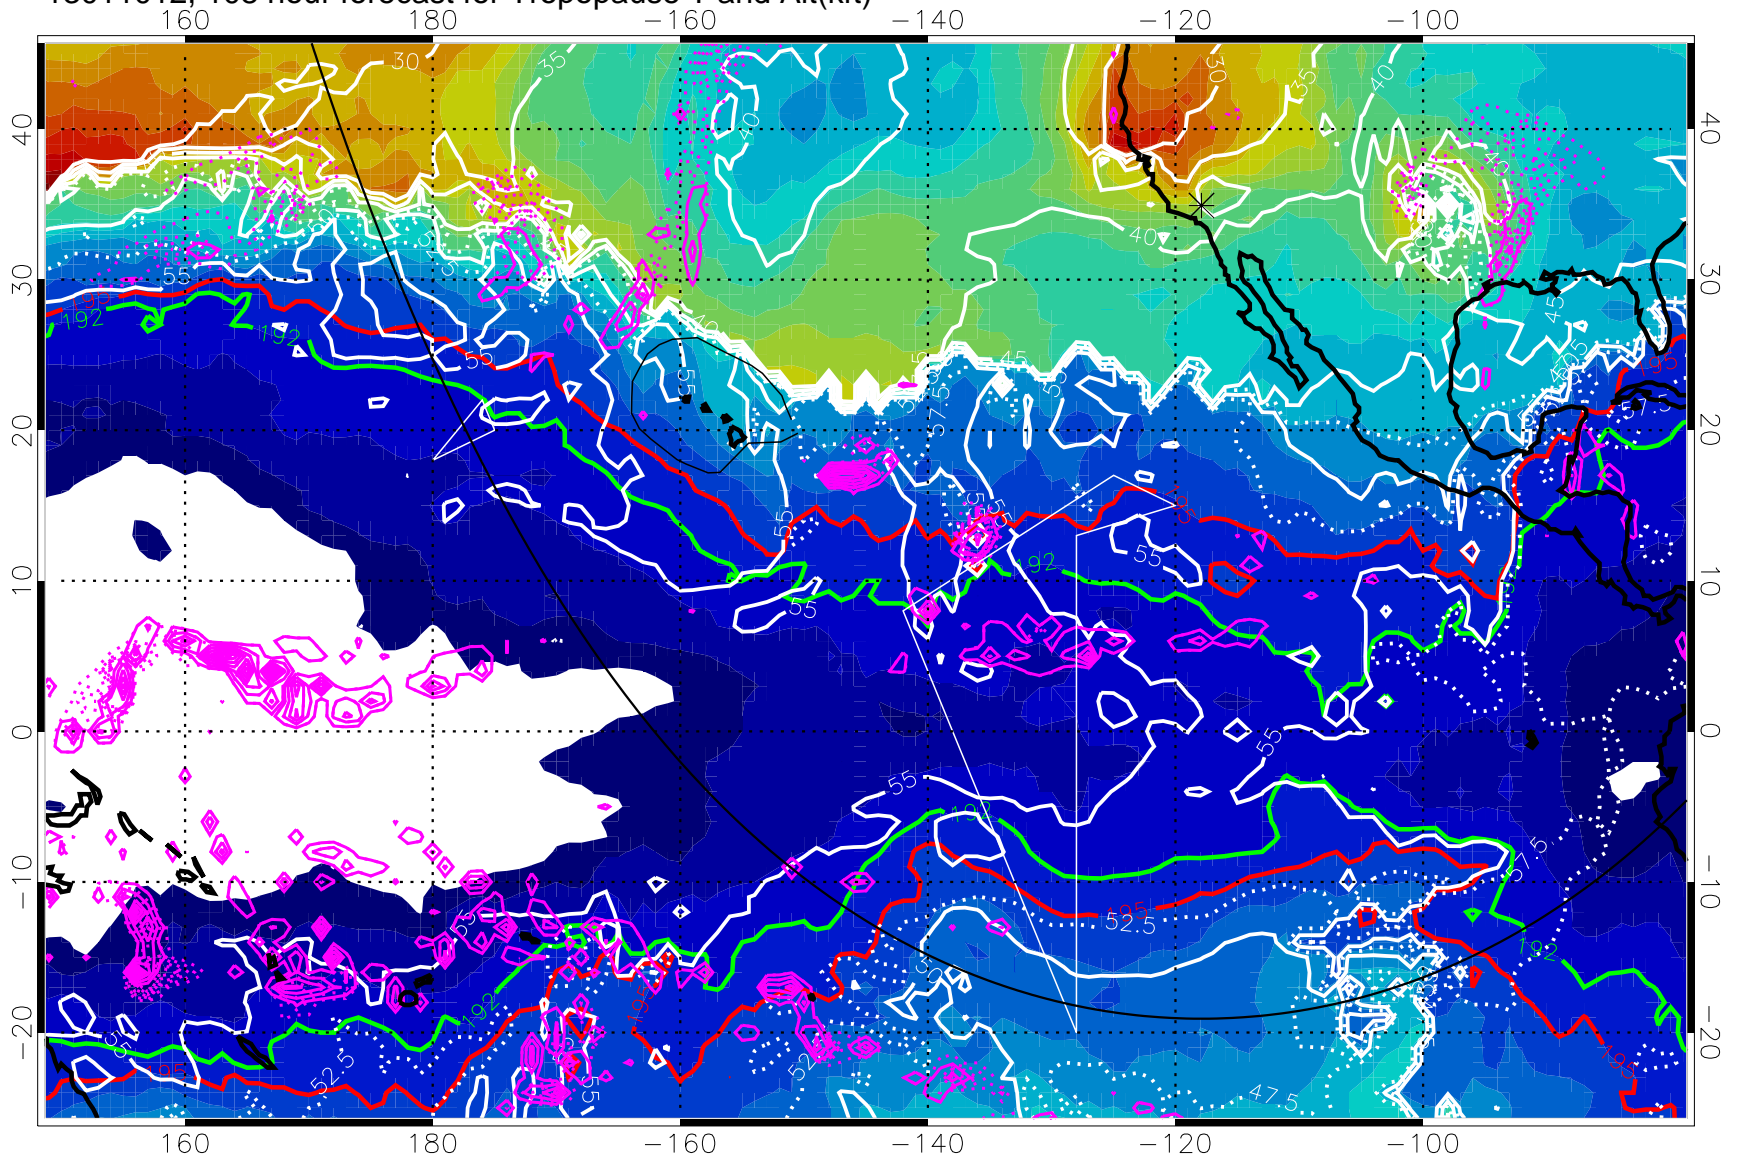

13011012, 108 hour forecast for Tropopause T and Alt(kft)

190   200   210   220   230
Tropopause T, K

Tropopause Altitude in kft (white)
Precip (tot dotted, conv solid) past 6 hours 4 kg/m² contours
192.5K Isotherm 195K Isotherm
→ 50 m/s
Range ring of 6000 km -- 19 hours GH round trip