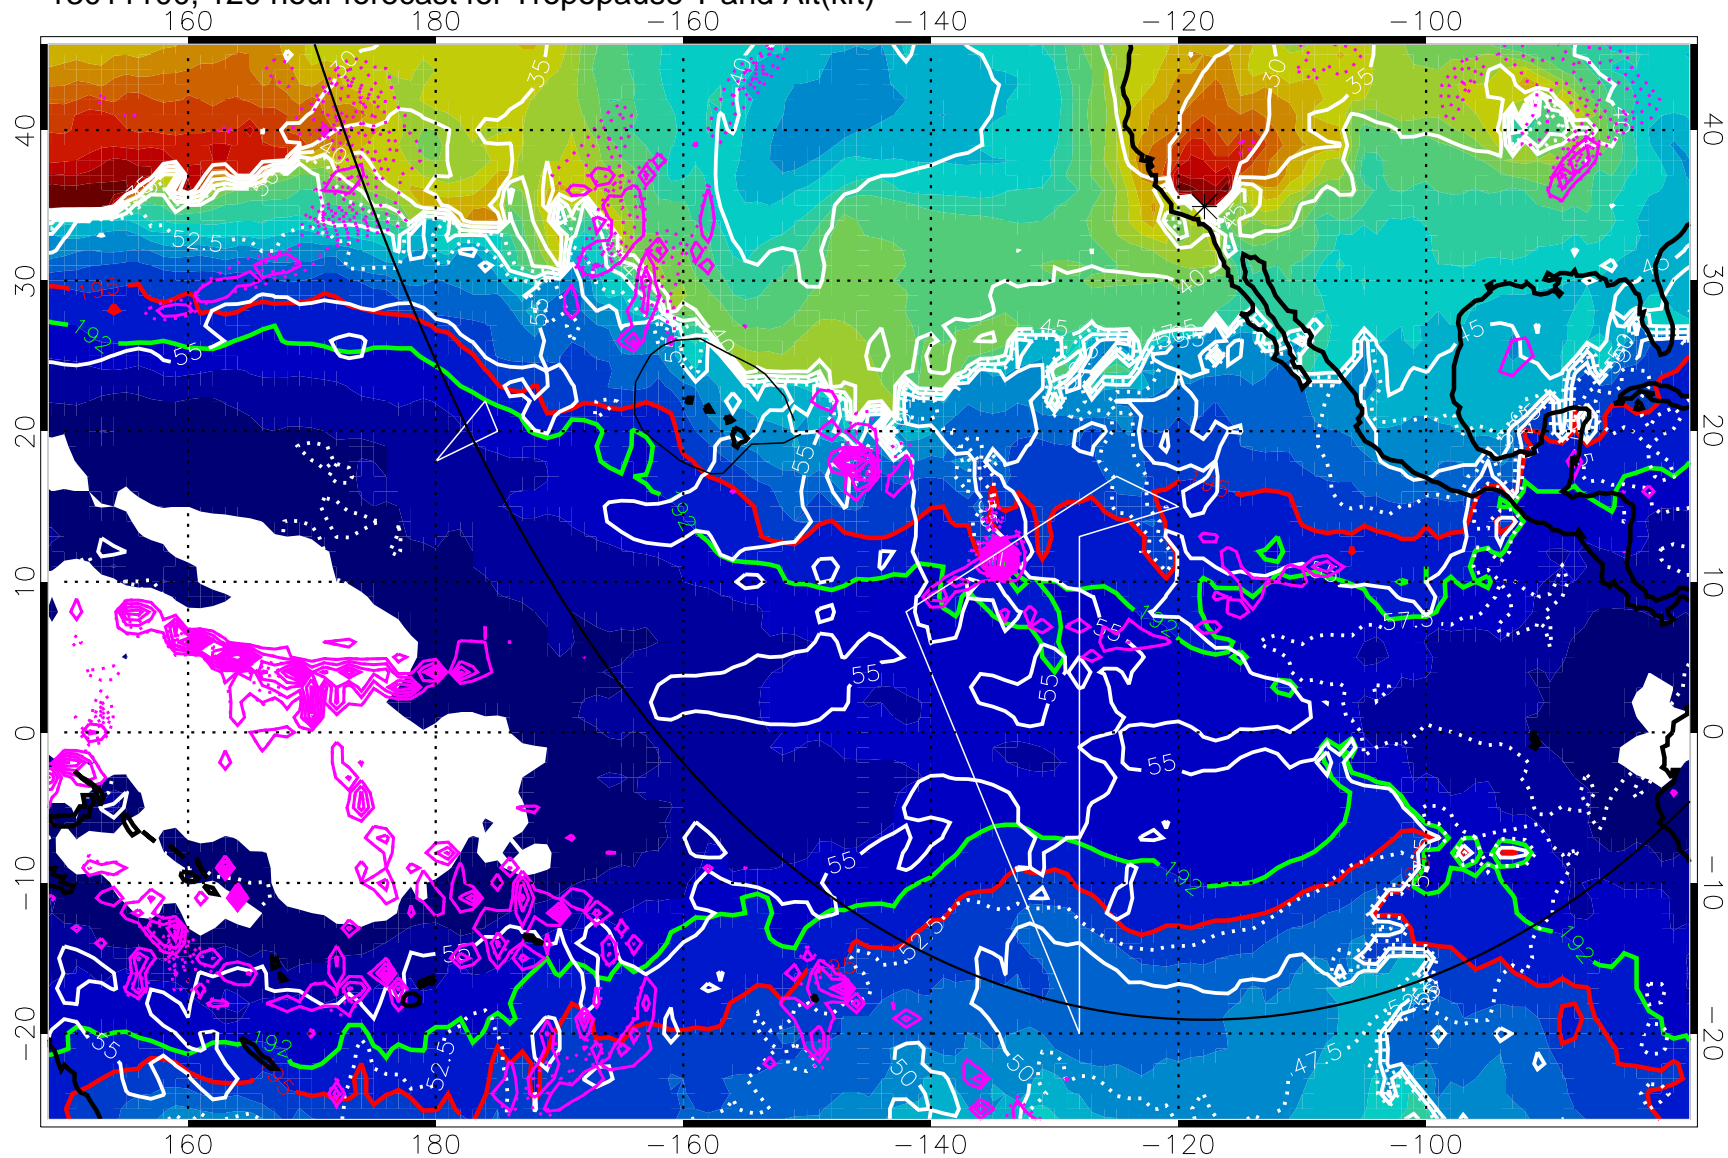

13011006, 102 hour forecast for Tropopause T and Alt(kft)

Tropopause Altitude in kft (white)
 Precip (tot dotted, conv solid) past 6 hours 4 kg/m² contours
 192.5K Isotherm 195K Isotherm
 → 50 m/s
 Range ring of 6000 km -- 19 hours GH round trip

13011012, 108 hour forecast for Tropopause T and Alt(kft)

190 200 210 220 230
Tropopause T, K

Tropopause Altitude in kft (white)
 Precip (tot dotted, conv solid) past 6 hours 4 kg/m² contours
 192.5K Isotherm 195K Isotherm
 → 50 m/s
 Range ring of 6000 km -- 19 hours GH round trip

13011018, 114 hour forecast for Tropopause T and Alt(kft)

190 200 210 220 230
Tropopause T, K

Tropopause Altitude in kft (white)
 Precip (tot dotted, conv solid) past 6 hours 4 kg/m² contours
 192.5K Isotherm 195K Isotherm
 → 50 m/s
 Range ring of 6000 km -- 19 hours GH round trip

13011100, 120 hour forecast for Tropopause T and Alt(kft)

Tropopause Altitude in kft (white)
Precip (tot dotted, conv solid) past 6 hours 4 kg/m² contours
192.5K Isotherm 195K Isotherm
→ 50 m/s
Range ring of 6000 km -- 19 hours GH round trip