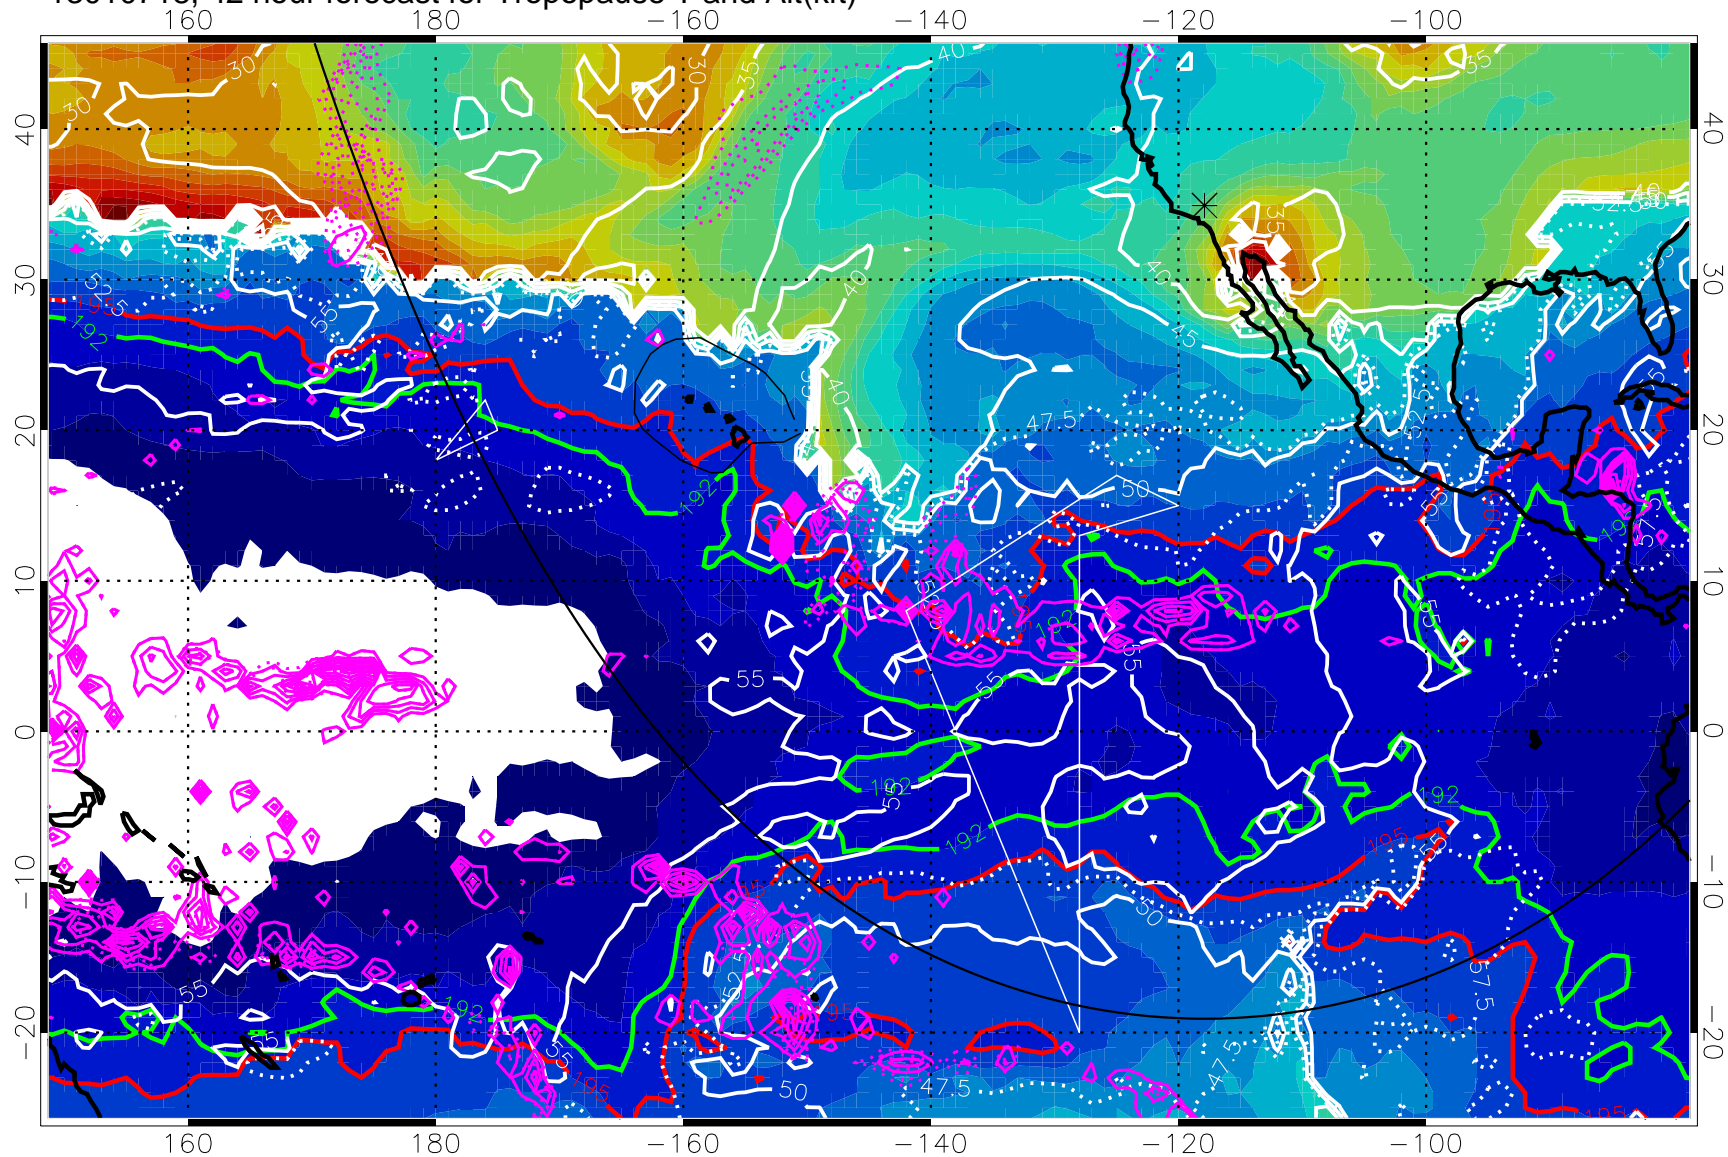

→ 50 m/s

Range ring of 6000 km -- 19 hours GH round trip

13010712, 36 hour forecast for Tropopause T and Alt(kft)

190 200 210 220 230

Tropopause T, K

Tropopause Altitude in kft (white)

Precip (tot dotted, conv solid) past 6 hours 4 kg/m² contours

192.5K Isotherm 195K Isotherm

→ 50 m/s

Range ring of 6000 km -- 19 hours GH round trip

13010718, 42 hour forecast for Tropopause T and Alt(kft)

190 200 210 220 230
Tropopause T, K

Tropopause Altitude in kft (white)
Precip (tot dotted, conv solid) past 6 hours 4 kg/m² contours
192.5K Isotherm 195K Isotherm
→ 50 m/s
Range ring of 6000 km -- 19 hours GH round trip