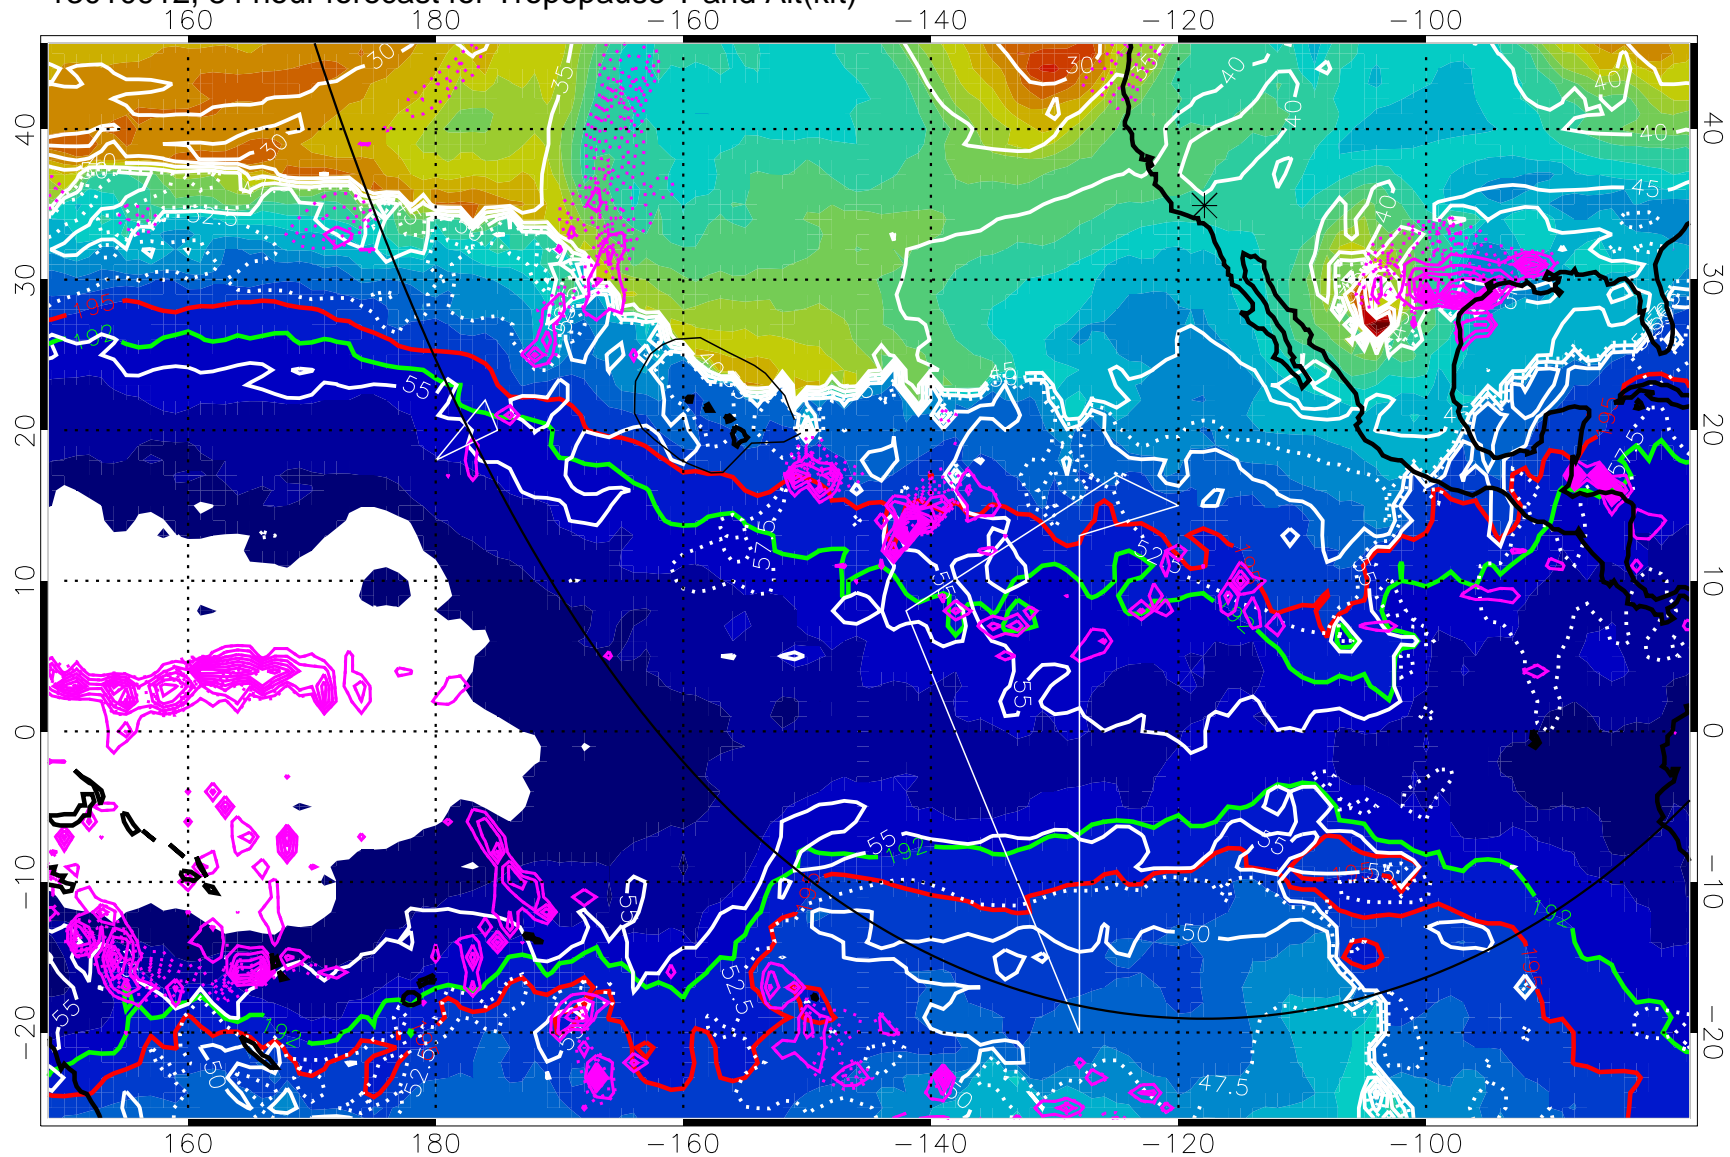

13010912, 84 hour forecast for Tropopause T and Alt(kft)

190   200   210   220   230
Tropopause T, K

Tropopause Altitude in kft (white)
Precip (tot dotted, conv solid) past 6 hours 4 kg/m² contours
192.5K Isotherm 195K Isotherm
→ 50 m/s
Range ring of 6000 km -- 19 hours GH round trip