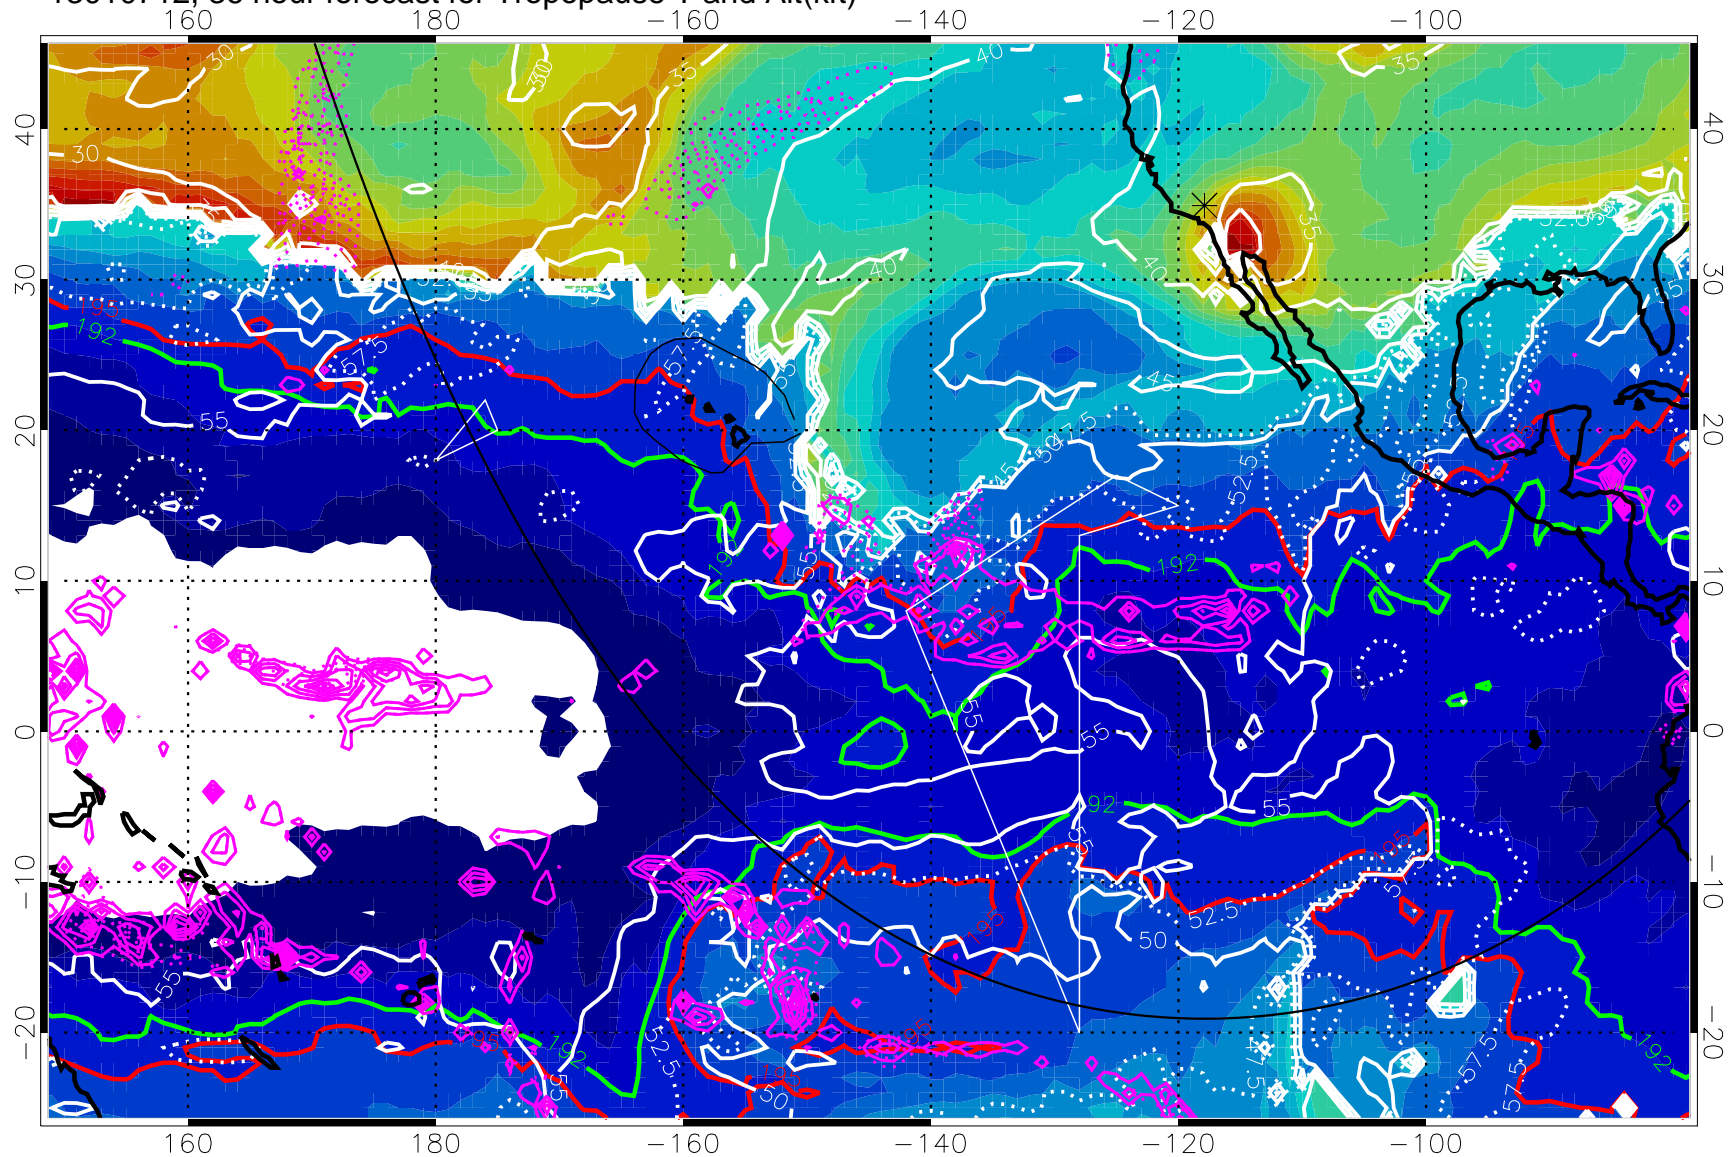

→ 50 m/s

Range ring of 6000 km -- 19 hours GH round trip

13010700, 24 hour forecast for Tropopause T and Alt(kft)

190 200 210 220 230
Tropopause T, K

Tropopause Altitude in kft (white)
Precip (tot dotted, conv solid) past 6 hours 4 kg/m² contours
192.5K Isotherm 195K Isotherm
→ 50 m/s
Range ring of 6000 km -- 19 hours GH round trip

13010706, 30 hour forecast for Tropopause T and Alt(kft)

190 200 210 220 230

Tropopause T, K

Tropopause Altitude in kft (white)

Precip (tot dotted, conv solid) past 6 hours 4 kg/m² contours

192.5K Isotherm 195K Isotherm

→ 50 m/s

Range ring of 6000 km -- 19 hours GH round trip

13010712, 36 hour forecast for Tropopause T and Alt(kft)

190 200 210 220 230

Tropopause T, K

Tropopause Altitude in kft (white)

Precip (tot dotted, conv solid) past 6 hours 4 kg/m² contours

192.5K Isotherm 195K Isotherm

→ 50 m/s

Range ring of 6000 km -- 19 hours GH round trip

13010718, 42 hour forecast for Tropopause T and Alt(kft)

190 200 210 220 230
Tropopause T, K

Tropopause Altitude in kft (white)
Precip (tot dotted, conv solid) past 6 hours 4 kg/m² contours
192.5K Isotherm 195K Isotherm
→ 50 m/s
Range ring of 6000 km -- 19 hours GH round trip