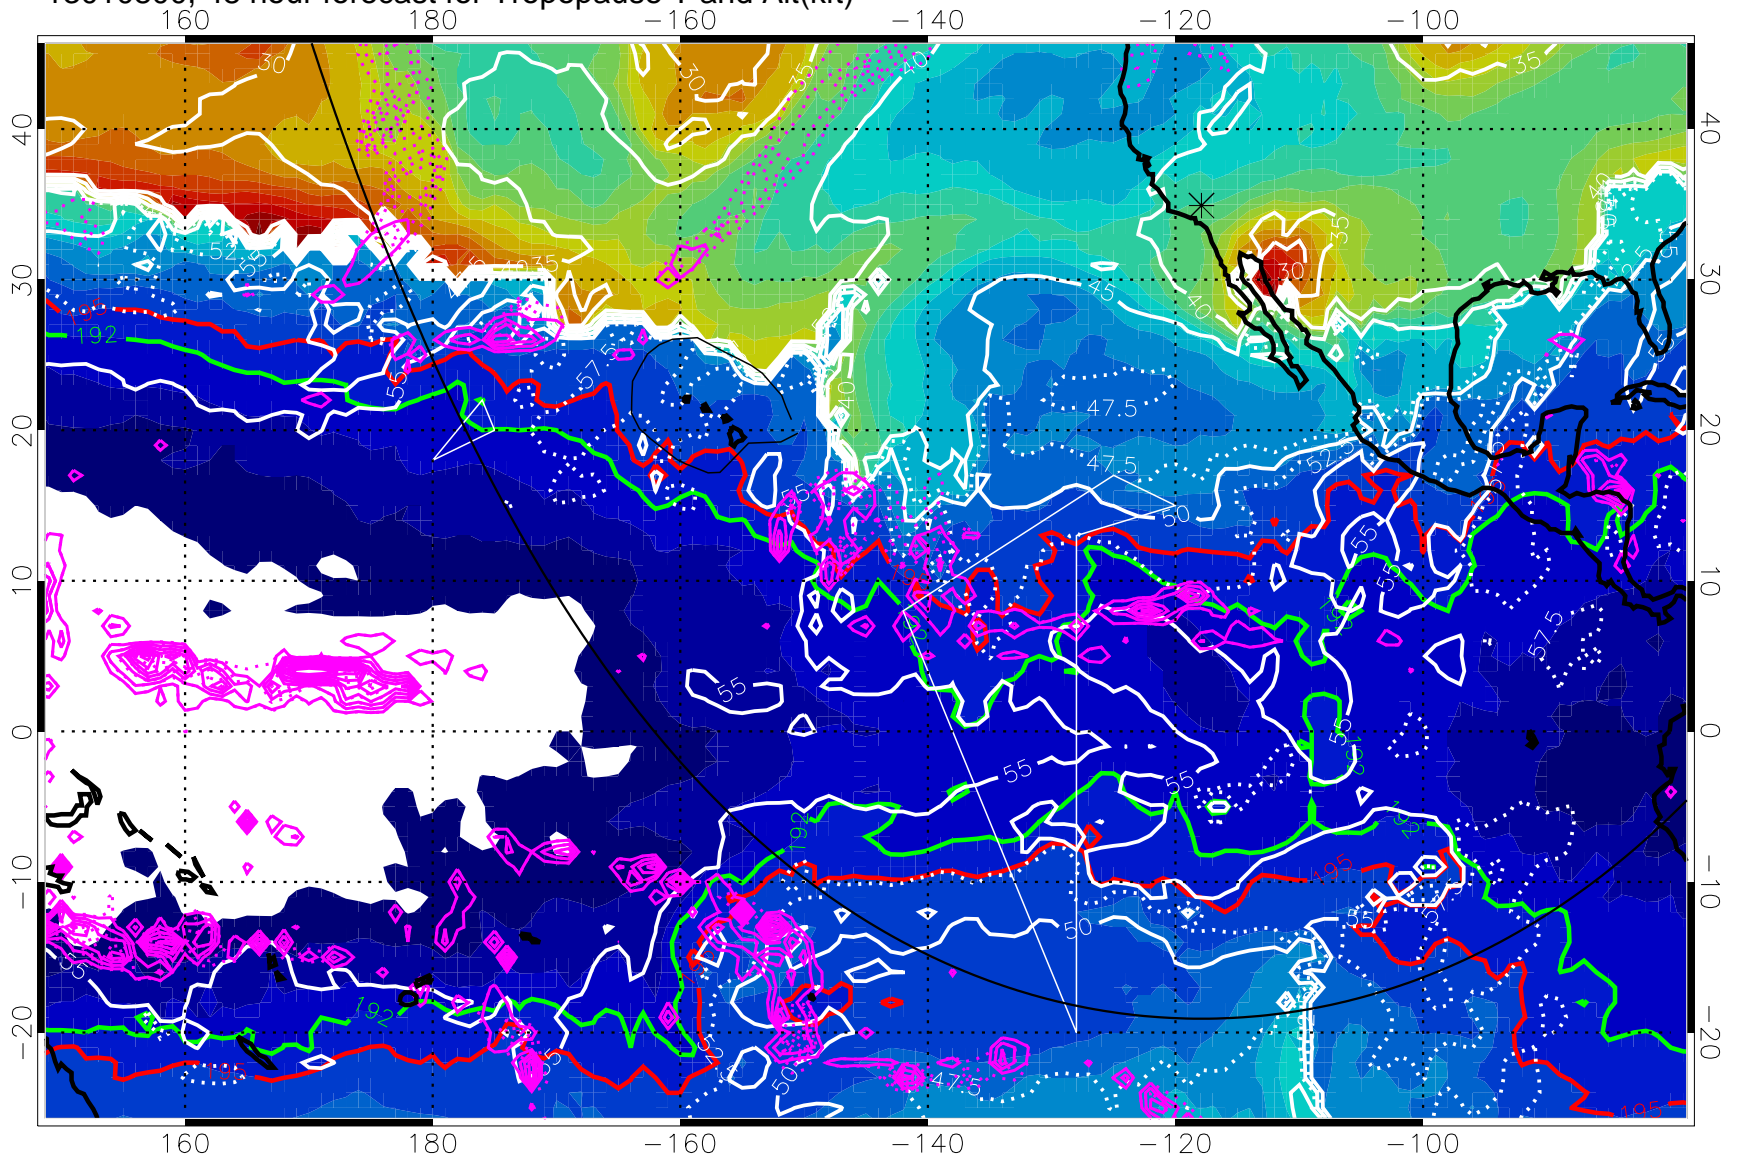

13010800, 48 hour forecast for Tropopause T and Alt(kft)

Tropopause T, K

Tropopause Altitude in kft (white)

Precip (tot dotted, conv solid) past 6 hours 4 kg/m² contours

192.5K Isotherm 195K Isotherm

→ 50 m/s

Range ring of 6000 km -- 19 hours GH round trip