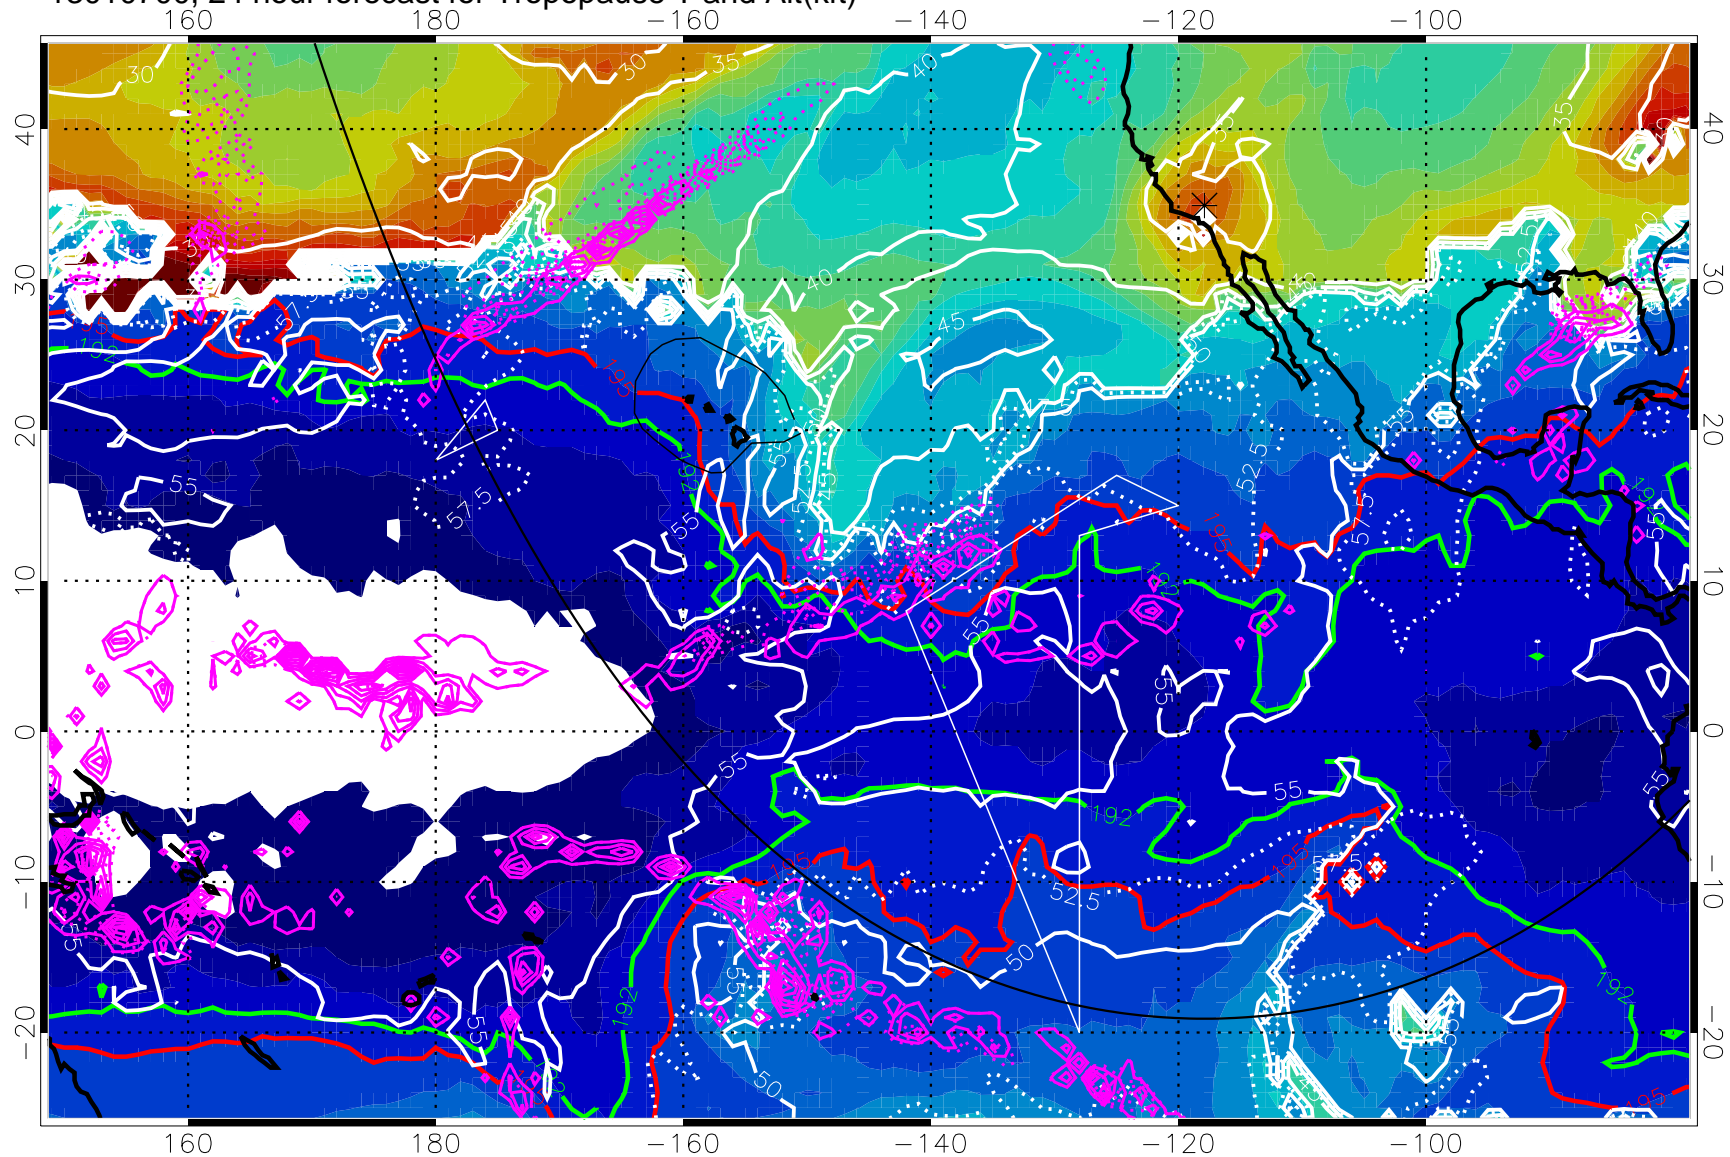

13010612, 12 hour forecast for Tropopause T and Alt(kft)

190 200 210 220 230
 Tropopause T, K

Tropopause Altitude in kft (white)
 Precip (tot dotted, conv solid) past 6 hours 4 kg/m2 contours
 192.5K Isotherm 195K Isotherm
 → 50 m/s
 Range ring of 6000 km -- 19 hours GH round trip

13010618, 18 hour forecast for Tropopause T and Alt(kft)

190 200 210 220 230
Tropopause T, K

Tropopause Altitude in kft (white)

Precip (tot dotted, conv solid) past 6 hours 4 kg/m² contours

192.5K Isotherm 195K Isotherm

→ 50 m/s

Range ring of 6000 km -- 19 hours GH round trip

13010700, 24 hour forecast for Tropopause T and Alt(kft)

190 200 210 220 230
Tropopause T, K

Tropopause Altitude in kft (white)
Precip (tot dotted, conv solid) past 6 hours 4 kg/m² contours
192.5K Isotherm 195K Isotherm
→ 50 m/s
Range ring of 6000 km -- 19 hours GH round trip

13010706, 30 hour forecast for Tropopause T and Alt(kft)

190 200 210 220 230

Tropopause T, K

Tropopause Altitude in kft (white)

Precip (tot dotted, conv solid) past 6 hours 4 kg/m² contours

192.5K Isotherm 195K Isotherm