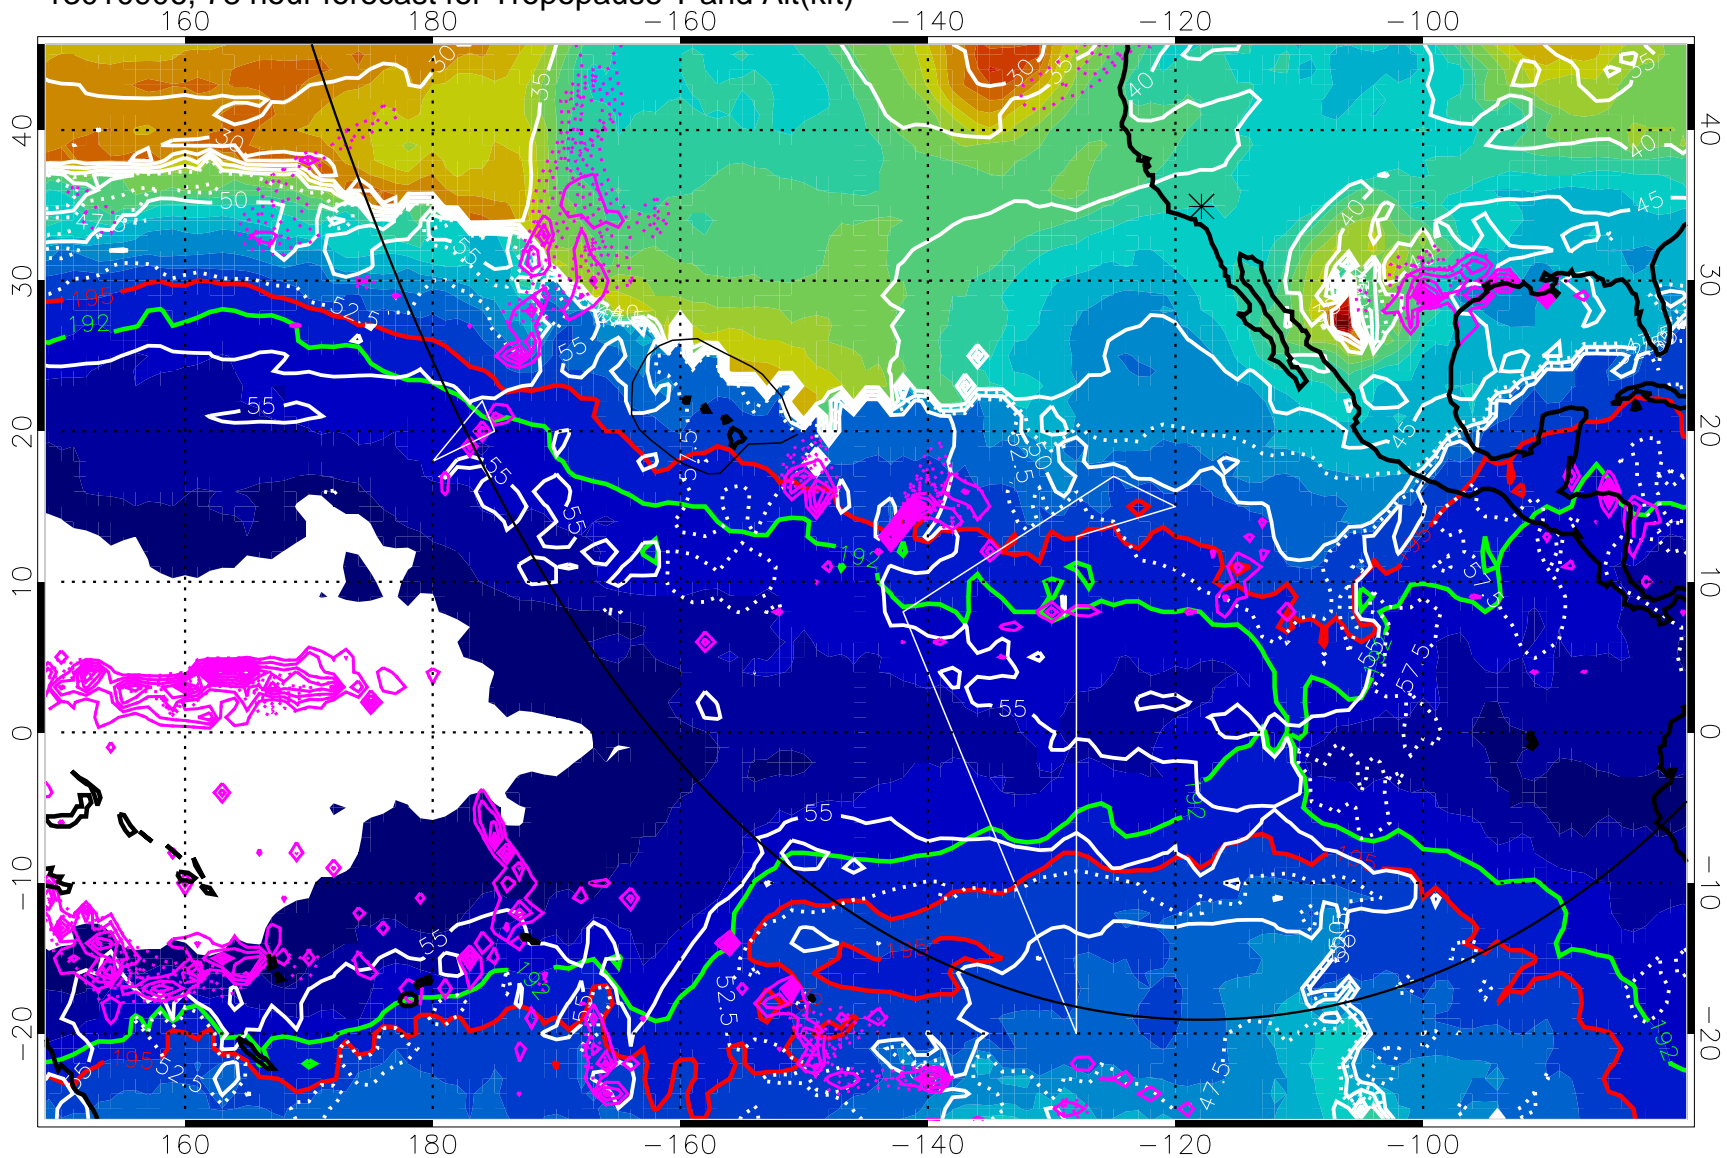

→ 50 m/s

Range ring of 6000 km -- 19 hours GH round trip

13010900, 72 hour forecast for Tropopause T and Alt(kft)

190 200 210 220 230
Tropopause T, K

Tropopause Altitude in kft (white)

Precip (tot dotted, conv solid) past 6 hours 4 kg/m² contours

192.5K Isotherm 195K Isotherm

→ 50 m/s

Range ring of 6000 km -- 19 hours GH round trip

13010906, 78 hour forecast for Tropopause T and Alt(kft)

190 200 210 220 230
Tropopause T, K

Tropopause Altitude in kft (white)
 Precip (tot dotted, conv solid) past 6 hours 4 kg/m² contours
 192.5K Isotherm 195K Isotherm
 → 50 m/s
 Range ring of 6000 km -- 19 hours GH round trip