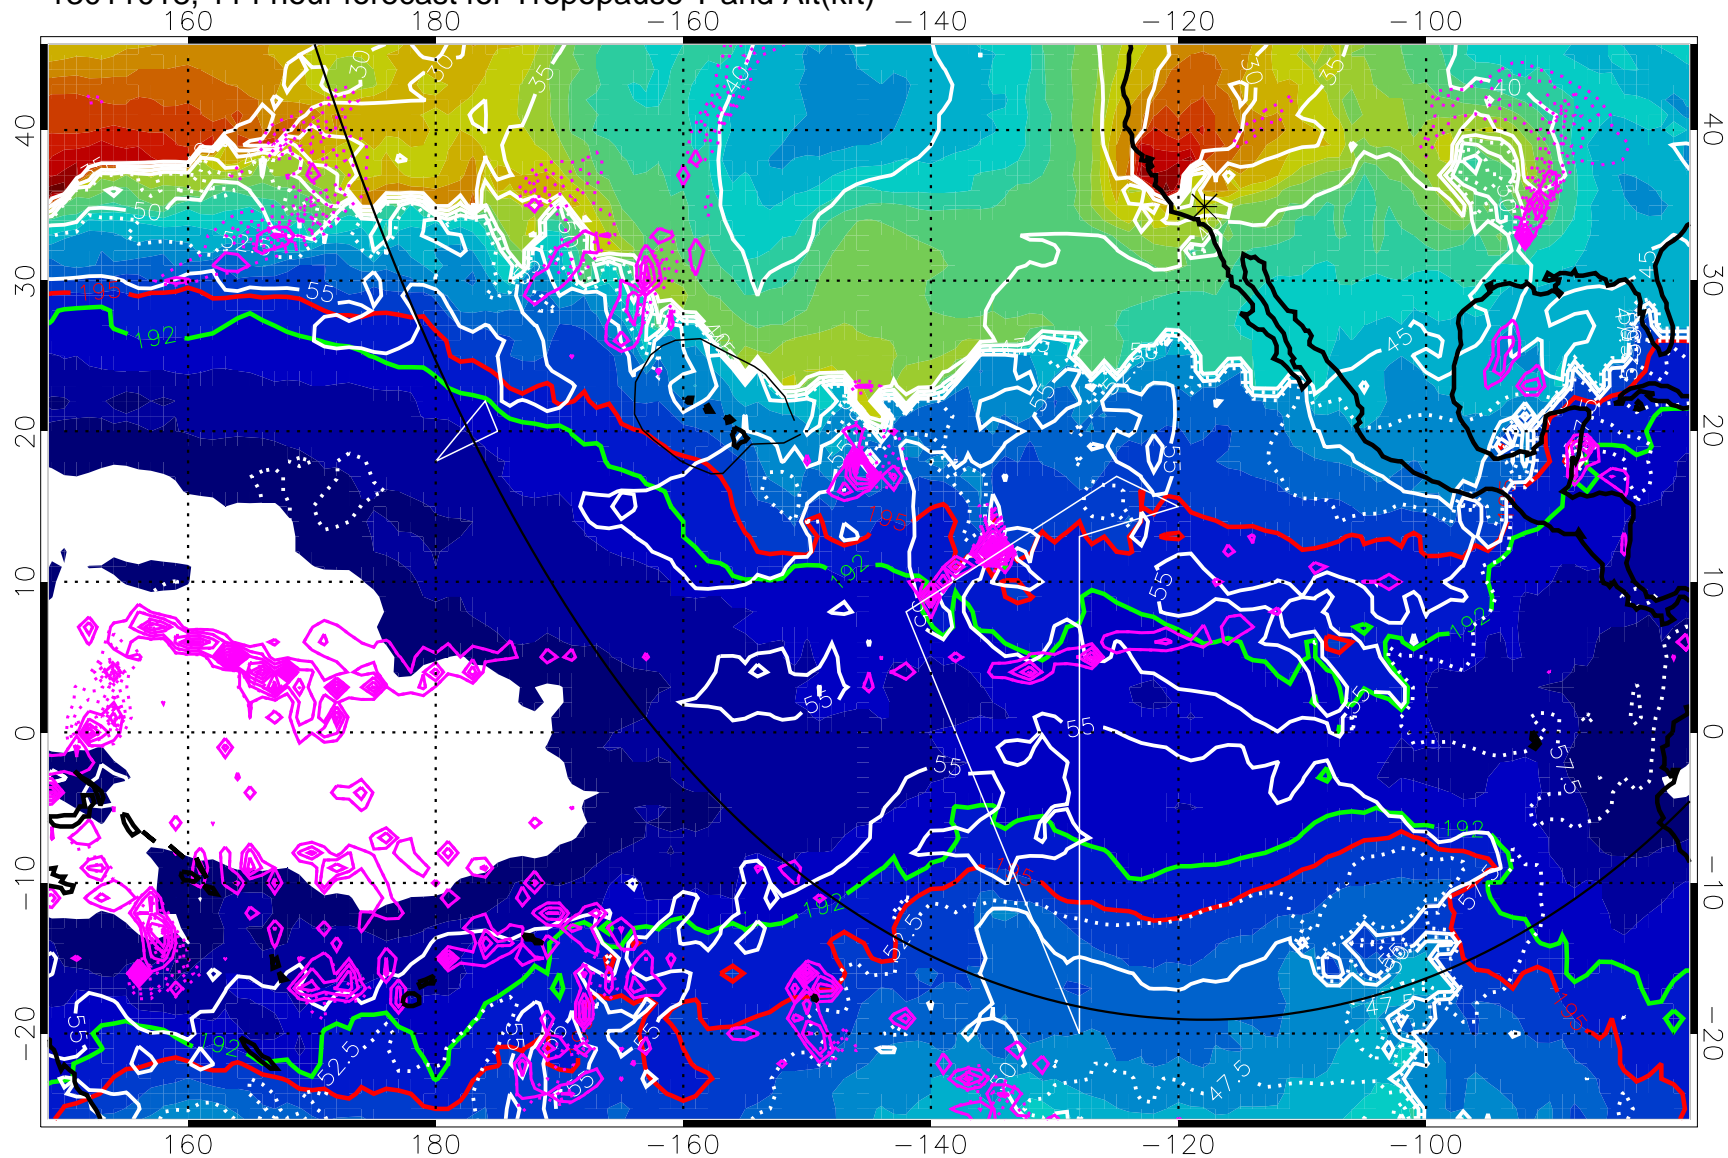

13011018, 114 hour forecast for Tropopause T and Alt(kft)

190   200   210   220   230
Tropopause T, K

Tropopause Altitude in kft (white)
Precip (tot dotted, conv solid) past 6 hours 4 kg/m² contours
192.5K Isotherm 195K Isotherm
→ 50 m/s
Range ring of 6000 km -- 19 hours GH round trip