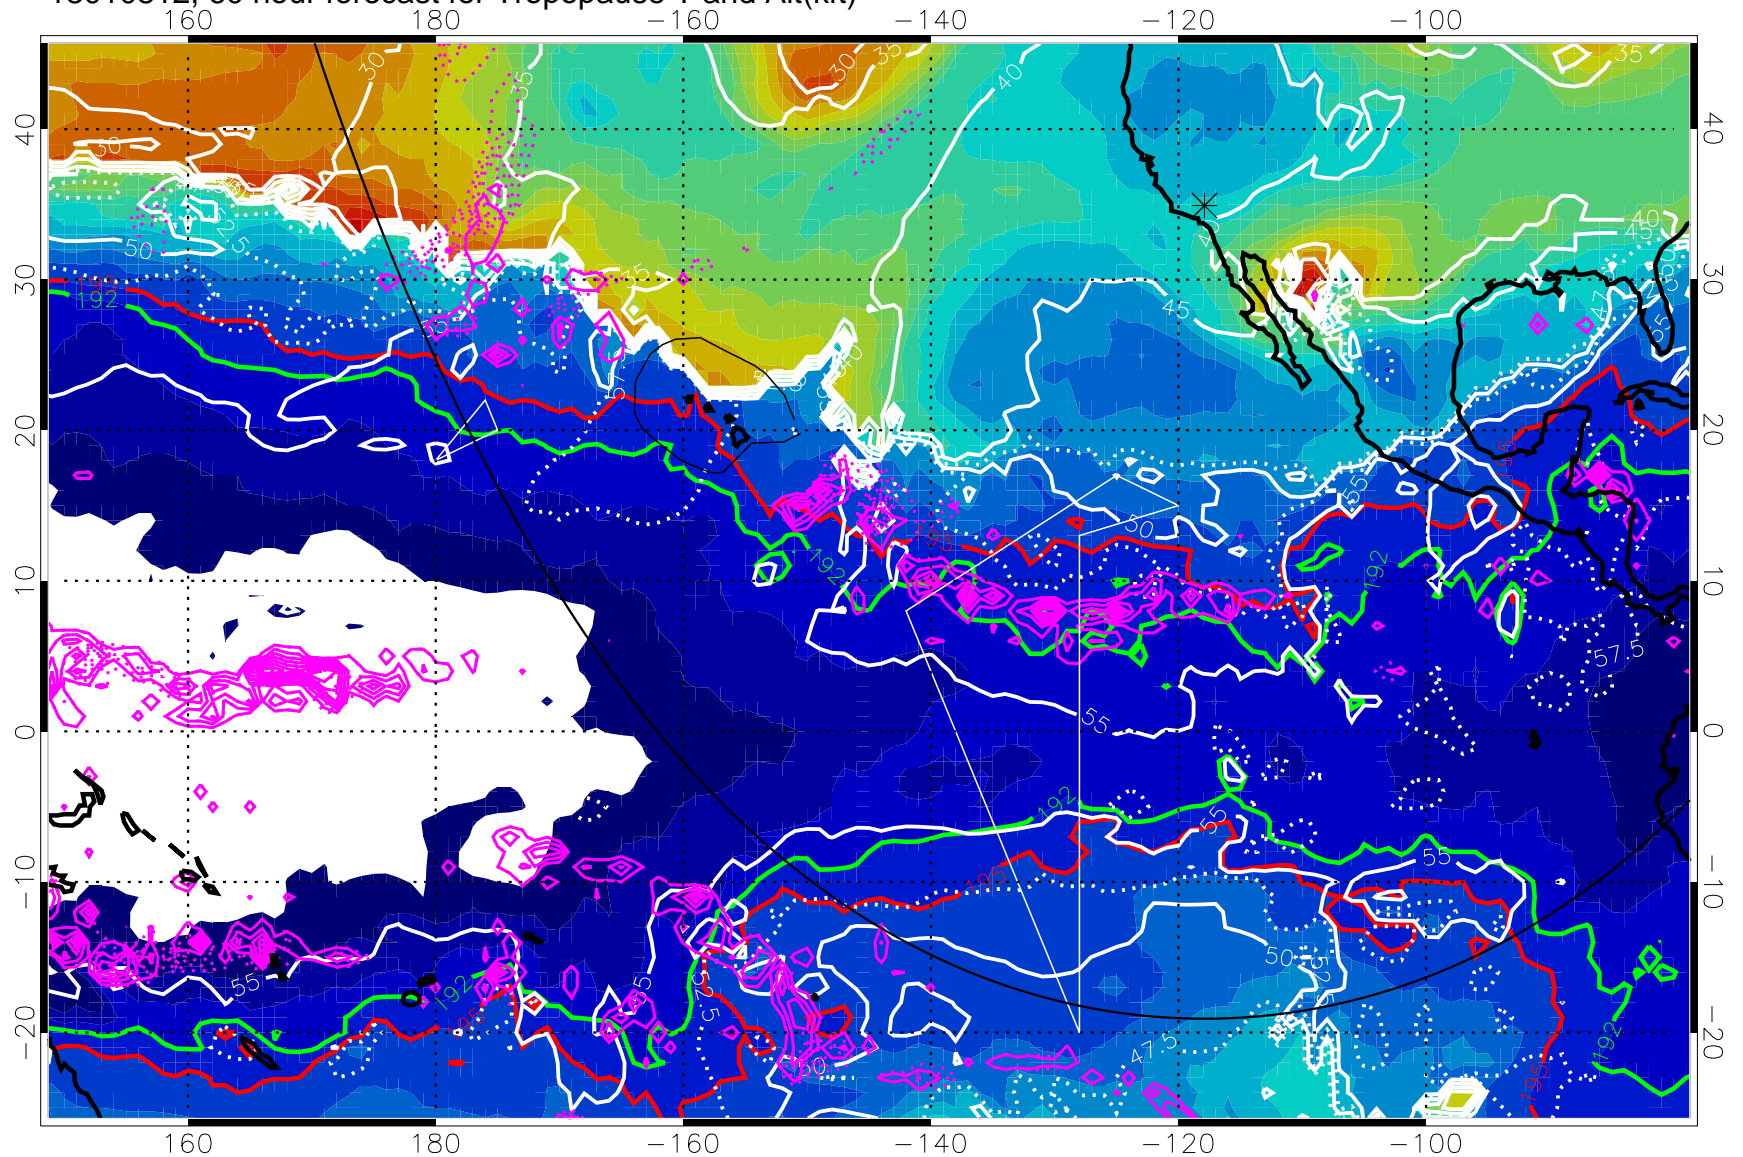

13010812, 60 hour forecast for Tropopause T and Alt(kft)

190 200 210 220 230
Tropopause T, K

Tropopause Altitude in kft (white)
Precip (tot dotted, conv solid) past 6 hours 4 kg/m² contours
192.5K Isotherm 195K Isotherm
→ 50 m/s
Range ring of 6000 km -- 19 hours GH round trip