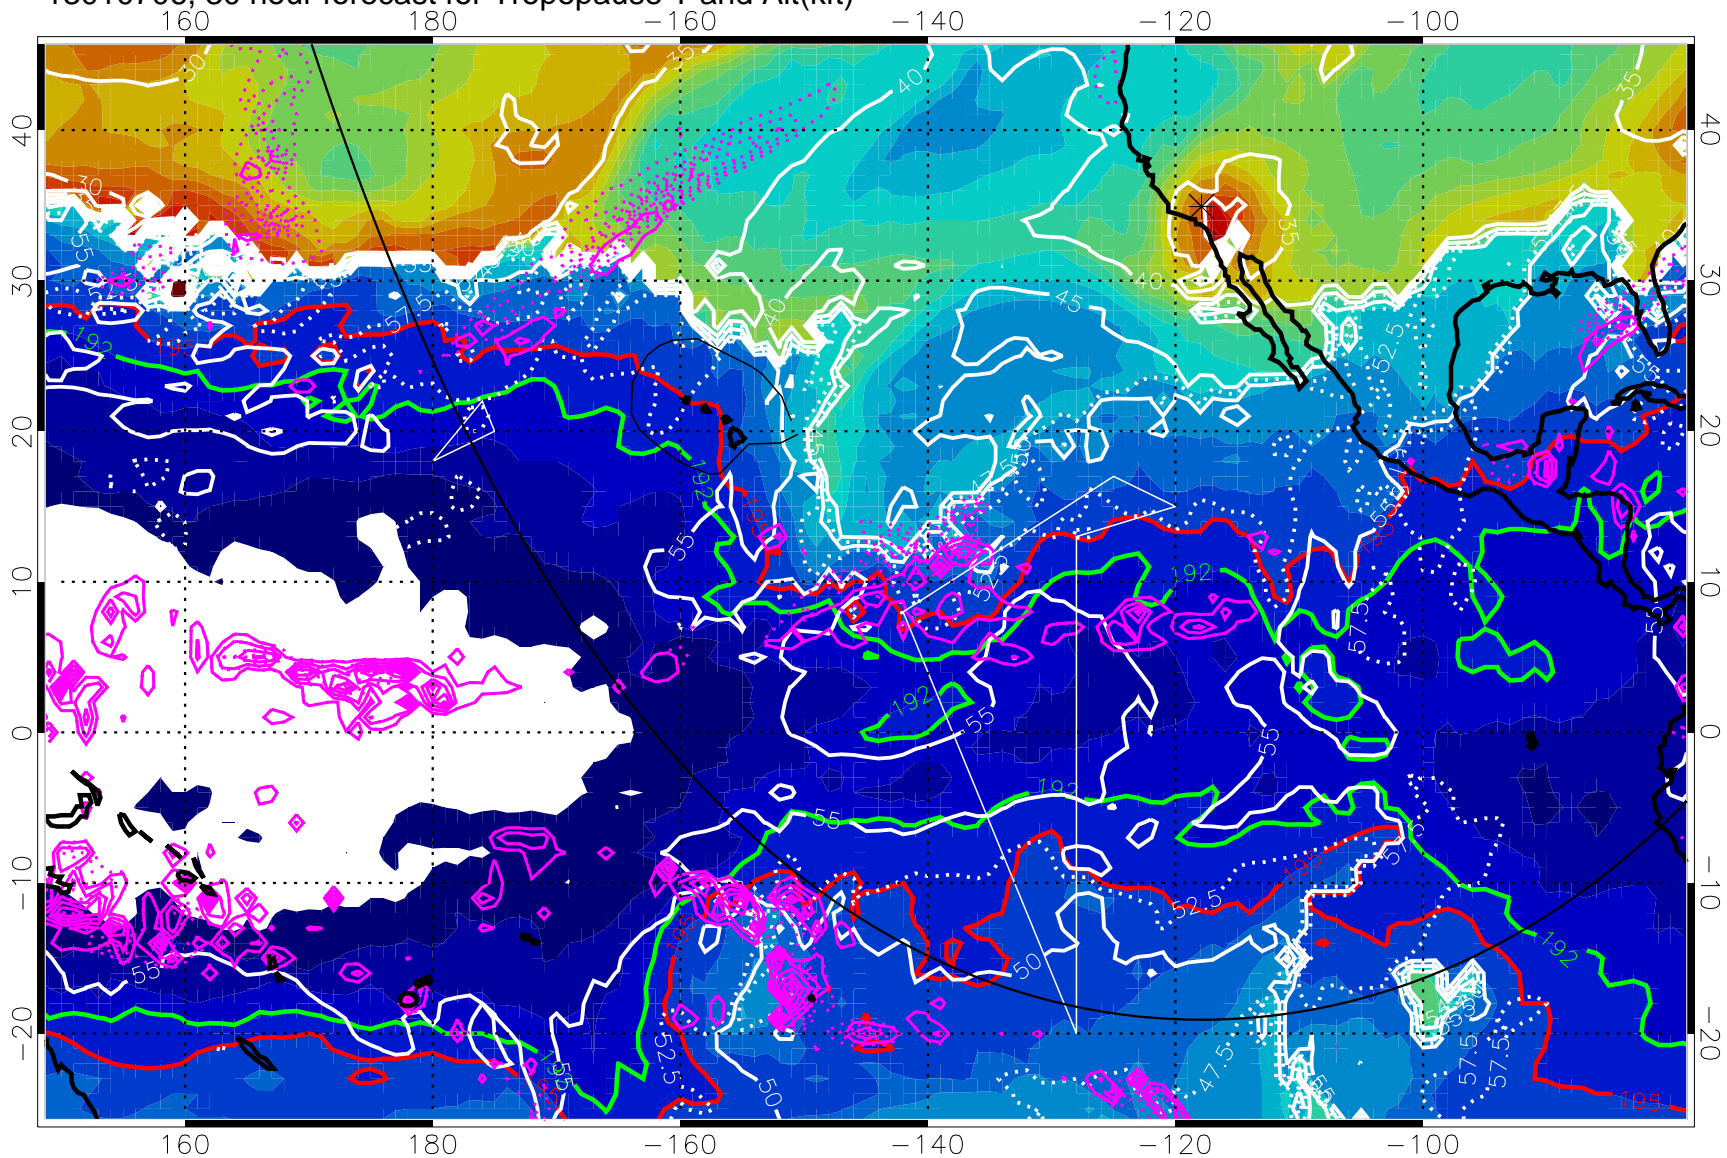

13010706, 30 hour forecast for Tropopause T and Alt(kft)

190 200 210 220 230

Tropopause T, K

Tropopause Altitude in kft (white)

Precip (tot dotted, conv solid) past 6 hours 4 kg/m² contours

192.5K Isotherm 195K Isotherm

→ 50 m/s

Range ring of 6000 km -- 19 hours GH round trip