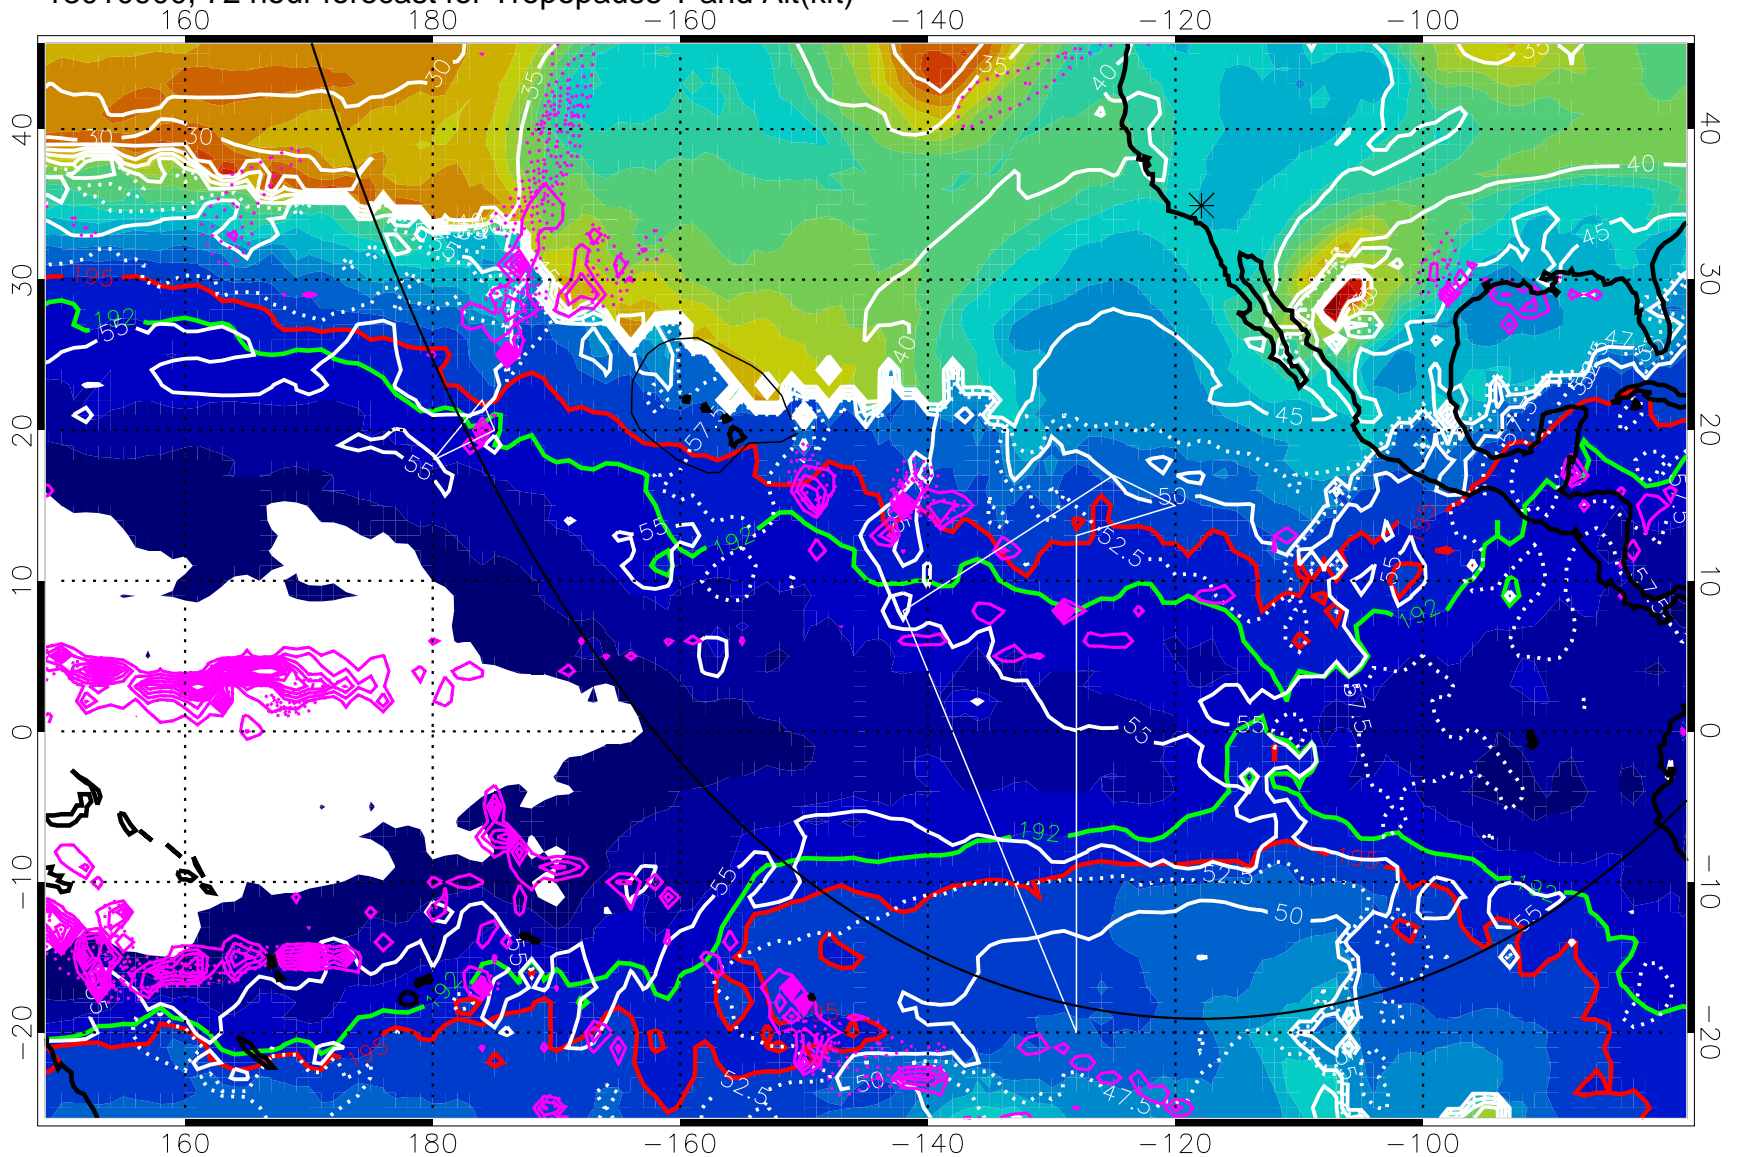

13010900, 72 hour forecast for Tropopause T and Alt(kft)

190 200 210 220 230
Tropopause T, K

Tropopause Altitude in kft (white)

Precip (tot dotted, conv solid) past 6 hours 4 kg/m² contours

192.5K Isotherm 195K Isotherm

→ 50 m/s

Range ring of 6000 km -- 19 hours GH round trip