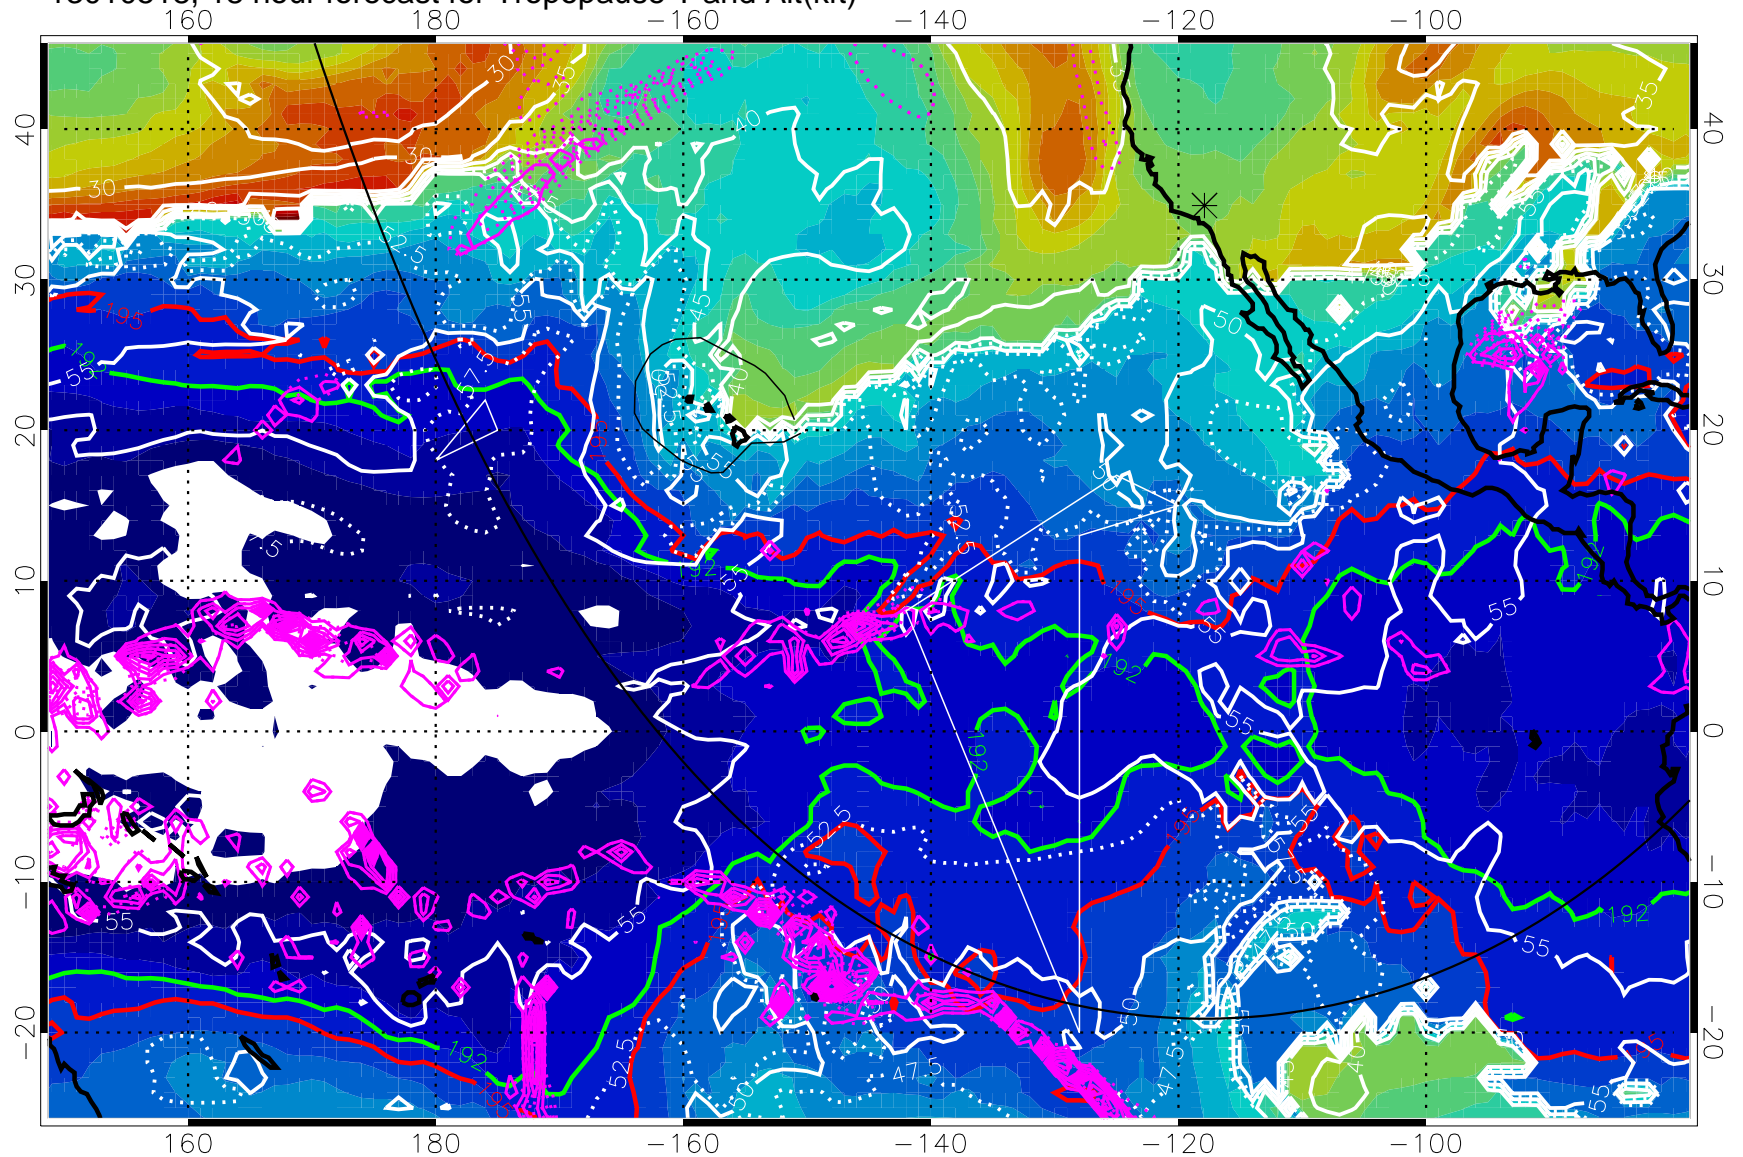

13010512, 12 hour forecast for Tropopause T and Alt(kft)

190 200 210 220 230

Tropopause T, K

Tropopause Altitude in kft (white)

Precip (tot dotted, conv solid) past 6 hours 4 kg/m² contours

192.5K Isotherm 195K Isotherm

→ 50 m/s

Range ring of 6000 km -- 19 hours GH round trip

13010518, 18 hour forecast for Tropopause T and Alt(kft)

190 200 210 220 230
Tropopause T, K

Tropopause Altitude in kft (white)

Precip (tot dotted, conv solid) past 6 hours 4 kg/m² contours

192.5K Isotherm 195K Isotherm

→ 50 m/s

Range ring of 6000 km -- 19 hours GH round trip

13010600, 24 hour forecast for Tropopause T and Alt(kft)

190 200 210 220 230
Tropopause T, K

Tropopause Altitude in kft (white)

Precip (tot dotted, conv solid) past 6 hours 4 kg/m² contours

192.5K Isotherm 195K Isotherm

→ 50 m/s

Range ring of 6000 km -- 19 hours GH round trip

13010606, 30 hour forecast for Tropopause T and Alt(kft)