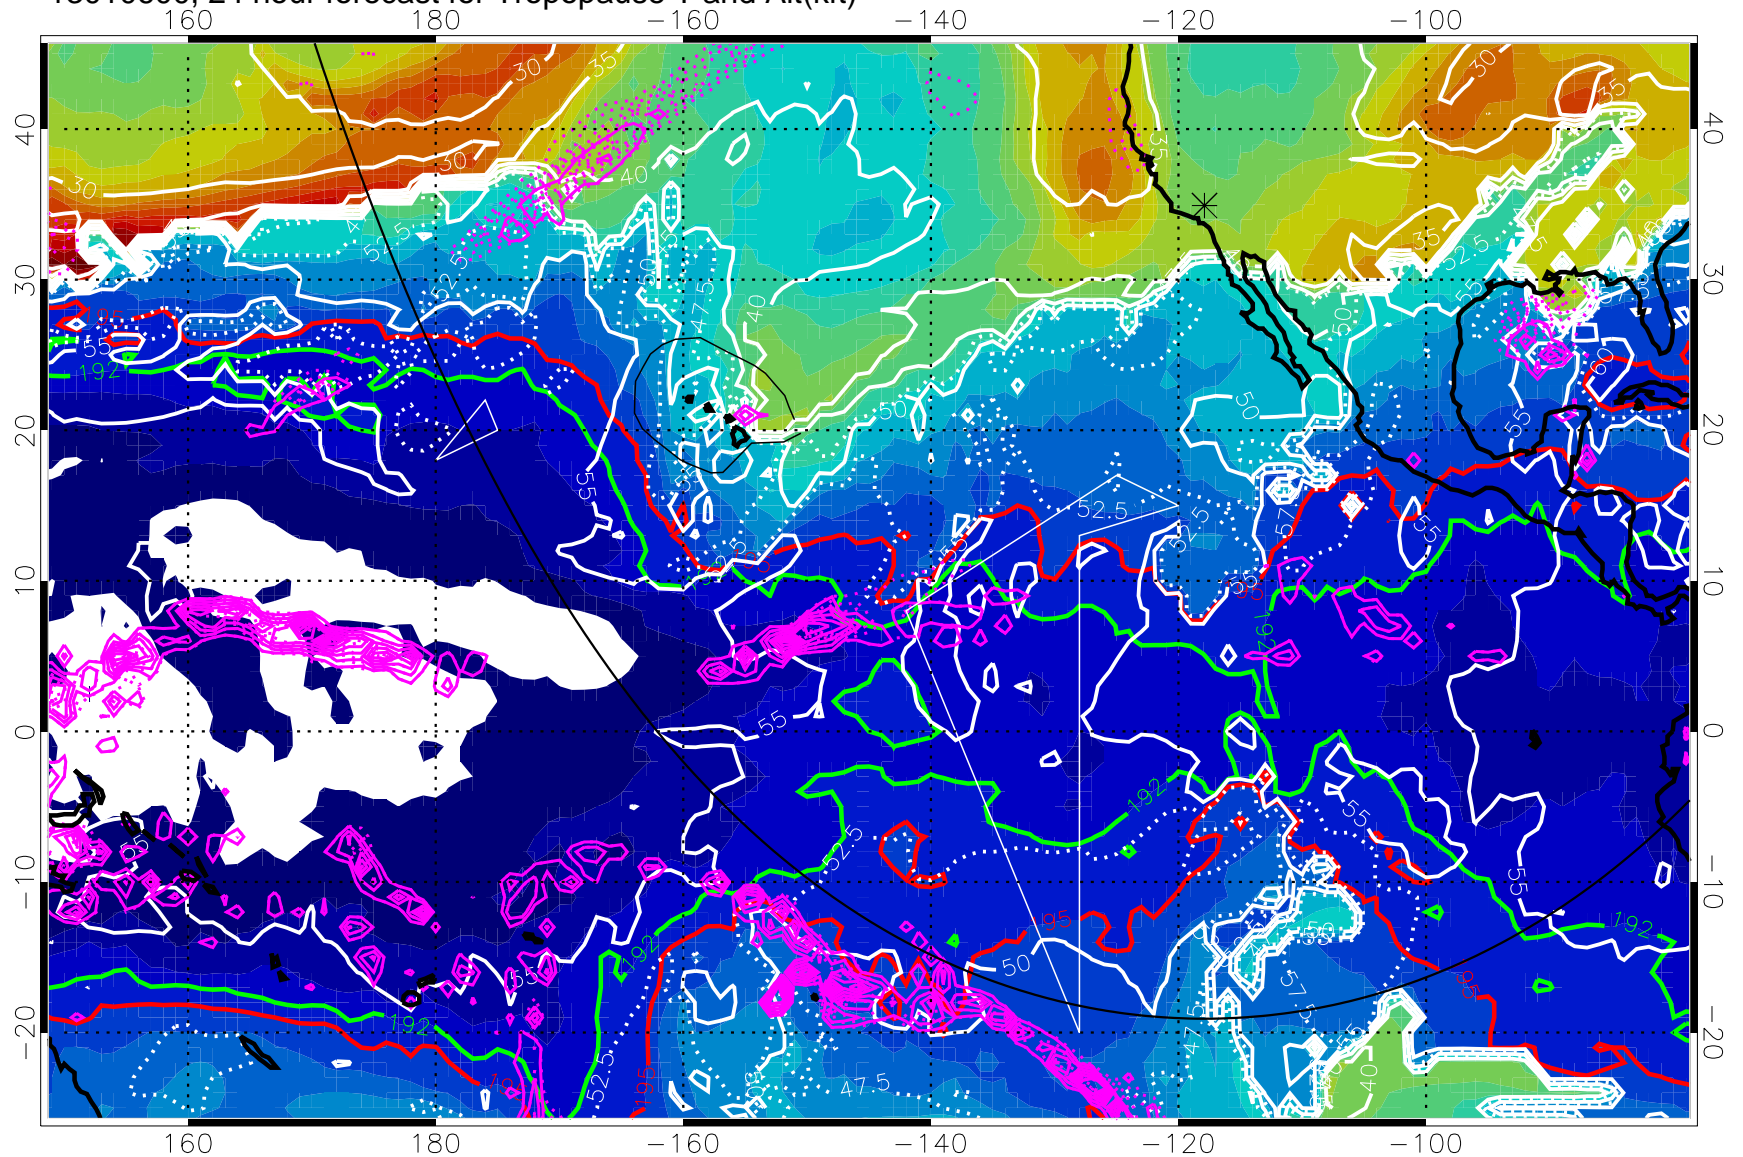

13010512, 12 hour forecast for Tropopause T and Alt(kft)

190 200 210 220 230

Tropopause T, K

Tropopause Altitude in kft (white)

Precip (tot dotted, conv solid) past 6 hours 4 kg/m² contours

192.5K Isotherm 195K Isotherm

→ 50 m/s

Range ring of 6000 km -- 19 hours GH round trip

13010518, 18 hour forecast for Tropopause T and Alt(kft)

190 200 210 220 230
Tropopause T, K

Tropopause Altitude in kft (white)

Precip (tot dotted, conv solid) past 6 hours 4 kg/m² contours

192.5K Isotherm 195K Isotherm

→ 50 m/s

Range ring of 6000 km -- 19 hours GH round trip

13010600, 24 hour forecast for Tropopause T and Alt(kft)

190 200 210 220 230
Tropopause T, K

Tropopause Altitude in kft (white)

Precip (tot dotted, conv solid) past 6 hours 4 kg/m² contours

192.5K Isotherm 195K Isotherm

→ 50 m/s

Range ring of 6000 km -- 19 hours GH round trip

13010606, 30 hour forecast for Tropopause T and Alt(kft)