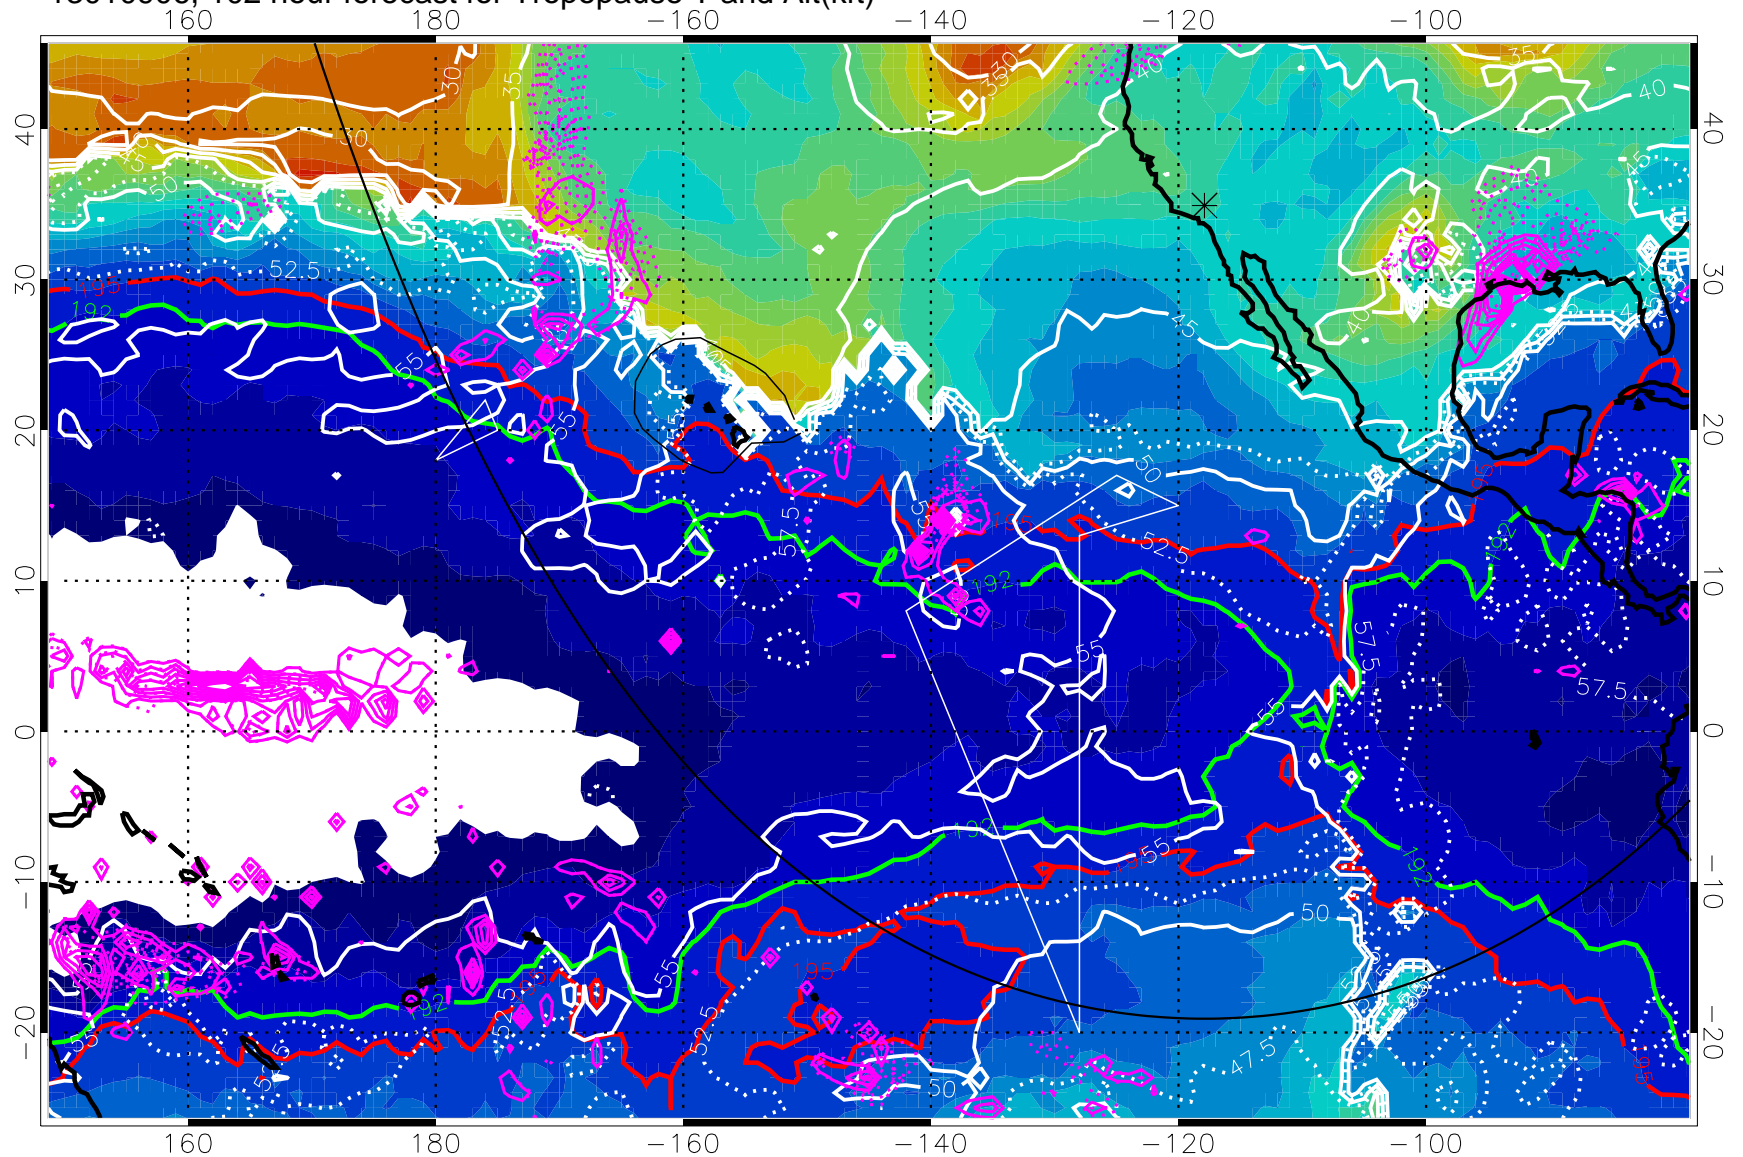

13010906, 102 hour forecast for Tropopause T and Alt(kft)

190 200 210 220 230

Tropopause T, K

Tropopause Altitude in kft (white)
Precip (tot dotted, conv solid) past 6 hours 4 kg/m2 contours
192.5K Isotherm 195K Isotherm
→ 50 m/s
Range ring of 6000 km -- 19 hours GH round trip