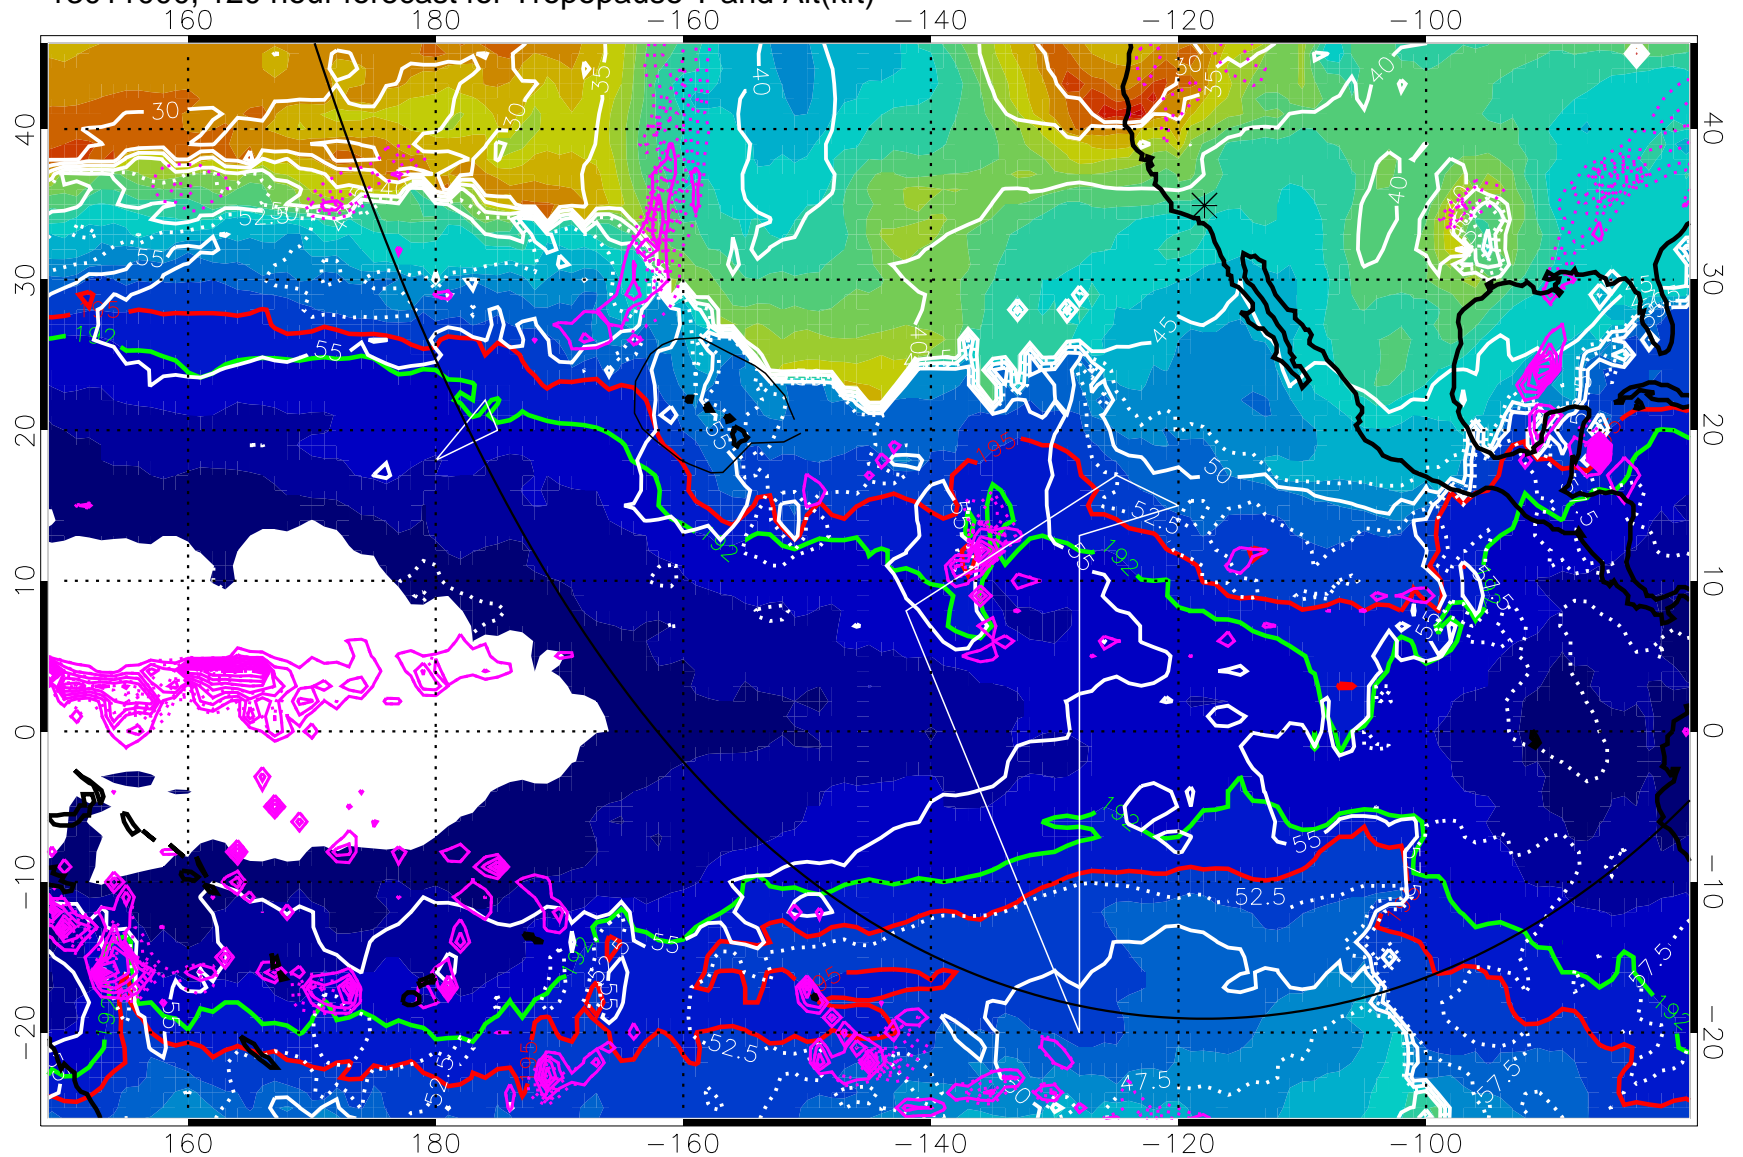

13011000, 120 hour forecast for Tropopause T and Alt(kft)

190   200   210   220   230
Tropopause T, K

Tropopause Altitude in kft (white)

Precip (tot dotted, conv solid) past 6 hours 4 kg/m² contours

192.5K Isotherm 195K Isotherm

→ 50 m/s

Range ring of 6000 km -- 19 hours GH round trip