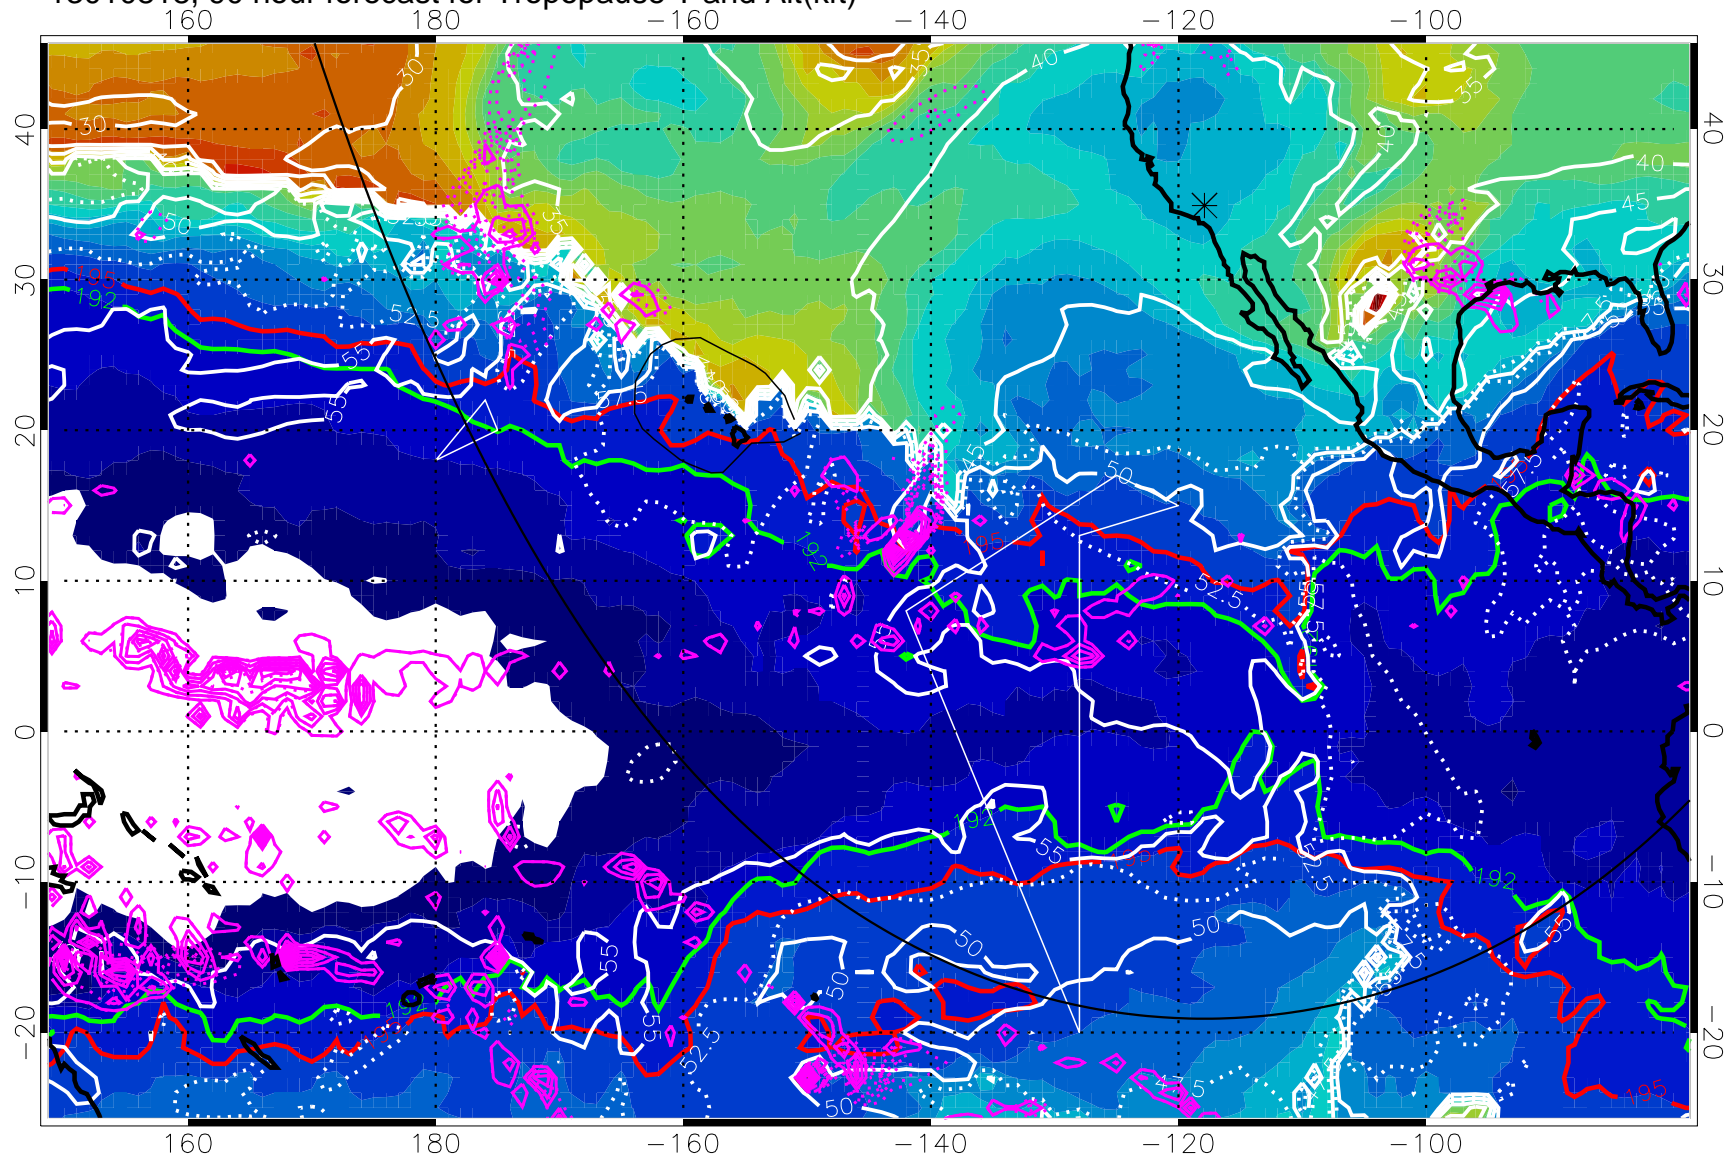

→ 50 m/s

Range ring of 6000 km -- 19 hours GH round trip

13010812, 84 hour forecast for Tropopause T and Alt(kft)

190 200 210 220 230
Tropopause T, K

Tropopause Altitude in kft (white)

Precip (tot dotted, conv solid) past 6 hours 4 kg/m² contours

192.5K Isotherm 195K Isotherm

→ 50 m/s

Range ring of 6000 km -- 19 hours GH round trip

13010818, 90 hour forecast for Tropopause T and Alt(kft)

190 200 210 220 230
Tropopause T, K

Tropopause Altitude in kft (white)
Precip (tot dotted, conv solid) past 6 hours 4 kg/m² contours
192.5K Isotherm 195K Isotherm
→ 50 m/s
Range ring of 6000 km -- 19 hours GH round trip