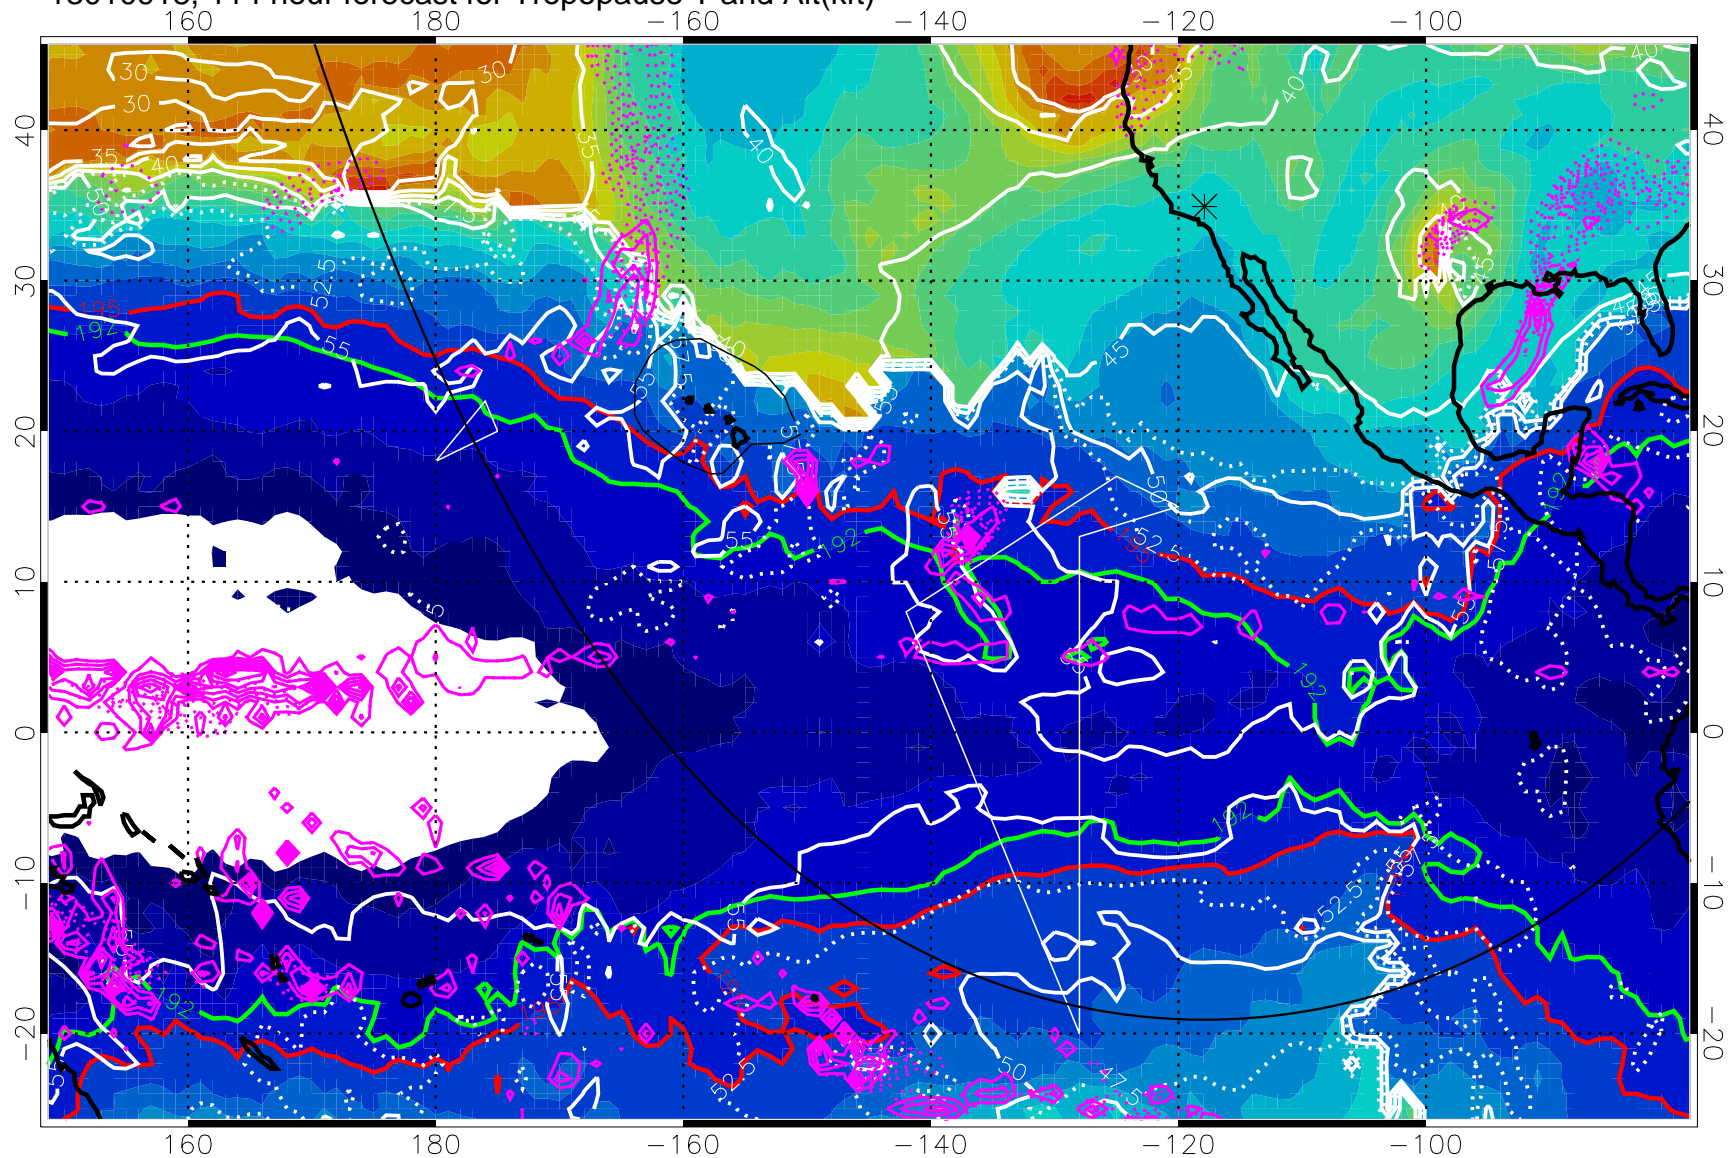

13010906, 102 hour forecast for Tropopause T and Alt(kft)

190 200 210 220 230

Tropopause T, K

Tropopause Altitude in kft (white)
Precip (tot dotted, conv solid) past 6 hours 4 kg/m2 contours
192.5K Isotherm 195K Isotherm
→ 50 m/s
Range ring of 6000 km -- 19 hours GH round trip

13010912, 108 hour forecast for Tropopause T and Alt(kft)

Tropopause Altitude in kft (white)
 Precip (tot dotted, conv solid) past 6 hours 4 kg/m² contours
 192.5K Isotherm 195K Isotherm
 → 50 m/s
 Range ring of 6000 km -- 19 hours GH round trip

13010918, 114 hour forecast for Tropopause T and Alt(kft)

Tropopause Altitude in kft (white)
Precip (tot dotted, conv solid) past 6 hours 4 kg/m2 contours
192.5K Isotherm 195K Isotherm
→ 50 m/s
Range ring of 6000 km -- 19 hours GH round trip