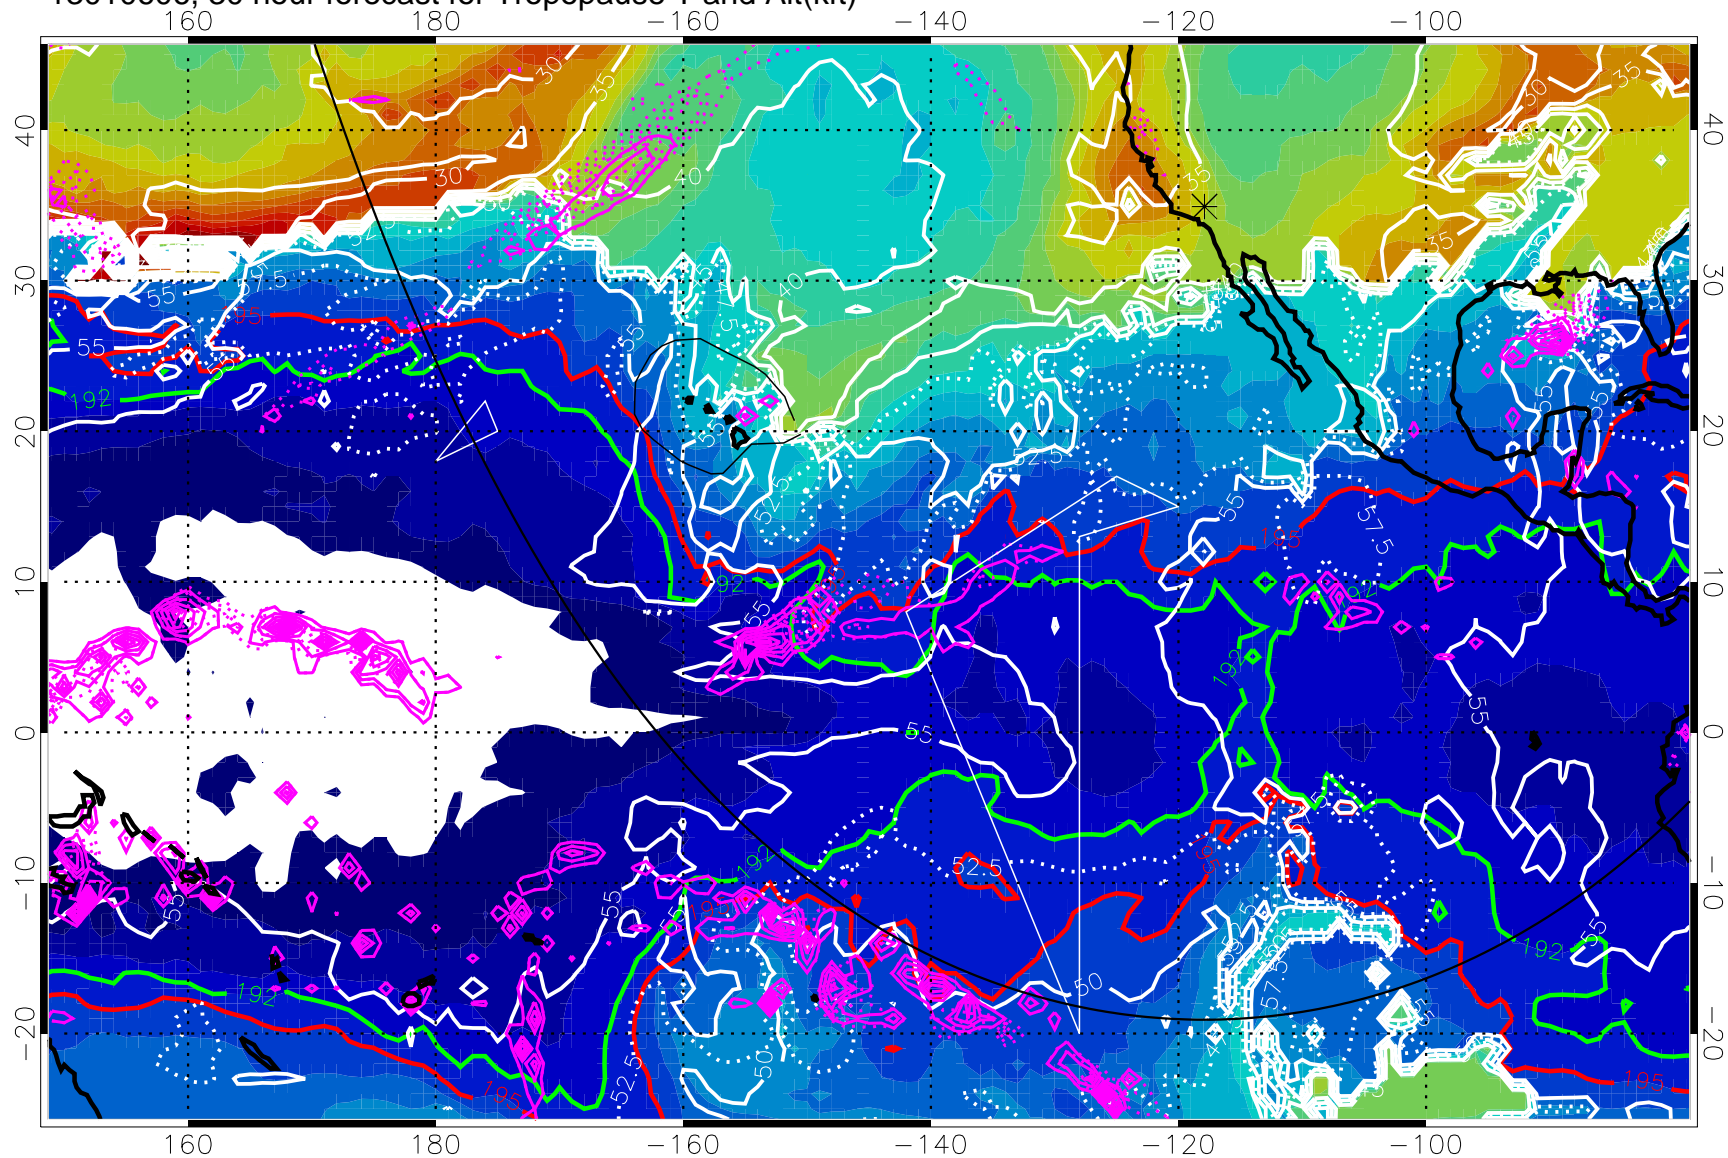

→ 50 m/s

Range ring of 6000 km -- 19 hours GH round trip

13010518, 18 hour forecast for Tropopause T and Alt(kft)

190 200 210 220 230
Tropopause T, K

Tropopause Altitude in kft (white)

Precip (tot dotted, conv solid) past 6 hours 4 kg/m² contours

192.5K Isotherm 195K Isotherm

→ 50 m/s

Range ring of 6000 km -- 19 hours GH round trip

13010600, 24 hour forecast for Tropopause T and Alt(kft)

190 200 210 220 230
Tropopause T, K

Tropopause Altitude in kft (white)

Precip (tot dotted, conv solid) past 6 hours 4 kg/m² contours

192.5K Isotherm 195K Isotherm

→ 50 m/s

Range ring of 6000 km -- 19 hours GH round trip

13010606, 30 hour forecast for Tropopause T and Alt(kft)

190 200 210 220 230
Tropopause T, K

Tropopause Altitude in kft (white)
Precip (tot dotted, conv solid) past 6 hours 4 kg/m² contours
192.5K Isotherm 195K Isotherm
→ 50 m/s
Range ring of 6000 km -- 19 hours GH round trip