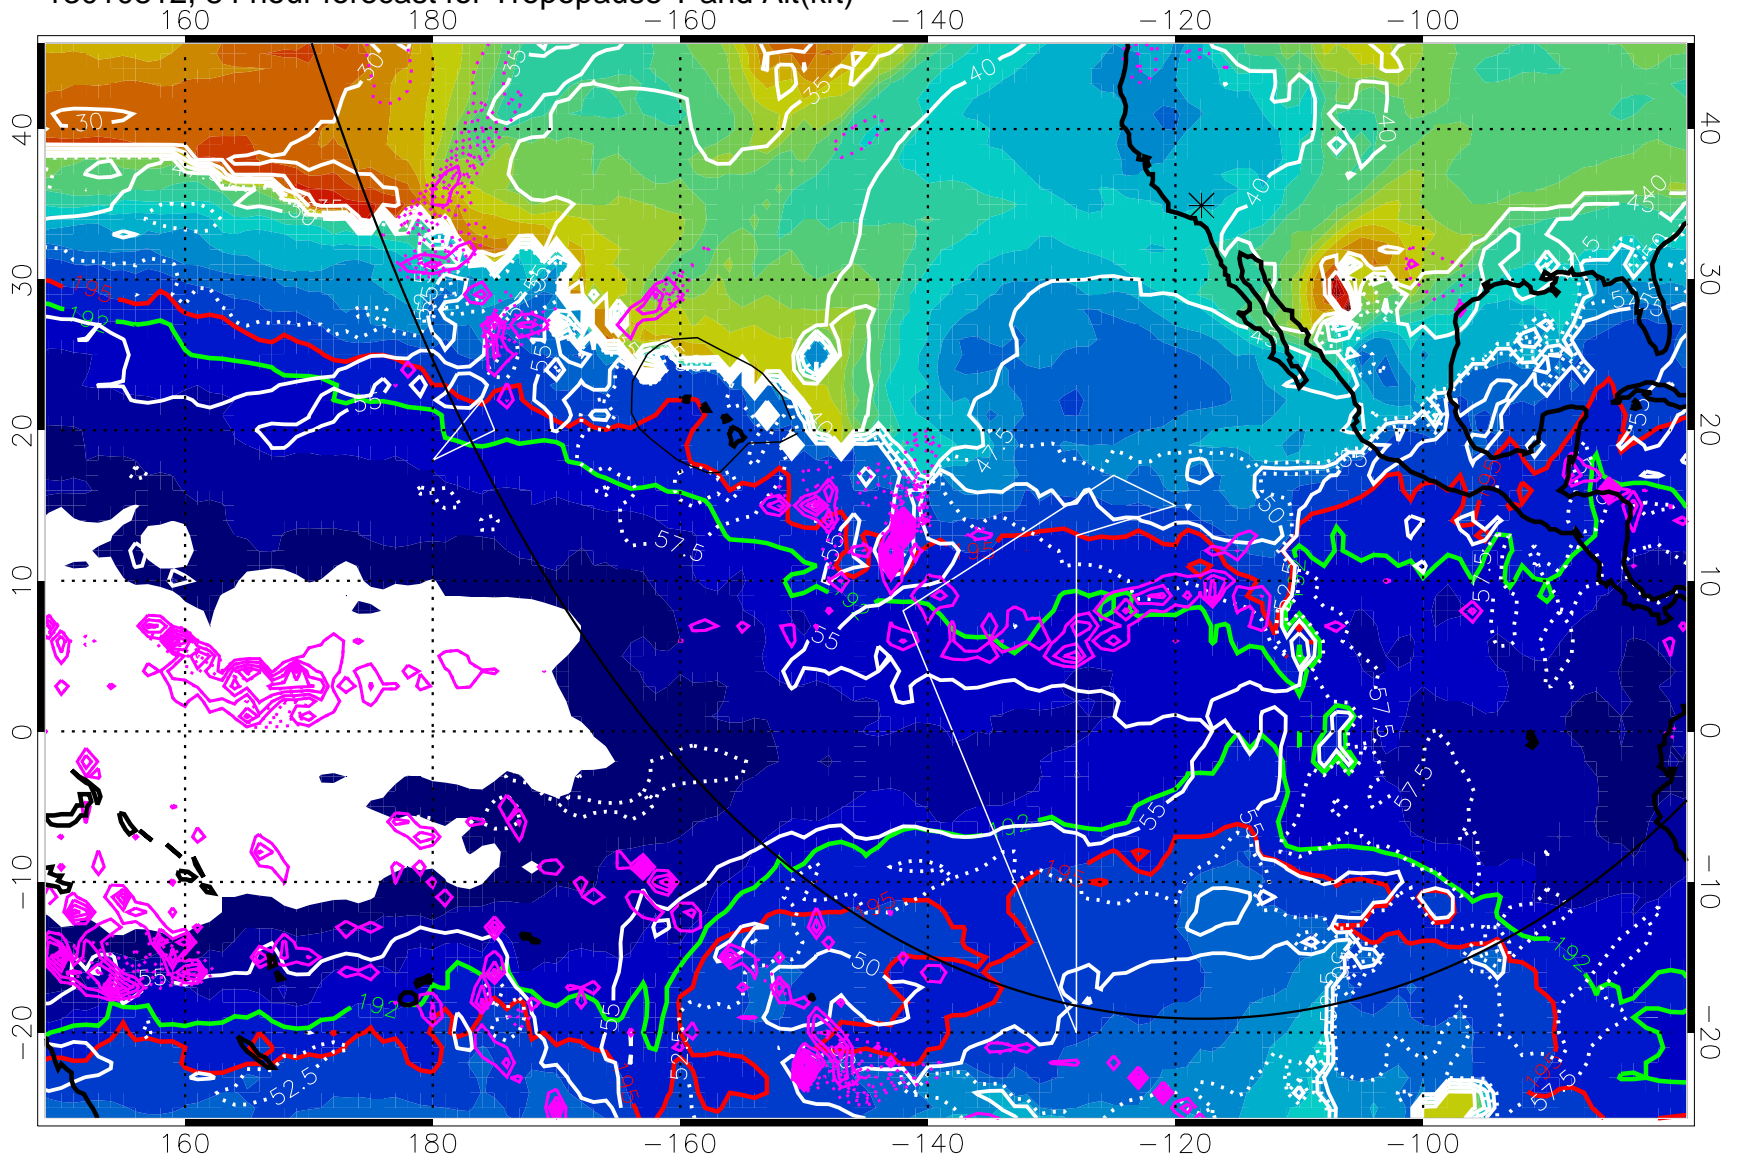

13010812, 84 hour forecast for Tropopause T and Alt(kft)

190   200   210   220   230
Tropopause T, K

Tropopause Altitude in kft (white)

Precip (tot dotted, conv solid) past 6 hours 4 kg/m² contours

192.5K Isotherm 195K Isotherm

→ 50 m/s

Range ring of 6000 km -- 19 hours GH round trip