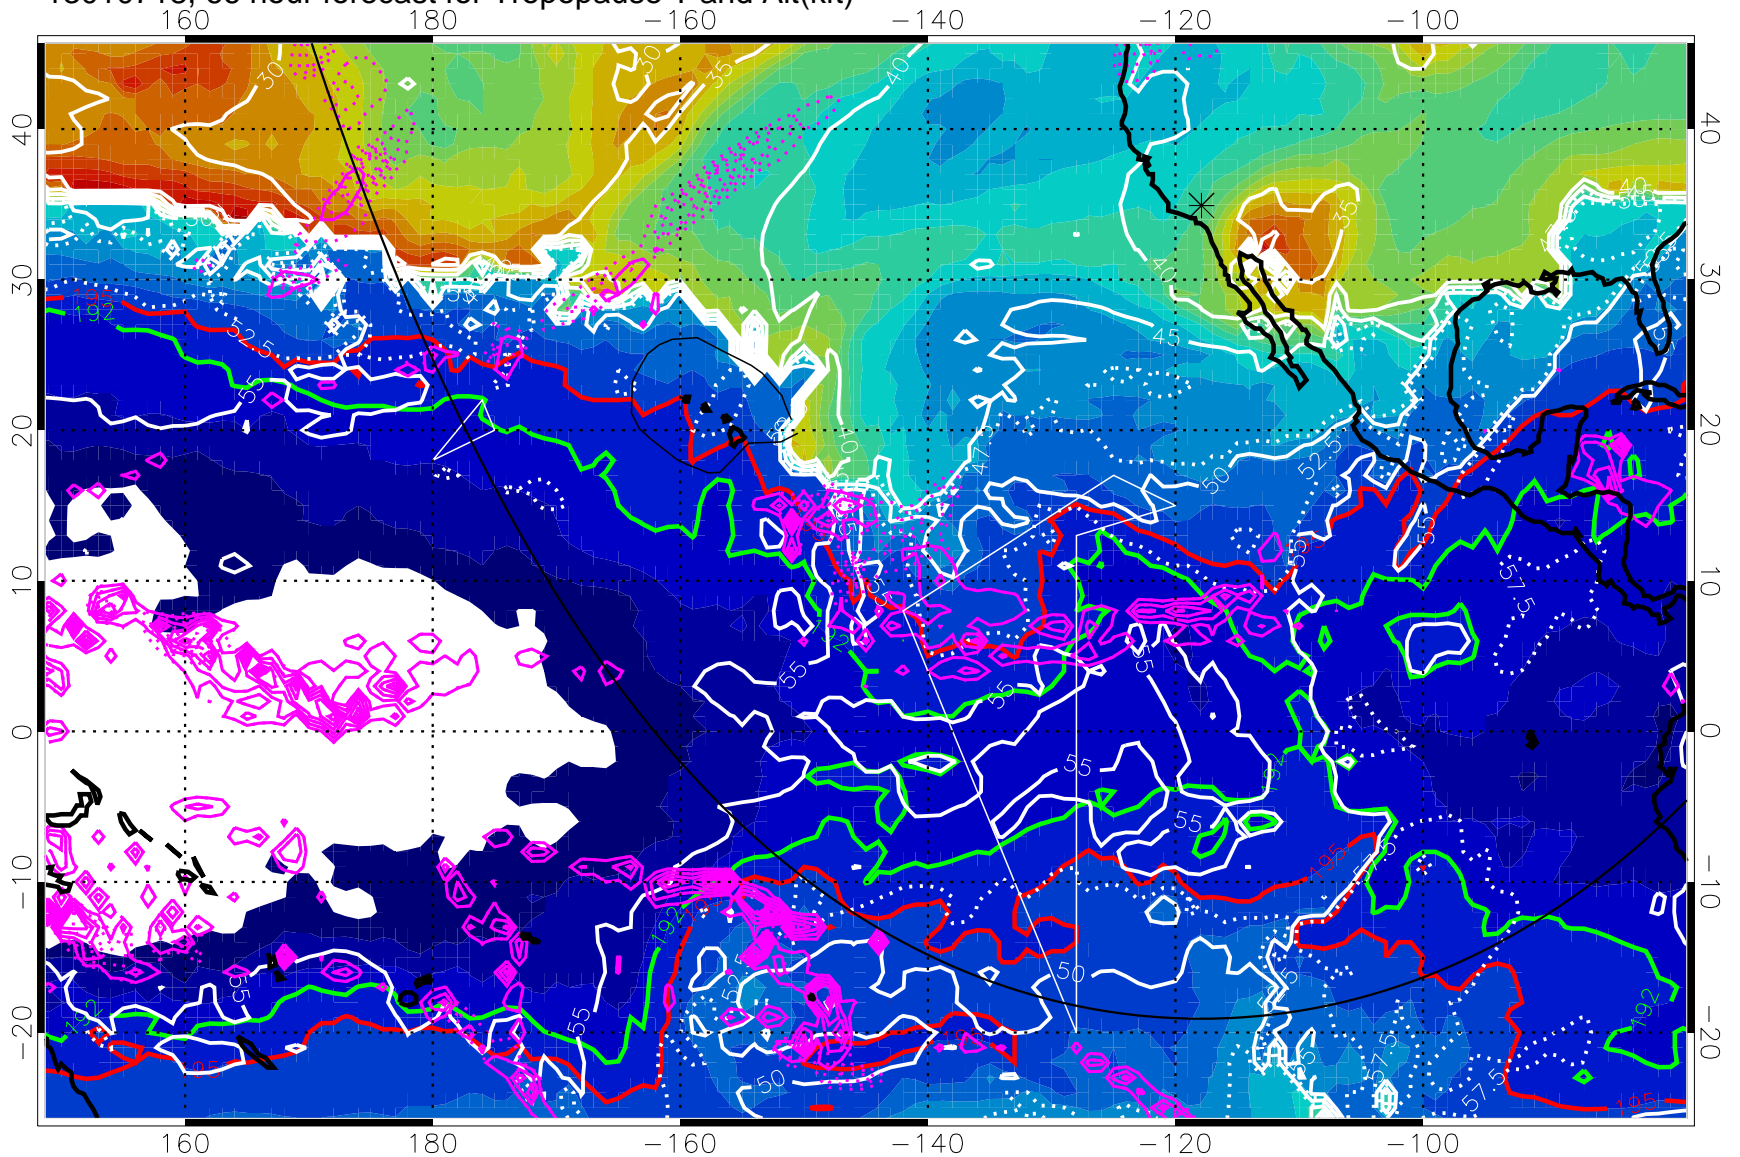

→ 50 m/s

Range ring of 6000 km -- 19 hours GH round trip

13010718, 66 hour forecast for Tropopause T and Alt(kft)

190 200 210 220 230
Tropopause T, K

Tropopause Altitude in kft (white)
 Precip (tot dotted, conv solid) past 6 hours 4 kg/m² contours
 192.5K Isotherm 195K Isotherm
 → 50 m/s
 Range ring of 6000 km -- 19 hours GH round trip