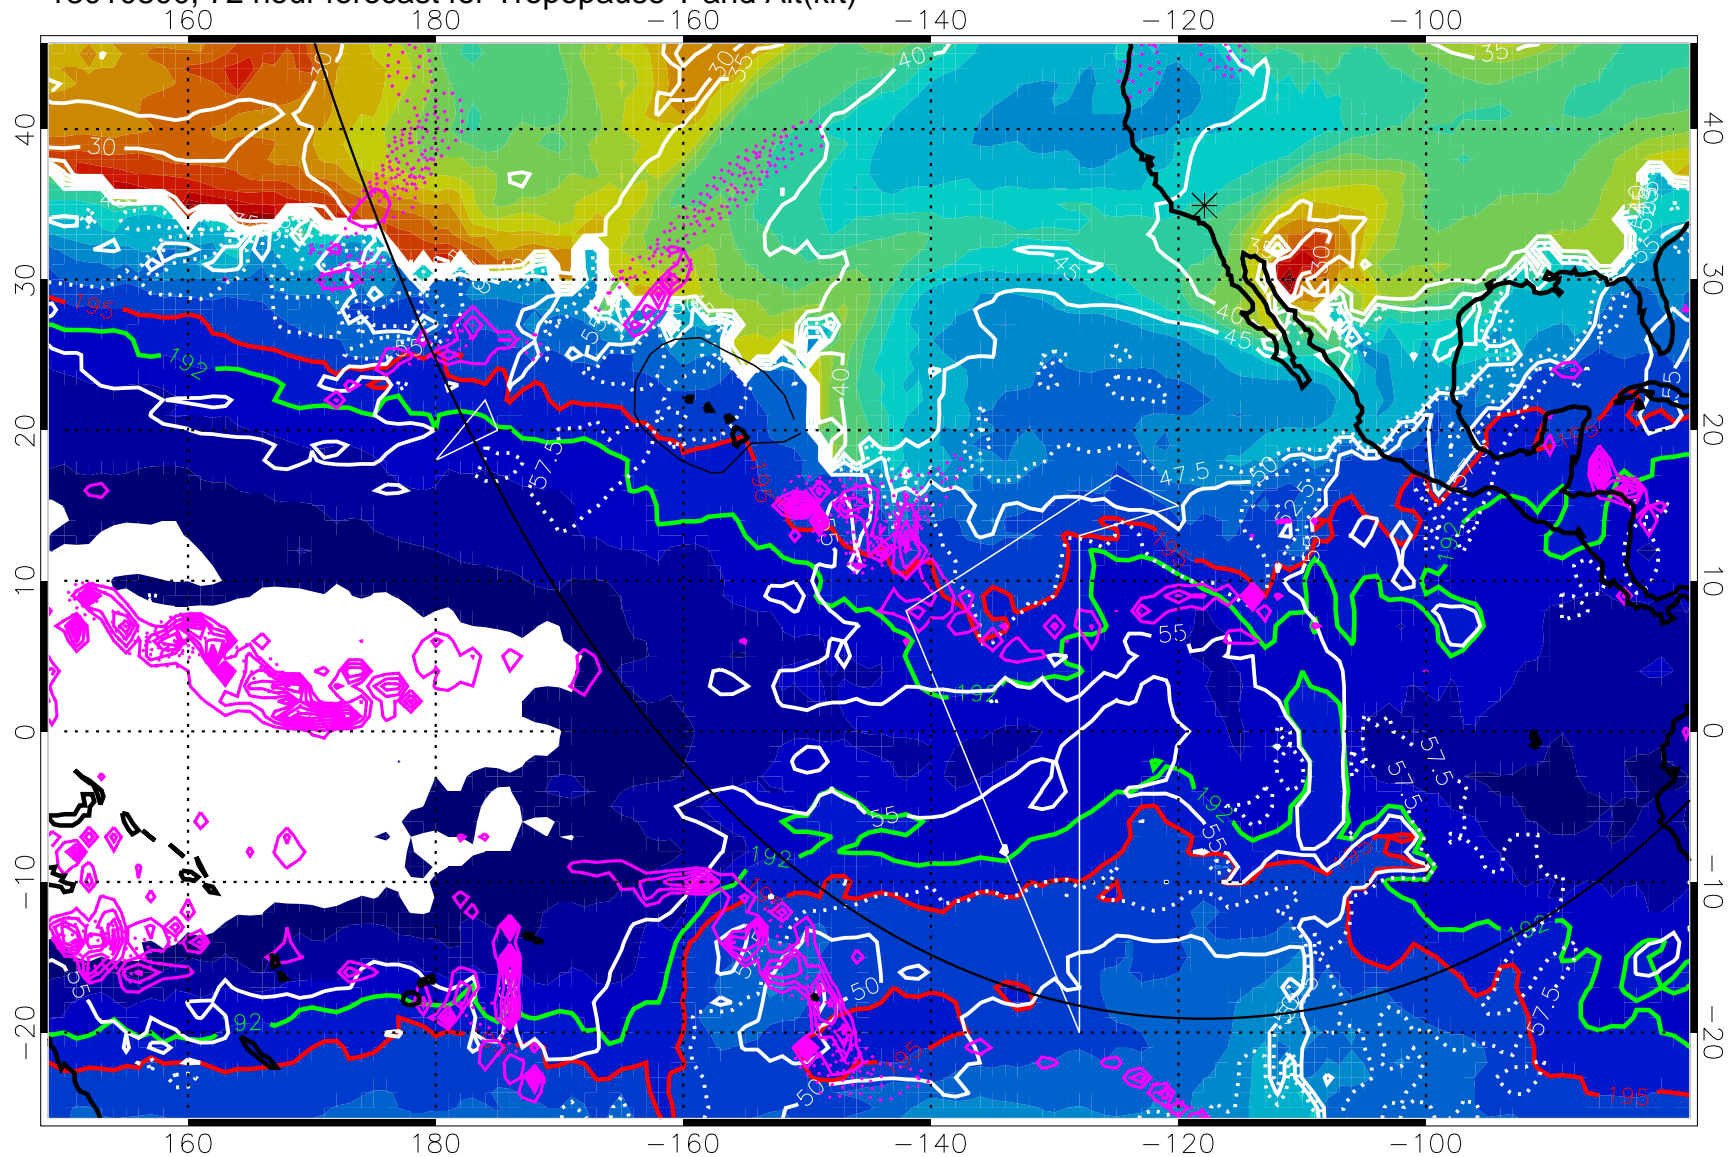

13010800, 72 hour forecast for Tropopause T and Alt(kft)

Tropopause Altitude in kft (white)
Precip (tot dotted, conv solid) past 6 hours 4 kg/m² contours
192.5K Isotherm 195K Isotherm
→ 50 m/s
Range ring of 6000 km -- 19 hours GH round trip