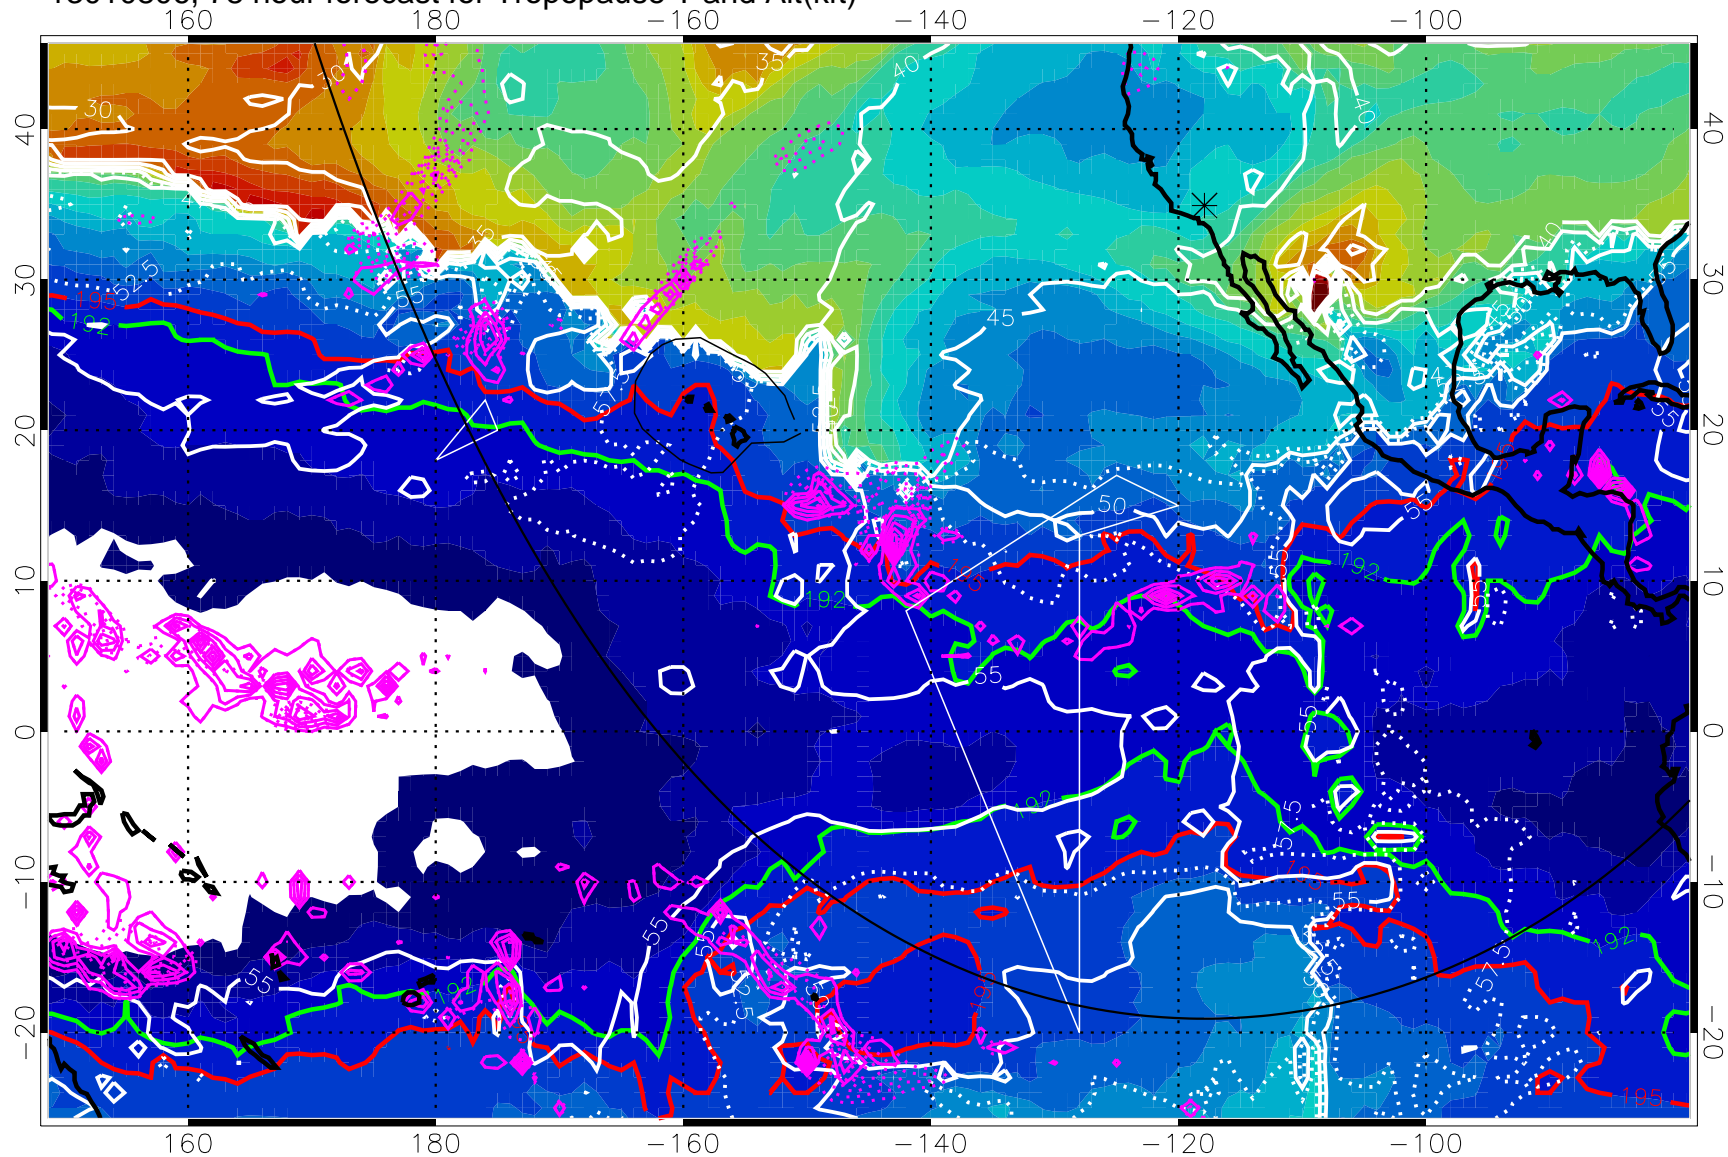

13010806, 78 hour forecast for Tropopause T and Alt(kft)

190 200 210 220 230
Tropopause T, K

Tropopause Altitude in kft (white)

Precip (tot dotted, conv solid) past 6 hours 4 kg/m² contours

192.5K Isotherm 195K Isotherm

→ 50 m/s

Range ring of 6000 km -- 19 hours GH round trip