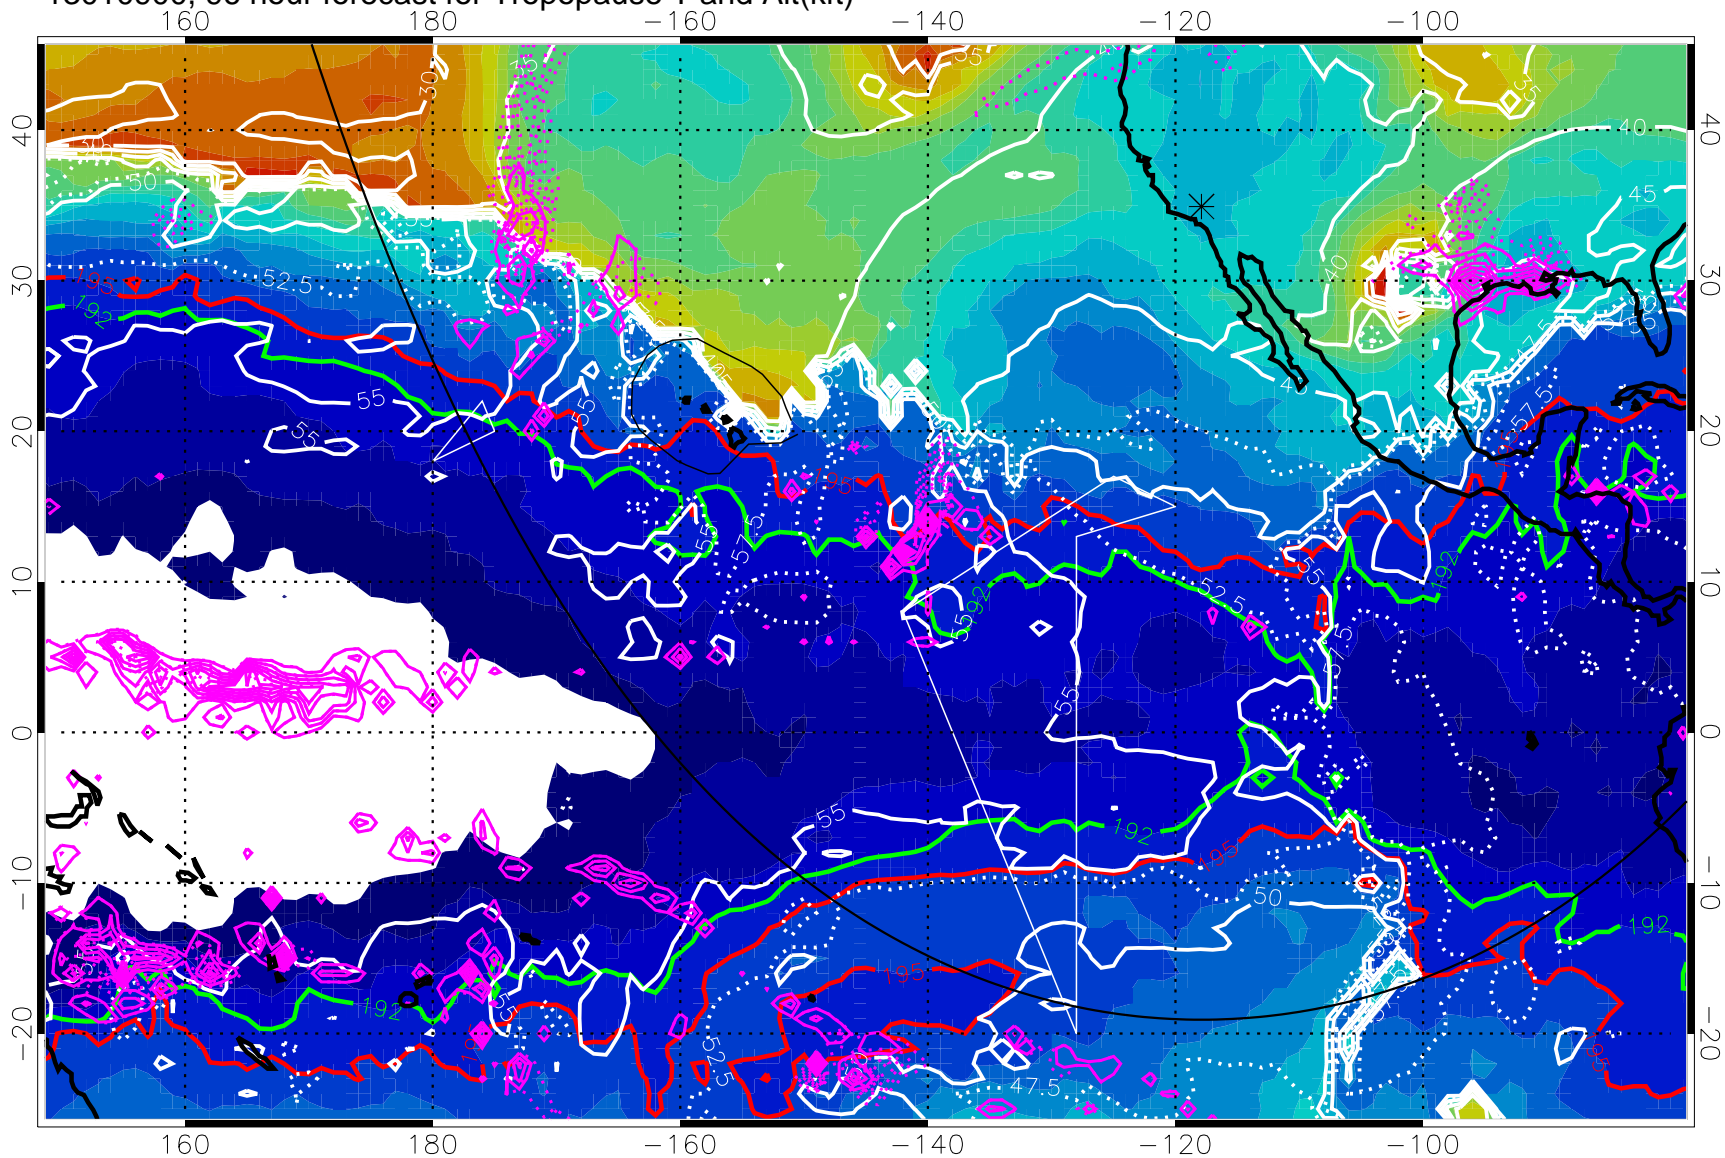

192.5K Isotherm 195K Isotherm

→ 50 m/s

Range ring of 6000 km -- 19 hours GH round trip

13010818, 90 hour forecast for Tropopause T and Alt(kft)

190 200 210 220 230
Tropopause T, K

Tropopause Altitude in kft (white)
Precip (tot dotted, conv solid) past 6 hours 4 kg/m² contours
192.5K Isotherm 195K Isotherm
→ 50 m/s
Range ring of 6000 km -- 19 hours GH round trip

13010900, 96 hour forecast for Tropopause T and Alt(kft)

190 200 210 220 230
Tropopause T, K

Tropopause Altitude in kft (white)
 Precip (tot dotted, conv solid) past 6 hours 4 kg/m² contours
 192.5K Isotherm 195K Isotherm
 → 50 m/s
 Range ring of 6000 km -- 19 hours GH round trip