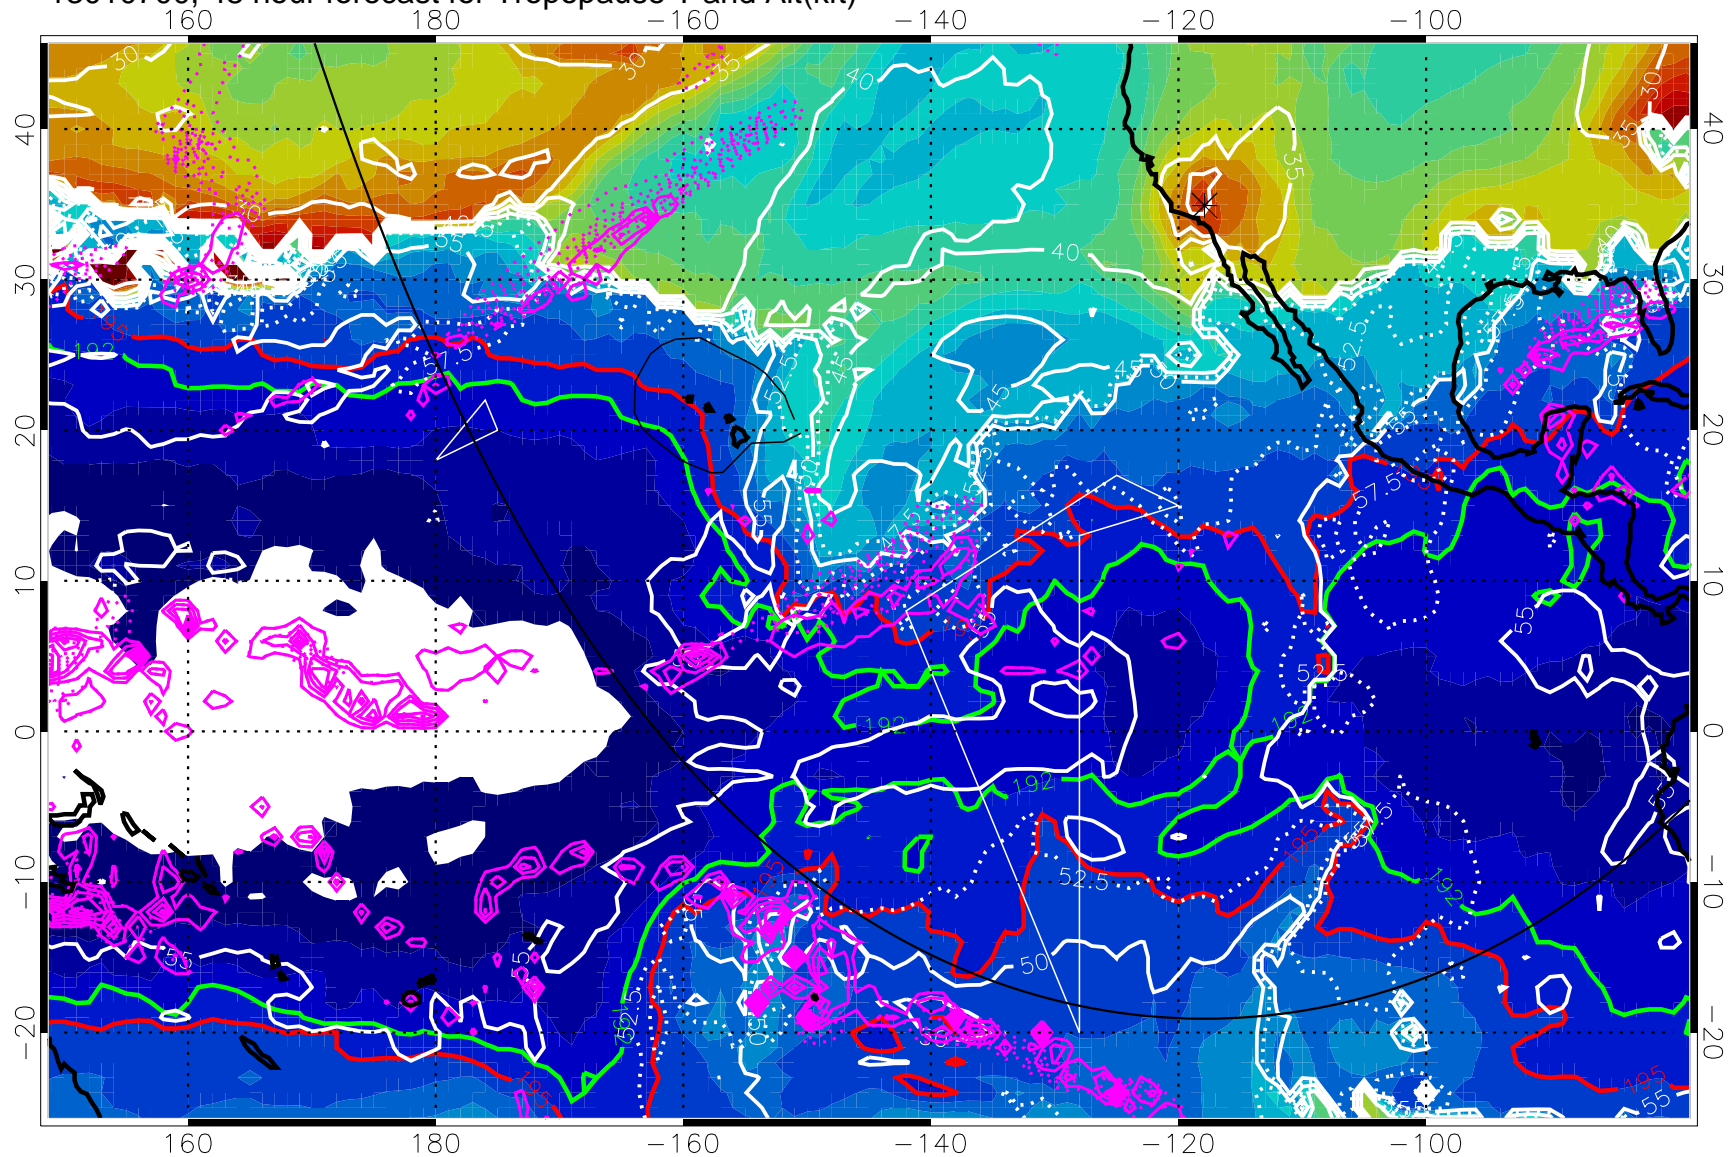

→ 50 m/s

Range ring of 6000 km -- 19 hours GH round trip

13010618, 42 hour forecast for Tropopause T and Alt(kft)

190 200 210 220 230
Tropopause T, K

Tropopause Altitude in kft (white)

Precip (tot dotted, conv solid) past 6 hours 4 kg/m² contours

192.5K Isotherm 195K Isotherm

→ 50 m/s

Range ring of 6000 km -- 19 hours GH round trip

13010700, 48 hour forecast for Tropopause T and Alt(kft)

190 200 210 220 230
Tropopause T, K

Tropopause Altitude in kft (white)
 Precip (tot dotted, conv solid) past 6 hours 4 kg/m² contours
 192.5K Isotherm 195K Isotherm
 → 50 m/s
 Range ring of 6000 km -- 19 hours GH round trip