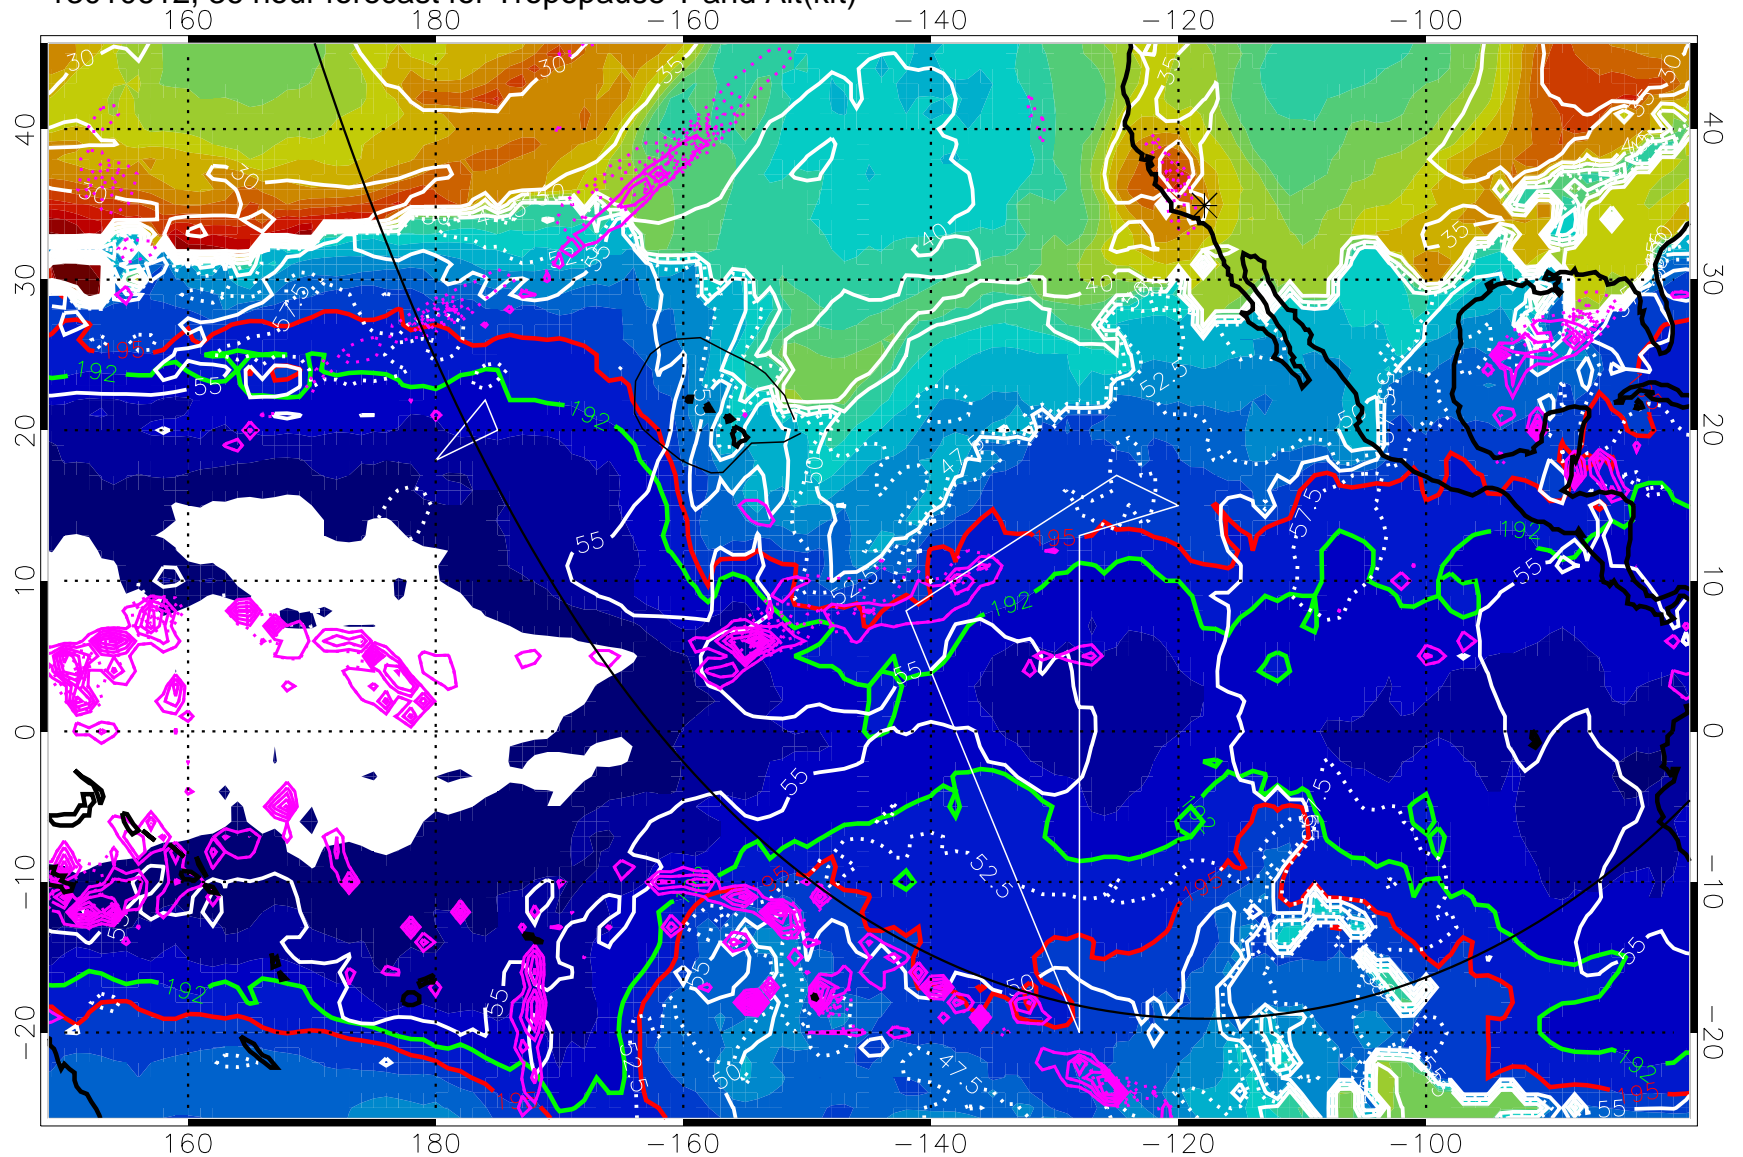

13010612, 36 hour forecast for Tropopause T and Alt(kft)

190   200   210   220   230
Tropopause T, K

Tropopause Altitude in kft (white)

Precip (tot dotted, conv solid) past 6 hours 4 kg/m² contours

192.5K Isotherm 195K Isotherm

→ 50 m/s

Range ring of 6000 km -- 19 hours GH round trip