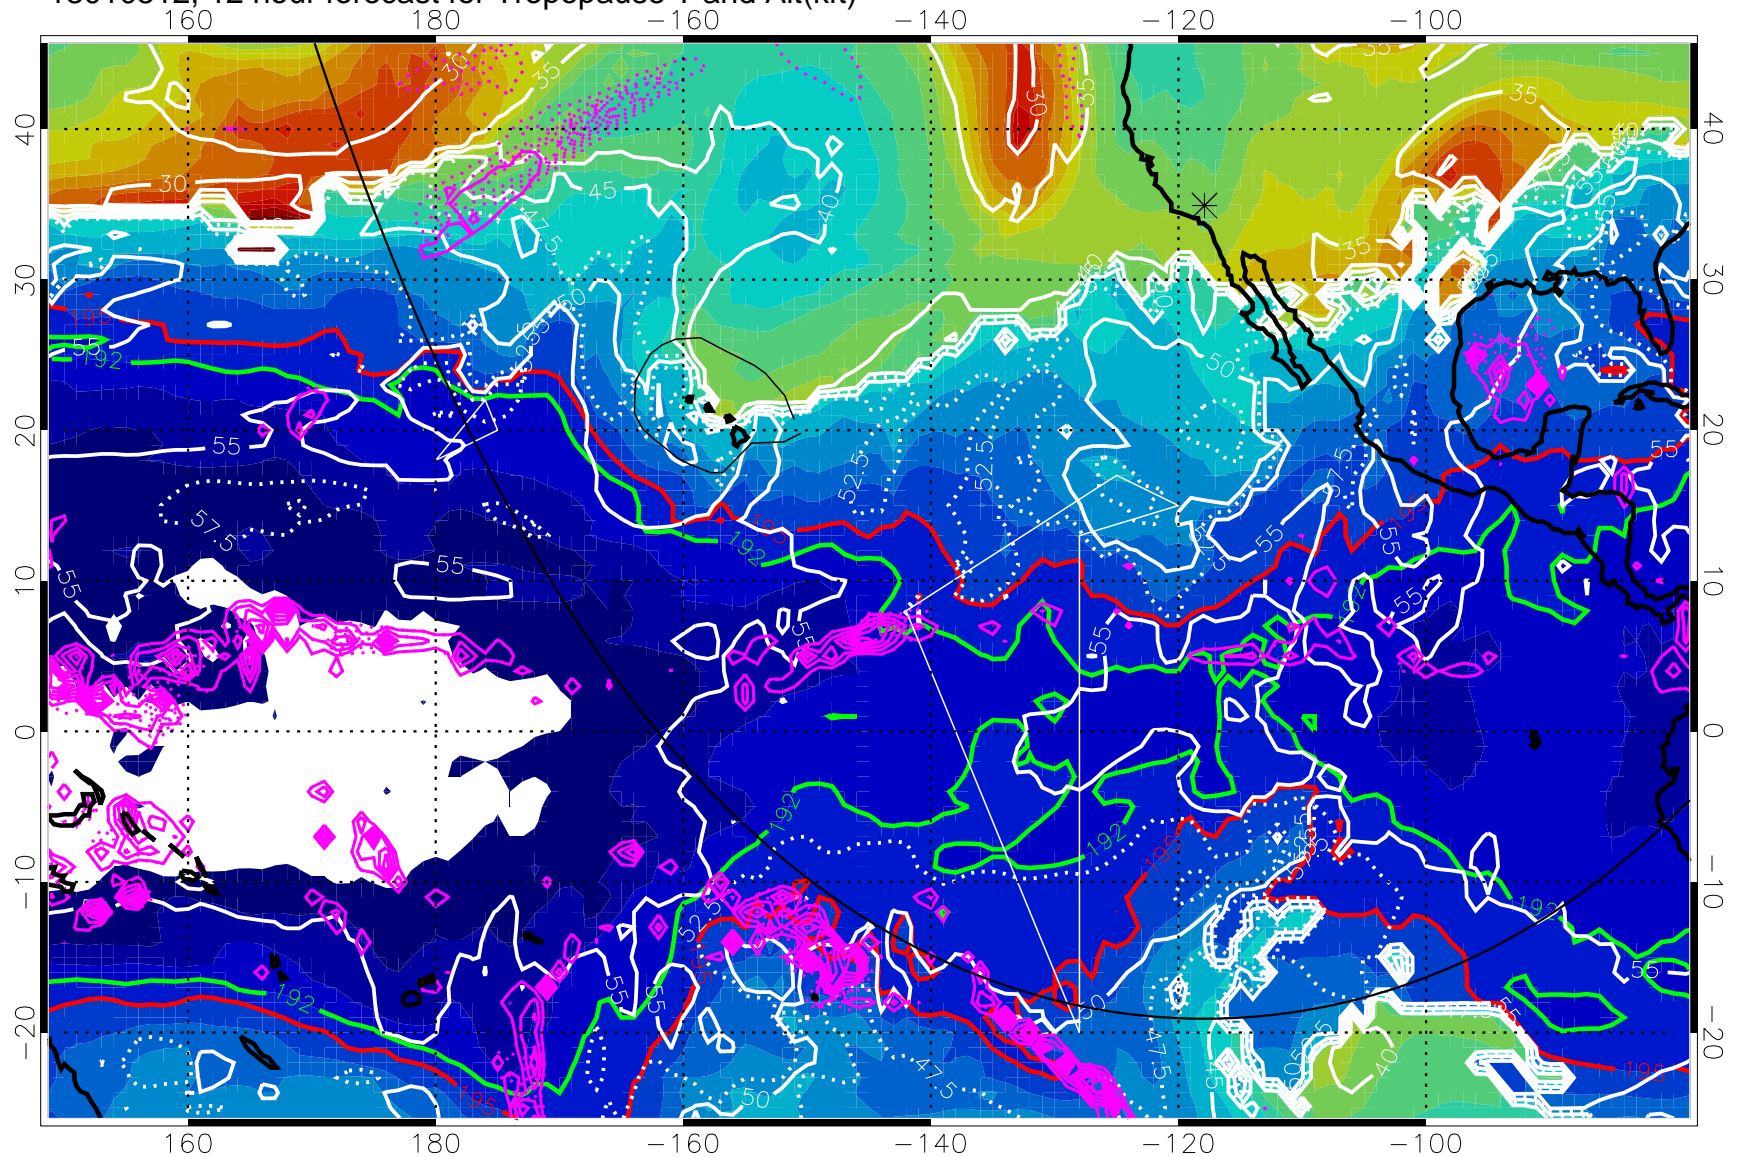

13010512, 12 hour forecast for Tropopause T and Alt(kft)

190 200 210 220 230

Tropopause T, K

Tropopause Altitude in kft (white)

Precip (tot dotted, conv solid) past 6 hours 4 kg/m² contours

192.5K Isotherm 195K Isotherm