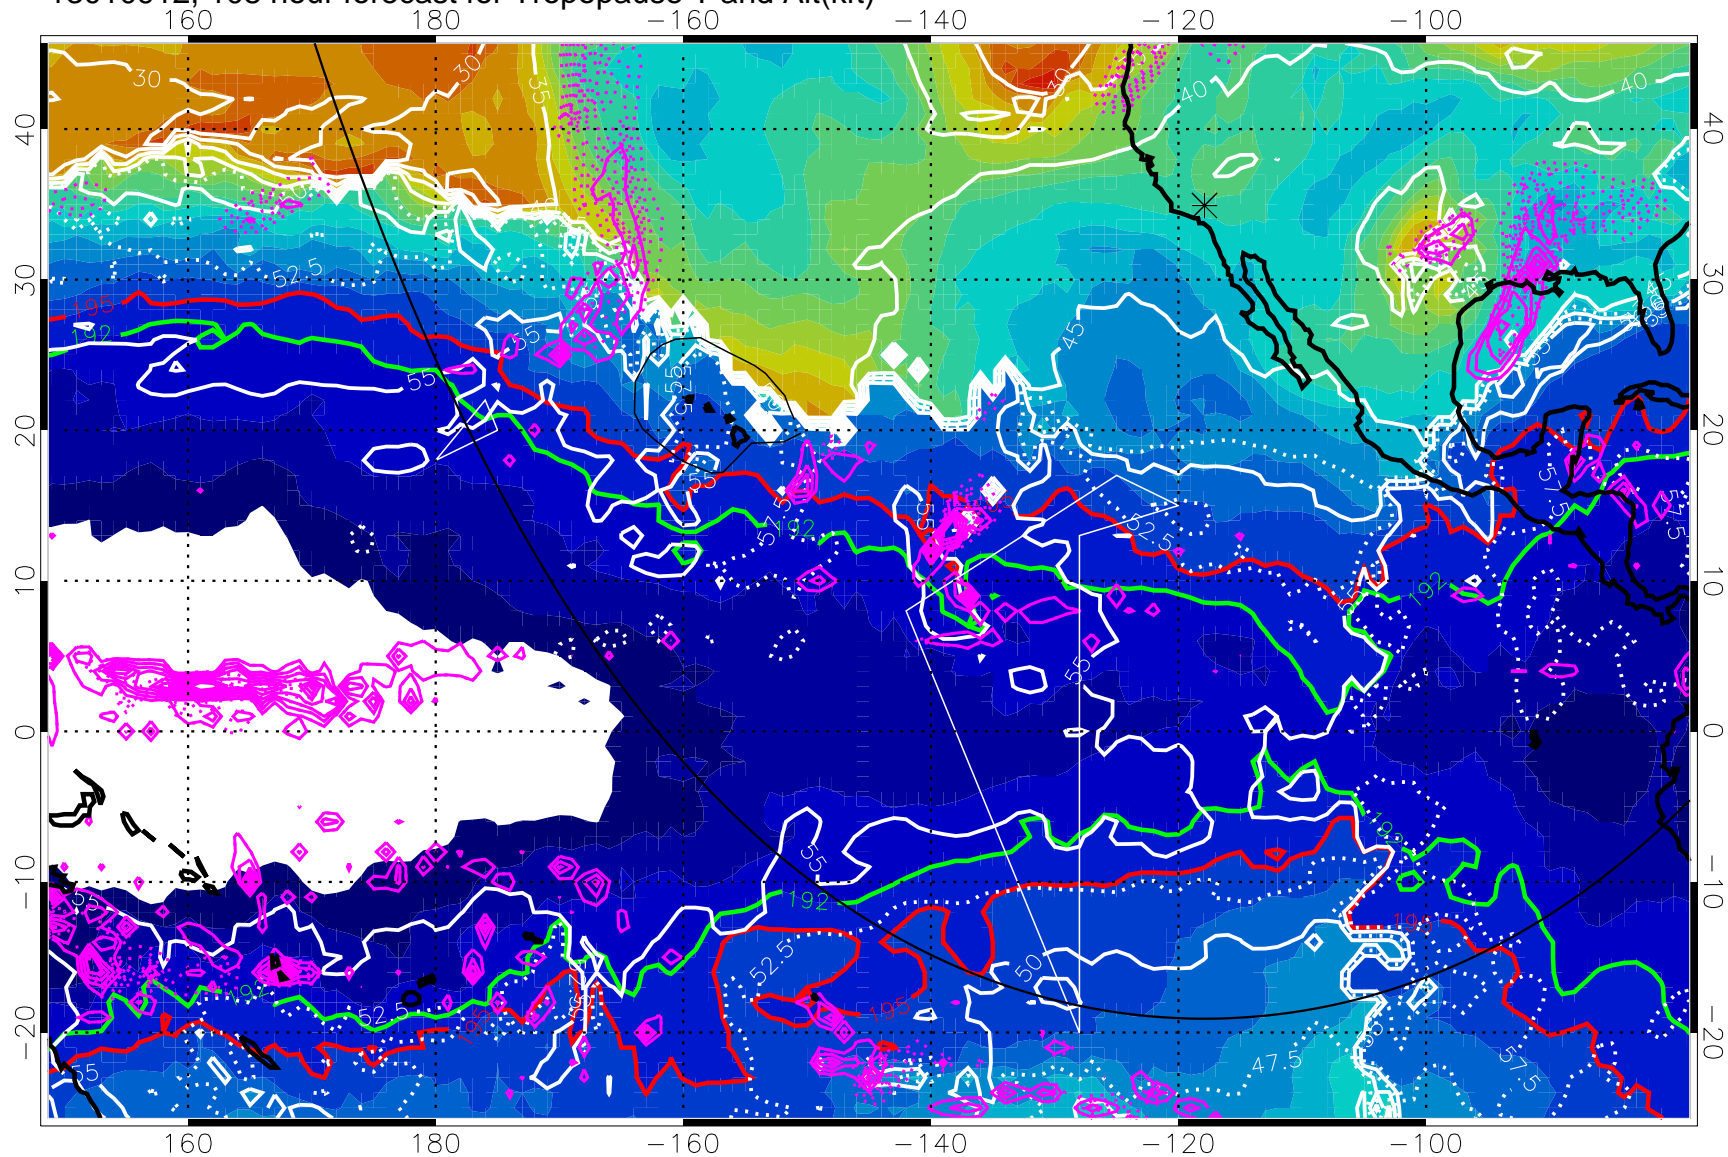

13010906, 102 hour forecast for Tropopause T and Alt(kft)

190 200 210 220 230

Tropopause T, K

Tropopause Altitude in kft (white)
Precip (tot dotted, conv solid) past 6 hours 4 kg/m2 contours
192.5K Isotherm 195K Isotherm
→ 50 m/s
Range ring of 6000 km -- 19 hours GH round trip

13010912, 108 hour forecast for Tropopause T and Alt(kft)

Tropopause Altitude in kft (white)
 Precip (tot dotted, conv solid) past 6 hours 4 kg/m² contours
 192.5K Isotherm 195K Isotherm
 → 50 m/s
 Range ring of 6000 km -- 19 hours GH round trip