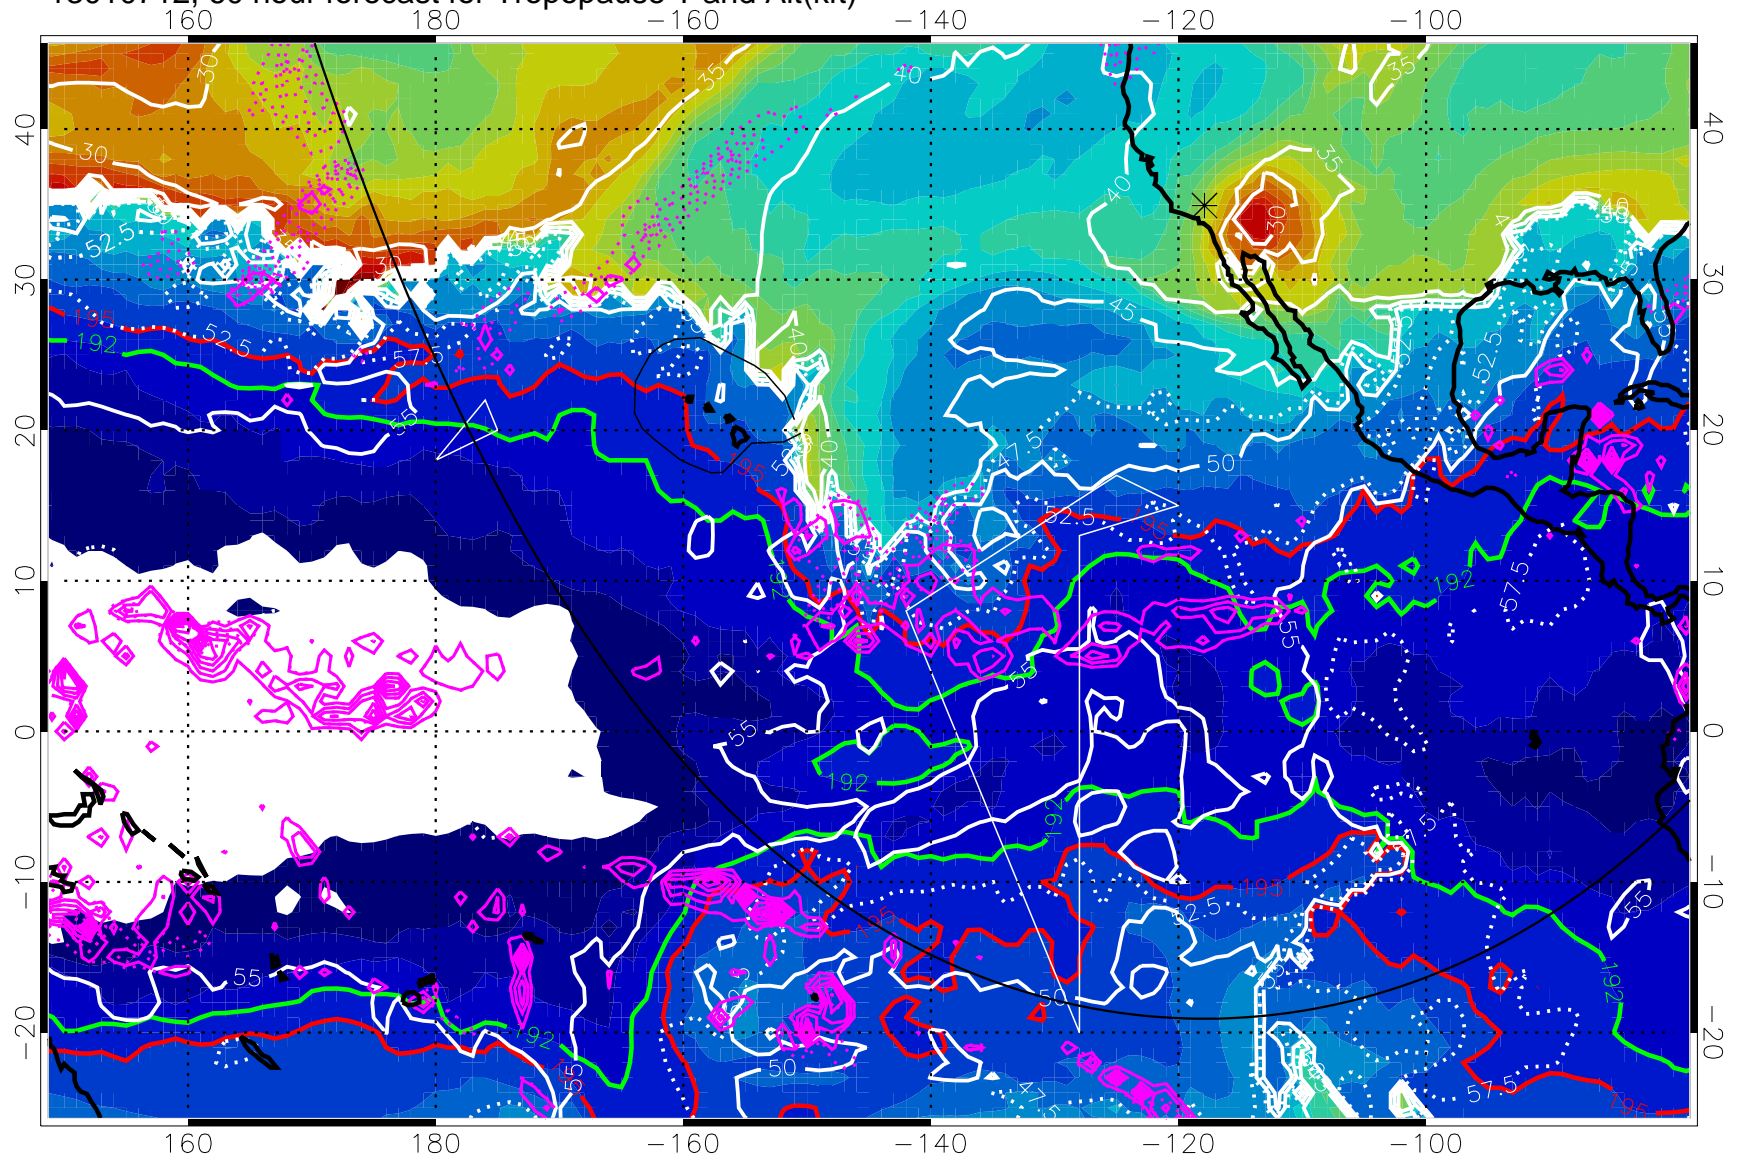

13010712, 60 hour forecast for Tropopause T and Alt(kft)

190 200 210 220 230

Tropopause T, K

Tropopause Altitude in kft (white)

Precip (tot dotted, conv solid) past 6 hours 4 kg/m² contours

192.5K Isotherm 195K Isotherm

→ 50 m/s

Range ring of 6000 km -- 19 hours GH round trip