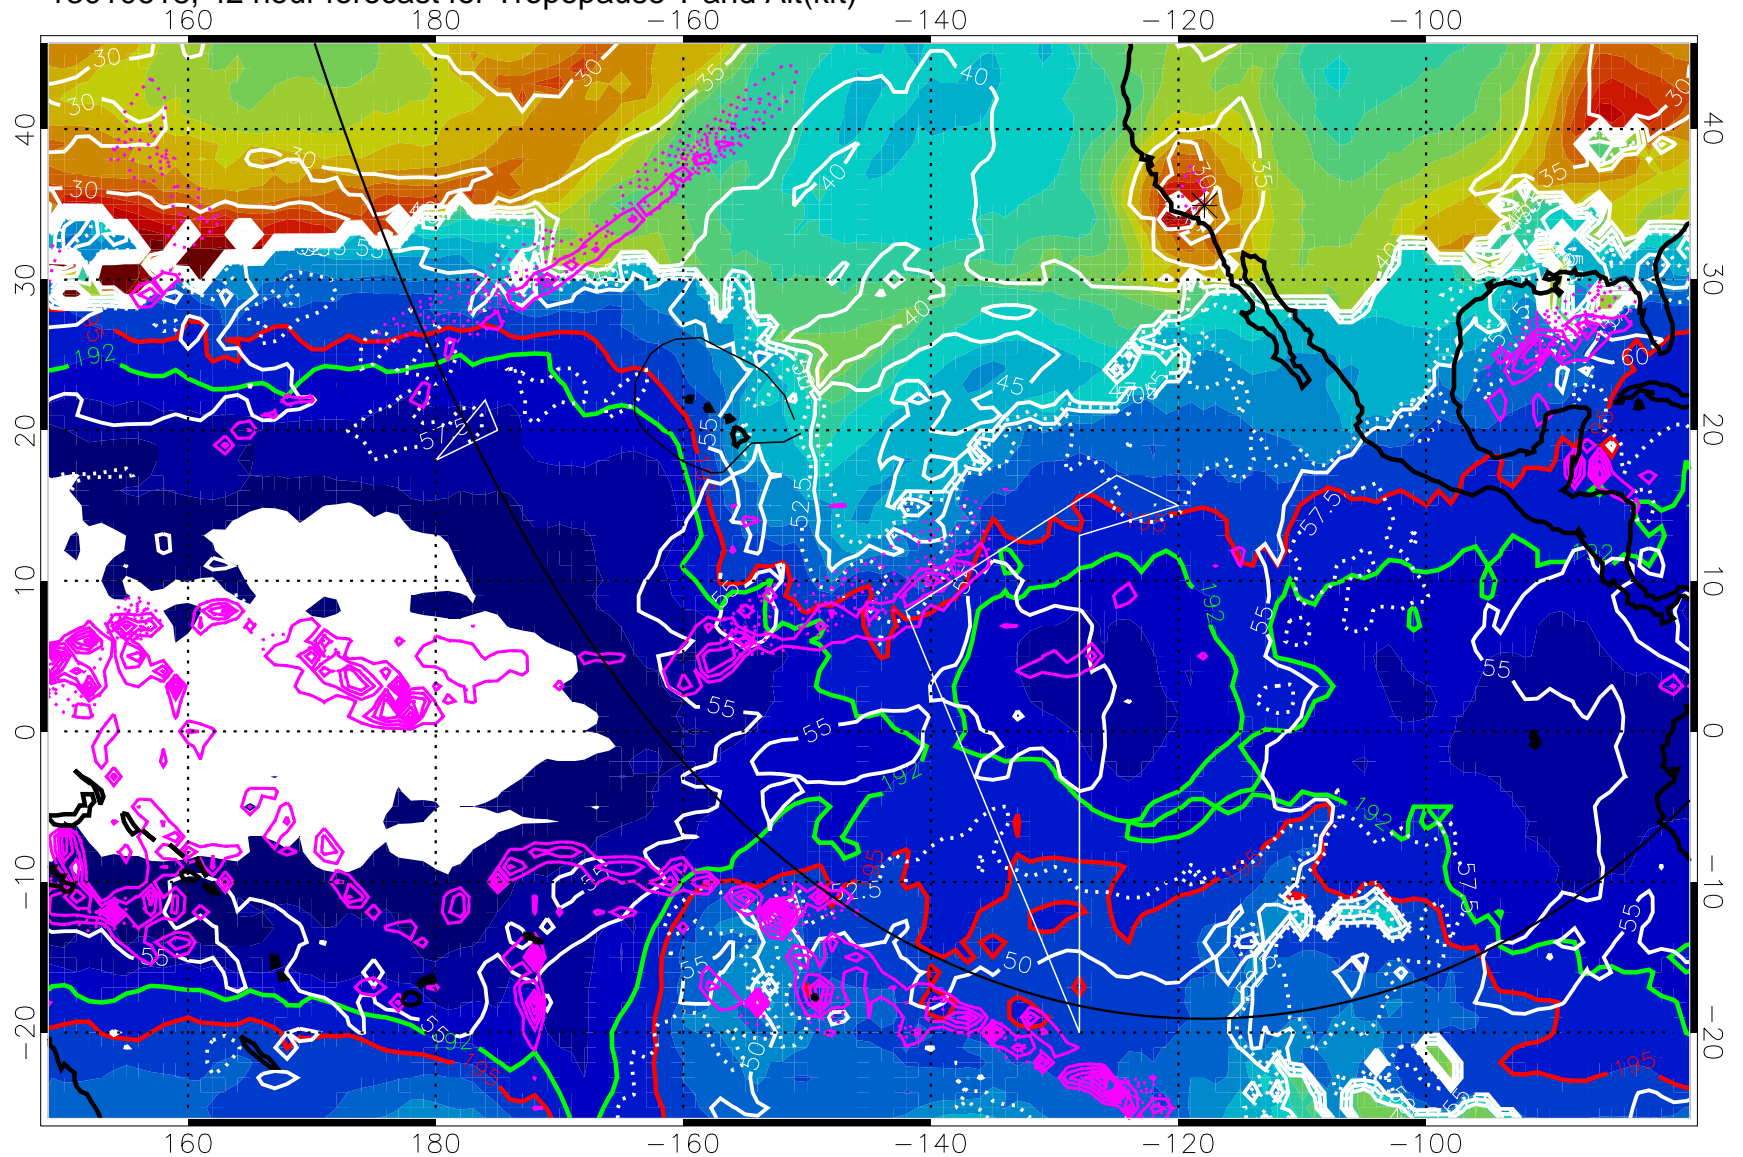

13010618, 42 hour forecast for Tropopause T and Alt(kft)

190 200 210 220 230
Tropopause T, K

Tropopause Altitude in kft (white)

Precip (tot dotted, conv solid) past 6 hours 4 kg/m² contours

192.5K Isotherm 195K Isotherm

→ 50 m/s

Range ring of 6000 km -- 19 hours GH round trip