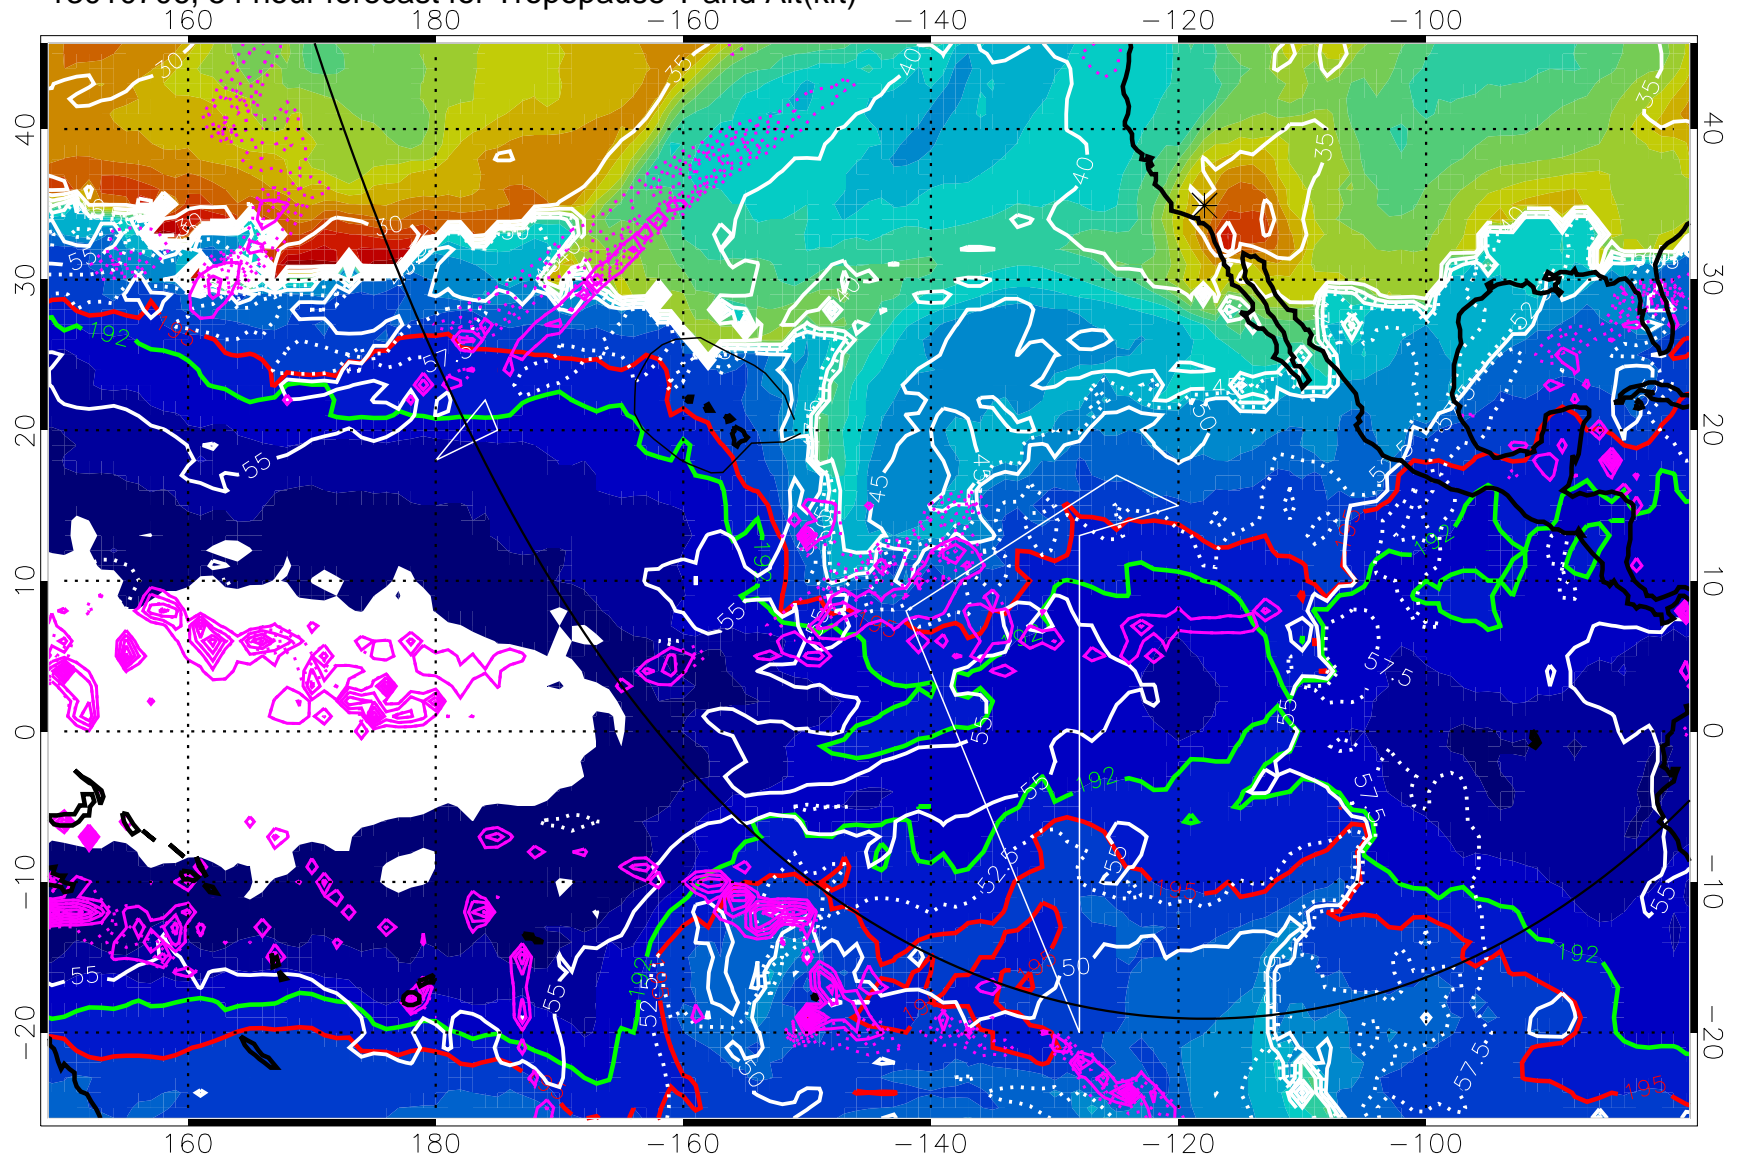

13010706, 54 hour forecast for Tropopause T and Alt(kft)

190 200 210 220 230
Tropopause T, K

Tropopause Altitude in kft (white)
Precip (tot dotted, conv solid) past 6 hours 4 kg/m2 contours
192.5K Isotherm 195K Isotherm
→ 50 m/s
Range ring of 6000 km -- 19 hours GH round trip