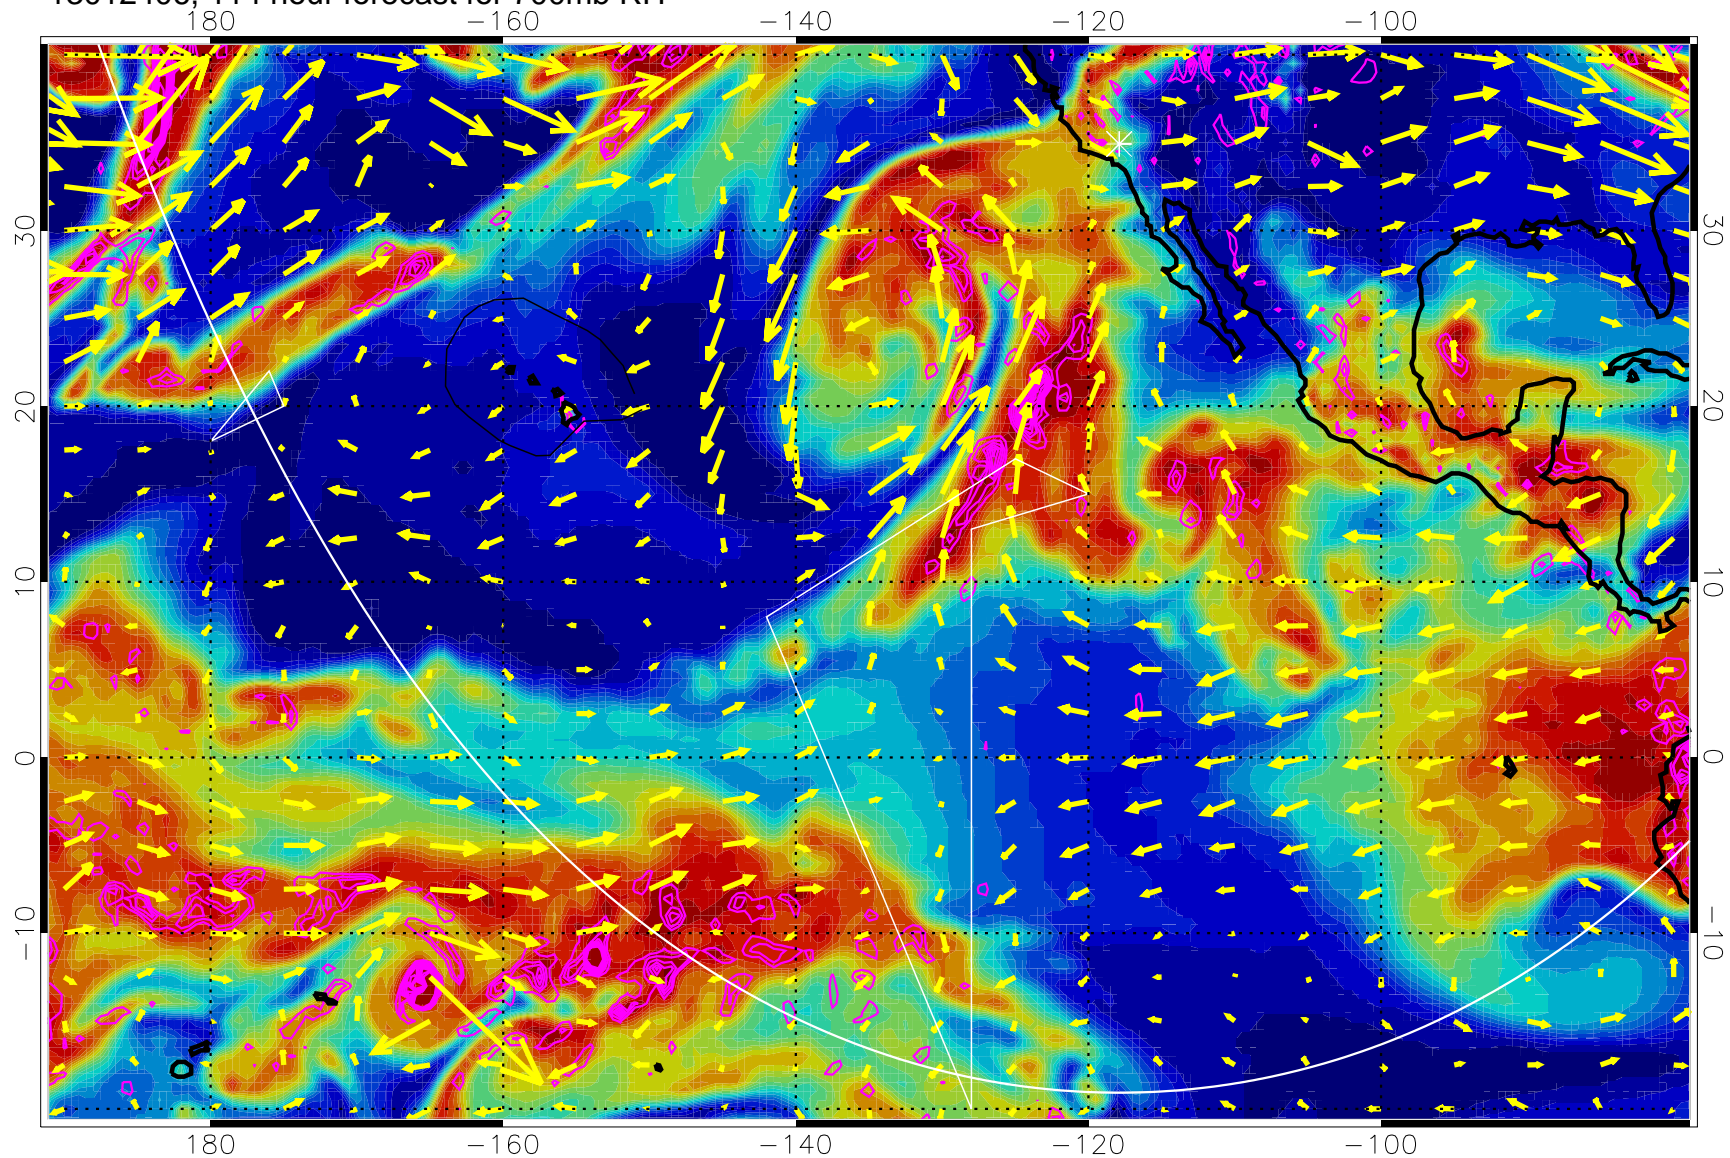

13012312, 96 hour forecast for 700mb RH

Negative Omegas less than -0.3 , contours of 0.3 Pa/s

EPV Tropopause (2 PVU) Position

→ 30 m/s

Range ring of 6000 km -- 19 hours GH round trip

13012318, 102 hour forecast for 700mb RH

Negative Omegas less than -0.3 , contours of 0.3 Pa/s

EPV Tropopause (2 PVU) Position

→ 30 m/s

Range ring of 6000 km -- 19 hours GH round trip

13012400, 108 hour forecast for 700mb RH

Negative Omegas less than -0.3 , contours of 0.3 Pa/s

EPV Tropopause (2 PVU) Position

→ 30 m/s

Range ring of 6000 km -- 19 hours GH round trip

13012406, 114 hour forecast for 700mb RH

Negative Omegas less than -0.3 , contours of 0.3 Pa/s

EPV Tropopause (2 PVU) Position

→ 30 m/s

Range ring of 6000 km -- 19 hours GH round trip

13012412, 120 hour forecast for 700mb RH

Negative Omegas less than -0.3 , contours of 0.3 Pa/s

EPV Tropopause (2 PVU) Position

→ 30 m/s

Range ring of 6000 km -- 19 hours GH round trip