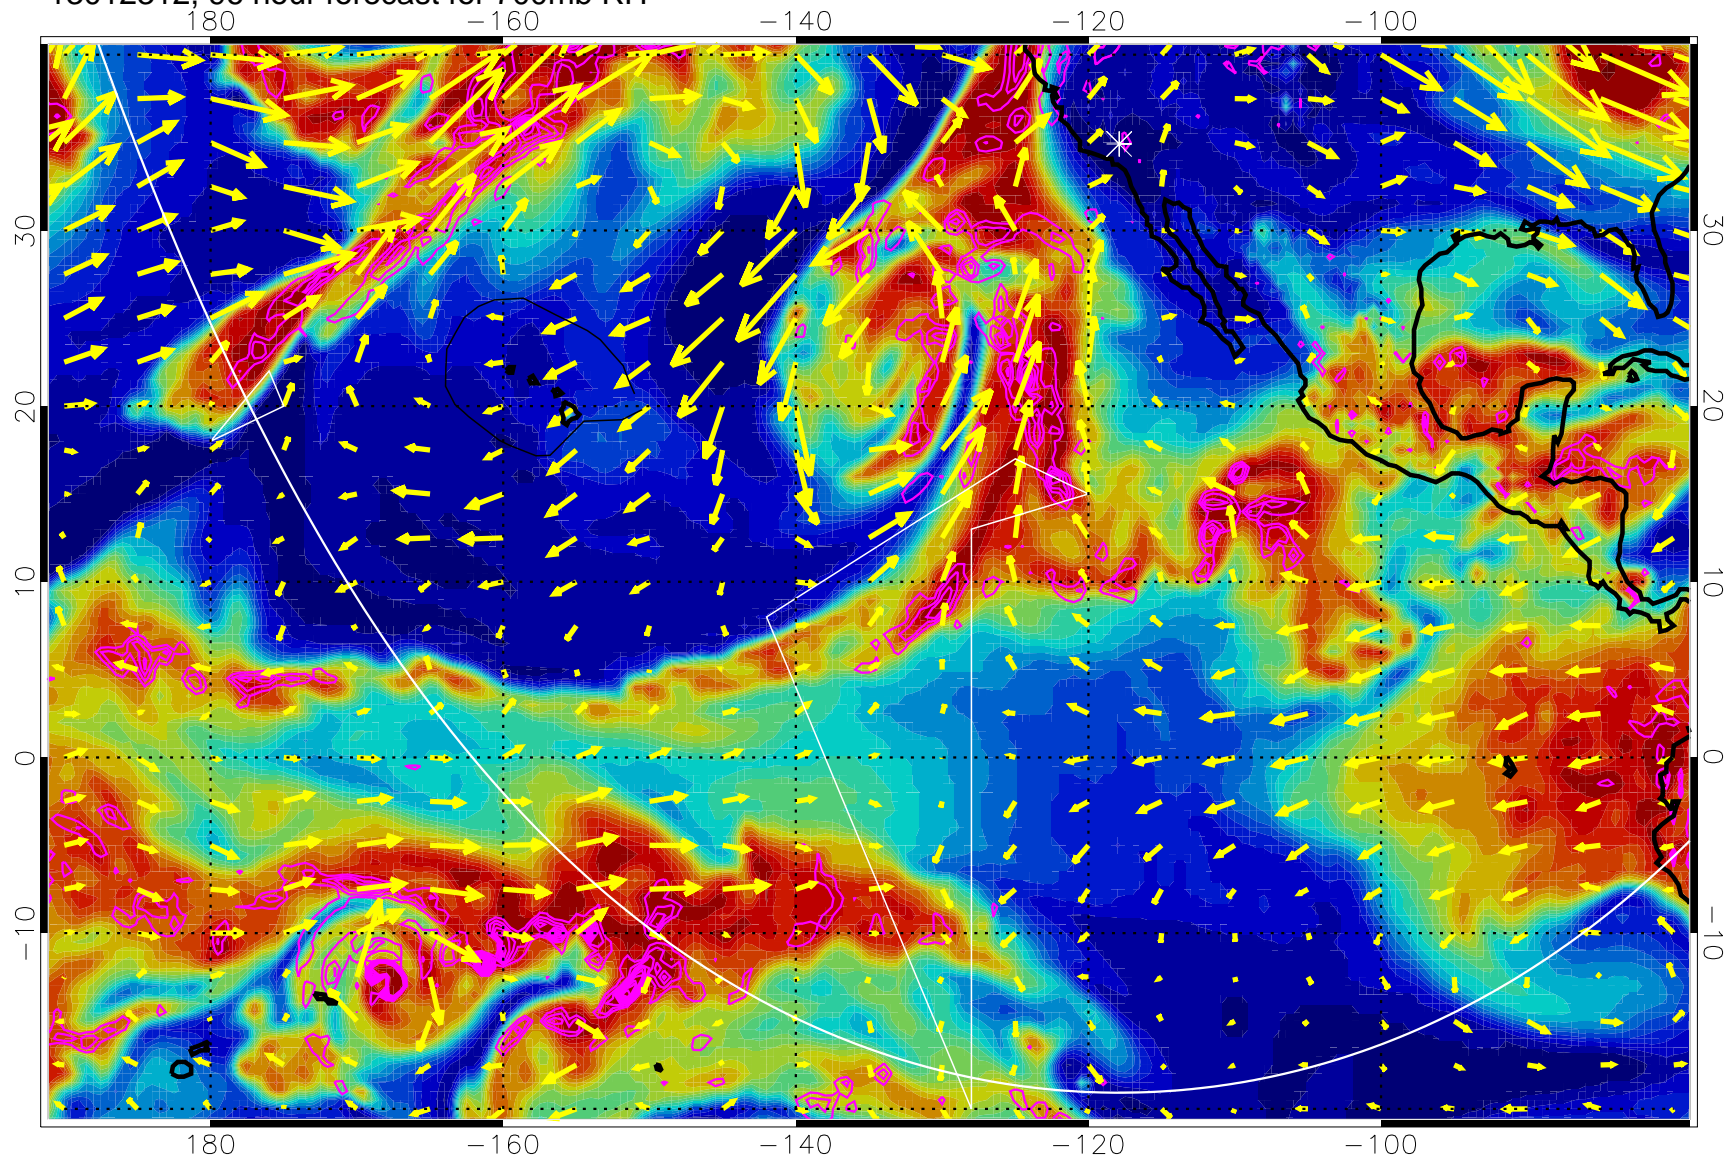

EPV Tropopause (2 PVU) Position

→ 30 m/s

Range ring of 6000 km -- 19 hours GH round trip

13012300, 84 hour forecast for 700mb RH

Negative Omegas less than -0.3 , contours of 0.3 Pa/s

EPV Tropopause (2 PVU) Position

→ 30 m/s

Range ring of 6000 km -- 19 hours GH round trip

13012306, 90 hour forecast for 700mb RH

Negative Omegas less than -0.3 , contours of $.3$ Pa/s

EPV Tropopause (2 PVU) Position

→ 30 m/s

Range ring of 6000 km -- 19 hours GH round trip

13012312, 96 hour forecast for 700mb RH

Negative Omegas less than -0.3 , contours of 0.3 Pa/s

EPV Tropopause (2 PVU) Position

→ 30 m/s

Range ring of 6000 km -- 19 hours GH round trip

13012318, 102 hour forecast for 700mb RH

Negative Omegas less than -0.3 , contours of 0.3 Pa/s

EPV Tropopause (2 PVU) Position

→ 30 m/s

Range ring of 6000 km -- 19 hours GH round trip

13012400, 108 hour forecast for 700mb RH

Negative Omegas less than -0.3 , contours of 0.3 Pa/s