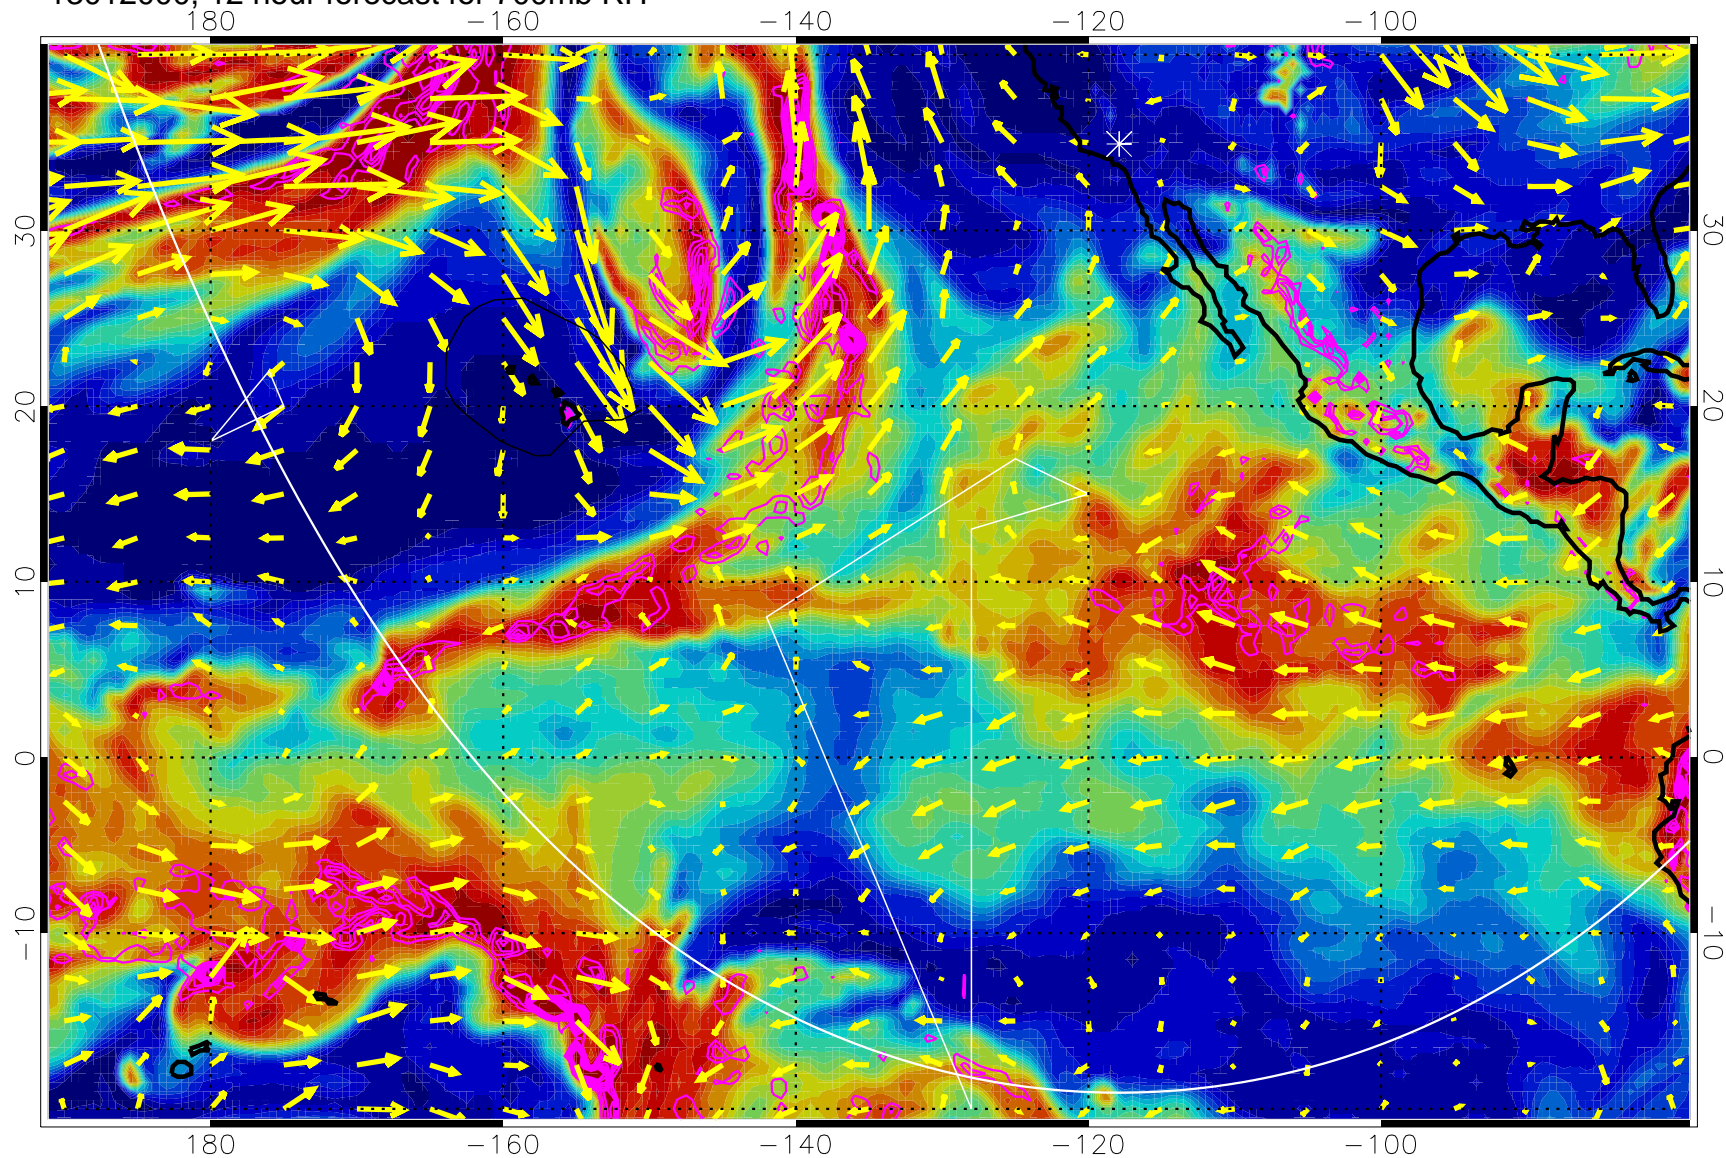

13011918, 6 hour forecast for 700mb RH

Negative Omegas less than -0.3 , contours of 0.3 Pa/s

EPV Tropopause (2 PVU) Position

→ 30 m/s

Range ring of 6000 km -- 19 hours GH round trip

13012000, 12 hour forecast for 700mb RH

Negative Omegas less than -0.3 , contours of 0.3 Pa/s

EPV Tropopause (2 PVU) Position

→ 30 m/s

Range ring of 6000 km -- 19 hours GH round trip

13012006, 18 hour forecast for 700mb RH

Negative Omegas less than -0.3 , contours of 0.3 Pa/s

EPV Tropopause (2 PVU) Position

→ 30 m/s

Range ring of 6000 km -- 19 hours GH round trip

13012012, 24 hour forecast for 700mb RH

Negative Omegas less than -0.3 , contours of 0.3 Pa/s

EPV Tropopause (2 PVU) Position

→ 30 m/s

Range ring of 6000 km -- 19 hours GH round trip

13012018, 30 hour forecast for 700mb RH

Negative Omegas less than -0.3 , contours of 0.3 Pa/s

EPV Tropopause (2 PVU) Position

→ 30 m/s

Range ring of 6000 km -- 19 hours GH round trip