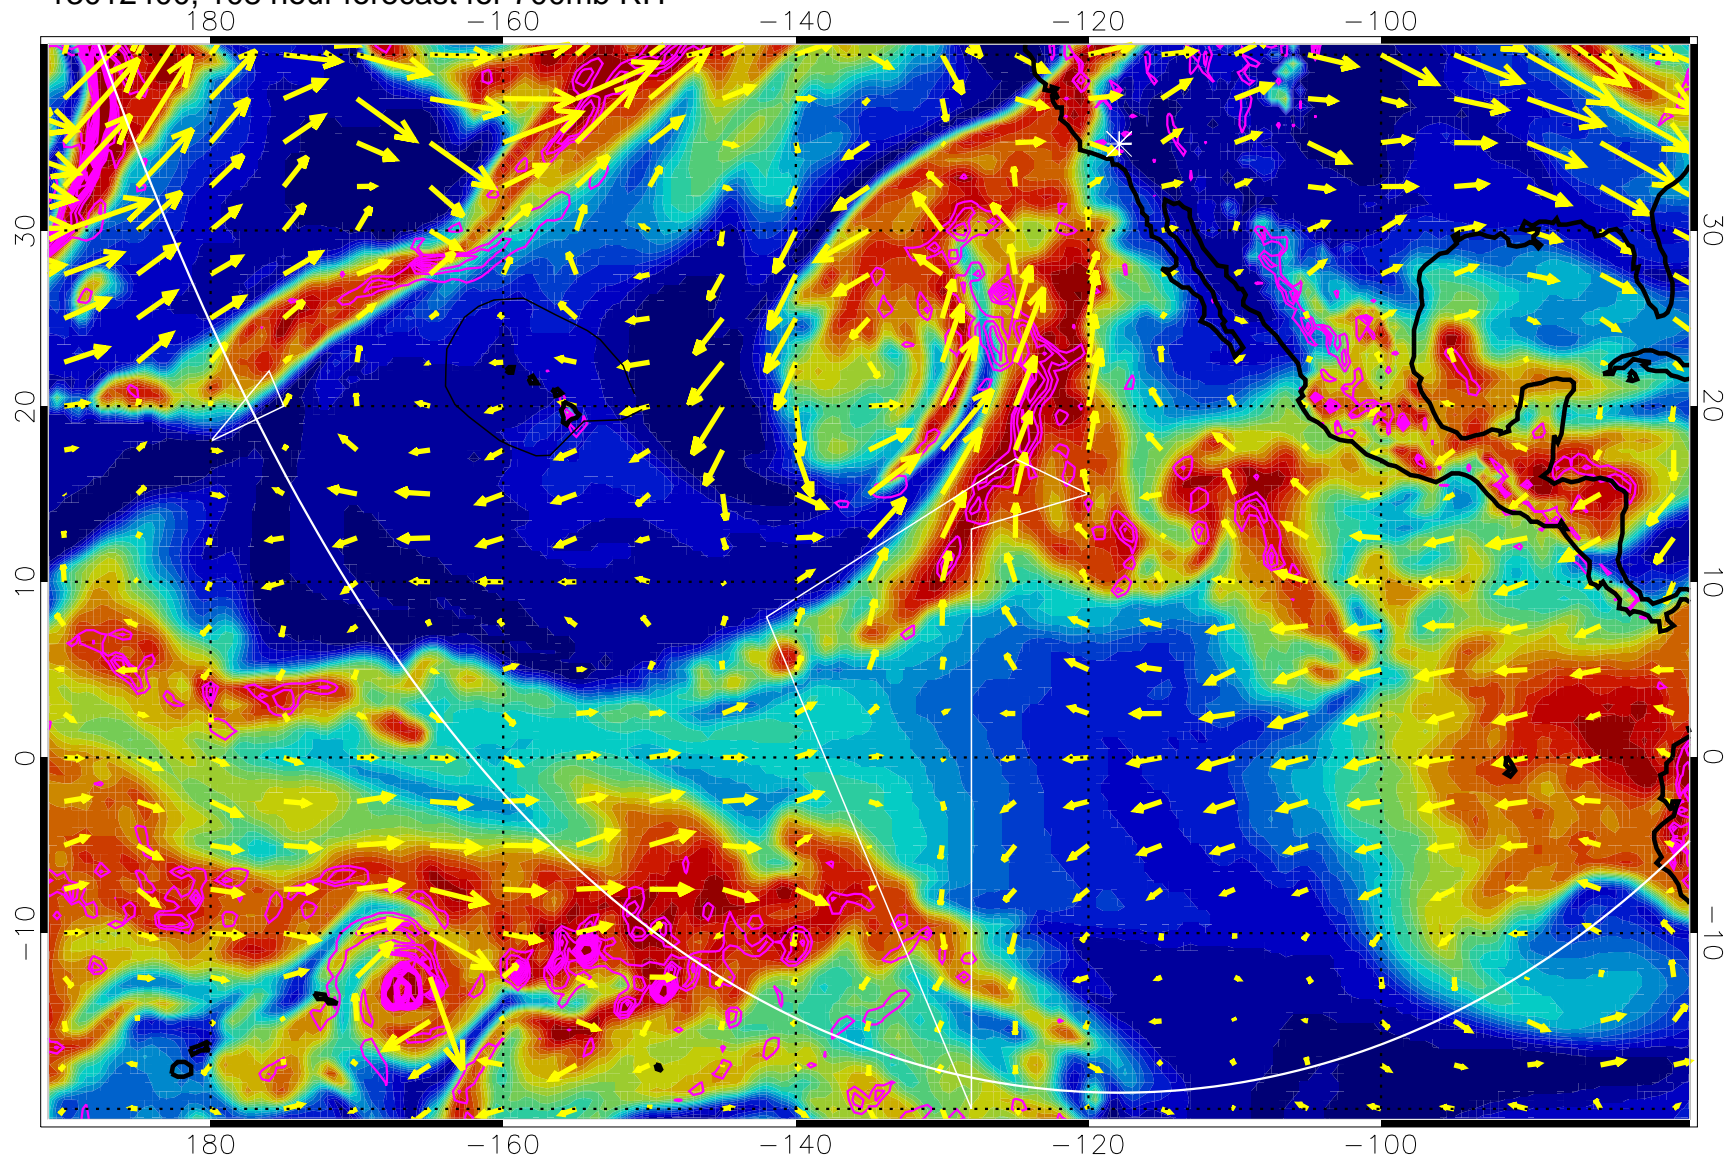

→ 30 m/s

Range ring of 6000 km -- 19 hours GH round trip

13012306, 90 hour forecast for 700mb RH

Negative Omegas less than -0.3 , contours of $.3$ Pa/s

EPV Tropopause (2 PVU) Position

→ 30 m/s

Range ring of 6000 km -- 19 hours GH round trip

13012312, 96 hour forecast for 700mb RH

Negative Omegas less than -0.3 , contours of 0.3 Pa/s

EPV Tropopause (2 PVU) Position

→ 30 m/s

Range ring of 6000 km -- 19 hours GH round trip

13012318, 102 hour forecast for 700mb RH

Negative Omegas less than -0.3 , contours of 0.3 Pa/s

EPV Tropopause (2 PVU) Position

→ 30 m/s

Range ring of 6000 km -- 19 hours GH round trip

13012400, 108 hour forecast for 700mb RH

Negative Omegas less than -0.3 , contours of 0.3 Pa/s

EPV Tropopause (2 PVU) Position

→ 30 m/s

Range ring of 6000 km -- 19 hours GH round trip

13012406, 114 hour forecast for 700mb RH

Negative Omegas less than -0.3 , contours of 0.3 Pa/s

EPV Tropopause (2 PVU) Position