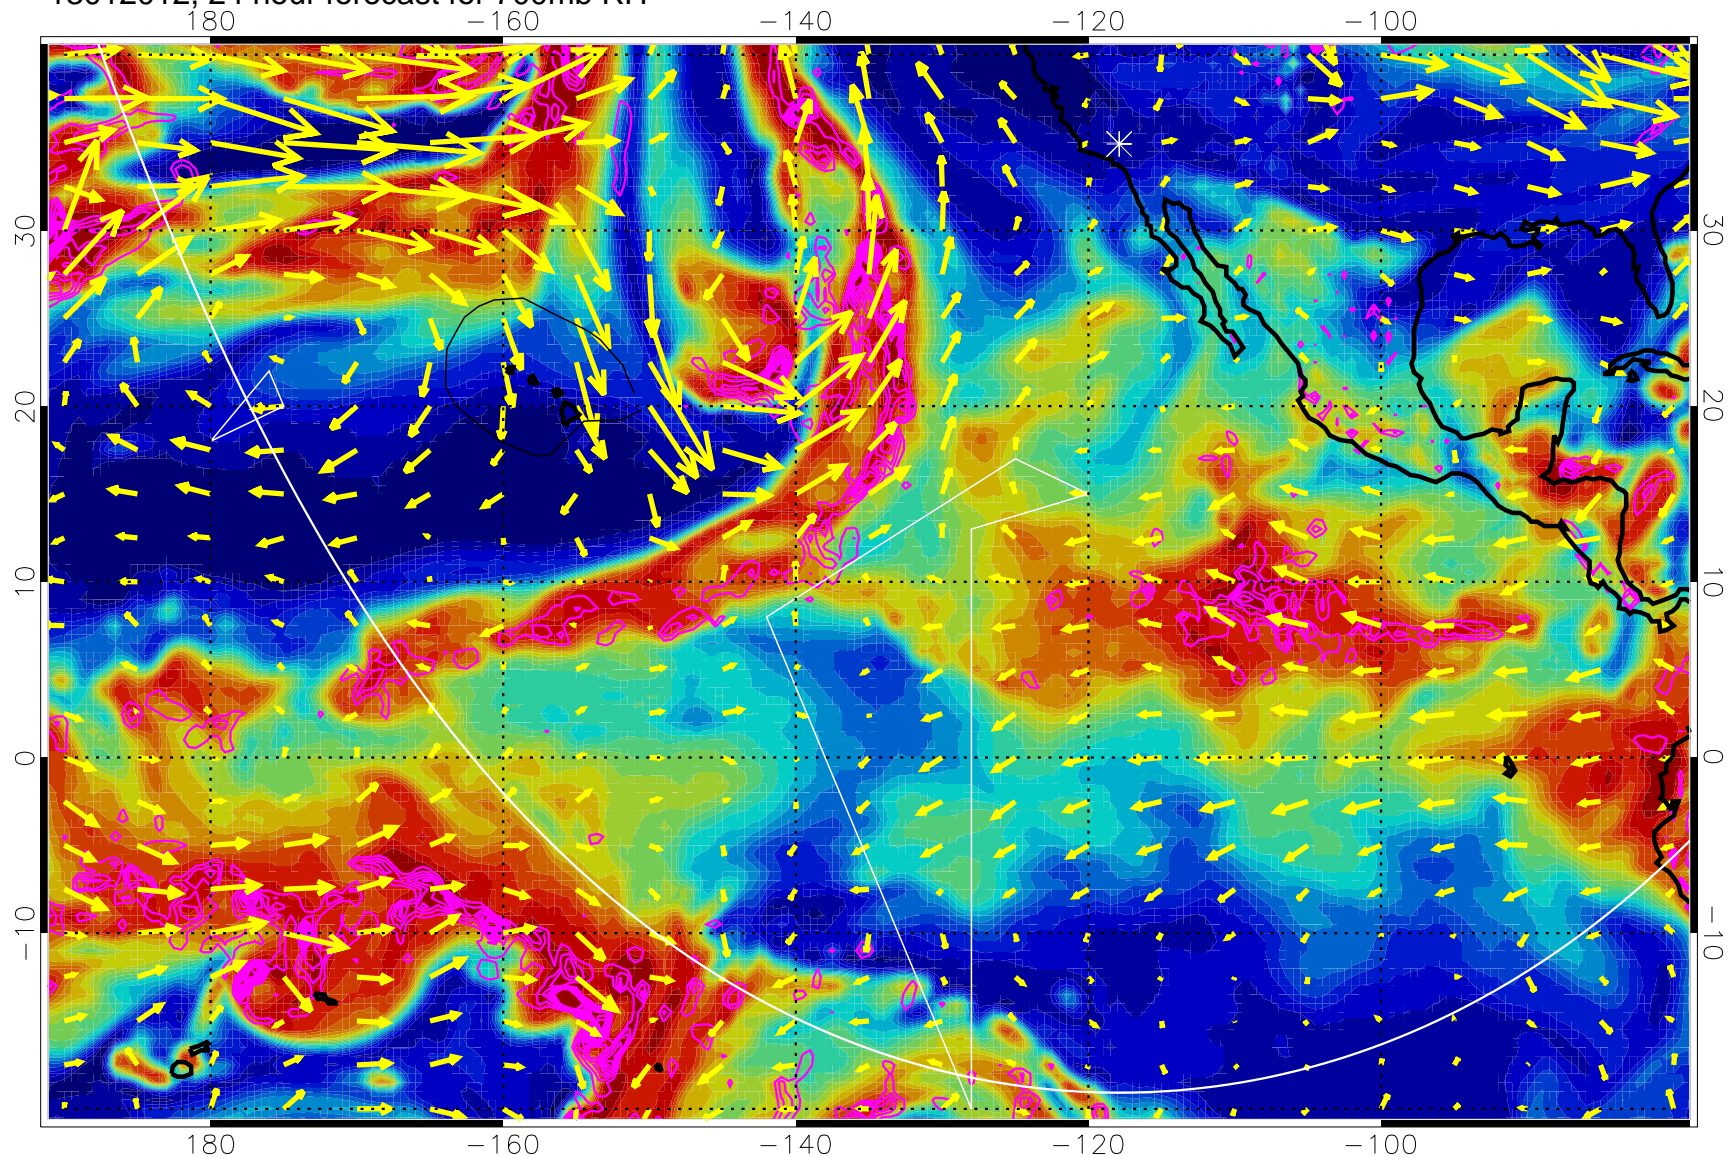

13011918, 6 hour forecast for 700mb RH

Negative Omegas less than -0.3 , contours of 0.3 Pa/s

EPV Tropopause (2 PVU) Position

→ 30 m/s

Range ring of 6000 km -- 19 hours GH round trip

13012000, 12 hour forecast for 700mb RH

Negative Omegas less than -0.3 , contours of 0.3 Pa/s

EPV Tropopause (2 PVU) Position

→ 30 m/s

Range ring of 6000 km -- 19 hours GH round trip

13012006, 18 hour forecast for 700mb RH

Negative Omegas less than -0.3 , contours of 0.3 Pa/s

EPV Tropopause (2 PVU) Position

→ 30 m/s

Range ring of 6000 km -- 19 hours GH round trip

13012012, 24 hour forecast for 700mb RH

Negative Omegas less than -0.3 , contours of 0.3 Pa/s

EPV Tropopause (2 PVU) Position

→ 30 m/s

Range ring of 6000 km -- 19 hours GH round trip

13012018, 30 hour forecast for 700mb RH

Negative Omegas less than -0.3 , contours of 0.3 Pa/s

EPV Tropopause (2 PVU) Position

→ 30 m/s

Range ring of 6000 km -- 19 hours GH round trip