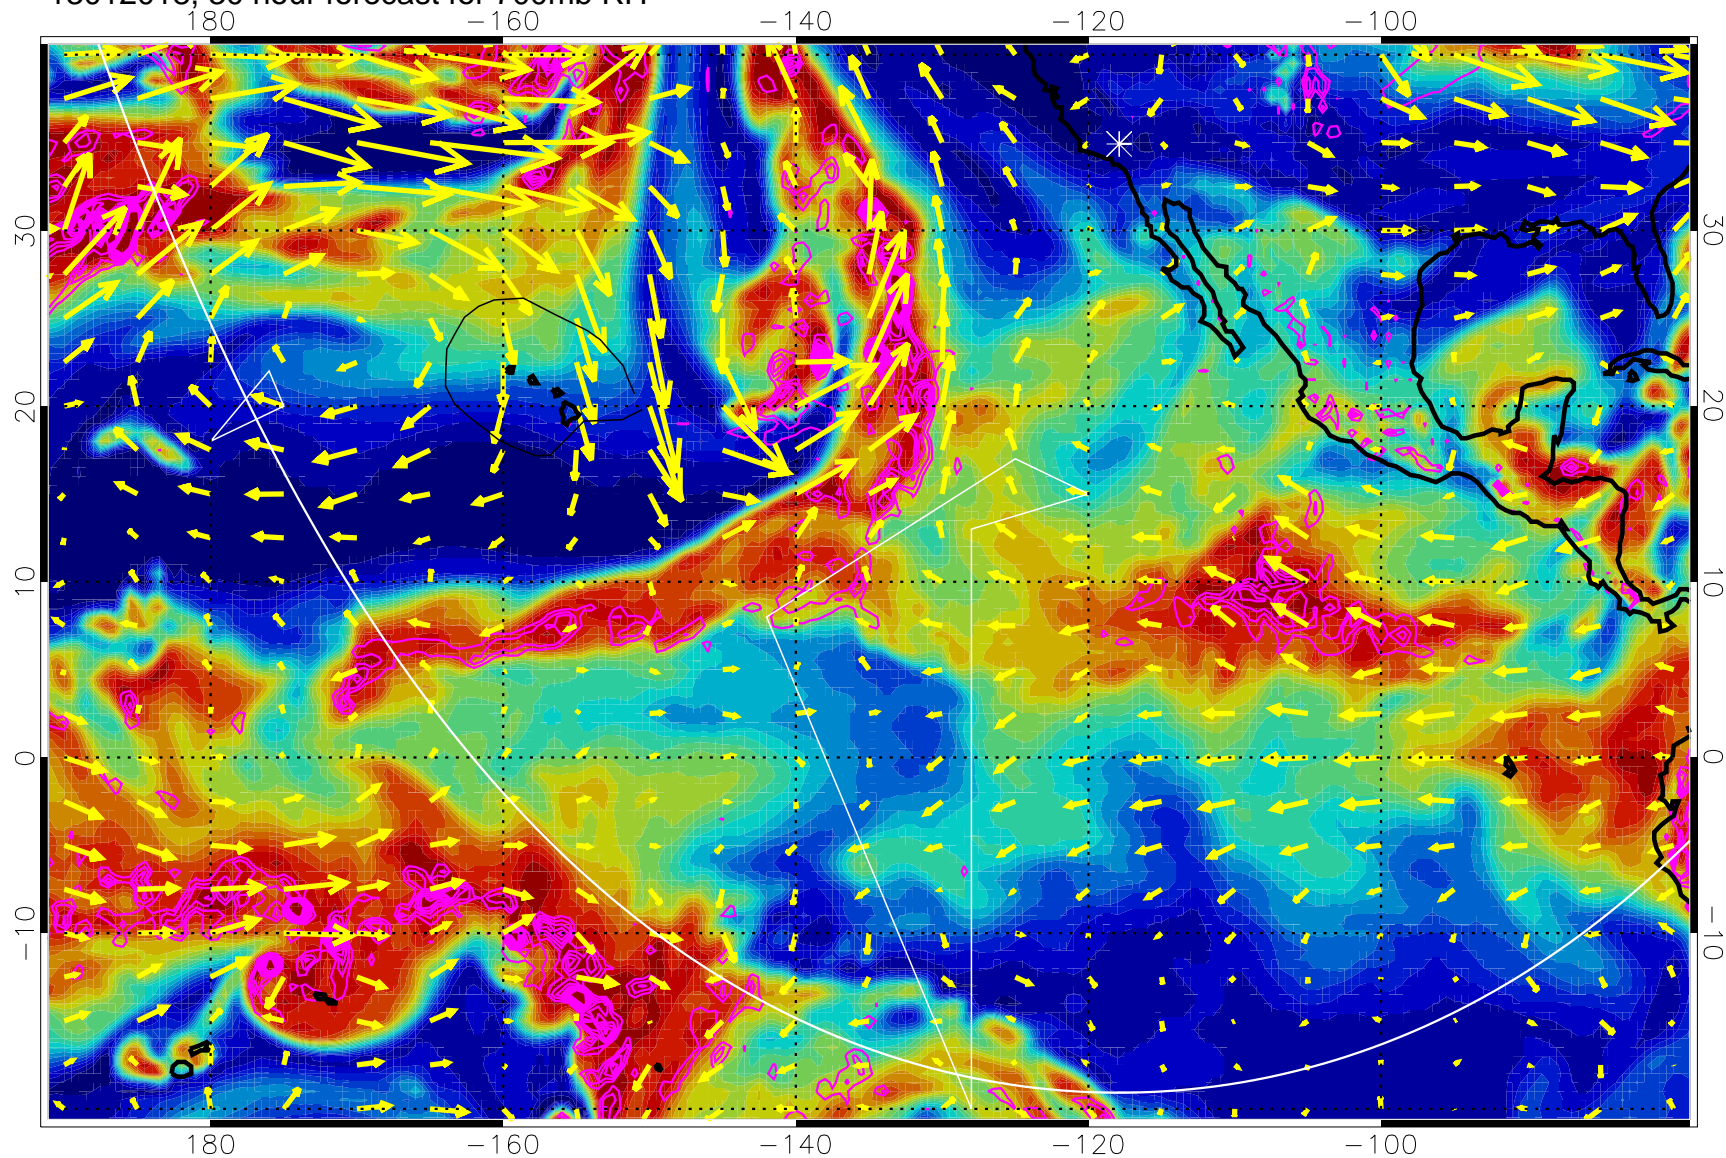

EPV Tropopause (2 PVU) Position

→ 30 m/s

Range ring of 6000 km -- 19 hours GH round trip

13012012, 24 hour forecast for 700mb RH

Negative Omegas less than -0.3 , contours of 0.3 Pa/s

EPV Tropopause (2 PVU) Position

→ 30 m/s

Range ring of 6000 km -- 19 hours GH round trip

13012018, 30 hour forecast for 700mb RH

Negative Omegas less than -0.3 , contours of 0.3 Pa/s

EPV Tropopause (2 PVU) Position

→ 30 m/s

Range ring of 6000 km -- 19 hours GH round trip

13012100, 36 hour forecast for 700mb RH

Negative Omegas less than -0.3 , contours of 0.3 Pa/s

EPV Tropopause (2 PVU) Position

→ 30 m/s

Range ring of 6000 km -- 19 hours GH round trip

13012106, 42 hour forecast for 700mb RH

EPV Tropopause (2 PVU) Position

→ 30 m/s

Range ring of 6000 km -- 19 hours GH round trip

13012118, 54 hour forecast for 700mb RH

Negative Omegas less than -0.3 , contours of 0.3 Pa/s

EPV Tropopause (2 PVU) Position