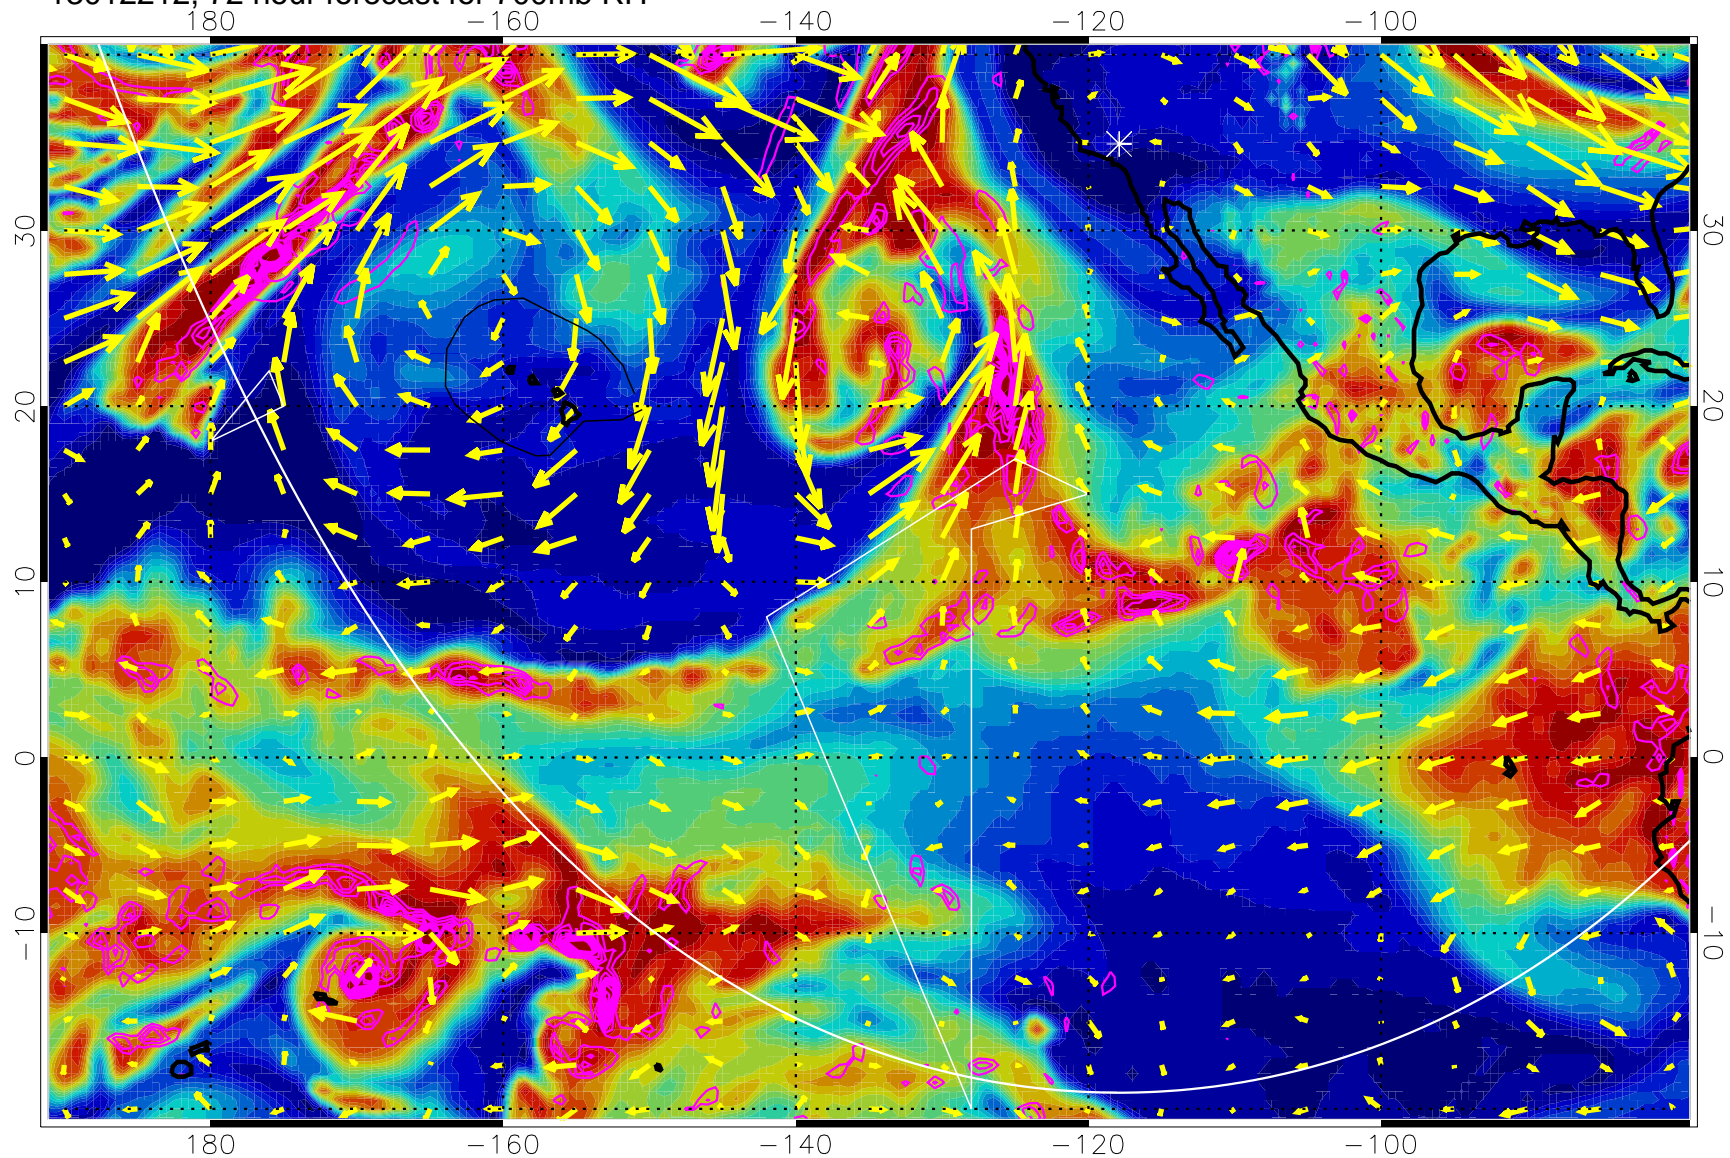

→ 30 m/s

Range ring of 6000 km -- 19 hours GH round trip

13012200, 60 hour forecast for 700mb RH

Negative Omegas less than -0.3 , contours of 0.3 Pa/s

EPV Tropopause (2 PVU) Position

→ 30 m/s

Range ring of 6000 km -- 19 hours GH round trip

13012206, 66 hour forecast for 700mb RH

Negative Omegas less than -0.3 , contours of 0.3 Pa/s

EPV Tropopause (2 PVU) Position

→ 30 m/s

Range ring of 6000 km -- 19 hours GH round trip

13012212, 72 hour forecast for 700mb RH

Negative Omegas less than -0.3 , contours of 0.3 Pa/s

EPV Tropopause (2 PVU) Position

→ 30 m/s

Range ring of 6000 km -- 19 hours GH round trip

13012218, 78 hour forecast for 700mb RH

Negative Omegas less than -0.3 , contours of 0.3 Pa/s

EPV Tropopause (2 PVU) Position

→ 30 m/s

Range ring of 6000 km -- 19 hours GH round trip

13012300, 84 hour forecast for 700mb RH

Negative Omegas less than -0.3 , contours of 0.3 Pa/s

EPV Tropopause (2 PVU) Position