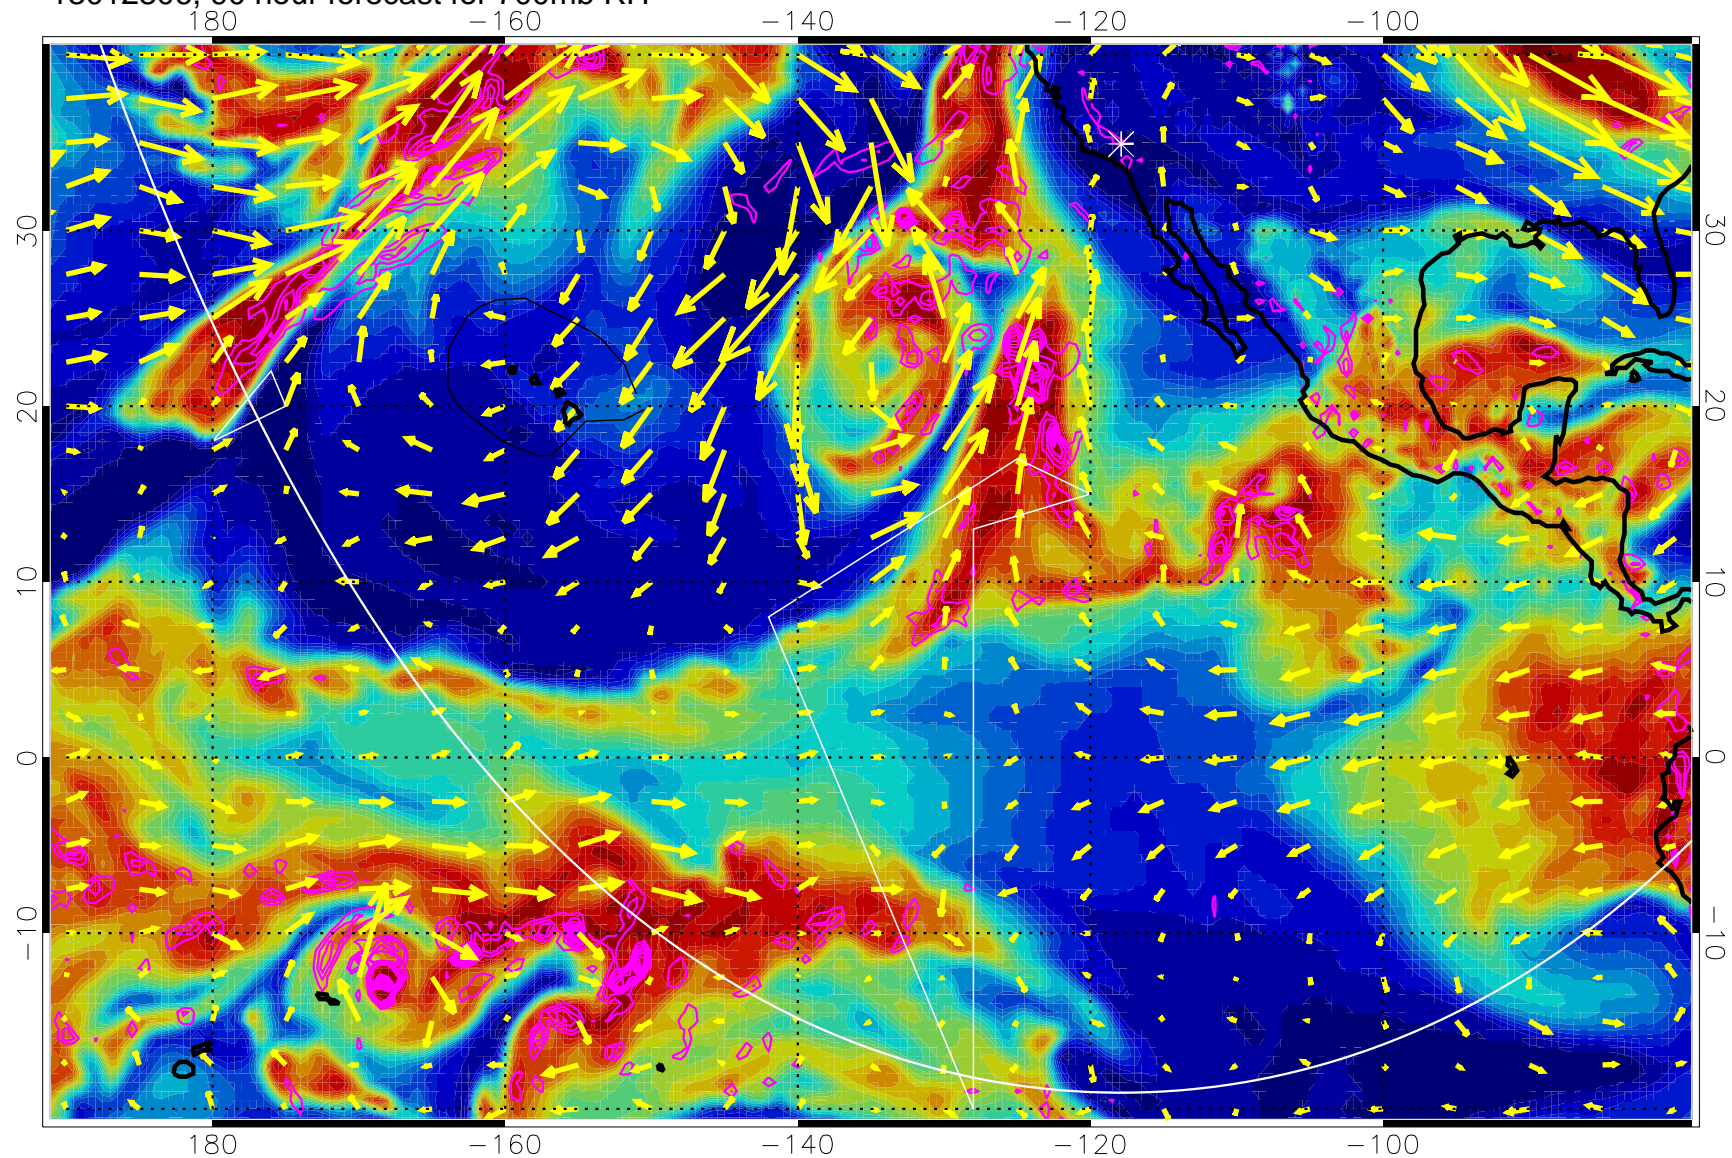

Negative Omegas less than -0.3 , contours of 0.3 Pa/s

EPV Tropopause (2 PVU) Position

→ 30 m/s

Range ring of 6000 km -- 19 hours GH round trip

13012218, 78 hour forecast for 700mb RH

Negative Omegas less than -0.3 , contours of 0.3 Pa/s

EPV Tropopause (2 PVU) Position

→ 30 m/s

Range ring of 6000 km -- 19 hours GH round trip

13012300, 84 hour forecast for 700mb RH

Negative Omegas less than -0.3 , contours of 0.3 Pa/s

EPV Tropopause (2 PVU) Position

→ 30 m/s

Range ring of 6000 km -- 19 hours GH round trip

13012306, 90 hour forecast for 700mb RH

Negative Omegas less than -0.3 , contours of $.3$ Pa/s

EPV Tropopause (2 PVU) Position

→ 30 m/s

Range ring of 6000 km -- 19 hours GH round trip

13012312, 96 hour forecast for 700mb RH

Negative Omegas less than -0.3 , contours of 0.3 Pa/s

EPV Tropopause (2 PVU) Position

→ 30 m/s

Range ring of 6000 km -- 19 hours GH round trip

13012318, 102 hour forecast for 700mb RH