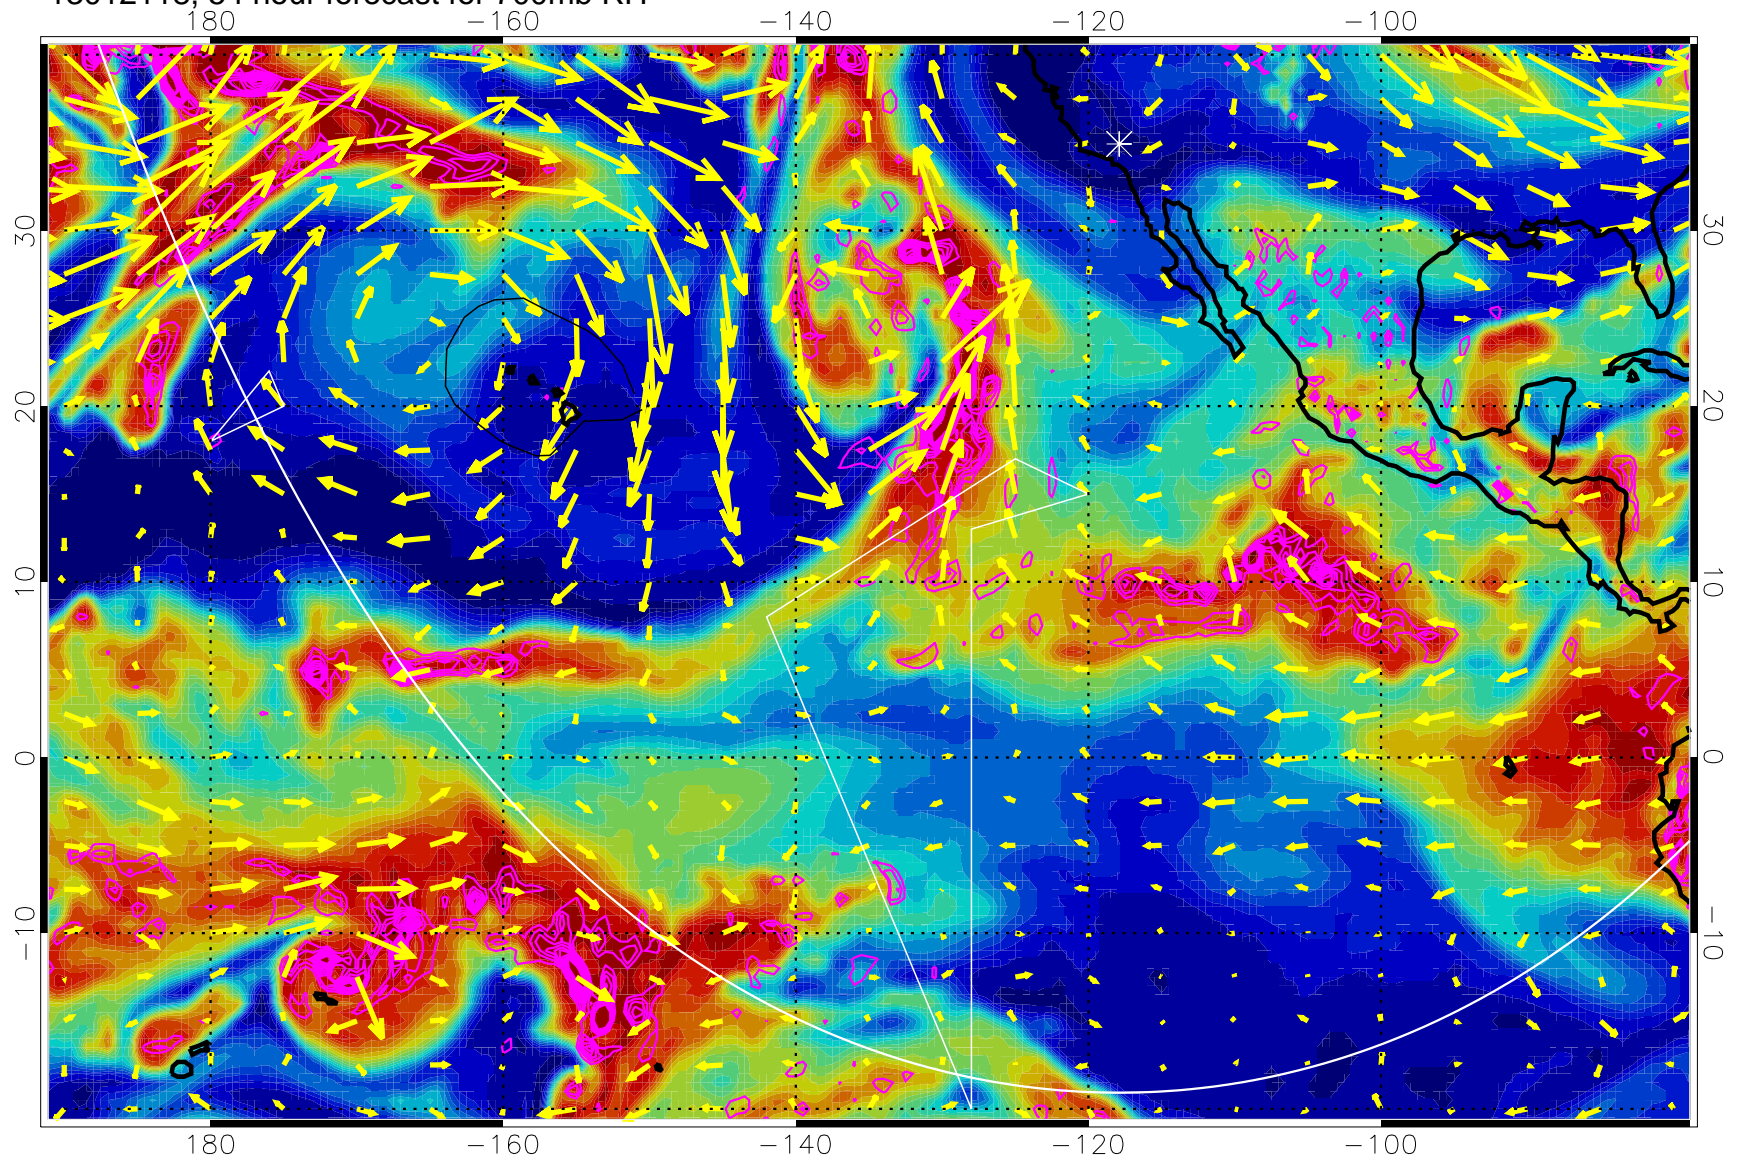

Negative Omegas less than -0.3 , contours of 0.3 Pa/s

EPV Tropopause (2 PVU) Position

→ 30 m/s

Range ring of 6000 km -- 19 hours GH round trip

13012112, 48 hour forecast for 700mb RH

Negative Omegas less than -0.3 , contours of 0.3 Pa/s

EPV Tropopause (2 PVU) Position

→ 30 m/s

Range ring of 6000 km -- 19 hours GH round trip

13012118, 54 hour forecast for 700mb RH

Negative Omegas less than -0.3 , contours of 0.3 Pa/s

EPV Tropopause (2 PVU) Position

→ 30 m/s

Range ring of 6000 km -- 19 hours GH round trip

13012200, 60 hour forecast for 700mb RH

Negative Omegas less than -0.3 , contours of 0.3 Pa/s

EPV Tropopause (2 PVU) Position

→ 30 m/s

Range ring of 6000 km -- 19 hours GH round trip

13012206, 66 hour forecast for 700mb RH

Negative Omegas less than -0.3 , contours of 0.3 Pa/s

EPV Tropopause (2 PVU) Position

→ 30 m/s

Range ring of 6000 km -- 19 hours GH round trip

13012212, 72 hour forecast for 700mb RH