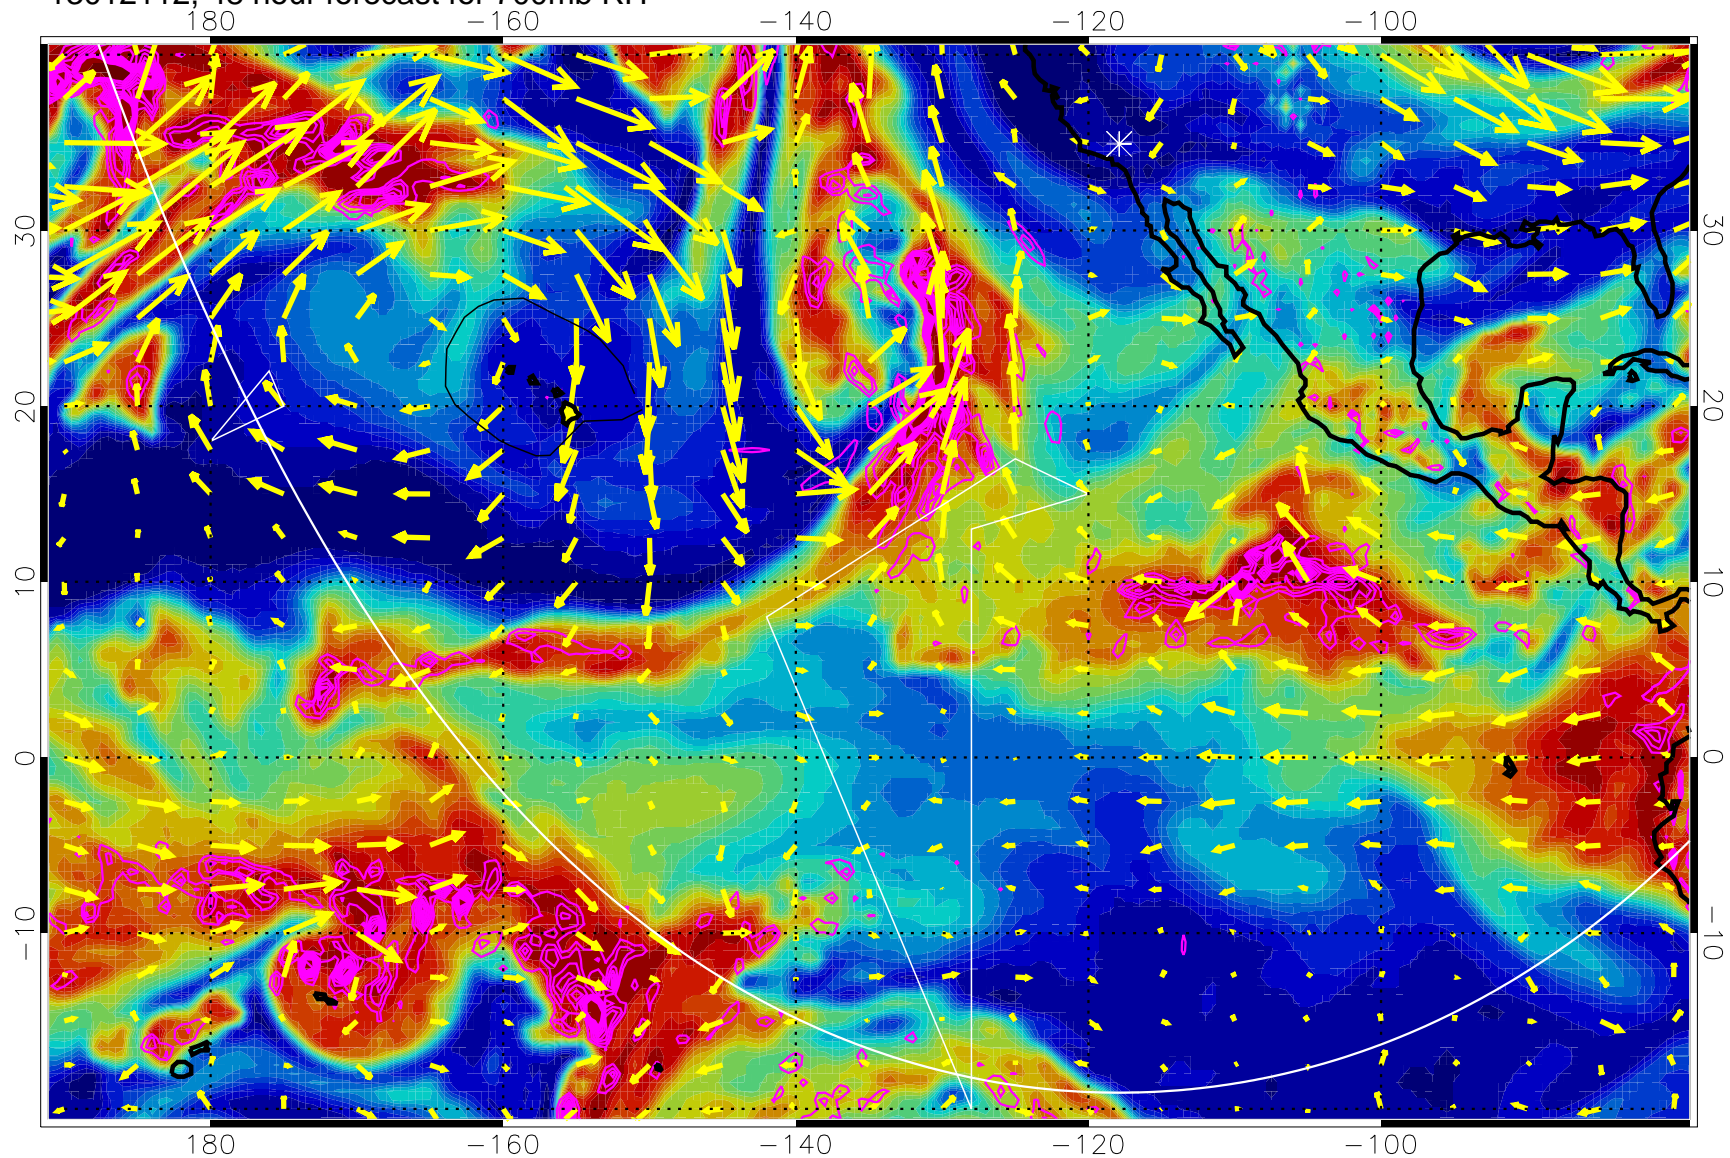

→ 30 m/s

Range ring of 6000 km -- 19 hours GH round trip

13012018, 30 hour forecast for 700mb RH

Negative Omegas less than -0.3 , contours of 0.3 Pa/s

EPV Tropopause (2 PVU) Position

→ 30 m/s

Range ring of 6000 km -- 19 hours GH round trip

13012100, 36 hour forecast for 700mb RH

Negative Omegas less than -0.3 , contours of 0.3 Pa/s

EPV Tropopause (2 PVU) Position

→ 30 m/s

Range ring of 6000 km -- 19 hours GH round trip

13012106, 42 hour forecast for 700mb RH

Negative Omegas less than -0.3 , contours of 0.3 Pa/s

EPV Tropopause (2 PVU) Position

→ 30 m/s

Range ring of 6000 km -- 19 hours GH round trip

13012112, 48 hour forecast for 700mb RH

Negative Omegas less than -0.3 , contours of 0.3 Pa/s

EPV Tropopause (2 PVU) Position

→ 30 m/s

Range ring of 6000 km -- 19 hours GH round trip

13012118, 54 hour forecast for 700mb RH

Negative Omegas less than -0.3 , contours of 0.3 Pa/s

EPV Tropopause (2 PVU) Position