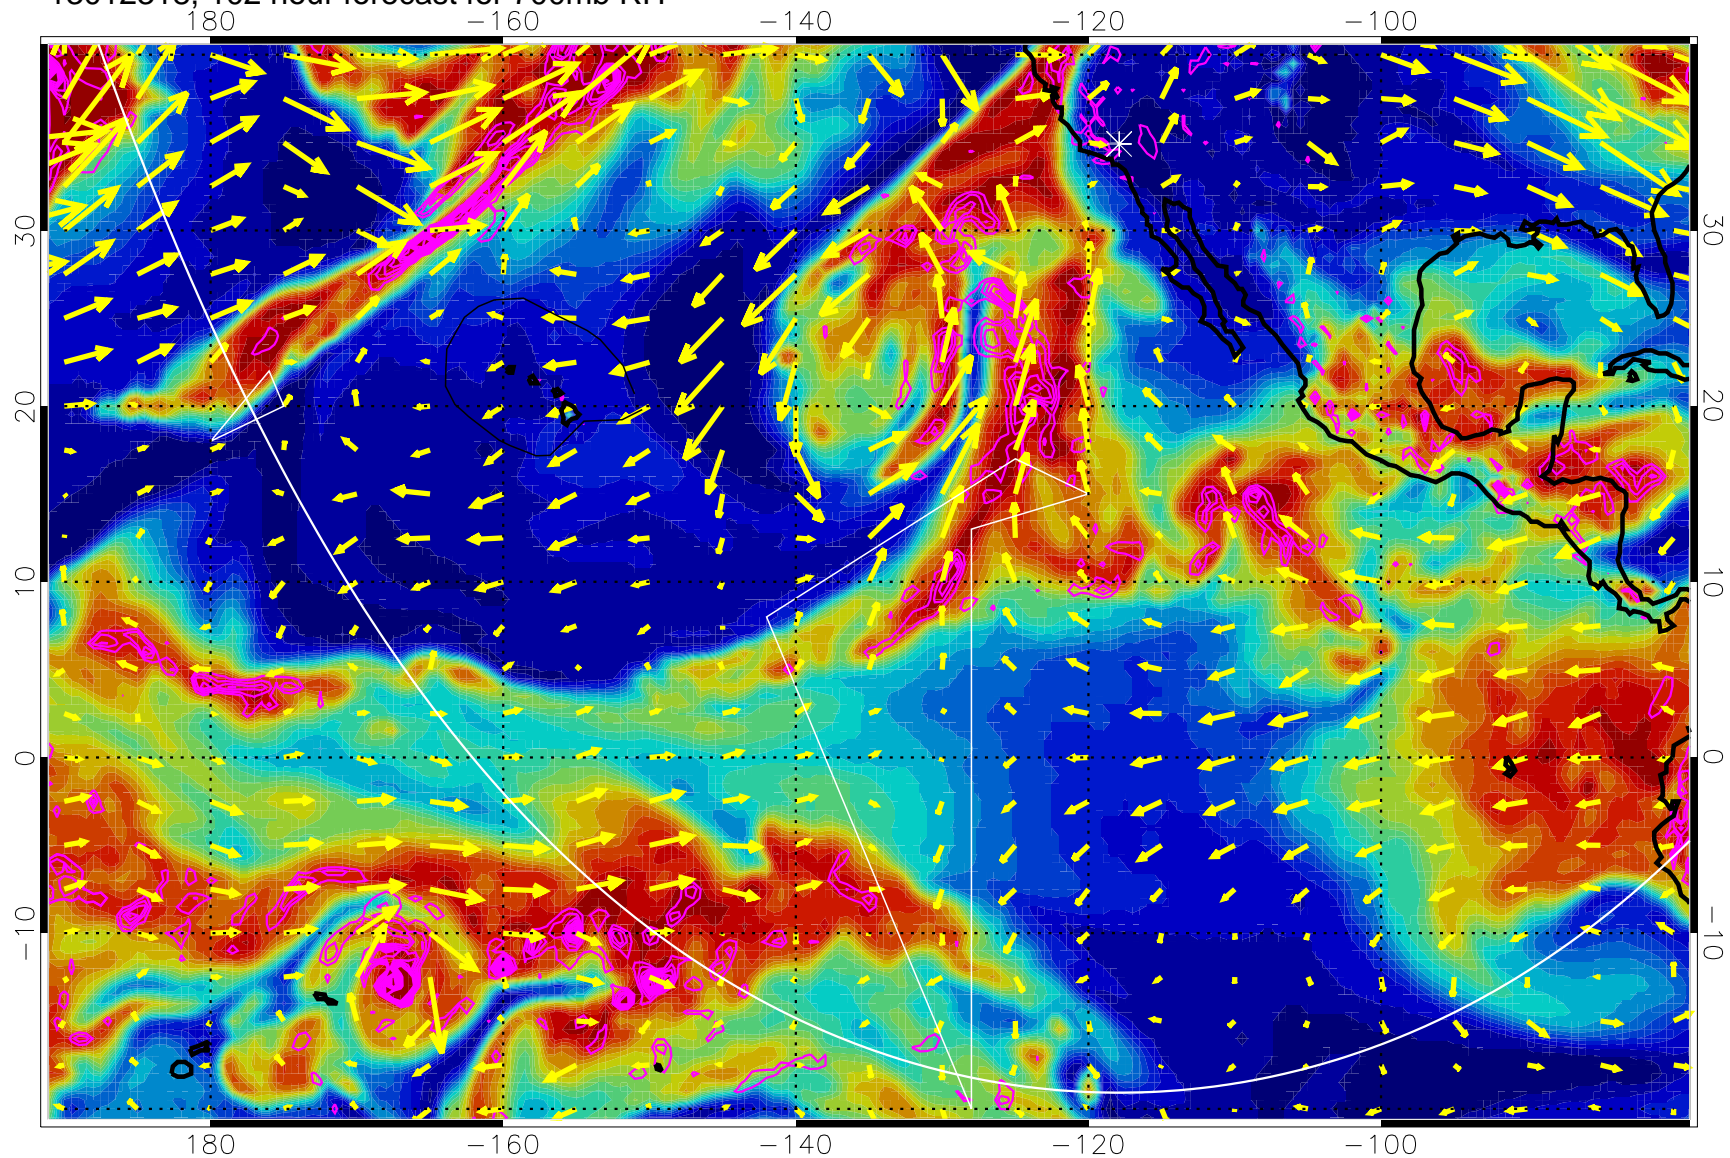

→ 30 m/s

Range ring of 6000 km -- 19 hours GH round trip

13012306, 90 hour forecast for 700mb RH

Negative Omegas less than -0.3 , contours of $.3$ Pa/s

EPV Tropopause (2 PVU) Position

→ 30 m/s

Range ring of 6000 km -- 19 hours GH round trip

13012312, 96 hour forecast for 700mb RH

Negative Omegas less than -0.3 , contours of 0.3 Pa/s

EPV Tropopause (2 PVU) Position

→ 30 m/s

Range ring of 6000 km -- 19 hours GH round trip

13012318, 102 hour forecast for 700mb RH

Negative Omegas less than -0.3 , contours of 0.3 Pa/s

EPV Tropopause (2 PVU) Position

→ 30 m/s

Range ring of 6000 km -- 19 hours GH round trip

13012400, 108 hour forecast for 700mb RH

Negative Omegas less than -0.3 , contours of 0.3 Pa/s

EPV Tropopause (2 PVU) Position

→ 30 m/s

Range ring of 6000 km -- 19 hours GH round trip

13012406, 114 hour forecast for 700mb RH

Negative Omegas less than -0.3 , contours of 0.3 Pa/s

EPV Tropopause (2 PVU) Position