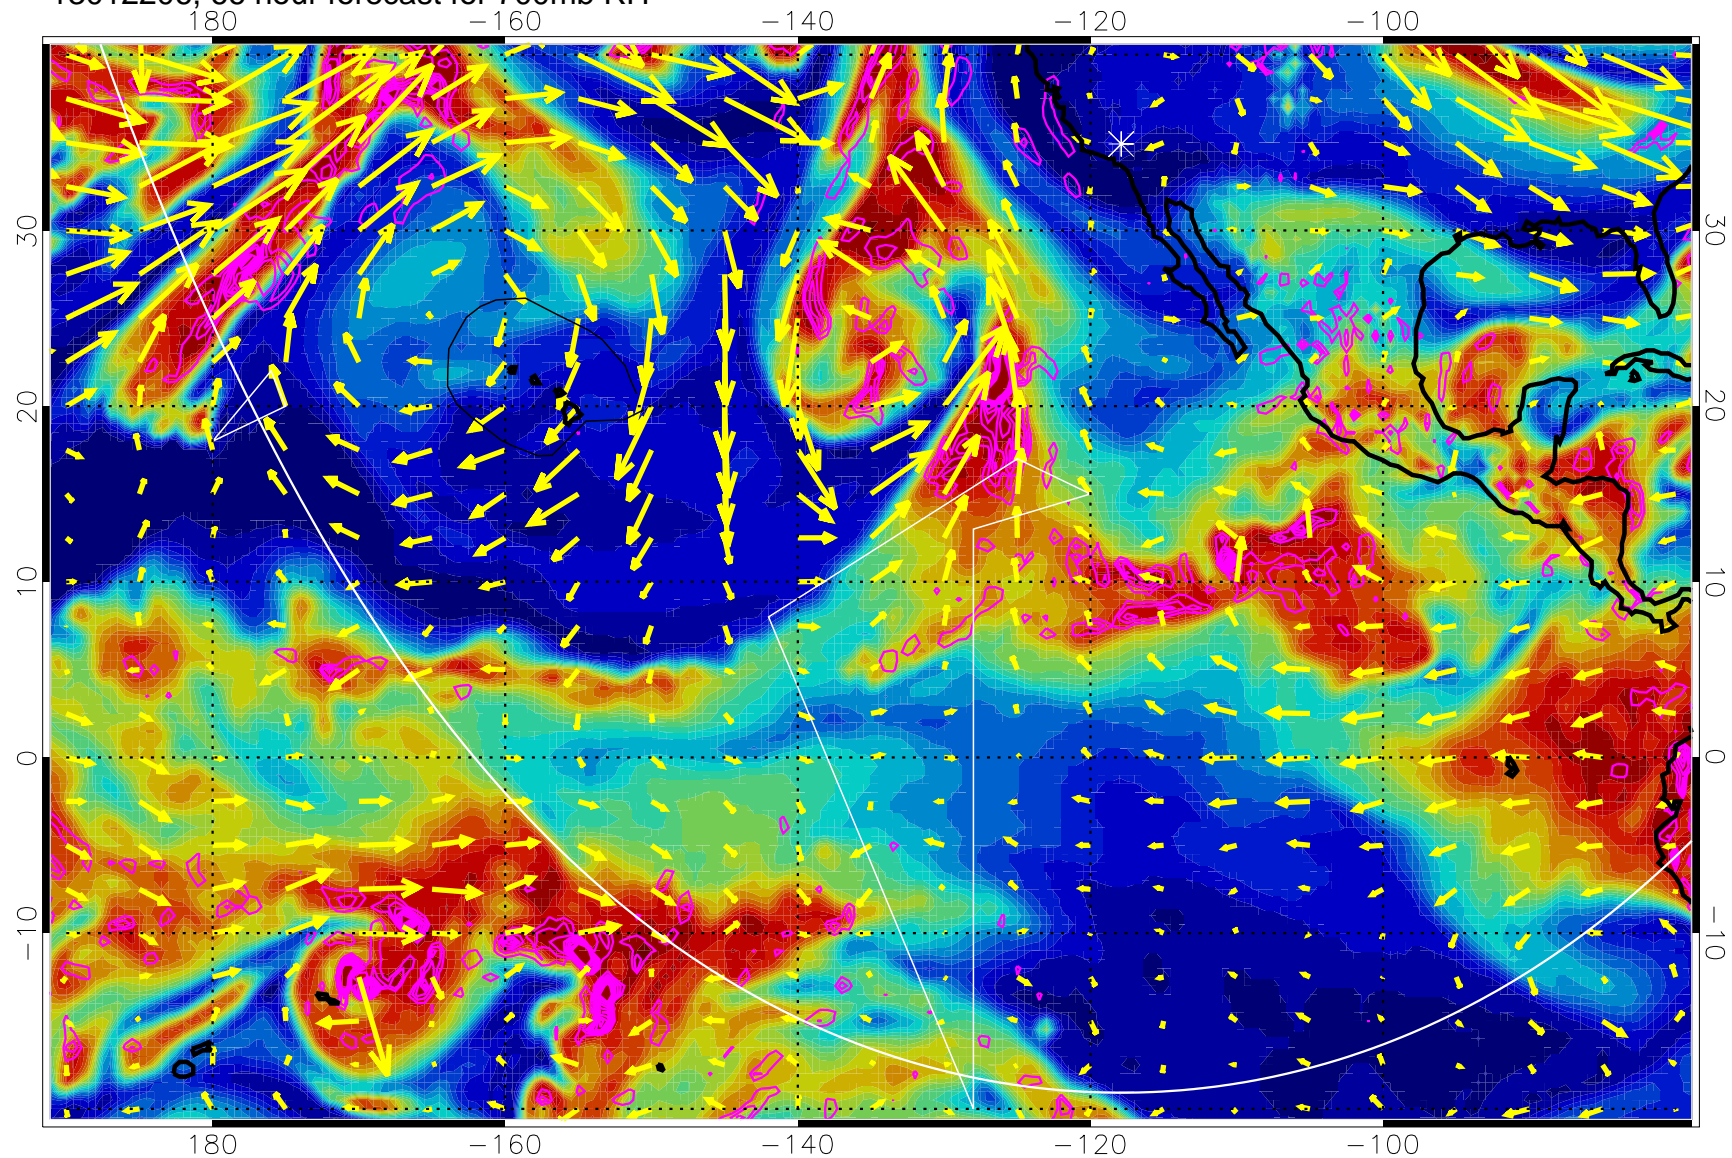

EPV Tropopause (2 PVU) Position

→ 30 m/s

Range ring of 6000 km -- 19 hours GH round trip

13012118, 54 hour forecast for 700mb RH

Negative Omegas less than -0.3 , contours of 0.3 Pa/s

EPV Tropopause (2 PVU) Position

→ 30 m/s

Range ring of 6000 km -- 19 hours GH round trip

13012200, 60 hour forecast for 700mb RH

Negative Omegas less than -0.3 , contours of 0.3 Pa/s

EPV Tropopause (2 PVU) Position

→ 30 m/s

Range ring of 6000 km -- 19 hours GH round trip

13012206, 66 hour forecast for 700mb RH

Negative Omegas less than -0.3 , contours of 0.3 Pa/s

EPV Tropopause (2 PVU) Position

→ 30 m/s

Range ring of 6000 km -- 19 hours GH round trip

13012212, 72 hour forecast for 700mb RH

Negative Omegas less than -0.3 , contours of 0.3 Pa/s

EPV Tropopause (2 PVU) Position

→ 30 m/s

Range ring of 6000 km -- 19 hours GH round trip

13012218, 78 hour forecast for 700mb RH

Negative Omegas less than -0.3 , contours of 0.3 Pa/s