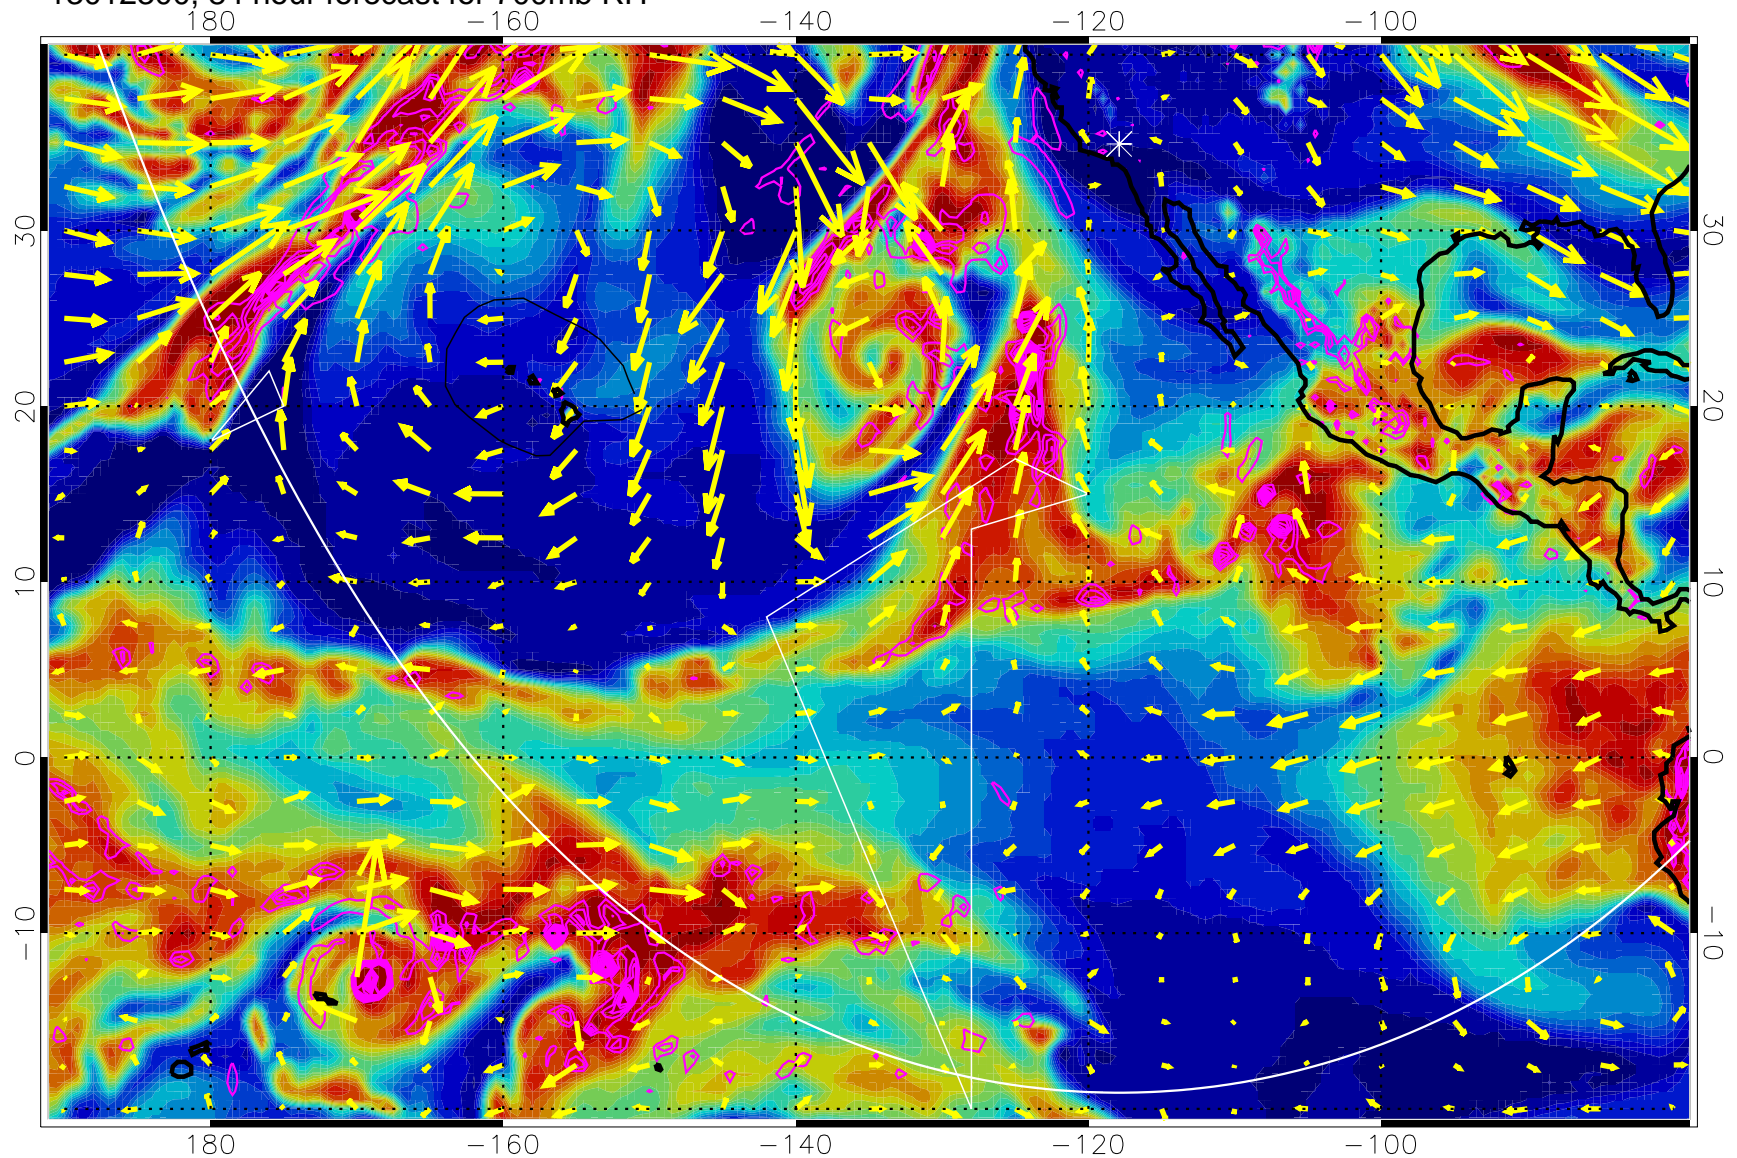

13012206, 66 hour forecast for 700mb RH

Negative Omegas less than -0.3 , contours of 0.3 Pa/s

EPV Tropopause (2 PVU) Position

→ 30 m/s

Range ring of 6000 km -- 19 hours GH round trip

13012212, 72 hour forecast for 700mb RH

Negative Omegas less than -0.3 , contours of 0.3 Pa/s

EPV Tropopause (2 PVU) Position

→ 30 m/s

Range ring of 6000 km -- 19 hours GH round trip

13012218, 78 hour forecast for 700mb RH

Negative Omegas less than -0.3 , contours of 0.3 Pa/s

EPV Tropopause (2 PVU) Position

→ 30 m/s

Range ring of 6000 km -- 19 hours GH round trip

13012300, 84 hour forecast for 700mb RH

Negative Omegas less than -0.3 , contours of 0.3 Pa/s

EPV Tropopause (2 PVU) Position

→ 30 m/s

Range ring of 6000 km -- 19 hours GH round trip

13012306, 90 hour forecast for 700mb RH

Negative Omegas less than -0.3 , contours of $.3$ Pa/s

EPV Tropopause (2 PVU) Position

→ 30 m/s

Range ring of 6000 km -- 19 hours GH round trip