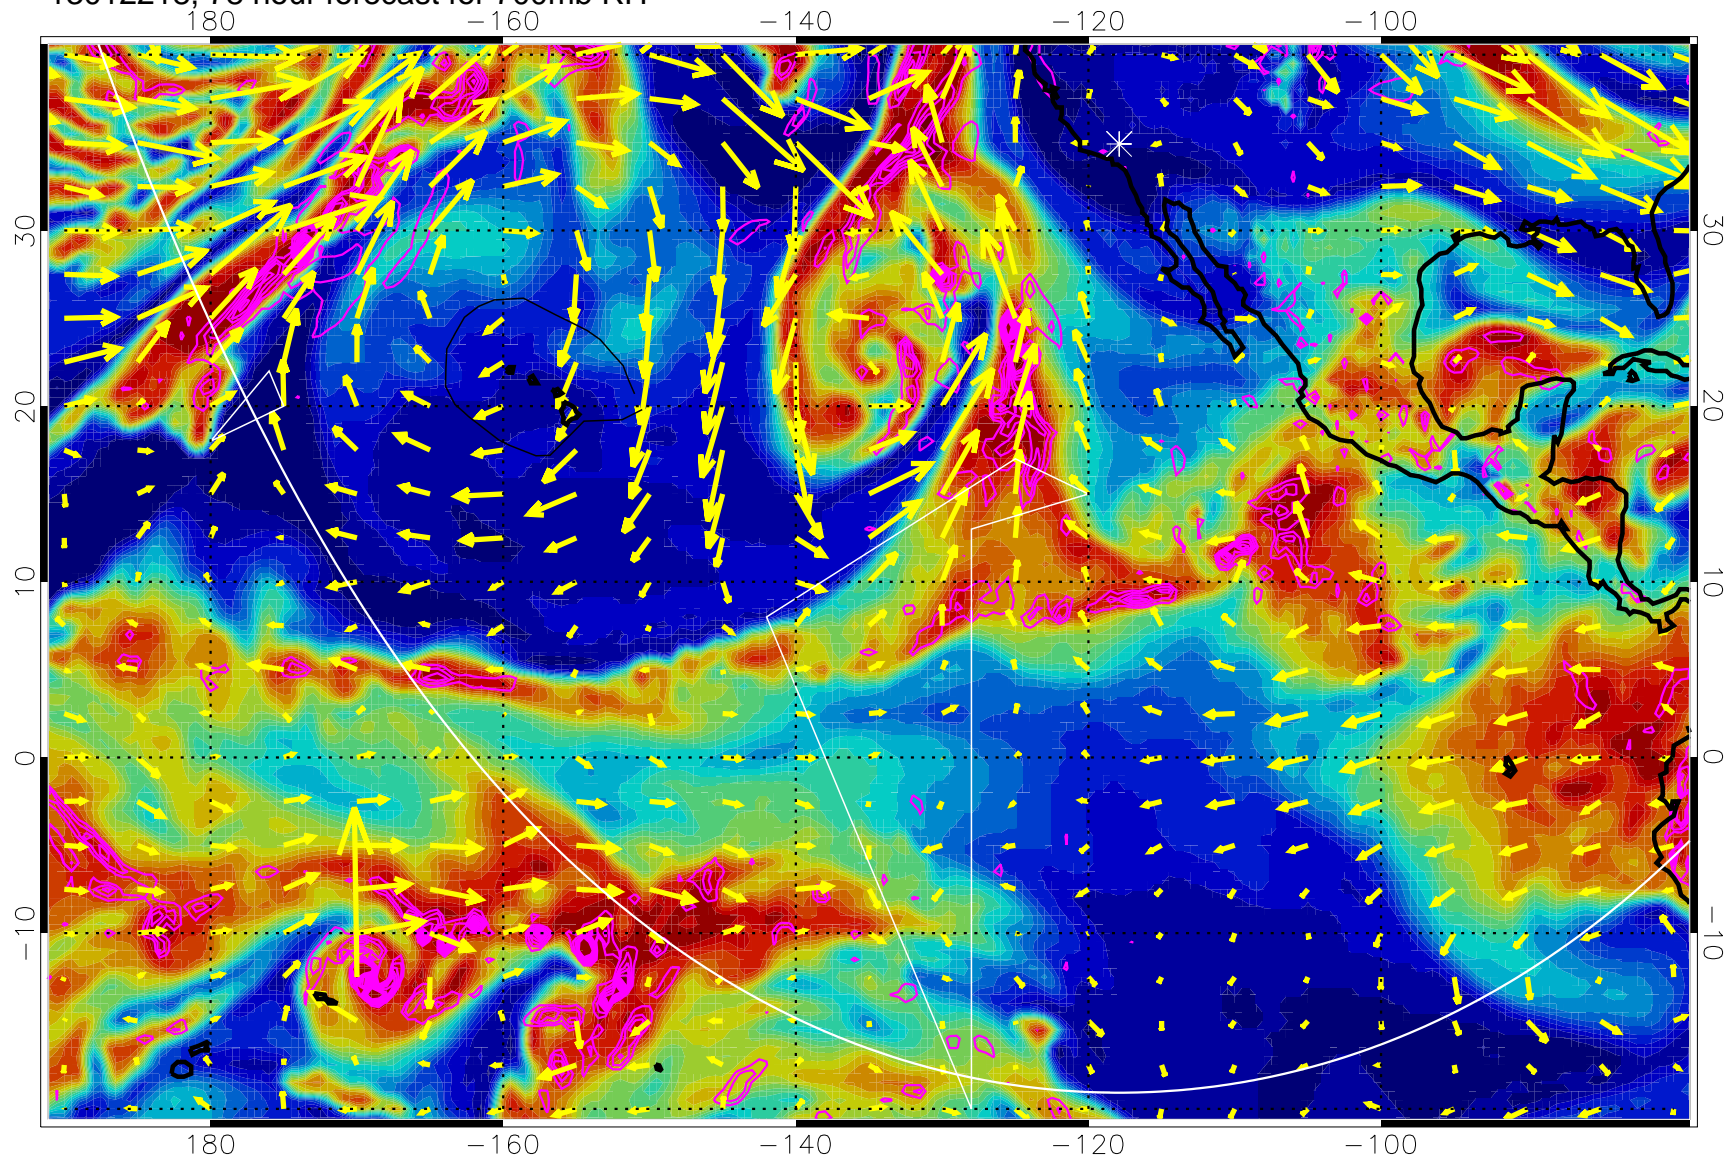

→ 30 m/s

Range ring of 6000 km -- 19 hours GH round trip

13012200, 60 hour forecast for 700mb RH

Negative Omegas less than -0.3 , contours of 0.3 Pa/s

EPV Tropopause (2 PVU) Position

→ 30 m/s

Range ring of 6000 km -- 19 hours GH round trip

13012206, 66 hour forecast for 700mb RH

Negative Omegas less than -0.3 , contours of 0.3 Pa/s

EPV Tropopause (2 PVU) Position

→ 30 m/s

Range ring of 6000 km -- 19 hours GH round trip

13012212, 72 hour forecast for 700mb RH

Negative Omegas less than -0.3 , contours of 0.3 Pa/s

EPV Tropopause (2 PVU) Position

→ 30 m/s

Range ring of 6000 km -- 19 hours GH round trip

13012218, 78 hour forecast for 700mb RH

Negative Omegas less than -0.3 , contours of 0.3 Pa/s

EPV Tropopause (2 PVU) Position

→ 30 m/s

Range ring of 6000 km -- 19 hours GH round trip

13012300, 84 hour forecast for 700mb RH

Negative Omegas less than -0.3 , contours of 0.3 Pa/s

EPV Tropopause (2 PVU) Position