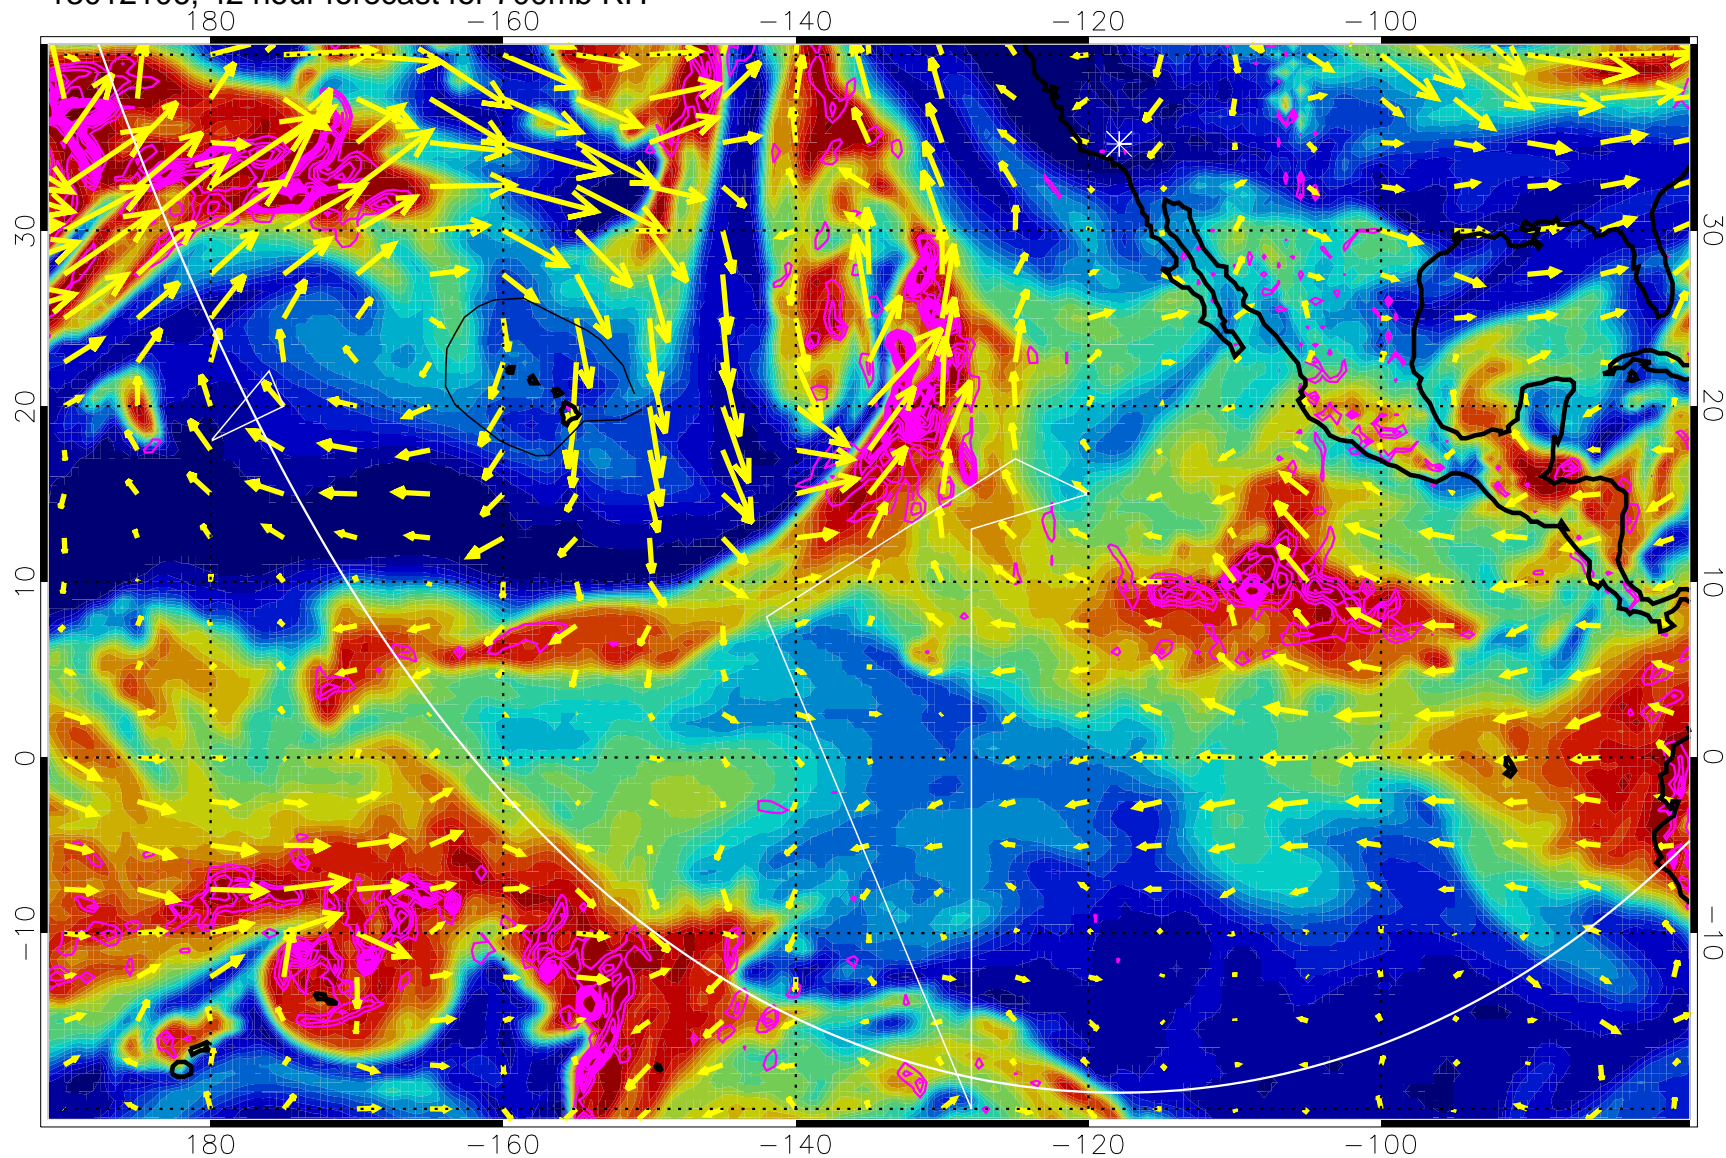

→ 30 m/s

Range ring of 6000 km -- 19 hours GH round trip

13012018, 30 hour forecast for 700mb RH

Negative Omegas less than -0.3 , contours of 0.3 Pa/s

EPV Tropopause (2 PVU) Position

→ 30 m/s

Range ring of 6000 km -- 19 hours GH round trip

13012100, 36 hour forecast for 700mb RH

Negative Omegas less than -0.3 , contours of 0.3 Pa/s

EPV Tropopause (2 PVU) Position

→ 30 m/s

Range ring of 6000 km -- 19 hours GH round trip

13012106, 42 hour forecast for 700mb RH

Negative Omegas less than -0.3 , contours of 0.3 Pa/s

EPV Tropopause (2 PVU) Position

→ 30 m/s

Range ring of 6000 km -- 19 hours GH round trip

13012112, 48 hour forecast for 700mb RH

Negative Omegas less than -0.3 , contours of 0.3 Pa/s

EPV Tropopause (2 PVU) Position

→ 30 m/s

Range ring of 6000 km -- 19 hours GH round trip

13012118, 54 hour forecast for 700mb RH

Negative Omegas less than -0.3 , contours of 0.3 Pa/s

EPV Tropopause (2 PVU) Position