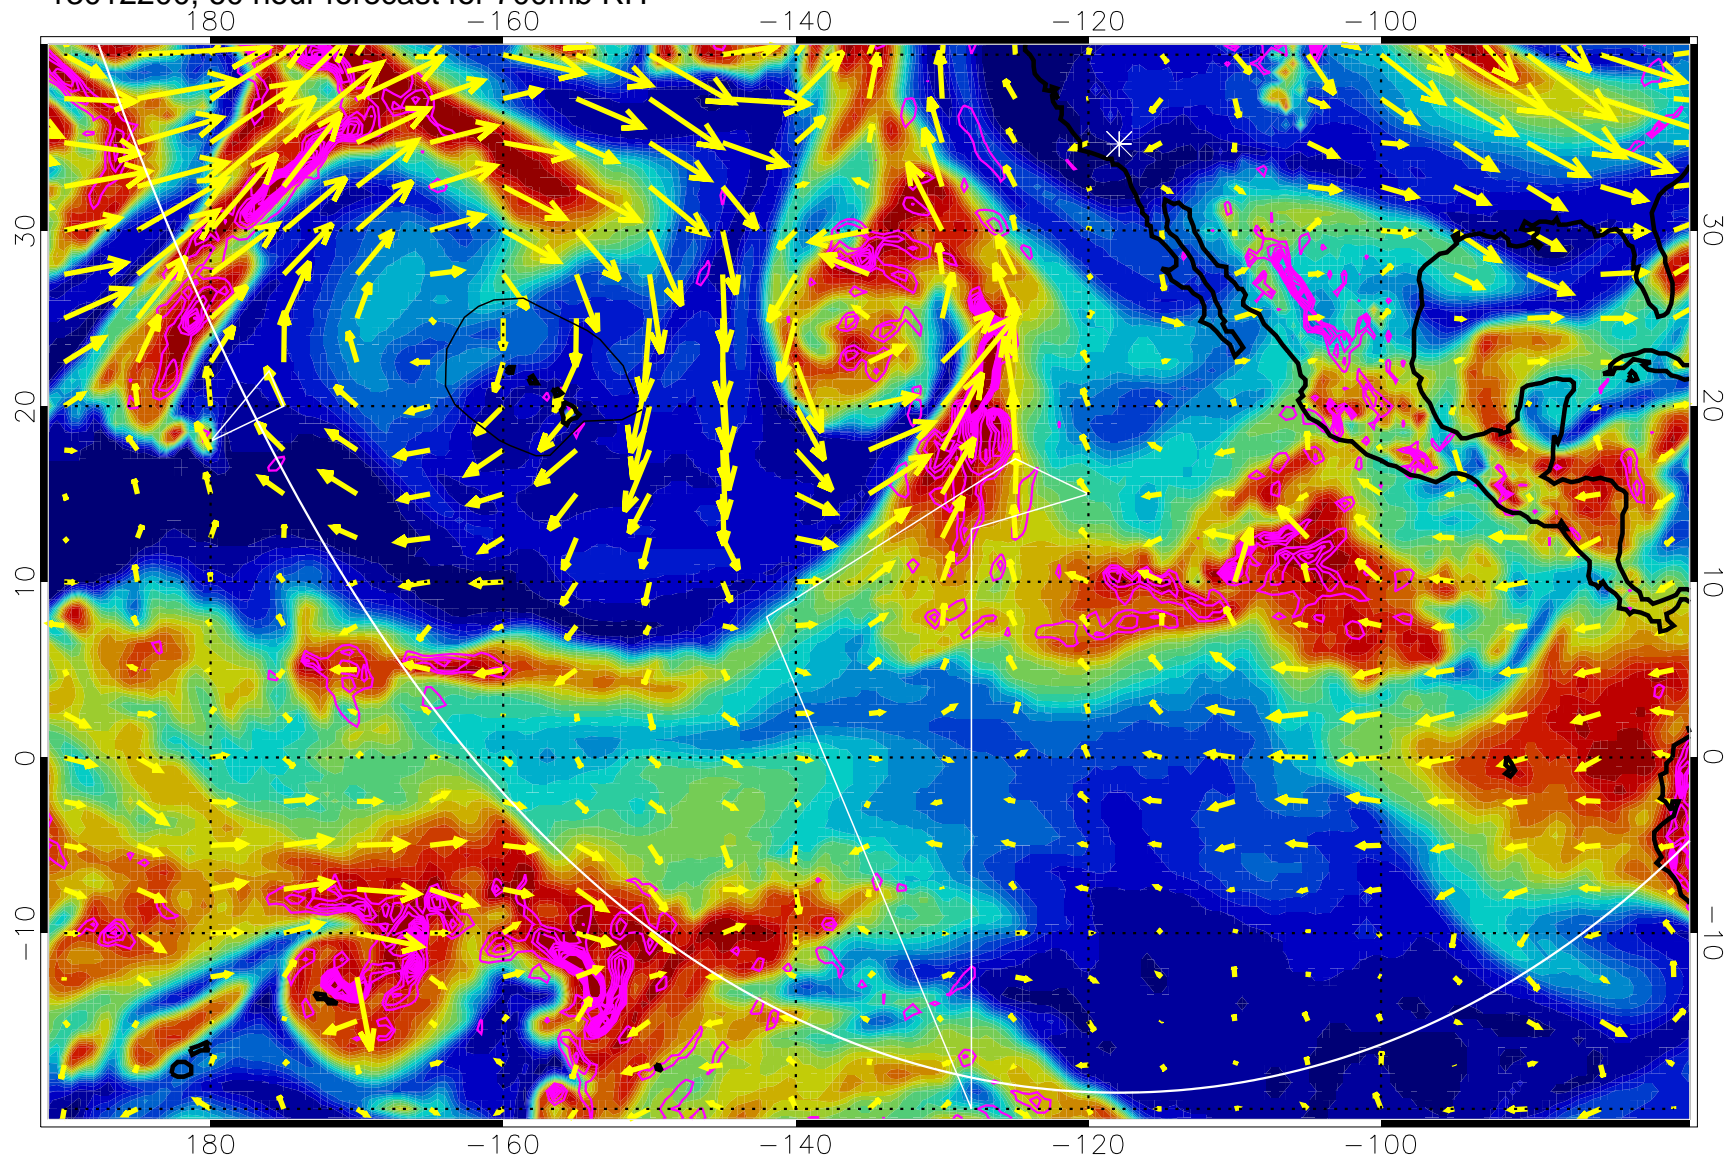

Negative Omegas less than -0.3 , contours of 0.3 Pa/s

EPV Tropopause (2 PVU) Position

→ 30 m/s

Range ring of 6000 km -- 19 hours GH round trip

13012112, 48 hour forecast for 700mb RH

Negative Omegas less than -0.3 , contours of 0.3 Pa/s

EPV Tropopause (2 PVU) Position

→ 30 m/s

Range ring of 6000 km -- 19 hours GH round trip

13012118, 54 hour forecast for 700mb RH

Negative Omegas less than -0.3 , contours of 0.3 Pa/s

EPV Tropopause (2 PVU) Position

→ 30 m/s

Range ring of 6000 km -- 19 hours GH round trip

13012200, 60 hour forecast for 700mb RH

Negative Omegas less than -0.3 , contours of 0.3 Pa/s

EPV Tropopause (2 PVU) Position

→ 30 m/s

Range ring of 6000 km -- 19 hours GH round trip

13012206, 66 hour forecast for 700mb RH

Negative Omegas less than -0.3 , contours of 0.3 Pa/s

EPV Tropopause (2 PVU) Position

→ 30 m/s

Range ring of 6000 km -- 19 hours GH round trip

13012212, 72 hour forecast for 700mb RH