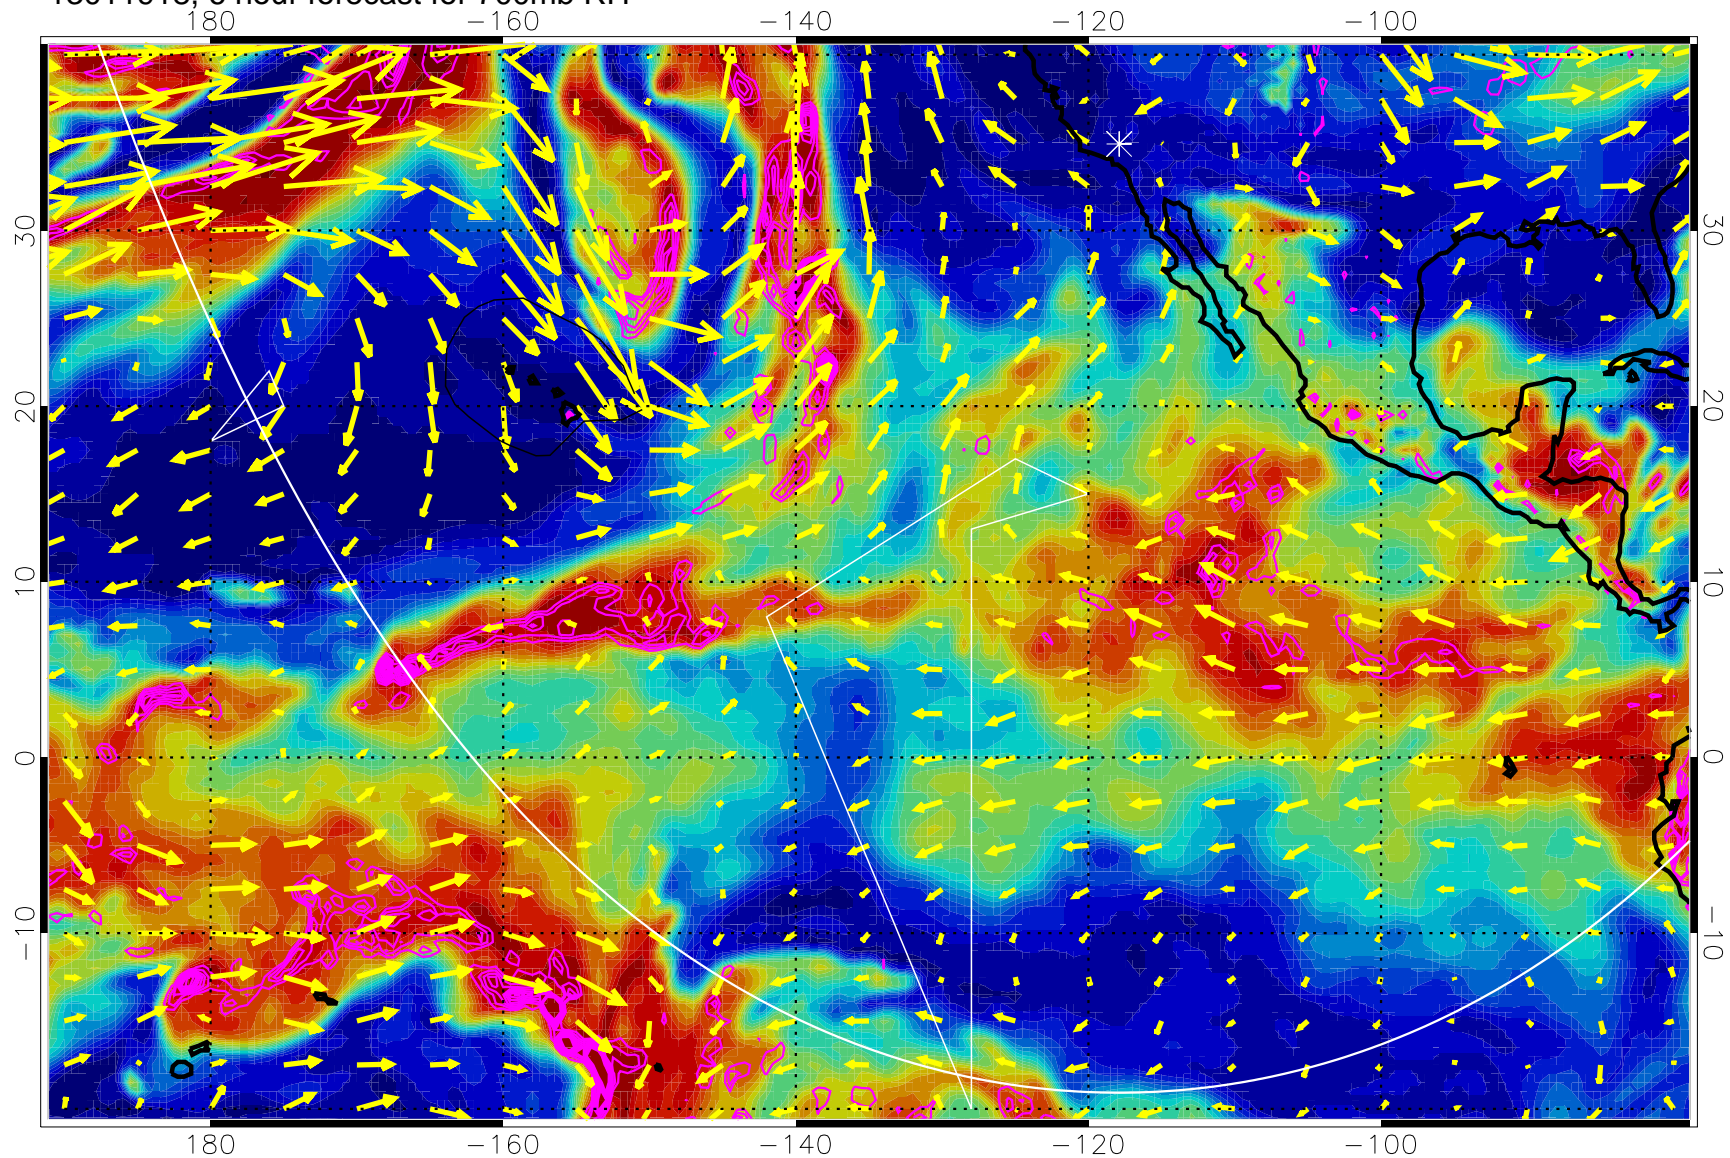

13011918, 6 hour forecast for 700mb RH

Negative Omegas less than -0.3 , contours of 0.3 Pa/s

EPV Tropopause (2 PVU) Position

→ 30 m/s

Range ring of 6000 km -- 19 hours GH round trip

13012000, 12 hour forecast for 700mb RH

Negative Omegas less than -0.3 , contours of 0.3 Pa/s

EPV Tropopause (2 PVU) Position

→ 30 m/s

Range ring of 6000 km -- 19 hours GH round trip

13012006, 18 hour forecast for 700mb RH

Negative Omegas less than -0.3 , contours of 0.3 Pa/s

EPV Tropopause (2 PVU) Position

→ 30 m/s

Range ring of 6000 km -- 19 hours GH round trip

13012012, 24 hour forecast for 700mb RH

Negative Omegas less than -0.3 , contours of 0.3 Pa/s

EPV Tropopause (2 PVU) Position

→ 30 m/s

Range ring of 6000 km -- 19 hours GH round trip

13012018, 30 hour forecast for 700mb RH

Negative Omegas less than -0.3 , contours of 0.3 Pa/s

EPV Tropopause (2 PVU) Position

→ 30 m/s

Range ring of 6000 km -- 19 hours GH round trip