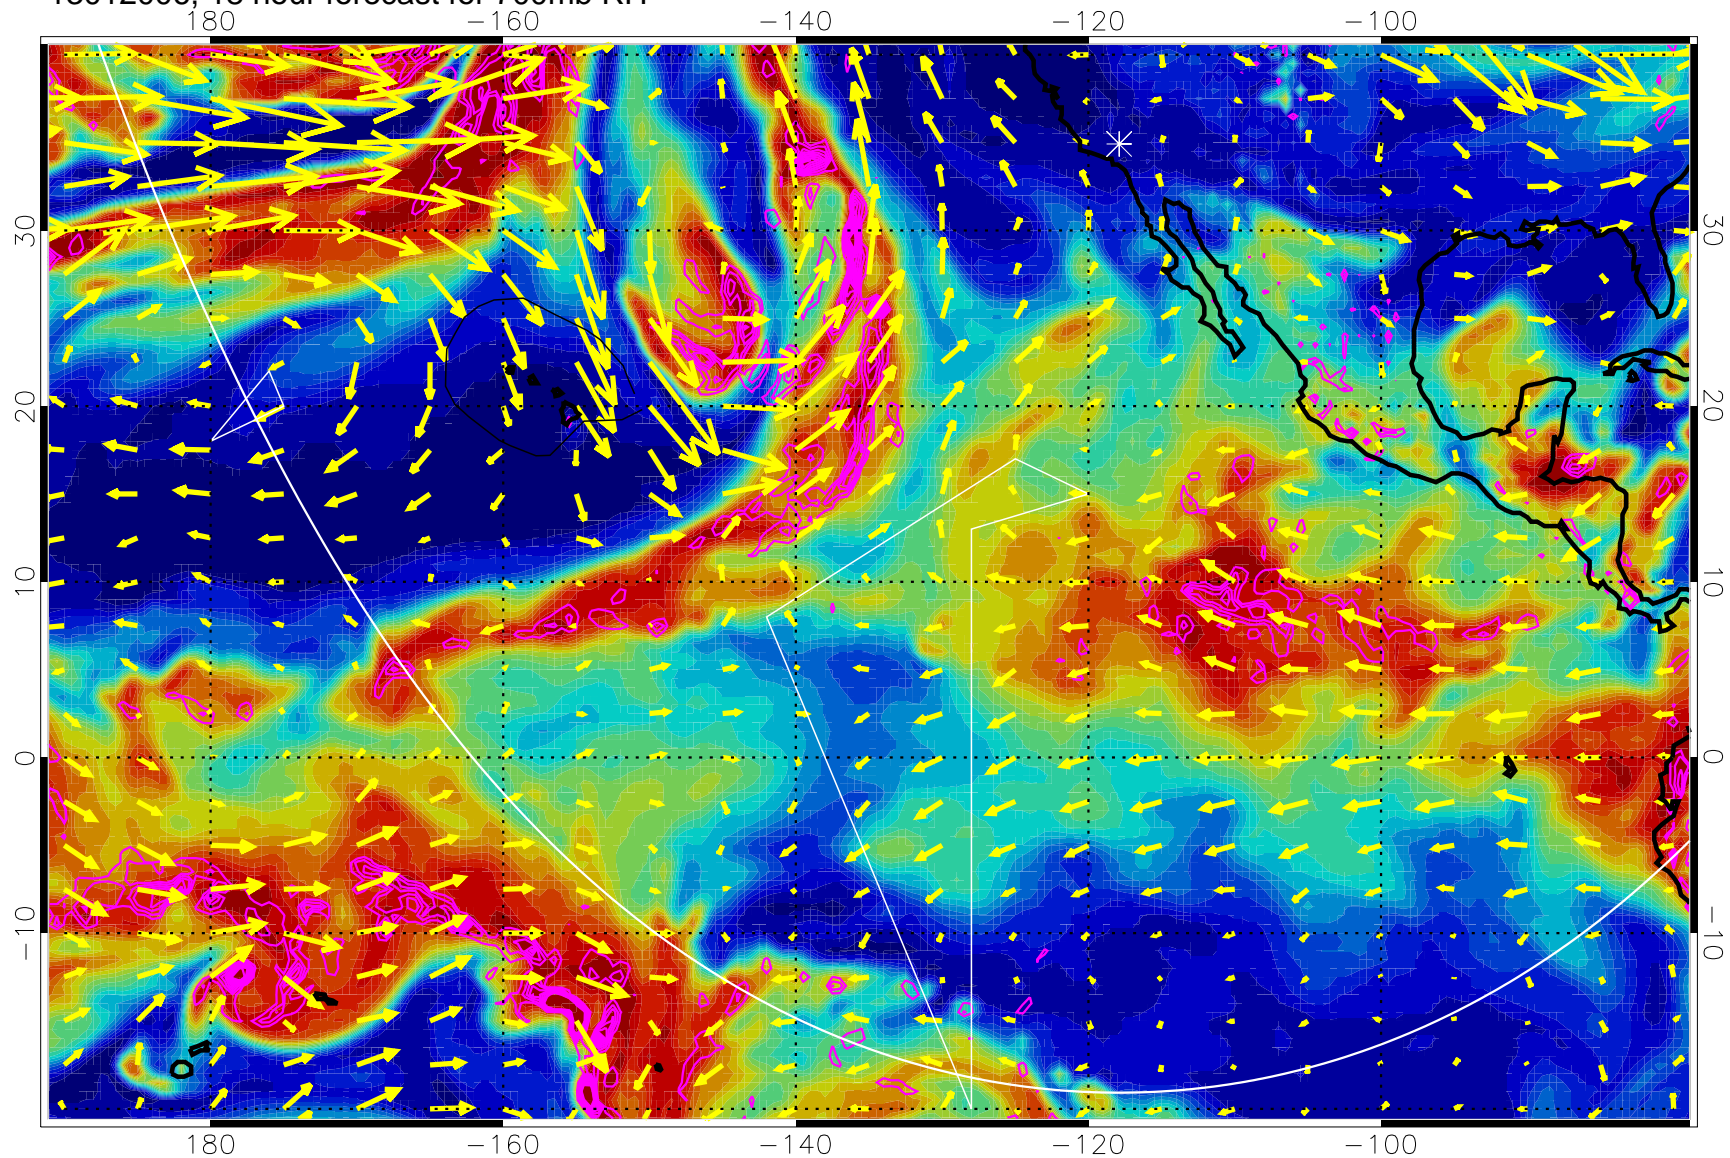

13011918, 6 hour forecast for 700mb RH

Negative Omegas less than -0.3 , contours of 0.3 Pa/s

EPV Tropopause (2 PVU) Position

→ 30 m/s

Range ring of 6000 km -- 19 hours GH round trip

13012000, 12 hour forecast for 700mb RH

Negative Omegas less than -0.3 , contours of 0.3 Pa/s

EPV Tropopause (2 PVU) Position

→ 30 m/s

Range ring of 6000 km -- 19 hours GH round trip

13012006, 18 hour forecast for 700mb RH

Negative Omegas less than -0.3 , contours of 0.3 Pa/s

EPV Tropopause (2 PVU) Position

→ 30 m/s

Range ring of 6000 km -- 19 hours GH round trip

13012012, 24 hour forecast for 700mb RH

Negative Omegas less than -0.3 , contours of 0.3 Pa/s

EPV Tropopause (2 PVU) Position

→ 30 m/s

Range ring of 6000 km -- 19 hours GH round trip

13012018, 30 hour forecast for 700mb RH

Negative Omegas less than -0.3 , contours of 0.3 Pa/s

EPV Tropopause (2 PVU) Position

→ 30 m/s

Range ring of 6000 km -- 19 hours GH round trip