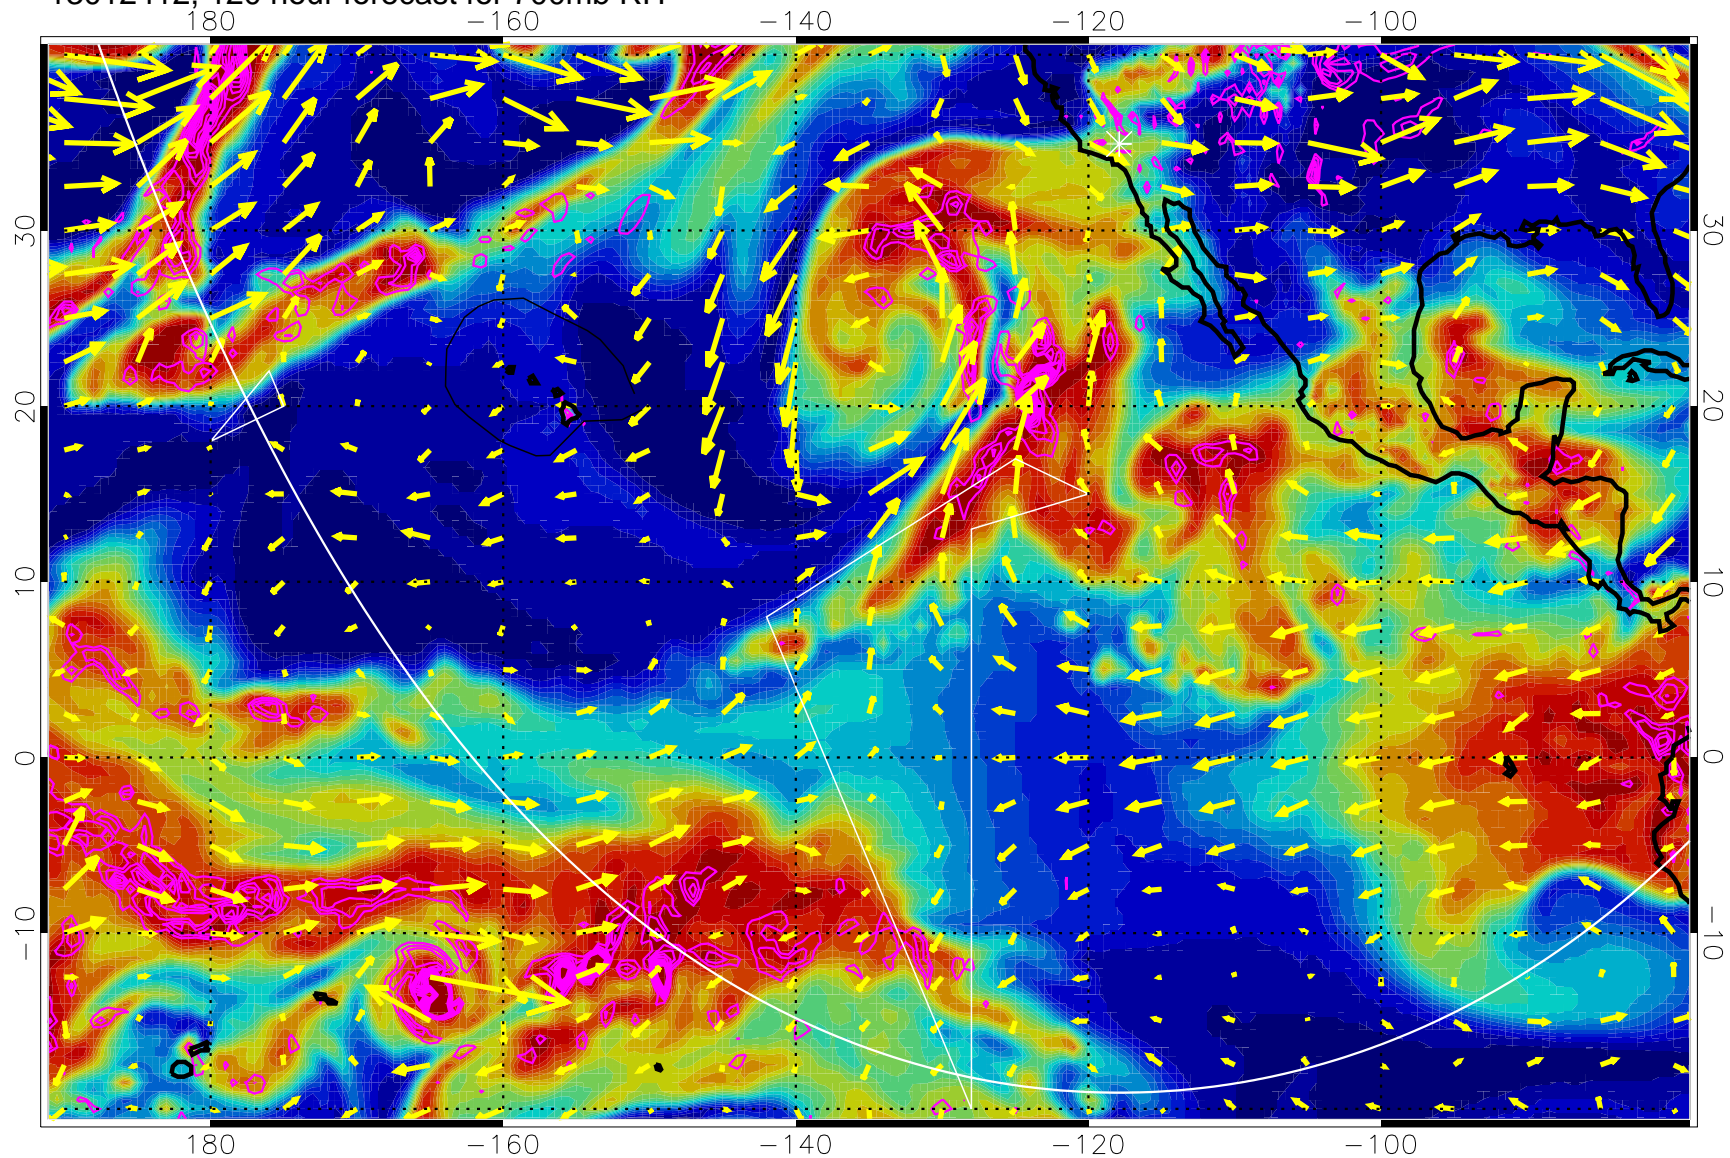

13012312, 96 hour forecast for 700mb RH

Negative Omegas less than -0.3 , contours of 0.3 Pa/s

EPV Tropopause (2 PVU) Position

→ 30 m/s

Range ring of 6000 km -- 19 hours GH round trip

13012318, 102 hour forecast for 700mb RH

Negative Omegas less than -0.3 , contours of 0.3 Pa/s

EPV Tropopause (2 PVU) Position

→ 30 m/s

Range ring of 6000 km -- 19 hours GH round trip

13012400, 108 hour forecast for 700mb RH

Negative Omegas less than -0.3 , contours of 0.3 Pa/s

EPV Tropopause (2 PVU) Position

→ 30 m/s

Range ring of 6000 km -- 19 hours GH round trip

13012406, 114 hour forecast for 700mb RH

Negative Omegas less than -0.3 , contours of 0.3 Pa/s

EPV Tropopause (2 PVU) Position

→ 30 m/s

Range ring of 6000 km -- 19 hours GH round trip

13012412, 120 hour forecast for 700mb RH

Negative Omegas less than -0.3 , contours of 0.3 Pa/s

EPV Tropopause (2 PVU) Position

→ 30 m/s

Range ring of 6000 km -- 19 hours GH round trip