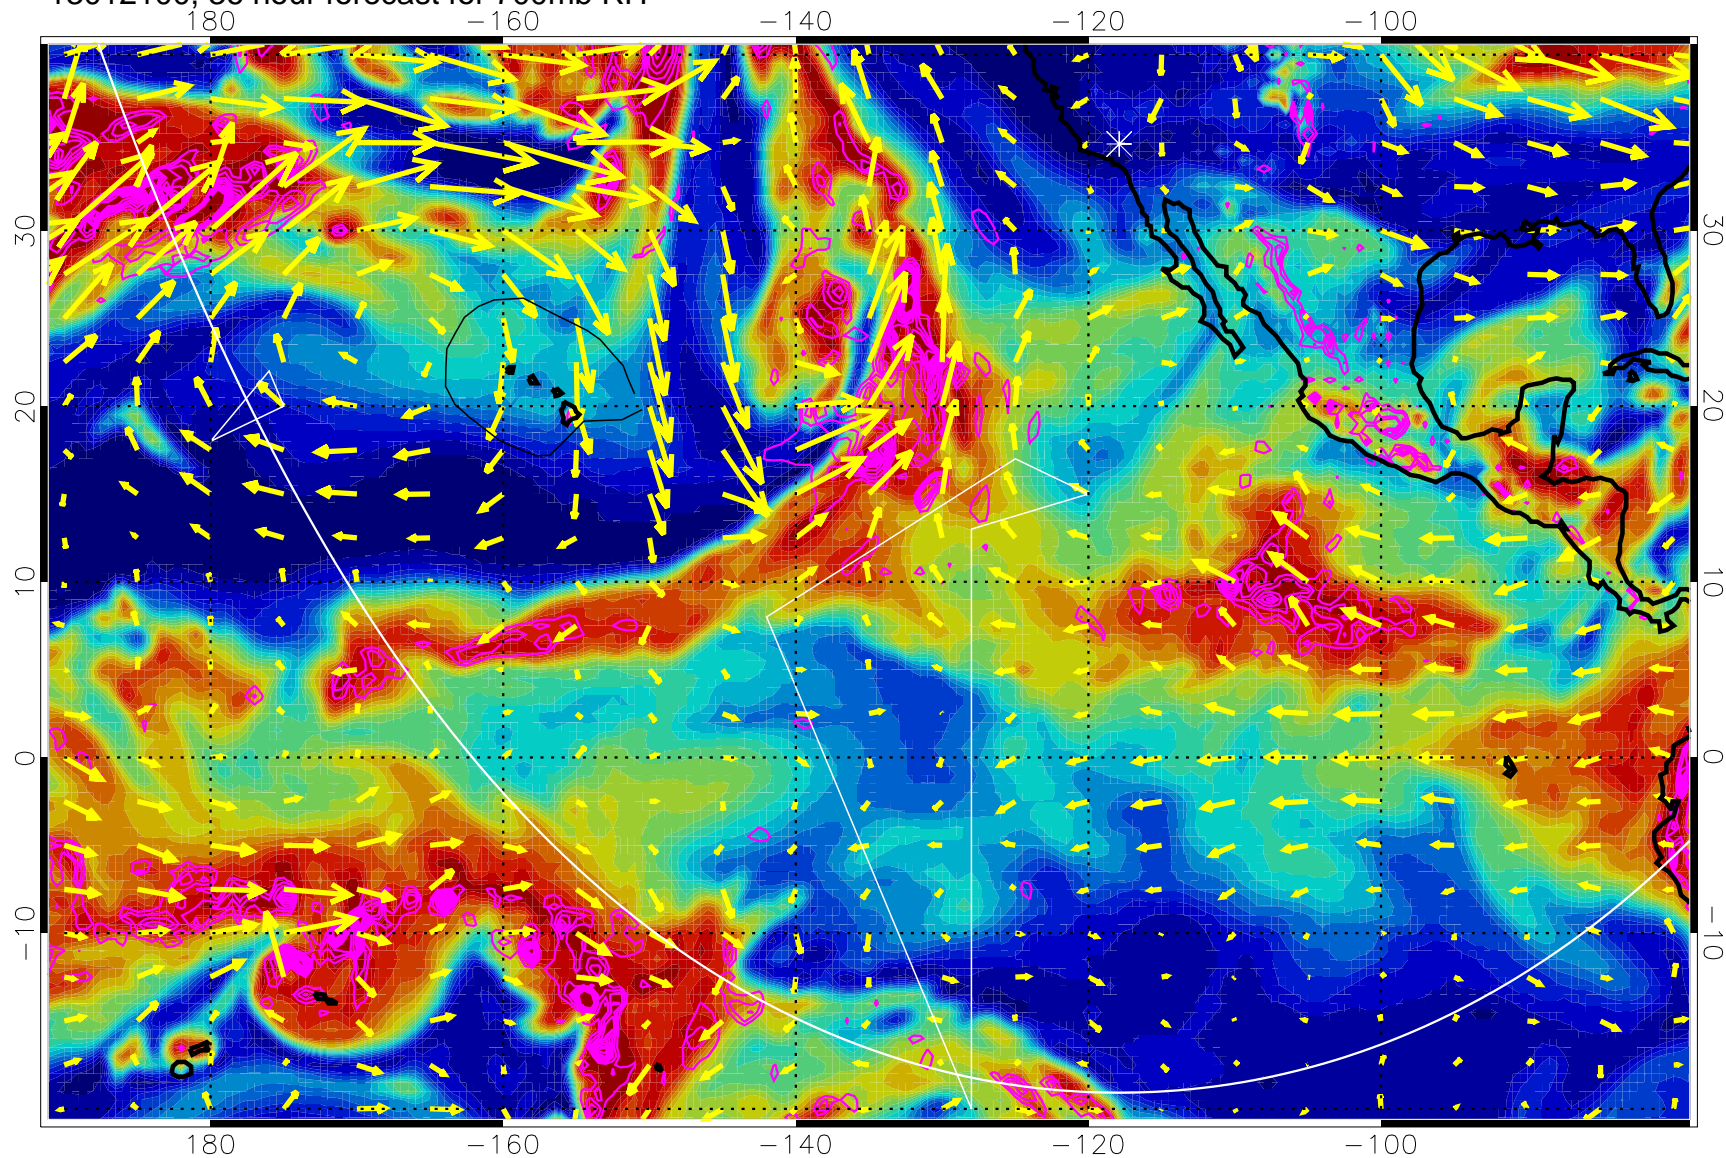

EPV Tropopause (2 PVU) Position

→ 30 m/s

Range ring of 6000 km -- 19 hours GH round trip

13012012, 24 hour forecast for 700mb RH

Negative Omegas less than -0.3 , contours of 0.3 Pa/s

EPV Tropopause (2 PVU) Position

→ 30 m/s

Range ring of 6000 km -- 19 hours GH round trip

13012018, 30 hour forecast for 700mb RH

Negative Omegas less than -0.3 , contours of 0.3 Pa/s

EPV Tropopause (2 PVU) Position

→ 30 m/s

Range ring of 6000 km -- 19 hours GH round trip

13012100, 36 hour forecast for 700mb RH

Negative Omegas less than -0.3 , contours of 0.3 Pa/s

EPV Tropopause (2 PVU) Position

→ 30 m/s

Range ring of 6000 km -- 19 hours GH round trip

13012106, 42 hour forecast for 700mb RH

Negative Omegas less than -0.3 , contours of 0.3 Pa/s

EPV Tropopause (2 PVU) Position

→ 30 m/s

Range ring of 6000 km -- 19 hours GH round trip

13012112, 48 hour forecast for 700mb RH

Negative Omegas less than -0.3 , contours of 0.3 Pa/s