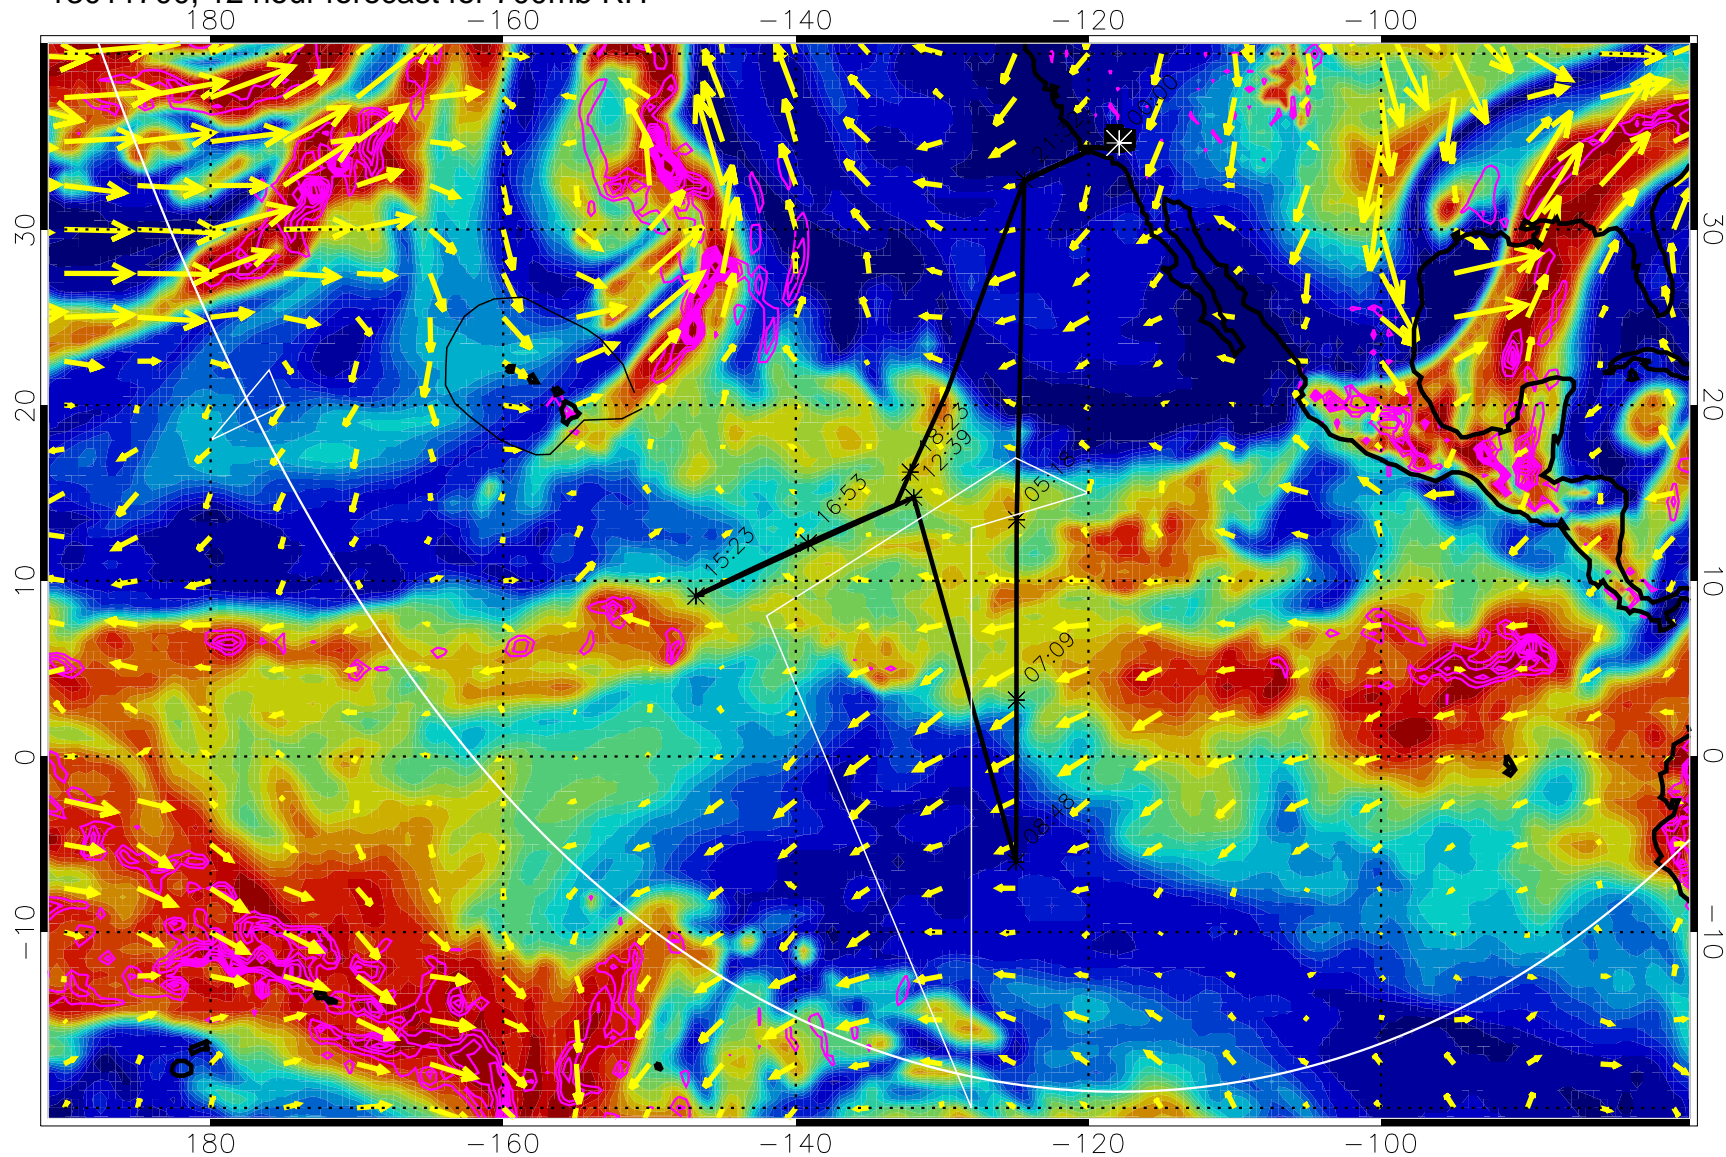

13011618, 6 hour forecast for 700mb RH

Negative Omegas less than -0.3 , contours of 0.3 Pa/s

EPV Tropopause (2 PVU) Position

→ 30 m/s

Range ring of 6000 km -- 19 hours GH round trip

13011700, 12 hour forecast for 700mb RH

Negative Omegas less than -0.3 , contours of 0.3 Pa/s

EPV Tropopause (2 PVU) Position

→ 30 m/s

Range ring of 6000 km -- 19 hours GH round trip

13011706, 18 hour forecast for 700mb RH

Negative Omegas less than -0.3 , contours of 0.3 Pa/s

EPV Tropopause (2 PVU) Position

→ 30 m/s

Range ring of 6000 km -- 19 hours GH round trip

13011712, 24 hour forecast for 700mb RH

Negative Omegas less than -0.3 , contours of 0.3 Pa/s

EPV Tropopause (2 PVU) Position

→ 30 m/s

Range ring of 6000 km -- 19 hours GH round trip

13011718, 30 hour forecast for 700mb RH

Negative Omegas less than -0.3 , contours of 0.3 Pa/s

EPV Tropopause (2 PVU) Position

→ 30 m/s

Range ring of 6000 km -- 19 hours GH round trip