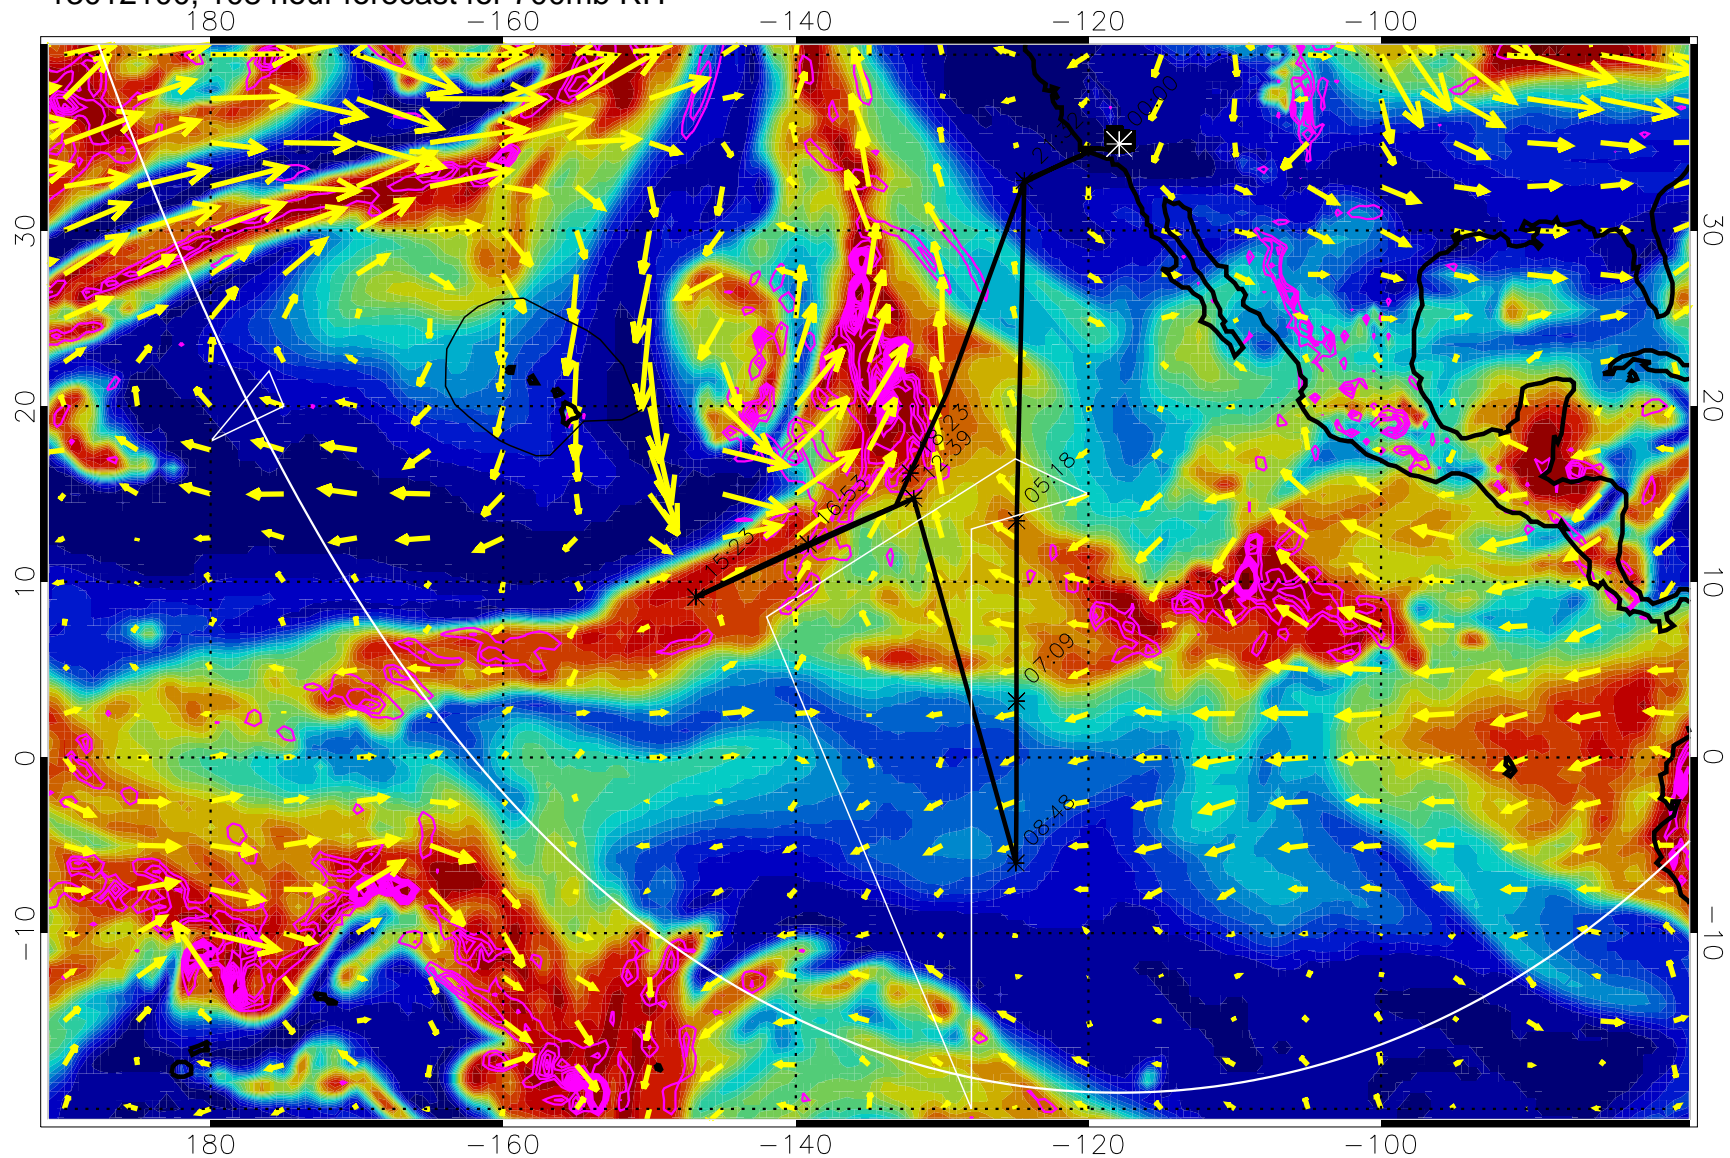

→ 30 m/s

Range ring of 6000 km -- 19 hours GH round trip

13012006, 90 hour forecast for 700mb RH

Negative Omegas less than -0.3 , contours of 0.3 Pa/s

EPV Tropopause (2 PVU) Position

→ 30 m/s

Range ring of 6000 km -- 19 hours GH round trip

13012012, 96 hour forecast for 700mb RH

Negative Omegas less than -0.3 , contours of 0.3 Pa/s

EPV Tropopause (2 PVU) Position

→ 30 m/s

Range ring of 6000 km -- 19 hours GH round trip

13012018, 102 hour forecast for 700mb RH

Negative Omegas less than -0.3 , contours of 0.3 Pa/s

EPV Tropopause (2 PVU) Position

→ 30 m/s

Range ring of 6000 km -- 19 hours GH round trip

13012100, 108 hour forecast for 700mb RH

Negative Omegas less than -0.3 , contours of 0.3 Pa/s

EPV Tropopause (2 PVU) Position

→ 30 m/s

Range ring of 6000 km -- 19 hours GH round trip

13012106, 114 hour forecast for 700mb RH

Negative Omegas less than -0.3 , contours of 0.3 Pa/s

EPV Tropopause (2 PVU) Position