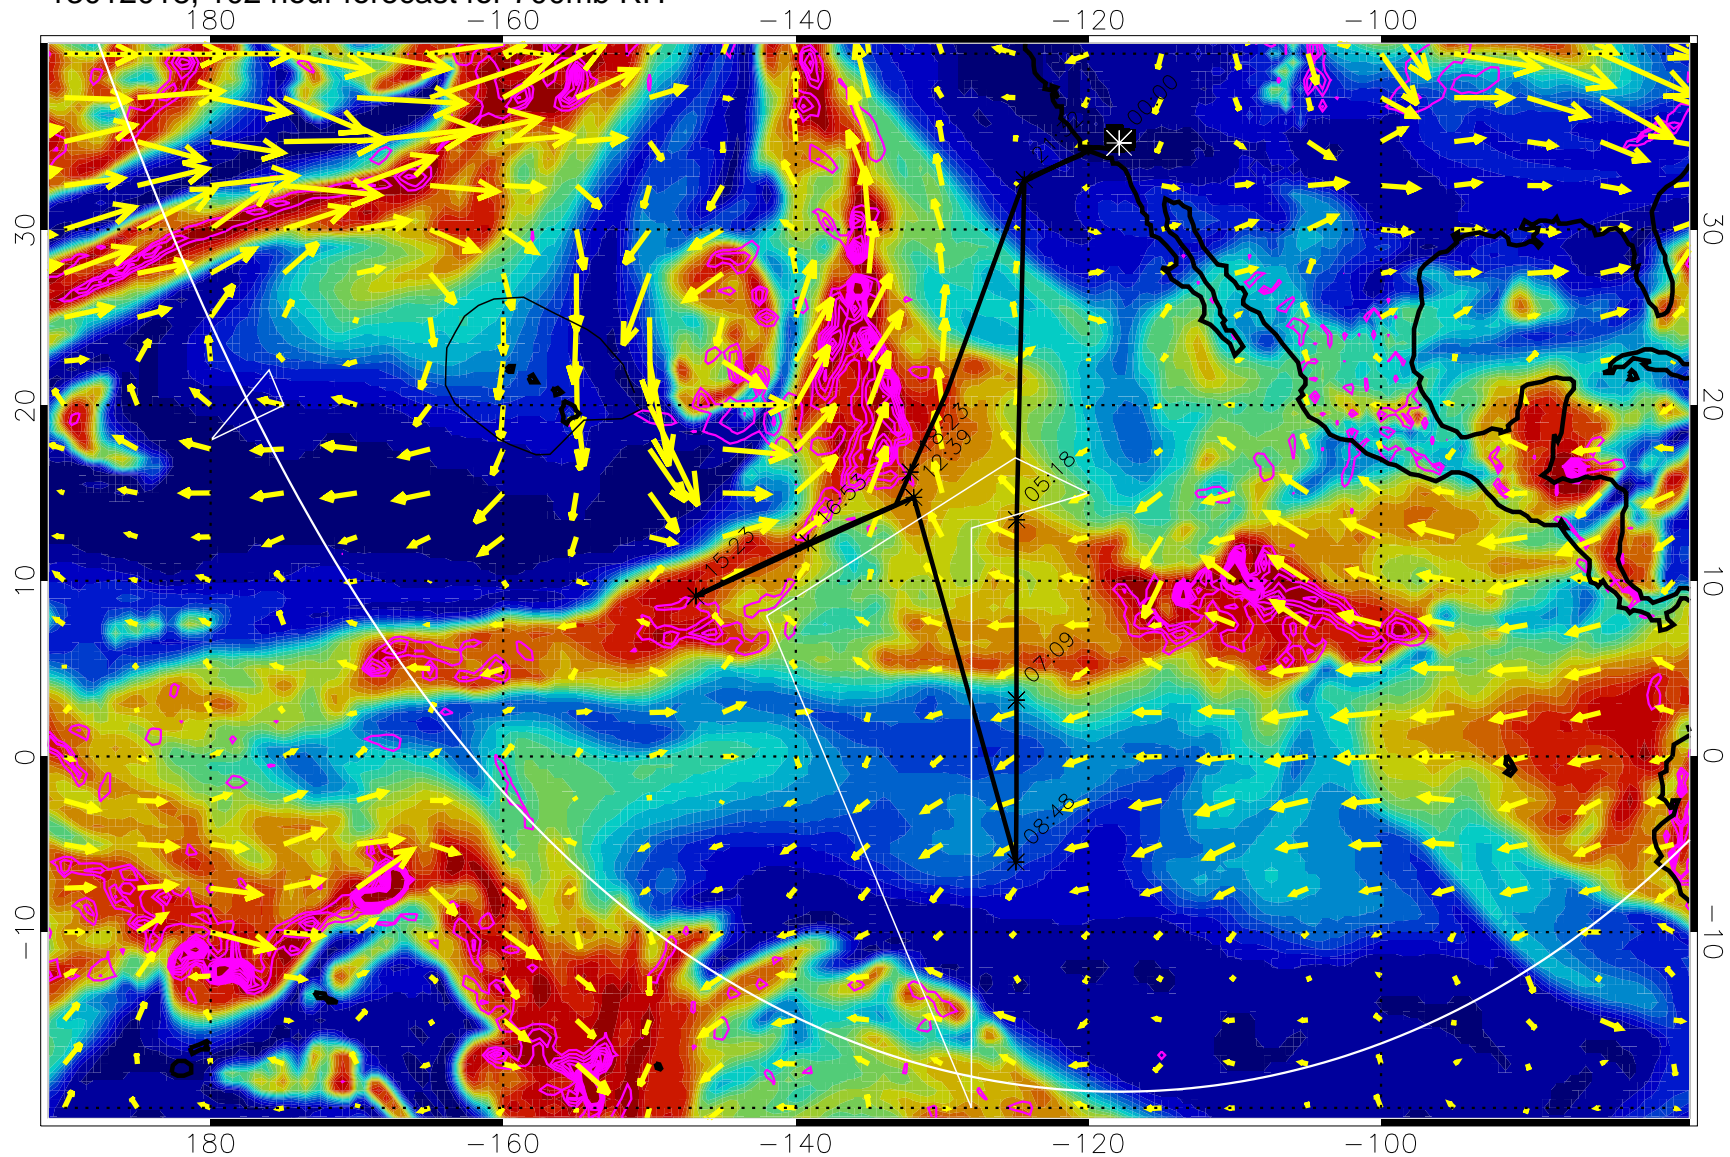

→ 30 m/s

Range ring of 6000 km -- 19 hours GH round trip

13012006, 90 hour forecast for 700mb RH

Negative Omegas less than -0.3 , contours of 0.3 Pa/s

EPV Tropopause (2 PVU) Position

→ 30 m/s

Range ring of 6000 km -- 19 hours GH round trip

13012012, 96 hour forecast for 700mb RH

Negative Omegas less than -0.3 , contours of 0.3 Pa/s

EPV Tropopause (2 PVU) Position

→ 30 m/s

Range ring of 6000 km -- 19 hours GH round trip

13012018, 102 hour forecast for 700mb RH

Negative Omegas less than -0.3 , contours of 0.3 Pa/s

EPV Tropopause (2 PVU) Position

→ 30 m/s

Range ring of 6000 km -- 19 hours GH round trip

13012100, 108 hour forecast for 700mb RH

Negative Omegas less than -0.3 , contours of 0.3 Pa/s

EPV Tropopause (2 PVU) Position

→ 30 m/s

Range ring of 6000 km -- 19 hours GH round trip

13012106, 114 hour forecast for 700mb RH

Negative Omegas less than -0.3 , contours of 0.3 Pa/s

EPV Tropopause (2 PVU) Position