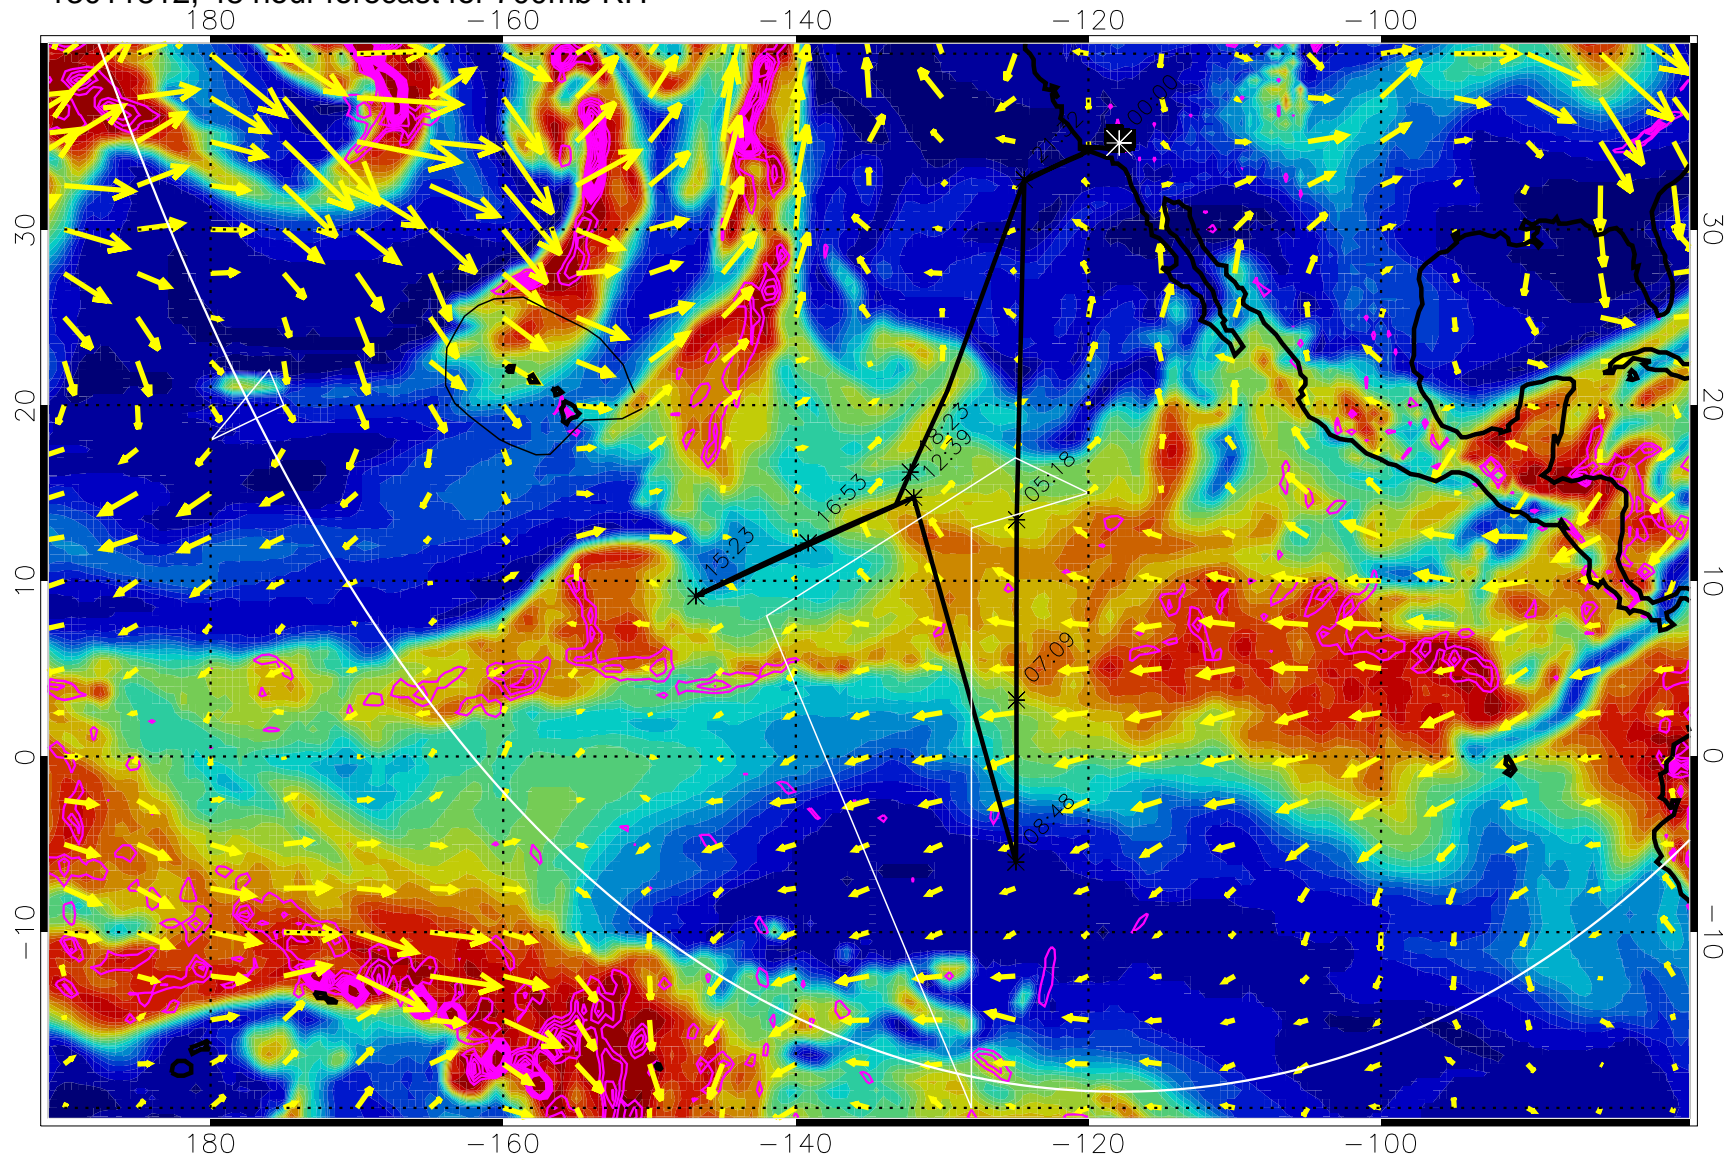

13011800, 36 hour forecast for 700mb RH

Negative Omegas less than -0.3 , contours of 0.3 Pa/s

EPV Tropopause (2 PVU) Position

→ 30 m/s

Range ring of 6000 km -- 19 hours GH round trip

13011806, 42 hour forecast for 700mb RH

Negative Omegas less than -0.3 , contours of 0.3 Pa/s

EPV Tropopause (2 PVU) Position

→ 30 m/s

Range ring of 6000 km -- 19 hours GH round trip

13011812, 48 hour forecast for 700mb RH

Negative Omegas less than -0.3 , contours of 0.3 Pa/s

EPV Tropopause (2 PVU) Position

→ 30 m/s

Range ring of 6000 km -- 19 hours GH round trip

13011818, 54 hour forecast for 700mb RH

Negative Omegas less than -0.3 , contours of 0.3 Pa/s

EPV Tropopause (2 PVU) Position

13011906, 66 hour forecast for 700mb RH

Negative Omegas less than -0.3 , contours of 0.3 Pa/s

EPV Tropopause (2 PVU) Position

→ 30 m/s

Range ring of 6000 km -- 19 hours GH round trip

13011912, 72 hour forecast for 700mb RH