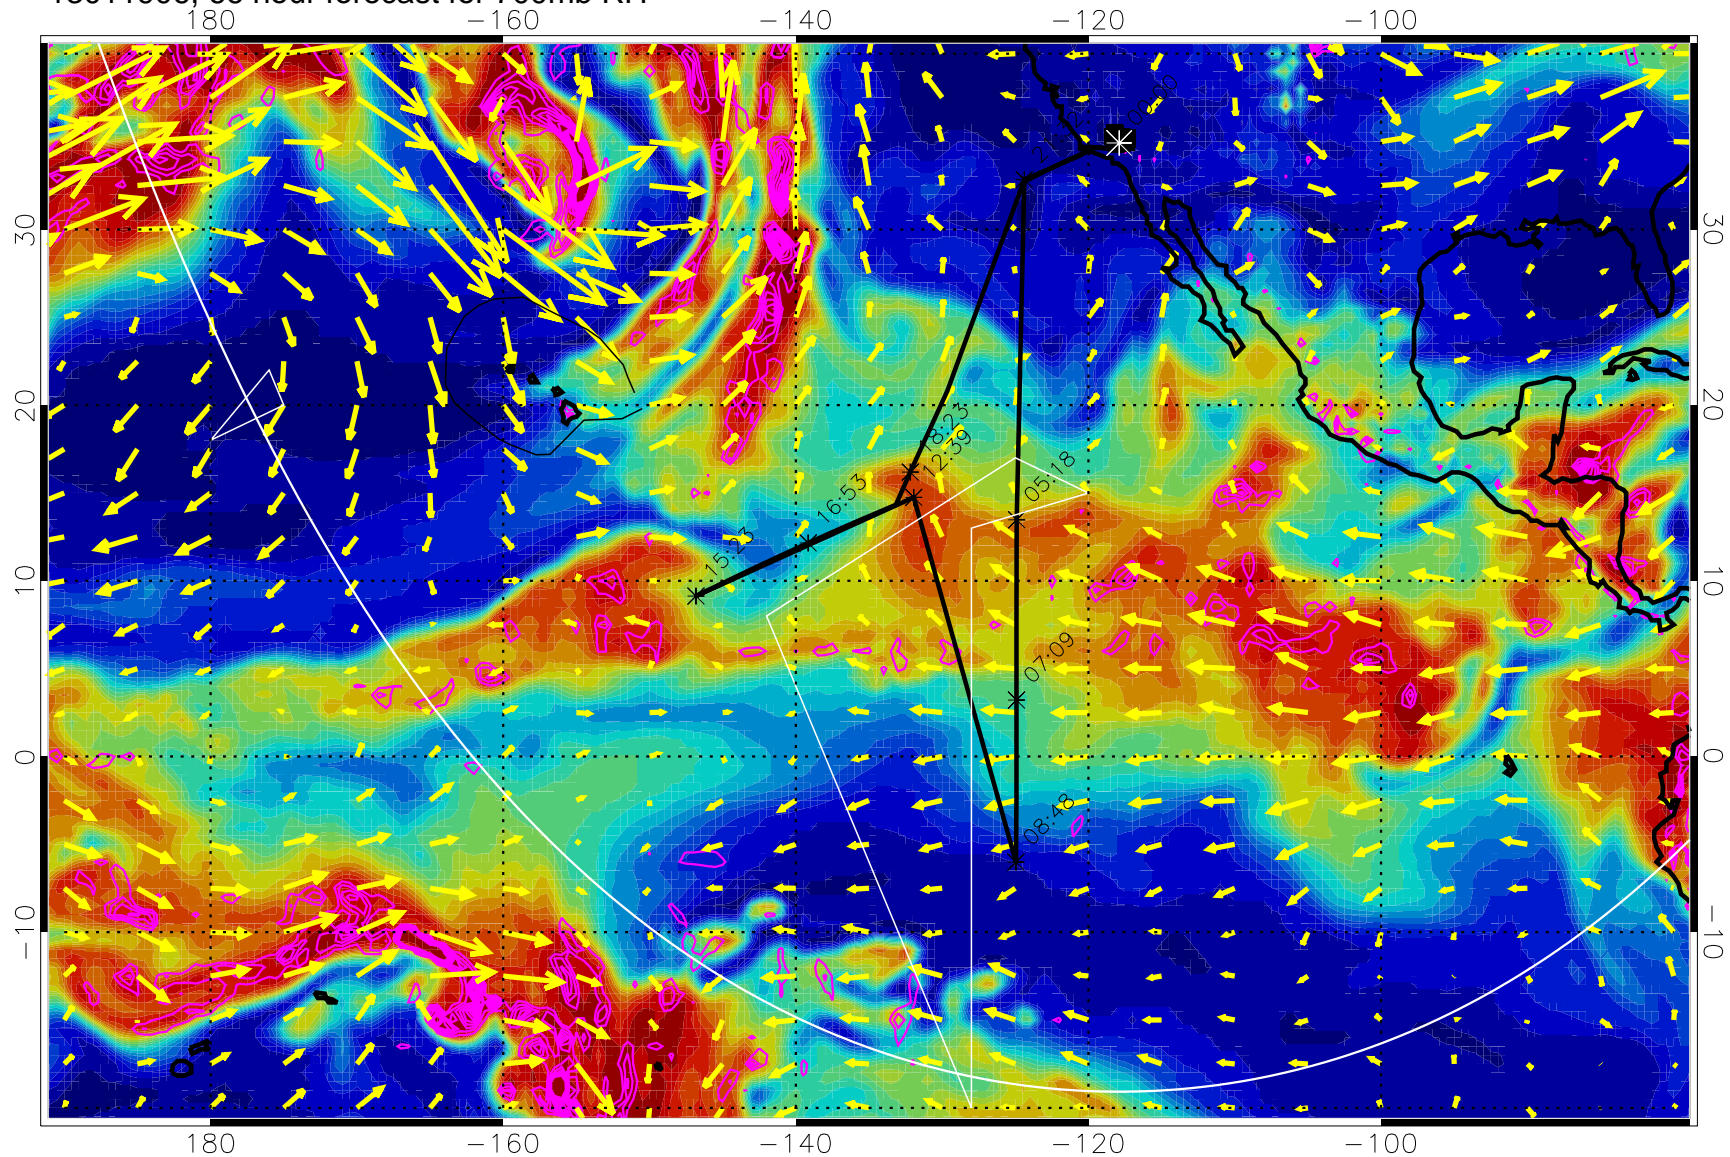

EPV Tropopause (2 PVU) Position

→ 30 m/s

Range ring of 6000 km -- 19 hours GH round trip

13011818, 54 hour forecast for 700mb RH

Negative Omegas less than -0.3 , contours of 0.3 Pa/s

EPV Tropopause (2 PVU) Position

→ 30 m/s

Range ring of 6000 km -- 19 hours GH round trip

13011900, 60 hour forecast for 700mb RH

Negative Omegas less than -0.3 , contours of 0.3 Pa/s

EPV Tropopause (2 PVU) Position

→ 30 m/s

Range ring of 6000 km -- 19 hours GH round trip

13011906, 66 hour forecast for 700mb RH

Negative Omegas less than -0.3 , contours of 0.3 Pa/s

EPV Tropopause (2 PVU) Position

→ 30 m/s

Range ring of 6000 km -- 19 hours GH round trip

13011912, 72 hour forecast for 700mb RH

Negative Omegas less than -0.3 , contours of 0.3 Pa/s

EPV Tropopause (2 PVU) Position

→ 30 m/s

Range ring of 6000 km -- 19 hours GH round trip

13011918, 78 hour forecast for 700mb RH

Negative Omegas less than -0.3 , contours of 0.3 Pa/s