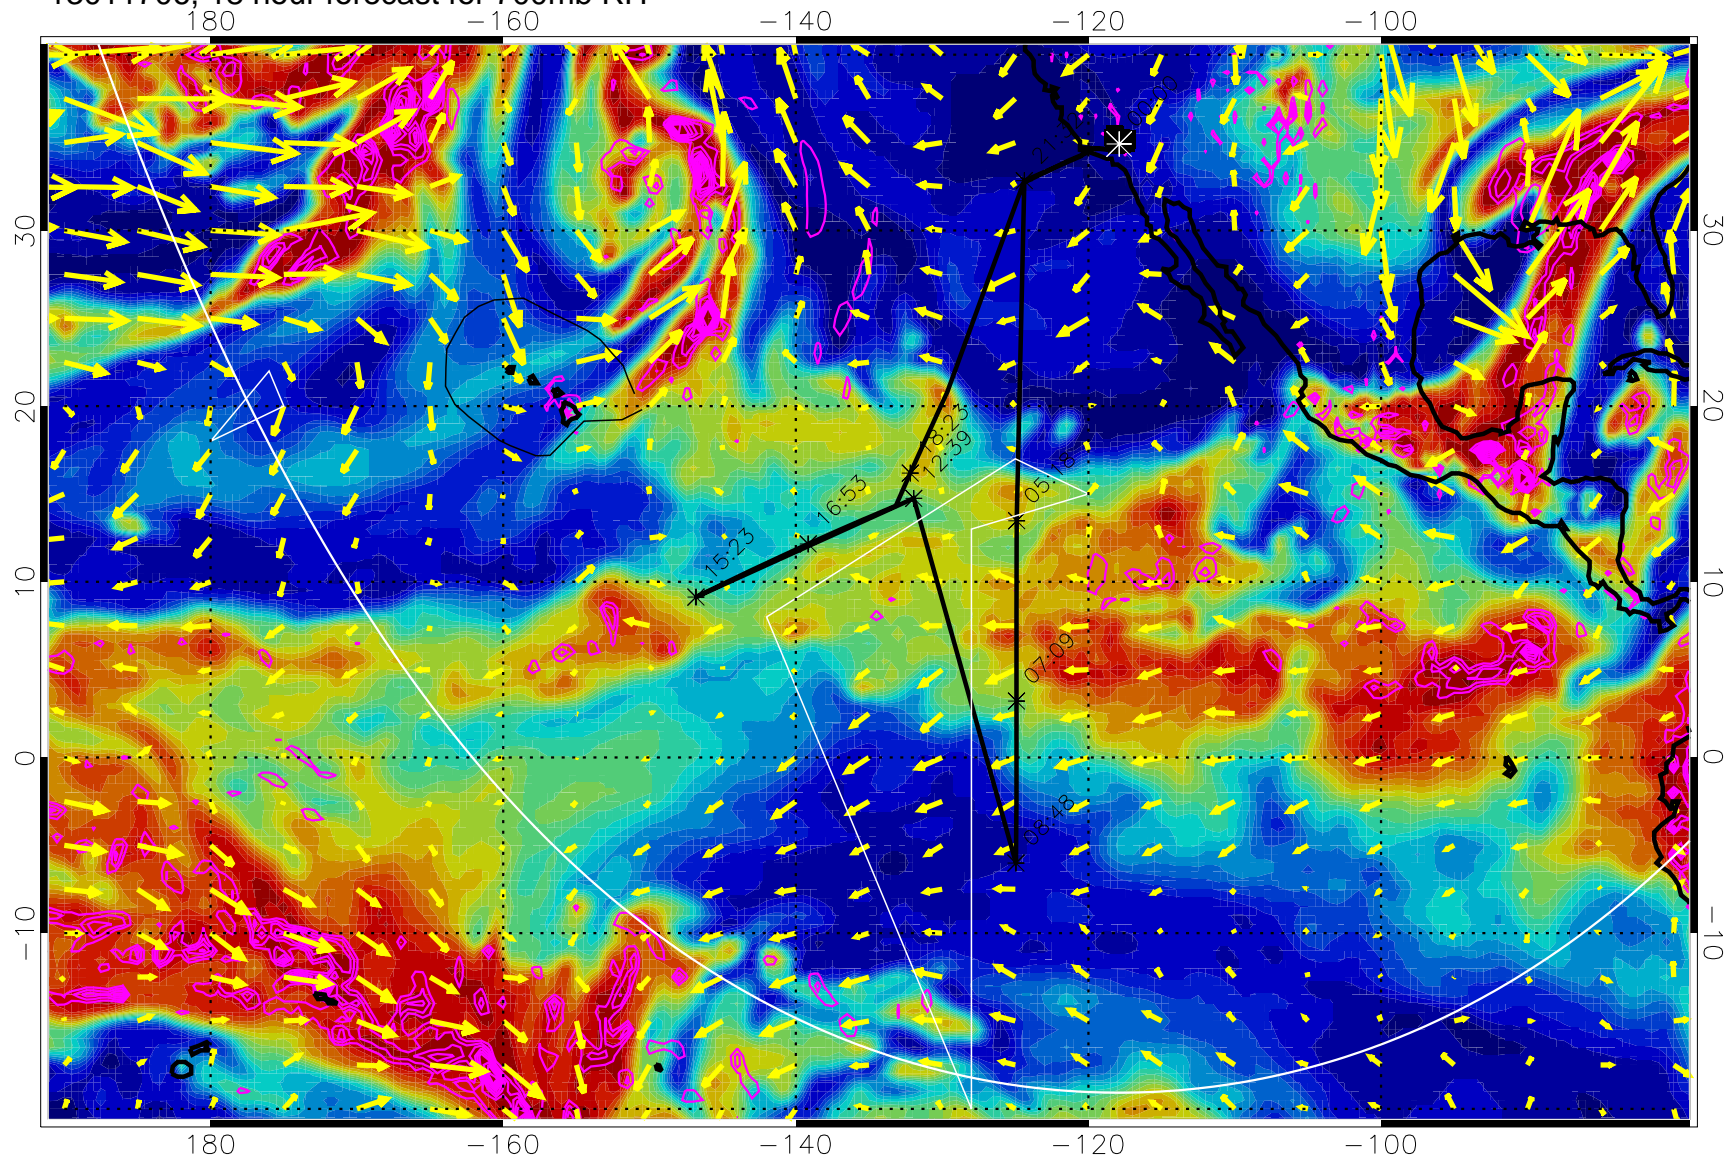

13011618, 6 hour forecast for 700mb RH

Negative Omegas less than -0.3 , contours of 0.3 Pa/s

EPV Tropopause (2 PVU) Position

→ 30 m/s

Range ring of 6000 km -- 19 hours GH round trip

13011700, 12 hour forecast for 700mb RH

Negative Omegas less than -0.3 , contours of 0.3 Pa/s

EPV Tropopause (2 PVU) Position

→ 30 m/s

Range ring of 6000 km -- 19 hours GH round trip

13011706, 18 hour forecast for 700mb RH

Negative Omegas less than -0.3 , contours of 0.3 Pa/s

EPV Tropopause (2 PVU) Position

→ 30 m/s

Range ring of 6000 km -- 19 hours GH round trip

13011712, 24 hour forecast for 700mb RH

Negative Omegas less than -0.3 , contours of 0.3 Pa/s

EPV Tropopause (2 PVU) Position

→ 30 m/s

Range ring of 6000 km -- 19 hours GH round trip

13011718, 30 hour forecast for 700mb RH

Negative Omegas less than -0.3 , contours of 0.3 Pa/s

EPV Tropopause (2 PVU) Position

→ 30 m/s

Range ring of 6000 km -- 19 hours GH round trip