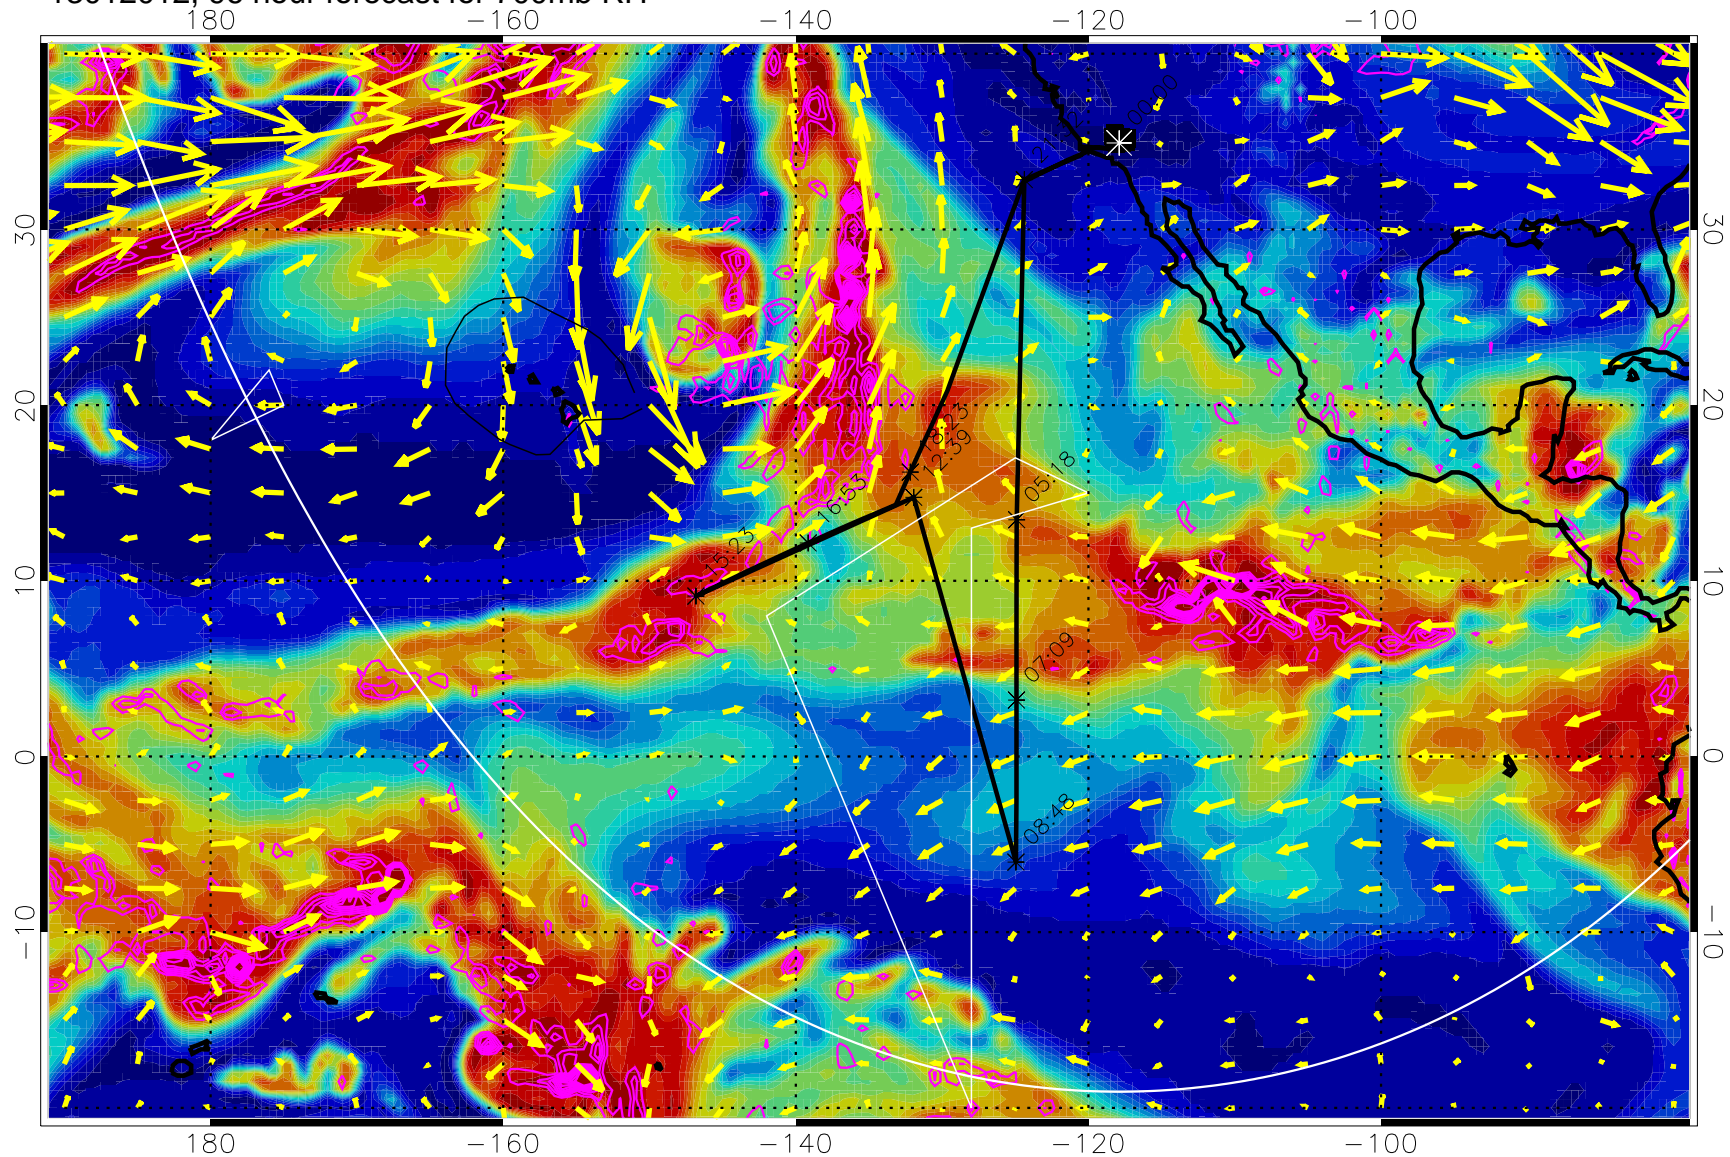

EPV Tropopause (2 PVU) Position

→ 30 m/s

Range ring of 6000 km -- 19 hours GH round trip

13012000, 84 hour forecast for 700mb RH

Negative Omegas less than -0.3 , contours of 0.3 Pa/s

EPV Tropopause (2 PVU) Position

→ 30 m/s

Range ring of 6000 km -- 19 hours GH round trip

13012006, 90 hour forecast for 700mb RH

Negative Omegas less than -0.3 , contours of 0.3 Pa/s

EPV Tropopause (2 PVU) Position

→ 30 m/s

Range ring of 6000 km -- 19 hours GH round trip

13012012, 96 hour forecast for 700mb RH

Negative Omegas less than -0.3 , contours of 0.3 Pa/s

EPV Tropopause (2 PVU) Position

→ 30 m/s

Range ring of 6000 km -- 19 hours GH round trip

13012018, 102 hour forecast for 700mb RH

Negative Omegas less than -0.3 , contours of 0.3 Pa/s

EPV Tropopause (2 PVU) Position

→ 30 m/s

Range ring of 6000 km -- 19 hours GH round trip

13012100, 108 hour forecast for 700mb RH

Negative Omegas less than -0.3 , contours of 0.3 Pa/s