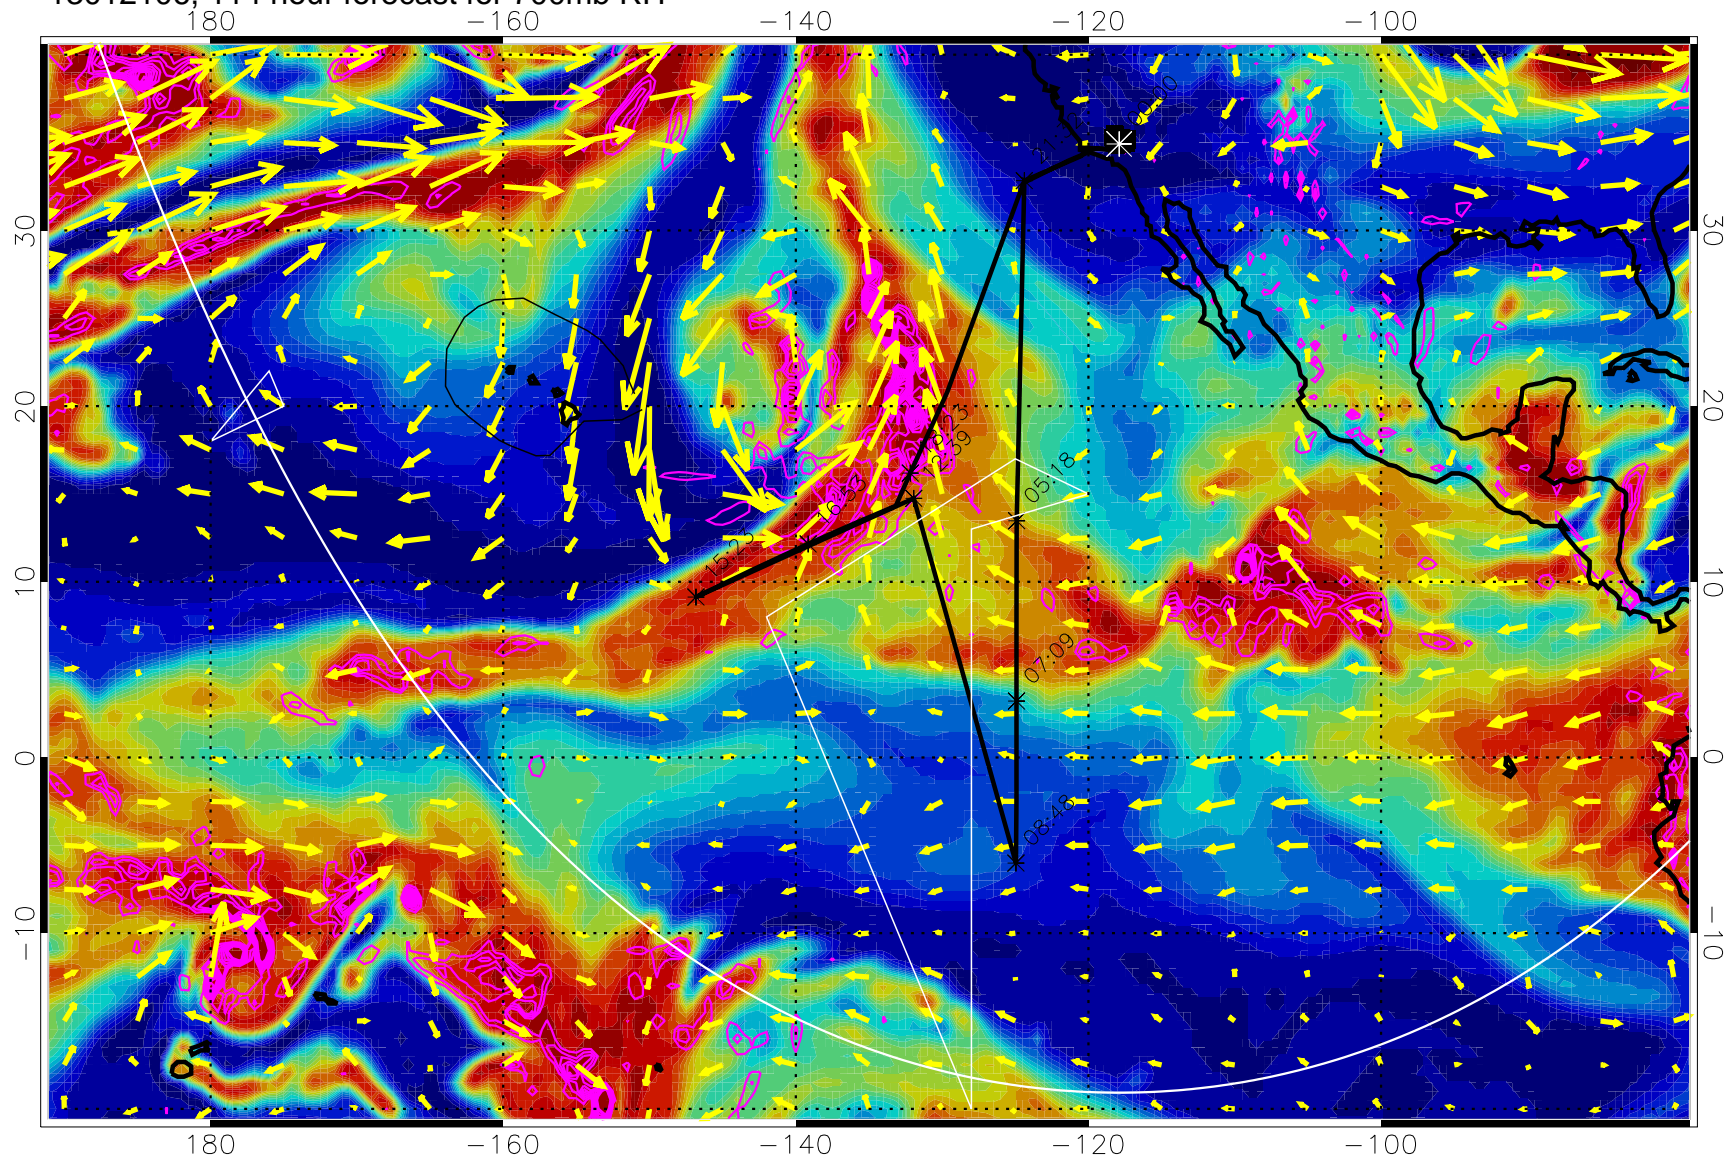

13012012, 96 hour forecast for 700mb RH

Negative Omegas less than -0.3 , contours of 0.3 Pa/s

EPV Tropopause (2 PVU) Position

→ 30 m/s

Range ring of 6000 km -- 19 hours GH round trip

13012018, 102 hour forecast for 700mb RH

Negative Omegas less than -0.3 , contours of 0.3 Pa/s

EPV Tropopause (2 PVU) Position

→ 30 m/s

Range ring of 6000 km -- 19 hours GH round trip

13012100, 108 hour forecast for 700mb RH

Negative Omegas less than -0.3 , contours of 0.3 Pa/s

EPV Tropopause (2 PVU) Position

→ 30 m/s

Range ring of 6000 km -- 19 hours GH round trip

13012106, 114 hour forecast for 700mb RH

Negative Omegas less than -0.3 , contours of 0.3 Pa/s

EPV Tropopause (2 PVU) Position

→ 30 m/s

Range ring of 6000 km -- 19 hours GH round trip

13012112, 120 hour forecast for 700mb RH

Negative Omegas less than -0.3 , contours of 0.3 Pa/s

EPV Tropopause (2 PVU) Position

→ 30 m/s

Range ring of 6000 km -- 19 hours GH round trip