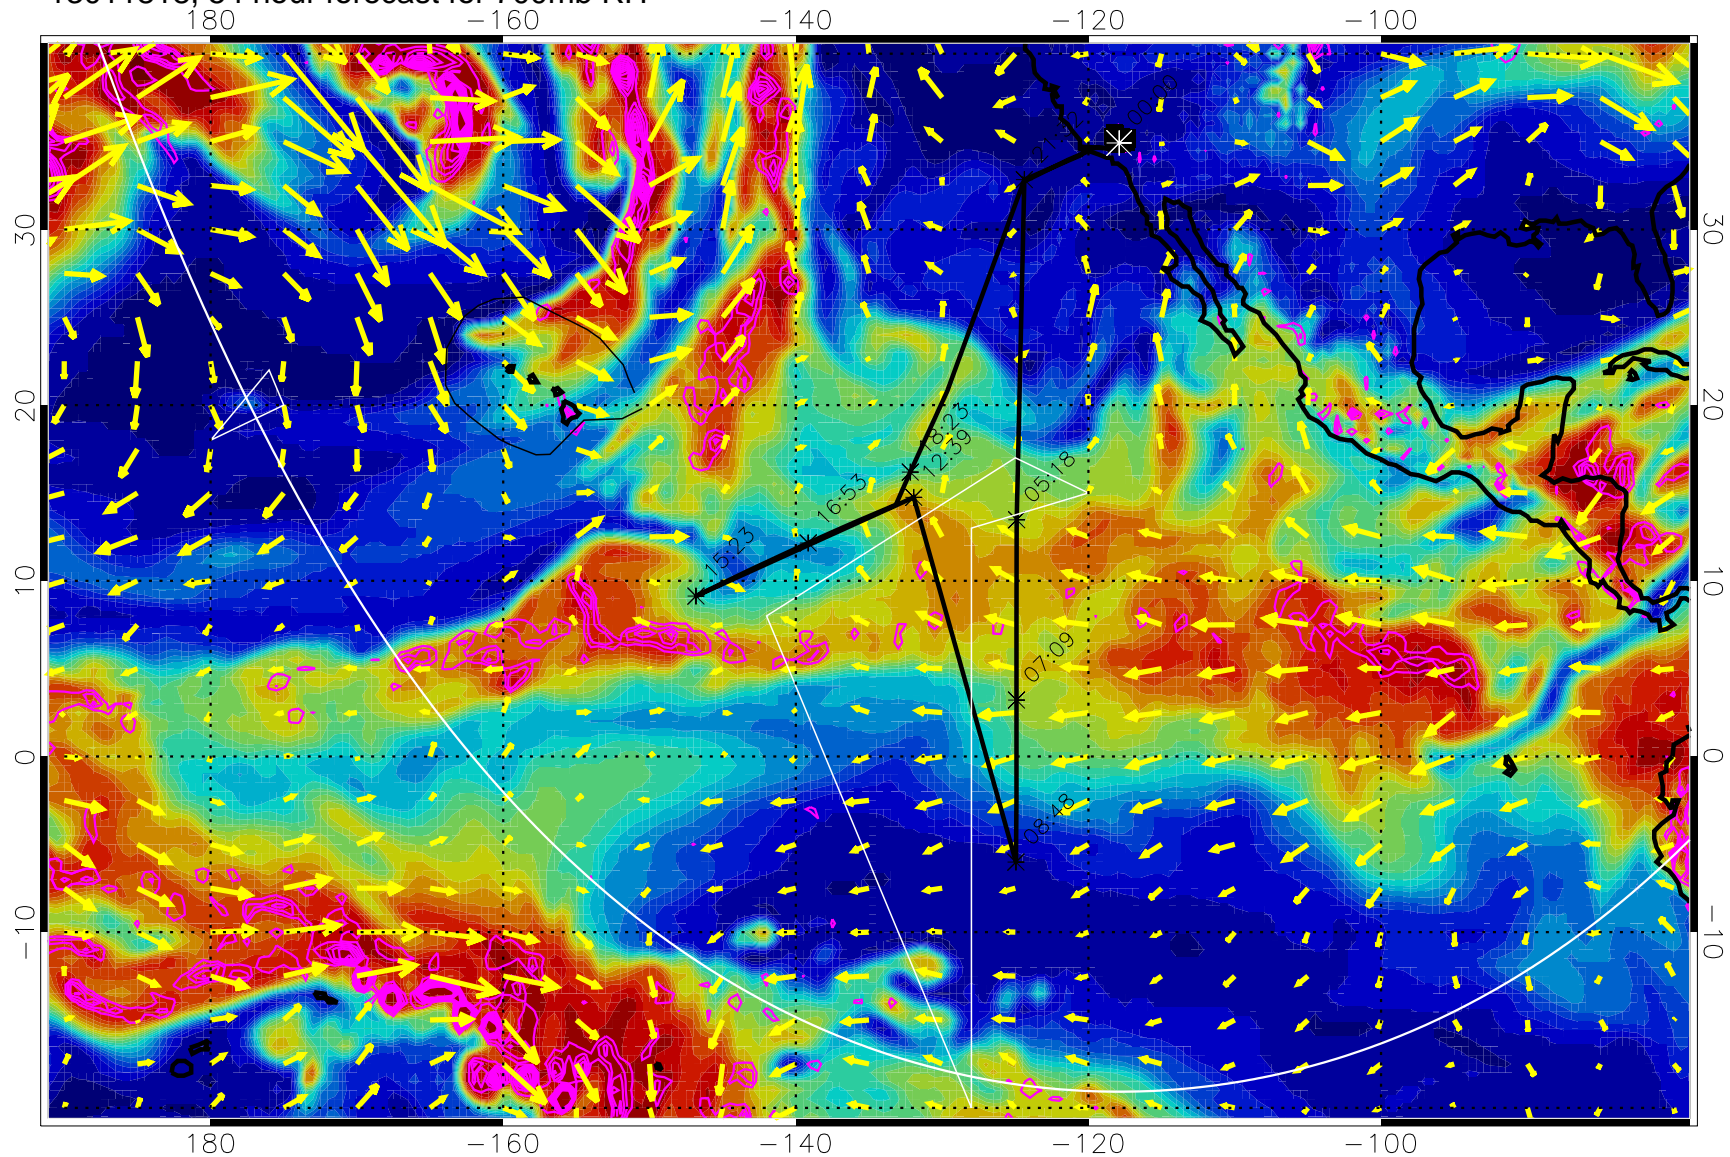

Negative Omegas less than -0.3 , contours of 0.3 Pa/s

EPV Tropopause (2 PVU) Position

→ 30 m/s

Range ring of 6000 km -- 19 hours GH round trip

13011812, 48 hour forecast for 700mb RH

Negative Omegas less than -0.3 , contours of 0.3 Pa/s

EPV Tropopause (2 PVU) Position

→ 30 m/s

Range ring of 6000 km -- 19 hours GH round trip

13011818, 54 hour forecast for 700mb RH

Negative Omegas less than -0.3 , contours of 0.3 Pa/s

EPV Tropopause (2 PVU) Position

→ 30 m/s

Range ring of 6000 km -- 19 hours GH round trip

13011900, 60 hour forecast for 700mb RH

Negative Omegas less than -0.3 , contours of 0.3 Pa/s

EPV Tropopause (2 PVU) Position

→ 30 m/s

Range ring of 6000 km -- 19 hours GH round trip

13011906, 66 hour forecast for 700mb RH

Negative Omegas less than -0.3 , contours of 0.3 Pa/s

EPV Tropopause (2 PVU) Position

→ 30 m/s

Range ring of 6000 km -- 19 hours GH round trip

13011912, 72 hour forecast for 700mb RH