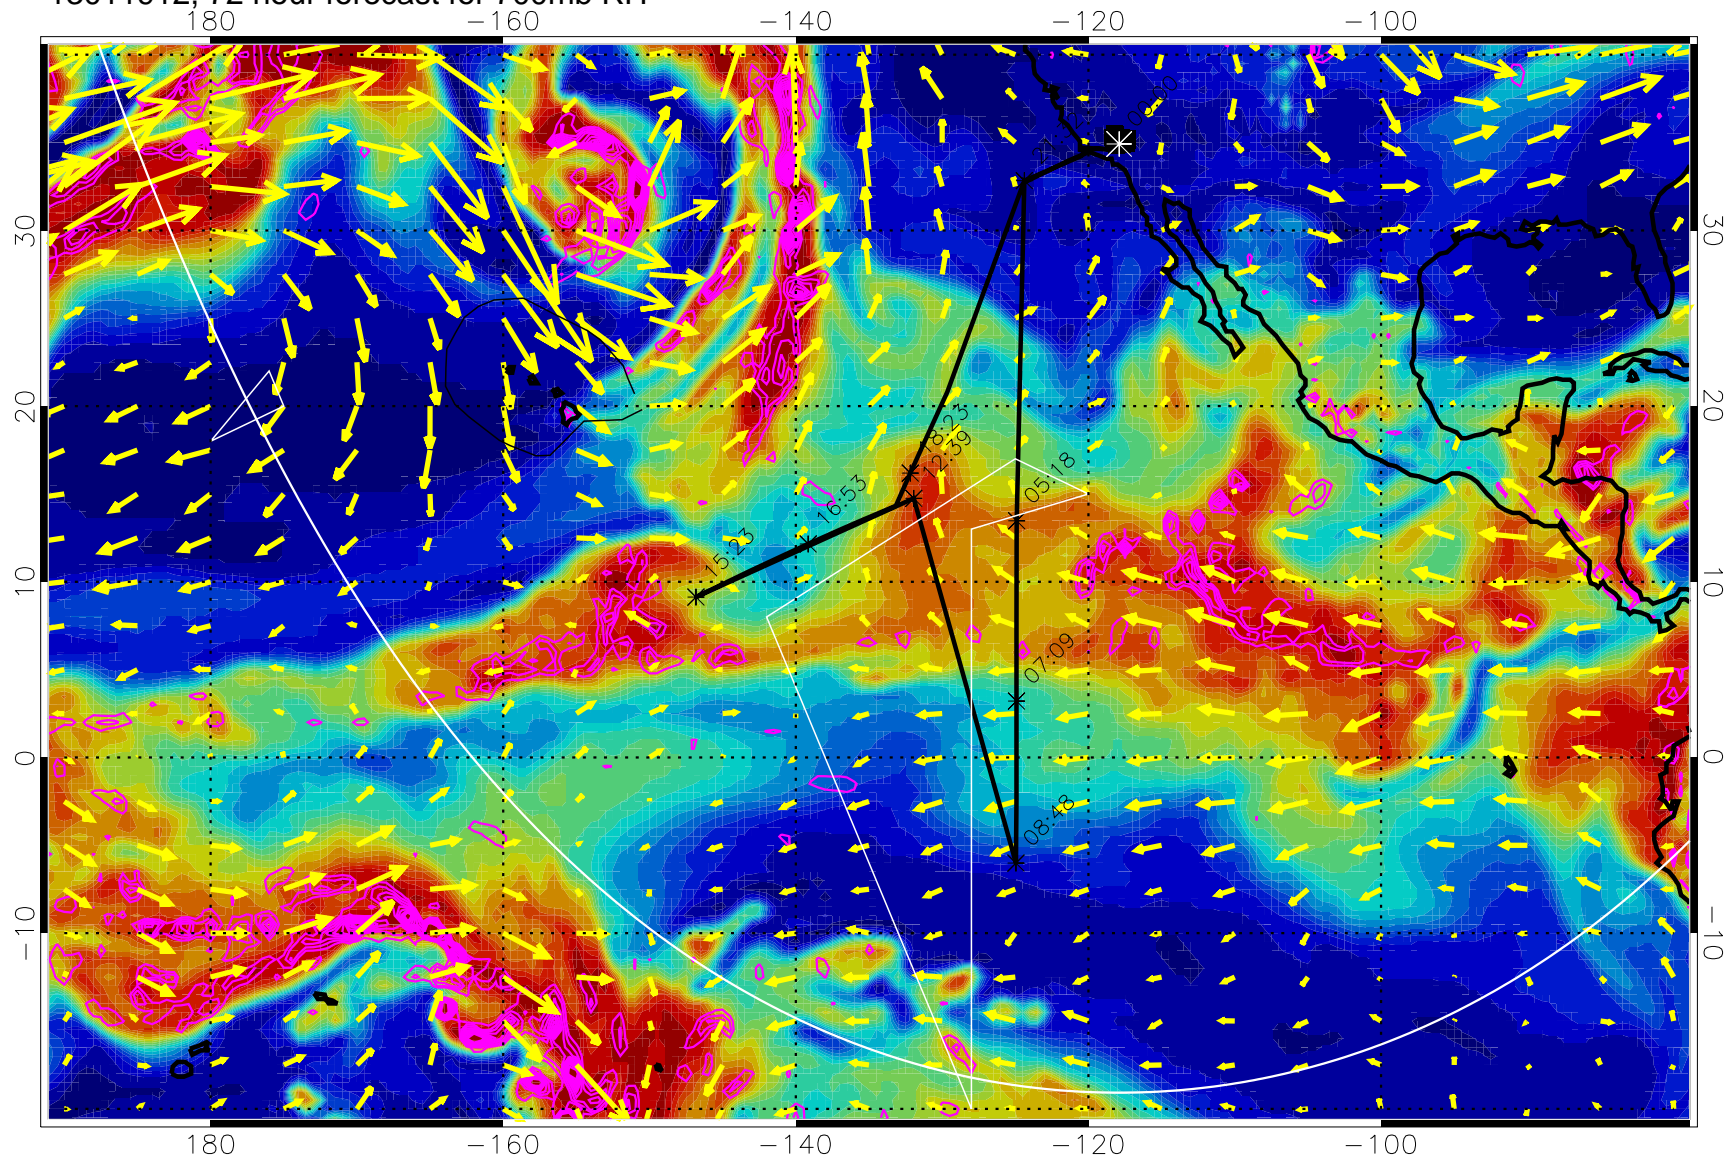

13011906, 66 hour forecast for 700mb RH

Negative Omegas less than -0.3 , contours of 0.3 Pa/s

EPV Tropopause (2 PVU) Position

→ 30 m/s

Range ring of 6000 km -- 19 hours GH round trip

13011912, 72 hour forecast for 700mb RH

Negative Omegas less than -0.3 , contours of 0.3 Pa/s

EPV Tropopause (2 PVU) Position

→ 30 m/s

Range ring of 6000 km -- 19 hours GH round trip

13011918, 78 hour forecast for 700mb RH

Negative Omegas less than -0.3 , contours of 0.3 Pa/s

EPV Tropopause (2 PVU) Position

→ 30 m/s

Range ring of 6000 km -- 19 hours GH round trip

13012000, 84 hour forecast for 700mb RH

Negative Omegas less than -0.3 , contours of 0.3 Pa/s

EPV Tropopause (2 PVU) Position

13012012, 96 hour forecast for 700mb RH

Negative Omegas less than -0.3 , contours of 0.3 Pa/s

EPV Tropopause (2 PVU) Position

→ 30 m/s

Range ring of 6000 km -- 19 hours GH round trip

13012018, 102 hour forecast for 700mb RH