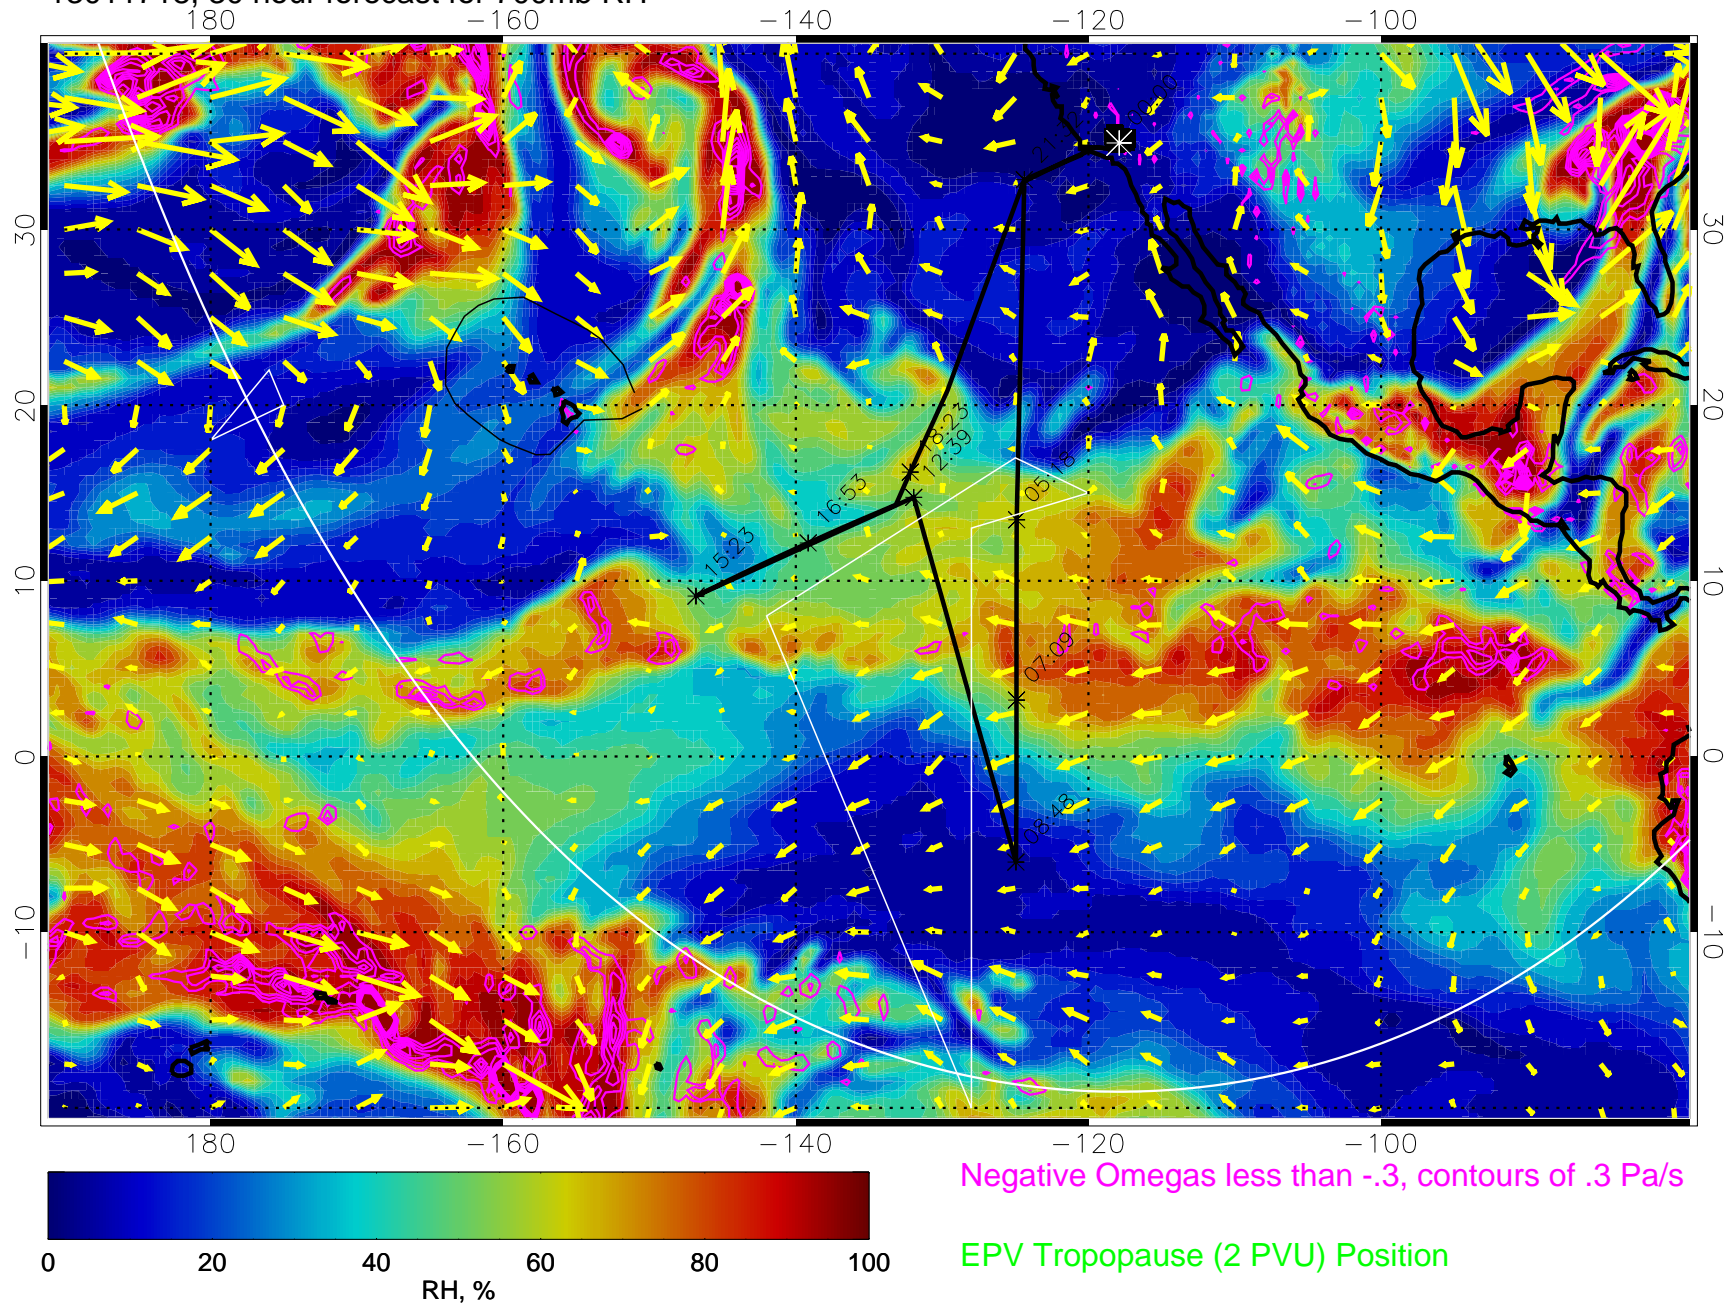

EPV Tropopause (2 PVU) Position

→ 30 m/s

Range ring of 6000 km -- 19 hours GH round trip

13011712, 24 hour forecast for 700mb RH

Negative Omegas less than -0.3 , contours of 0.3 Pa/s

EPV Tropopause (2 PVU) Position

→ 30 m/s

Range ring of 6000 km -- 19 hours GH round trip

13011718, 30 hour forecast for 700mb RH

Negative Omegas less than -0.3 , contours of 0.3 Pa/s

EPV Tropopause (2 PVU) Position

→ 30 m/s

Range ring of 6000 km -- 19 hours GH round trip

13011800, 36 hour forecast for 700mb RH

Negative Omegas less than -0.3 , contours of 0.3 Pa/s

EPV Tropopause (2 PVU) Position

→ 30 m/s

Range ring of 6000 km -- 19 hours GH round trip

13011806, 42 hour forecast for 700mb RH

Negative Omegas less than -0.3 , contours of 0.3 Pa/s

EPV Tropopause (2 PVU) Position

→ 30 m/s

Range ring of 6000 km -- 19 hours GH round trip

13011812, 48 hour forecast for 700mb RH

Negative Omegas less than -0.3 , contours of 0.3 Pa/s