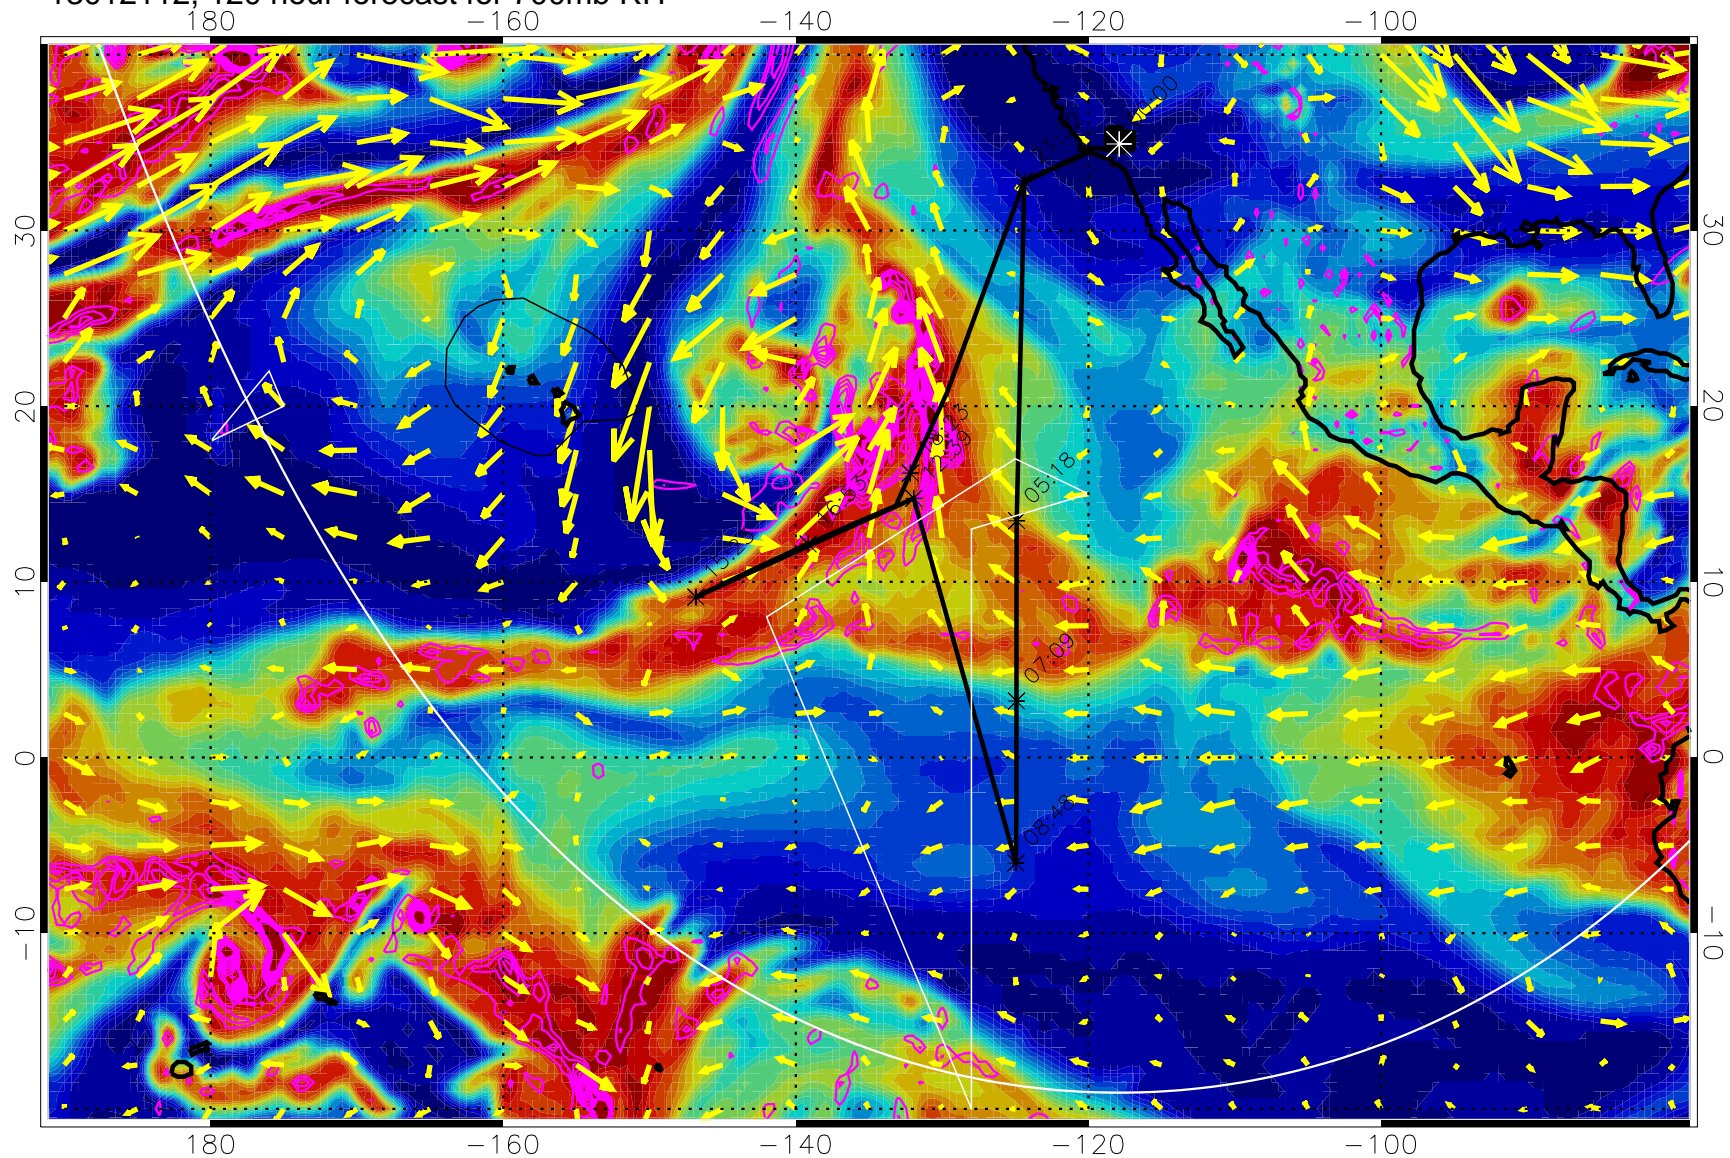

13012012, 96 hour forecast for 700mb RH

Negative Omegas less than -0.3 , contours of 0.3 Pa/s

EPV Tropopause (2 PVU) Position

→ 30 m/s

Range ring of 6000 km -- 19 hours GH round trip

13012018, 102 hour forecast for 700mb RH

Negative Omegas less than -0.3 , contours of 0.3 Pa/s

EPV Tropopause (2 PVU) Position

→ 30 m/s

Range ring of 6000 km -- 19 hours GH round trip

13012100, 108 hour forecast for 700mb RH

Negative Omegas less than -0.3 , contours of 0.3 Pa/s

EPV Tropopause (2 PVU) Position

→ 30 m/s

Range ring of 6000 km -- 19 hours GH round trip

13012106, 114 hour forecast for 700mb RH

Negative Omegas less than -0.3 , contours of 0.3 Pa/s

EPV Tropopause (2 PVU) Position

→ 30 m/s

Range ring of 6000 km -- 19 hours GH round trip

13012112, 120 hour forecast for 700mb RH

Negative Omegas less than -0.3 , contours of 0.3 Pa/s

EPV Tropopause (2 PVU) Position

→ 30 m/s

Range ring of 6000 km -- 19 hours GH round trip