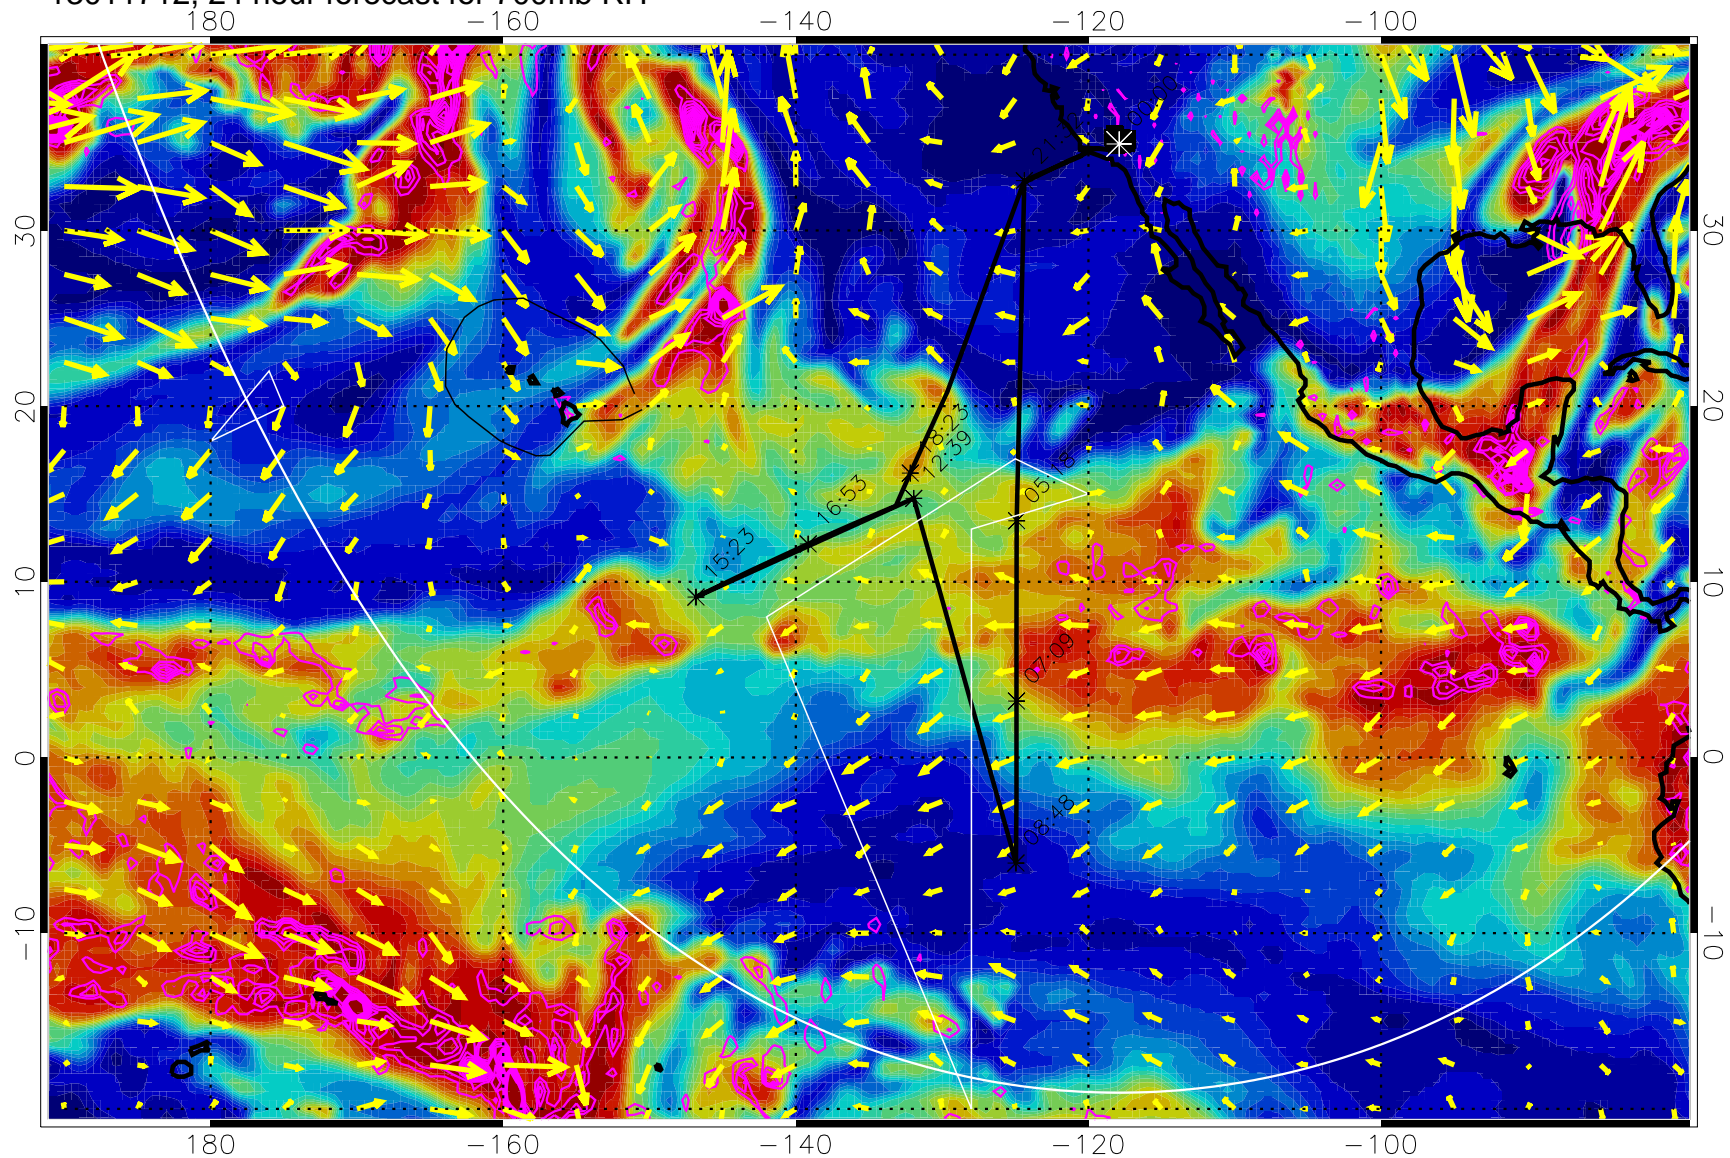

Negative Omegas less than -0.3 , contours of 0.3 Pa/s

EPV Tropopause (2 PVU) Position

→ 30 m/s

Range ring of 6000 km -- 19 hours GH round trip

13011706, 18 hour forecast for 700mb RH

Negative Omegas less than -0.3 , contours of 0.3 Pa/s

EPV Tropopause (2 PVU) Position

→ 30 m/s

Range ring of 6000 km -- 19 hours GH round trip

13011712, 24 hour forecast for 700mb RH

Negative Omegas less than -0.3 , contours of 0.3 Pa/s

EPV Tropopause (2 PVU) Position

→ 30 m/s

Range ring of 6000 km -- 19 hours GH round trip

13011718, 30 hour forecast for 700mb RH

Negative Omegas less than -0.3 , contours of 0.3 Pa/s

EPV Tropopause (2 PVU) Position

→ 30 m/s

Range ring of 6000 km -- 19 hours GH round trip

Negative Omegas less than -0.3 , contours of 0.3 Pa/s

EPV Tropopause (2 PVU) Position

→ 30 m/s

Range ring of 6000 km -- 19 hours GH round trip

13011812, 48 hour forecast for 700mb RH

Negative Omegas less than -0.3 , contours of 0.3 Pa/s