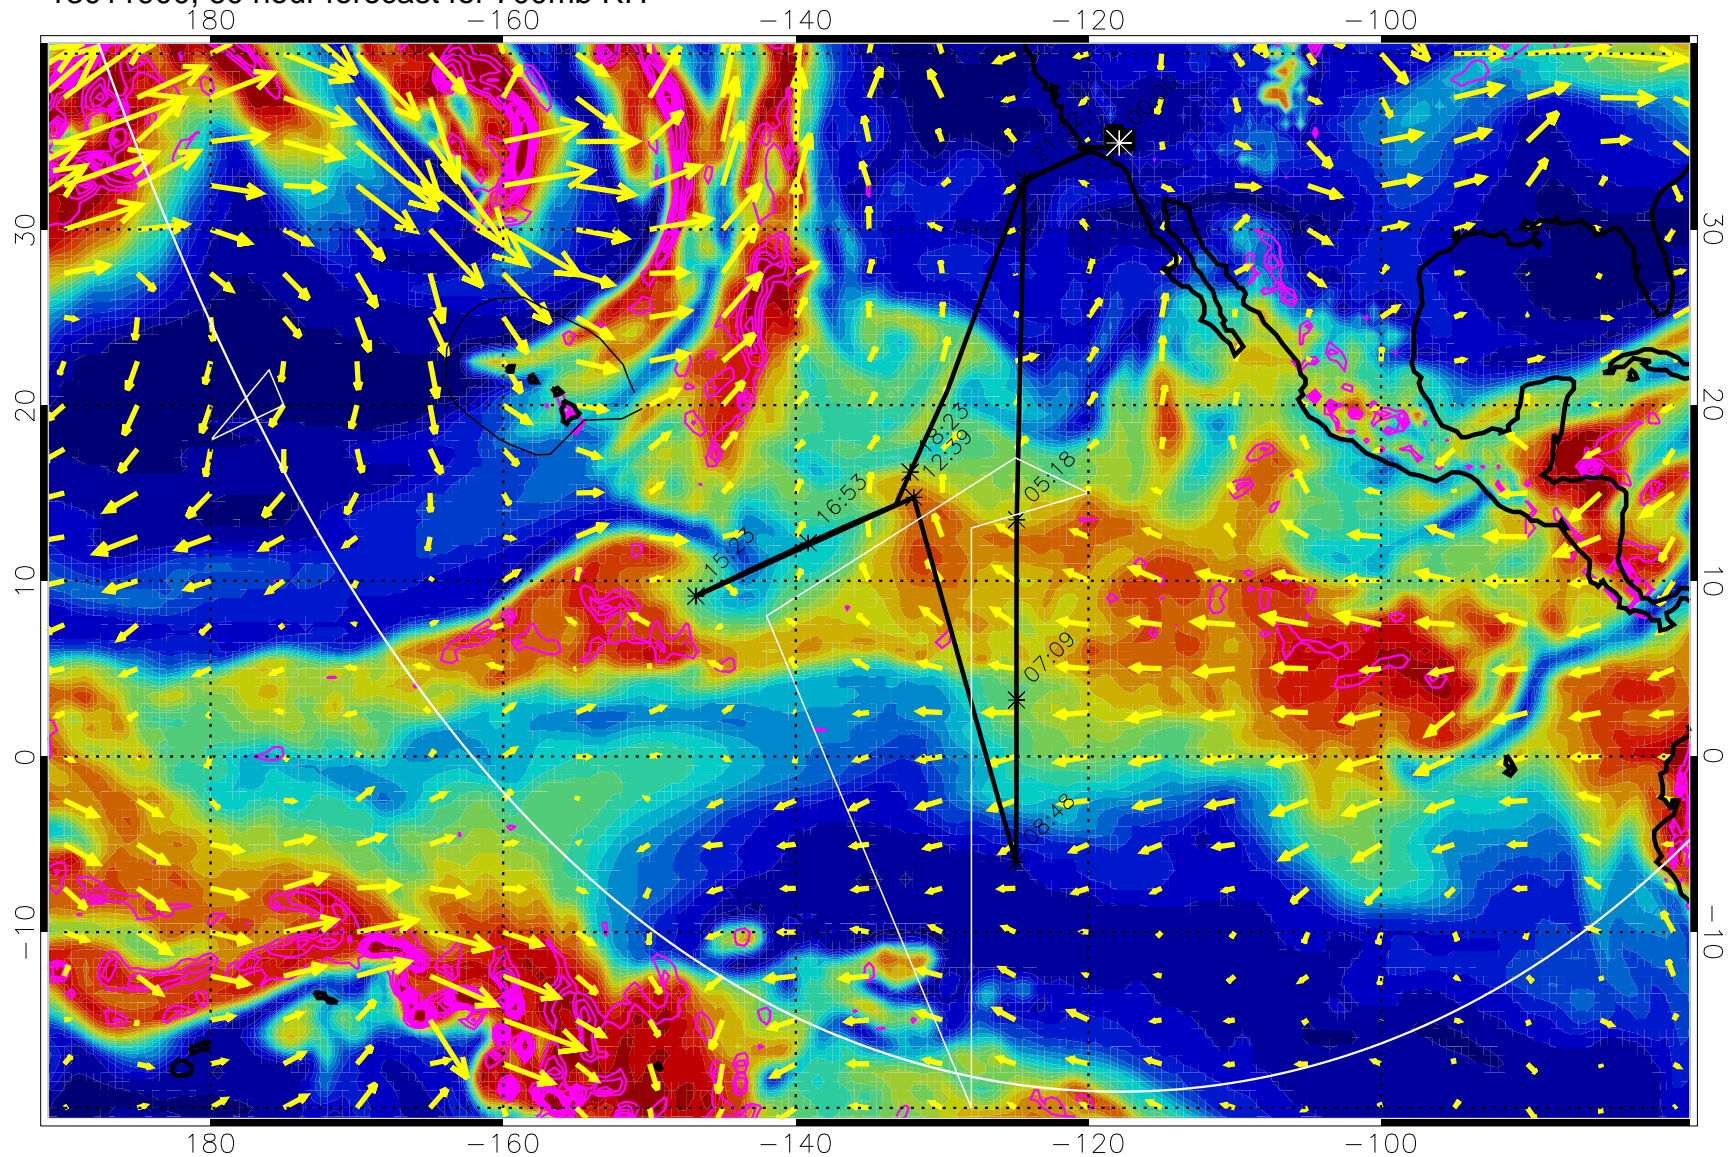

EPV Tropopause (2 PVU) Position

→ 30 m/s

Range ring of 6000 km -- 19 hours GH round trip

13011818, 54 hour forecast for 700mb RH

Negative Omegas less than -0.3 , contours of 0.3 Pa/s

EPV Tropopause (2 PVU) Position

→ 30 m/s

Range ring of 6000 km -- 19 hours GH round trip

13011900, 60 hour forecast for 700mb RH

Negative Omegas less than -0.3 , contours of 0.3 Pa/s

EPV Tropopause (2 PVU) Position

→ 30 m/s

Range ring of 6000 km -- 19 hours GH round trip

13011906, 66 hour forecast for 700mb RH

Negative Omegas less than -0.3 , contours of 0.3 Pa/s

EPV Tropopause (2 PVU) Position

→ 30 m/s

Range ring of 6000 km -- 19 hours GH round trip

13011912, 72 hour forecast for 700mb RH

Negative Omegas less than -0.3 , contours of 0.3 Pa/s

EPV Tropopause (2 PVU) Position

→ 30 m/s

Range ring of 6000 km -- 19 hours GH round trip

13011918, 78 hour forecast for 700mb RH

Negative Omegas less than -0.3 , contours of 0.3 Pa/s