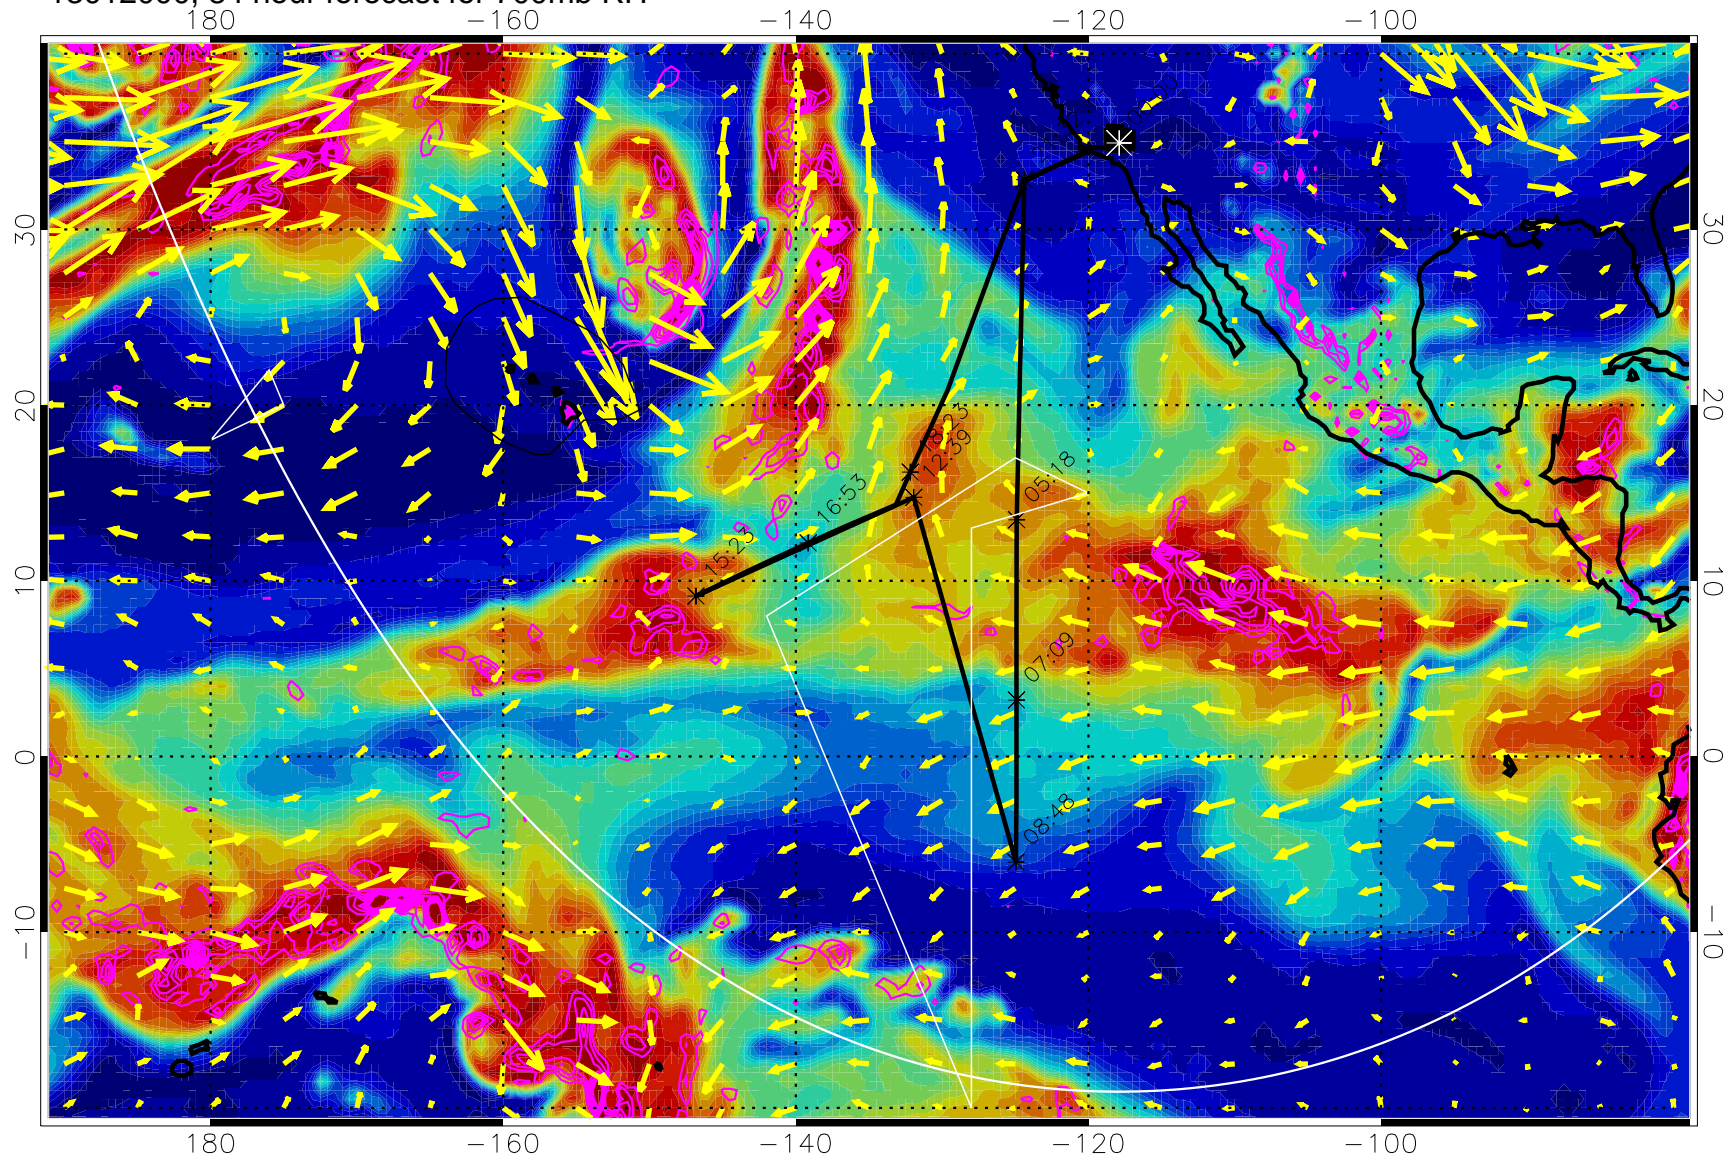

13011906, 66 hour forecast for 700mb RH

Negative Omegas less than -0.3 , contours of 0.3 Pa/s

EPV Tropopause (2 PVU) Position

→ 30 m/s

Range ring of 6000 km -- 19 hours GH round trip

13011912, 72 hour forecast for 700mb RH

Negative Omegas less than -0.3 , contours of 0.3 Pa/s

EPV Tropopause (2 PVU) Position

→ 30 m/s

Range ring of 6000 km -- 19 hours GH round trip

13011918, 78 hour forecast for 700mb RH

Negative Omegas less than -0.3 , contours of 0.3 Pa/s

EPV Tropopause (2 PVU) Position

→ 30 m/s

Range ring of 6000 km -- 19 hours GH round trip

13012000, 84 hour forecast for 700mb RH

Negative Omegas less than -0.3 , contours of 0.3 Pa/s

EPV Tropopause (2 PVU) Position

13012012, 96 hour forecast for 700mb RH

Negative Omegas less than -0.3 , contours of 0.3 Pa/s

EPV Tropopause (2 PVU) Position

→ 30 m/s

Range ring of 6000 km -- 19 hours GH round trip

13012018, 102 hour forecast for 700mb RH