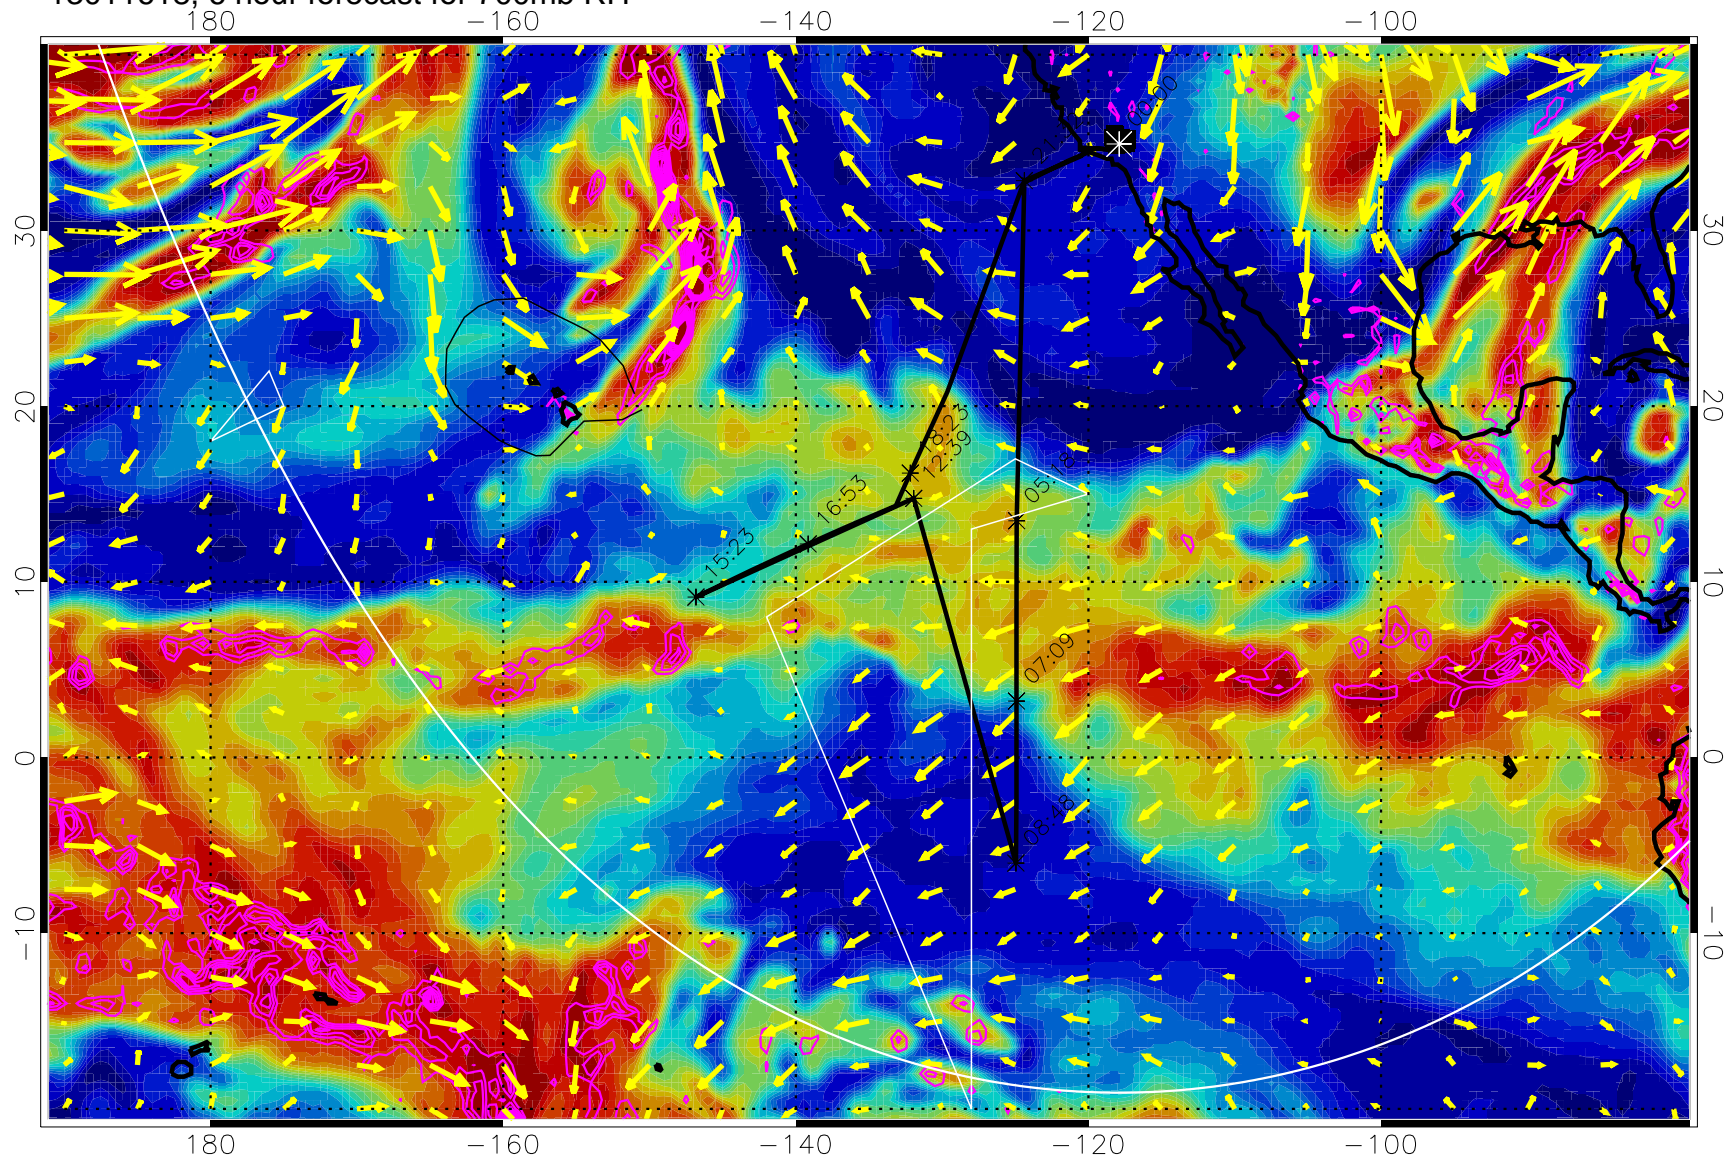

13011618, 6 hour forecast for 700mb RH

Negative Omegas less than -0.3 , contours of 0.3 Pa/s

EPV Tropopause (2 PVU) Position

→ 30 m/s

Range ring of 6000 km -- 19 hours GH round trip

13011700, 12 hour forecast for 700mb RH

Negative Omegas less than -0.3 , contours of 0.3 Pa/s

EPV Tropopause (2 PVU) Position

→ 30 m/s

Range ring of 6000 km -- 19 hours GH round trip

13011706, 18 hour forecast for 700mb RH

Negative Omegas less than -0.3 , contours of 0.3 Pa/s

EPV Tropopause (2 PVU) Position

→ 30 m/s

Range ring of 6000 km -- 19 hours GH round trip

13011712, 24 hour forecast for 700mb RH

Negative Omegas less than -0.3 , contours of 0.3 Pa/s

EPV Tropopause (2 PVU) Position

→ 30 m/s

Range ring of 6000 km -- 19 hours GH round trip

13011718, 30 hour forecast for 700mb RH

Negative Omegas less than -0.3 , contours of 0.3 Pa/s

EPV Tropopause (2 PVU) Position

→ 30 m/s

Range ring of 6000 km -- 19 hours GH round trip