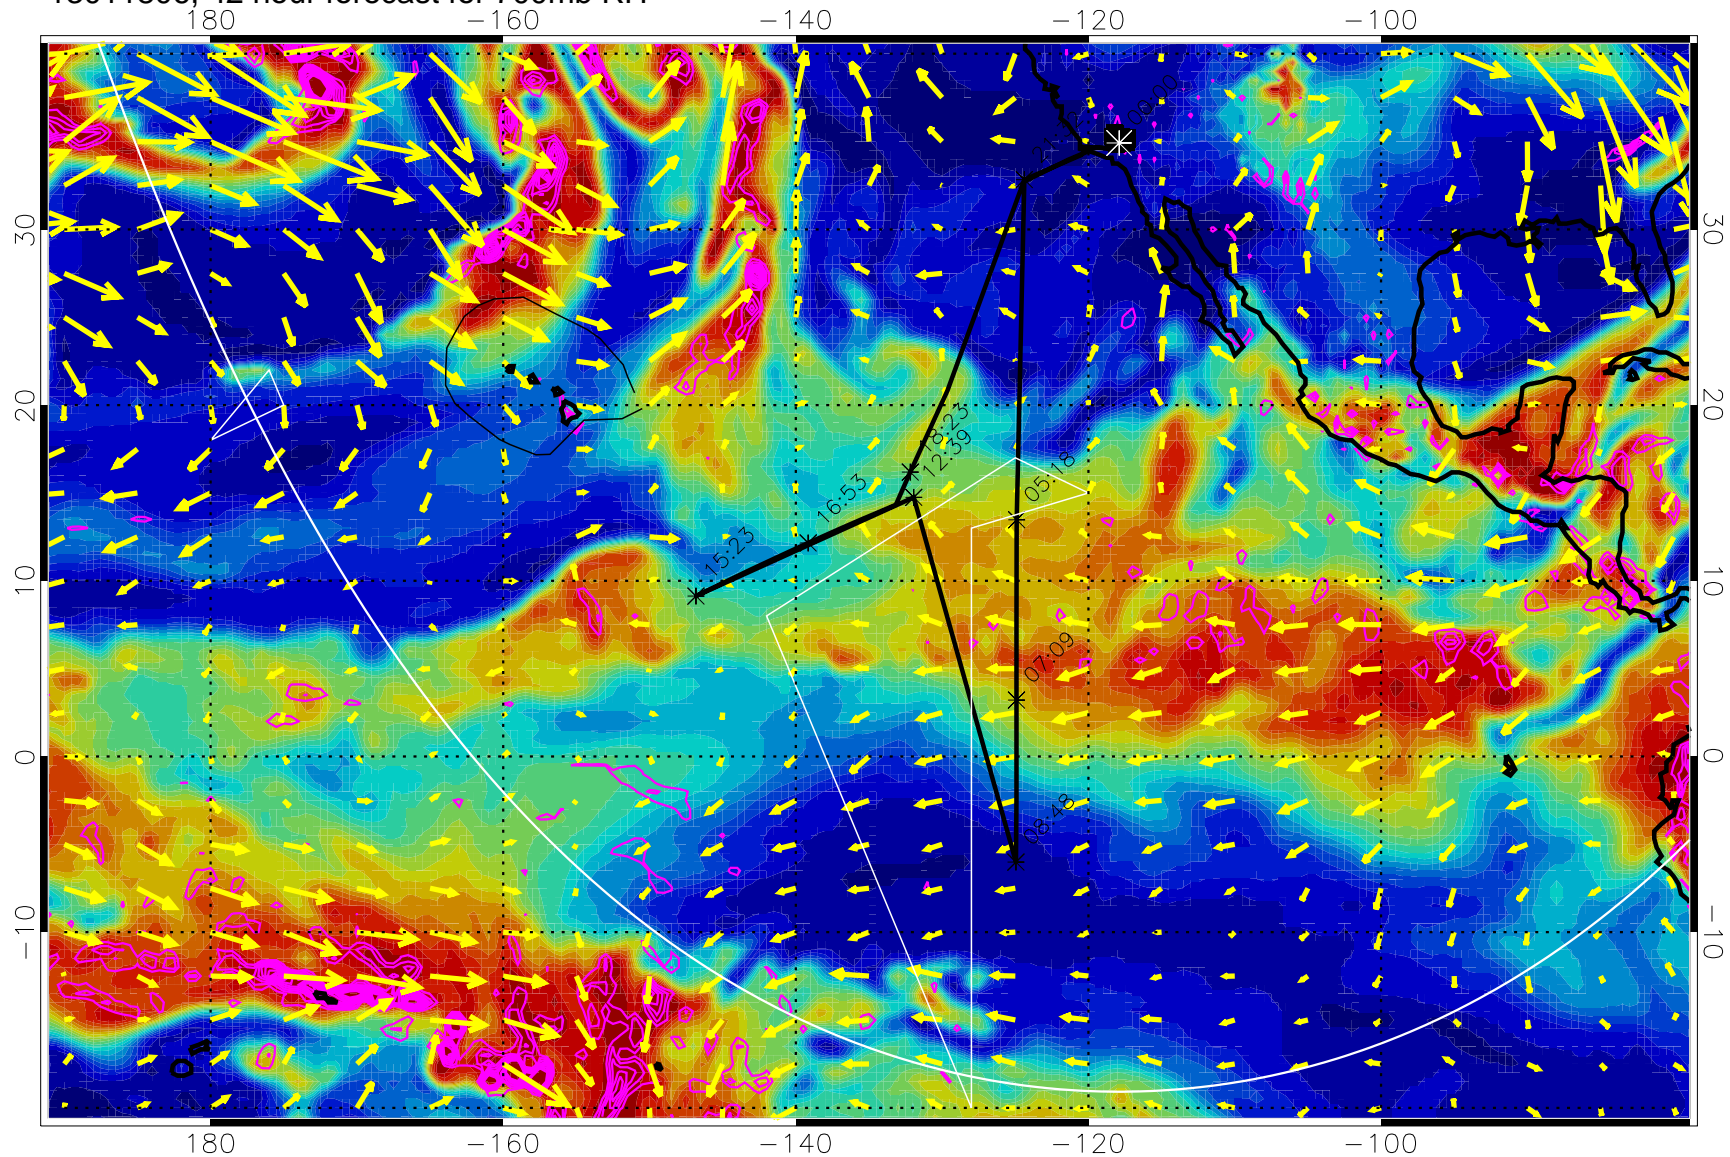

13011800, 36 hour forecast for 700mb RH

Negative Omegas less than -0.3 , contours of 0.3 Pa/s

EPV Tropopause (2 PVU) Position

→ 30 m/s

Range ring of 6000 km -- 19 hours GH round trip

13011806, 42 hour forecast for 700mb RH

Negative Omegas less than -0.3 , contours of 0.3 Pa/s

EPV Tropopause (2 PVU) Position

→ 30 m/s

Range ring of 6000 km -- 19 hours GH round trip

13011812, 48 hour forecast for 700mb RH

Negative Omegas less than -0.3 , contours of 0.3 Pa/s

EPV Tropopause (2 PVU) Position

→ 30 m/s

Range ring of 6000 km -- 19 hours GH round trip

13011818, 54 hour forecast for 700mb RH

Negative Omegas less than -0.3 , contours of 0.3 Pa/s

EPV Tropopause (2 PVU) Position

13011906, 66 hour forecast for 700mb RH

Negative Omegas less than -0.3 , contours of 0.3 Pa/s

EPV Tropopause (2 PVU) Position

→ 30 m/s

Range ring of 6000 km -- 19 hours GH round trip

13011912, 72 hour forecast for 700mb RH