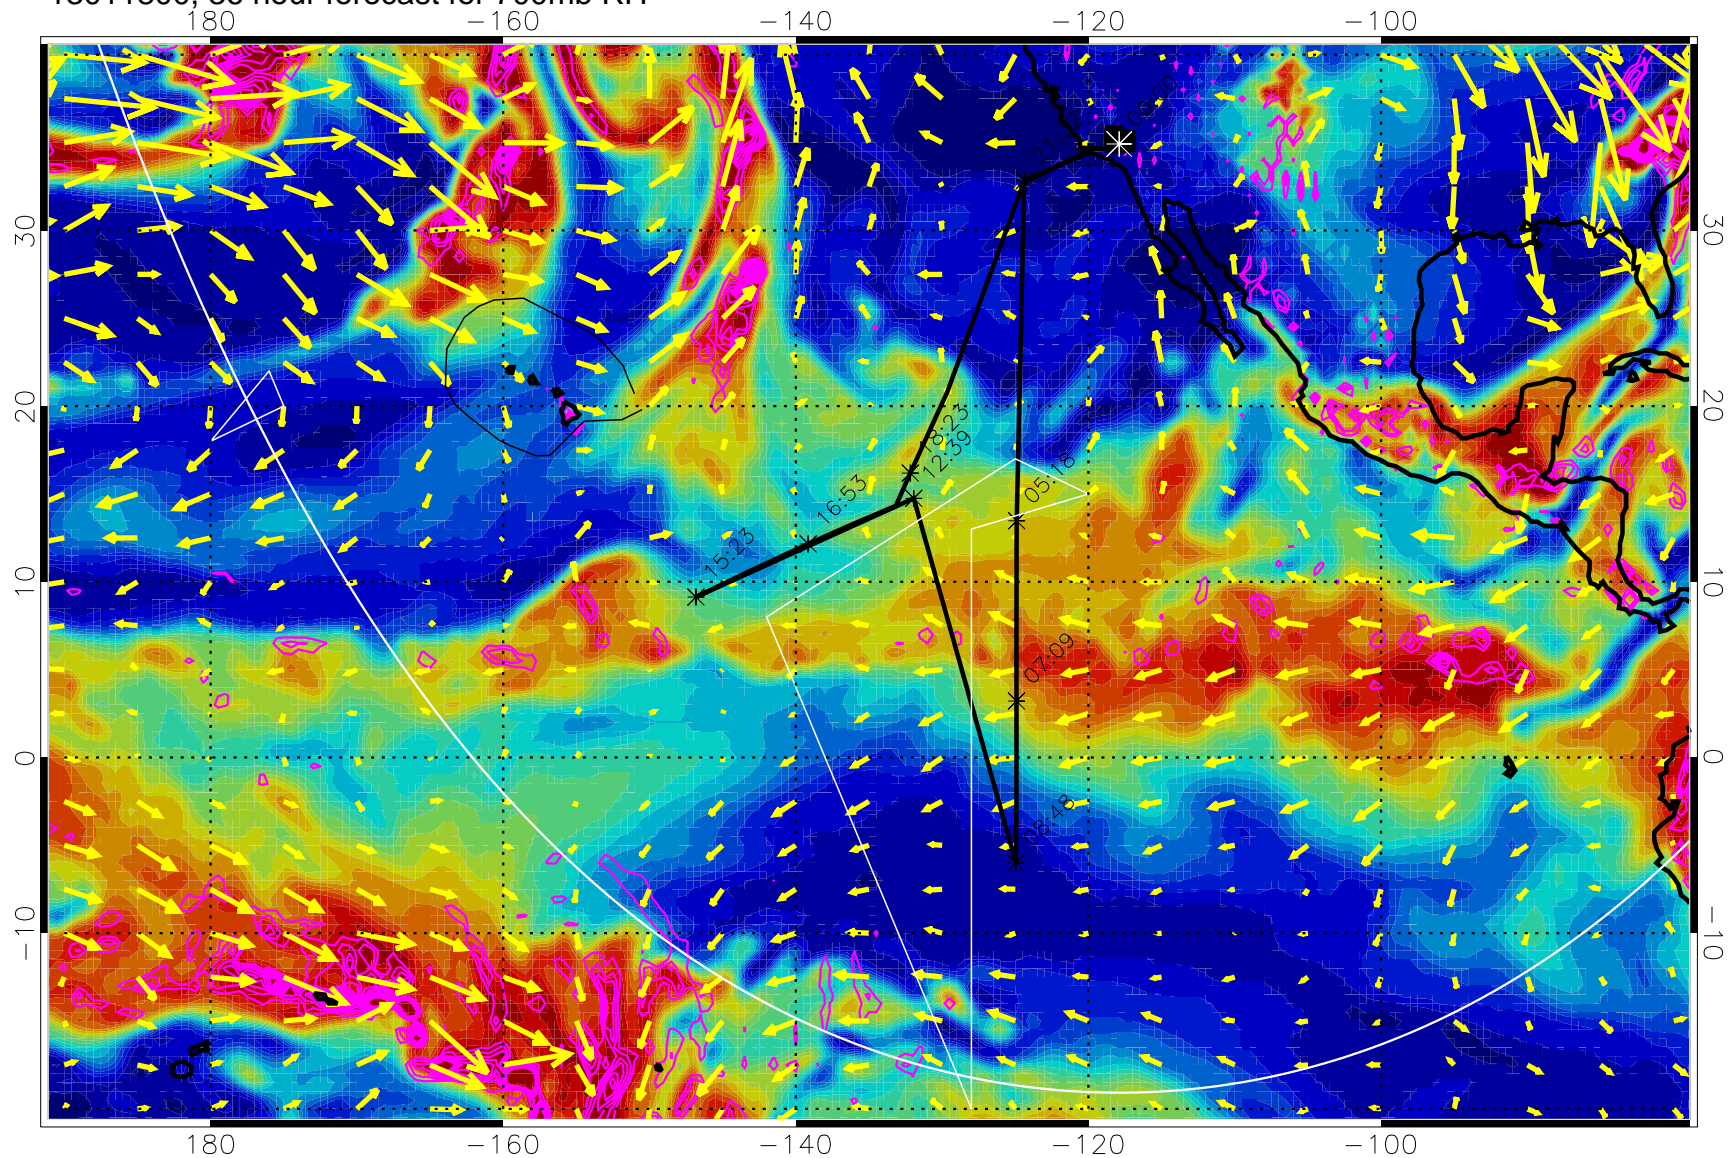

EPV Tropopause (2 PVU) Position

→ 30 m/s

Range ring of 6000 km -- 19 hours GH round trip

13011712, 24 hour forecast for 700mb RH

Negative Omegas less than -0.3 , contours of 0.3 Pa/s

EPV Tropopause (2 PVU) Position

→ 30 m/s

Range ring of 6000 km -- 19 hours GH round trip

13011718, 30 hour forecast for 700mb RH

Negative Omegas less than -0.3 , contours of 0.3 Pa/s

EPV Tropopause (2 PVU) Position

→ 30 m/s

Range ring of 6000 km -- 19 hours GH round trip

13011800, 36 hour forecast for 700mb RH

Negative Omegas less than -0.3 , contours of 0.3 Pa/s

EPV Tropopause (2 PVU) Position

→ 30 m/s

Range ring of 6000 km -- 19 hours GH round trip

13011806, 42 hour forecast for 700mb RH

Negative Omegas less than -0.3 , contours of 0.3 Pa/s

EPV Tropopause (2 PVU) Position

→ 30 m/s

Range ring of 6000 km -- 19 hours GH round trip

13011812, 48 hour forecast for 700mb RH

Negative Omegas less than -0.3 , contours of 0.3 Pa/s