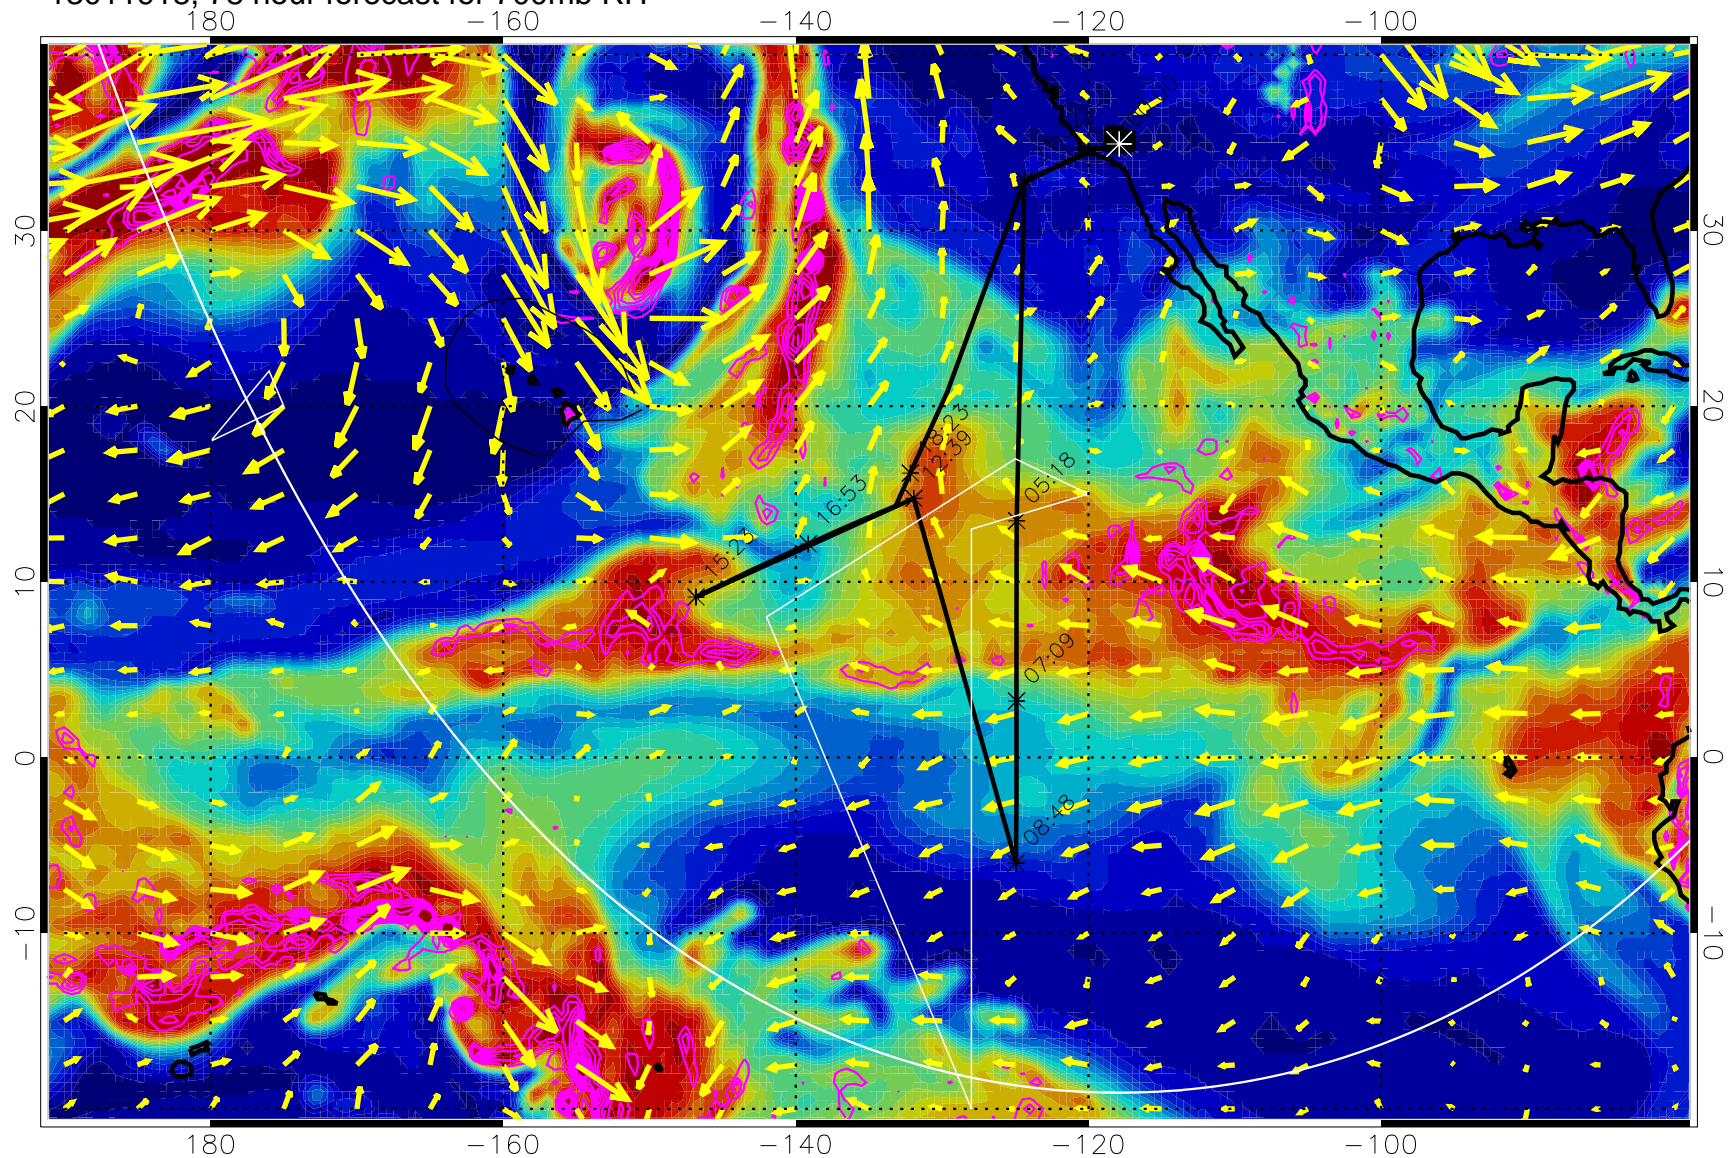

13011906, 66 hour forecast for 700mb RH

Negative Omegas less than -0.3 , contours of 0.3 Pa/s

EPV Tropopause (2 PVU) Position

→ 30 m/s

Range ring of 6000 km -- 19 hours GH round trip

13011912, 72 hour forecast for 700mb RH

Negative Omegas less than -0.3 , contours of 0.3 Pa/s

EPV Tropopause (2 PVU) Position

→ 30 m/s

Range ring of 6000 km -- 19 hours GH round trip

13011918, 78 hour forecast for 700mb RH

Negative Omegas less than -0.3 , contours of 0.3 Pa/s

EPV Tropopause (2 PVU) Position

→ 30 m/s

Range ring of 6000 km -- 19 hours GH round trip

13012000, 84 hour forecast for 700mb RH

Negative Omegas less than -0.3 , contours of 0.3 Pa/s

EPV Tropopause (2 PVU) Position

13012012, 96 hour forecast for 700mb RH

Negative Omegas less than -0.3 , contours of 0.3 Pa/s

EPV Tropopause (2 PVU) Position

→ 30 m/s

Range ring of 6000 km -- 19 hours GH round trip

13012018, 102 hour forecast for 700mb RH