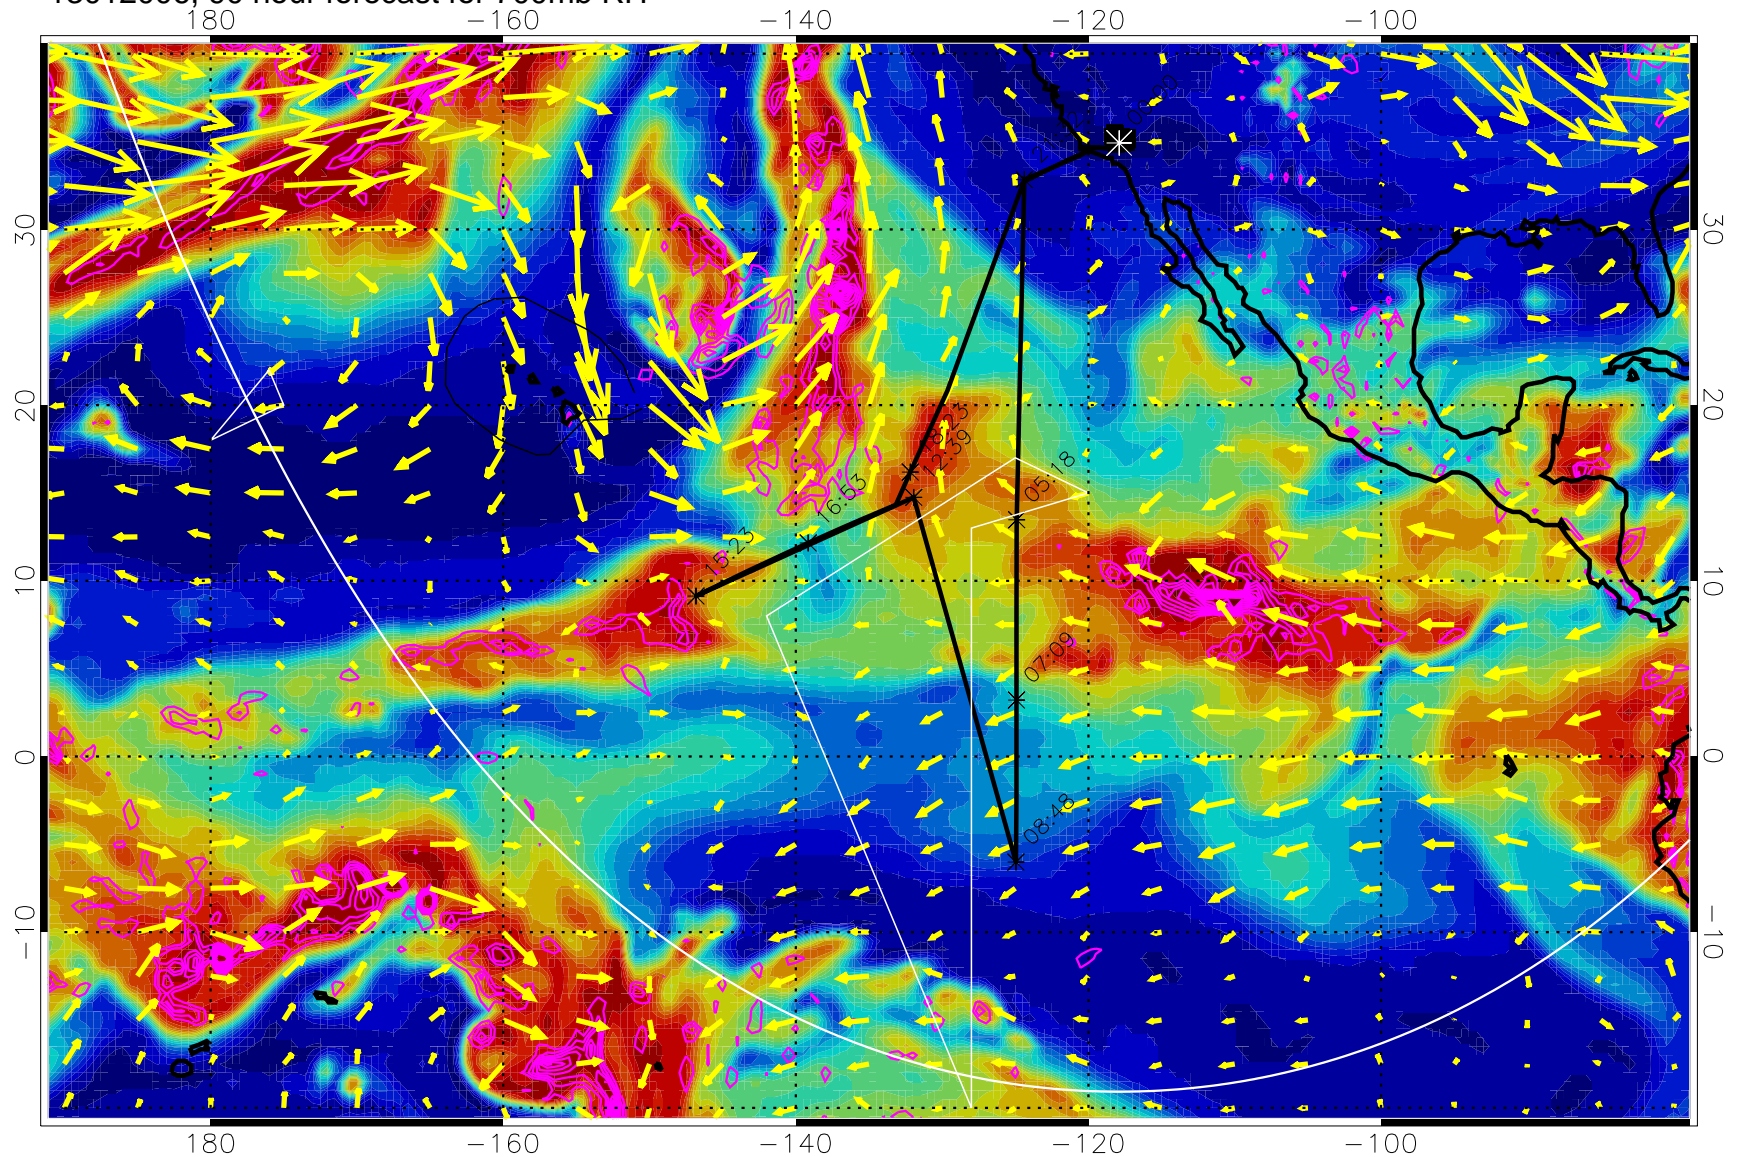

EPV Tropopause (2 PVU) Position

→ 30 m/s

Range ring of 6000 km -- 19 hours GH round trip

13012000, 84 hour forecast for 700mb RH

Negative Omegas less than -0.3 , contours of 0.3 Pa/s

EPV Tropopause (2 PVU) Position

→ 30 m/s

Range ring of 6000 km -- 19 hours GH round trip

13012006, 90 hour forecast for 700mb RH

Negative Omegas less than -0.3 , contours of 0.3 Pa/s

EPV Tropopause (2 PVU) Position

→ 30 m/s

Range ring of 6000 km -- 19 hours GH round trip

13012012, 96 hour forecast for 700mb RH

Negative Omegas less than -0.3 , contours of 0.3 Pa/s

EPV Tropopause (2 PVU) Position

→ 30 m/s

Range ring of 6000 km -- 19 hours GH round trip

13012018, 102 hour forecast for 700mb RH

Negative Omegas less than -0.3 , contours of 0.3 Pa/s

EPV Tropopause (2 PVU) Position

→ 30 m/s

Range ring of 6000 km -- 19 hours GH round trip

13012100, 108 hour forecast for 700mb RH

Negative Omegas less than -0.3 , contours of 0.3 Pa/s