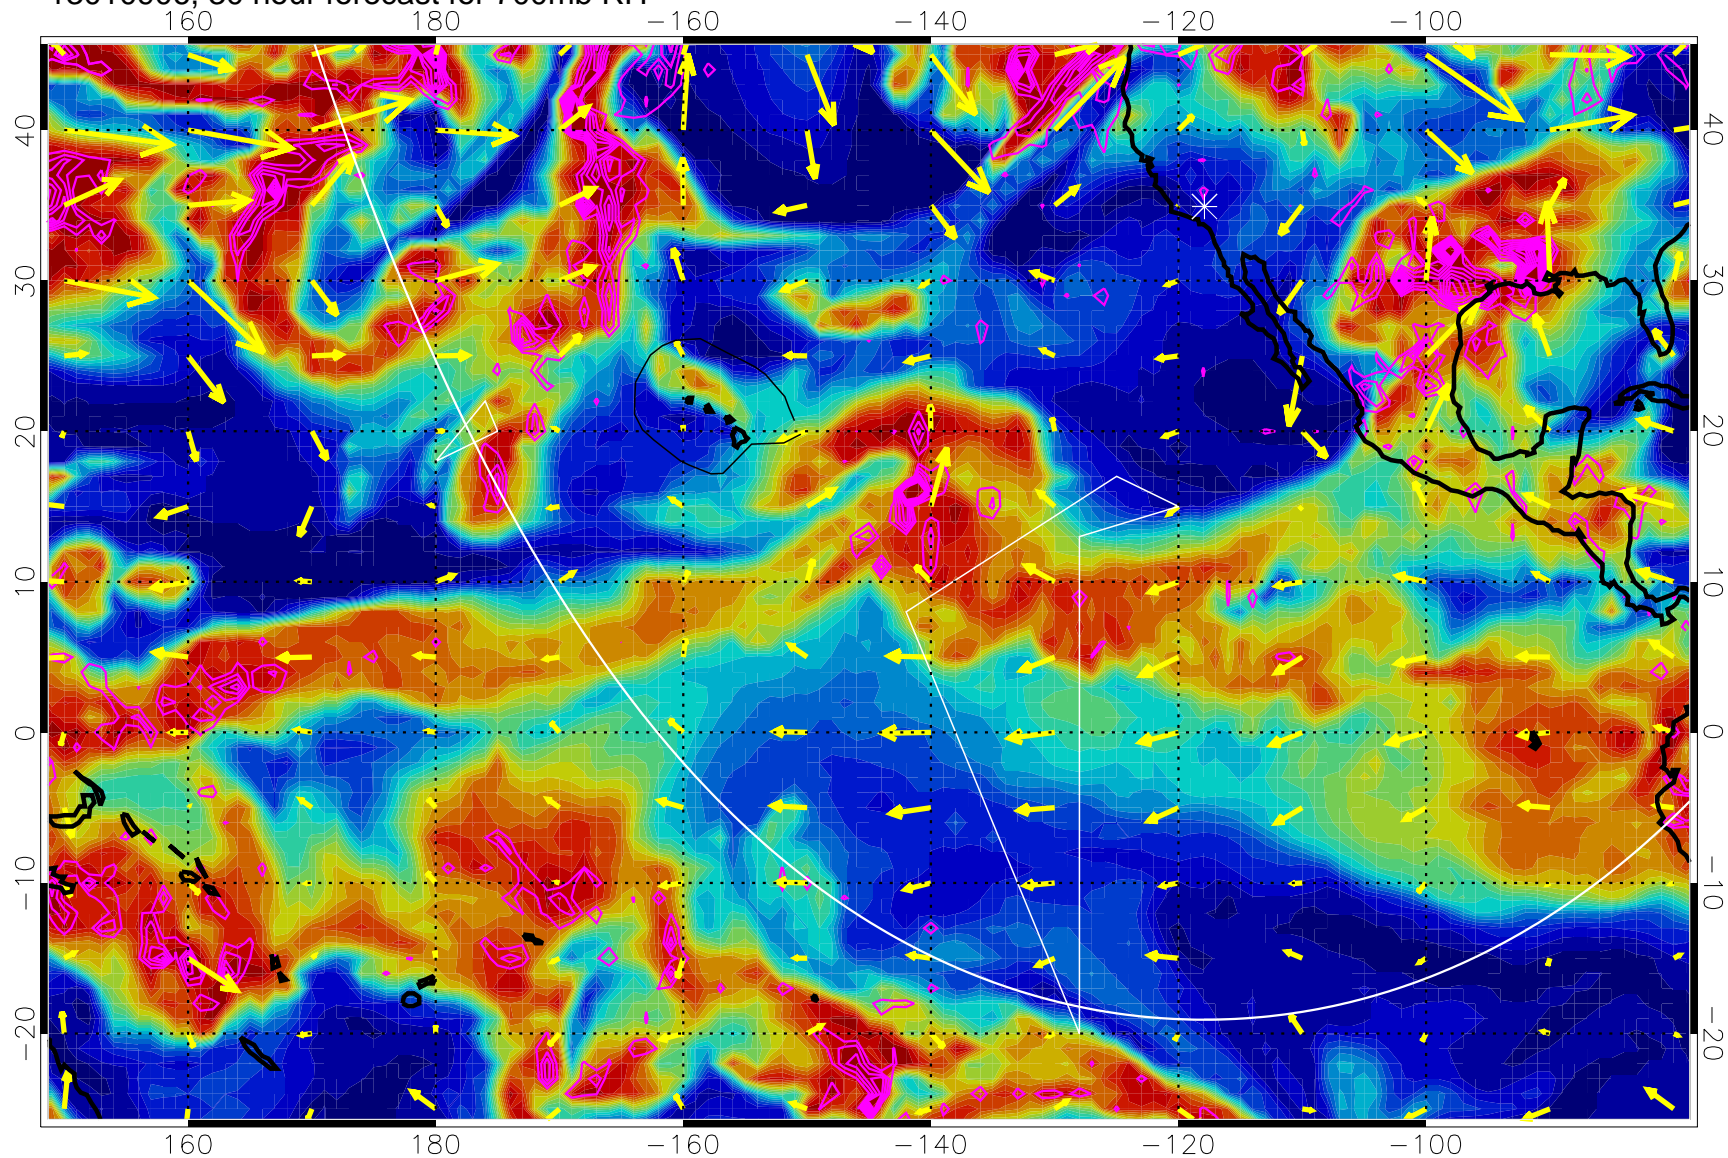

RH, %

Negative Omegas less than -0.3 , contours of 0.3 Pa/s

EPV Tropopause (2 PVU) Position

→ 30 m/s

Range ring of 6000 km -- 19 hours GH round trip

13010900, 24 hour forecast for 700mb RH

Negative Omegas less than -0.3 , contours of 0.3 Pa/s

EPV Tropopause (2 PVU) Position

→ 30 m/s

Range ring of 6000 km -- 19 hours GH round trip

13010906, 30 hour forecast for 700mb RH

0 20 40 60 80 100
RH, %

Negative Omegas less than -0.3 , contours of 0.3 Pa/s

EPV Tropopause (2 PVU) Position

→ 30 m/s

Range ring of 6000 km -- 19 hours GH round trip

13010912, 36 hour forecast for 700mb RH

Negative Omegas less than -0.3 , contours of 0.3 Pa/s

EPV Tropopause (2 PVU) Position

→ 30 m/s

Range ring of 6000 km -- 19 hours GH round trip

13010918, 42 hour forecast for 700mb RH

Negative Omegas less than -0.3 , contours of 0.3 Pa/s

EPV Tropopause (2 PVU) Position

→ 30 m/s

Range ring of 6000 km -- 19 hours GH round trip