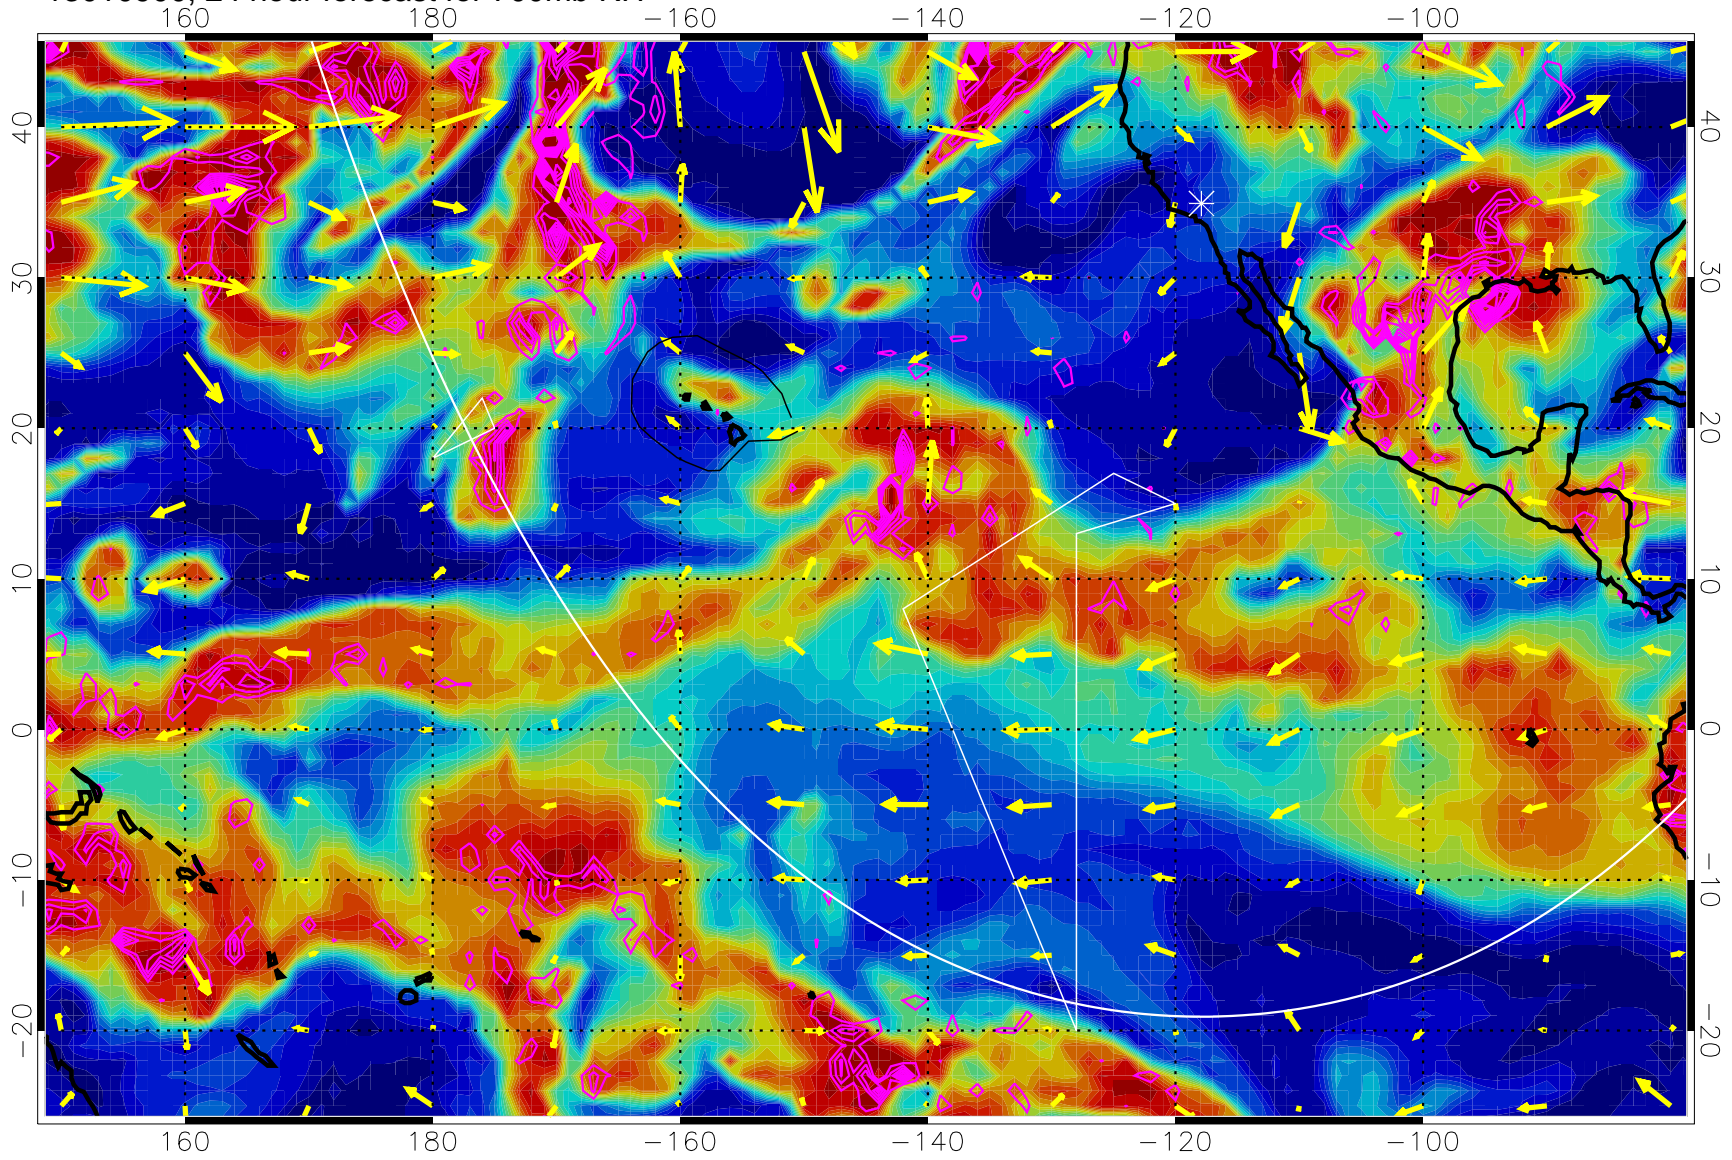

RH, %

Negative Omegas less than -0.3 , contours of 0.3 Pa/s

EPV Tropopause (2 PVU) Position

→ 30 m/s

Range ring of 6000 km -- 19 hours GH round trip

13010900, 24 hour forecast for 700mb RH

Negative Omegas less than -0.3 , contours of 0.3 Pa/s

EPV Tropopause (2 PVU) Position

→ 30 m/s

Range ring of 6000 km -- 19 hours GH round trip

13010906, 30 hour forecast for 700mb RH

0 20 40 60 80 100
RH, %

Negative Omegas less than -0.3 , contours of 0.3 Pa/s

EPV Tropopause (2 PVU) Position

→ 30 m/s

Range ring of 6000 km -- 19 hours GH round trip

13010912, 36 hour forecast for 700mb RH

Negative Omegas less than -0.3 , contours of 0.3 Pa/s

EPV Tropopause (2 PVU) Position

→ 30 m/s

Range ring of 6000 km -- 19 hours GH round trip

13010918, 42 hour forecast for 700mb RH

Negative Omegas less than -0.3 , contours of 0.3 Pa/s

EPV Tropopause (2 PVU) Position

→ 30 m/s

Range ring of 6000 km -- 19 hours GH round trip