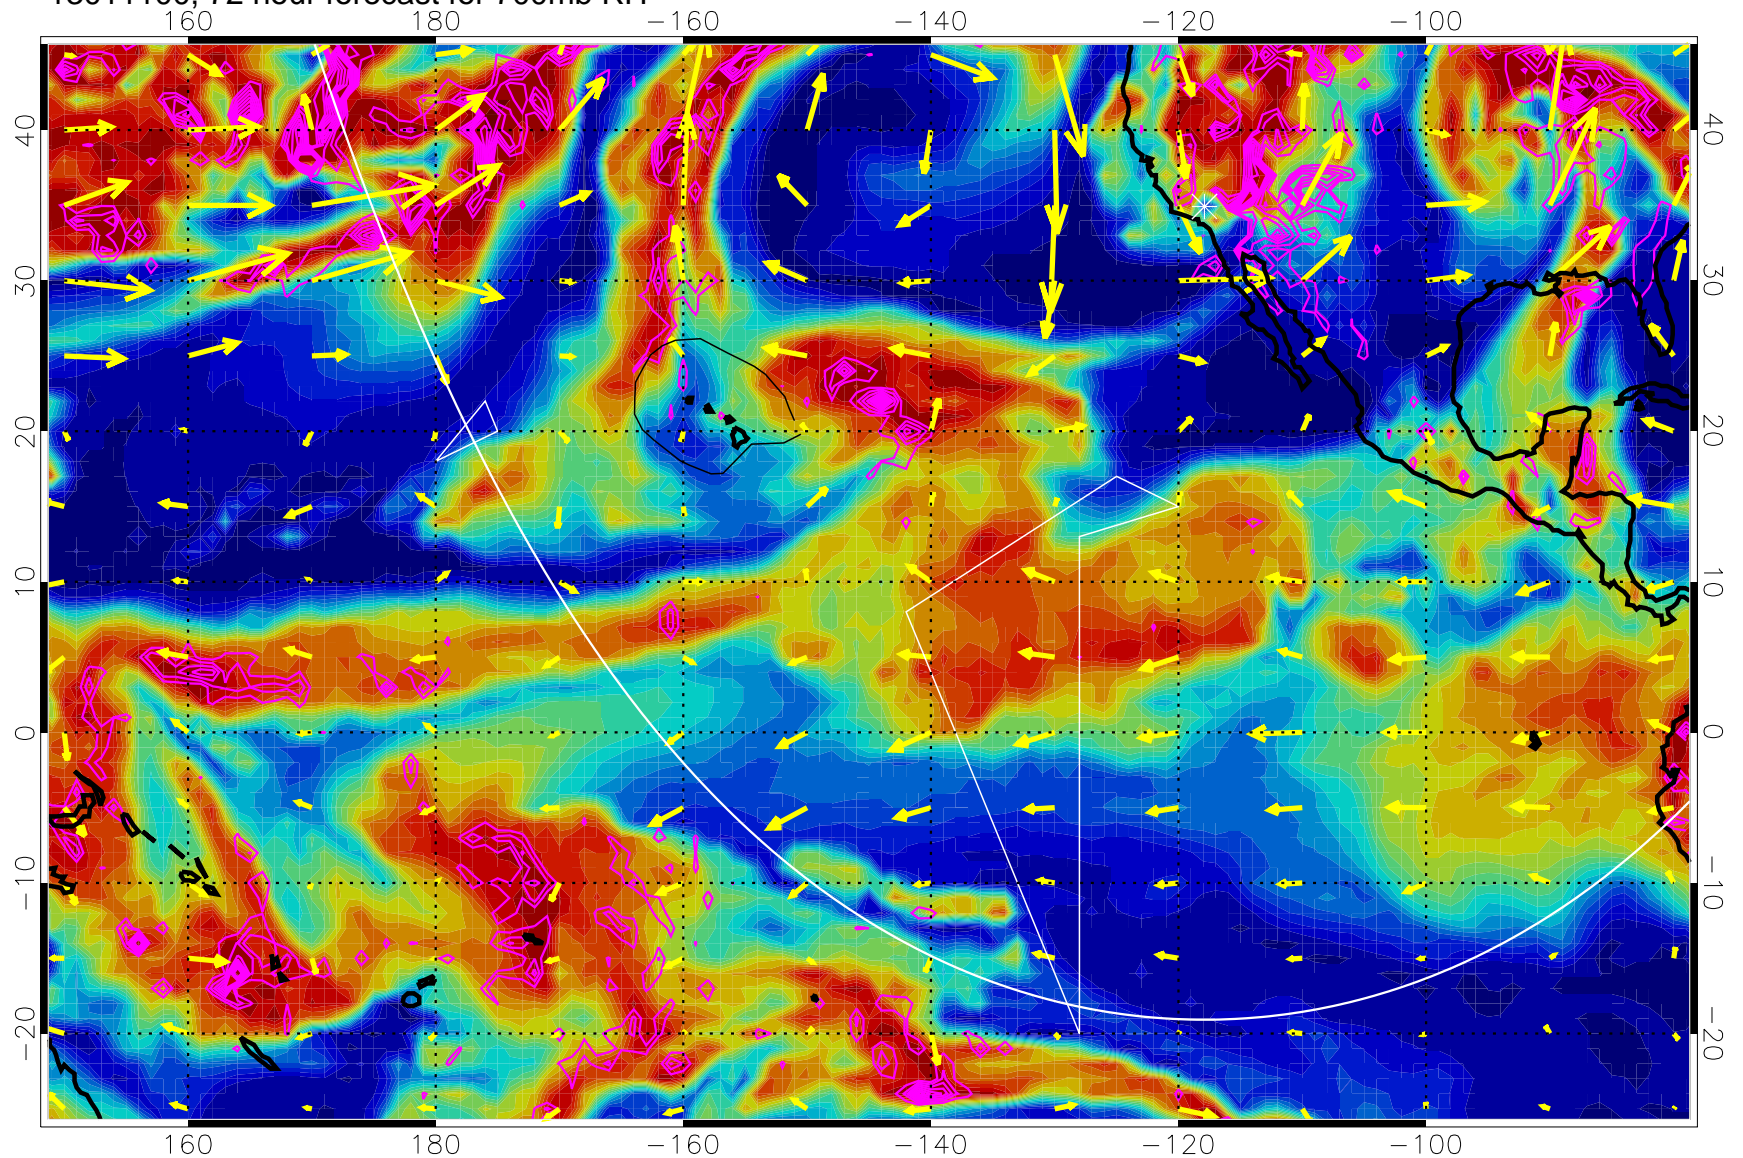

EPV Tropopause (2 PVU) Position

→ 30 m/s

Range ring of 6000 km -- 19 hours GH round trip

13011018, 66 hour forecast for 700mb RH

Negative Omegas less than -0.3 , contours of 0.3 Pa/s

EPV Tropopause (2 PVU) Position

→ 30 m/s

Range ring of 6000 km -- 19 hours GH round trip

13011100, 72 hour forecast for 700mb RH

Negative Omegas less than -0.3 , contours of 0.3 Pa/s

EPV Tropopause (2 PVU) Position

→ 30 m/s

Range ring of 6000 km -- 19 hours GH round trip

13011106, 78 hour forecast for 700mb RH

0 20 40 60 80 100
RH, %

Negative Omegas less than -0.3 , contours of 0.3 Pa/s

EPV Tropopause (2 PVU) Position

→ 30 m/s

Range ring of 6000 km -- 19 hours GH round trip

13011112, 84 hour forecast for 700mb RH

0 20 40 60 80 100
RH, %

Negative Omegas less than -0.3 , contours of 0.3 Pa/s

EPV Tropopause (2 PVU) Position

→ 30 m/s

Range ring of 6000 km -- 19 hours GH round trip