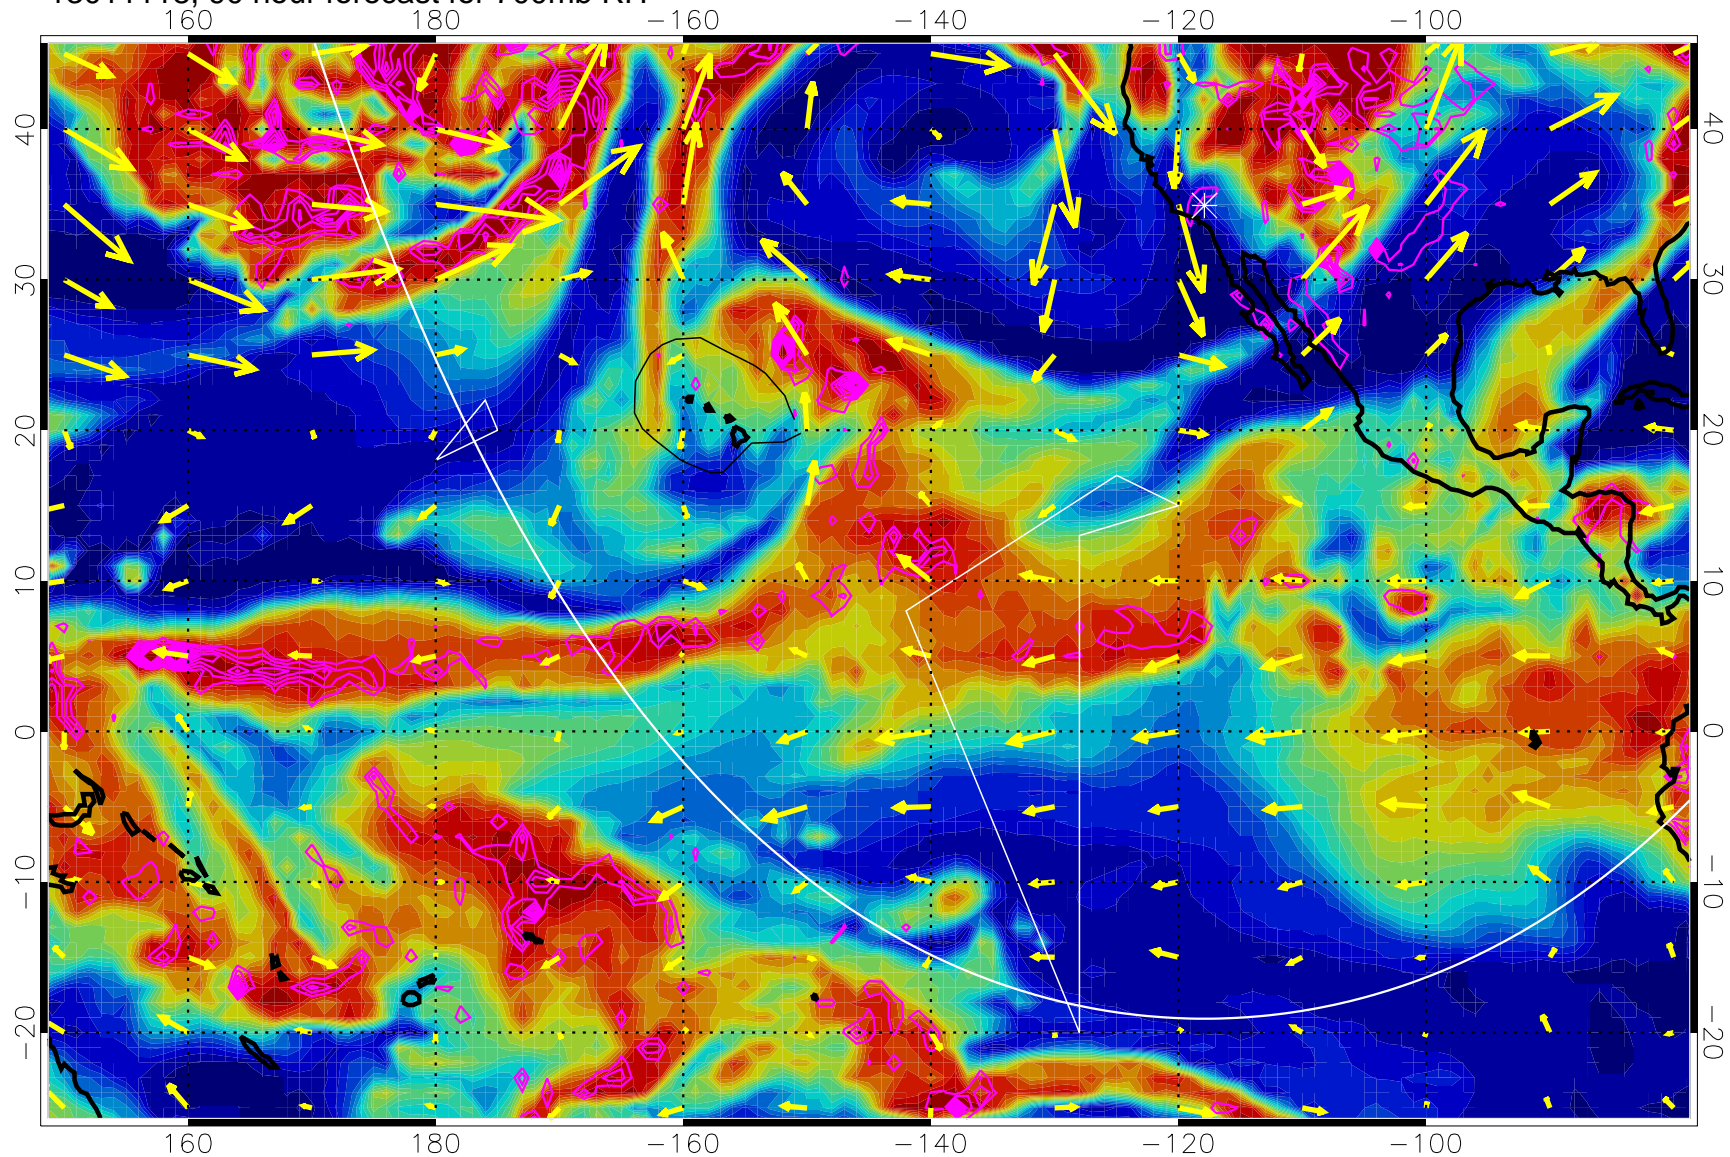

13011106, 78 hour forecast for 700mb RH

0 20 40 60 80 100
RH, %

Negative Omegas less than -0.3 , contours of 0.3 Pa/s

EPV Tropopause (2 PVU) Position

→ 30 m/s

Range ring of 6000 km -- 19 hours GH round trip

13011112, 84 hour forecast for 700mb RH

0 20 40 60 80 100
RH, %

Negative Omegas less than -0.3 , contours of 0.3 Pa/s

EPV Tropopause (2 PVU) Position

→ 30 m/s

Range ring of 6000 km -- 19 hours GH round trip

13011118, 90 hour forecast for 700mb RH

Negative Omegas less than -0.3 , contours of 0.3 Pa/s

EPV Tropopause (2 PVU) Position

→ 30 m/s

Range ring of 6000 km -- 19 hours GH round trip

13011200, 96 hour forecast for 700mb RH

Negative Omegas less than -0.3 , contours of 0.3 Pa/s

EPV Tropopause (2 PVU) Position

→ 30 m/s

Range ring of 6000 km -- 19 hours GH round trip

13011212, 108 hour forecast for 700mb RH

Negative Omegas less than -0.3 , contours of 0.3 Pa/s