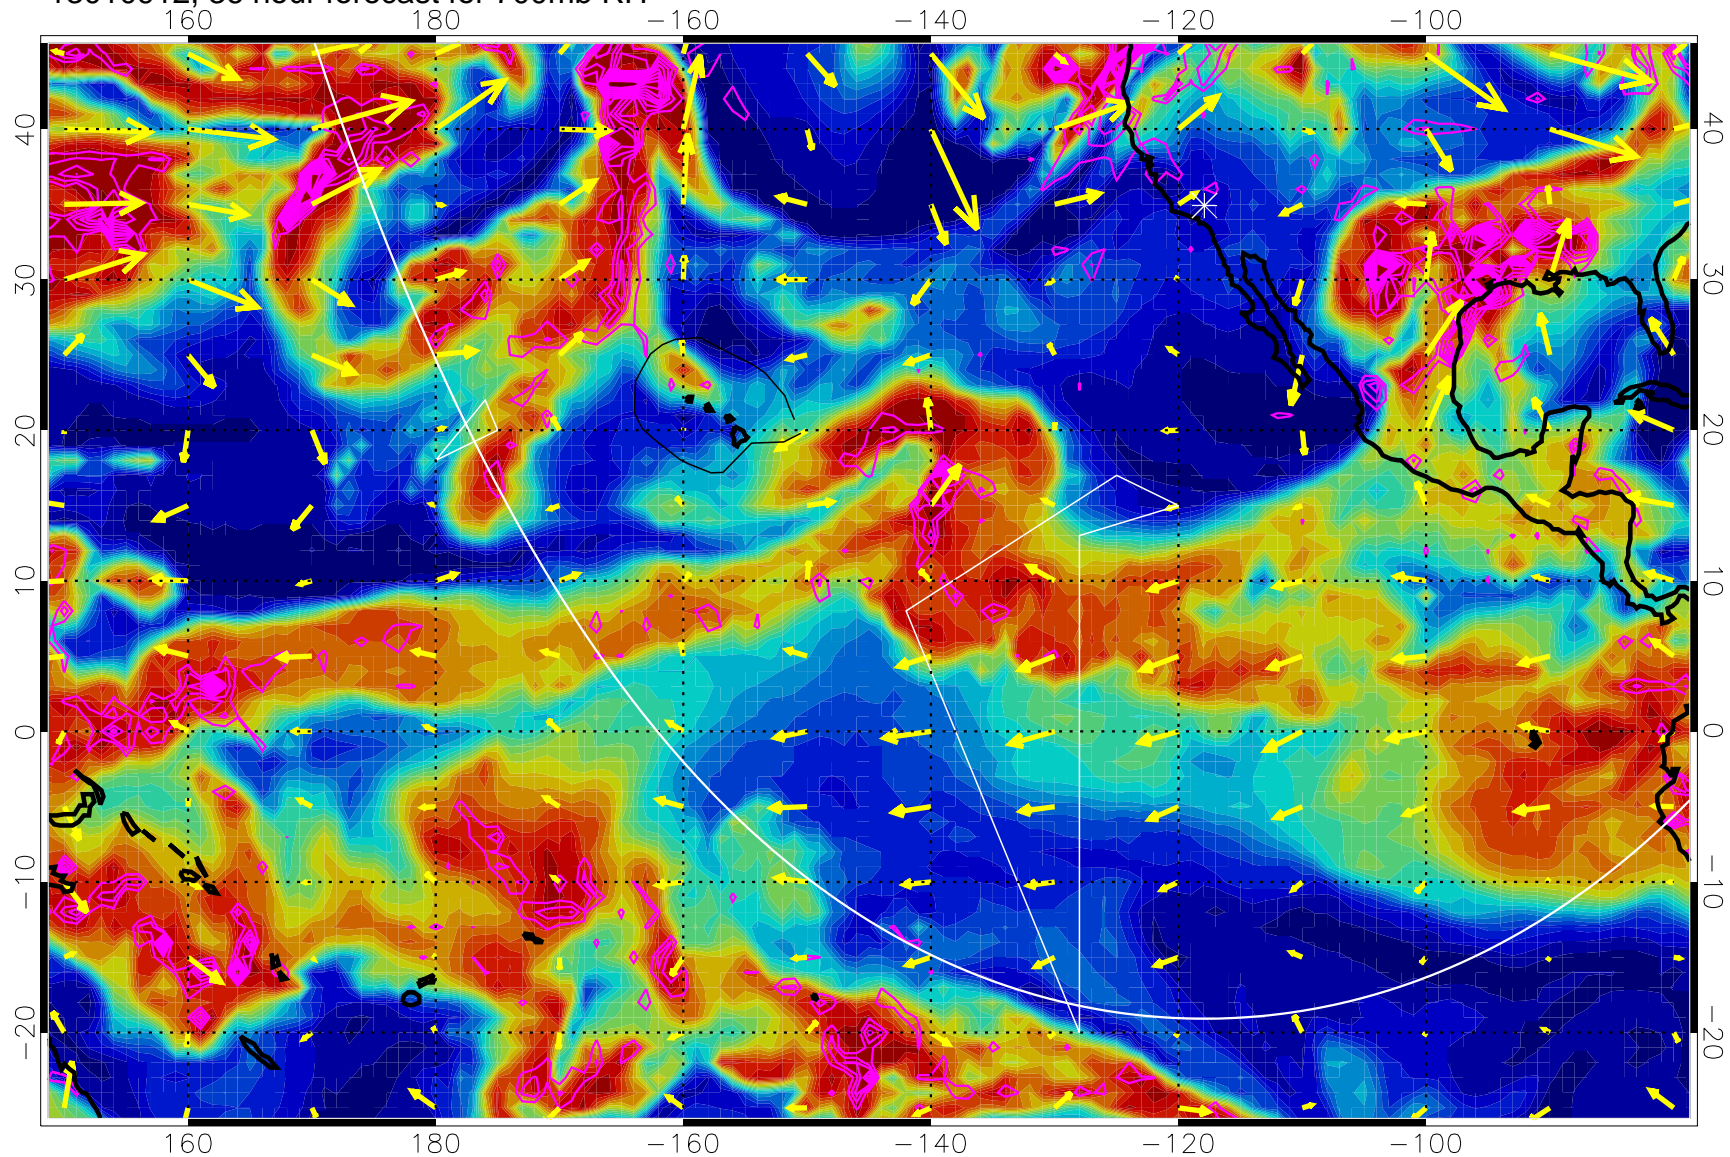

RH, %

Negative Omegas less than -0.3 , contours of 0.3 Pa/s

EPV Tropopause (2 PVU) Position

→ 30 m/s

Range ring of 6000 km -- 19 hours GH round trip

13010900, 24 hour forecast for 700mb RH

Negative Omegas less than -0.3 , contours of 0.3 Pa/s

EPV Tropopause (2 PVU) Position

→ 30 m/s

Range ring of 6000 km -- 19 hours GH round trip

13010906, 30 hour forecast for 700mb RH

0 20 40 60 80 100
RH, %

Negative Omegas less than -0.3 , contours of 0.3 Pa/s

EPV Tropopause (2 PVU) Position

→ 30 m/s

Range ring of 6000 km -- 19 hours GH round trip

13010912, 36 hour forecast for 700mb RH

Negative Omegas less than -0.3 , contours of 0.3 Pa/s

EPV Tropopause (2 PVU) Position

→ 30 m/s

Range ring of 6000 km -- 19 hours GH round trip

13010918, 42 hour forecast for 700mb RH

Negative Omegas less than -0.3 , contours of 0.3 Pa/s

EPV Tropopause (2 PVU) Position

→ 30 m/s

Range ring of 6000 km -- 19 hours GH round trip