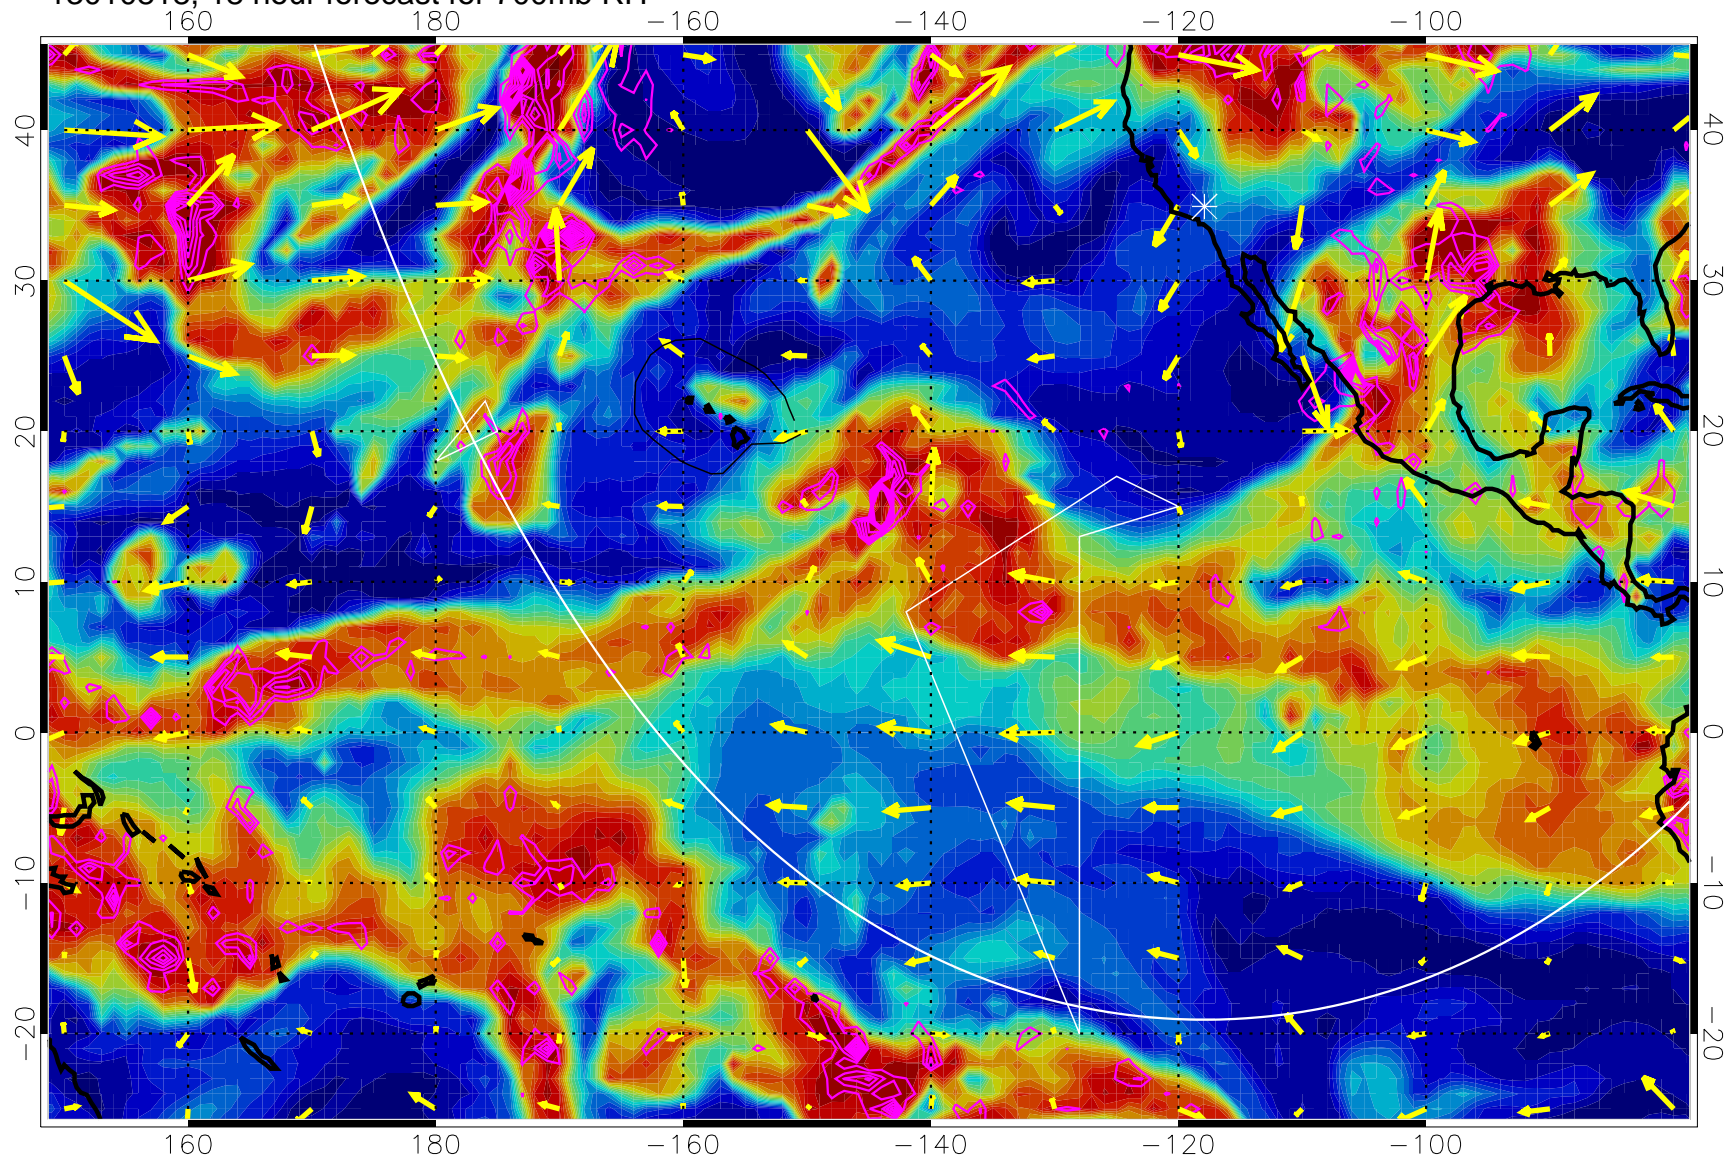

13010812, 12 hour forecast for 700mb RH

Negative Omegas less than -0.3 , contours of 0.3 Pa/s

EPV Tropopause (2 PVU) Position

→ 30 m/s

Range ring of 6000 km -- 19 hours GH round trip

13010818, 18 hour forecast for 700mb RH

RH, %

Negative Omegas less than -0.3 , contours of 0.3 Pa/s

EPV Tropopause (2 PVU) Position

→ 30 m/s

Range ring of 6000 km -- 19 hours GH round trip

13010900, 24 hour forecast for 700mb RH

Negative Omegas less than -0.3 , contours of 0.3 Pa/s

EPV Tropopause (2 PVU) Position

→ 30 m/s

Range ring of 6000 km -- 19 hours GH round trip

13010906, 30 hour forecast for 700mb RH

0 20 40 60 80 100
RH, %

Negative Omegas less than -0.3 , contours of 0.3 Pa/s

EPV Tropopause (2 PVU) Position

→ 30 m/s

Range ring of 6000 km -- 19 hours GH round trip

13010912, 36 hour forecast for 700mb RH

Negative Omegas less than -0.3 , contours of 0.3 Pa/s

EPV Tropopause (2 PVU) Position