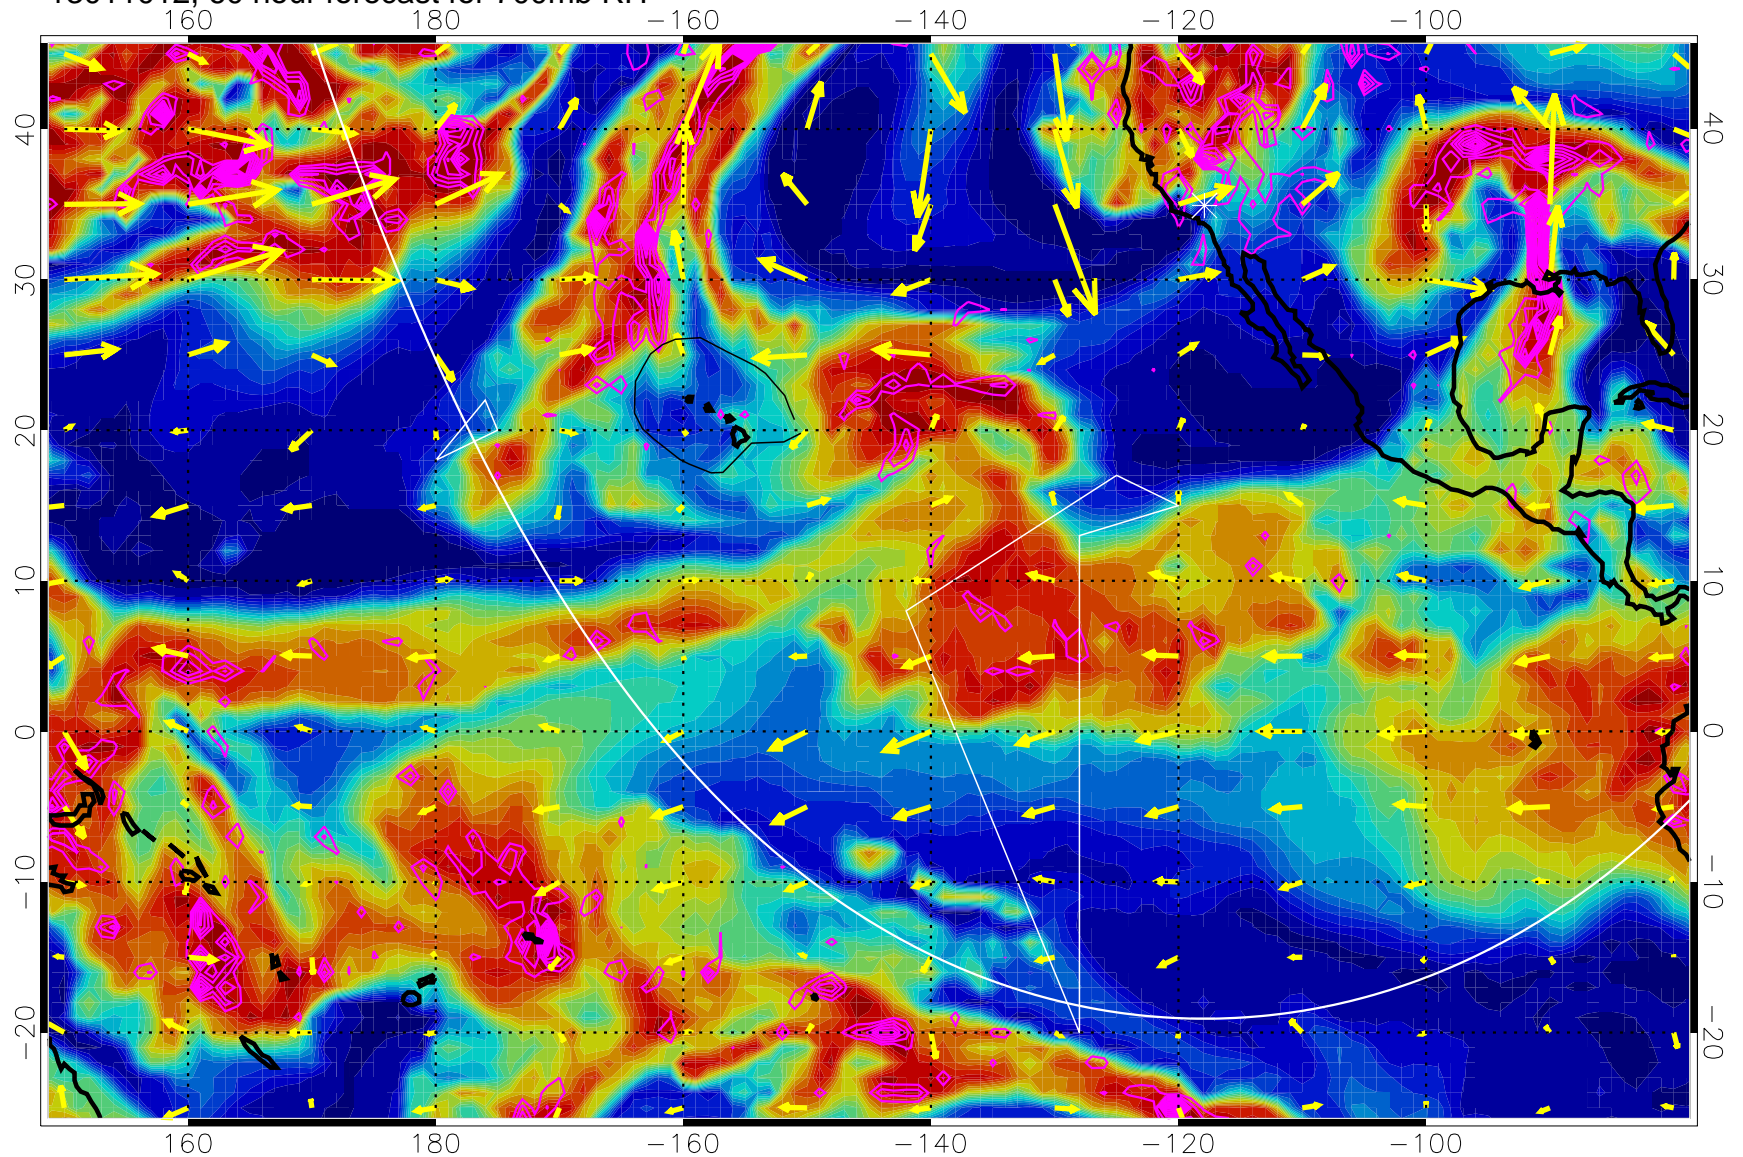

→ 30 m/s

Range ring of 6000 km -- 19 hours GH round trip

13010918, 42 hour forecast for 700mb RH

Negative Omegas less than -0.3 , contours of 0.3 Pa/s

EPV Tropopause (2 PVU) Position

→ 30 m/s

Range ring of 6000 km -- 19 hours GH round trip

13011000, 48 hour forecast for 700mb RH

Negative Omegas less than -0.3 , contours of 0.3 Pa/s

EPV Tropopause (2 PVU) Position

→ 30 m/s

Range ring of 6000 km -- 19 hours GH round trip

13011006, 54 hour forecast for 700mb RH

Negative Omegas less than -0.3 , contours of 0.3 Pa/s

EPV Tropopause (2 PVU) Position

→ 30 m/s

Range ring of 6000 km -- 19 hours GH round trip

13011012, 60 hour forecast for 700mb RH

Negative Omegas less than -0.3 , contours of 0.3 Pa/s

EPV Tropopause (2 PVU) Position

→ 30 m/s

Range ring of 6000 km -- 19 hours GH round trip

13011018, 66 hour forecast for 700mb RH

Negative Omegas less than -0.3 , contours of 0.3 Pa/s

EPV Tropopause (2 PVU) Position