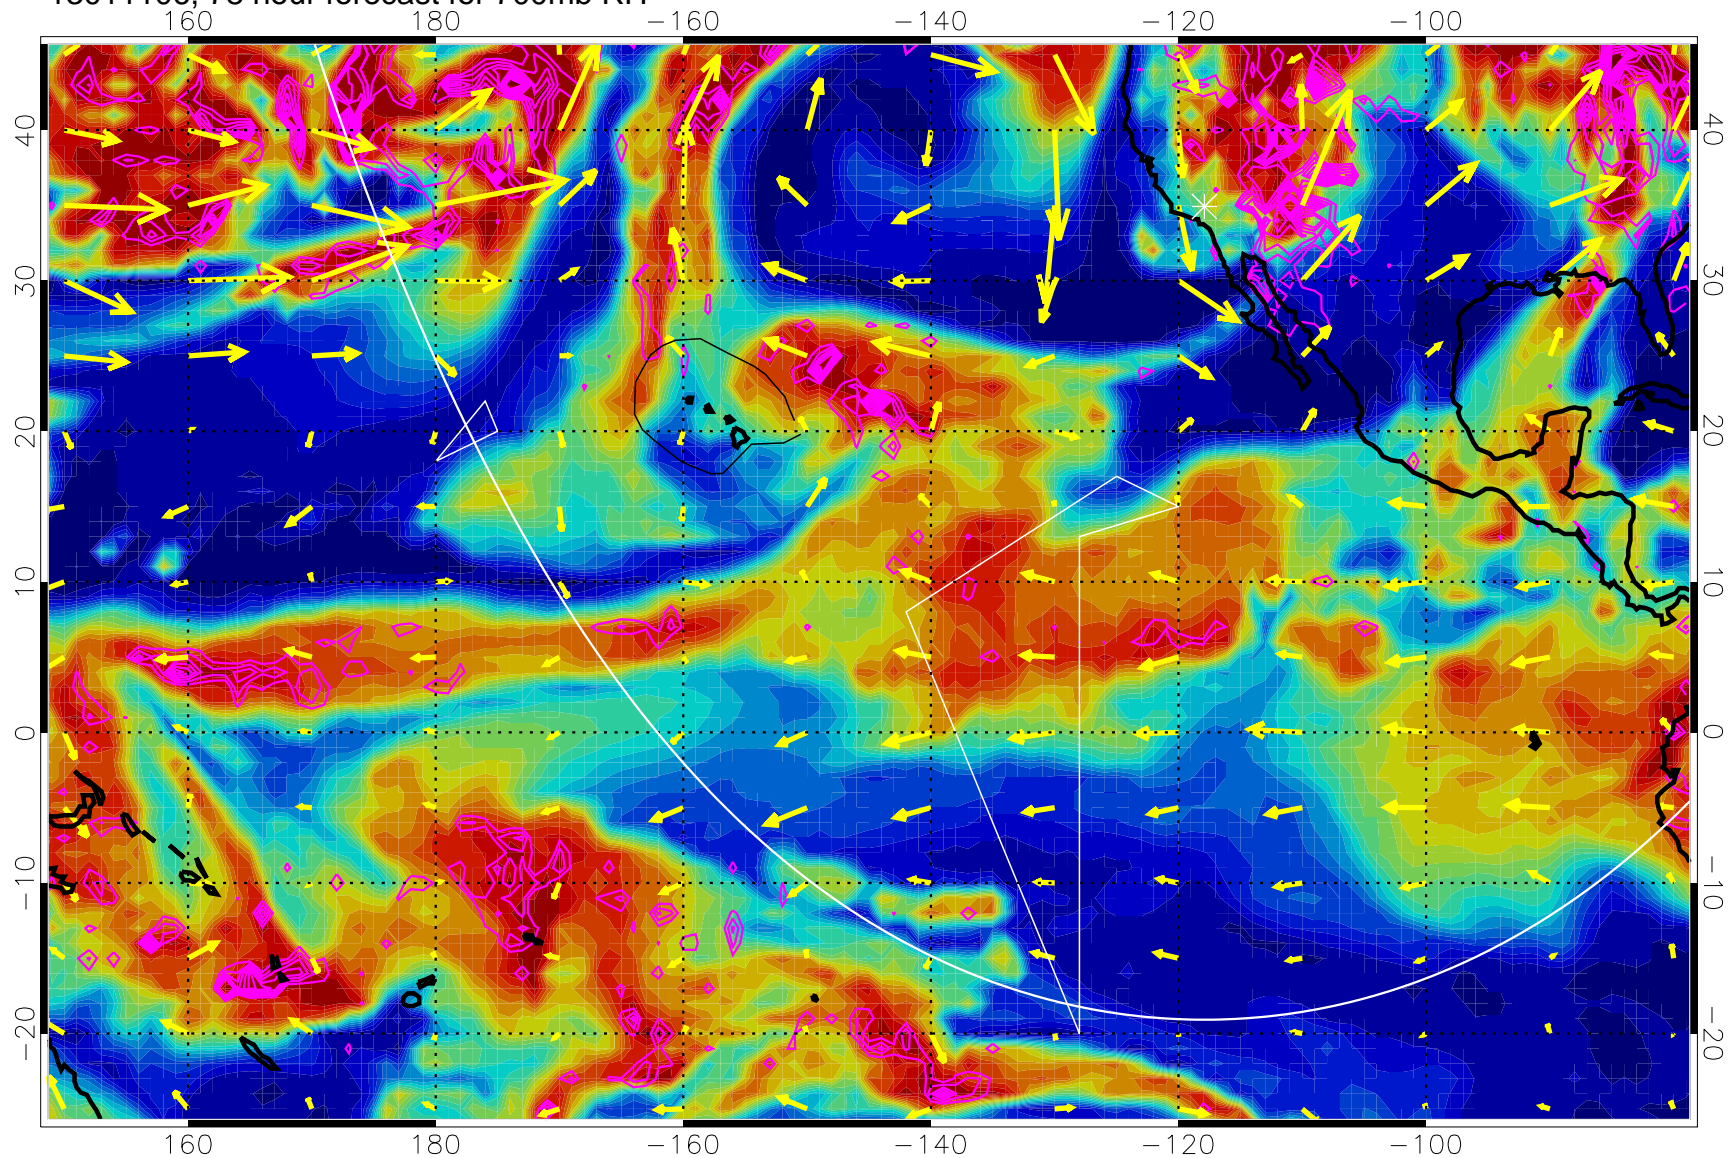

→ 30 m/s

Range ring of 6000 km -- 19 hours GH round trip

13011100, 72 hour forecast for 700mb RH

Negative Omegas less than -0.3 , contours of 0.3 Pa/s

EPV Tropopause (2 PVU) Position

→ 30 m/s

Range ring of 6000 km -- 19 hours GH round trip

13011106, 78 hour forecast for 700mb RH

0 20 40 60 80 100
RH, %

Negative Omegas less than -0.3 , contours of 0.3 Pa/s

EPV Tropopause (2 PVU) Position

→ 30 m/s

Range ring of 6000 km -- 19 hours GH round trip

13011112, 84 hour forecast for 700mb RH

0 20 40 60 80 100
RH, %

Negative Omegas less than -0.3 , contours of 0.3 Pa/s

EPV Tropopause (2 PVU) Position

→ 30 m/s

Range ring of 6000 km -- 19 hours GH round trip

13011118, 90 hour forecast for 700mb RH

Negative Omegas less than -0.3 , contours of 0.3 Pa/s

EPV Tropopause (2 PVU) Position

→ 30 m/s

Range ring of 6000 km -- 19 hours GH round trip

13011200, 96 hour forecast for 700mb RH