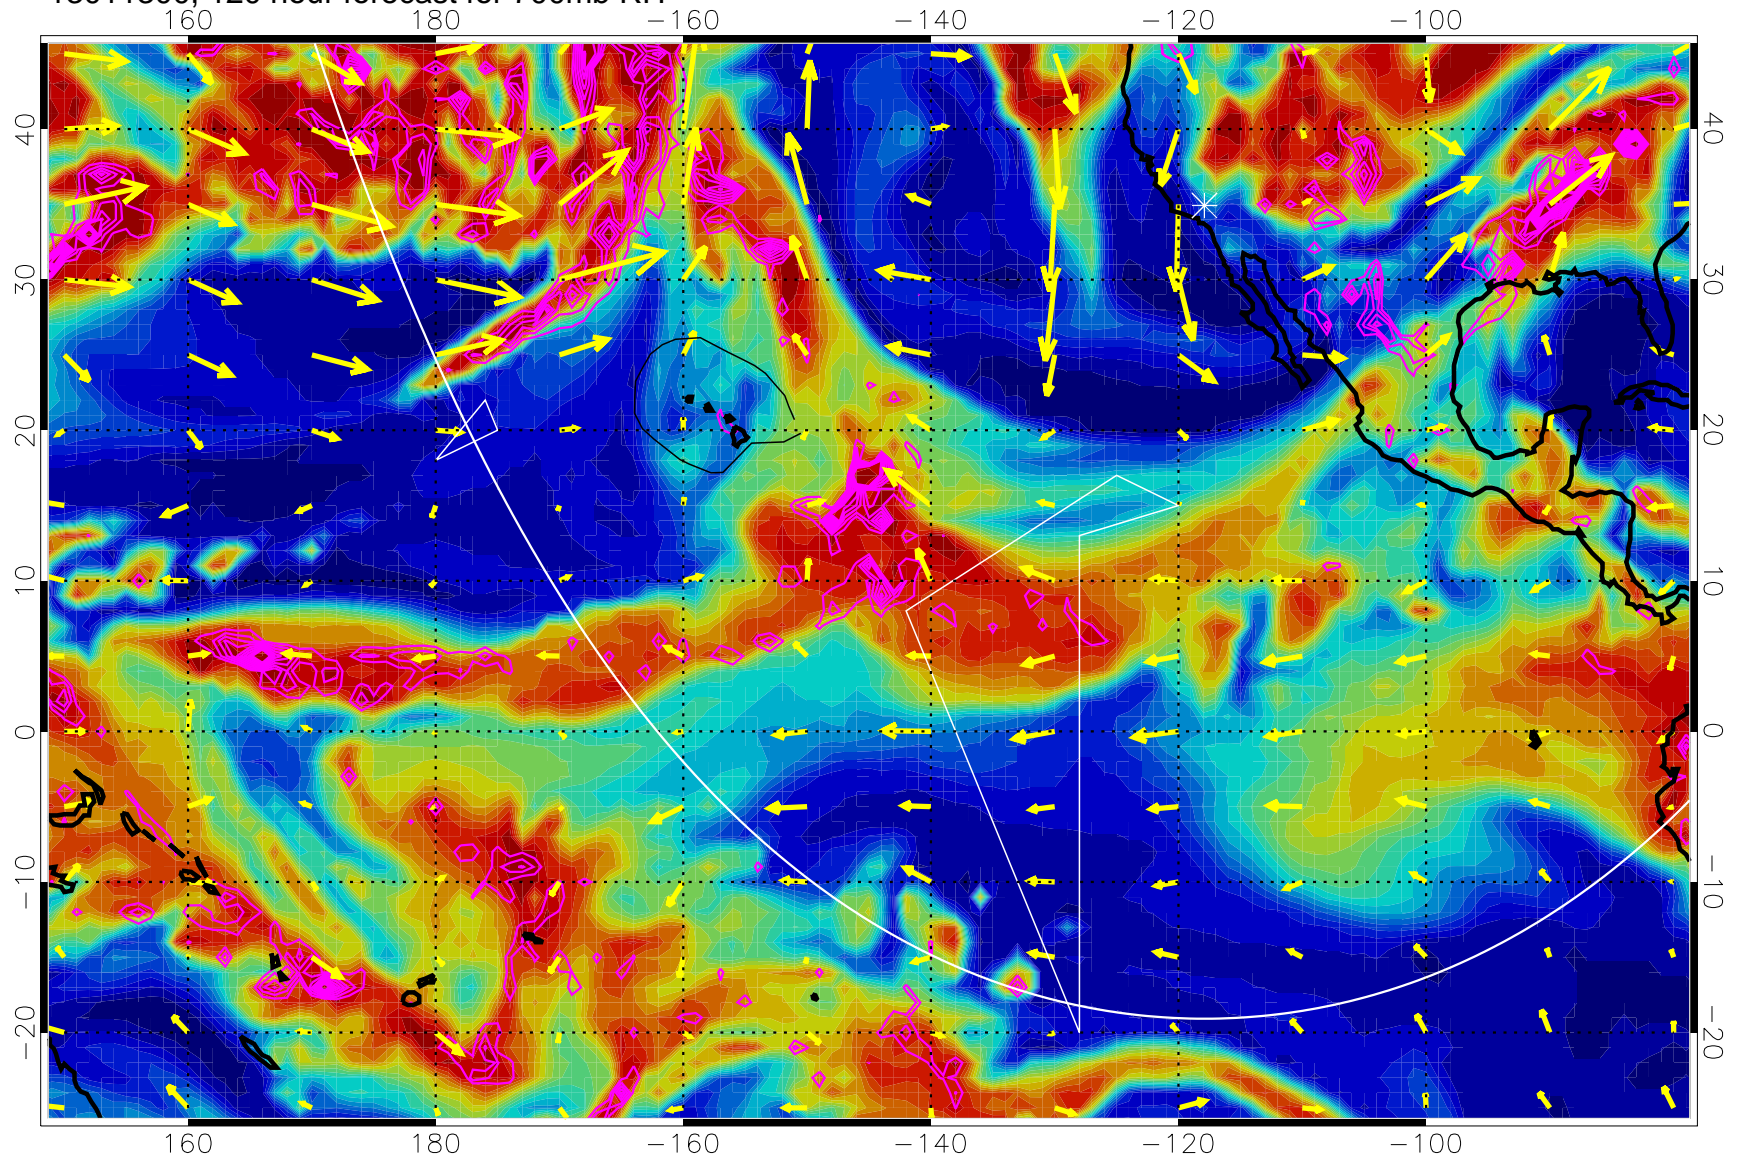

13011118, 90 hour forecast for 700mb RH

Negative Omegas less than -0.3 , contours of 0.3 Pa/s

EPV Tropopause (2 PVU) Position

→ 30 m/s

Range ring of 6000 km -- 19 hours GH round trip

13011200, 96 hour forecast for 700mb RH

Negative Omegas less than -0.3 , contours of 0.3 Pa/s

EPV Tropopause (2 PVU) Position

→ 30 m/s

Range ring of 6000 km -- 19 hours GH round trip

13011212, 108 hour forecast for 700mb RH

Negative Omegas less than -0.3 , contours of 0.3 Pa/s

EPV Tropopause (2 PVU) Position

→ 30 m/s

Range ring of 6000 km -- 19 hours GH round trip

13011218, 114 hour forecast for 700mb RH

Negative Omegas less than -0.3 , contours of 0.3 Pa/s

EPV Tropopause (2 PVU) Position

→ 30 m/s

Range ring of 6000 km -- 19 hours GH round trip

13011300, 120 hour forecast for 700mb RH

Negative Omegas less than -0.3 , contours of 0.3 Pa/s

EPV Tropopause (2 PVU) Position

→ 30 m/s

Range ring of 6000 km -- 19 hours GH round trip