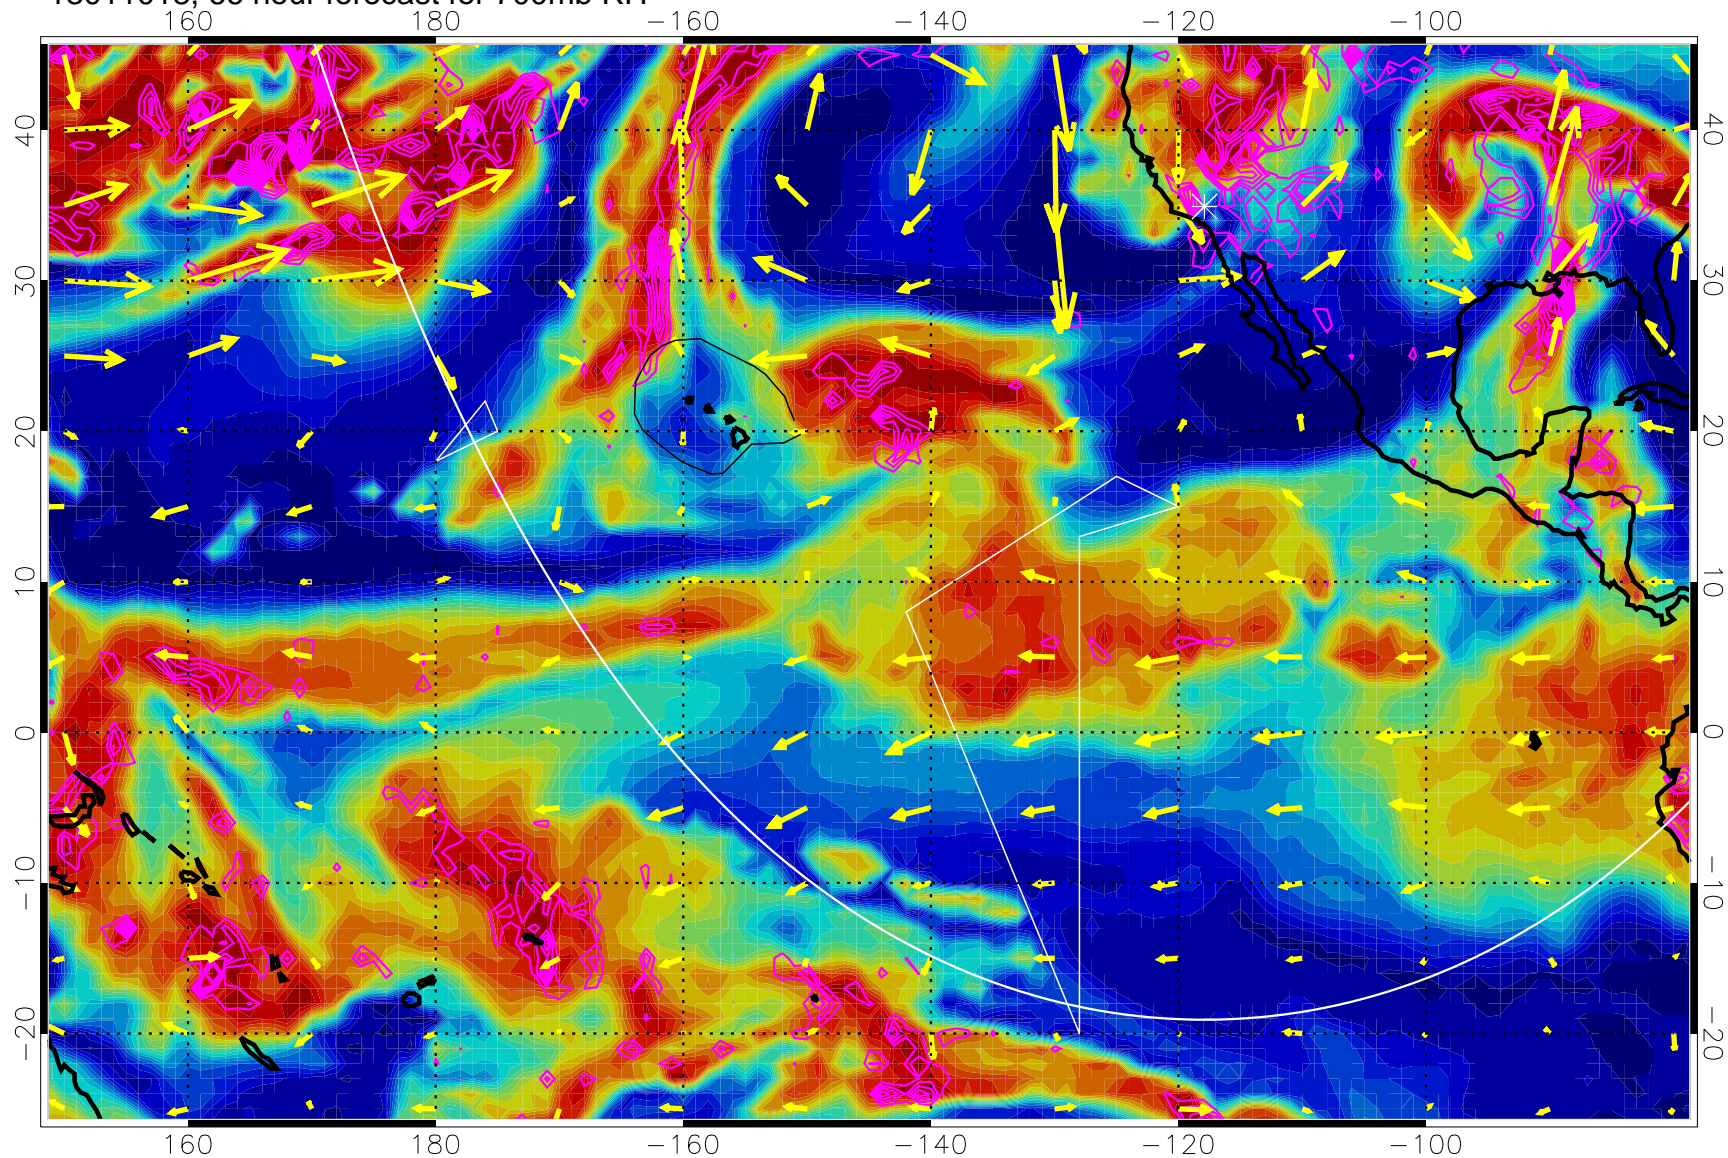

Negative Omegas less than -0.3 , contours of 0.3 Pa/s

EPV Tropopause (2 PVU) Position

→ 30 m/s

Range ring of 6000 km -- 19 hours GH round trip

13011012, 60 hour forecast for 700mb RH

Negative Omegas less than -0.3 , contours of 0.3 Pa/s

EPV Tropopause (2 PVU) Position

→ 30 m/s

Range ring of 6000 km -- 19 hours GH round trip

13011018, 66 hour forecast for 700mb RH

Negative Omegas less than -0.3 , contours of 0.3 Pa/s

EPV Tropopause (2 PVU) Position

→ 30 m/s

Range ring of 6000 km -- 19 hours GH round trip

13011100, 72 hour forecast for 700mb RH

Negative Omegas less than -0.3 , contours of 0.3 Pa/s

EPV Tropopause (2 PVU) Position

→ 30 m/s

Range ring of 6000 km -- 19 hours GH round trip

13011106, 78 hour forecast for 700mb RH

0 20 40 60 80 100
RH, %

Negative Omegas less than -0.3 , contours of 0.3 Pa/s

EPV Tropopause (2 PVU) Position

→ 30 m/s

Range ring of 6000 km -- 19 hours GH round trip