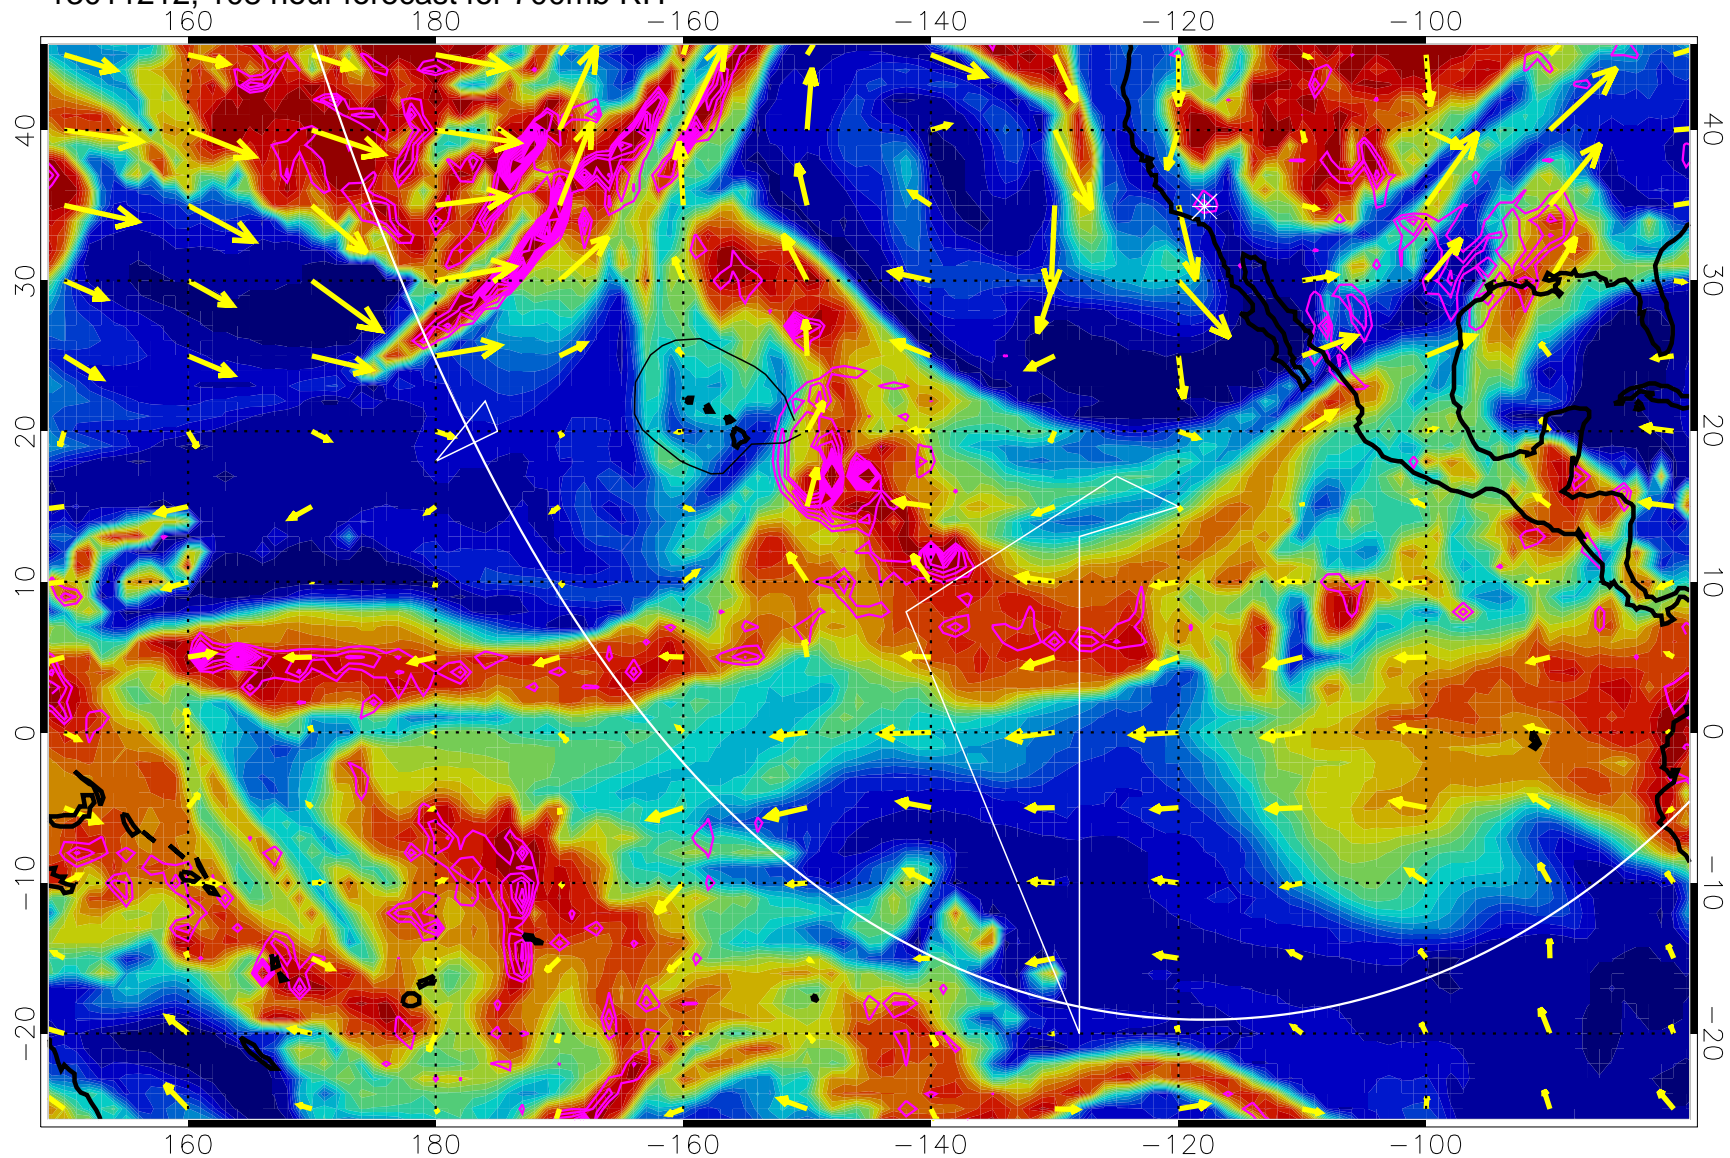

13011118, 90 hour forecast for 700mb RH

Negative Omegas less than -0.3 , contours of 0.3 Pa/s

EPV Tropopause (2 PVU) Position

→ 30 m/s

Range ring of 6000 km -- 19 hours GH round trip

13011200, 96 hour forecast for 700mb RH

0 20 40 60 80 100
RH, %

Negative Omegas less than -0.3 , contours of 0.3 Pa/s

EPV Tropopause (2 PVU) Position

→ 30 m/s

Range ring of 6000 km -- 19 hours GH round trip

13011206, 102 hour forecast for 700mb RH

Negative Omegas less than -0.3 , contours of 0.3 Pa/s

EPV Tropopause (2 PVU) Position

→ 30 m/s

Range ring of 6000 km -- 19 hours GH round trip

13011212, 108 hour forecast for 700mb RH

Negative Omegas less than -0.3 , contours of 0.3 Pa/s

EPV Tropopause (2 PVU) Position

→ 30 m/s

Range ring of 6000 km -- 19 hours GH round trip

13011218, 114 hour forecast for 700mb RH

Negative Omegas less than -0.3 , contours of 0.3 Pa/s

EPV Tropopause (2 PVU) Position