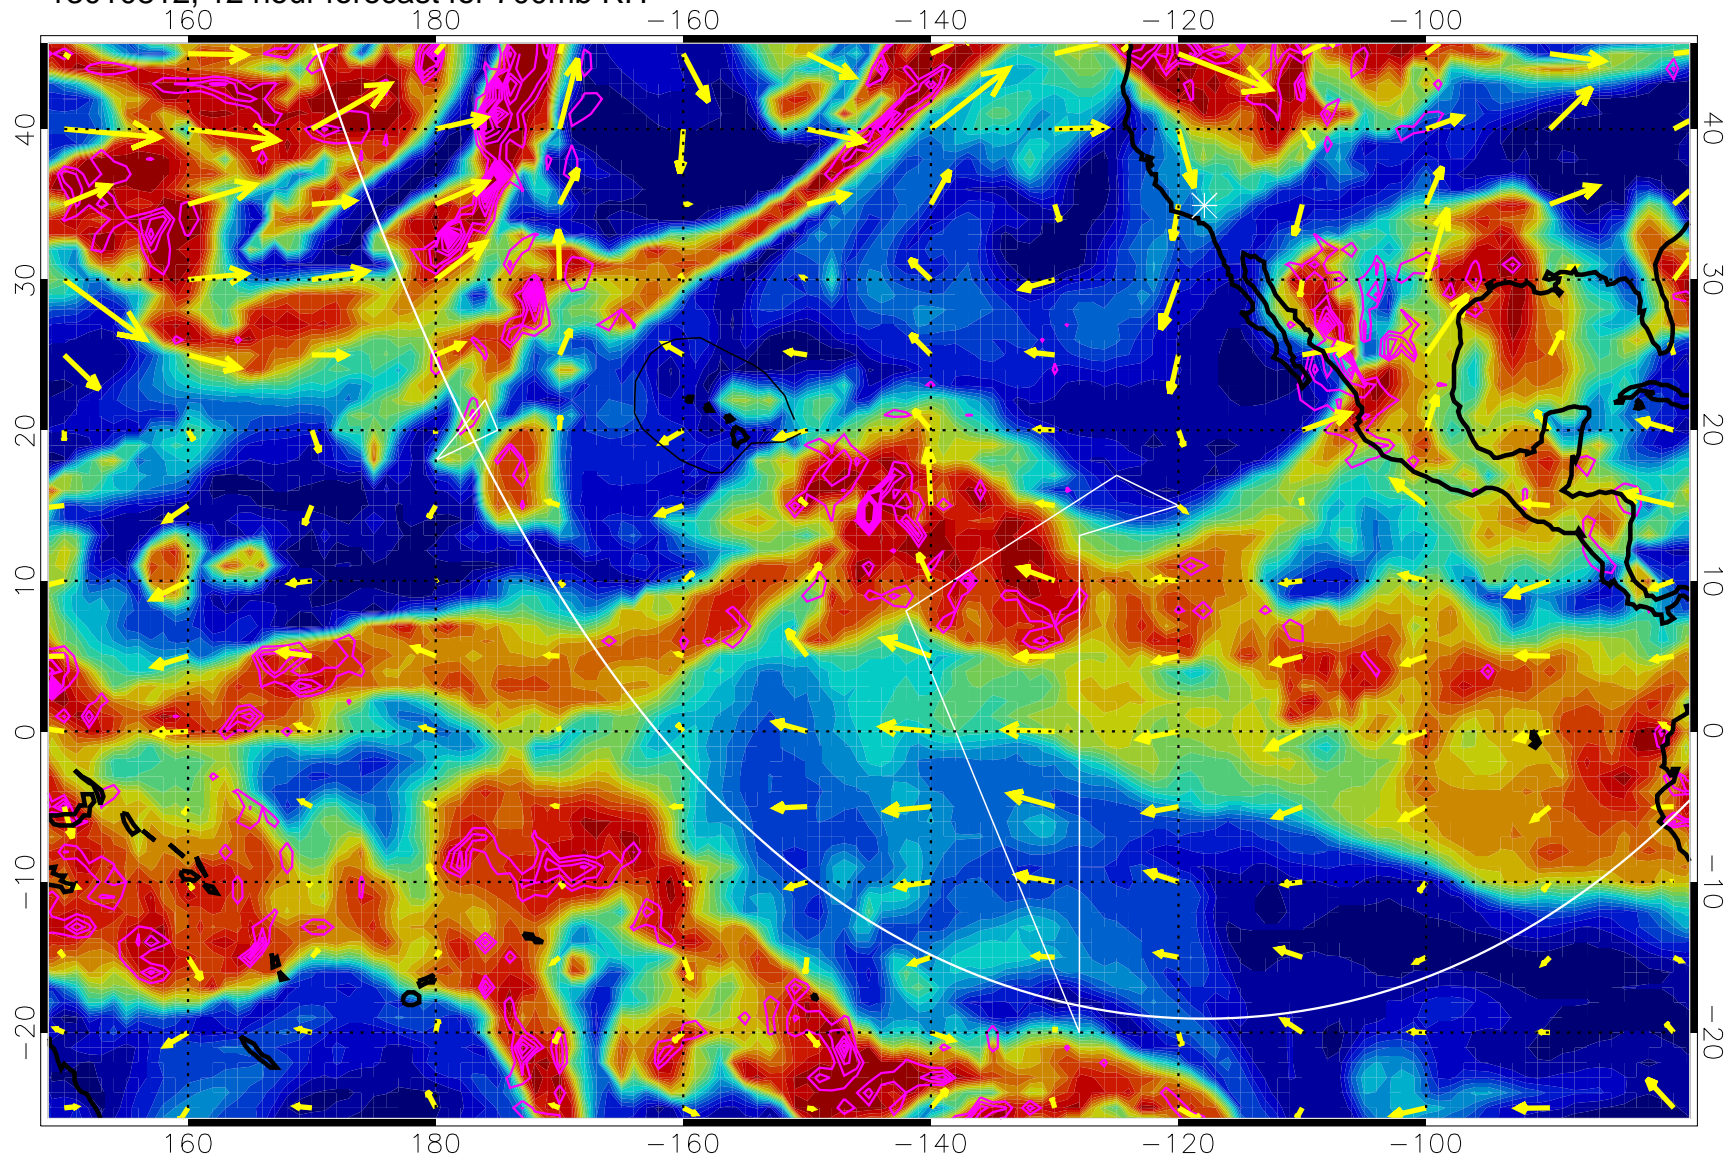

13010812, 12 hour forecast for 700mb RH

Negative Omegas less than -0.3 , contours of 0.3 Pa/s

EPV Tropopause (2 PVU) Position

→ 30 m/s

Range ring of 6000 km -- 19 hours GH round trip

13010818, 18 hour forecast for 700mb RH

RH, %

Negative Omegas less than -0.3 , contours of 0.3 Pa/s

EPV Tropopause (2 PVU) Position

→ 30 m/s

Range ring of 6000 km -- 19 hours GH round trip

13010900, 24 hour forecast for 700mb RH

Negative Omegas less than -0.3 , contours of 0.3 Pa/s

EPV Tropopause (2 PVU) Position

→ 30 m/s

Range ring of 6000 km -- 19 hours GH round trip

13010906, 30 hour forecast for 700mb RH

0 20 40 60 80 100
RH, %

Negative Omegas less than -0.3 , contours of 0.3 Pa/s

EPV Tropopause (2 PVU) Position

→ 30 m/s

Range ring of 6000 km -- 19 hours GH round trip

13010912, 36 hour forecast for 700mb RH

Negative Omegas less than -0.3 , contours of 0.3 Pa/s

EPV Tropopause (2 PVU) Position