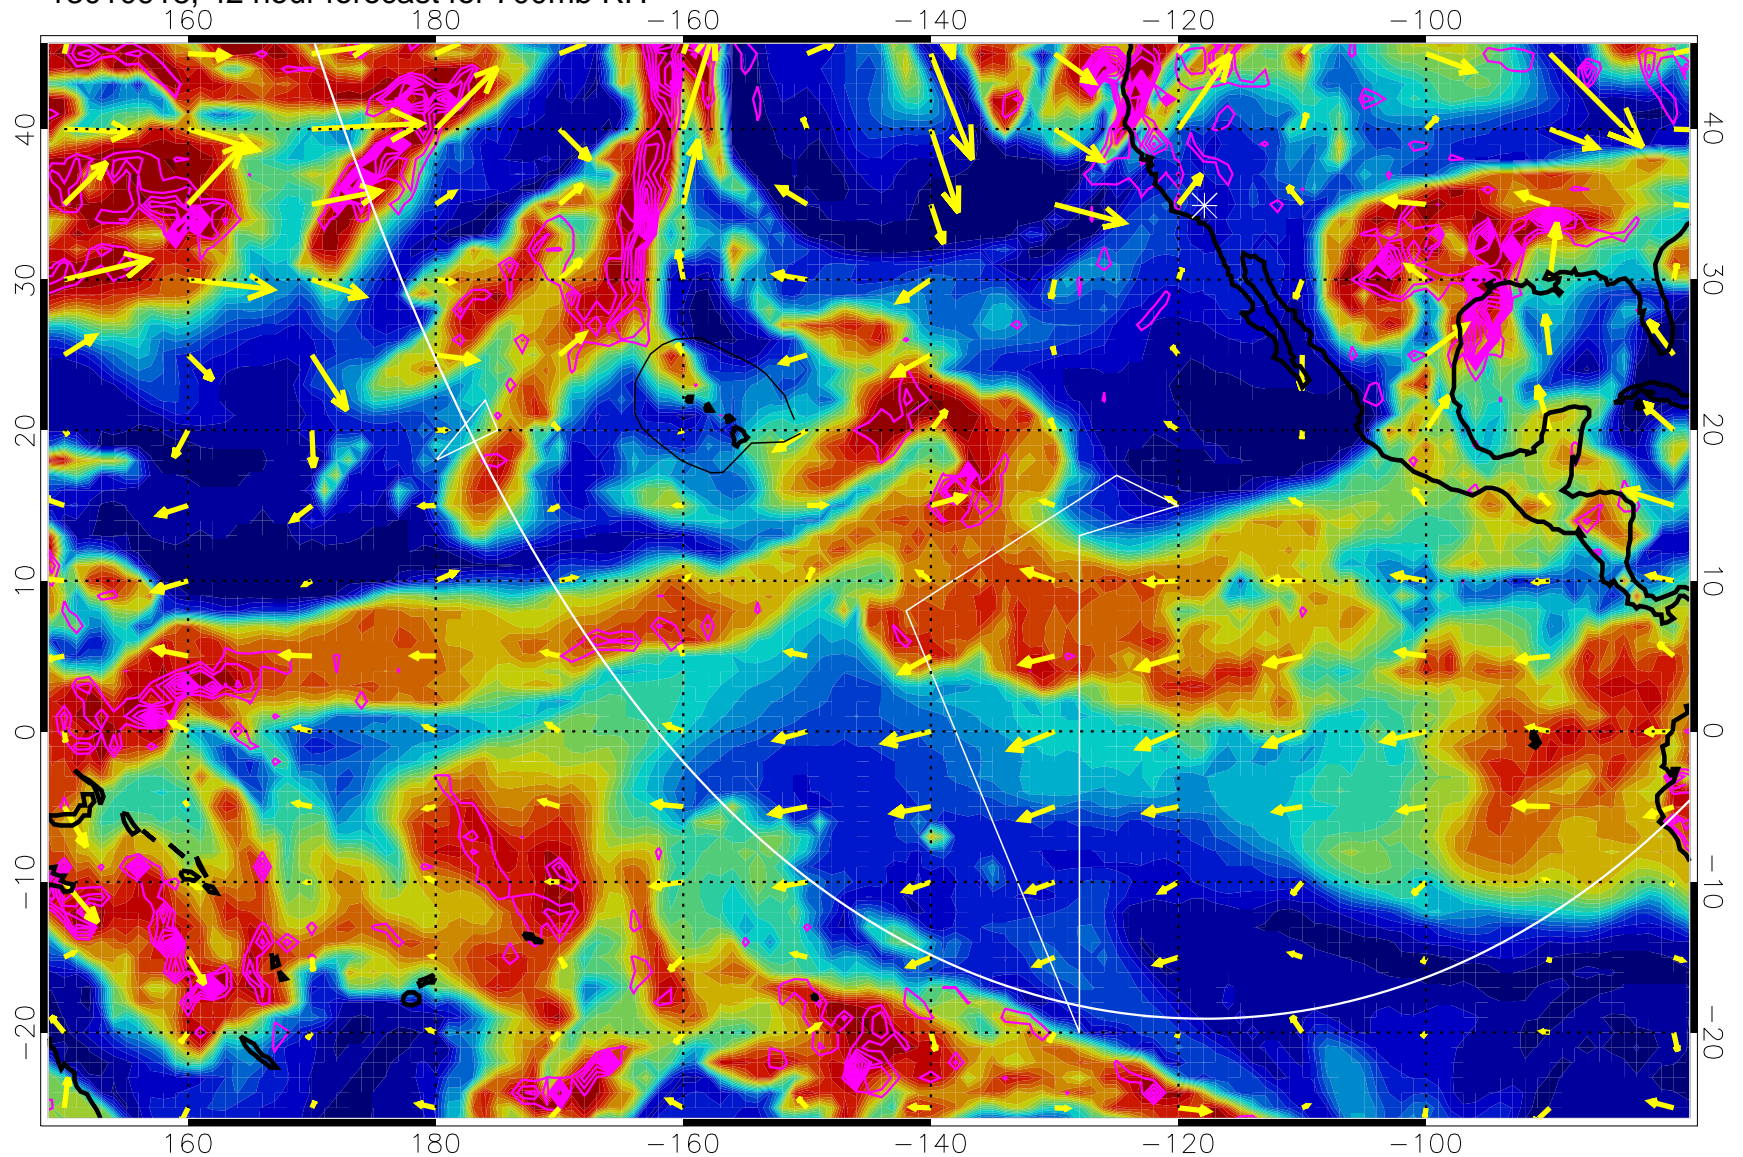

EPV Tropopause (2 PVU) Position

→ 30 m/s

Range ring of 6000 km -- 19 hours GH round trip

13010906, 30 hour forecast for 700mb RH

0 20 40 60 80 100
RH, %

Negative Omegas less than -0.3 , contours of 0.3 Pa/s

EPV Tropopause (2 PVU) Position

→ 30 m/s

Range ring of 6000 km -- 19 hours GH round trip

13010912, 36 hour forecast for 700mb RH

Negative Omegas less than -0.3 , contours of 0.3 Pa/s

EPV Tropopause (2 PVU) Position

→ 30 m/s

Range ring of 6000 km -- 19 hours GH round trip

13010918, 42 hour forecast for 700mb RH

Negative Omegas less than -0.3 , contours of 0.3 Pa/s

EPV Tropopause (2 PVU) Position

→ 30 m/s

Range ring of 6000 km -- 19 hours GH round trip

Negative Omegas less than -0.3 , contours of 0.3 Pa/s

EPV Tropopause (2 PVU) Position

→ 30 m/s

Range ring of 6000 km -- 19 hours GH round trip

13011012, 60 hour forecast for 700mb RH

Negative Omegas less than -0.3 , contours of 0.3 Pa/s