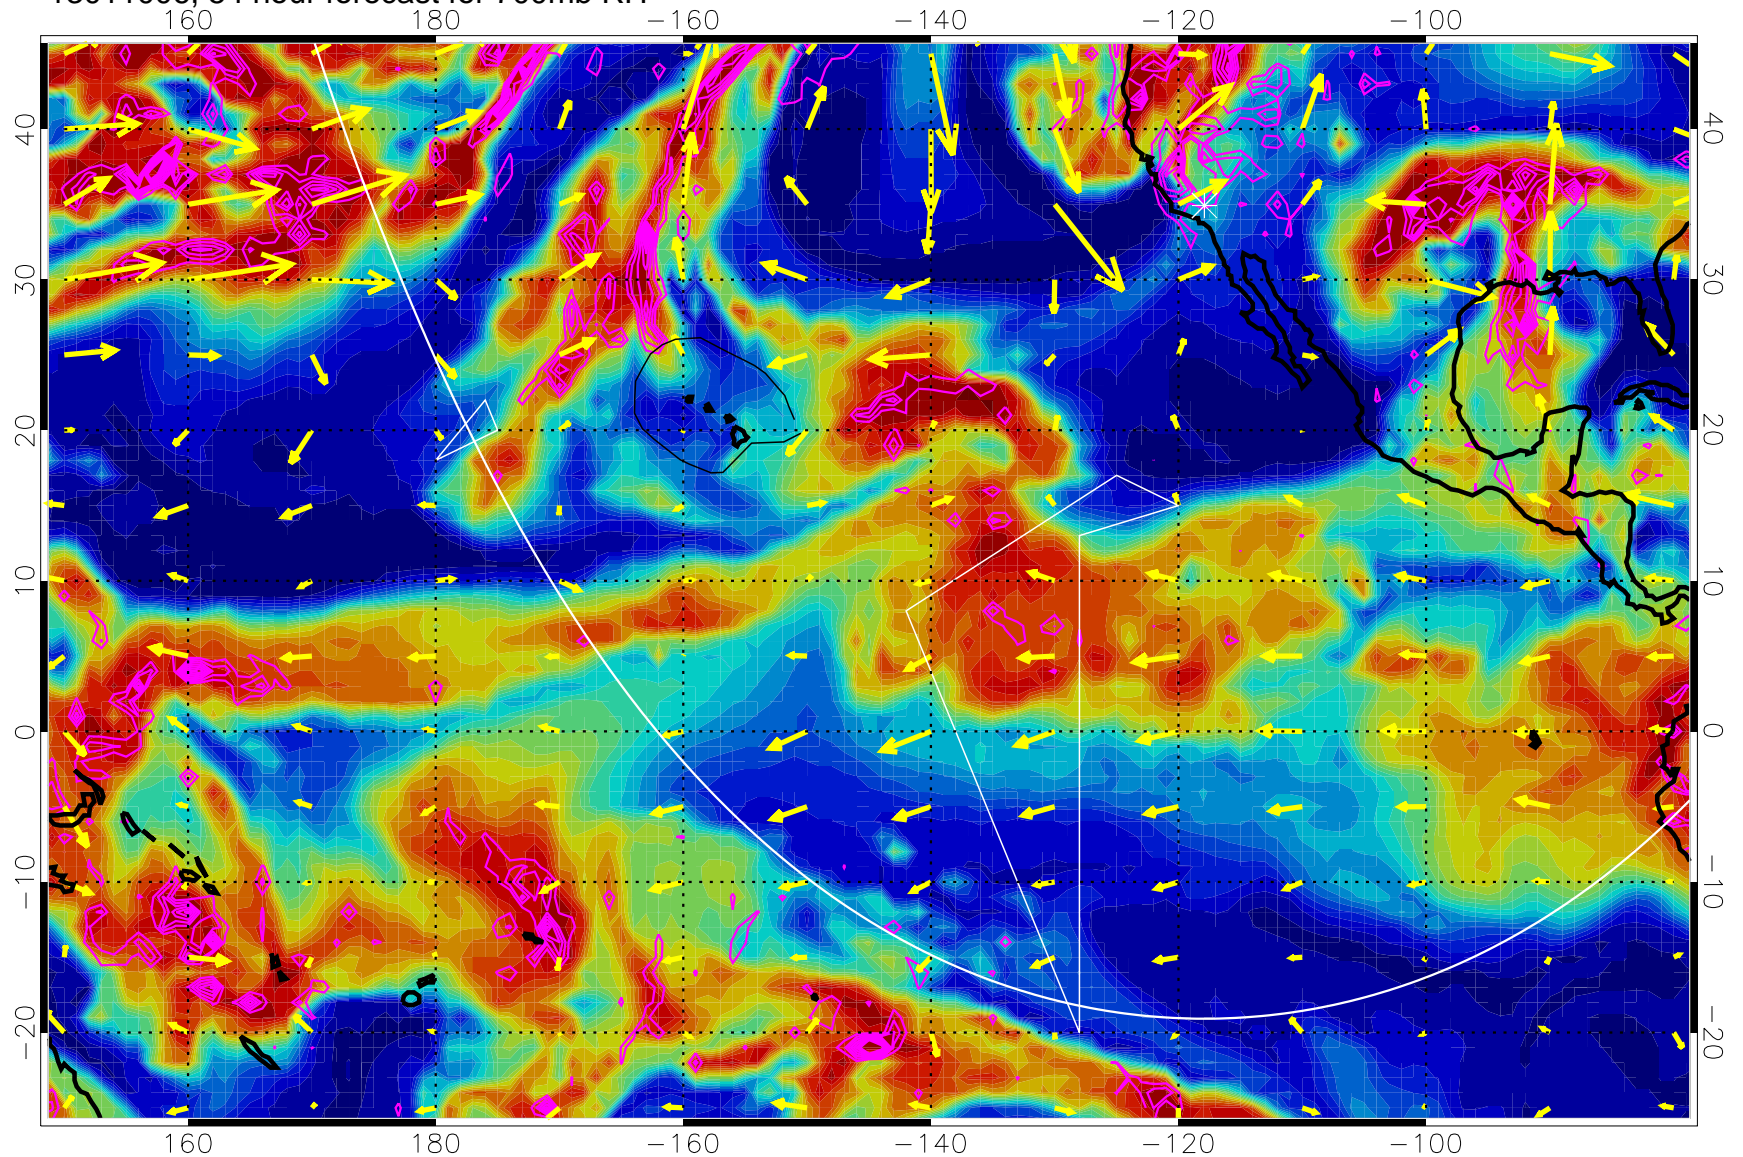

→ 30 m/s

Range ring of 6000 km -- 19 hours GH round trip

13010918, 42 hour forecast for 700mb RH

Negative Omegas less than -0.3 , contours of 0.3 Pa/s

EPV Tropopause (2 PVU) Position

→ 30 m/s

Range ring of 6000 km -- 19 hours GH round trip

13011000, 48 hour forecast for 700mb RH

Negative Omegas less than -0.3 , contours of 0.3 Pa/s

EPV Tropopause (2 PVU) Position

→ 30 m/s

Range ring of 6000 km -- 19 hours GH round trip

13011006, 54 hour forecast for 700mb RH

Negative Omegas less than -0.3 , contours of 0.3 Pa/s

EPV Tropopause (2 PVU) Position

→ 30 m/s

Range ring of 6000 km -- 19 hours GH round trip

13011012, 60 hour forecast for 700mb RH

Negative Omegas less than -0.3 , contours of 0.3 Pa/s

EPV Tropopause (2 PVU) Position

→ 30 m/s

Range ring of 6000 km -- 19 hours GH round trip

13011018, 66 hour forecast for 700mb RH

Negative Omegas less than -0.3 , contours of 0.3 Pa/s

EPV Tropopause (2 PVU) Position