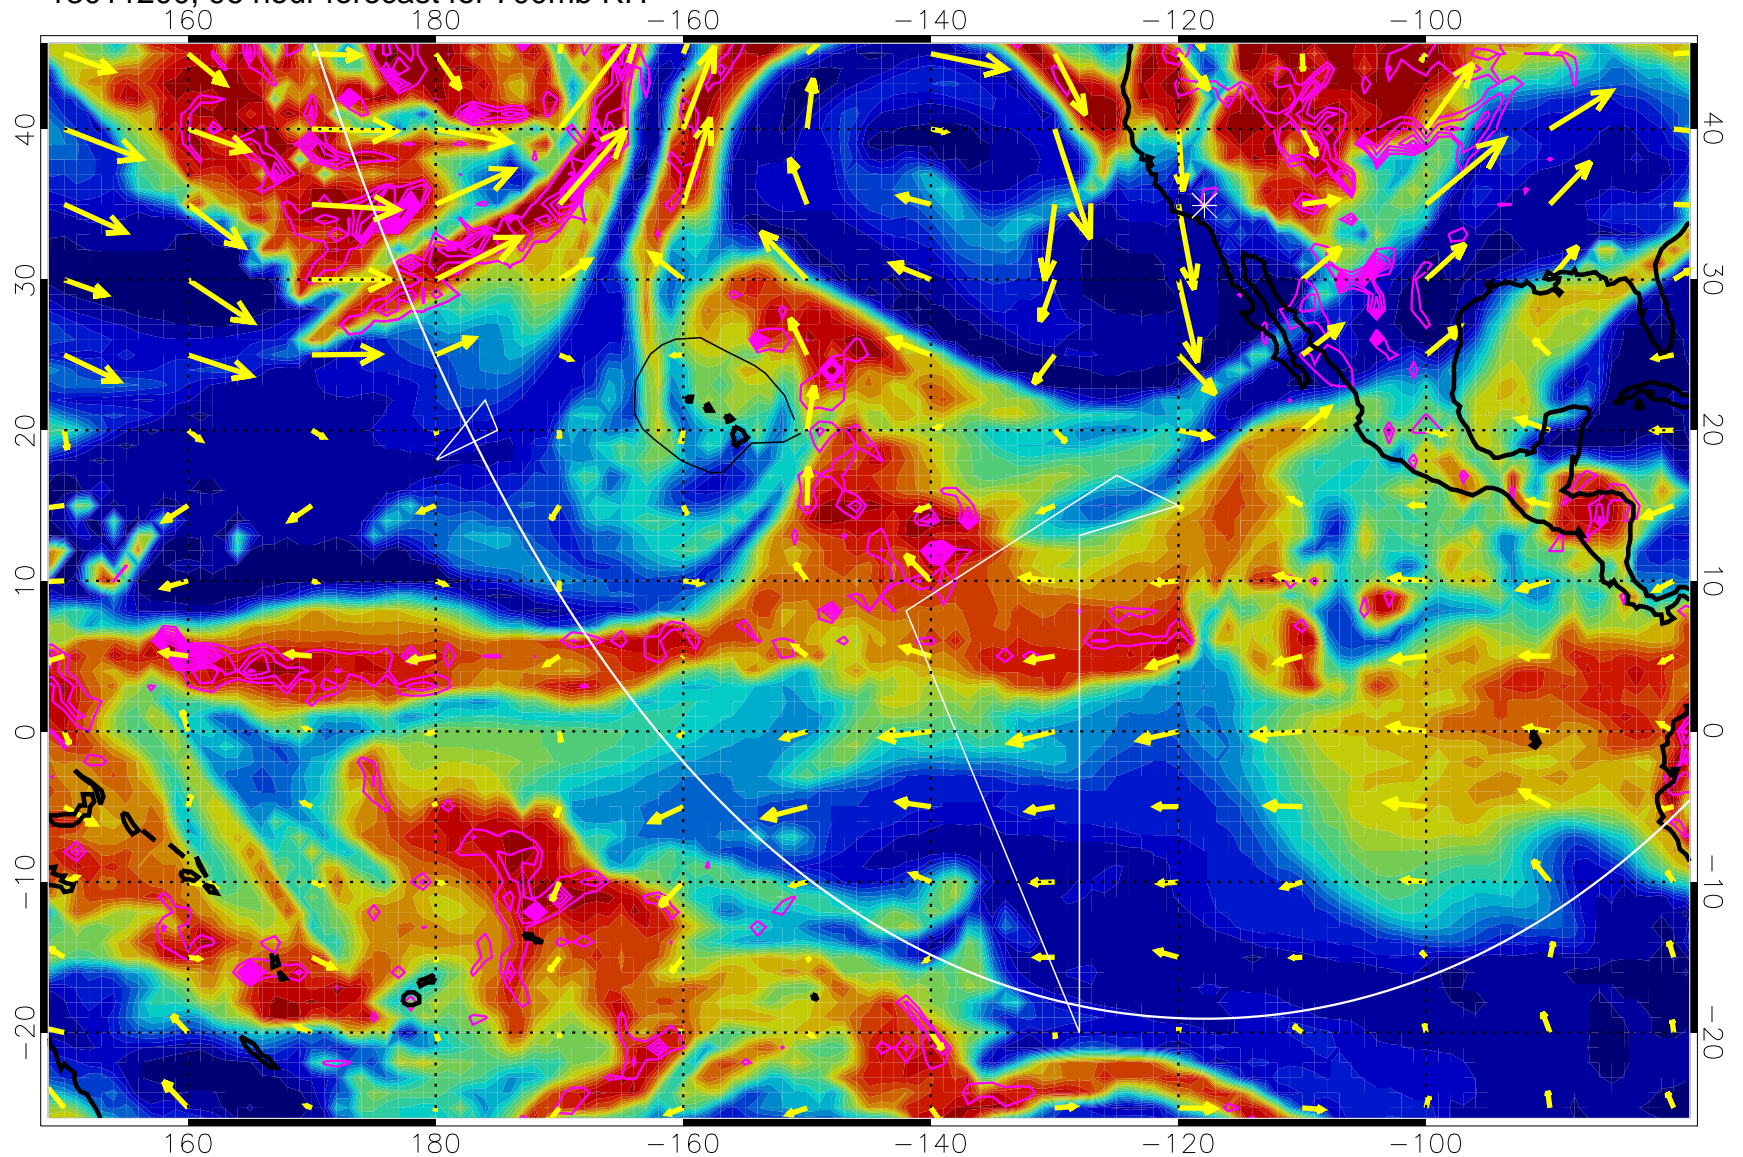

13011112, 84 hour forecast for 700mb RH

0 20 40 60 80 100
RH, %

Negative Omegas less than -0.3 , contours of 0.3 Pa/s

EPV Tropopause (2 PVU) Position

→ 30 m/s

Range ring of 6000 km -- 19 hours GH round trip

13011118, 90 hour forecast for 700mb RH

Negative Omegas less than -0.3 , contours of 0.3 Pa/s

EPV Tropopause (2 PVU) Position

→ 30 m/s

Range ring of 6000 km -- 19 hours GH round trip

13011200, 96 hour forecast for 700mb RH

0 20 40 60 80 100
RH, %

Negative Omegas less than -0.3 , contours of 0.3 Pa/s

EPV Tropopause (2 PVU) Position

→ 30 m/s

Range ring of 6000 km -- 19 hours GH round trip

13011206, 102 hour forecast for 700mb RH

Negative Omegas less than -0.3 , contours of 0.3 Pa/s

EPV Tropopause (2 PVU) Position

→ 30 m/s

Range ring of 6000 km -- 19 hours GH round trip

13011212, 108 hour forecast for 700mb RH

Negative Omegas less than -0.3 , contours of 0.3 Pa/s