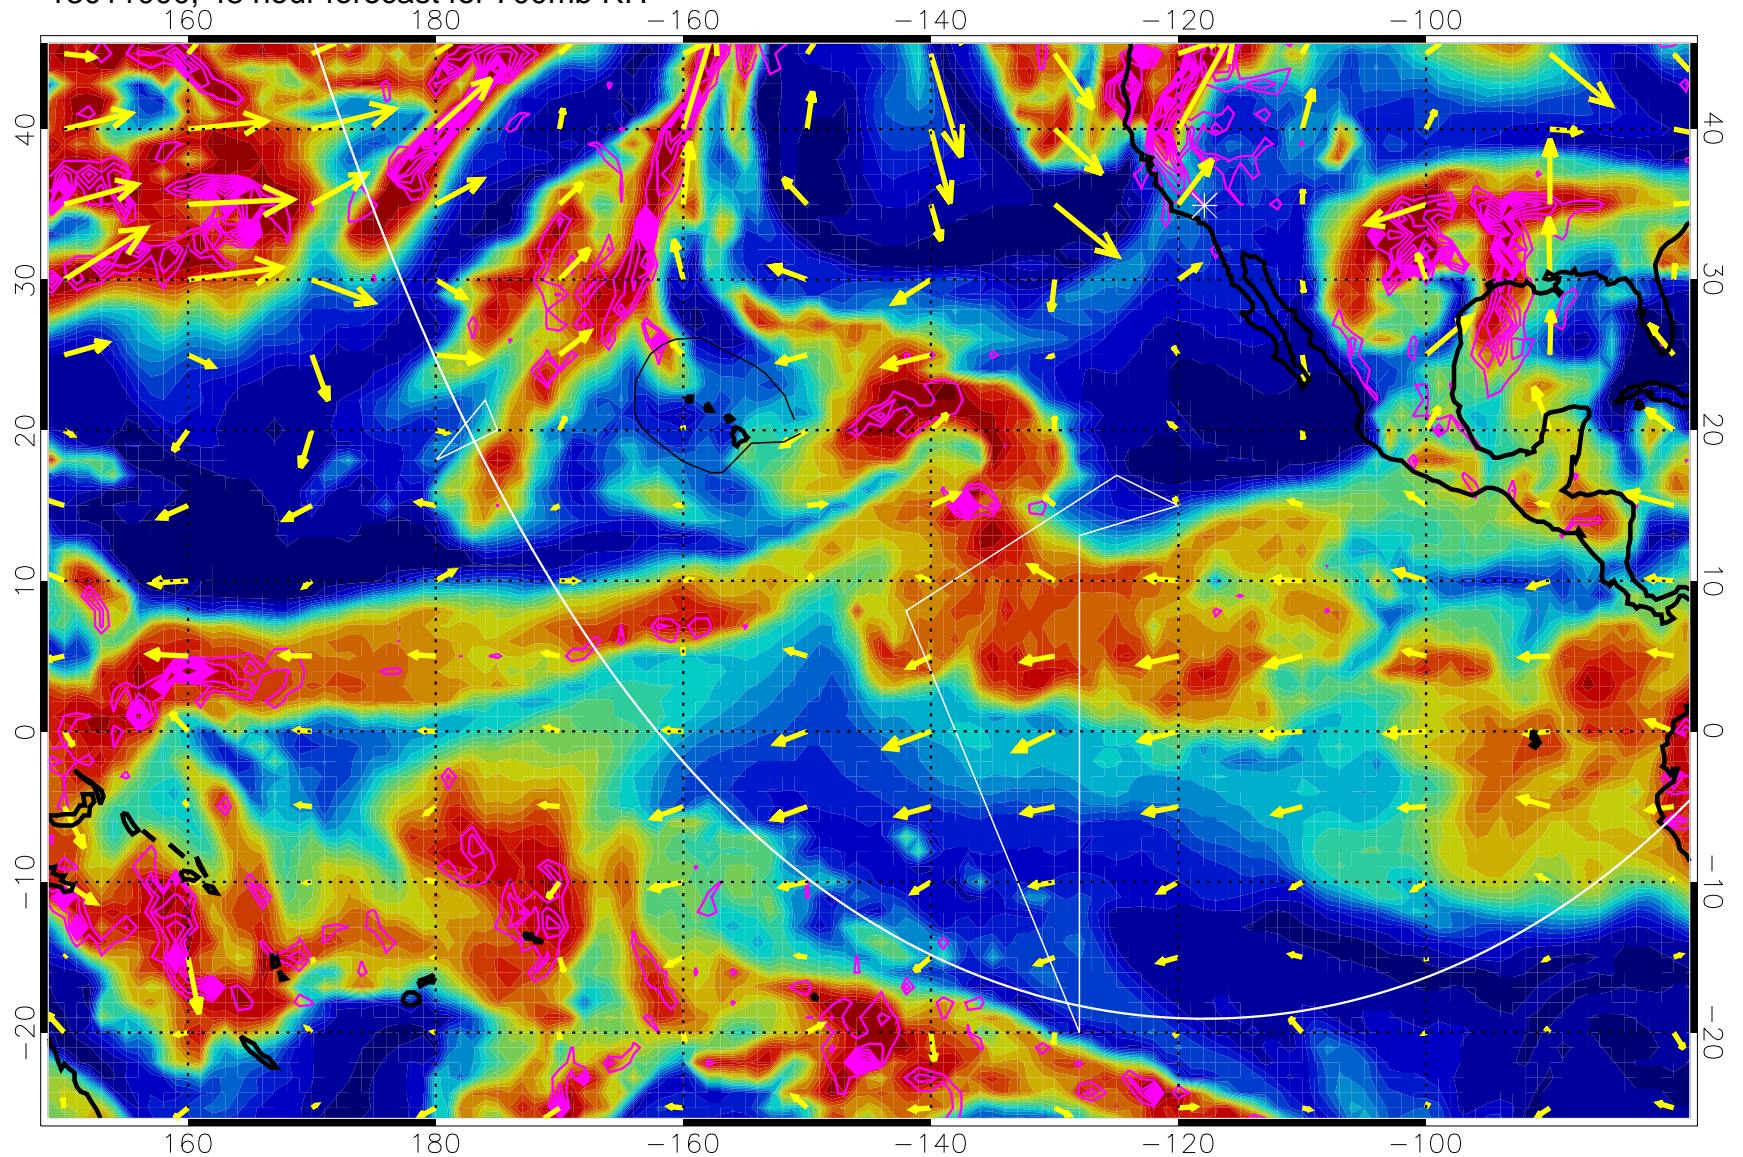

EPV Tropopause (2 PVU) Position

→ 30 m/s

Range ring of 6000 km -- 19 hours GH round trip

13010912, 36 hour forecast for 700mb RH

Negative Omegas less than -0.3 , contours of 0.3 Pa/s

EPV Tropopause (2 PVU) Position

→ 30 m/s

Range ring of 6000 km -- 19 hours GH round trip

13010918, 42 hour forecast for 700mb RH

Negative Omegas less than -0.3 , contours of 0.3 Pa/s

EPV Tropopause (2 PVU) Position

→ 30 m/s

Range ring of 6000 km -- 19 hours GH round trip

13011000, 48 hour forecast for 700mb RH

Negative Omegas less than -0.3 , contours of 0.3 Pa/s

EPV Tropopause (2 PVU) Position

→ 30 m/s

Range ring of 6000 km -- 19 hours GH round trip

13011006, 54 hour forecast for 700mb RH

Negative Omegas less than -0.3 , contours of 0.3 Pa/s

EPV Tropopause (2 PVU) Position

→ 30 m/s

Range ring of 6000 km -- 19 hours GH round trip

13011012, 60 hour forecast for 700mb RH

Negative Omegas less than -0.3 , contours of 0.3 Pa/s