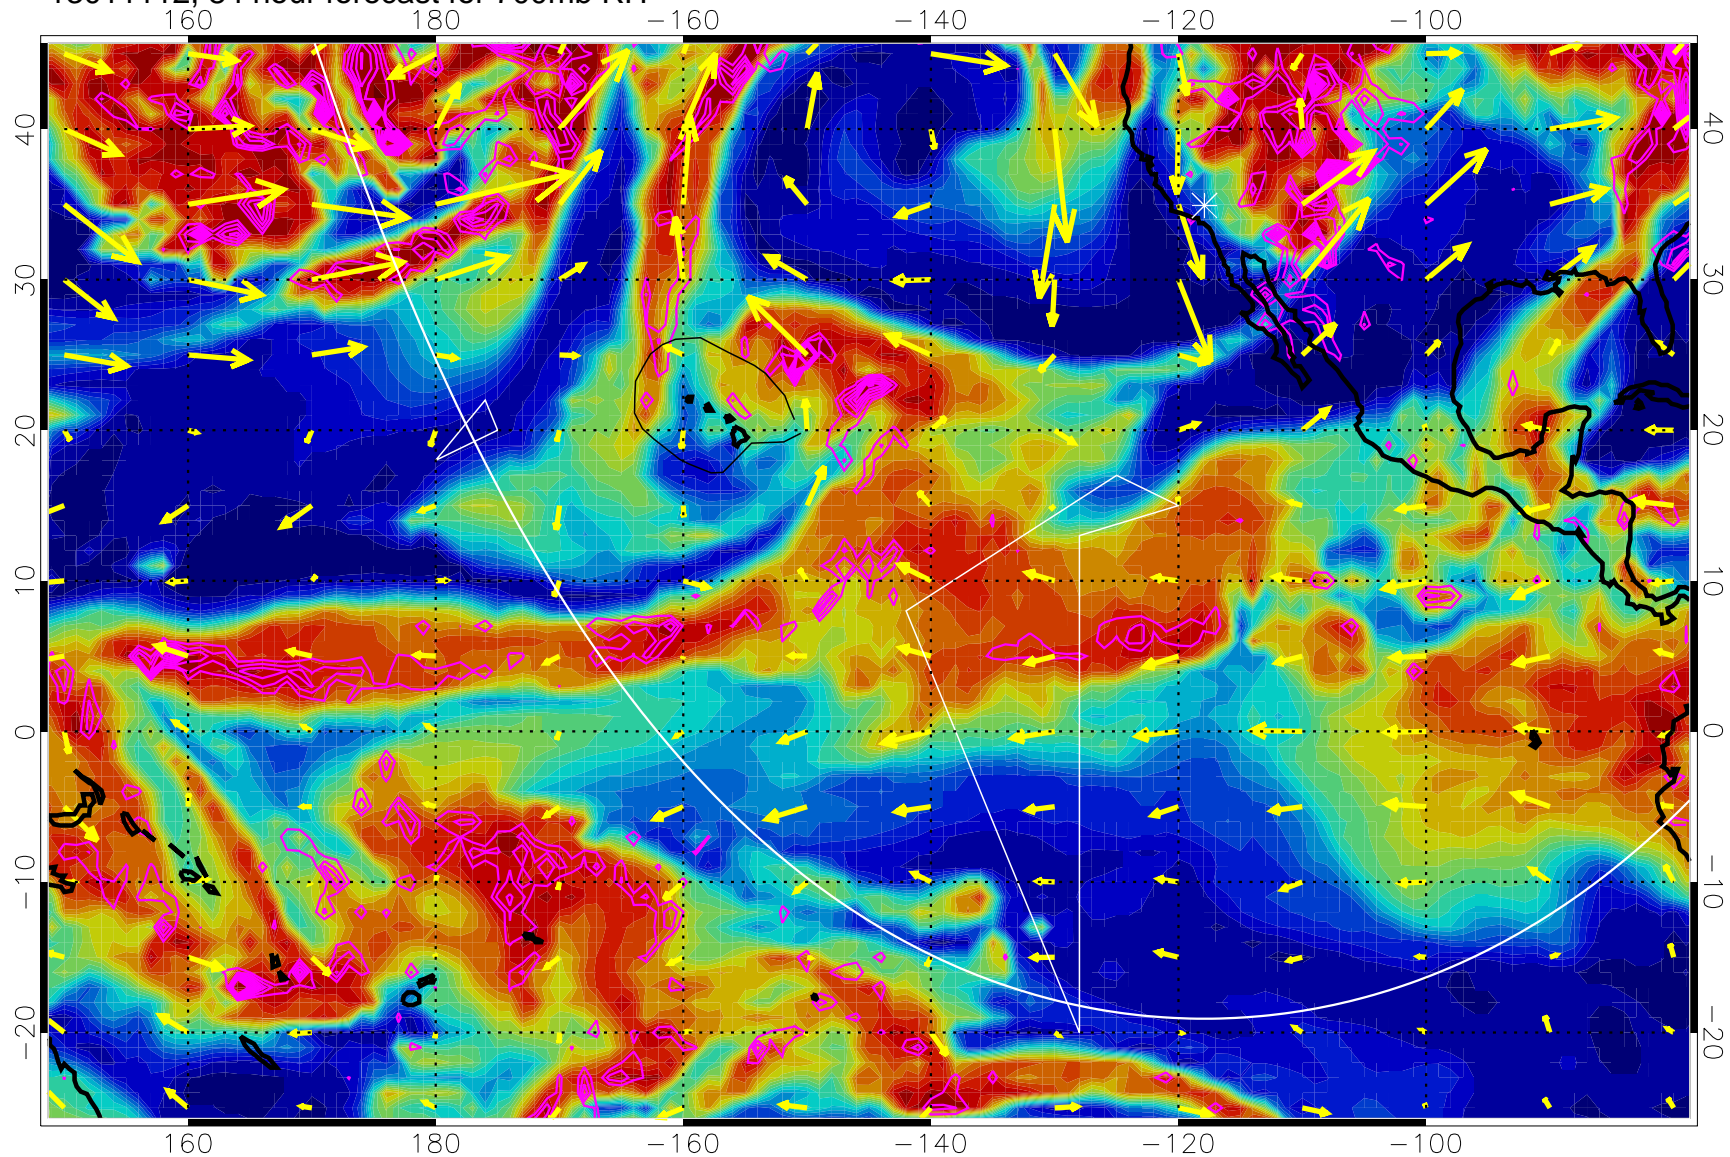

→ 30 m/s

Range ring of 6000 km -- 19 hours GH round trip

13011100, 72 hour forecast for 700mb RH

Negative Omegas less than -0.3 , contours of 0.3 Pa/s

EPV Tropopause (2 PVU) Position

→ 30 m/s

Range ring of 6000 km -- 19 hours GH round trip

13011106, 78 hour forecast for 700mb RH

0 20 40 60 80 100
RH, %

Negative Omegas less than -0.3 , contours of 0.3 Pa/s

EPV Tropopause (2 PVU) Position

→ 30 m/s

Range ring of 6000 km -- 19 hours GH round trip

13011112, 84 hour forecast for 700mb RH

0 20 40 60 80 100
RH, %

Negative Omegas less than -0.3 , contours of 0.3 Pa/s

EPV Tropopause (2 PVU) Position

→ 30 m/s

Range ring of 6000 km -- 19 hours GH round trip

13011118, 90 hour forecast for 700mb RH

Negative Omegas less than -0.3 , contours of 0.3 Pa/s

EPV Tropopause (2 PVU) Position

→ 30 m/s

Range ring of 6000 km -- 19 hours GH round trip

13011200, 96 hour forecast for 700mb RH