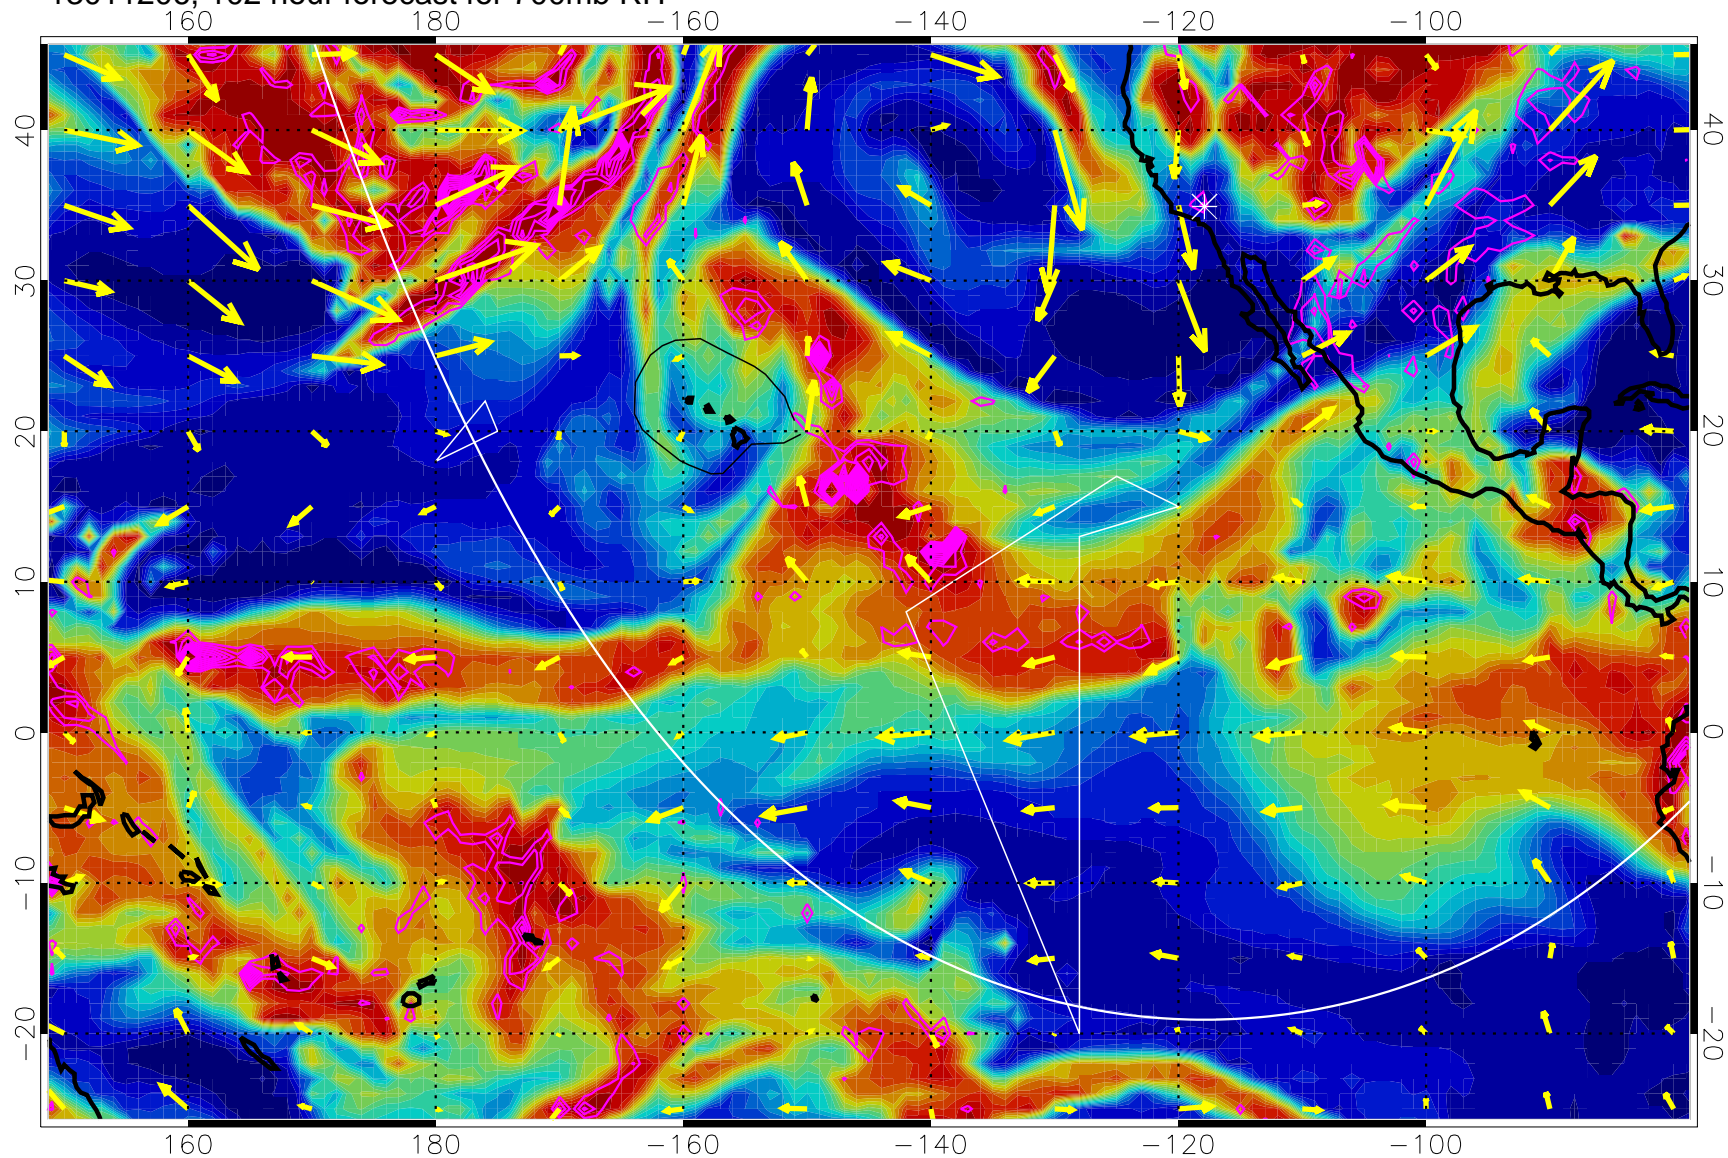

13011118, 90 hour forecast for 700mb RH

Negative Omegas less than -0.3 , contours of 0.3 Pa/s

EPV Tropopause (2 PVU) Position

→ 30 m/s

Range ring of 6000 km -- 19 hours GH round trip

13011200, 96 hour forecast for 700mb RH

0 20 40 60 80 100
RH, %

Negative Omegas less than -0.3 , contours of 0.3 Pa/s

EPV Tropopause (2 PVU) Position

→ 30 m/s

Range ring of 6000 km -- 19 hours GH round trip

13011206, 102 hour forecast for 700mb RH

Negative Omegas less than -0.3 , contours of 0.3 Pa/s

EPV Tropopause (2 PVU) Position

→ 30 m/s

Range ring of 6000 km -- 19 hours GH round trip

13011212, 108 hour forecast for 700mb RH

Negative Omegas less than -0.3 , contours of 0.3 Pa/s

EPV Tropopause (2 PVU) Position

→ 30 m/s

Range ring of 6000 km -- 19 hours GH round trip

13011218, 114 hour forecast for 700mb RH

Negative Omegas less than -0.3 , contours of 0.3 Pa/s

EPV Tropopause (2 PVU) Position