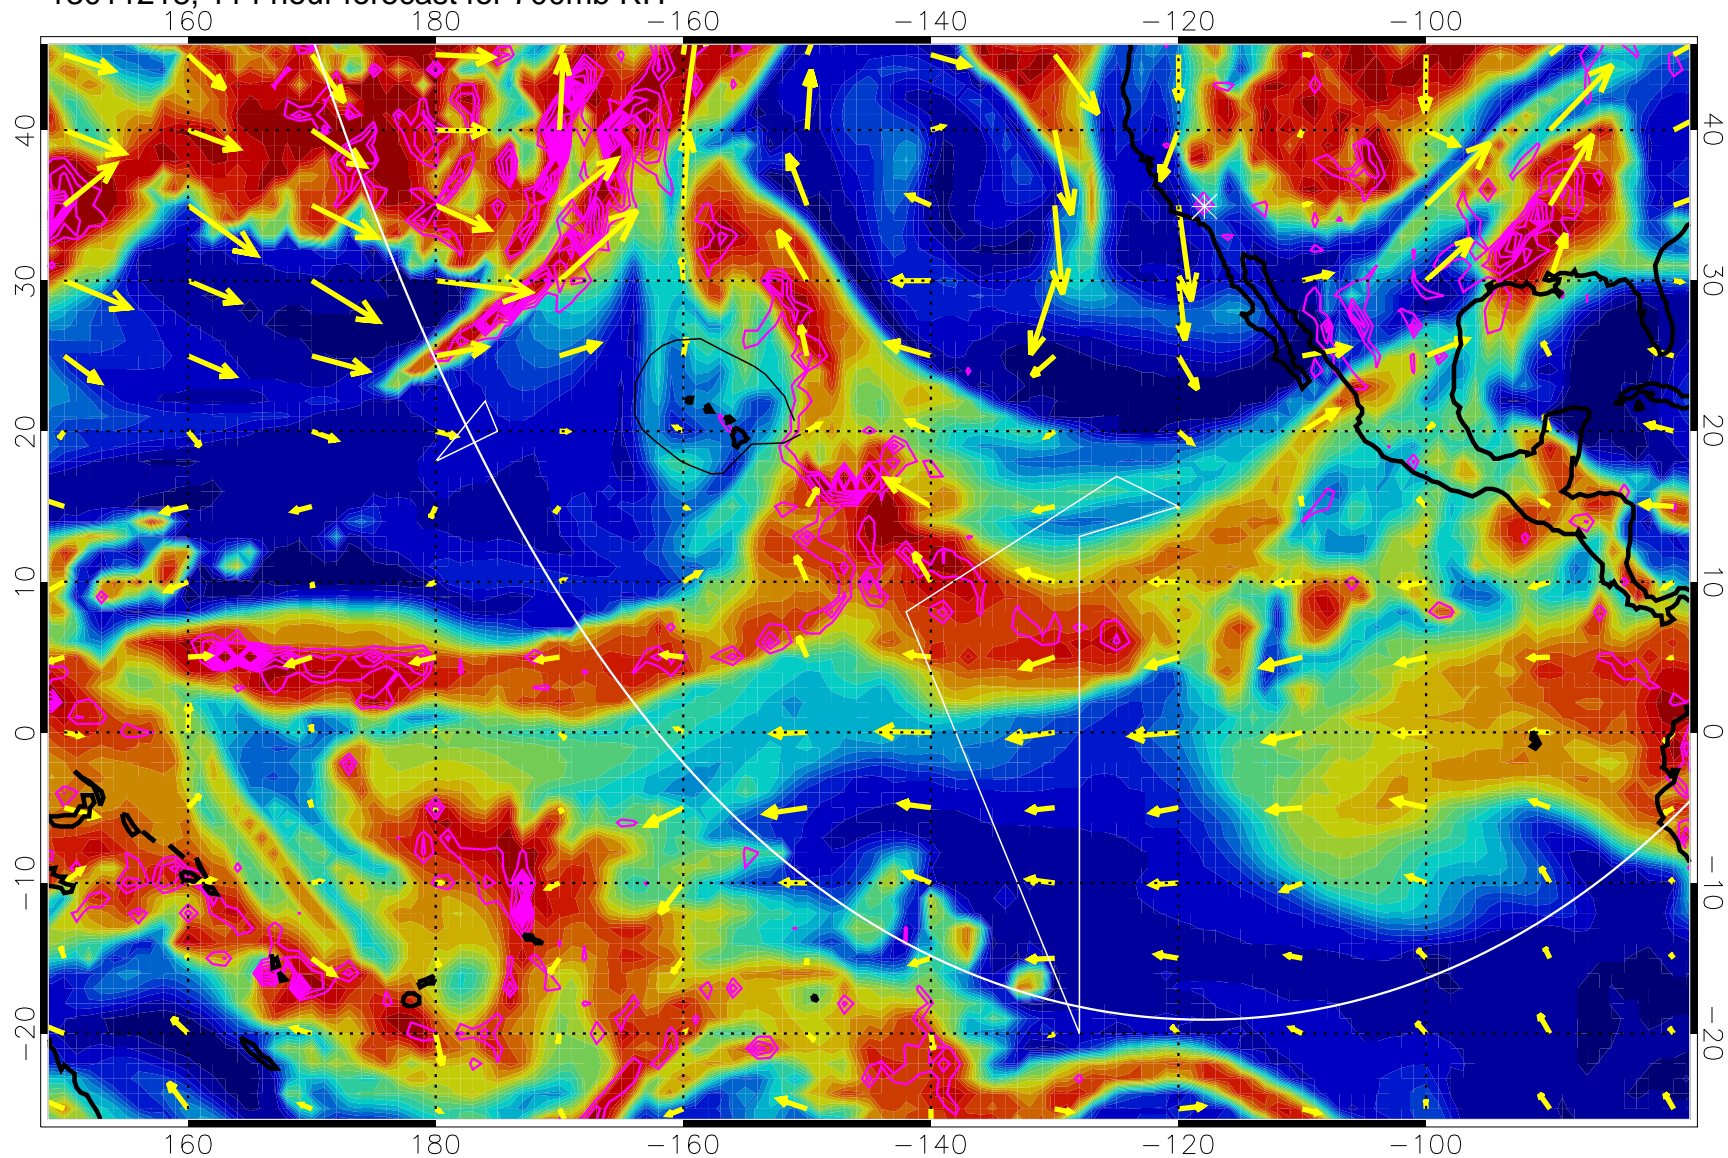

0 20 40 60 80 100
RH, %

Negative Omegas less than -0.3 , contours of 0.3 Pa/s

EPV Tropopause (2 PVU) Position

→ 30 m/s

Range ring of 6000 km -- 19 hours GH round trip

13011206, 102 hour forecast for 700mb RH

Negative Omegas less than -0.3 , contours of 0.3 Pa/s

EPV Tropopause (2 PVU) Position

→ 30 m/s

Range ring of 6000 km -- 19 hours GH round trip

13011212, 108 hour forecast for 700mb RH

Negative Omegas less than -0.3 , contours of 0.3 Pa/s

EPV Tropopause (2 PVU) Position

→ 30 m/s

Range ring of 6000 km -- 19 hours GH round trip

13011218, 114 hour forecast for 700mb RH

Negative Omegas less than -0.3 , contours of 0.3 Pa/s

EPV Tropopause (2 PVU) Position

→ 30 m/s

Range ring of 6000 km -- 19 hours GH round trip

13011300, 120 hour forecast for 700mb RH

Negative Omegas less than -0.3 , contours of 0.3 Pa/s

EPV Tropopause (2 PVU) Position

→ 30 m/s

Range ring of 6000 km -- 19 hours GH round trip