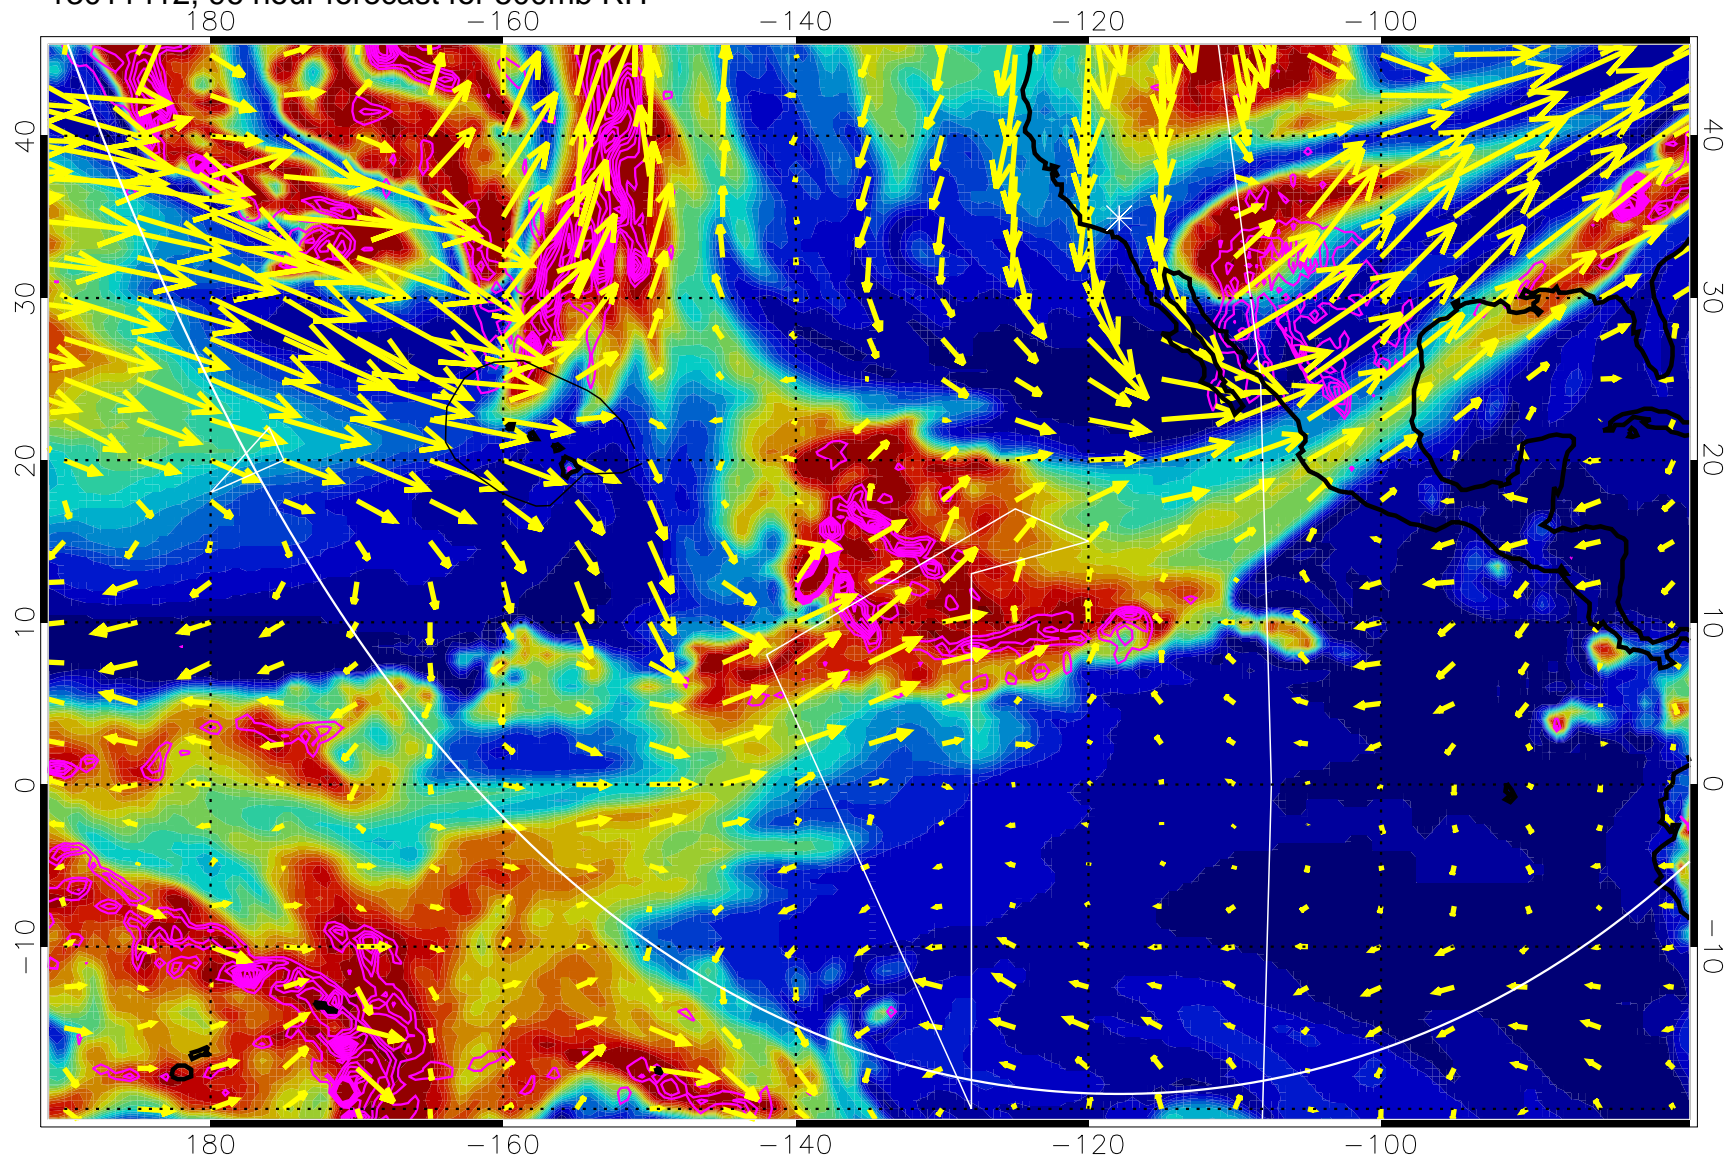

EPV Tropopause (2 PVU) Position

→ 30 m/s

Range ring of 6000 km -- 19 hours GH round trip

13011400, 84 hour forecast for 500mb RH

Negative Omegas less than -0.3 , contours of 0.3 Pa/s

EPV Tropopause (2 PVU) Position

→ 30 m/s

Range ring of 6000 km -- 19 hours GH round trip

13011406, 90 hour forecast for 500mb RH

Negative Omegas less than -0.3 , contours of 0.3 Pa/s

EPV Tropopause (2 PVU) Position

→ 30 m/s

Range ring of 6000 km -- 19 hours GH round trip

13011412, 96 hour forecast for 500mb RH

Negative Omegas less than -0.3 , contours of 0.3 Pa/s

EPV Tropopause (2 PVU) Position

→ 30 m/s

Range ring of 6000 km -- 19 hours GH round trip

13011418, 102 hour forecast for 500mb RH

Negative Omegas less than -0.3 , contours of 0.3 Pa/s

EPV Tropopause (2 PVU) Position

→ 30 m/s

Range ring of 6000 km -- 19 hours GH round trip

13011500, 108 hour forecast for 500mb RH

Negative Omegas less than -0.3 , contours of 0.3 Pa/s