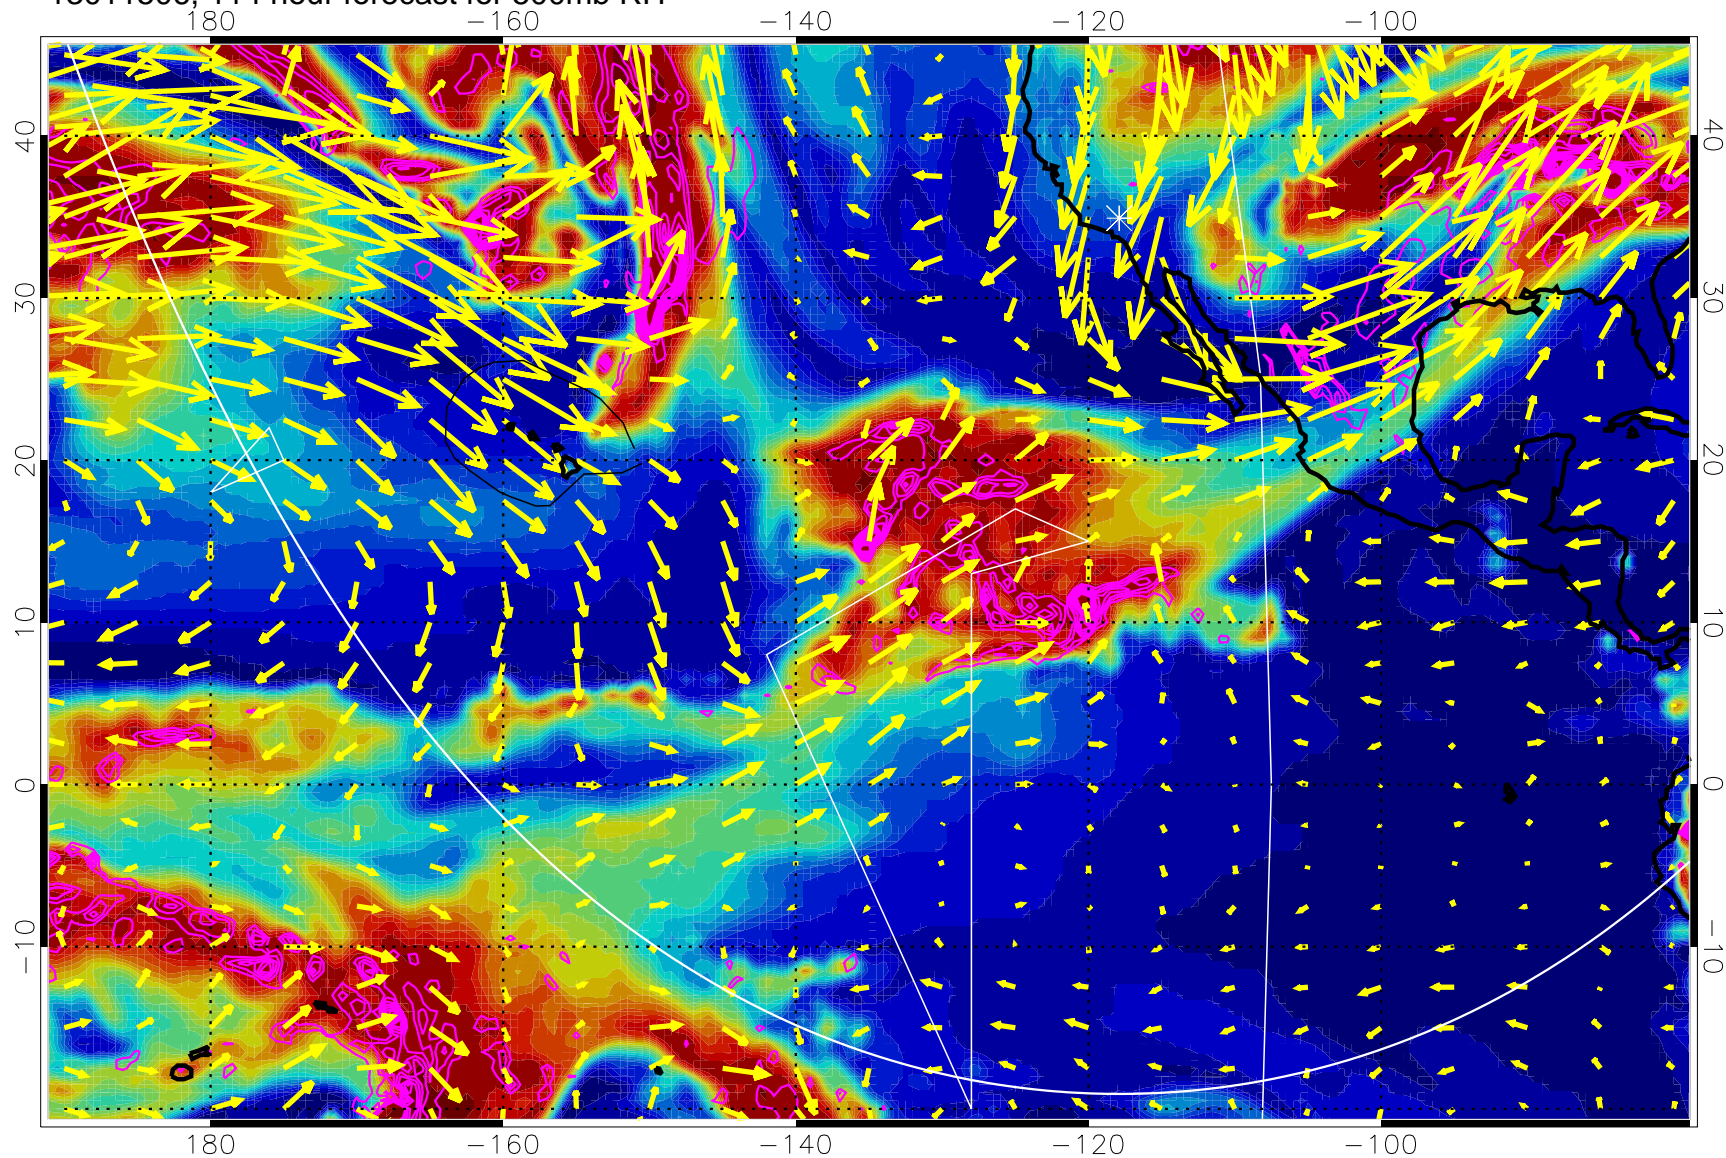

13011412, 96 hour forecast for 500mb RH

Negative Omegas less than -0.3 , contours of 0.3 Pa/s

EPV Tropopause (2 PVU) Position

→ 30 m/s

Range ring of 6000 km -- 19 hours GH round trip

13011418, 102 hour forecast for 500mb RH

Negative Omegas less than -0.3 , contours of 0.3 Pa/s

EPV Tropopause (2 PVU) Position

→ 30 m/s

Range ring of 6000 km -- 19 hours GH round trip

13011500, 108 hour forecast for 500mb RH

Negative Omegas less than -0.3 , contours of 0.3 Pa/s

EPV Tropopause (2 PVU) Position

→ 30 m/s

Range ring of 6000 km -- 19 hours GH round trip

13011506, 114 hour forecast for 500mb RH

Negative Omegas less than -0.3 , contours of 0.3 Pa/s

EPV Tropopause (2 PVU) Position

→ 30 m/s

Range ring of 6000 km -- 19 hours GH round trip

13011512, 120 hour forecast for 500mb RH

Negative Omegas less than -0.3 , contours of 0.3 Pa/s

EPV Tropopause (2 PVU) Position

→ 30 m/s

Range ring of 6000 km -- 19 hours GH round trip