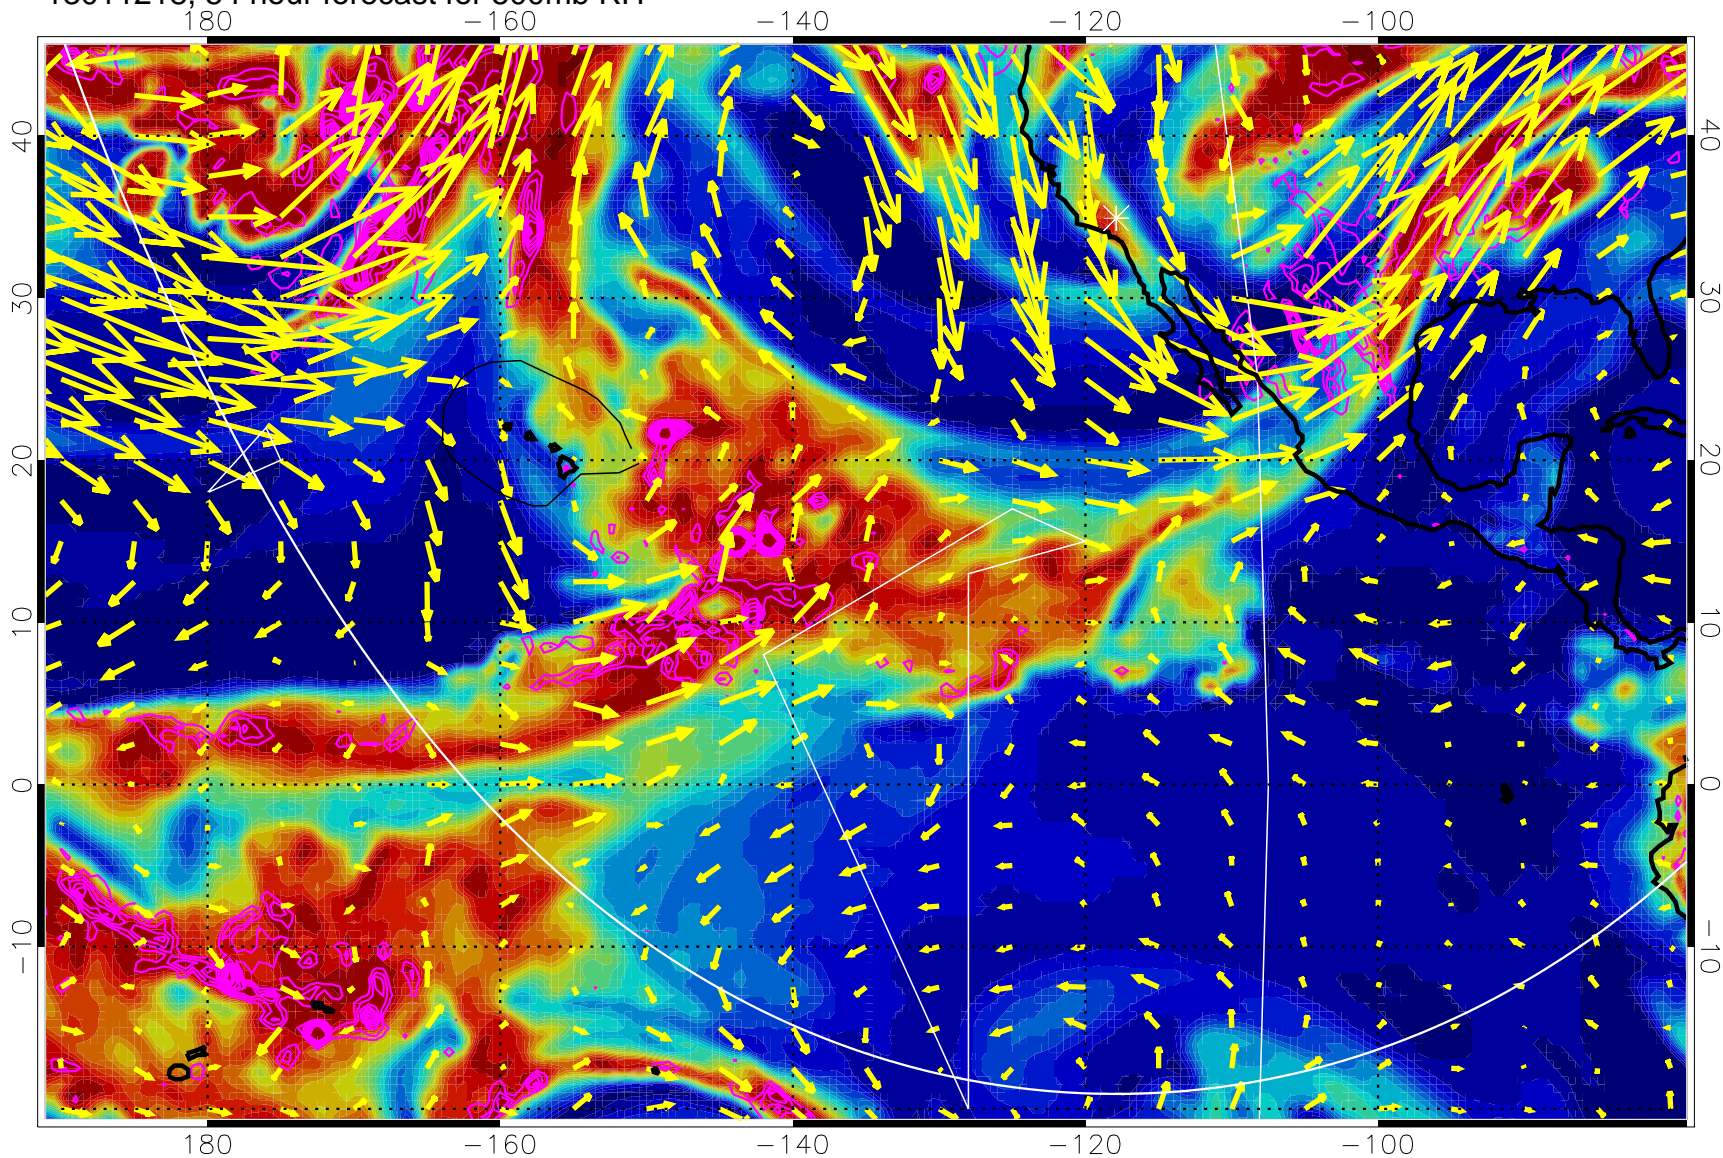

13011200, 36 hour forecast for 500mb RH

Negative Omegas less than -0.3 , contours of 0.3 Pa/s

EPV Tropopause (2 PVU) Position

→ 30 m/s

Range ring of 6000 km -- 19 hours GH round trip

13011206, 42 hour forecast for 500mb RH

Negative Omegas less than -0.3 , contours of 0.3 Pa/s

EPV Tropopause (2 PVU) Position

→ 30 m/s

Range ring of 6000 km -- 19 hours GH round trip

13011212, 48 hour forecast for 500mb RH

Negative Omegas less than -0.3 , contours of 0.3 Pa/s

EPV Tropopause (2 PVU) Position

→ 30 m/s

Range ring of 6000 km -- 19 hours GH round trip

13011218, 54 hour forecast for 500mb RH

Negative Omegas less than -0.3 , contours of 0.3 Pa/s

EPV Tropopause (2 PVU) Position

→ 30 m/s

Range ring of 6000 km -- 19 hours GH round trip

13011300, 60 hour forecast for 500mb RH

Negative Omegas less than -0.3 , contours of 0.3 Pa/s

EPV Tropopause (2 PVU) Position

→ 30 m/s

Range ring of 6000 km -- 19 hours GH round trip