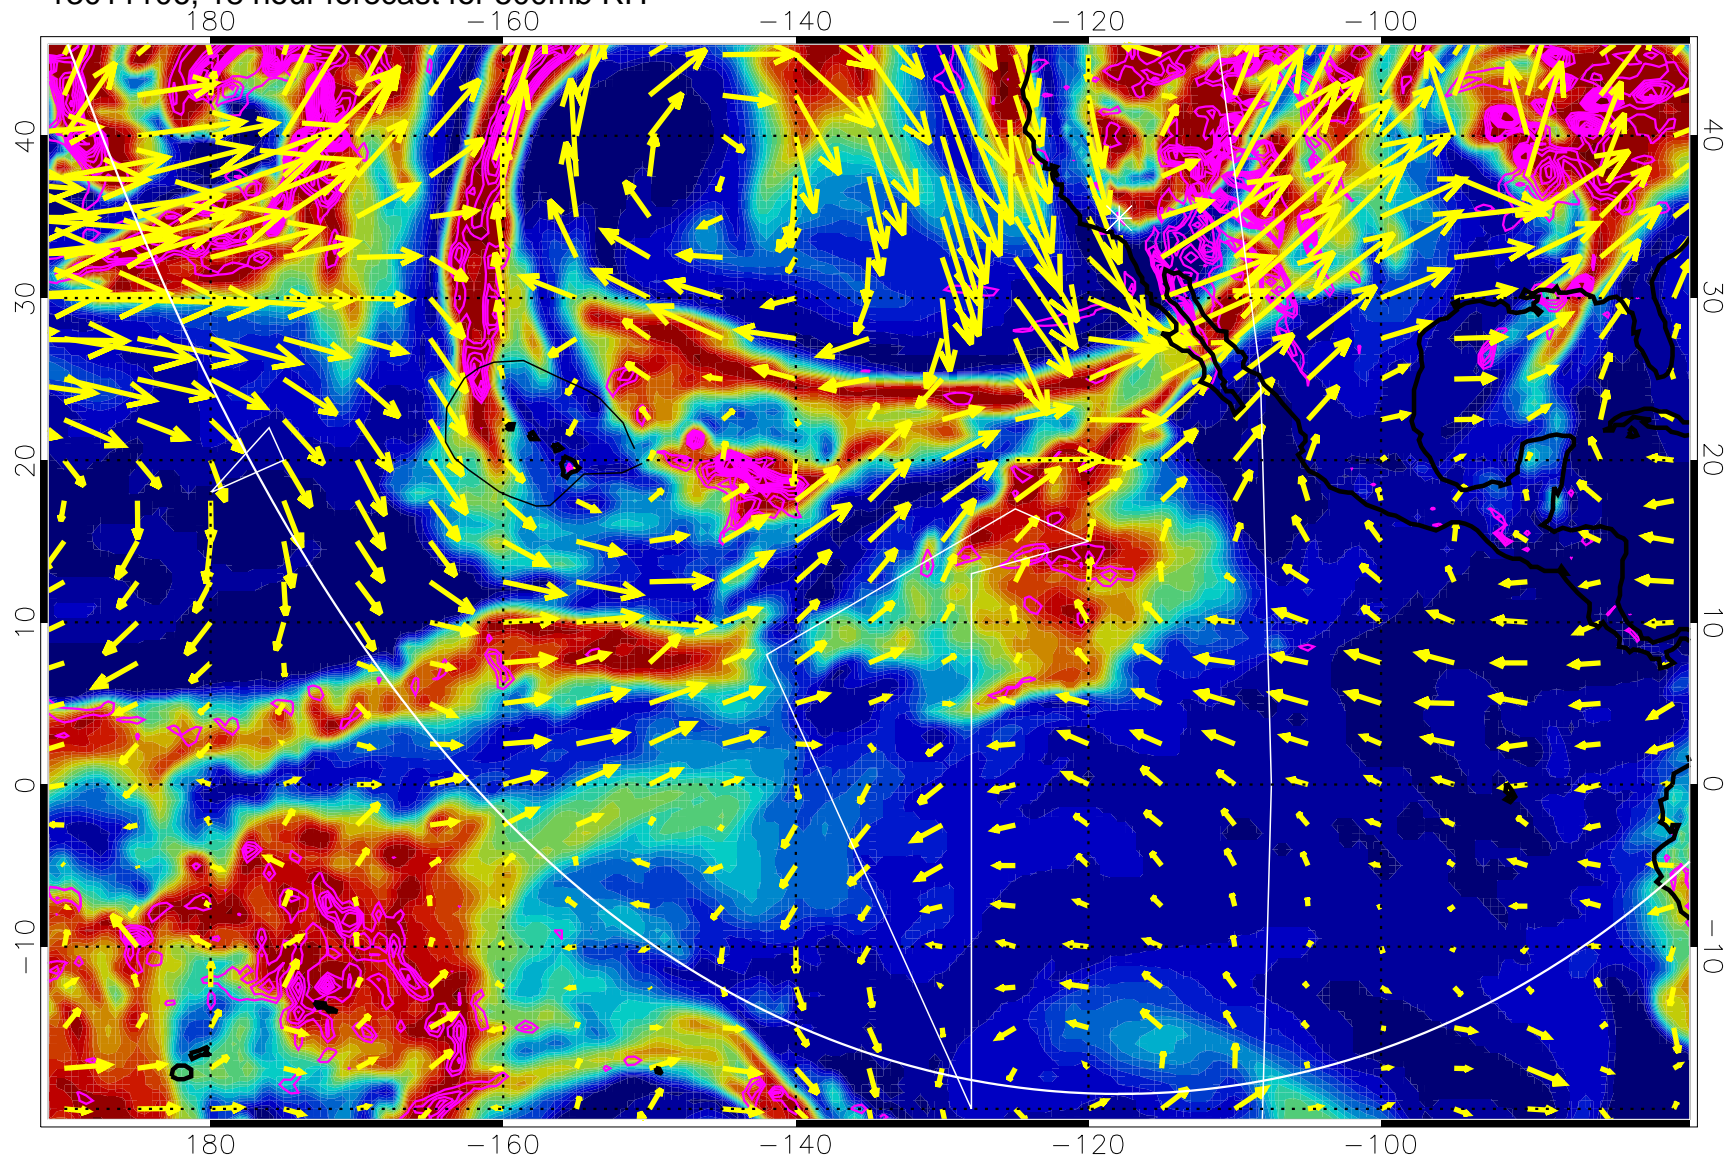

13011018, 6 hour forecast for 500mb RH

Negative Omegas less than -0.3 , contours of 0.3 Pa/s

EPV Tropopause (2 PVU) Position

→ 30 m/s

Range ring of 6000 km -- 19 hours GH round trip

13011100, 12 hour forecast for 500mb RH

Negative Omegas less than -0.3 , contours of 0.3 Pa/s

EPV Tropopause (2 PVU) Position

→ 30 m/s

Range ring of 6000 km -- 19 hours GH round trip

13011106, 18 hour forecast for 500mb RH

Negative Omegas less than -0.3 , contours of 0.3 Pa/s

EPV Tropopause (2 PVU) Position

→ 30 m/s

Range ring of 6000 km -- 19 hours GH round trip

13011112, 24 hour forecast for 500mb RH

Negative Omegas less than -0.3 , contours of 0.3 Pa/s

EPV Tropopause (2 PVU) Position

→ 30 m/s

Range ring of 6000 km -- 19 hours GH round trip

13011118, 30 hour forecast for 500mb RH

Negative Omegas less than -0.3 , contours of 0.3 Pa/s

EPV Tropopause (2 PVU) Position

→ 30 m/s

Range ring of 6000 km -- 19 hours GH round trip