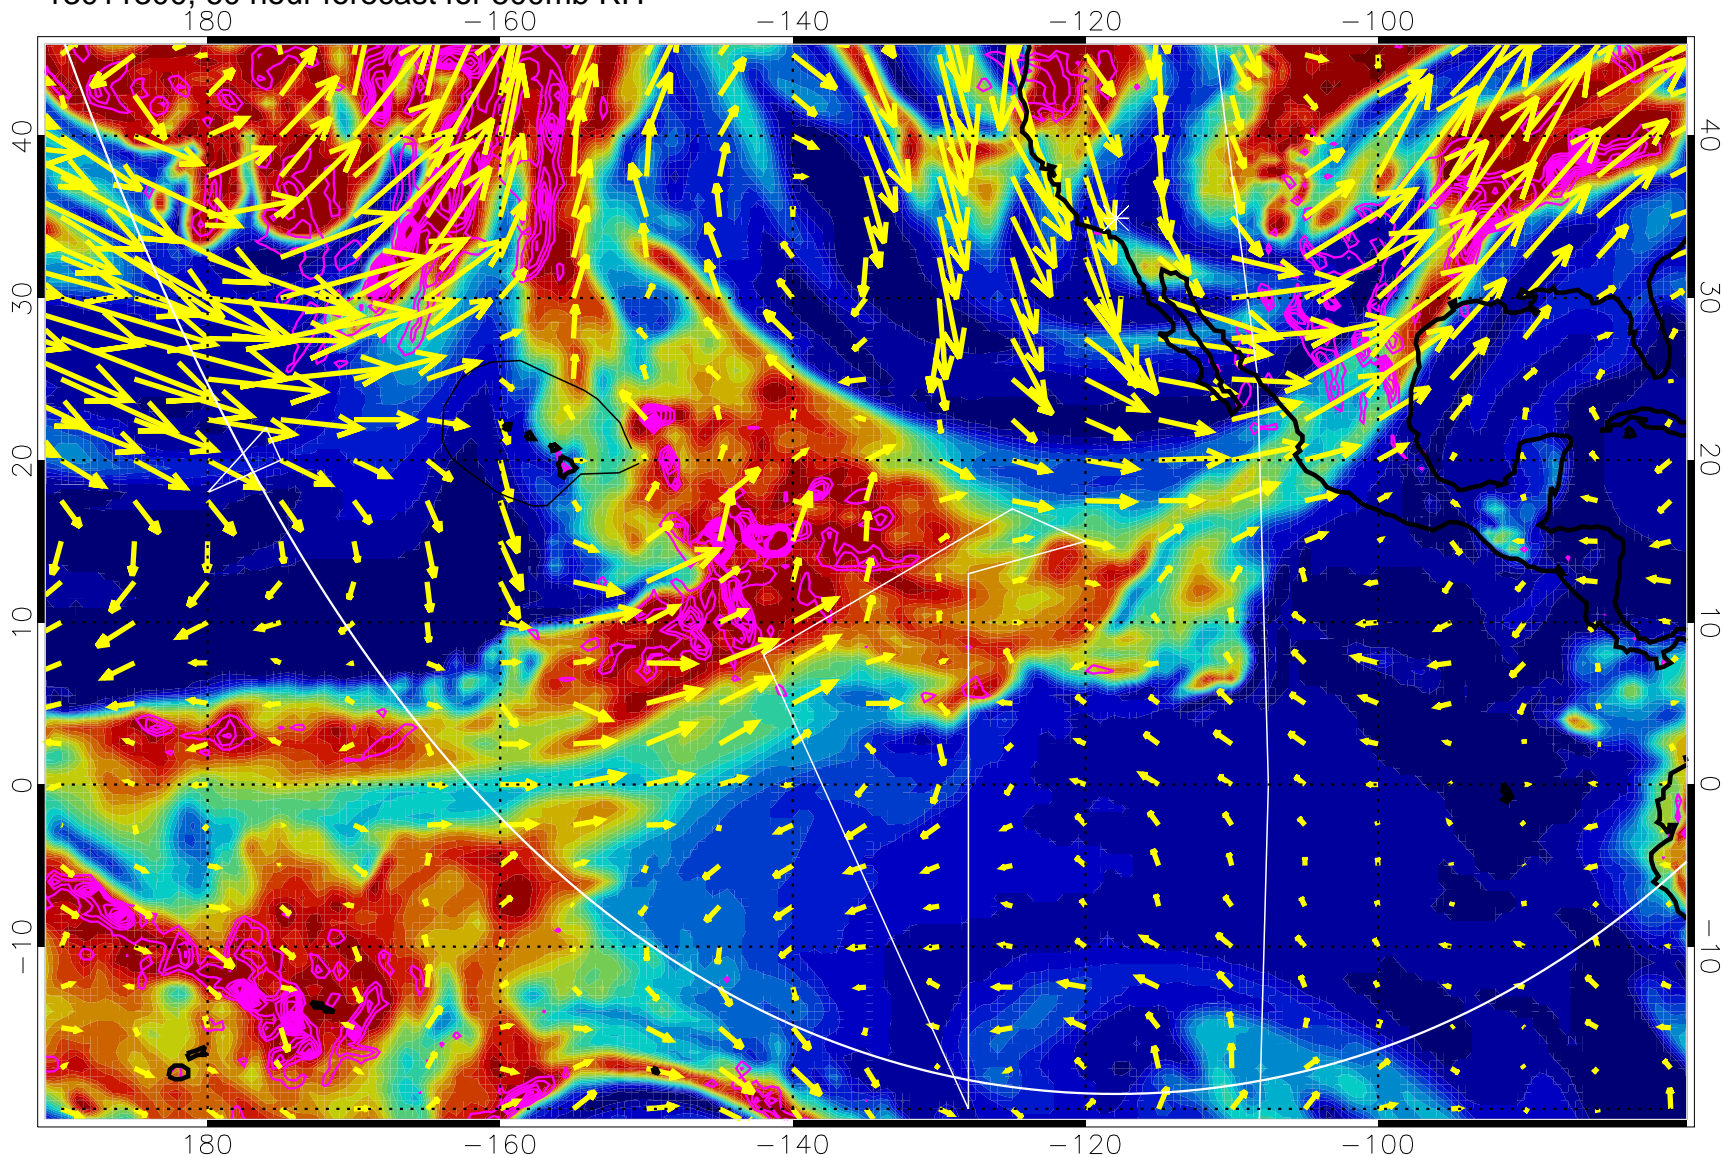

EPV Tropopause (2 PVU) Position

→ 30 m/s

Range ring of 6000 km -- 19 hours GH round trip

13011218, 54 hour forecast for 500mb RH

Negative Omegas less than -0.3 , contours of 0.3 Pa/s

EPV Tropopause (2 PVU) Position

→ 30 m/s

Range ring of 6000 km -- 19 hours GH round trip

13011300, 60 hour forecast for 500mb RH

Negative Omegas less than -0.3 , contours of 0.3 Pa/s

EPV Tropopause (2 PVU) Position

→ 30 m/s

Range ring of 6000 km -- 19 hours GH round trip

13011306, 66 hour forecast for 500mb RH

Negative Omegas less than -0.3 , contours of 0.3 Pa/s

EPV Tropopause (2 PVU) Position

→ 30 m/s

Range ring of 6000 km -- 19 hours GH round trip

13011312, 72 hour forecast for 500mb RH

Negative Omegas less than -0.3 , contours of 0.3 Pa/s

EPV Tropopause (2 PVU) Position

→ 30 m/s

Range ring of 6000 km -- 19 hours GH round trip

13011318, 78 hour forecast for 500mb RH

Negative Omegas less than -0.3 , contours of 0.3 Pa/s