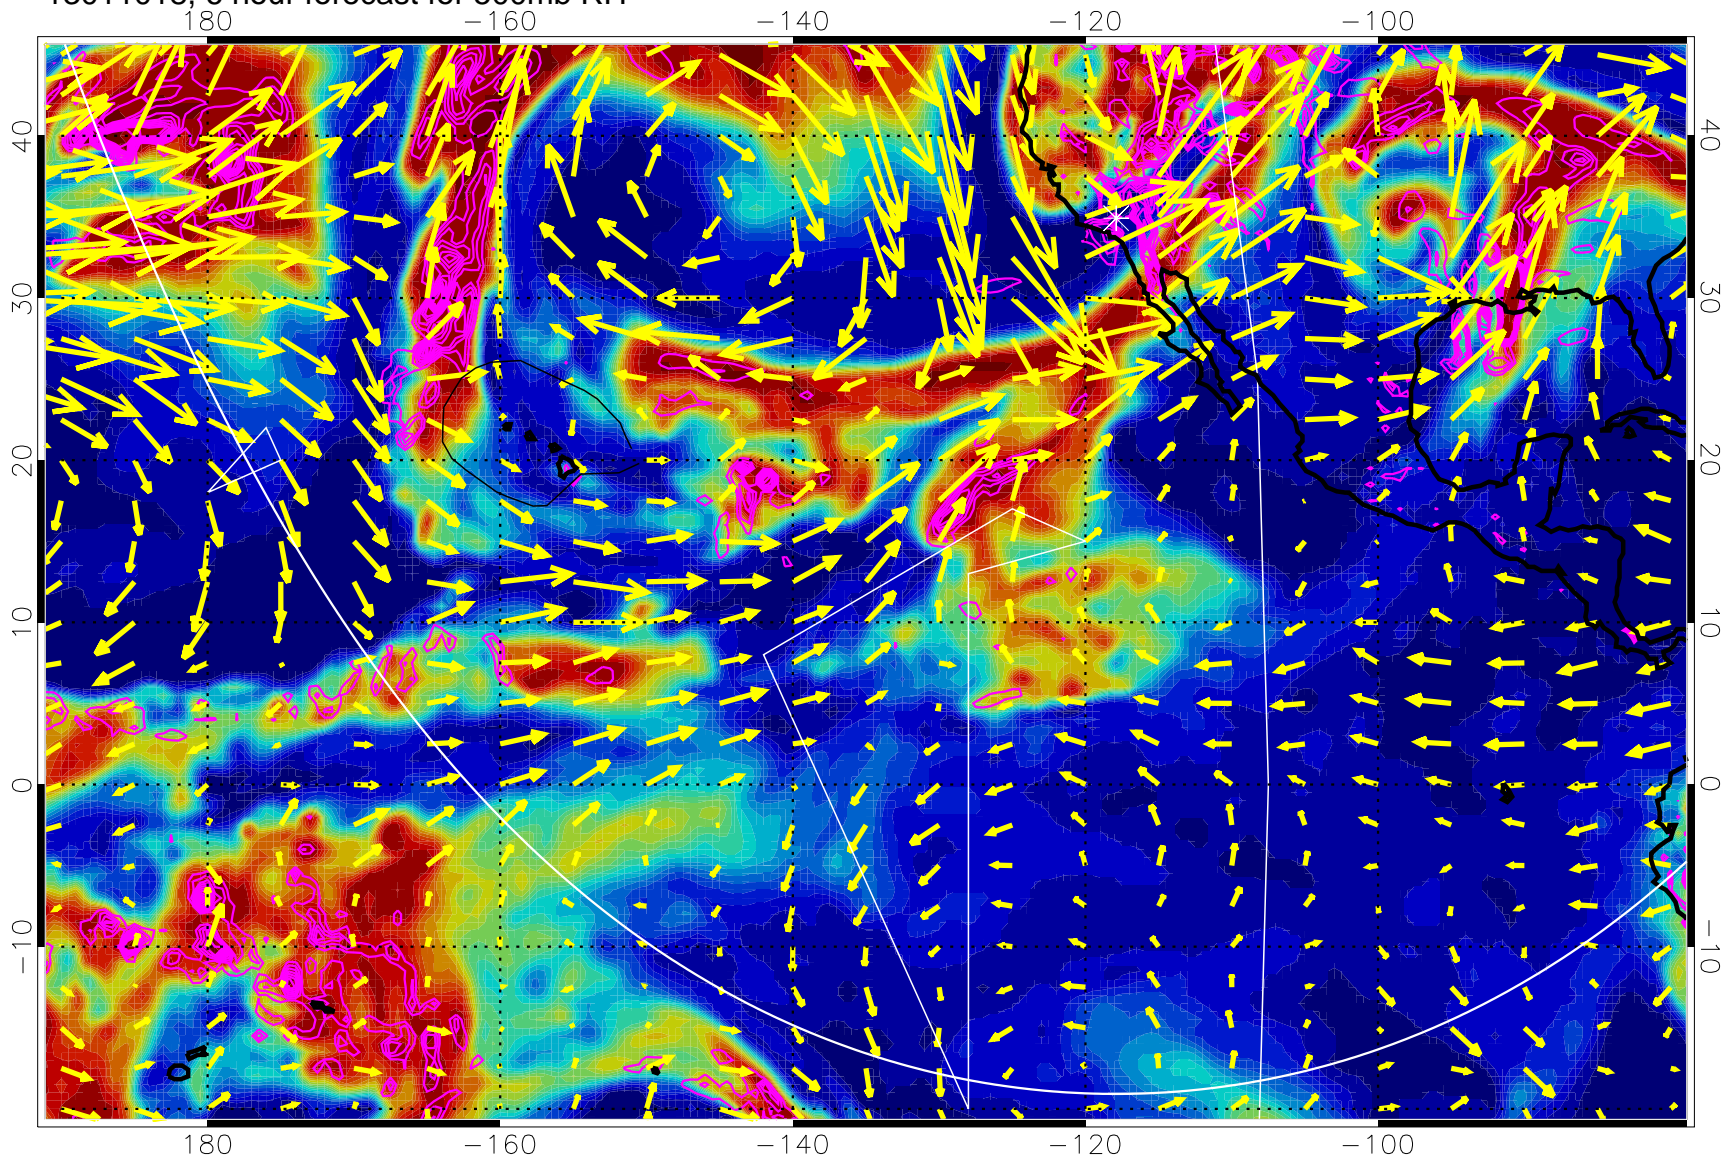

13011018, 6 hour forecast for 500mb RH

Negative Omegas less than -0.3 , contours of 0.3 Pa/s

EPV Tropopause (2 PVU) Position

→ 30 m/s

Range ring of 6000 km -- 19 hours GH round trip

13011100, 12 hour forecast for 500mb RH

Negative Omegas less than -0.3 , contours of 0.3 Pa/s

EPV Tropopause (2 PVU) Position

→ 30 m/s

Range ring of 6000 km -- 19 hours GH round trip

13011106, 18 hour forecast for 500mb RH

Negative Omegas less than -0.3 , contours of 0.3 Pa/s

EPV Tropopause (2 PVU) Position

→ 30 m/s

Range ring of 6000 km -- 19 hours GH round trip

13011112, 24 hour forecast for 500mb RH

Negative Omegas less than -0.3 , contours of 0.3 Pa/s

EPV Tropopause (2 PVU) Position

→ 30 m/s

Range ring of 6000 km -- 19 hours GH round trip

13011118, 30 hour forecast for 500mb RH

Negative Omegas less than -0.3 , contours of 0.3 Pa/s

EPV Tropopause (2 PVU) Position

→ 30 m/s

Range ring of 6000 km -- 19 hours GH round trip