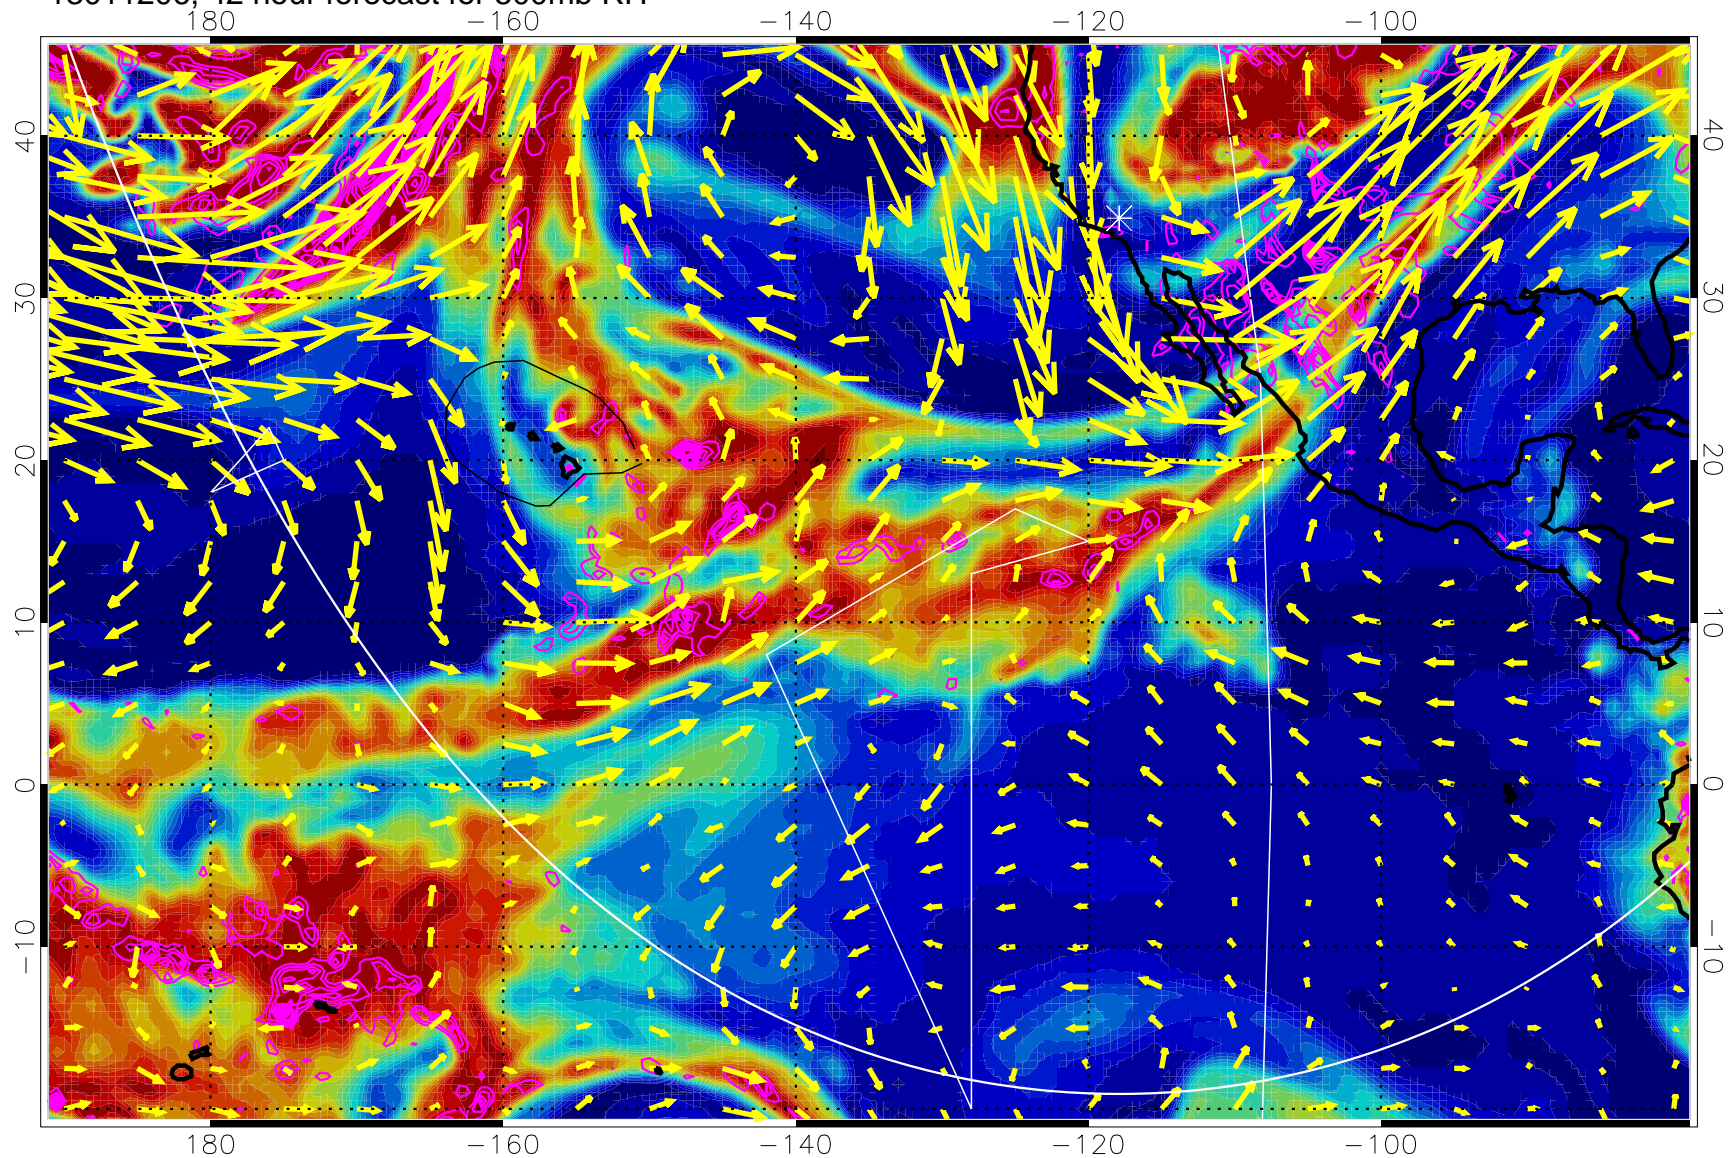

→ 30 m/s

Range ring of 6000 km -- 19 hours GH round trip

13011118, 30 hour forecast for 500mb RH

Negative Omegas less than -0.3 , contours of 0.3 Pa/s

EPV Tropopause (2 PVU) Position

→ 30 m/s

Range ring of 6000 km -- 19 hours GH round trip

13011200, 36 hour forecast for 500mb RH

Negative Omegas less than -0.3 , contours of 0.3 Pa/s

EPV Tropopause (2 PVU) Position

→ 30 m/s

Range ring of 6000 km -- 19 hours GH round trip

13011206, 42 hour forecast for 500mb RH

Negative Omegas less than -0.3 , contours of 0.3 Pa/s

EPV Tropopause (2 PVU) Position

→ 30 m/s

Range ring of 6000 km -- 19 hours GH round trip

13011212, 48 hour forecast for 500mb RH

Negative Omegas less than -0.3 , contours of 0.3 Pa/s

EPV Tropopause (2 PVU) Position

→ 30 m/s

Range ring of 6000 km -- 19 hours GH round trip

13011218, 54 hour forecast for 500mb RH

Negative Omegas less than -0.3 , contours of 0.3 Pa/s

EPV Tropopause (2 PVU) Position