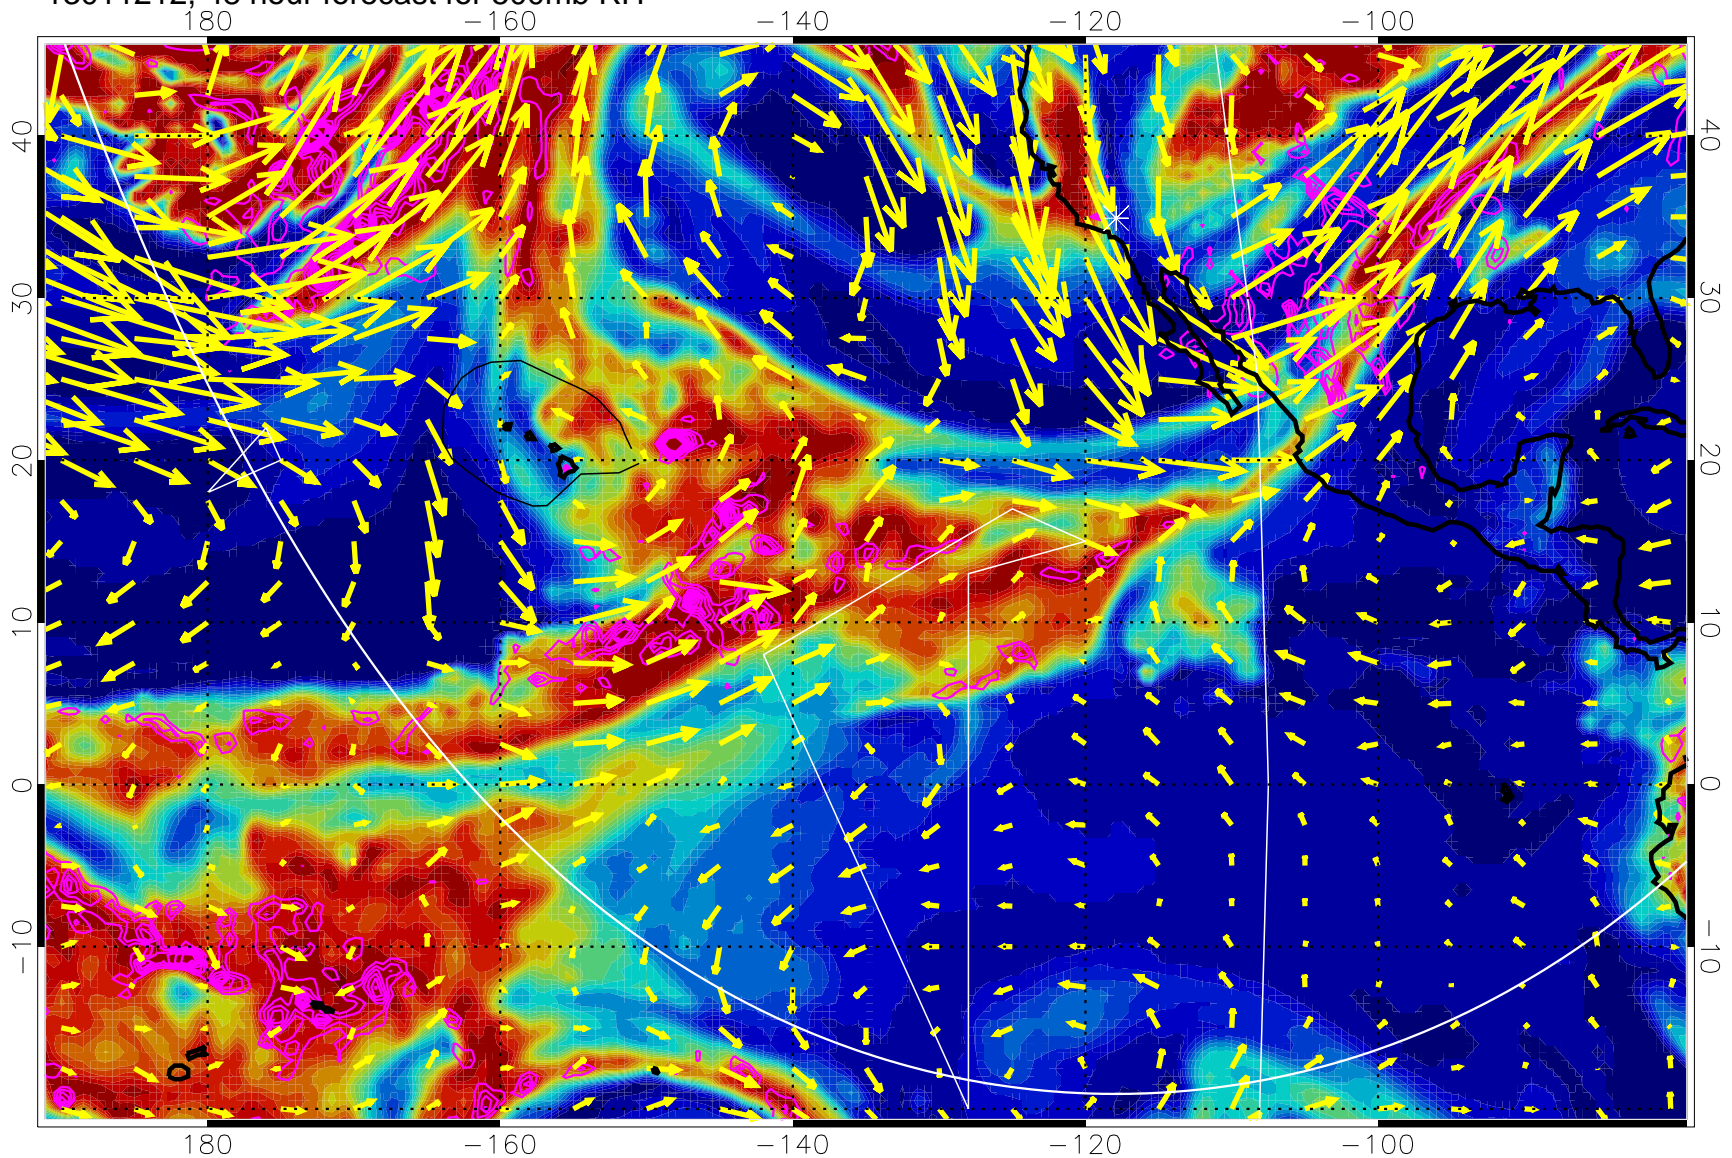

→ 30 m/s

Range ring of 6000 km -- 19 hours GH round trip

13011118, 30 hour forecast for 500mb RH

Negative Omegas less than -0.3 , contours of 0.3 Pa/s

EPV Tropopause (2 PVU) Position

→ 30 m/s

Range ring of 6000 km -- 19 hours GH round trip

13011200, 36 hour forecast for 500mb RH

Negative Omegas less than -0.3 , contours of 0.3 Pa/s

EPV Tropopause (2 PVU) Position

→ 30 m/s

Range ring of 6000 km -- 19 hours GH round trip

13011206, 42 hour forecast for 500mb RH

Negative Omegas less than -0.3 , contours of 0.3 Pa/s

EPV Tropopause (2 PVU) Position

→ 30 m/s

Range ring of 6000 km -- 19 hours GH round trip

13011212, 48 hour forecast for 500mb RH

Negative Omegas less than -0.3 , contours of 0.3 Pa/s

EPV Tropopause (2 PVU) Position

→ 30 m/s

Range ring of 6000 km -- 19 hours GH round trip

13011218, 54 hour forecast for 500mb RH

Negative Omegas less than -0.3 , contours of 0.3 Pa/s

EPV Tropopause (2 PVU) Position