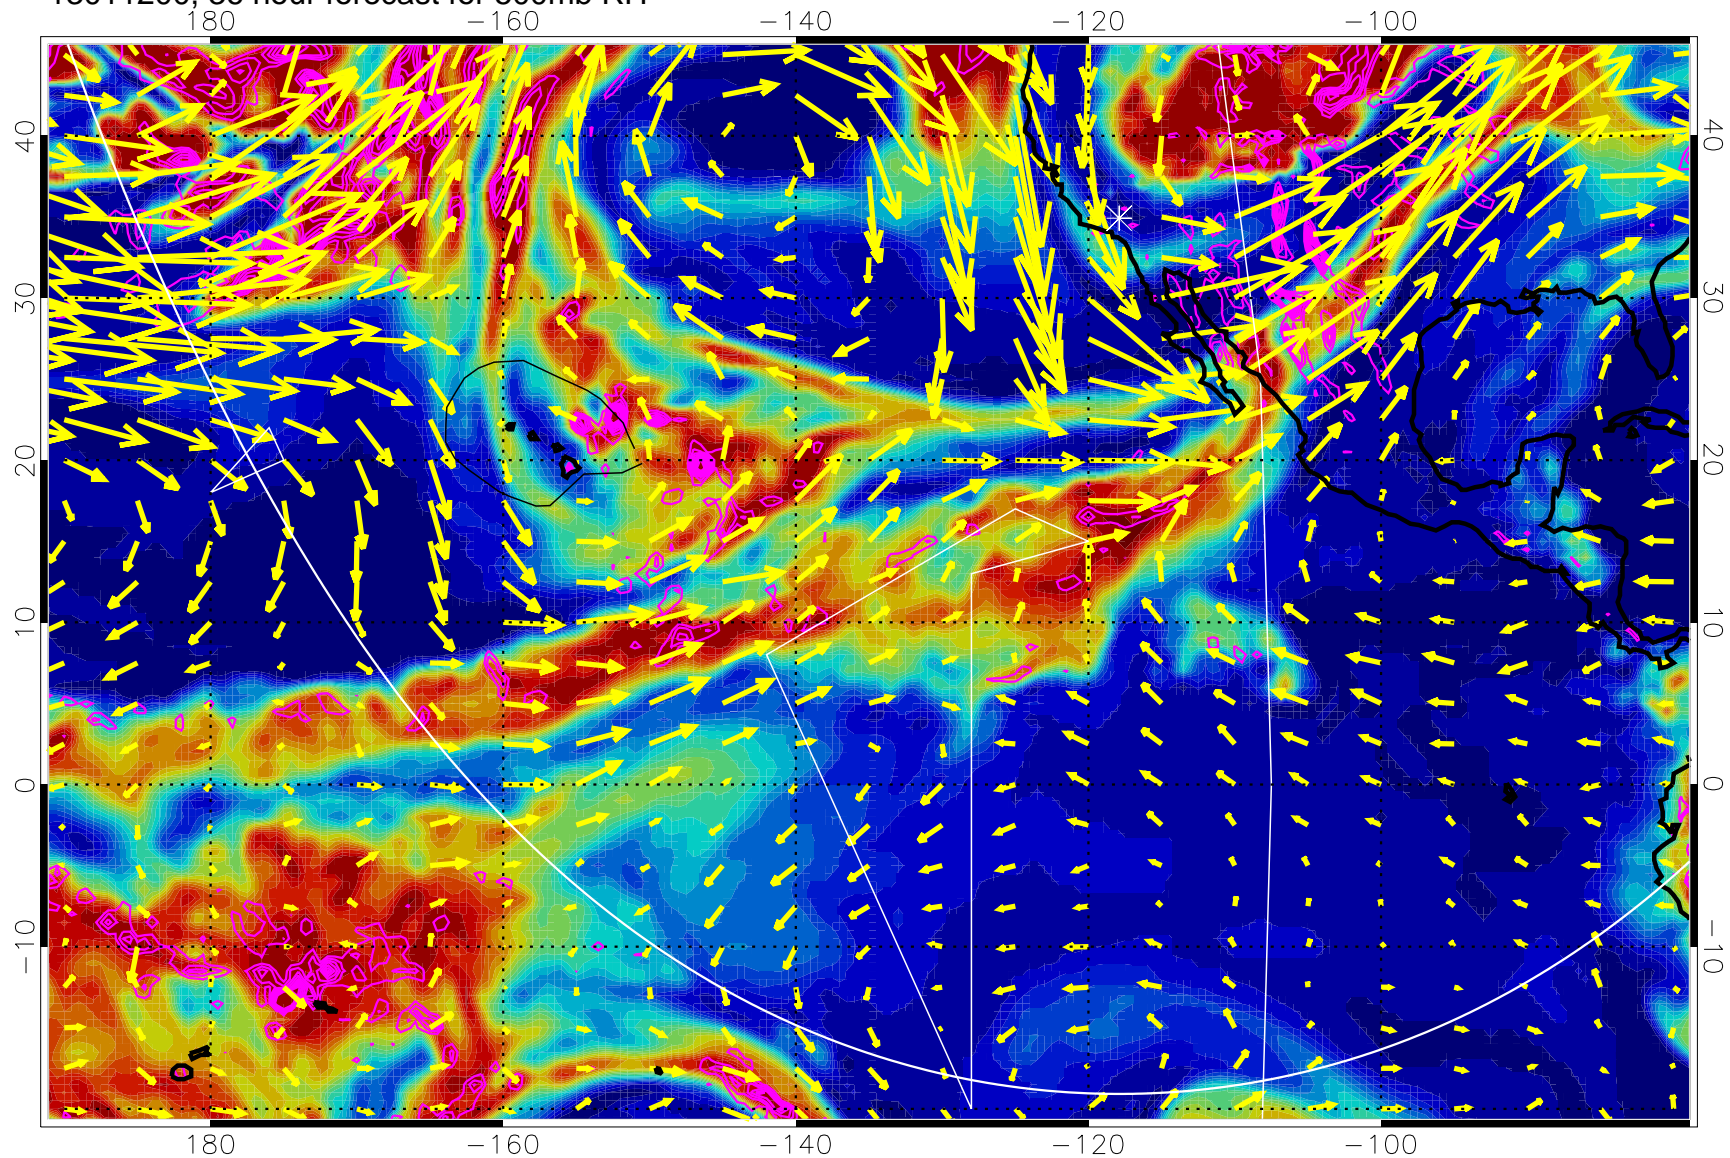

EPV Tropopause (2 PVU) Position

→ 30 m/s

Range ring of 6000 km -- 19 hours GH round trip

13011112, 24 hour forecast for 500mb RH

Negative Omegas less than -0.3 , contours of 0.3 Pa/s

EPV Tropopause (2 PVU) Position

→ 30 m/s

Range ring of 6000 km -- 19 hours GH round trip

13011118, 30 hour forecast for 500mb RH

Negative Omegas less than -0.3 , contours of 0.3 Pa/s

EPV Tropopause (2 PVU) Position

→ 30 m/s

Range ring of 6000 km -- 19 hours GH round trip

13011200, 36 hour forecast for 500mb RH

Negative Omegas less than -0.3 , contours of 0.3 Pa/s

EPV Tropopause (2 PVU) Position

→ 30 m/s

Range ring of 6000 km -- 19 hours GH round trip

13011206, 42 hour forecast for 500mb RH

Negative Omegas less than -0.3 , contours of 0.3 Pa/s

EPV Tropopause (2 PVU) Position

→ 30 m/s

Range ring of 6000 km -- 19 hours GH round trip

13011212, 48 hour forecast for 500mb RH

Negative Omegas less than -0.3 , contours of 0.3 Pa/s