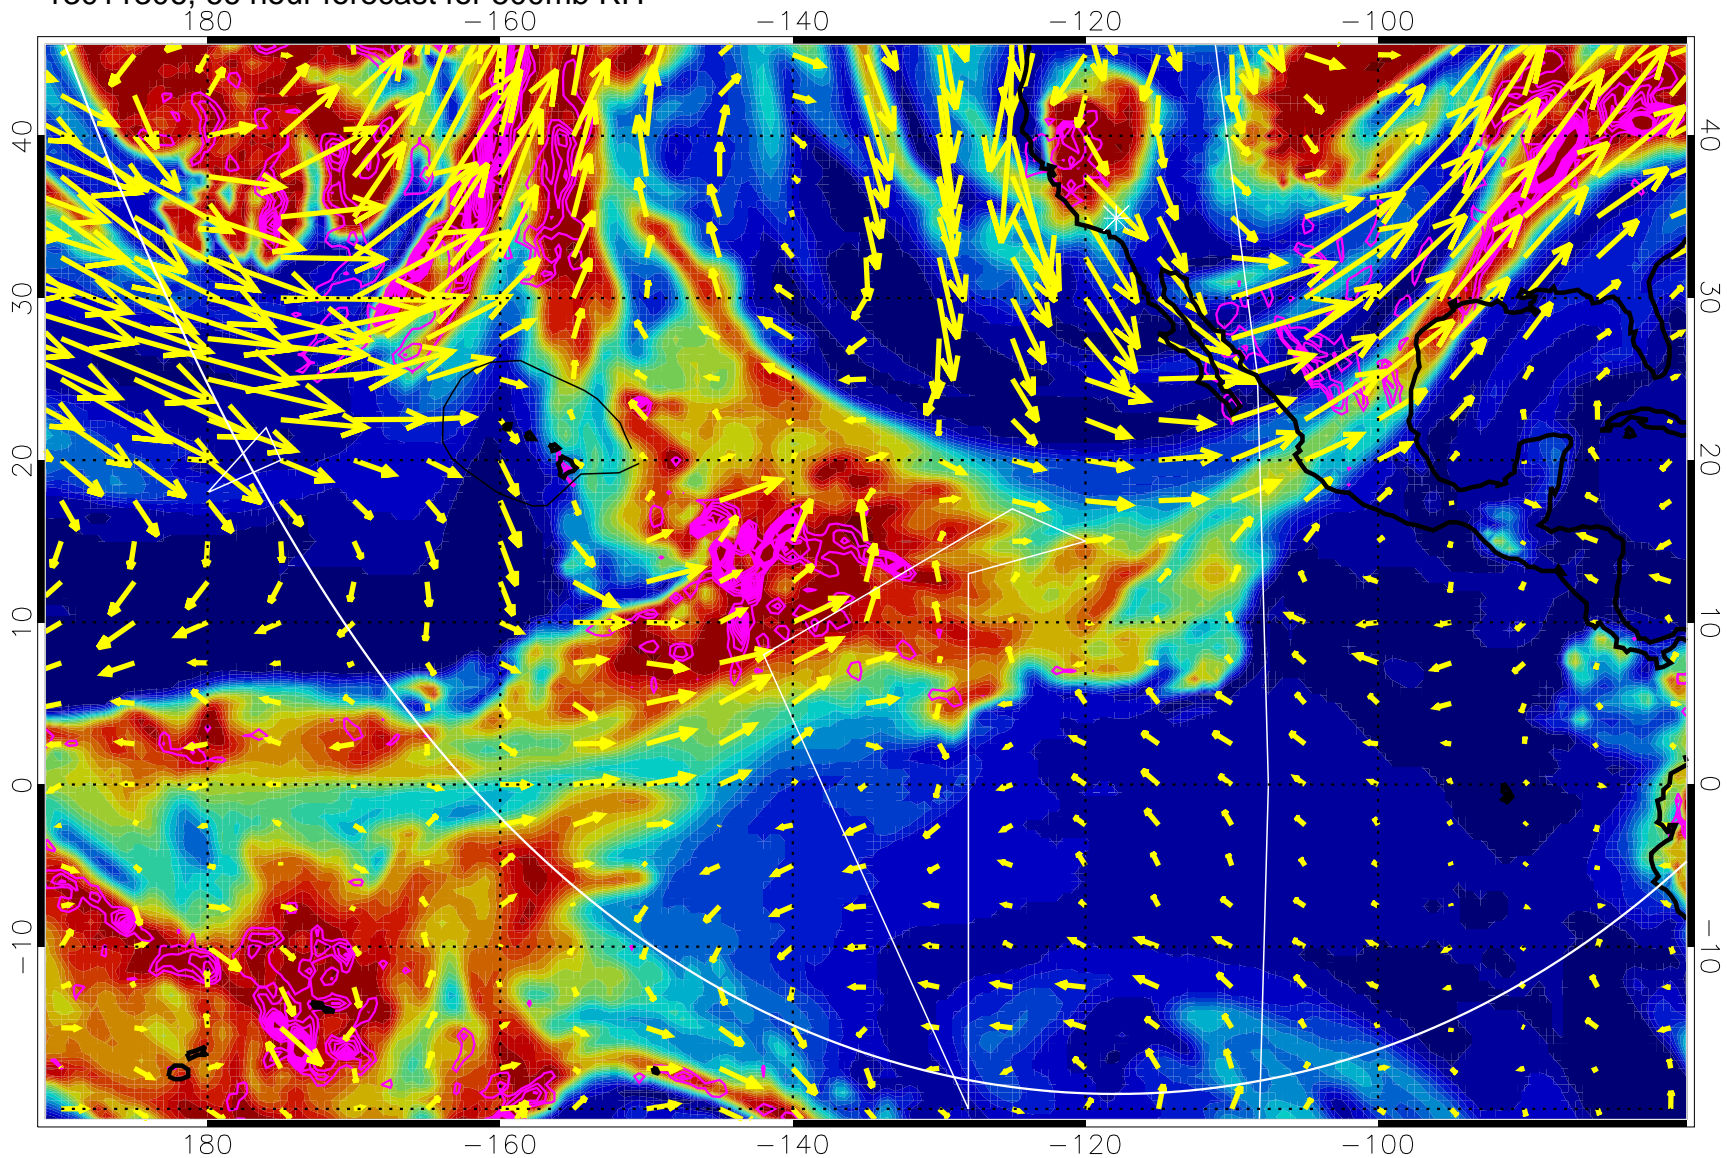

EPV Tropopause (2 PVU) Position

→ 30 m/s

Range ring of 6000 km -- 19 hours GH round trip

13011218, 54 hour forecast for 500mb RH

Negative Omegas less than -0.3 , contours of 0.3 Pa/s

EPV Tropopause (2 PVU) Position

→ 30 m/s

Range ring of 6000 km -- 19 hours GH round trip

13011300, 60 hour forecast for 500mb RH

Negative Omegas less than -0.3 , contours of 0.3 Pa/s

EPV Tropopause (2 PVU) Position

→ 30 m/s

Range ring of 6000 km -- 19 hours GH round trip

13011306, 66 hour forecast for 500mb RH

Negative Omegas less than -0.3 , contours of 0.3 Pa/s

EPV Tropopause (2 PVU) Position

→ 30 m/s

Range ring of 6000 km -- 19 hours GH round trip

13011312, 72 hour forecast for 500mb RH

Negative Omegas less than -0.3 , contours of 0.3 Pa/s

EPV Tropopause (2 PVU) Position

→ 30 m/s

Range ring of 6000 km -- 19 hours GH round trip

13011318, 78 hour forecast for 500mb RH

Negative Omegas less than -0.3 , contours of 0.3 Pa/s