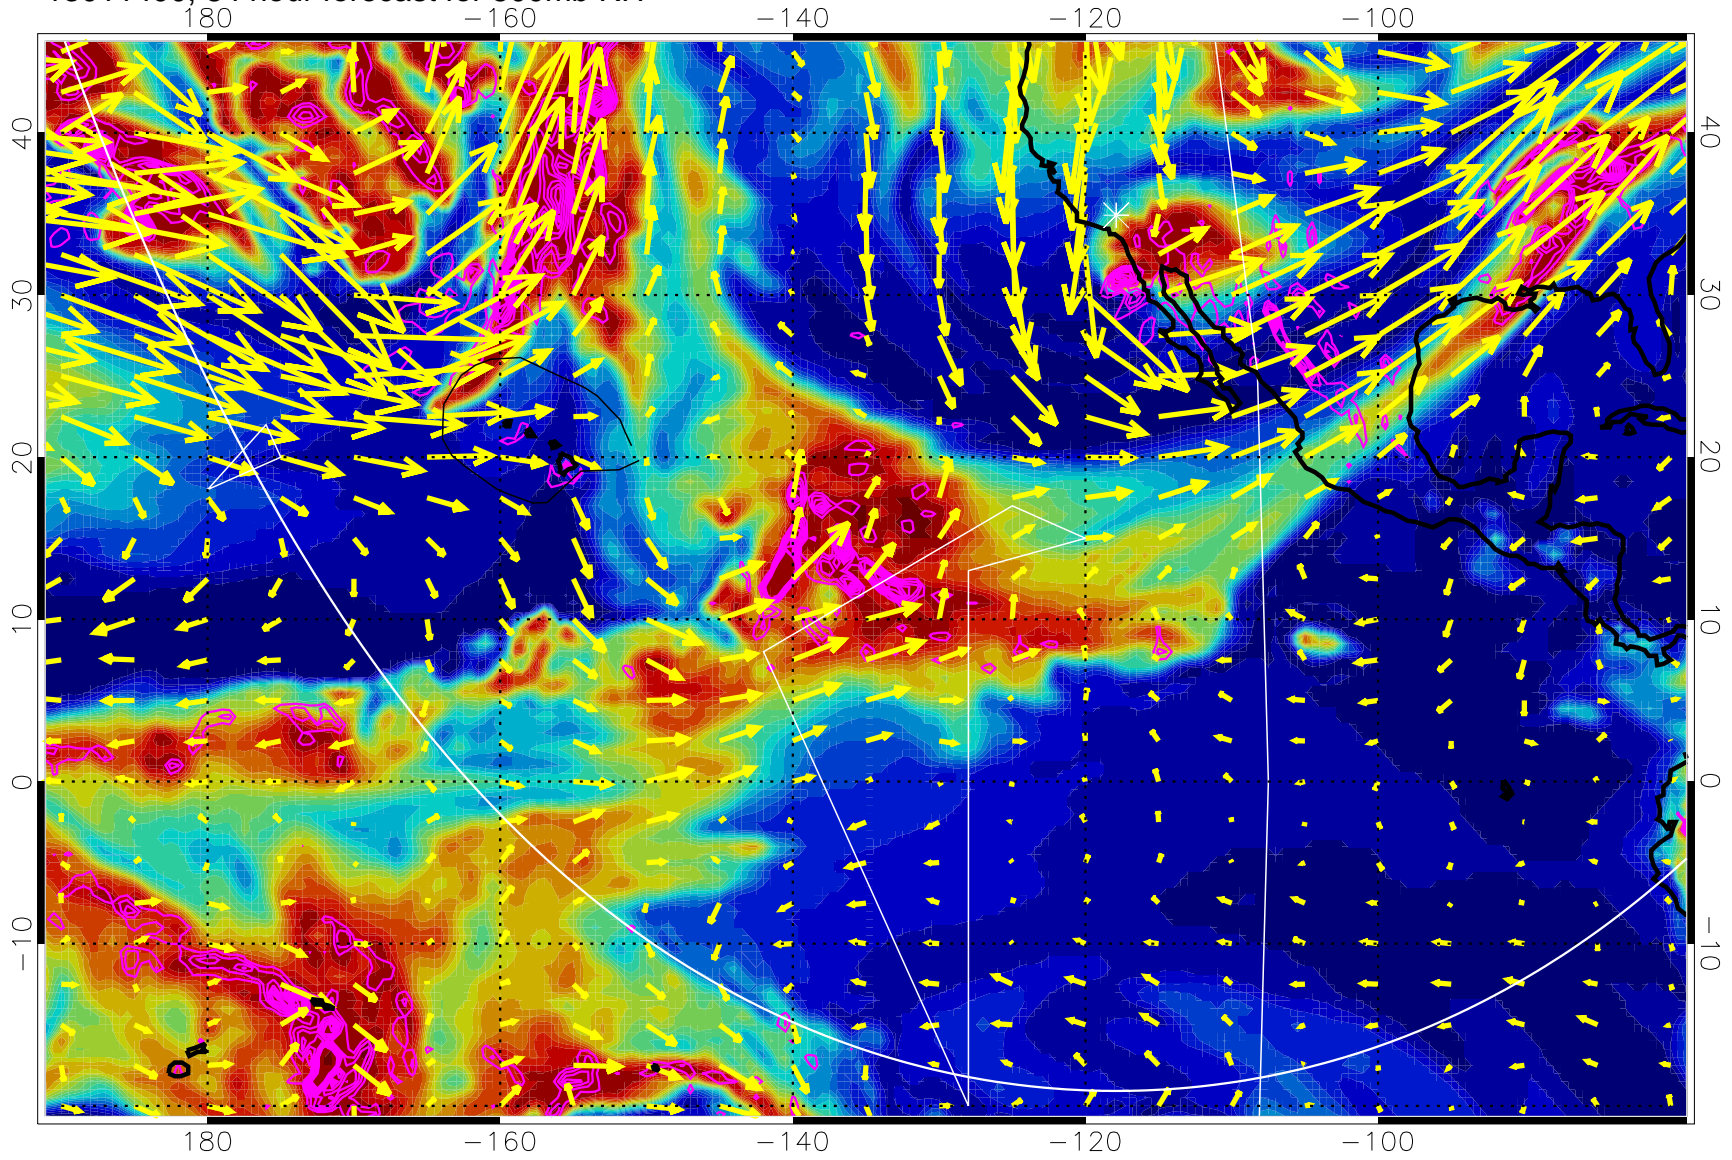

Negative Omegas less than -0.3 , contours of 0.3 Pa/s

EPV Tropopause (2 PVU) Position

→ 30 m/s

Range ring of 6000 km -- 19 hours GH round trip

13011318, 78 hour forecast for 500mb RH

Negative Omegas less than -0.3 , contours of 0.3 Pa/s

EPV Tropopause (2 PVU) Position

→ 30 m/s

Range ring of 6000 km -- 19 hours GH round trip

13011400, 84 hour forecast for 500mb RH

Negative Omegas less than -0.3 , contours of 0.3 Pa/s

EPV Tropopause (2 PVU) Position

→ 30 m/s

Range ring of 6000 km -- 19 hours GH round trip

13011406, 90 hour forecast for 500mb RH

Negative Omegas less than -0.3 , contours of 0.3 Pa/s

EPV Tropopause (2 PVU) Position

→ 30 m/s

Range ring of 6000 km -- 19 hours GH round trip

13011412, 96 hour forecast for 500mb RH

Negative Omegas less than -0.3 , contours of 0.3 Pa/s

EPV Tropopause (2 PVU) Position

→ 30 m/s

Range ring of 6000 km -- 19 hours GH round trip

13011418, 102 hour forecast for 500mb RH