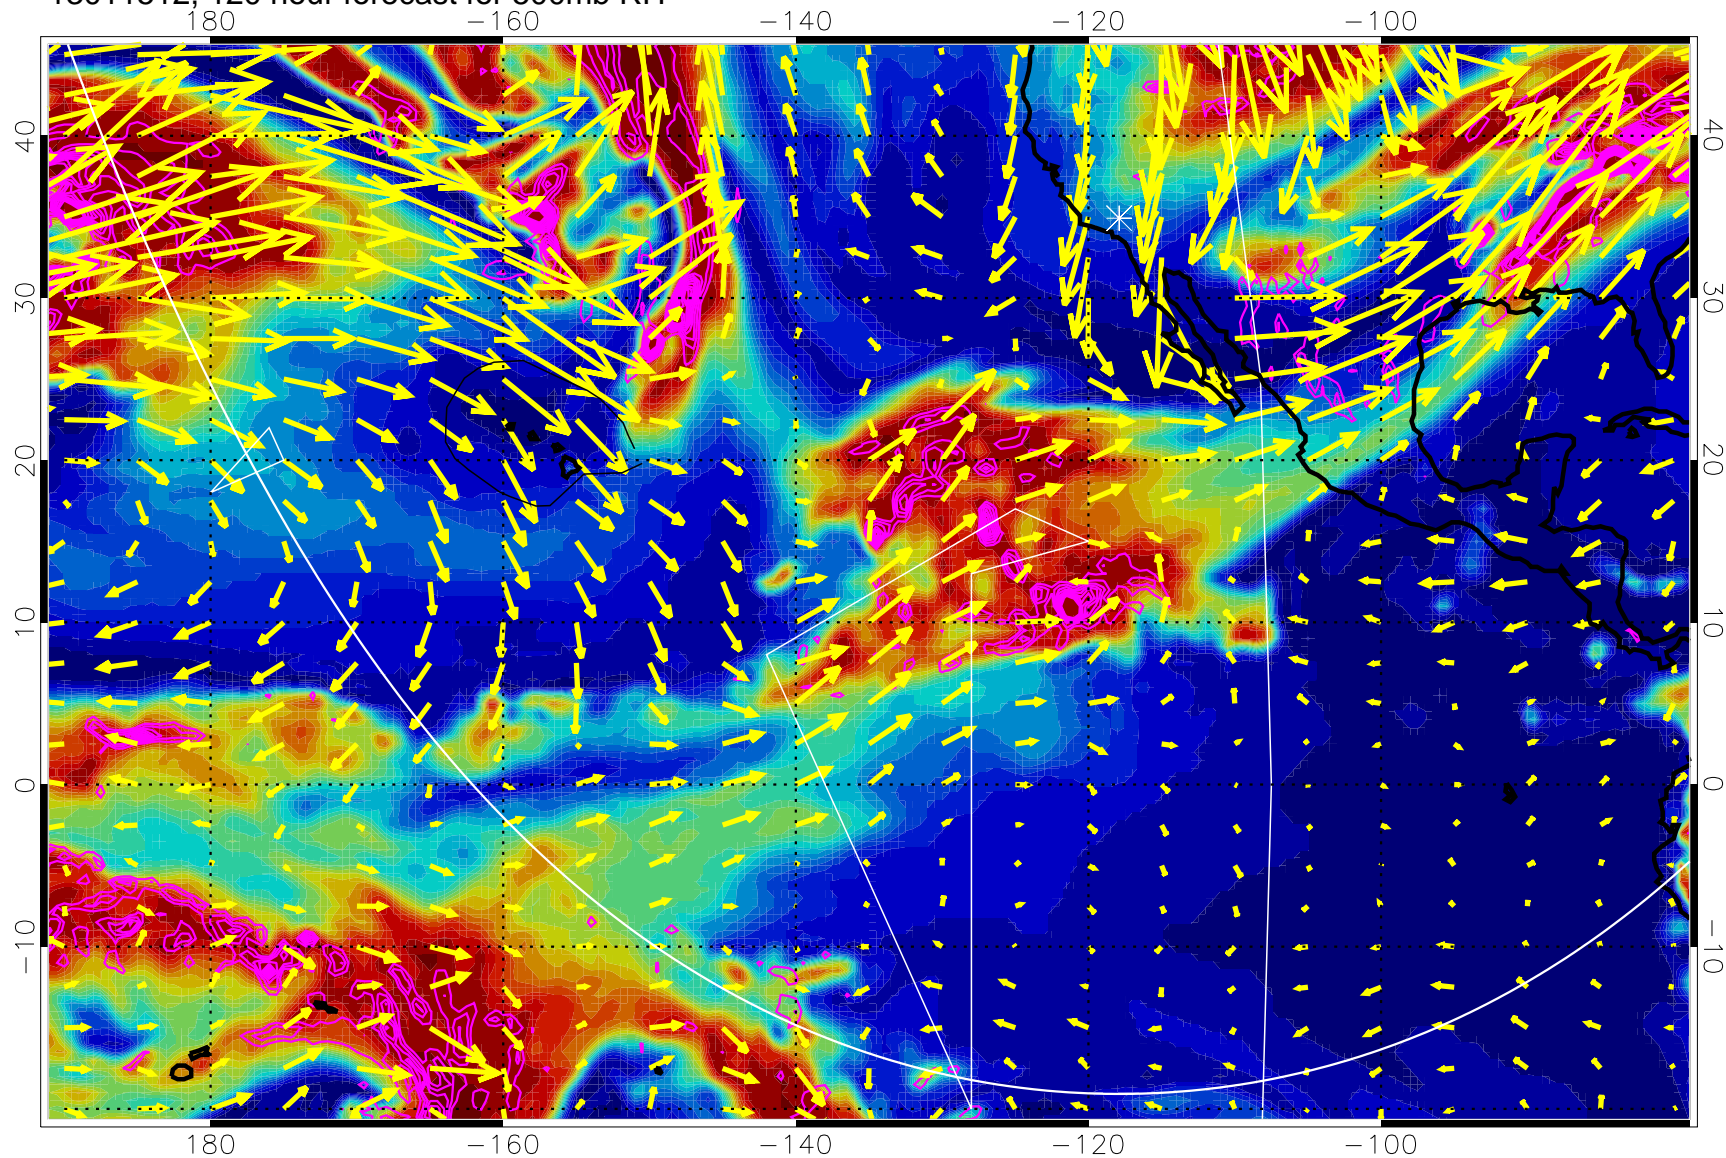

13011412, 96 hour forecast for 500mb RH

Negative Omegas less than -0.3 , contours of 0.3 Pa/s

EPV Tropopause (2 PVU) Position

→ 30 m/s

Range ring of 6000 km -- 19 hours GH round trip

13011418, 102 hour forecast for 500mb RH

Negative Omegas less than -0.3 , contours of 0.3 Pa/s

EPV Tropopause (2 PVU) Position

→ 30 m/s

Range ring of 6000 km -- 19 hours GH round trip

13011500, 108 hour forecast for 500mb RH

Negative Omegas less than -0.3 , contours of 0.3 Pa/s

EPV Tropopause (2 PVU) Position

→ 30 m/s

Range ring of 6000 km -- 19 hours GH round trip

13011506, 114 hour forecast for 500mb RH

Negative Omegas less than -0.3 , contours of 0.3 Pa/s

EPV Tropopause (2 PVU) Position

→ 30 m/s

Range ring of 6000 km -- 19 hours GH round trip

13011512, 120 hour forecast for 500mb RH

Negative Omegas less than -0.3 , contours of 0.3 Pa/s

EPV Tropopause (2 PVU) Position

→ 30 m/s

Range ring of 6000 km -- 19 hours GH round trip