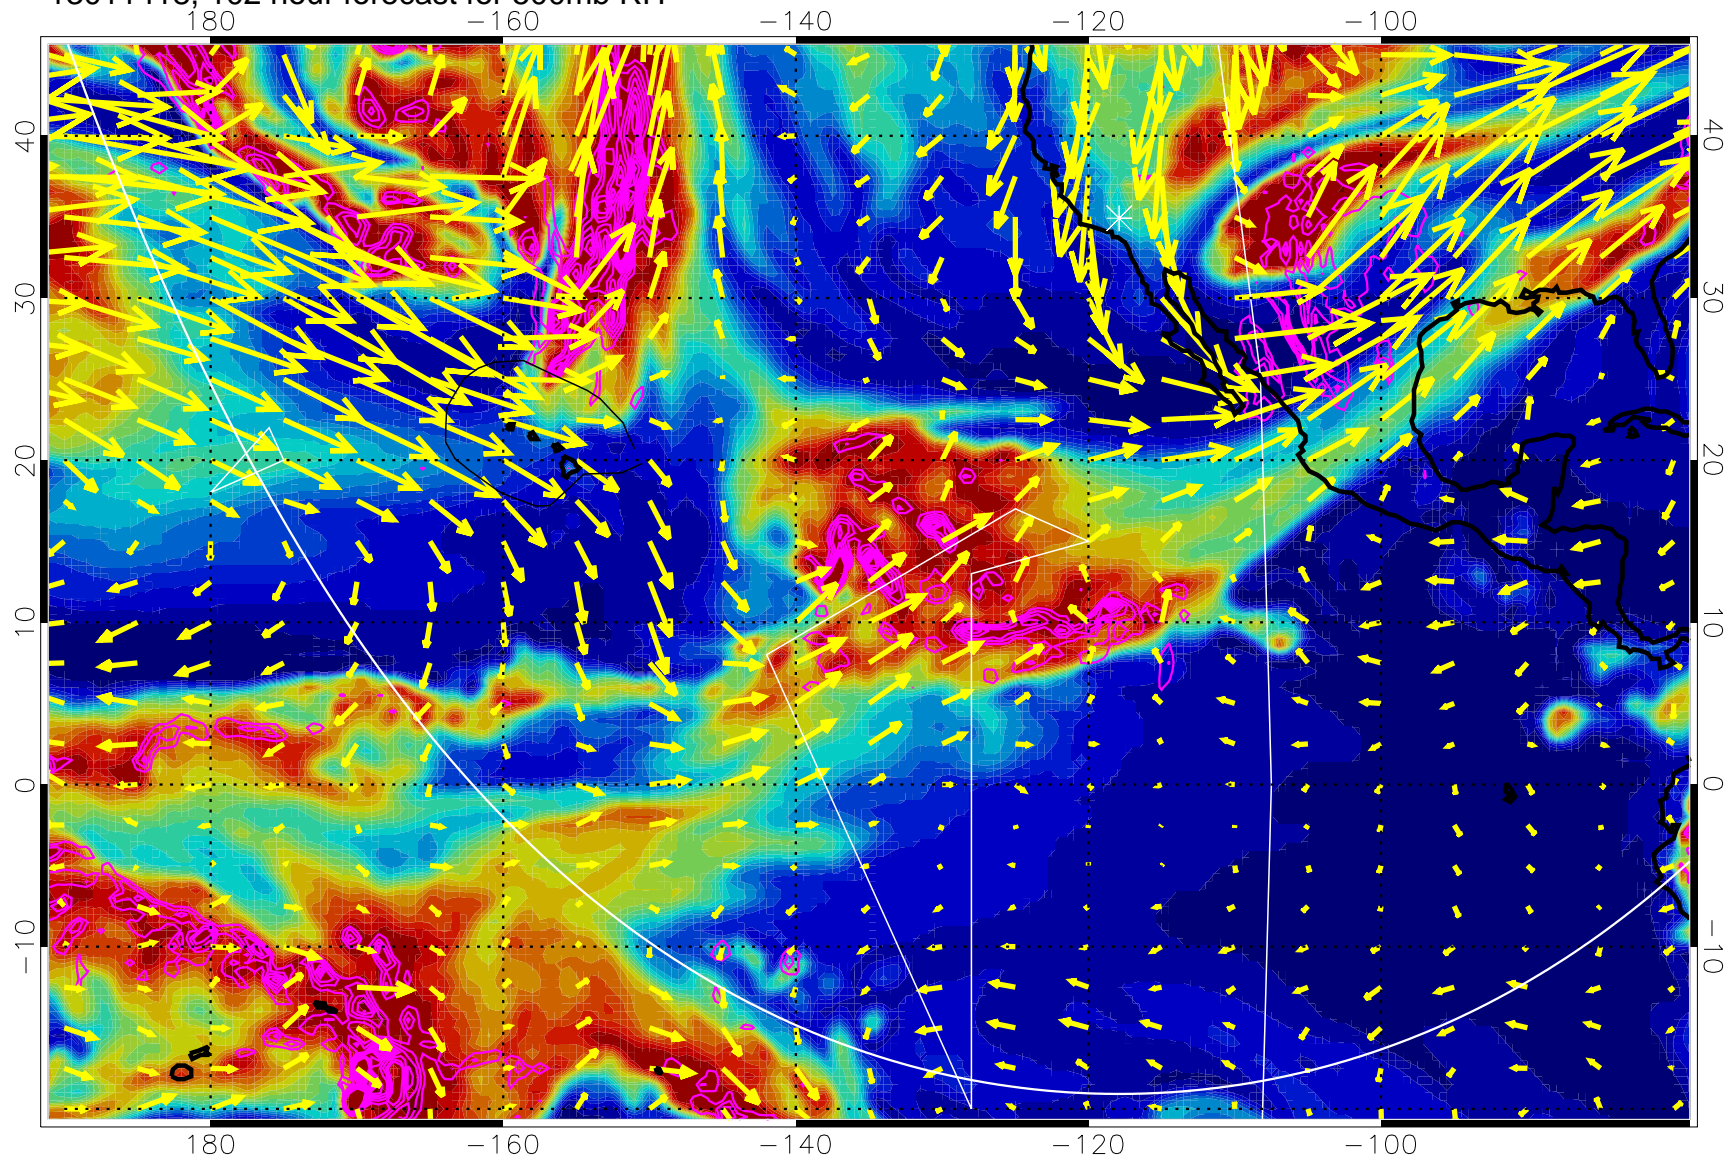

→ 30 m/s

Range ring of 6000 km -- 19 hours GH round trip

13011406, 90 hour forecast for 500mb RH

Negative Omegas less than -0.3 , contours of 0.3 Pa/s

EPV Tropopause (2 PVU) Position

→ 30 m/s

Range ring of 6000 km -- 19 hours GH round trip

13011412, 96 hour forecast for 500mb RH

Negative Omegas less than -0.3 , contours of 0.3 Pa/s

EPV Tropopause (2 PVU) Position

→ 30 m/s

Range ring of 6000 km -- 19 hours GH round trip

13011418, 102 hour forecast for 500mb RH

Negative Omegas less than -0.3 , contours of 0.3 Pa/s

EPV Tropopause (2 PVU) Position

→ 30 m/s

Range ring of 6000 km -- 19 hours GH round trip

13011500, 108 hour forecast for 500mb RH

Negative Omegas less than -0.3 , contours of 0.3 Pa/s

EPV Tropopause (2 PVU) Position

→ 30 m/s

Range ring of 6000 km -- 19 hours GH round trip

13011506, 114 hour forecast for 500mb RH

Negative Omegas less than -0.3 , contours of 0.3 Pa/s

EPV Tropopause (2 PVU) Position