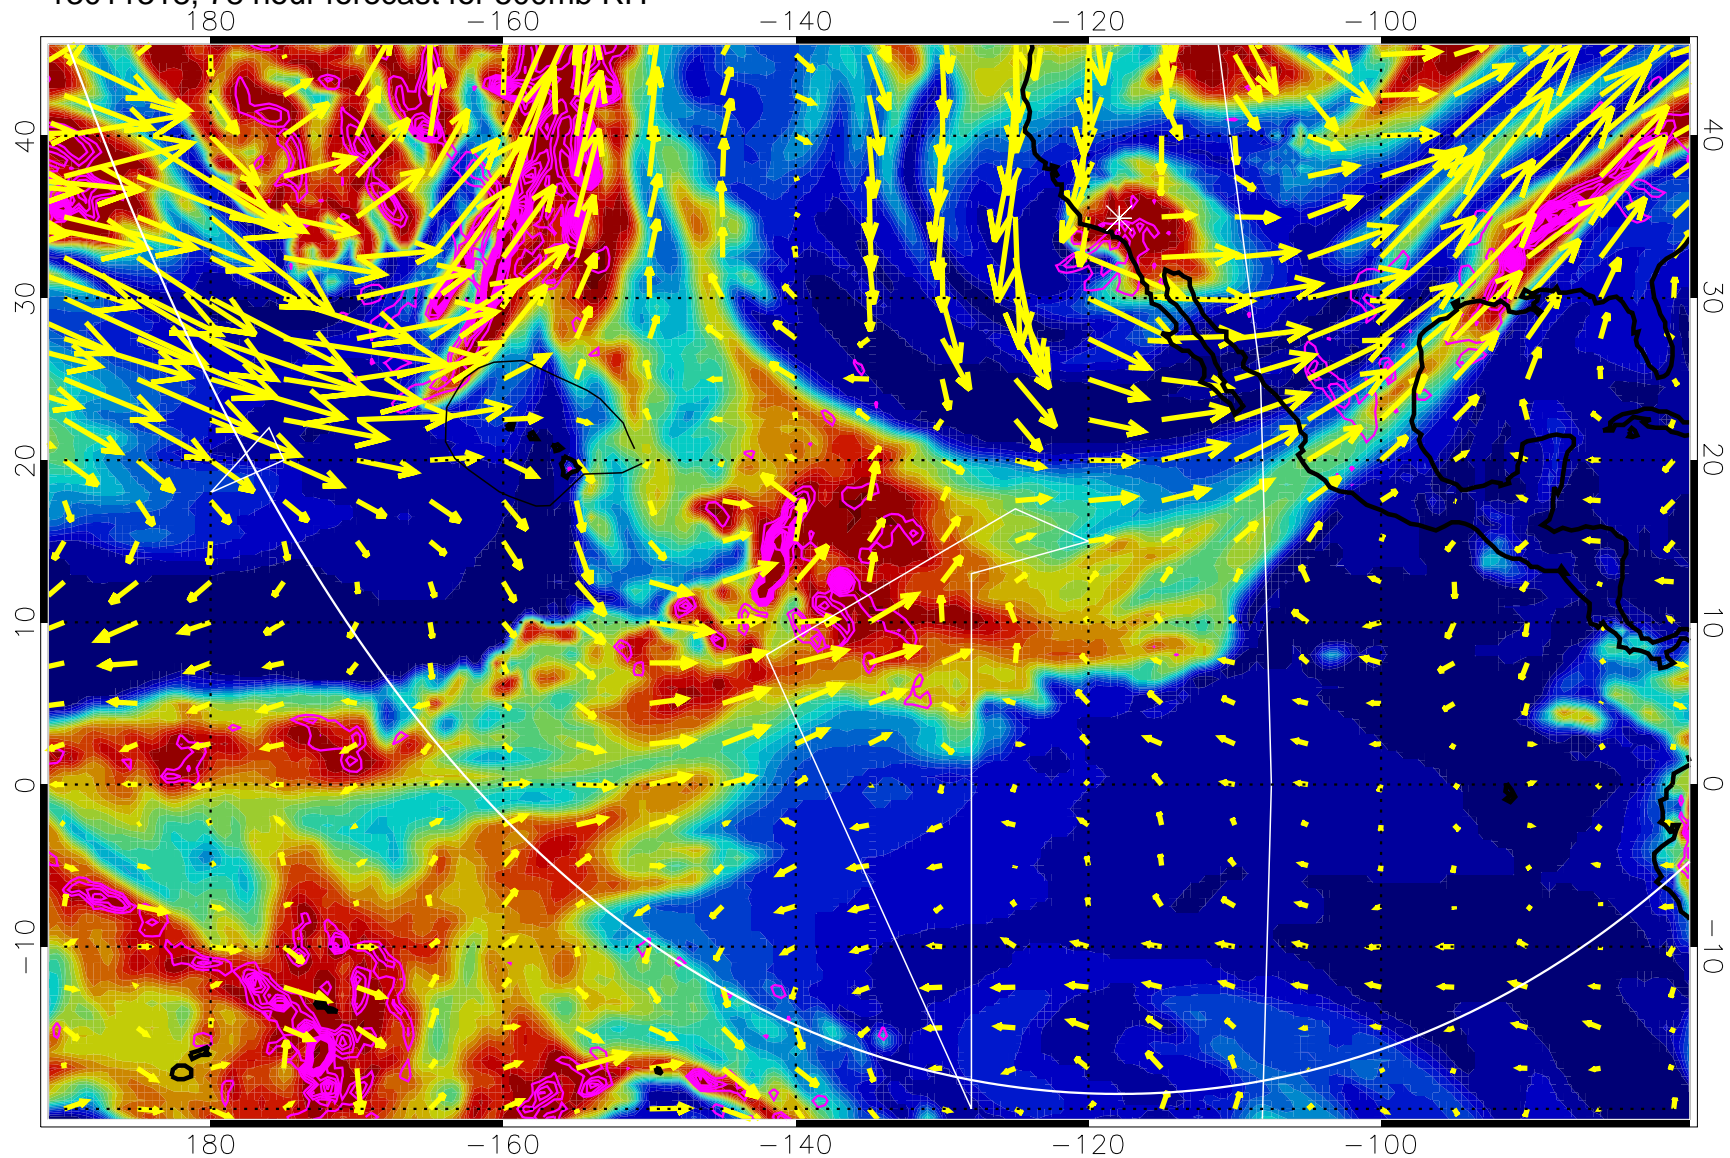

13011306, 66 hour forecast for 500mb RH

Negative Omegas less than -0.3 , contours of 0.3 Pa/s

EPV Tropopause (2 PVU) Position

→ 30 m/s

Range ring of 6000 km -- 19 hours GH round trip

13011312, 72 hour forecast for 500mb RH

Negative Omegas less than -0.3 , contours of 0.3 Pa/s

EPV Tropopause (2 PVU) Position

→ 30 m/s

Range ring of 6000 km -- 19 hours GH round trip

13011318, 78 hour forecast for 500mb RH

Negative Omegas less than -0.3 , contours of 0.3 Pa/s

EPV Tropopause (2 PVU) Position

→ 30 m/s

Range ring of 6000 km -- 19 hours GH round trip

13011400, 84 hour forecast for 500mb RH

Negative Omegas less than -0.3 , contours of 0.3 Pa/s

EPV Tropopause (2 PVU) Position

→ 30 m/s

Range ring of 6000 km -- 19 hours GH round trip

13011406, 90 hour forecast for 500mb RH

Negative Omegas less than -0.3 , contours of 0.3 Pa/s

EPV Tropopause (2 PVU) Position

→ 30 m/s

Range ring of 6000 km -- 19 hours GH round trip