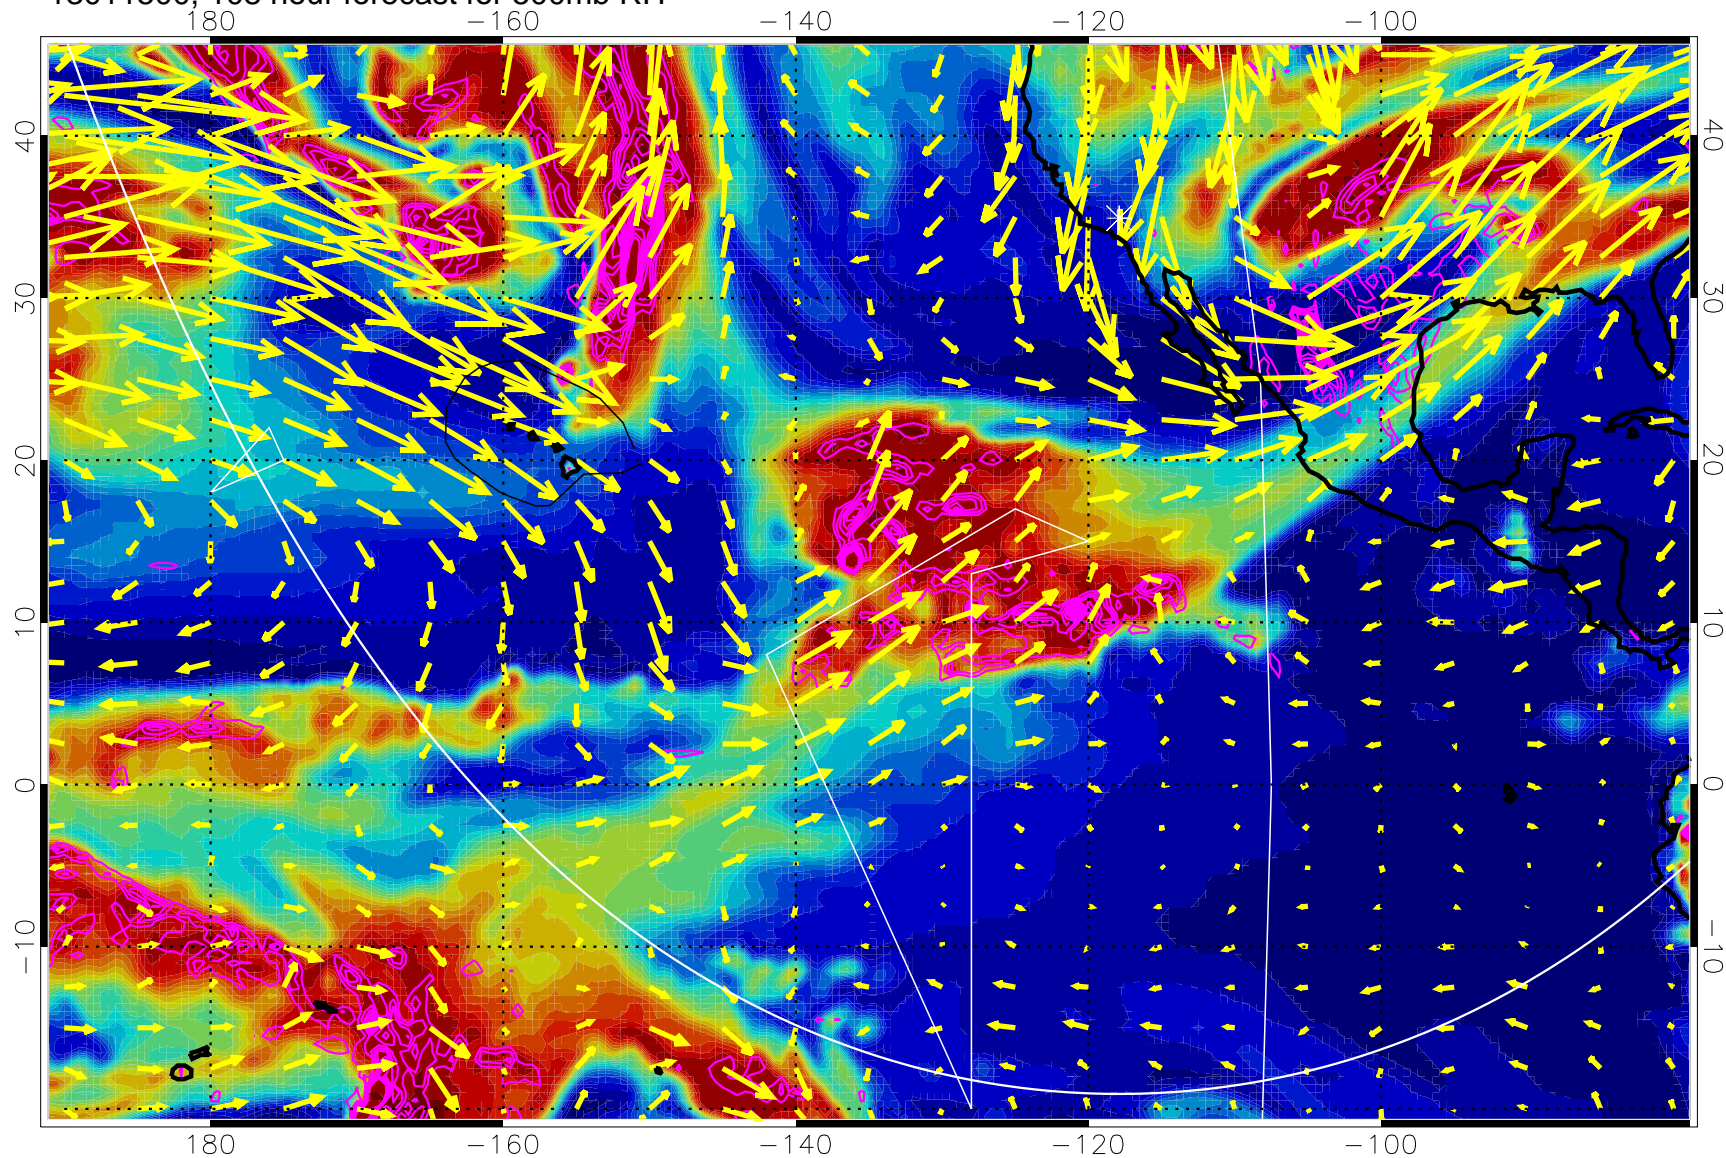

→ 30 m/s

Range ring of 6000 km -- 19 hours GH round trip

13011406, 90 hour forecast for 500mb RH

Negative Omegas less than -0.3 , contours of 0.3 Pa/s

EPV Tropopause (2 PVU) Position

→ 30 m/s

Range ring of 6000 km -- 19 hours GH round trip

13011412, 96 hour forecast for 500mb RH

Negative Omegas less than -0.3 , contours of 0.3 Pa/s

EPV Tropopause (2 PVU) Position

→ 30 m/s

Range ring of 6000 km -- 19 hours GH round trip

13011418, 102 hour forecast for 500mb RH

Negative Omegas less than -0.3 , contours of 0.3 Pa/s

EPV Tropopause (2 PVU) Position

→ 30 m/s

Range ring of 6000 km -- 19 hours GH round trip

13011500, 108 hour forecast for 500mb RH

Negative Omegas less than -0.3 , contours of 0.3 Pa/s

EPV Tropopause (2 PVU) Position

→ 30 m/s

Range ring of 6000 km -- 19 hours GH round trip

13011506, 114 hour forecast for 500mb RH

Negative Omegas less than -0.3 , contours of 0.3 Pa/s

EPV Tropopause (2 PVU) Position