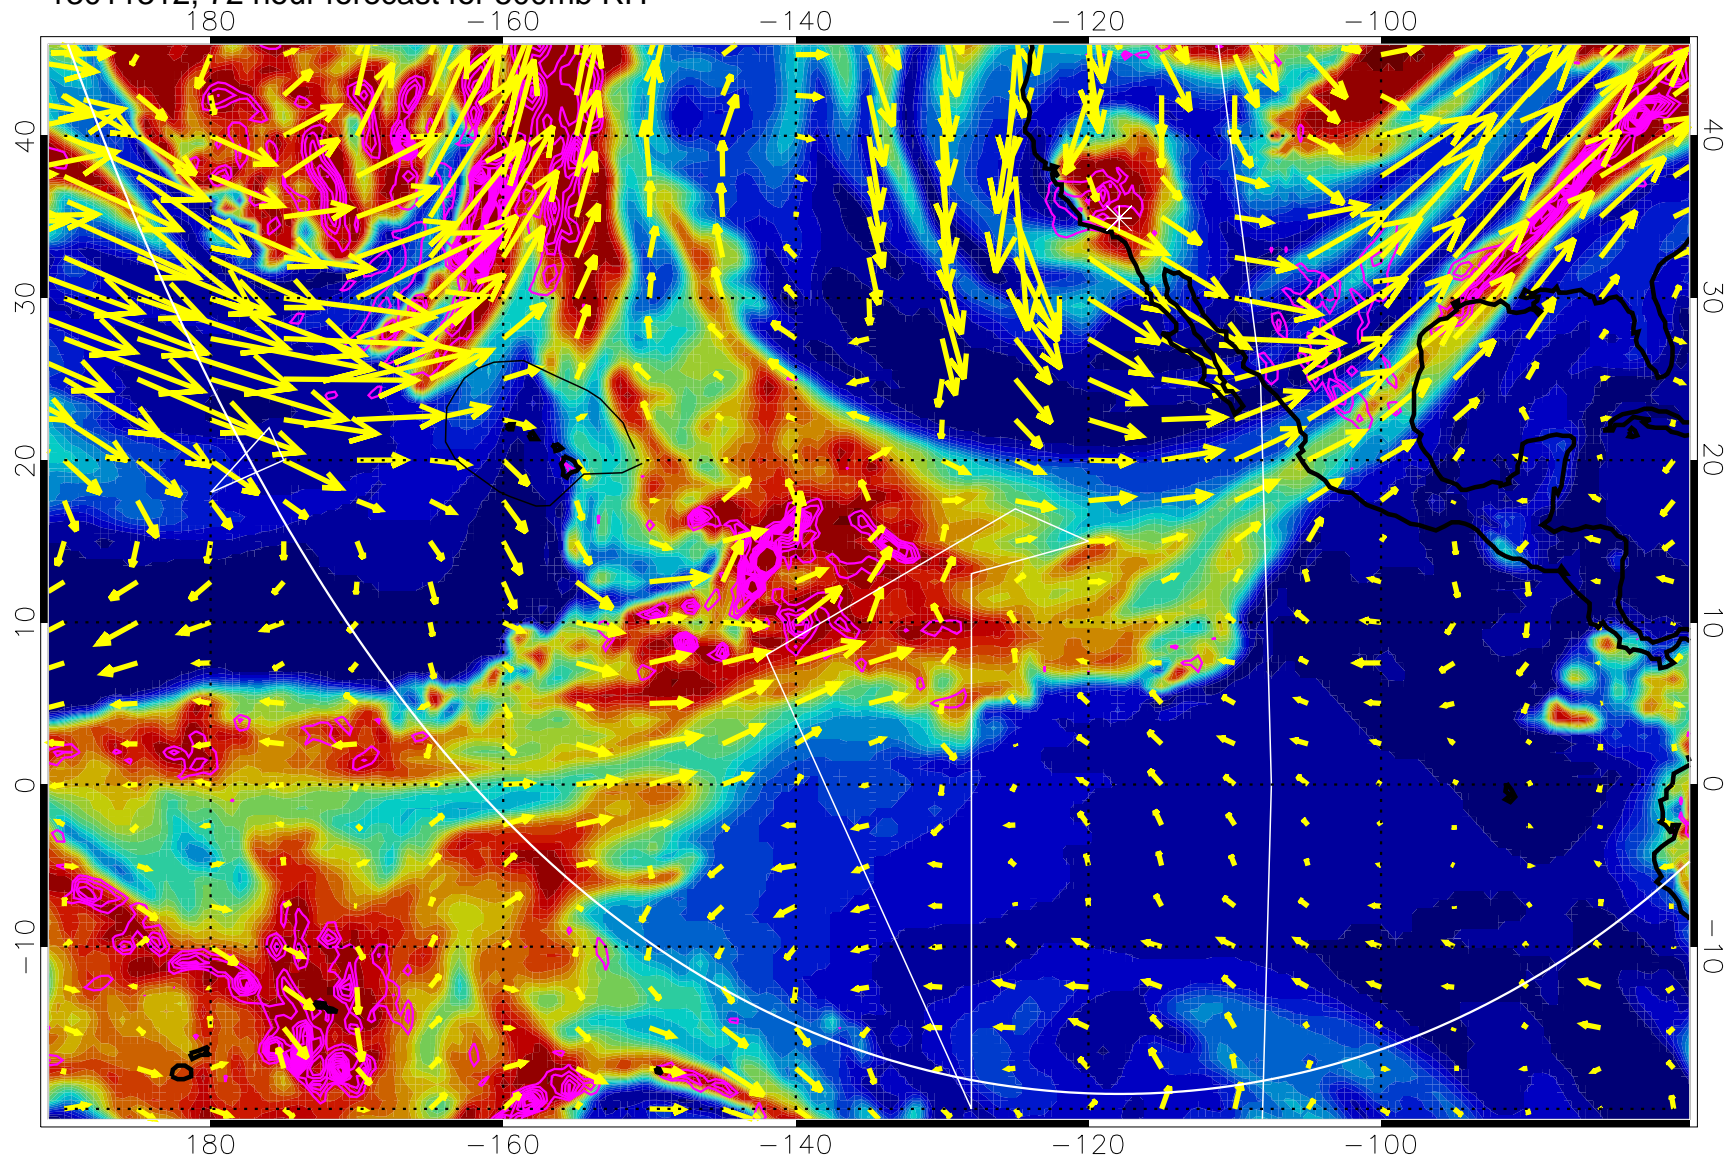

13011306, 66 hour forecast for 500mb RH

Negative Omegas less than -0.3 , contours of 0.3 Pa/s

EPV Tropopause (2 PVU) Position

→ 30 m/s

Range ring of 6000 km -- 19 hours GH round trip

13011312, 72 hour forecast for 500mb RH

Negative Omegas less than -0.3 , contours of 0.3 Pa/s

EPV Tropopause (2 PVU) Position

→ 30 m/s

Range ring of 6000 km -- 19 hours GH round trip

13011318, 78 hour forecast for 500mb RH

Negative Omegas less than -0.3 , contours of 0.3 Pa/s

EPV Tropopause (2 PVU) Position

→ 30 m/s

Range ring of 6000 km -- 19 hours GH round trip

13011400, 84 hour forecast for 500mb RH

Negative Omegas less than -0.3 , contours of 0.3 Pa/s

EPV Tropopause (2 PVU) Position

→ 30 m/s

Range ring of 6000 km -- 19 hours GH round trip

13011406, 90 hour forecast for 500mb RH

Negative Omegas less than -0.3 , contours of 0.3 Pa/s

EPV Tropopause (2 PVU) Position

→ 30 m/s

Range ring of 6000 km -- 19 hours GH round trip