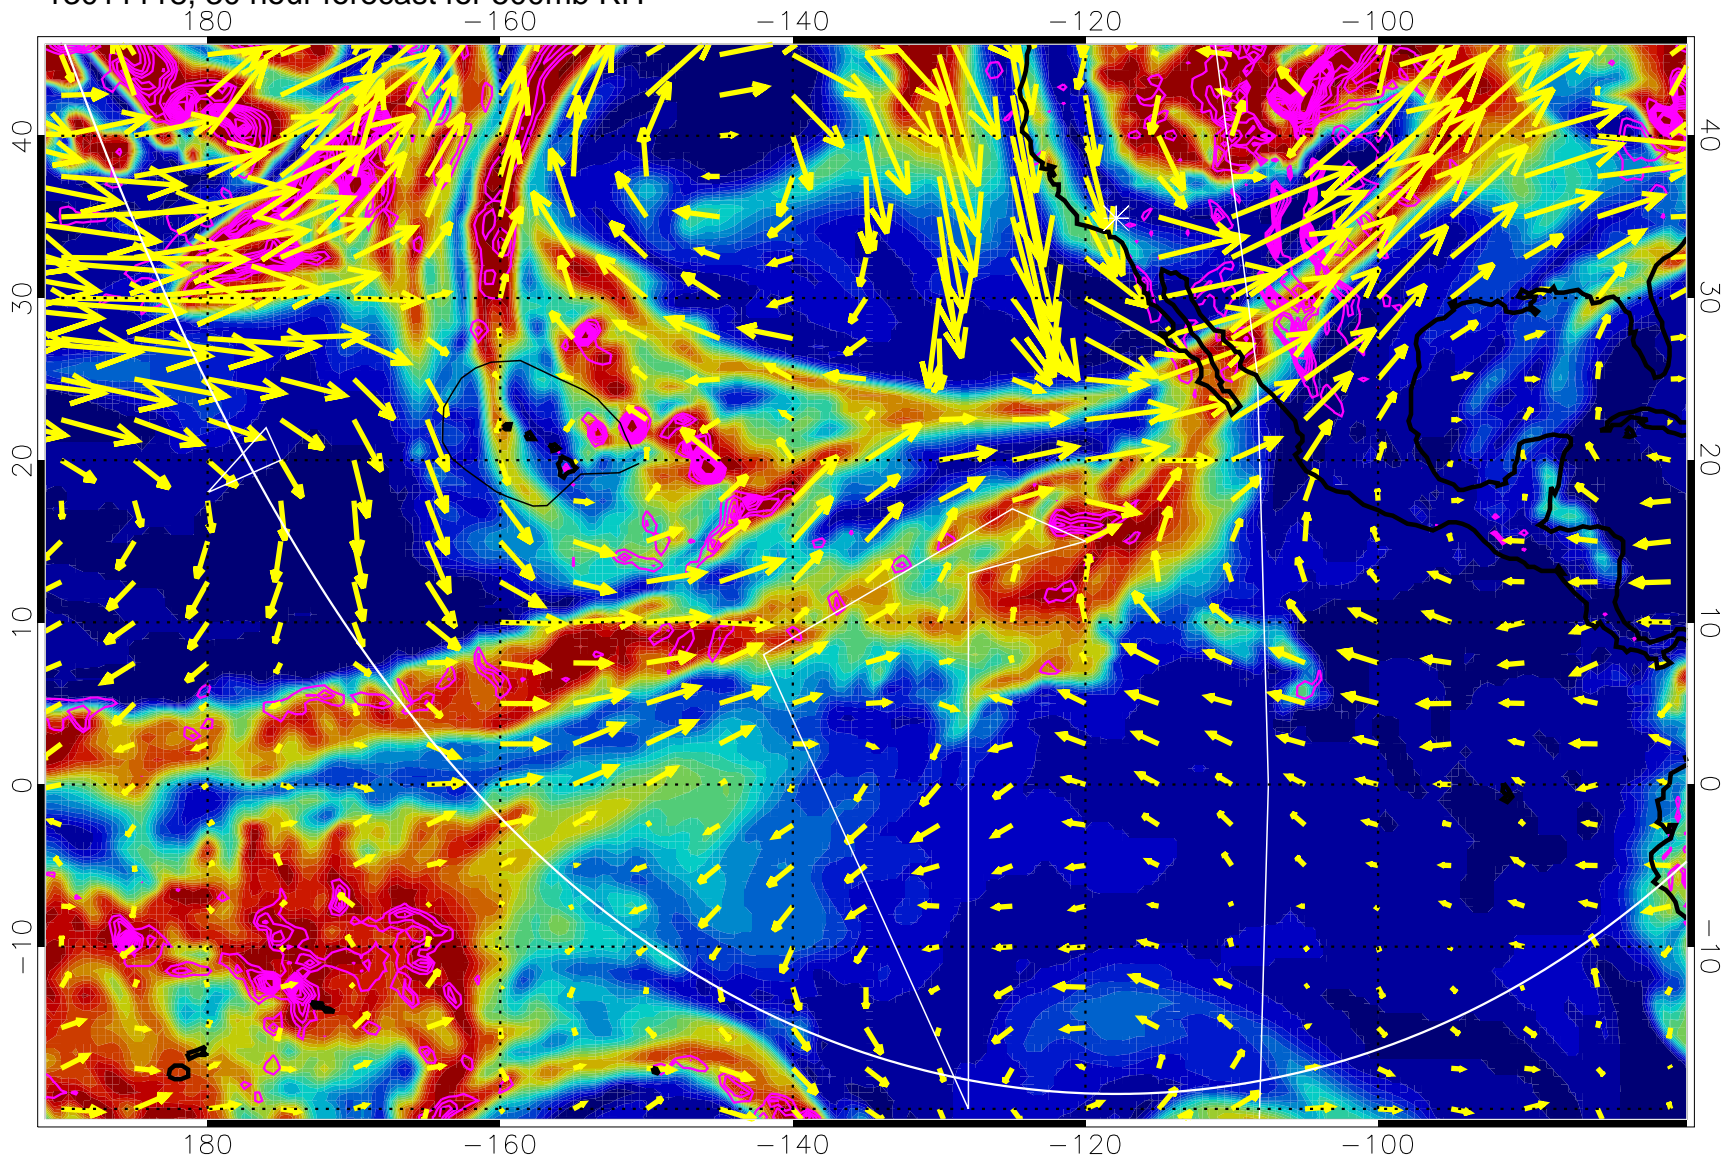

Negative Omegas less than -0.3 , contours of 0.3 Pa/s

EPV Tropopause (2 PVU) Position

→ 30 m/s

Range ring of 6000 km -- 19 hours GH round trip

13011106, 18 hour forecast for 500mb RH

Negative Omegas less than -0.3 , contours of 0.3 Pa/s

EPV Tropopause (2 PVU) Position

→ 30 m/s

Range ring of 6000 km -- 19 hours GH round trip

13011112, 24 hour forecast for 500mb RH

Negative Omegas less than -0.3 , contours of 0.3 Pa/s

EPV Tropopause (2 PVU) Position

→ 30 m/s

Range ring of 6000 km -- 19 hours GH round trip

13011118, 30 hour forecast for 500mb RH

Negative Omegas less than -0.3 , contours of 0.3 Pa/s

EPV Tropopause (2 PVU) Position

→ 30 m/s

Range ring of 6000 km -- 19 hours GH round trip

13011200, 36 hour forecast for 500mb RH

Negative Omegas less than -0.3 , contours of 0.3 Pa/s

EPV Tropopause (2 PVU) Position

→ 30 m/s

Range ring of 6000 km -- 19 hours GH round trip

13011206, 42 hour forecast for 500mb RH