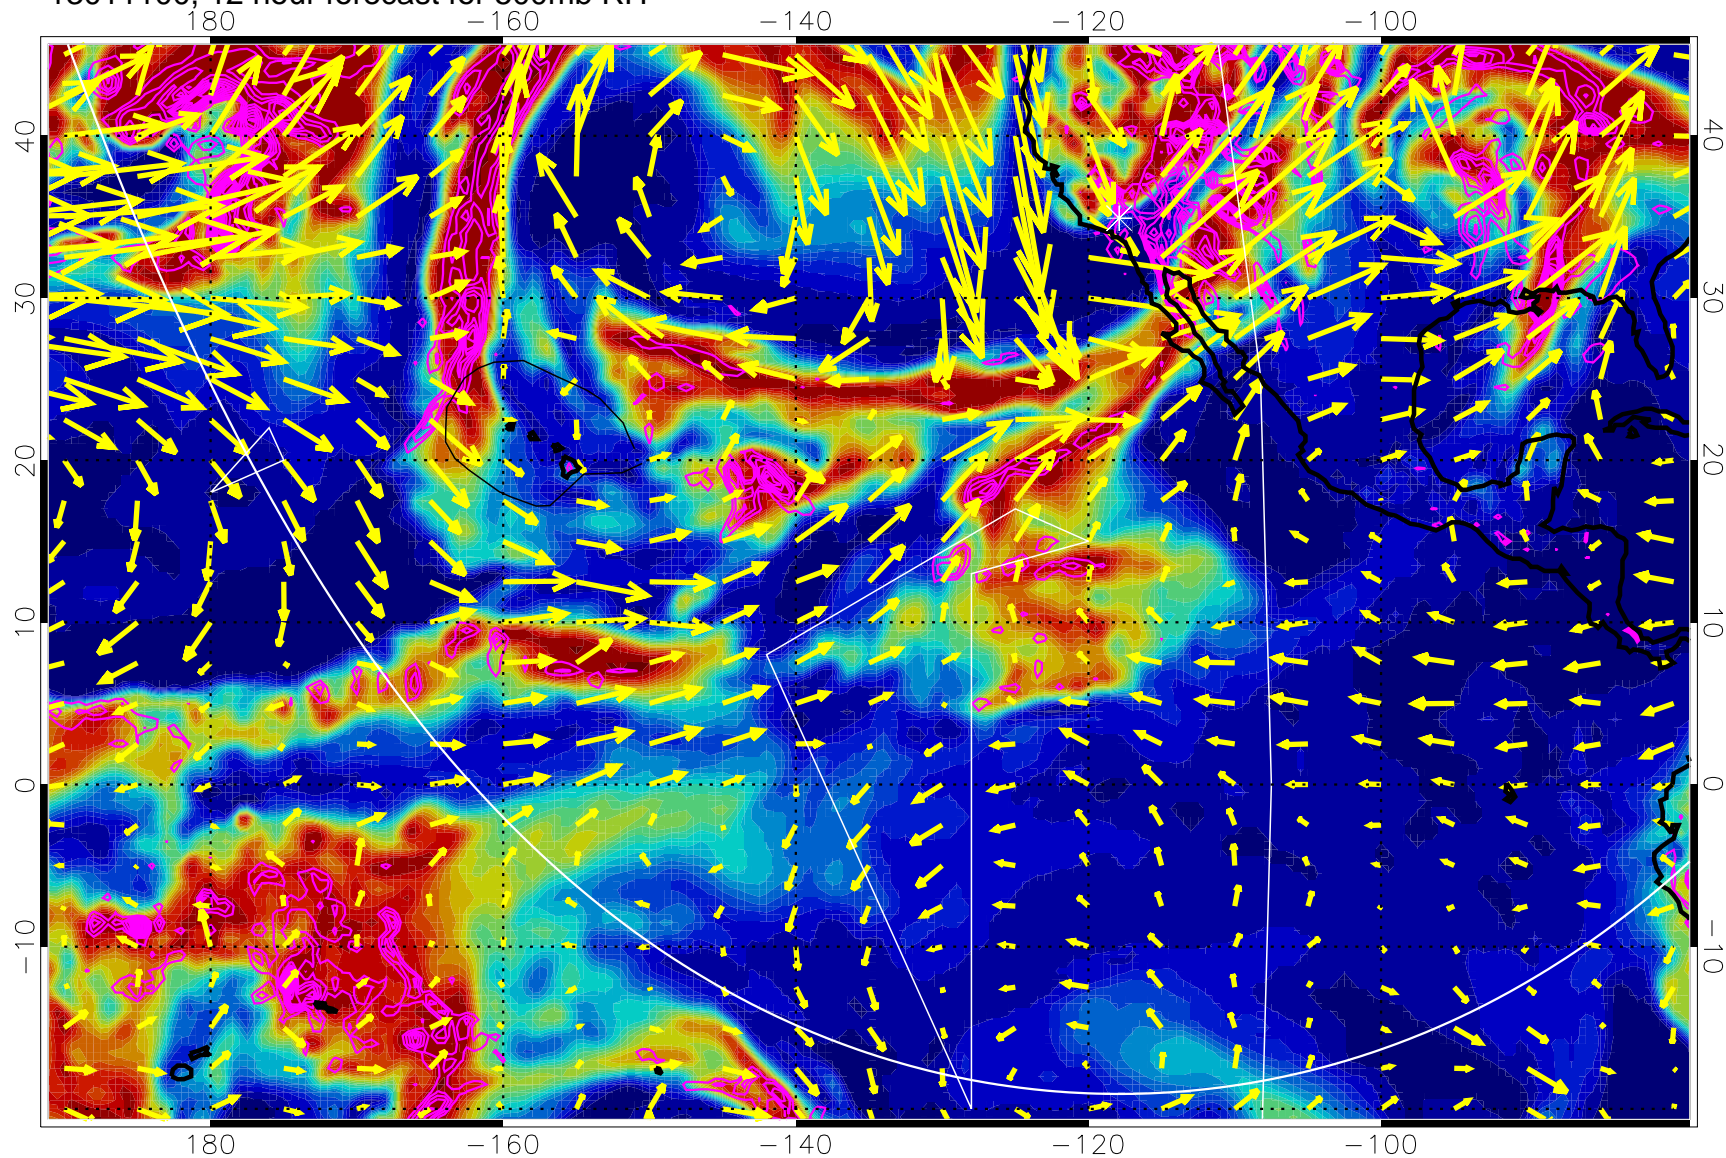

13011018, 6 hour forecast for 500mb RH

Negative Omegas less than -0.3 , contours of 0.3 Pa/s

EPV Tropopause (2 PVU) Position

→ 30 m/s

Range ring of 6000 km -- 19 hours GH round trip

13011100, 12 hour forecast for 500mb RH

Negative Omegas less than -0.3 , contours of 0.3 Pa/s

EPV Tropopause (2 PVU) Position

→ 30 m/s

Range ring of 6000 km -- 19 hours GH round trip

13011106, 18 hour forecast for 500mb RH

Negative Omegas less than -0.3 , contours of 0.3 Pa/s

EPV Tropopause (2 PVU) Position

→ 30 m/s

Range ring of 6000 km -- 19 hours GH round trip

13011112, 24 hour forecast for 500mb RH

Negative Omegas less than -0.3 , contours of 0.3 Pa/s

EPV Tropopause (2 PVU) Position

→ 30 m/s

Range ring of 6000 km -- 19 hours GH round trip

13011118, 30 hour forecast for 500mb RH

Negative Omegas less than -0.3 , contours of 0.3 Pa/s

EPV Tropopause (2 PVU) Position

→ 30 m/s

Range ring of 6000 km -- 19 hours GH round trip