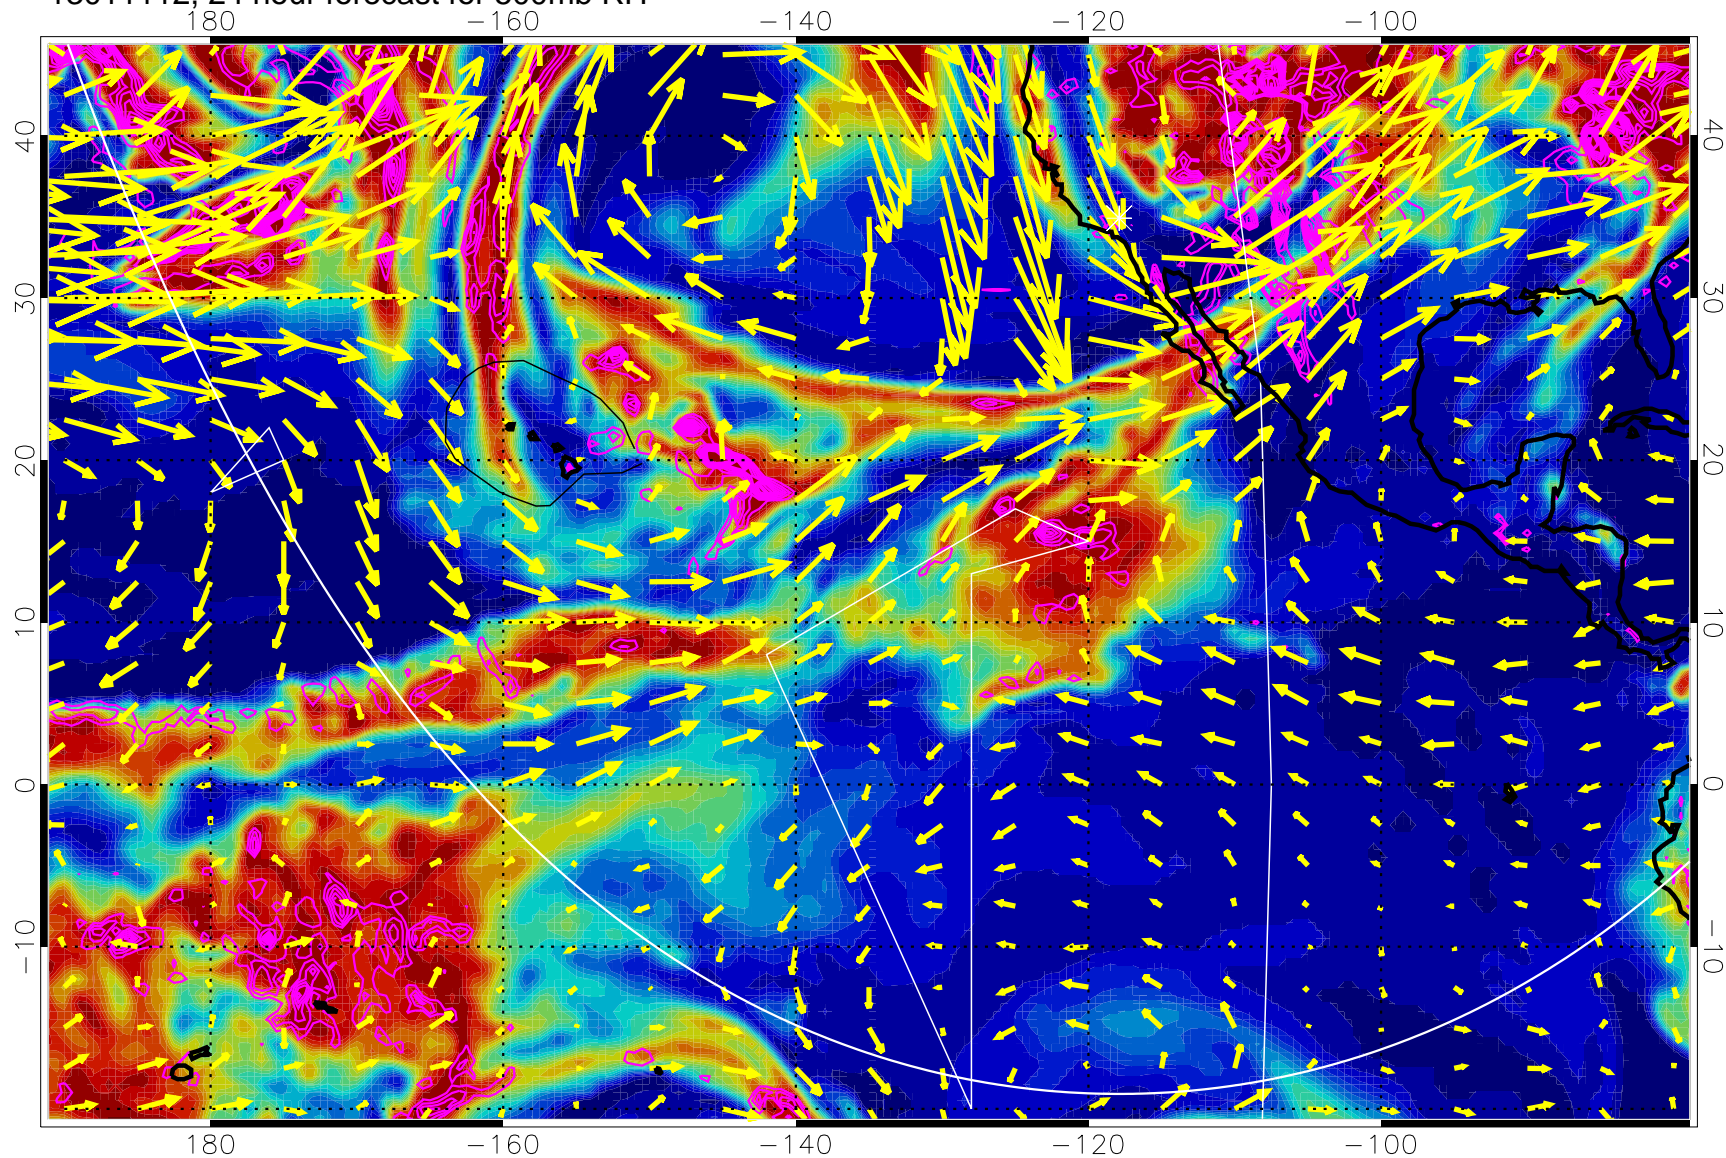

13011018, 6 hour forecast for 500mb RH

Negative Omegas less than -0.3 , contours of 0.3 Pa/s

EPV Tropopause (2 PVU) Position

→ 30 m/s

Range ring of 6000 km -- 19 hours GH round trip

13011100, 12 hour forecast for 500mb RH

Negative Omegas less than -0.3 , contours of 0.3 Pa/s

EPV Tropopause (2 PVU) Position

→ 30 m/s

Range ring of 6000 km -- 19 hours GH round trip

13011106, 18 hour forecast for 500mb RH

Negative Omegas less than -0.3 , contours of 0.3 Pa/s

EPV Tropopause (2 PVU) Position

→ 30 m/s

Range ring of 6000 km -- 19 hours GH round trip

13011112, 24 hour forecast for 500mb RH

Negative Omegas less than -0.3 , contours of 0.3 Pa/s

EPV Tropopause (2 PVU) Position

→ 30 m/s

Range ring of 6000 km -- 19 hours GH round trip

13011118, 30 hour forecast for 500mb RH

Negative Omegas less than -0.3 , contours of 0.3 Pa/s

EPV Tropopause (2 PVU) Position

→ 30 m/s

Range ring of 6000 km -- 19 hours GH round trip