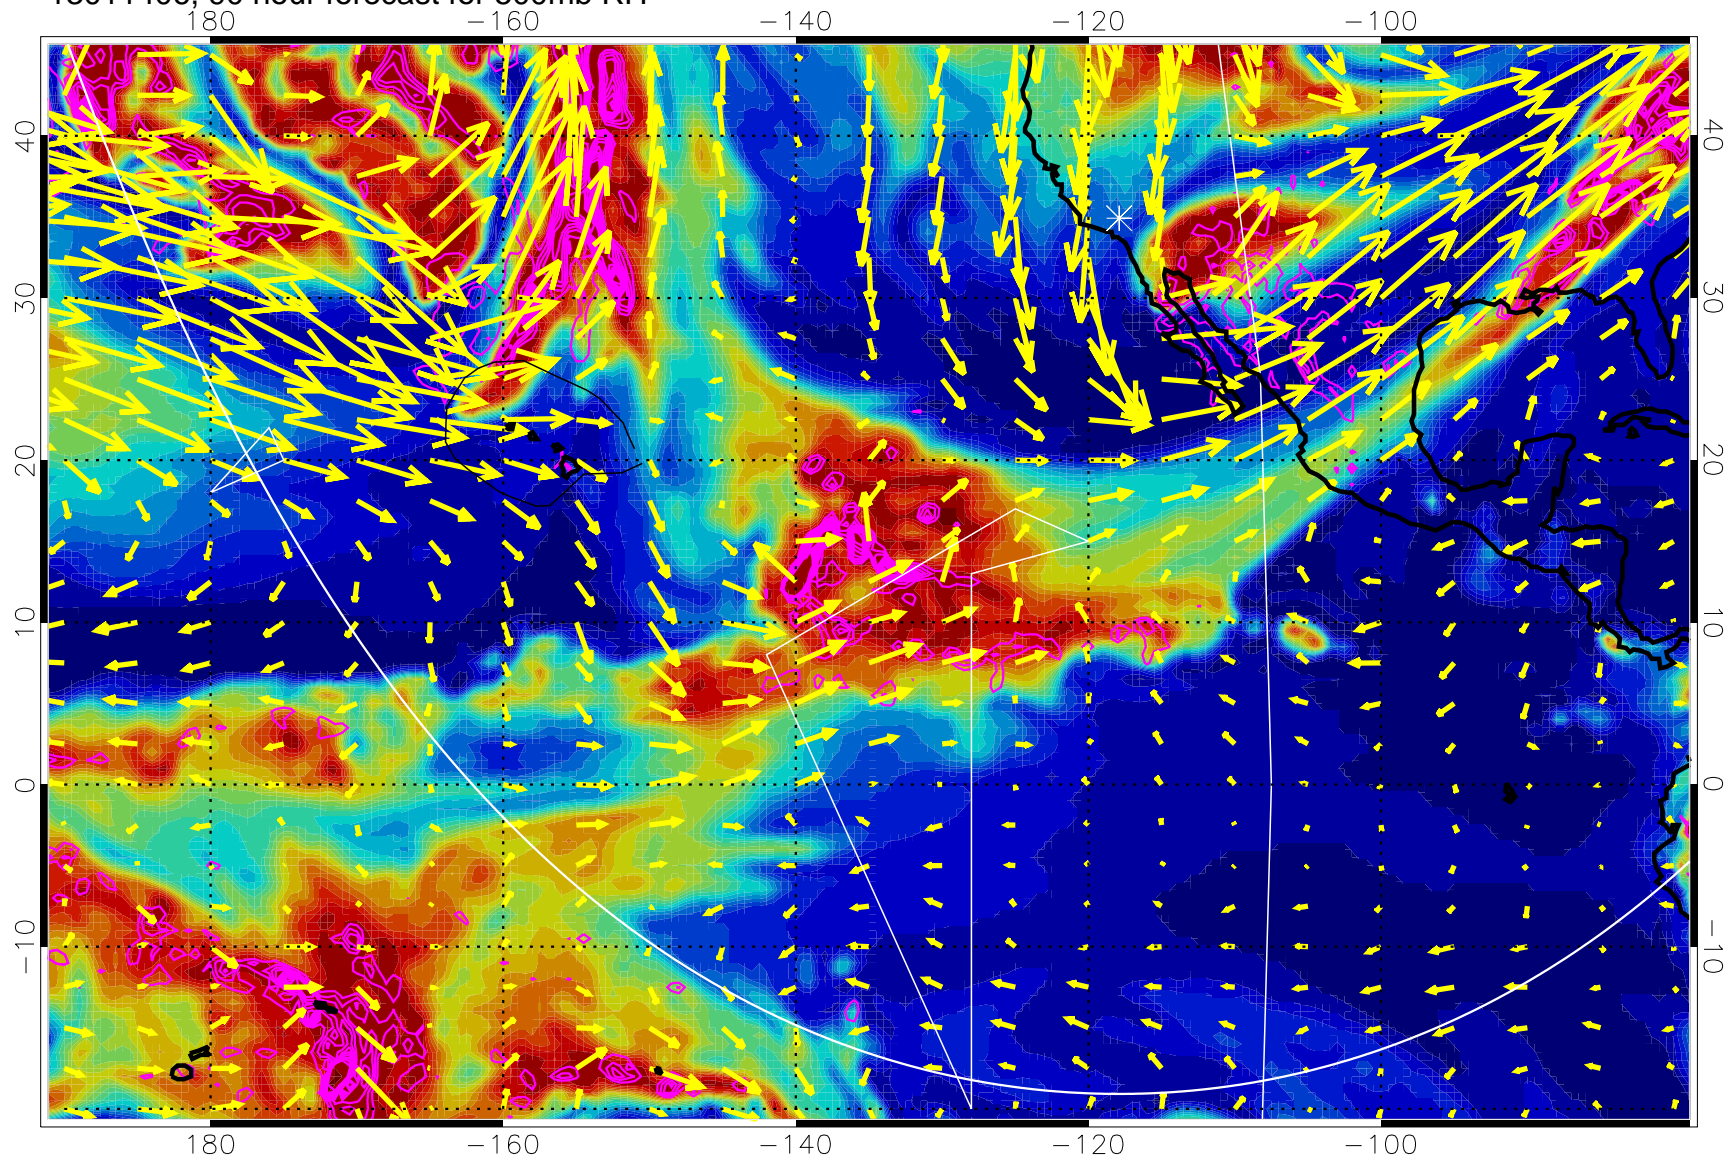

EPV Tropopause (2 PVU) Position

→ 30 m/s

Range ring of 6000 km -- 19 hours GH round trip

13011400, 84 hour forecast for 500mb RH

Negative Omegas less than -0.3 , contours of 0.3 Pa/s

EPV Tropopause (2 PVU) Position

→ 30 m/s

Range ring of 6000 km -- 19 hours GH round trip

13011406, 90 hour forecast for 500mb RH

Negative Omegas less than -0.3 , contours of 0.3 Pa/s

EPV Tropopause (2 PVU) Position

→ 30 m/s

Range ring of 6000 km -- 19 hours GH round trip

13011412, 96 hour forecast for 500mb RH

Negative Omegas less than -0.3 , contours of 0.3 Pa/s

EPV Tropopause (2 PVU) Position

→ 30 m/s

Range ring of 6000 km -- 19 hours GH round trip

13011418, 102 hour forecast for 500mb RH

Negative Omegas less than -0.3 , contours of 0.3 Pa/s

EPV Tropopause (2 PVU) Position

→ 30 m/s

Range ring of 6000 km -- 19 hours GH round trip

13011500, 108 hour forecast for 500mb RH

Negative Omegas less than -0.3 , contours of 0.3 Pa/s