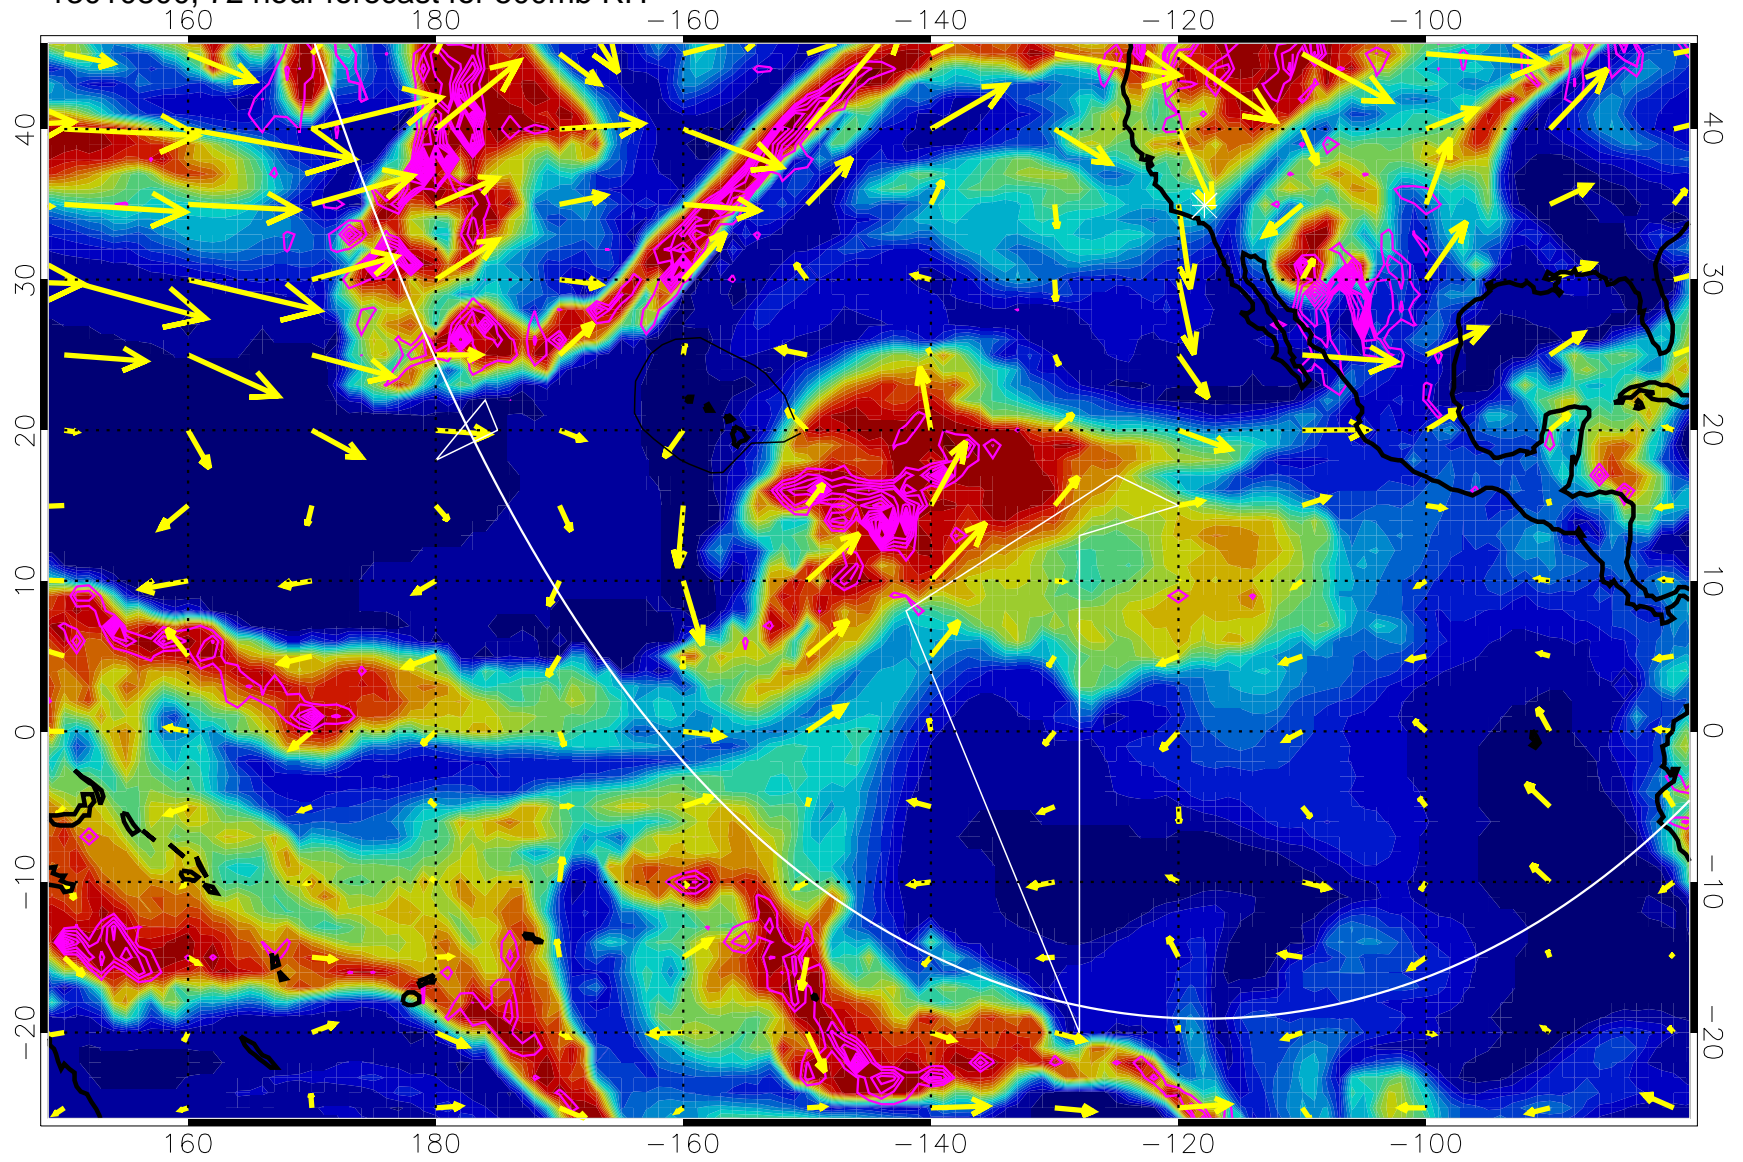

→ 30 m/s

Range ring of 6000 km -- 19 hours GH round trip

13010718, 66 hour forecast for 500mb RH

Negative Omegas less than -0.3 , contours of 0.3 Pa/s

EPV Tropopause (2 PVU) Position

→ 30 m/s

Range ring of 6000 km -- 19 hours GH round trip

13010800, 72 hour forecast for 500mb RH

Negative Omegas less than -0.3 , contours of 0.3 Pa/s

EPV Tropopause (2 PVU) Position

→ 30 m/s

Range ring of 6000 km -- 19 hours GH round trip

13010806, 78 hour forecast for 500mb RH

Negative Omegas less than -0.3 , contours of 0.3 Pa/s

EPV Tropopause (2 PVU) Position

→ 30 m/s

Range ring of 6000 km -- 19 hours GH round trip

13010812, 84 hour forecast for 500mb RH

Negative Omegas less than -0.3 , contours of 0.3 Pa/s

EPV Tropopause (2 PVU) Position

→ 30 m/s

Range ring of 6000 km -- 19 hours GH round trip

13010818, 90 hour forecast for 500mb RH

Negative Omegas less than -0.3 , contours of 0.3 Pa/s

EPV Tropopause (2 PVU) Position