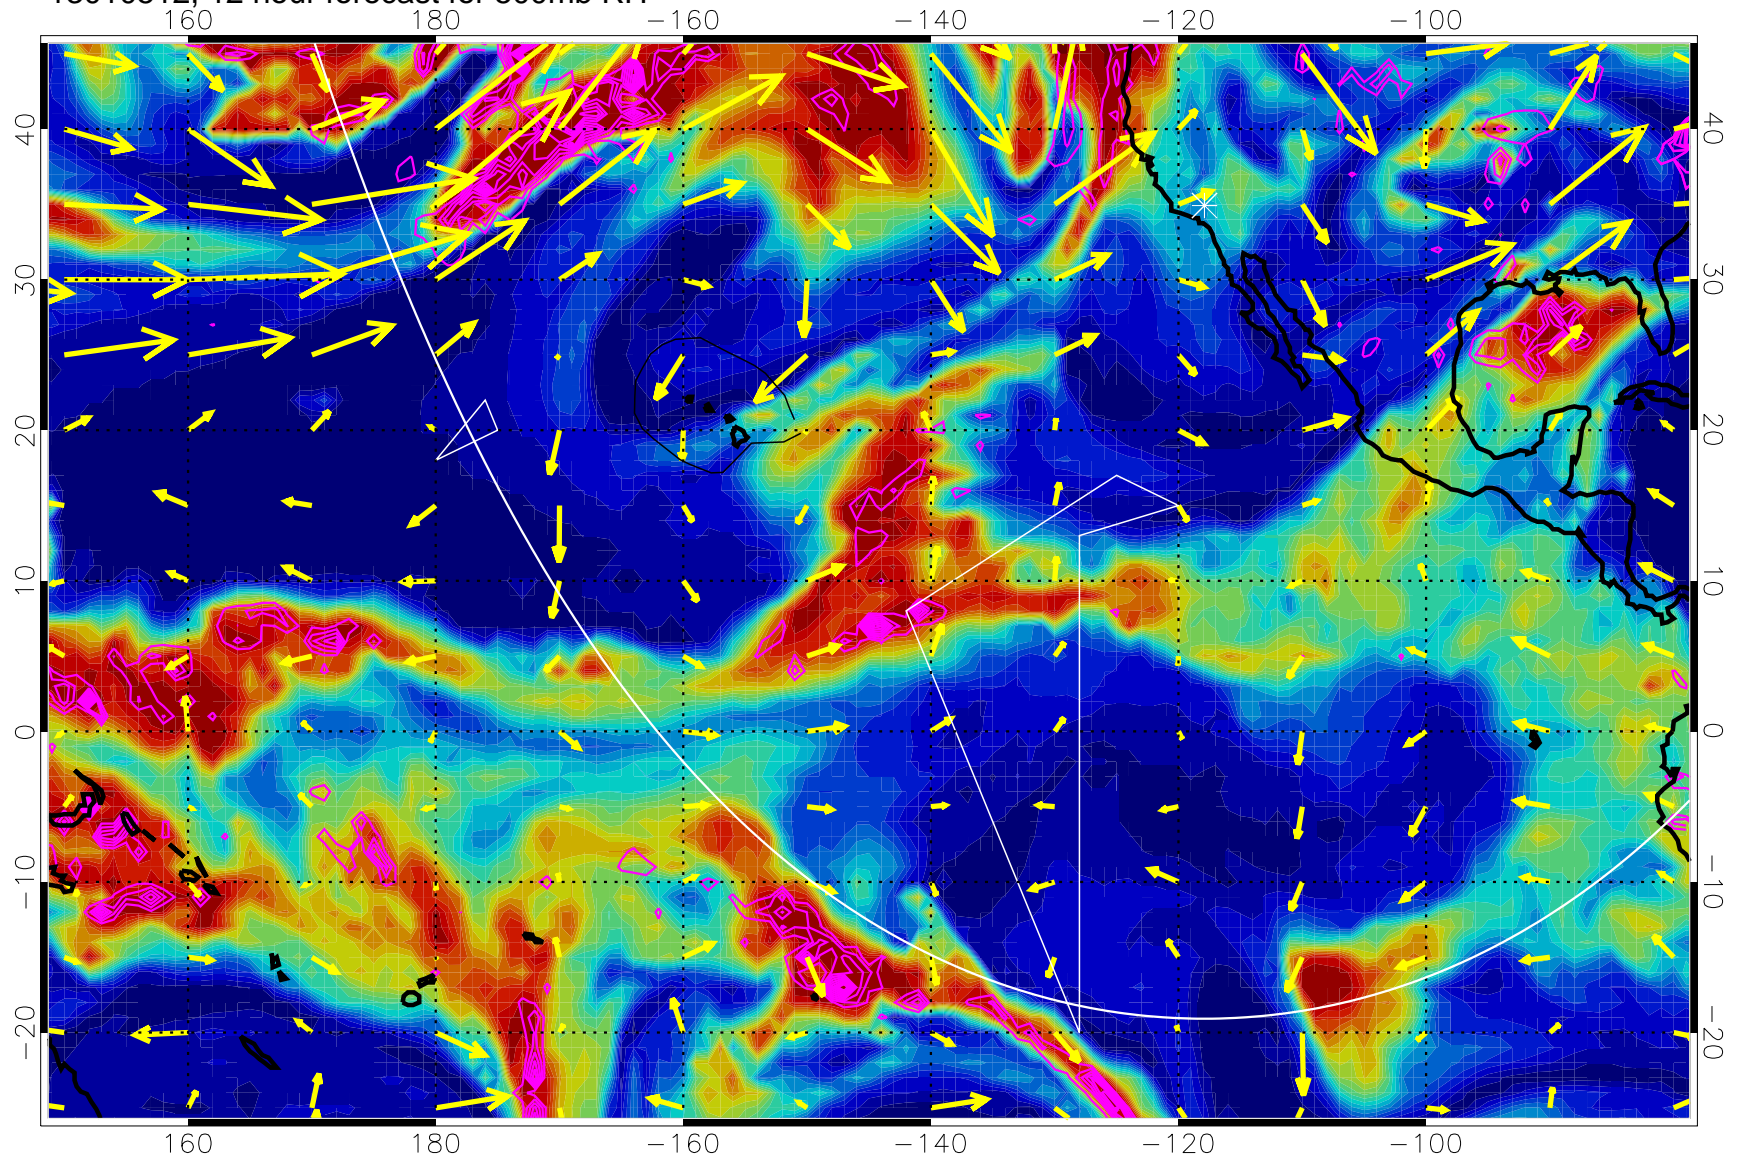

13010512, 12 hour forecast for 500mb RH

Negative Omegas less than -0.3 , contours of 0.3 Pa/s

EPV Tropopause (2 PVU) Position

→ 30 m/s

Range ring of 6000 km -- 19 hours GH round trip

13010518, 18 hour forecast for 500mb RH

Negative Omegas less than -0.3 , contours of 0.3 Pa/s

EPV Tropopause (2 PVU) Position

→ 30 m/s

Range ring of 6000 km -- 19 hours GH round trip

13010600, 24 hour forecast for 500mb RH

Negative Omegas less than -0.3 , contours of 0.3 Pa/s

EPV Tropopause (2 PVU) Position

→ 30 m/s

Range ring of 6000 km -- 19 hours GH round trip

13010606, 30 hour forecast for 500mb RH

Negative Omegas less than -0.3 , contours of 0.3 Pa/s

EPV Tropopause (2 PVU) Position

→ 30 m/s

Range ring of 6000 km -- 19 hours GH round trip

13010612, 36 hour forecast for 500mb RH

Negative Omegas less than -0.3 , contours of 0.3 Pa/s

EPV Tropopause (2 PVU) Position

→ 30 m/s

Range ring of 6000 km -- 19 hours GH round trip