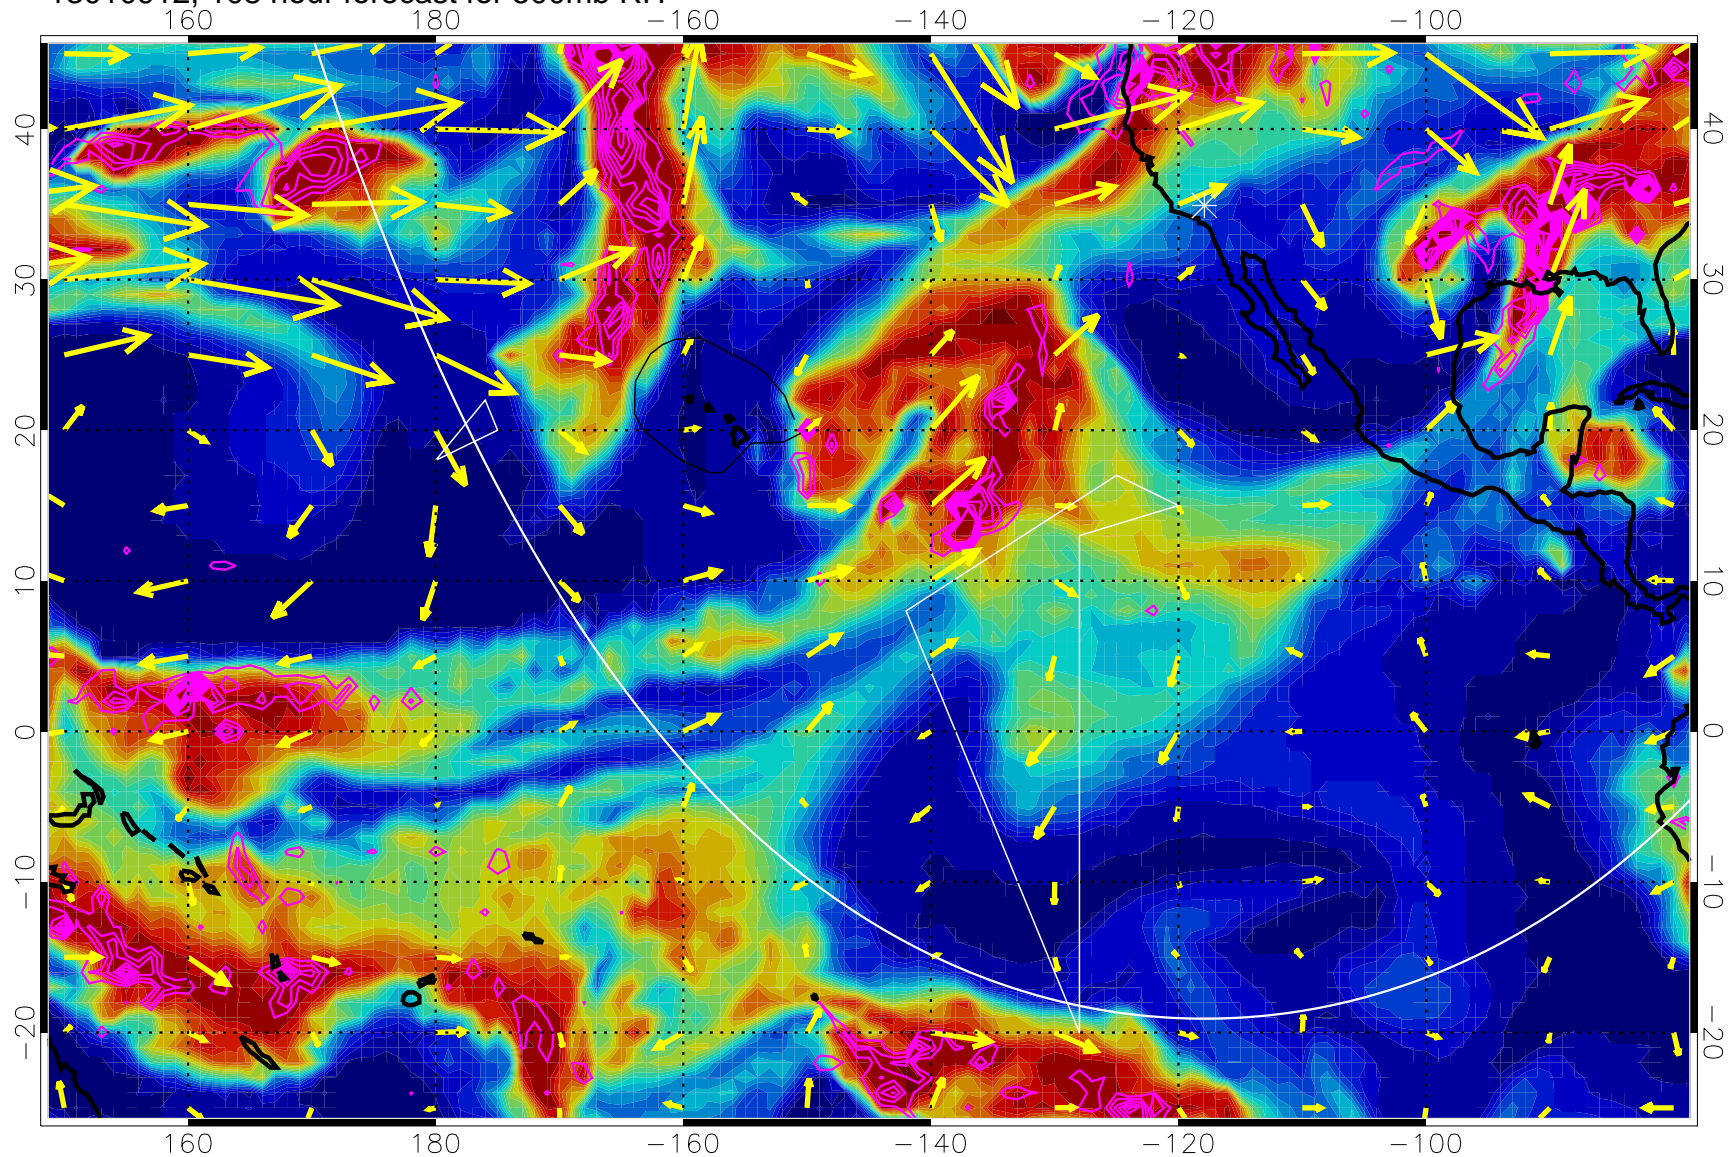

→ 30 m/s

Range ring of 6000 km -- 19 hours GH round trip

13010900, 96 hour forecast for 500mb RH

Negative Omegas less than -0.3 , contours of 0.3 Pa/s

EPV Tropopause (2 PVU) Position

→ 30 m/s

Range ring of 6000 km -- 19 hours GH round trip

13010906, 102 hour forecast for 500mb RH

Negative Omegas less than -0.3 , contours of 0.3 Pa/s

EPV Tropopause (2 PVU) Position

→ 30 m/s

Range ring of 6000 km -- 19 hours GH round trip

13010912, 108 hour forecast for 500mb RH

Negative Omegas less than -0.3 , contours of 0.3 Pa/s

EPV Tropopause (2 PVU) Position

→ 30 m/s

Range ring of 6000 km -- 19 hours GH round trip

13010918, 114 hour forecast for 500mb RH

Negative Omegas less than -0.3 , contours of 0.3 Pa/s

EPV Tropopause (2 PVU) Position

→ 30 m/s

Range ring of 6000 km -- 19 hours GH round trip

13011000, 120 hour forecast for 500mb RH

Negative Omegas less than -0.3 , contours of 0.3 Pa/s

EPV Tropopause (2 PVU) Position