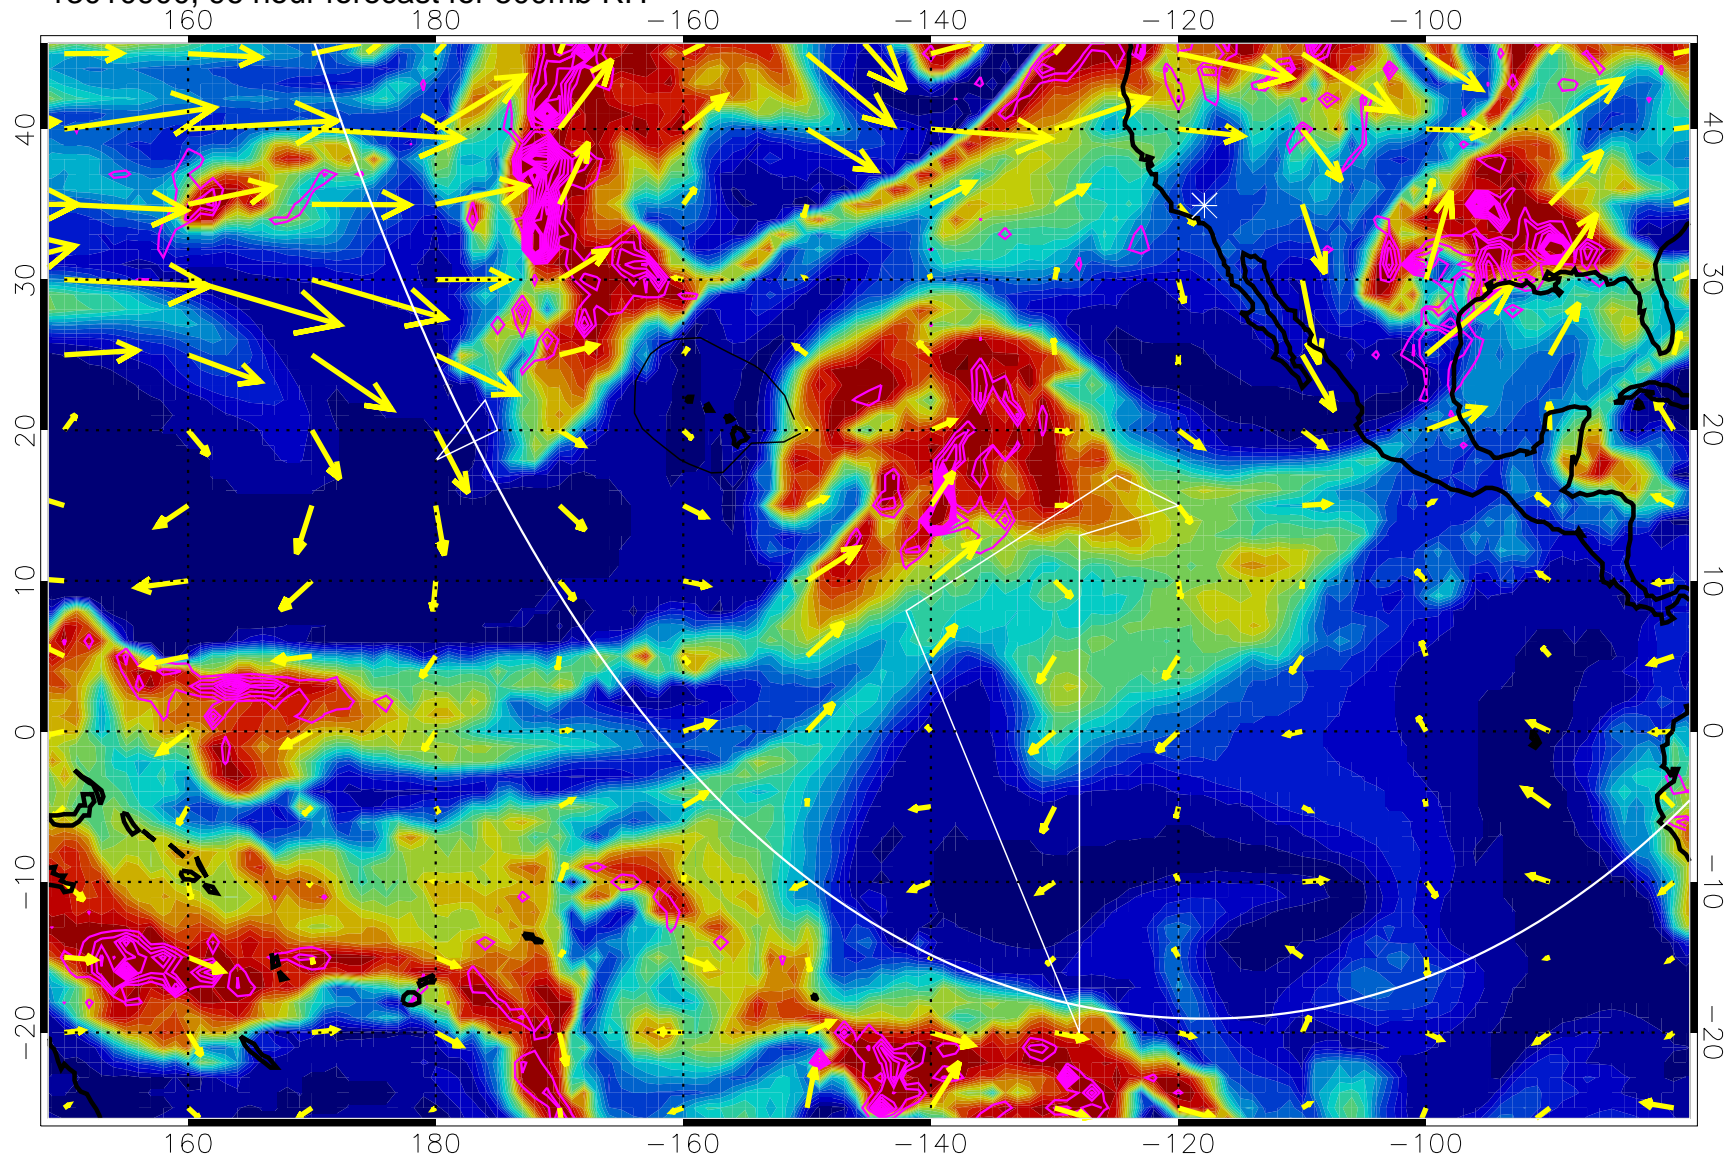

Negative Omegas less than -0.3 , contours of 0.3 Pa/s

EPV Tropopause (2 PVU) Position

→ 30 m/s

Range ring of 6000 km -- 19 hours GH round trip

13010812, 84 hour forecast for 500mb RH

Negative Omegas less than -0.3 , contours of 0.3 Pa/s

EPV Tropopause (2 PVU) Position

→ 30 m/s

Range ring of 6000 km -- 19 hours GH round trip

13010818, 90 hour forecast for 500mb RH

Negative Omegas less than -0.3 , contours of 0.3 Pa/s

EPV Tropopause (2 PVU) Position

→ 30 m/s

Range ring of 6000 km -- 19 hours GH round trip

13010900, 96 hour forecast for 500mb RH

Negative Omegas less than -0.3 , contours of 0.3 Pa/s

EPV Tropopause (2 PVU) Position

→ 30 m/s

Range ring of 6000 km -- 19 hours GH round trip

13010906, 102 hour forecast for 500mb RH

Negative Omegas less than -0.3 , contours of 0.3 Pa/s

EPV Tropopause (2 PVU) Position

→ 30 m/s

Range ring of 6000 km -- 19 hours GH round trip

13010912, 108 hour forecast for 500mb RH