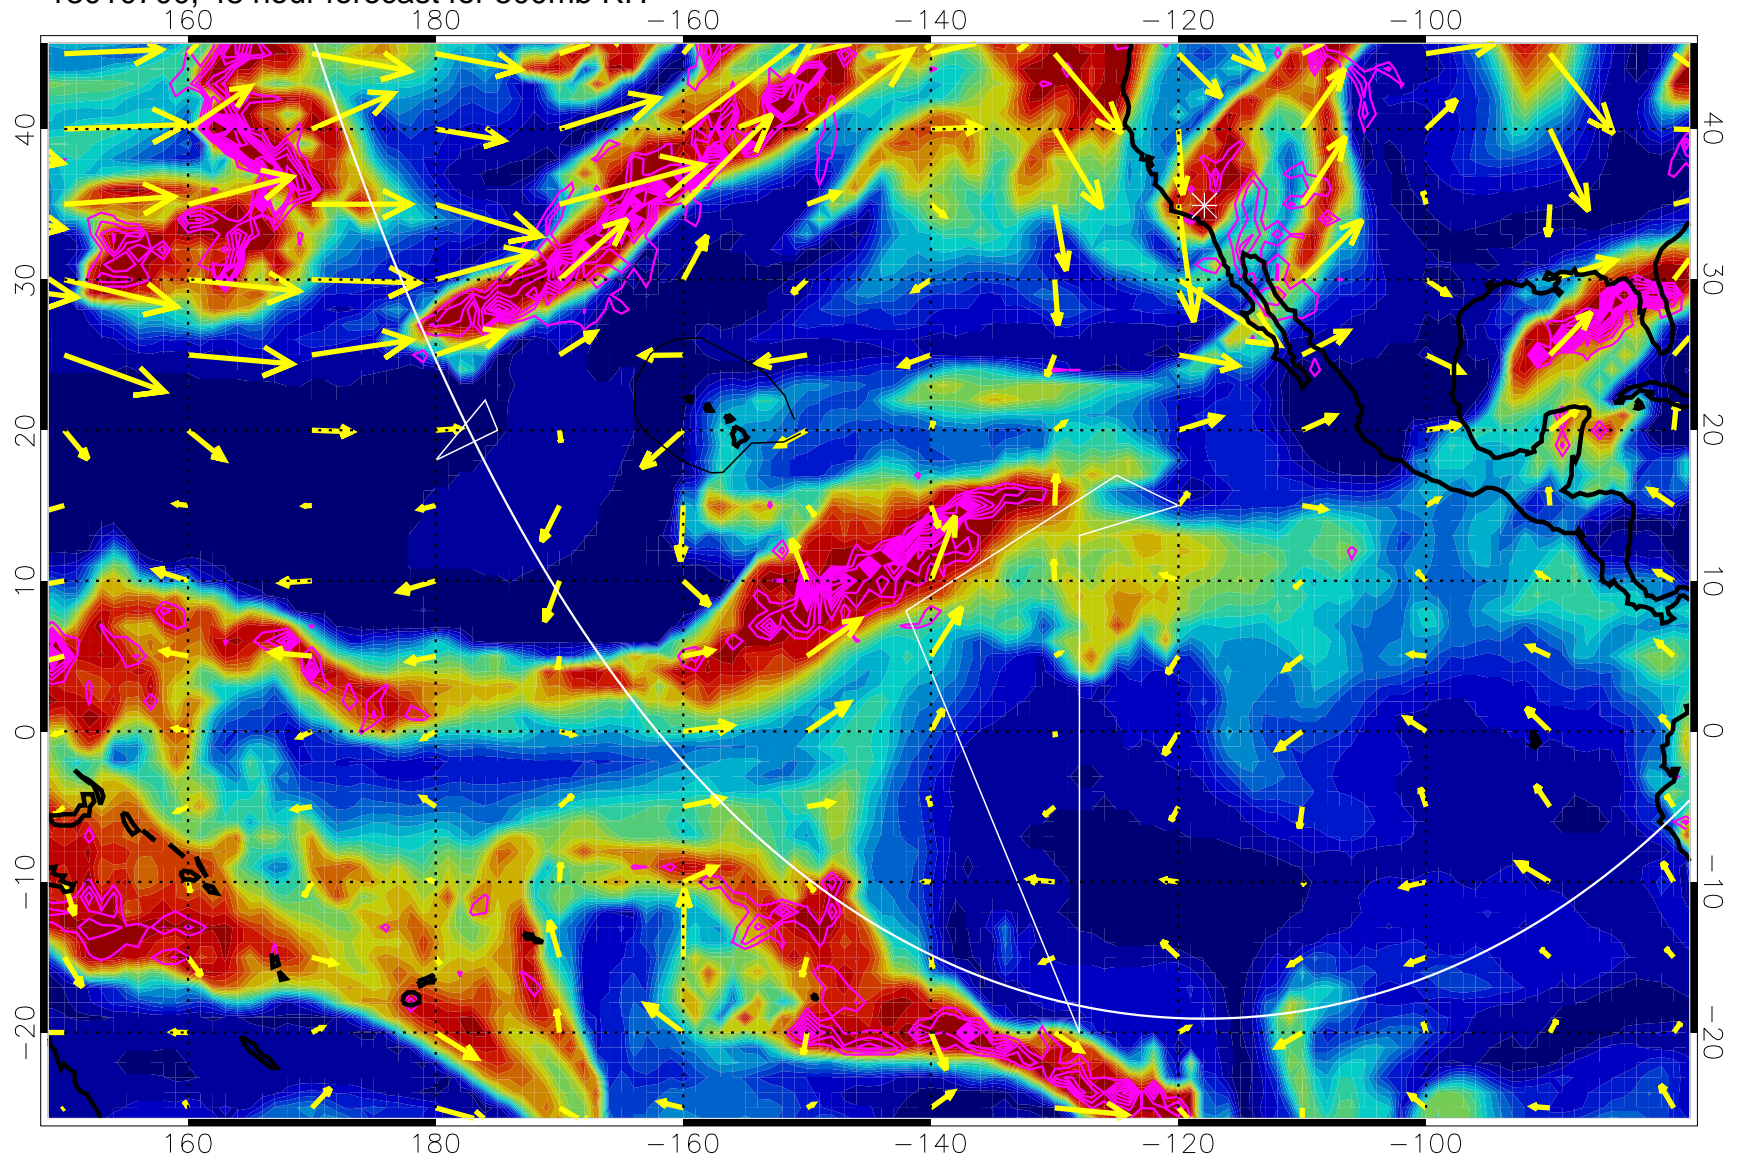

EPV Tropopause (2 PVU) Position

→ 30 m/s

Range ring of 6000 km -- 19 hours GH round trip

13010606, 30 hour forecast for 500mb RH

Negative Omegas less than -0.3 , contours of 0.3 Pa/s

EPV Tropopause (2 PVU) Position

13010618, 42 hour forecast for 500mb RH

Negative Omegas less than -0.3 , contours of 0.3 Pa/s

EPV Tropopause (2 PVU) Position

→ 30 m/s

Range ring of 6000 km -- 19 hours GH round trip

13010700, 48 hour forecast for 500mb RH

Negative Omegas less than -0.3 , contours of 0.3 Pa/s

EPV Tropopause (2 PVU) Position

→ 30 m/s

Range ring of 6000 km -- 19 hours GH round trip

13010706, 54 hour forecast for 500mb RH

Negative Omegas less than -0.3 , contours of 0.3 Pa/s

EPV Tropopause (2 PVU) Position

→ 30 m/s

Range ring of 6000 km -- 19 hours GH round trip

13010712, 60 hour forecast for 500mb RH

Negative Omegas less than -0.3 , contours of 0.3 Pa/s

EPV Tropopause (2 PVU) Position