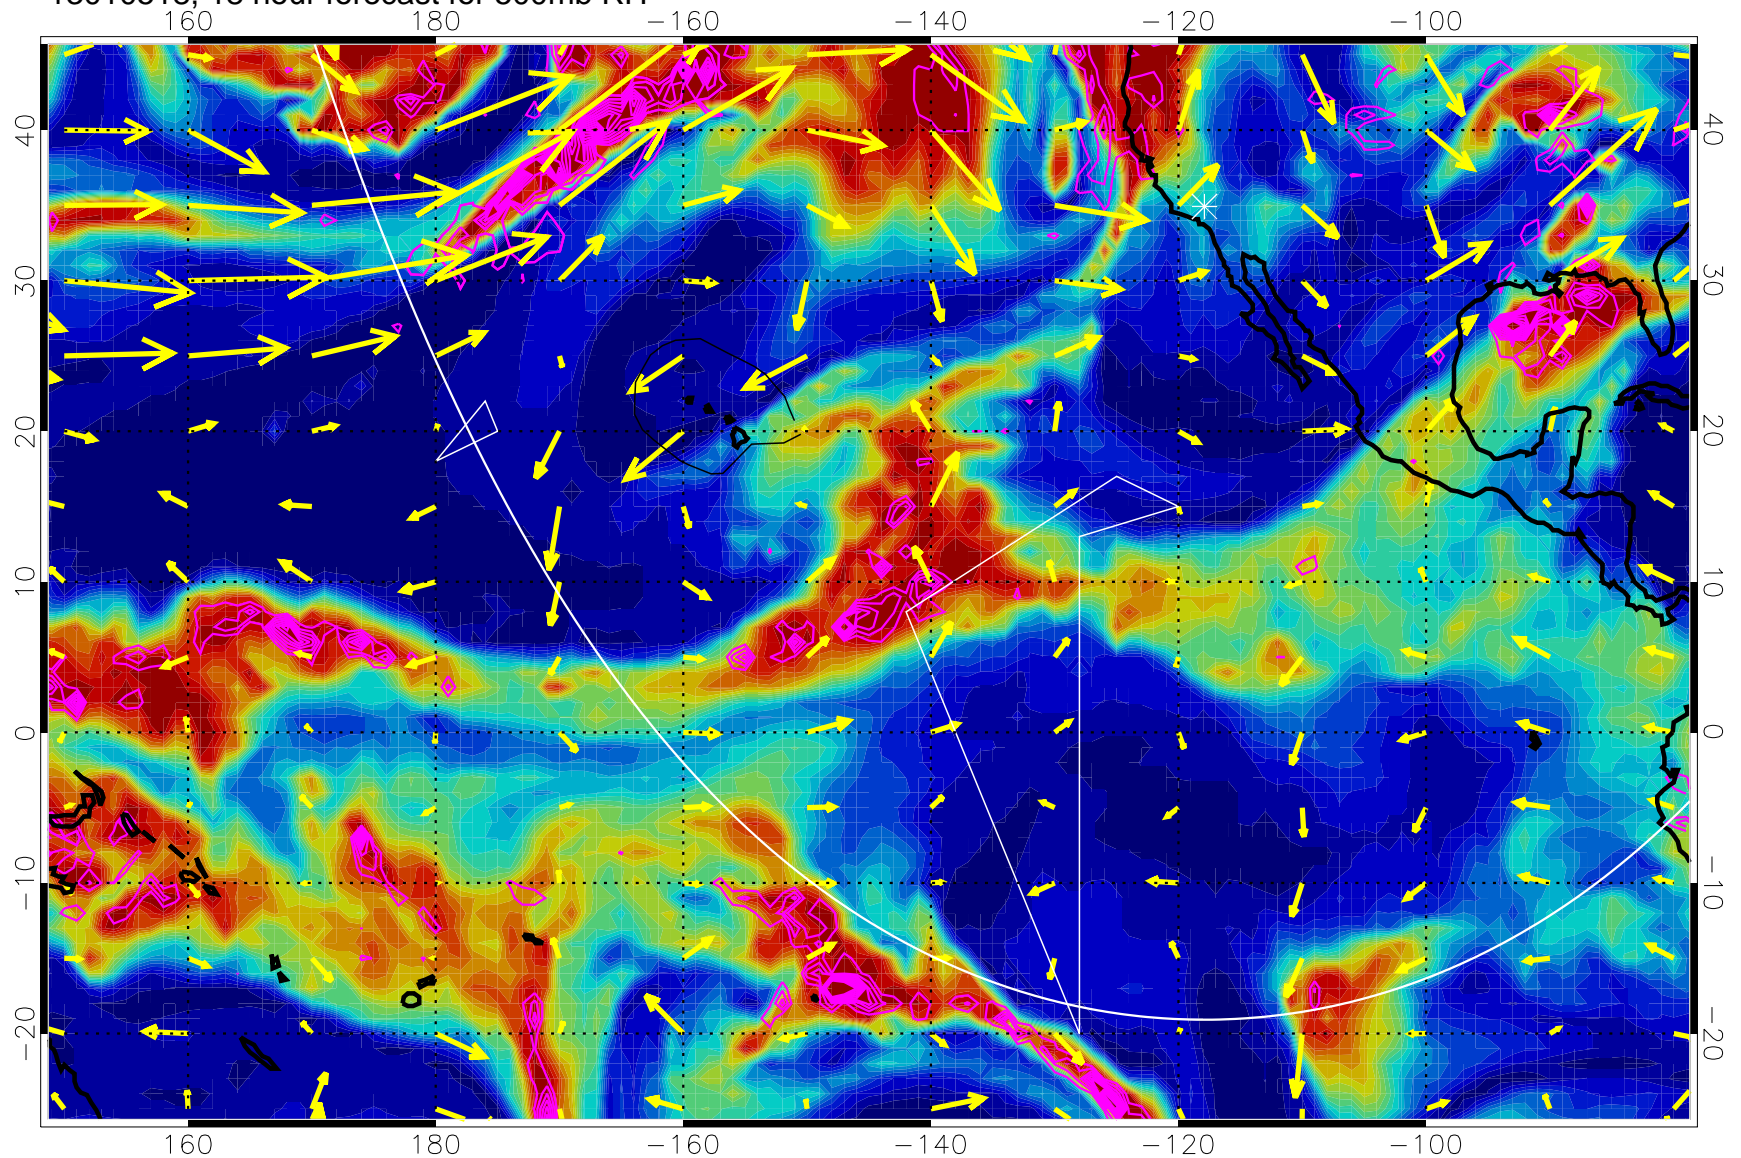

13010512, 12 hour forecast for 500mb RH

Negative Omegas less than -0.3 , contours of 0.3 Pa/s

EPV Tropopause (2 PVU) Position

→ 30 m/s

Range ring of 6000 km -- 19 hours GH round trip

13010518, 18 hour forecast for 500mb RH

Negative Omegas less than -0.3 , contours of 0.3 Pa/s

EPV Tropopause (2 PVU) Position

→ 30 m/s

Range ring of 6000 km -- 19 hours GH round trip

13010600, 24 hour forecast for 500mb RH

Negative Omegas less than -0.3 , contours of 0.3 Pa/s

EPV Tropopause (2 PVU) Position

→ 30 m/s

Range ring of 6000 km -- 19 hours GH round trip

13010606, 30 hour forecast for 500mb RH

Negative Omegas less than -0.3 , contours of 0.3 Pa/s

EPV Tropopause (2 PVU) Position

→ 30 m/s

Range ring of 6000 km -- 19 hours GH round trip

13010612, 36 hour forecast for 500mb RH

Negative Omegas less than -0.3 , contours of 0.3 Pa/s

EPV Tropopause (2 PVU) Position

→ 30 m/s

Range ring of 6000 km -- 19 hours GH round trip