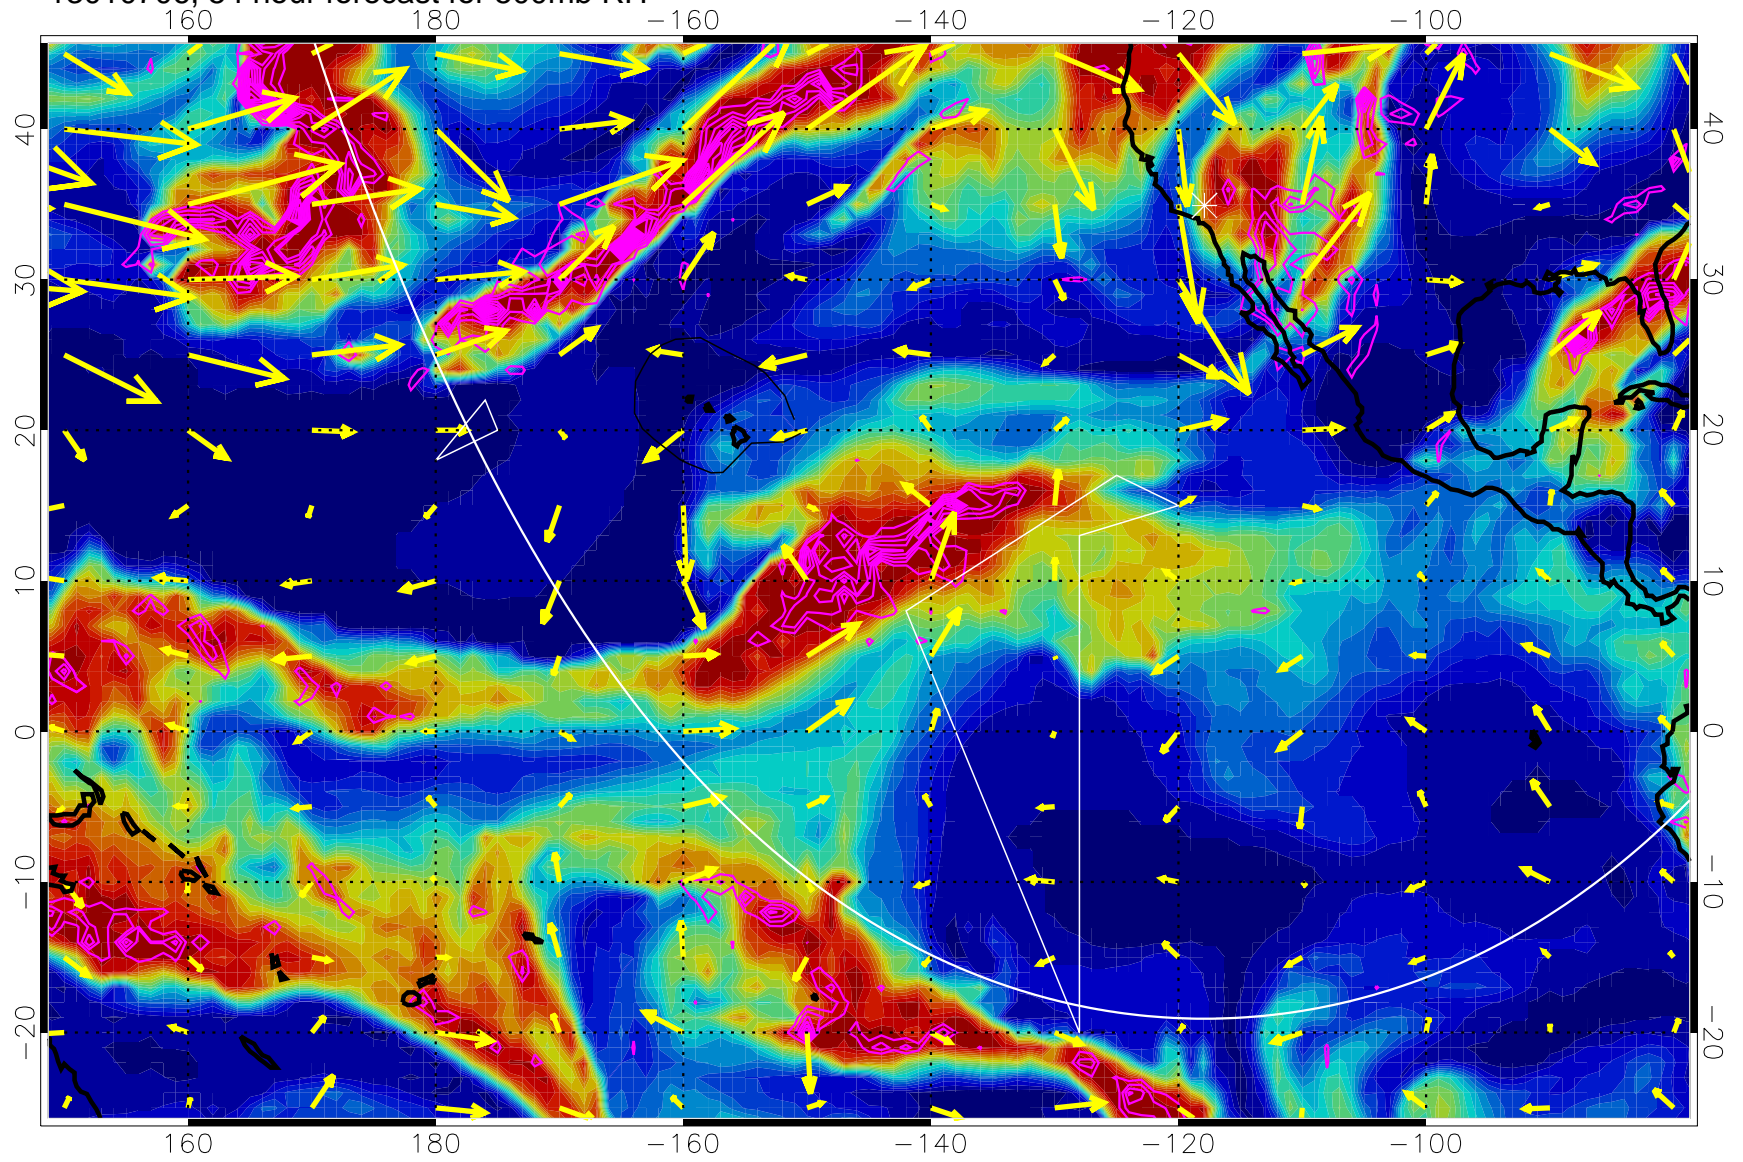

EPV Tropopause (2 PVU) Position

→ 30 m/s

Range ring of 6000 km -- 19 hours GH round trip

13010606, 30 hour forecast for 500mb RH

Negative Omegas less than -0.3 , contours of 0.3 Pa/s

EPV Tropopause (2 PVU) Position

13010618, 42 hour forecast for 500mb RH

Negative Omegas less than -0.3 , contours of 0.3 Pa/s

EPV Tropopause (2 PVU) Position

→ 30 m/s

Range ring of 6000 km -- 19 hours GH round trip

13010700, 48 hour forecast for 500mb RH

Negative Omegas less than -0.3 , contours of 0.3 Pa/s

EPV Tropopause (2 PVU) Position

→ 30 m/s

Range ring of 6000 km -- 19 hours GH round trip

13010706, 54 hour forecast for 500mb RH

Negative Omegas less than -0.3 , contours of 0.3 Pa/s

EPV Tropopause (2 PVU) Position

→ 30 m/s

Range ring of 6000 km -- 19 hours GH round trip

13010712, 60 hour forecast for 500mb RH

Negative Omegas less than -0.3 , contours of 0.3 Pa/s

EPV Tropopause (2 PVU) Position