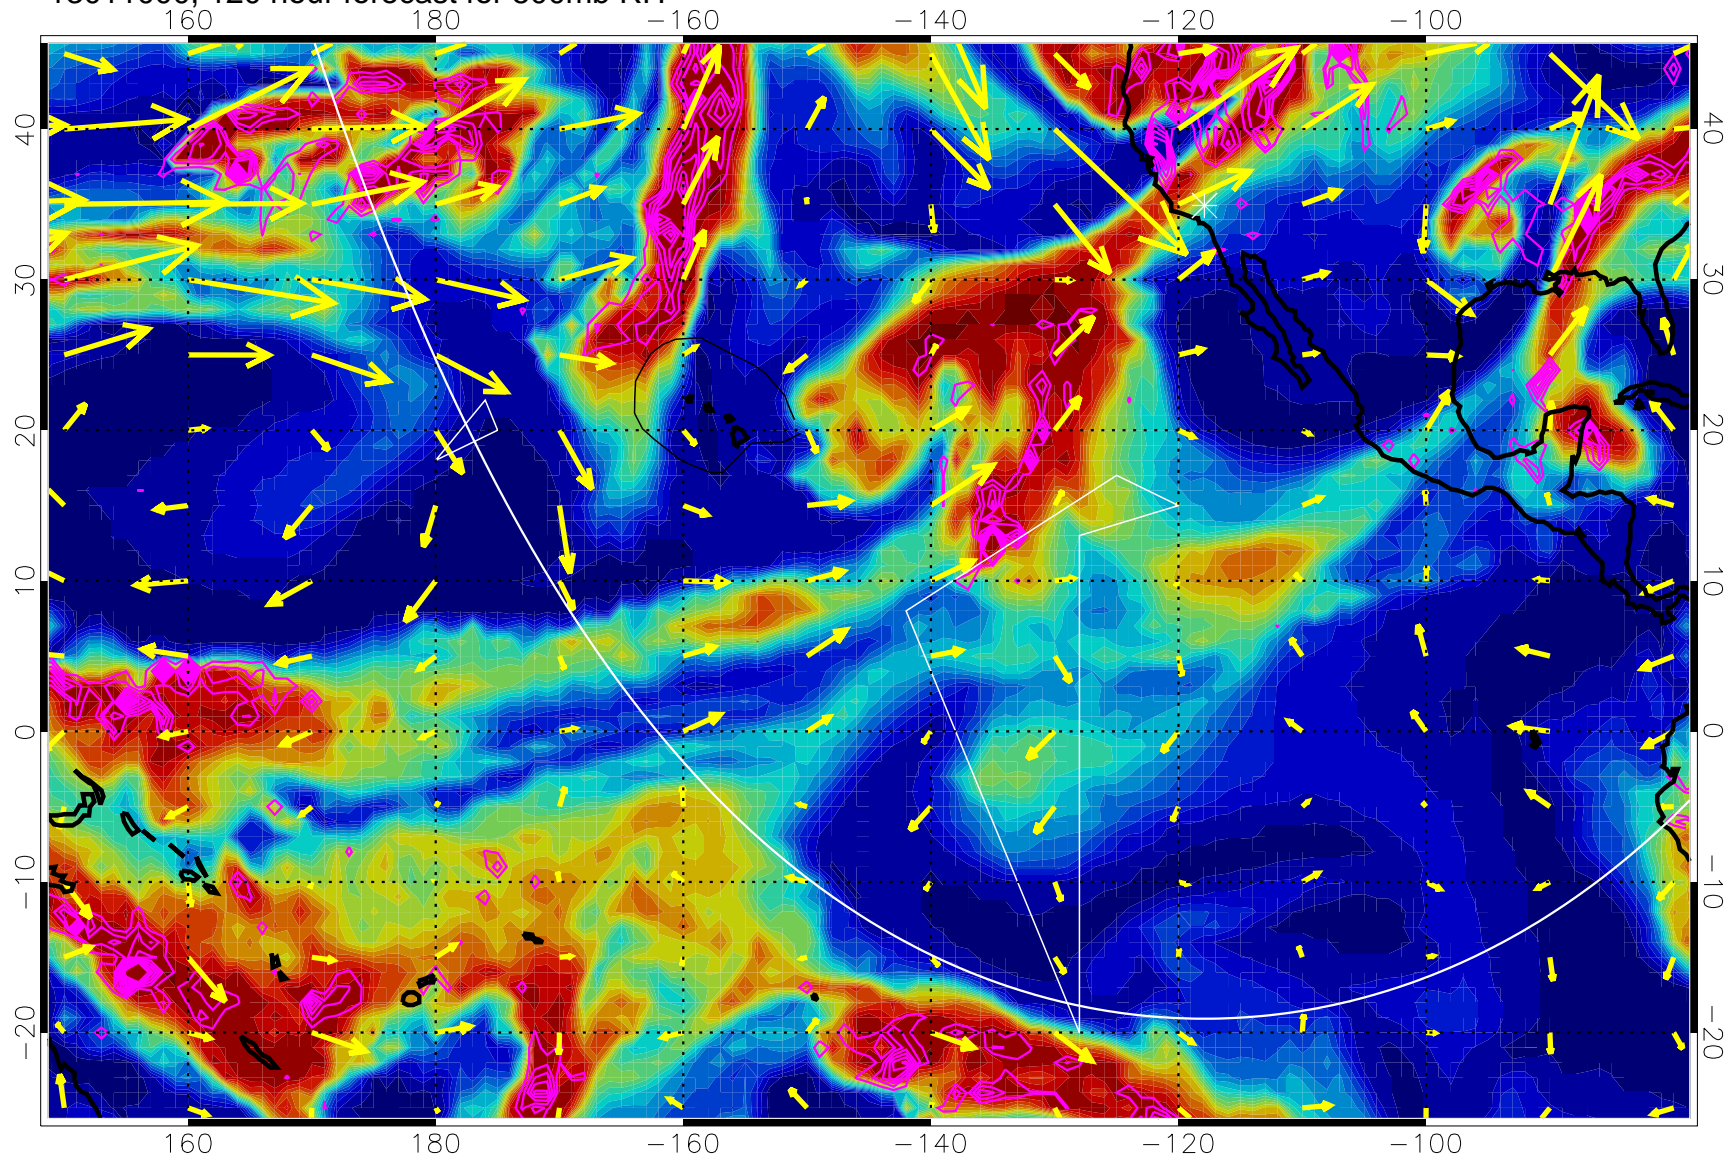

13010906, 102 hour forecast for 500mb RH

Negative Omegas less than -0.3 , contours of 0.3 Pa/s

EPV Tropopause (2 PVU) Position

→ 30 m/s

Range ring of 6000 km -- 19 hours GH round trip

13010912, 108 hour forecast for 500mb RH

Negative Omegas less than -0.3 , contours of 0.3 Pa/s

EPV Tropopause (2 PVU) Position

→ 30 m/s

Range ring of 6000 km -- 19 hours GH round trip

13010918, 114 hour forecast for 500mb RH

Negative Omegas less than -0.3 , contours of 0.3 Pa/s

EPV Tropopause (2 PVU) Position

→ 30 m/s

Range ring of 6000 km -- 19 hours GH round trip

13011000, 120 hour forecast for 500mb RH

Negative Omegas less than -0.3 , contours of 0.3 Pa/s

EPV Tropopause (2 PVU) Position

→ 30 m/s

Range ring of 6000 km -- 19 hours GH round trip