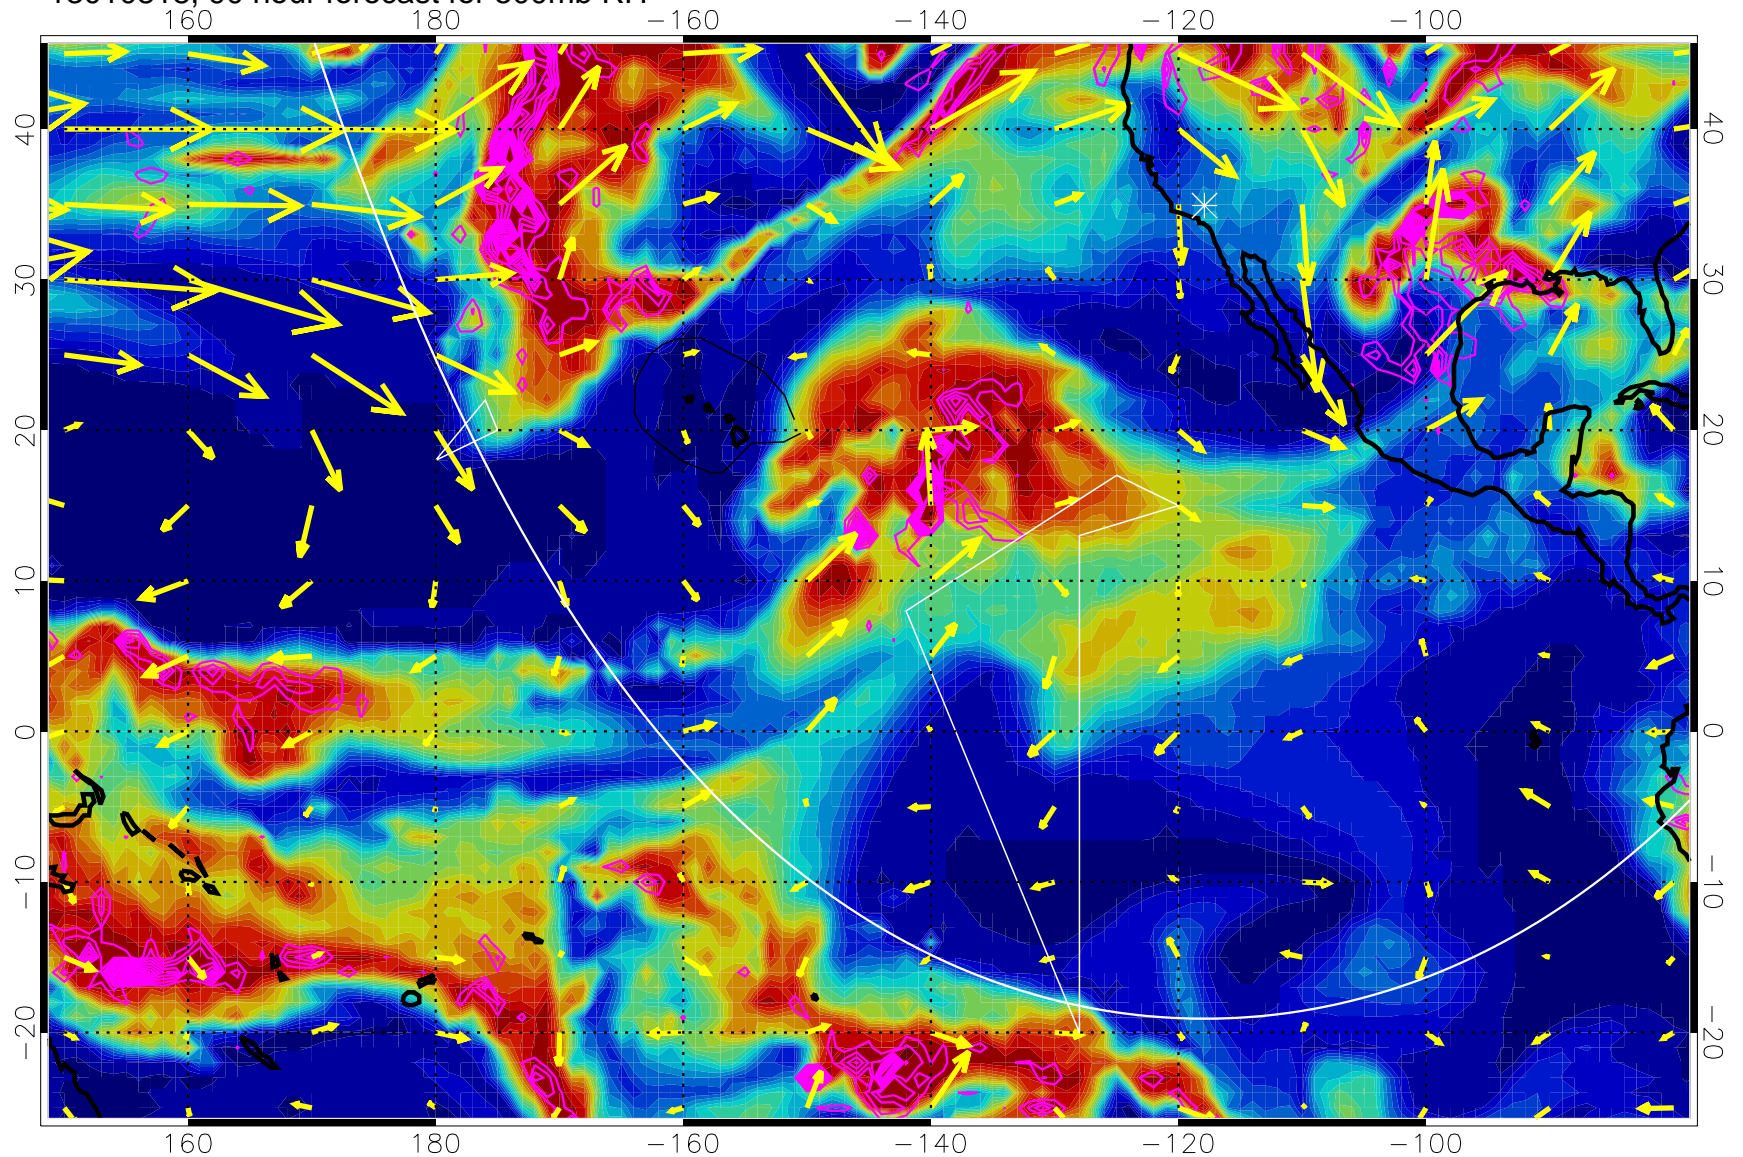

Negative Omegas less than -0.3 , contours of 0.3 Pa/s

EPV Tropopause (2 PVU) Position

→ 30 m/s

Range ring of 6000 km -- 19 hours GH round trip

13010812, 84 hour forecast for 500mb RH

Negative Omegas less than -0.3 , contours of 0.3 Pa/s

EPV Tropopause (2 PVU) Position

→ 30 m/s

Range ring of 6000 km -- 19 hours GH round trip

13010818, 90 hour forecast for 500mb RH

Negative Omegas less than -0.3 , contours of 0.3 Pa/s

EPV Tropopause (2 PVU) Position

→ 30 m/s

Range ring of 6000 km -- 19 hours GH round trip

13010900, 96 hour forecast for 500mb RH

Negative Omegas less than -0.3 , contours of 0.3 Pa/s

EPV Tropopause (2 PVU) Position

→ 30 m/s

Range ring of 6000 km -- 19 hours GH round trip

13010906, 102 hour forecast for 500mb RH

Negative Omegas less than -0.3 , contours of 0.3 Pa/s

EPV Tropopause (2 PVU) Position

→ 30 m/s

Range ring of 6000 km -- 19 hours GH round trip

13010912, 108 hour forecast for 500mb RH