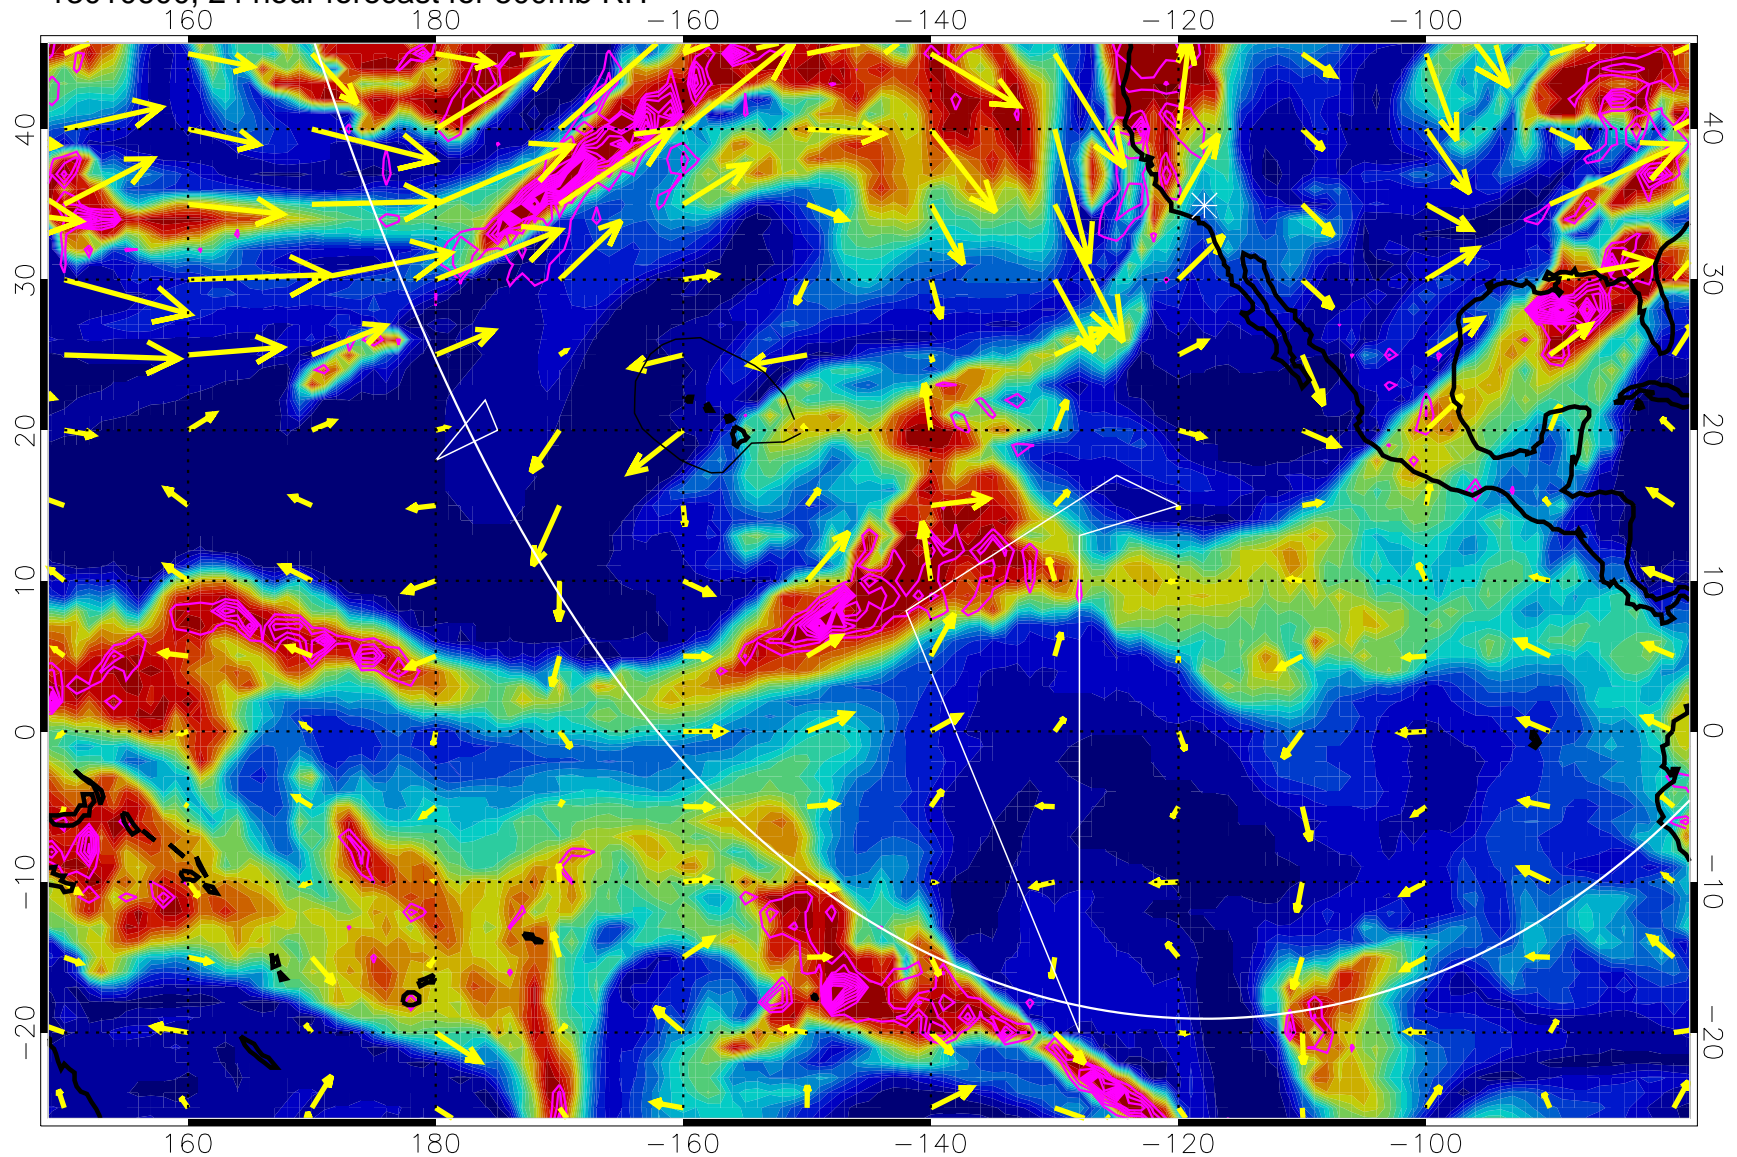

13010512, 12 hour forecast for 500mb RH

Negative Omegas less than -0.3 , contours of 0.3 Pa/s

EPV Tropopause (2 PVU) Position

→ 30 m/s

Range ring of 6000 km -- 19 hours GH round trip

13010518, 18 hour forecast for 500mb RH

Negative Omegas less than -0.3 , contours of 0.3 Pa/s

EPV Tropopause (2 PVU) Position

→ 30 m/s

Range ring of 6000 km -- 19 hours GH round trip

13010600, 24 hour forecast for 500mb RH

Negative Omegas less than -0.3 , contours of 0.3 Pa/s

EPV Tropopause (2 PVU) Position

→ 30 m/s

Range ring of 6000 km -- 19 hours GH round trip

13010606, 30 hour forecast for 500mb RH

Negative Omegas less than -0.3 , contours of 0.3 Pa/s

EPV Tropopause (2 PVU) Position

→ 30 m/s

Range ring of 6000 km -- 19 hours GH round trip

13010612, 36 hour forecast for 500mb RH

Negative Omegas less than -0.3 , contours of 0.3 Pa/s

EPV Tropopause (2 PVU) Position

→ 30 m/s

Range ring of 6000 km -- 19 hours GH round trip