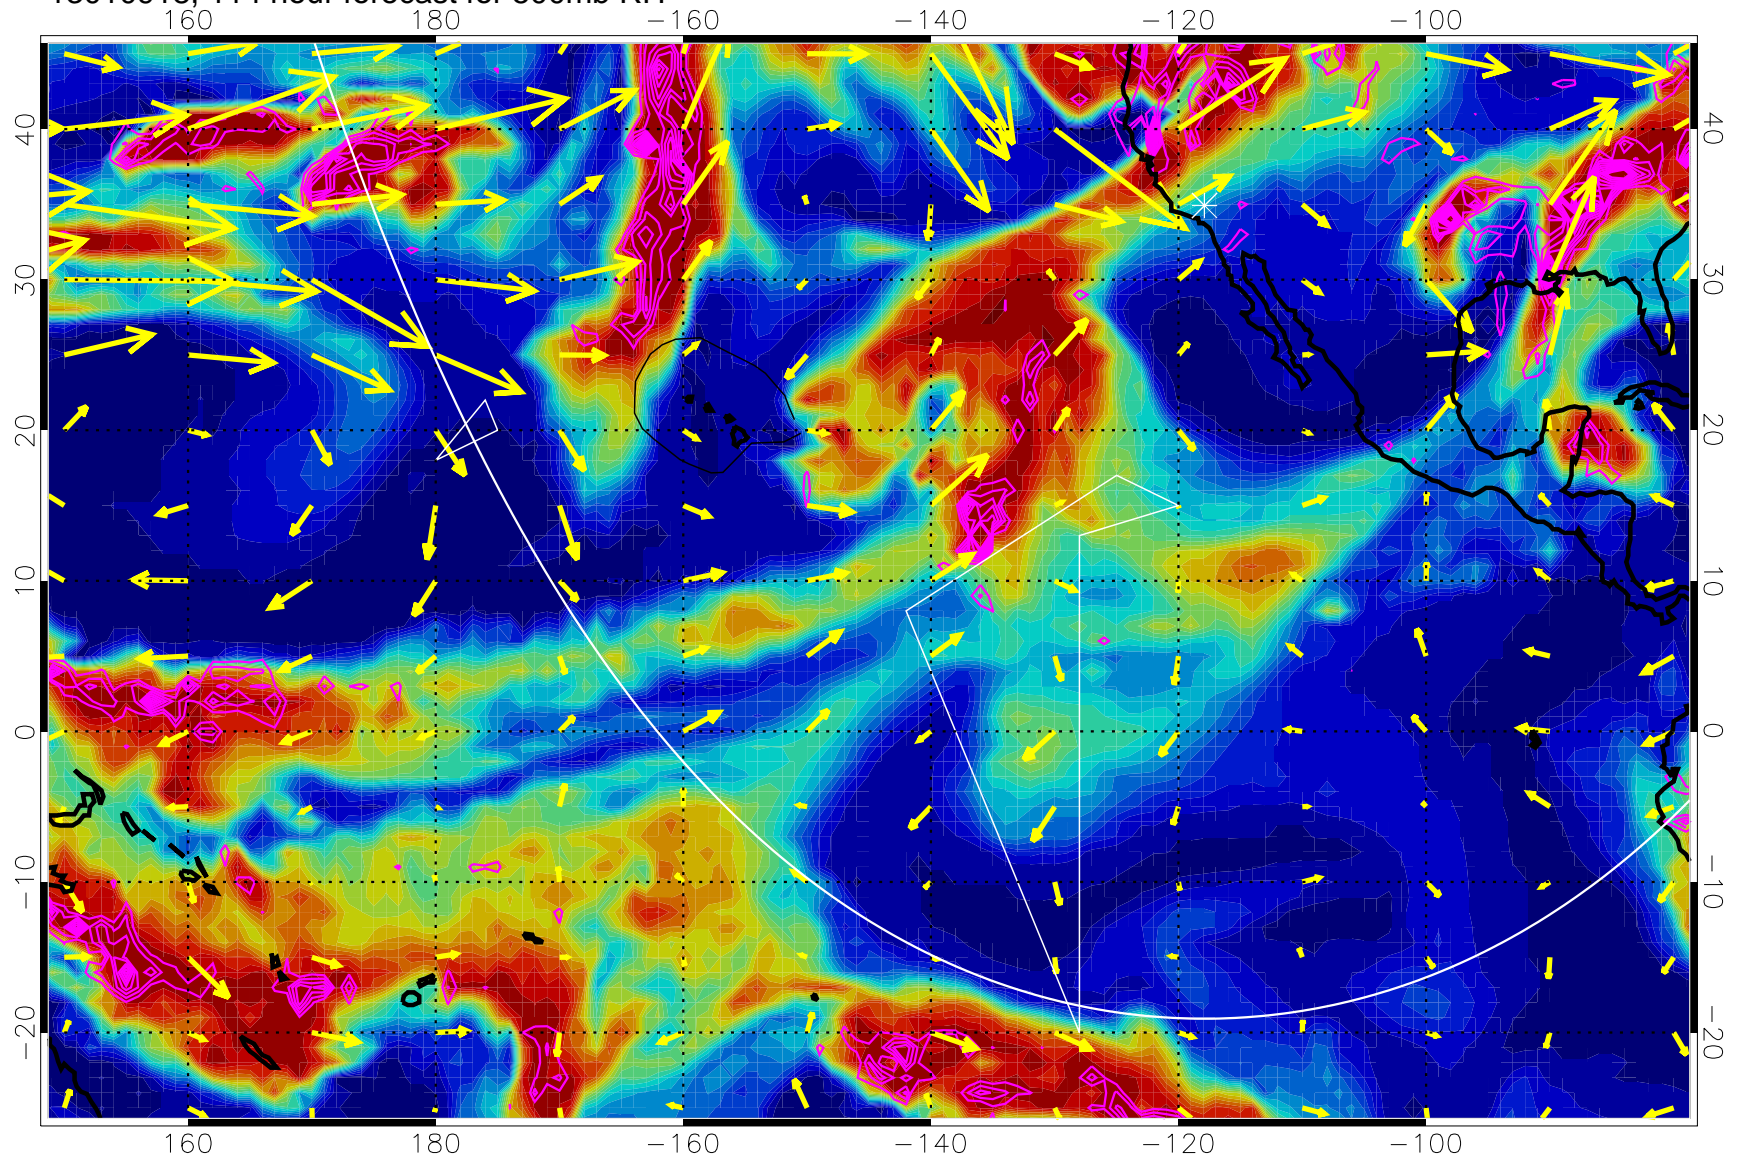

→ 30 m/s

Range ring of 6000 km -- 19 hours GH round trip

13010900, 96 hour forecast for 500mb RH

Negative Omegas less than -0.3 , contours of 0.3 Pa/s

EPV Tropopause (2 PVU) Position

→ 30 m/s

Range ring of 6000 km -- 19 hours GH round trip

13010906, 102 hour forecast for 500mb RH

Negative Omegas less than -0.3 , contours of 0.3 Pa/s

EPV Tropopause (2 PVU) Position

→ 30 m/s

Range ring of 6000 km -- 19 hours GH round trip

13010912, 108 hour forecast for 500mb RH

Negative Omegas less than -0.3 , contours of 0.3 Pa/s

EPV Tropopause (2 PVU) Position

→ 30 m/s

Range ring of 6000 km -- 19 hours GH round trip

13010918, 114 hour forecast for 500mb RH

Negative Omegas less than -0.3 , contours of 0.3 Pa/s

EPV Tropopause (2 PVU) Position

→ 30 m/s

Range ring of 6000 km -- 19 hours GH round trip

13011000, 120 hour forecast for 500mb RH

Negative Omegas less than -0.3 , contours of 0.3 Pa/s

EPV Tropopause (2 PVU) Position