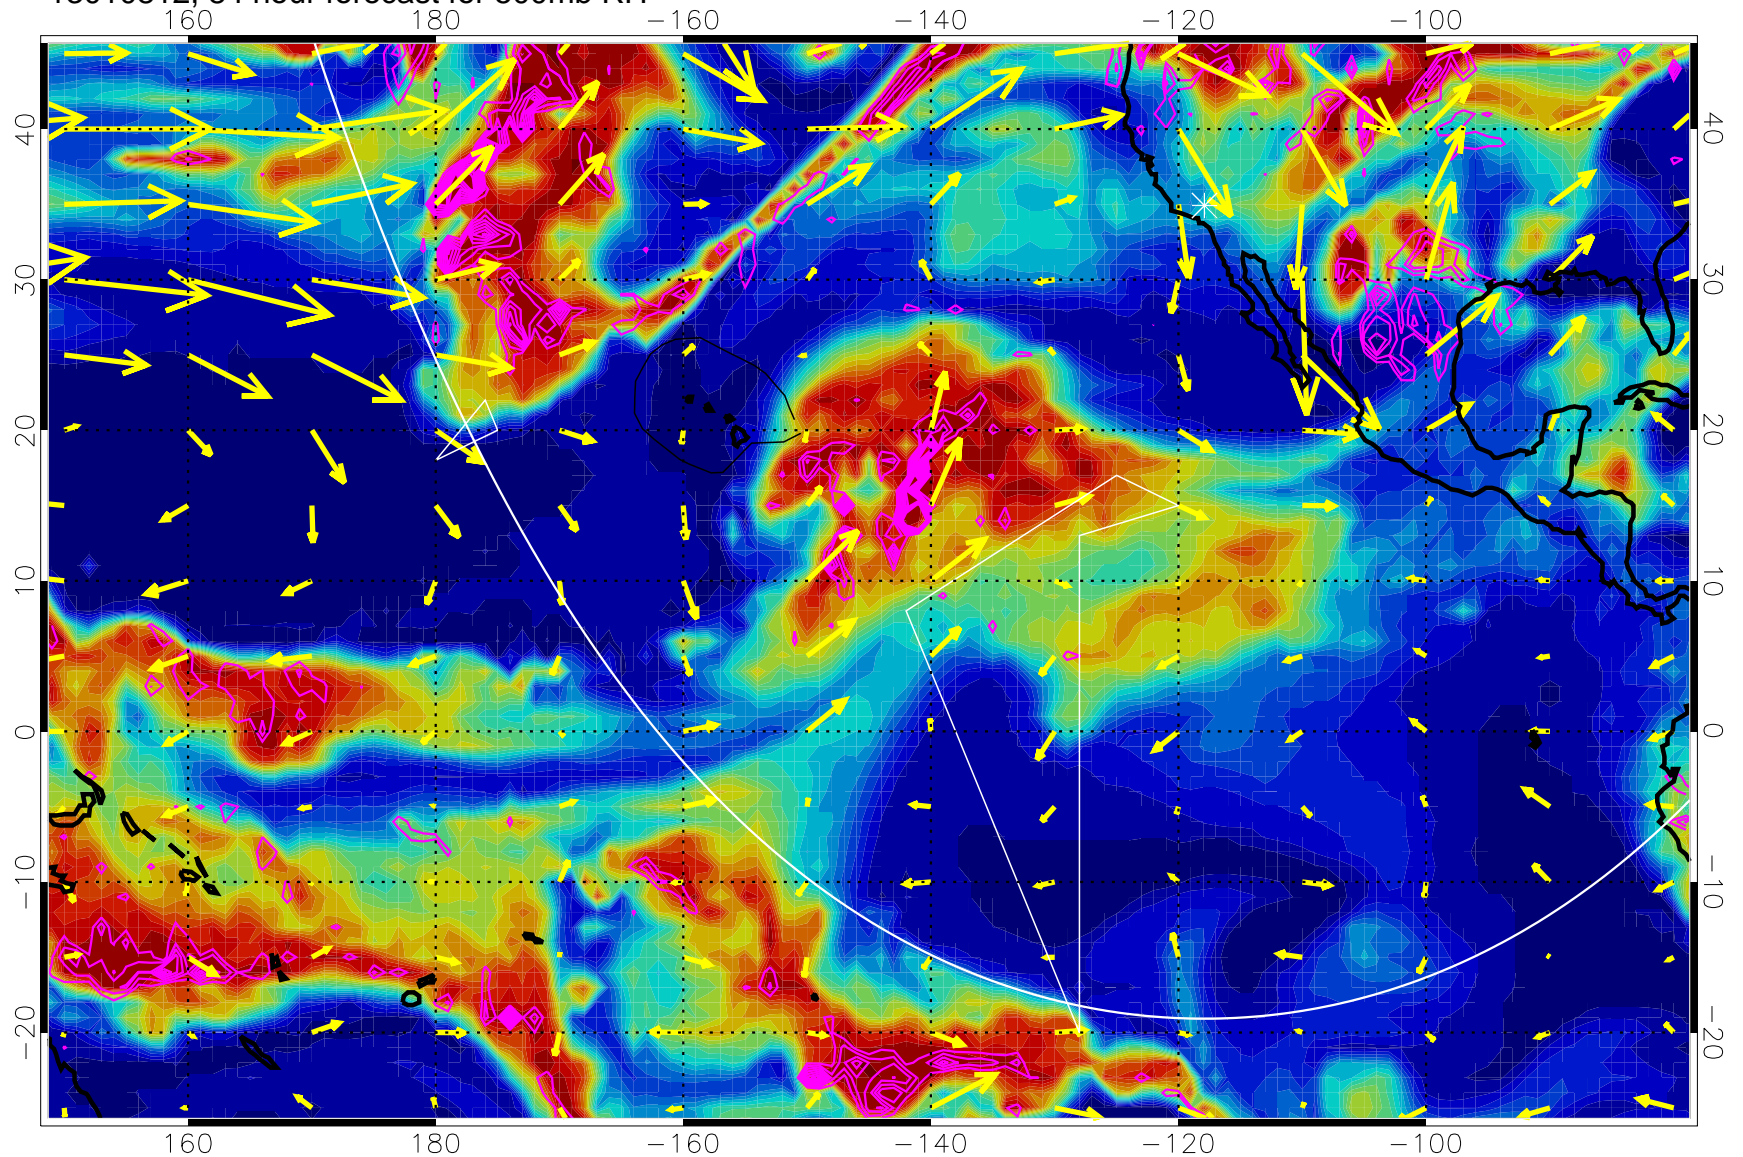

→ 30 m/s

Range ring of 6000 km -- 19 hours GH round trip

13010718, 66 hour forecast for 500mb RH

Negative Omegas less than -0.3 , contours of 0.3 Pa/s

EPV Tropopause (2 PVU) Position

→ 30 m/s

Range ring of 6000 km -- 19 hours GH round trip

13010800, 72 hour forecast for 500mb RH

Negative Omegas less than -0.3 , contours of 0.3 Pa/s

EPV Tropopause (2 PVU) Position

→ 30 m/s

Range ring of 6000 km -- 19 hours GH round trip

13010806, 78 hour forecast for 500mb RH

Negative Omegas less than -0.3 , contours of 0.3 Pa/s

EPV Tropopause (2 PVU) Position

→ 30 m/s

Range ring of 6000 km -- 19 hours GH round trip

13010812, 84 hour forecast for 500mb RH

Negative Omegas less than -0.3 , contours of 0.3 Pa/s

EPV Tropopause (2 PVU) Position

→ 30 m/s

Range ring of 6000 km -- 19 hours GH round trip

13010818, 90 hour forecast for 500mb RH

Negative Omegas less than -0.3 , contours of 0.3 Pa/s

EPV Tropopause (2 PVU) Position