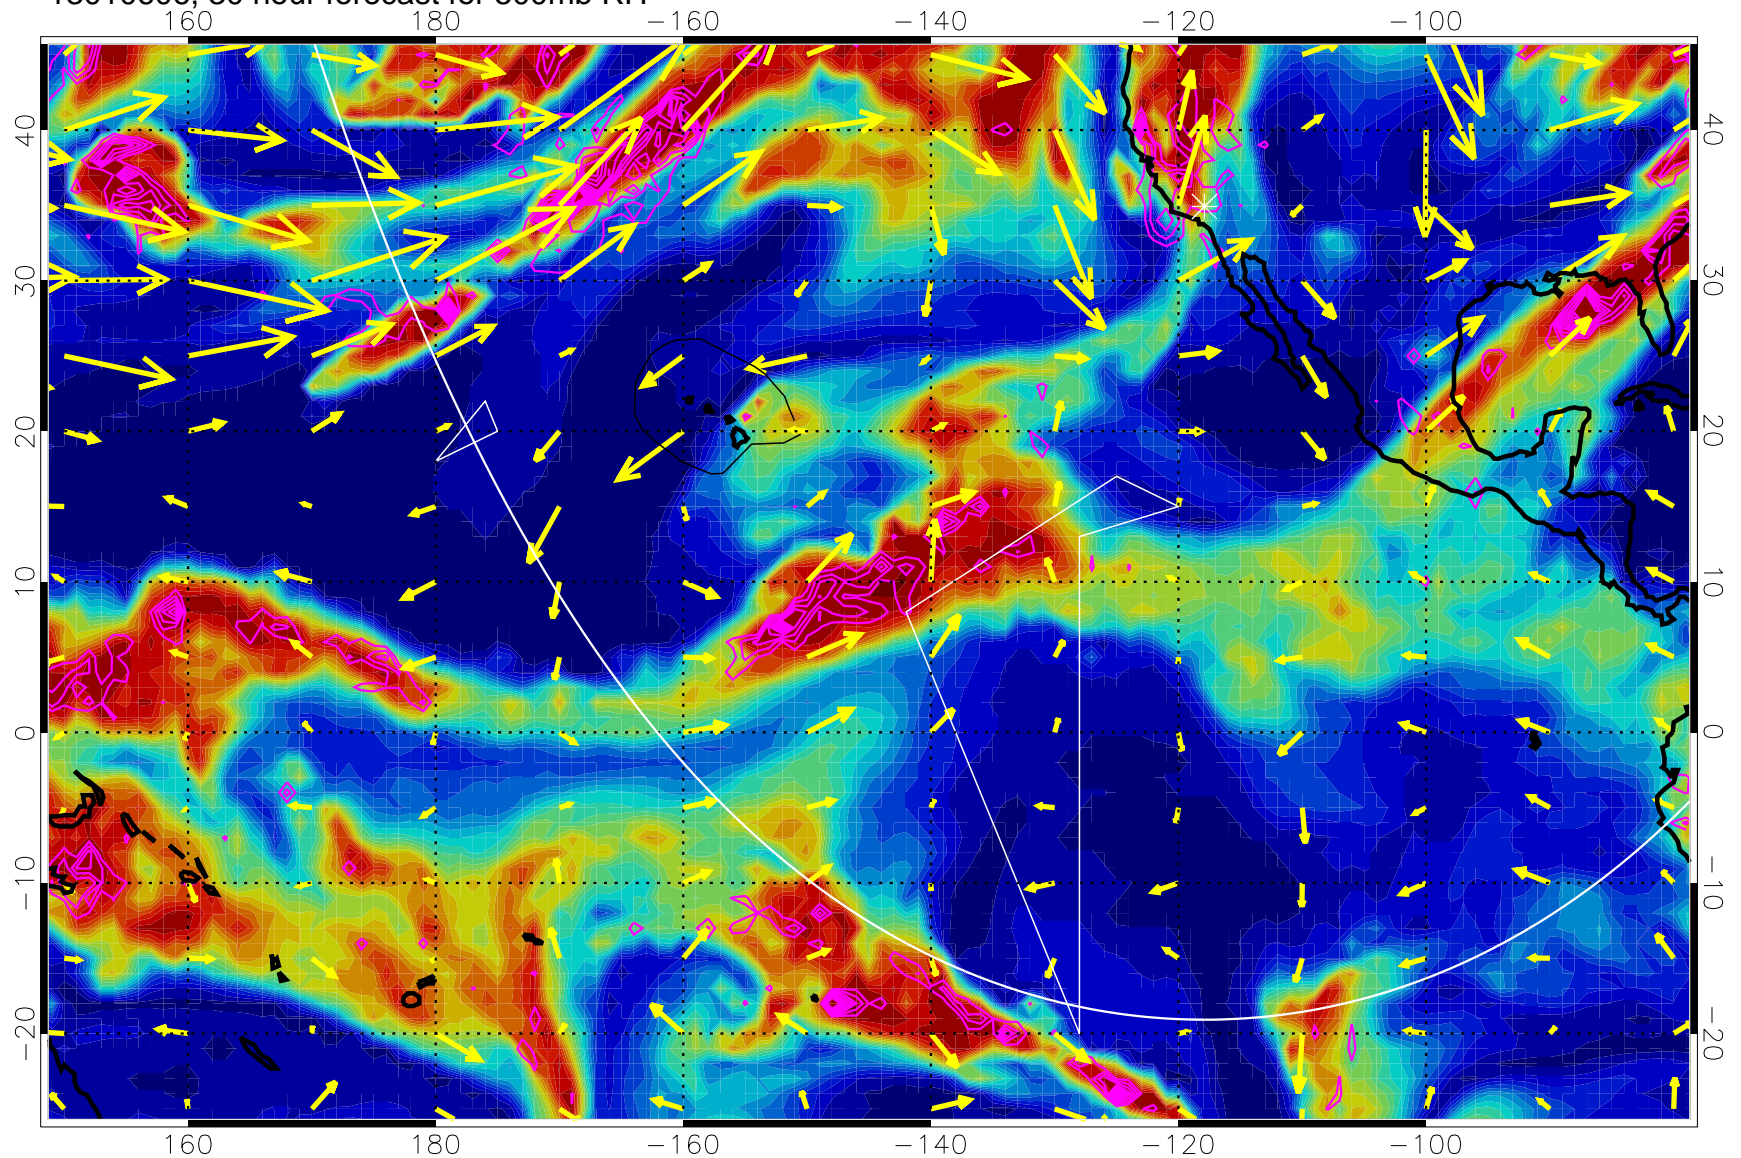

Negative Omegas less than -0.3 , contours of 0.3 Pa/s

EPV Tropopause (2 PVU) Position

→ 30 m/s

Range ring of 6000 km -- 19 hours GH round trip

13010600, 24 hour forecast for 500mb RH

Negative Omegas less than -0.3 , contours of 0.3 Pa/s

EPV Tropopause (2 PVU) Position

→ 30 m/s

Range ring of 6000 km -- 19 hours GH round trip

13010606, 30 hour forecast for 500mb RH

Negative Omegas less than -0.3 , contours of 0.3 Pa/s

EPV Tropopause (2 PVU) Position

→ 30 m/s

Range ring of 6000 km -- 19 hours GH round trip

13010612, 36 hour forecast for 500mb RH

Negative Omegas less than -0.3 , contours of 0.3 Pa/s

EPV Tropopause (2 PVU) Position

→ 30 m/s

Range ring of 6000 km -- 19 hours GH round trip

Negative Omegas less than -0.3 , contours of 0.3 Pa/s

EPV Tropopause (2 PVU) Position

→ 30 m/s

Range ring of 6000 km -- 19 hours GH round trip

13010706, 54 hour forecast for 500mb RH

Negative Omegas less than -0.3 , contours of 0.3 Pa/s