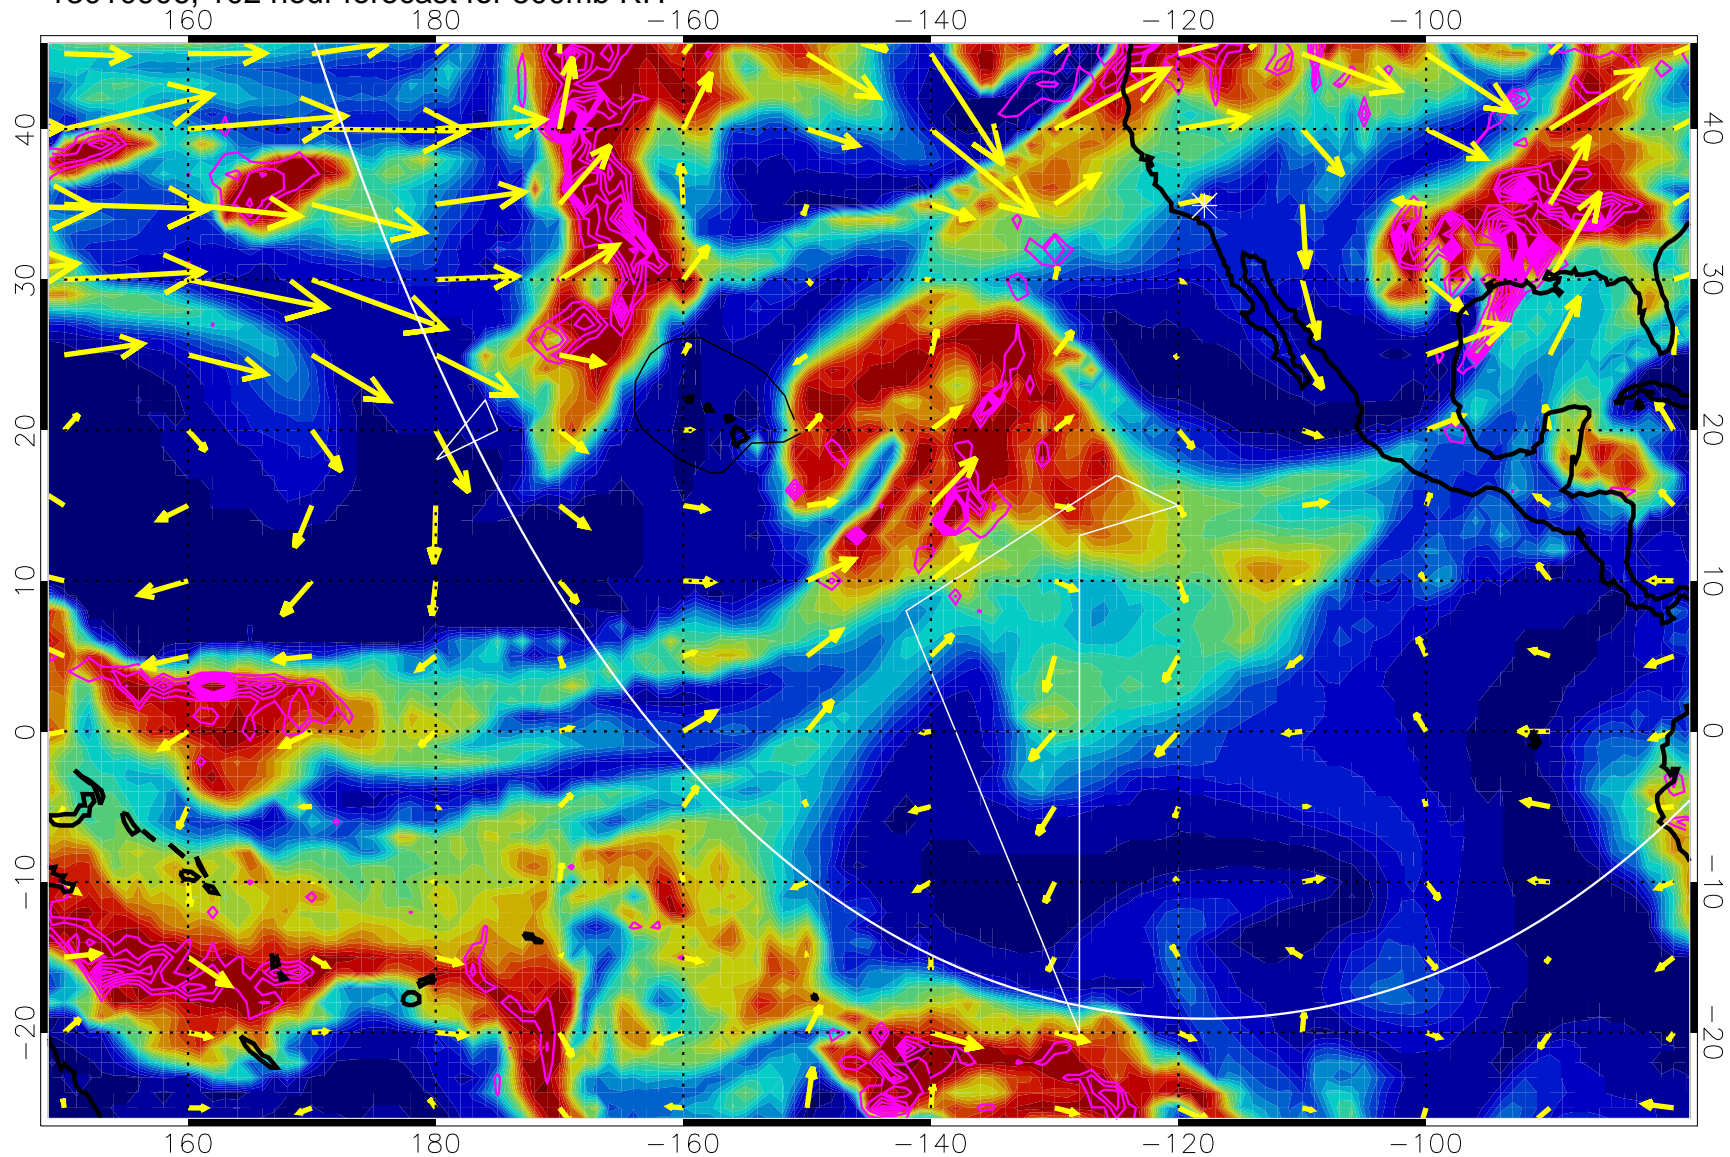

EPV Tropopause (2 PVU) Position

→ 30 m/s

Range ring of 6000 km -- 19 hours GH round trip

13010818, 90 hour forecast for 500mb RH

Negative Omegas less than -0.3 , contours of 0.3 Pa/s

EPV Tropopause (2 PVU) Position

→ 30 m/s

Range ring of 6000 km -- 19 hours GH round trip

13010900, 96 hour forecast for 500mb RH

Negative Omegas less than -0.3 , contours of 0.3 Pa/s

EPV Tropopause (2 PVU) Position

→ 30 m/s

Range ring of 6000 km -- 19 hours GH round trip

13010906, 102 hour forecast for 500mb RH

Negative Omegas less than -0.3 , contours of 0.3 Pa/s

EPV Tropopause (2 PVU) Position

→ 30 m/s

Range ring of 6000 km -- 19 hours GH round trip

13010912, 108 hour forecast for 500mb RH

Negative Omegas less than -0.3 , contours of 0.3 Pa/s

EPV Tropopause (2 PVU) Position

→ 30 m/s

Range ring of 6000 km -- 19 hours GH round trip

13010918, 114 hour forecast for 500mb RH

Negative Omegas less than -0.3 , contours of 0.3 Pa/s