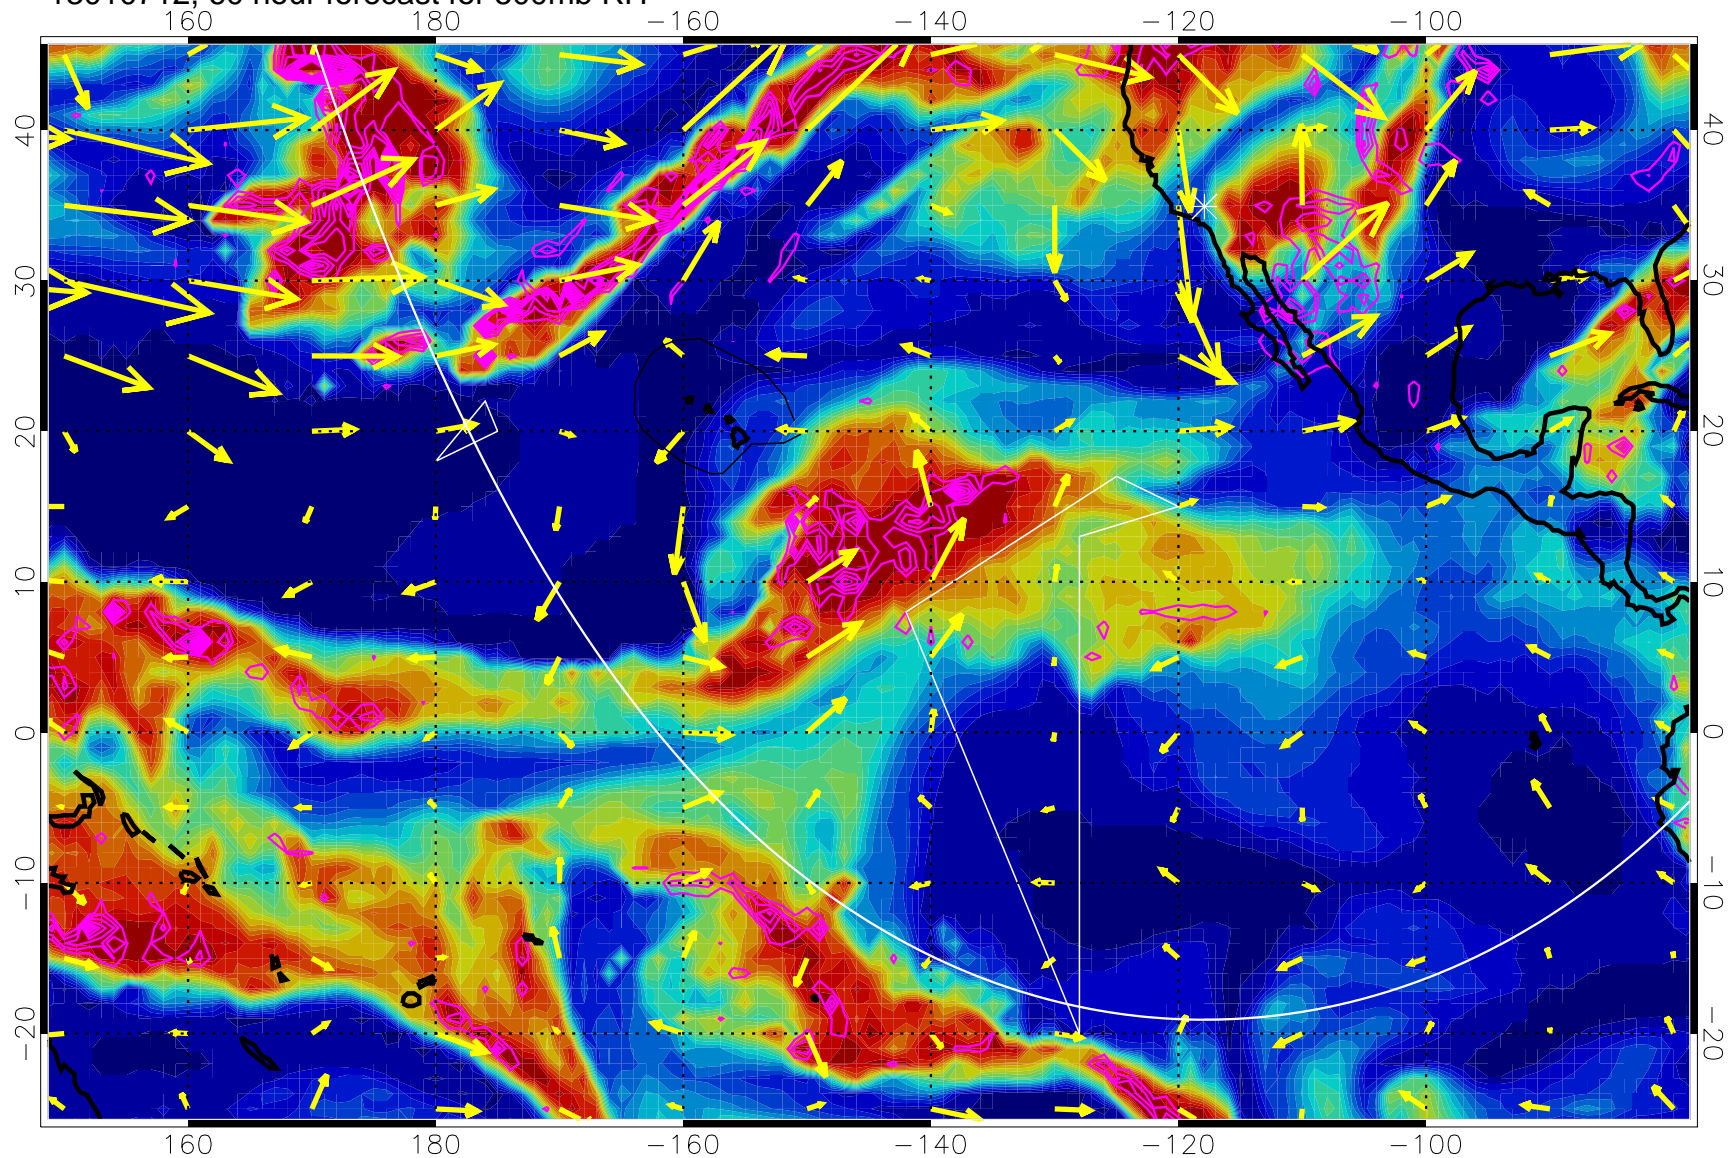

Negative Omegas less than -0.3 , contours of 0.3 Pa/s

EPV Tropopause (2 PVU) Position

→ 30 m/s

Range ring of 6000 km -- 19 hours GH round trip

13010706, 54 hour forecast for 500mb RH

Negative Omegas less than -0.3 , contours of 0.3 Pa/s

EPV Tropopause (2 PVU) Position

→ 30 m/s

Range ring of 6000 km -- 19 hours GH round trip

13010712, 60 hour forecast for 500mb RH

Negative Omegas less than -0.3 , contours of 0.3 Pa/s

EPV Tropopause (2 PVU) Position

→ 30 m/s

Range ring of 6000 km -- 19 hours GH round trip

13010718, 66 hour forecast for 500mb RH

Negative Omegas less than -0.3 , contours of 0.3 Pa/s

EPV Tropopause (2 PVU) Position

→ 30 m/s

Range ring of 6000 km -- 19 hours GH round trip

EPV Tropopause (2 PVU) Position

→ 30 m/s

Range ring of 6000 km -- 19 hours GH round trip

13010818, 90 hour forecast for 500mb RH

Negative Omegas less than -0.3 , contours of 0.3 Pa/s

EPV Tropopause (2 PVU) Position