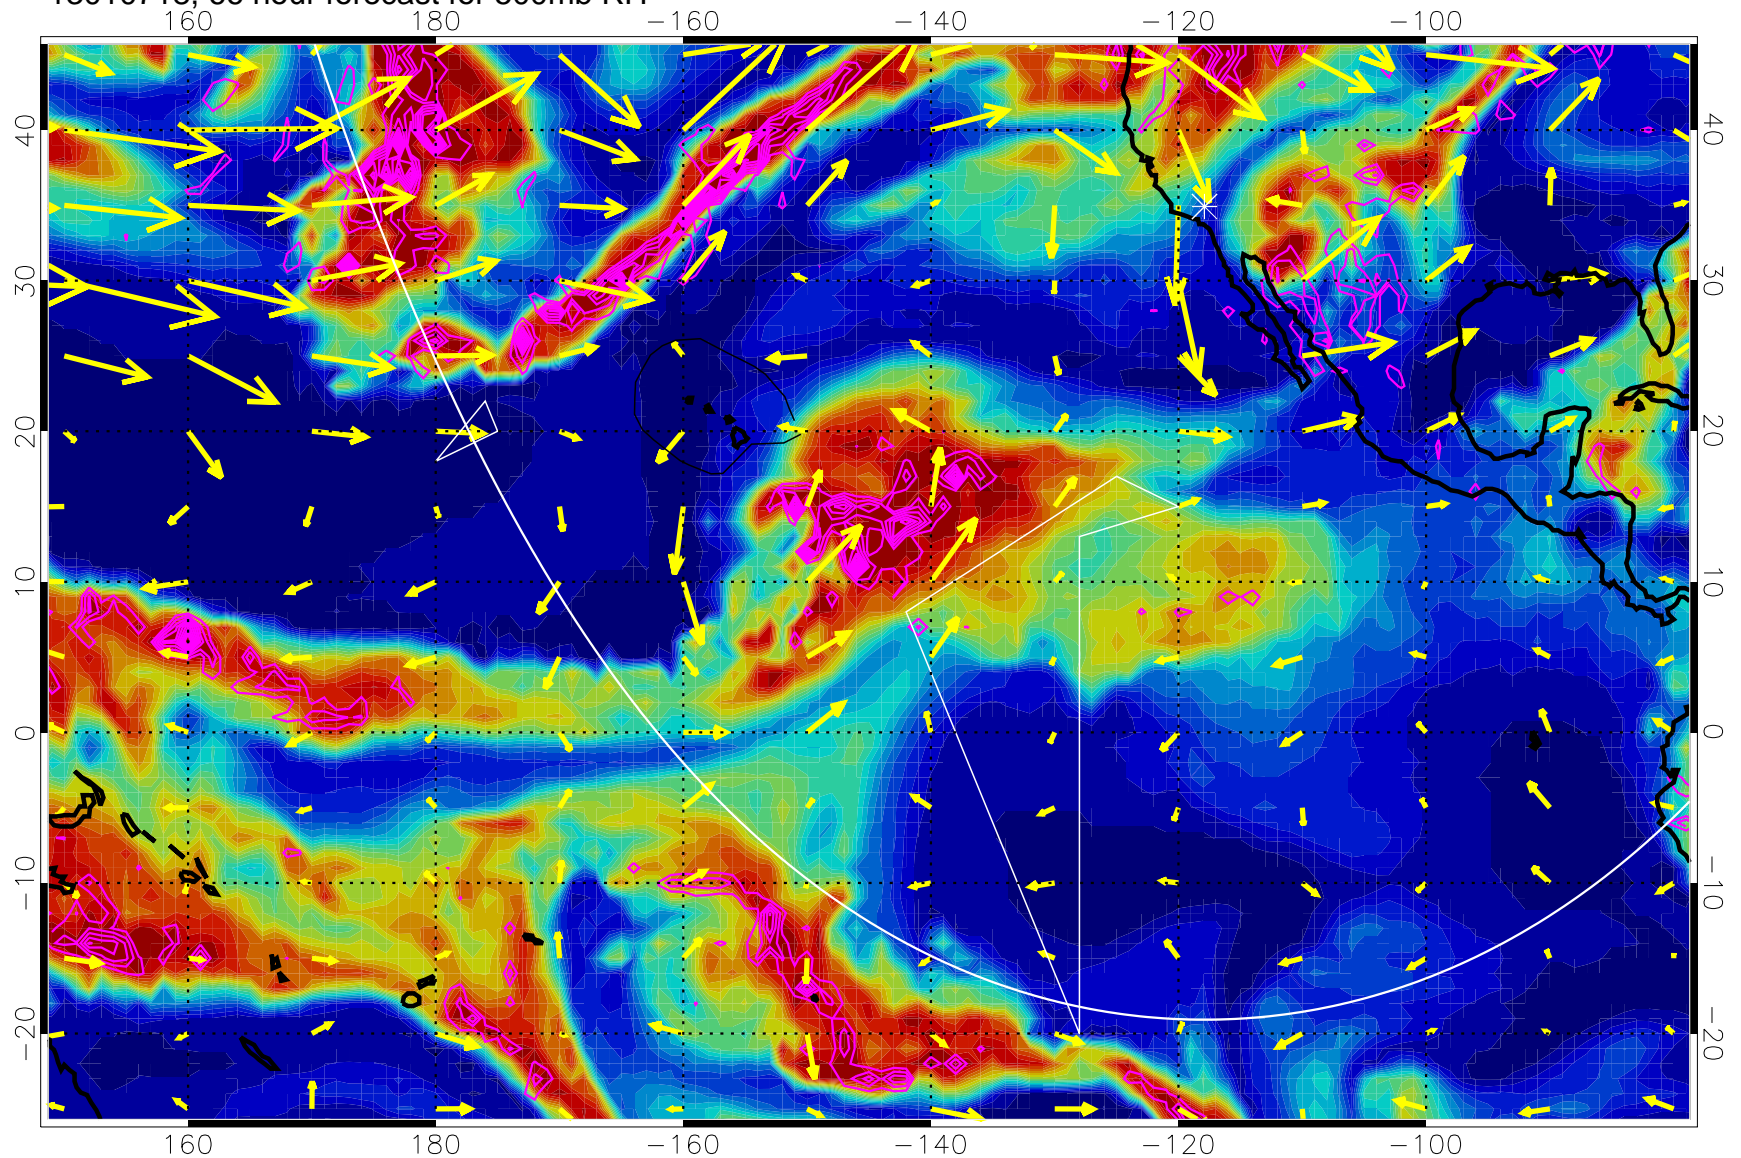

Negative Omegas less than -0.3 , contours of 0.3 Pa/s

EPV Tropopause (2 PVU) Position

→ 30 m/s

Range ring of 6000 km -- 19 hours GH round trip

13010706, 54 hour forecast for 500mb RH

Negative Omegas less than -0.3 , contours of 0.3 Pa/s

EPV Tropopause (2 PVU) Position

→ 30 m/s

Range ring of 6000 km -- 19 hours GH round trip

13010712, 60 hour forecast for 500mb RH

Negative Omegas less than -0.3 , contours of 0.3 Pa/s

EPV Tropopause (2 PVU) Position

→ 30 m/s

Range ring of 6000 km -- 19 hours GH round trip

13010718, 66 hour forecast for 500mb RH

Negative Omegas less than -0.3 , contours of 0.3 Pa/s

EPV Tropopause (2 PVU) Position

→ 30 m/s

Range ring of 6000 km -- 19 hours GH round trip

13010800, 72 hour forecast for 500mb RH

Negative Omegas less than -0.3 , contours of 0.3 Pa/s

EPV Tropopause (2 PVU) Position

→ 30 m/s

Range ring of 6000 km -- 19 hours GH round trip

13010806, 78 hour forecast for 500mb RH