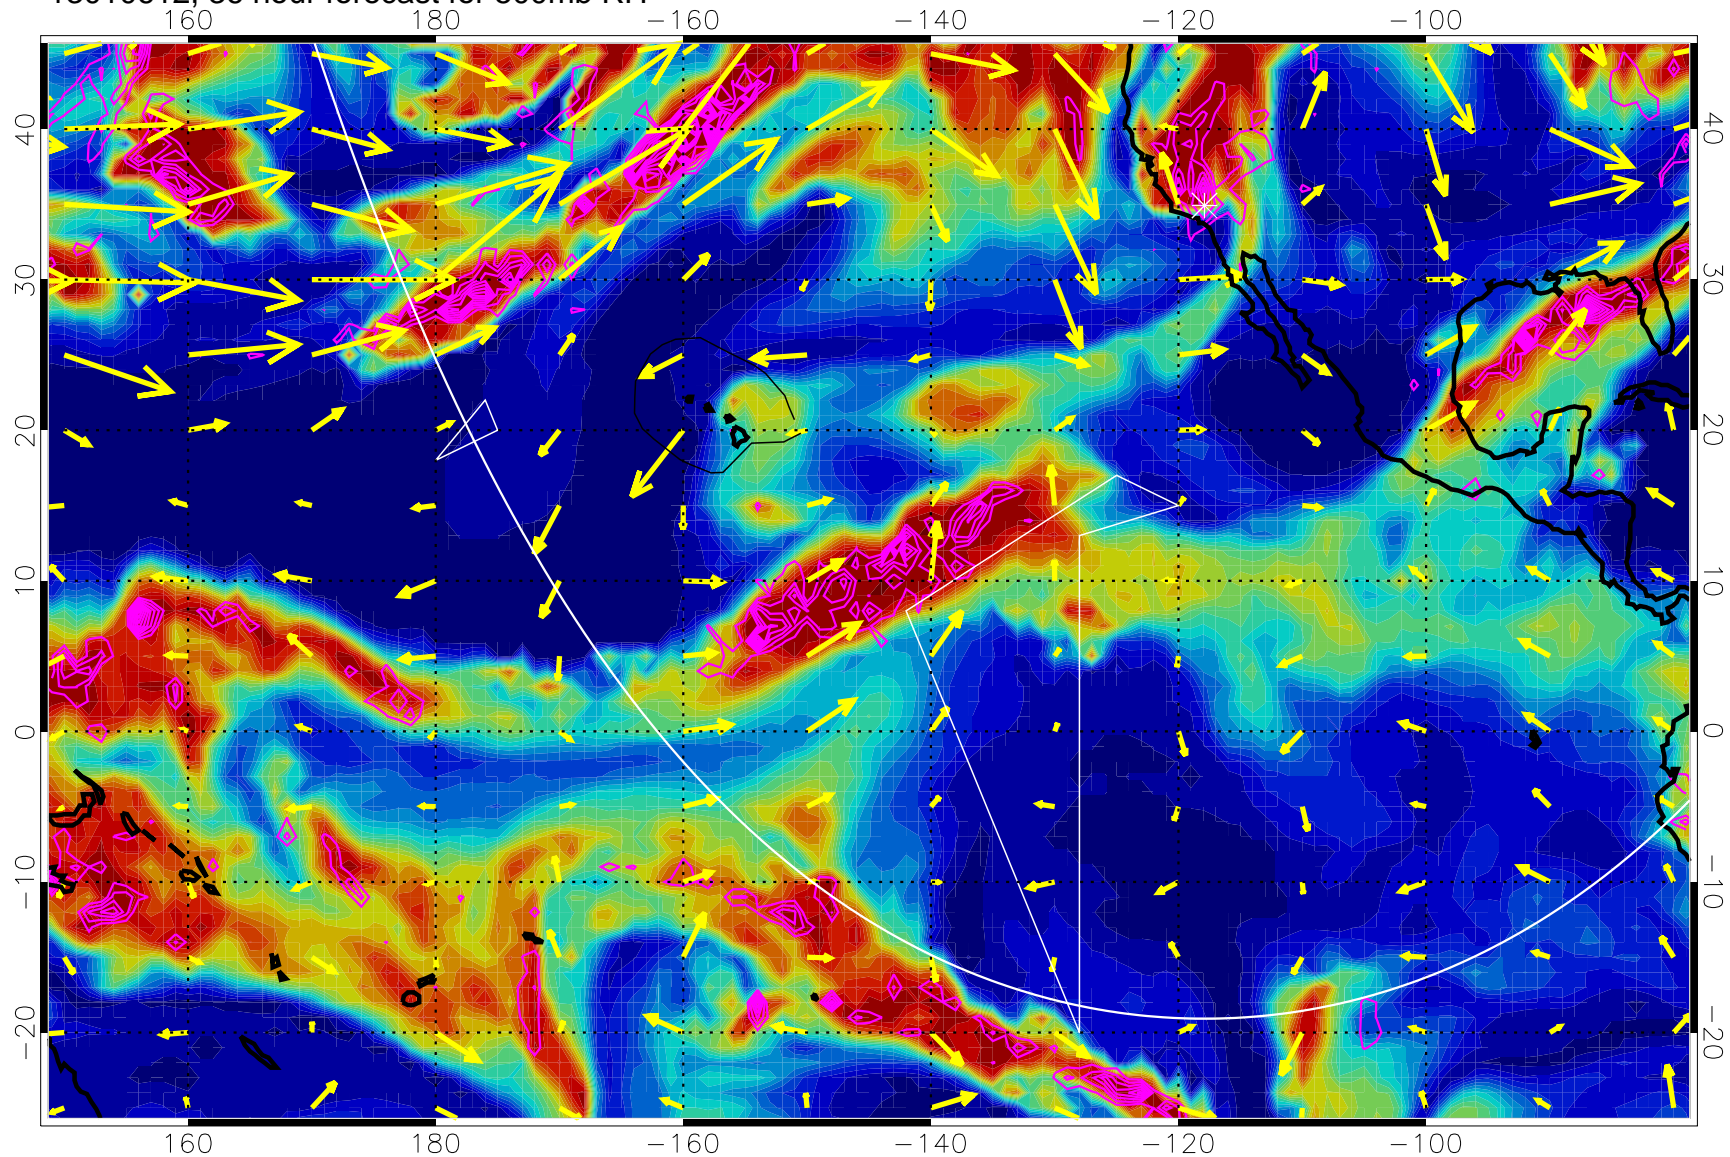

Negative Omegas less than -0.3 , contours of 0.3 Pa/s

EPV Tropopause (2 PVU) Position

→ 30 m/s

Range ring of 6000 km -- 19 hours GH round trip

13010600, 24 hour forecast for 500mb RH

Negative Omegas less than -0.3 , contours of 0.3 Pa/s

EPV Tropopause (2 PVU) Position

→ 30 m/s

Range ring of 6000 km -- 19 hours GH round trip

13010606, 30 hour forecast for 500mb RH

Negative Omegas less than -0.3 , contours of 0.3 Pa/s

EPV Tropopause (2 PVU) Position

→ 30 m/s

Range ring of 6000 km -- 19 hours GH round trip

13010612, 36 hour forecast for 500mb RH

Negative Omegas less than -0.3 , contours of 0.3 Pa/s

EPV Tropopause (2 PVU) Position

→ 30 m/s

Range ring of 6000 km -- 19 hours GH round trip

Negative Omegas less than -0.3 , contours of 0.3 Pa/s

EPV Tropopause (2 PVU) Position

→ 30 m/s

Range ring of 6000 km -- 19 hours GH round trip

13010706, 54 hour forecast for 500mb RH

Negative Omegas less than -0.3 , contours of 0.3 Pa/s