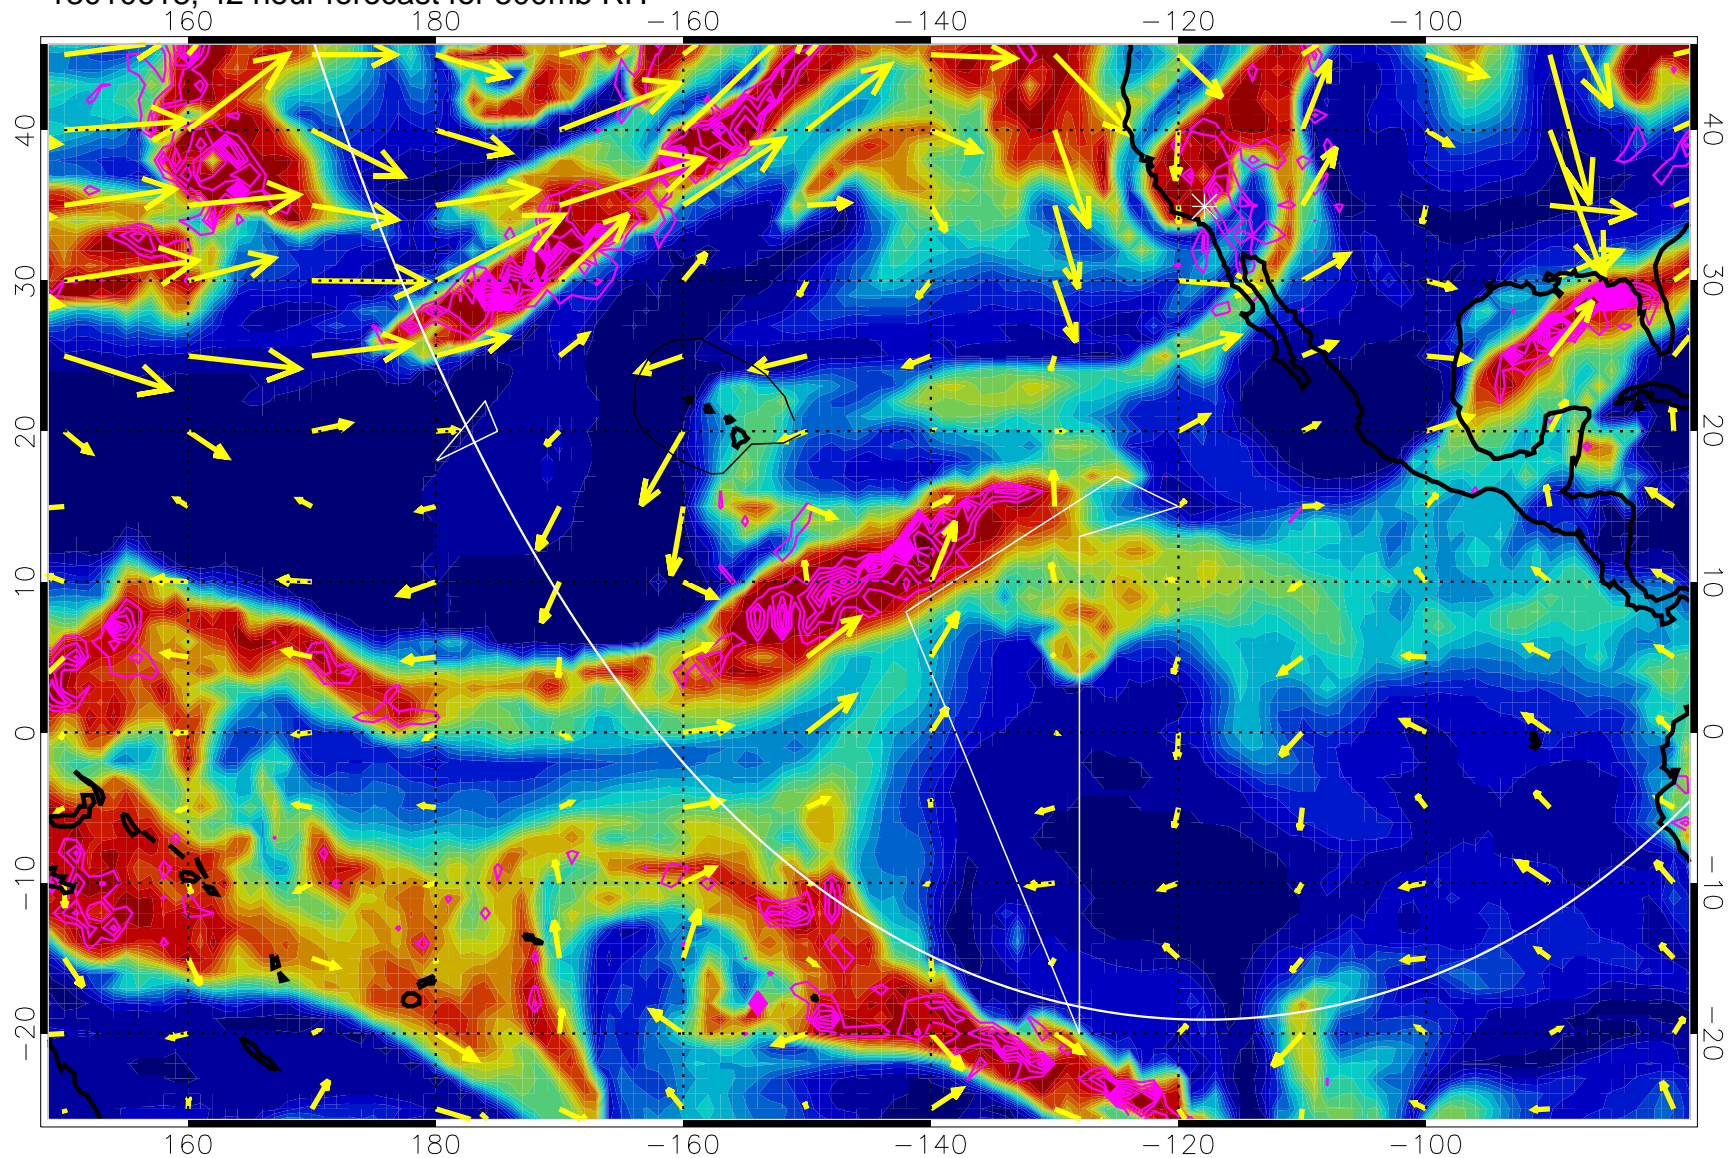

EPV Tropopause (2 PVU) Position

→ 30 m/s

Range ring of 6000 km -- 19 hours GH round trip

13010606, 30 hour forecast for 500mb RH

Negative Omegas less than -0.3 , contours of 0.3 Pa/s

EPV Tropopause (2 PVU) Position

→ 30 m/s

Range ring of 6000 km -- 19 hours GH round trip

13010612, 36 hour forecast for 500mb RH

Negative Omegas less than -0.3 , contours of 0.3 Pa/s

EPV Tropopause (2 PVU) Position

→ 30 m/s

Range ring of 6000 km -- 19 hours GH round trip

13010618, 42 hour forecast for 500mb RH

Negative Omegas less than -0.3 , contours of 0.3 Pa/s

EPV Tropopause (2 PVU) Position

→ 30 m/s

Range ring of 6000 km -- 19 hours GH round trip

13010700, 48 hour forecast for 500mb RH

Negative Omegas less than -0.3 , contours of 0.3 Pa/s

EPV Tropopause (2 PVU) Position

→ 30 m/s

Range ring of 6000 km -- 19 hours GH round trip

13010706, 54 hour forecast for 500mb RH

Negative Omegas less than -0.3 , contours of 0.3 Pa/s