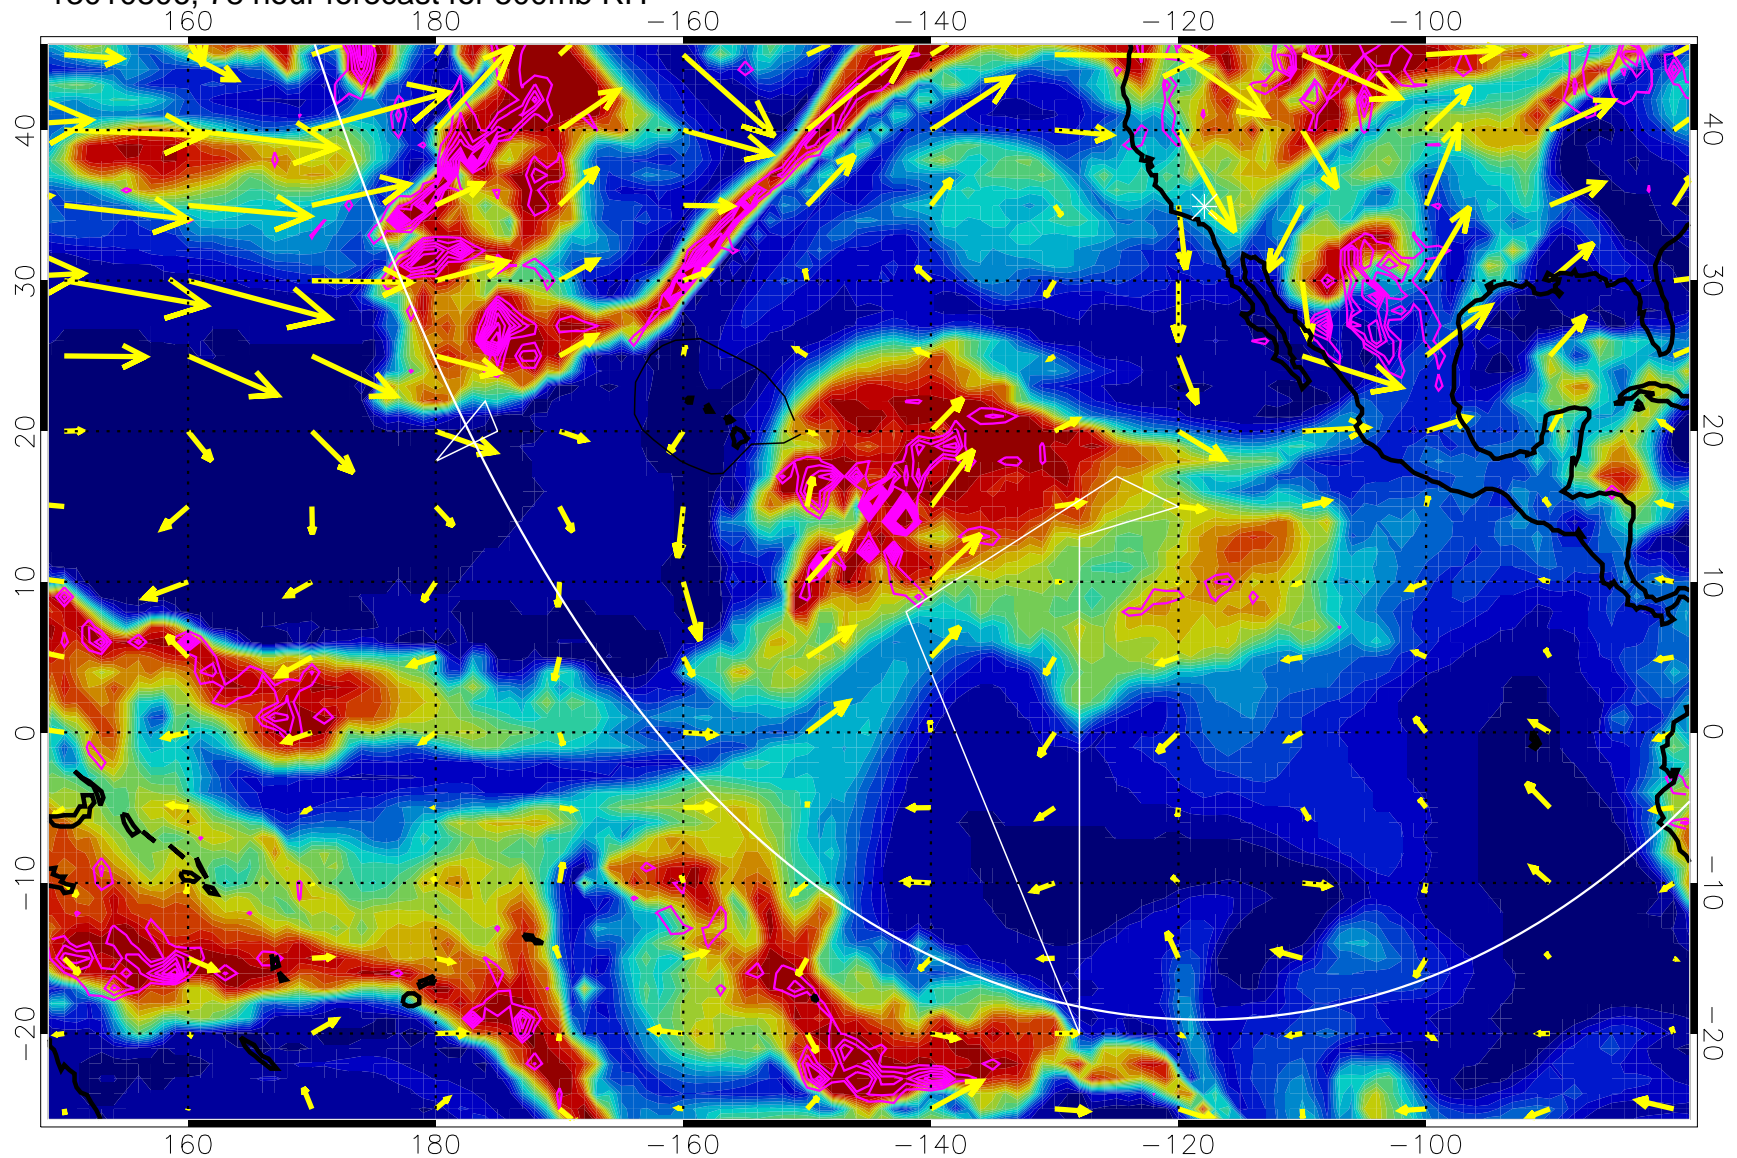

→ 30 m/s

Range ring of 6000 km -- 19 hours GH round trip

13010718, 66 hour forecast for 500mb RH

Negative Omegas less than -0.3 , contours of 0.3 Pa/s

EPV Tropopause (2 PVU) Position

→ 30 m/s

Range ring of 6000 km -- 19 hours GH round trip

13010800, 72 hour forecast for 500mb RH

Negative Omegas less than -0.3 , contours of 0.3 Pa/s

EPV Tropopause (2 PVU) Position

→ 30 m/s

Range ring of 6000 km -- 19 hours GH round trip

13010806, 78 hour forecast for 500mb RH

Negative Omegas less than -0.3 , contours of 0.3 Pa/s

EPV Tropopause (2 PVU) Position

→ 30 m/s

Range ring of 6000 km -- 19 hours GH round trip

13010812, 84 hour forecast for 500mb RH

Negative Omegas less than -0.3 , contours of 0.3 Pa/s

EPV Tropopause (2 PVU) Position

→ 30 m/s

Range ring of 6000 km -- 19 hours GH round trip

13010818, 90 hour forecast for 500mb RH

Negative Omegas less than -0.3 , contours of 0.3 Pa/s

EPV Tropopause (2 PVU) Position